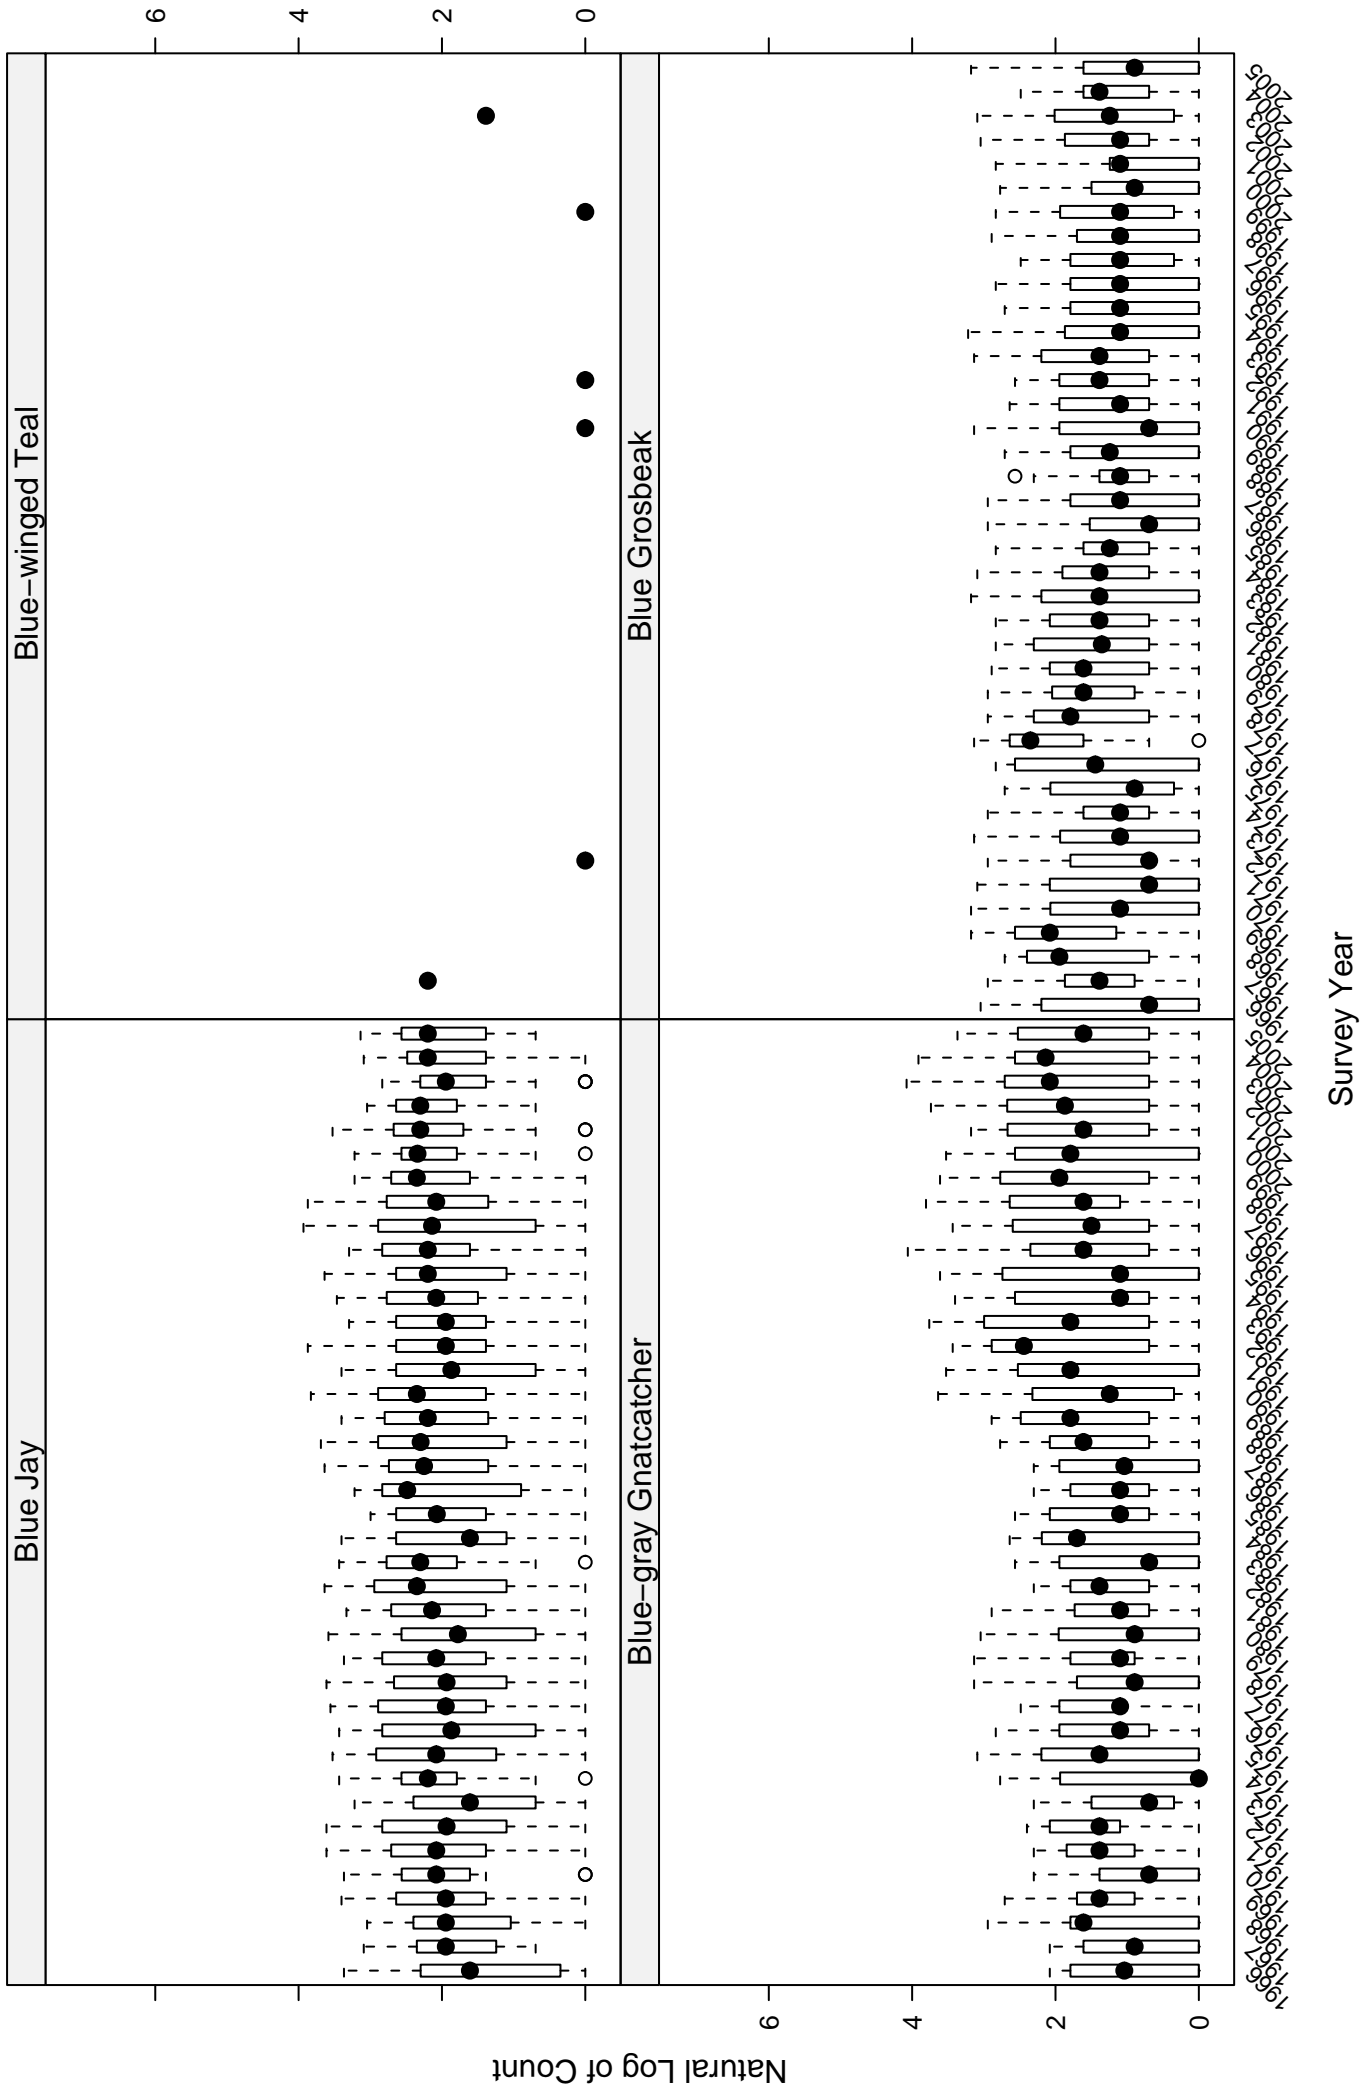

Scatter plots of species counts in the Osage Plain–Cross Timbers Stratum