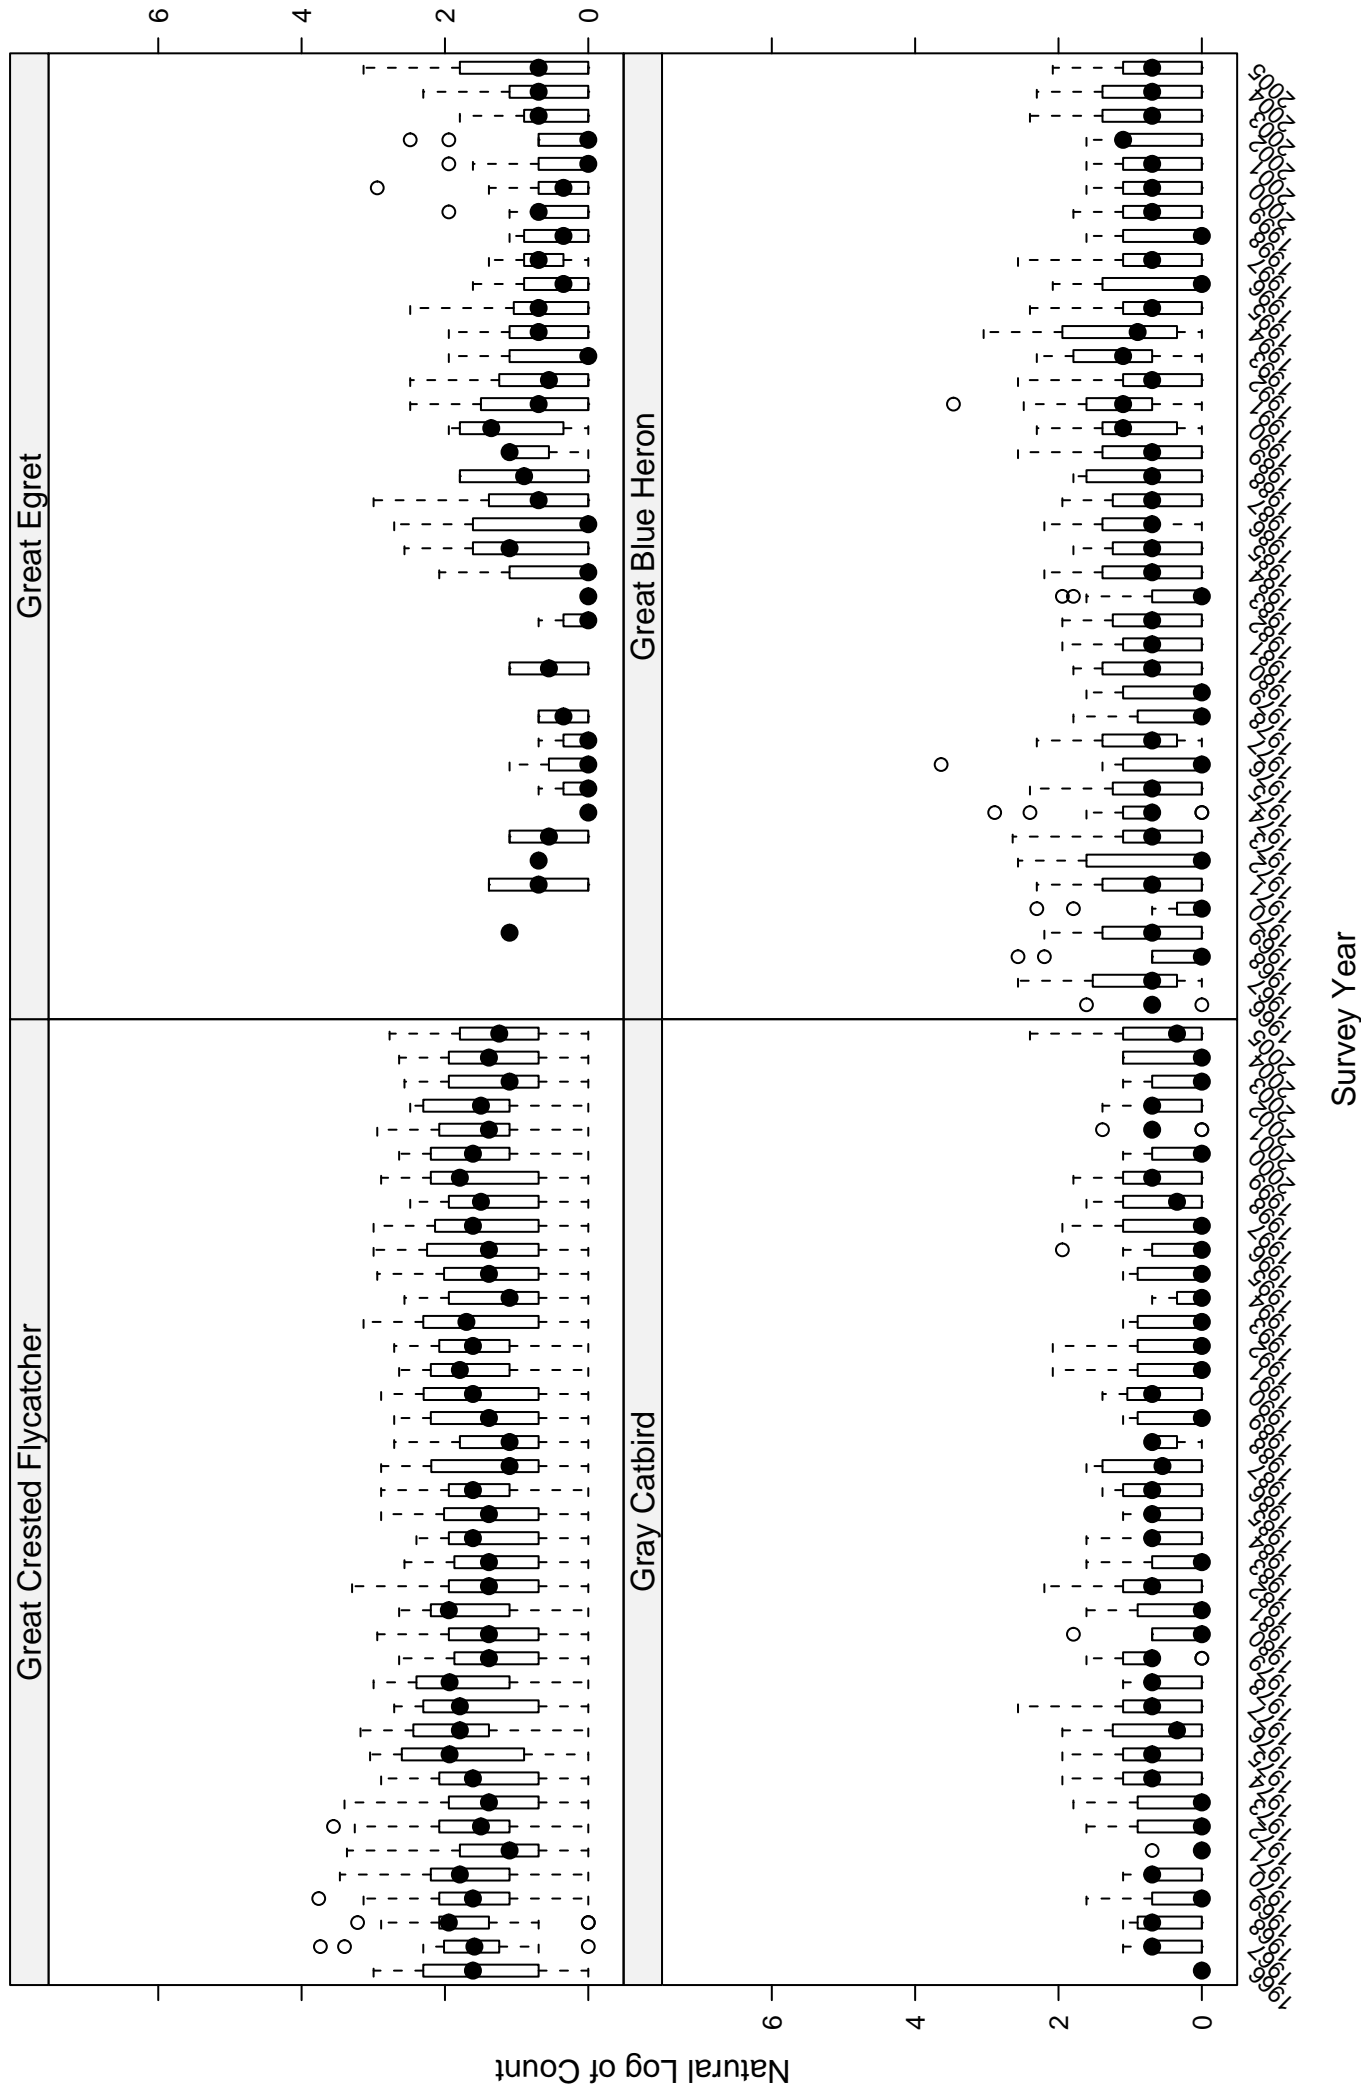

Scatter plots of species counts in the Osage Plain–Cross Timbers Stratum