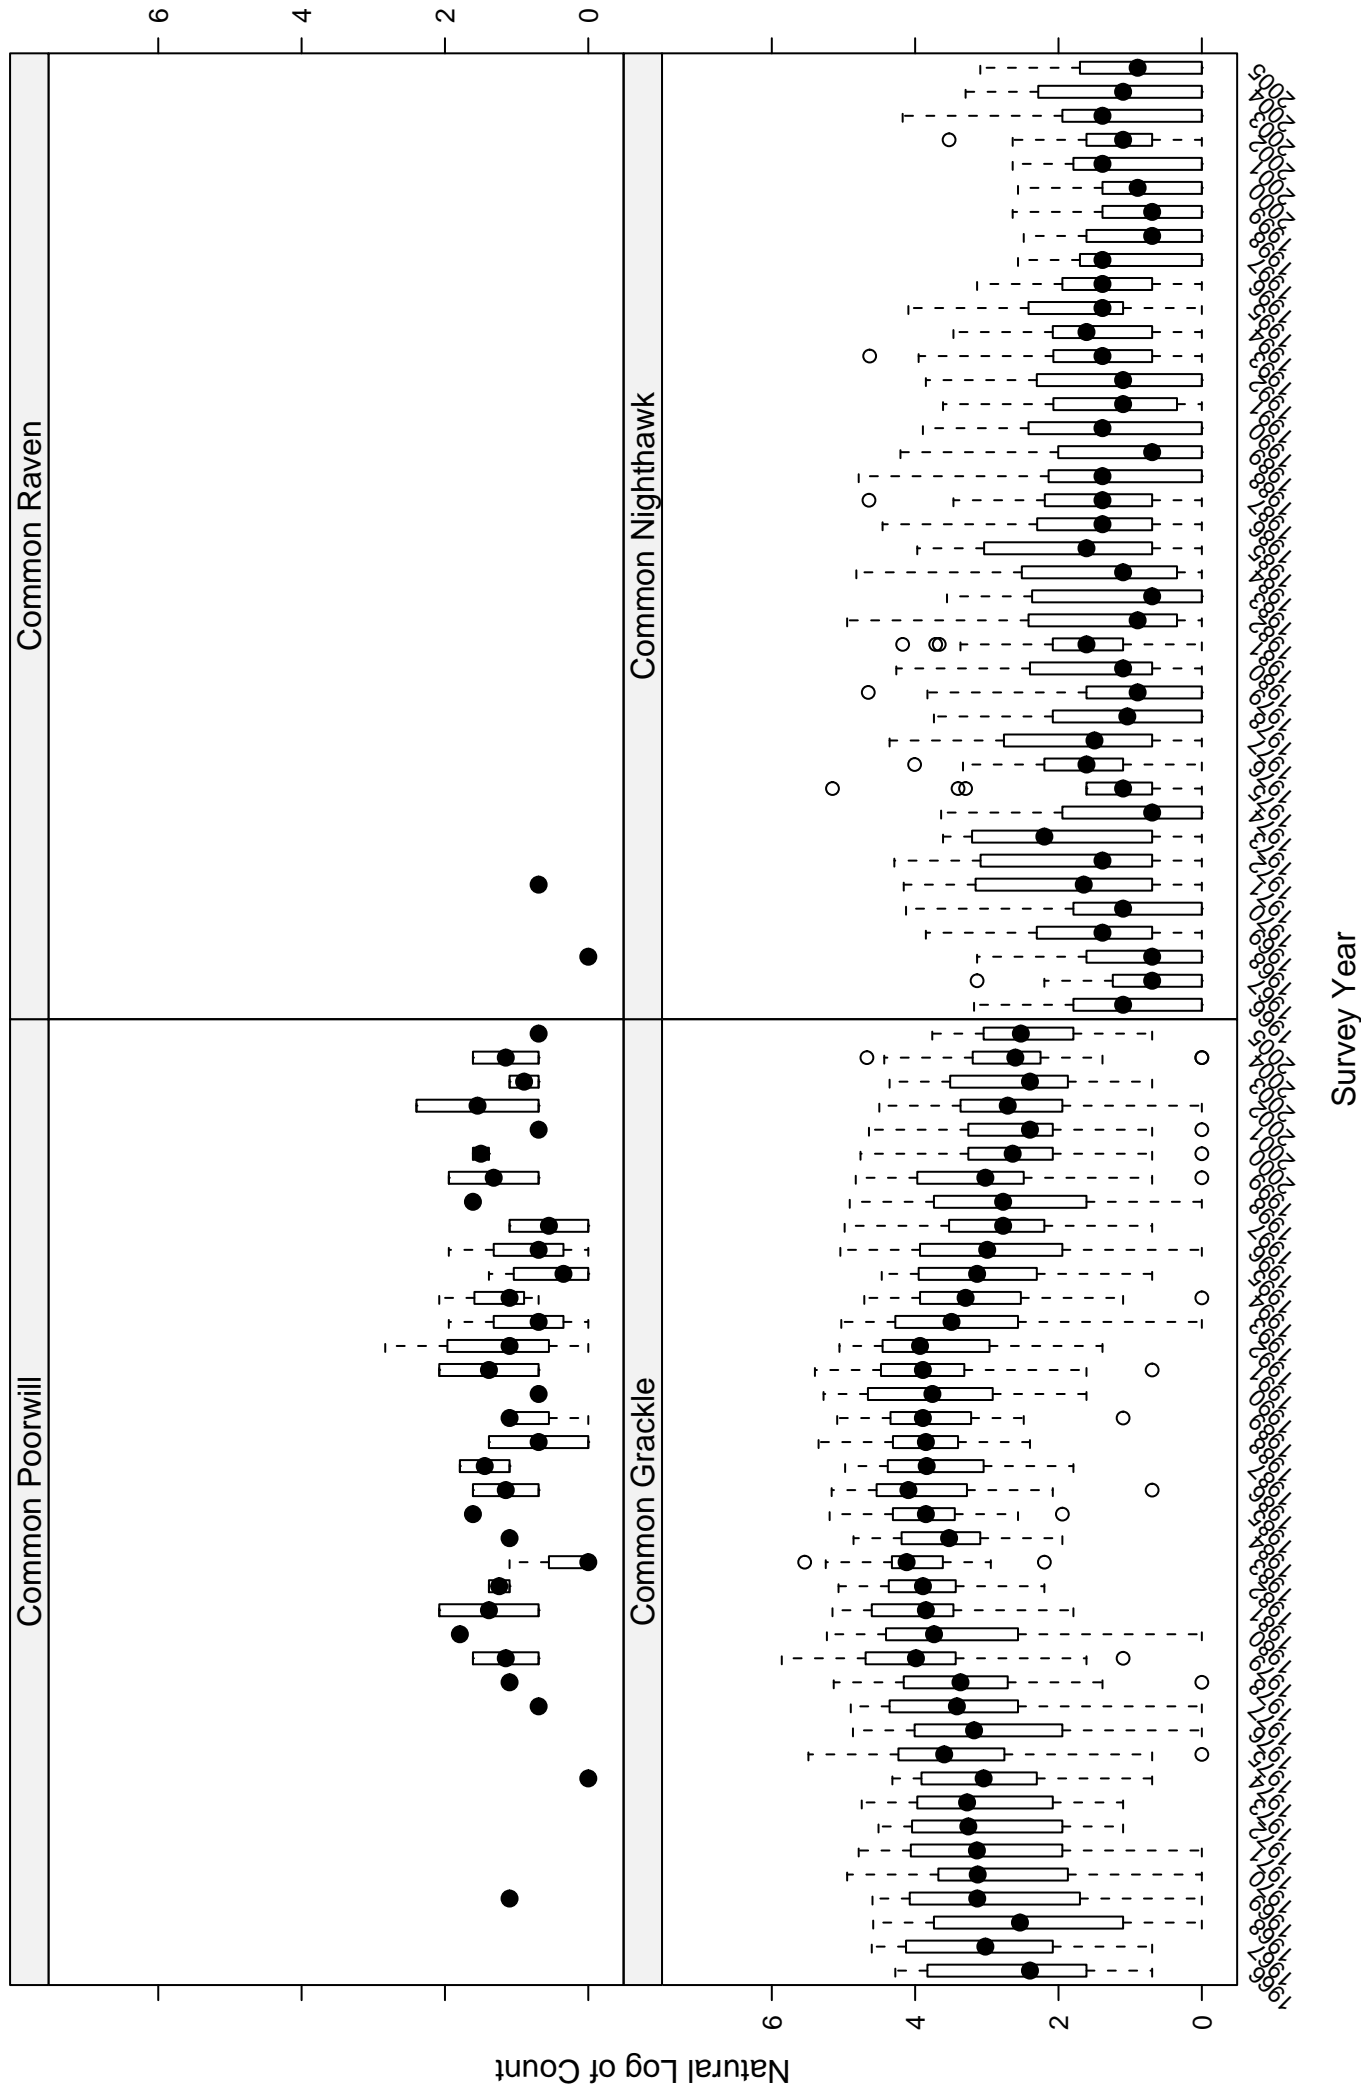

Scatter plots of species counts in the Osage Plain–Cross Timbers Stratum