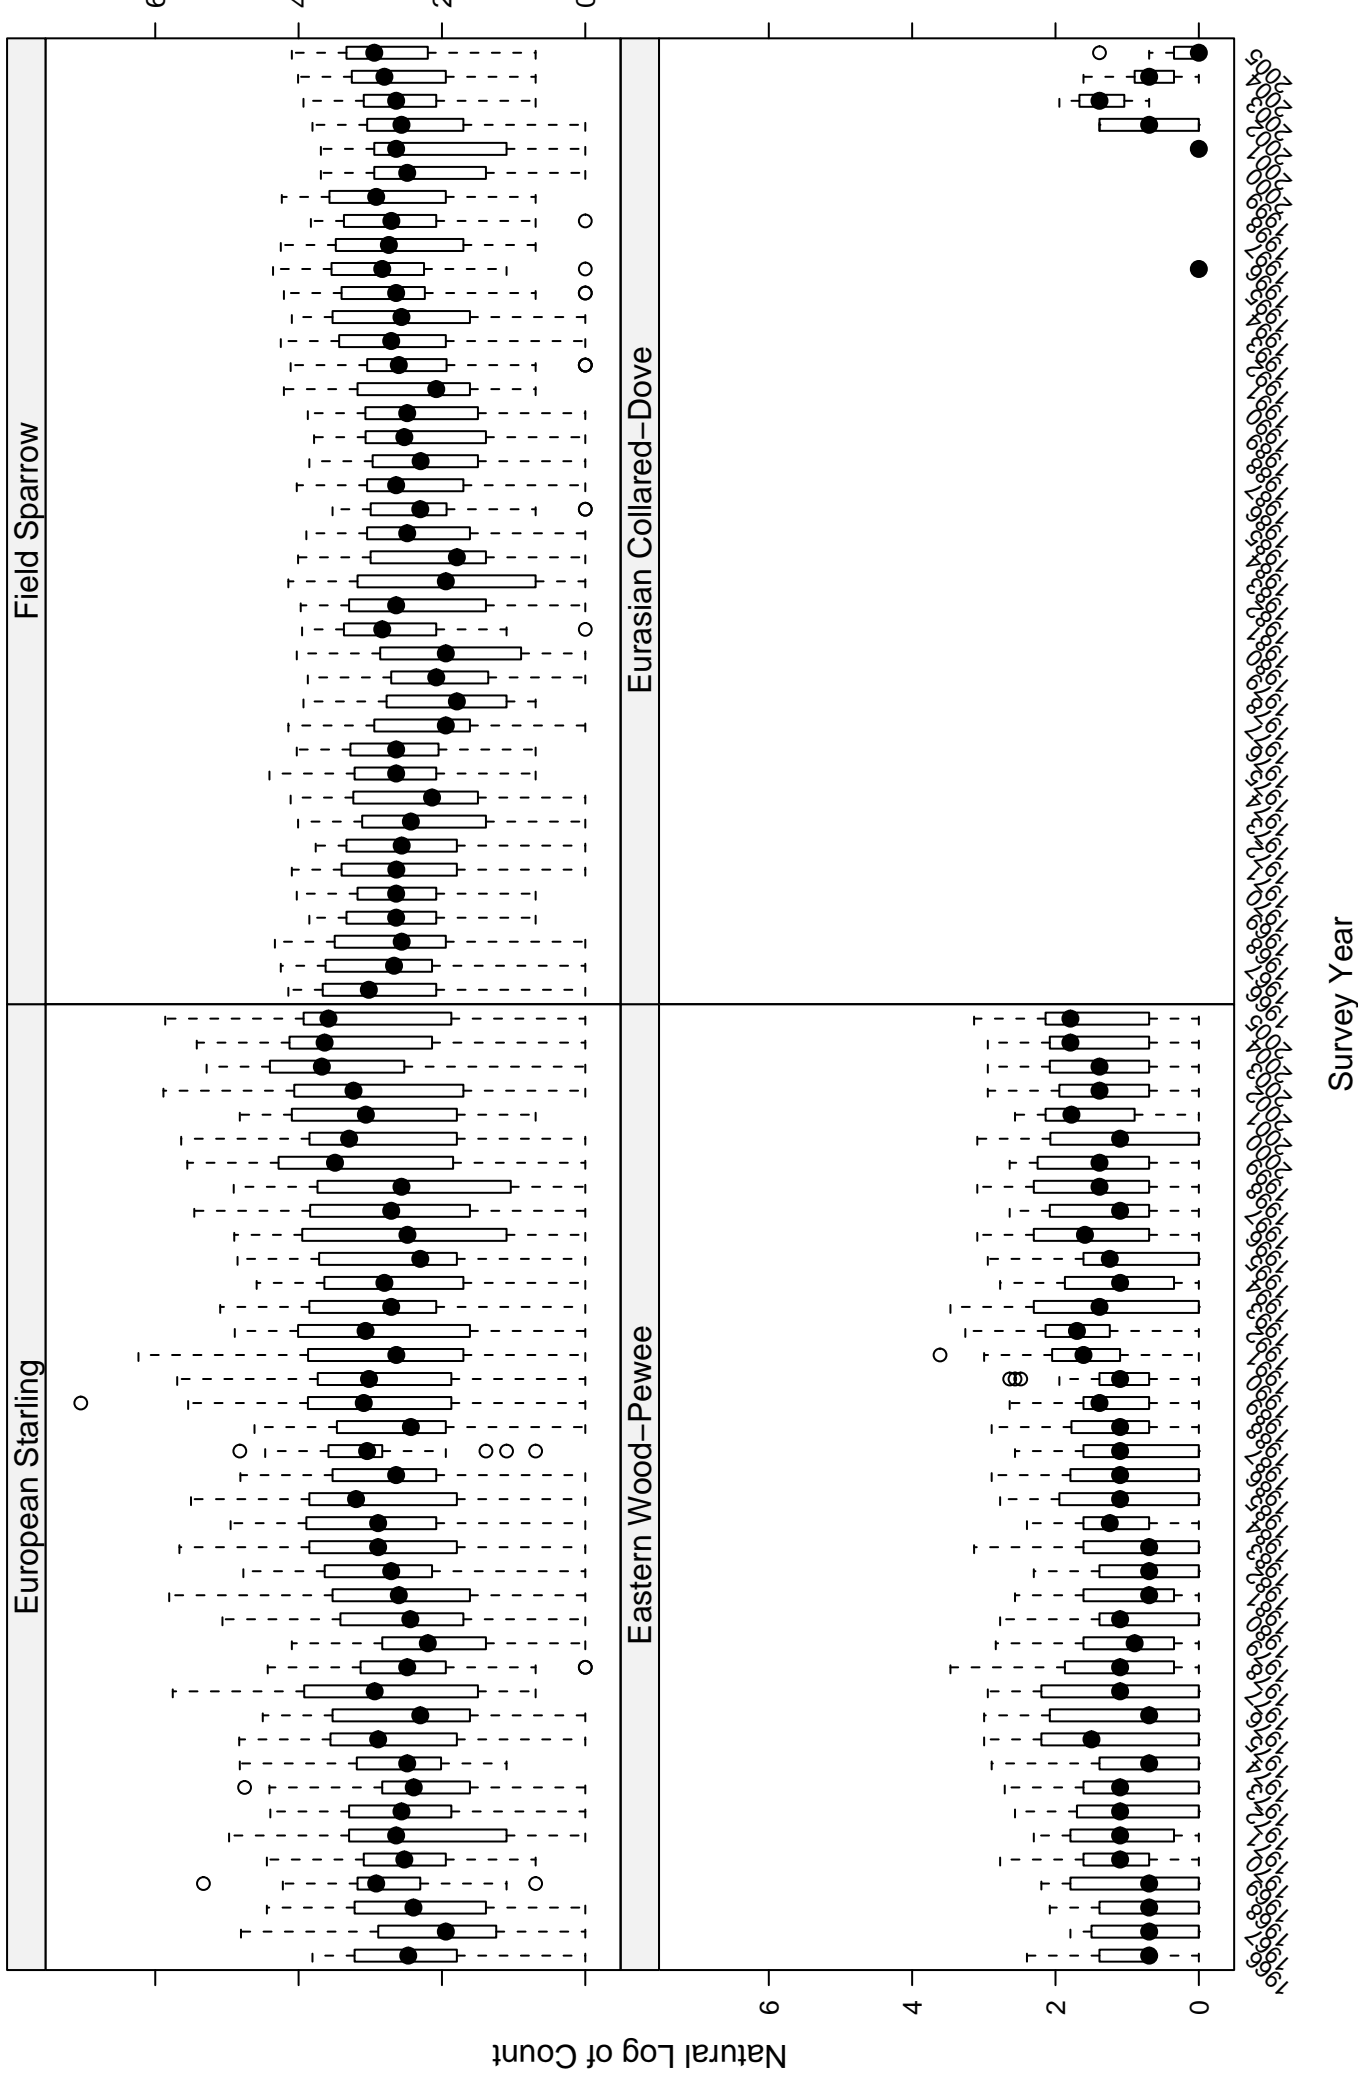

Scatter plots of species counts in the Osage Plain–Cross Timbers Stratum

Survey Year