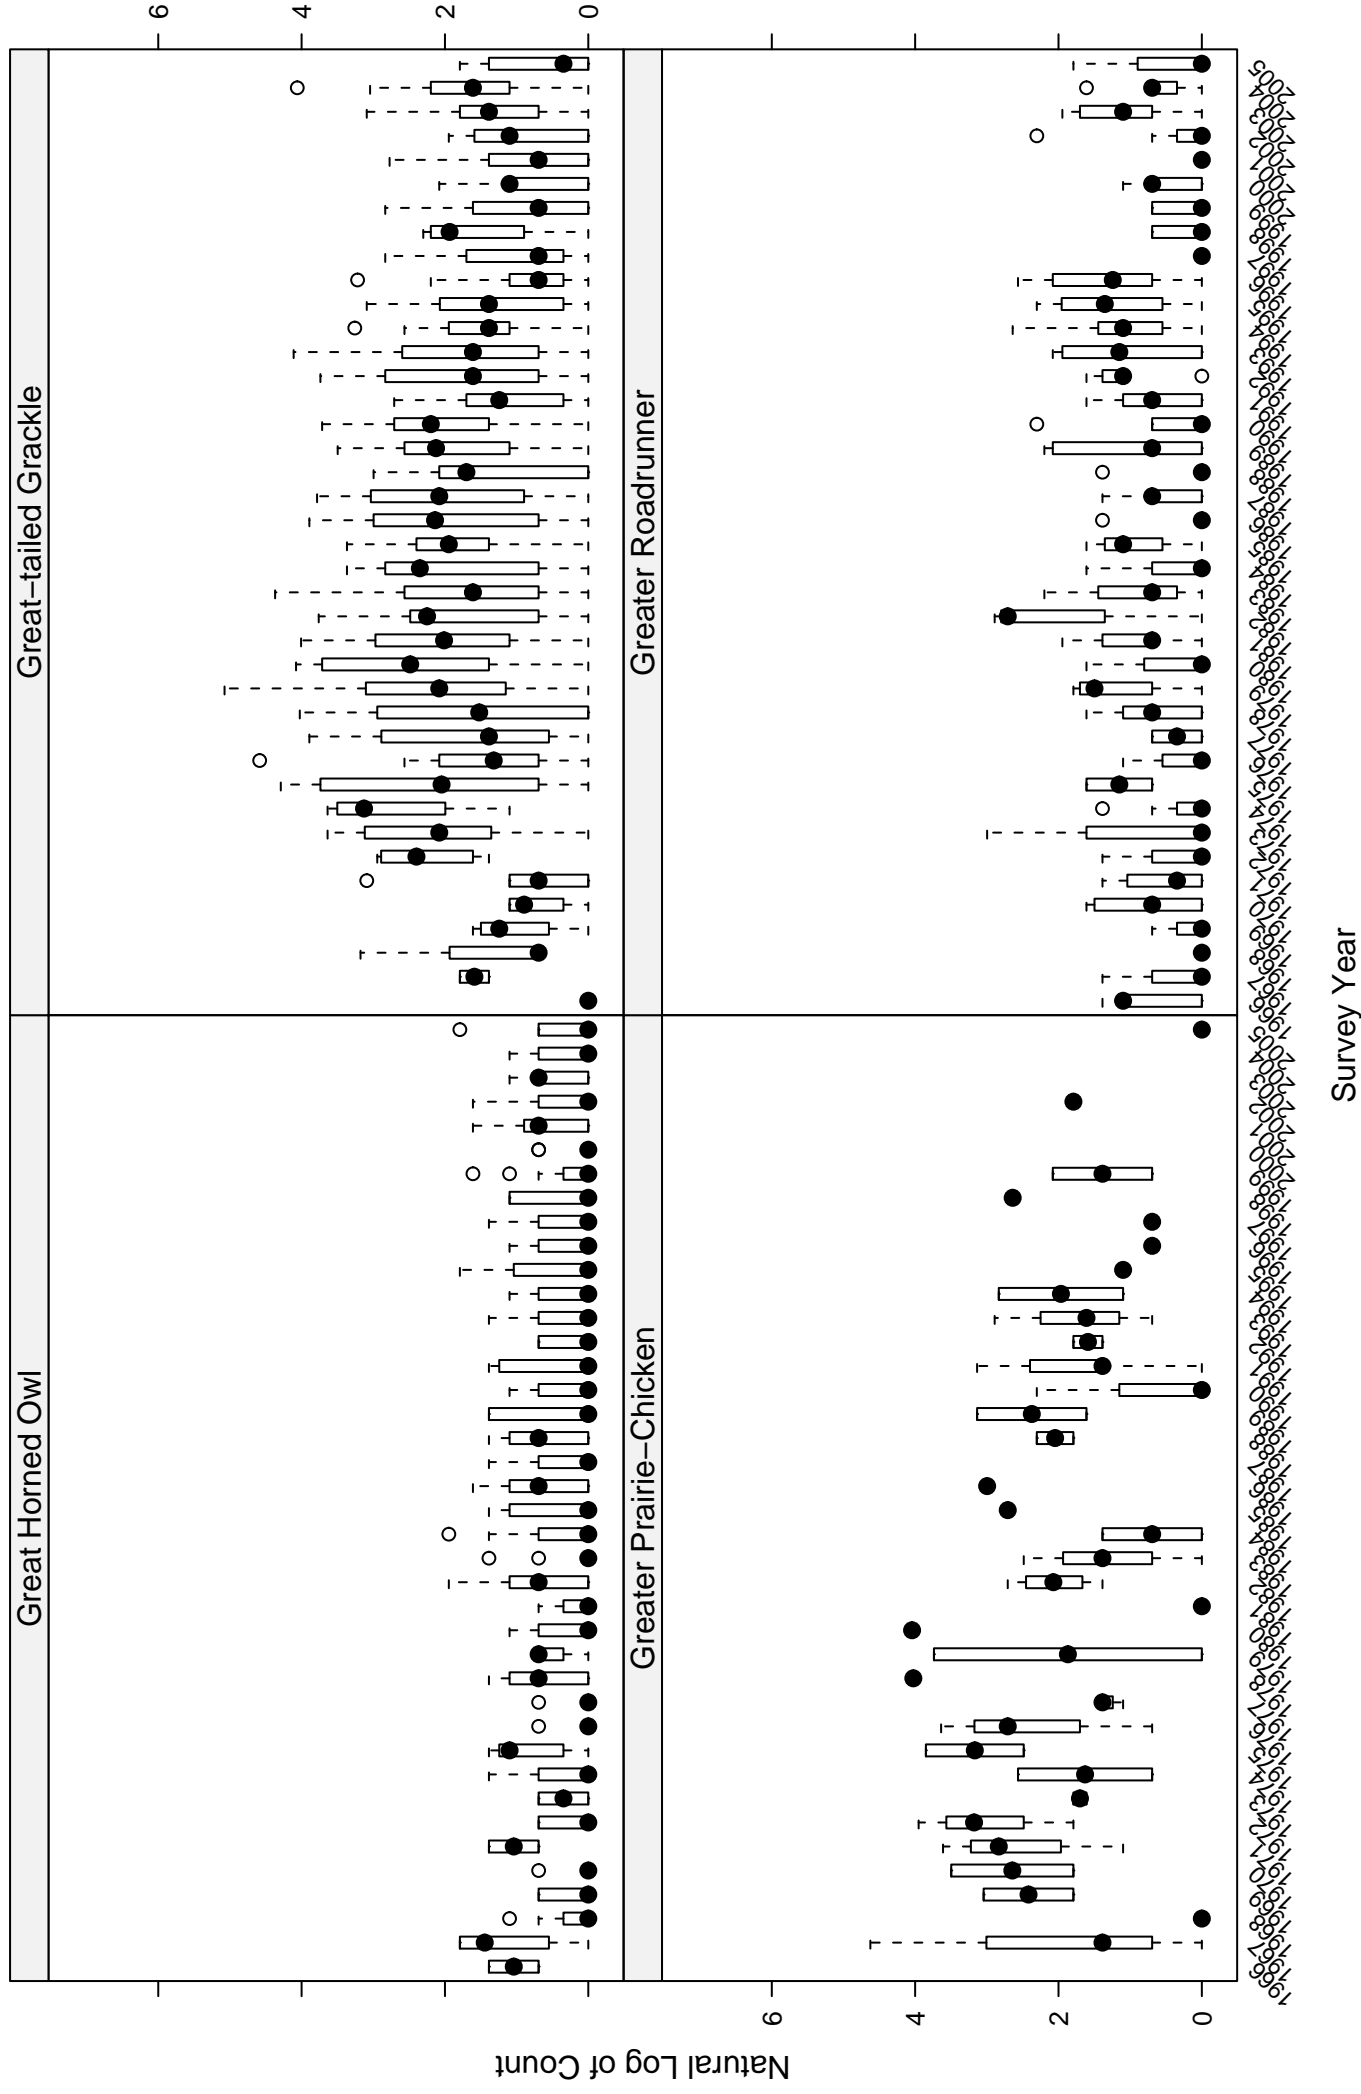

Scatter plots of species counts in the Osage Plain–Cross Timbers Stratum