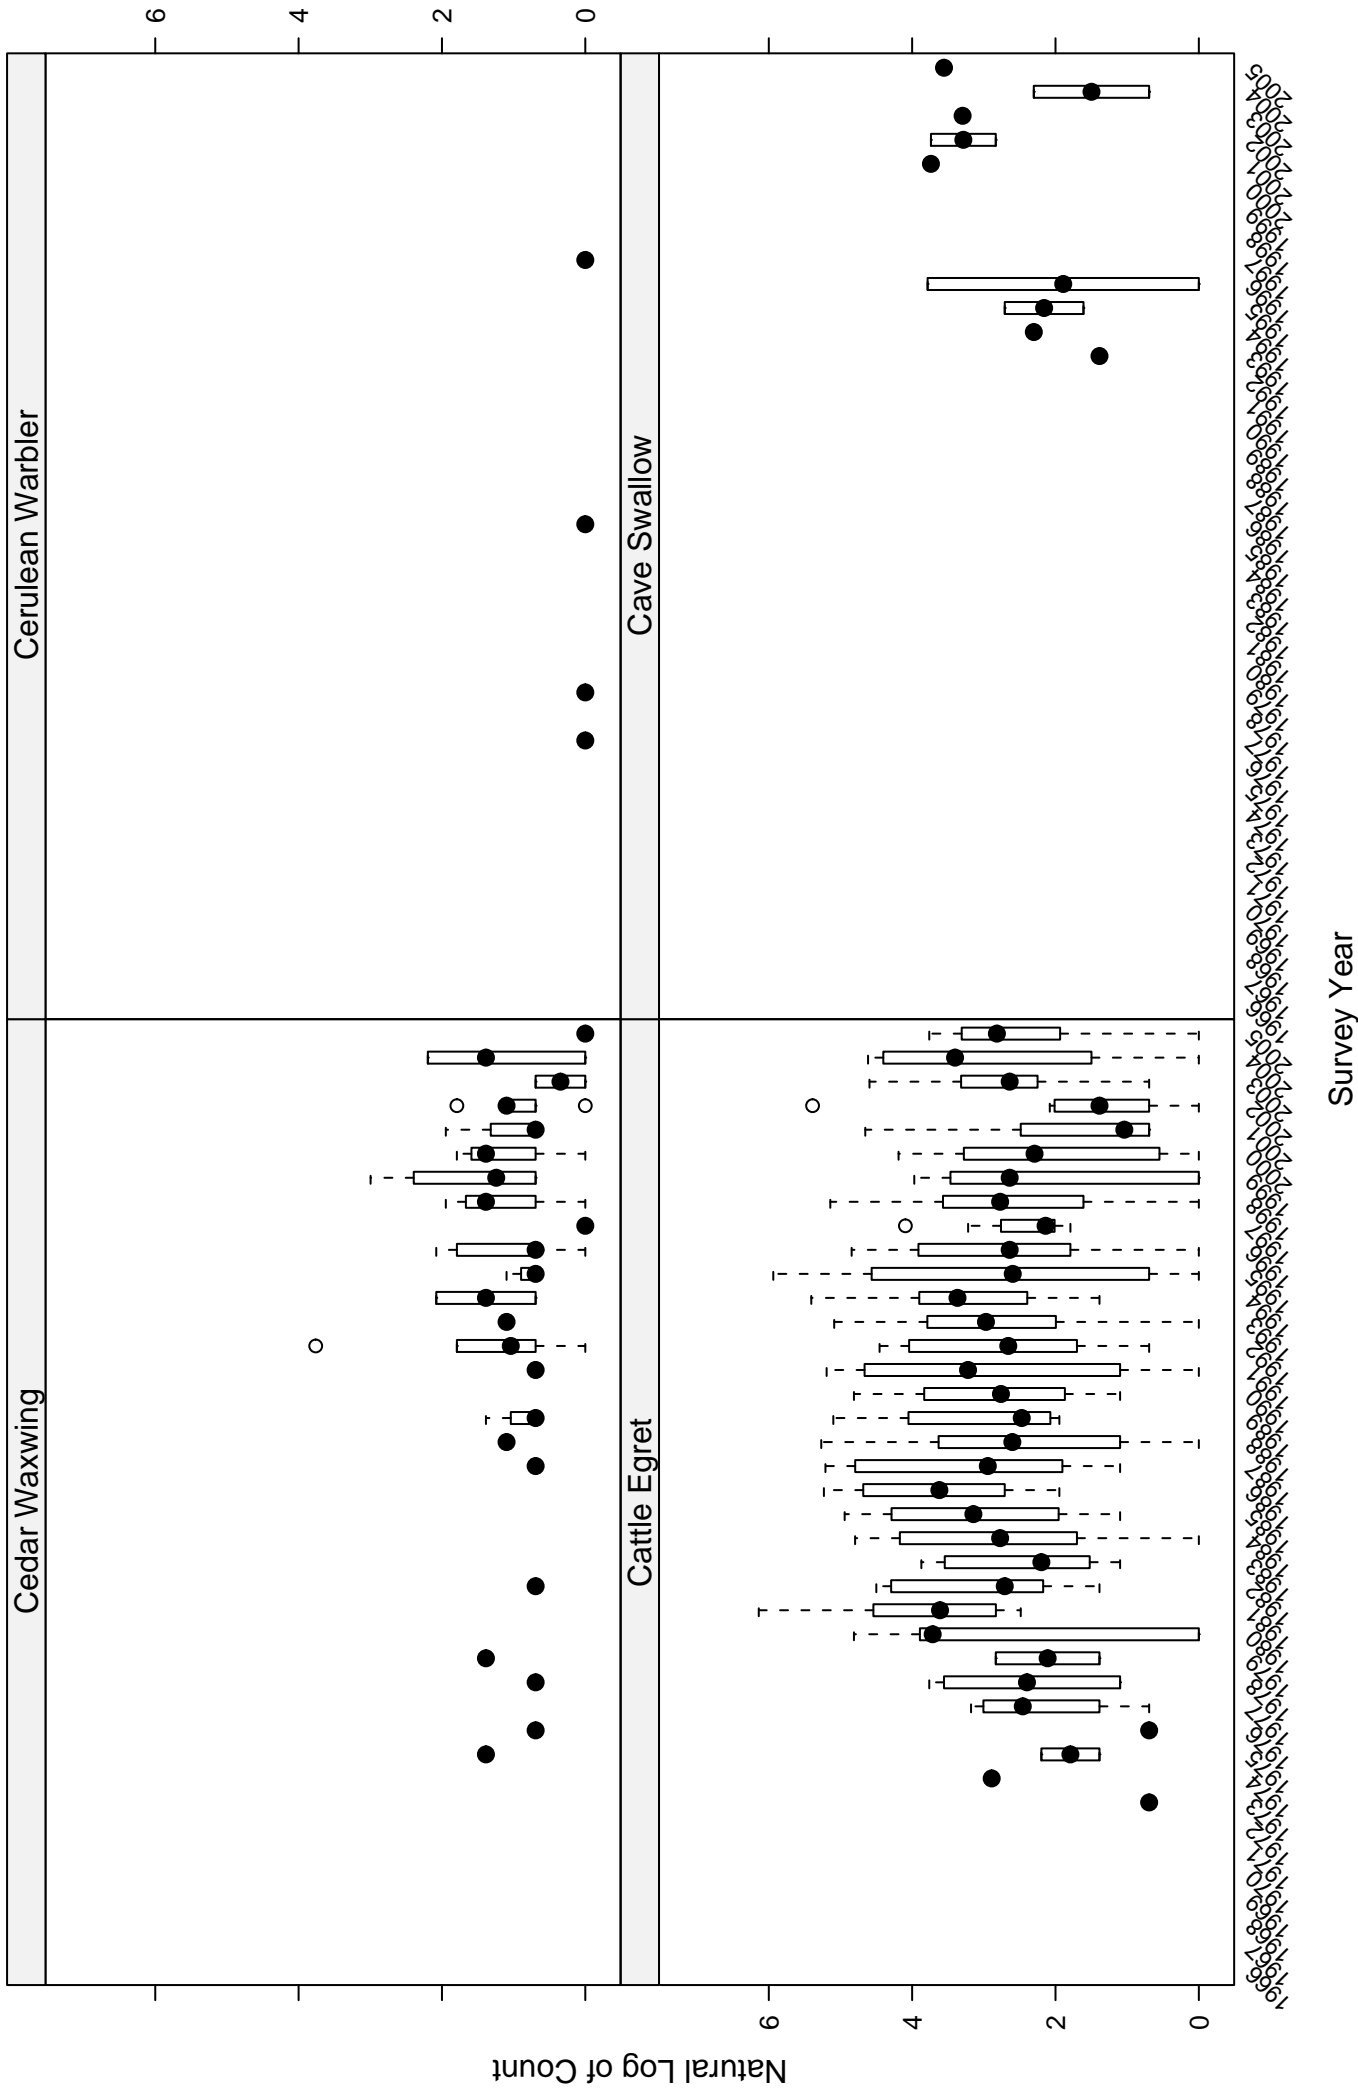

Scatter plots of species counts in the Osage Plain–Cross Timbers Stratum