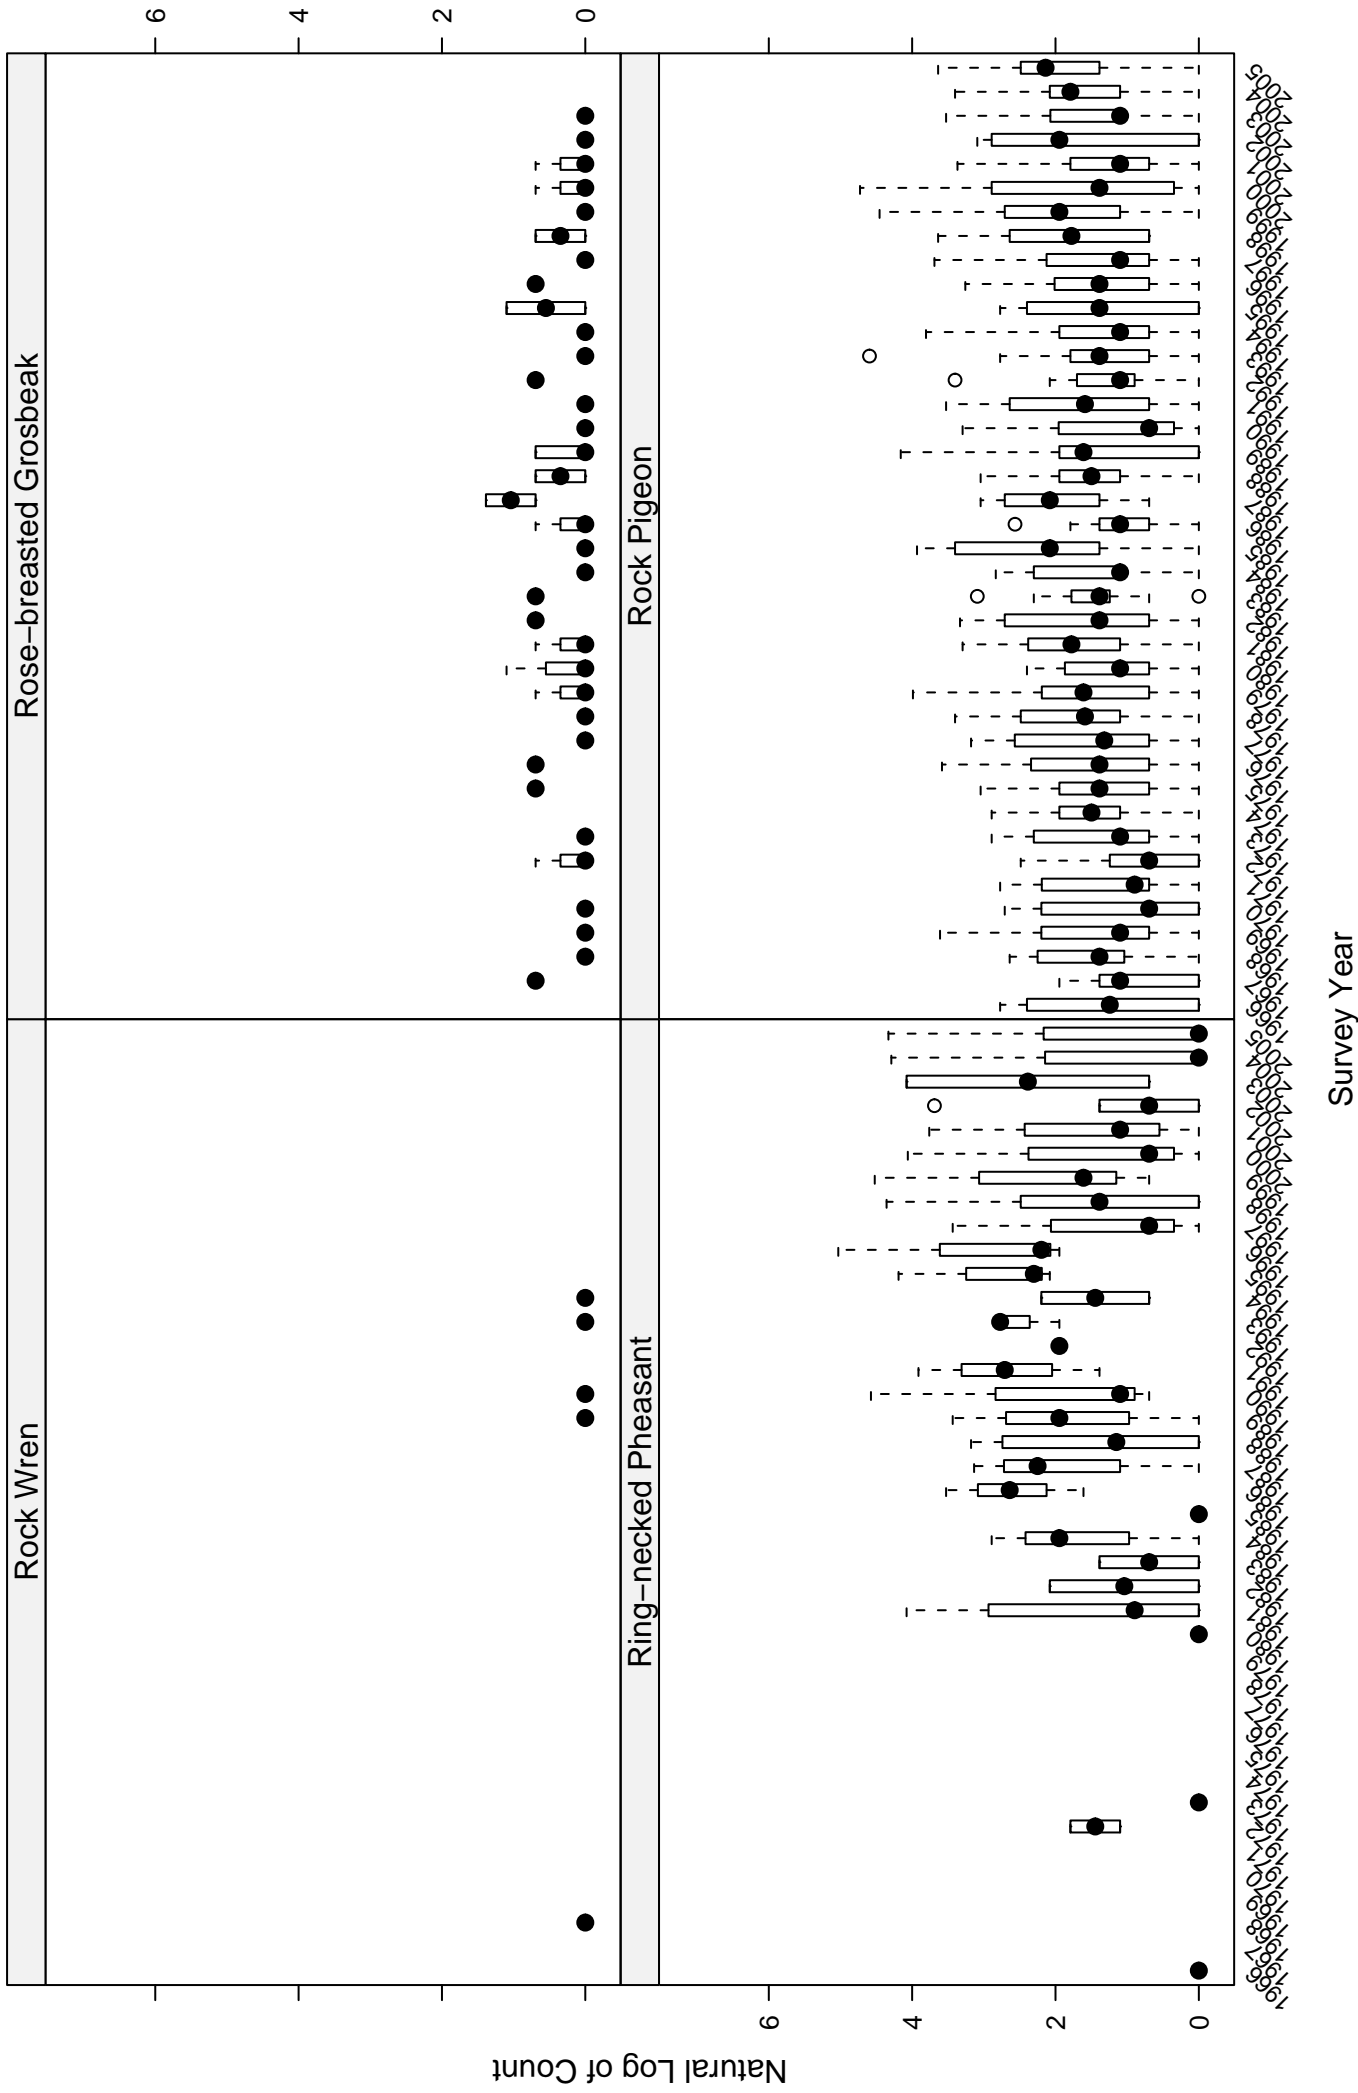

Scatter plots of species counts in the Osage Plain–Cross Timbers Stratum