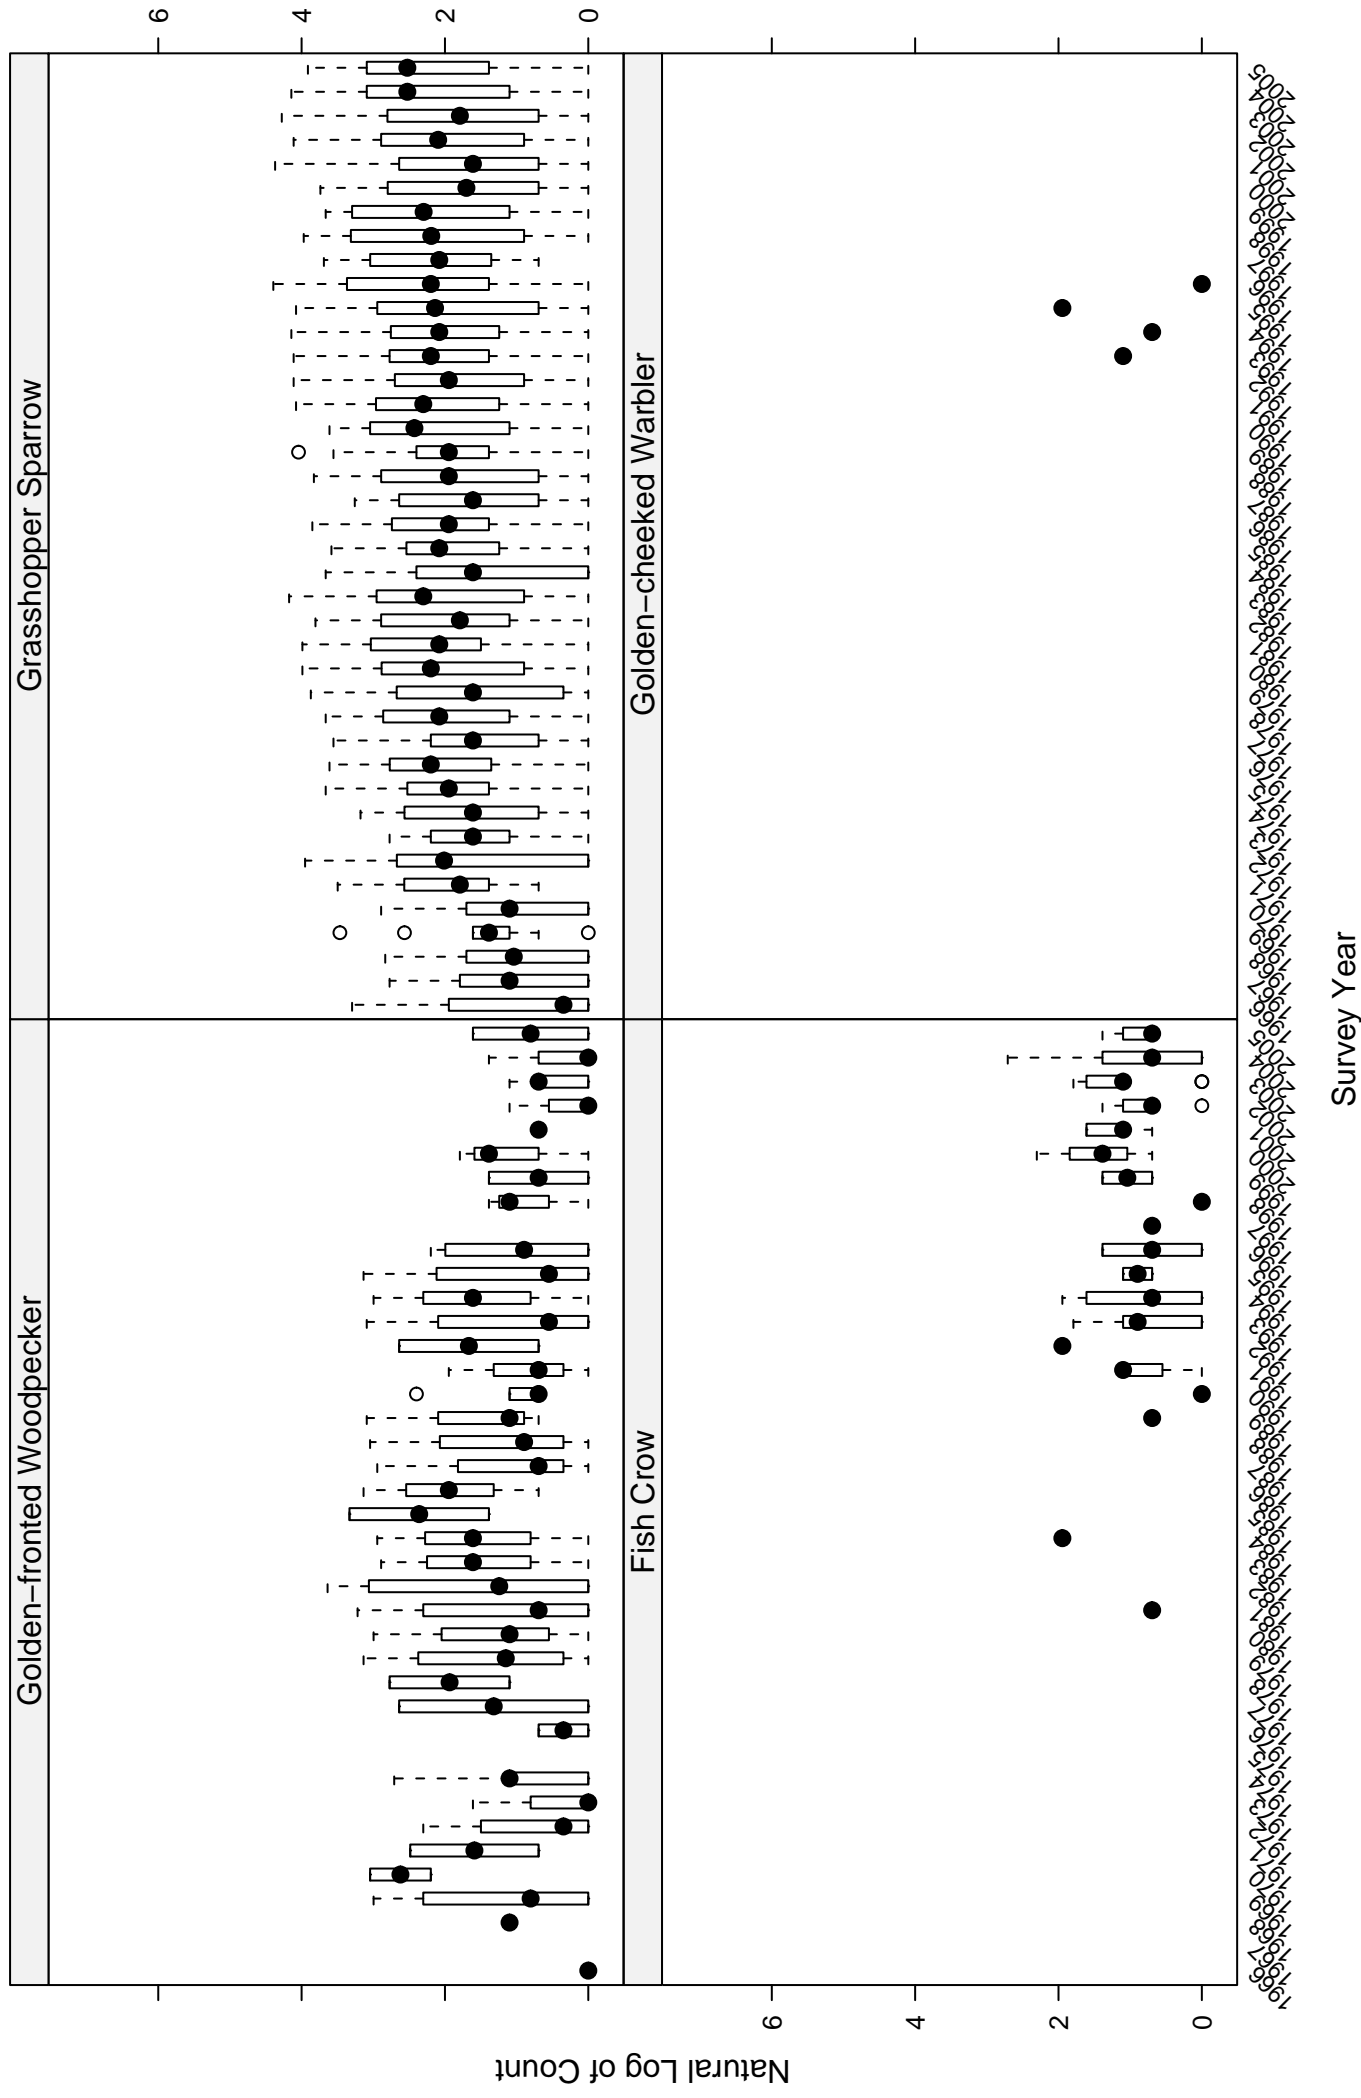

Scatter plots of species counts in the Osage Plain-Cross Timbers Stratum