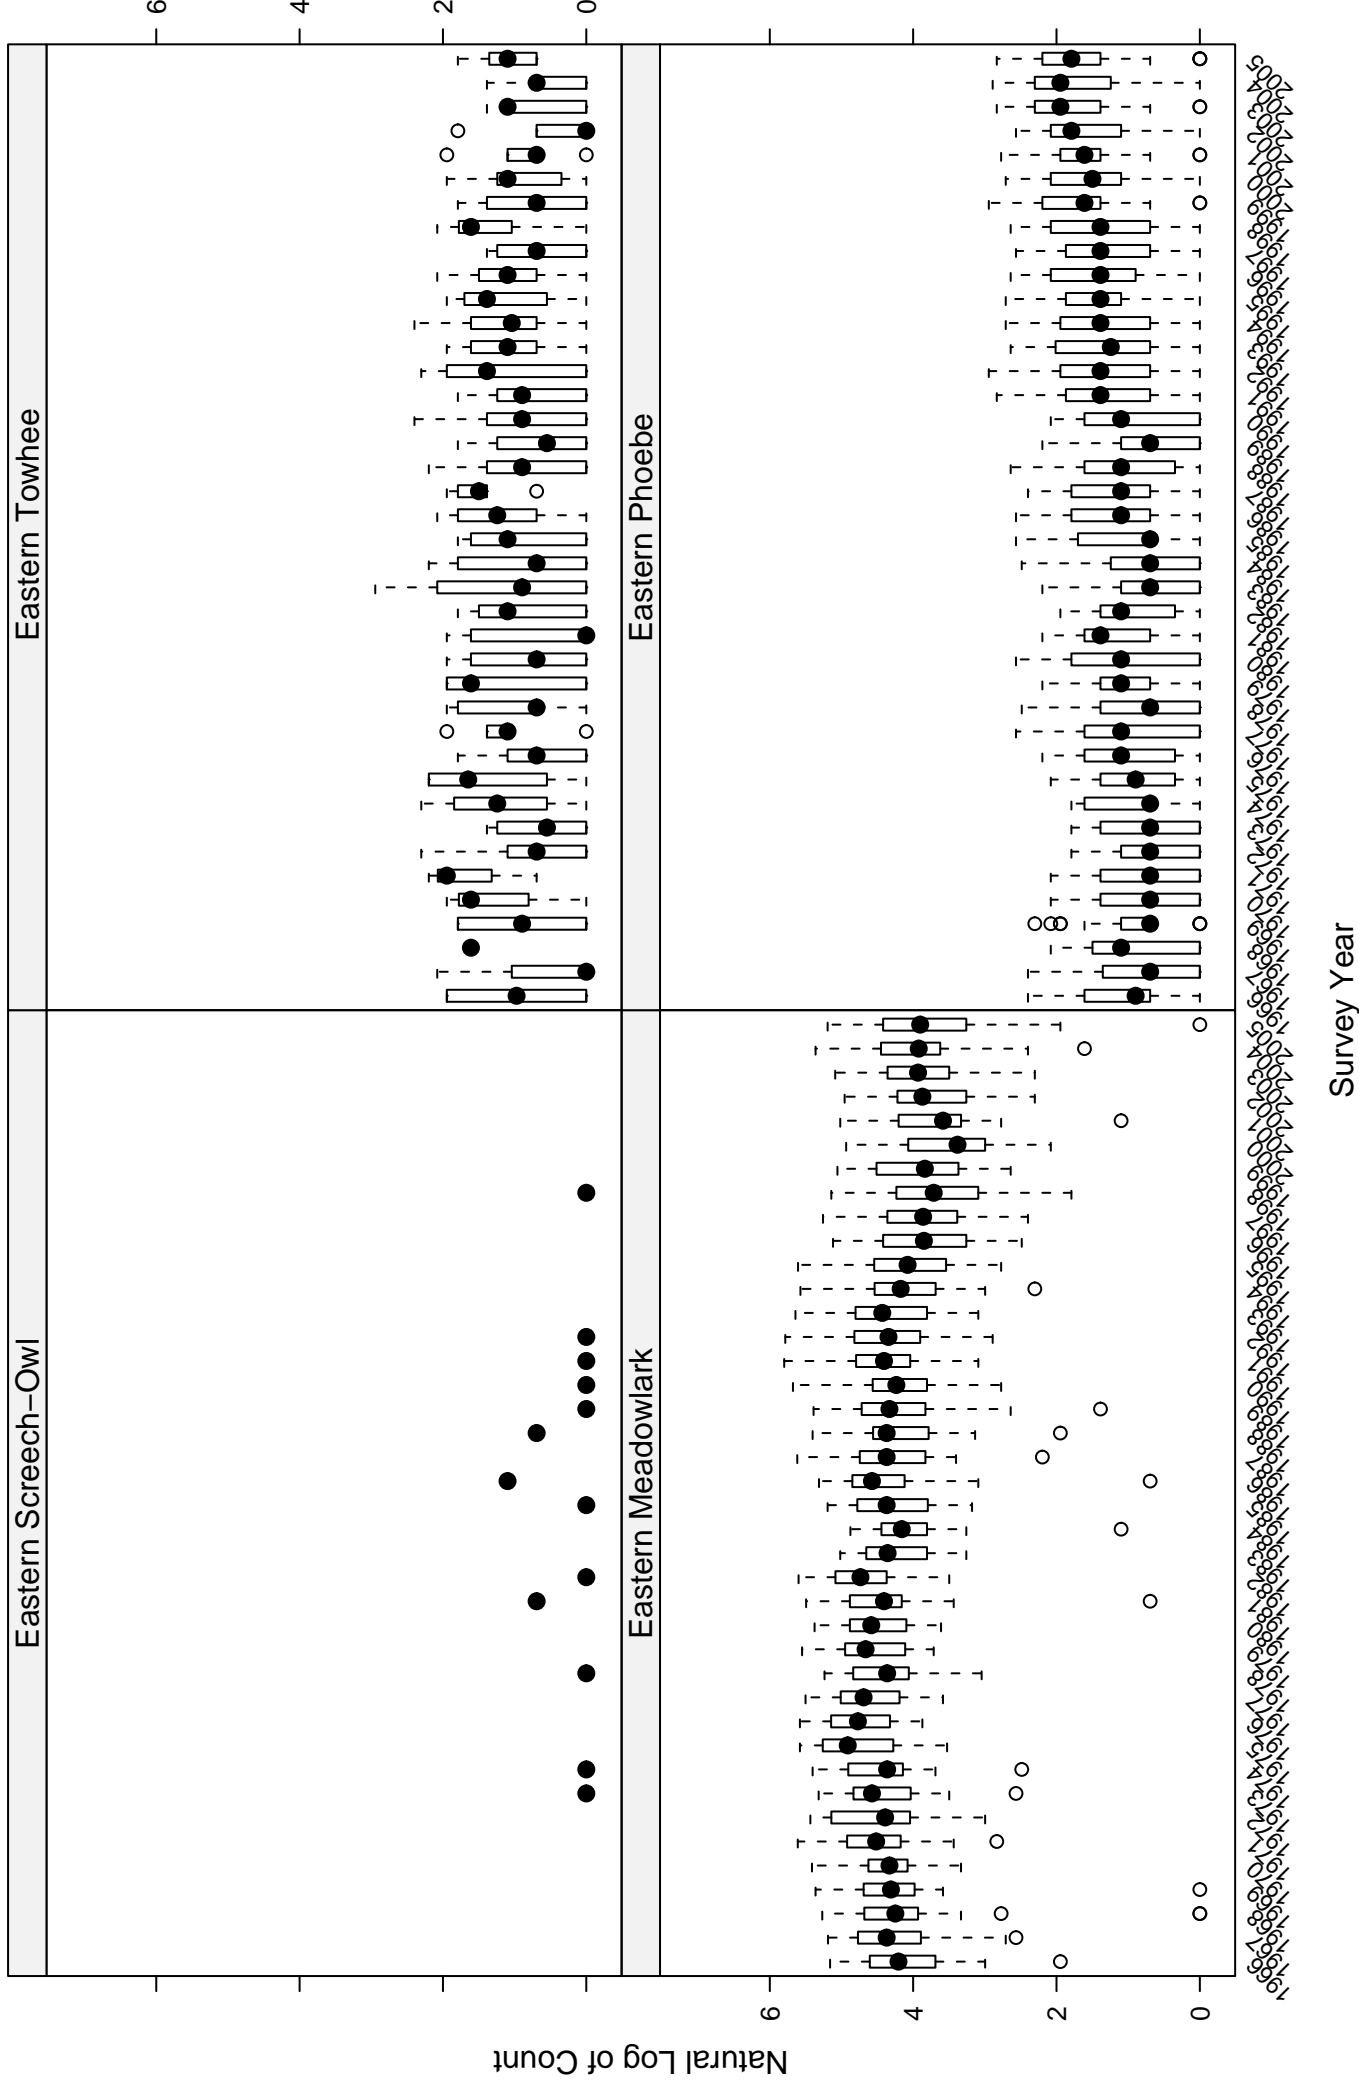

Scatter plots of species counts in the Osage Plain–Cross Timbers Stratum