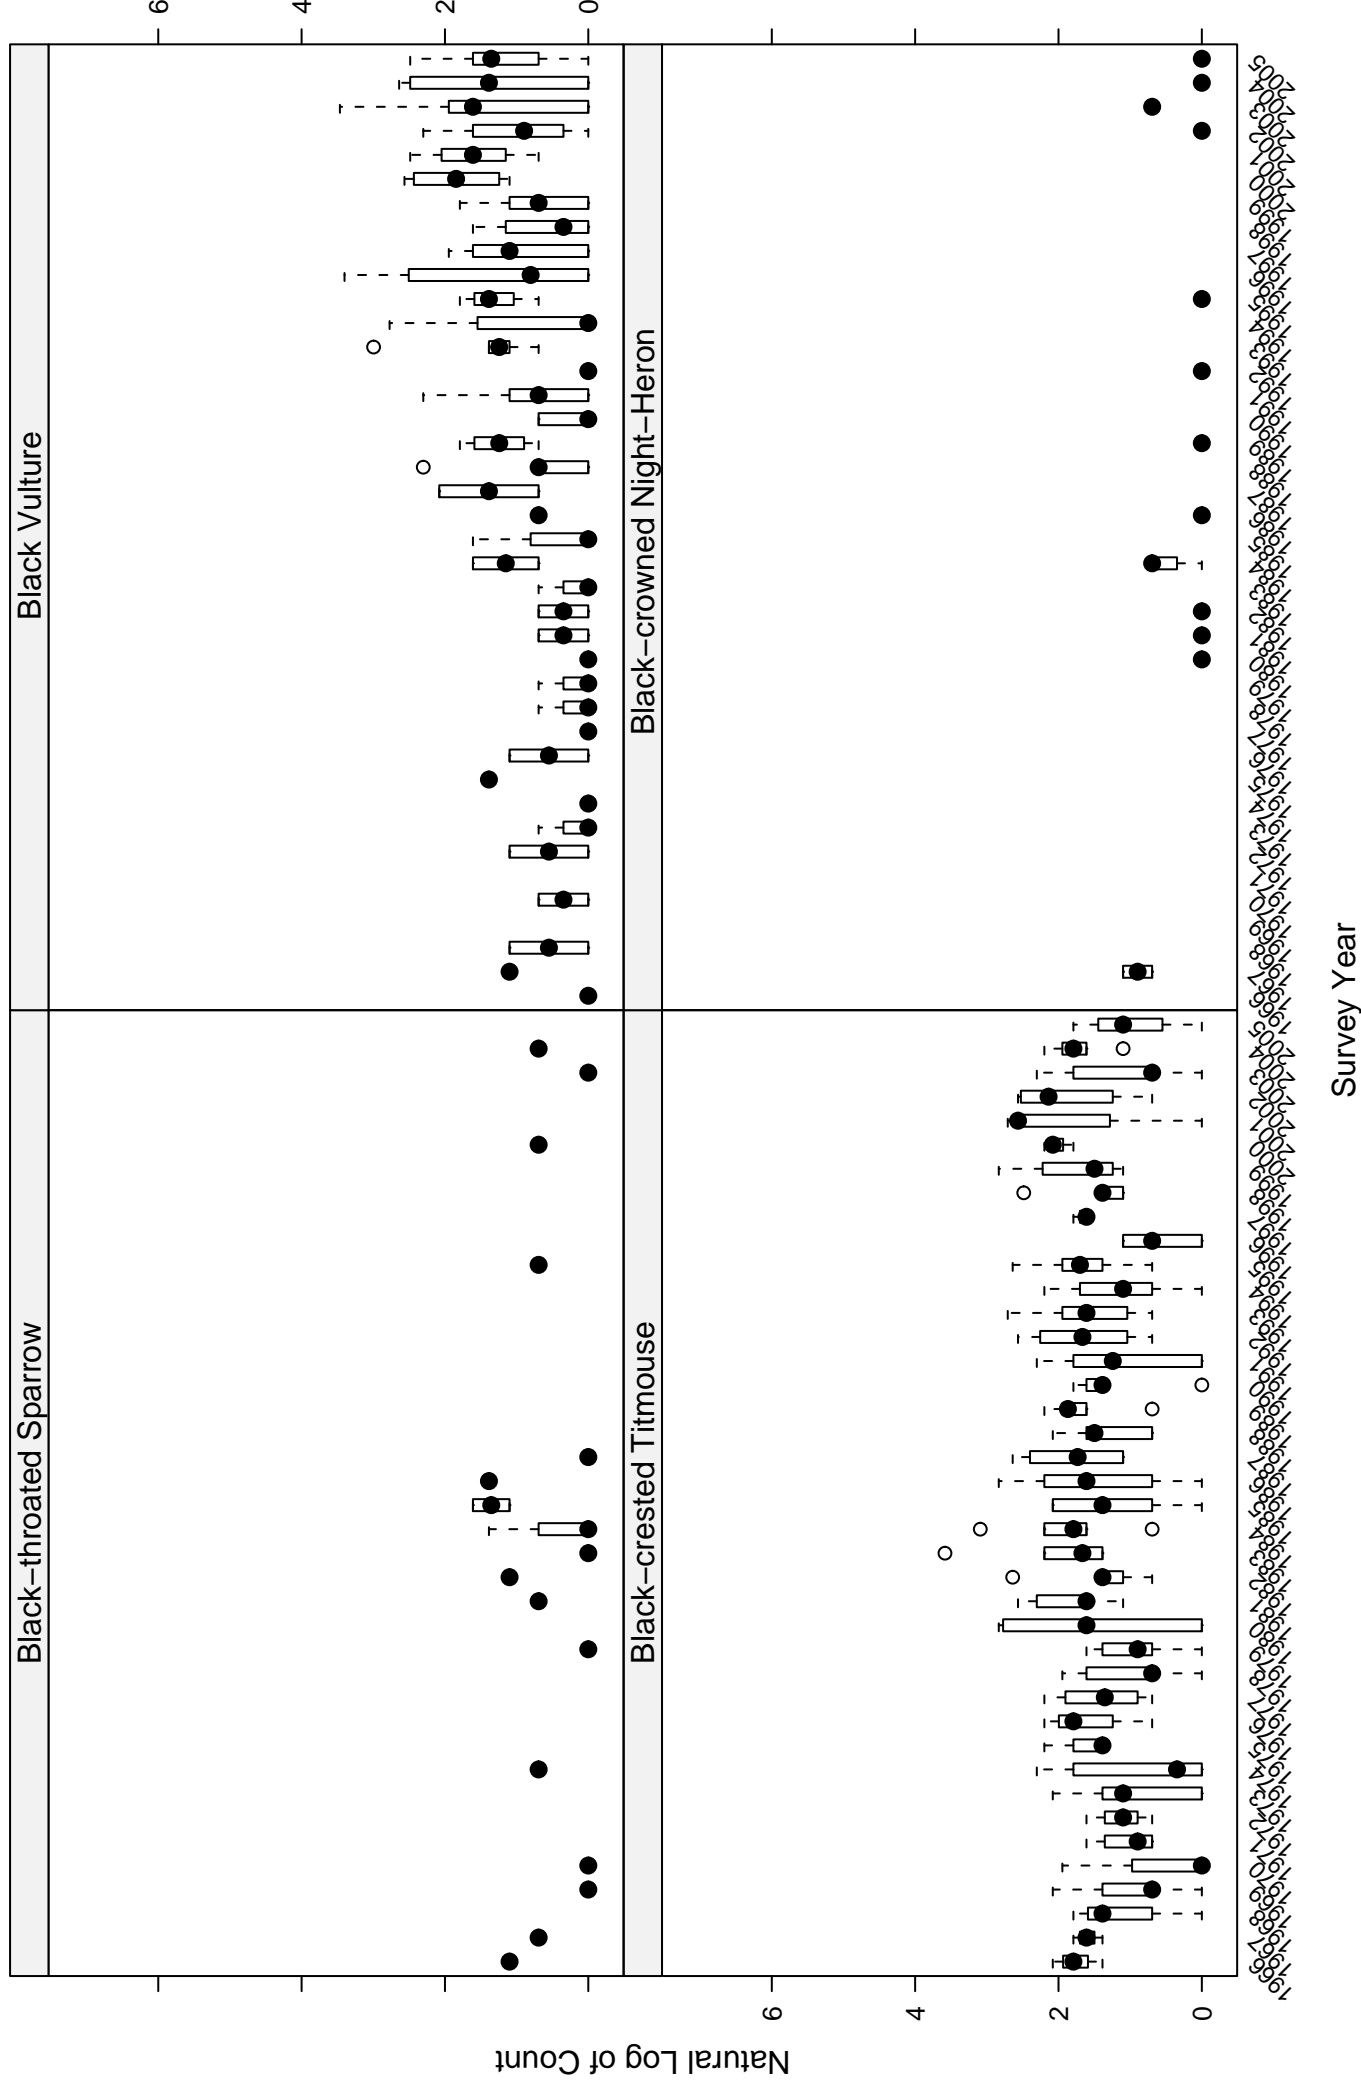

Scatter plots of species counts in the Osage Plain–Cross Timbers Stratum