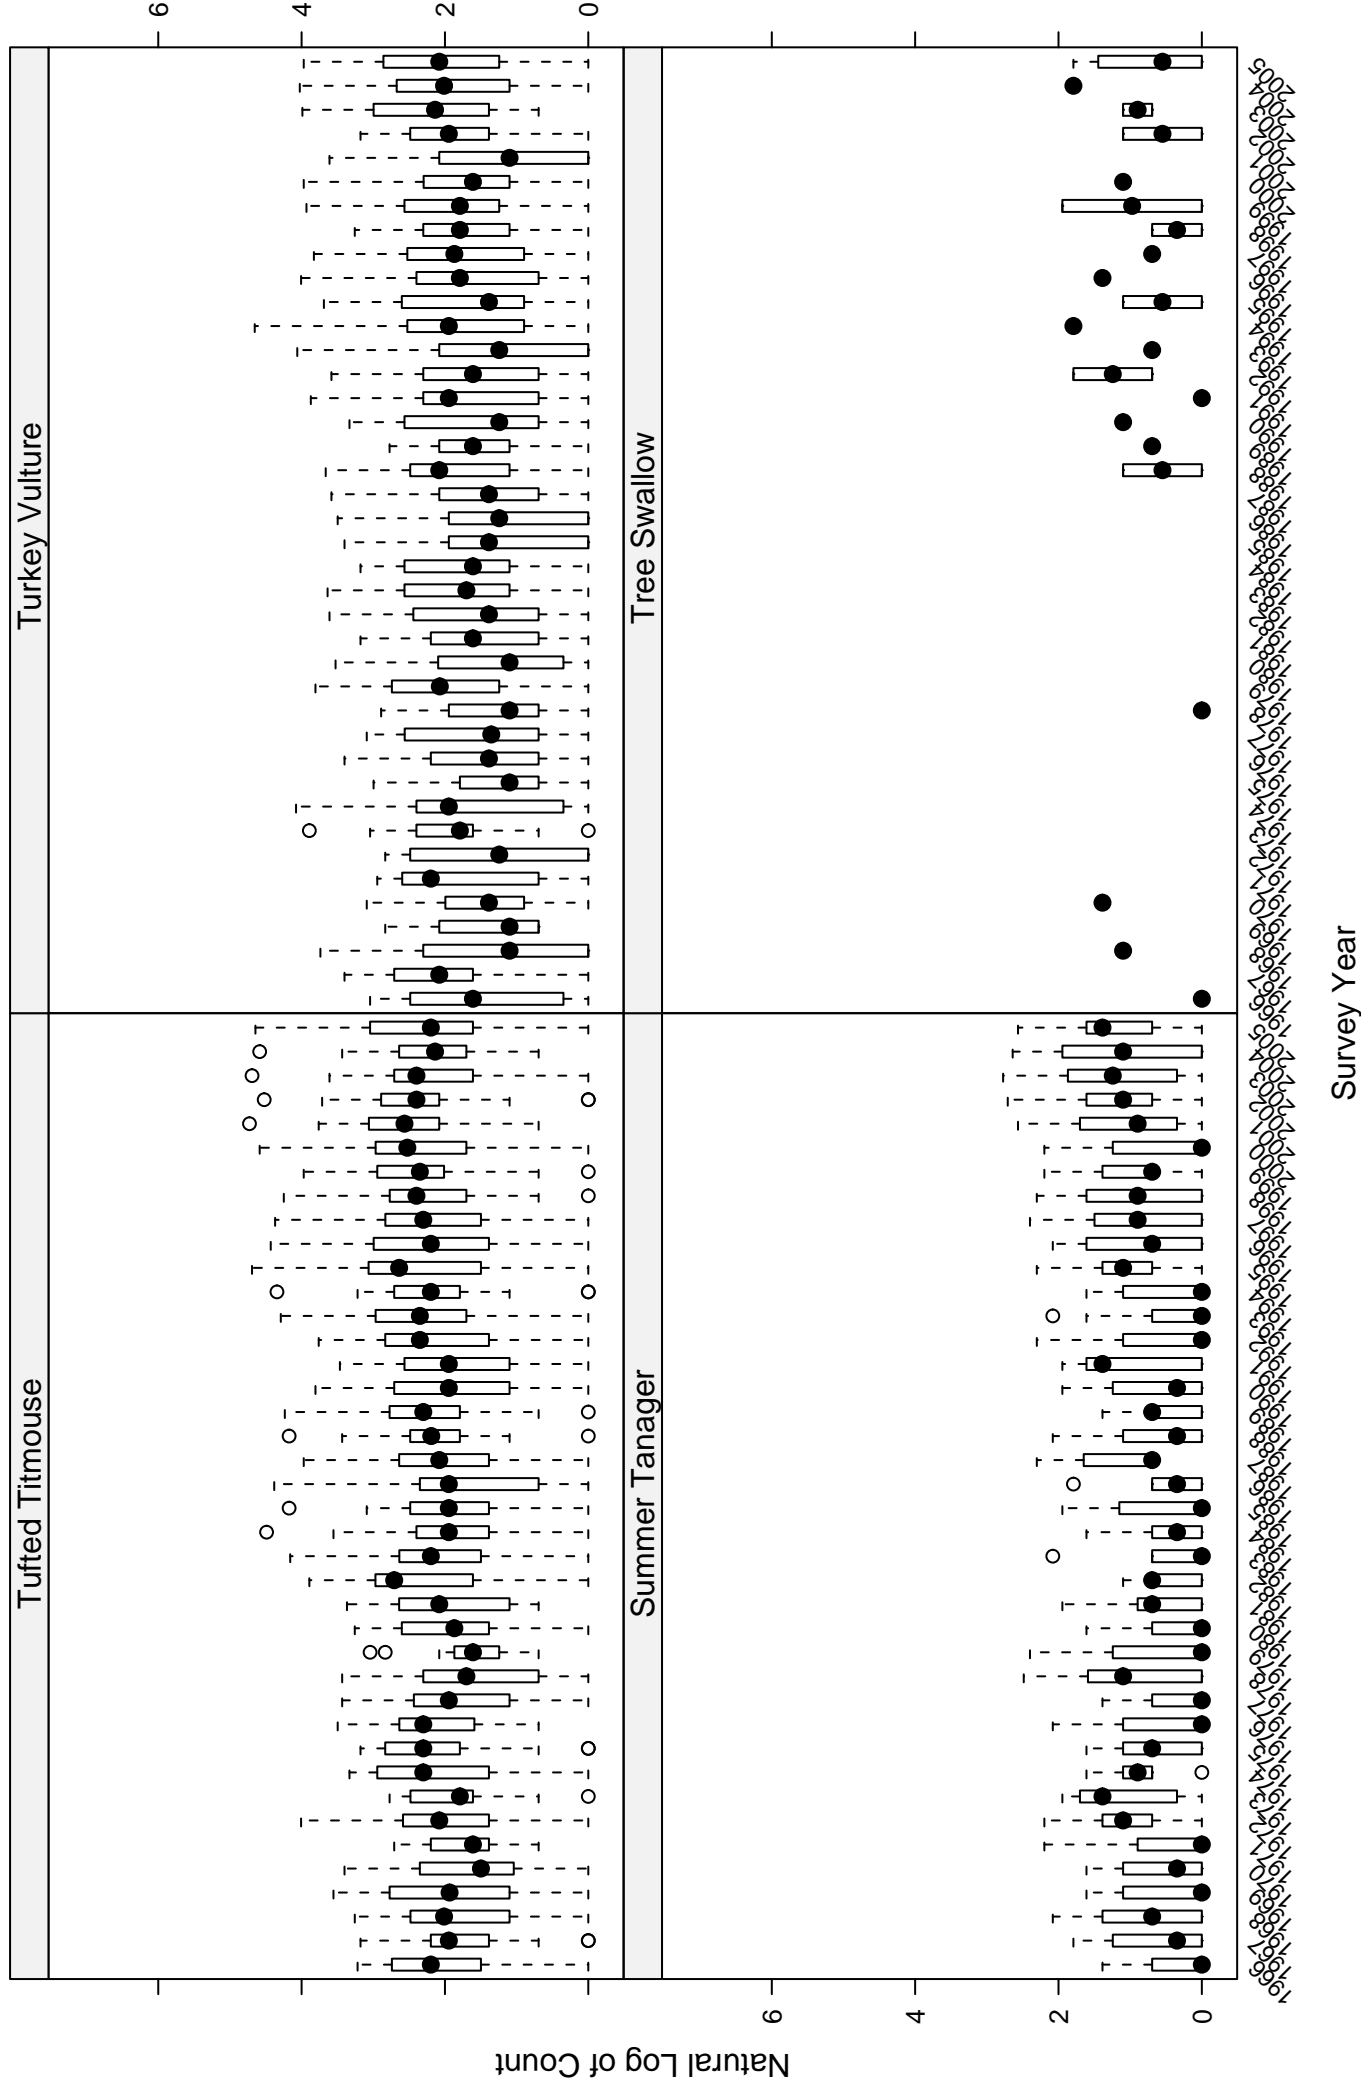

Scatter plots of species counts in the Osage Plain–Cross Timbers Stratum