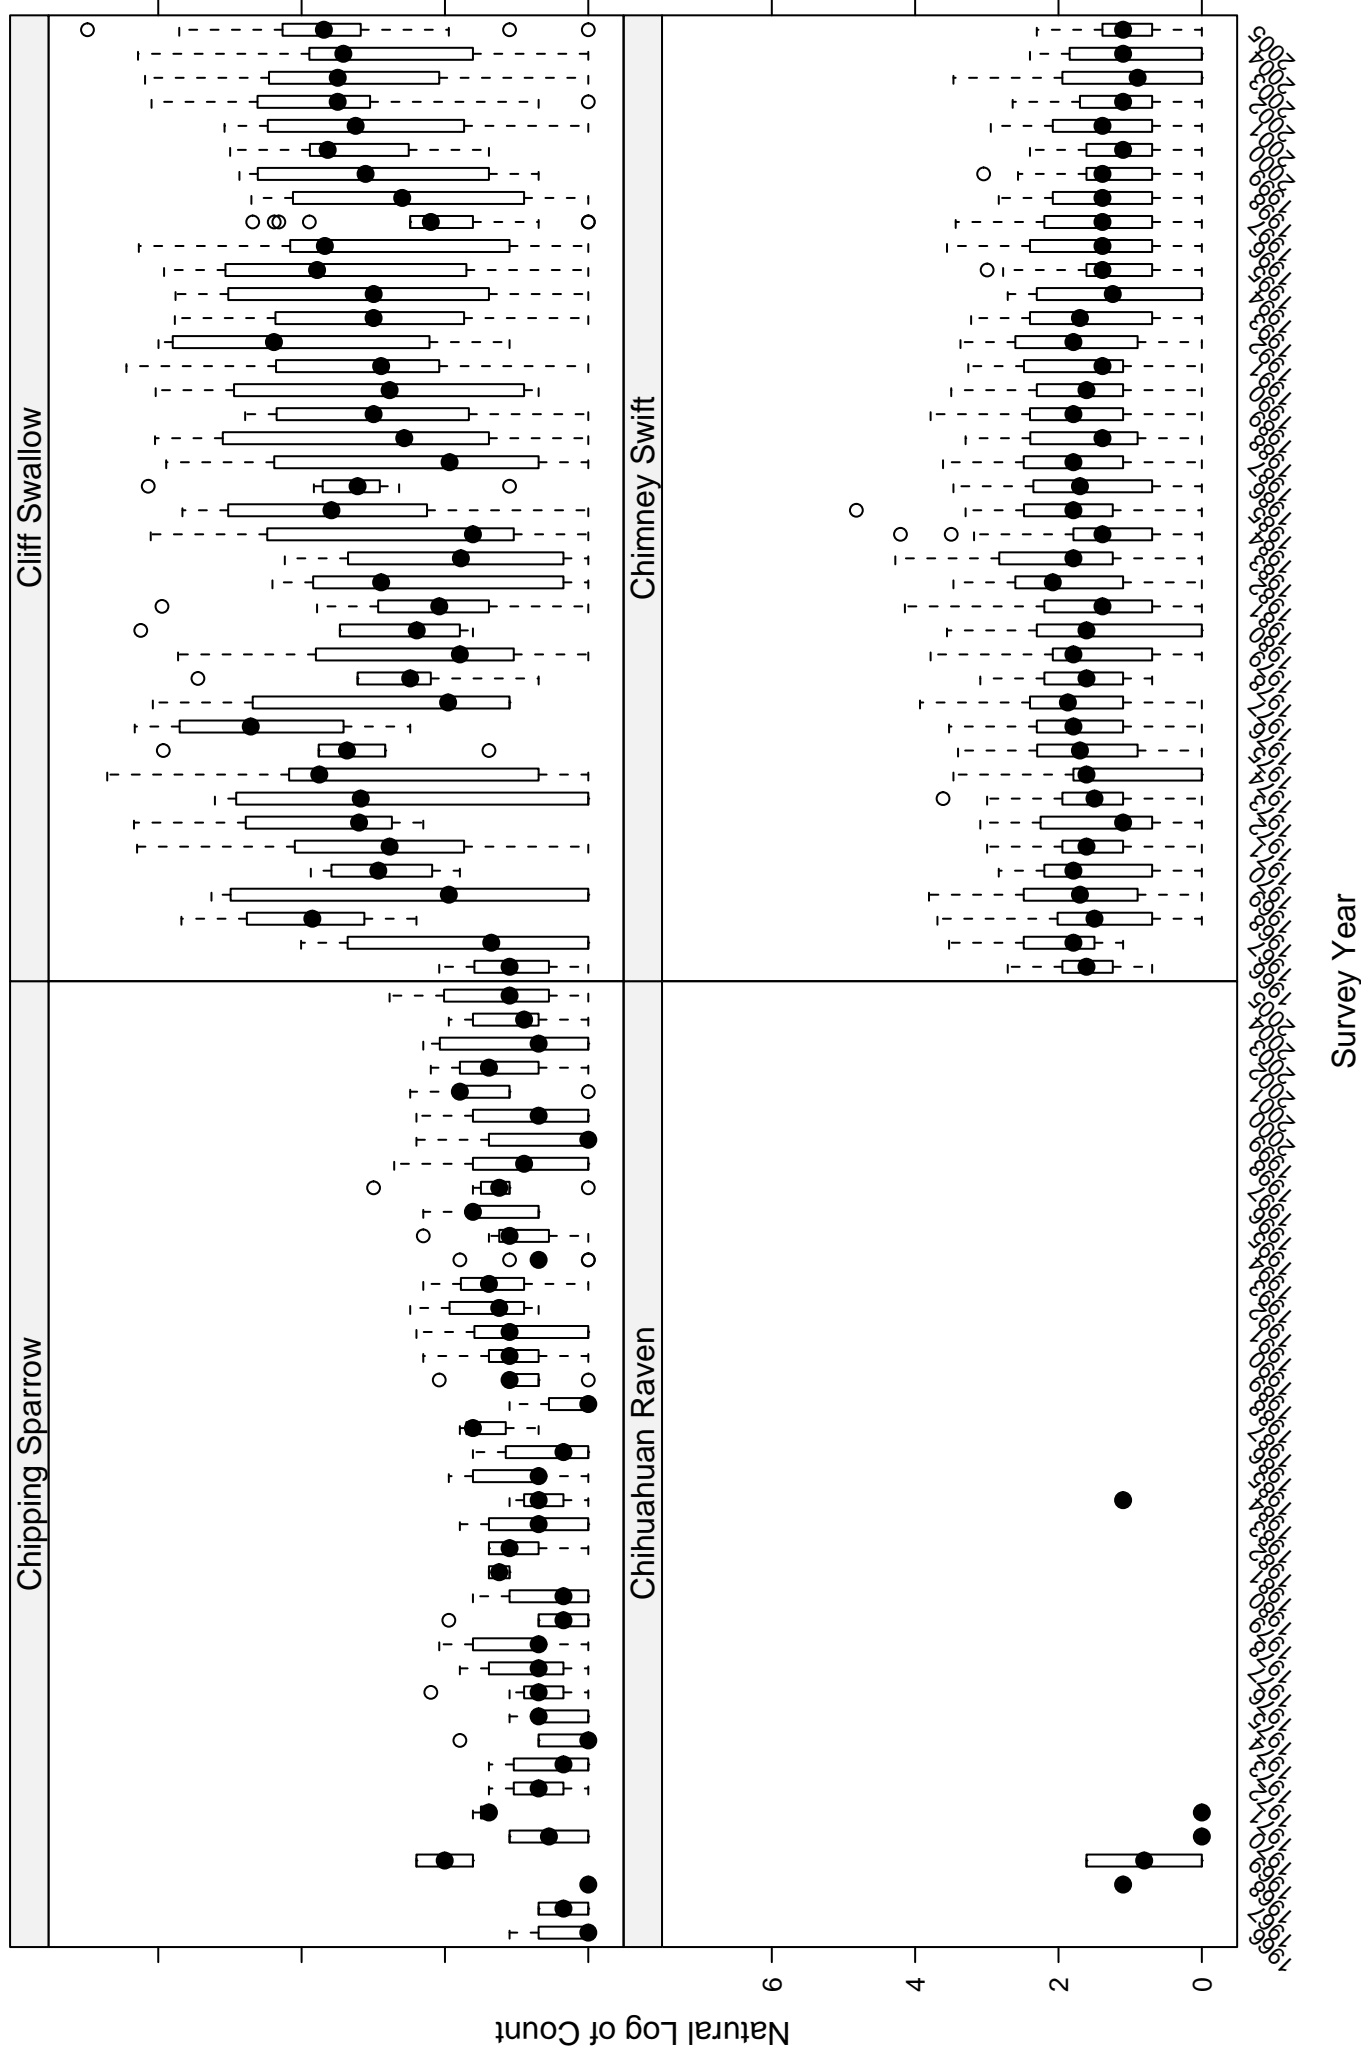

Scatter plots of species counts in the Osage Plain–Cross Timbers Stratum