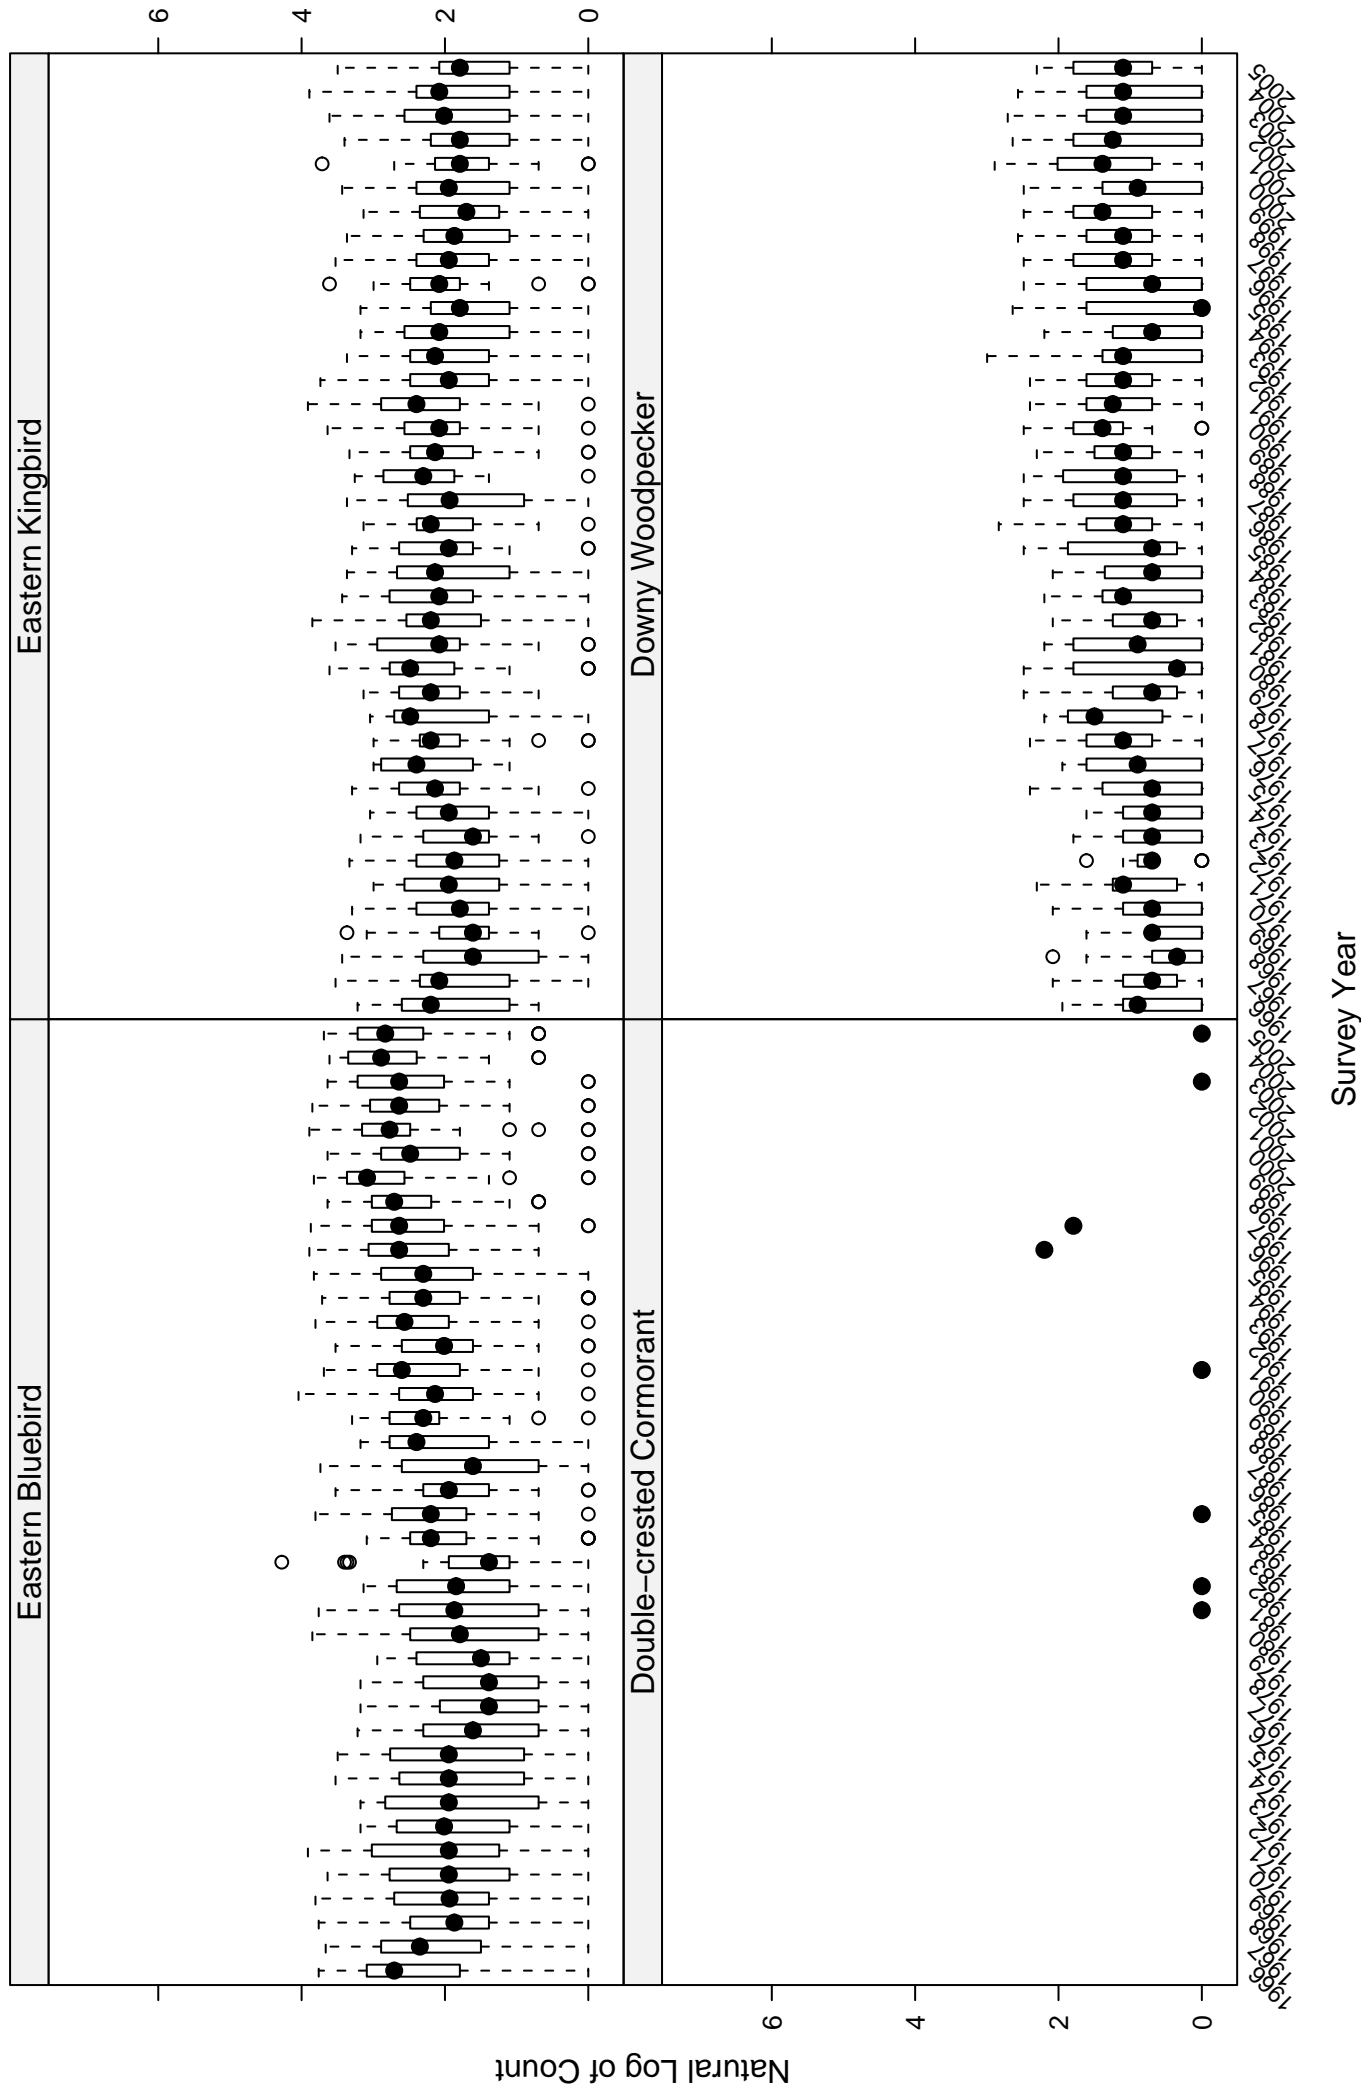

Scatter plots of species counts in the Osage Plain–Cross Timbers Stratum