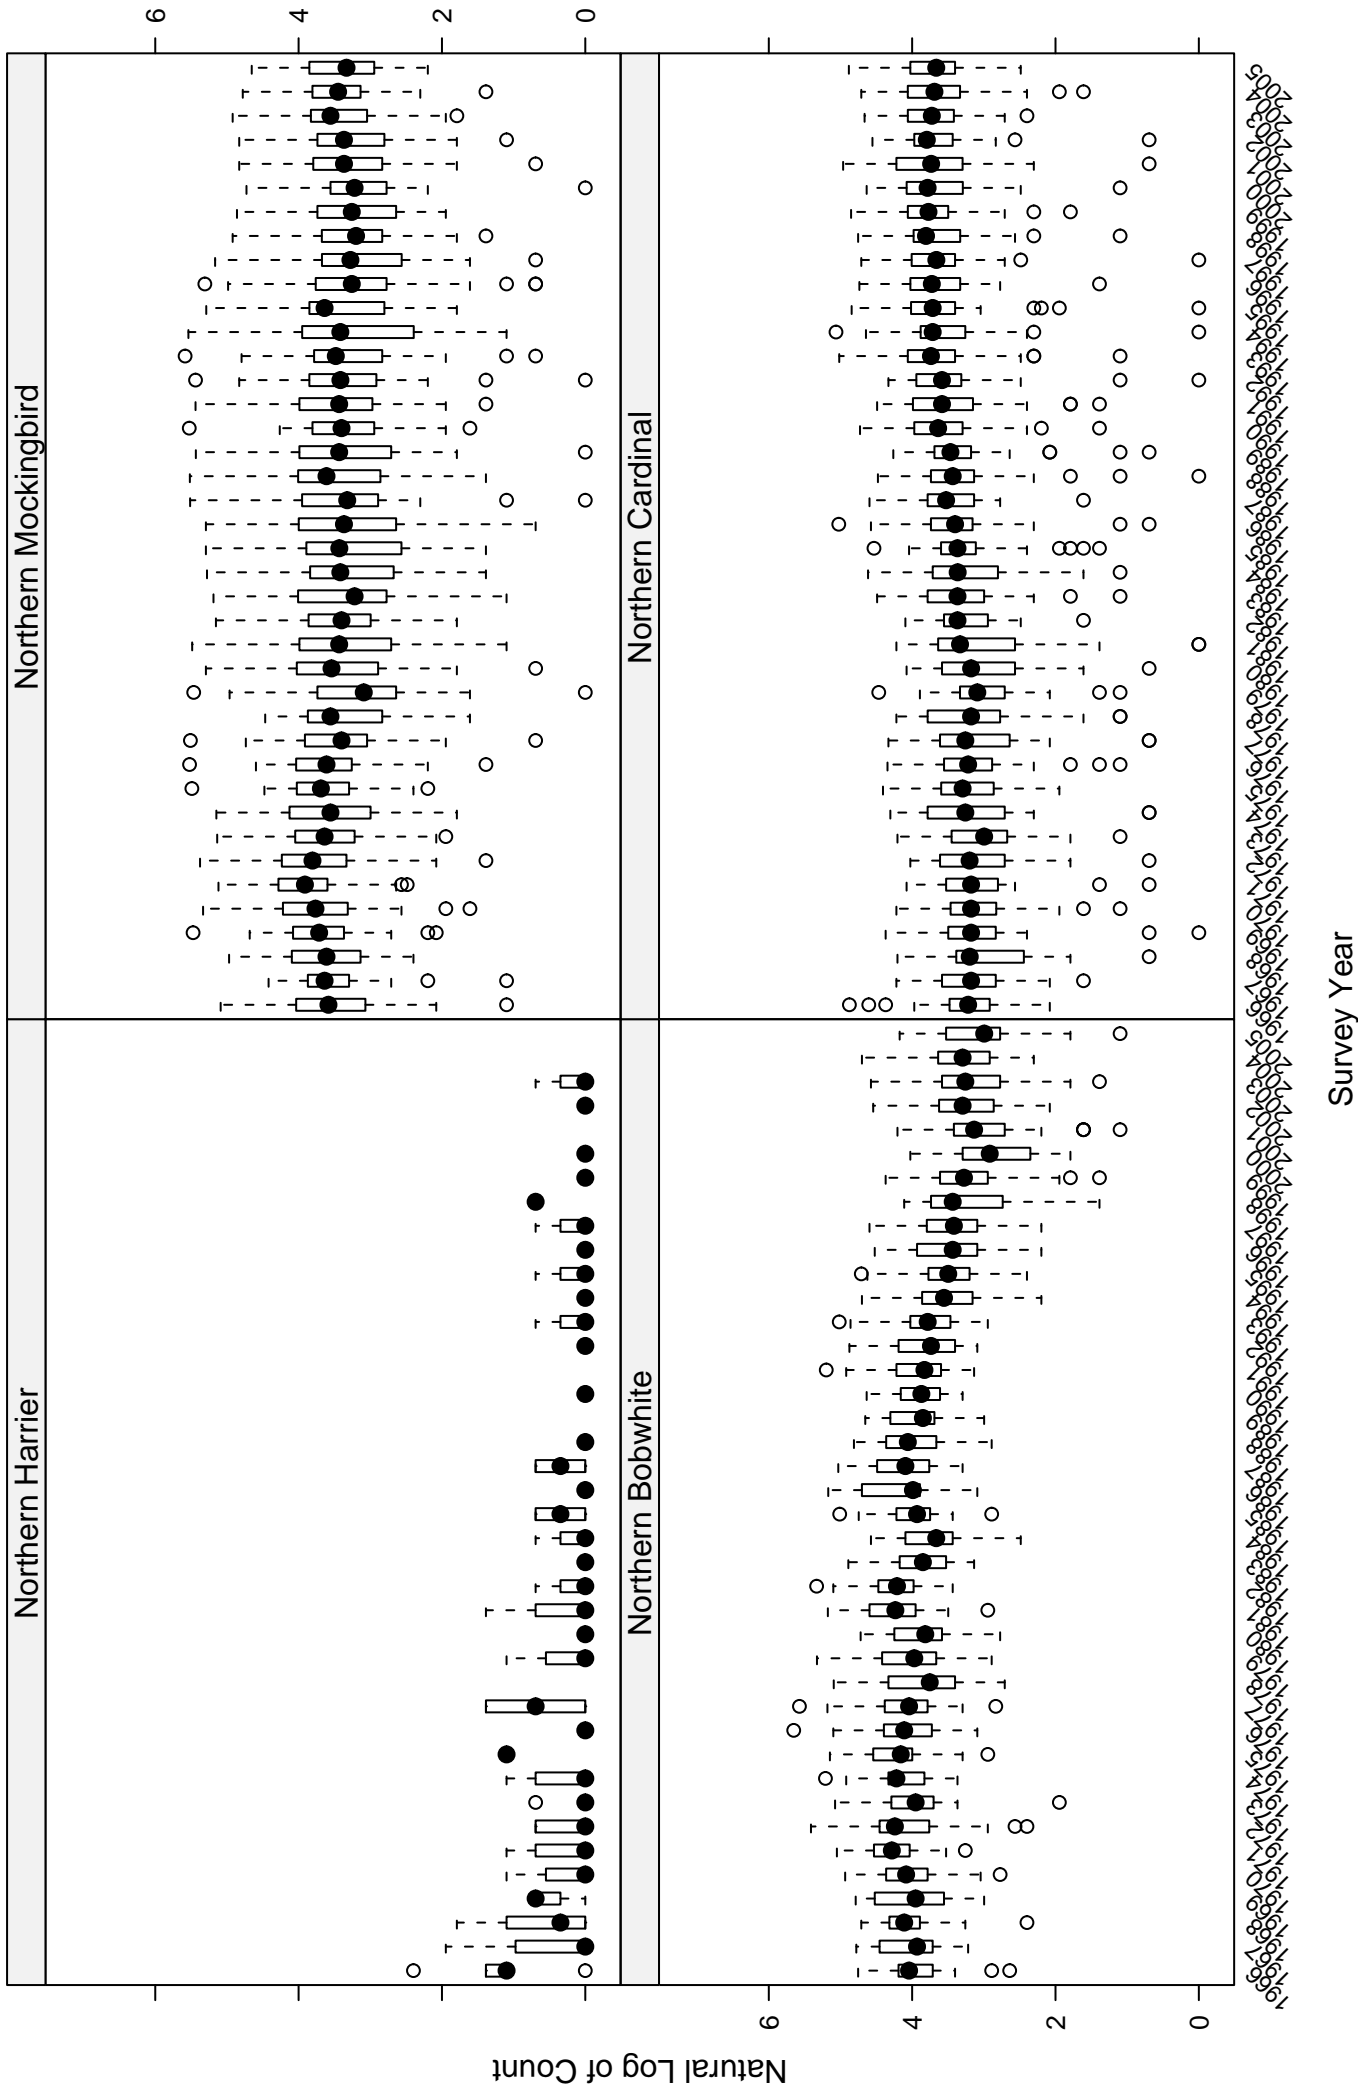

Scatter plots of species counts in the Osage Plain–Cross Timbers Stratum