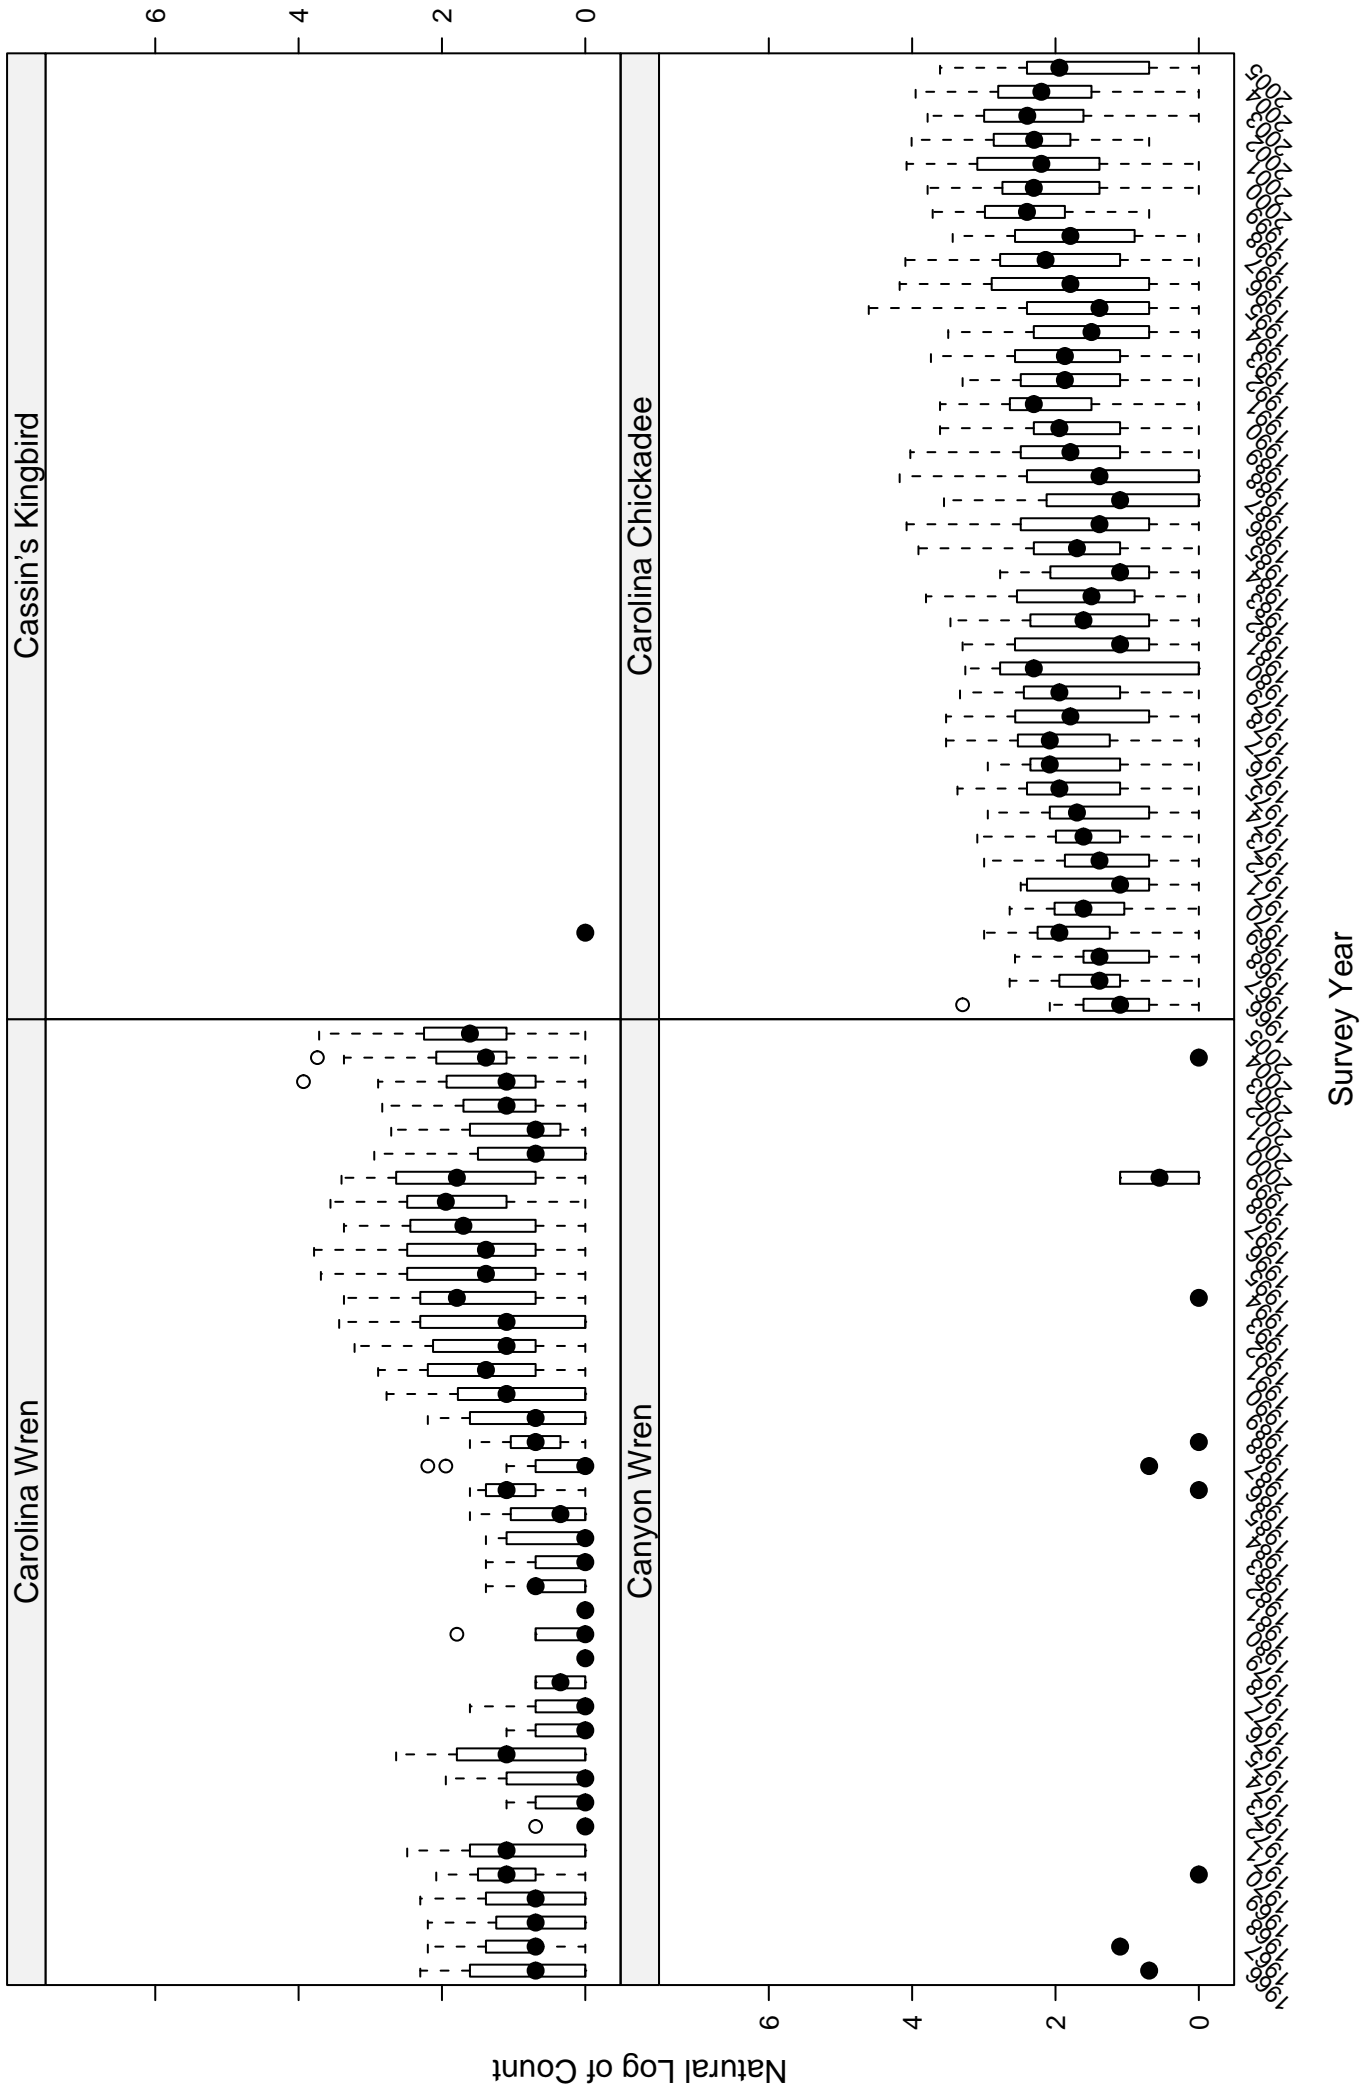

Scatter plots of species counts in the Osage Plain–Cross Timbers Stratum