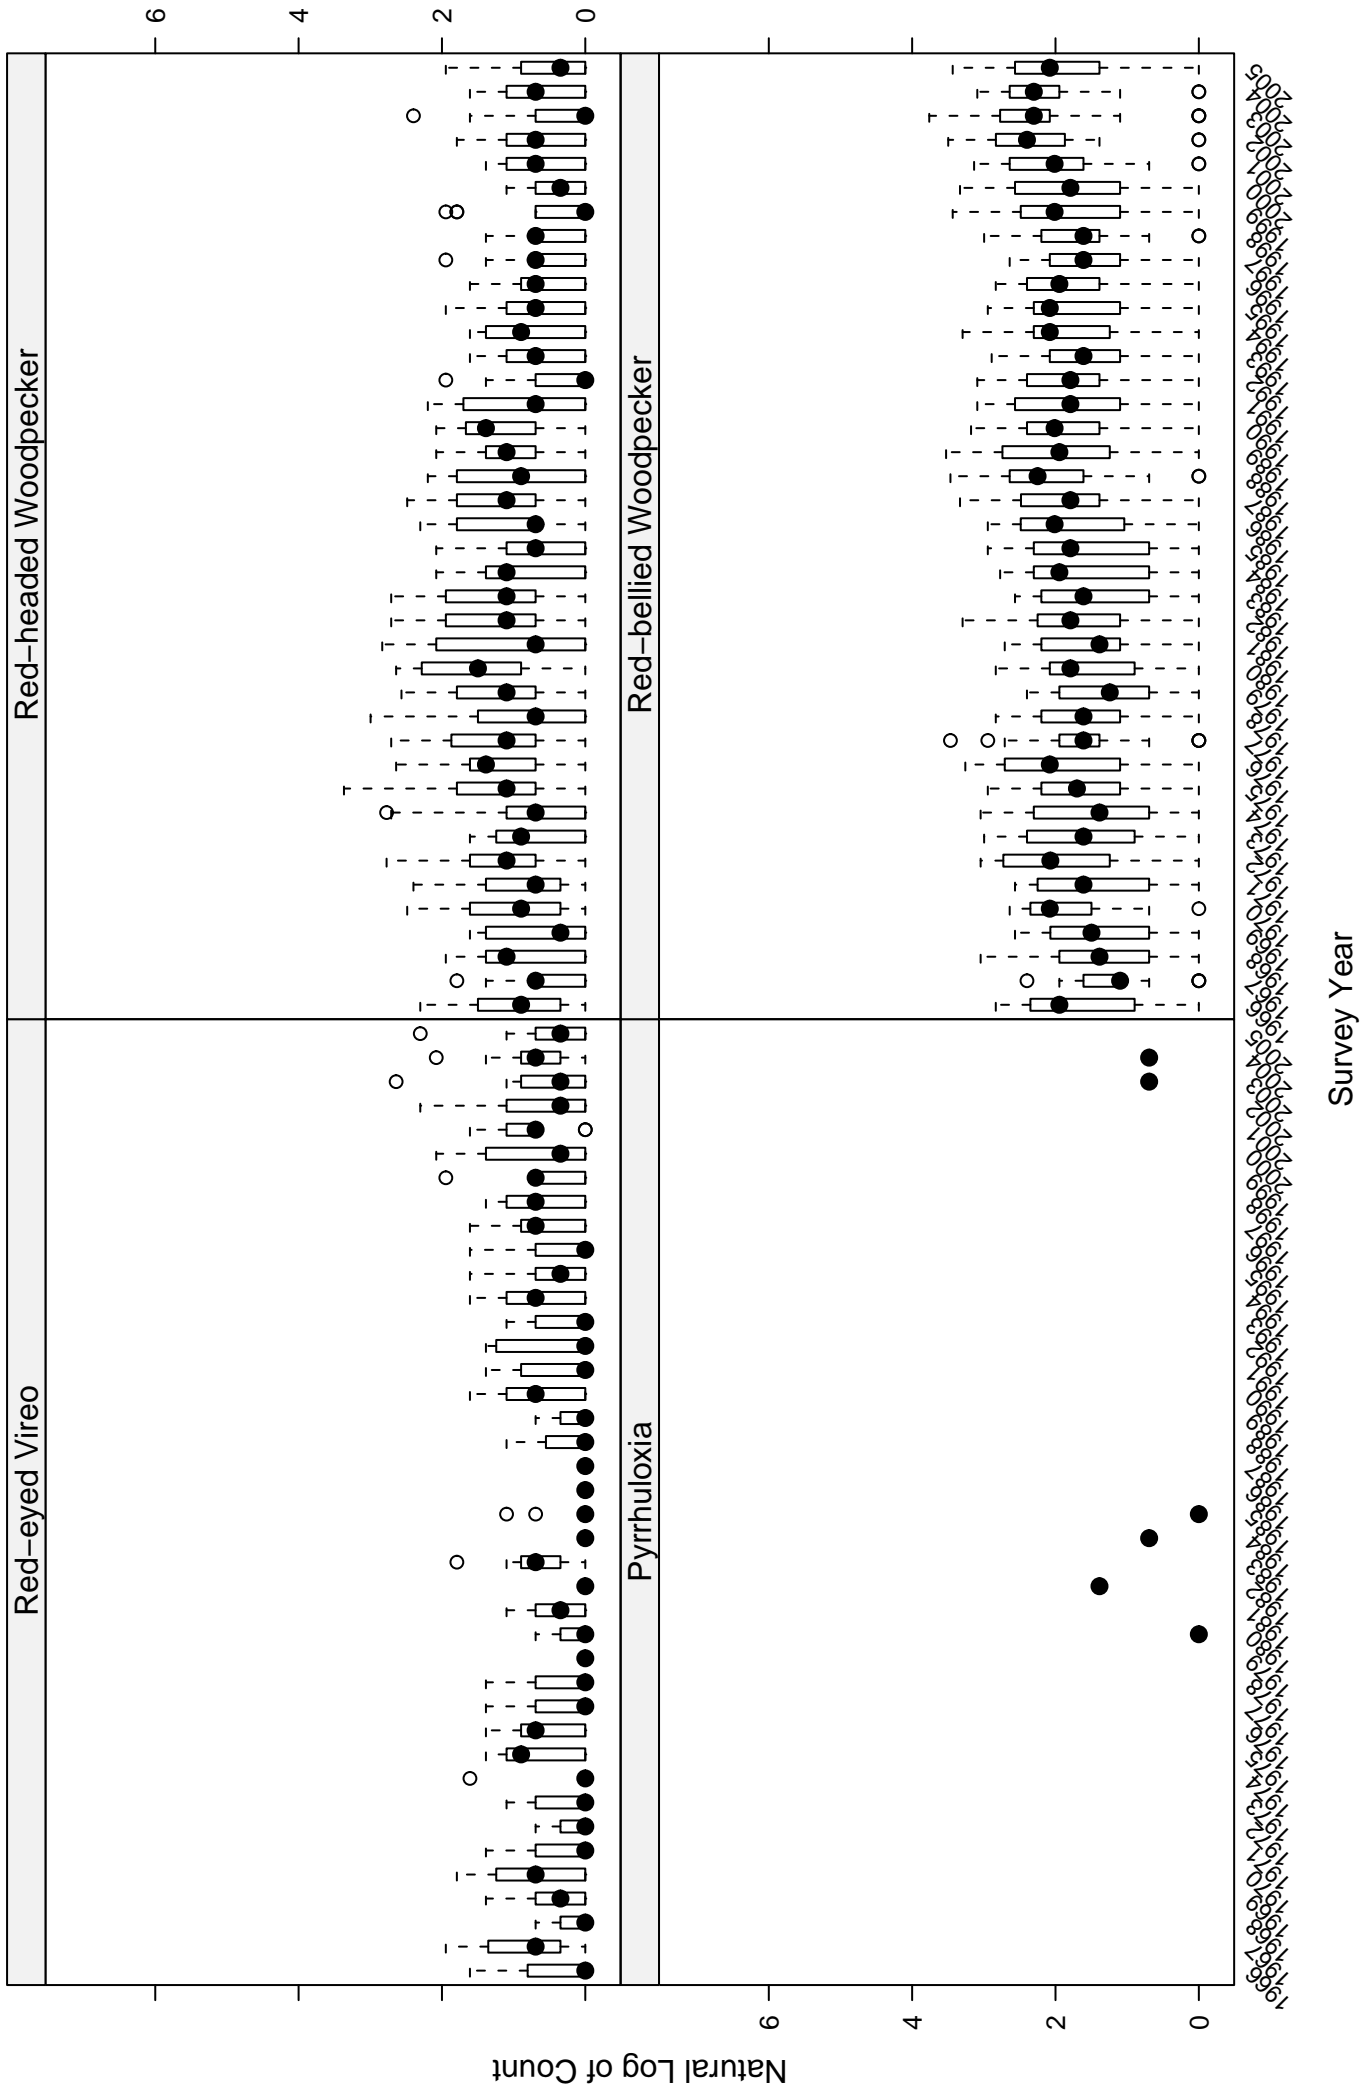

Scatter plots of species counts in the Osage Plain–Cross Timbers Stratum