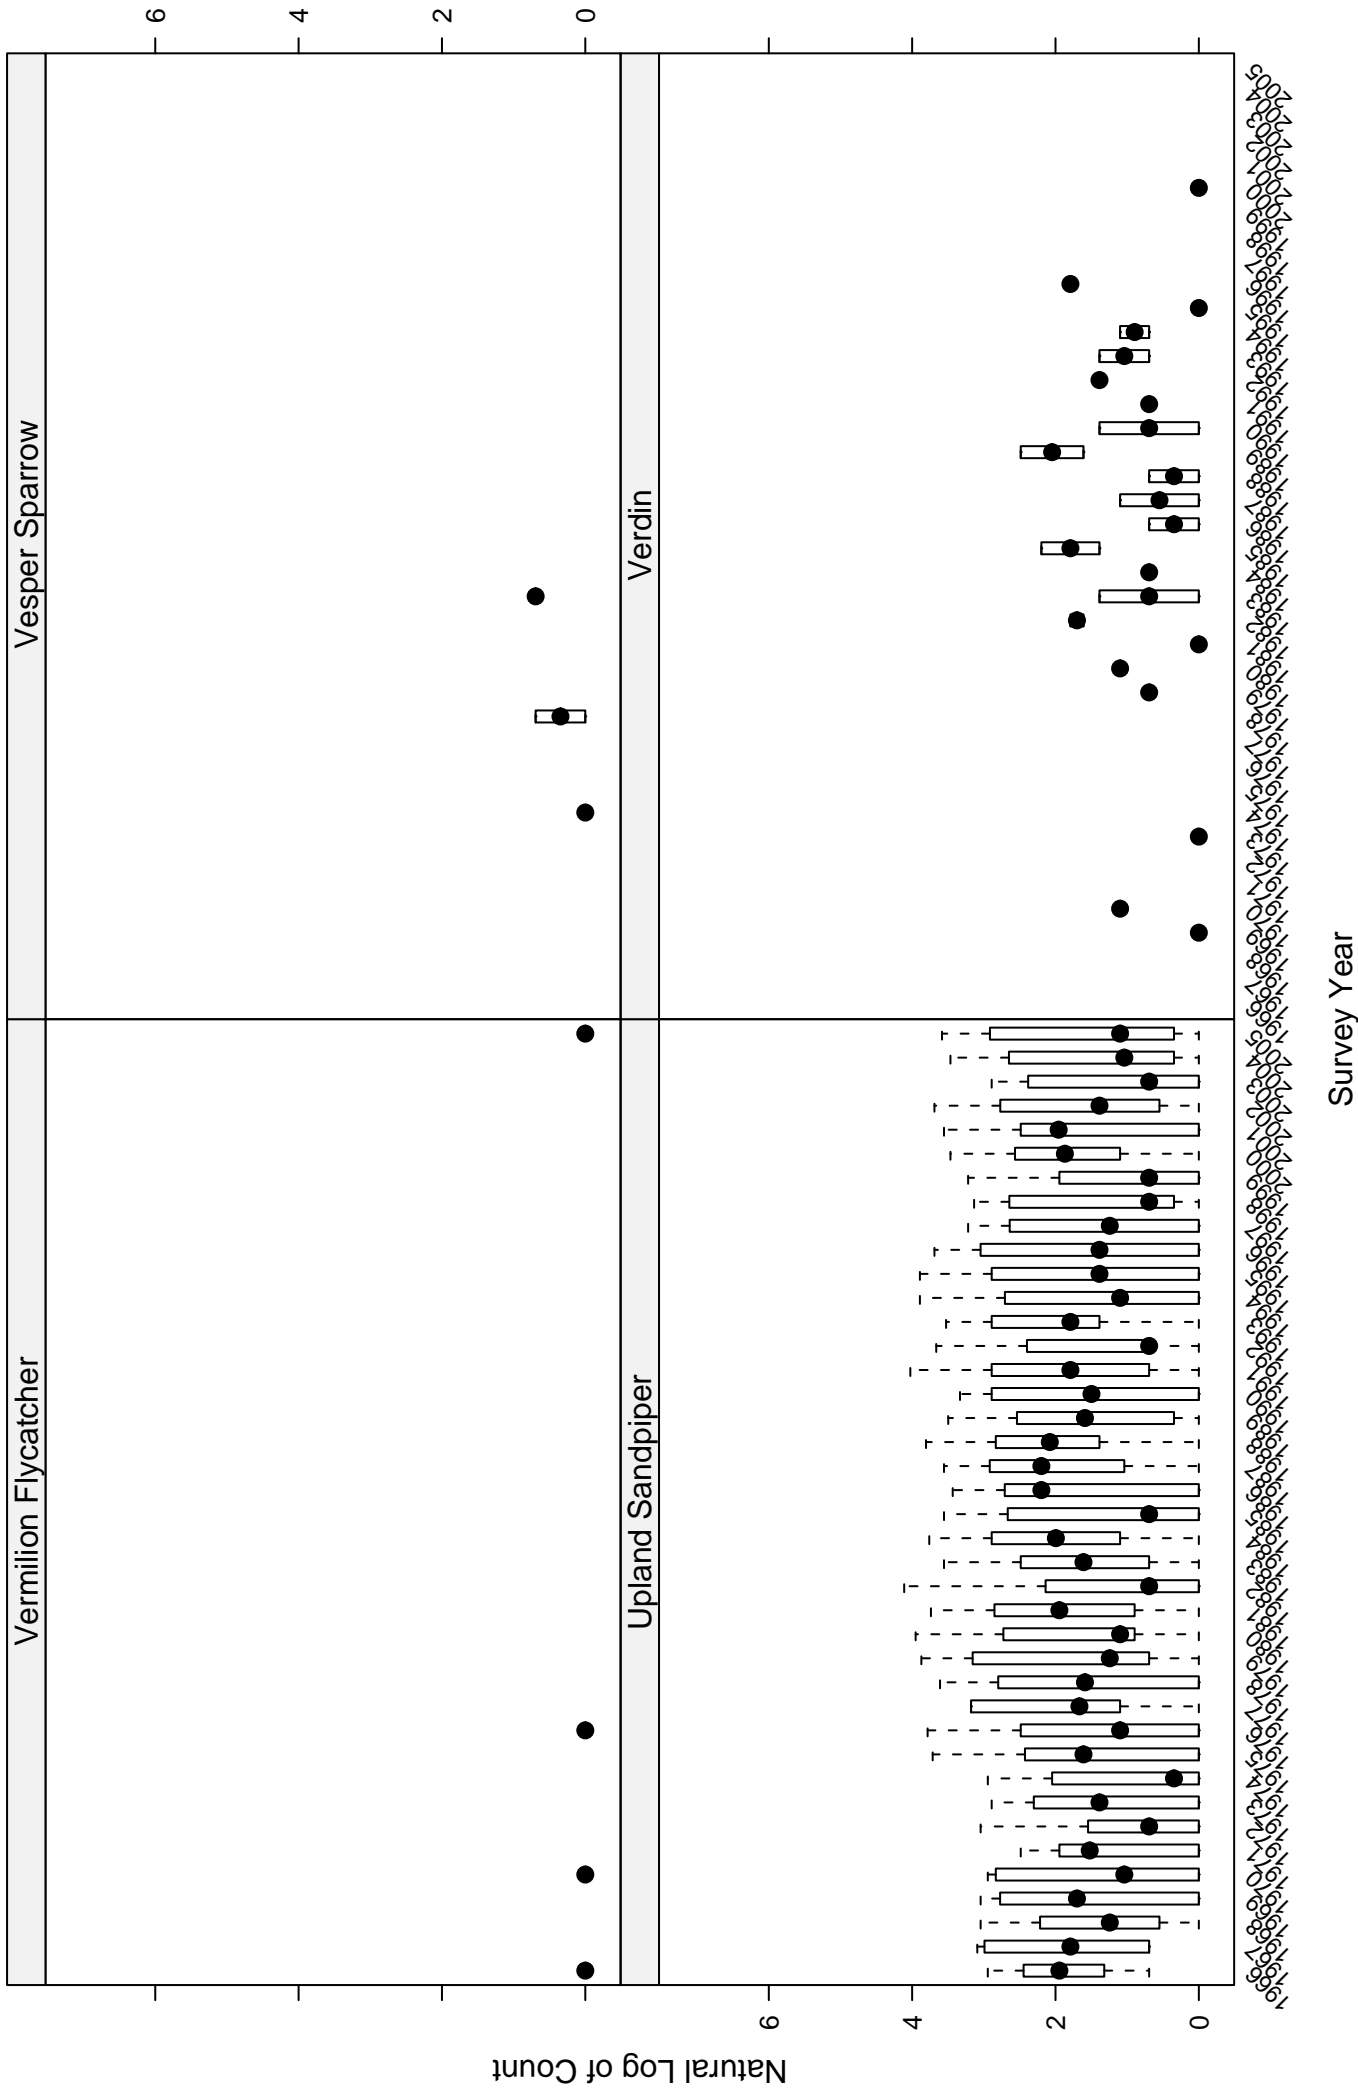

Scatter plots of species counts in the Osage Plain–Cross Timbers Stratum