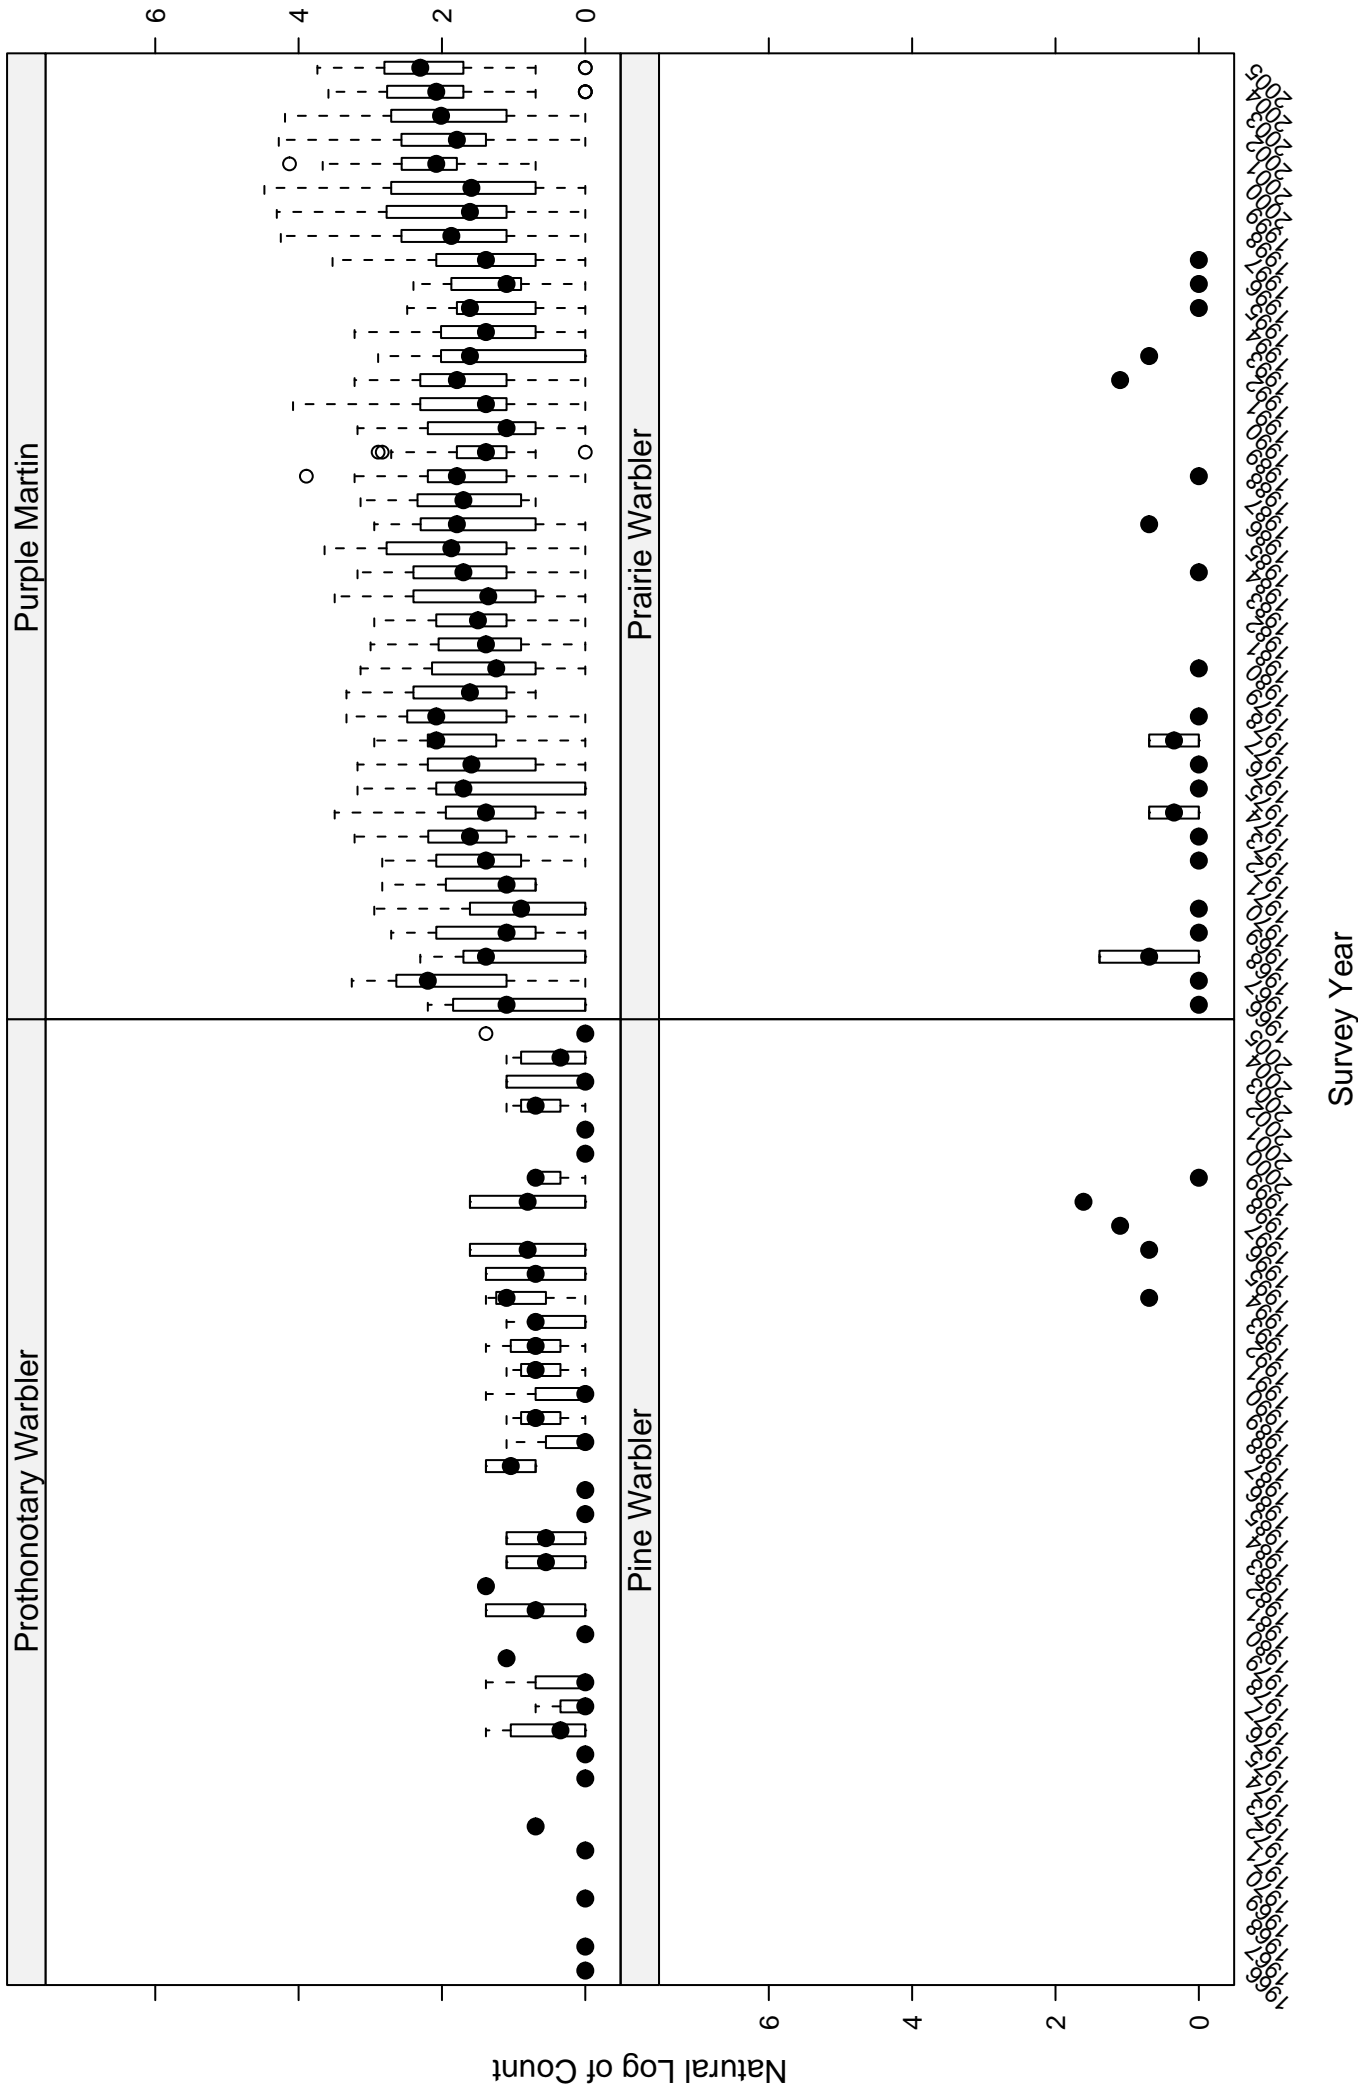

Scatter plots of species counts in the Osage Plain–Cross Timbers Stratum