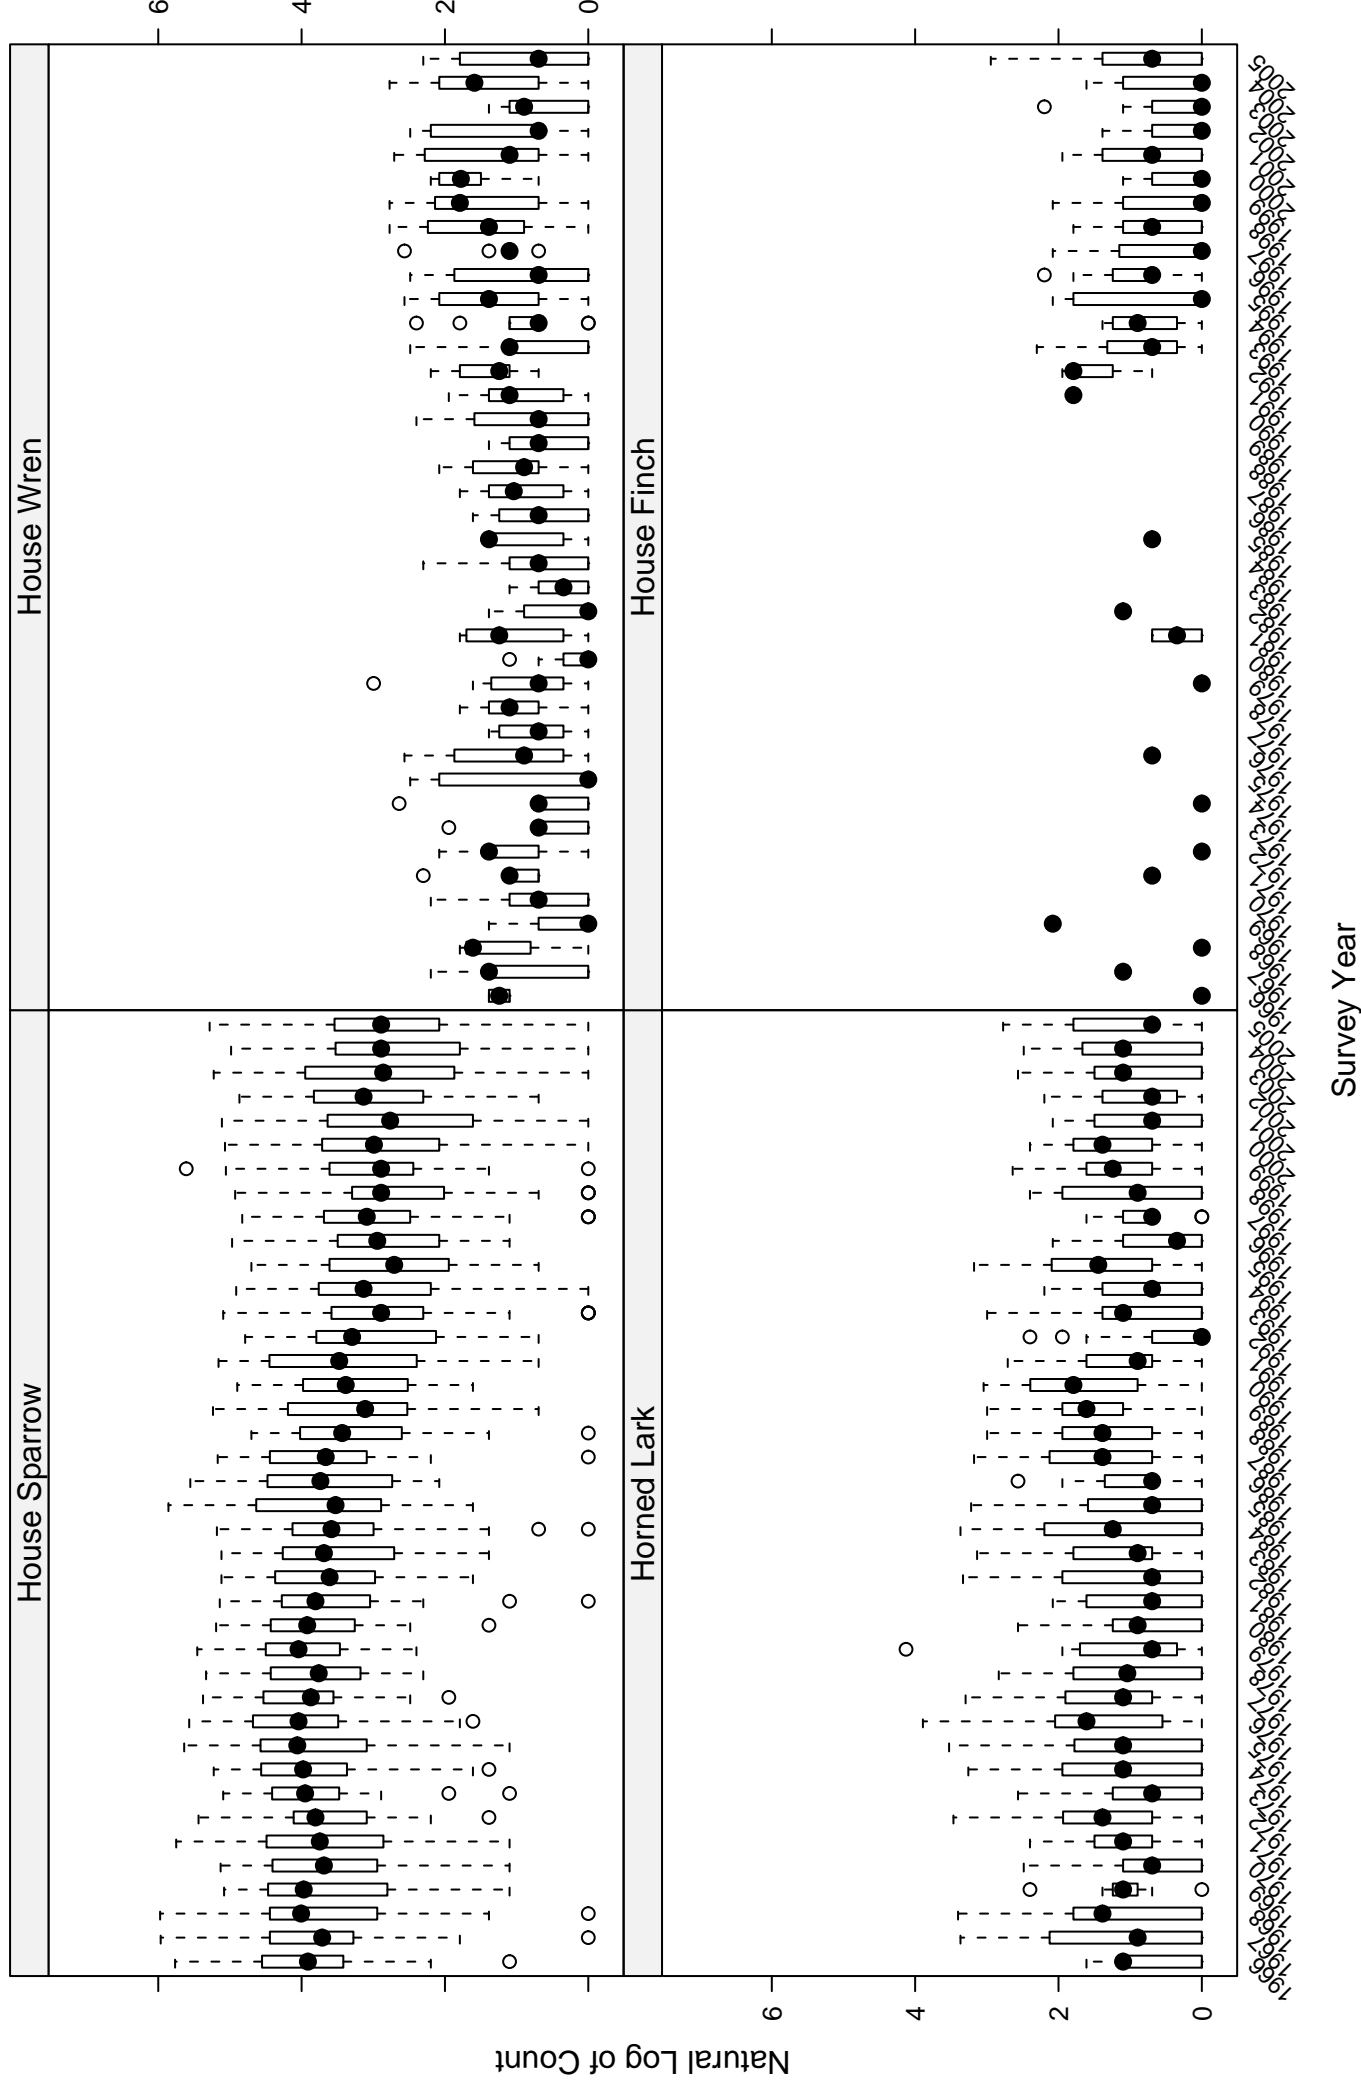

Scatter plots of species counts in the Osage Plain–Cross Timbers Stratum