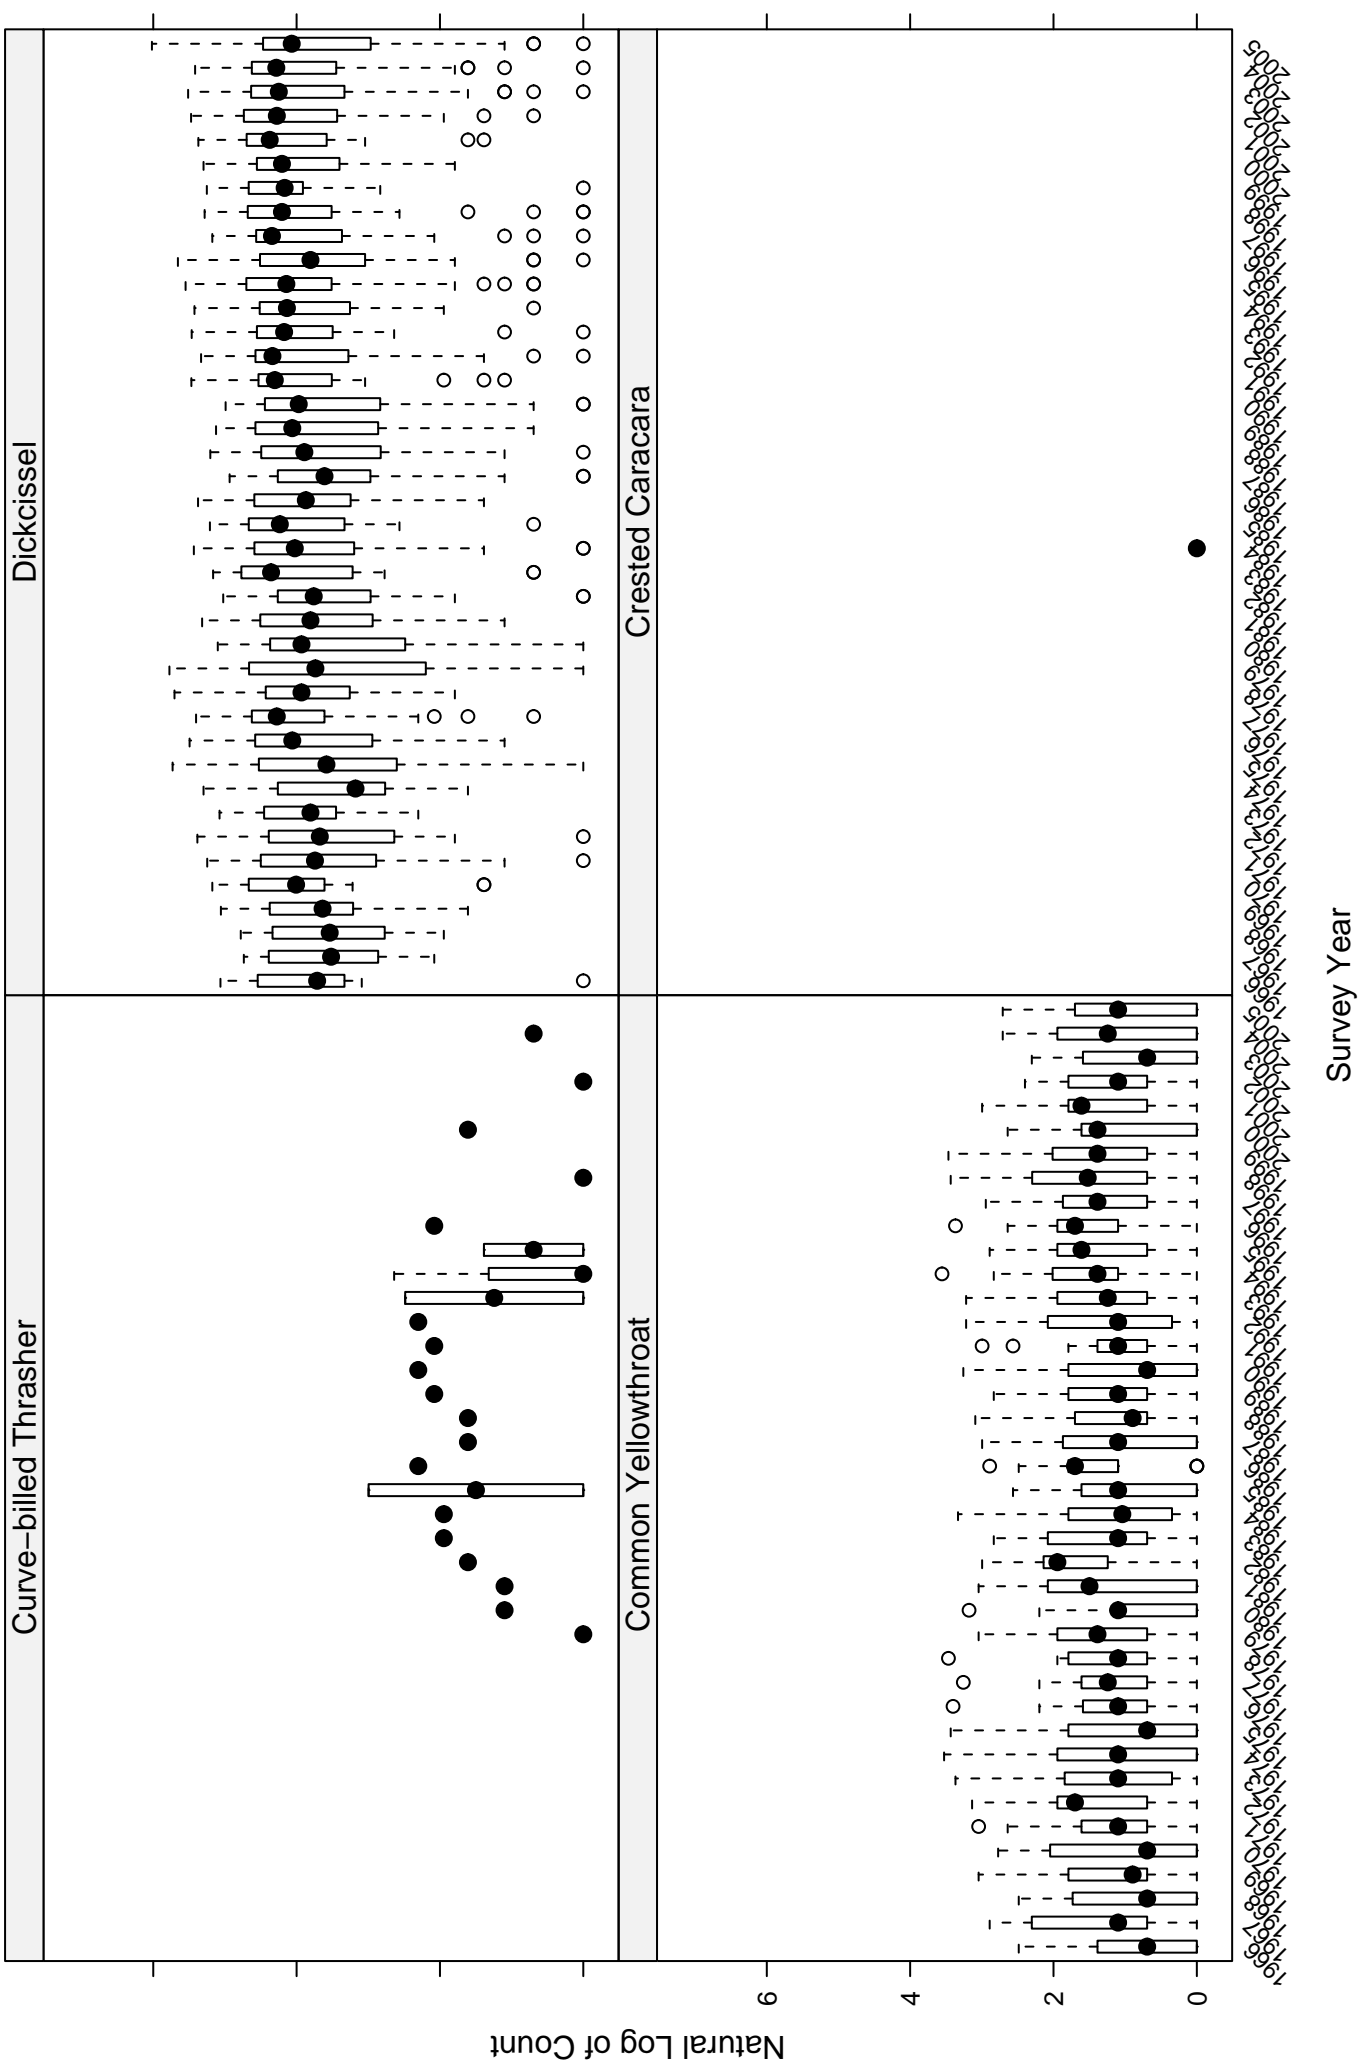

Scatter plots of species counts in the Osage Plain–Cross Timbers Stratum