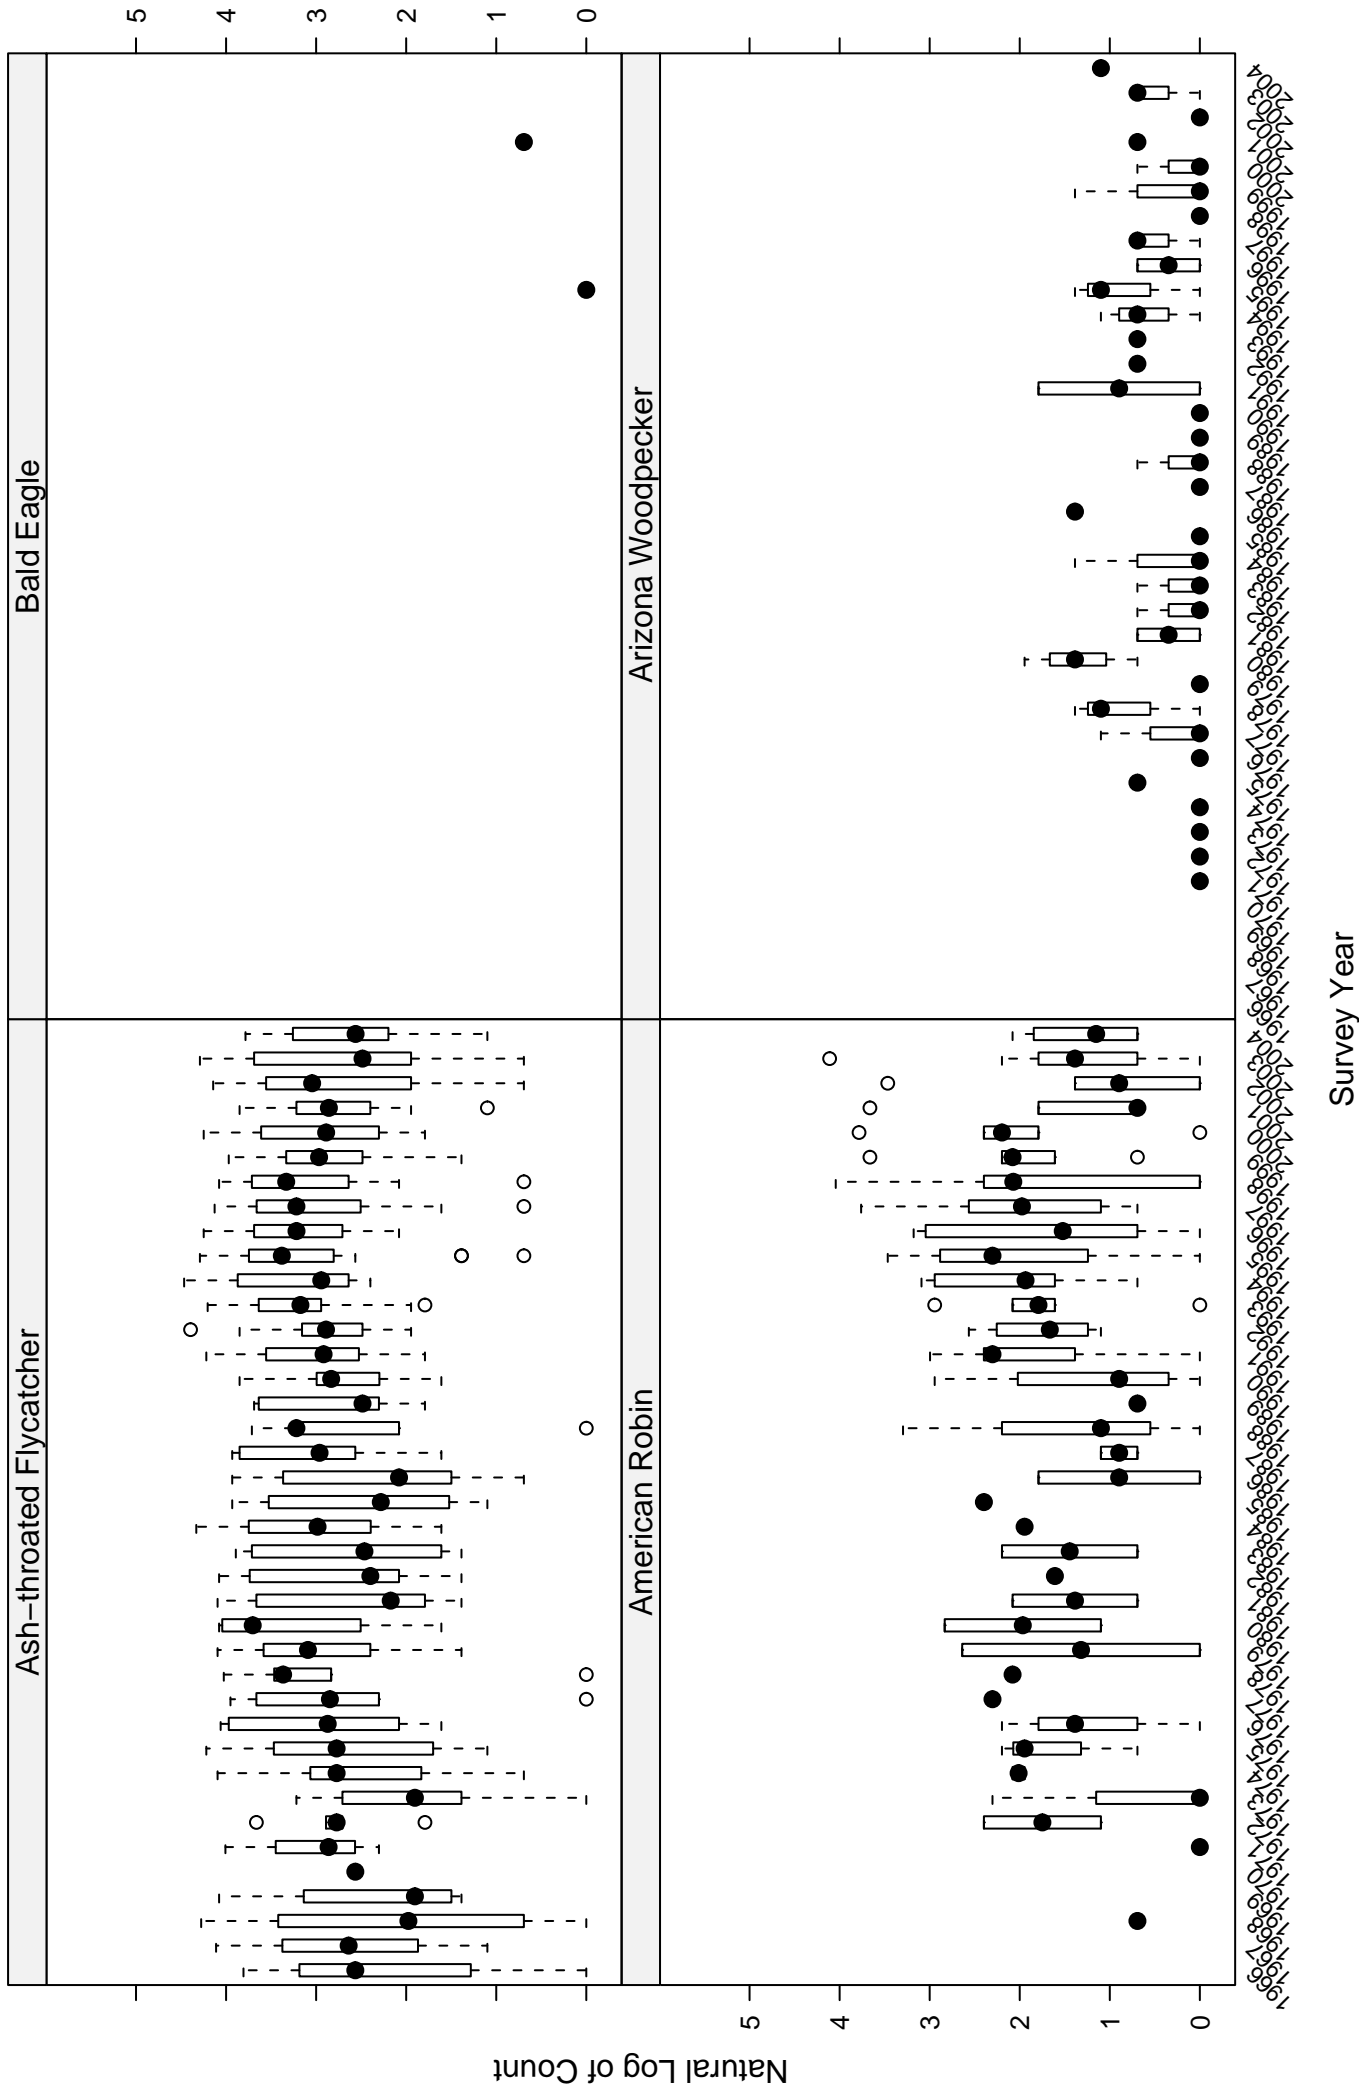

Scatter plots of species counts in the Mexican Highlands Stratum

Scatter plots of species counts in the Mexican Highlands Stratum

Scatter plots of species counts in the Mexican Highlands Stratum

Scatter plots of species counts in the Mexican Highlands Stratum

Scatter plots of species counts in the Mexican Highlands Stratum

Survey Year

Scatter plots of species counts in the Mexican Highlands Stratum

Scatter plots of species counts in the Mexican Highlands Stratum