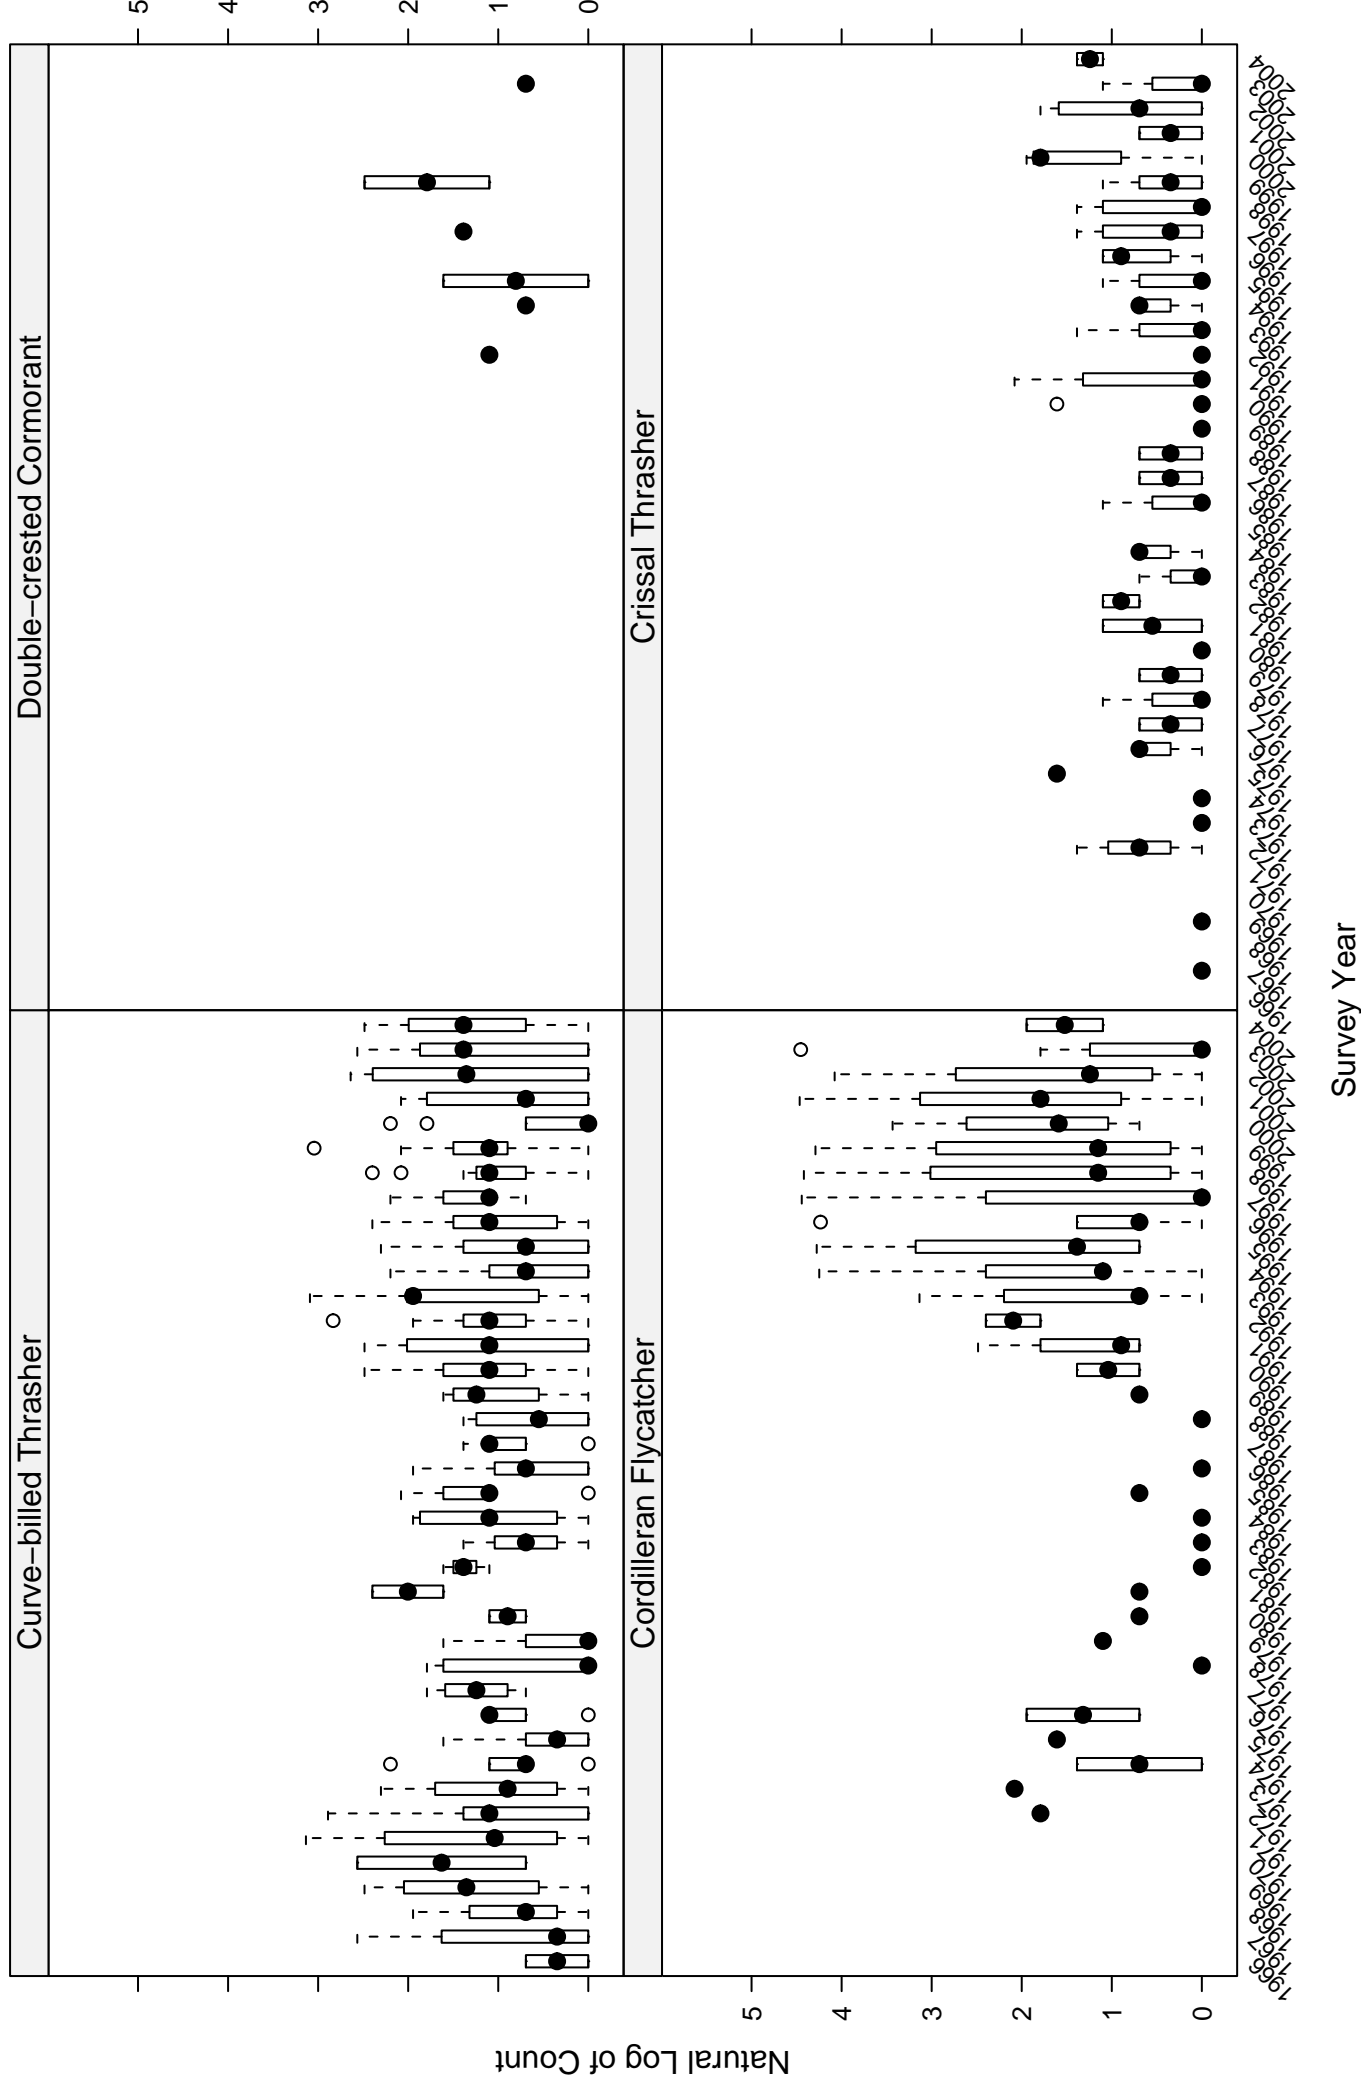

Scatter plots of species counts in the Mexican Highlands Stratum

Scatter plots of species counts in the Mexican Highlands Stratum

Scatter plots of species counts in the Mexican Highlands Stratum

Scatter plots of species counts in the Mexican Highlands Stratum

Scatter plots of species counts in the Mexican Highlands Stratum

Survey Year

Scatter plots of species counts in the Mexican Highlands Stratum

Scatter plots of species counts in the Mexican Highlands Stratum