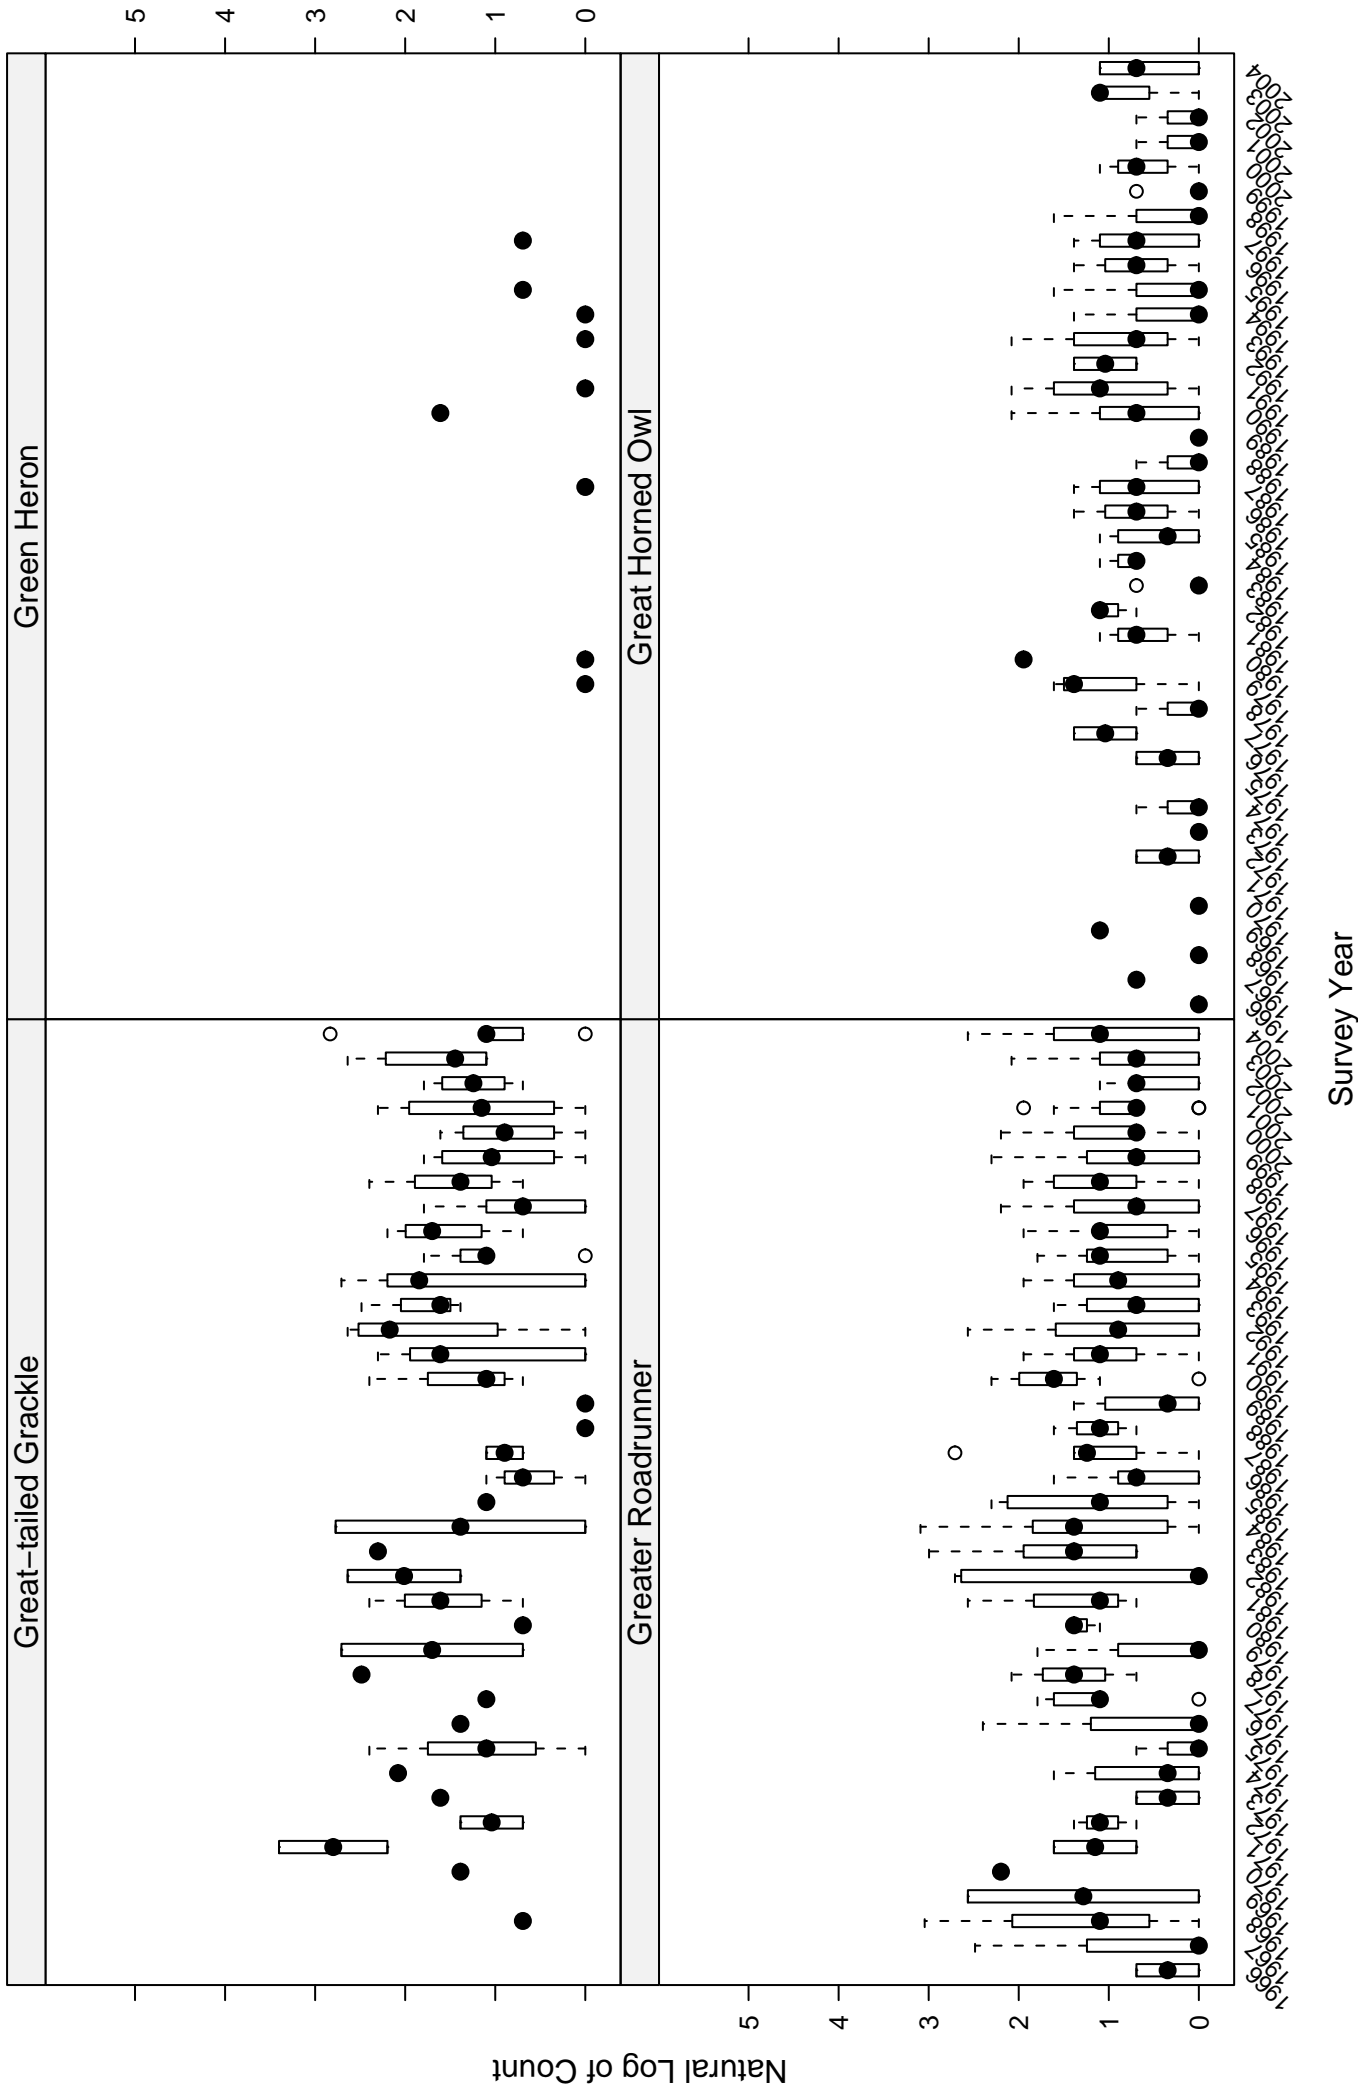

Scatter plots of species counts in the Mexican Highlands Stratum

Survey Year