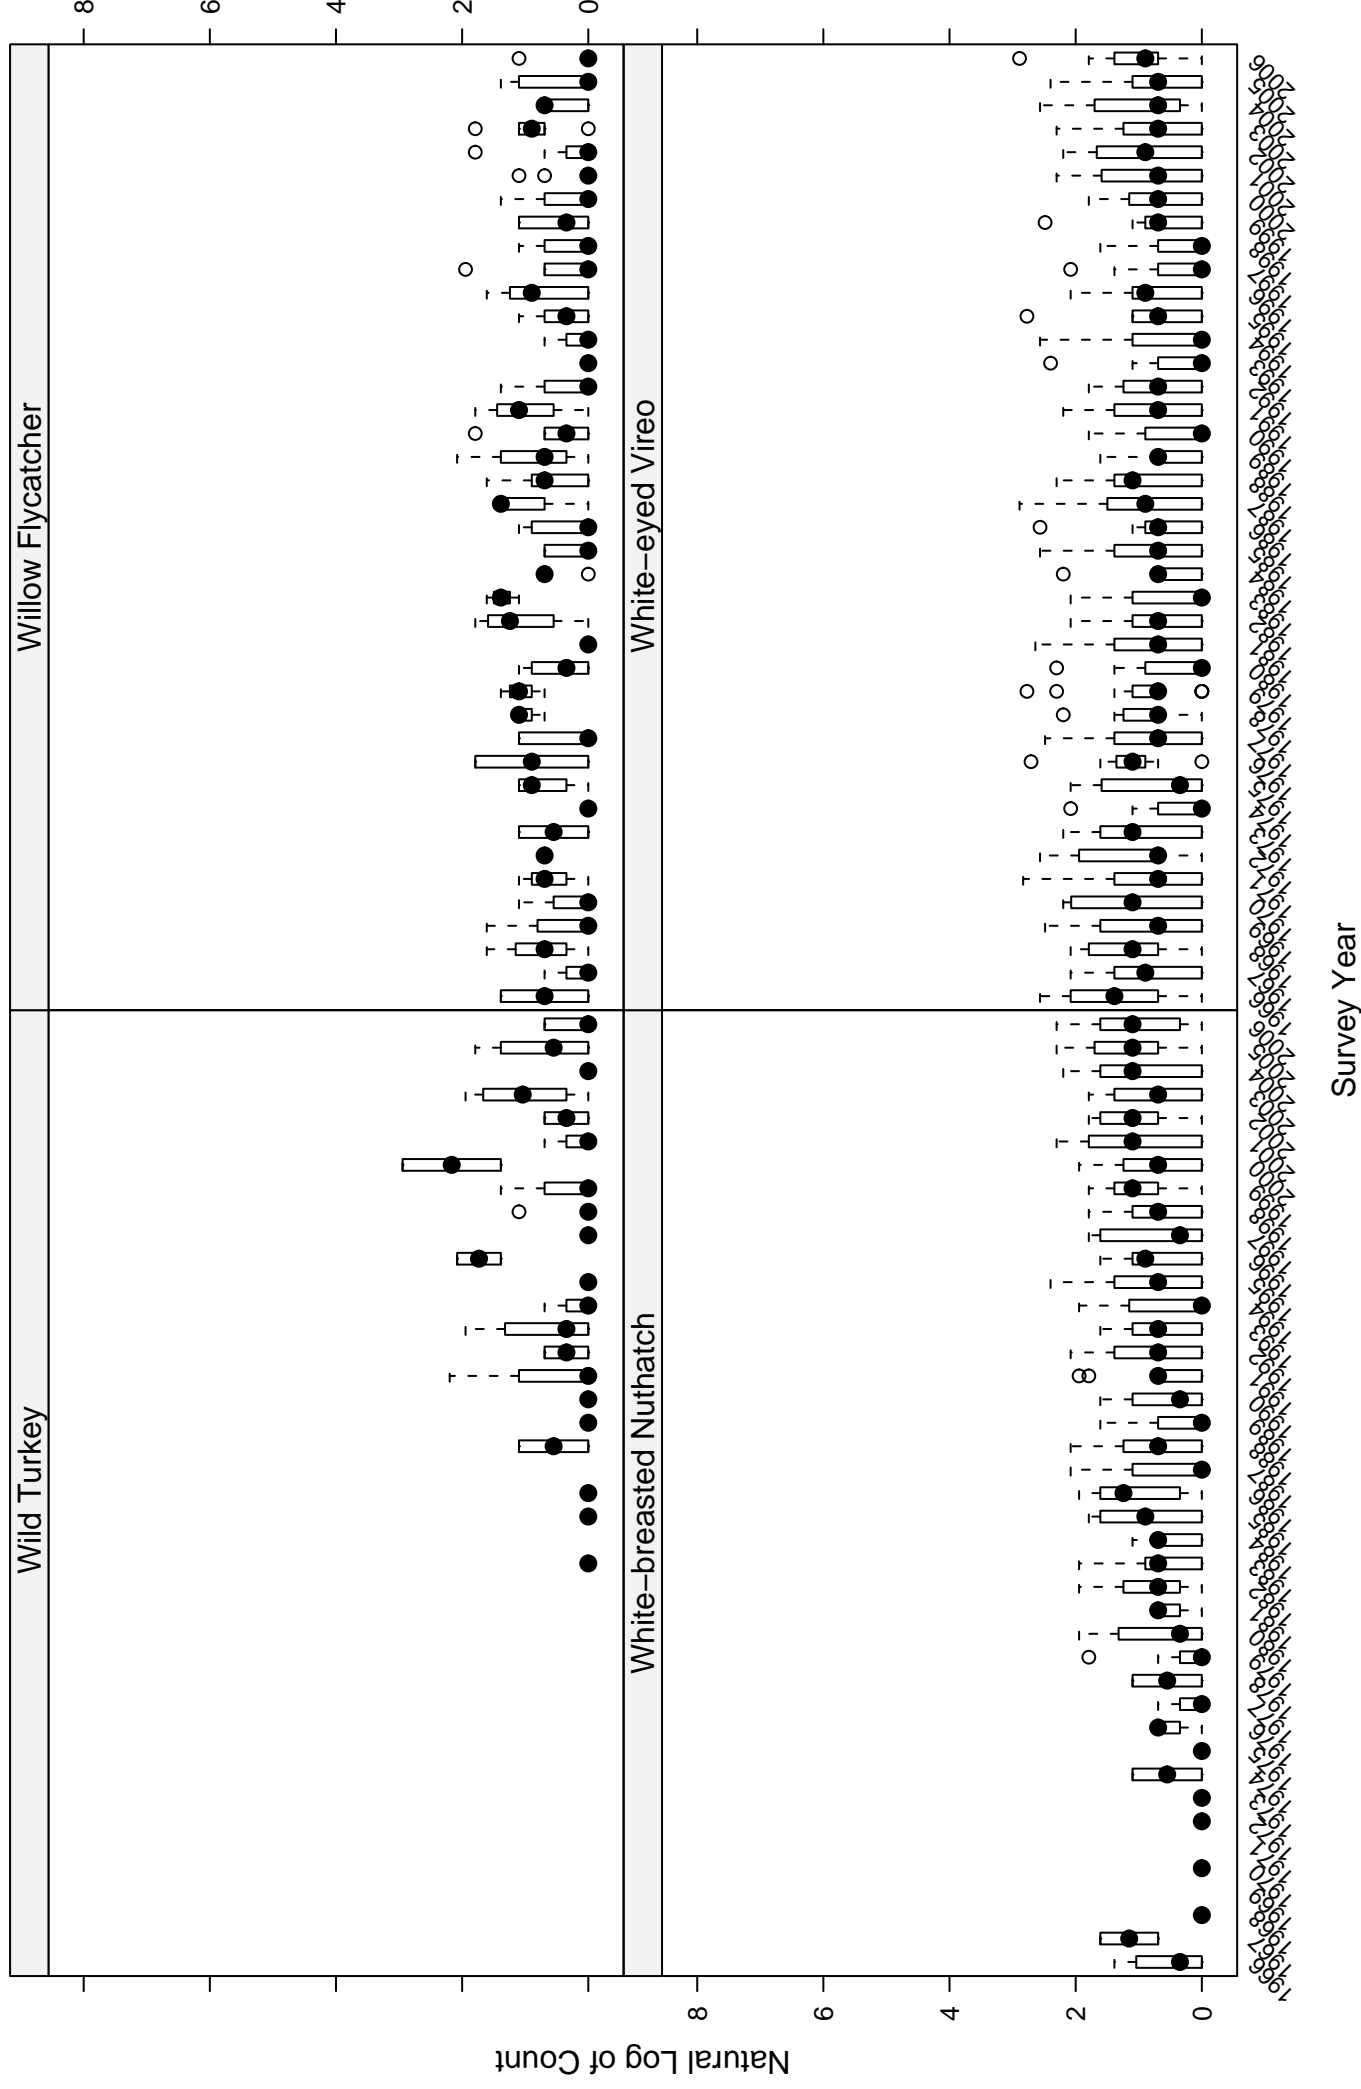

Scatter plots of species counts in the Lexington Plain Stratum

Scatter plots of species counts in the Lexington Plain Stratum

Scatter plots of species counts in the Lexington Plain Stratum

Scatter plots of species counts in the Lexington Plain Stratum

Survey Year

Scatter plots of species counts in the Lexington Plain Stratum

Scatter plots of species counts in the Lexington Plain Stratum

Scatter plots of species counts in the Lexington Plain Stratum

Scatter plots of species counts in the Lexington Plain Stratum