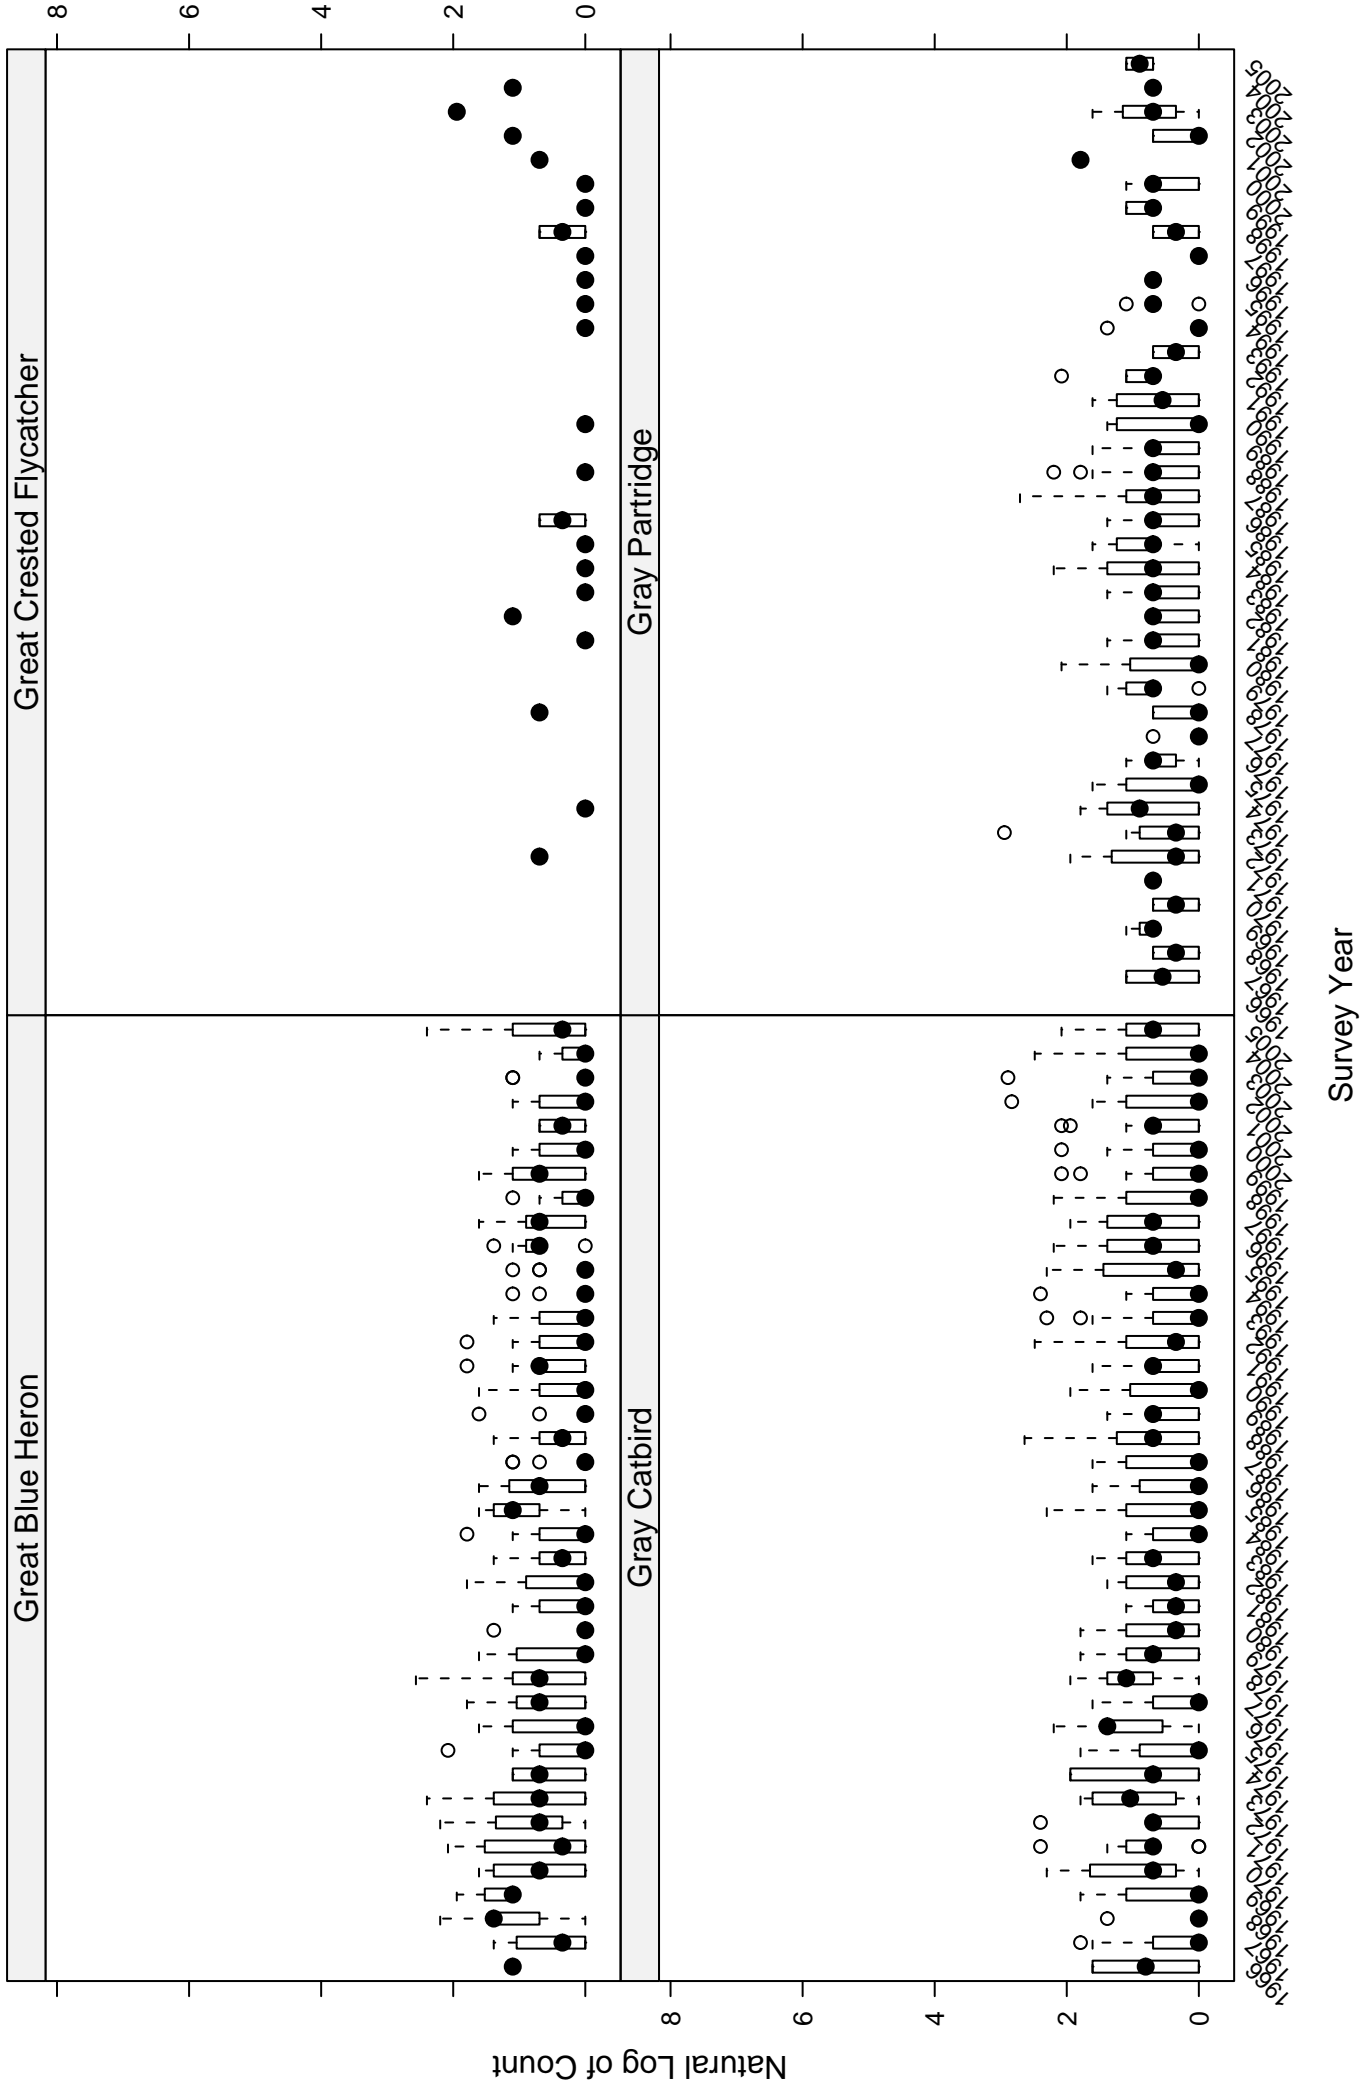

Scatter plots of species counts in the Great Plains Roughlands Stratum

Survey Year