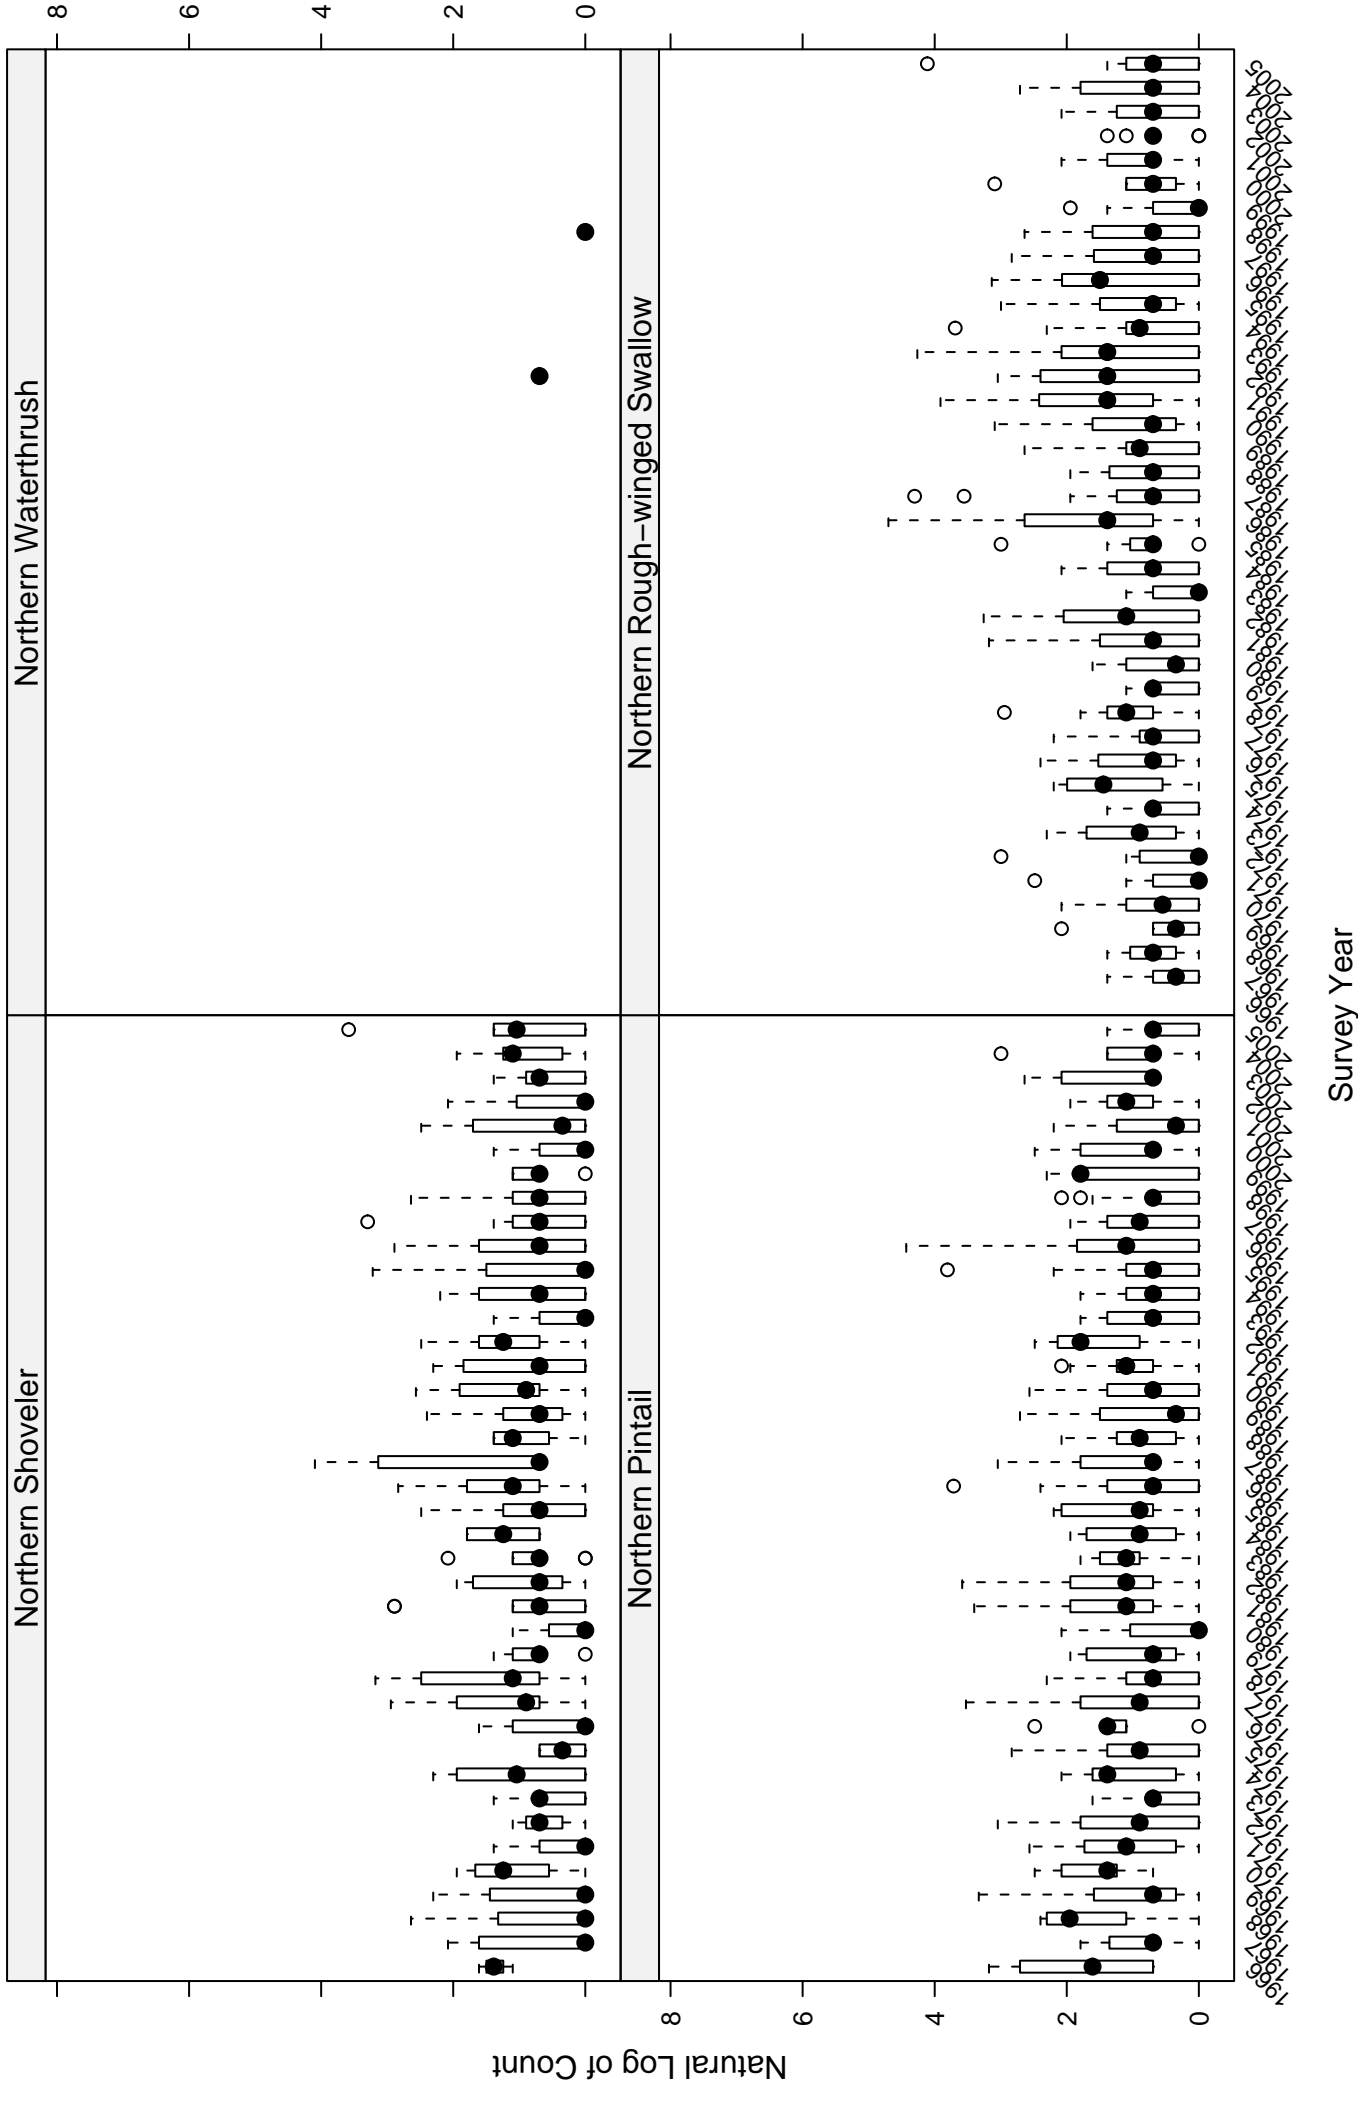

Scatter plots of species counts in the Great Plains Roughlands Stratum