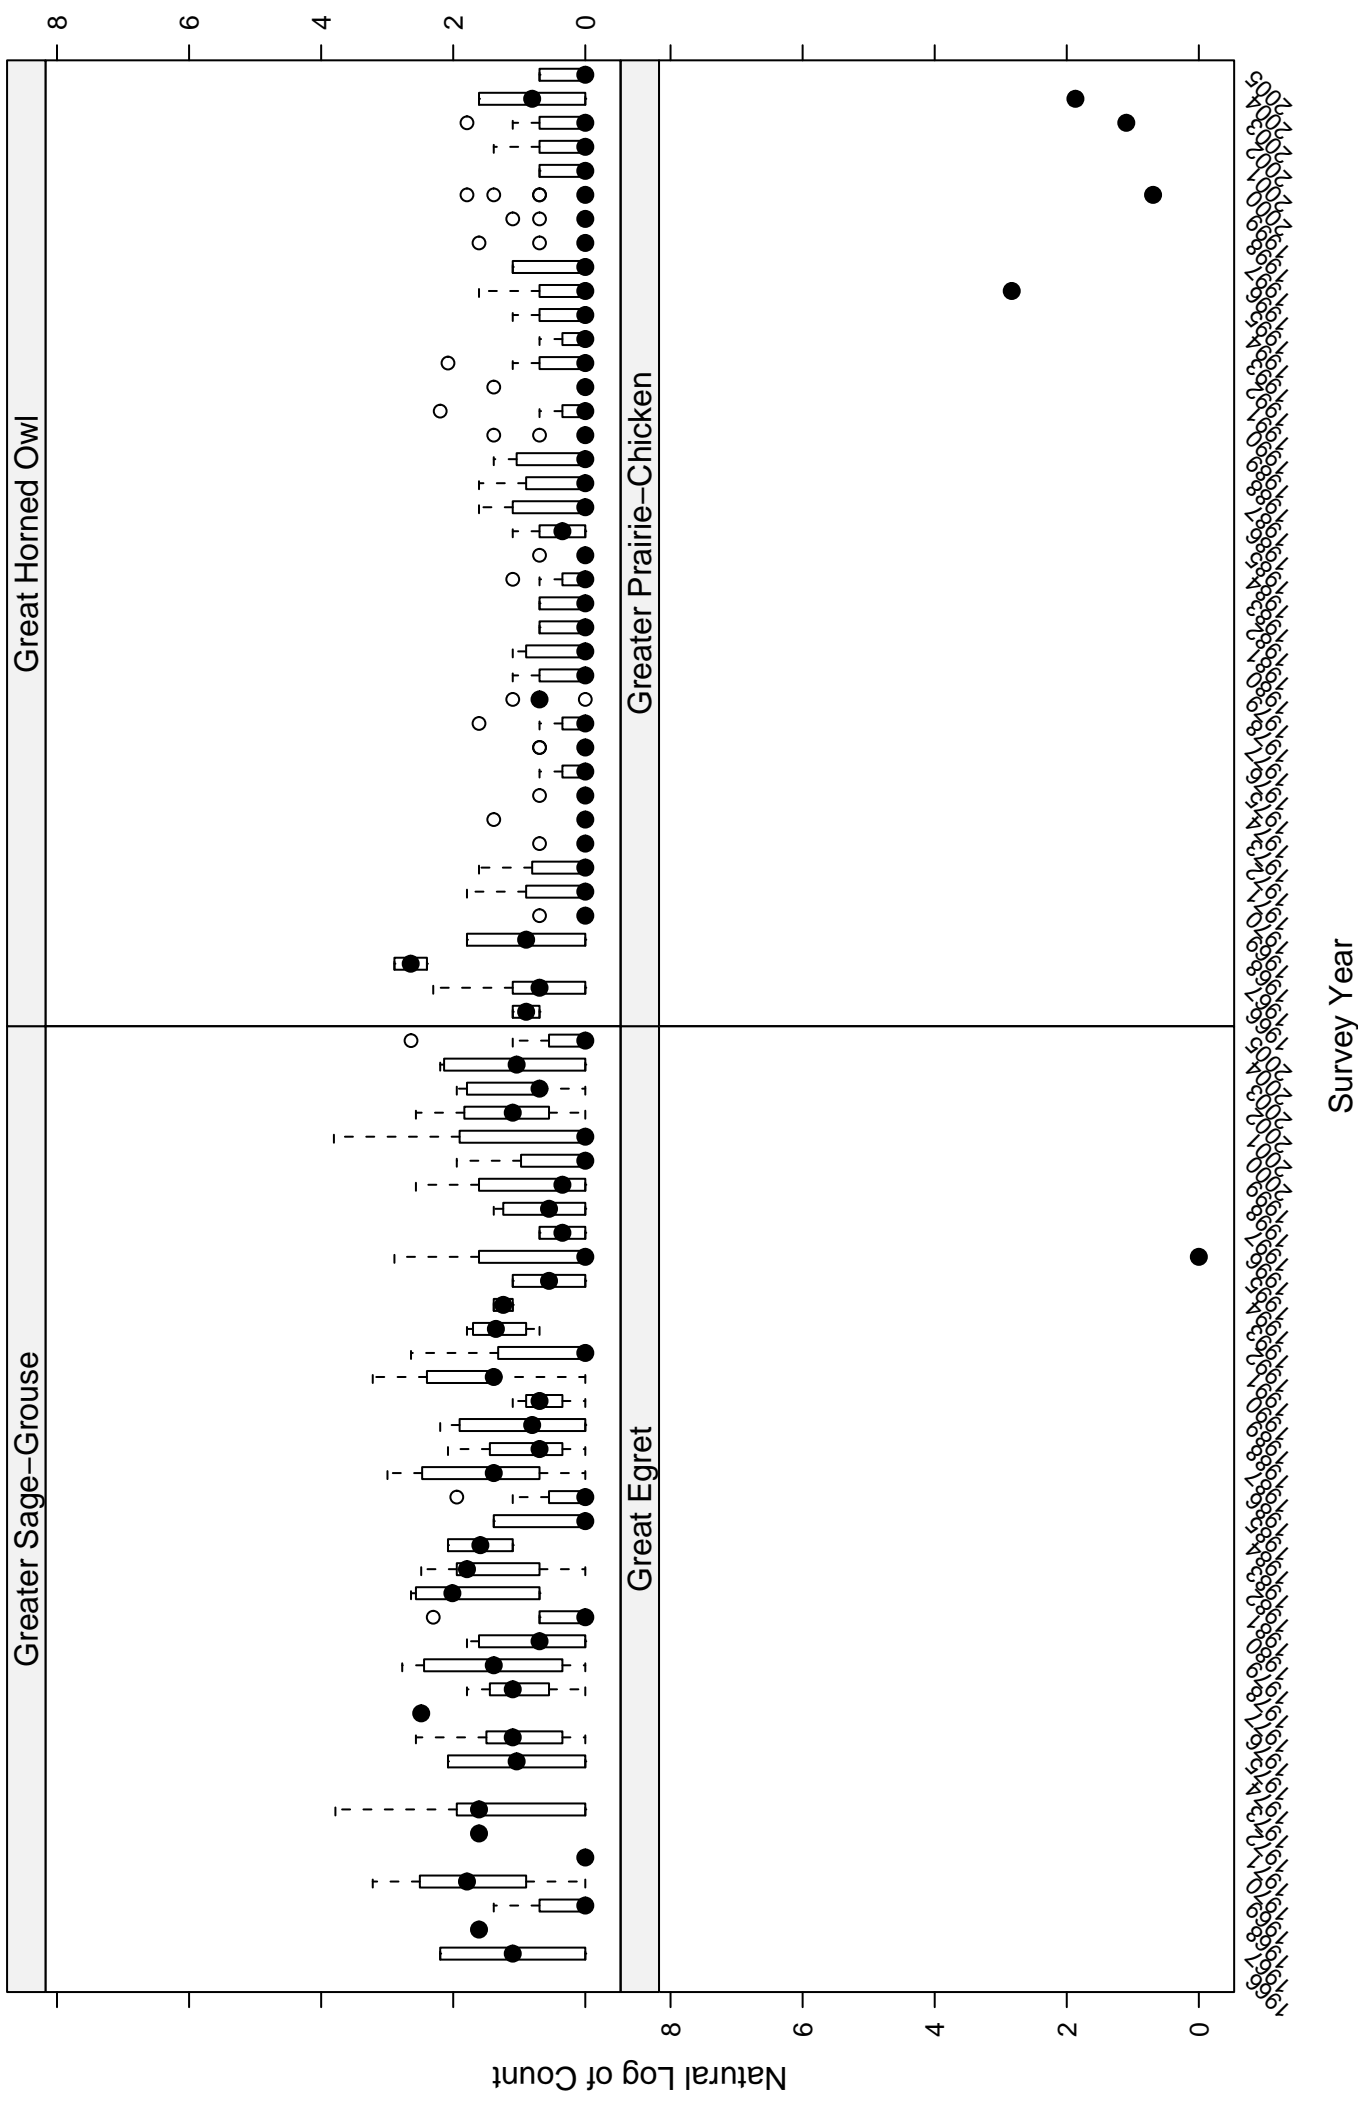

Scatter plots of species counts in the Great Plains Roughlands Stratum