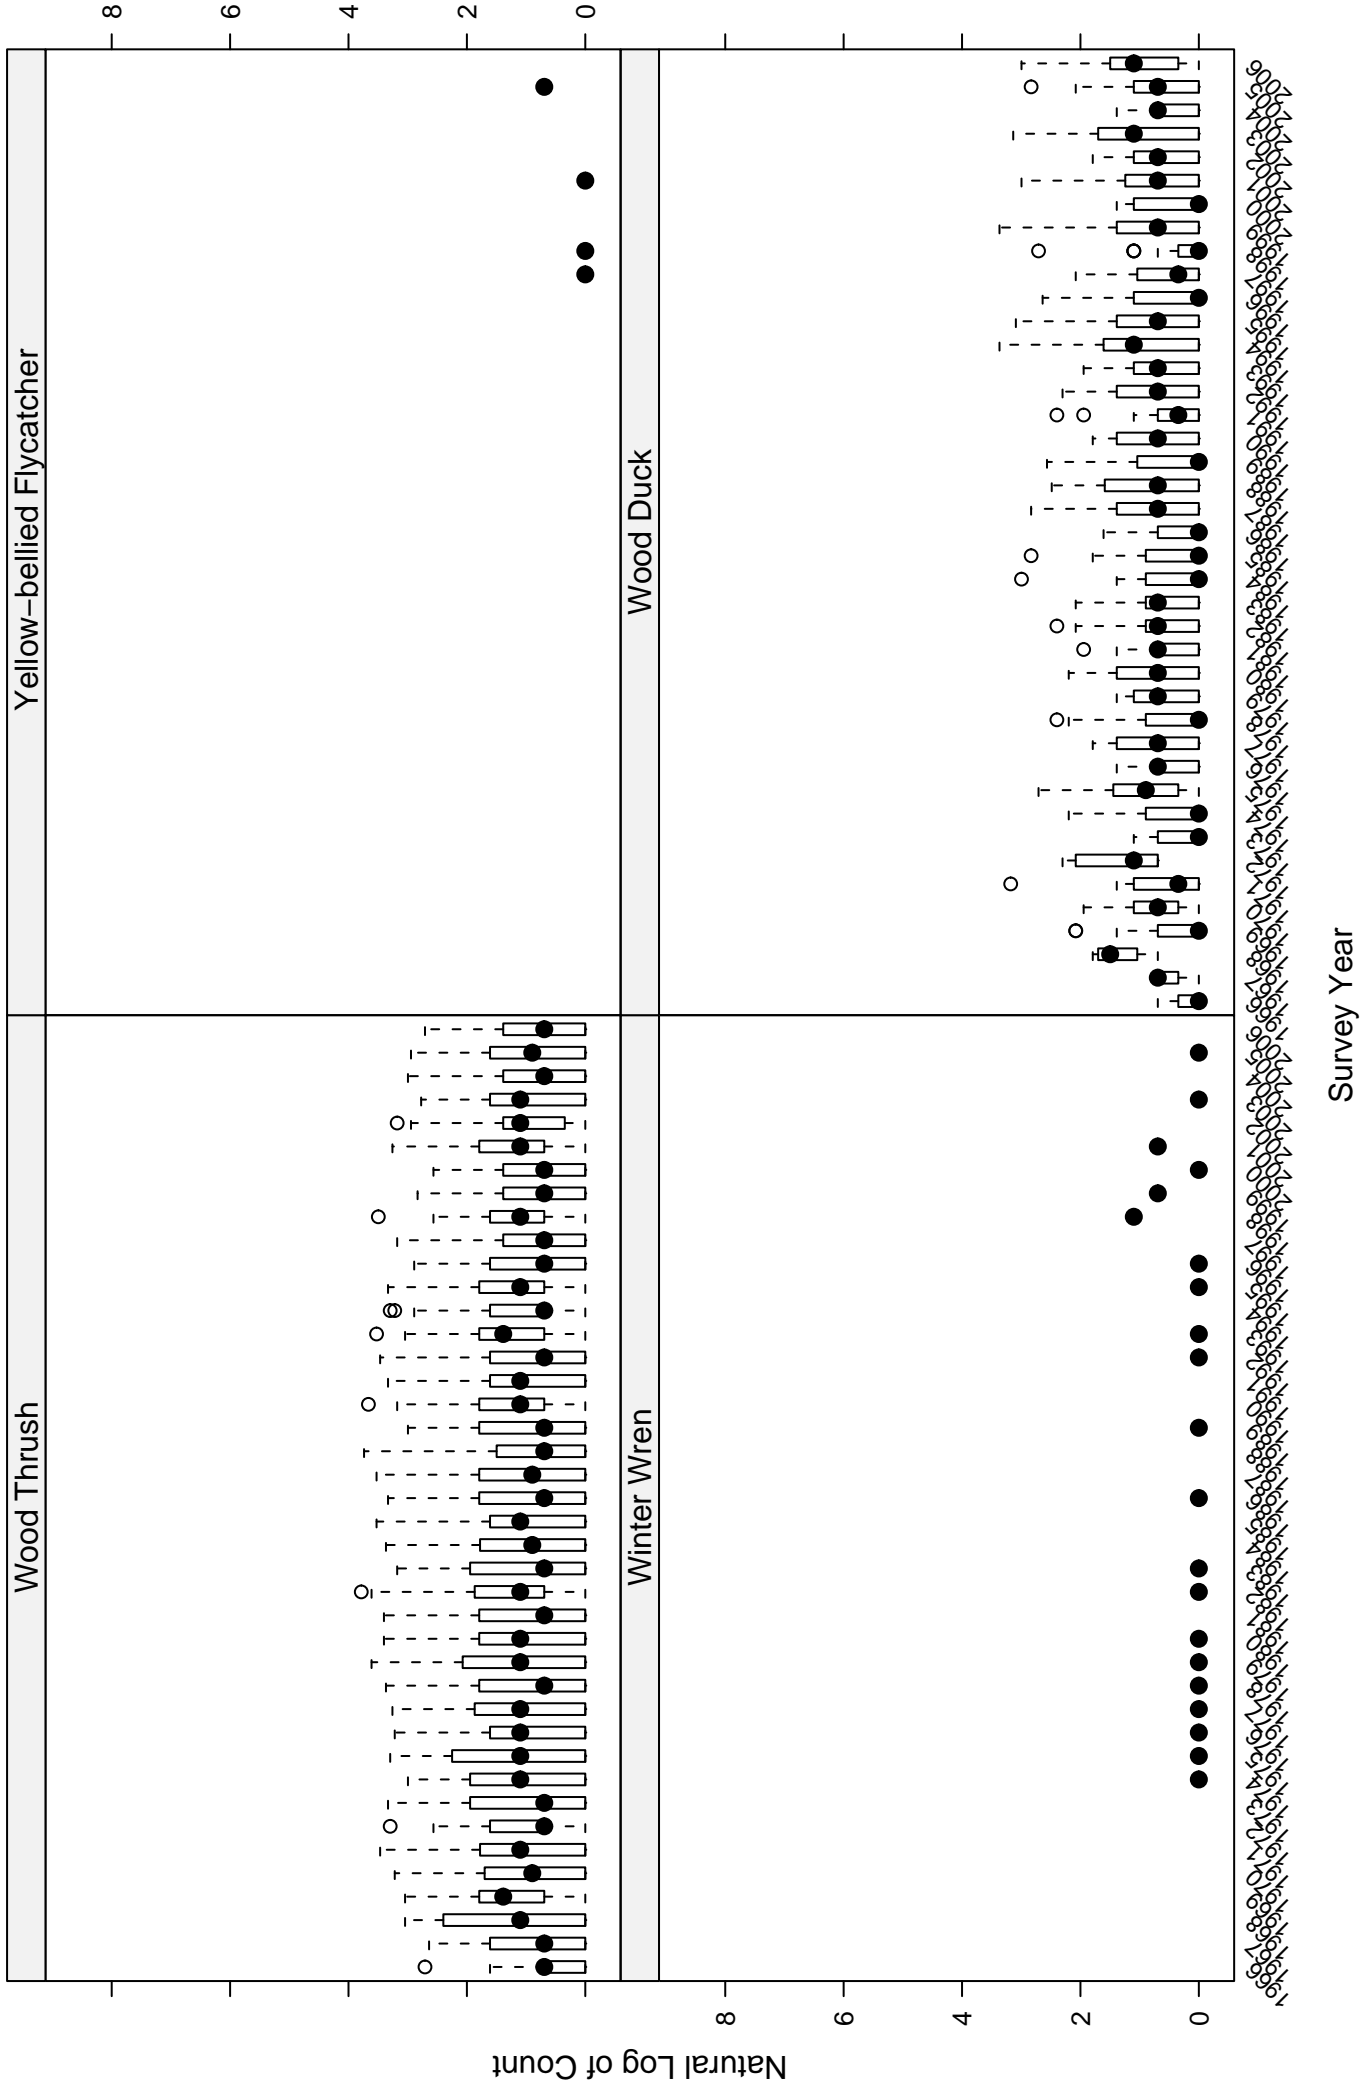

Scatter plots of species counts in the Great Lakes Plain Stratum