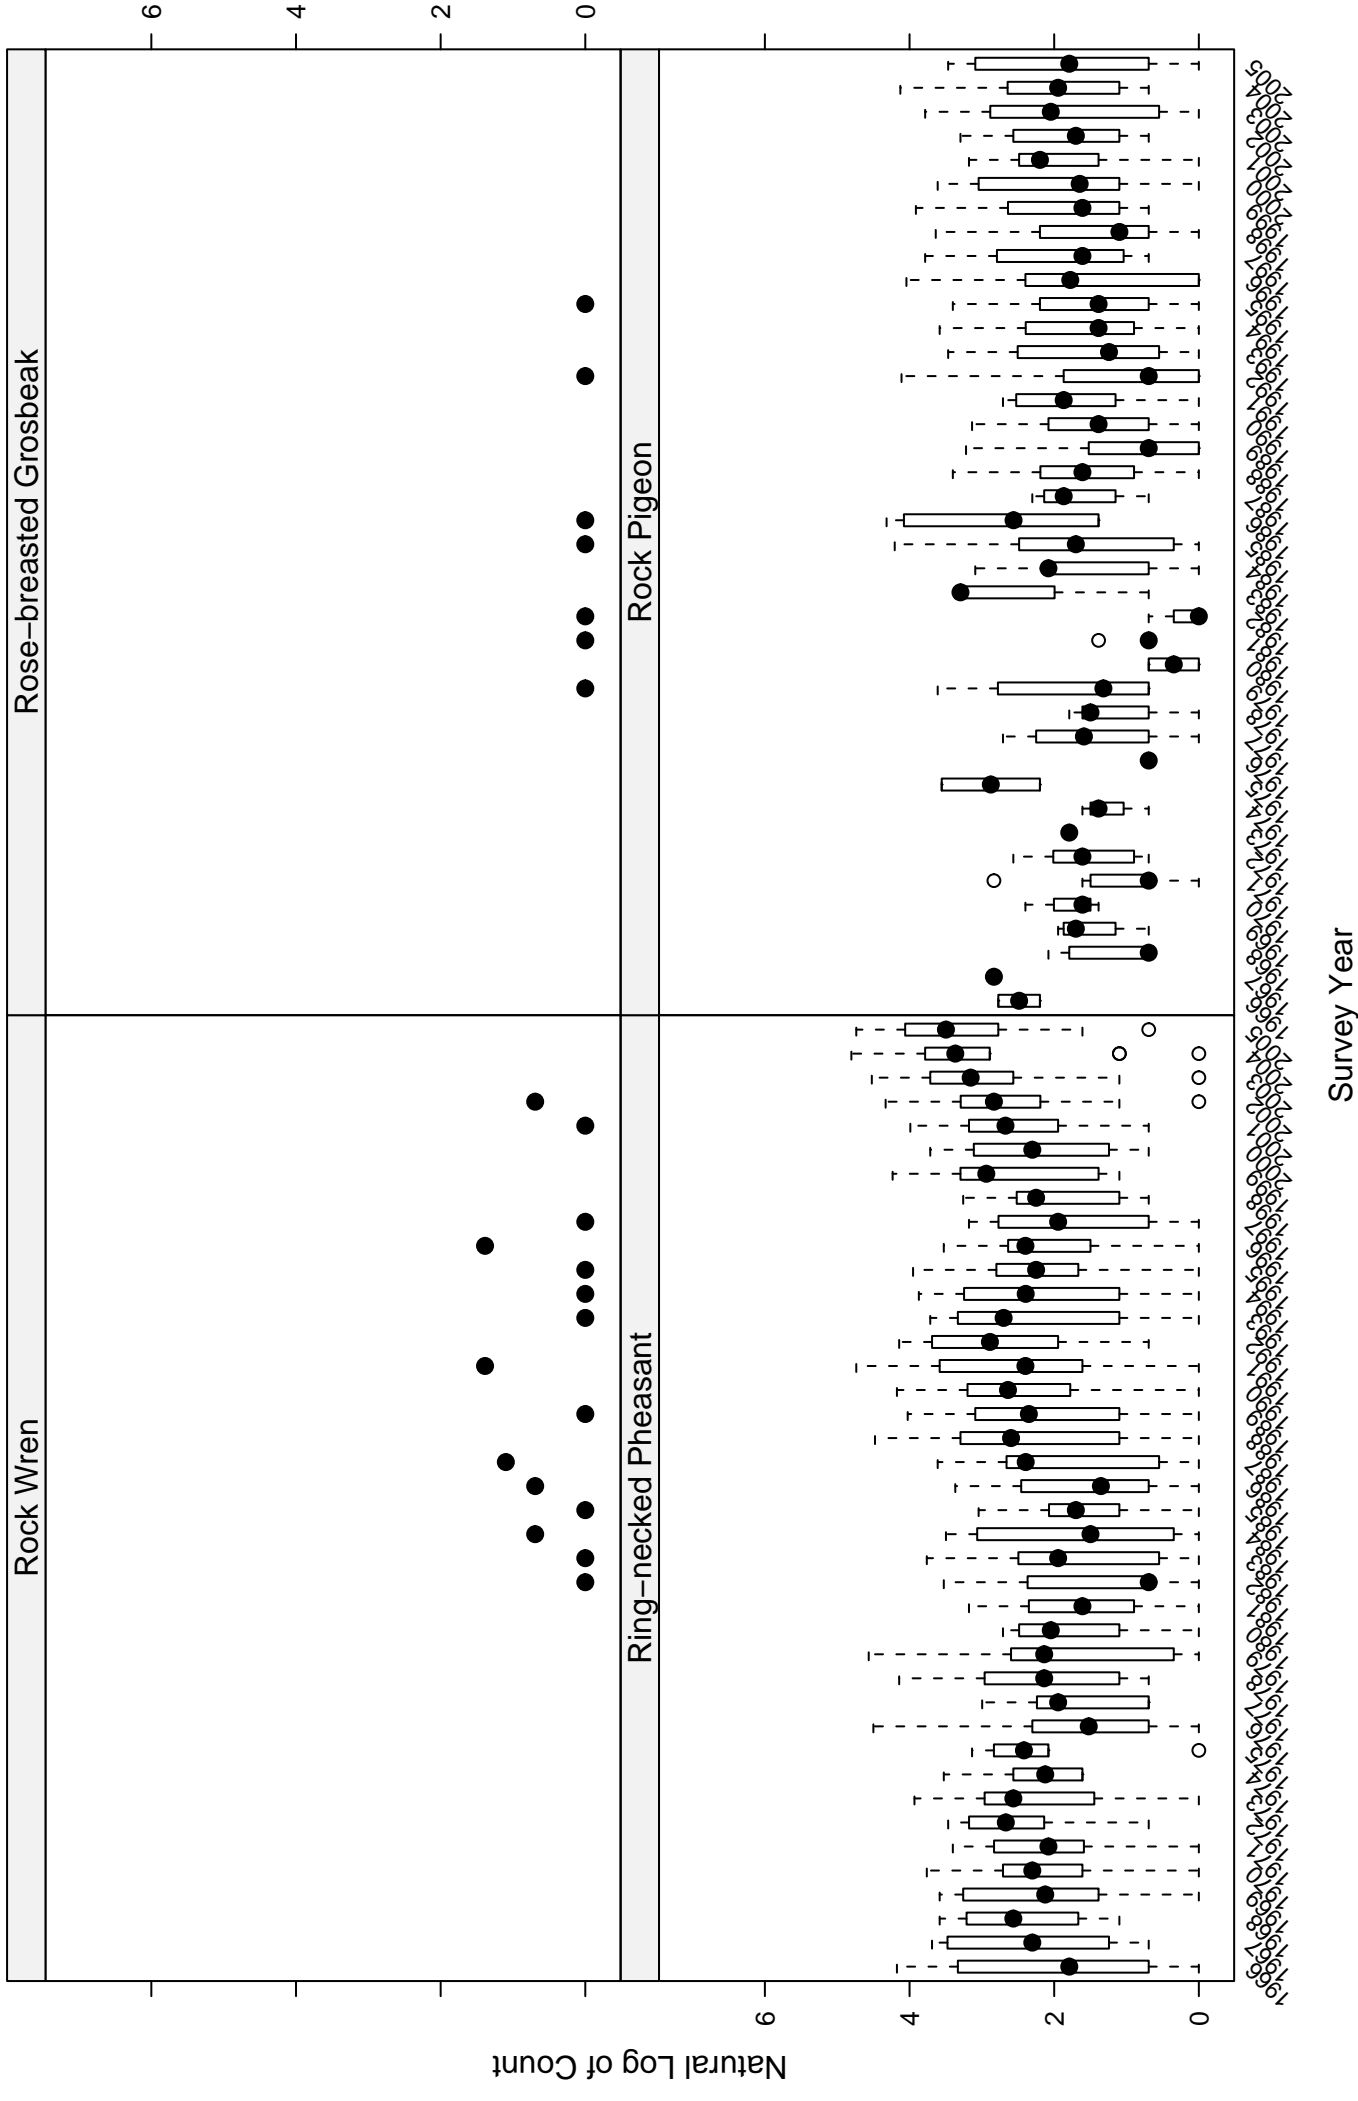

Scatter plots of species counts in the Glaciated Missouri Plateau Stratum

Survey Year