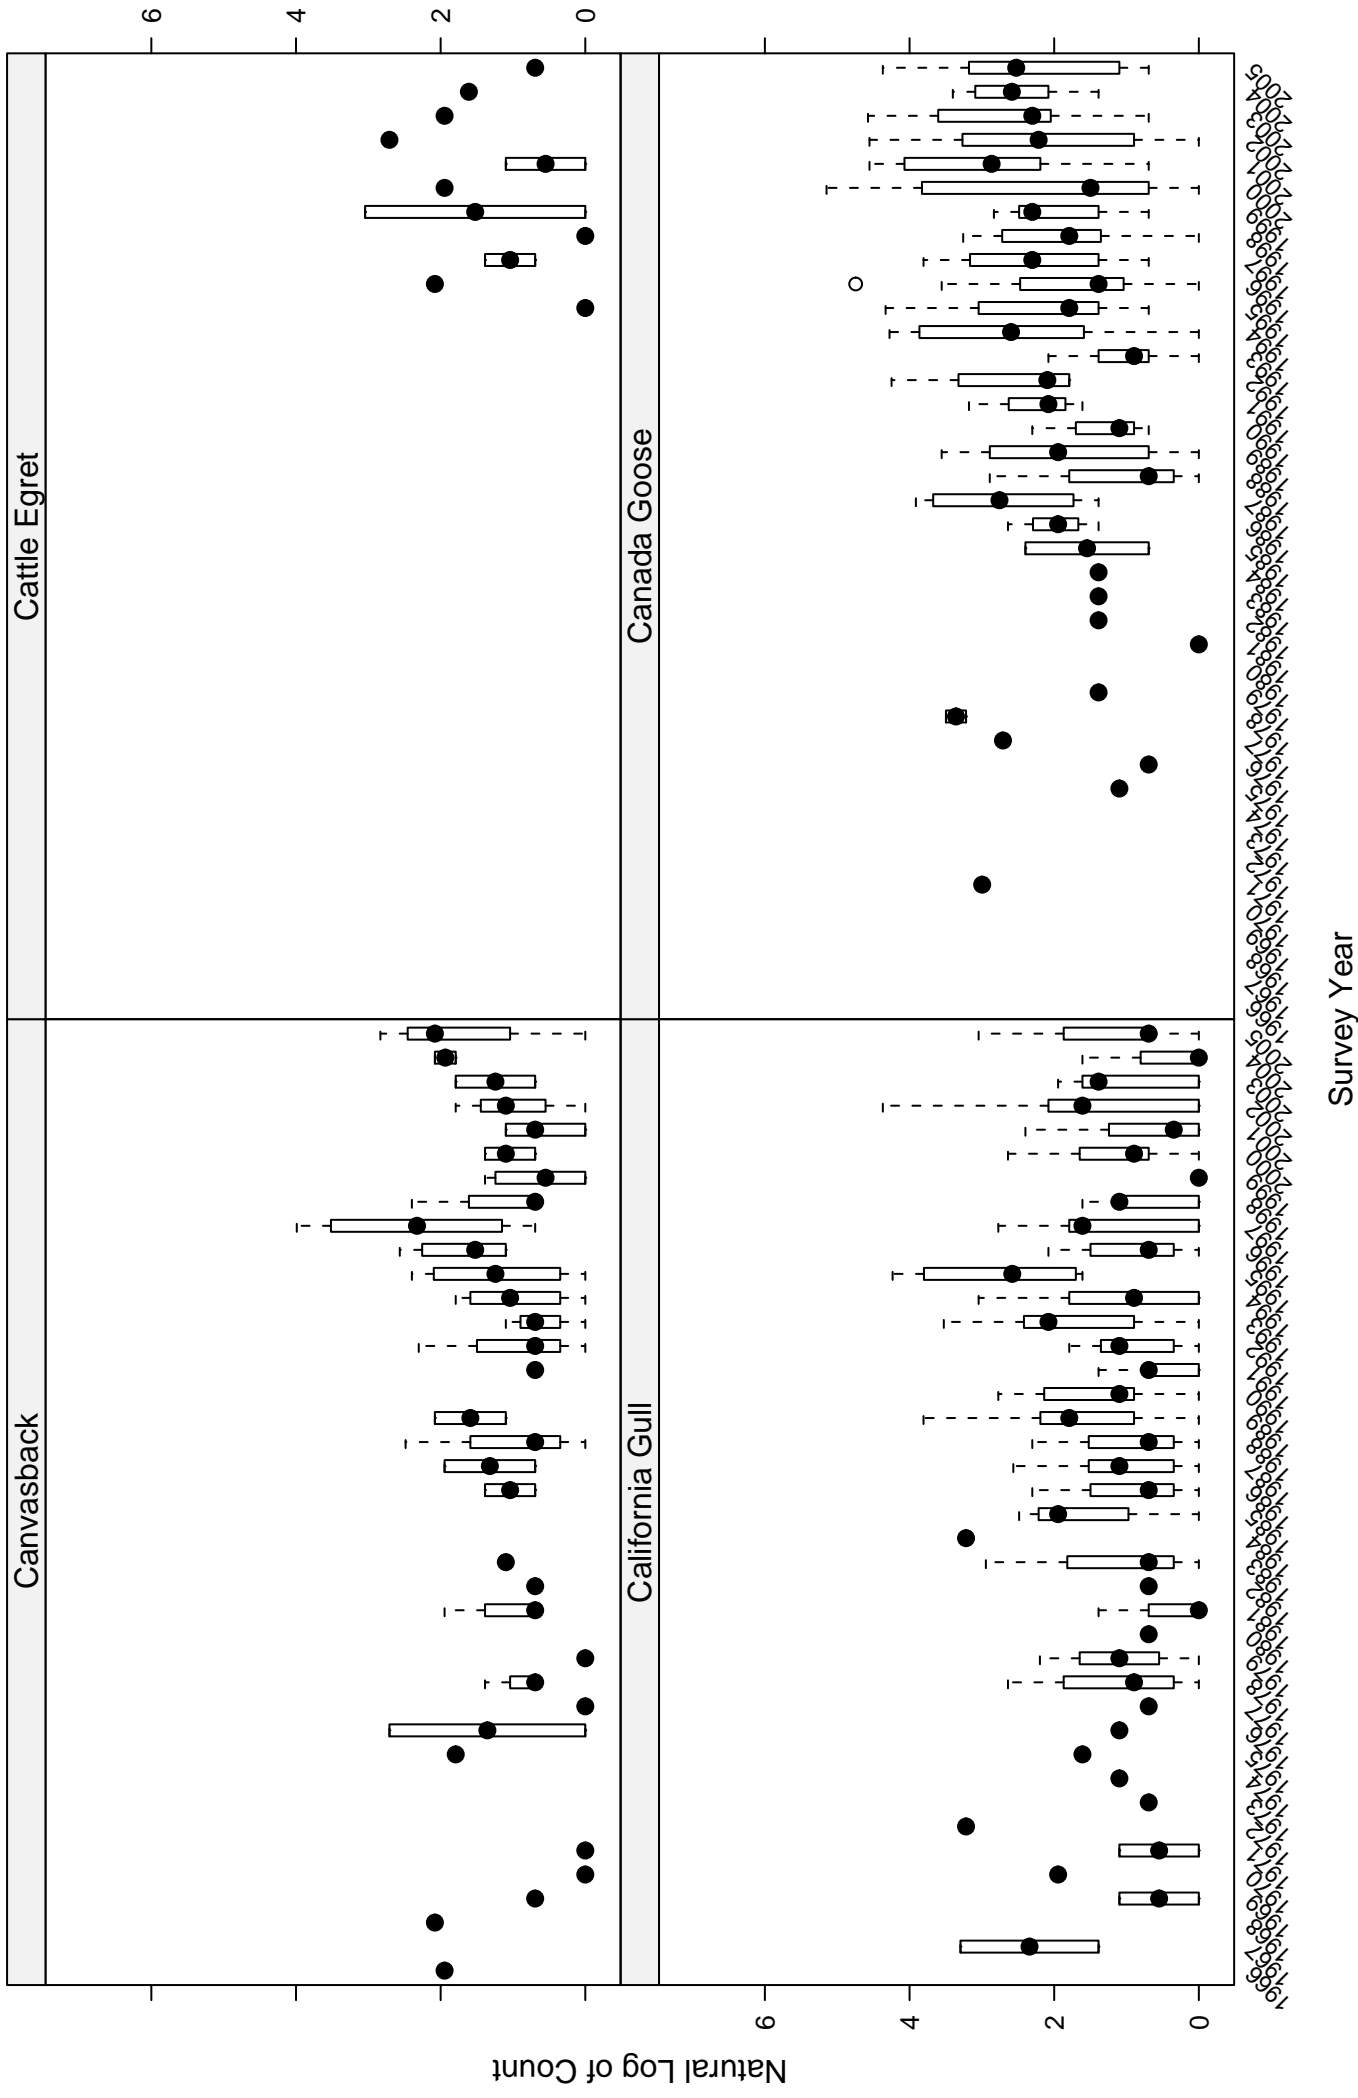

Scatter plots of species counts in the Glaciated Missouri Plateau Stratum