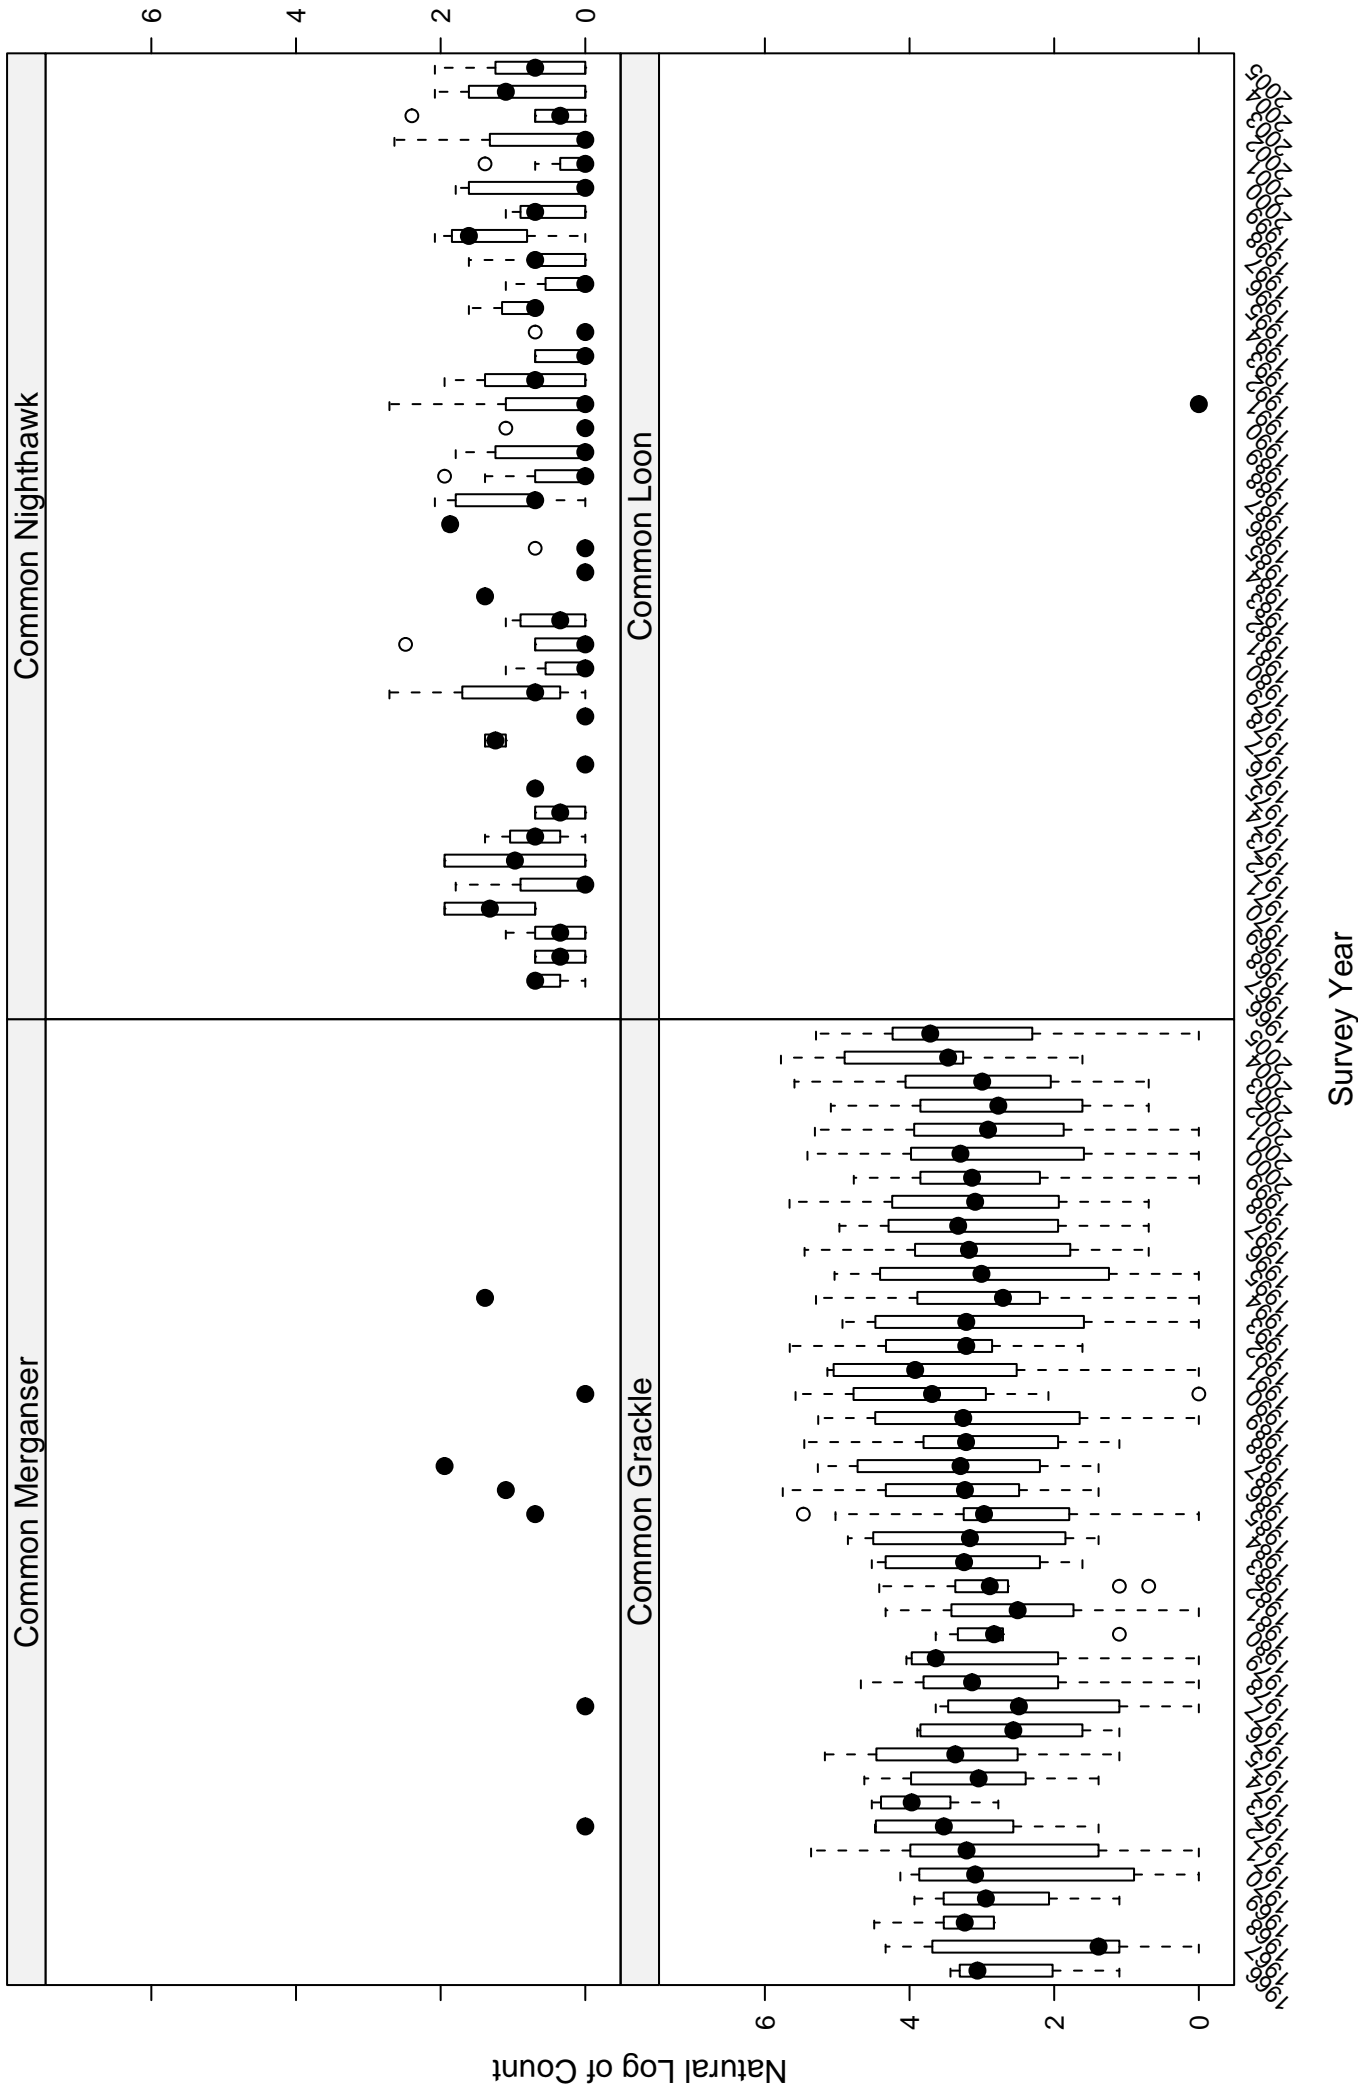

Scatter plots of species counts in the Glaciated Missouri Plateau Stratum

Survey Year