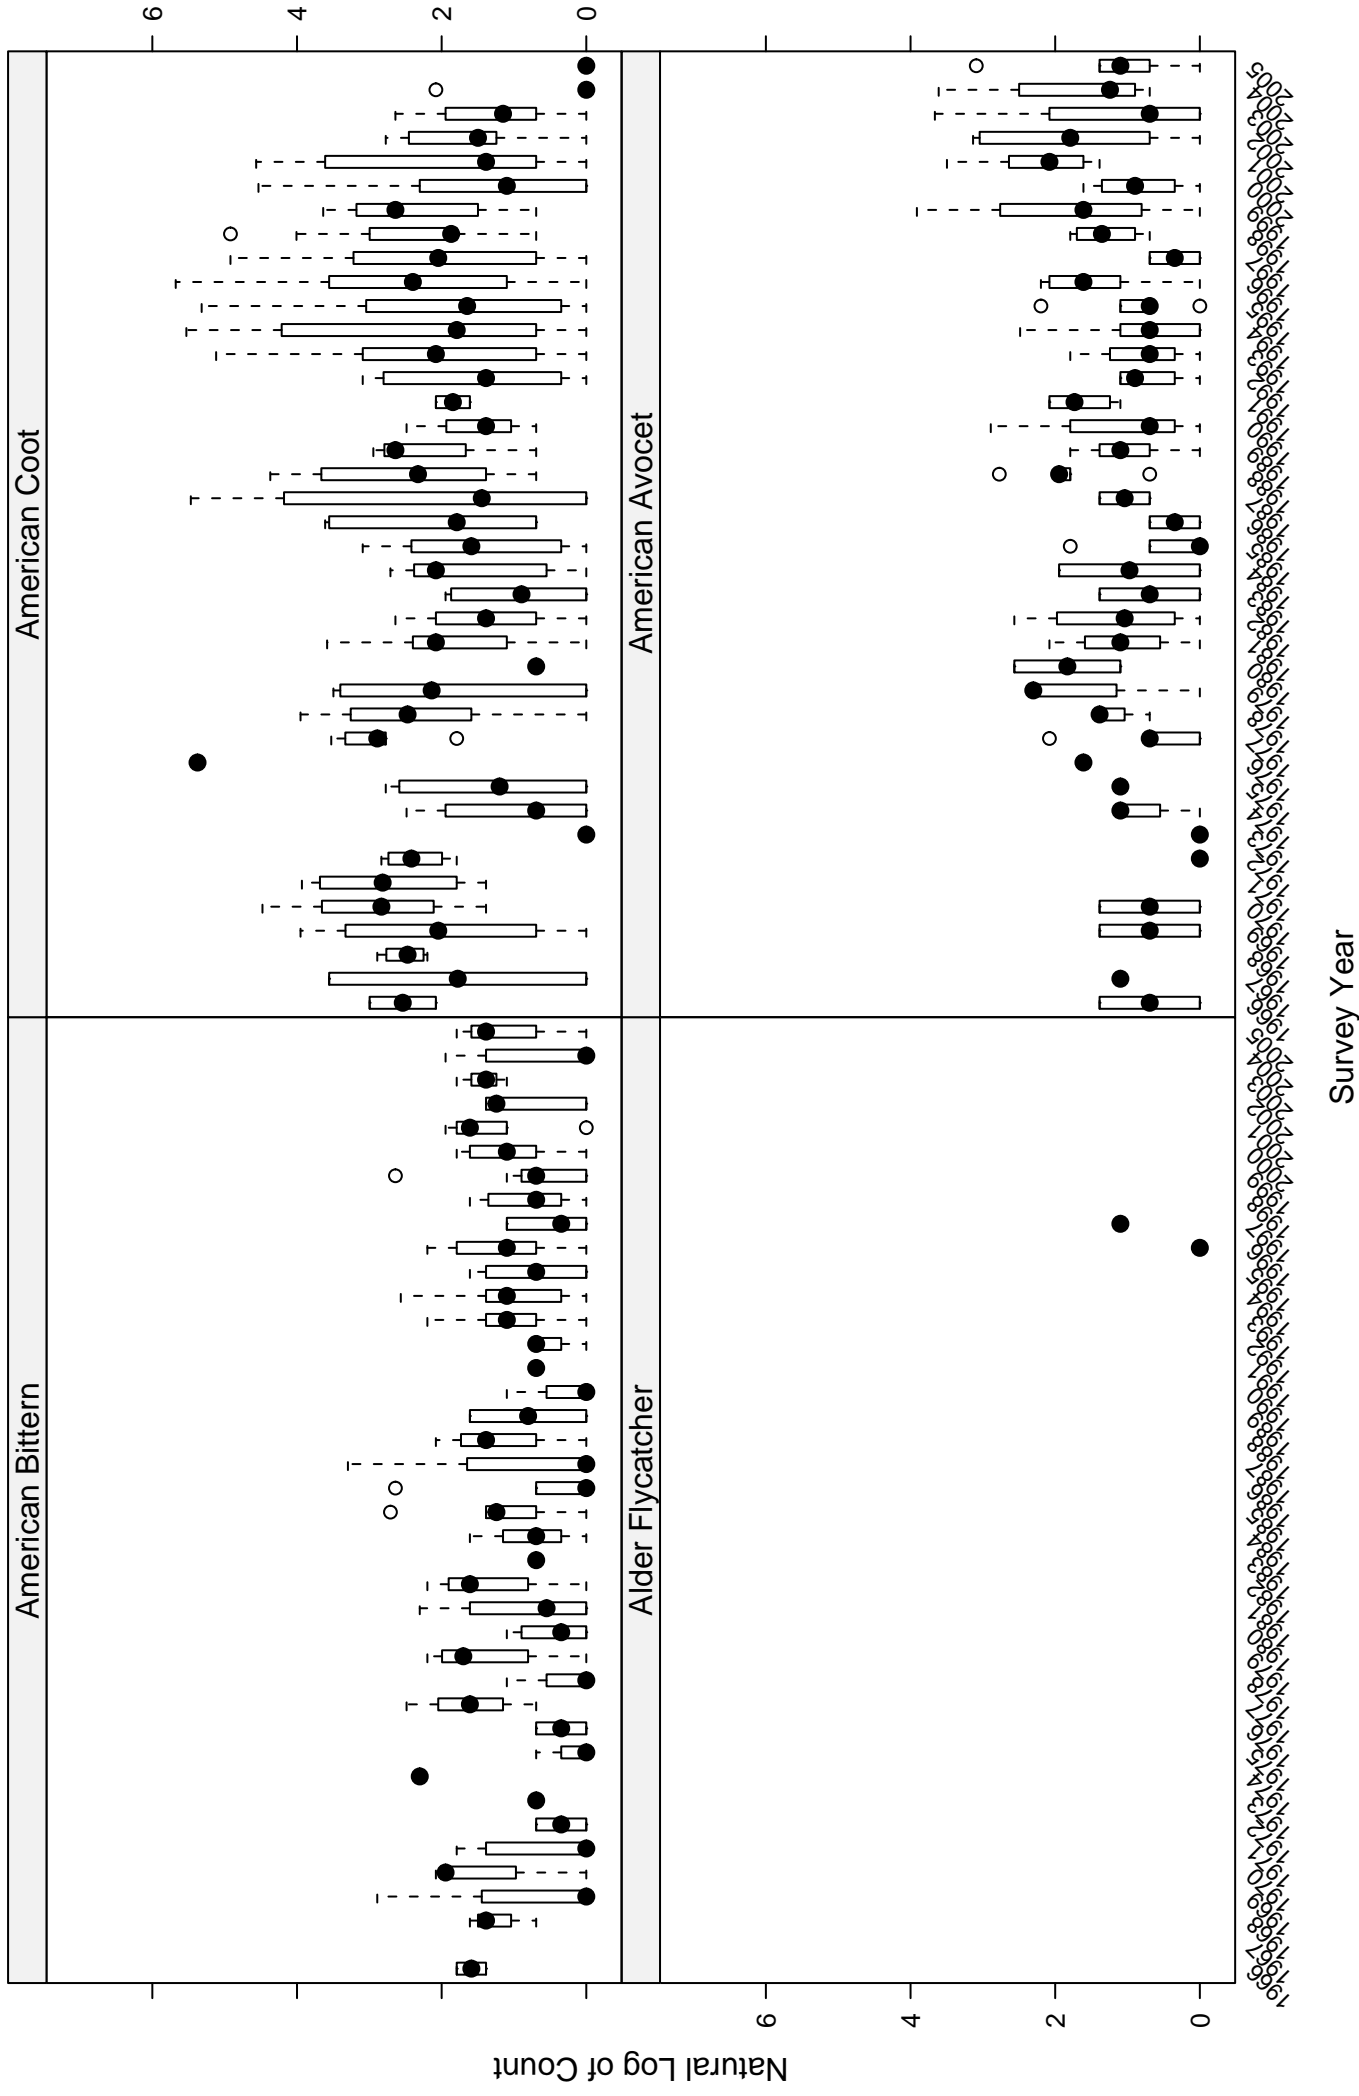

# Scatter plots of species counts in the Glaciated Missouri Plateau Stratum