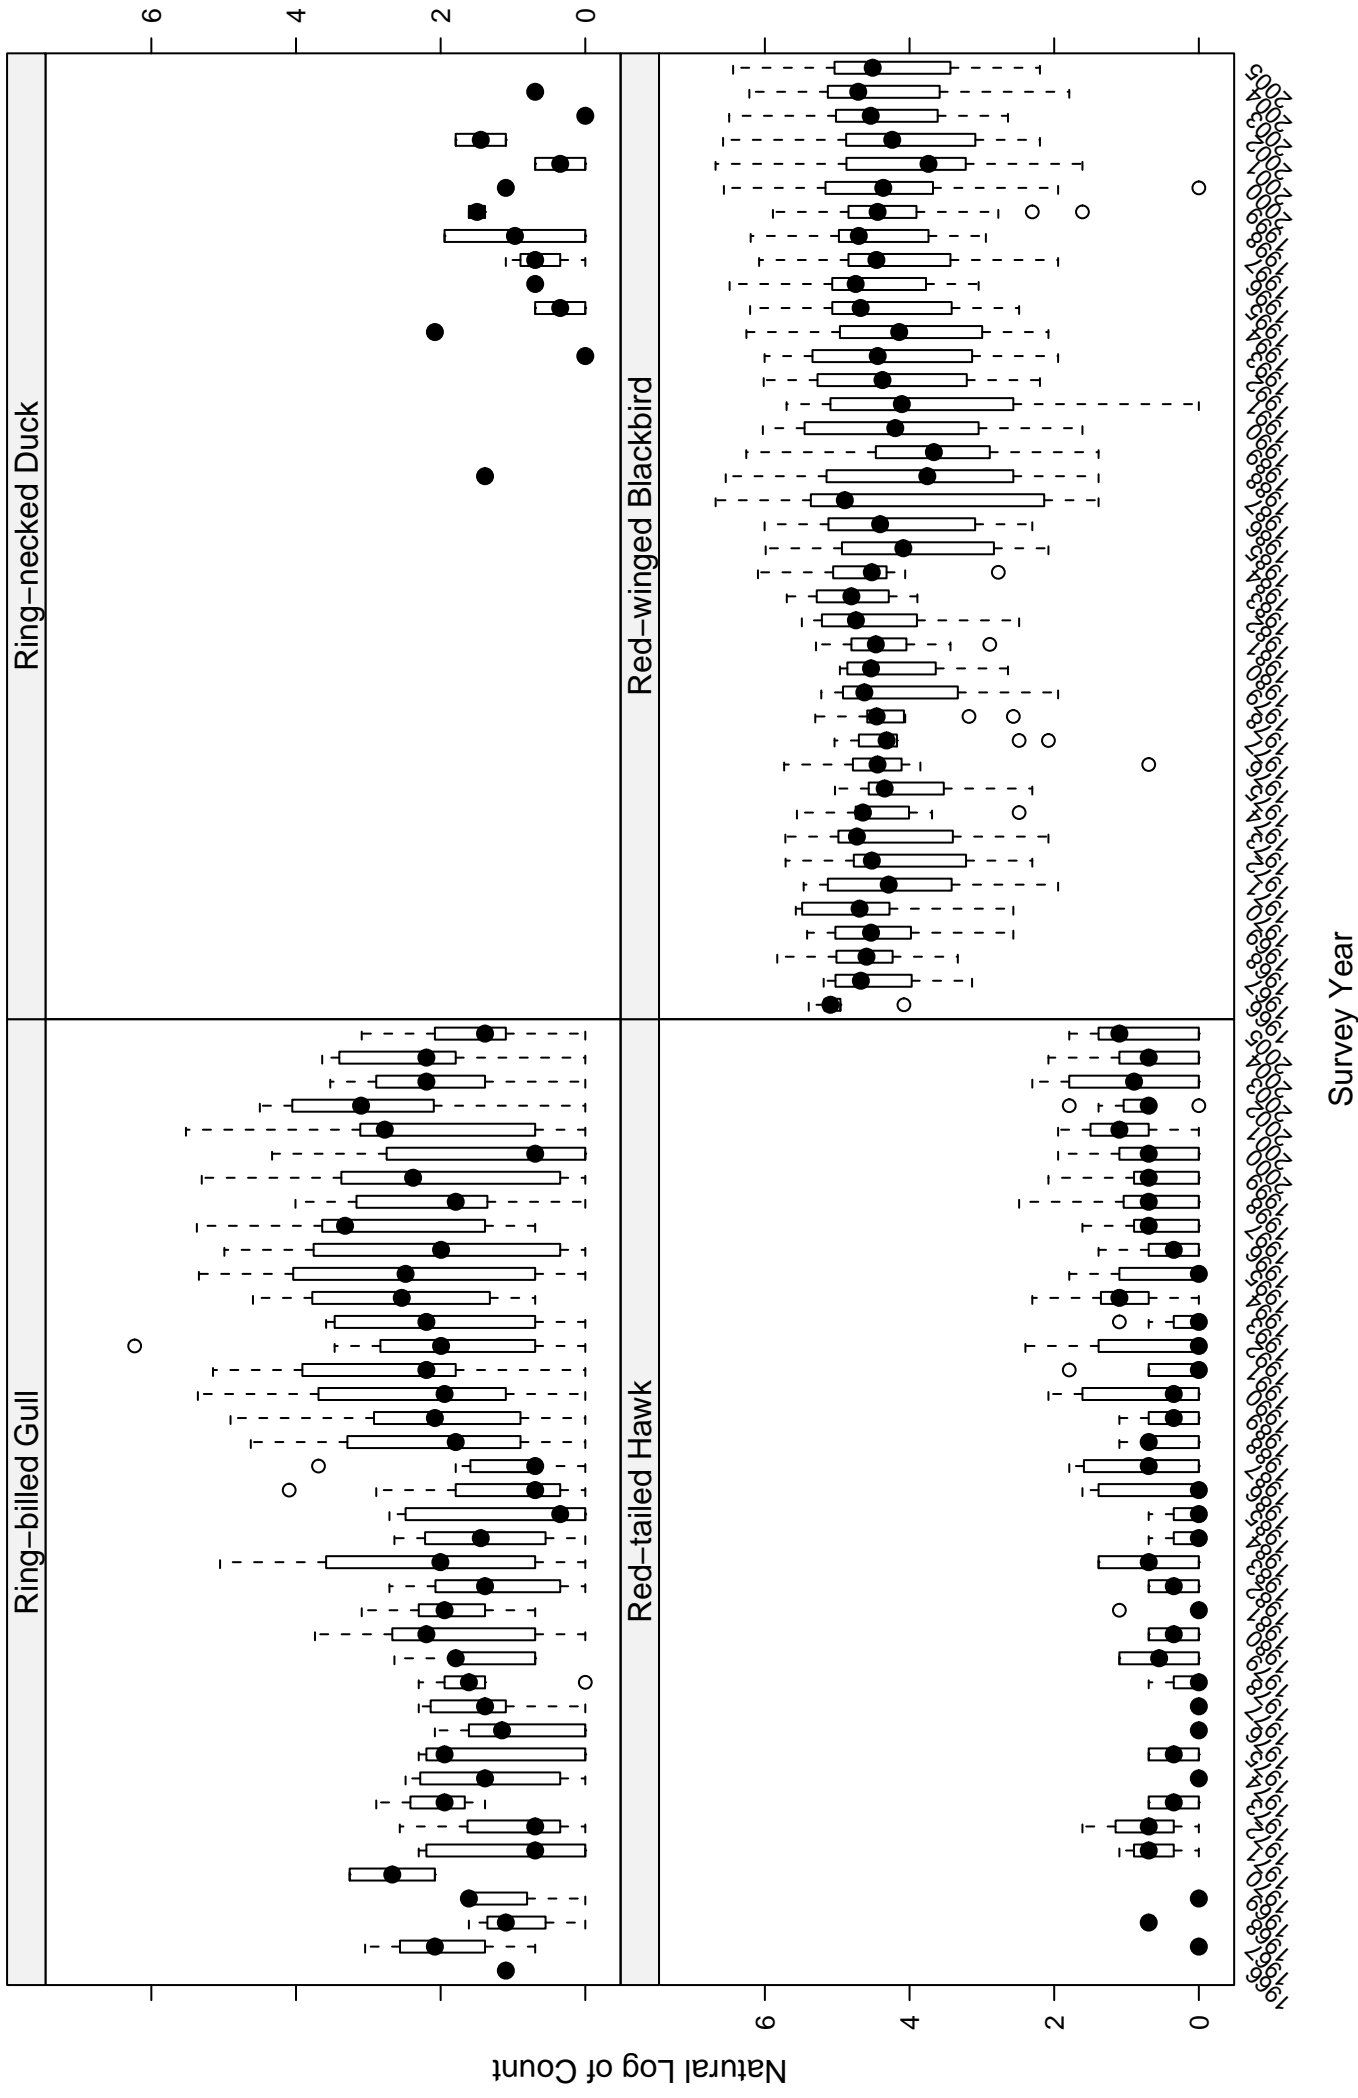

Scatter plots of species counts in the Glaciated Missouri Plateau Stratum