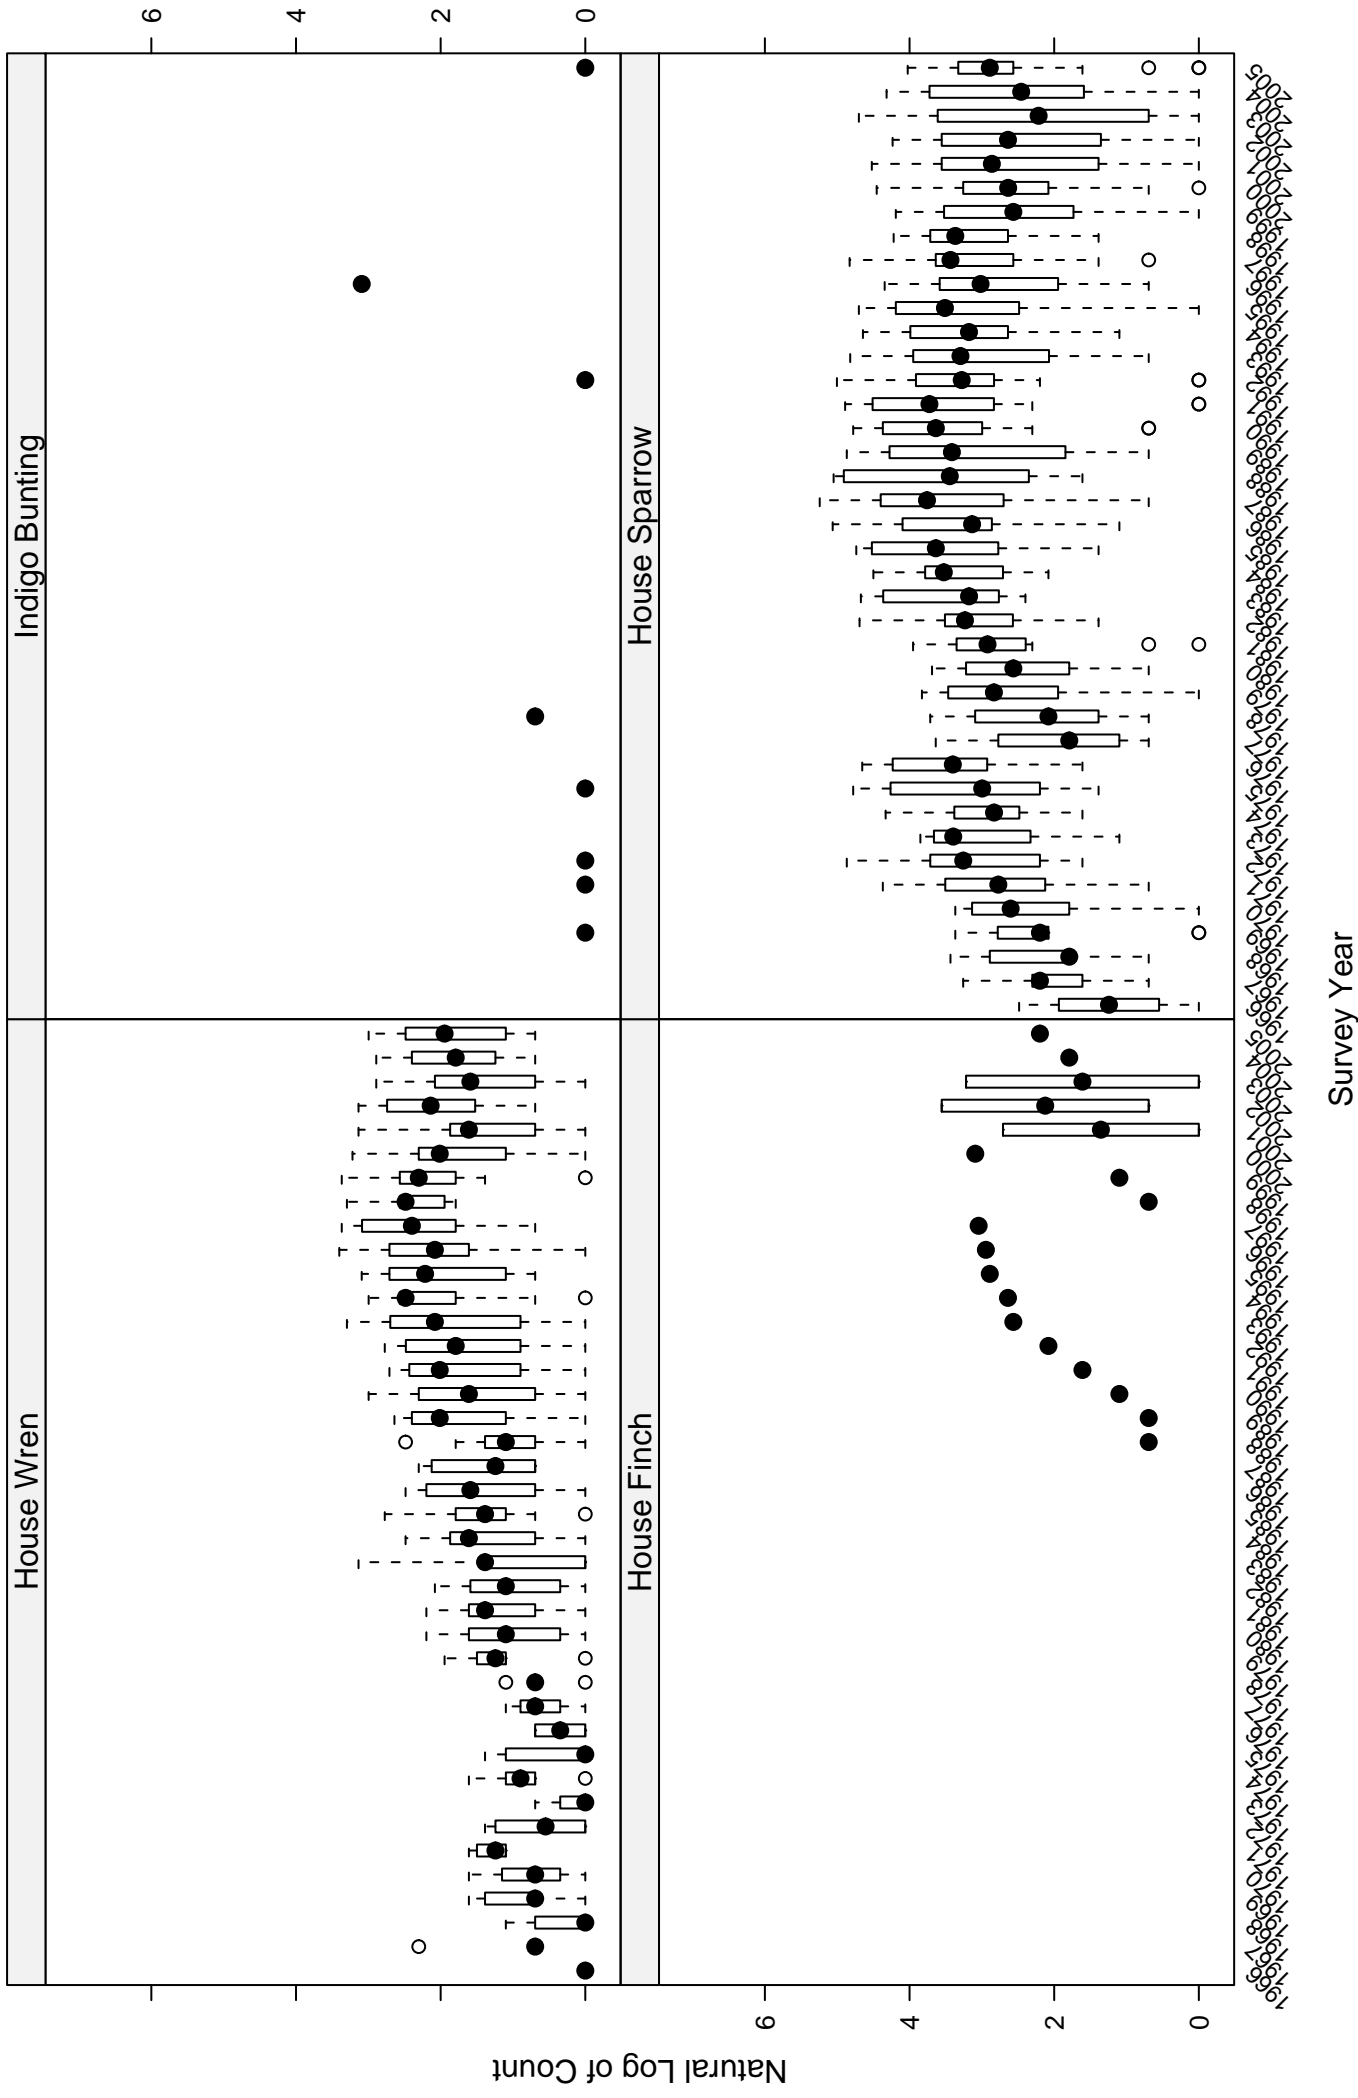

Scatter plots of species counts in the Glaciated Missouri Plateau Stratum