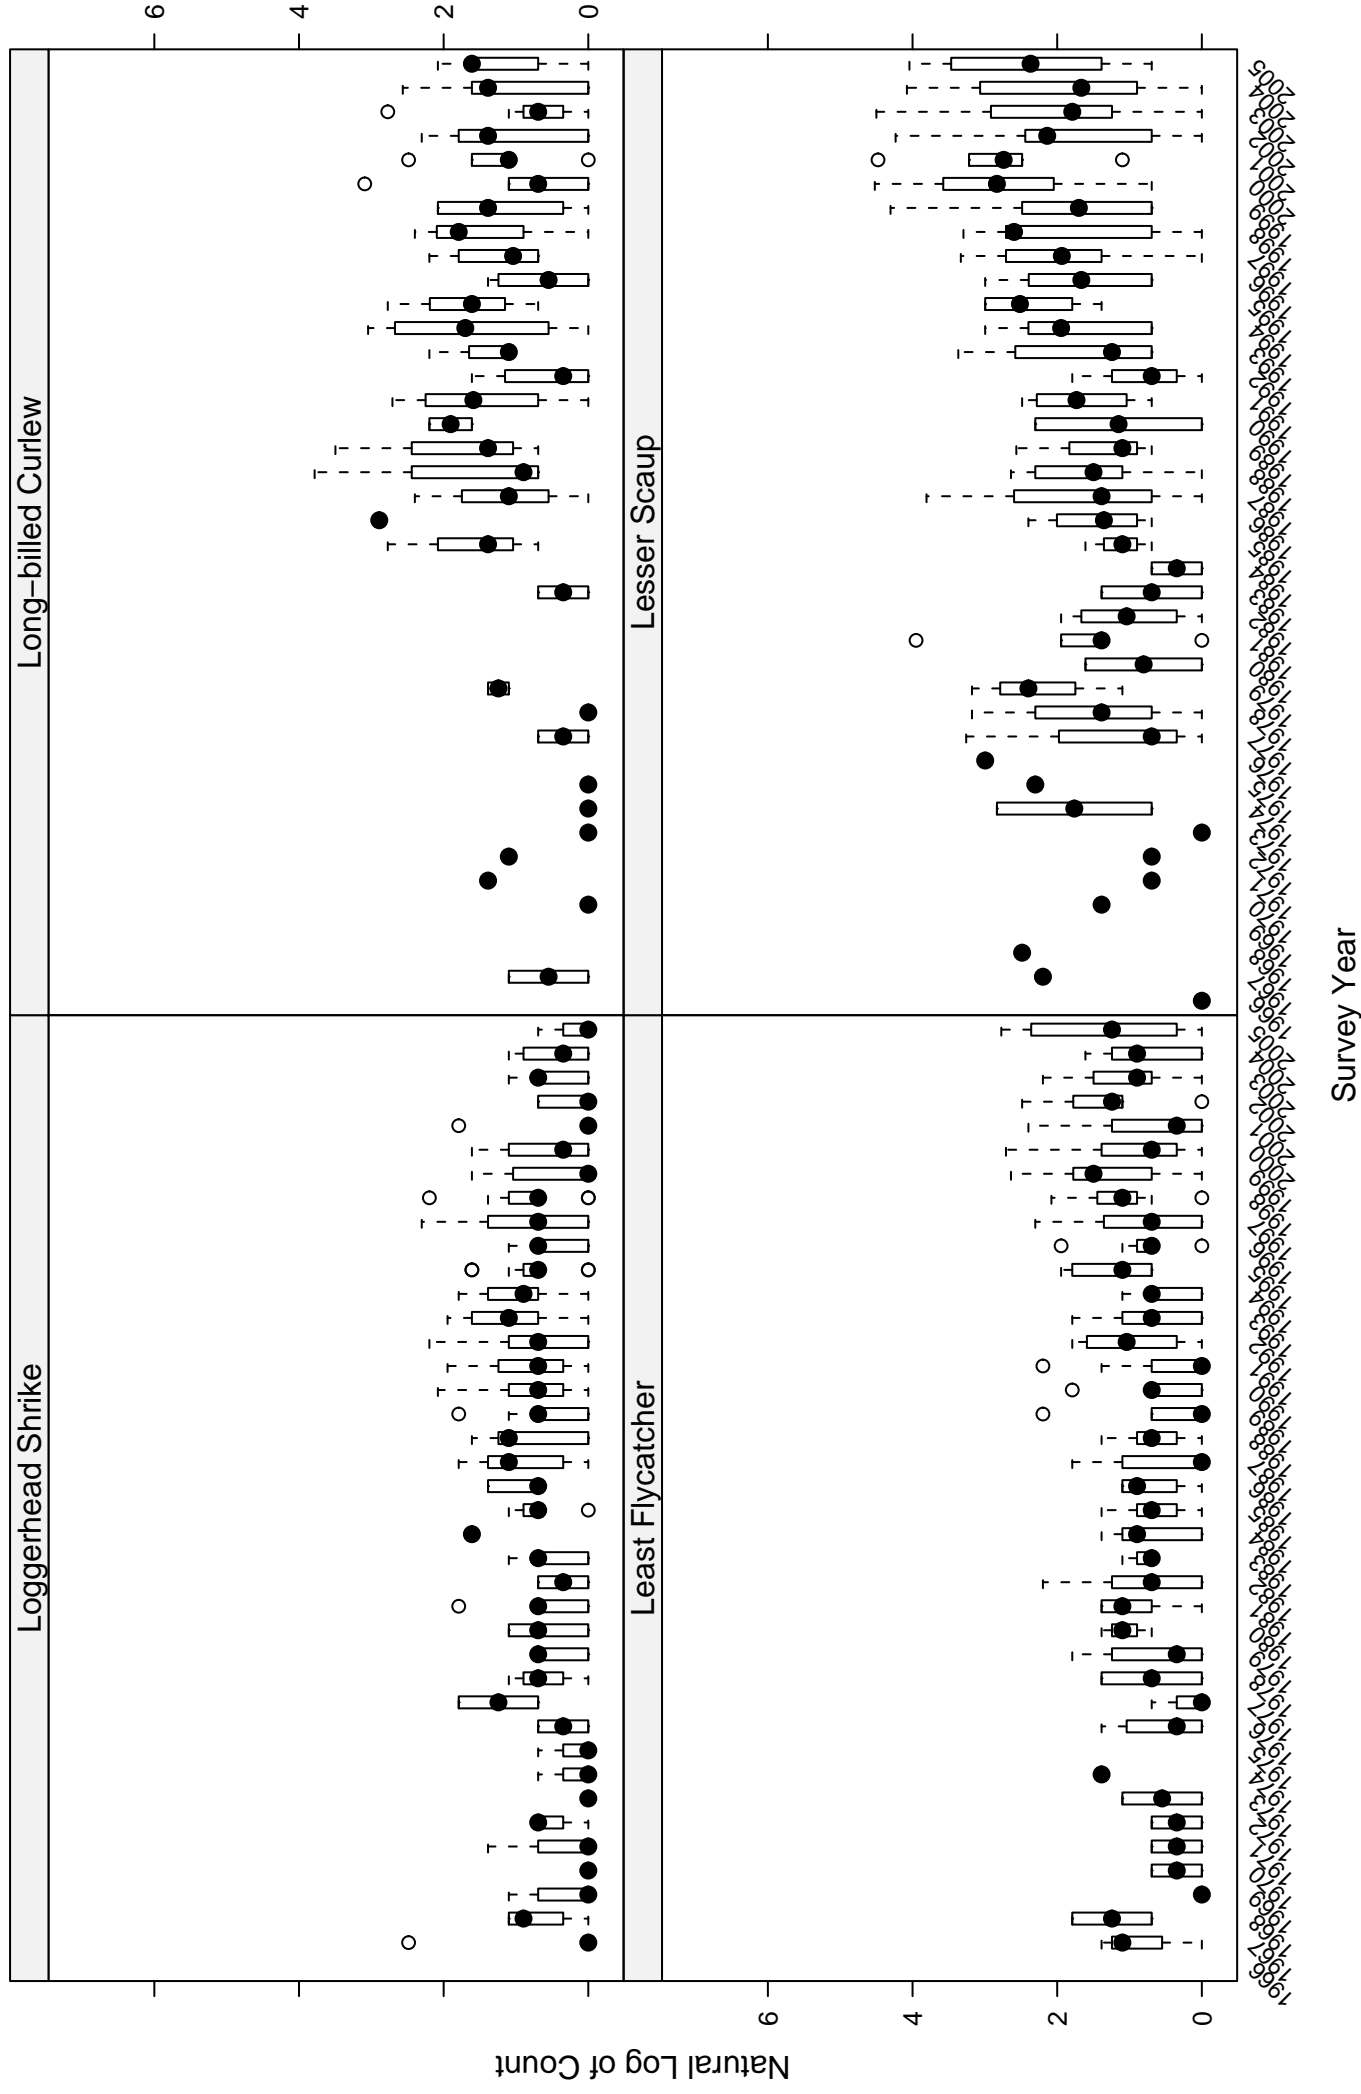

Scatter plots of species counts in the Glaciated Missouri Plateau Stratum