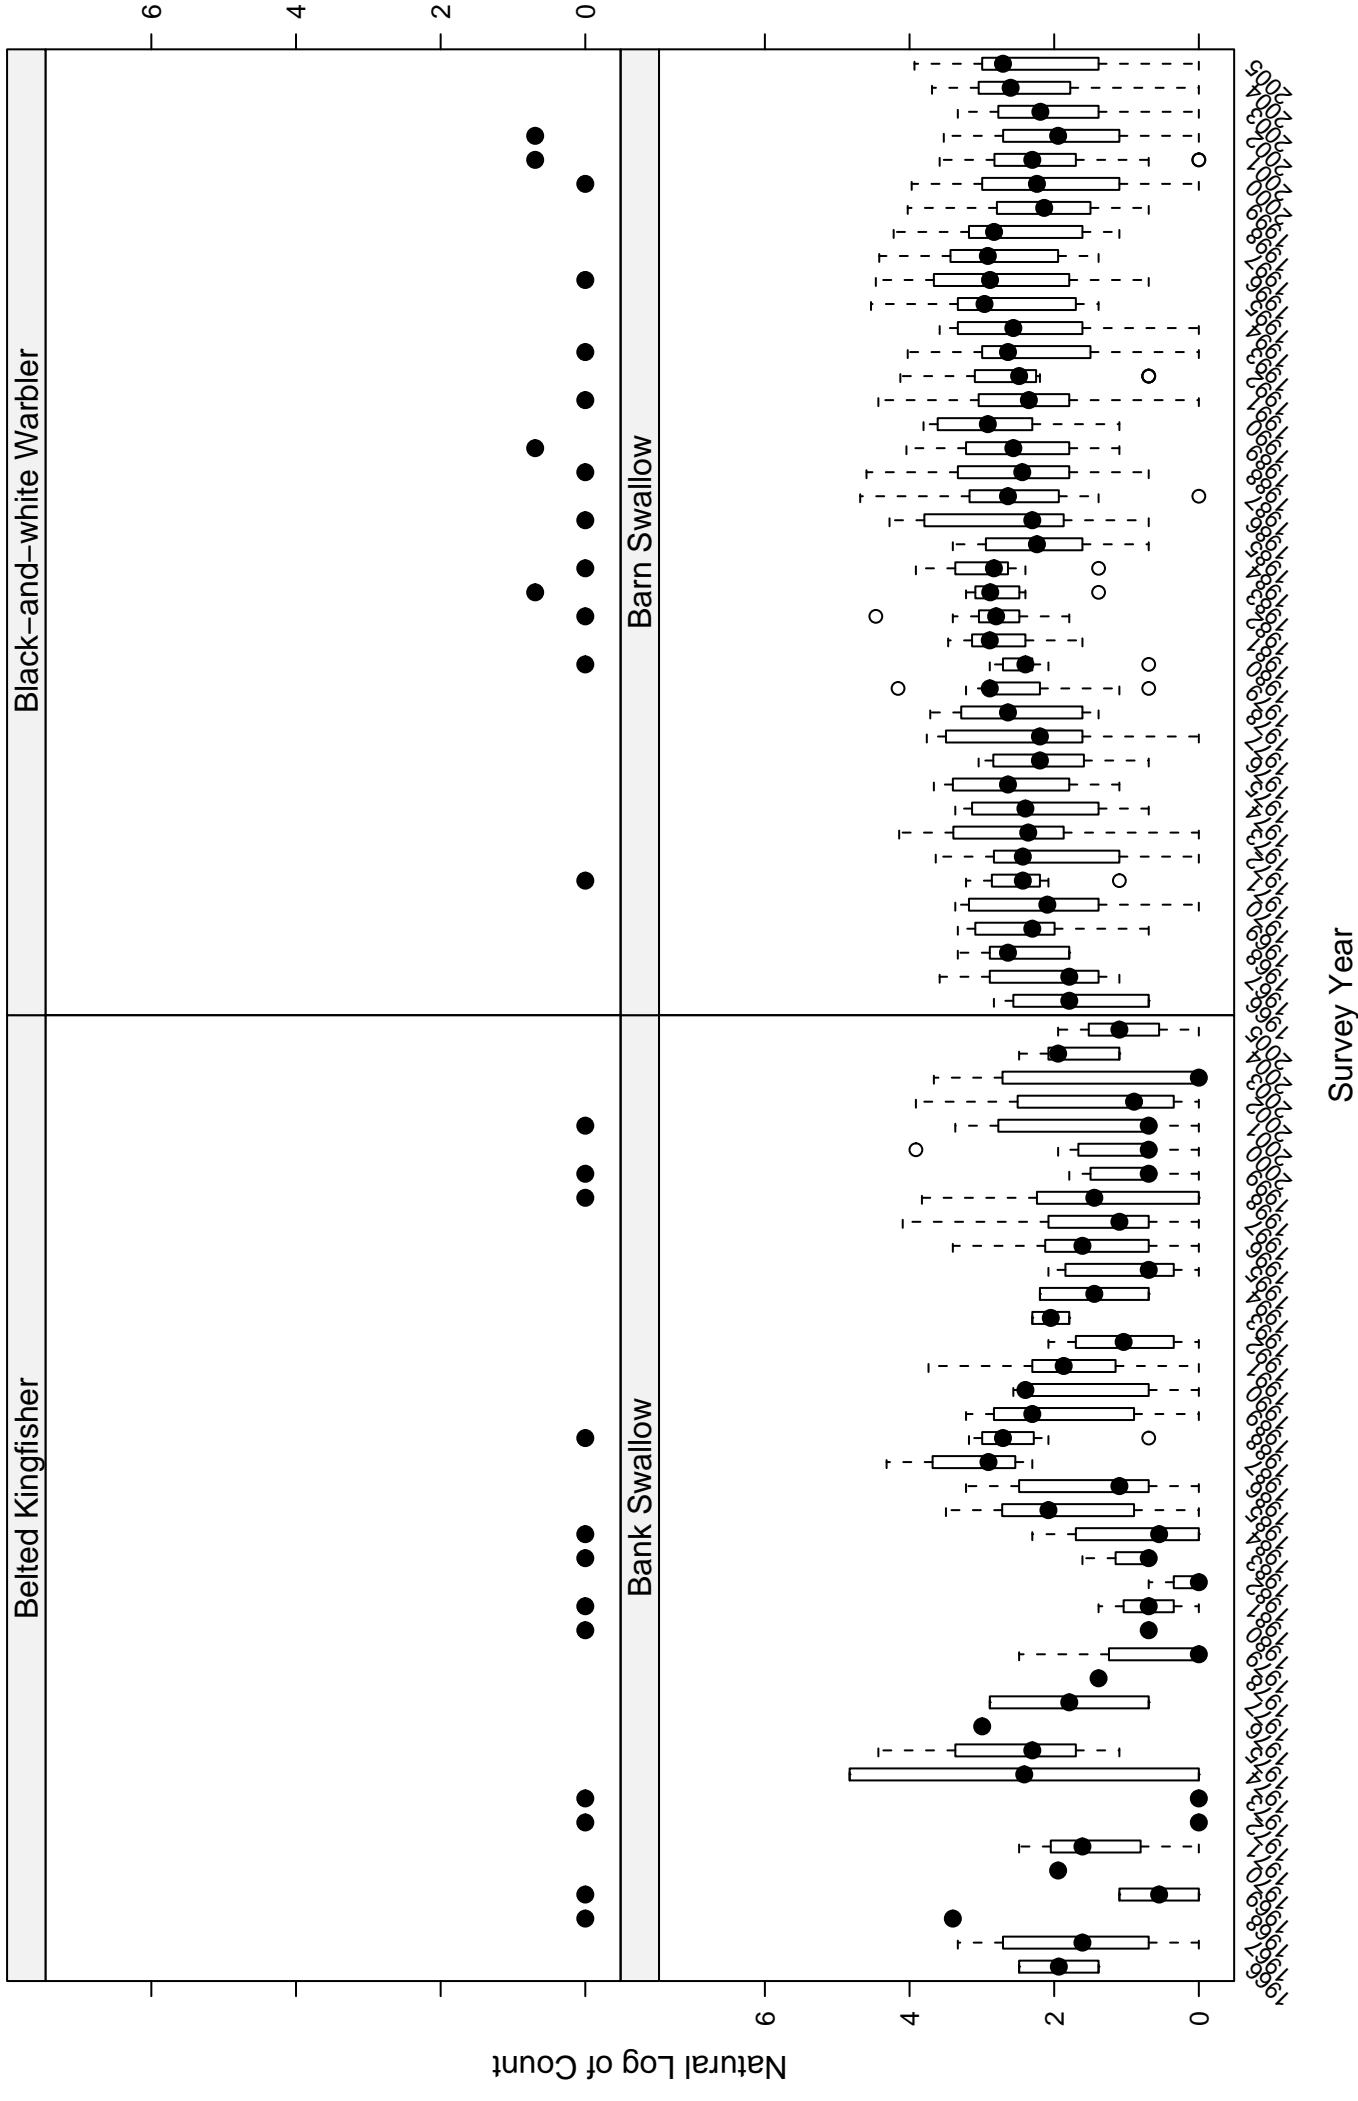

Scatter plots of species counts in the Glaciated Missouri Plateau Stratum