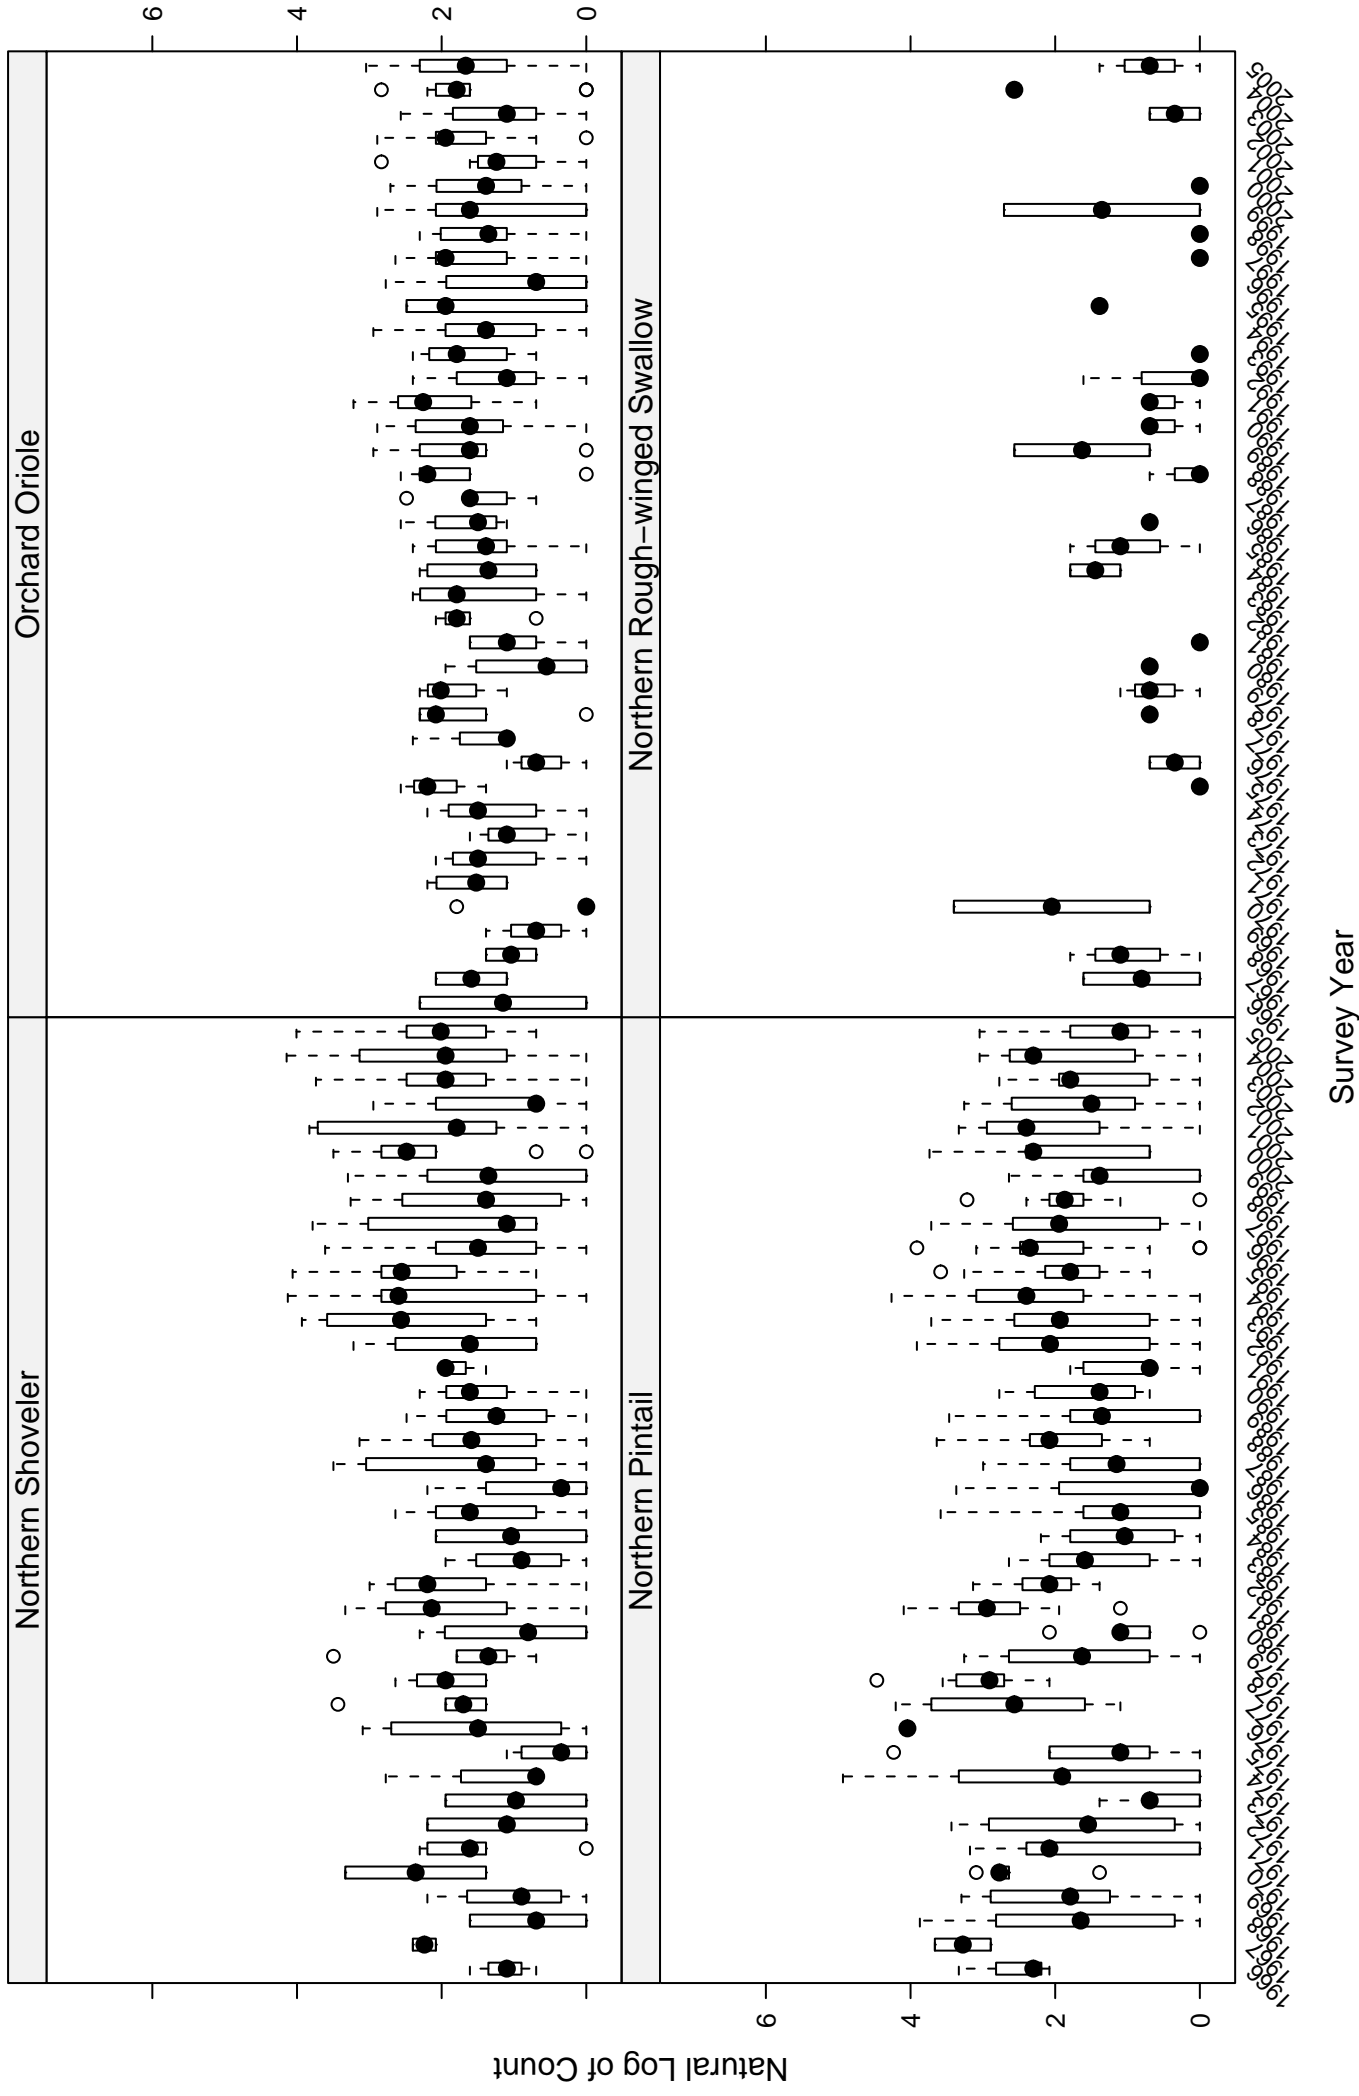

Scatter plots of species counts in the Glaciated Missouri Plateau Stratum