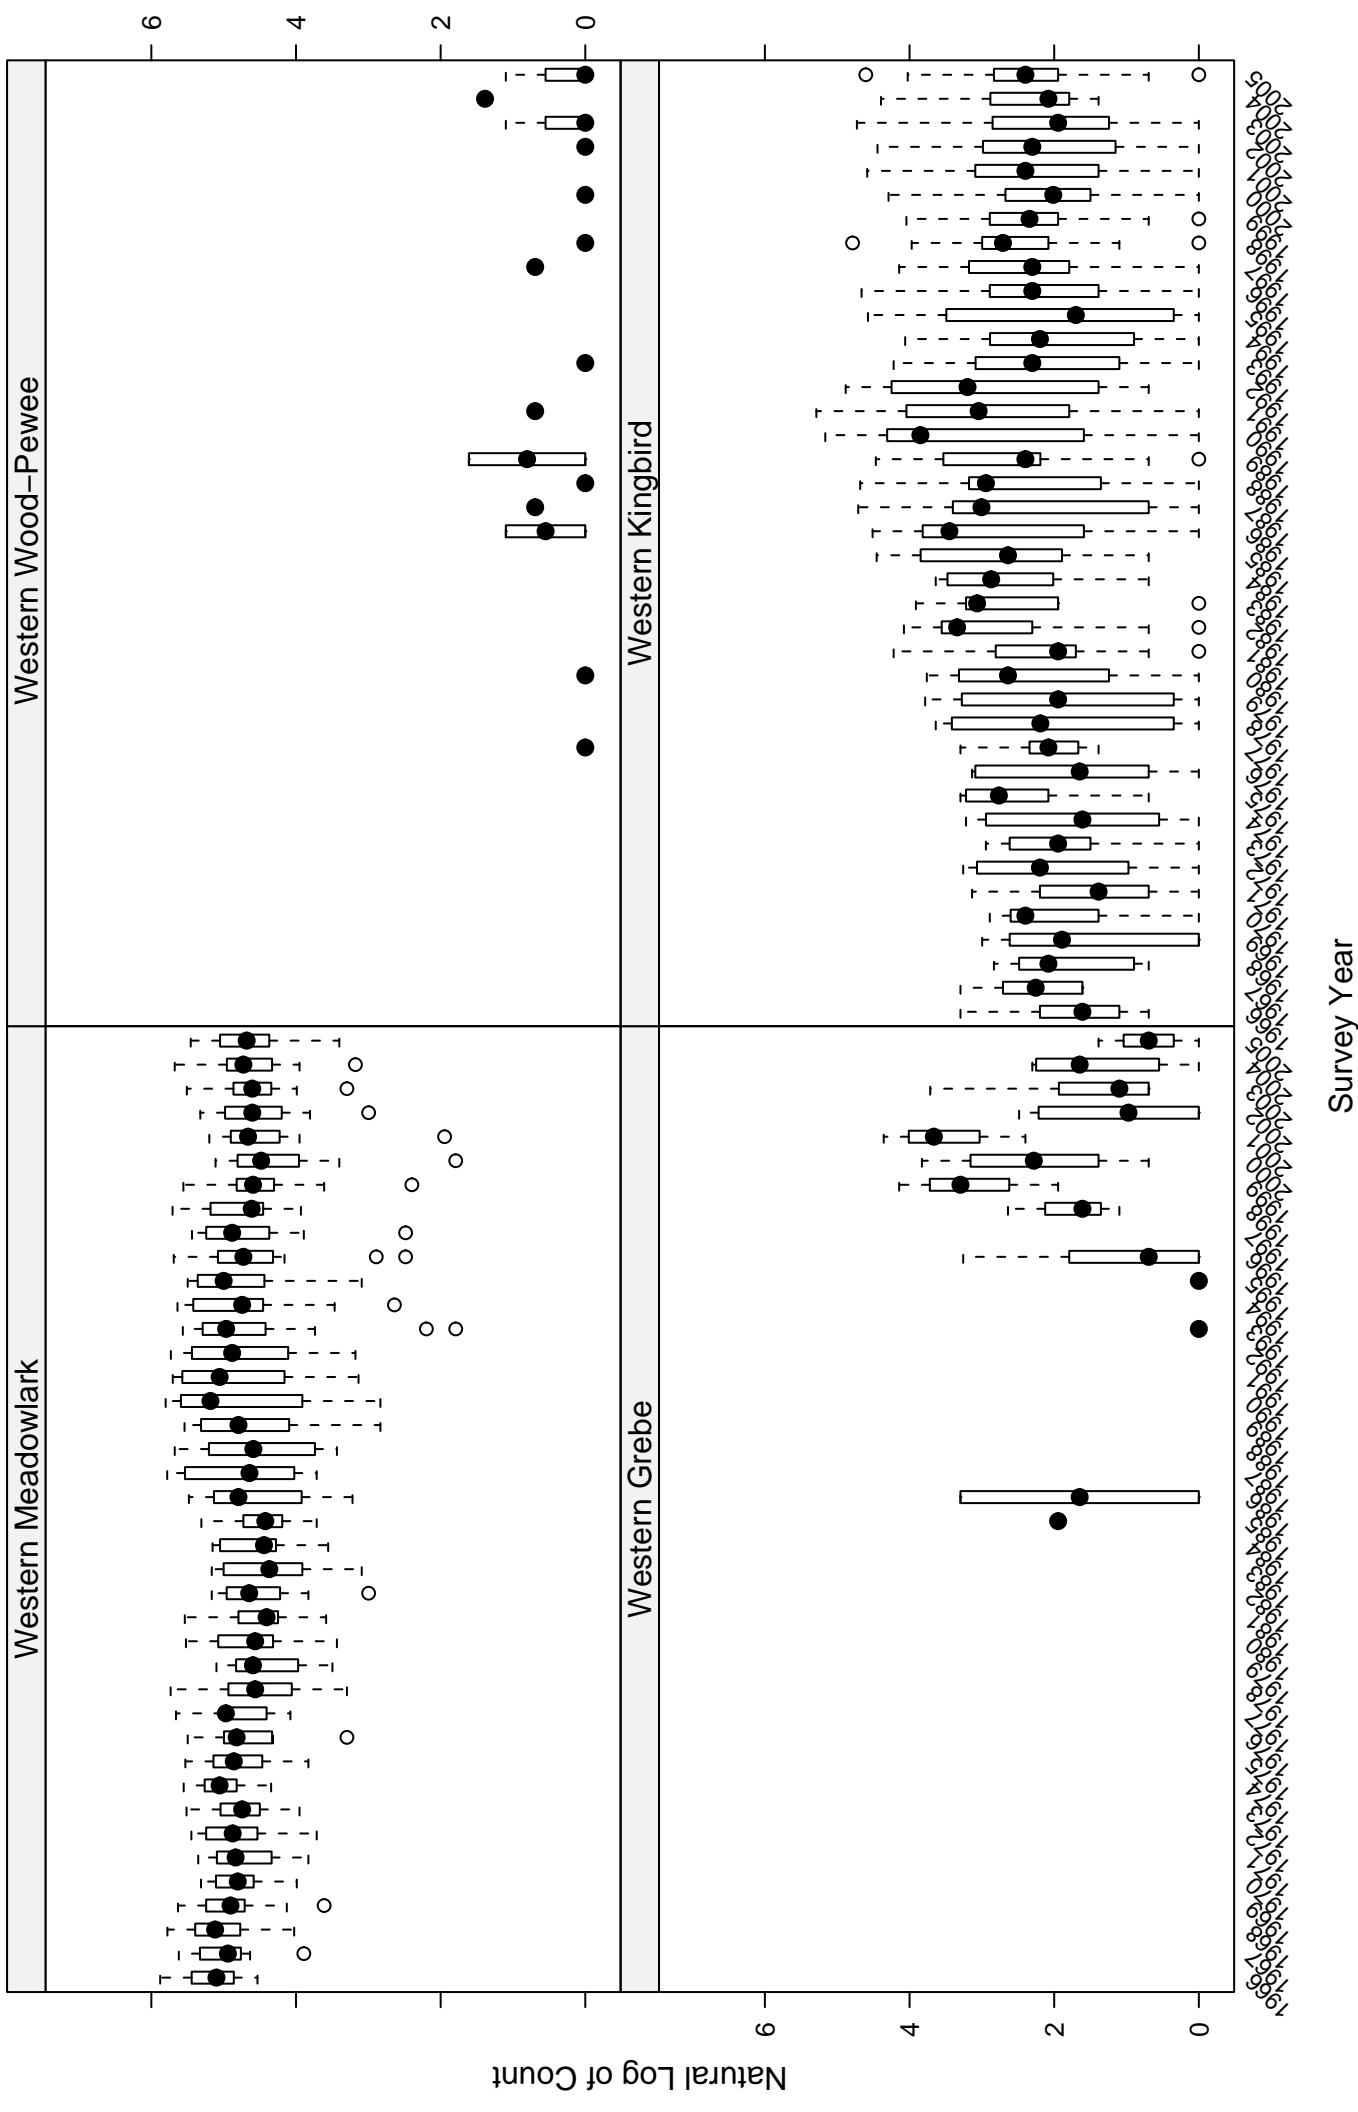

Scatter plots of species counts in the Glaciated Missouri Plateau Stratum