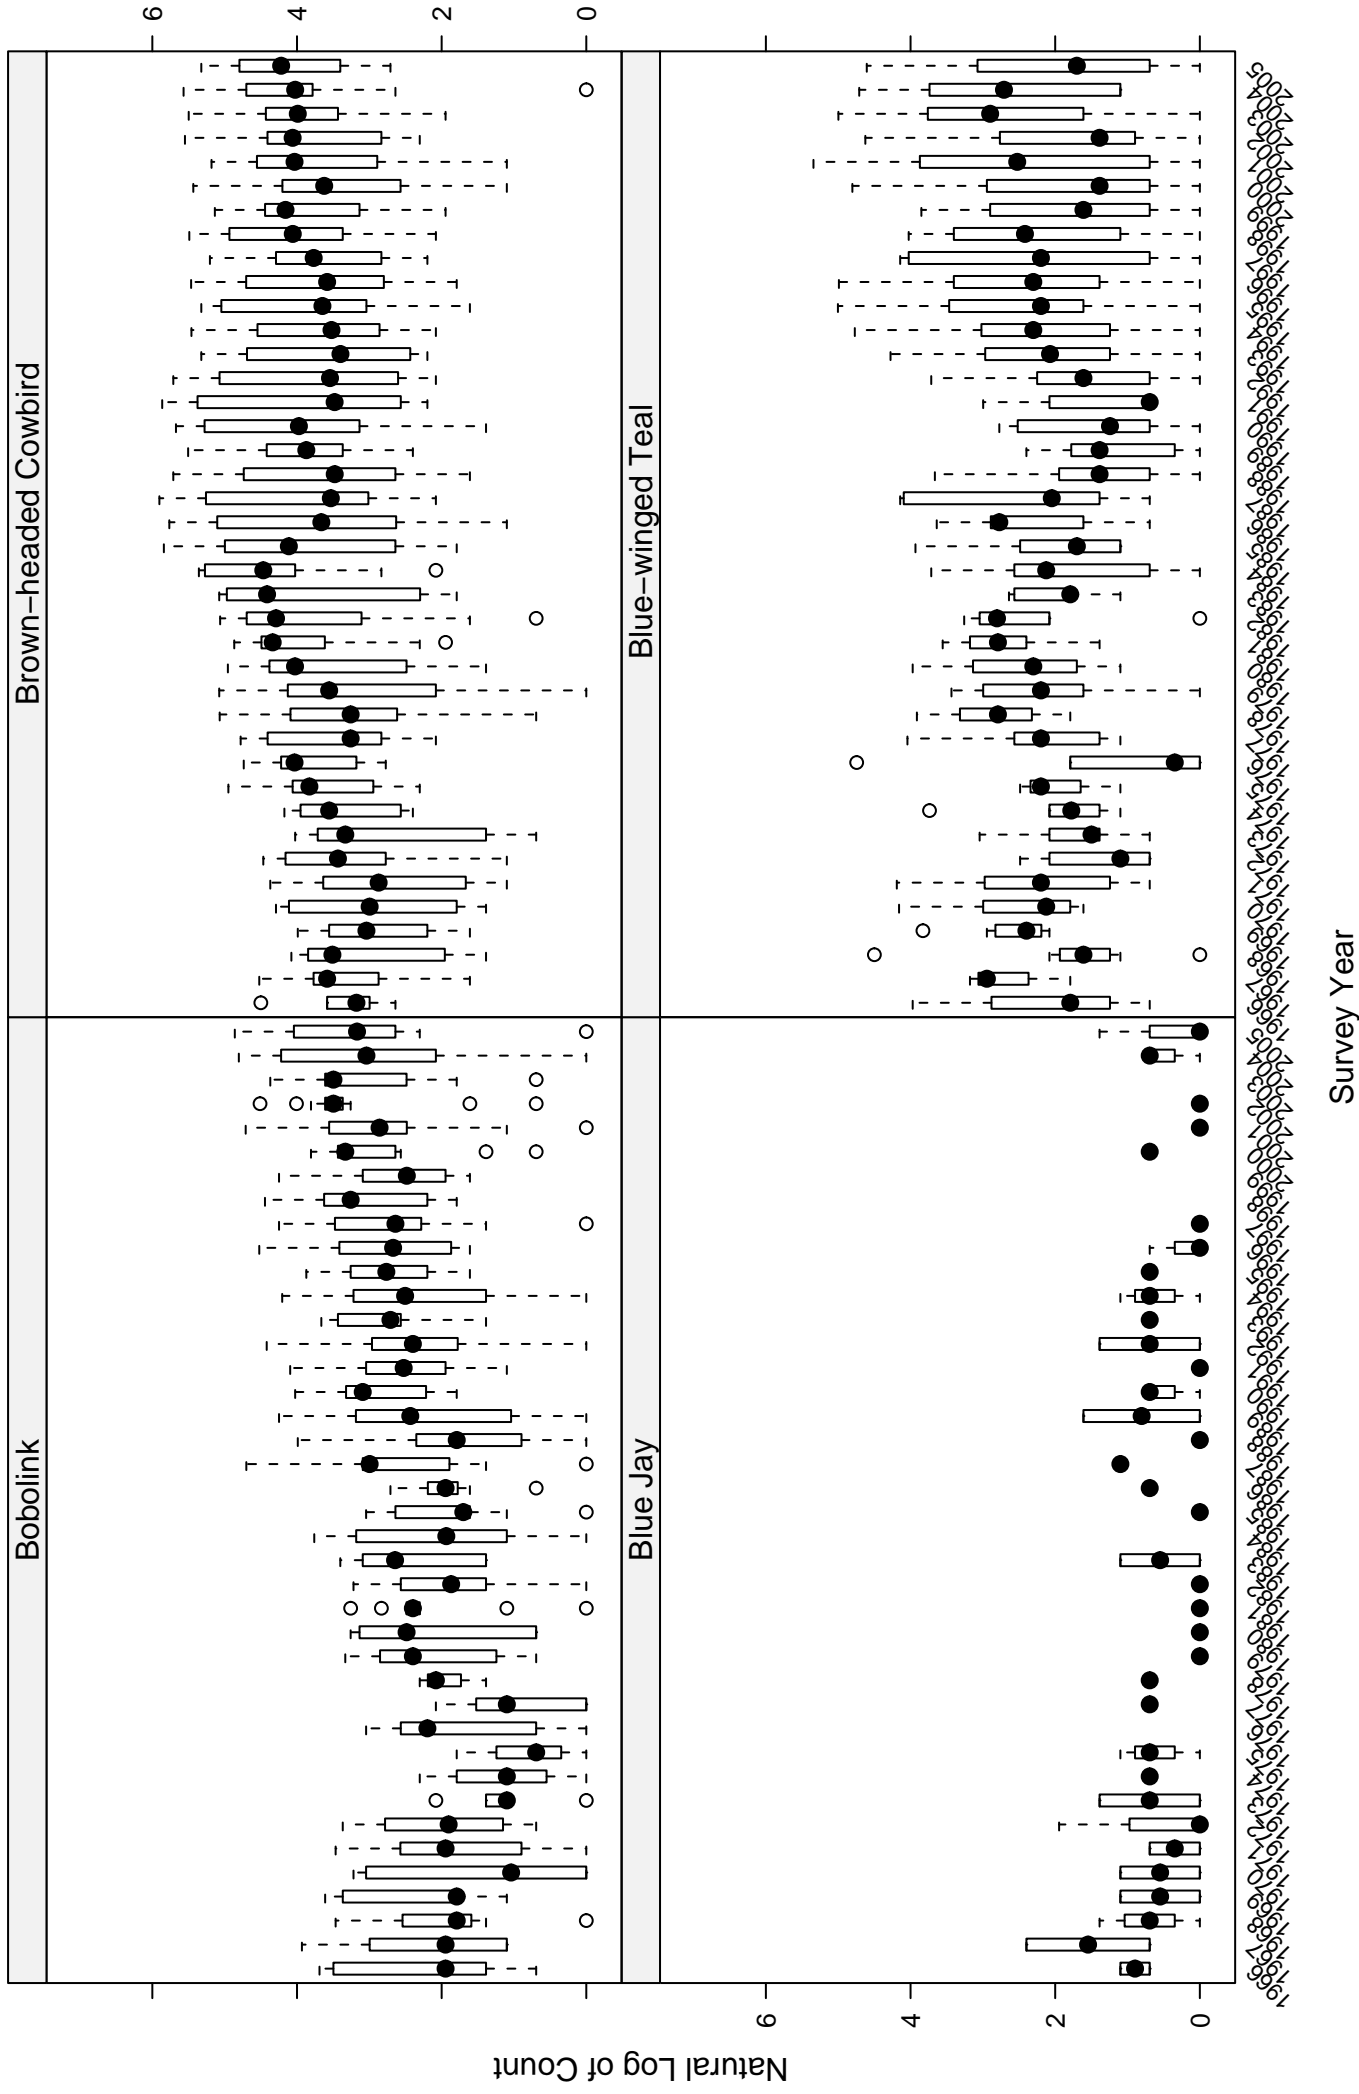

Scatter plots of species counts in the Glaciated Missouri Plateau Stratum