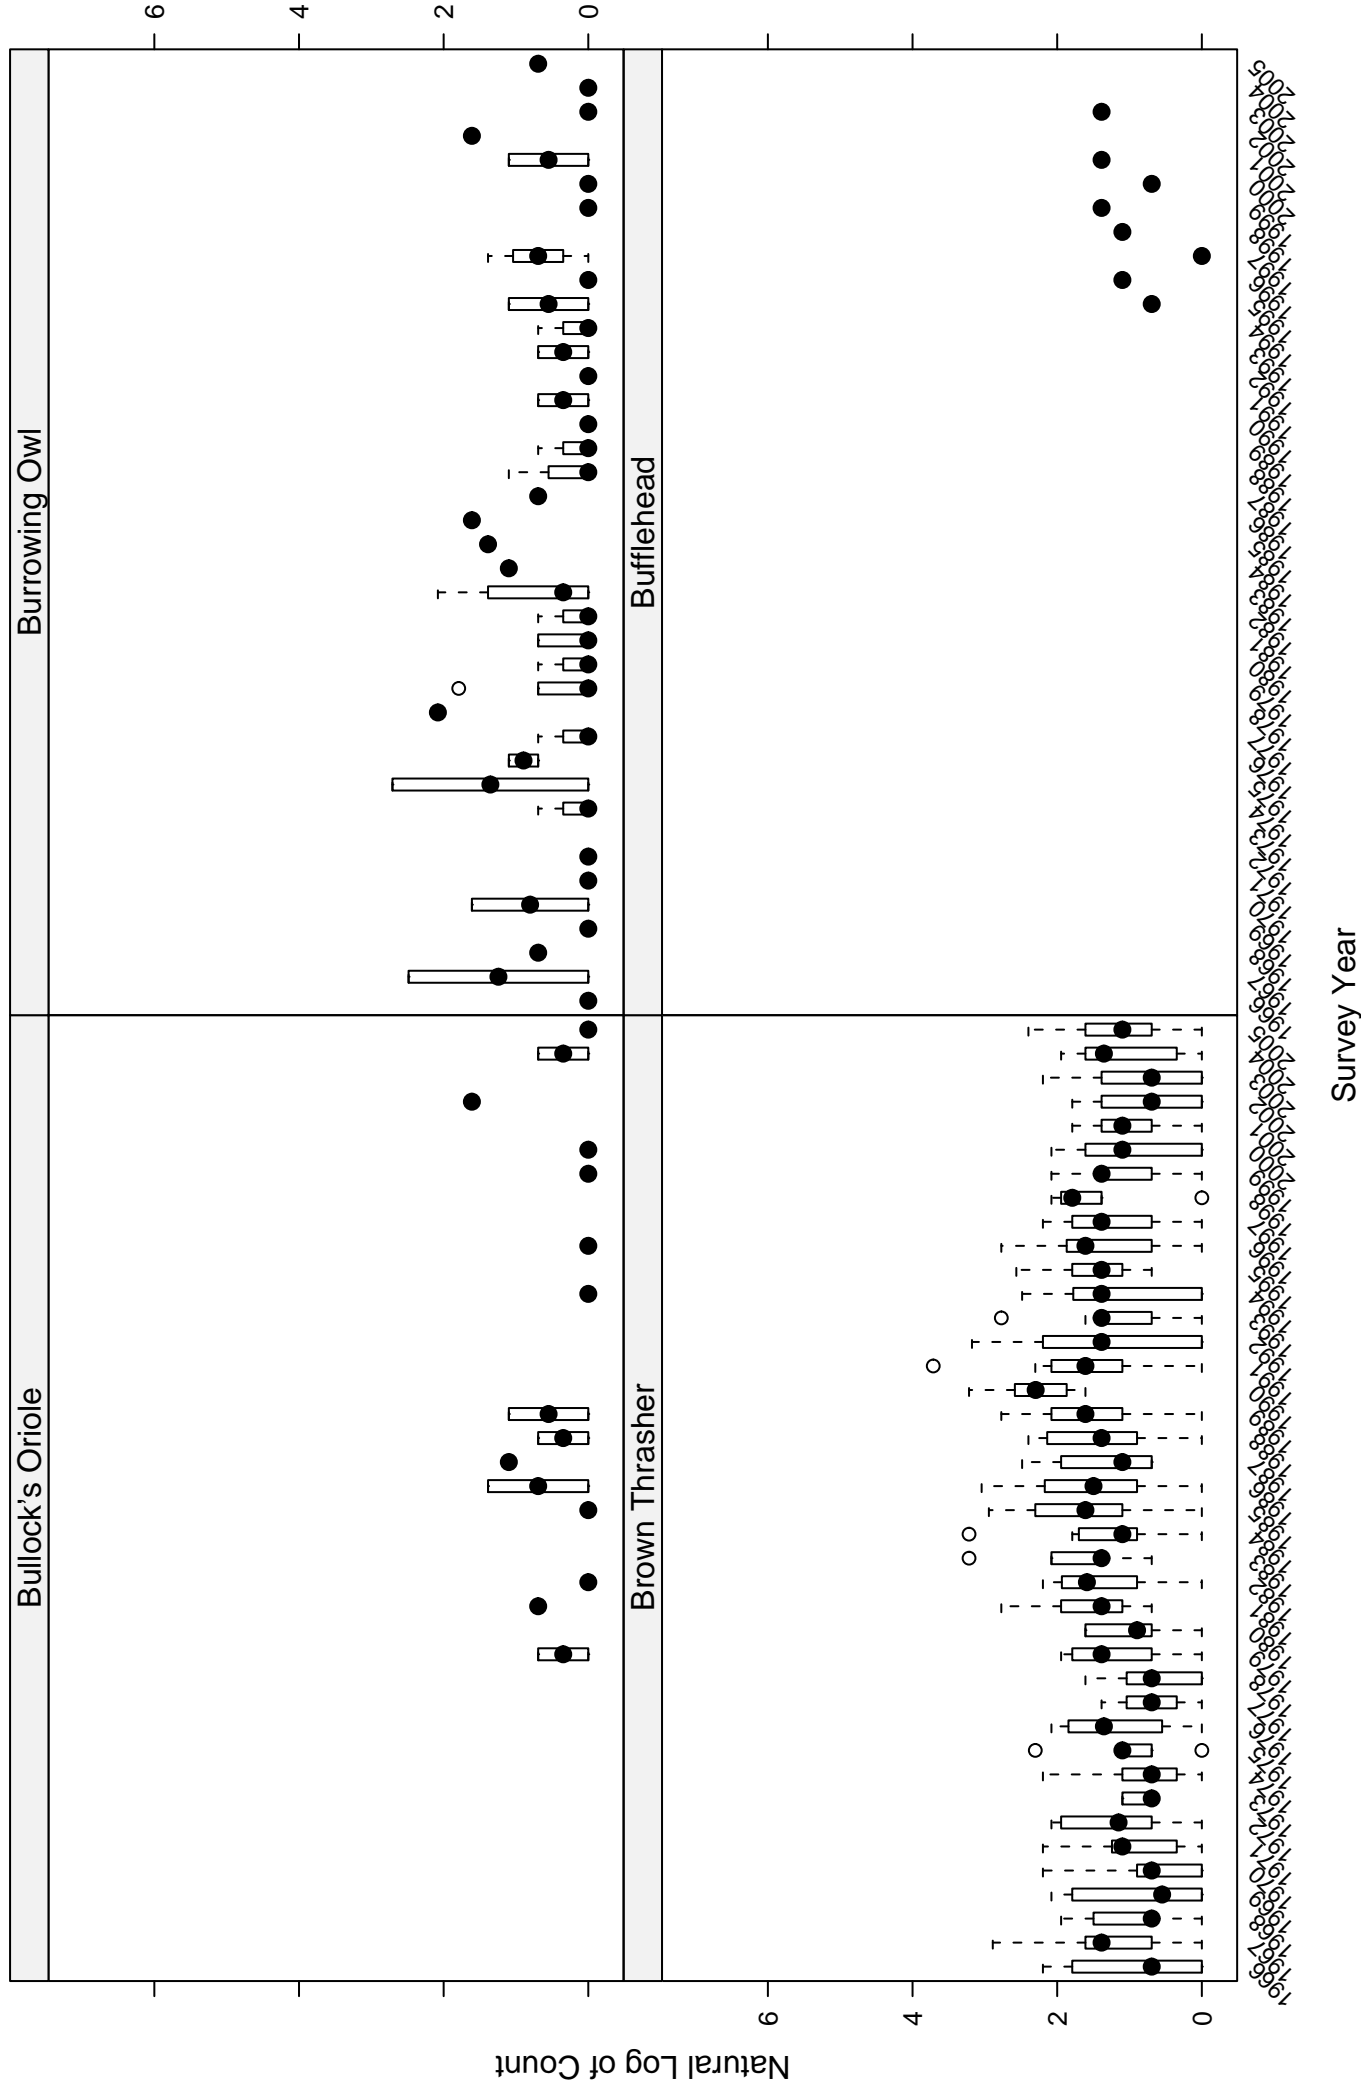

Scatter plots of species counts in the Glaciated Missouri Plateau Stratum