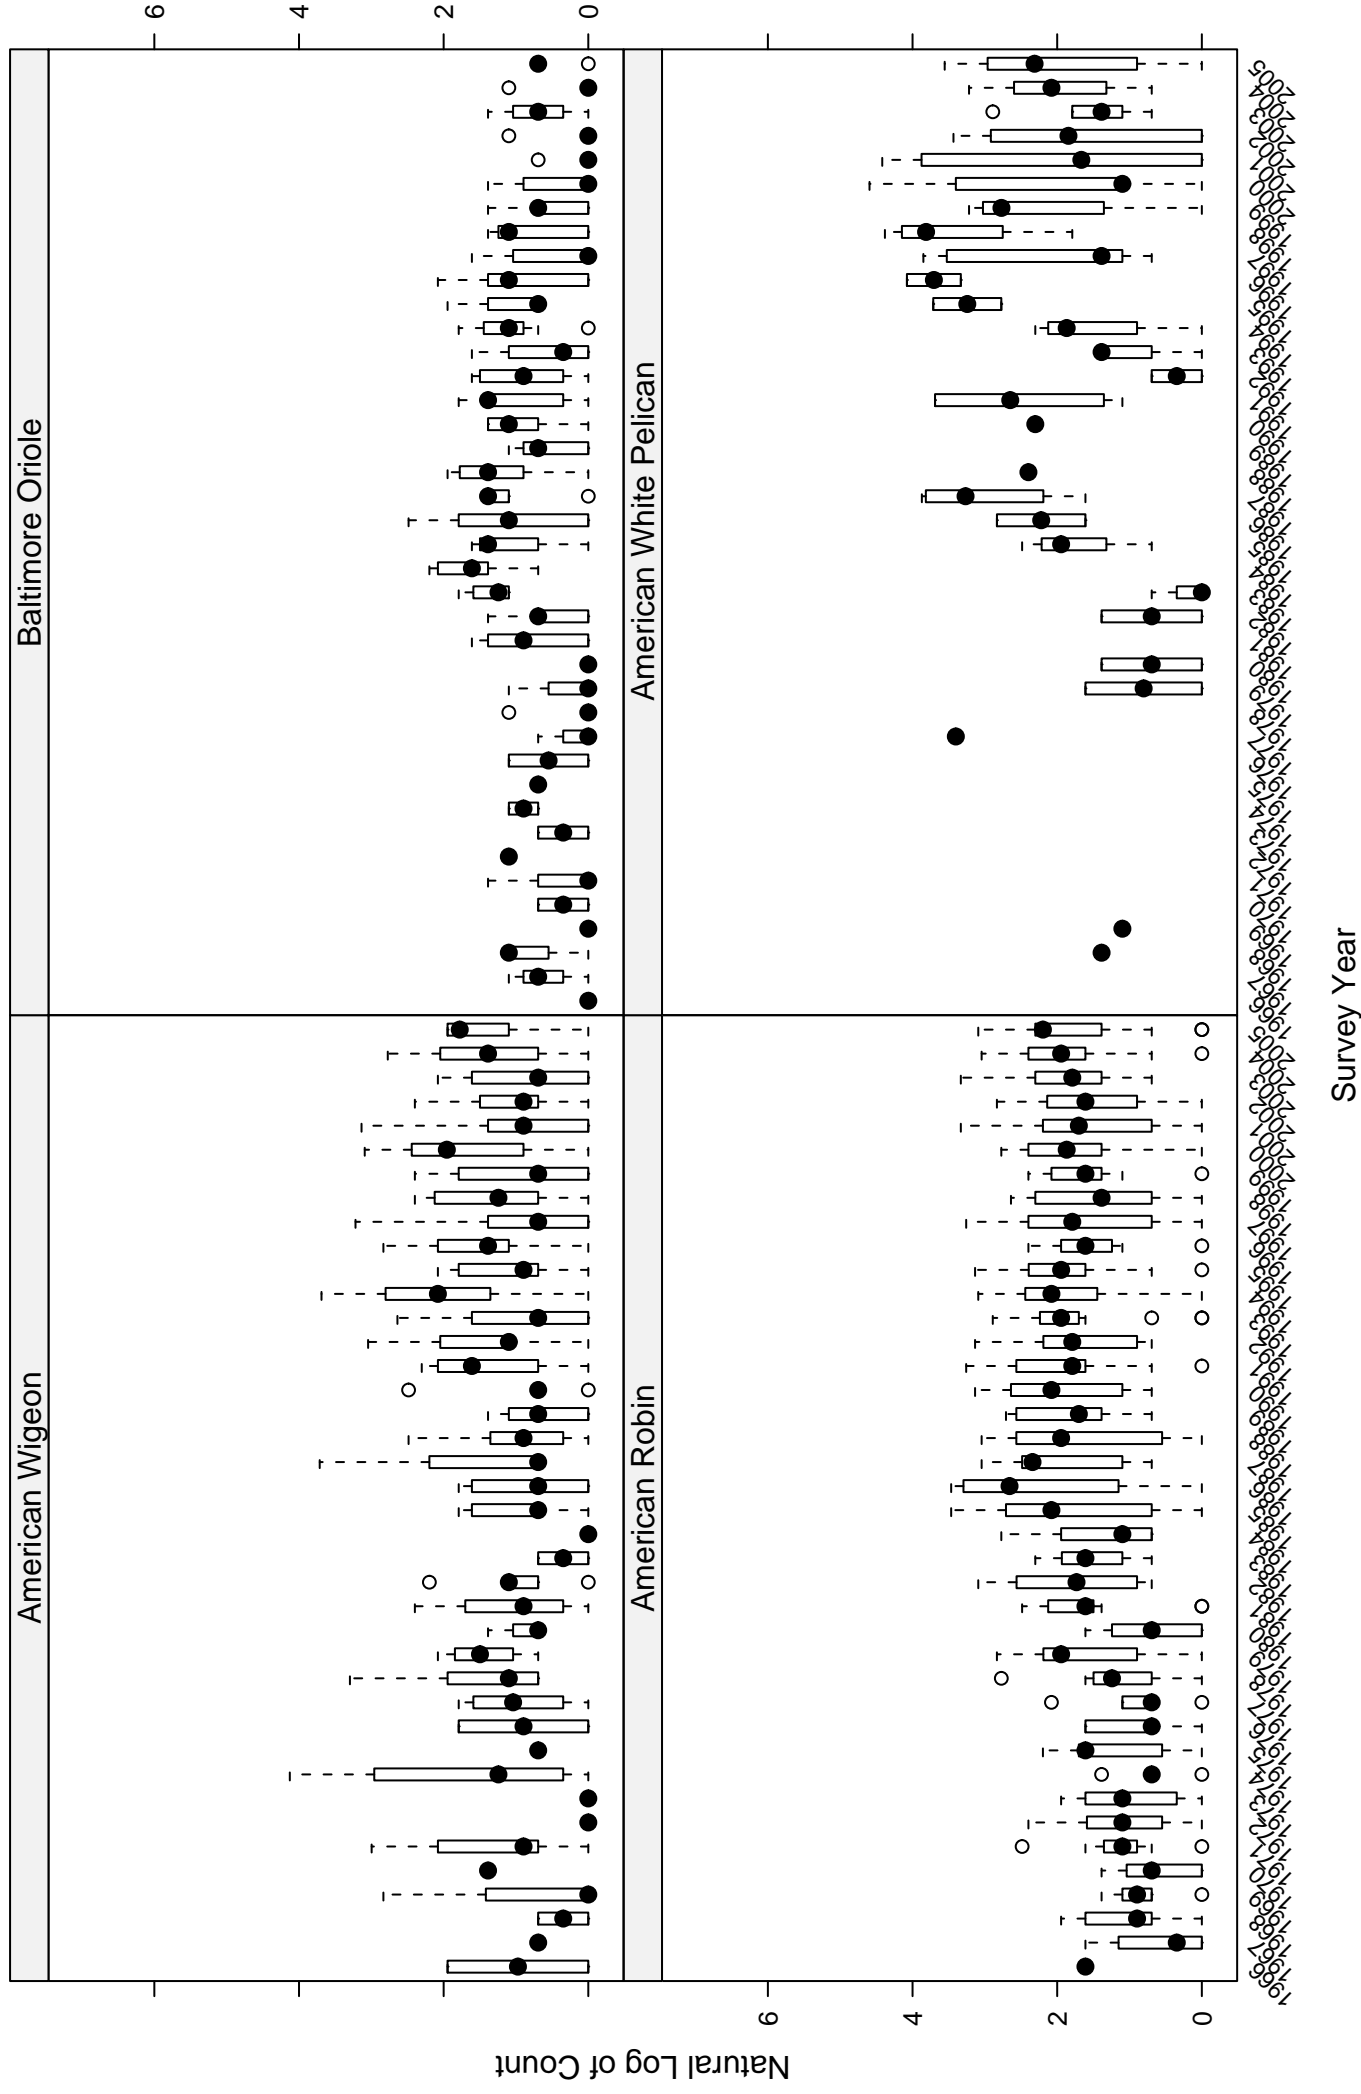

Scatter plots of species counts in the Glaciated Missouri Plateau Stratum