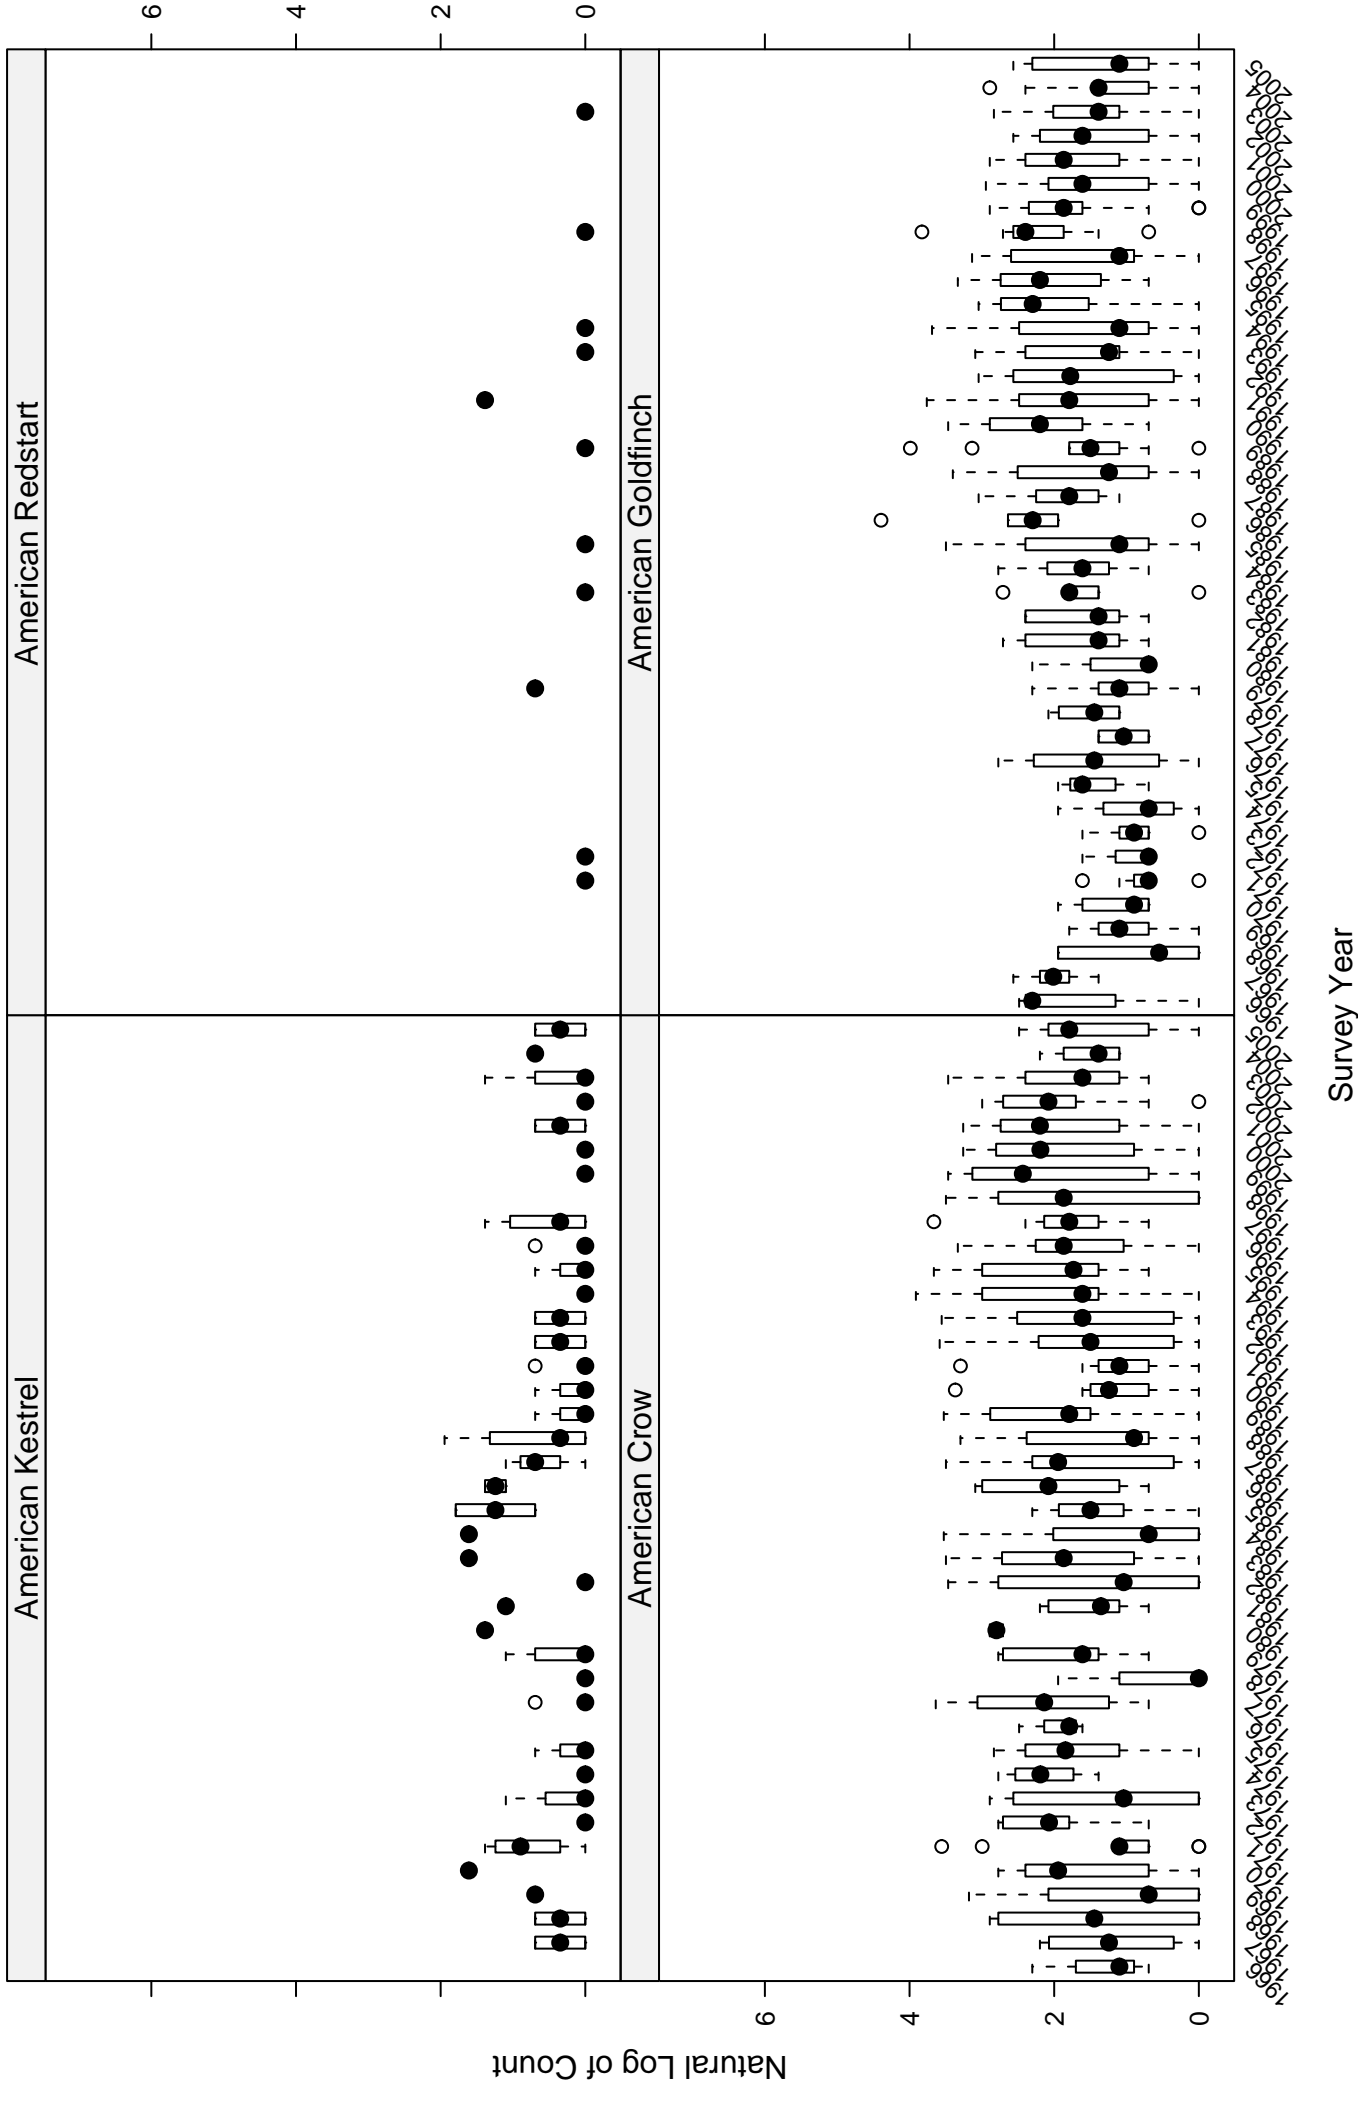

# Scatter plots of species counts in the Glaciated Missouri Plateau Stratum