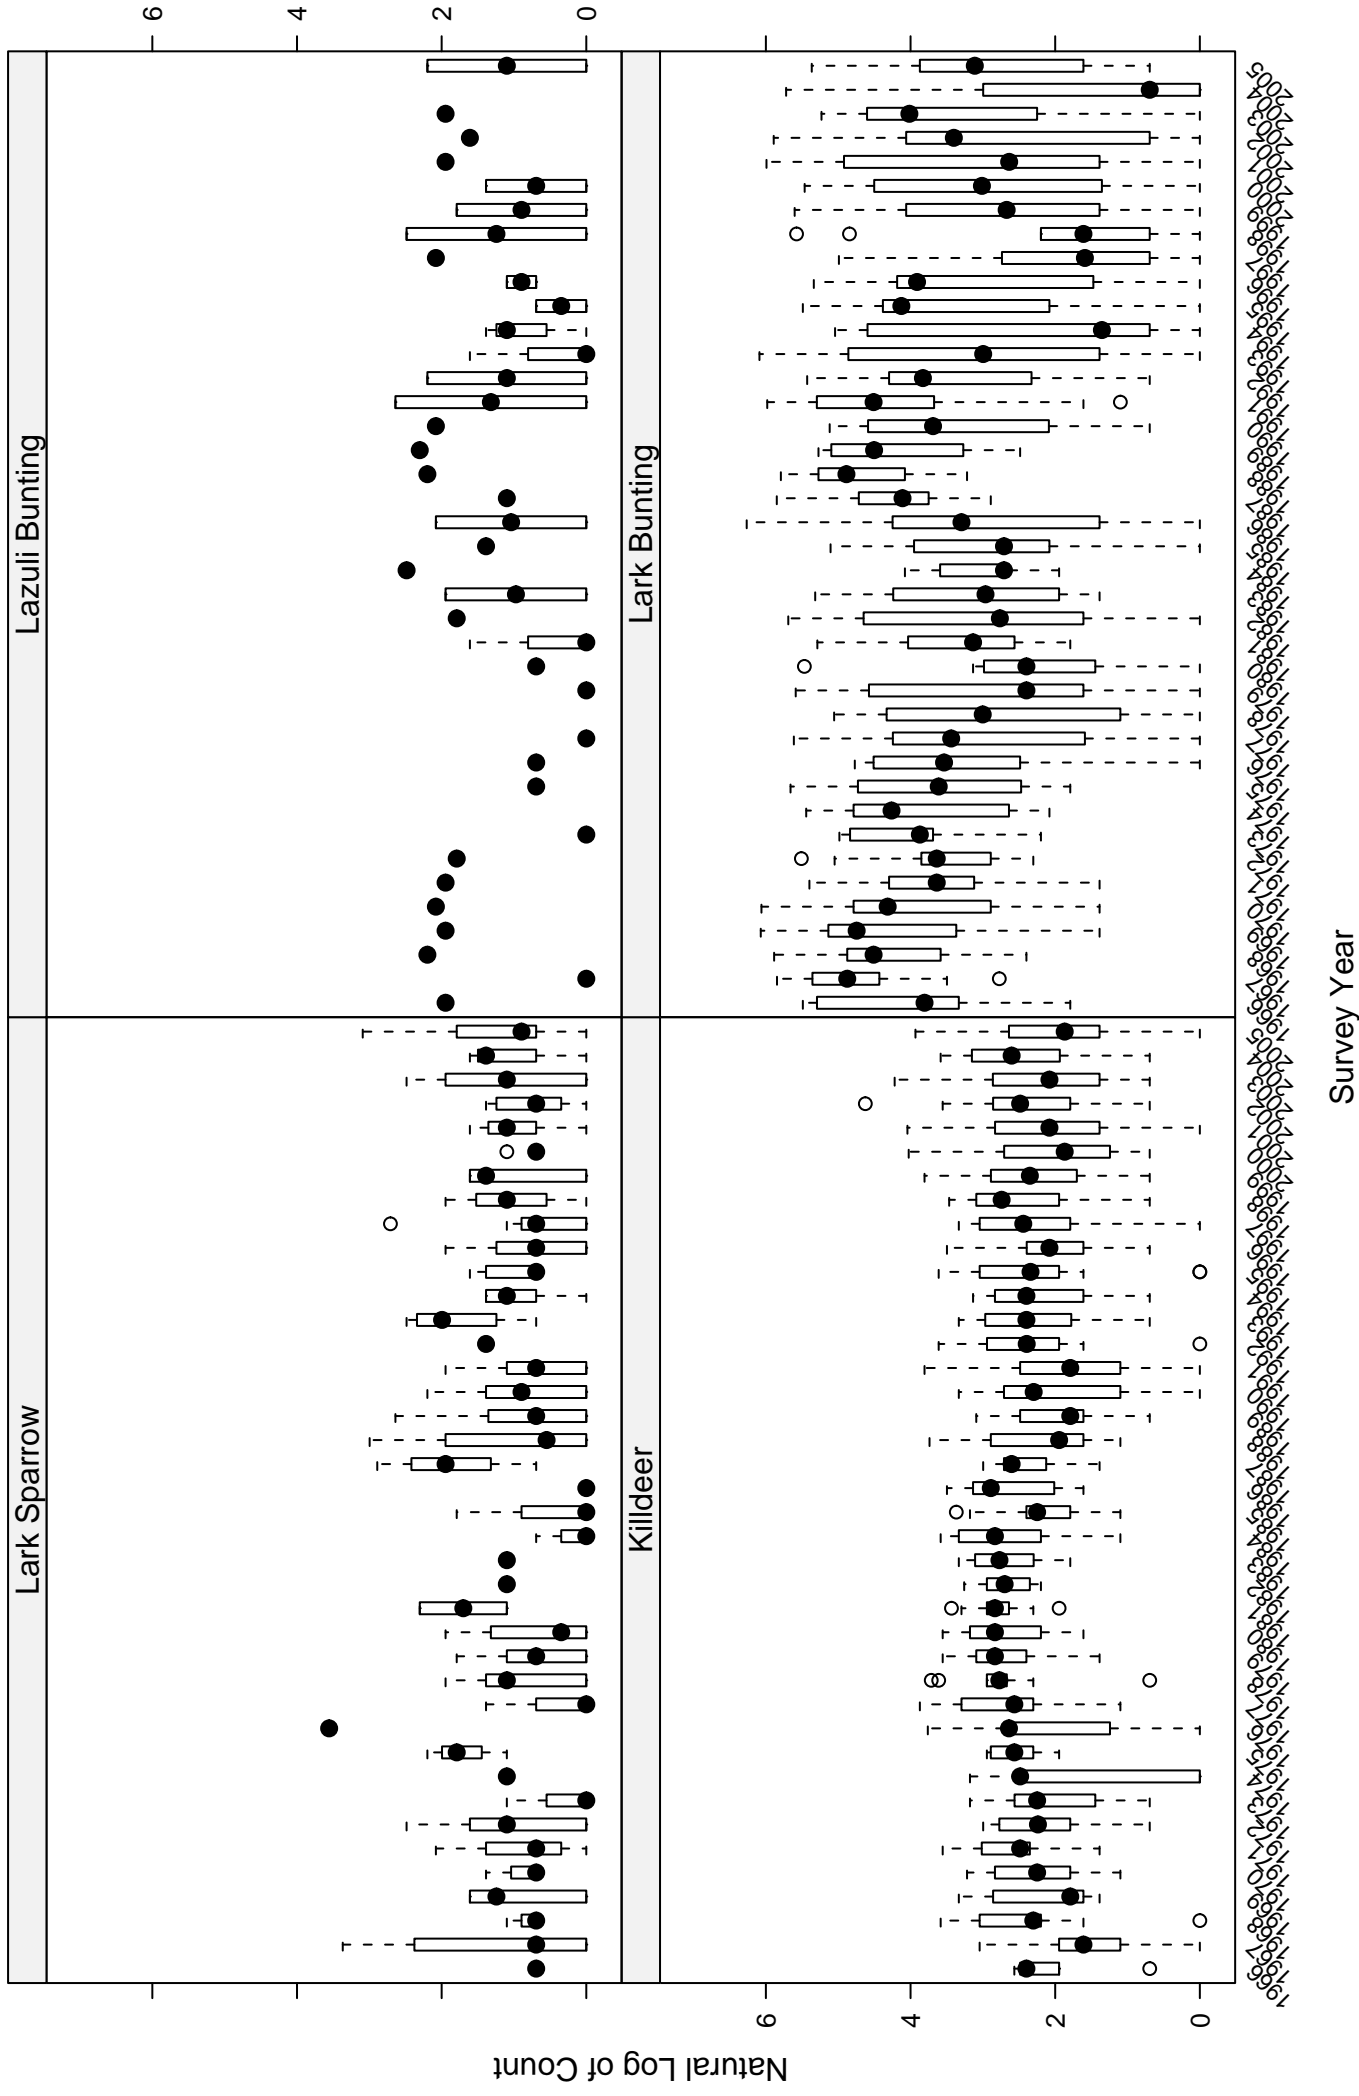

Scatter plots of species counts in the Glaciated Missouri Plateau Stratum