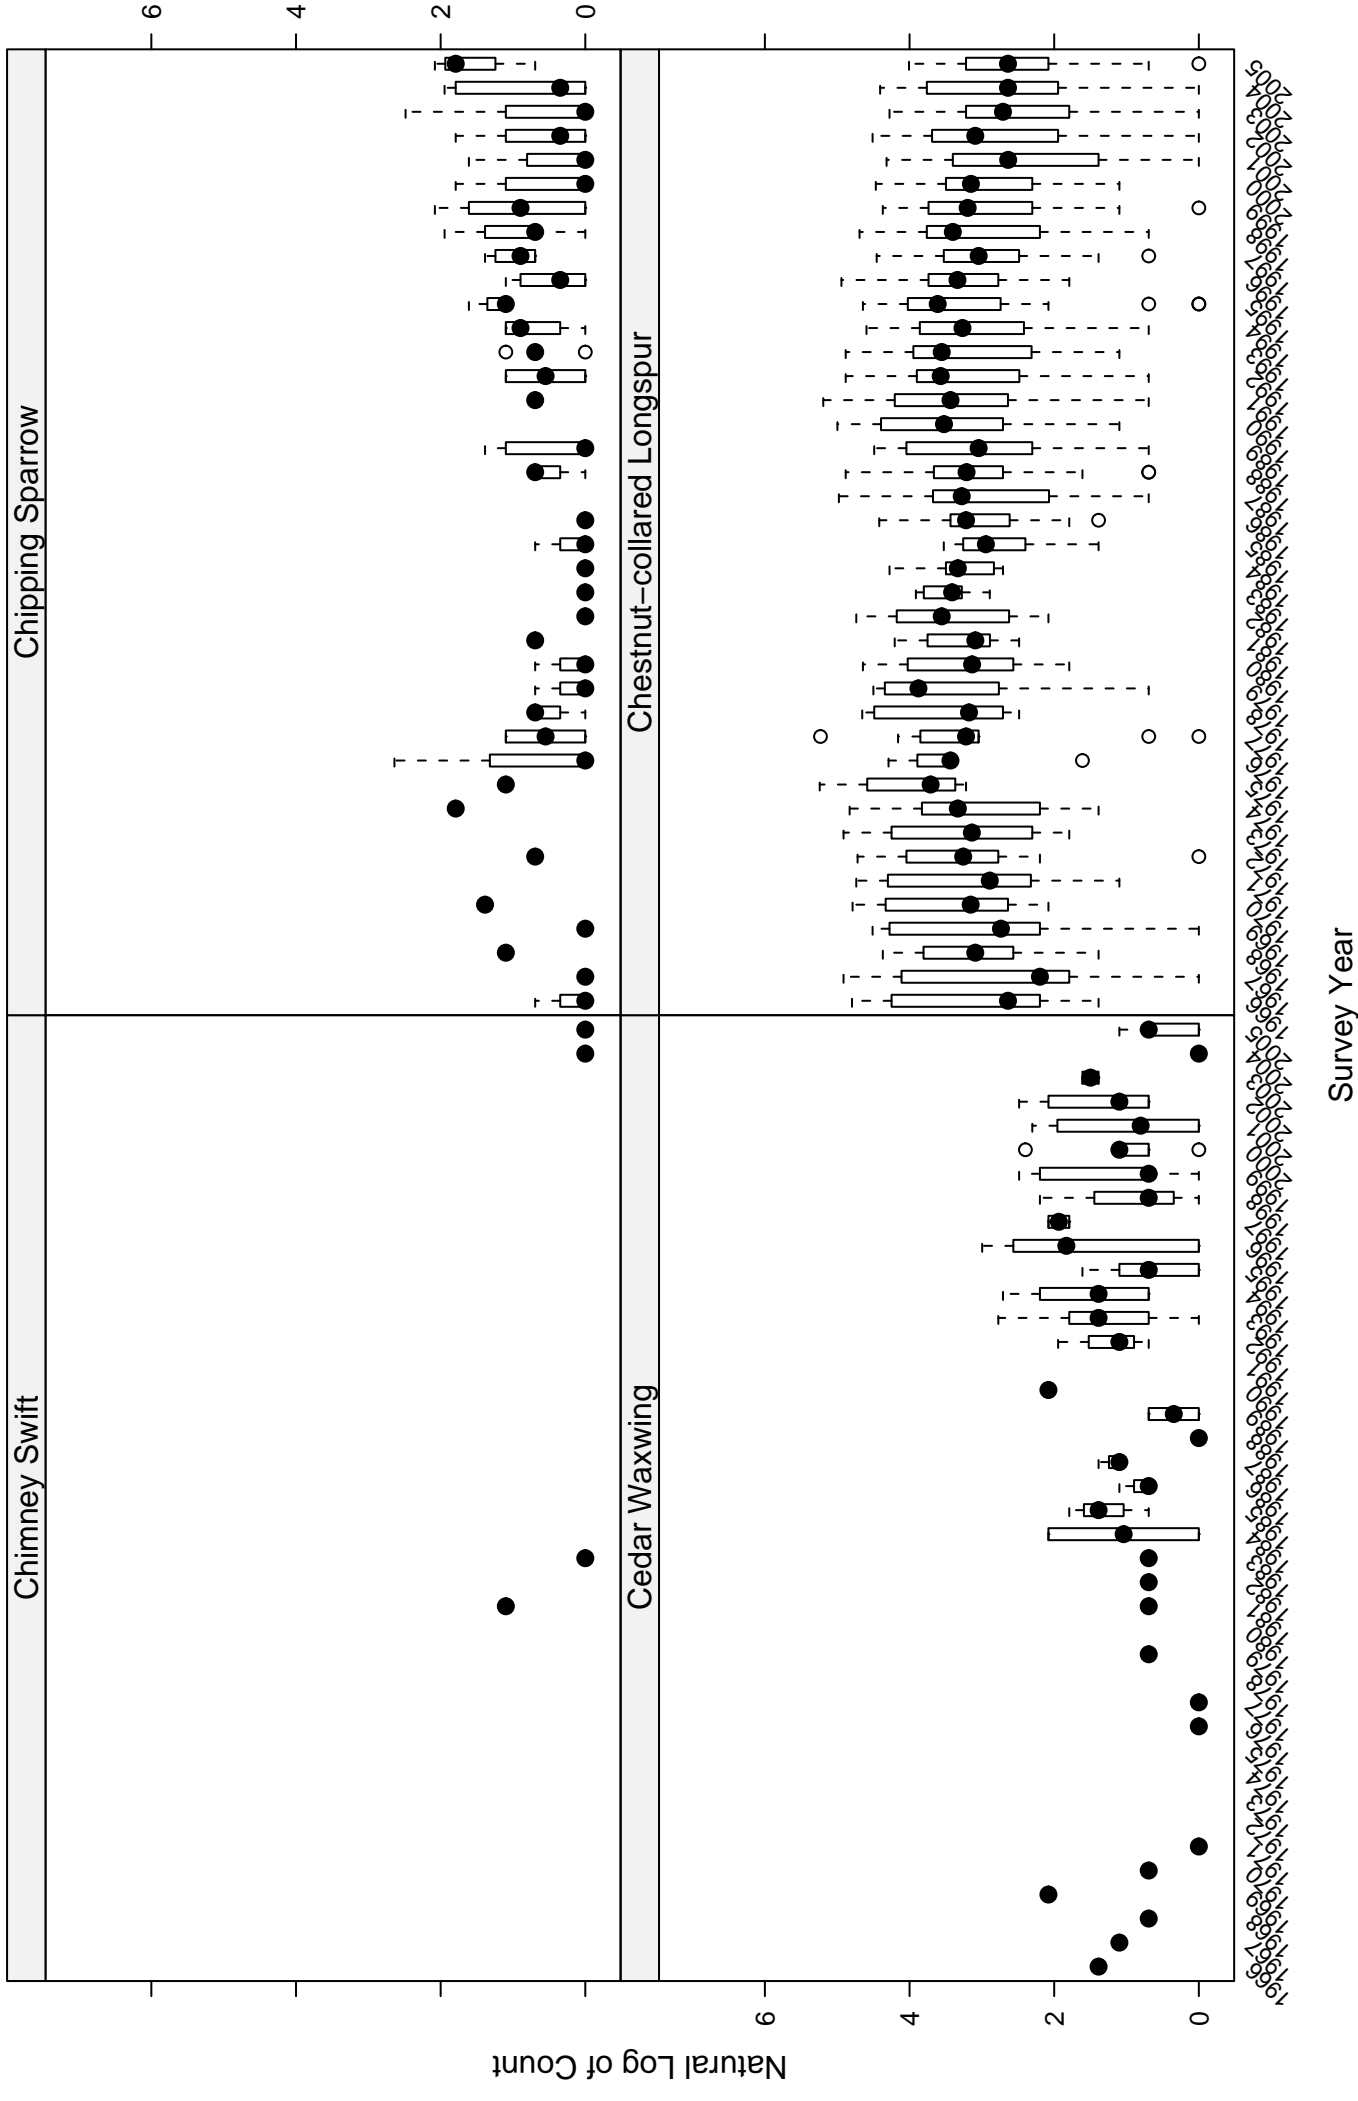

Scatter plots of species counts in the Glaciated Missouri Plateau Stratum