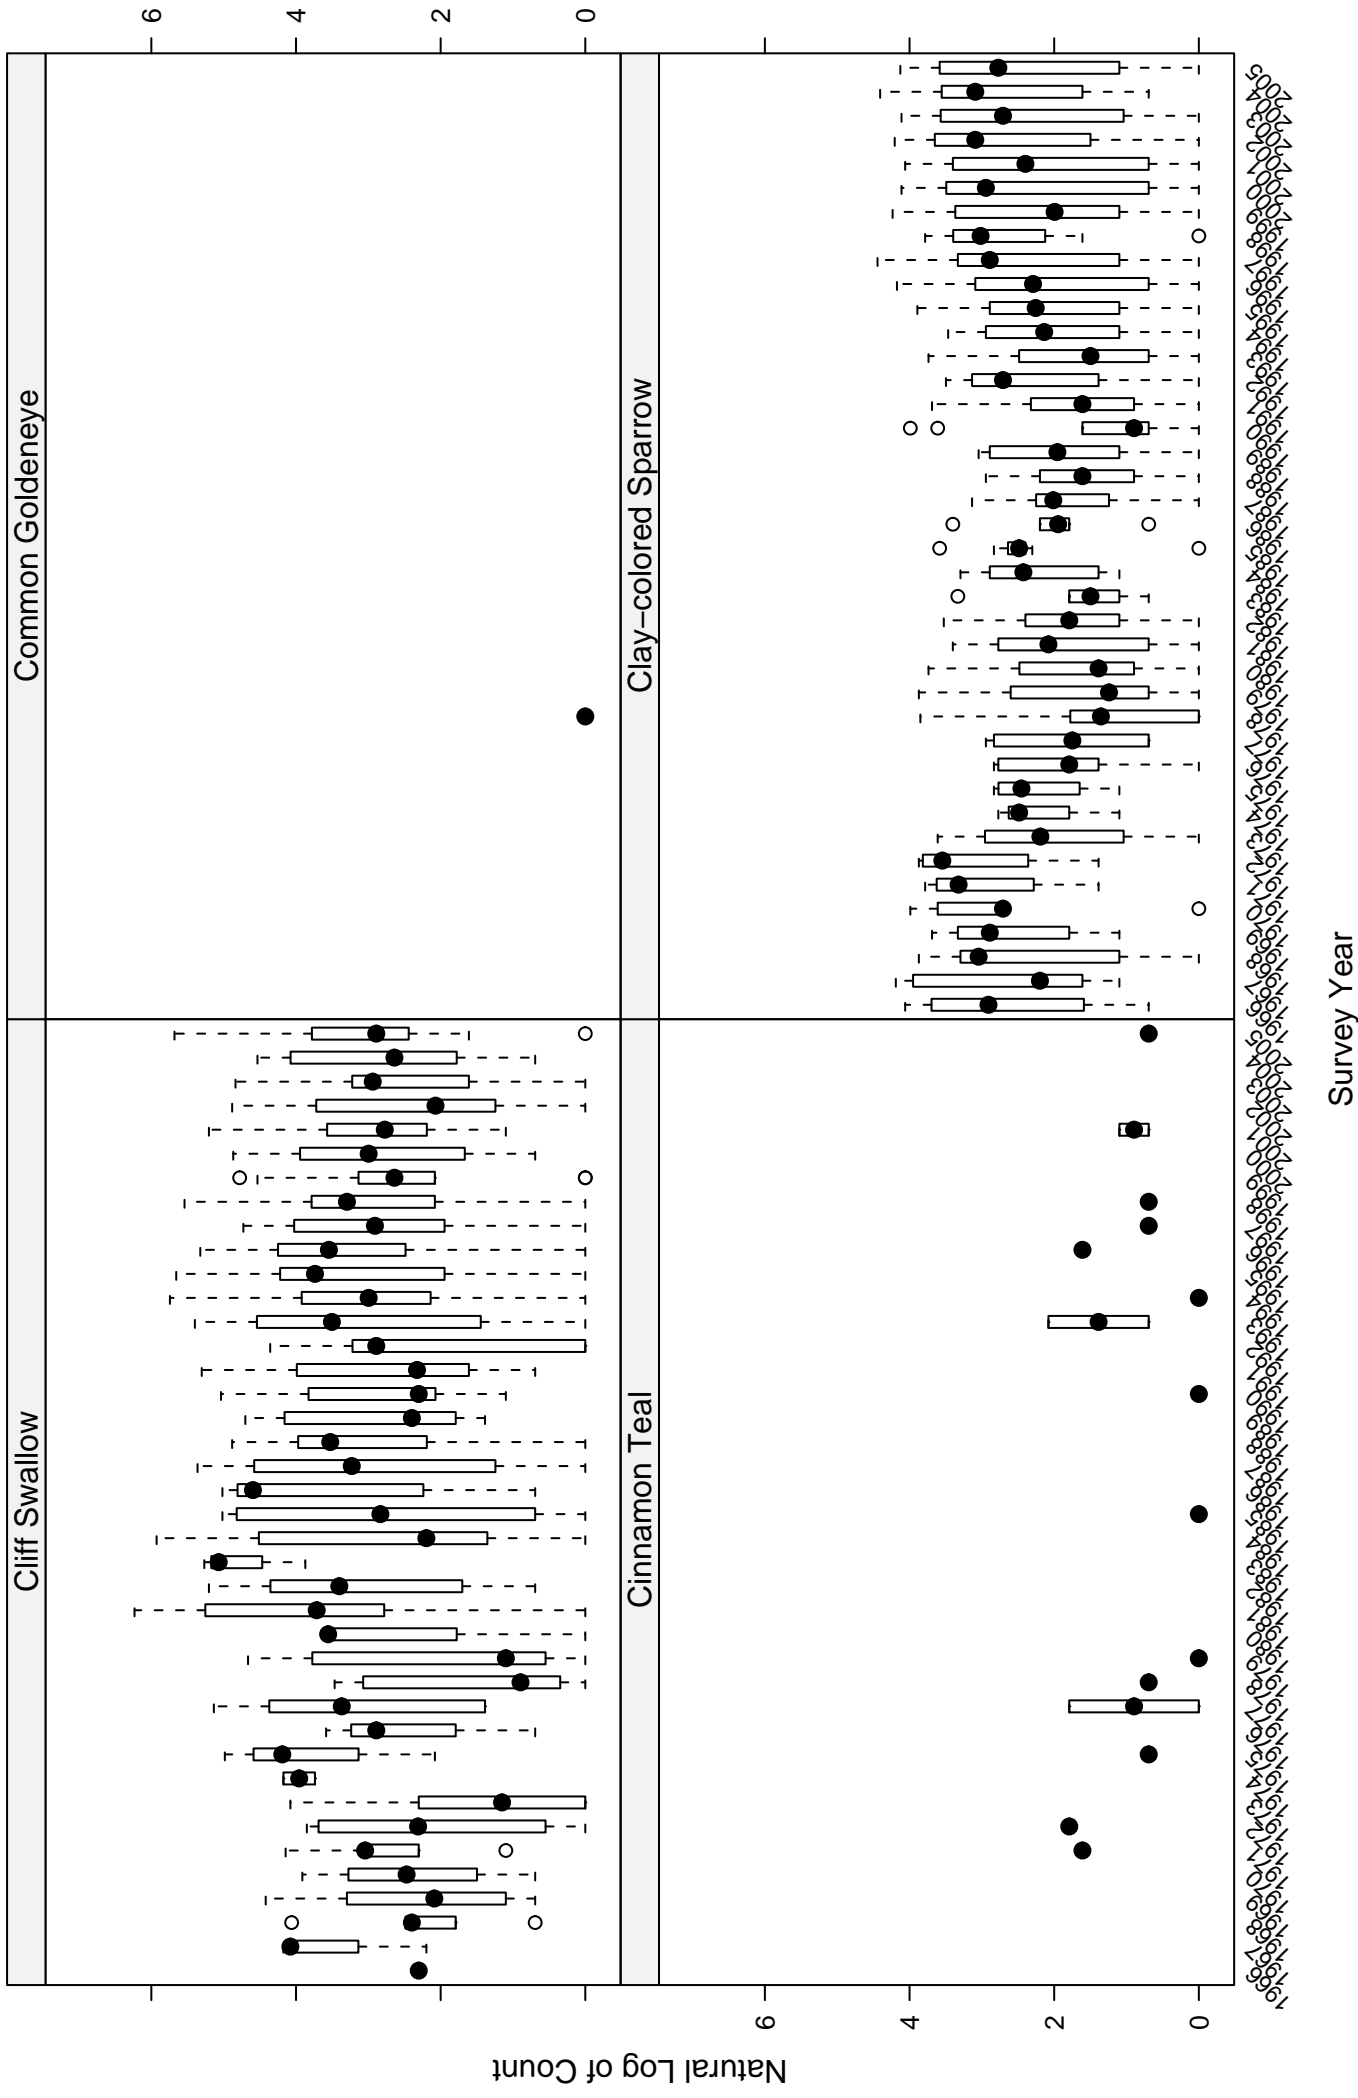

Scatter plots of species counts in the Glaciated Missouri Plateau Stratum