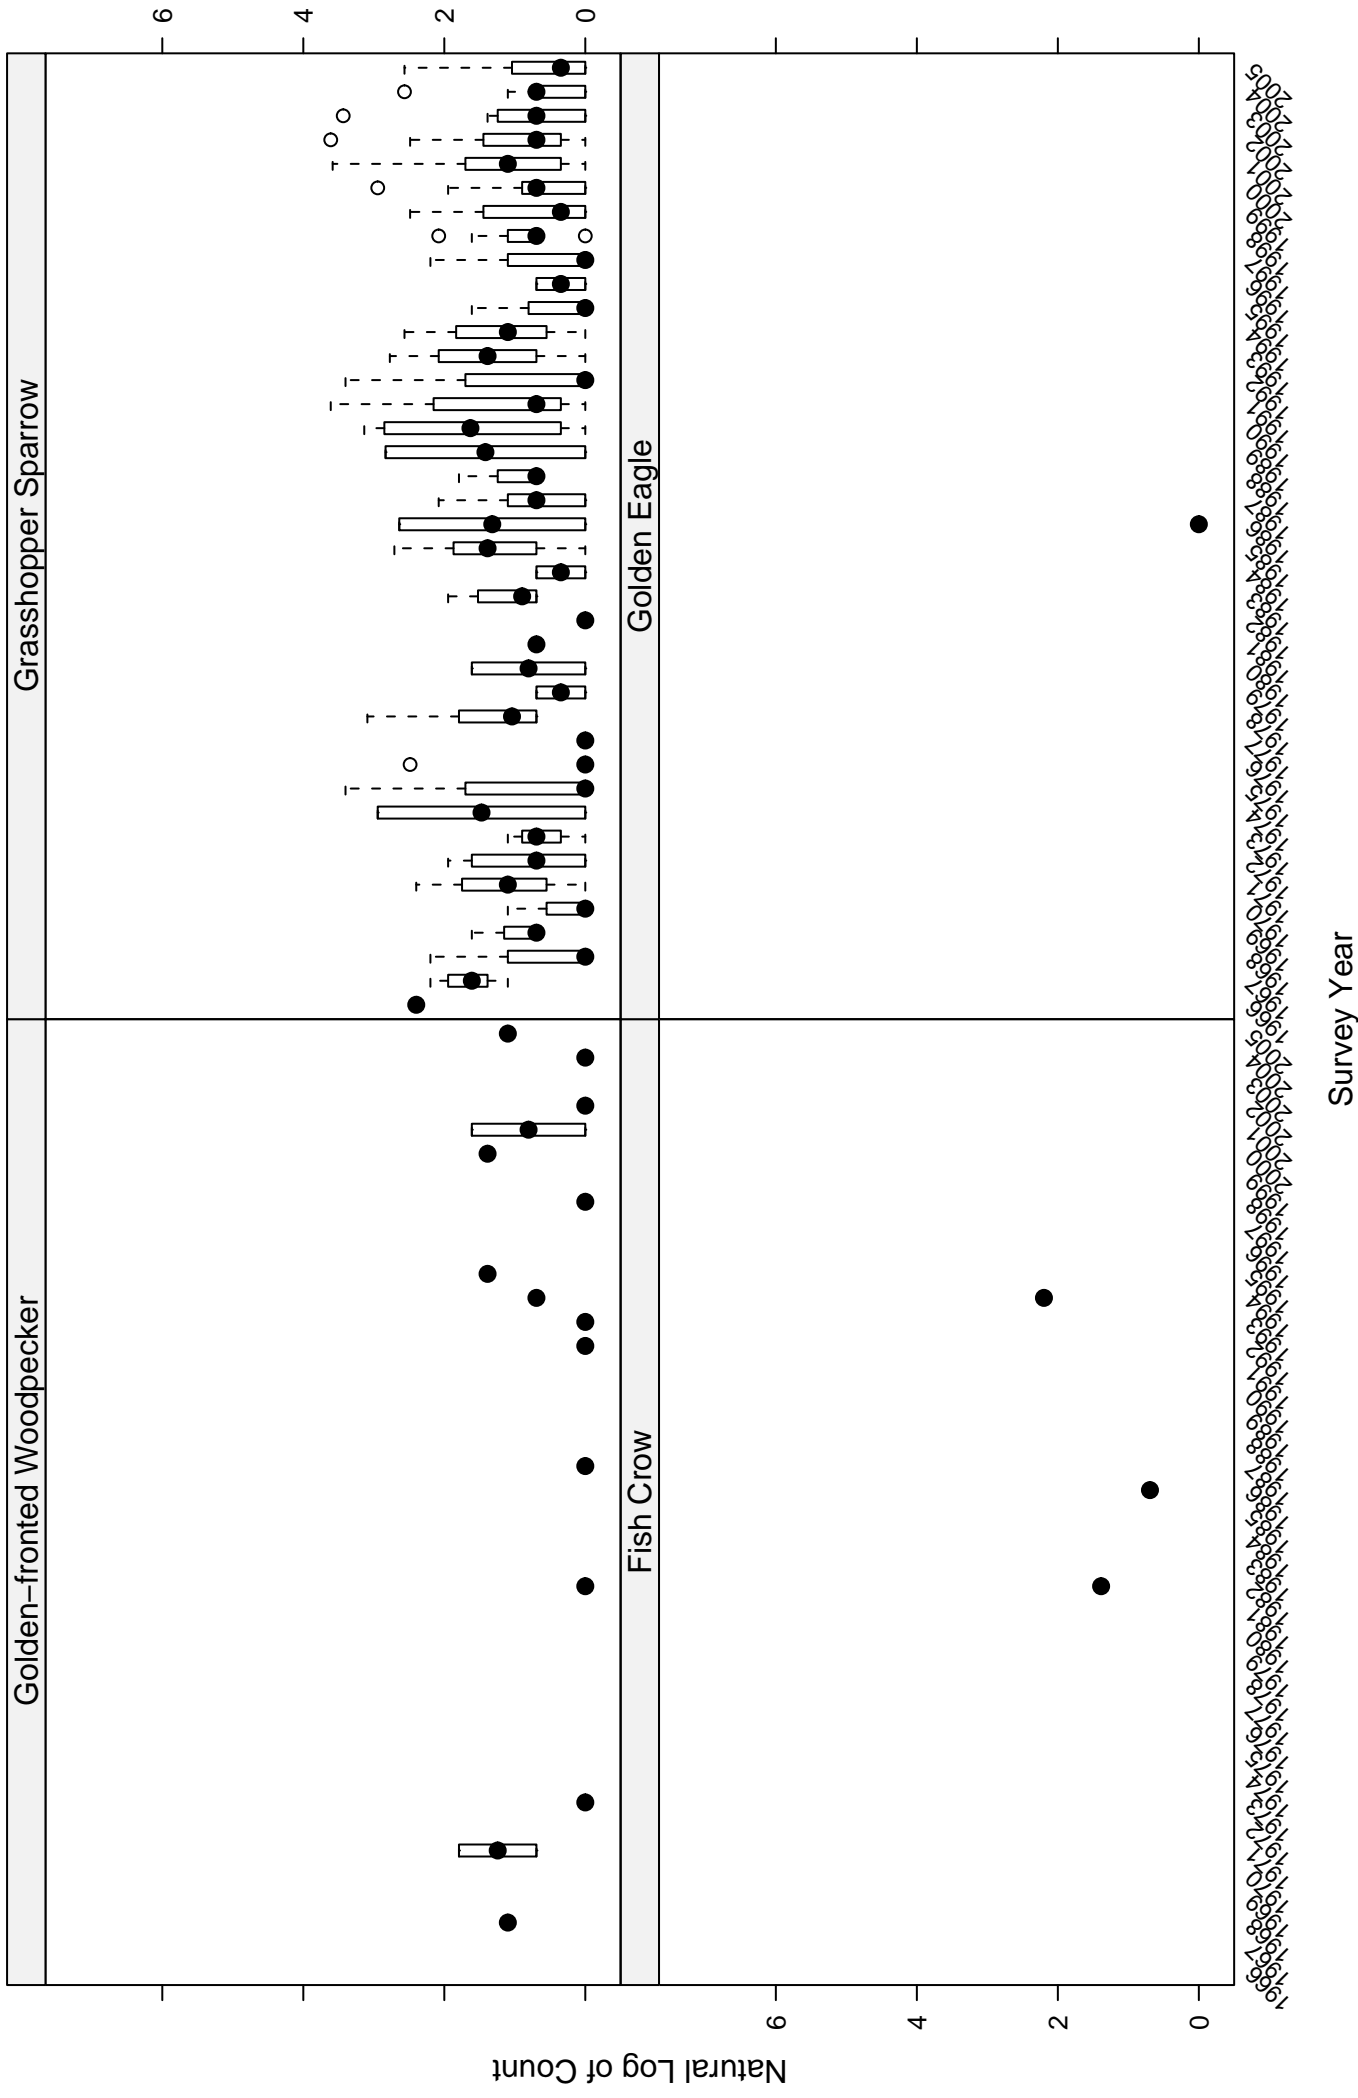

Scatter plots of species counts in the East Texas Prairies Stratum

Scatter plots of species counts in the East Texas Prairies Stratum

Scatter plots of species counts in the East Texas Prairies Stratum

Scatter plots of species counts in the East Texas Prairies Stratum

Survey Year

Scatter plots of species counts in the East Texas Prairies Stratum

Scatter plots of species counts in the East Texas Prairies Stratum

Scatter plots of species counts in the East Texas Prairies Stratum