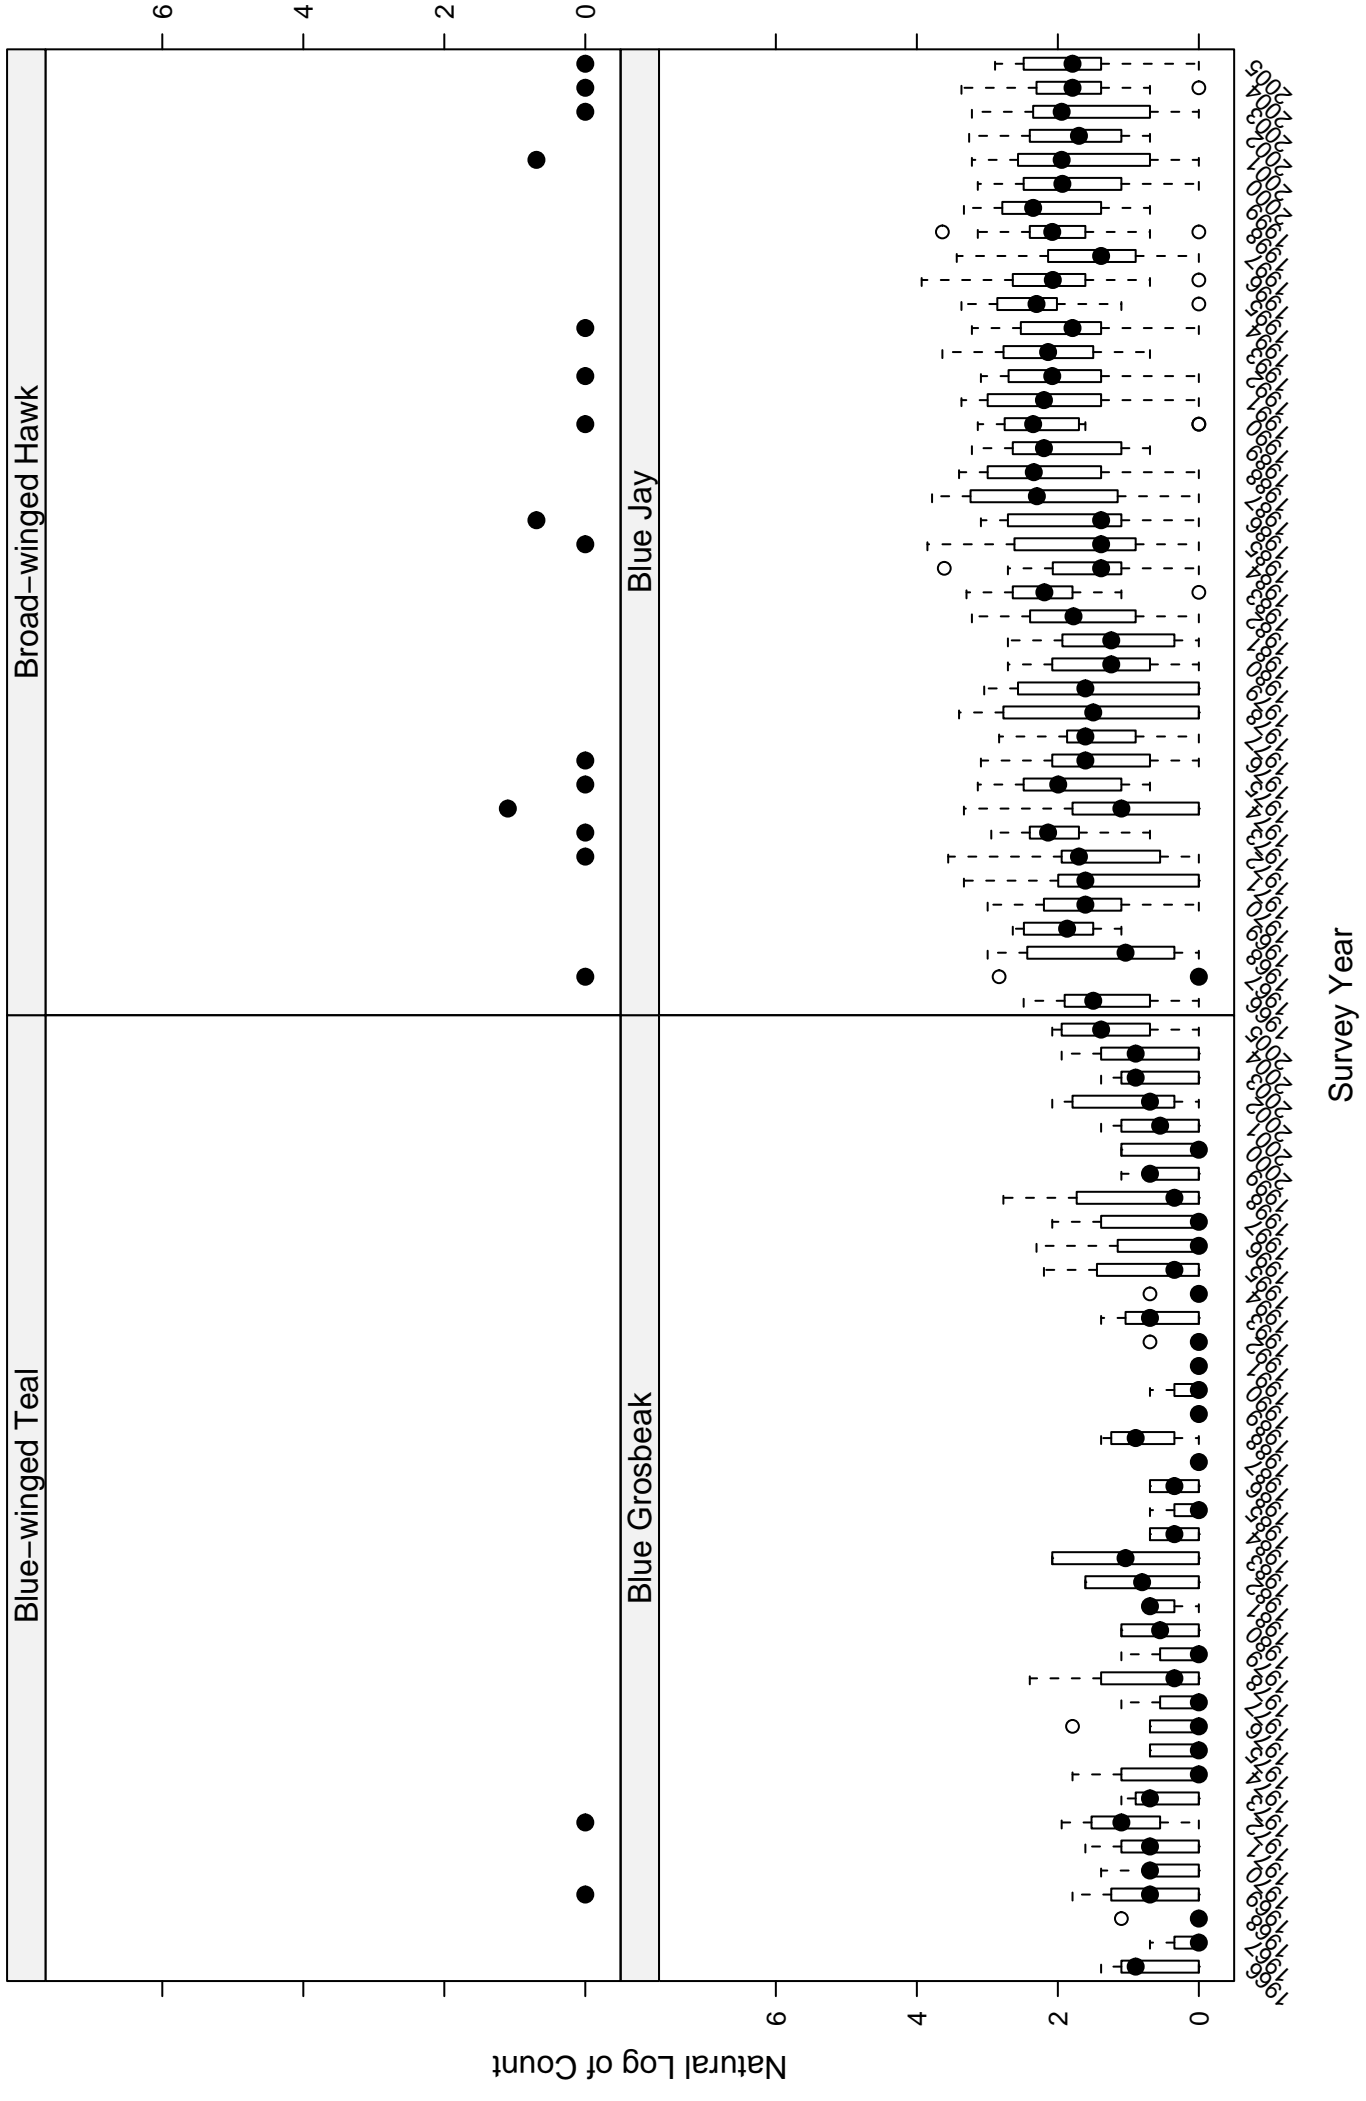

Scatter plots of species counts in the East Texas Prairies Stratum

Scatter plots of species counts in the East Texas Prairies Stratum

Scatter plots of species counts in the East Texas Prairies Stratum

Scatter plots of species counts in the East Texas Prairies Stratum

Scatter plots of species counts in the East Texas Prairies Stratum

Scatter plots of species counts in the East Texas Prairies Stratum

Scatter plots of species counts in the East Texas Prairies Stratum

Survey Year

Survey Year

Scatter plots of species counts in the East Texas Prairies Stratum

Scatter plots of species counts in the East Texas Prairies Stratum

Scatter plots of species counts in the East Texas Prairies Stratum