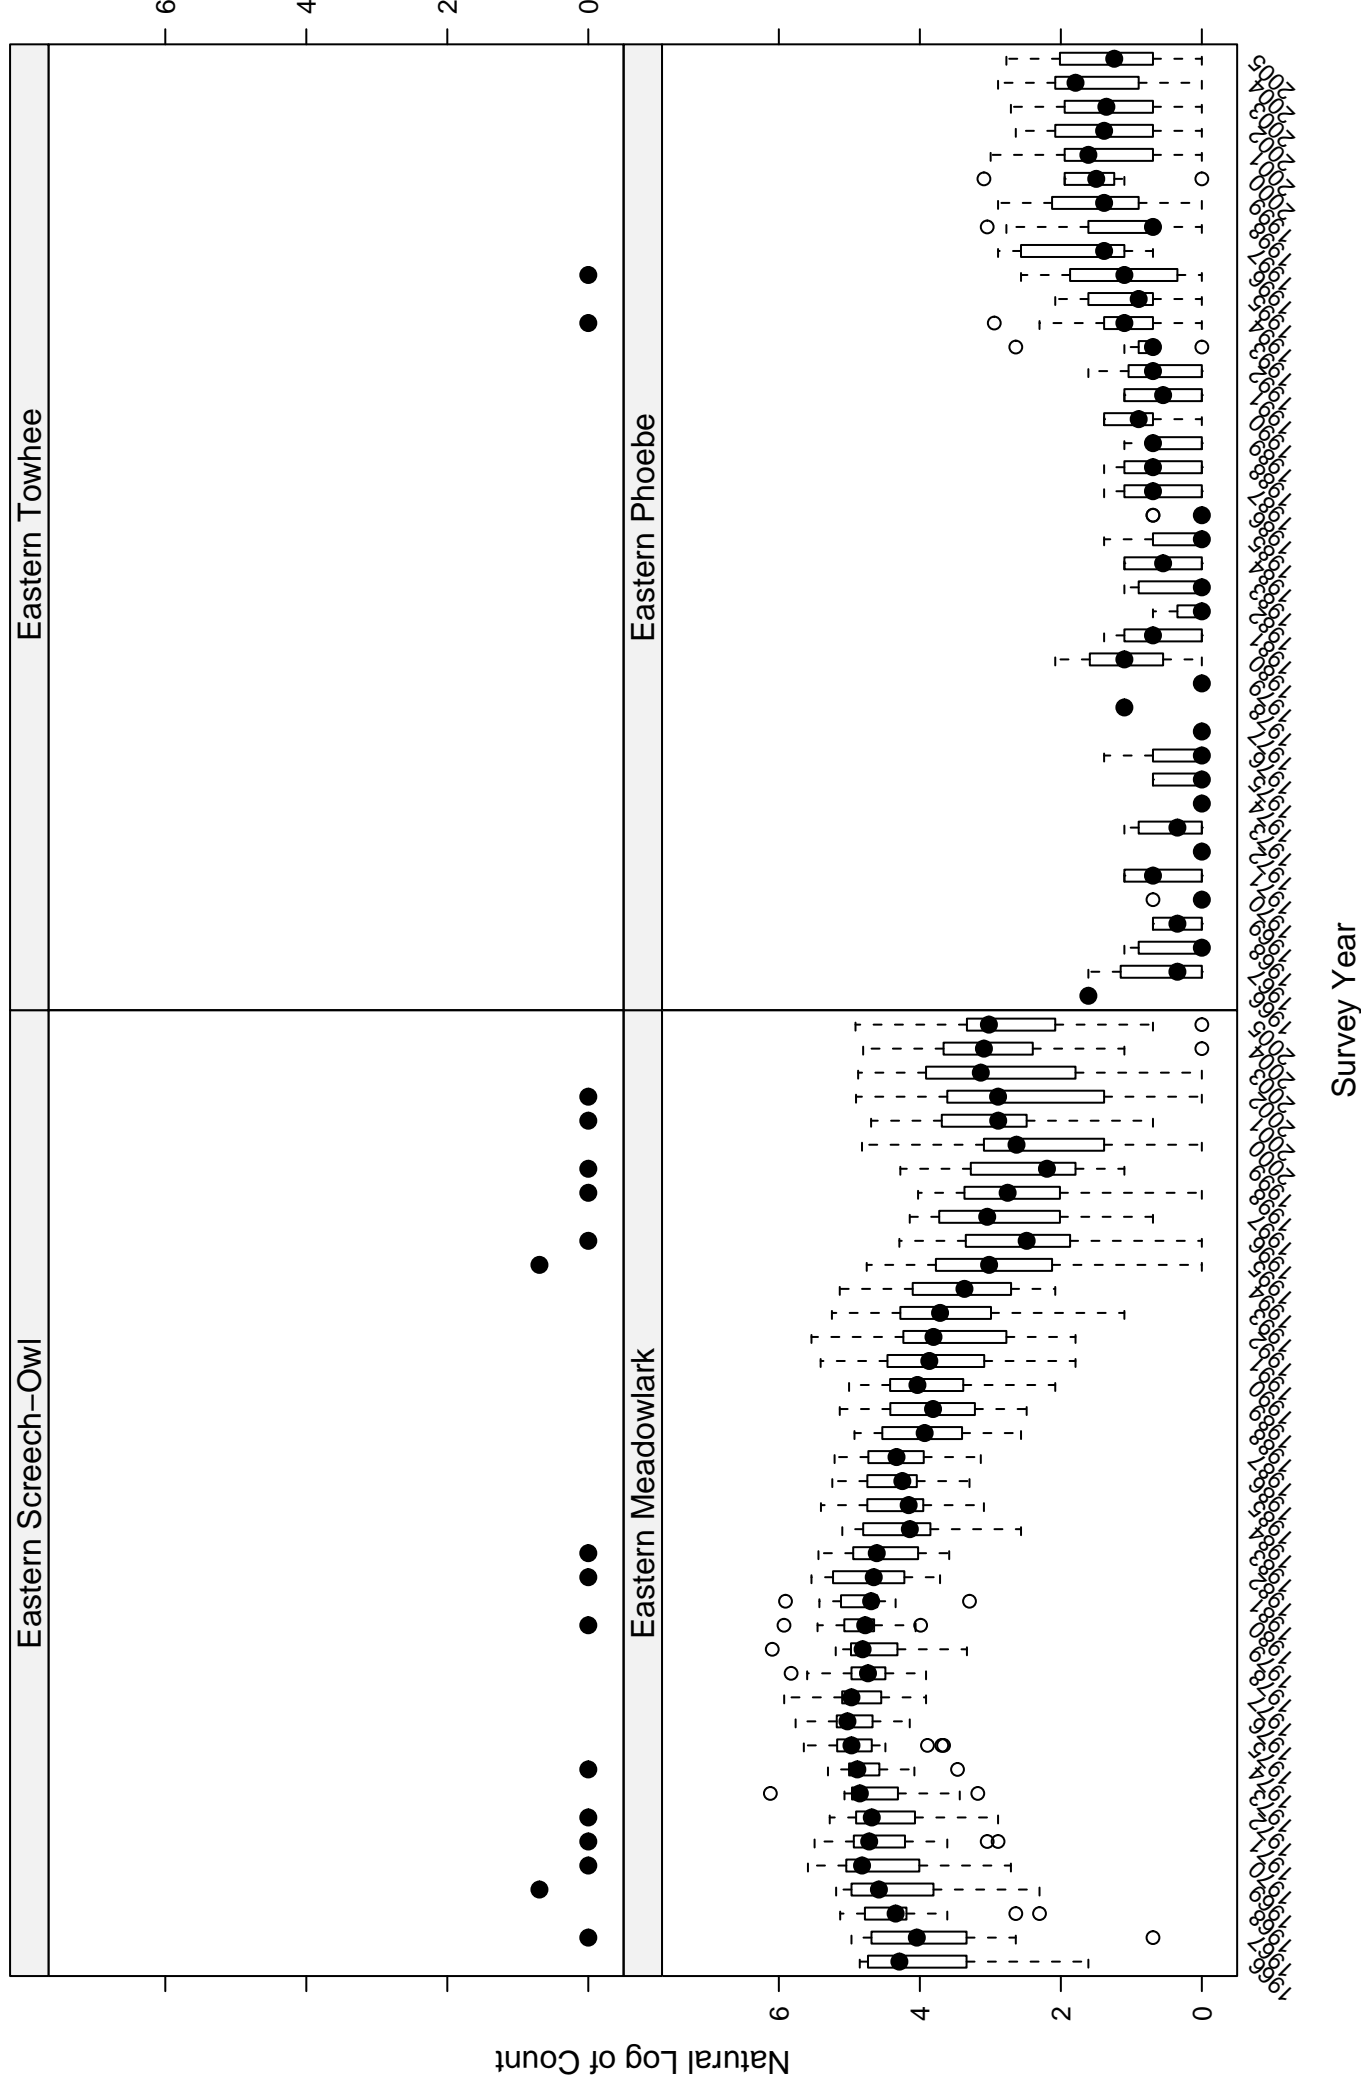

Scatter plots of species counts in the East Texas Prairies Stratum

Scatter plots of species counts in the East Texas Prairies Stratum

Scatter plots of species counts in the East Texas Prairies Stratum

Scatter plots of species counts in the East Texas Prairies Stratum

Survey Year

Scatter plots of species counts in the East Texas Prairies Stratum

Scatter plots of species counts in the East Texas Prairies Stratum

Scatter plots of species counts in the East Texas Prairies Stratum