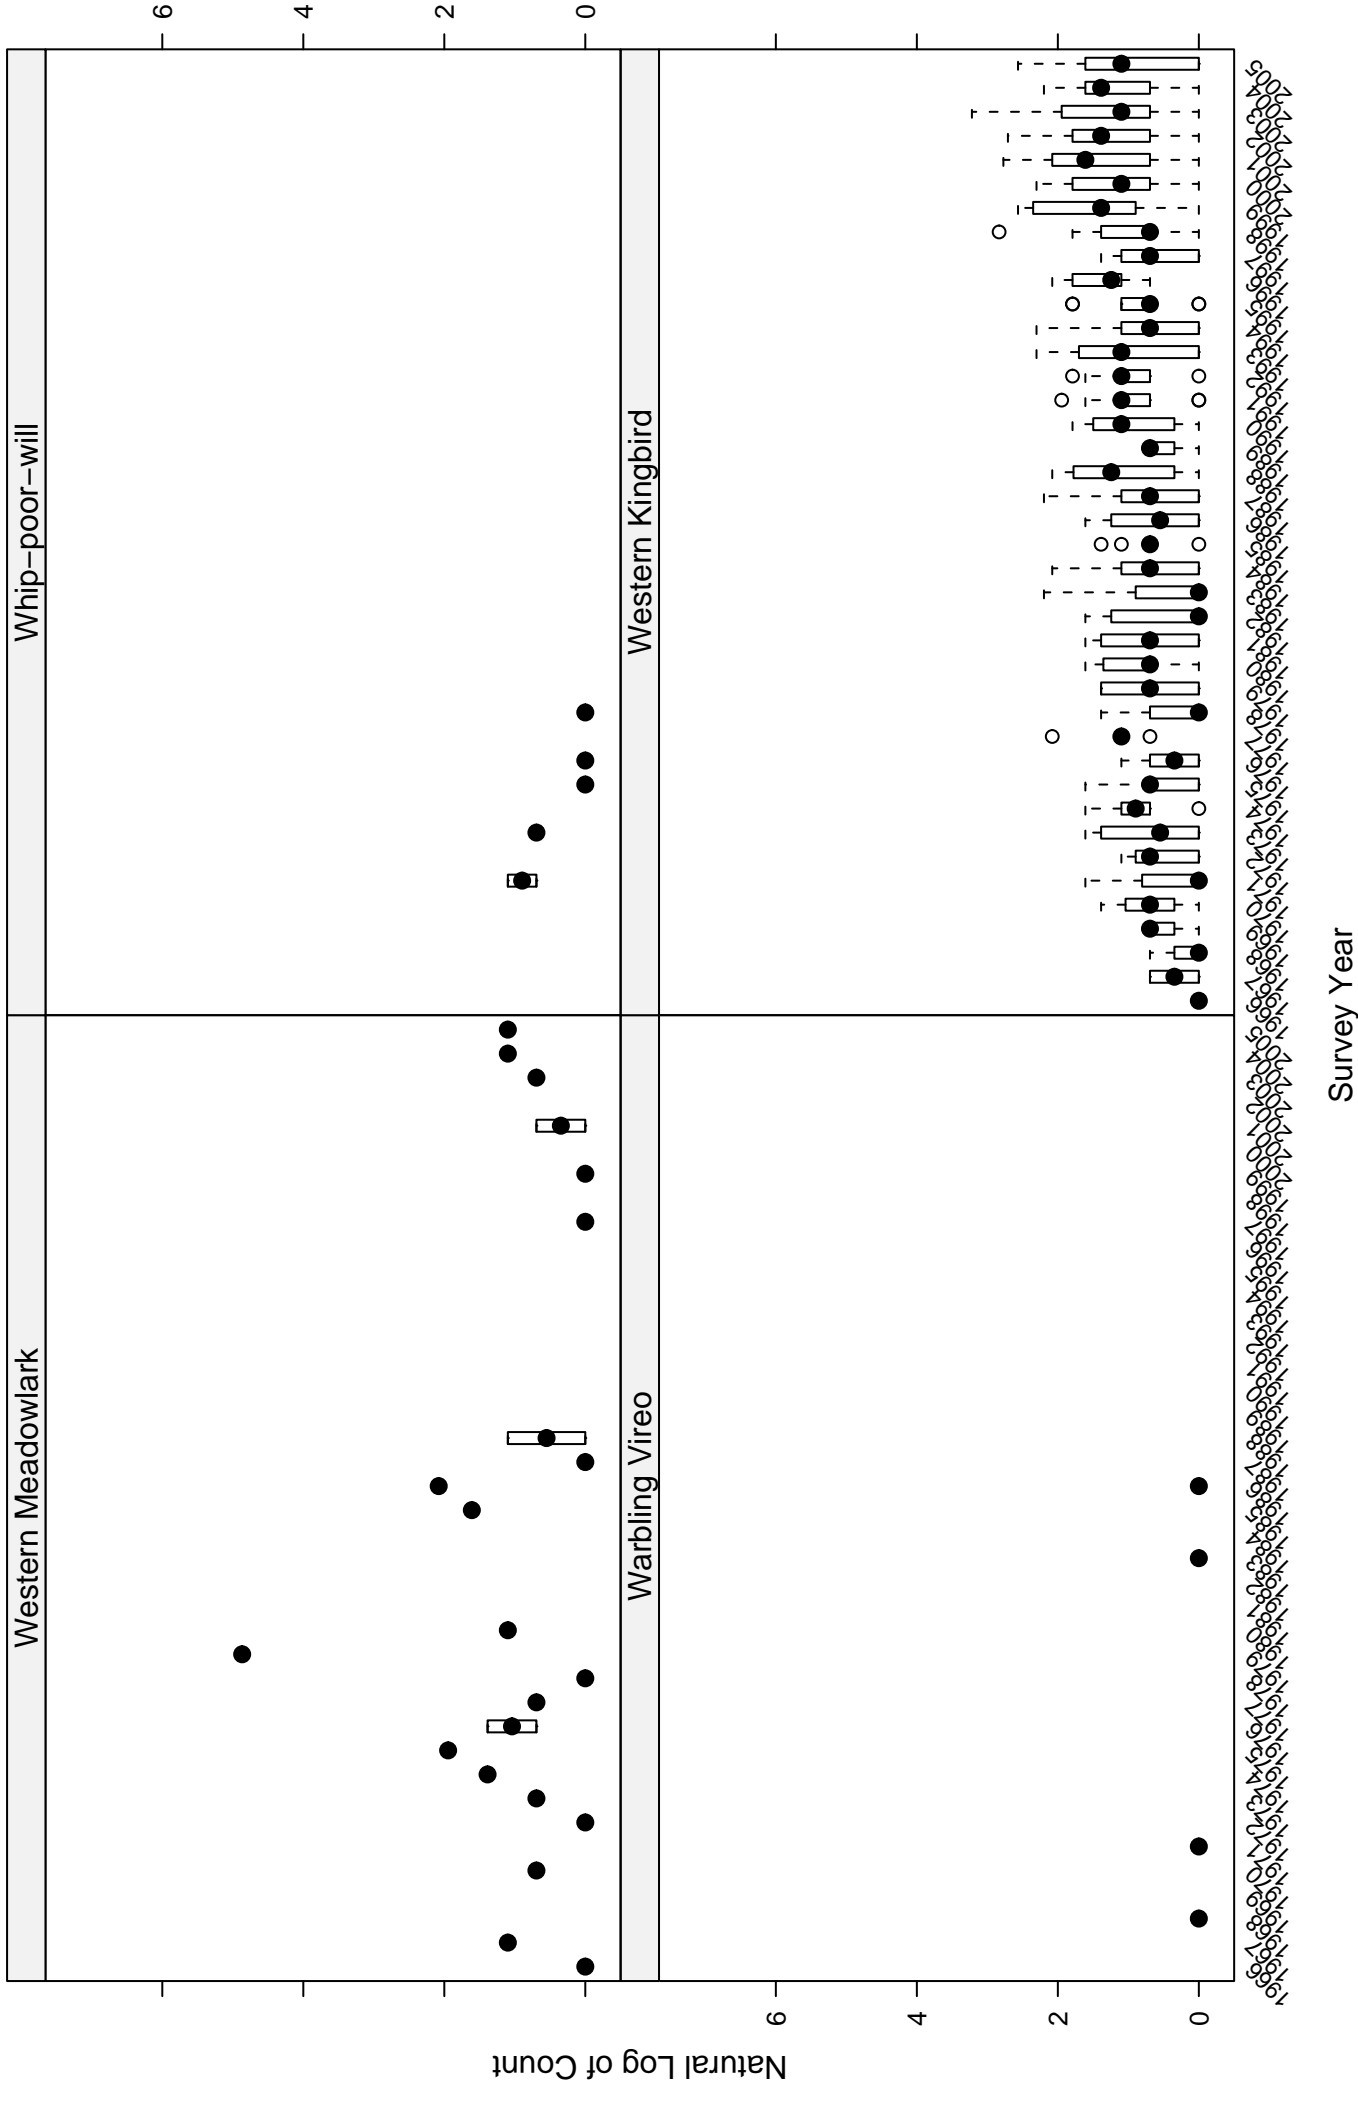

Scatter plots of species counts in the East Texas Prairies Stratum

Scatter plots of species counts in the East Texas Prairies Stratum

Scatter plots of species counts in the East Texas Prairies Stratum

Scatter plots of species counts in the East Texas Prairies Stratum

Scissor-tailed Flycatcher

Ruddy Duck

Rufous-crowned Sparrow

Survey Year

Scatter plots of species counts in the East Texas Prairies Stratum

Scatter plots of species counts in the East Texas Prairies Stratum