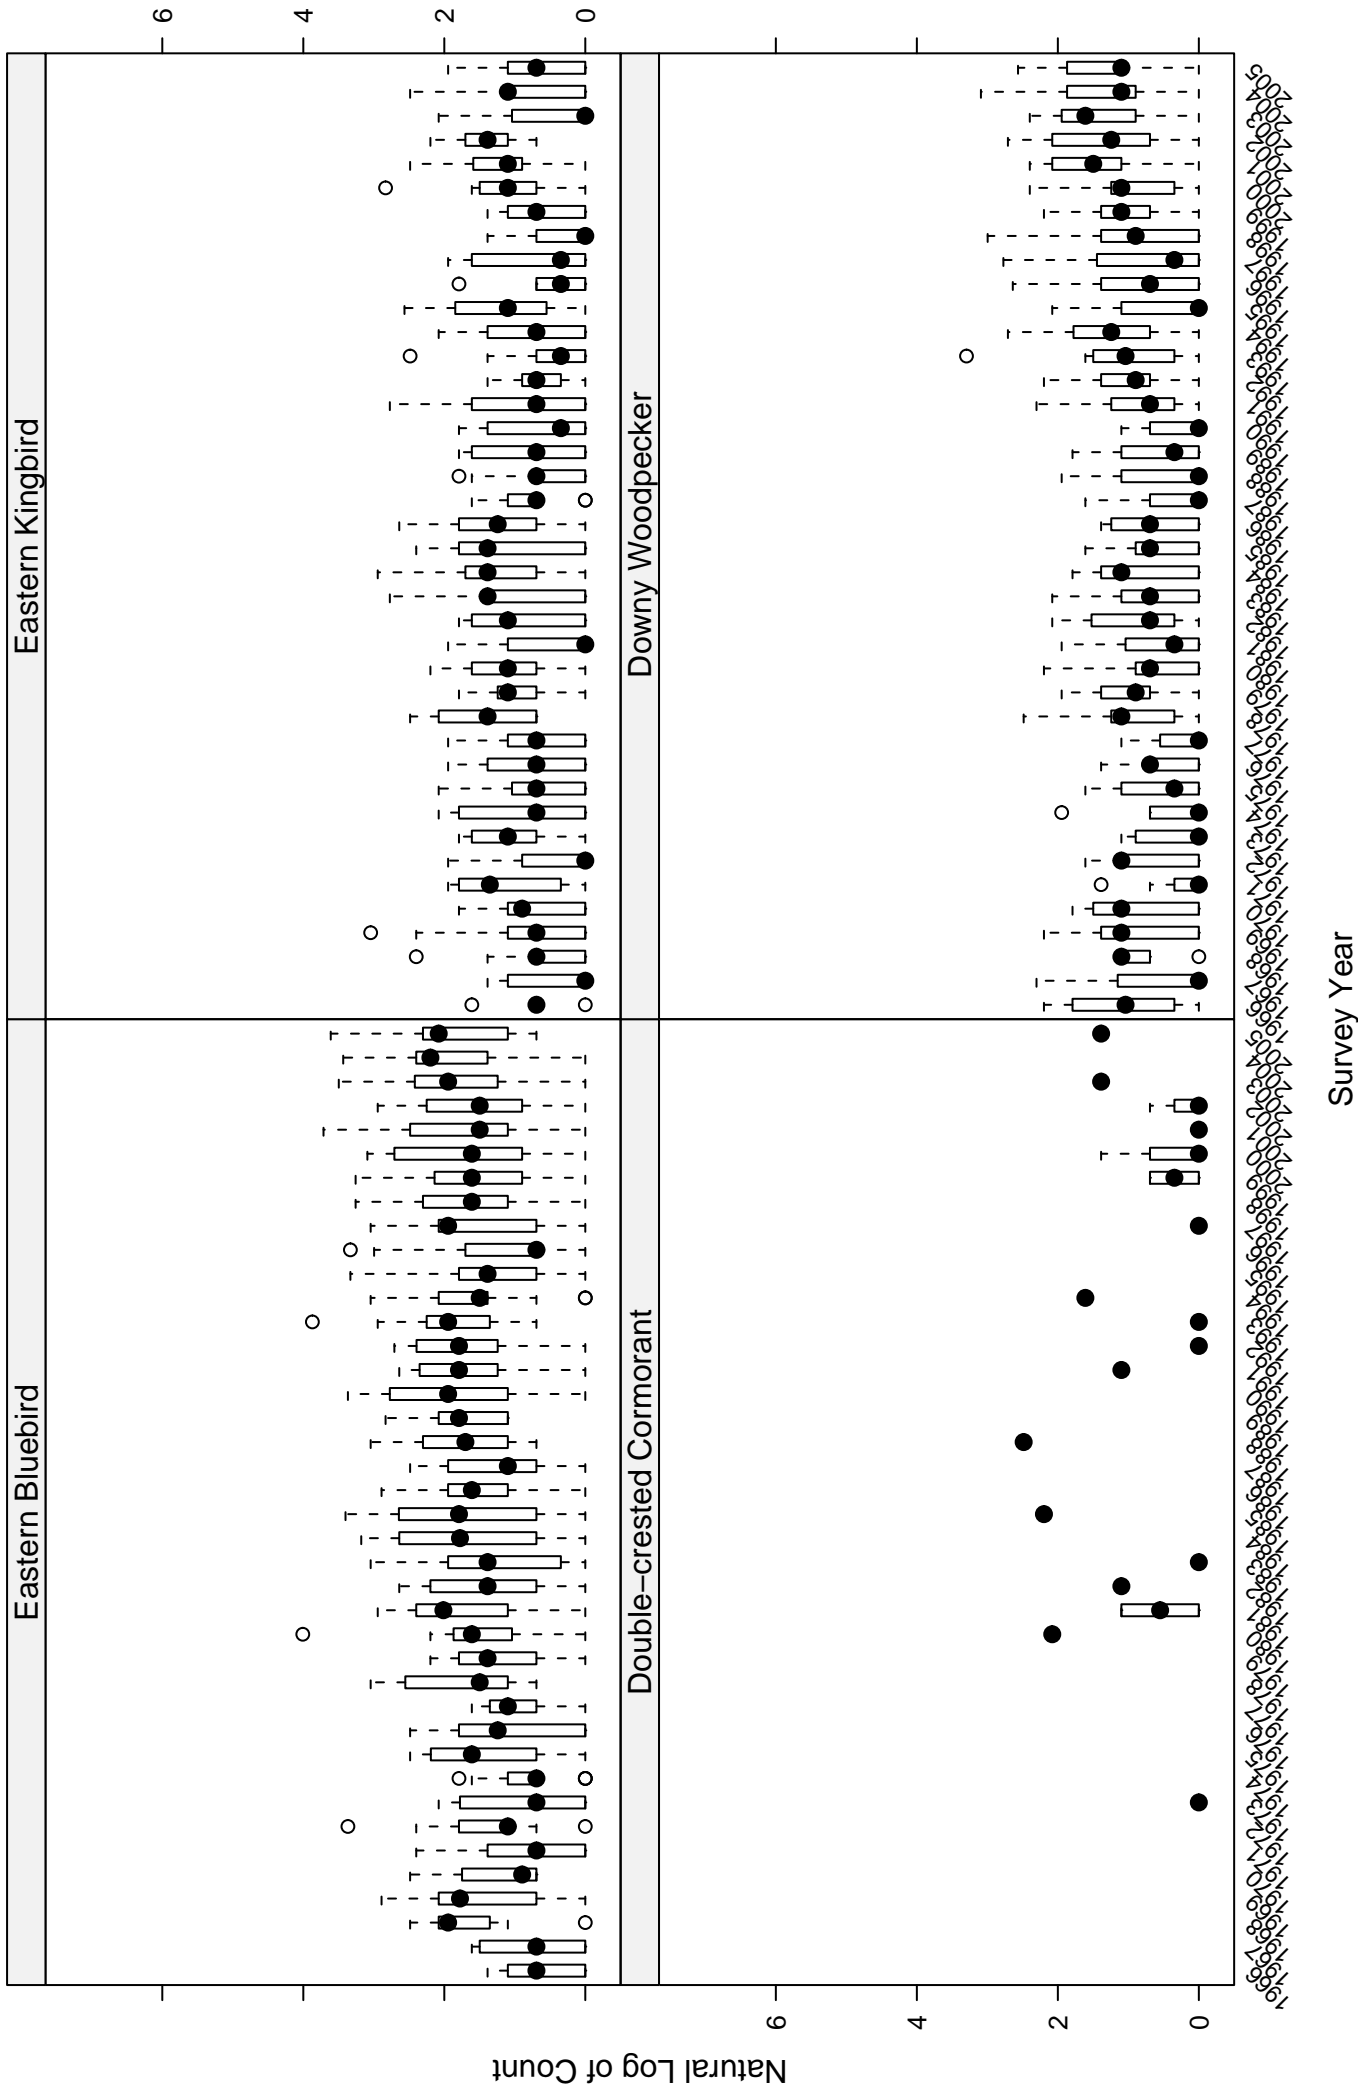

Scatter plots of species counts in the East Texas Prairies Stratum

Scatter plots of species counts in the East Texas Prairies Stratum

Scatter plots of species counts in the East Texas Prairies Stratum

Scatter plots of species counts in the East Texas Prairies Stratum

Survey Year

Scatter plots of species counts in the East Texas Prairies Stratum

Scatter plots of species counts in the East Texas Prairies Stratum

Scatter plots of species counts in the East Texas Prairies Stratum