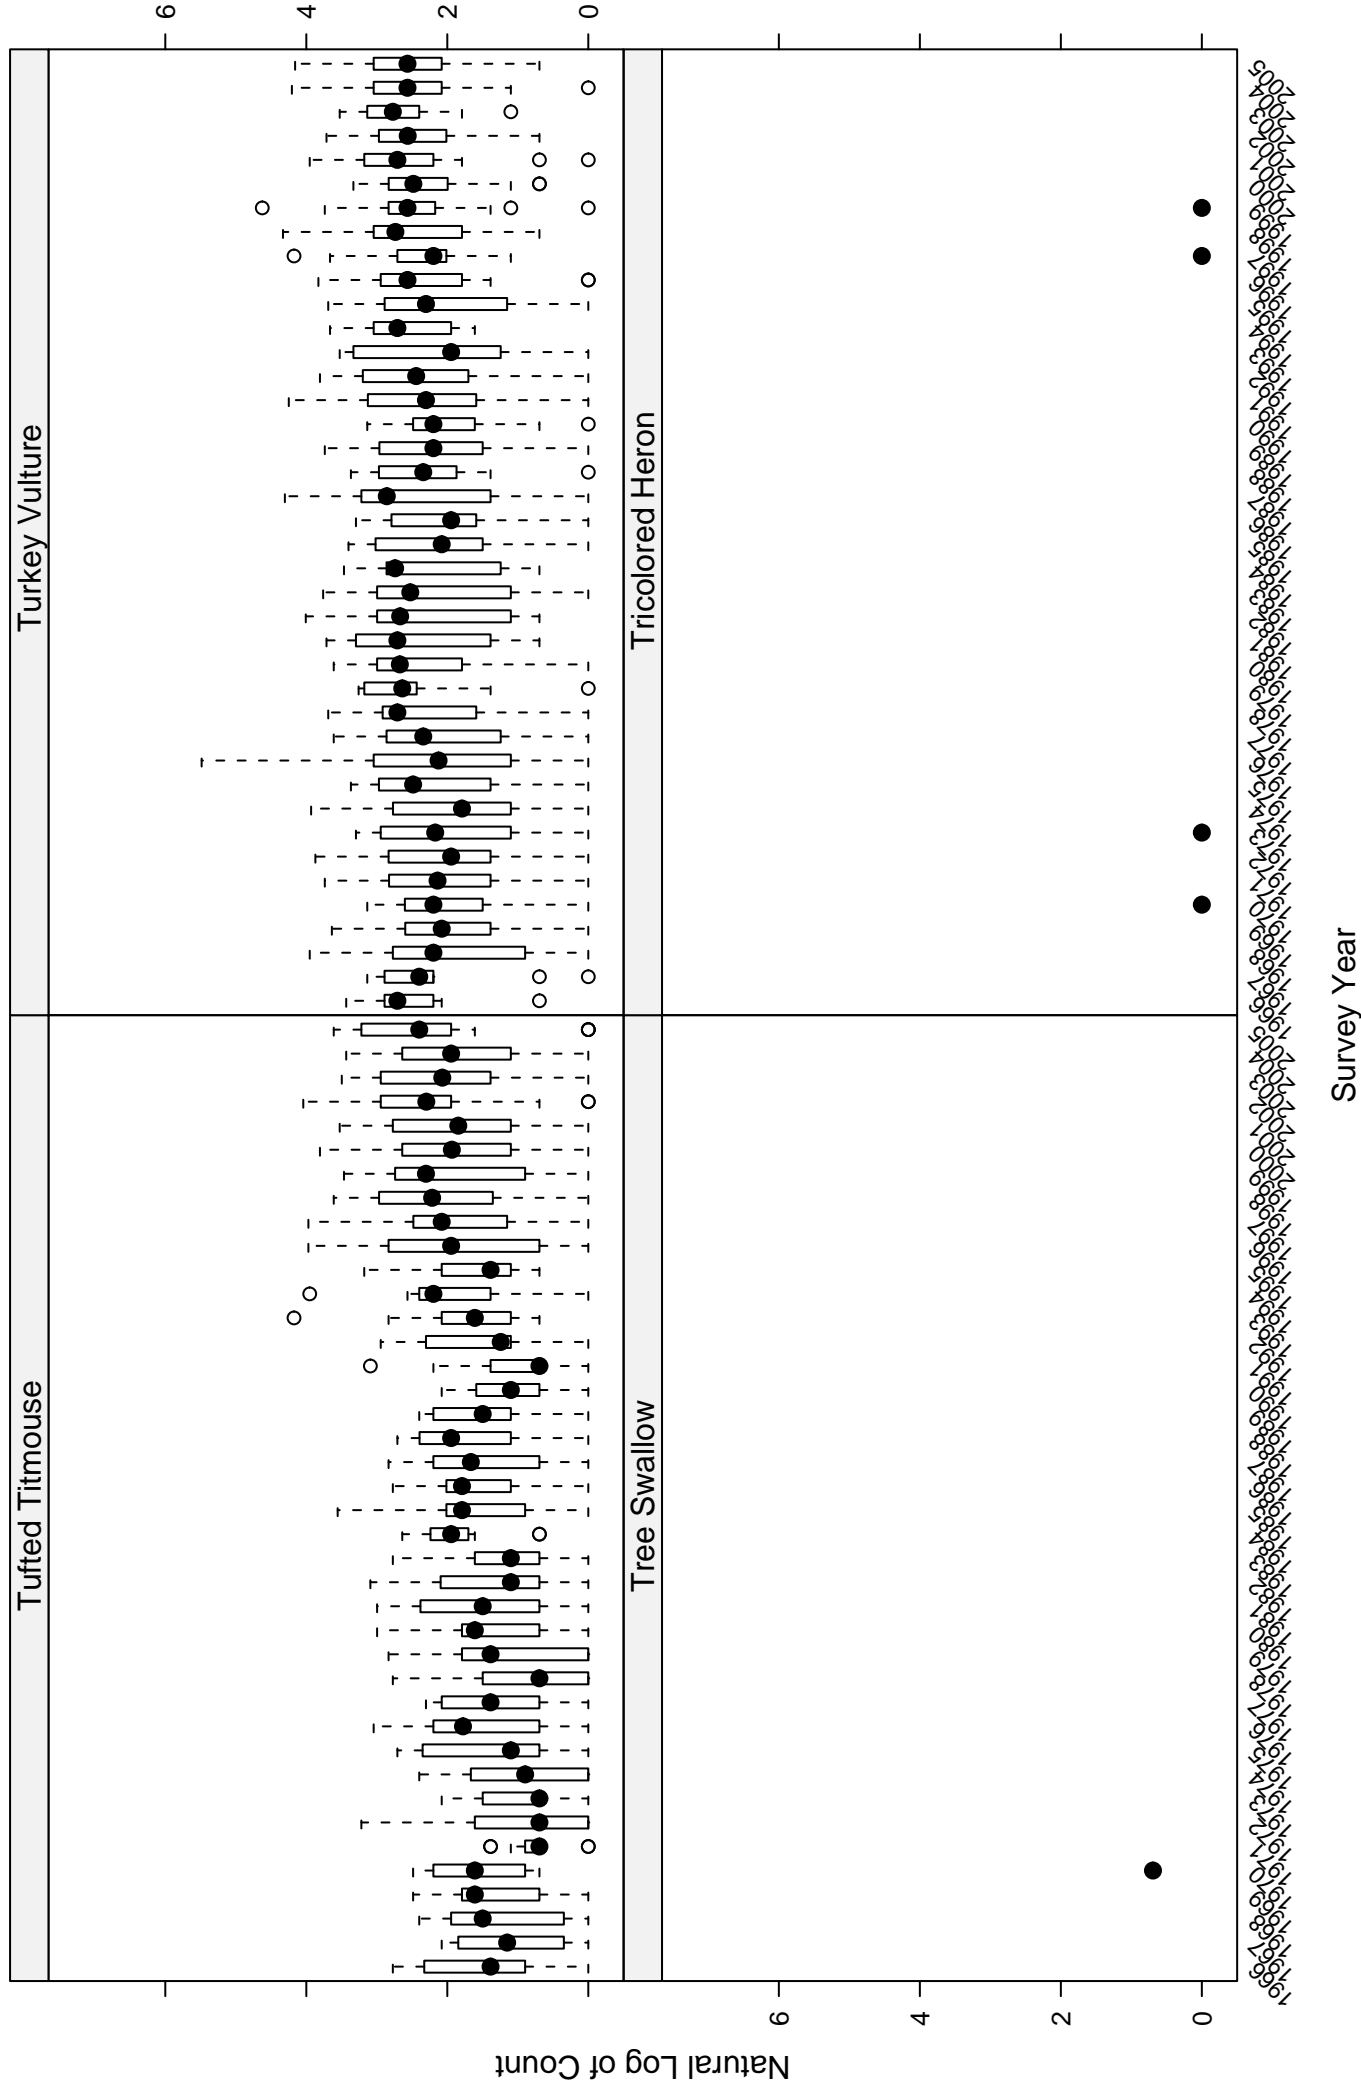

Scatter plots of species counts in the East Texas Prairies Stratum

Scatter plots of species counts in the East Texas Prairies Stratum

Scatter plots of species counts in the East Texas Prairies Stratum

Scatter plots of species counts in the East Texas Prairies Stratum

Scissor-tailed Flycatcher

Ruddy Duck

Rufous-crowned Sparrow

Survey Year

Scatter plots of species counts in the East Texas Prairies Stratum

Scatter plots of species counts in the East Texas Prairies Stratum