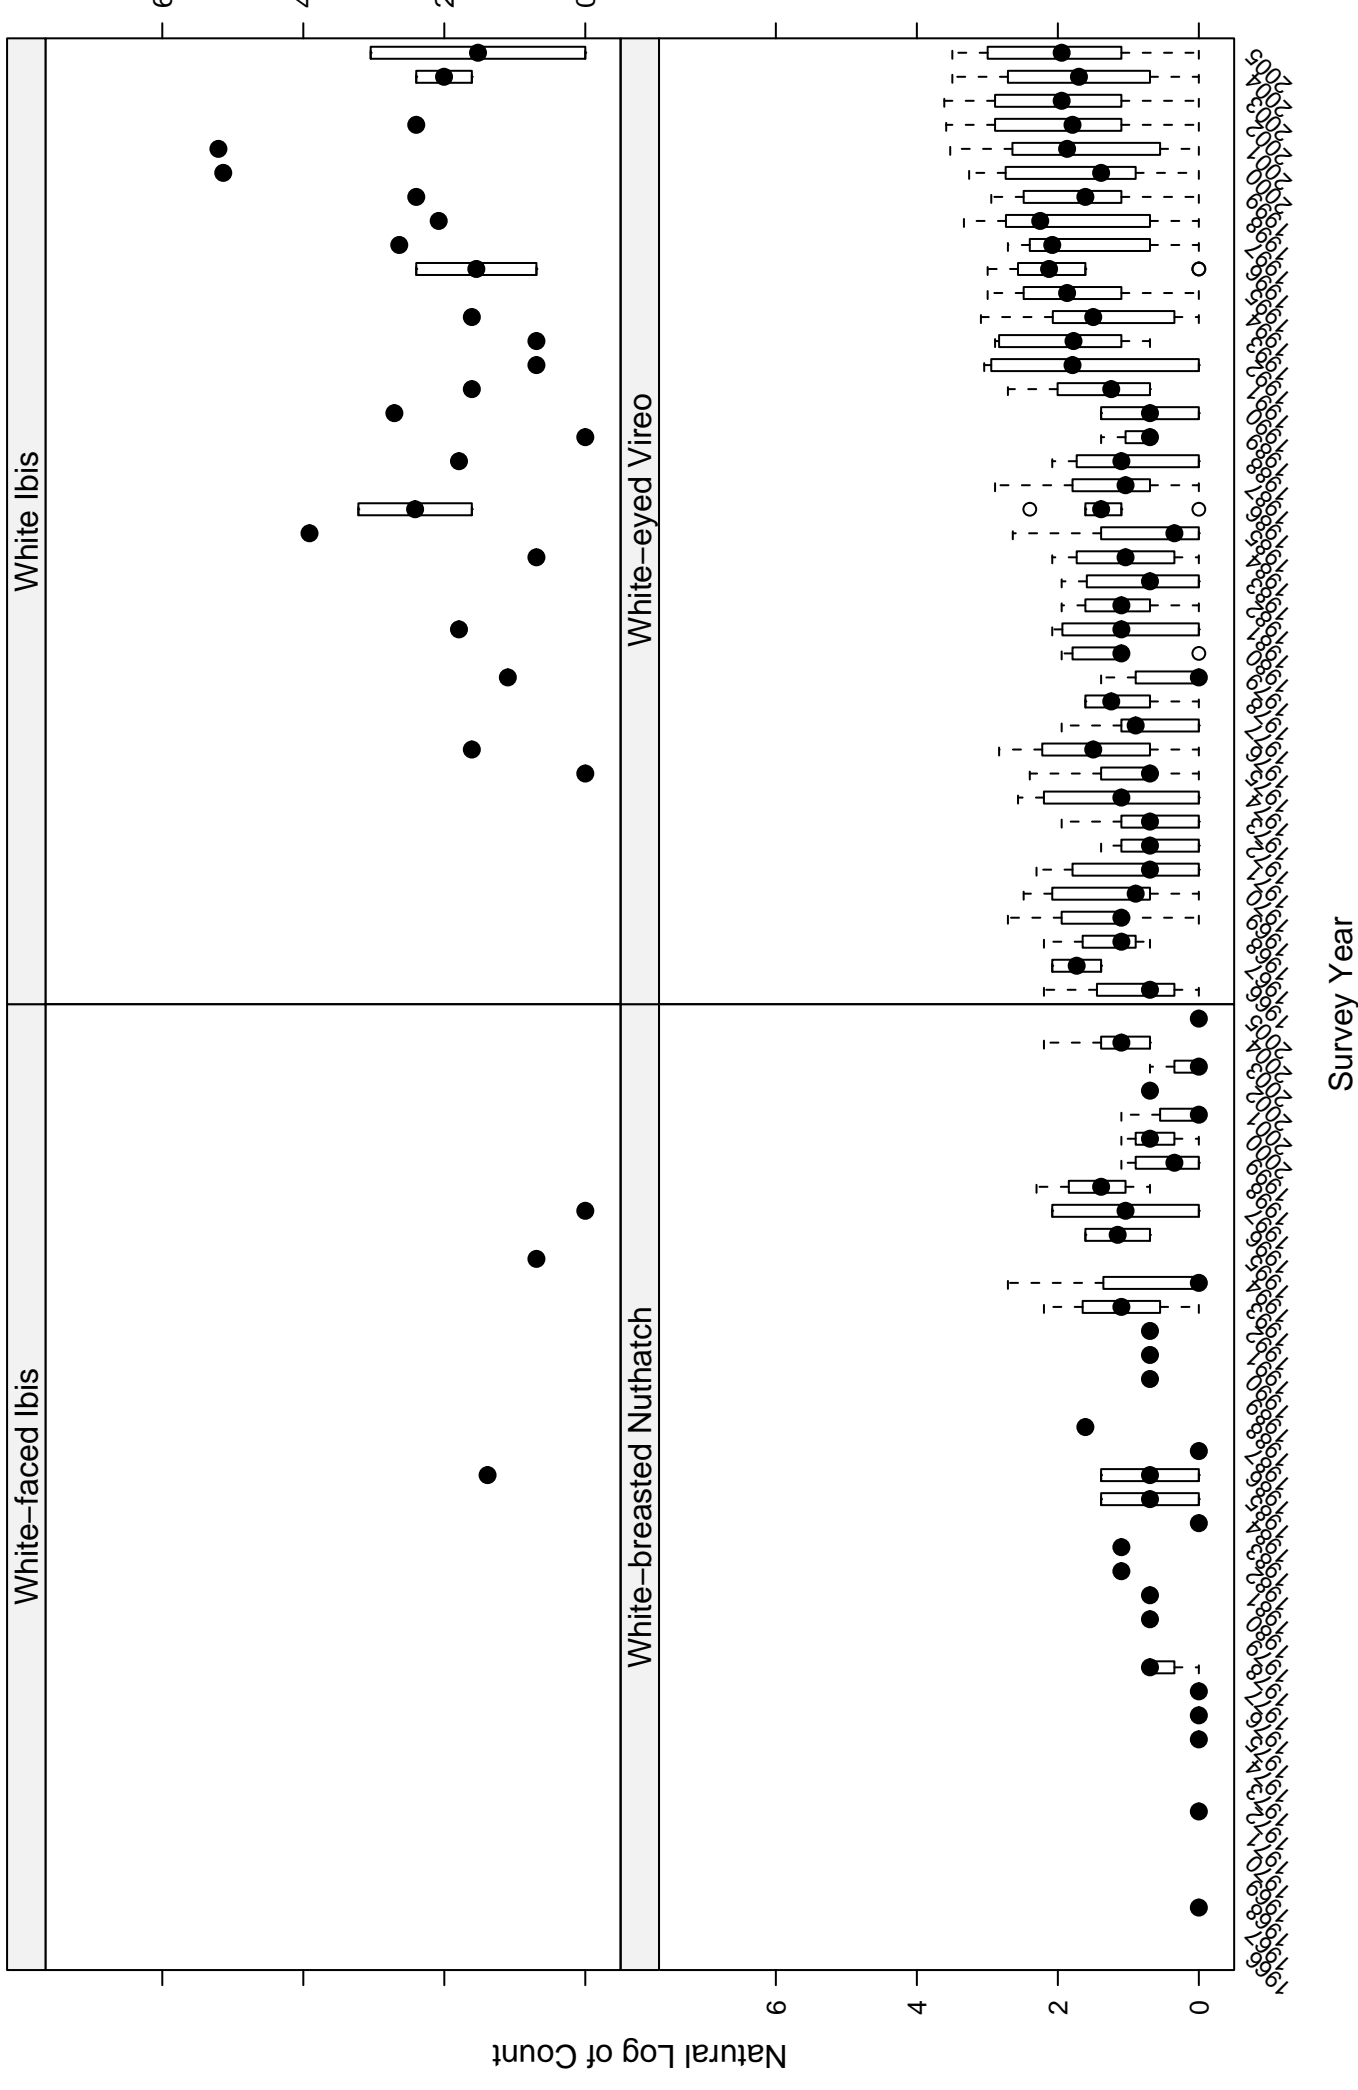

Scatter plots of species counts in the East Texas Prairies Stratum

Scatter plots of species counts in the East Texas Prairies Stratum

Scatter plots of species counts in the East Texas Prairies Stratum

Scatter plots of species counts in the East Texas Prairies Stratum

Scissor-tailed Flycatcher

Ruddy Duck

Rufous-crowned Sparrow

Survey Year

Scatter plots of species counts in the East Texas Prairies Stratum

Scatter plots of species counts in the East Texas Prairies Stratum