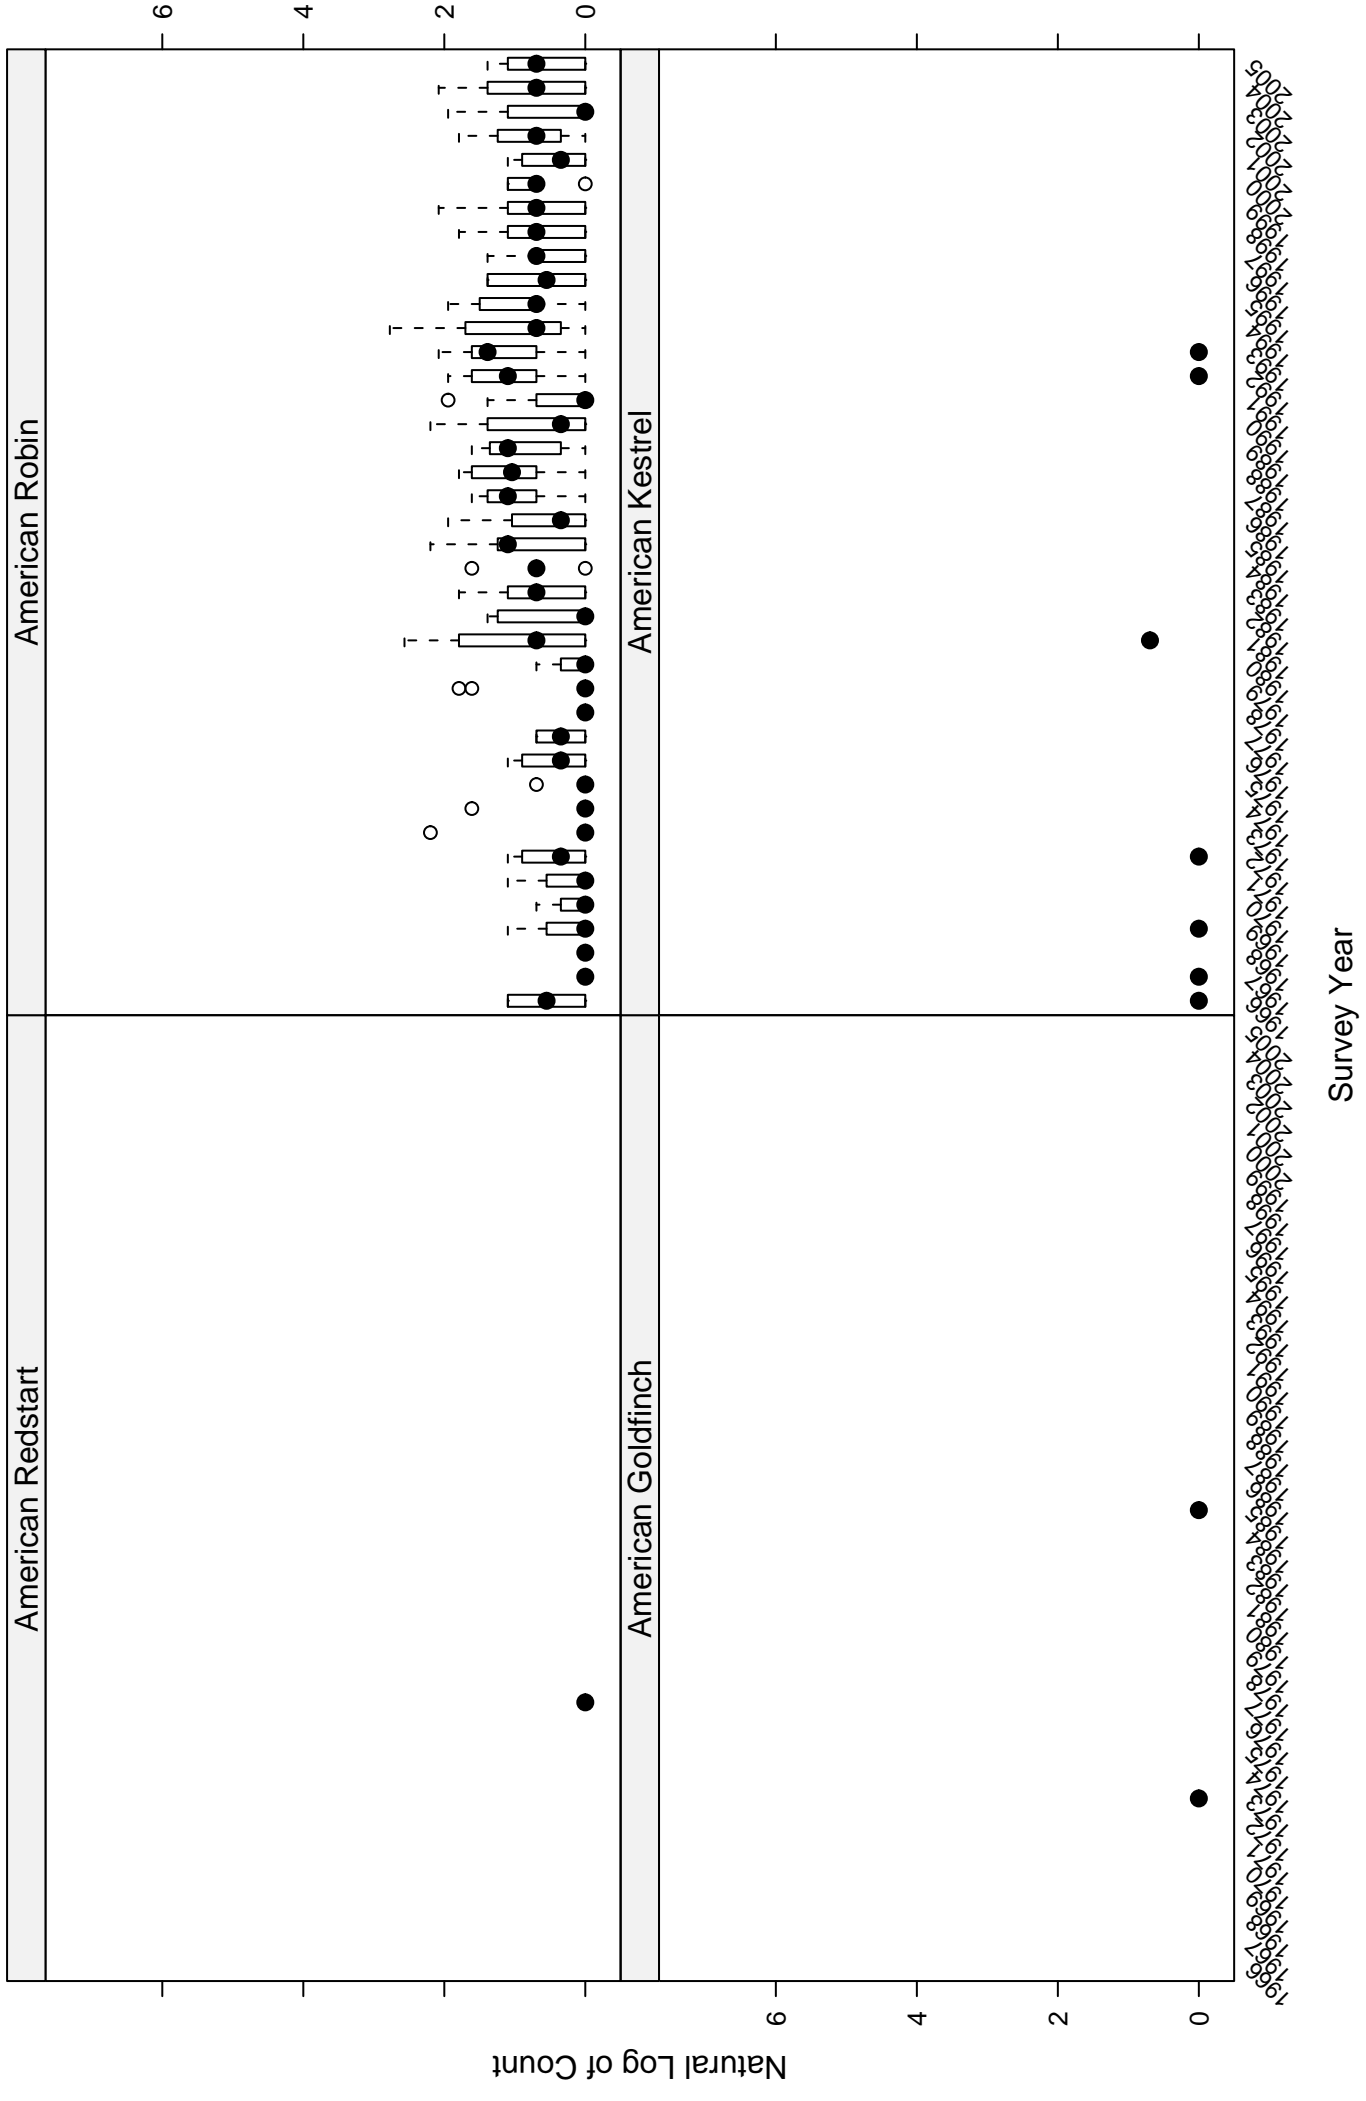

Scatter plots of species counts in the East Texas Prairies Stratum

Scatter plots of species counts in the East Texas Prairies Stratum

Scatter plots of species counts in the East Texas Prairies Stratum

Scatter plots of species counts in the East Texas Prairies Stratum

Scatter plots of species counts in the East Texas Prairies Stratum

Scatter plots of species counts in the East Texas Prairies Stratum

Scatter plots of species counts in the East Texas Prairies Stratum

Survey Year