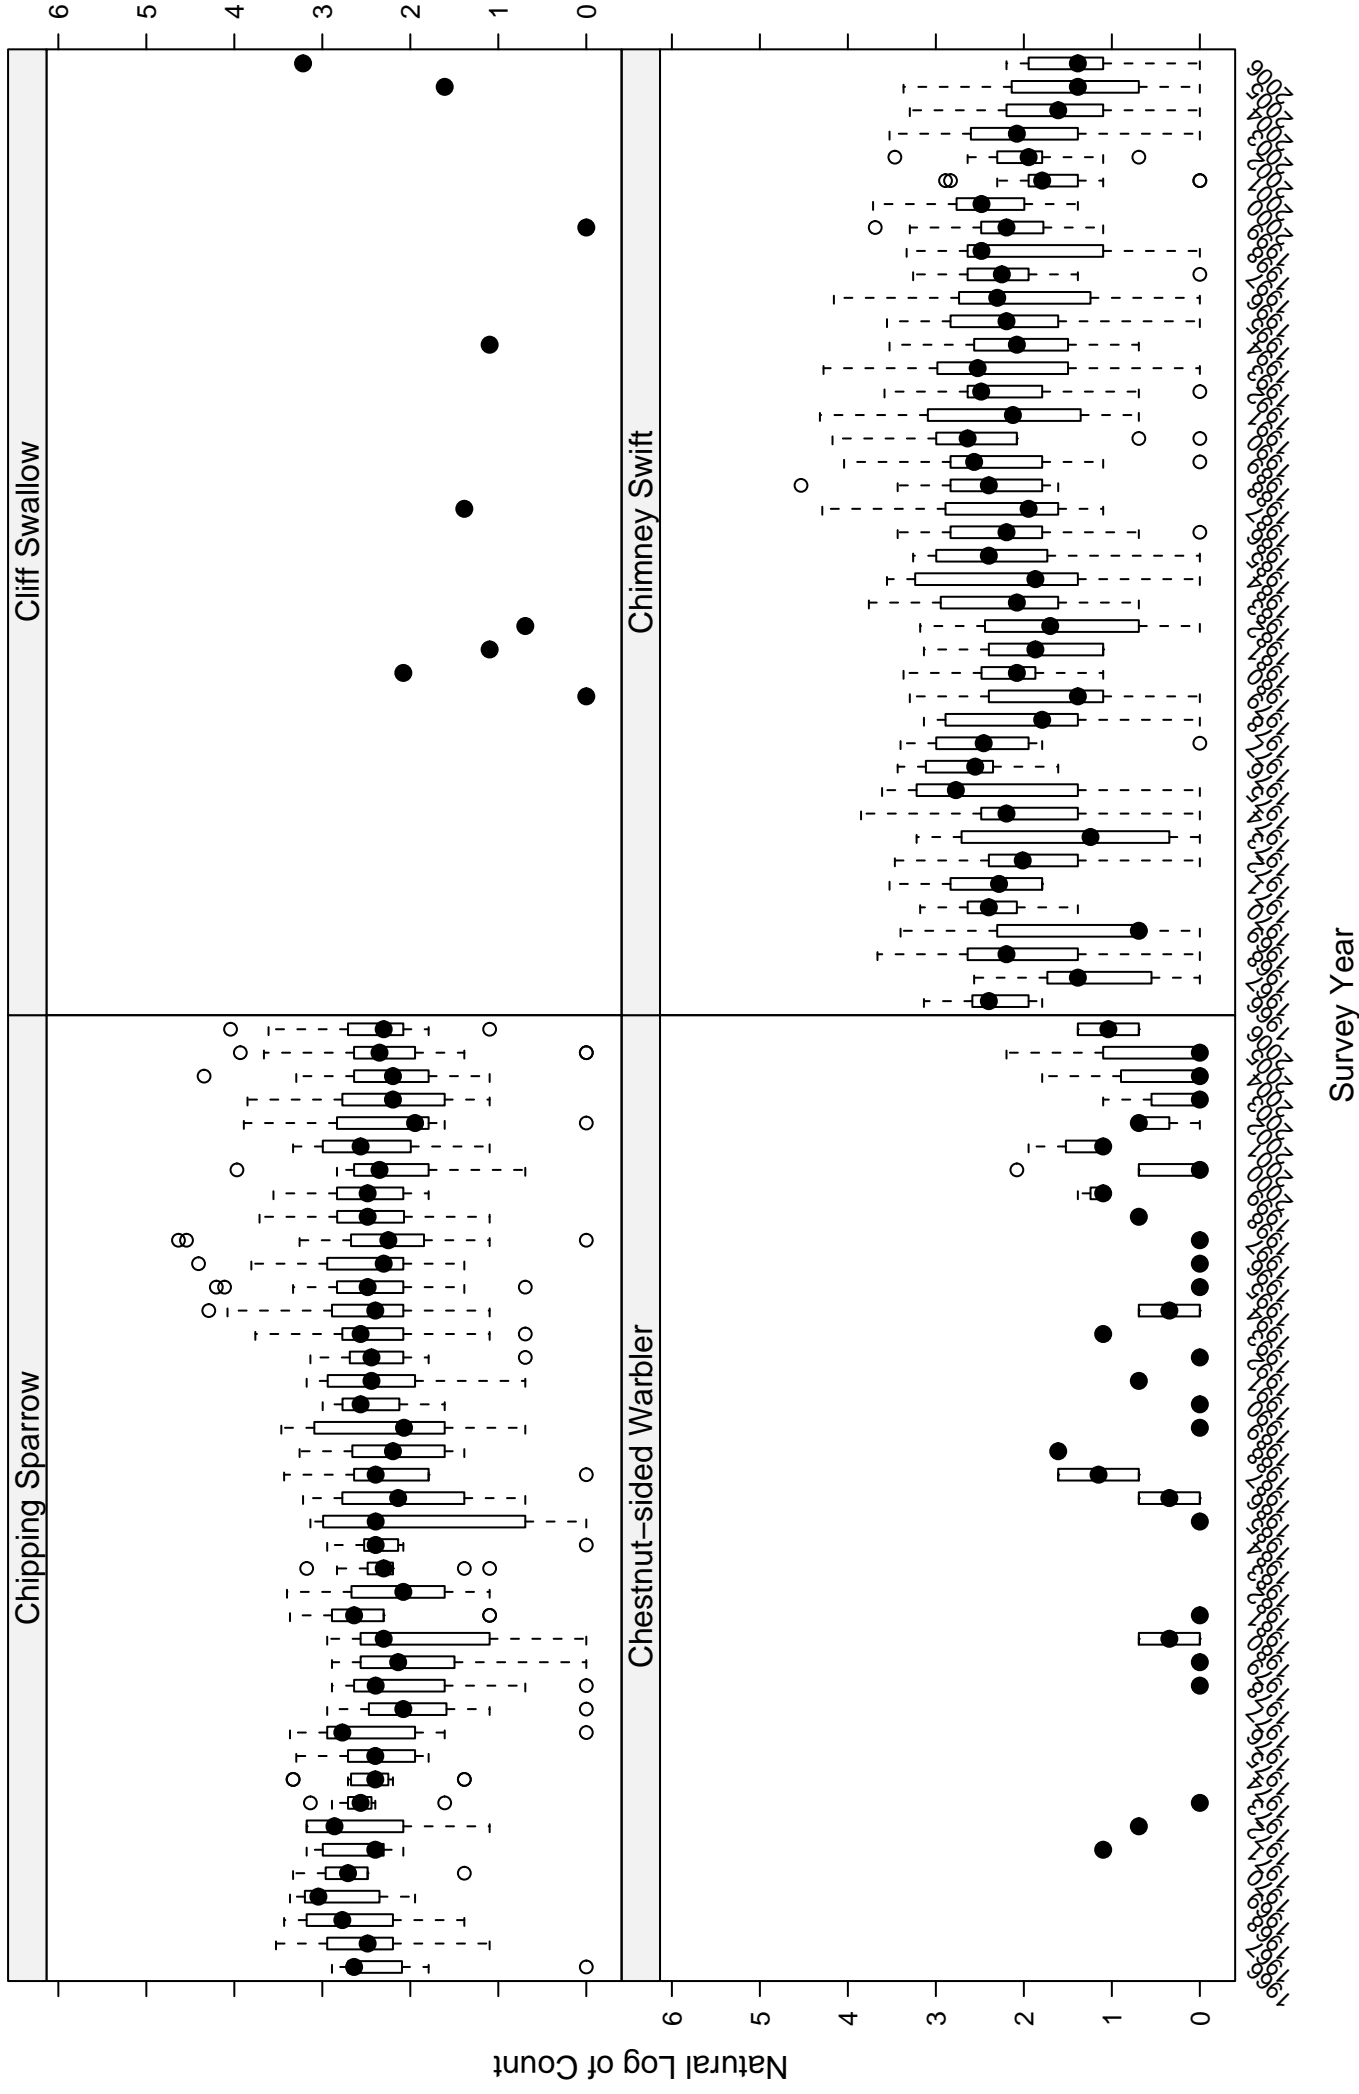

Scatter plots of species counts in the Cumberland Plateau Stratum

Scatter plots of species counts in the Cumberland Plateau Stratum

Scatter plots of species counts in the Cumberland Plateau Stratum

Survey Year

Scatter plots of species counts in the Cumberland Plateau Stratum

Scatter plots of species counts in the Cumberland Plateau Stratum

Scatter plots of species counts in the Cumberland Plateau Stratum

Scatter plots of species counts in the Cumberland Plateau Stratum

Survey Year

Scatter plots of species counts in the Cumberland Plateau Stratum

Scatter plots of species counts in the Cumberland Plateau Stratum

Scatter plots of species counts in the Cumberland Plateau Stratum

Scatter plots of species counts in the Cumberland Plateau Stratum

Survey Year

Scatter plots of species counts in the Cumberland Plateau Stratum

Scatter plots of species counts in the Cumberland Plateau Stratum