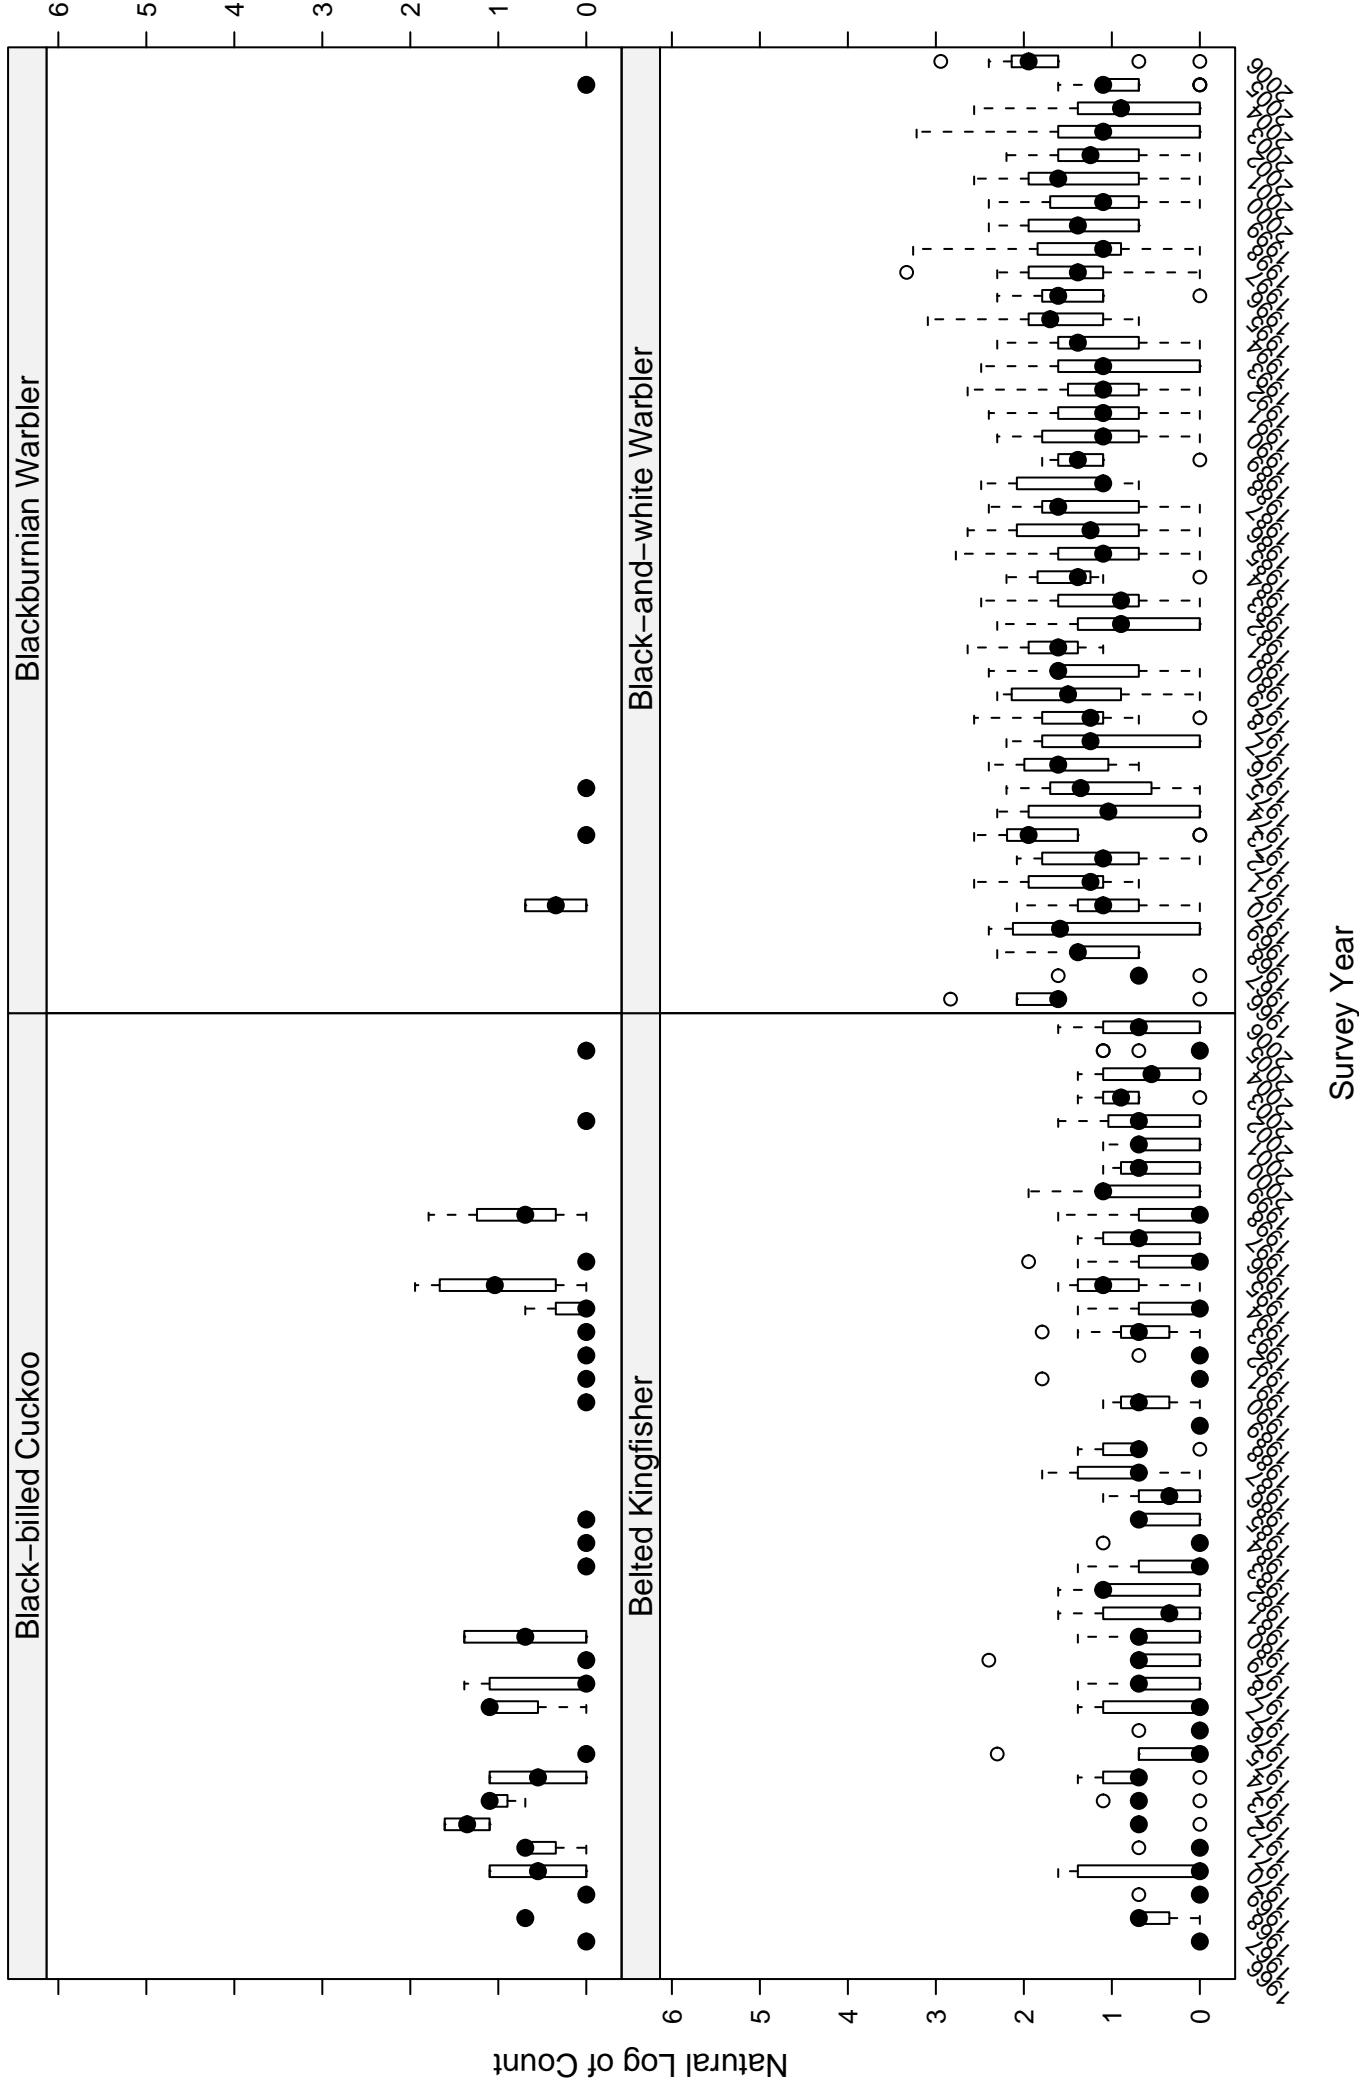

Scatter plots of species counts in the Cumberland Plateau Stratum

Scatter plots of species counts in the Cumberland Plateau Stratum

Scatter plots of species counts in the Cumberland Plateau Stratum

Survey Year

Scatter plots of species counts in the Cumberland Plateau Stratum

Scatter plots of species counts in the Cumberland Plateau Stratum

Scatter plots of species counts in the Cumberland Plateau Stratum

Scatter plots of species counts in the Cumberland Plateau Stratum

Survey Year

Scatter plots of species counts in the Cumberland Plateau Stratum

Scatter plots of species counts in the Cumberland Plateau Stratum

Scatter plots of species counts in the Cumberland Plateau Stratum

Scatter plots of species counts in the Cumberland Plateau Stratum

Survey Year

Scatter plots of species counts in the Cumberland Plateau Stratum

Scatter plots of species counts in the Cumberland Plateau Stratum