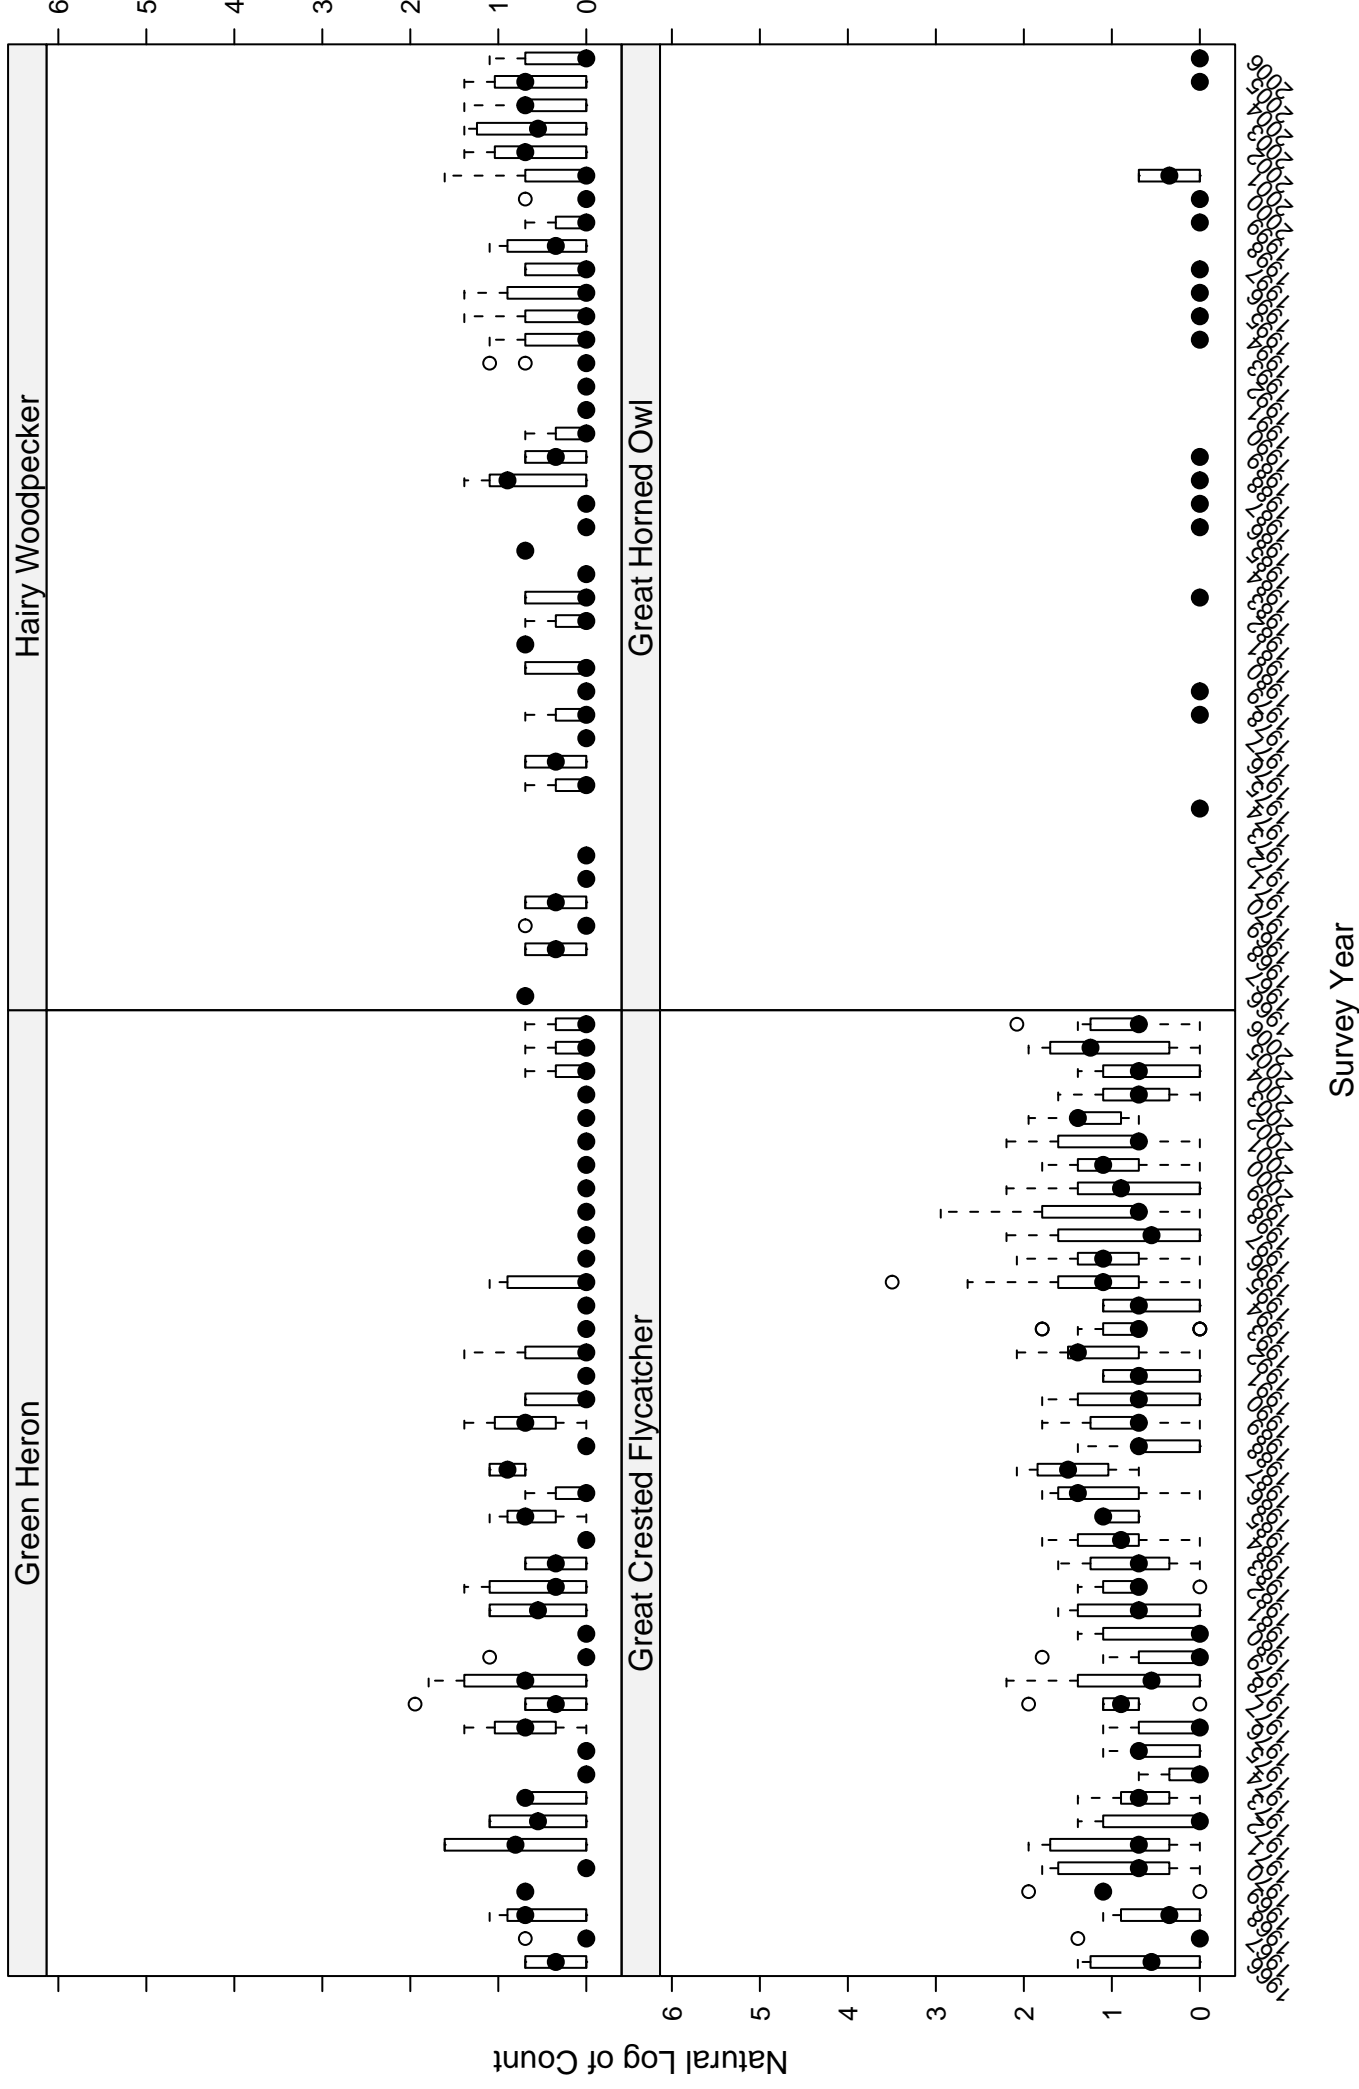

Scatter plots of species counts in the Cumberland Plateau Stratum

Scatter plots of species counts in the Cumberland Plateau Stratum

Scatter plots of species counts in the Cumberland Plateau Stratum

Scatter plots of species counts in the Cumberland Plateau Stratum

Survey Year

Scatter plots of species counts in the Cumberland Plateau Stratum

Scatter plots of species counts in the Cumberland Plateau Stratum

Scatter plots of species counts in the Cumberland Plateau Stratum

Scatter plots of species counts in the Cumberland Plateau Stratum

Survey Year

Scatter plots of species counts in the Cumberland Plateau Stratum

Scatter plots of species counts in the Cumberland Plateau Stratum