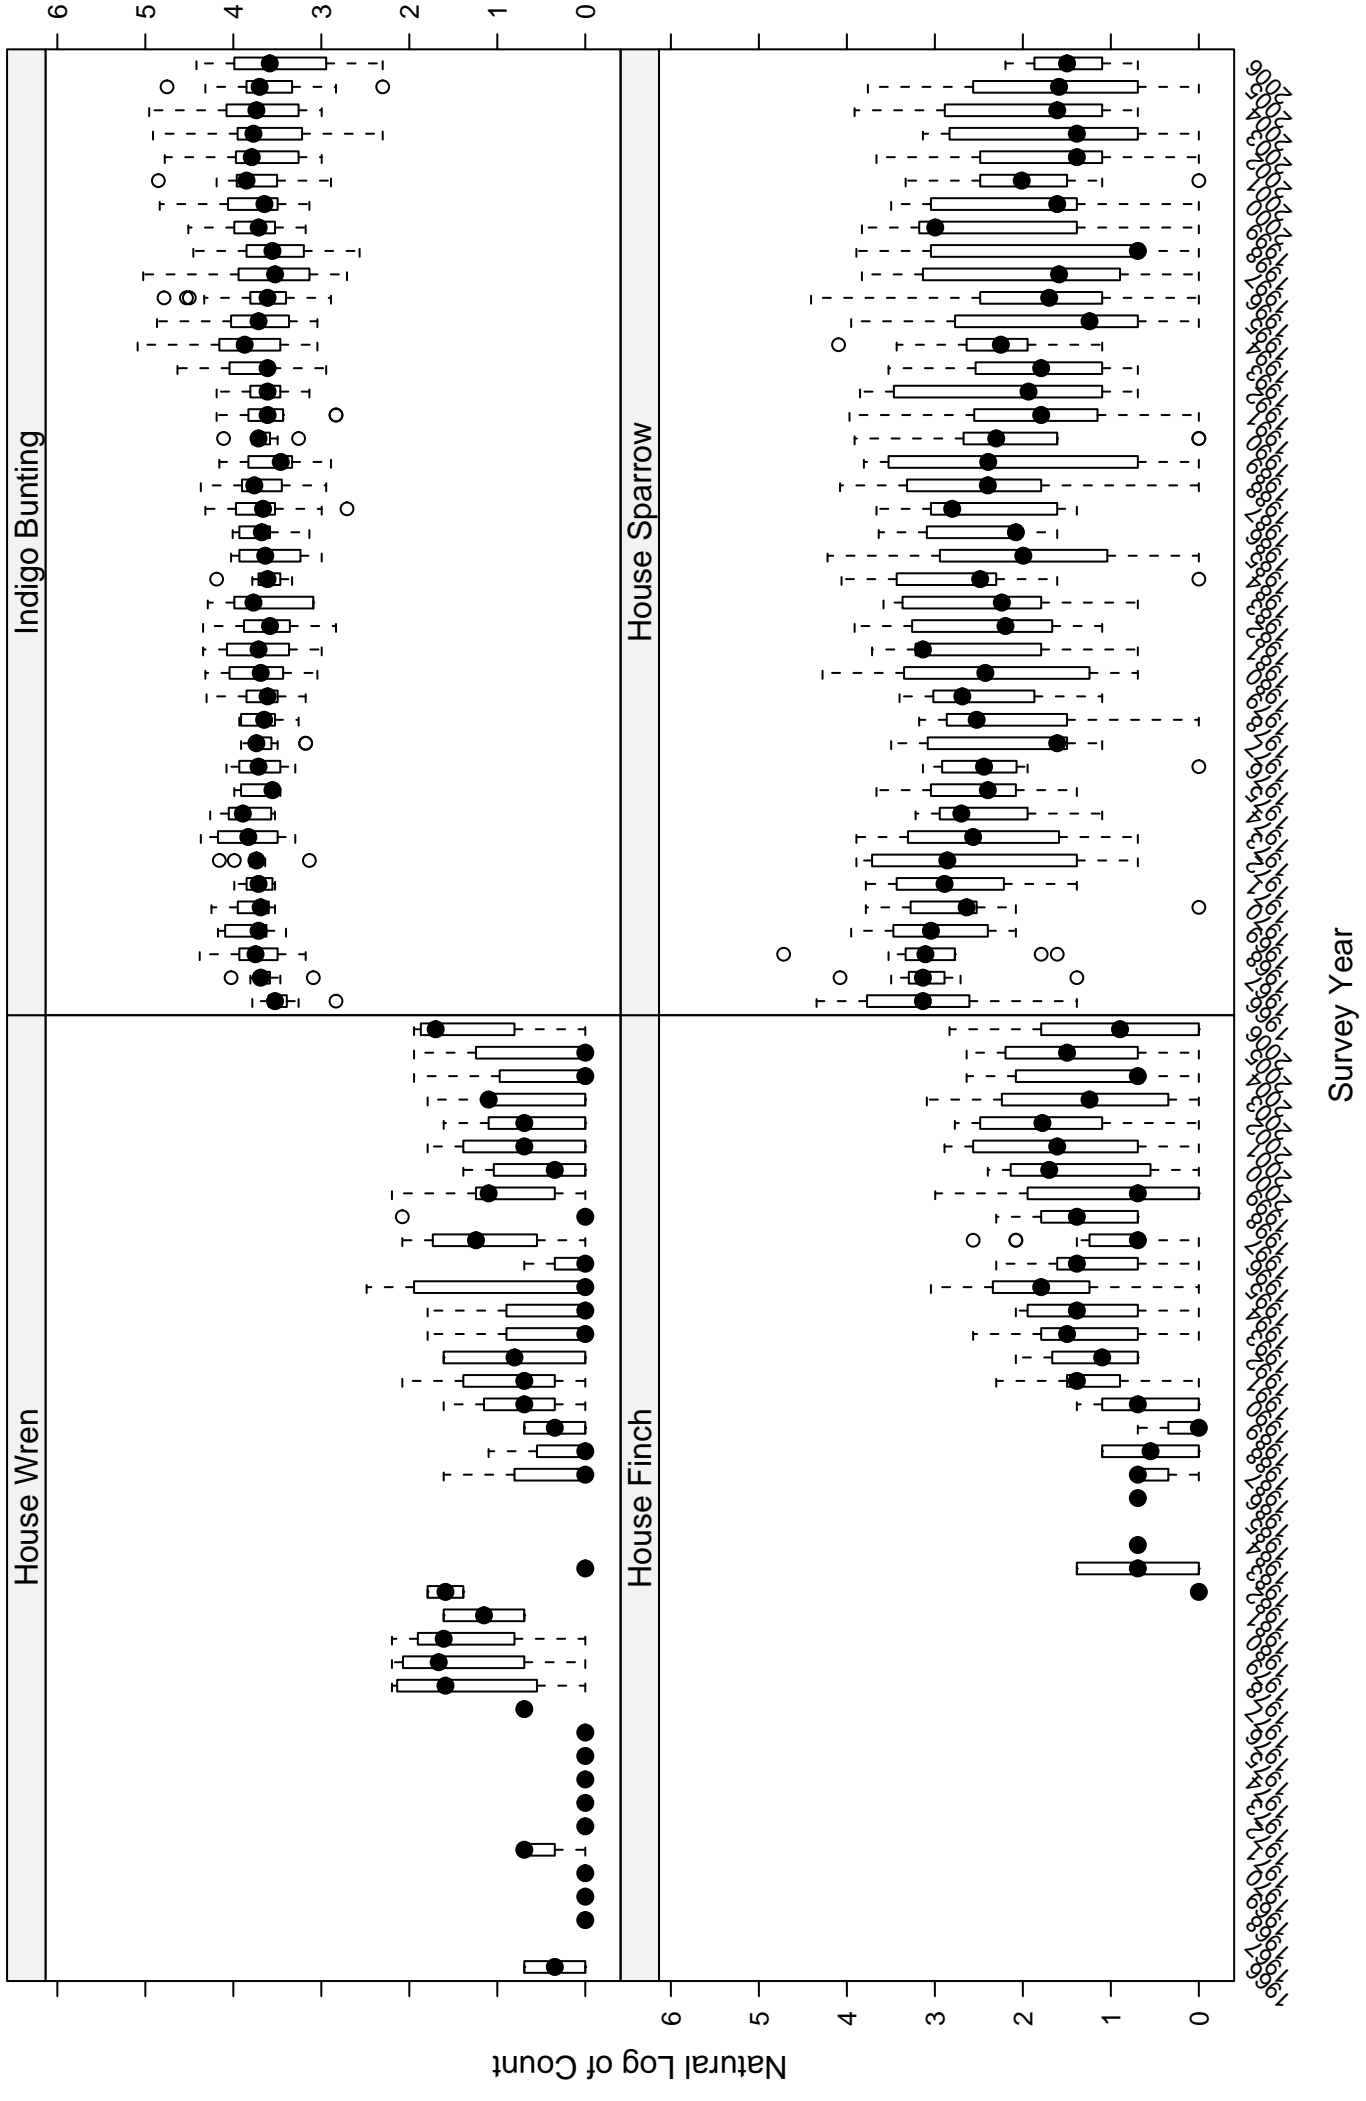

Scatter plots of species counts in the Cumberland Plateau Stratum

Scatter plots of species counts in the Cumberland Plateau Stratum

Scatter plots of species counts in the Cumberland Plateau Stratum

Scatter plots of species counts in the Cumberland Plateau Stratum

Scatter plots of species counts in the Cumberland Plateau Stratum

Survey Year

Scatter plots of species counts in the Cumberland Plateau Stratum

Scatter plots of species counts in the Cumberland Plateau Stratum

Scatter plots of species counts in the Cumberland Plateau Stratum

Scatter plots of species counts in the Cumberland Plateau Stratum

Survey Year

Scatter plots of species counts in the Cumberland Plateau Stratum