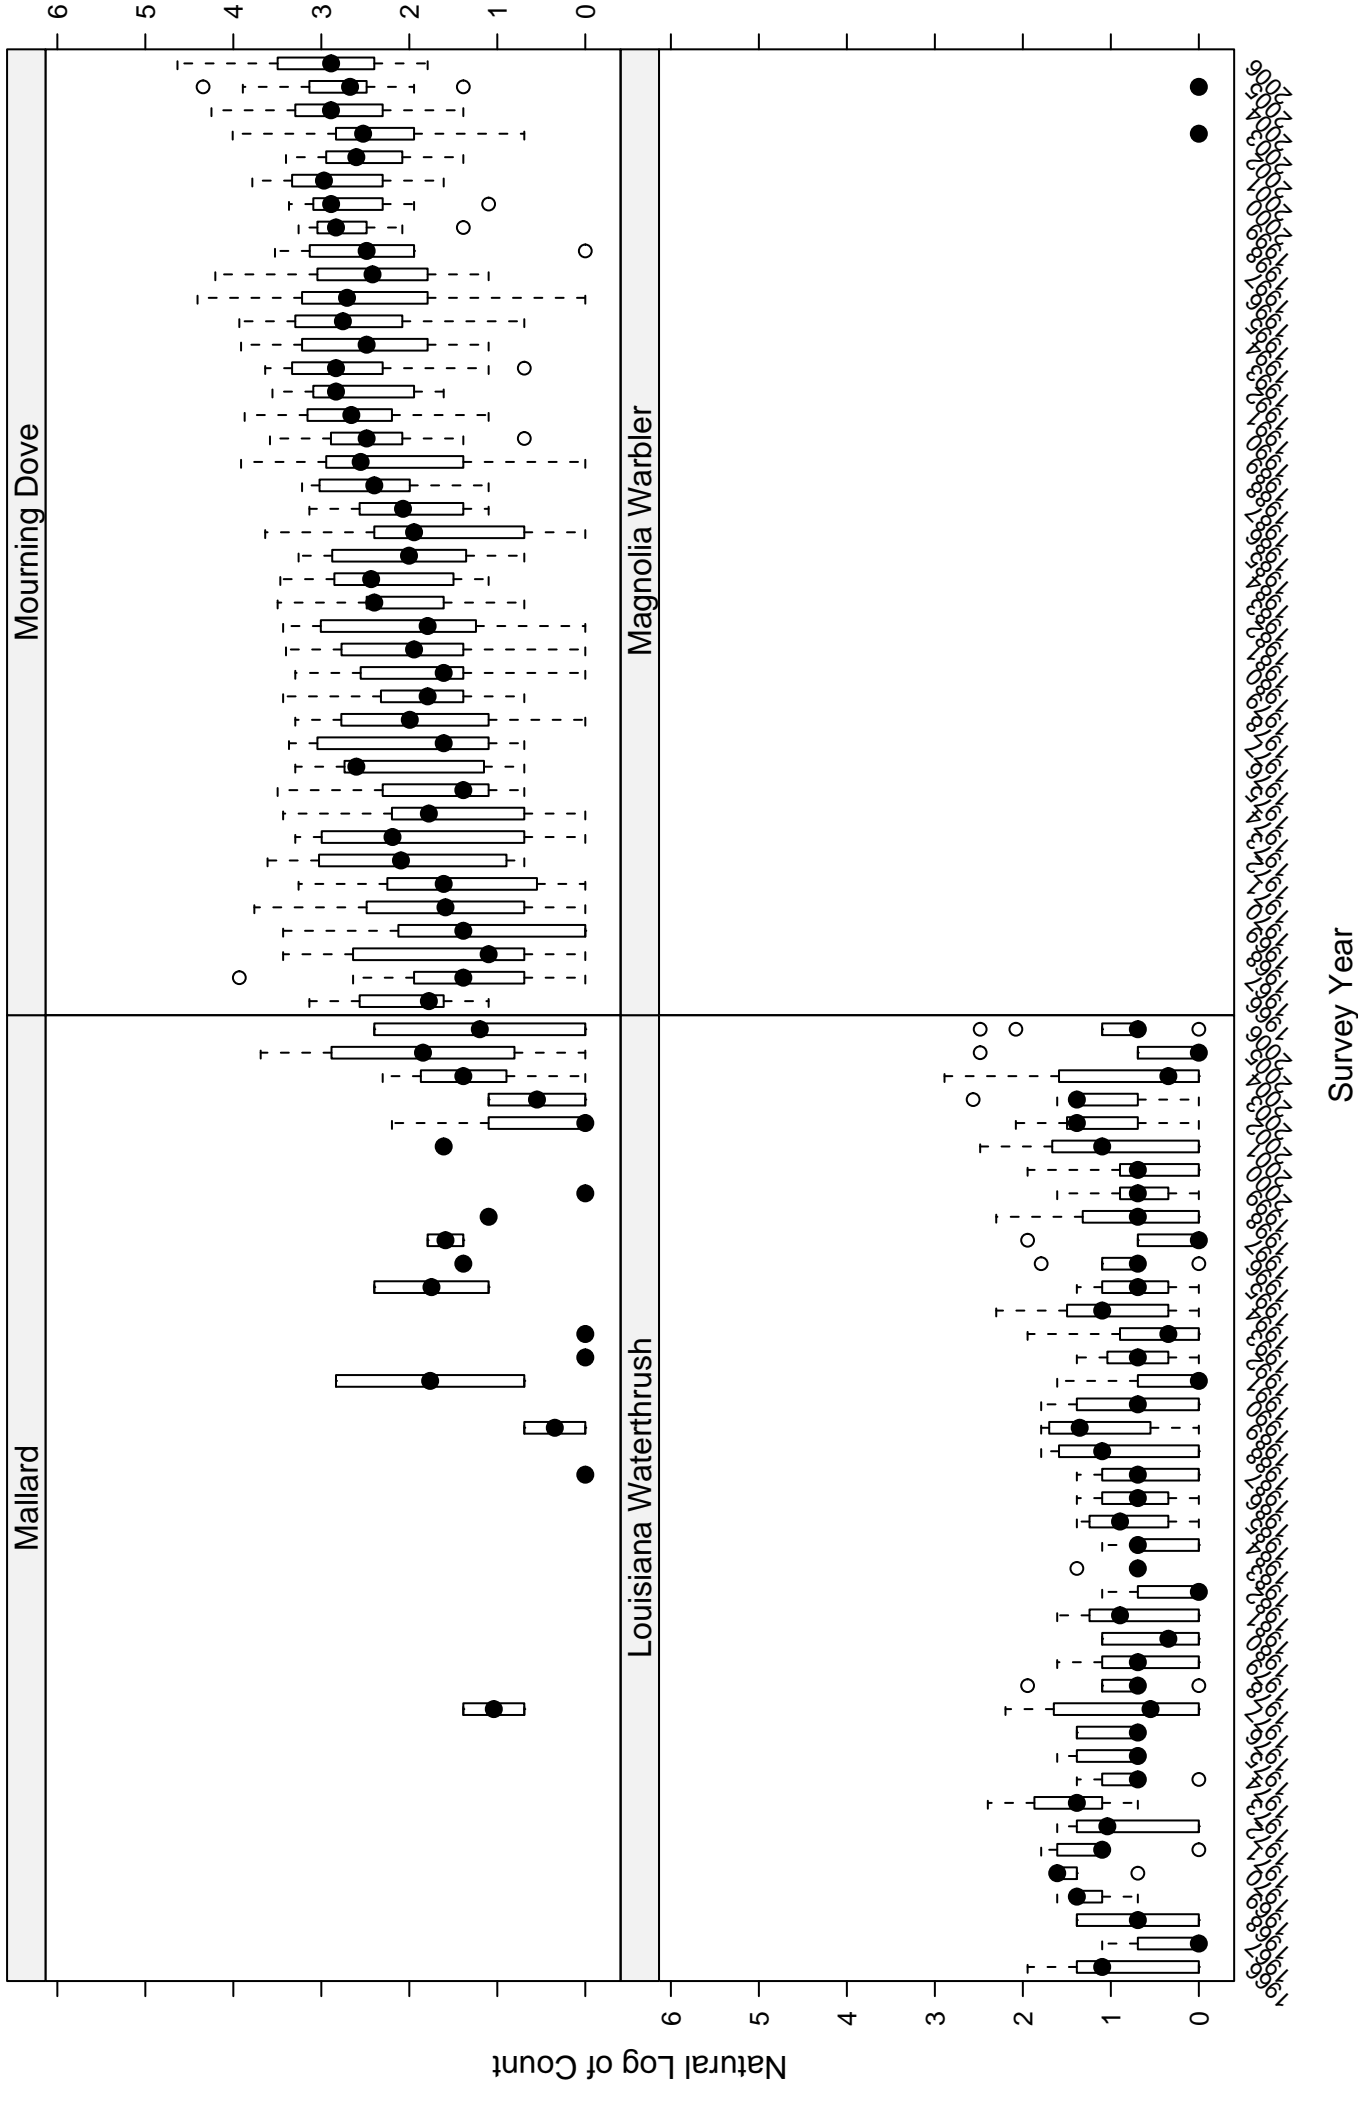

Scatter plots of species counts in the Cumberland Plateau Stratum

Scatter plots of species counts in the Cumberland Plateau Stratum

Scatter plots of species counts in the Cumberland Plateau Stratum

Scatter plots of species counts in the Cumberland Plateau Stratum

Scatter plots of species counts in the Cumberland Plateau Stratum

Scatter plots of species counts in the Cumberland Plateau Stratum

Survey Year

Scatter plots of species counts in the Cumberland Plateau Stratum

Survey Year

Scatter plots of species counts in the Cumberland Plateau Stratum

Scatter plots of species counts in the Cumberland Plateau Stratum

Scatter plots of species counts in the Cumberland Plateau Stratum