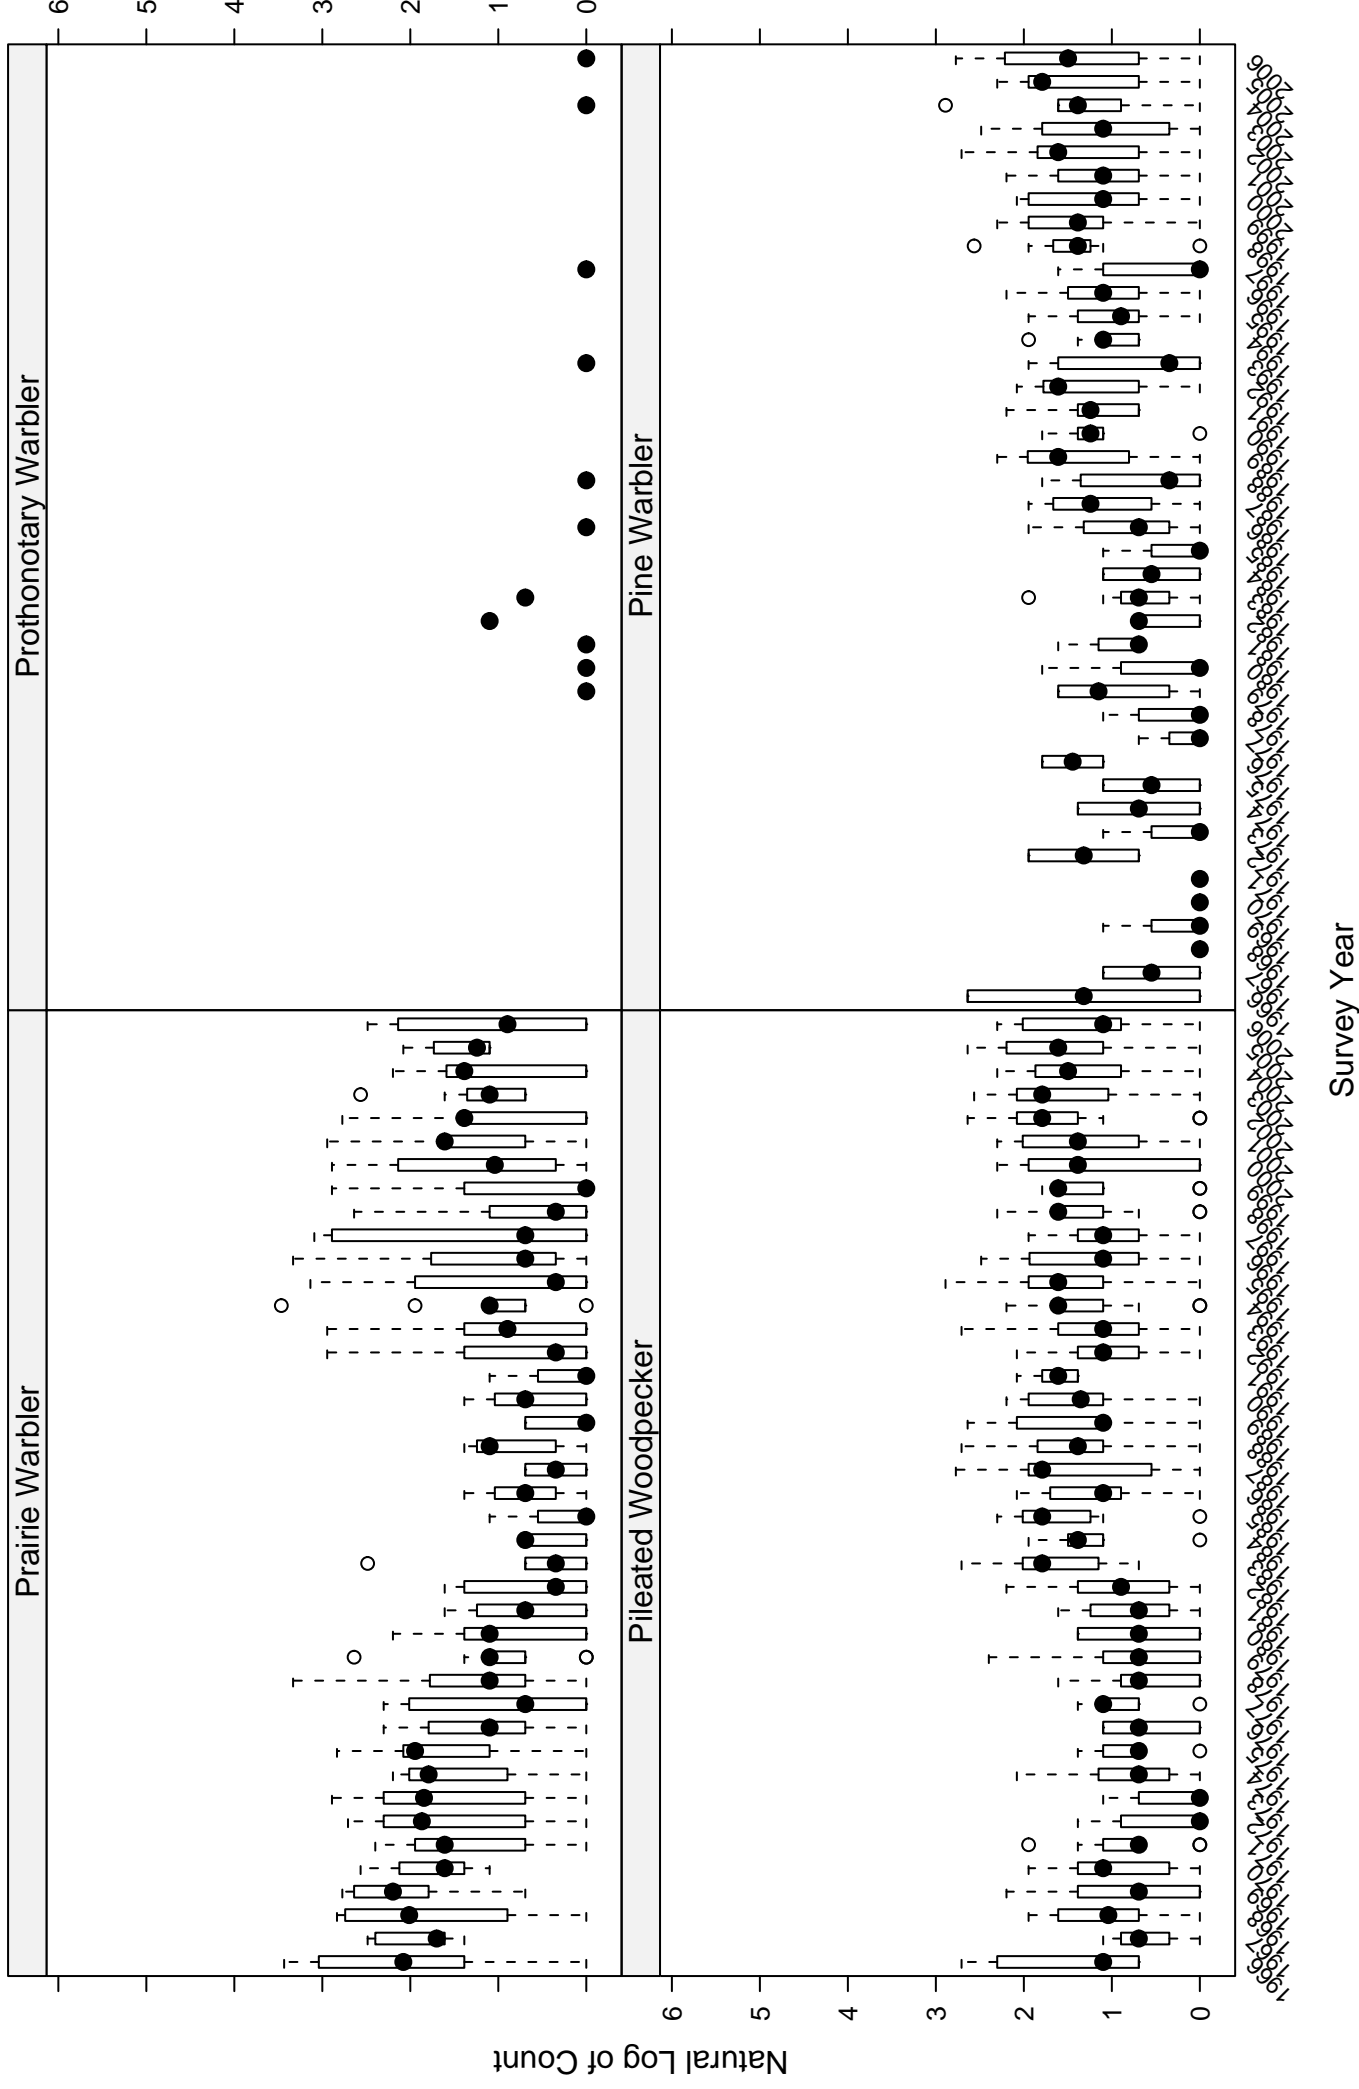

Scatter plots of species counts in the Cumberland Plateau Stratum

Scatter plots of species counts in the Cumberland Plateau Stratum

Scatter plots of species counts in the Cumberland Plateau Stratum

Scatter plots of species counts in the Cumberland Plateau Stratum

Scatter plots of species counts in the Cumberland Plateau Stratum

Scatter plots of species counts in the Cumberland Plateau Stratum

Survey Year

Scatter plots of species counts in the Cumberland Plateau Stratum

Survey Year

Scatter plots of species counts in the Cumberland Plateau Stratum

Scatter plots of species counts in the Cumberland Plateau Stratum

Scatter plots of species counts in the Cumberland Plateau Stratum