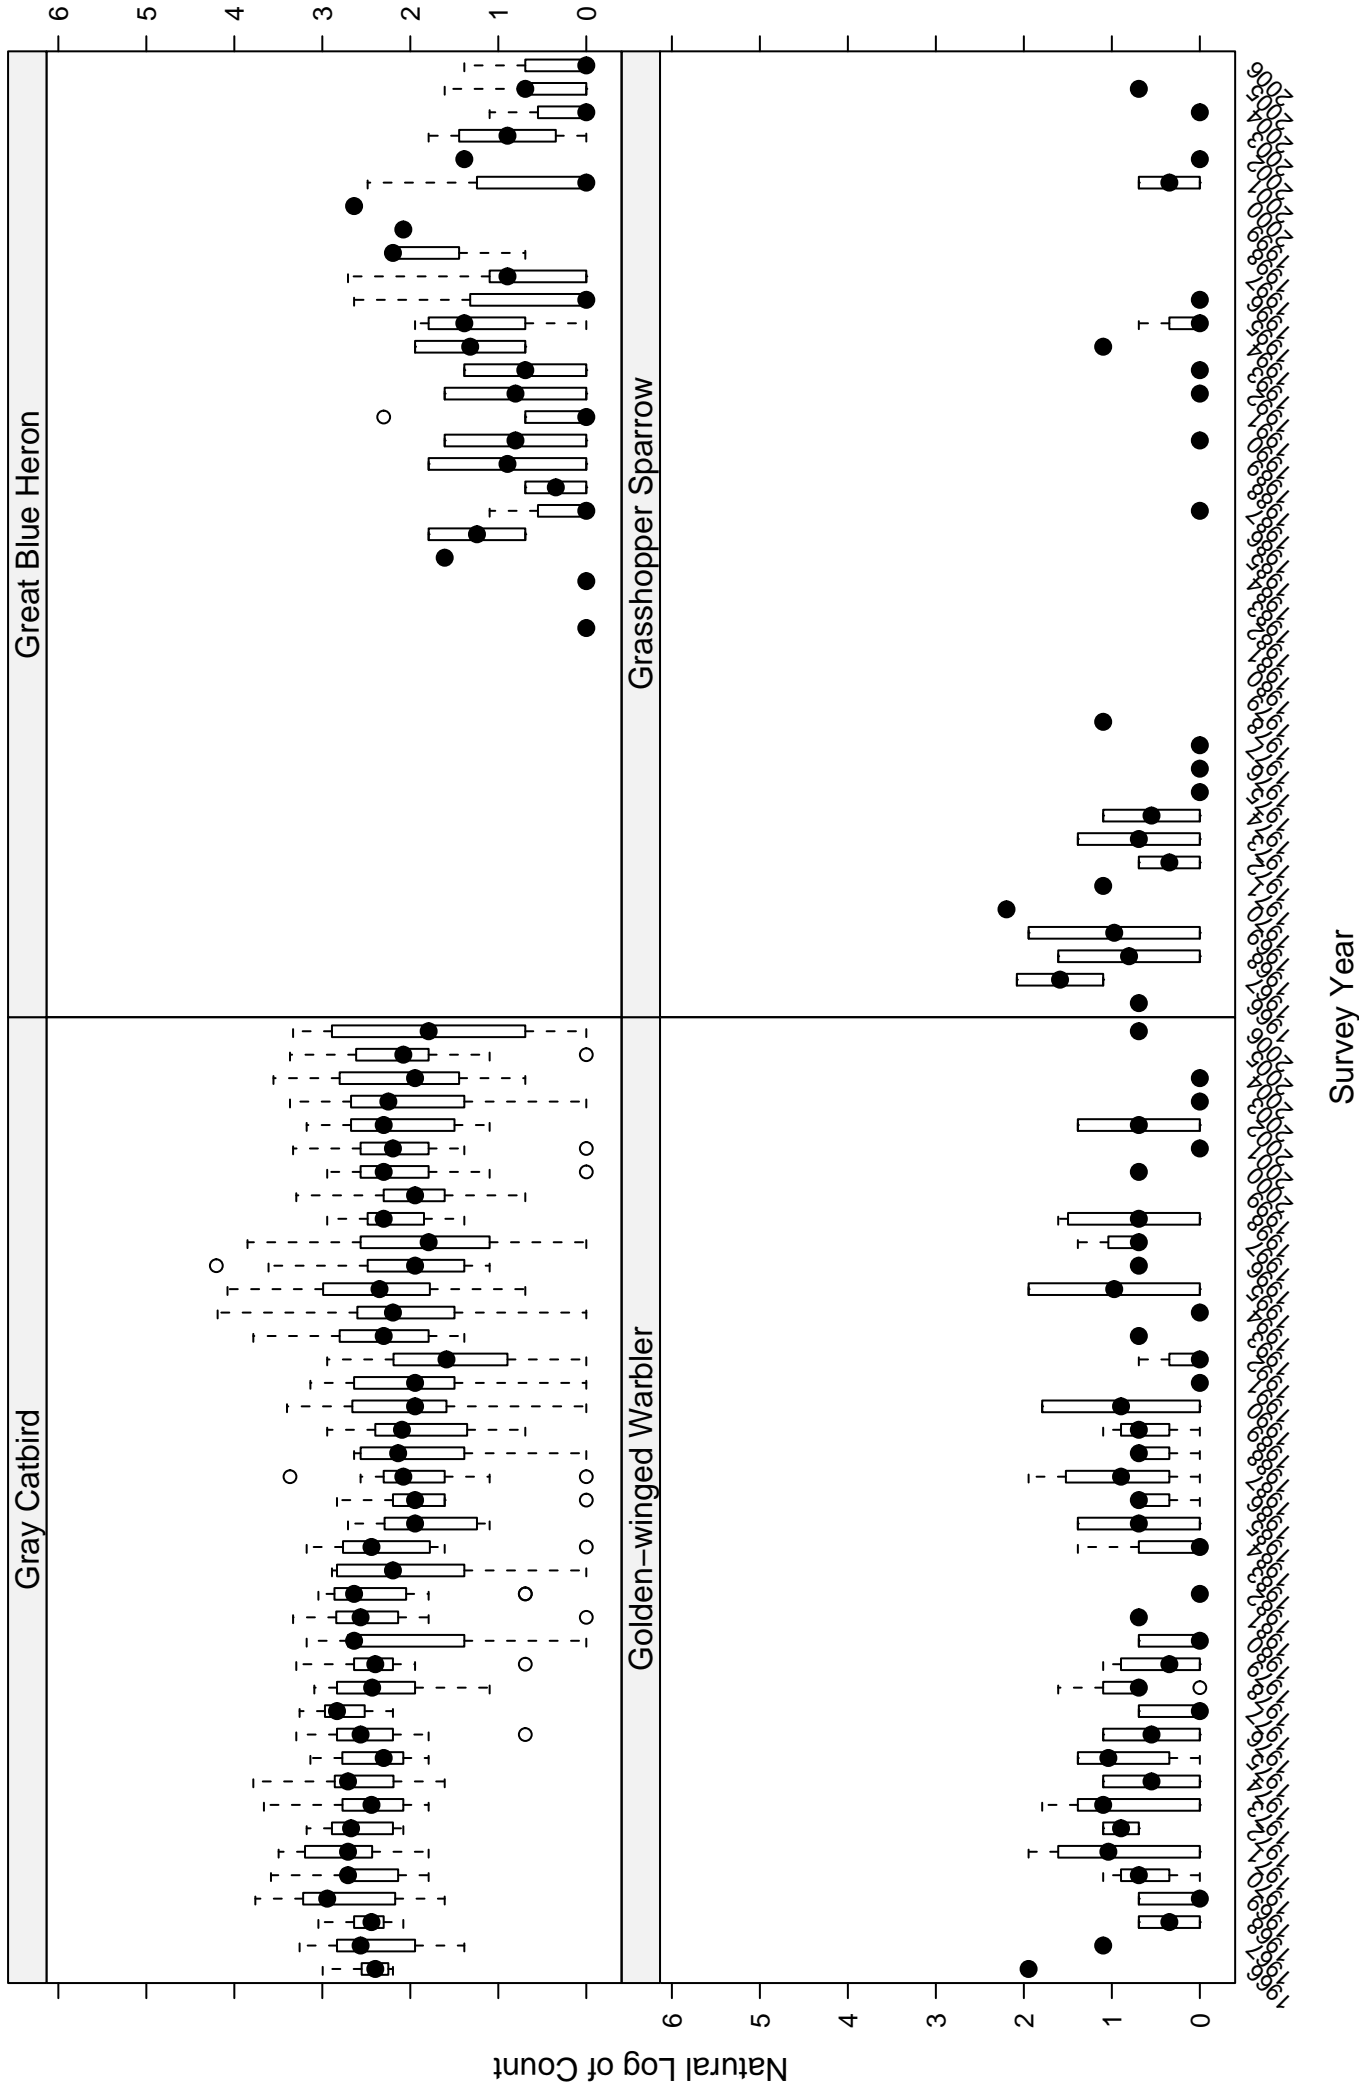

Scatter plots of species counts in the Cumberland Plateau Stratum

Scatter plots of species counts in the Cumberland Plateau Stratum

Scatter plots of species counts in the Cumberland Plateau Stratum

Scatter plots of species counts in the Cumberland Plateau Stratum

Survey Year

Scatter plots of species counts in the Cumberland Plateau Stratum

Scatter plots of species counts in the Cumberland Plateau Stratum

Scatter plots of species counts in the Cumberland Plateau Stratum

Scatter plots of species counts in the Cumberland Plateau Stratum

Survey Year

Scatter plots of species counts in the Cumberland Plateau Stratum

Scatter plots of species counts in the Cumberland Plateau Stratum