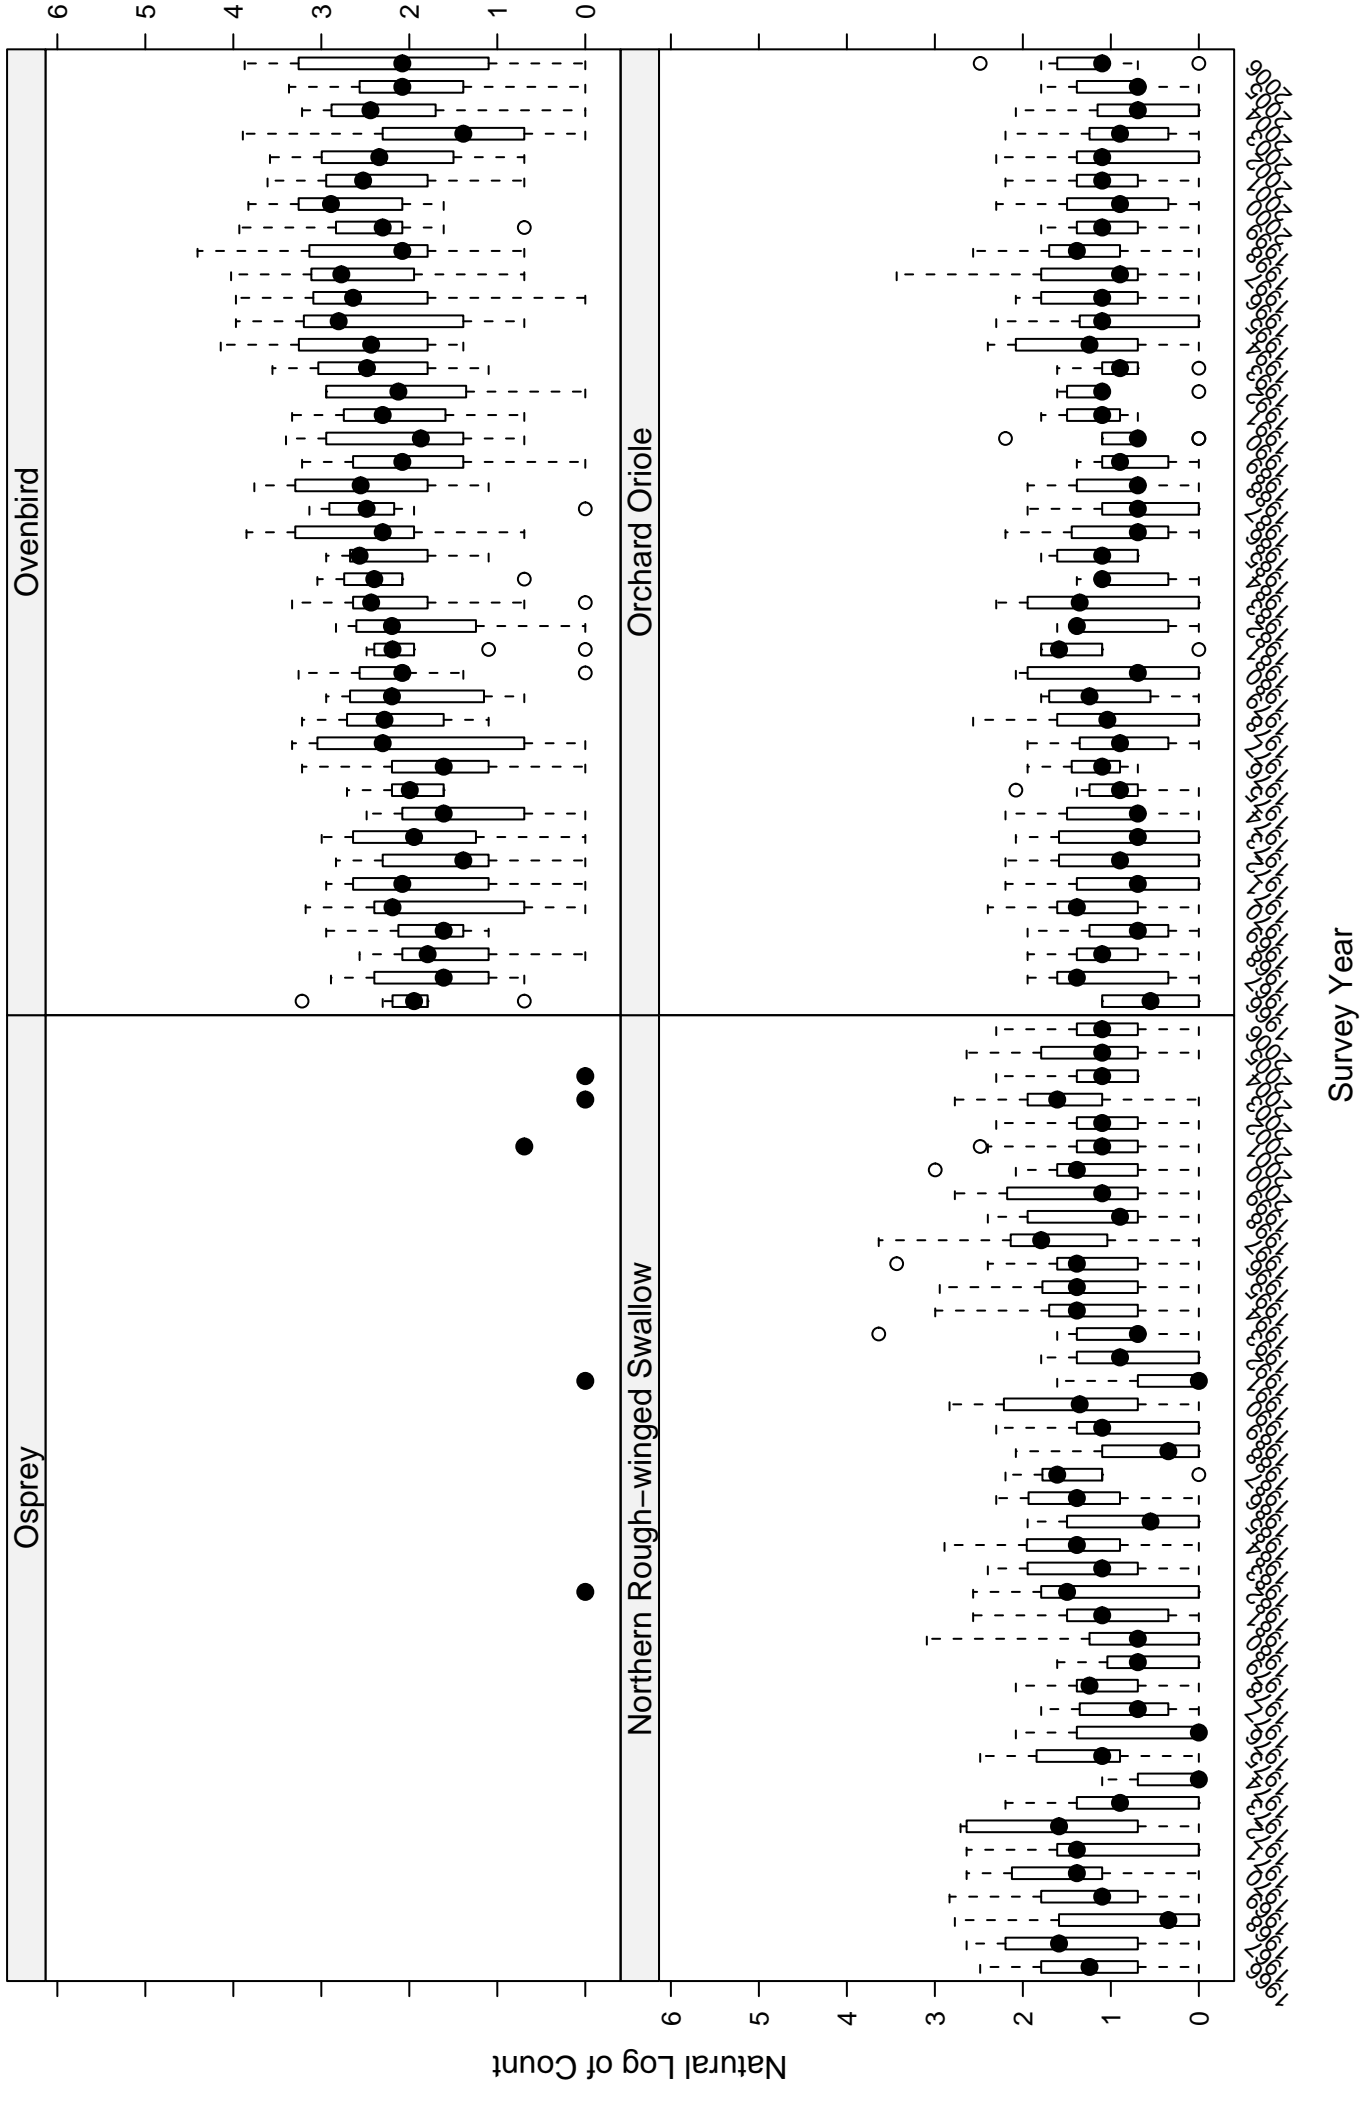

Scatter plots of species counts in the Cumberland Plateau Stratum

Scatter plots of species counts in the Cumberland Plateau Stratum

Scatter plots of species counts in the Cumberland Plateau Stratum

Scatter plots of species counts in the Cumberland Plateau Stratum

Scatter plots of species counts in the Cumberland Plateau Stratum

Scatter plots of species counts in the Cumberland Plateau Stratum

Survey Year

Scatter plots of species counts in the Cumberland Plateau Stratum

Survey Year

Scatter plots of species counts in the Cumberland Plateau Stratum

Scatter plots of species counts in the Cumberland Plateau Stratum

Scatter plots of species counts in the Cumberland Plateau Stratum