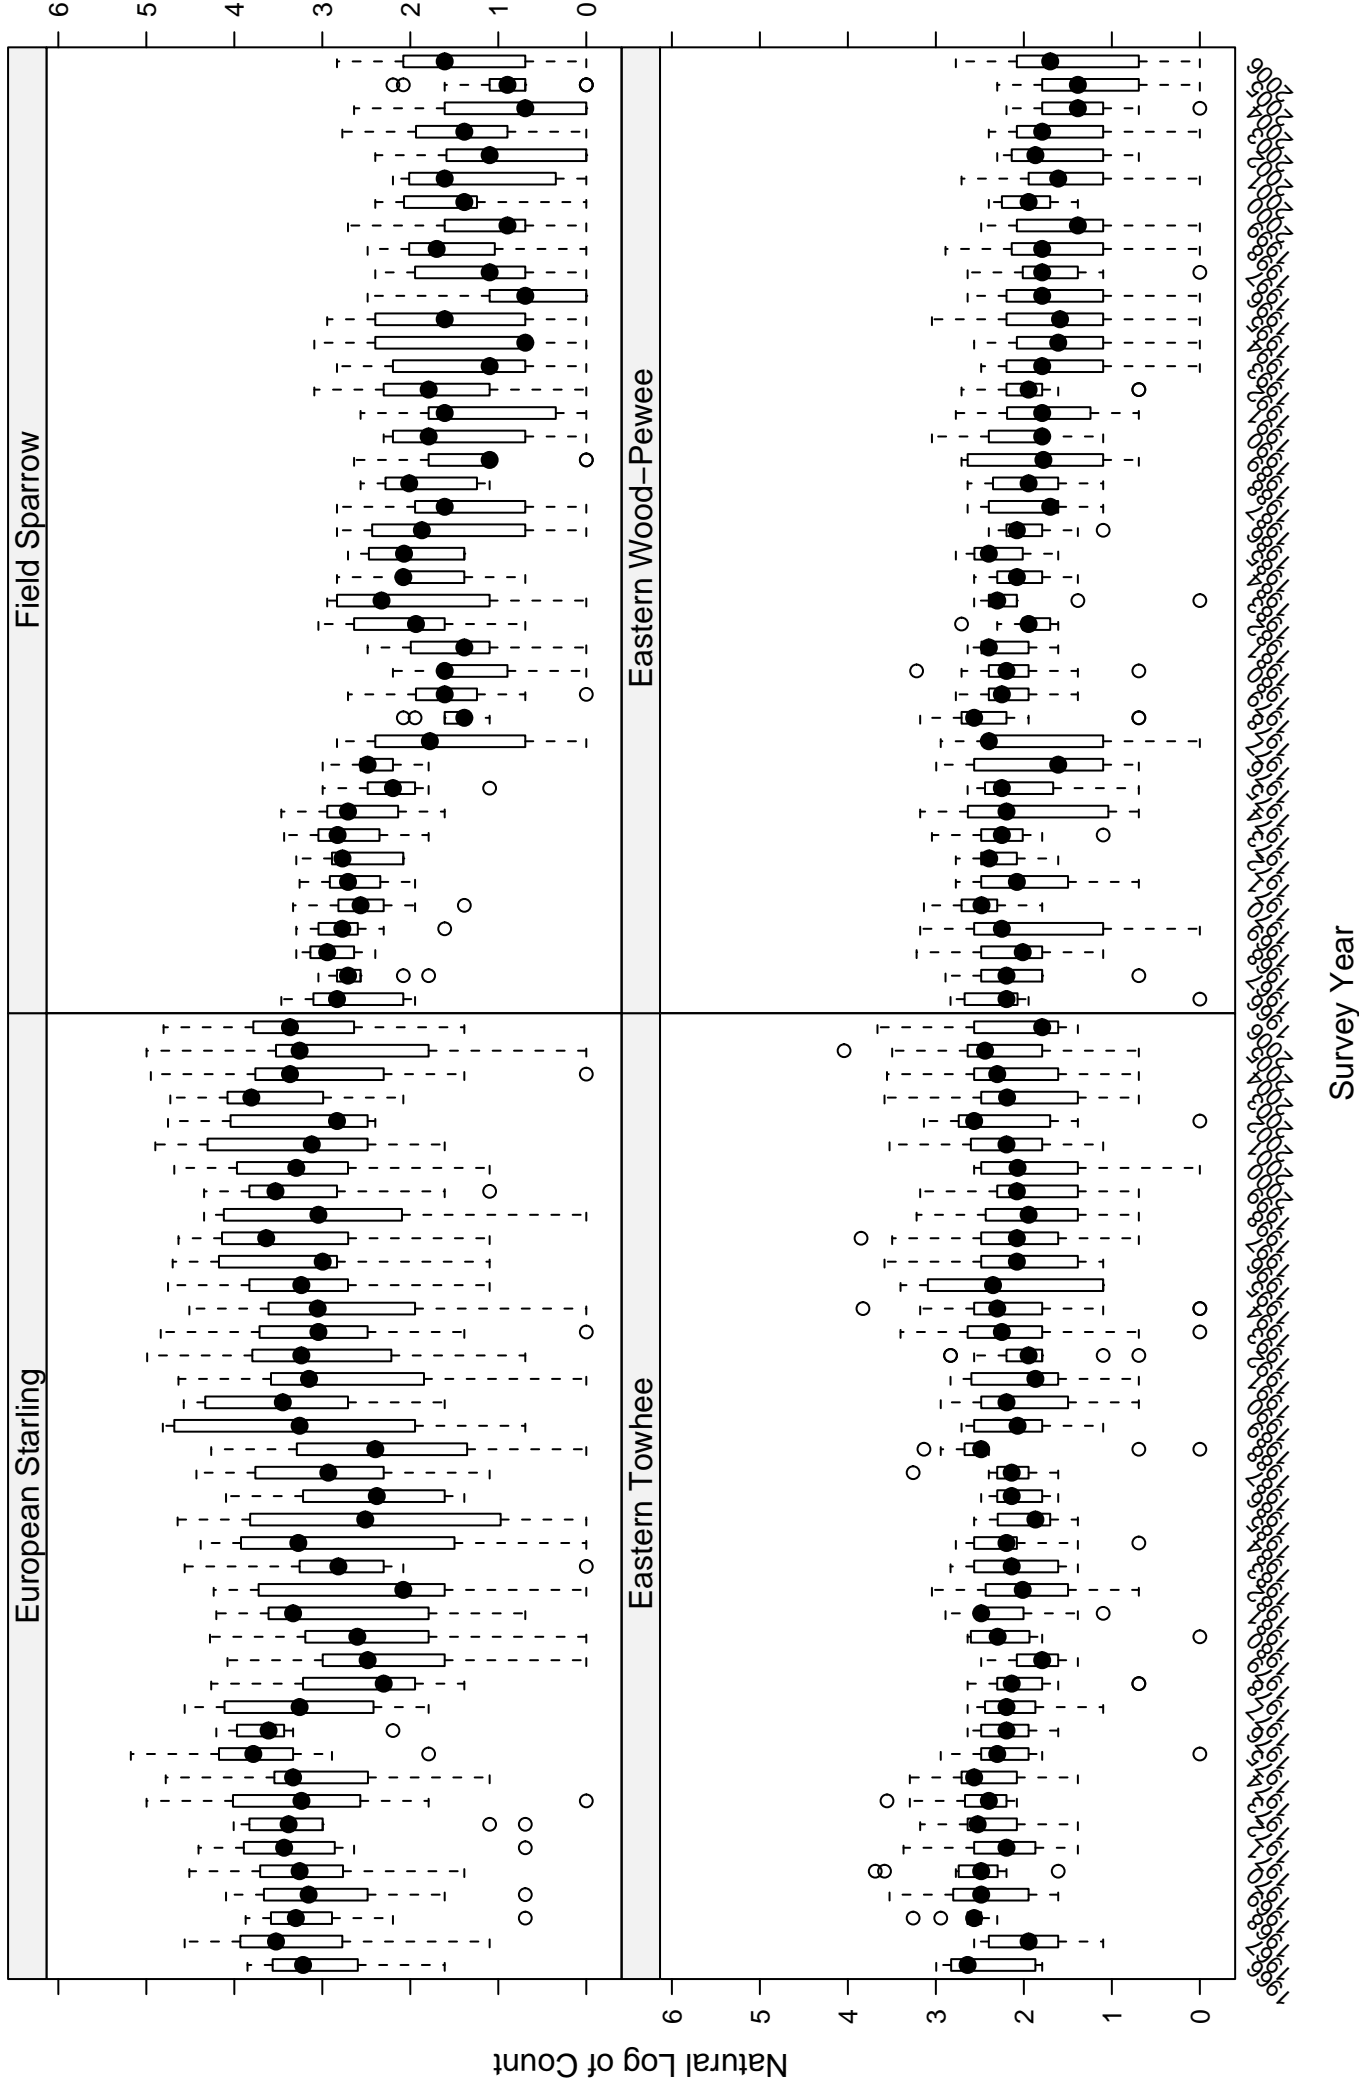

Scatter plots of species counts in the Cumberland Plateau Stratum