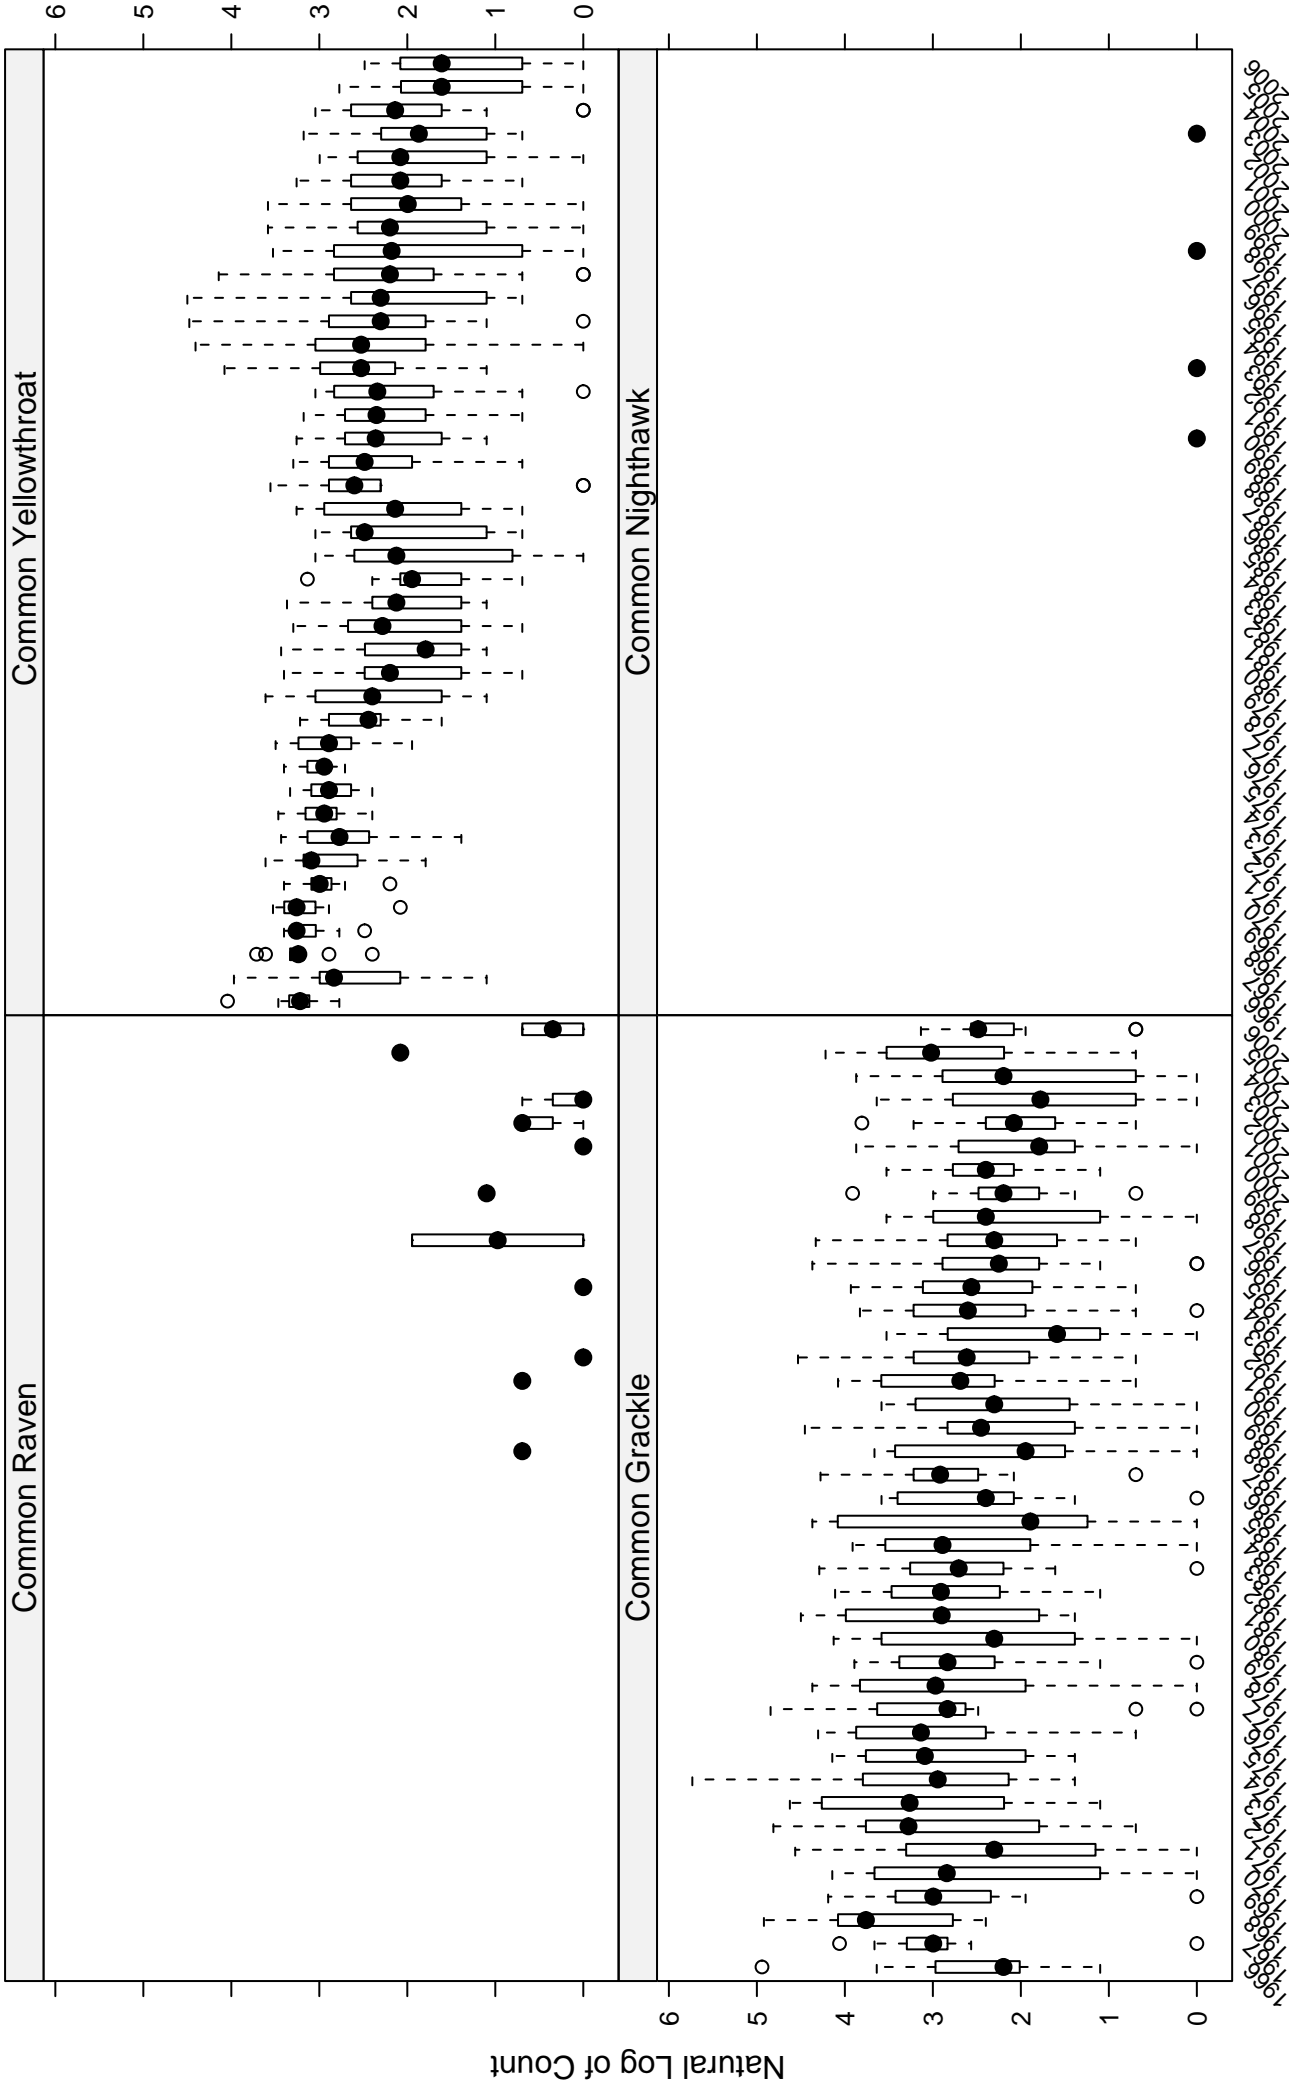

Scatter plots of species counts in the Cumberland Plateau Stratum

Scatter plots of species counts in the Cumberland Plateau Stratum

Scatter plots of species counts in the Cumberland Plateau Stratum

Survey Year

Scatter plots of species counts in the Cumberland Plateau Stratum

Scatter plots of species counts in the Cumberland Plateau Stratum

Scatter plots of species counts in the Cumberland Plateau Stratum

Scatter plots of species counts in the Cumberland Plateau Stratum

Survey Year

Scatter plots of species counts in the Cumberland Plateau Stratum

Scatter plots of species counts in the Cumberland Plateau Stratum

Scatter plots of species counts in the Cumberland Plateau Stratum

Scatter plots of species counts in the Cumberland Plateau Stratum

Survey Year

Scatter plots of species counts in the Cumberland Plateau Stratum

Scatter plots of species counts in the Cumberland Plateau Stratum