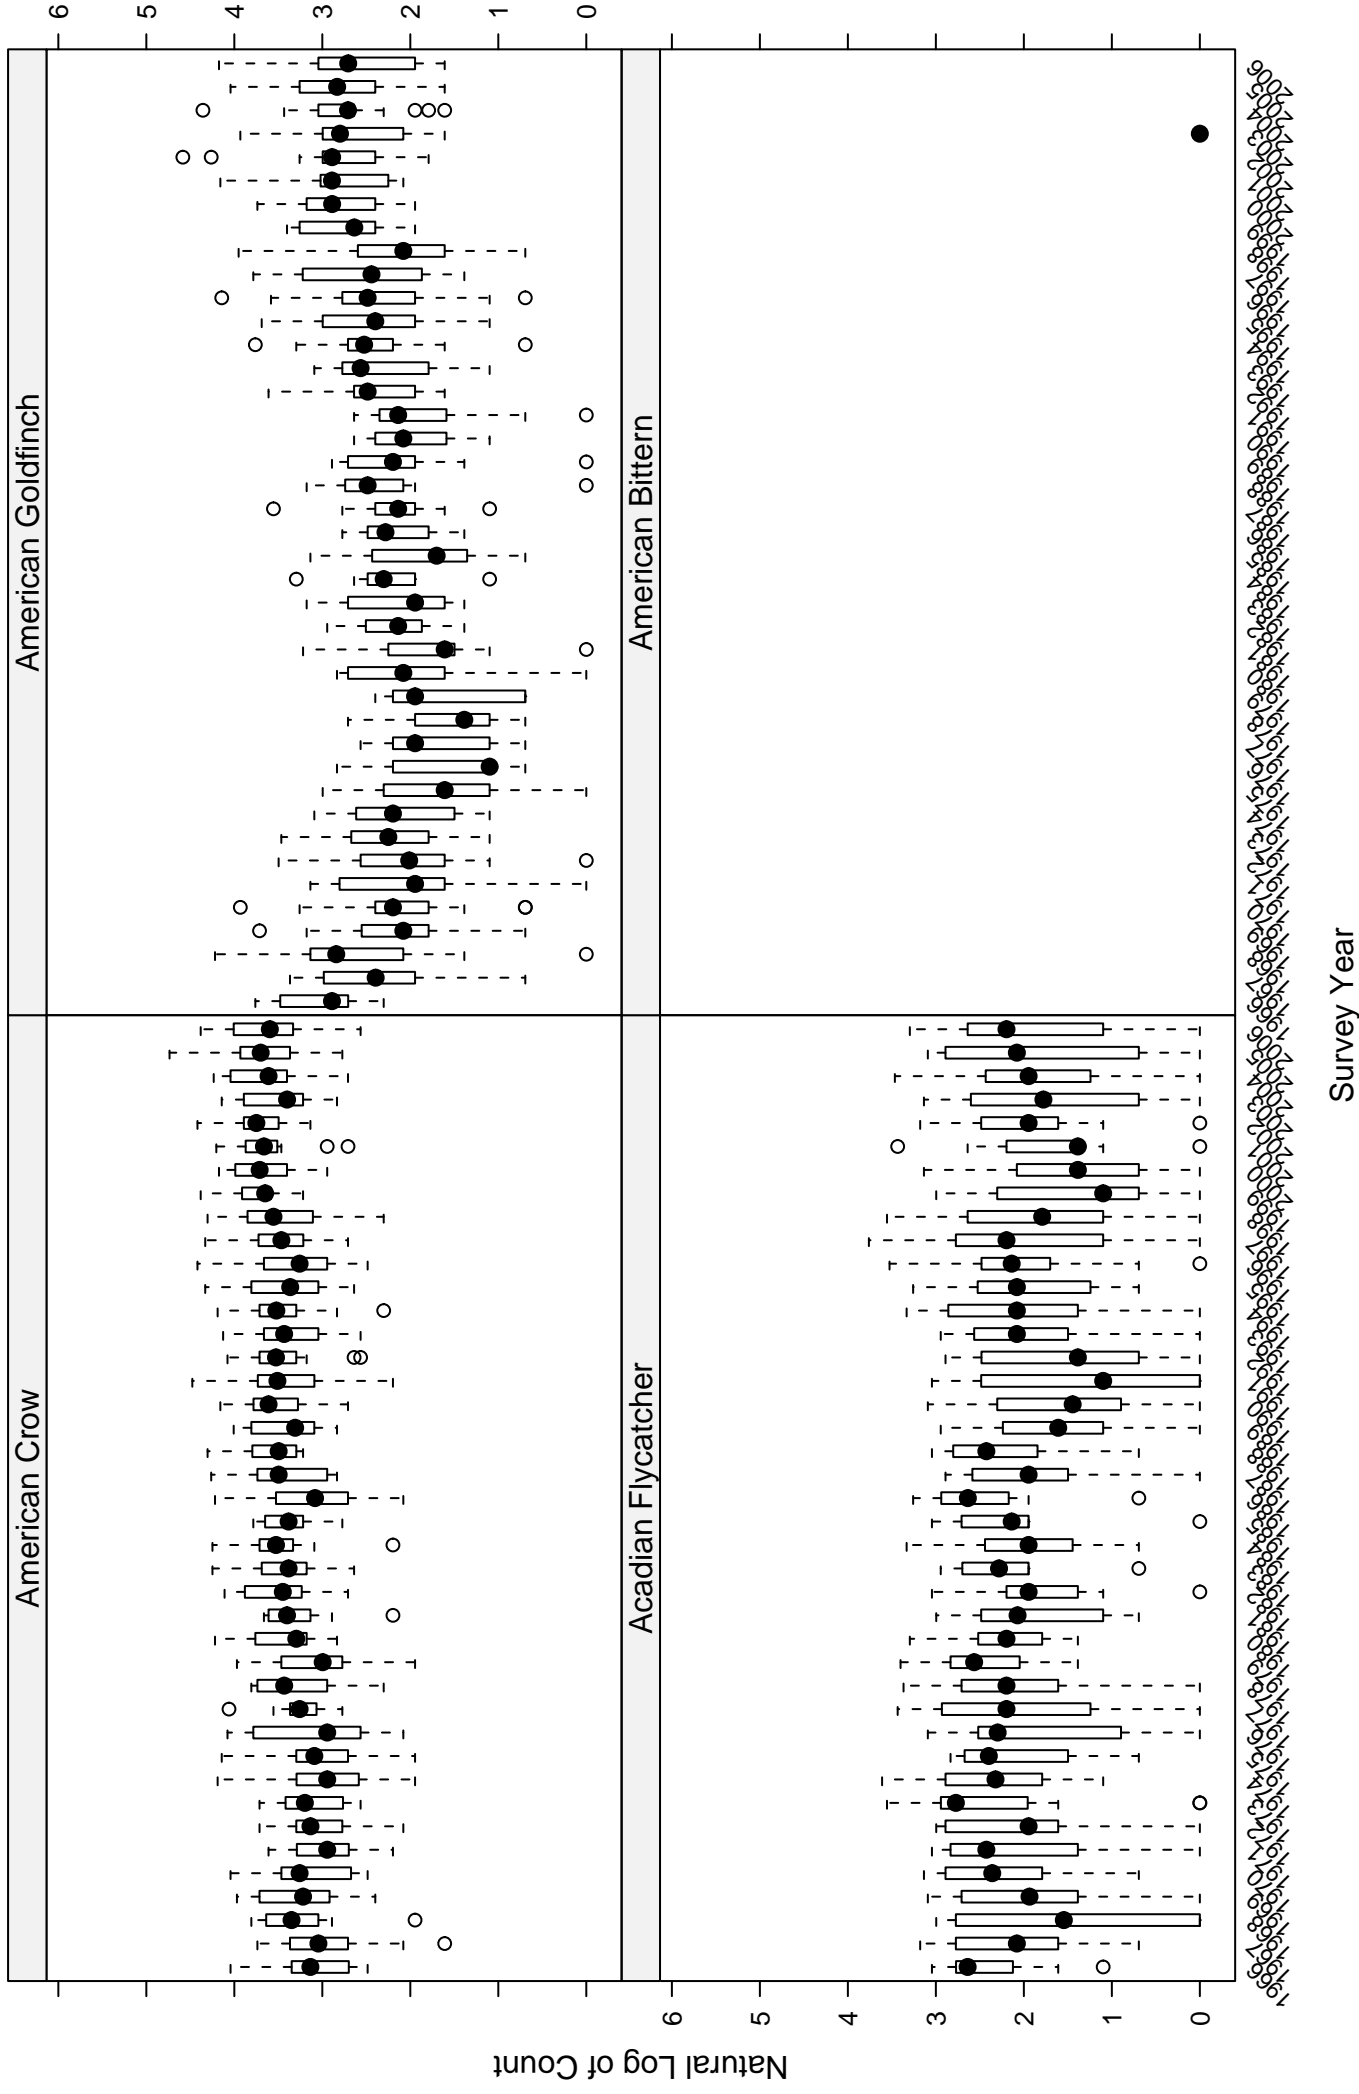

Scatter plots of species counts in the Cumberland Plateau Stratum

Scatter plots of species counts in the Cumberland Plateau Stratum

Scatter plots of species counts in the Cumberland Plateau Stratum

Survey Year

Scatter plots of species counts in the Cumberland Plateau Stratum

Scatter plots of species counts in the Cumberland Plateau Stratum

Scatter plots of species counts in the Cumberland Plateau Stratum

Scatter plots of species counts in the Cumberland Plateau Stratum

Survey Year

Scatter plots of species counts in the Cumberland Plateau Stratum

Scatter plots of species counts in the Cumberland Plateau Stratum

Scatter plots of species counts in the Cumberland Plateau Stratum

Scatter plots of species counts in the Cumberland Plateau Stratum

Survey Year

Scatter plots of species counts in the Cumberland Plateau Stratum

Scatter plots of species counts in the Cumberland Plateau Stratum