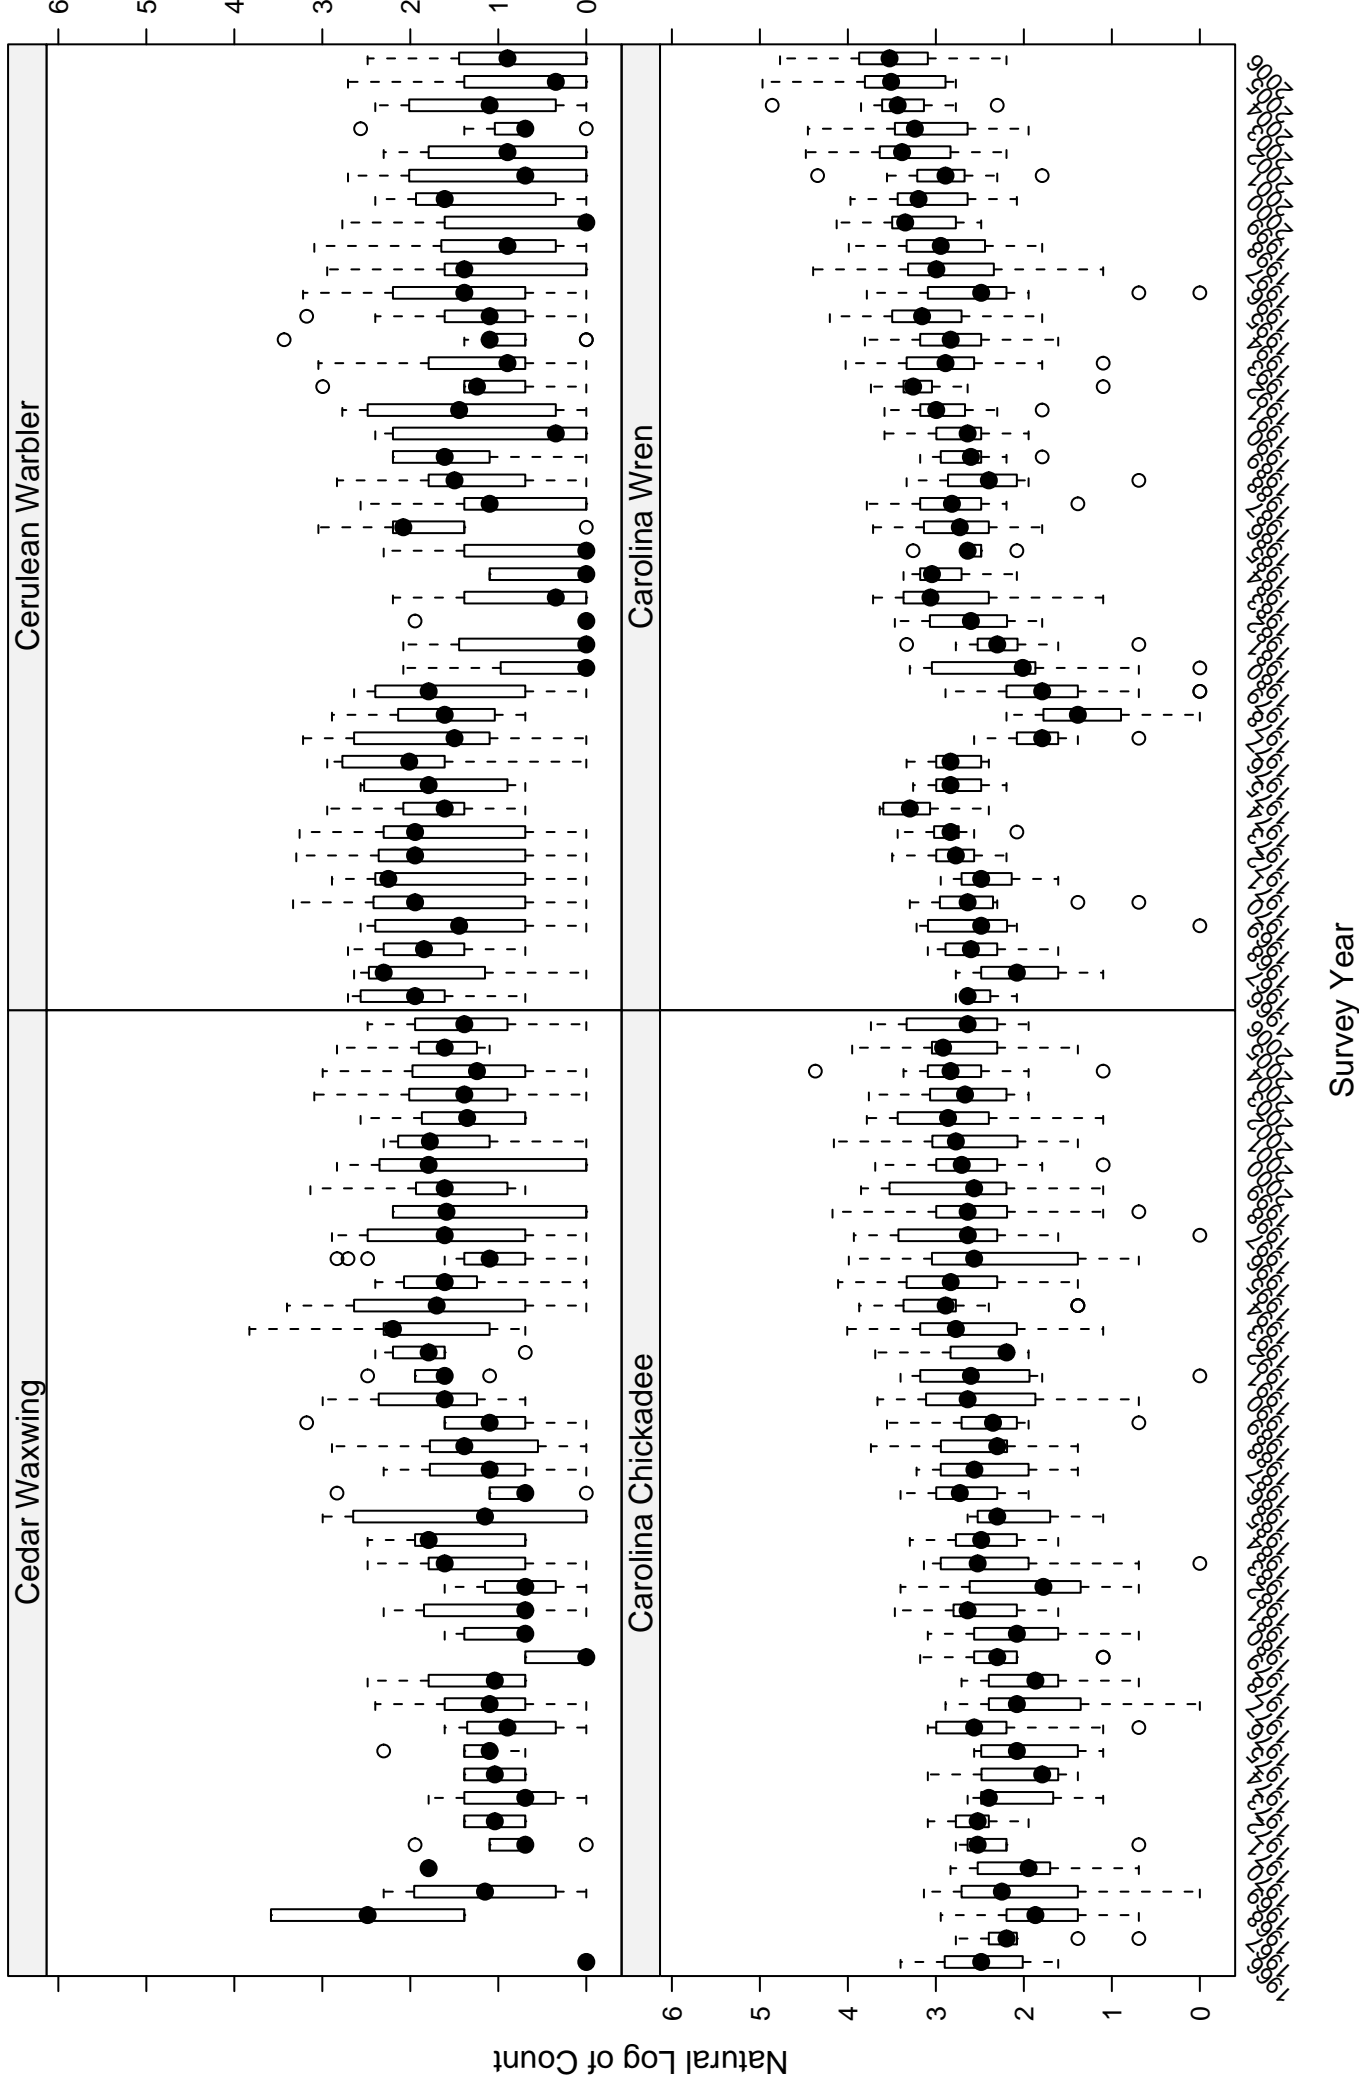

Scatter plots of species counts in the Cumberland Plateau Stratum

Scatter plots of species counts in the Cumberland Plateau Stratum

Scatter plots of species counts in the Cumberland Plateau Stratum

Survey Year

Scatter plots of species counts in the Cumberland Plateau Stratum

Scatter plots of species counts in the Cumberland Plateau Stratum

Scatter plots of species counts in the Cumberland Plateau Stratum

Scatter plots of species counts in the Cumberland Plateau Stratum

Survey Year

Scatter plots of species counts in the Cumberland Plateau Stratum

Scatter plots of species counts in the Cumberland Plateau Stratum

Scatter plots of species counts in the Cumberland Plateau Stratum

Scatter plots of species counts in the Cumberland Plateau Stratum

Survey Year

Scatter plots of species counts in the Cumberland Plateau Stratum

Scatter plots of species counts in the Cumberland Plateau Stratum