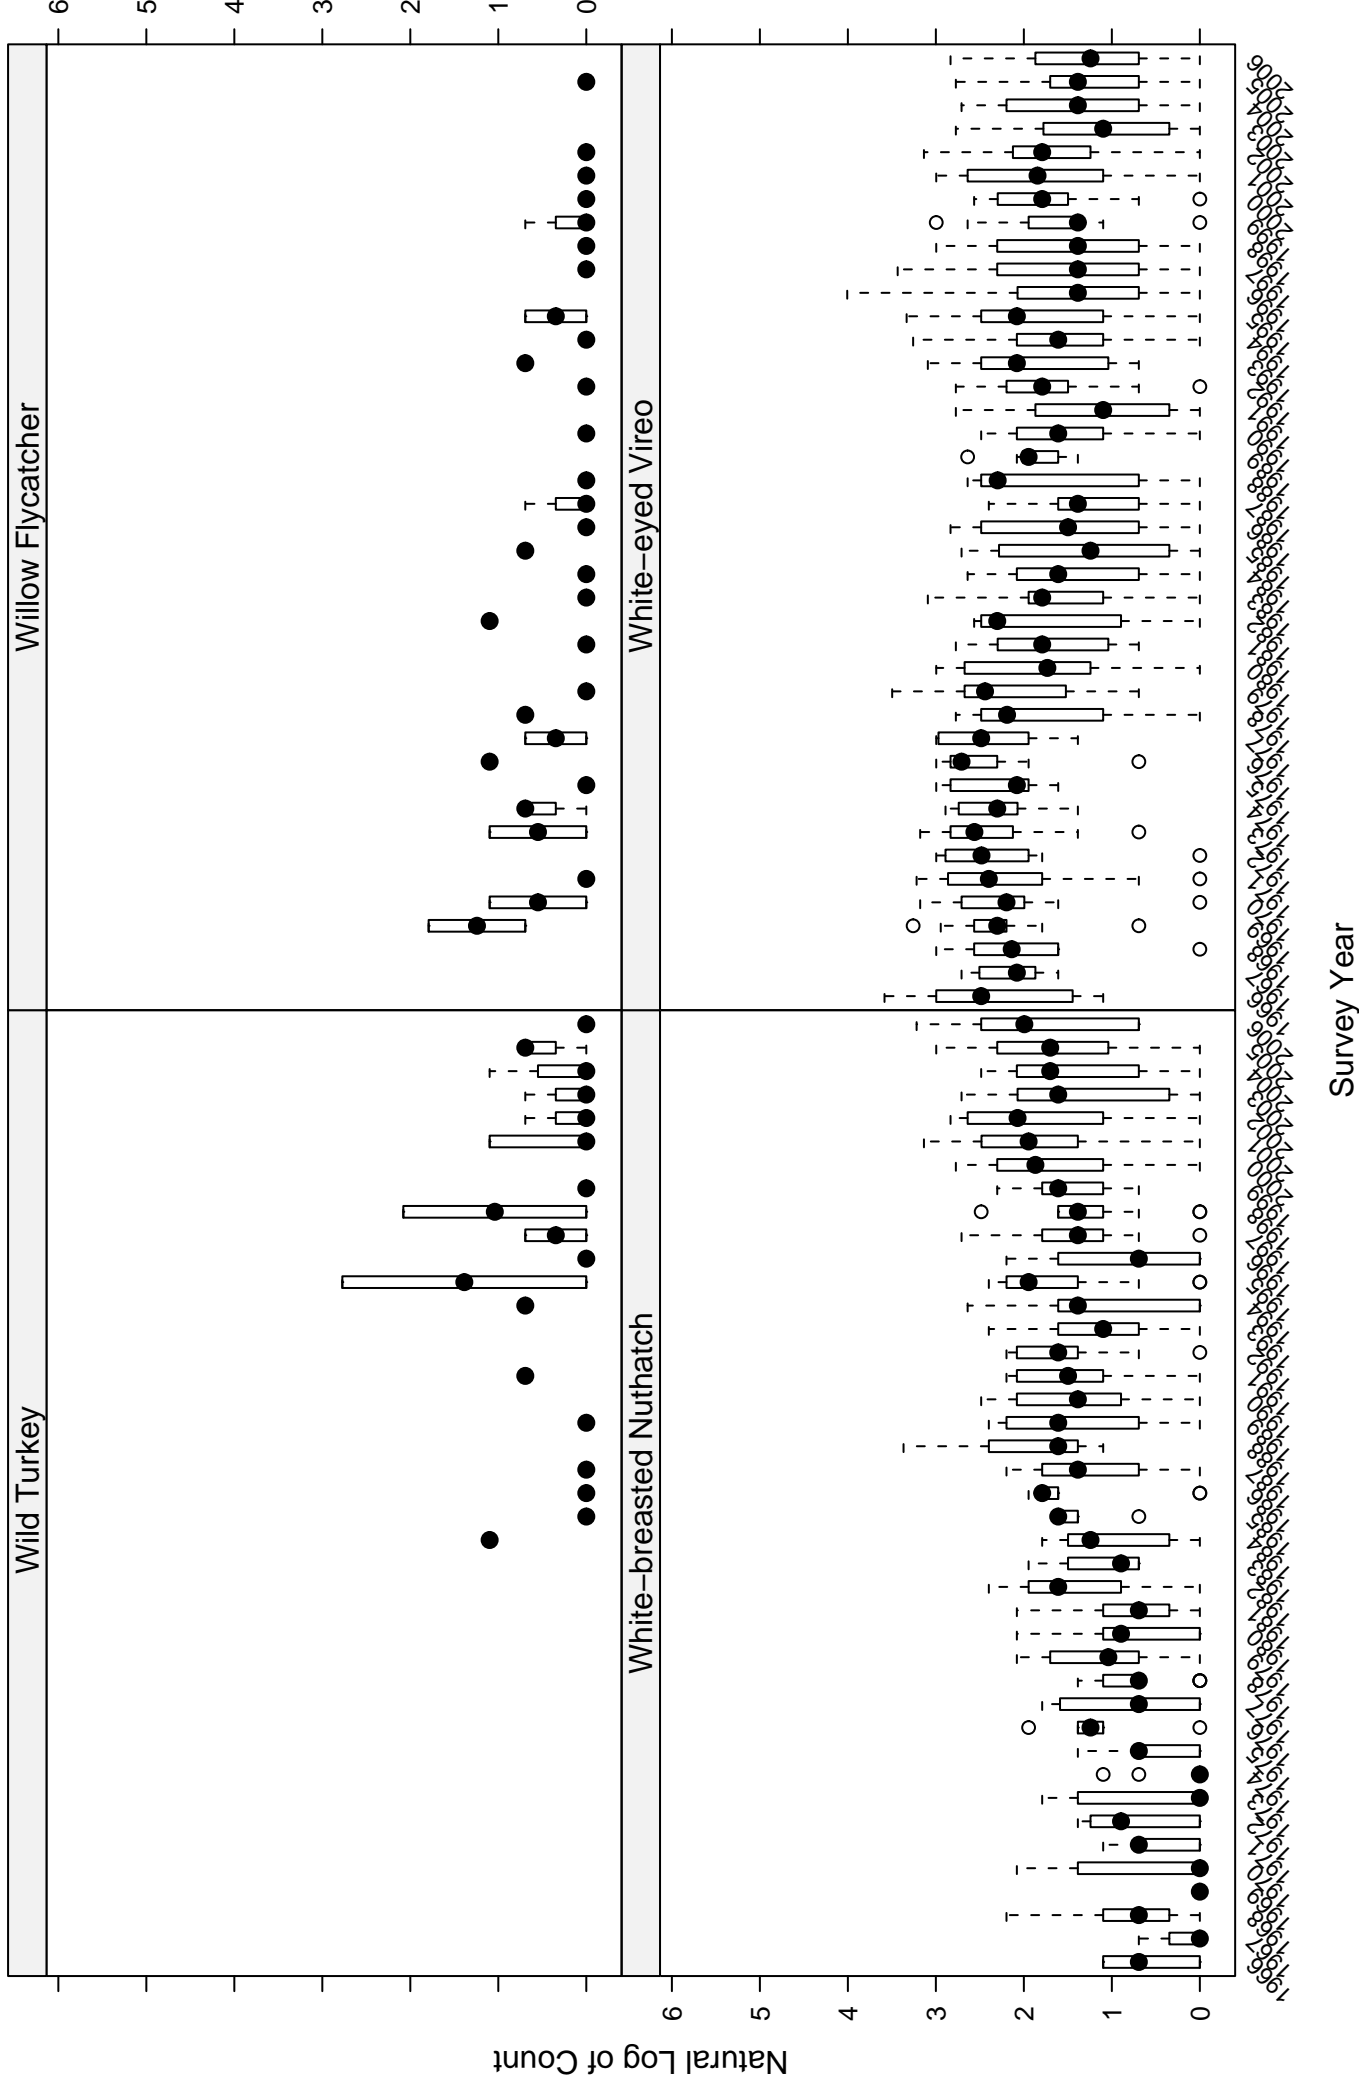

Scatter plots of species counts in the Cumberland Plateau Stratum

Scatter plots of species counts in the Cumberland Plateau Stratum

Scatter plots of species counts in the Cumberland Plateau Stratum

Scatter plots of species counts in the Cumberland Plateau Stratum

Survey Year

Scatter plots of species counts in the Cumberland Plateau Stratum

Scatter plots of species counts in the Cumberland Plateau Stratum

Scatter plots of species counts in the Cumberland Plateau Stratum