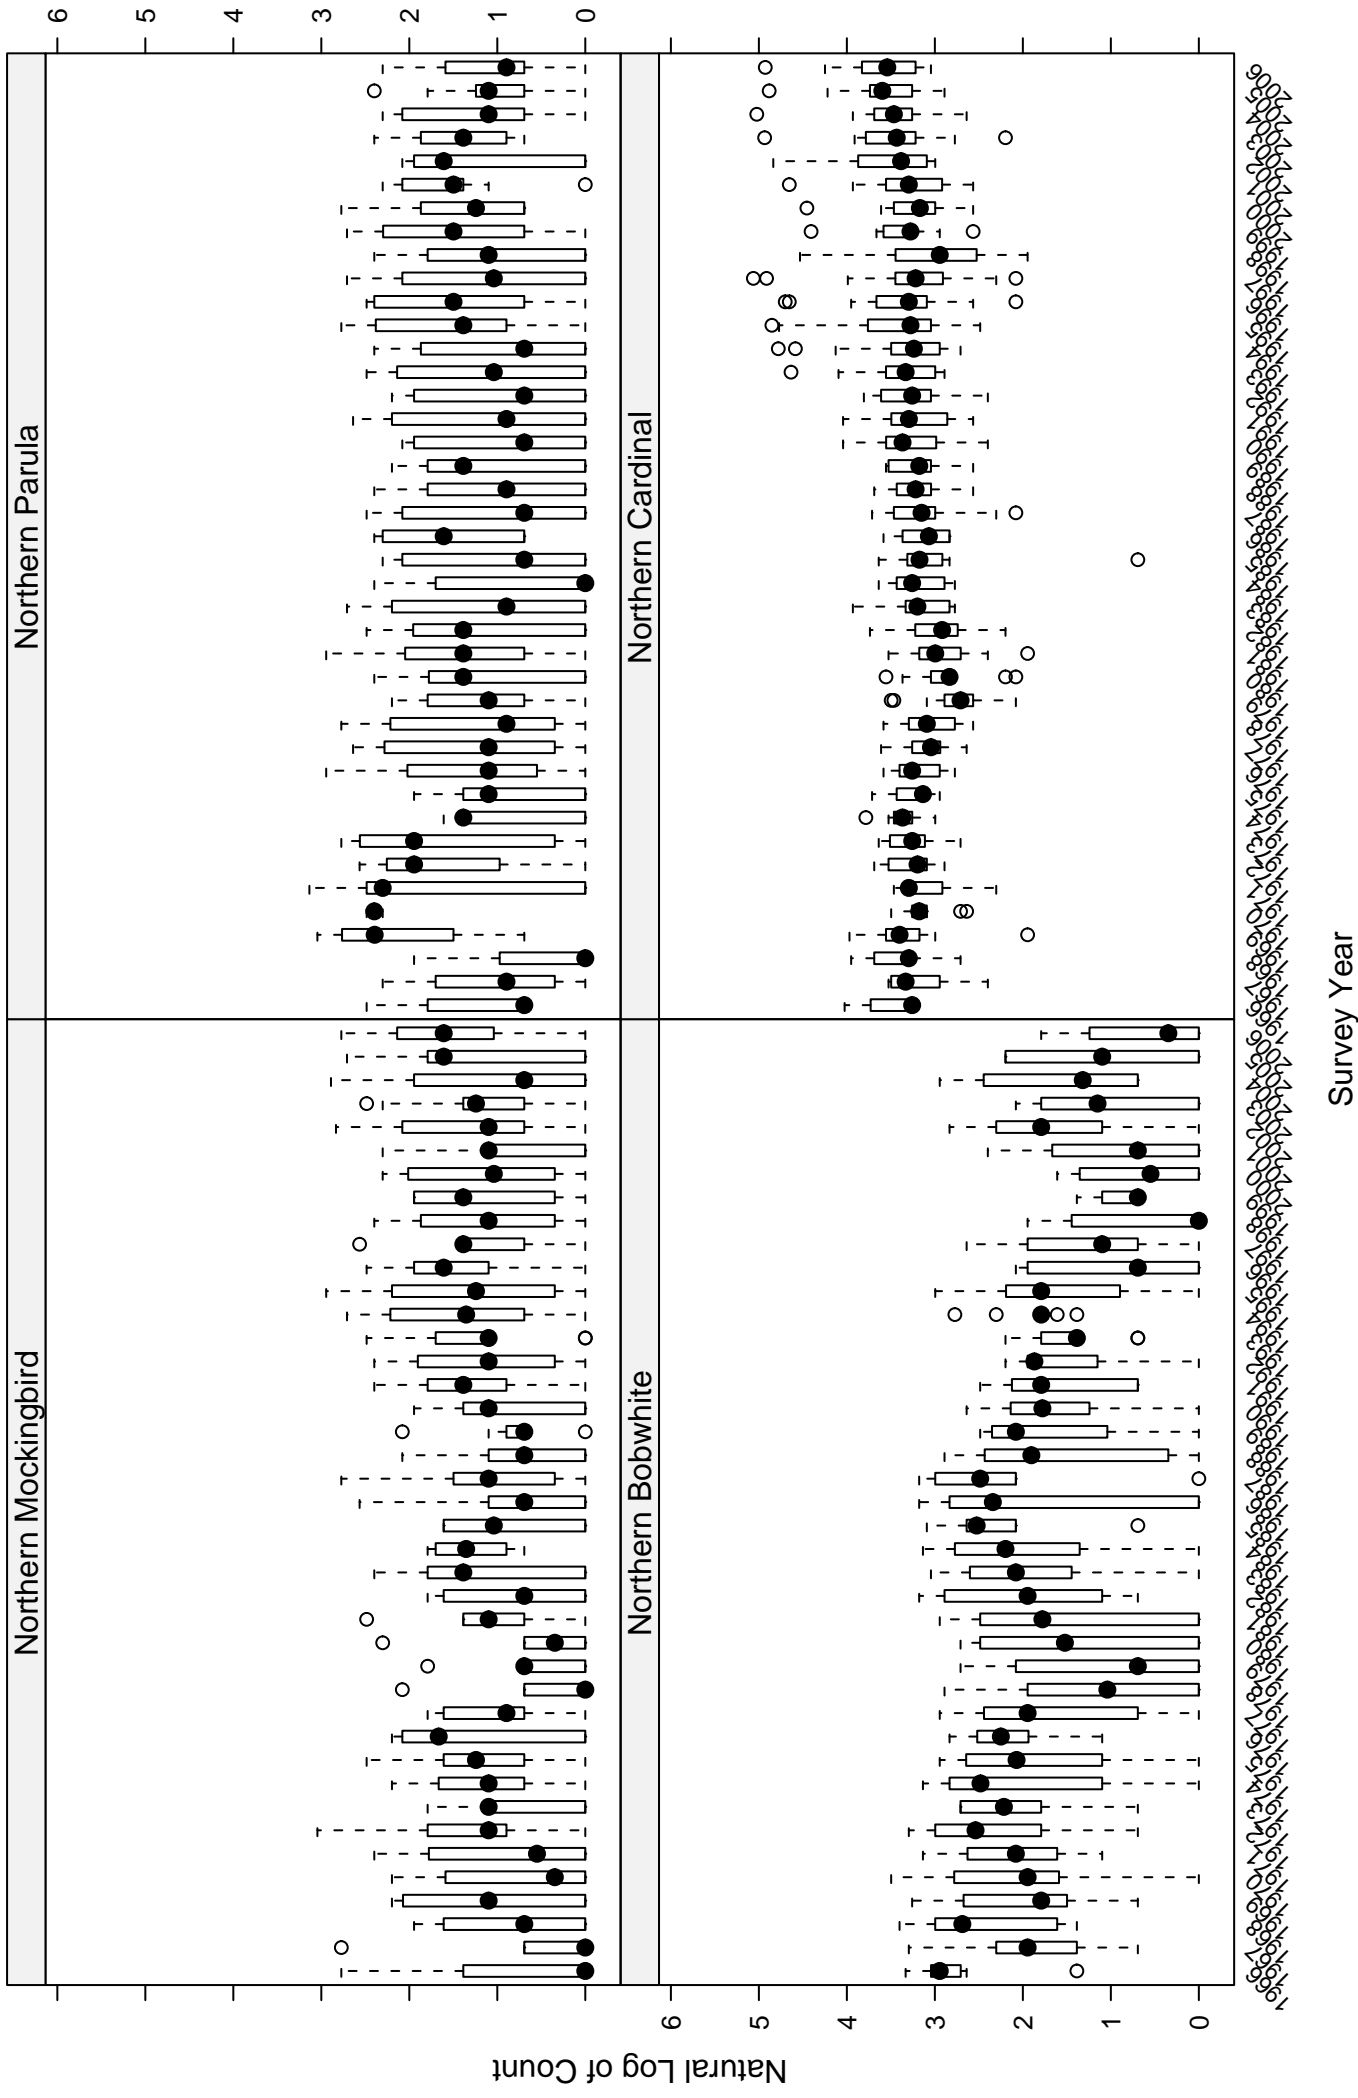

Scatter plots of species counts in the Cumberland Plateau Stratum

Scatter plots of species counts in the Cumberland Plateau Stratum

Scatter plots of species counts in the Cumberland Plateau Stratum

Scatter plots of species counts in the Cumberland Plateau Stratum

Scatter plots of species counts in the Cumberland Plateau Stratum

Scatter plots of species counts in the Cumberland Plateau Stratum

Survey Year

Scatter plots of species counts in the Cumberland Plateau Stratum

Survey Year

Scatter plots of species counts in the Cumberland Plateau Stratum

Scatter plots of species counts in the Cumberland Plateau Stratum

Scatter plots of species counts in the Cumberland Plateau Stratum