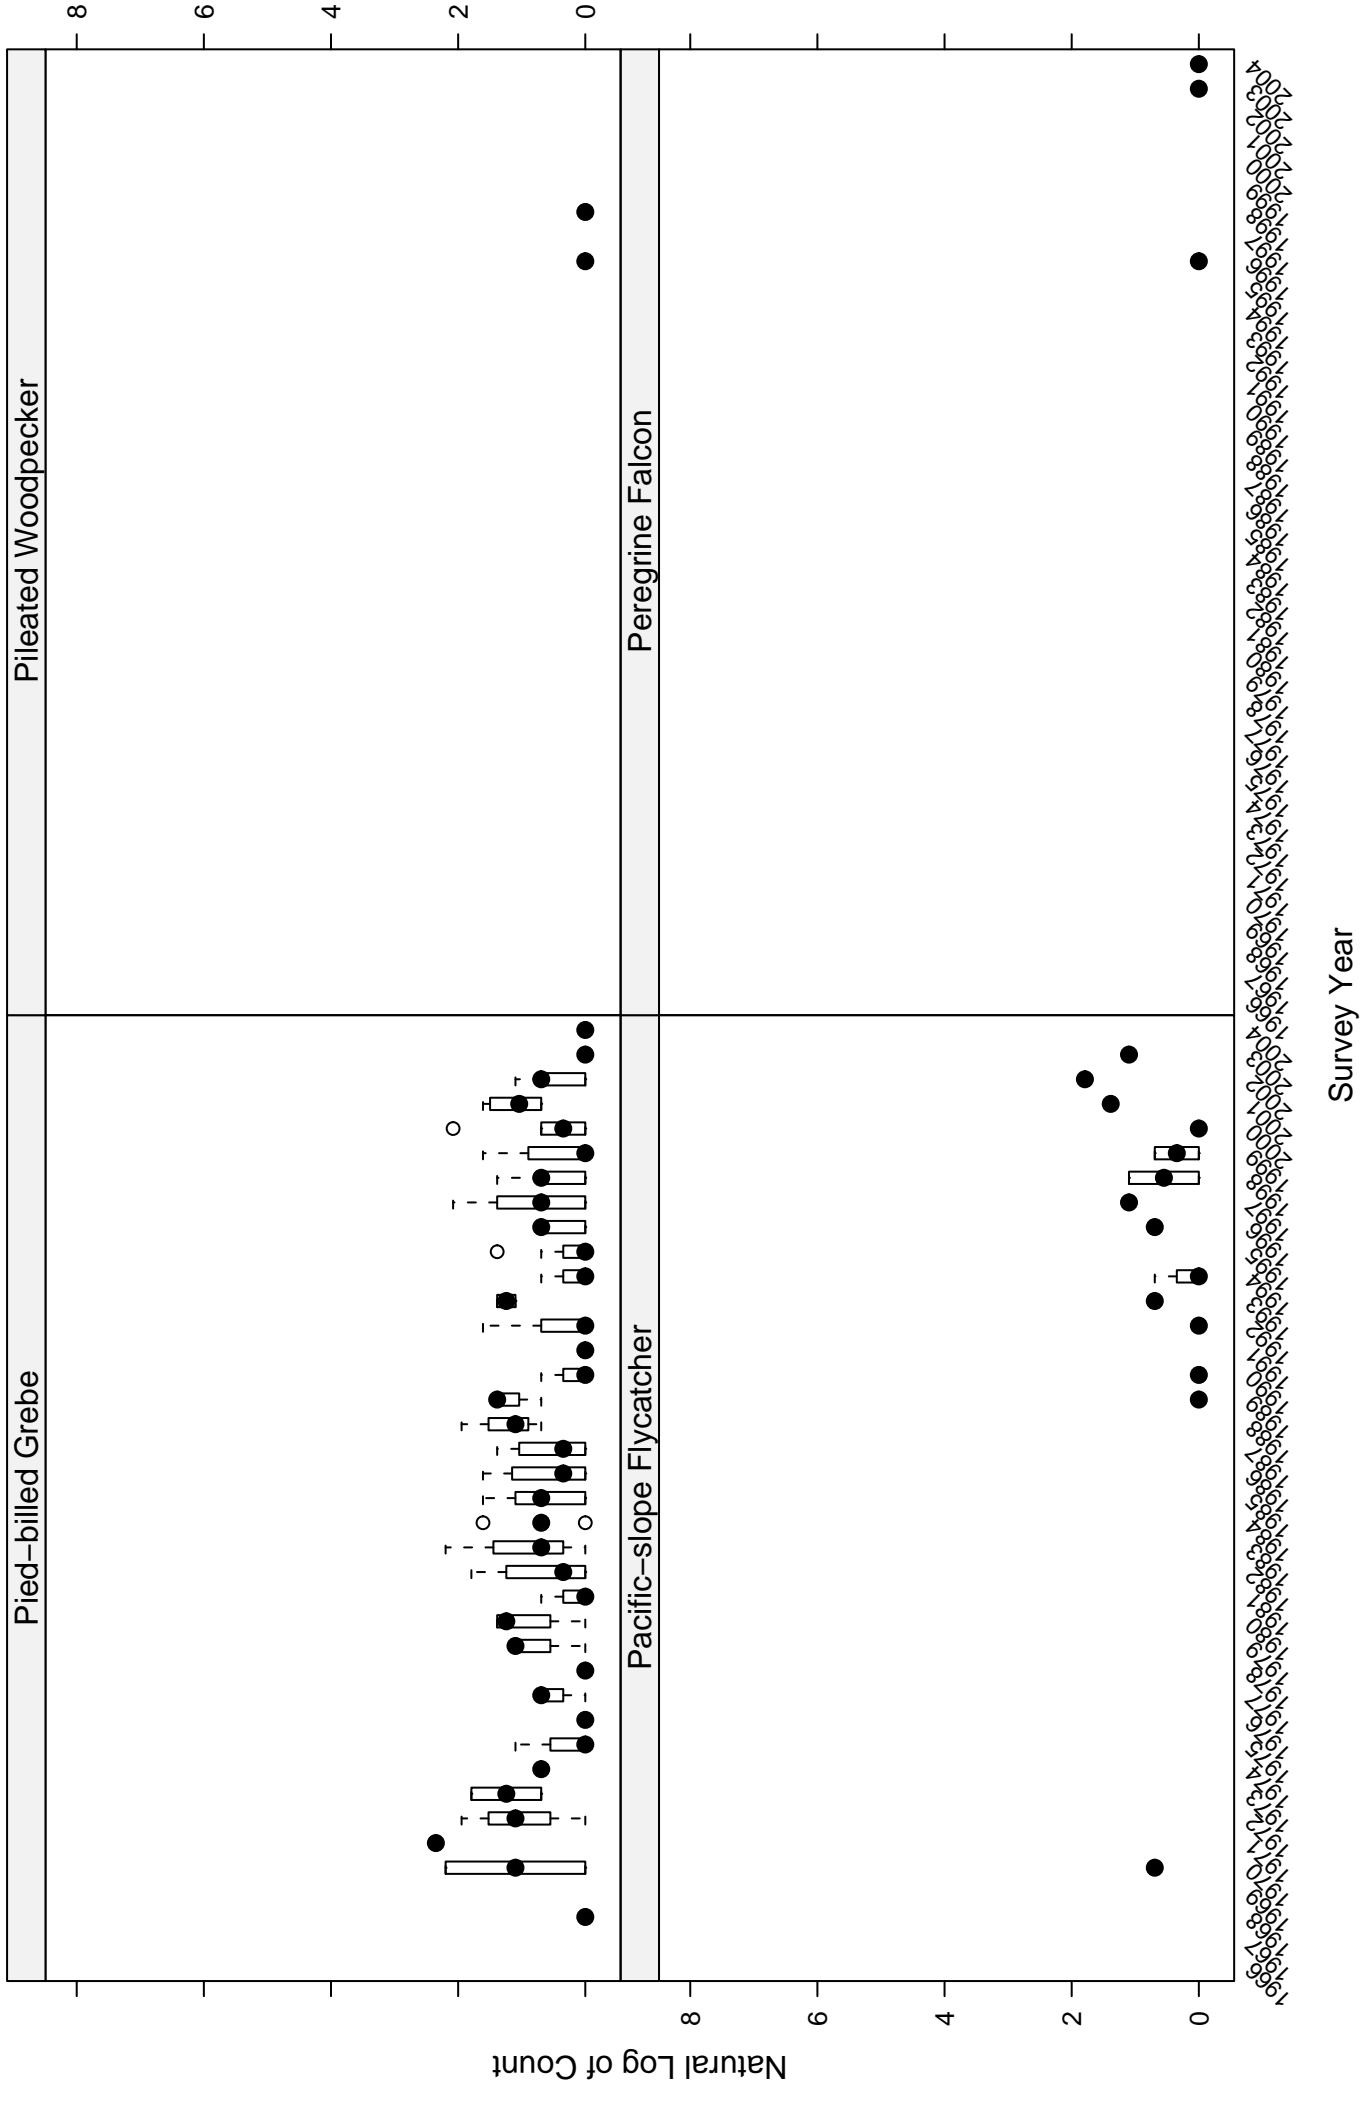

Scatter plots of species counts in the Columbia Plateau Stratum