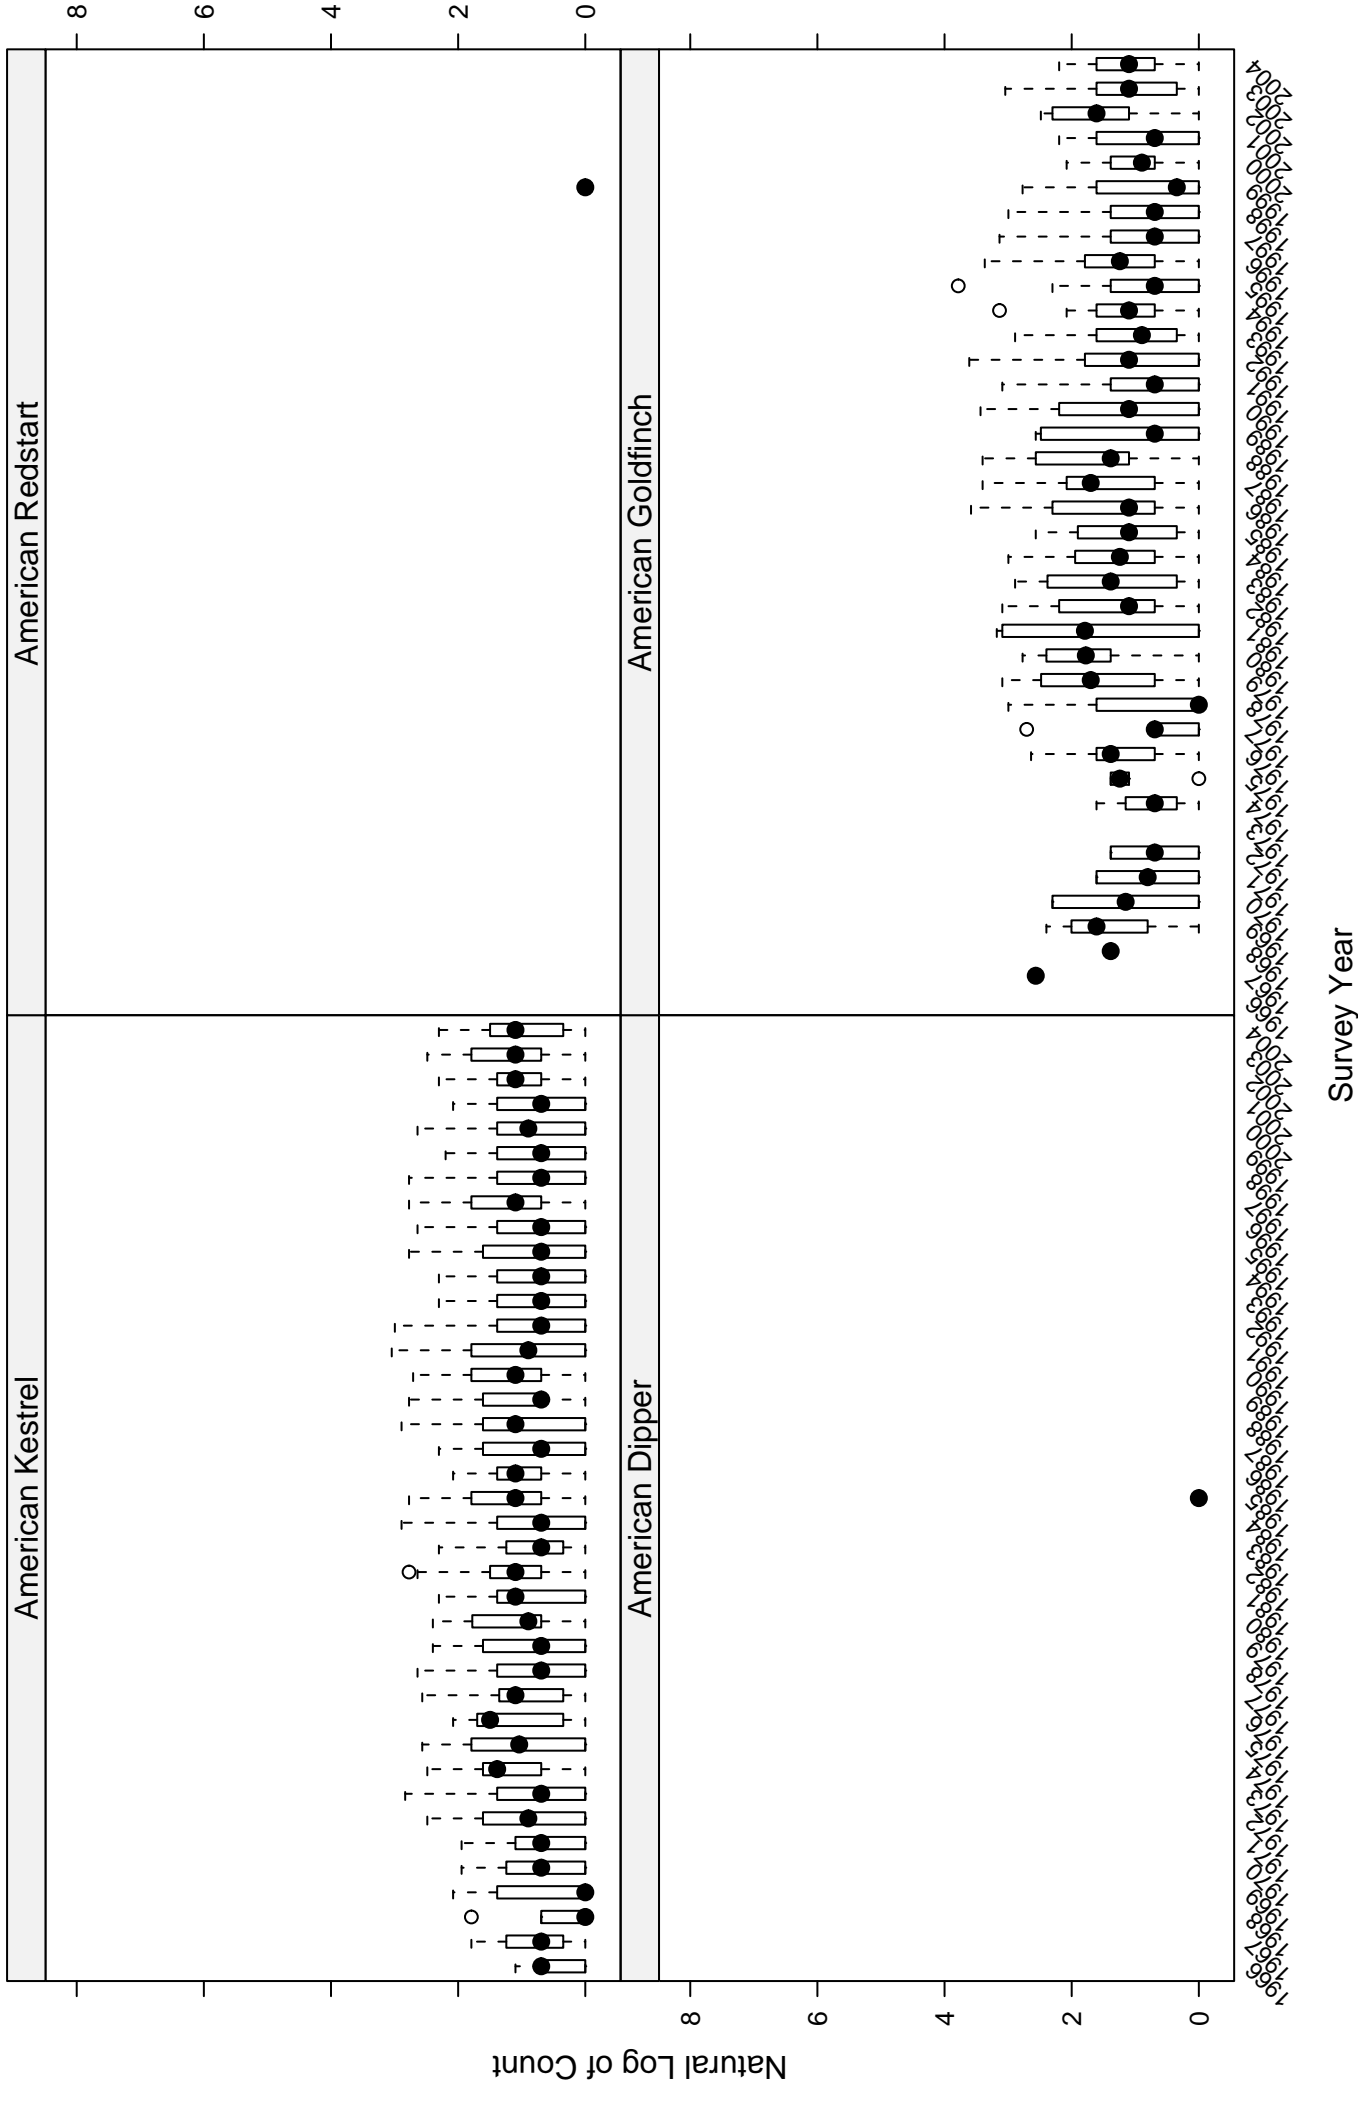

# Scatter plots of species counts in the Columbia Plateau Stratum