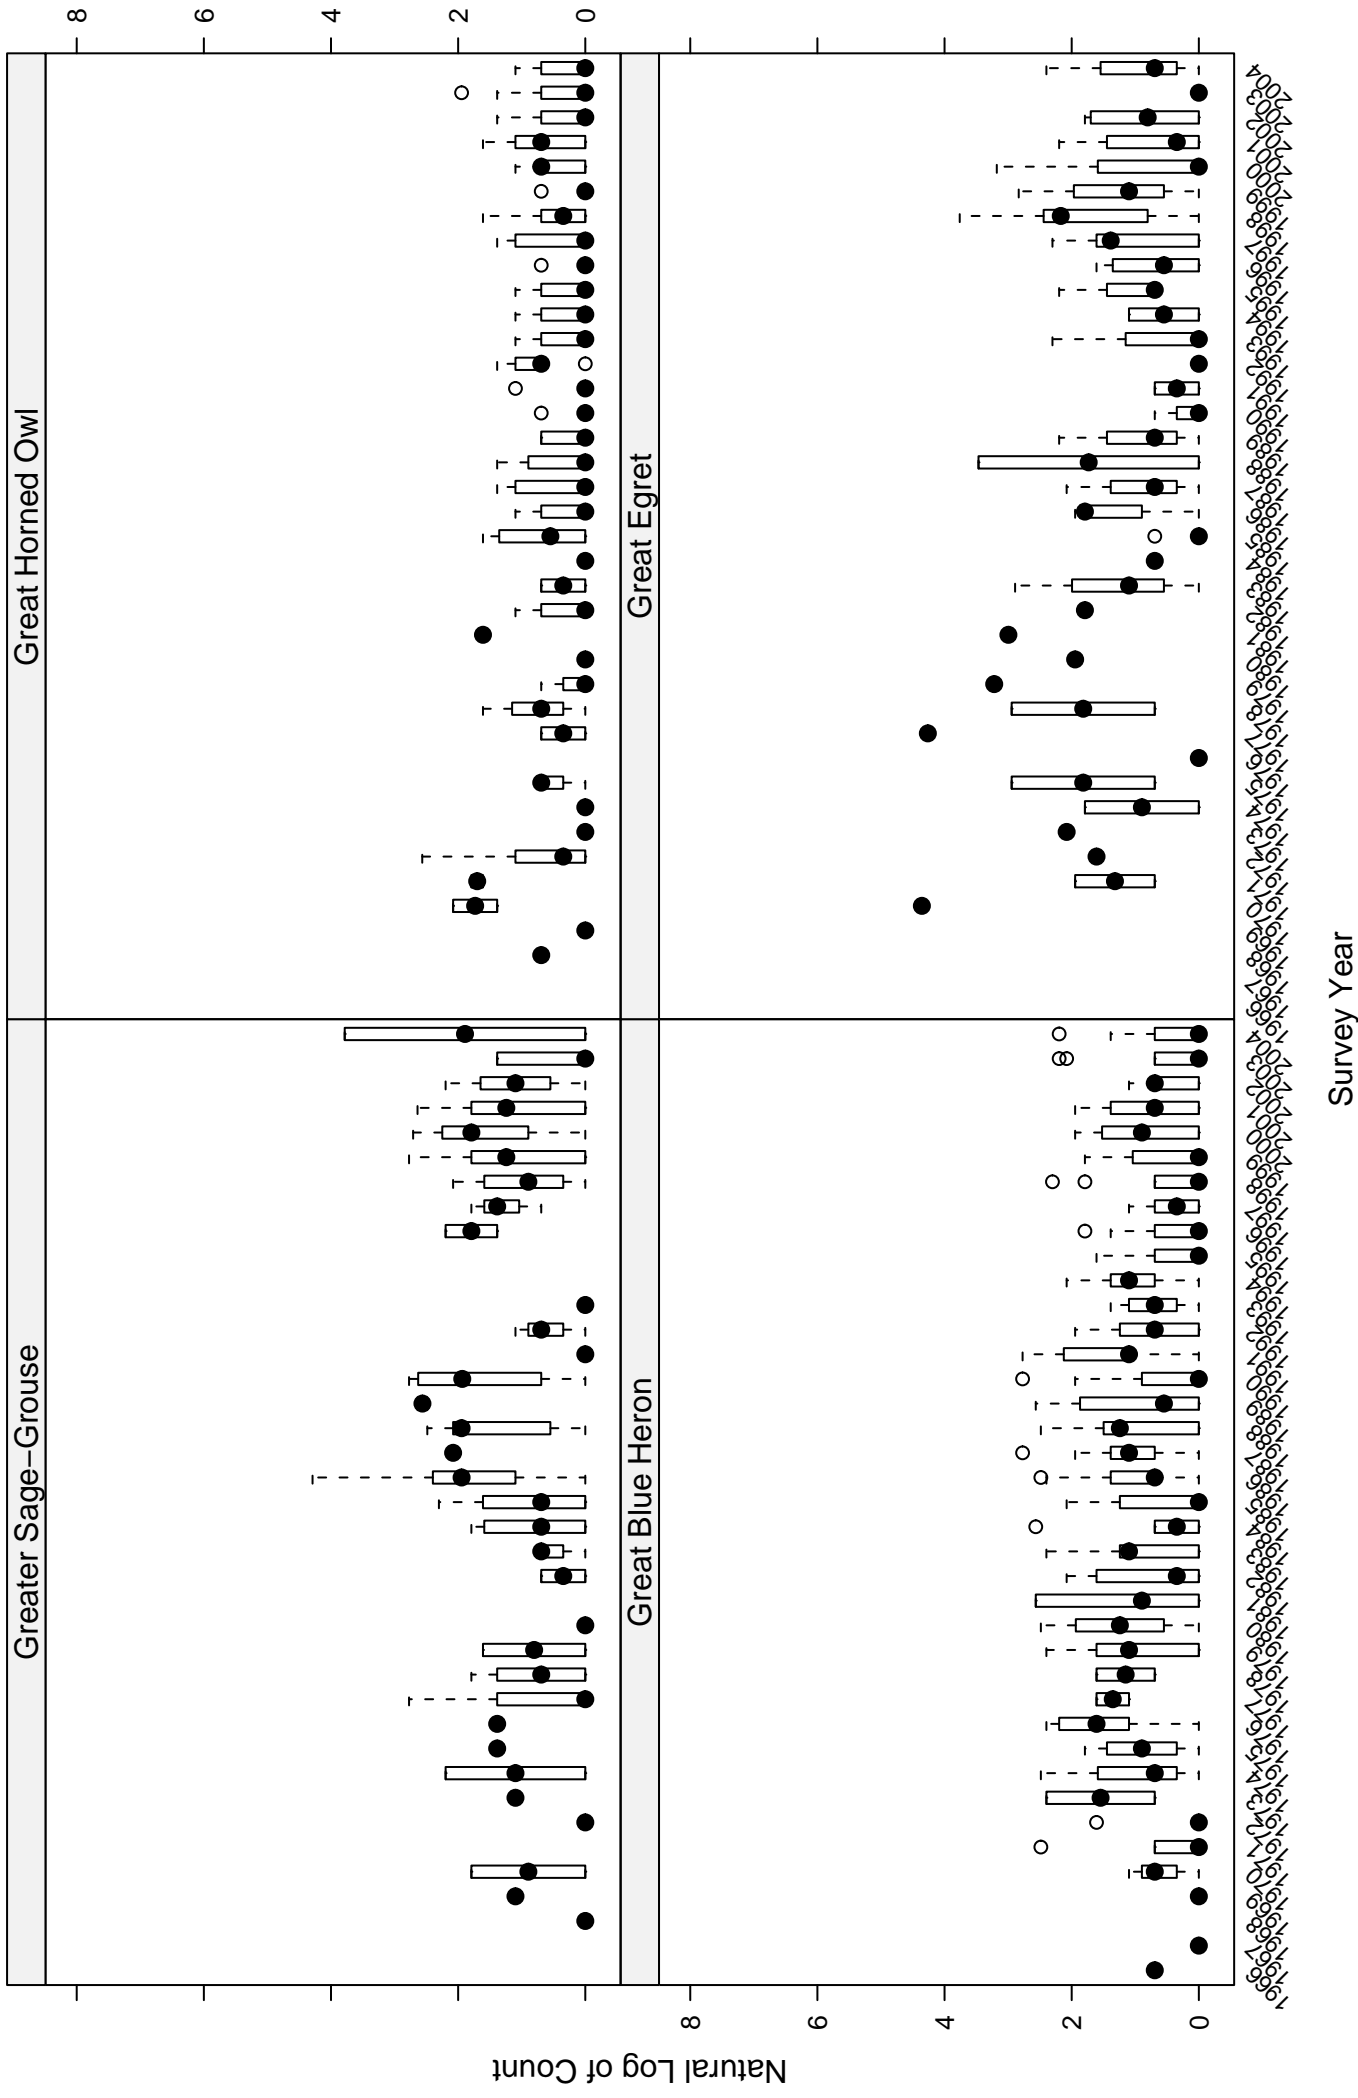

Scatter plots of species counts in the Columbia Plateau Stratum