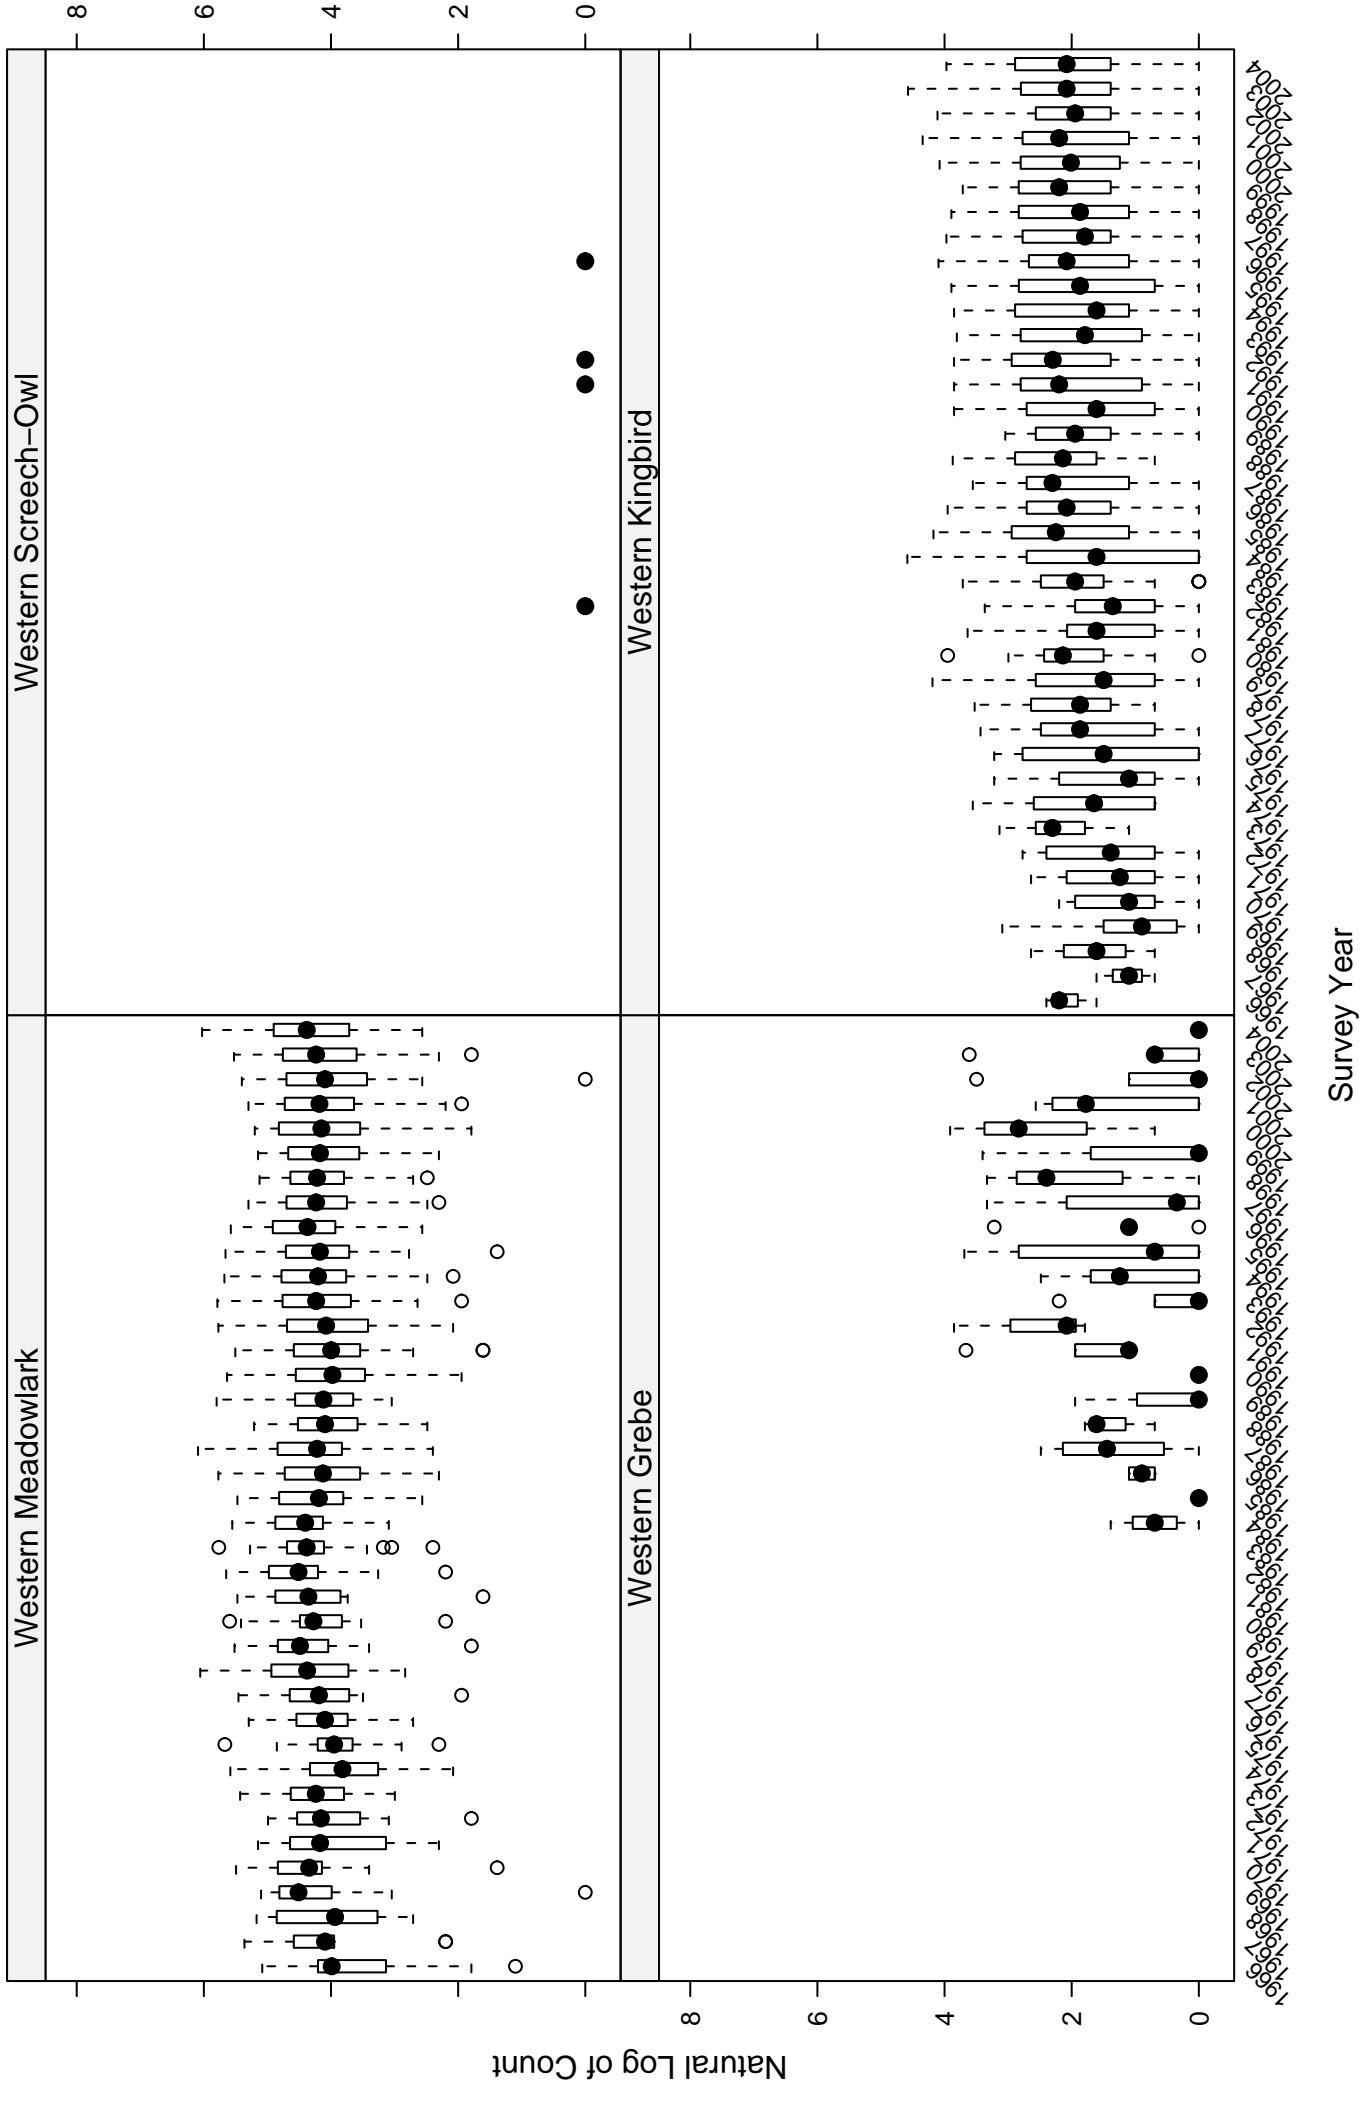

Scatter plots of species counts in the Columbia Plateau Stratum