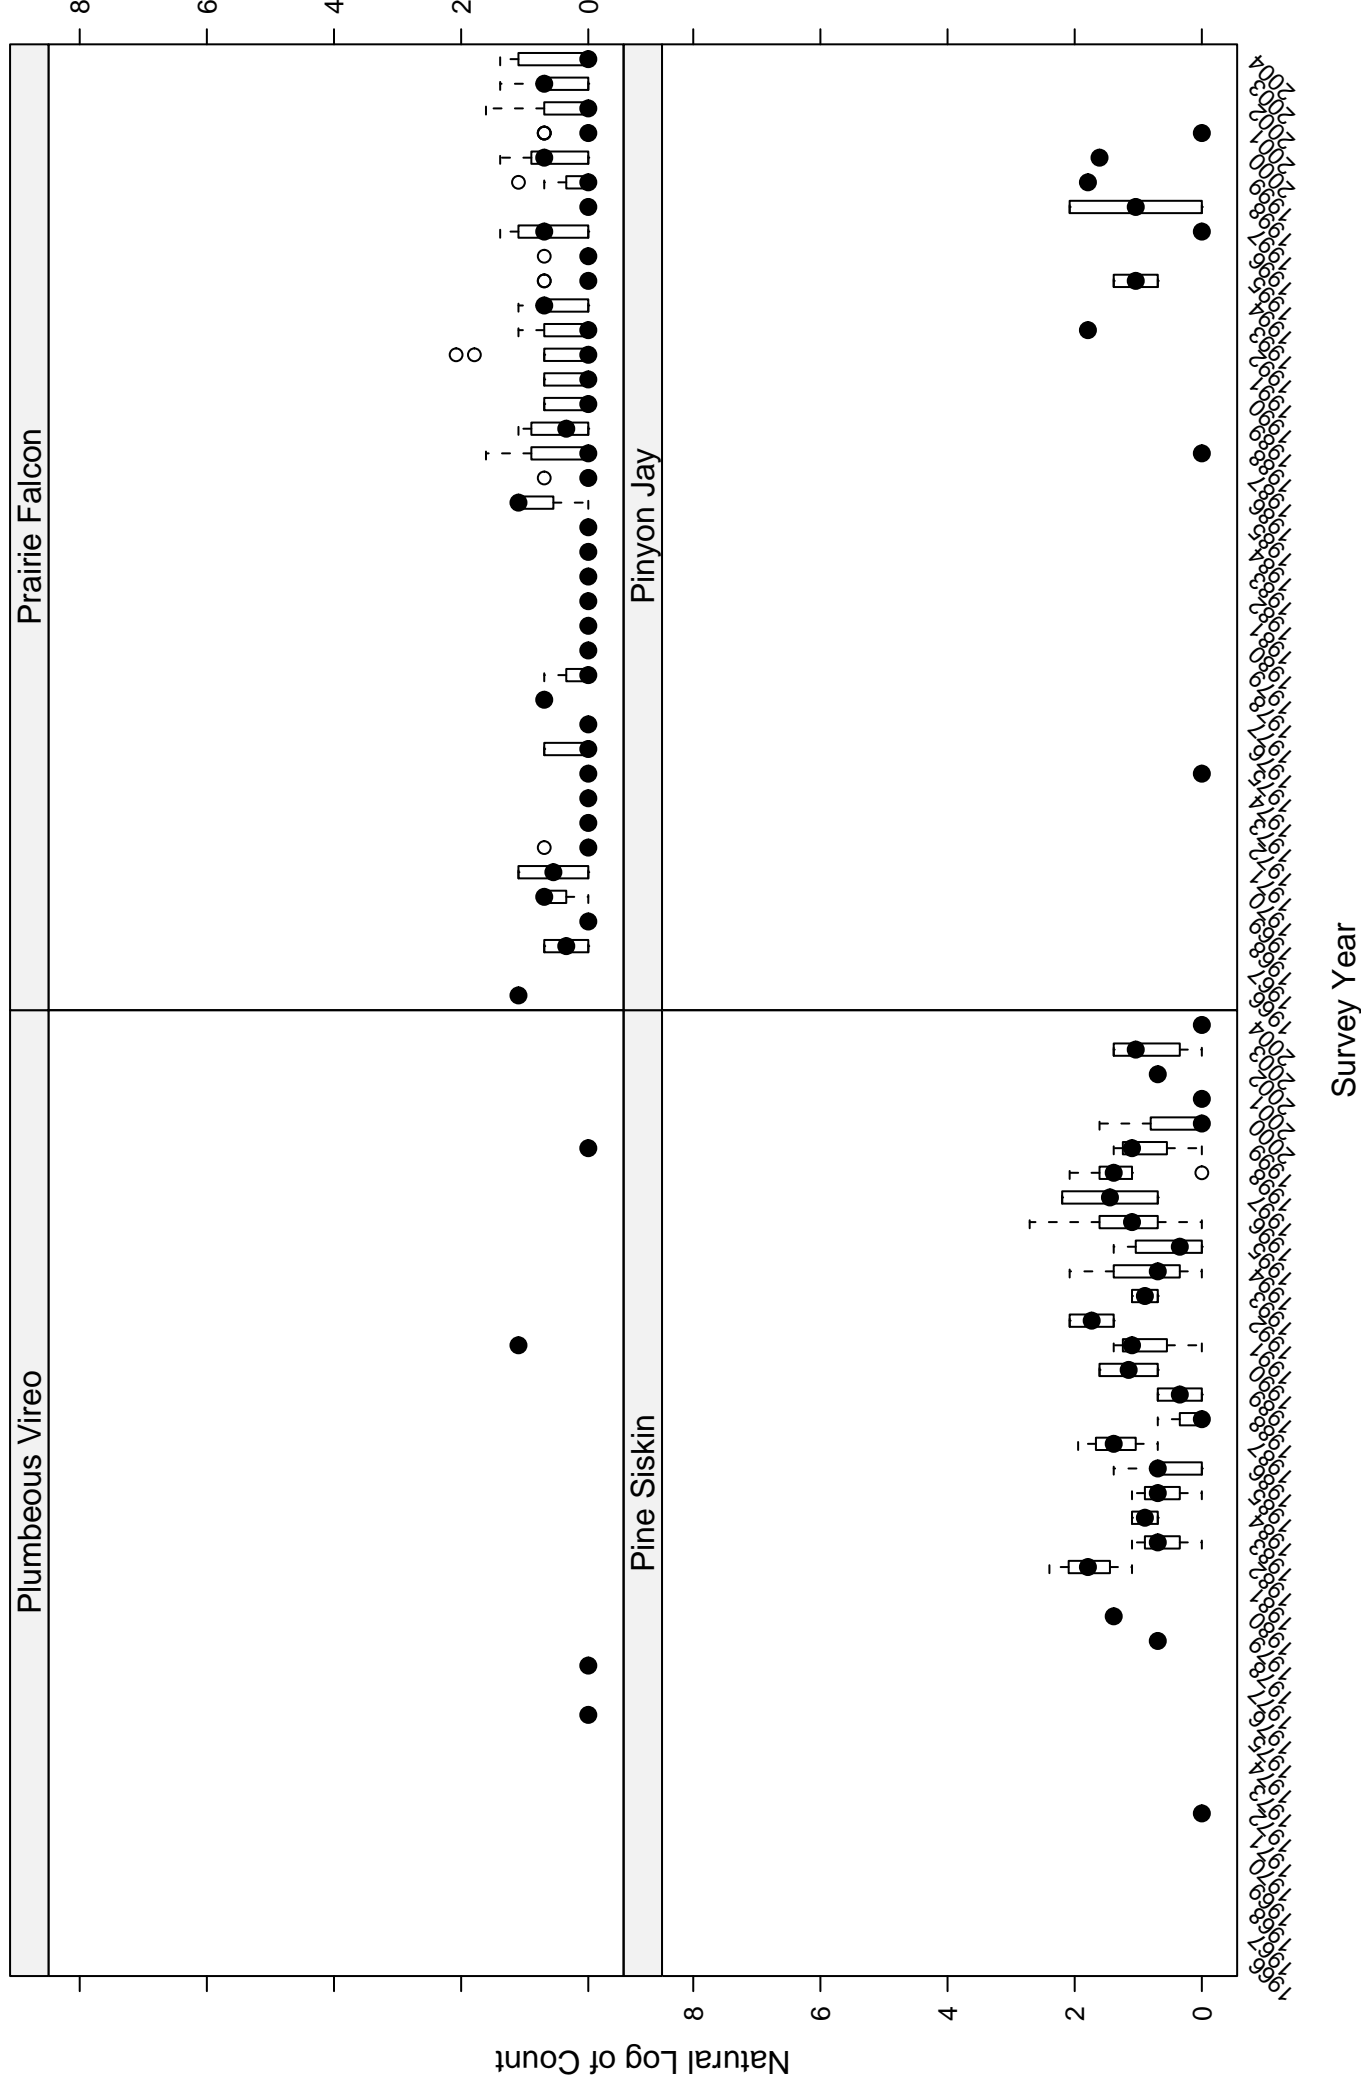

Scatter plots of species counts in the Columbia Plateau Stratum