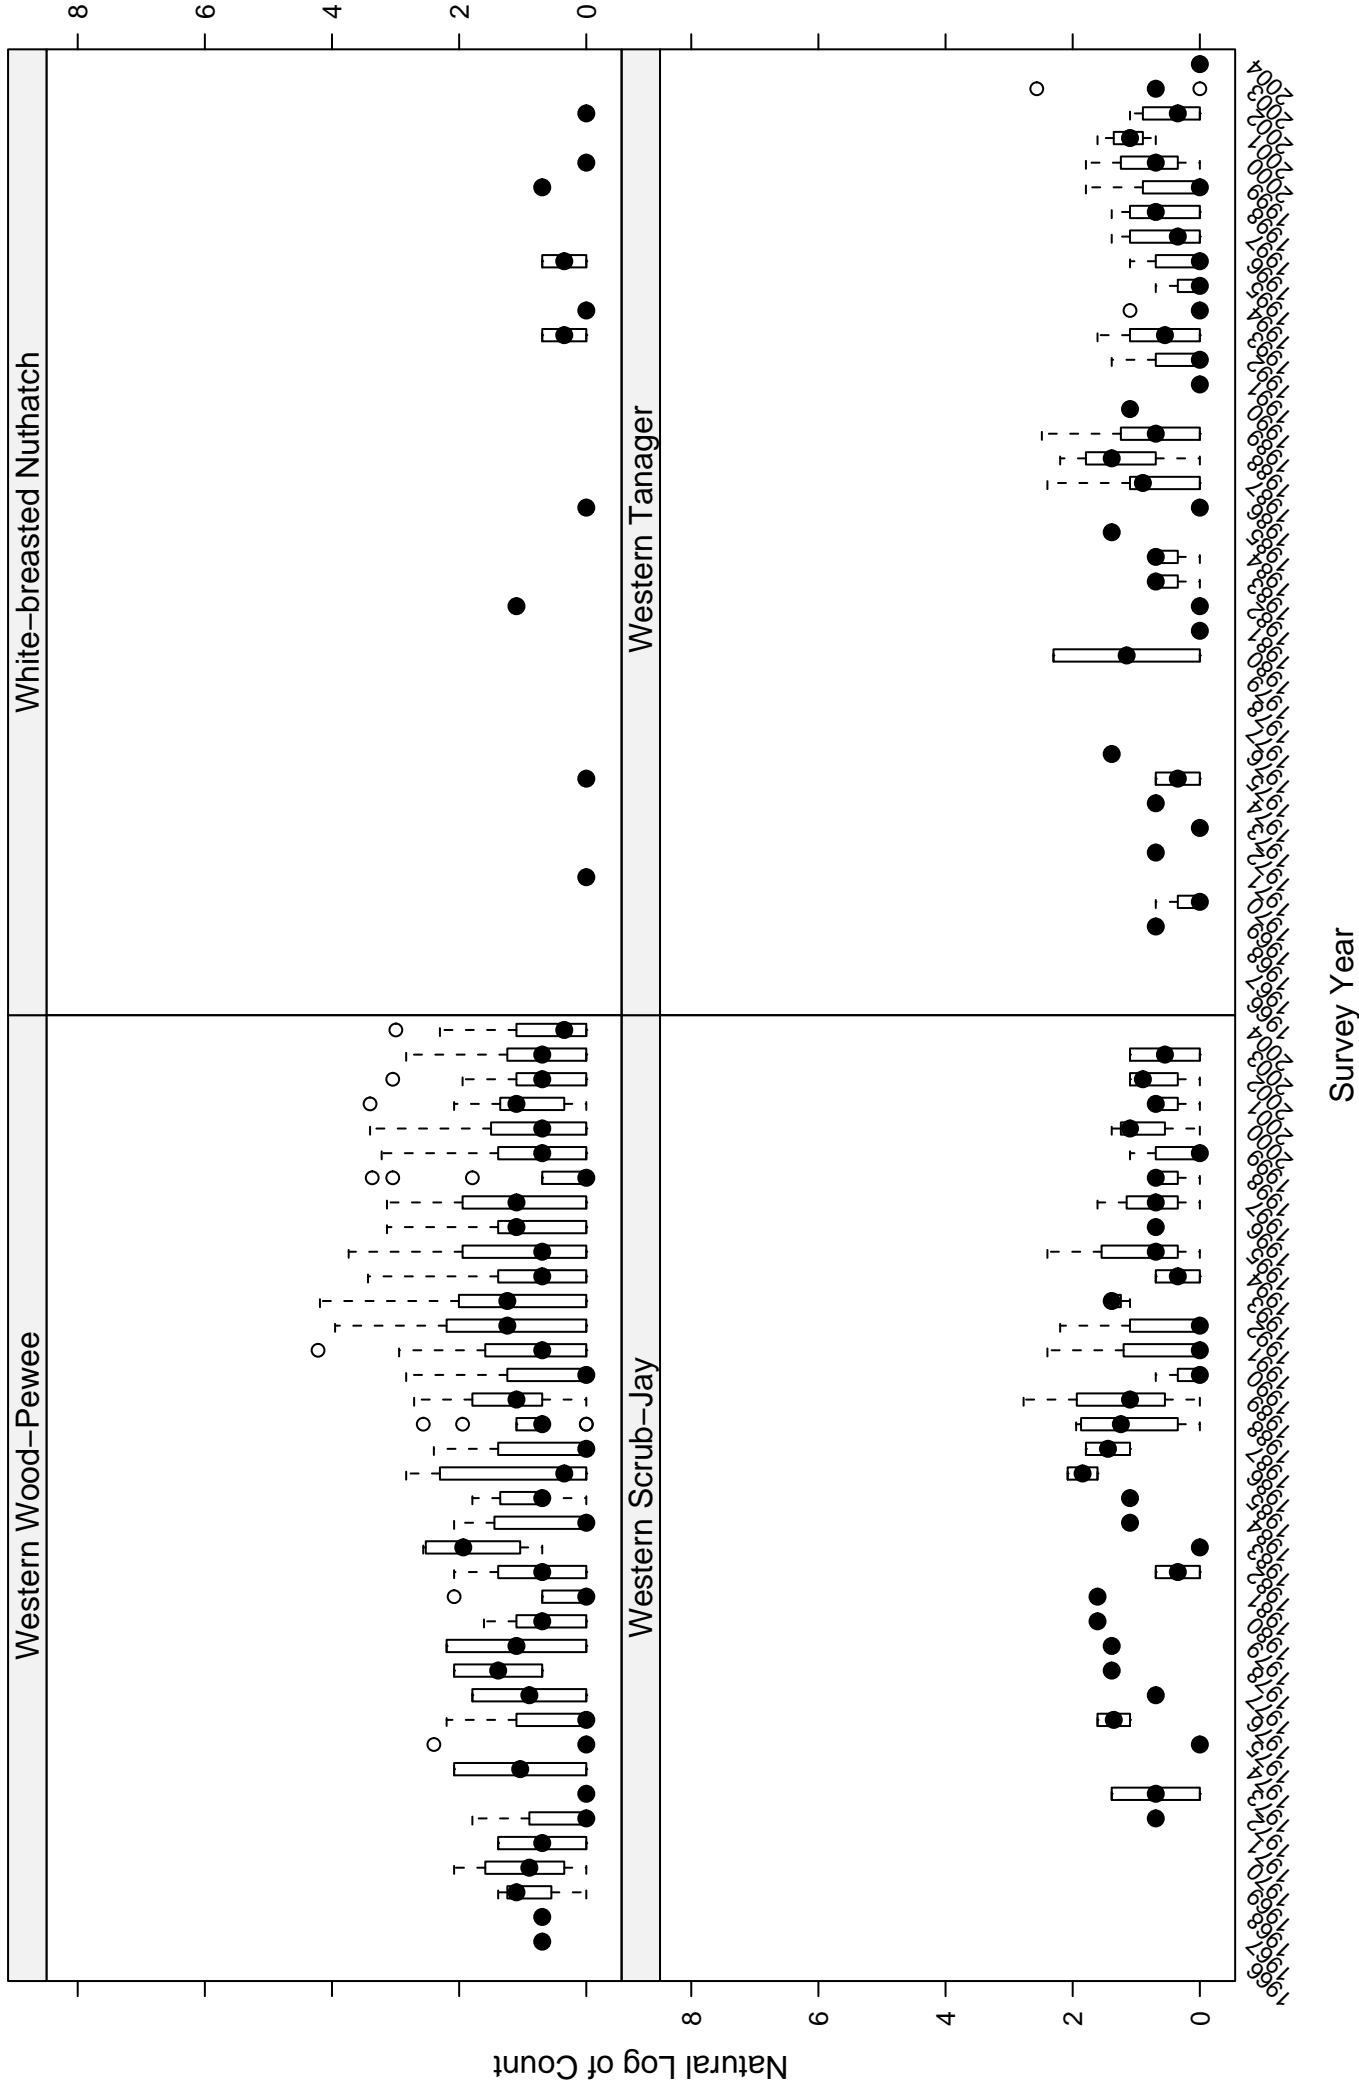

Scatter plots of species counts in the Columbia Plateau Stratum