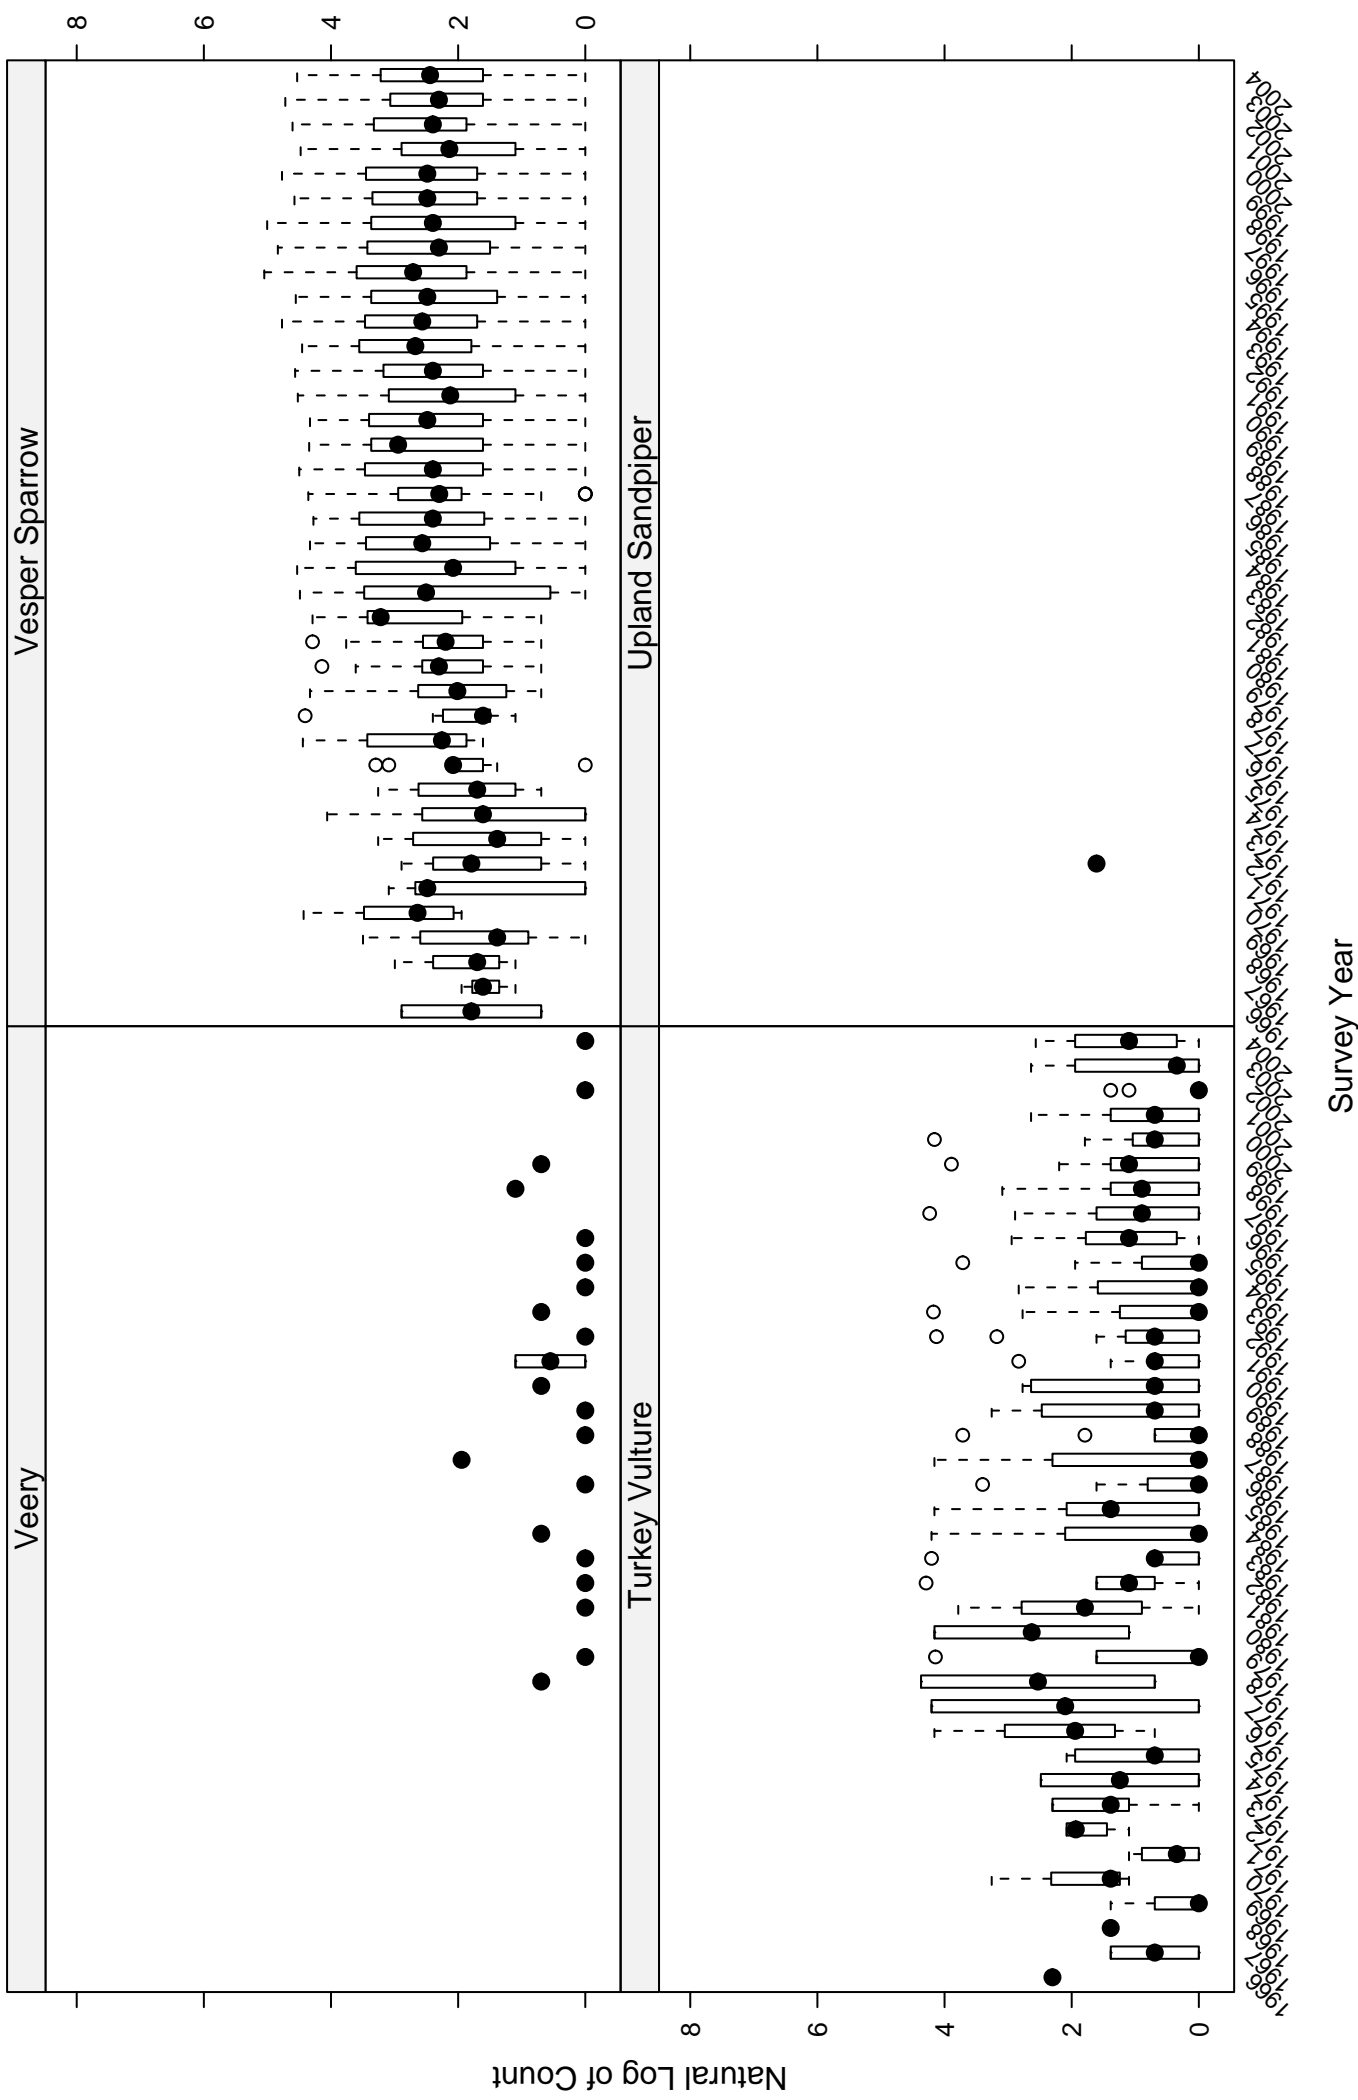

Scatter plots of species counts in the Columbia Plateau Stratum