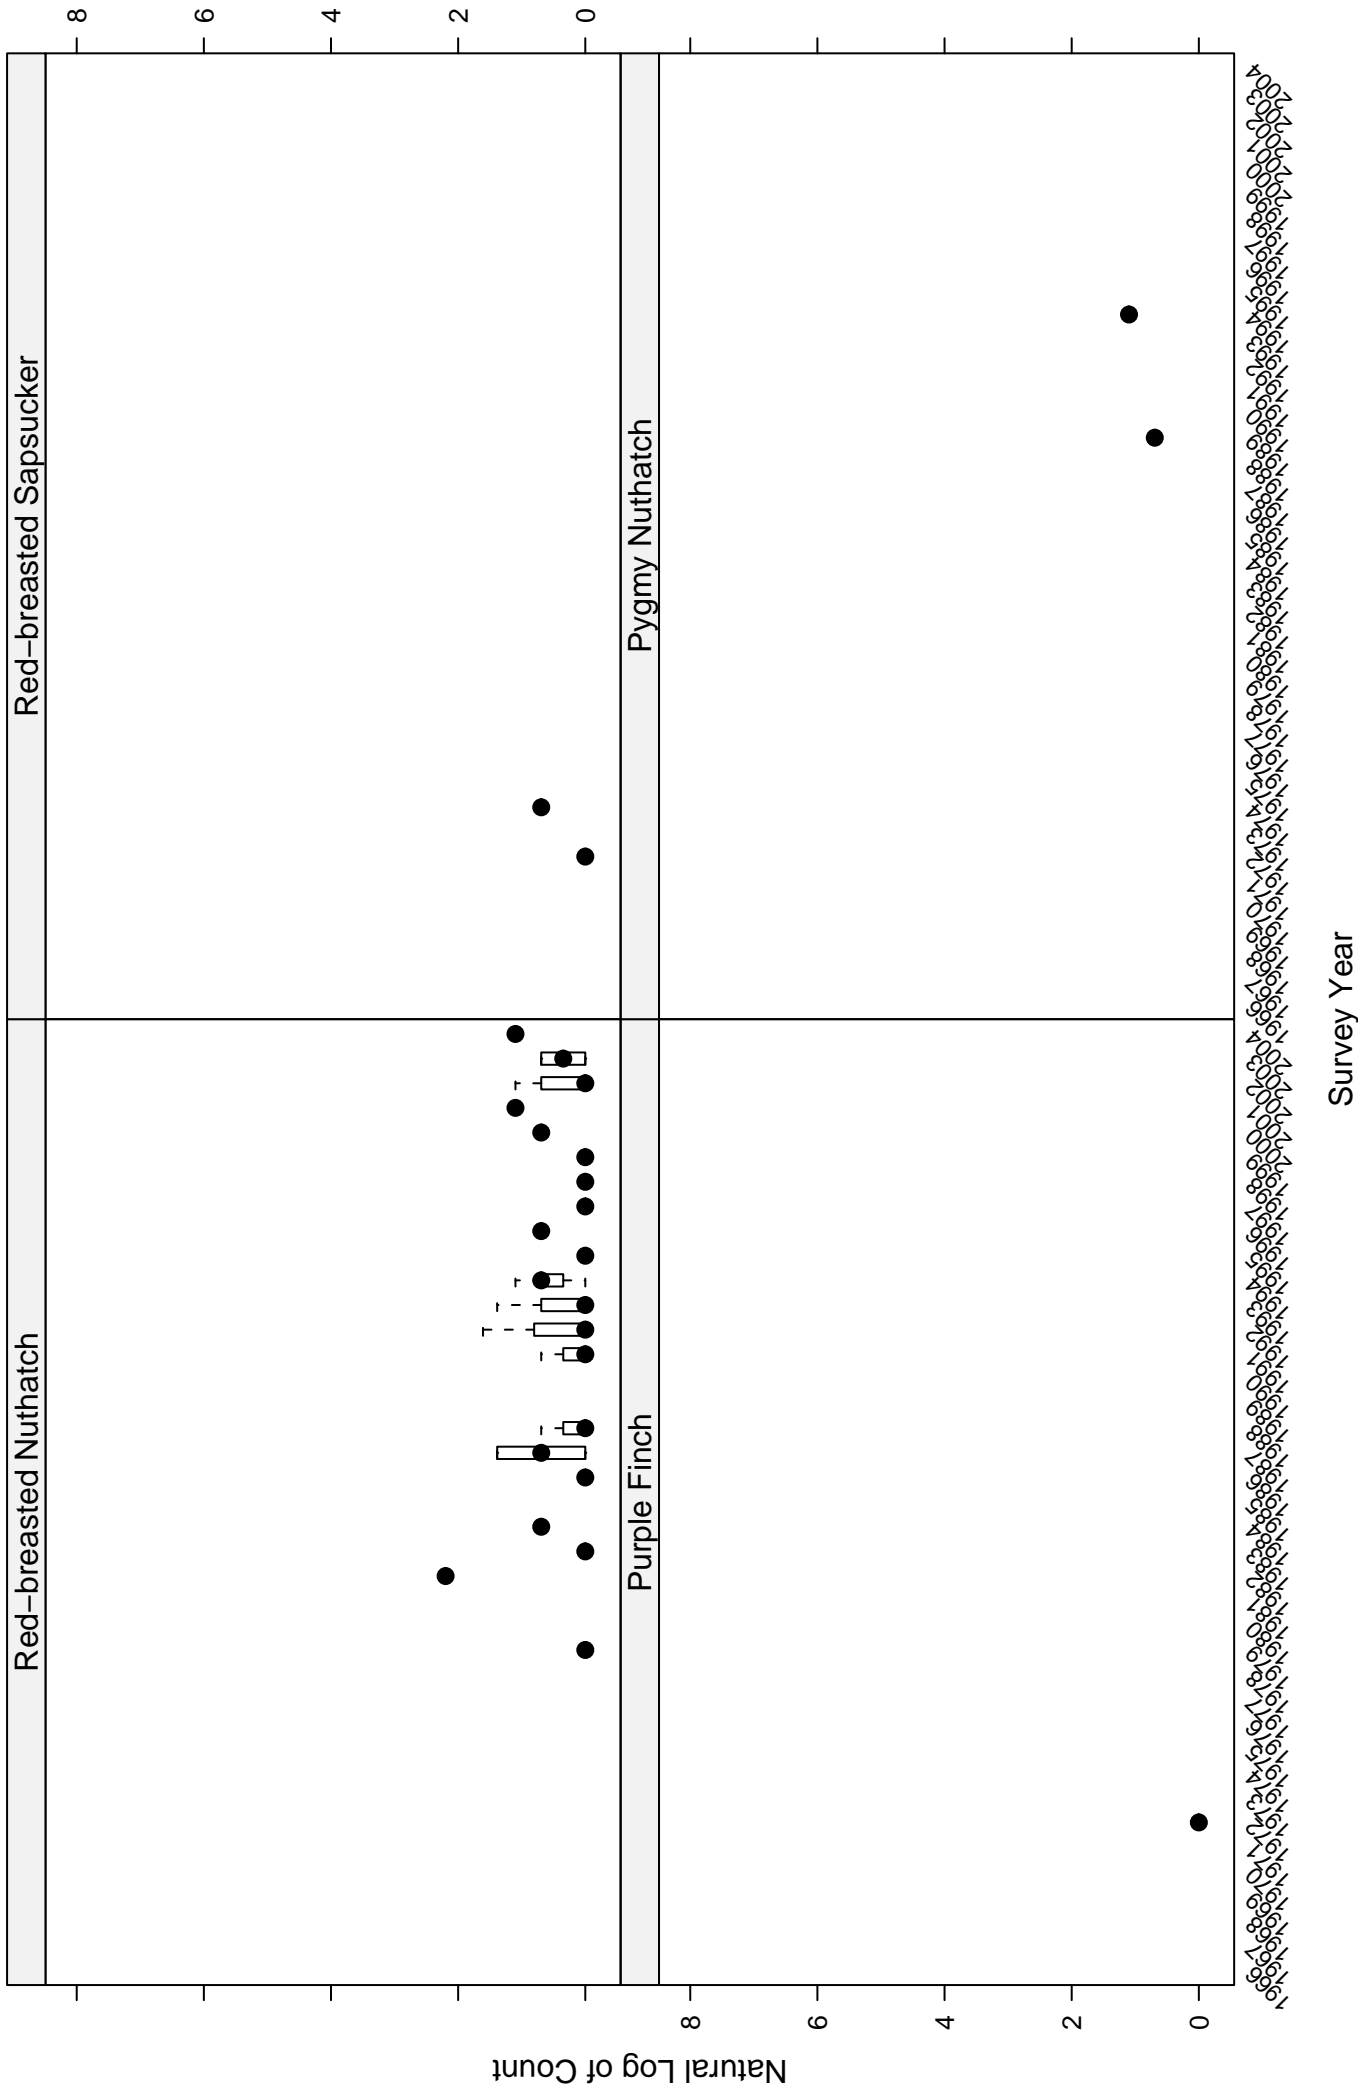

Scatter plots of species counts in the Columbia Plateau Stratum