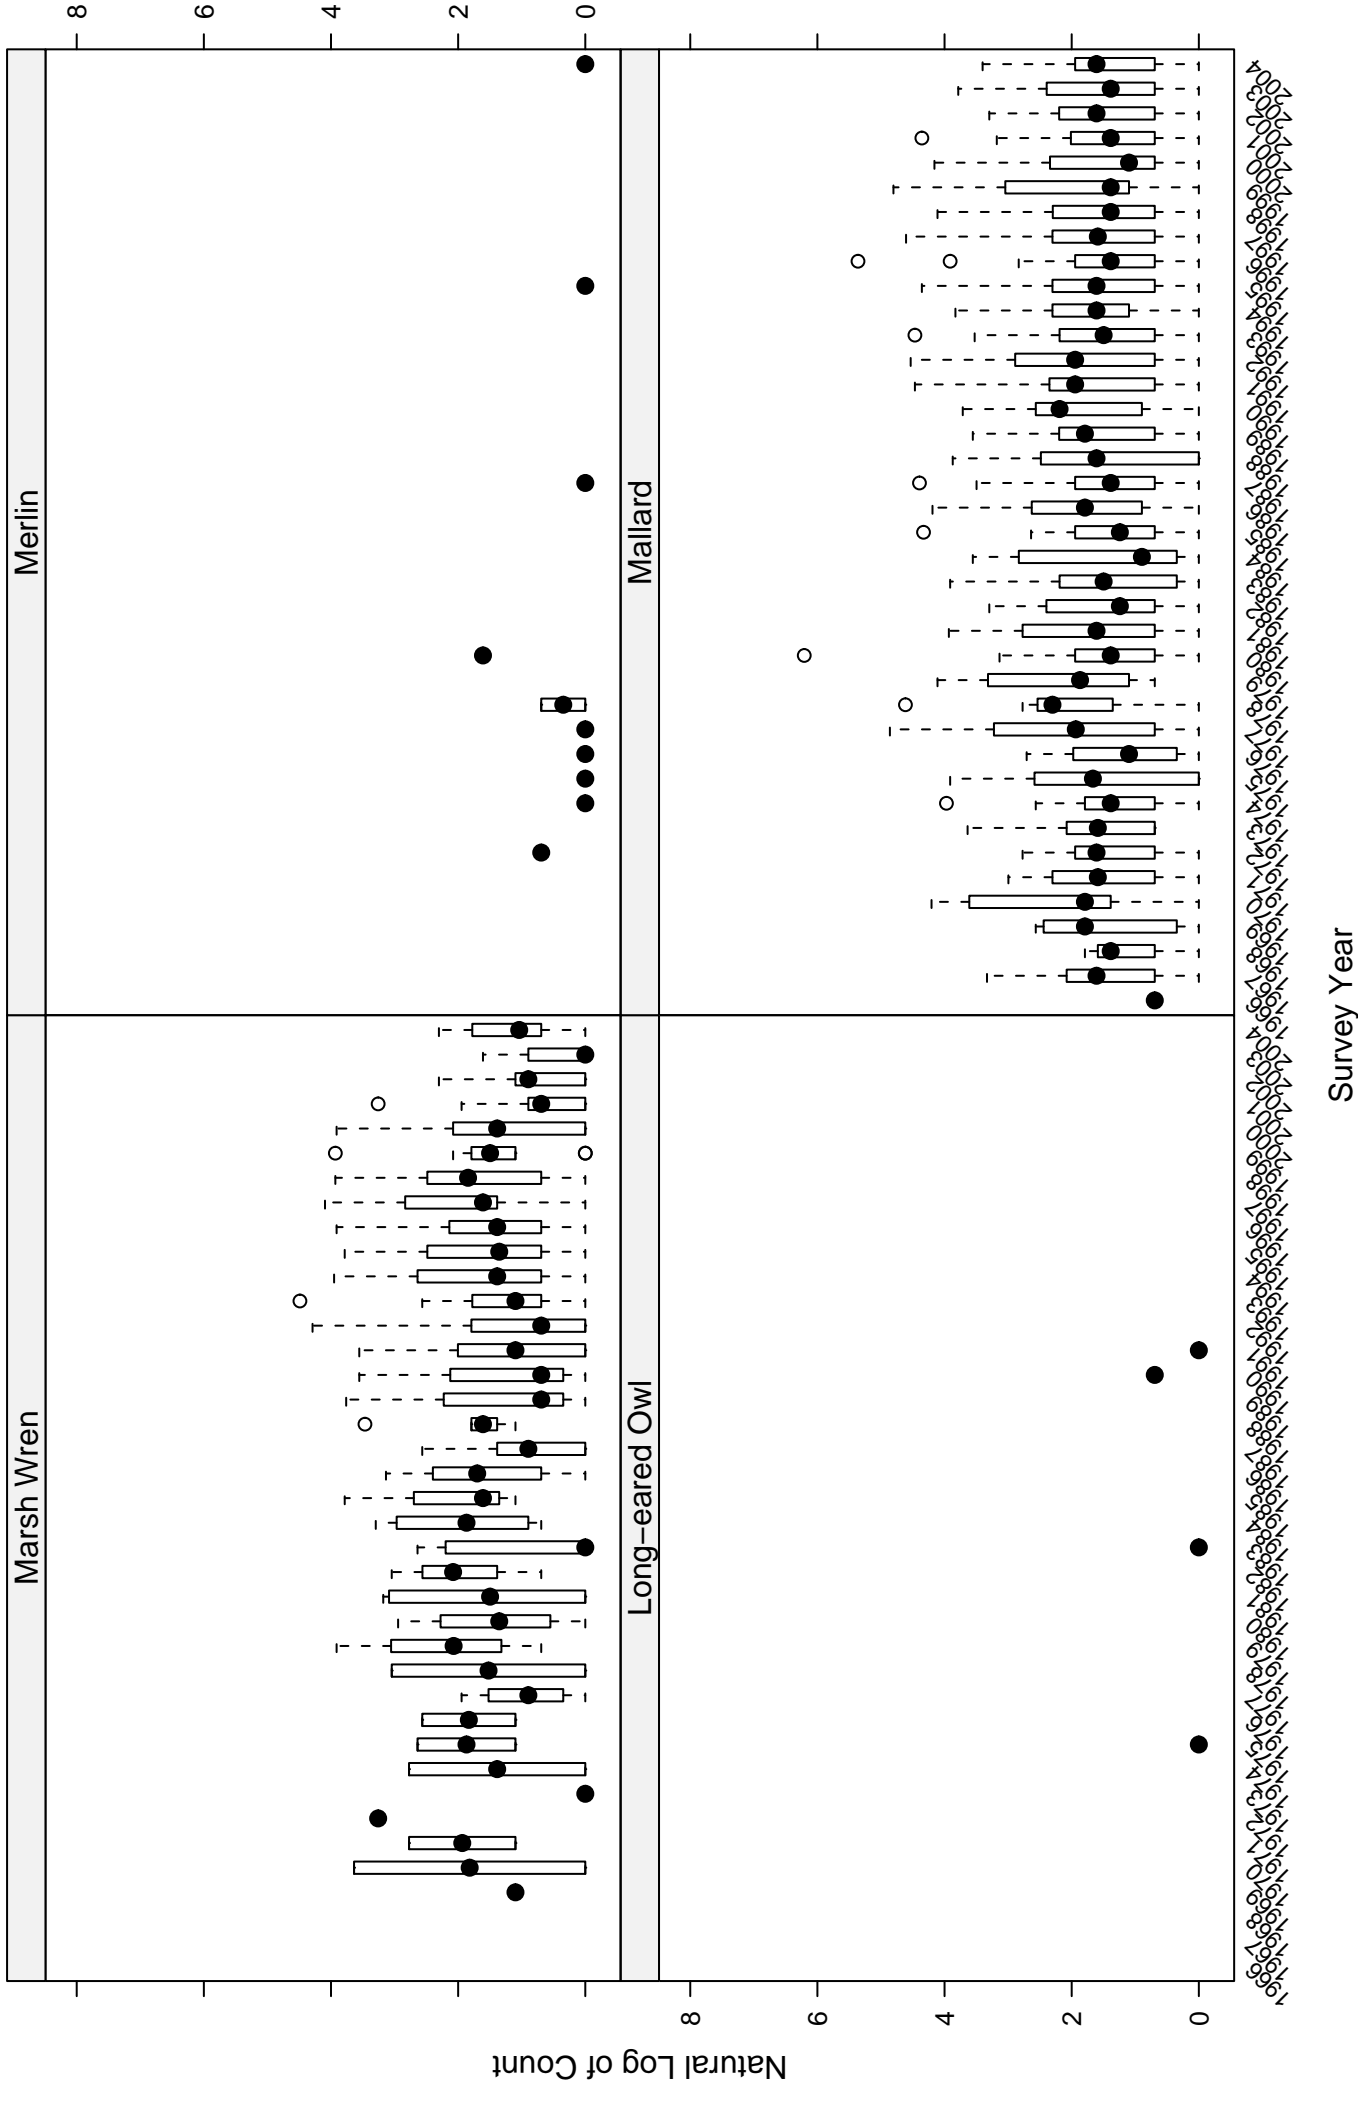

Scatter plots of species counts in the Columbia Plateau Stratum