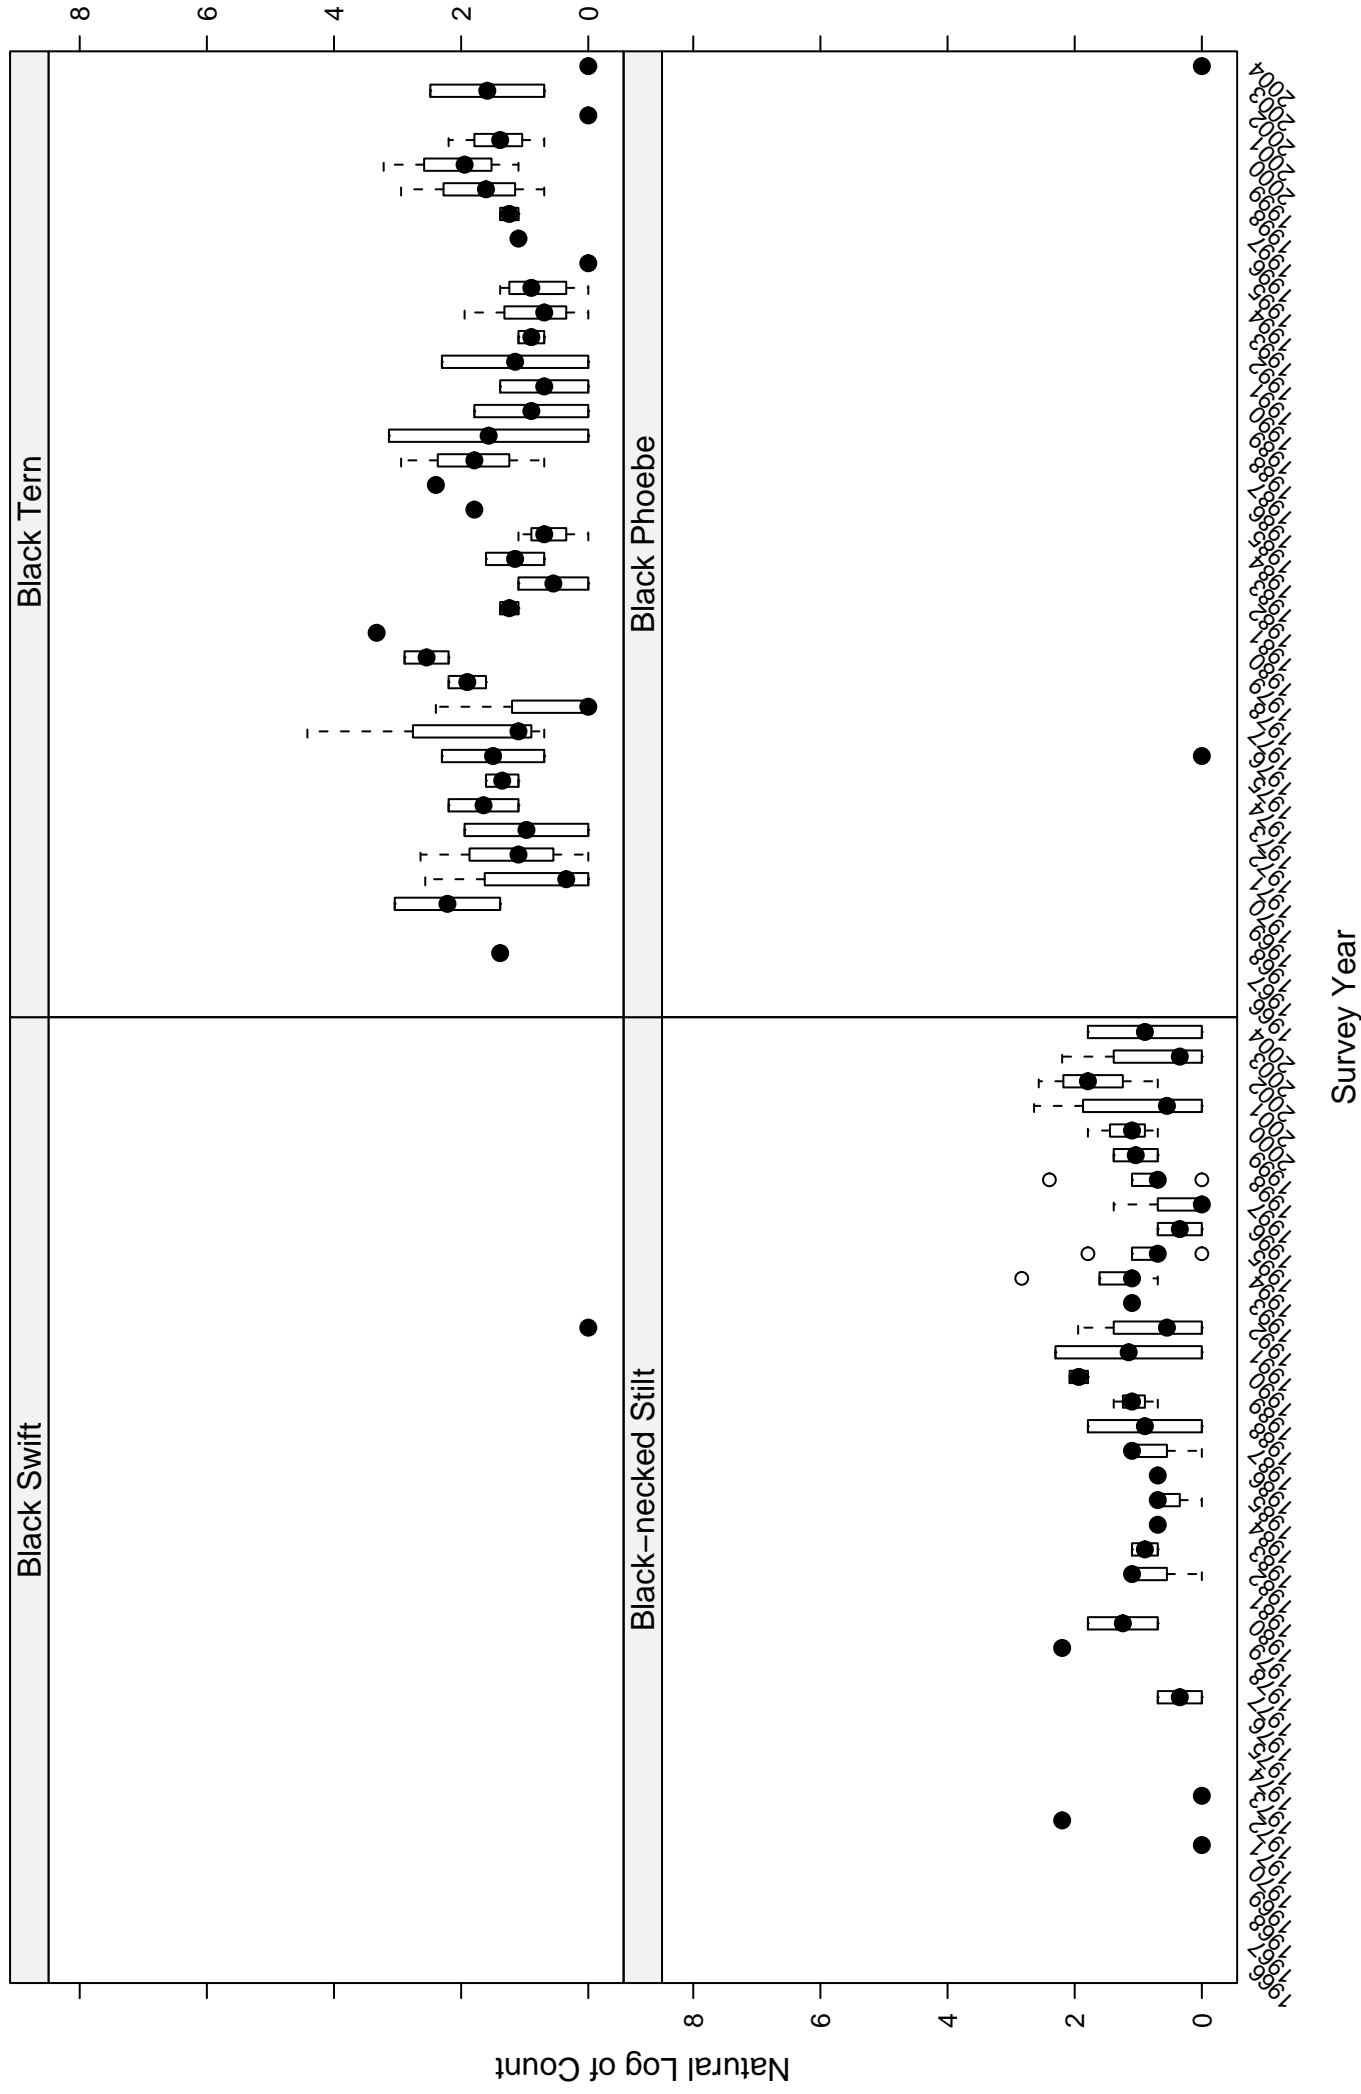

Scatter plots of species counts in the Columbia Plateau Stratum