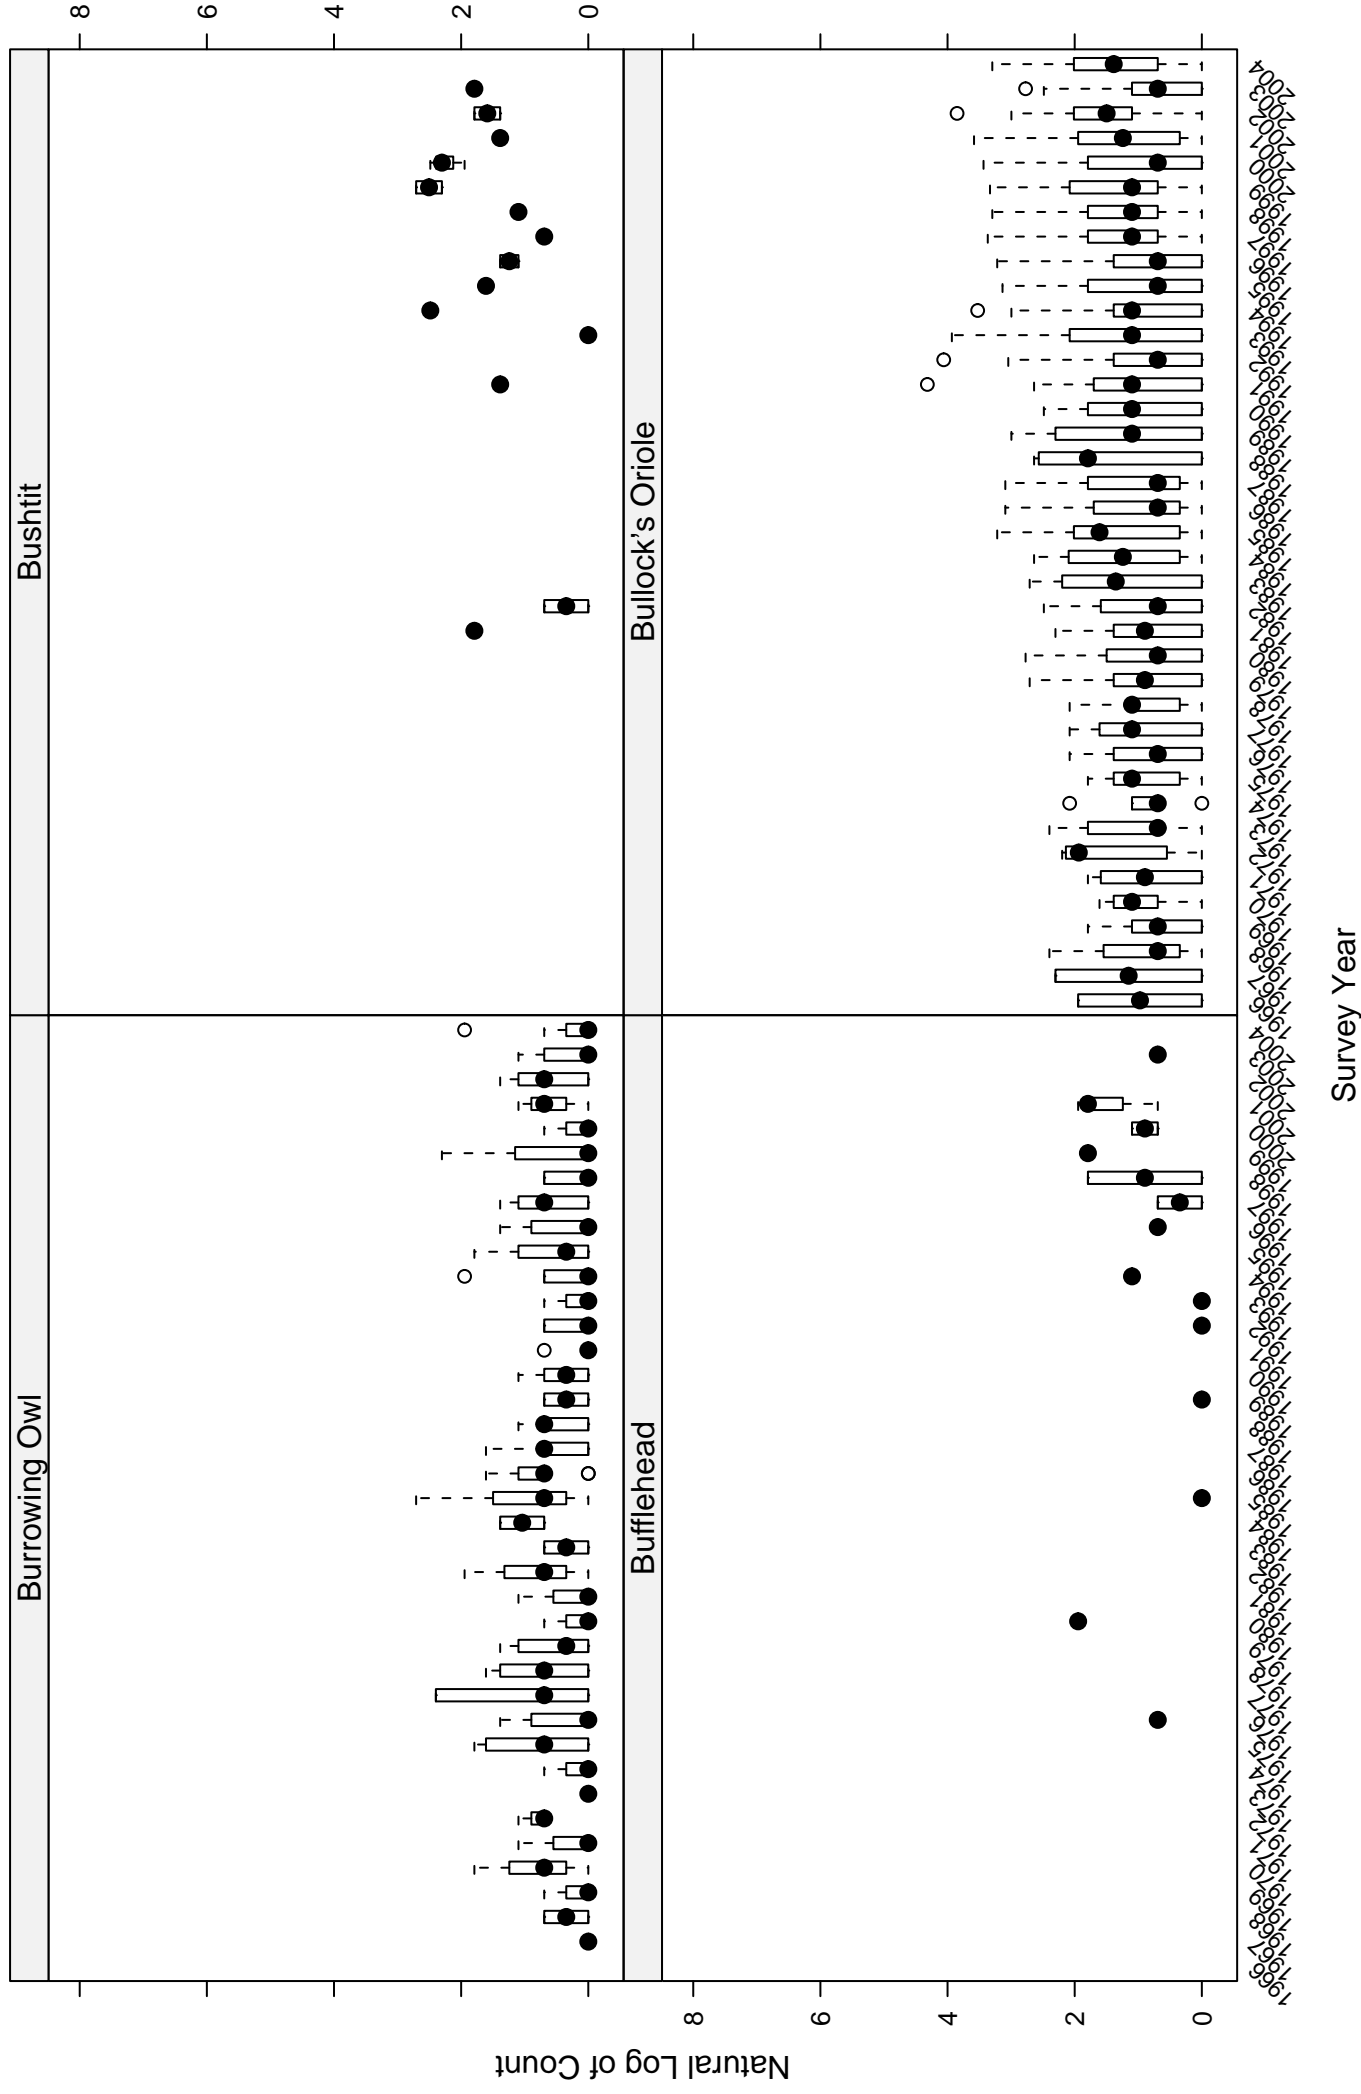

Scatter plots of species counts in the Columbia Plateau Stratum