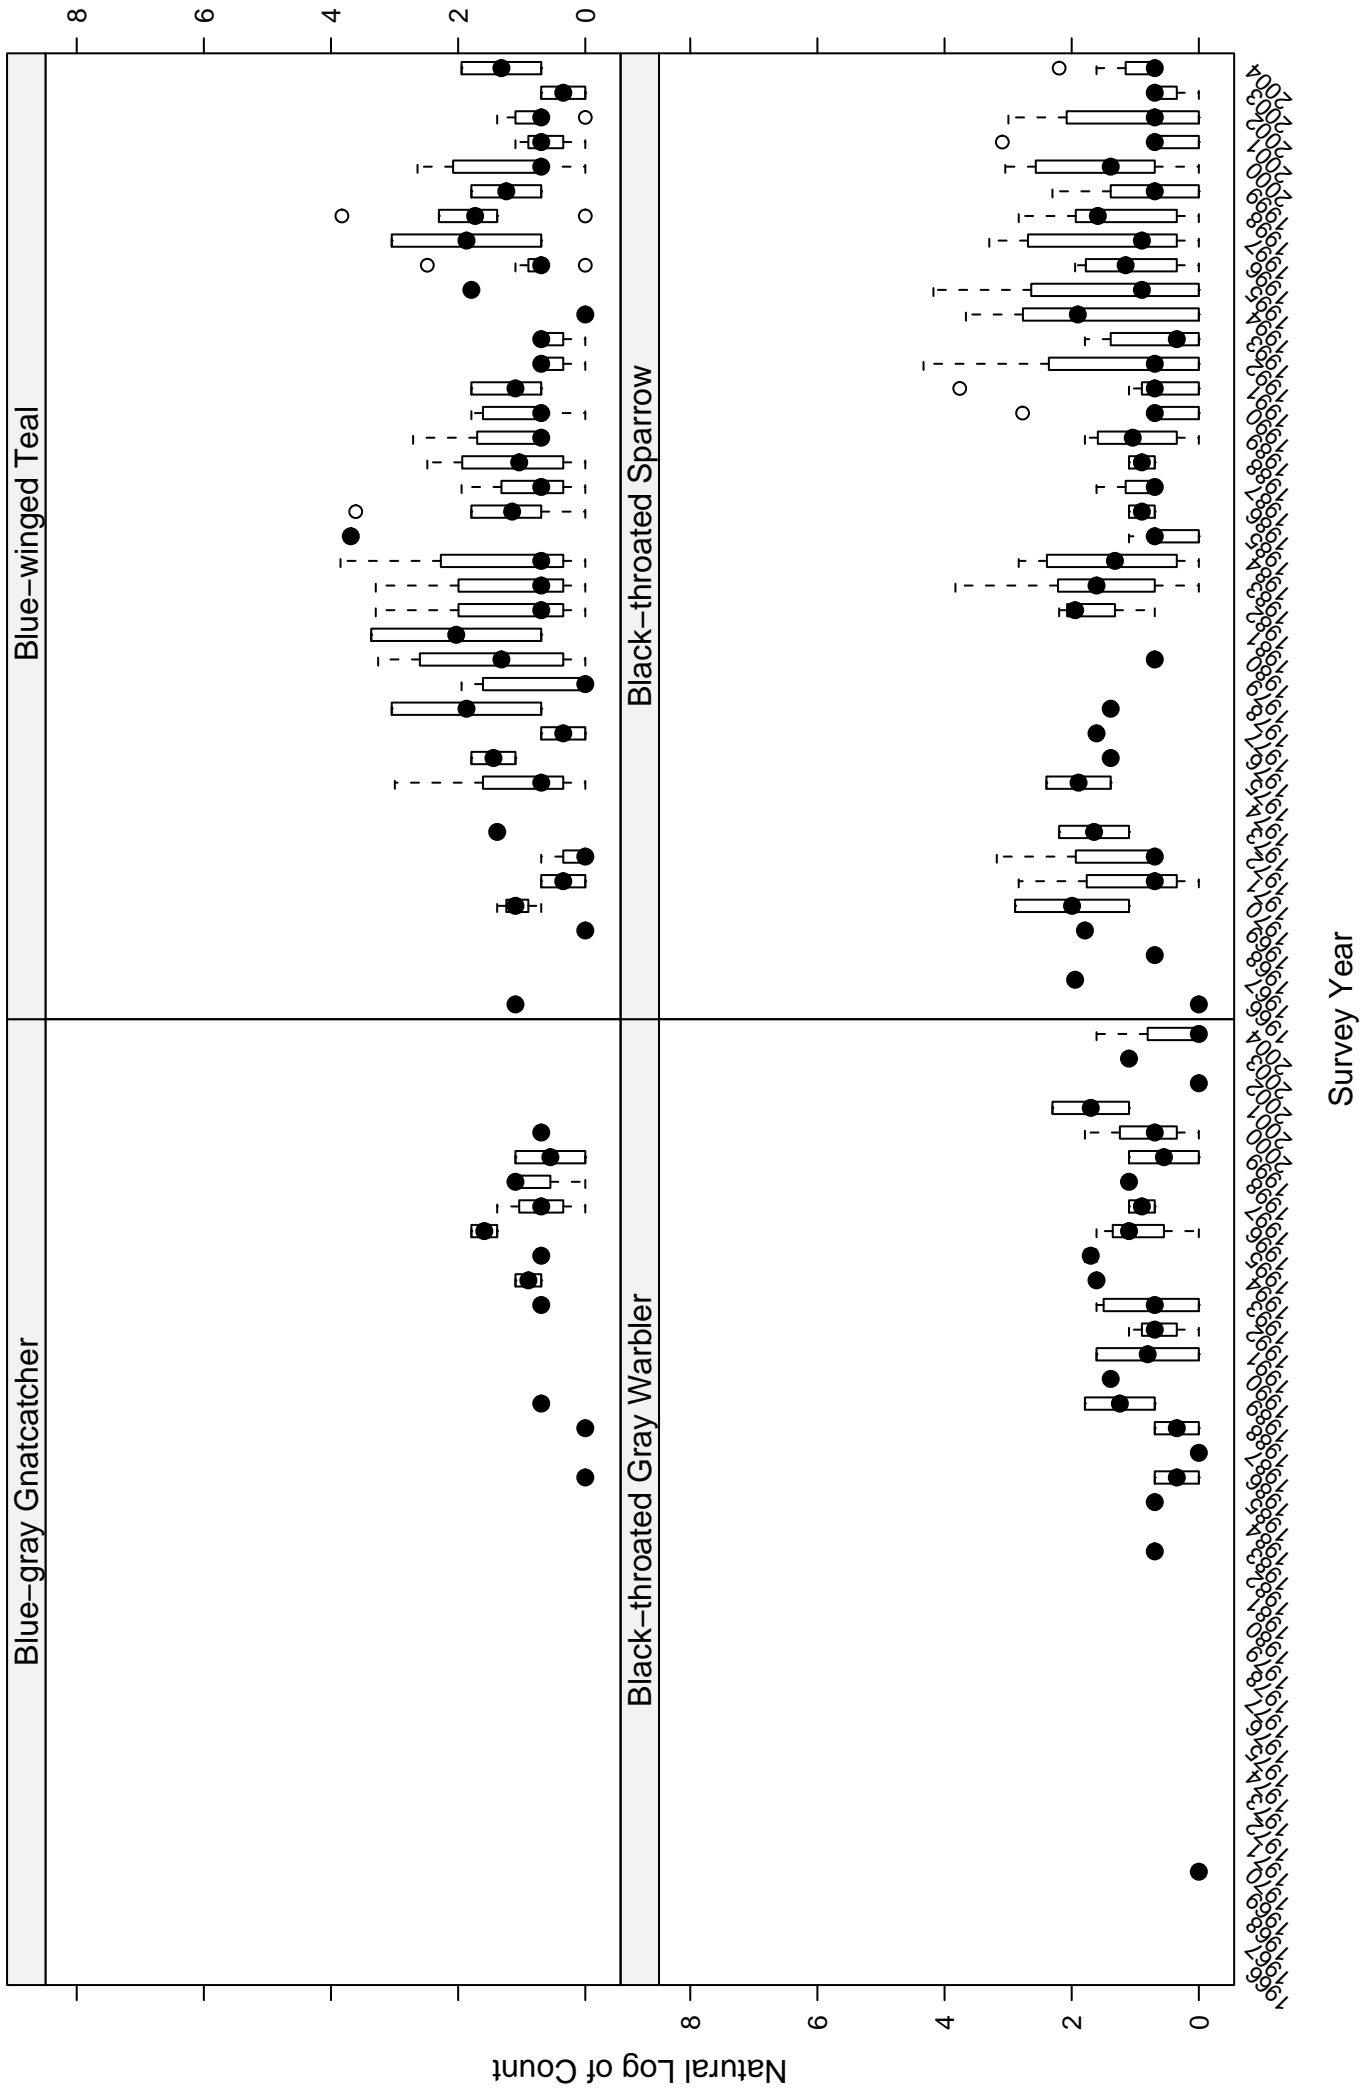

Scatter plots of species counts in the Columbia Plateau Stratum