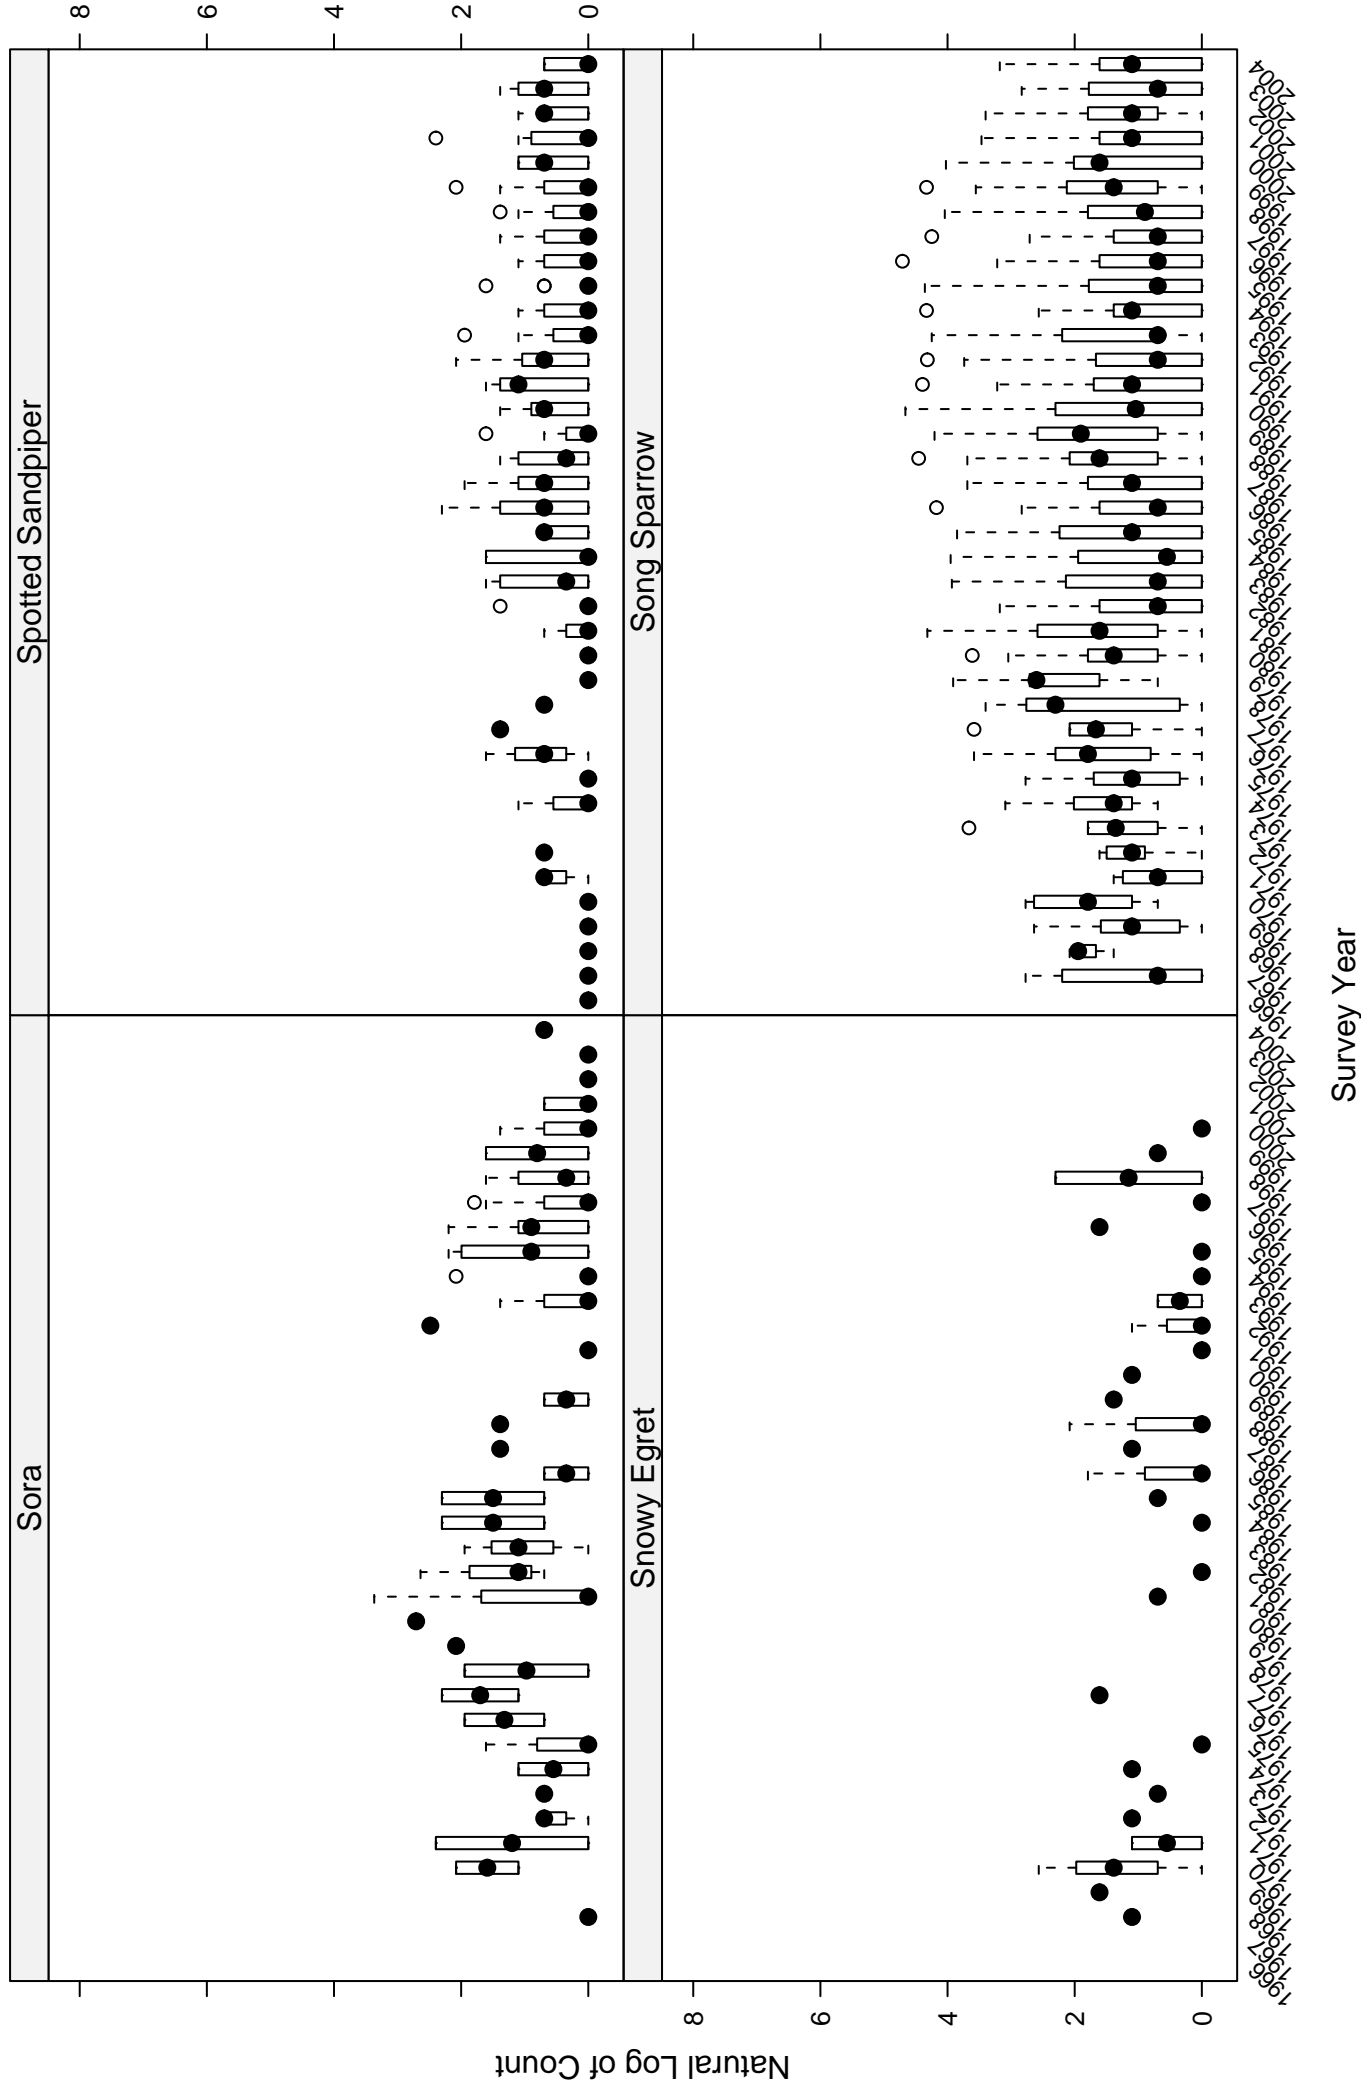

Scatter plots of species counts in the Columbia Plateau Stratum