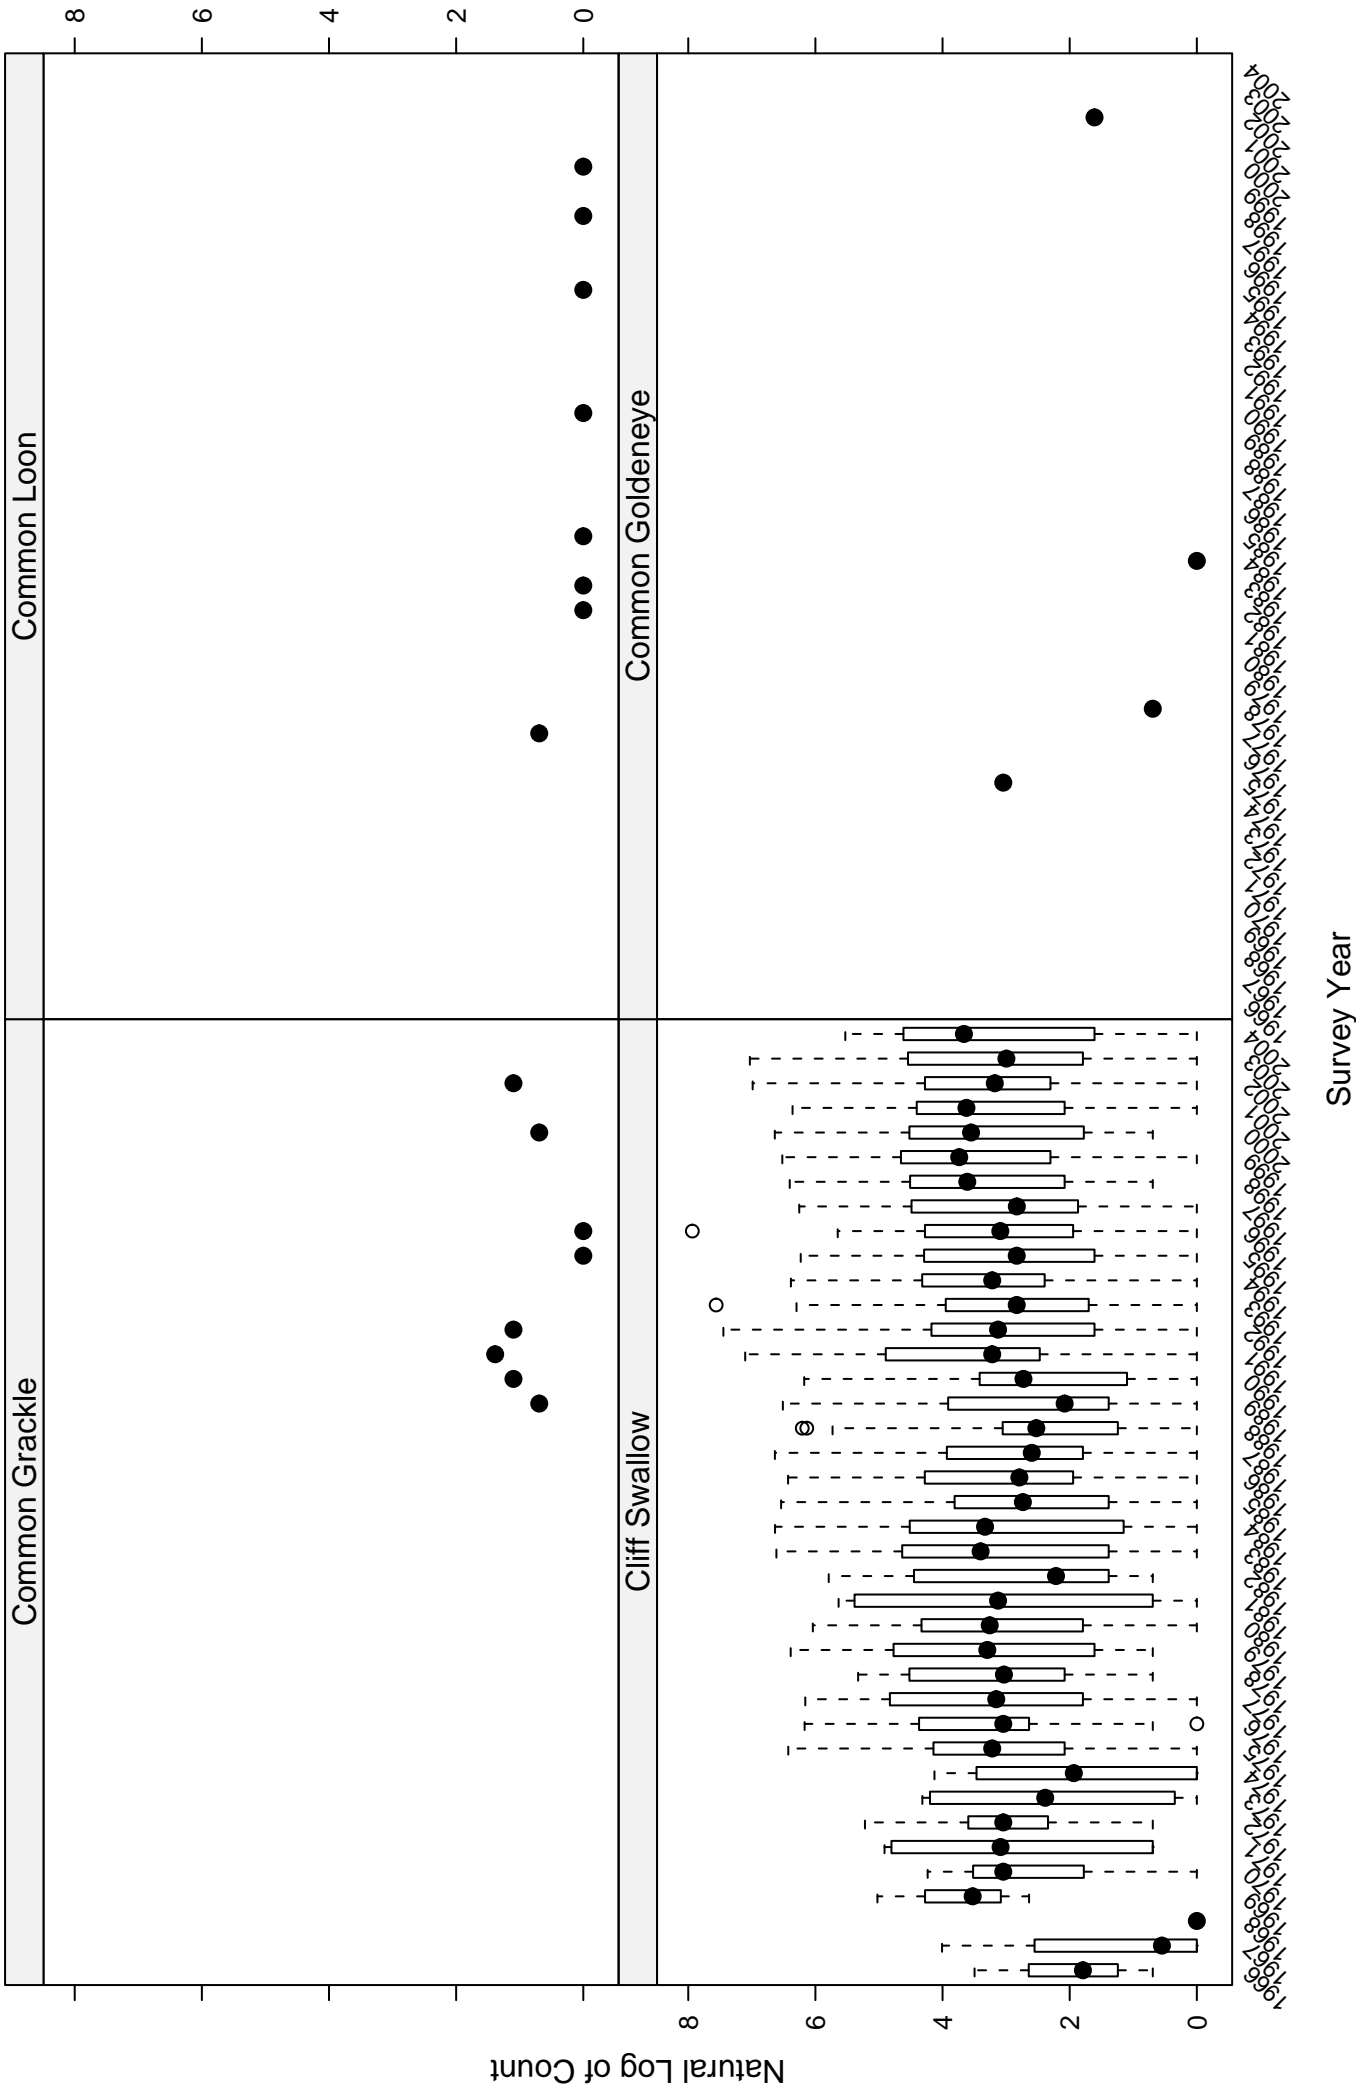

Scatter plots of species counts in the Columbia Plateau Stratum