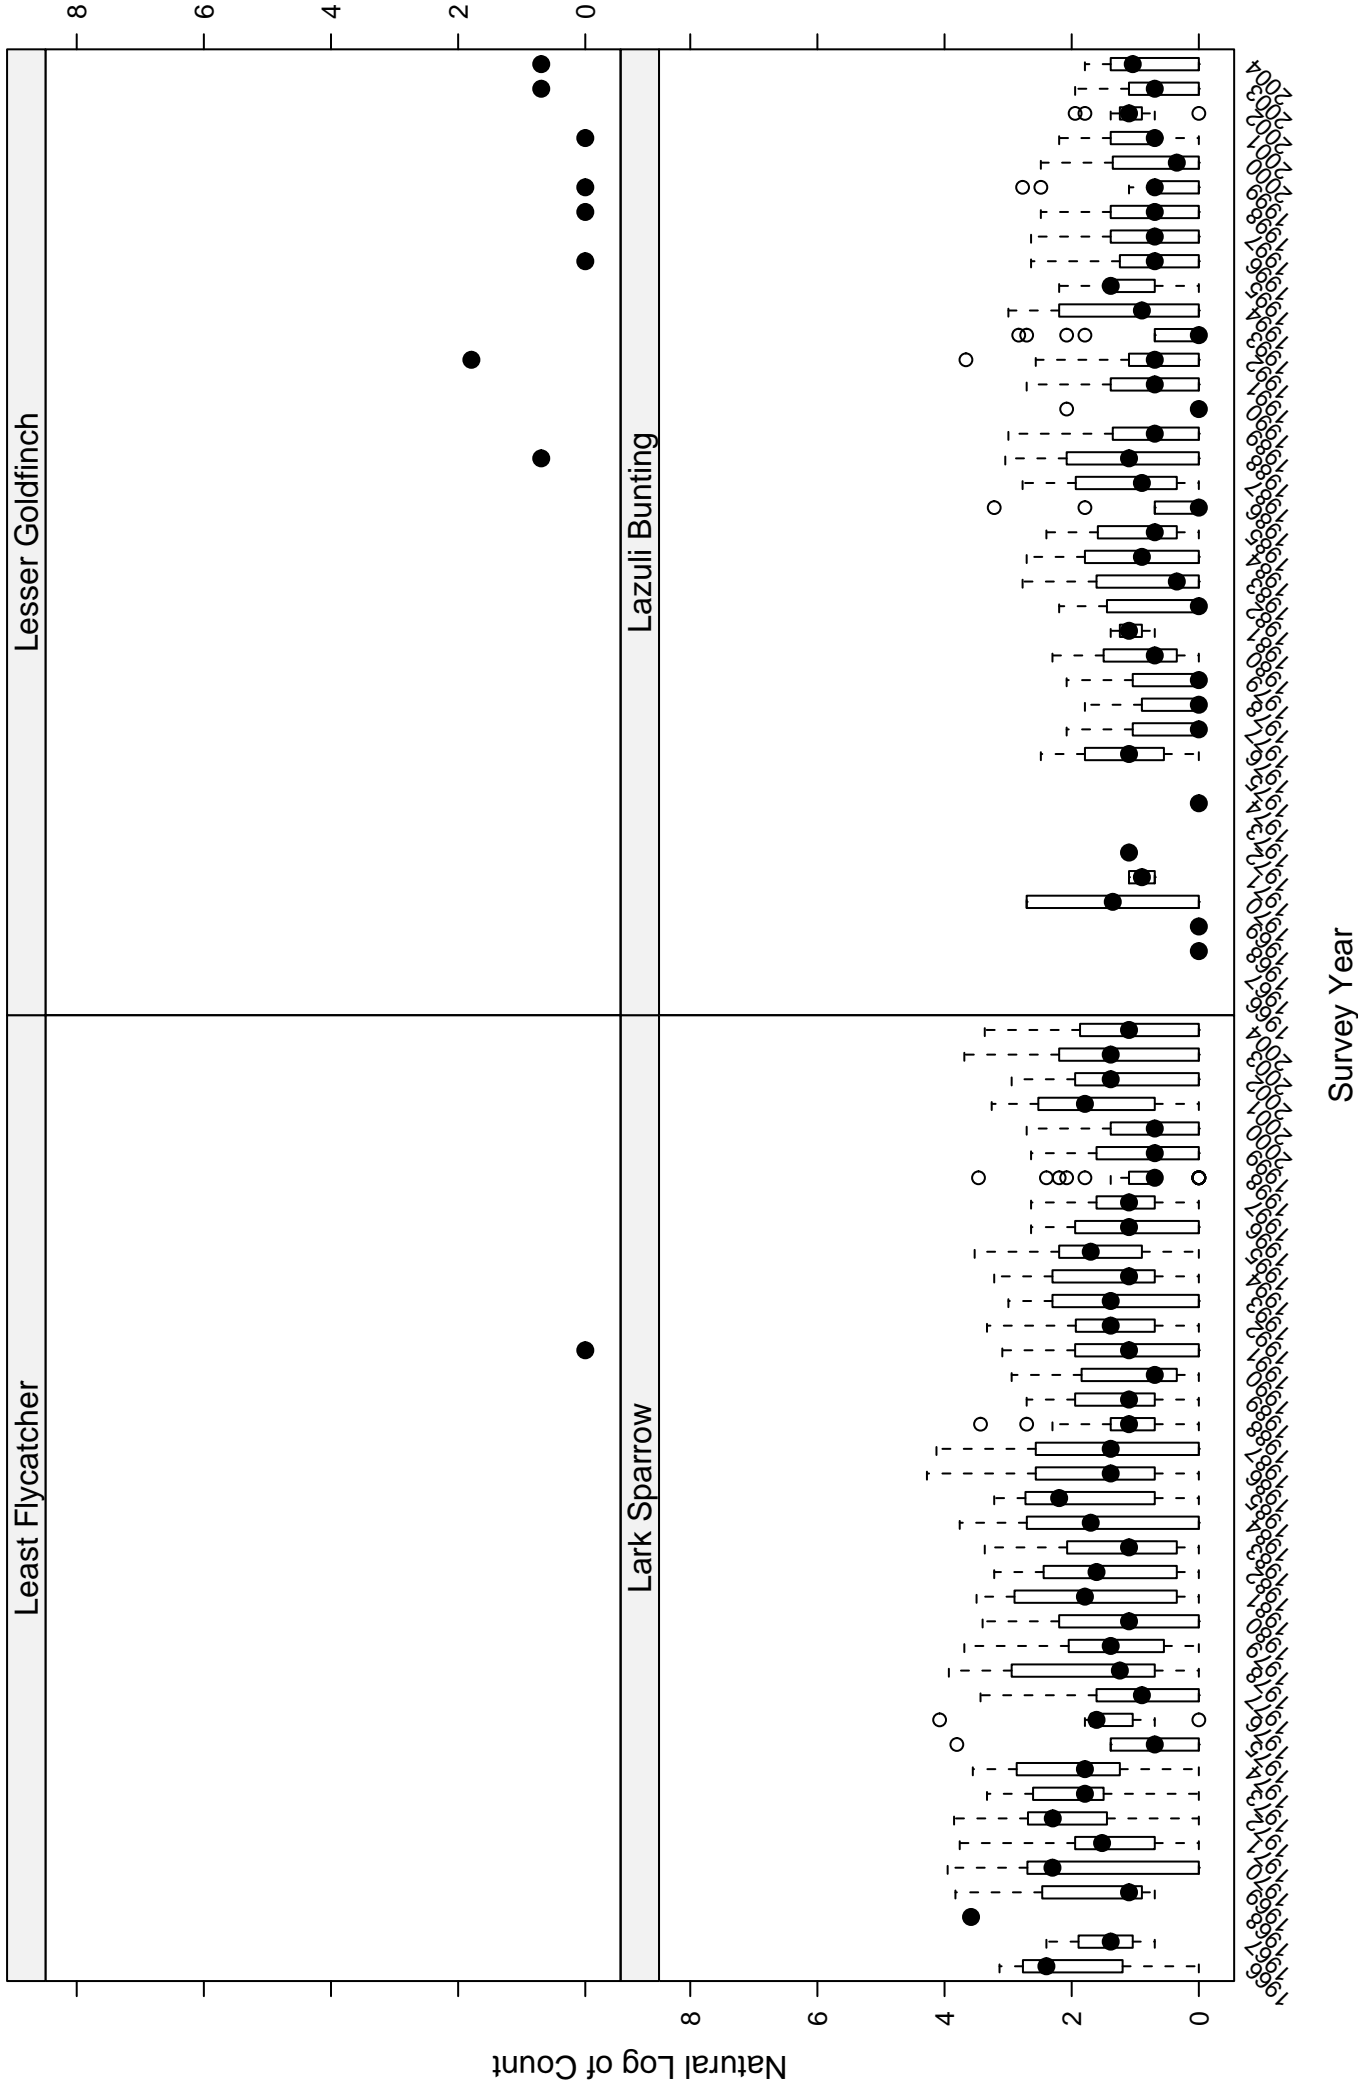

Scatter plots of species counts in the Columbia Plateau Stratum