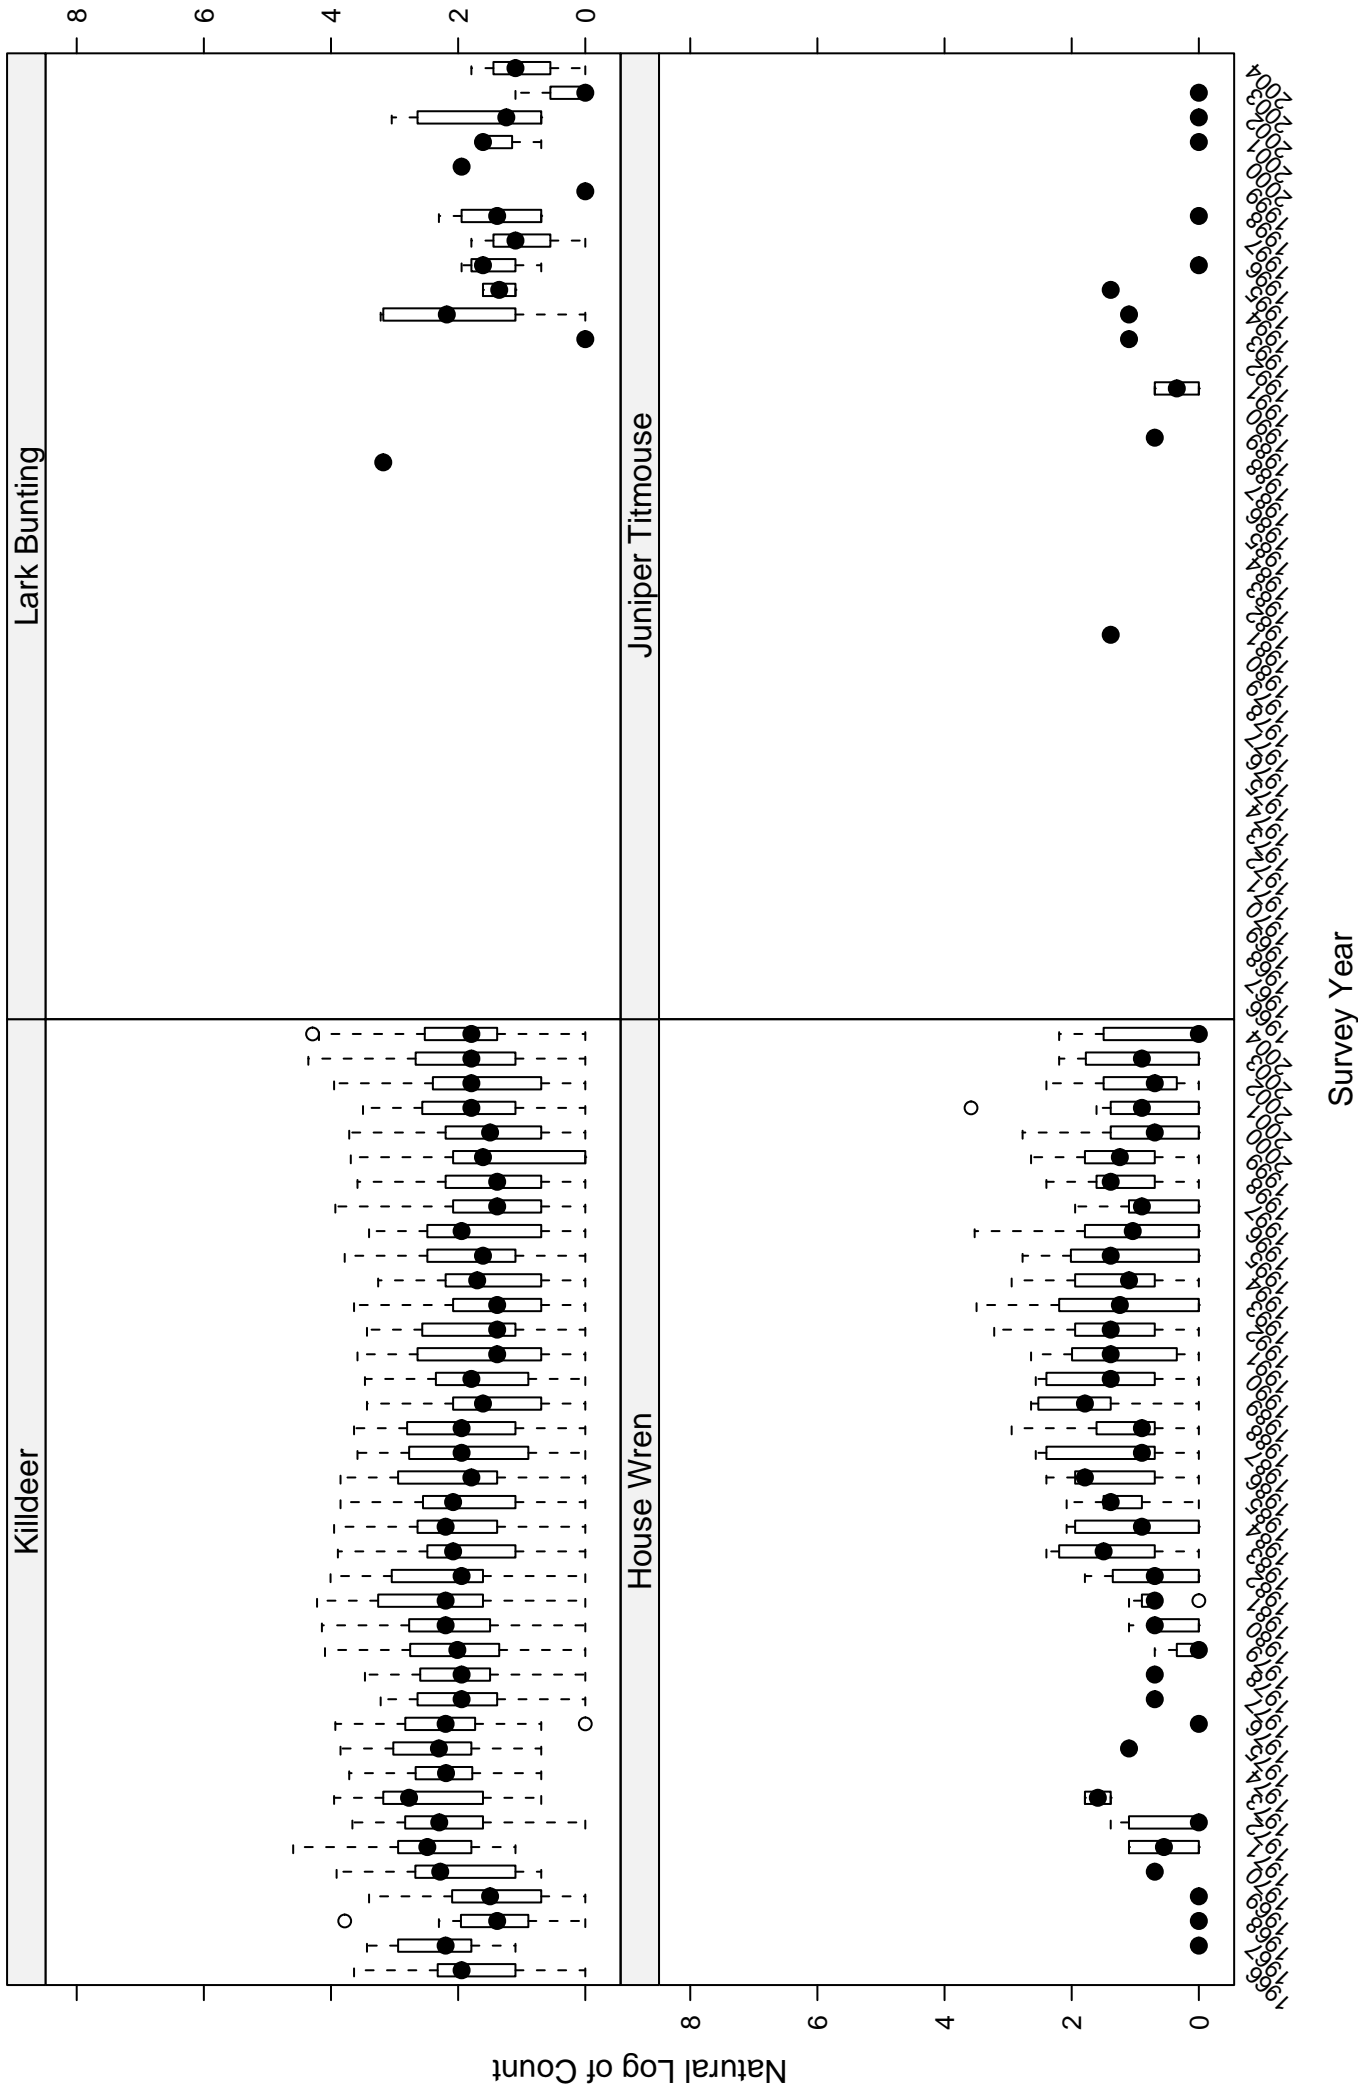

Scatter plots of species counts in the Columbia Plateau Stratum