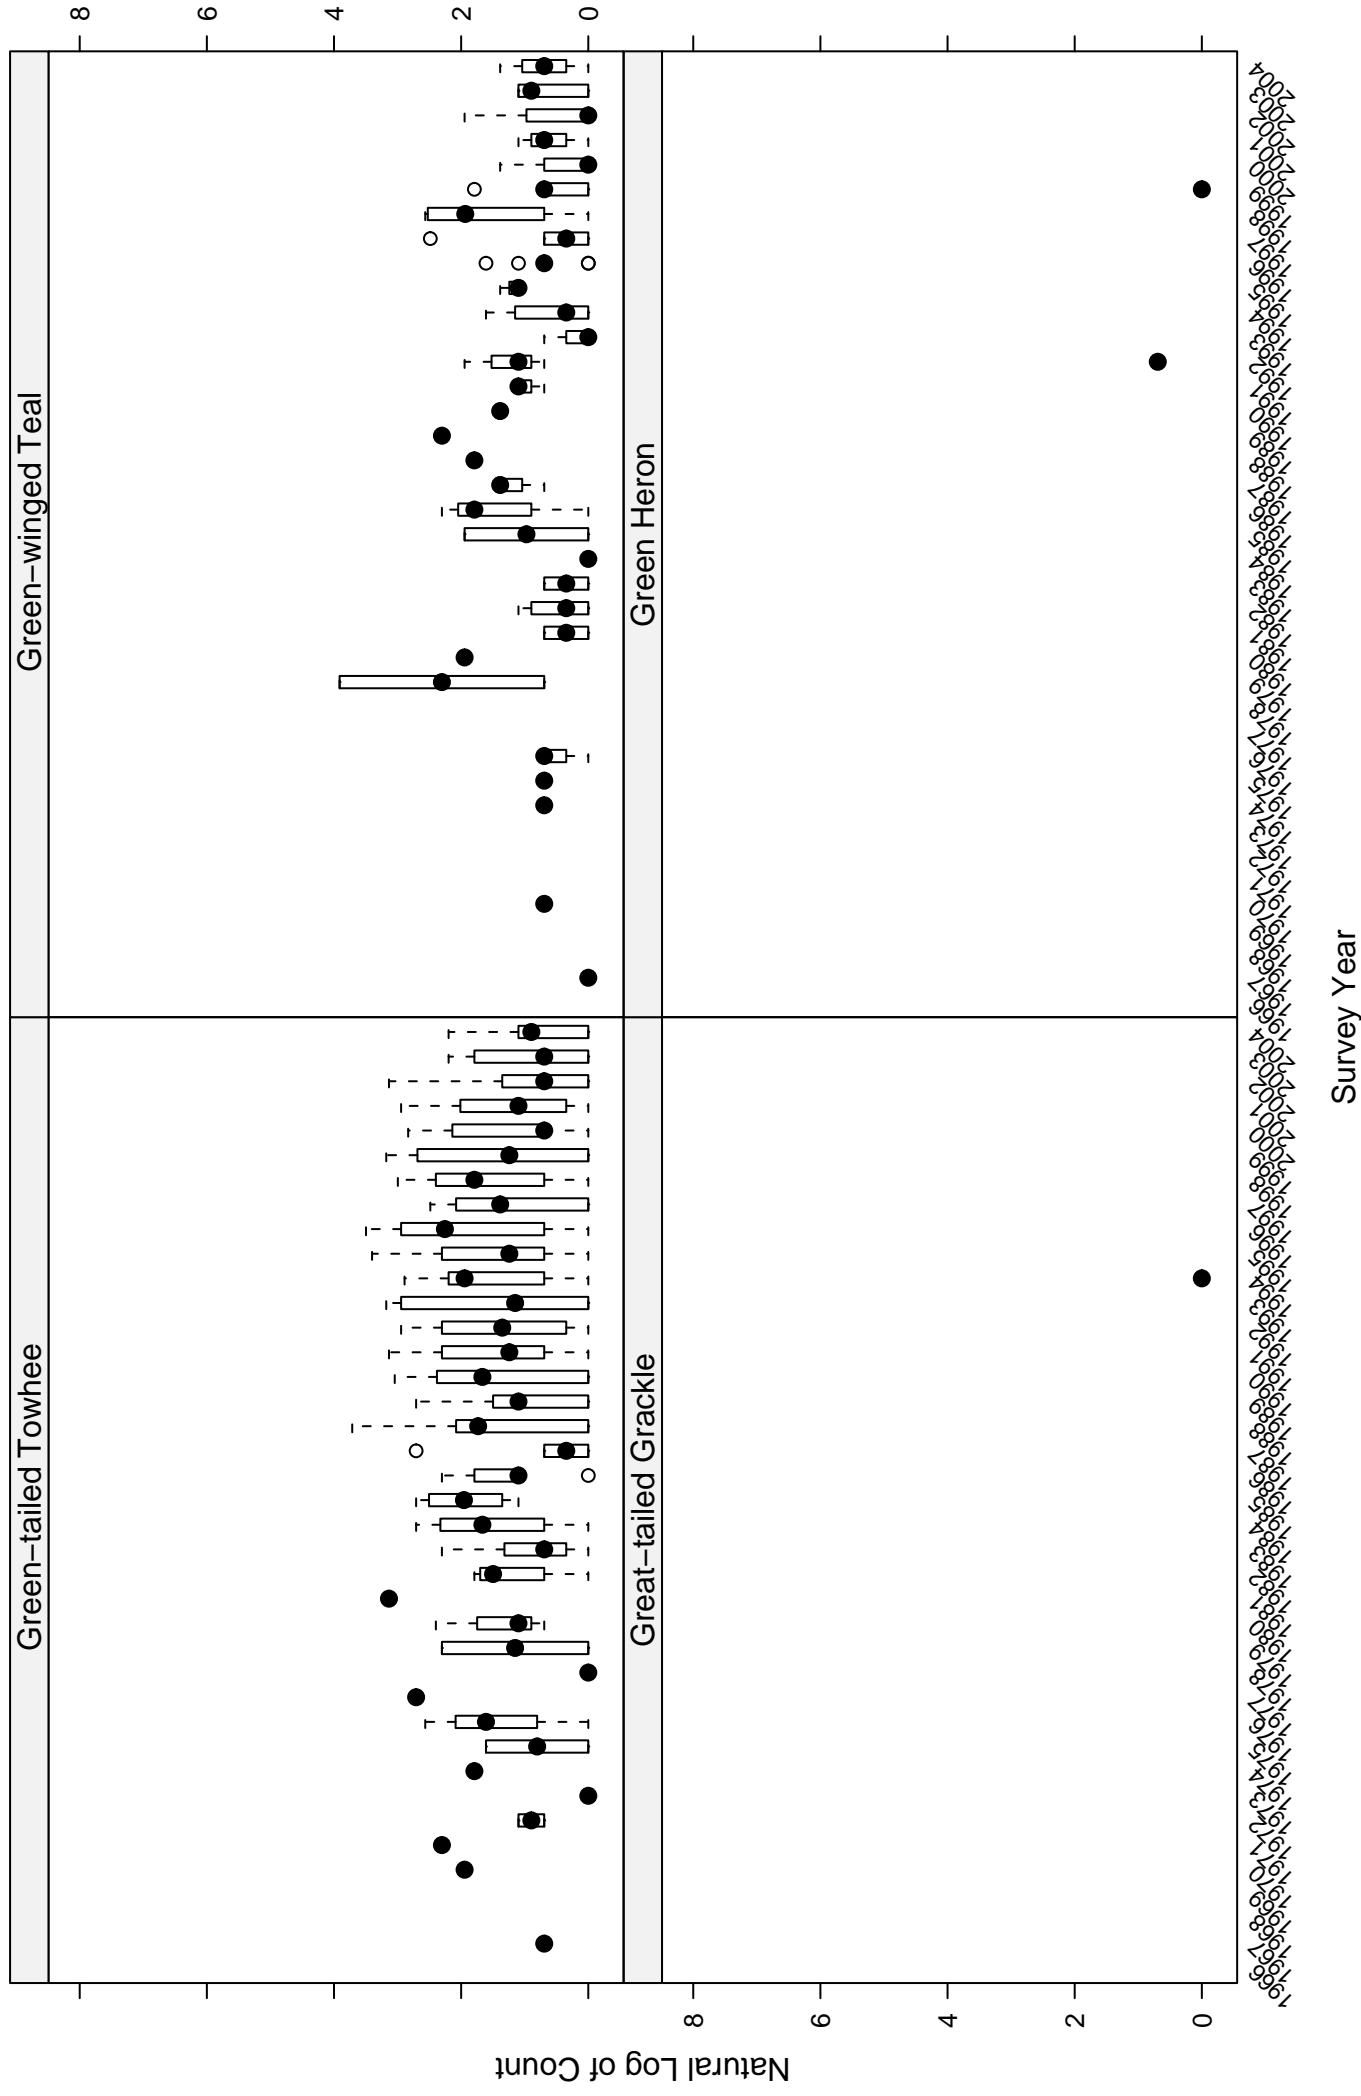

Scatter plots of species counts in the Columbia Plateau Stratum