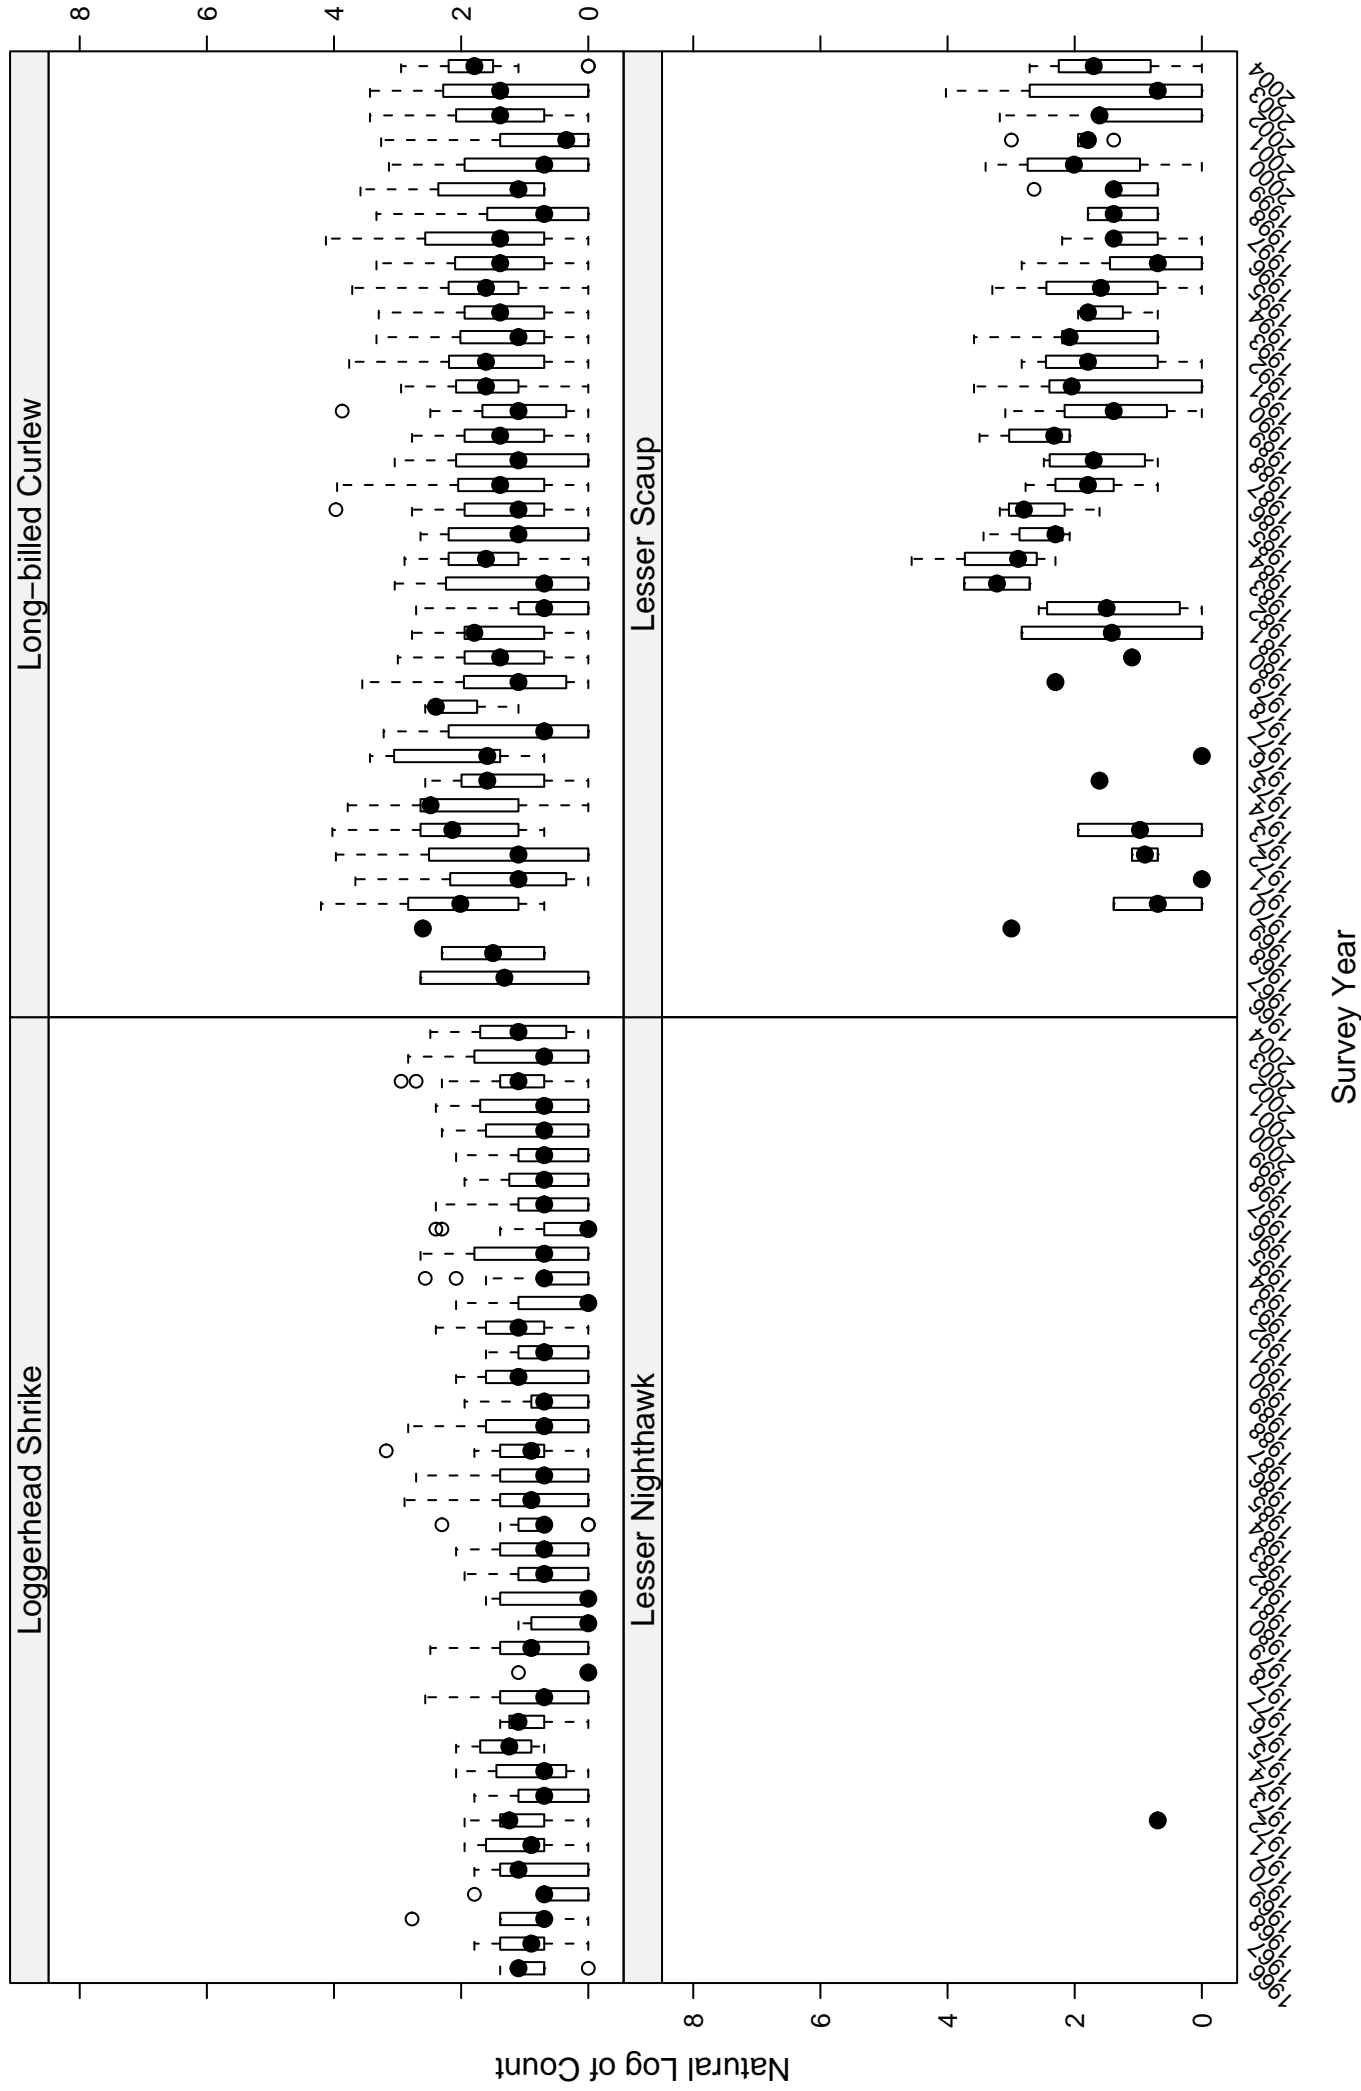

Scatter plots of species counts in the Columbia Plateau Stratum