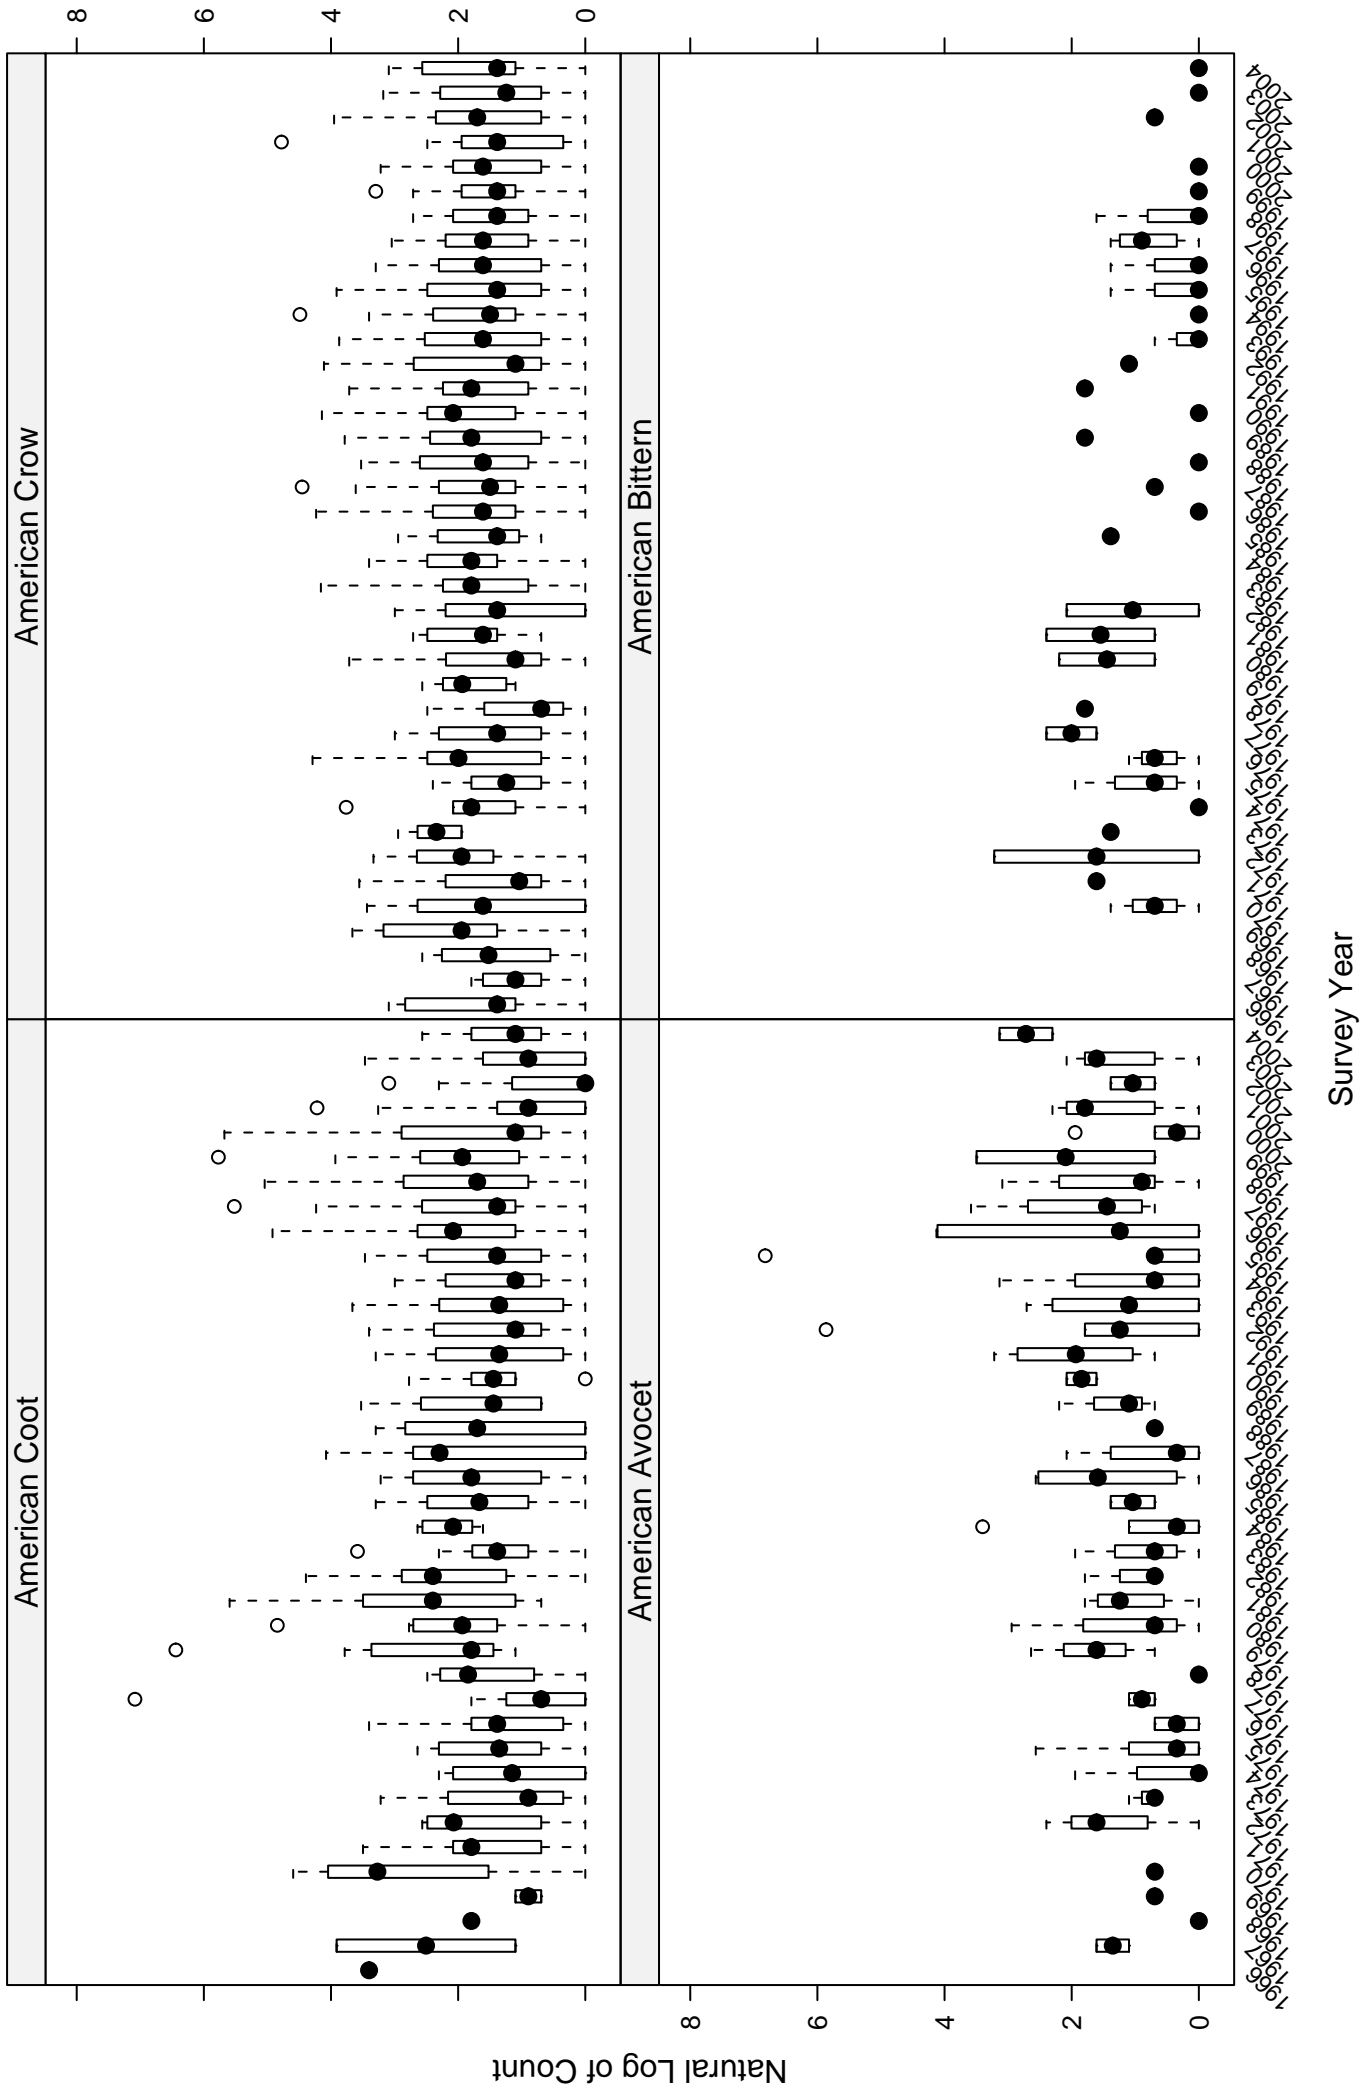

# Scatter plots of species counts in the Columbia Plateau Stratum