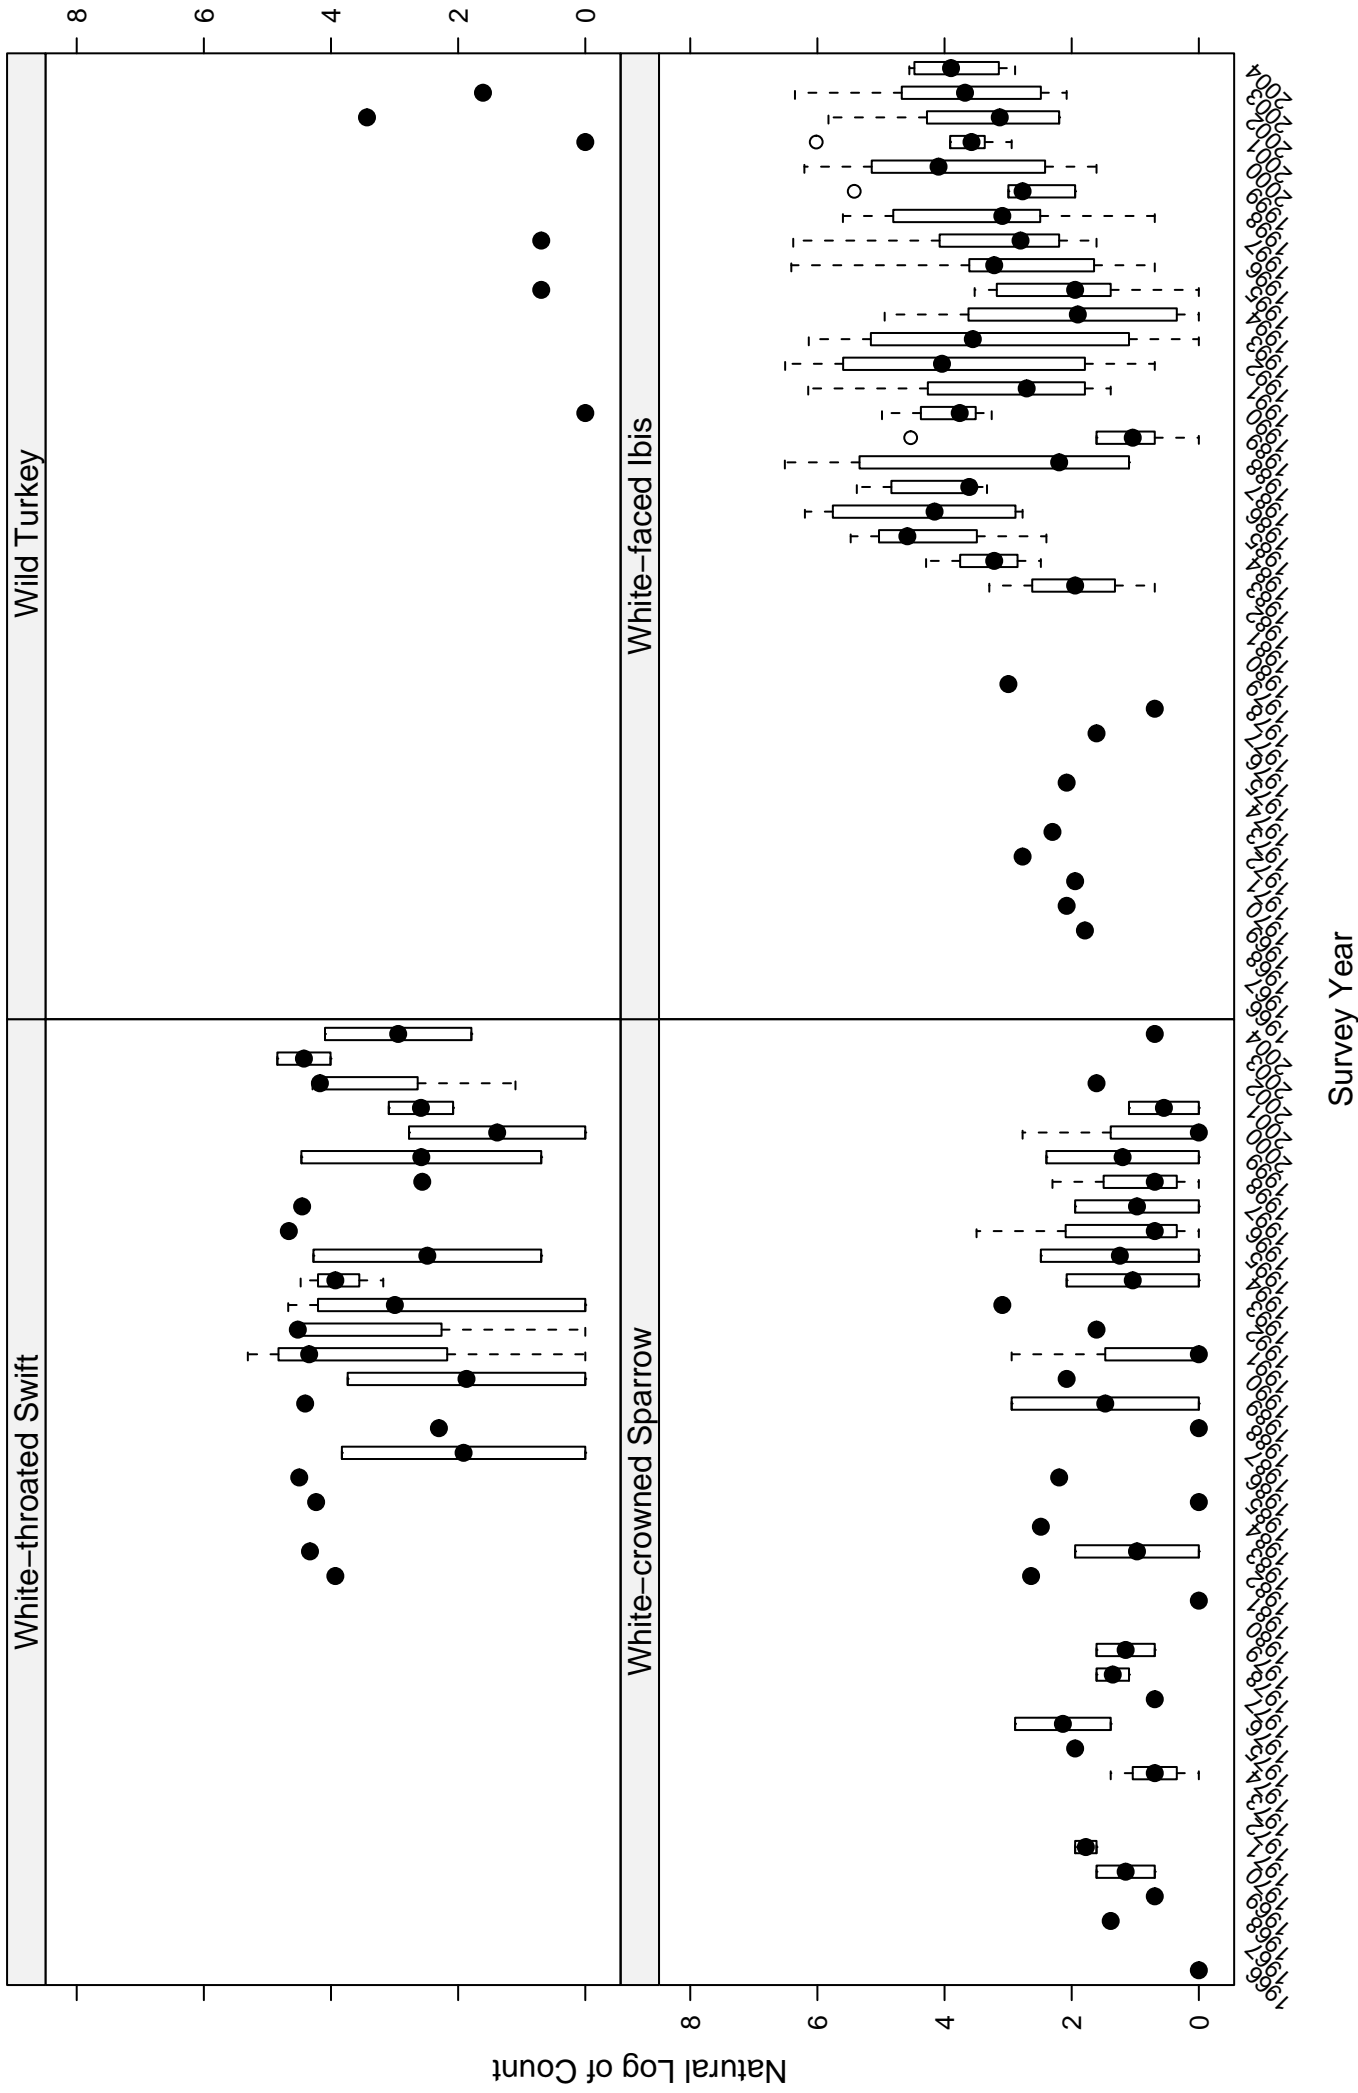

Scatter plots of species counts in the Columbia Plateau Stratum