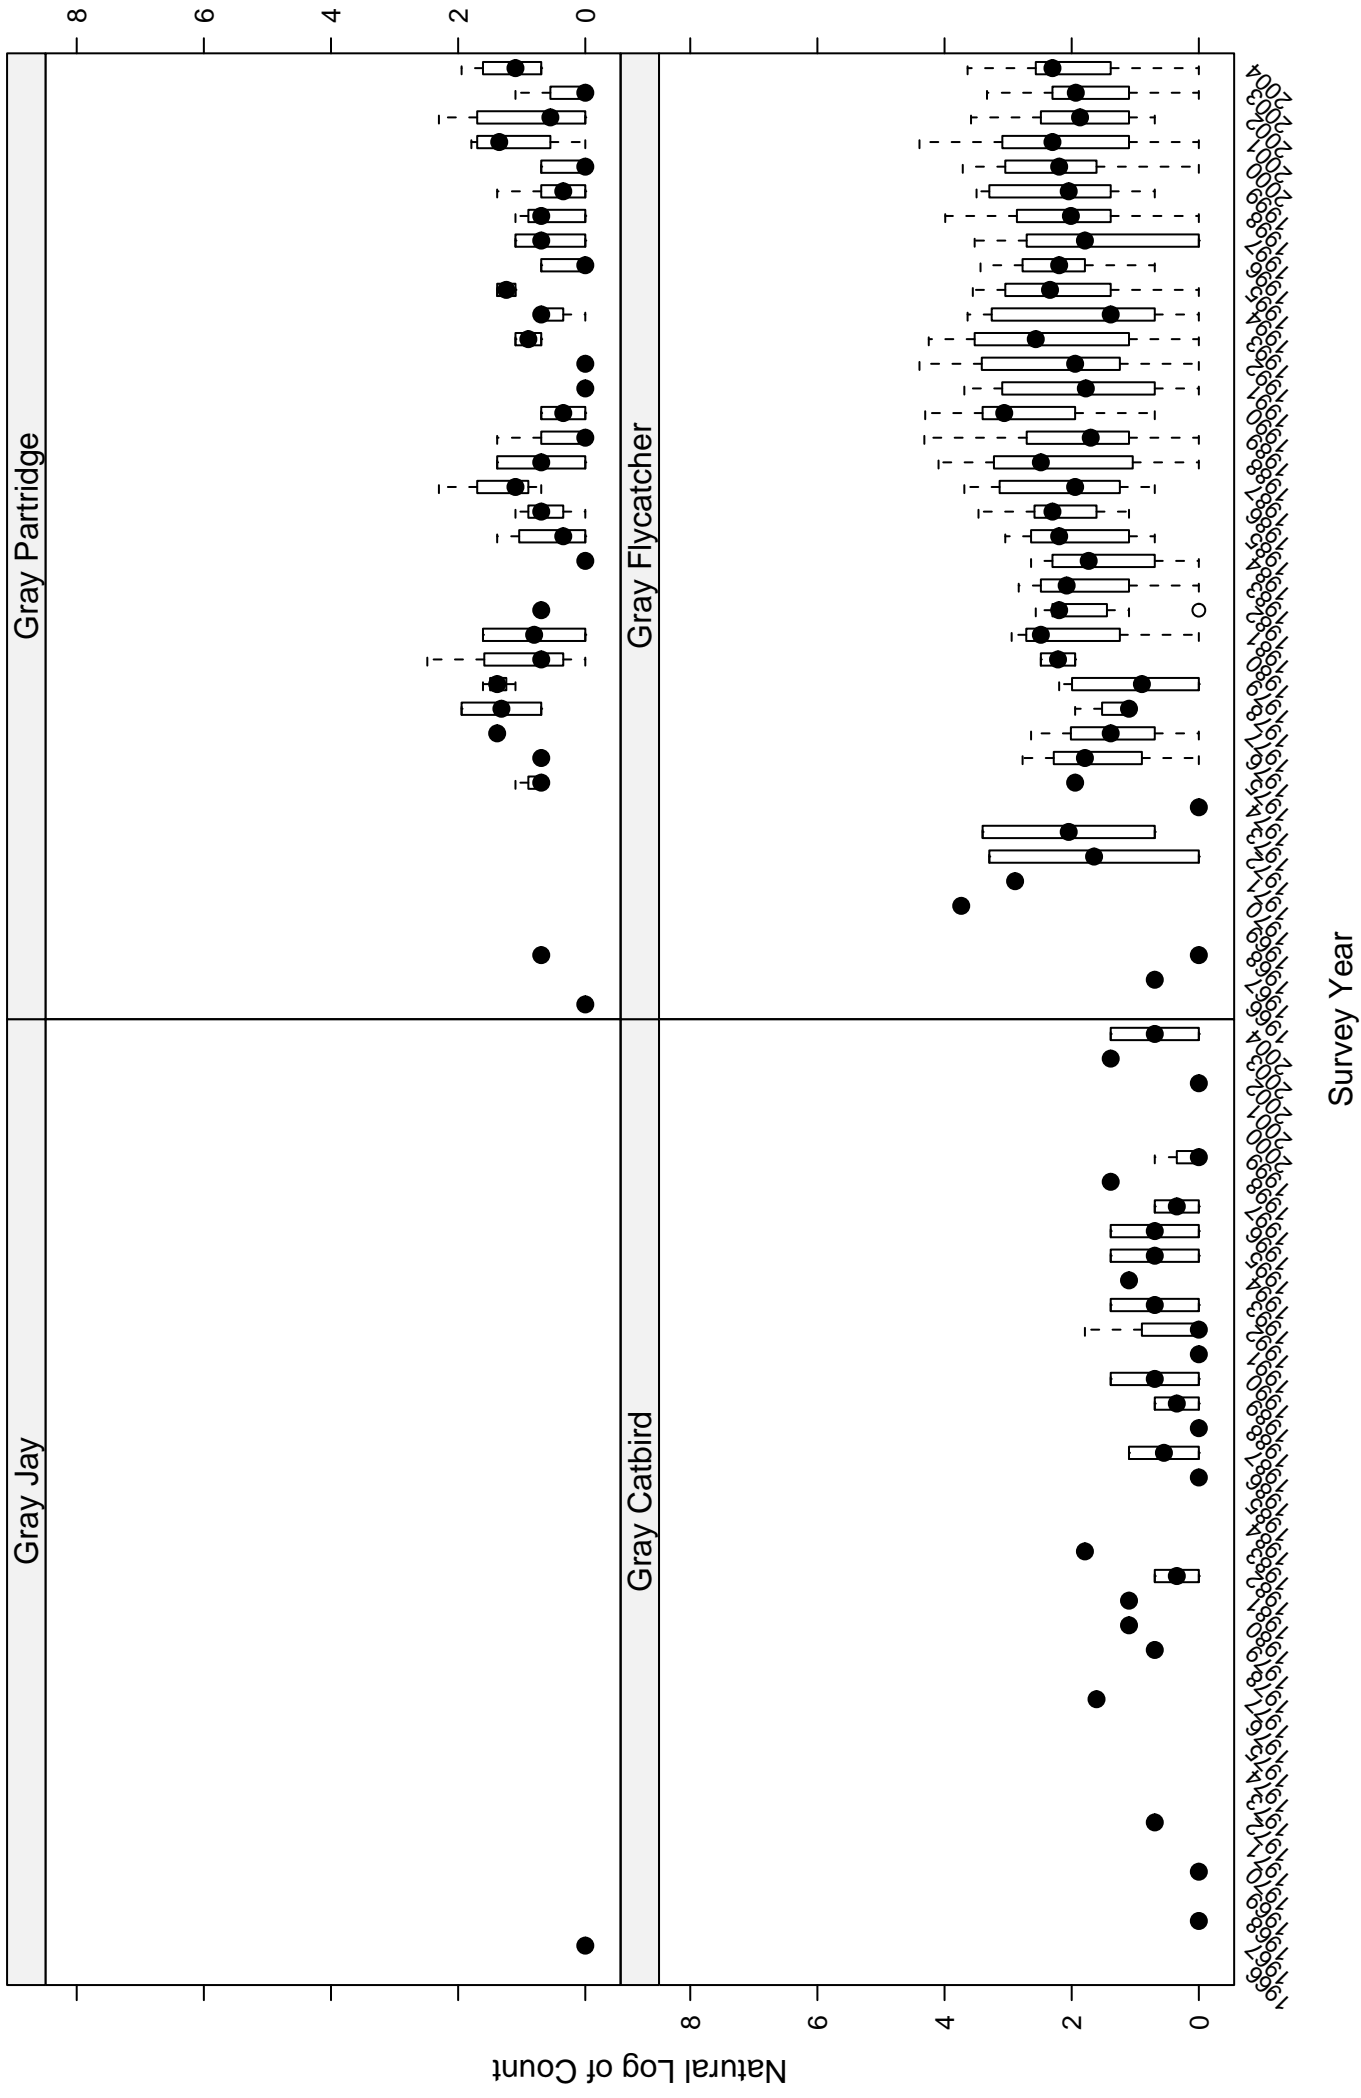

Scatter plots of species counts in the Columbia Plateau Stratum