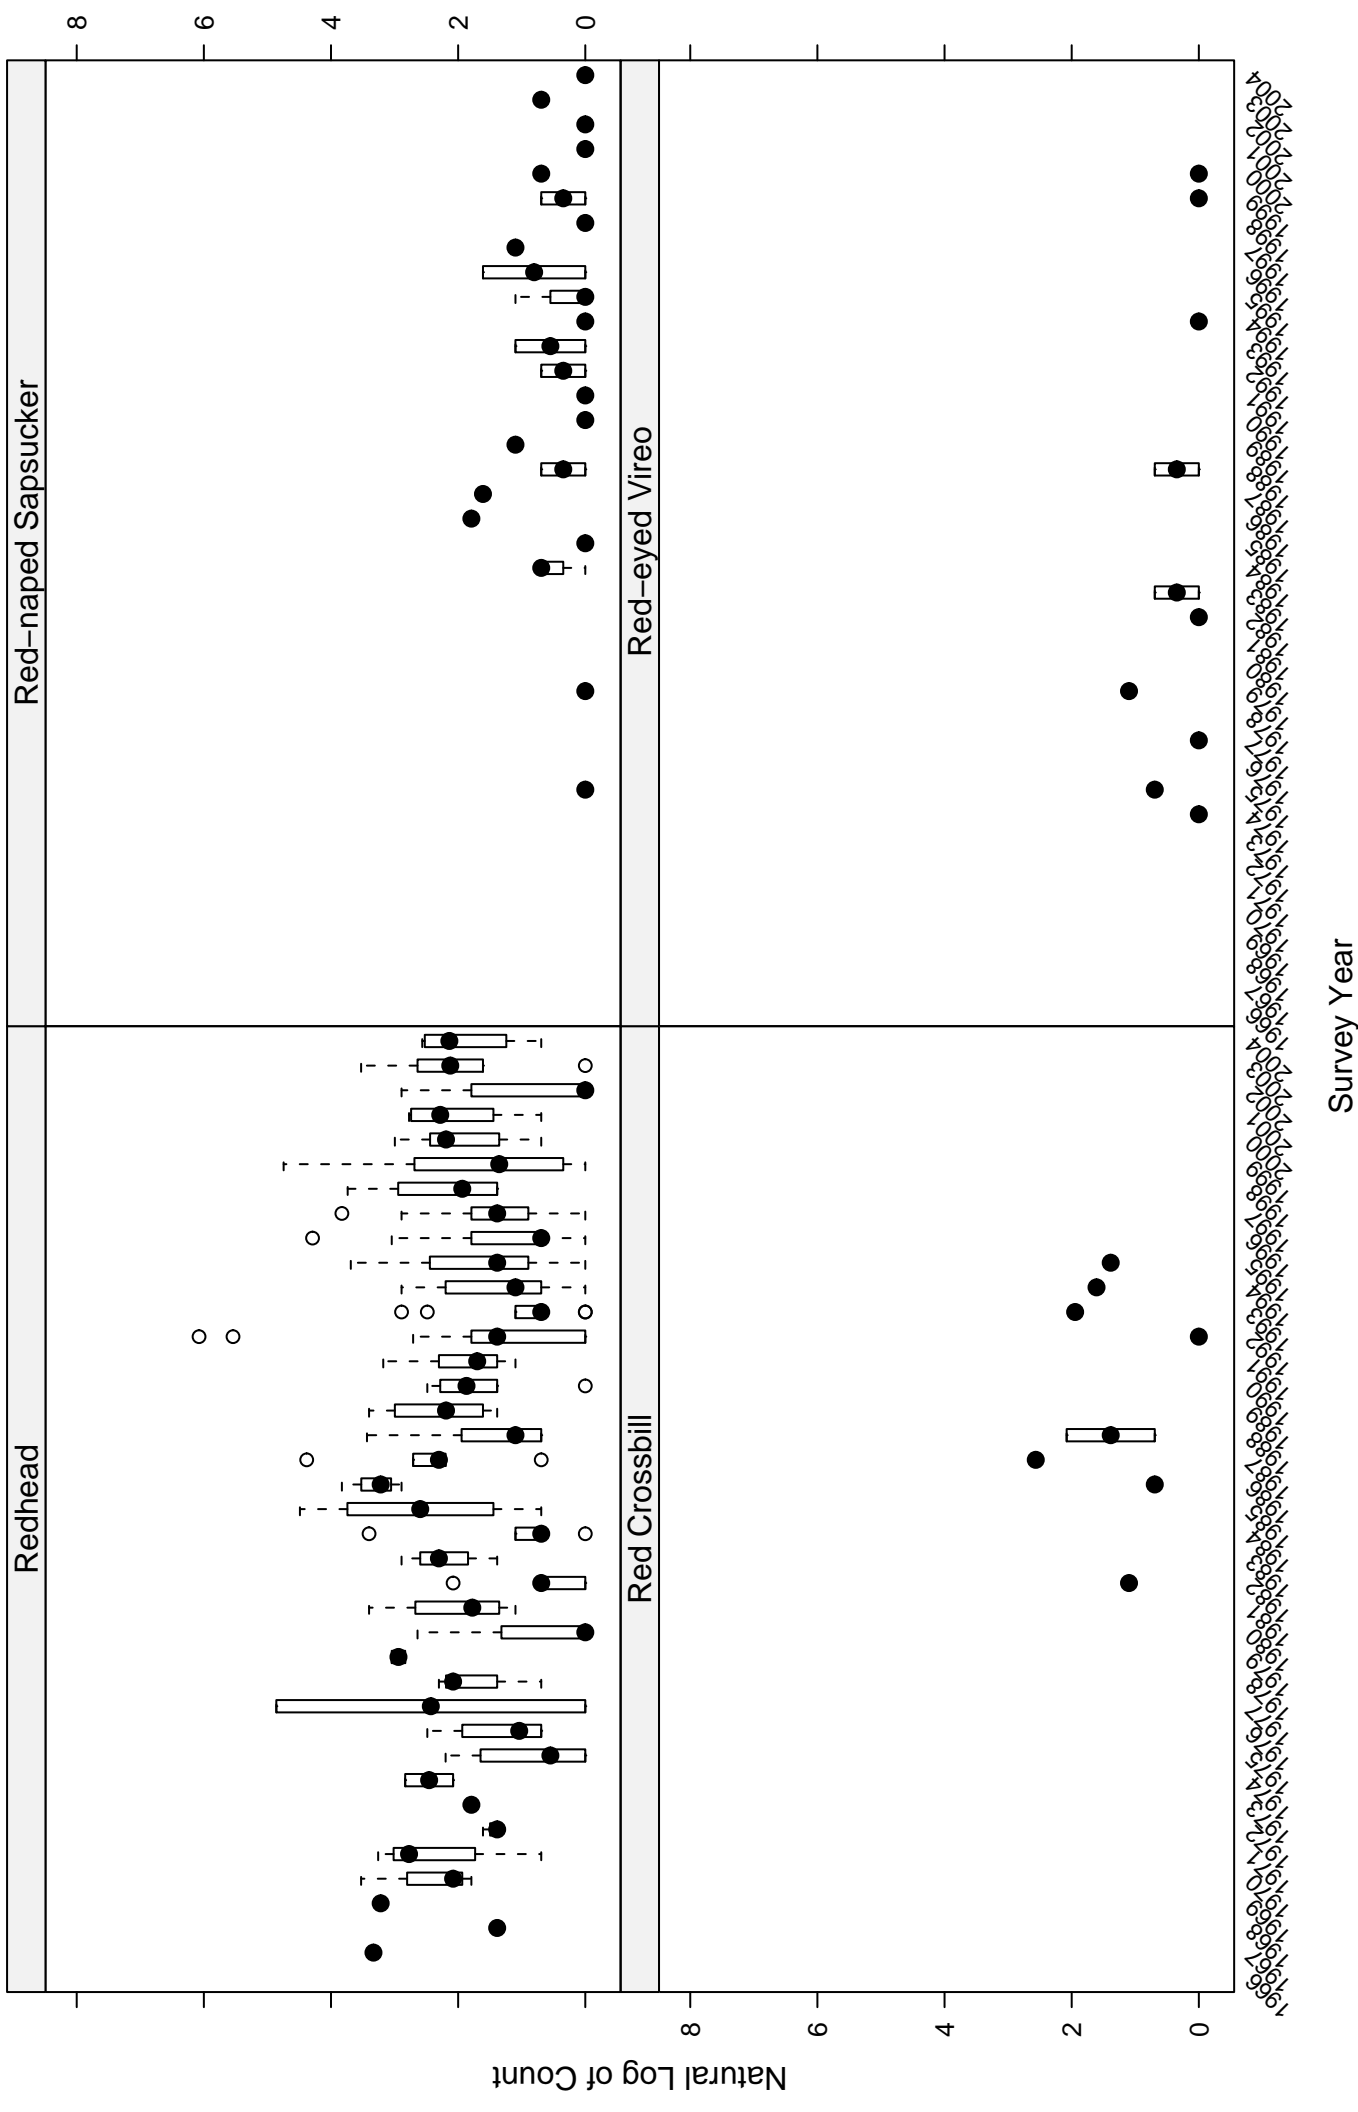

Scatter plots of species counts in the Columbia Plateau Stratum