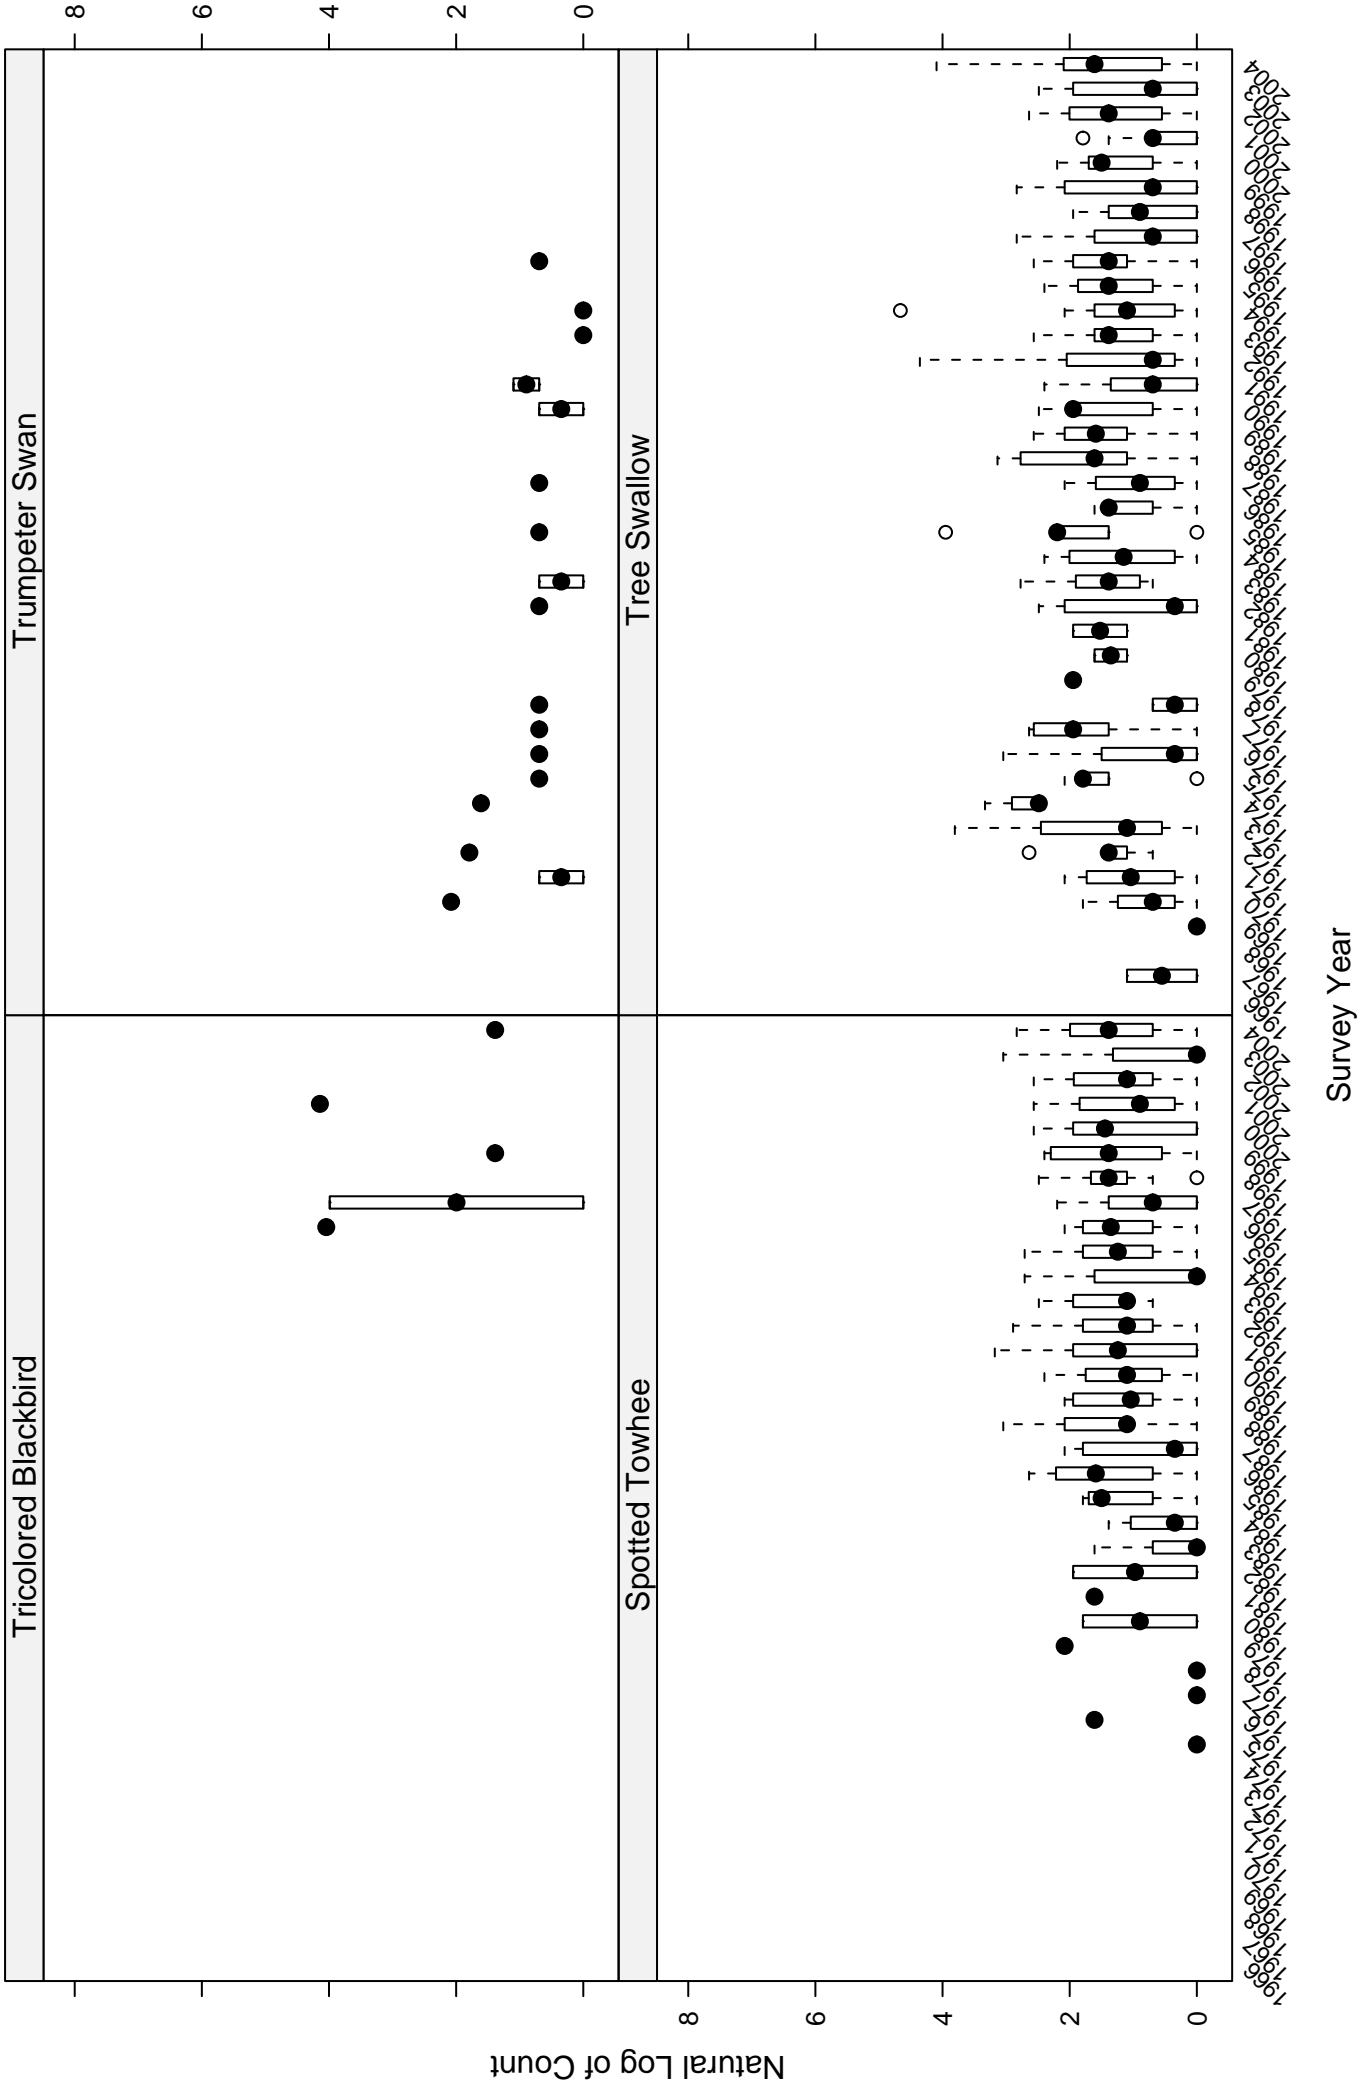

Scatter plots of species counts in the Columbia Plateau Stratum