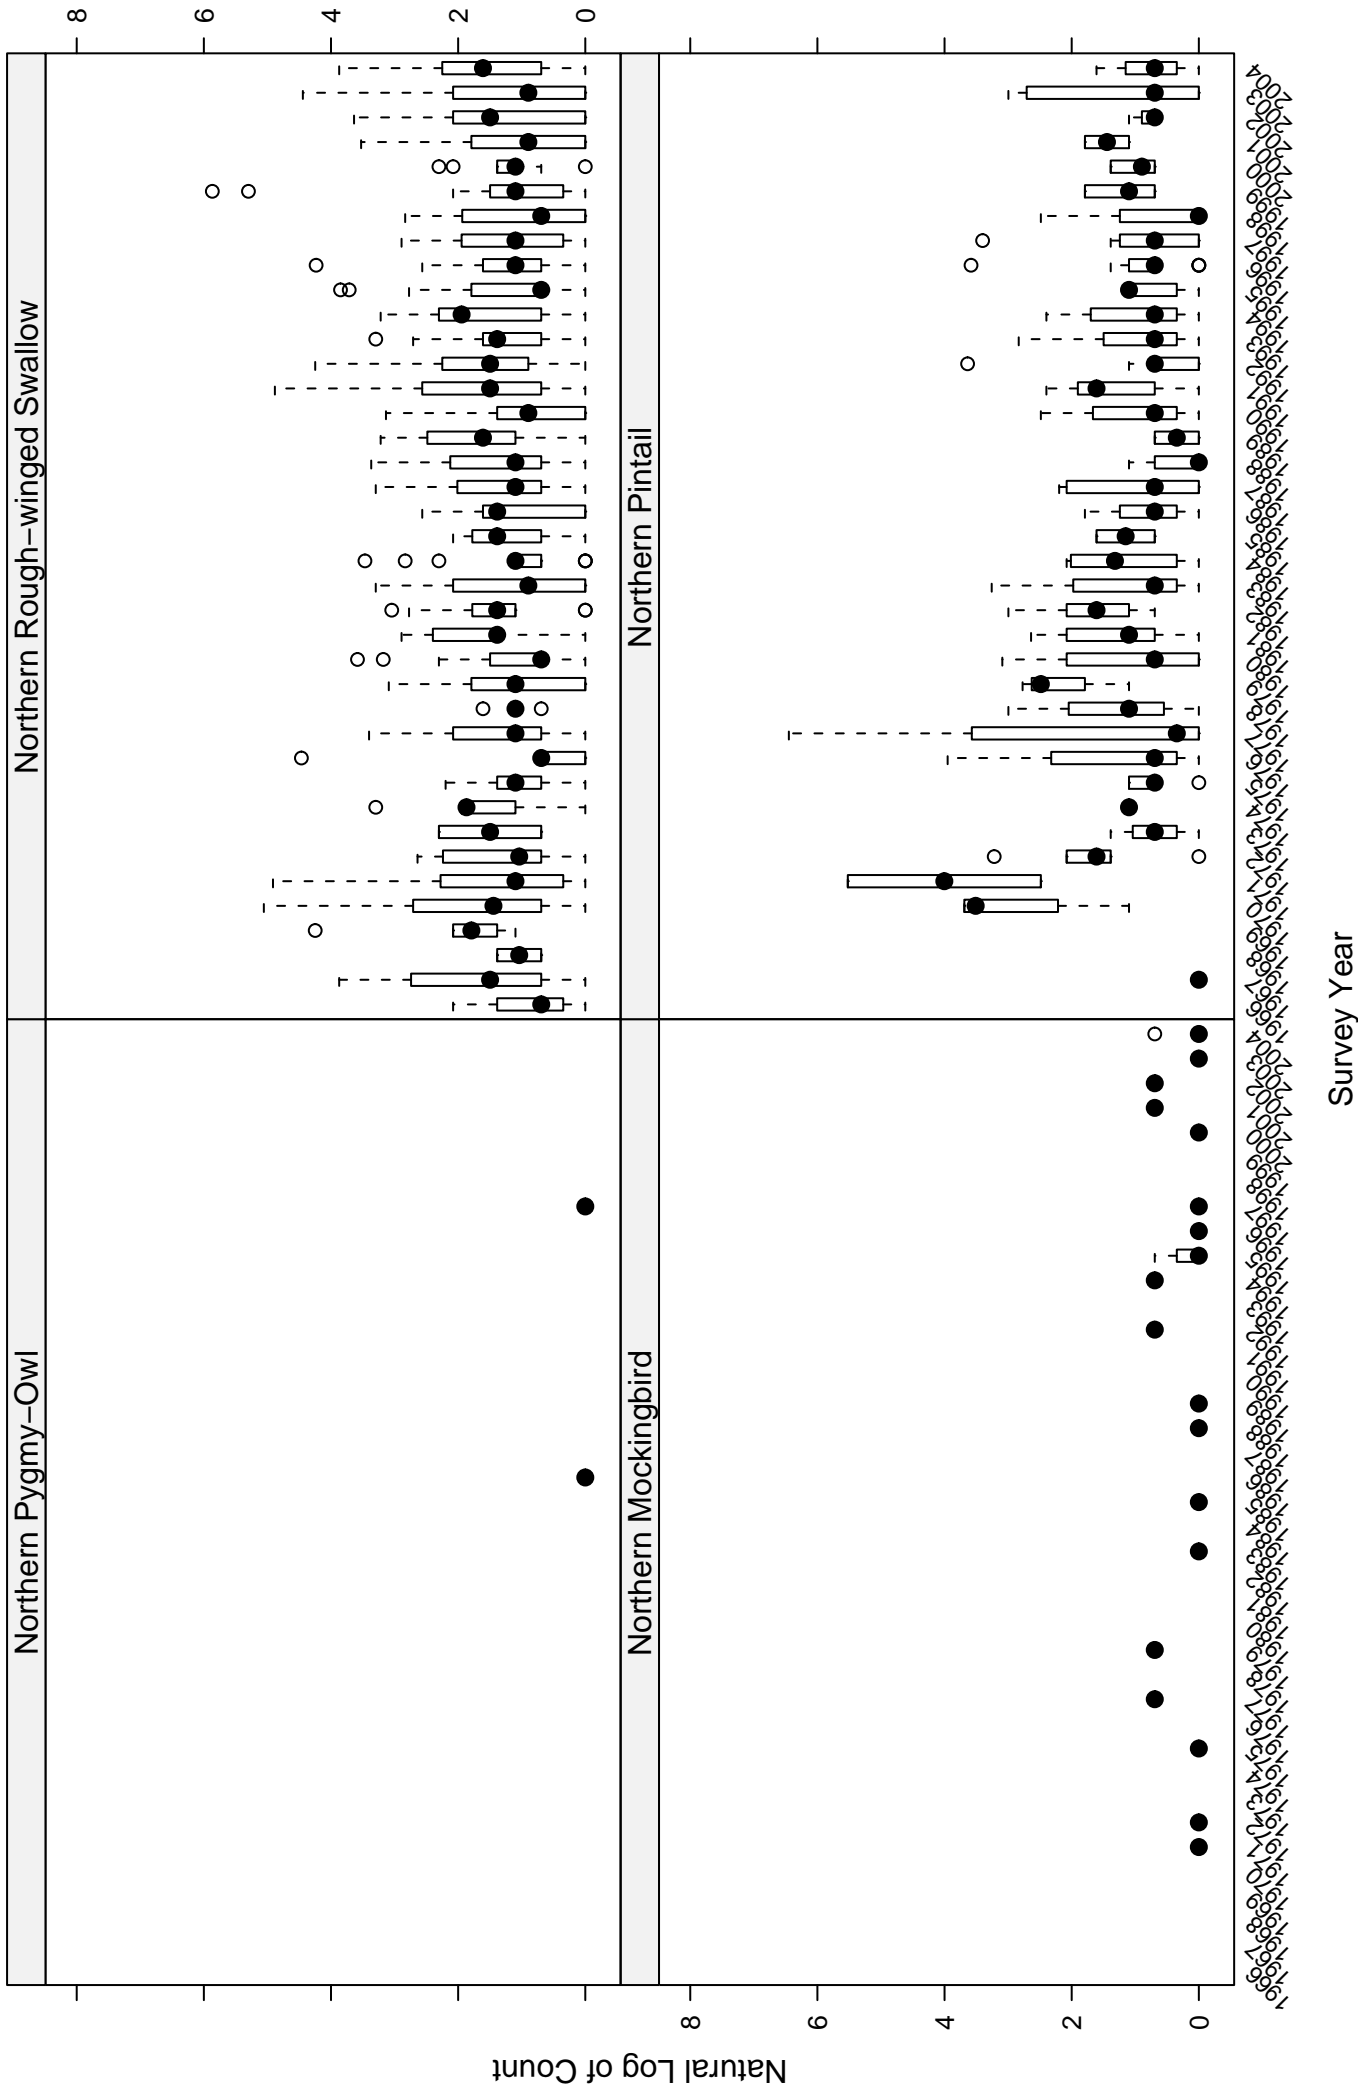

Scatter plots of species counts in the Columbia Plateau Stratum