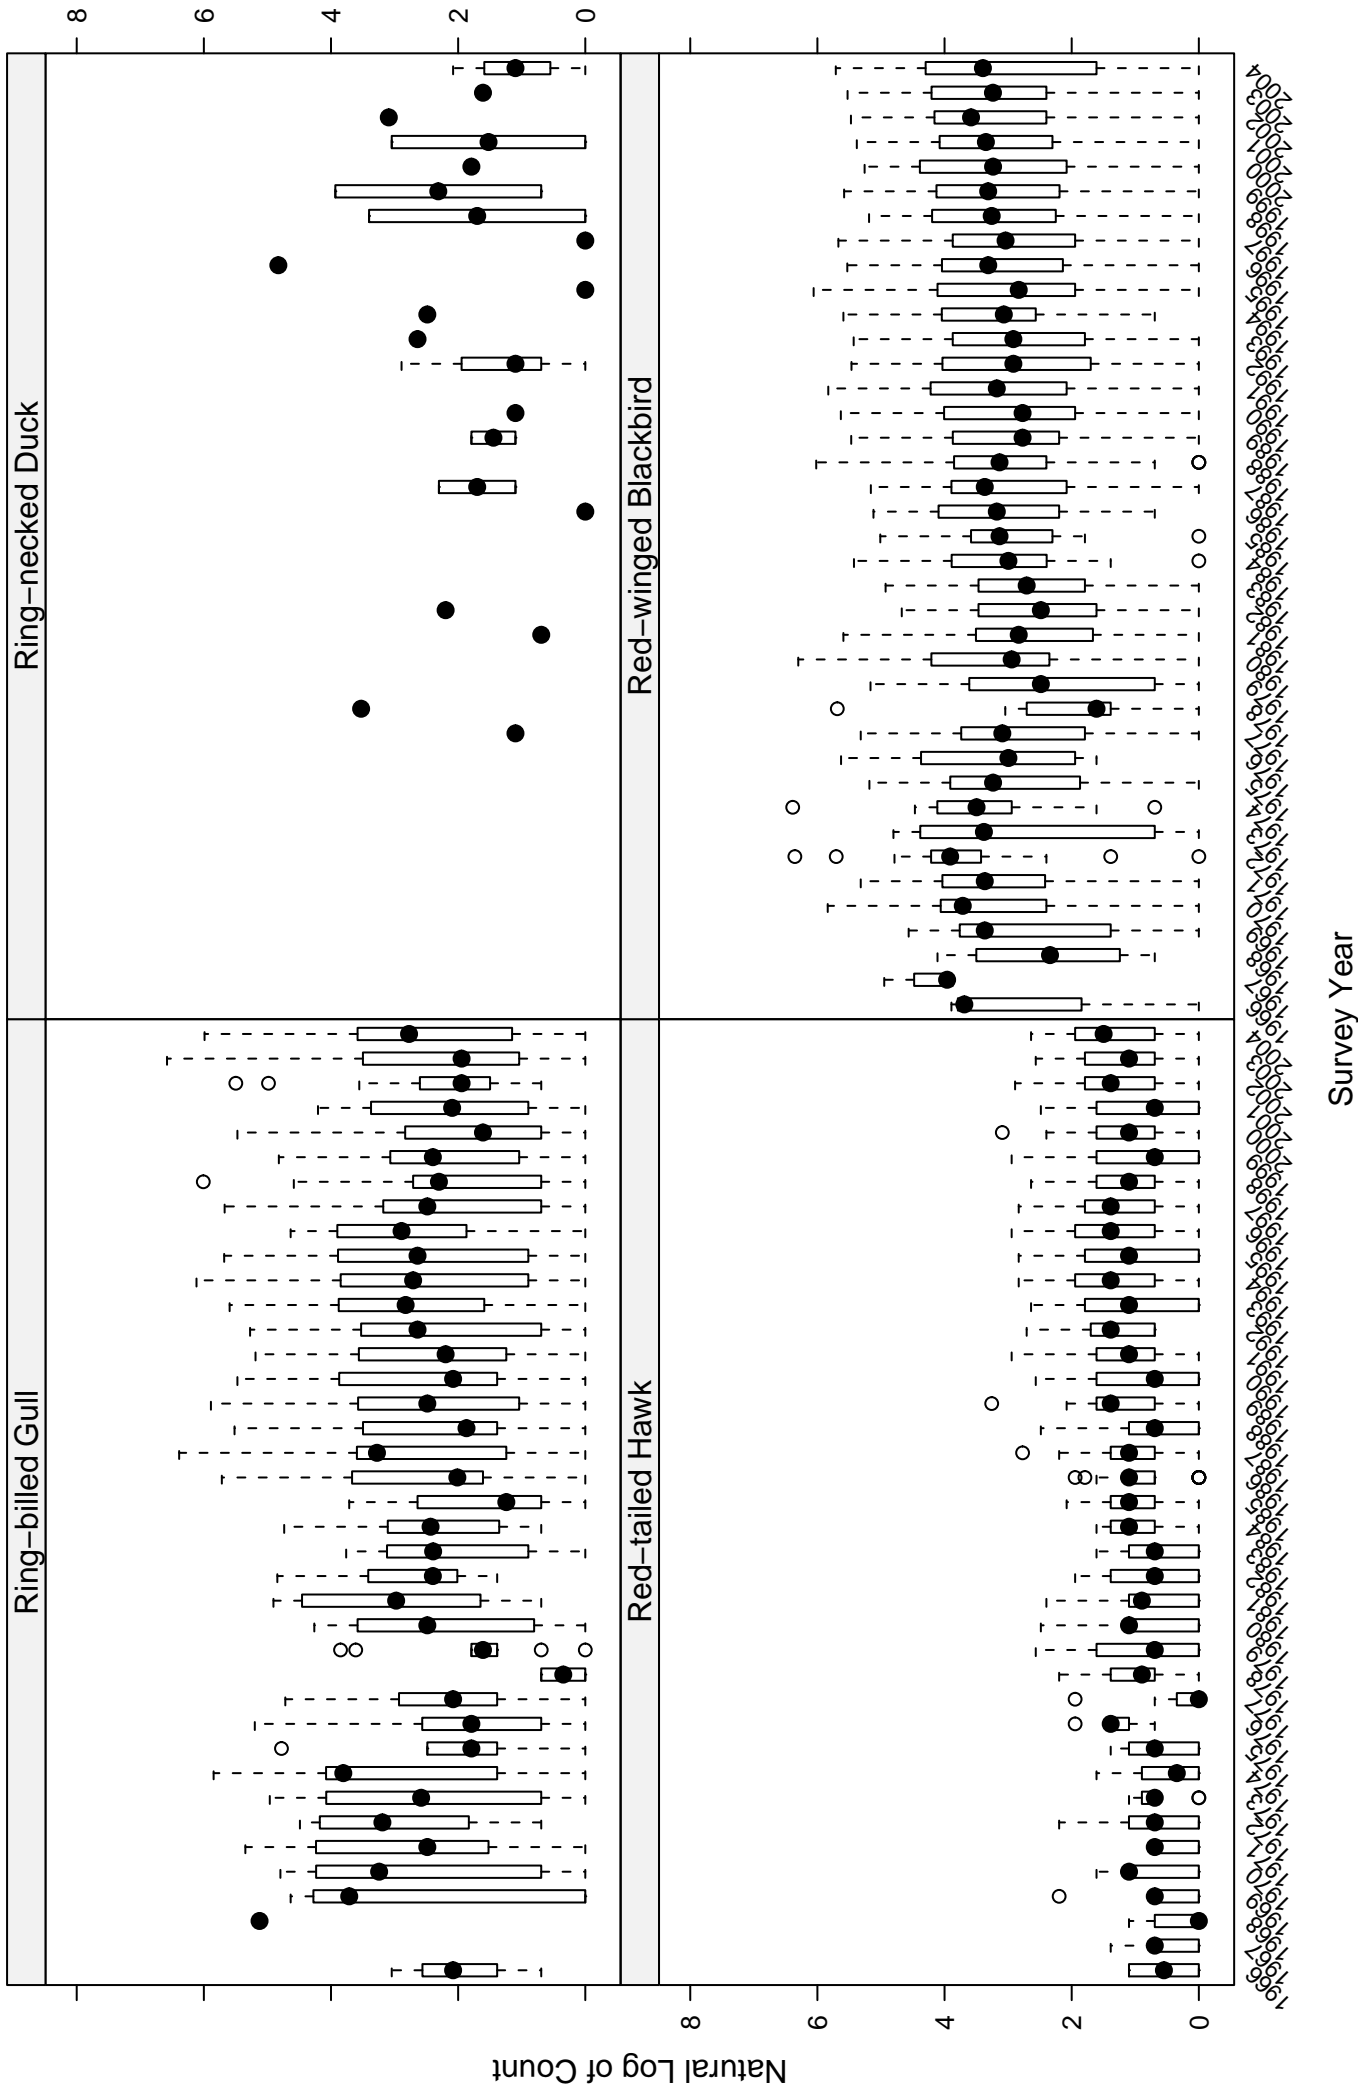

Scatter plots of species counts in the Columbia Plateau Stratum