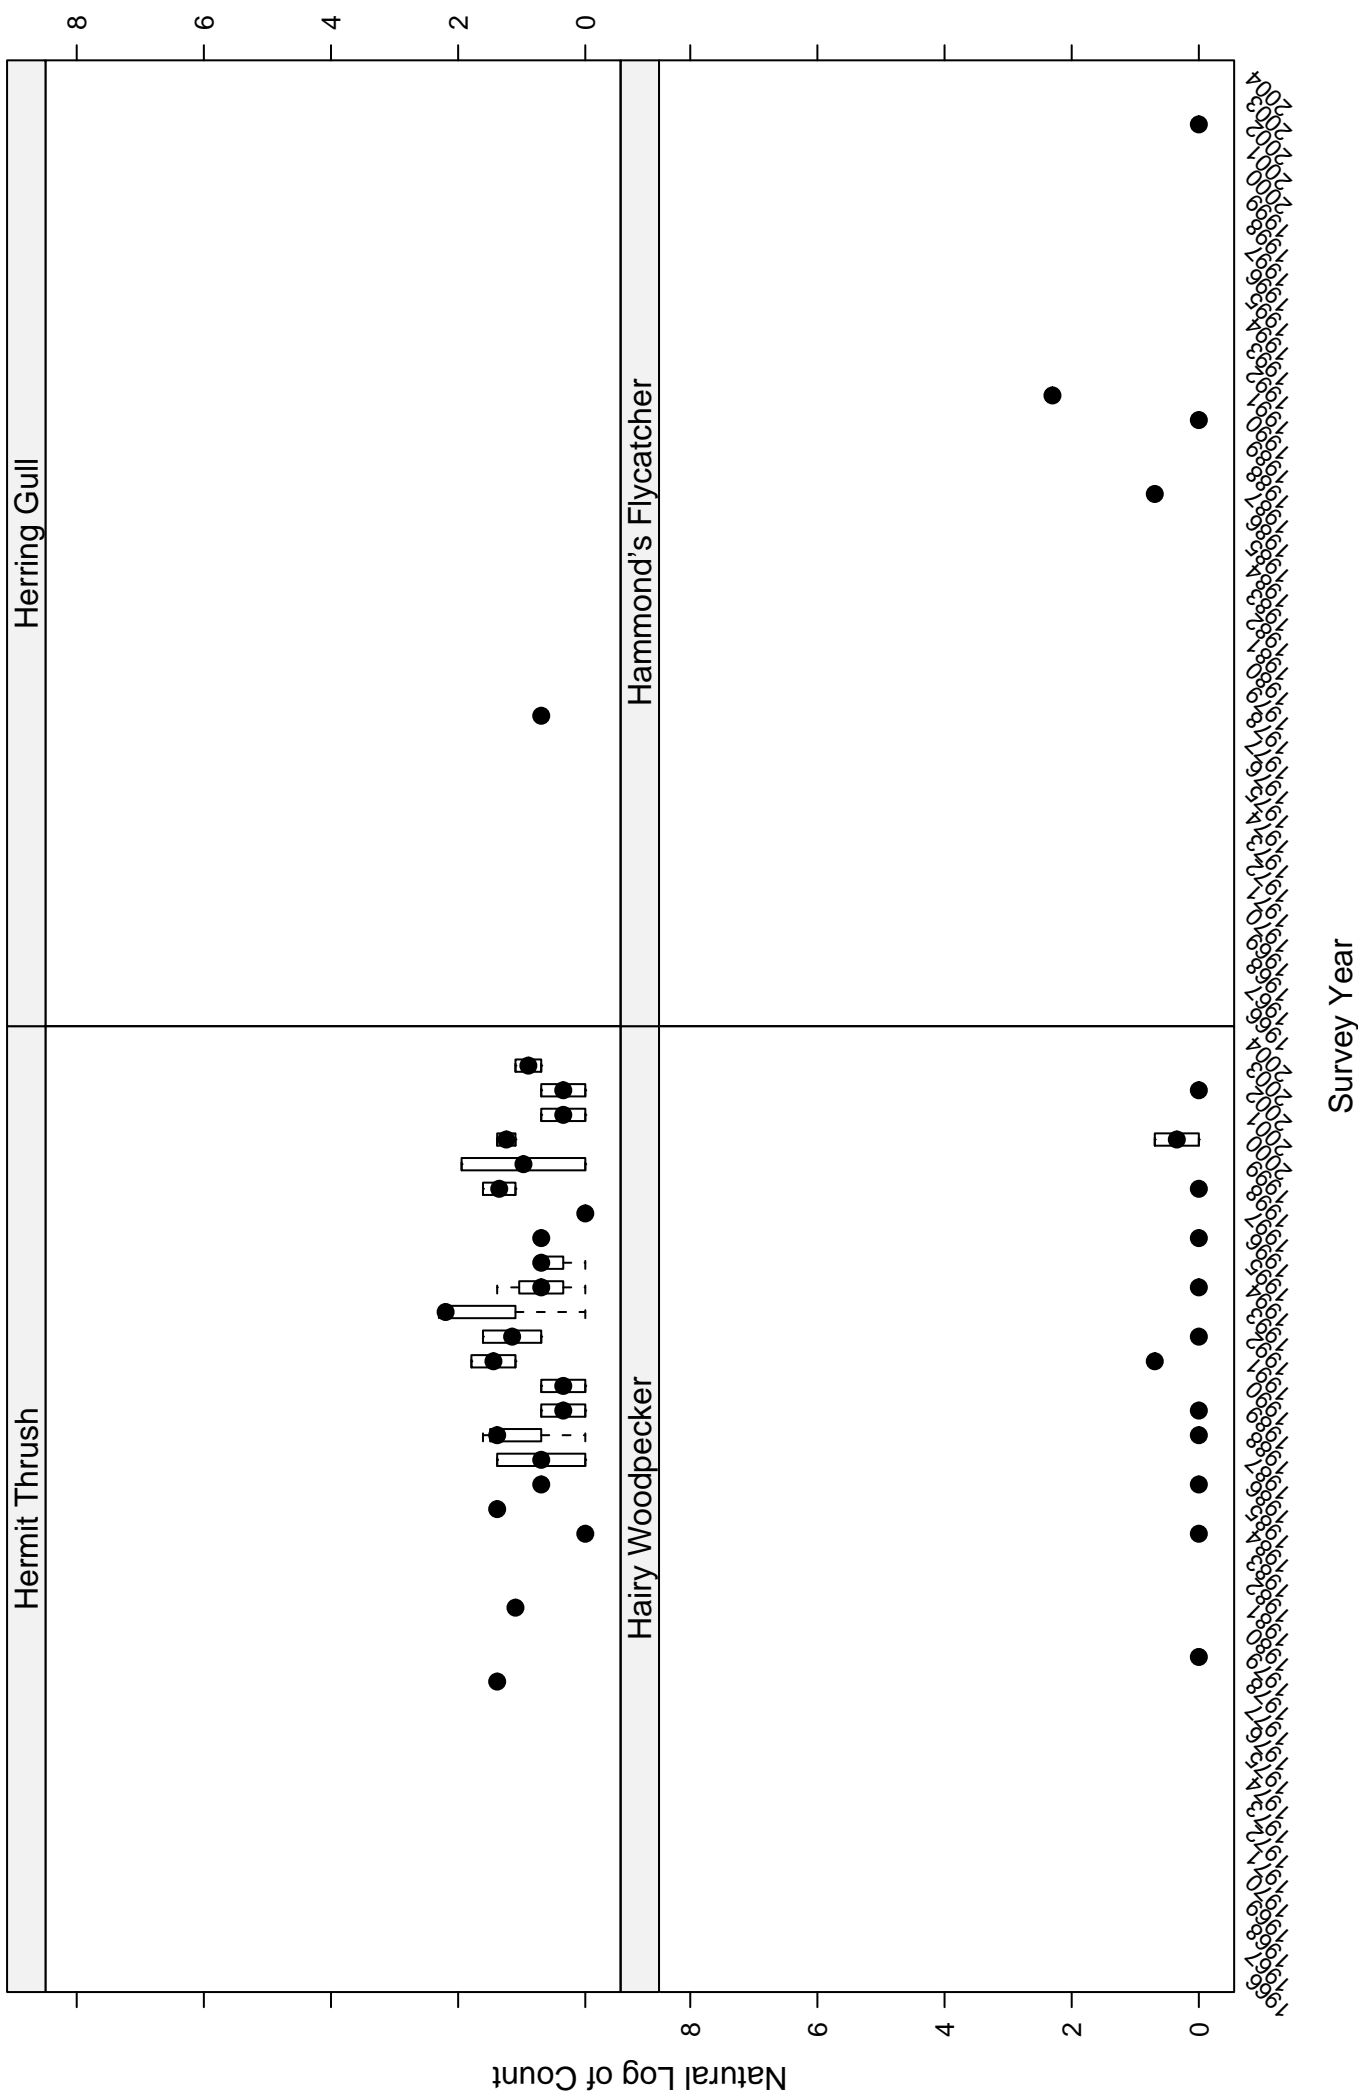

Scatter plots of species counts in the Columbia Plateau Stratum