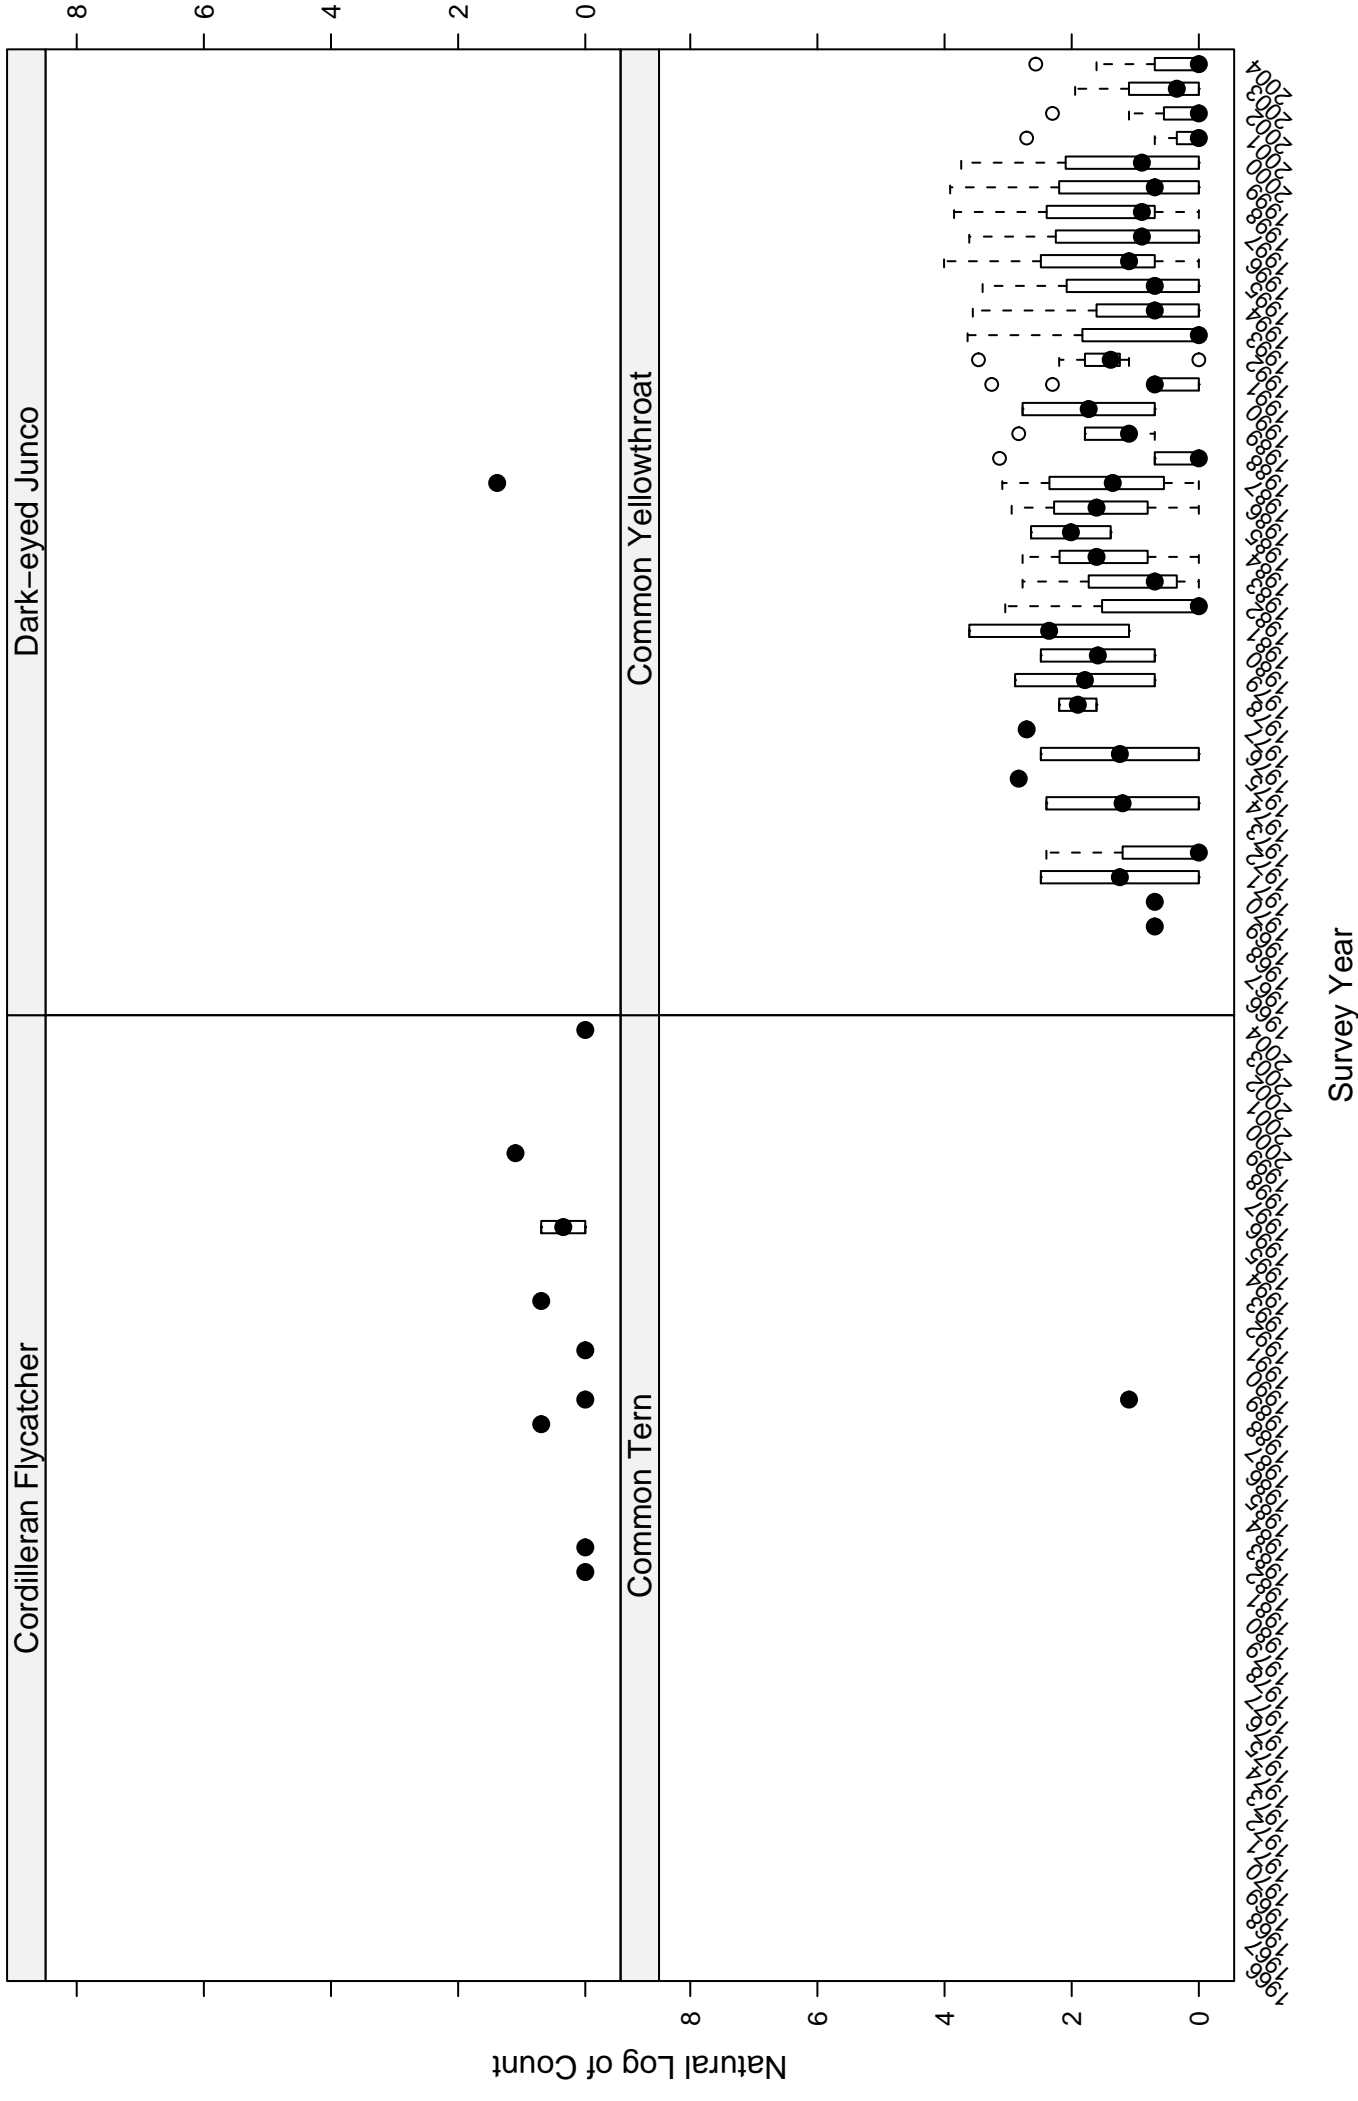

Scatter plots of species counts in the Columbia Plateau Stratum