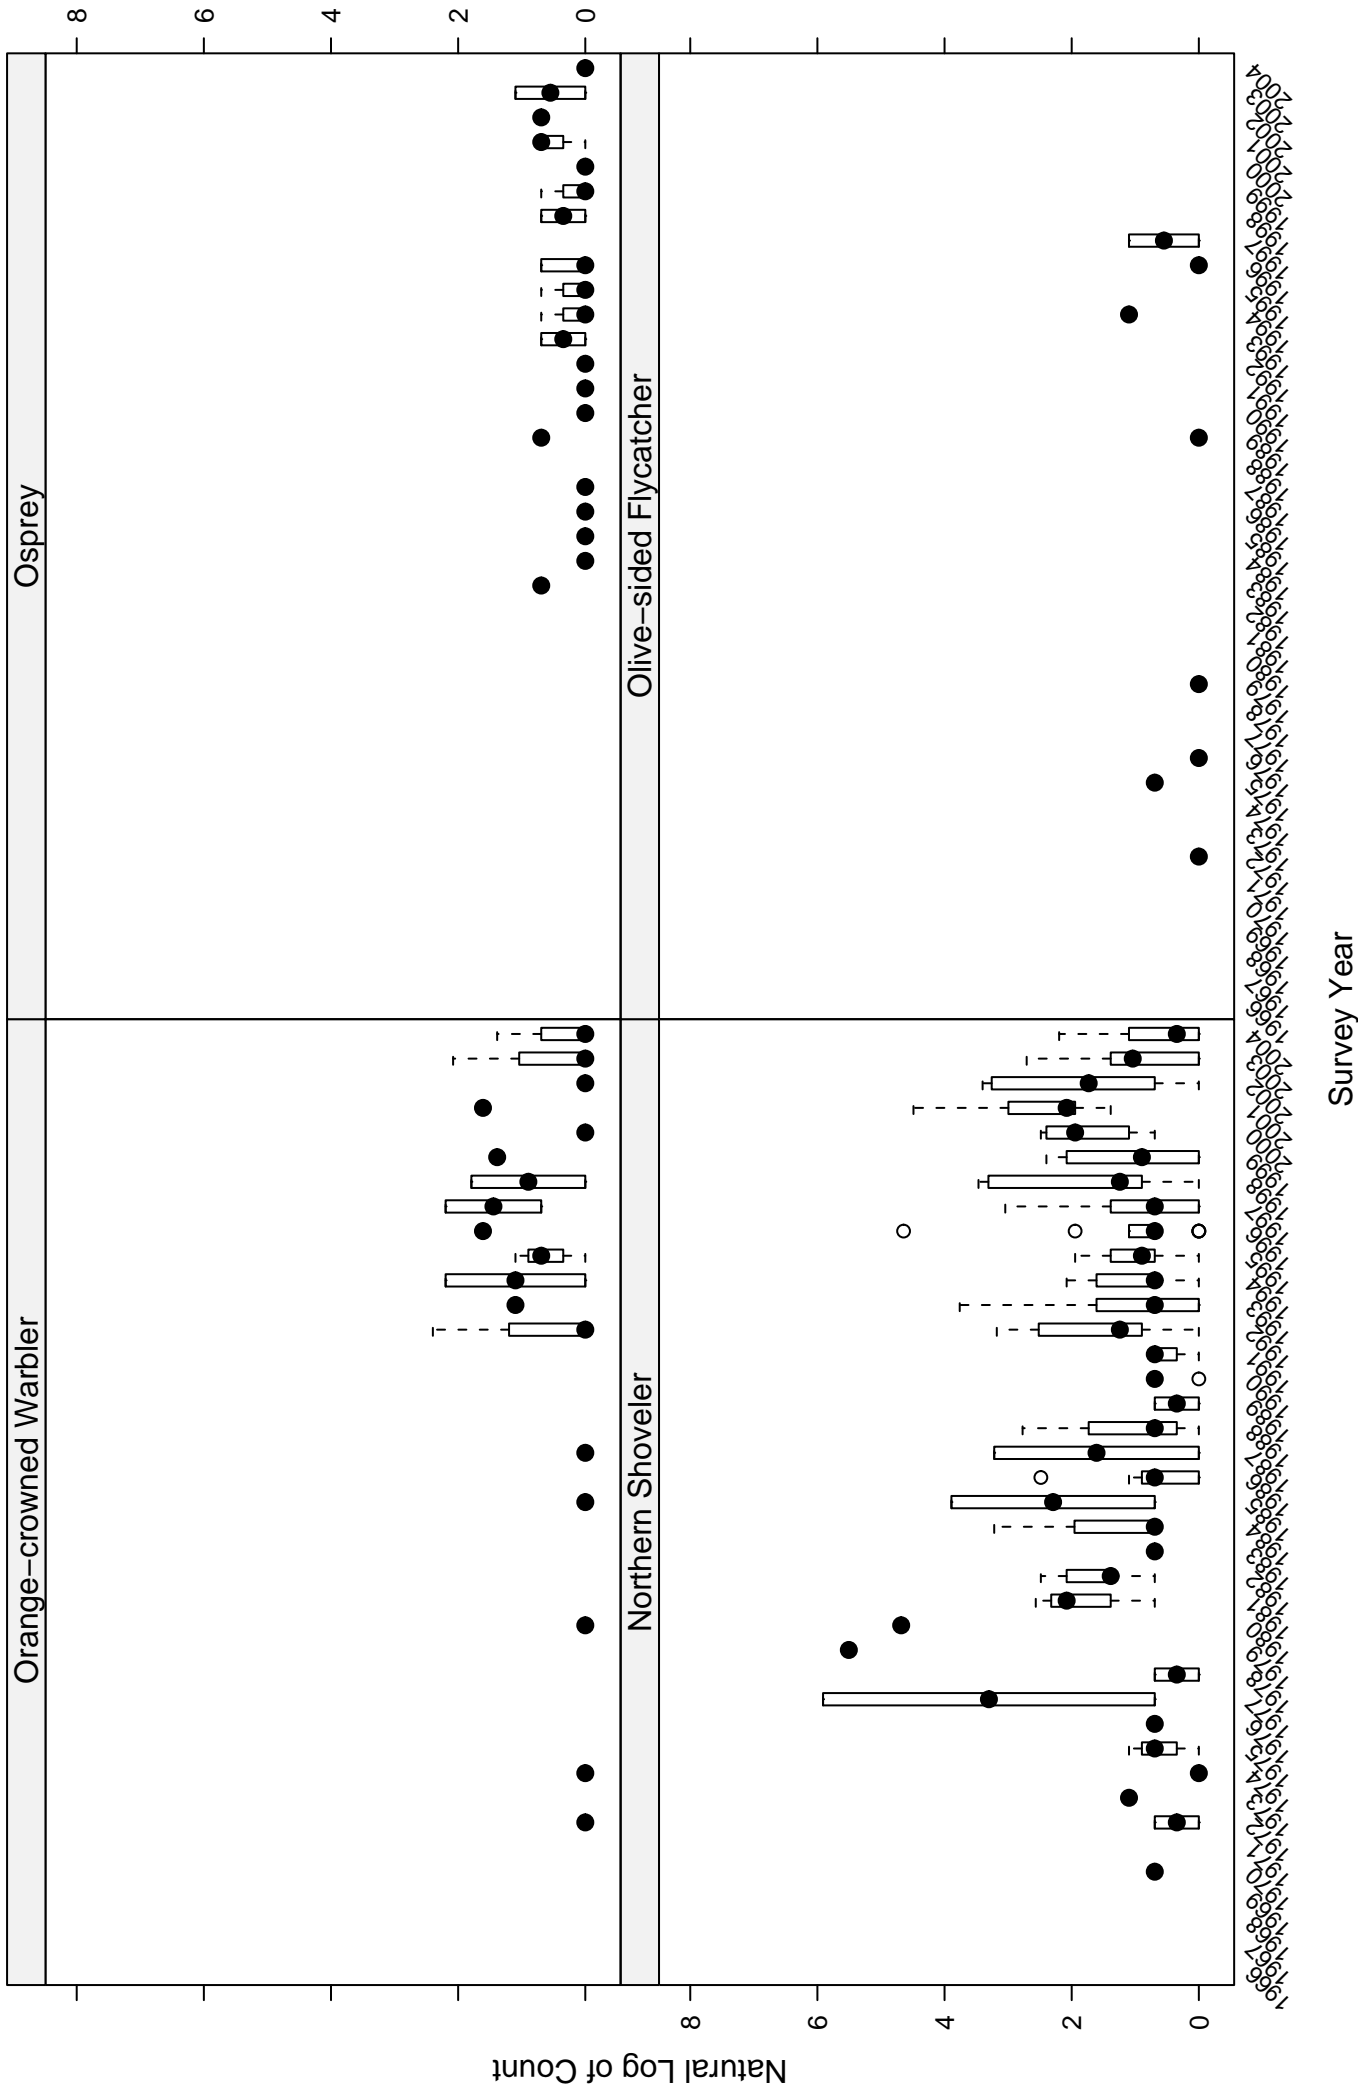

Scatter plots of species counts in the Columbia Plateau Stratum