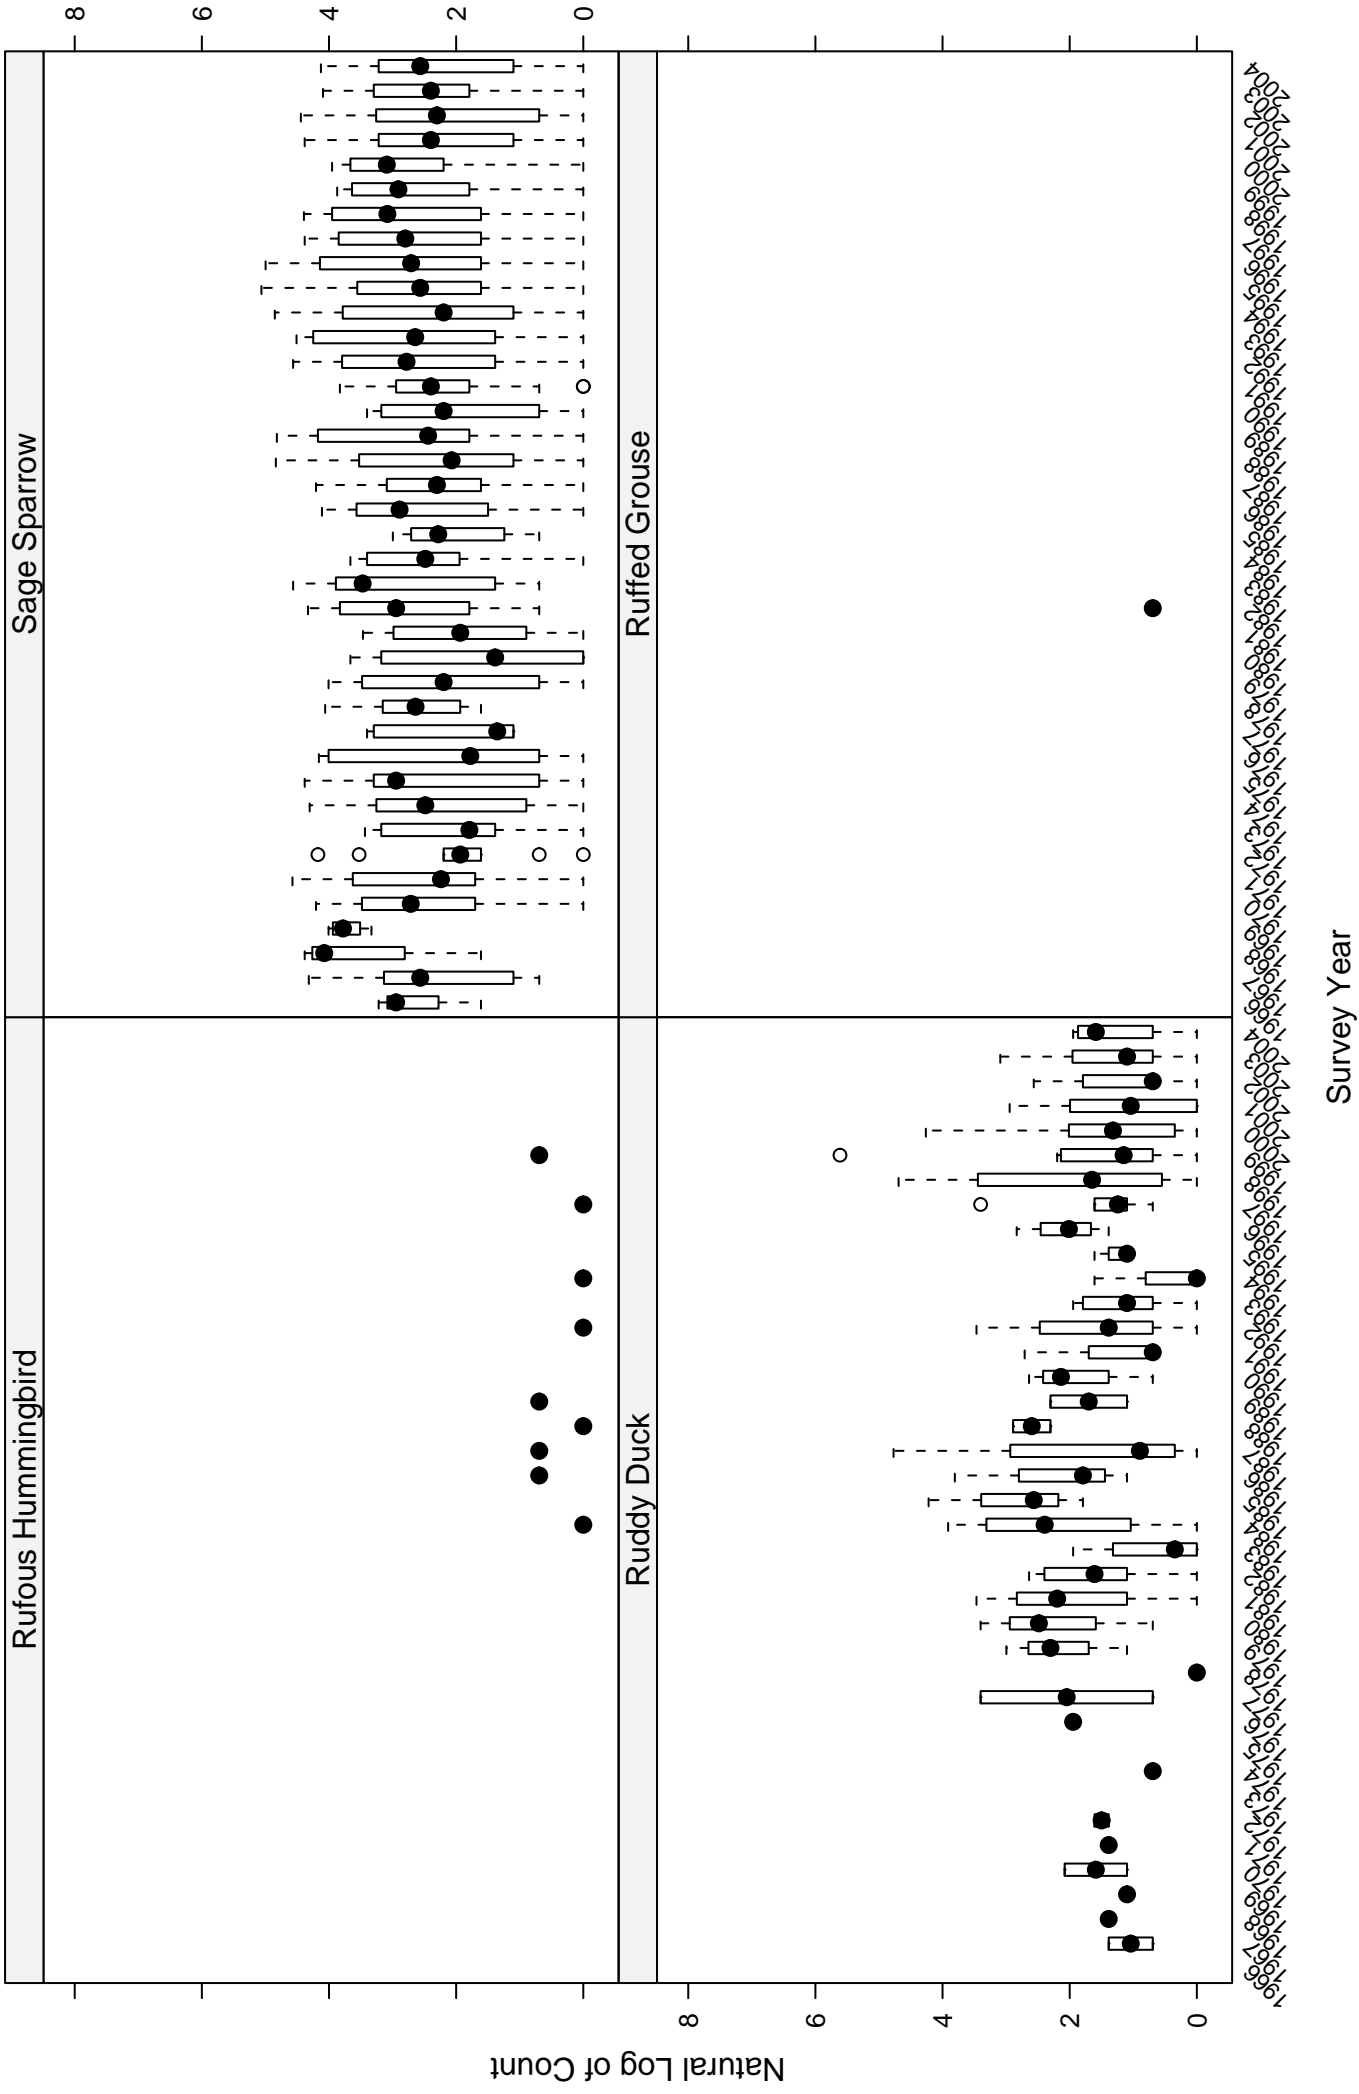

Scatter plots of species counts in the Columbia Plateau Stratum