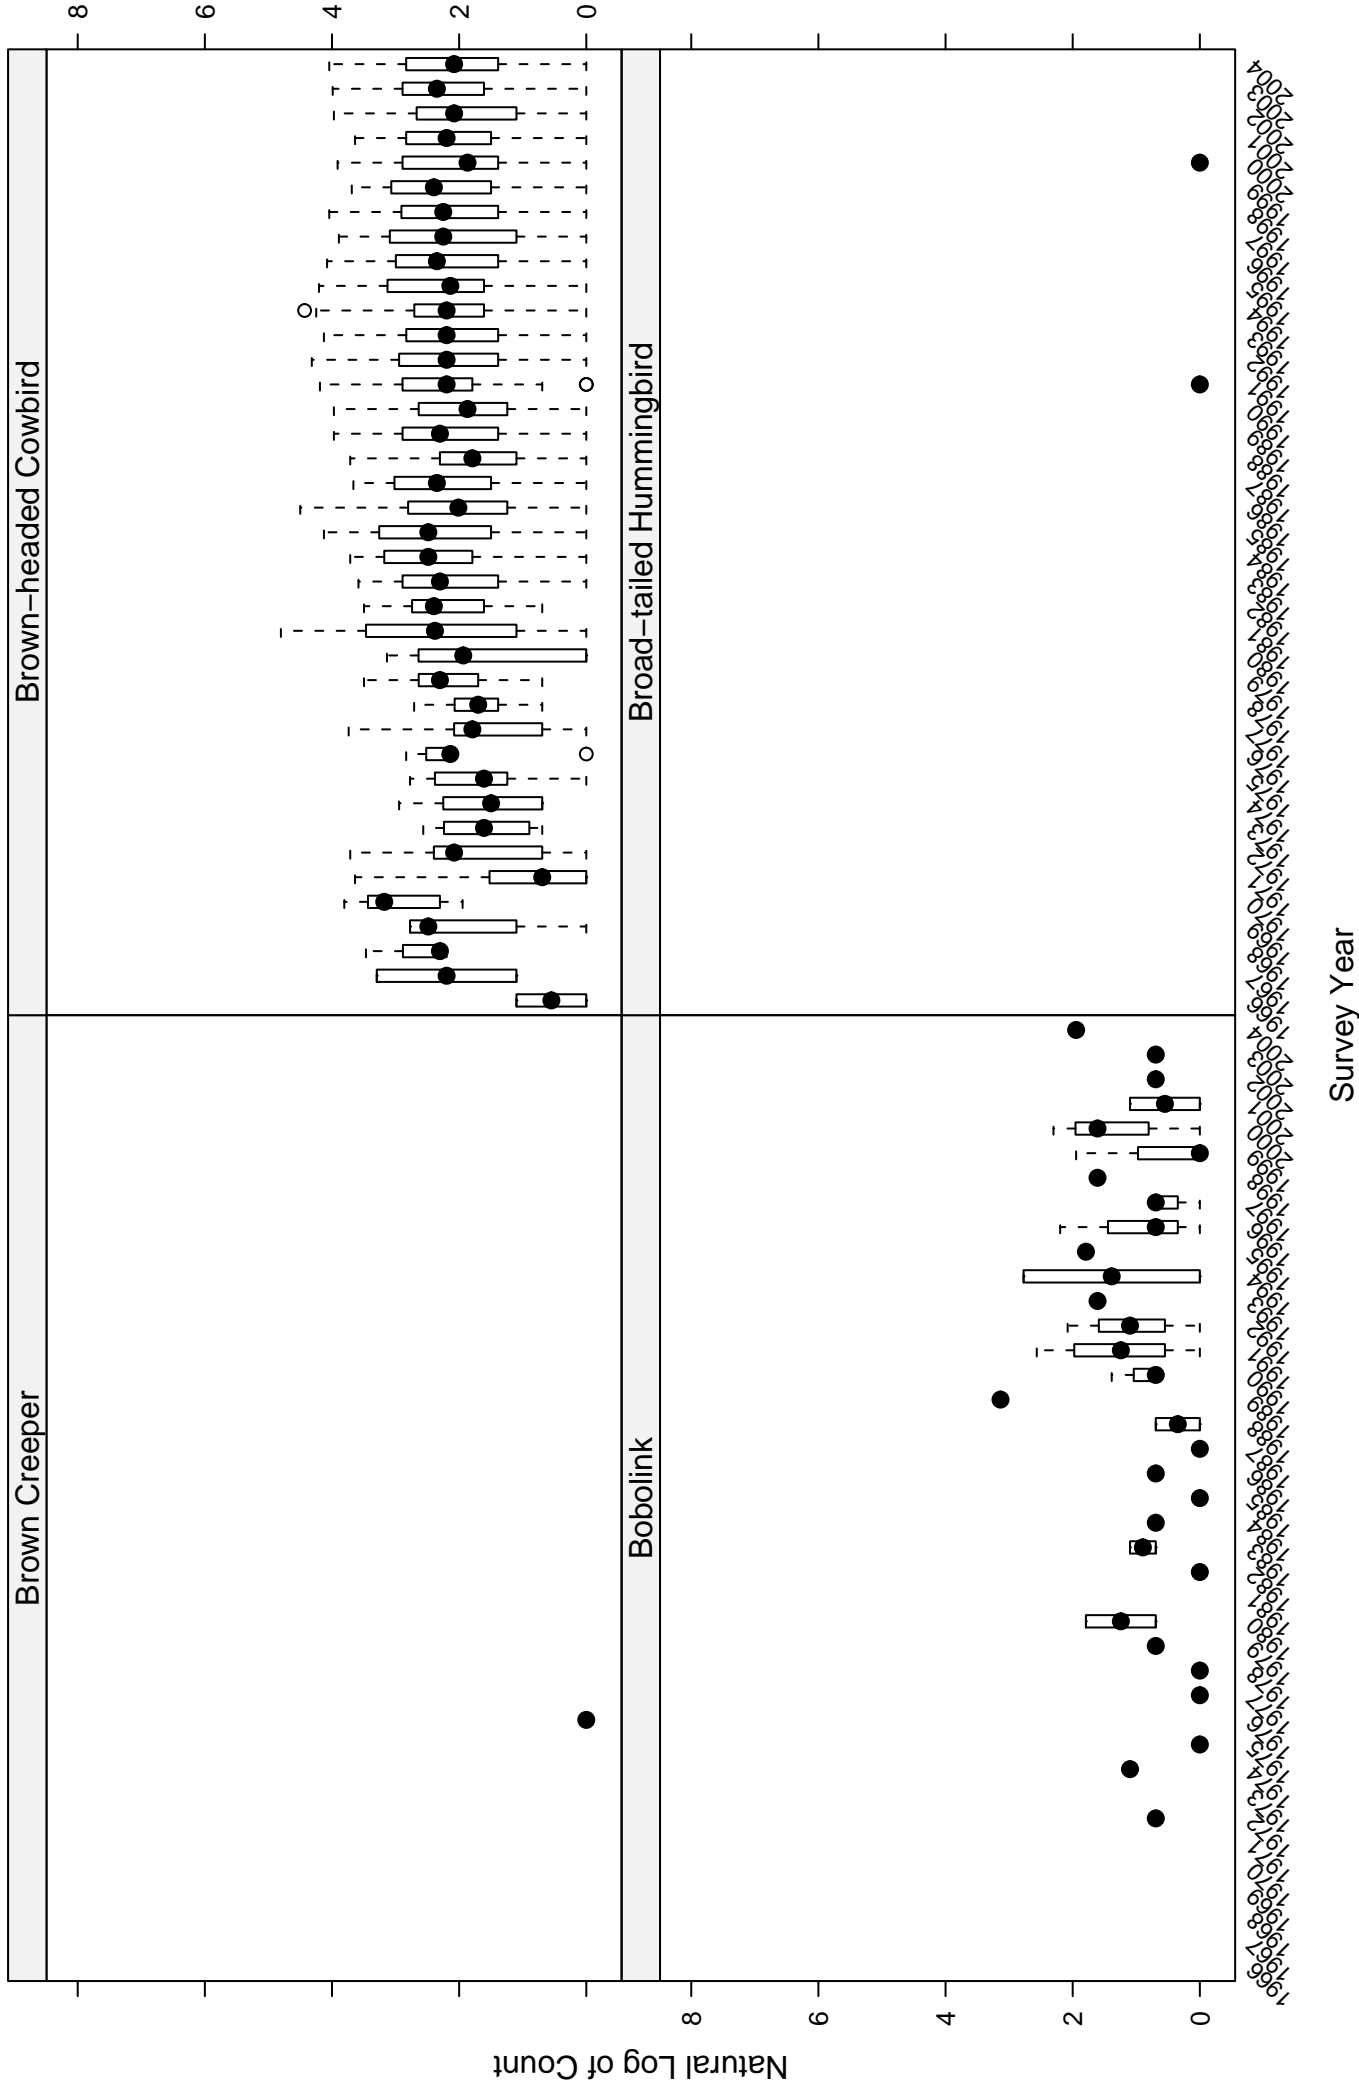

Scatter plots of species counts in the Columbia Plateau Stratum