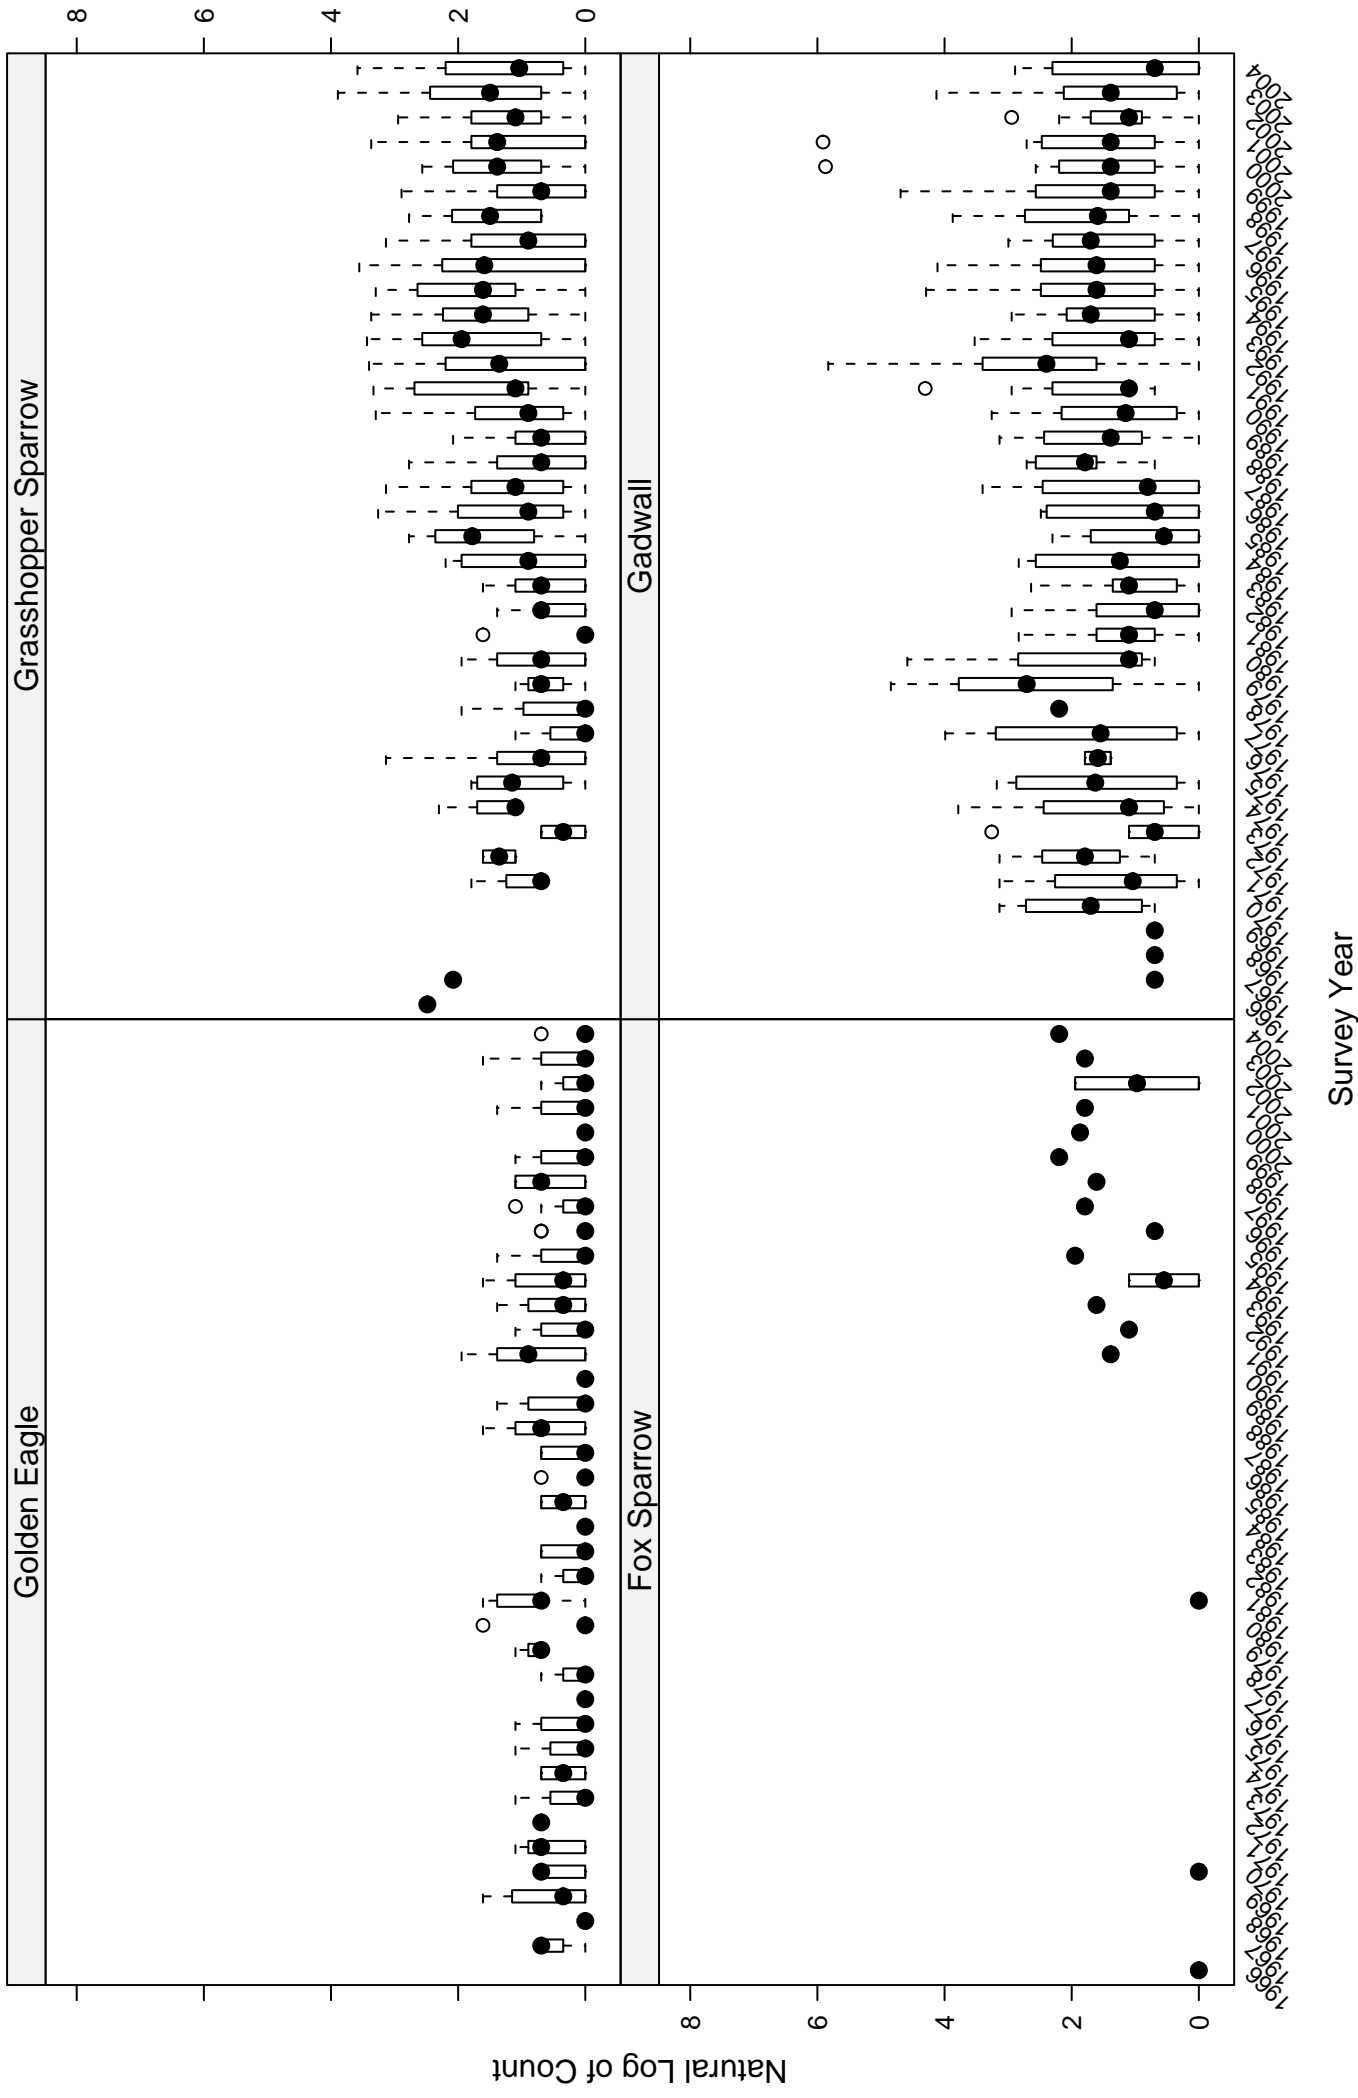

Scatter plots of species counts in the Columbia Plateau Stratum