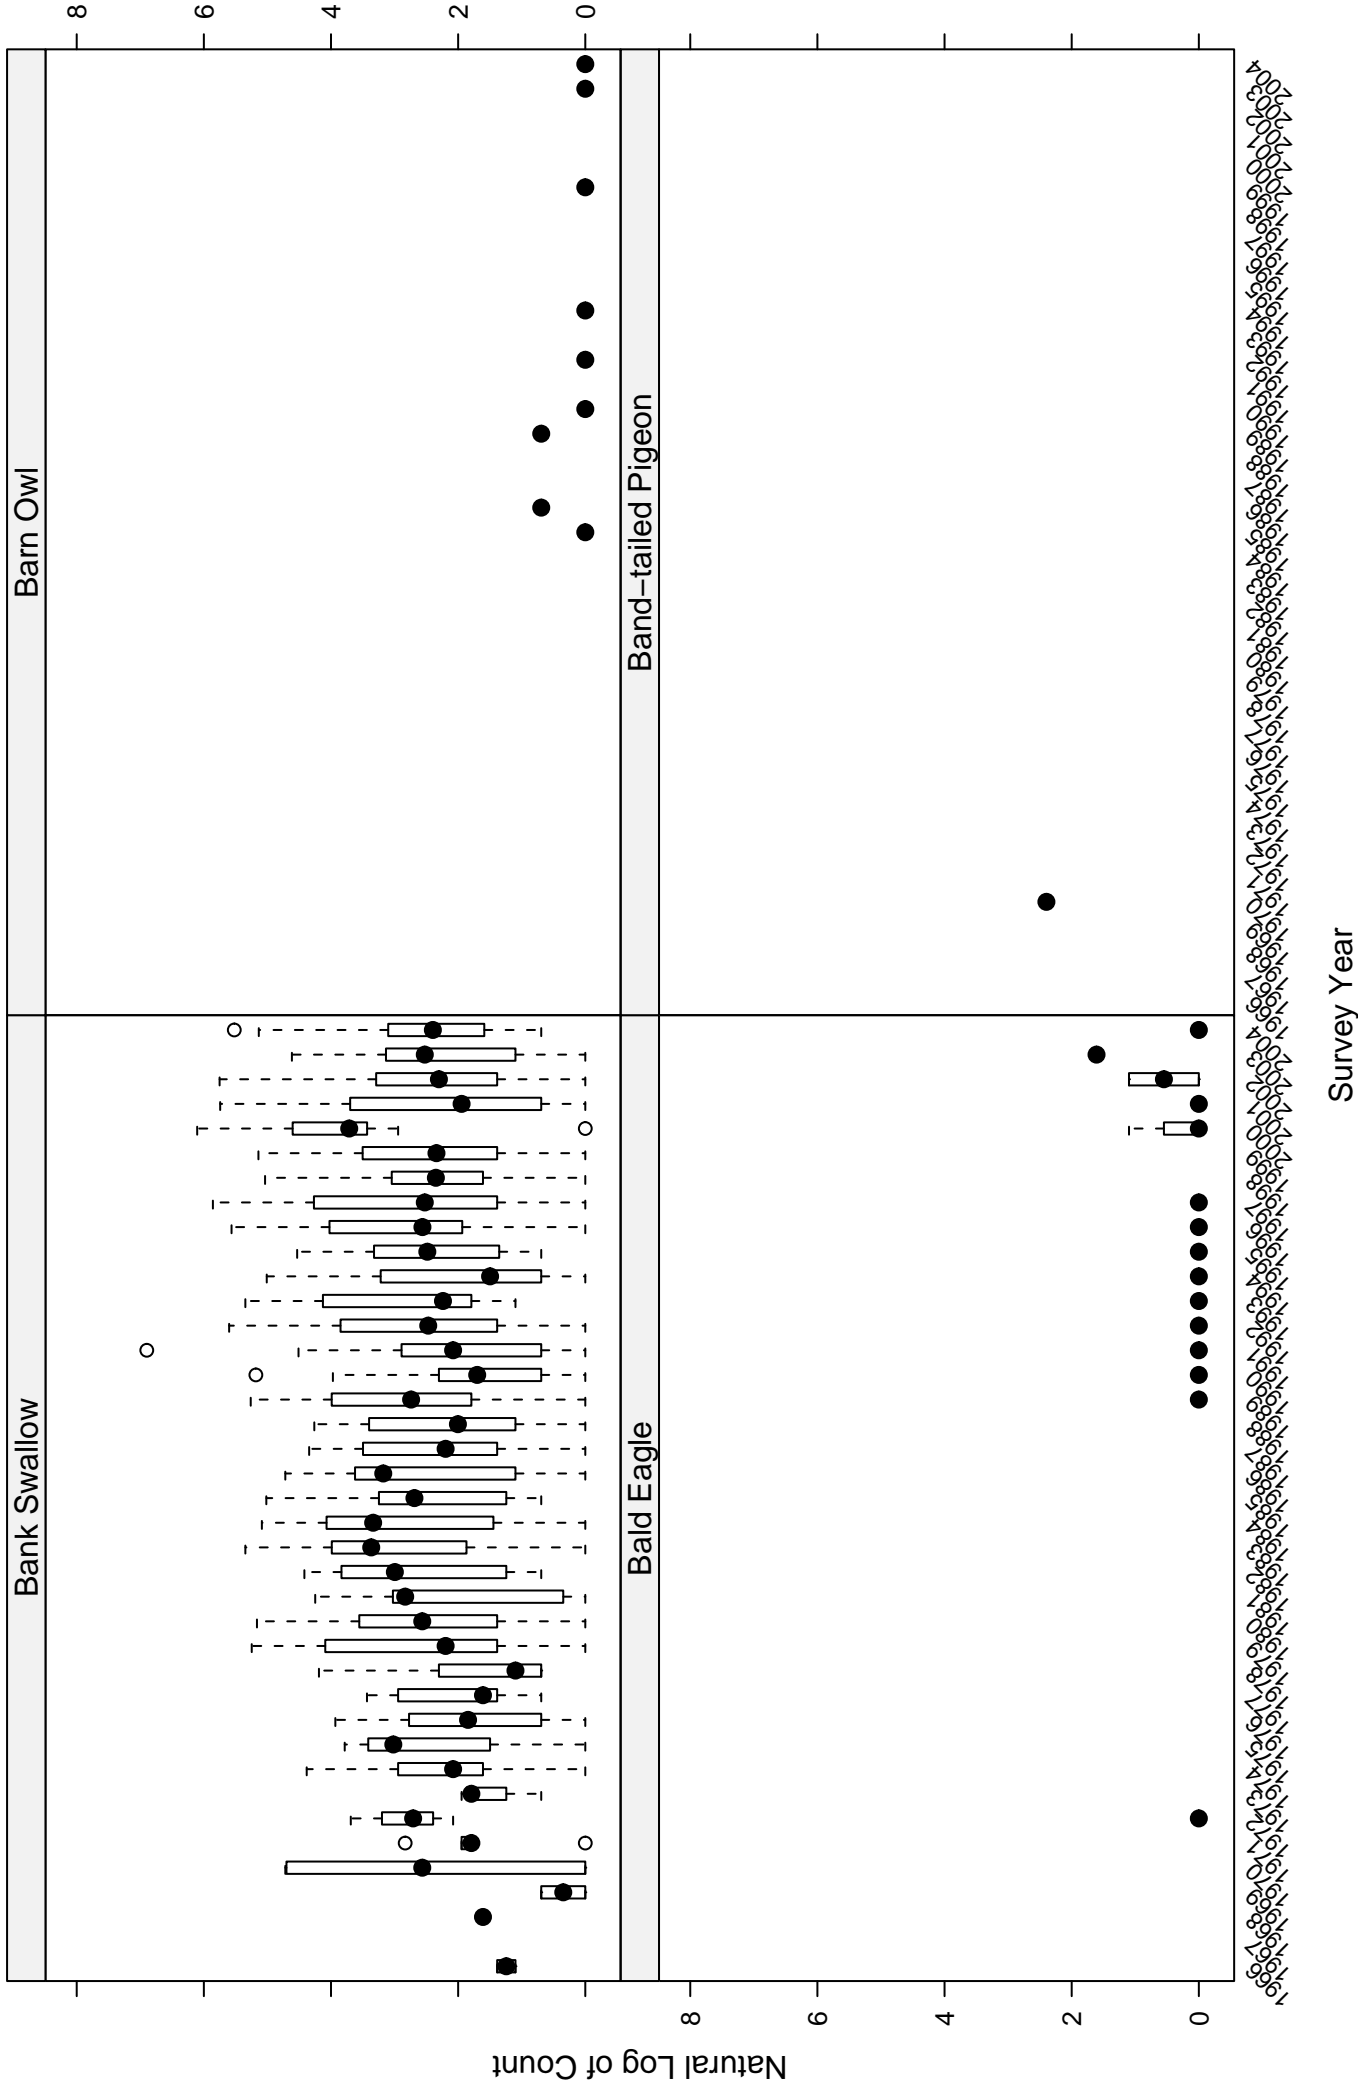

Scatter plots of species counts in the Columbia Plateau Stratum