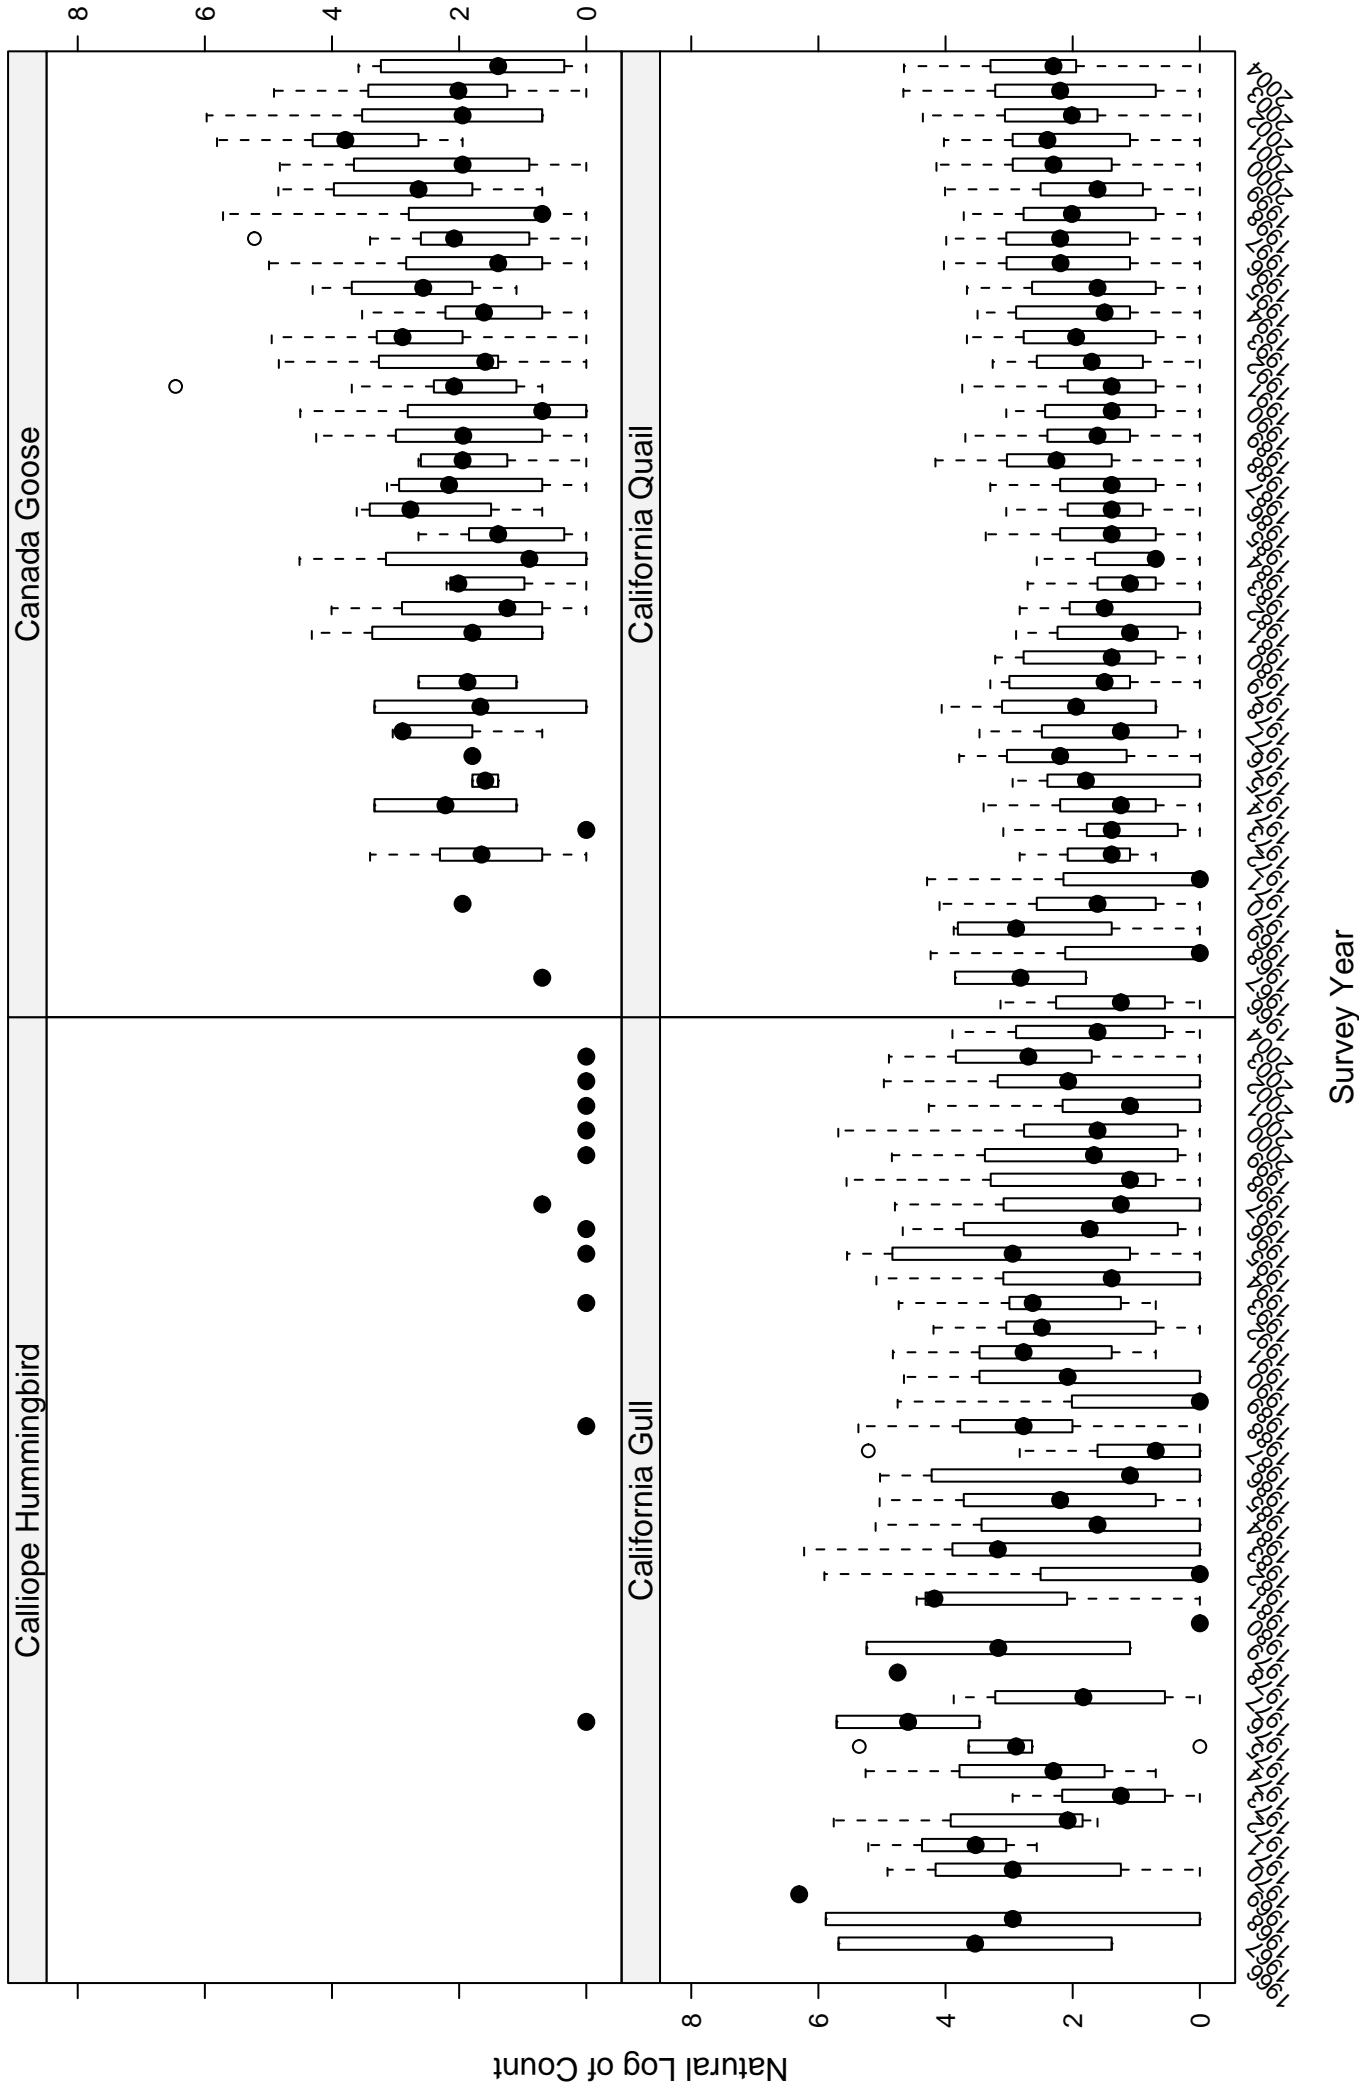

Scatter plots of species counts in the Columbia Plateau Stratum