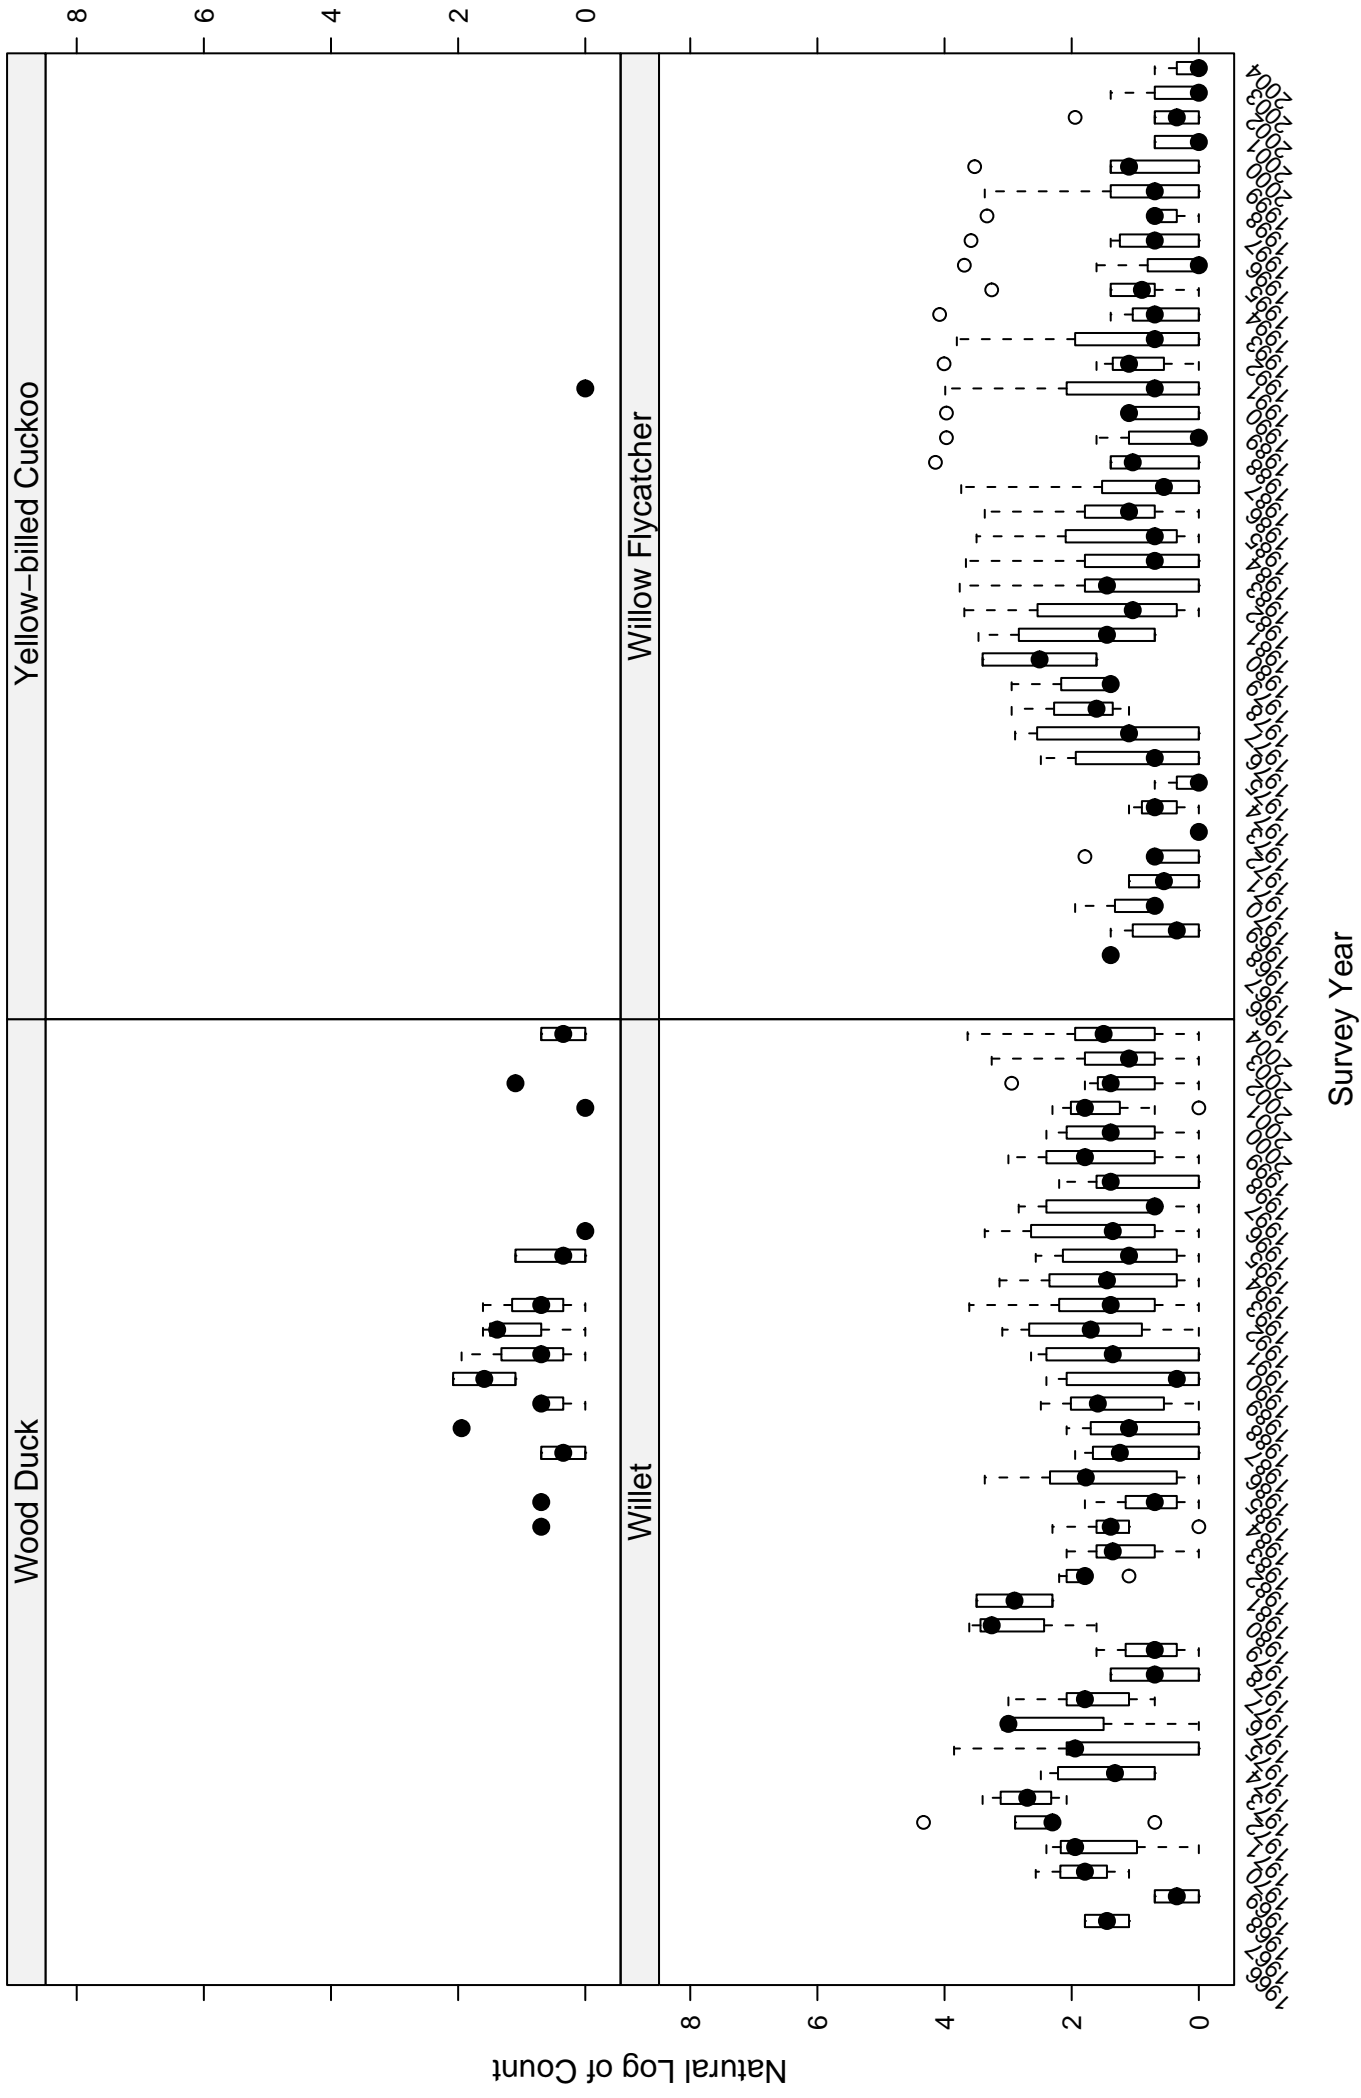

Scatter plots of species counts in the Columbia Plateau Stratum