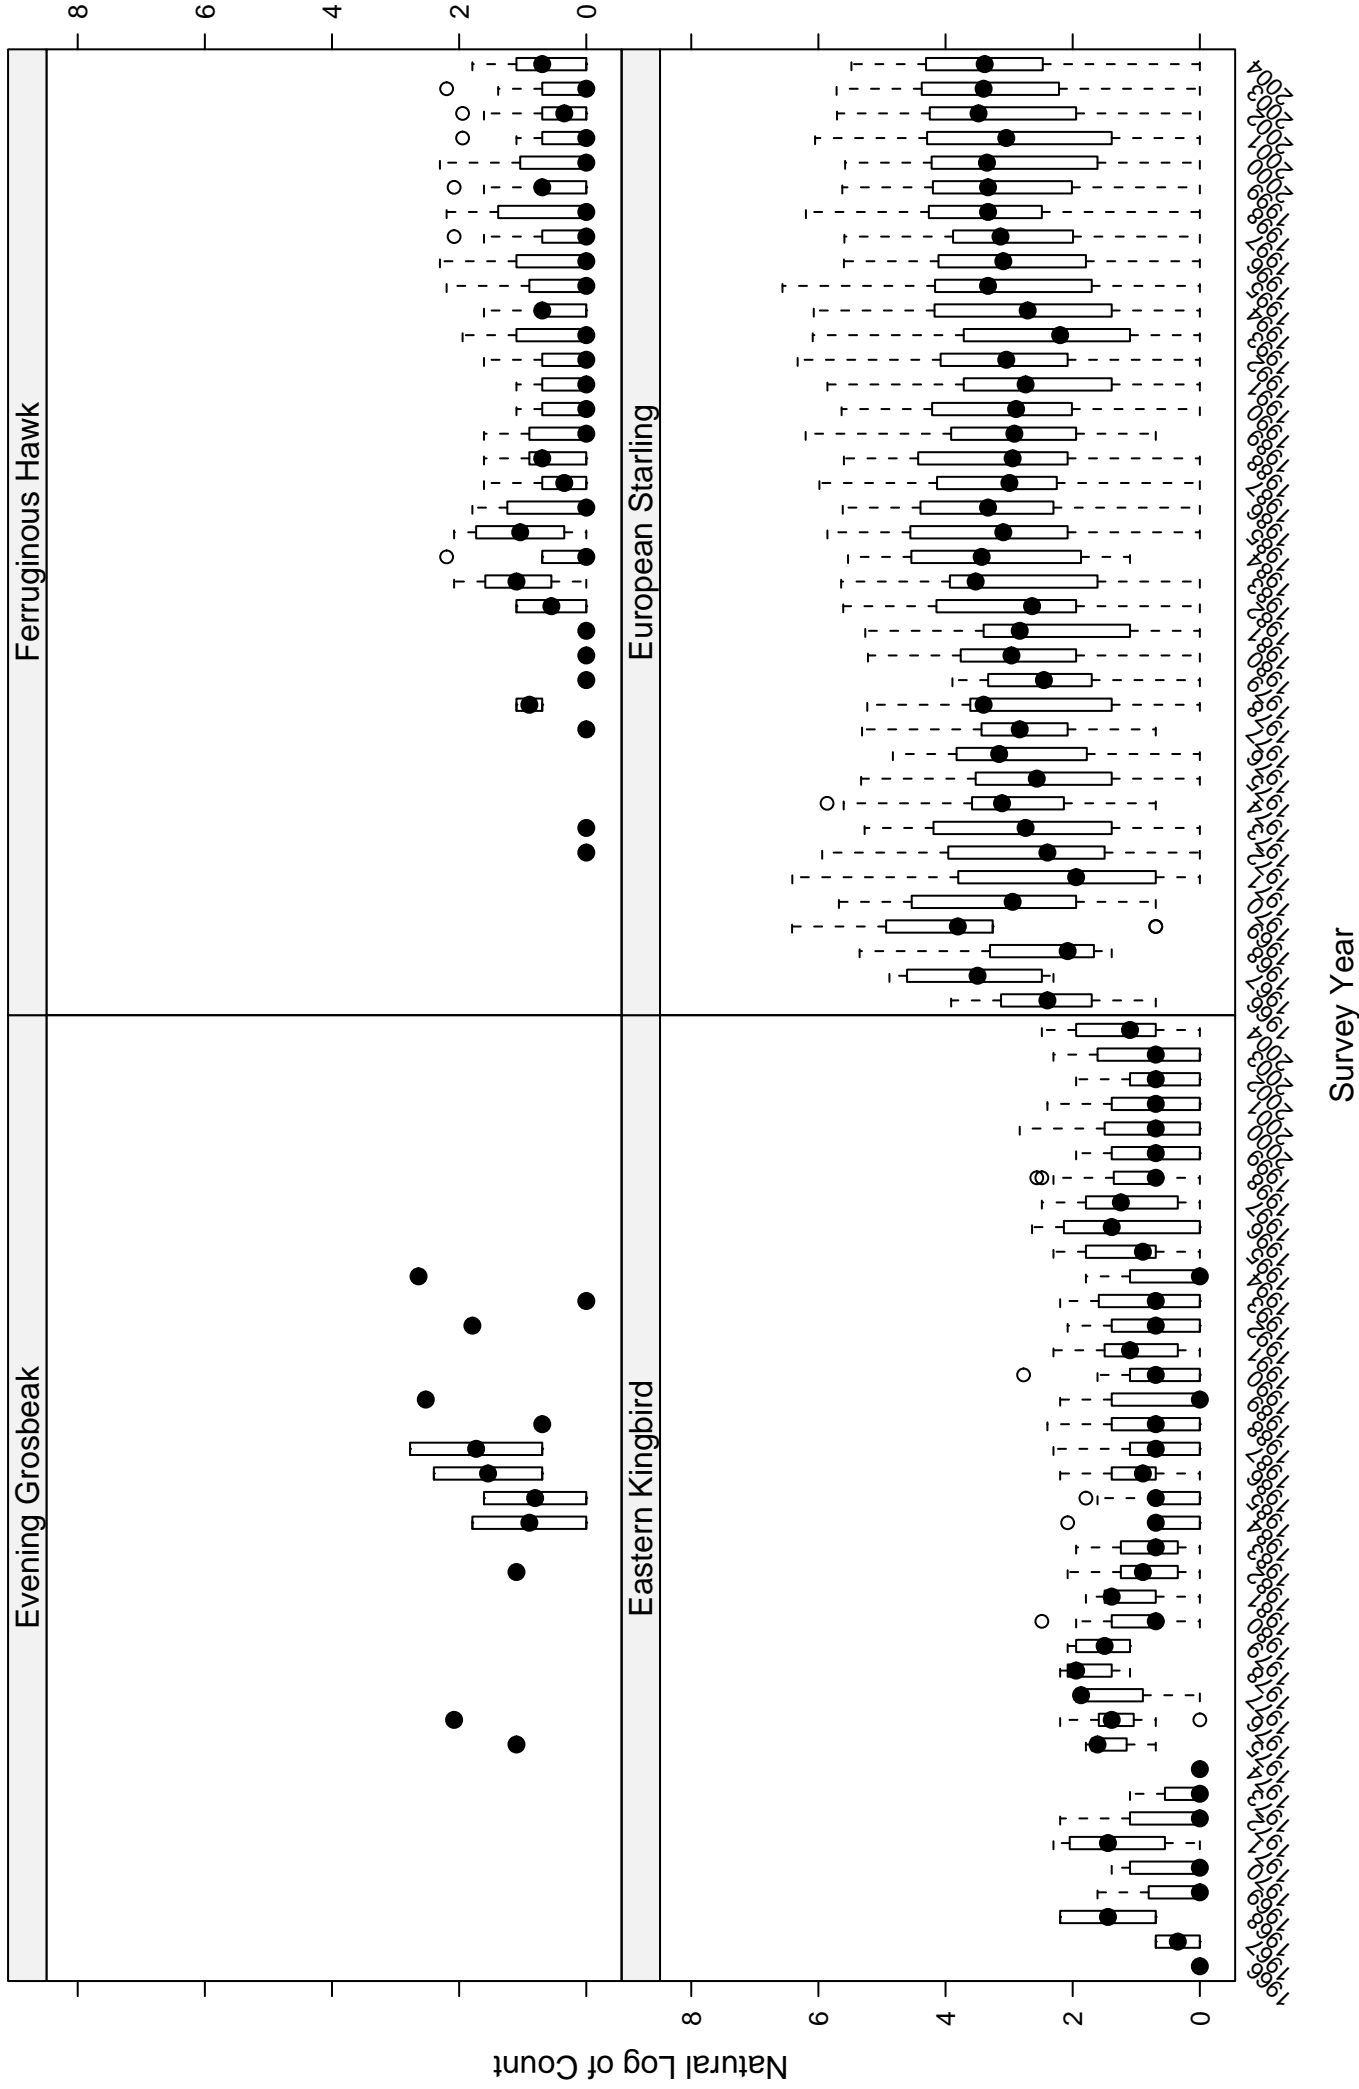

Scatter plots of species counts in the Columbia Plateau Stratum