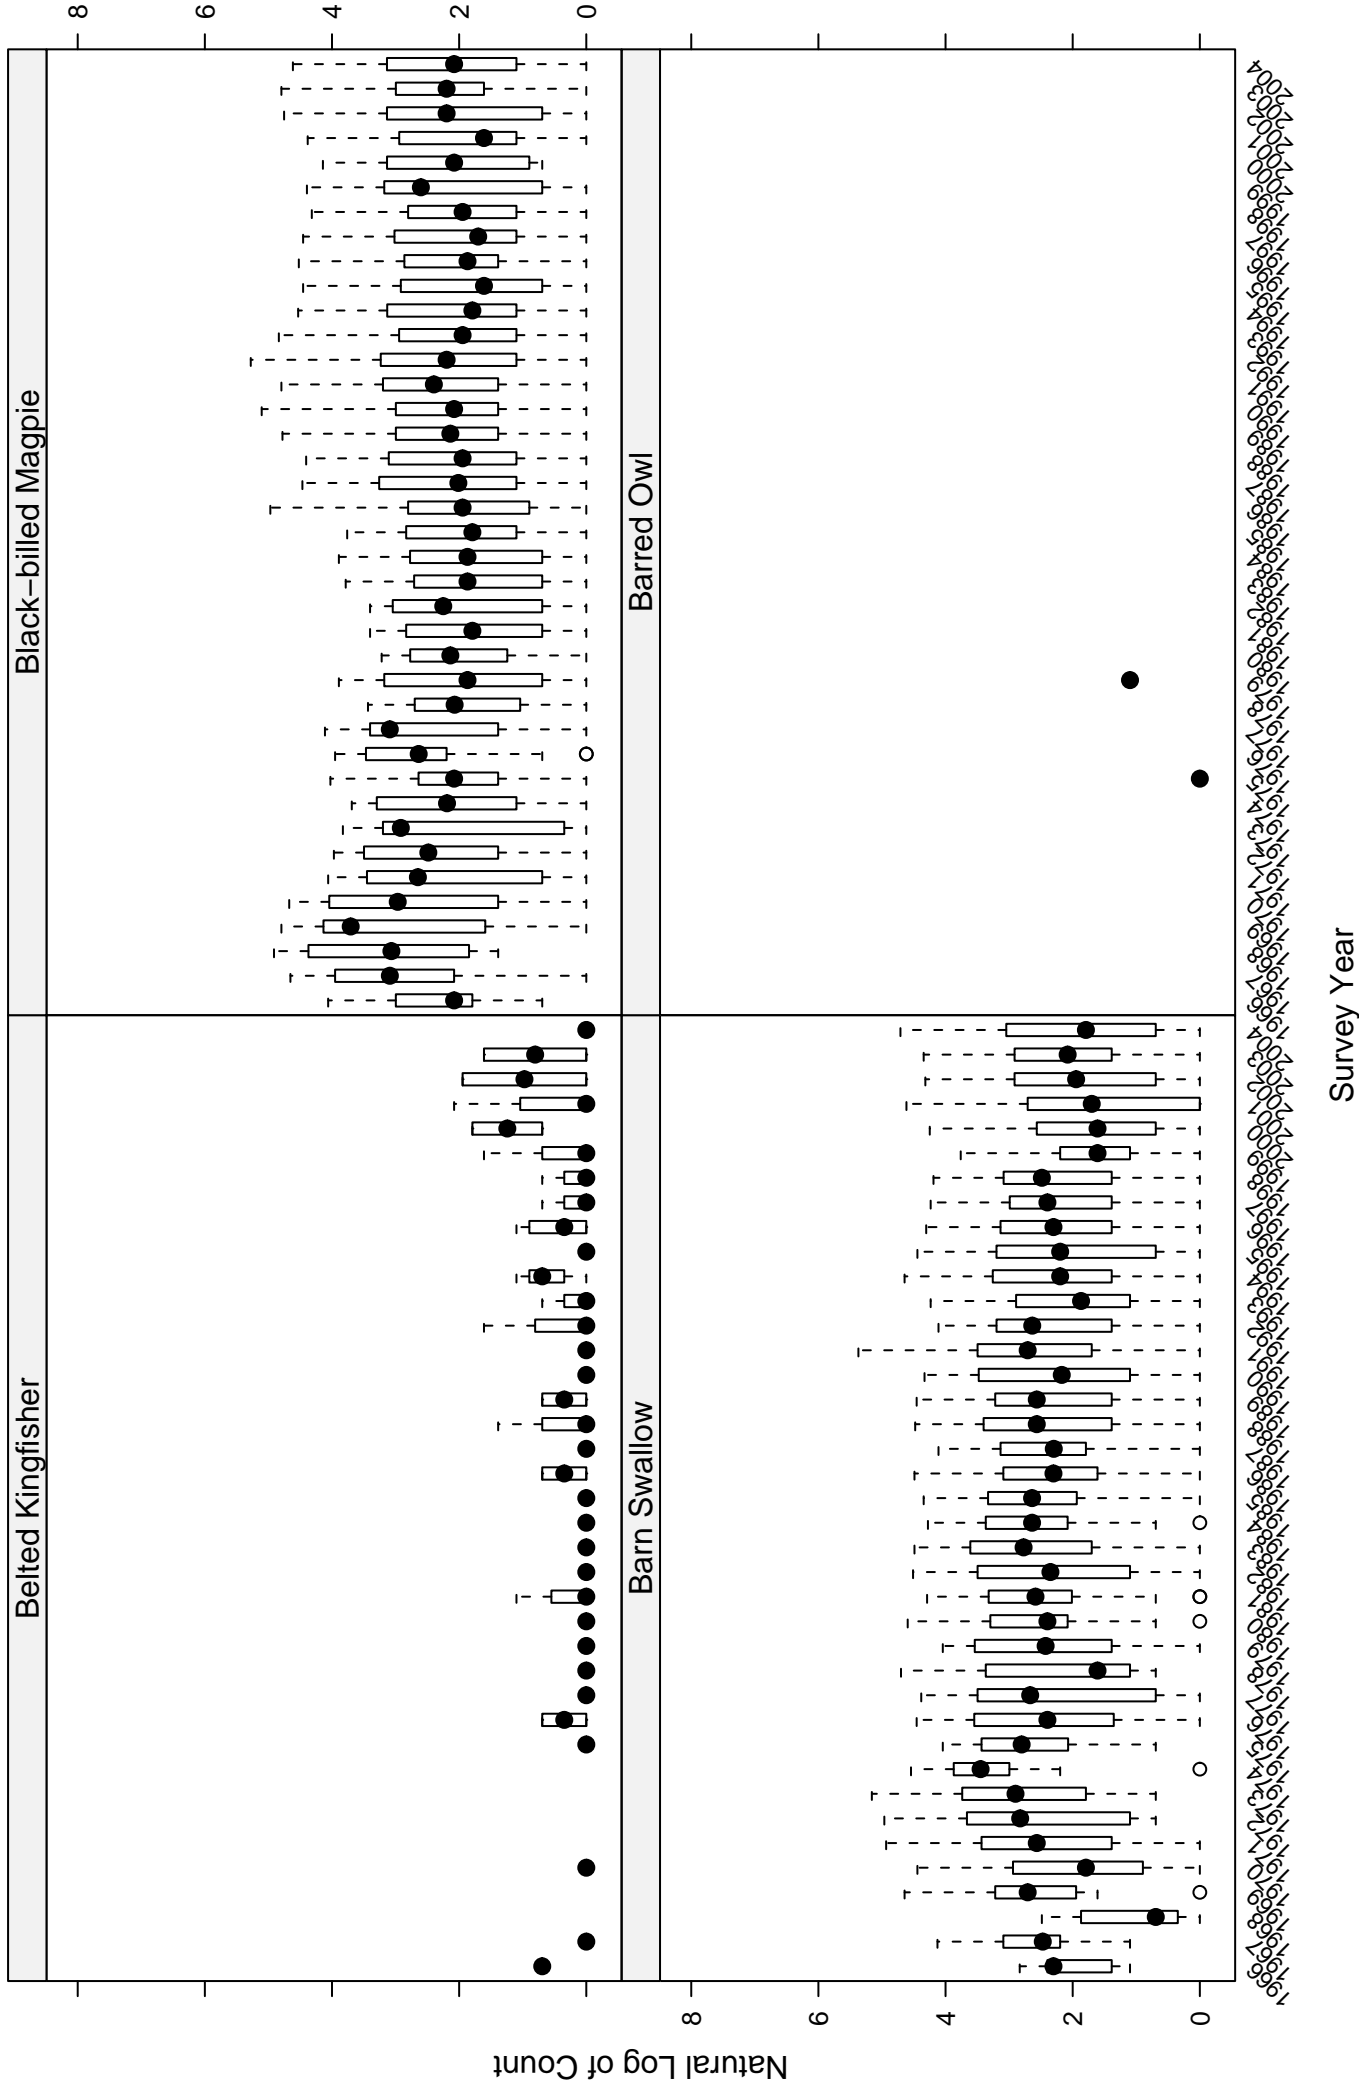

Scatter plots of species counts in the Columbia Plateau Stratum