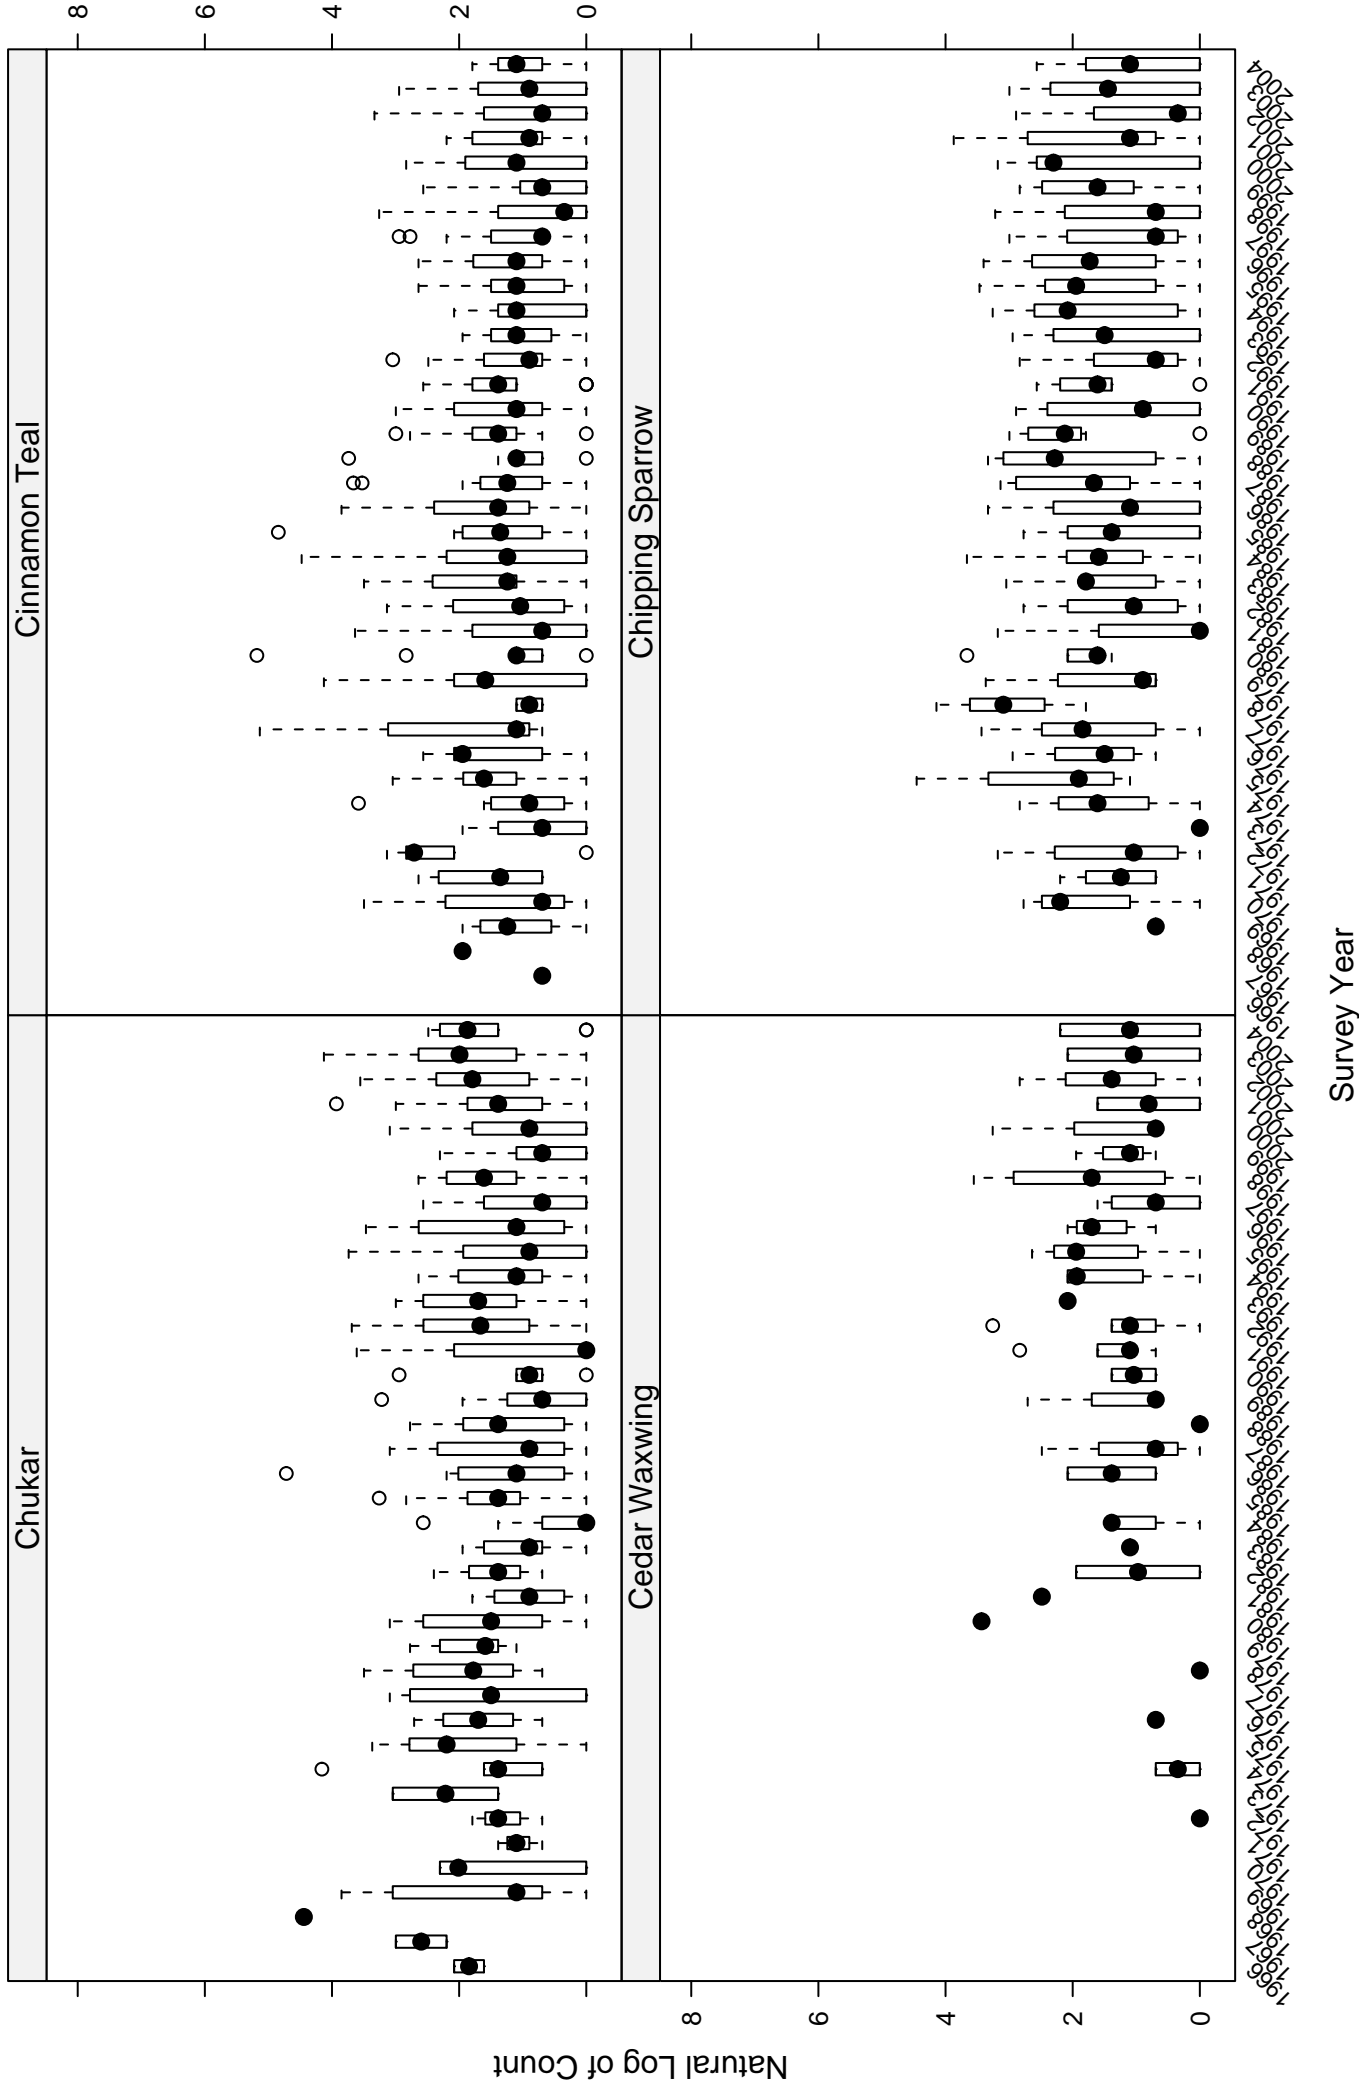

Scatter plots of species counts in the Columbia Plateau Stratum