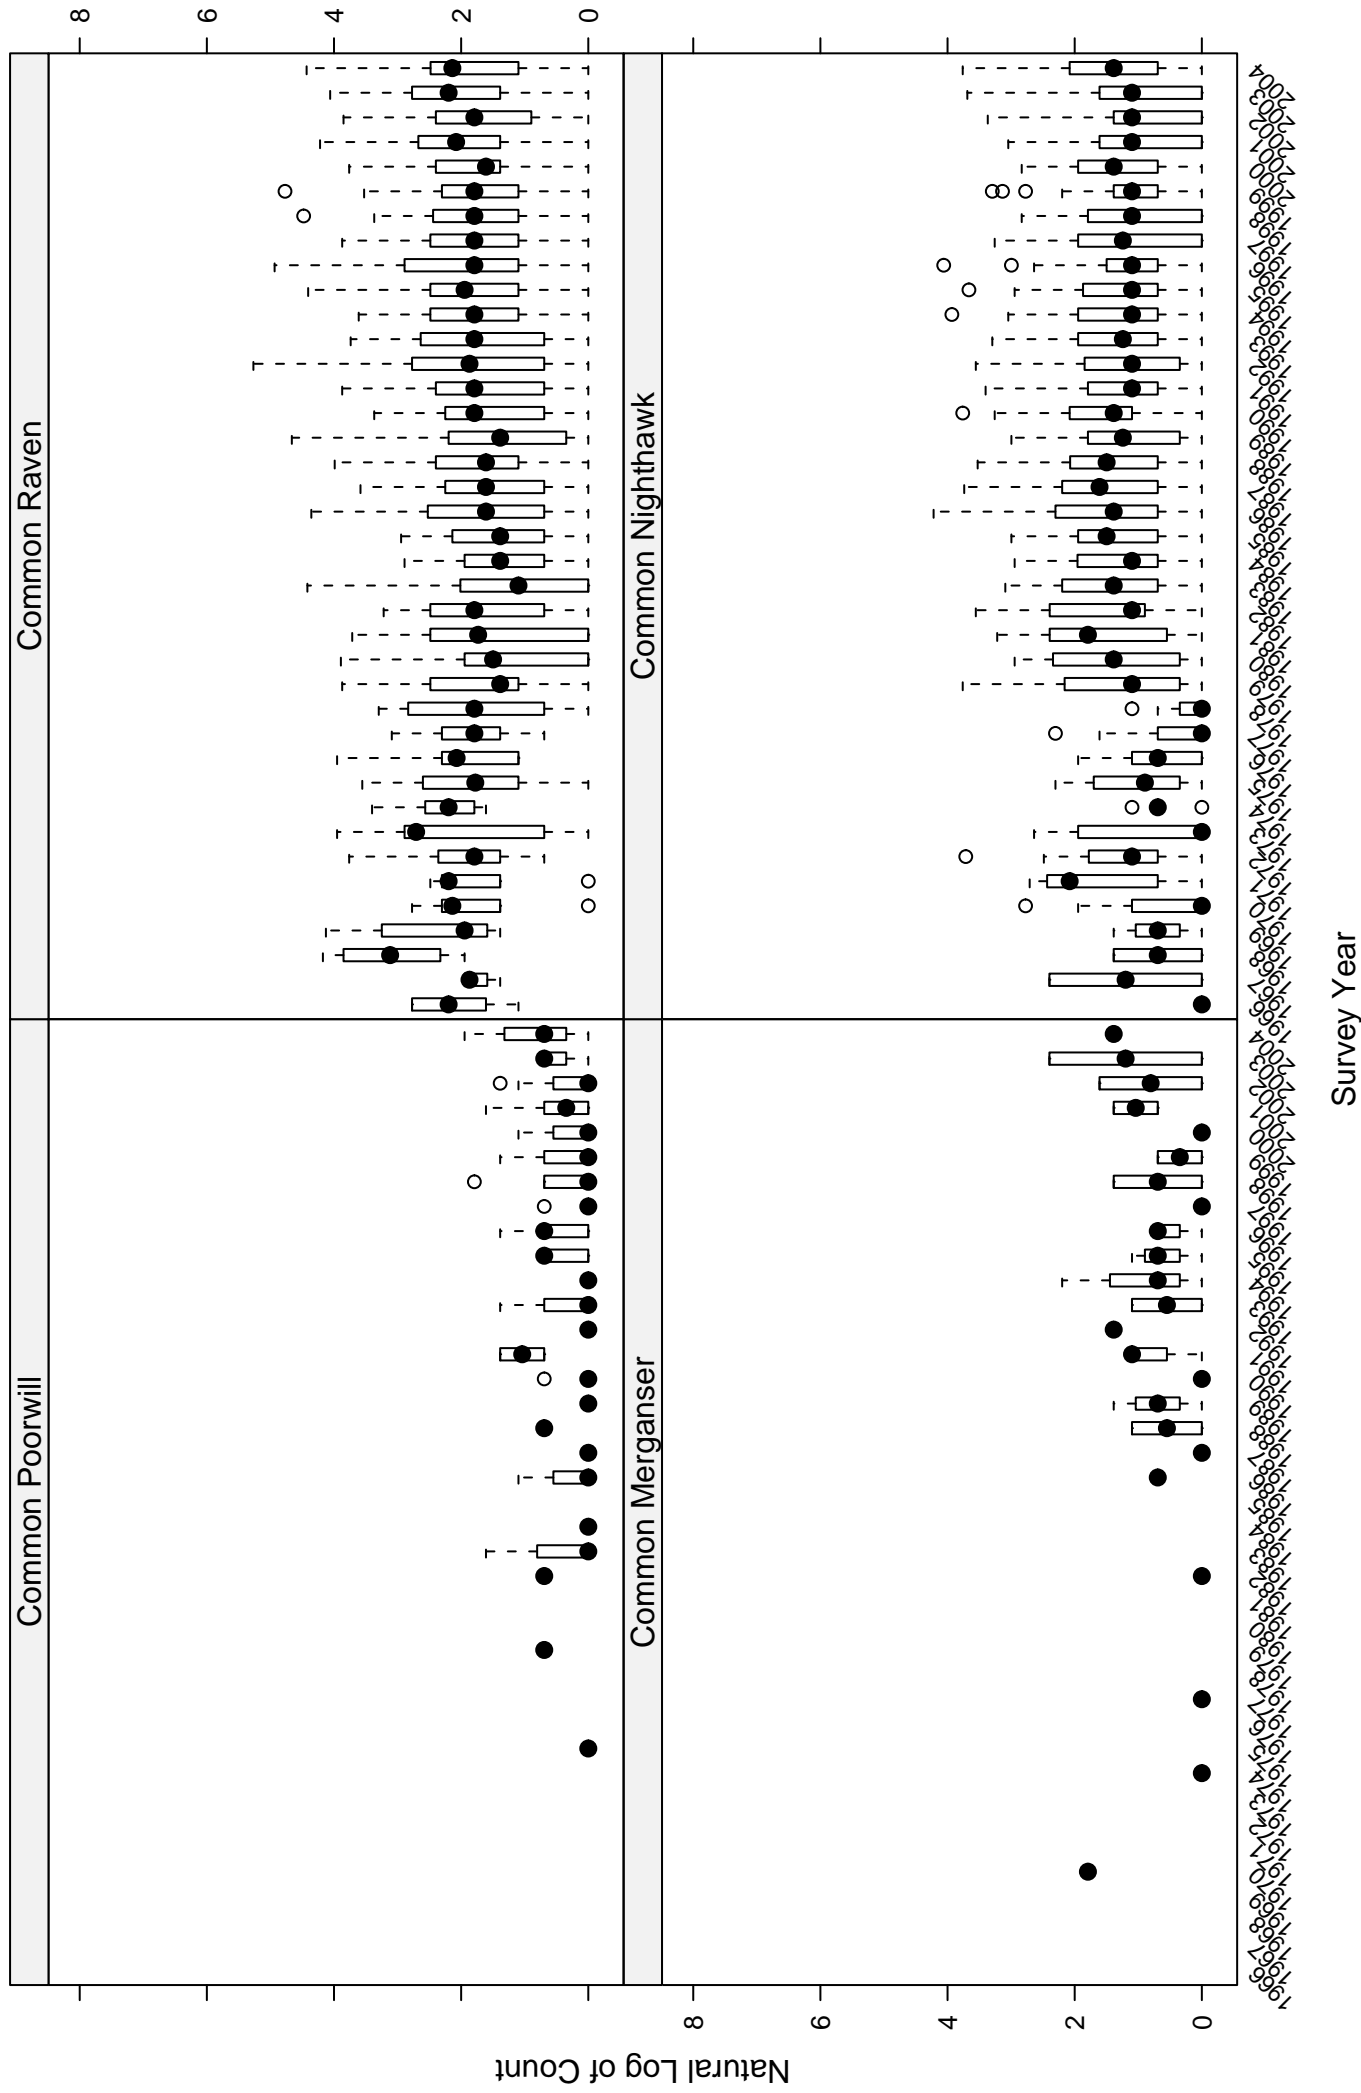

Scatter plots of species counts in the Columbia Plateau Stratum