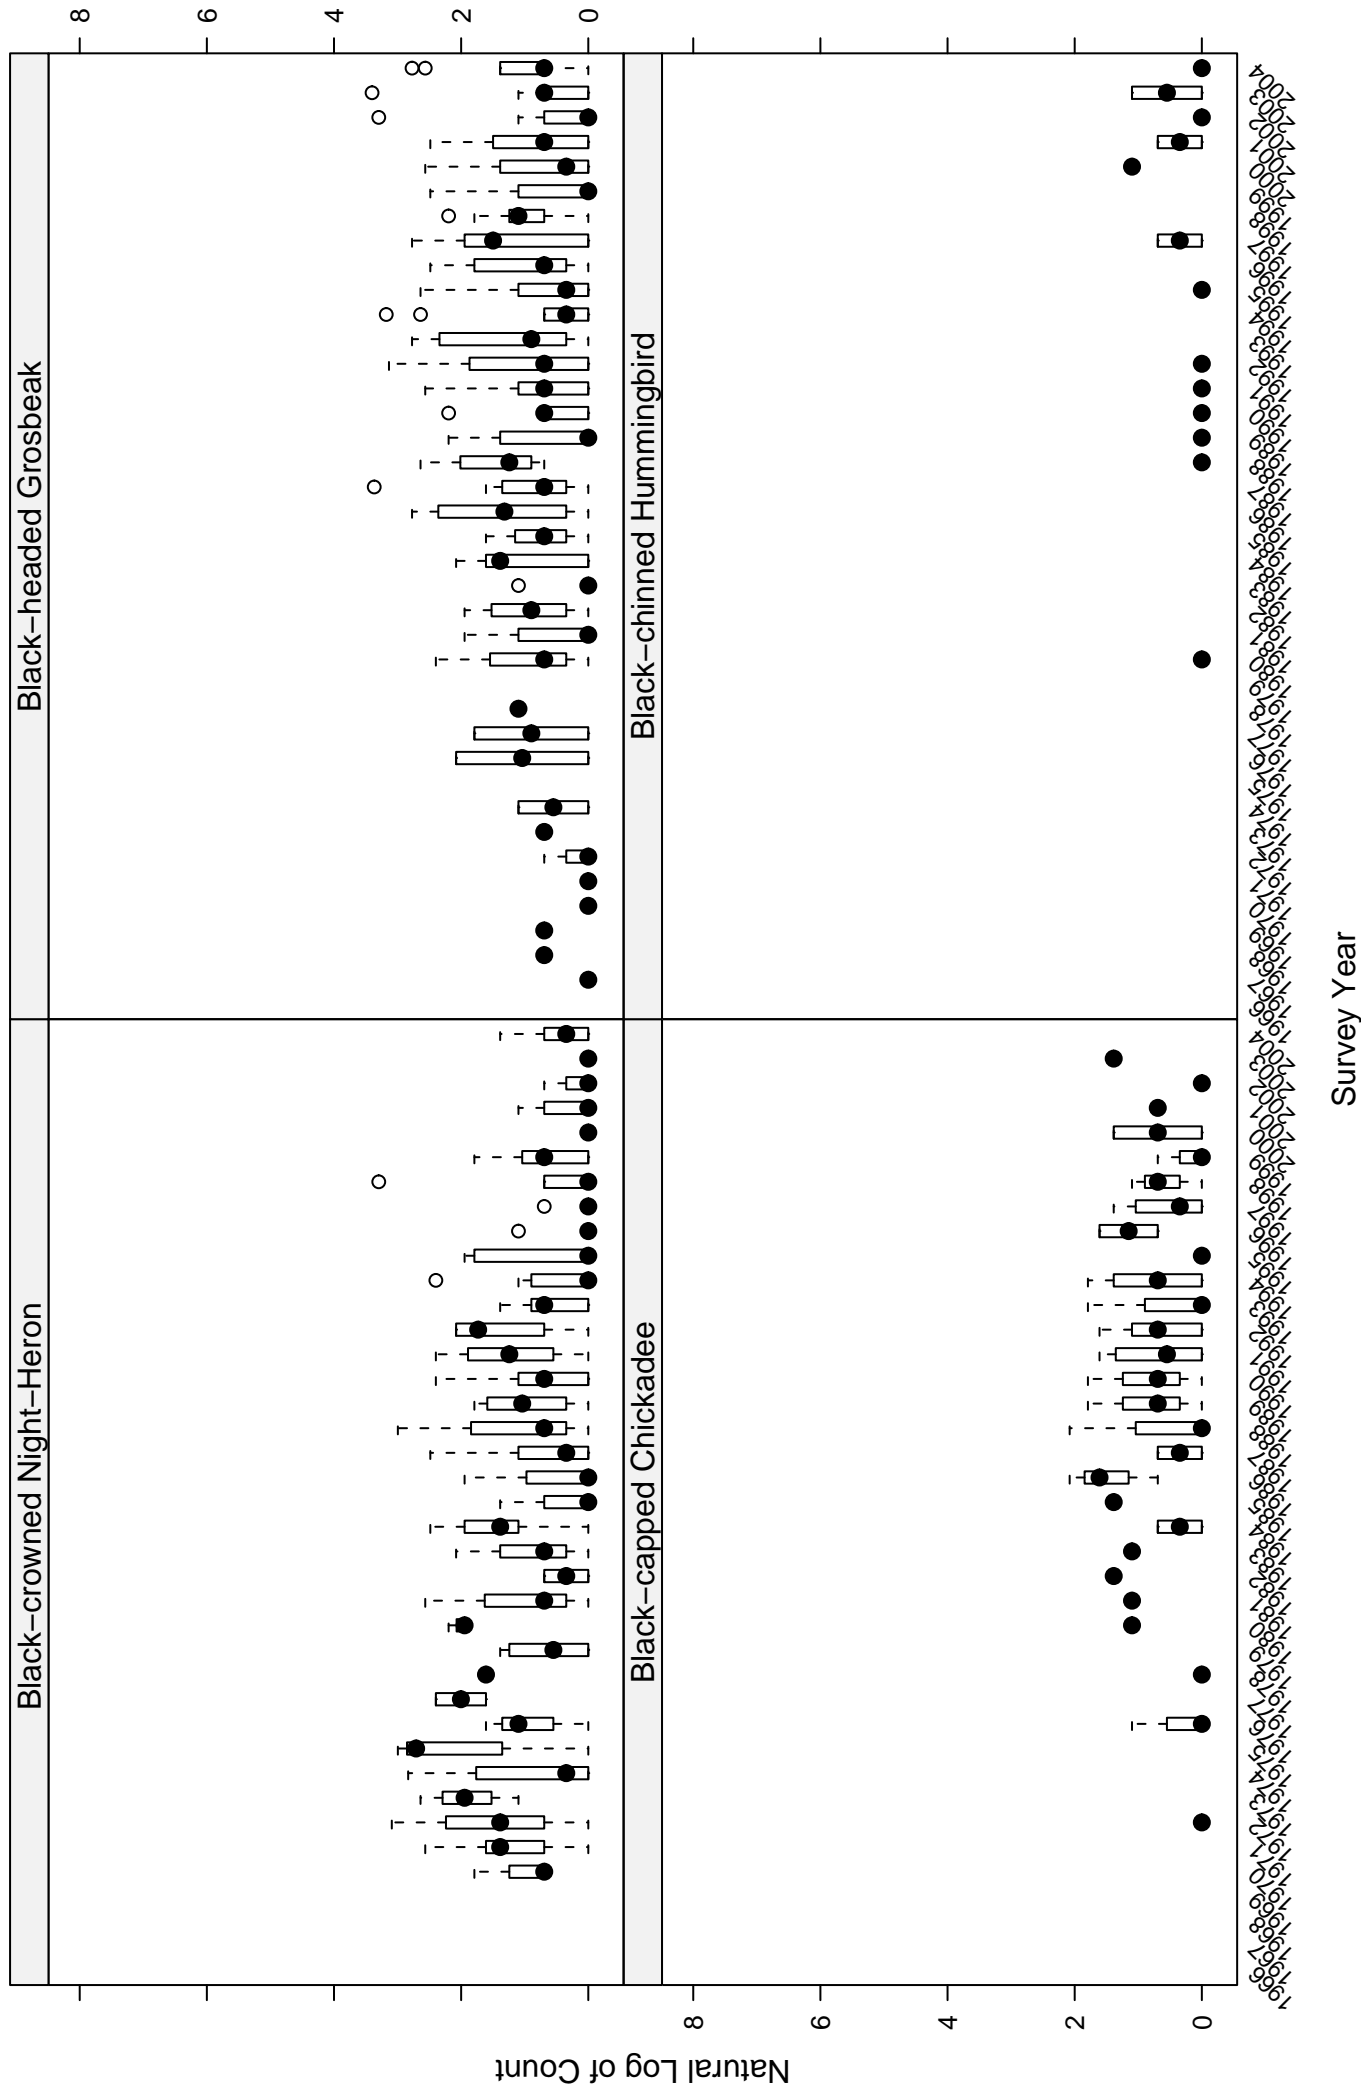

Scatter plots of species counts in the Columbia Plateau Stratum