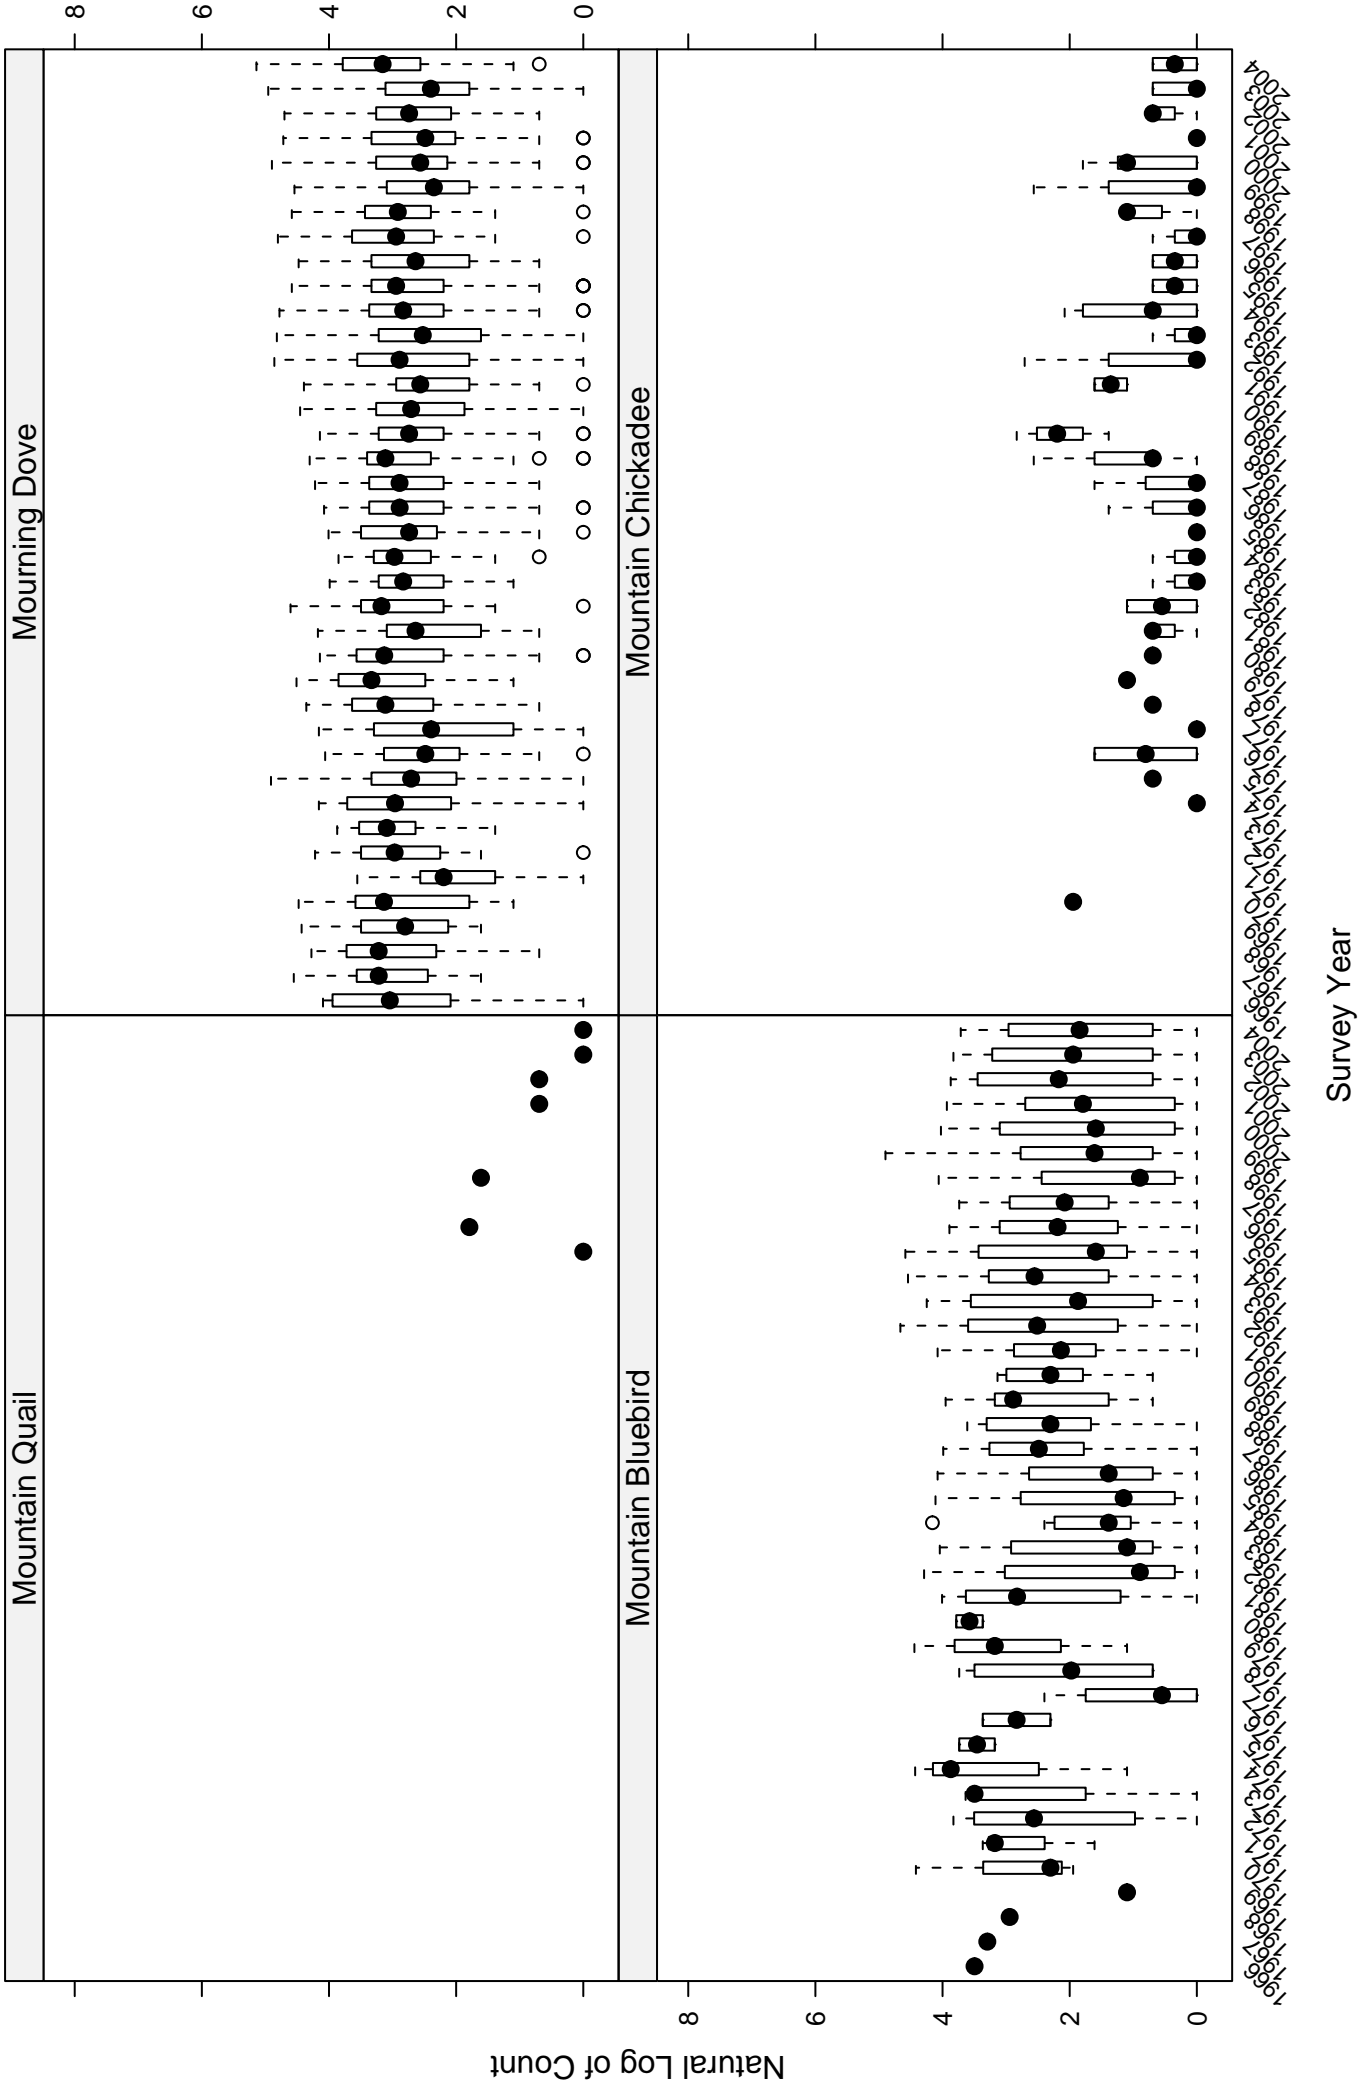

Scatter plots of species counts in the Columbia Plateau Stratum