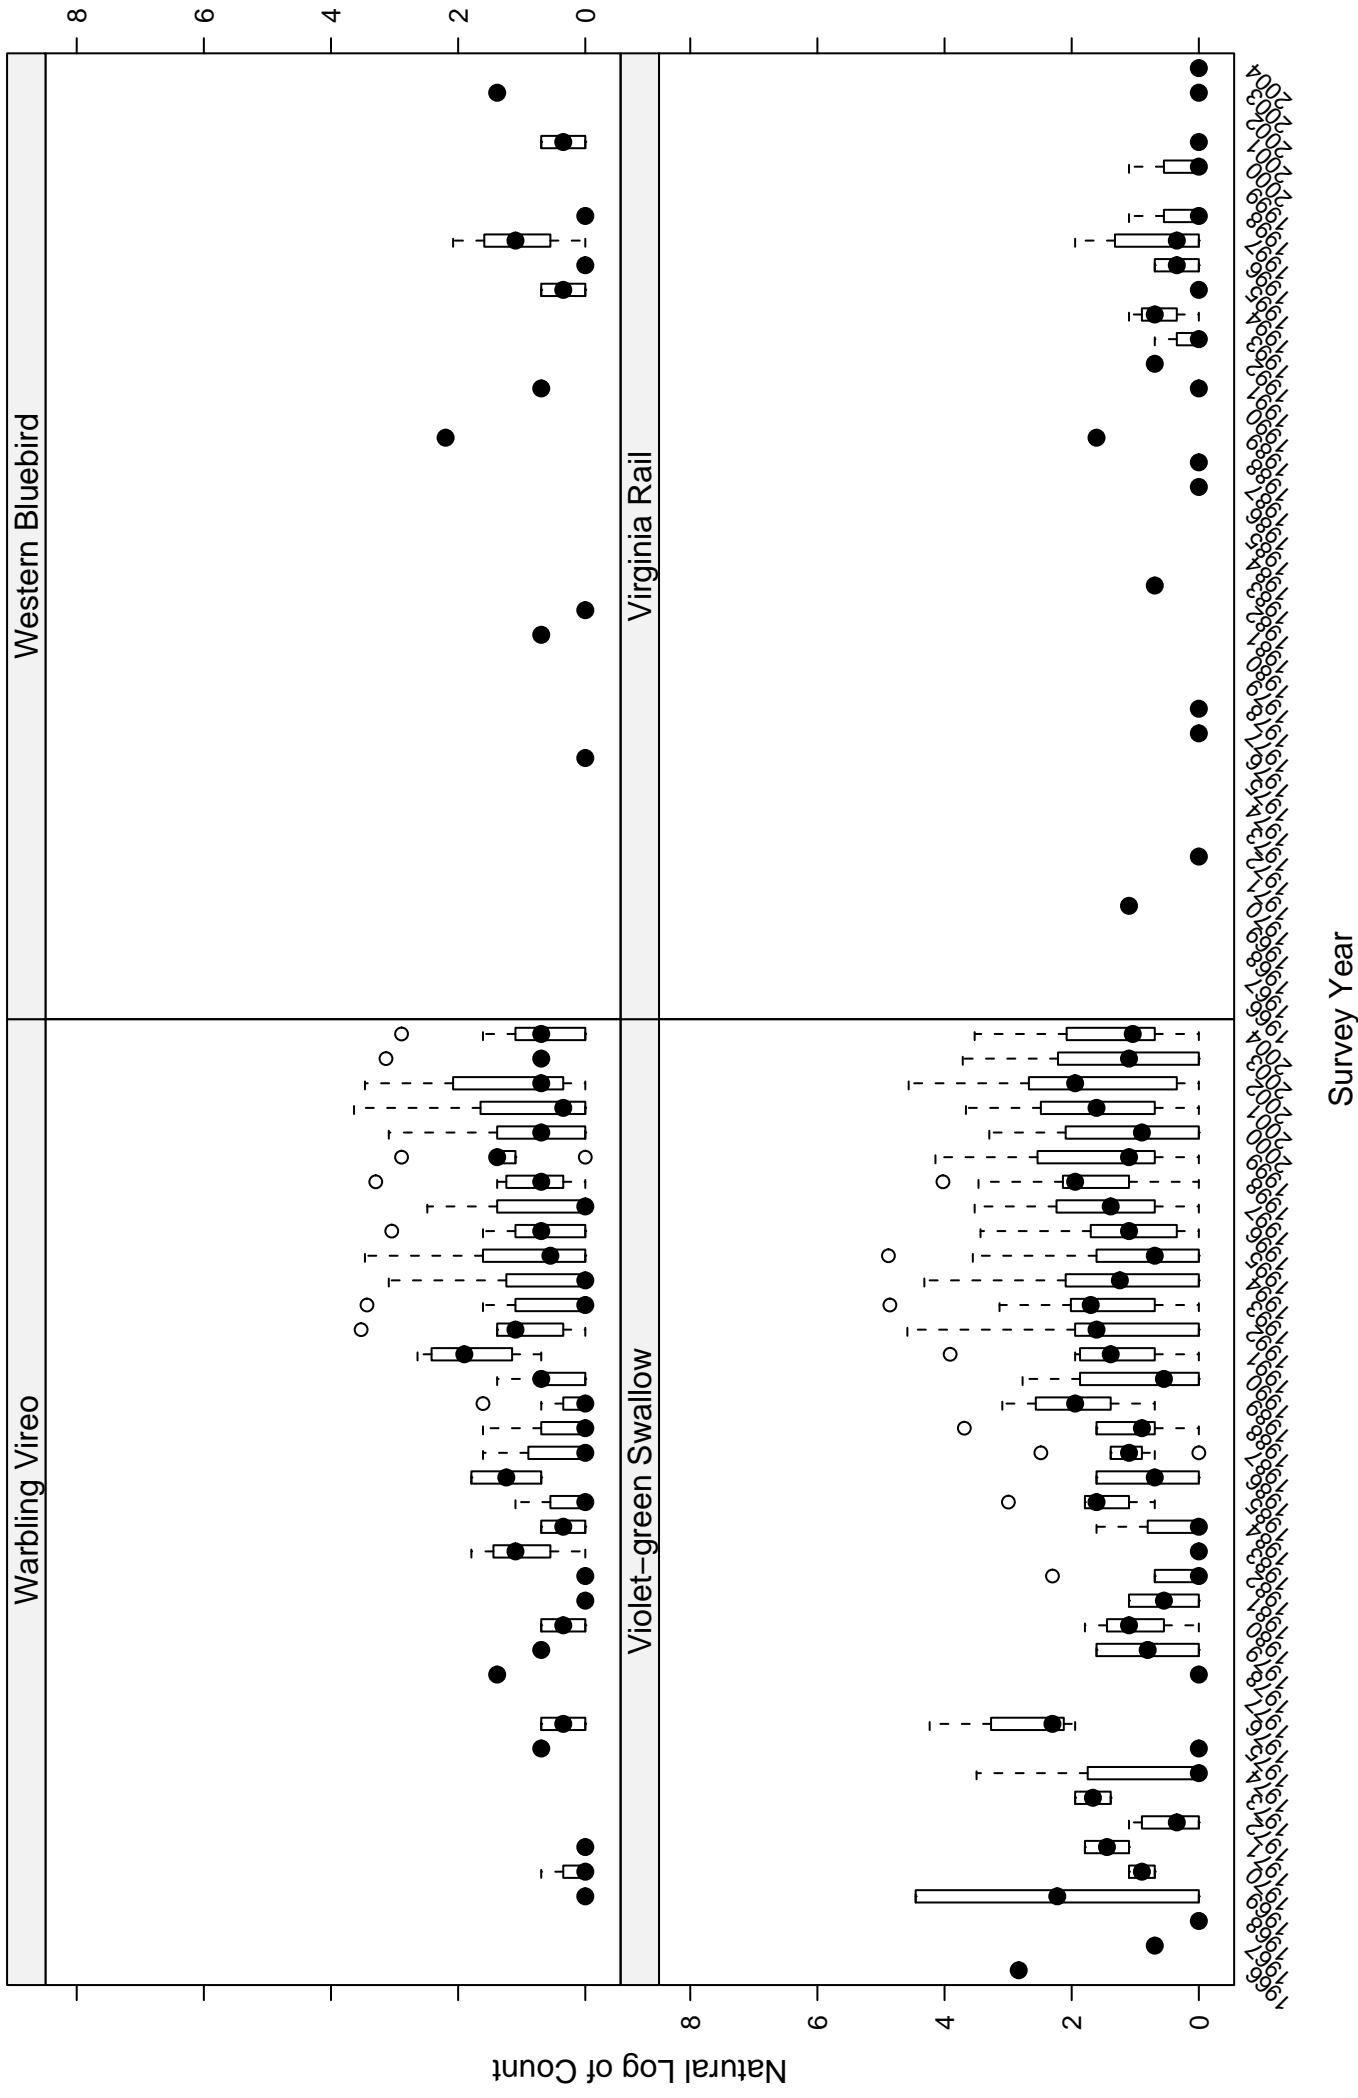

Scatter plots of species counts in the Columbia Plateau Stratum