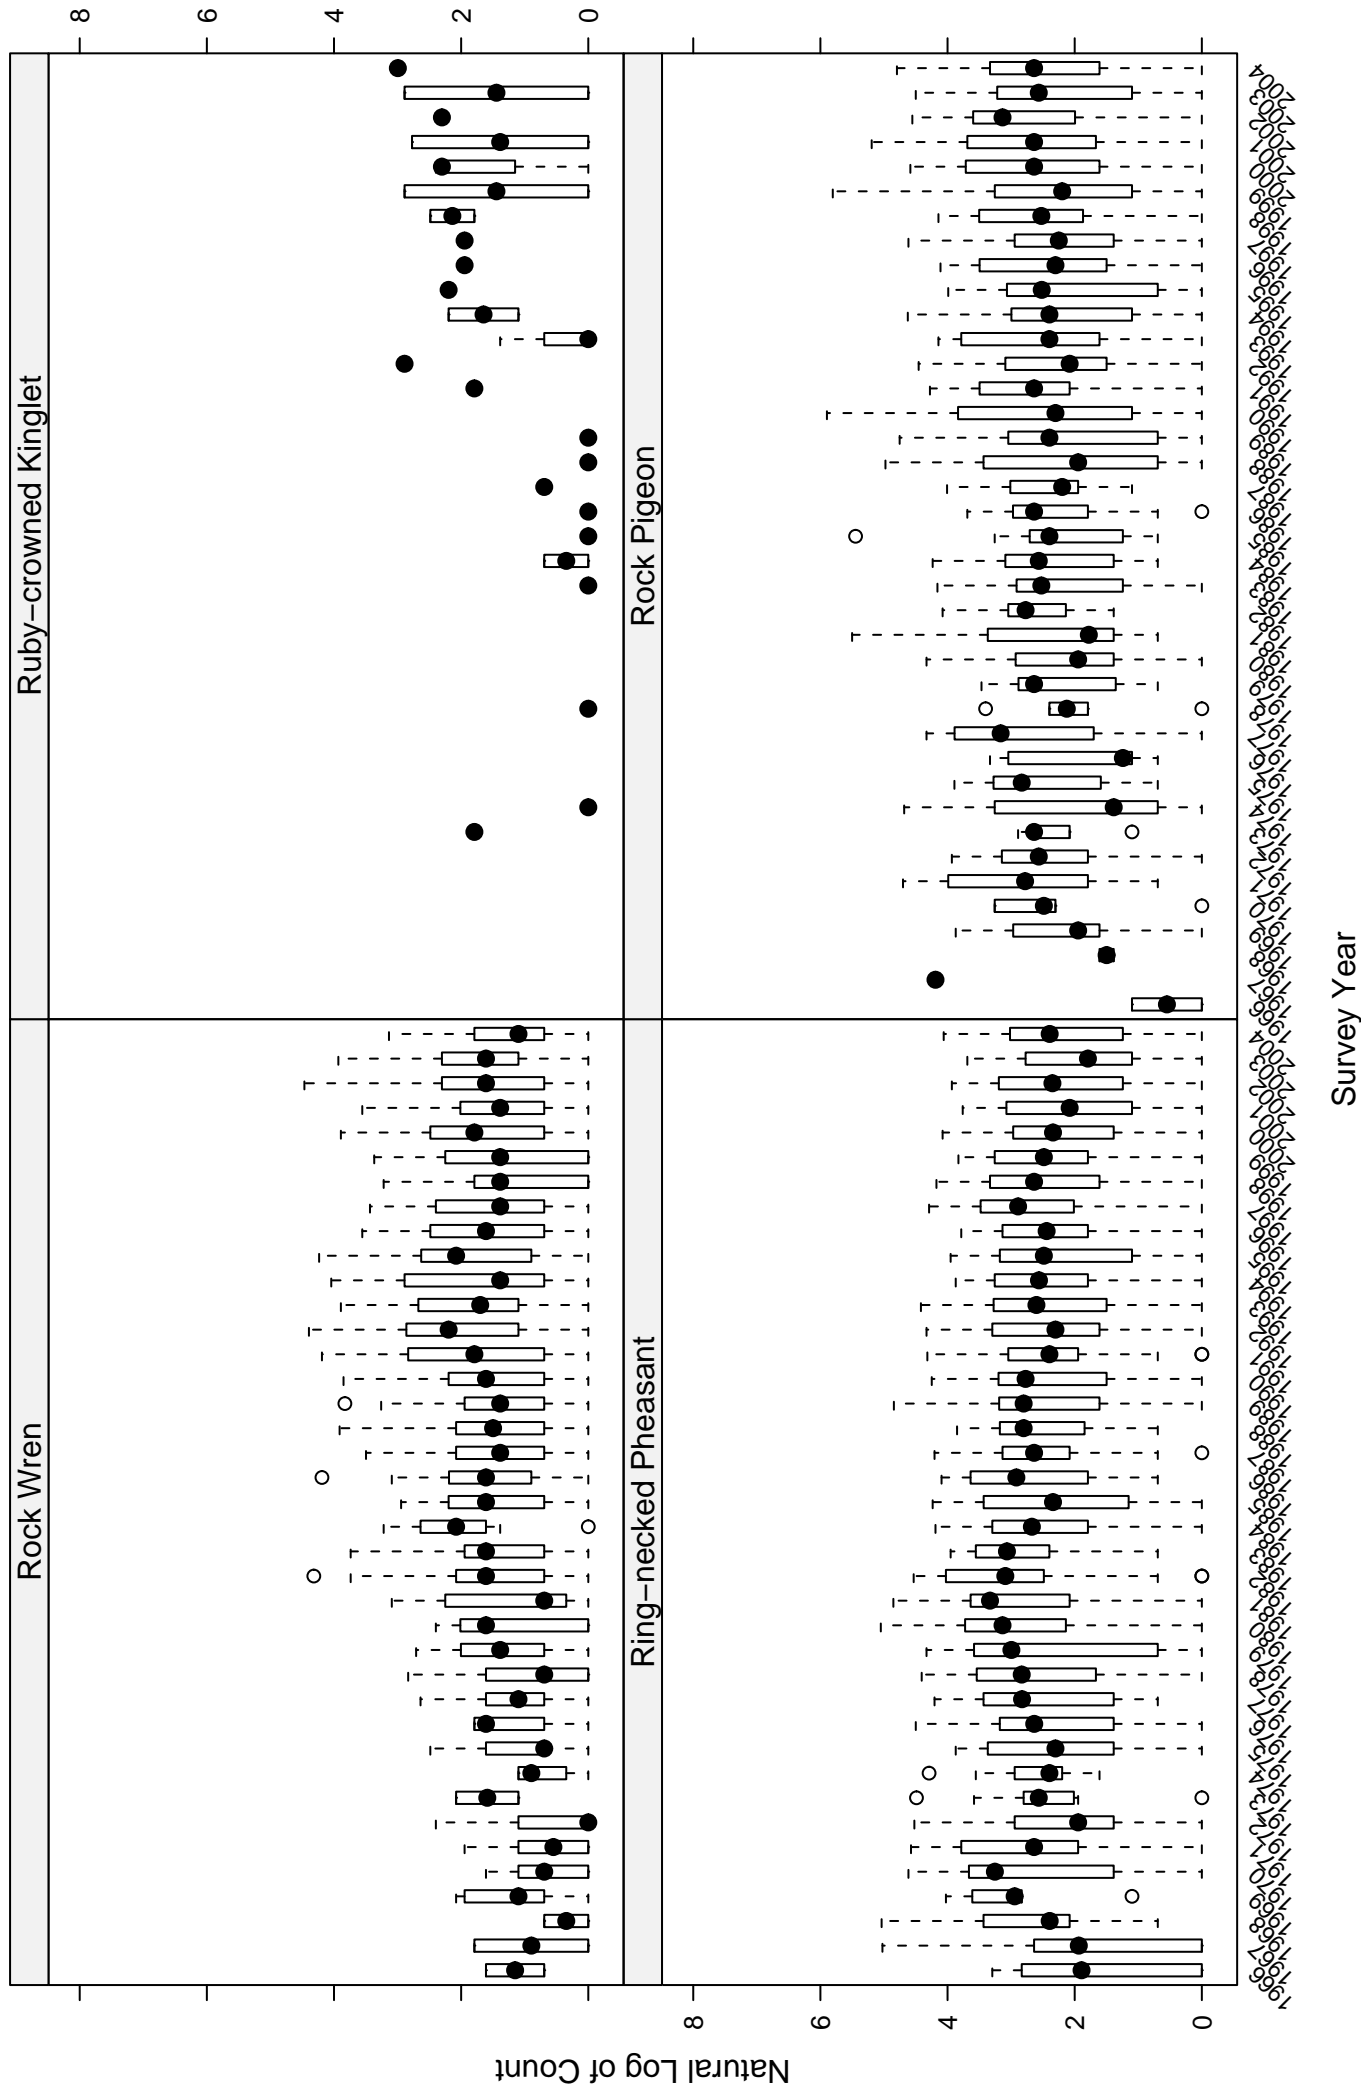

Scatter plots of species counts in the Columbia Plateau Stratum