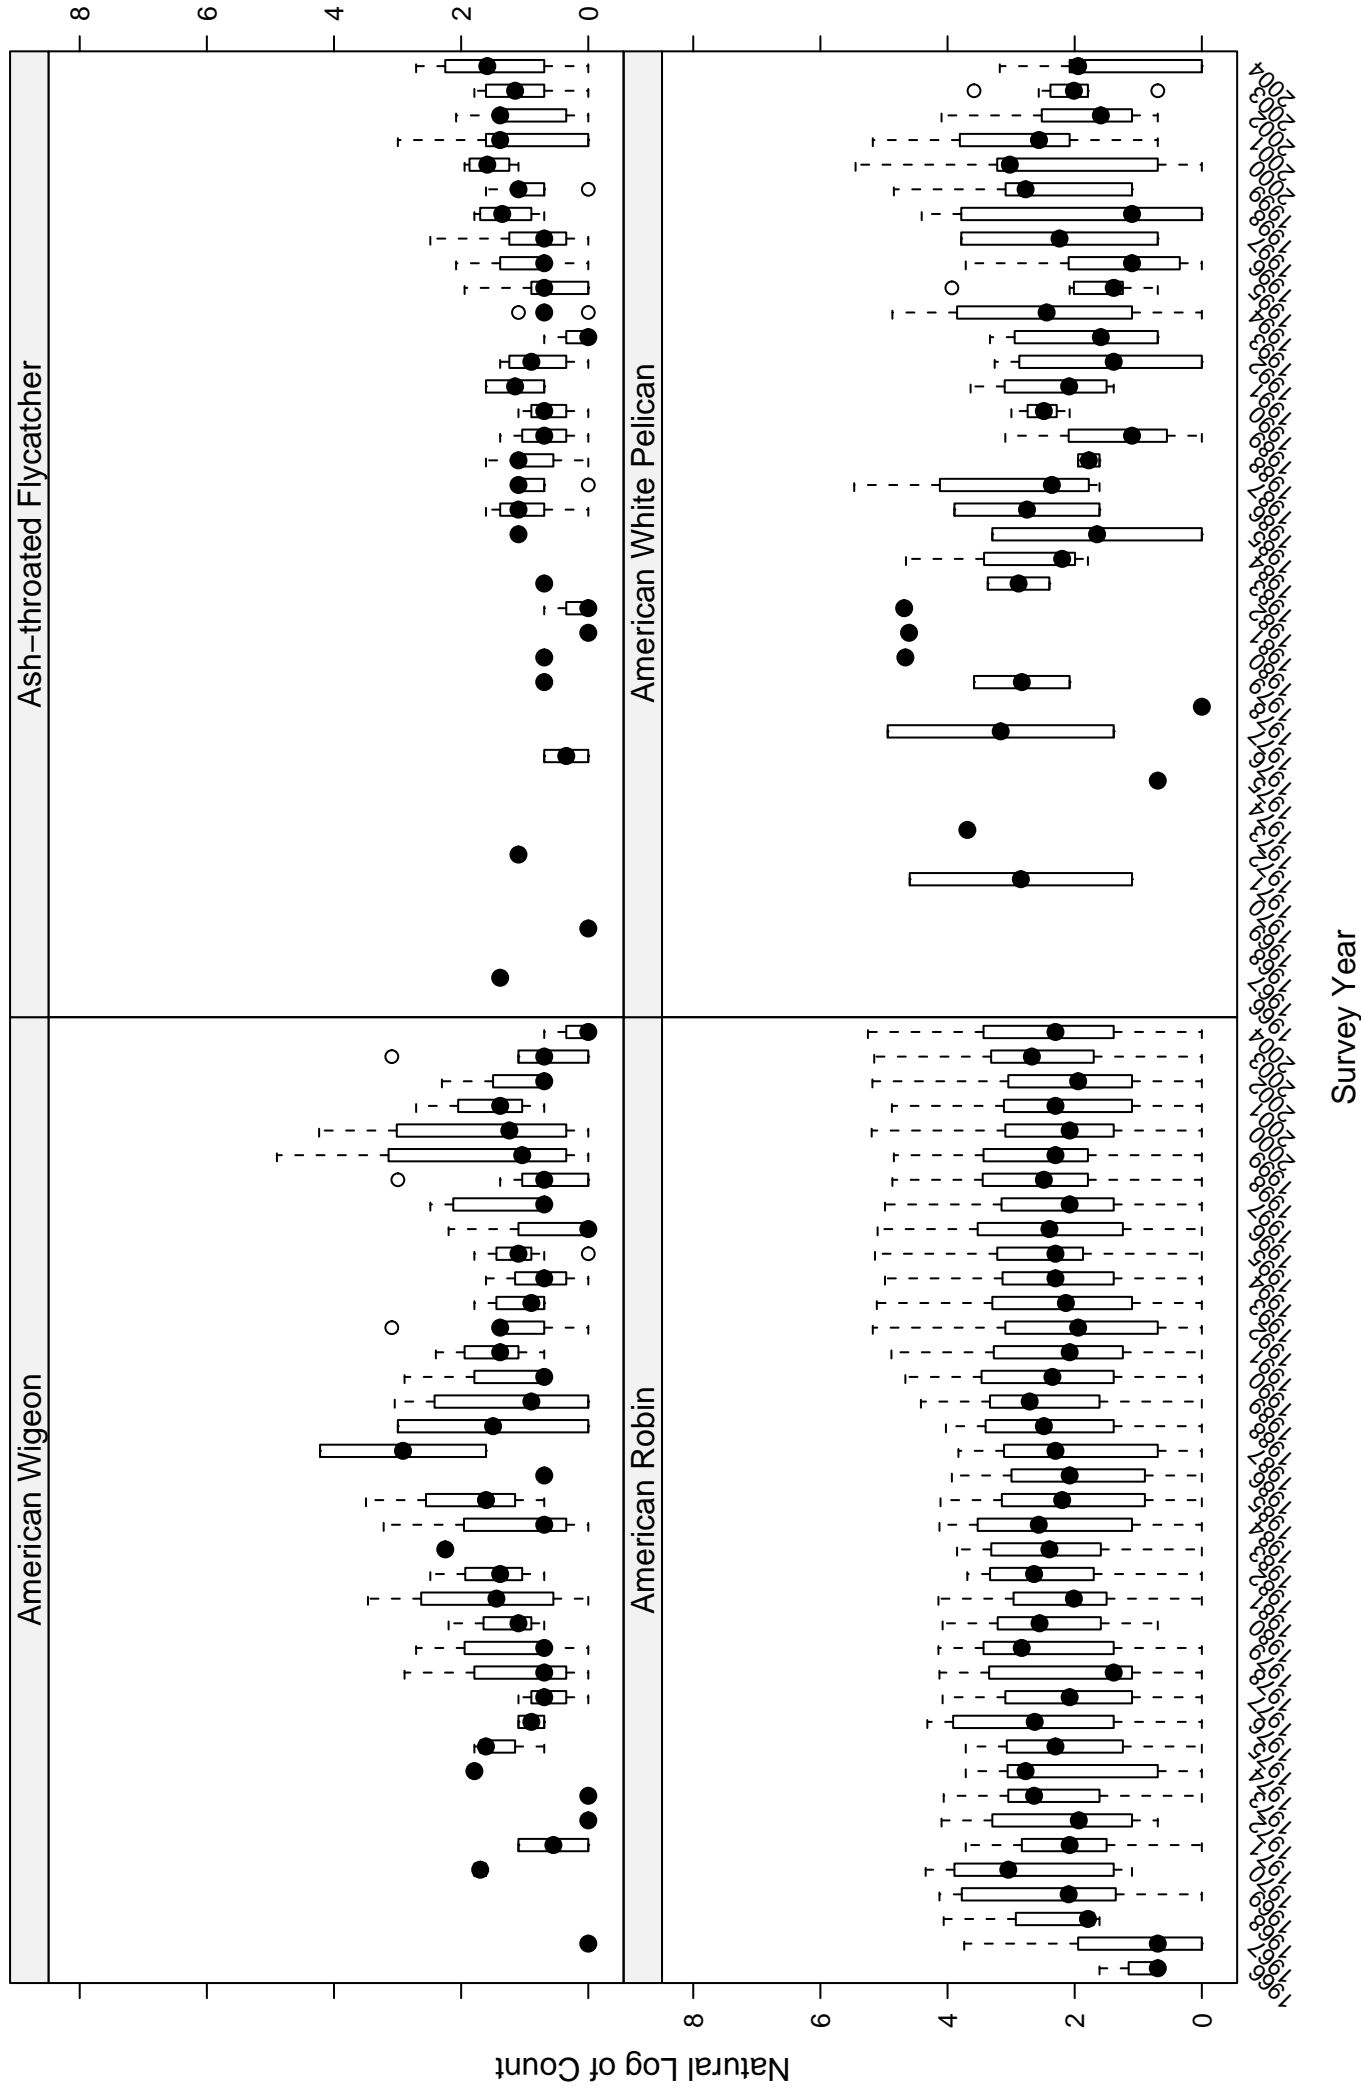

Scatter plots of species counts in the Columbia Plateau Stratum