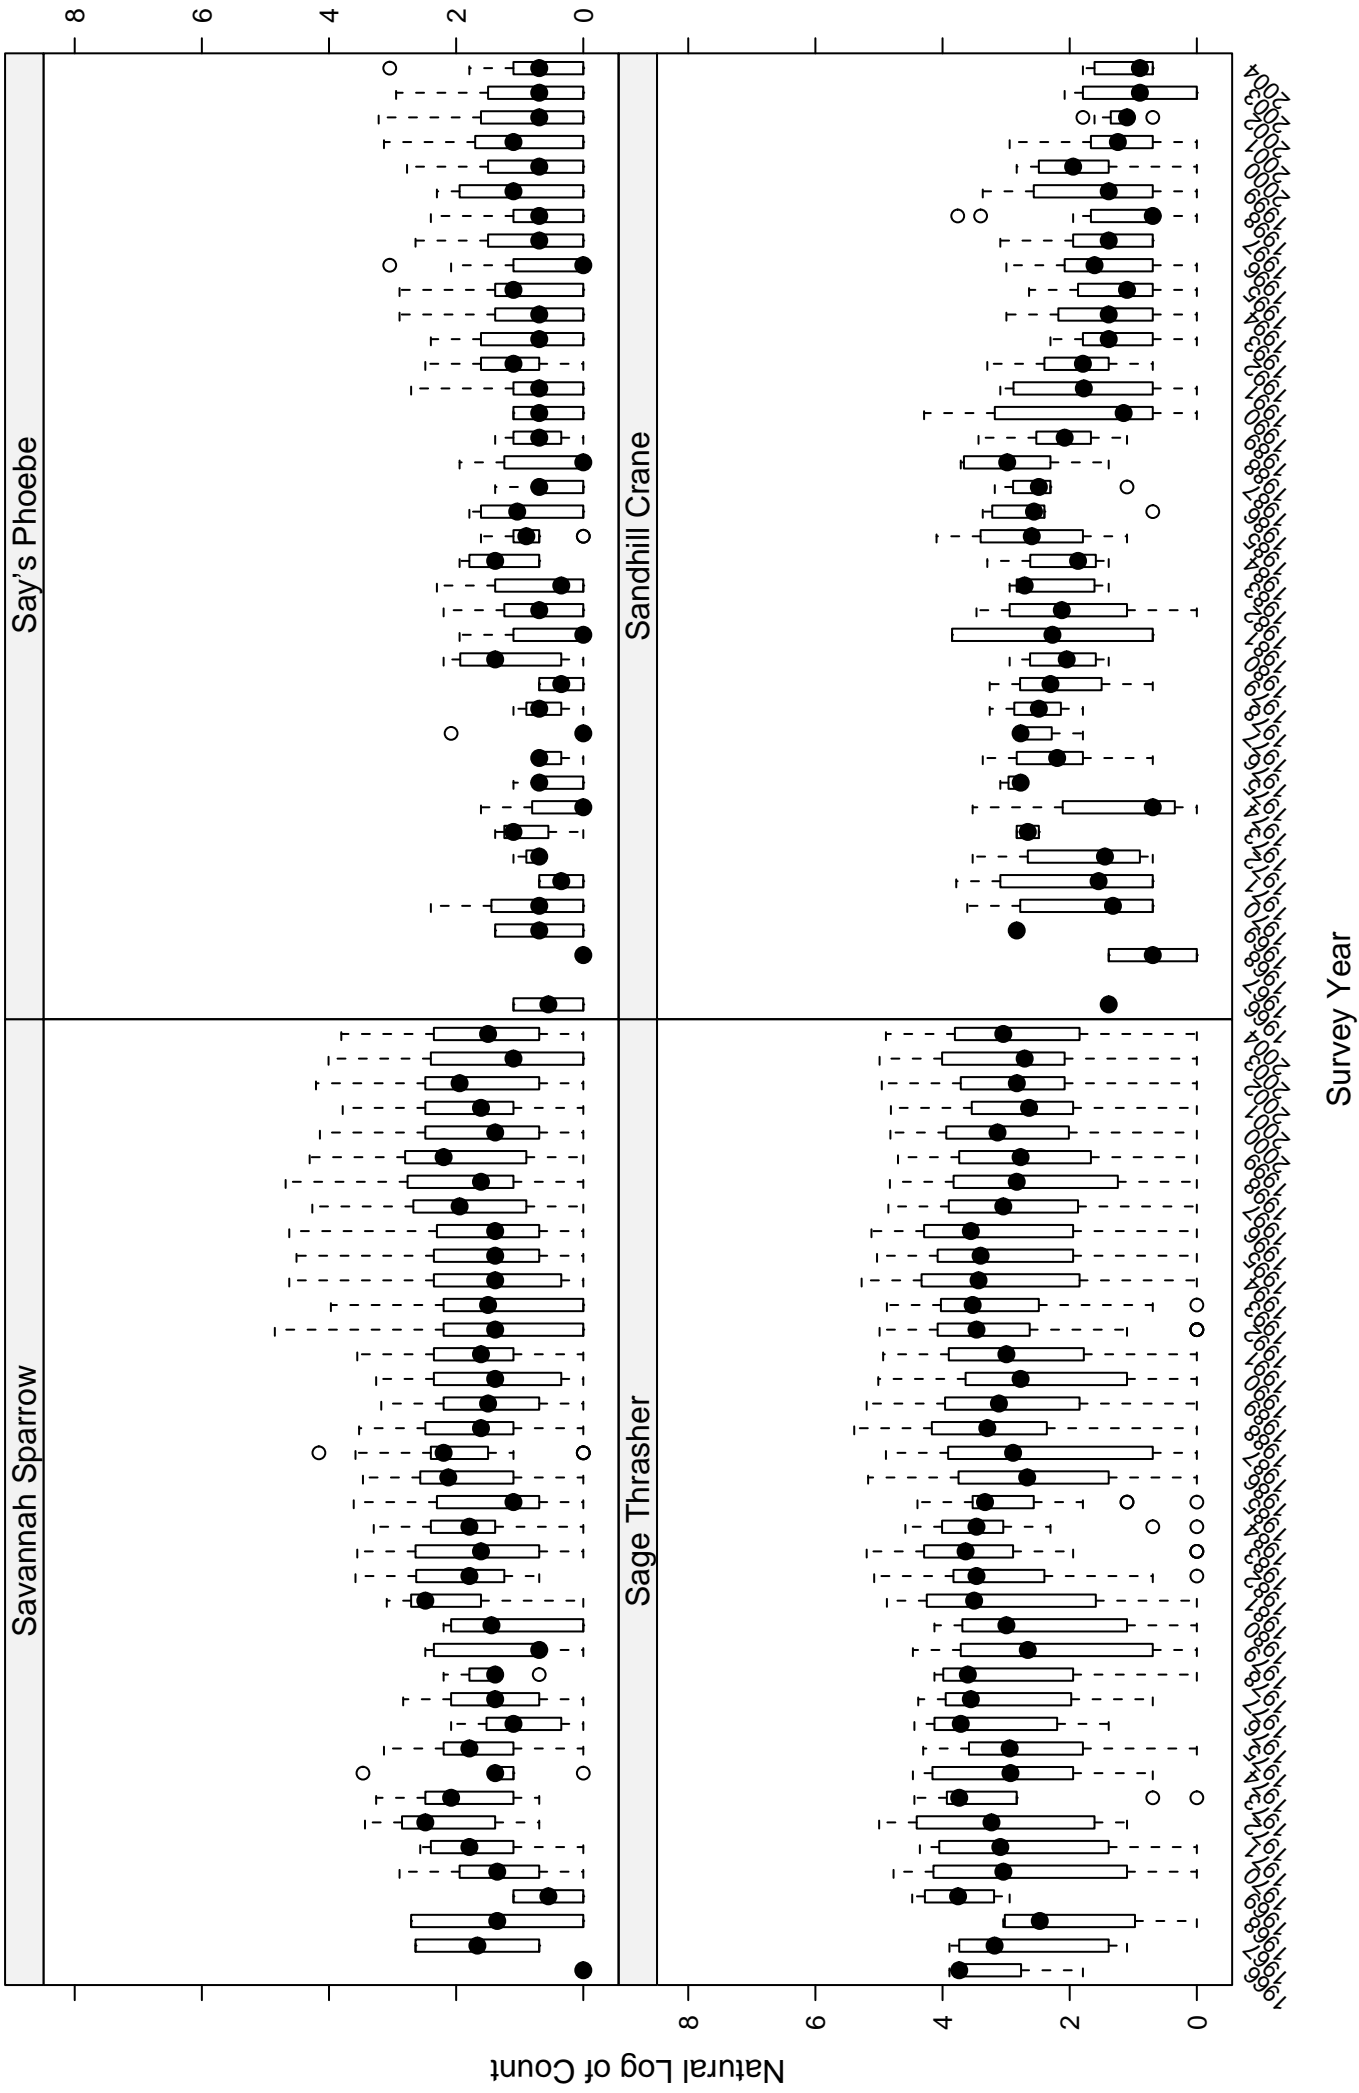

Scatter plots of species counts in the Columbia Plateau Stratum