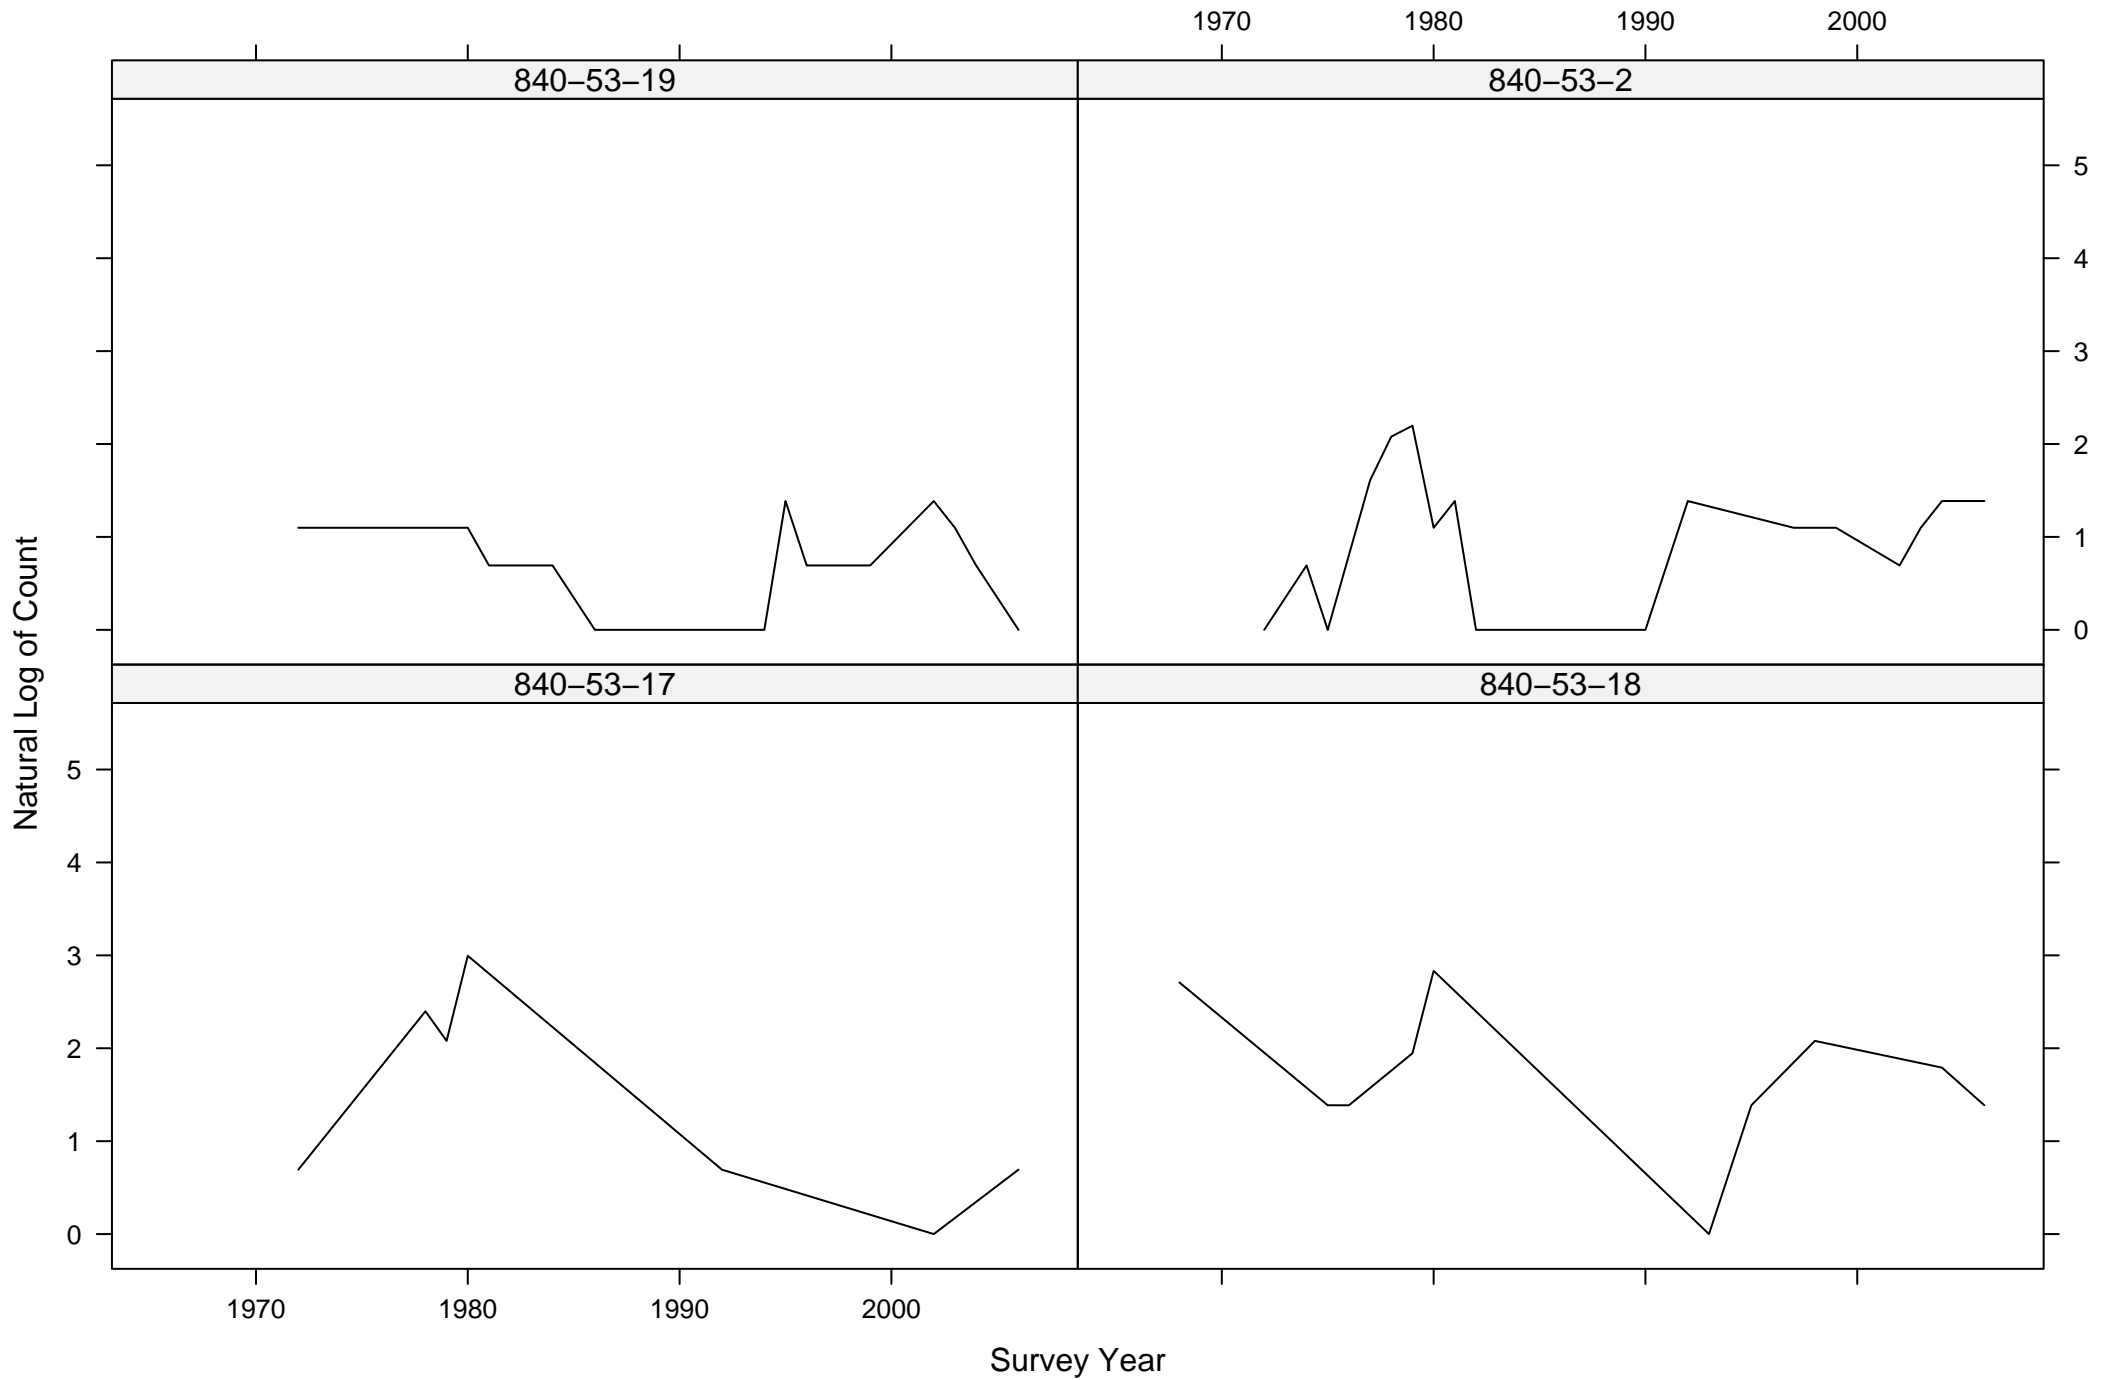

Total Counts of Blue-winged Teal by Route ID