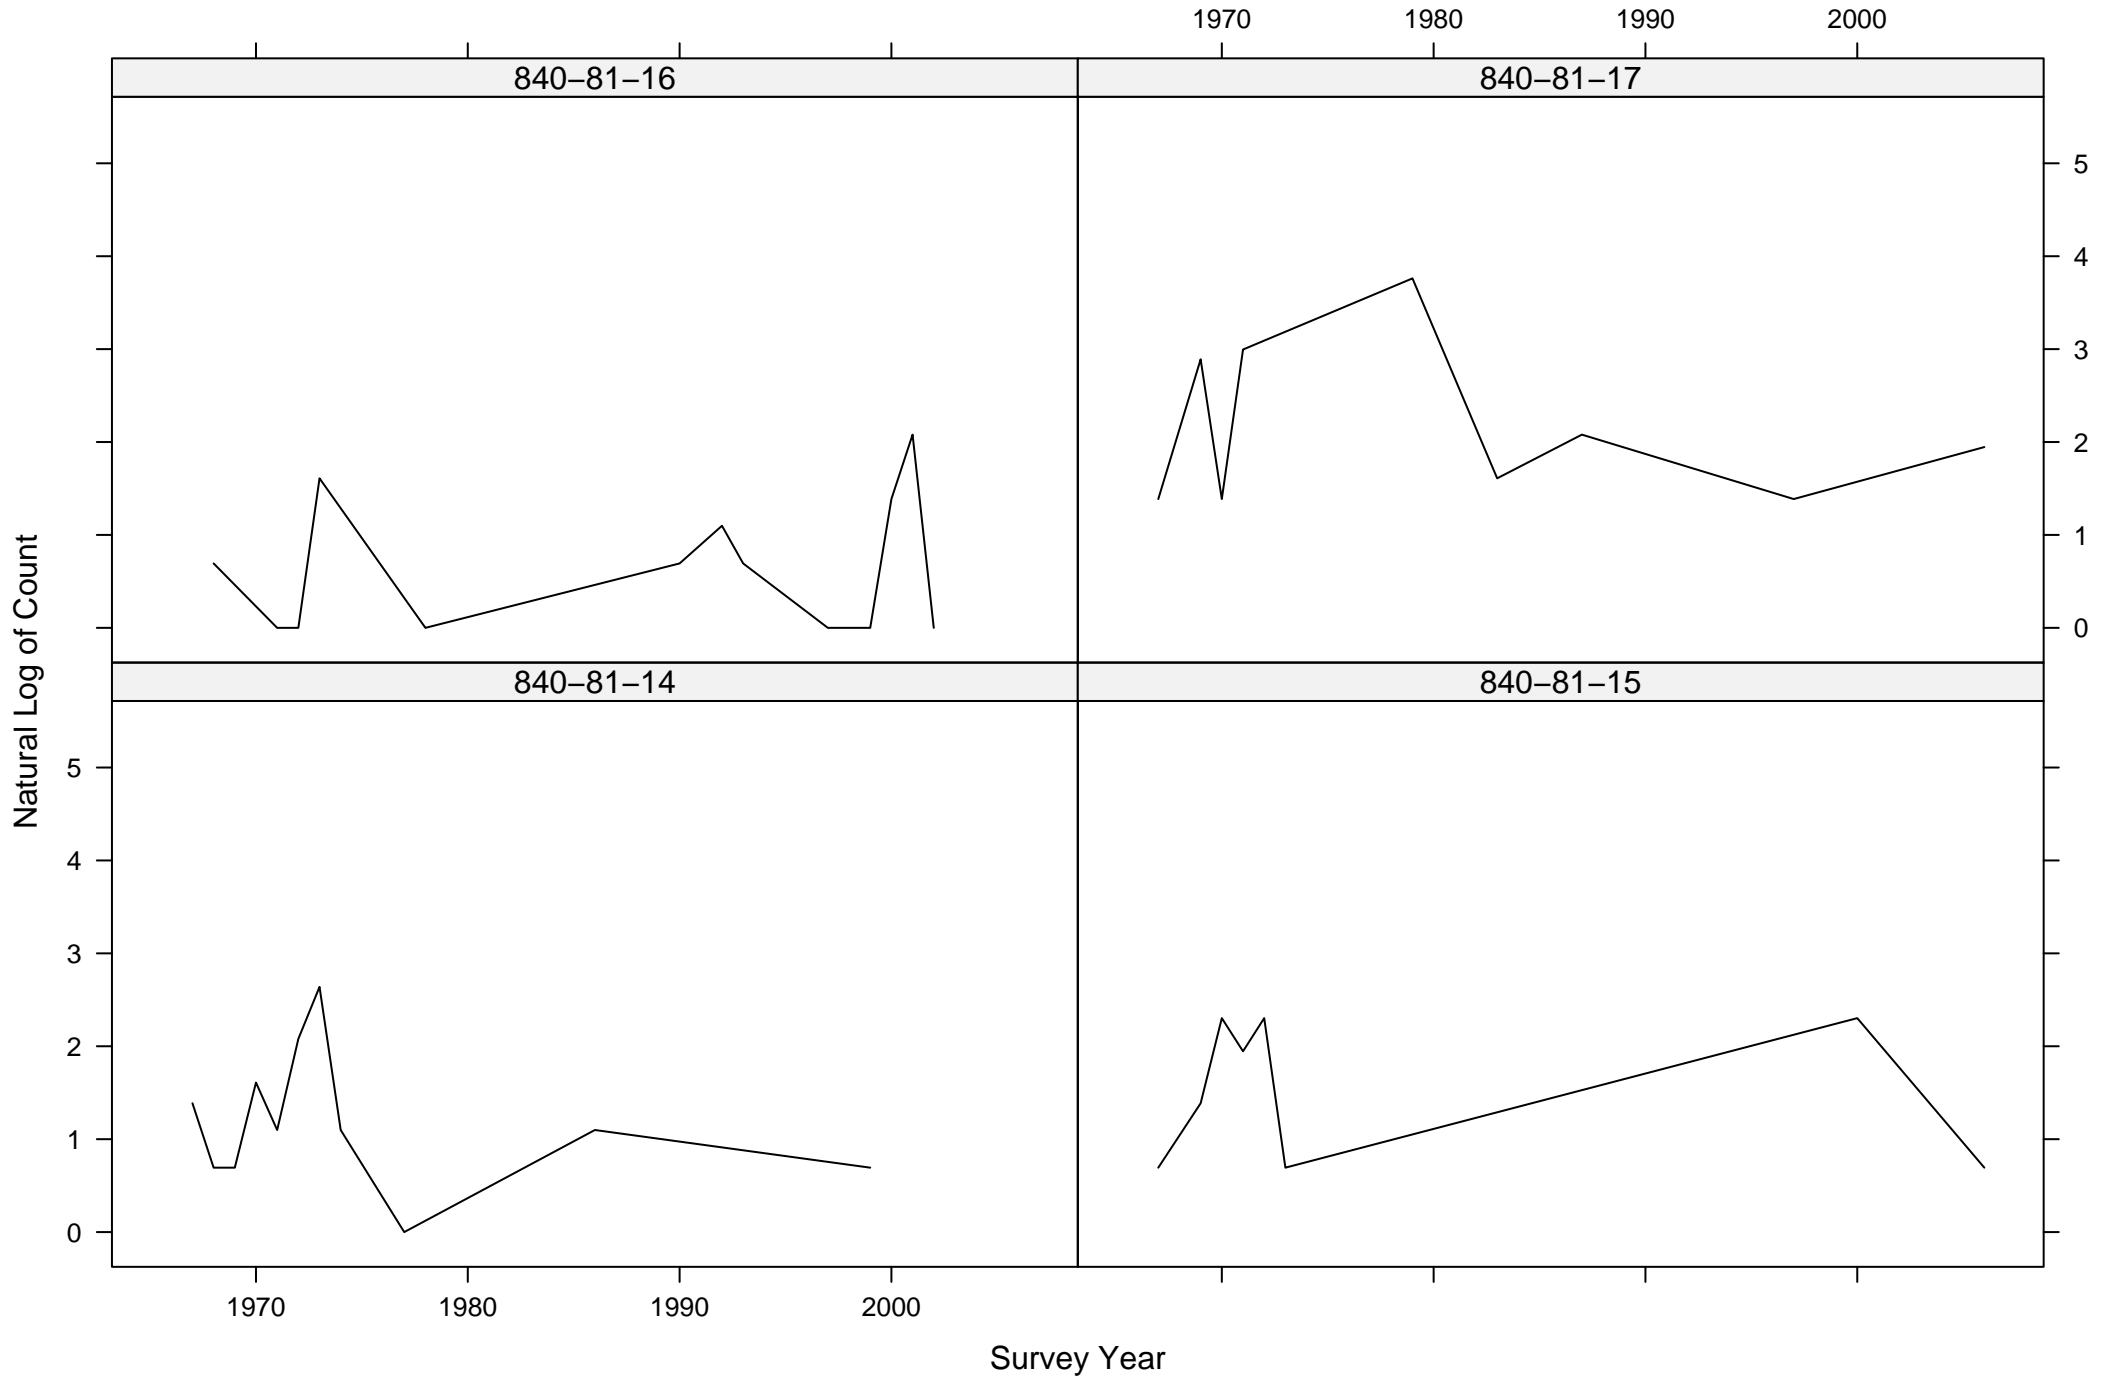

Total Counts of Blue-winged Teal by Route ID