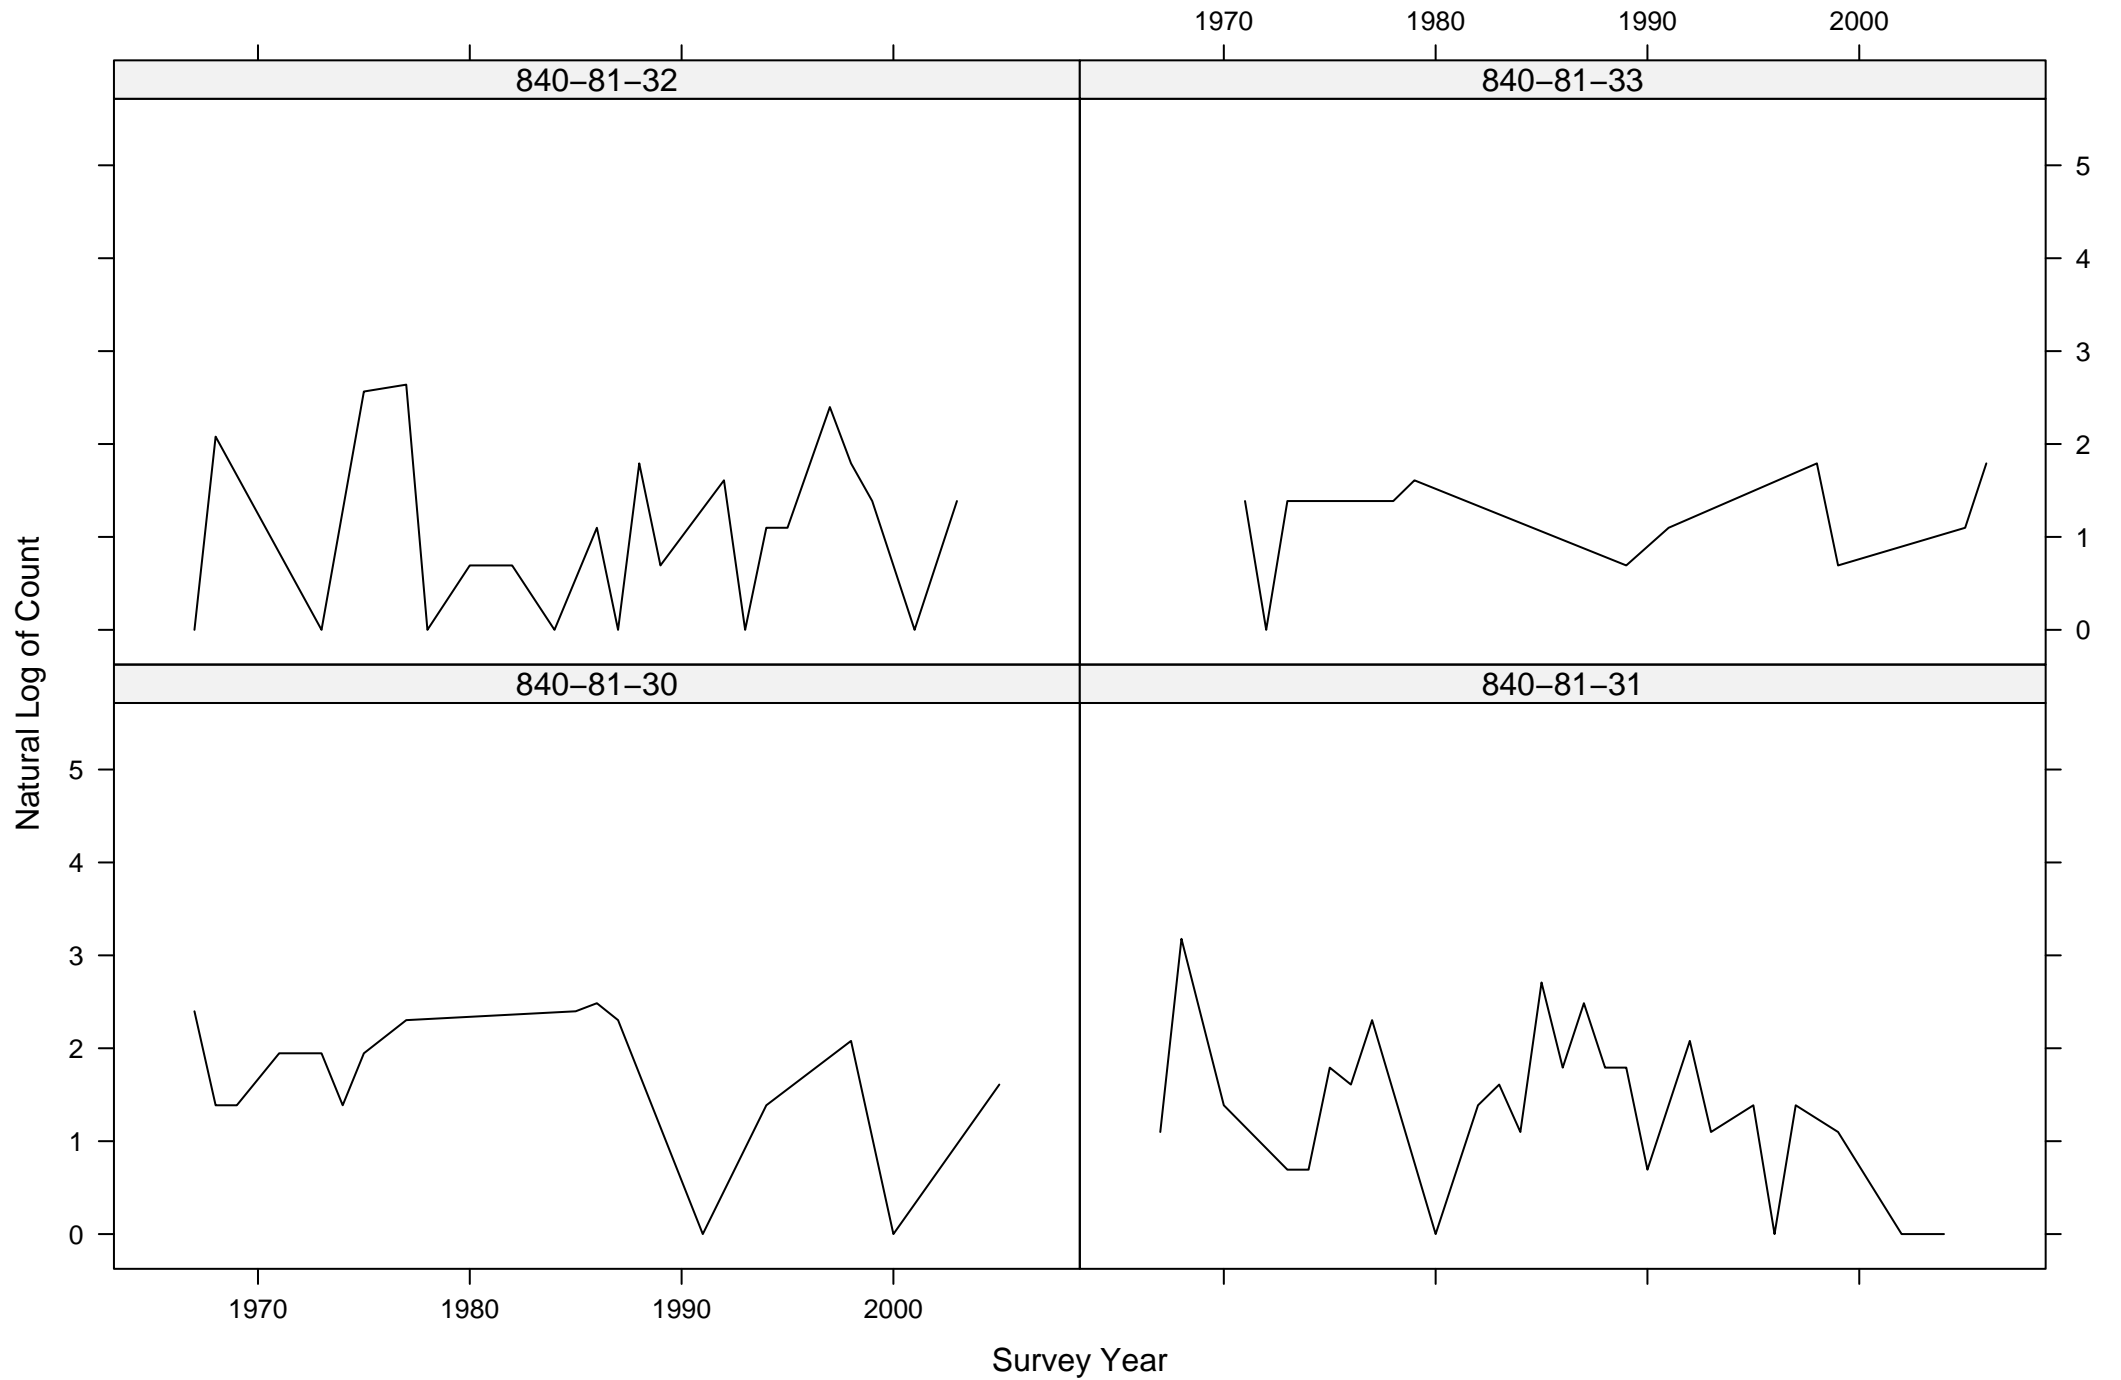

Total Counts of Blue-winged Teal by Route ID