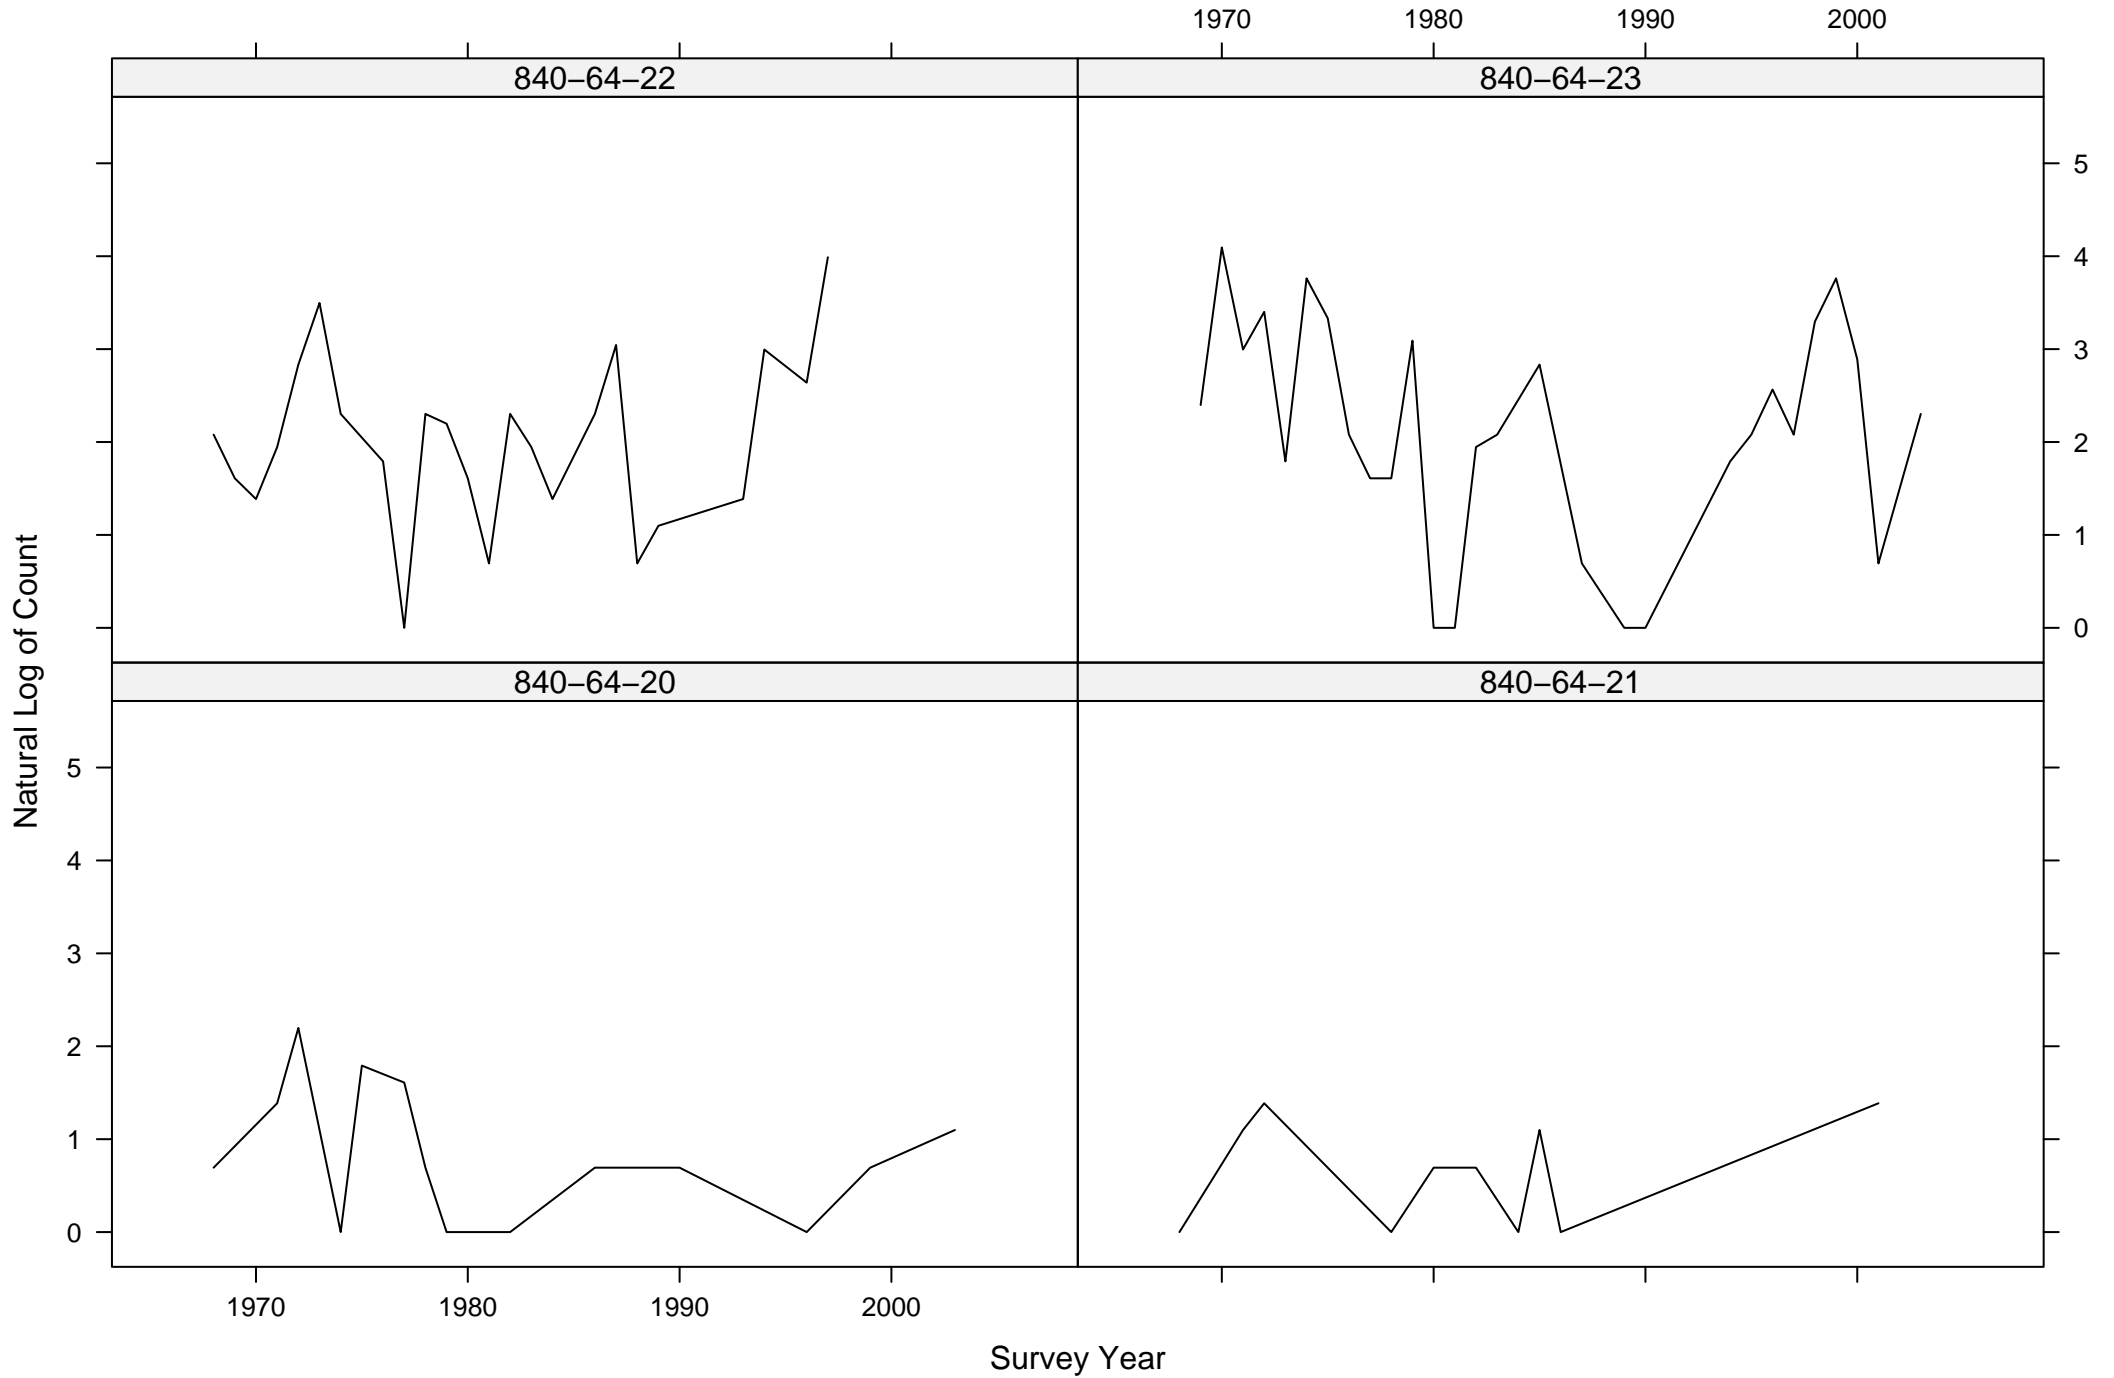

Total Counts of Blue-winged Teal by Route ID