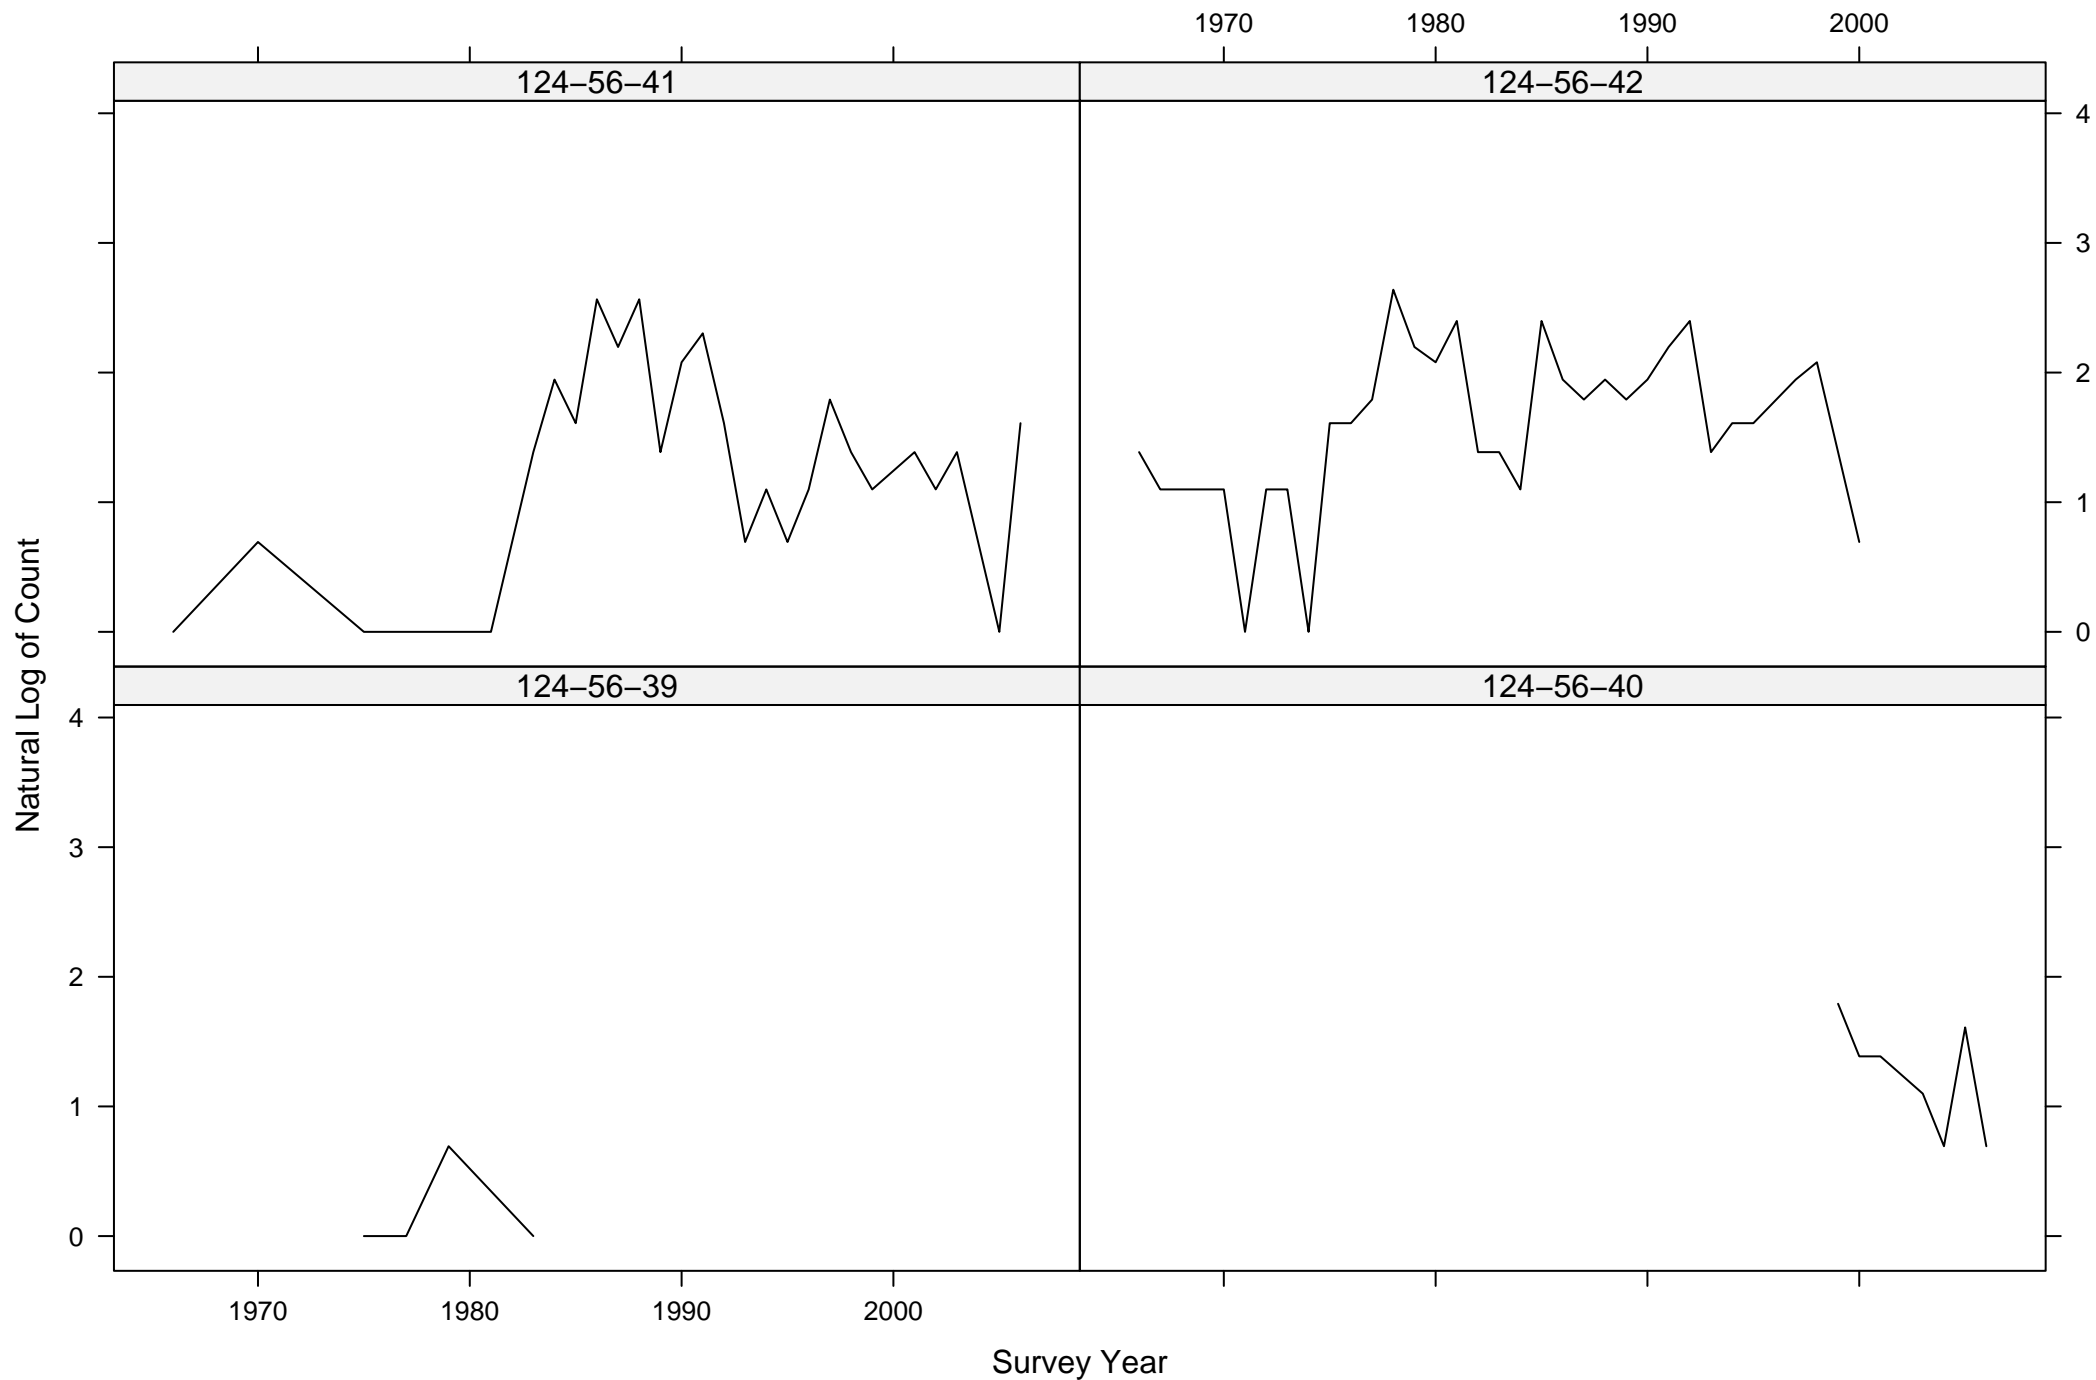

Total Counts of Blackburnian Warbler by Route ID