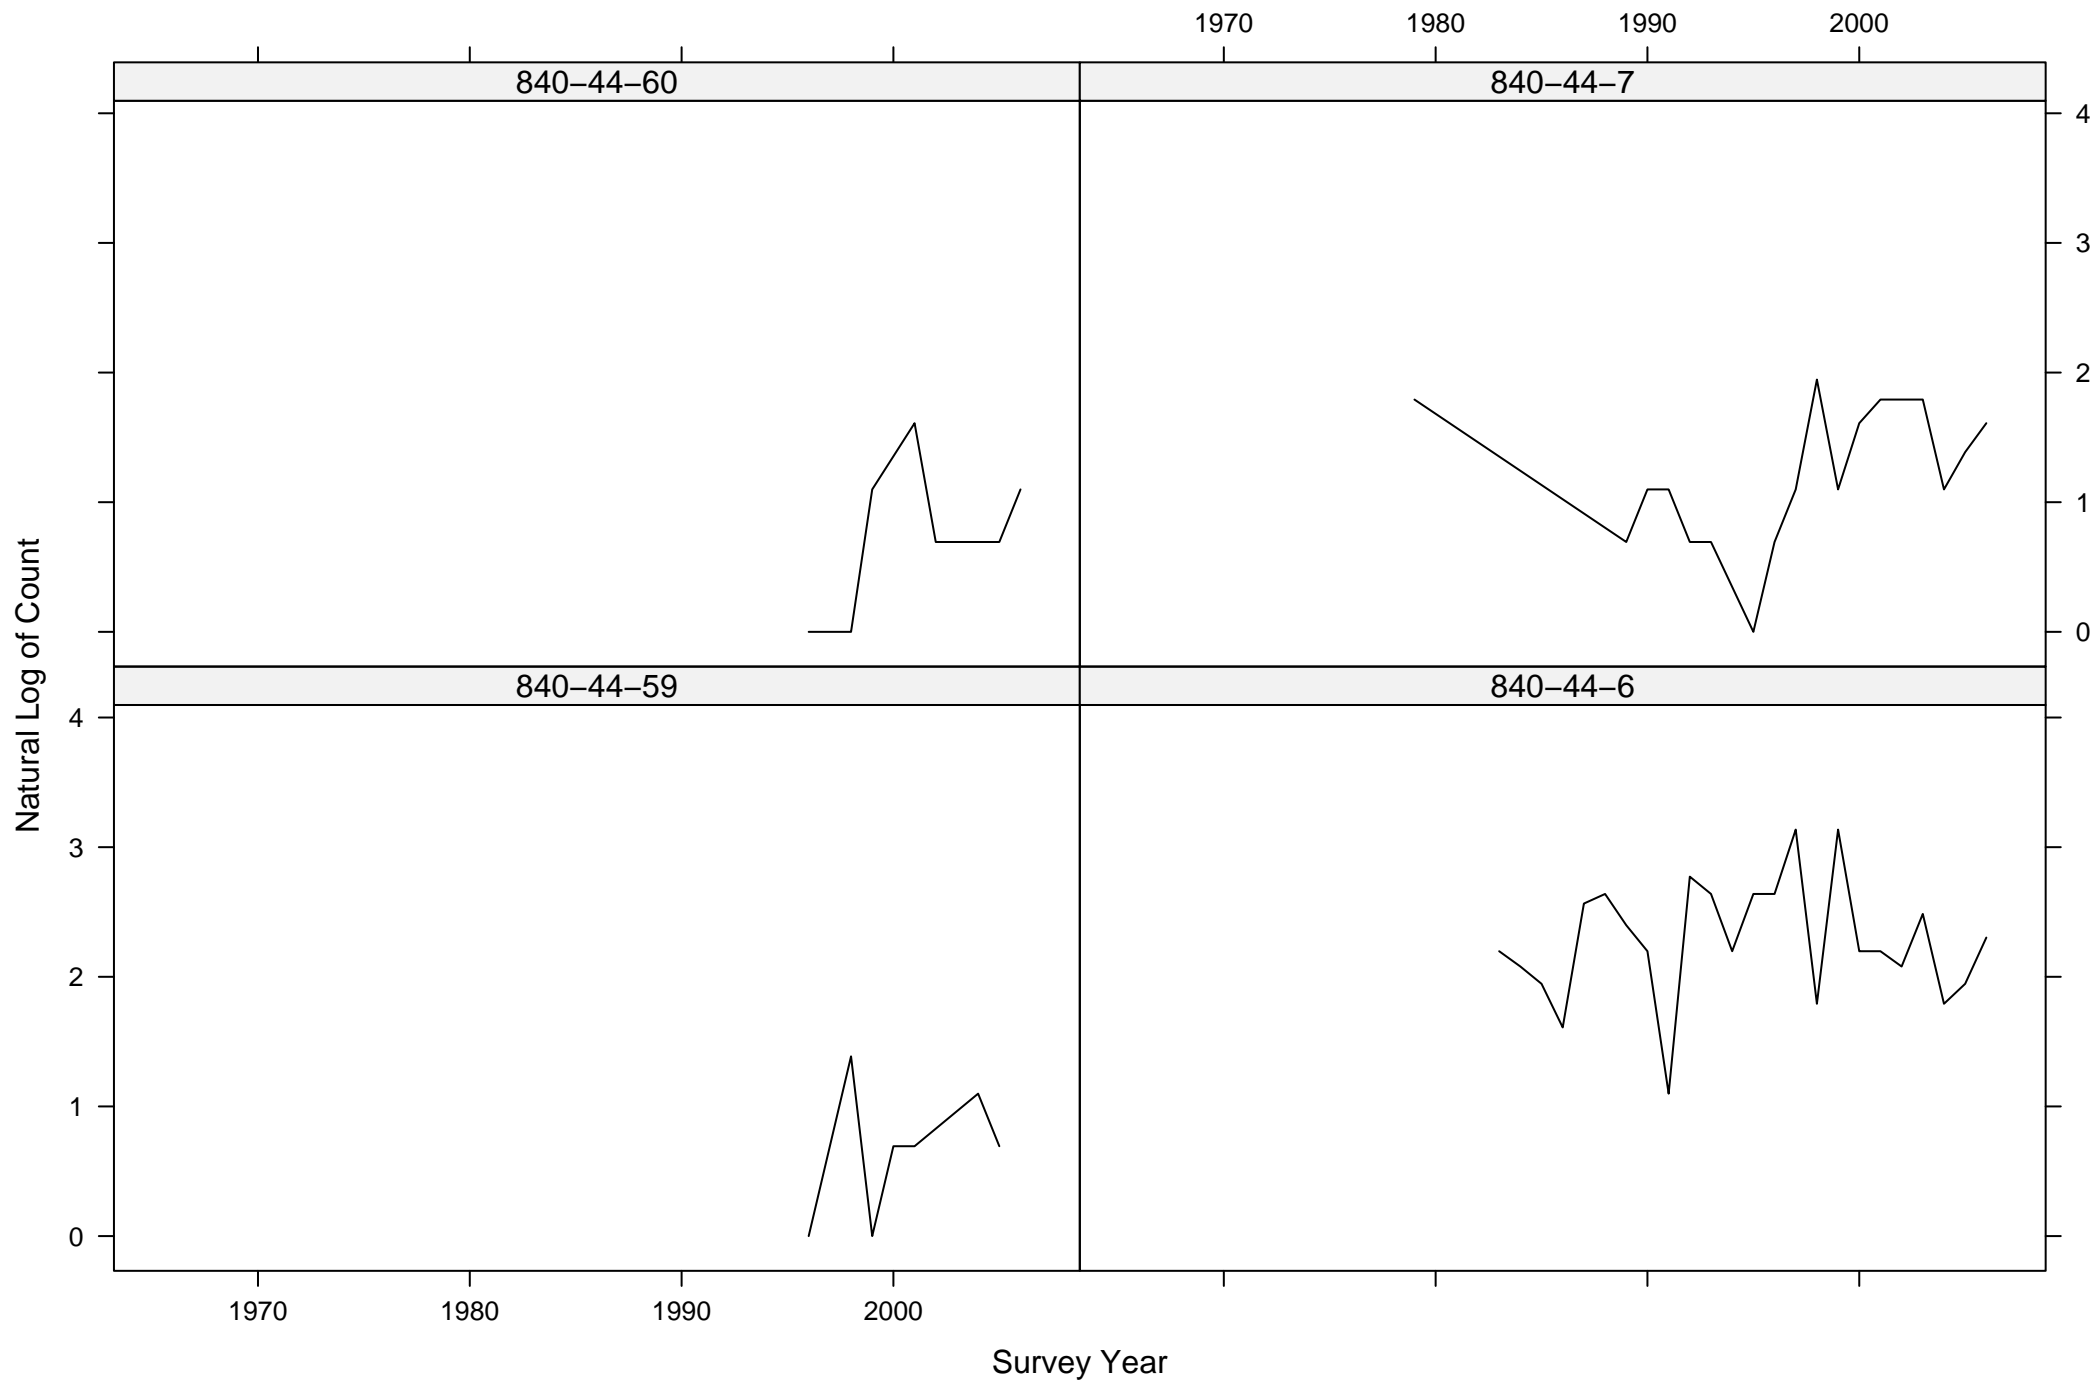

Total Counts of Blackburnian Warbler by Route ID