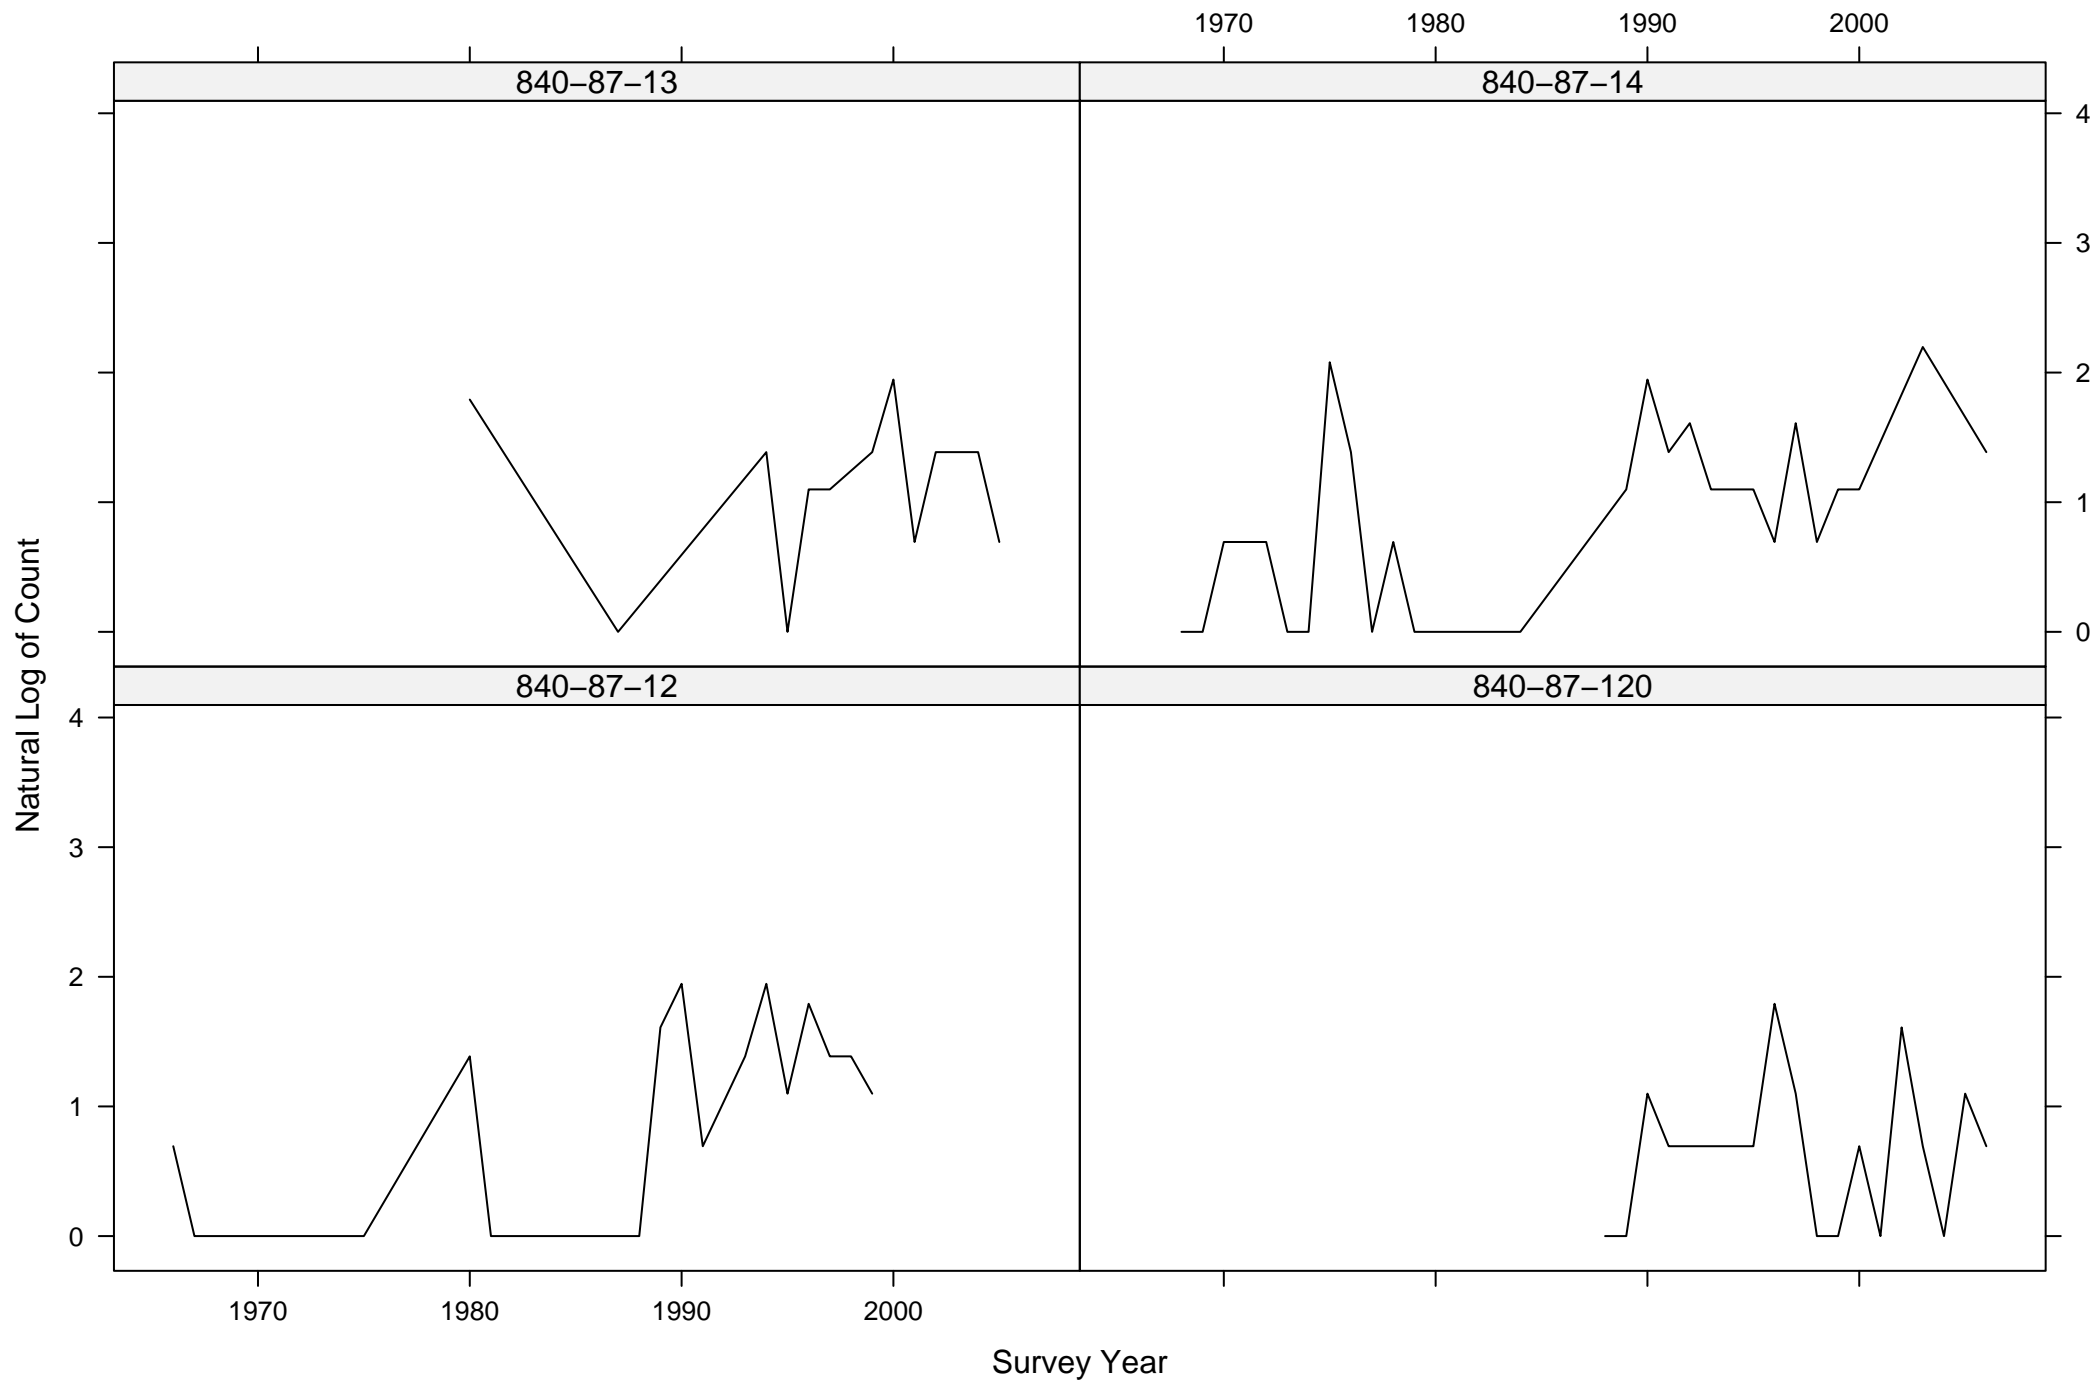

Total Counts of Blackburnian Warbler by Route ID