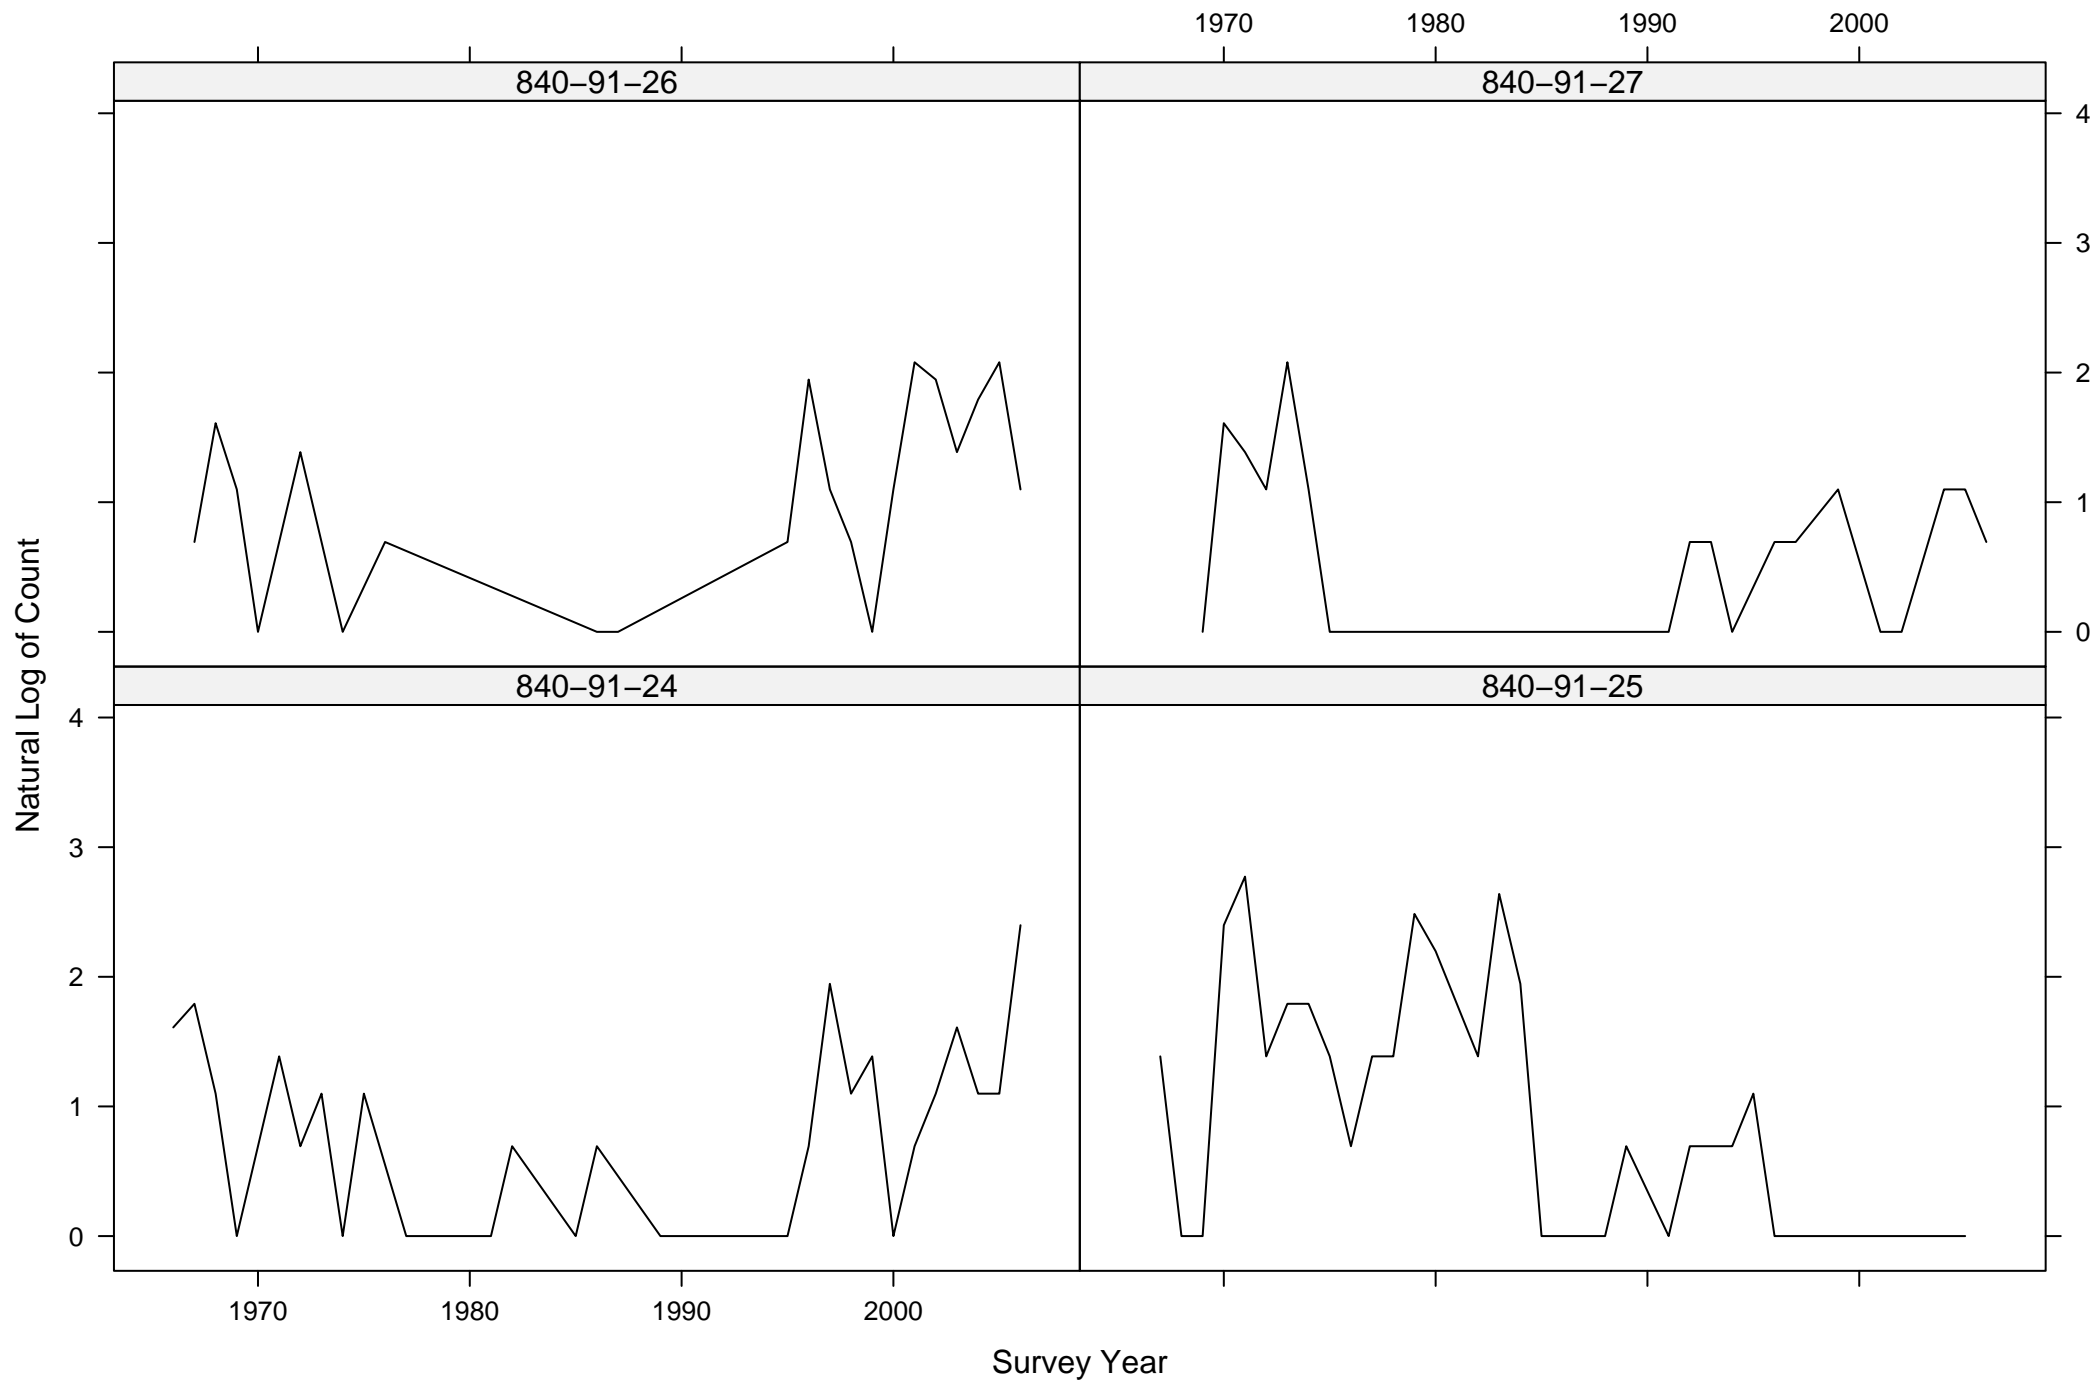

Total Counts of Blackburnian Warbler by Route ID