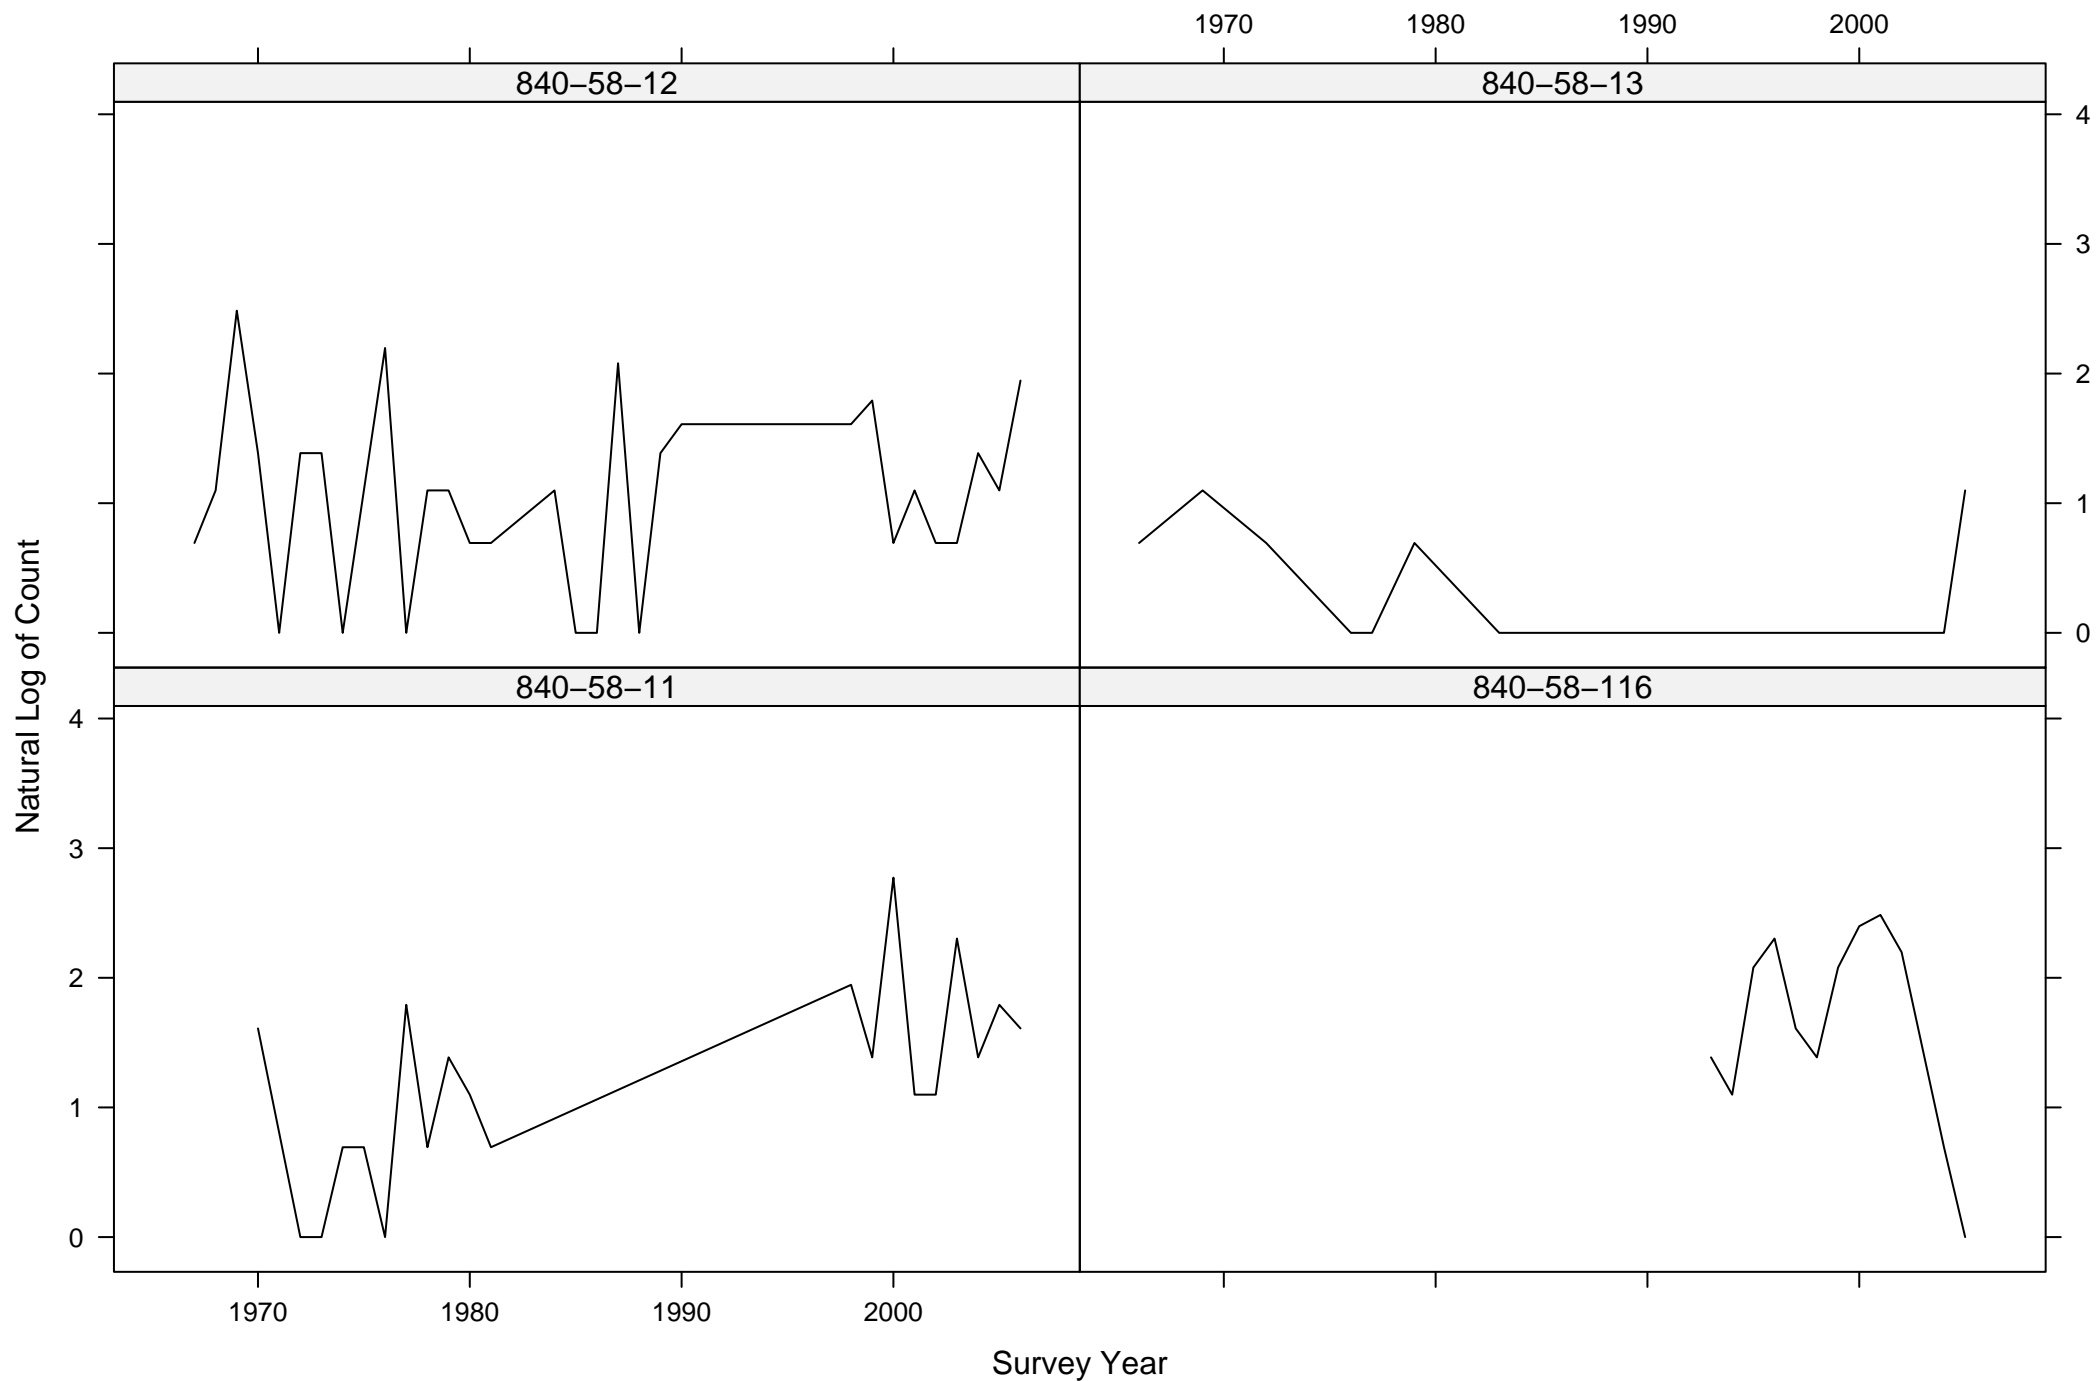

Total Counts of Blackburnian Warbler by Route ID