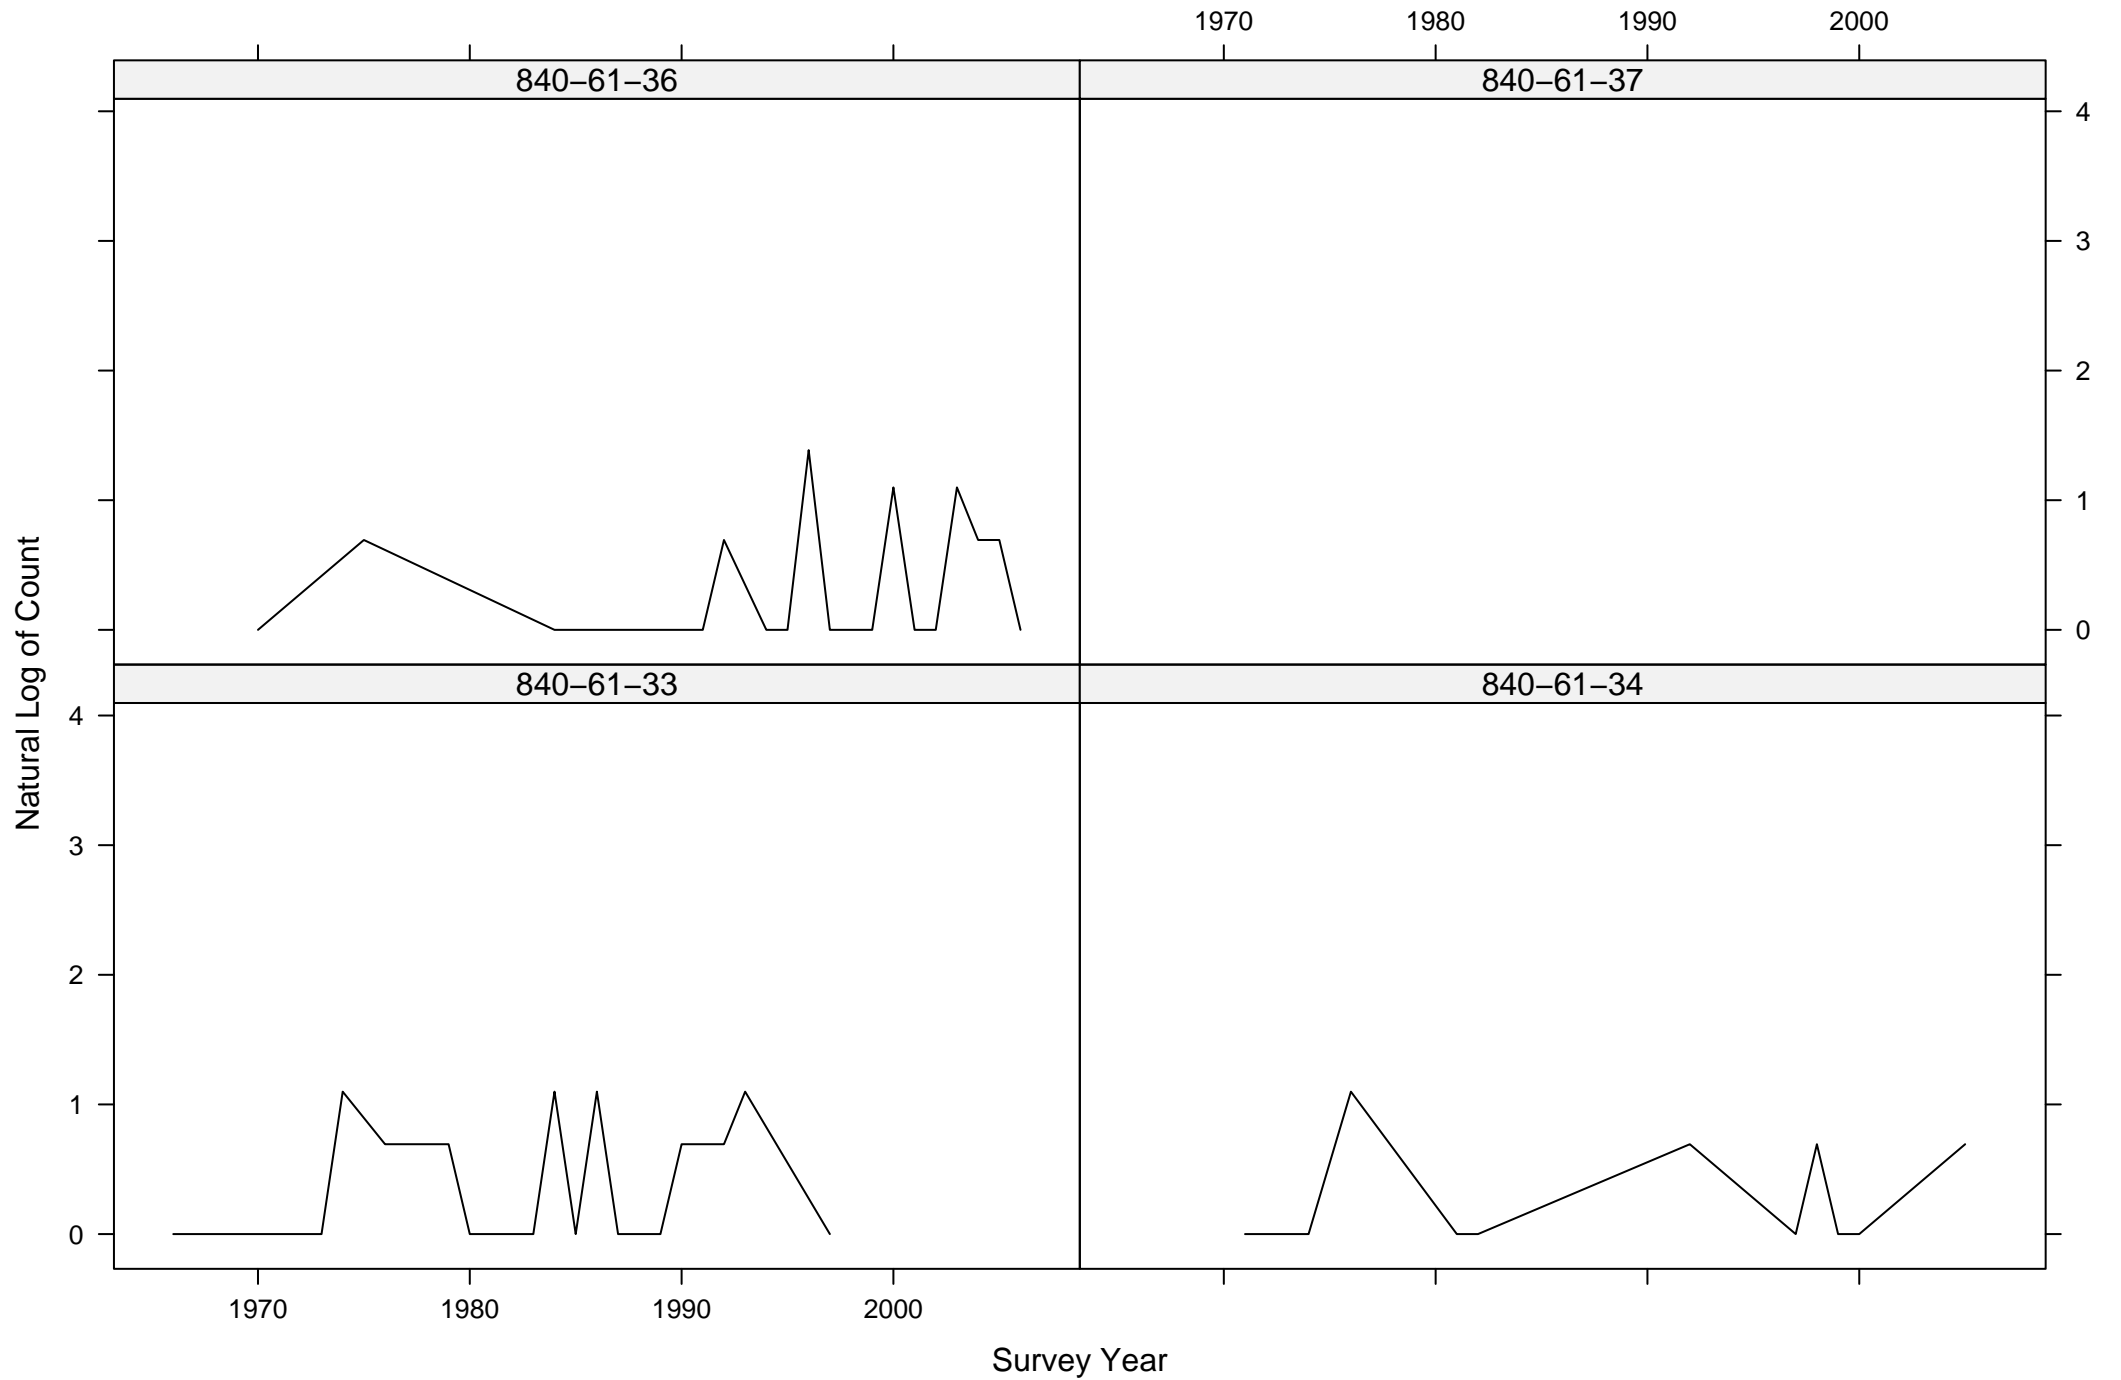

Total Counts of Blackburnian Warbler by Route ID