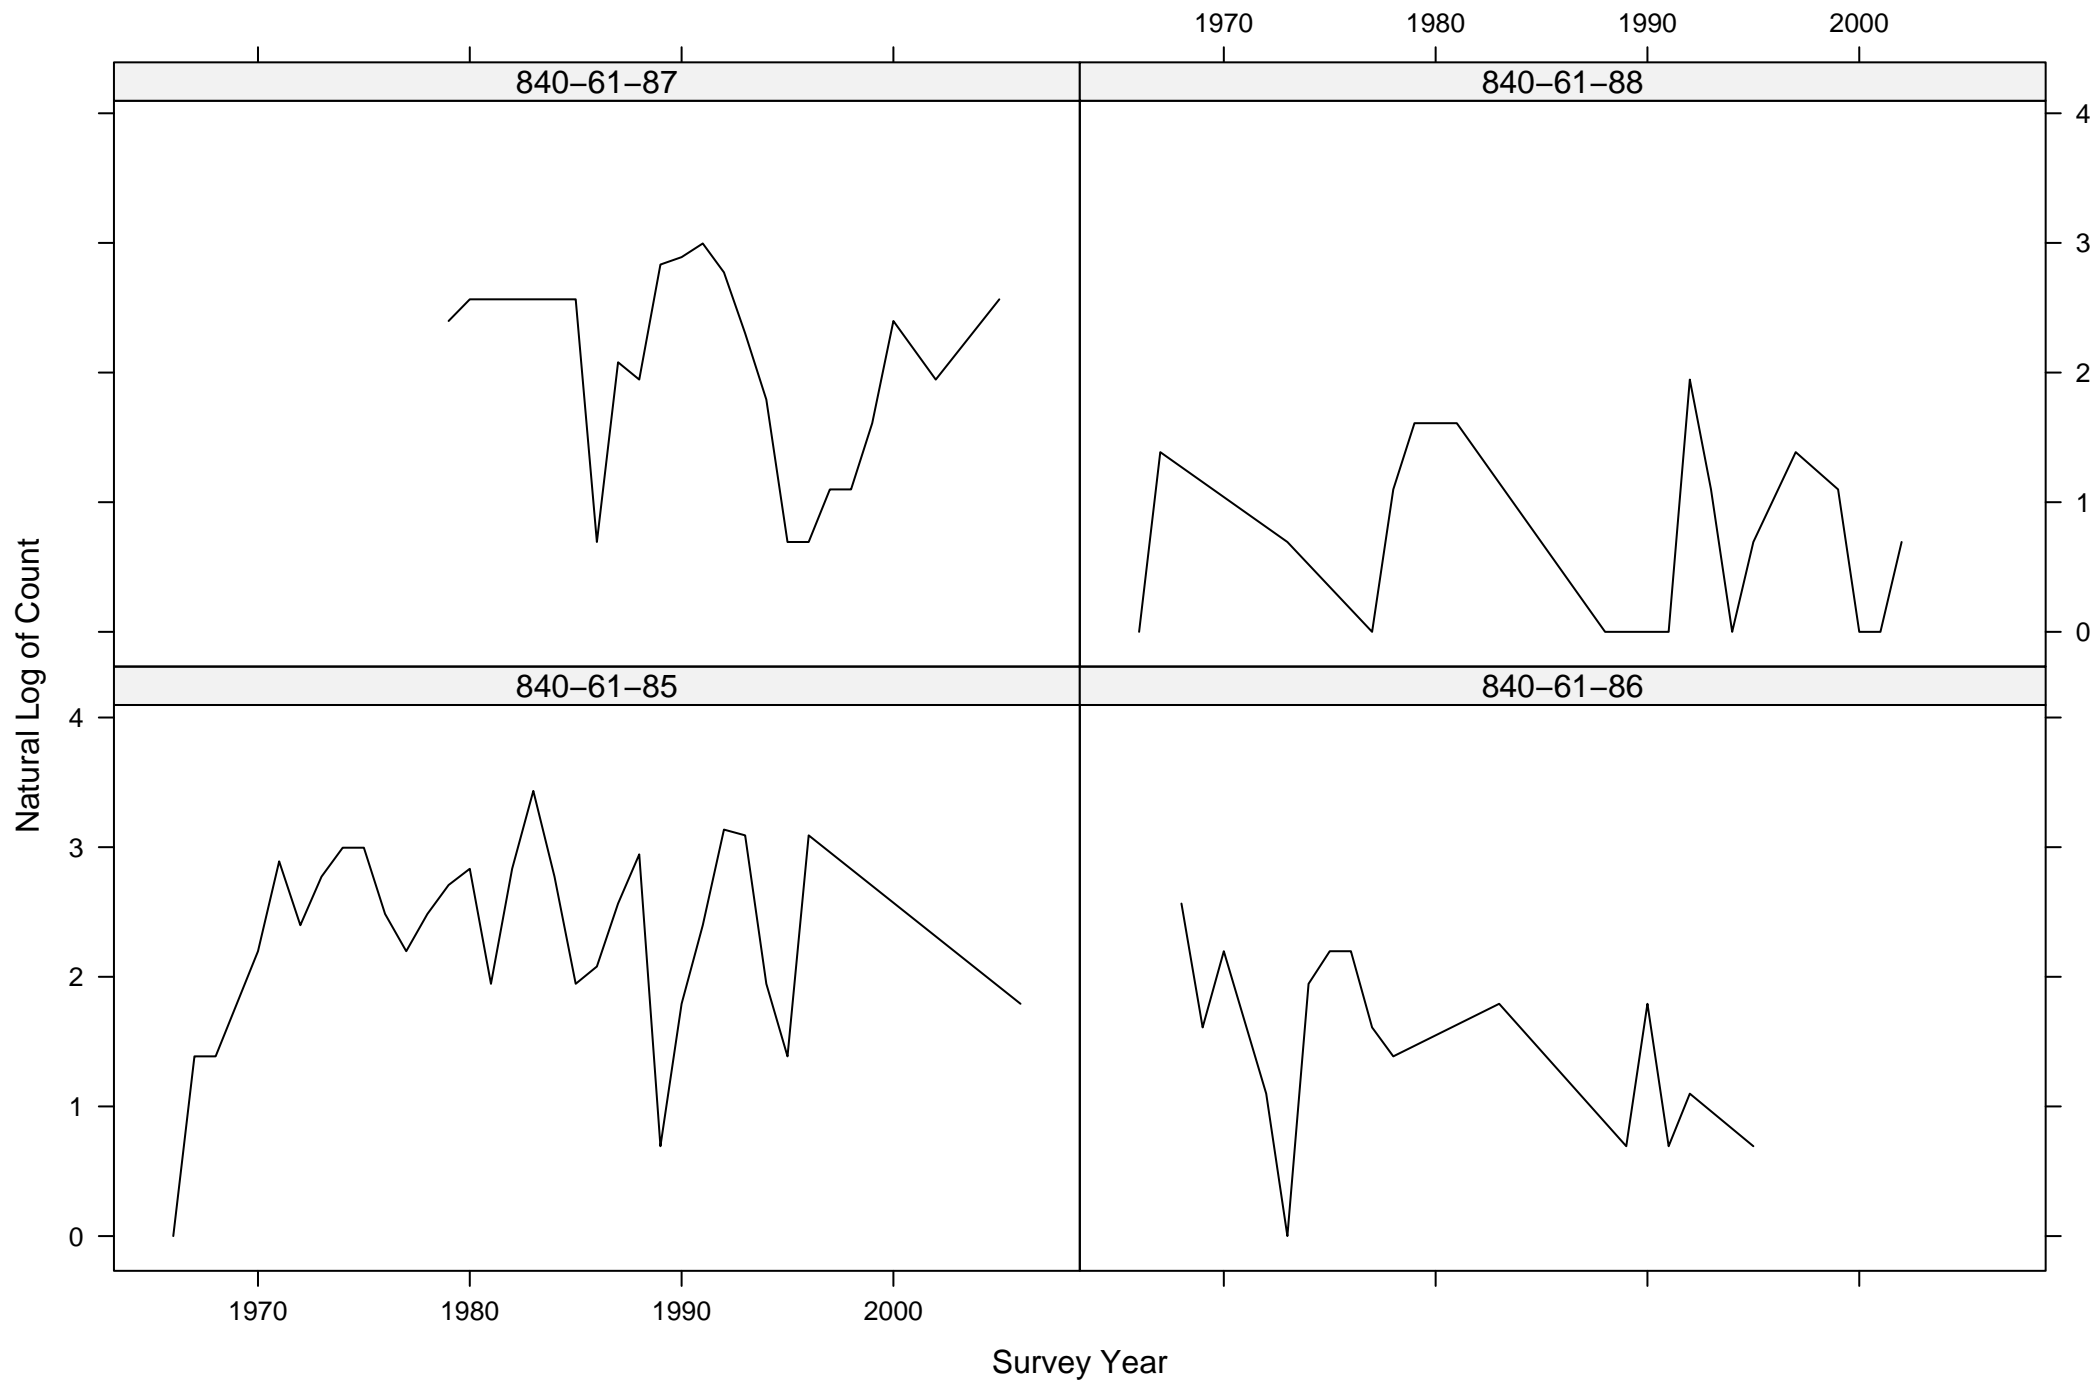

Total Counts of Blackburnian Warbler by Route ID