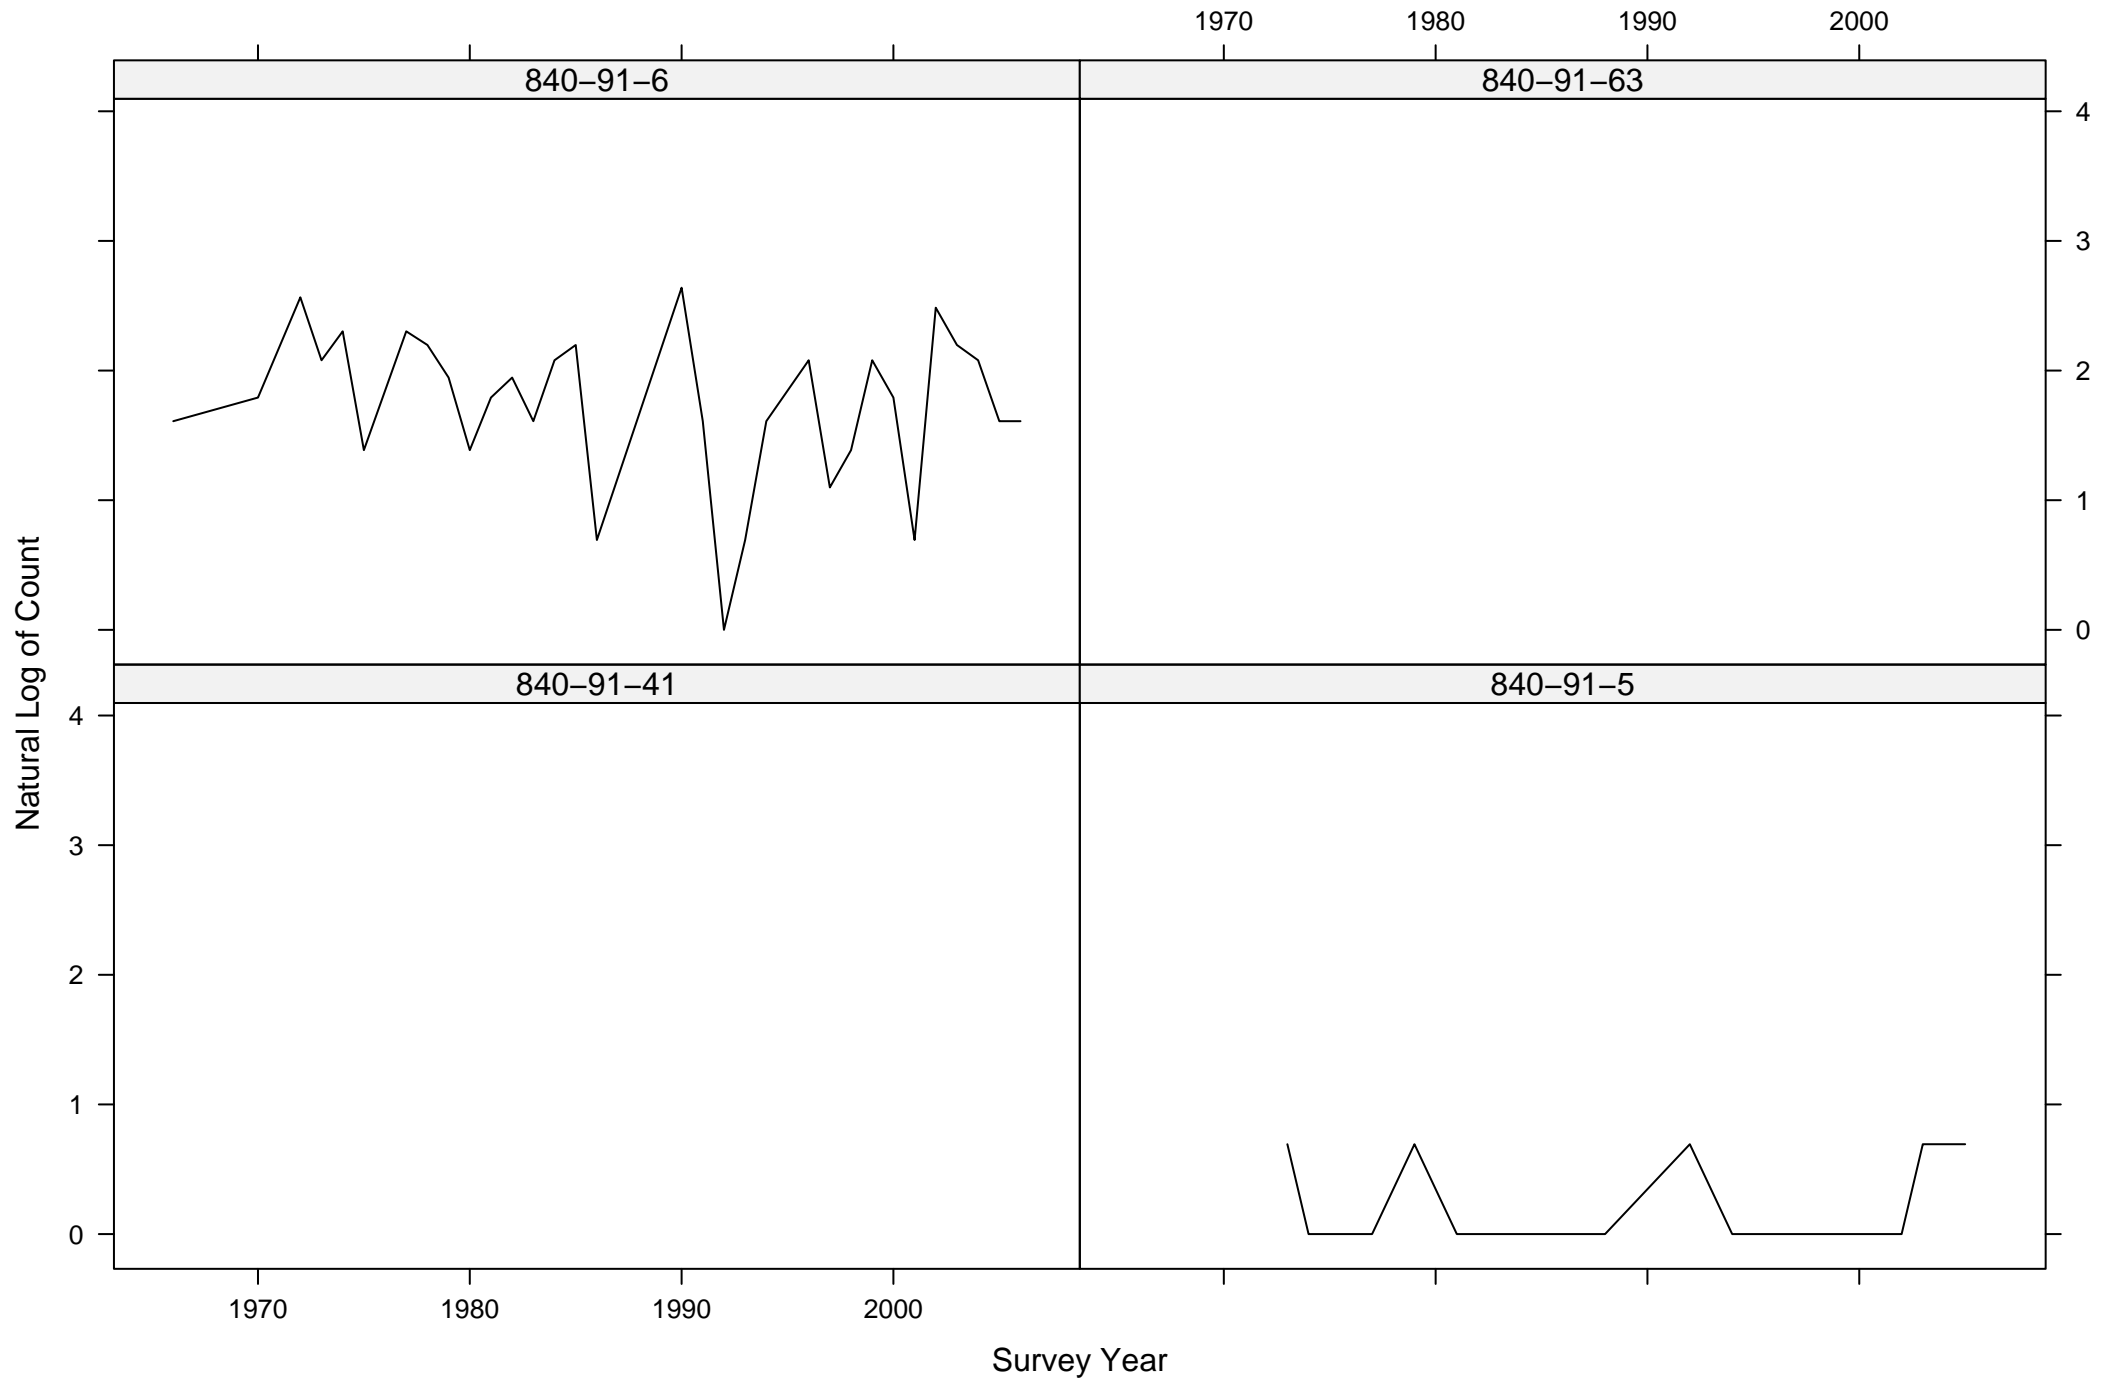

Total Counts of Blackburnian Warbler by Route ID