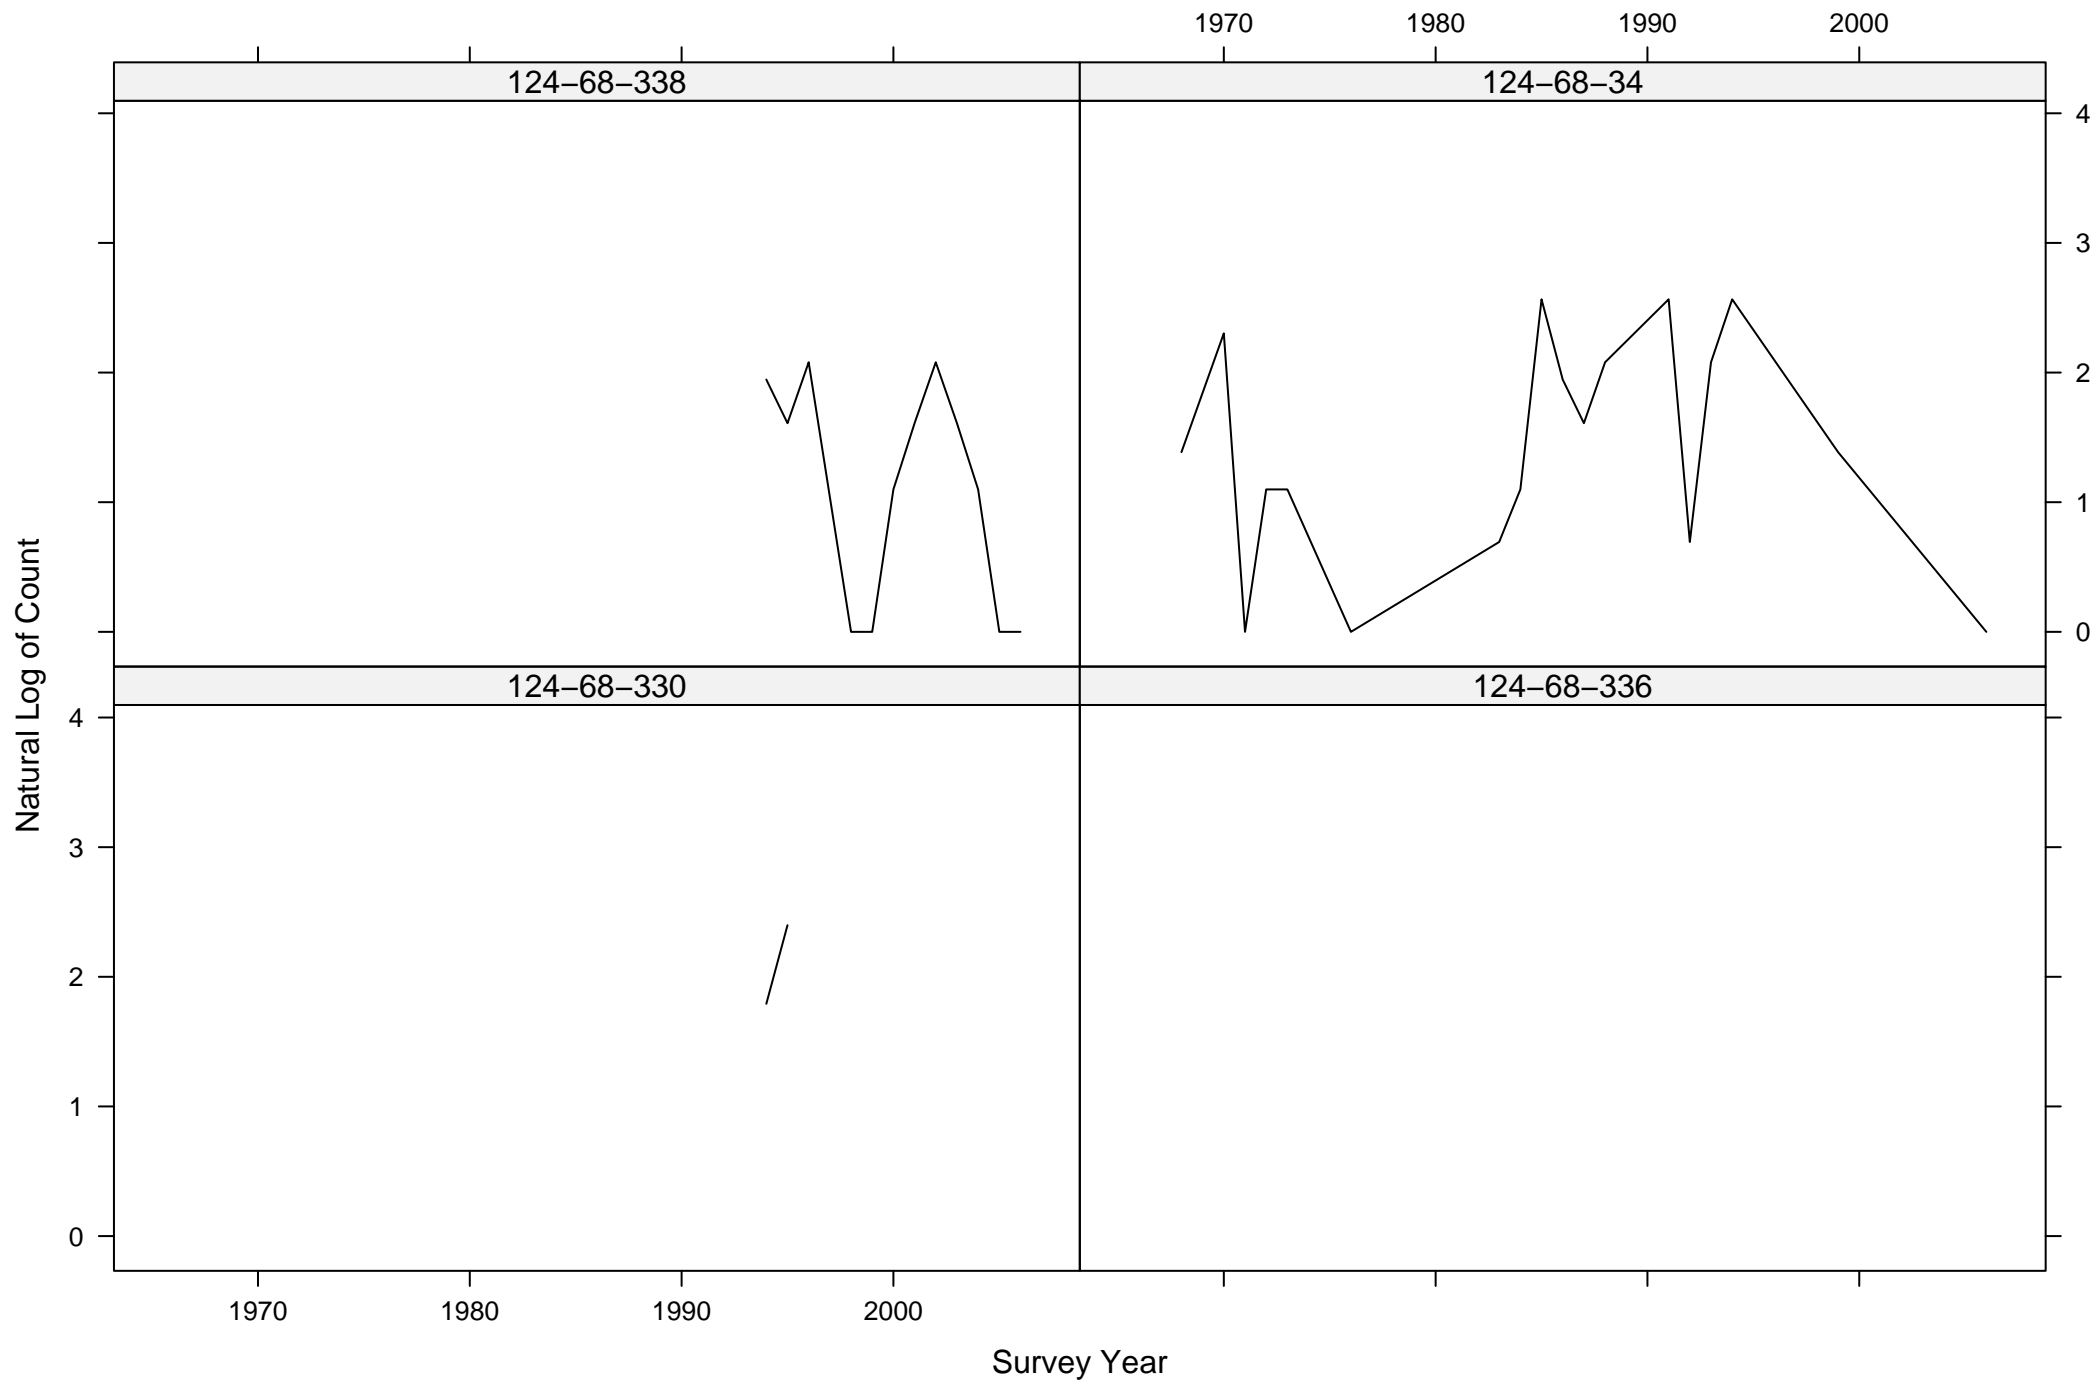

Total Counts of Blackburnian Warbler by Route ID