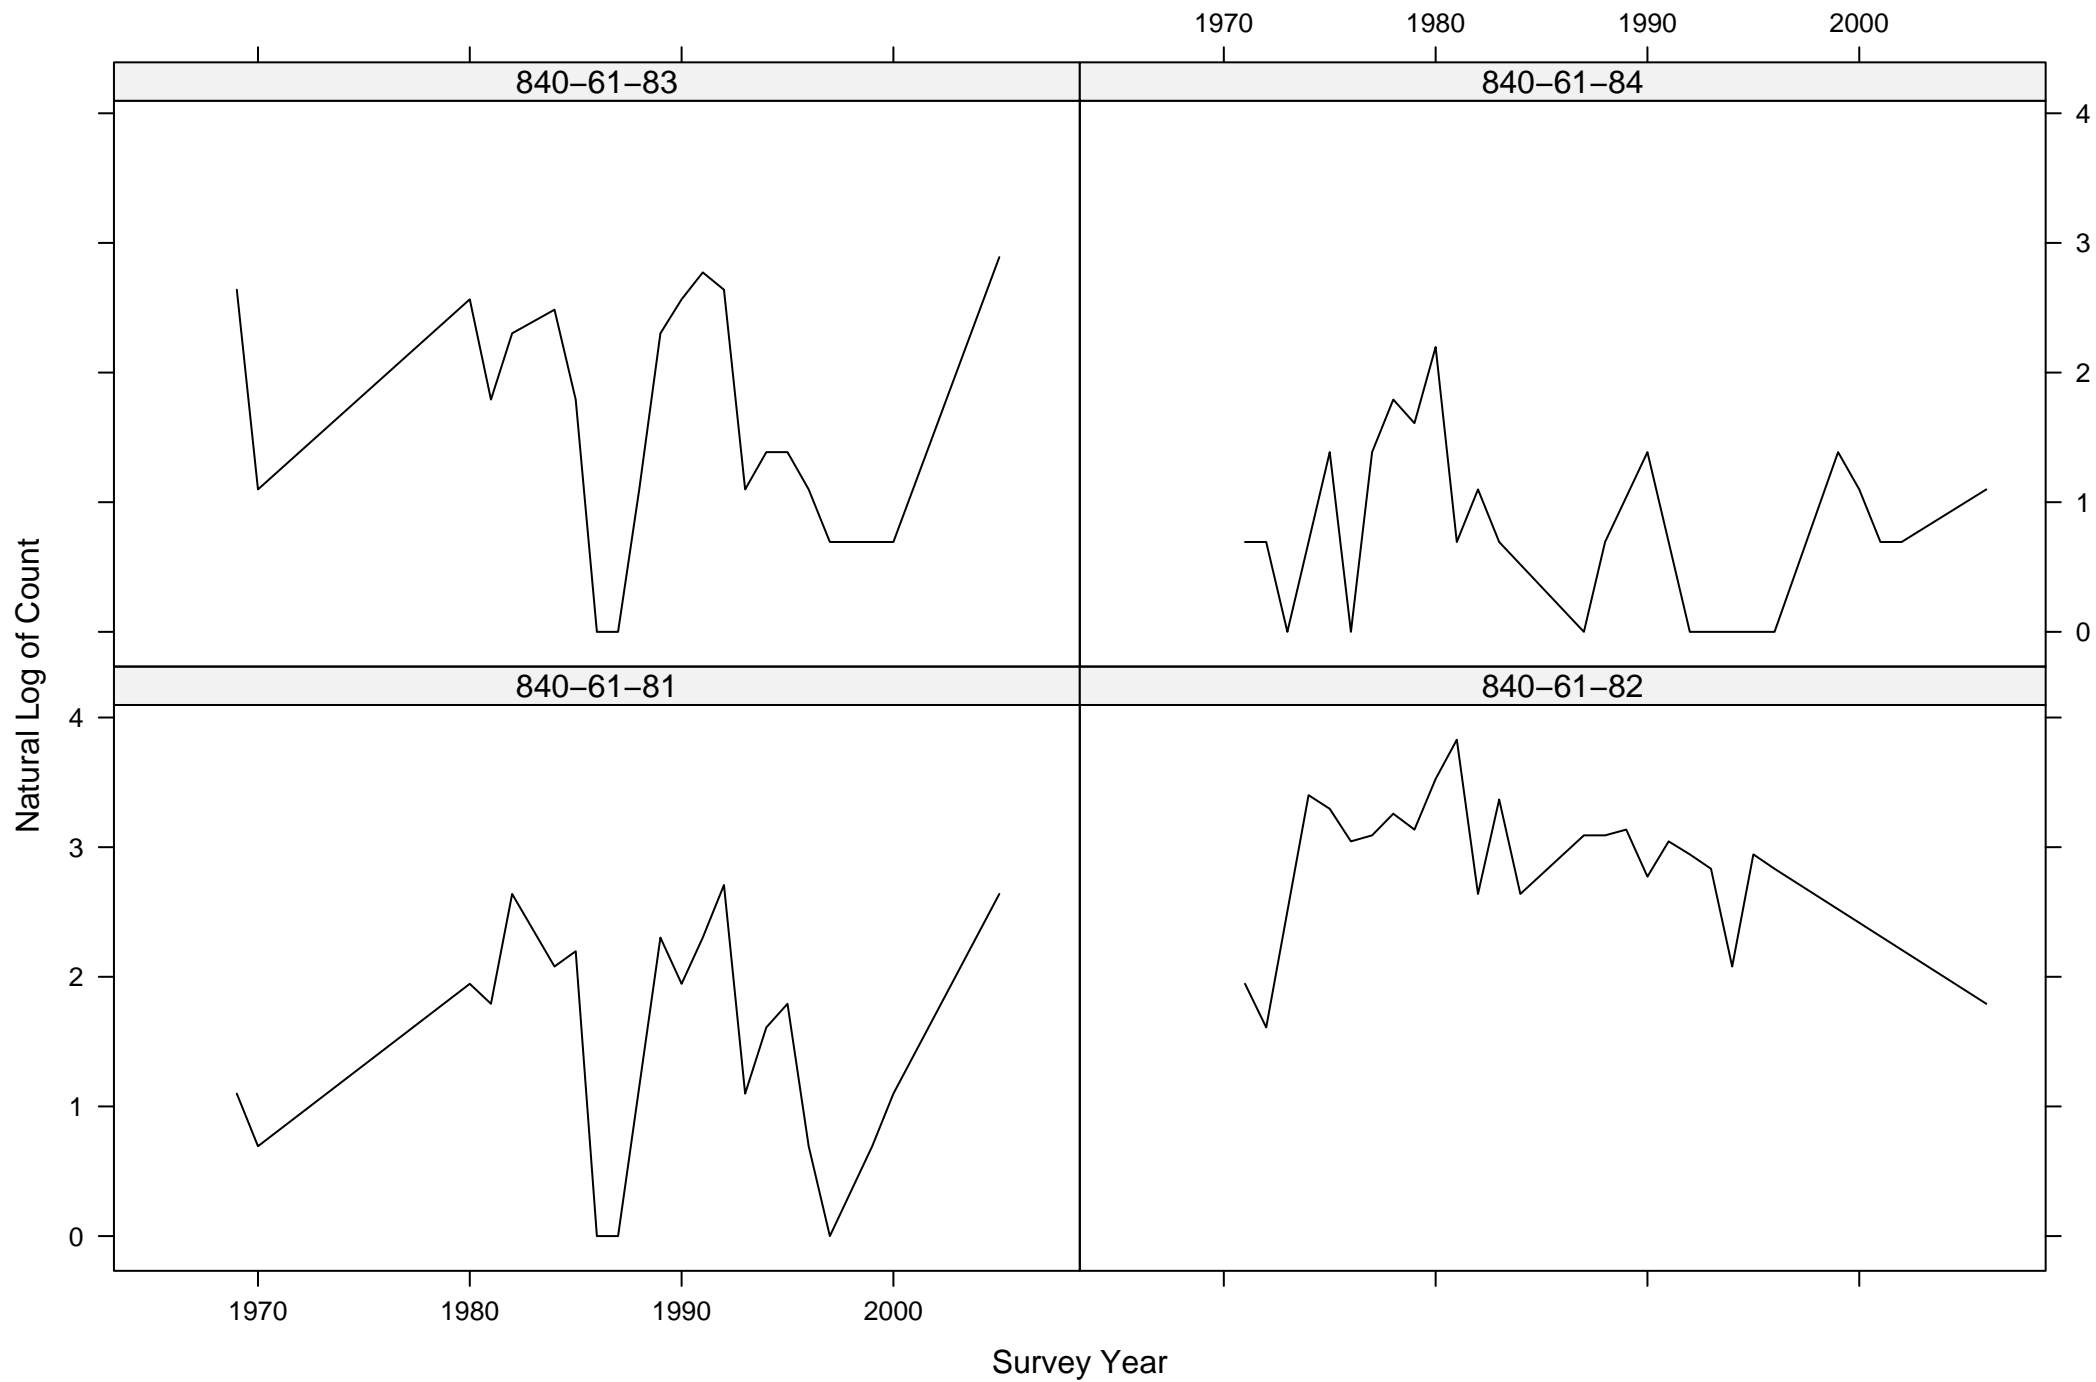

Total Counts of Blackburnian Warbler by Route ID