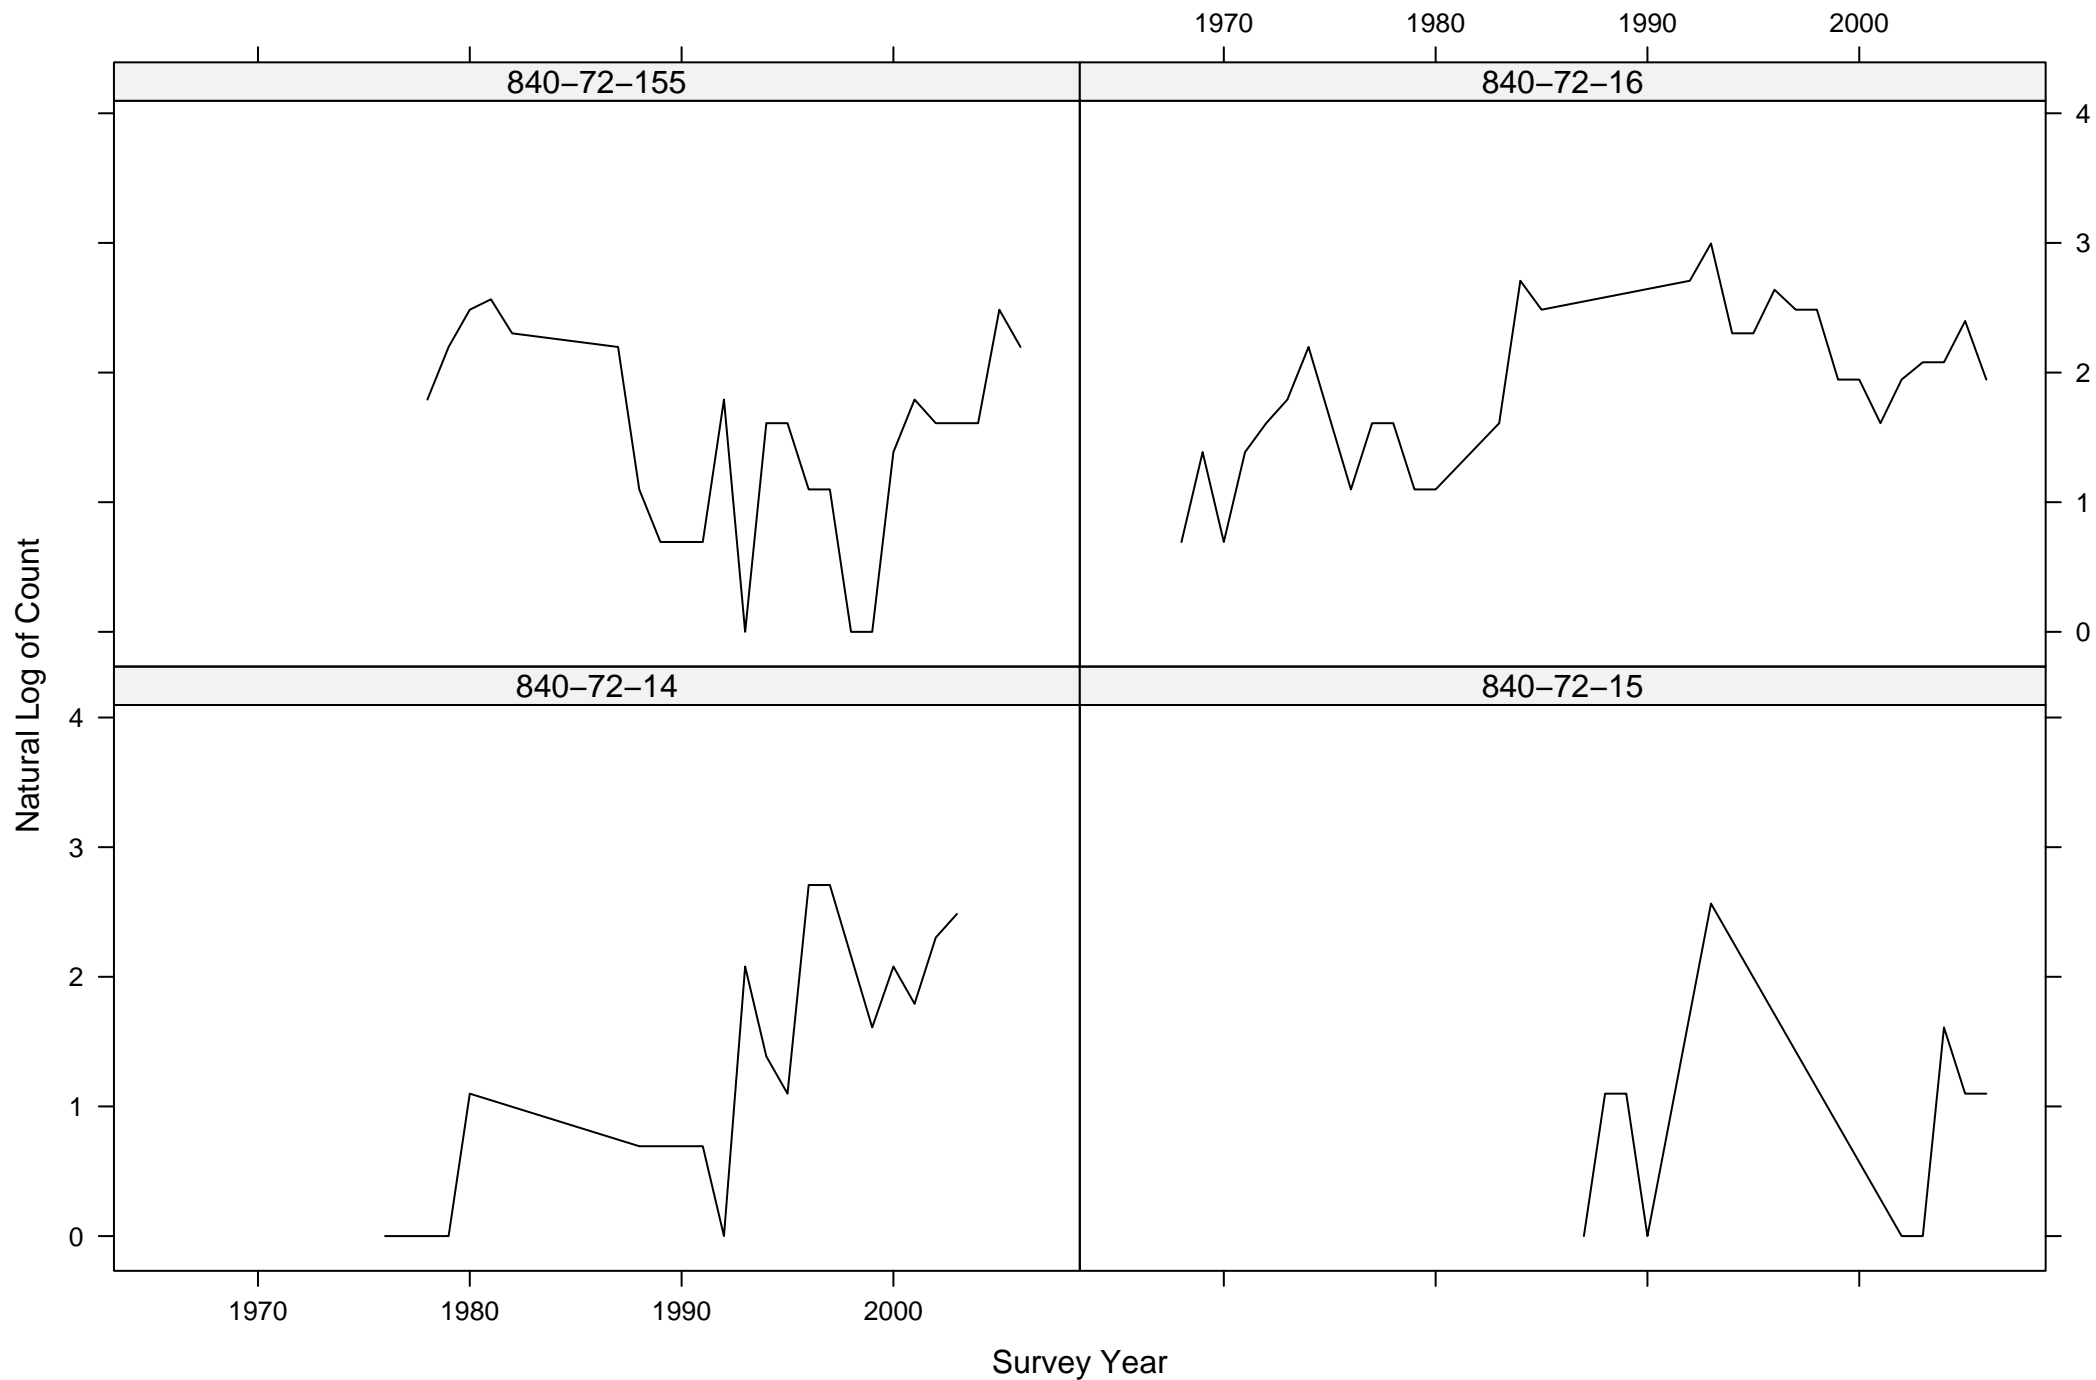

Total Counts of Blackburnian Warbler by Route ID