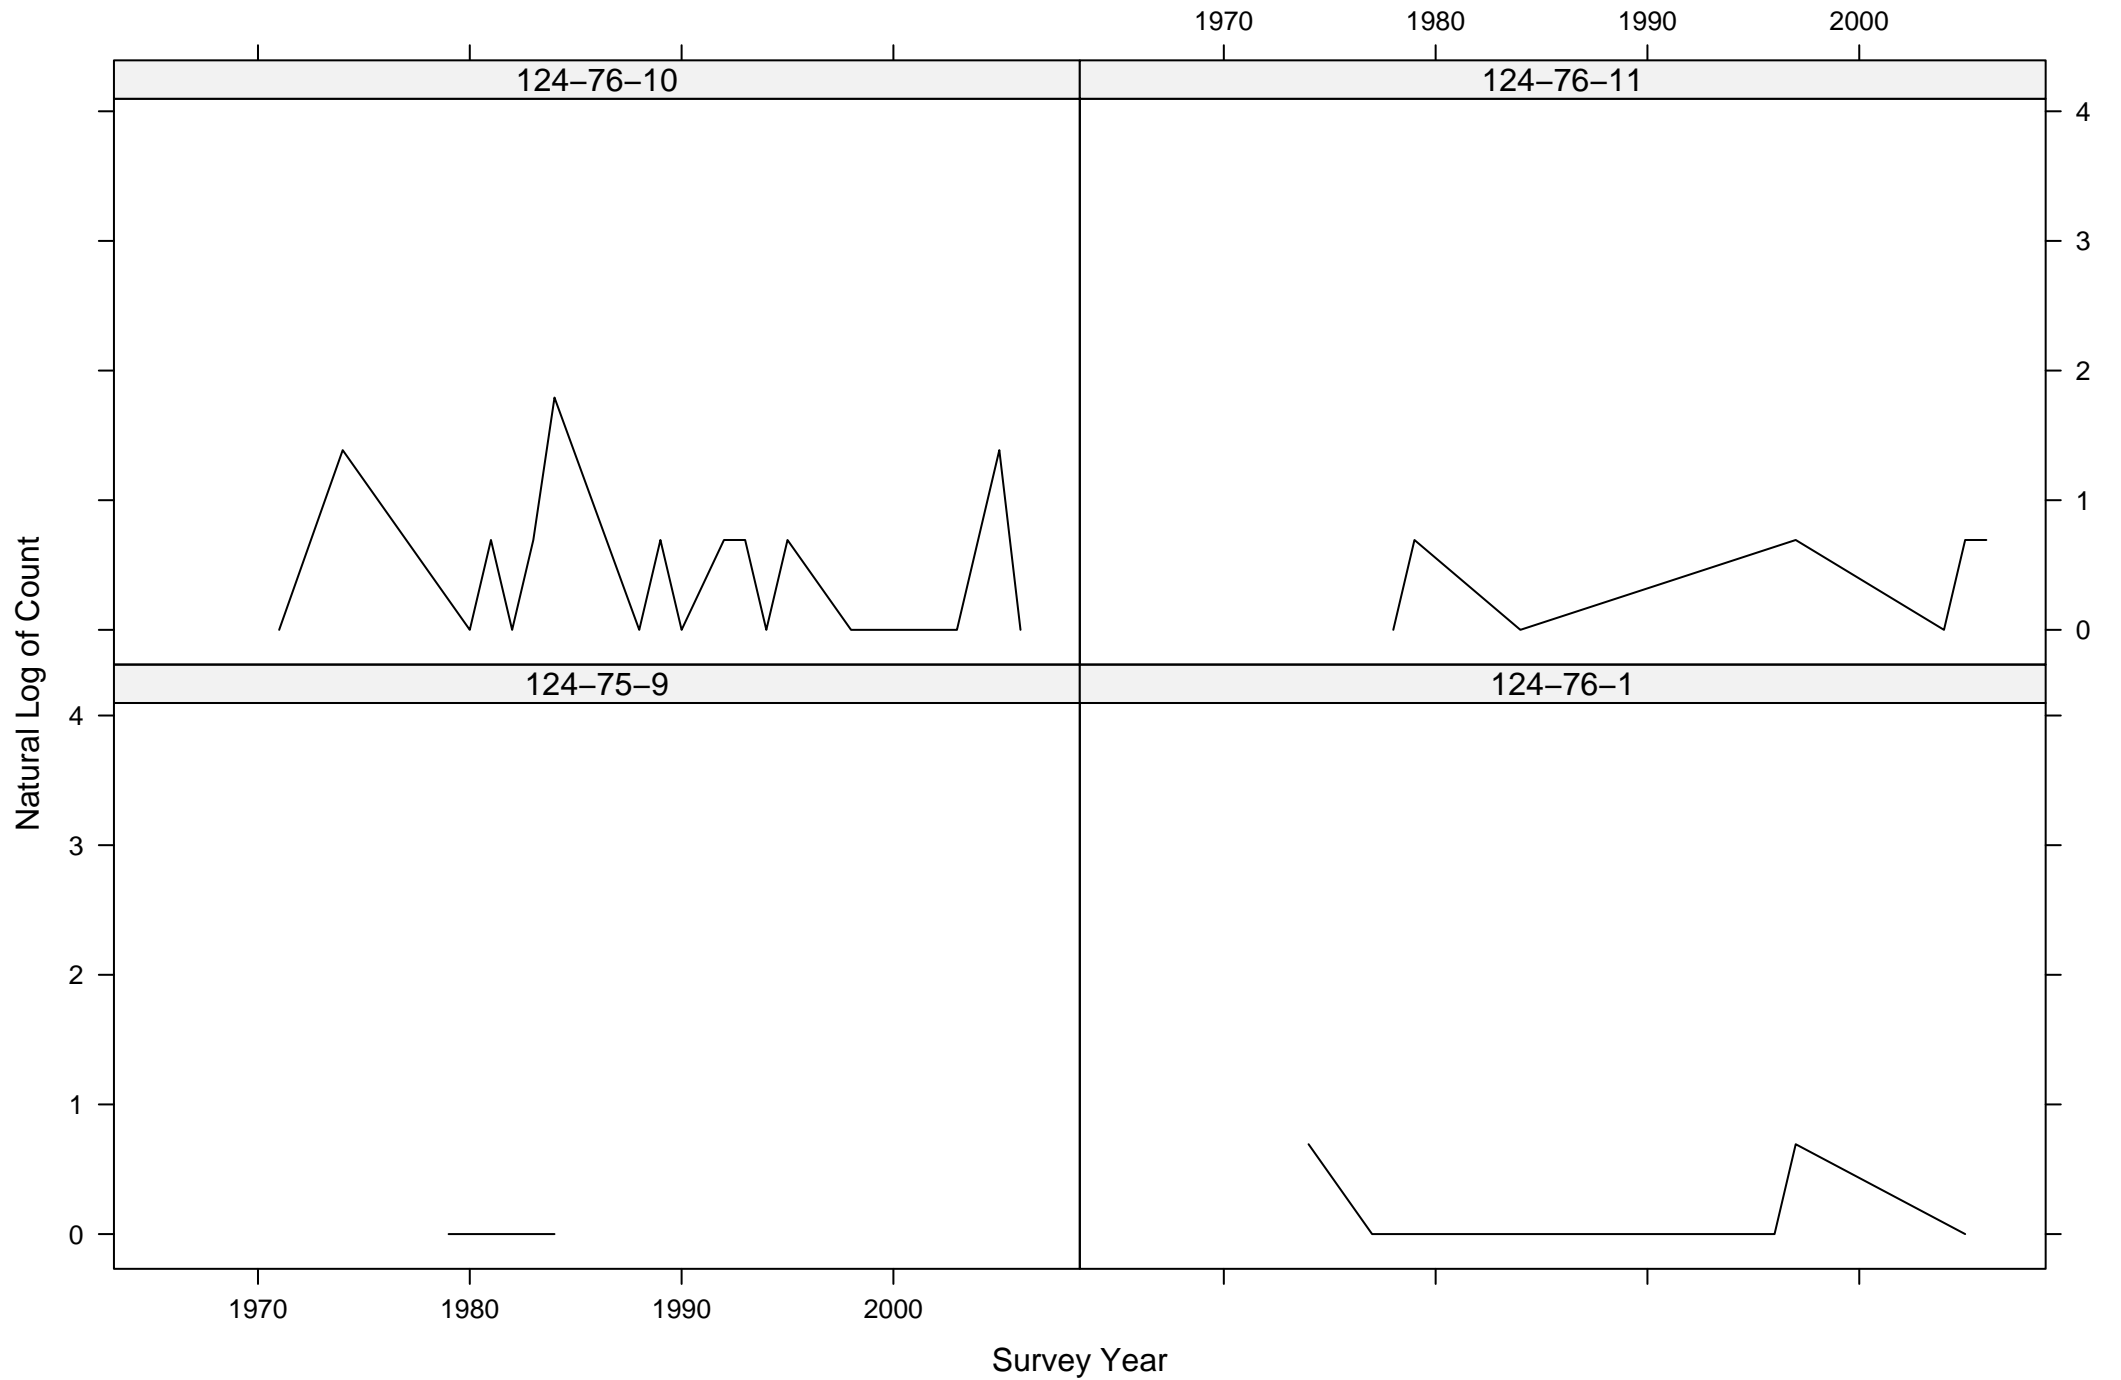

Total Counts of Blackburnian Warbler by Route ID