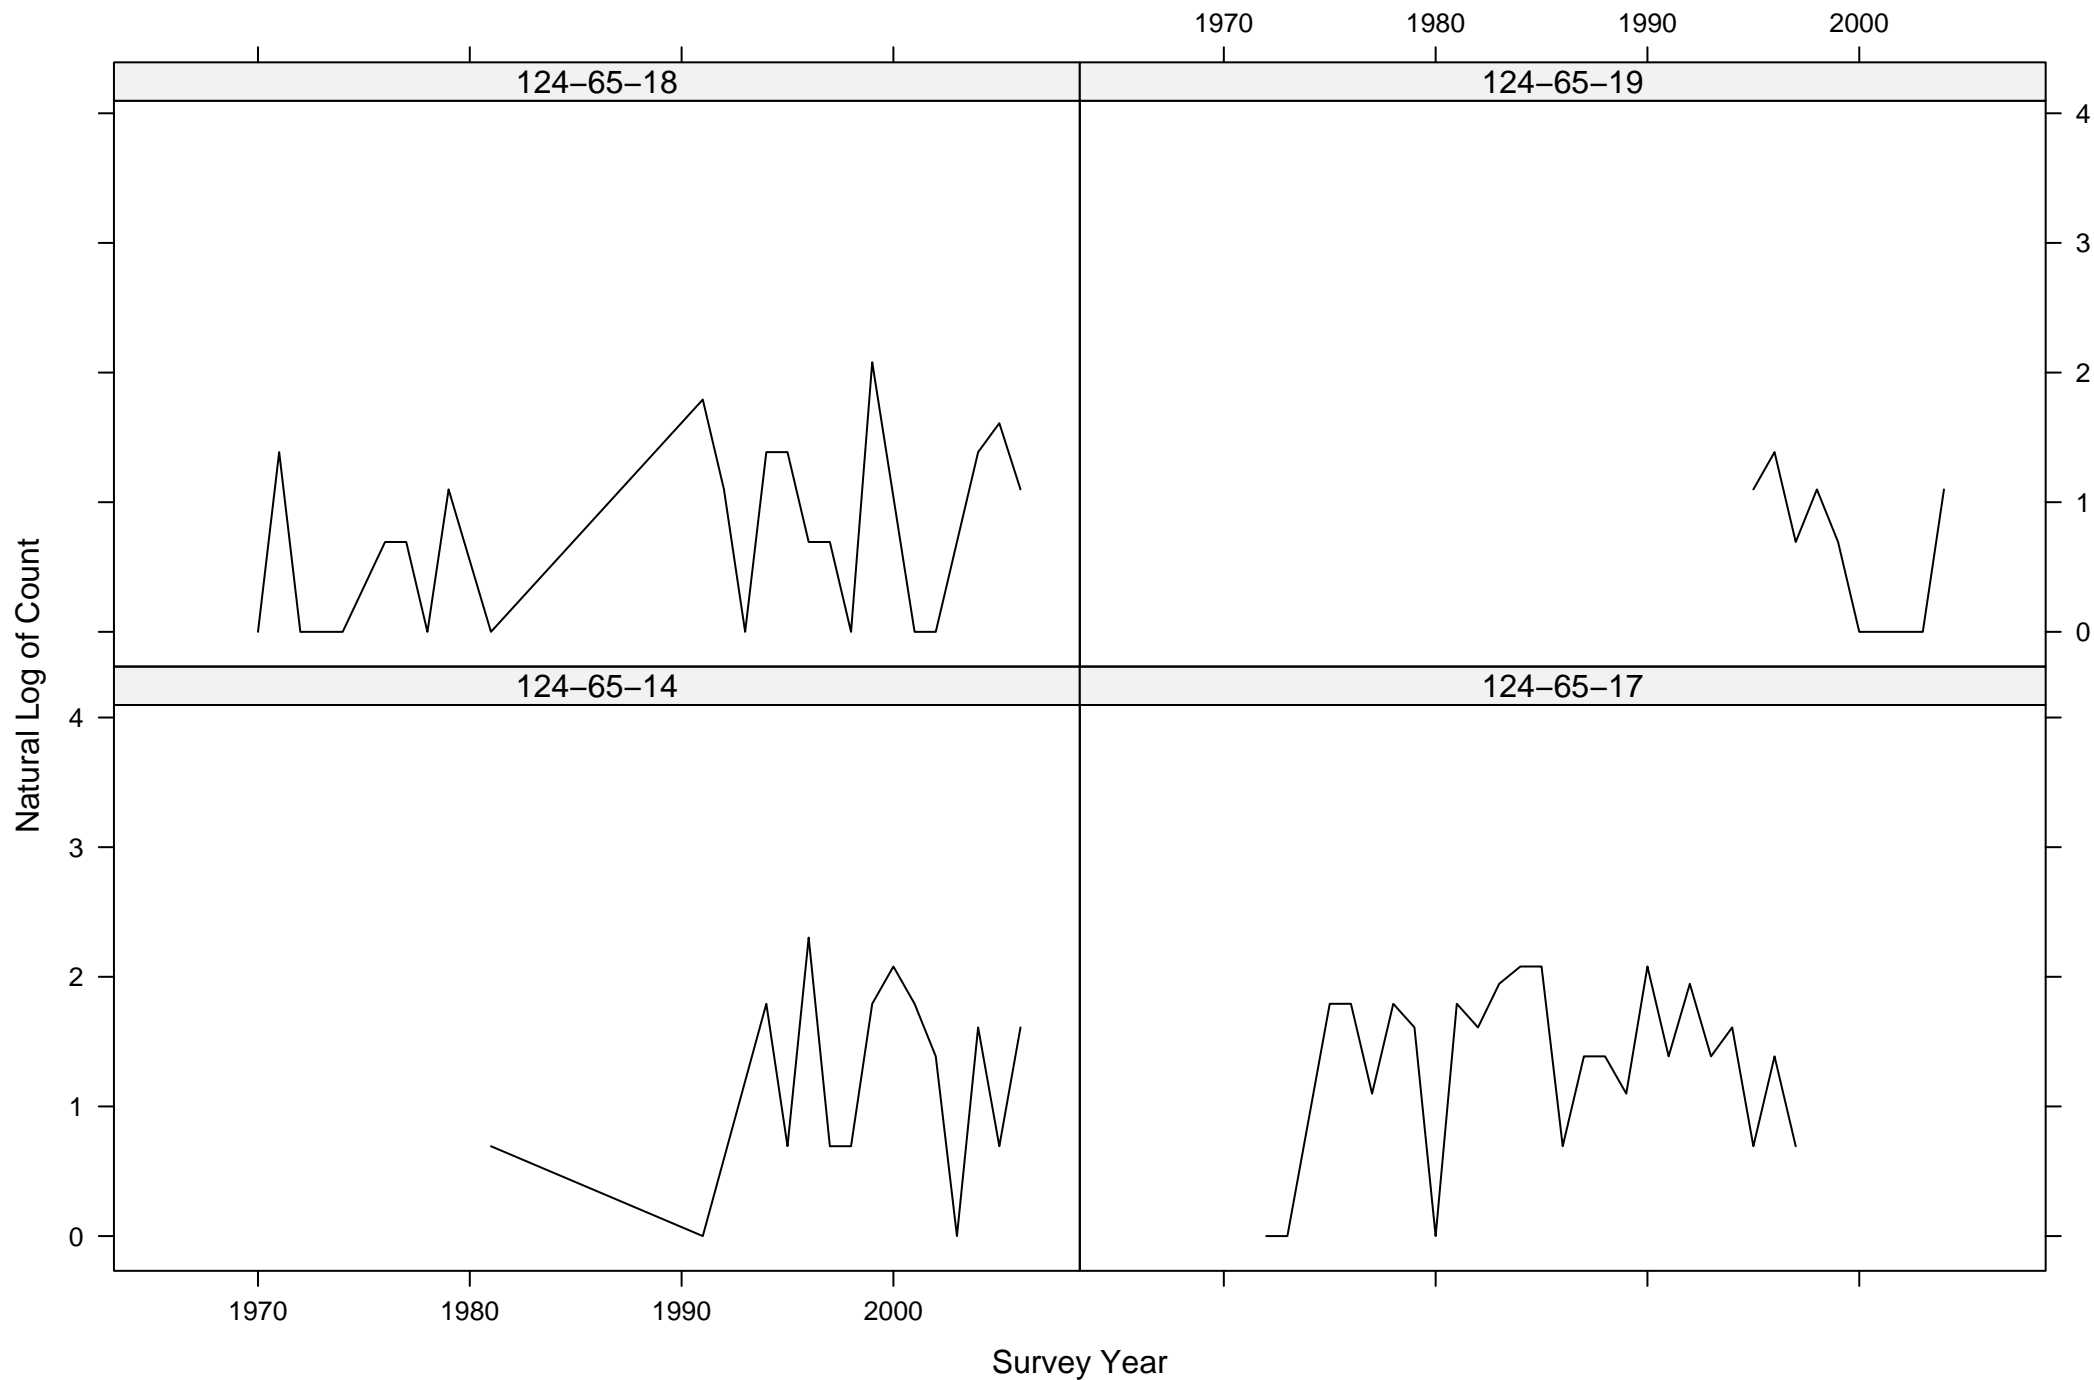

Total Counts of Blackburnian Warbler by Route ID