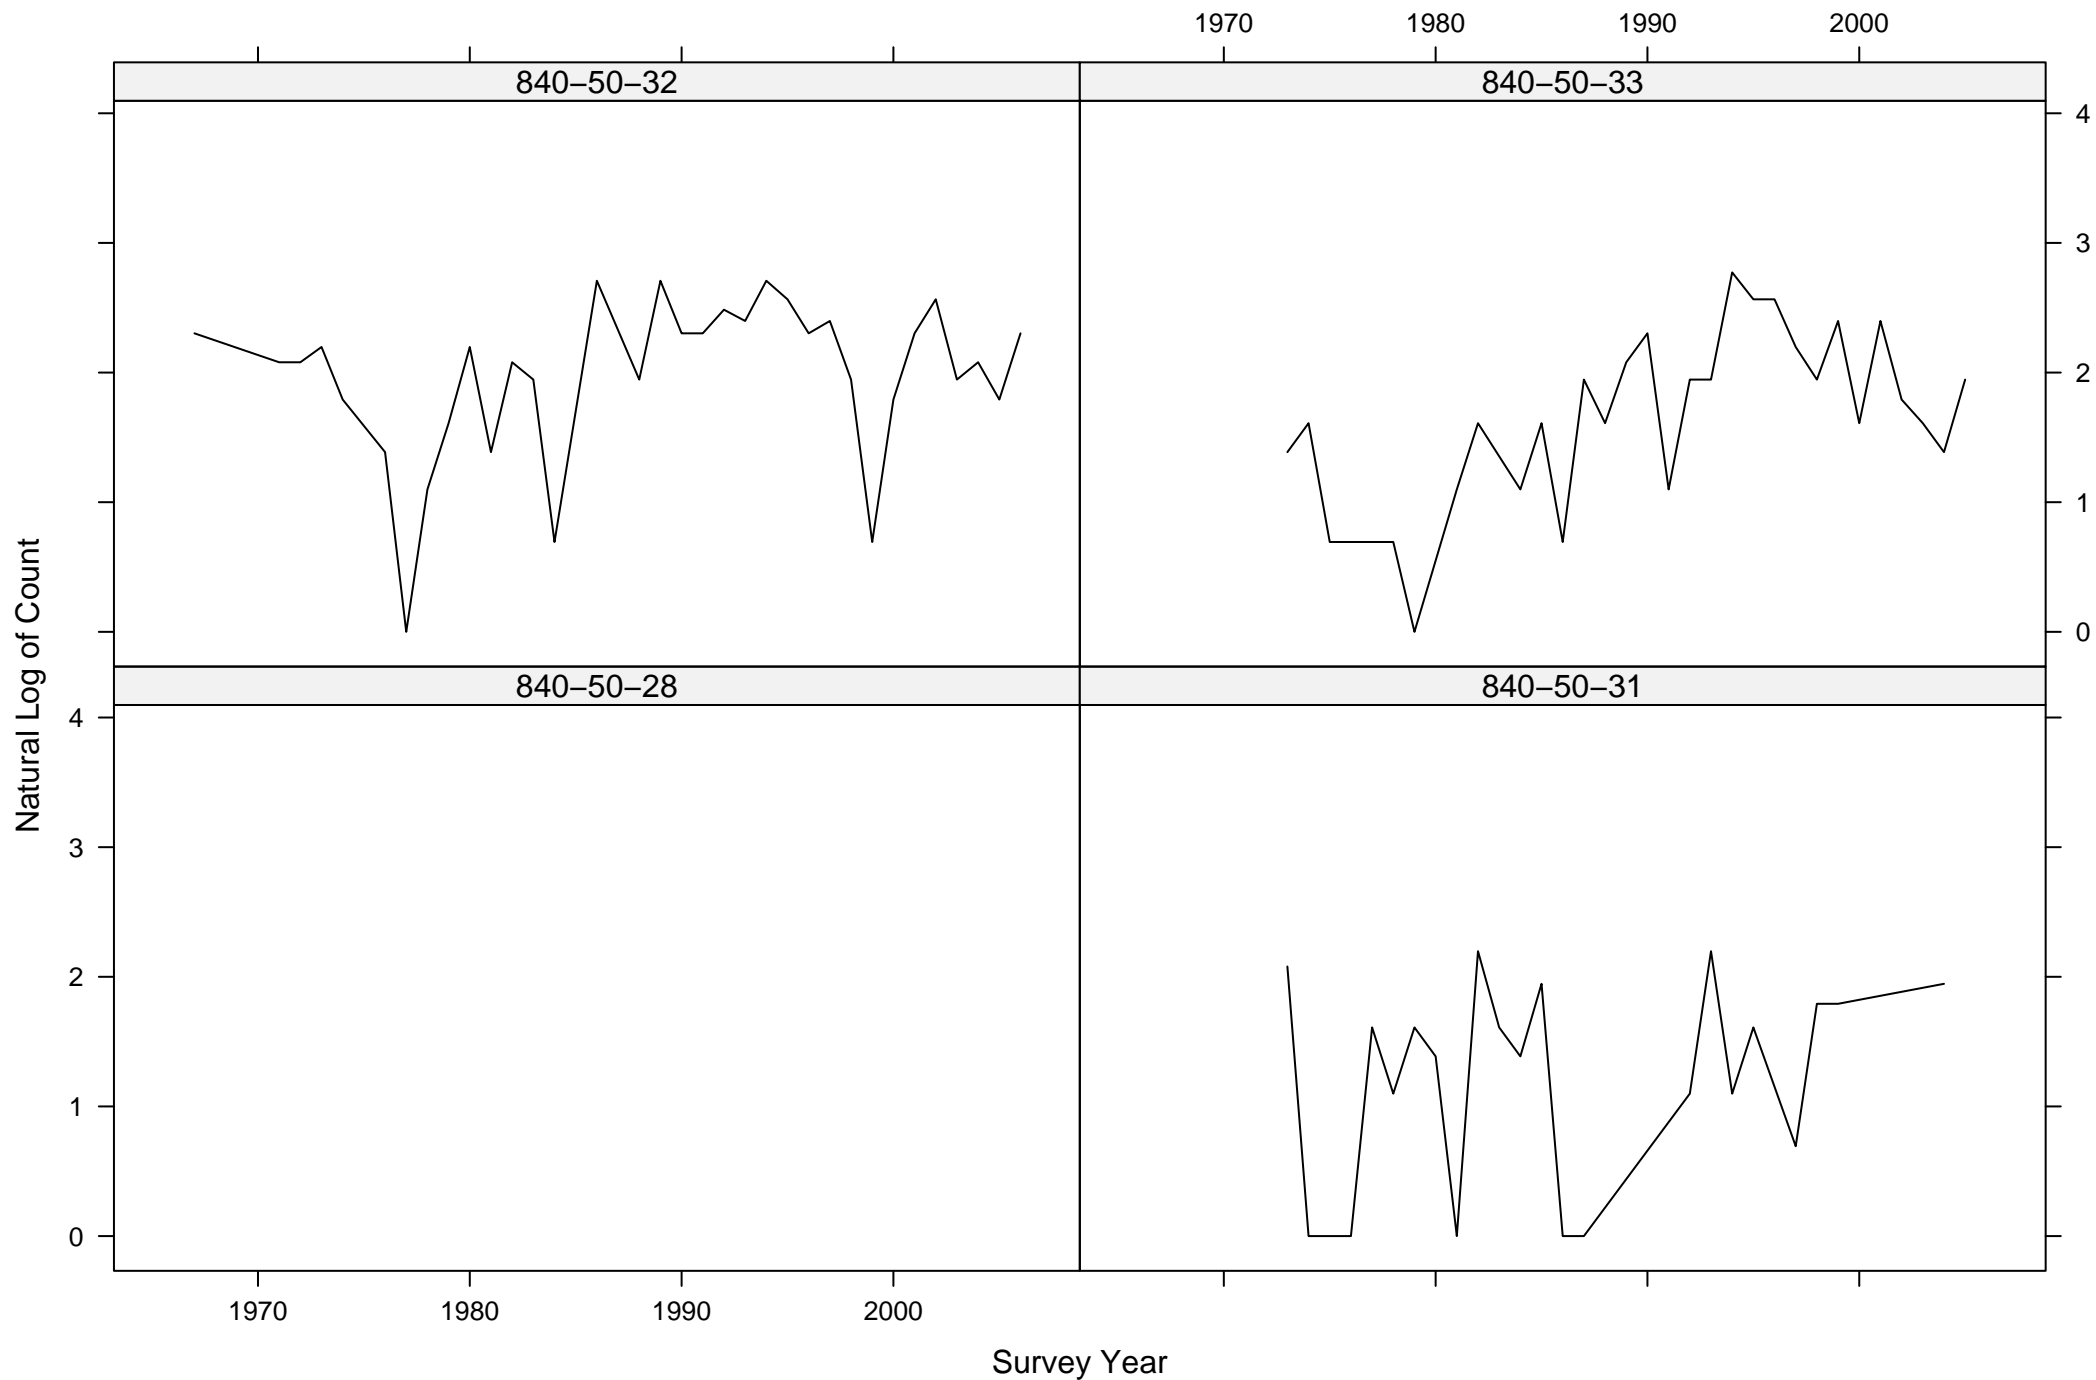

Total Counts of Blackburnian Warbler by Route ID