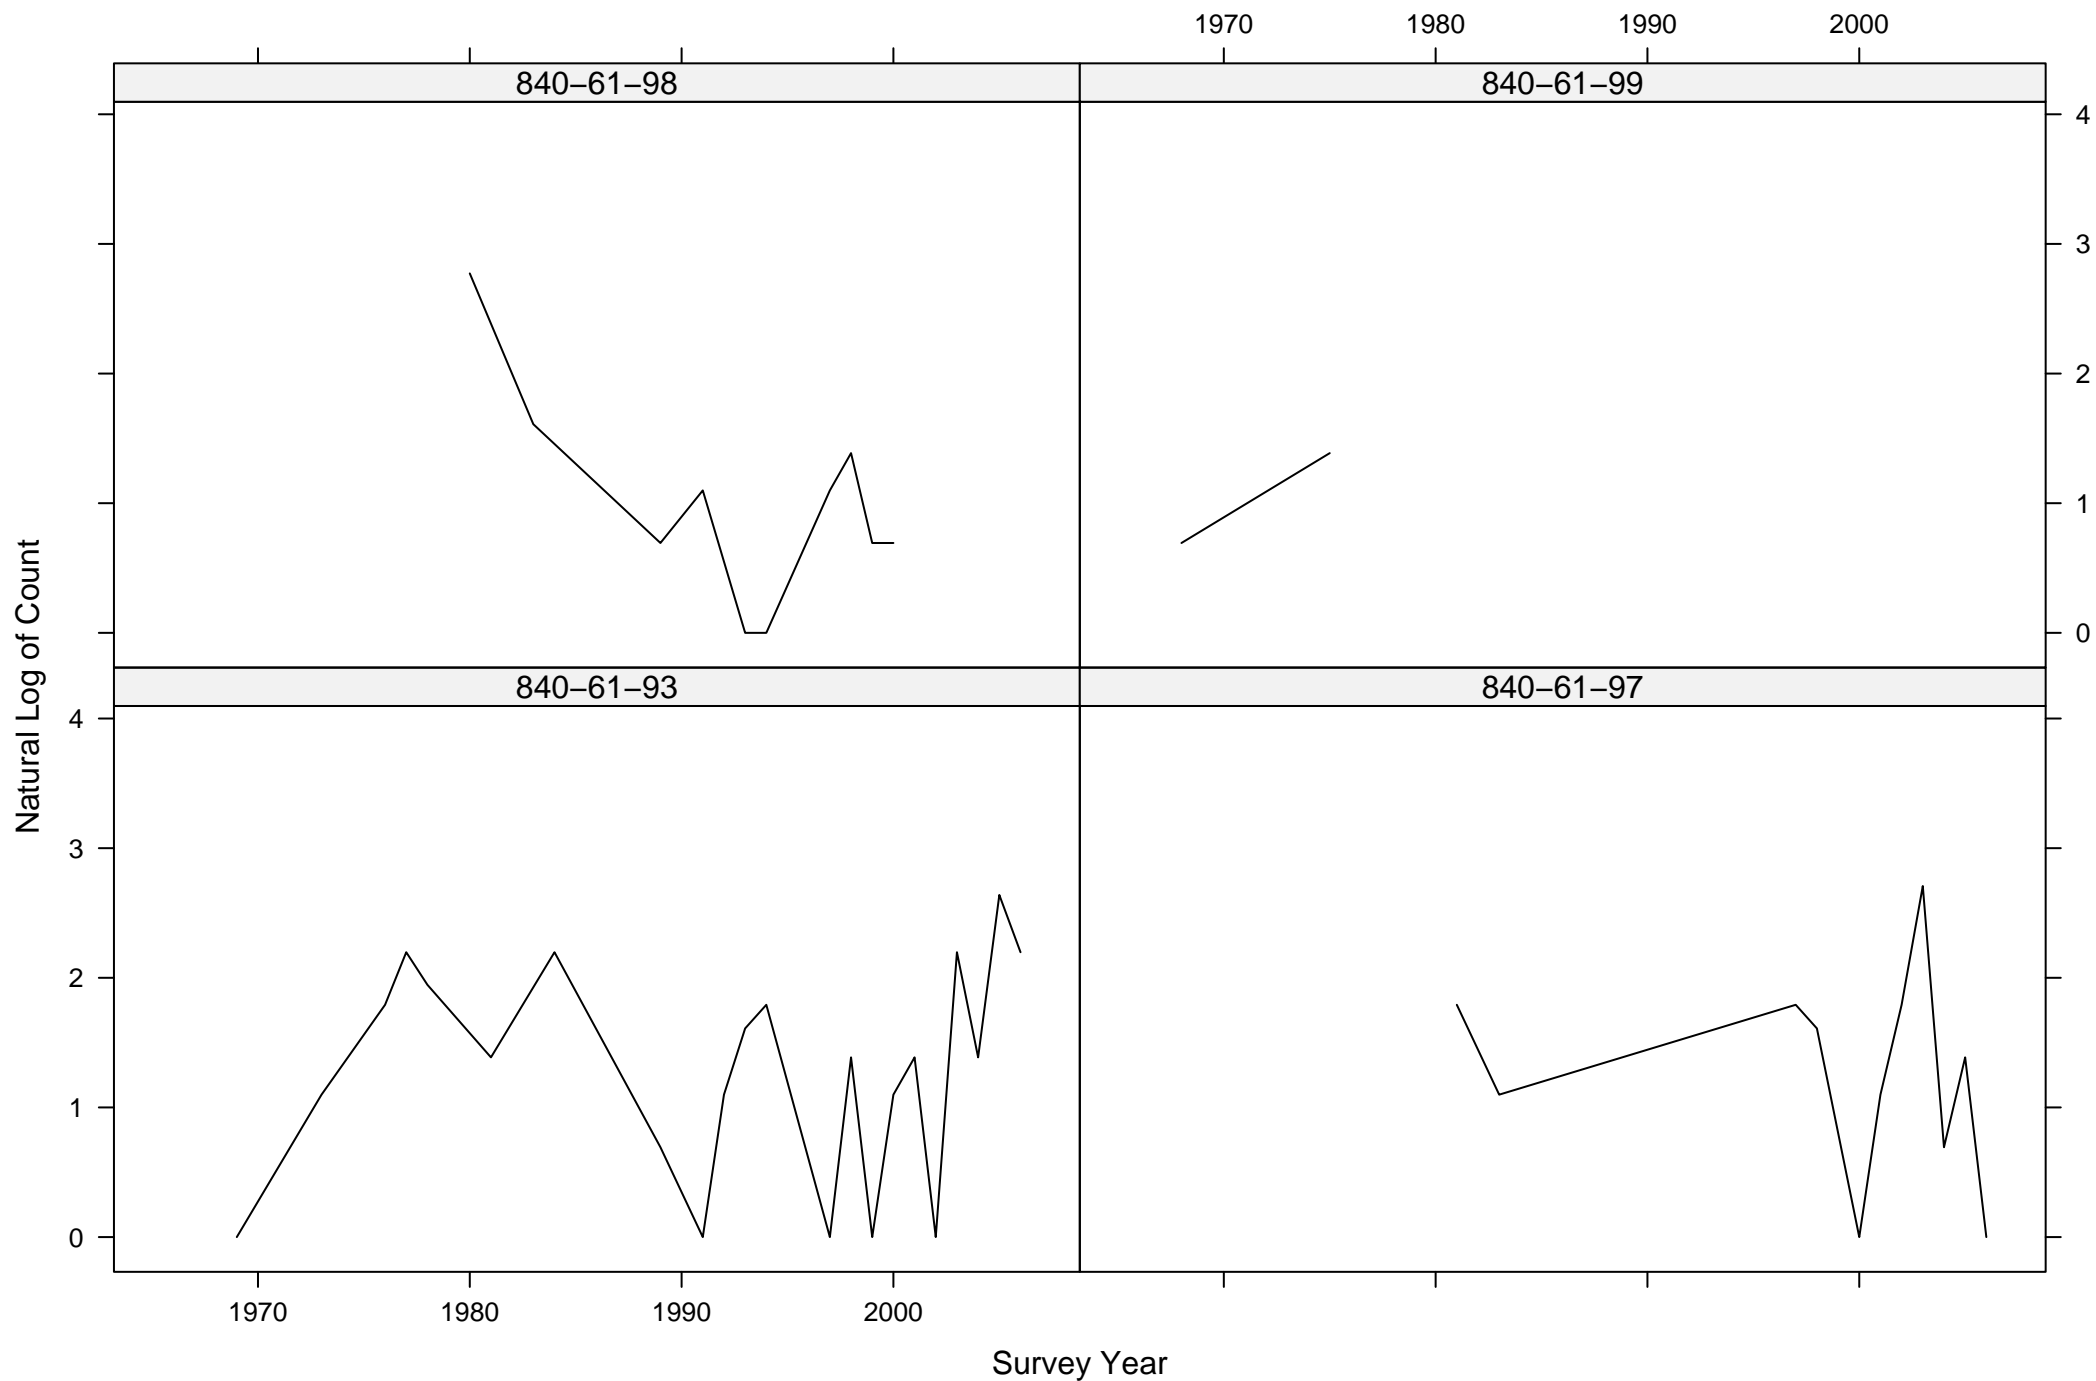

Total Counts of Blackburnian Warbler by Route ID