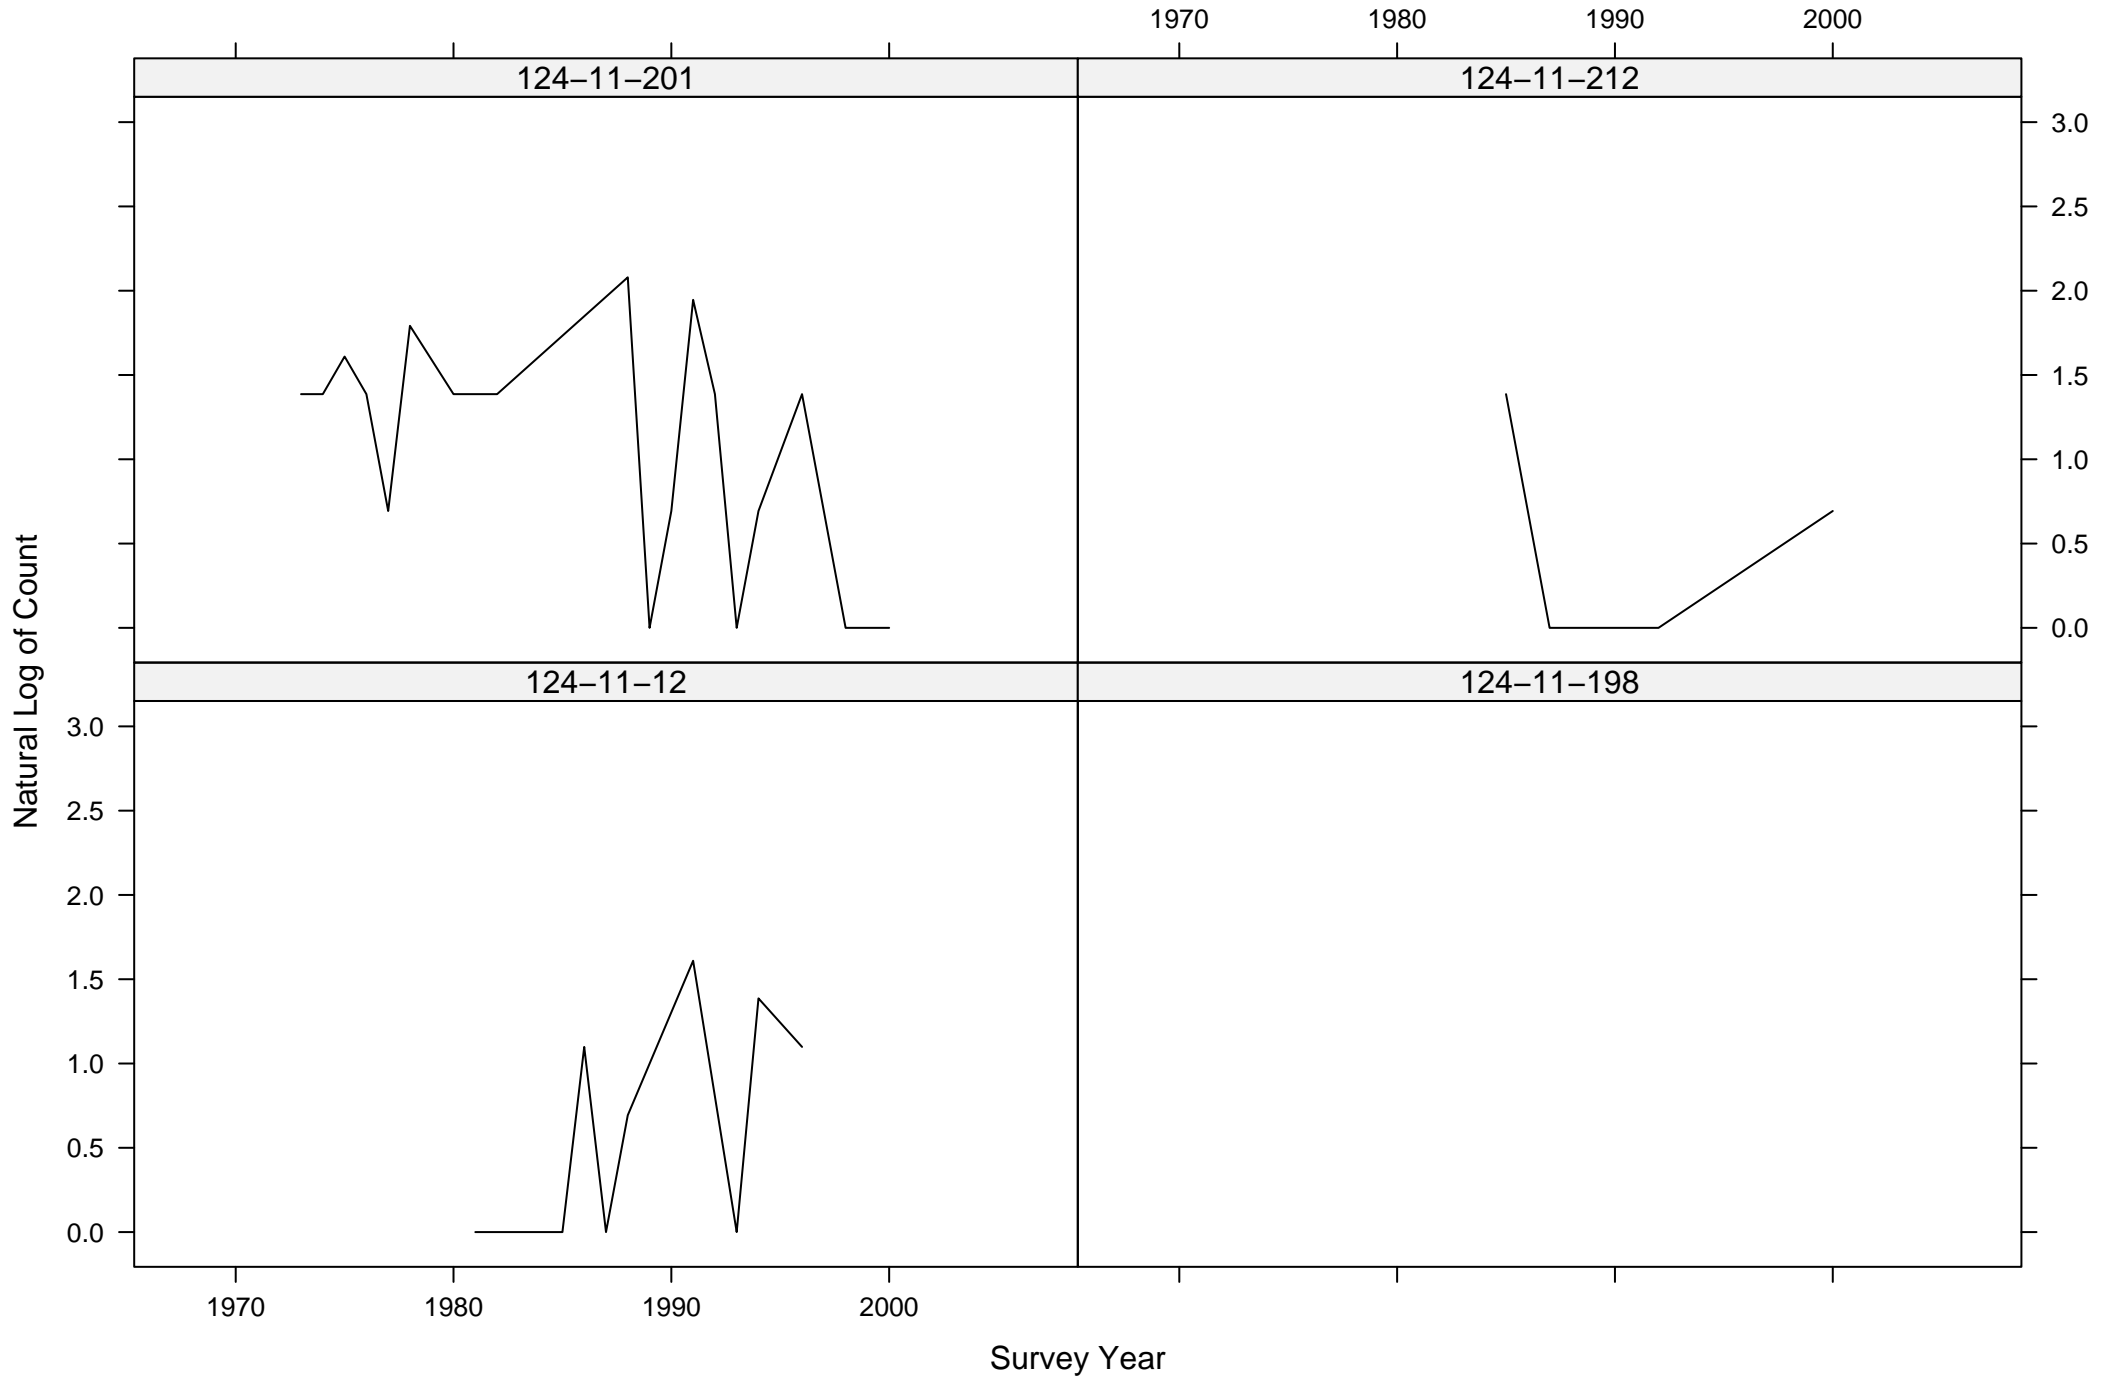

# Total Counts of Black Oystercatcher by Route ID