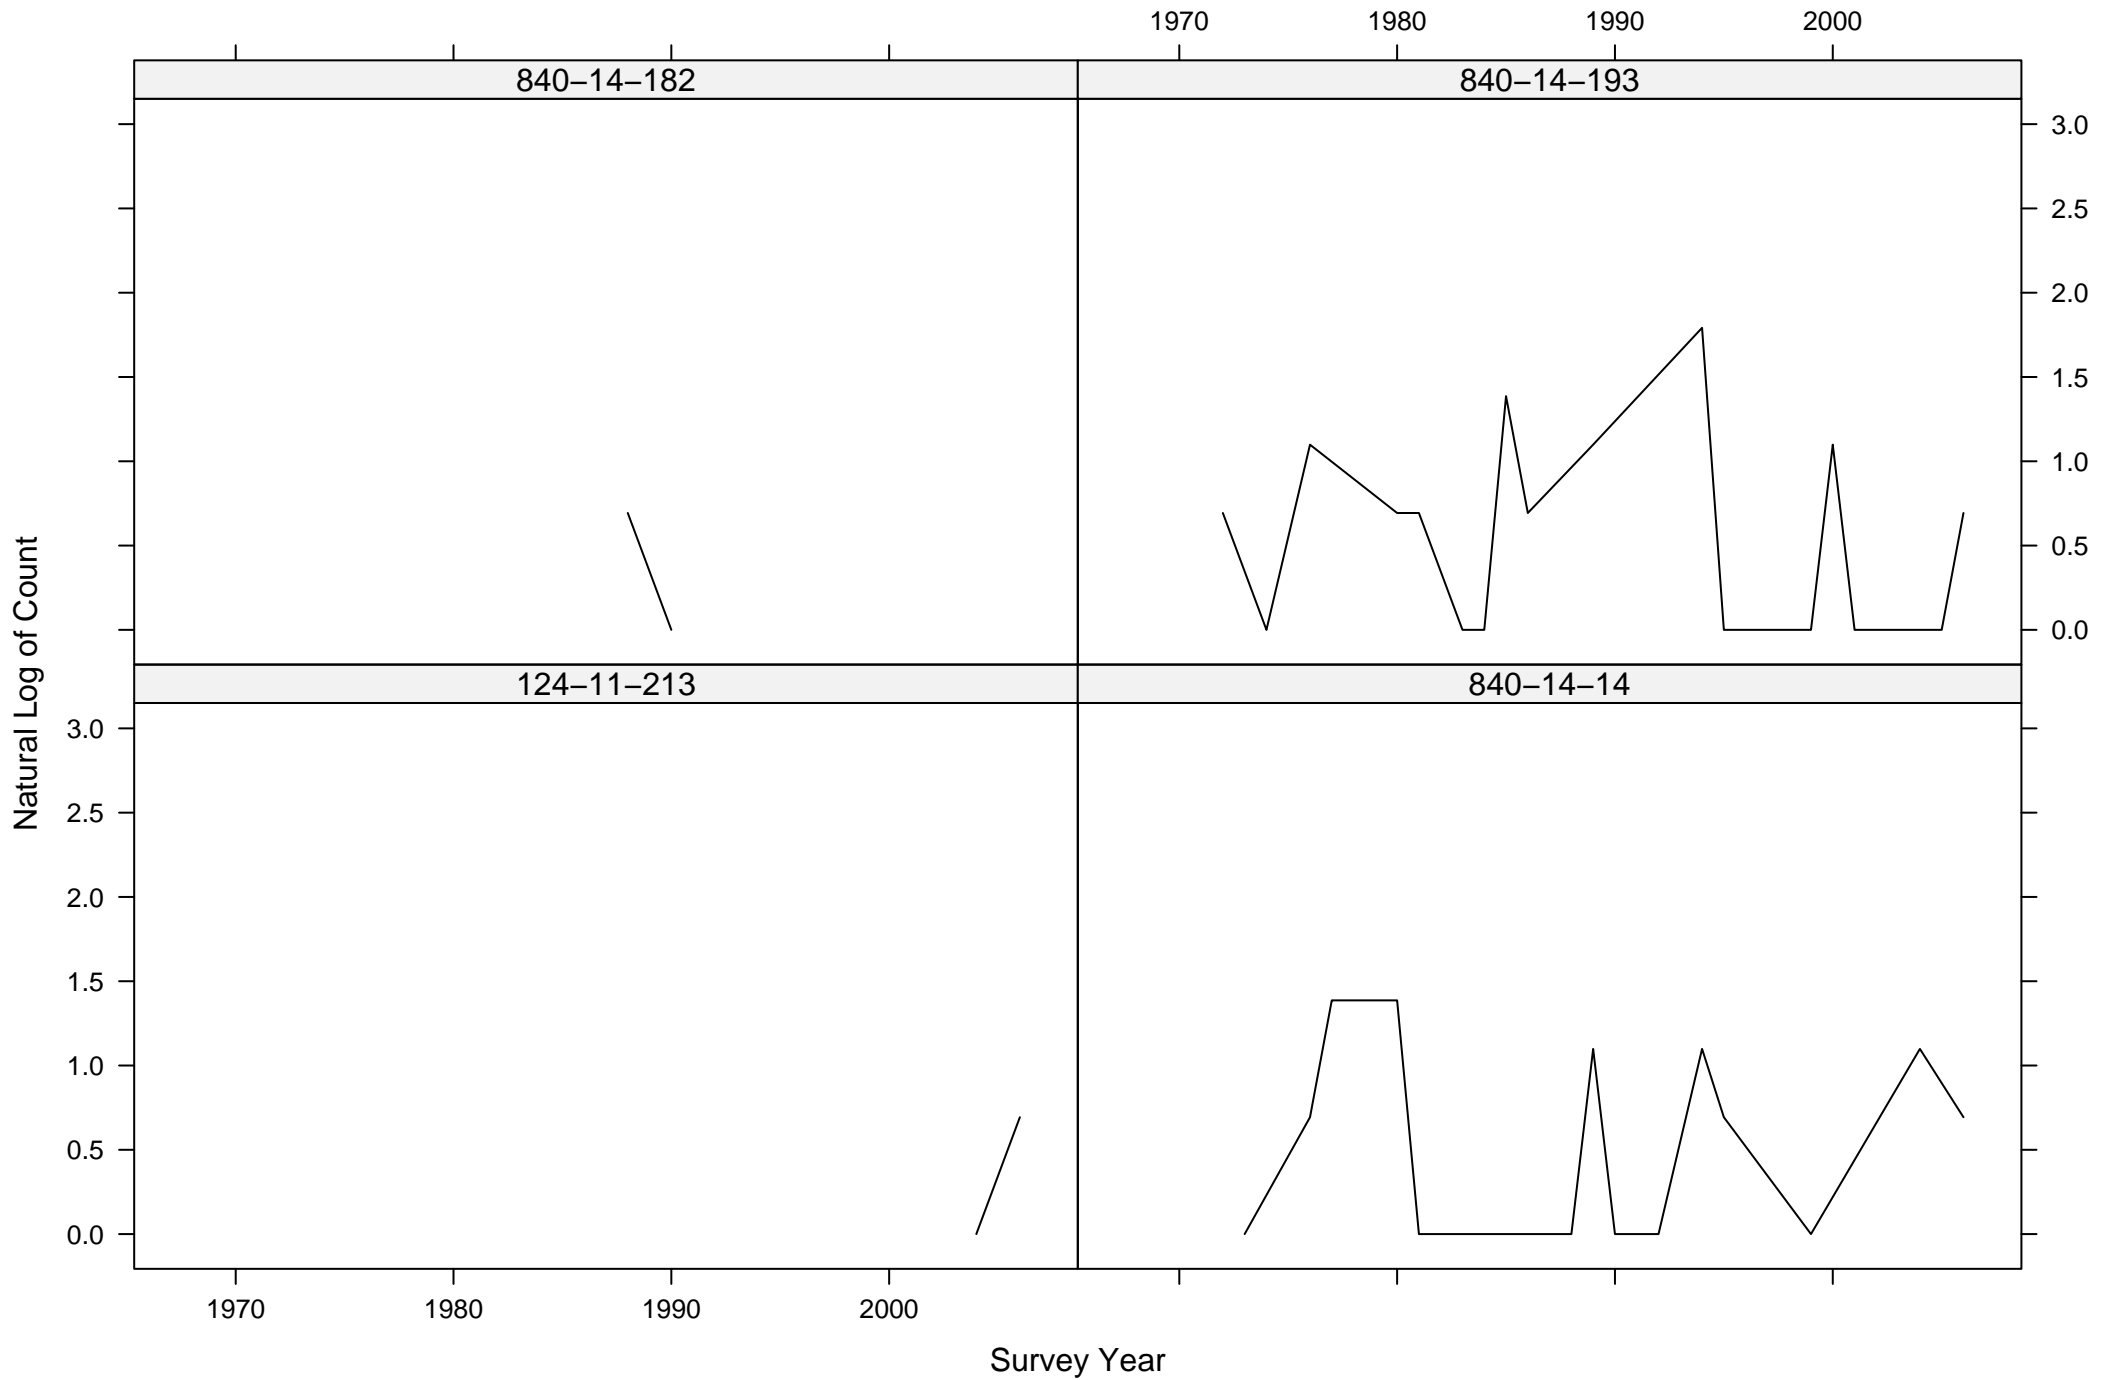

# Total Counts of Black Oystercatcher by Route ID