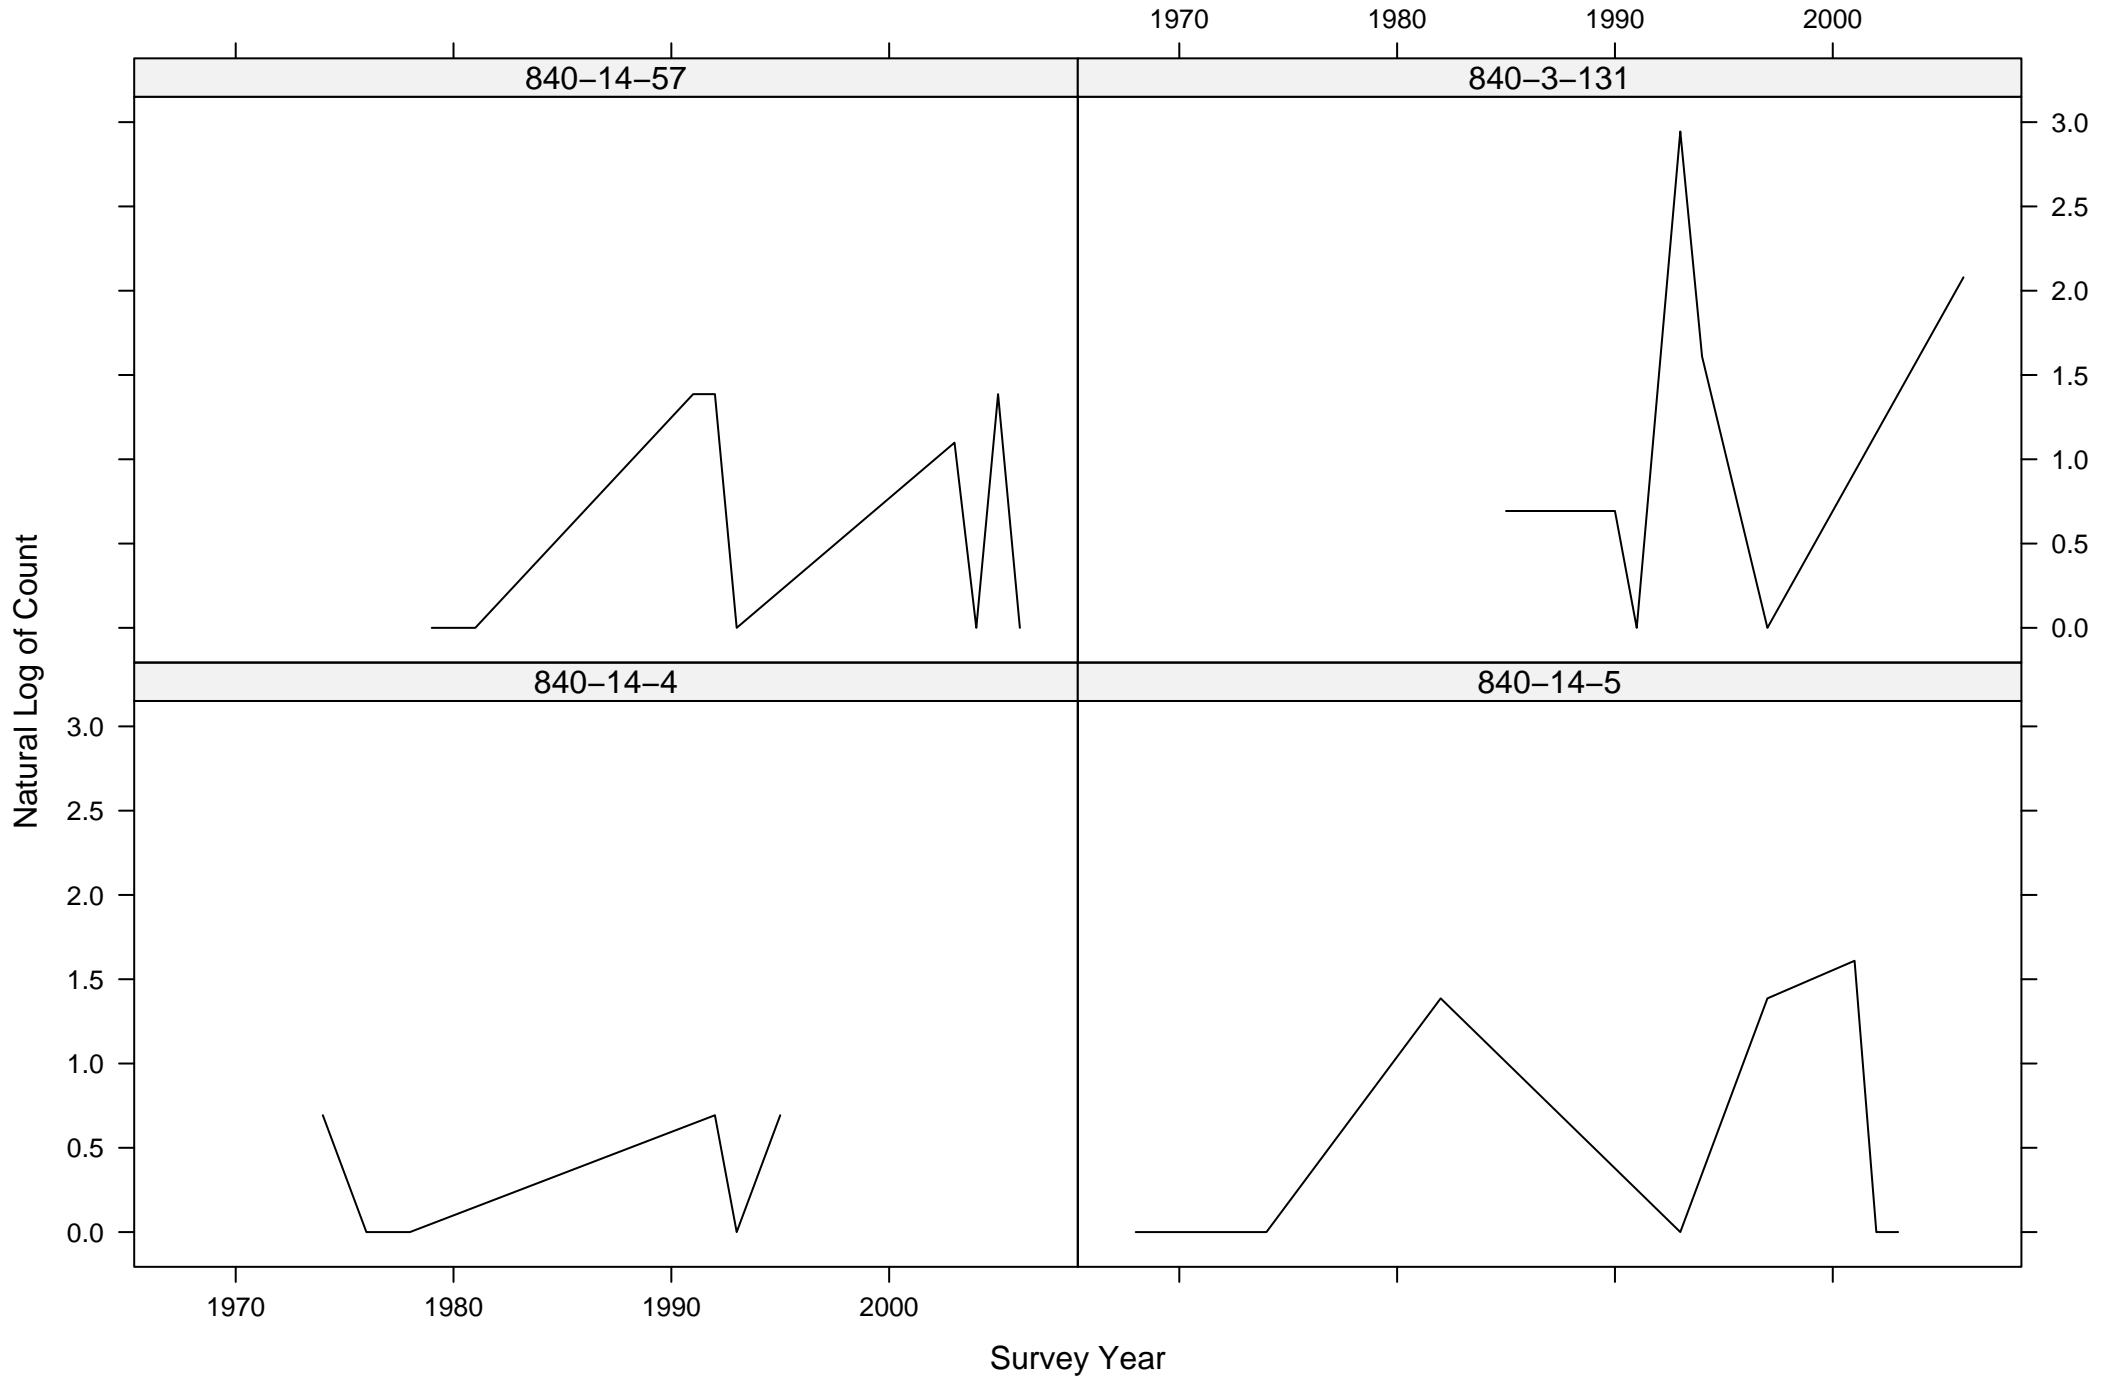

# Total Counts of Black Oystercatcher by Route ID