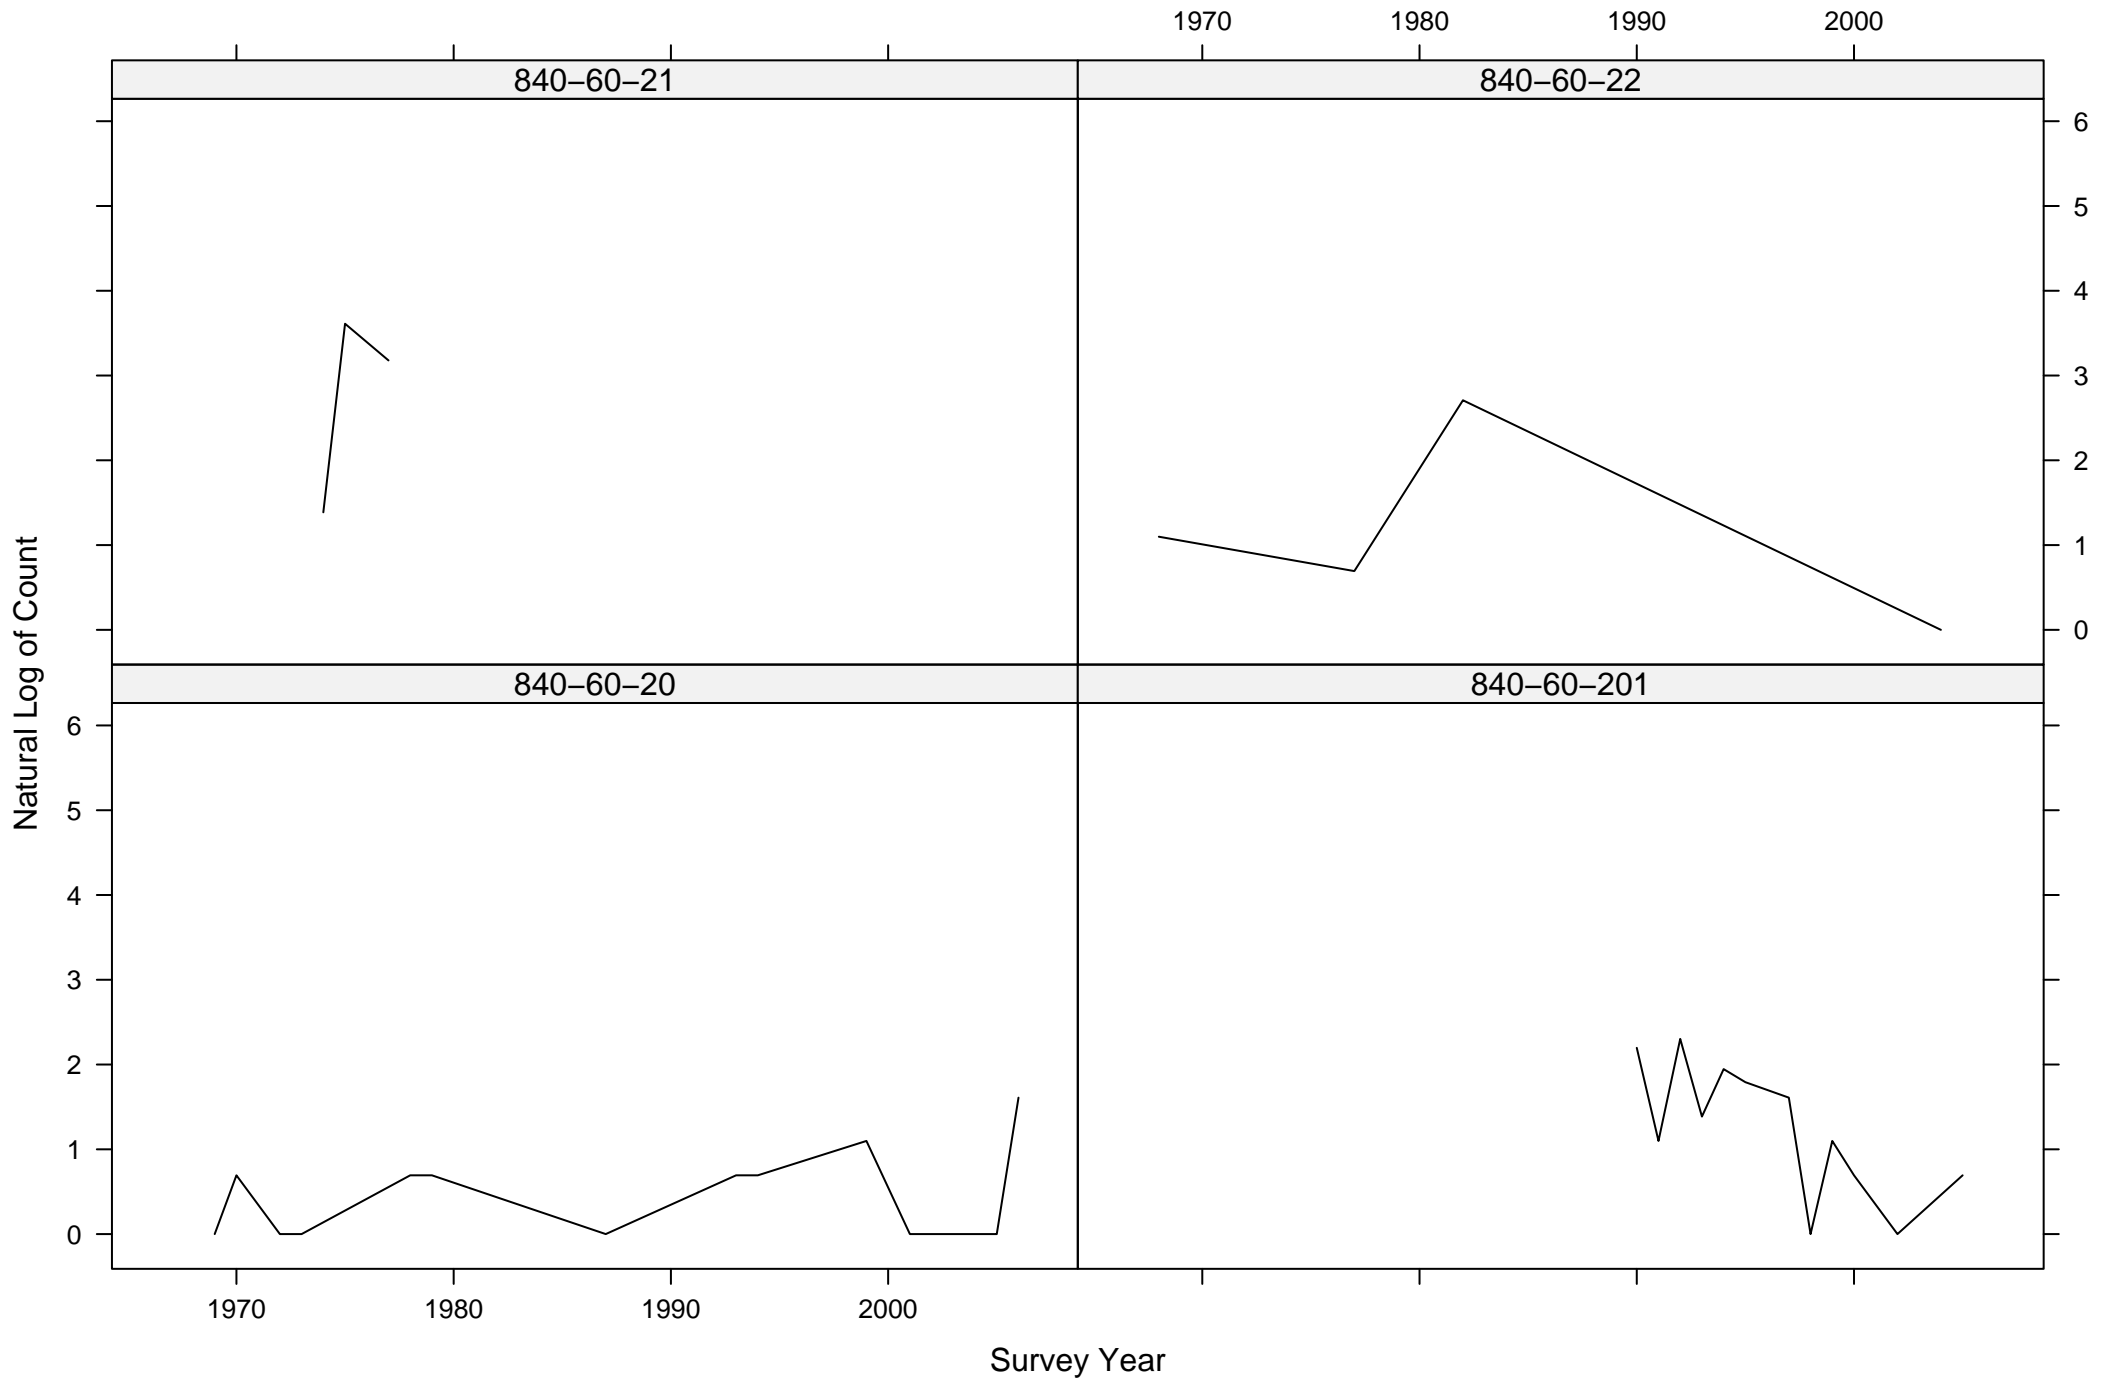

Total Counts of Black-throated Sparrow by Route ID