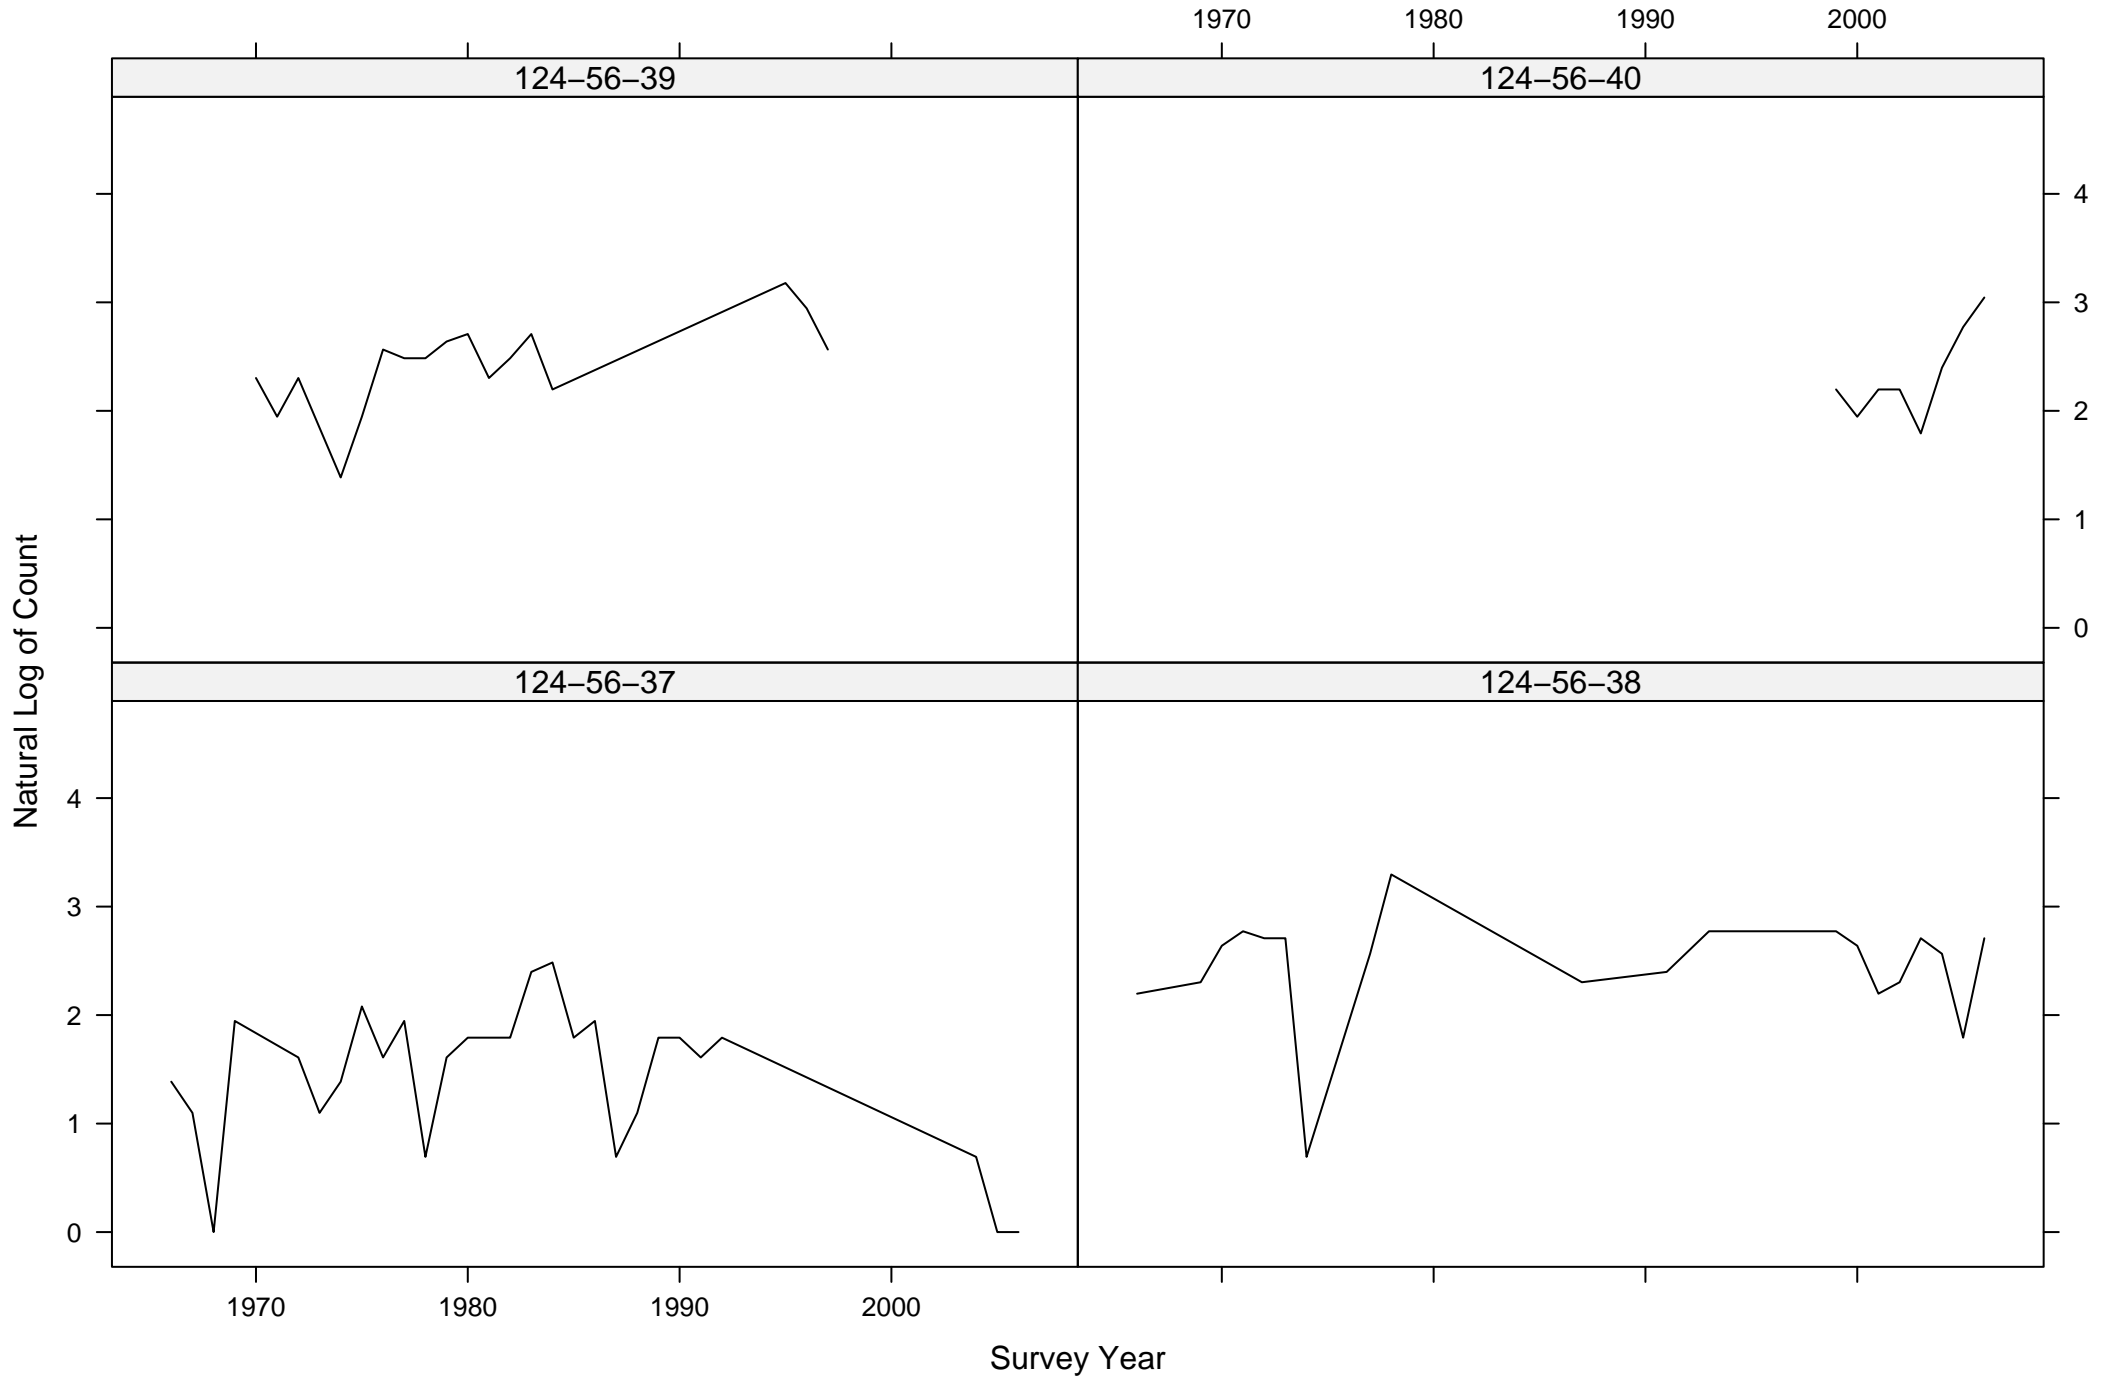

Total Counts of Black-throated Green Warbler by Route ID

Total Counts of Black-throated Green Warbler by Route ID

Total Counts of Black-throated Green Warbler by Route ID

Total Counts of Black-throated Green Warbler by Route ID