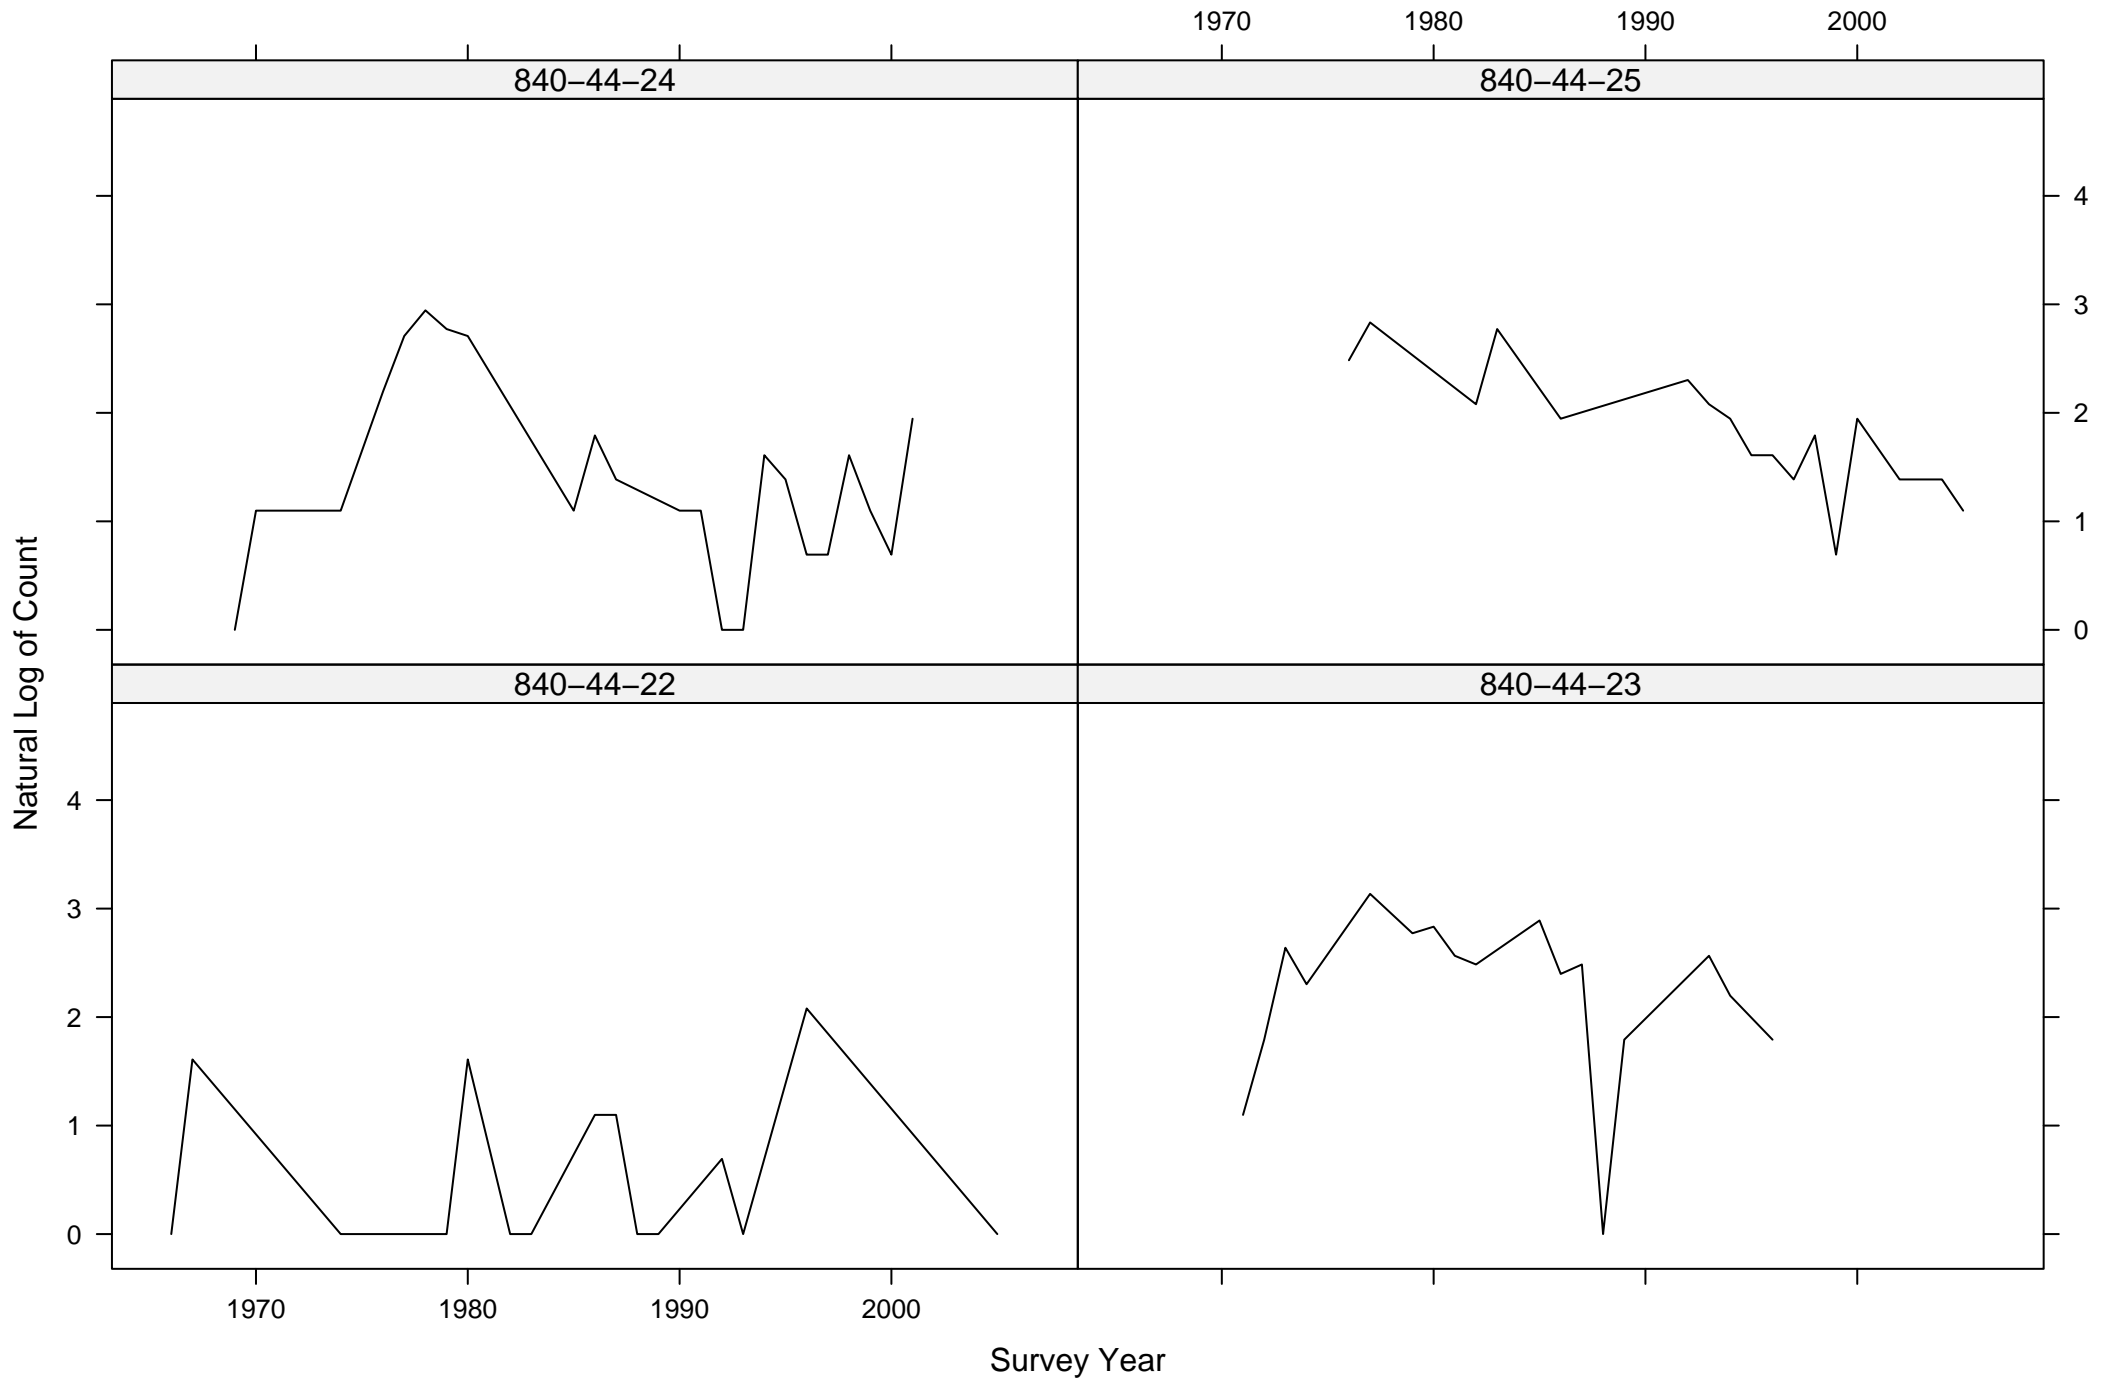

Total Counts of Black-throated Green Warbler by Route ID