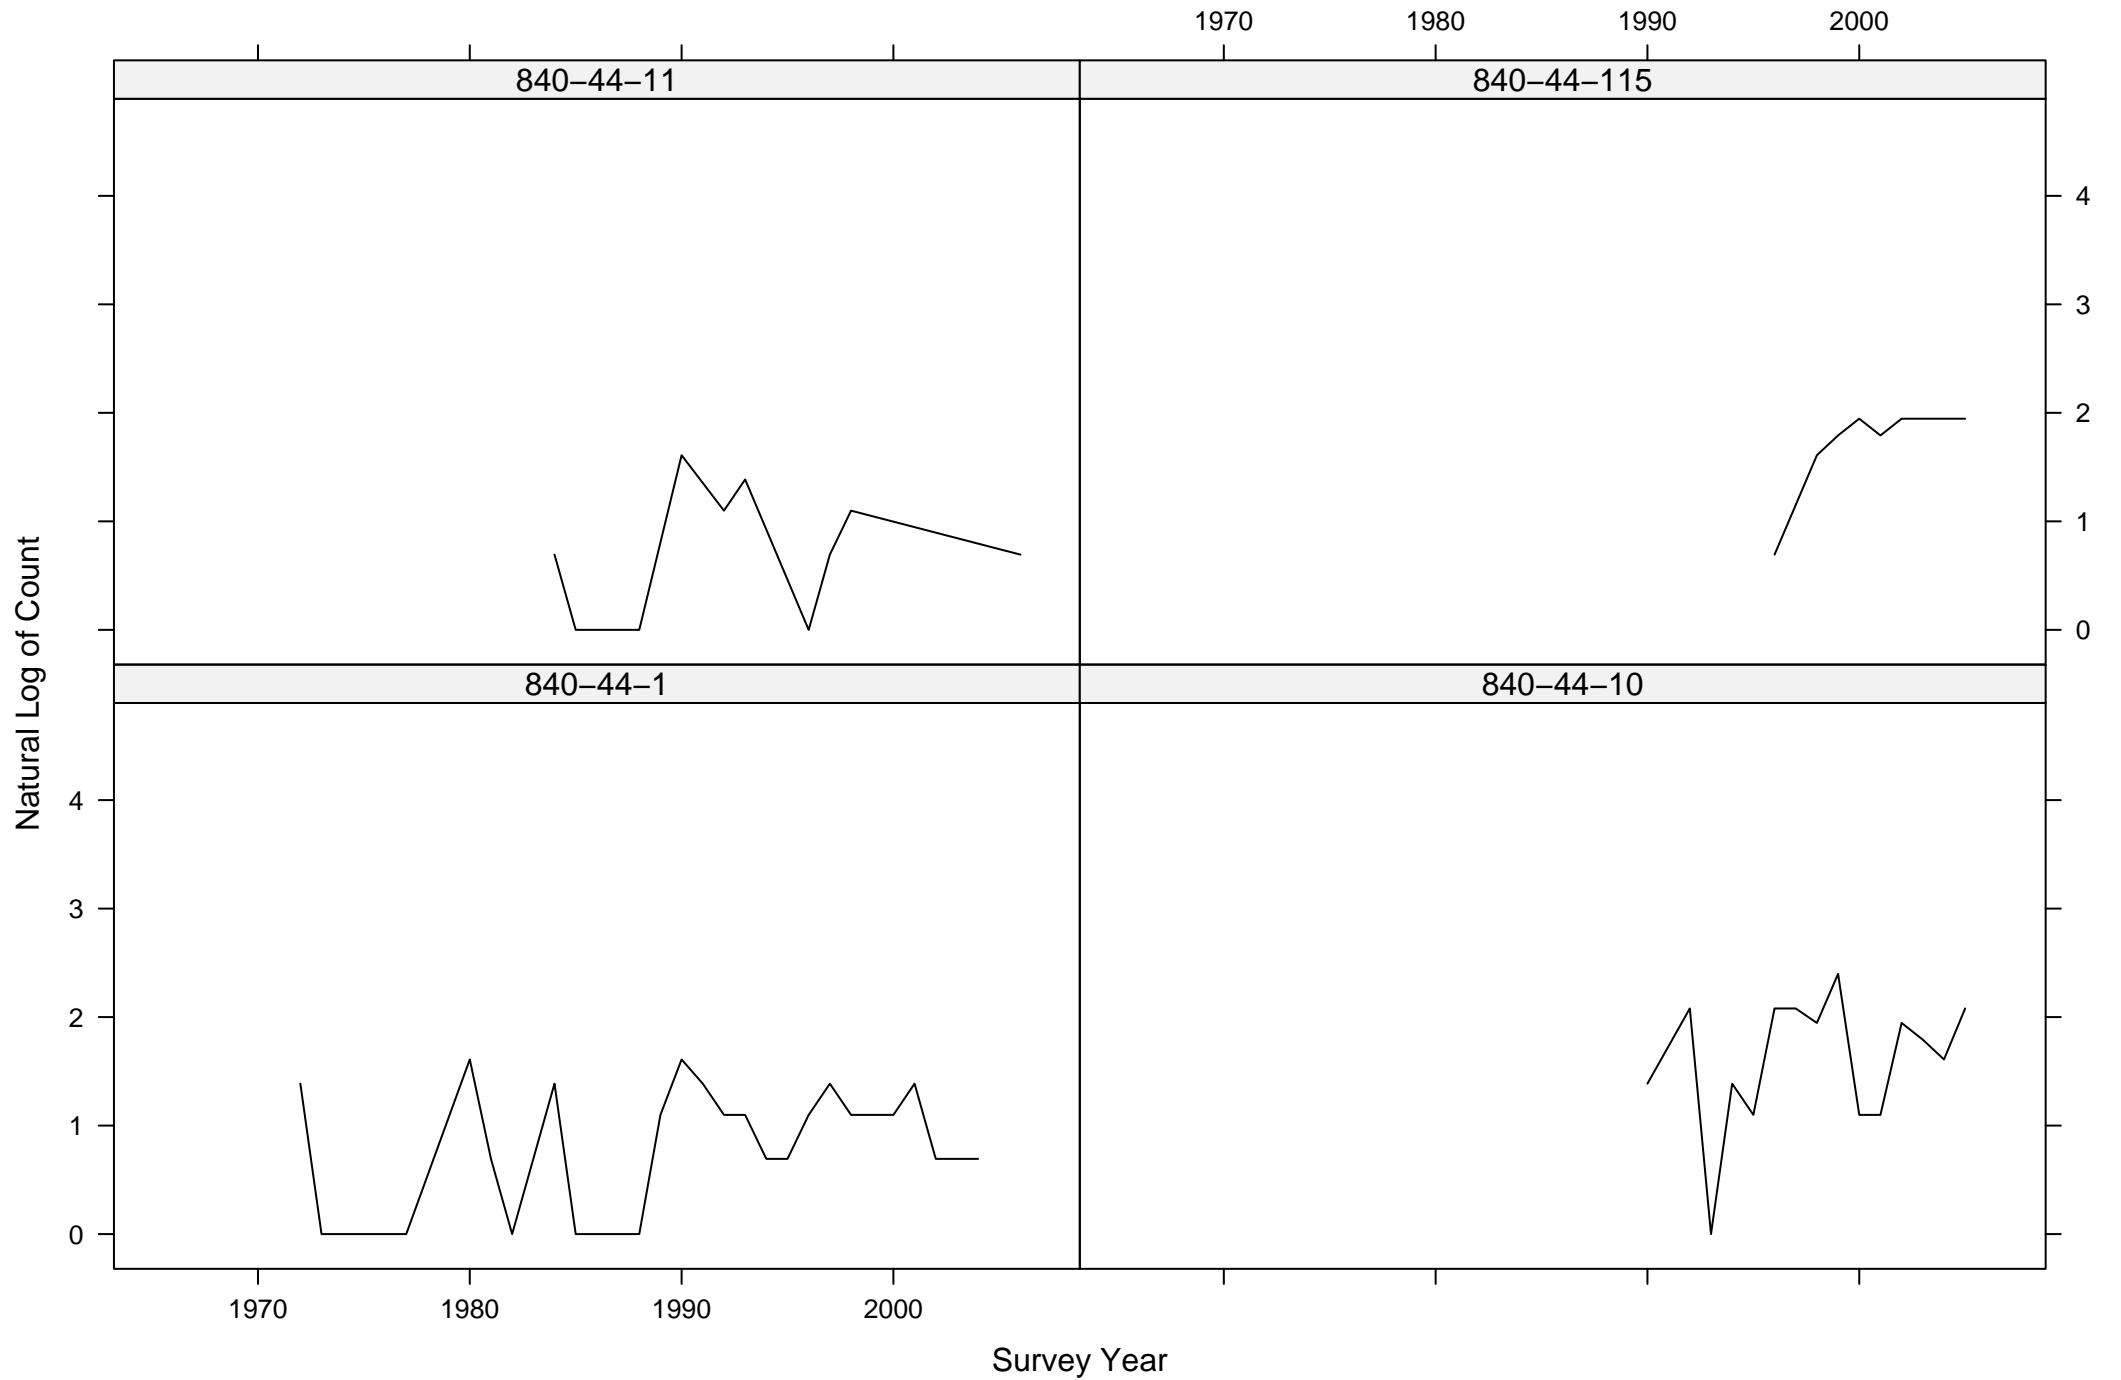

Total Counts of Black-throated Green Warbler by Route ID