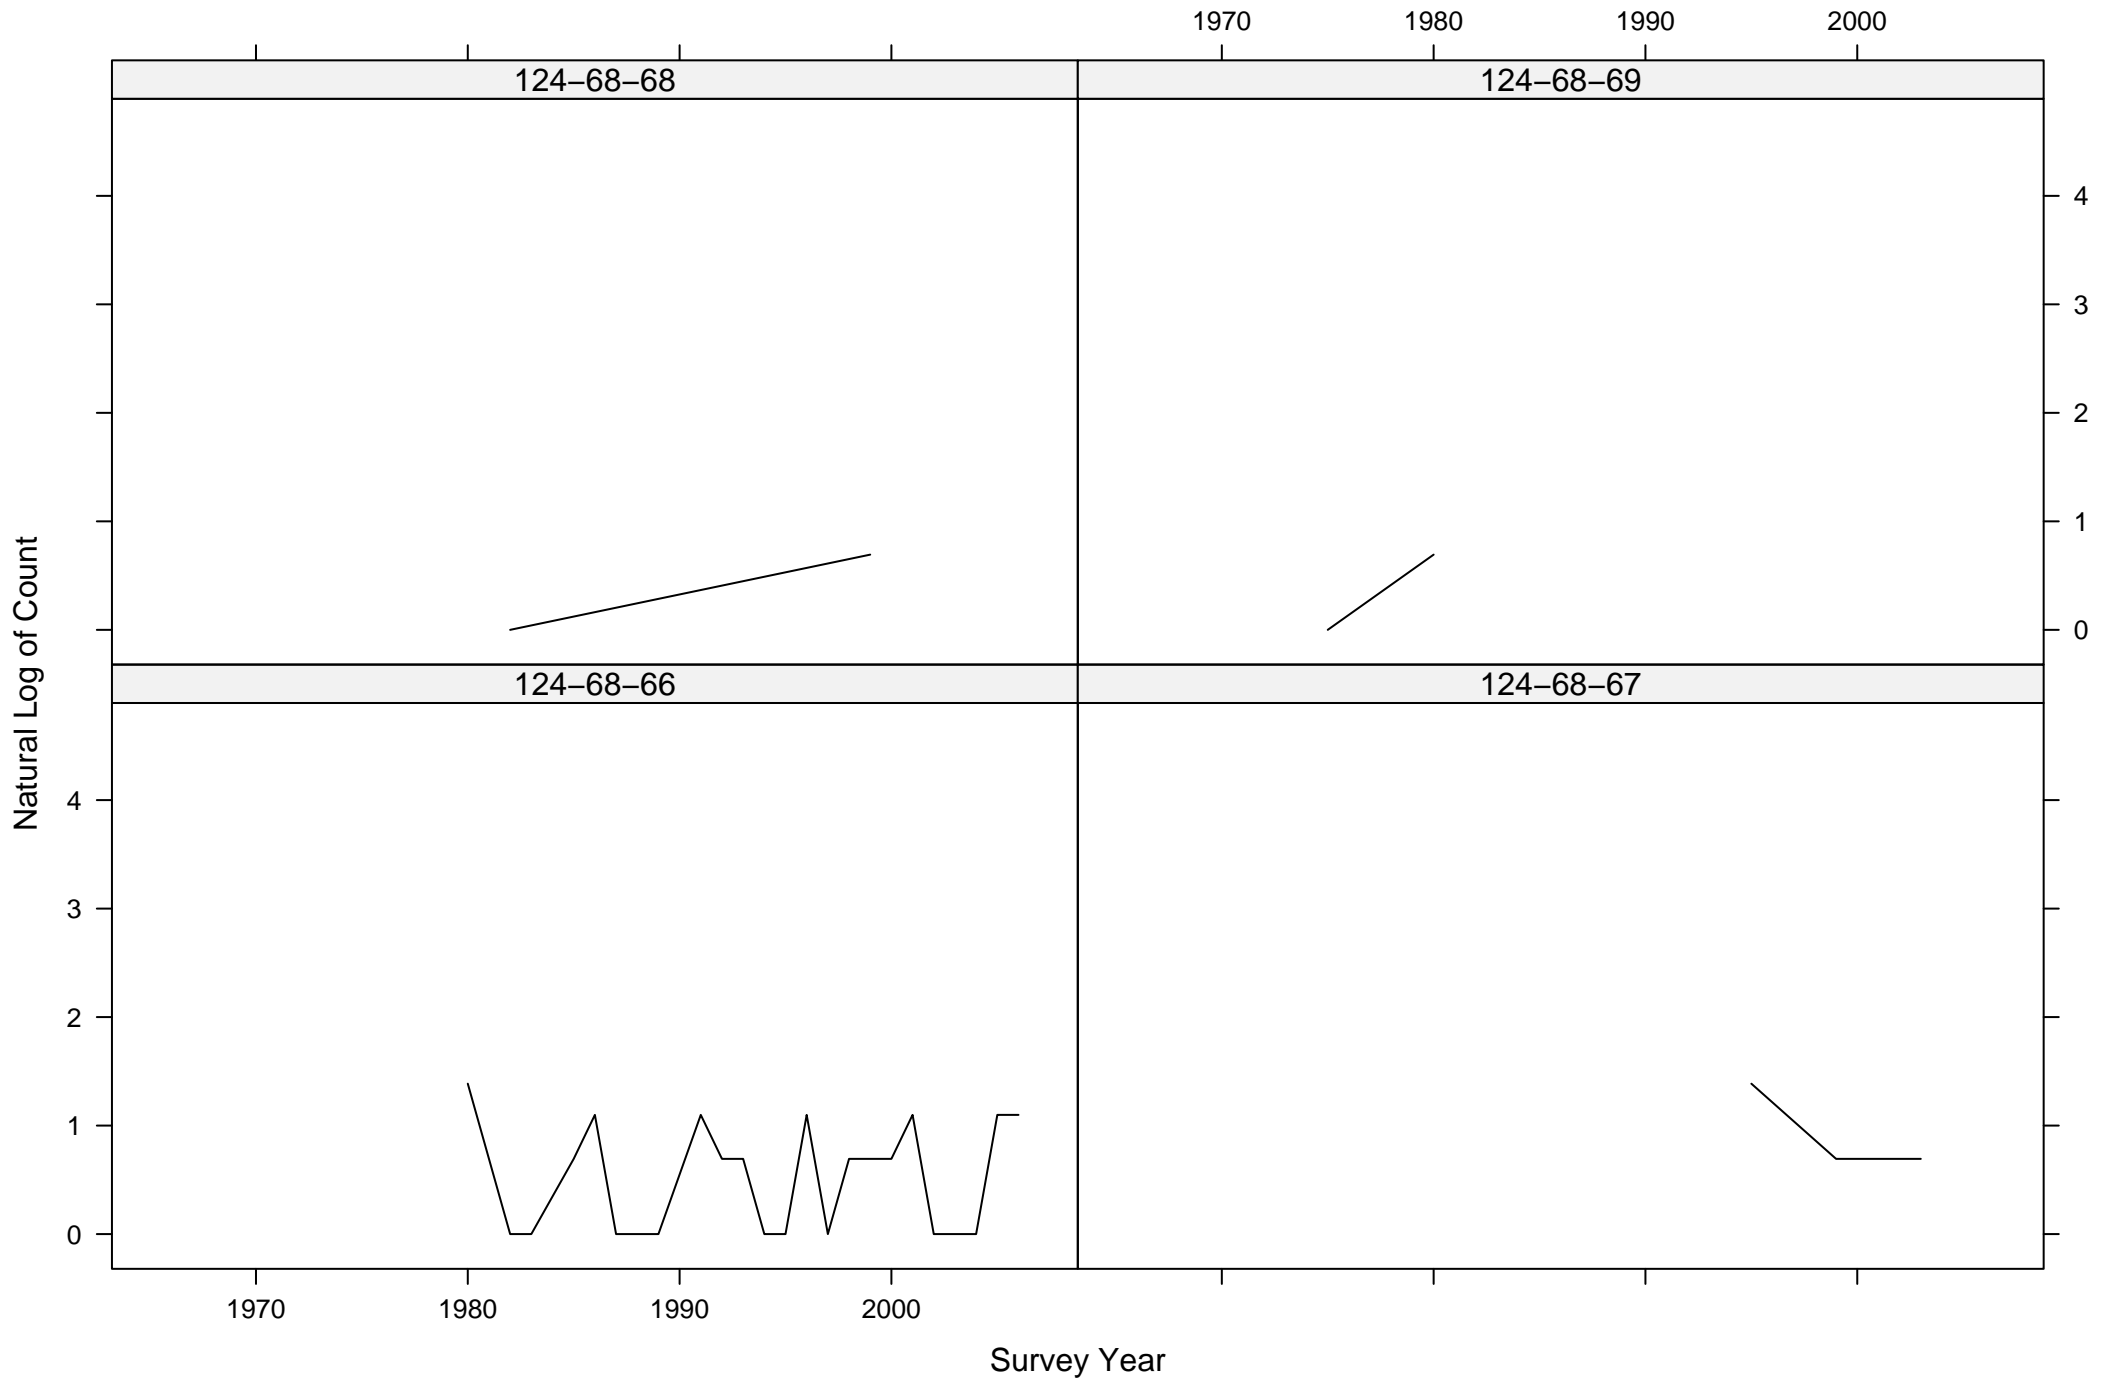

Total Counts of Black-throated Green Warbler by Route ID