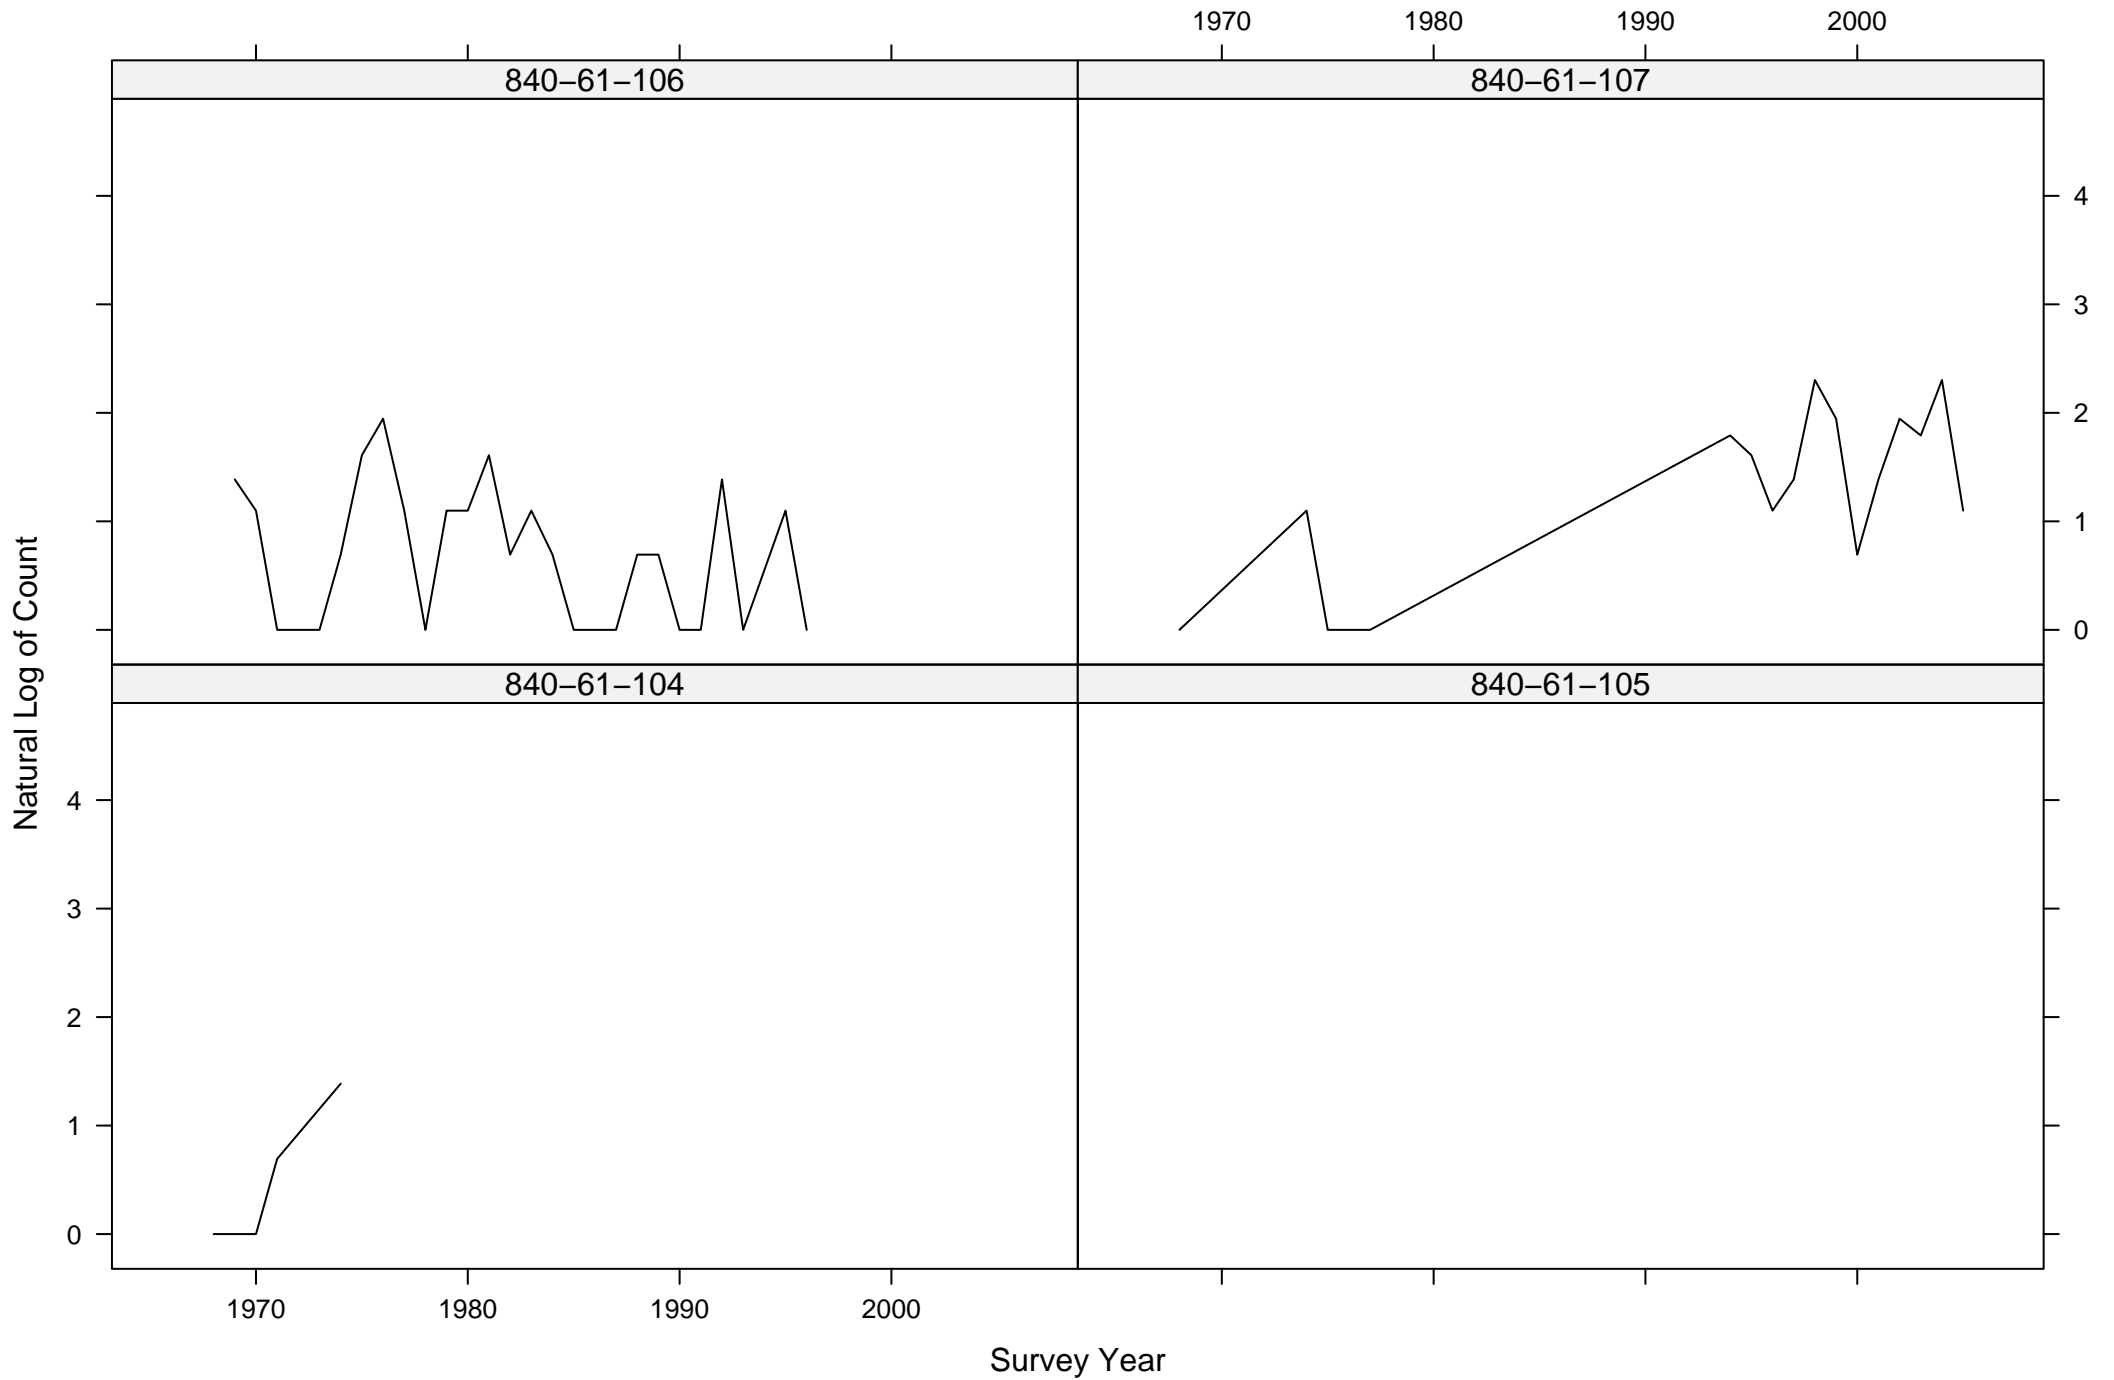

Total Counts of Black-throated Green Warbler by Route ID