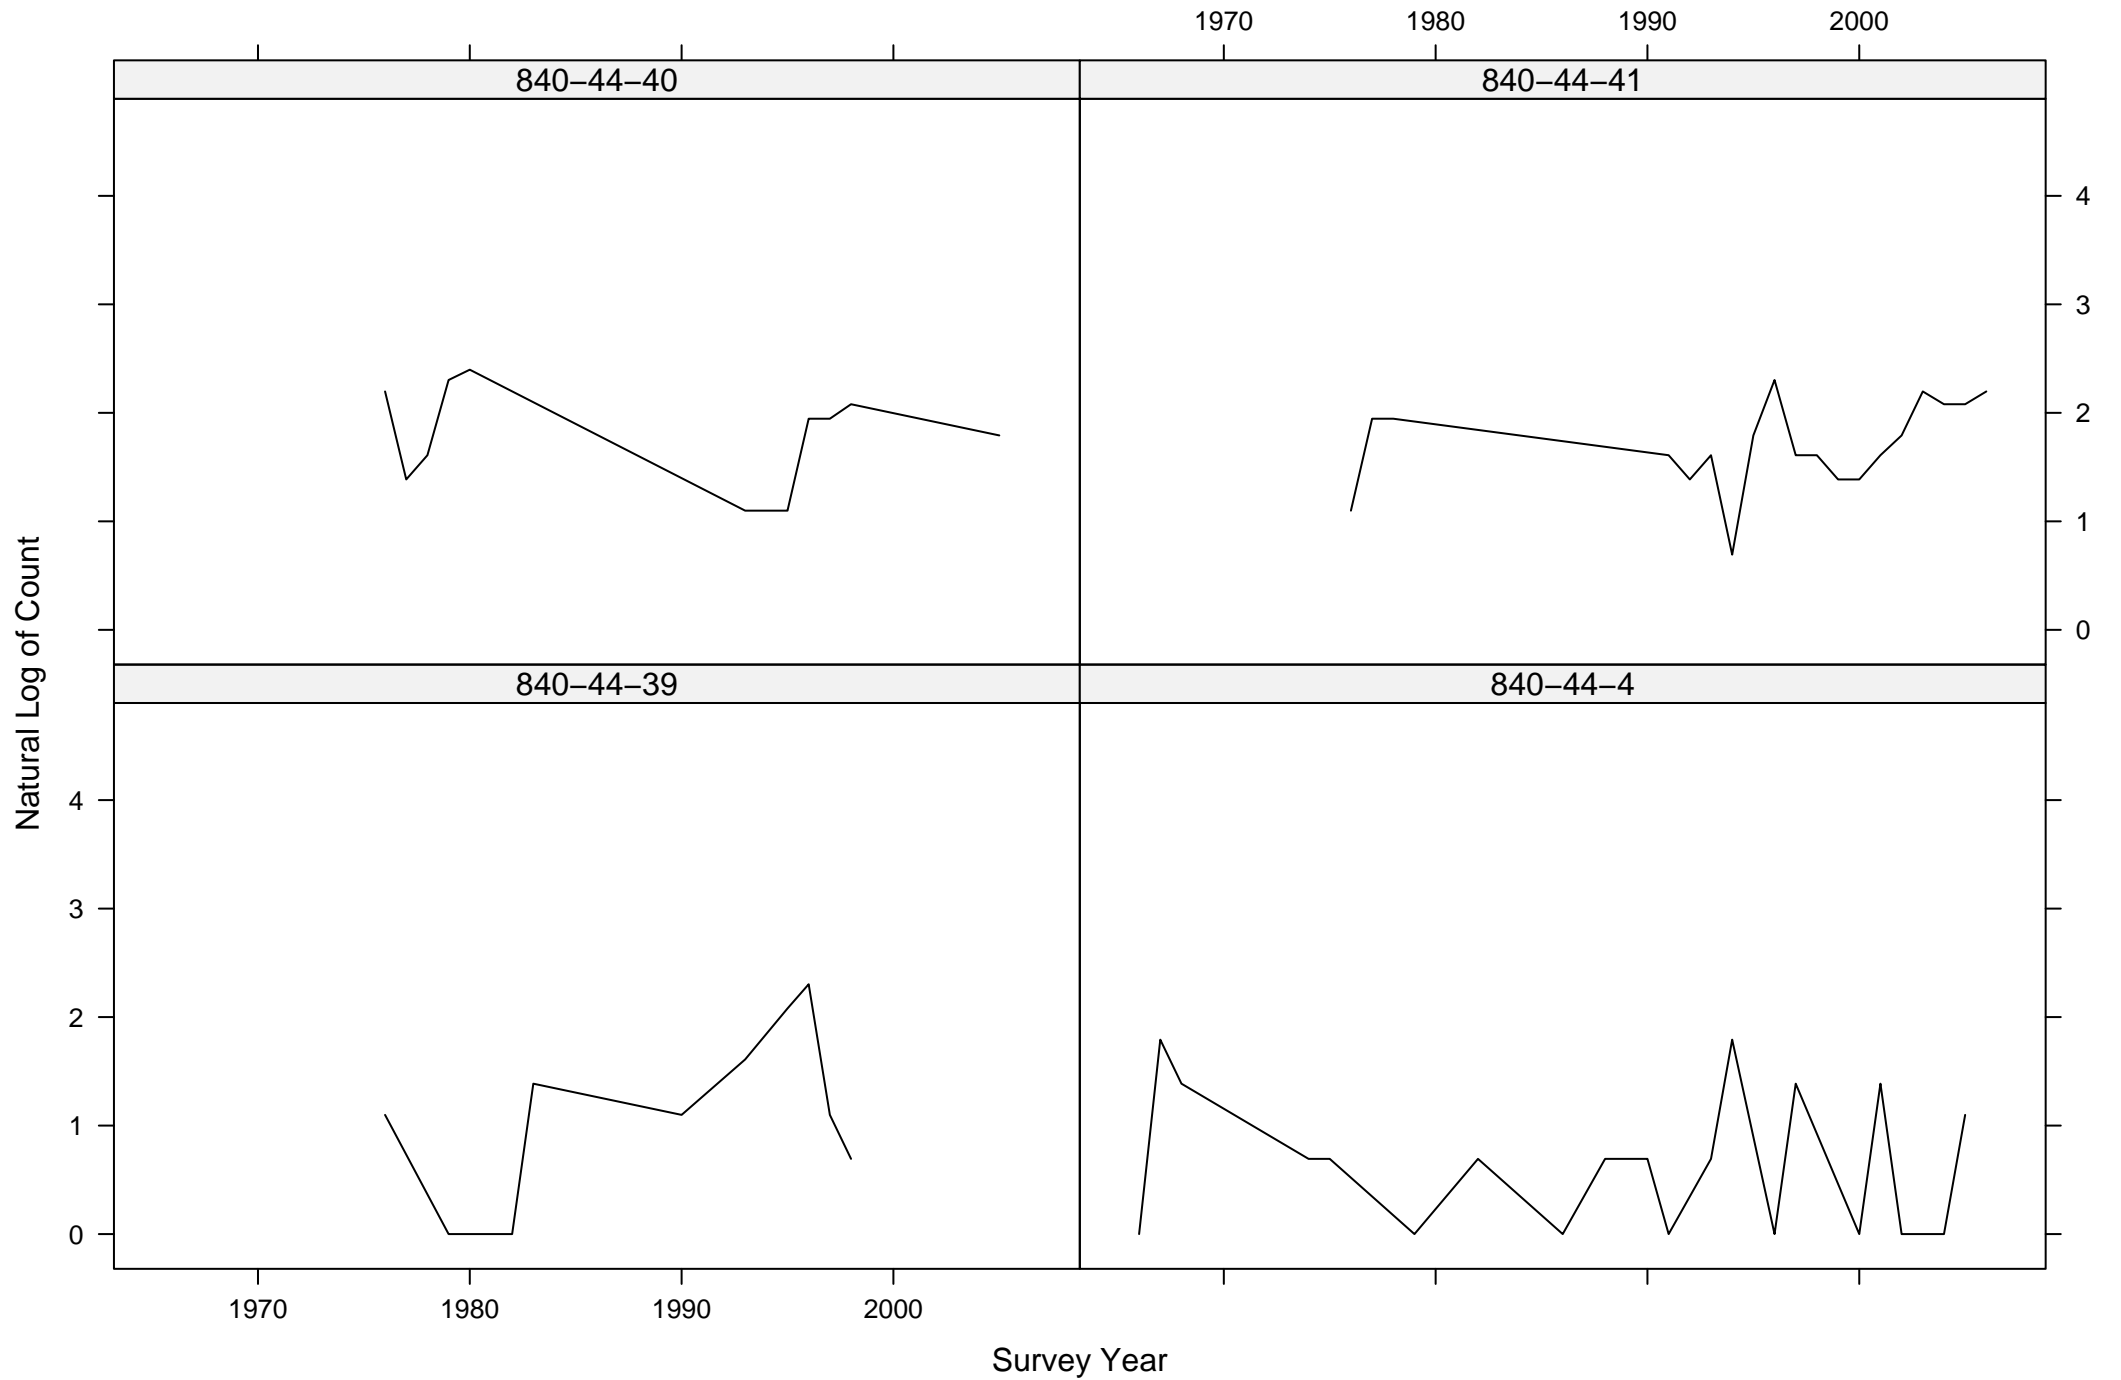

Total Counts of Black-throated Green Warbler by Route ID