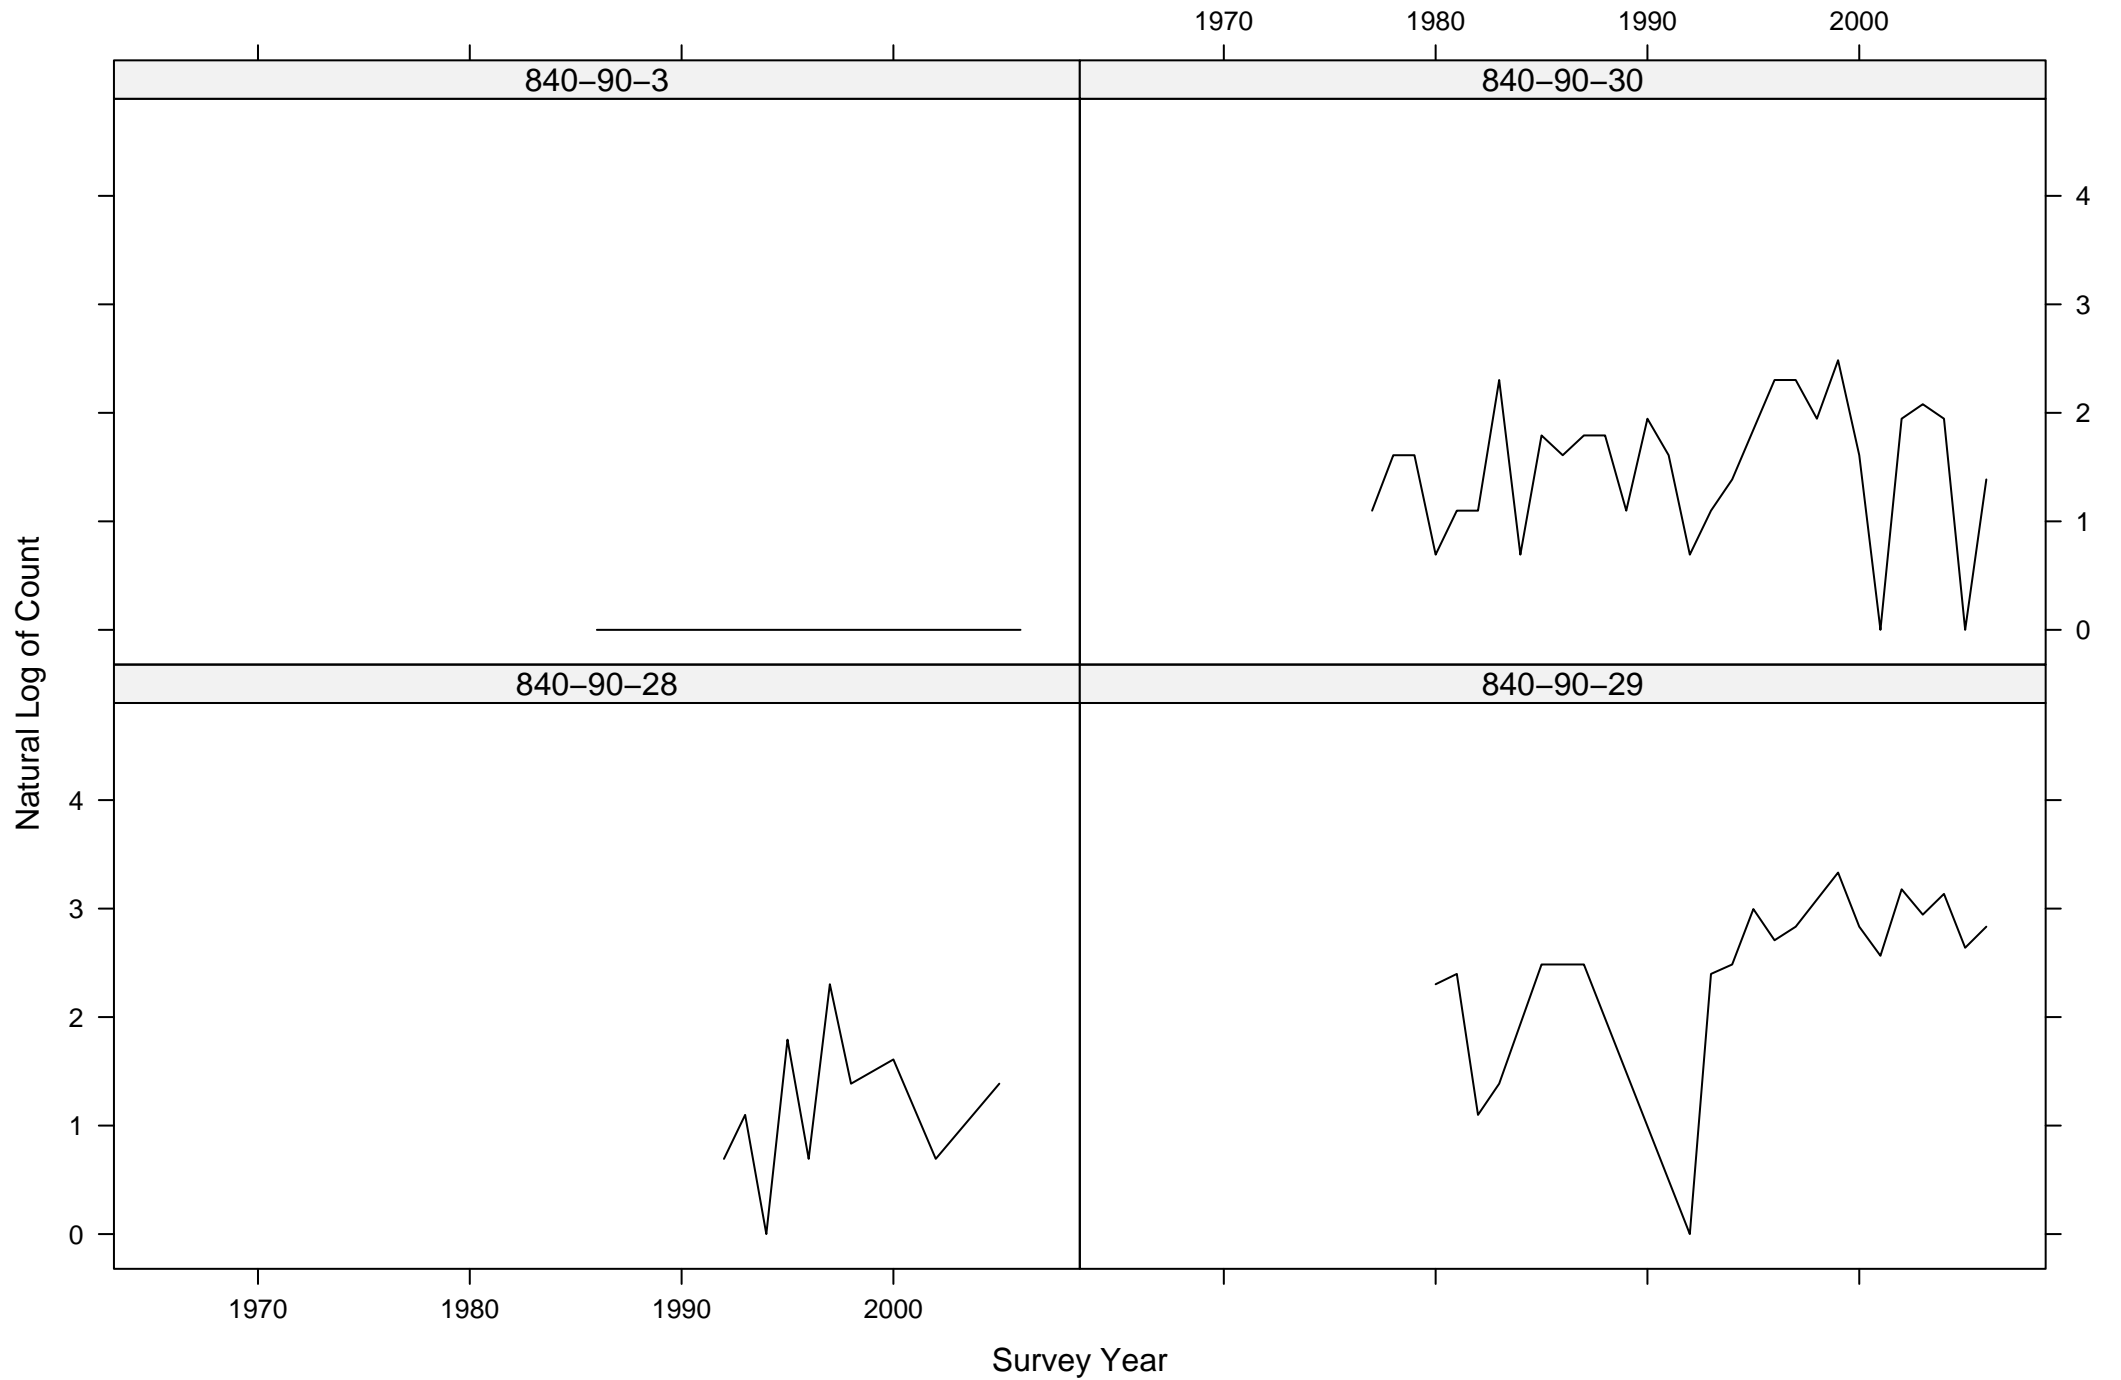

Total Counts of Black-throated Green Warbler by Route ID