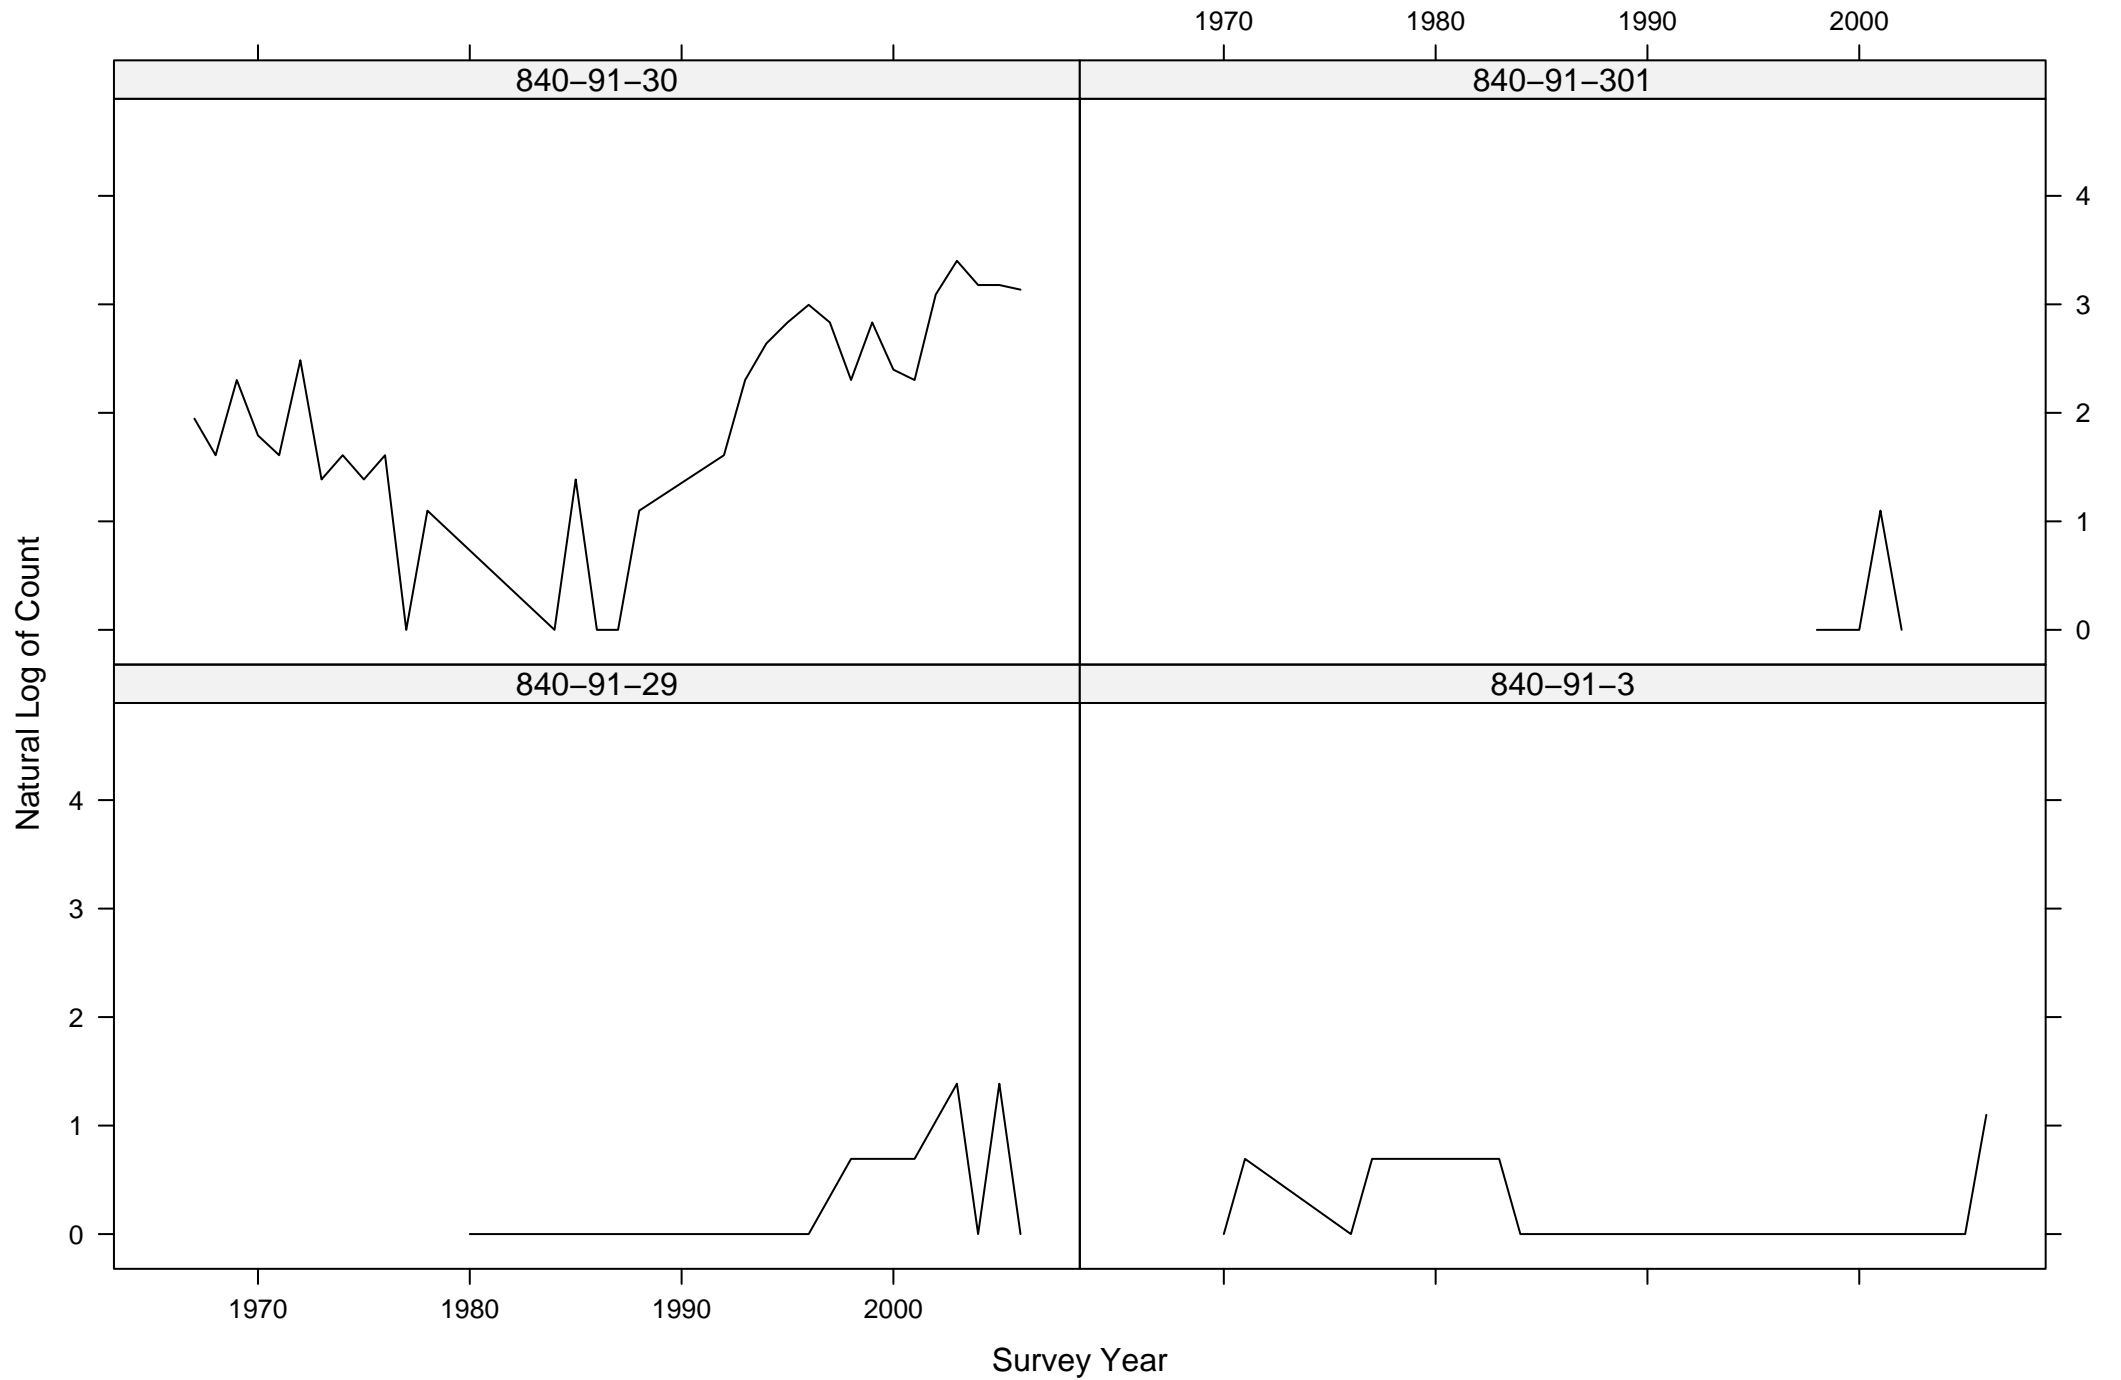

Total Counts of Black-throated Green Warbler by Route ID