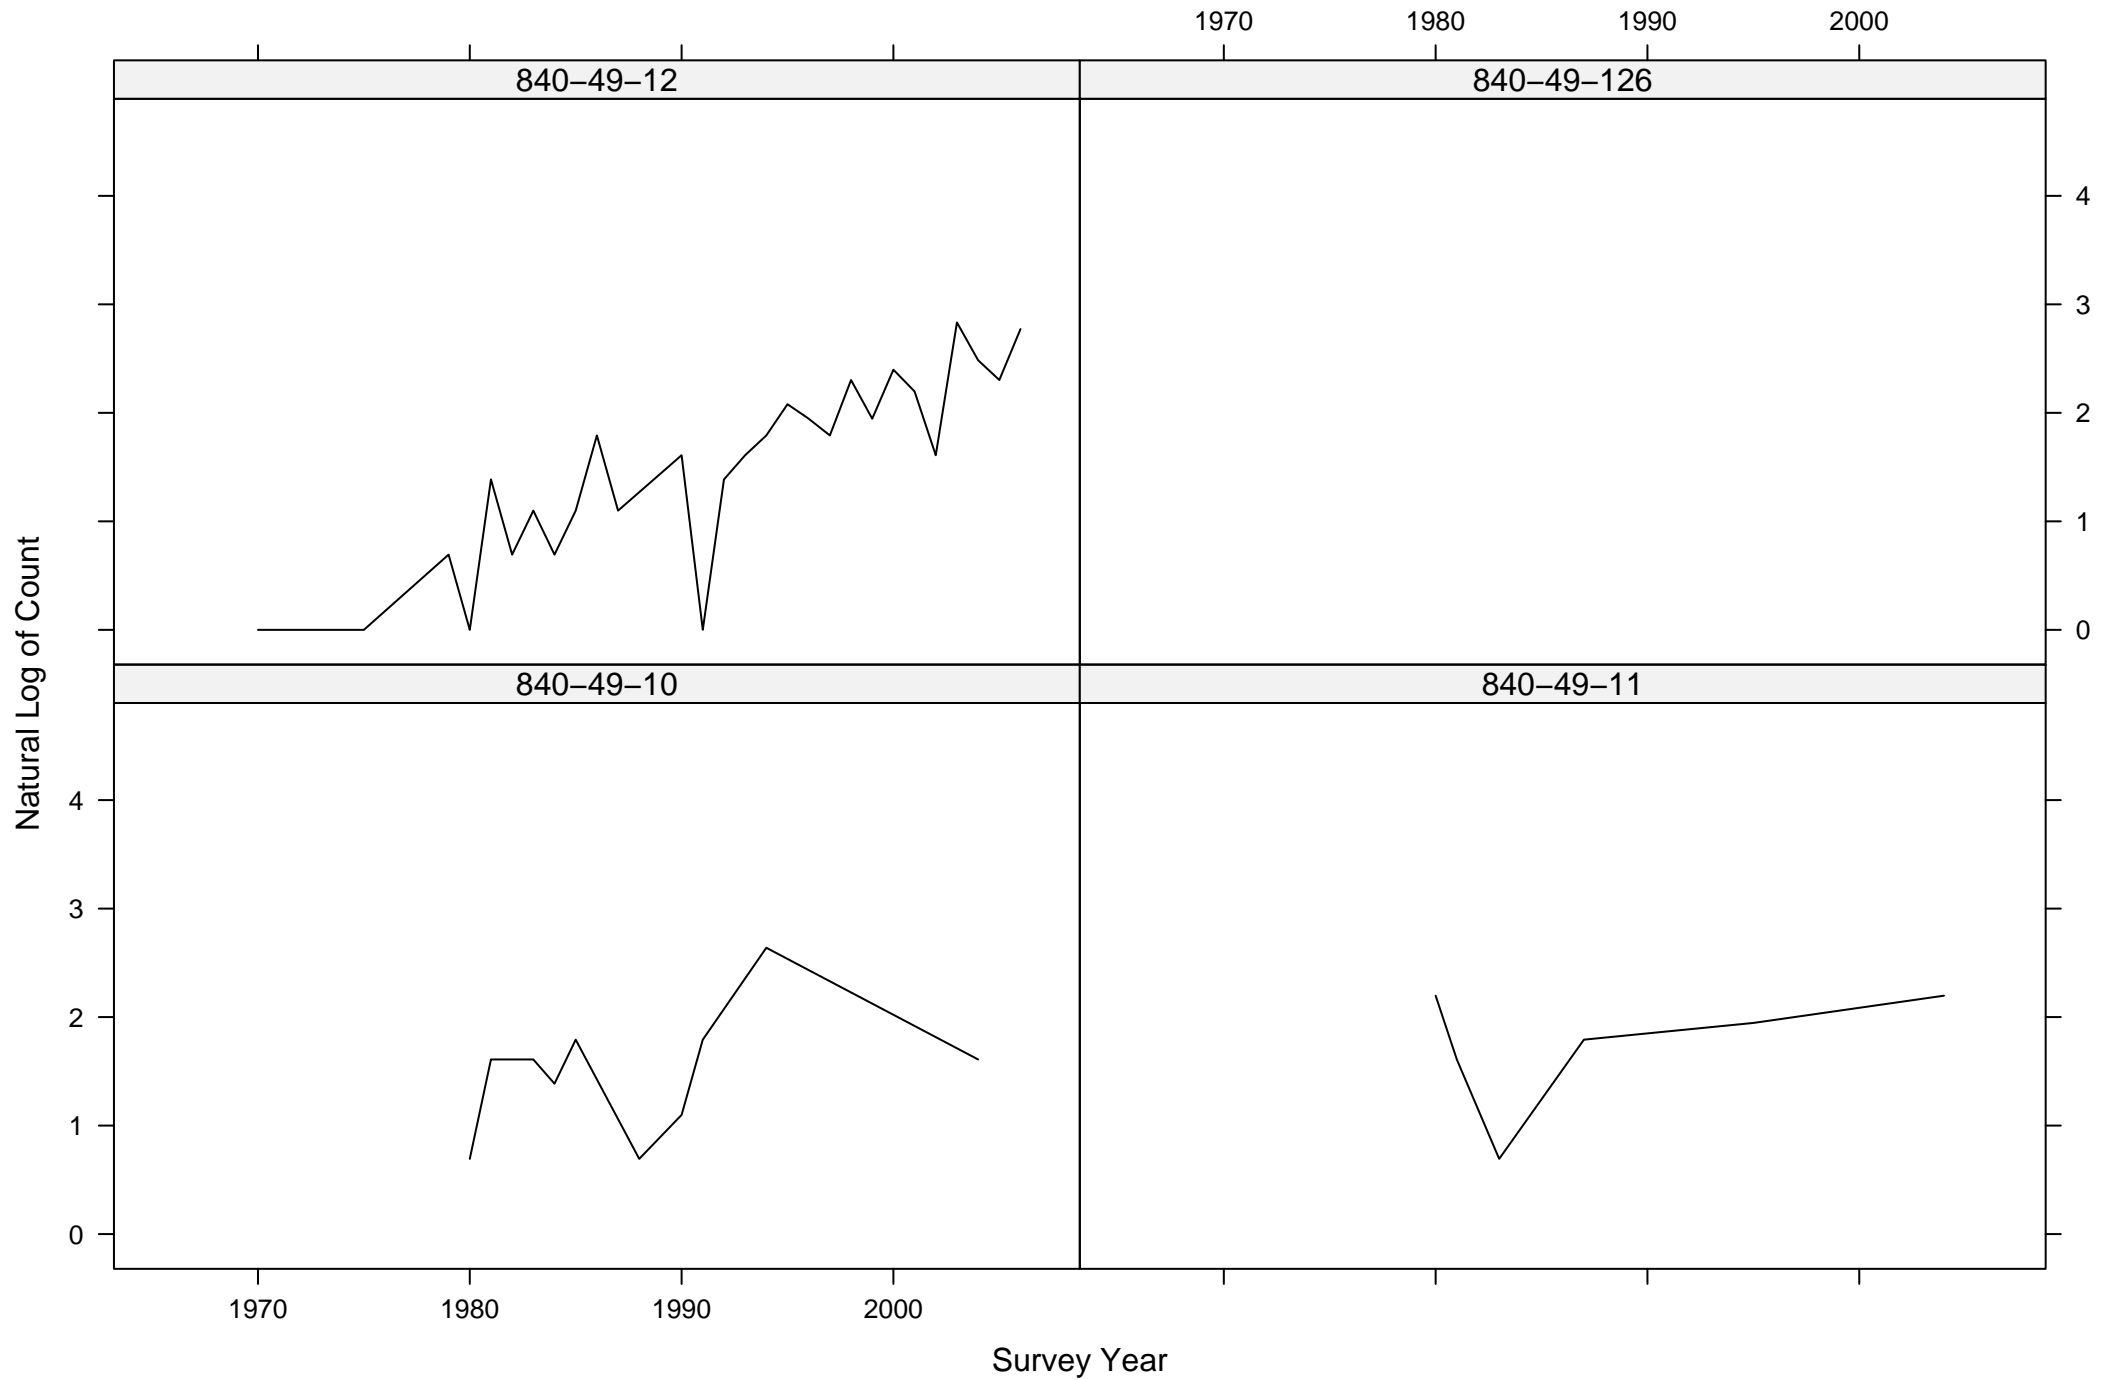

Total Counts of Black-throated Green Warbler by Route ID