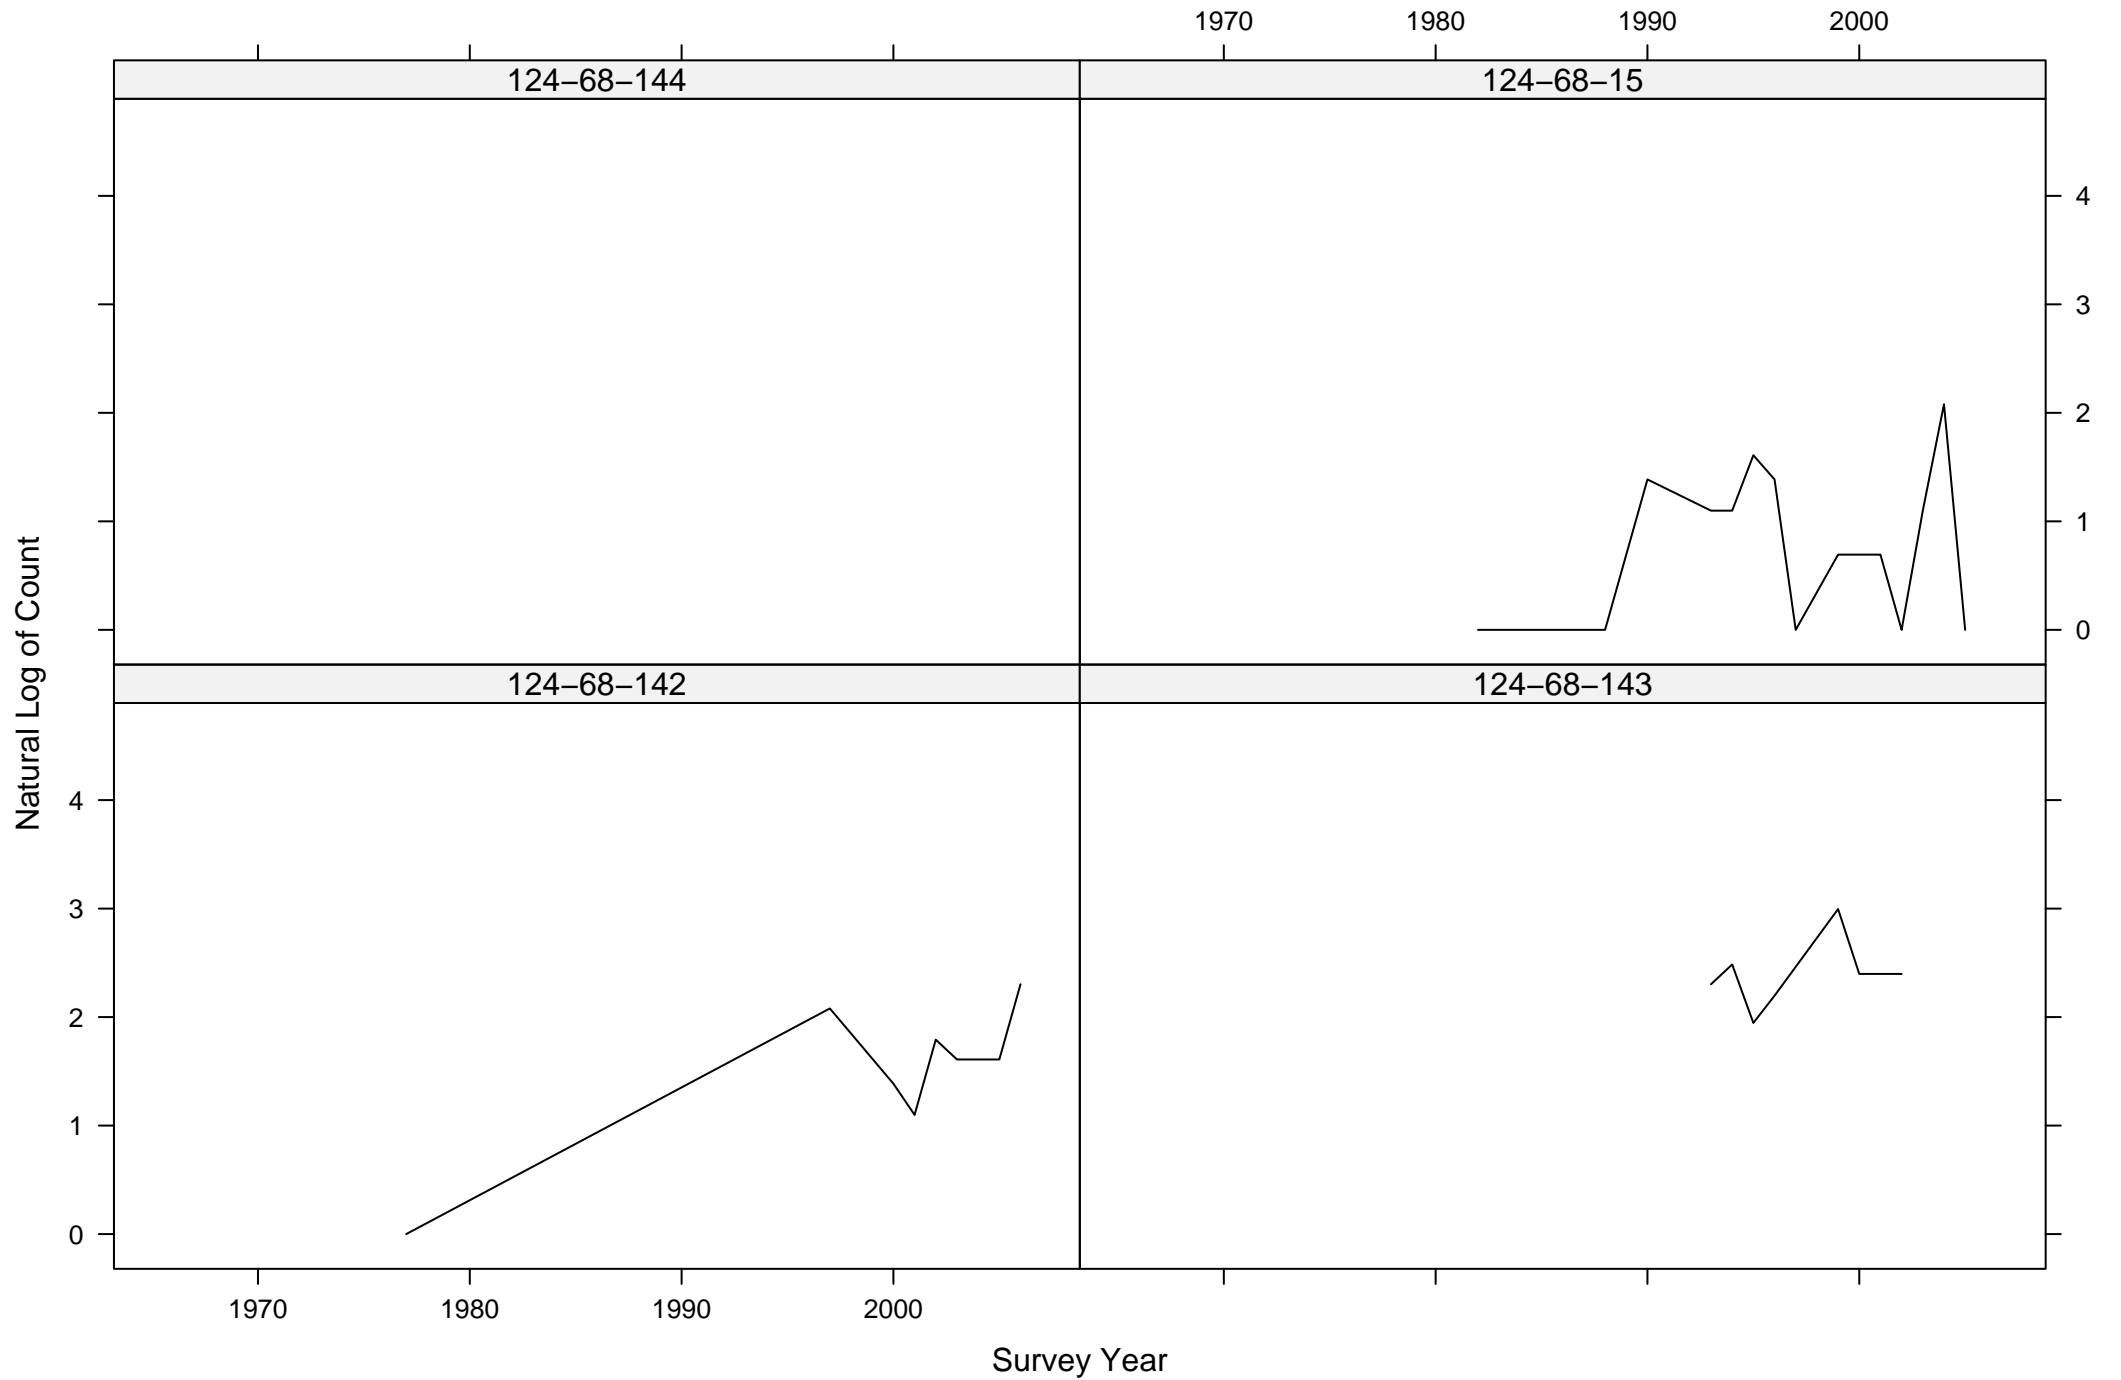

Total Counts of Black-throated Green Warbler by Route ID