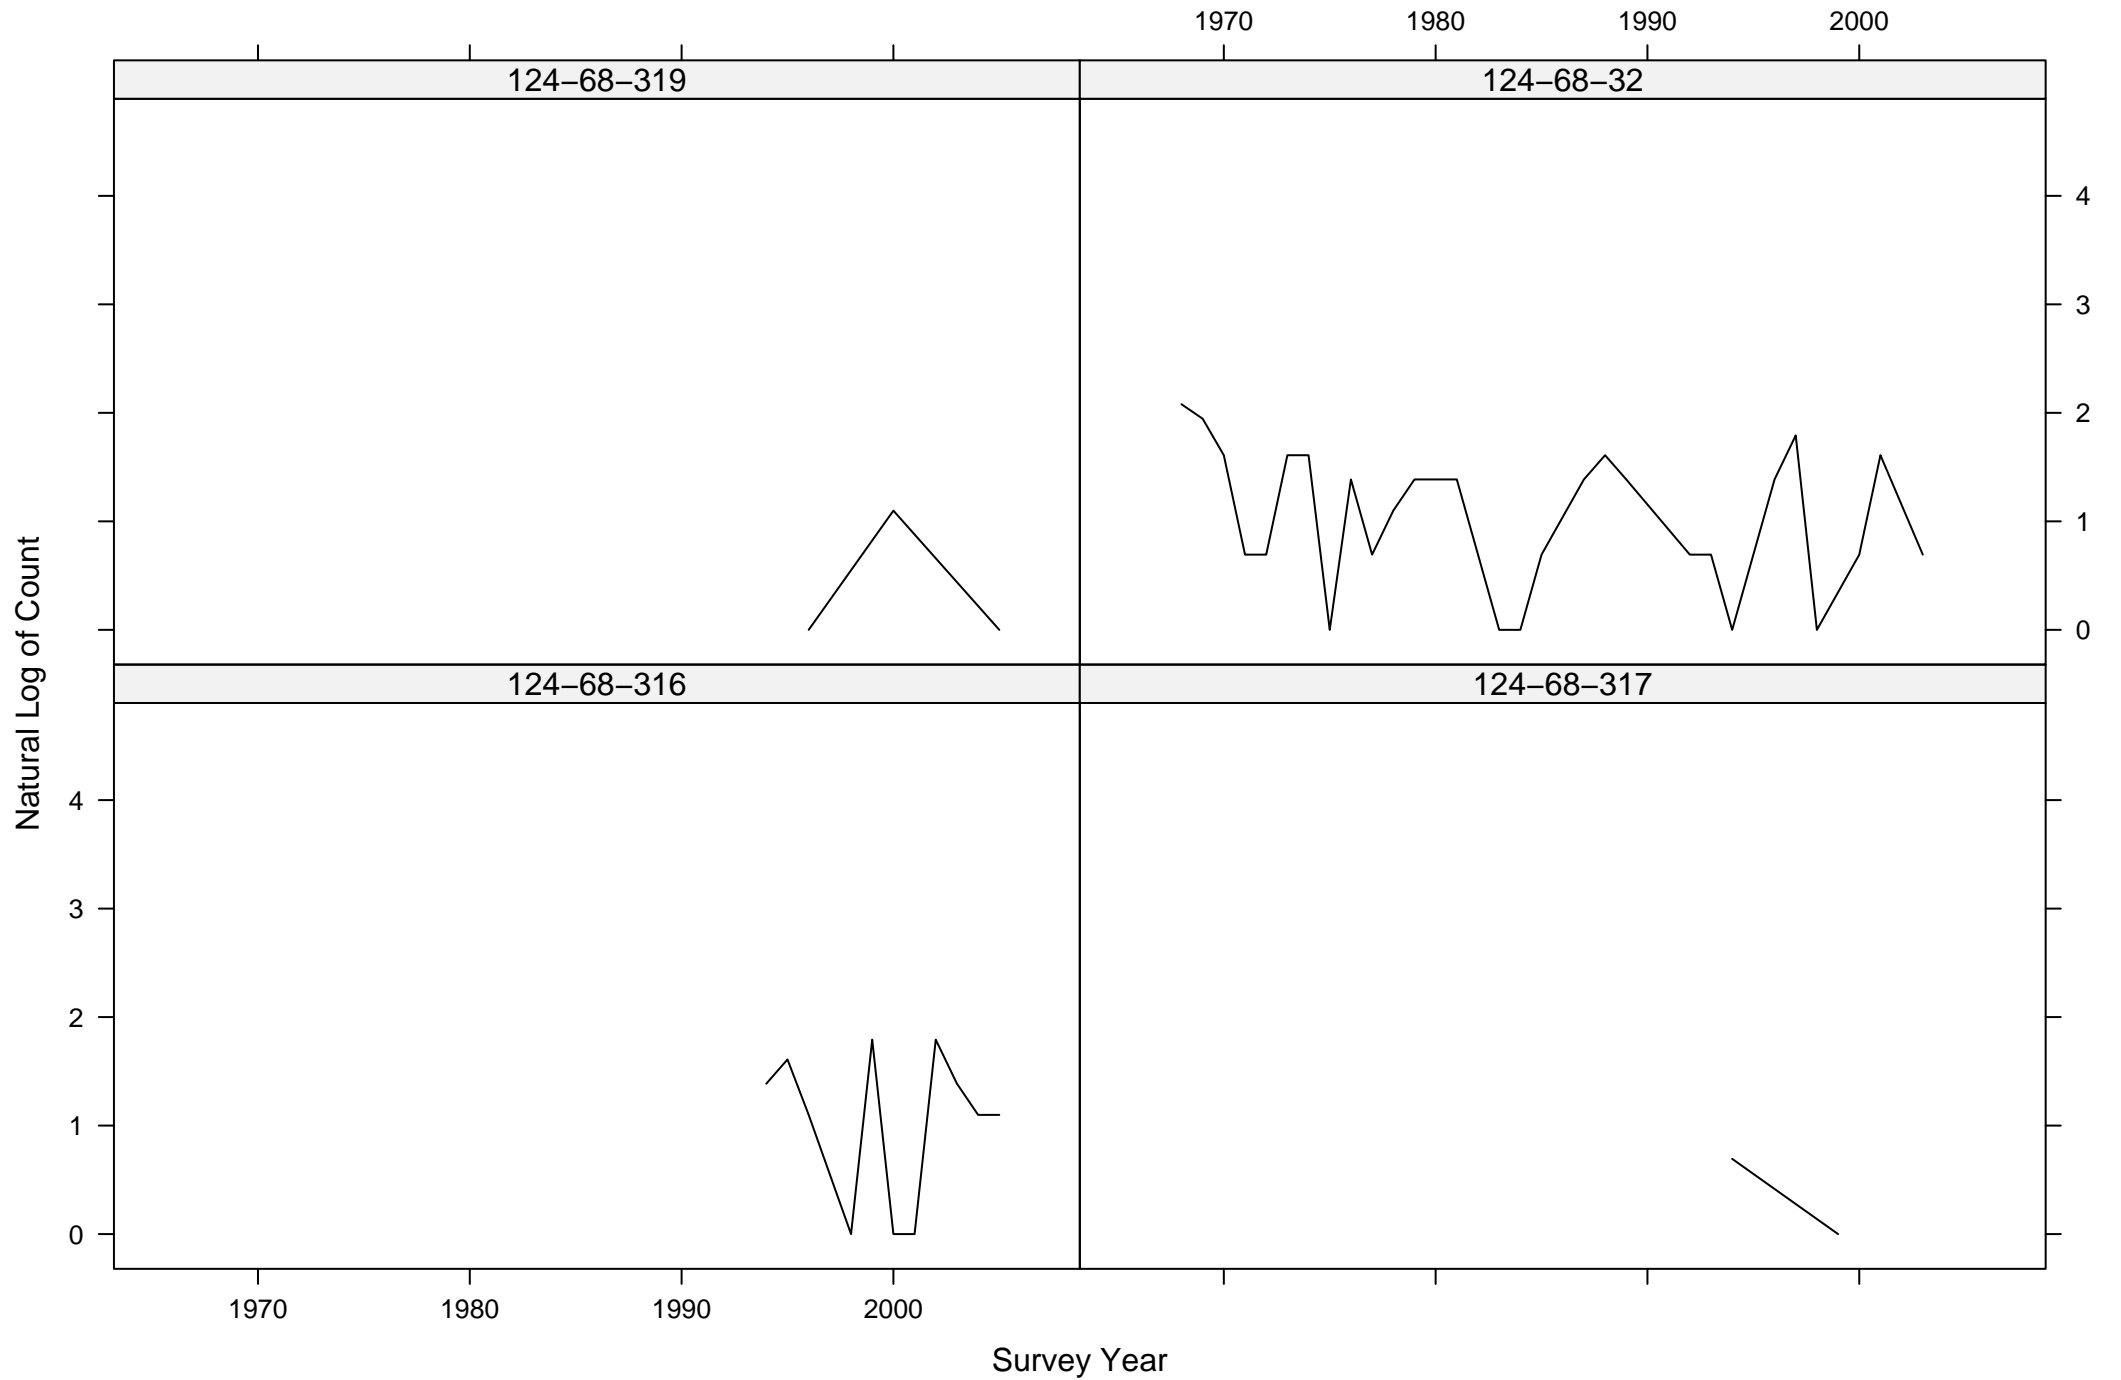

Total Counts of Black-throated Green Warbler by Route ID