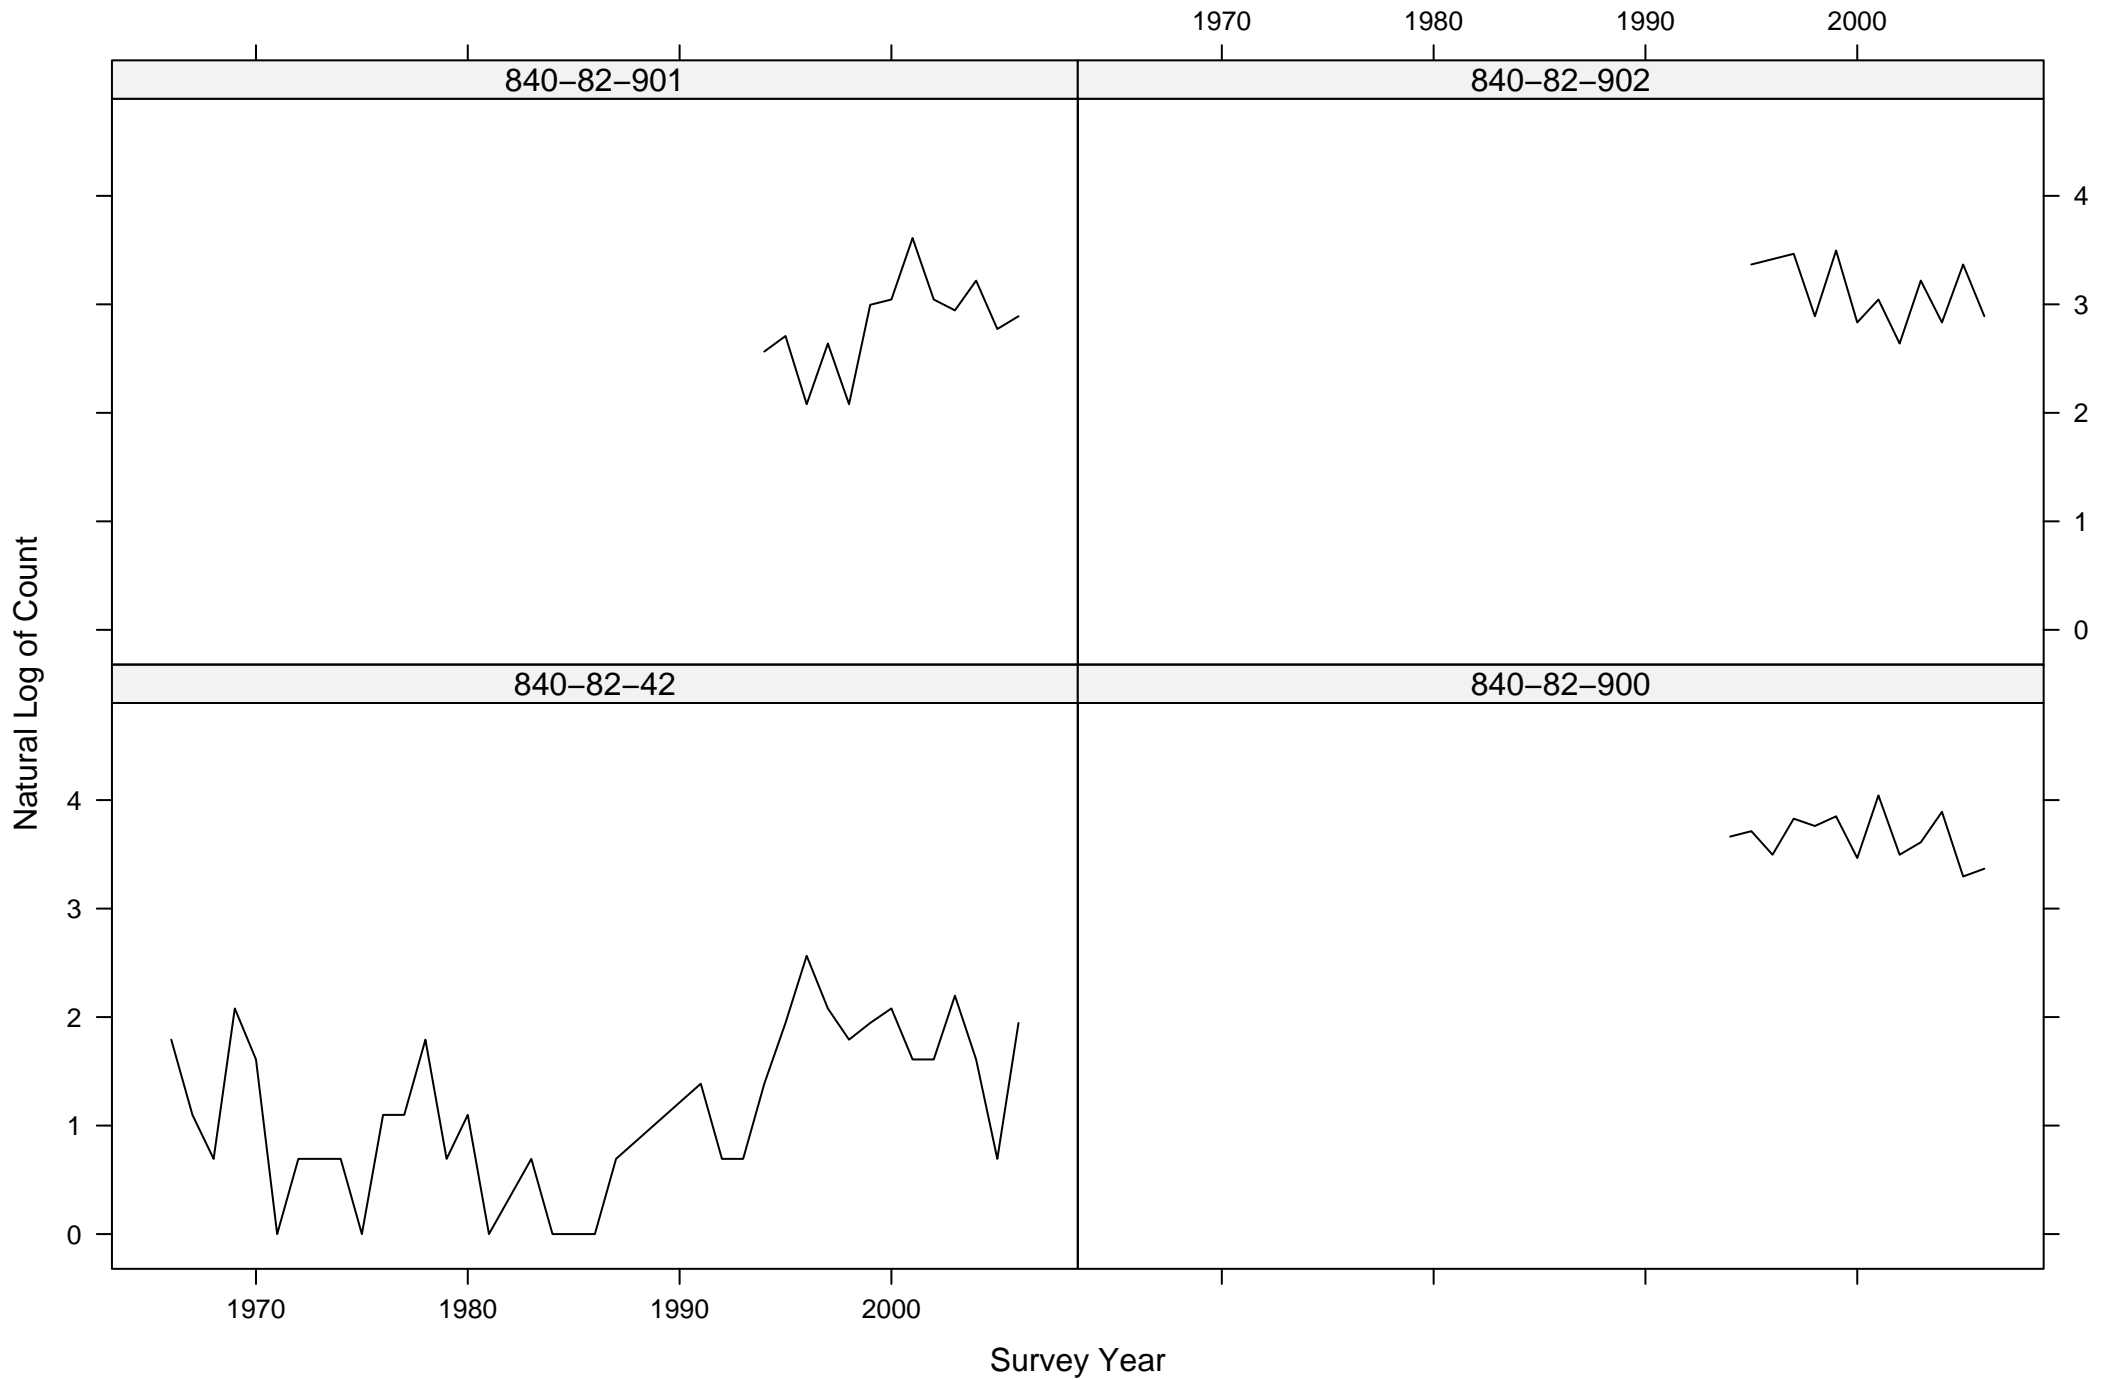

Total Counts of Black-throated Green Warbler by Route ID