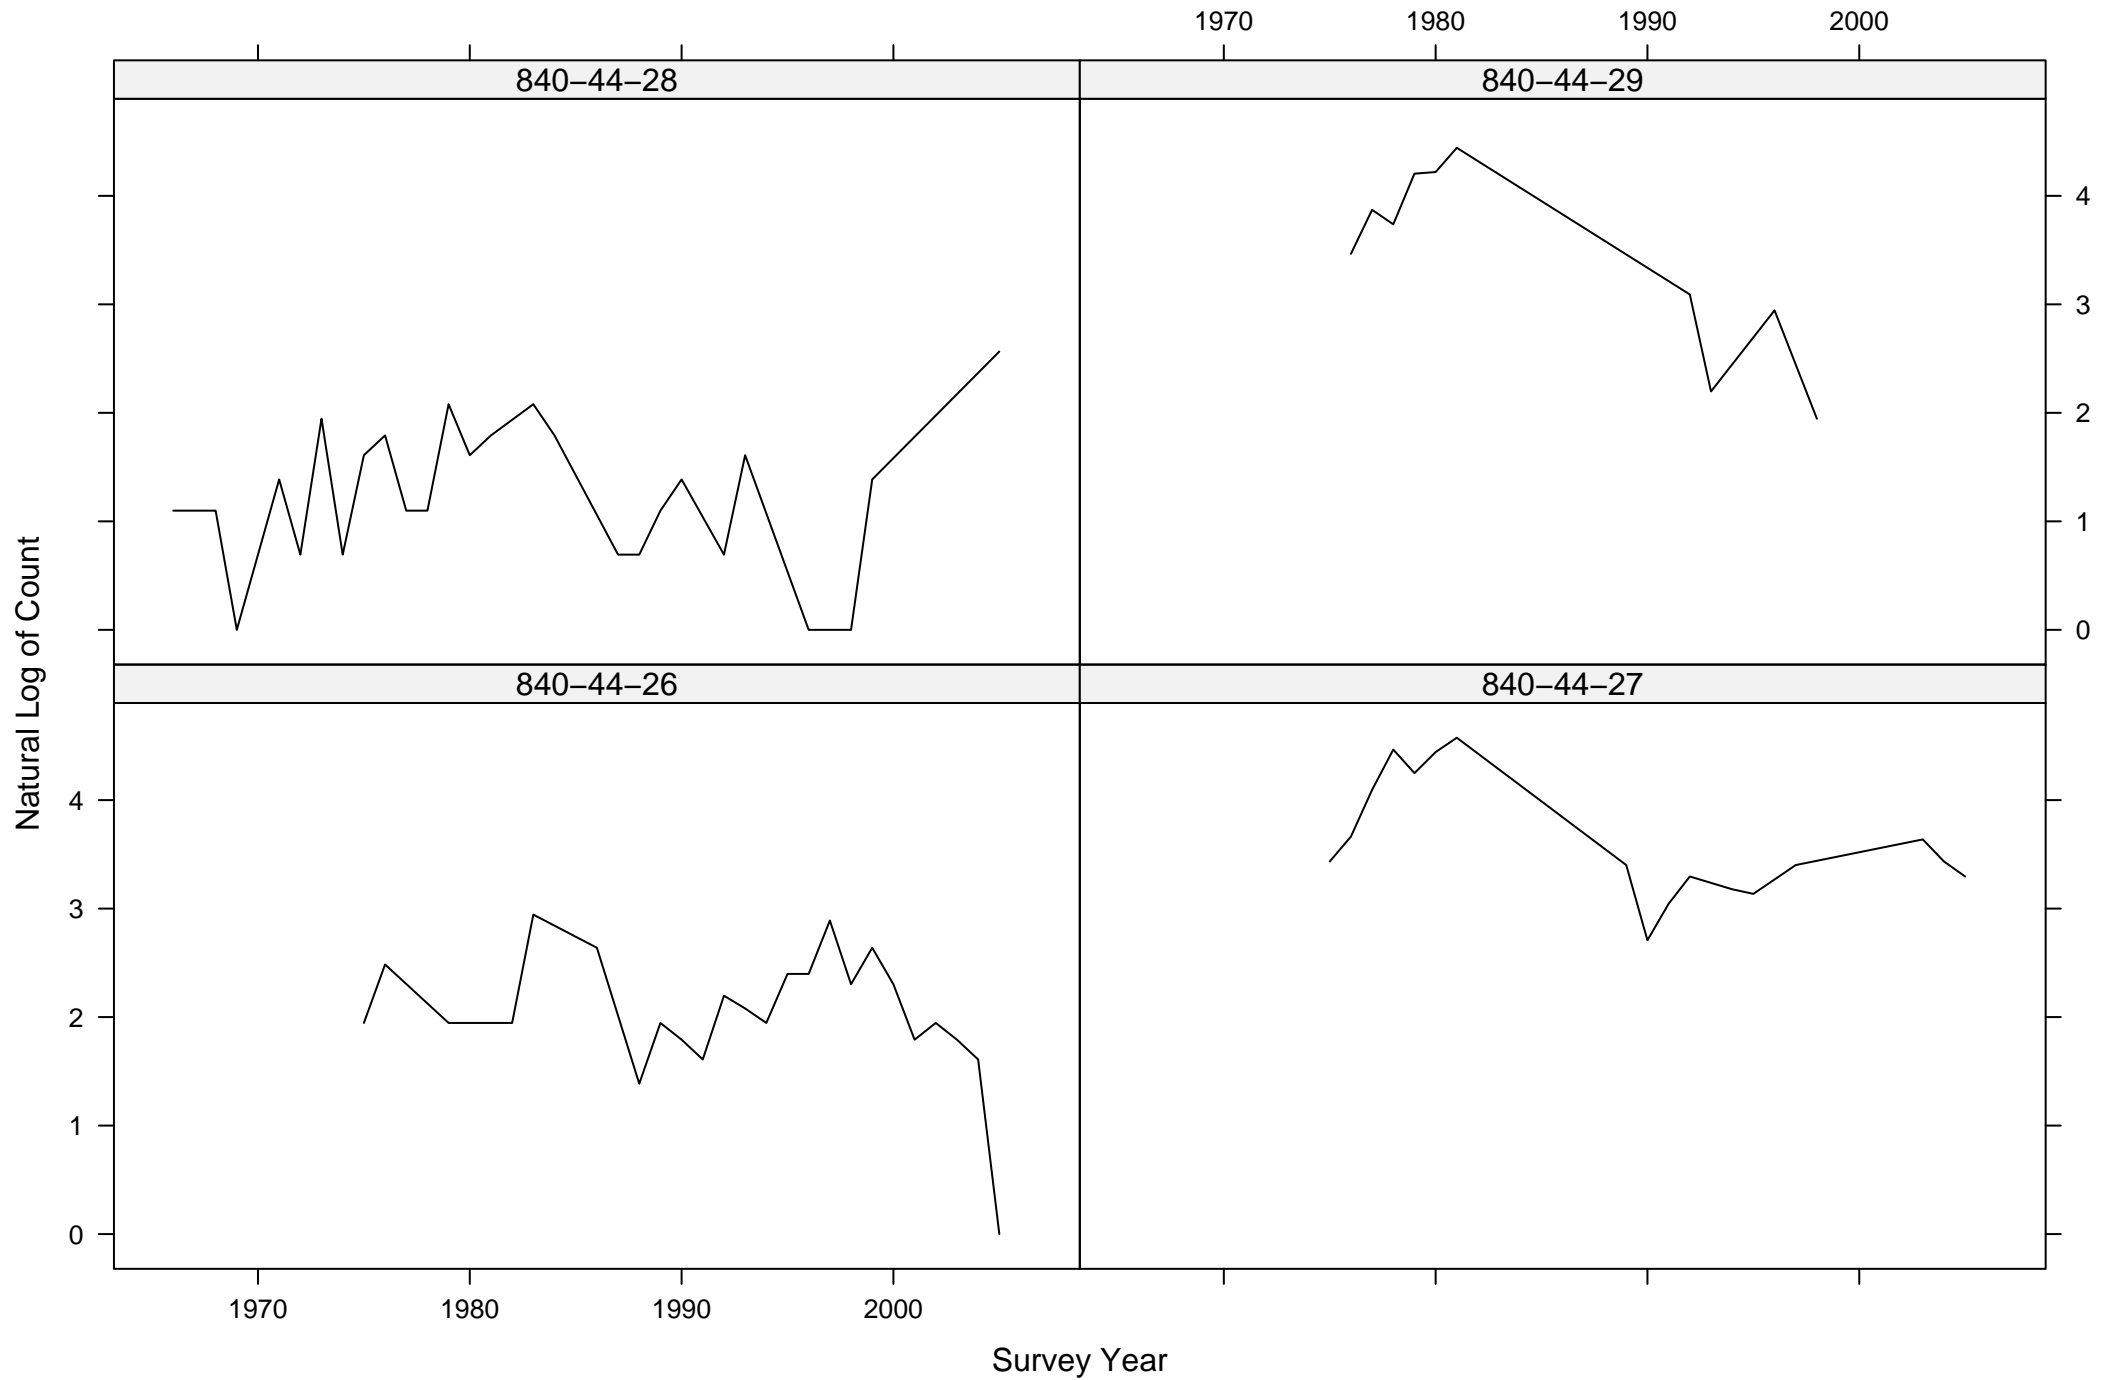

Total Counts of Black-throated Green Warbler by Route ID