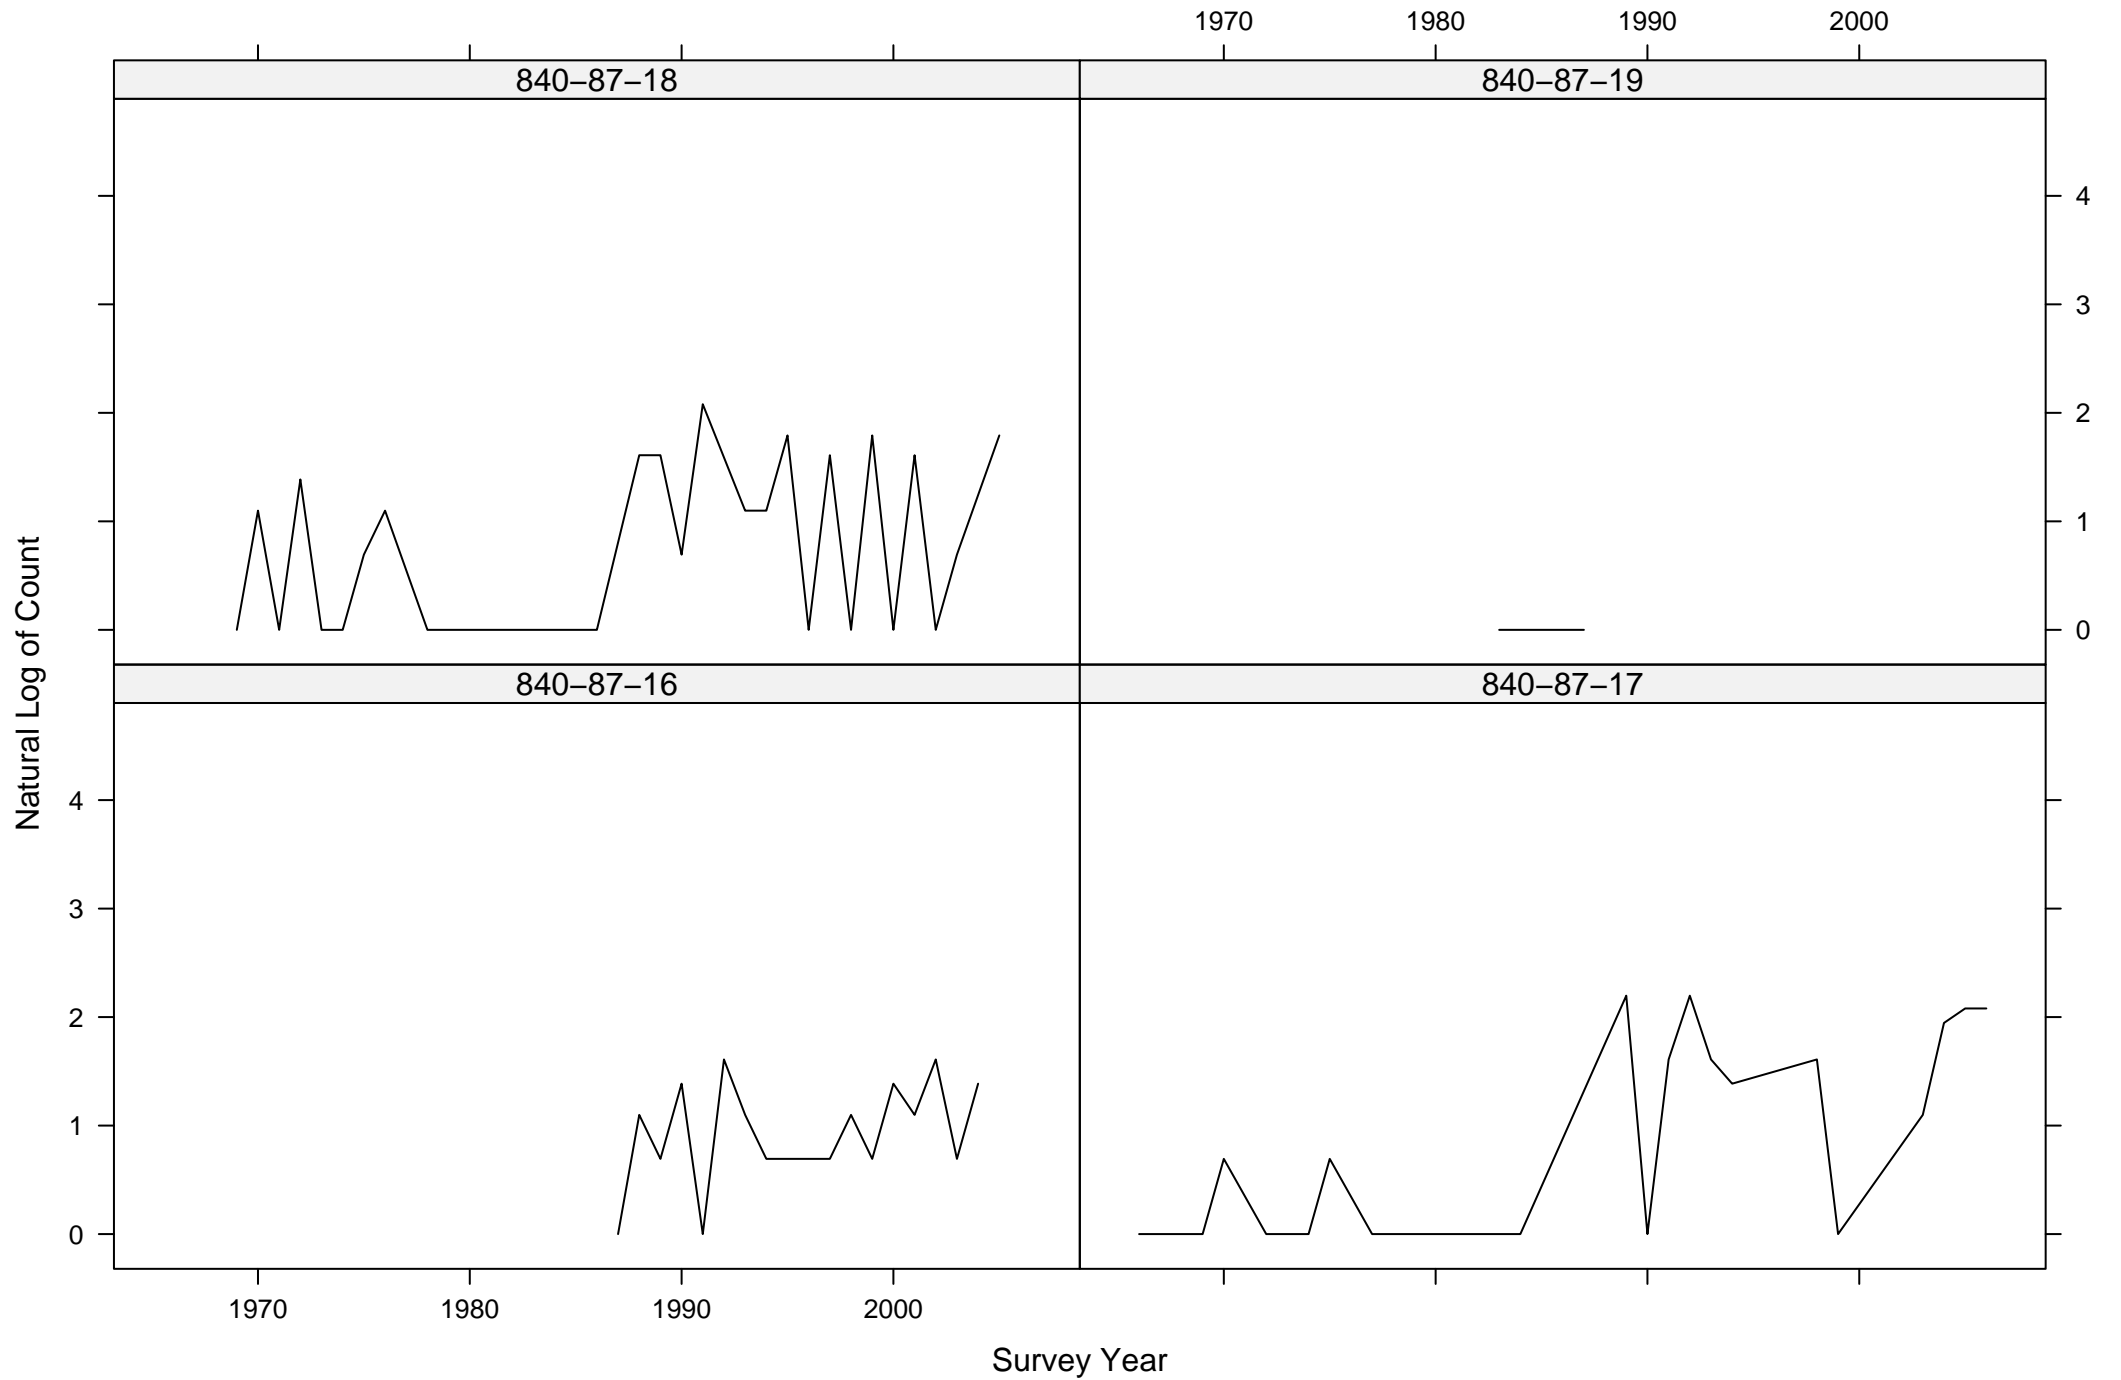

Total Counts of Black-throated Green Warbler by Route ID