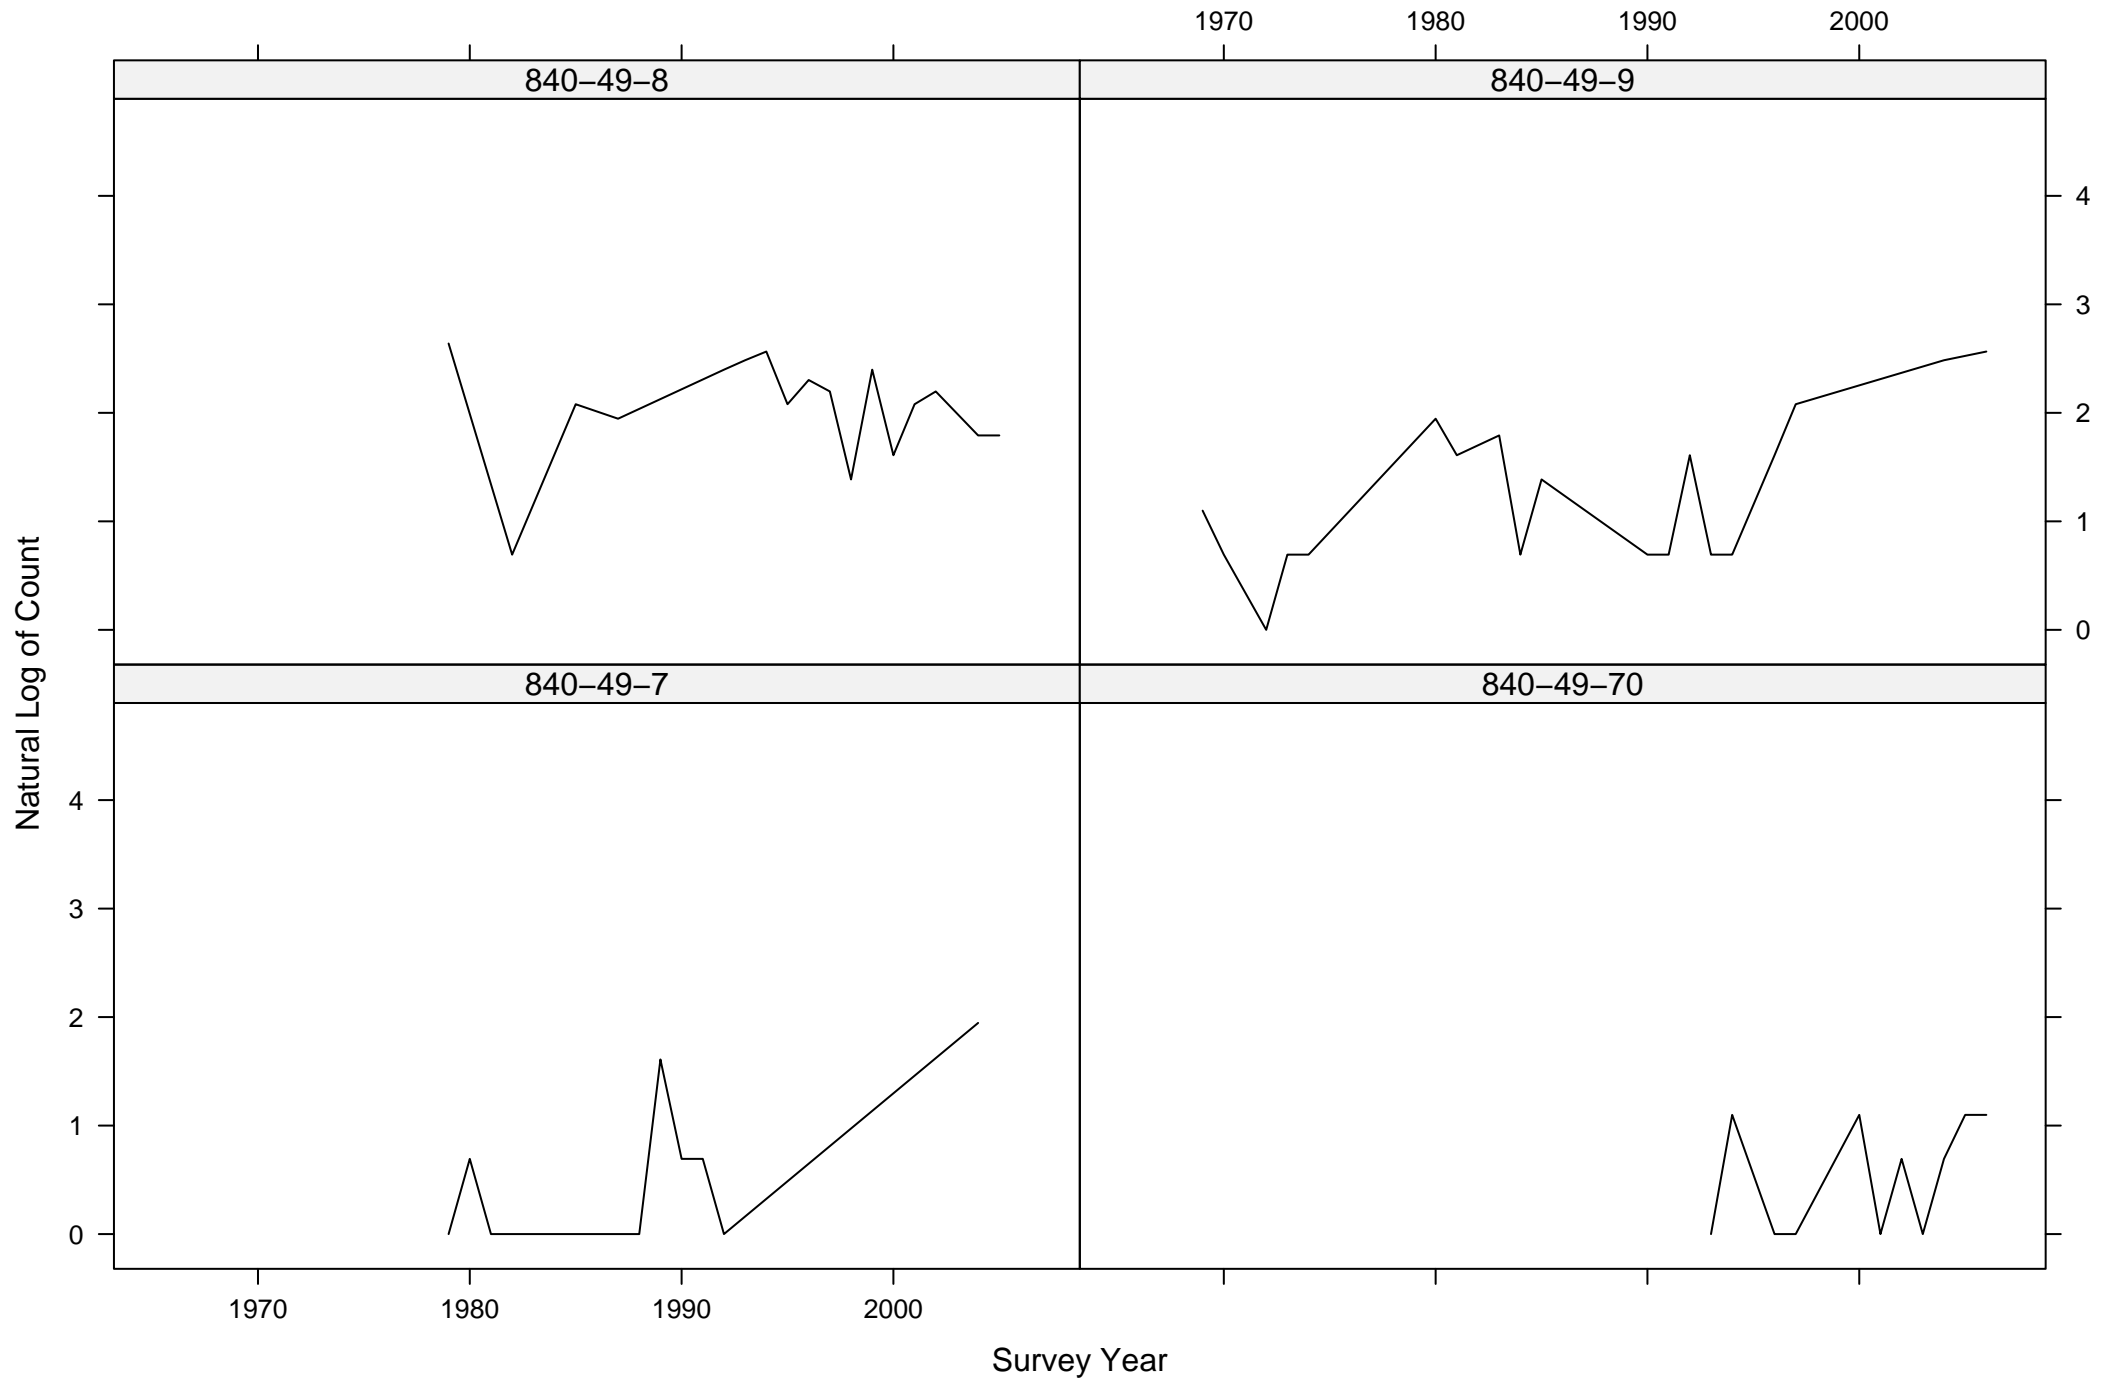

Total Counts of Black-throated Green Warbler by Route ID