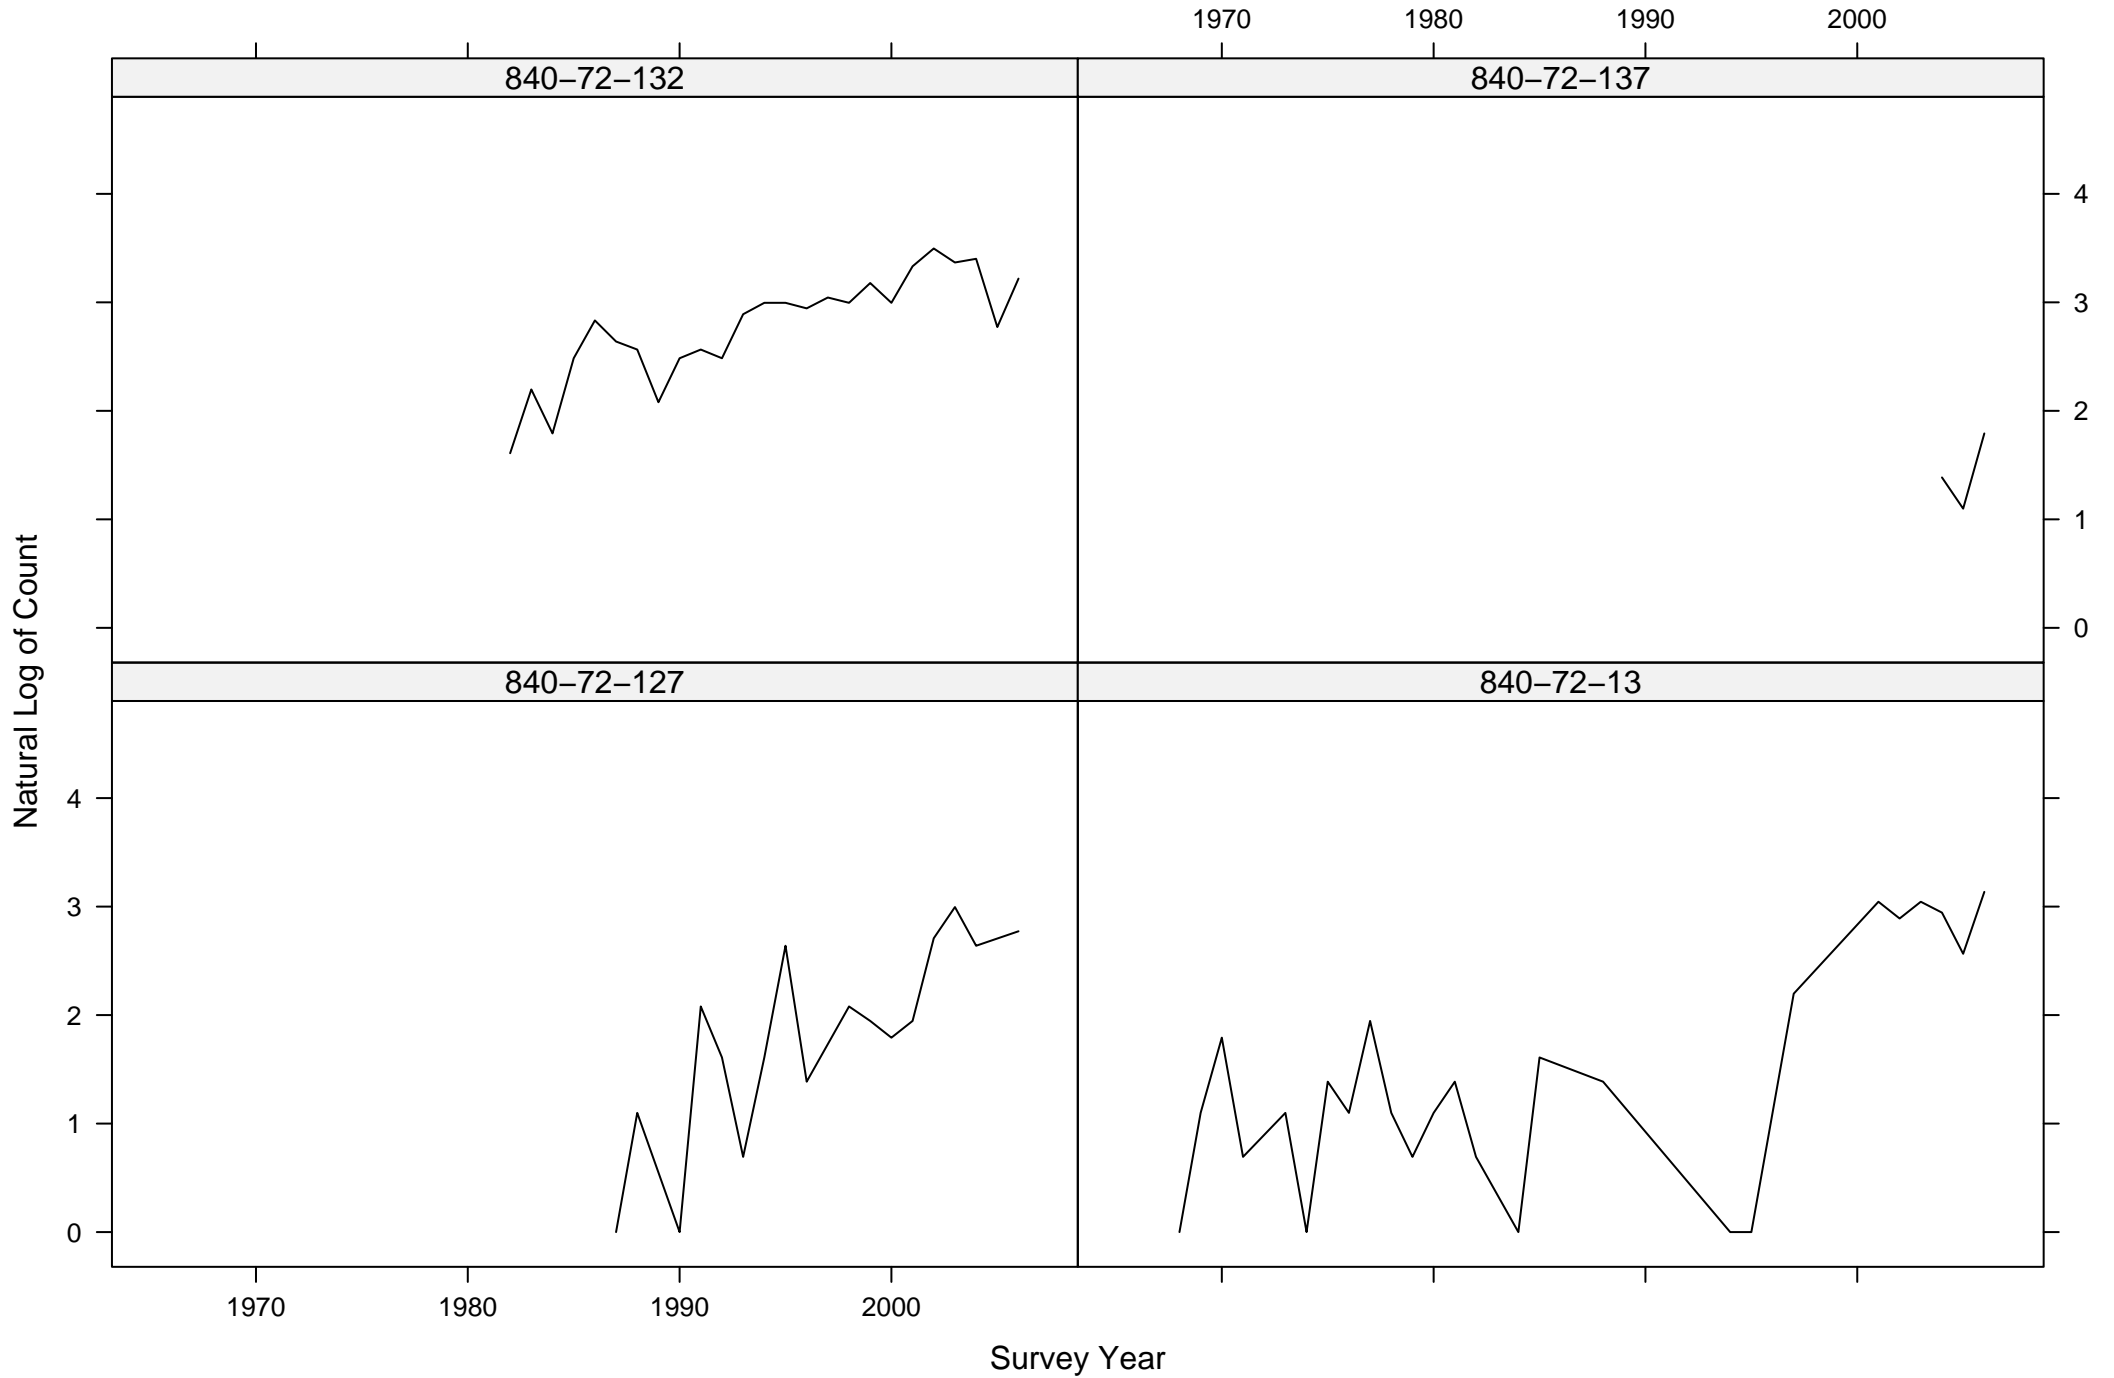

Total Counts of Black-throated Green Warbler by Route ID

Total Counts of Black-throated Green Warbler by Route ID

Total Counts of Black-throated Green Warbler by Route ID

Total Counts of Black-throated Green Warbler by Route ID