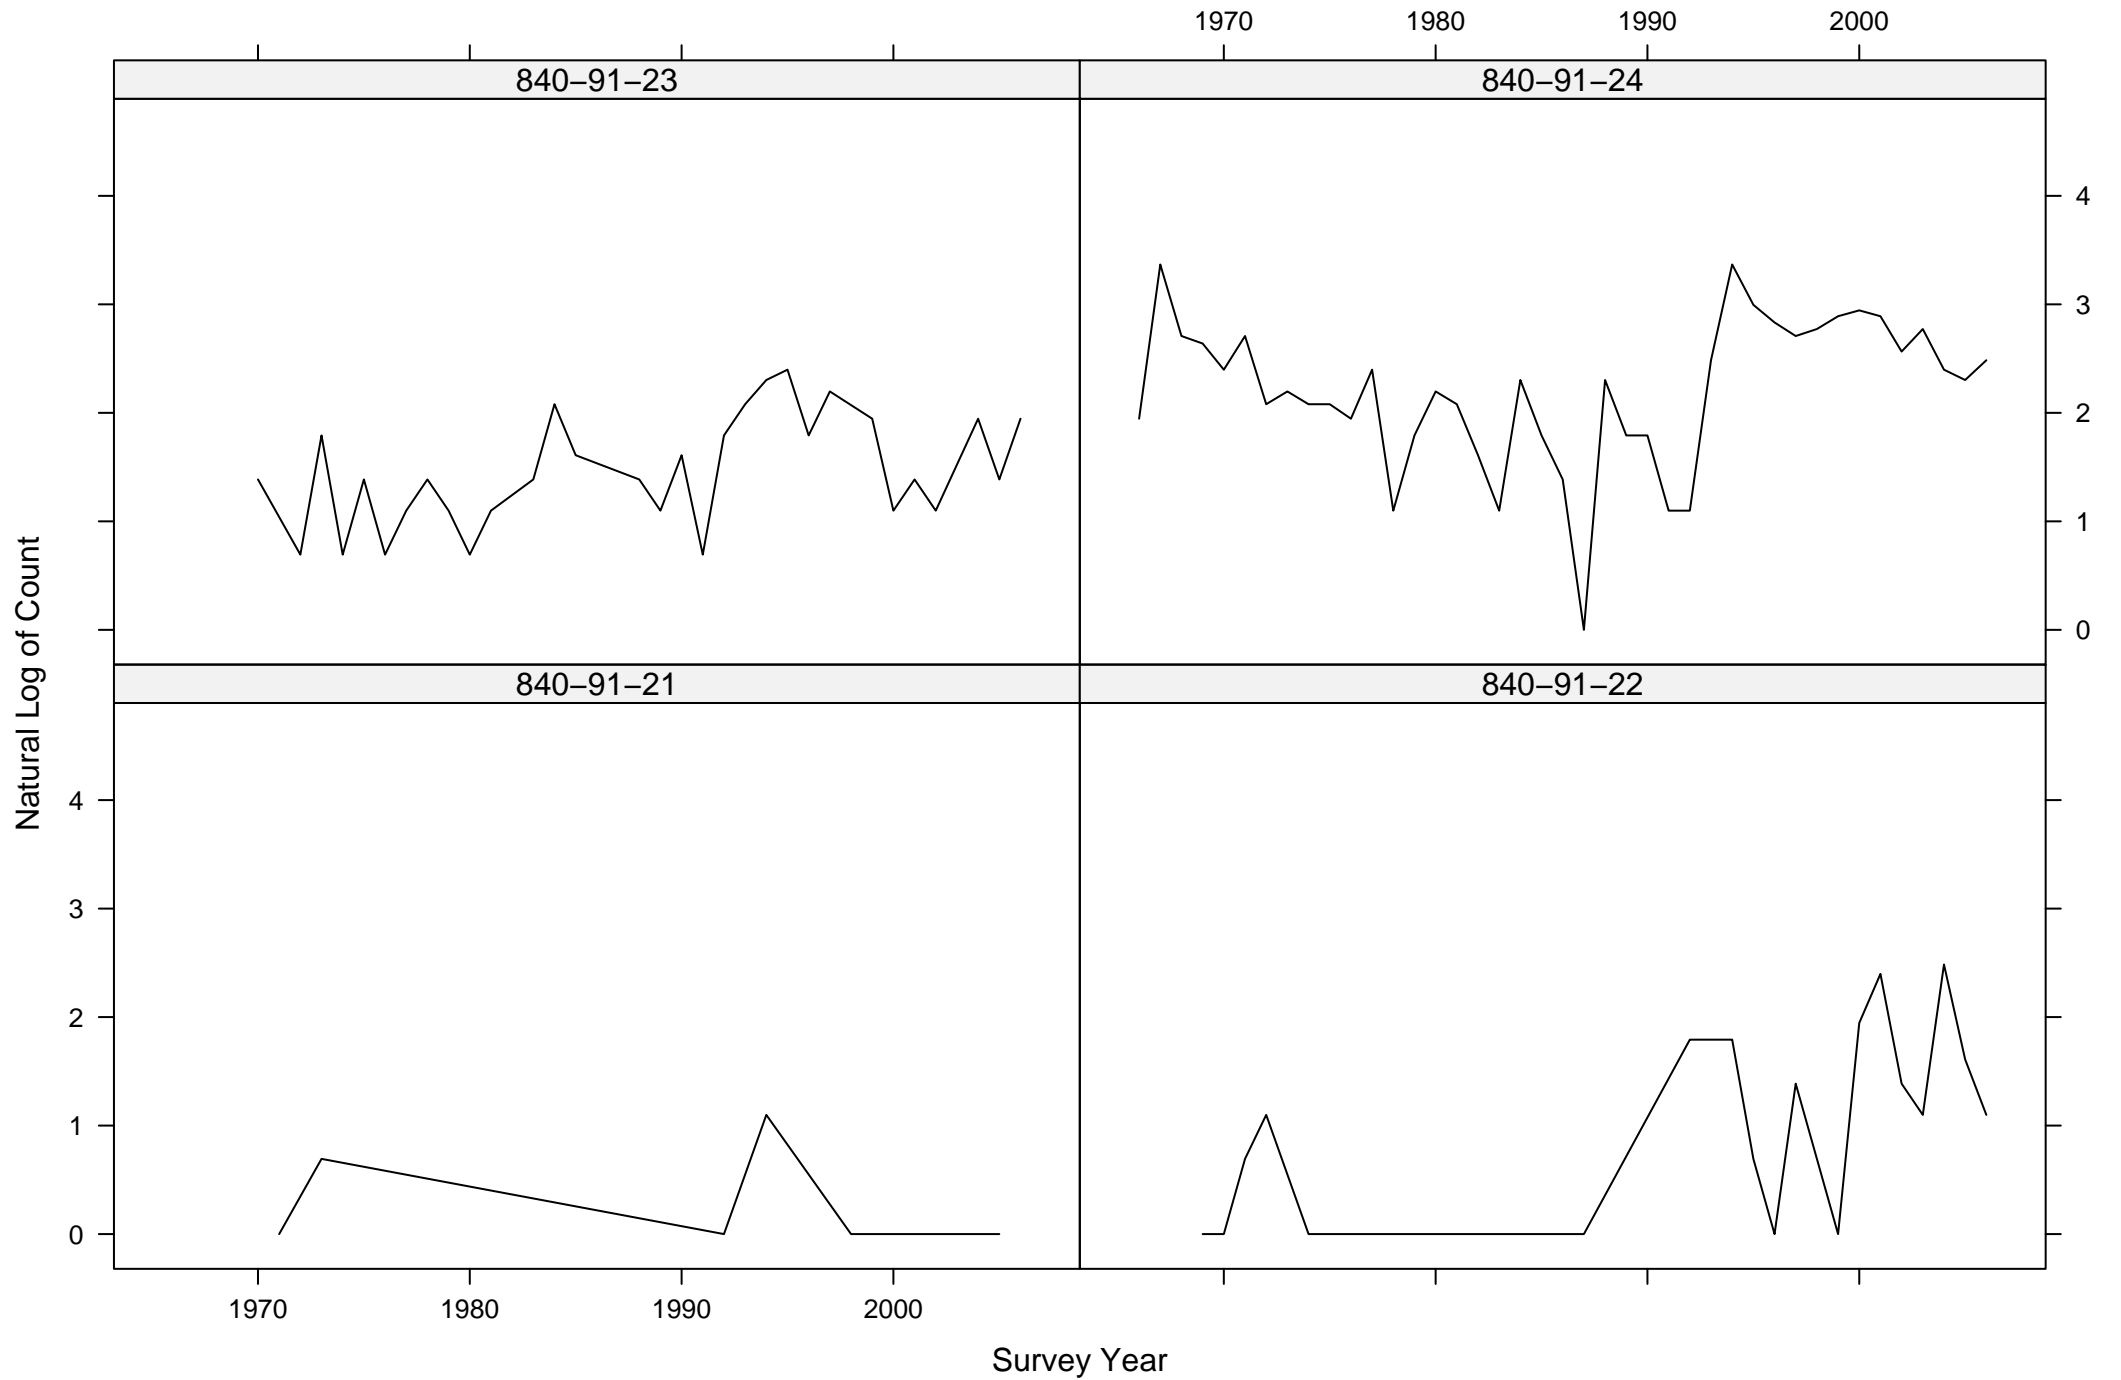

Total Counts of Black-throated Green Warbler by Route ID