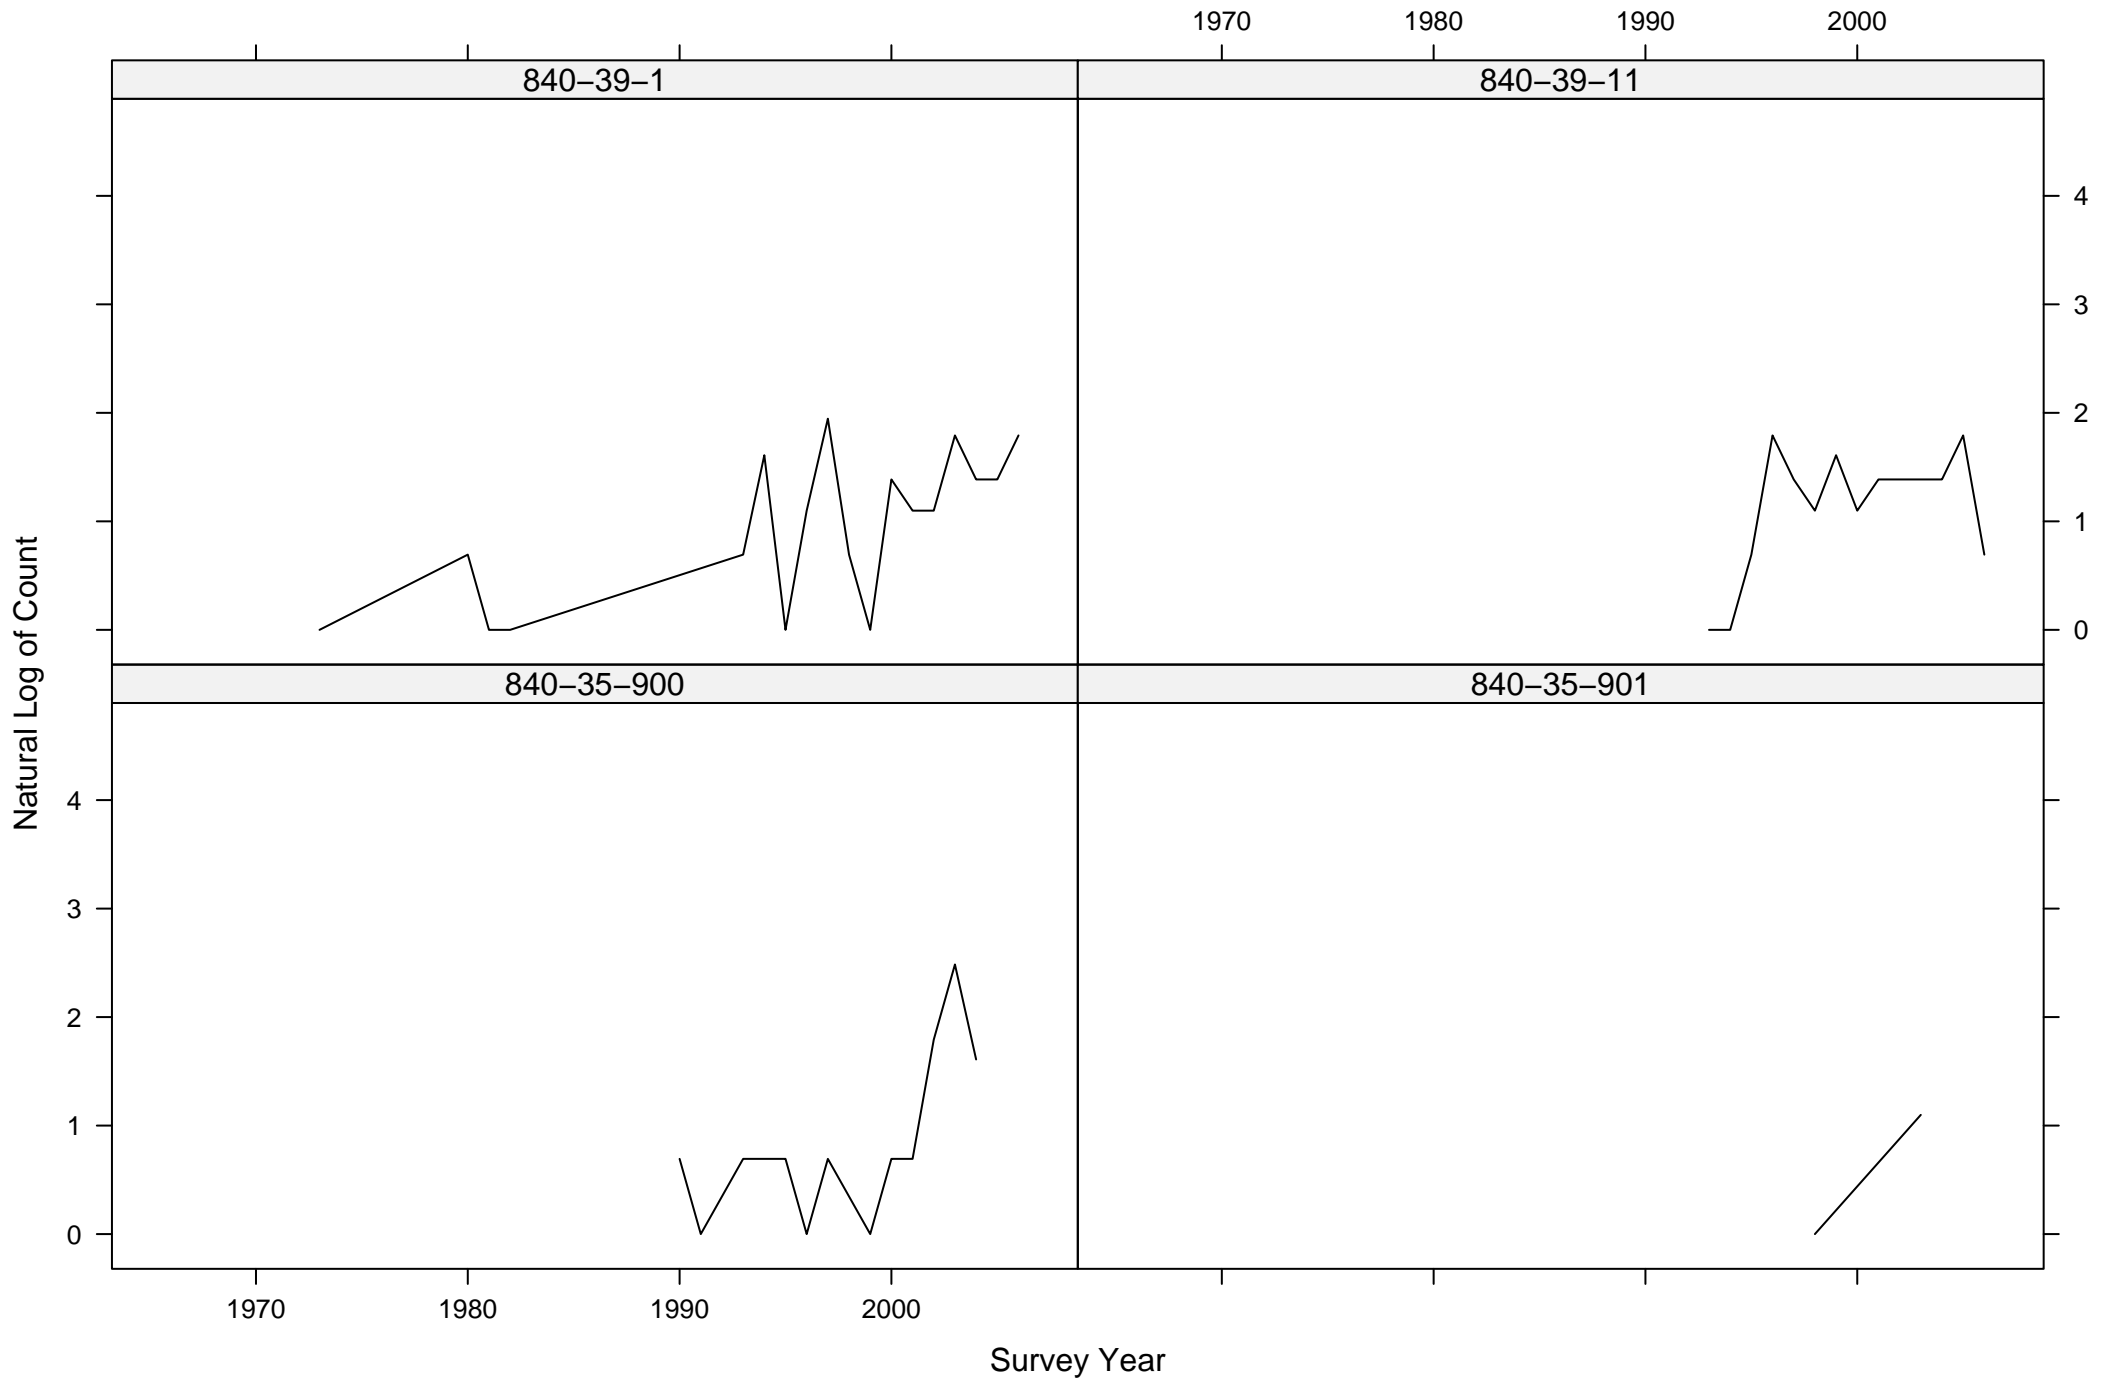

Total Counts of Black-throated Green Warbler by Route ID