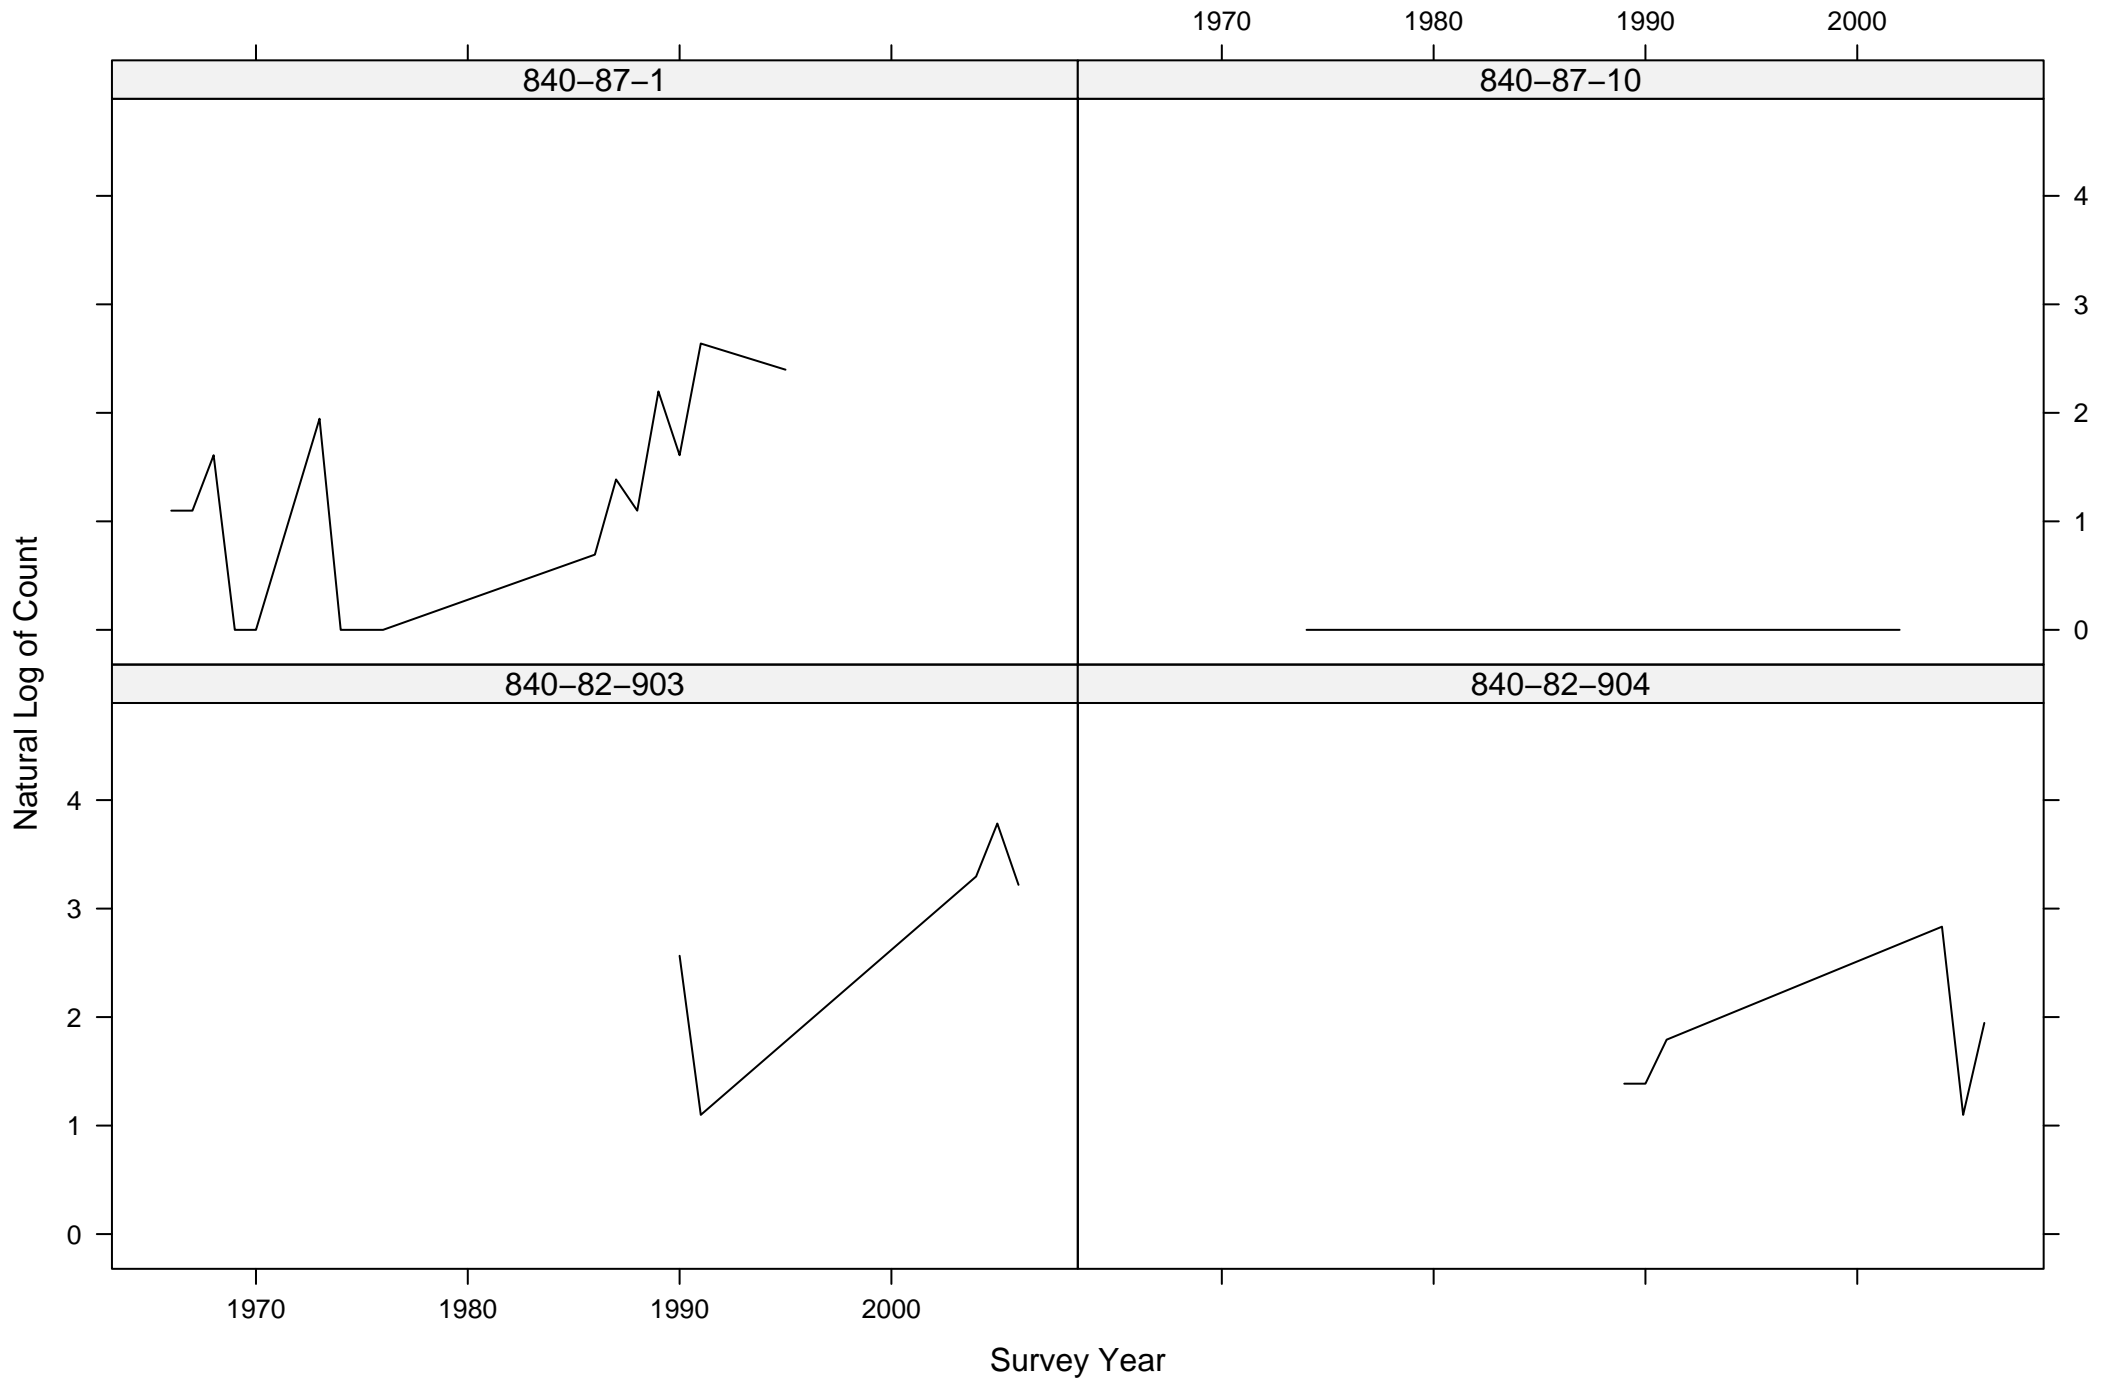

Total Counts of Black-throated Green Warbler by Route ID