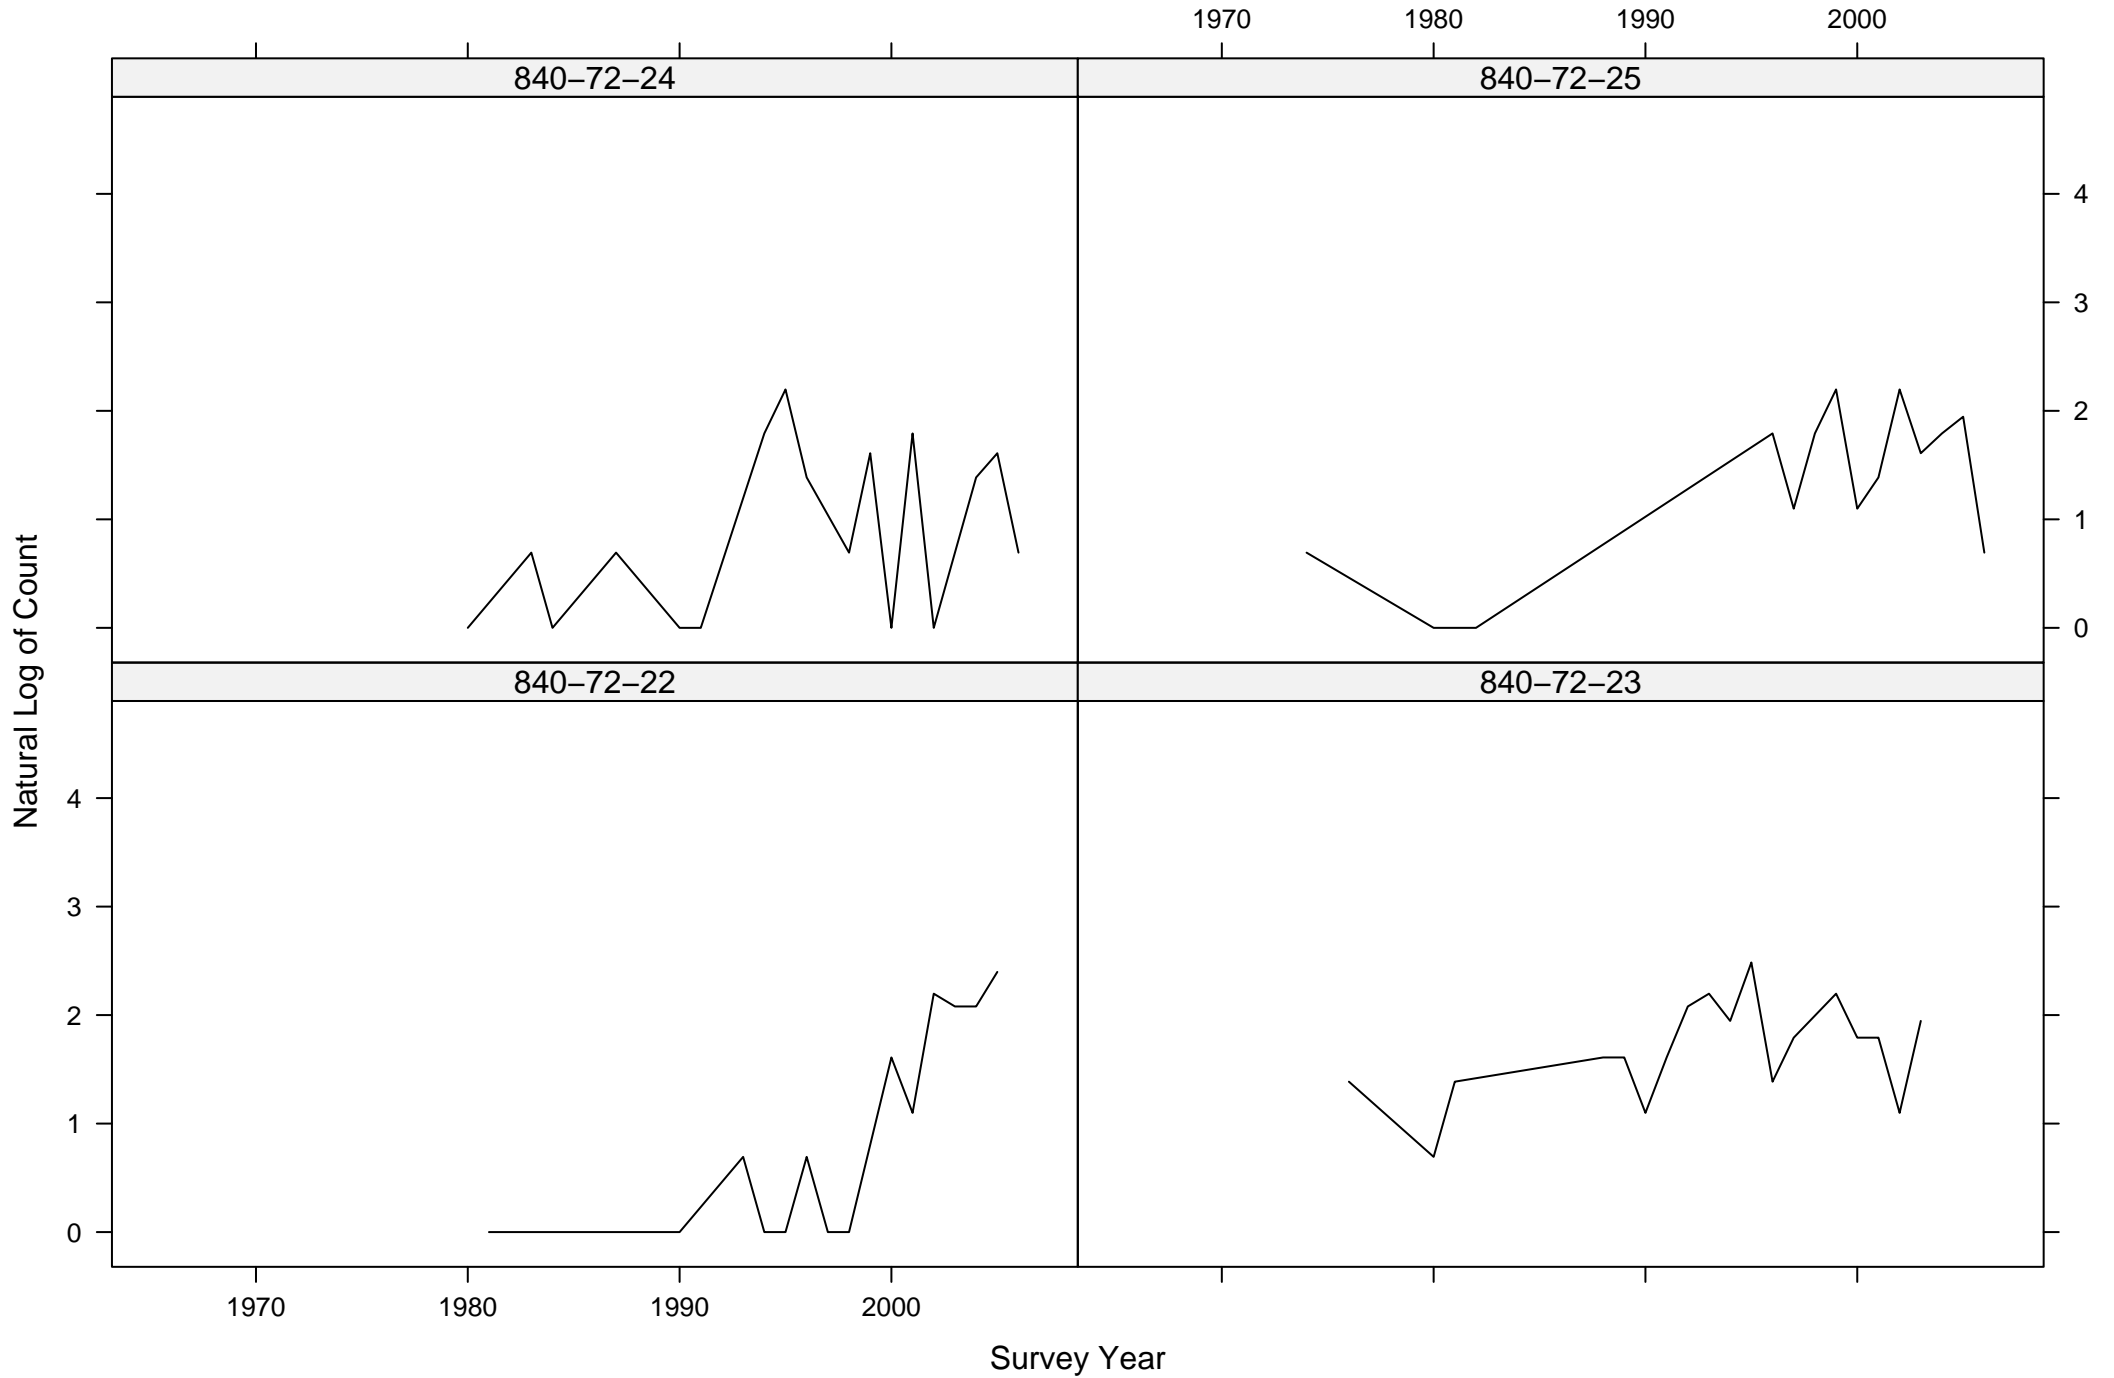

Total Counts of Black-throated Green Warbler by Route ID