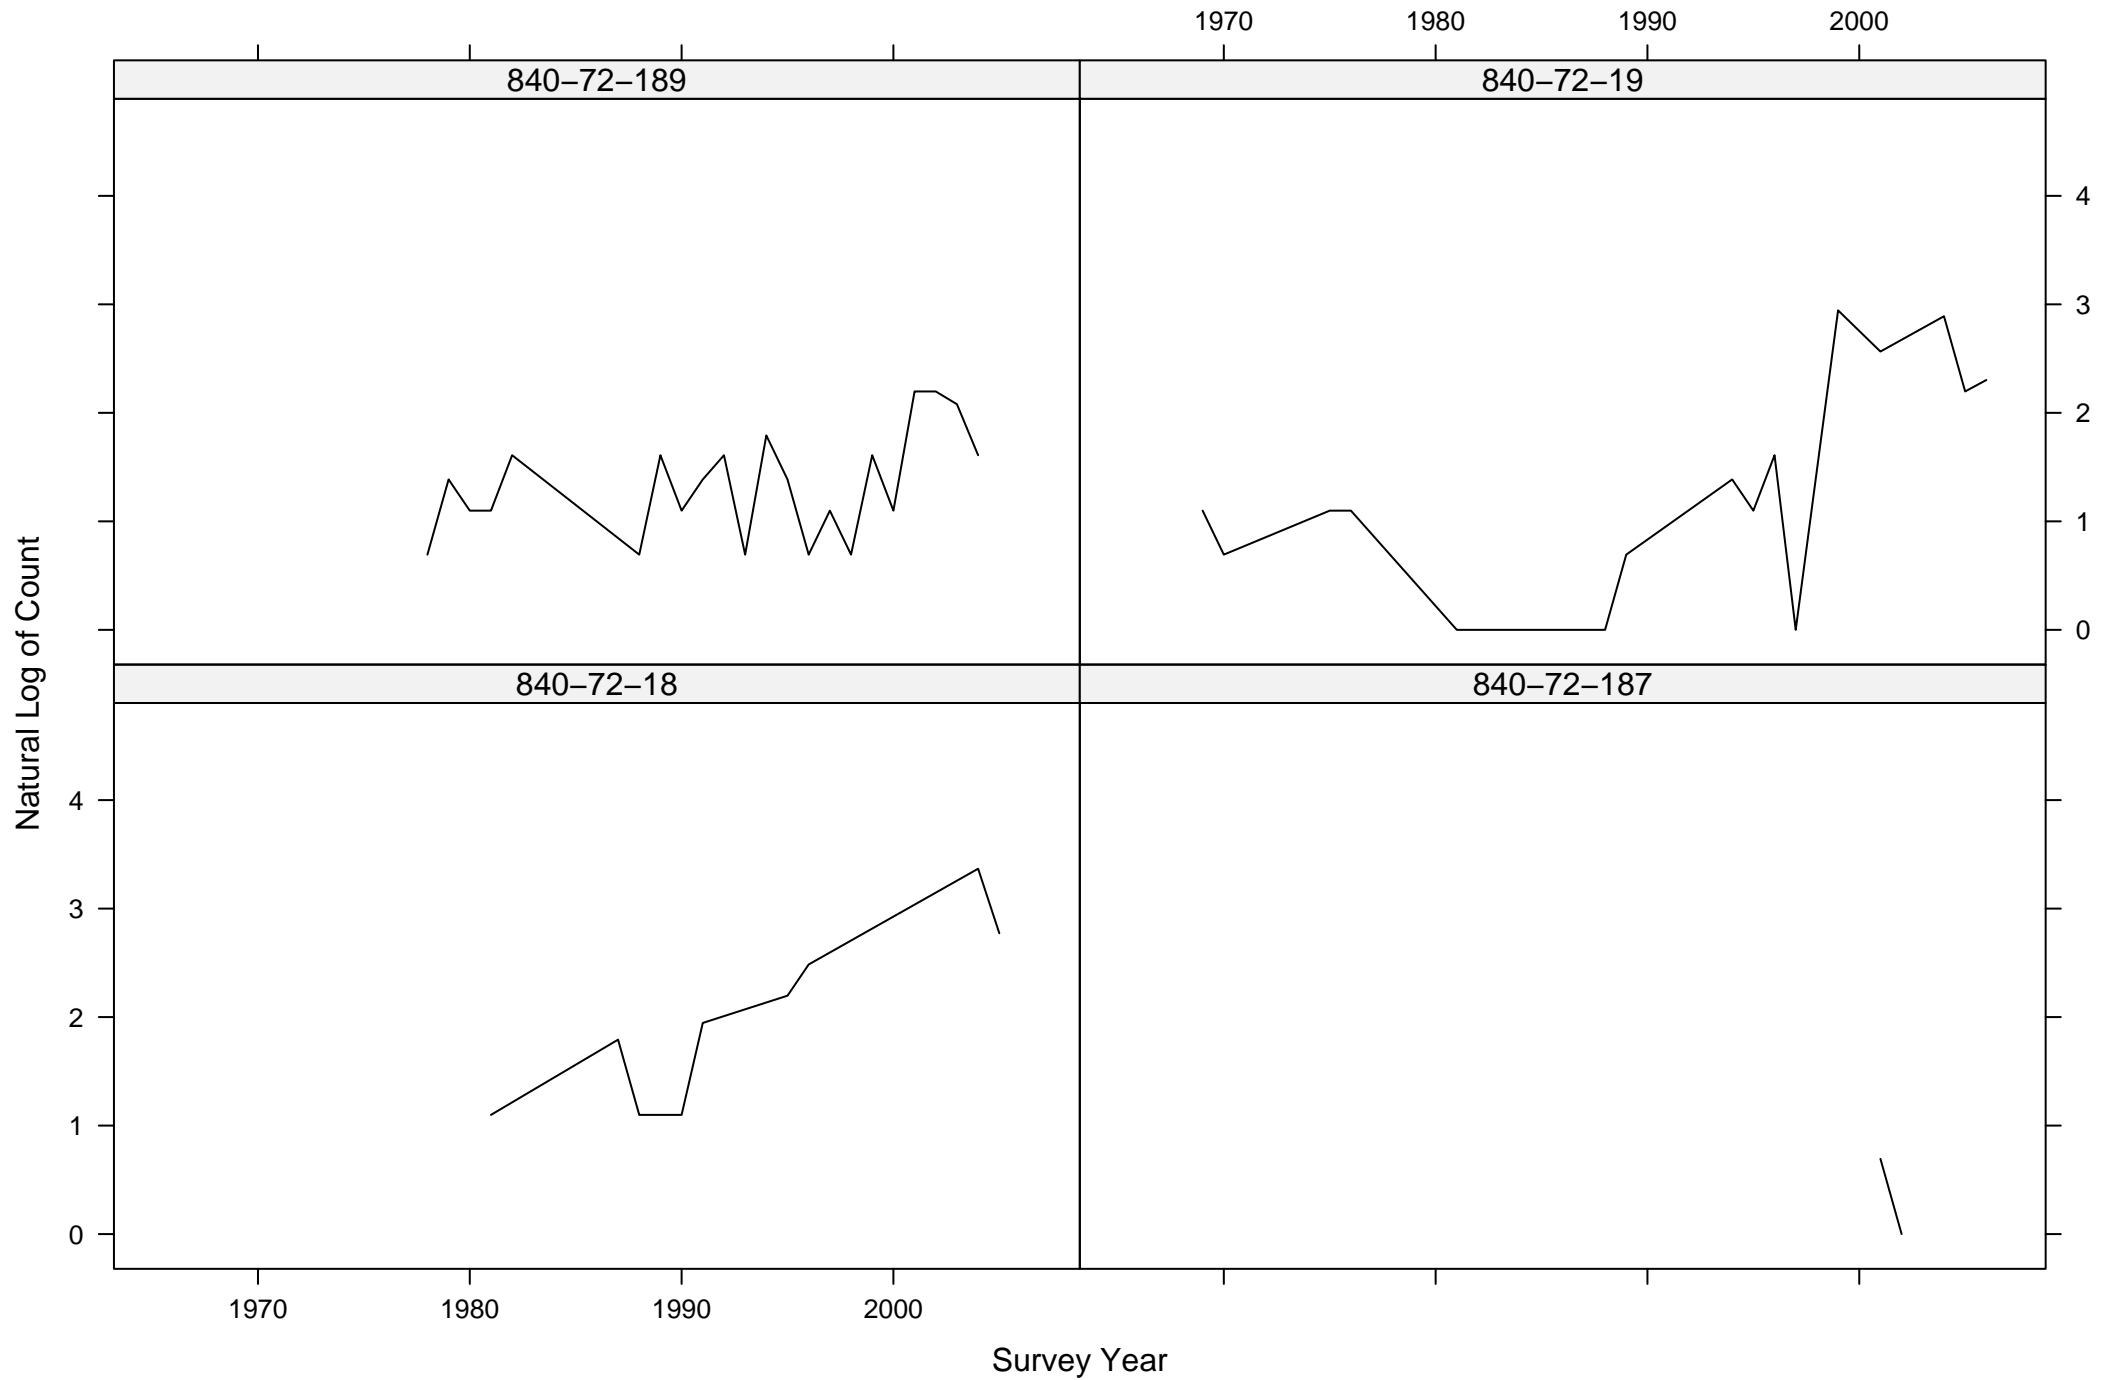

Total Counts of Black-throated Green Warbler by Route ID