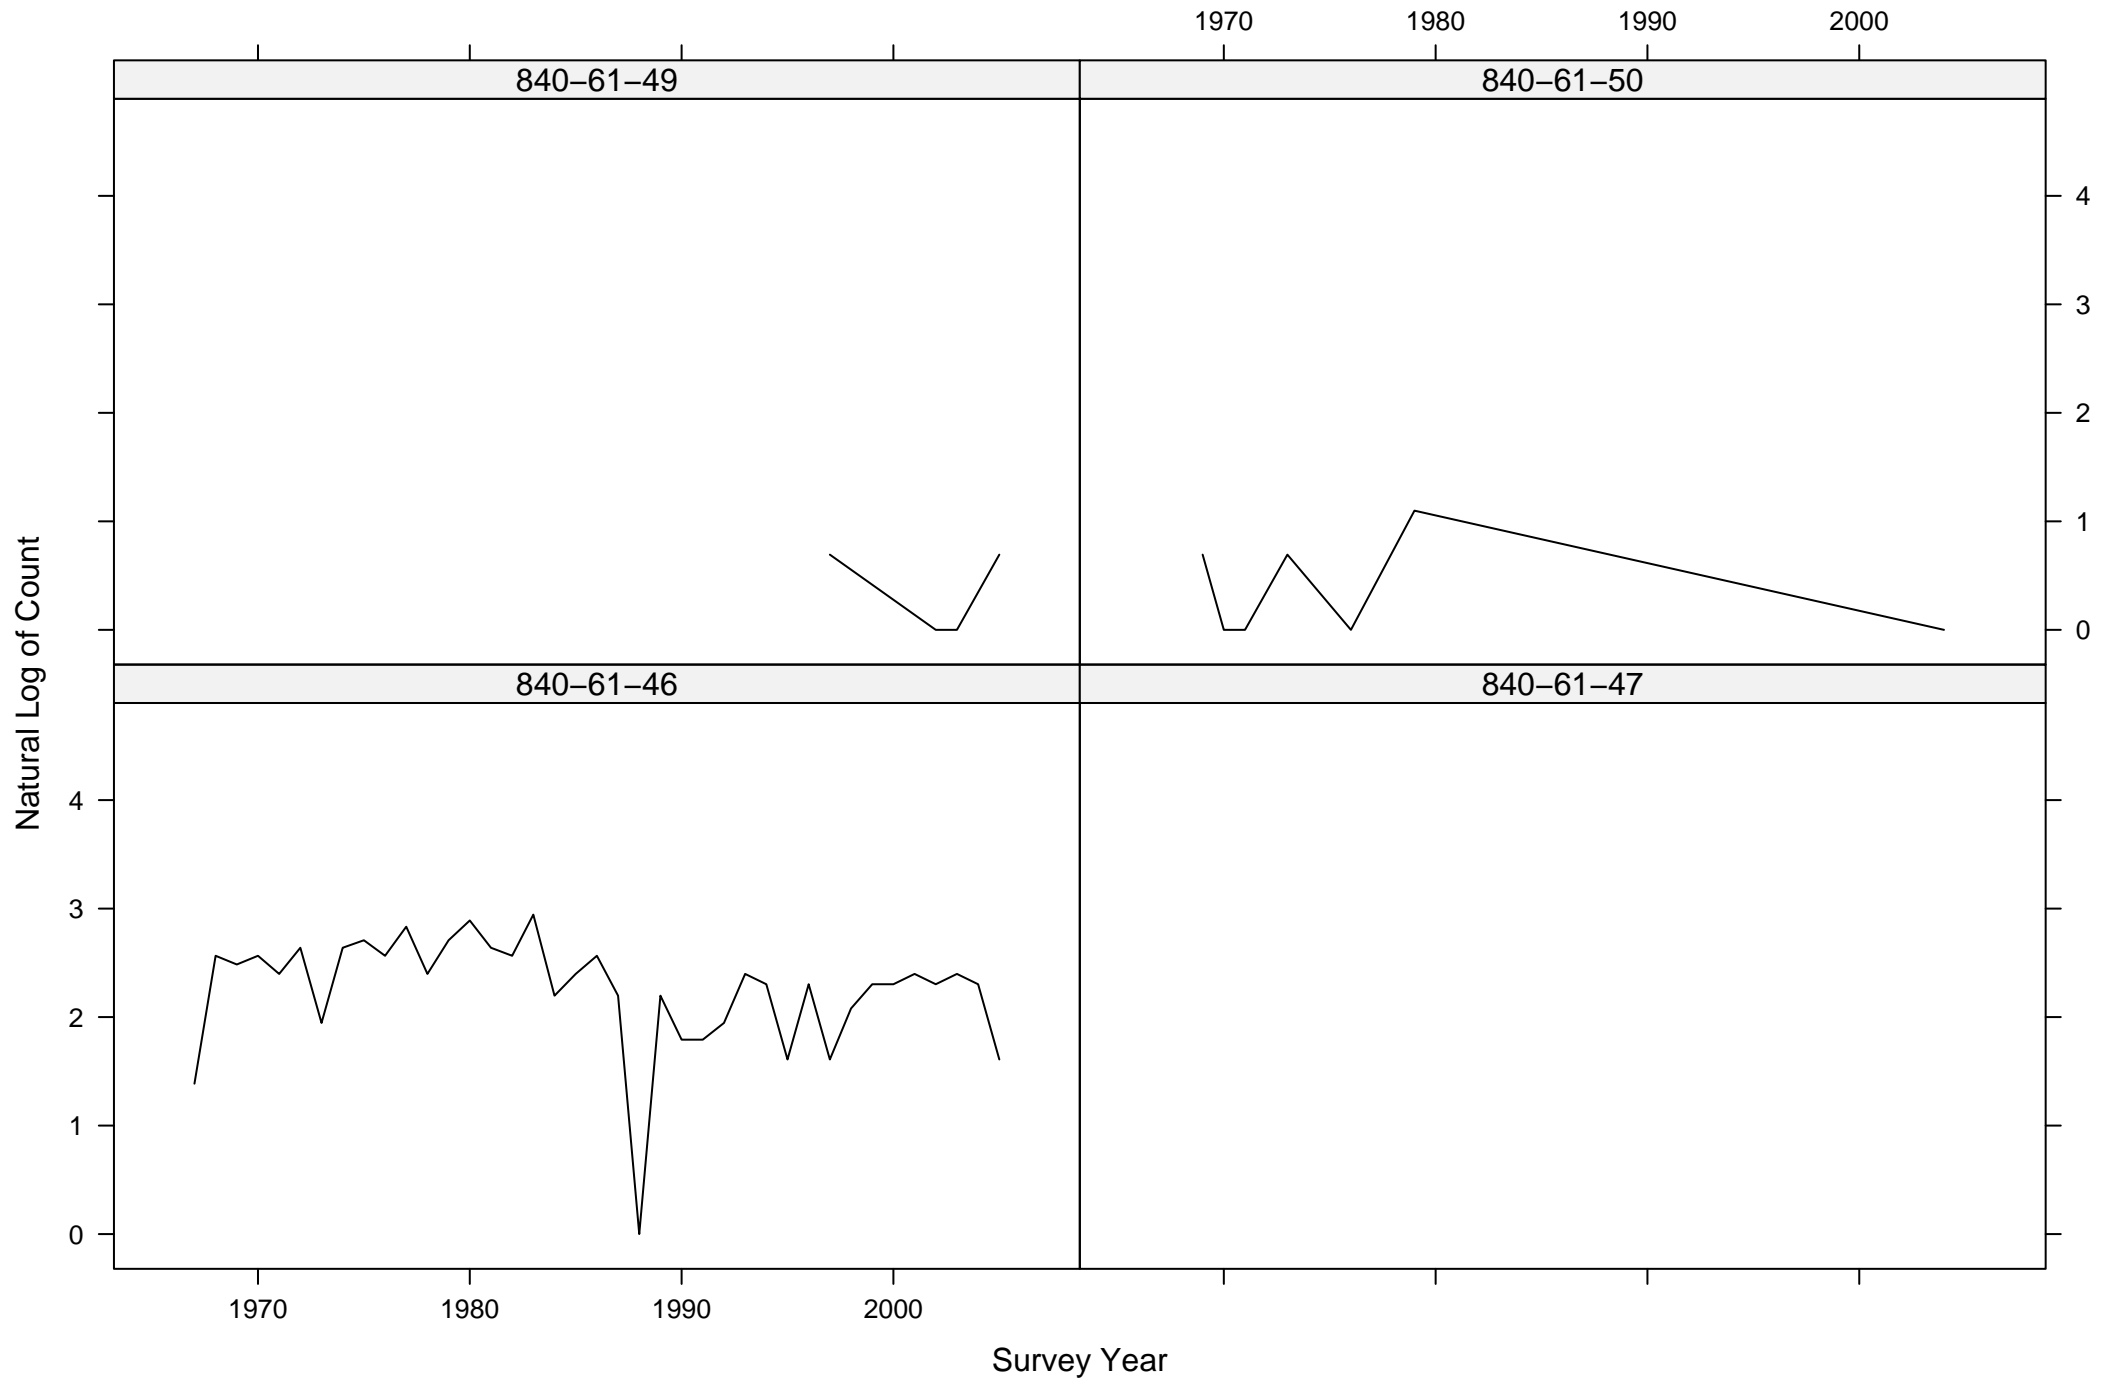

Total Counts of Black-throated Green Warbler by Route ID