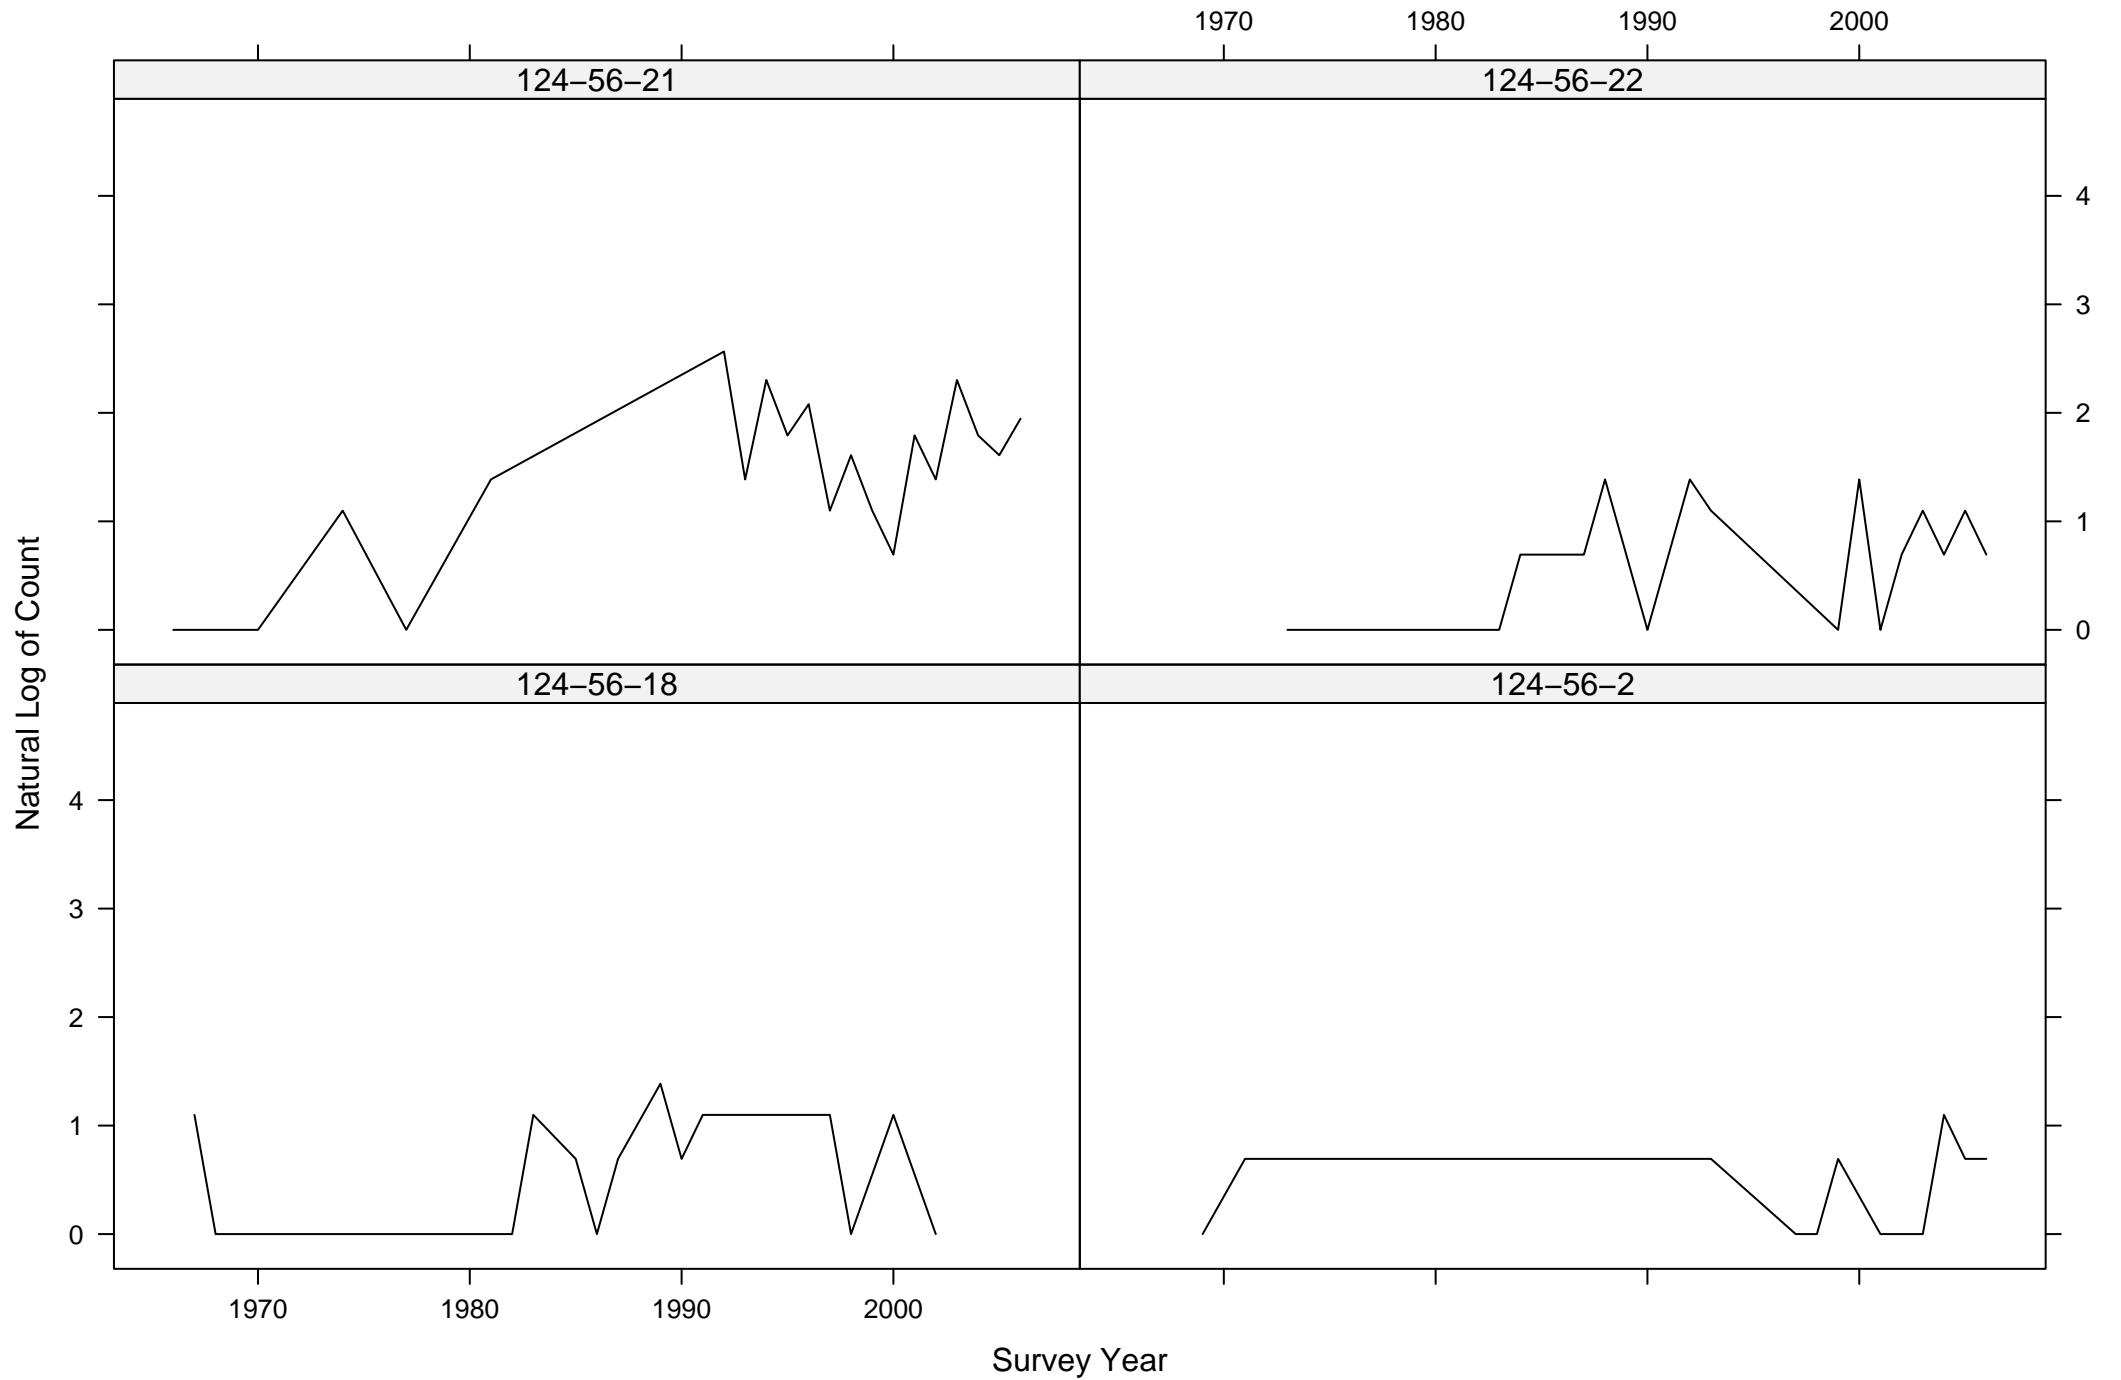

Total Counts of Black-throated Green Warbler by Route ID

Total Counts of Black-throated Green Warbler by Route ID

Total Counts of Black-throated Green Warbler by Route ID

Total Counts of Black-throated Green Warbler by Route ID