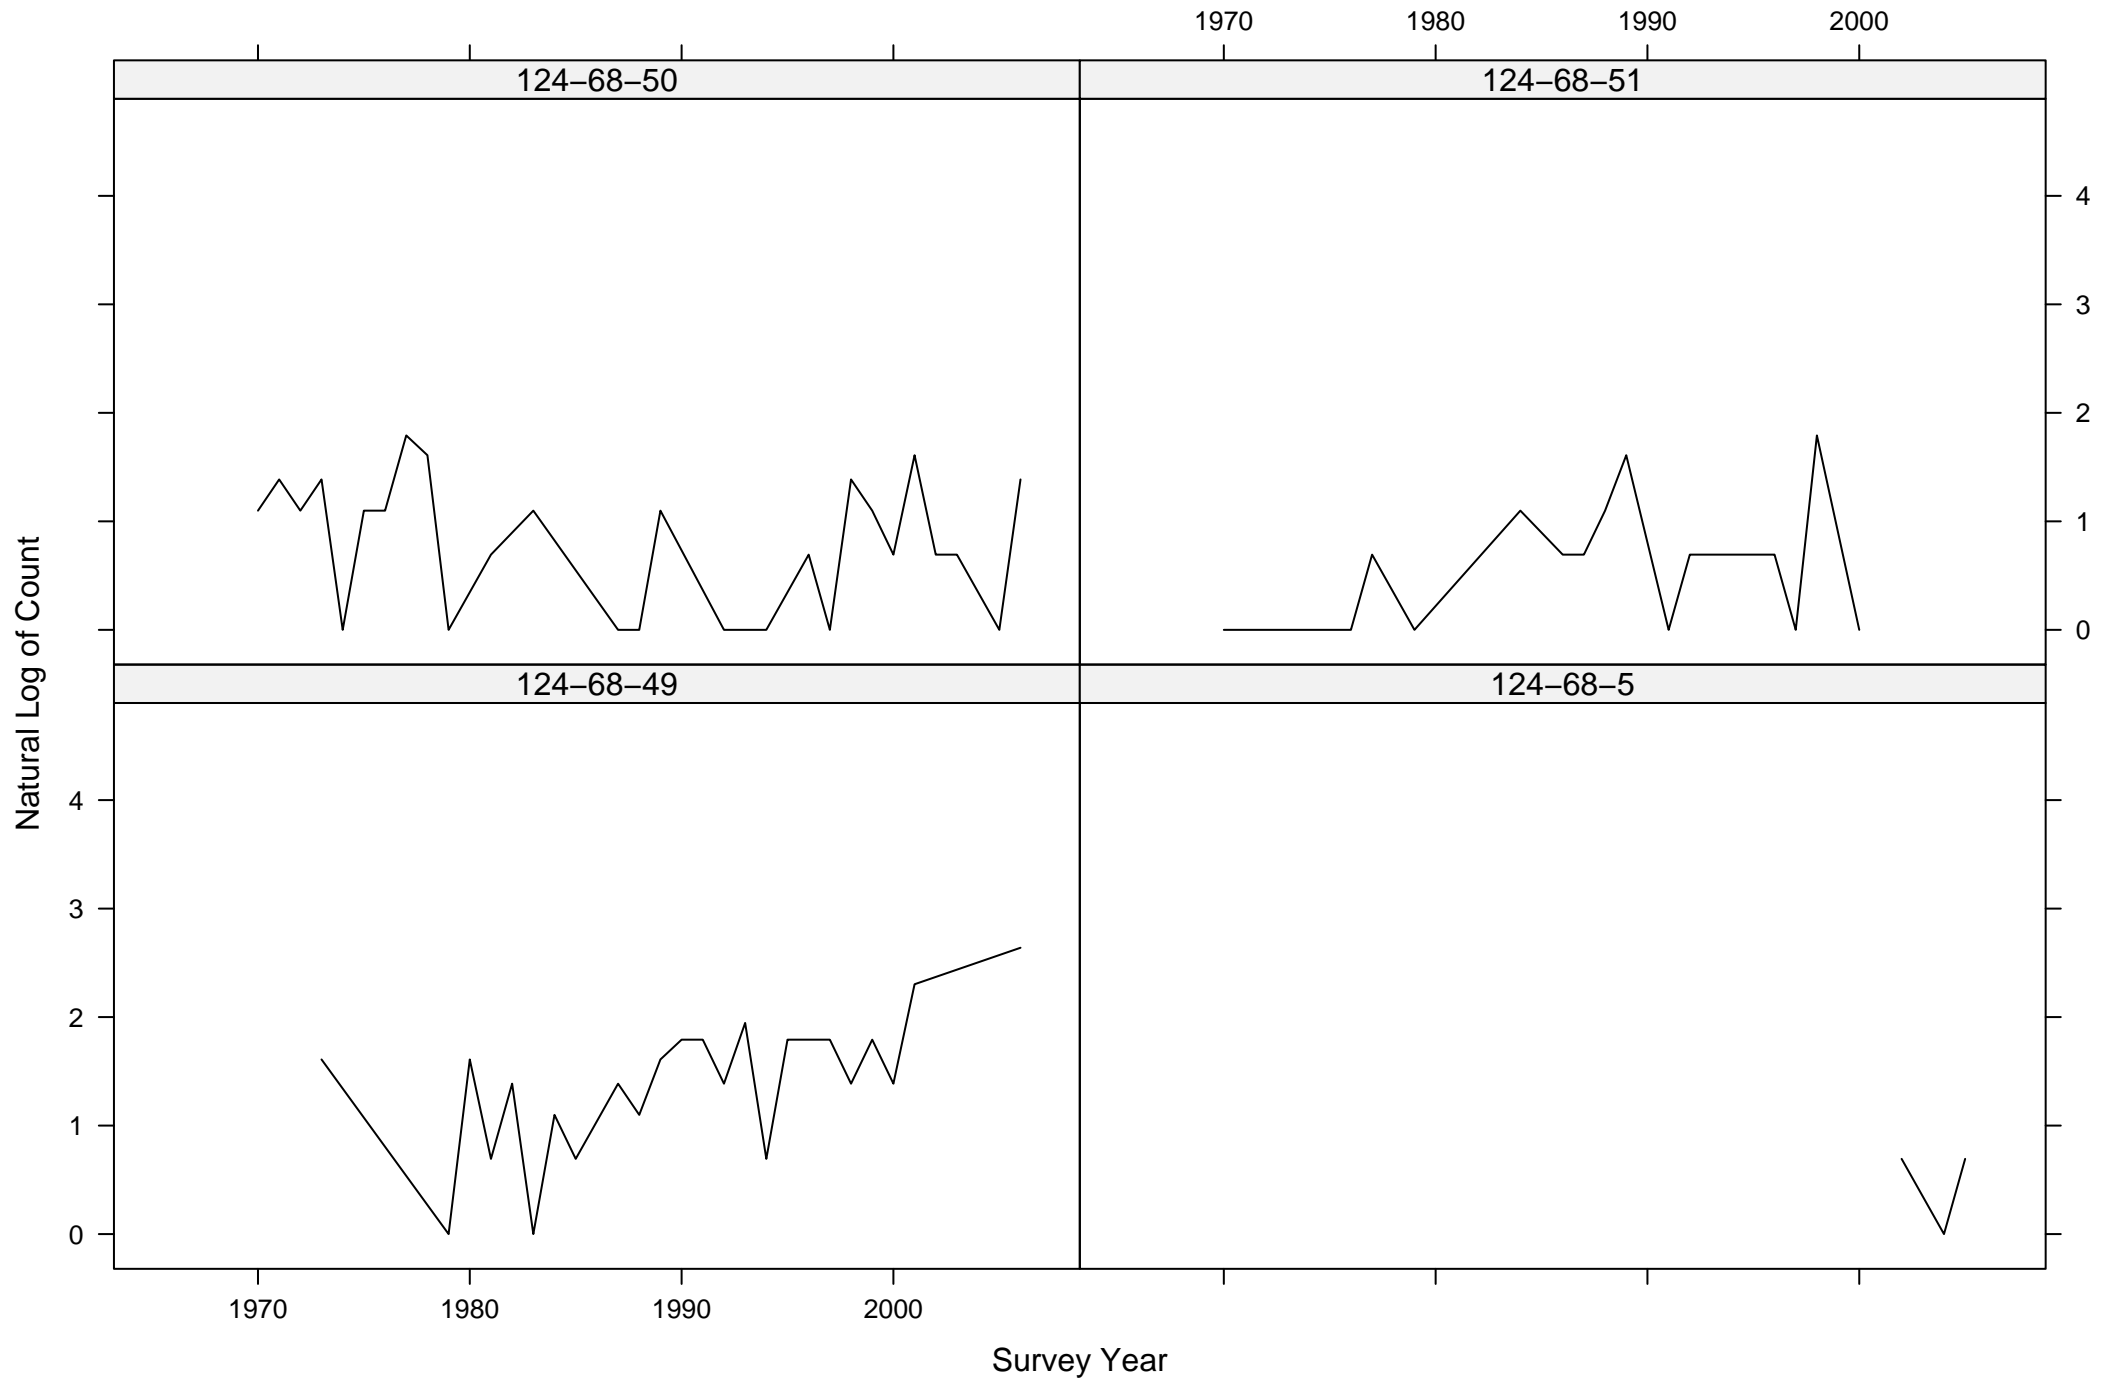

Total Counts of Black-throated Green Warbler by Route ID