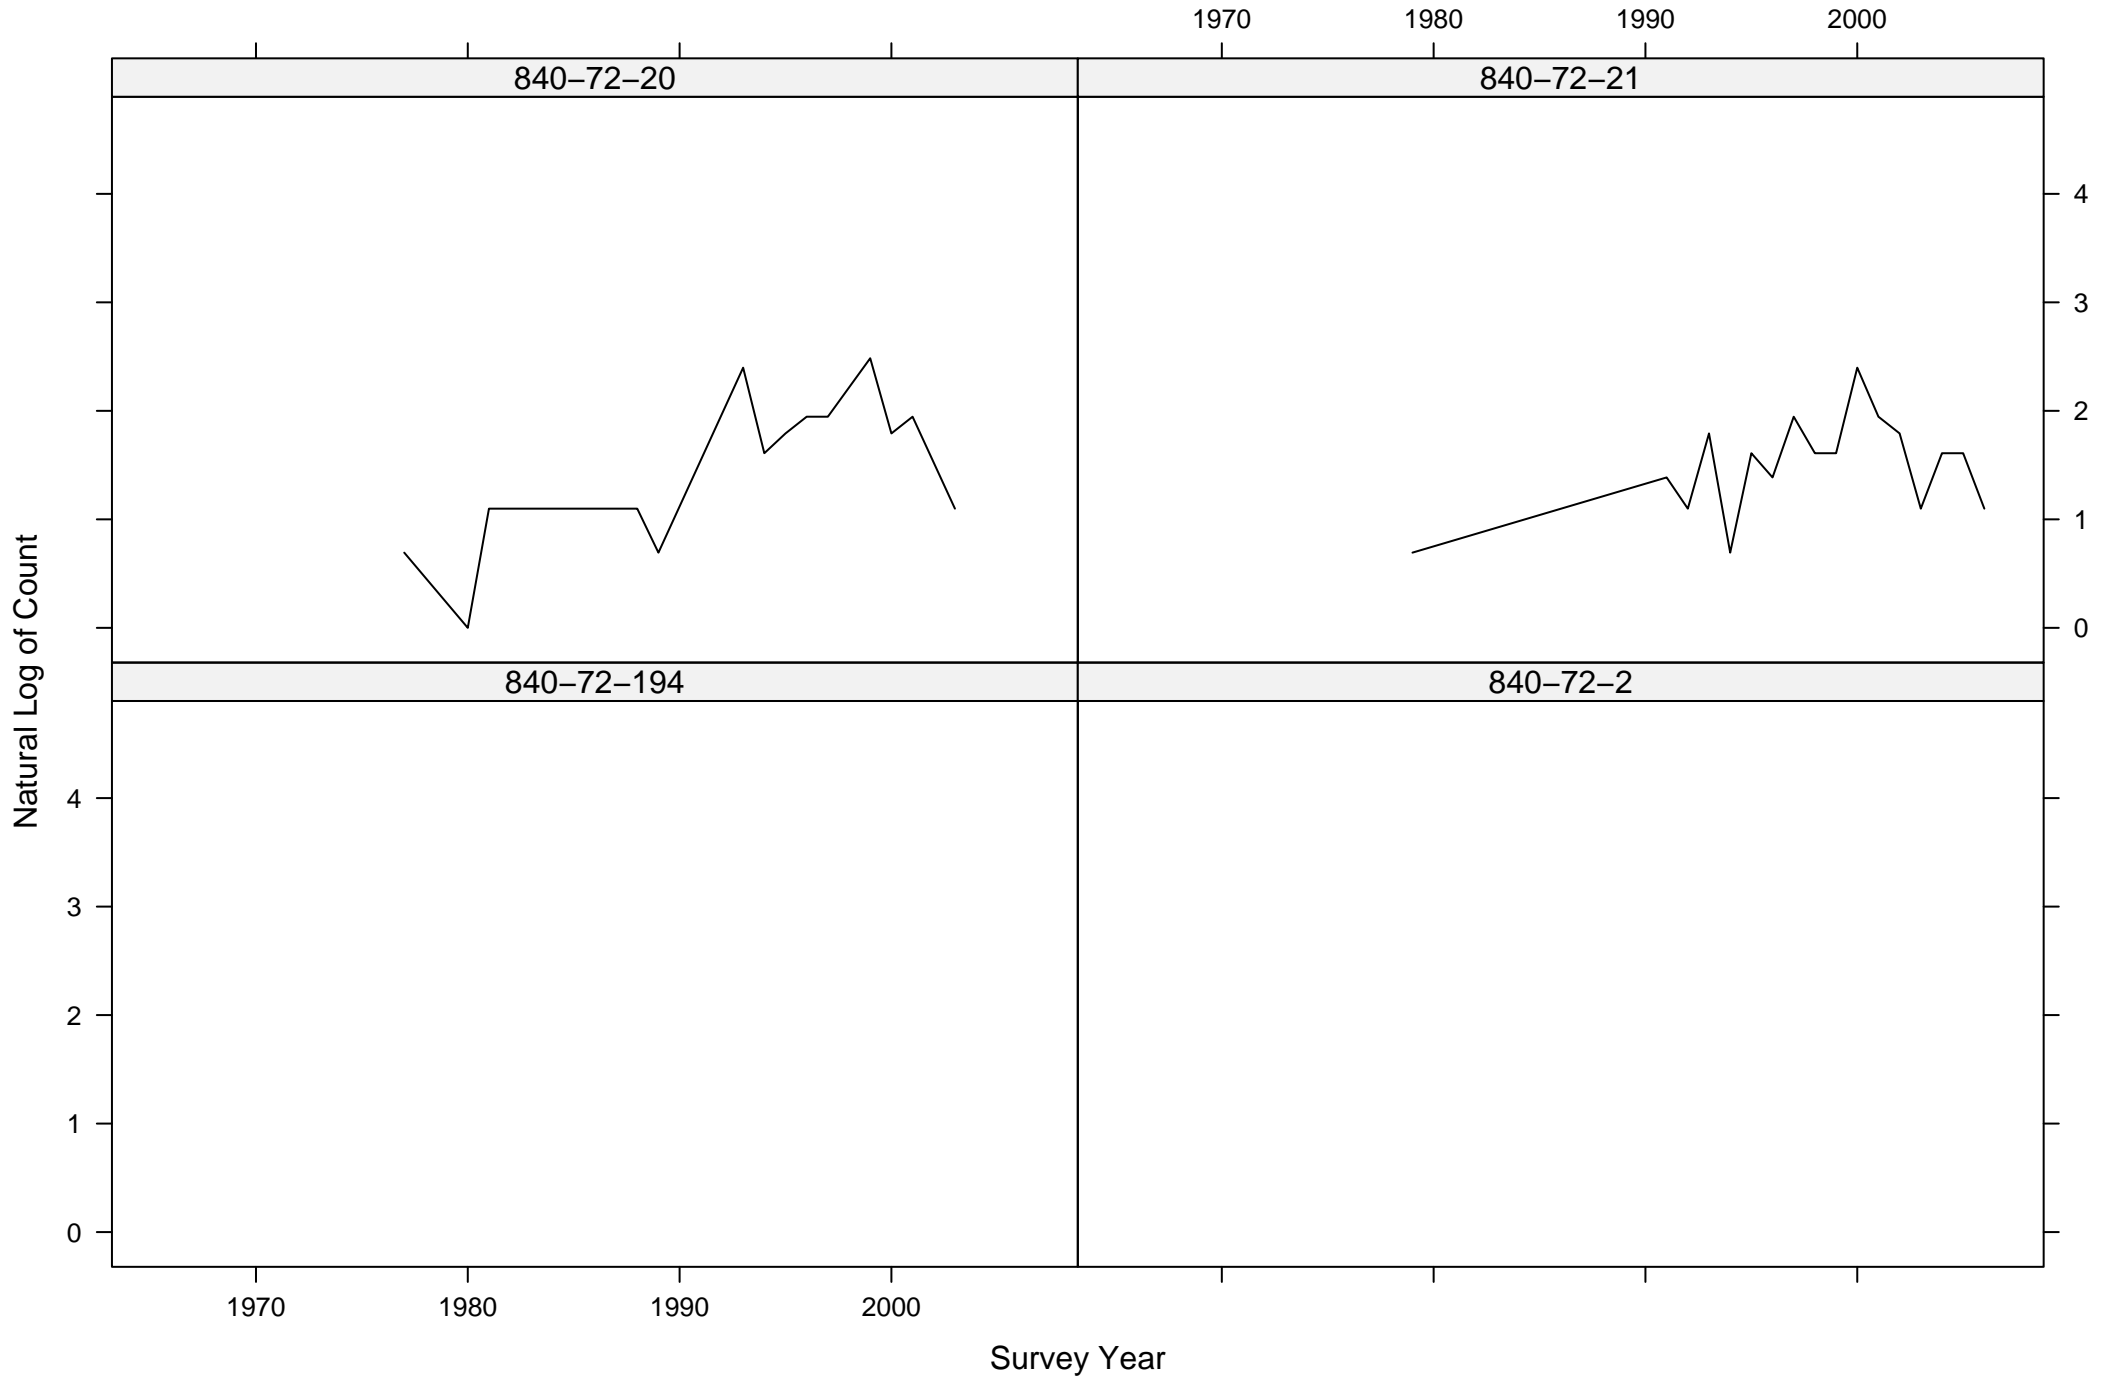

Total Counts of Black-throated Green Warbler by Route ID

Total Counts of Black-throated Green Warbler by Route ID

Total Counts of Black-throated Green Warbler by Route ID

Total Counts of Black-throated Green Warbler by Route ID