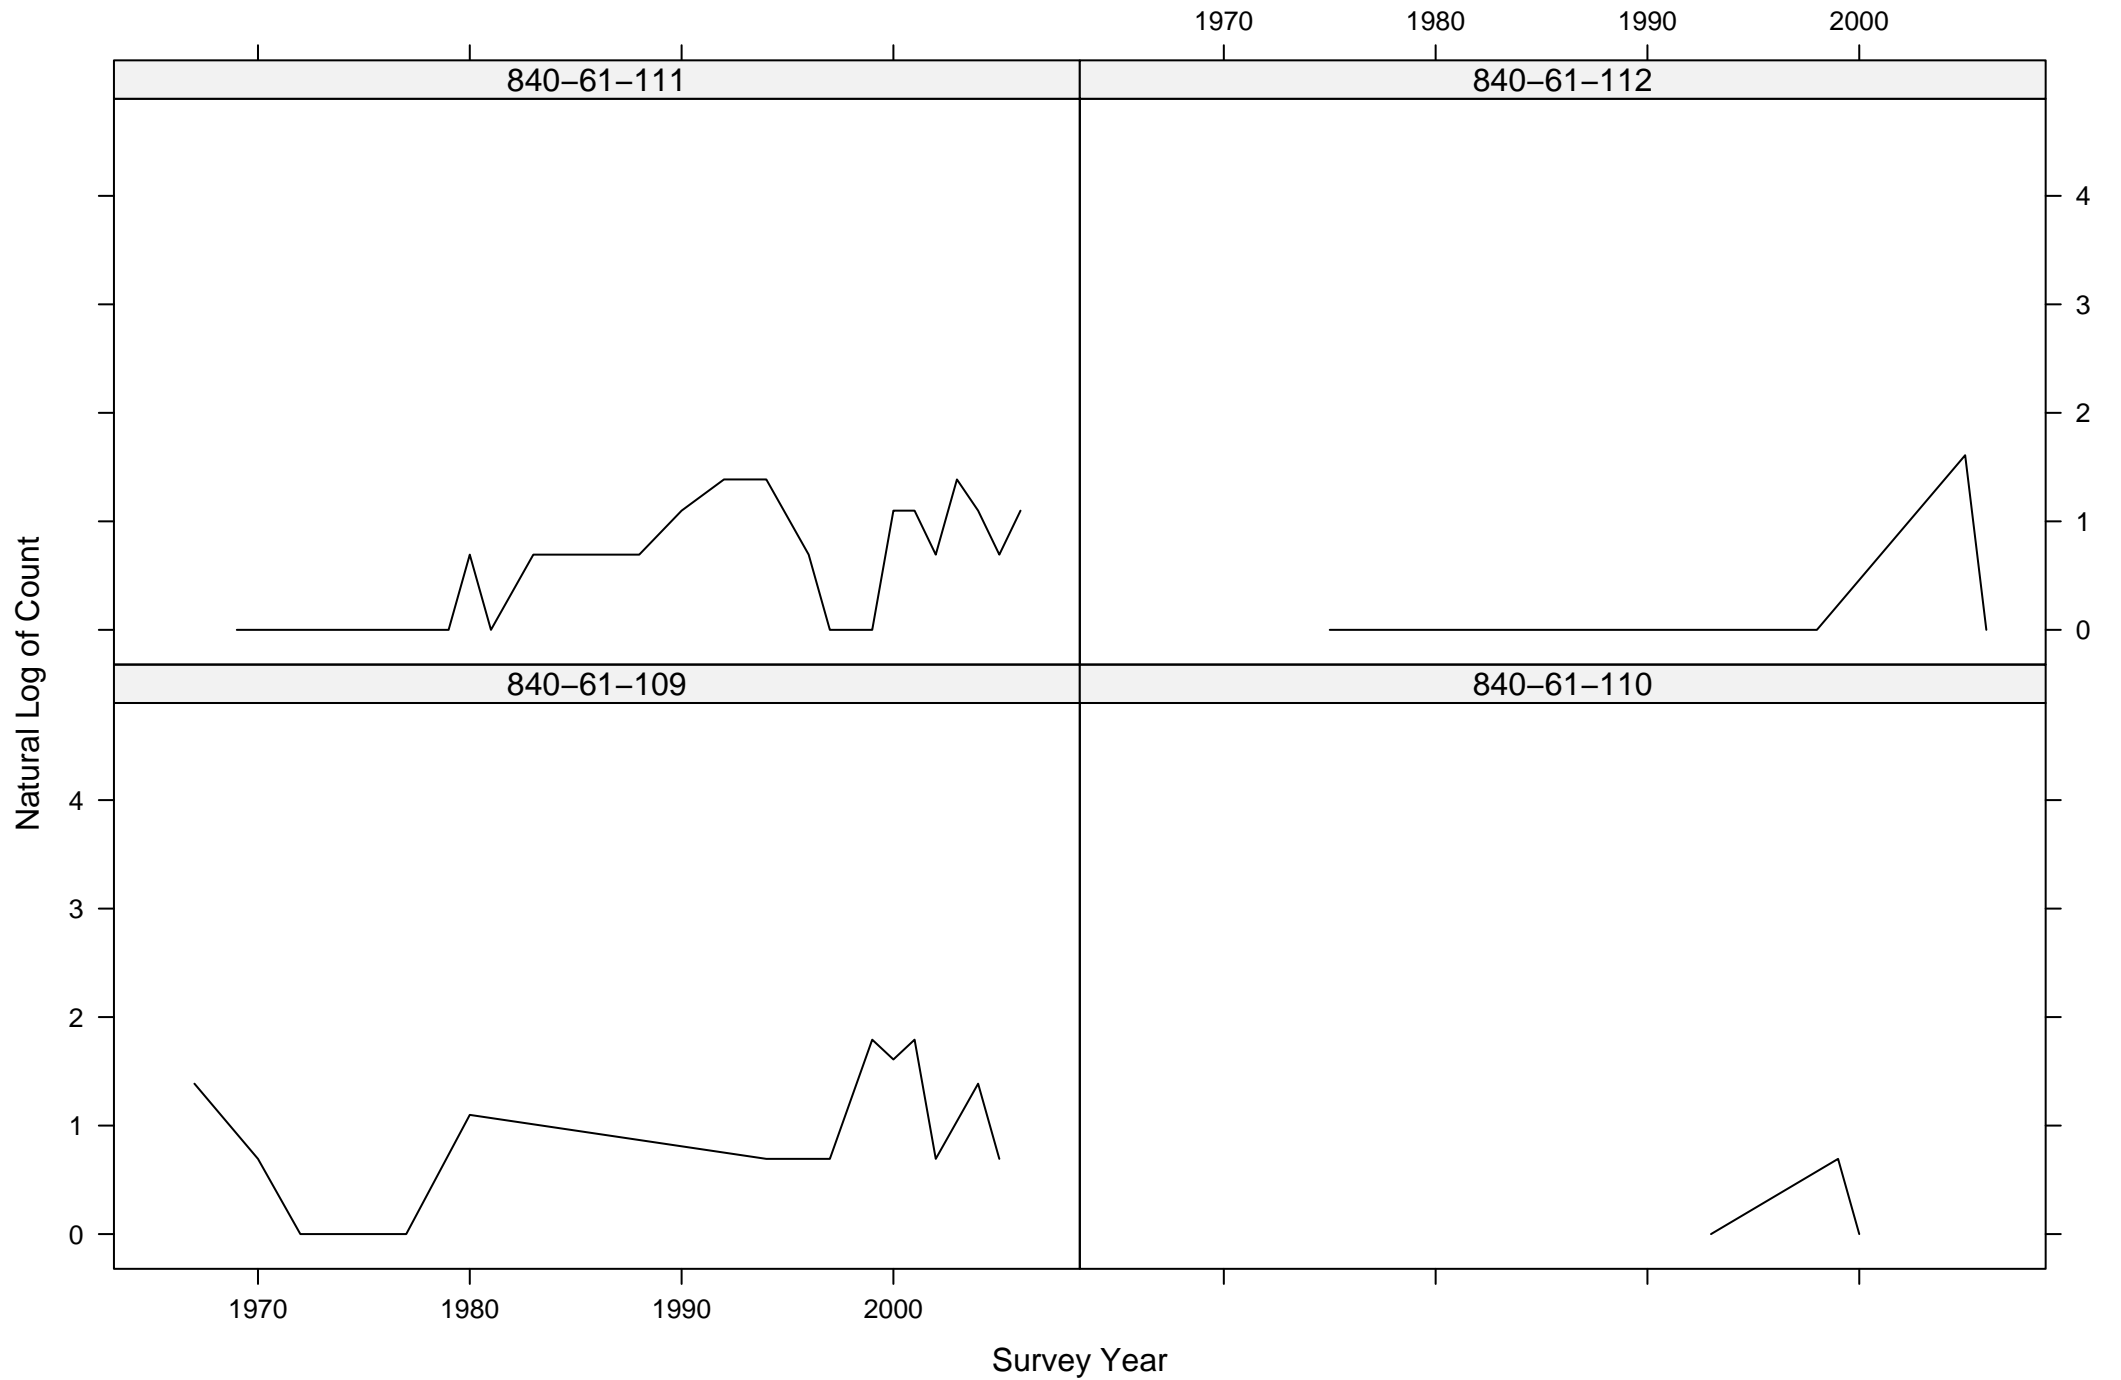

Total Counts of Black-throated Green Warbler by Route ID