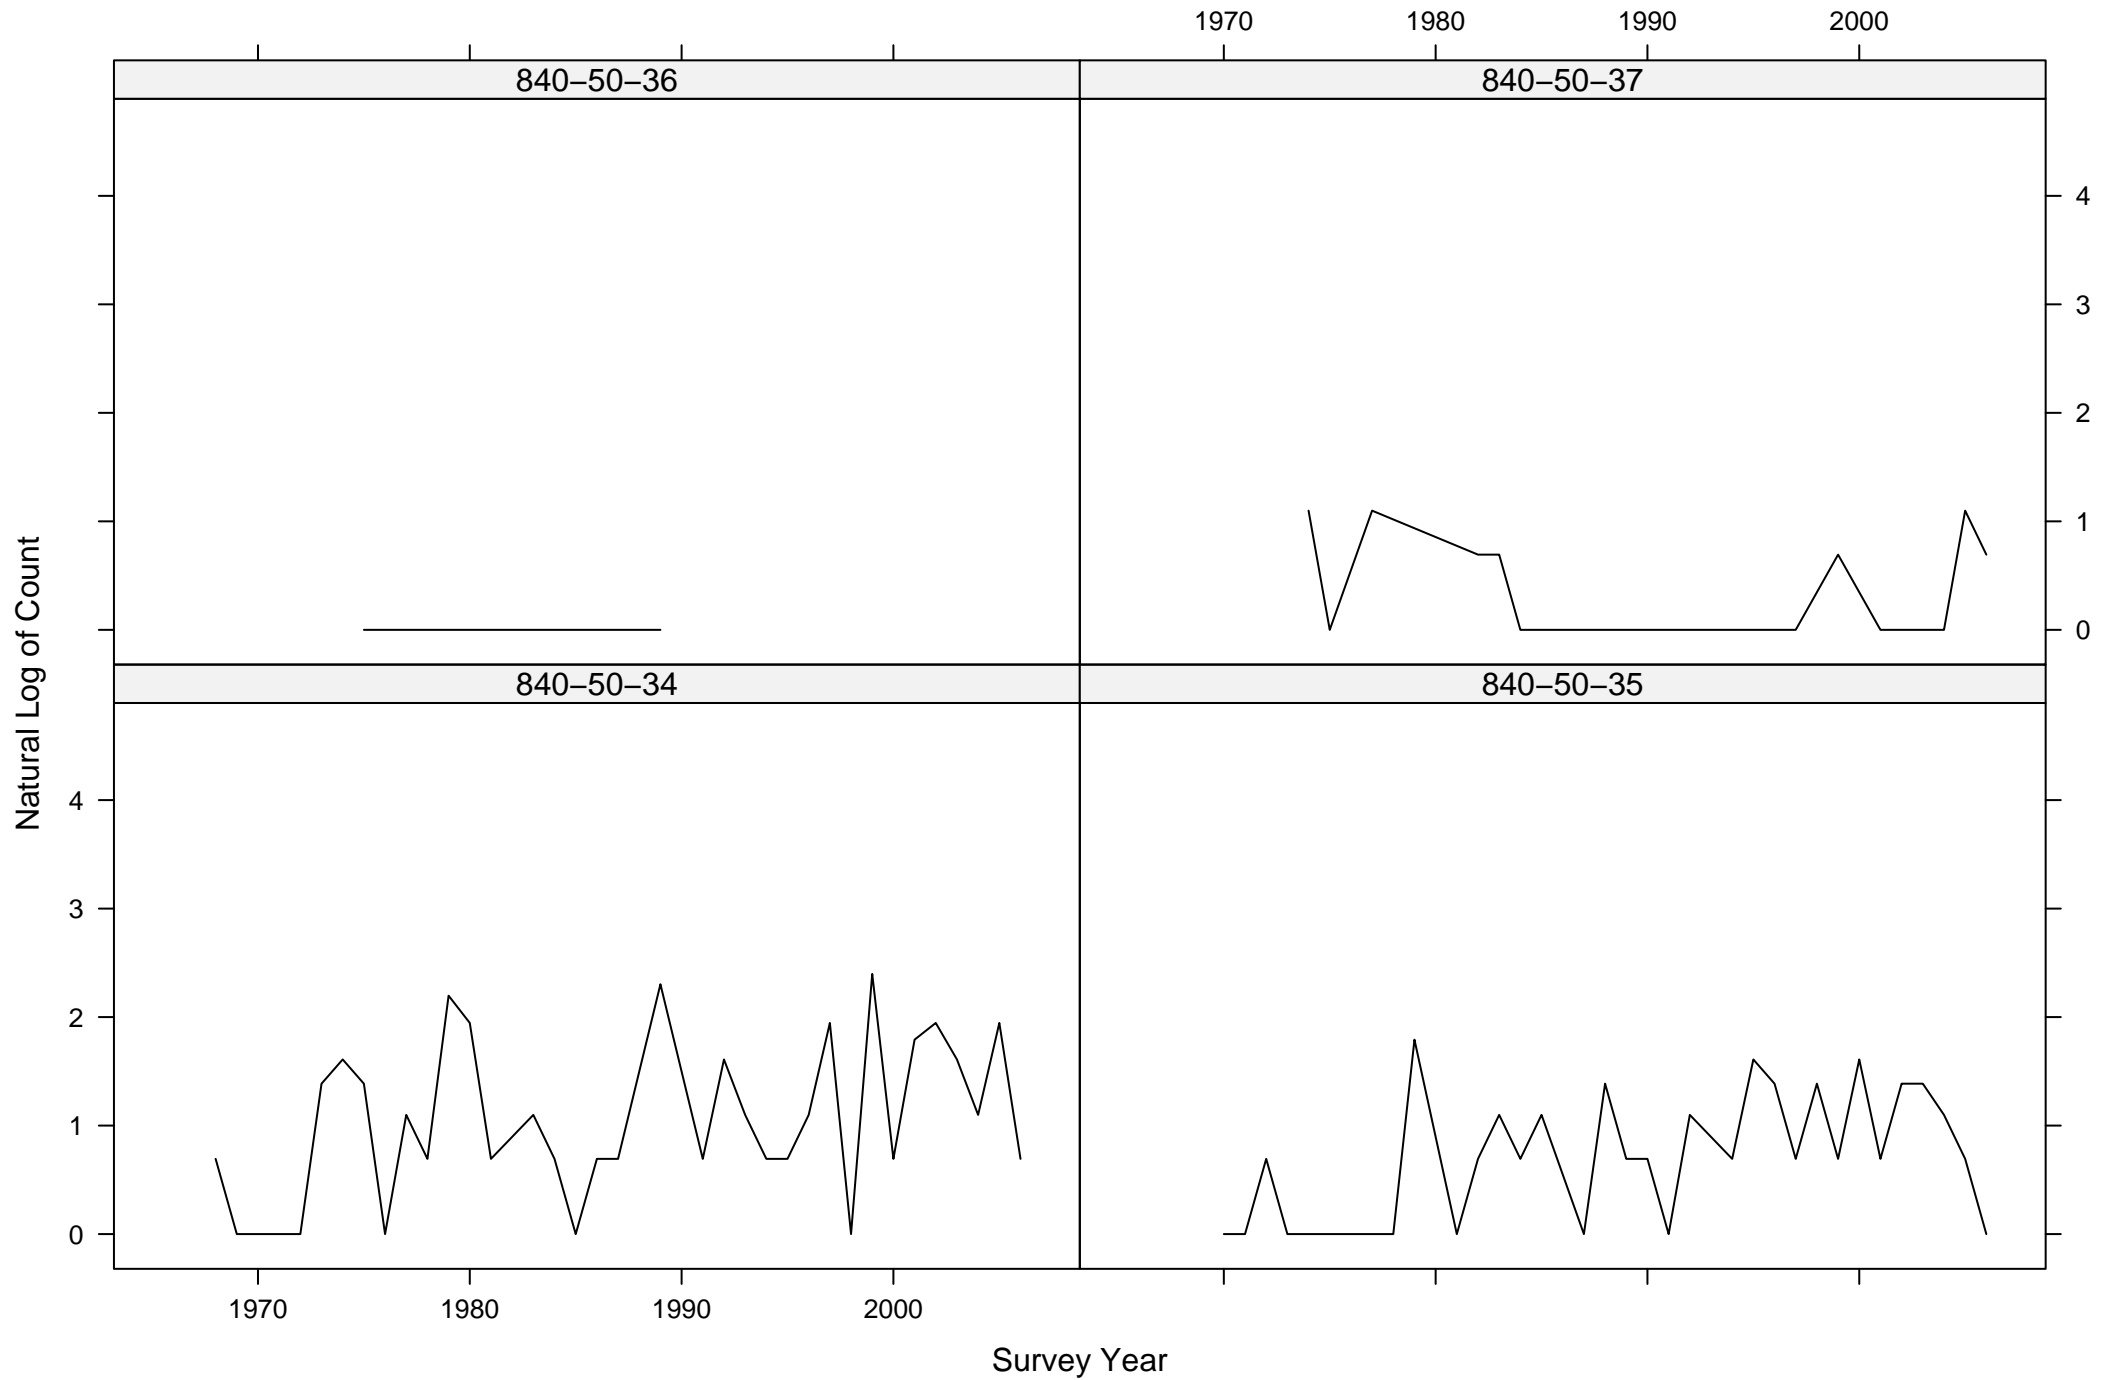

Total Counts of Black-throated Green Warbler by Route ID