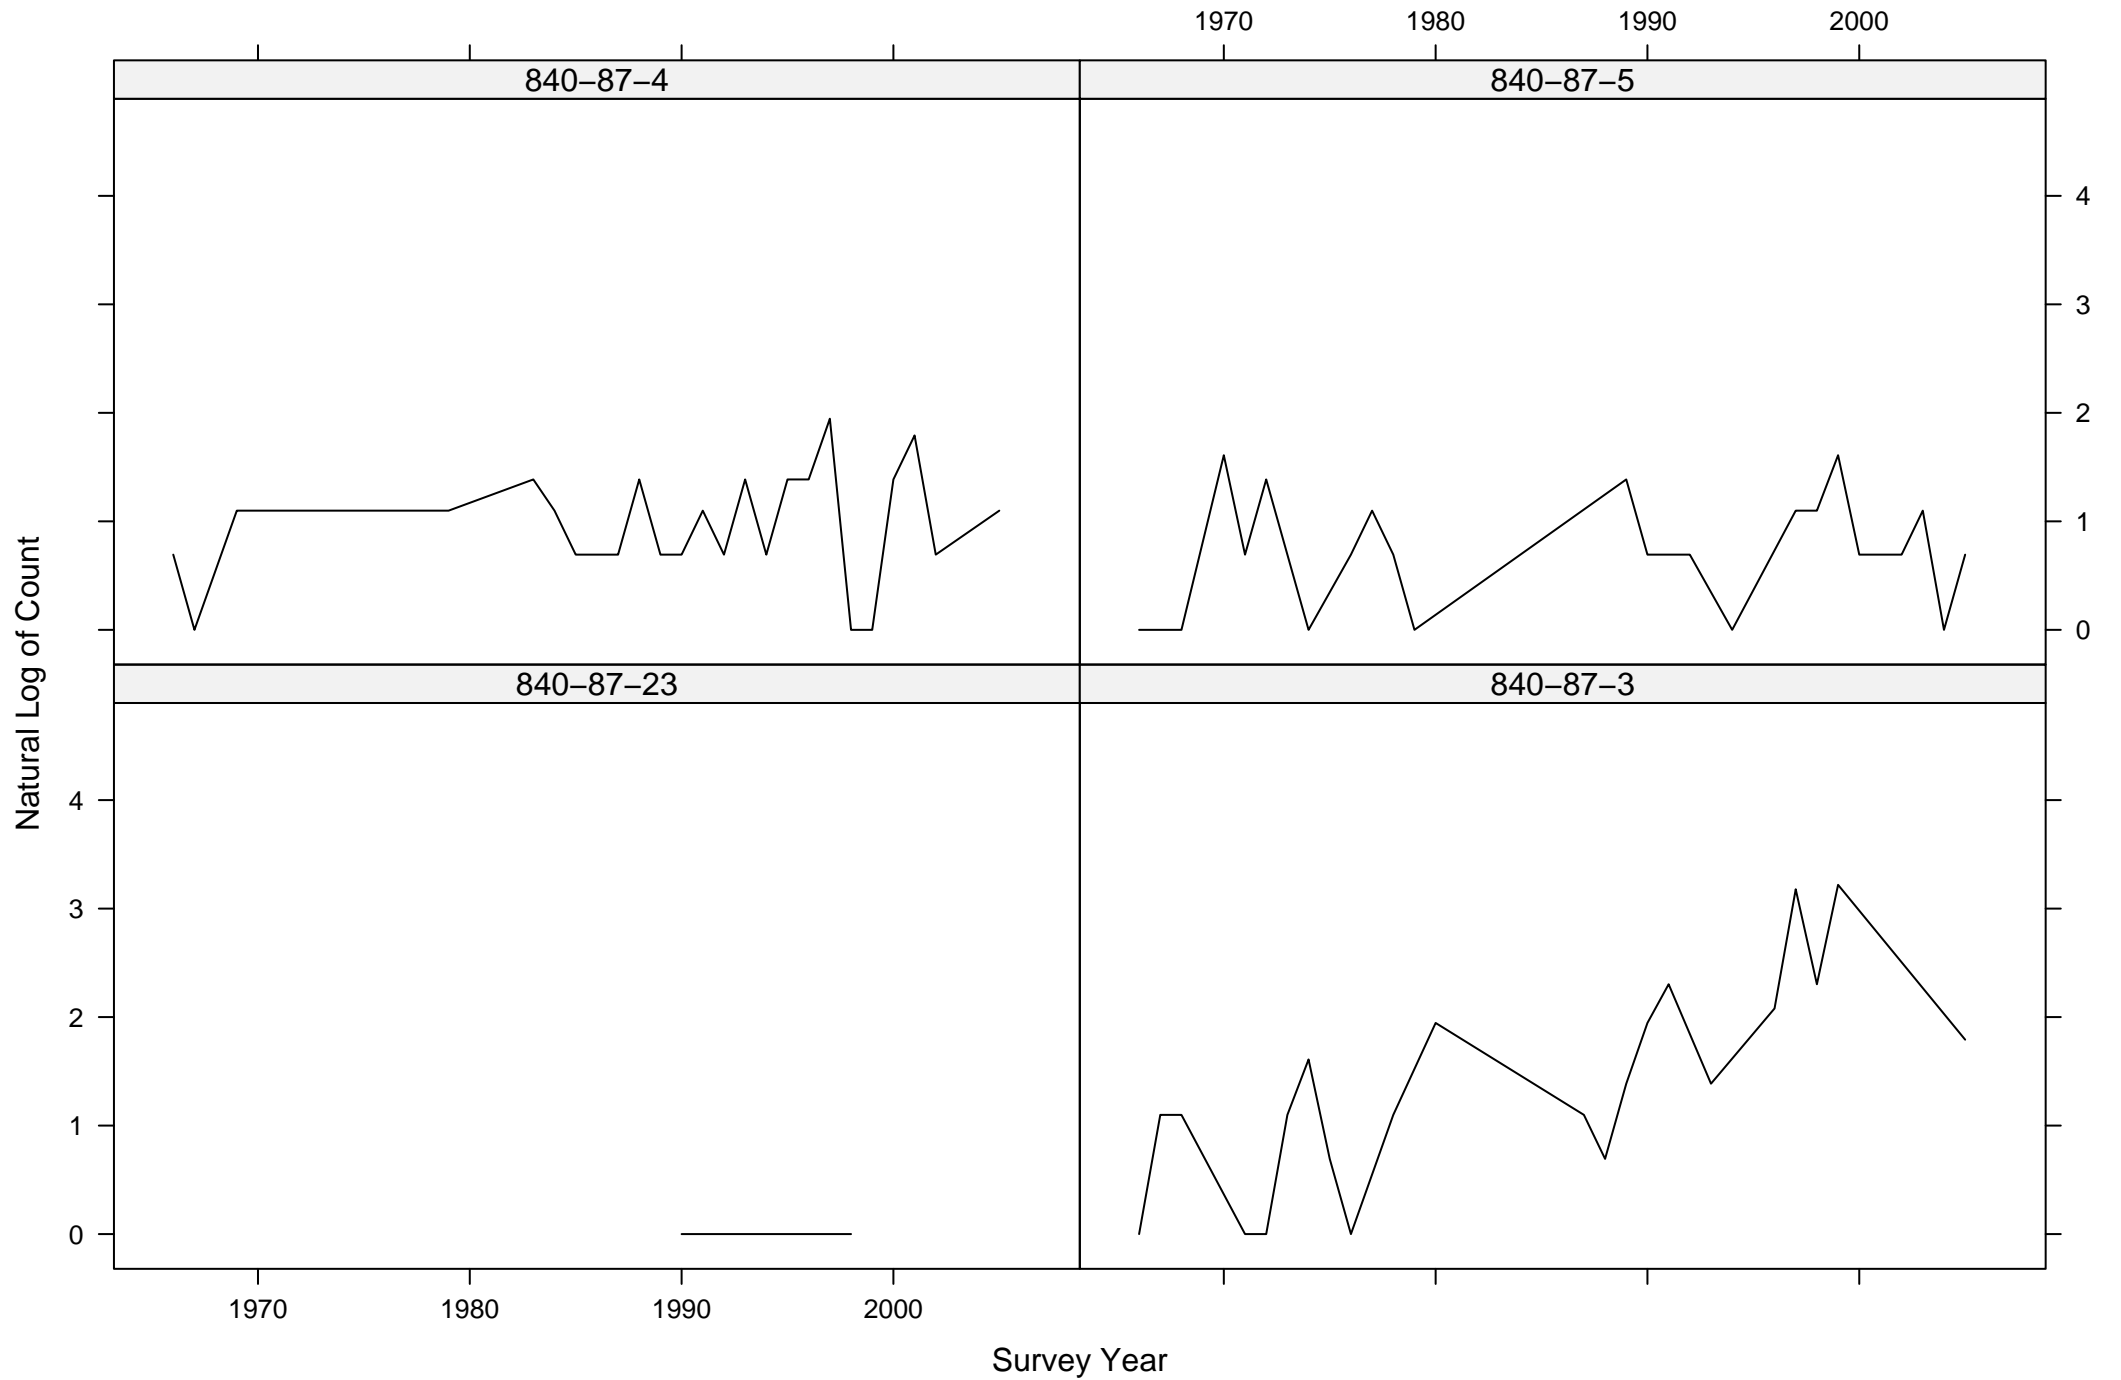

Total Counts of Black-throated Green Warbler by Route ID