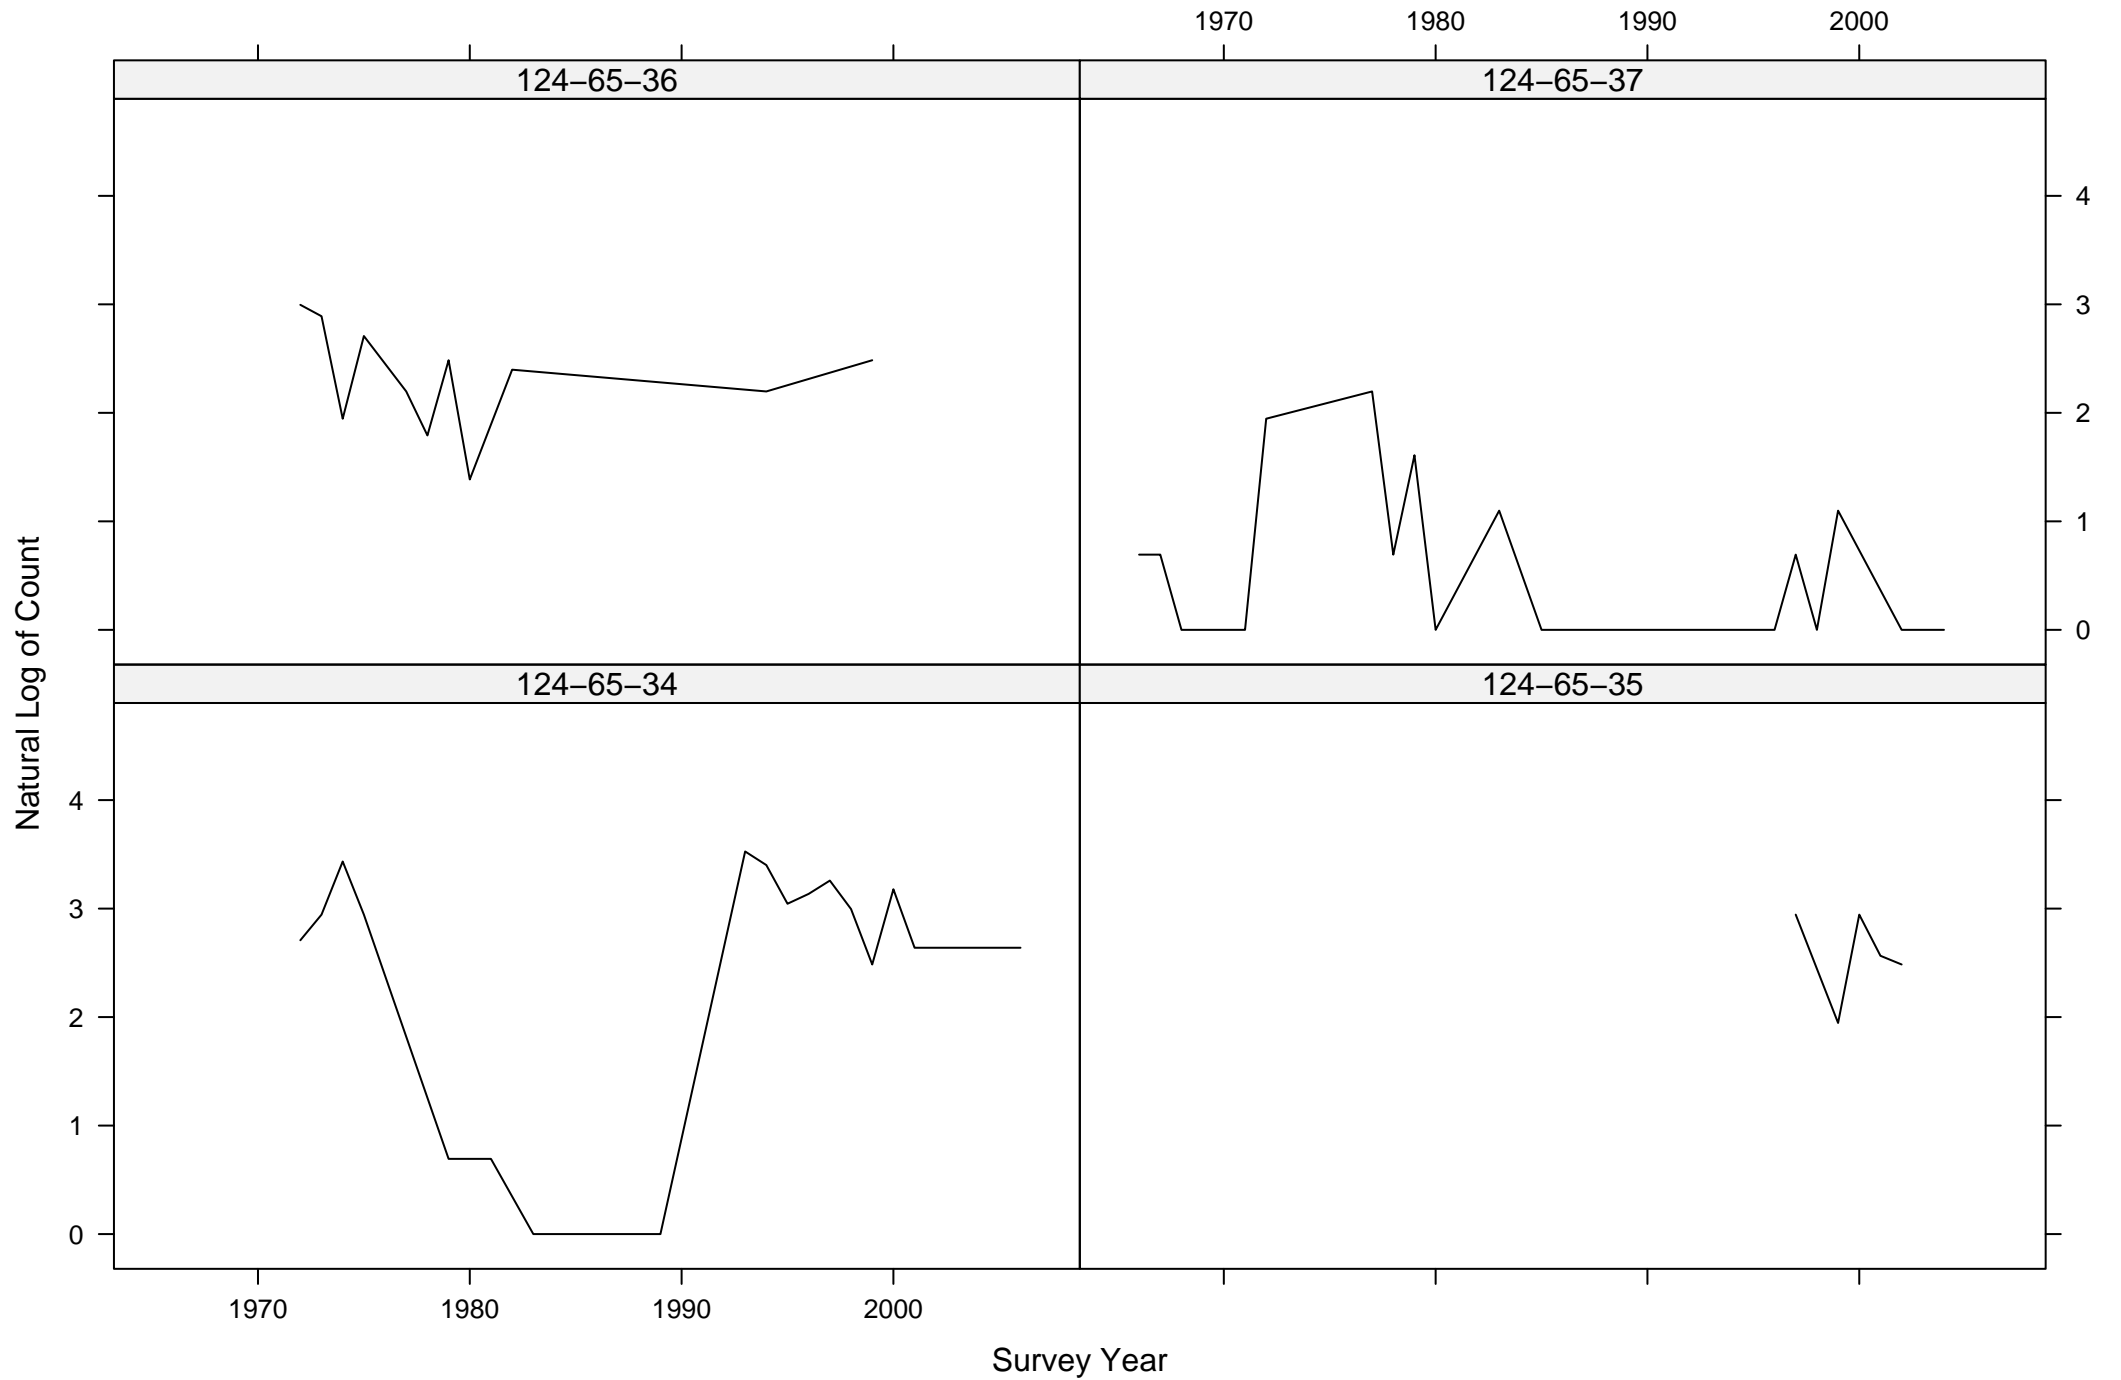

Total Counts of Black-throated Green Warbler by Route ID