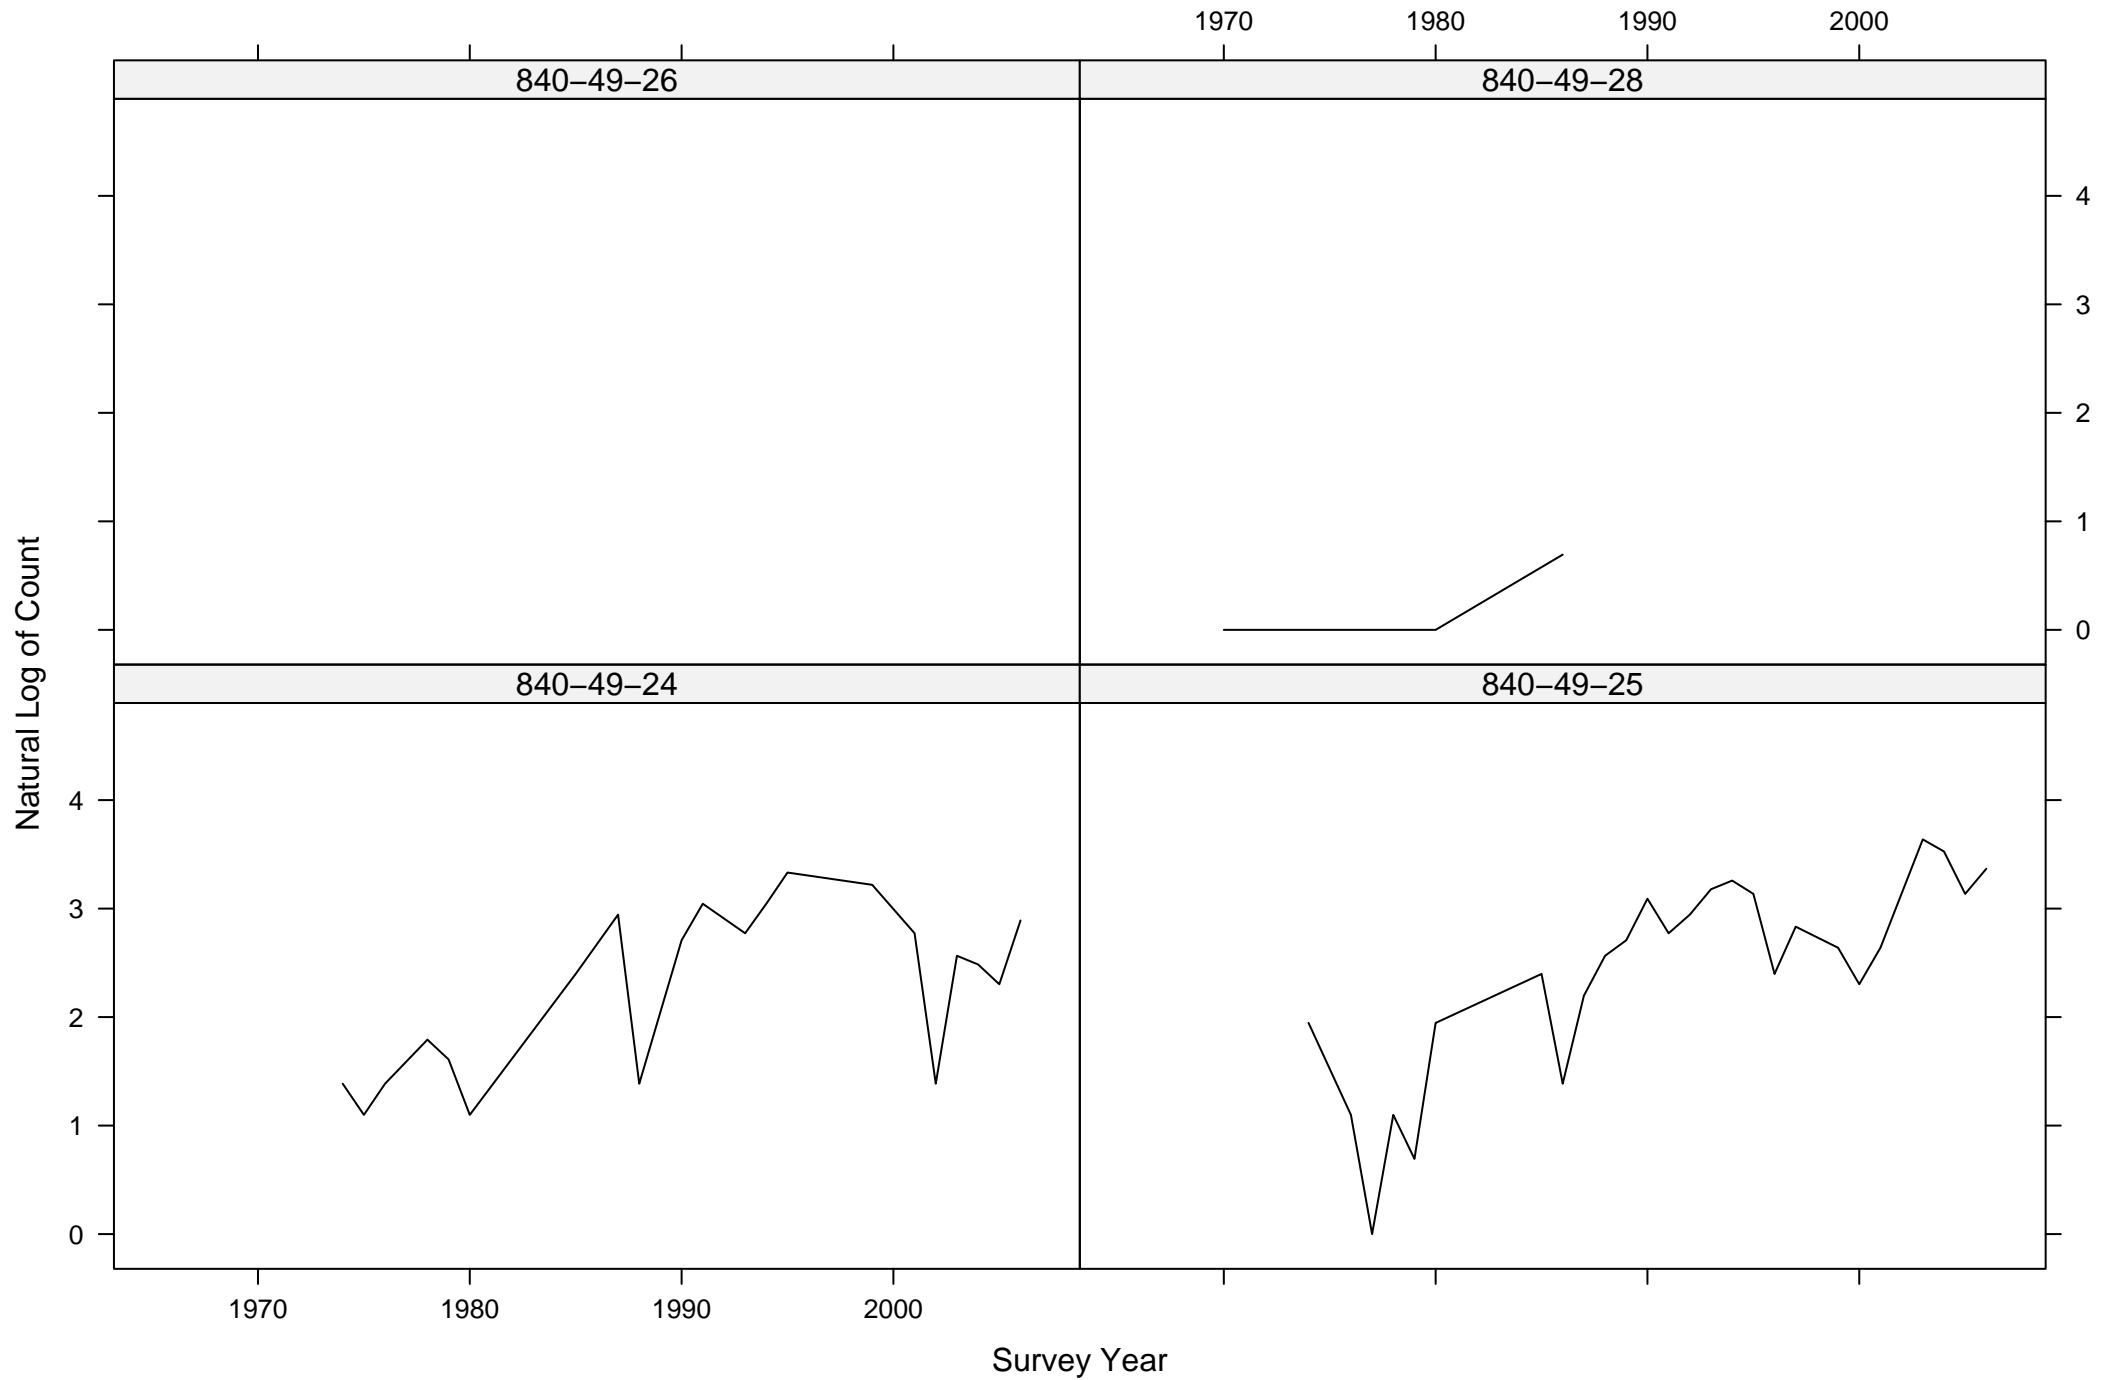

Total Counts of Black-throated Green Warbler by Route ID