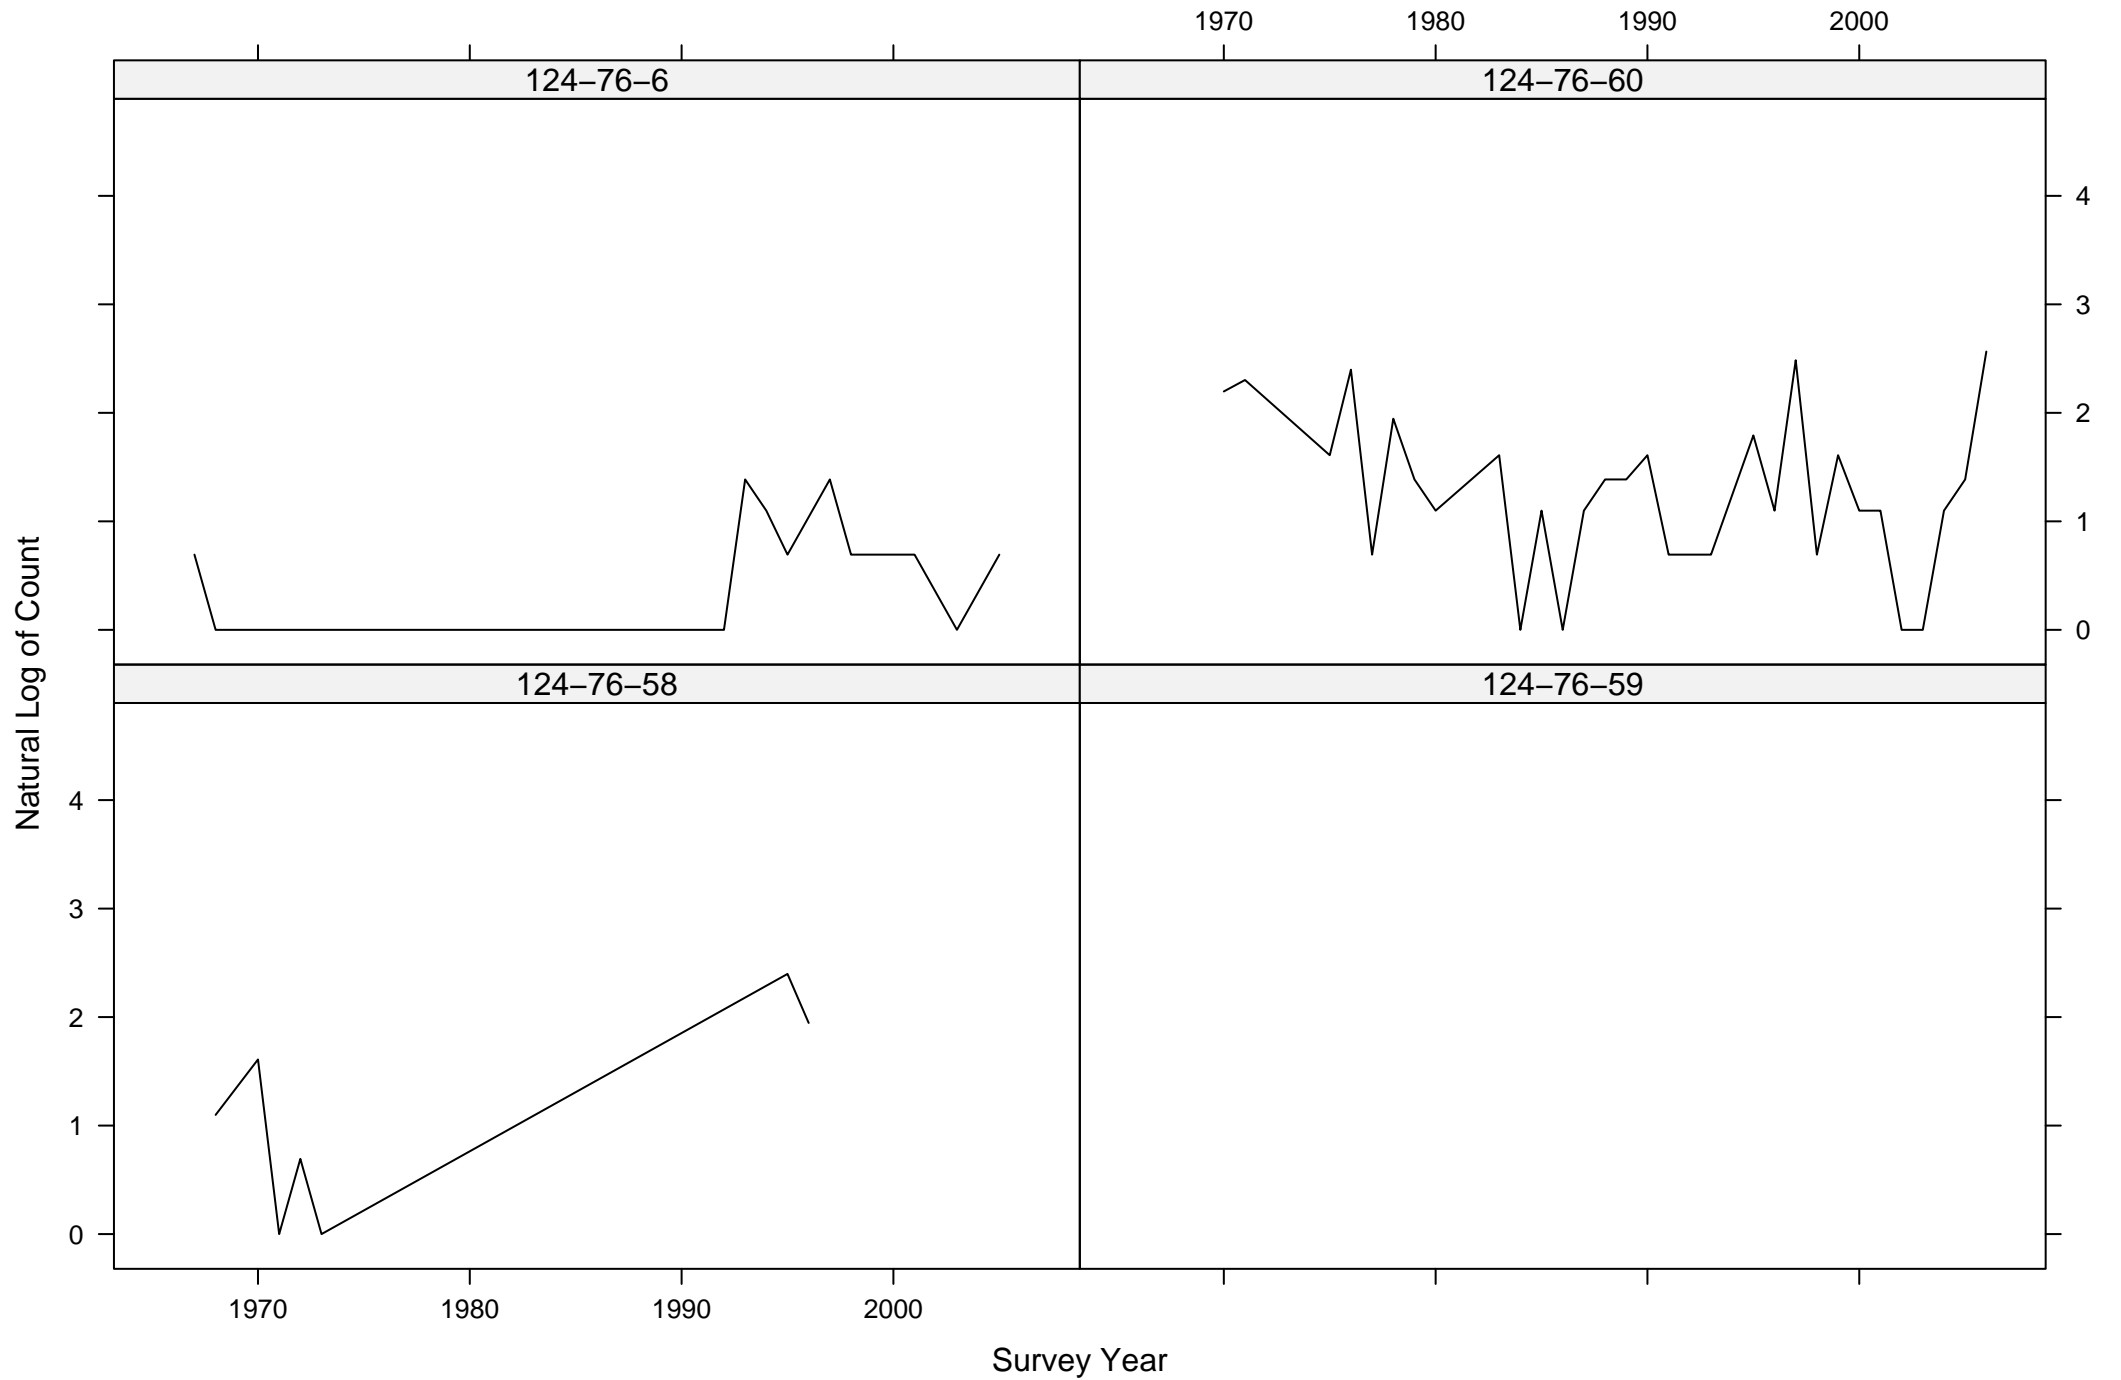

Total Counts of Black-throated Green Warbler by Route ID

Total Counts of Black-throated Green Warbler by Route ID

Total Counts of Black-throated Green Warbler by Route ID

Total Counts of Black-throated Green Warbler by Route ID