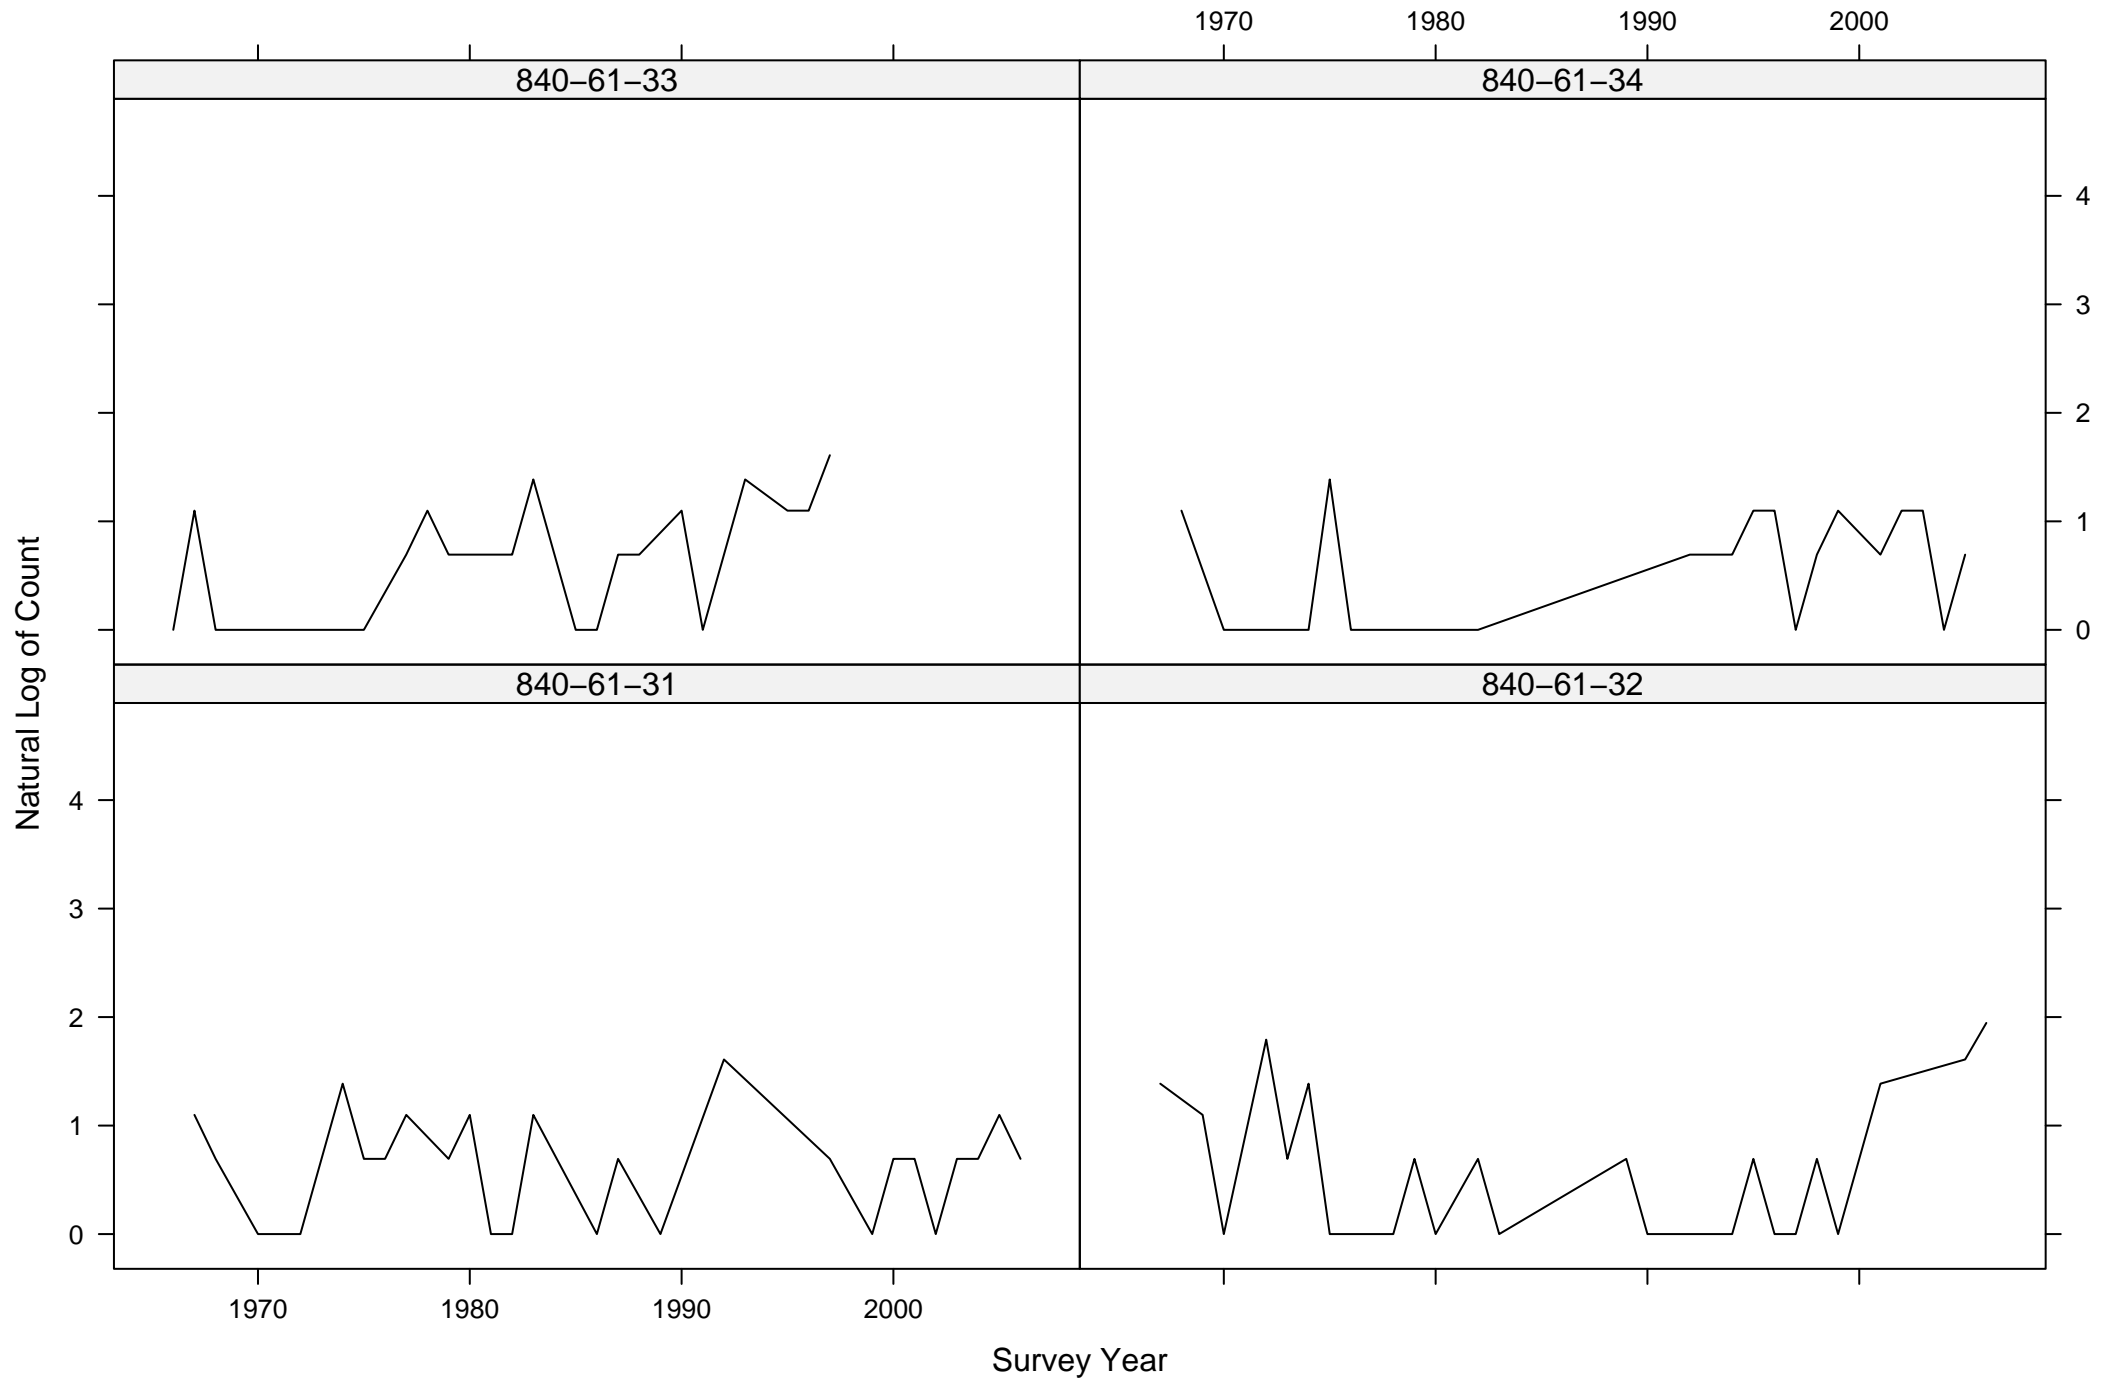

Total Counts of Black-throated Green Warbler by Route ID