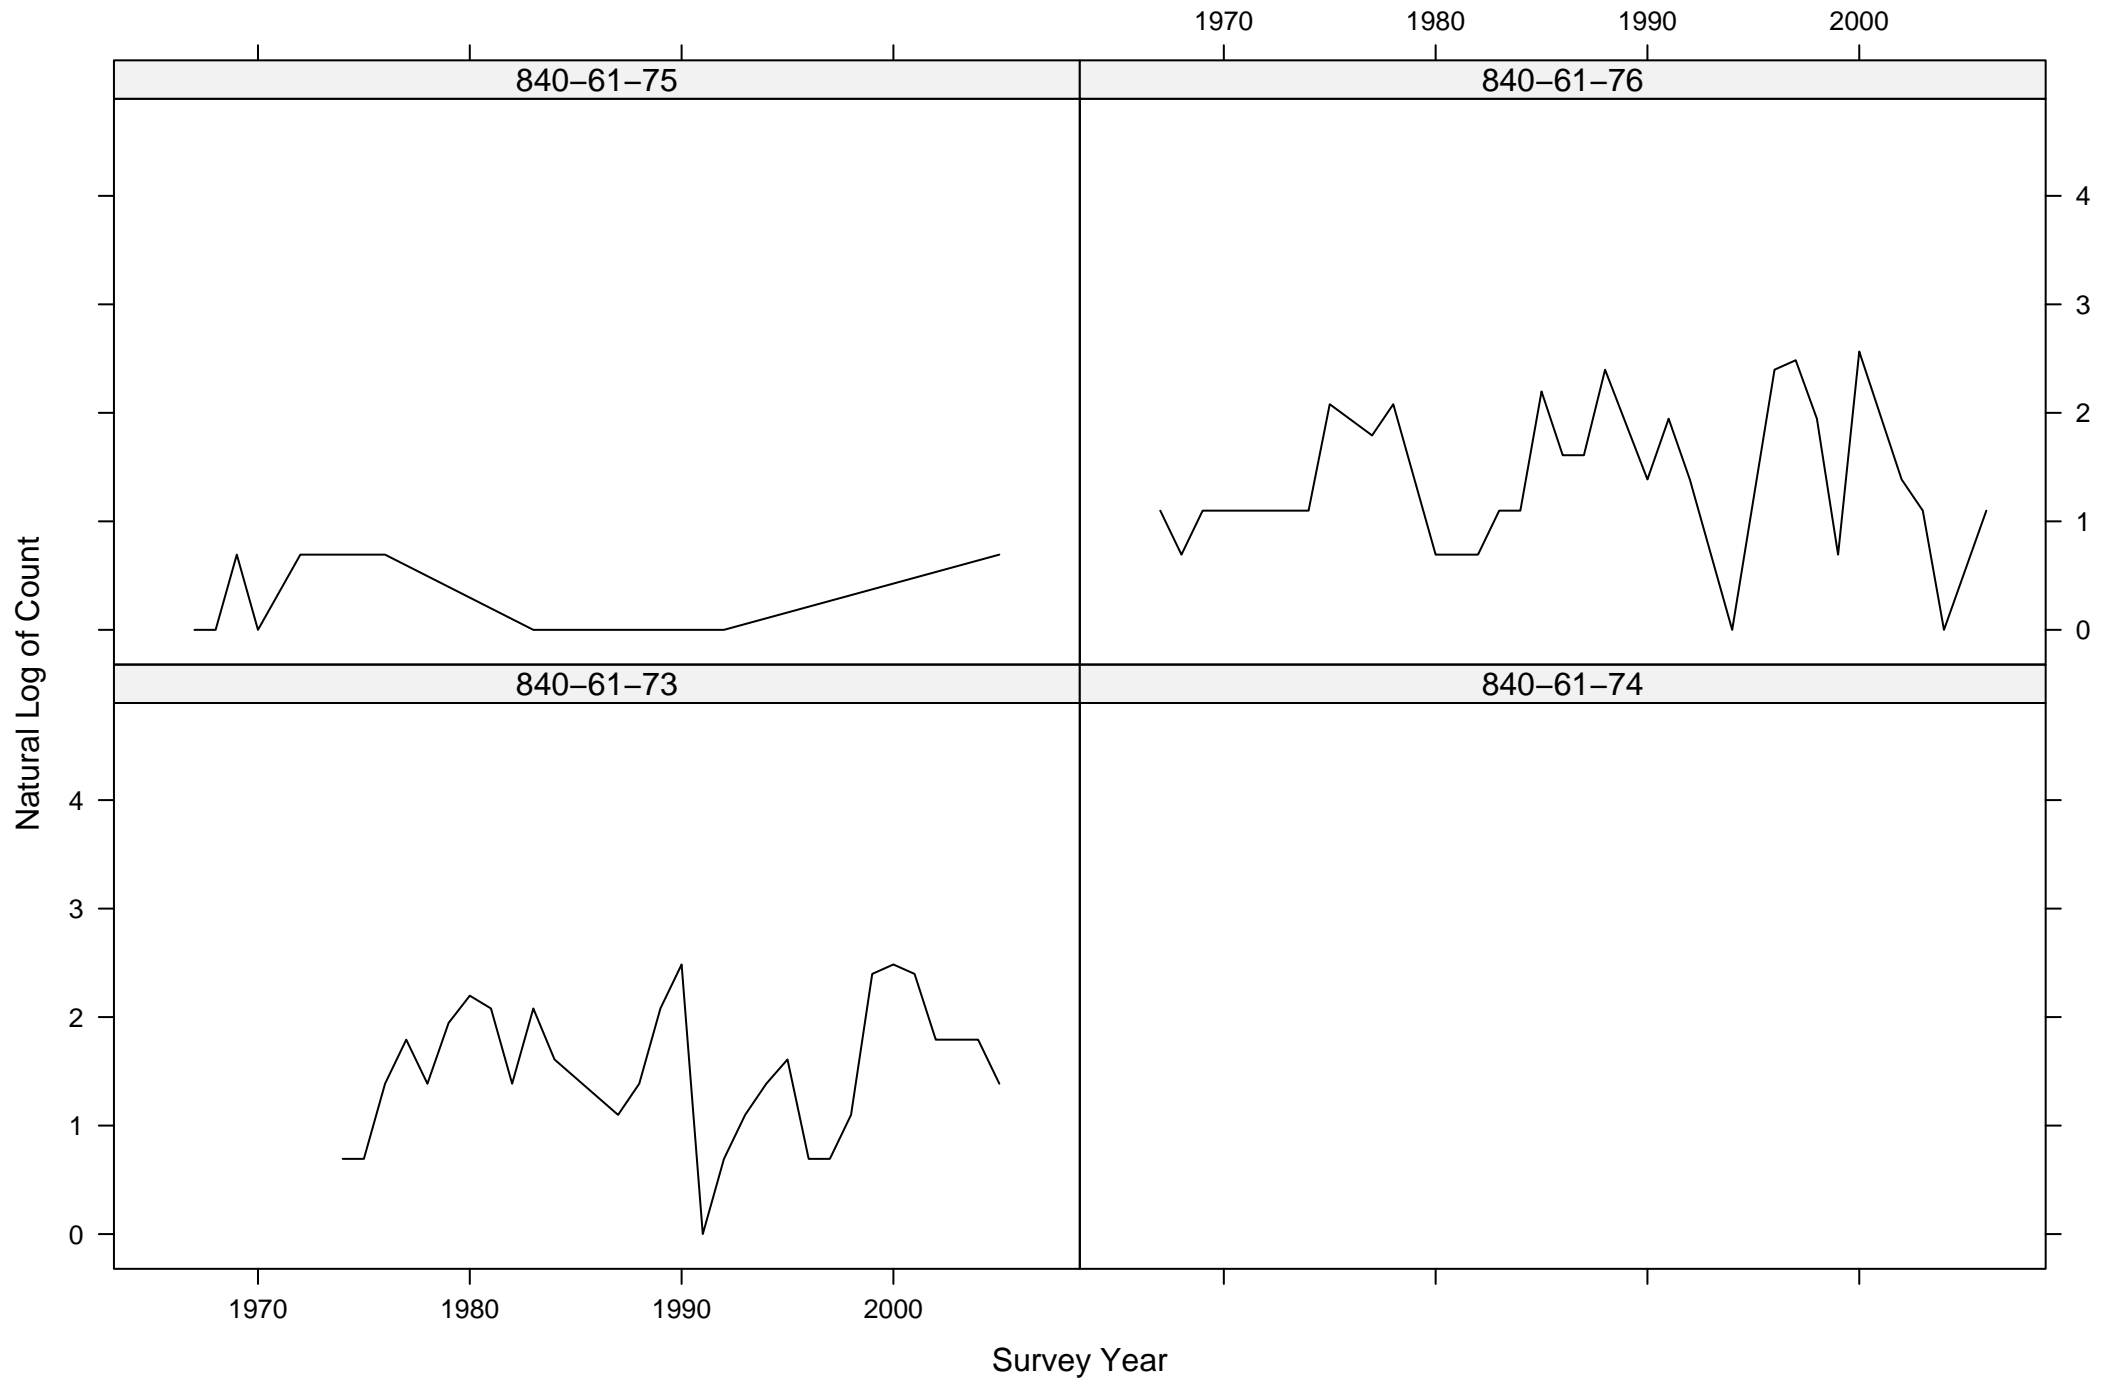

Total Counts of Black-throated Green Warbler by Route ID