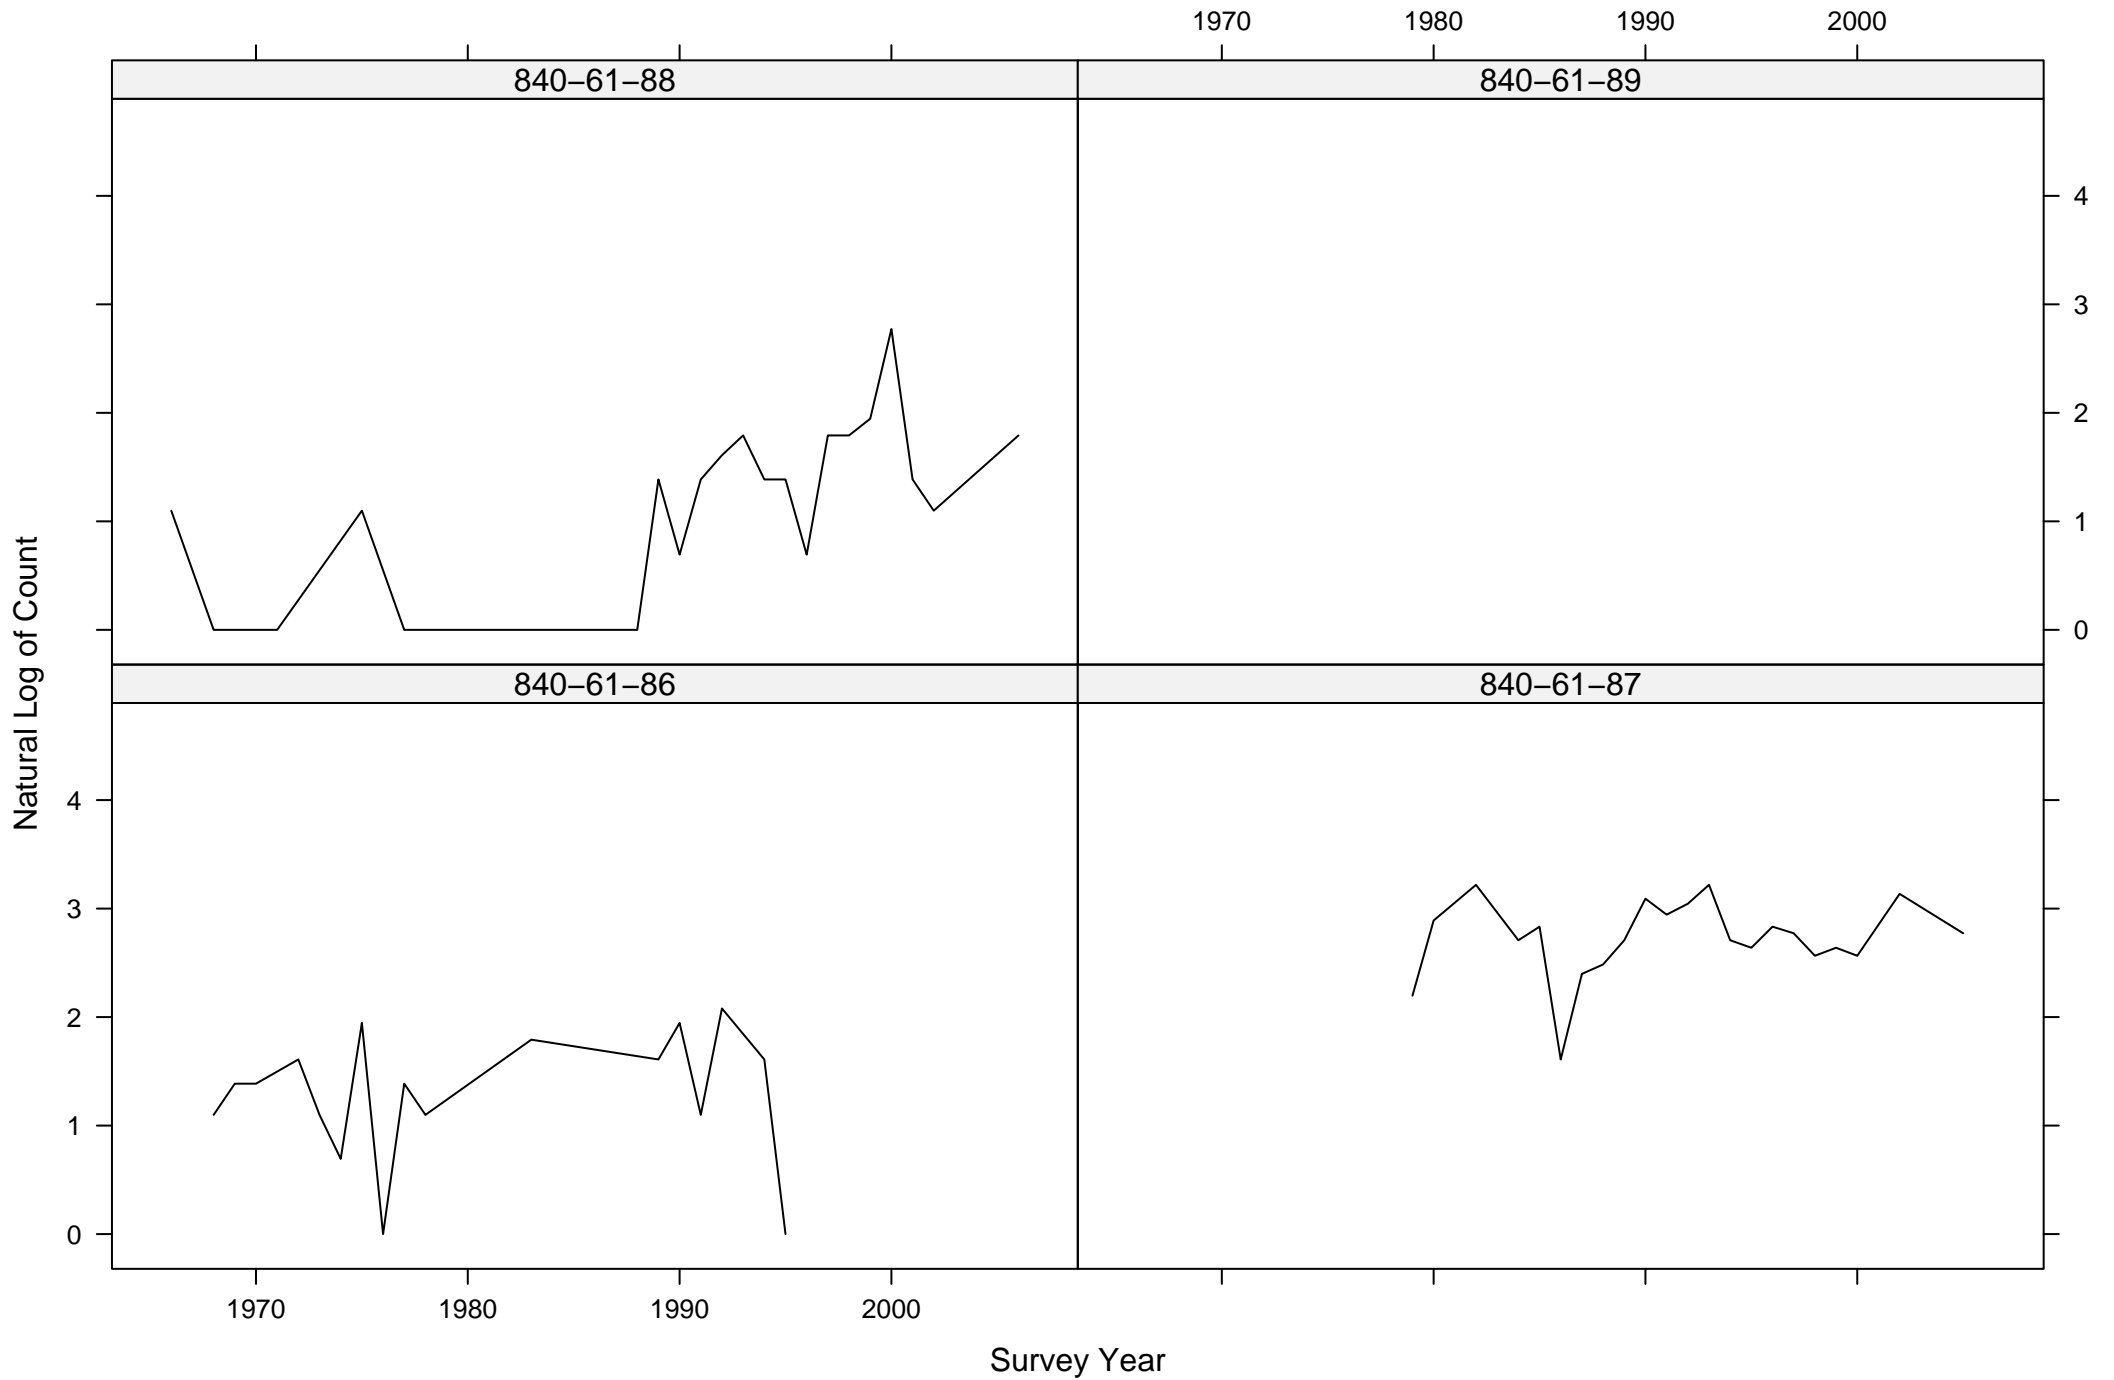

Total Counts of Black-throated Green Warbler by Route ID