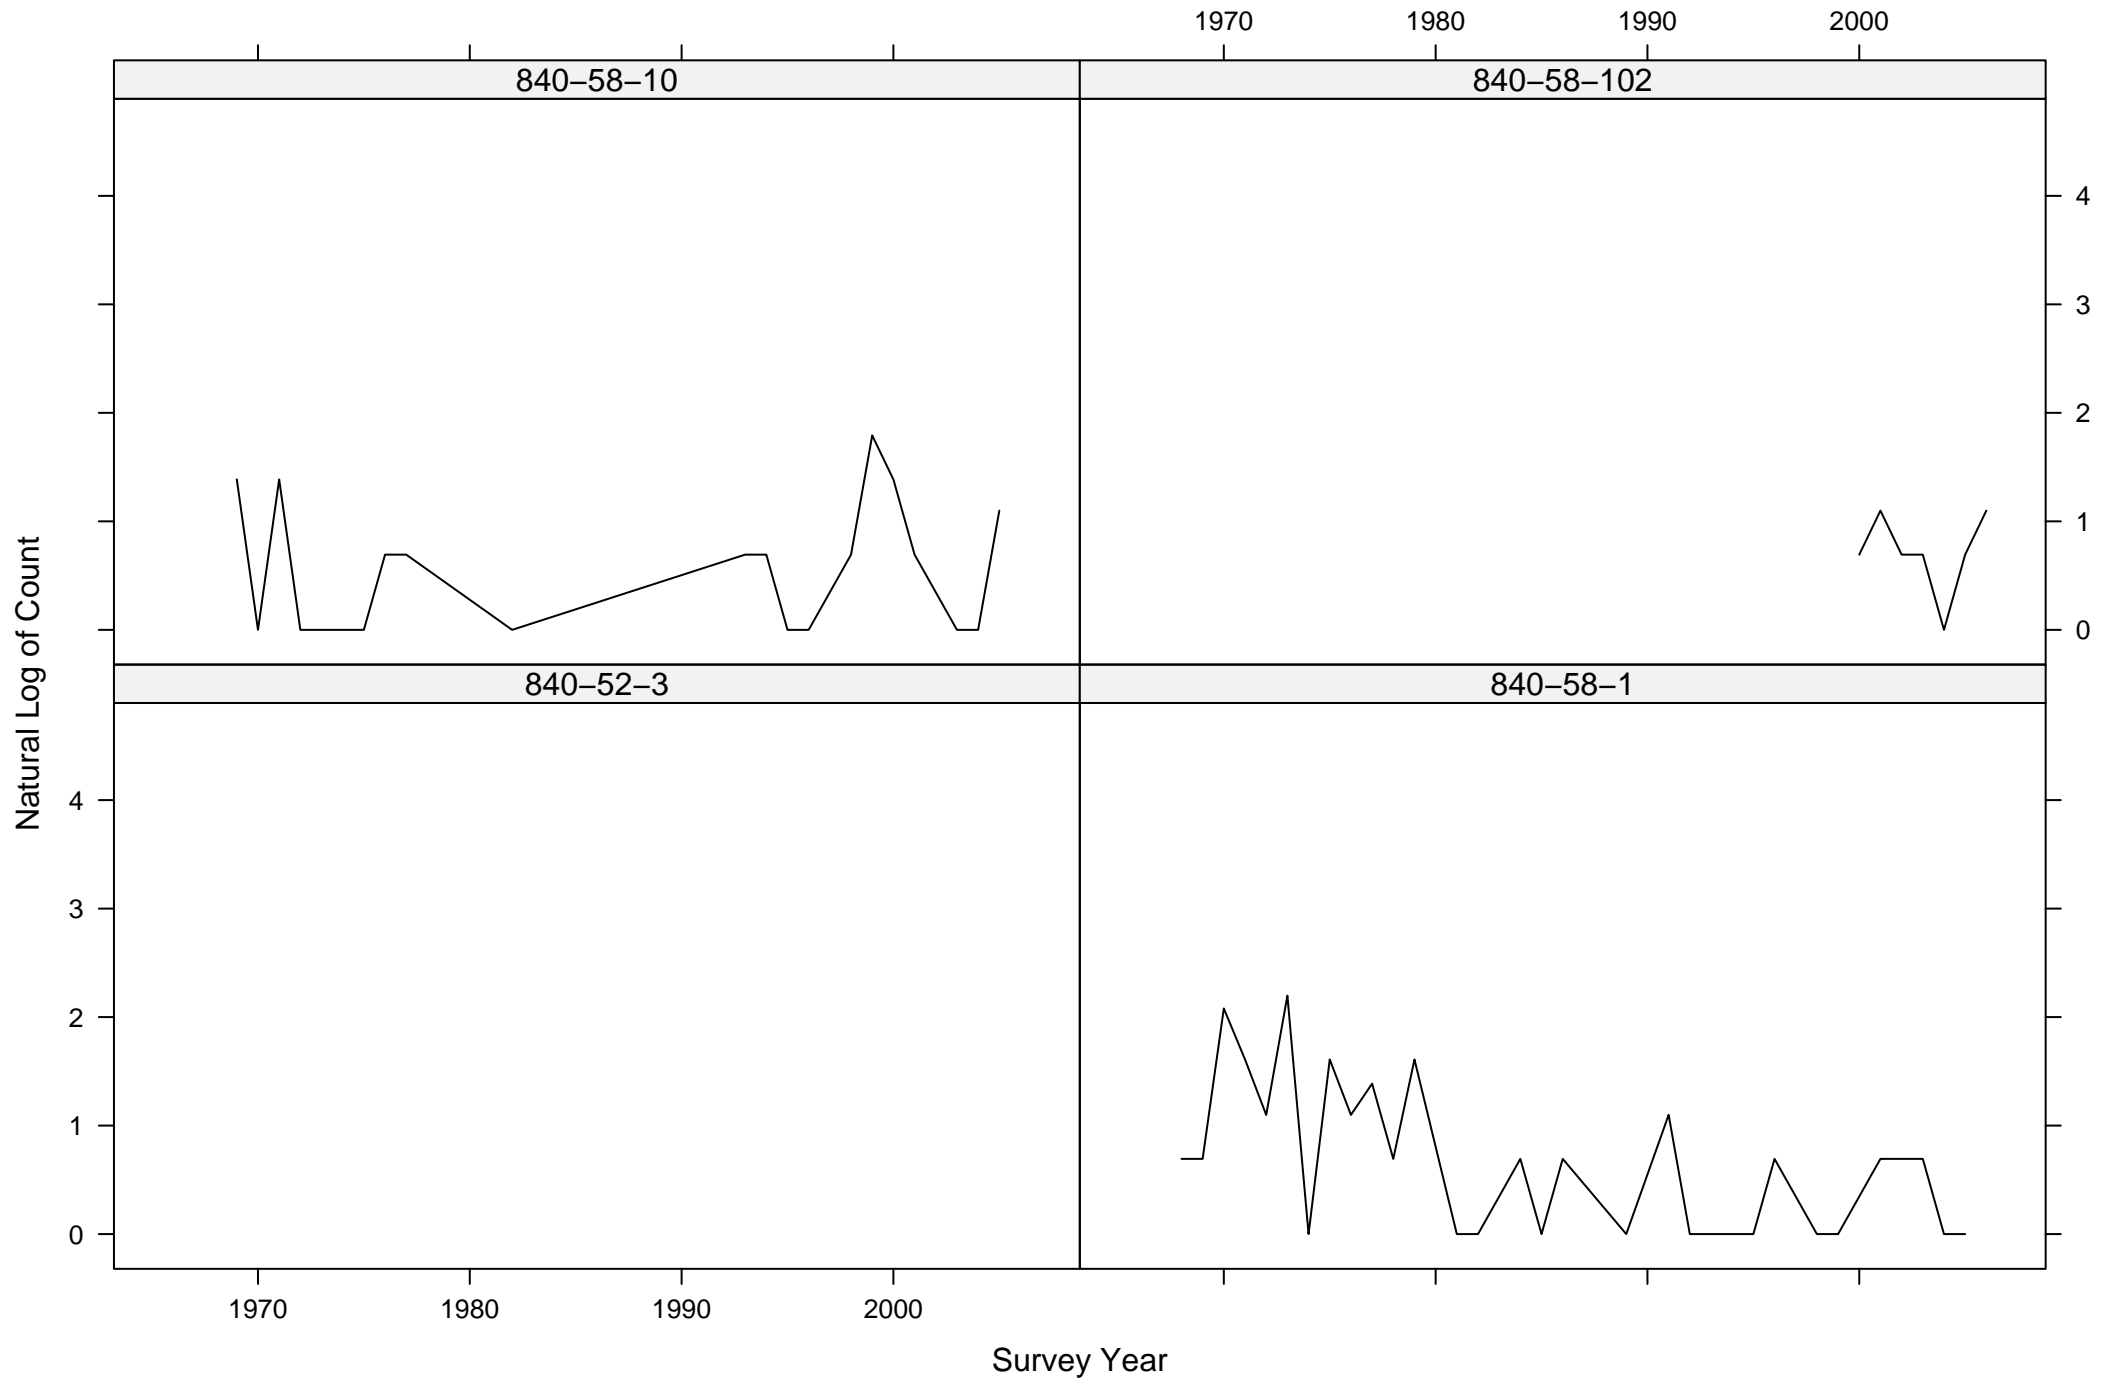

Total Counts of Black-throated Green Warbler by Route ID