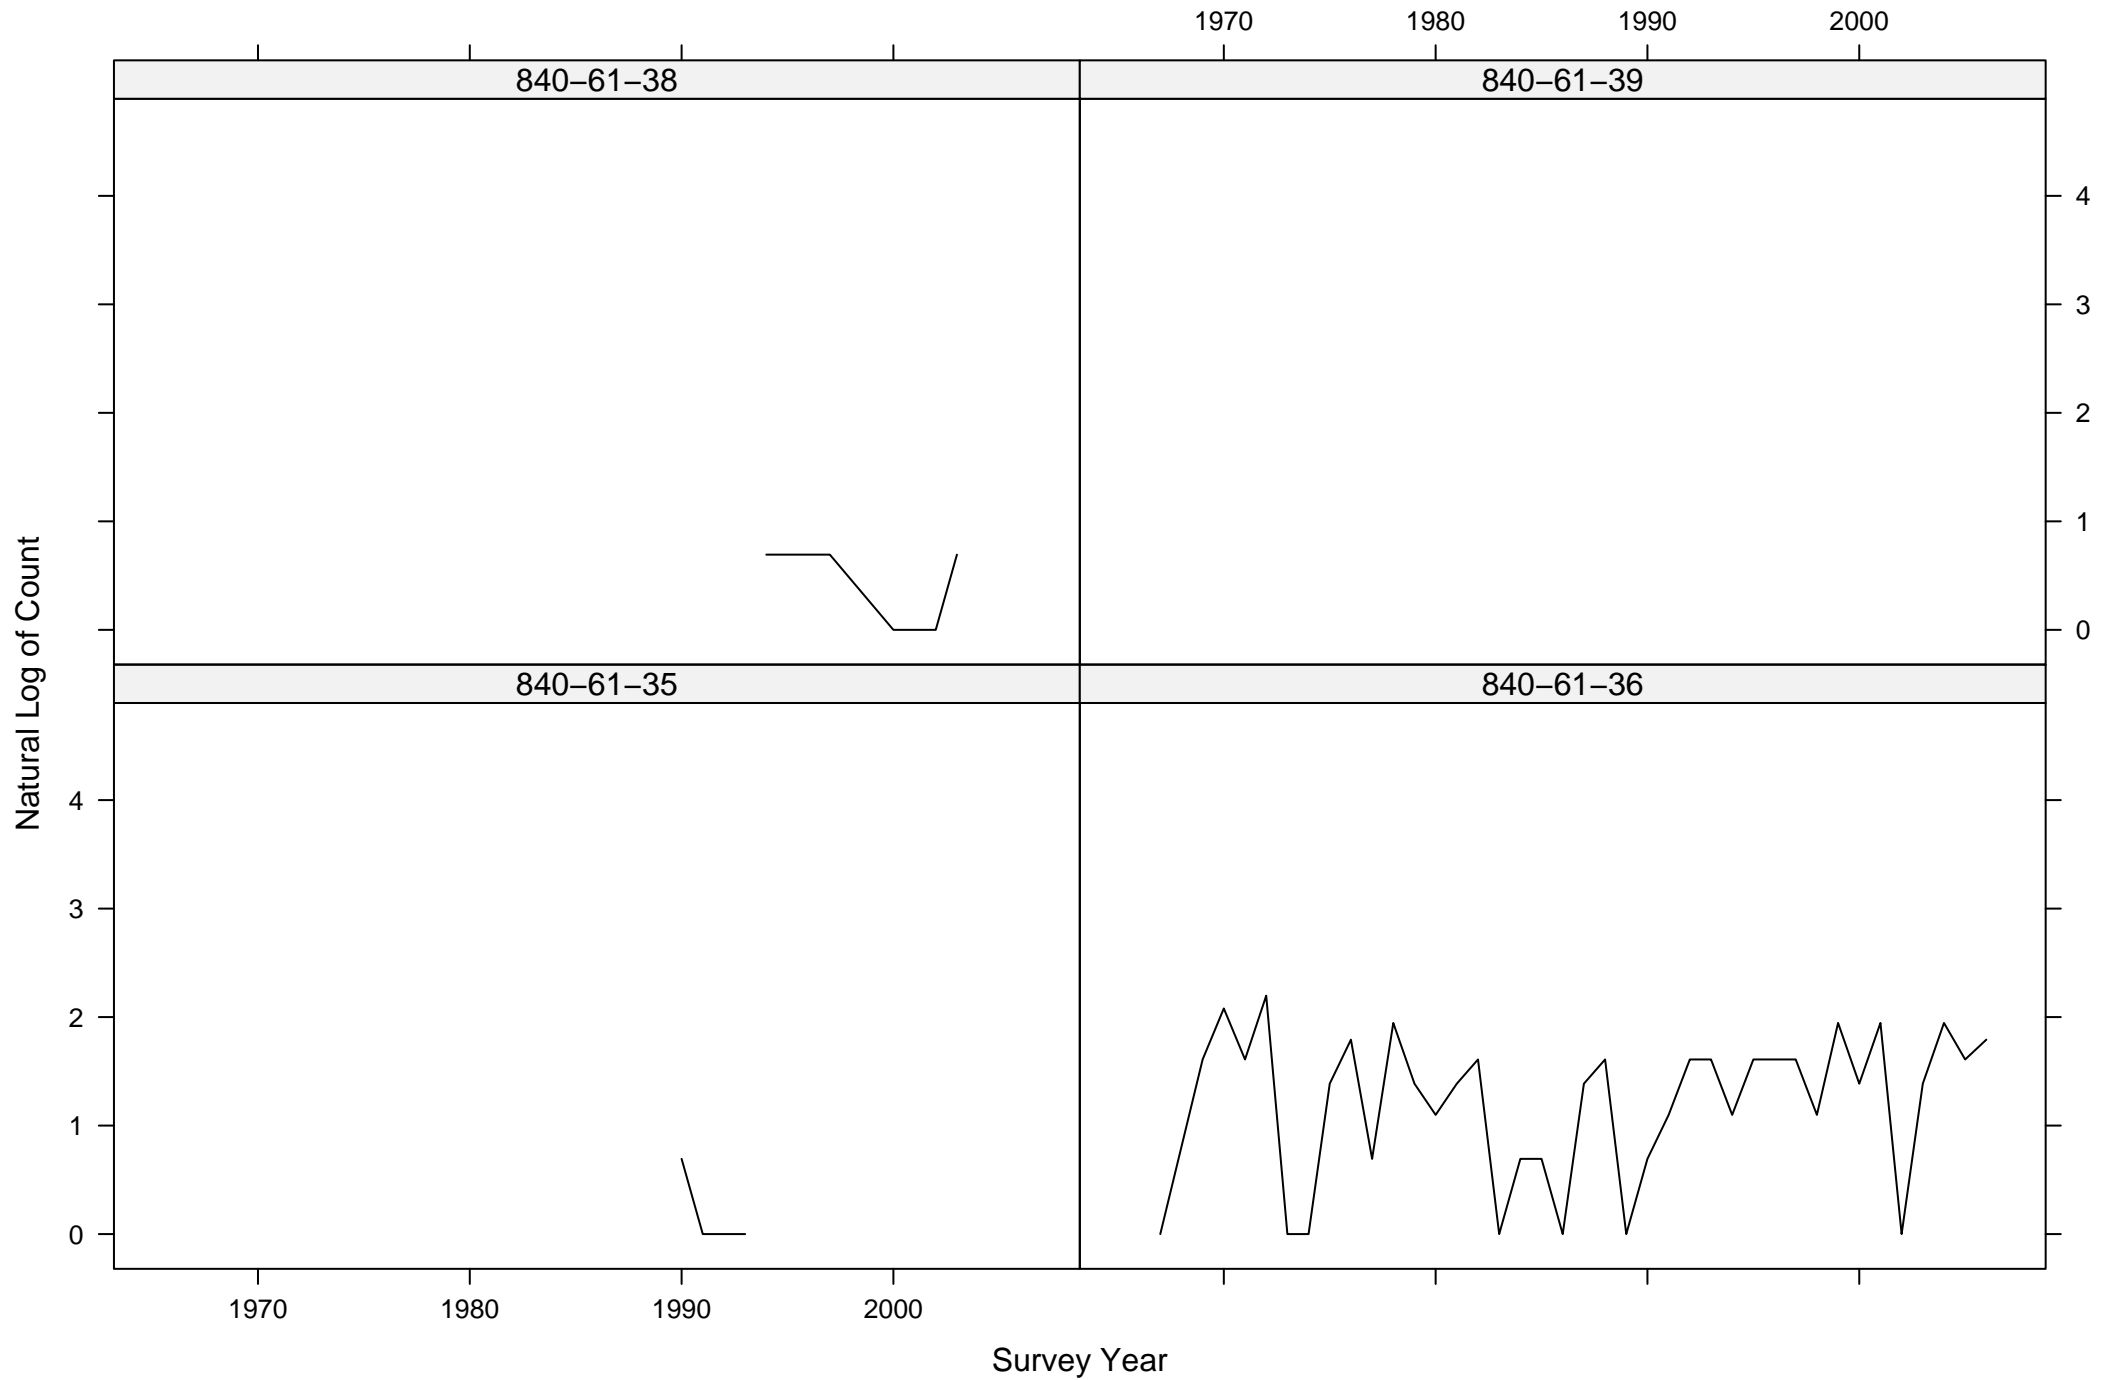

Total Counts of Black-throated Green Warbler by Route ID