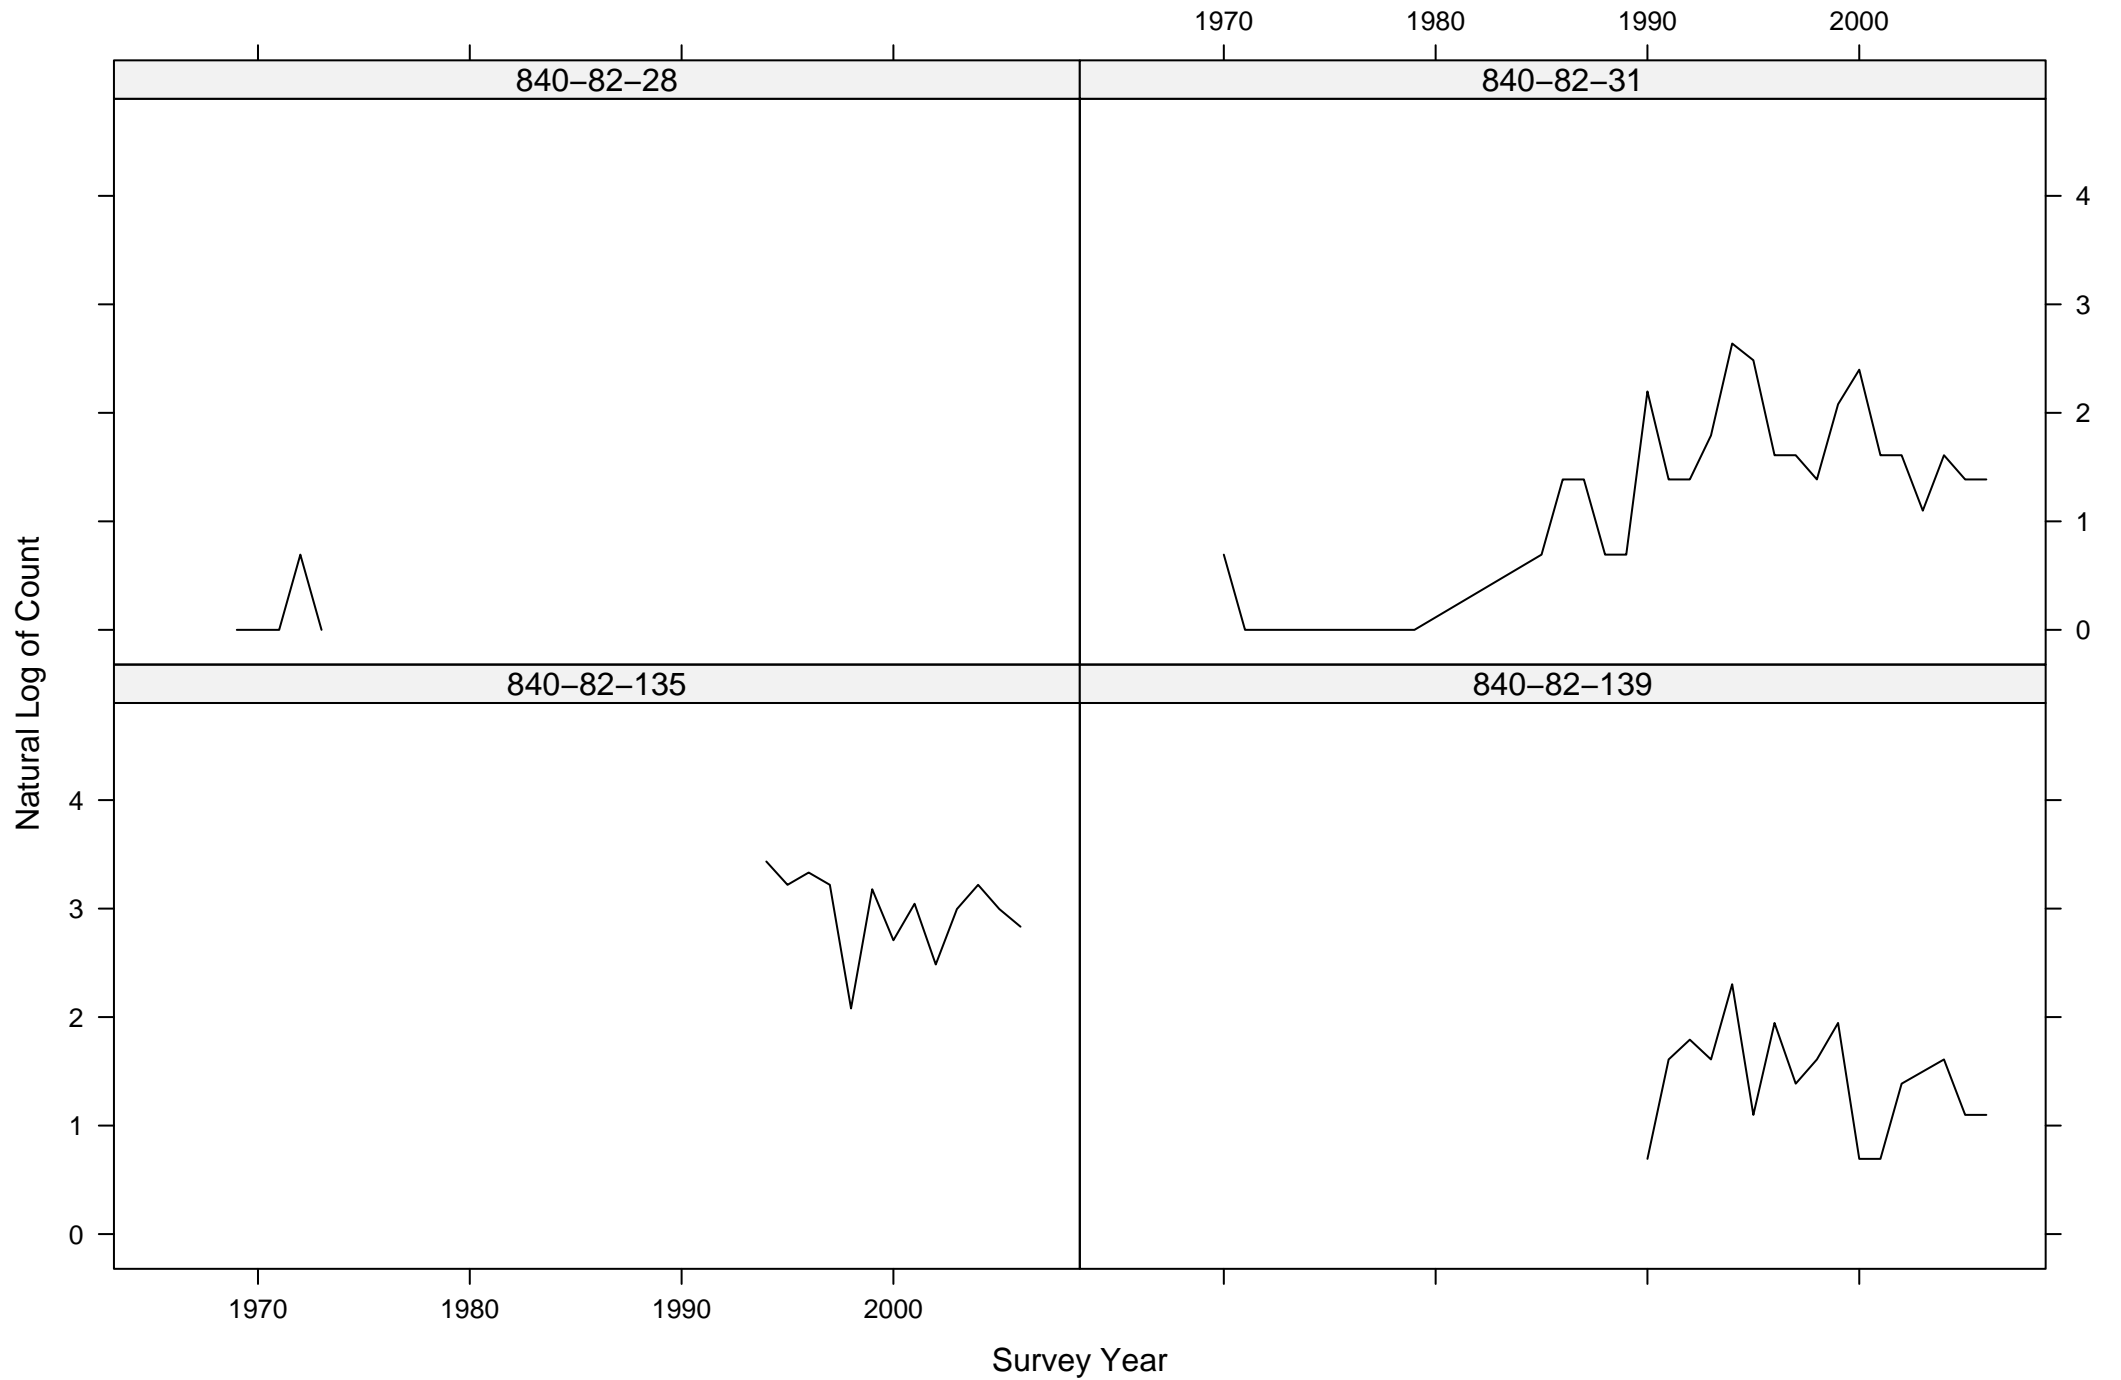

Total Counts of Black-throated Green Warbler by Route ID