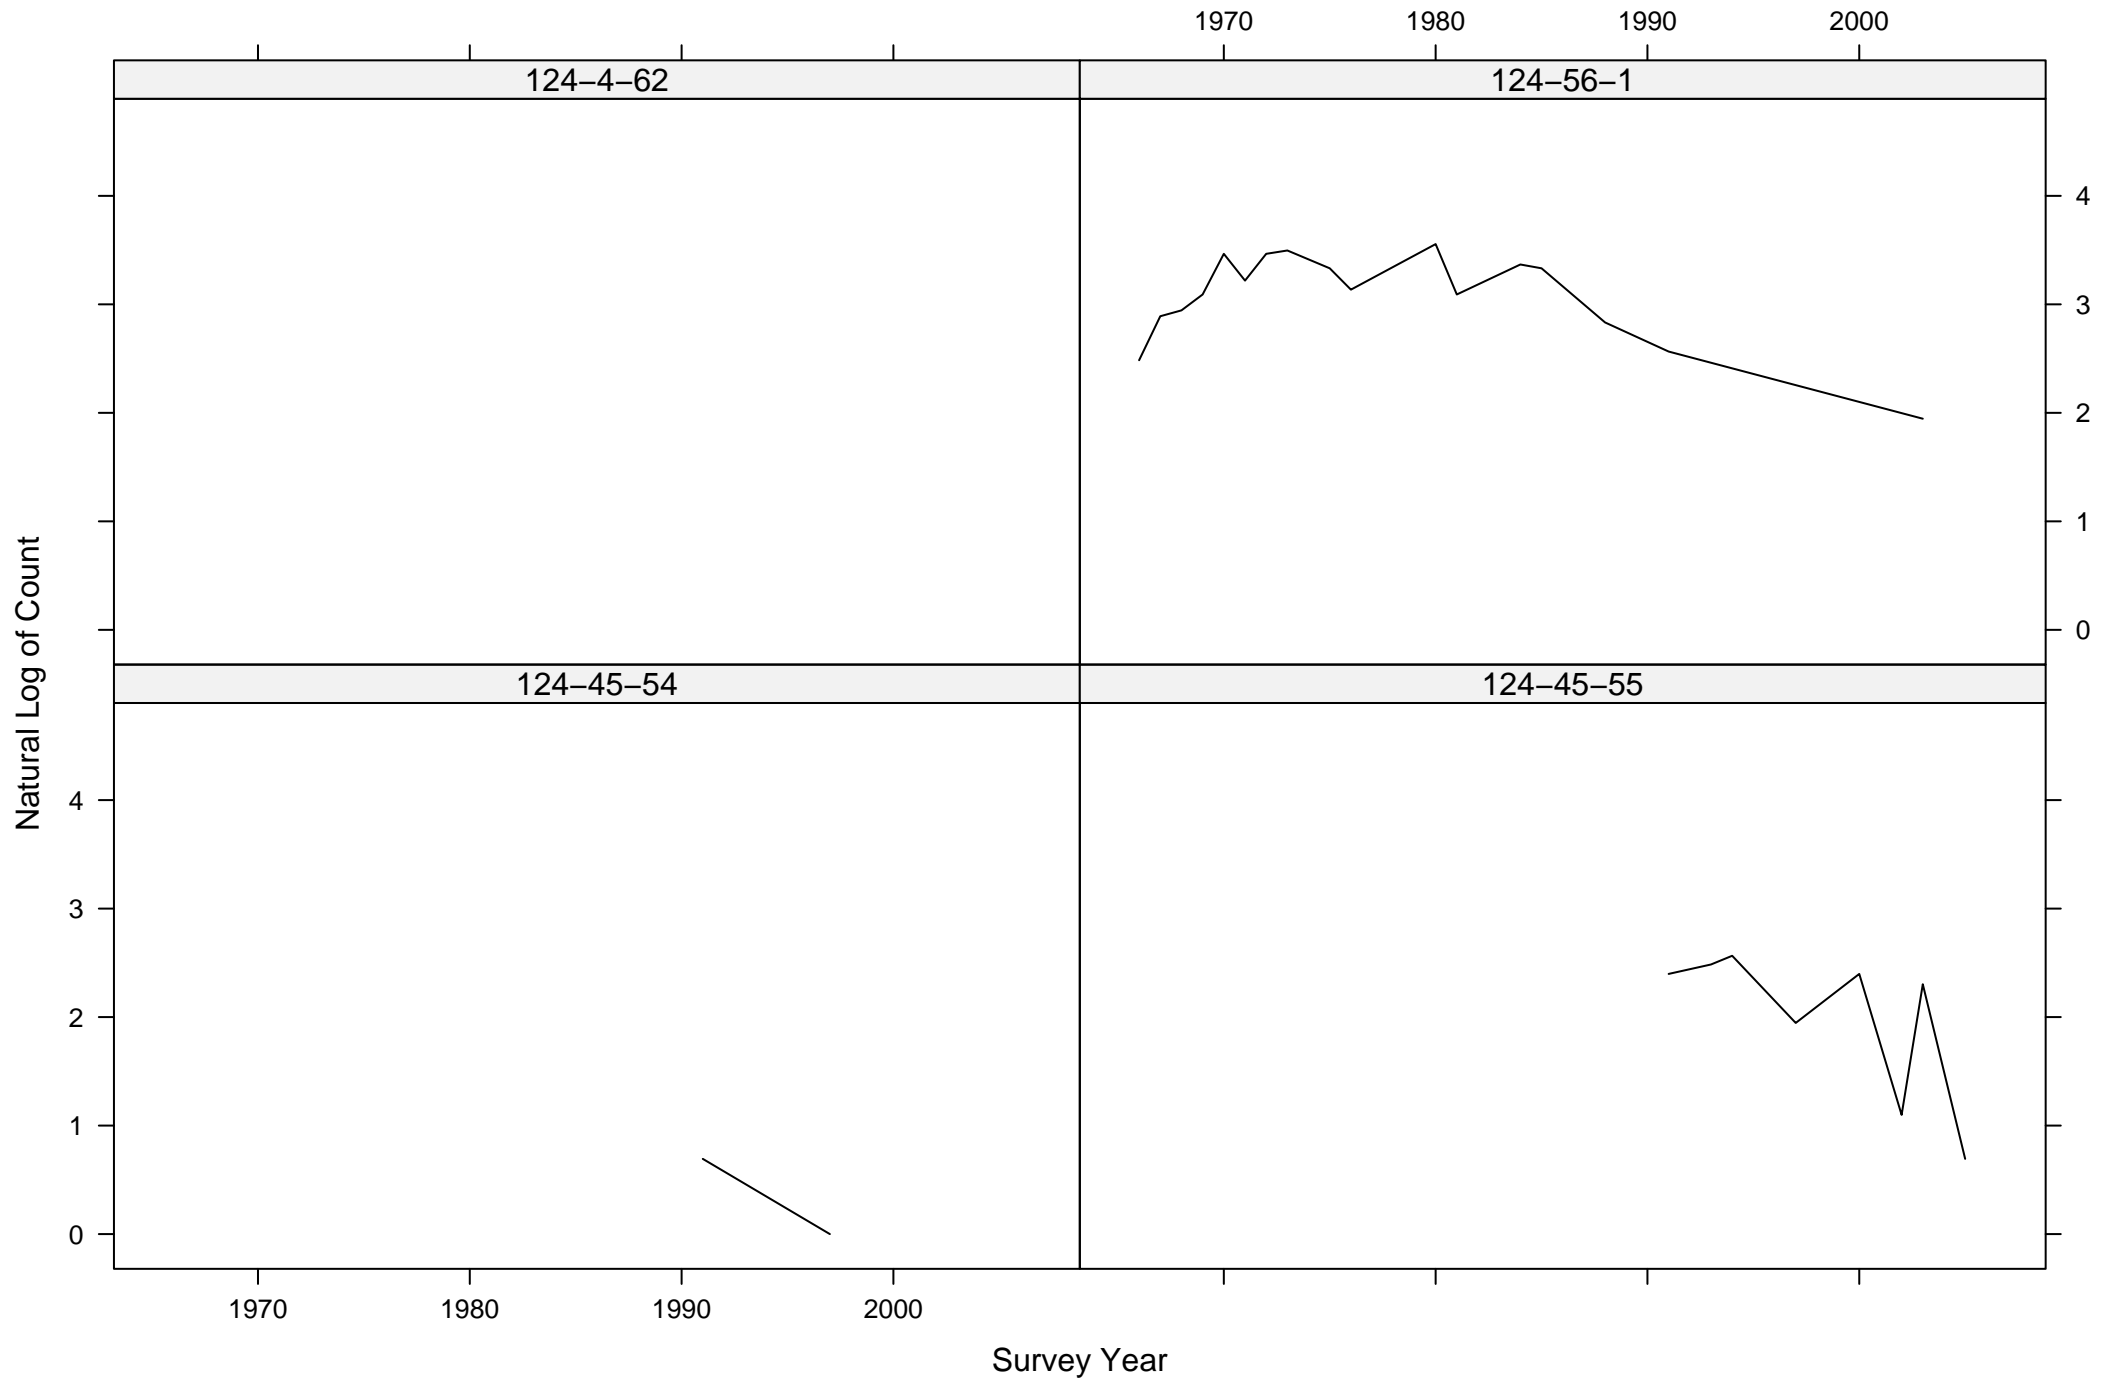

Total Counts of Black-throated Green Warbler by Route ID

Total Counts of Black-throated Green Warbler by Route ID

Total Counts of Black-throated Green Warbler by Route ID

Total Counts of Black-throated Green Warbler by Route ID