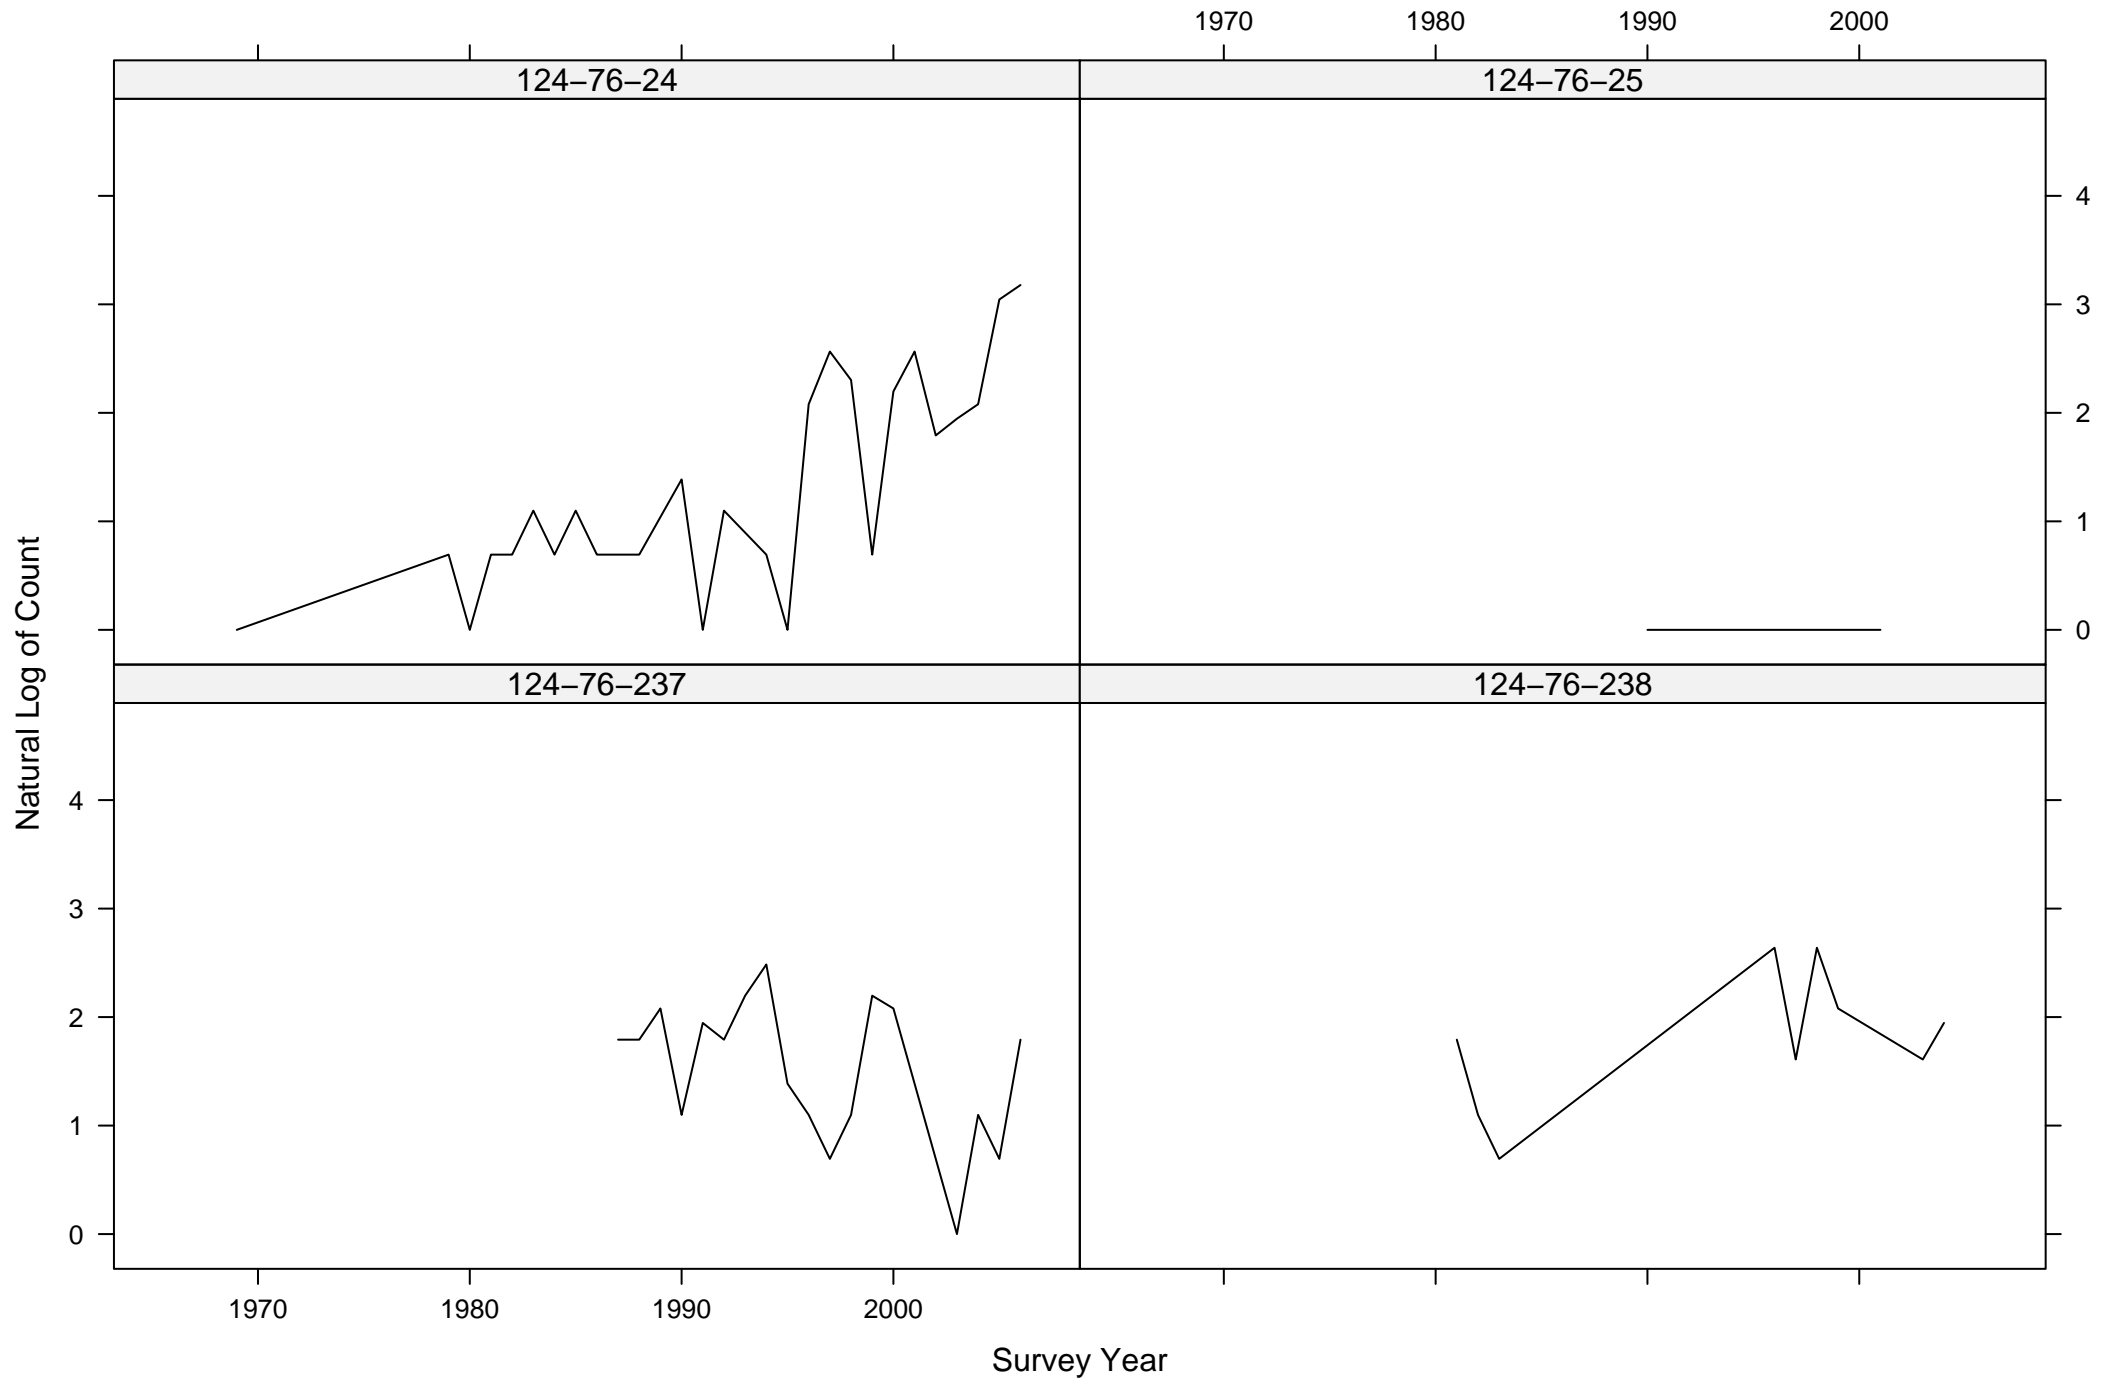

Total Counts of Black-throated Green Warbler by Route ID