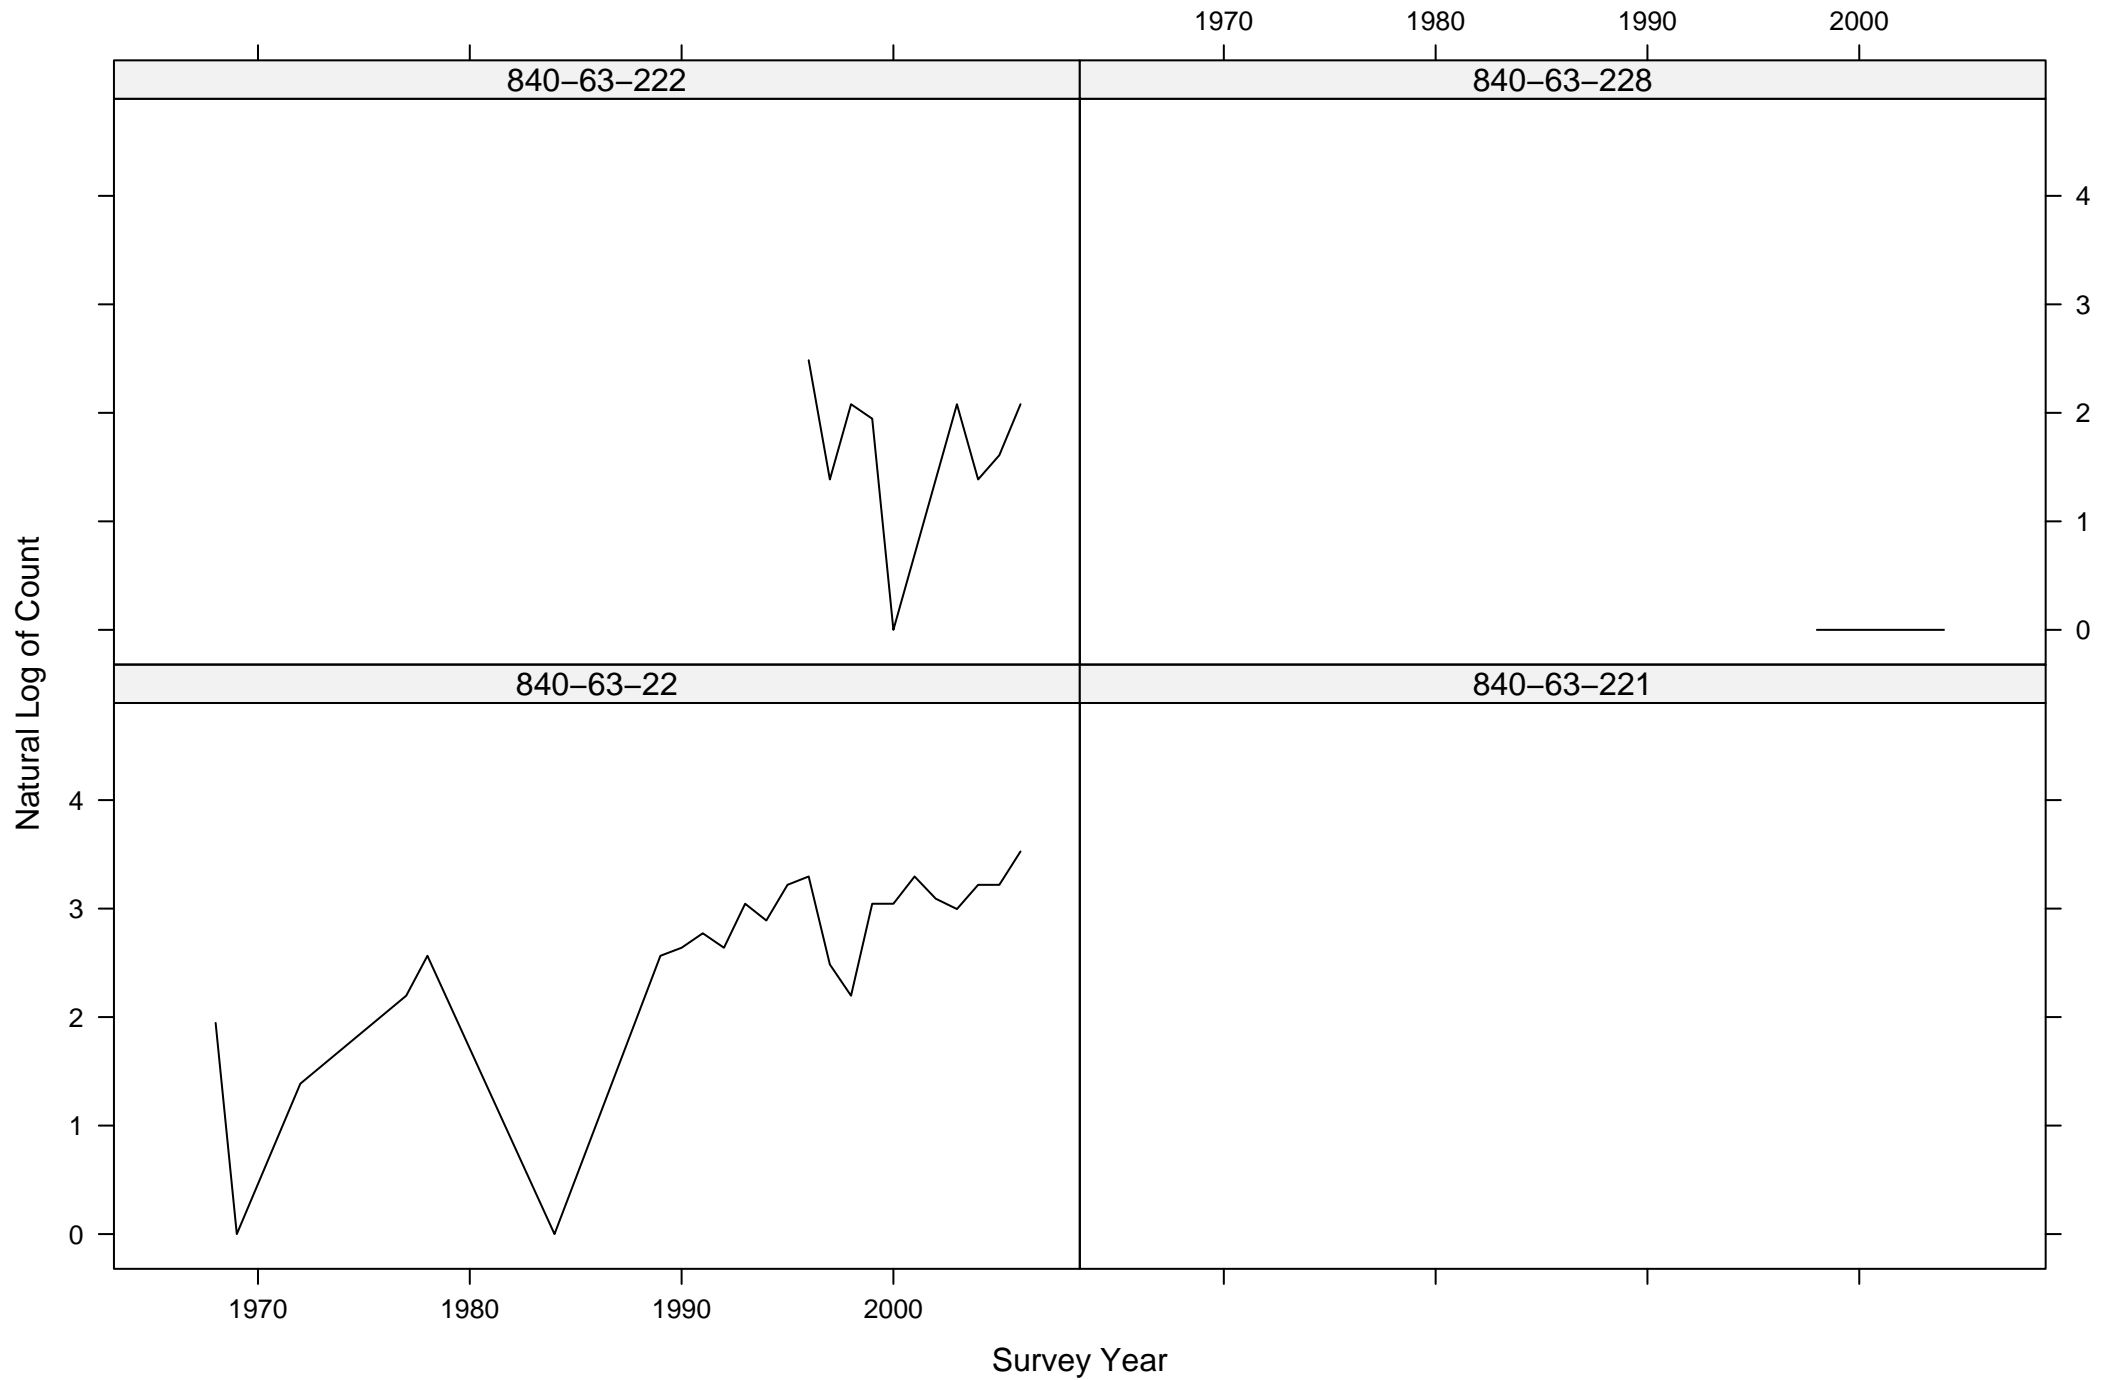

Total Counts of Black-throated Green Warbler by Route ID