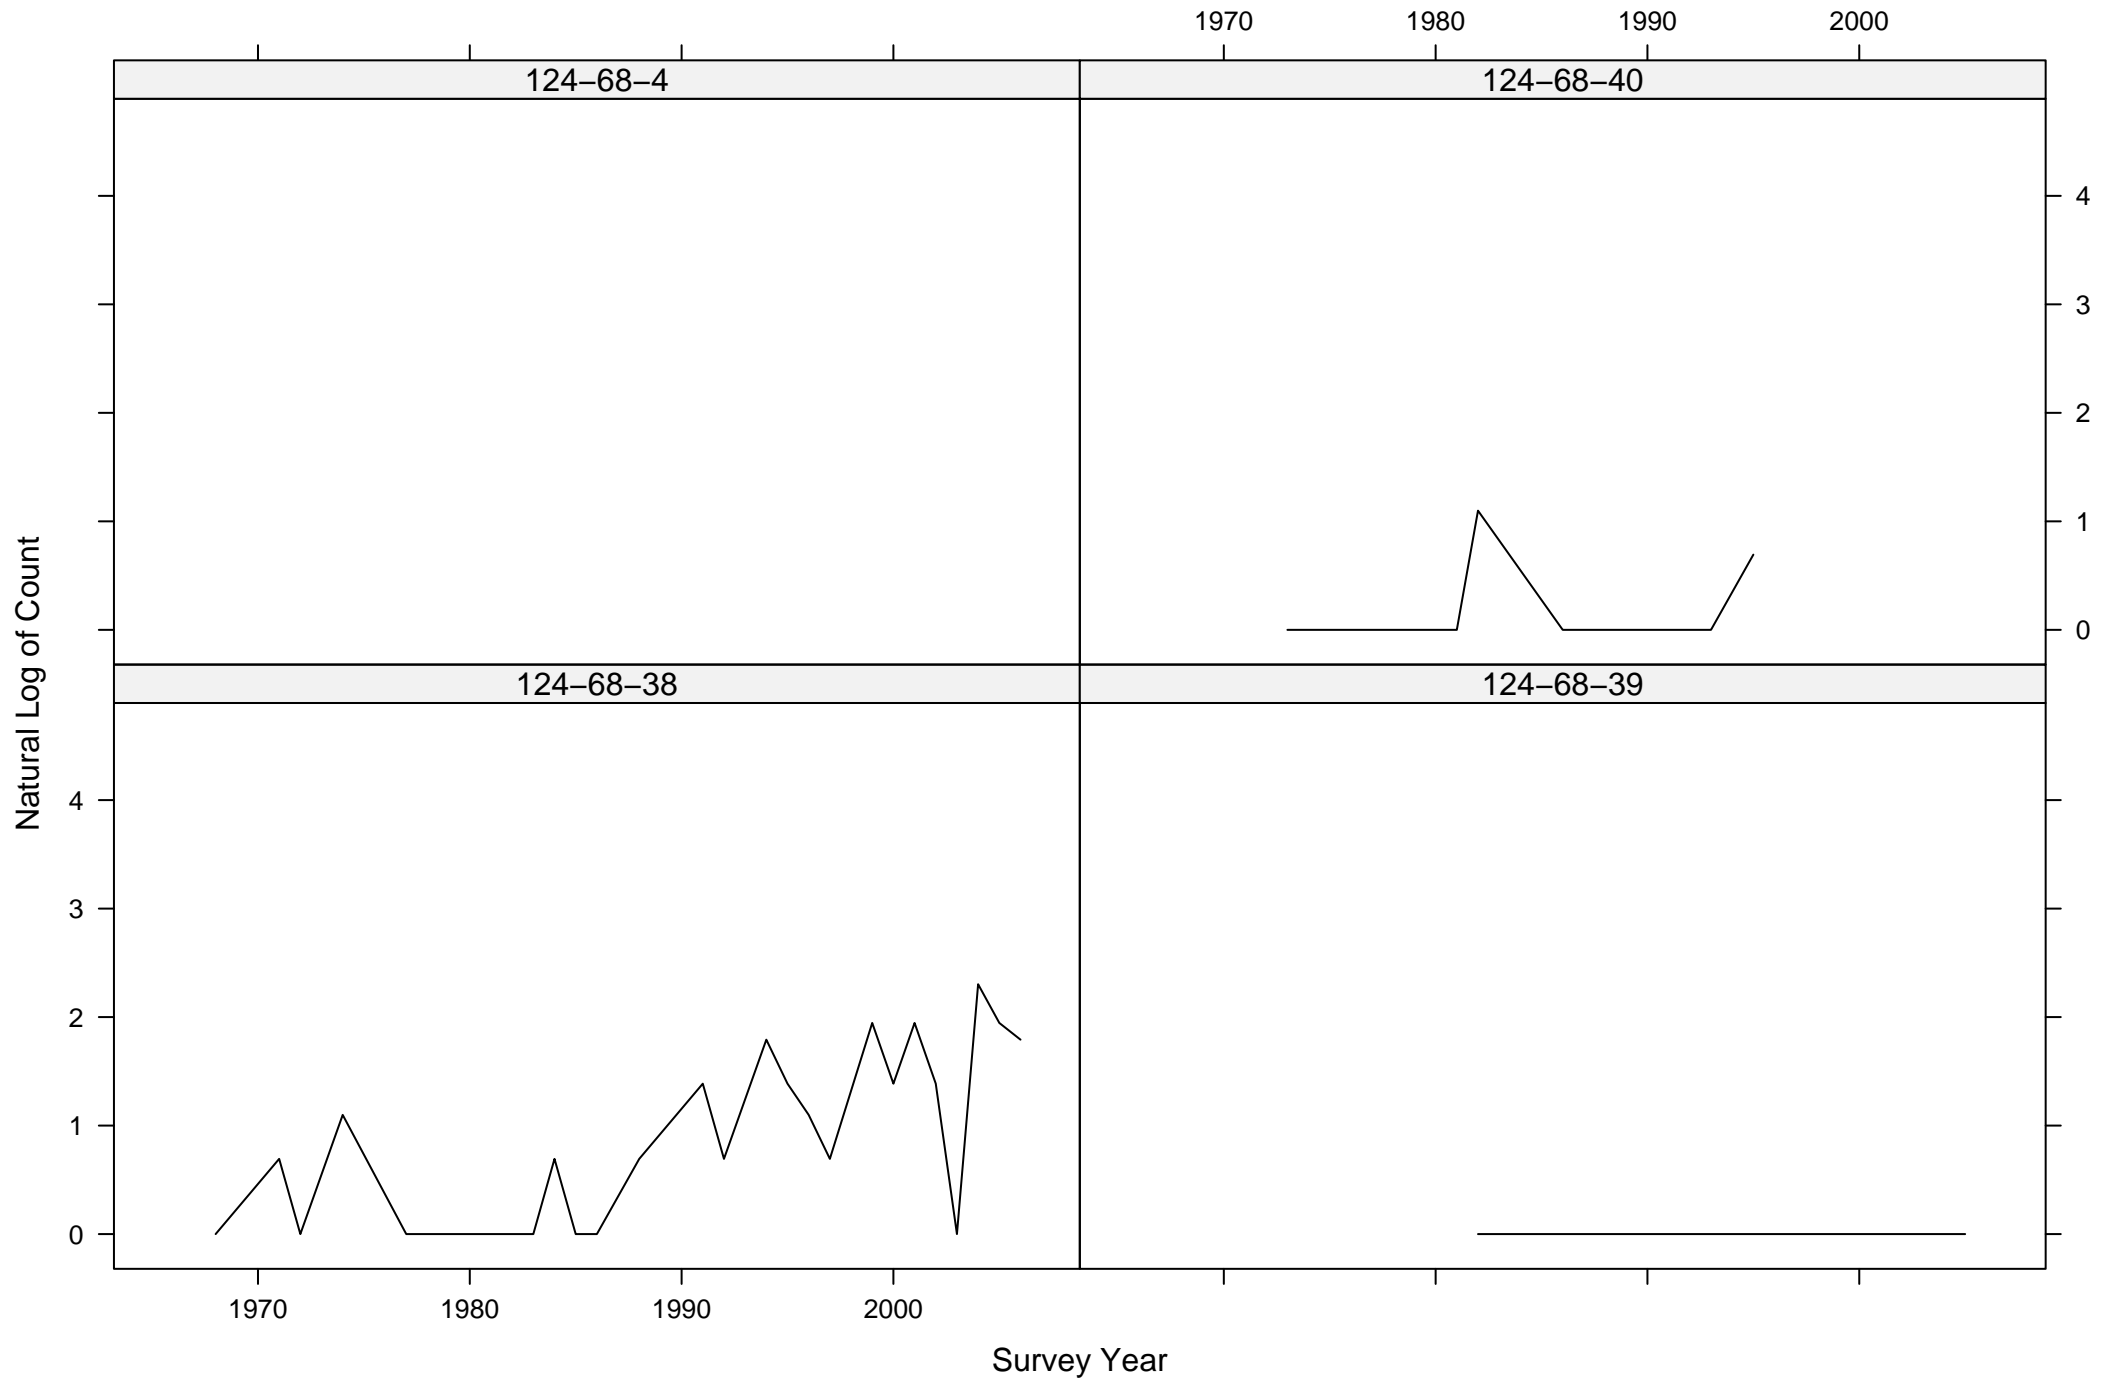

Total Counts of Black-throated Green Warbler by Route ID