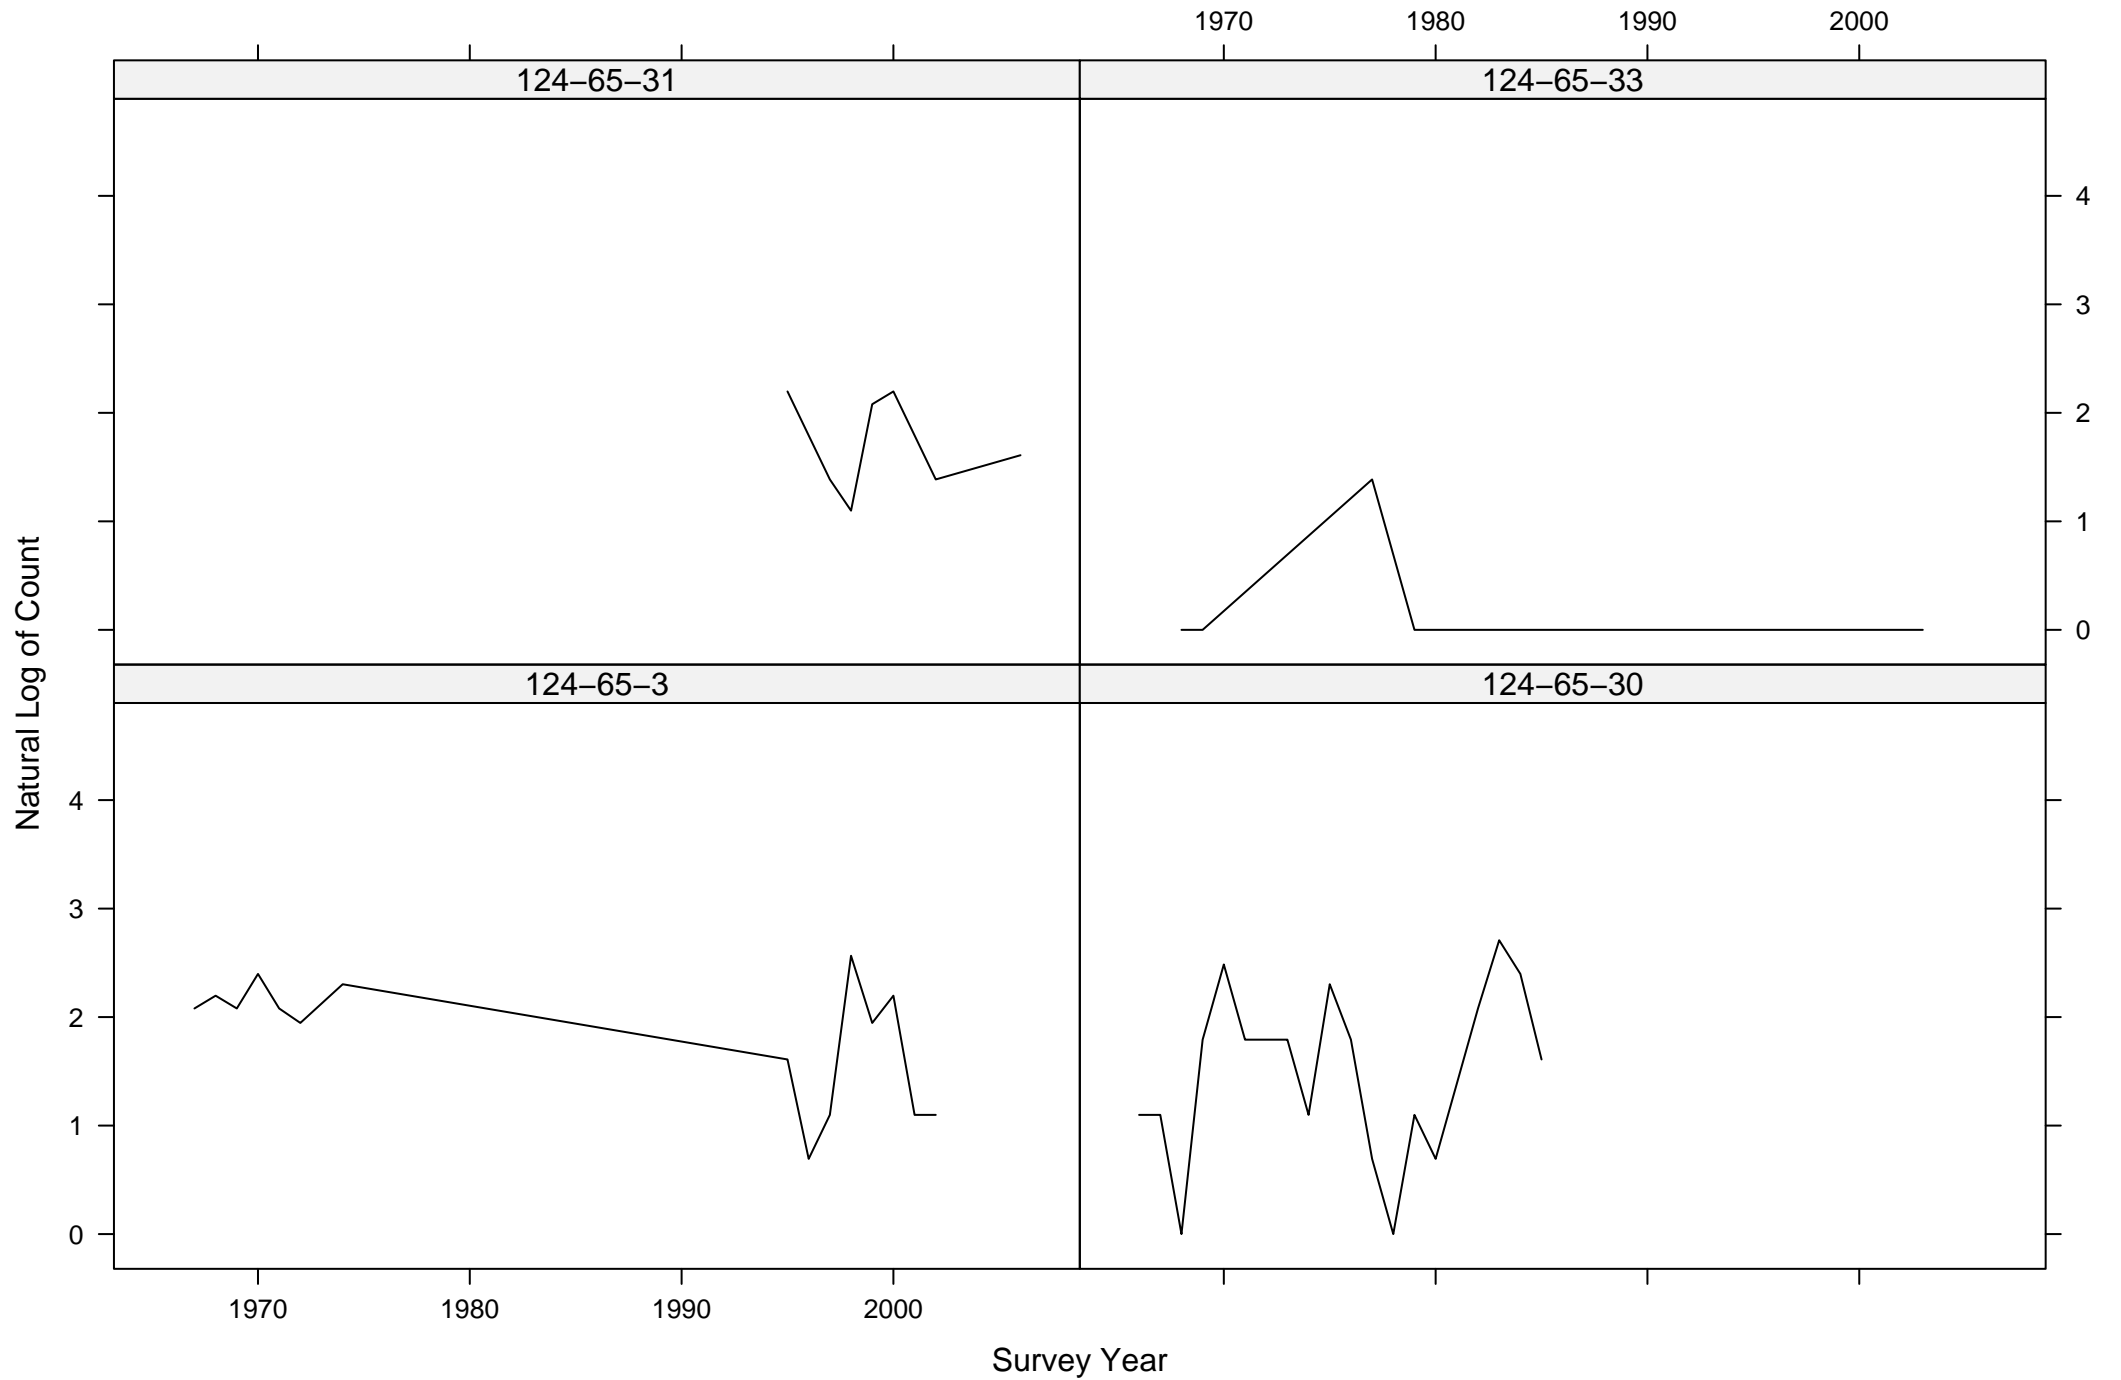

Total Counts of Black-throated Green Warbler by Route ID