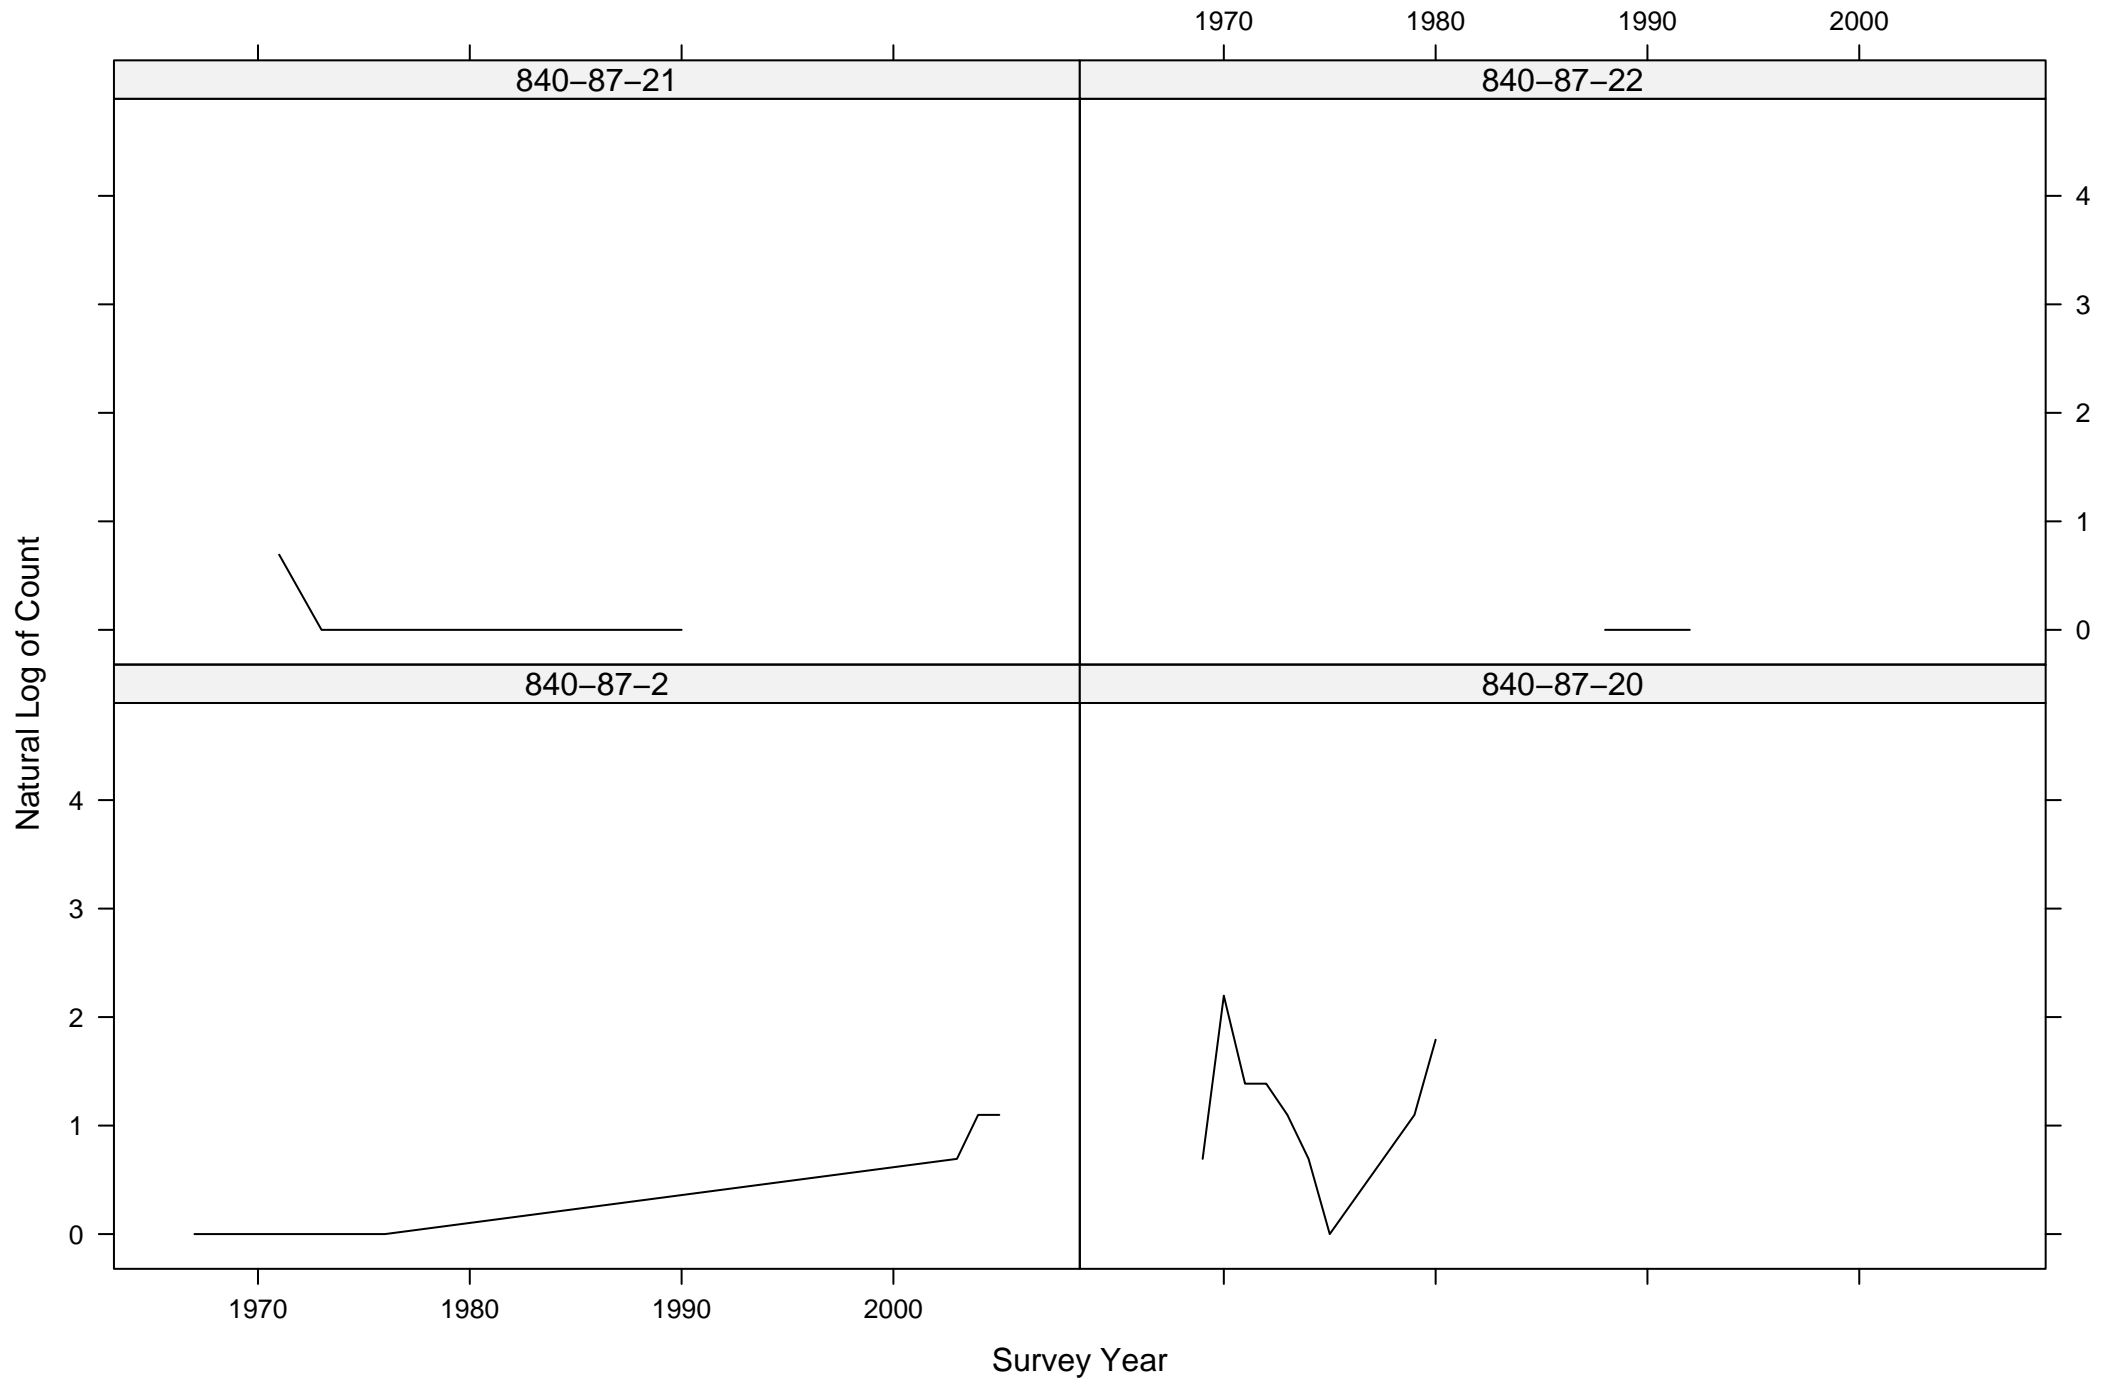

Total Counts of Black-throated Green Warbler by Route ID