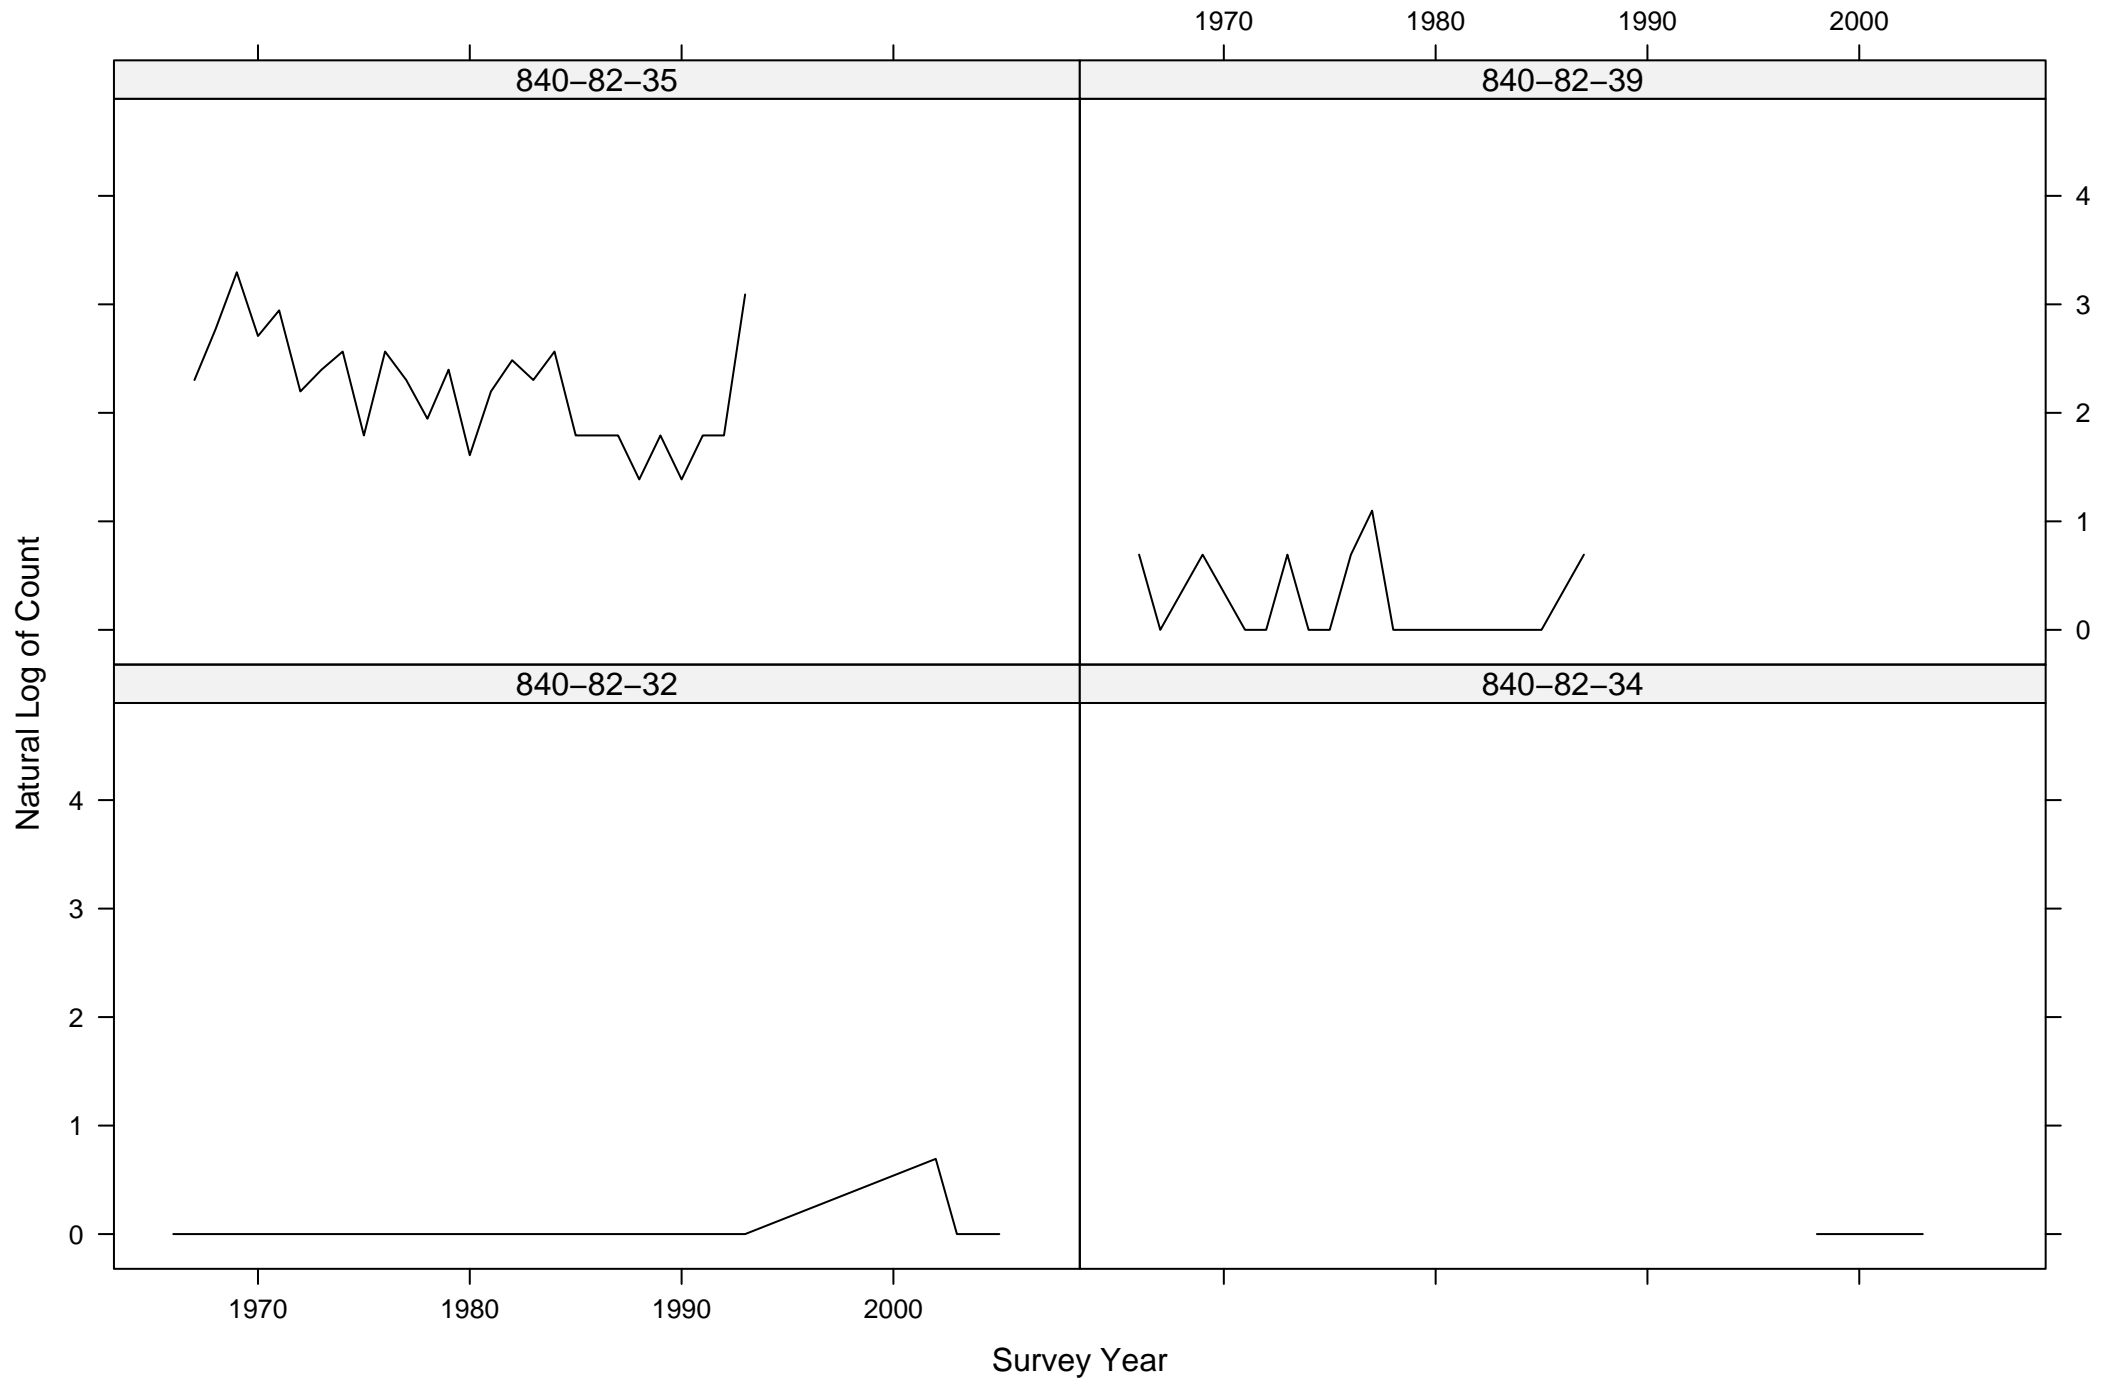

Total Counts of Black-throated Green Warbler by Route ID

Total Counts of Black-throated Green Warbler by Route ID

Total Counts of Black-throated Green Warbler by Route ID

Total Counts of Black-throated Green Warbler by Route ID