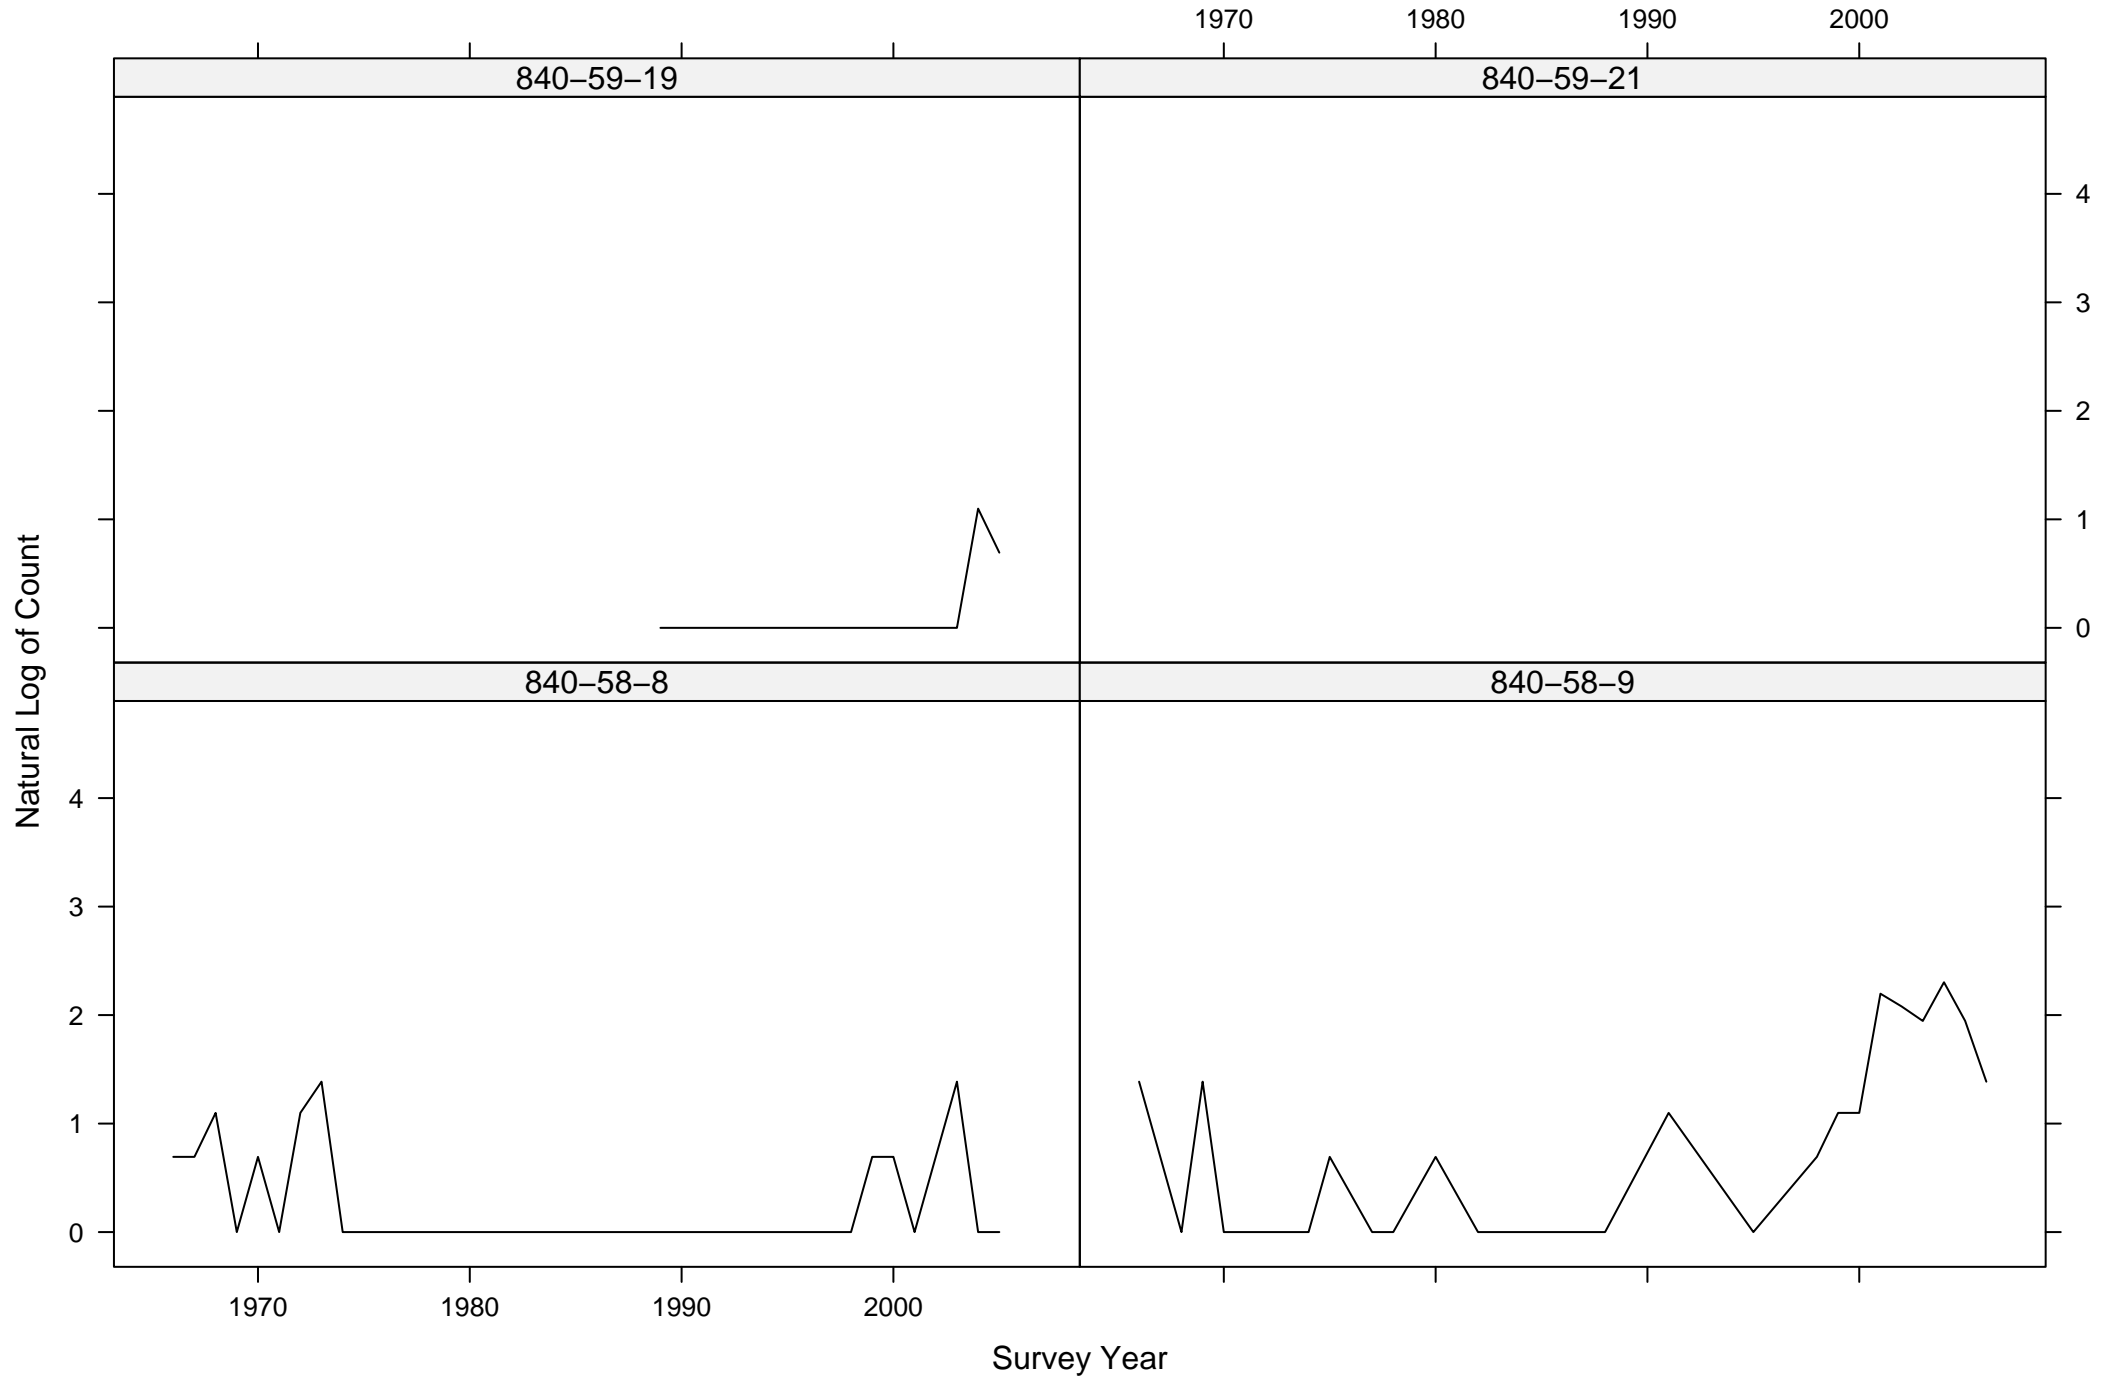

Total Counts of Black-throated Green Warbler by Route ID