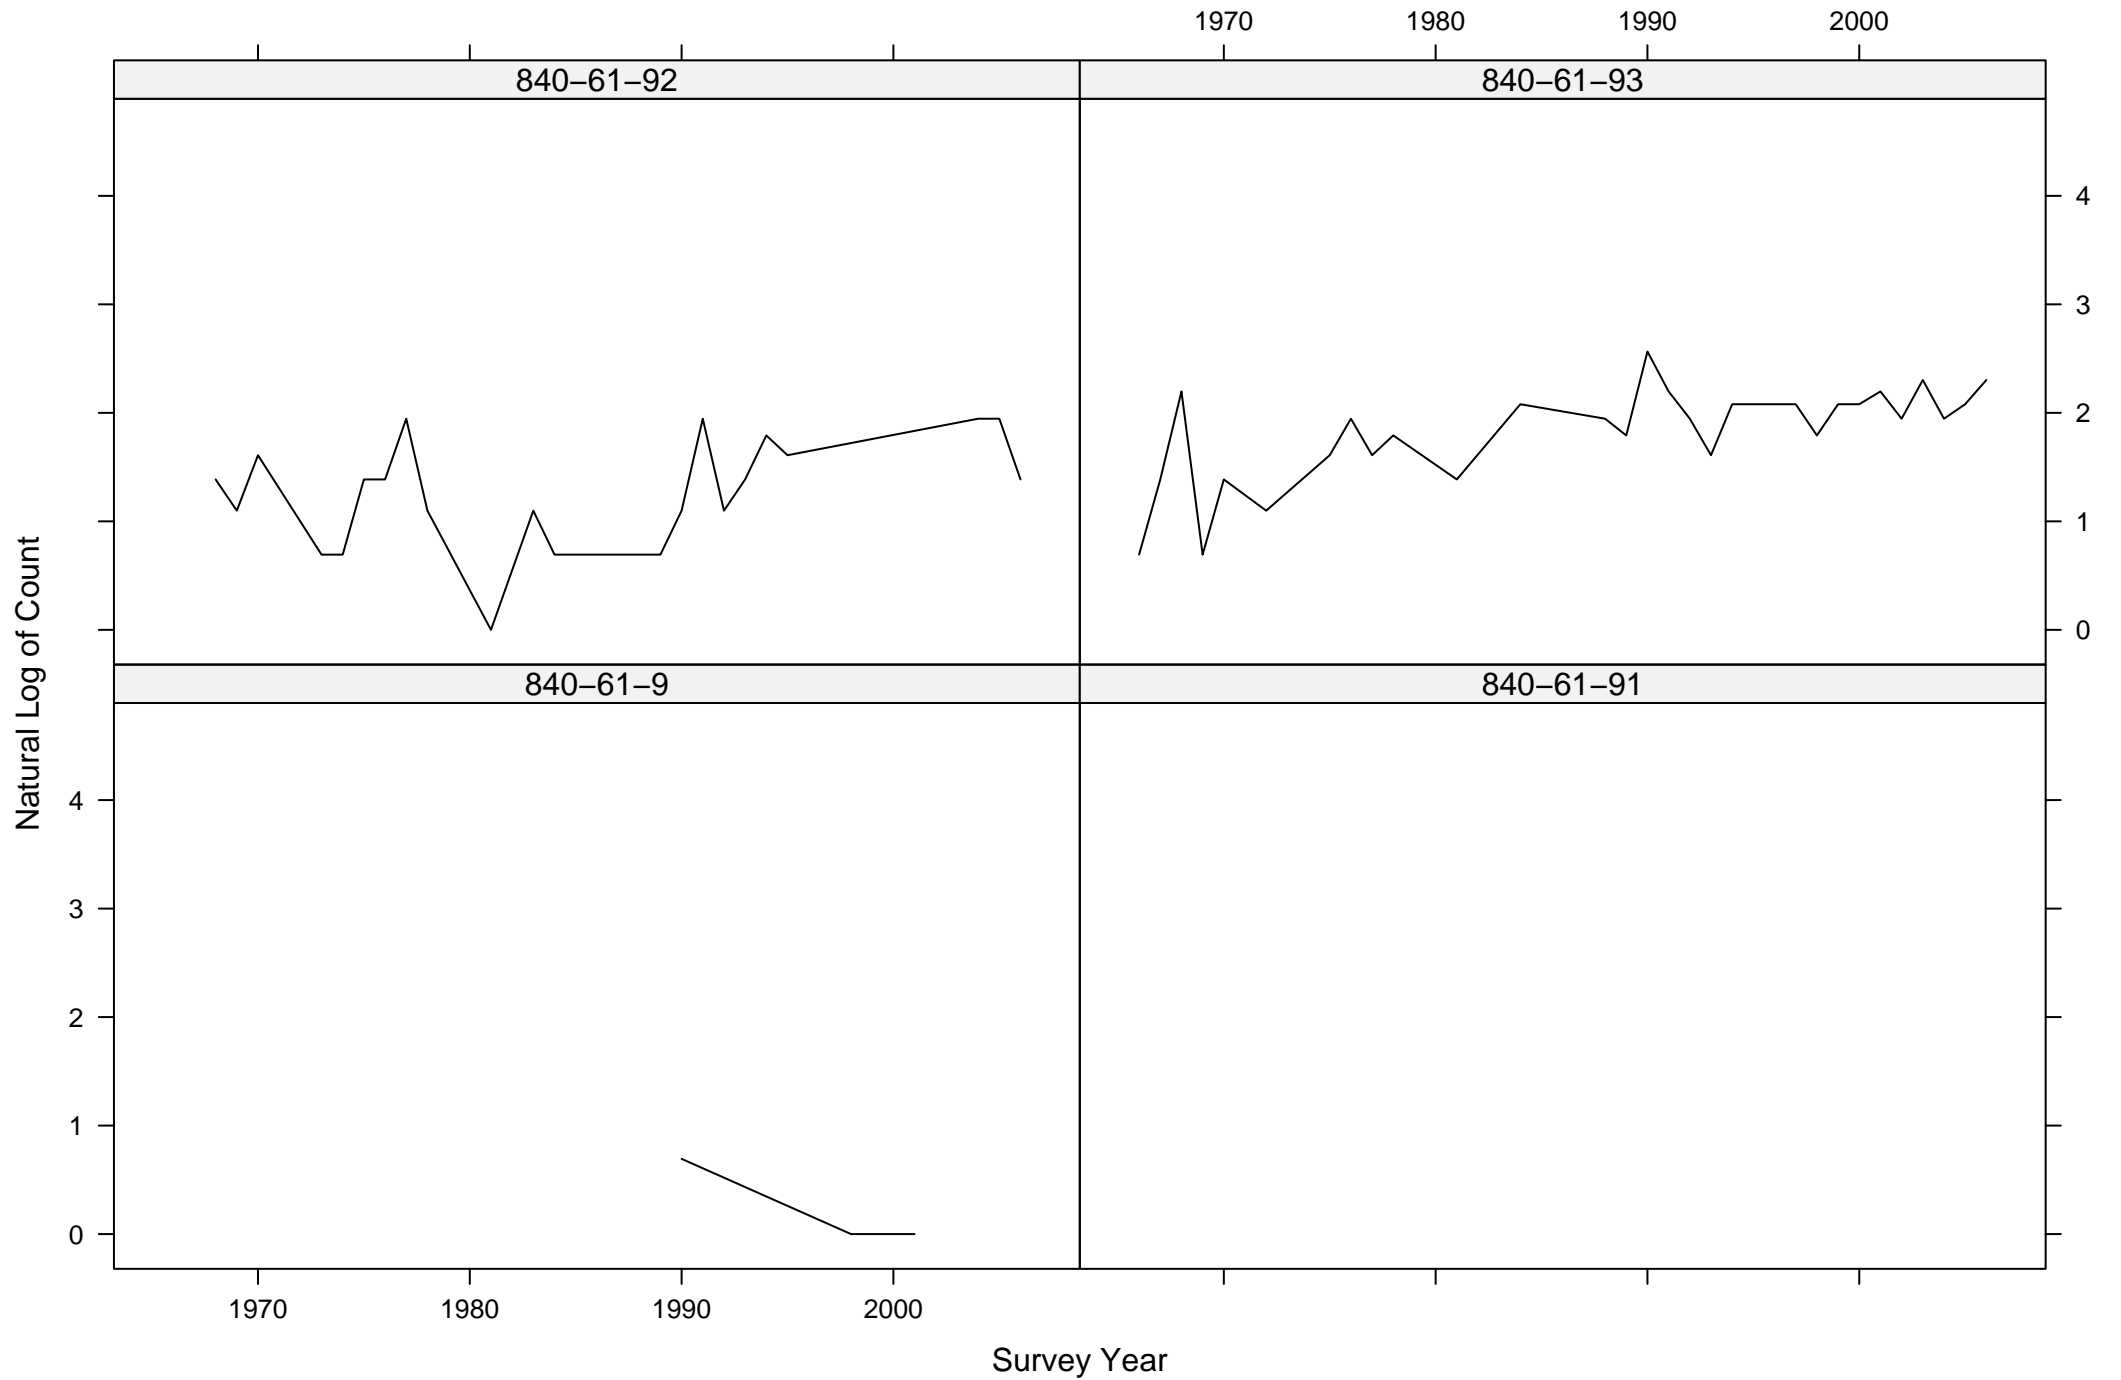

Total Counts of Black-throated Green Warbler by Route ID