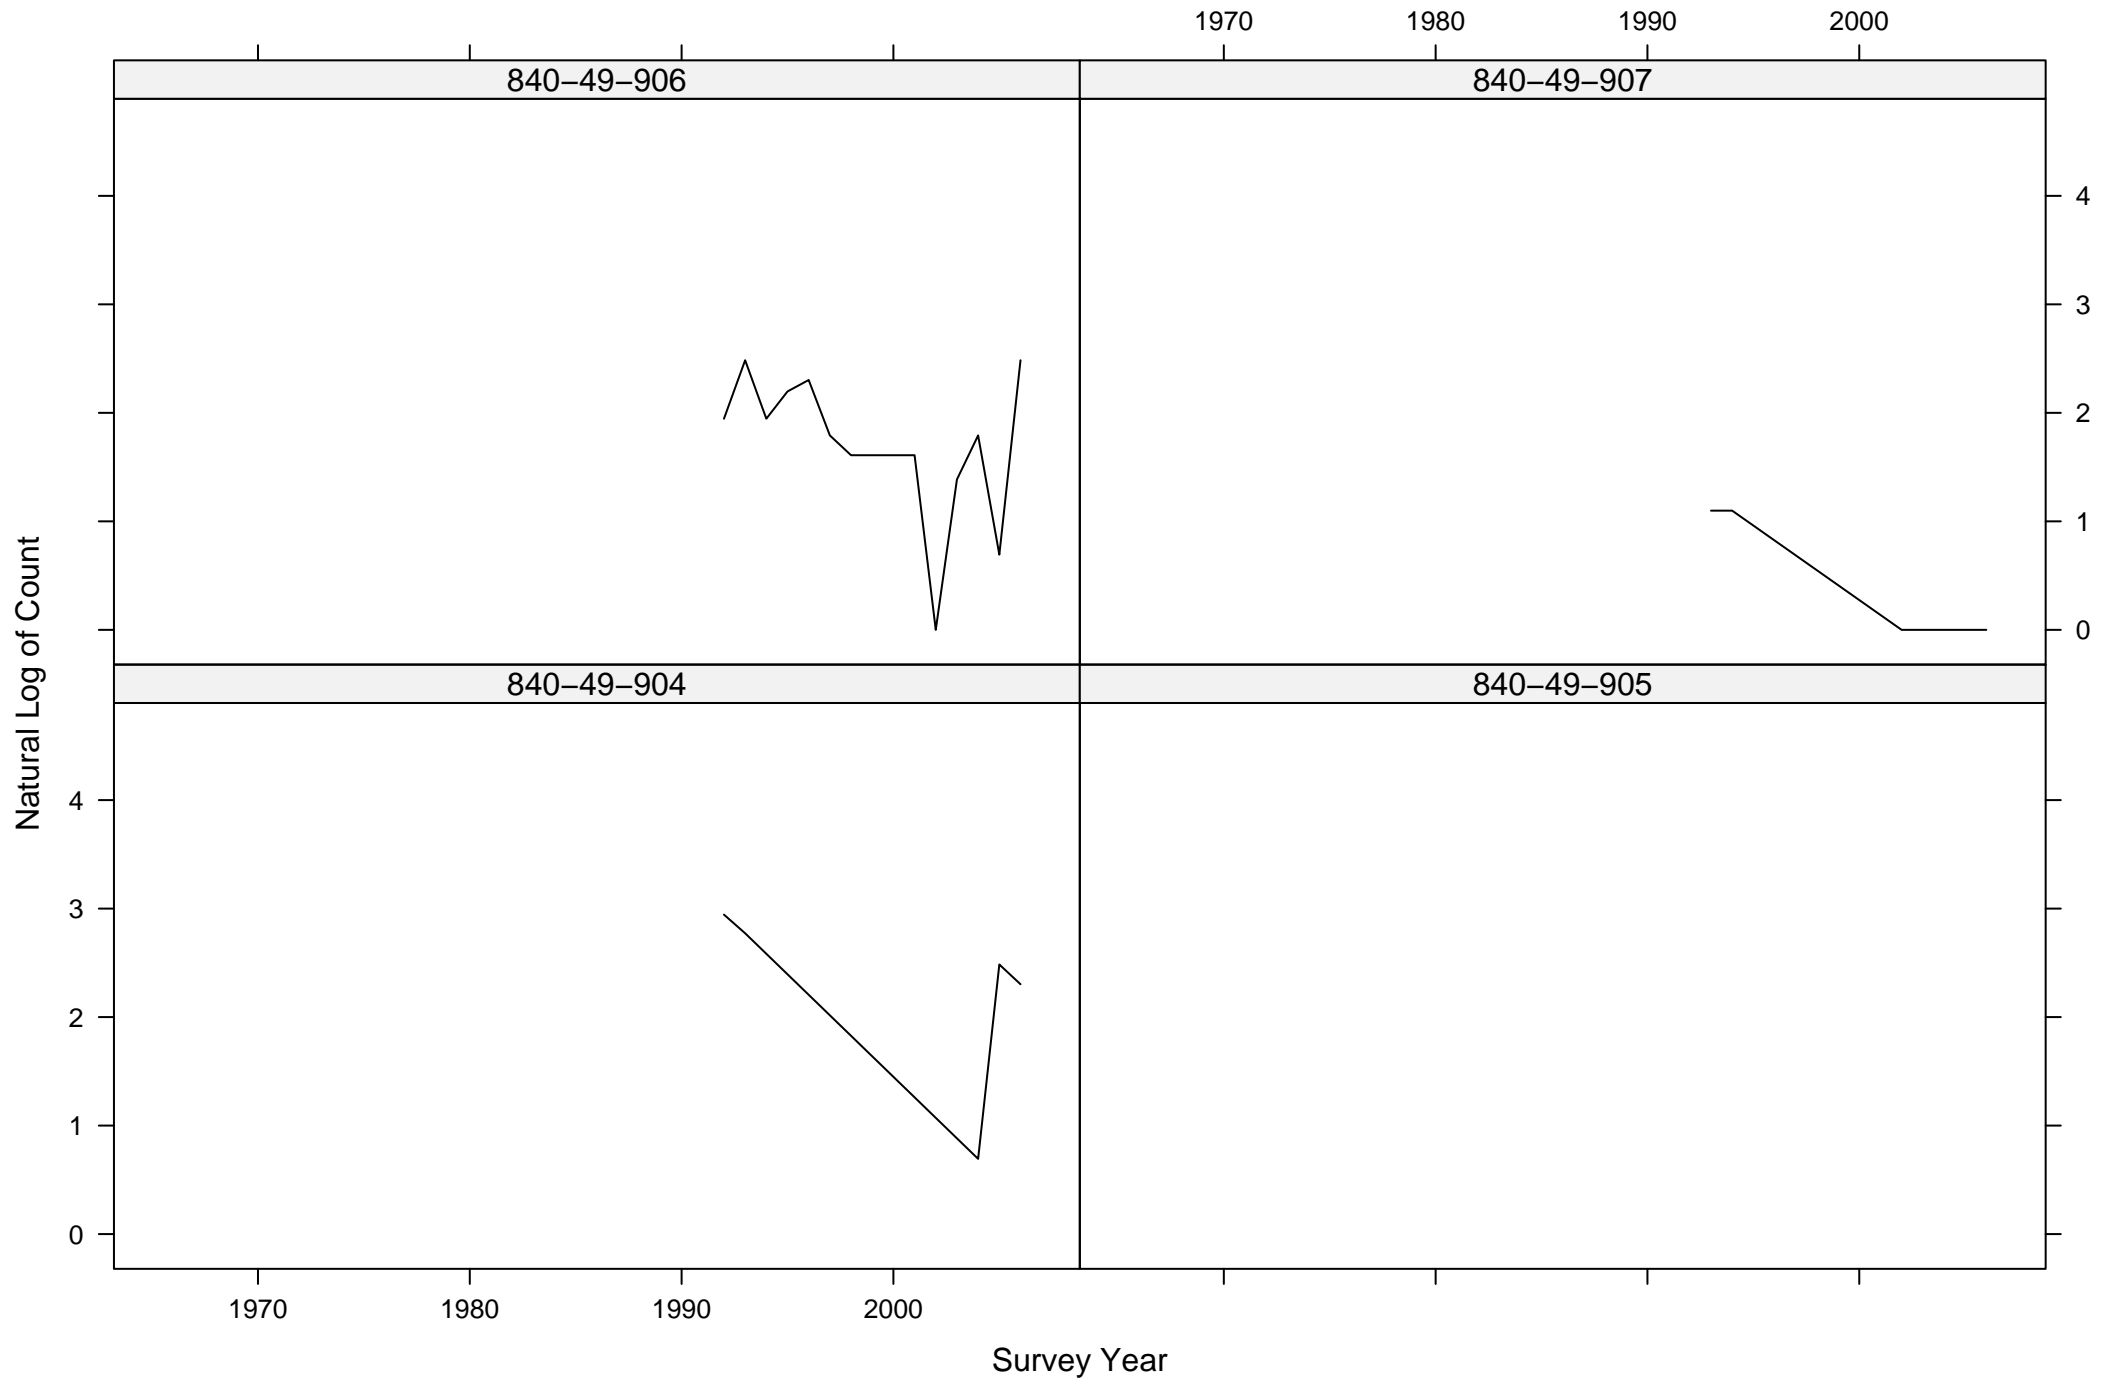

Total Counts of Black-throated Green Warbler by Route ID