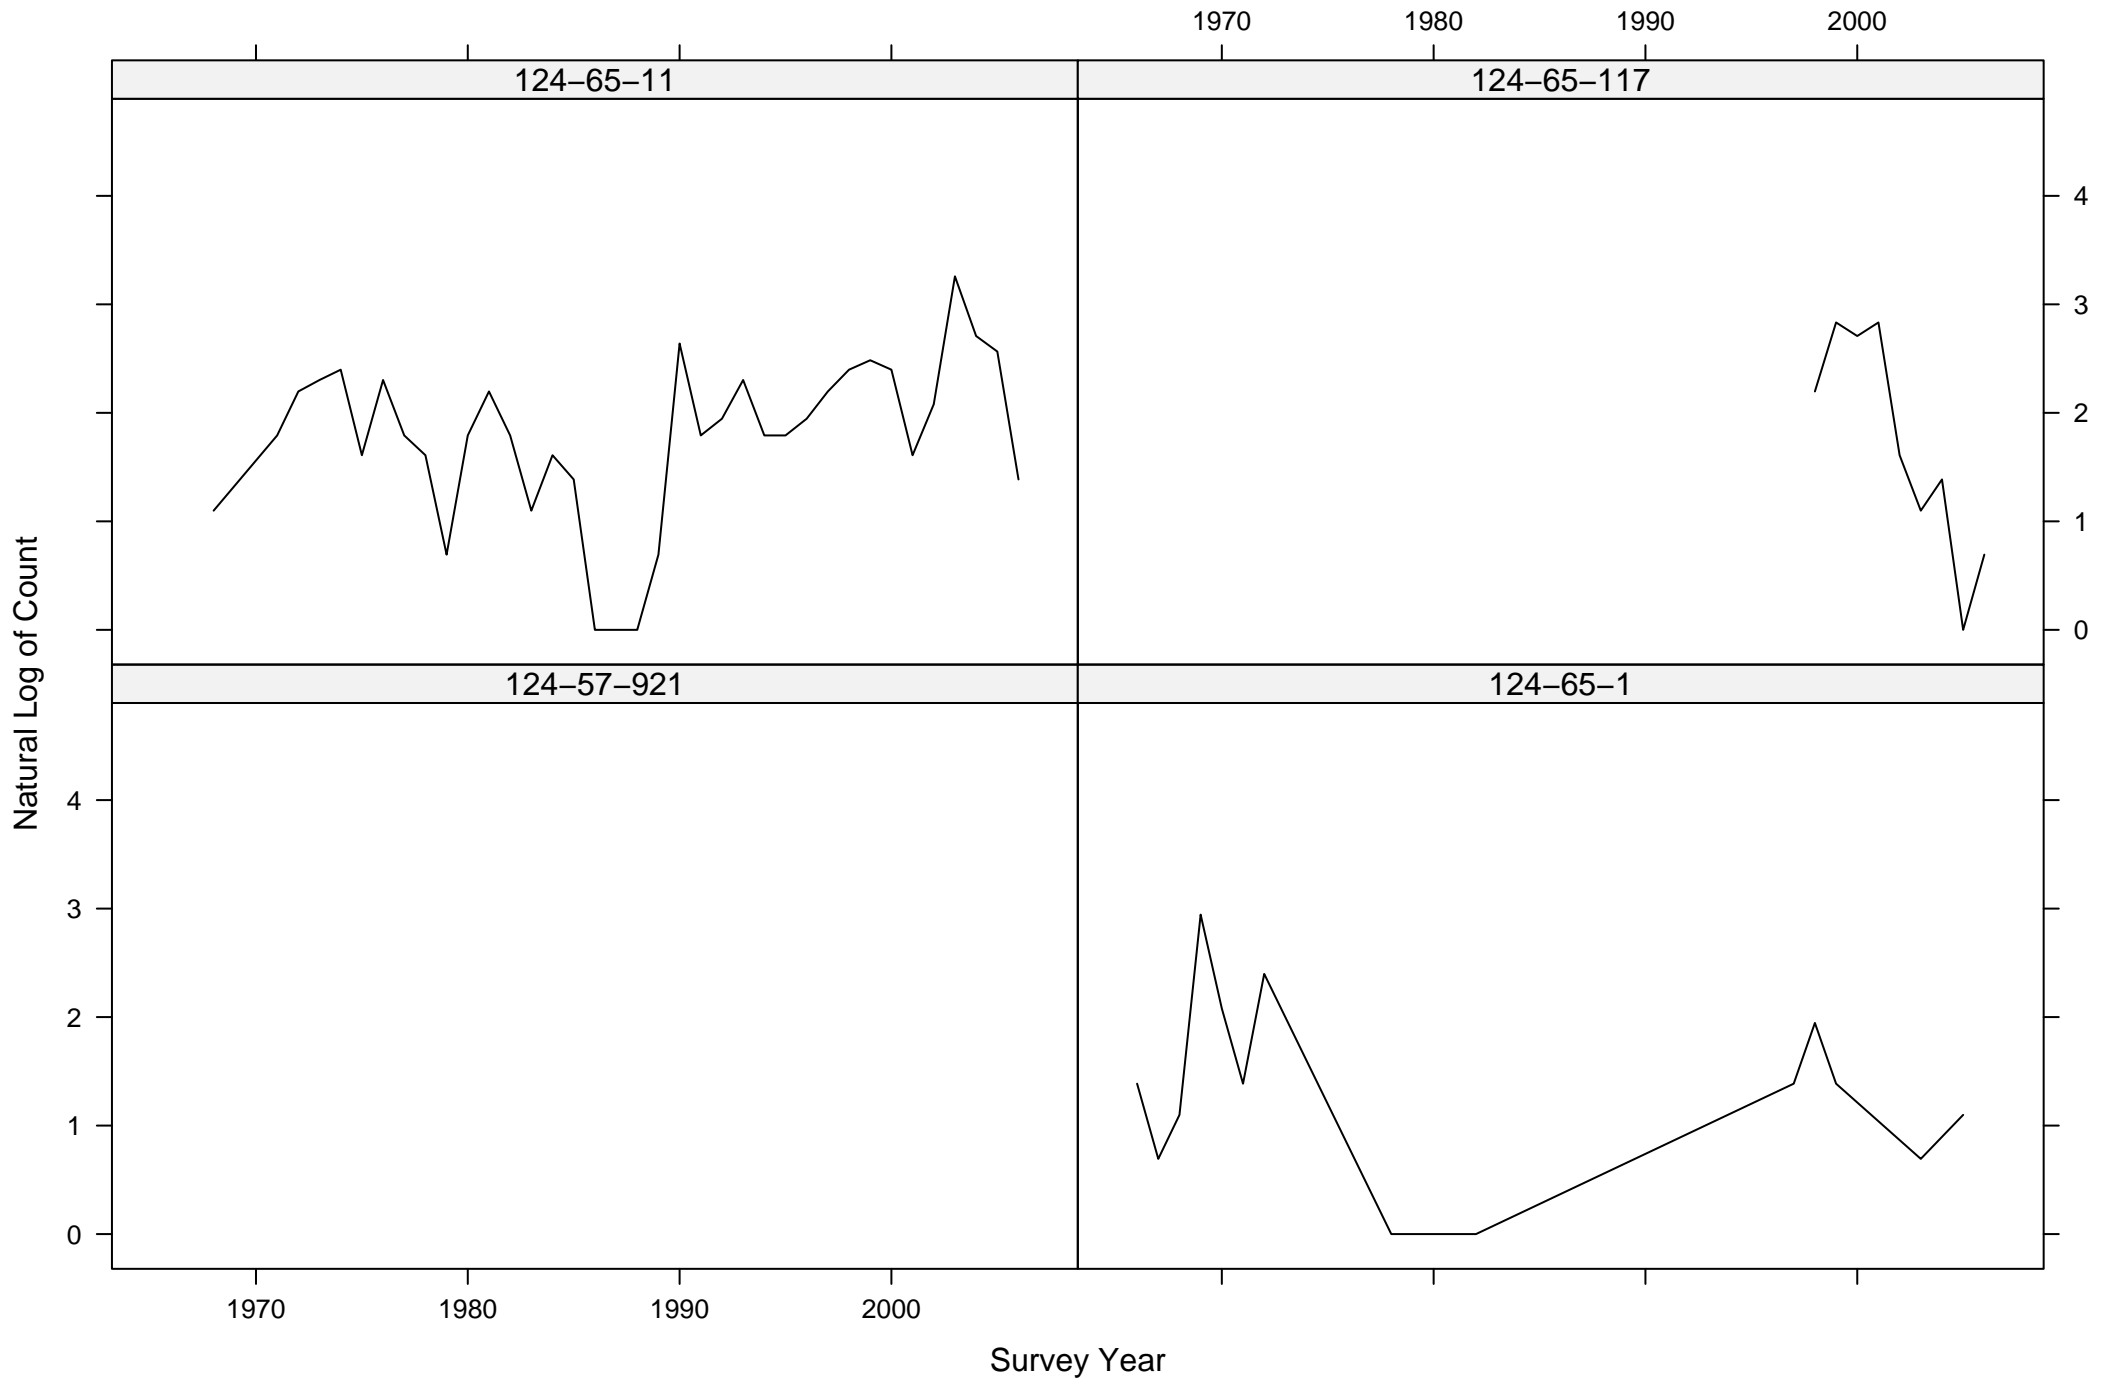

Total Counts of Black-throated Green Warbler by Route ID

Total Counts of Black-throated Green Warbler by Route ID

Total Counts of Black-throated Green Warbler by Route ID

Total Counts of Black-throated Green Warbler by Route ID