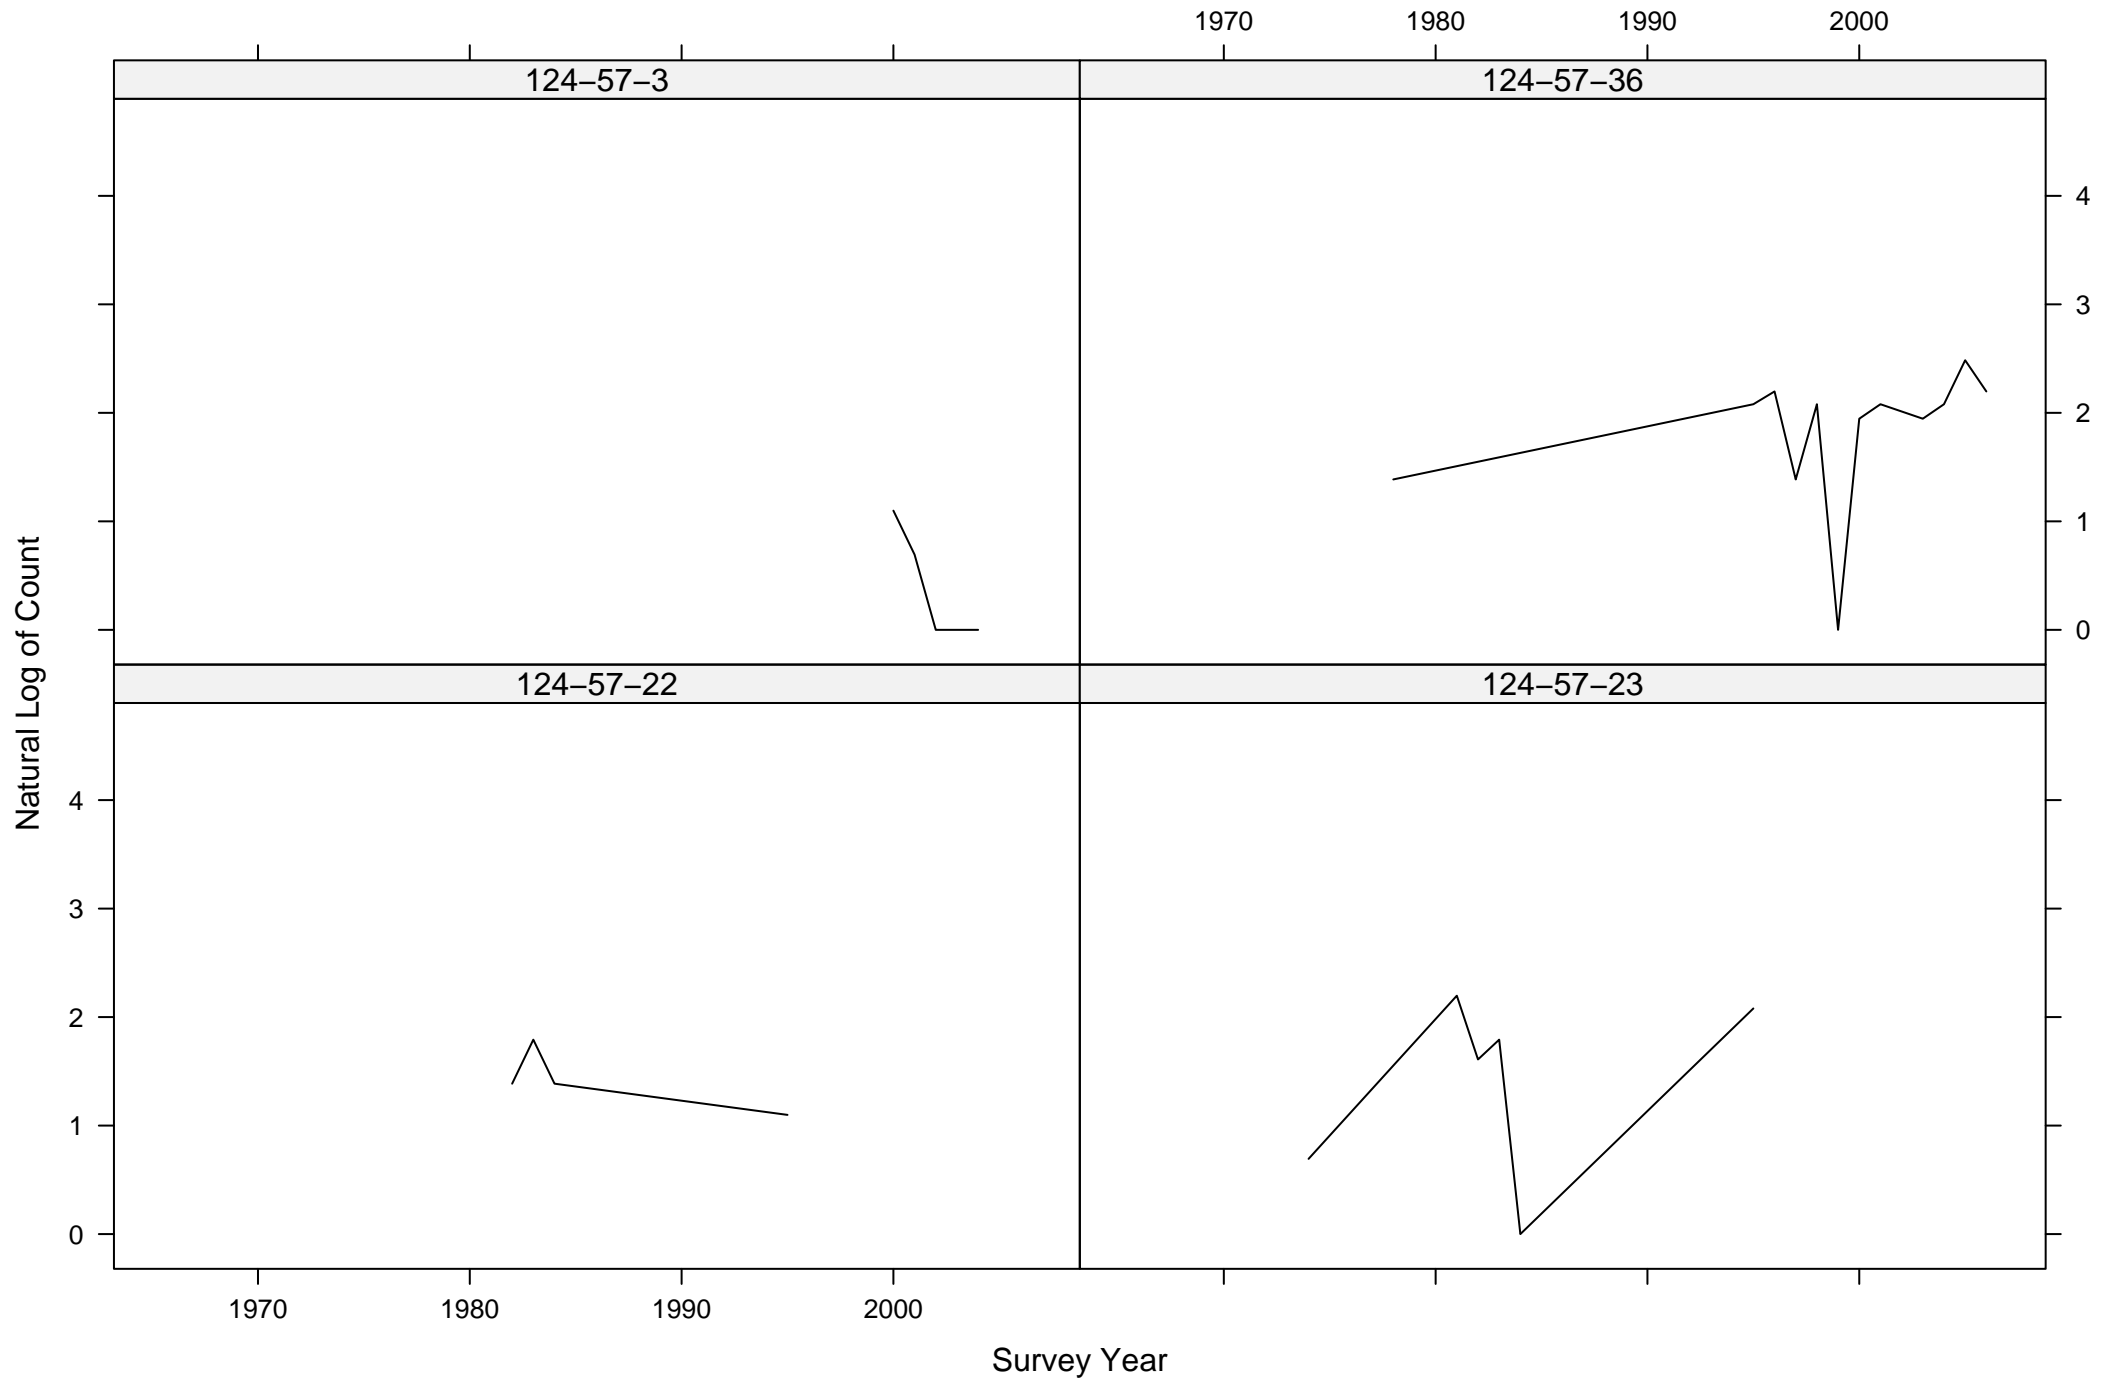

Total Counts of Black-throated Green Warbler by Route ID