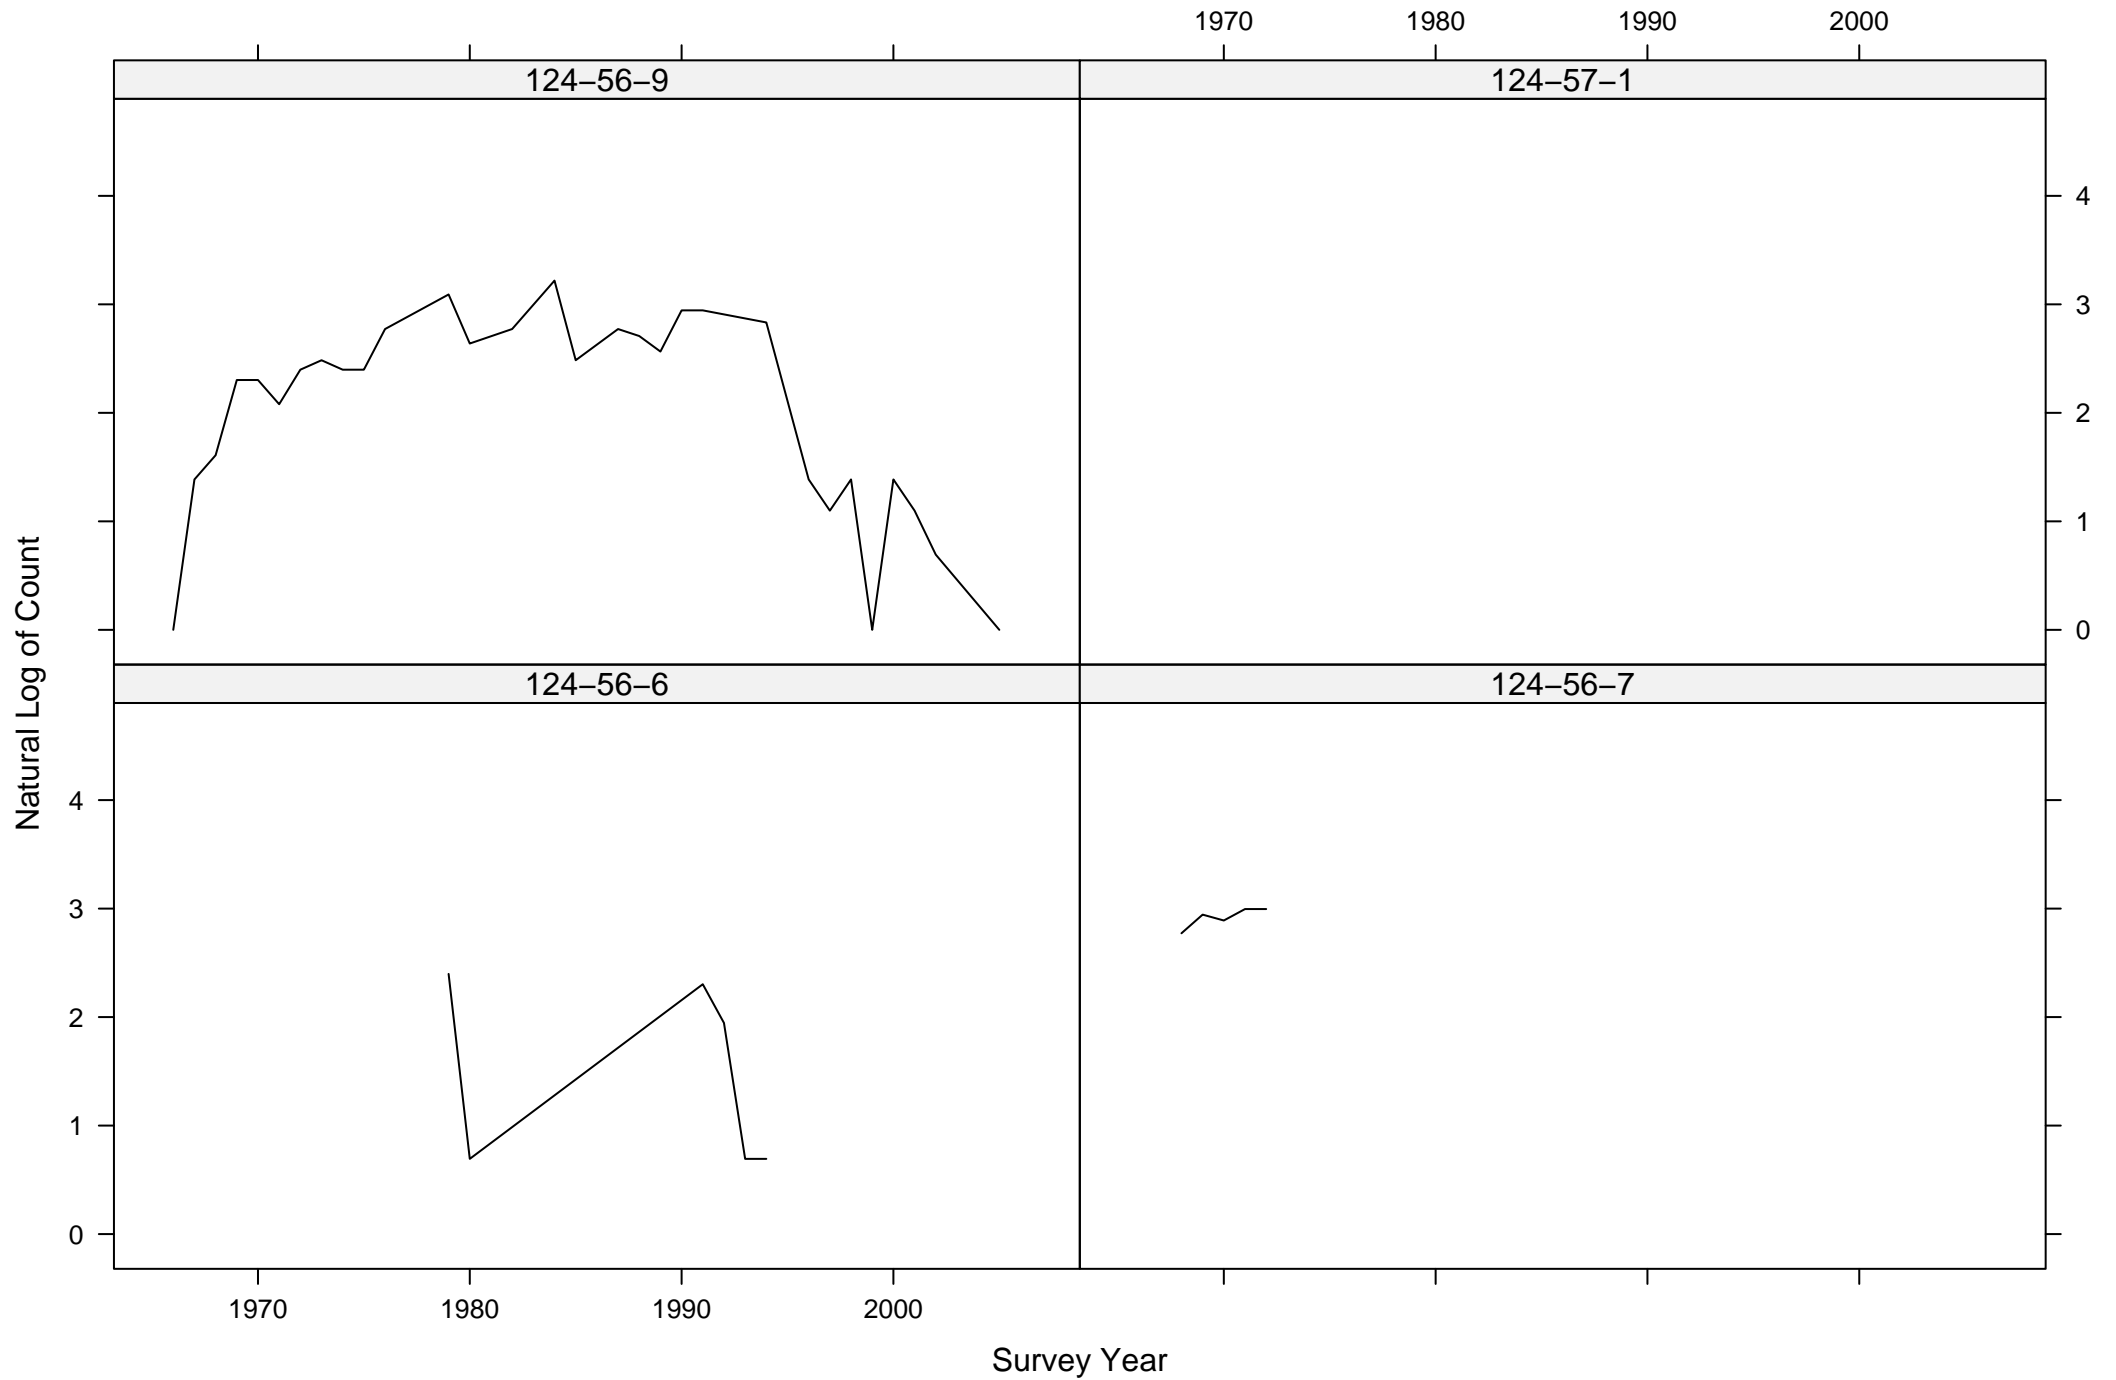

Total Counts of Black-throated Green Warbler by Route ID