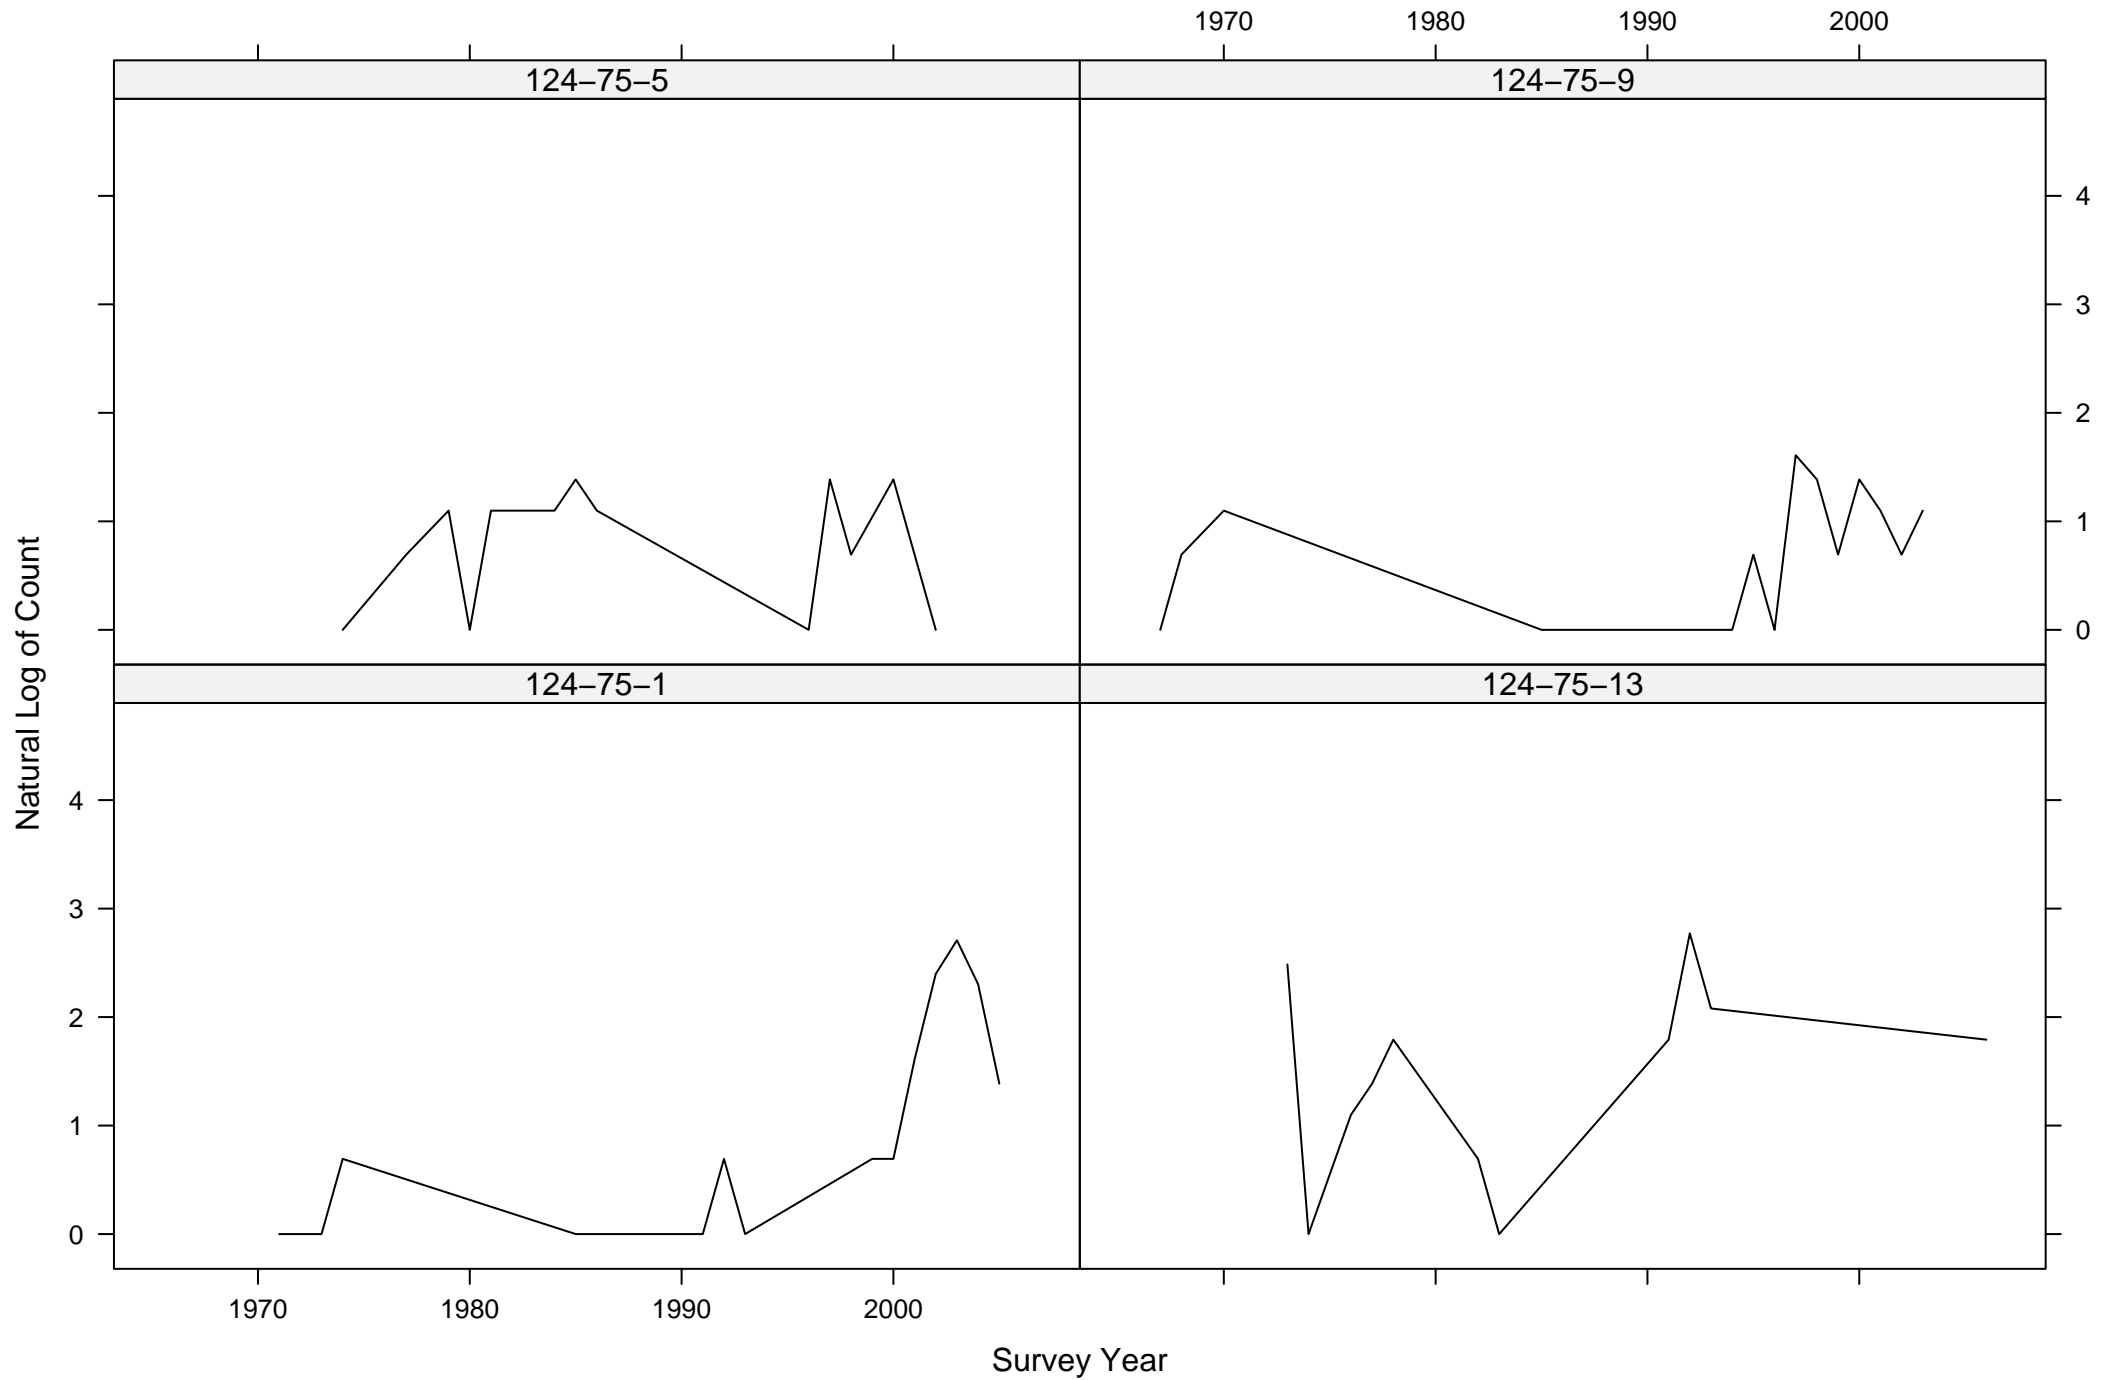

Total Counts of Black-throated Green Warbler by Route ID

Total Counts of Black-throated Green Warbler by Route ID

Total Counts of Black-throated Green Warbler by Route ID

Total Counts of Black-throated Green Warbler by Route ID