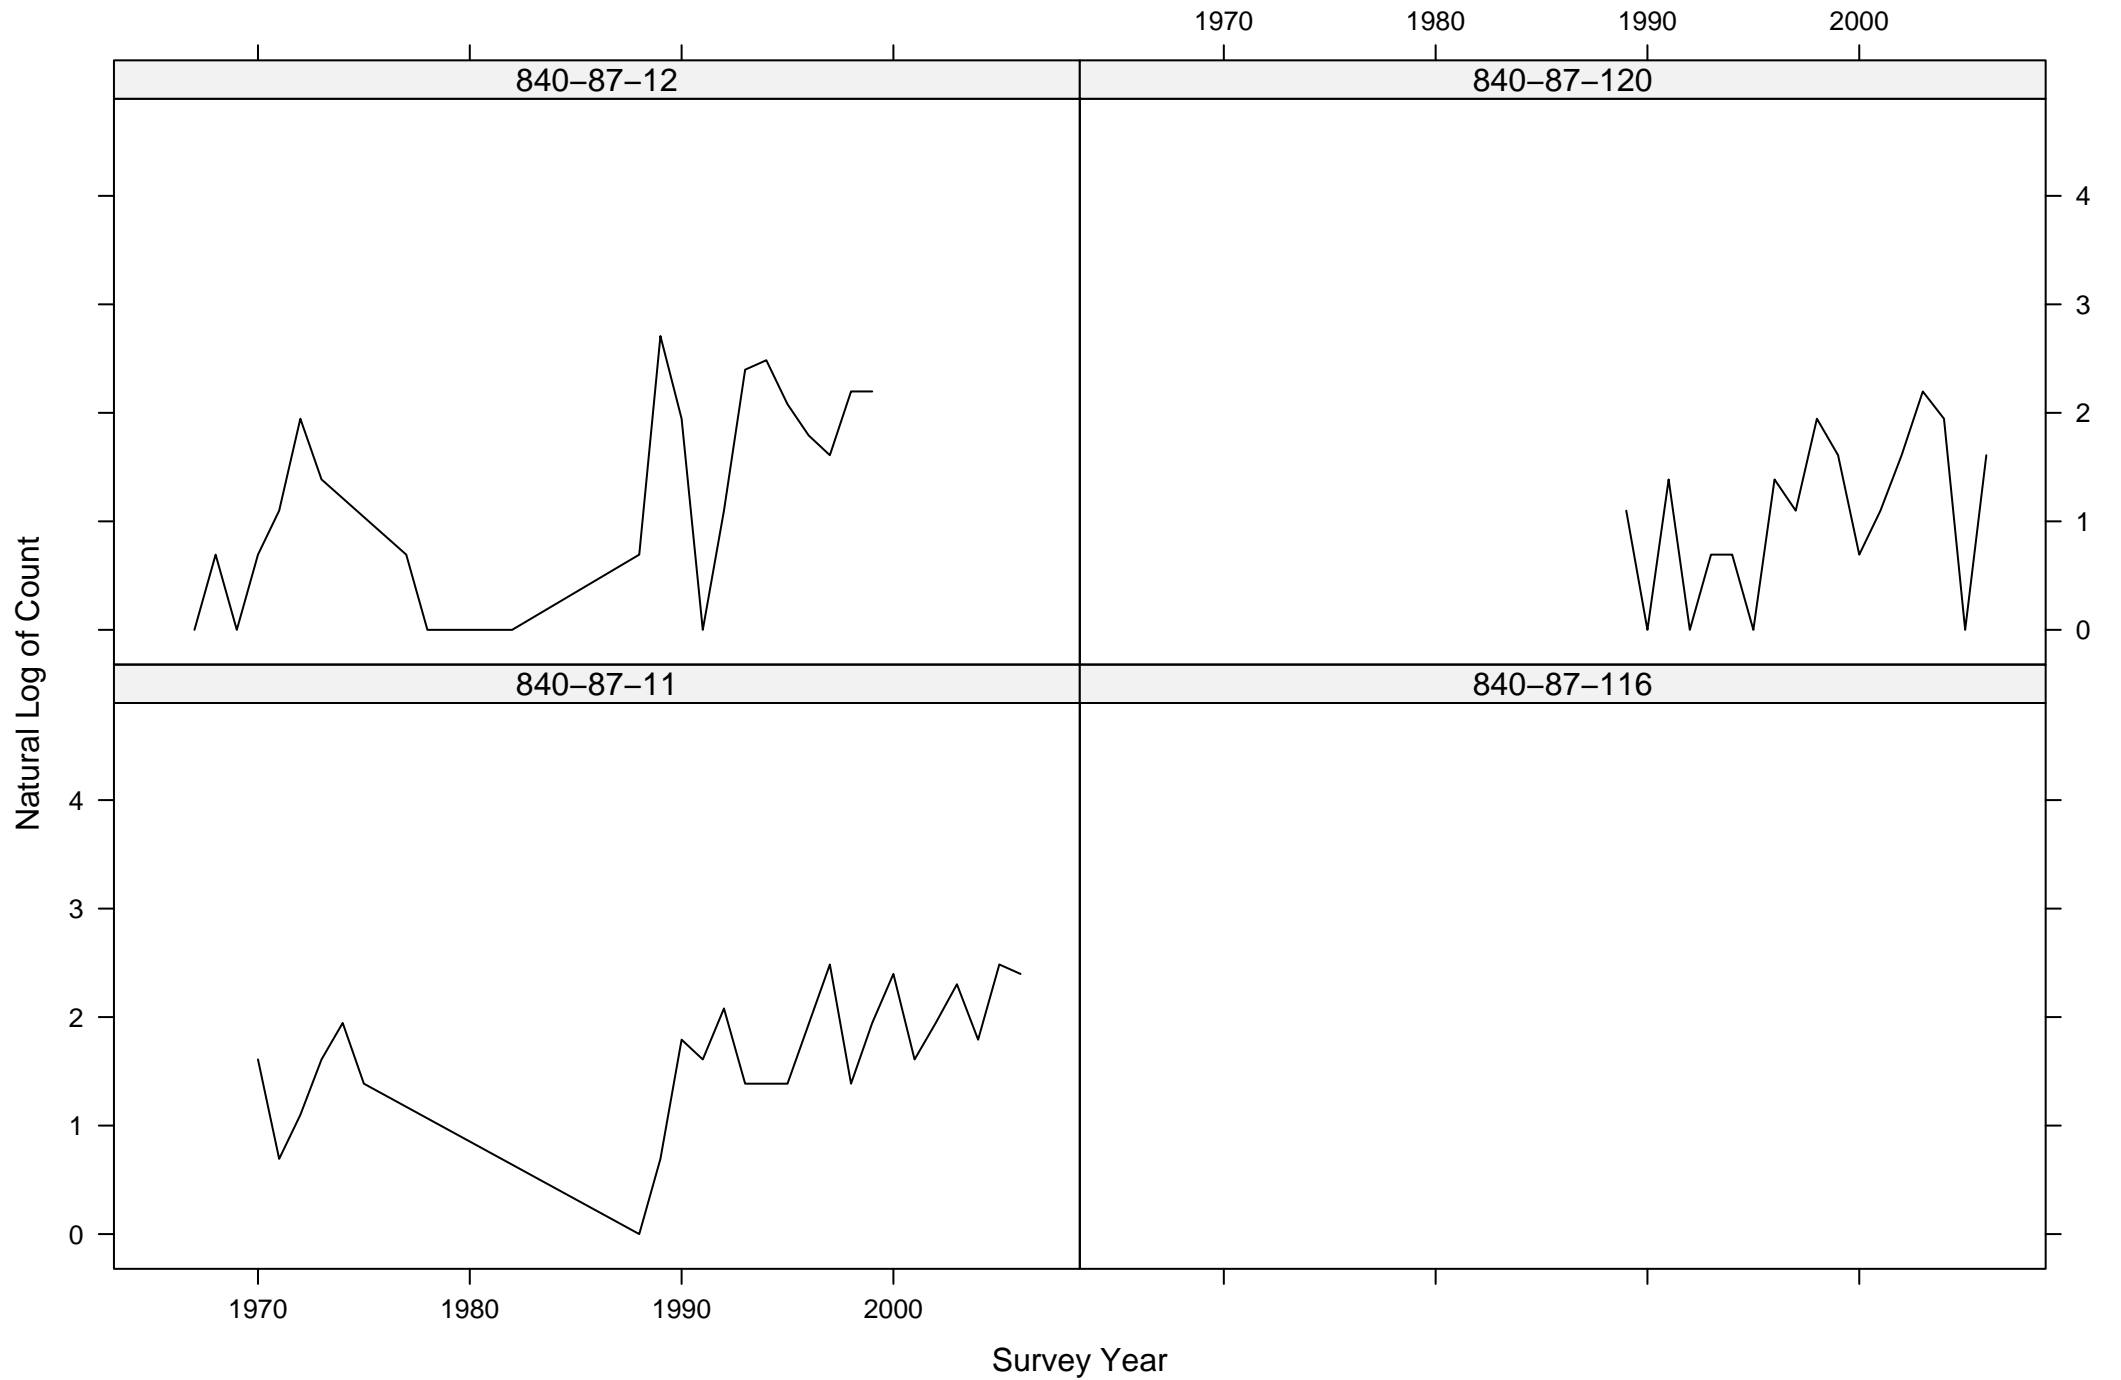

Total Counts of Black-throated Green Warbler by Route ID