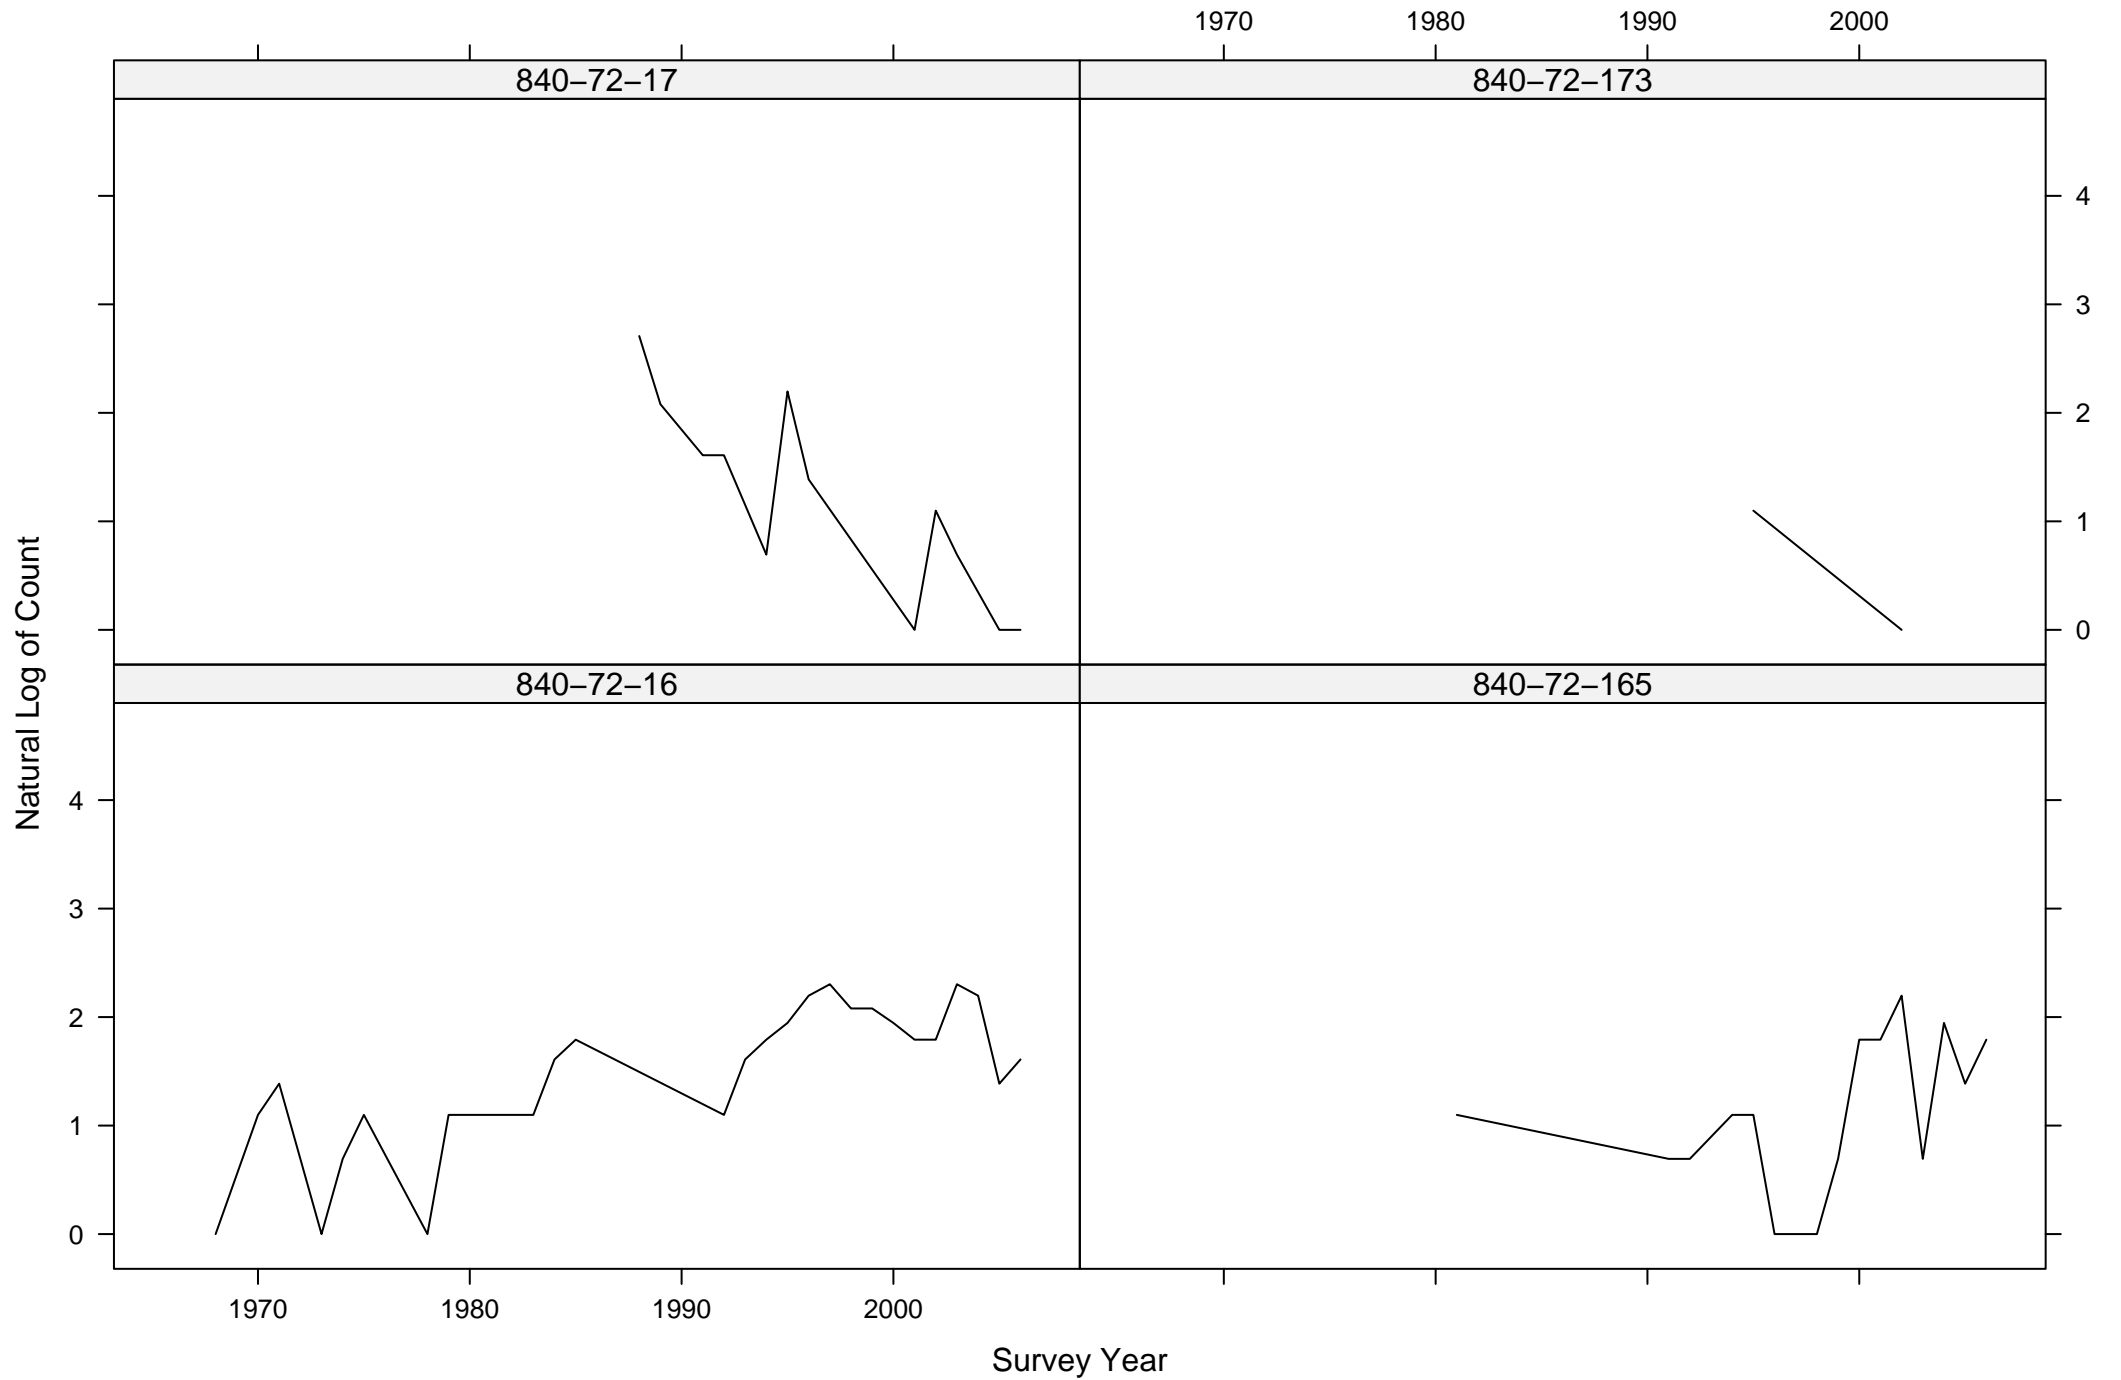

Total Counts of Black-throated Green Warbler by Route ID