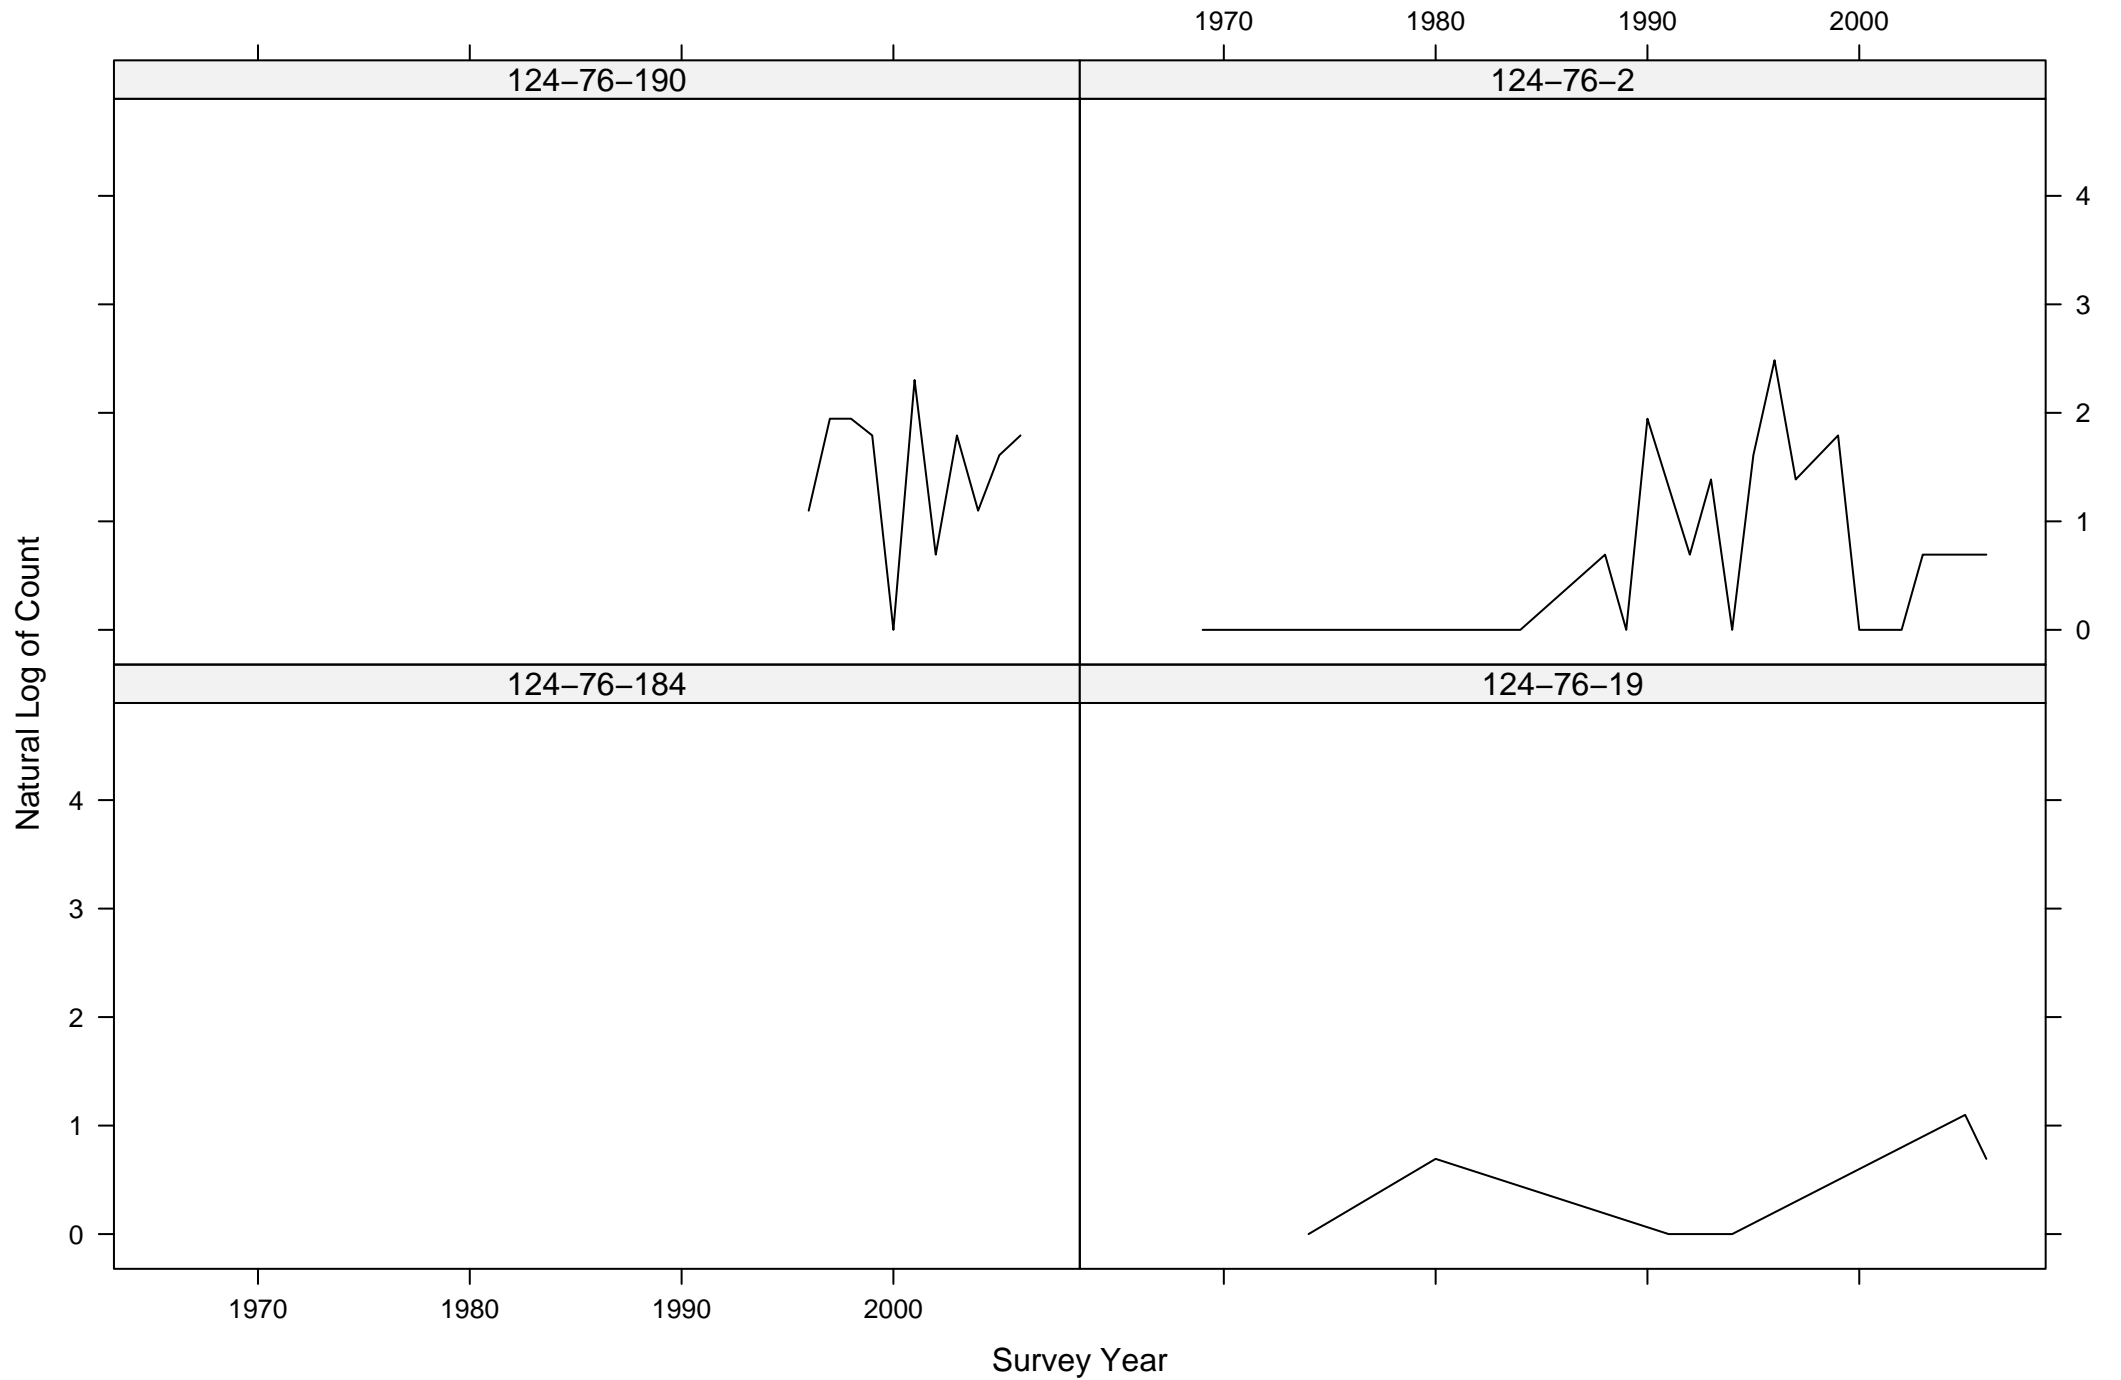

Total Counts of Black-throated Green Warbler by Route ID