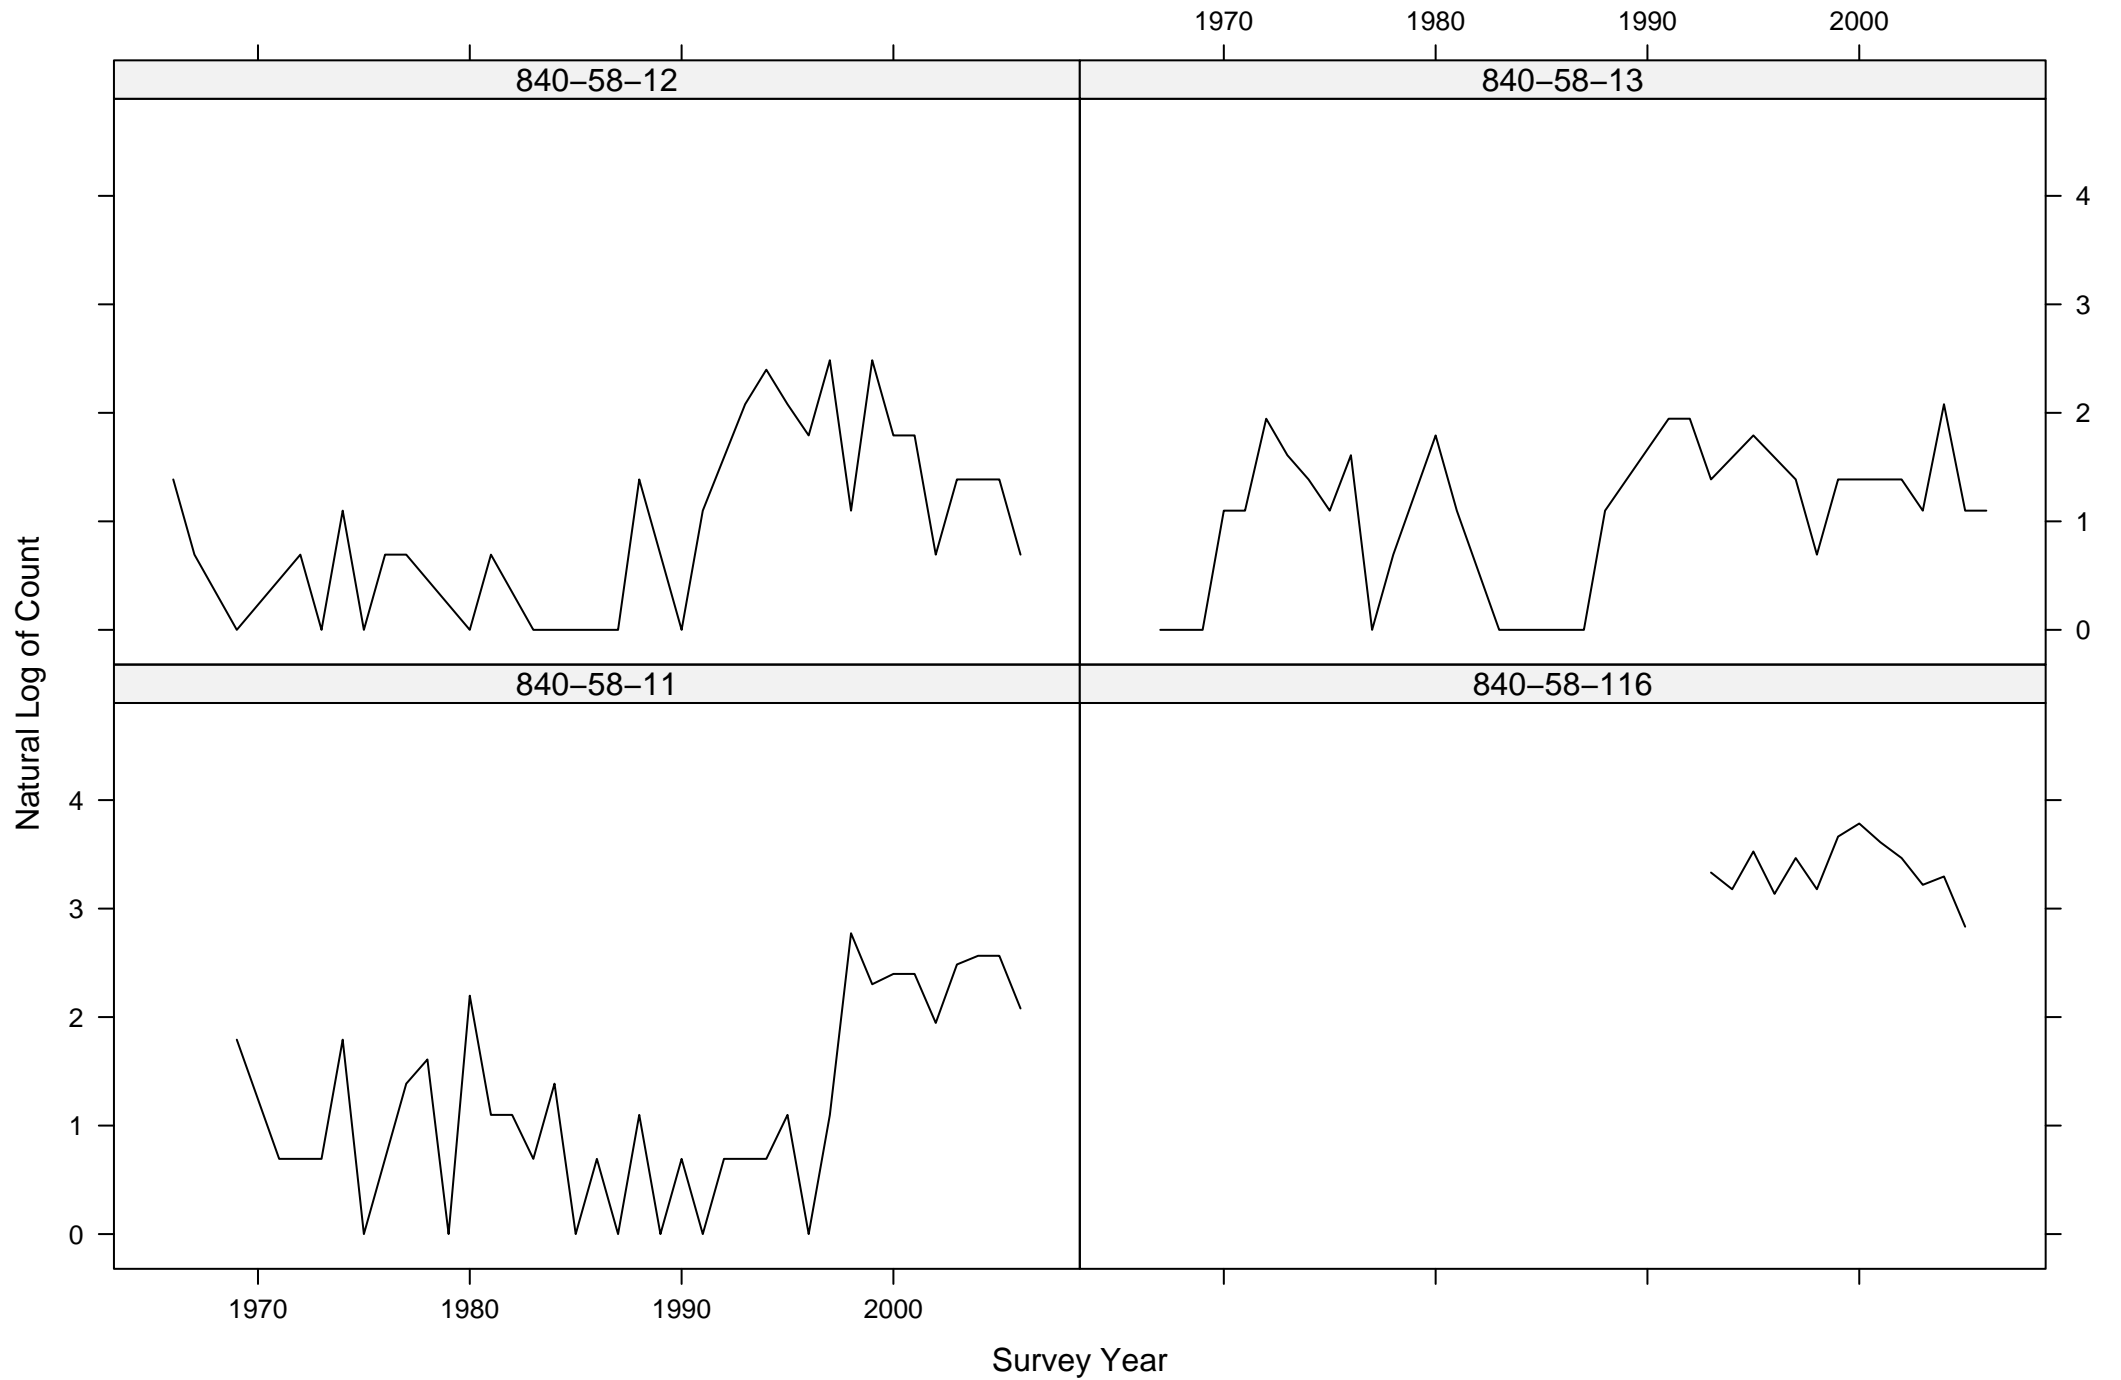

Total Counts of Black-throated Green Warbler by Route ID