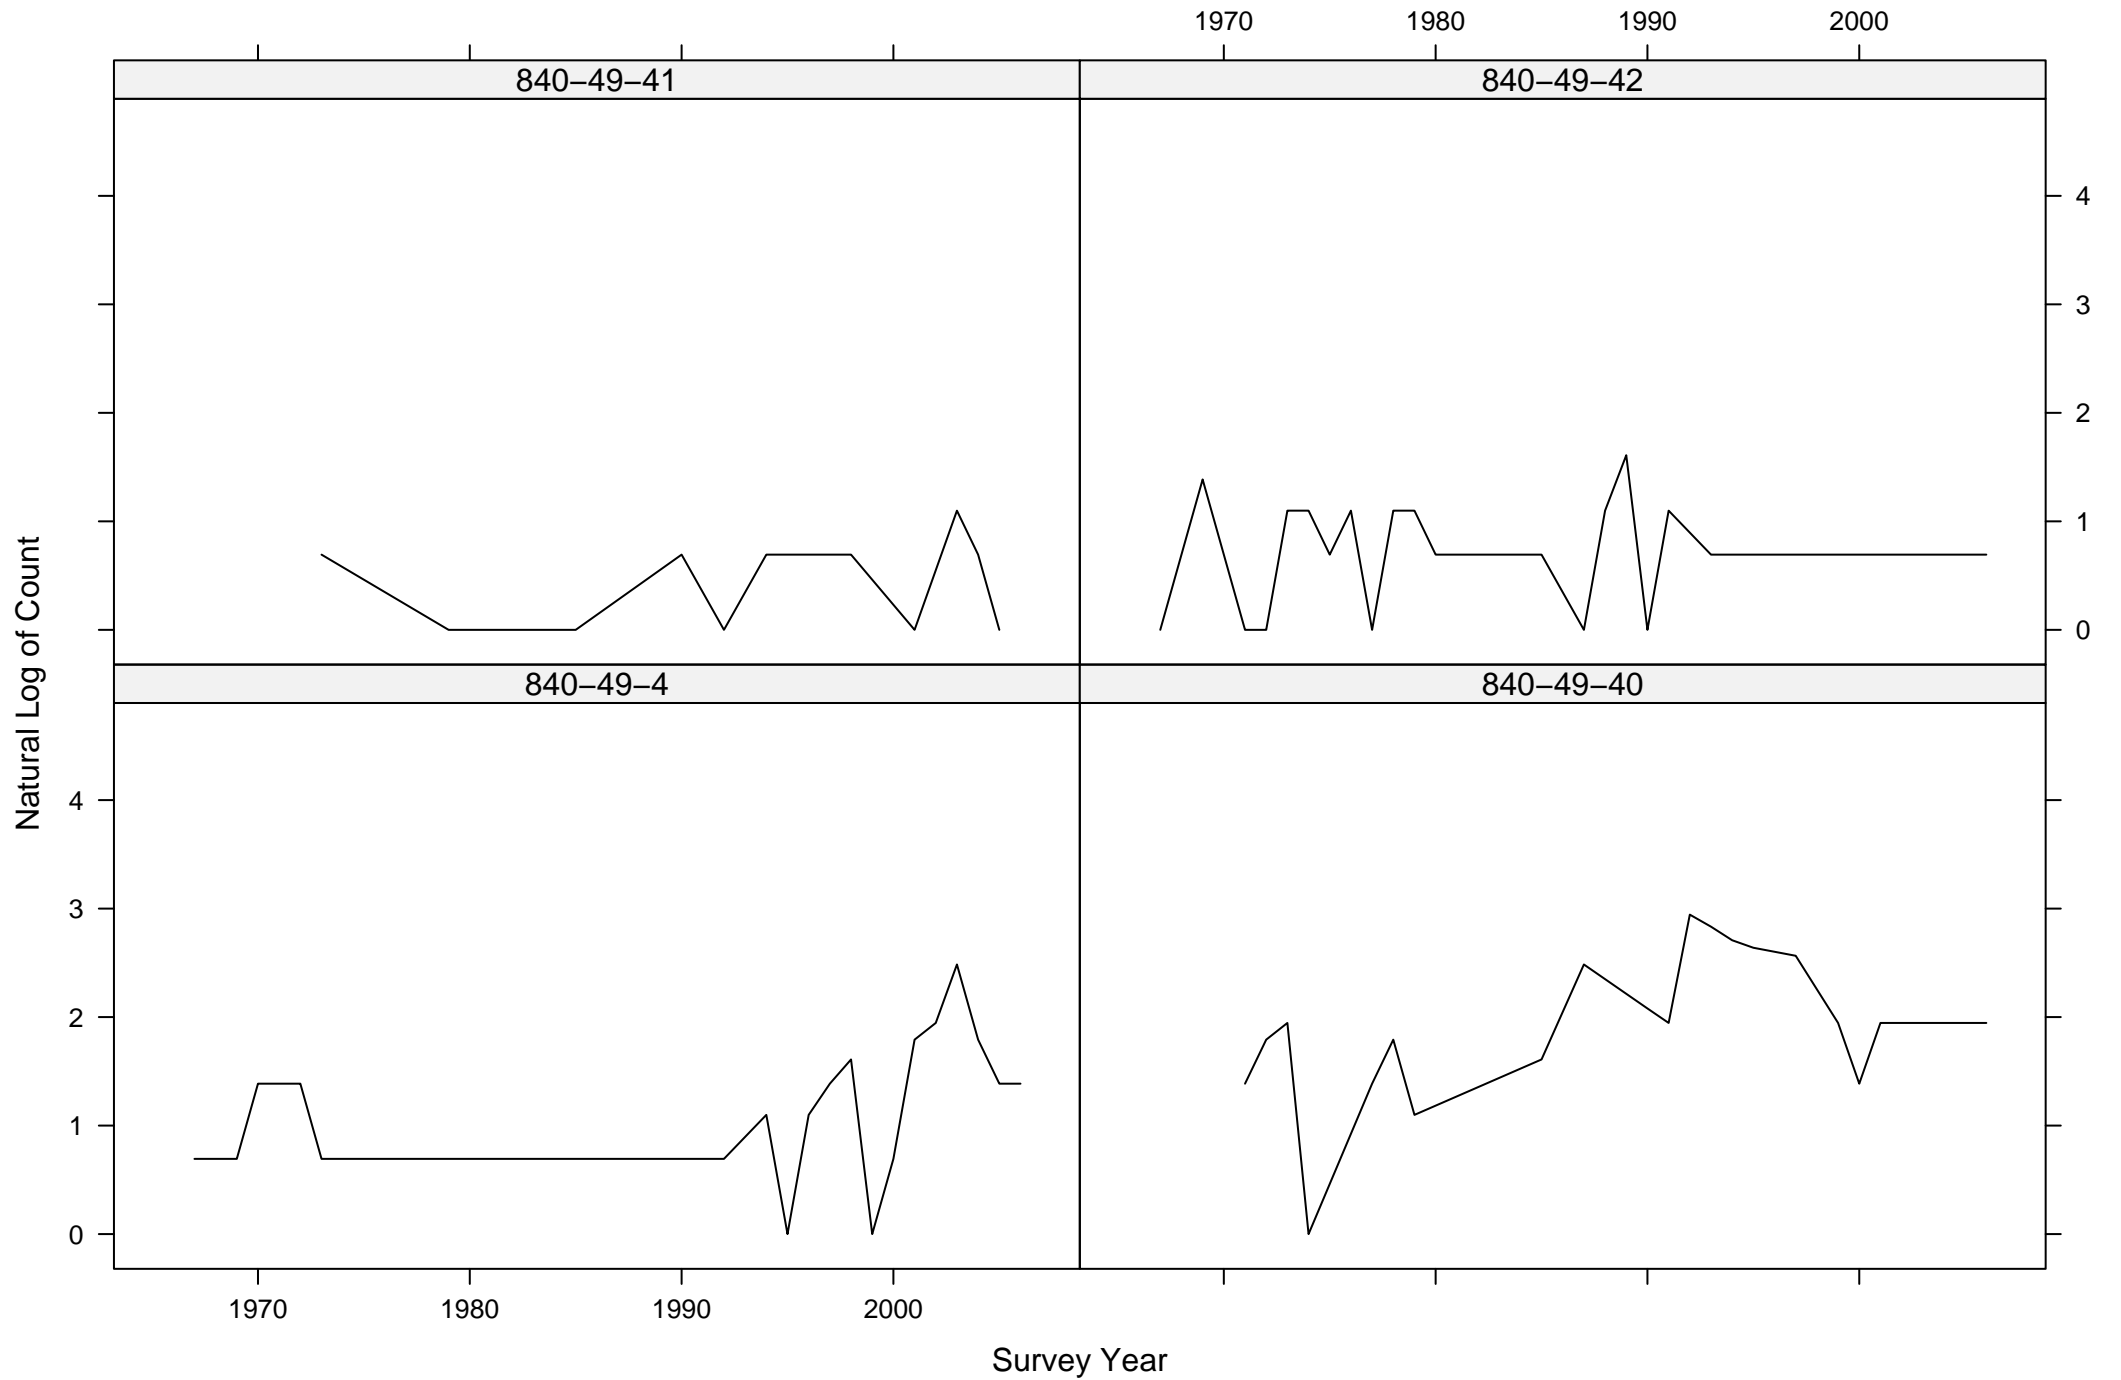

Total Counts of Black-throated Green Warbler by Route ID