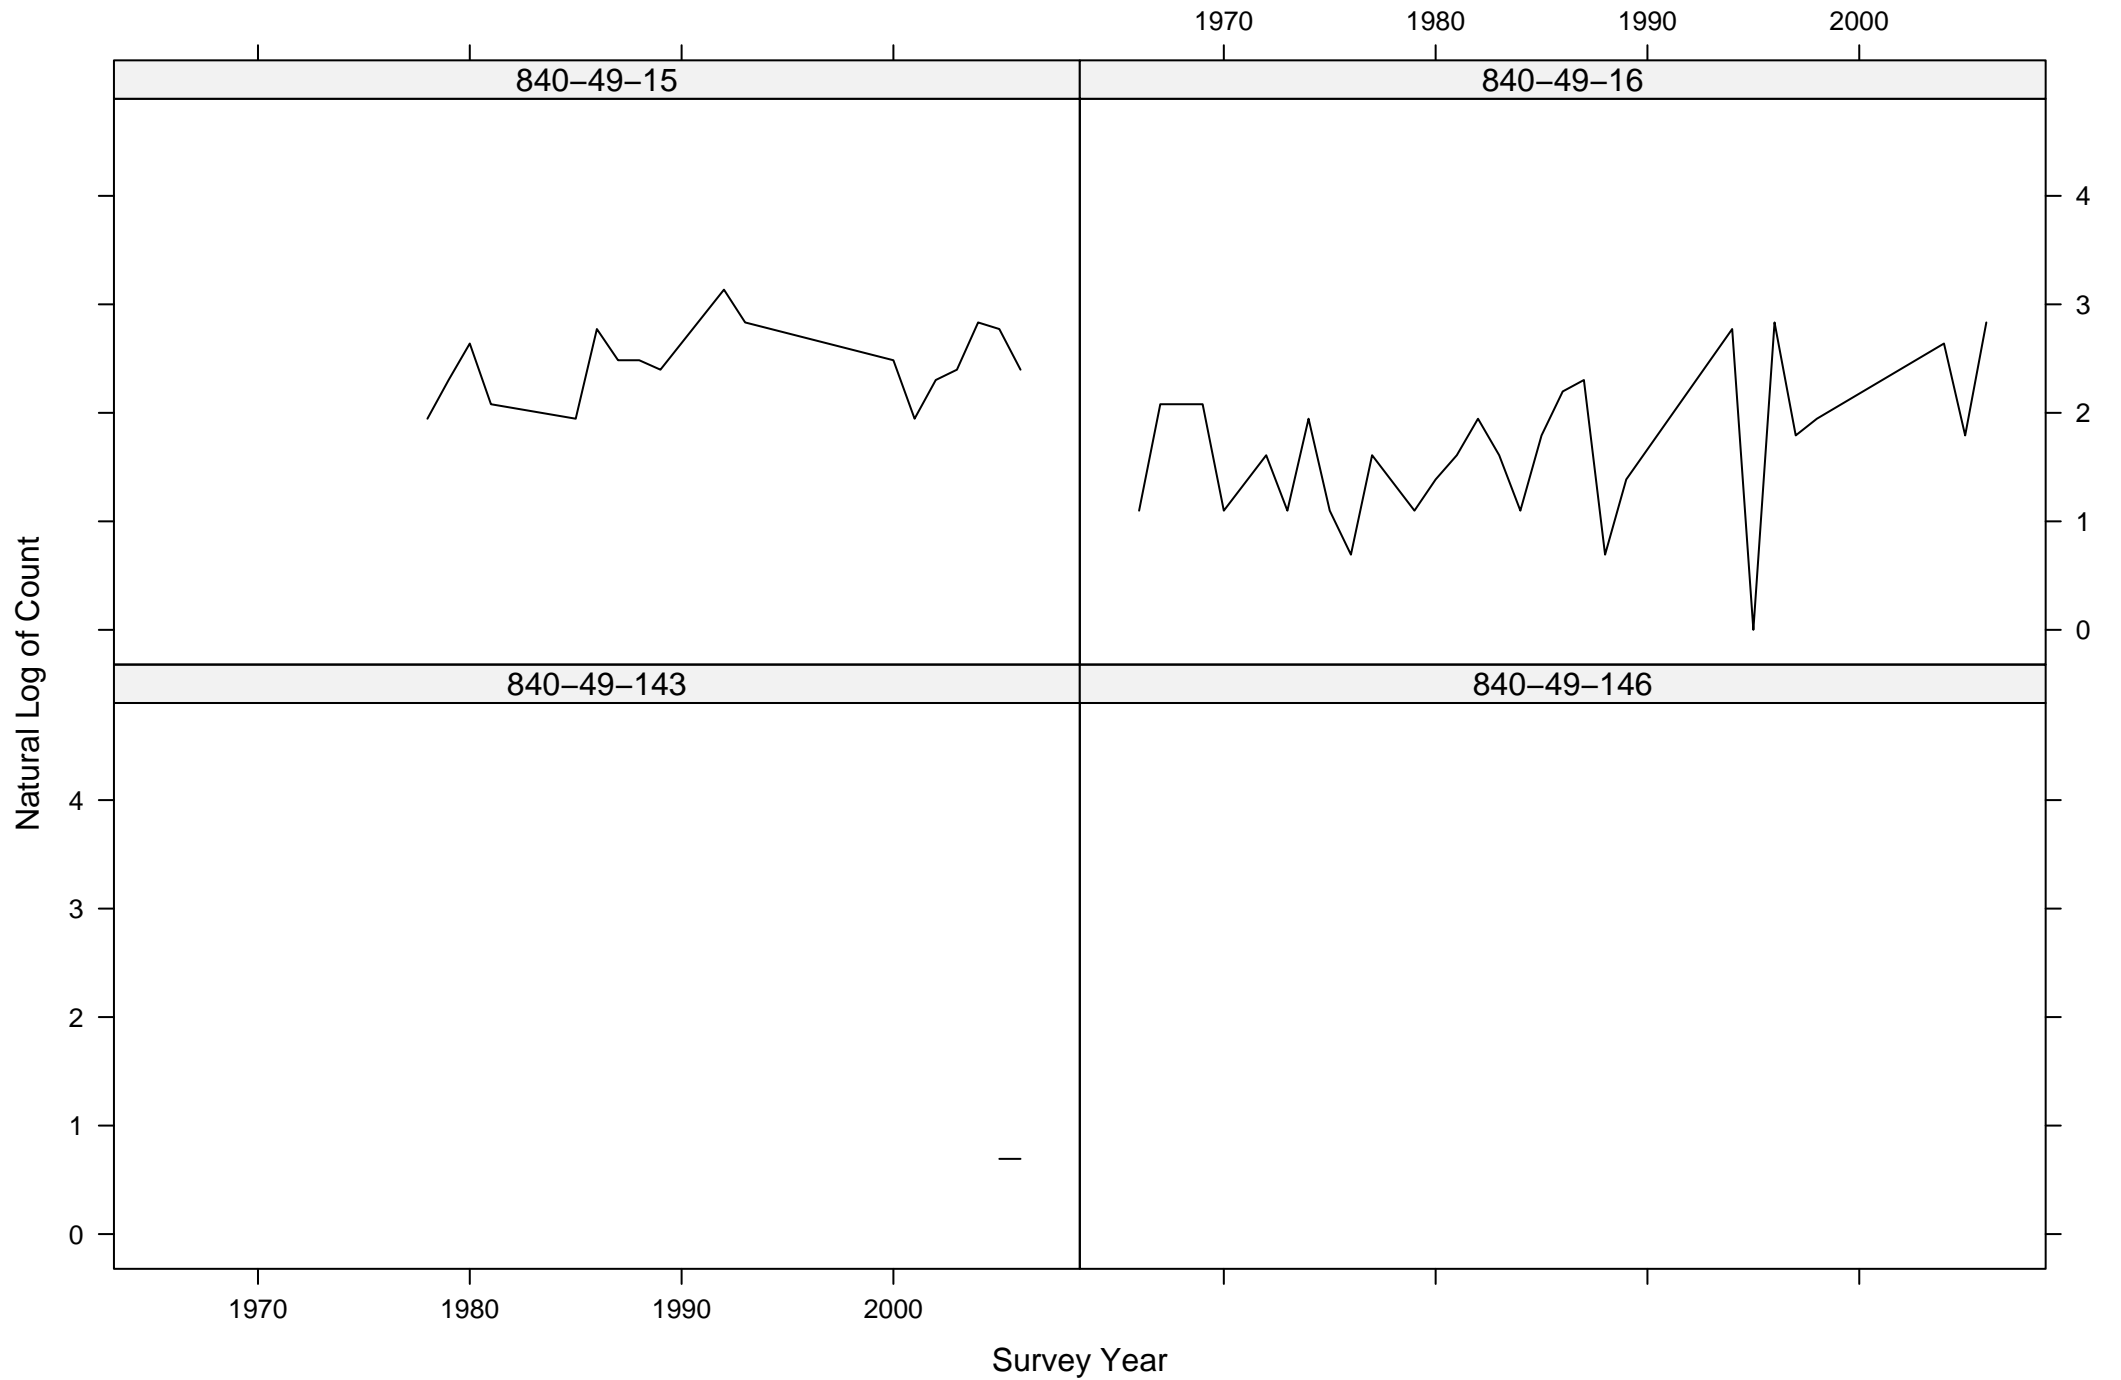

Total Counts of Black-throated Green Warbler by Route ID