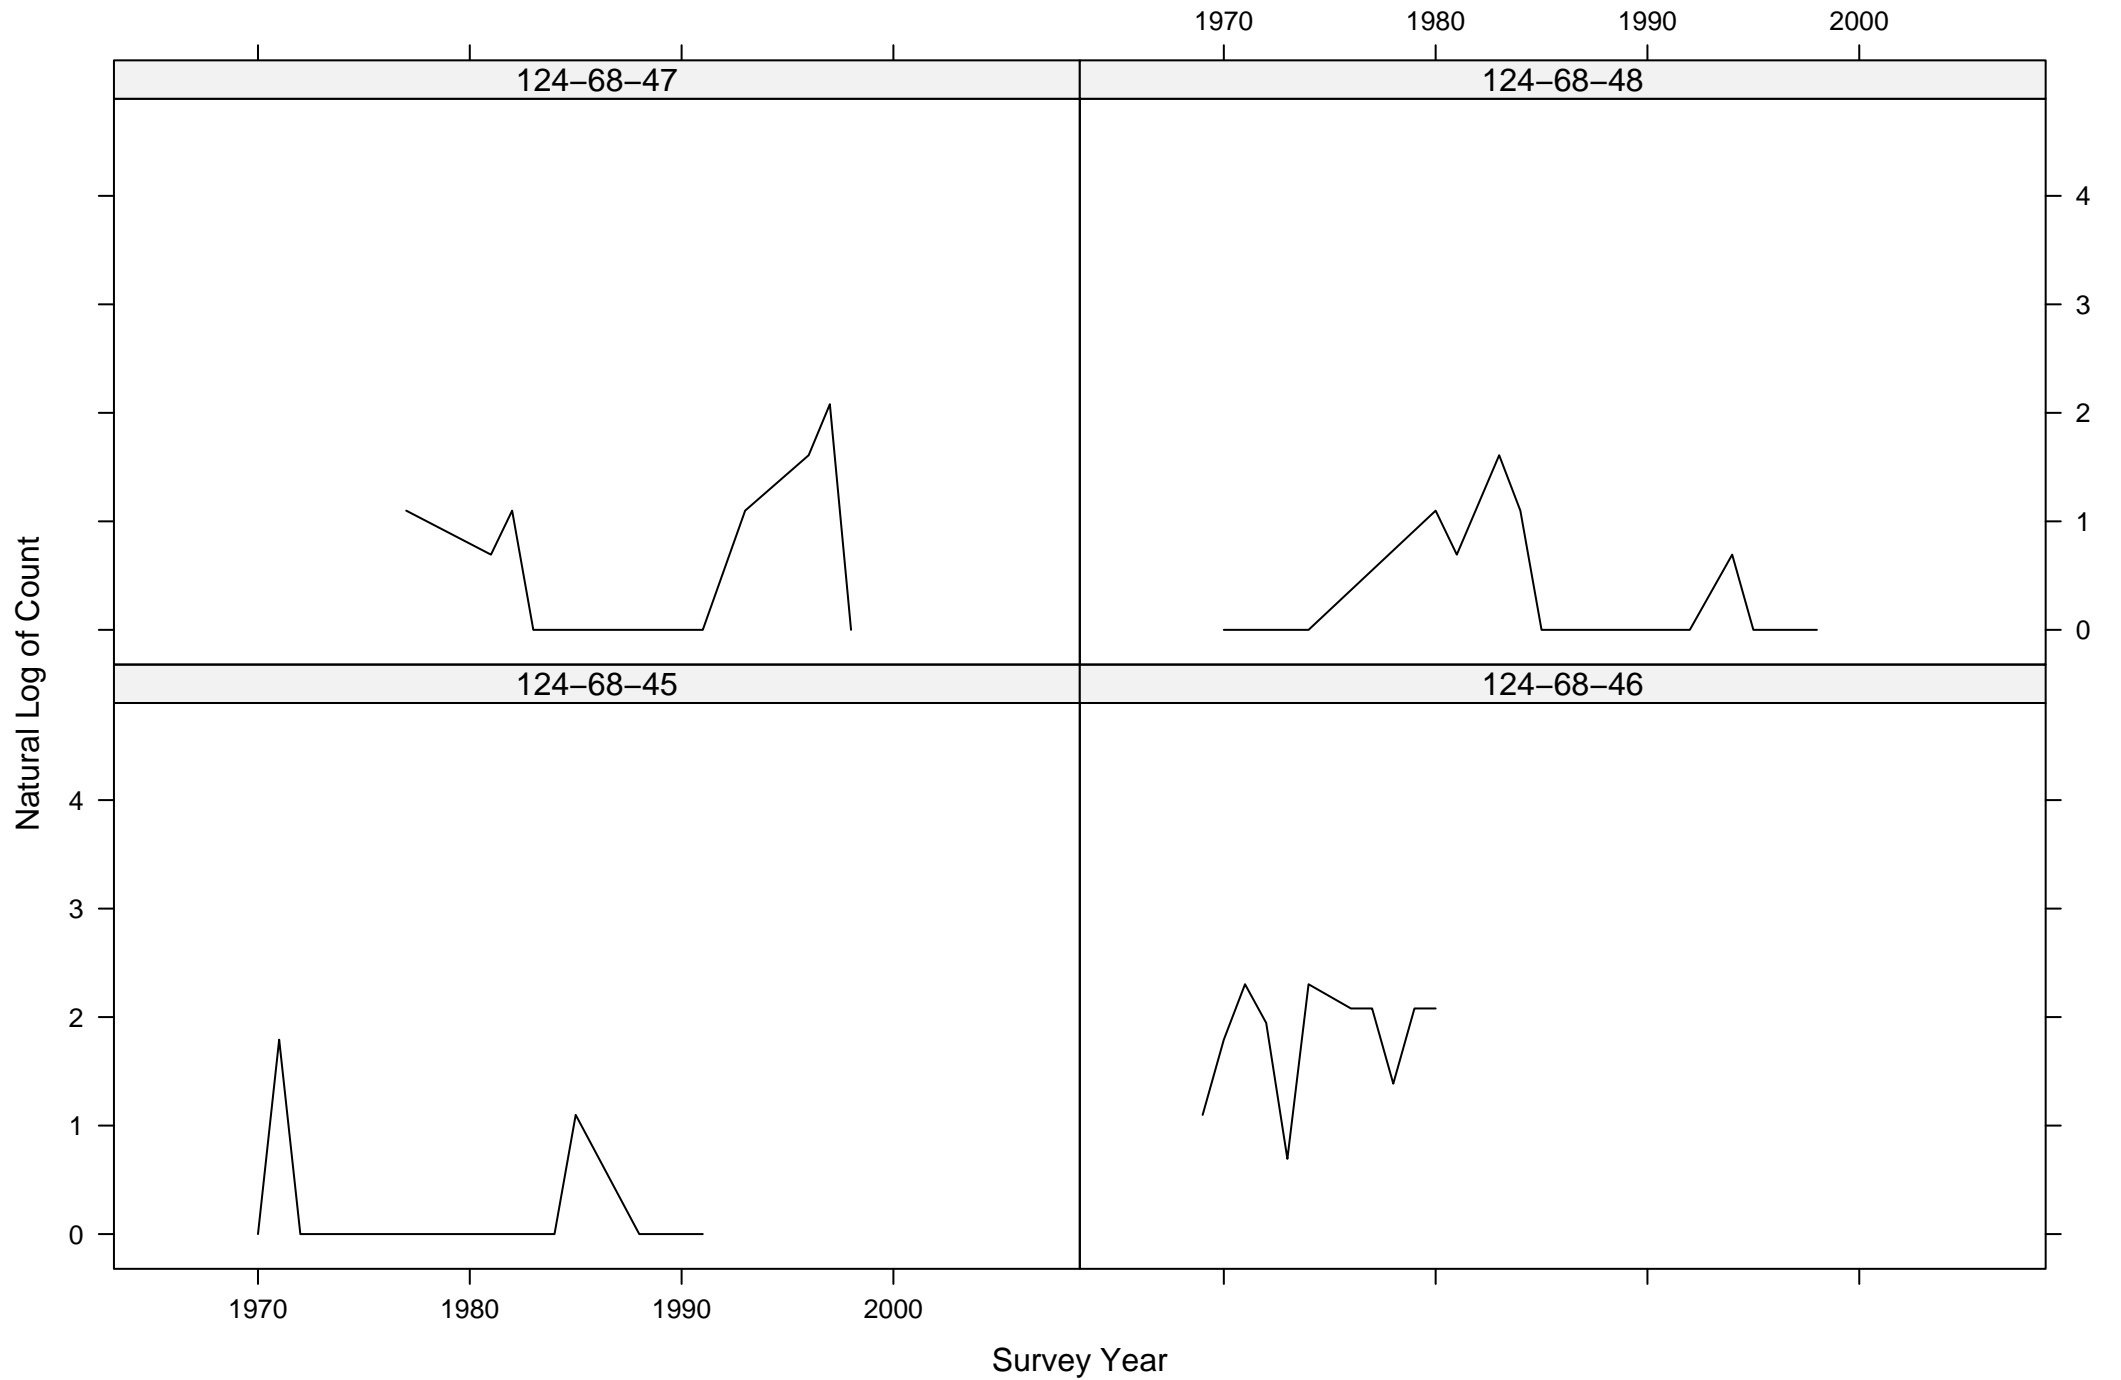

Total Counts of Black-throated Green Warbler by Route ID