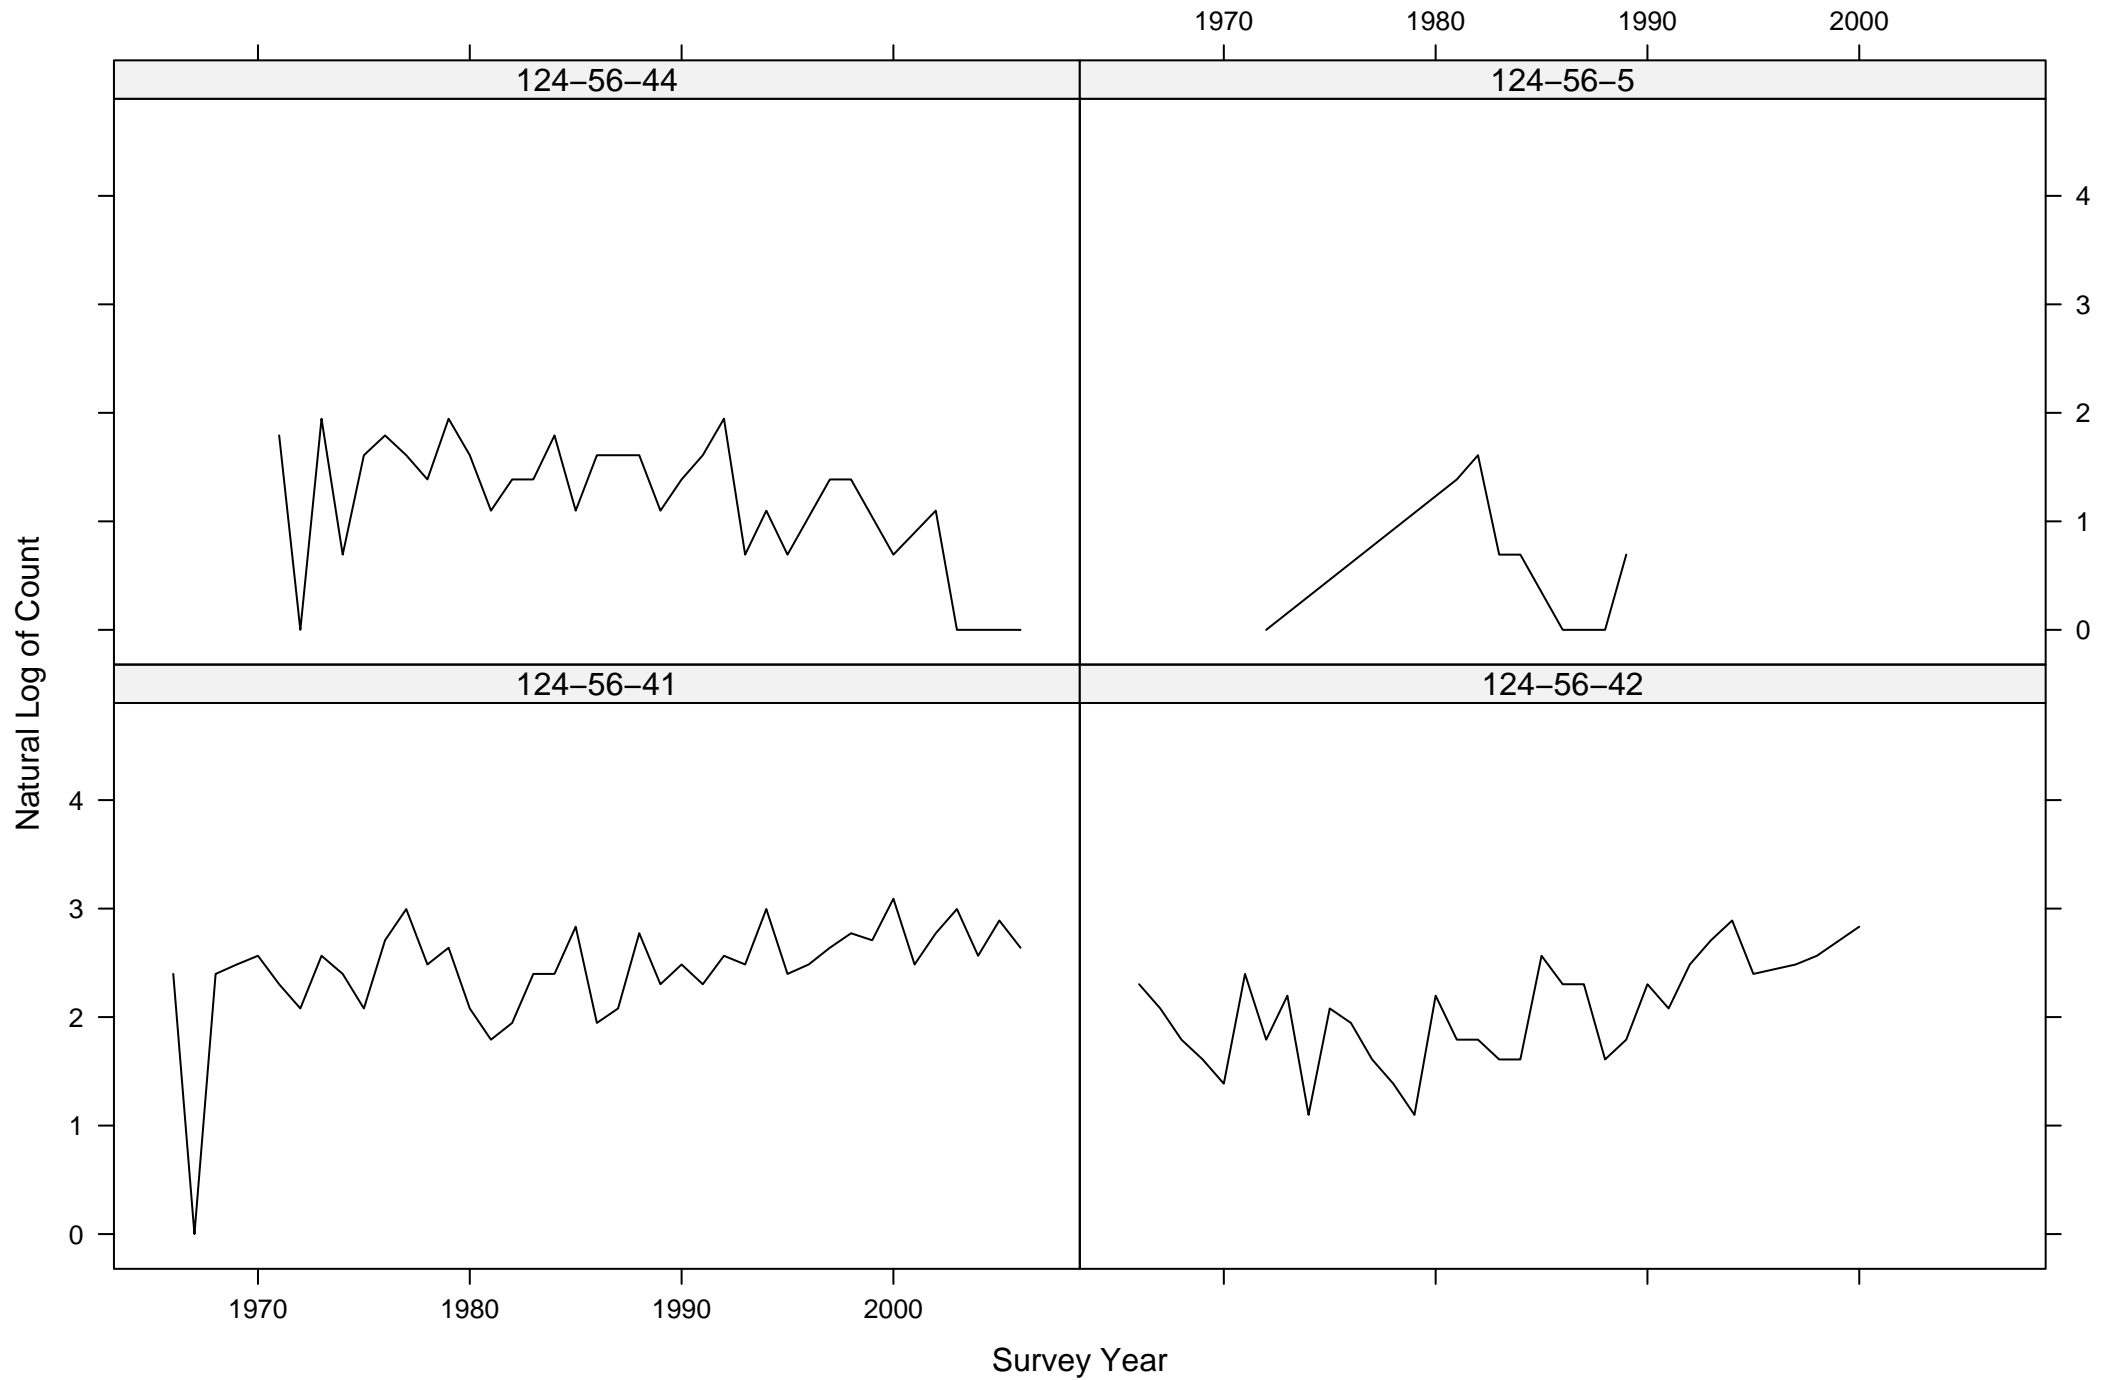

Total Counts of Black-throated Green Warbler by Route ID