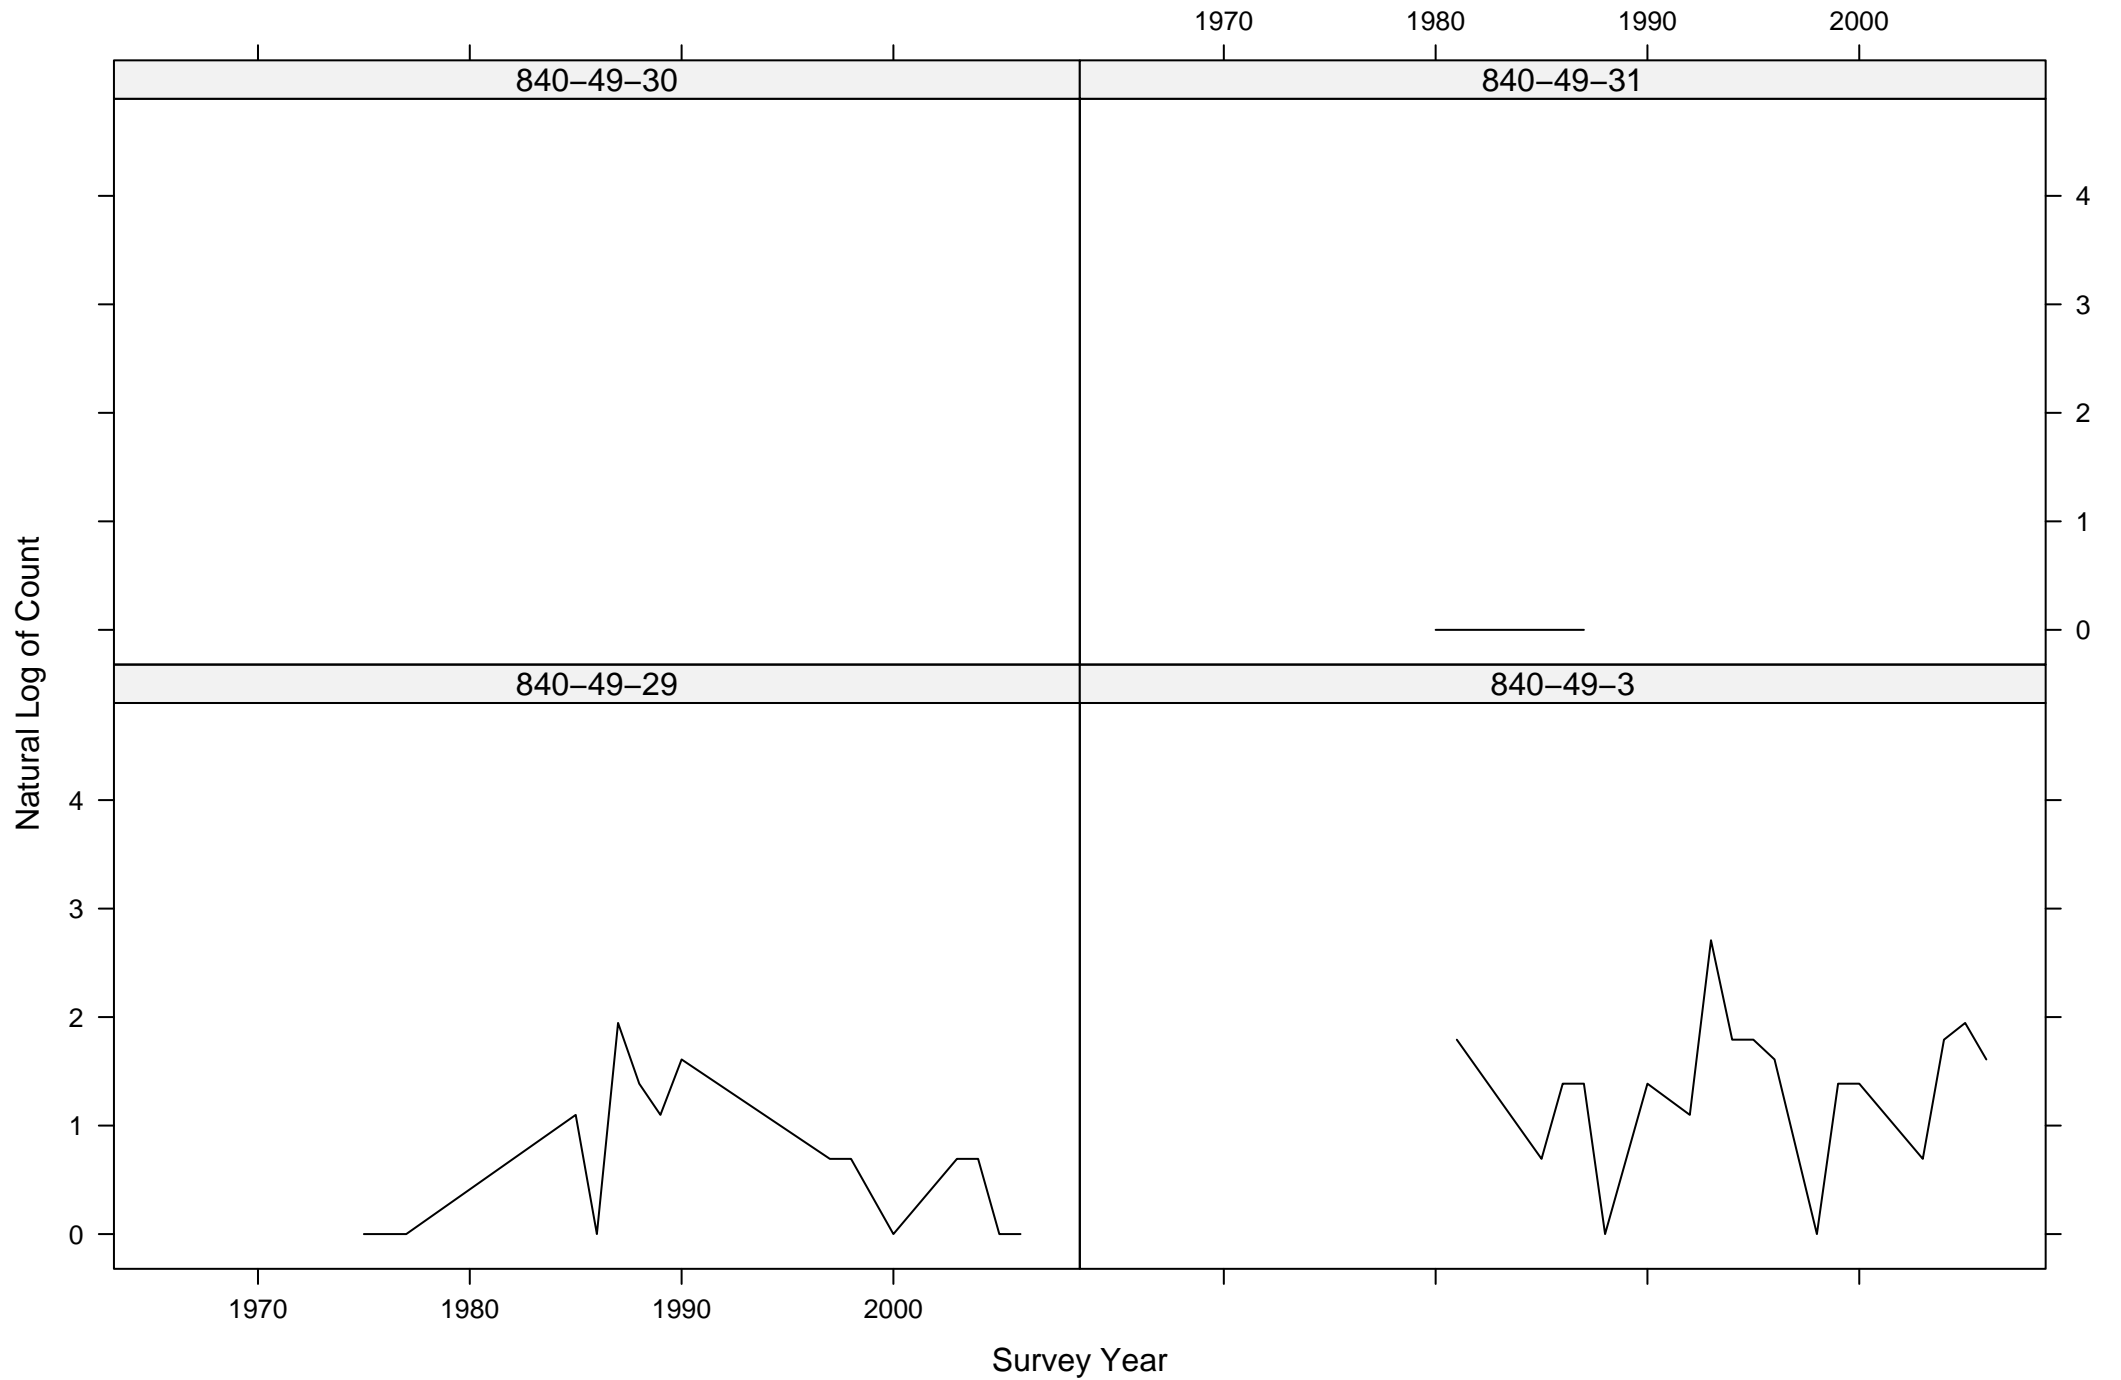

Total Counts of Black-throated Green Warbler by Route ID