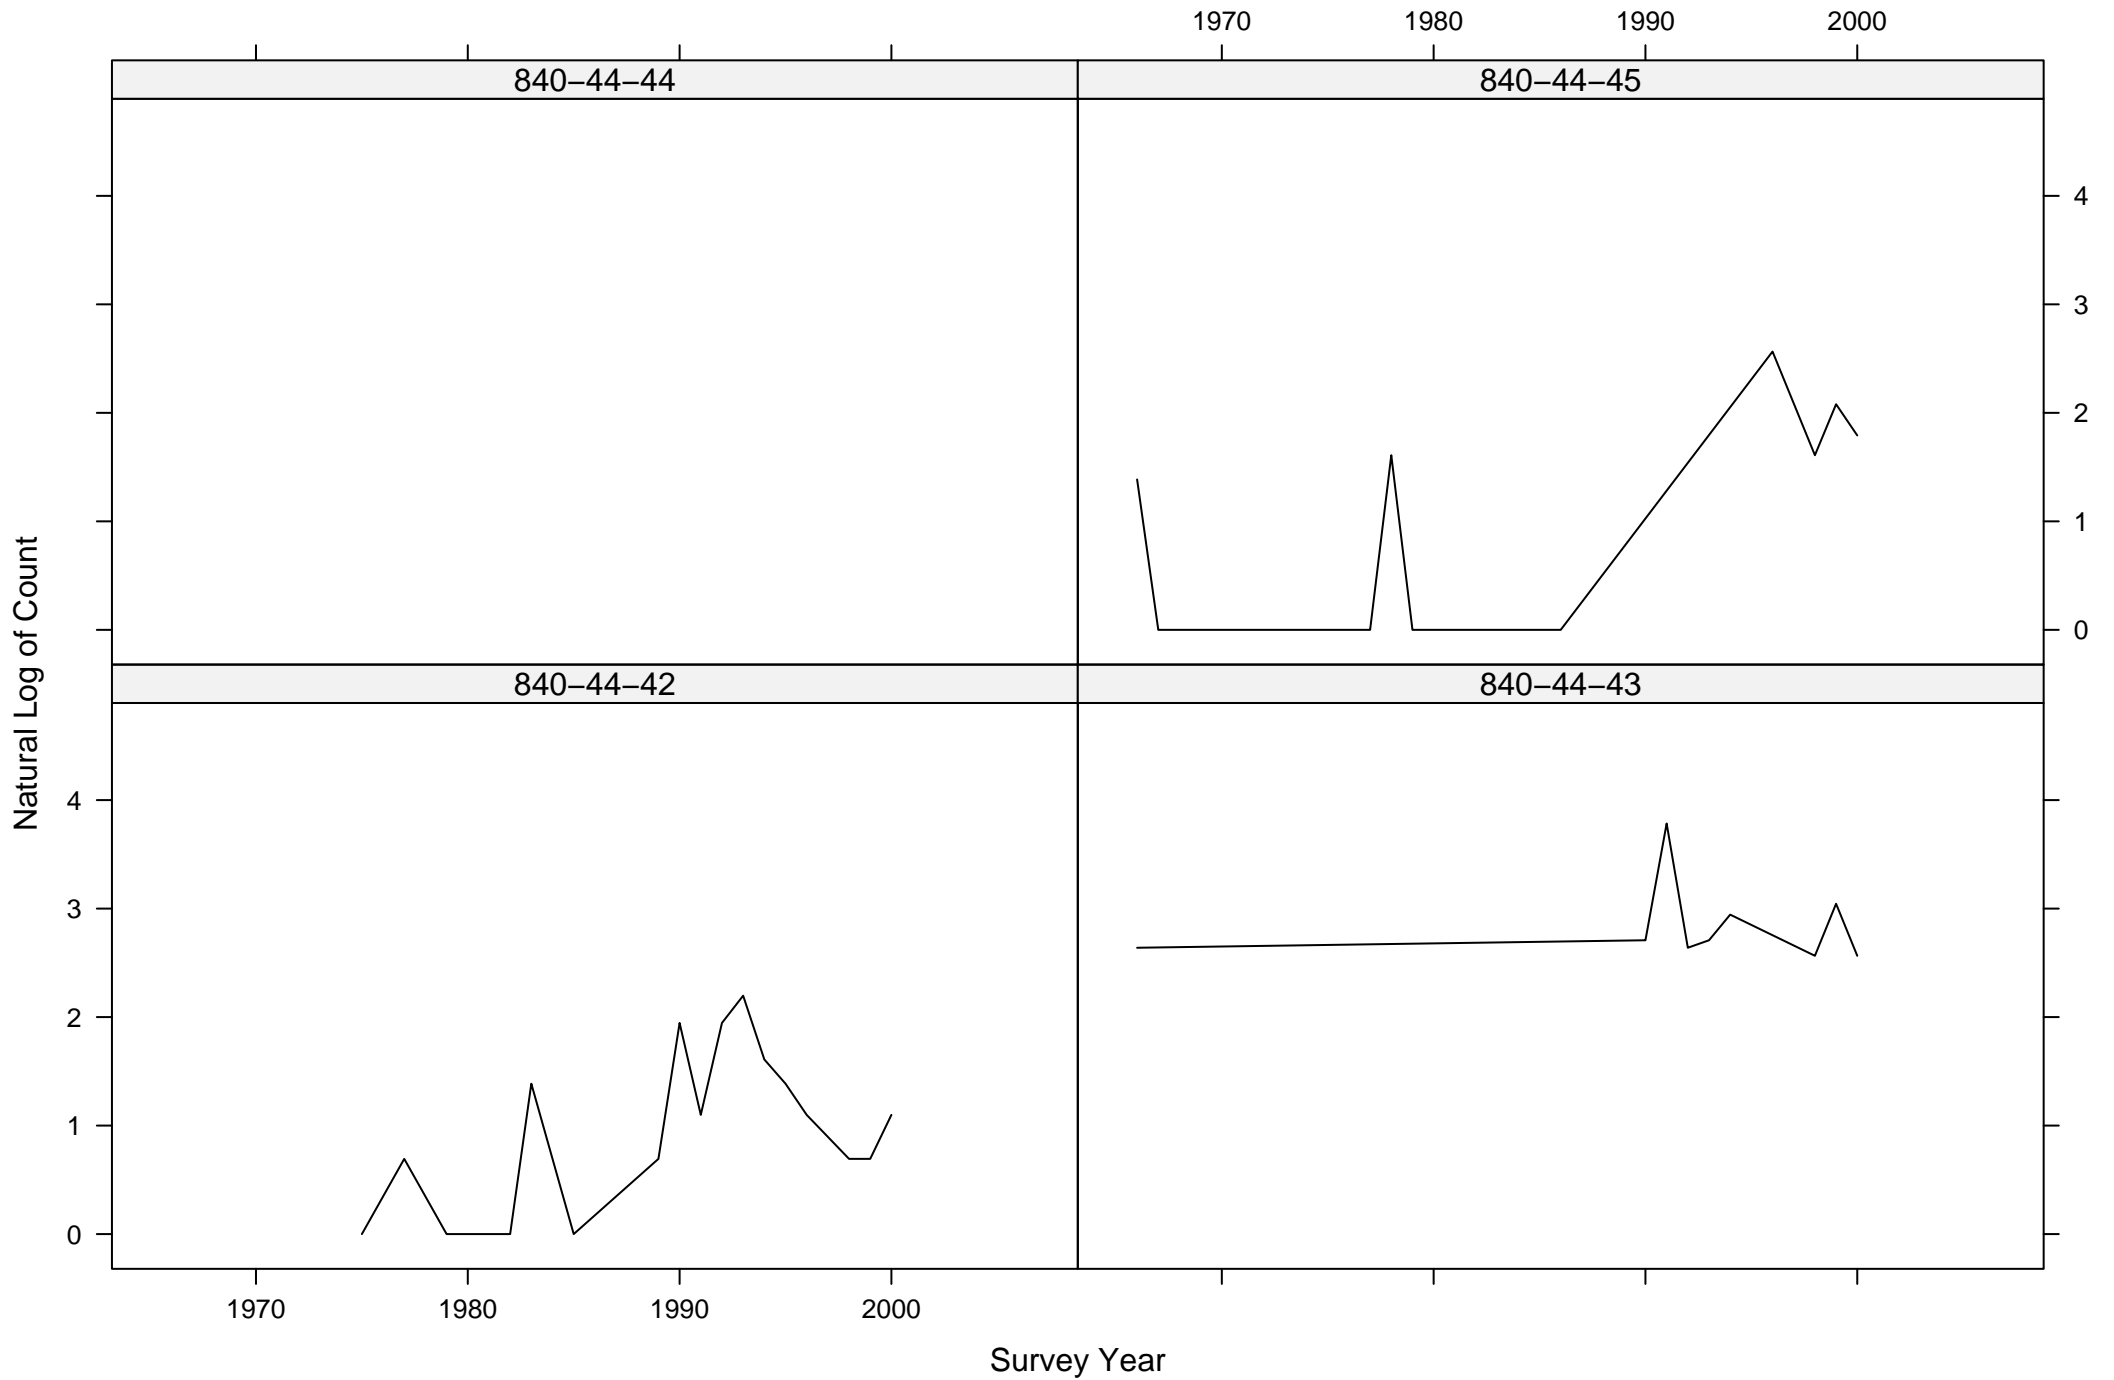

Total Counts of Black-throated Green Warbler by Route ID

Total Counts of Black-throated Green Warbler by Route ID

Total Counts of Black-throated Green Warbler by Route ID

Total Counts of Black-throated Green Warbler by Route ID