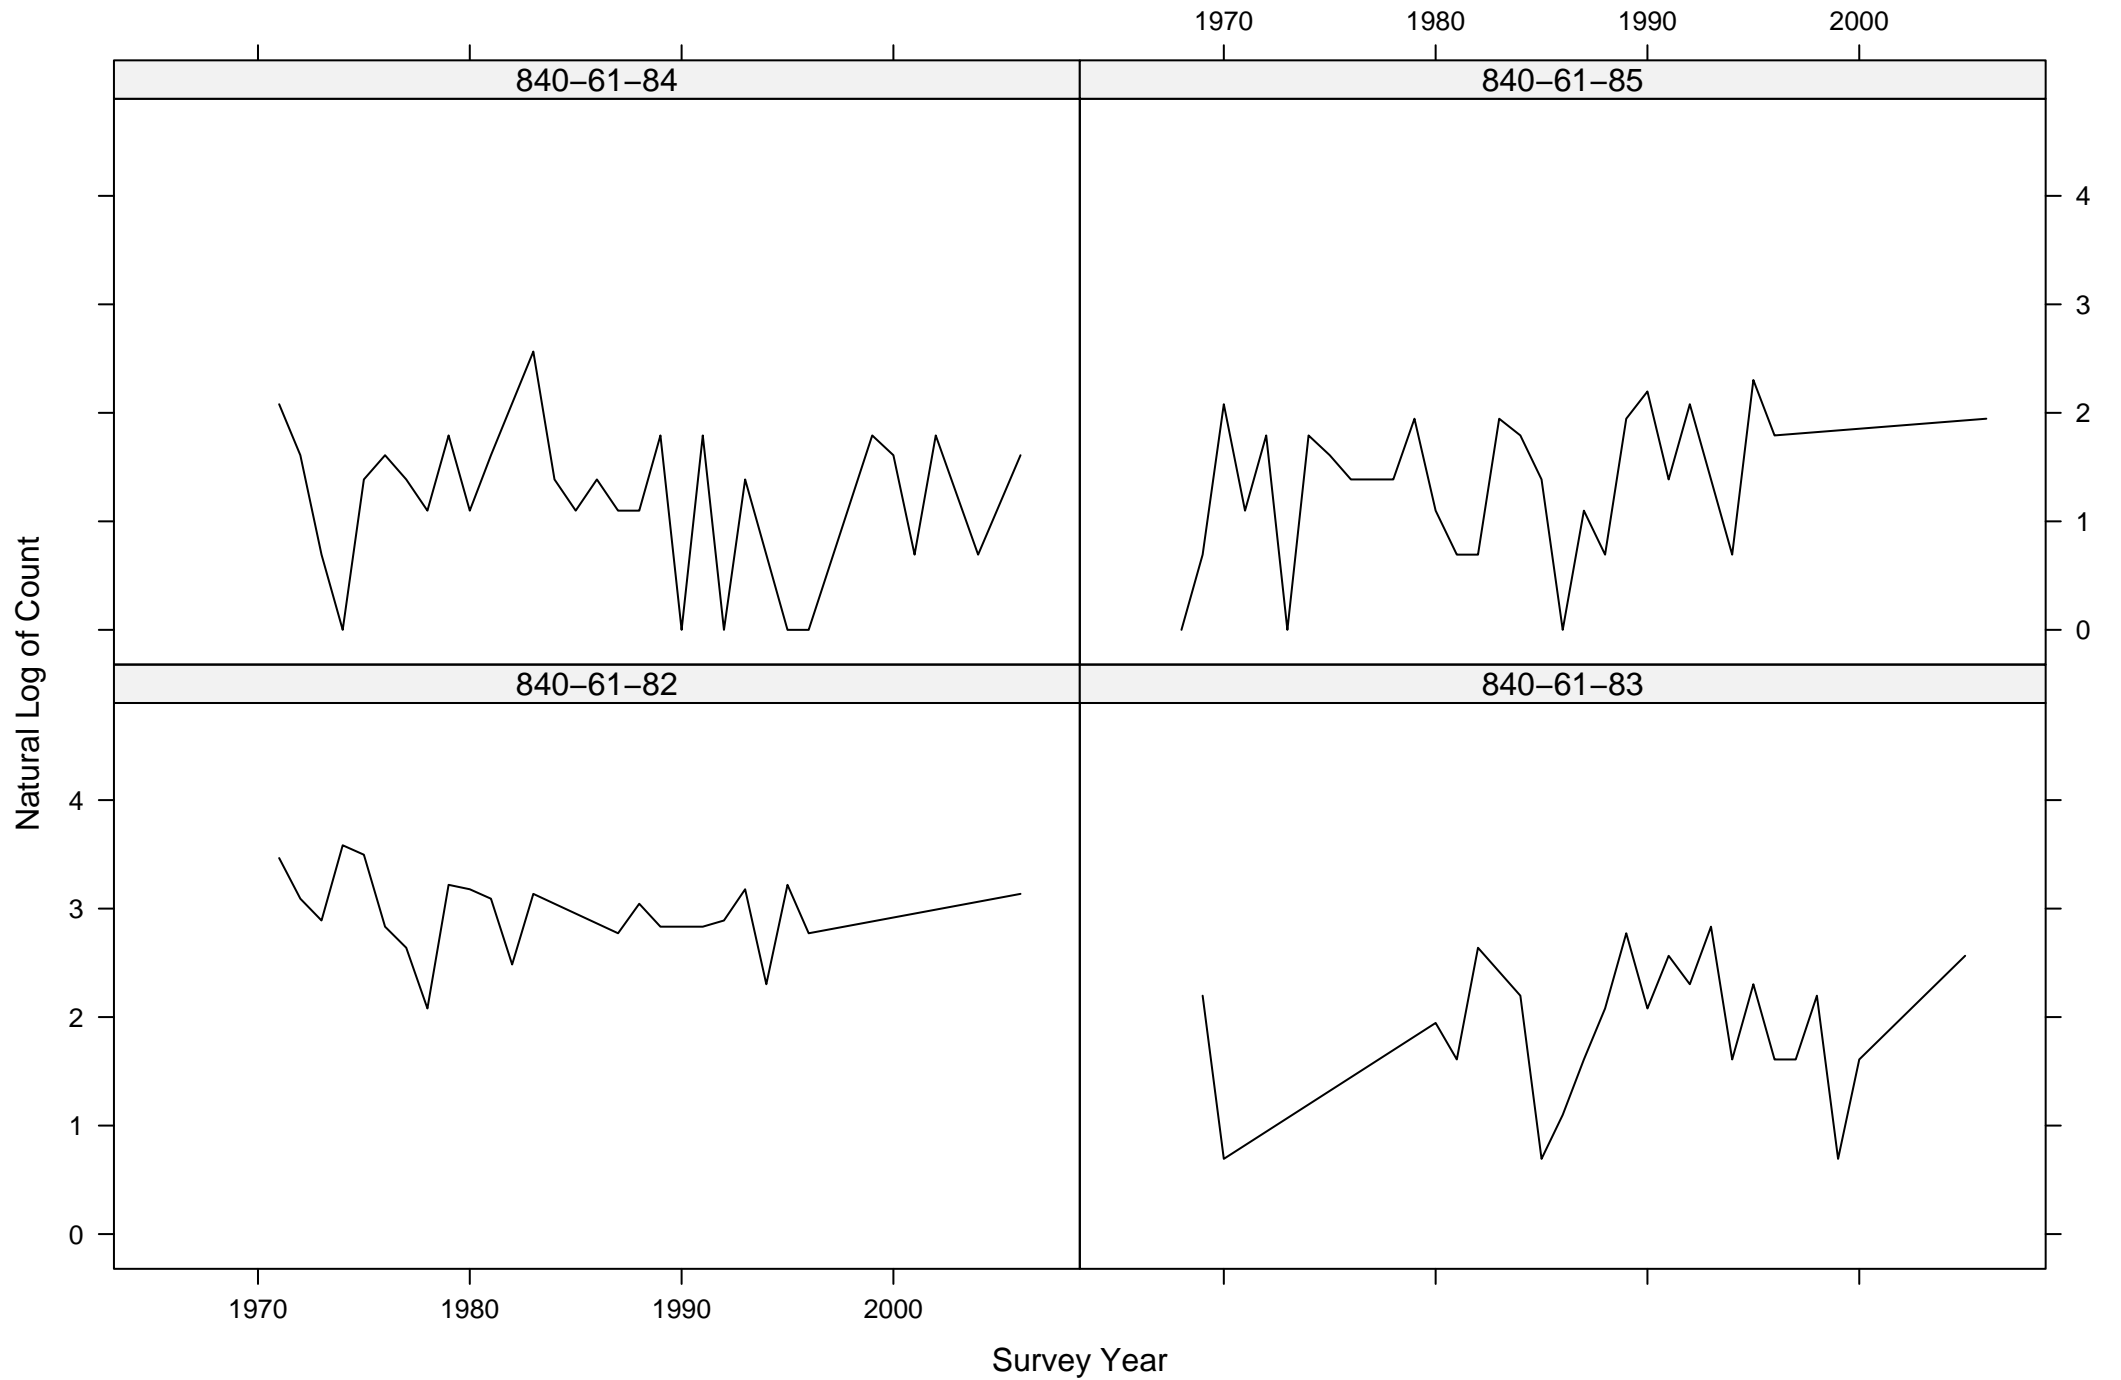

Total Counts of Black-throated Green Warbler by Route ID

Total Counts of Black-throated Green Warbler by Route ID

Total Counts of Black-throated Green Warbler by Route ID

Total Counts of Black-throated Green Warbler by Route ID