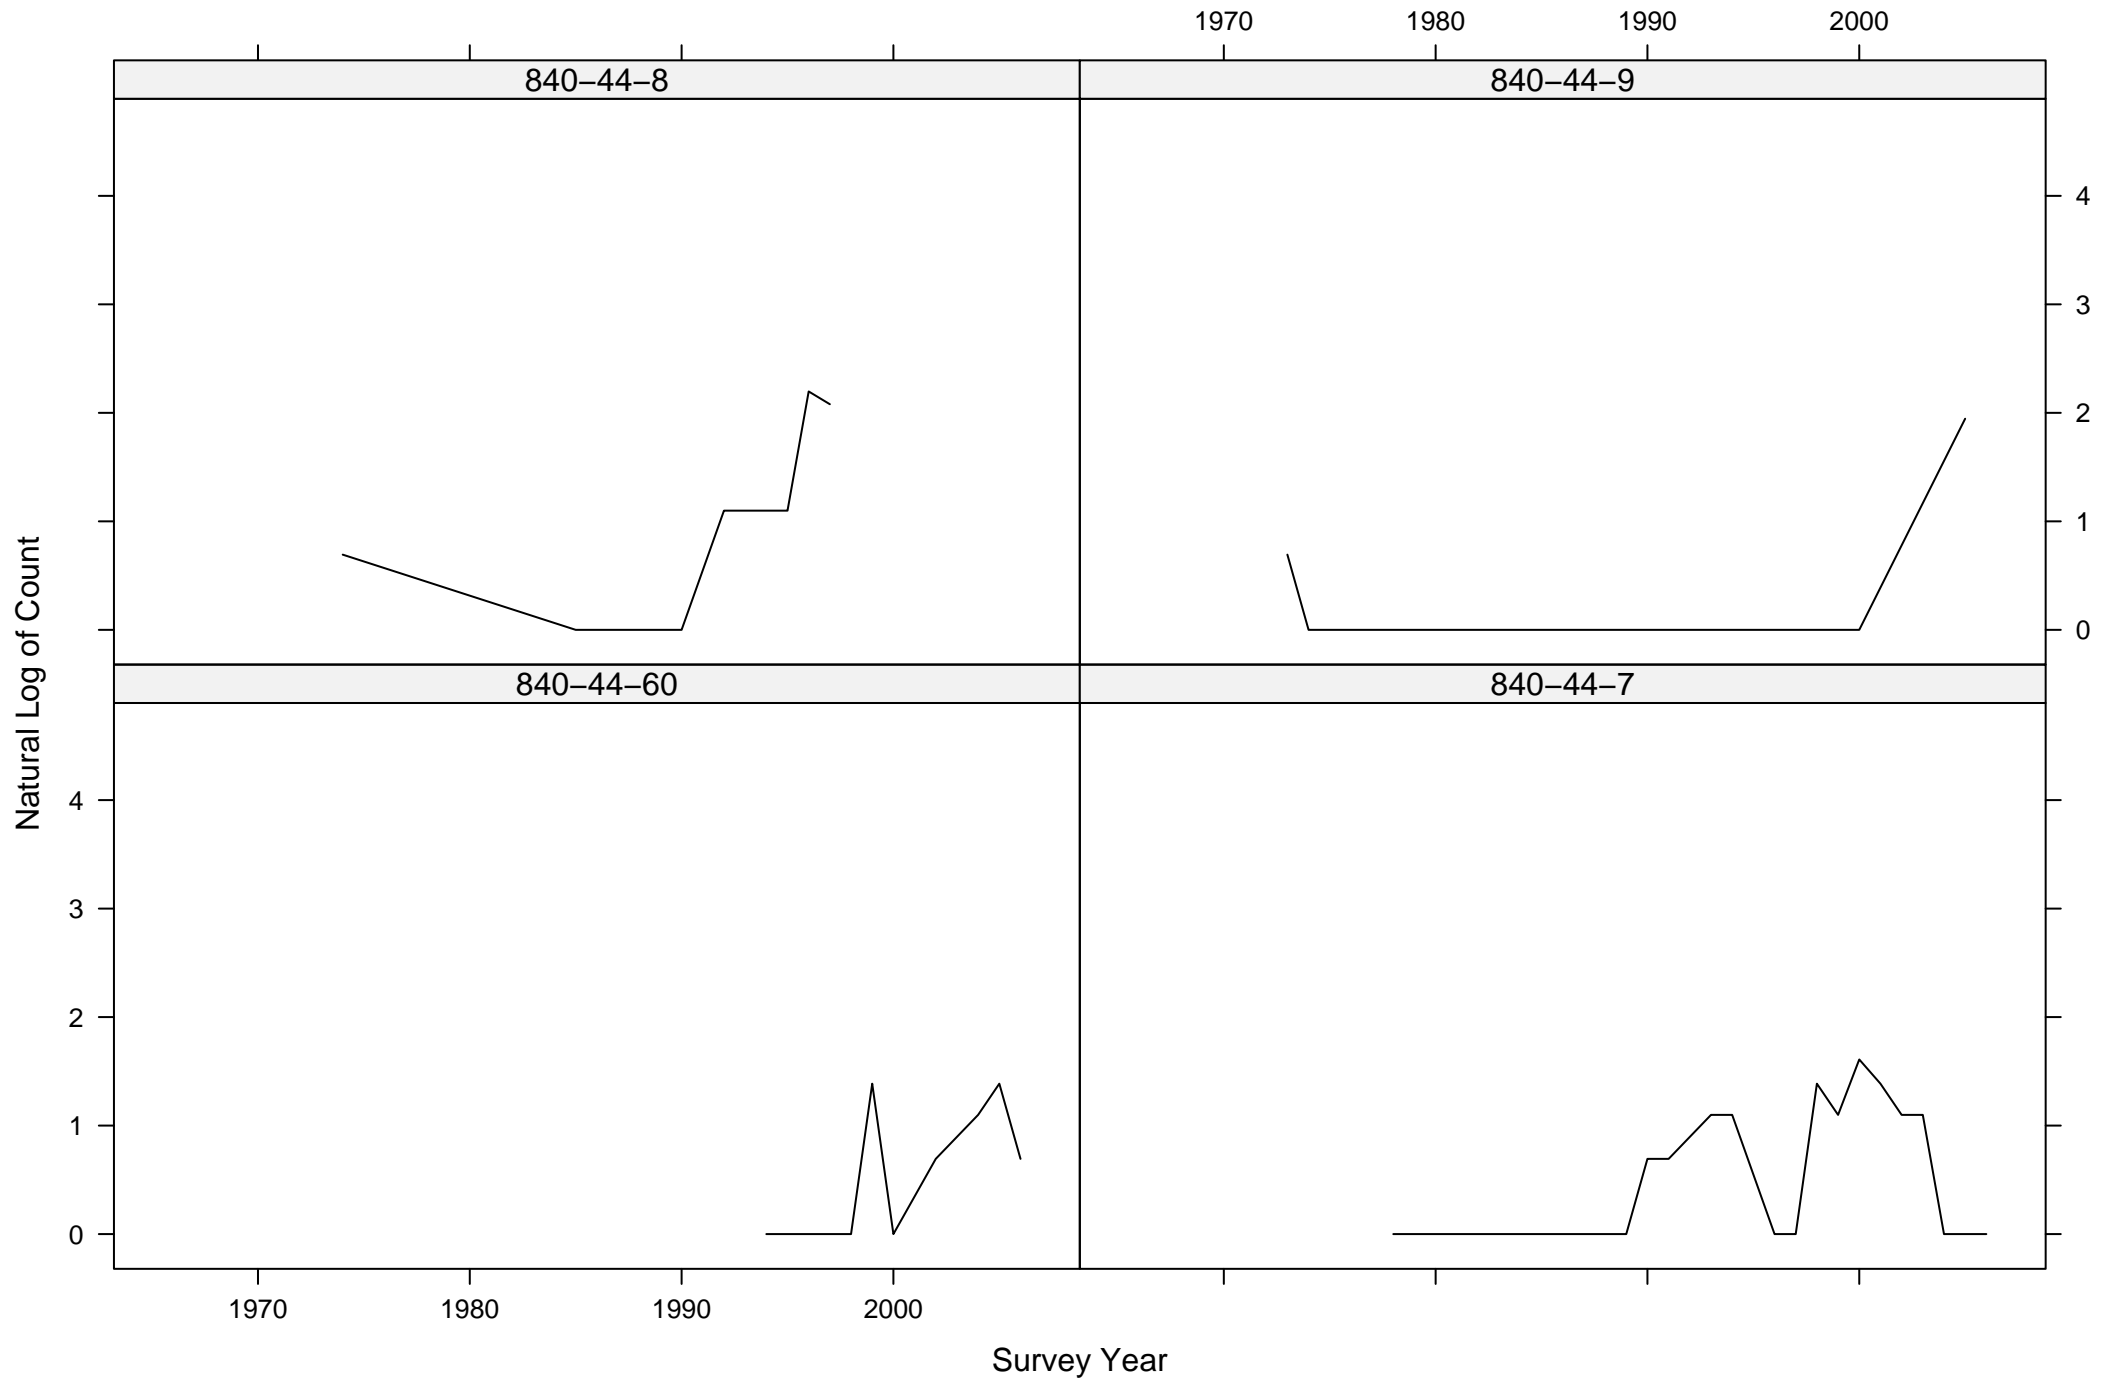

Total Counts of Black-throated Green Warbler by Route ID