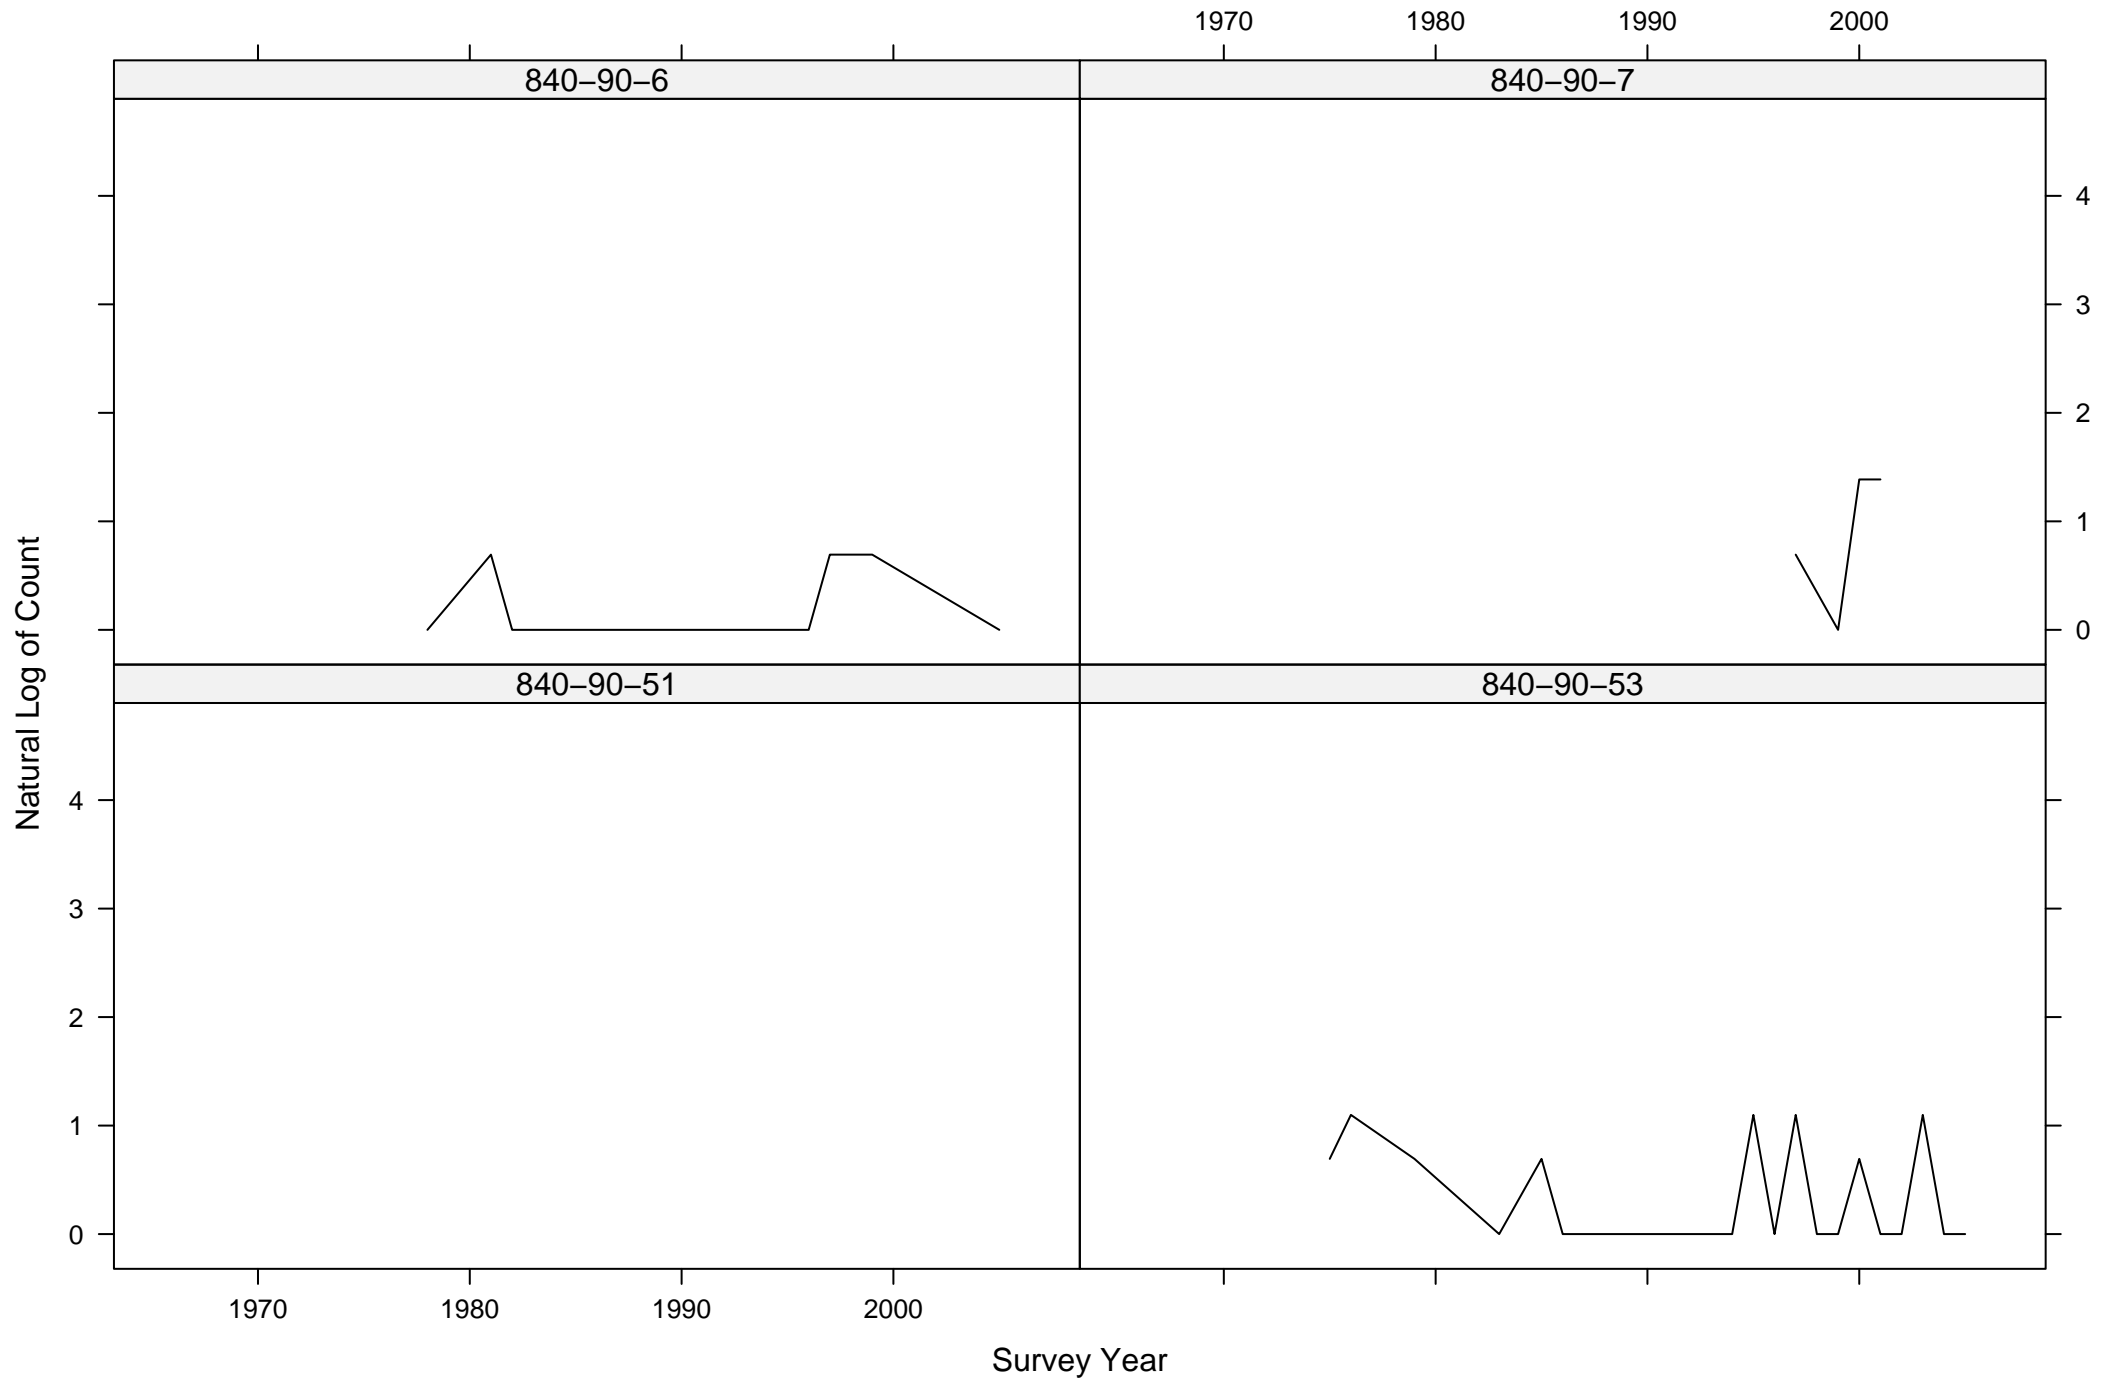

Total Counts of Black-throated Green Warbler by Route ID