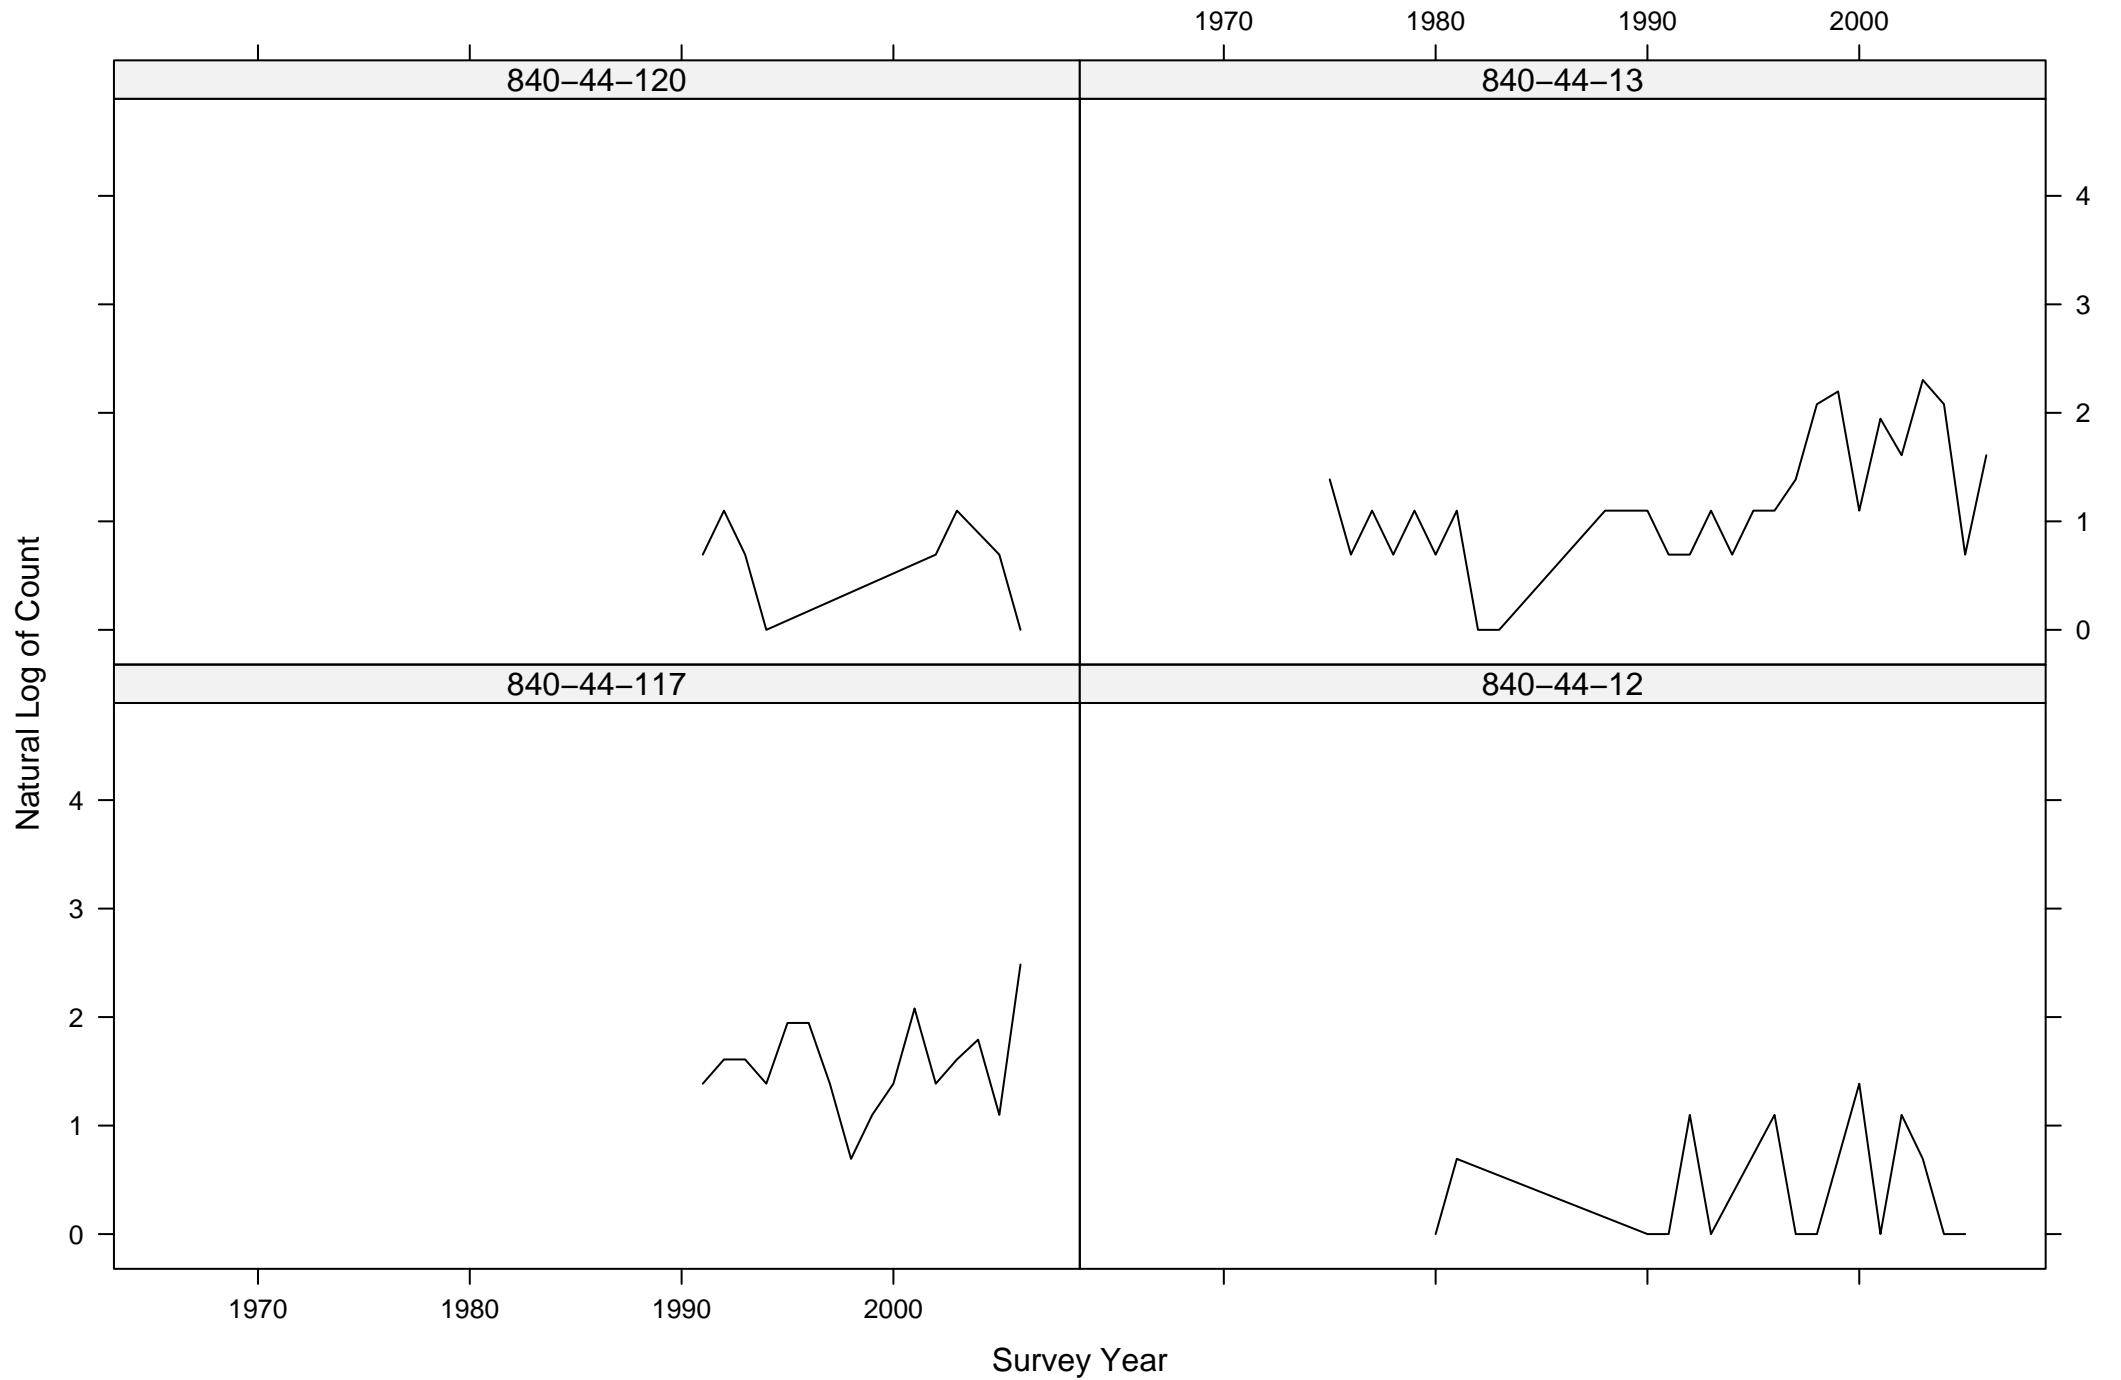

Total Counts of Black-throated Green Warbler by Route ID