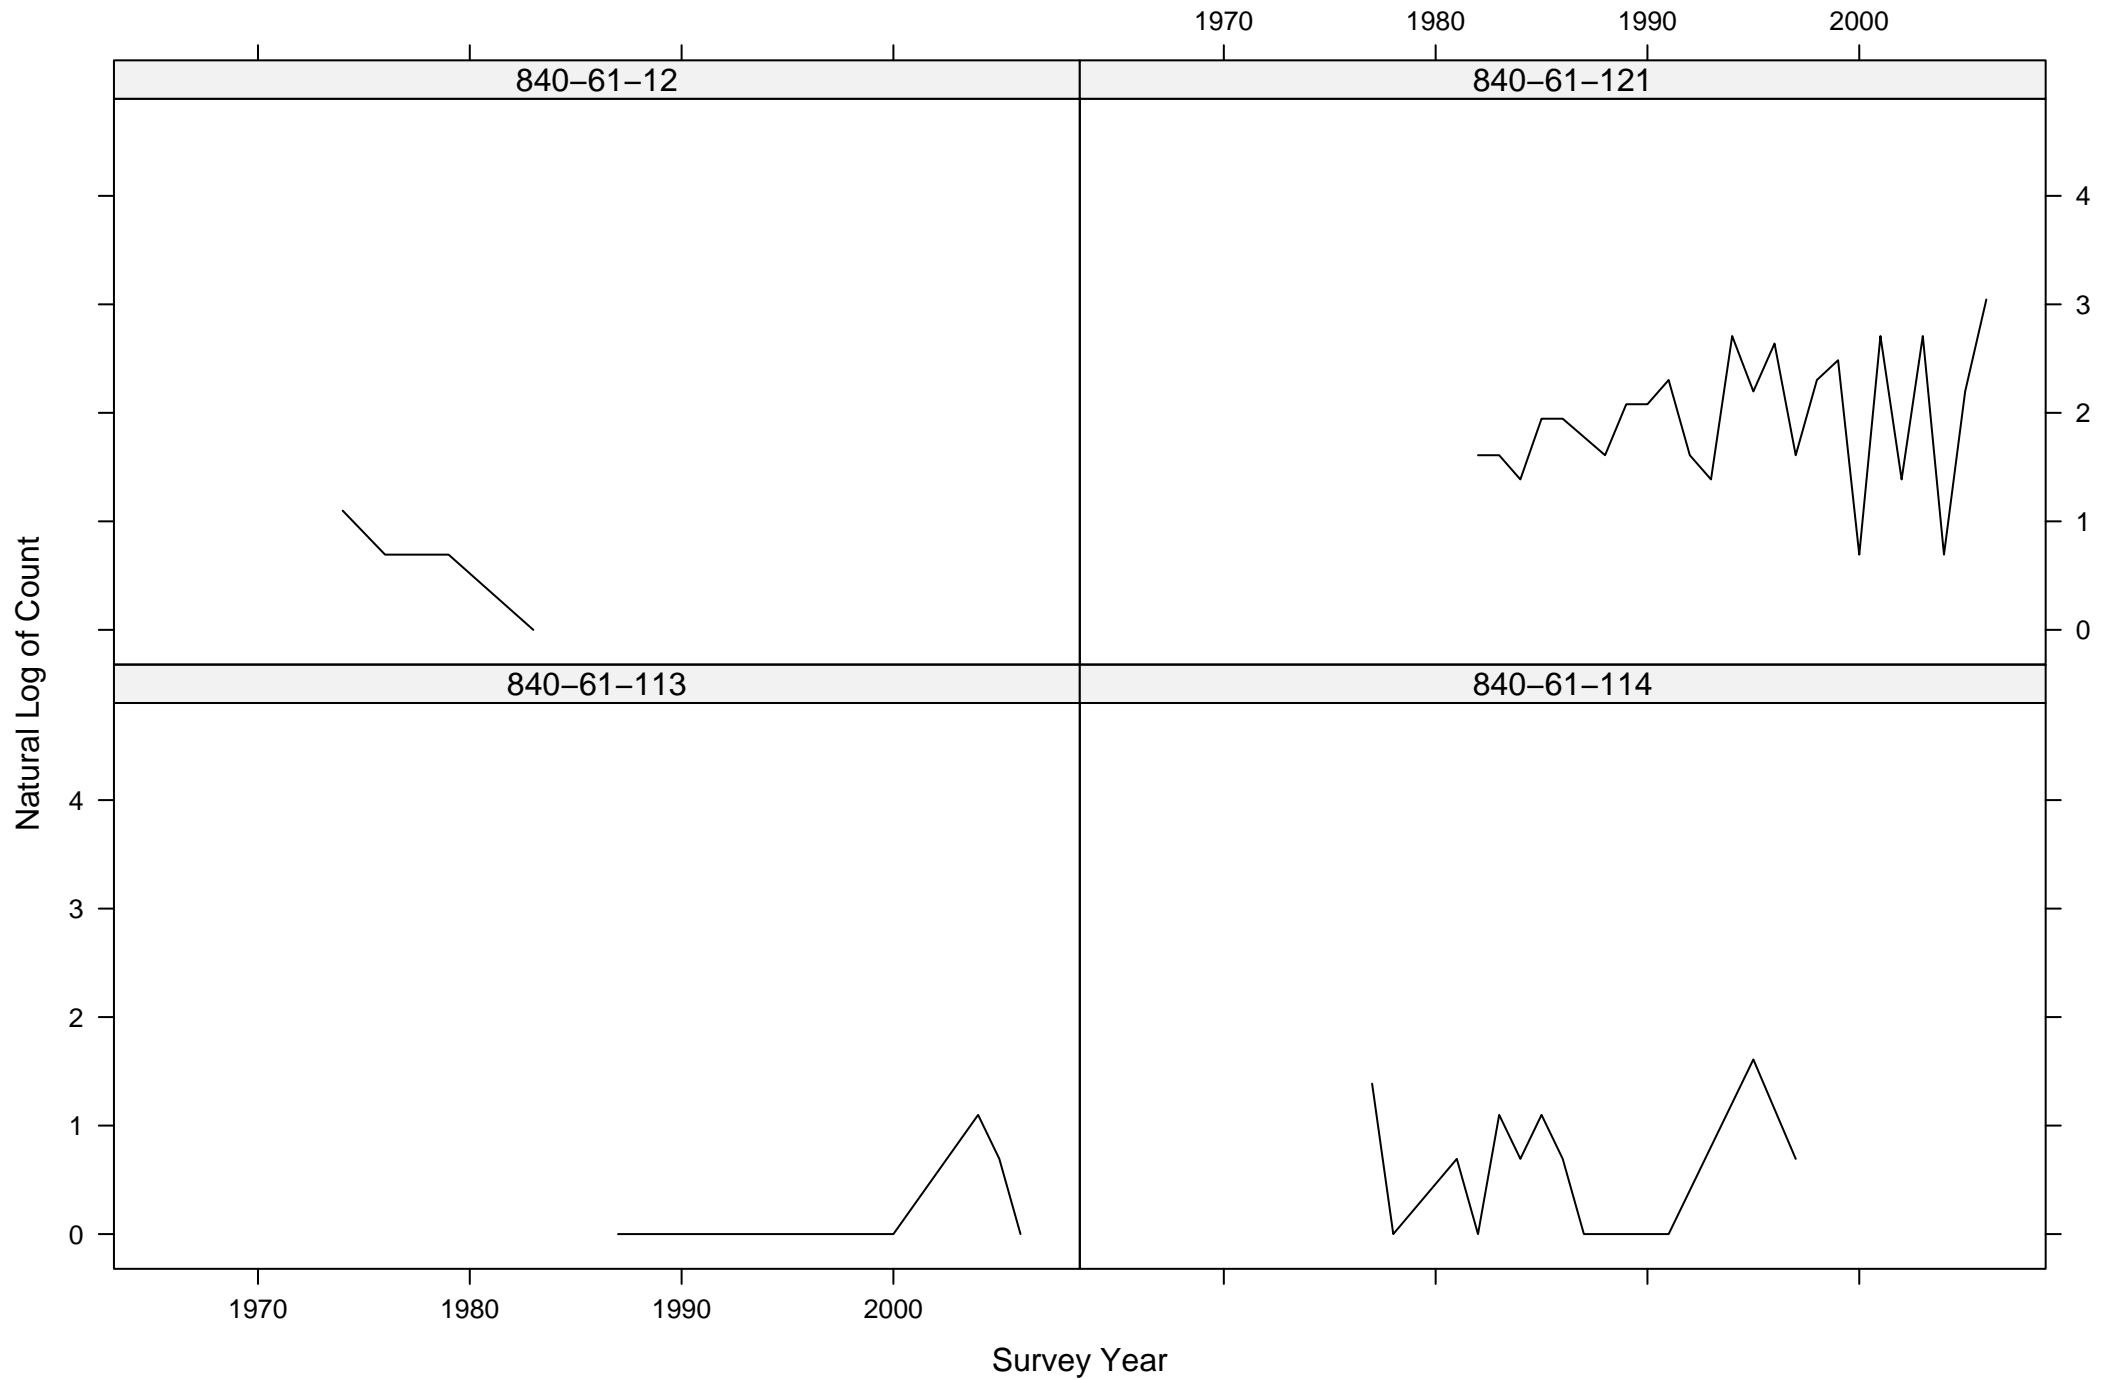

Total Counts of Black-throated Green Warbler by Route ID

Total Counts of Black-throated Green Warbler by Route ID

Total Counts of Black-throated Green Warbler by Route ID

Total Counts of Black-throated Green Warbler by Route ID