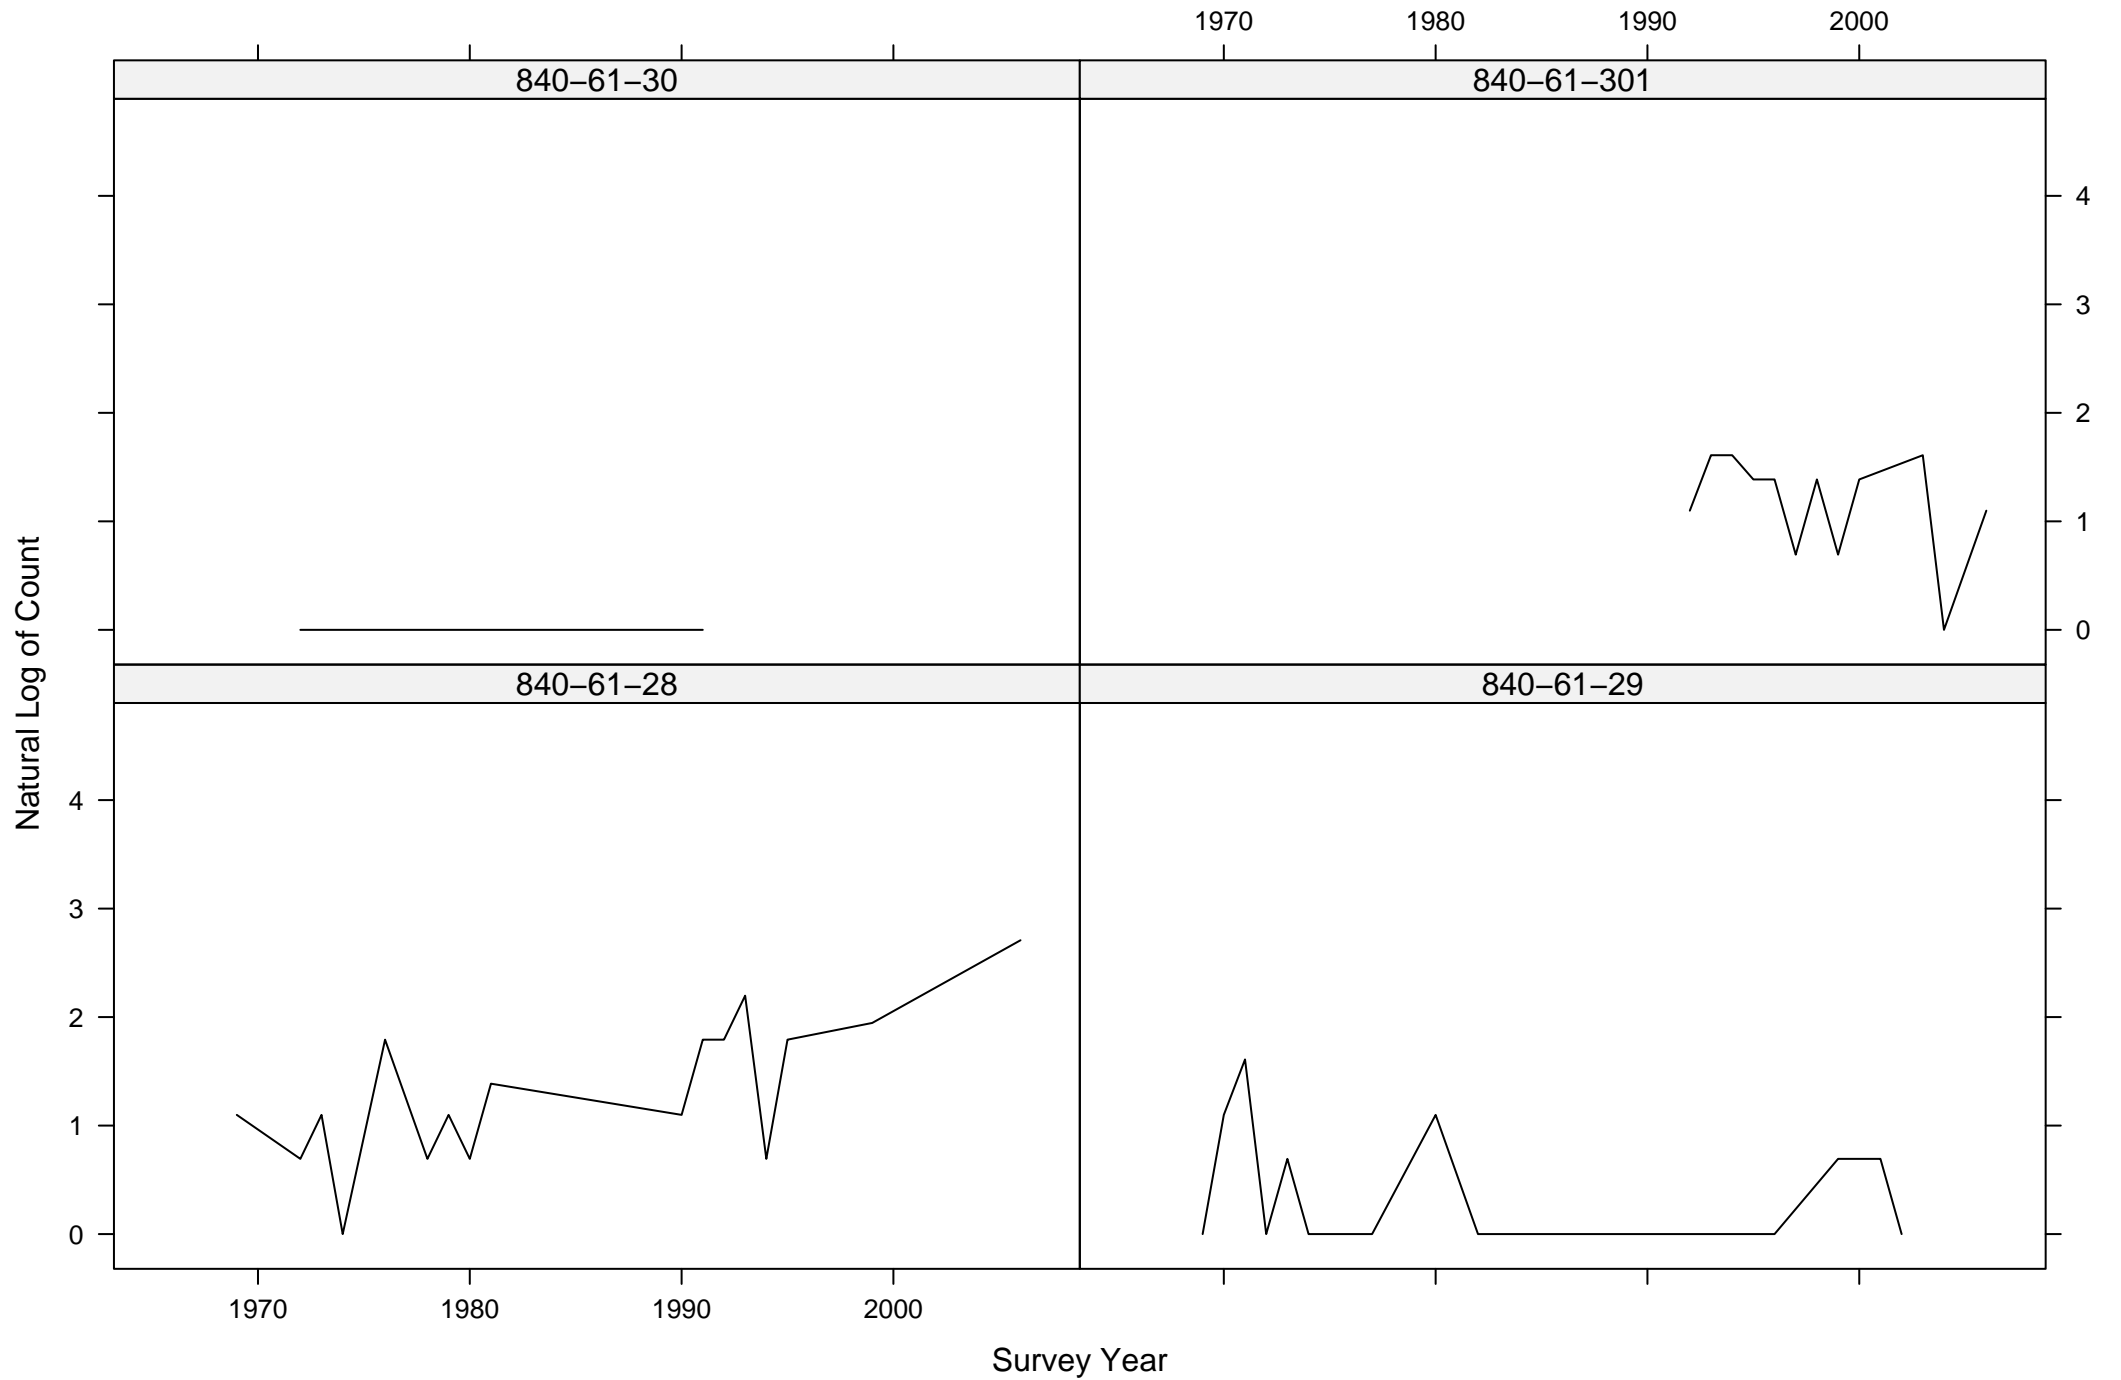

Total Counts of Black-throated Green Warbler by Route ID