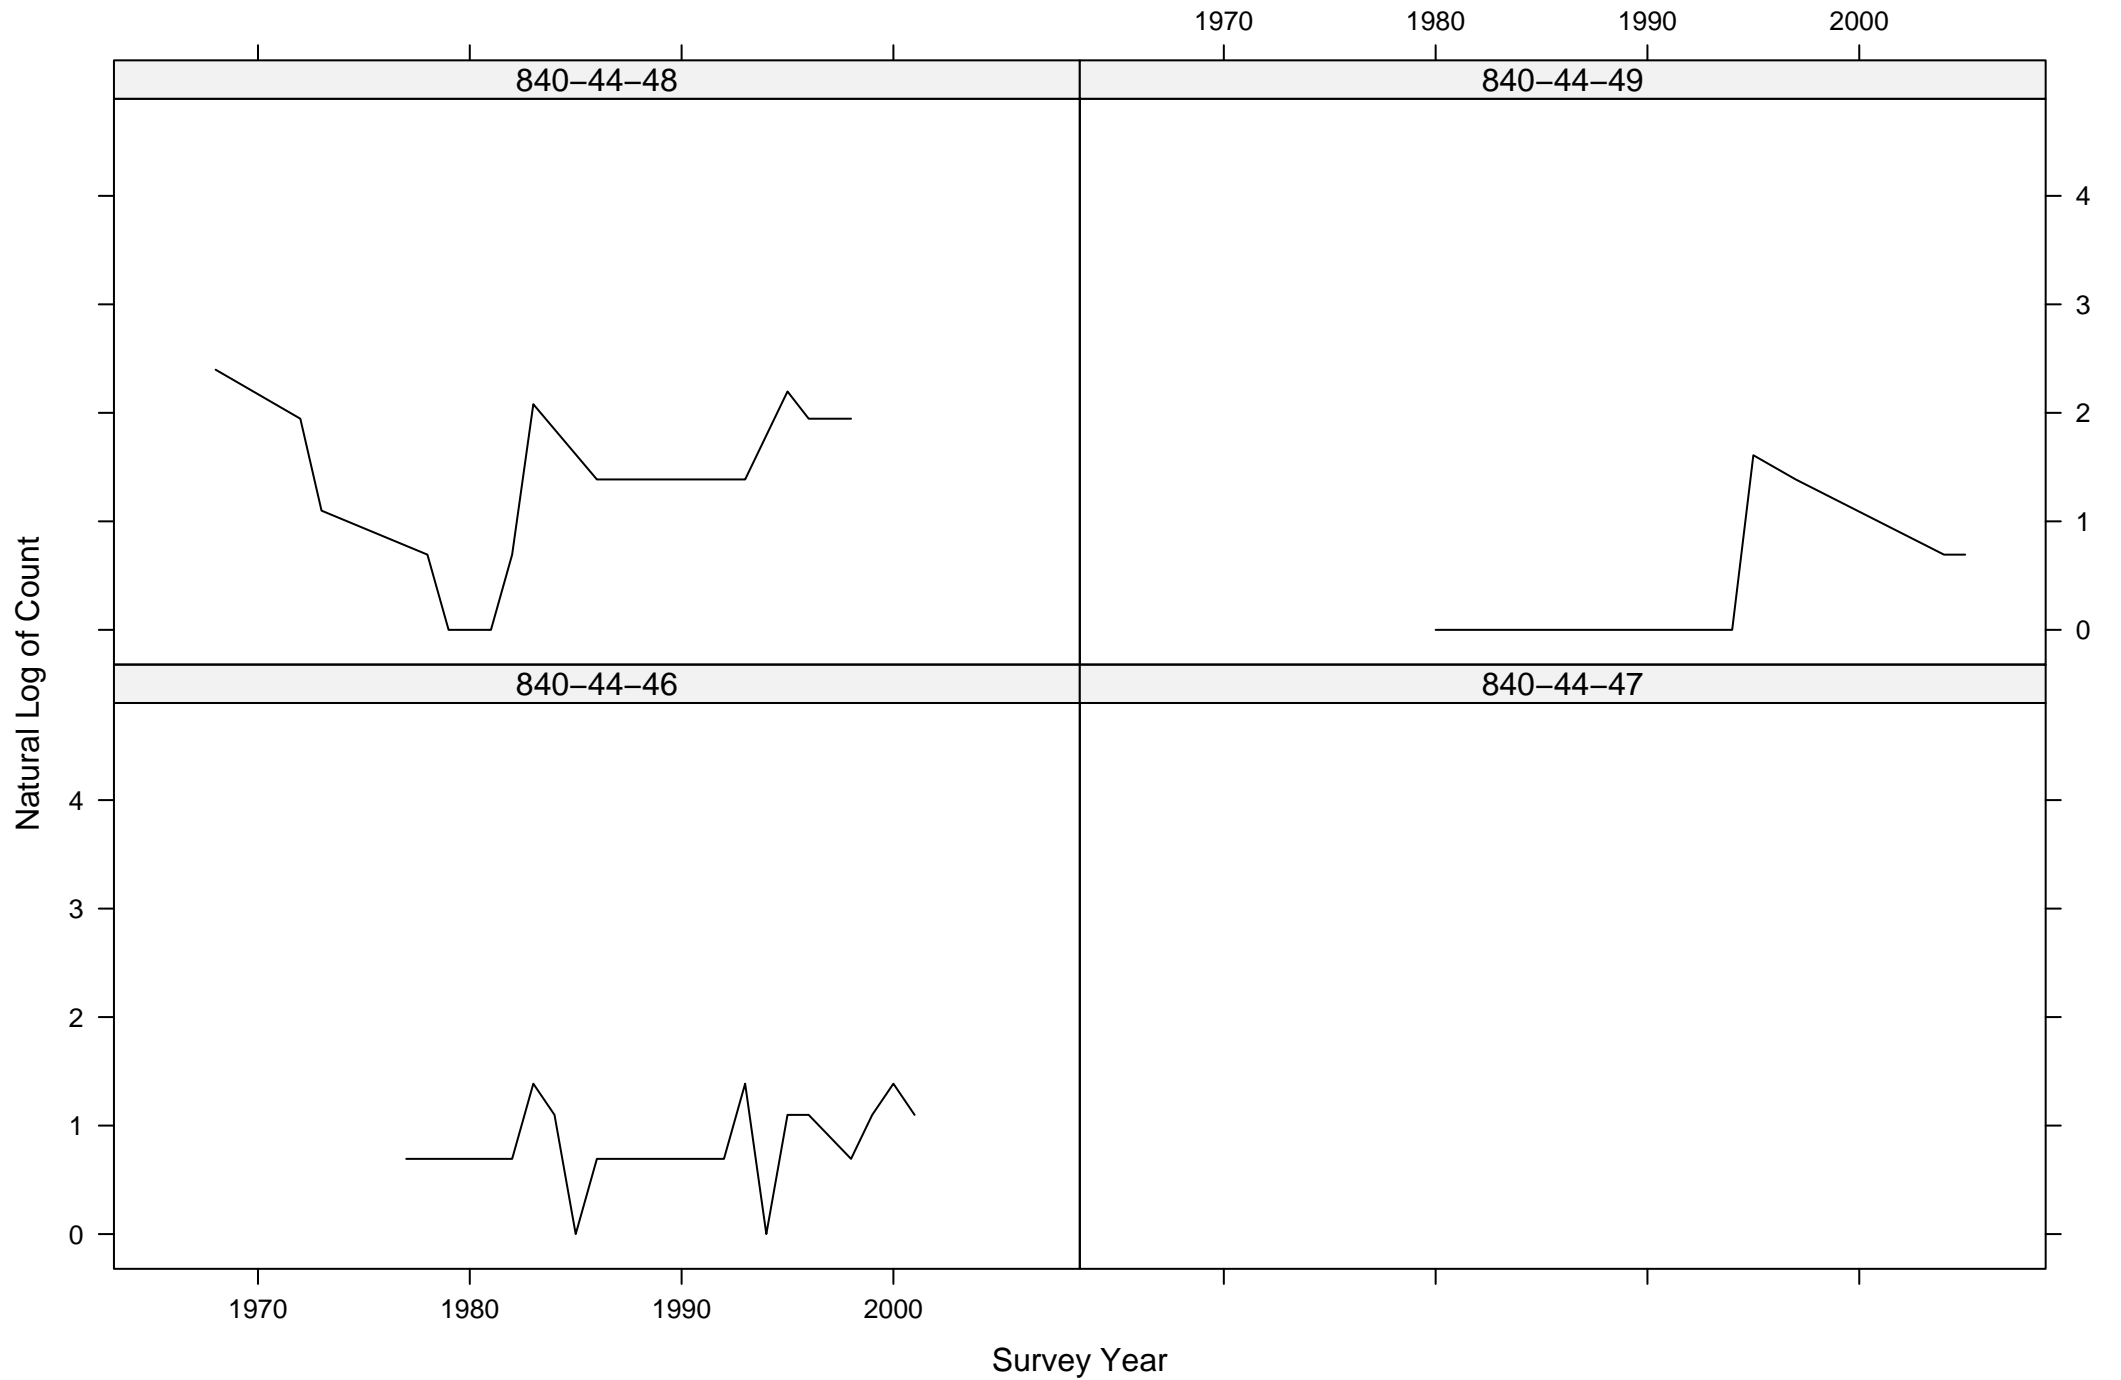

Total Counts of Black-throated Green Warbler by Route ID