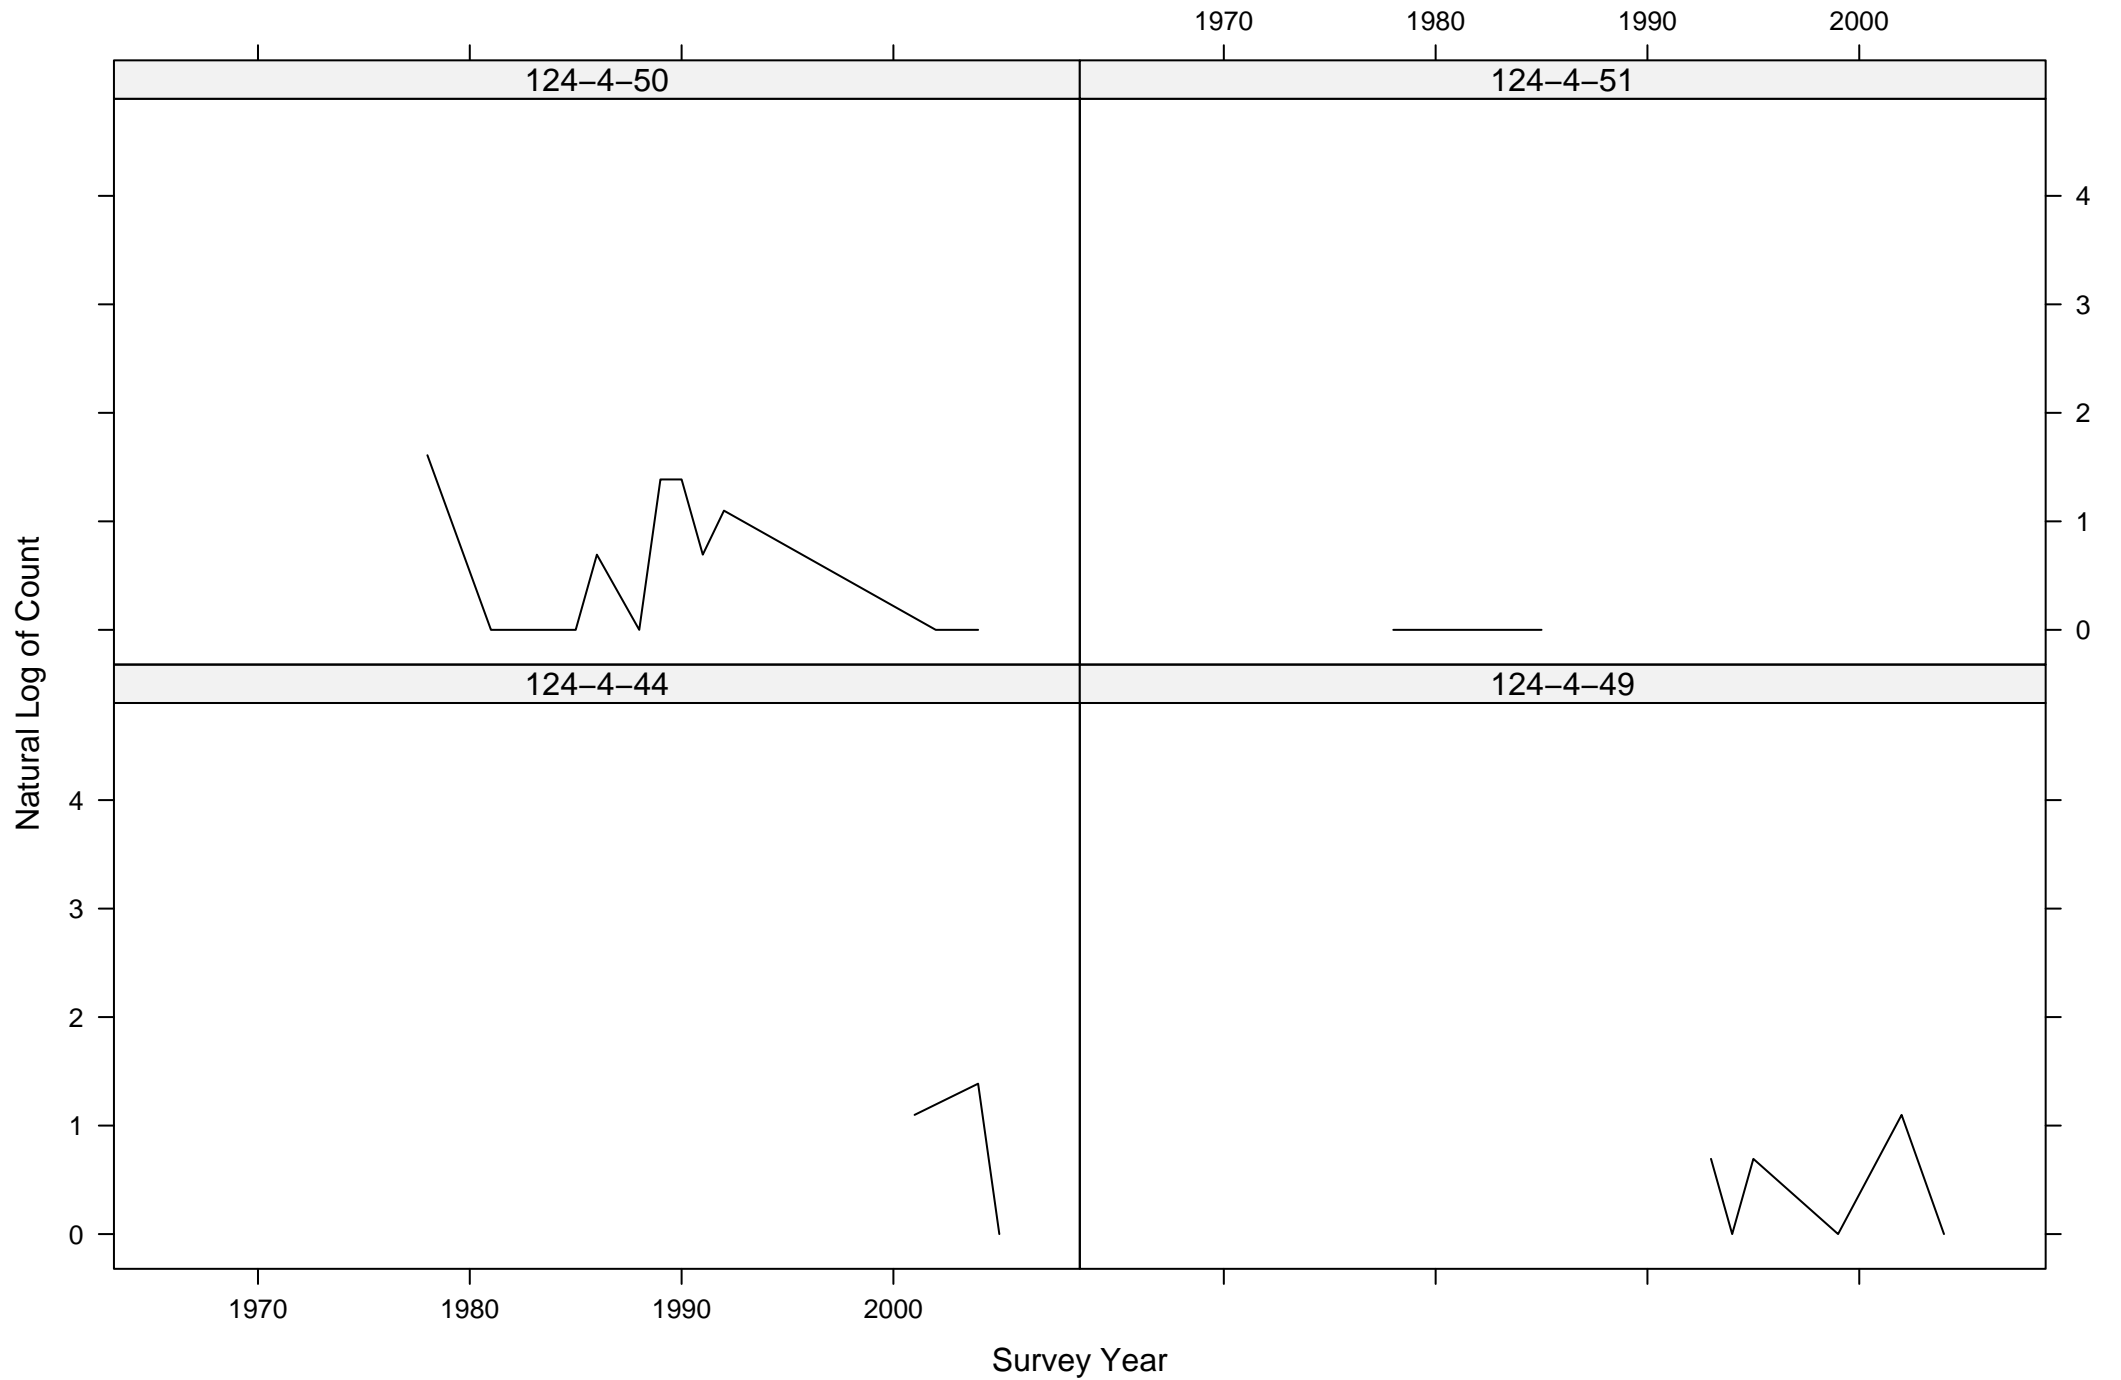

Total Counts of Black-throated Green Warbler by Route ID

Total Counts of Black-throated Green Warbler by Route ID

Total Counts of Black-throated Green Warbler by Route ID

Total Counts of Black-throated Green Warbler by Route ID