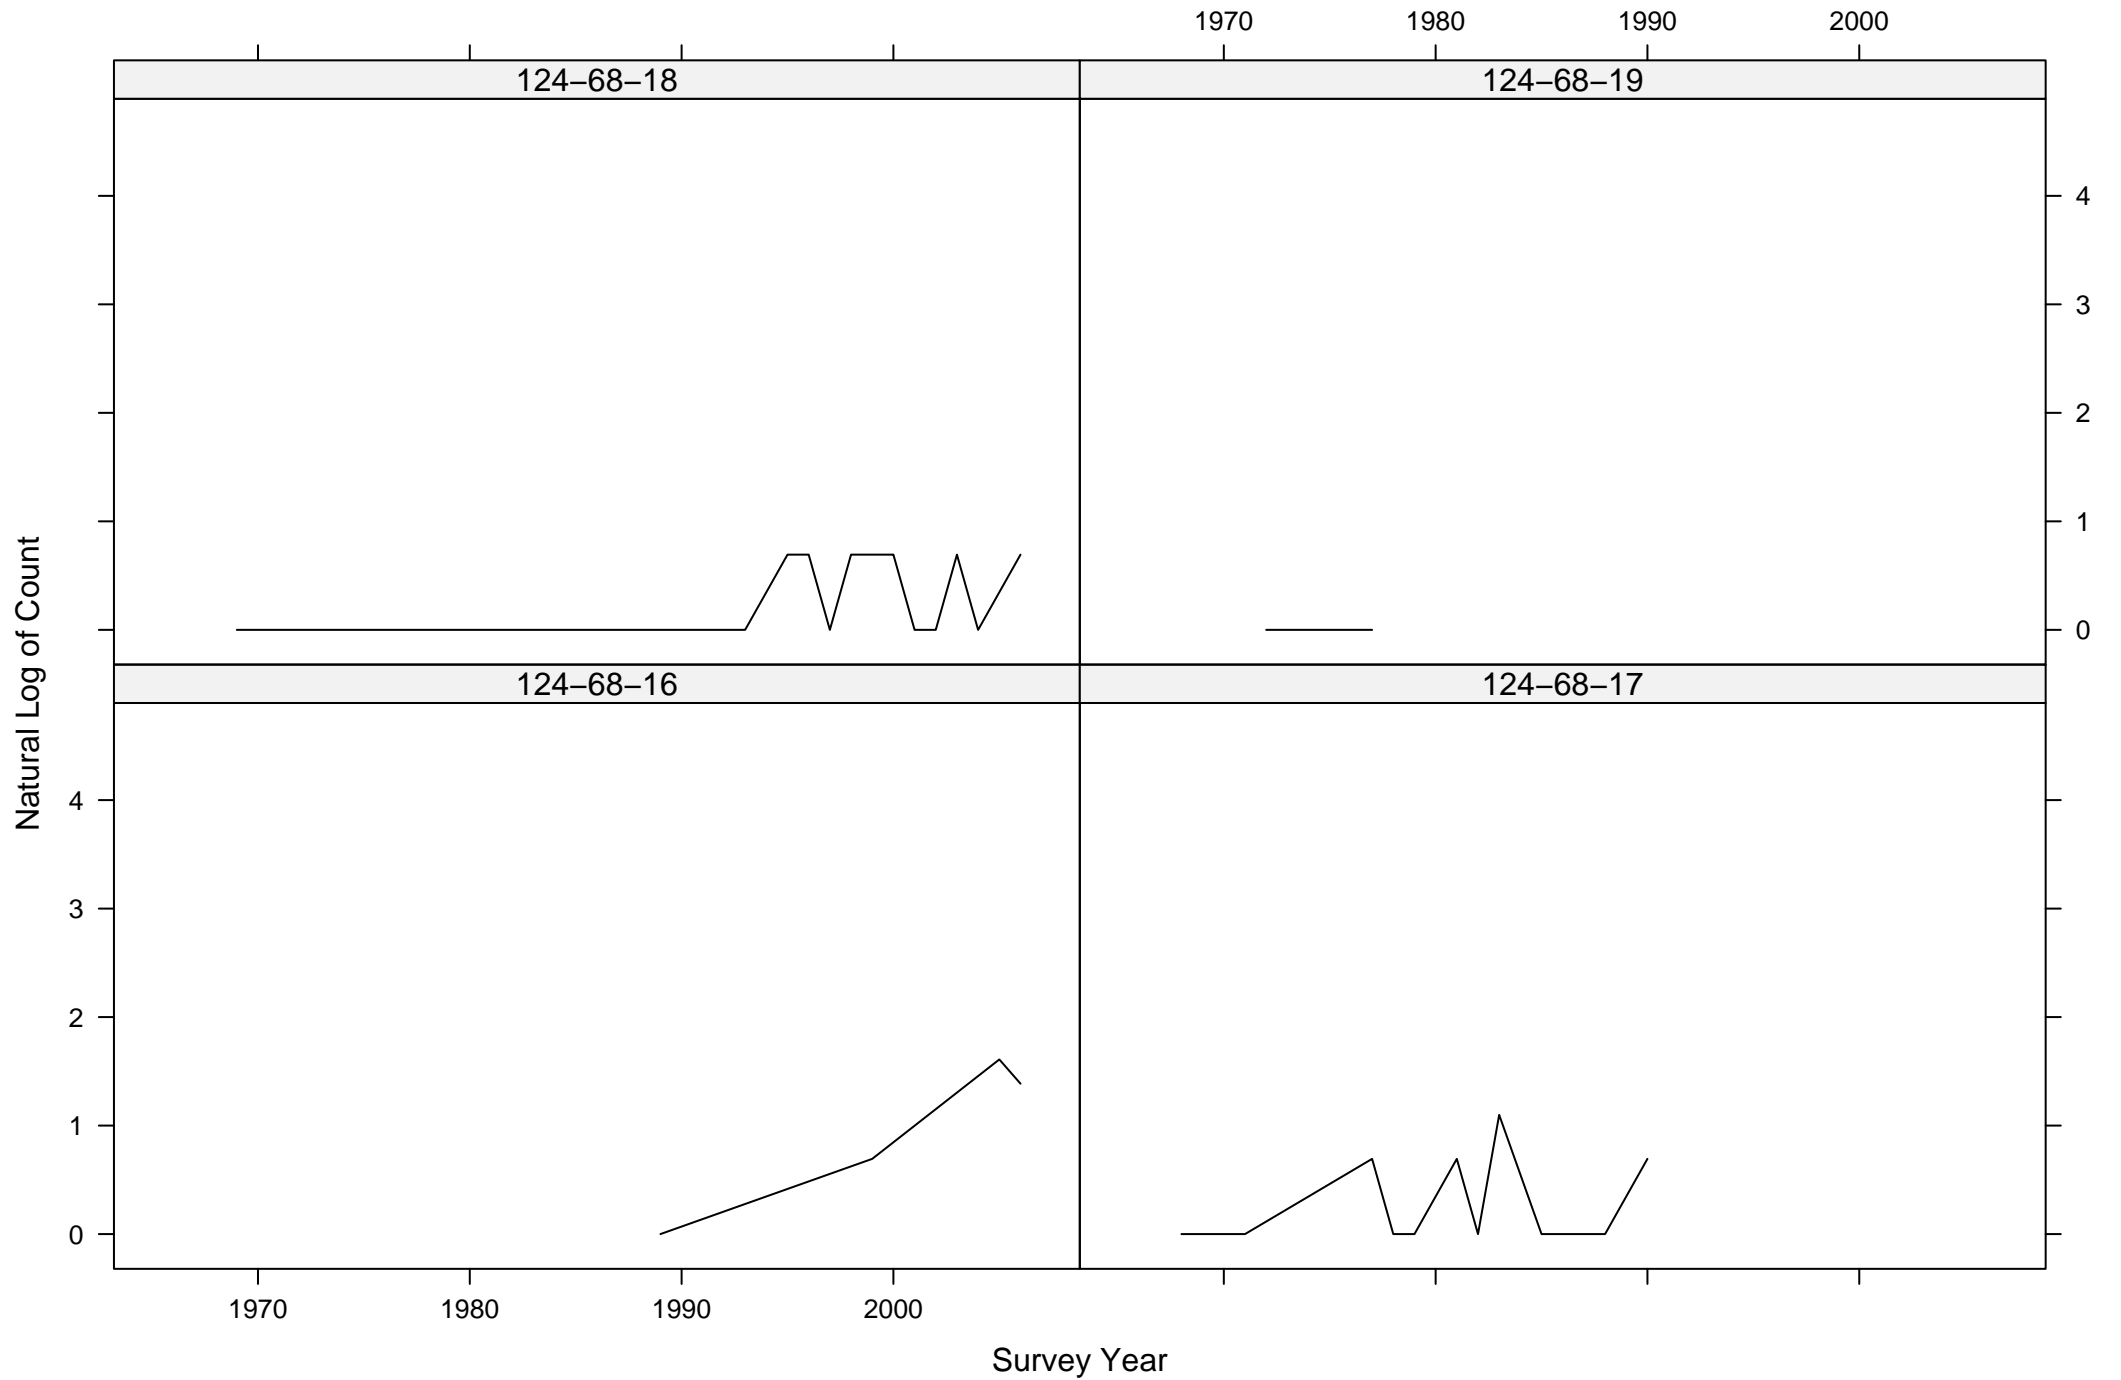

Total Counts of Black-throated Green Warbler by Route ID