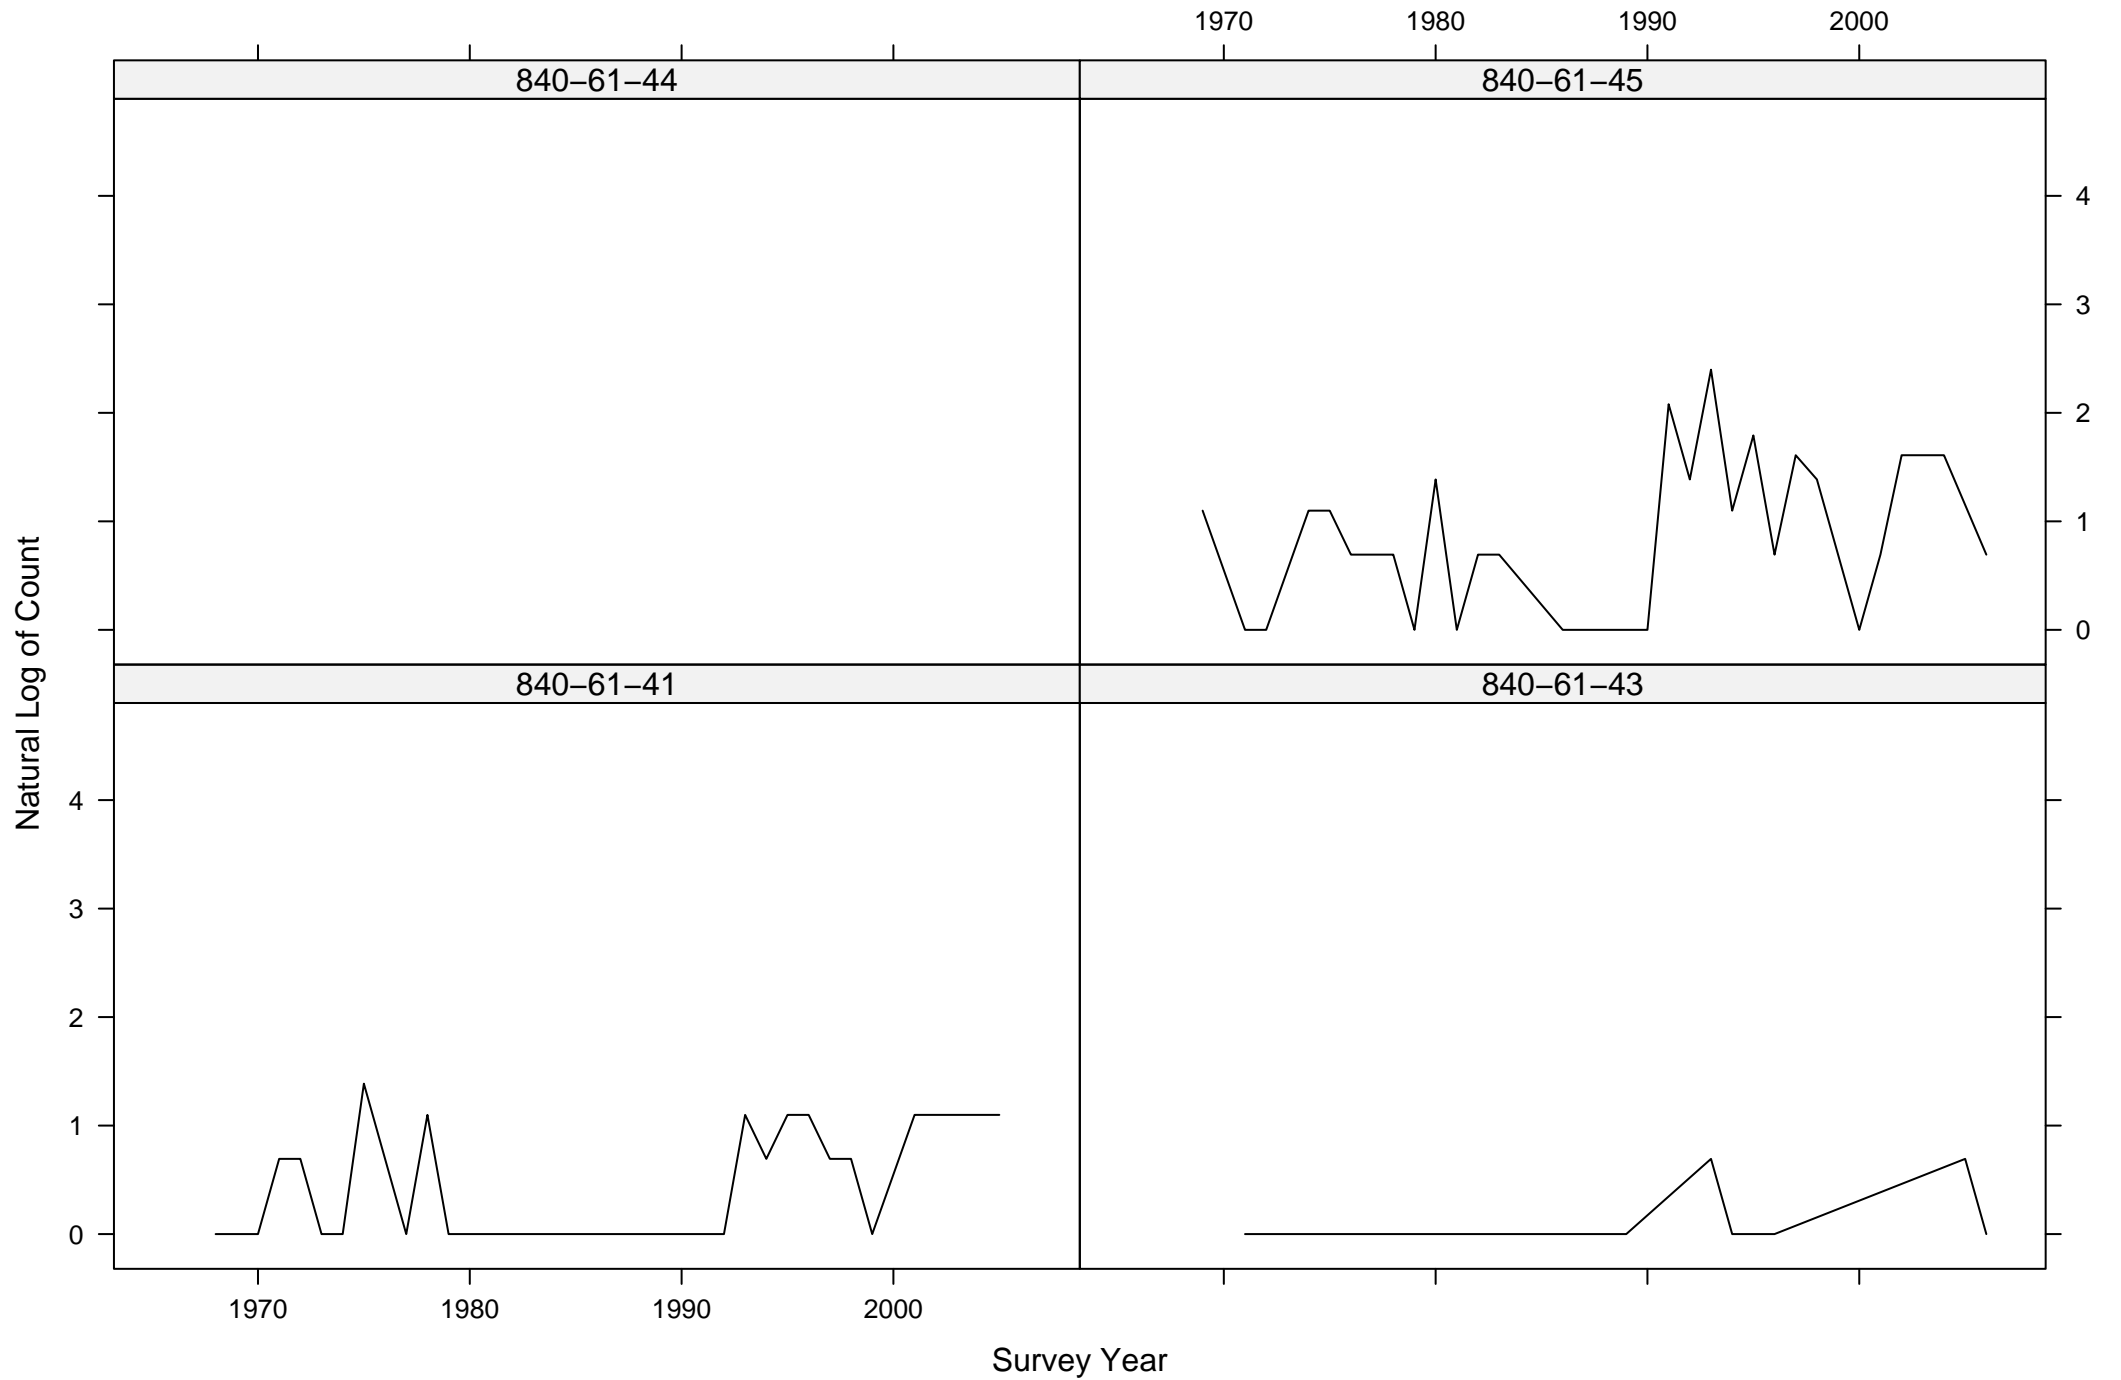

Total Counts of Black-throated Green Warbler by Route ID

Total Counts of Black-throated Green Warbler by Route ID

Total Counts of Black-throated Green Warbler by Route ID

Total Counts of Black-throated Green Warbler by Route ID