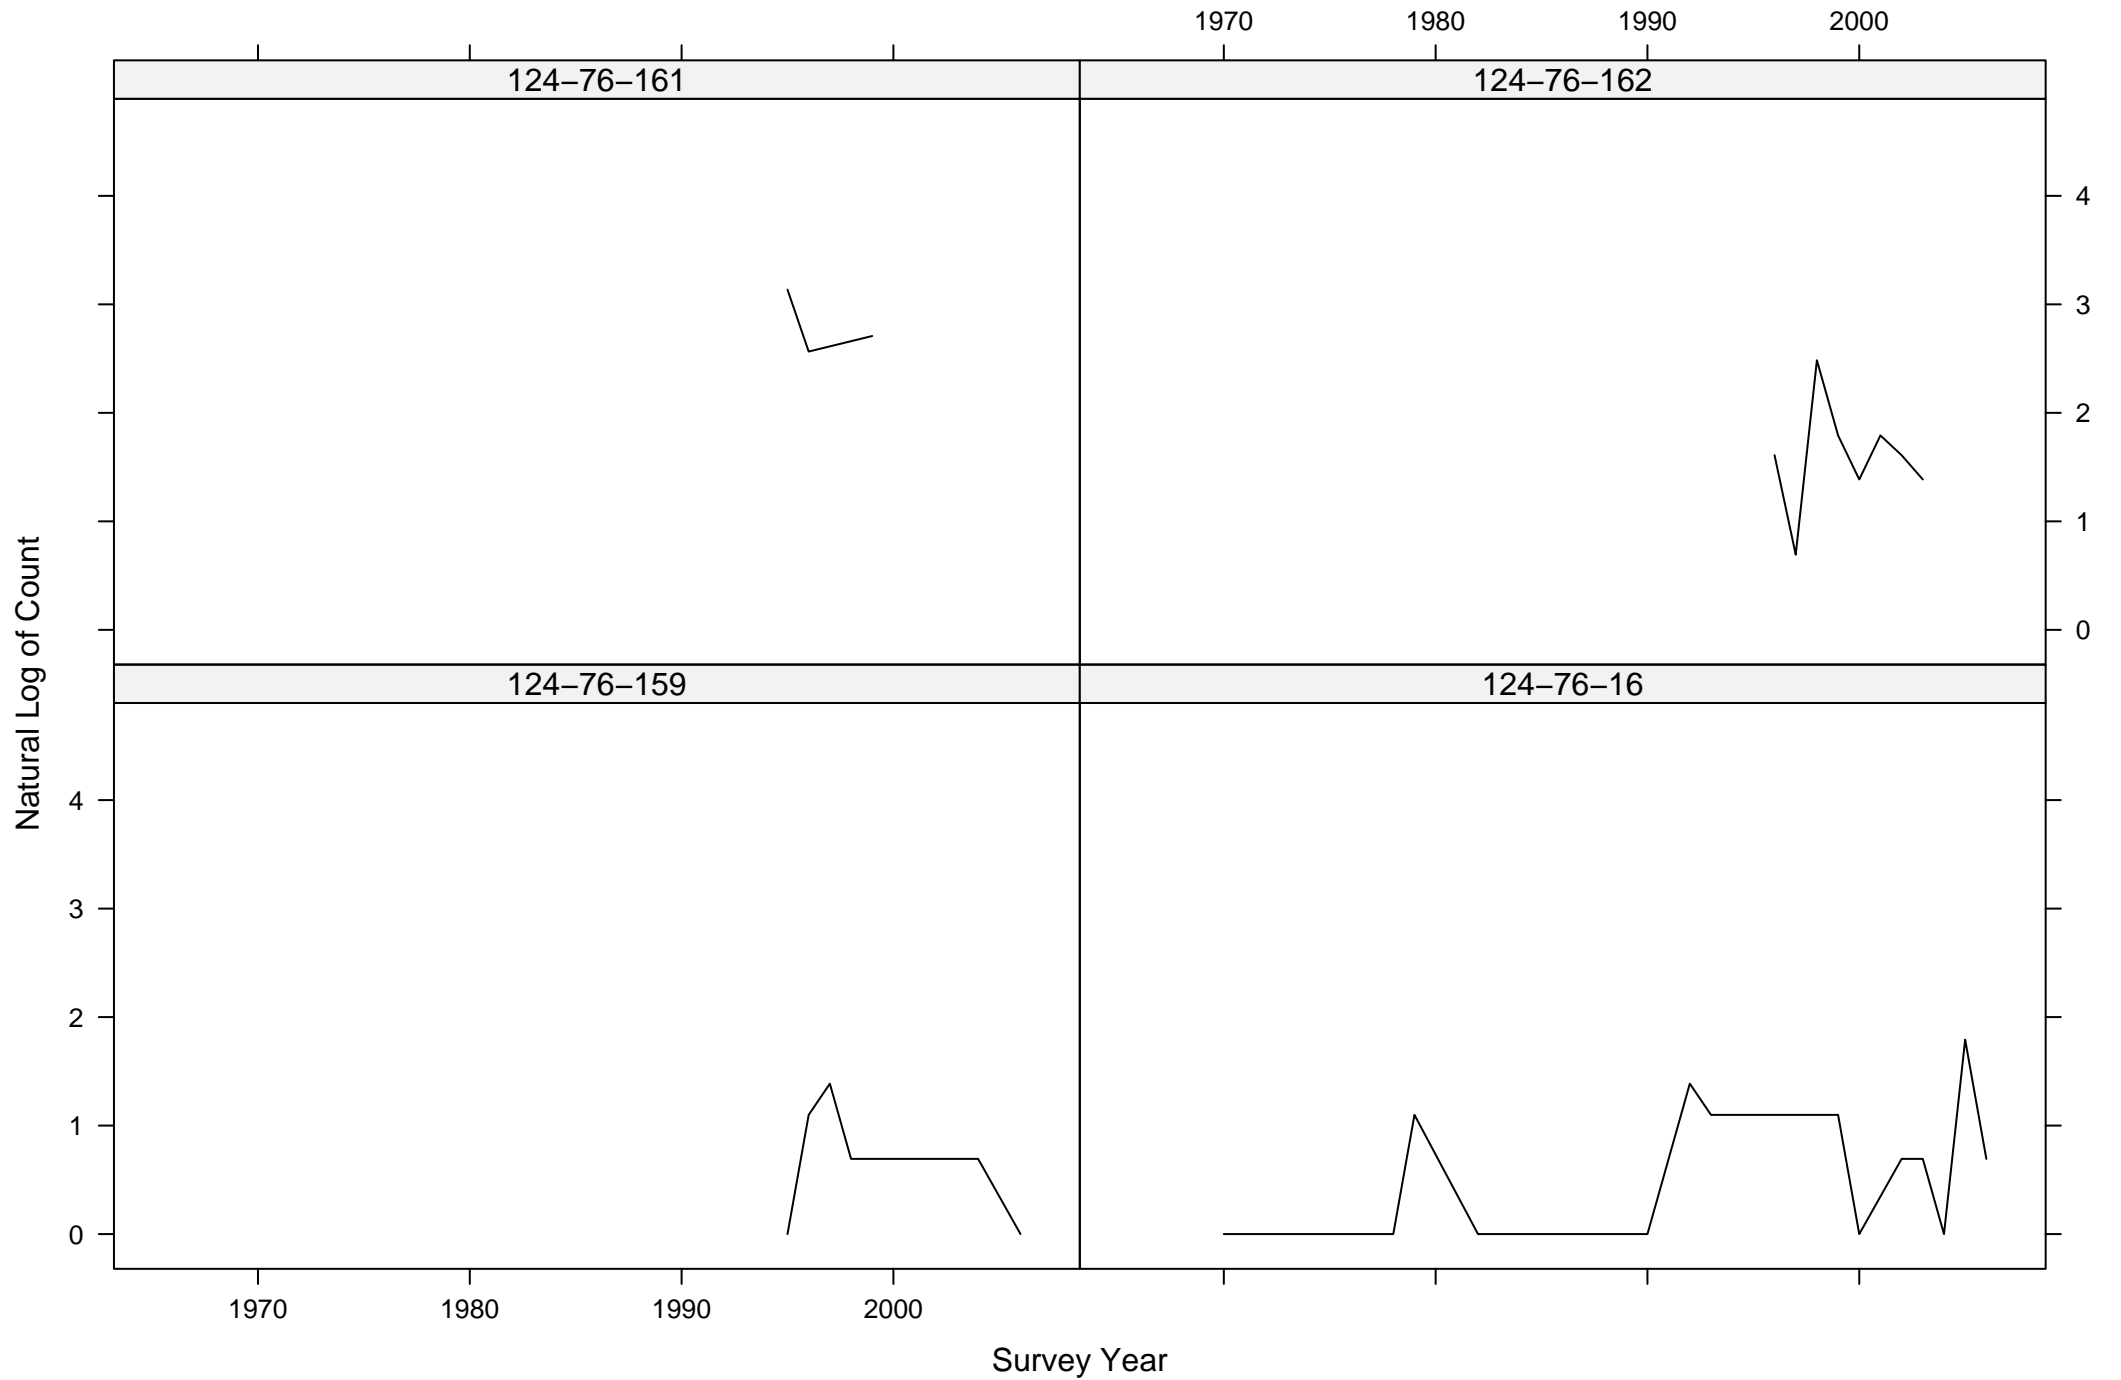

Total Counts of Black-throated Green Warbler by Route ID

Total Counts of Black-throated Green Warbler by Route ID

Total Counts of Black-throated Green Warbler by Route ID

Total Counts of Black-throated Green Warbler by Route ID