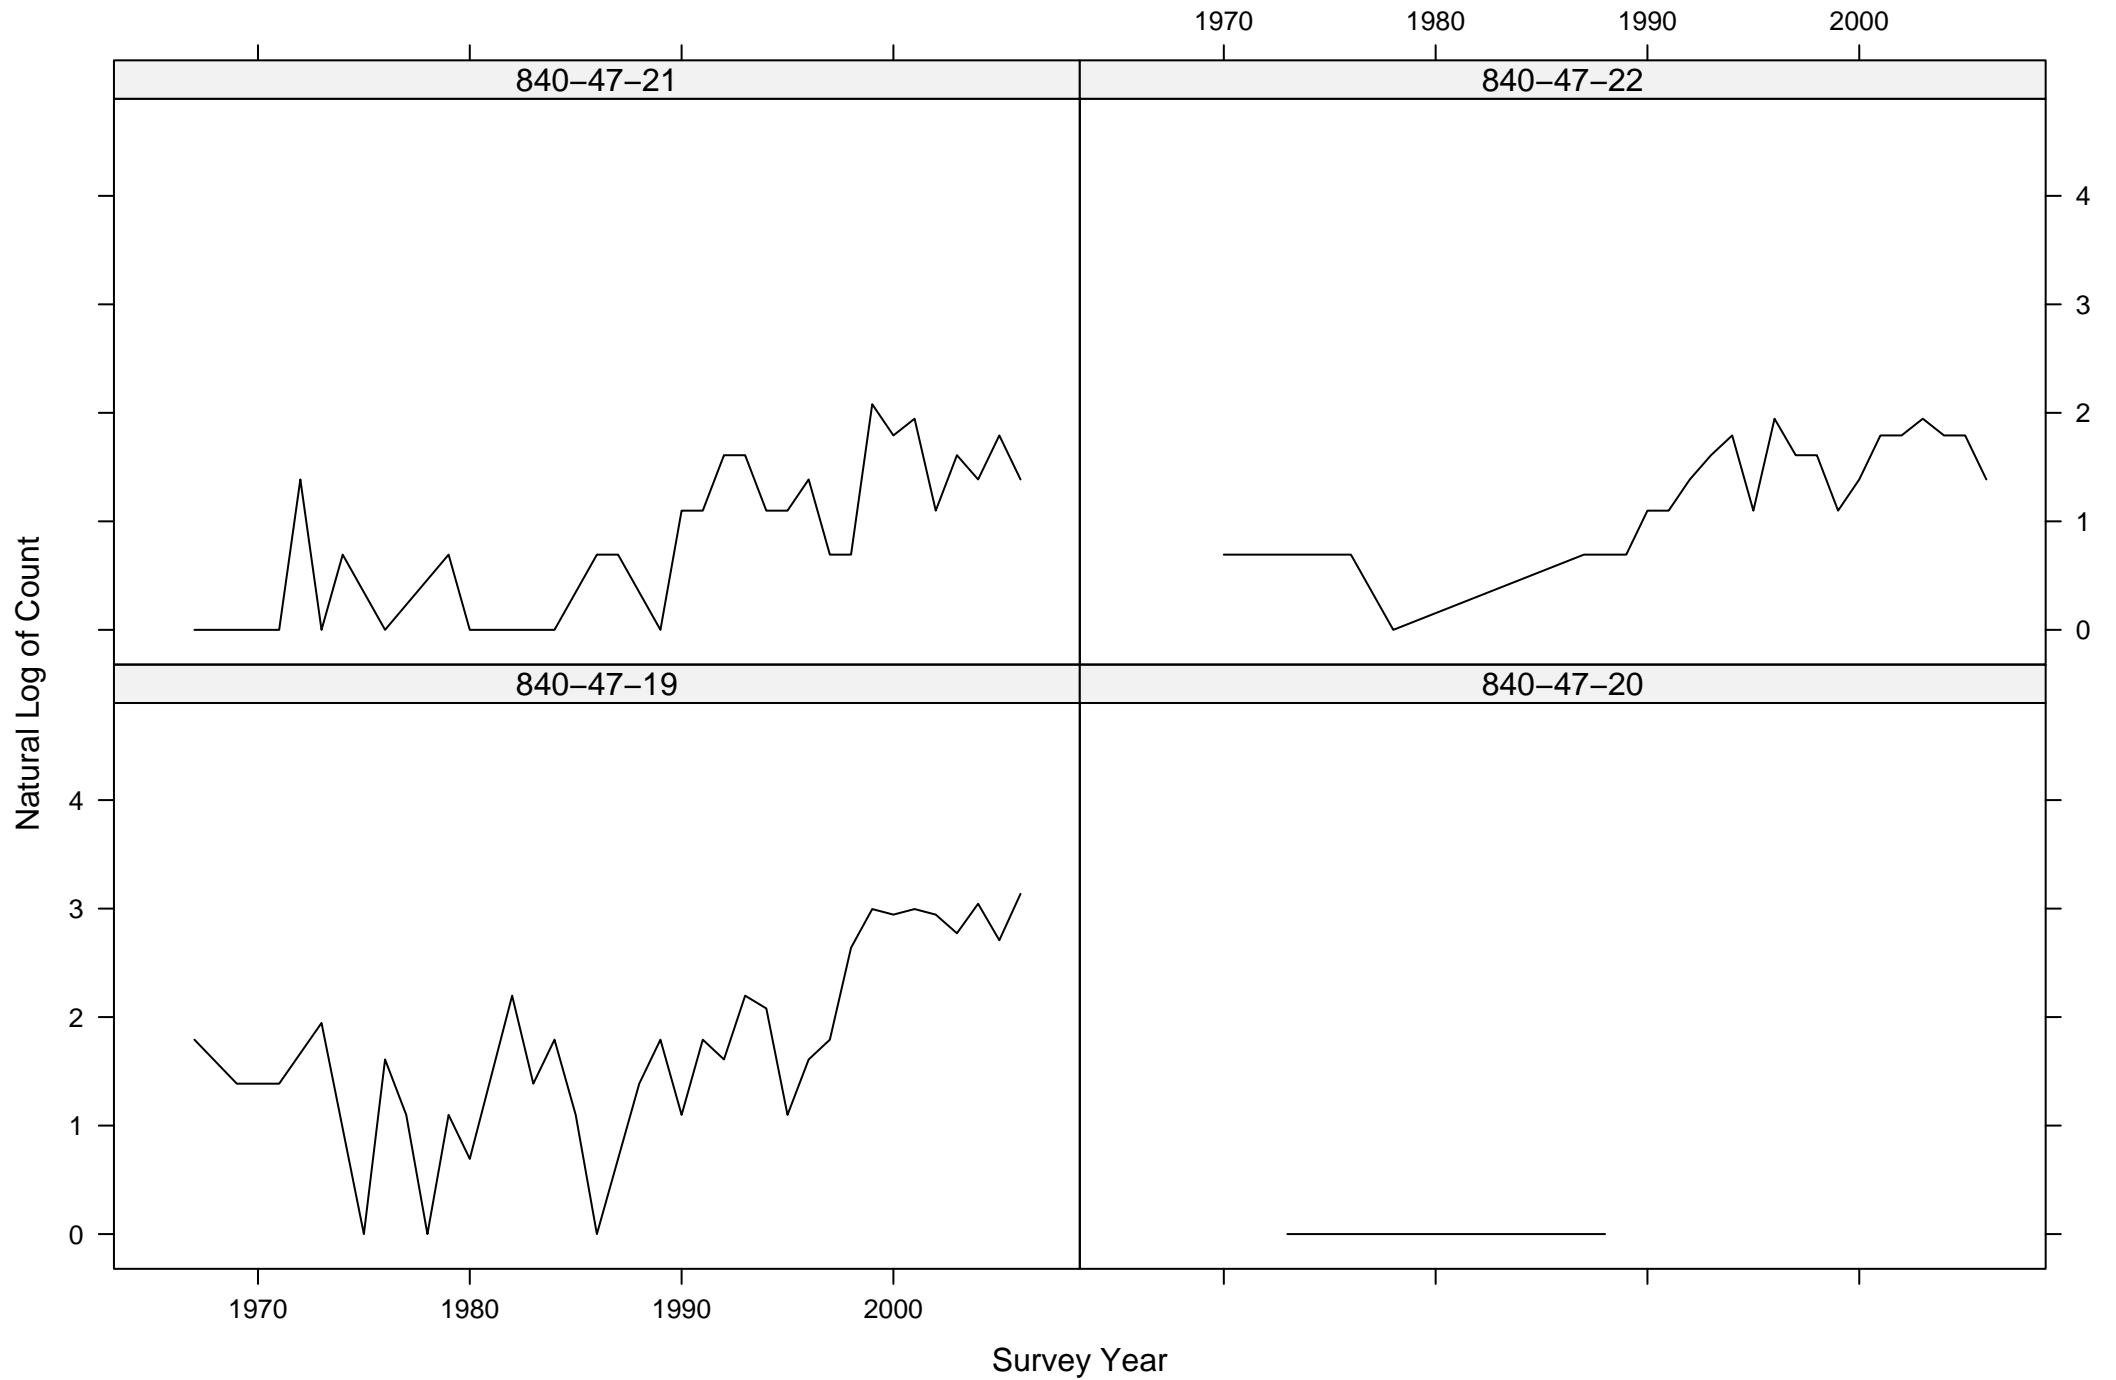

Total Counts of Black-throated Green Warbler by Route ID