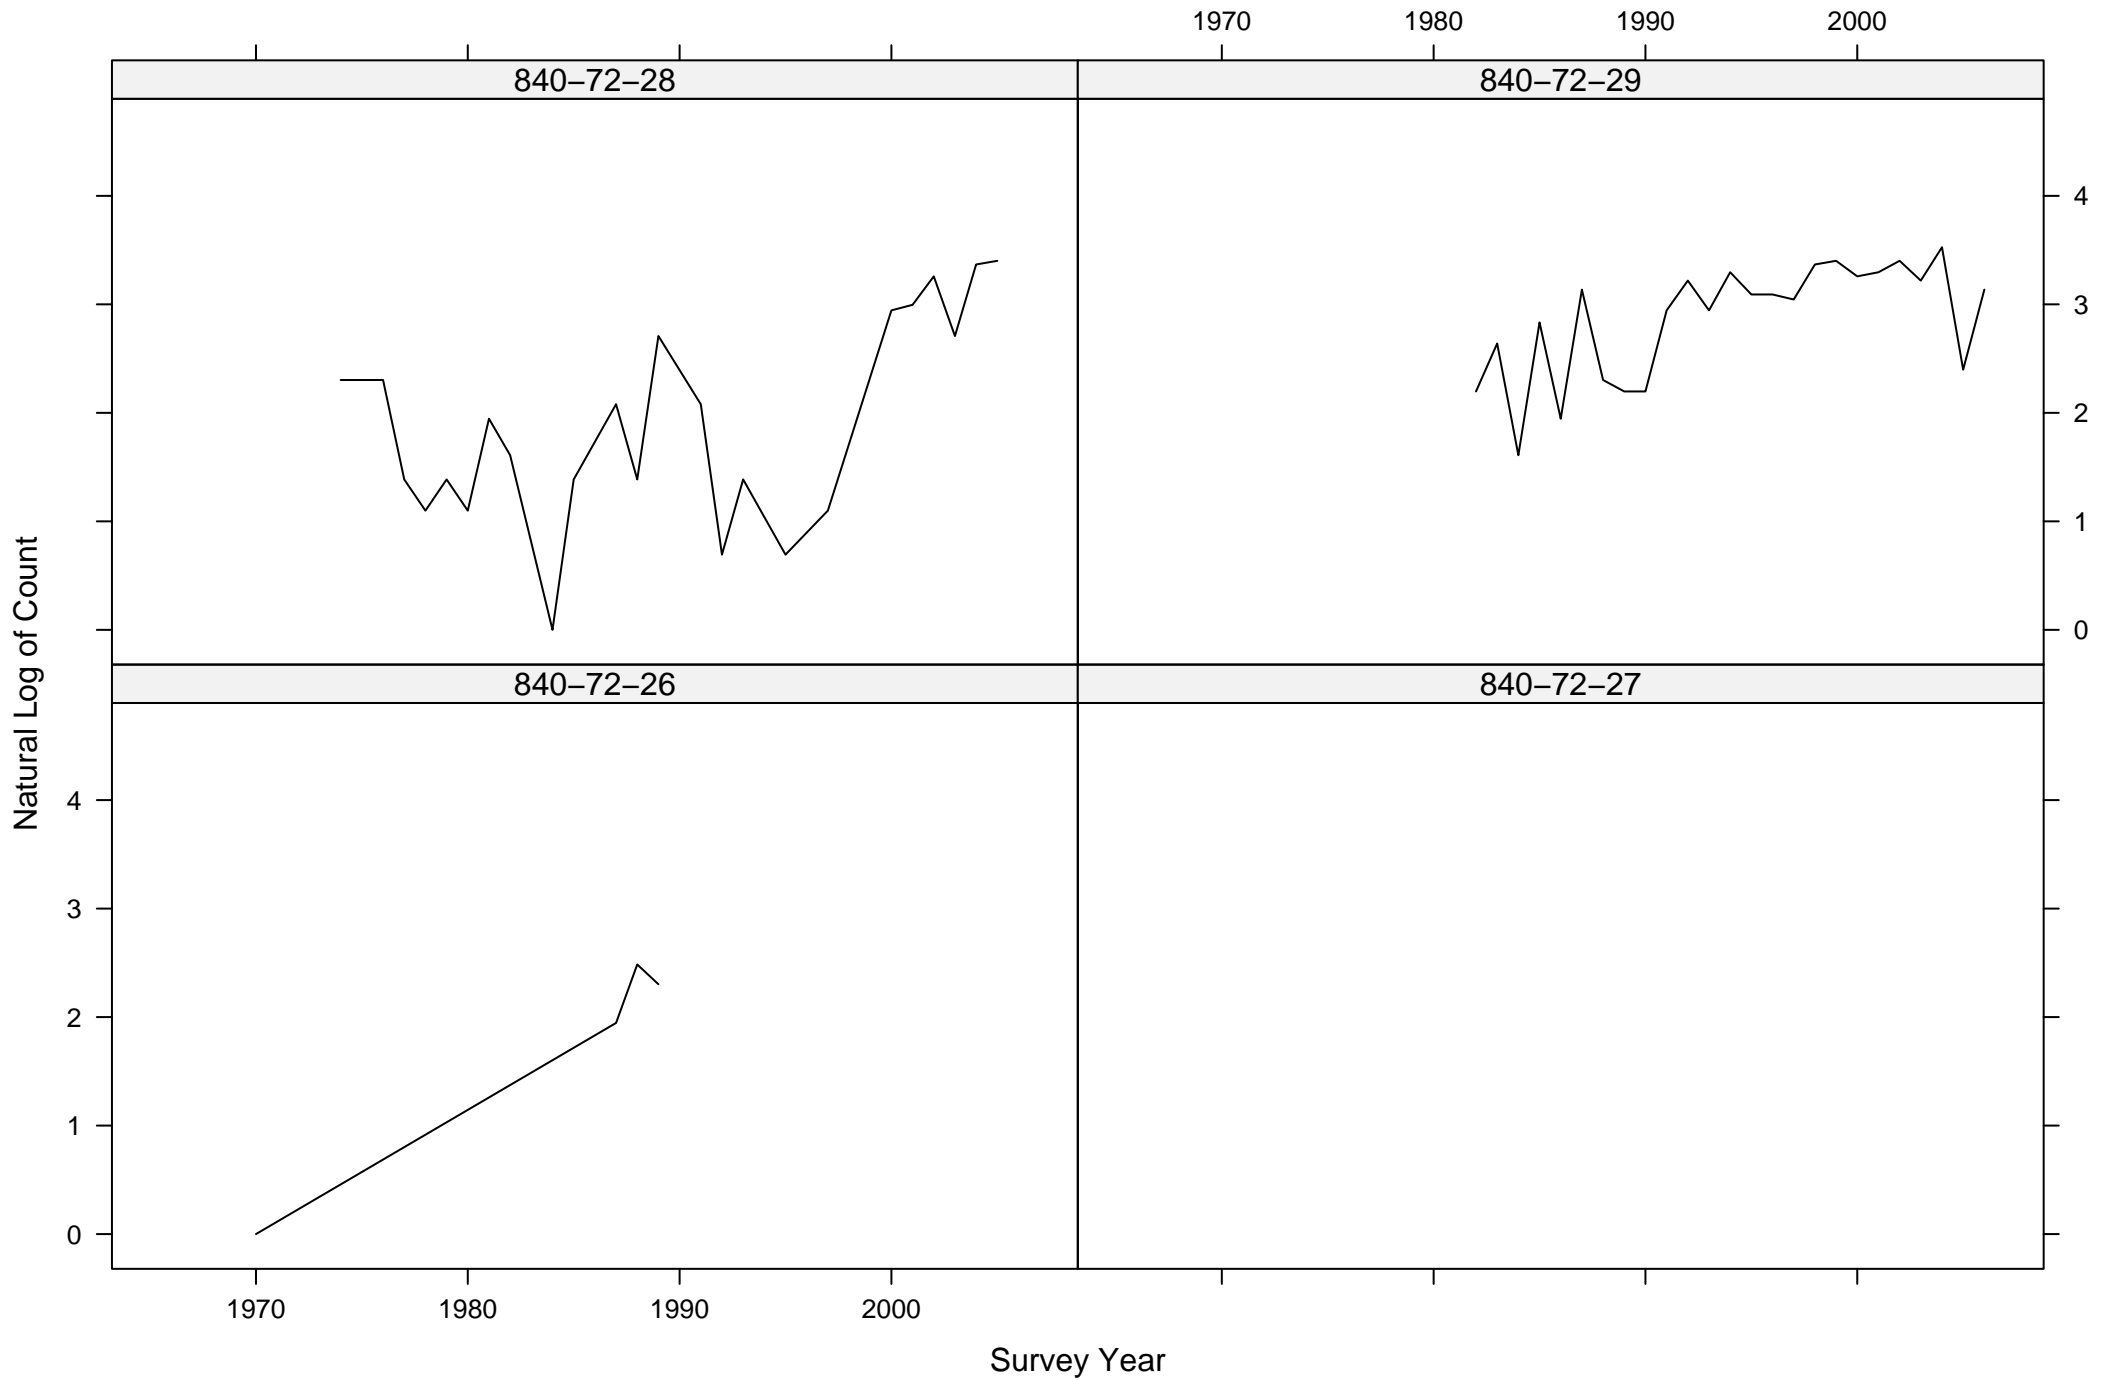

Total Counts of Black-throated Green Warbler by Route ID