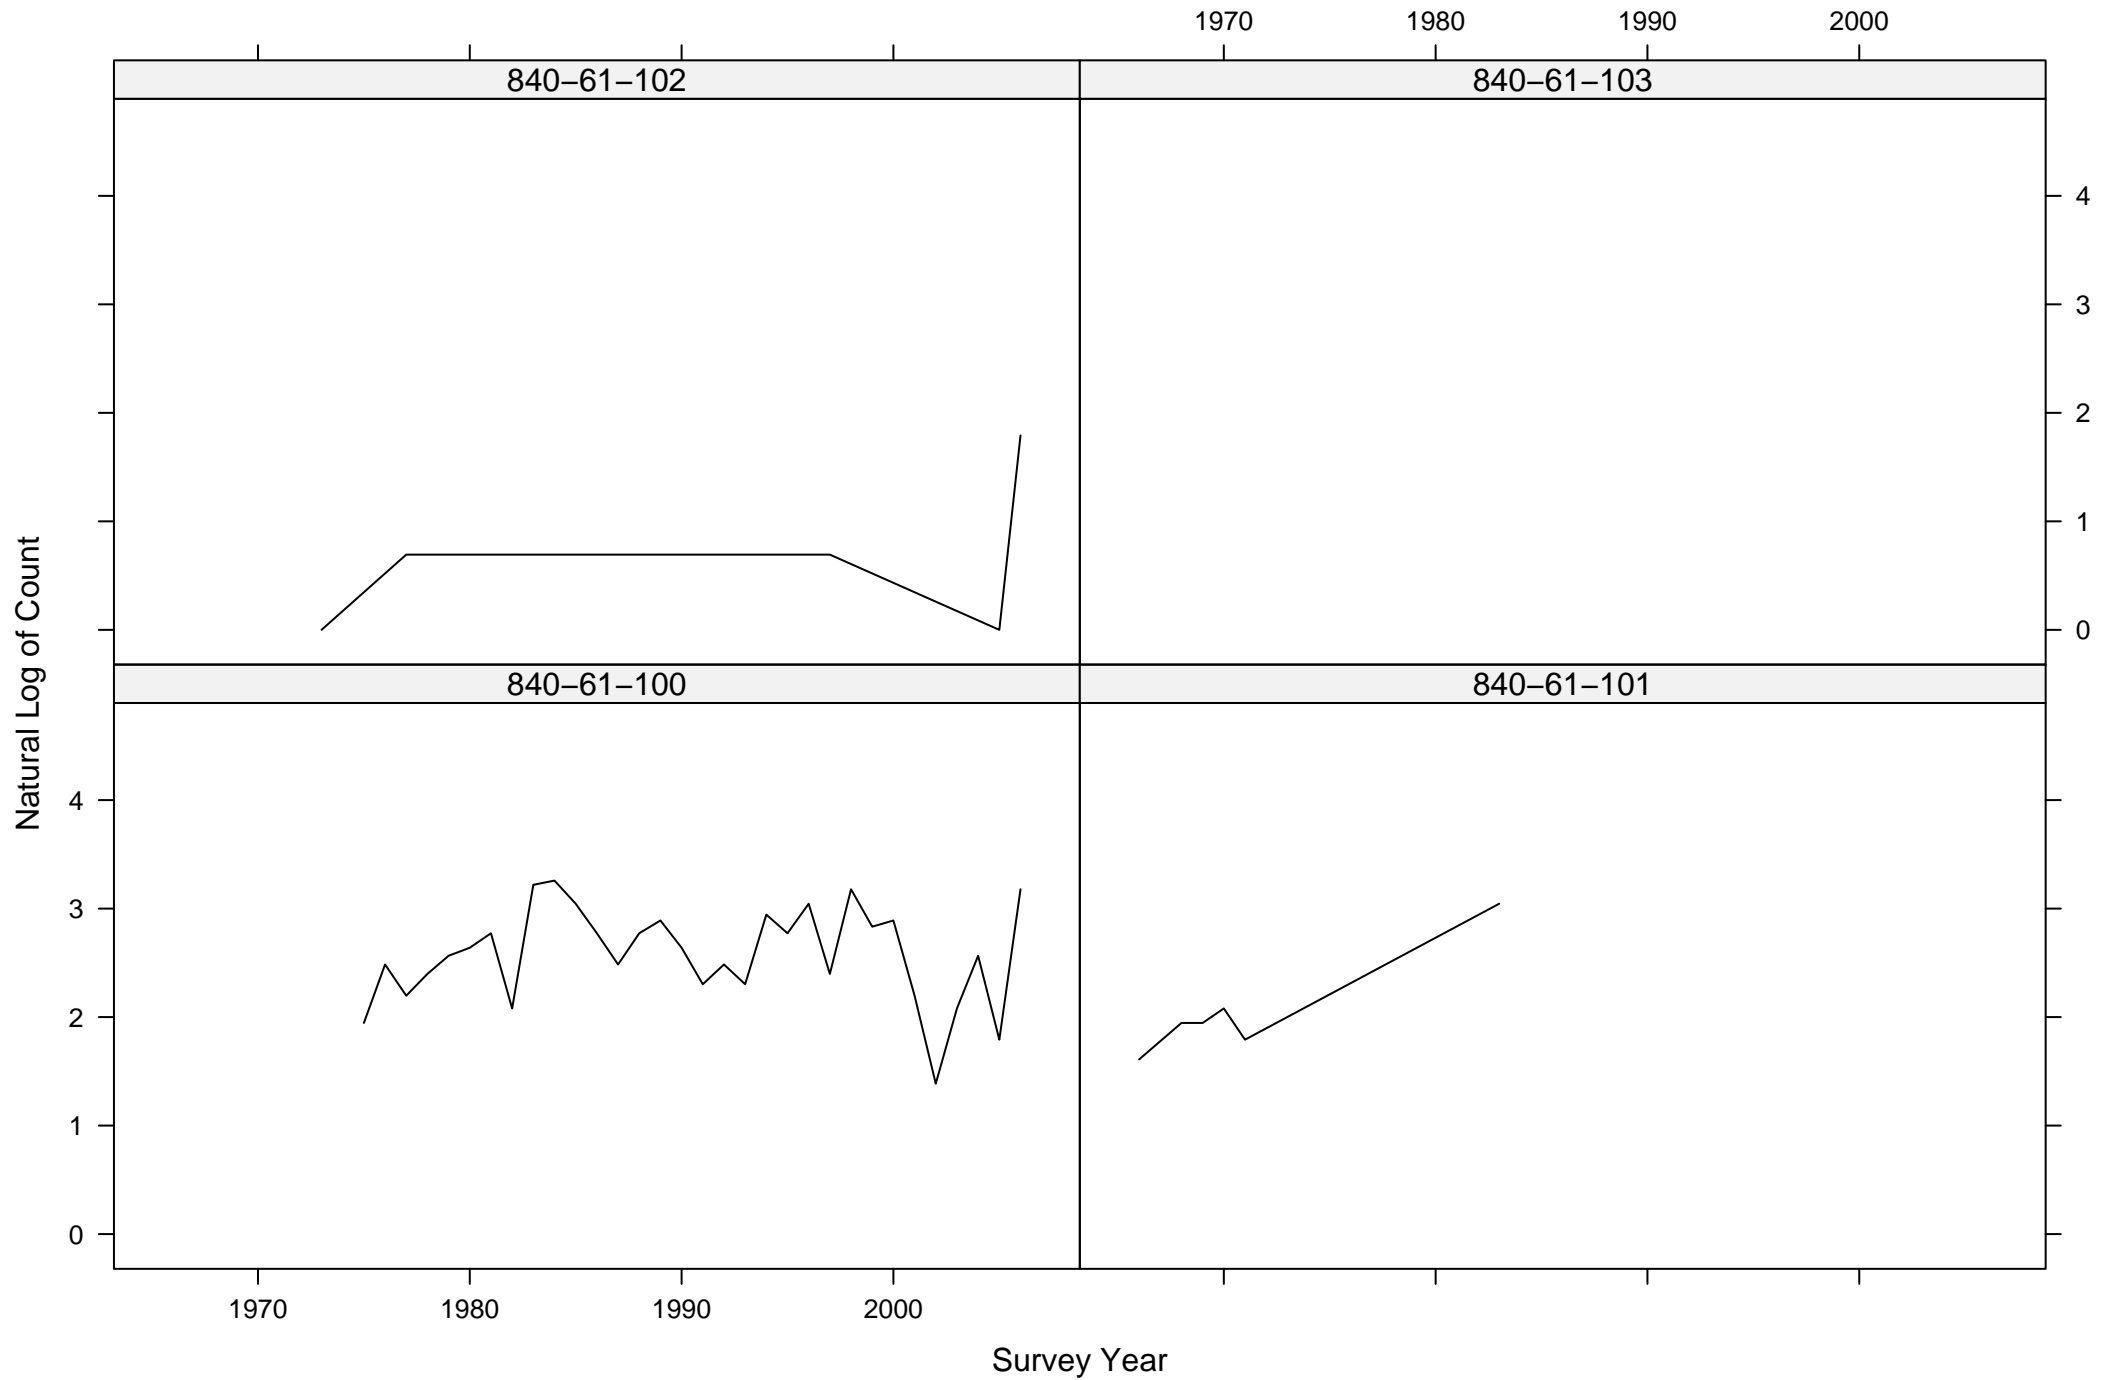

Total Counts of Black-throated Green Warbler by Route ID