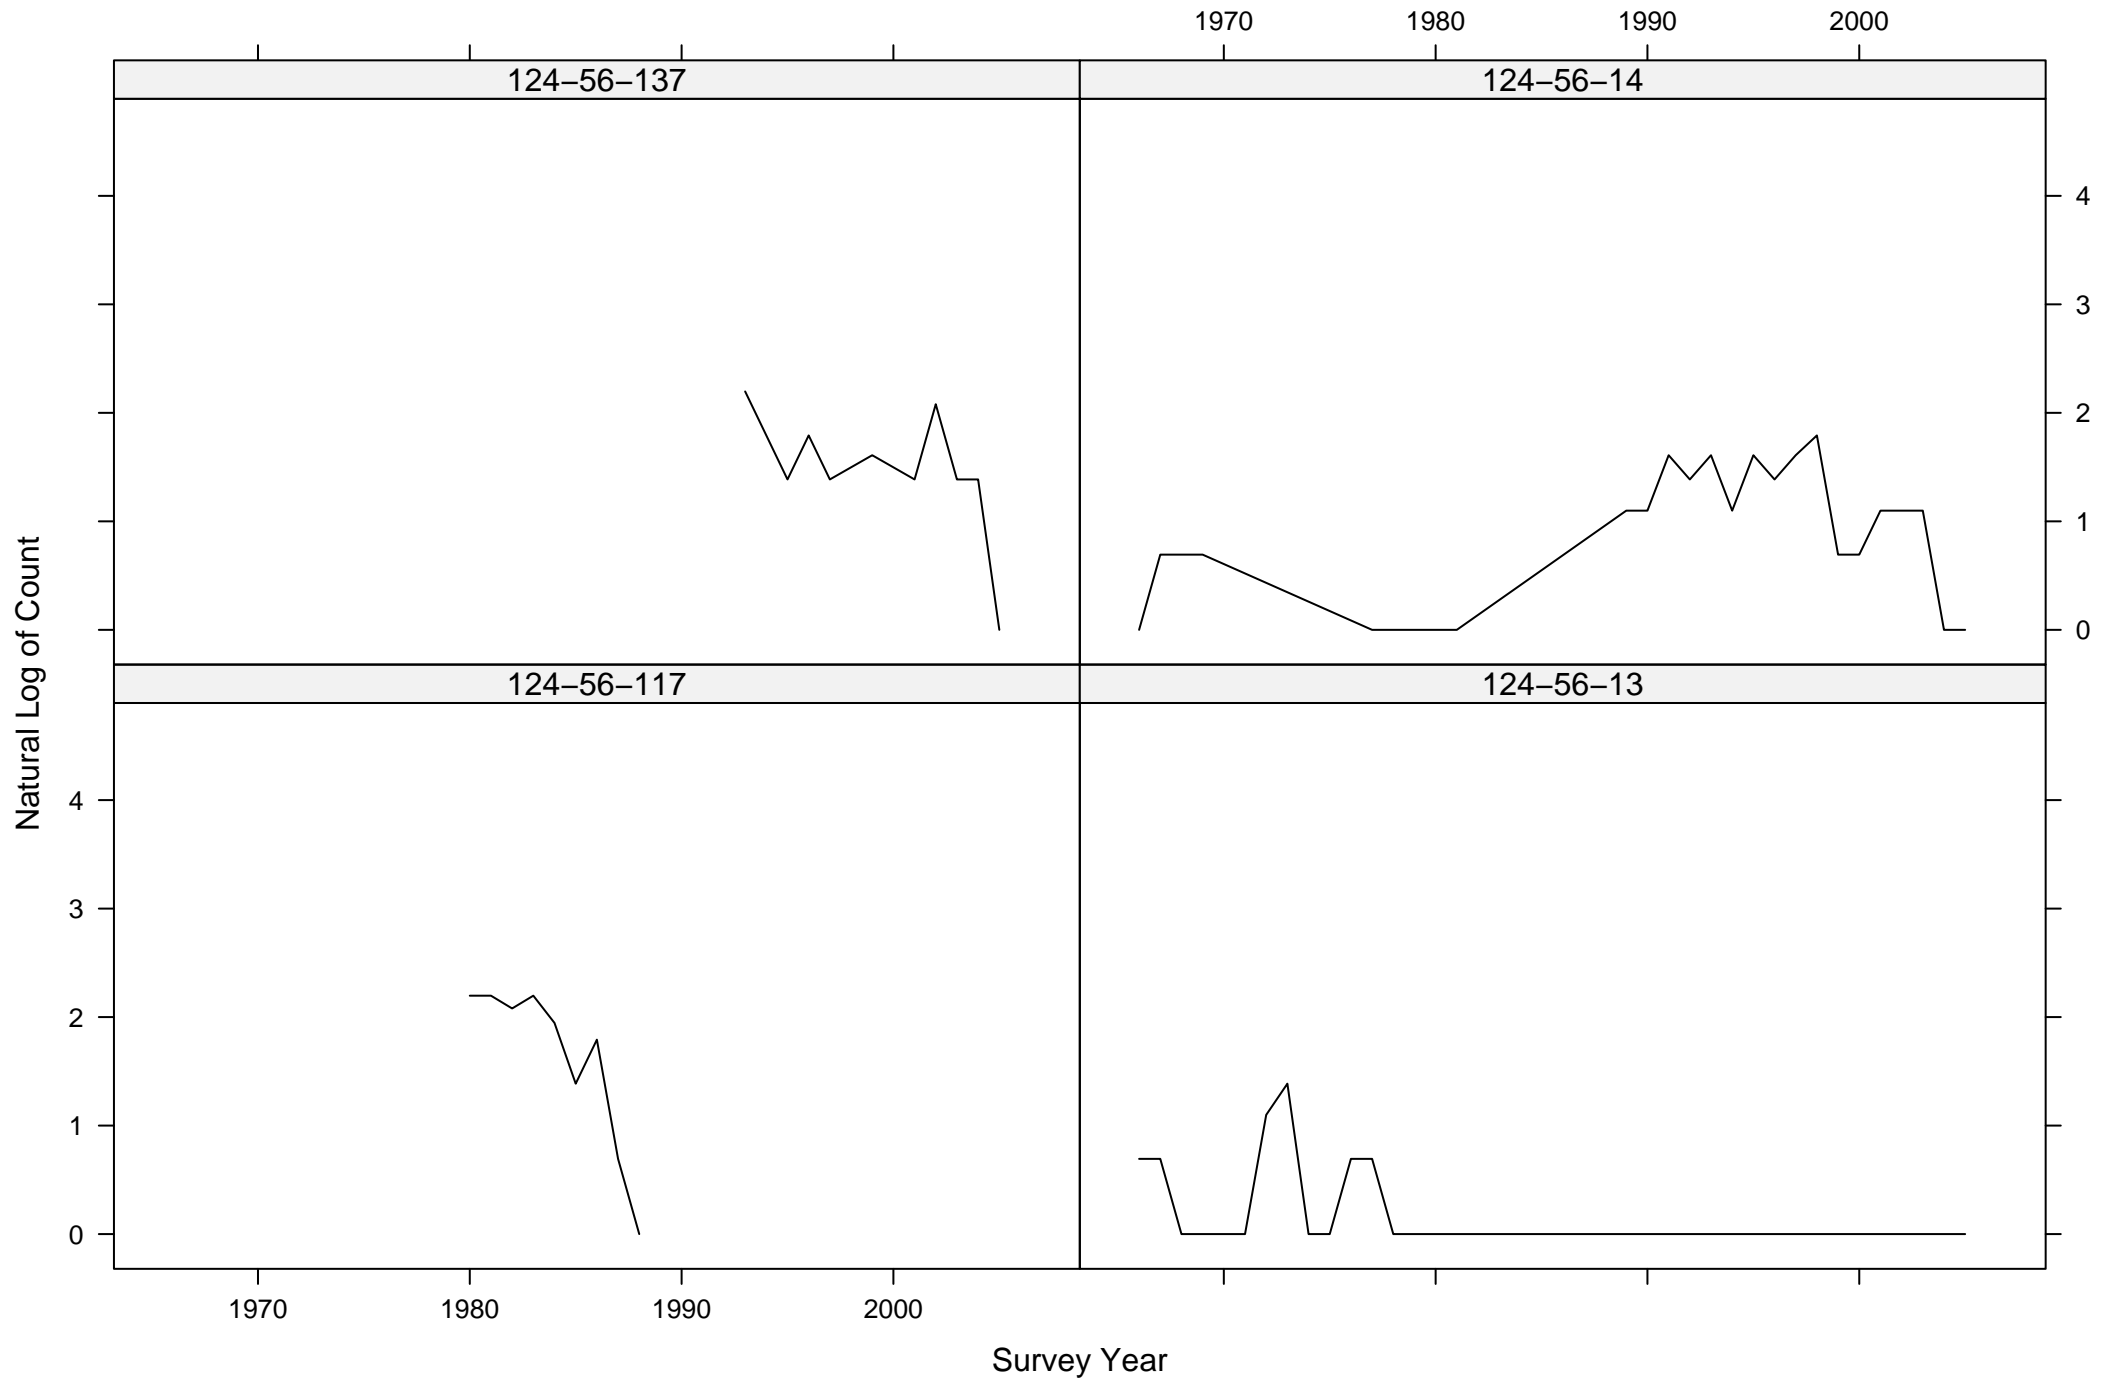

Total Counts of Black-throated Green Warbler by Route ID