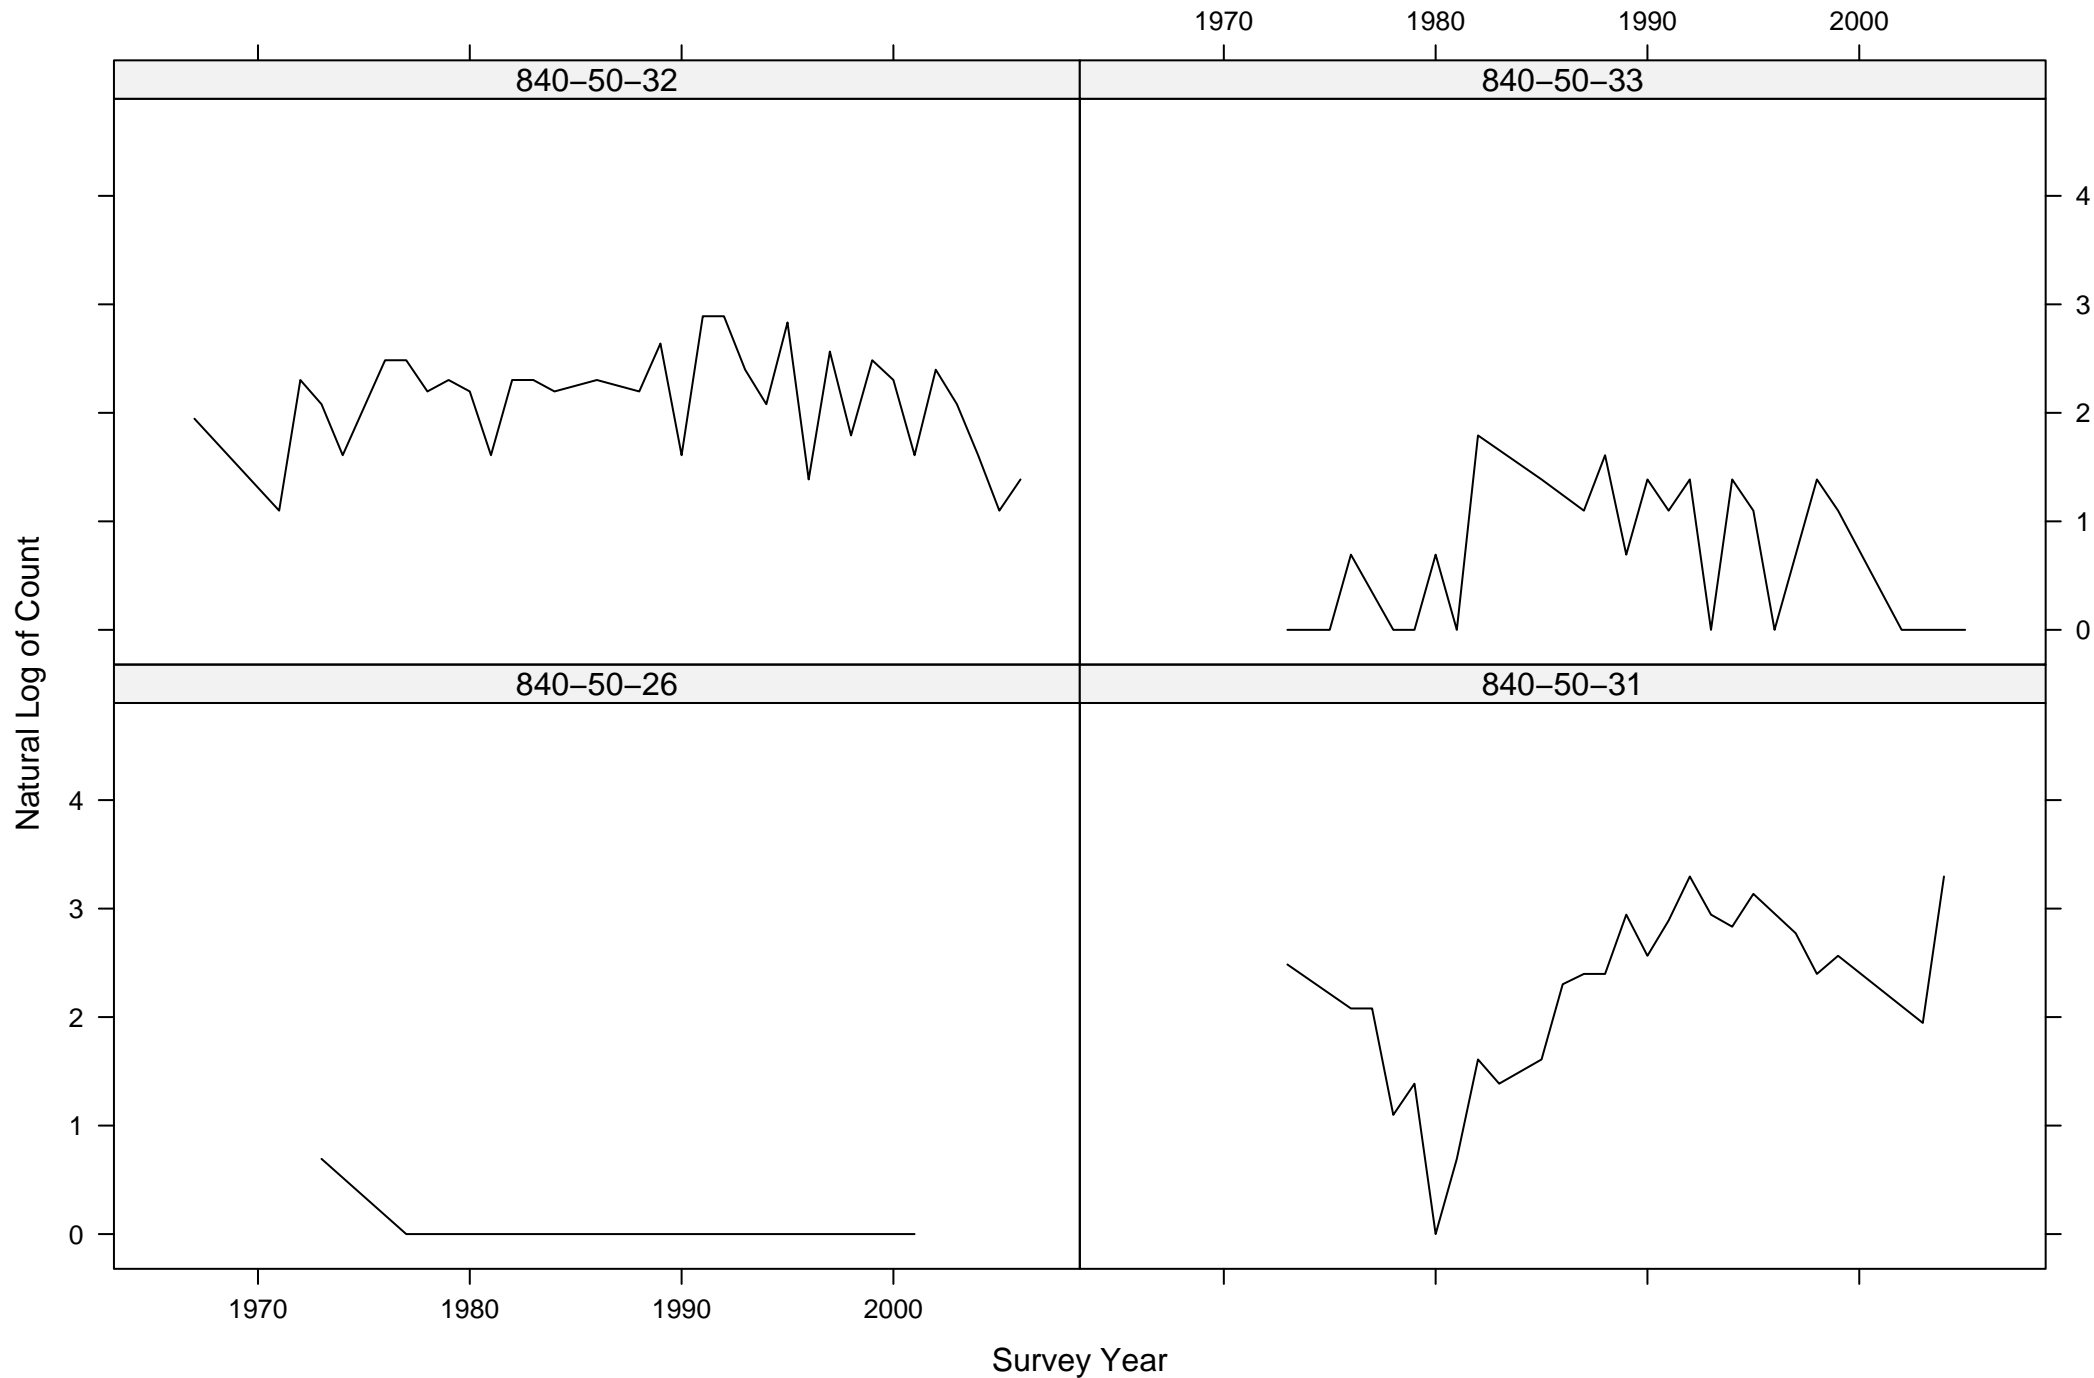

Total Counts of Black-throated Green Warbler by Route ID