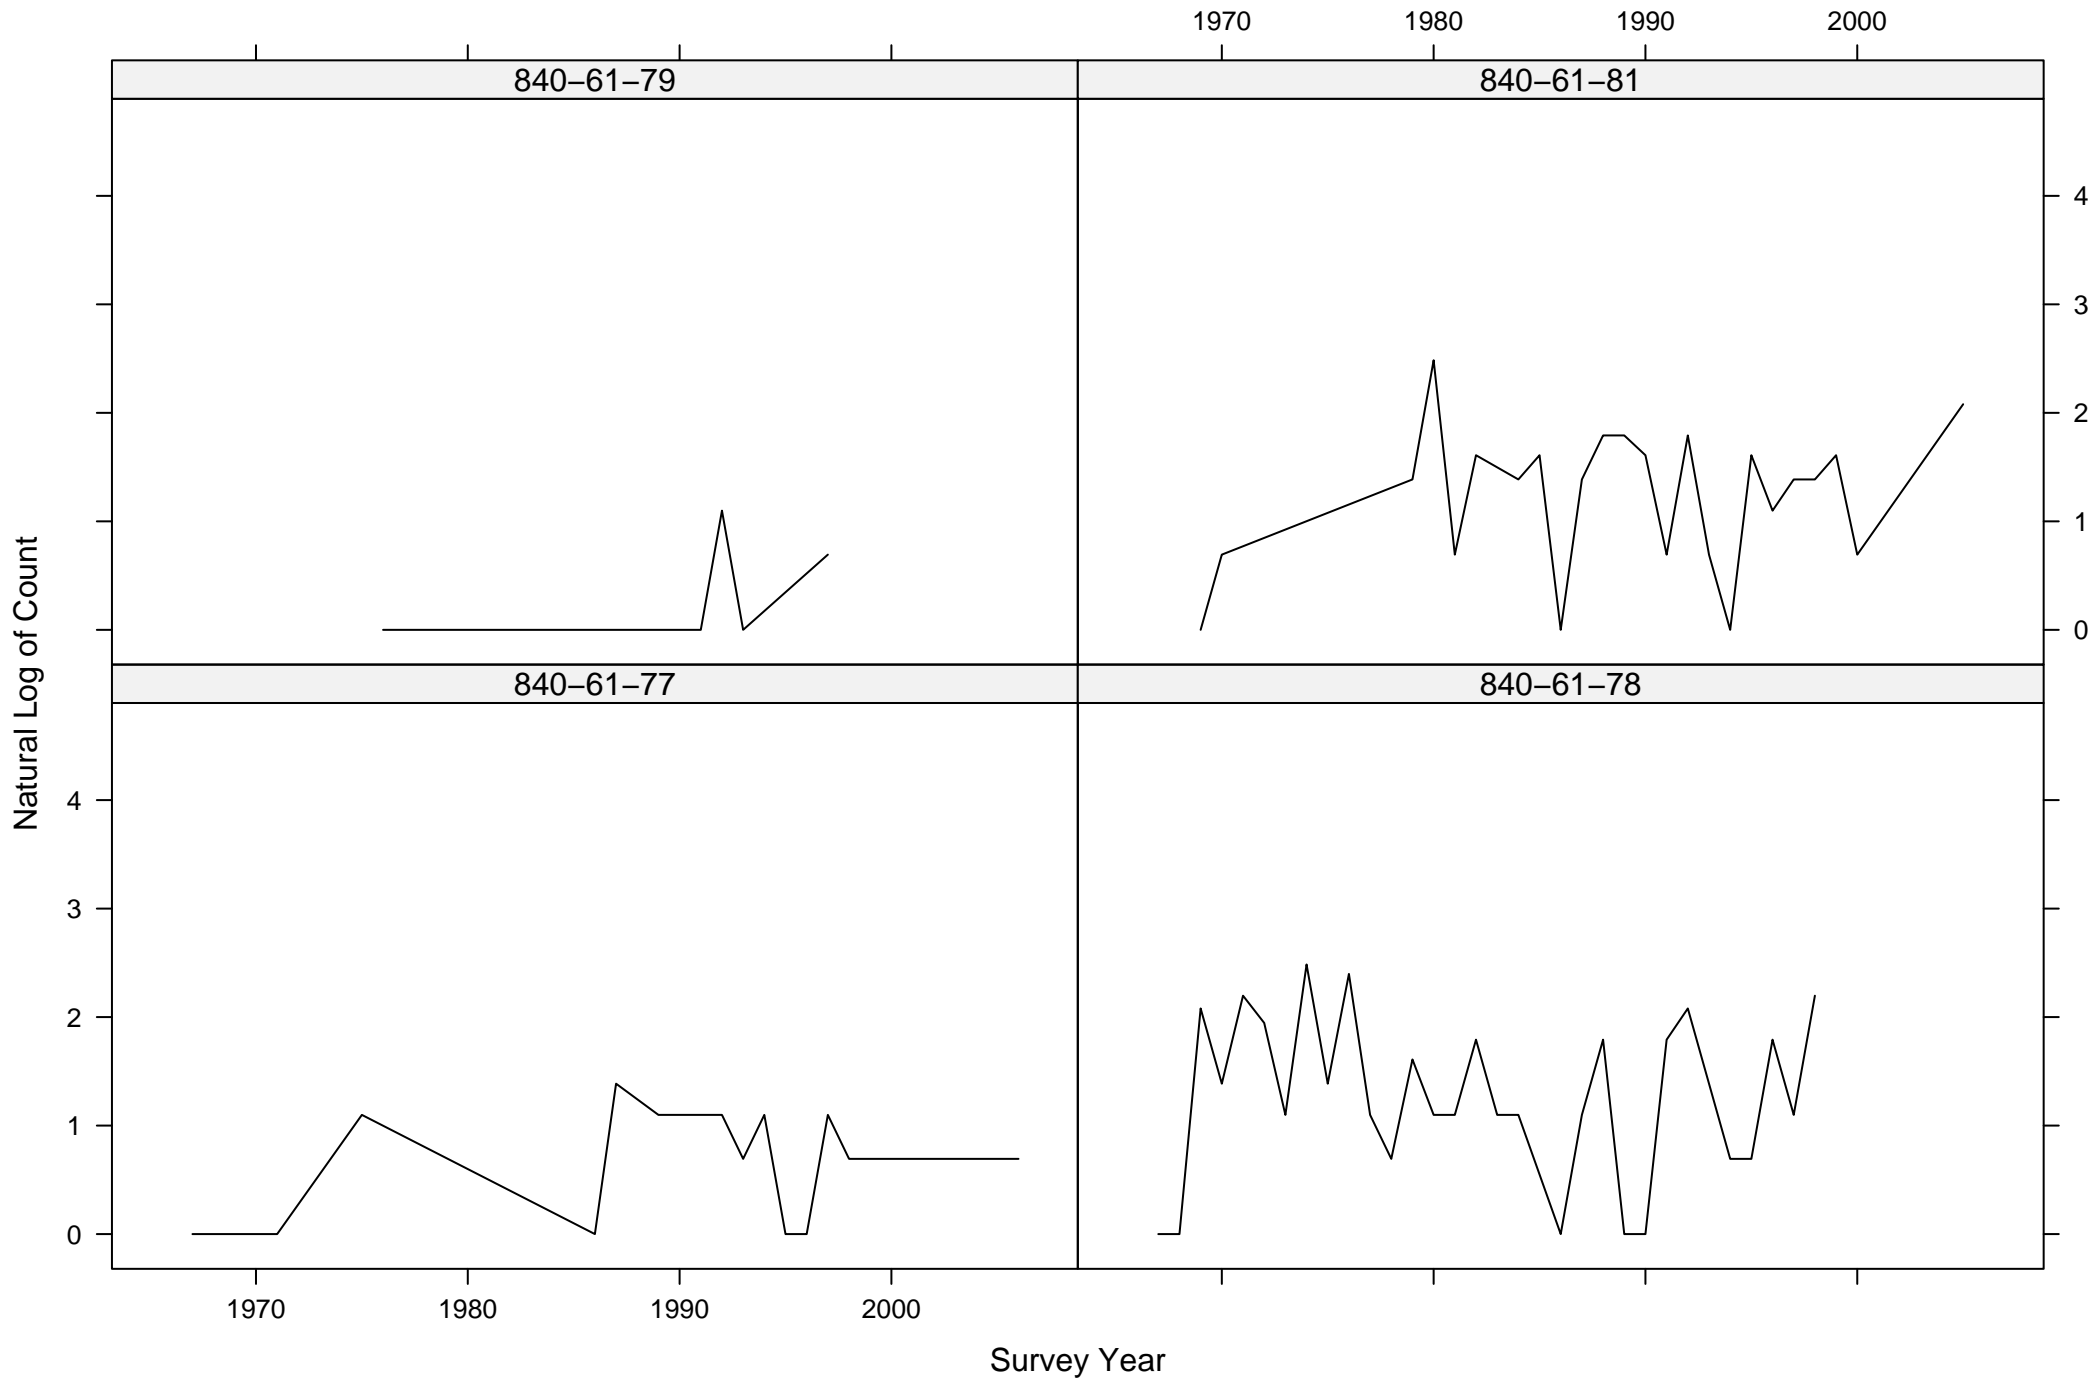

Total Counts of Black-throated Green Warbler by Route ID