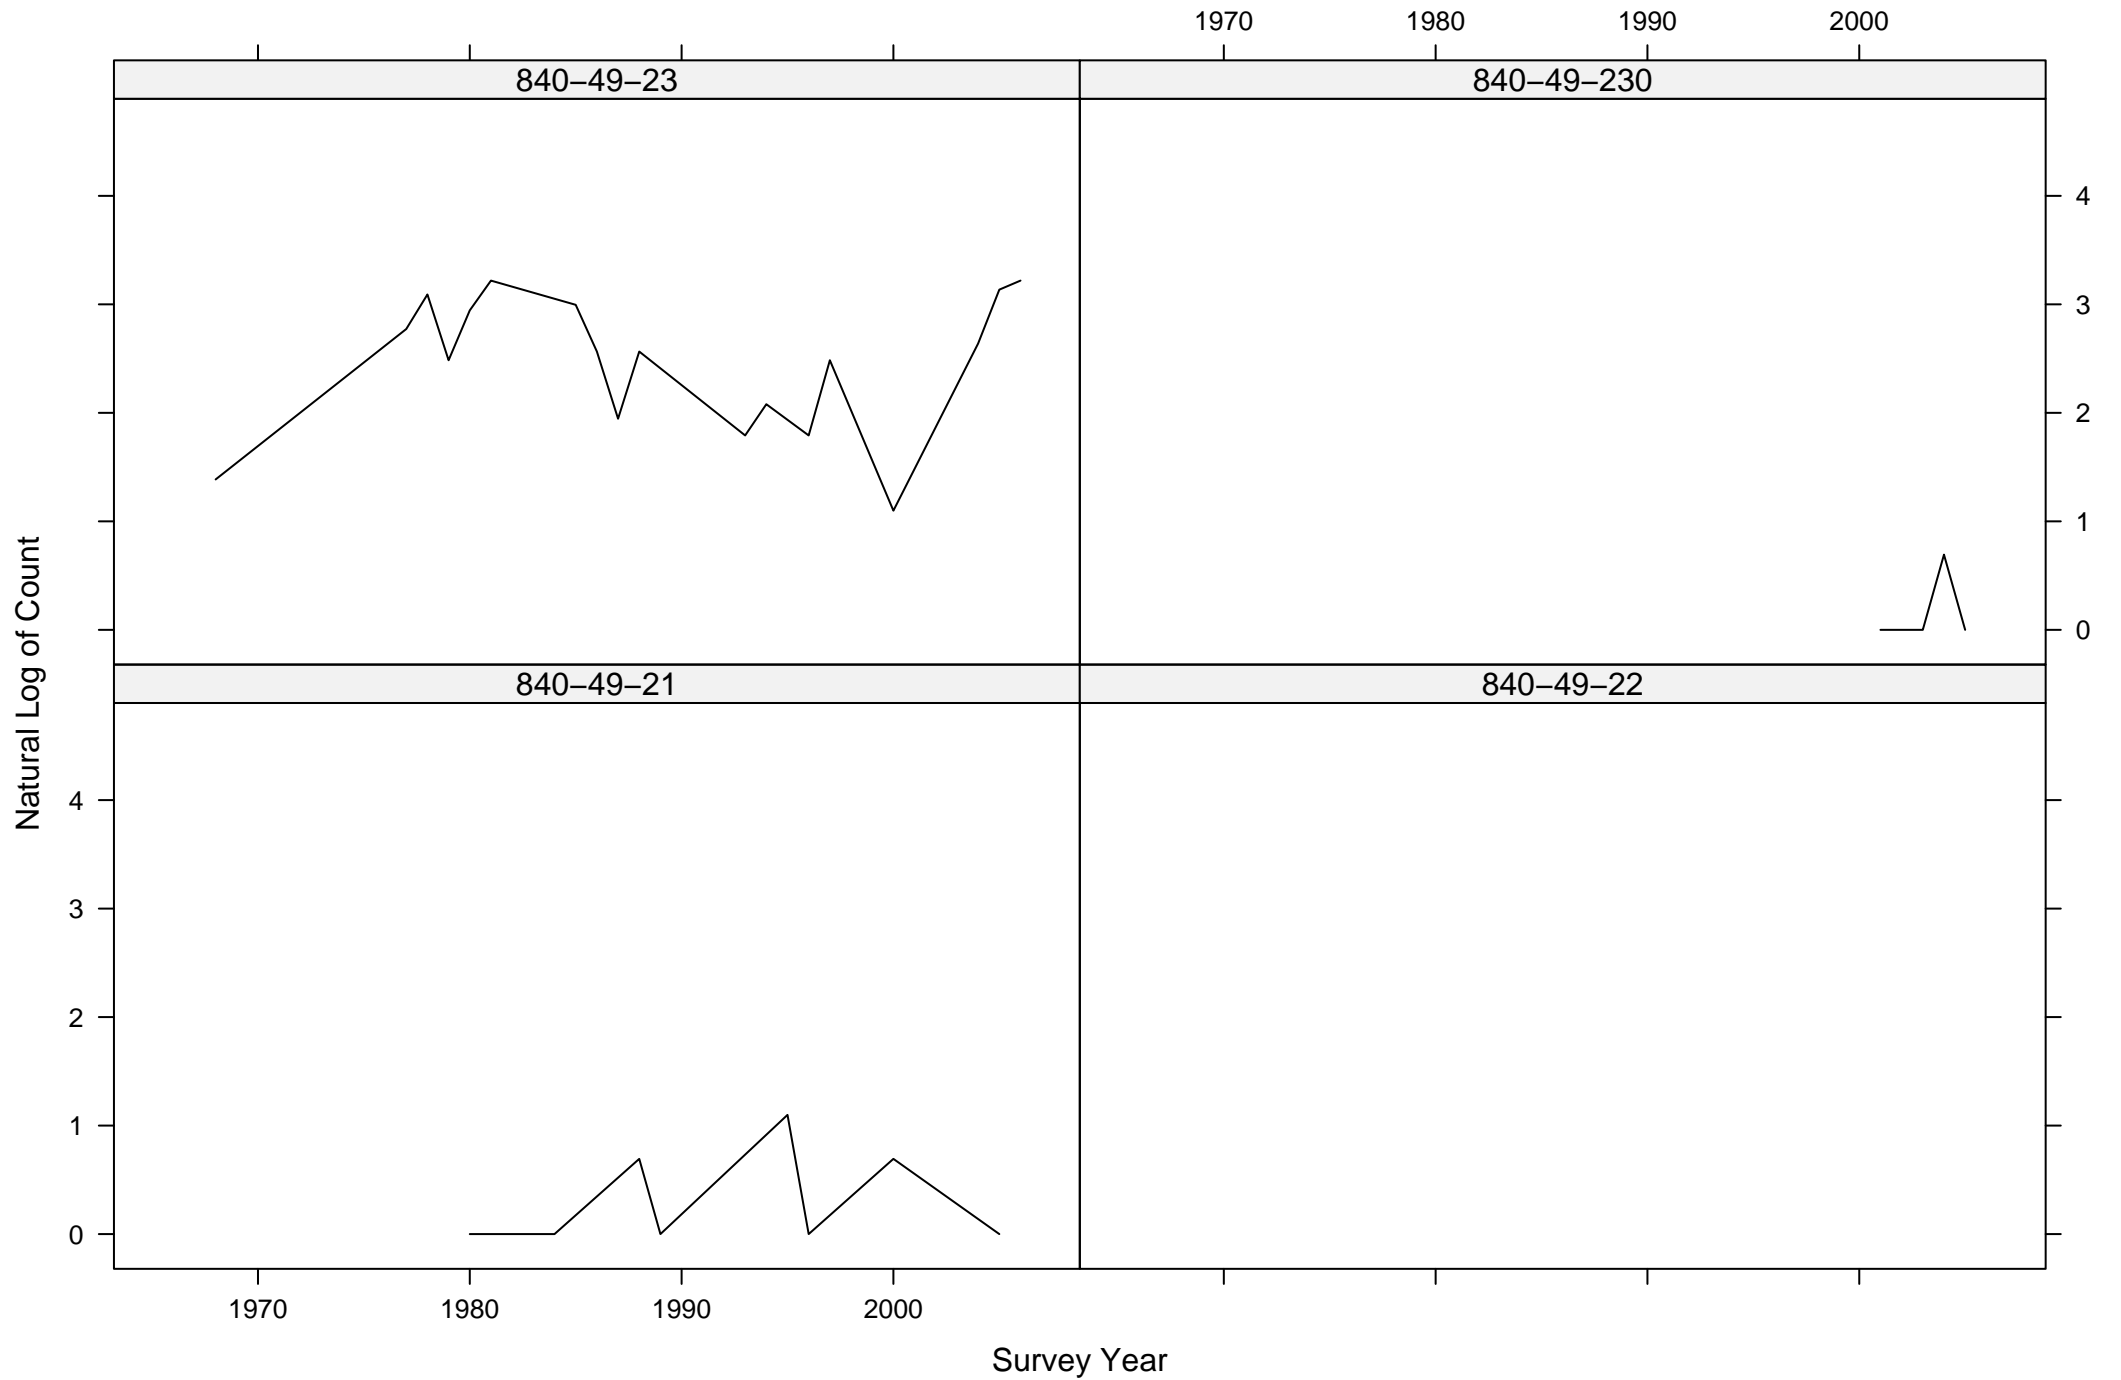

Total Counts of Black-throated Green Warbler by Route ID