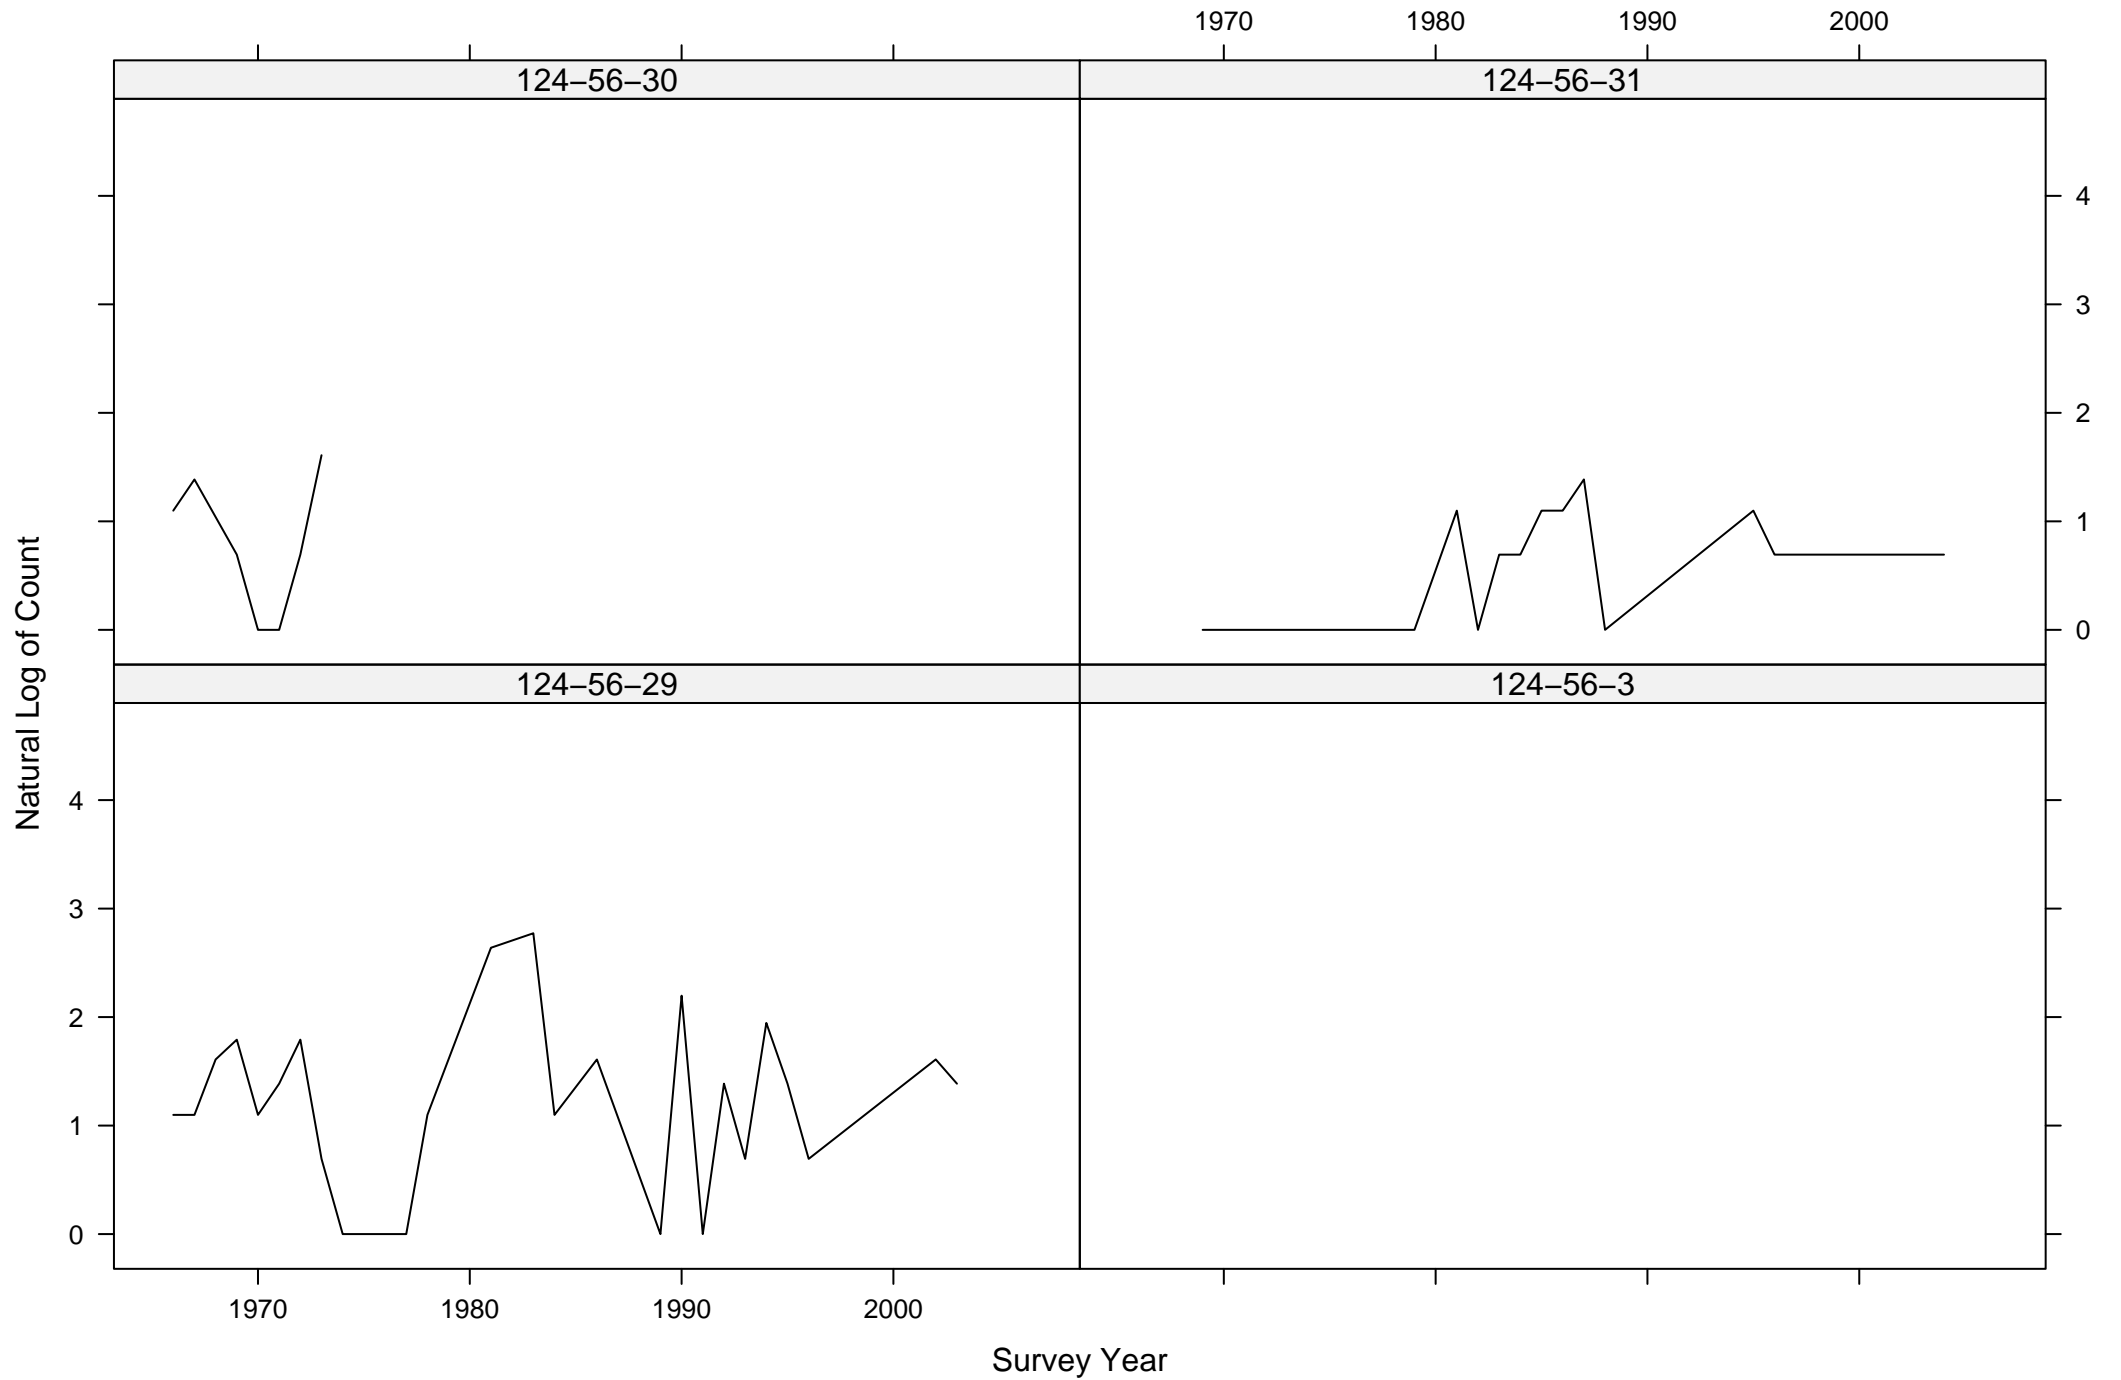

Total Counts of Black-throated Green Warbler by Route ID