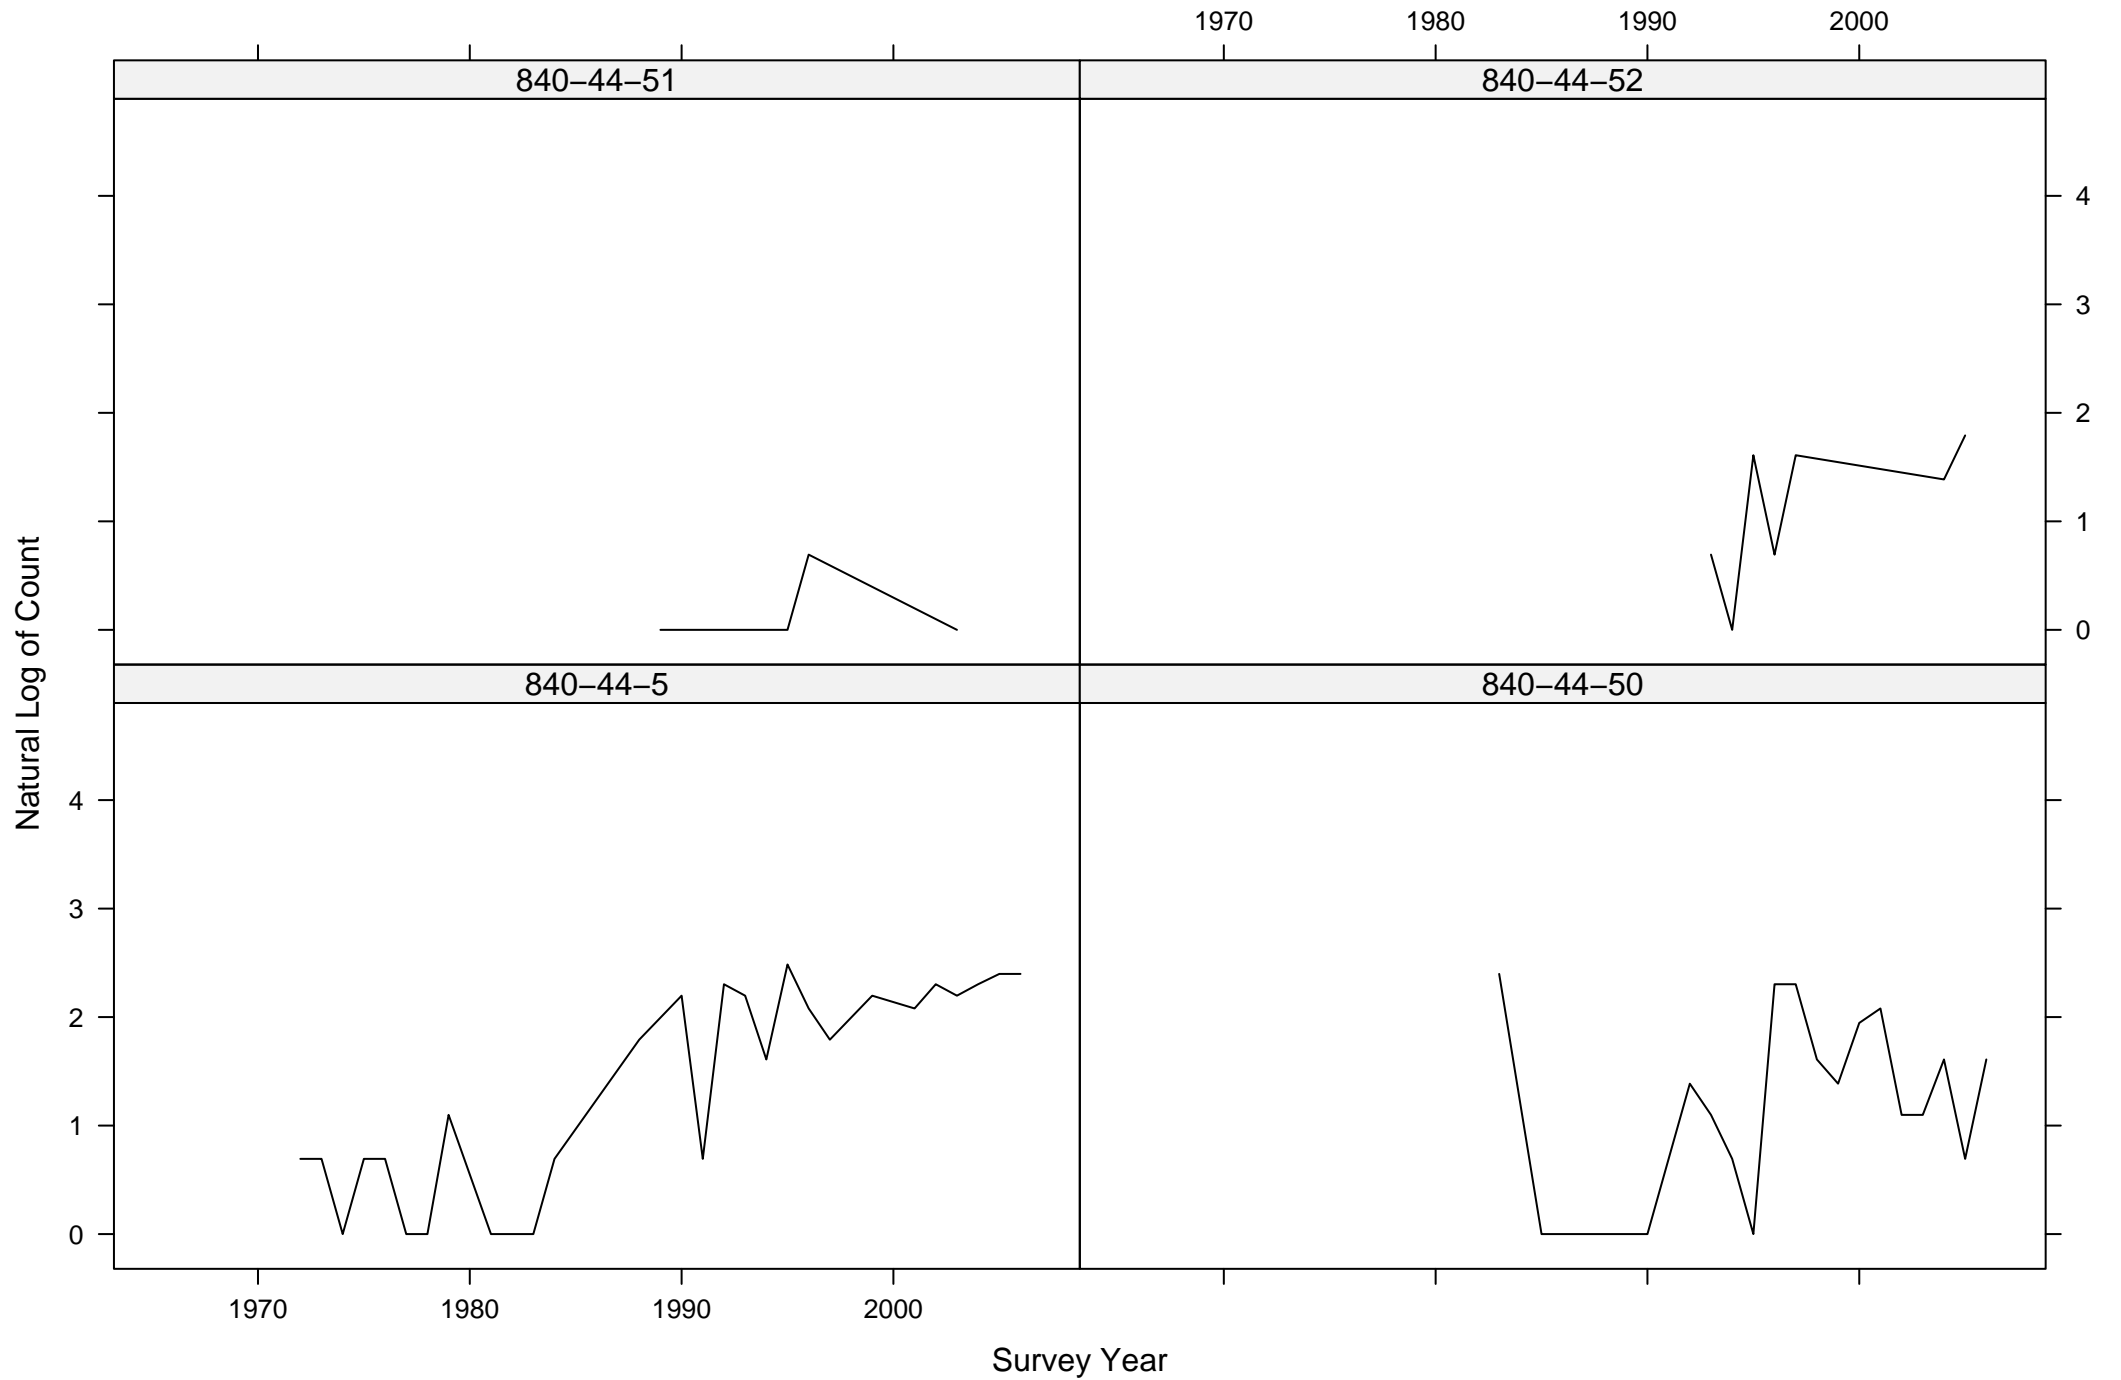

Total Counts of Black-throated Green Warbler by Route ID