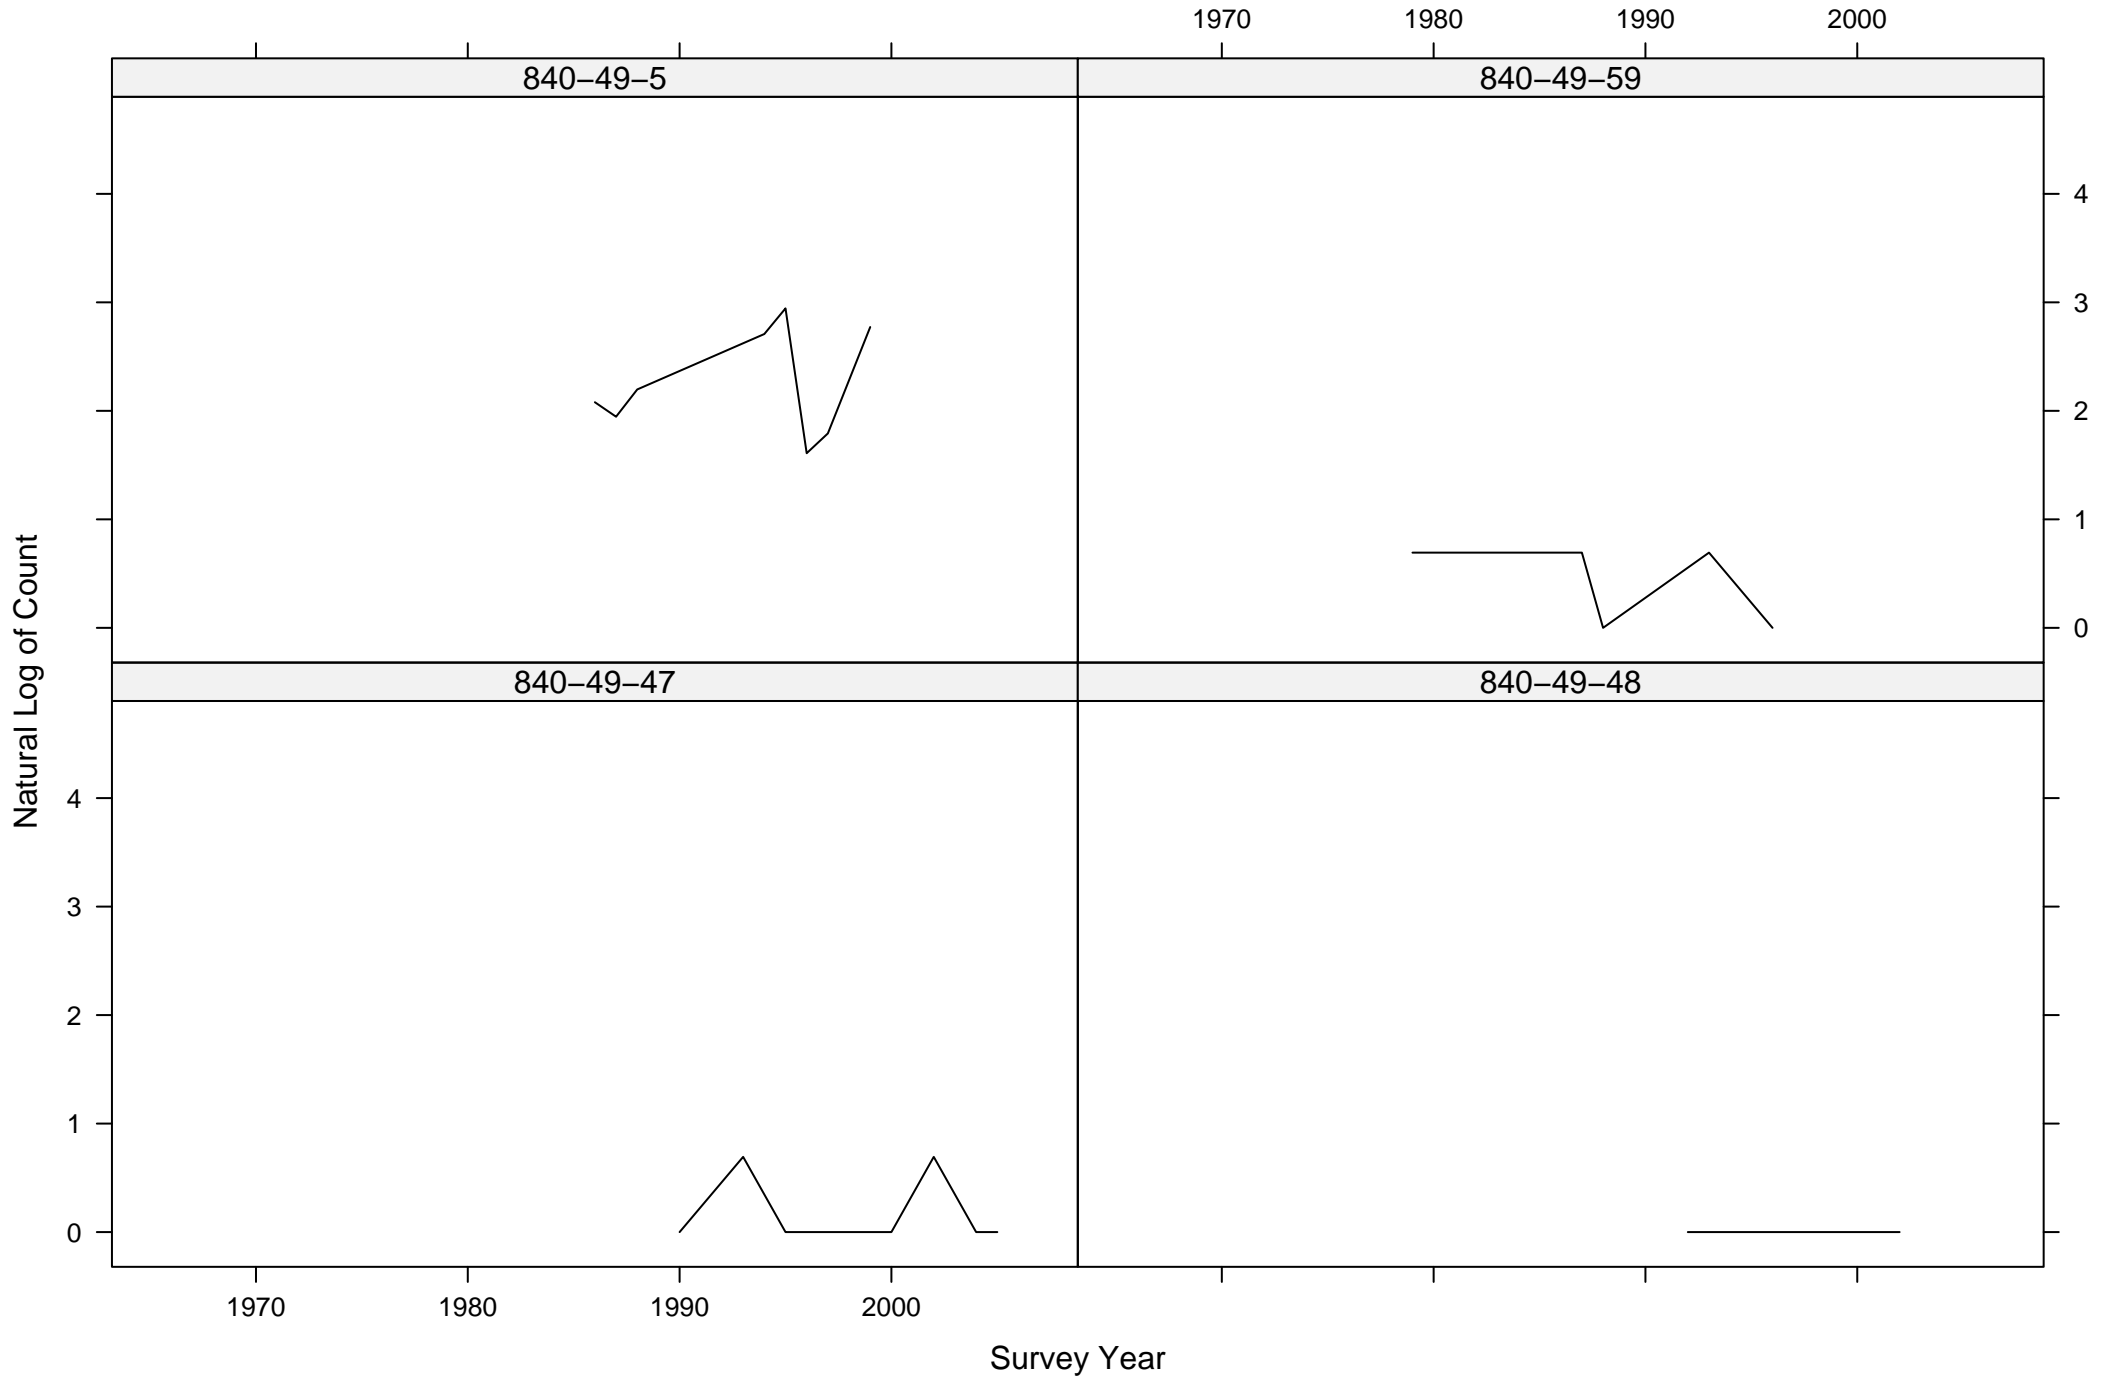

Total Counts of Black-throated Green Warbler by Route ID