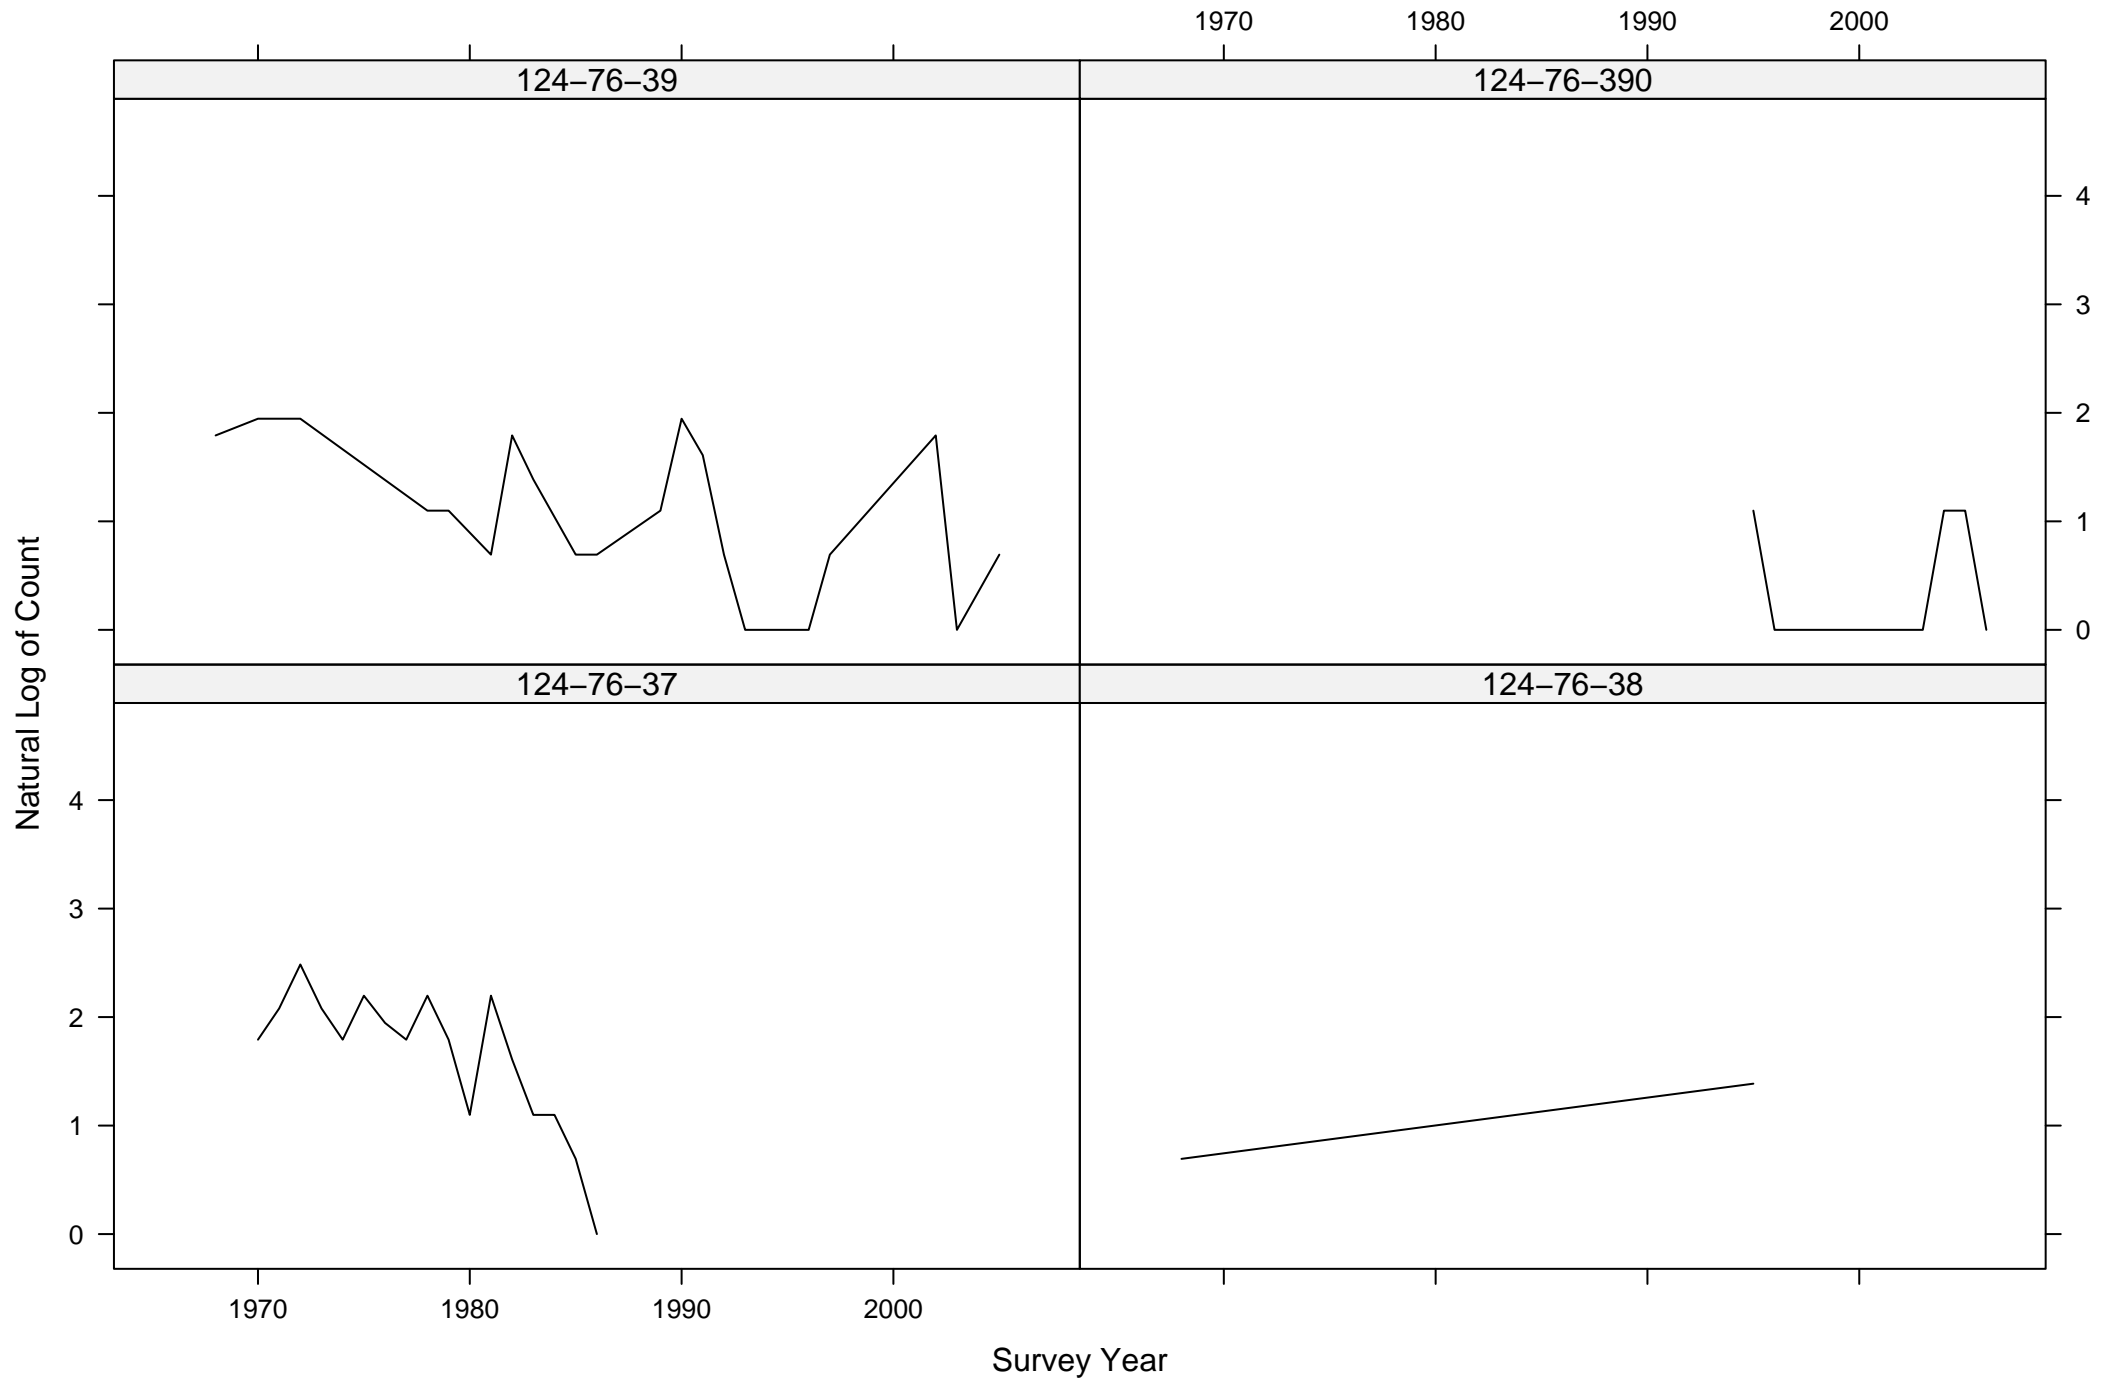

Total Counts of Black-throated Green Warbler by Route ID

Total Counts of Black-throated Green Warbler by Route ID

Total Counts of Black-throated Green Warbler by Route ID

Total Counts of Black-throated Green Warbler by Route ID