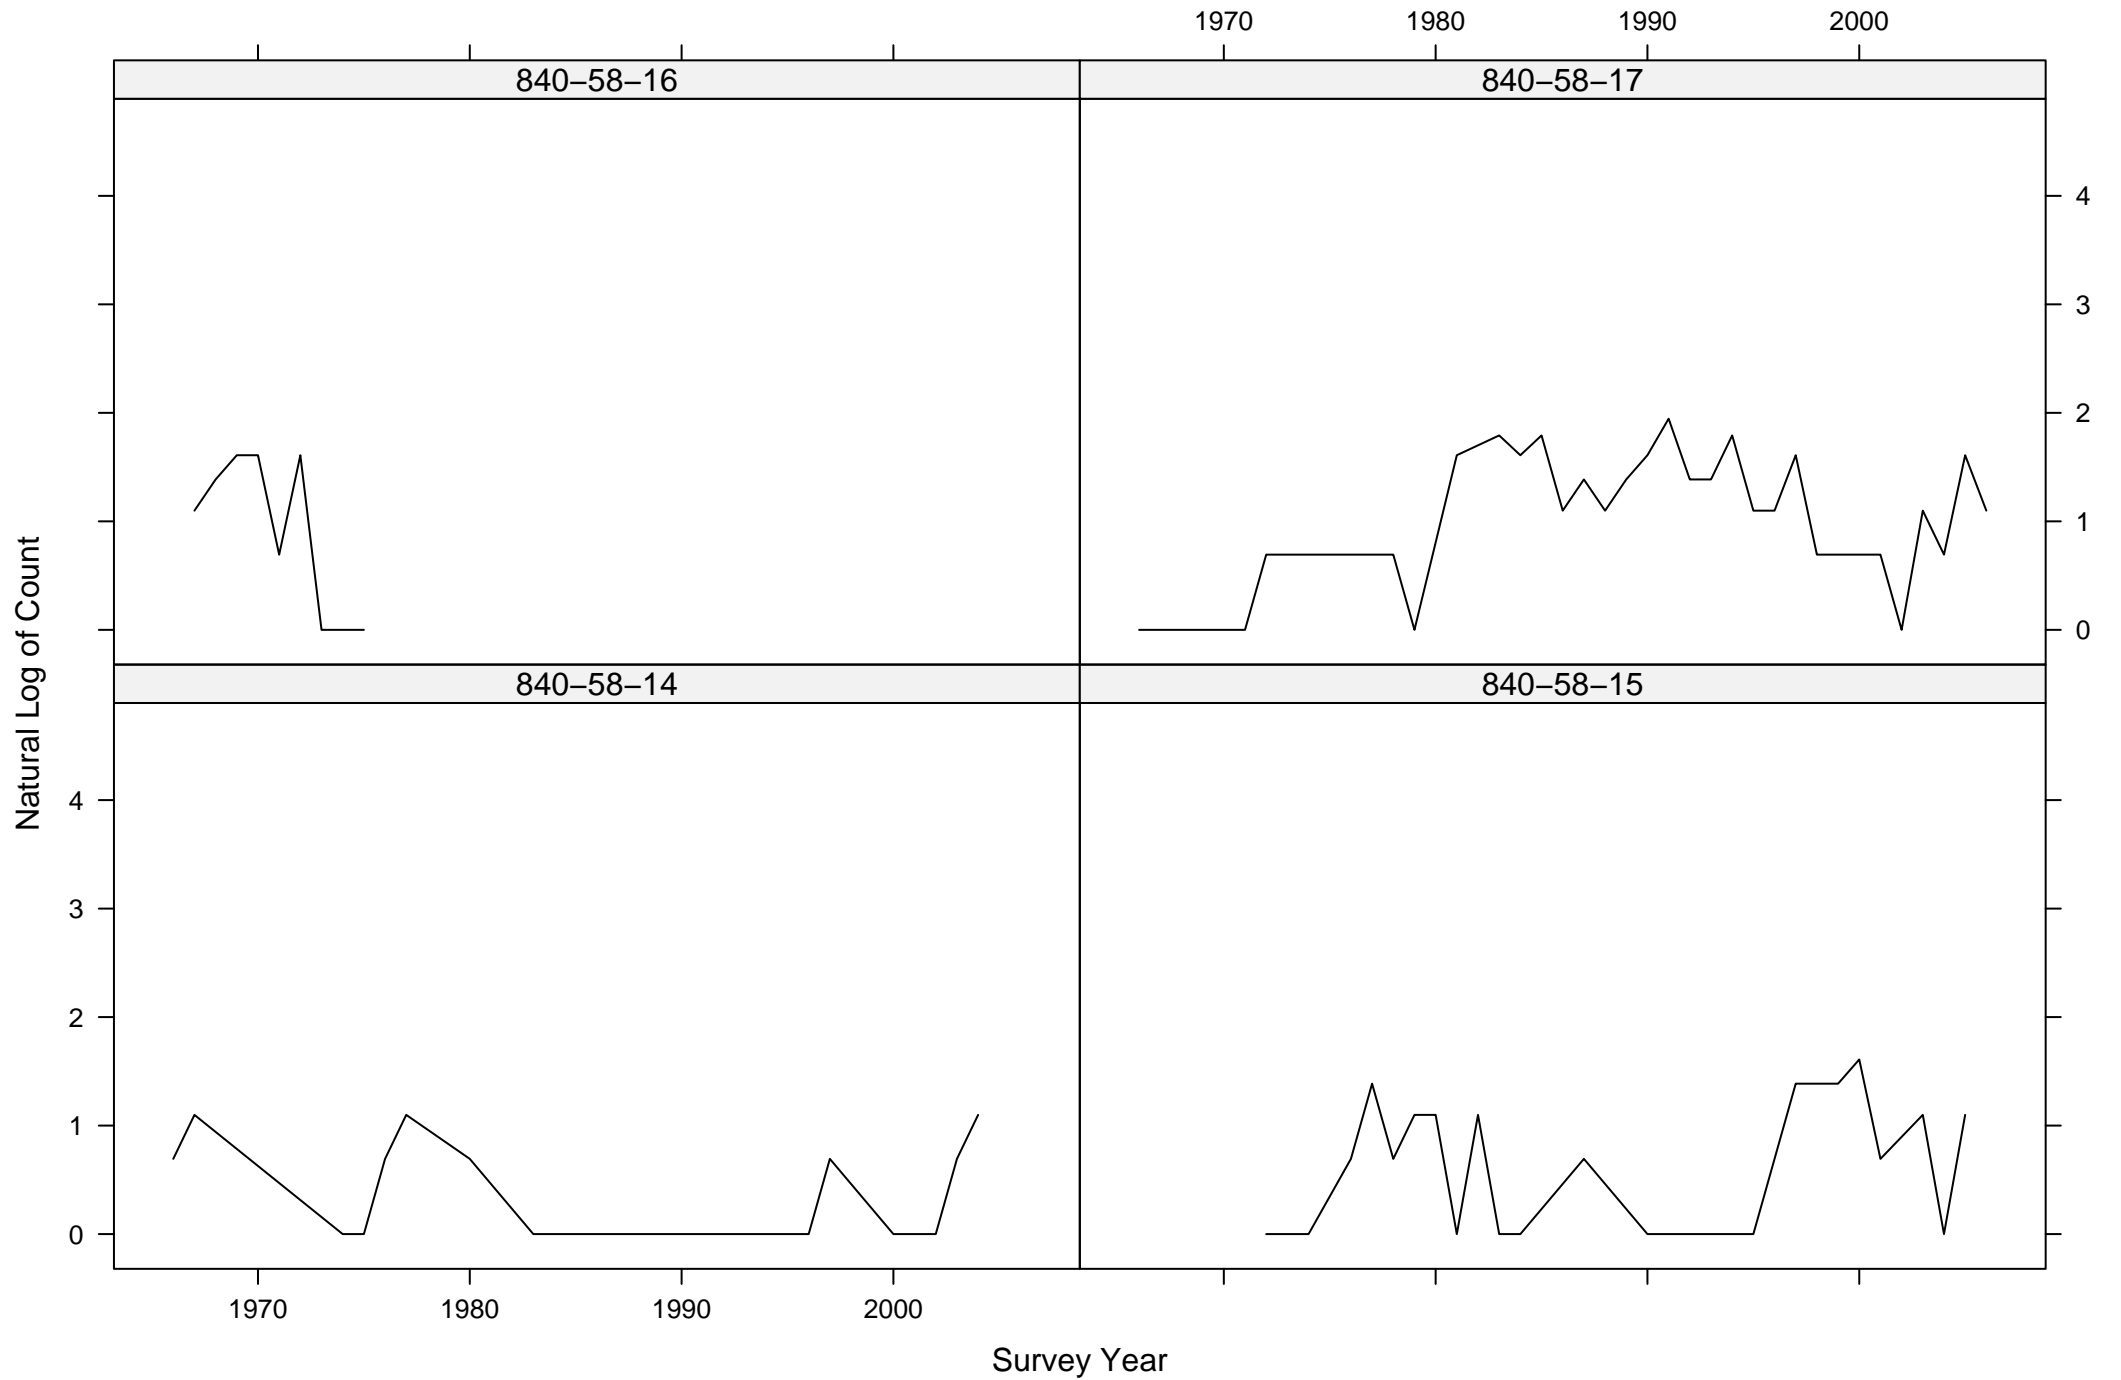

Total Counts of Black-throated Green Warbler by Route ID