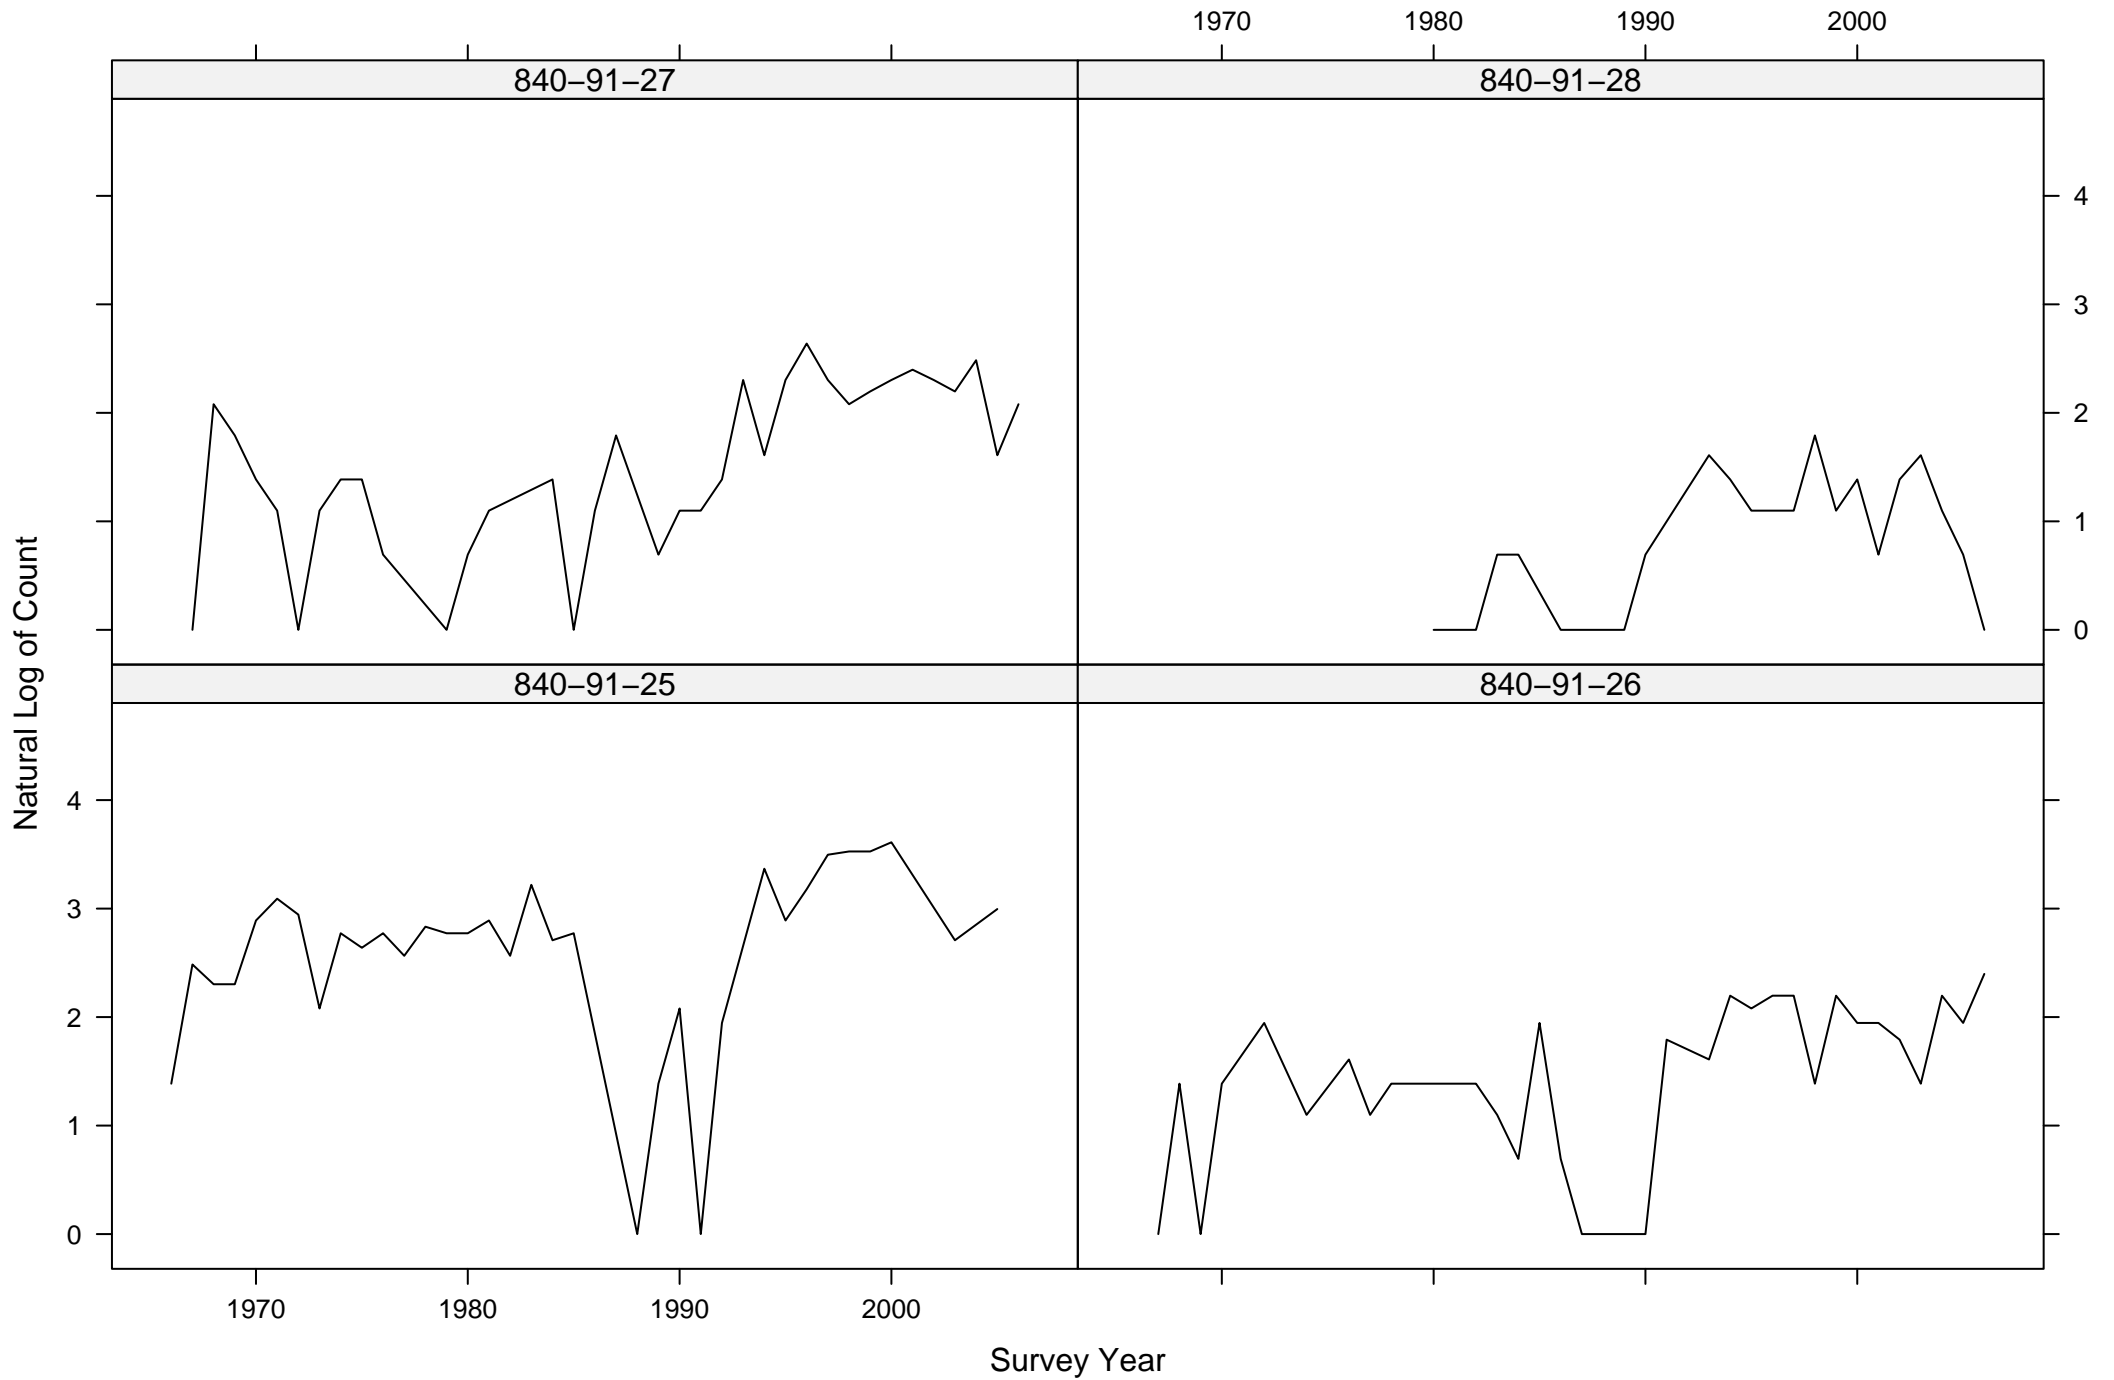

Total Counts of Black-throated Green Warbler by Route ID

Total Counts of Black-throated Green Warbler by Route ID

Total Counts of Black-throated Green Warbler by Route ID

Total Counts of Black-throated Green Warbler by Route ID