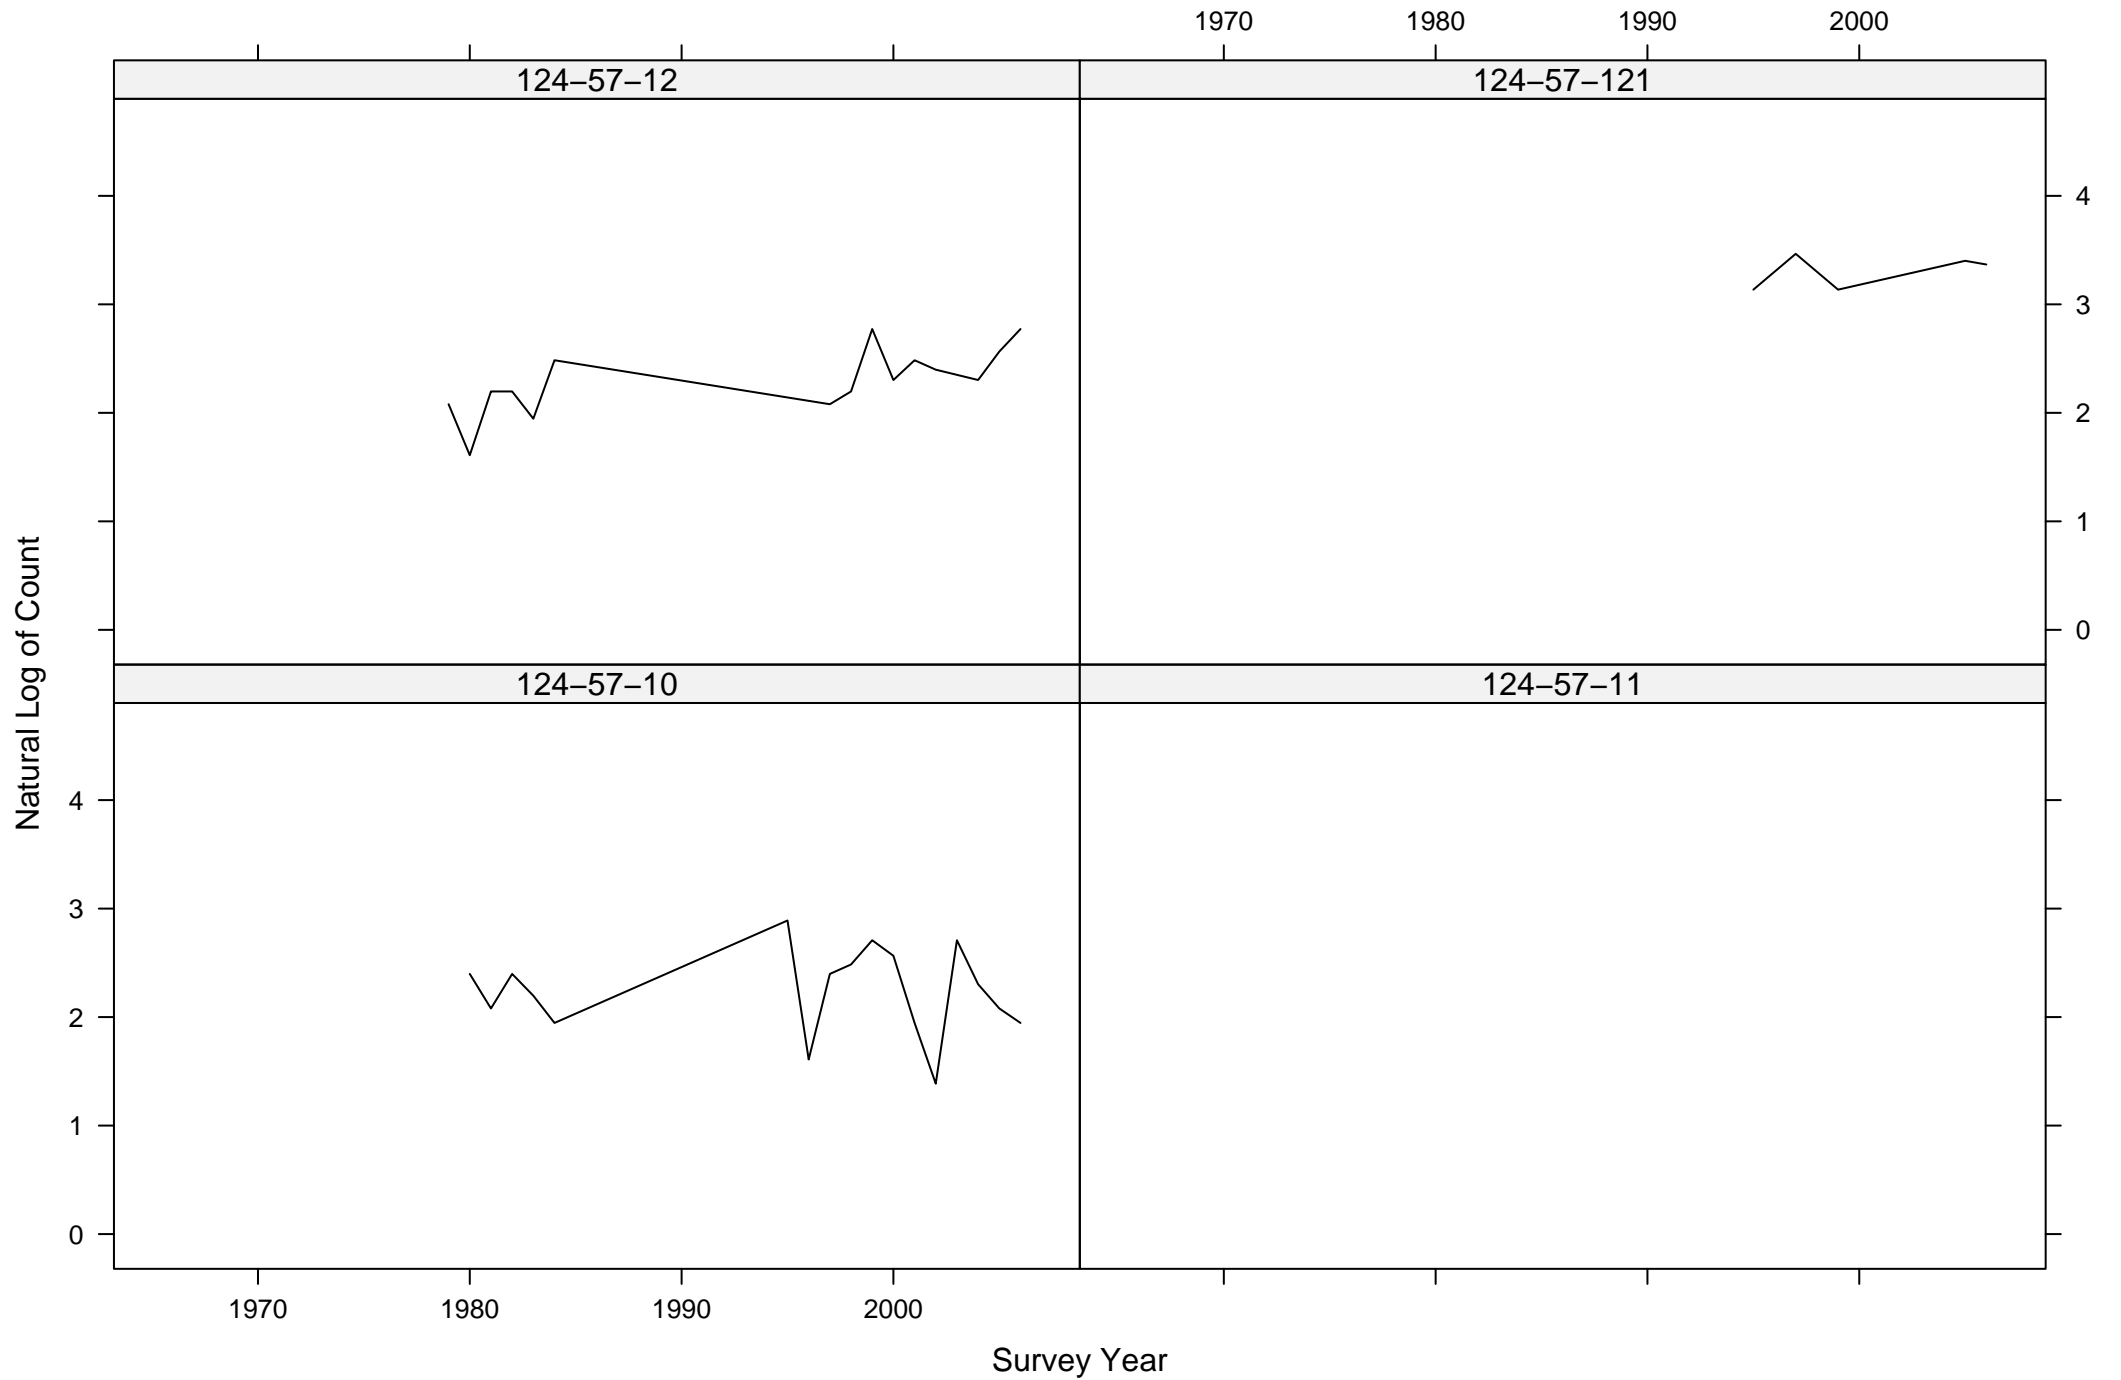

Total Counts of Black-throated Green Warbler by Route ID