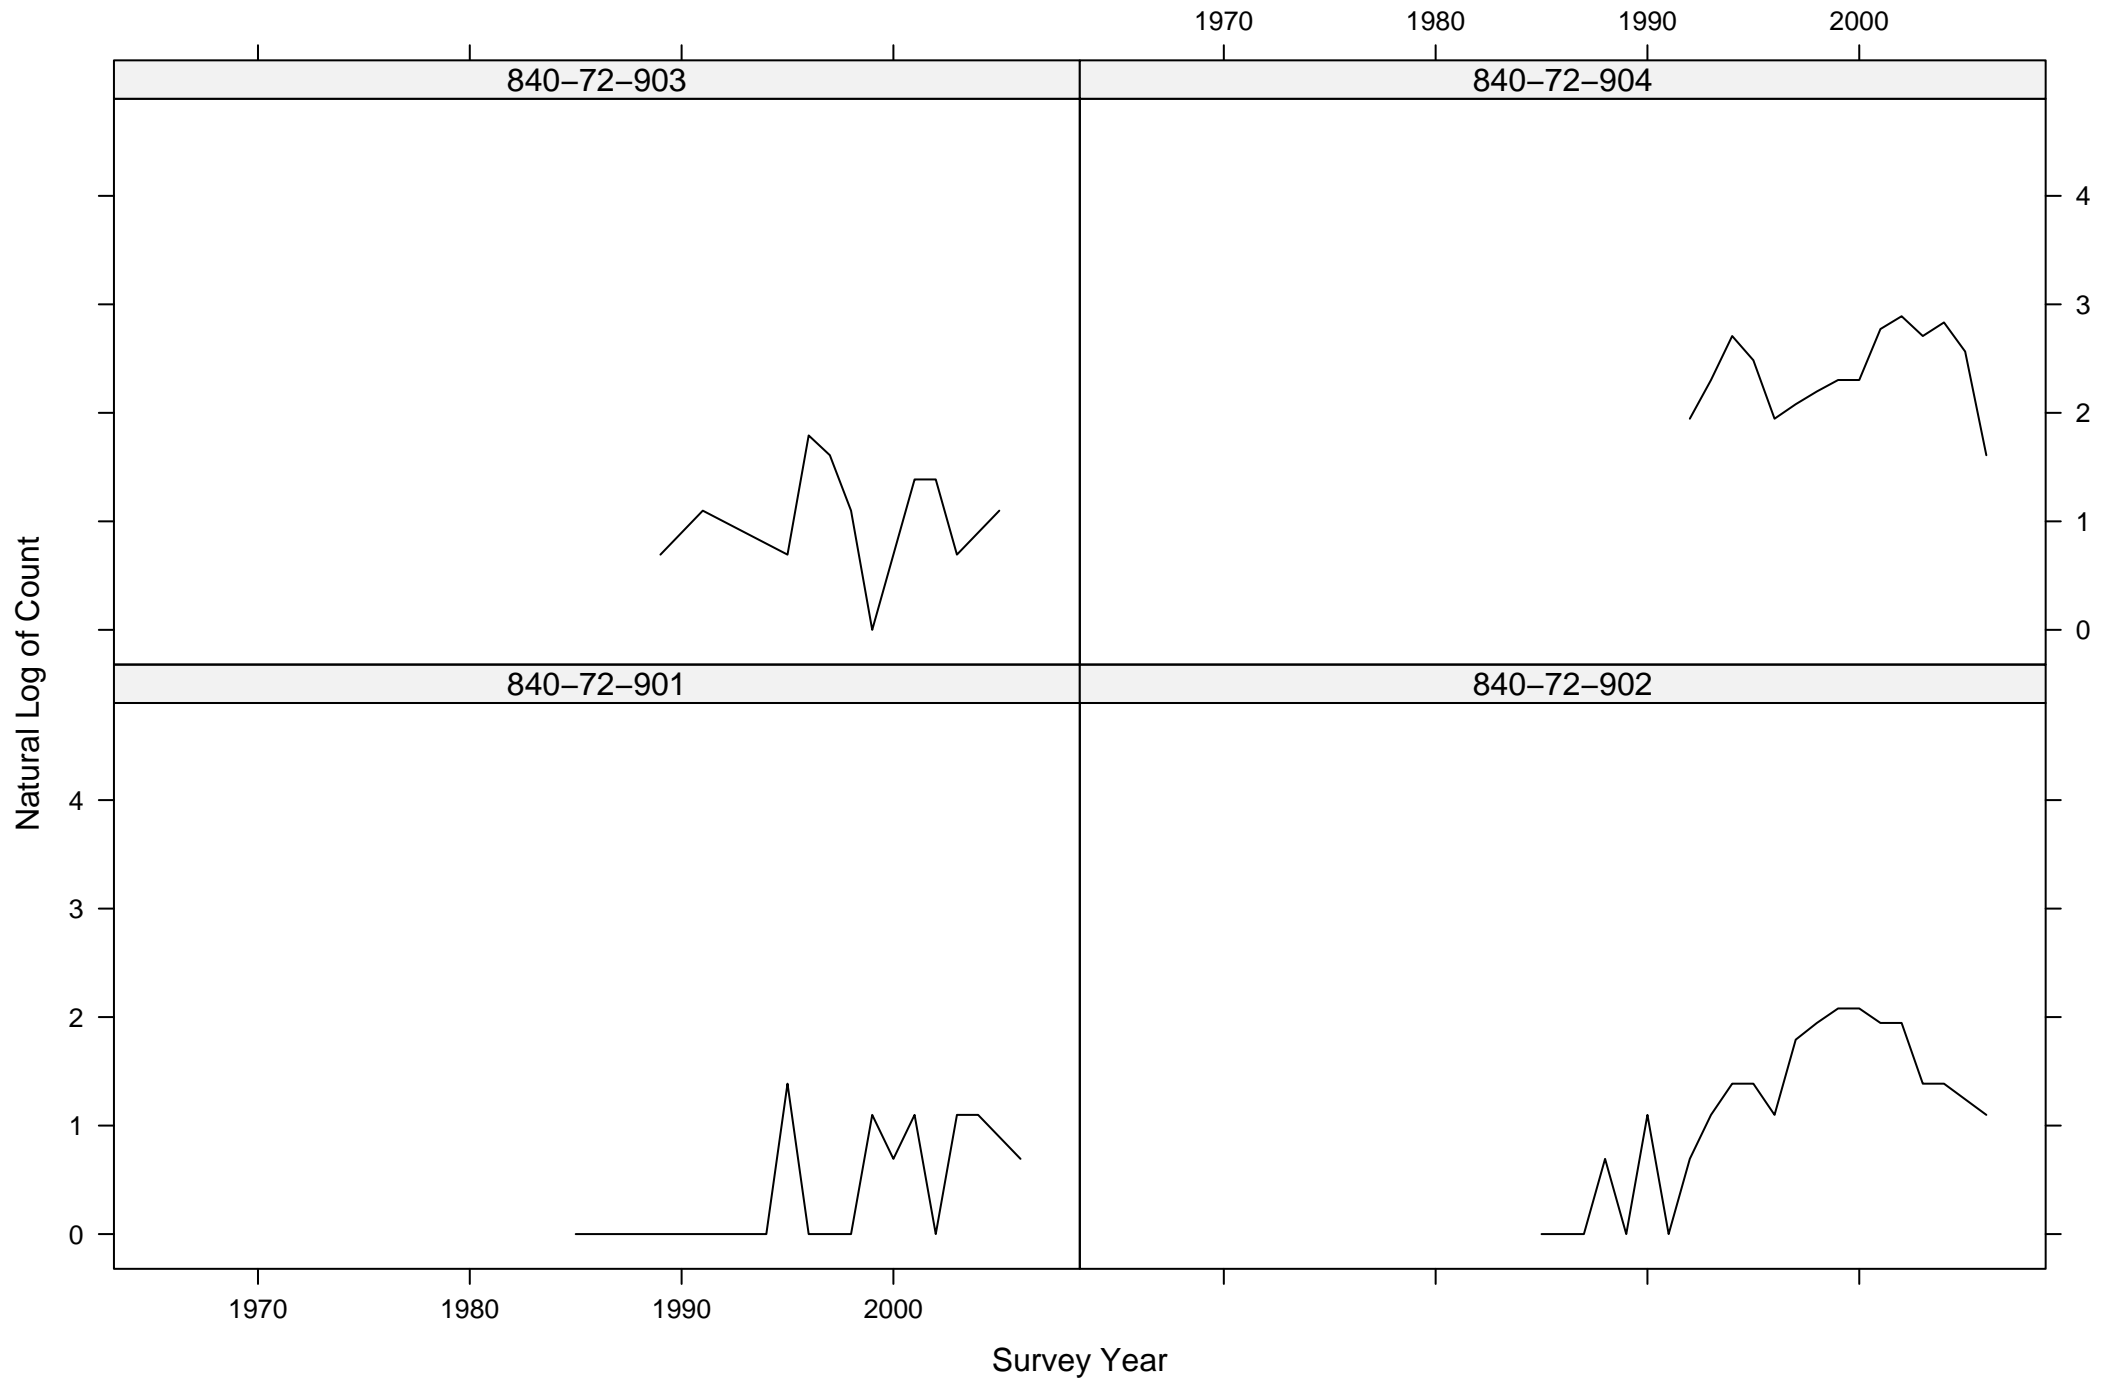

Total Counts of Black-throated Green Warbler by Route ID