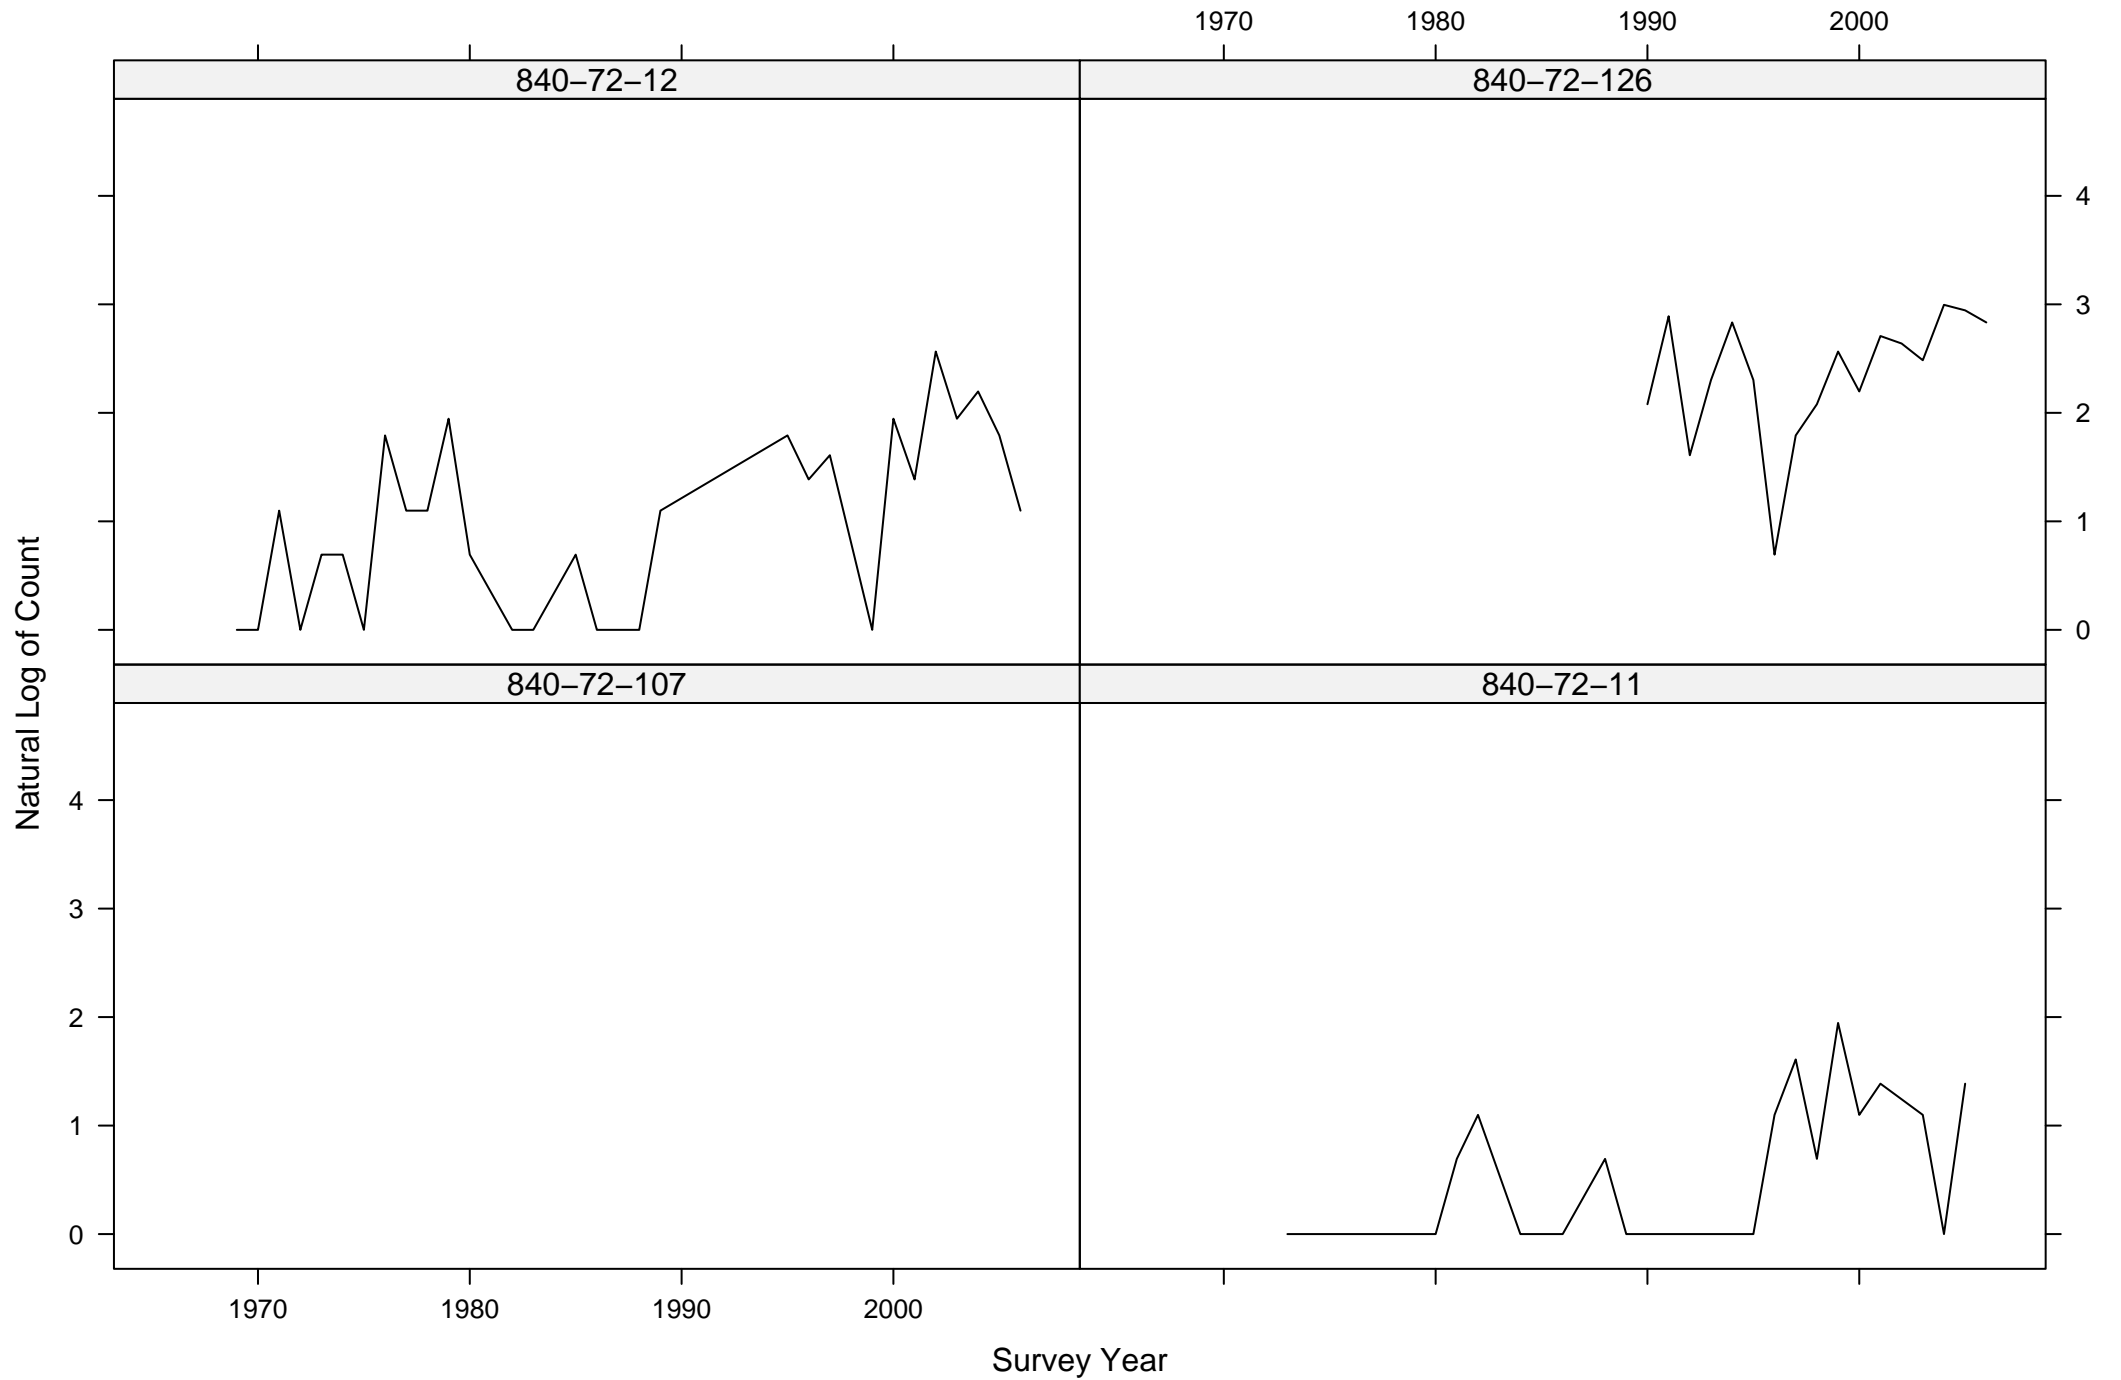

Total Counts of Black-throated Green Warbler by Route ID