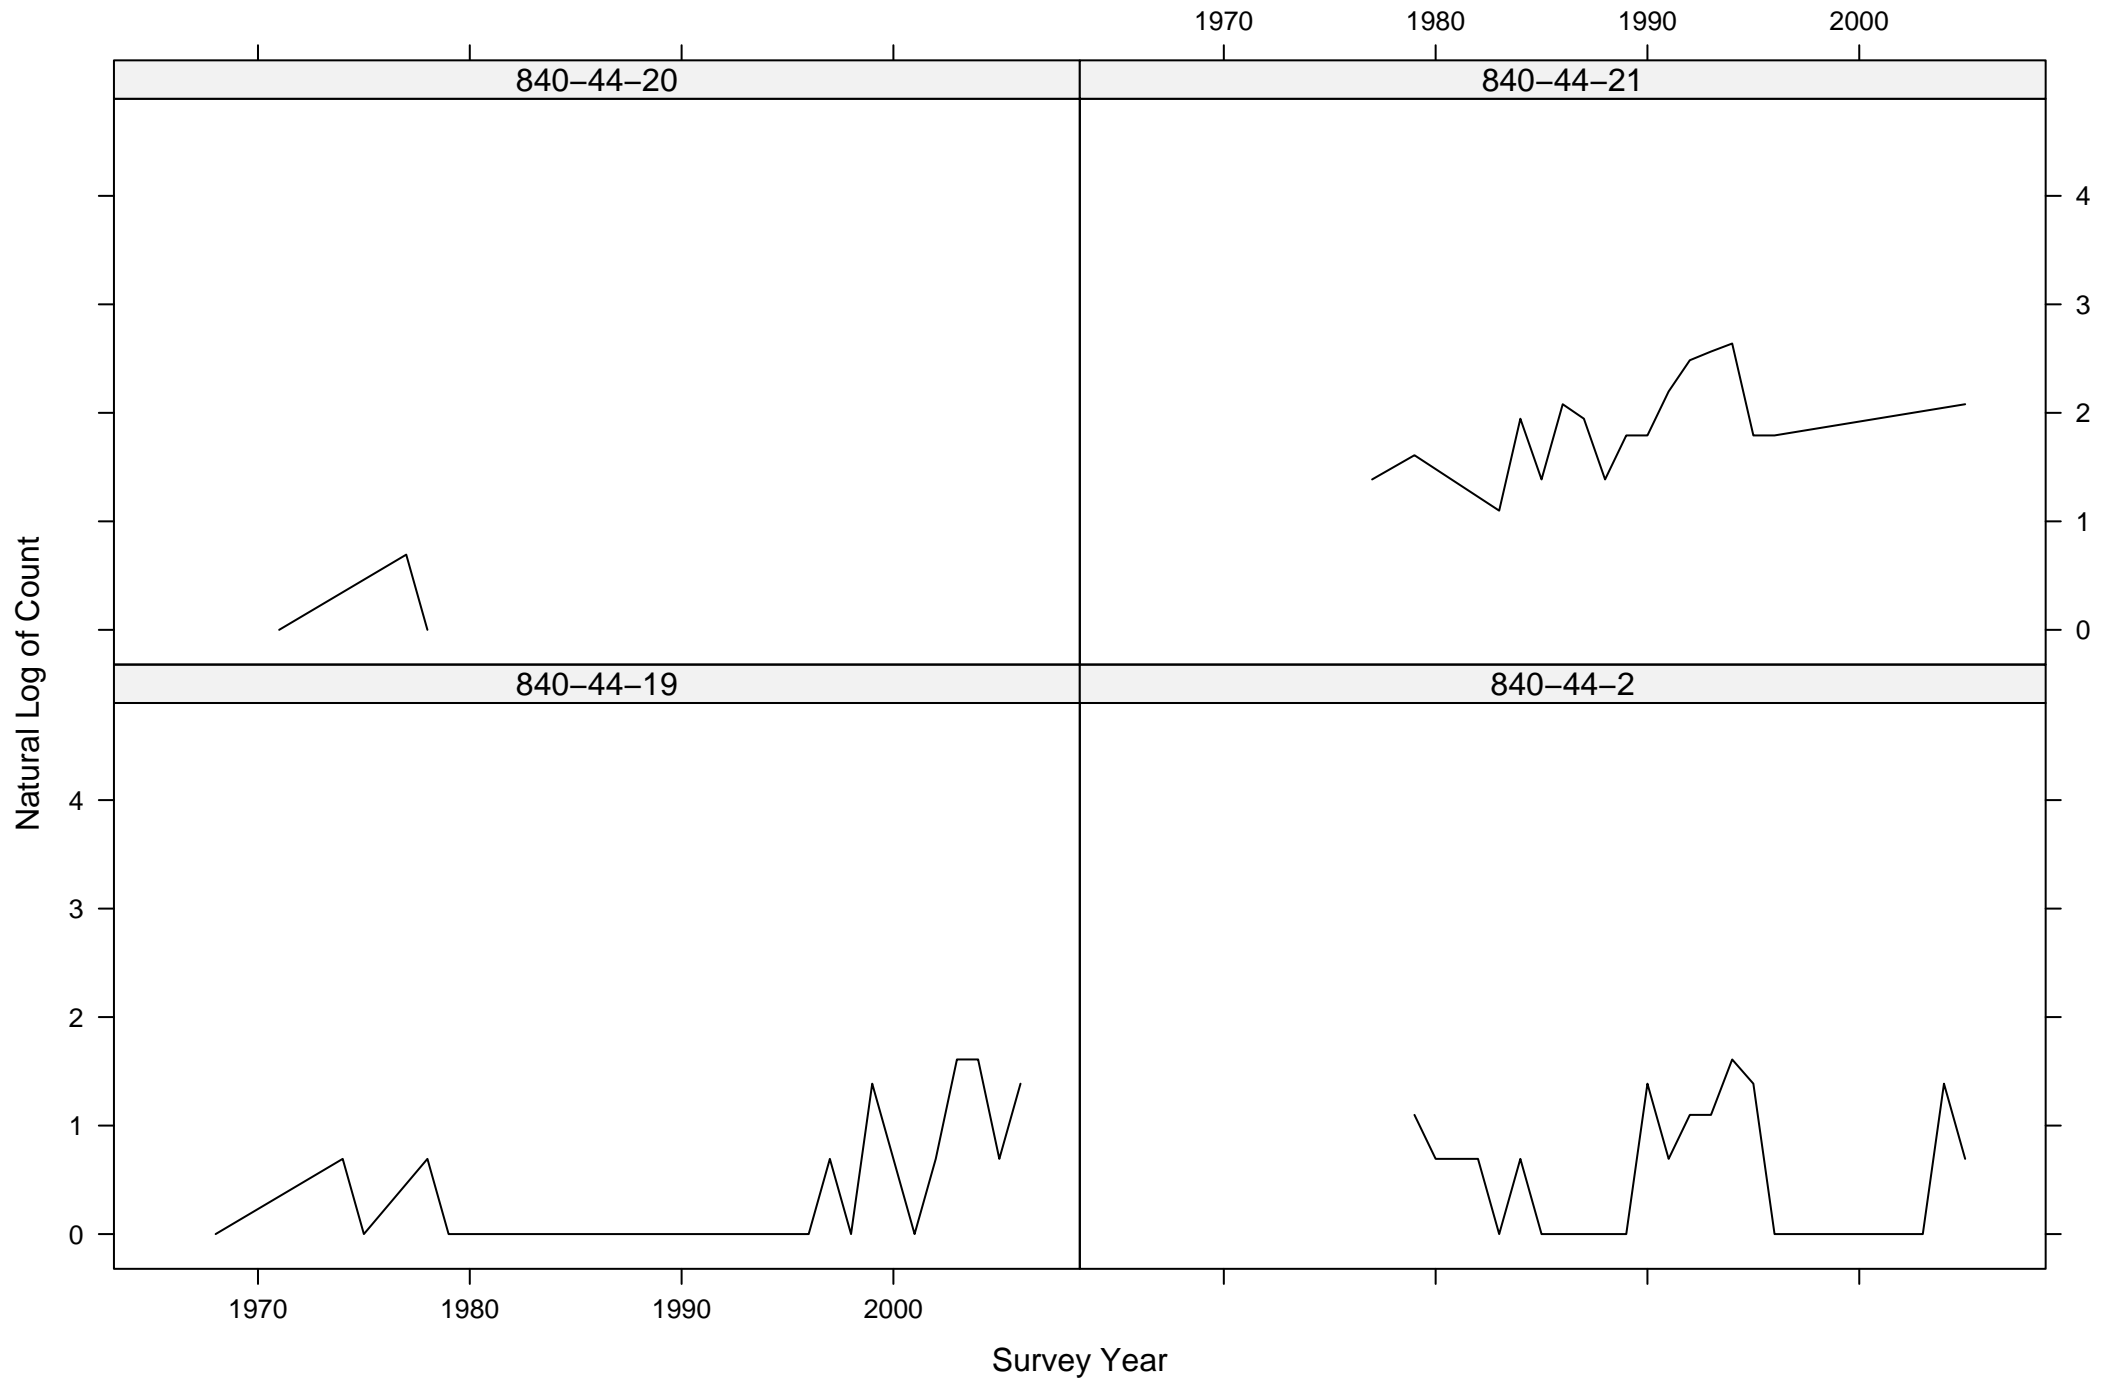

Total Counts of Black-throated Green Warbler by Route ID