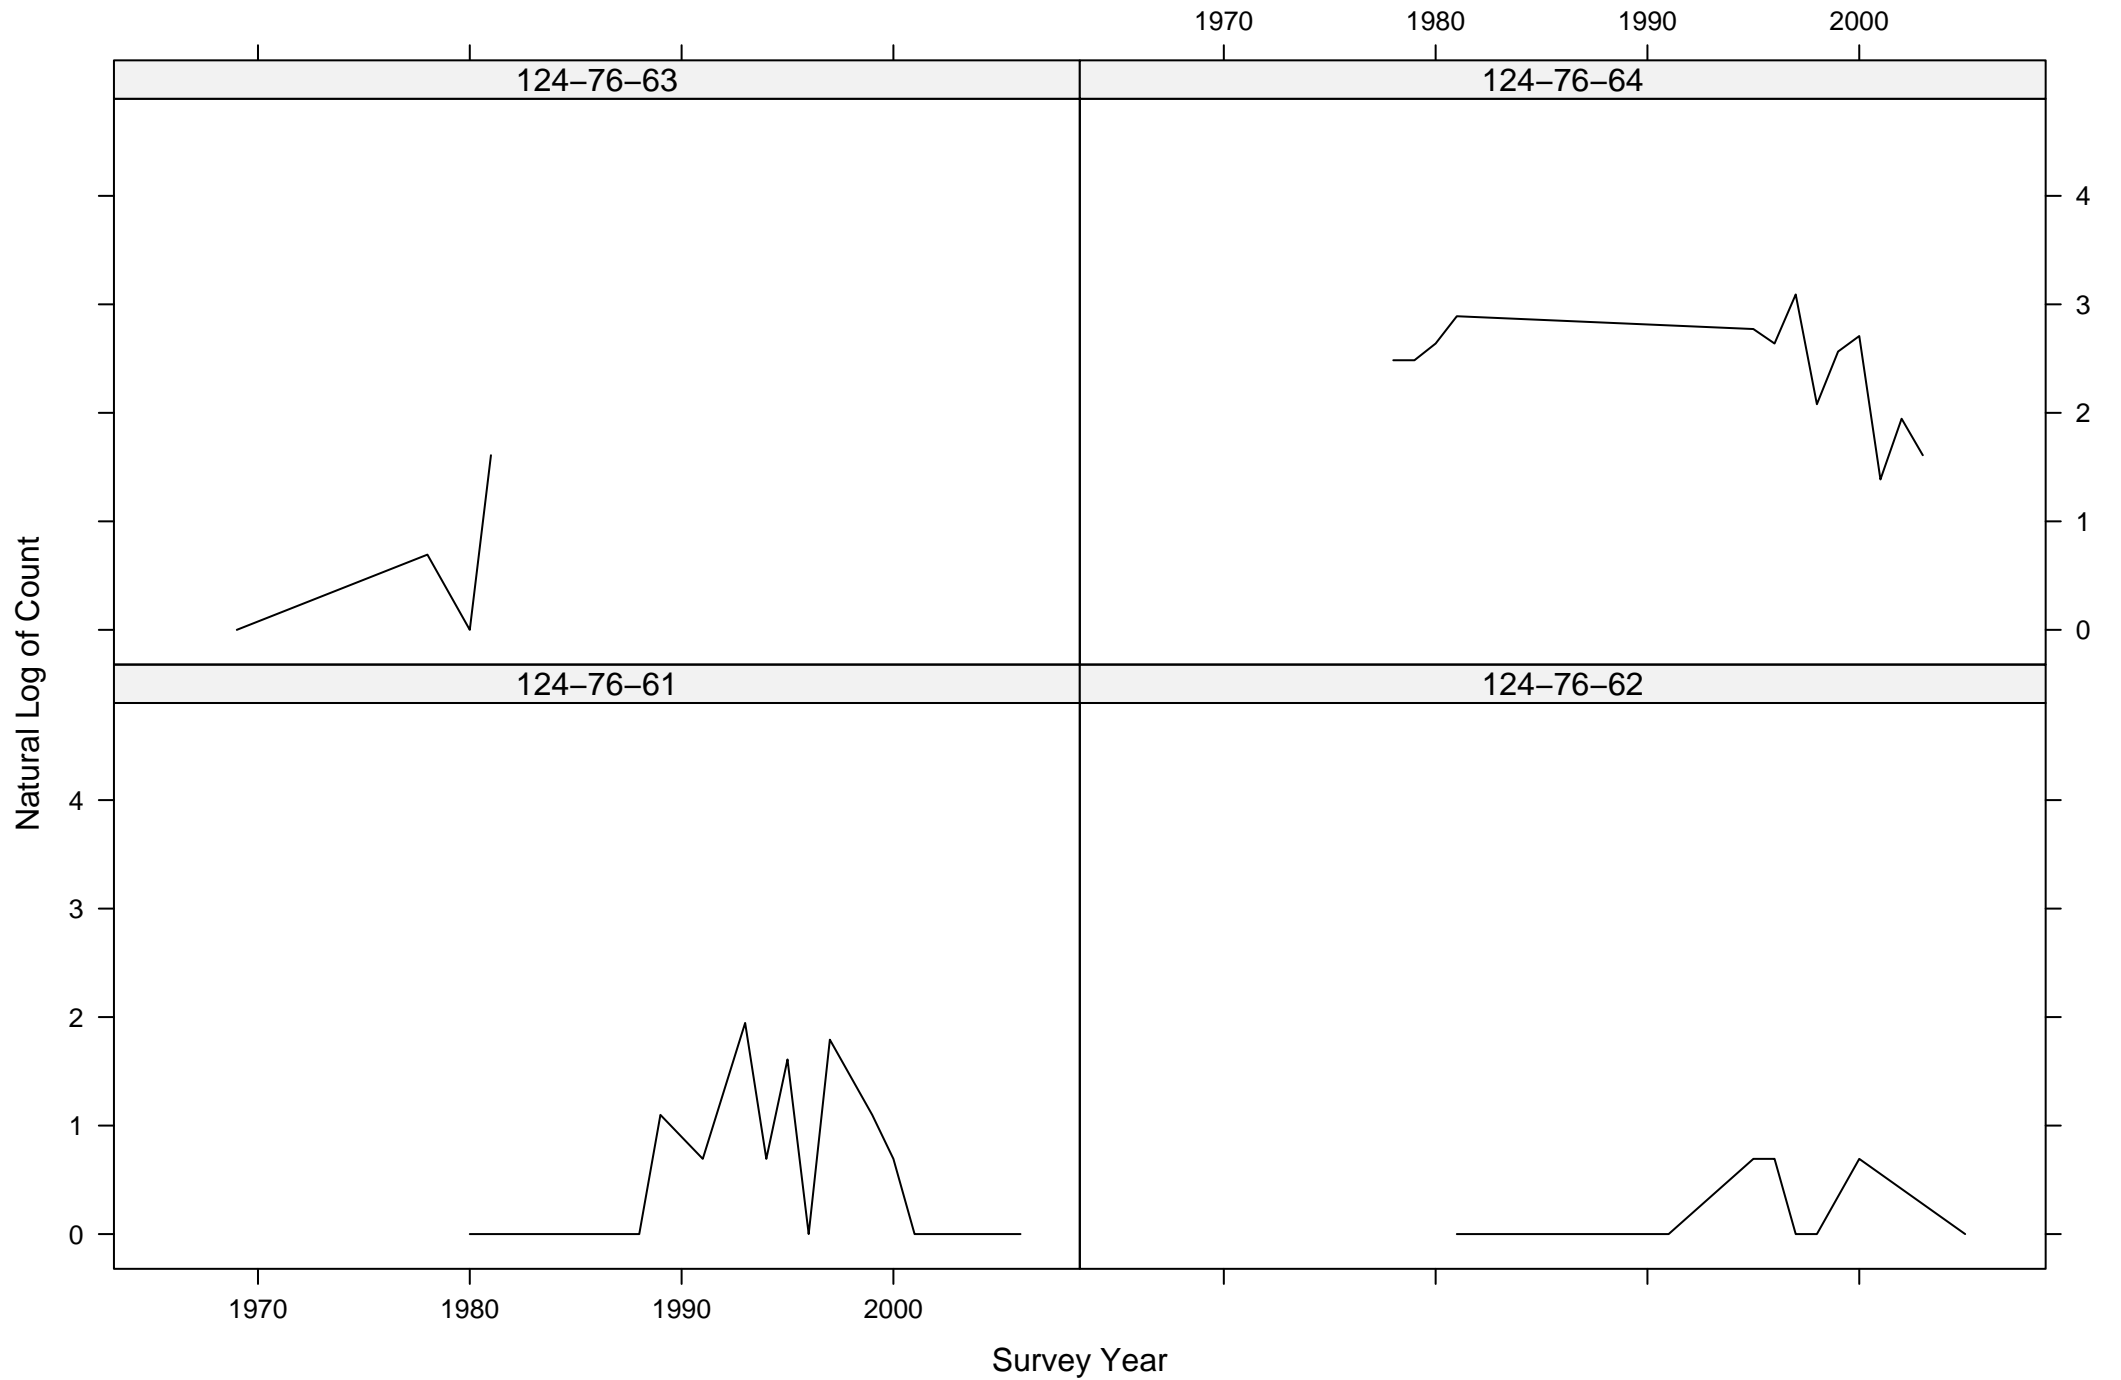

Total Counts of Black-throated Green Warbler by Route ID