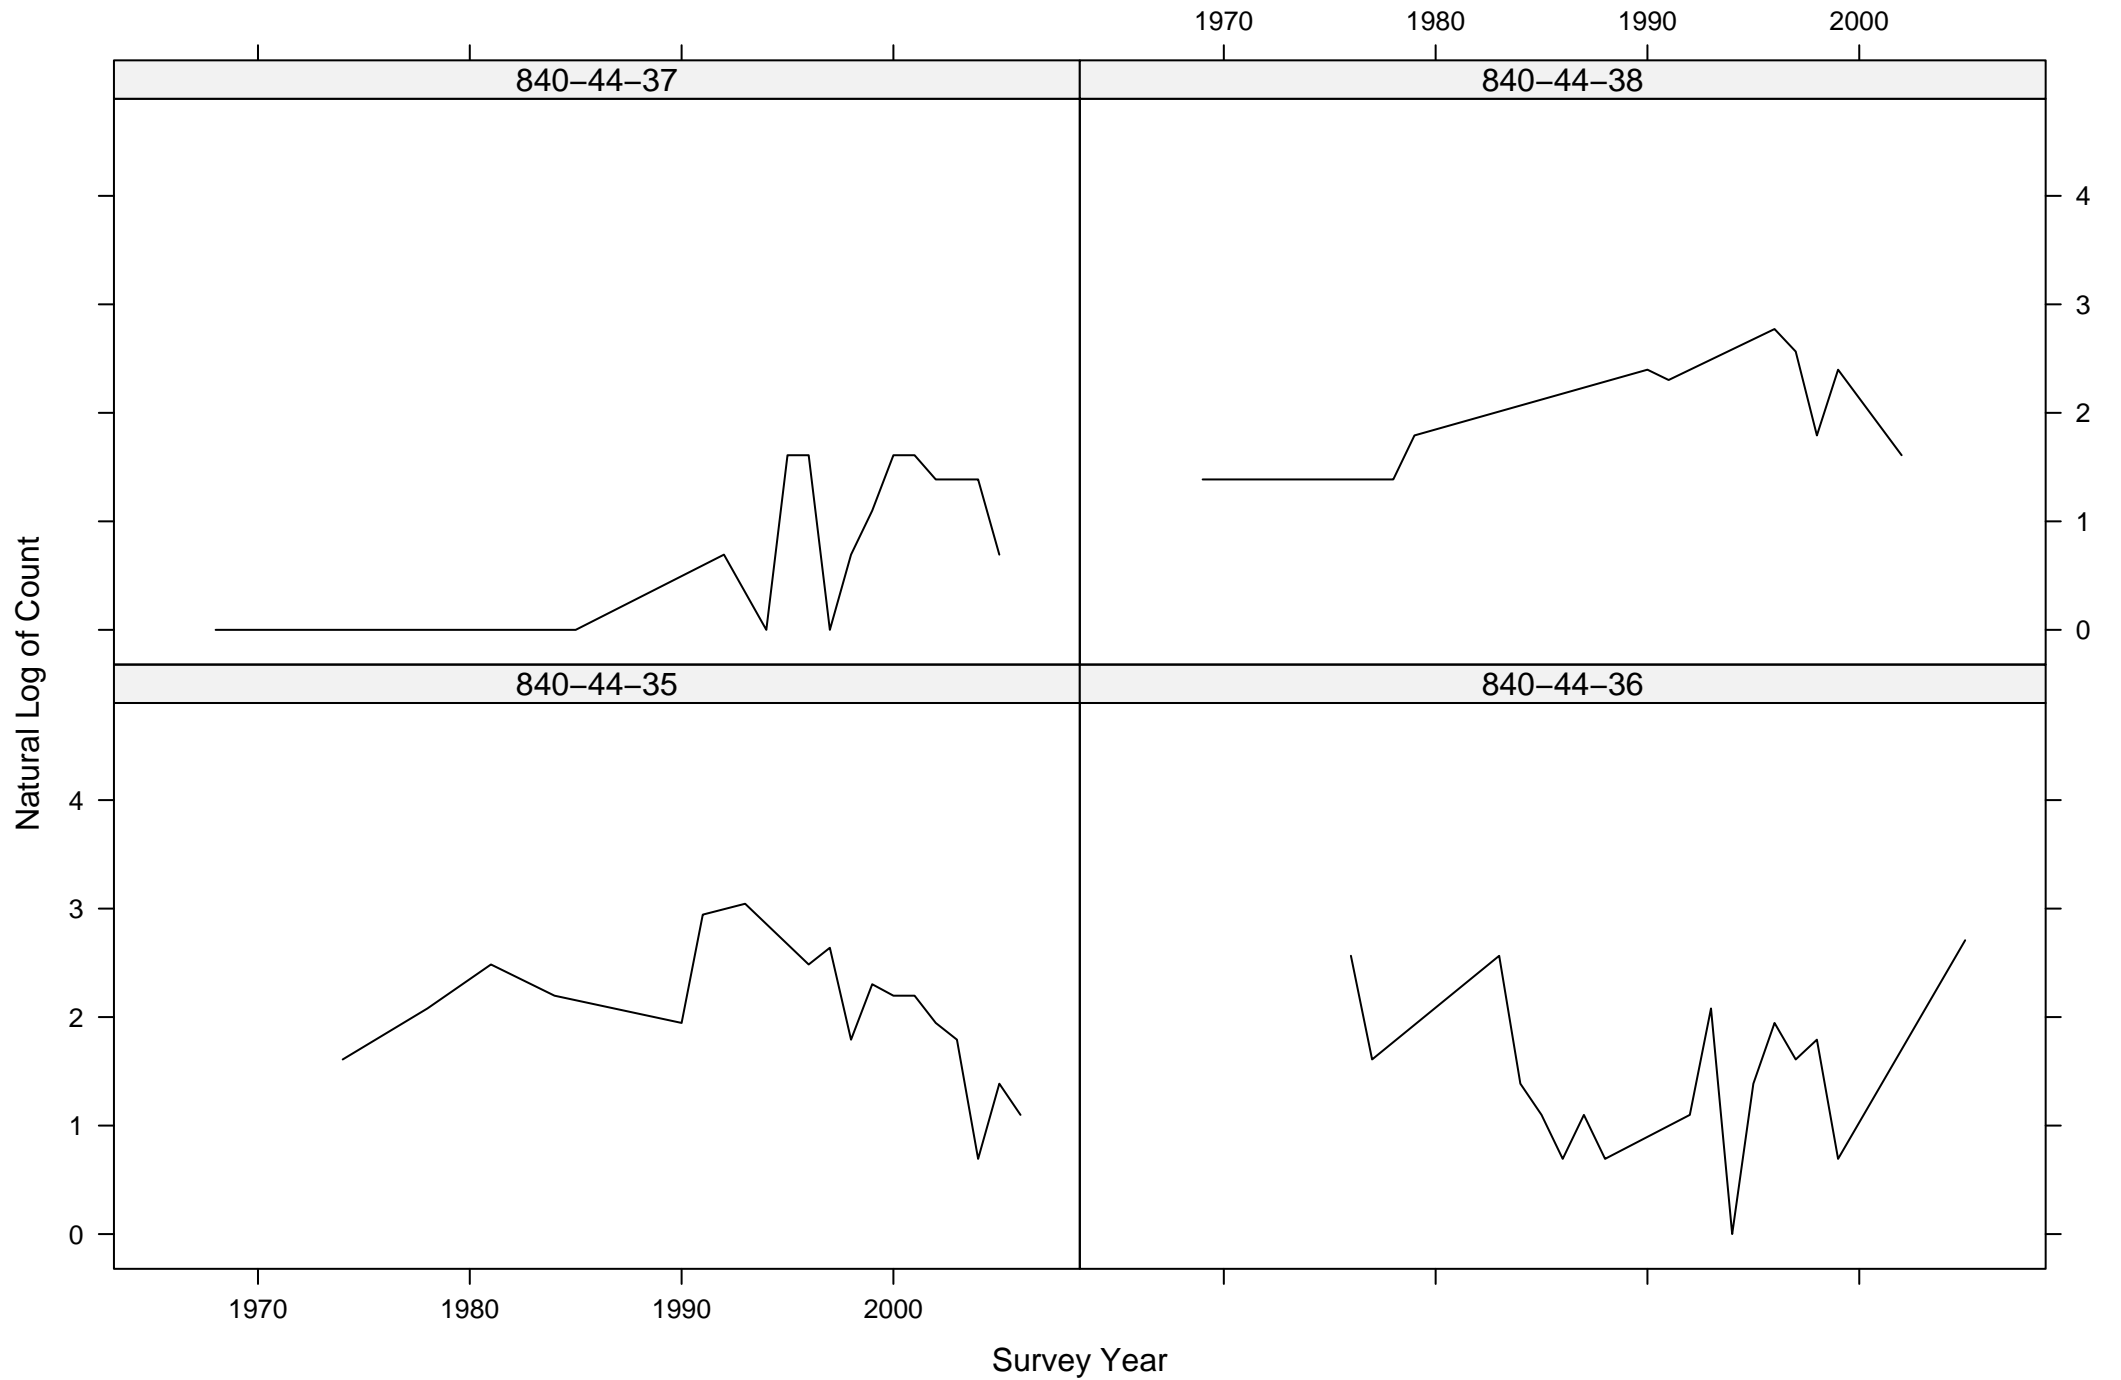

Total Counts of Black-throated Green Warbler by Route ID