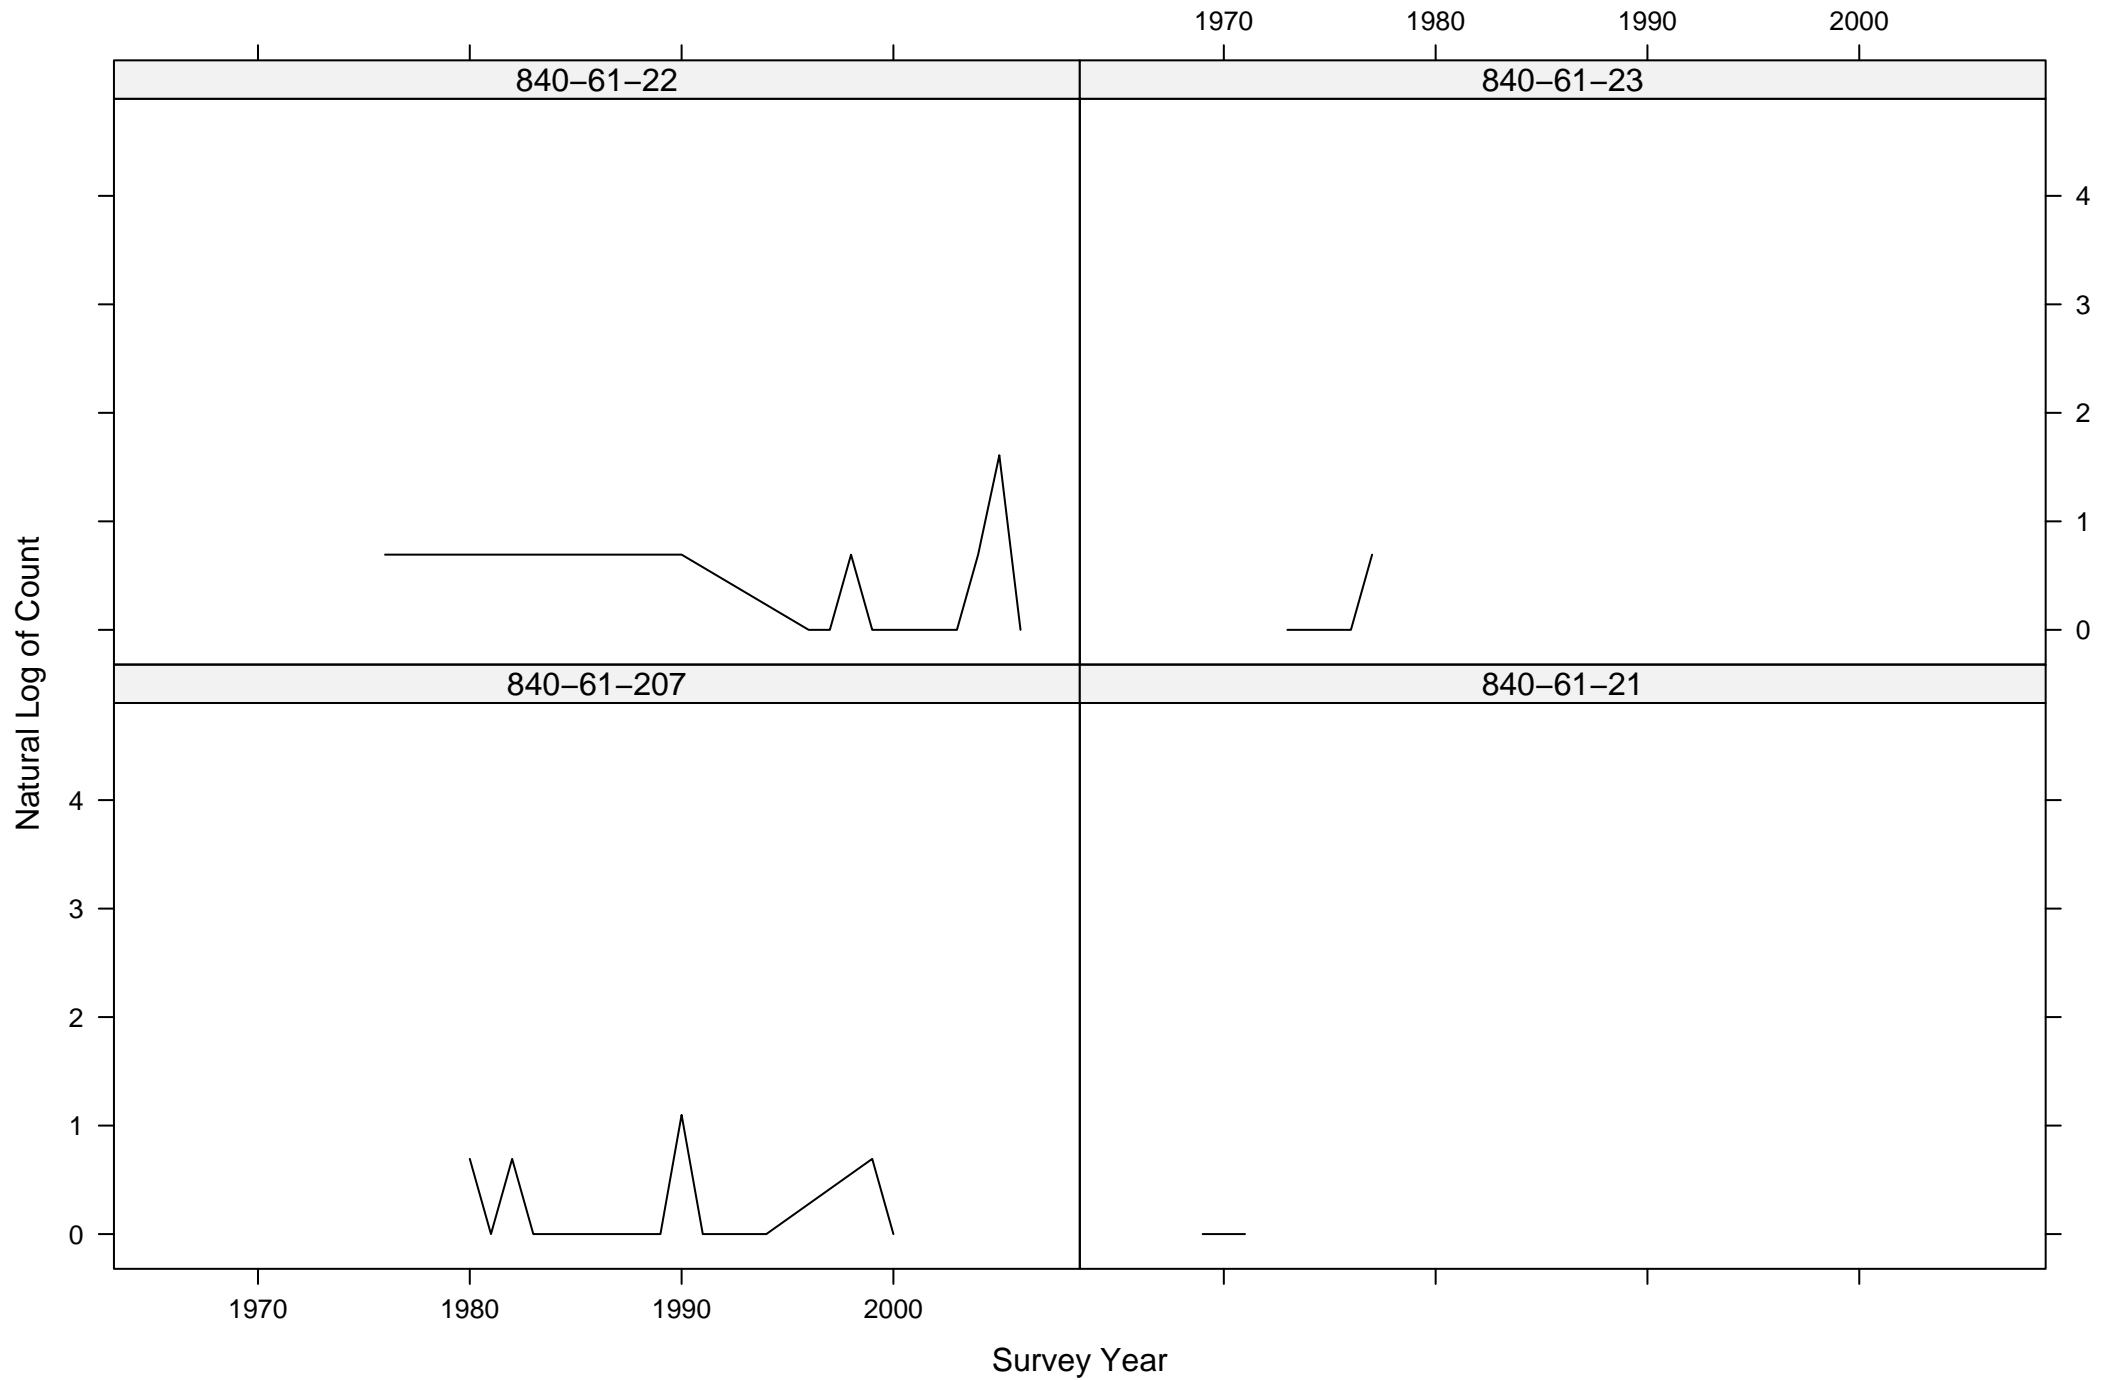

Total Counts of Black-throated Green Warbler by Route ID