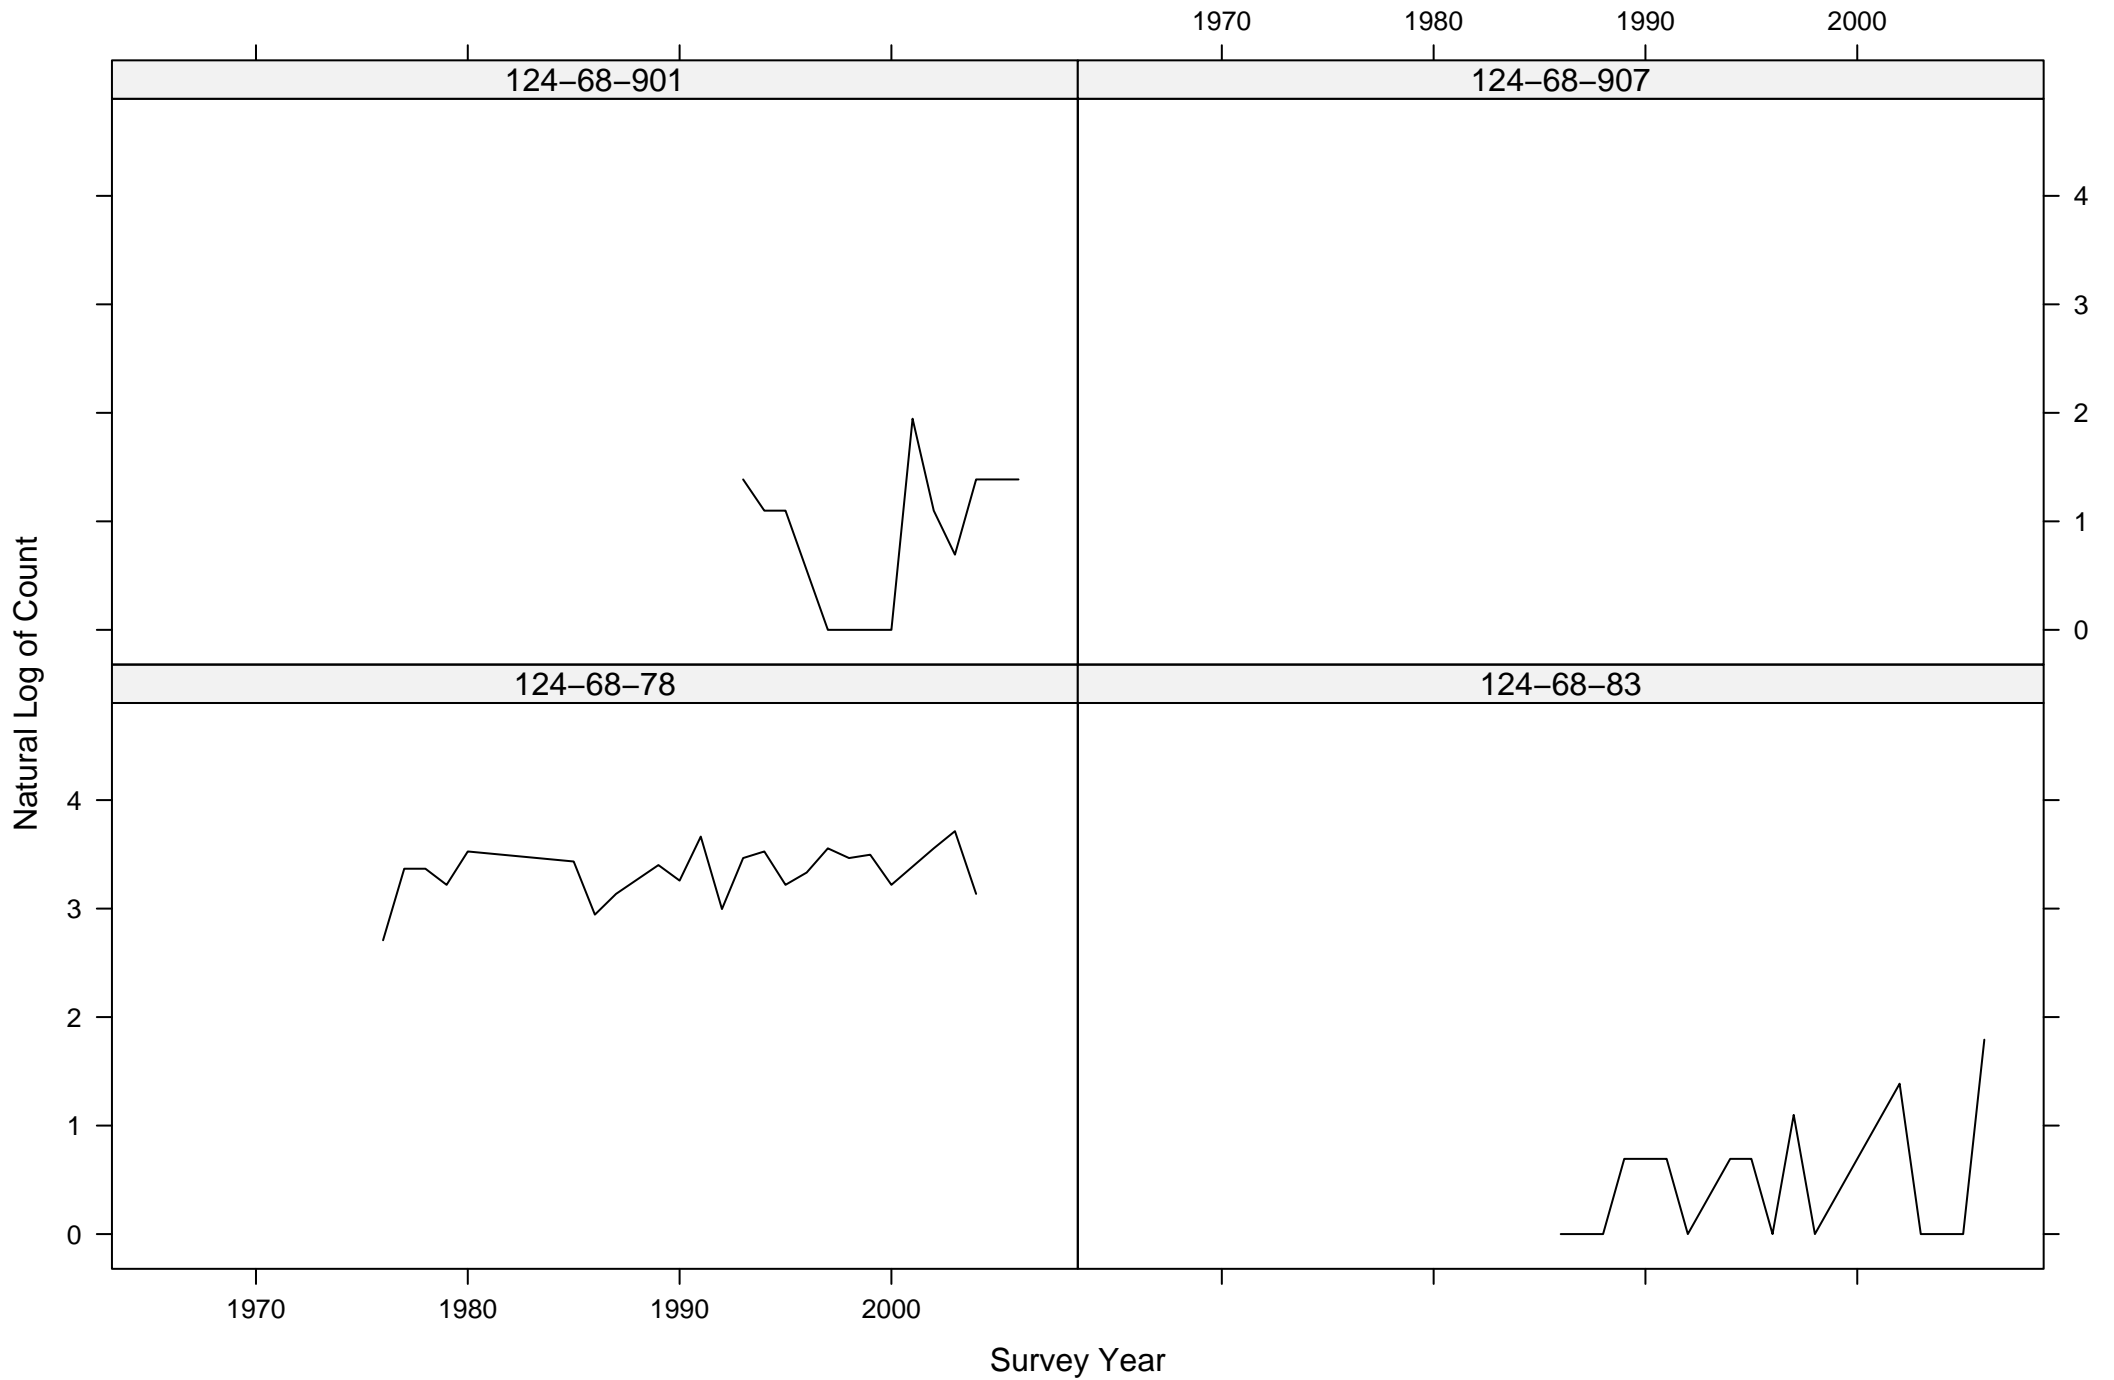

Total Counts of Black-throated Green Warbler by Route ID