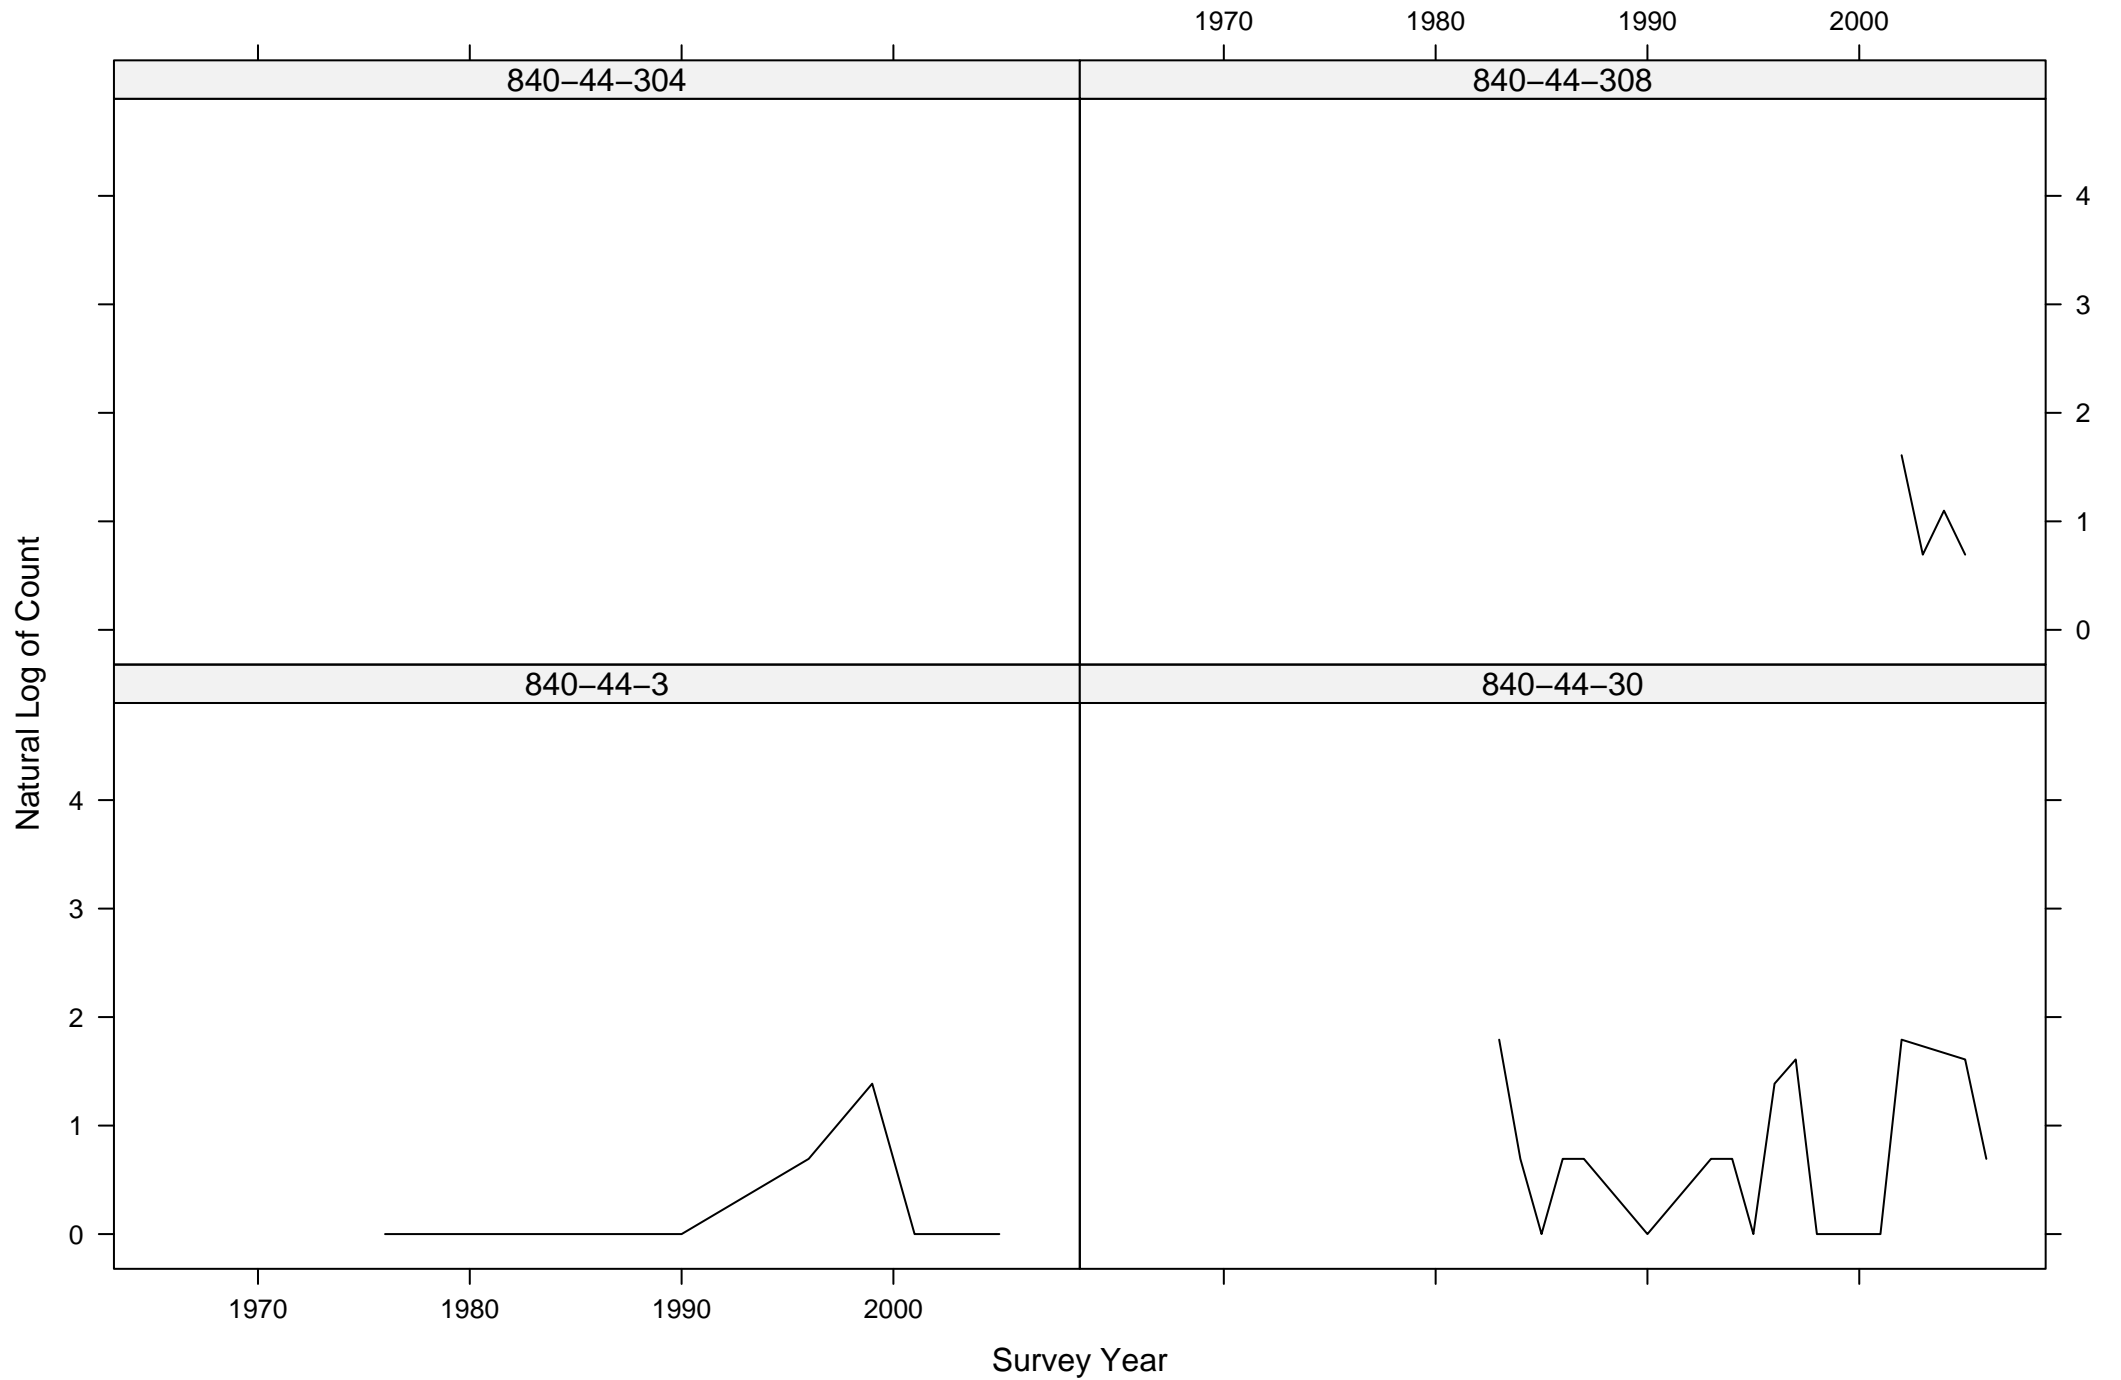

Total Counts of Black-throated Green Warbler by Route ID

Total Counts of Black-throated Green Warbler by Route ID

Total Counts of Black-throated Green Warbler by Route ID

Total Counts of Black-throated Green Warbler by Route ID