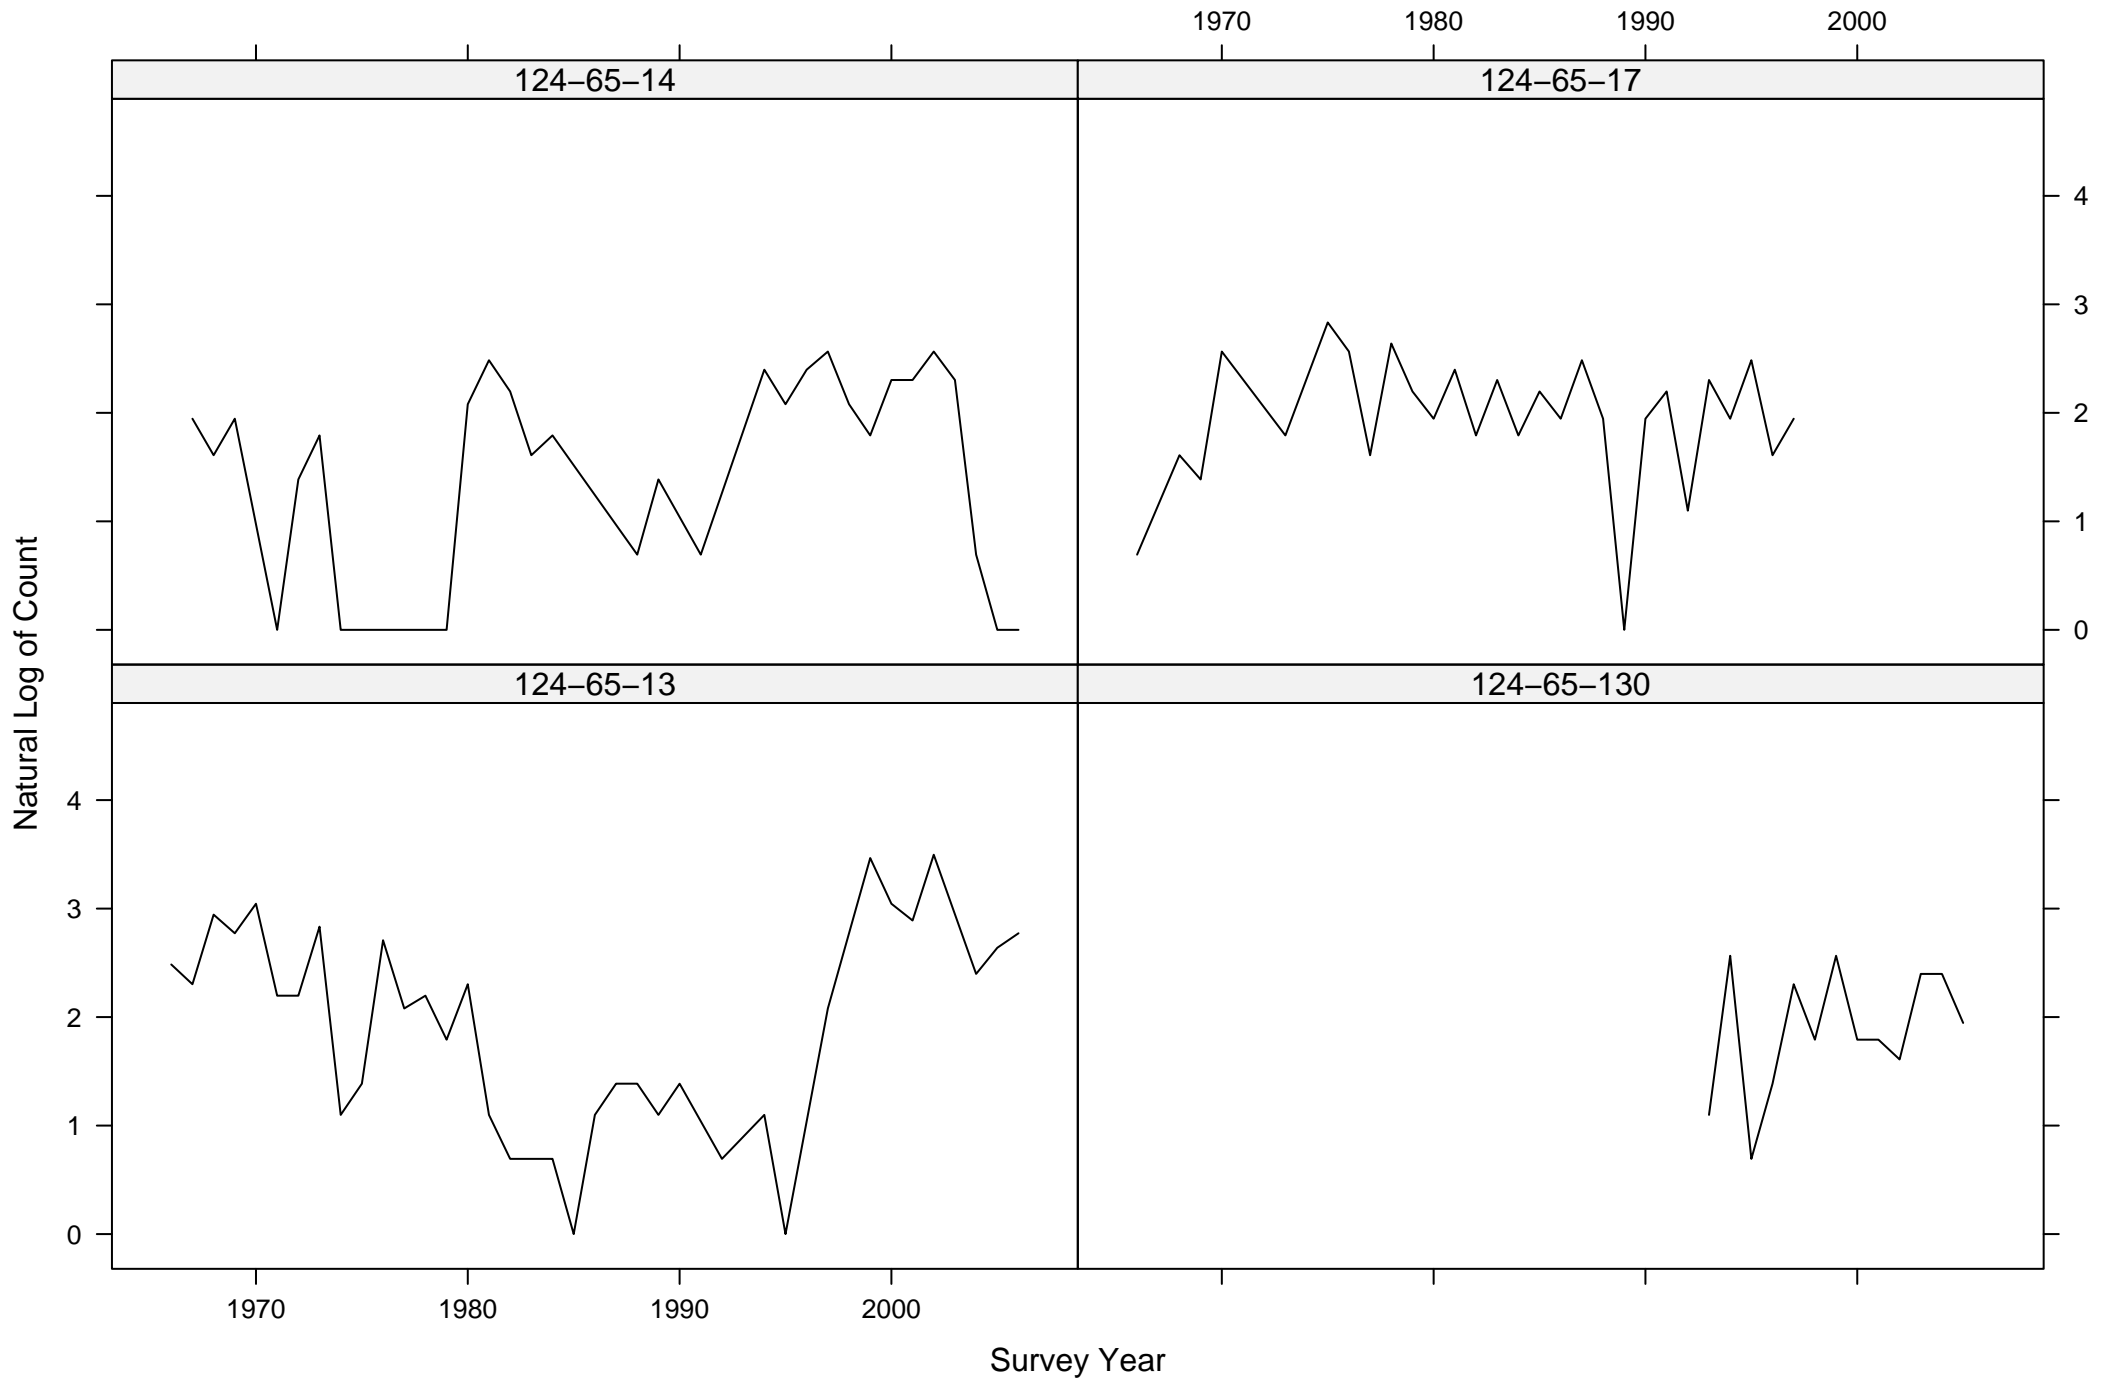

Total Counts of Black-throated Green Warbler by Route ID