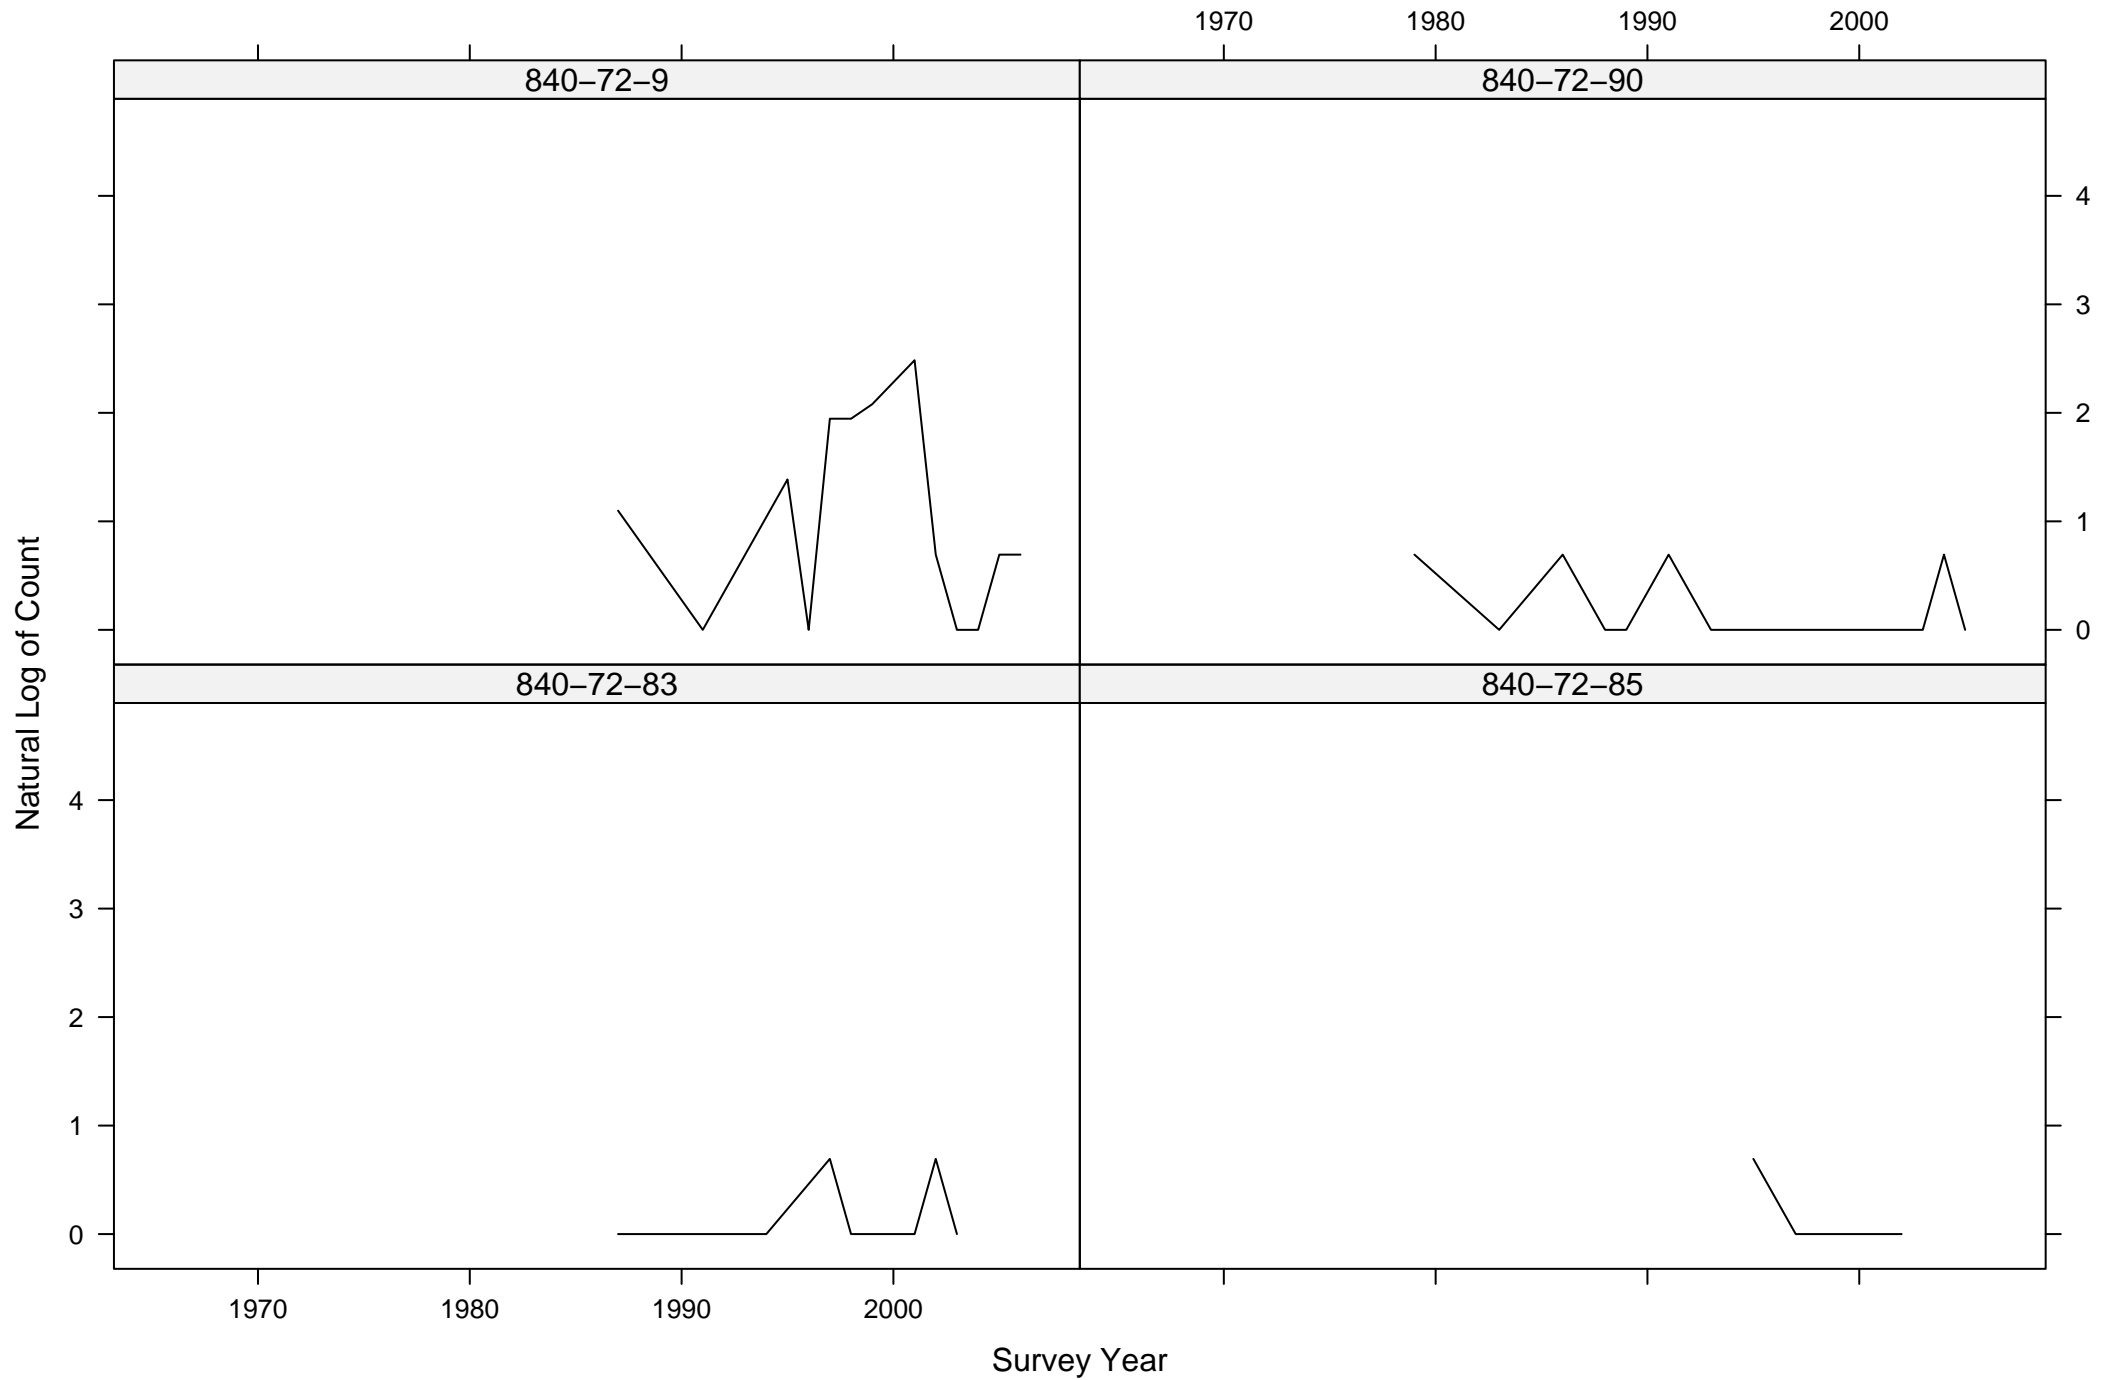

Total Counts of Black-throated Green Warbler by Route ID