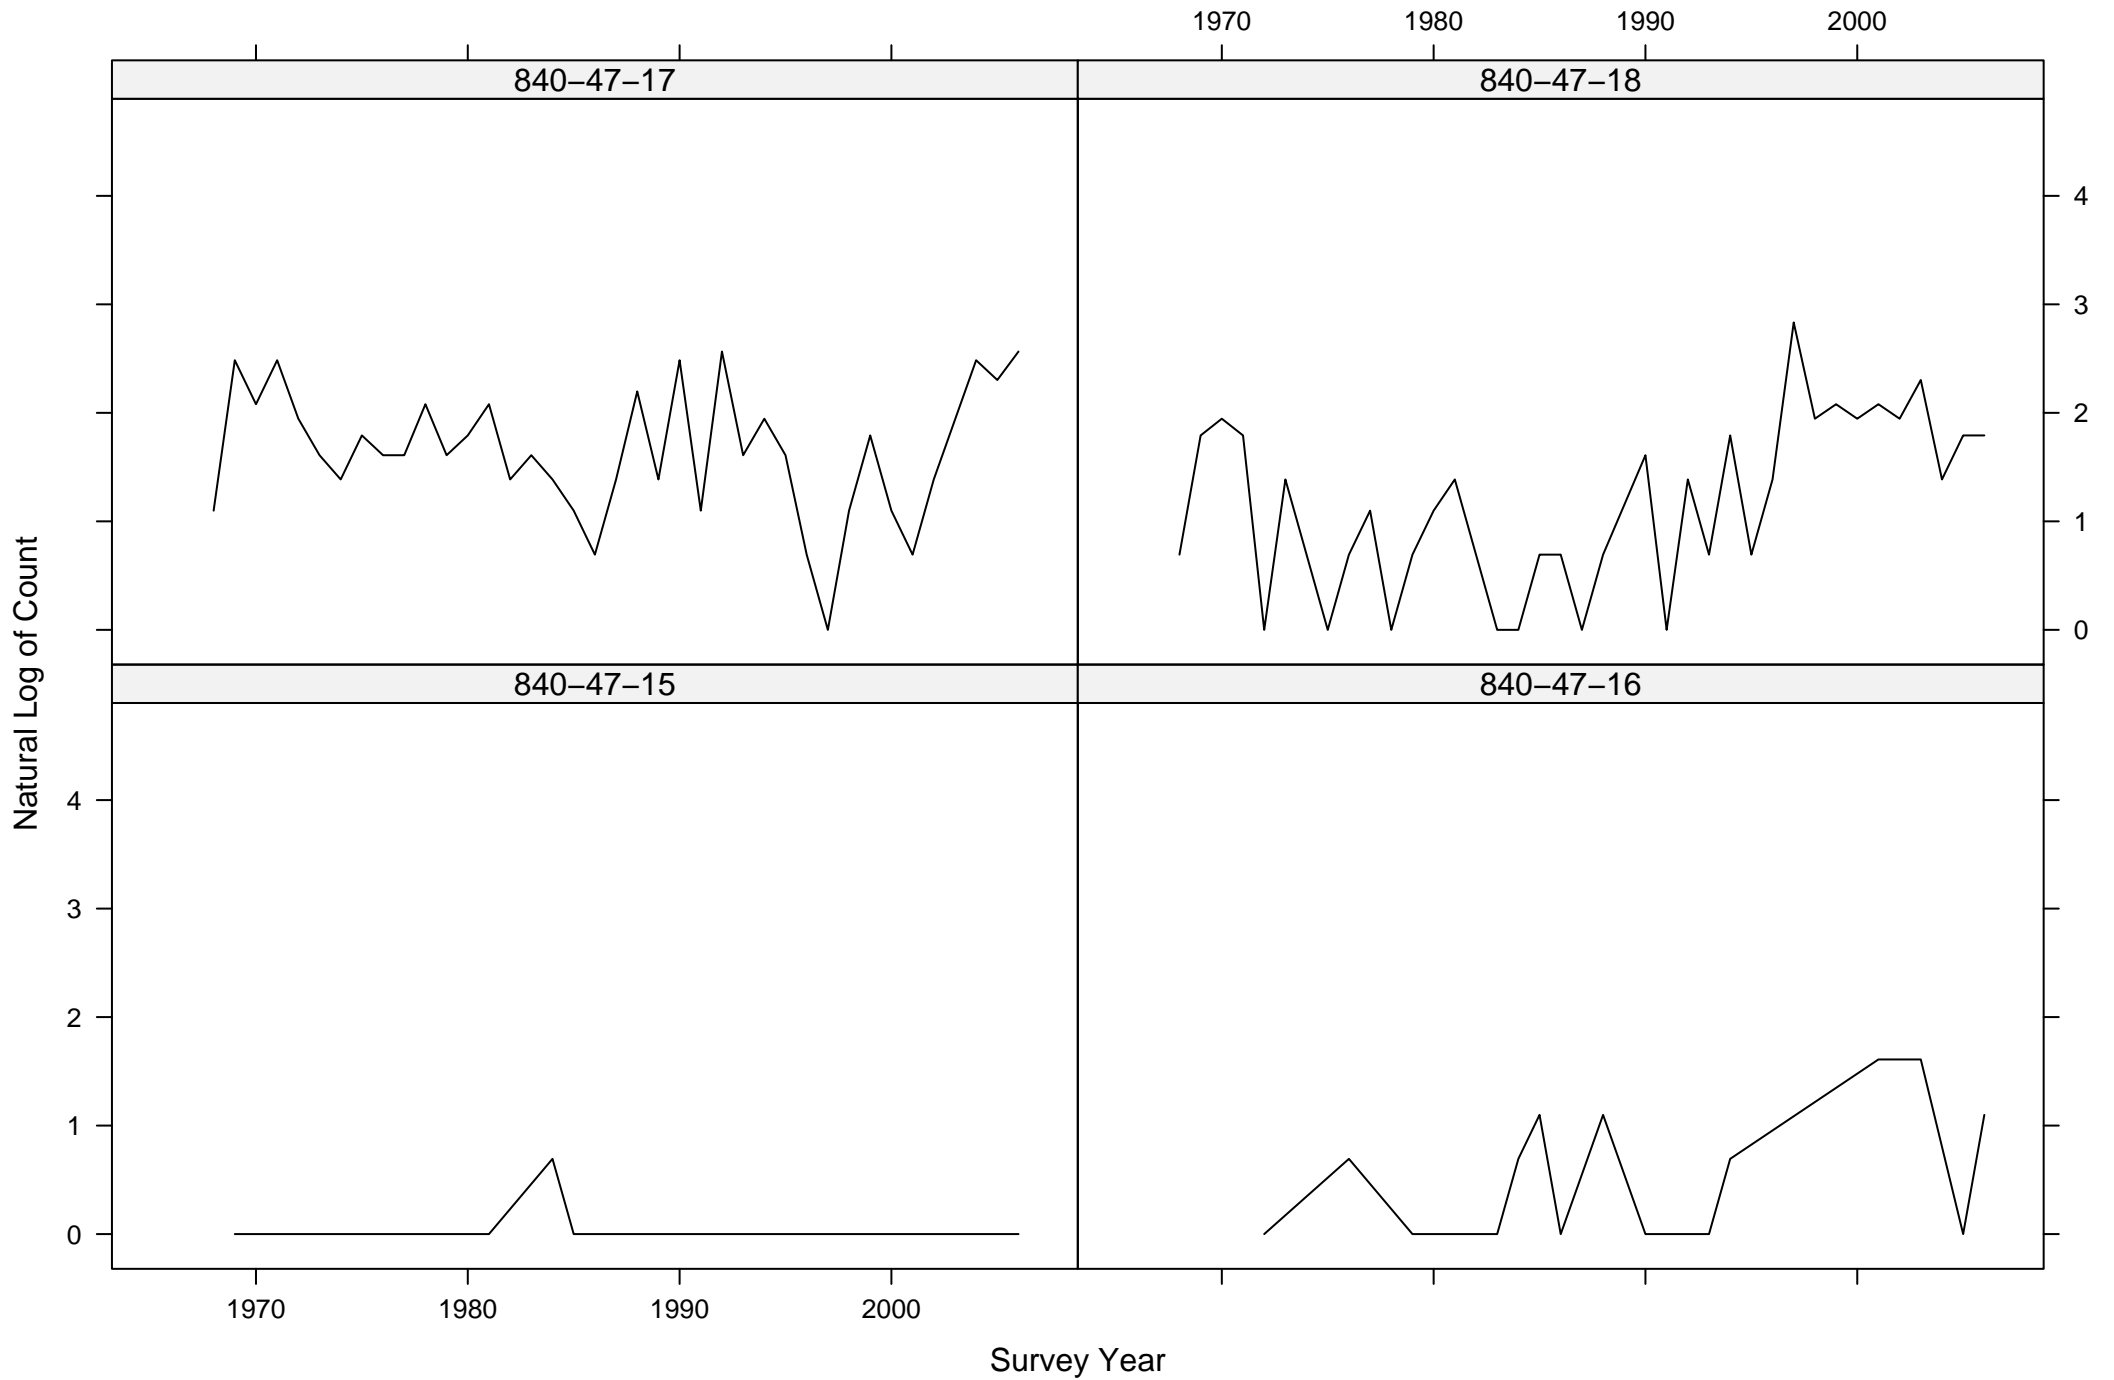

Total Counts of Black-throated Green Warbler by Route ID