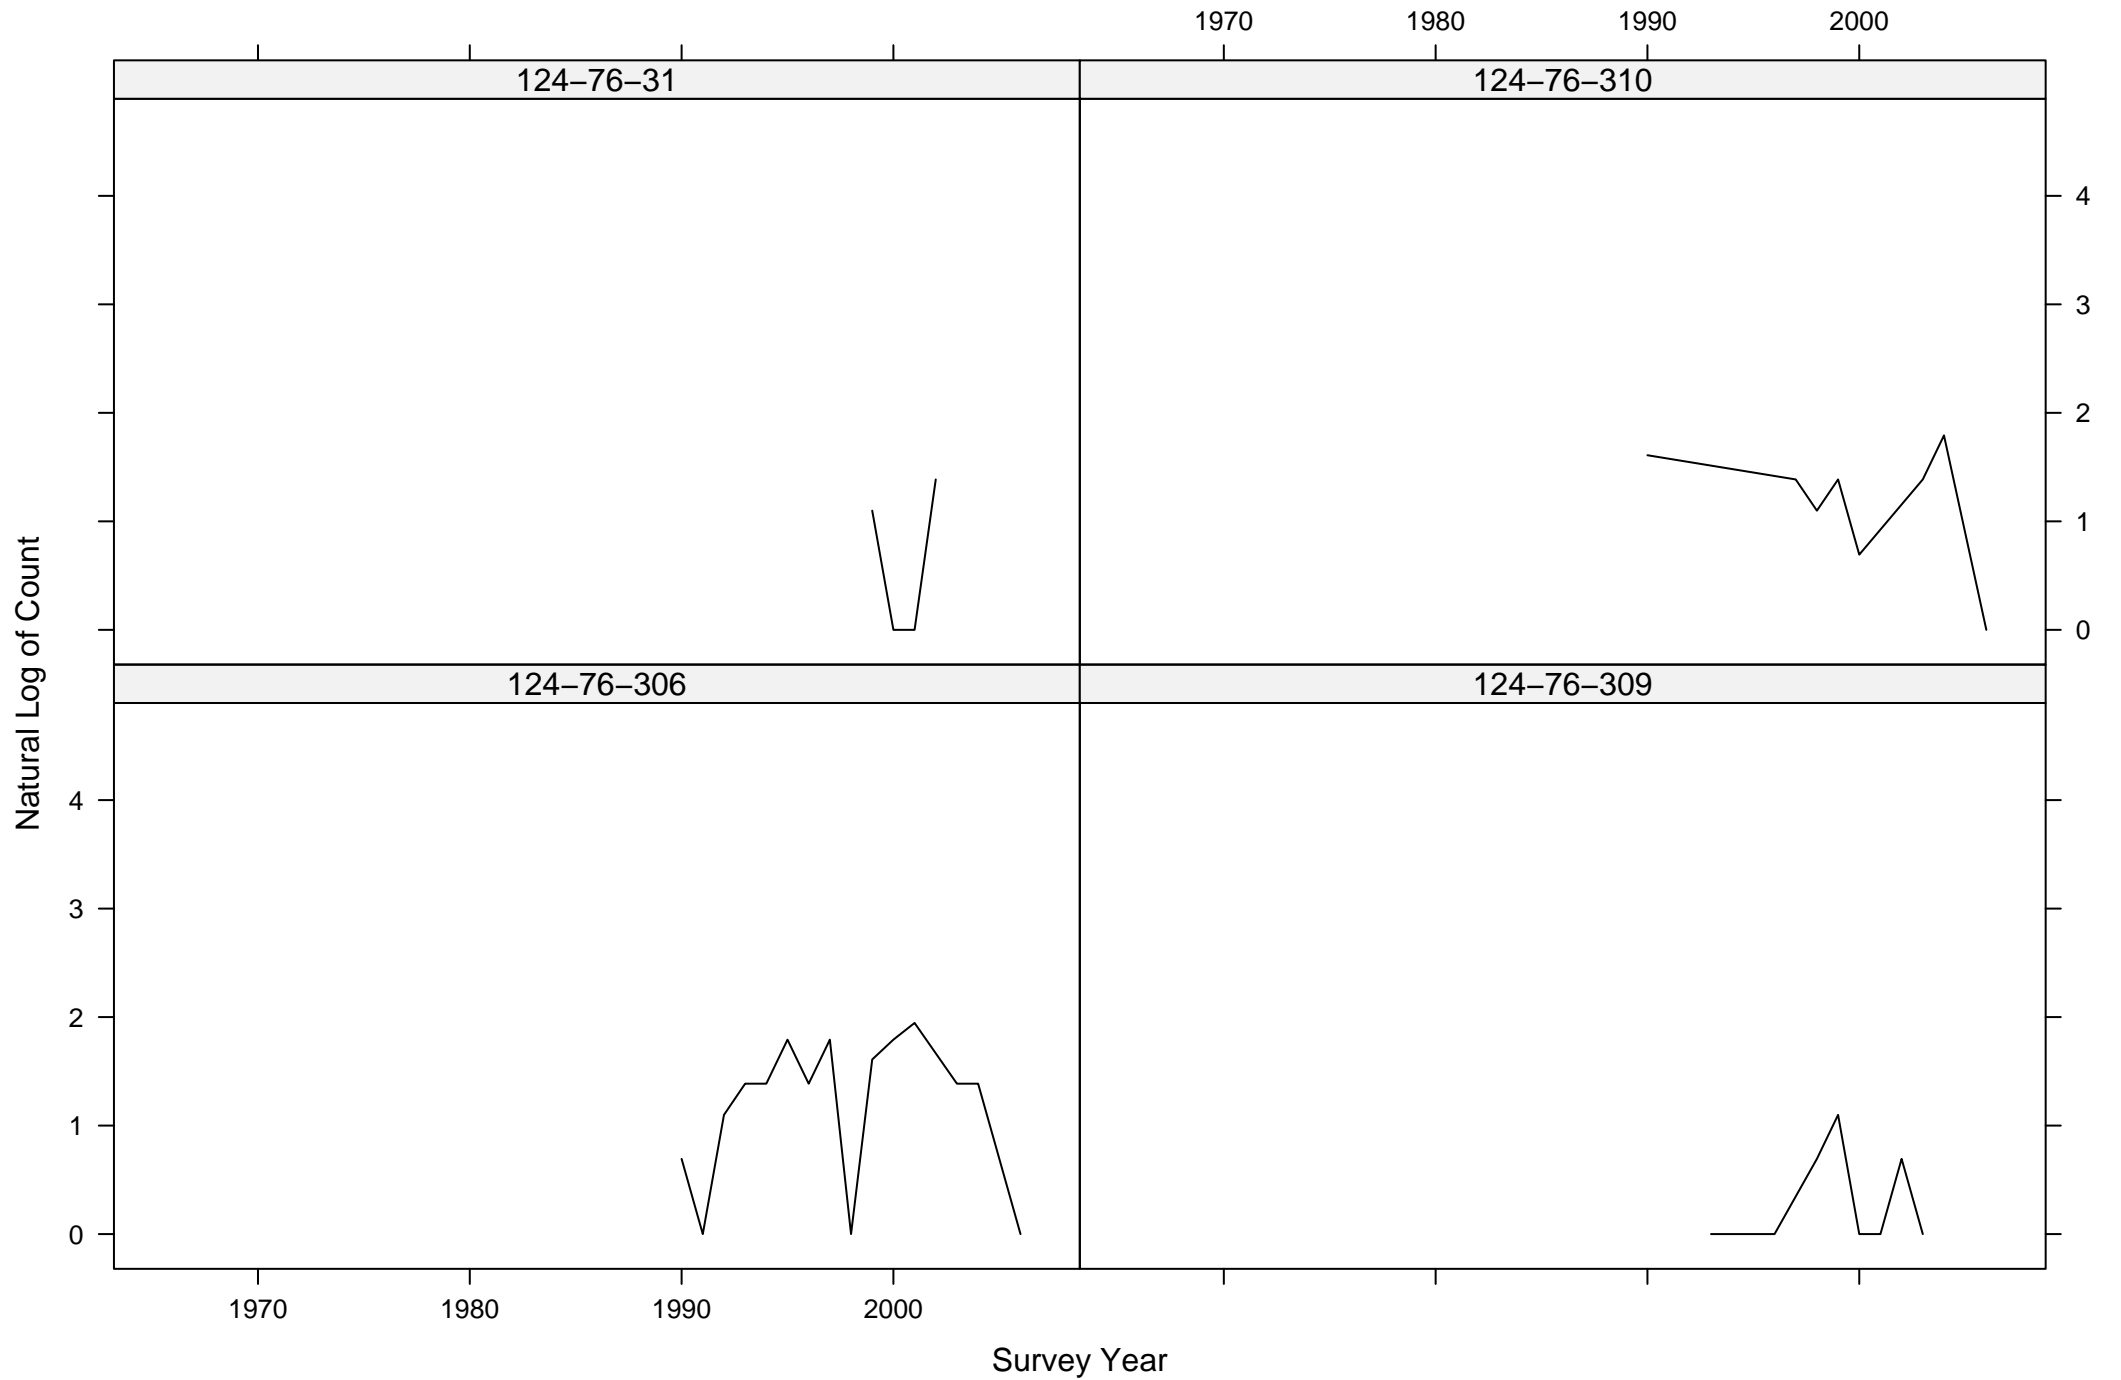

Total Counts of Black-throated Green Warbler by Route ID

Total Counts of Black-throated Green Warbler by Route ID

Total Counts of Black-throated Green Warbler by Route ID

Total Counts of Black-throated Green Warbler by Route ID