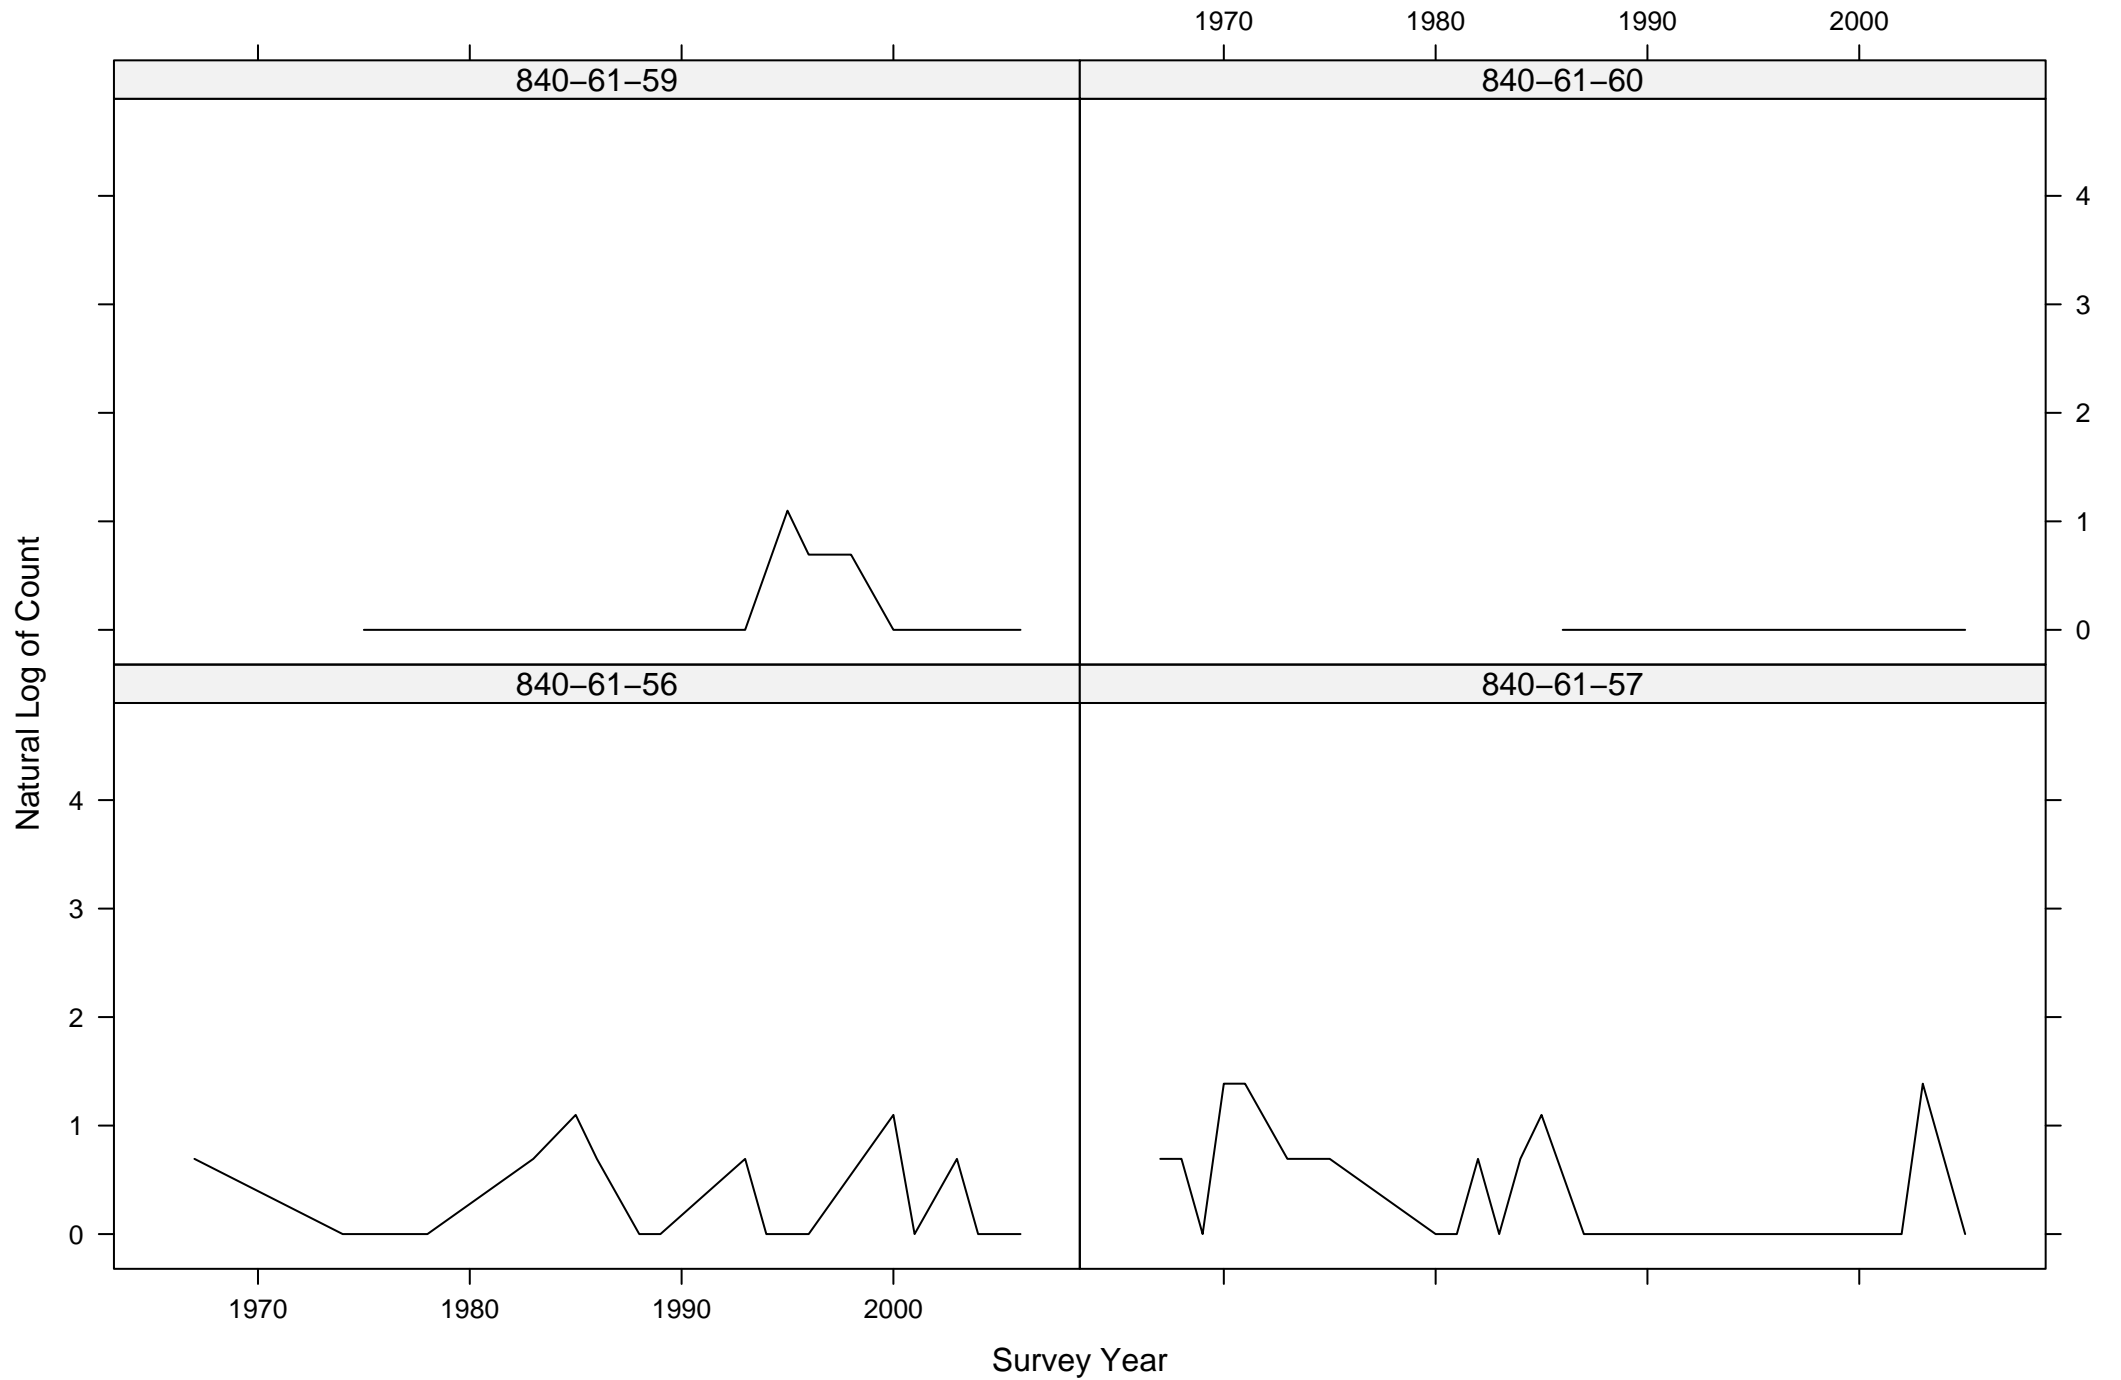

Total Counts of Black-throated Green Warbler by Route ID