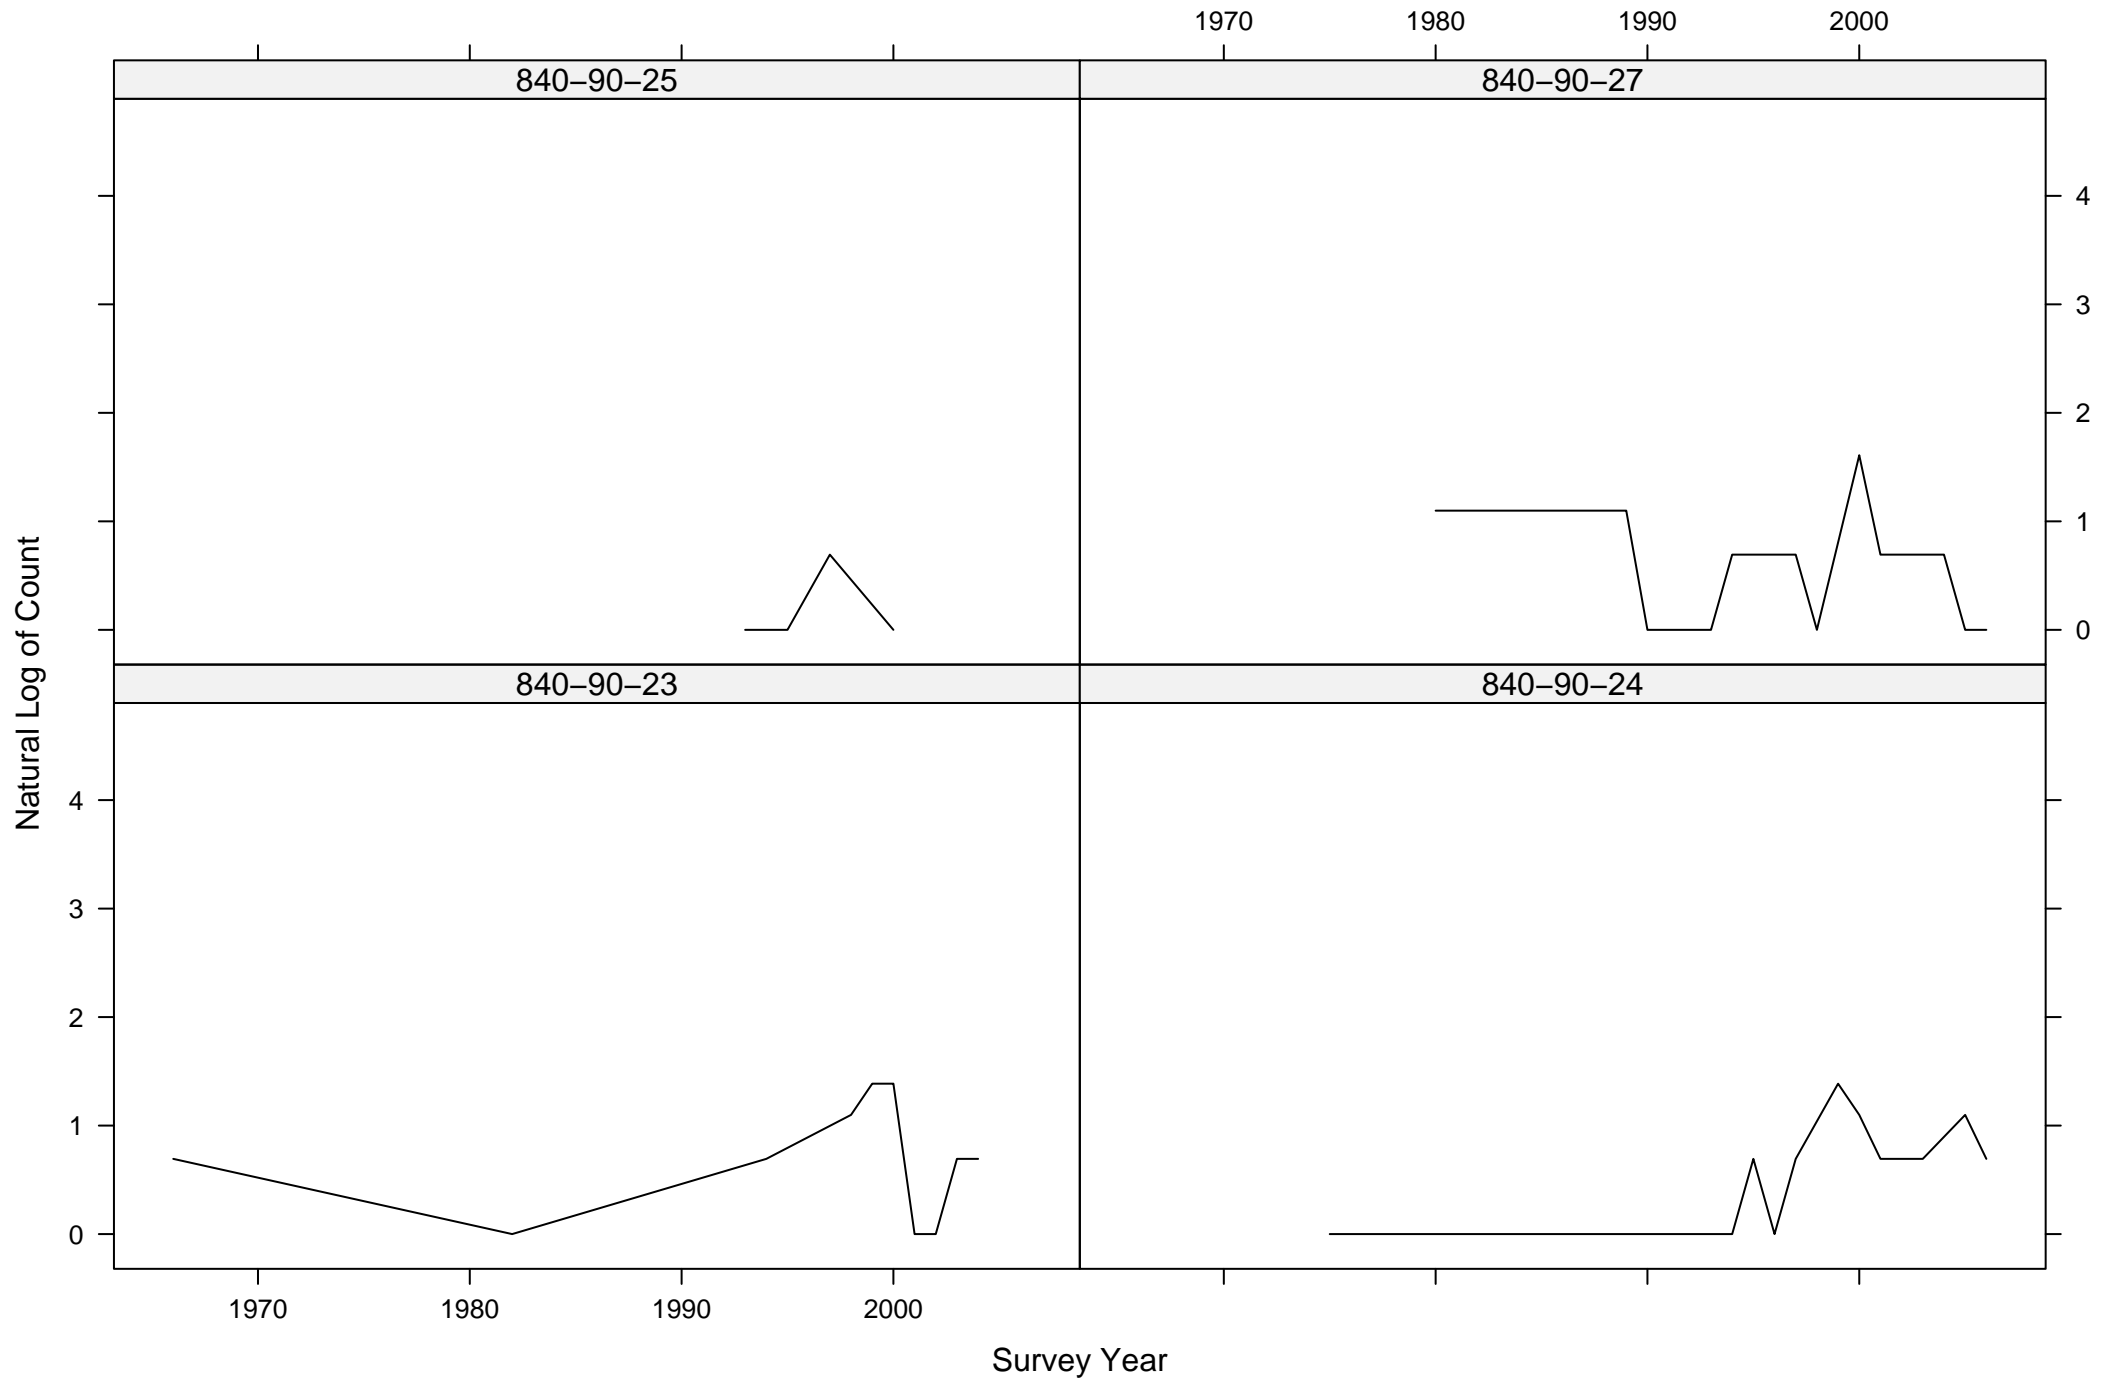

Total Counts of Black-throated Green Warbler by Route ID