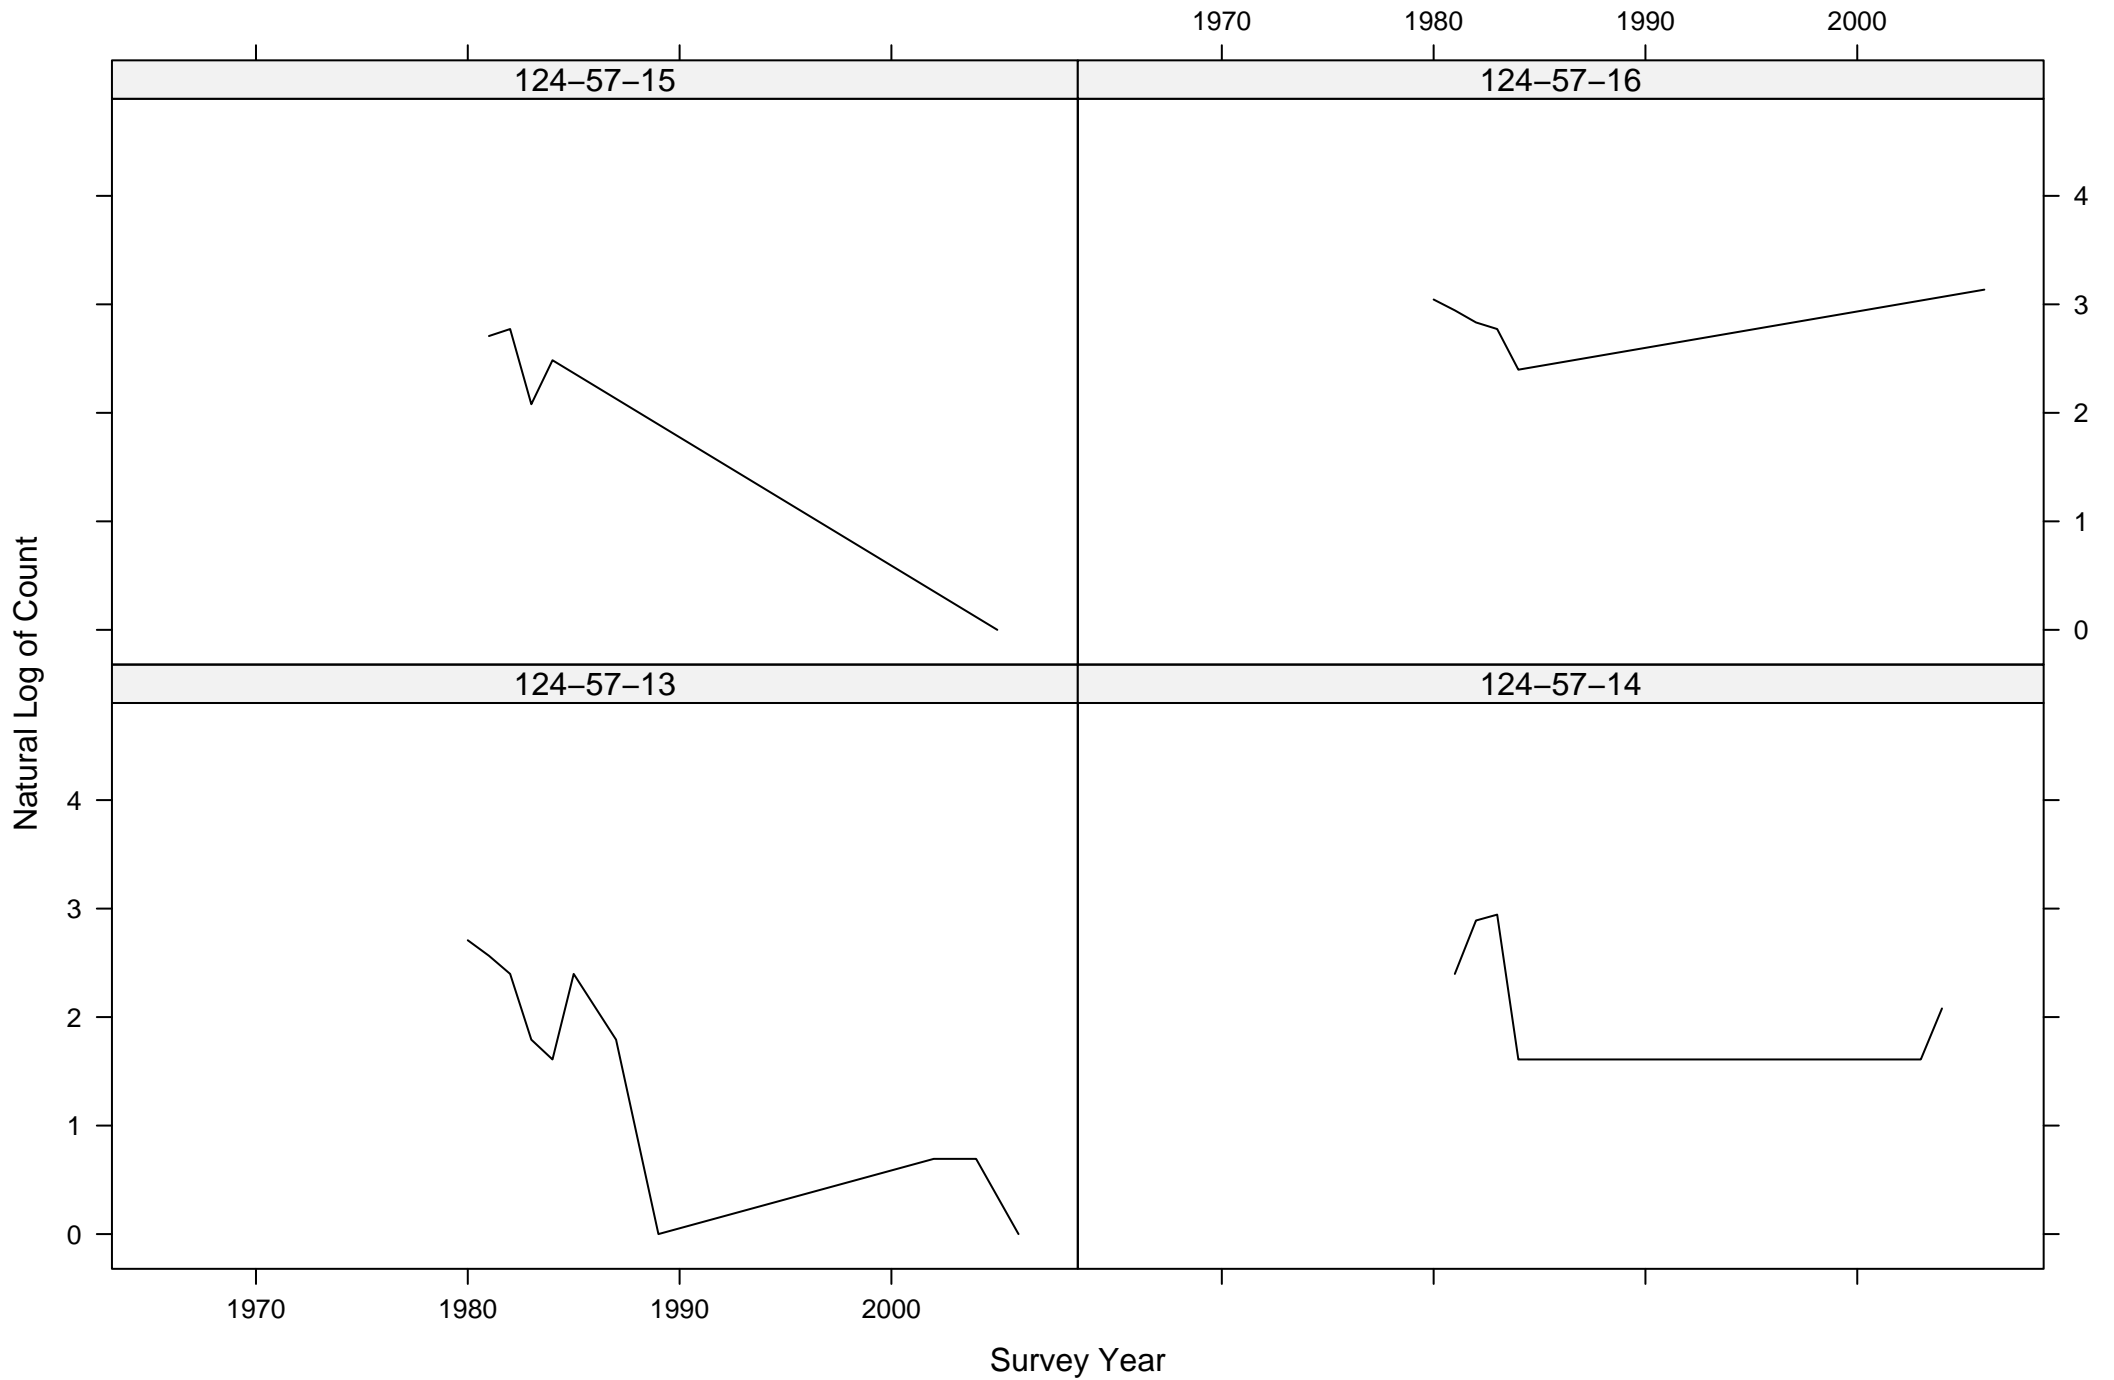

Total Counts of Black-throated Green Warbler by Route ID

Total Counts of Black-throated Green Warbler by Route ID

Total Counts of Black-throated Green Warbler by Route ID

Total Counts of Black-throated Green Warbler by Route ID