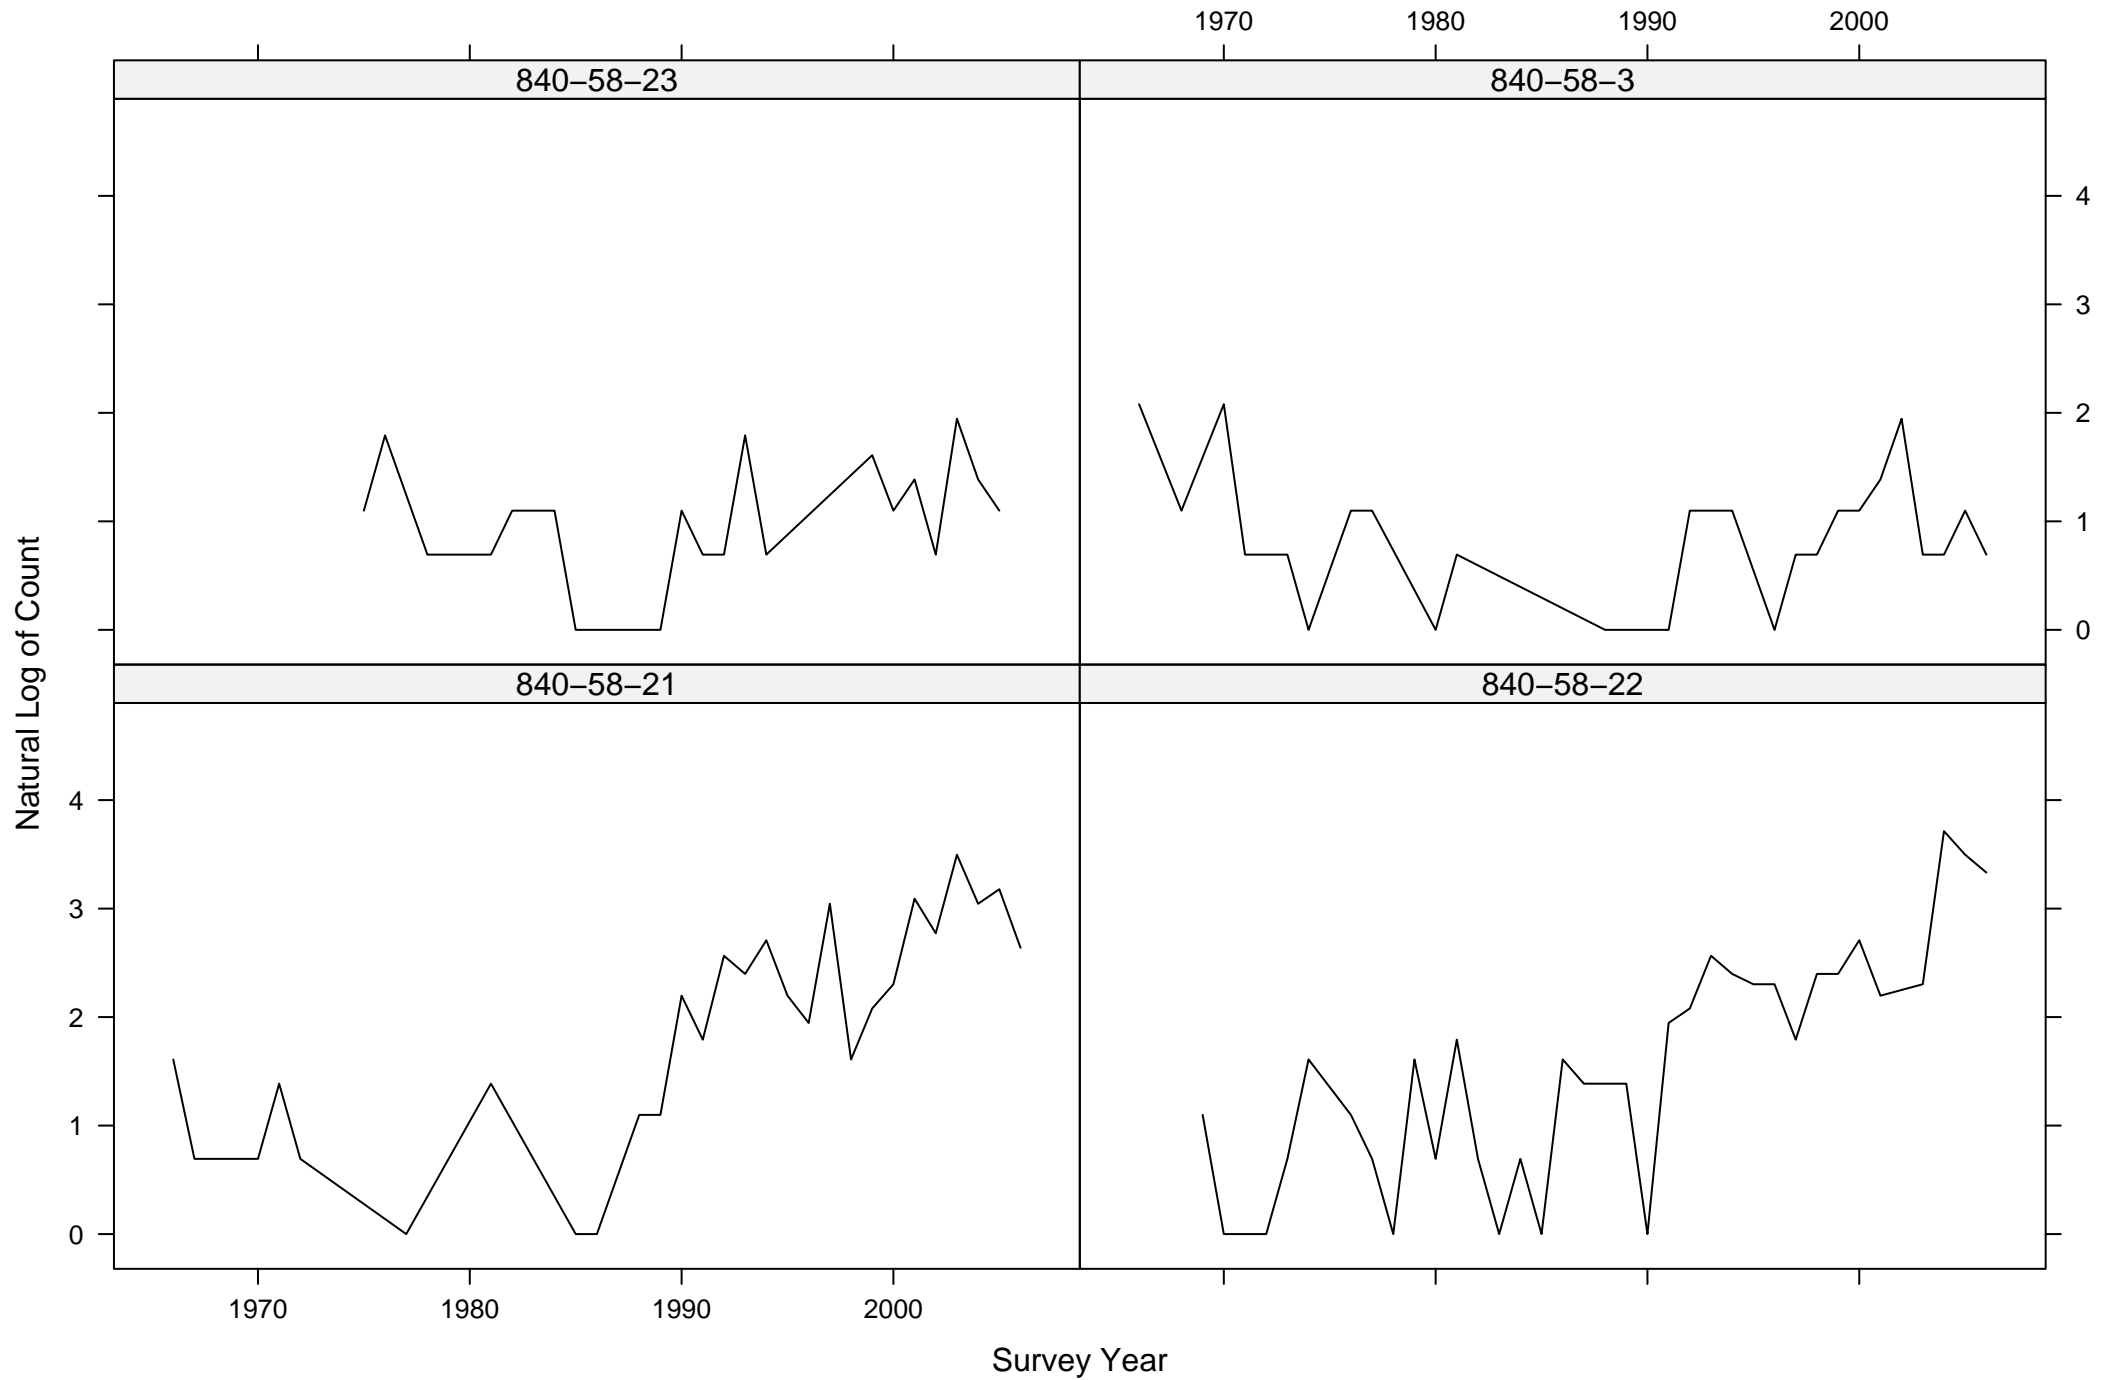

Total Counts of Black-throated Green Warbler by Route ID