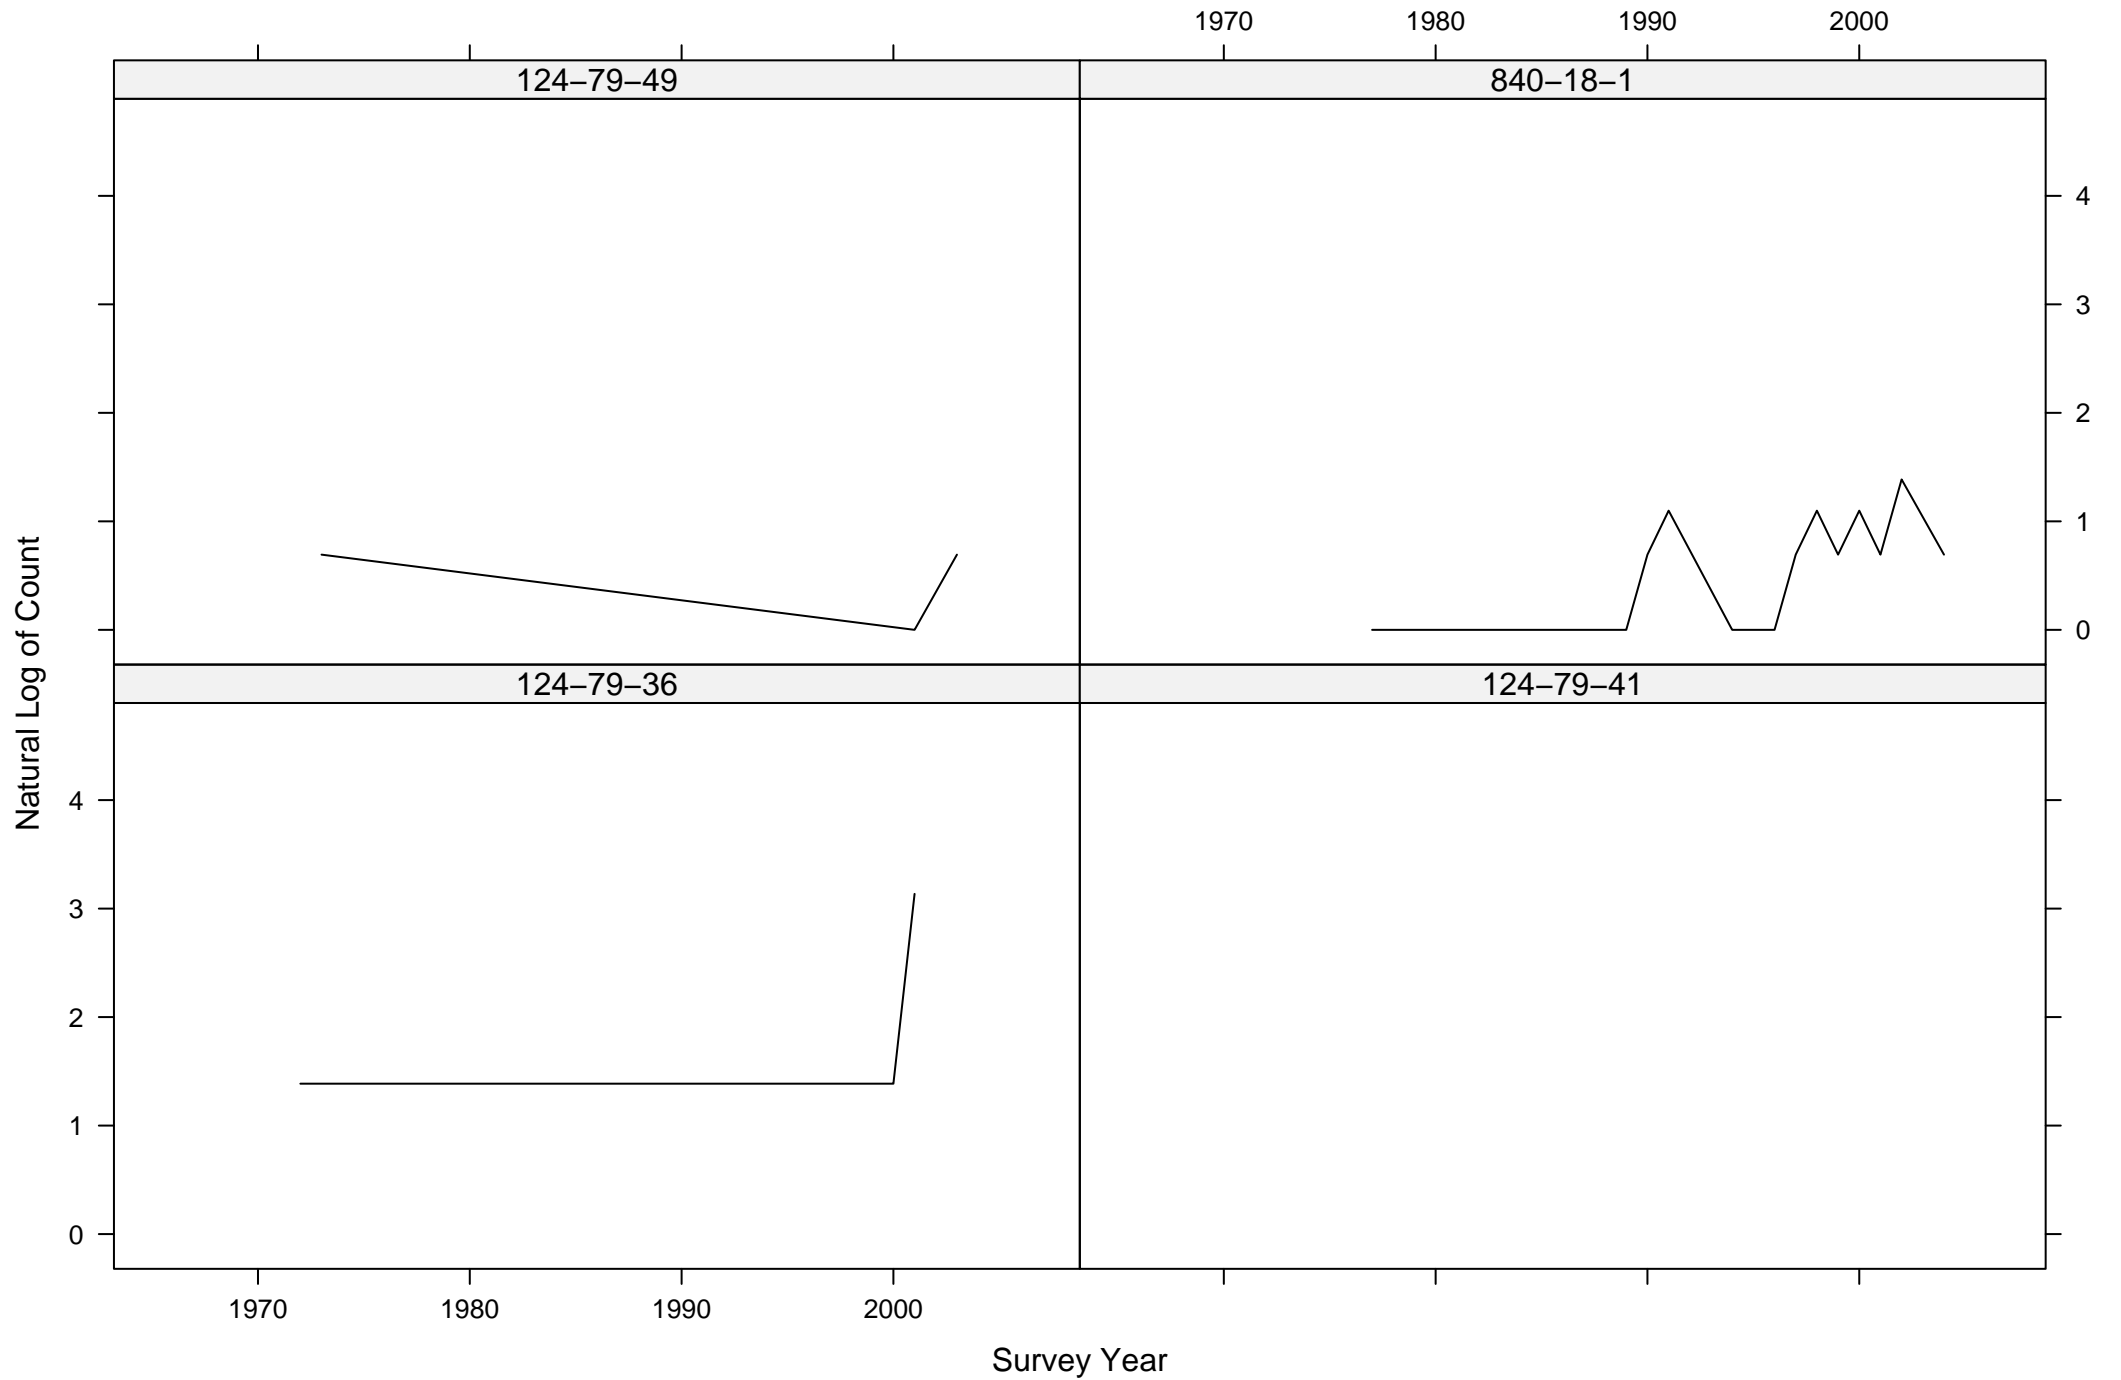

Total Counts of Black-throated Green Warbler by Route ID