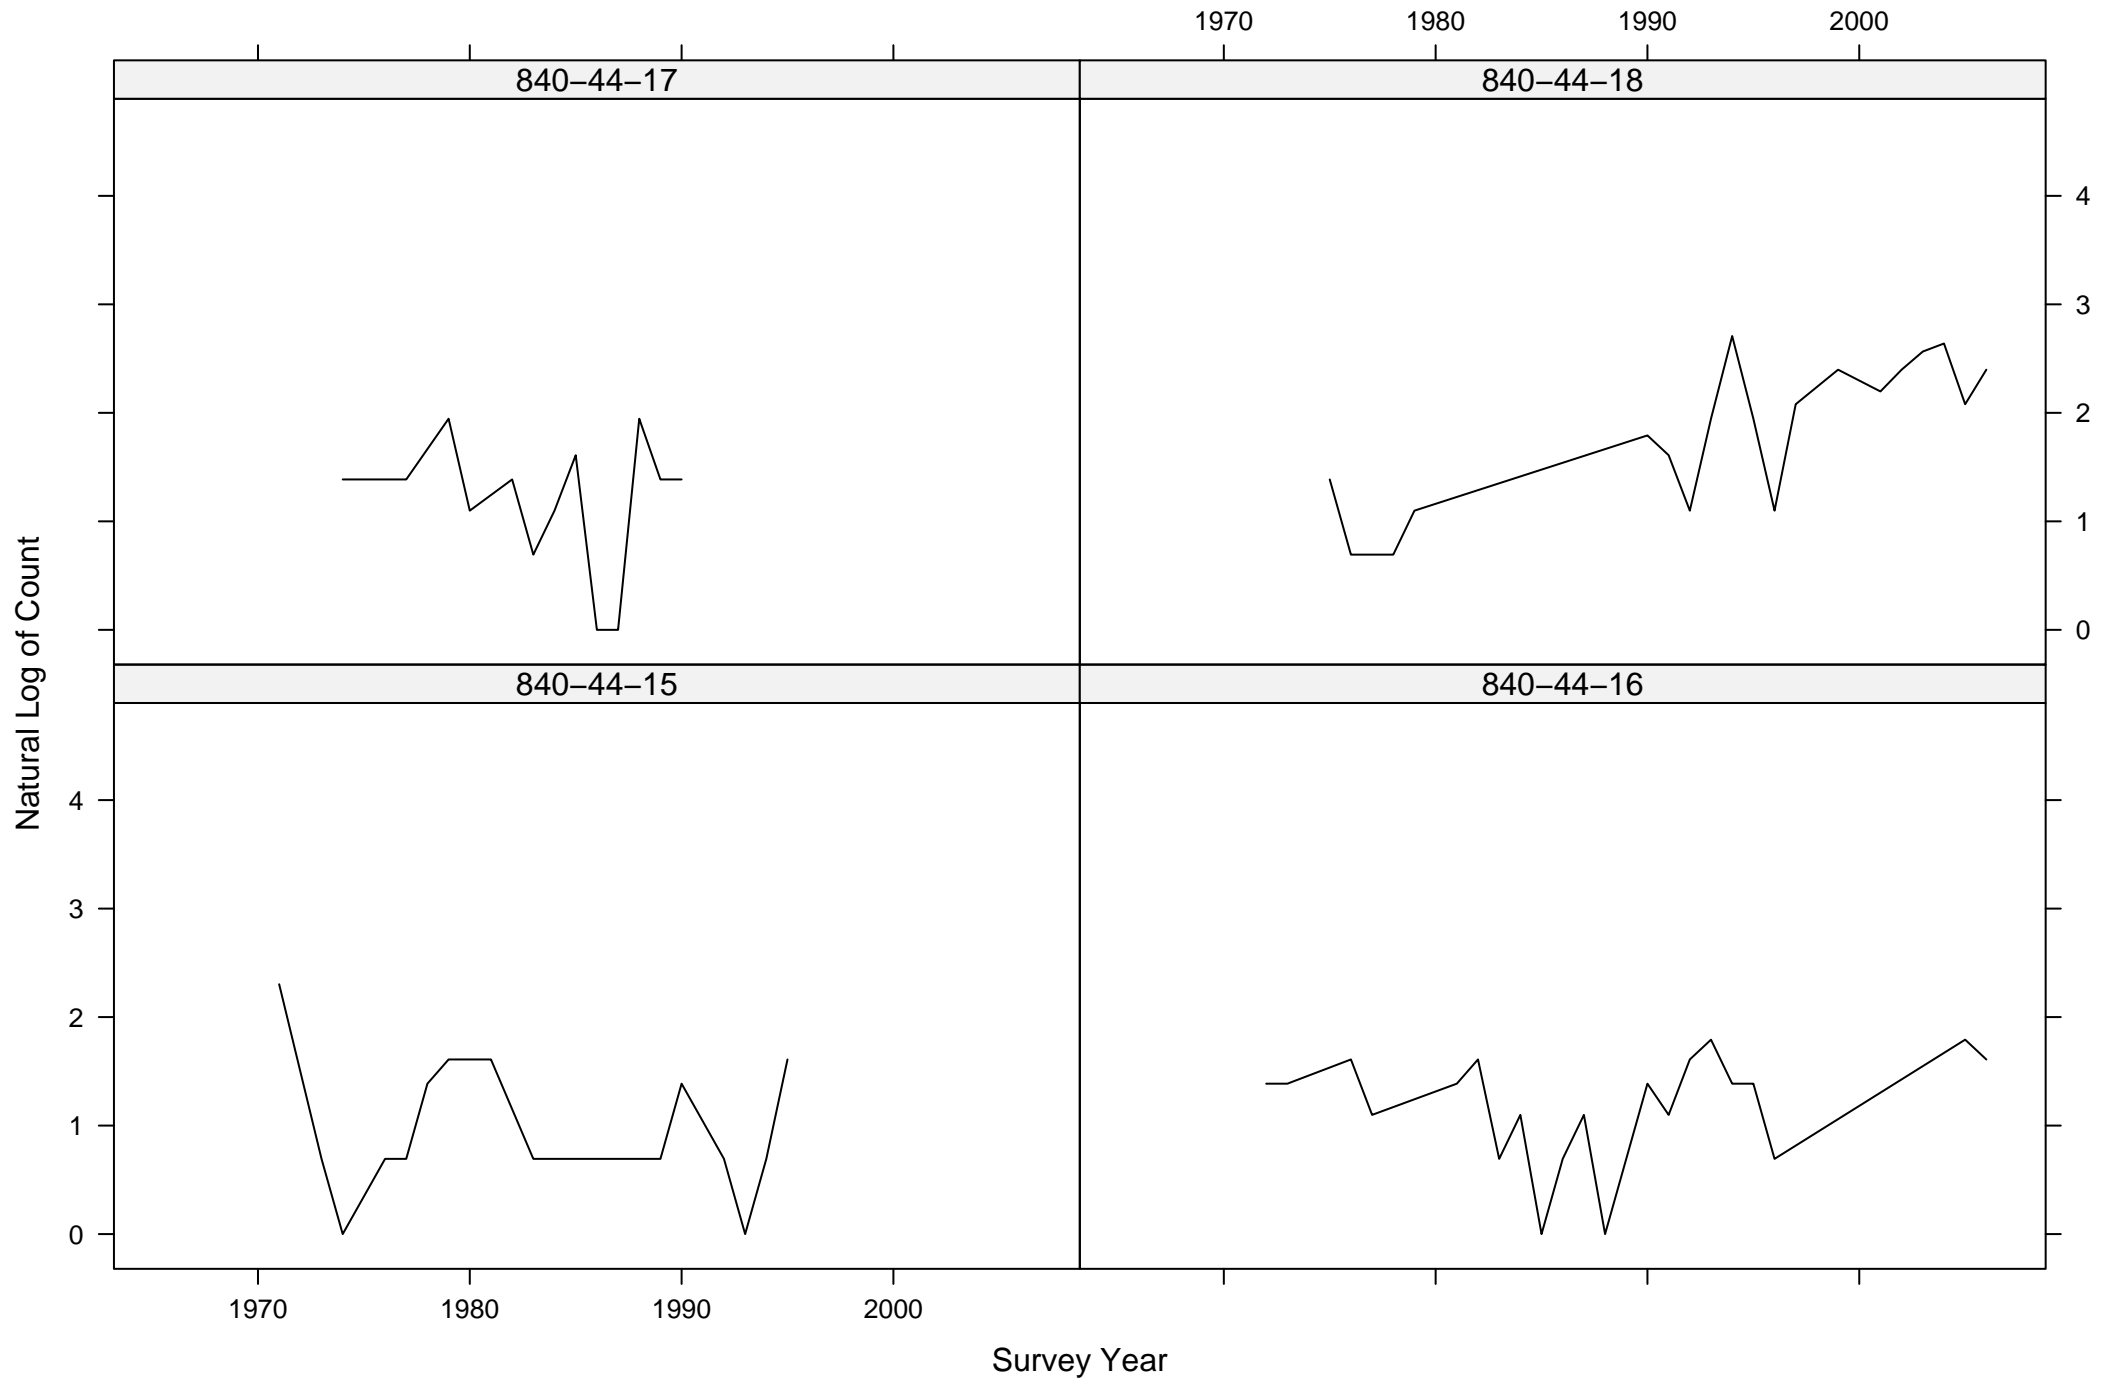

Total Counts of Black-throated Green Warbler by Route ID

Total Counts of Black-throated Green Warbler by Route ID

Total Counts of Black-throated Green Warbler by Route ID

Total Counts of Black-throated Green Warbler by Route ID