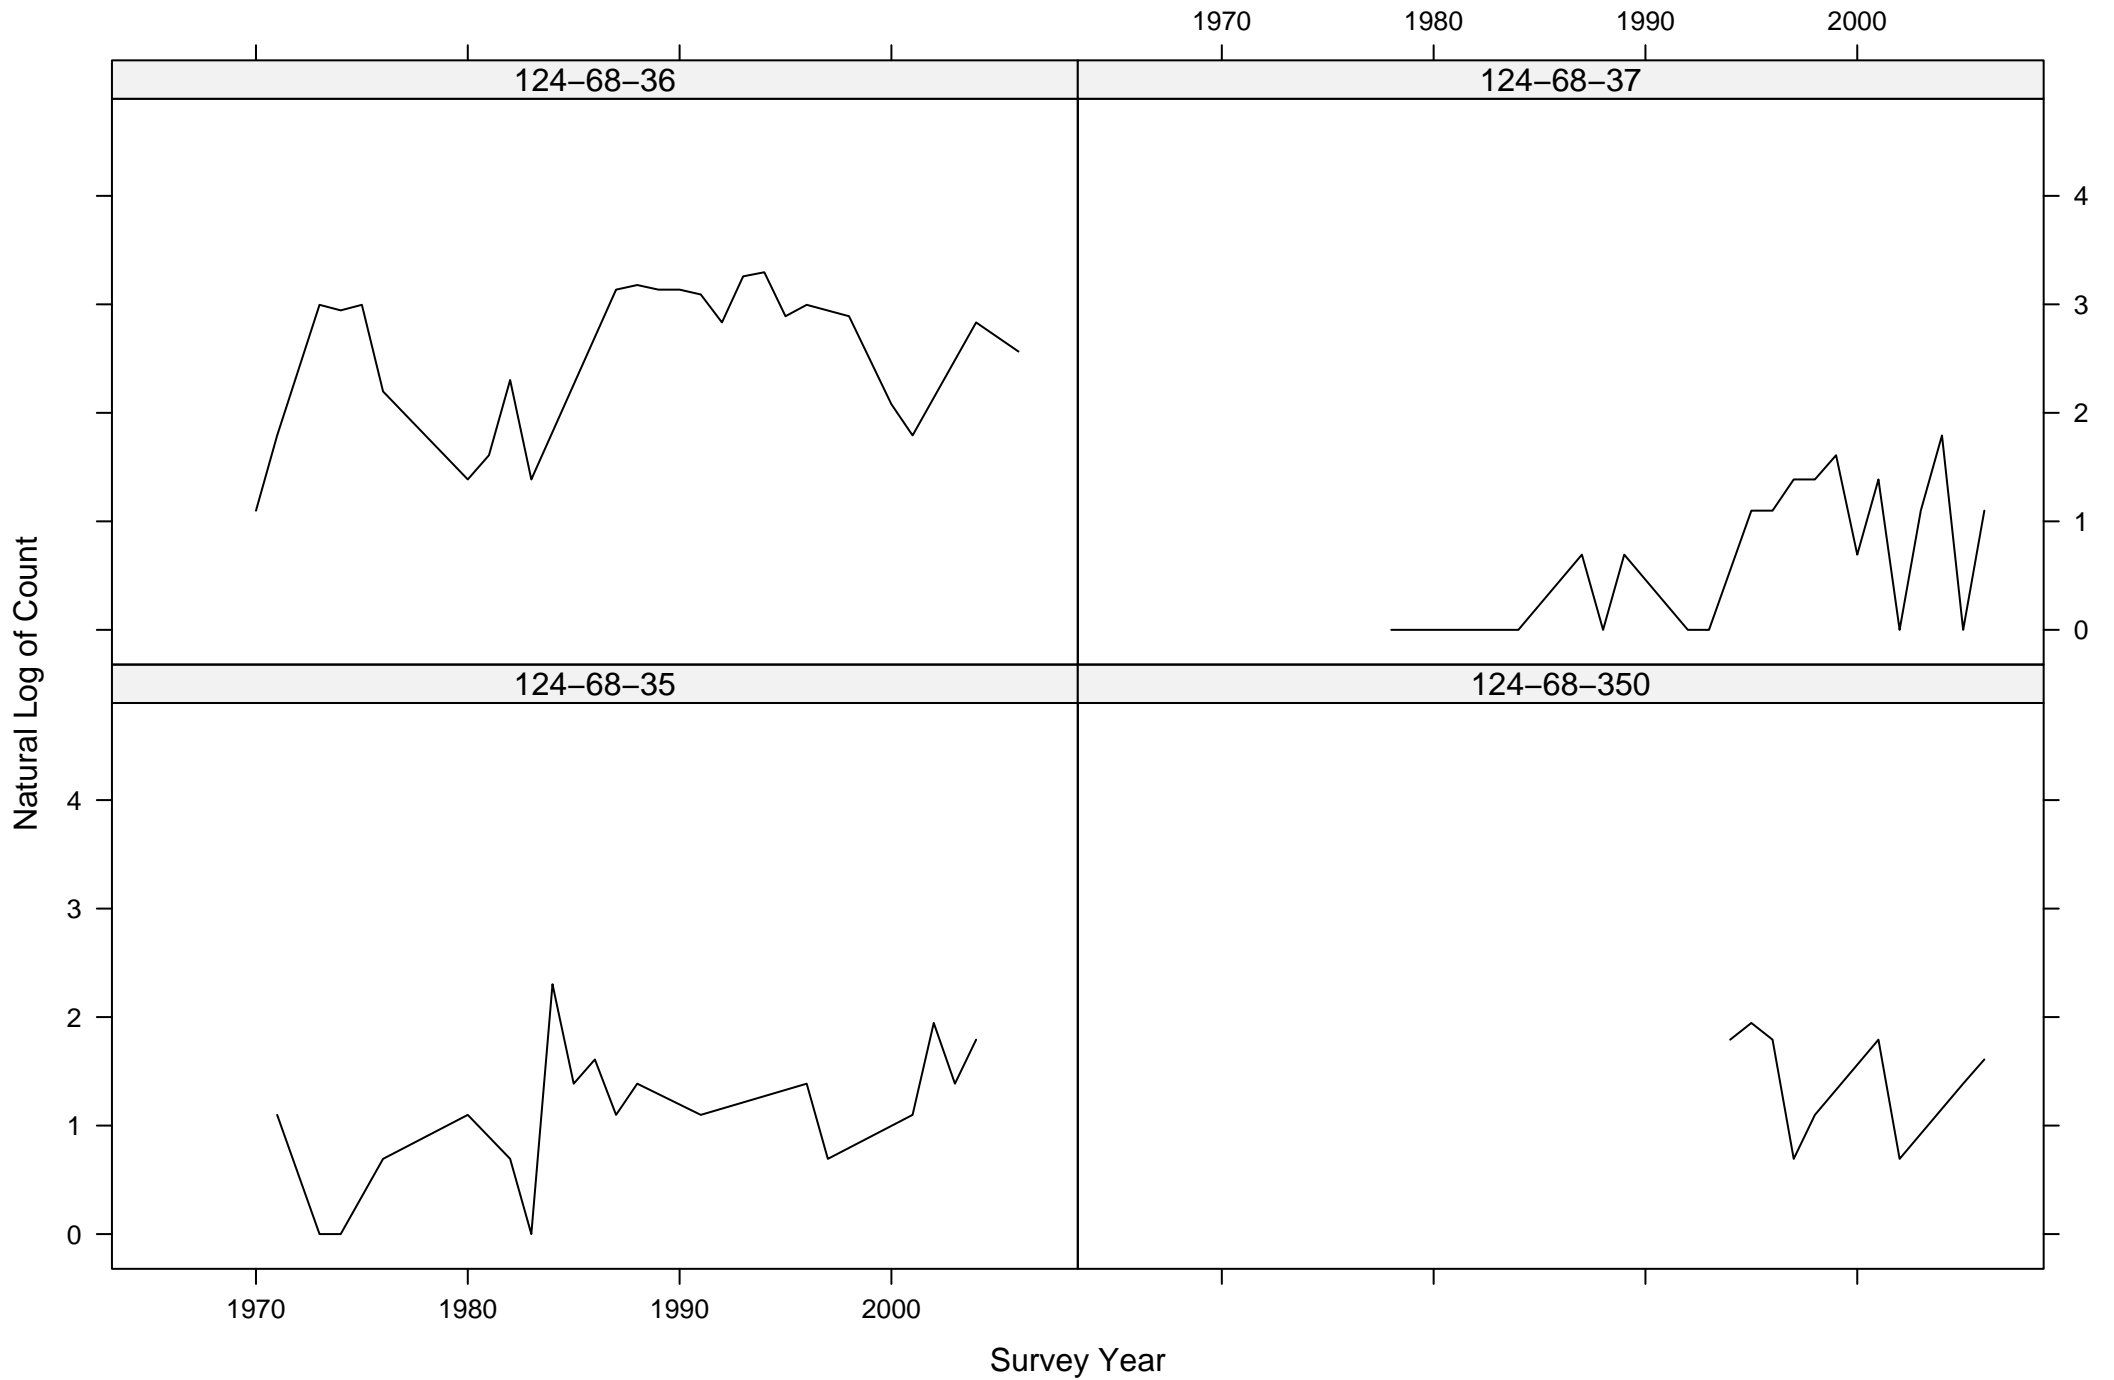

Total Counts of Black-throated Green Warbler by Route ID