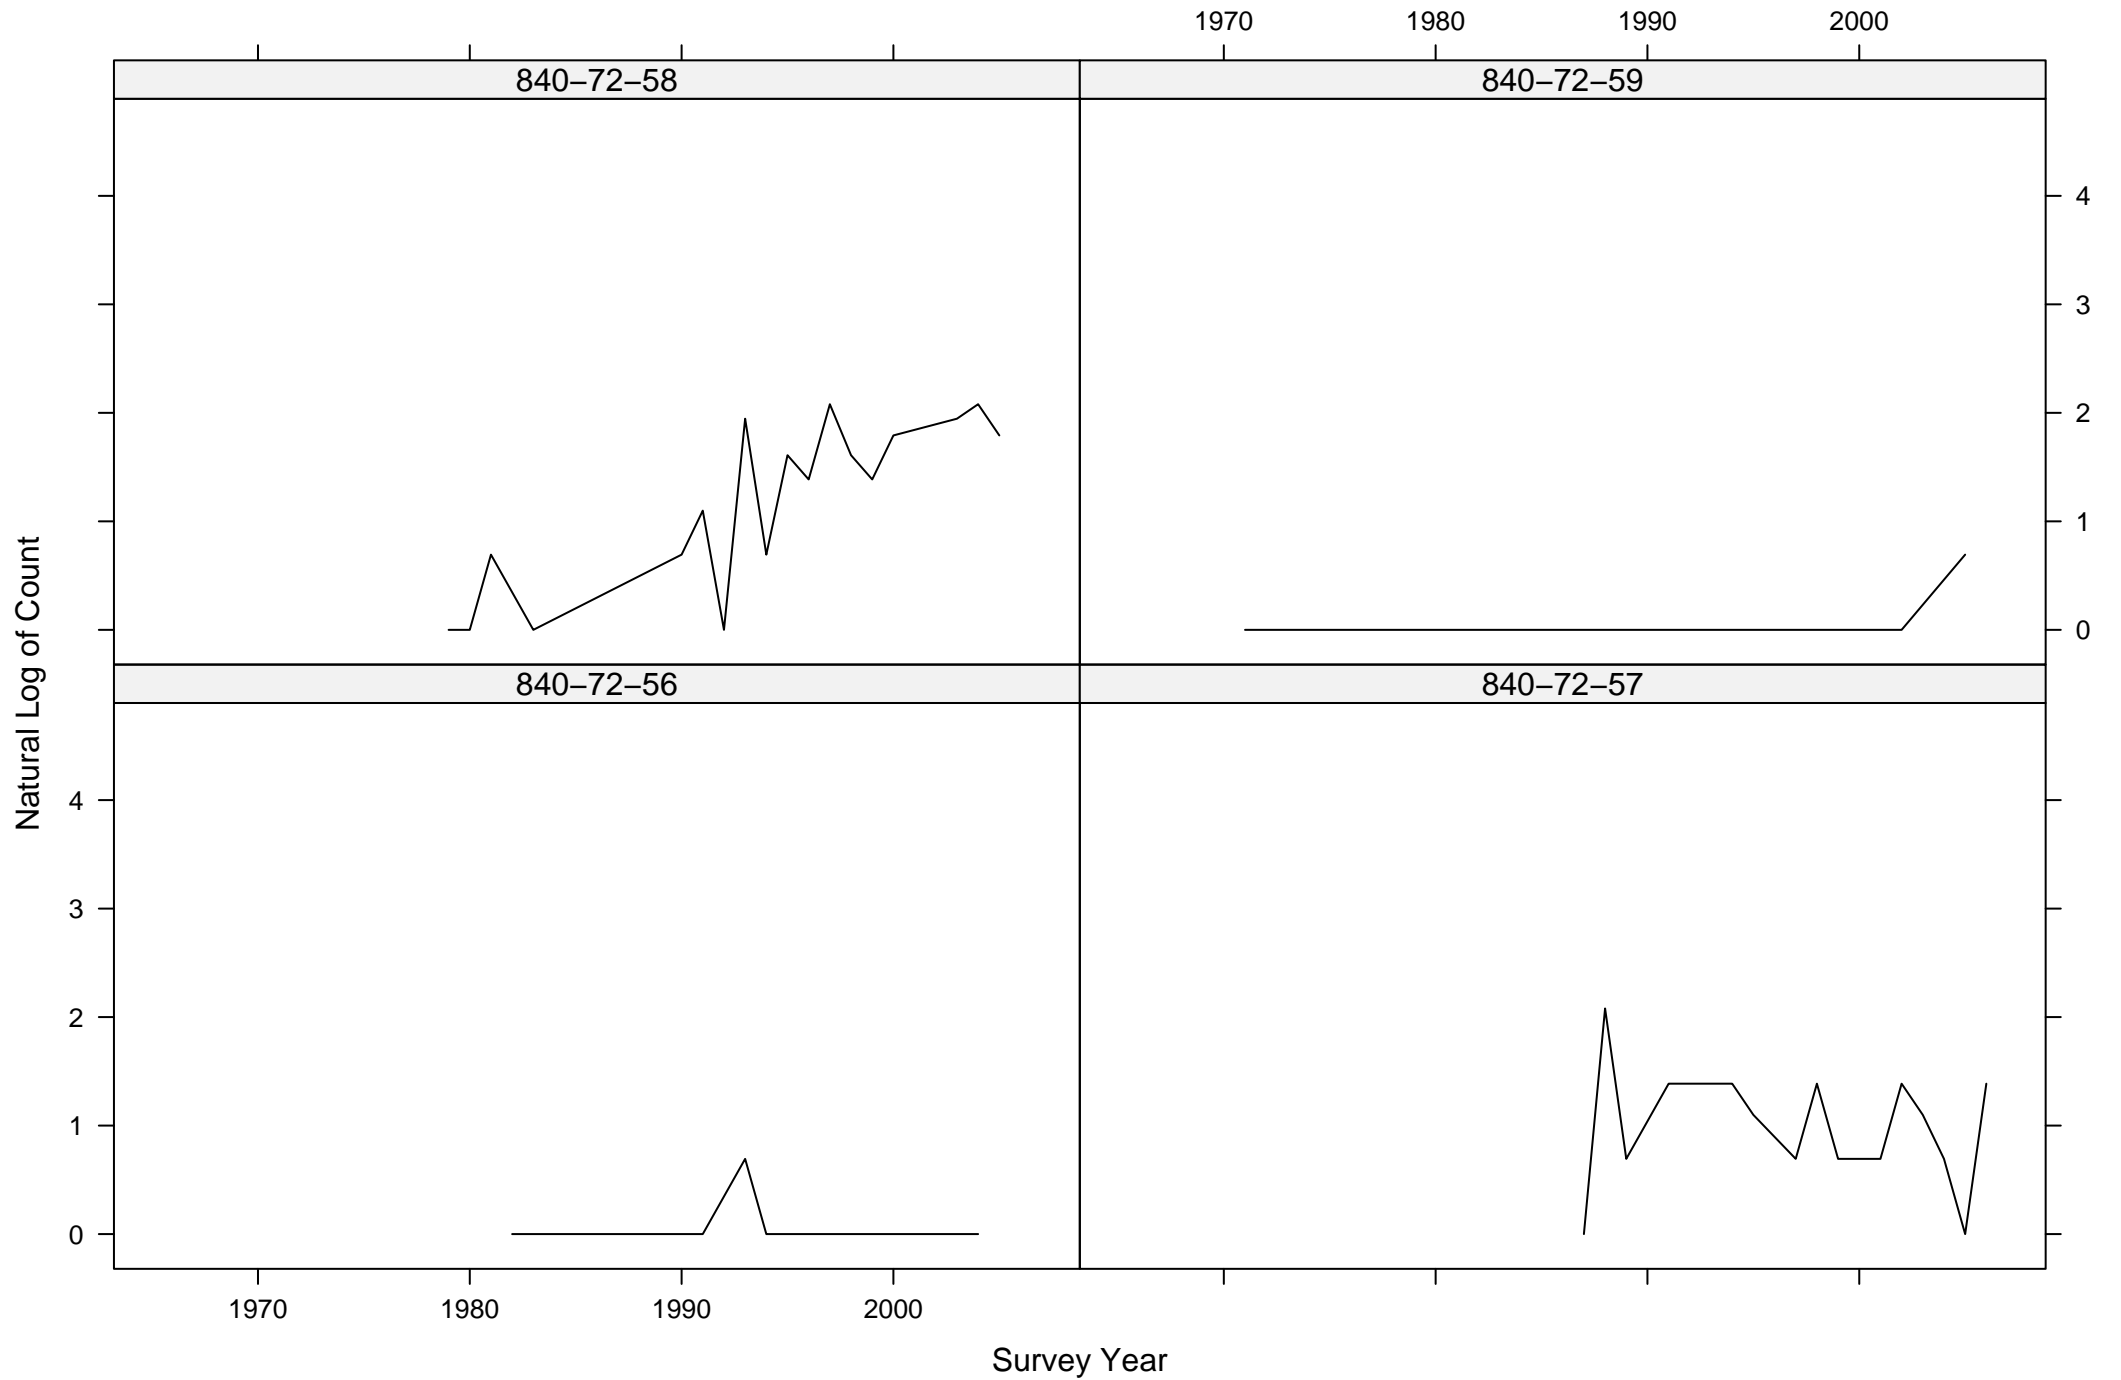

Total Counts of Black-throated Green Warbler by Route ID

Total Counts of Black-throated Green Warbler by Route ID

Total Counts of Black-throated Green Warbler by Route ID

Total Counts of Black-throated Green Warbler by Route ID