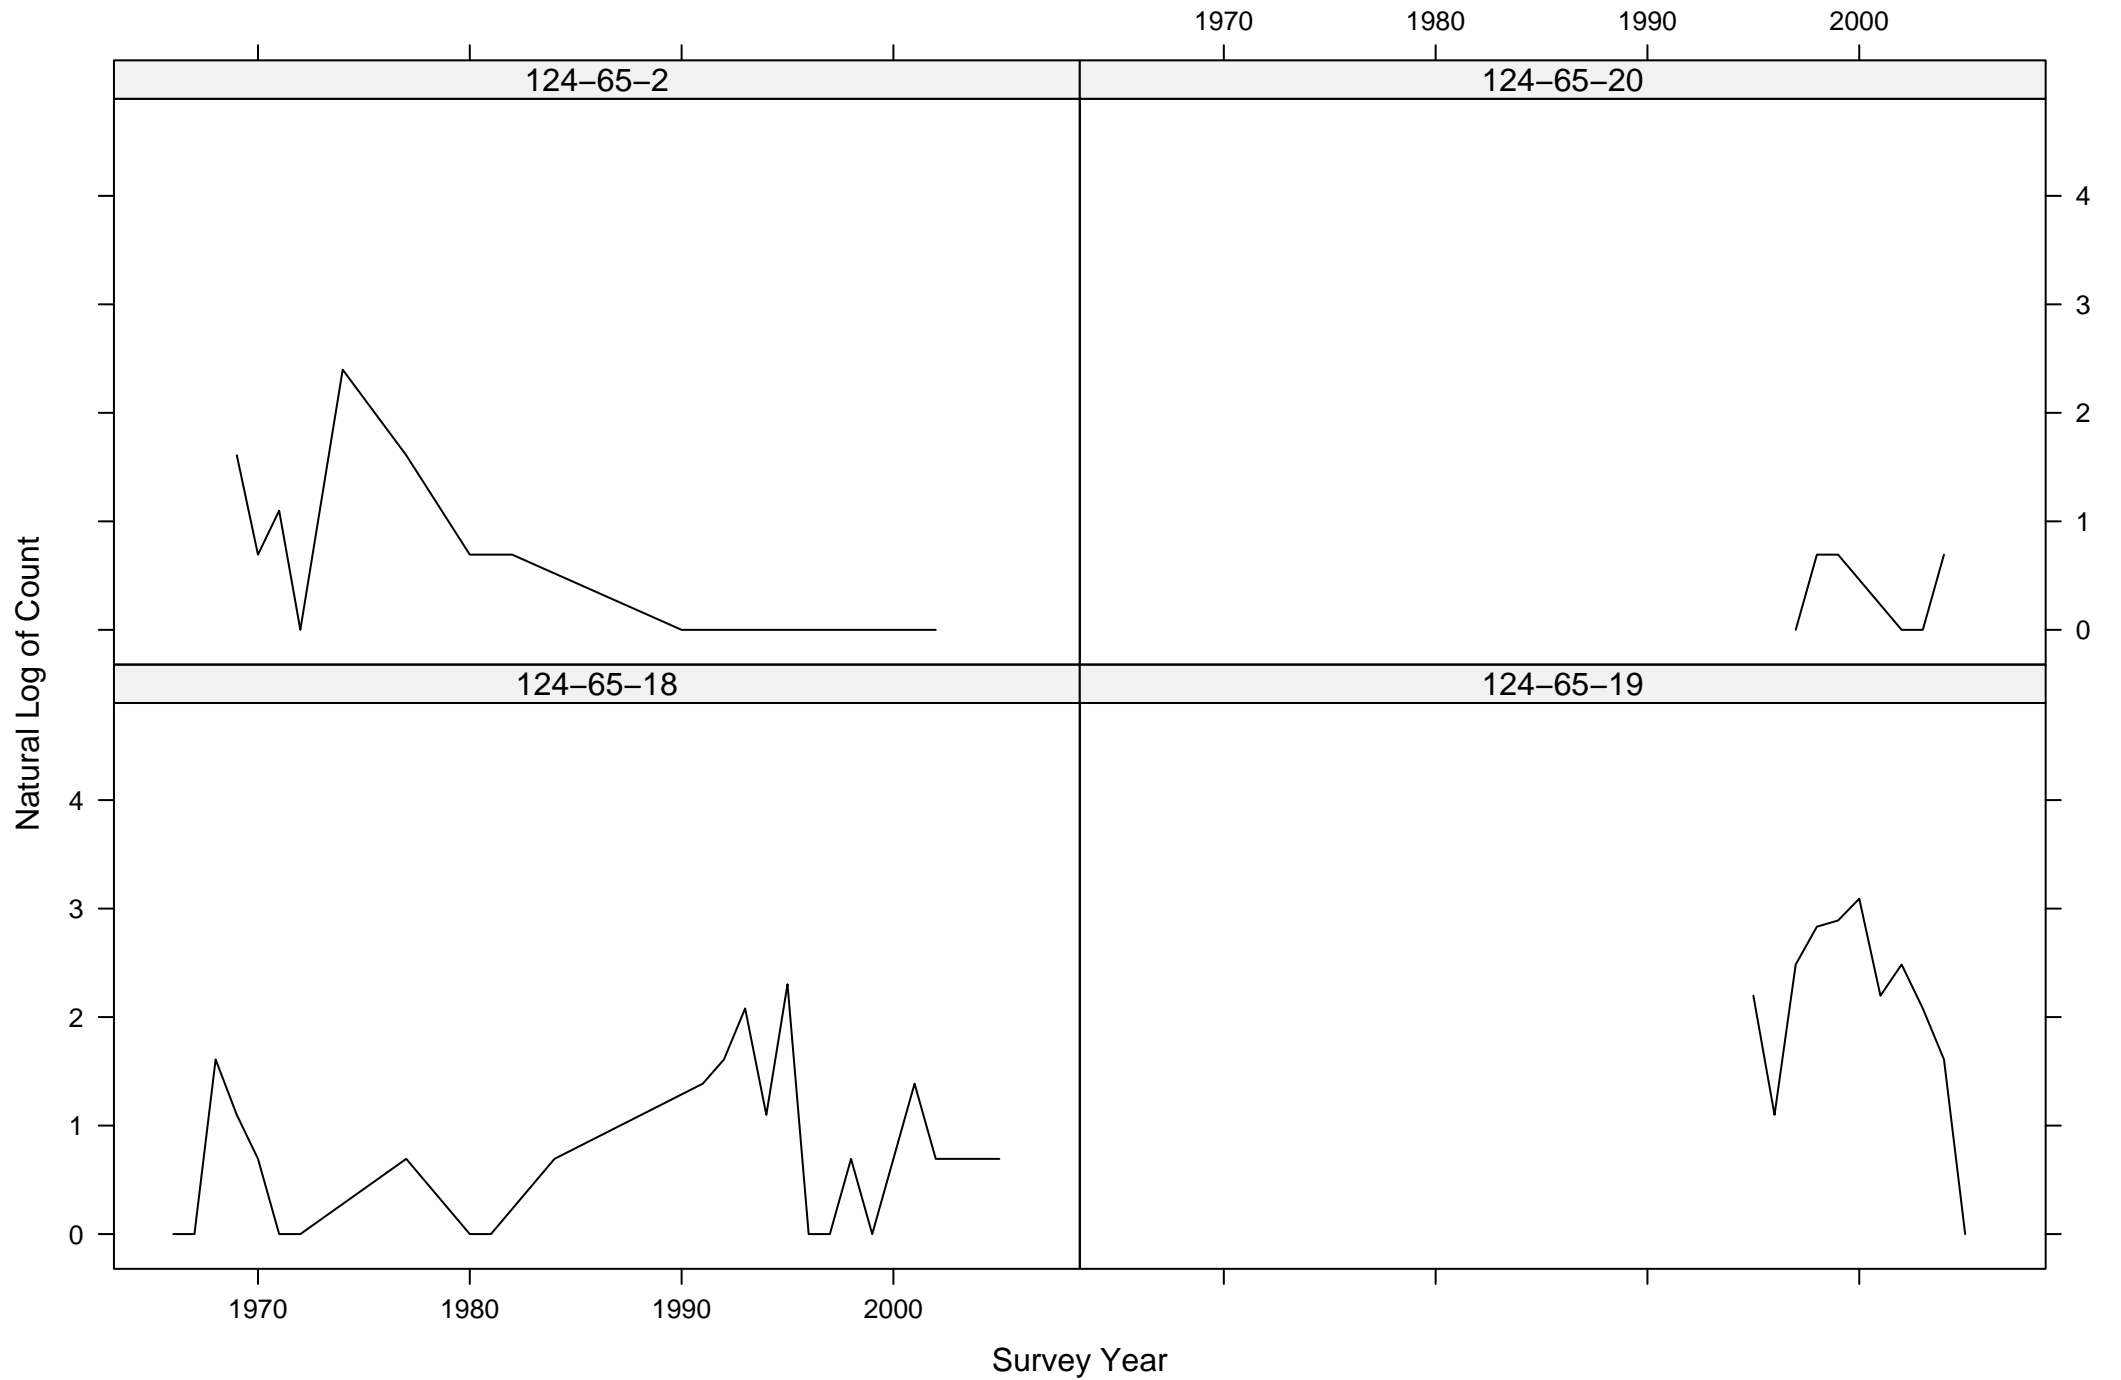

Total Counts of Black-throated Green Warbler by Route ID