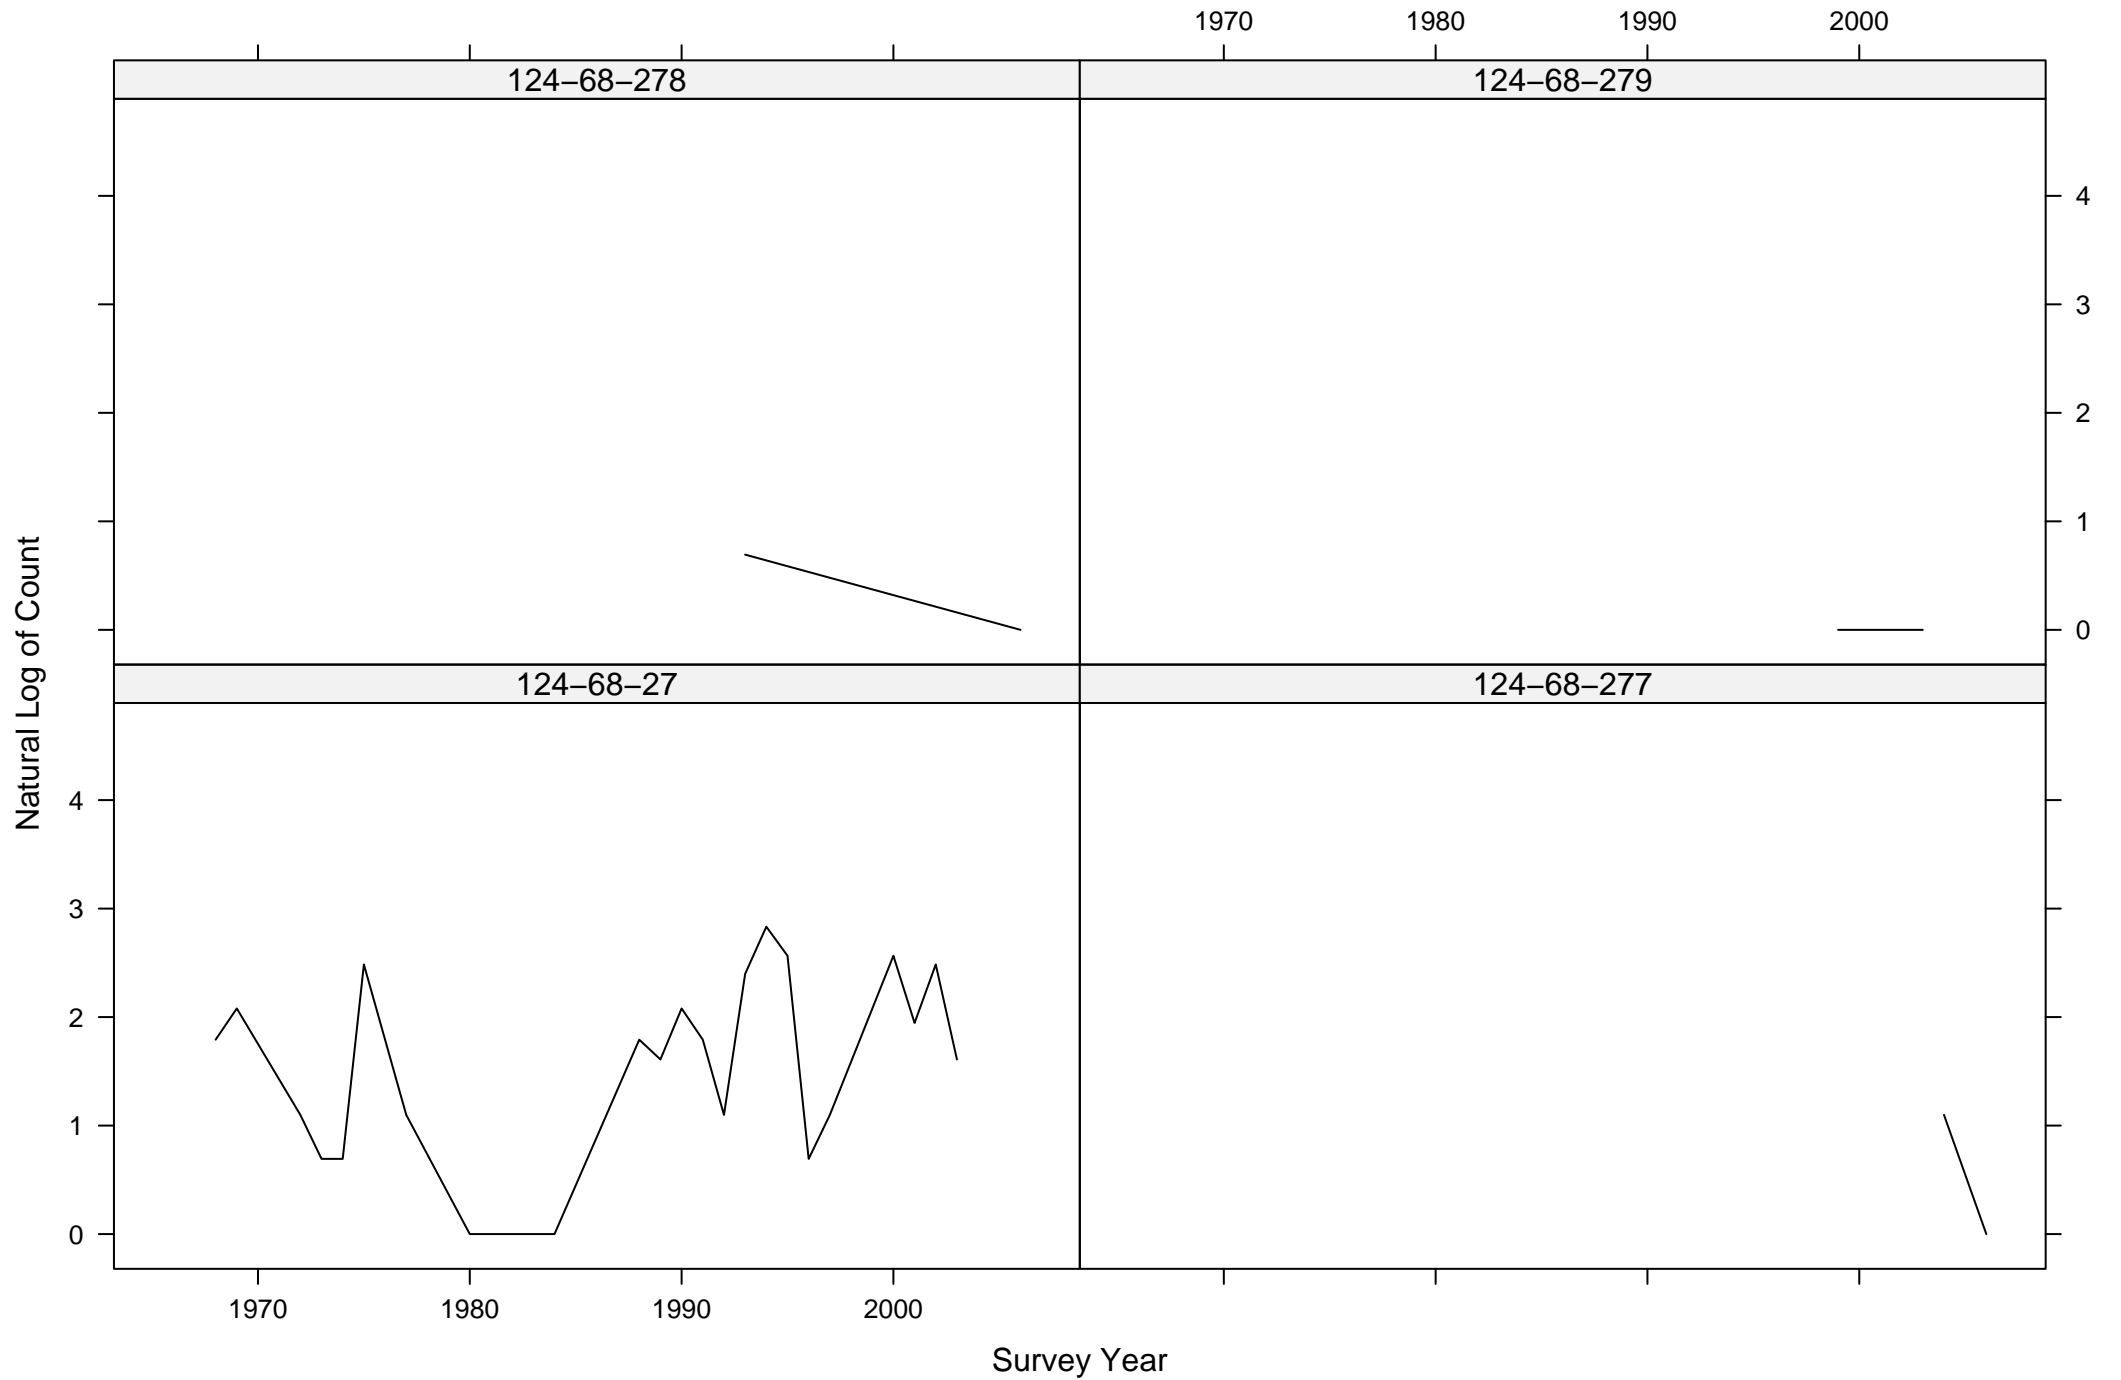

Total Counts of Black-throated Green Warbler by Route ID