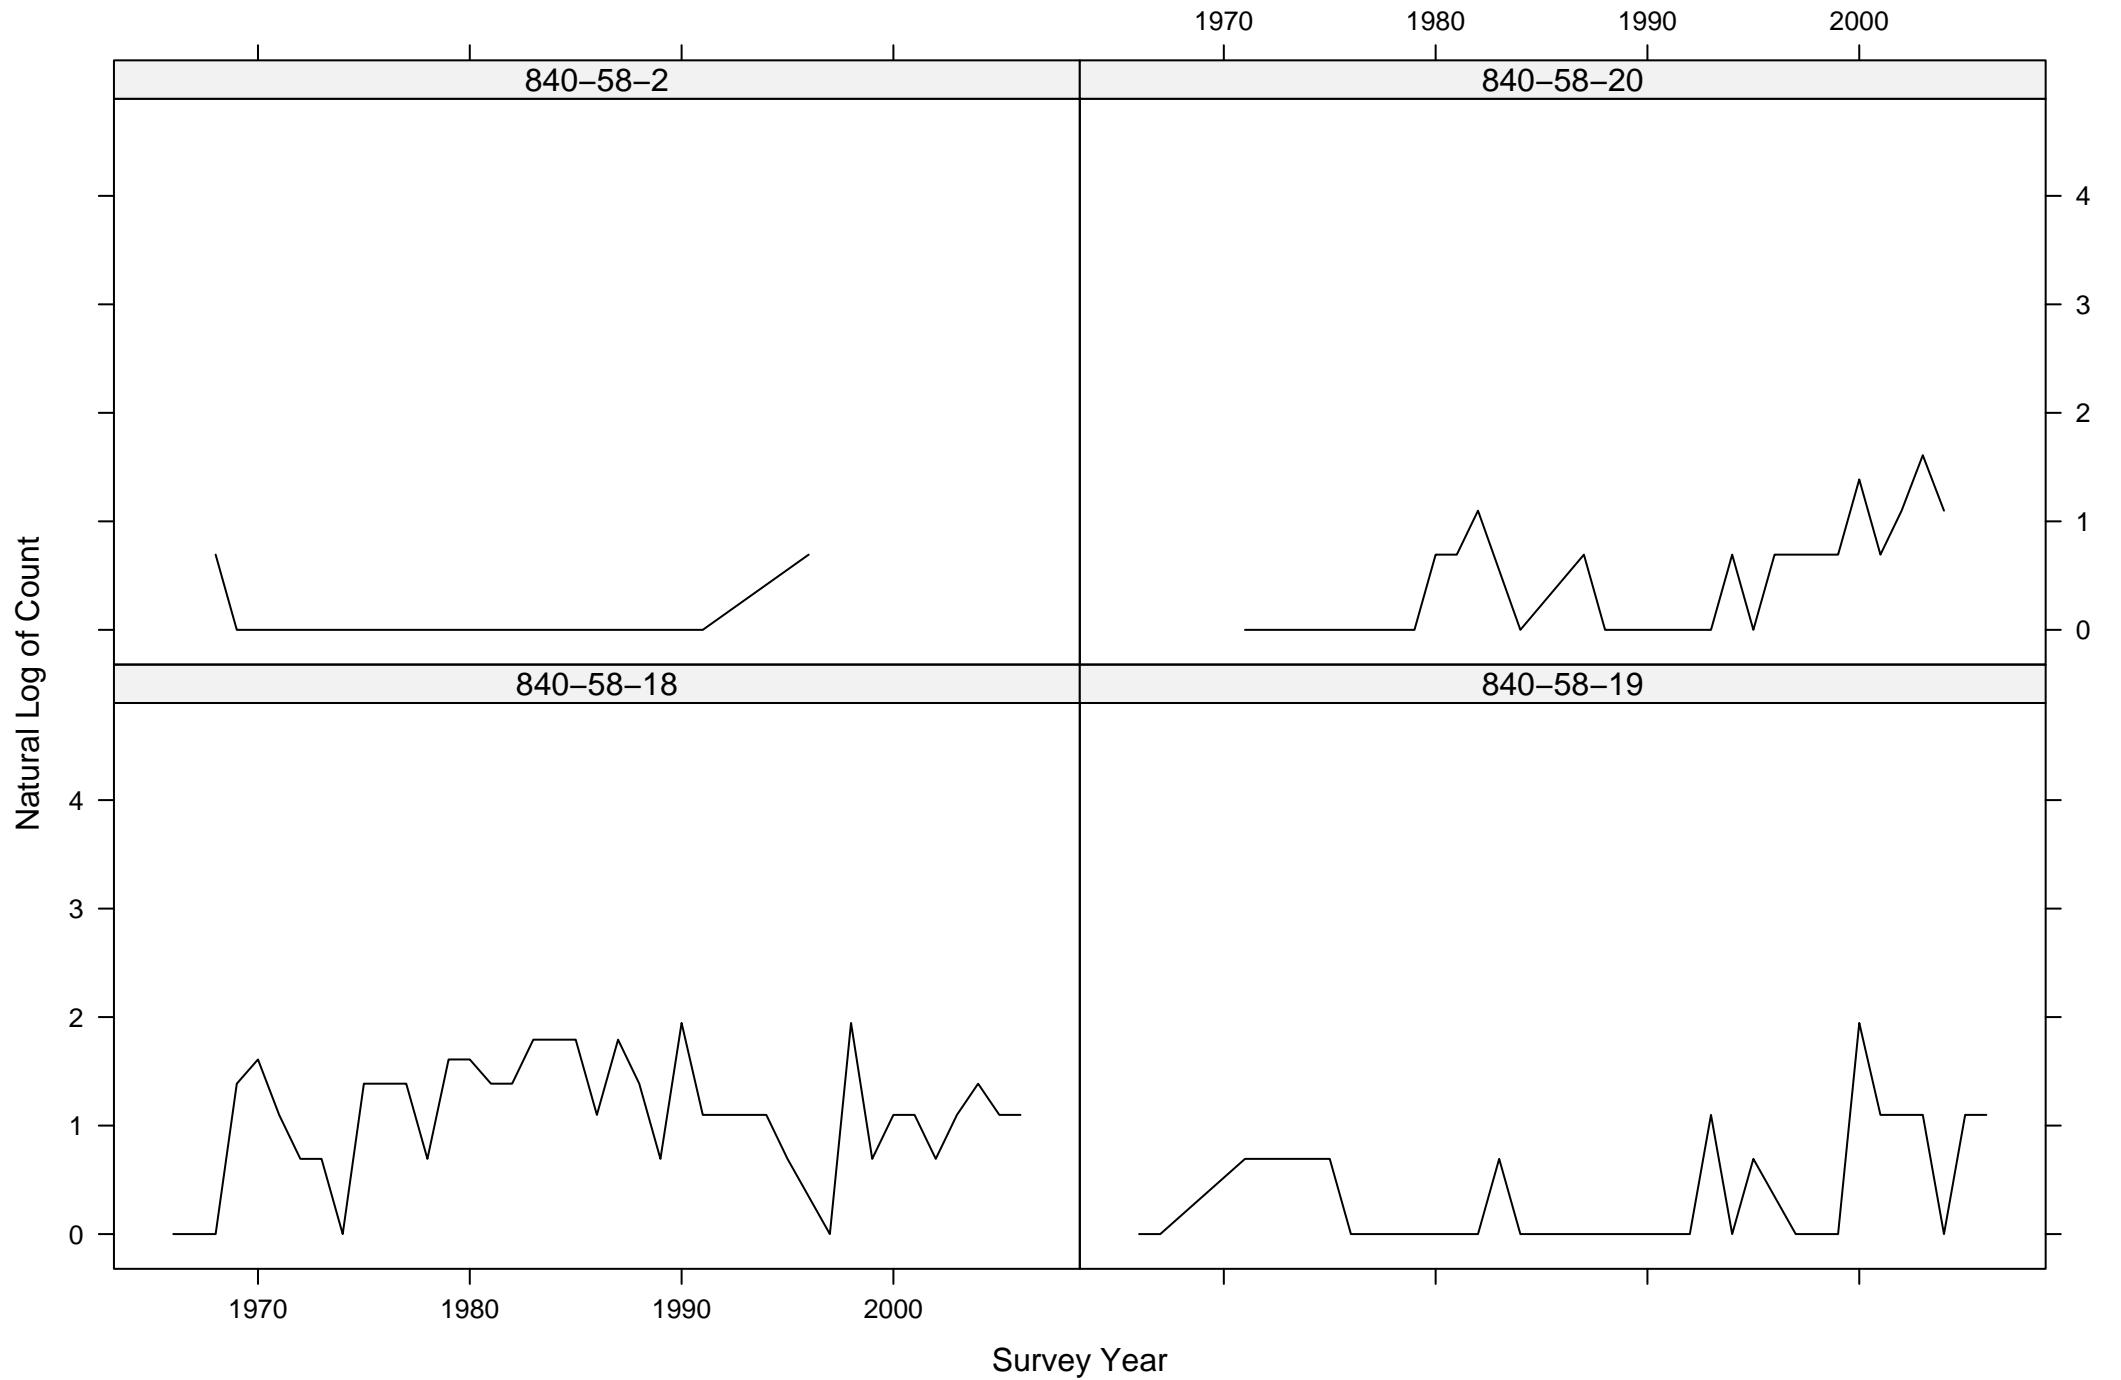

Total Counts of Black-throated Green Warbler by Route ID

Total Counts of Black-throated Green Warbler by Route ID

Total Counts of Black-throated Green Warbler by Route ID

Total Counts of Black-throated Green Warbler by Route ID