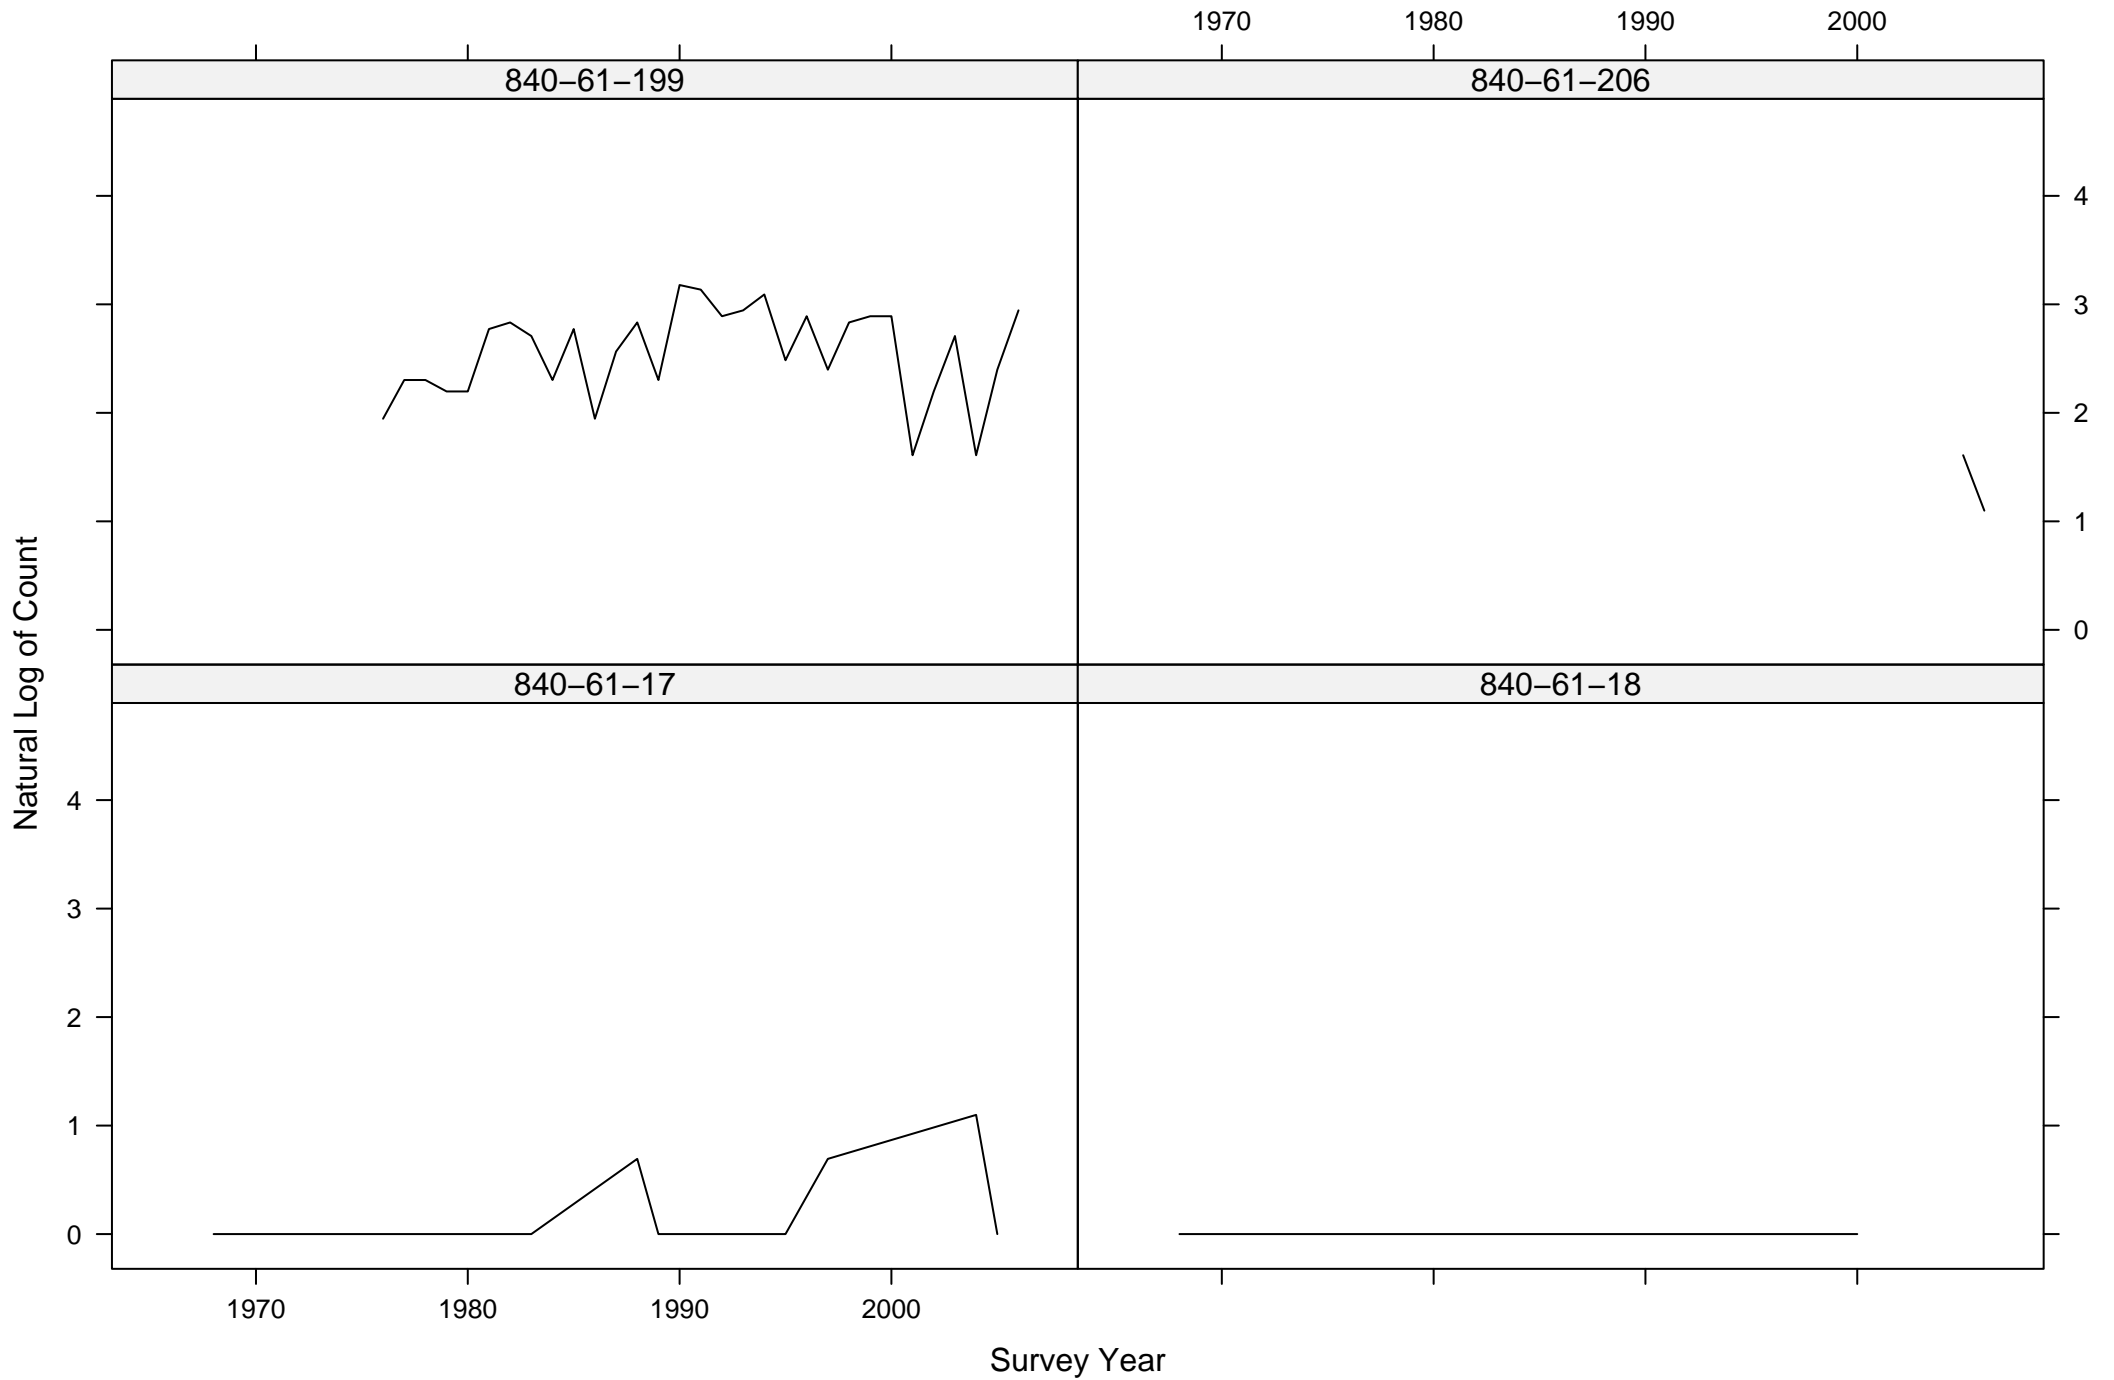

Total Counts of Black-throated Green Warbler by Route ID