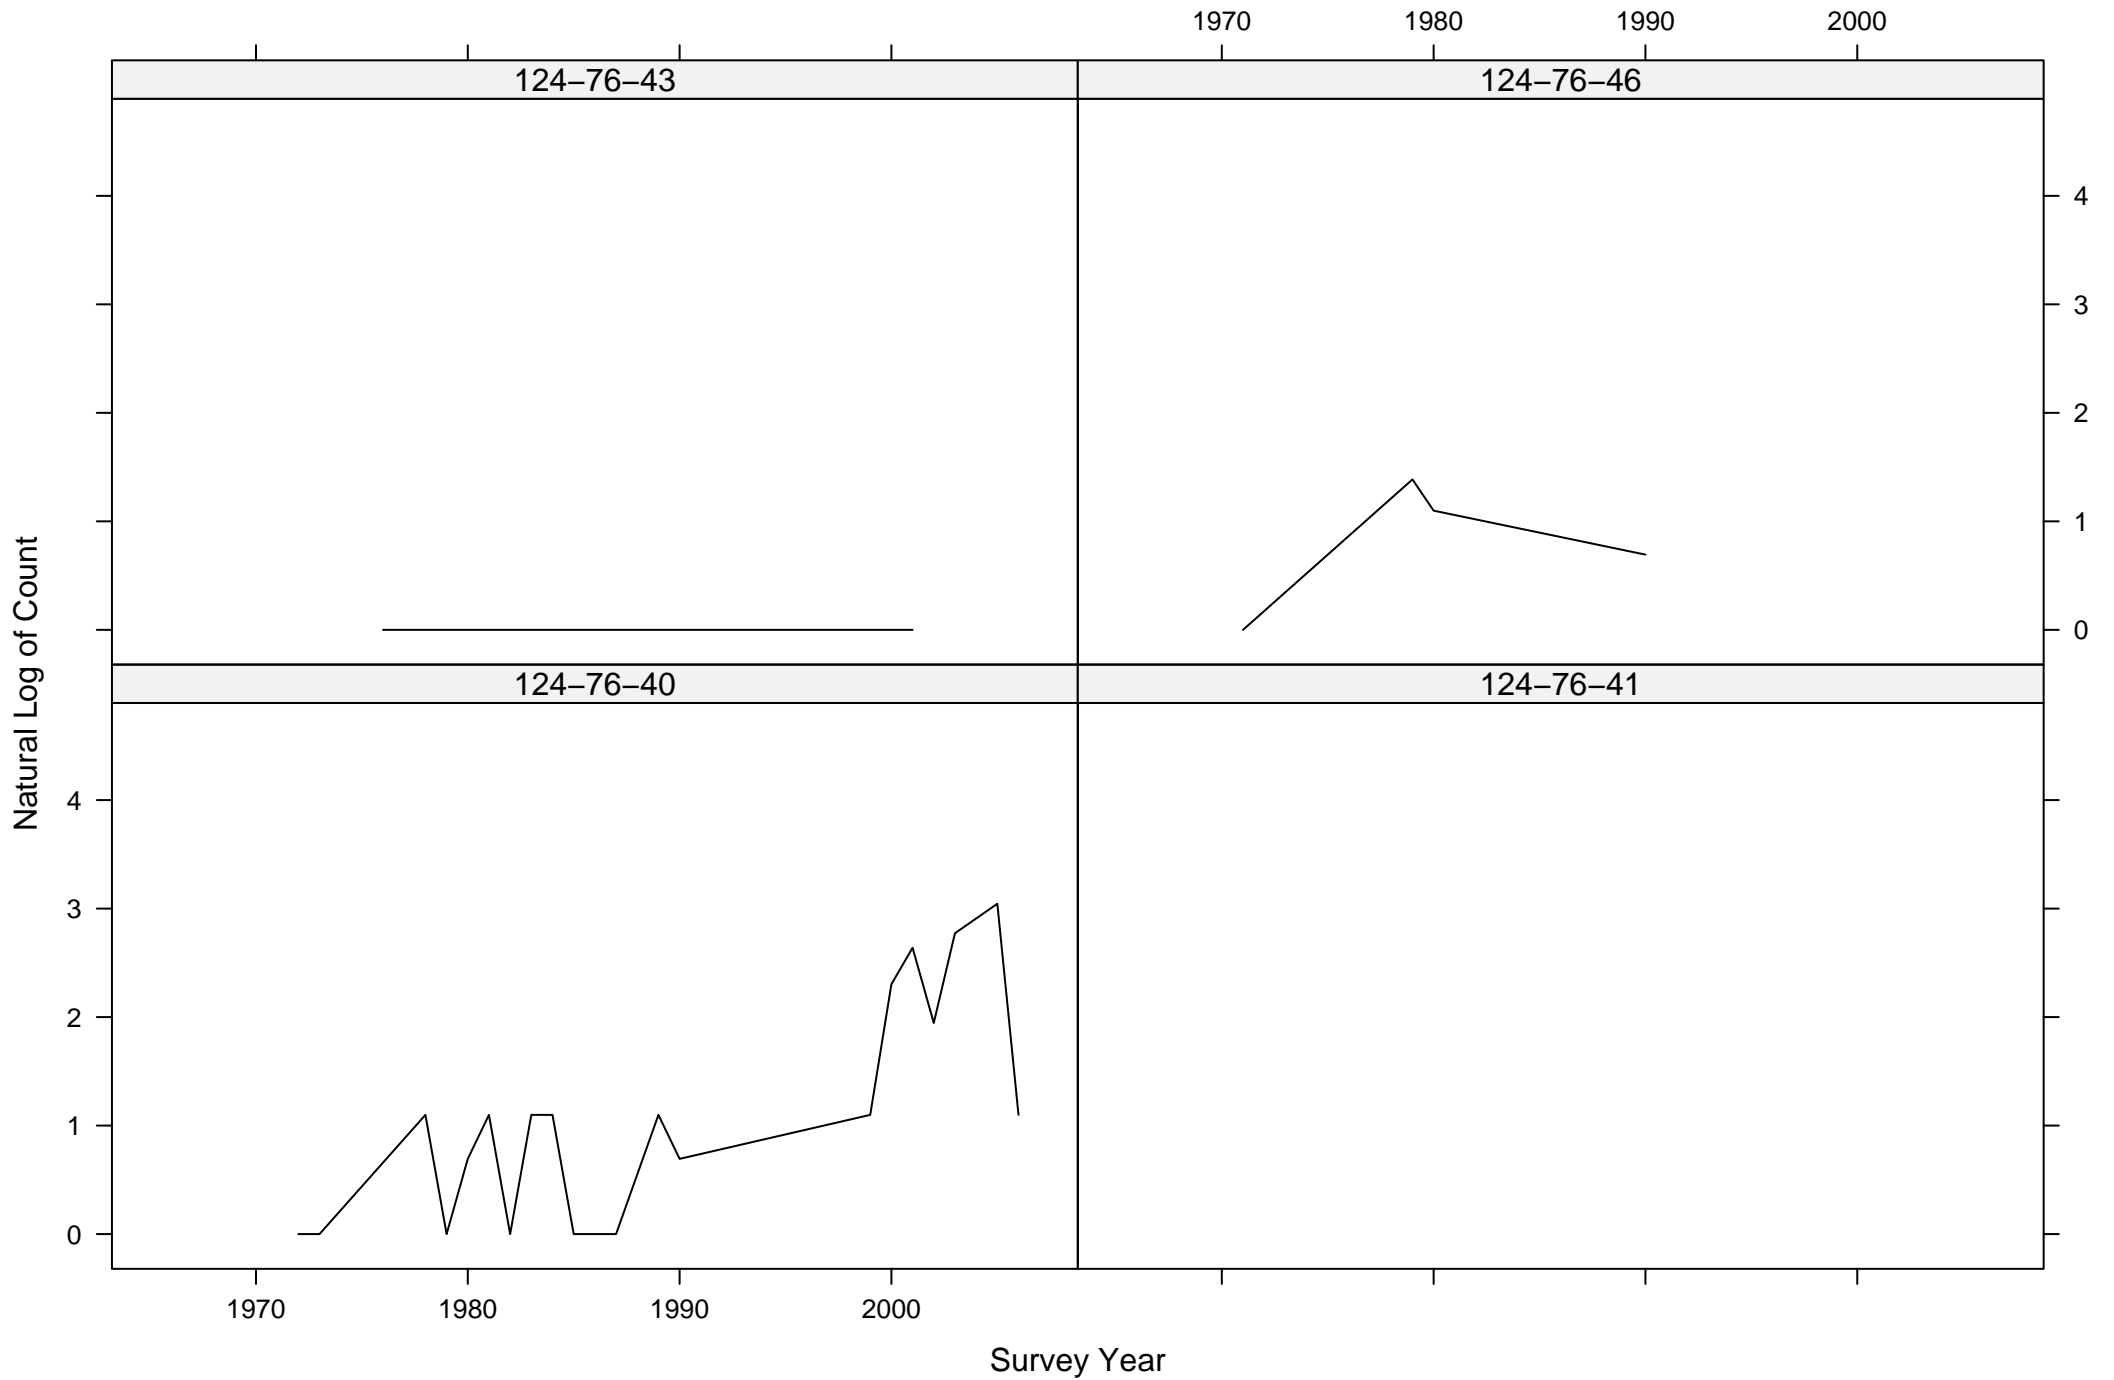

Total Counts of Black-throated Green Warbler by Route ID