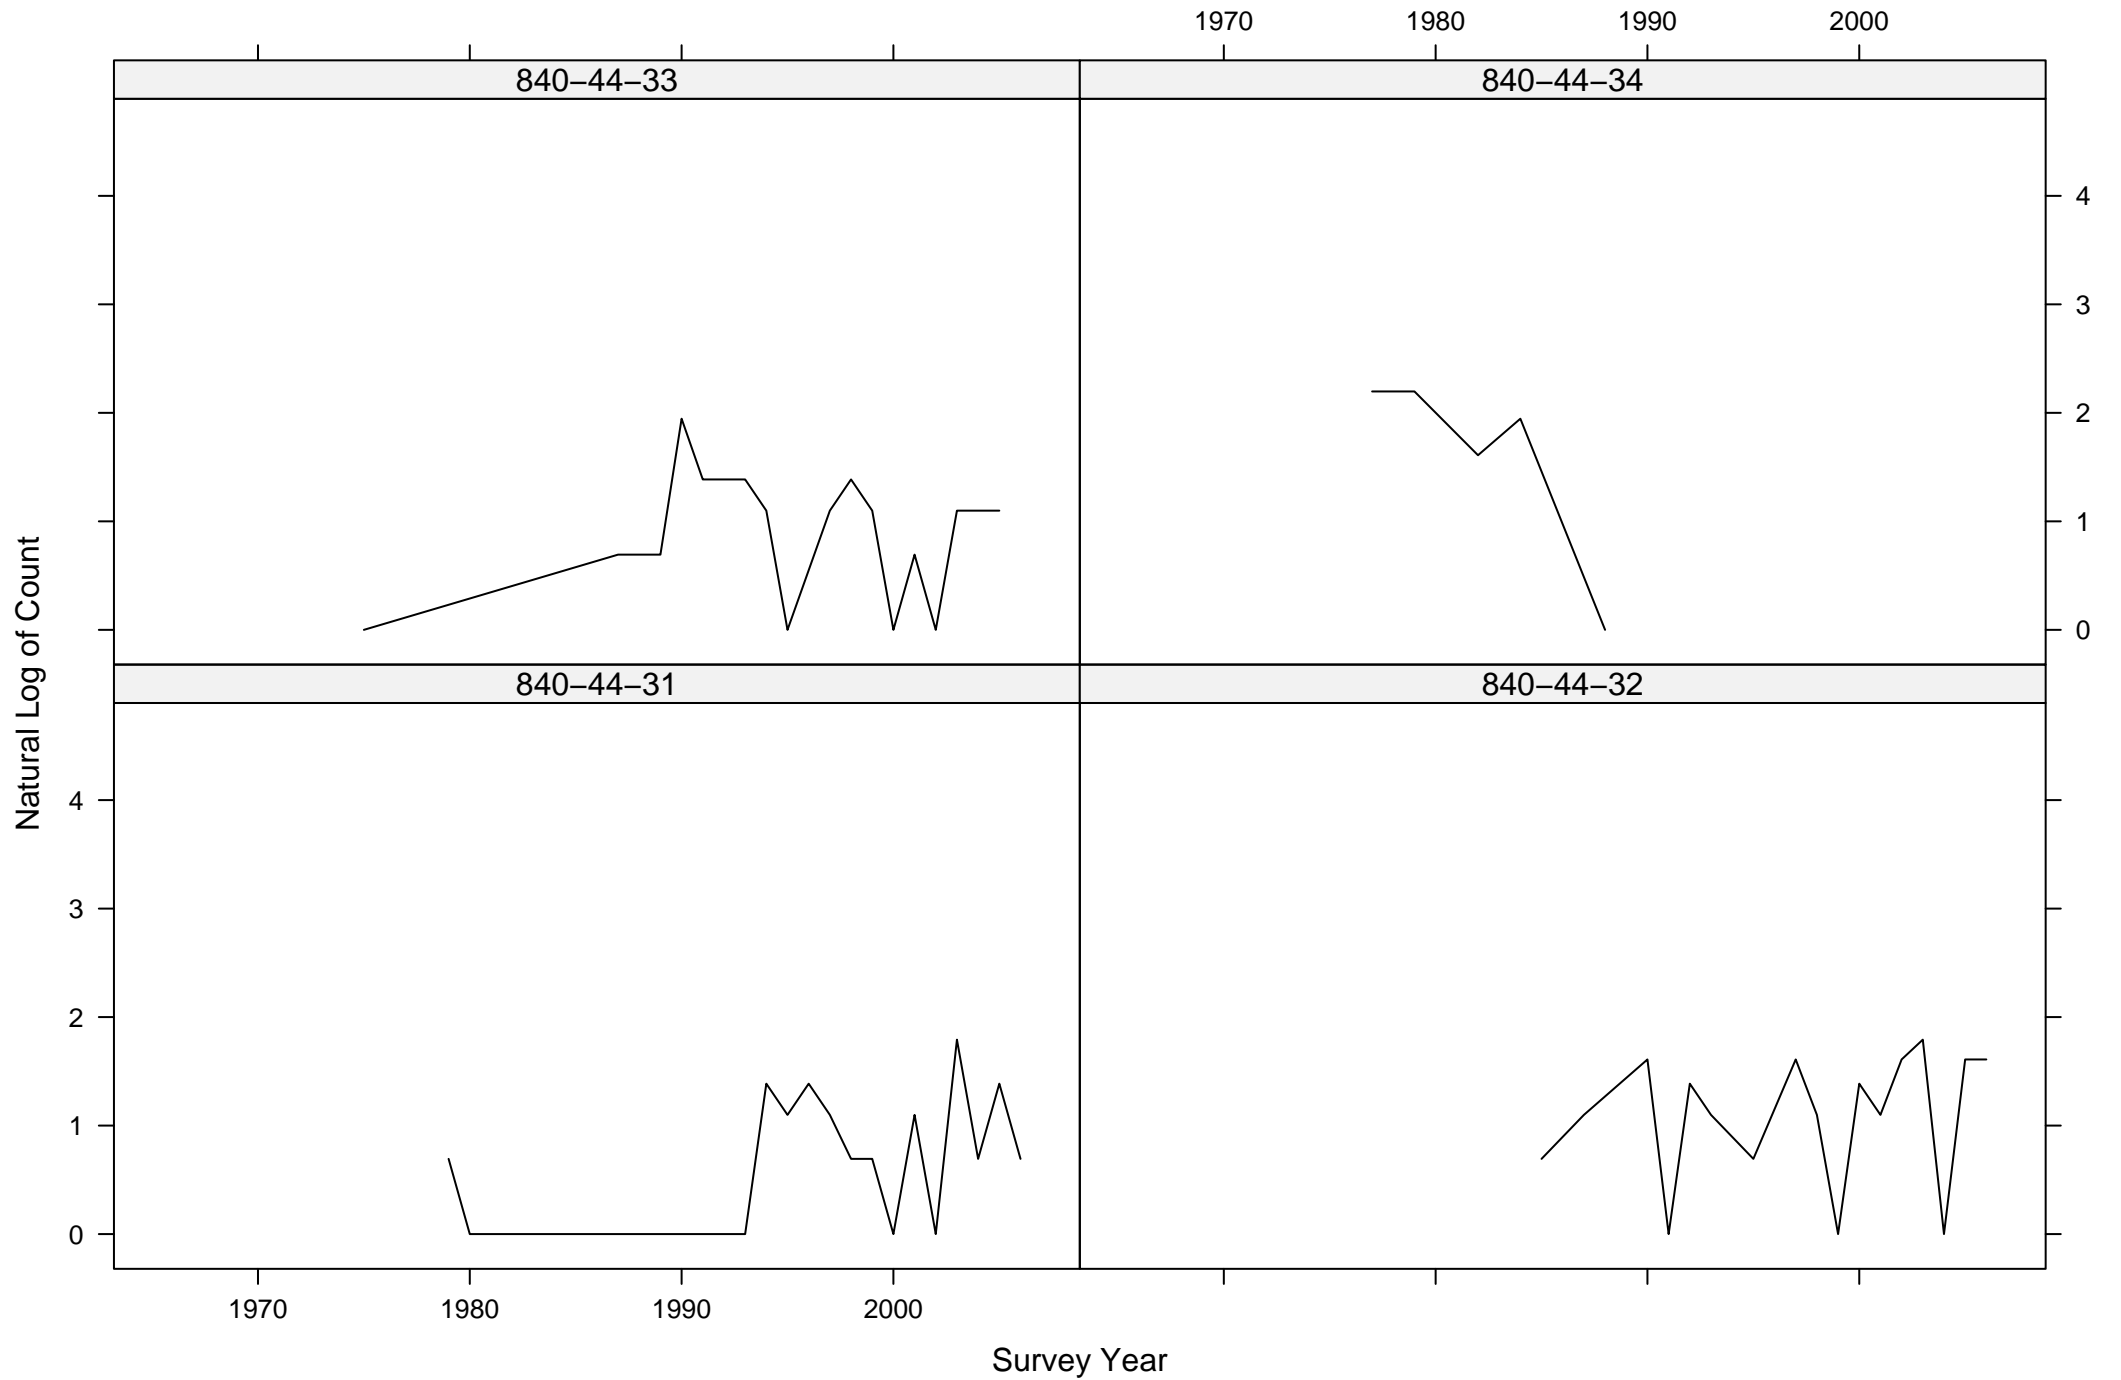

Total Counts of Black-throated Green Warbler by Route ID