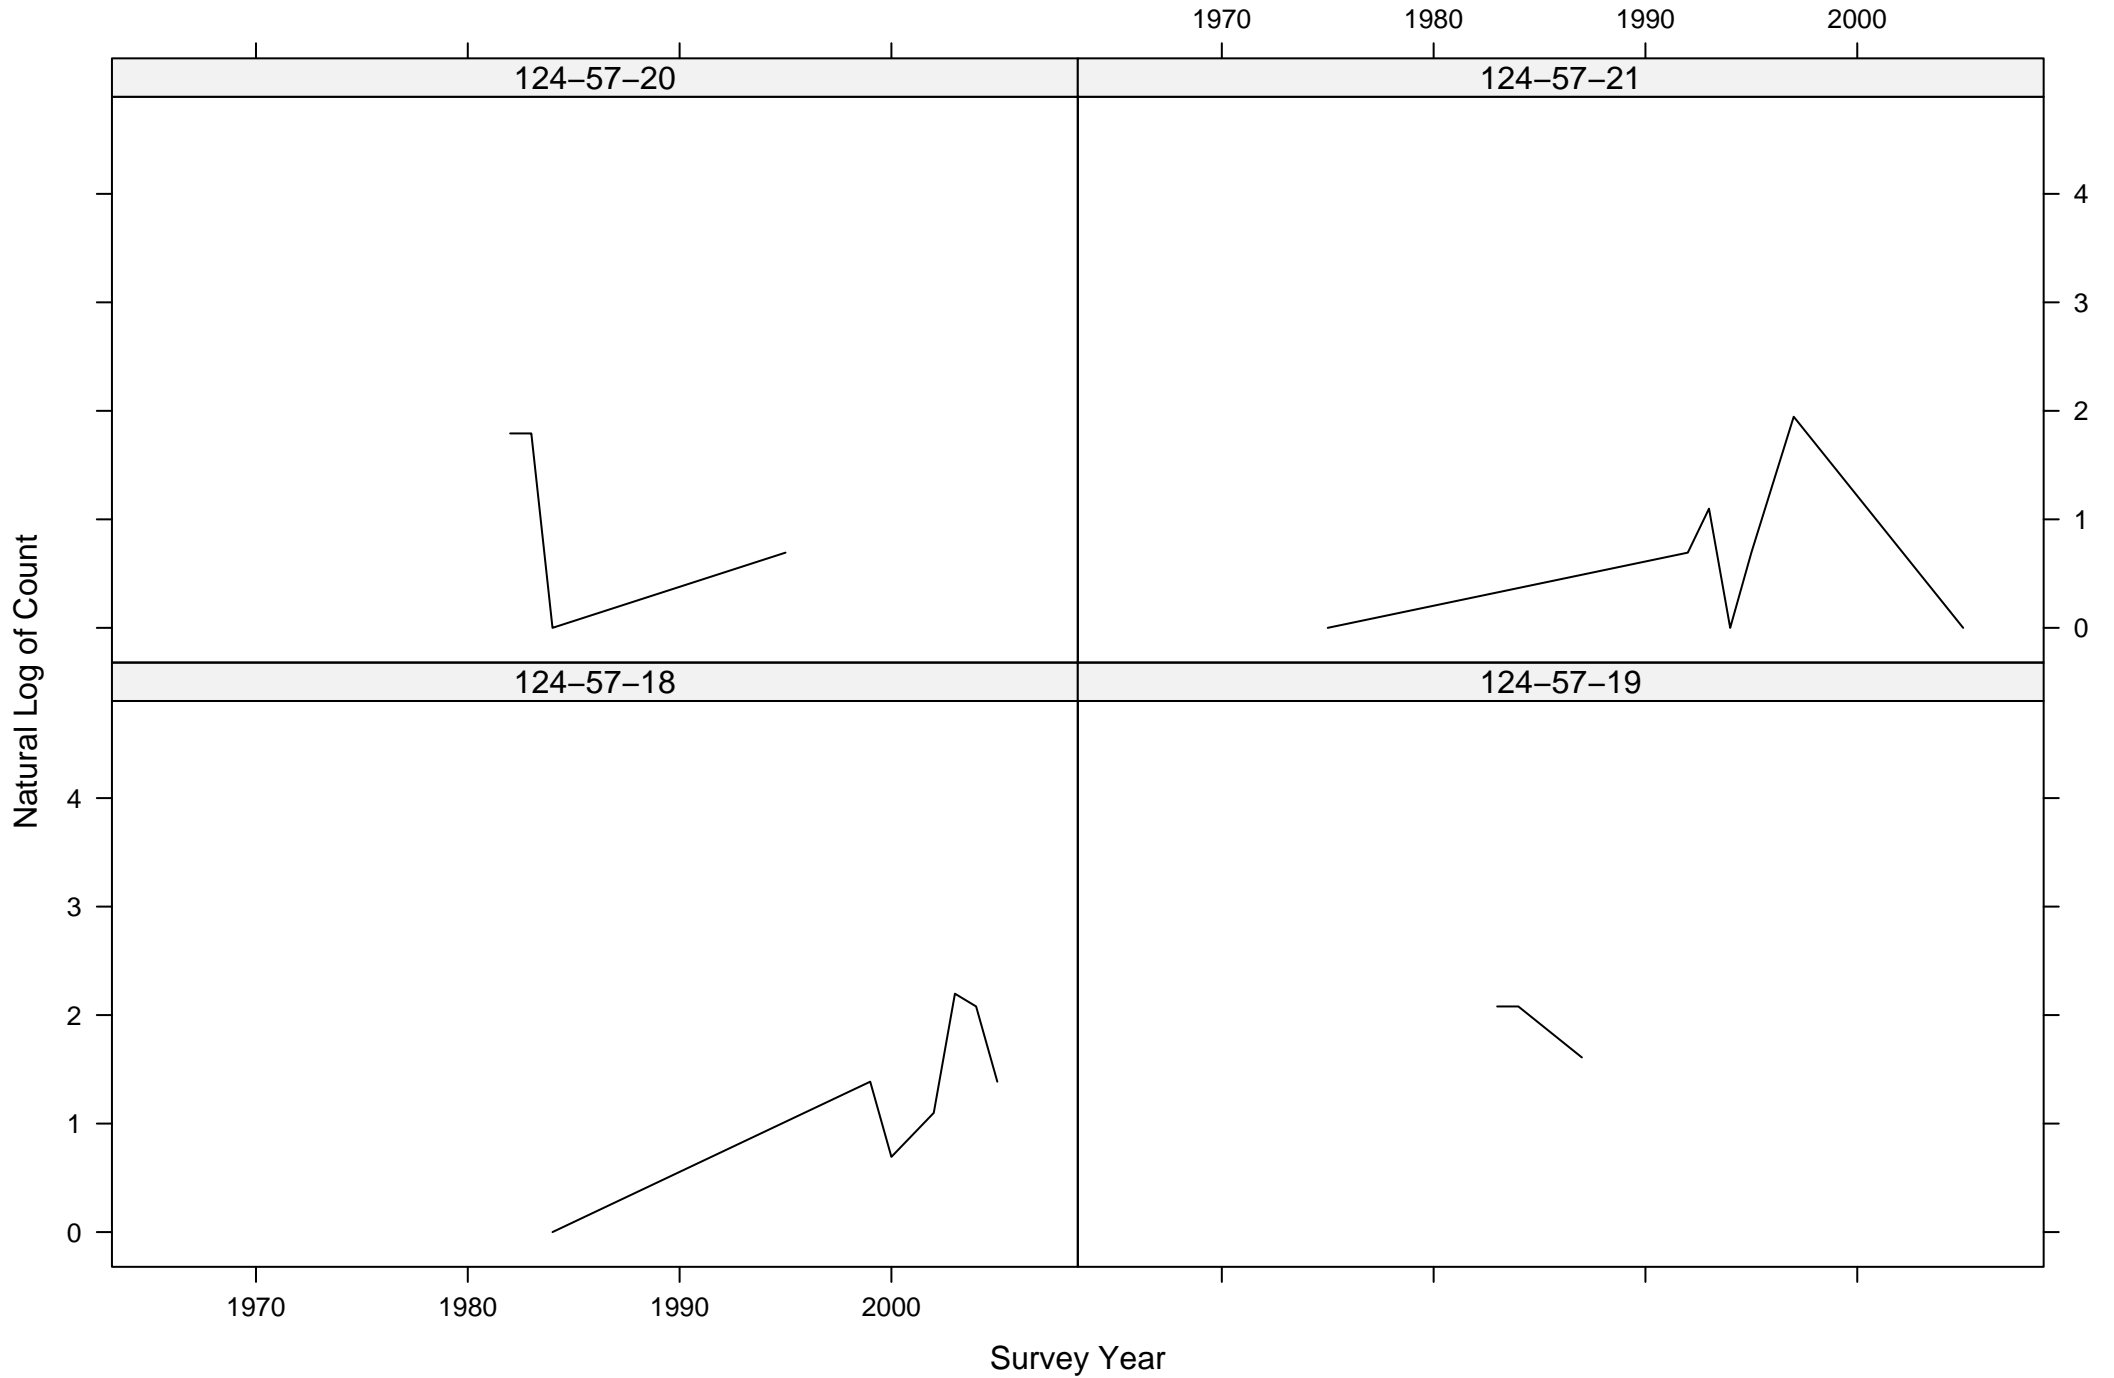

Total Counts of Black-throated Green Warbler by Route ID