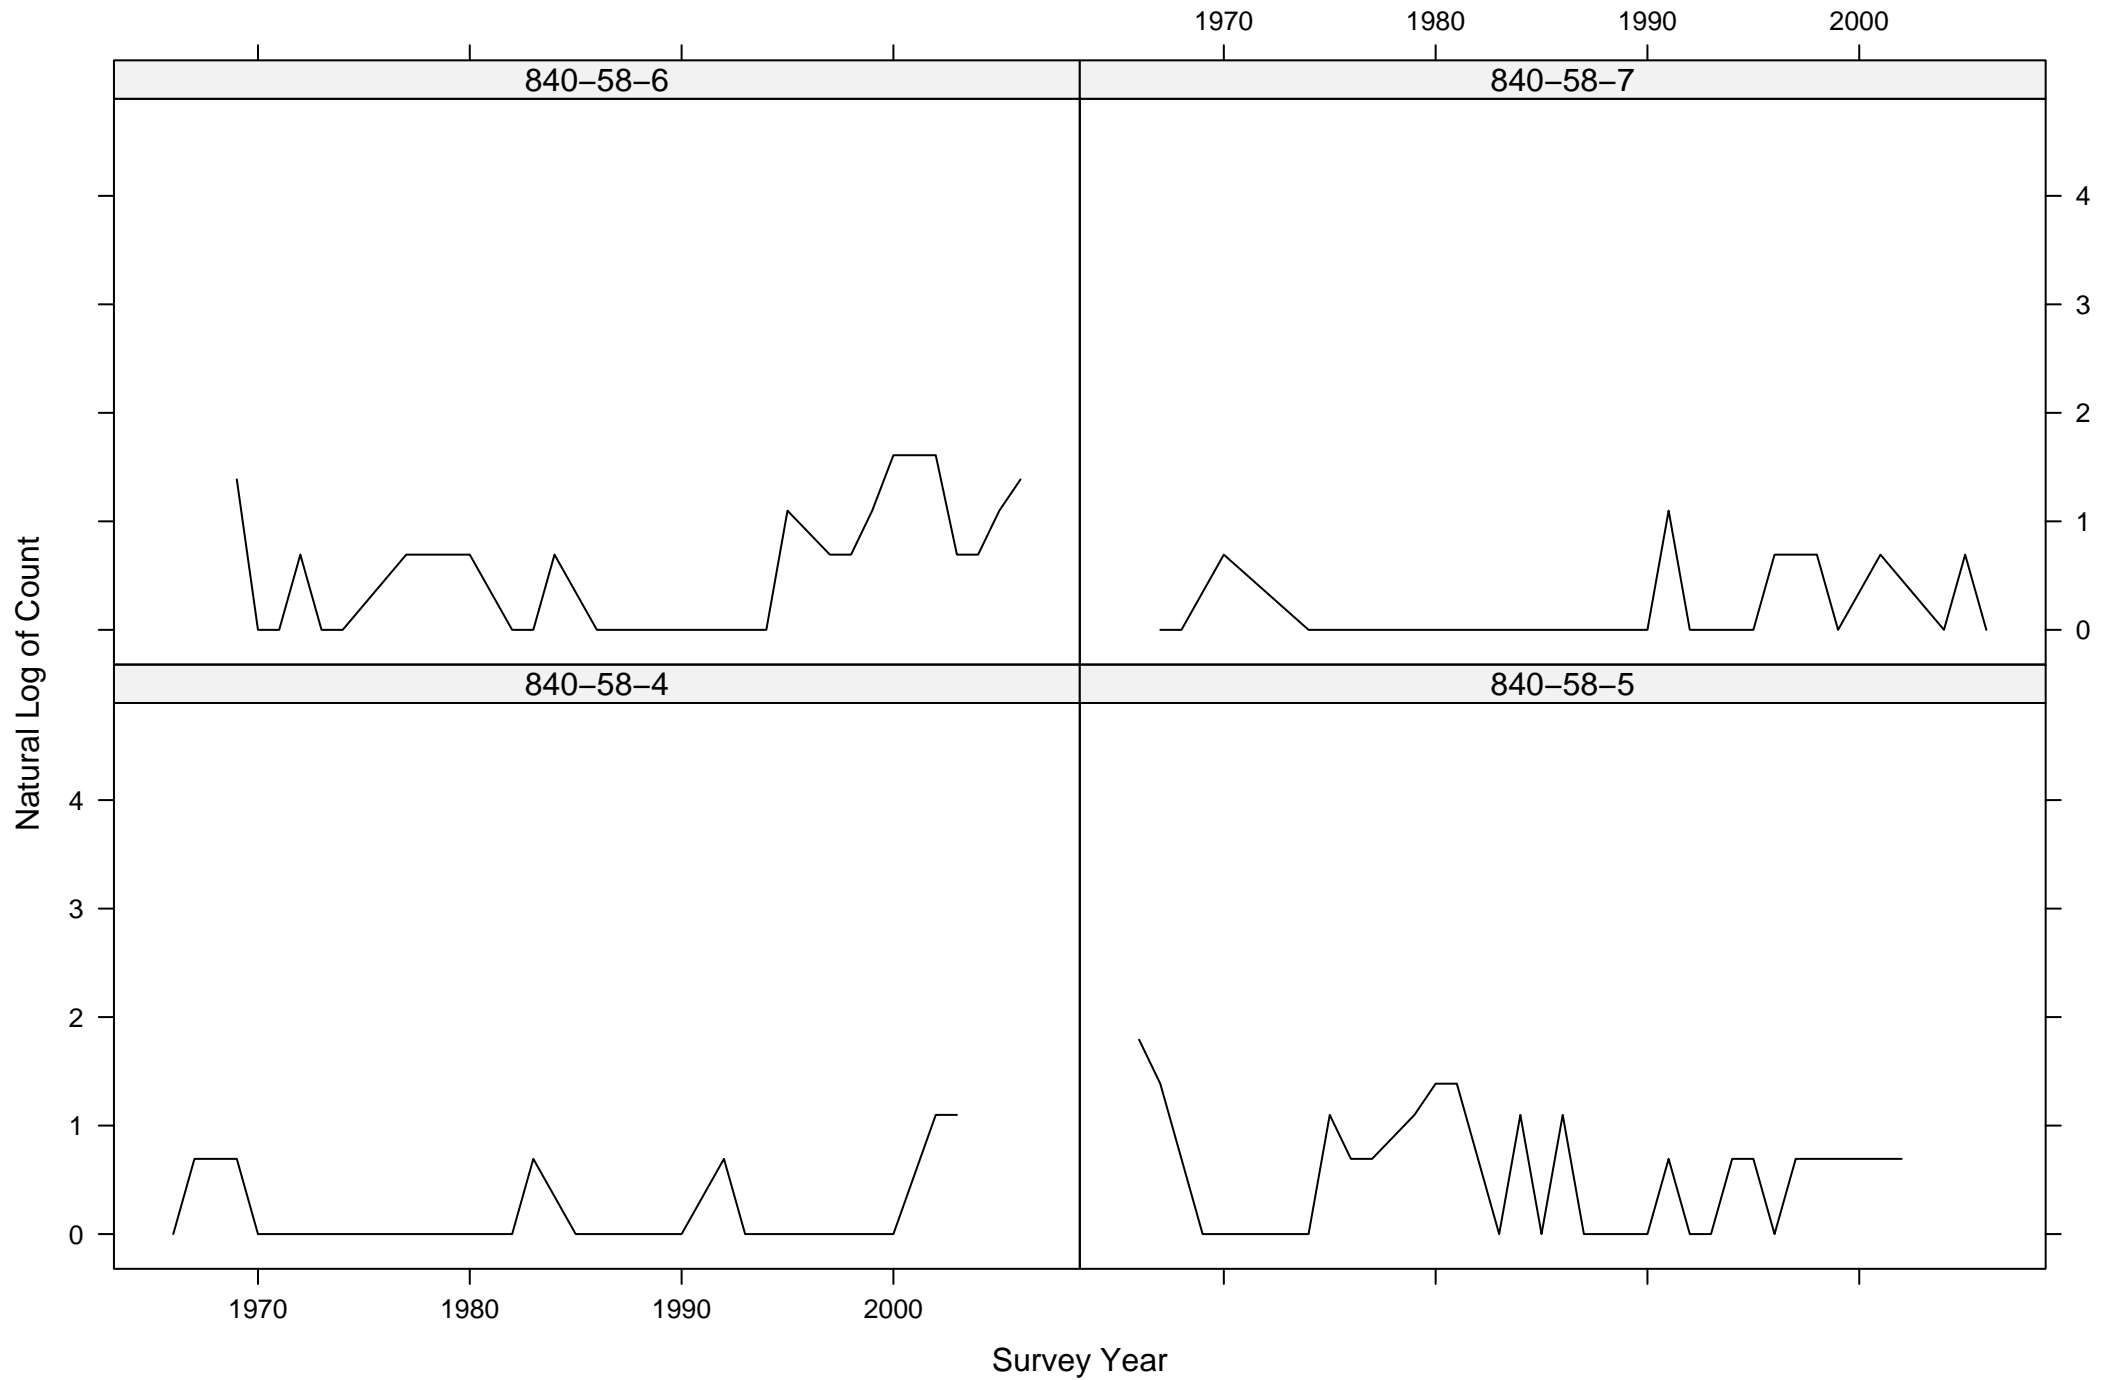

Total Counts of Black-throated Green Warbler by Route ID