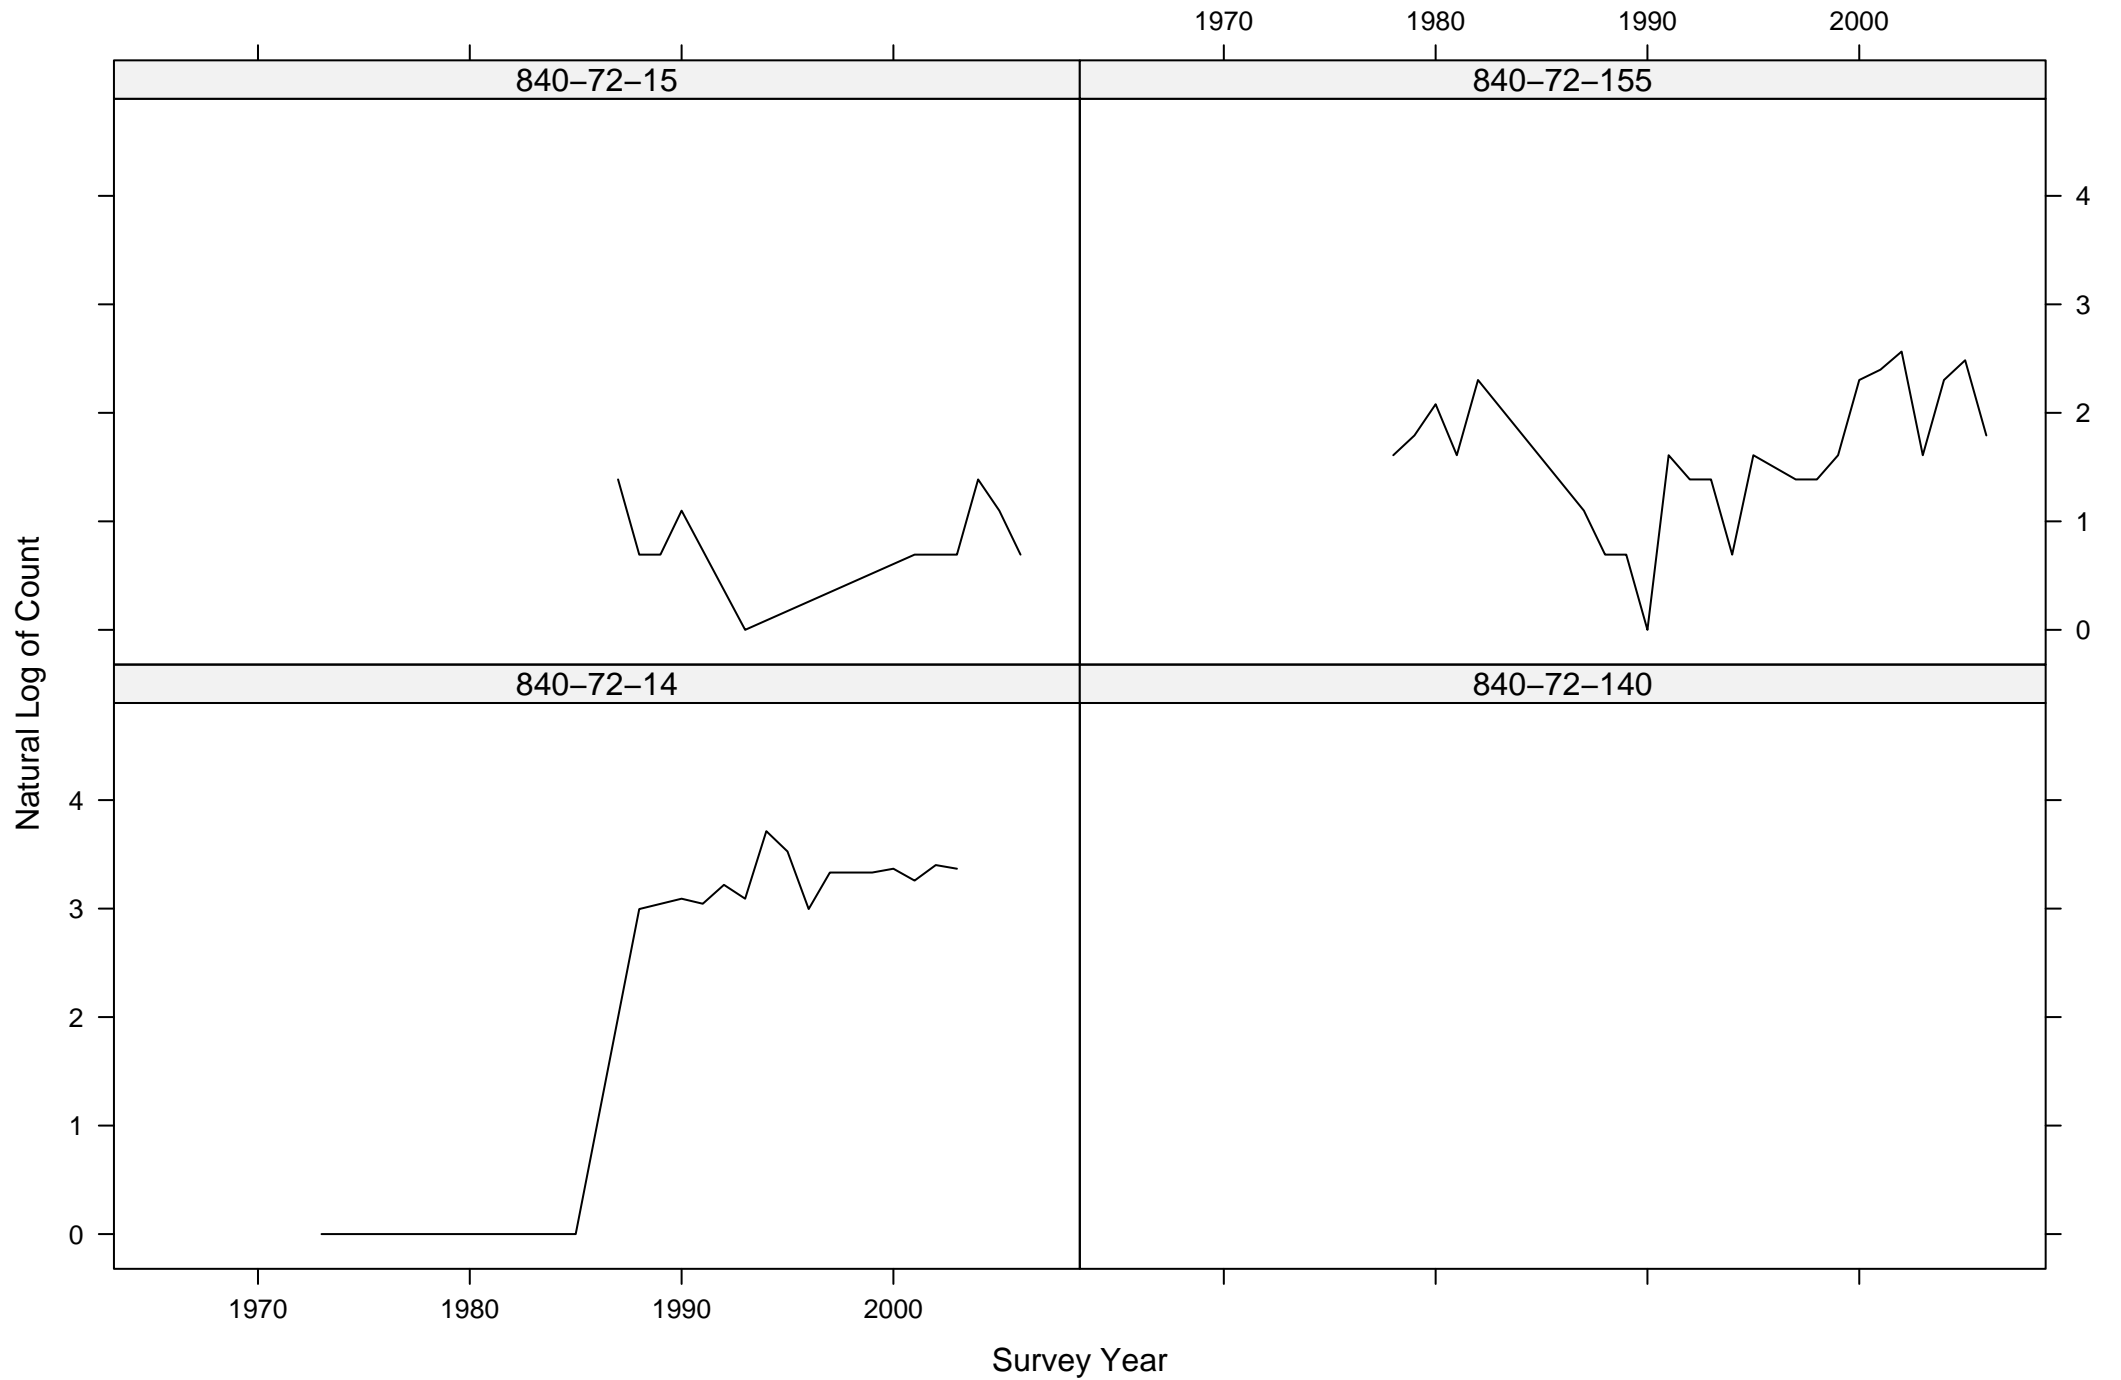

Total Counts of Black-throated Green Warbler by Route ID