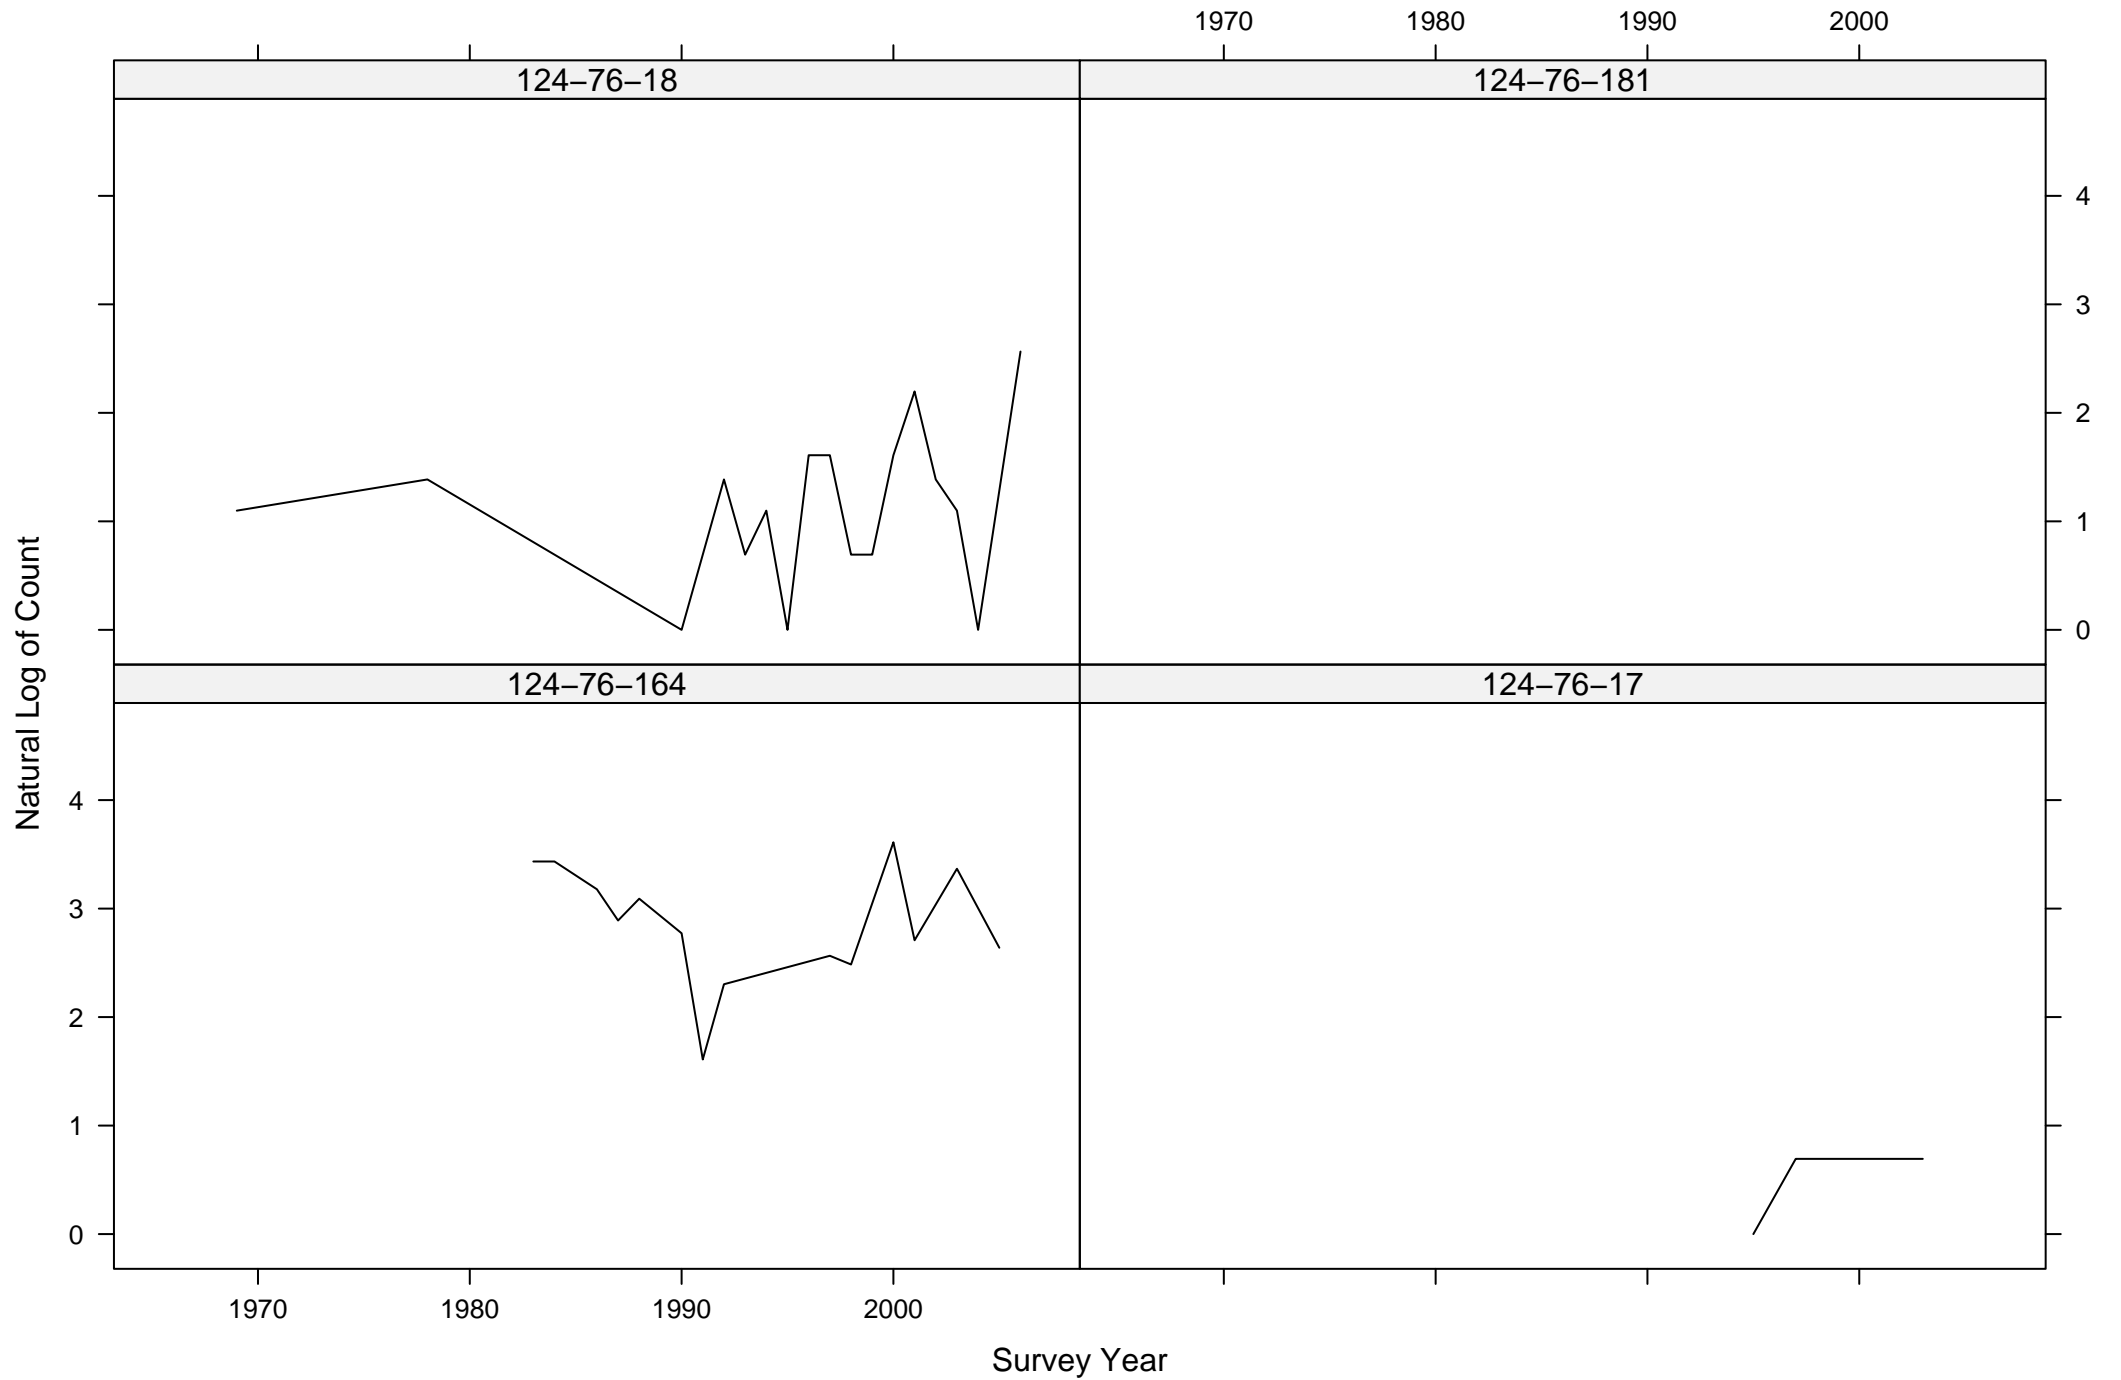

Total Counts of Black-throated Green Warbler by Route ID