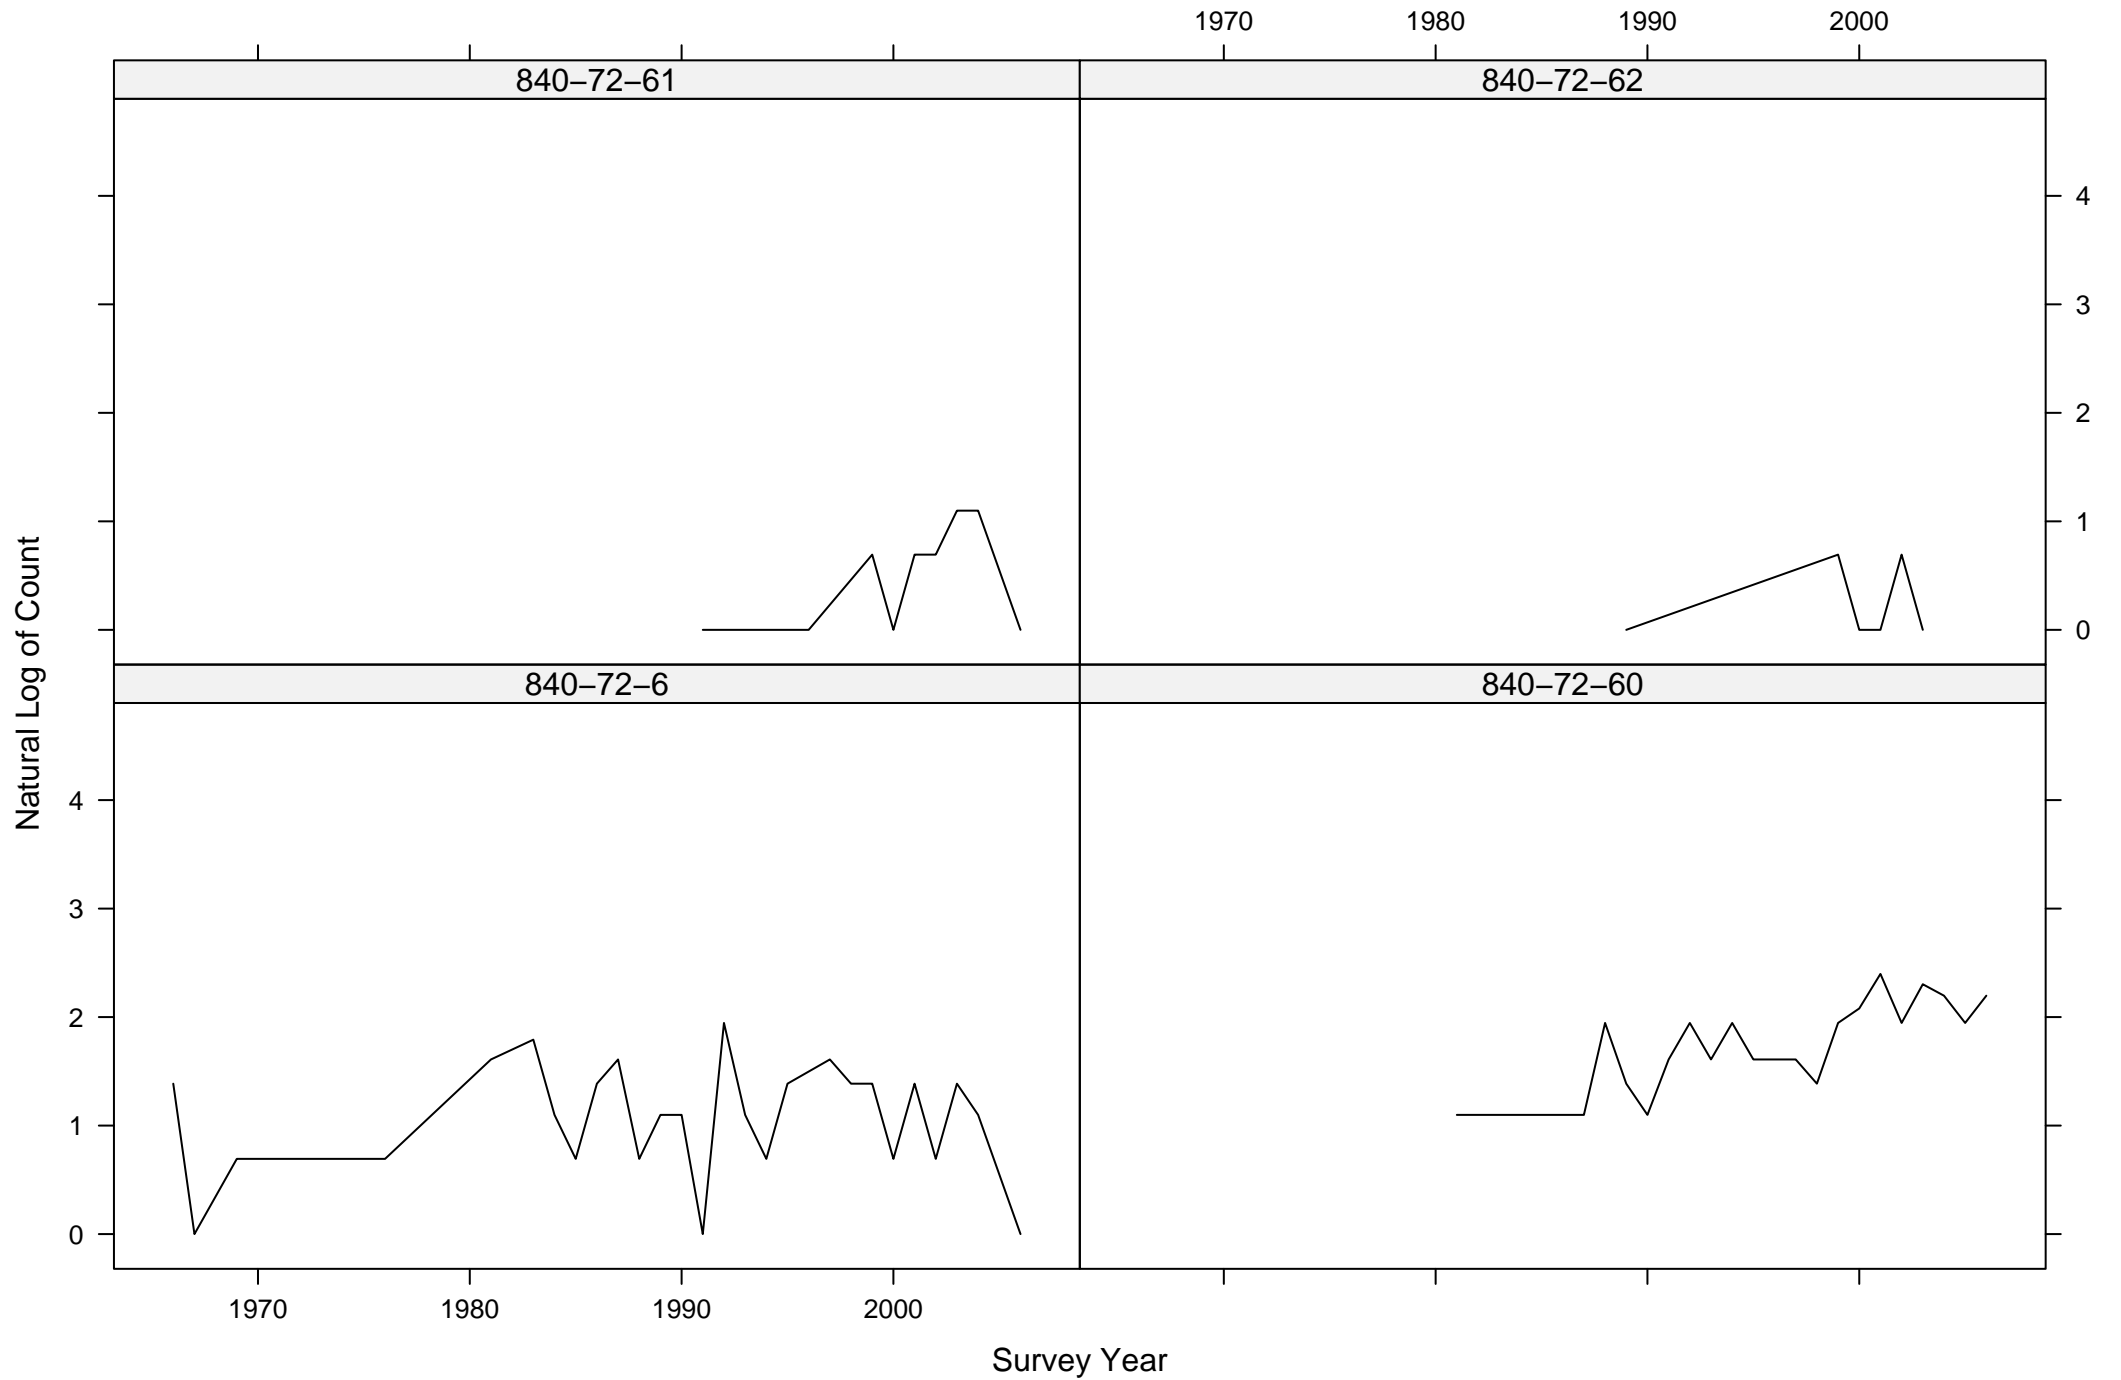

Total Counts of Black-throated Green Warbler by Route ID