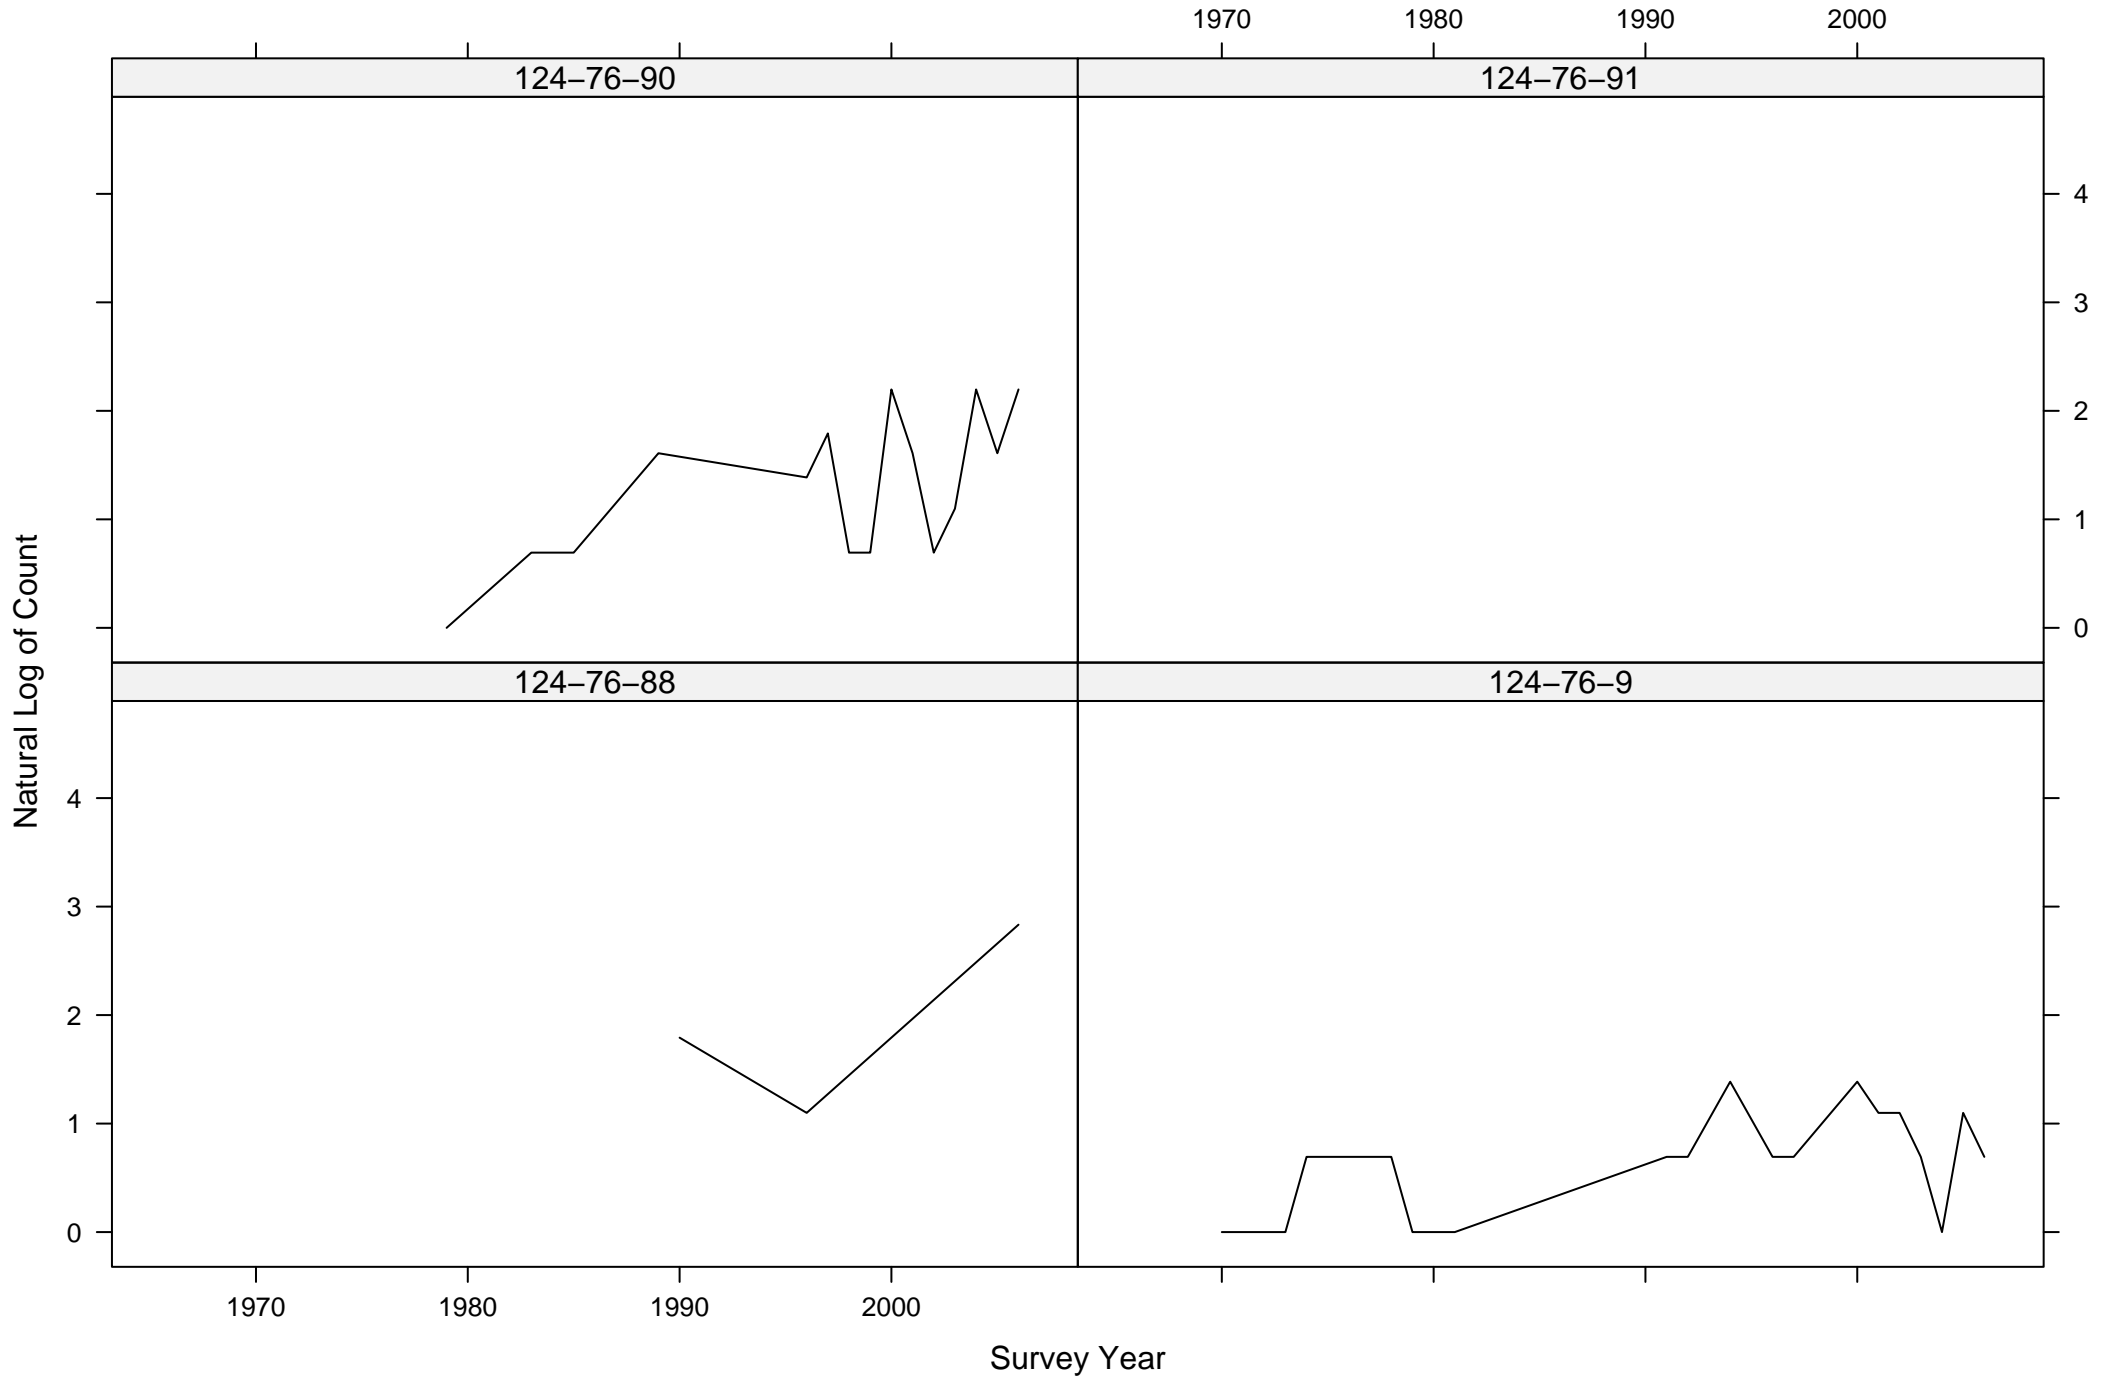

Total Counts of Black-throated Green Warbler by Route ID