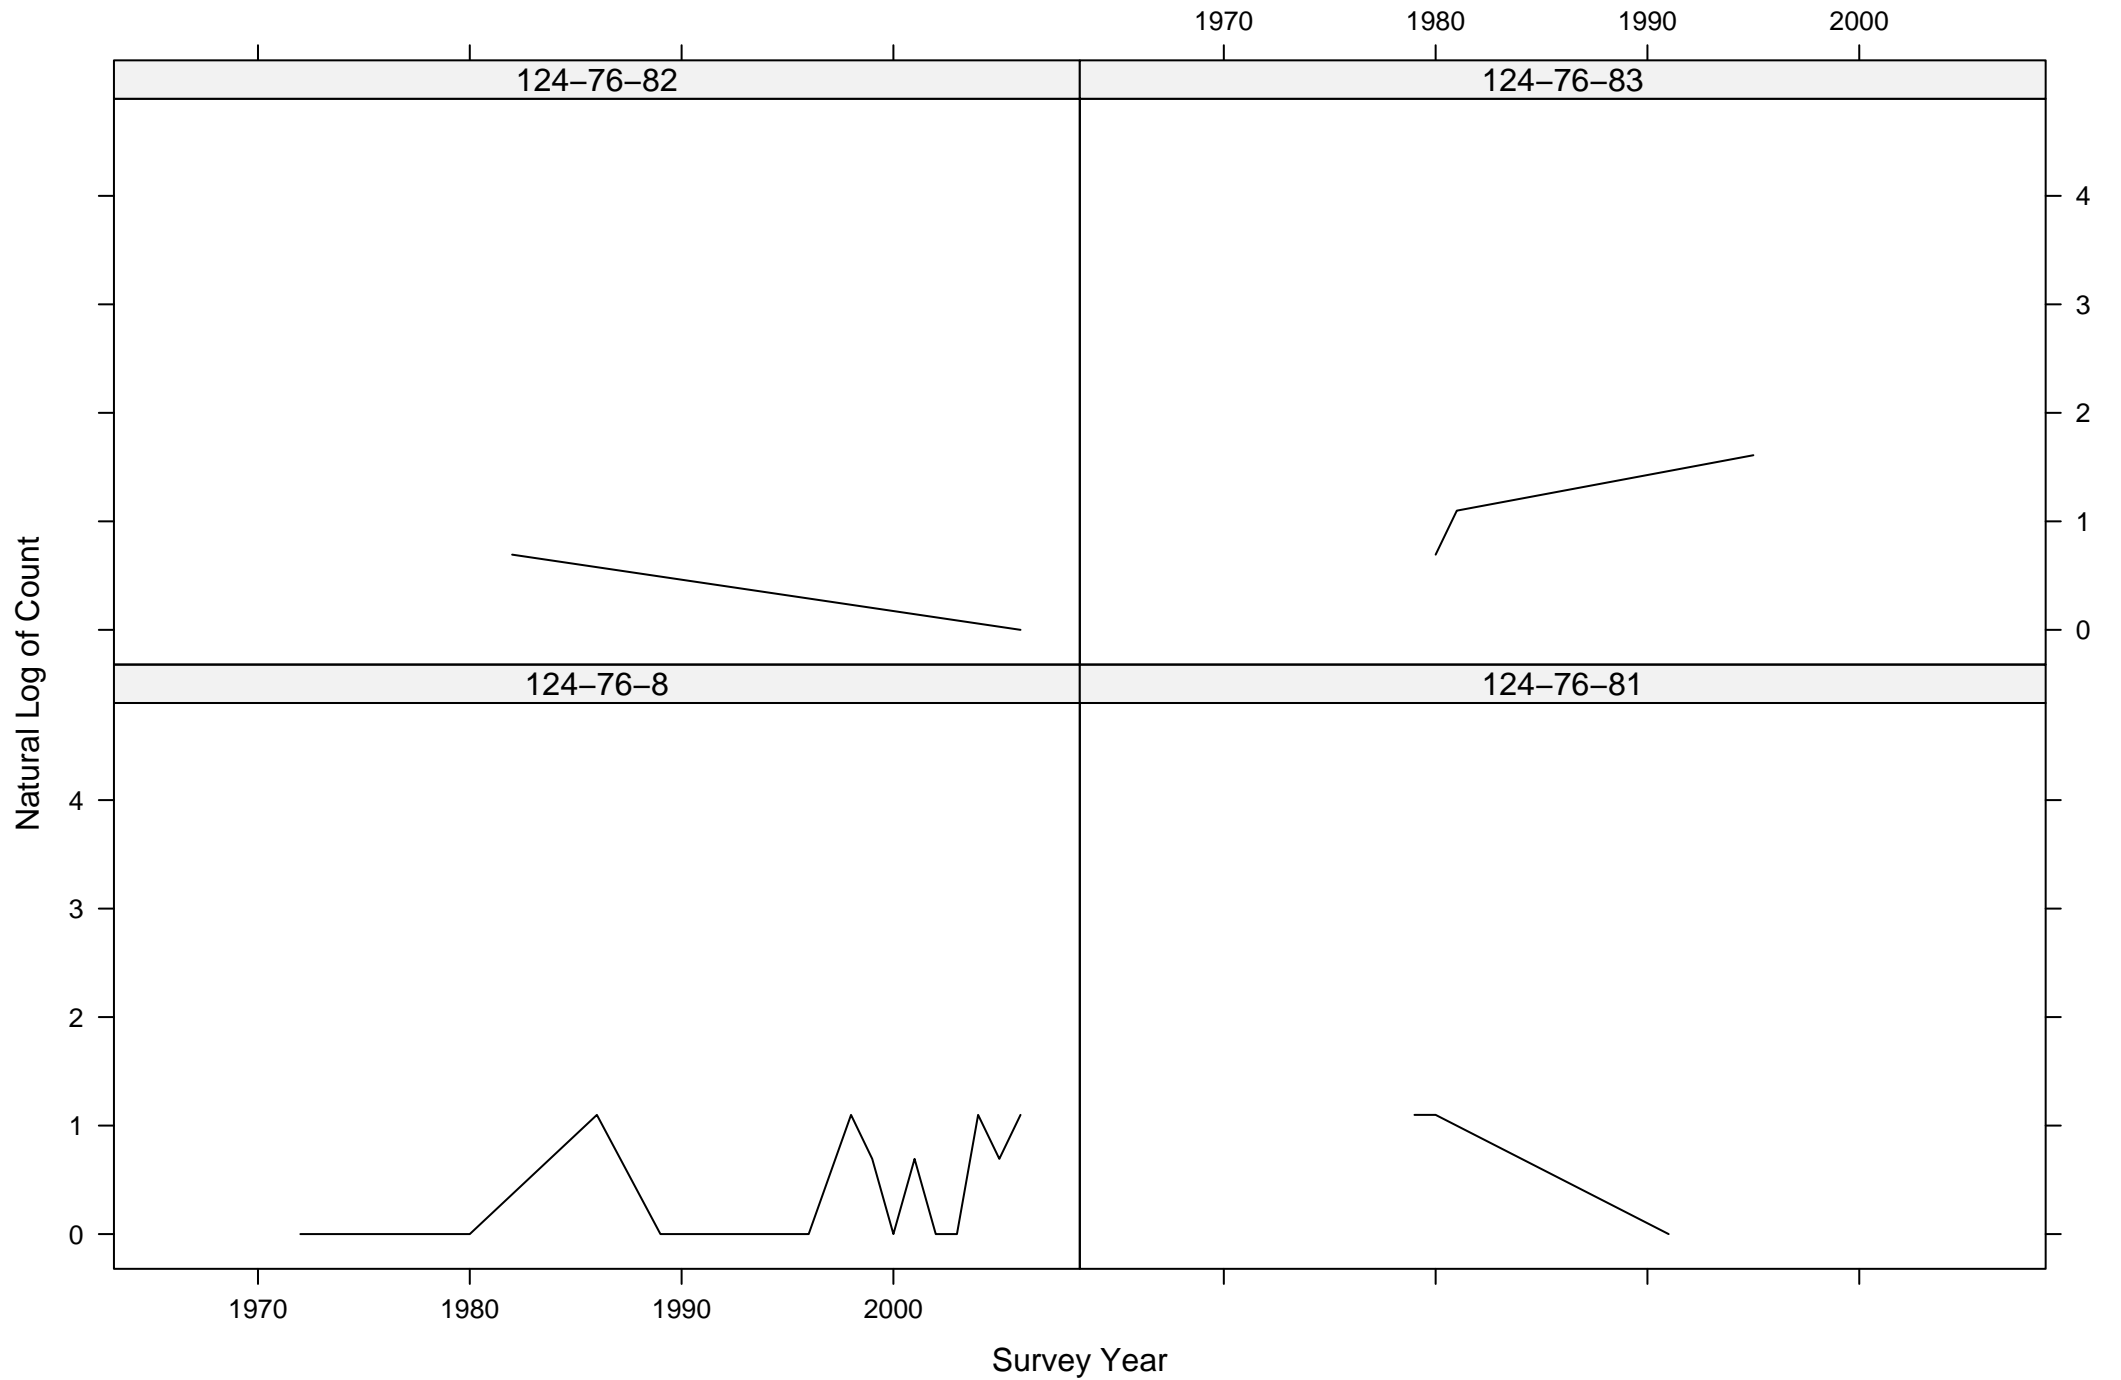

Total Counts of Black-throated Green Warbler by Route ID

Total Counts of Black-throated Green Warbler by Route ID

Total Counts of Black-throated Green Warbler by Route ID

Total Counts of Black-throated Green Warbler by Route ID