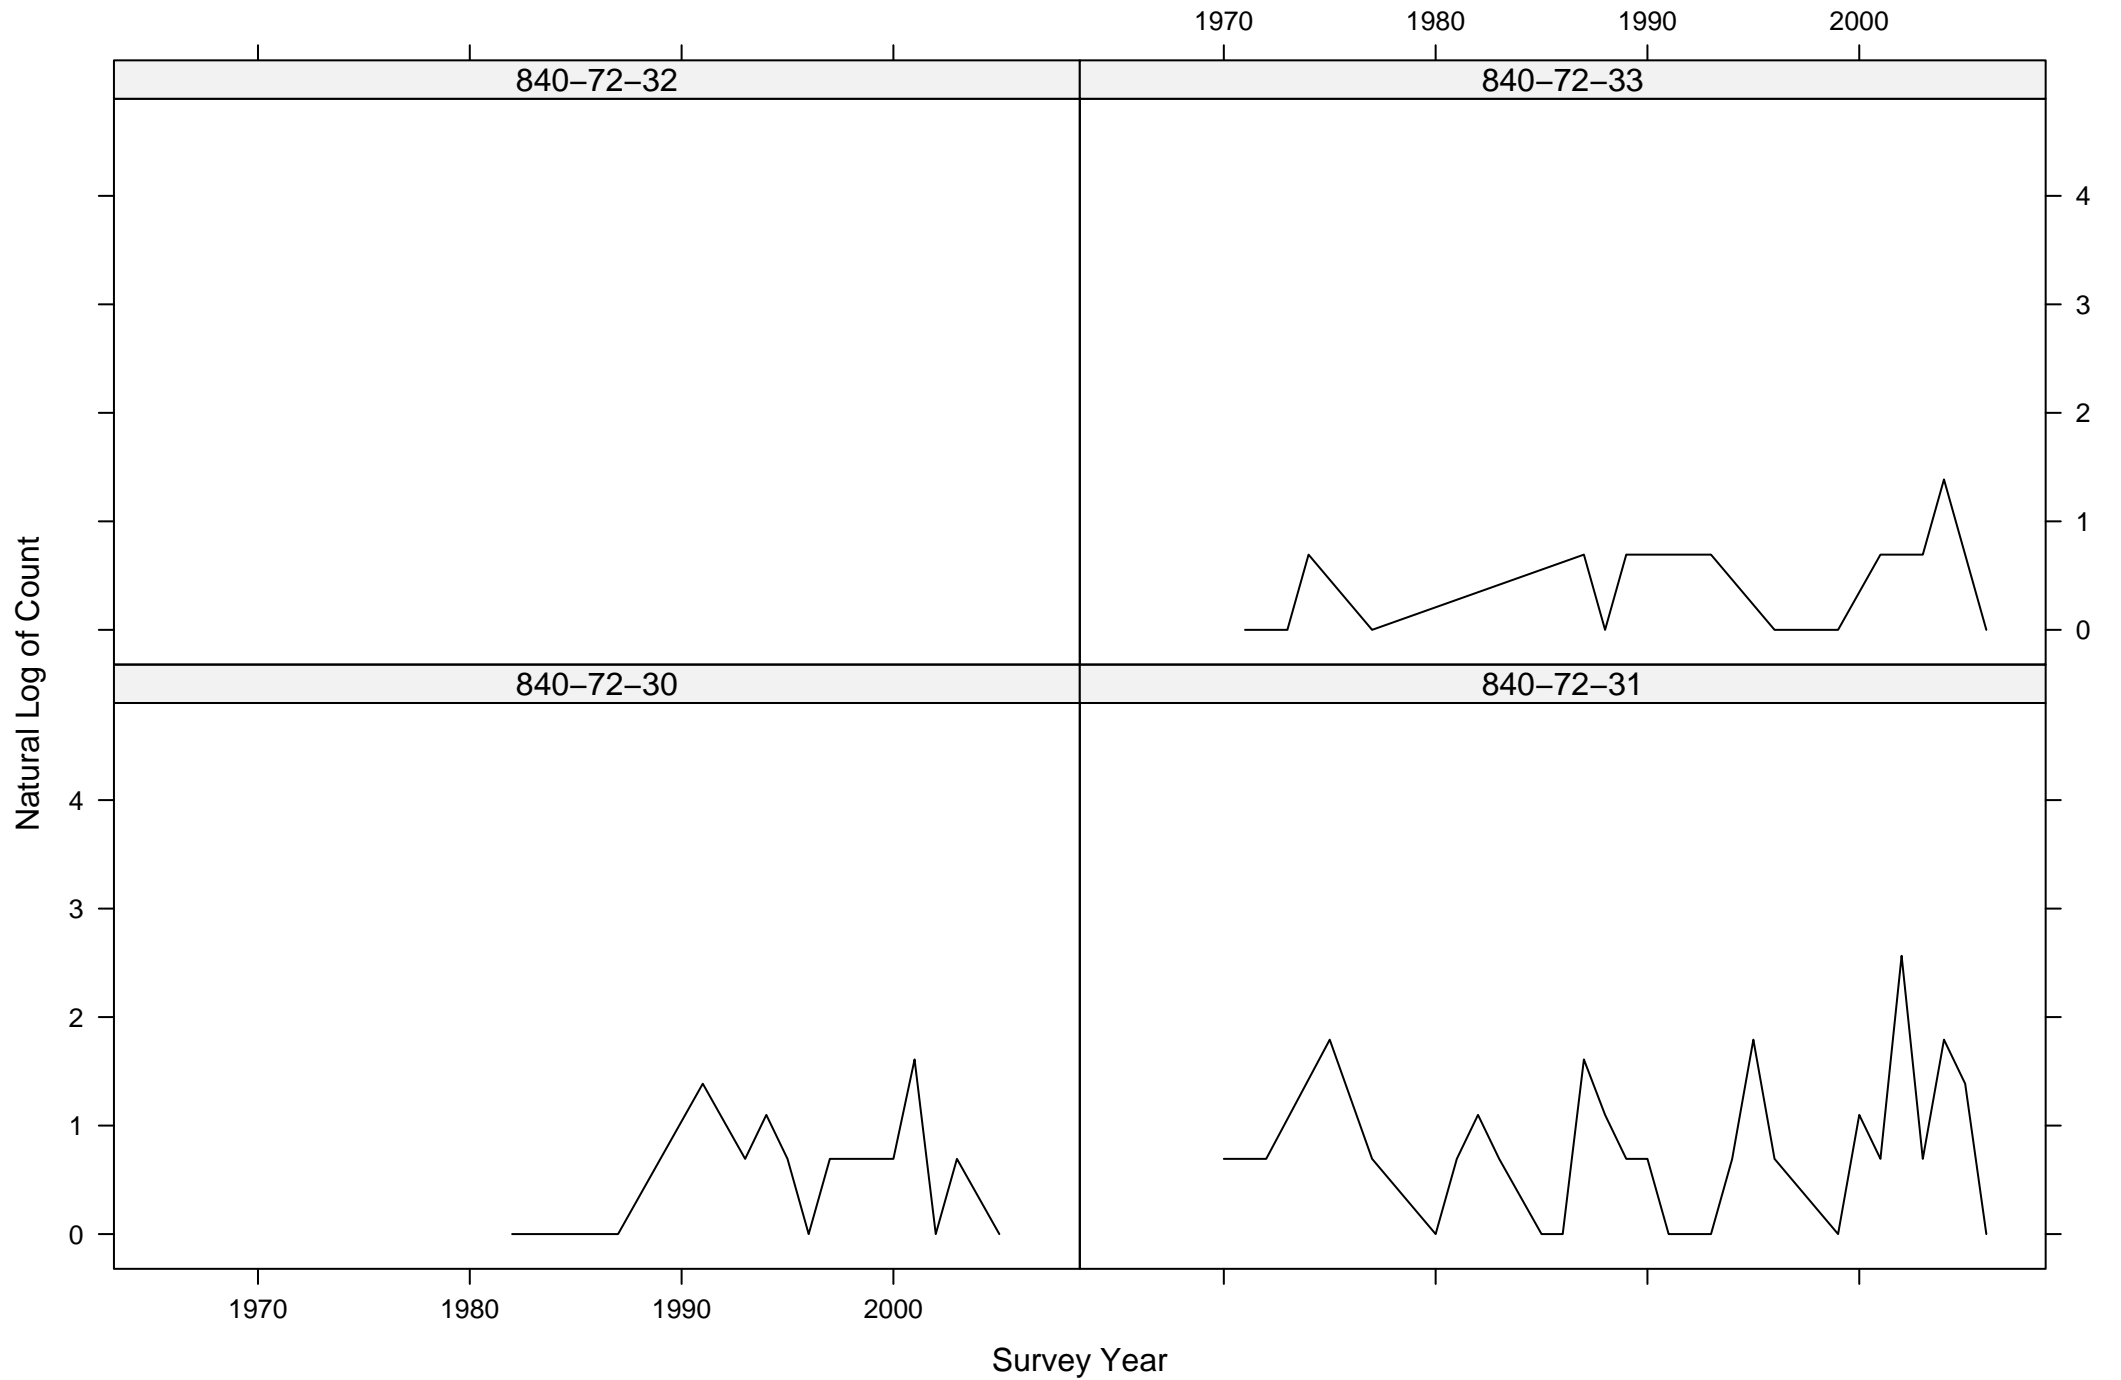

Total Counts of Black-throated Green Warbler by Route ID