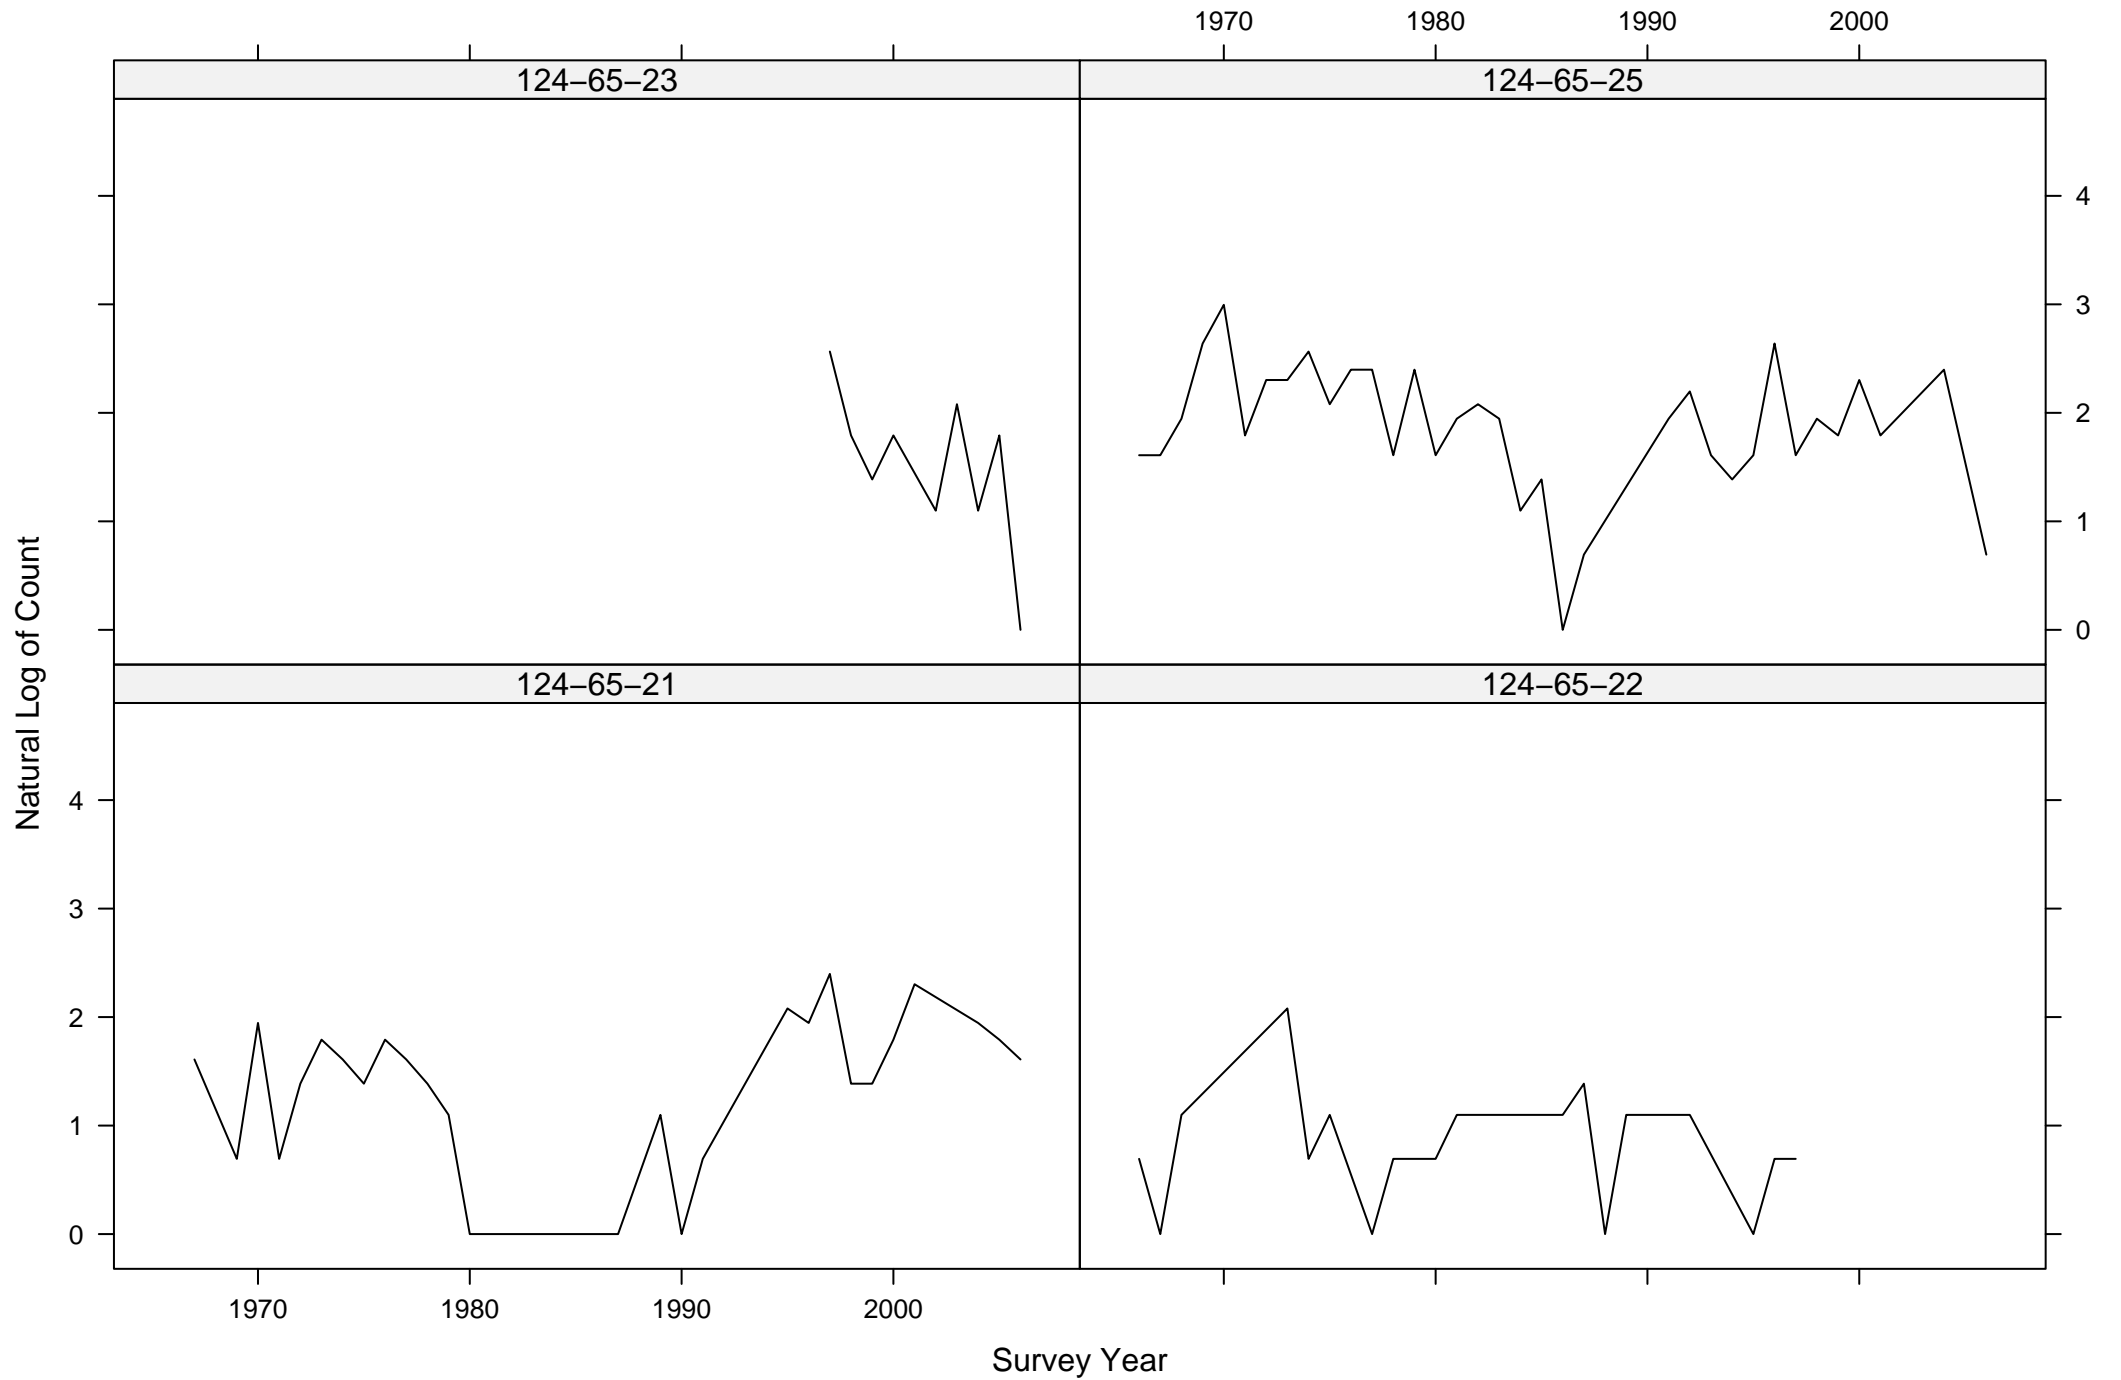

Total Counts of Black-throated Green Warbler by Route ID