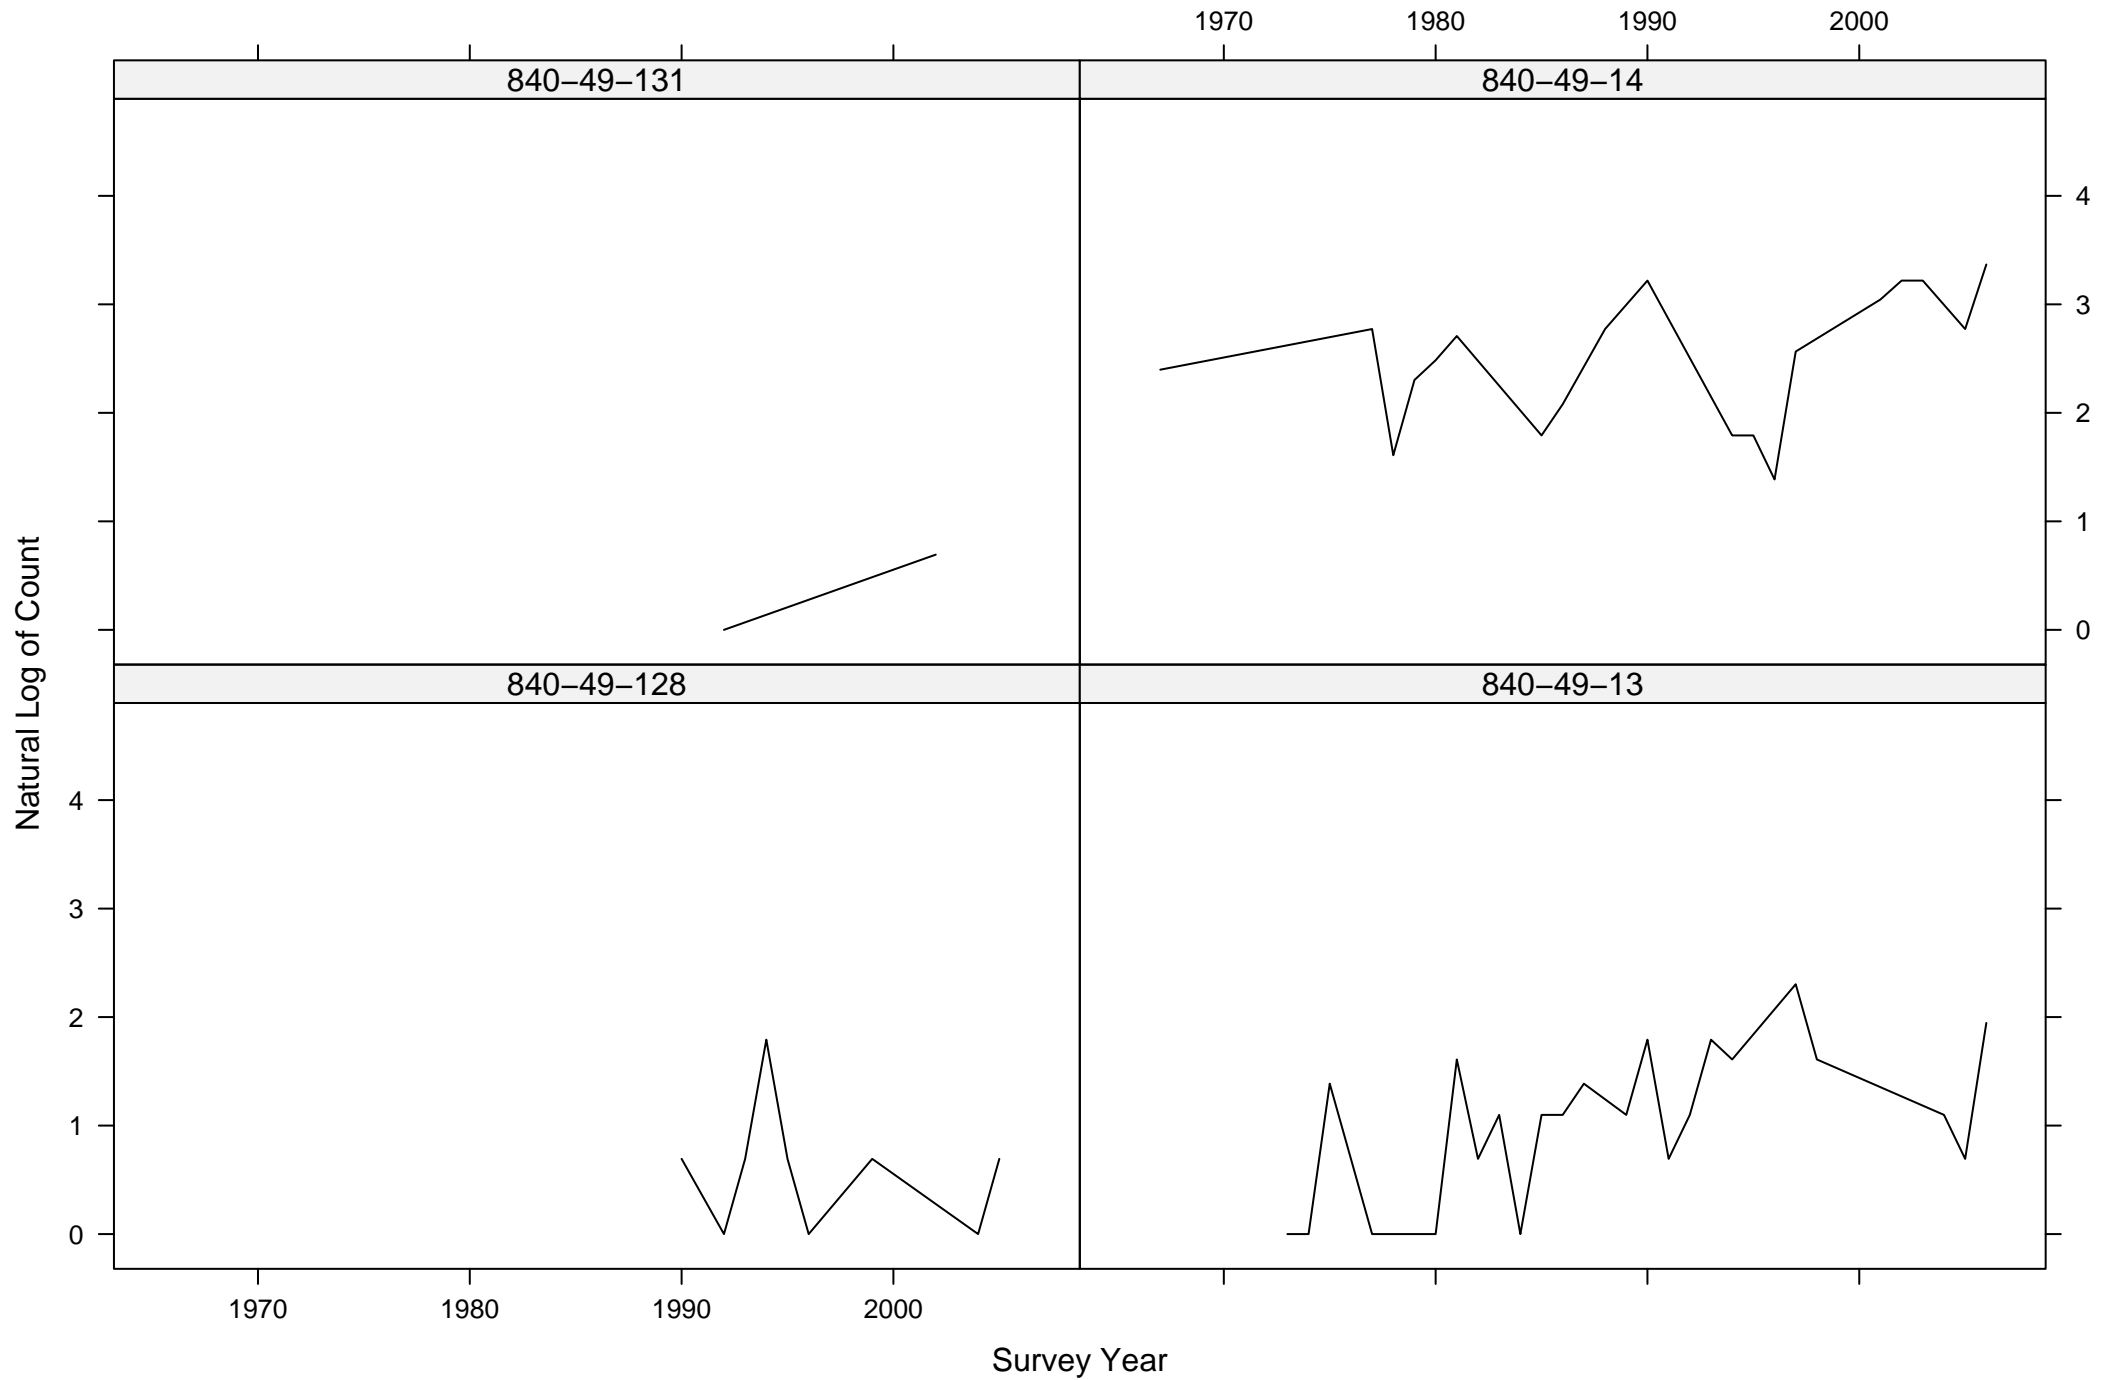

Total Counts of Black-throated Green Warbler by Route ID