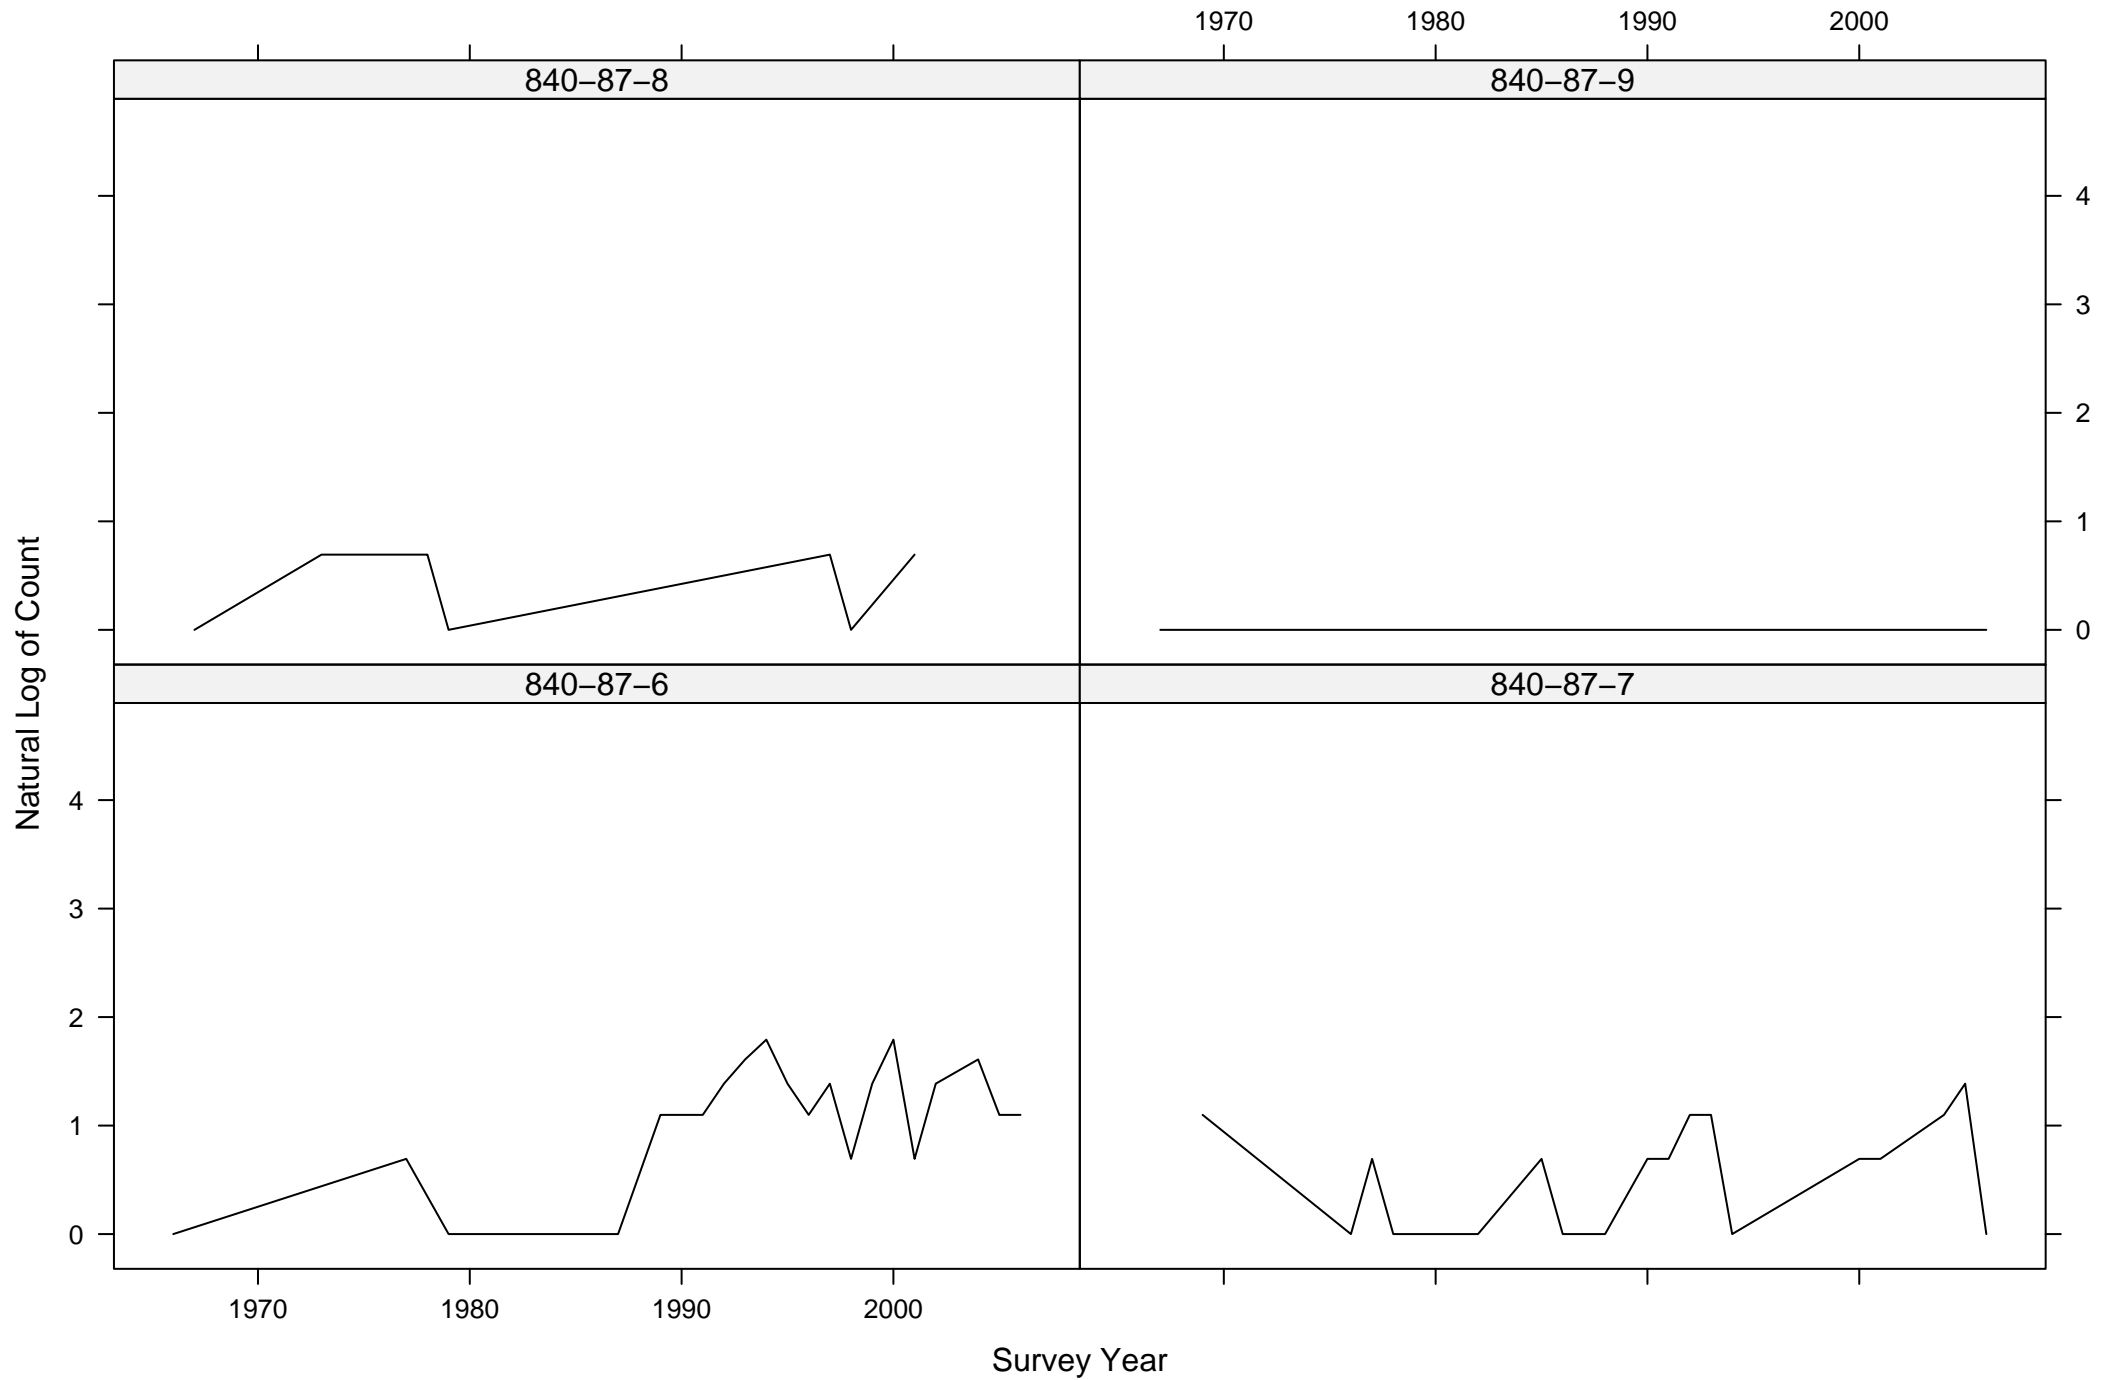

Total Counts of Black-throated Green Warbler by Route ID

Total Counts of Black-throated Green Warbler by Route ID

Total Counts of Black-throated Green Warbler by Route ID

Total Counts of Black-throated Green Warbler by Route ID