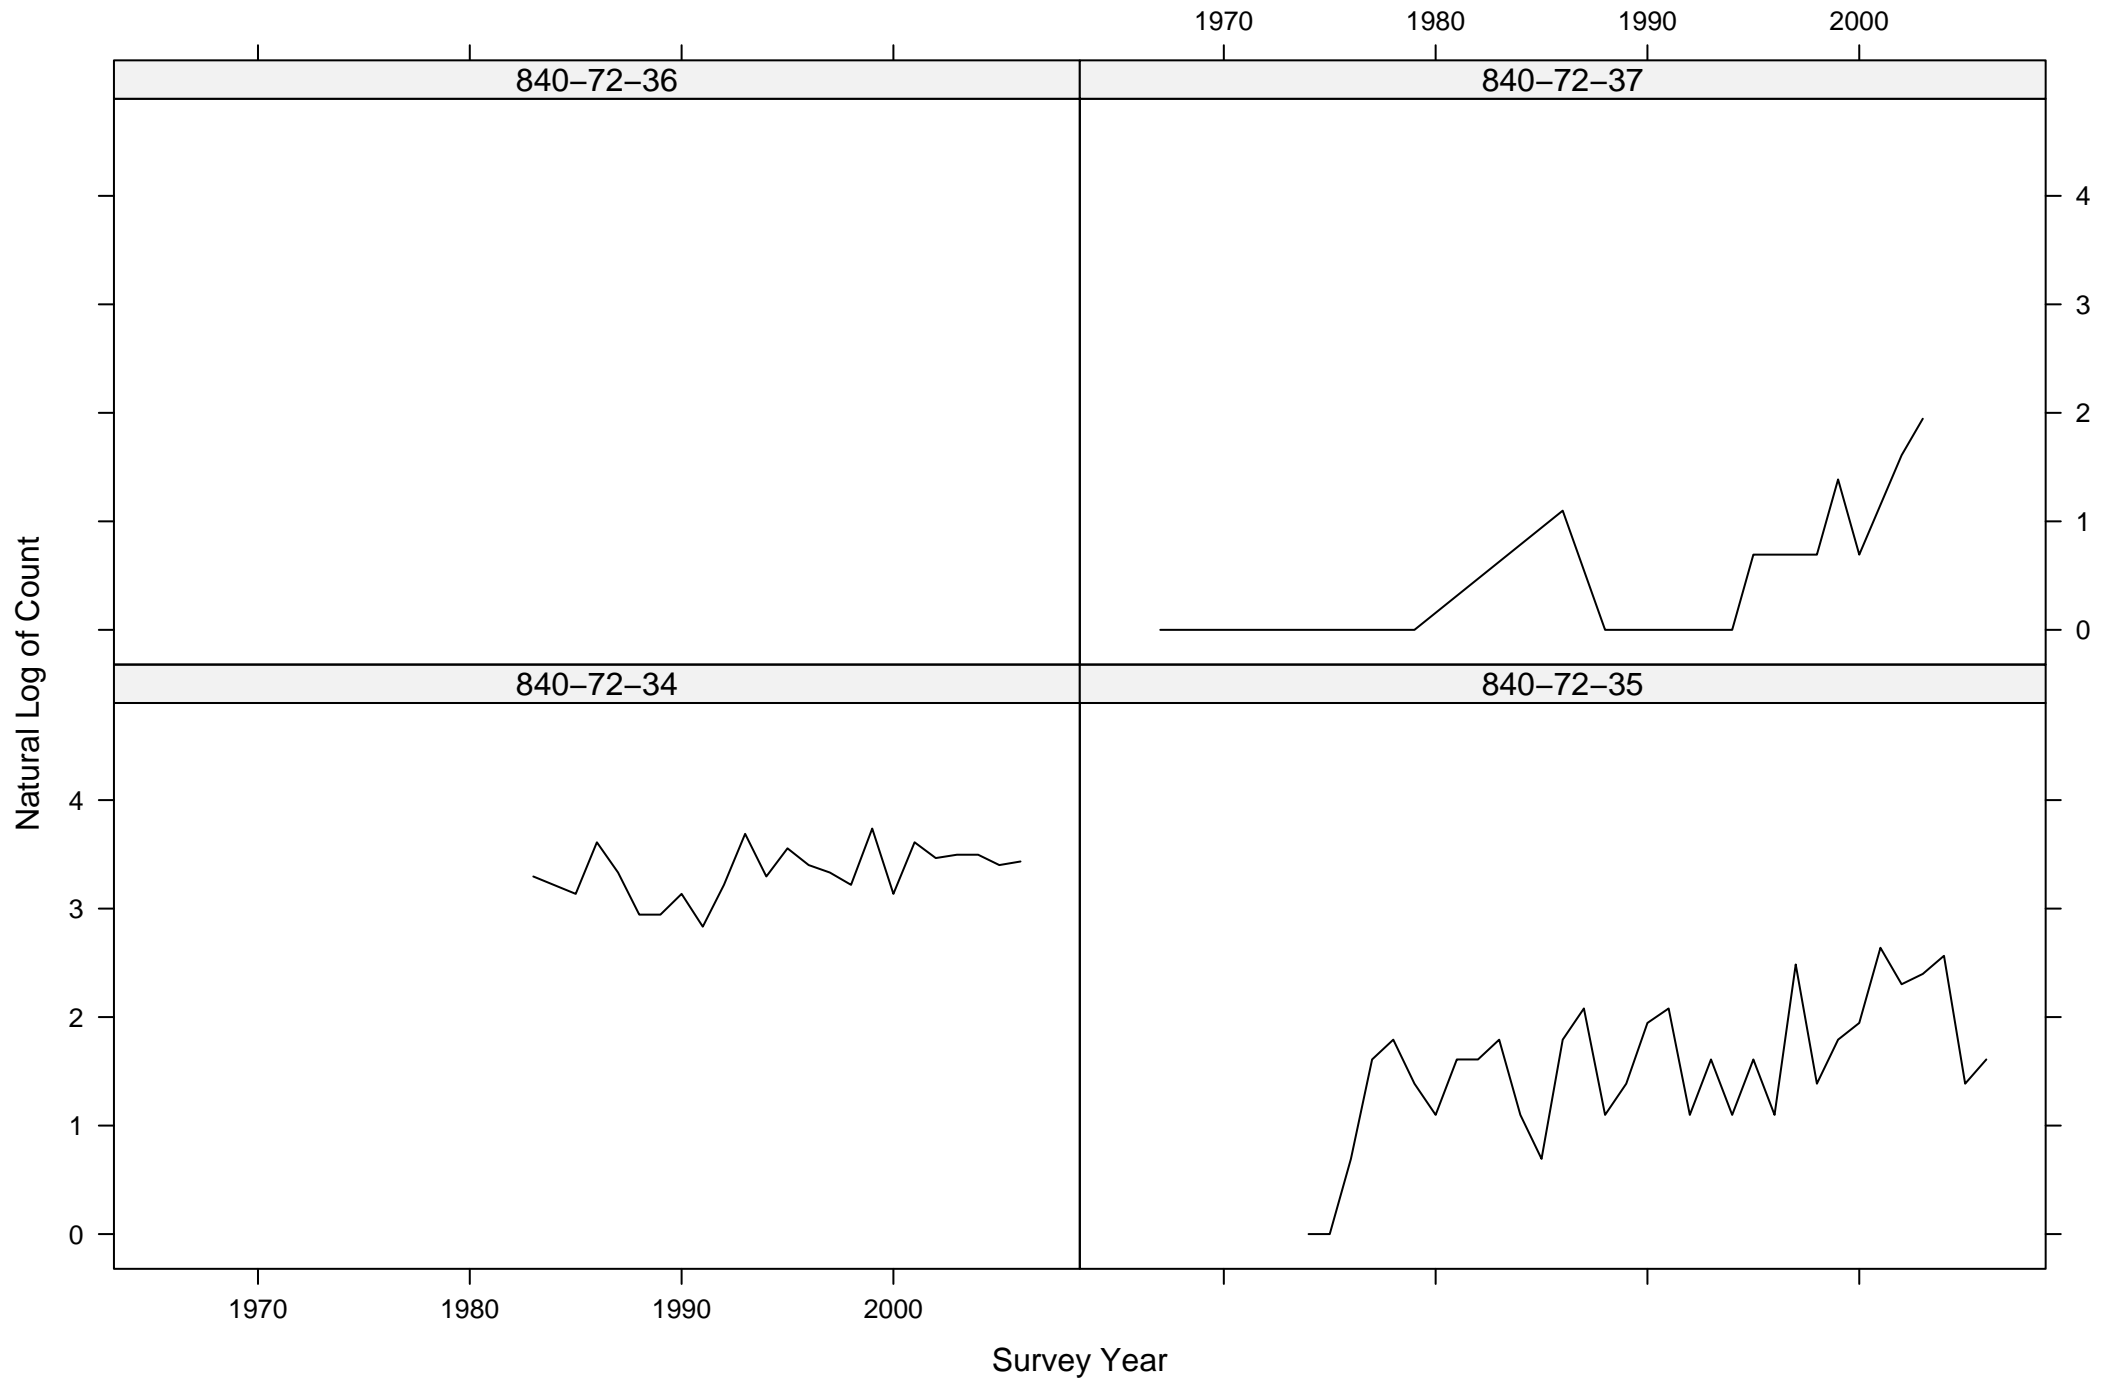

Total Counts of Black-throated Green Warbler by Route ID

Total Counts of Black-throated Green Warbler by Route ID

Total Counts of Black-throated Green Warbler by Route ID

Total Counts of Black-throated Green Warbler by Route ID