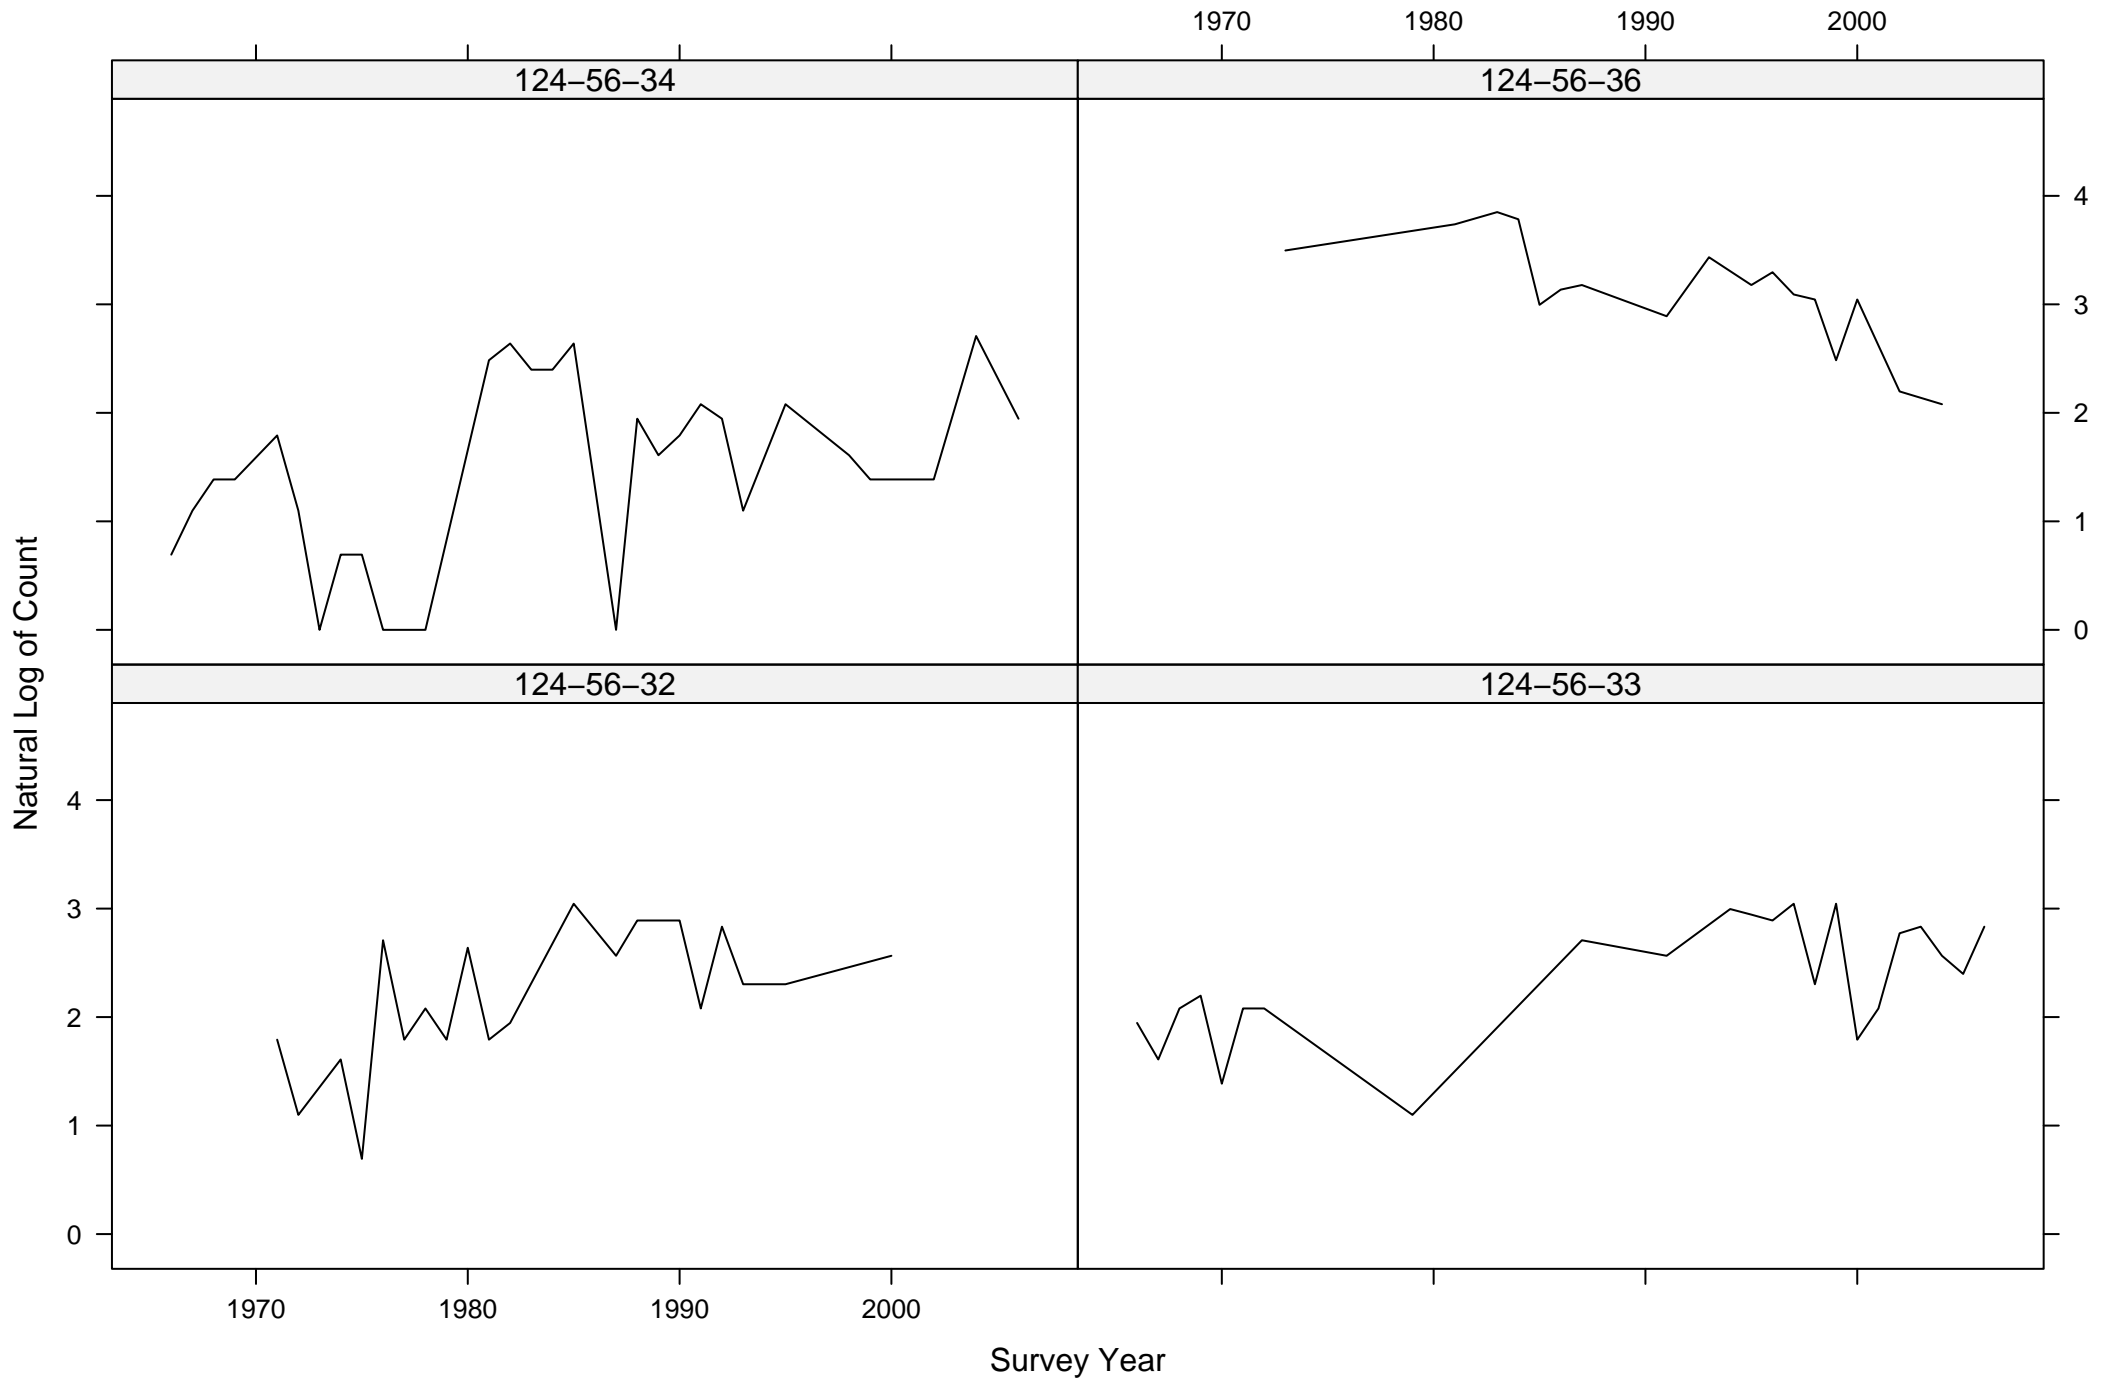

Total Counts of Black-throated Green Warbler by Route ID