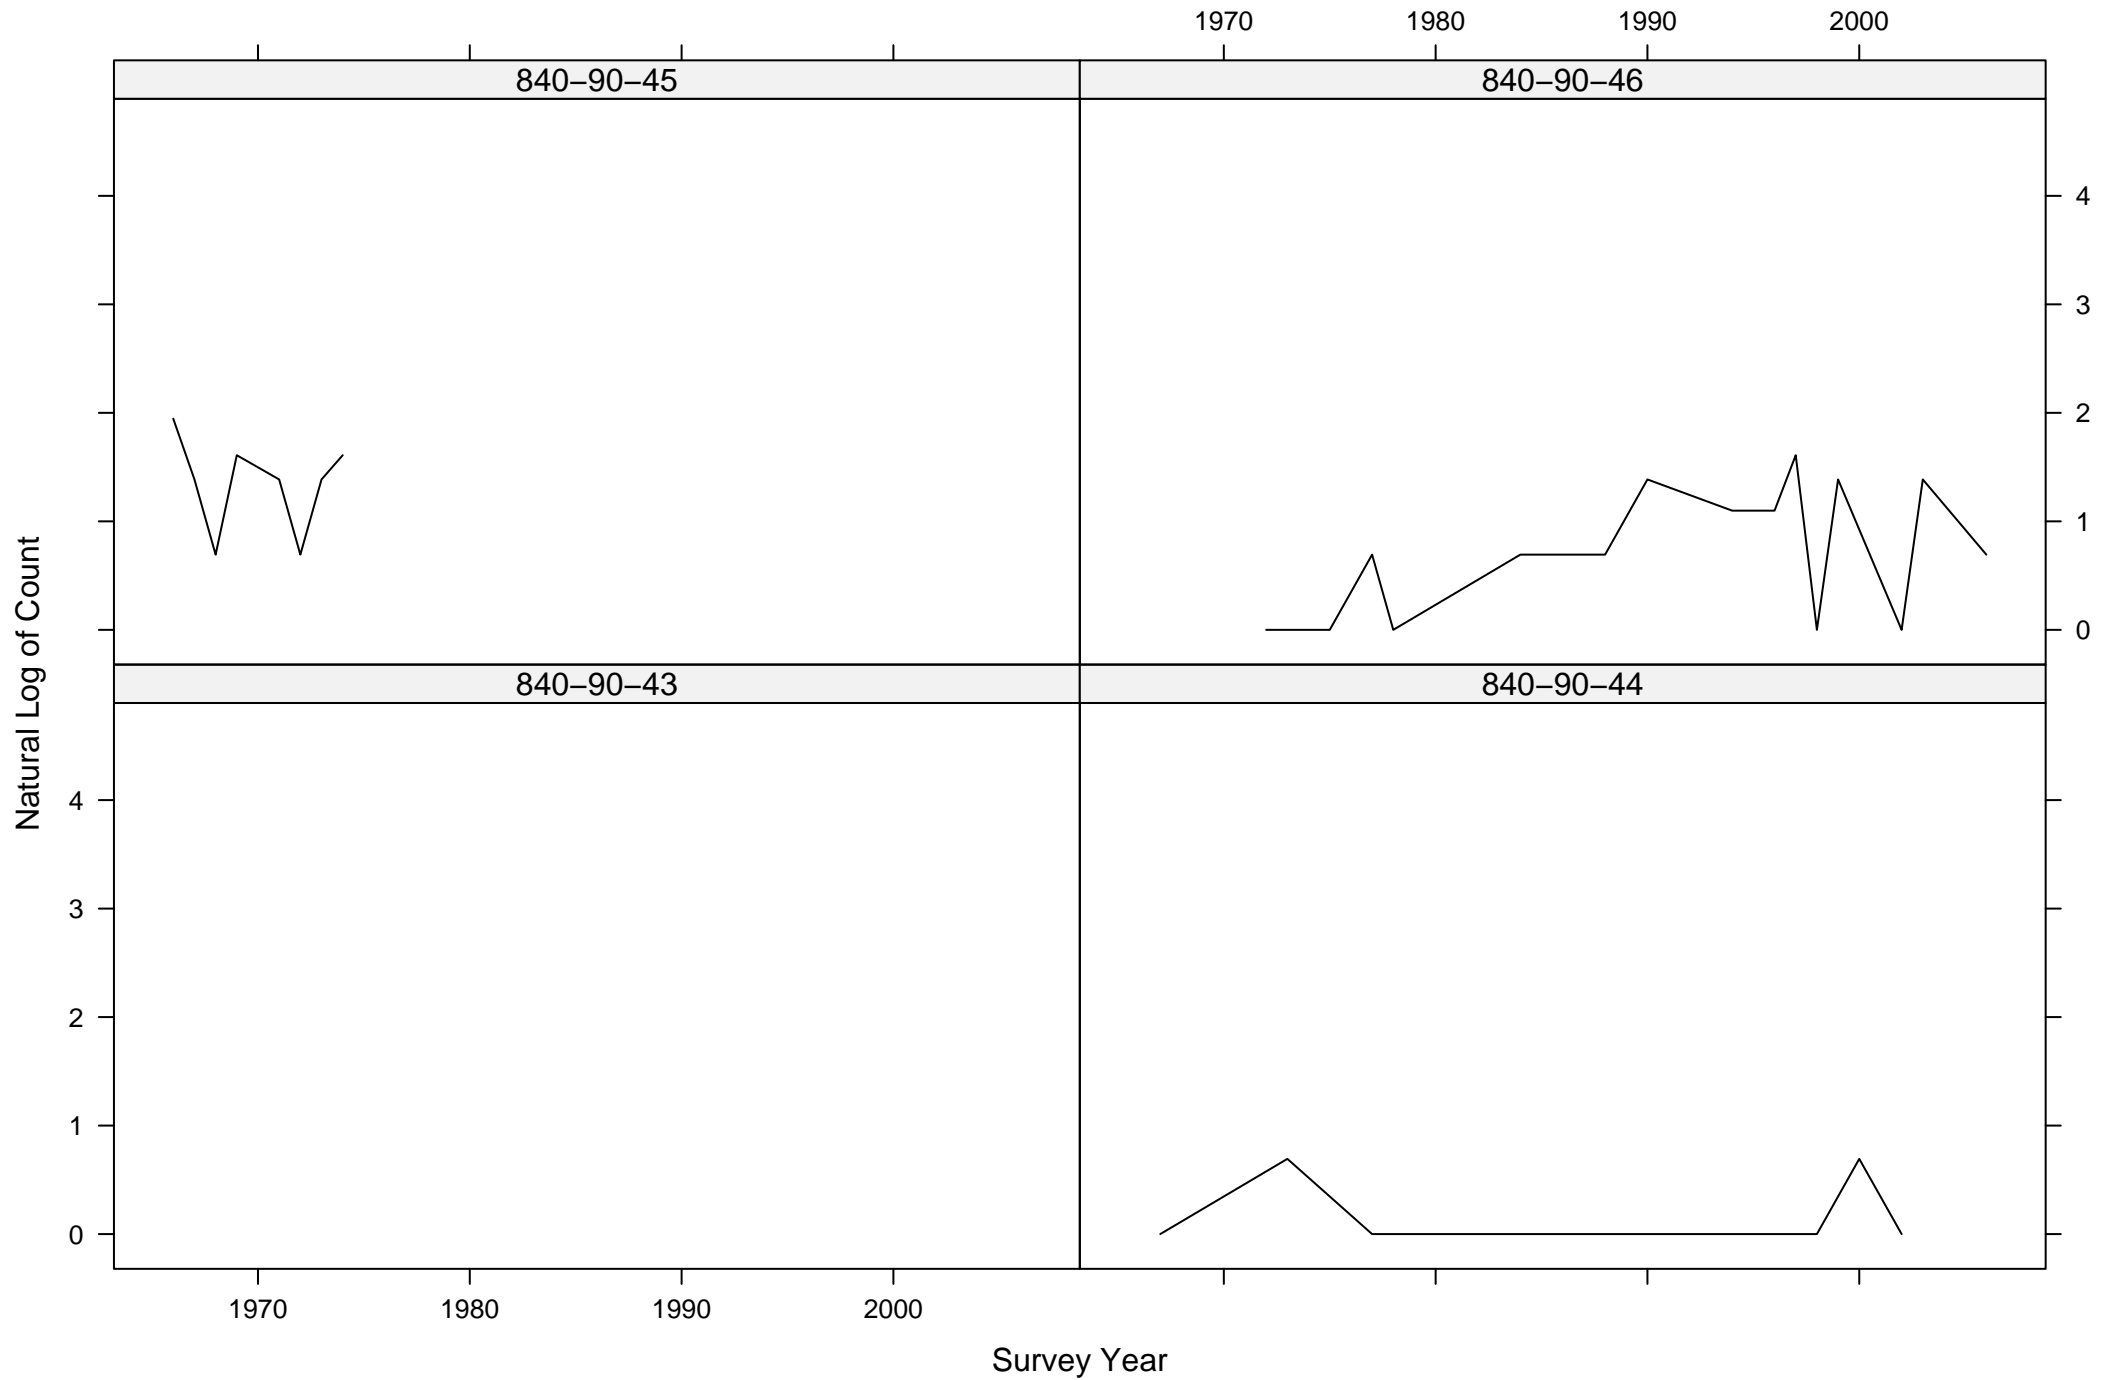

Total Counts of Black-throated Green Warbler by Route ID