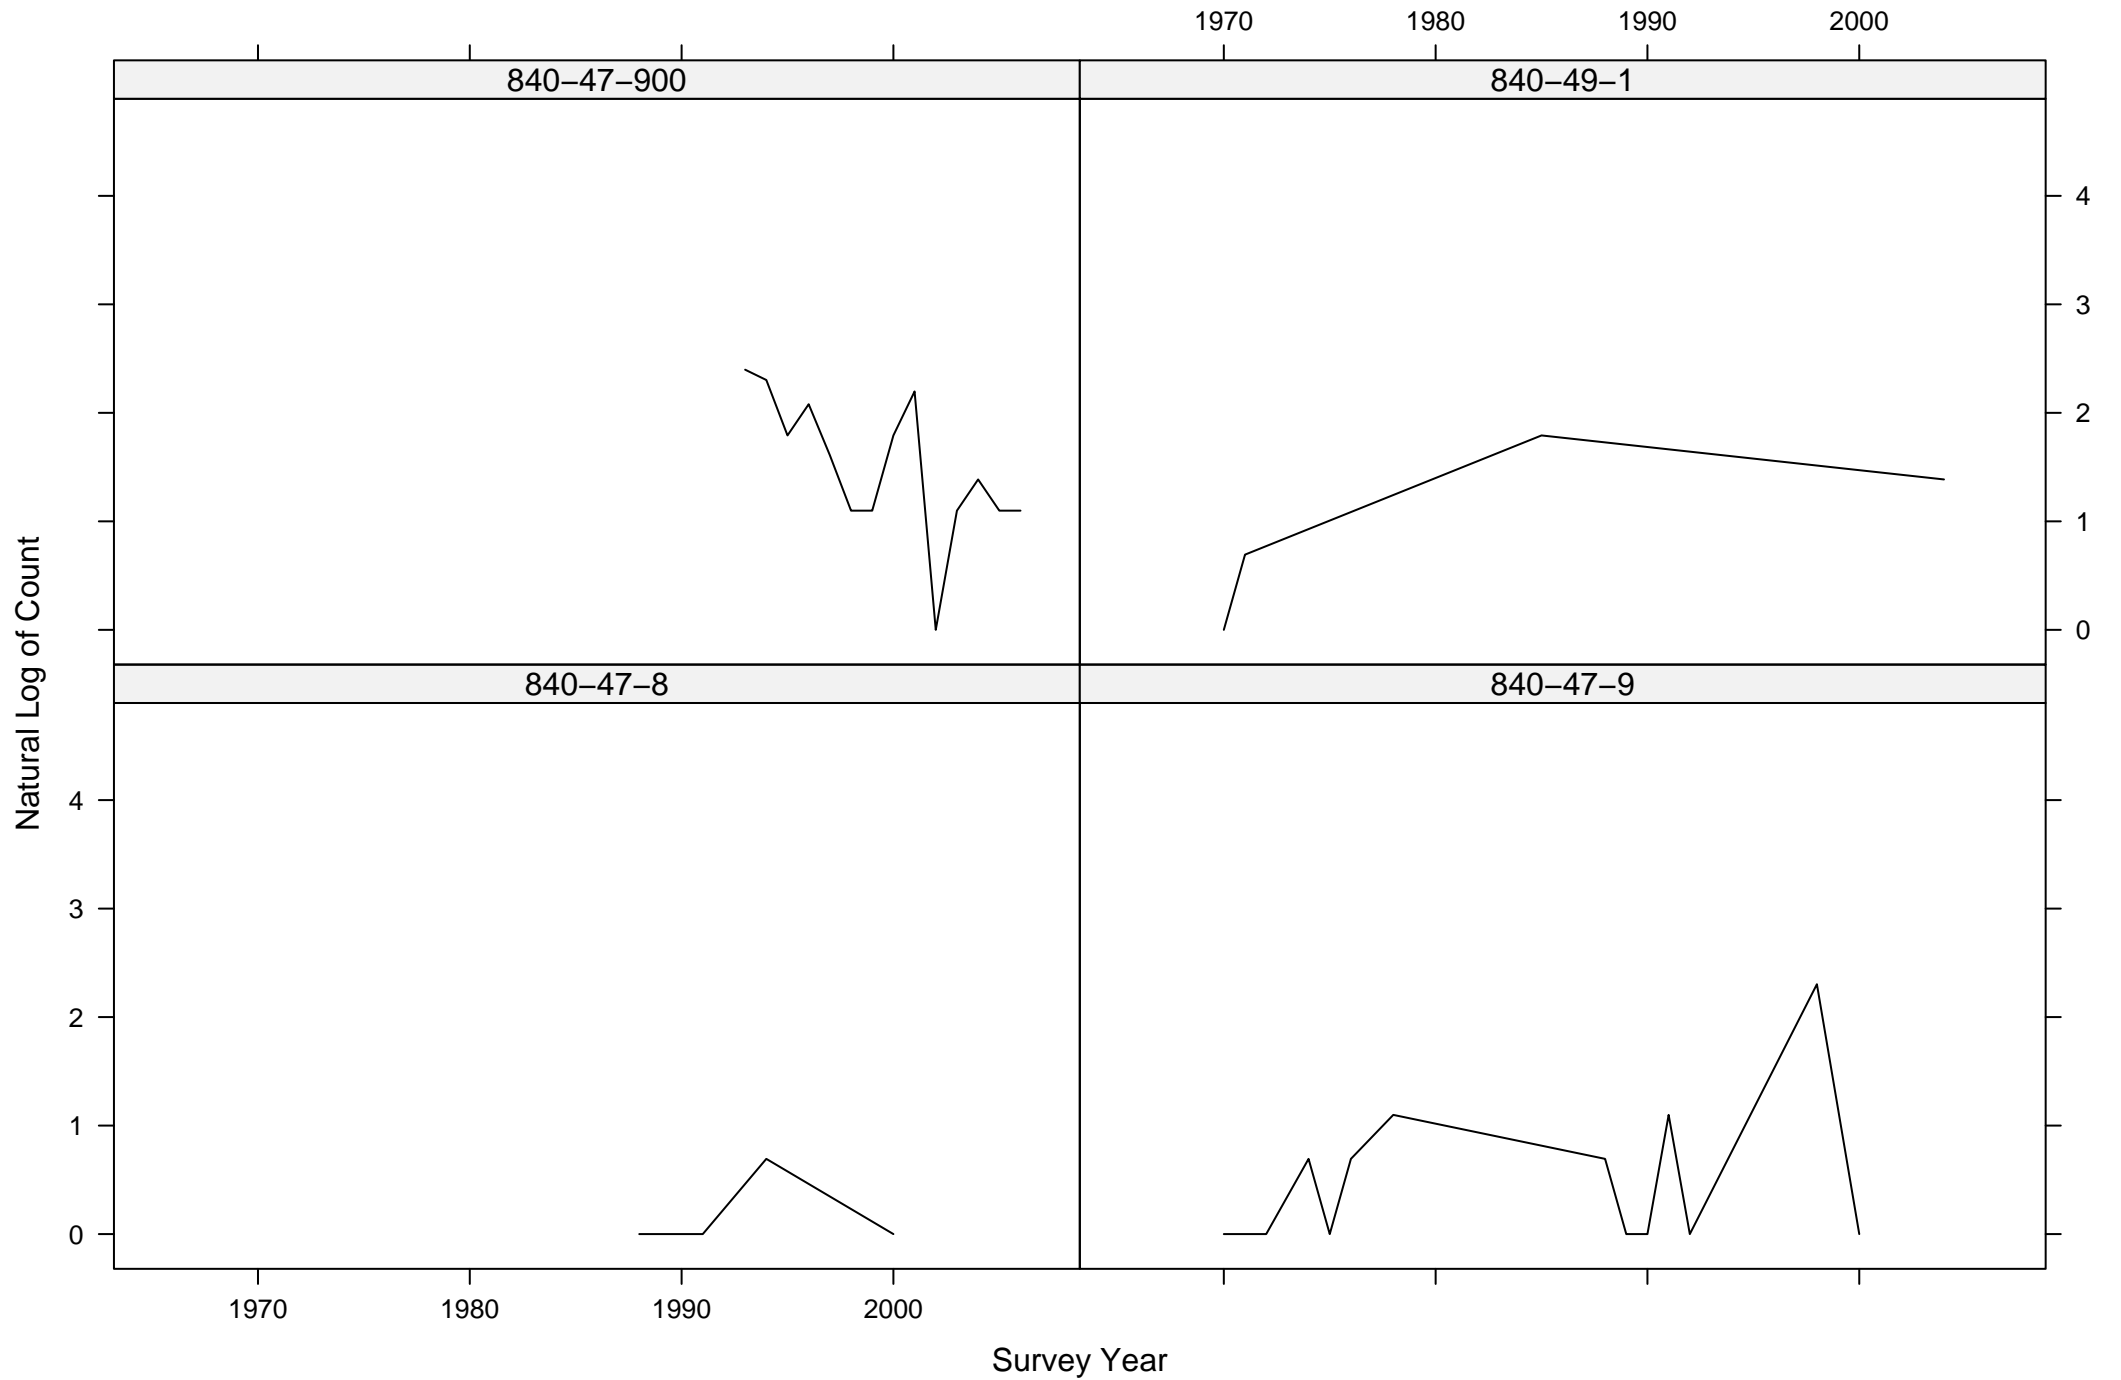

Total Counts of Black-throated Green Warbler by Route ID

Total Counts of Black-throated Green Warbler by Route ID

Total Counts of Black-throated Green Warbler by Route ID

Total Counts of Black-throated Green Warbler by Route ID