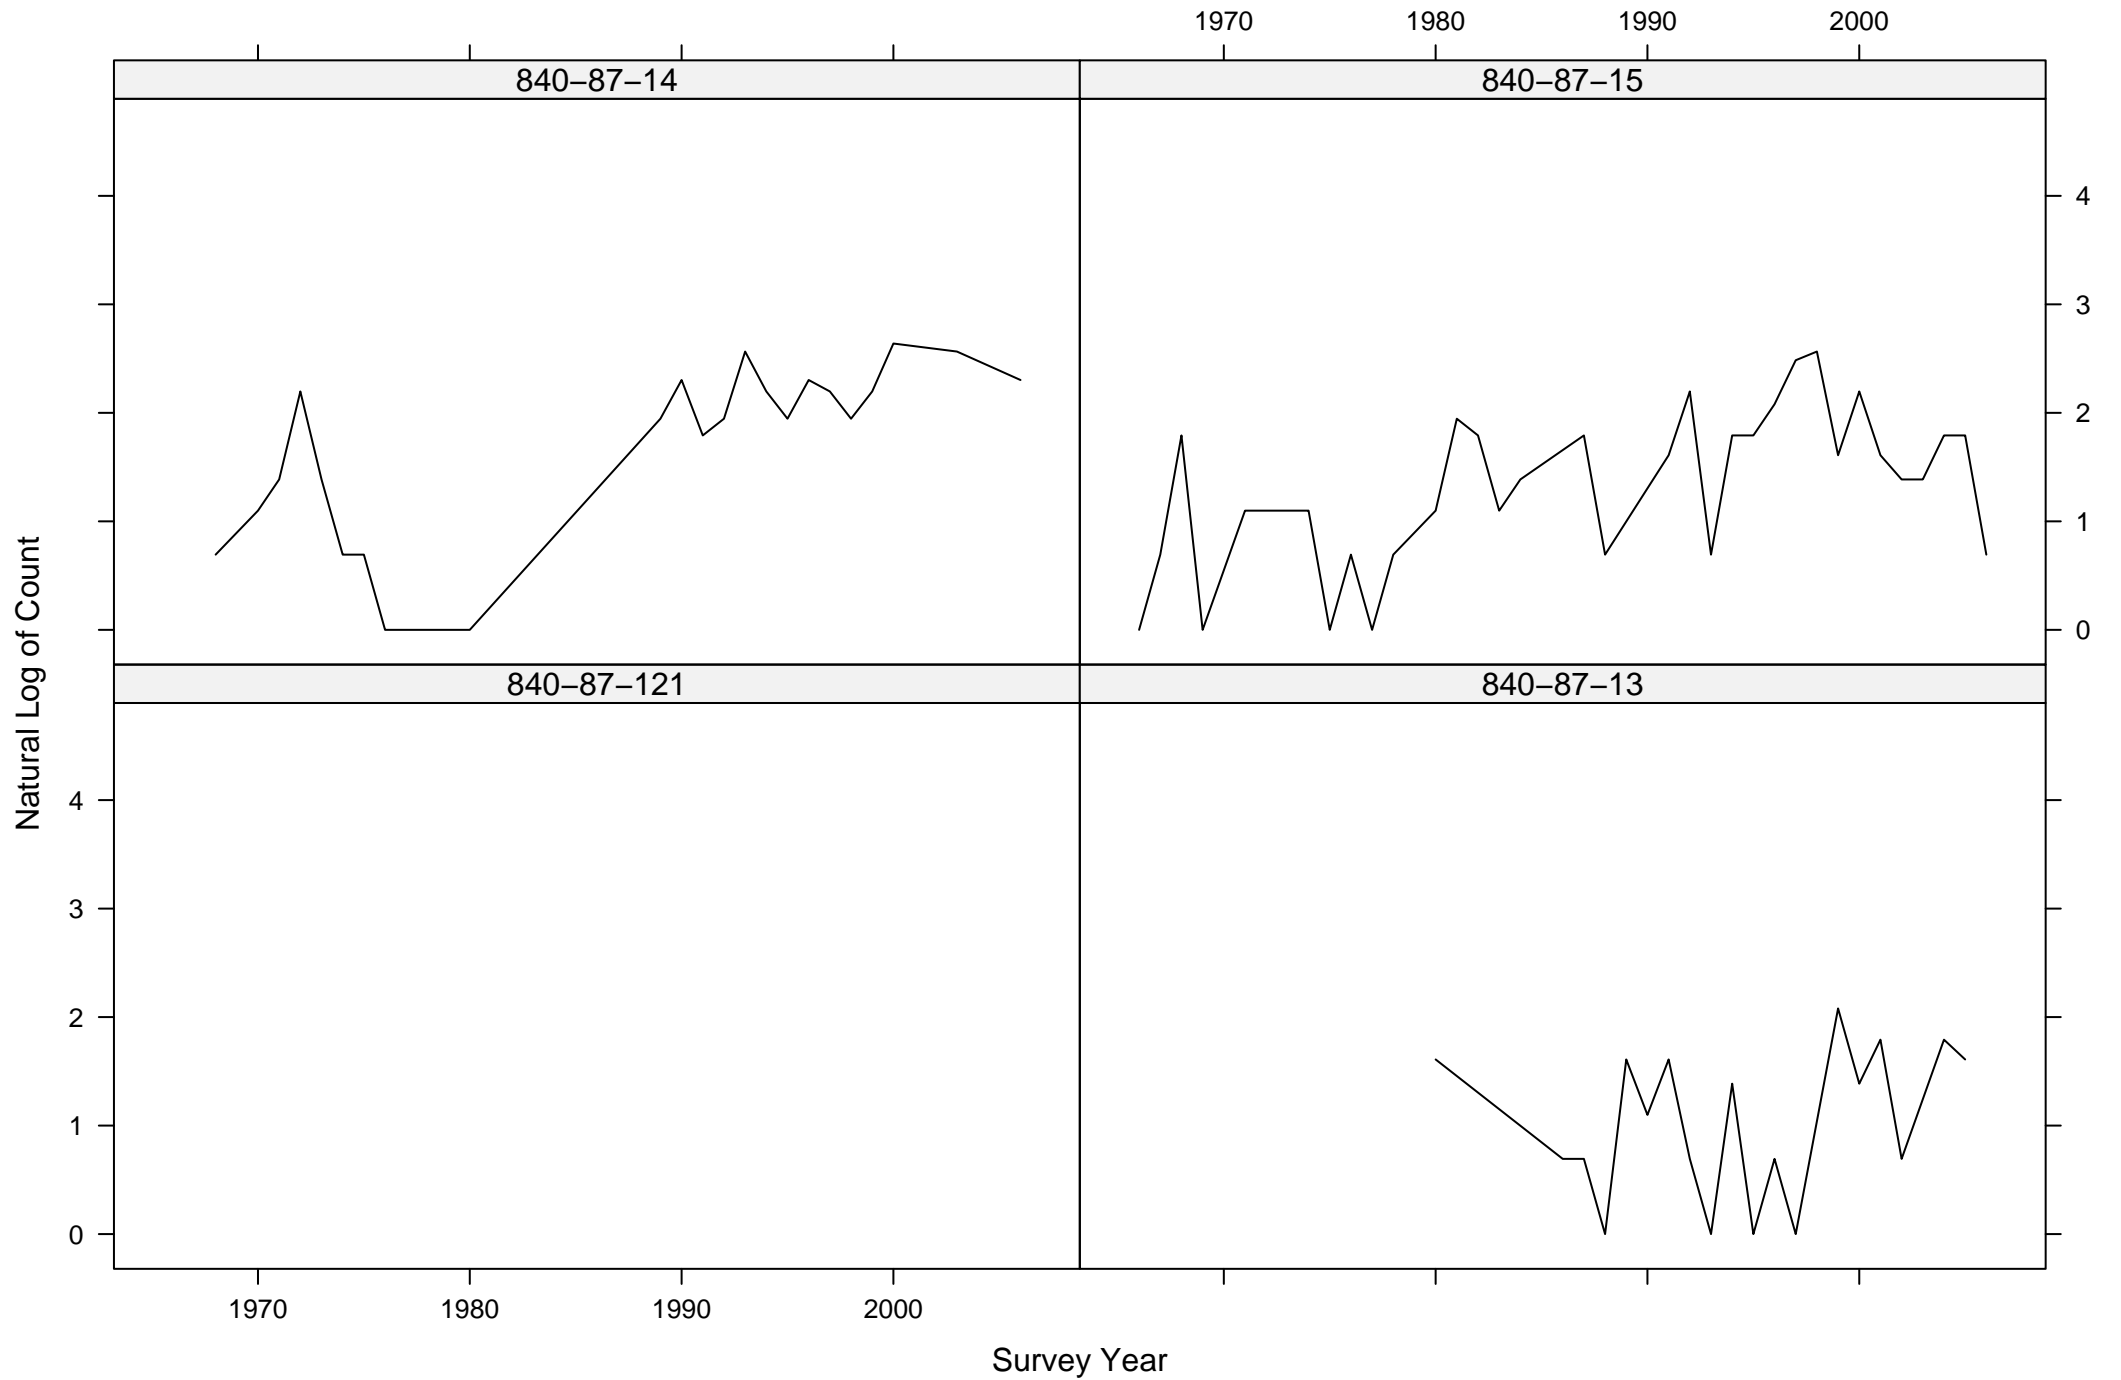

Total Counts of Black-throated Green Warbler by Route ID

Total Counts of Black-throated Green Warbler by Route ID

Total Counts of Black-throated Green Warbler by Route ID

Total Counts of Black-throated Green Warbler by Route ID