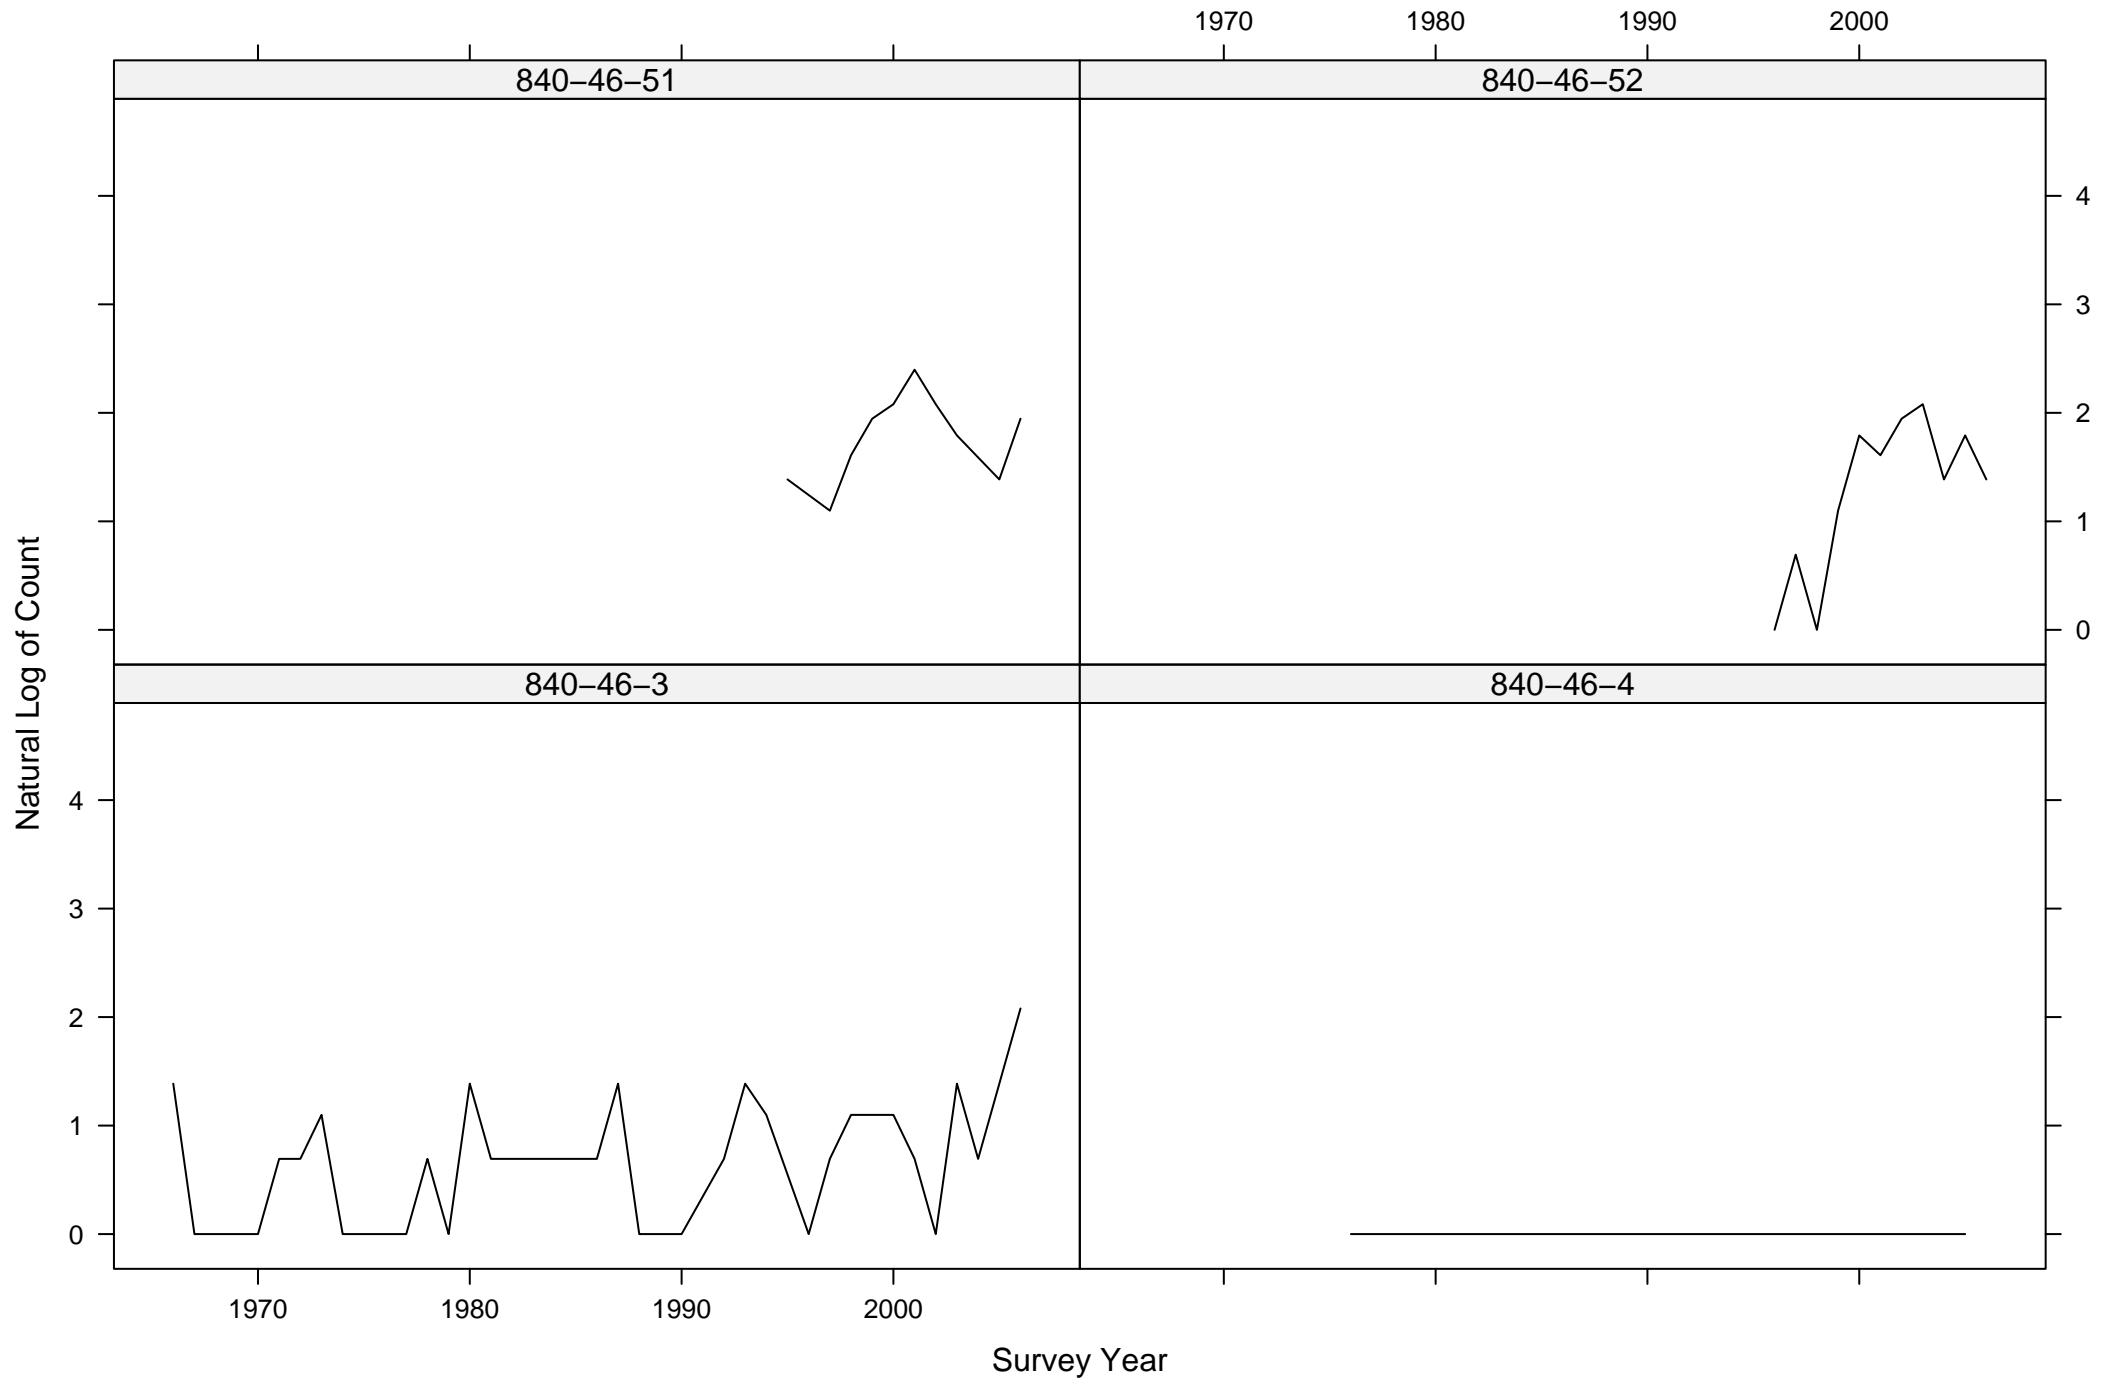

Total Counts of Black-throated Green Warbler by Route ID