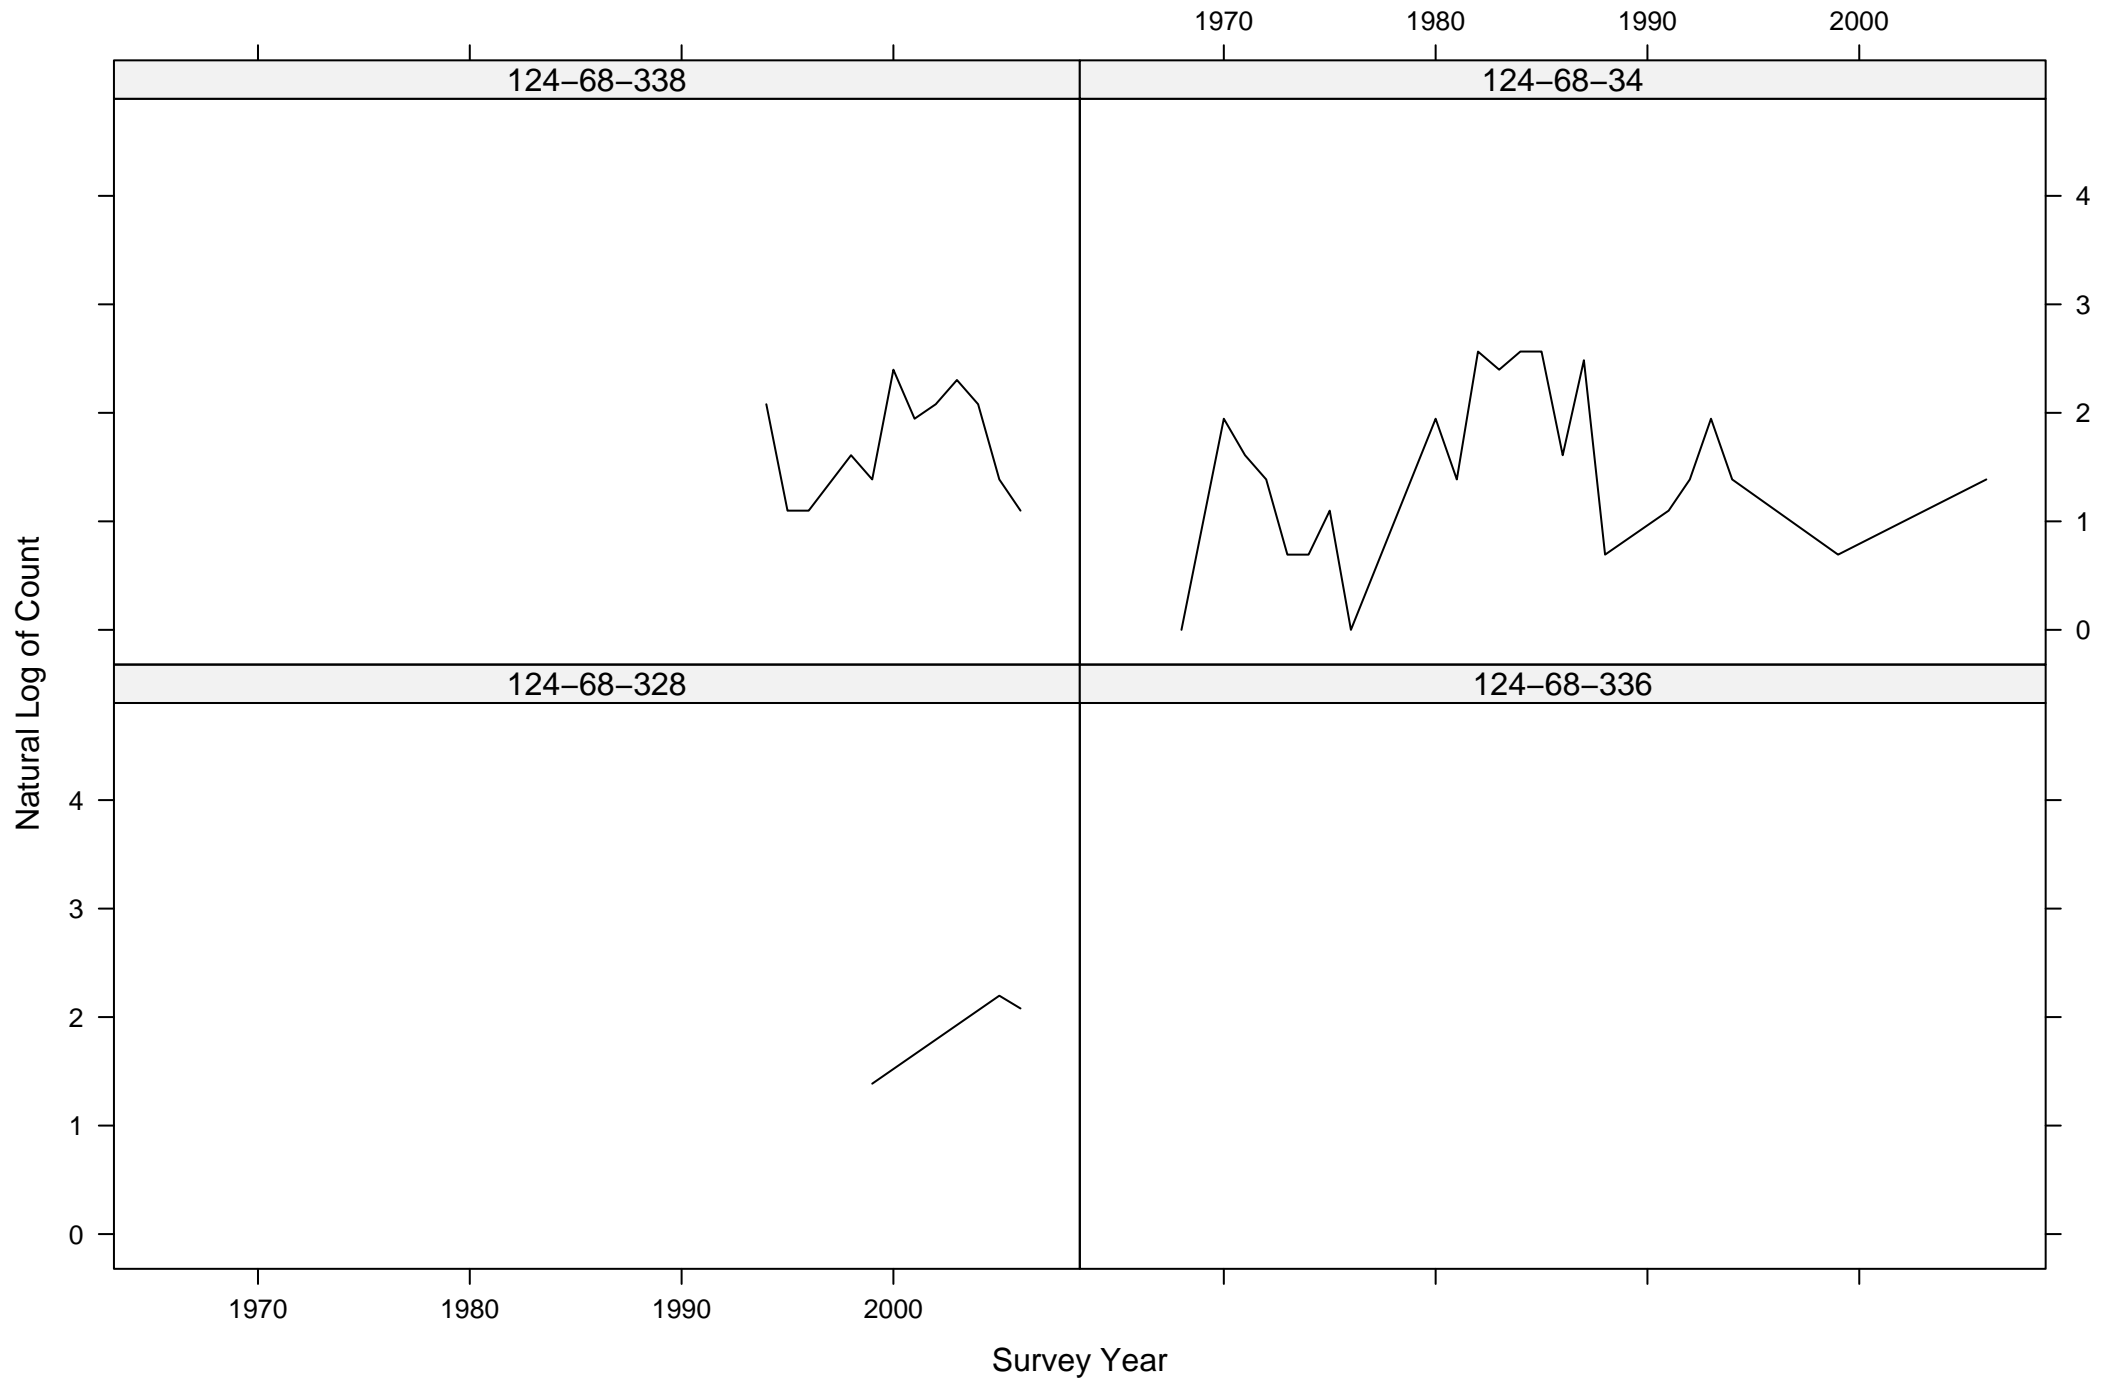

Total Counts of Black-throated Green Warbler by Route ID