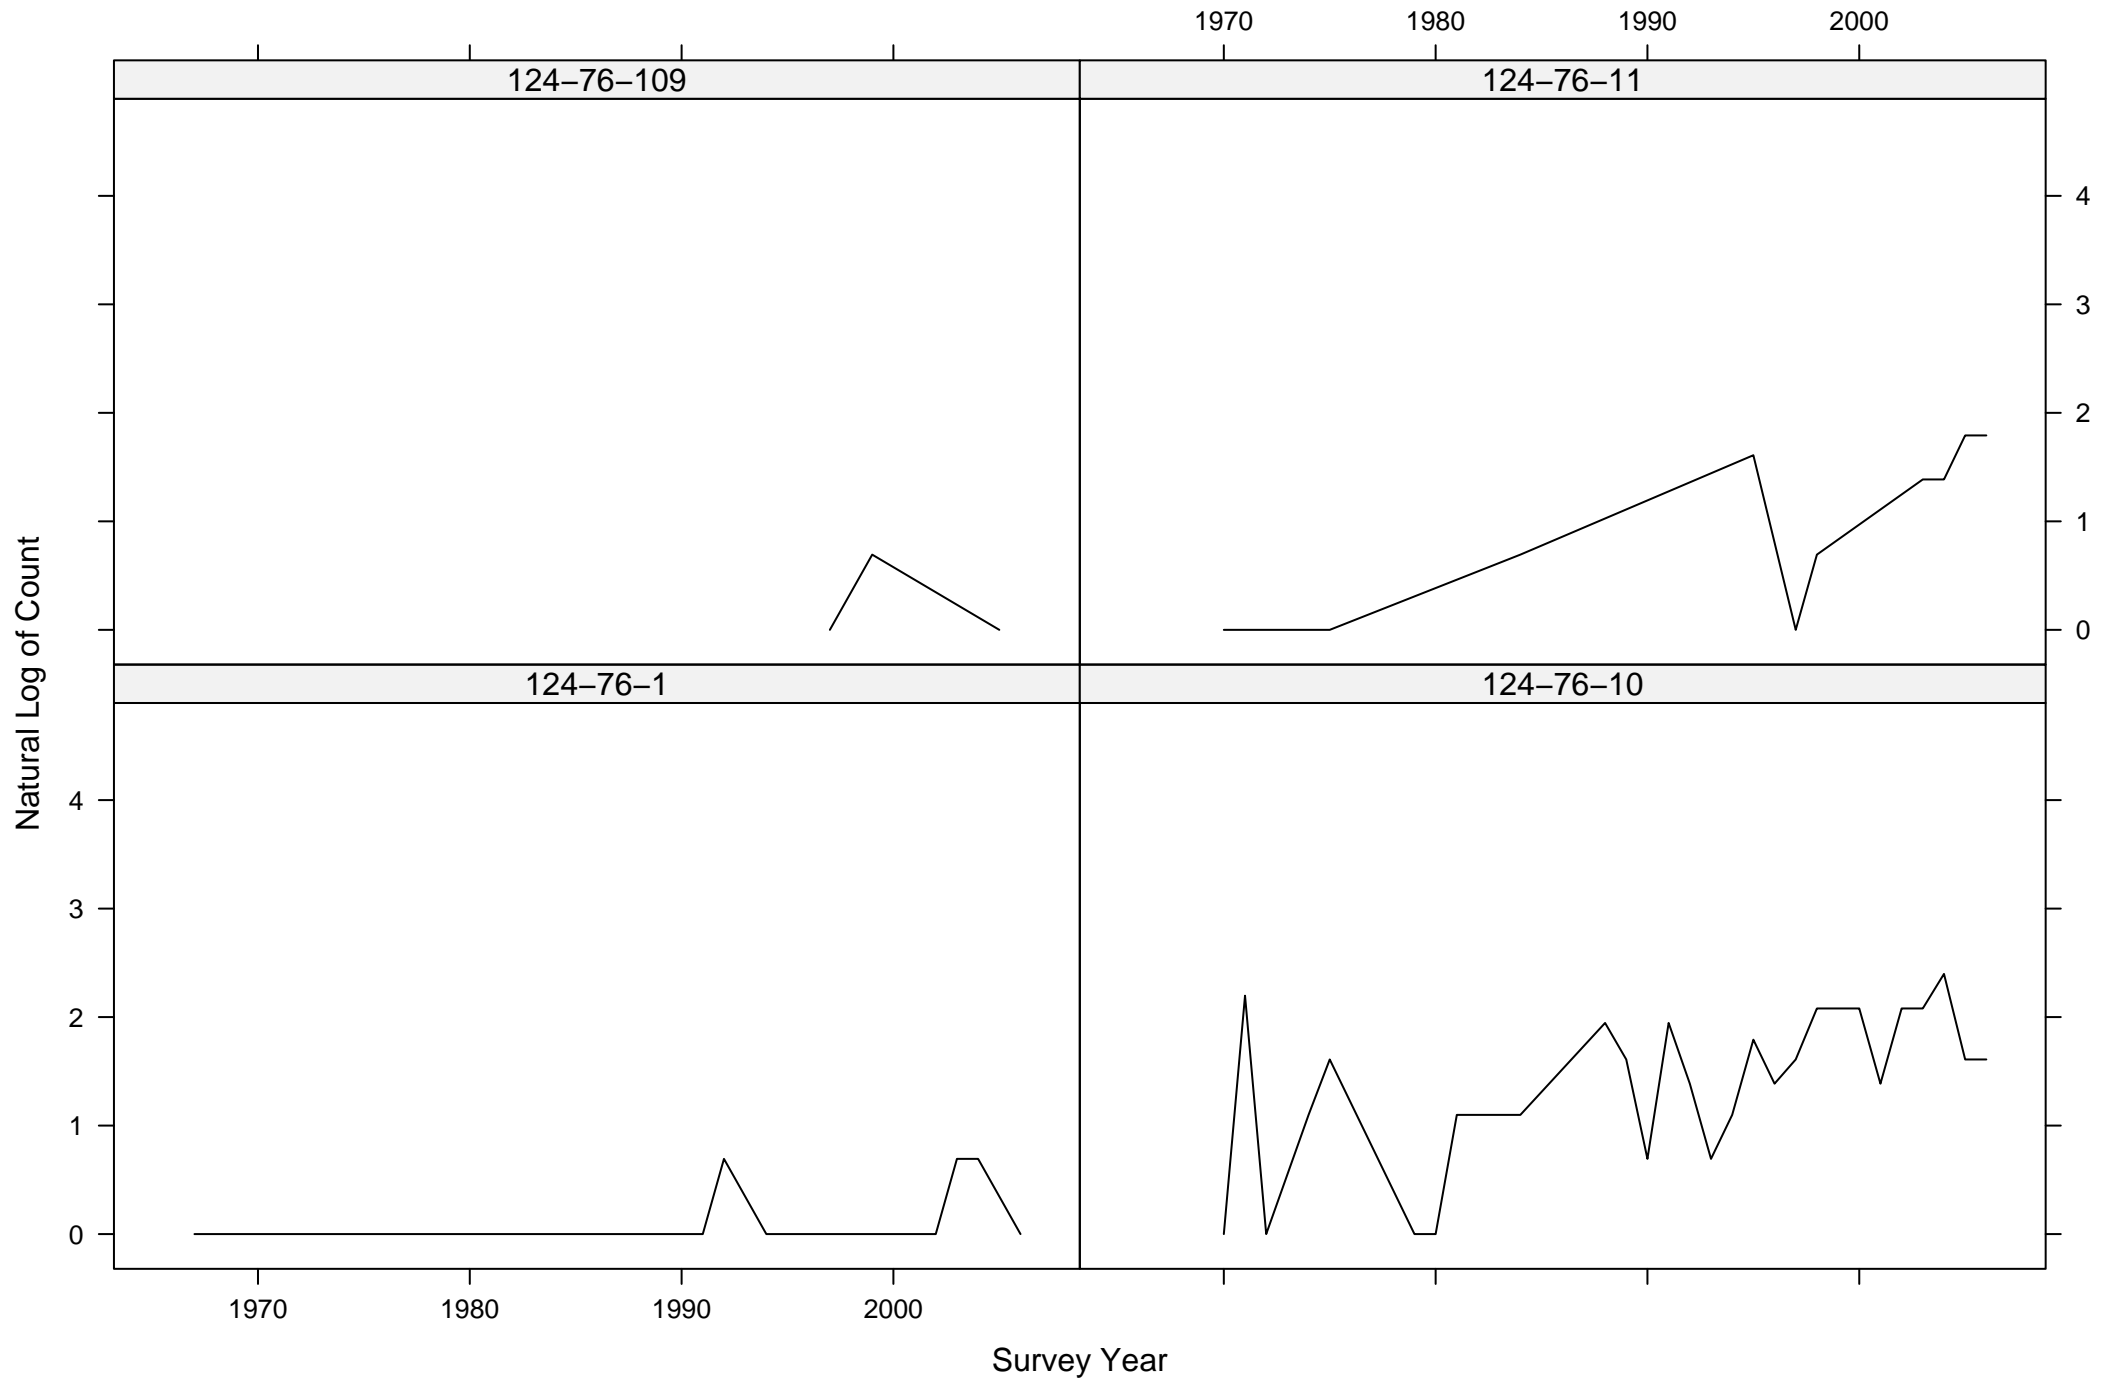

Total Counts of Black-throated Green Warbler by Route ID