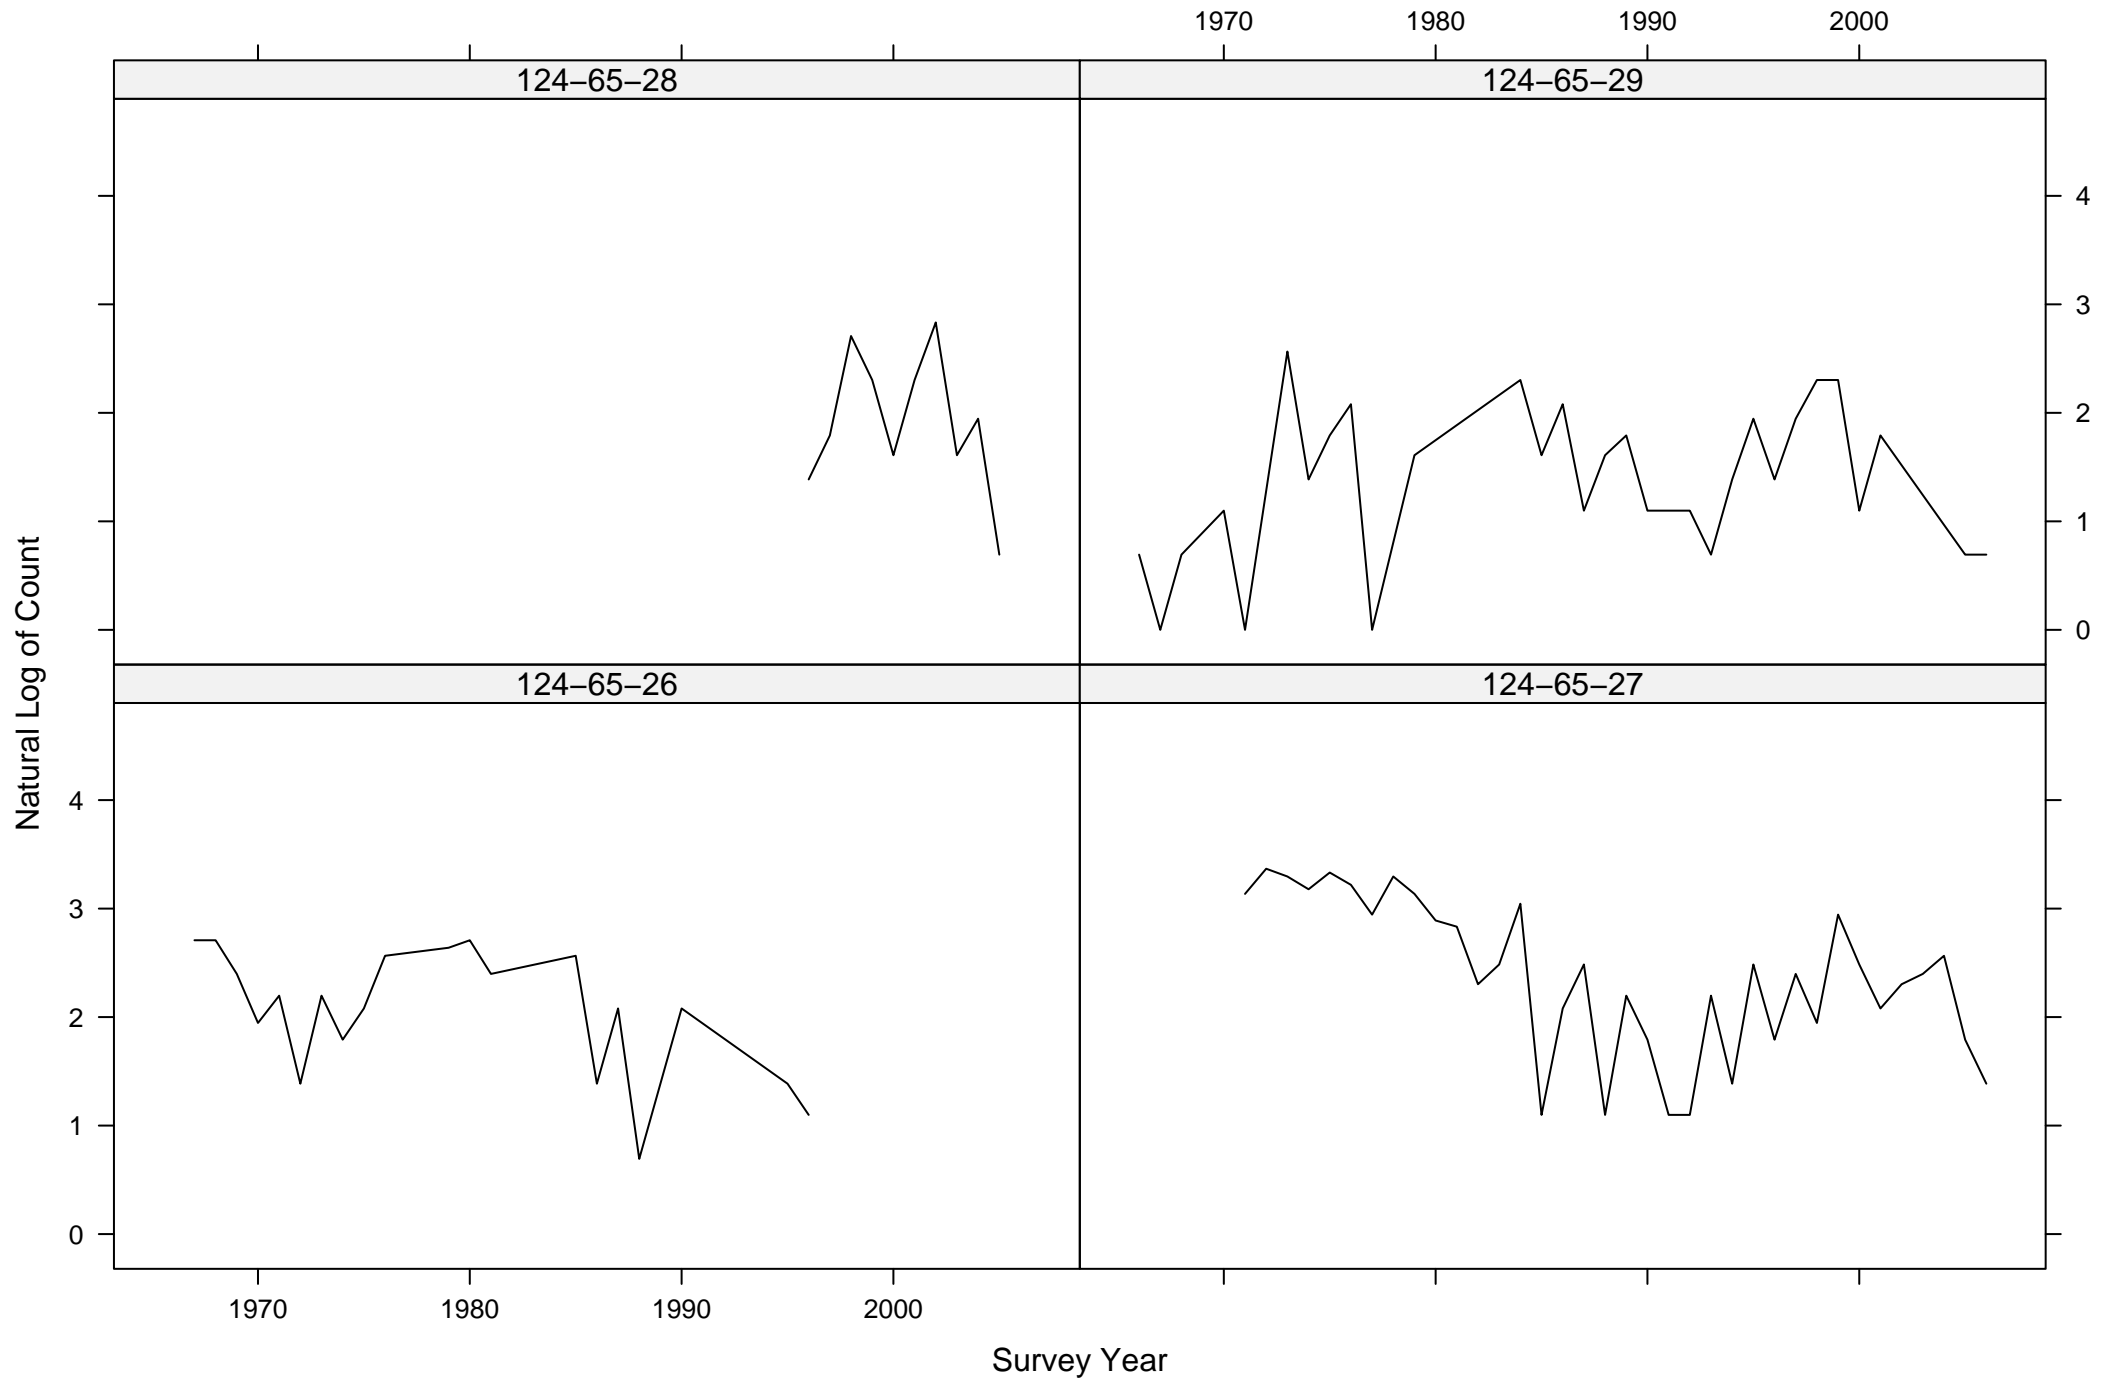

Total Counts of Black-throated Green Warbler by Route ID

Total Counts of Black-throated Green Warbler by Route ID

Total Counts of Black-throated Green Warbler by Route ID

Total Counts of Black-throated Green Warbler by Route ID