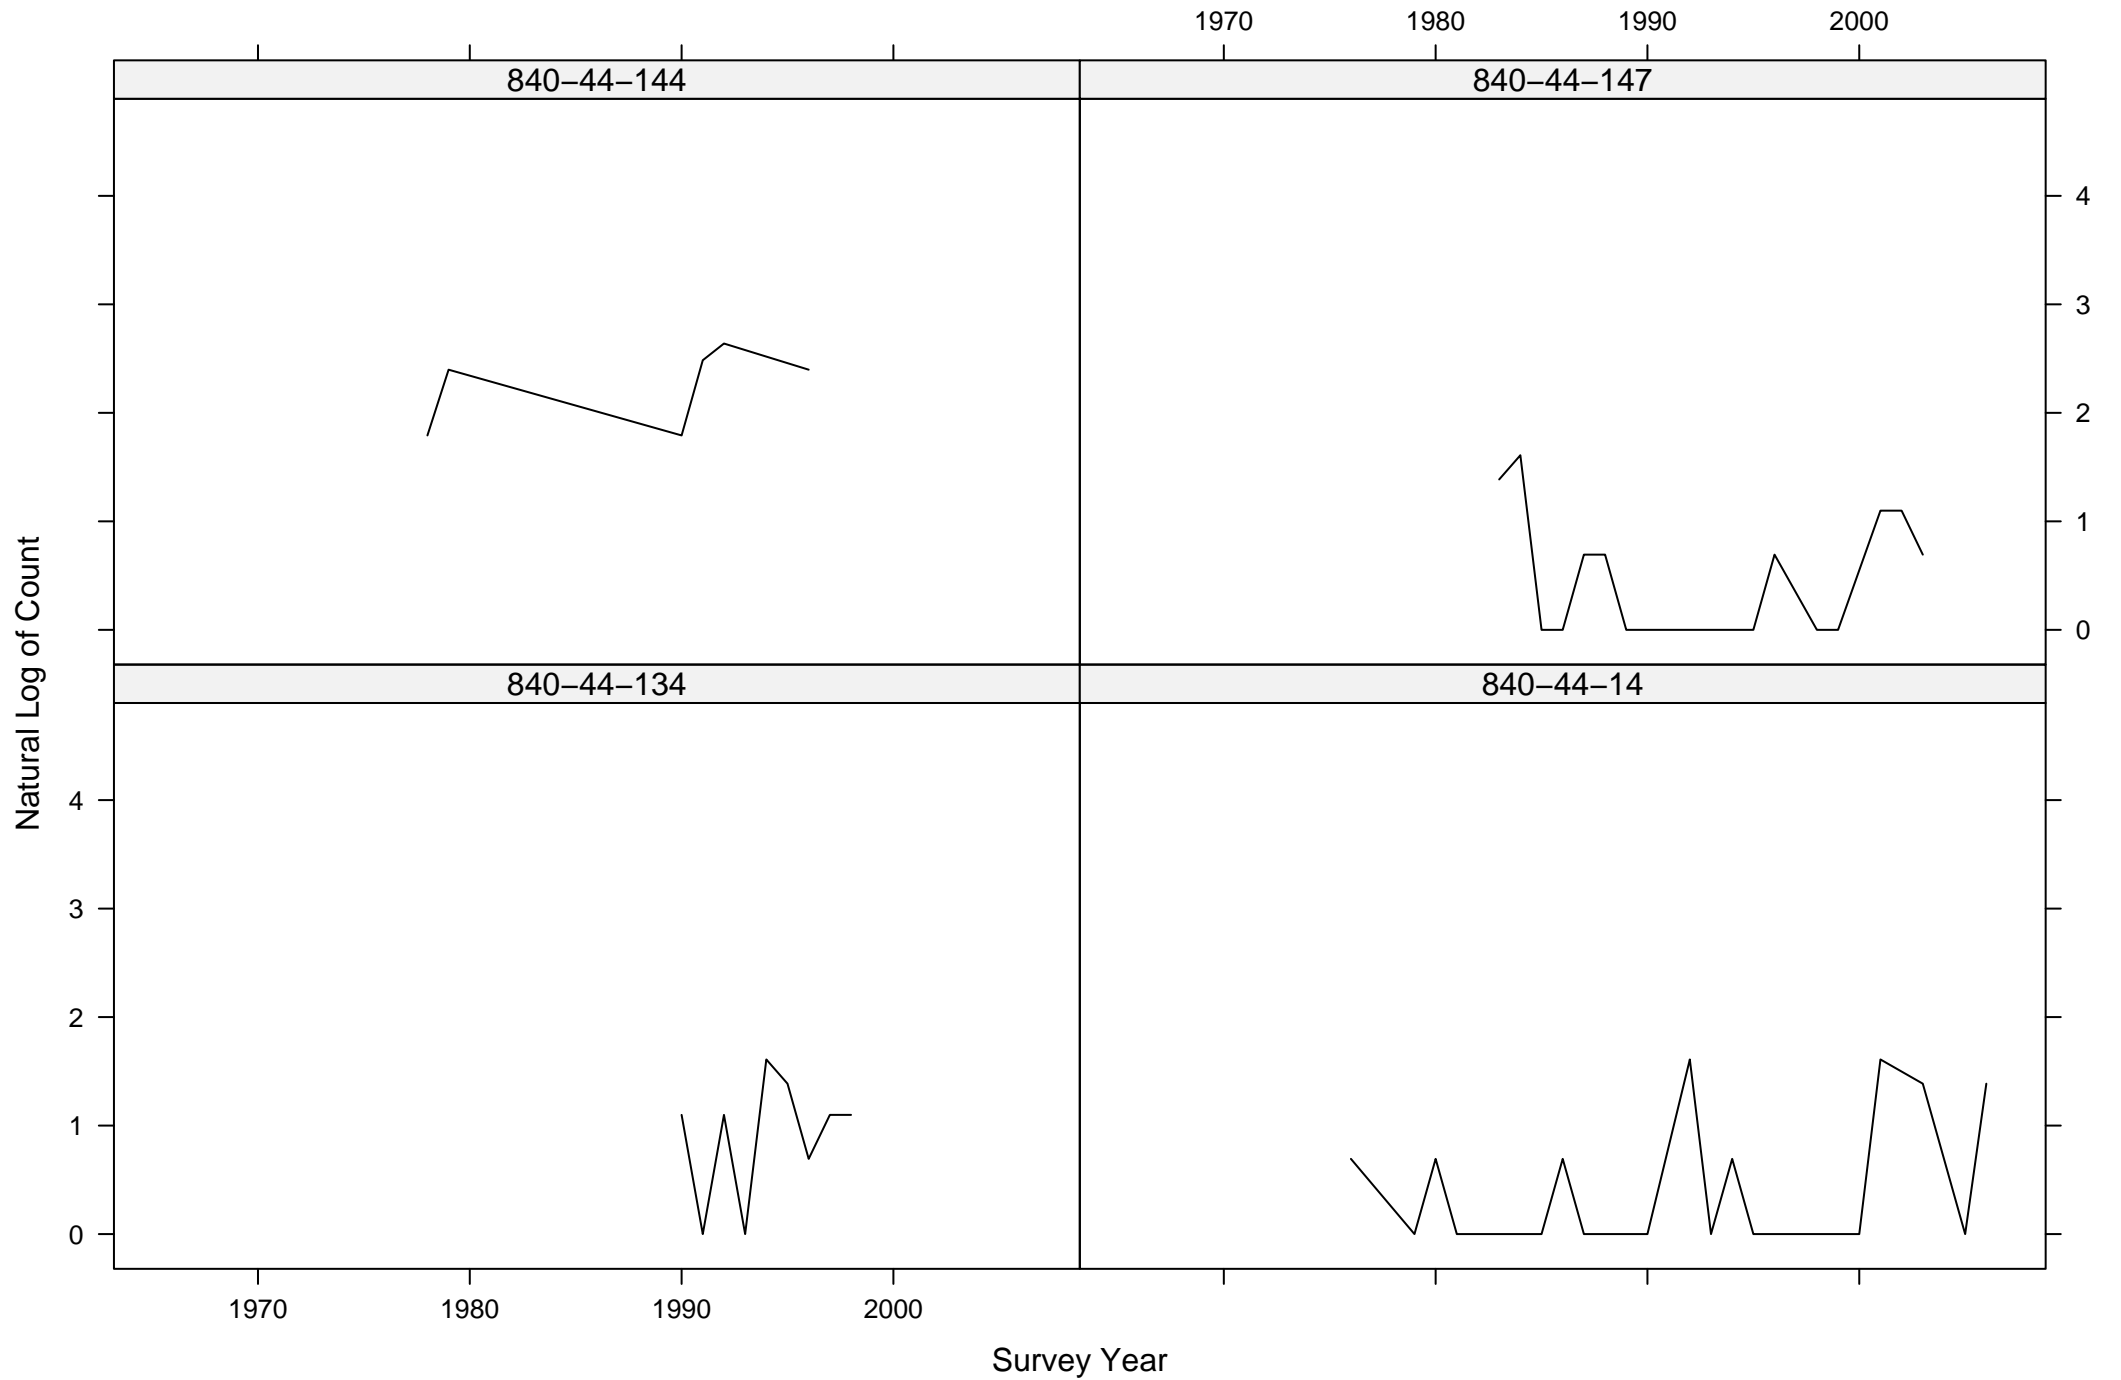

Total Counts of Black-throated Green Warbler by Route ID