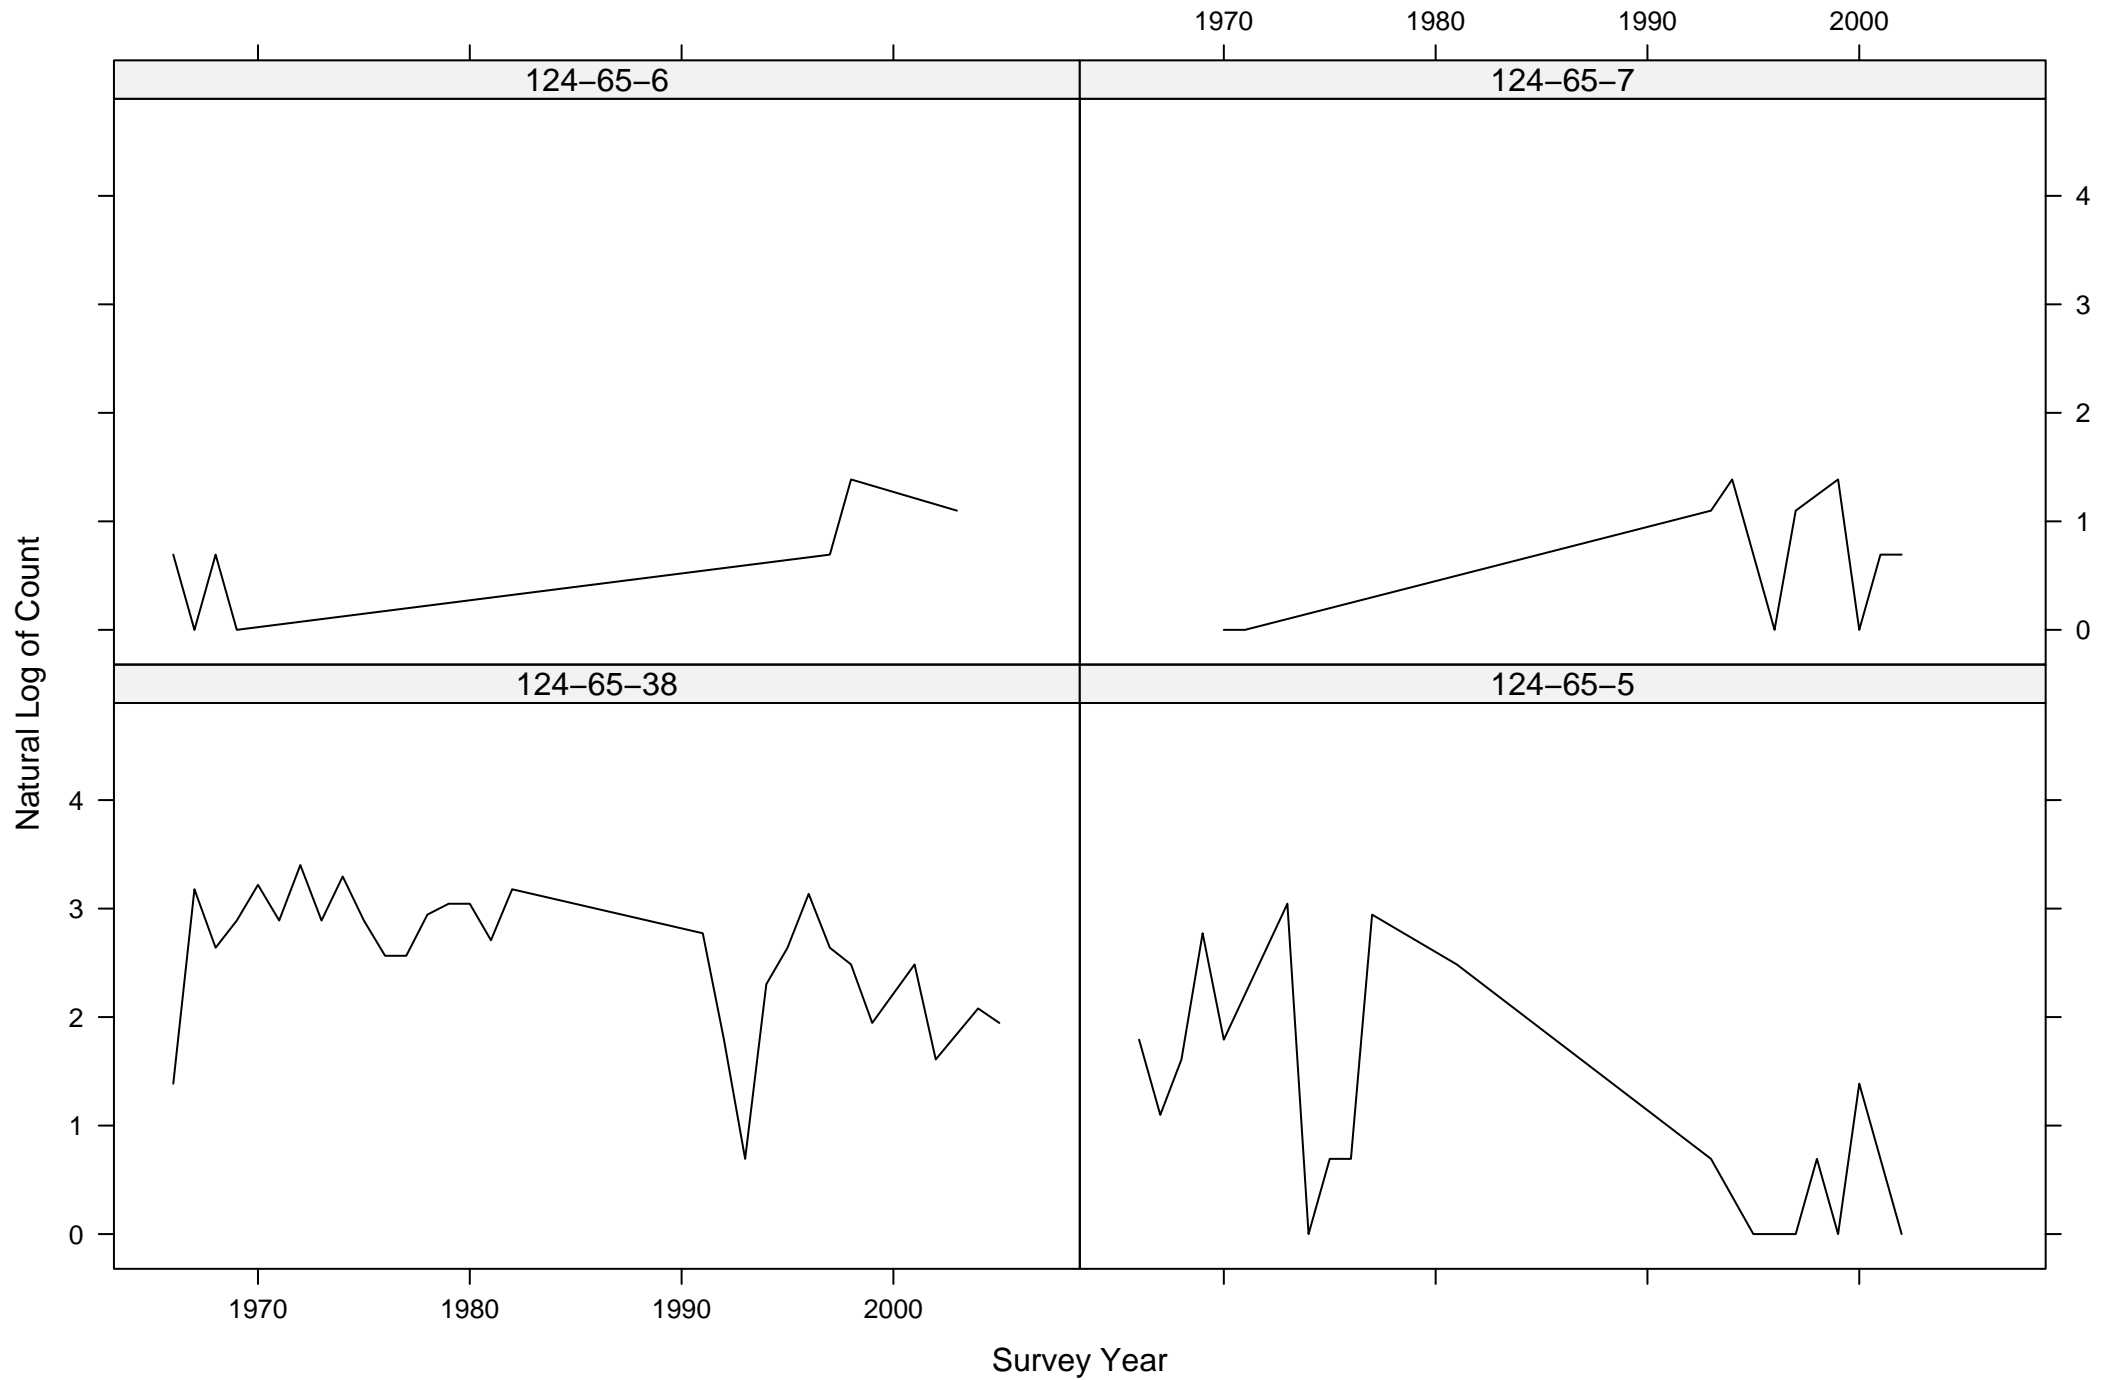

Total Counts of Black-throated Green Warbler by Route ID