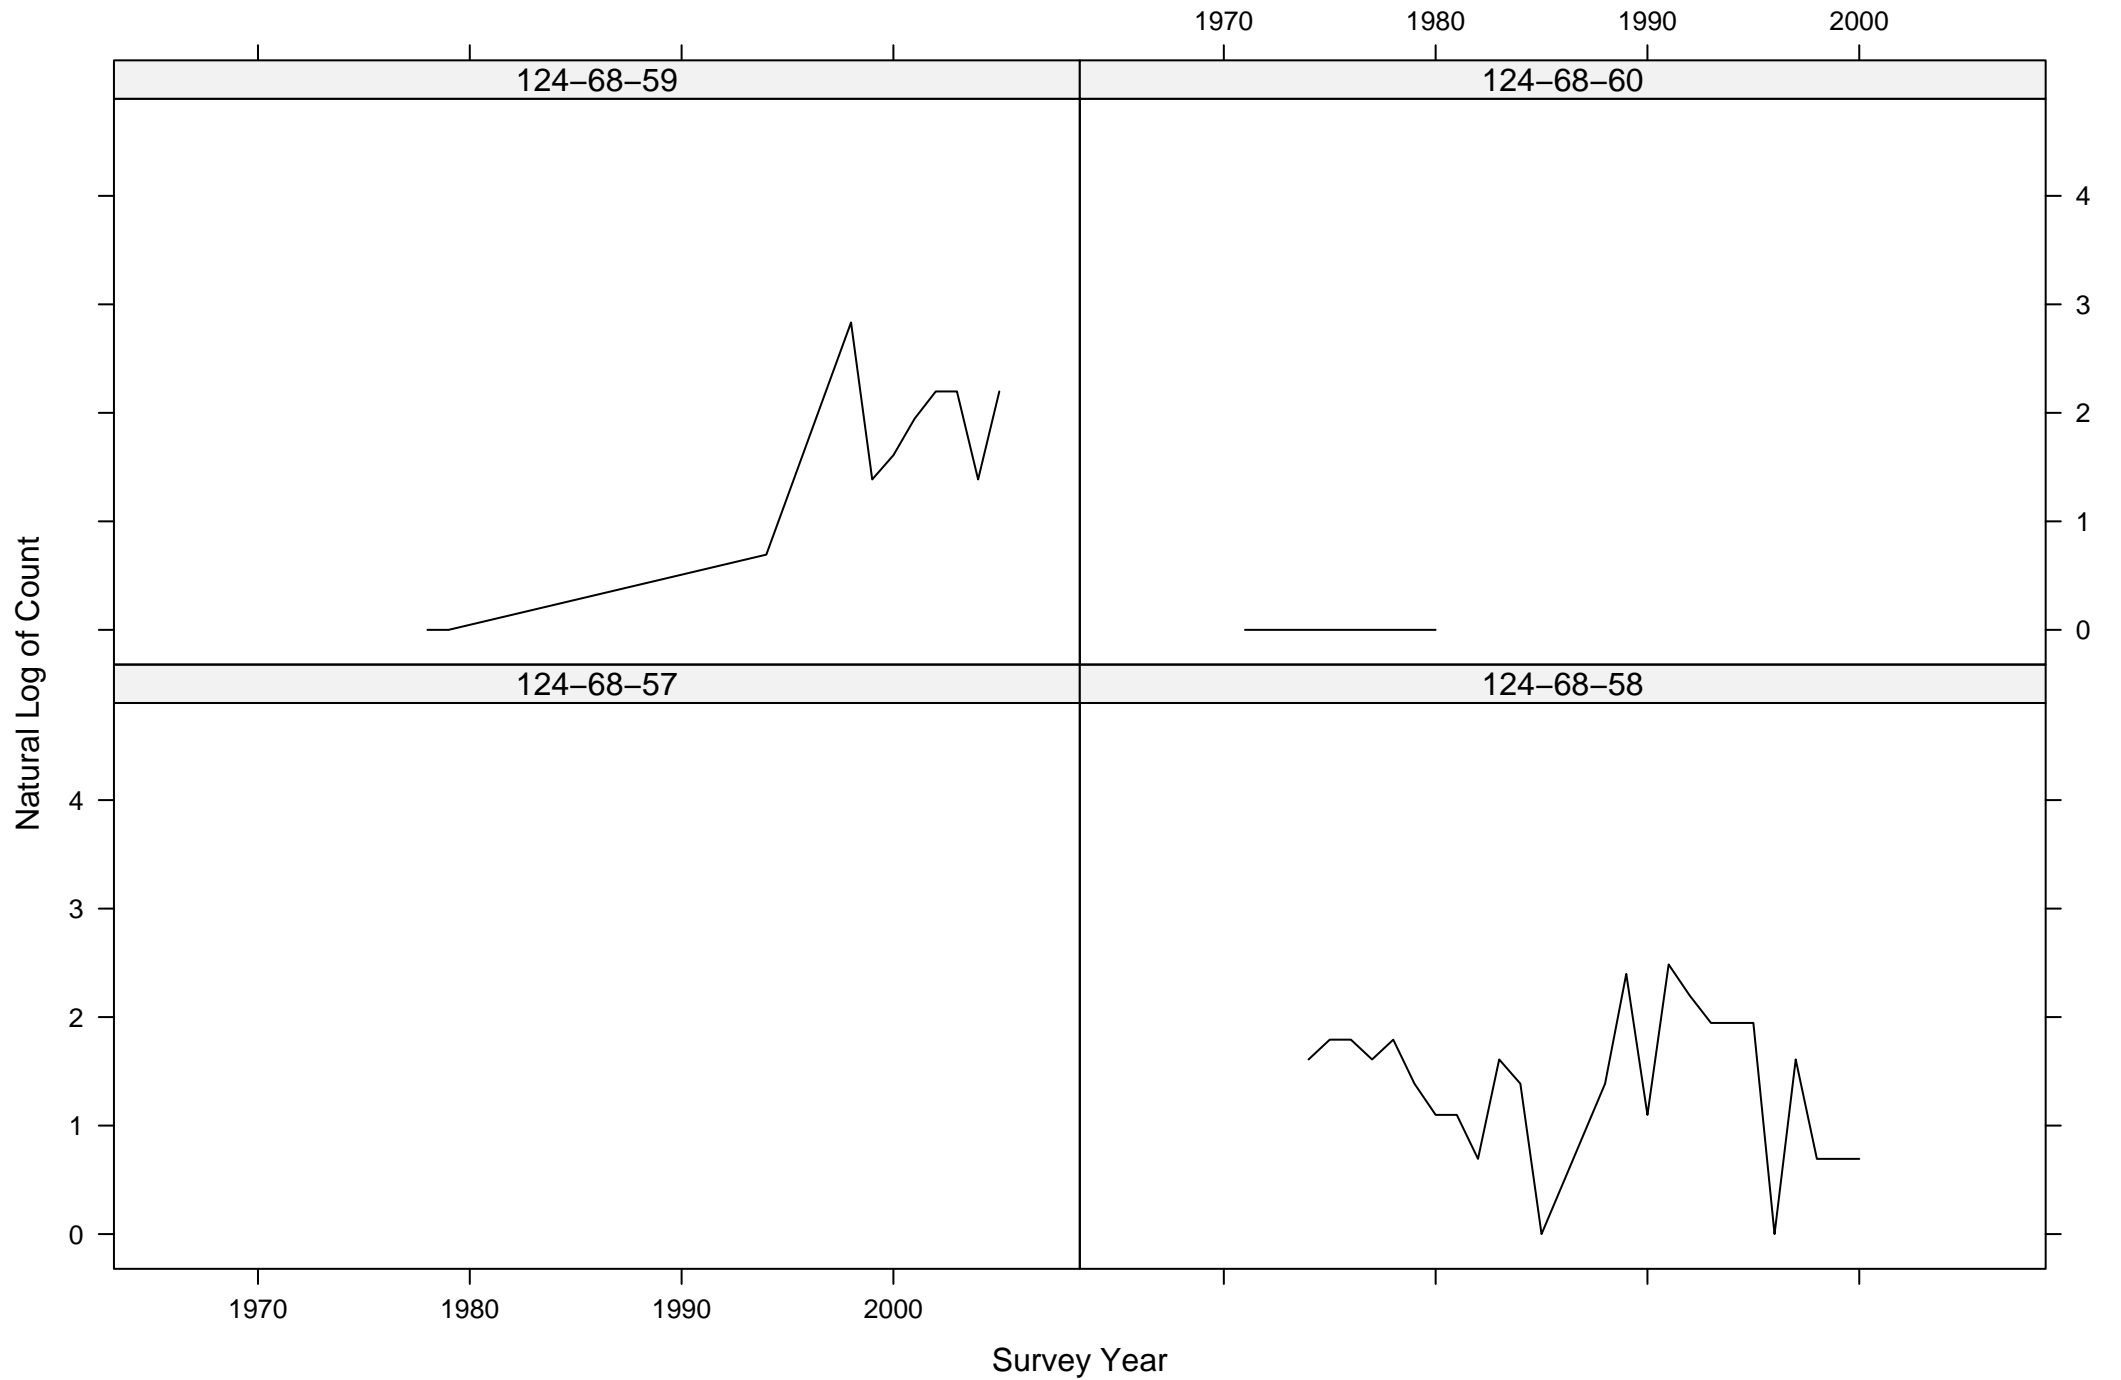

Total Counts of Black-throated Green Warbler by Route ID