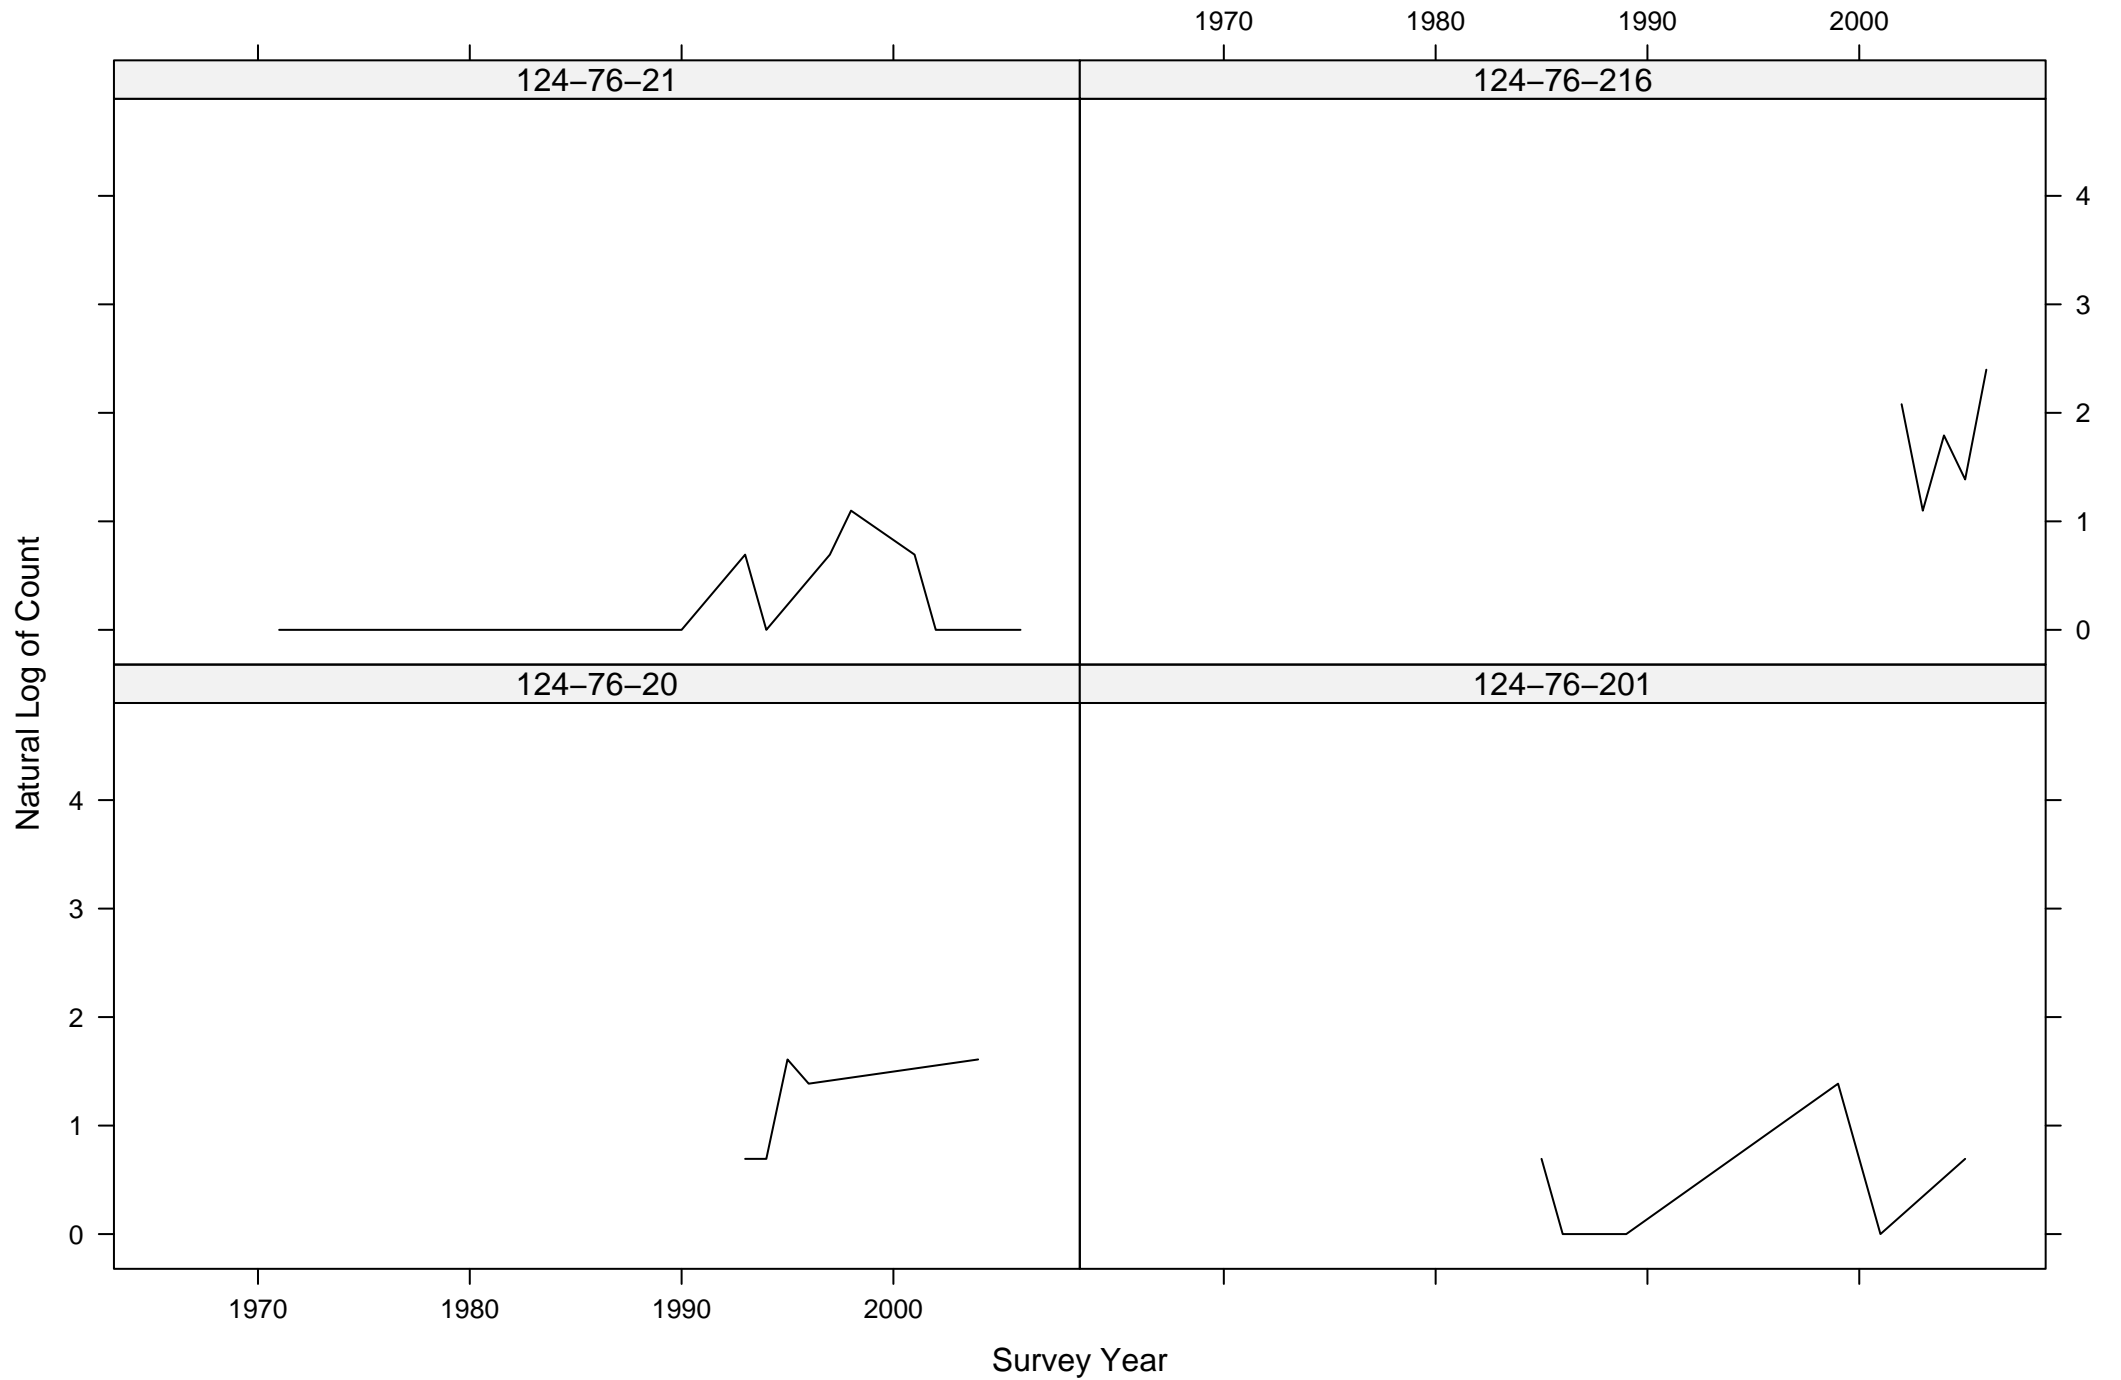

Total Counts of Black-throated Green Warbler by Route ID