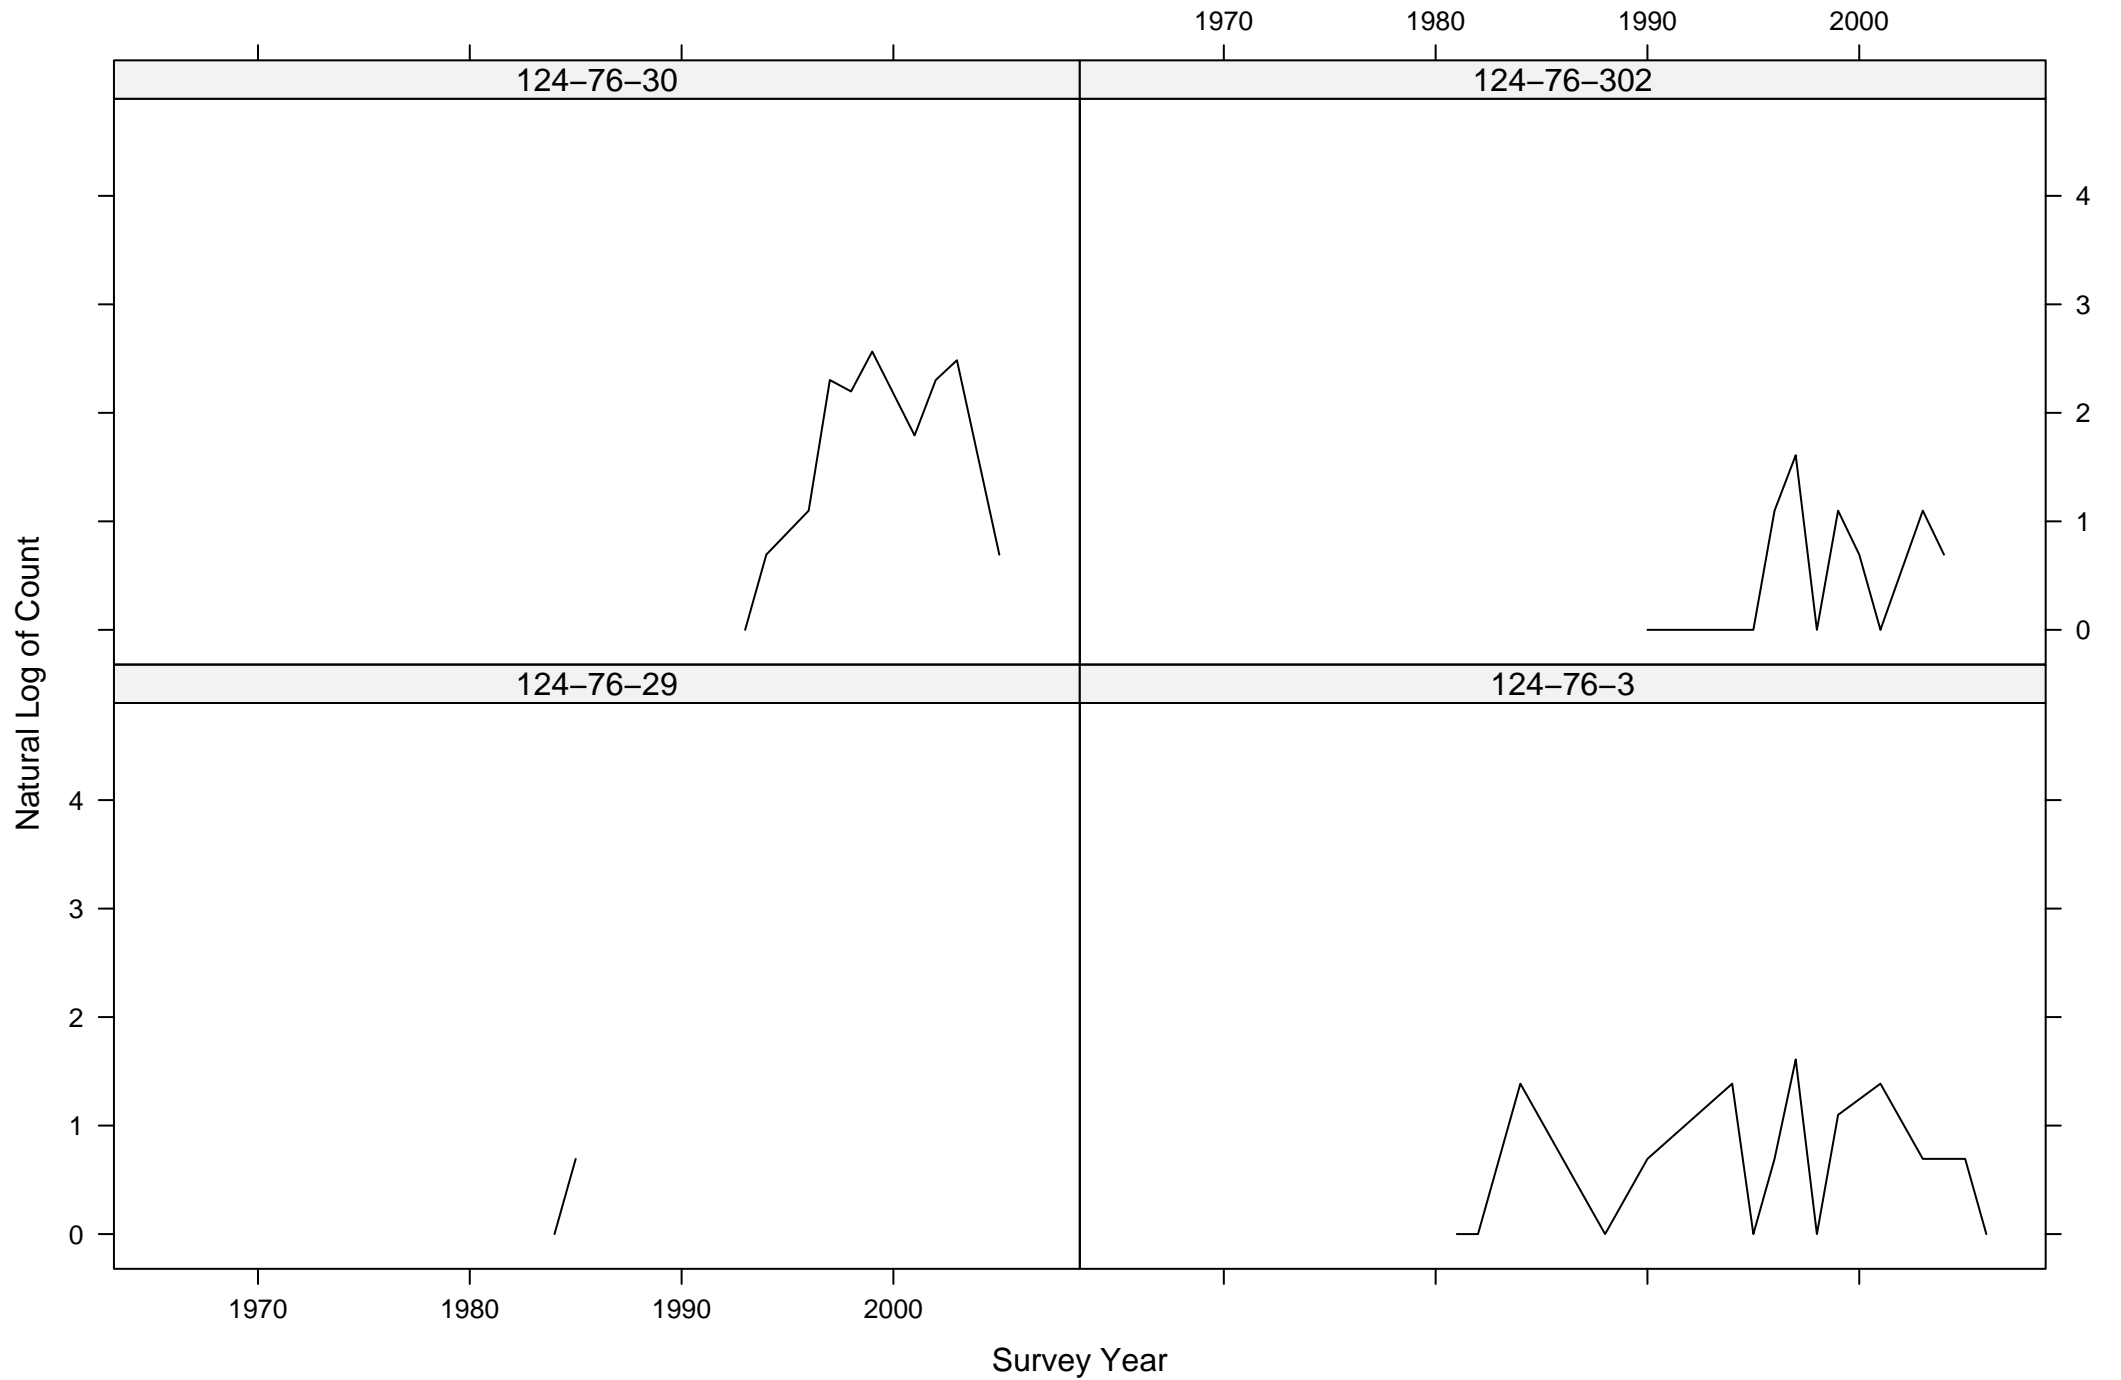

Total Counts of Black-throated Green Warbler by Route ID