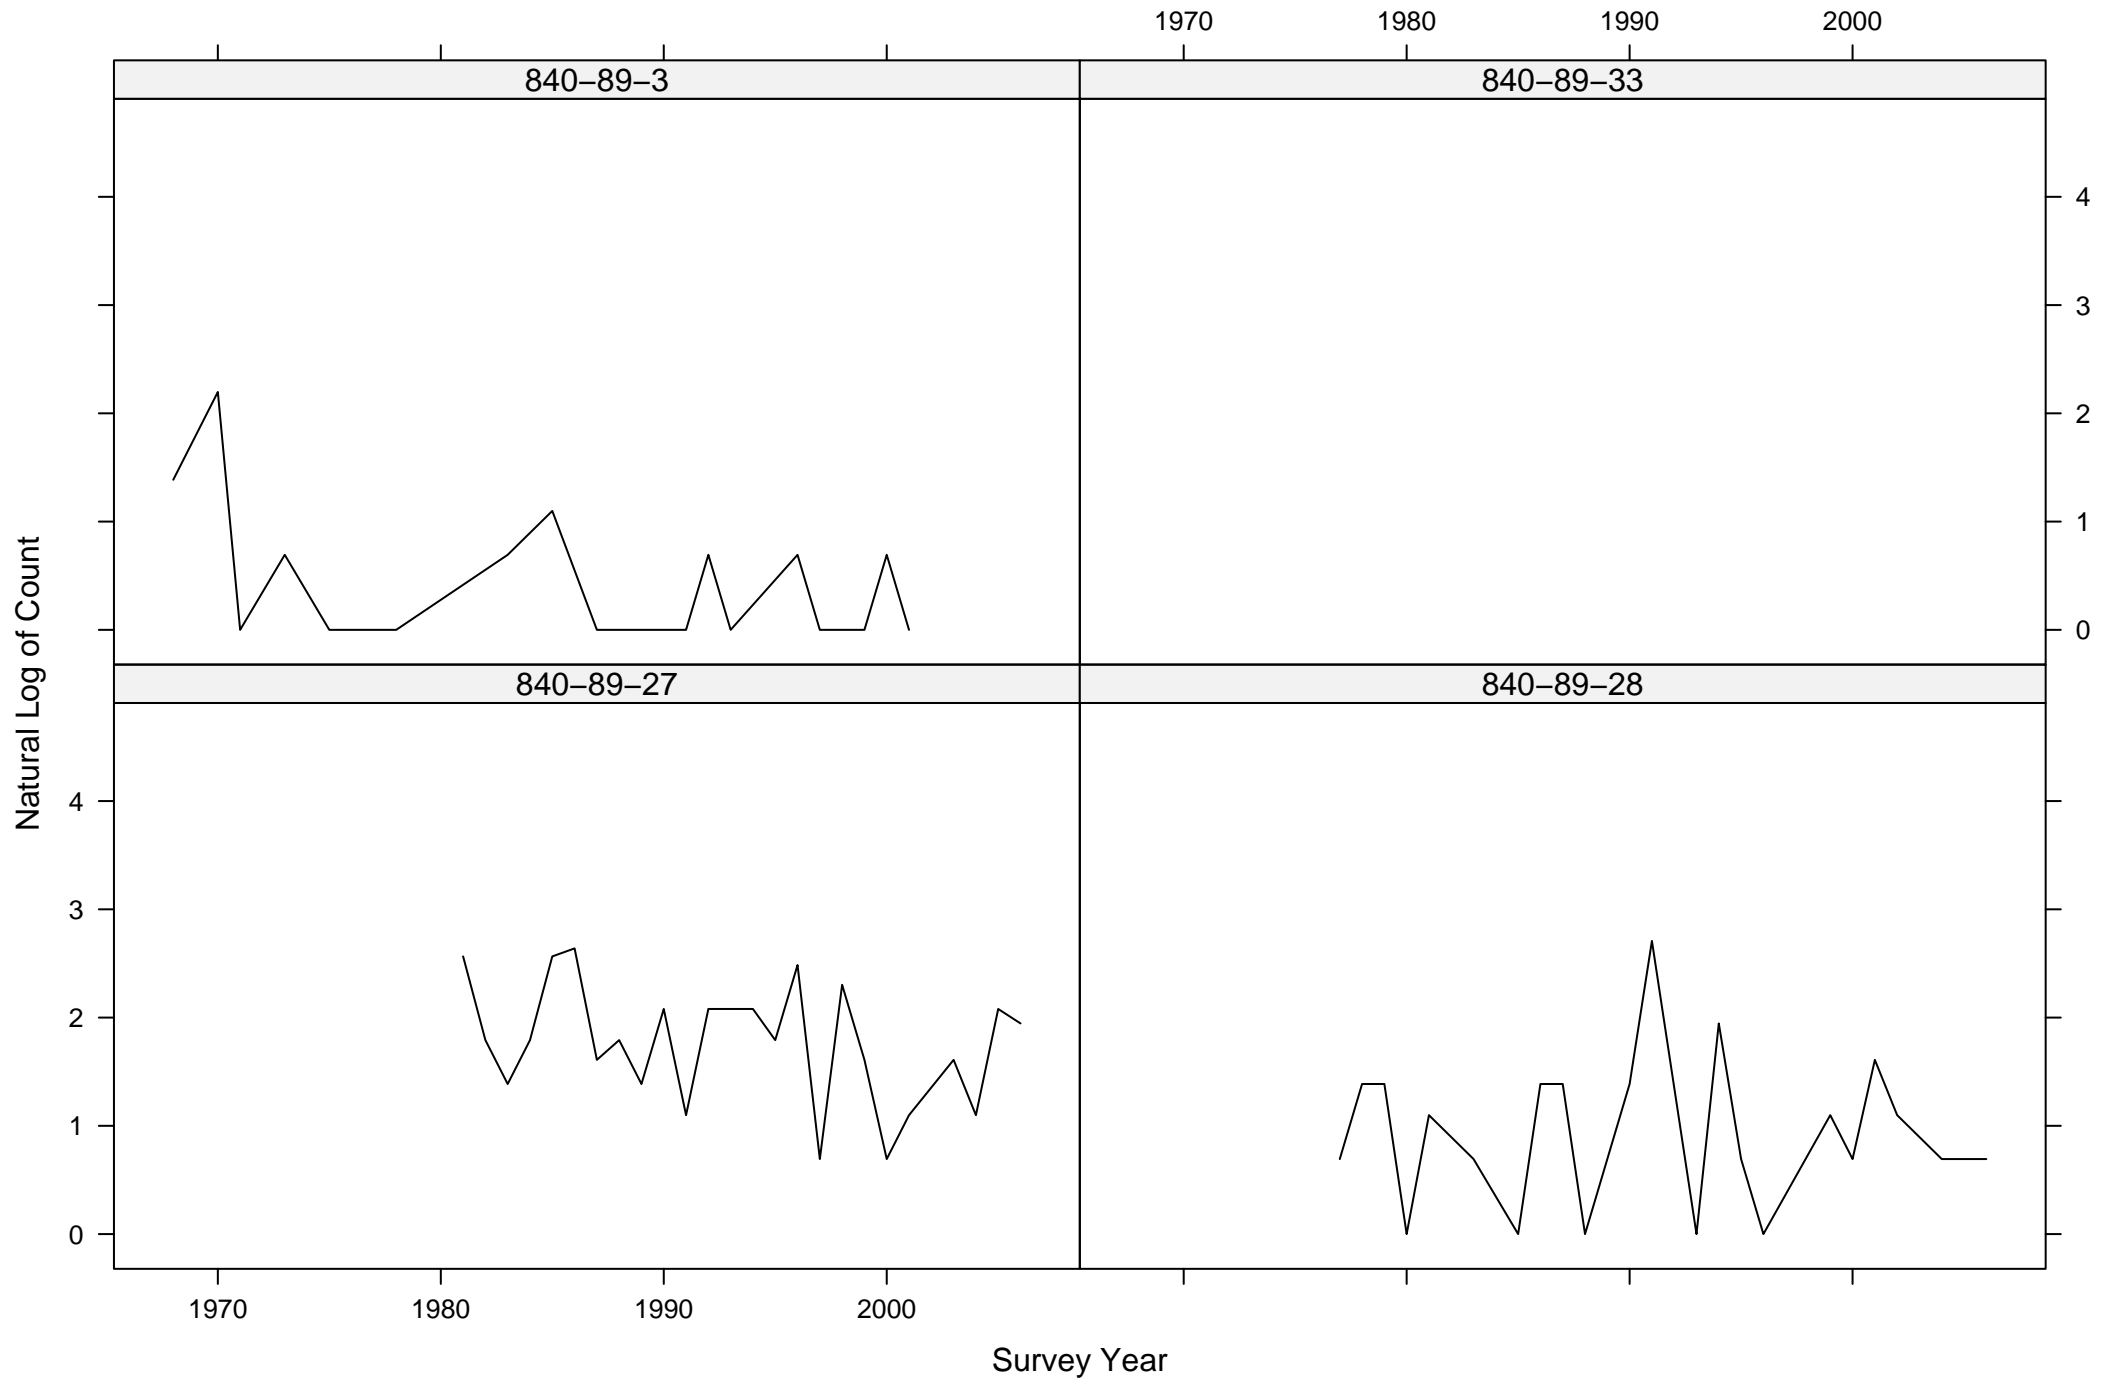

Total Counts of Black-throated Gray Warbler by Route ID