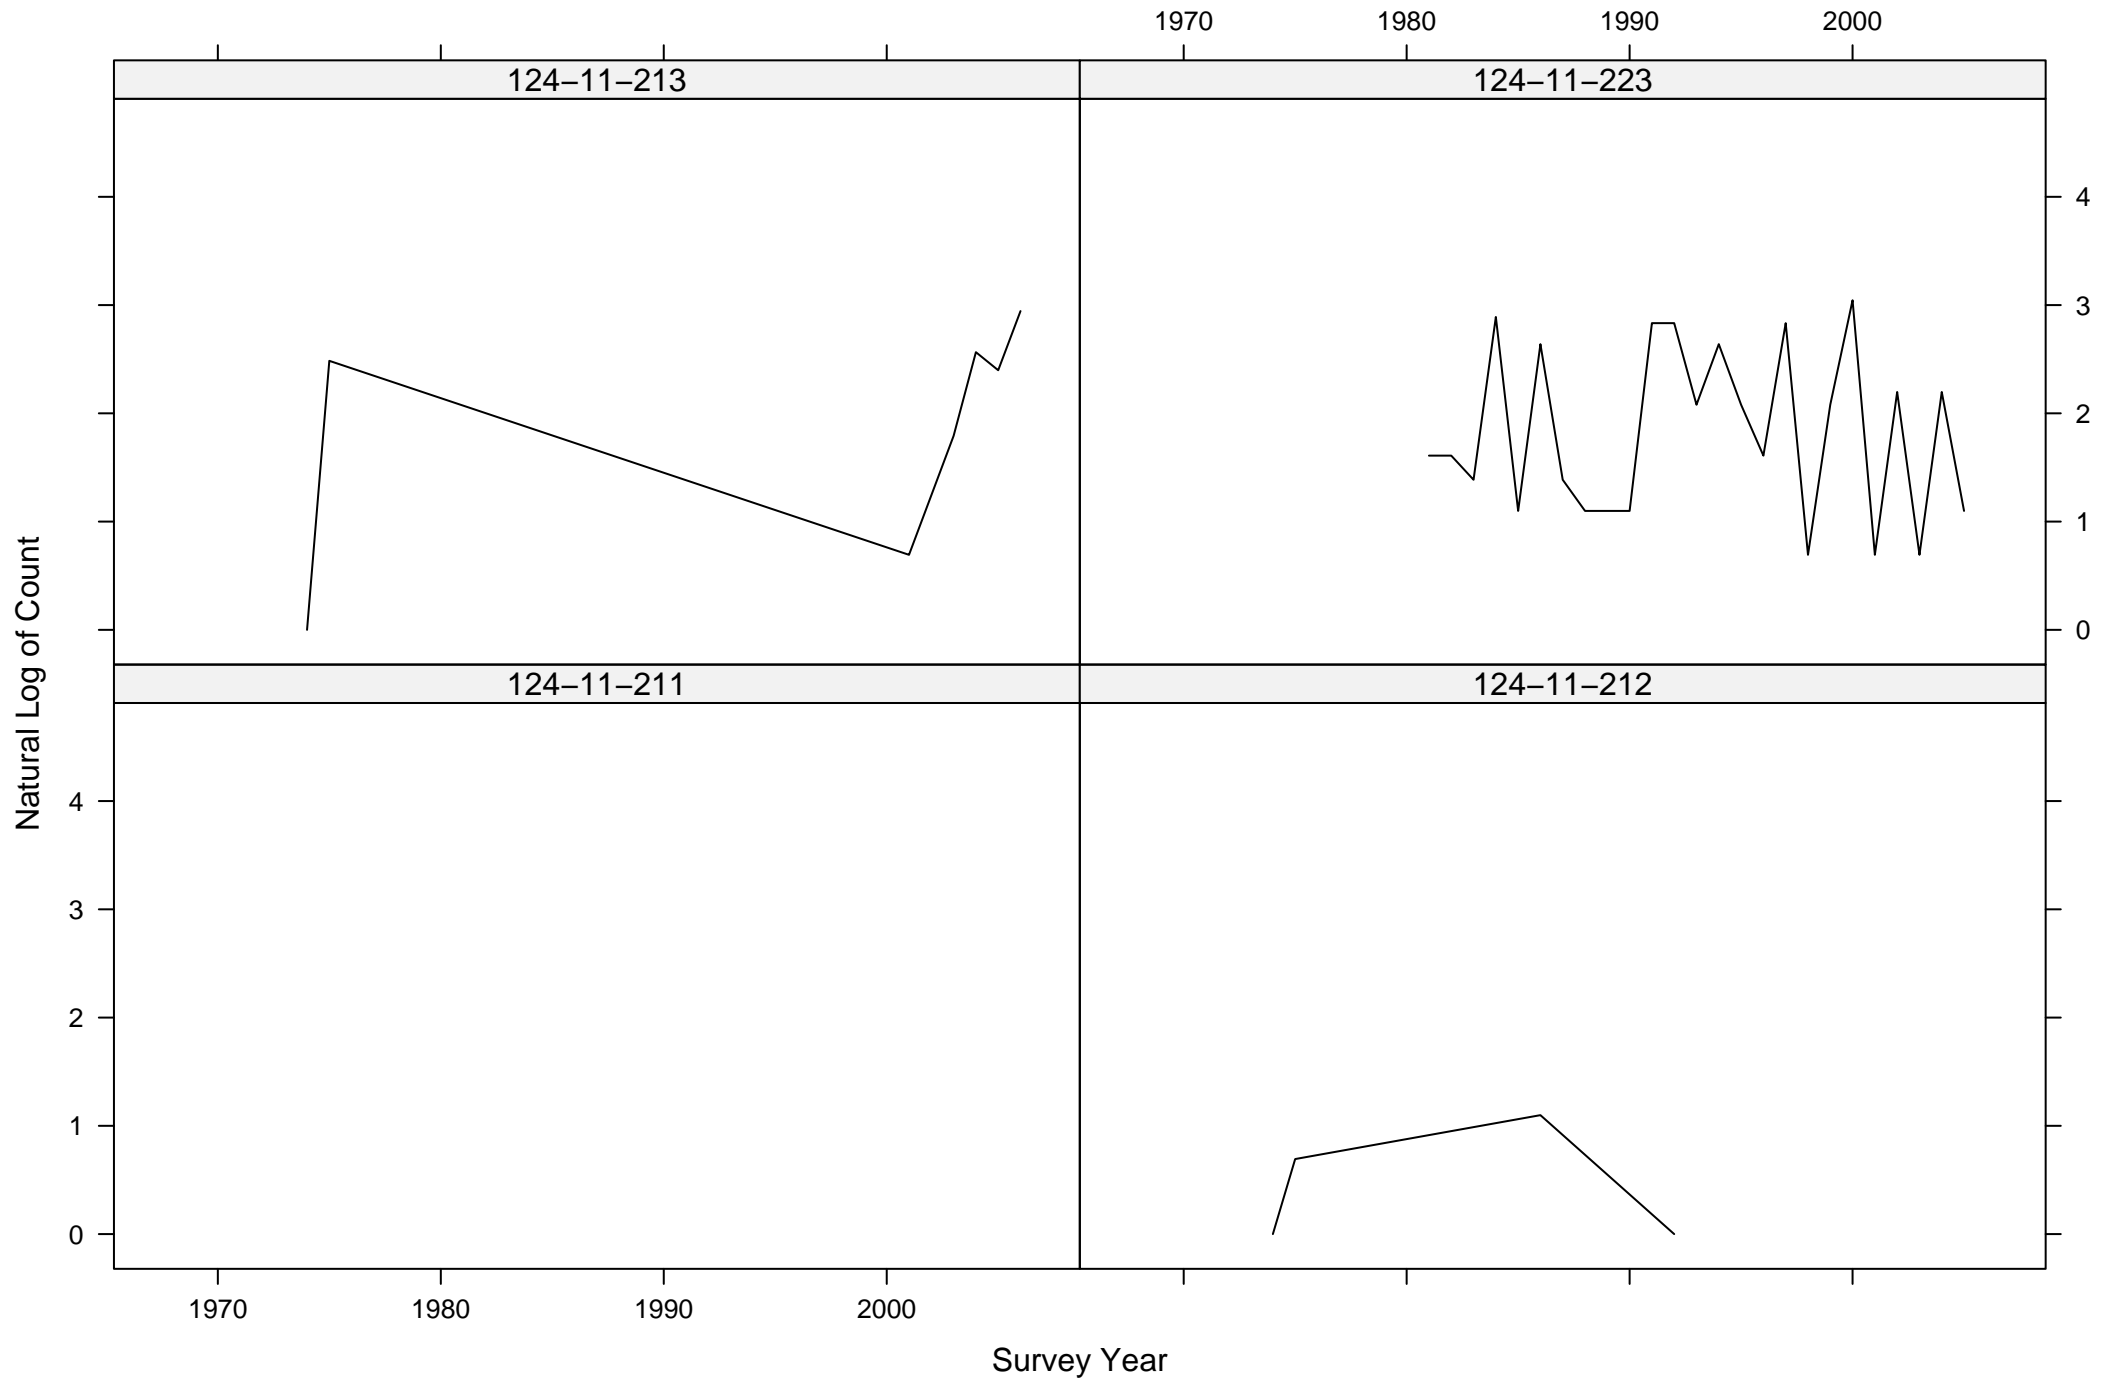

Total Counts of Black-throated Gray Warbler by Route ID