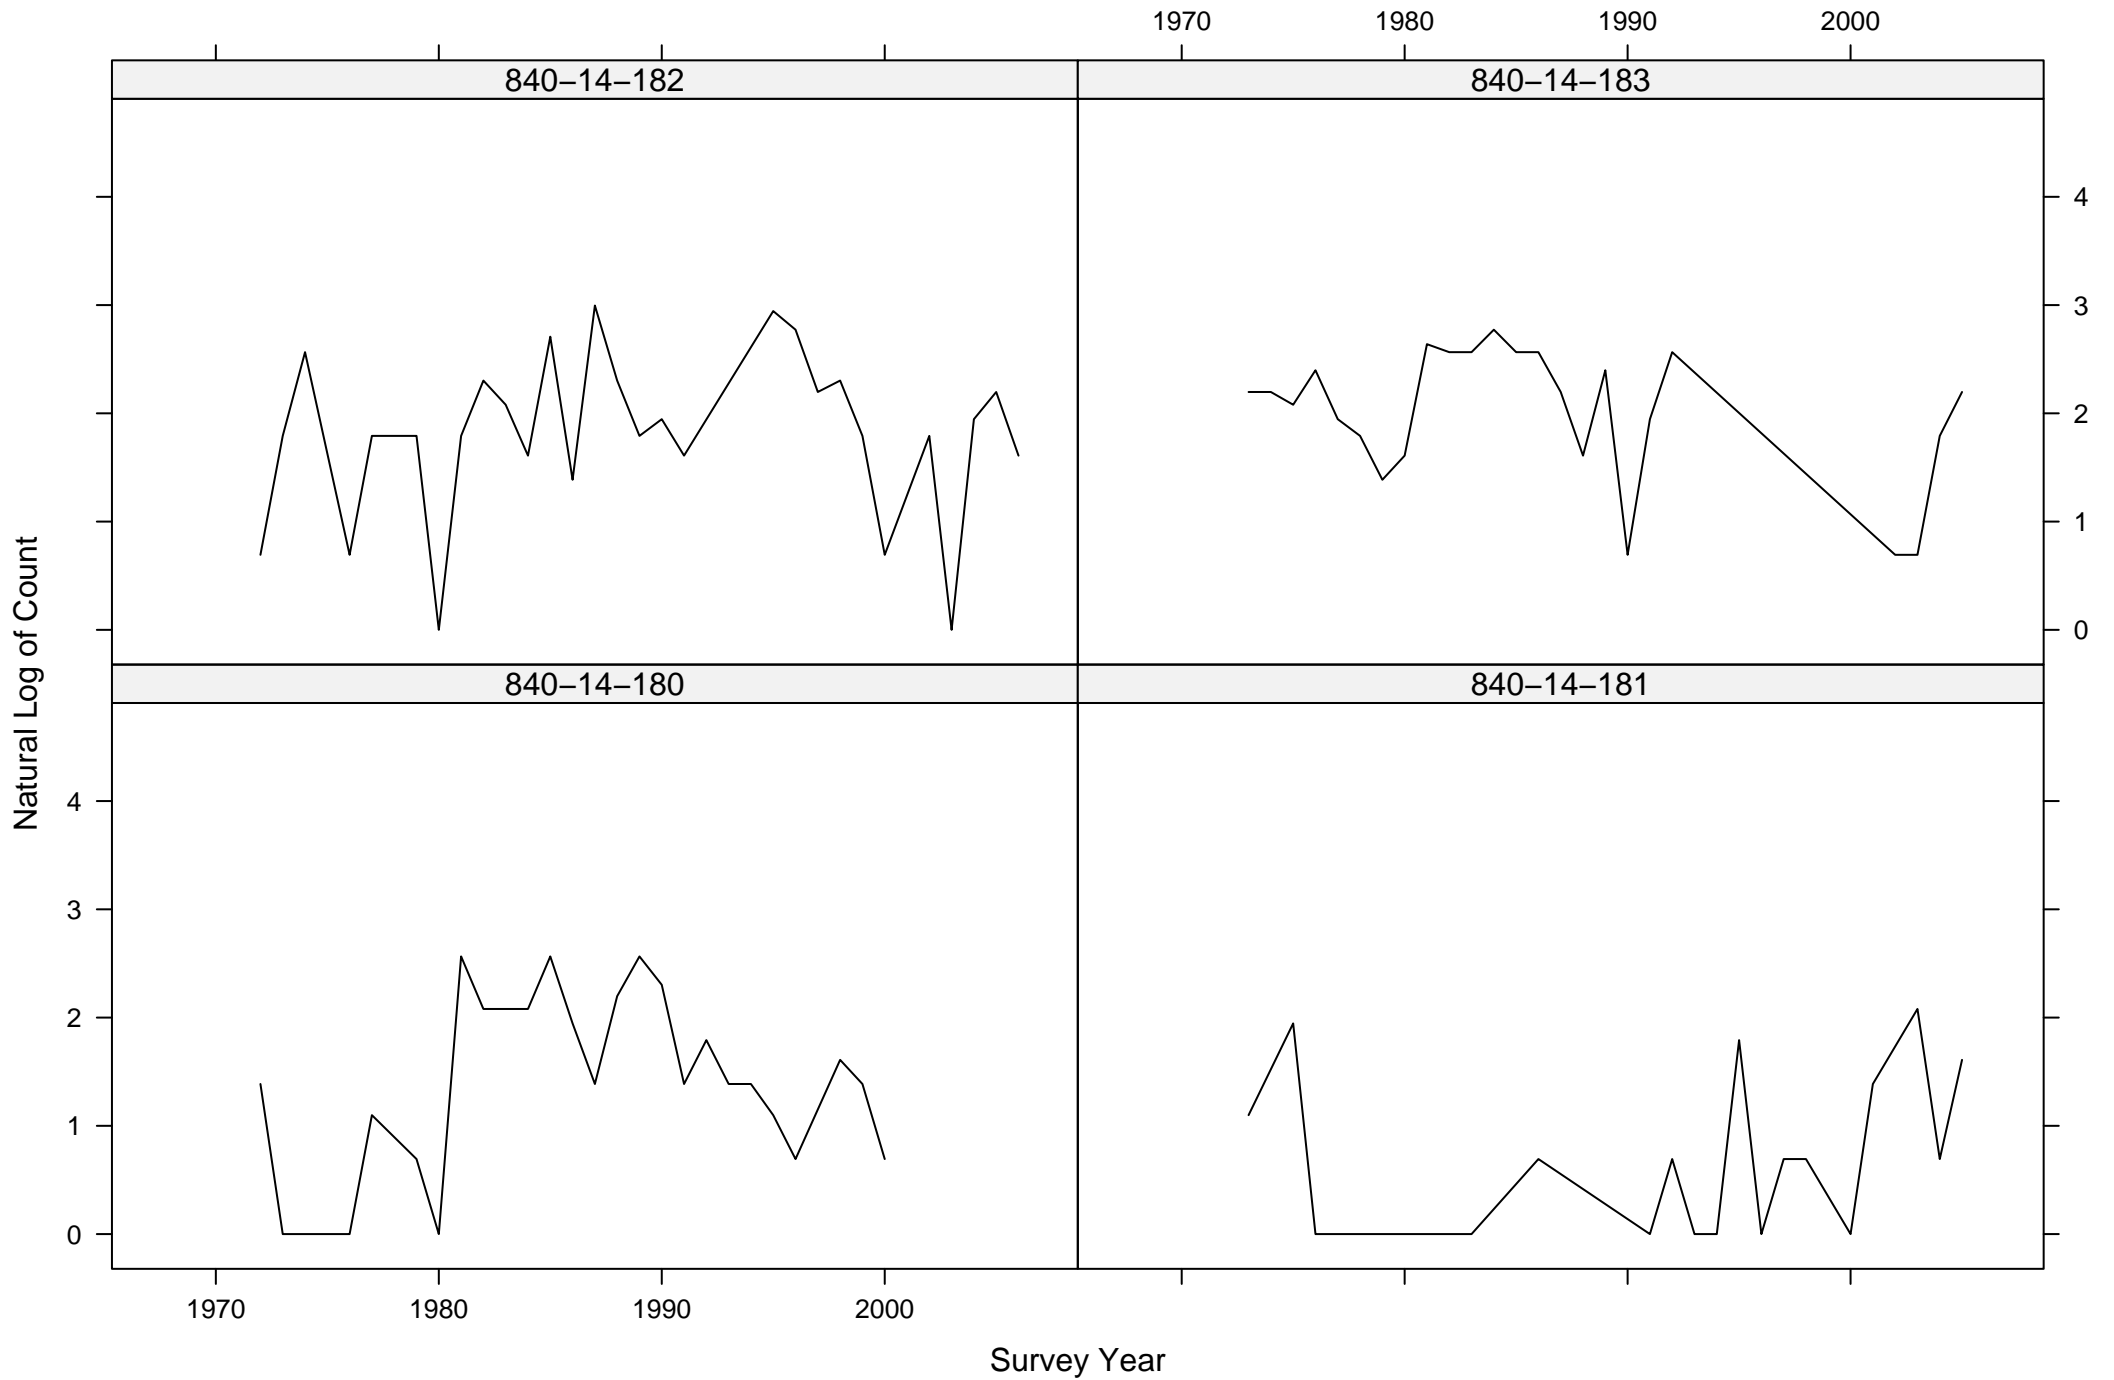

Total Counts of Black-throated Gray Warbler by Route ID