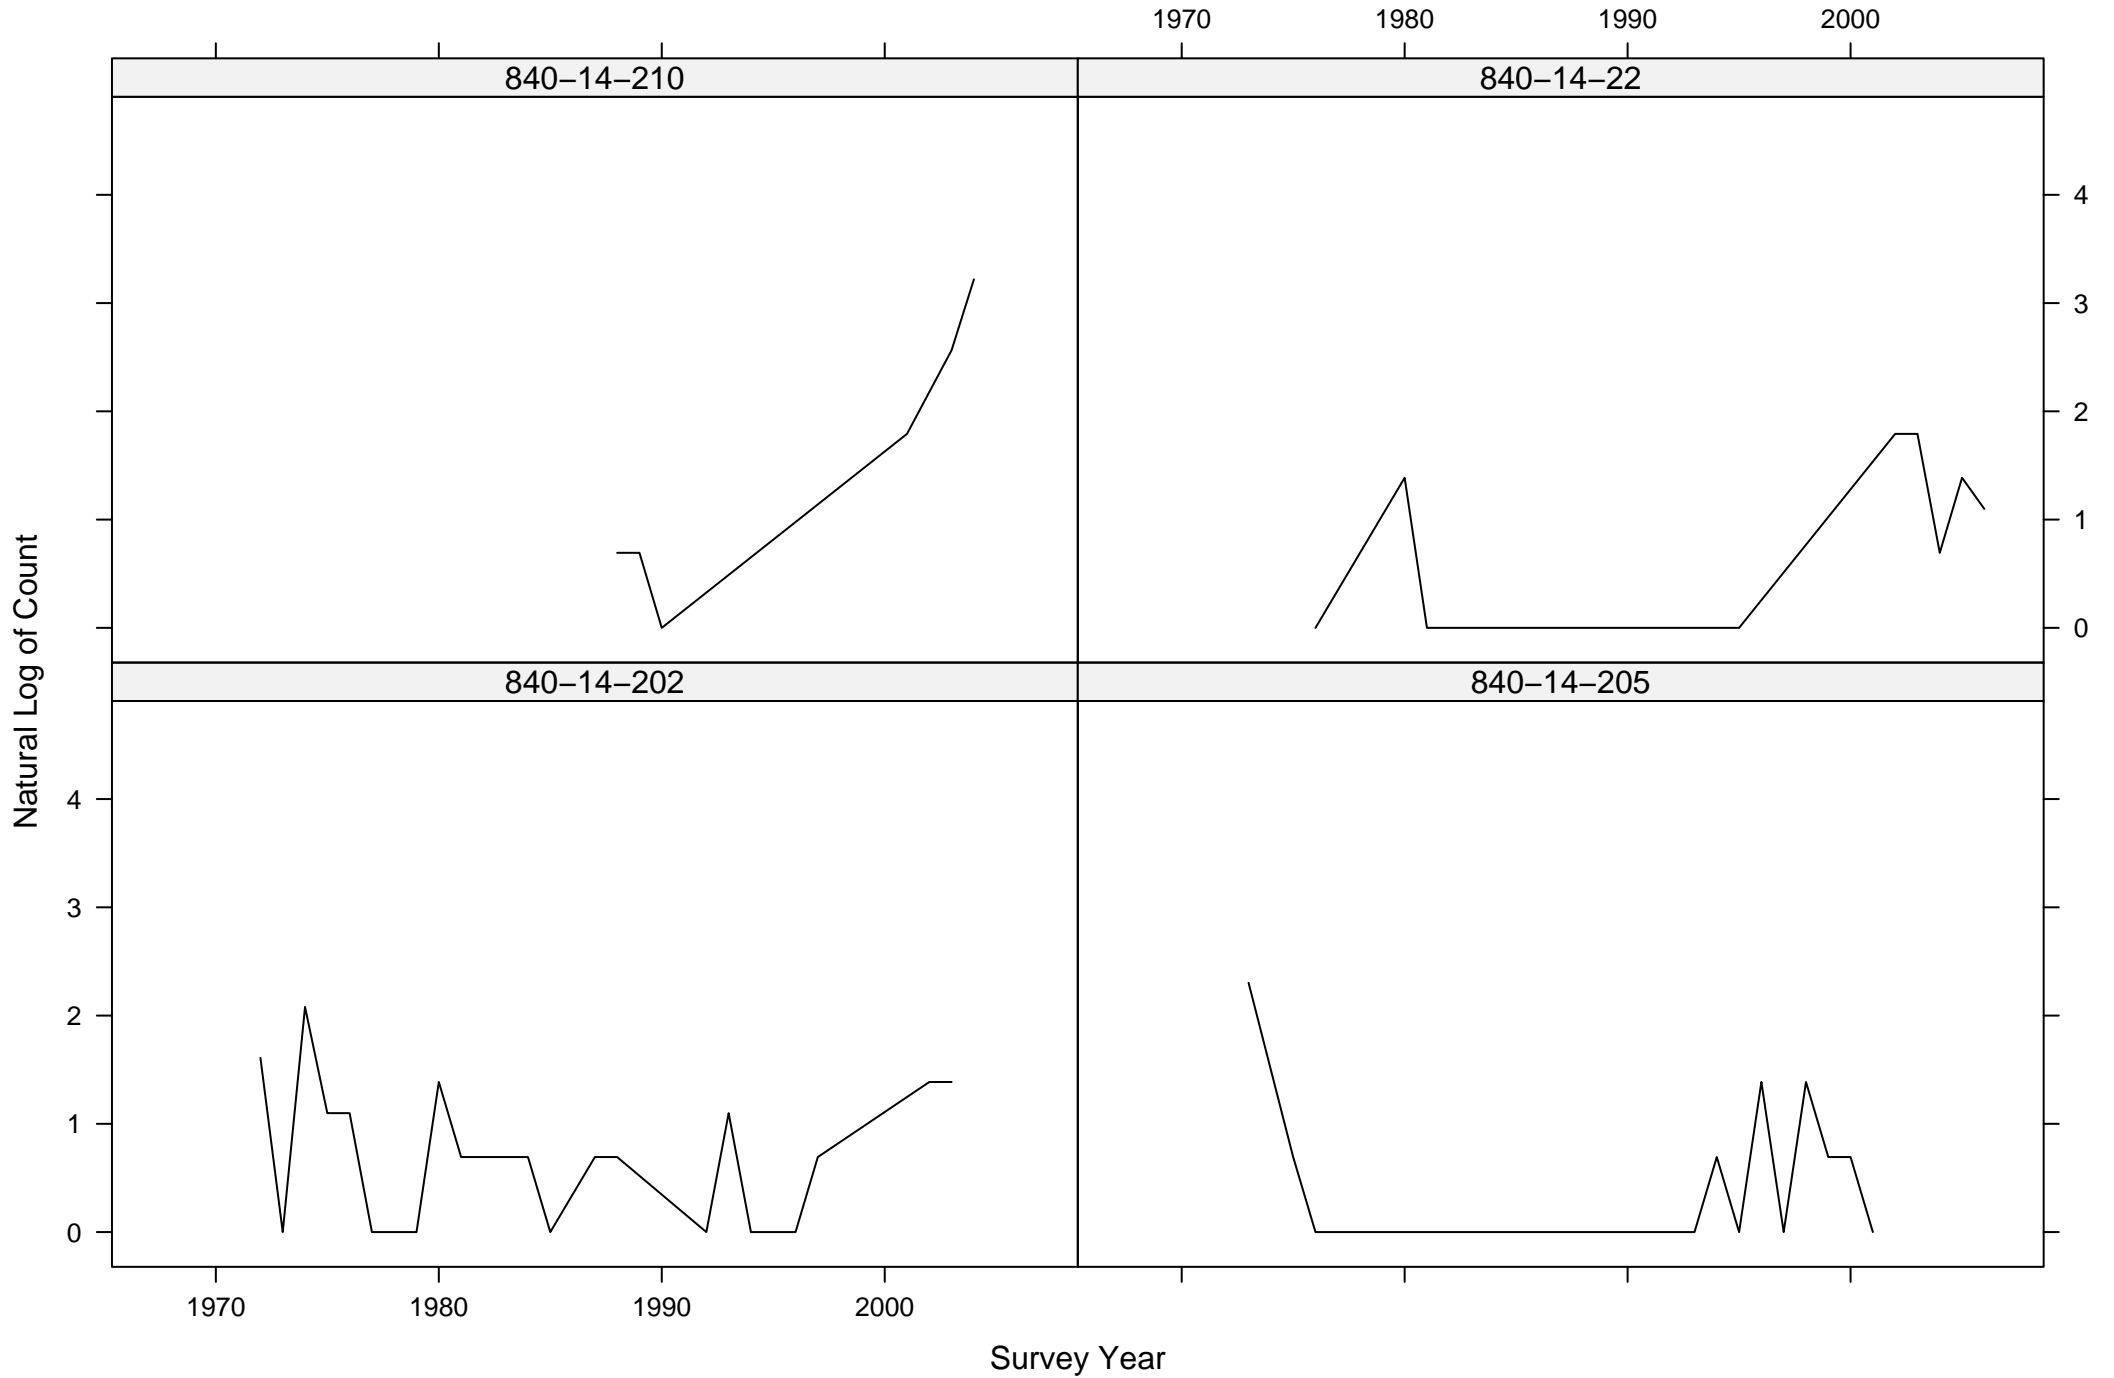

Total Counts of Black-throated Gray Warbler by Route ID