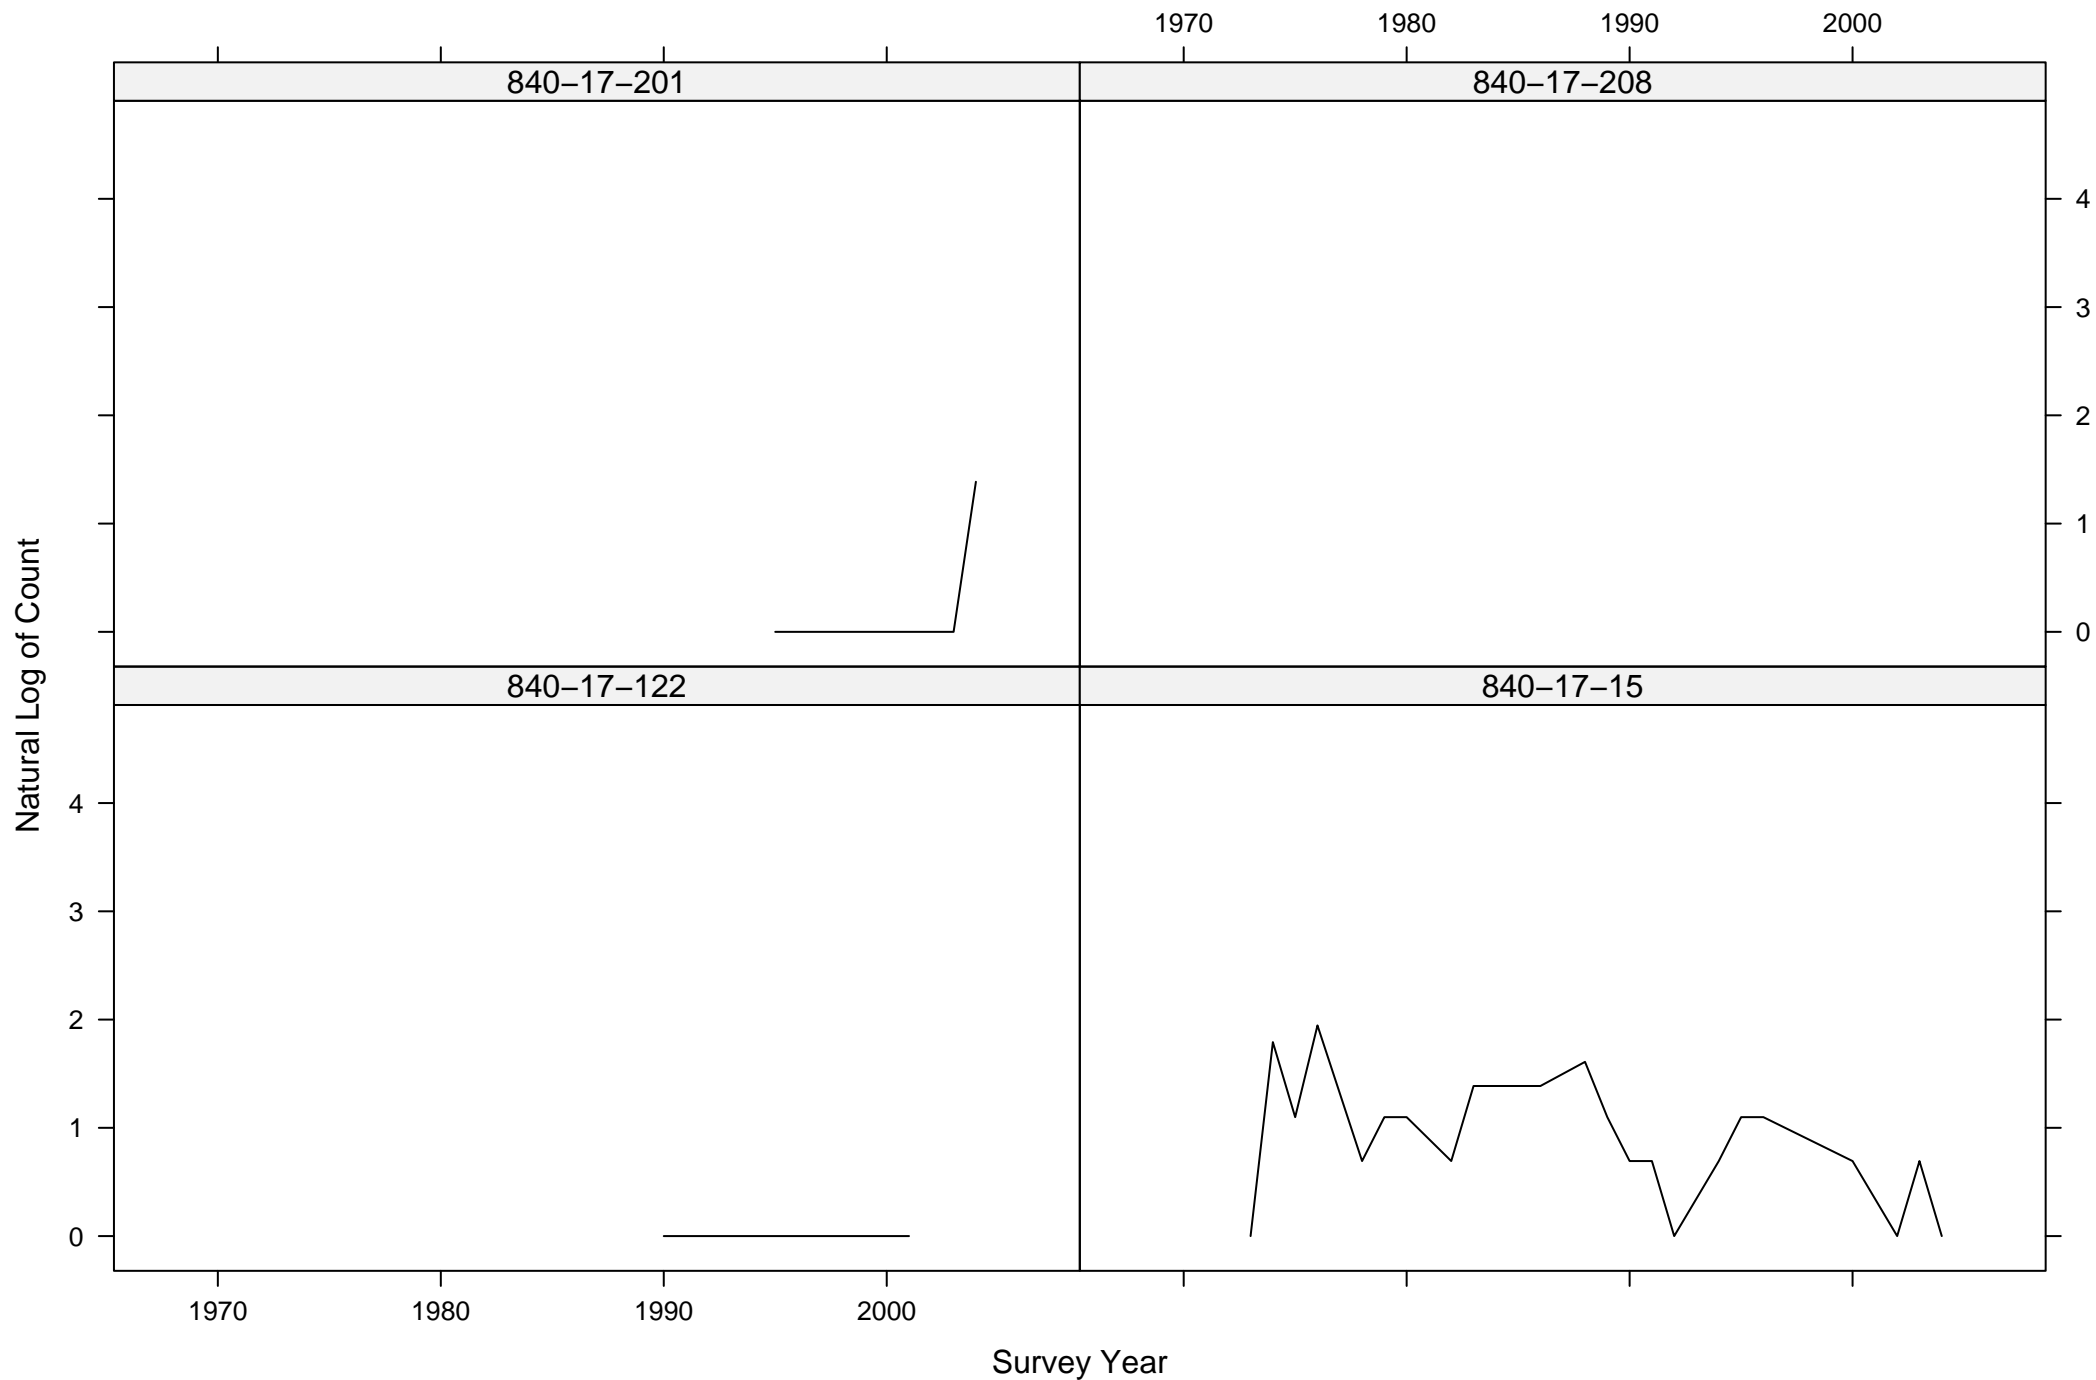

Total Counts of Black-throated Gray Warbler by Route ID