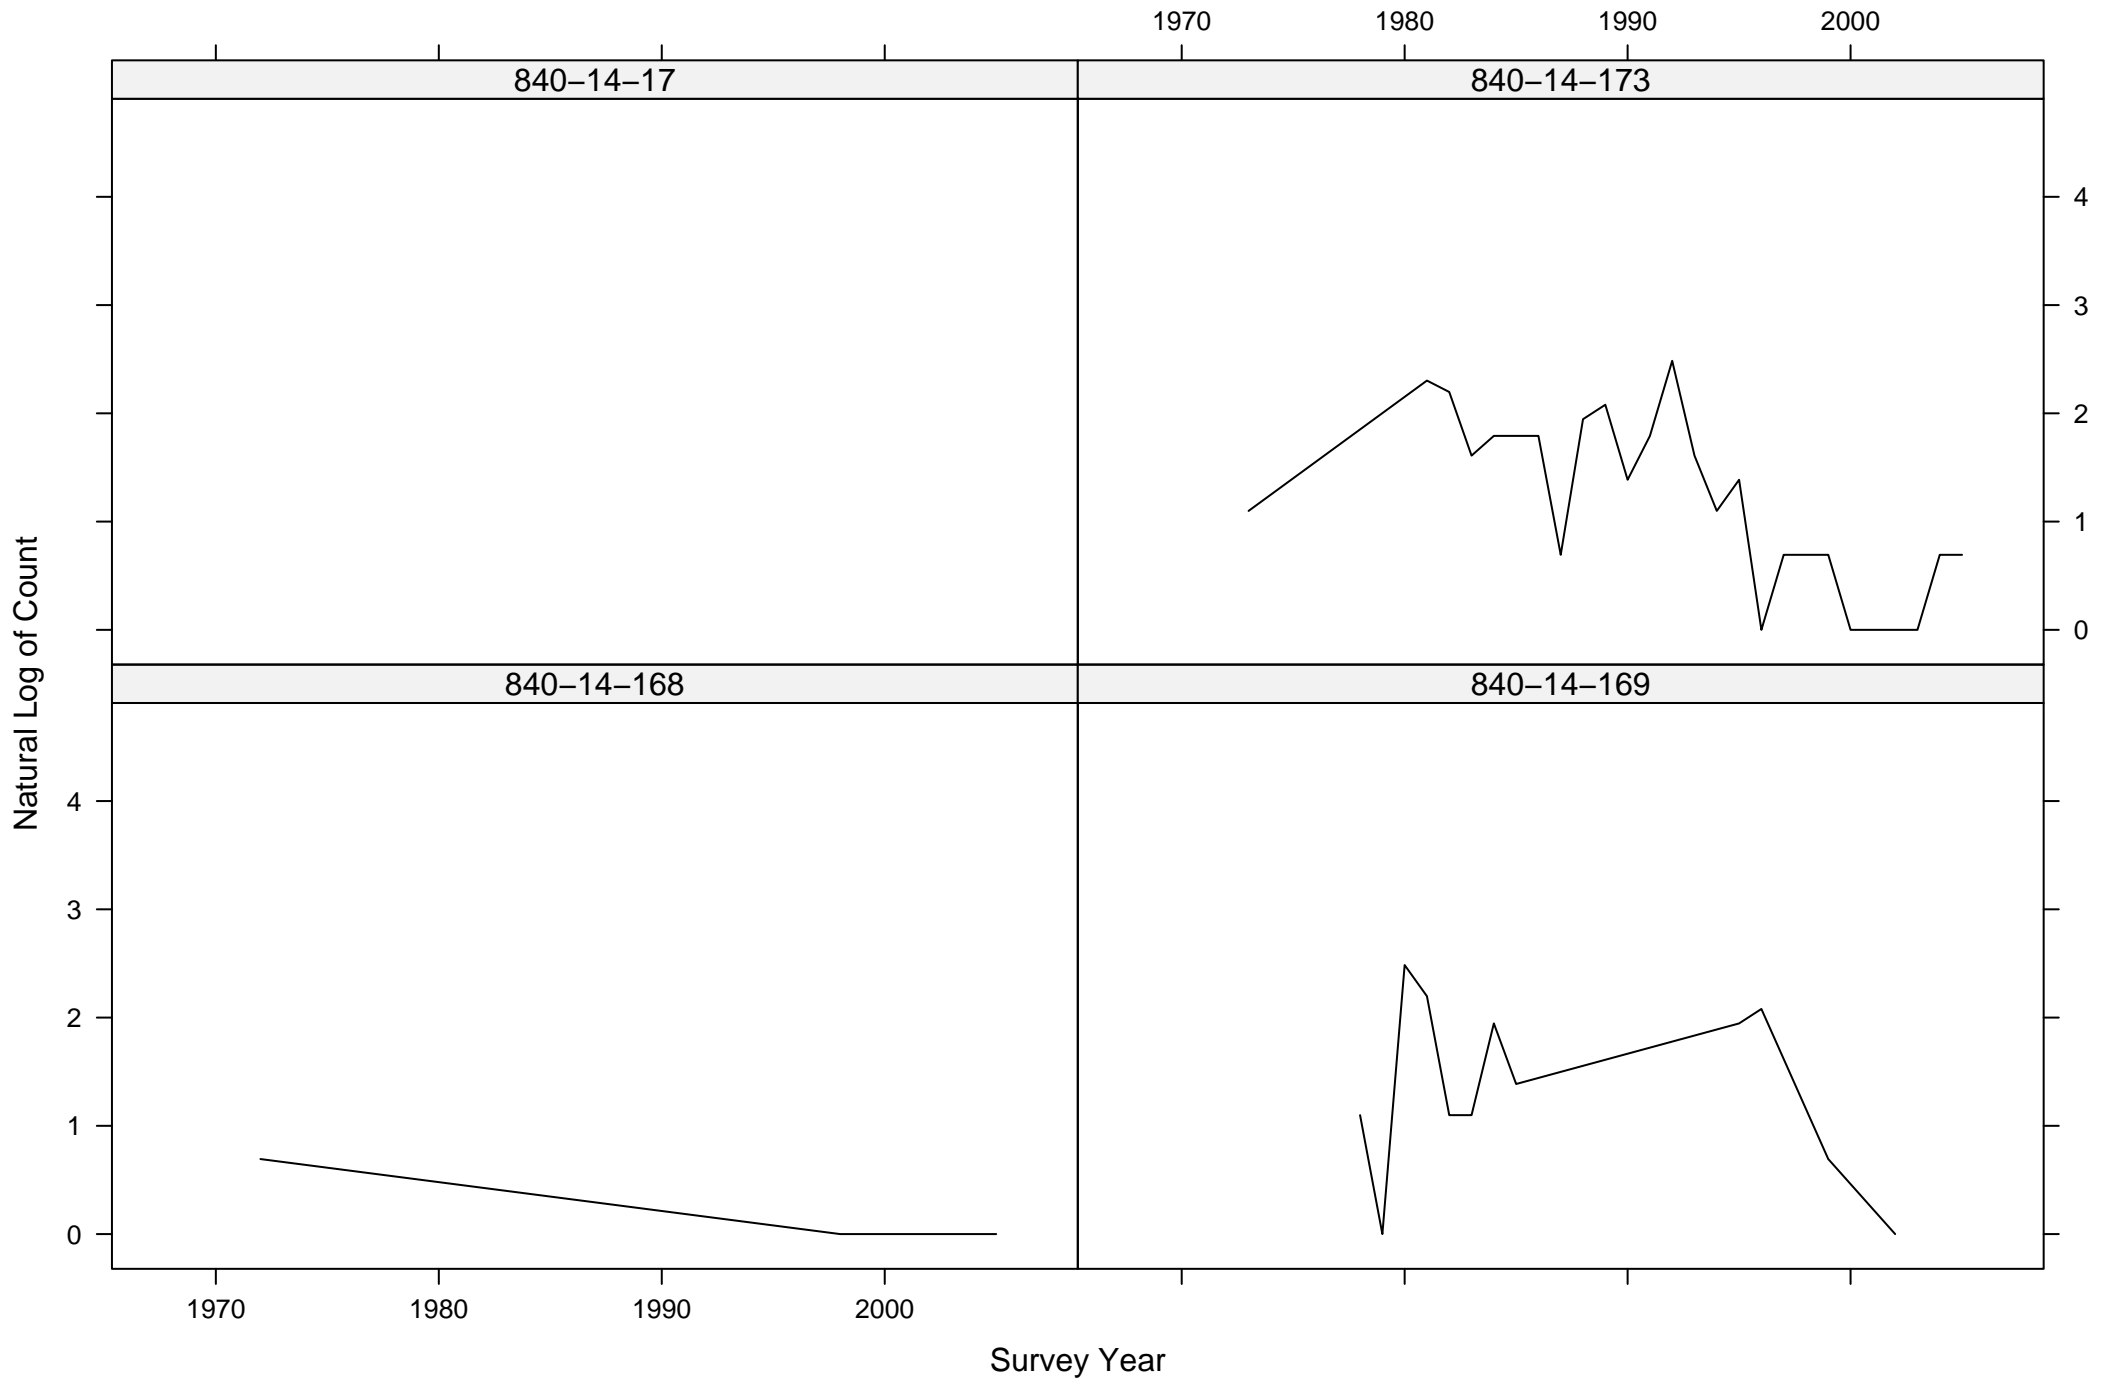

Total Counts of Black-throated Gray Warbler by Route ID