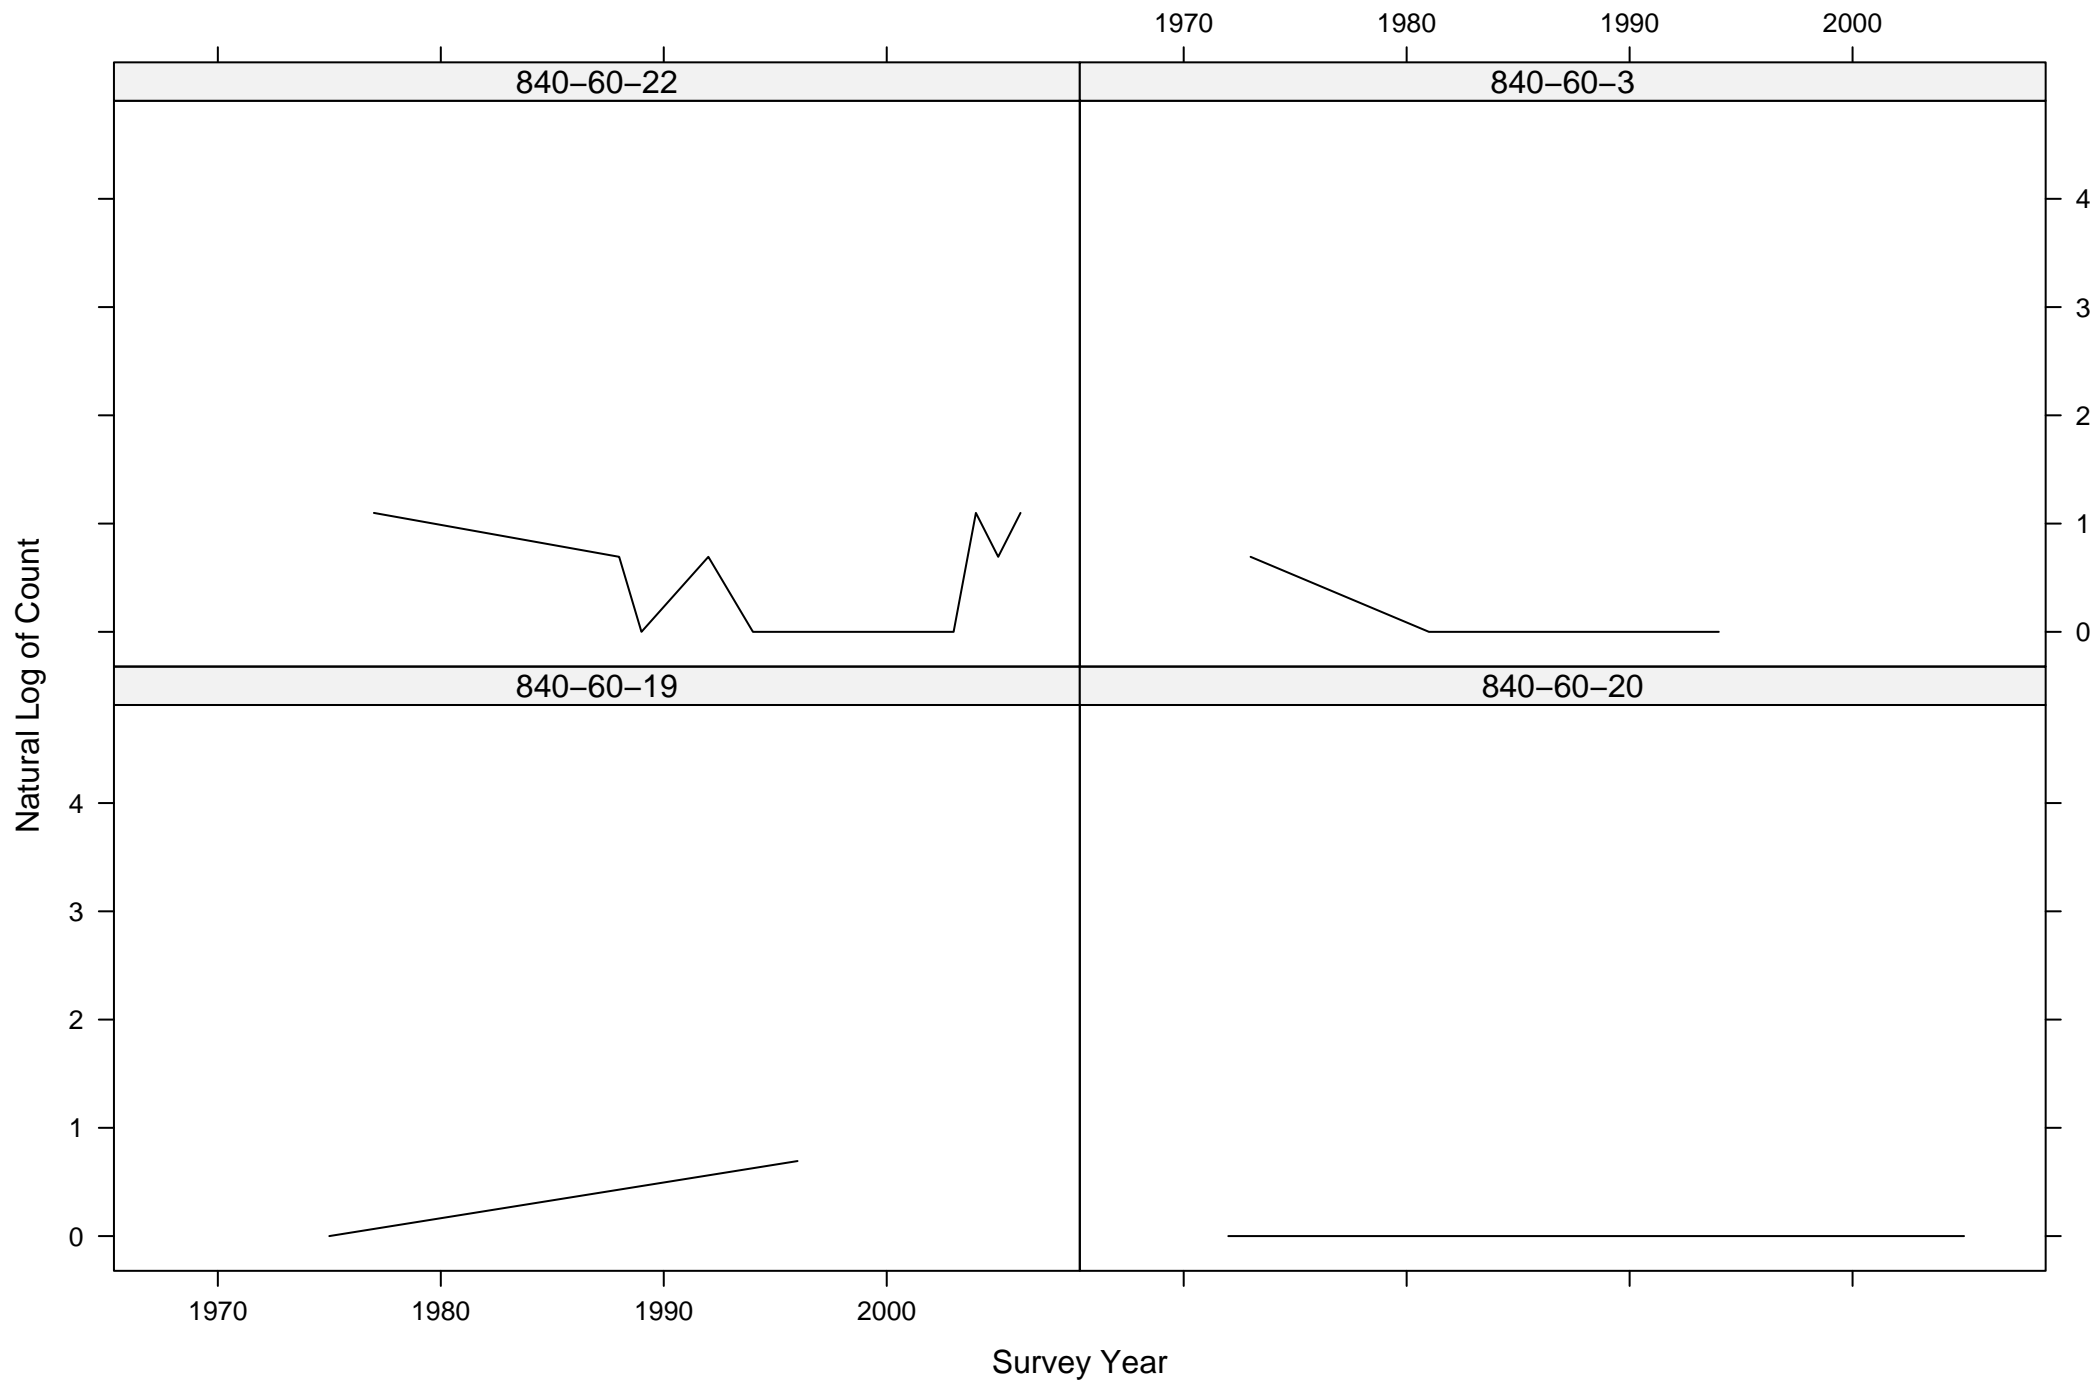

Total Counts of Black-throated Gray Warbler by Route ID