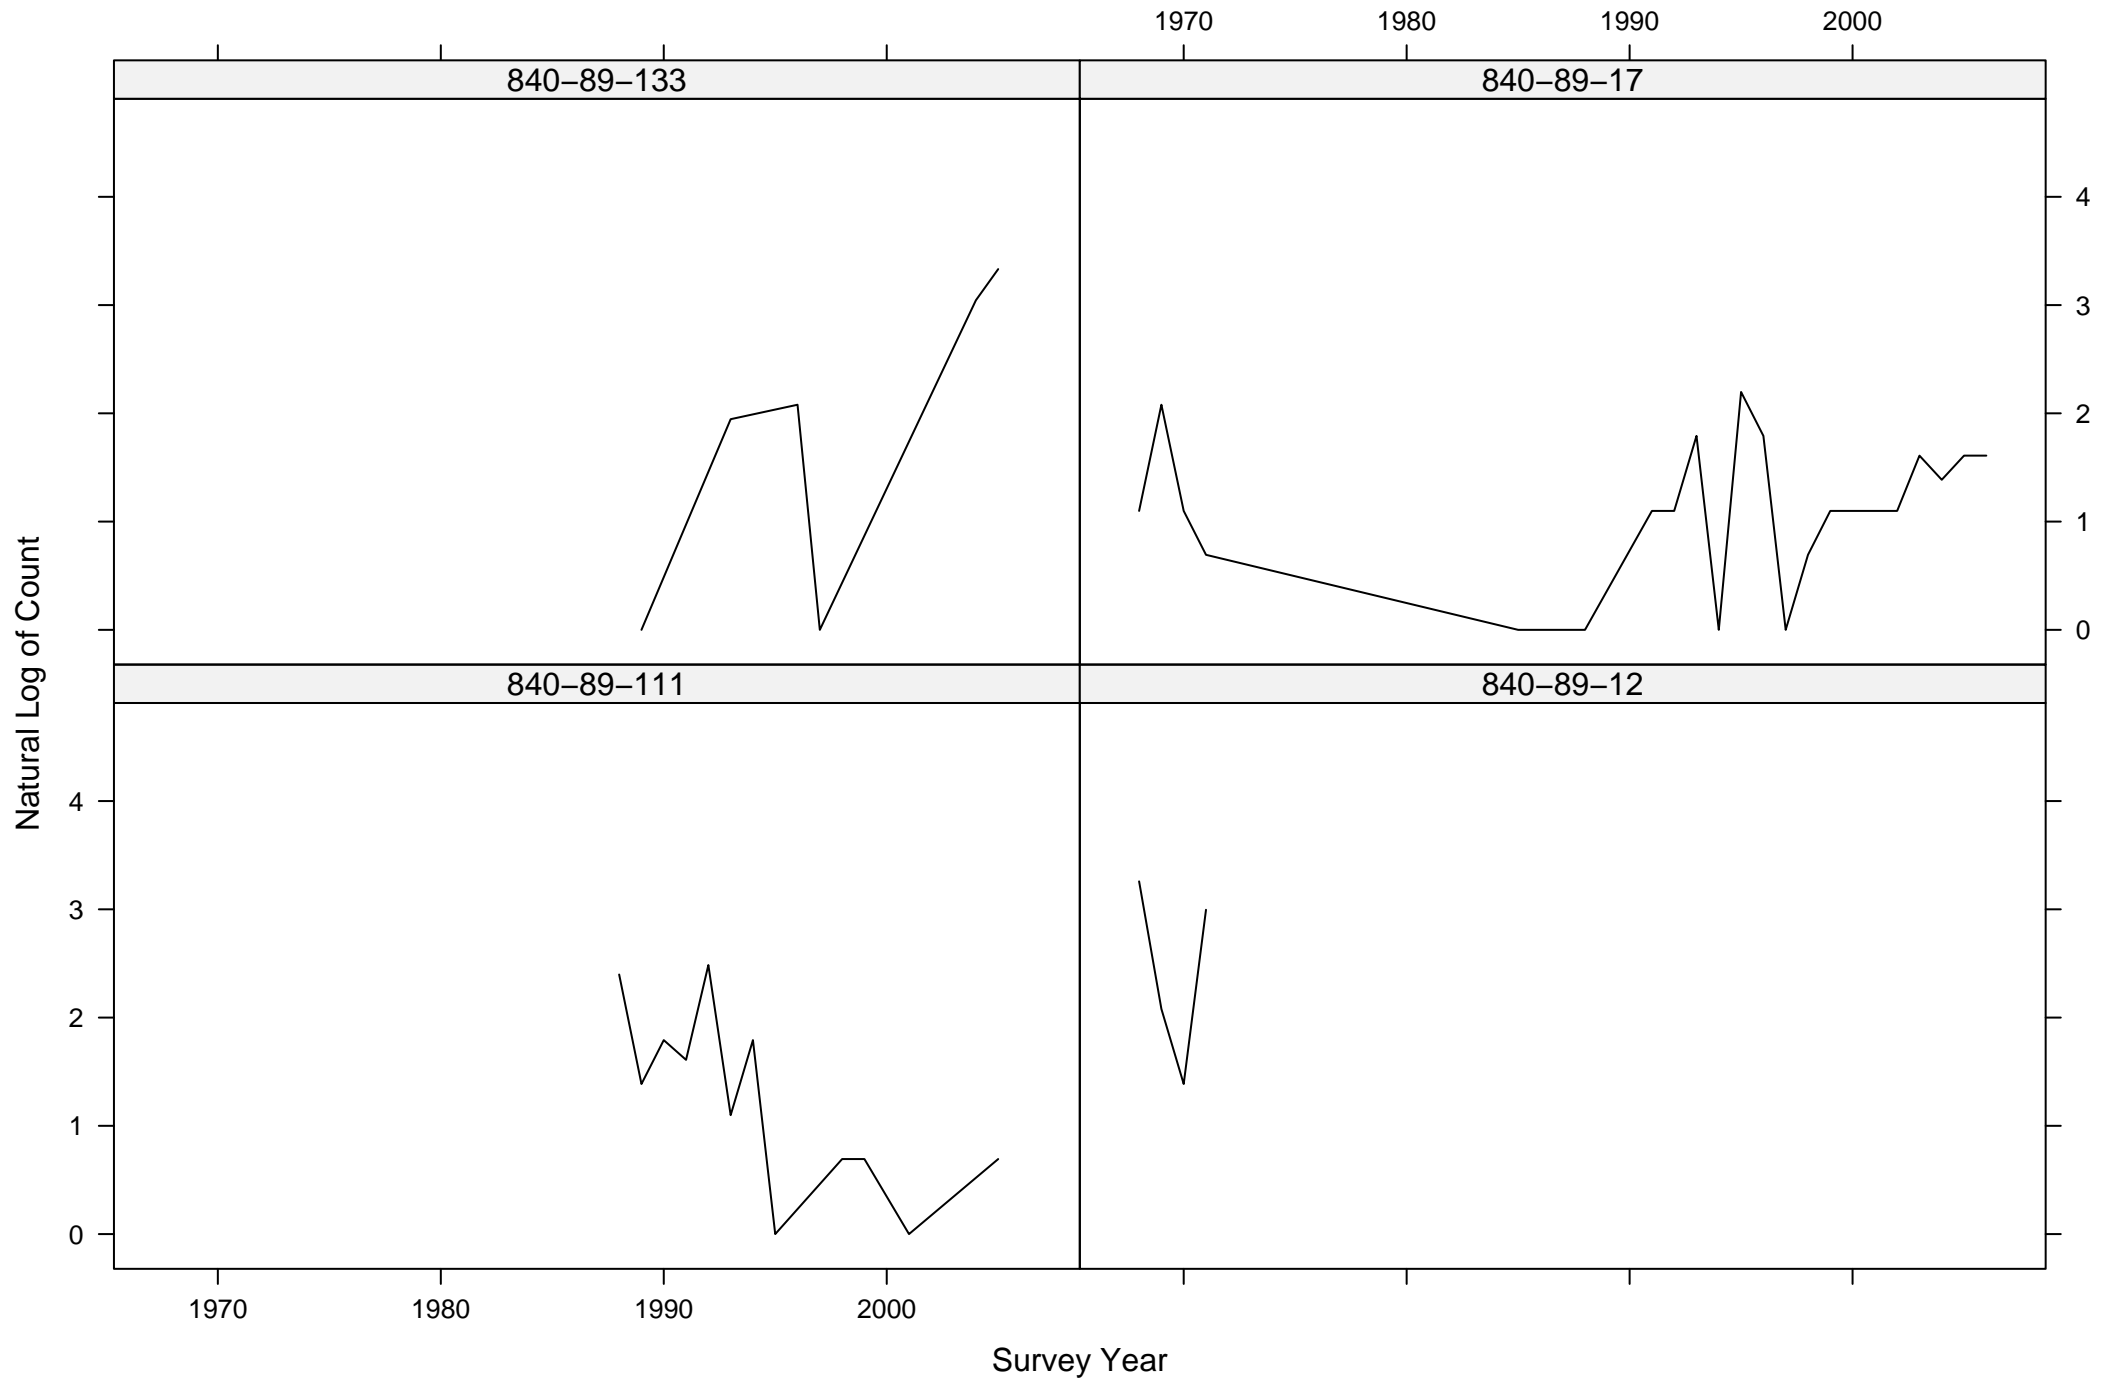

Total Counts of Black-throated Gray Warbler by Route ID