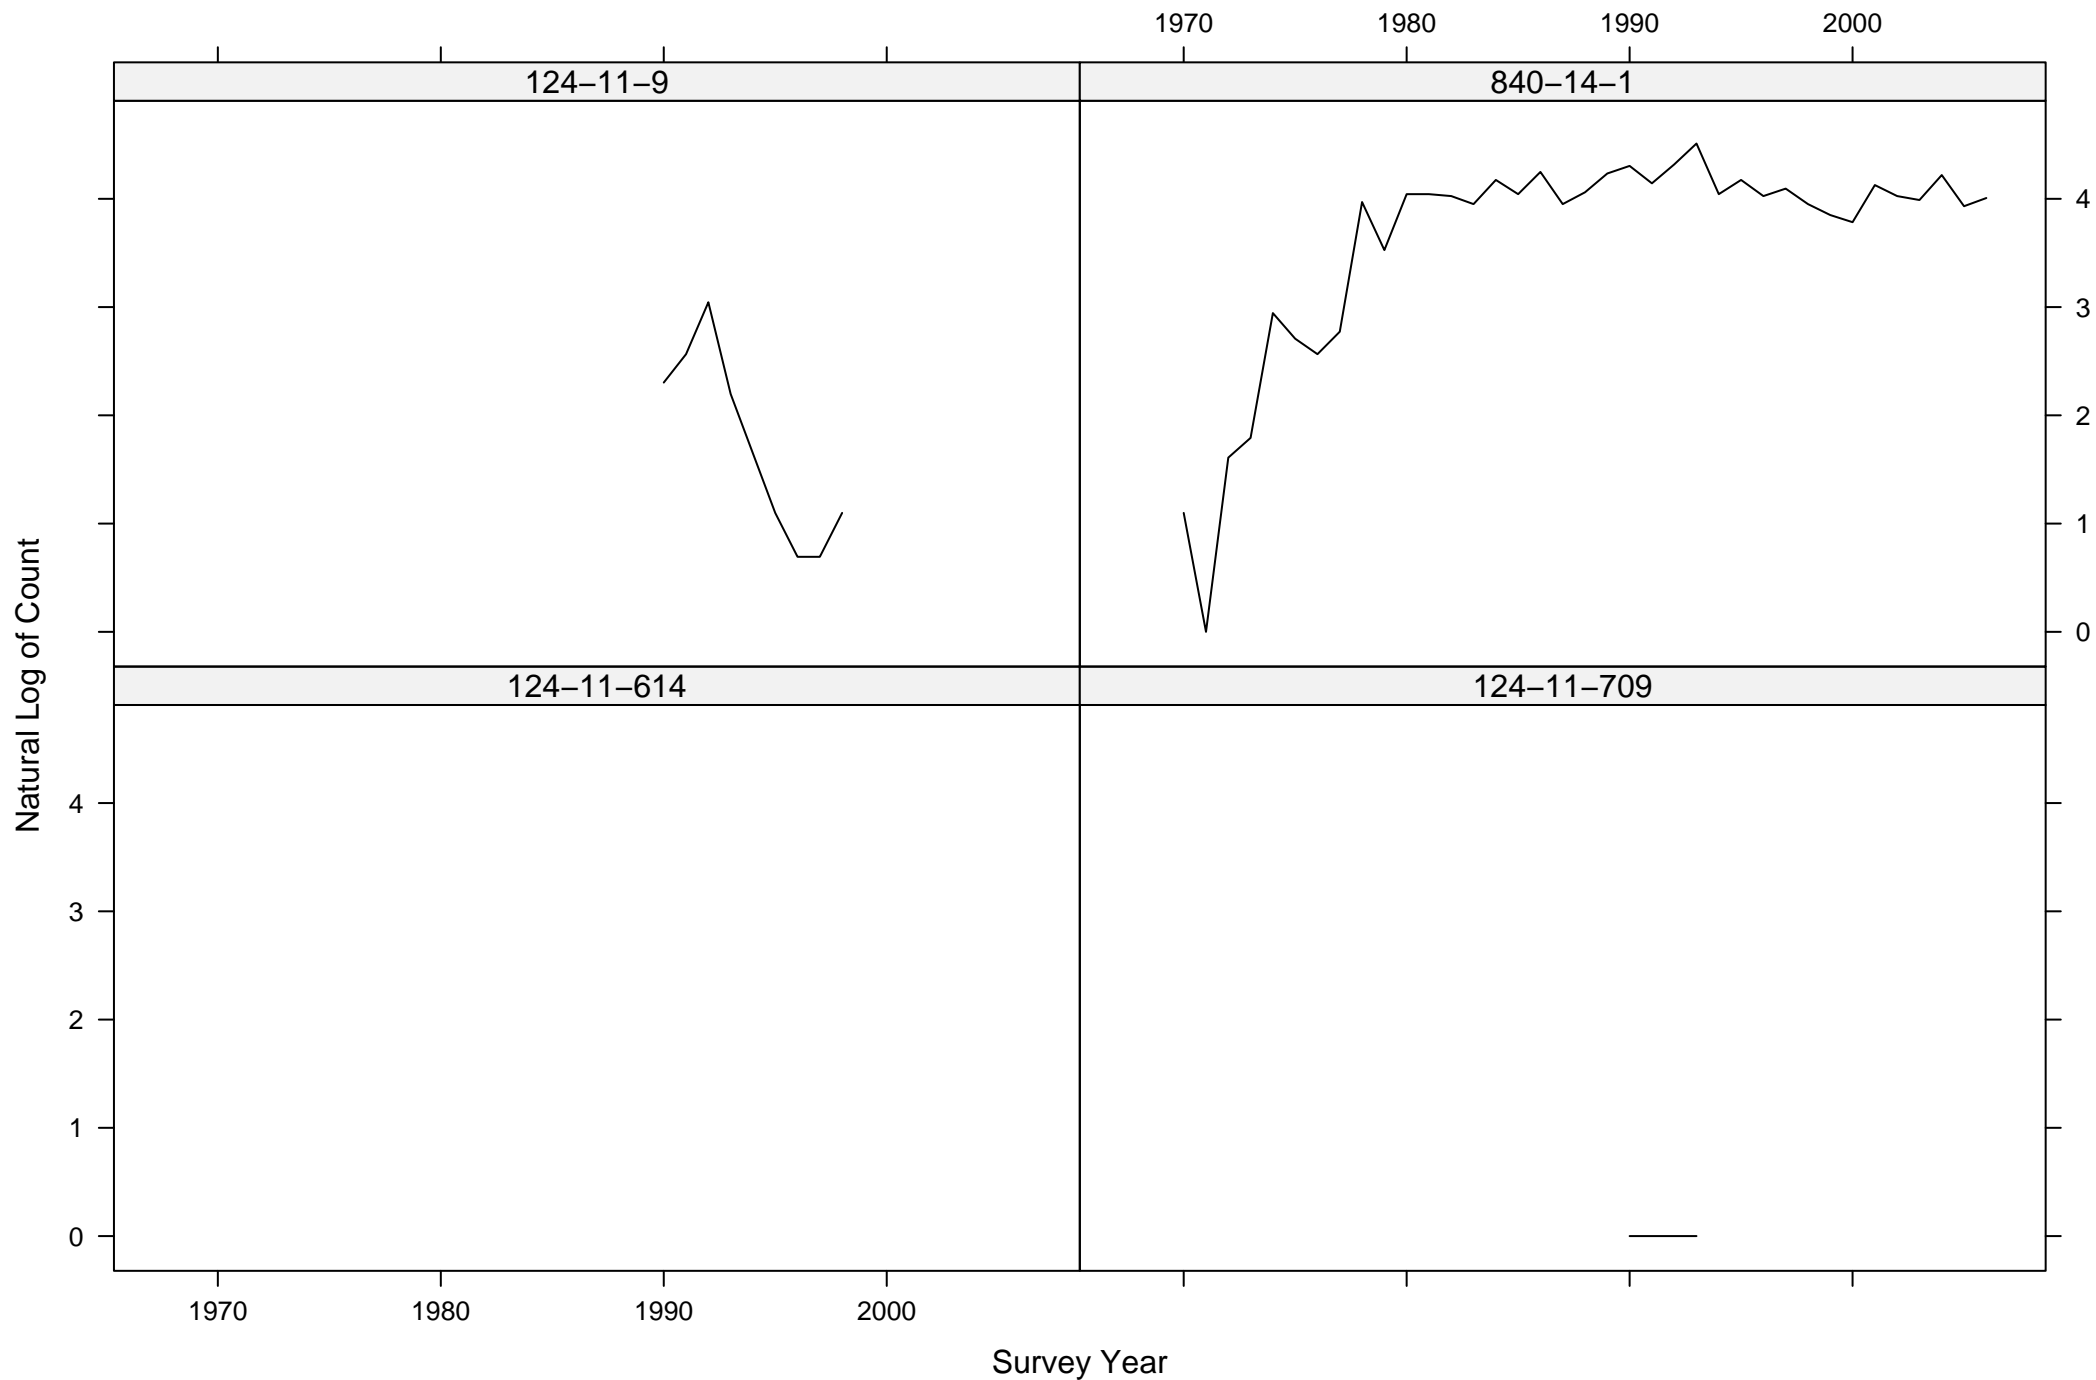

Total Counts of Black-throated Gray Warbler by Route ID