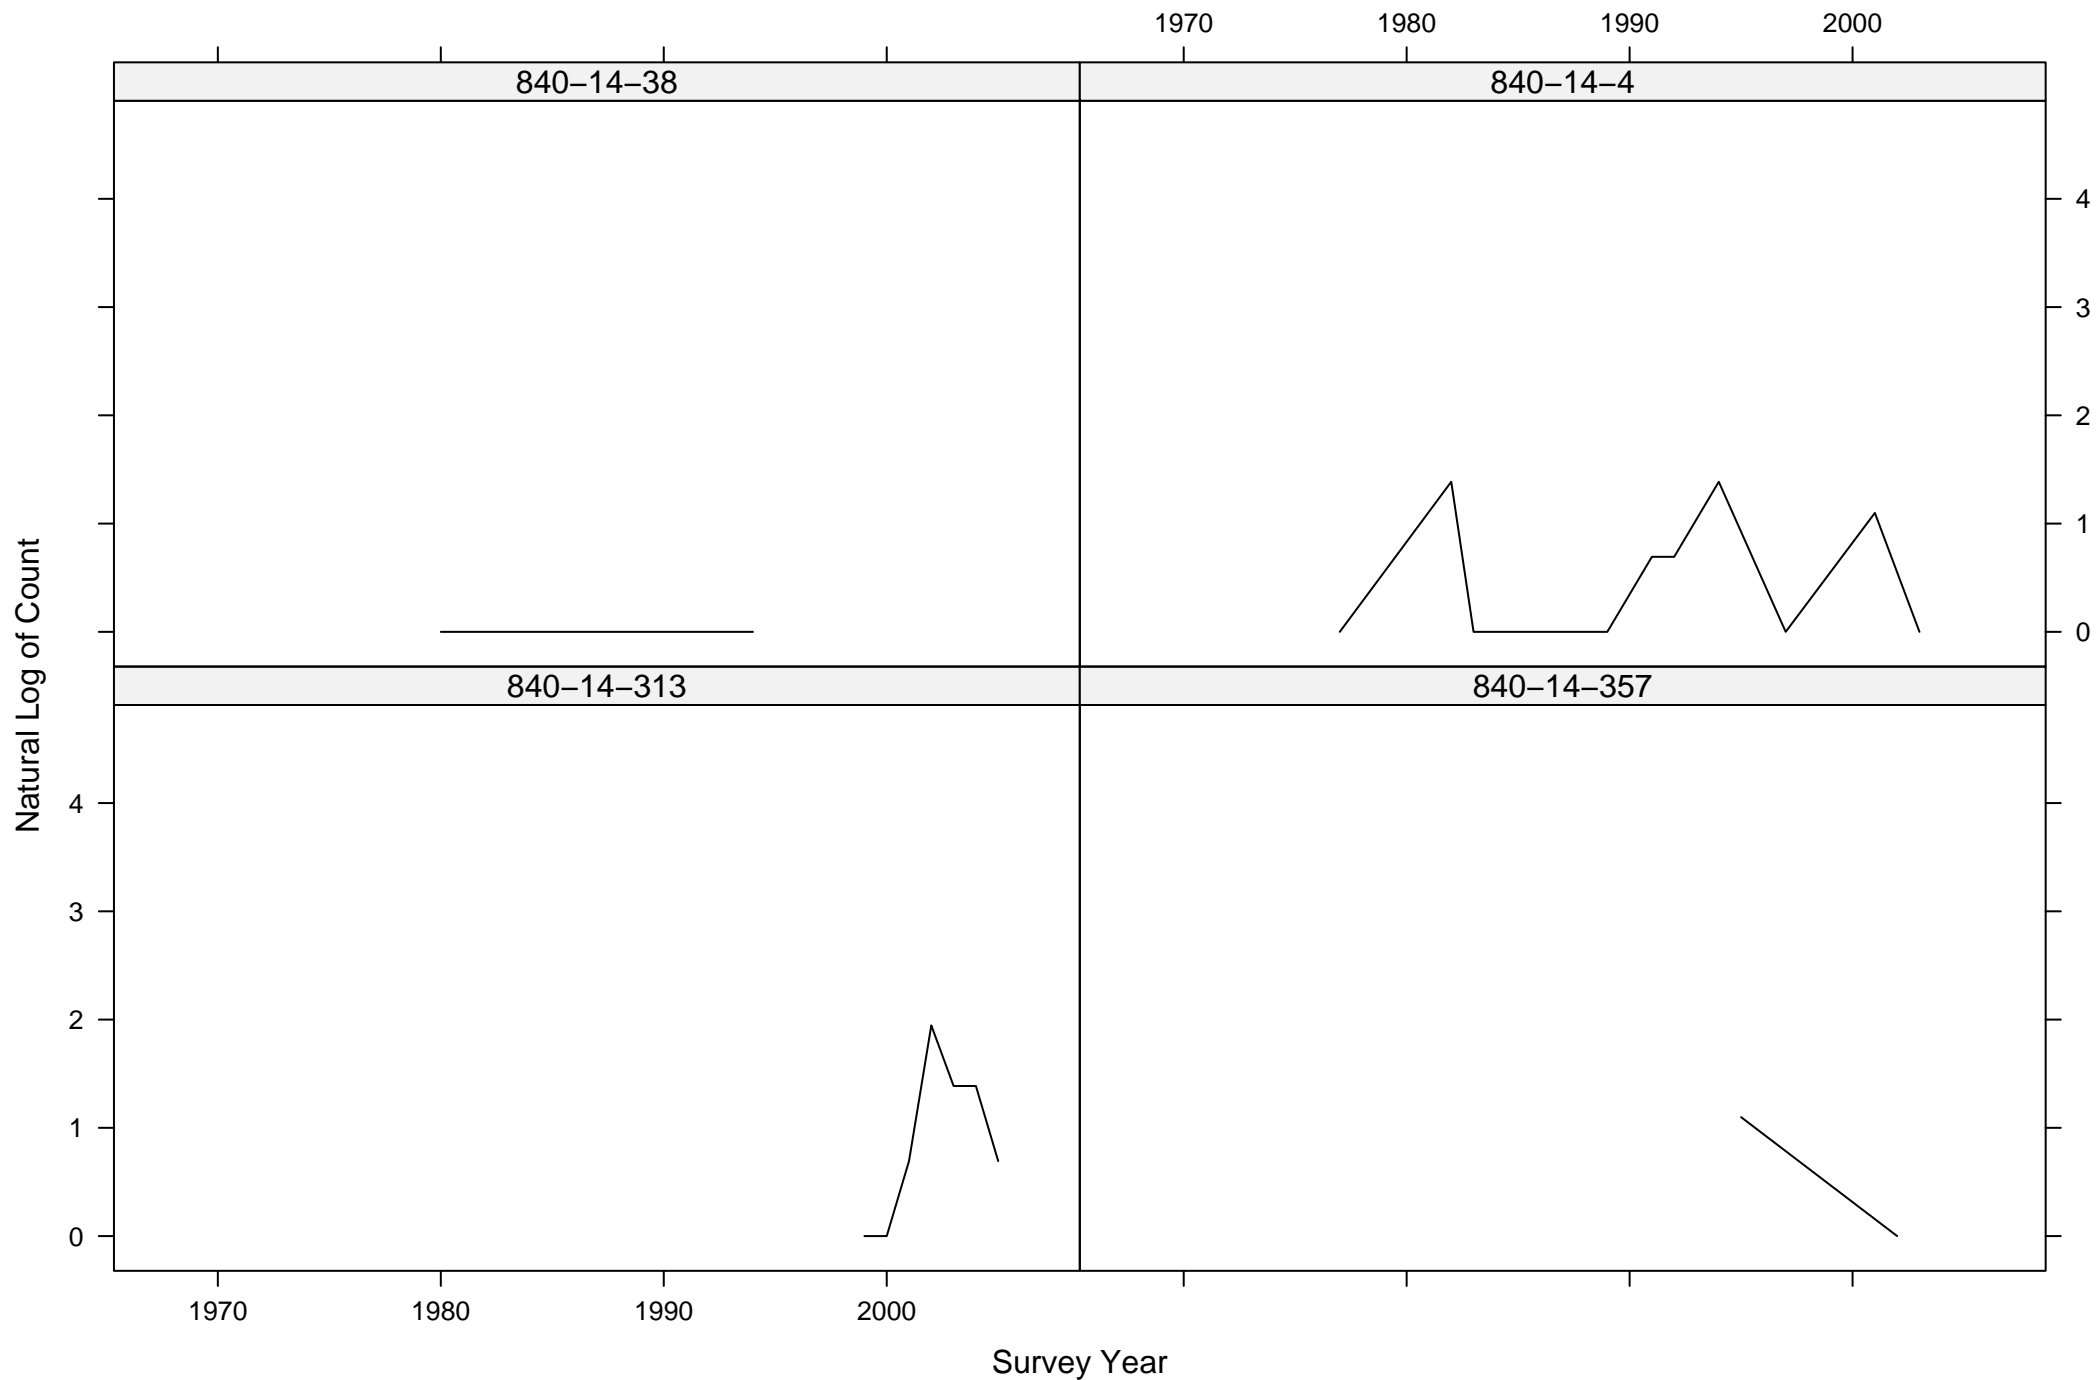

Total Counts of Black-throated Gray Warbler by Route ID