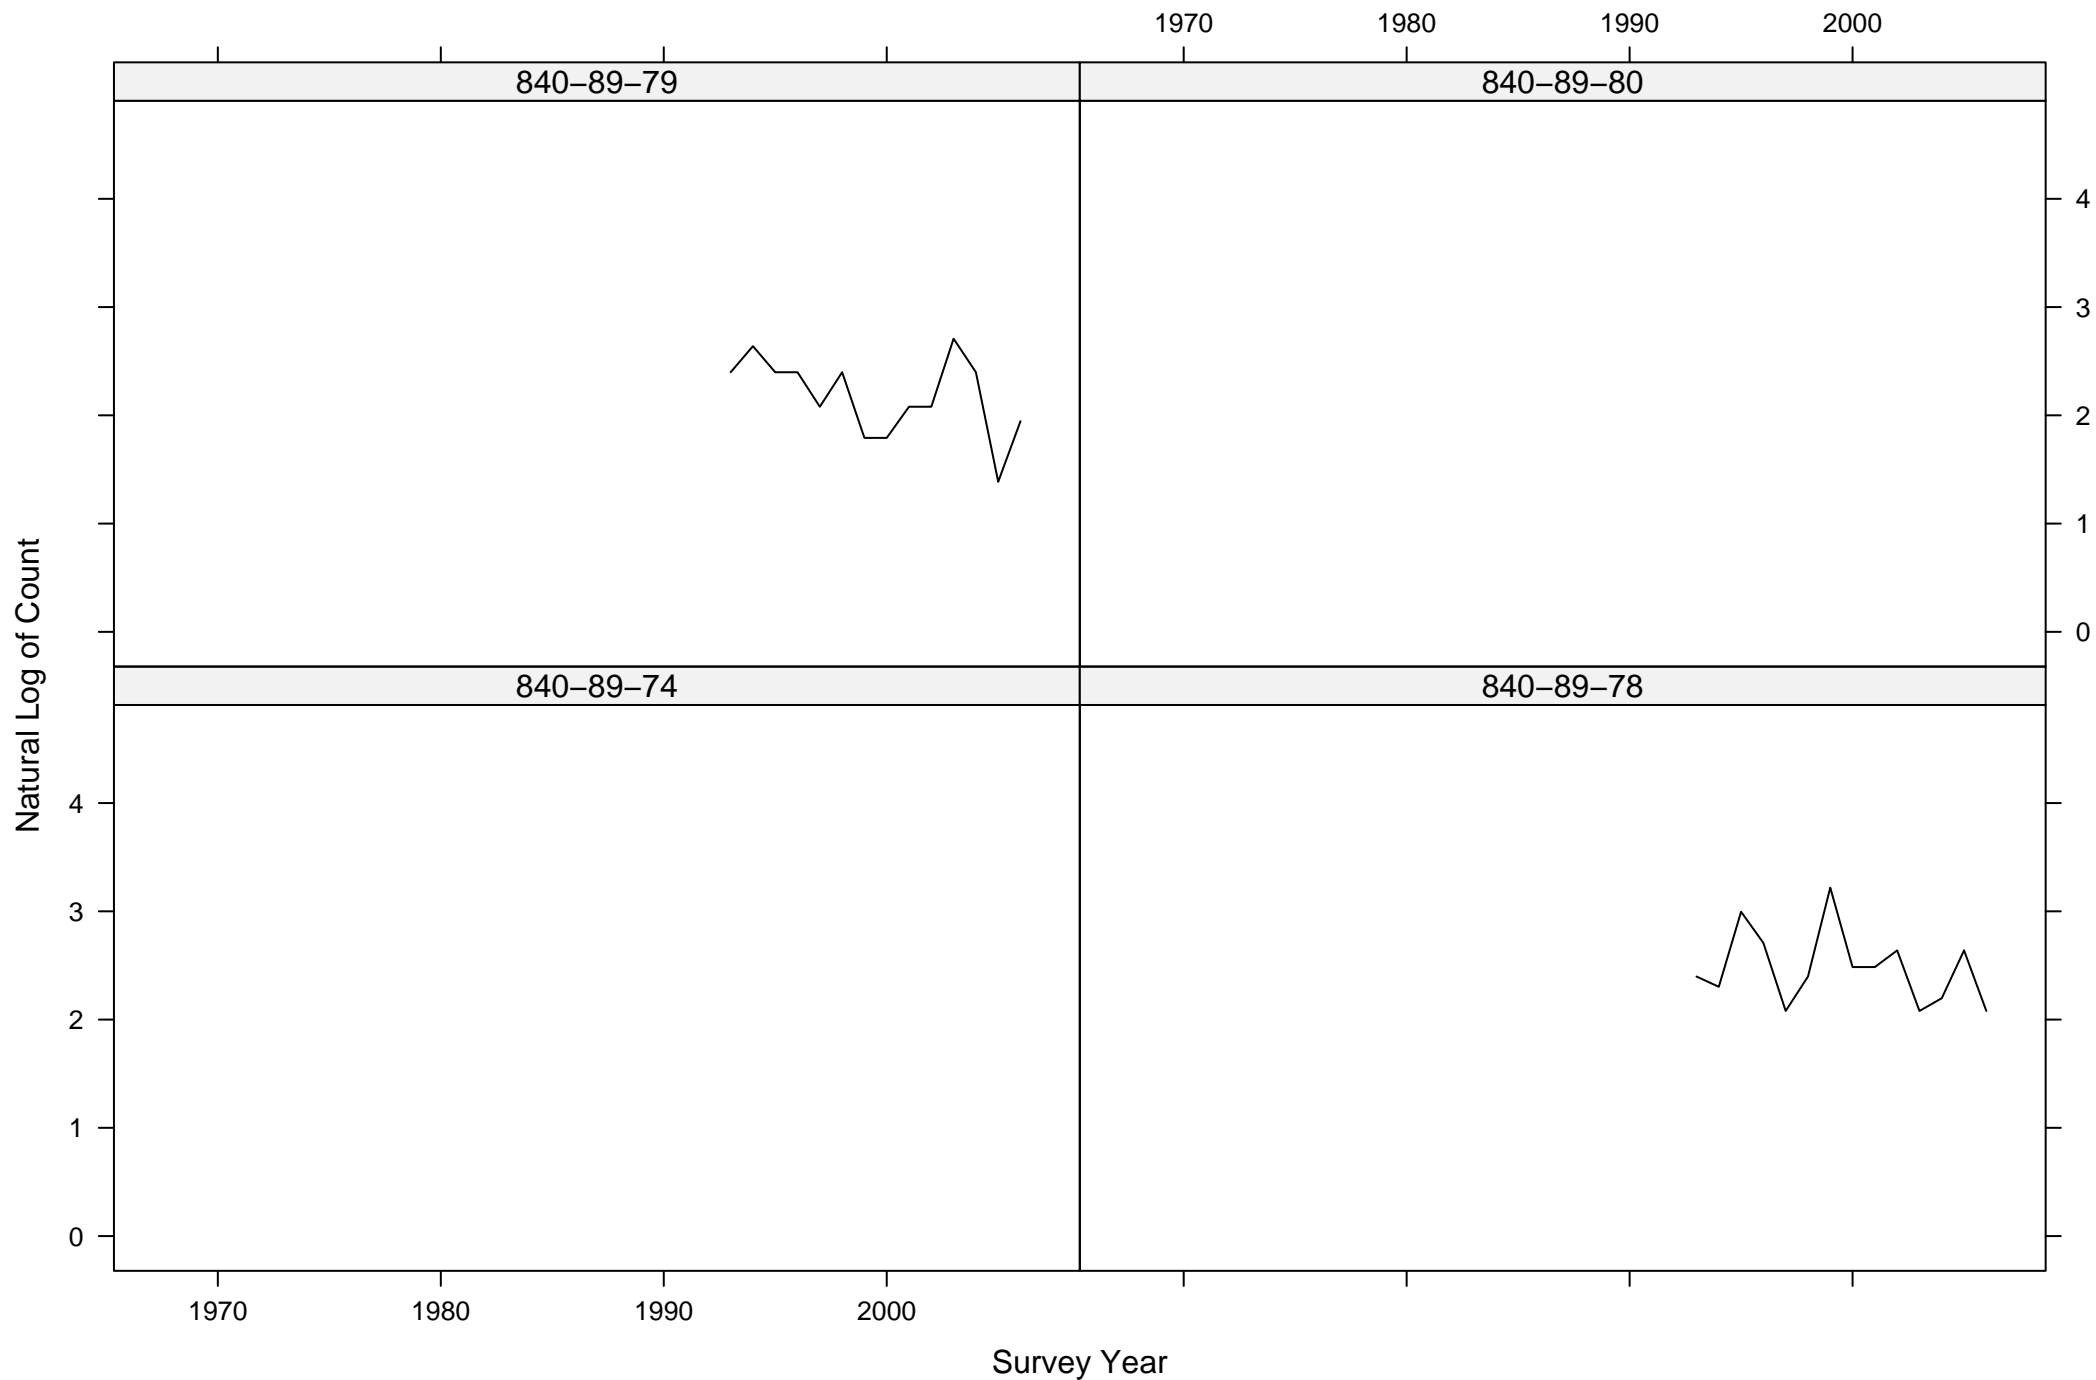

Total Counts of Black-throated Gray Warbler by Route ID