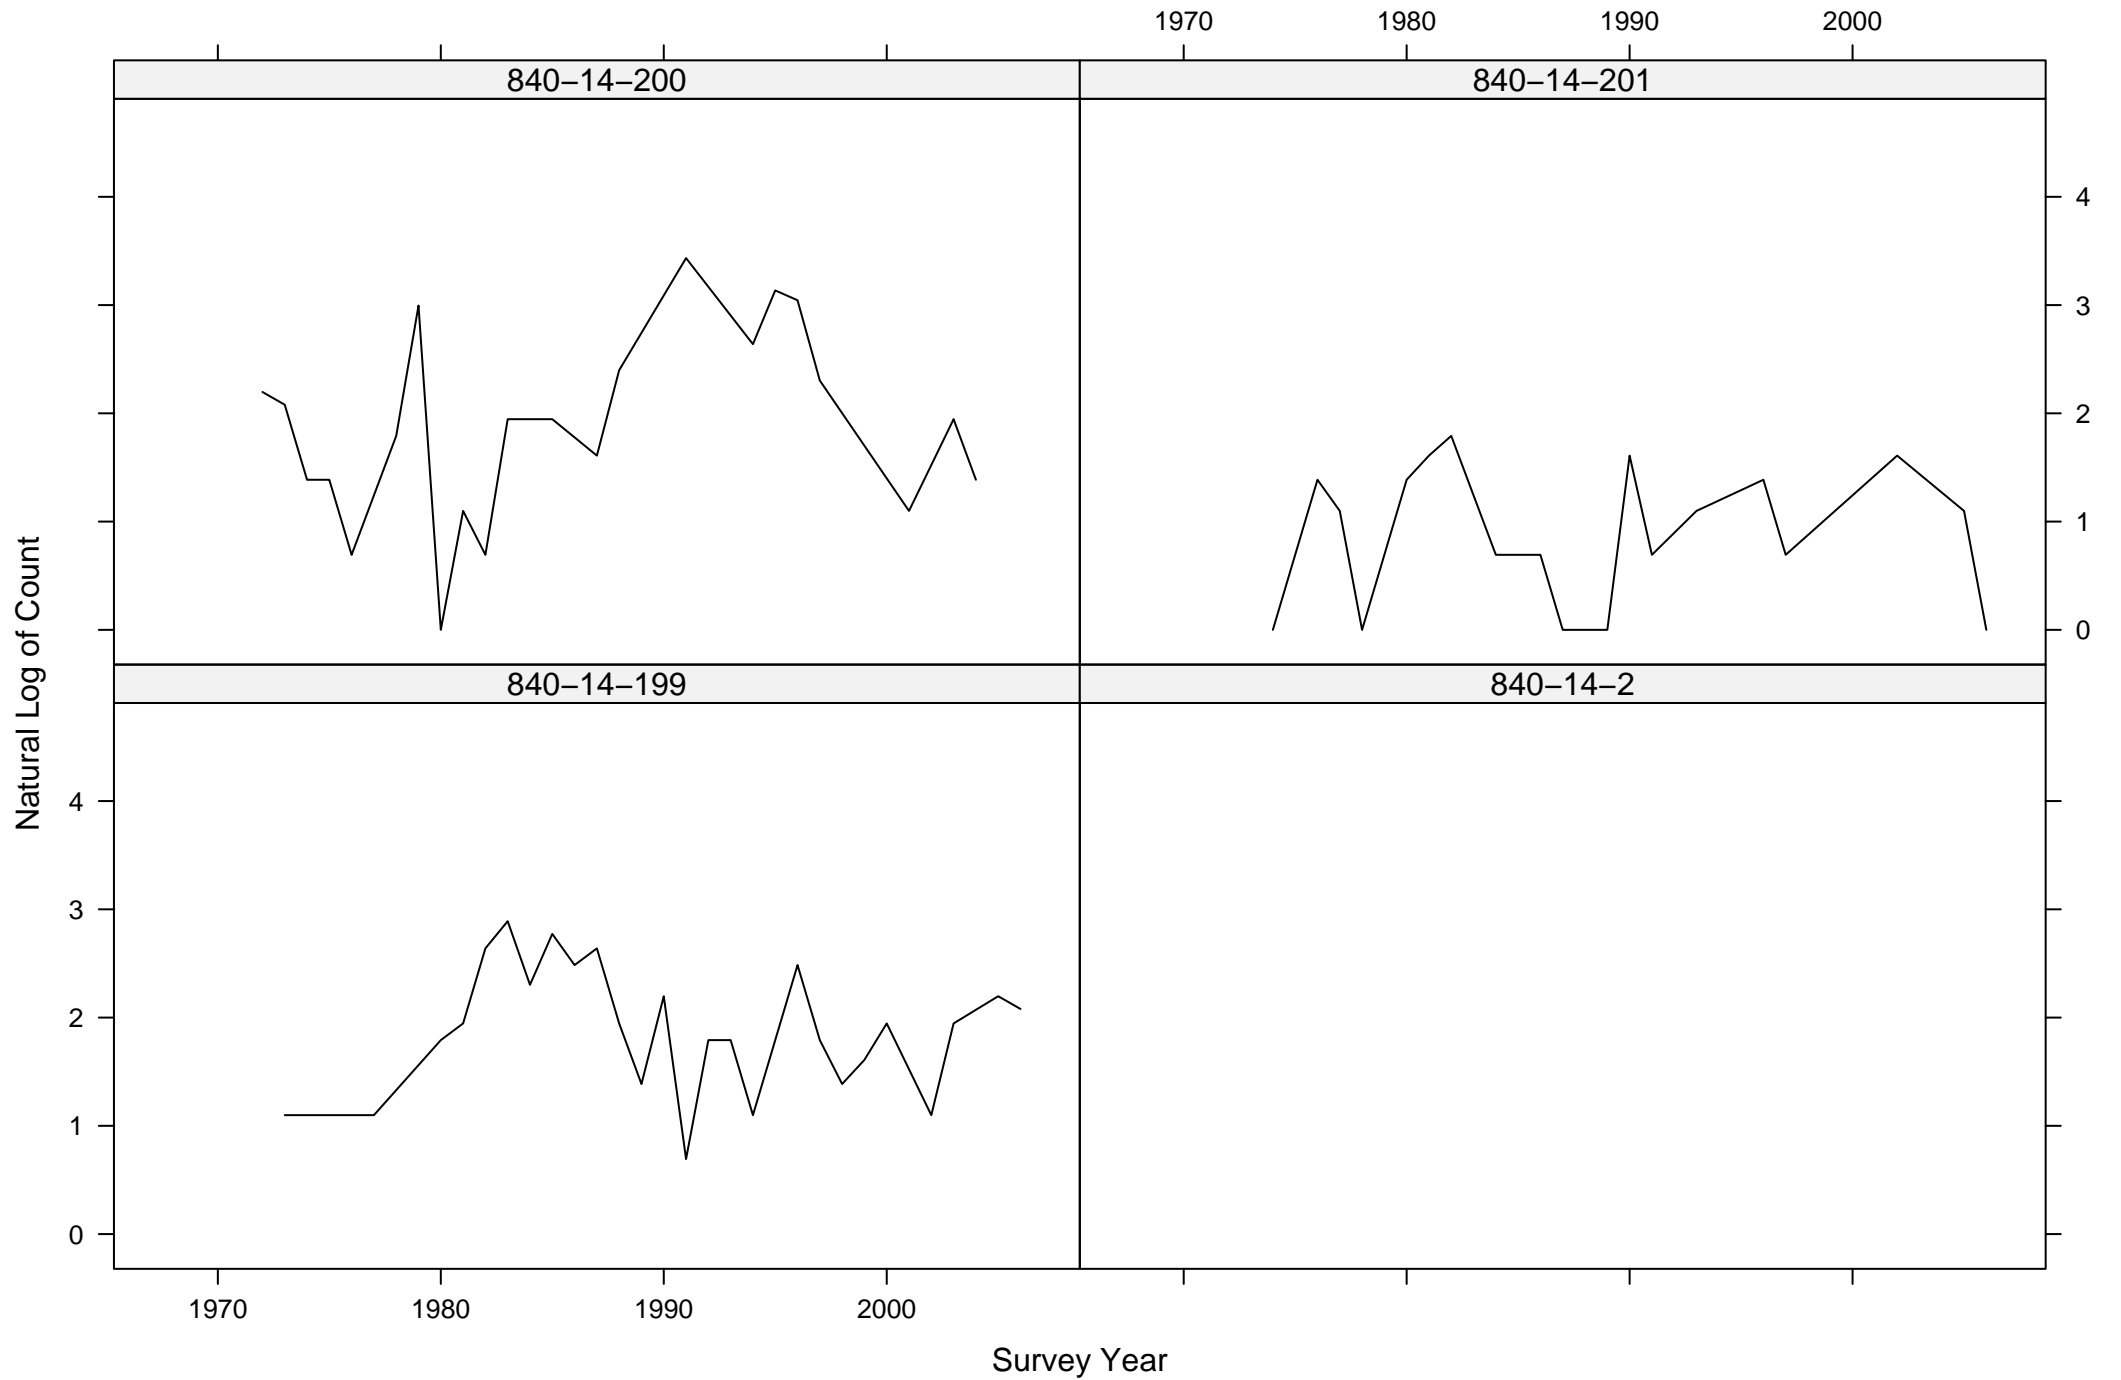

Total Counts of Black-throated Gray Warbler by Route ID