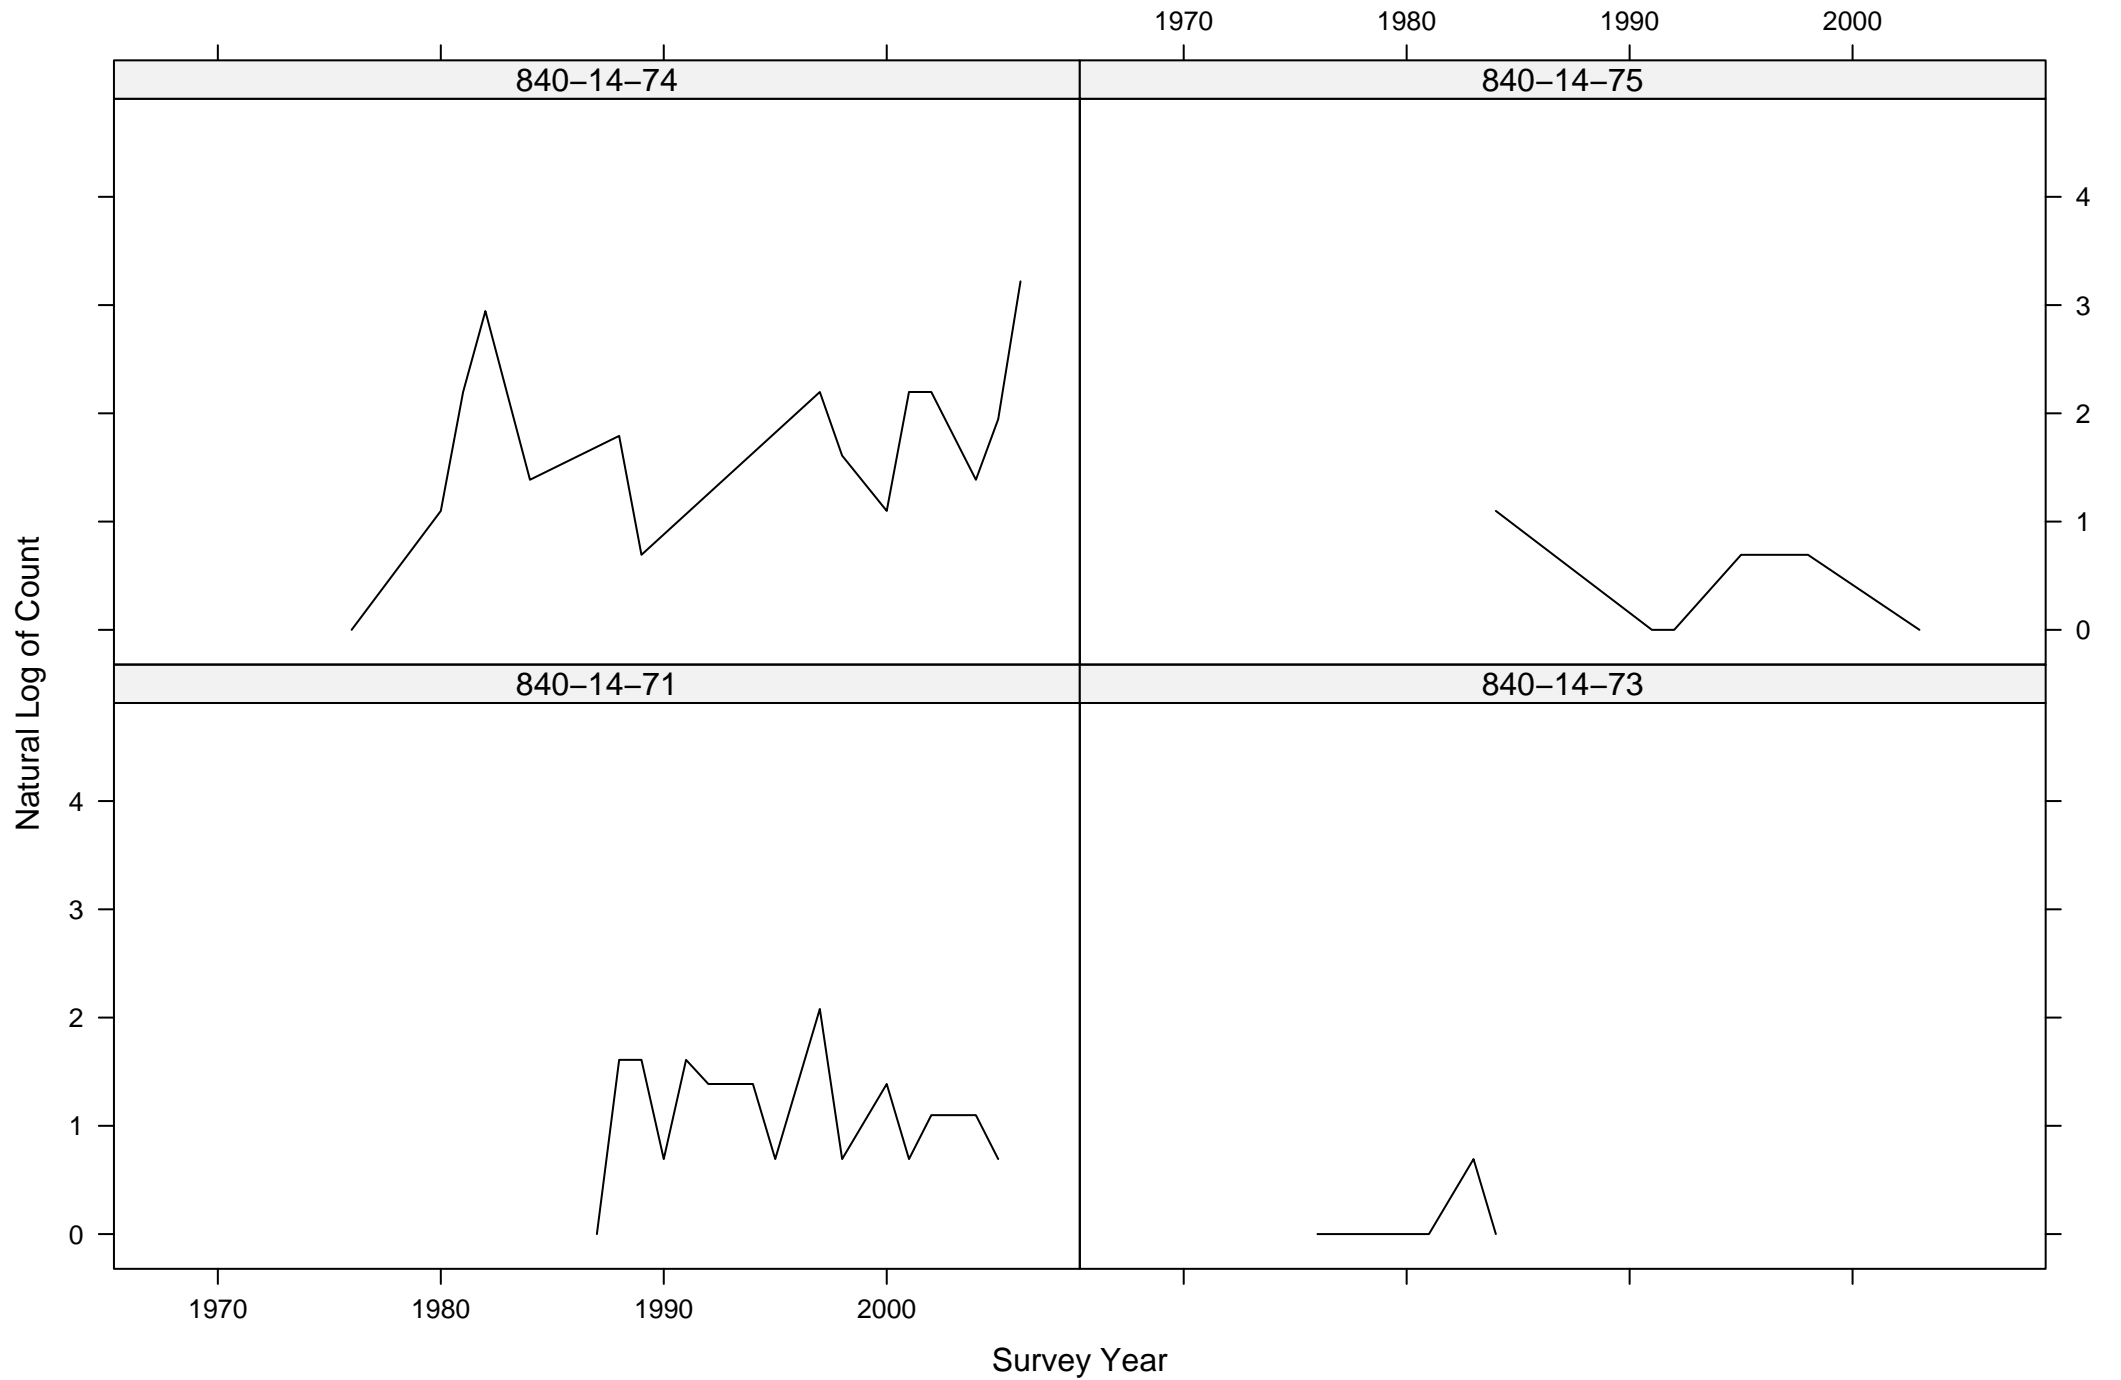

Total Counts of Black-throated Gray Warbler by Route ID