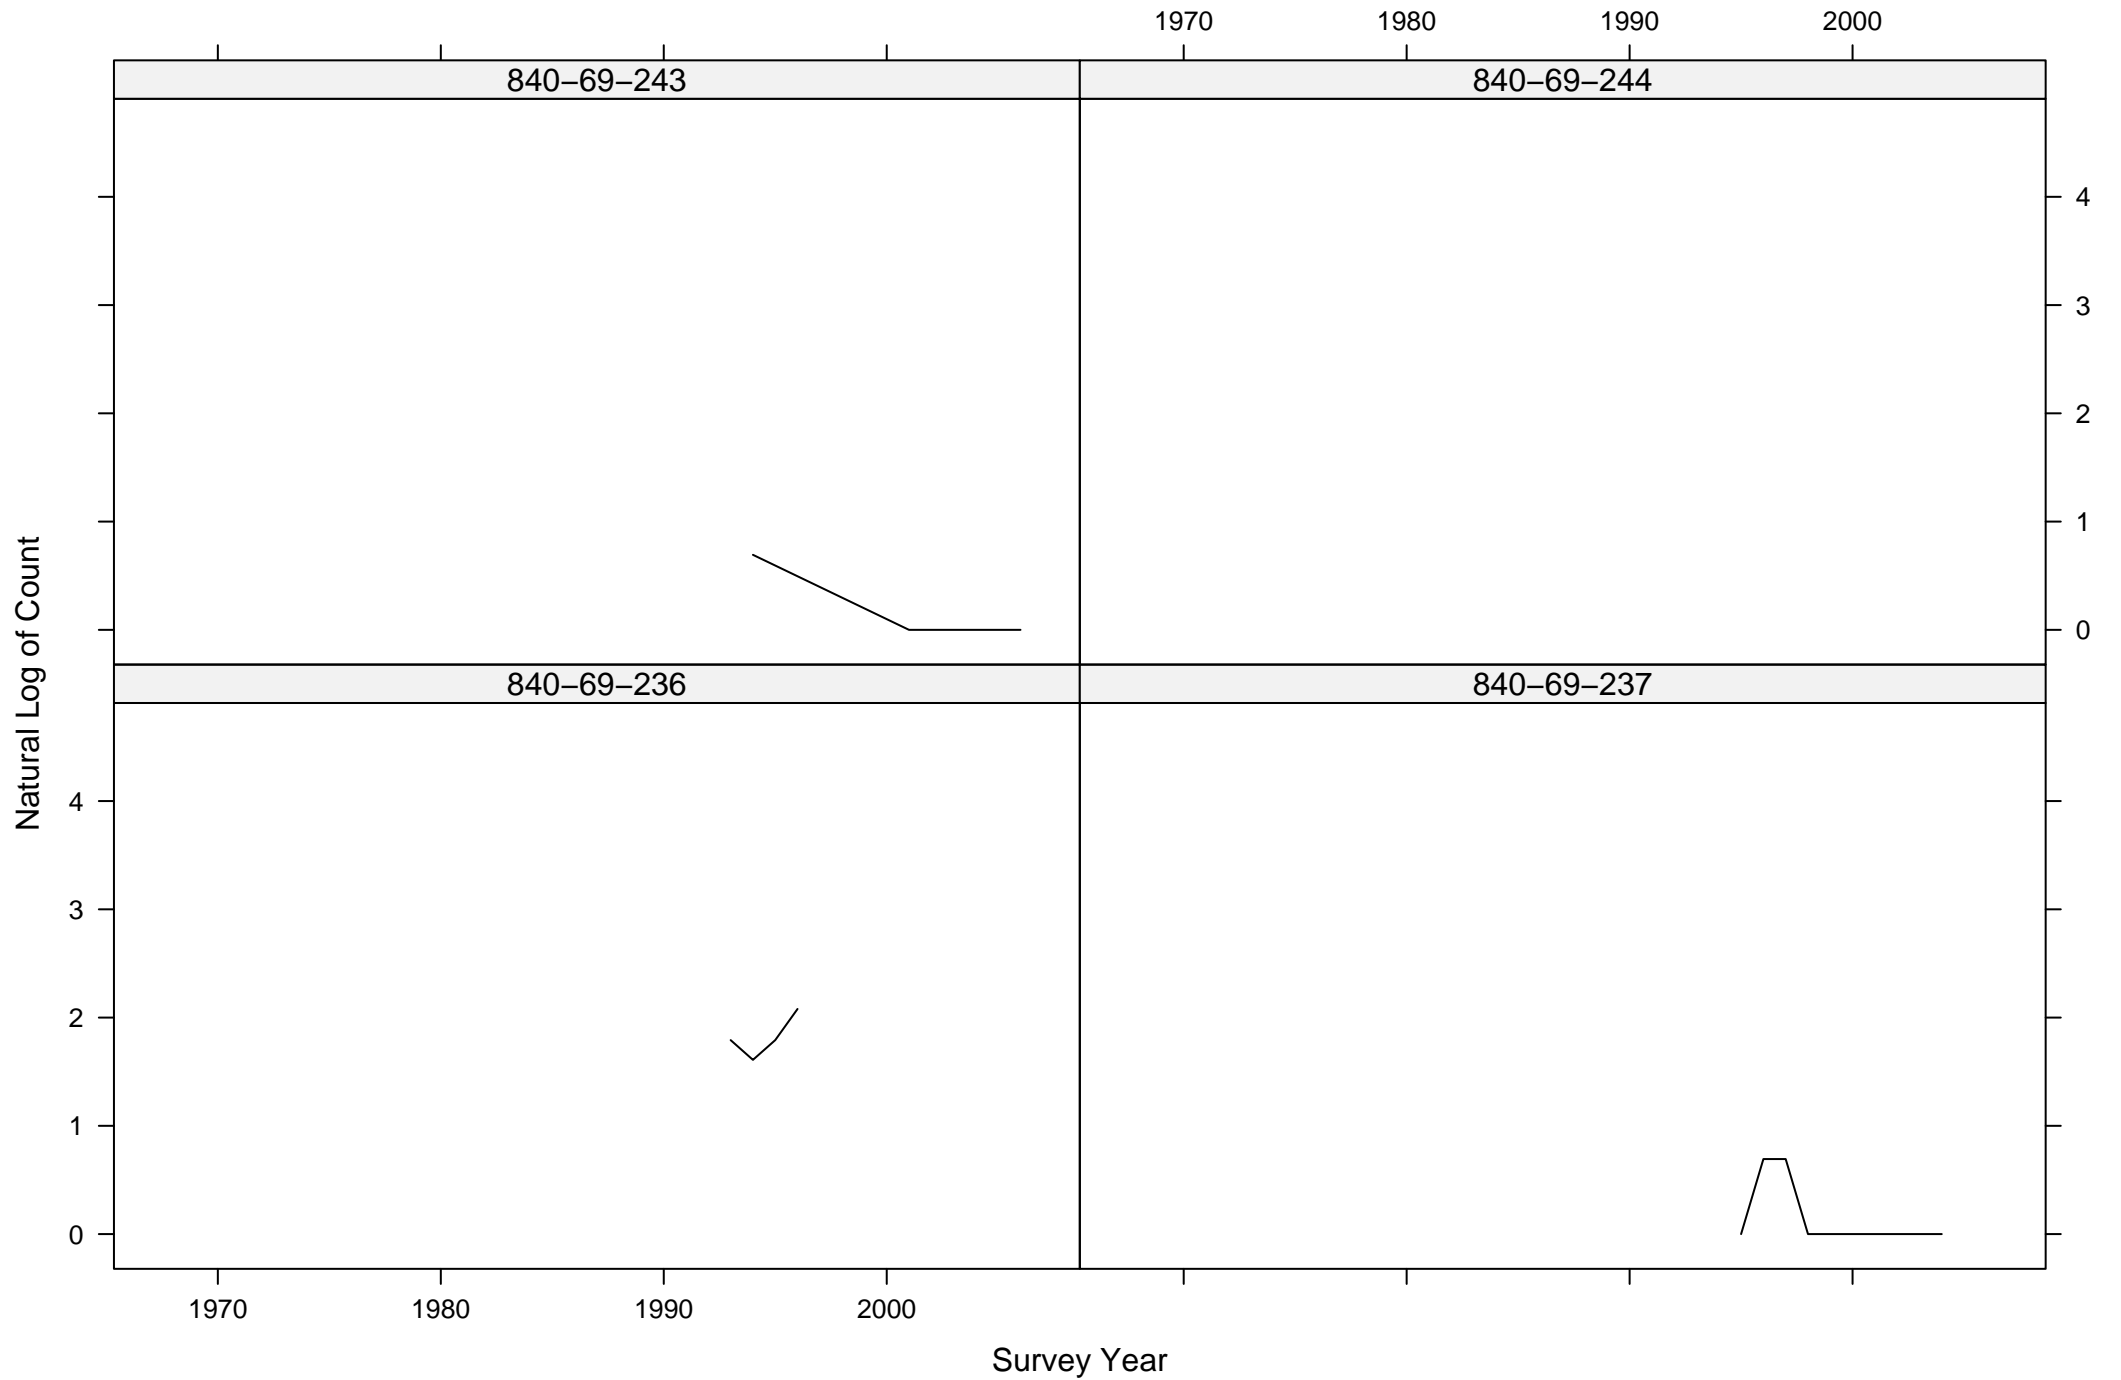

Total Counts of Black-throated Gray Warbler by Route ID