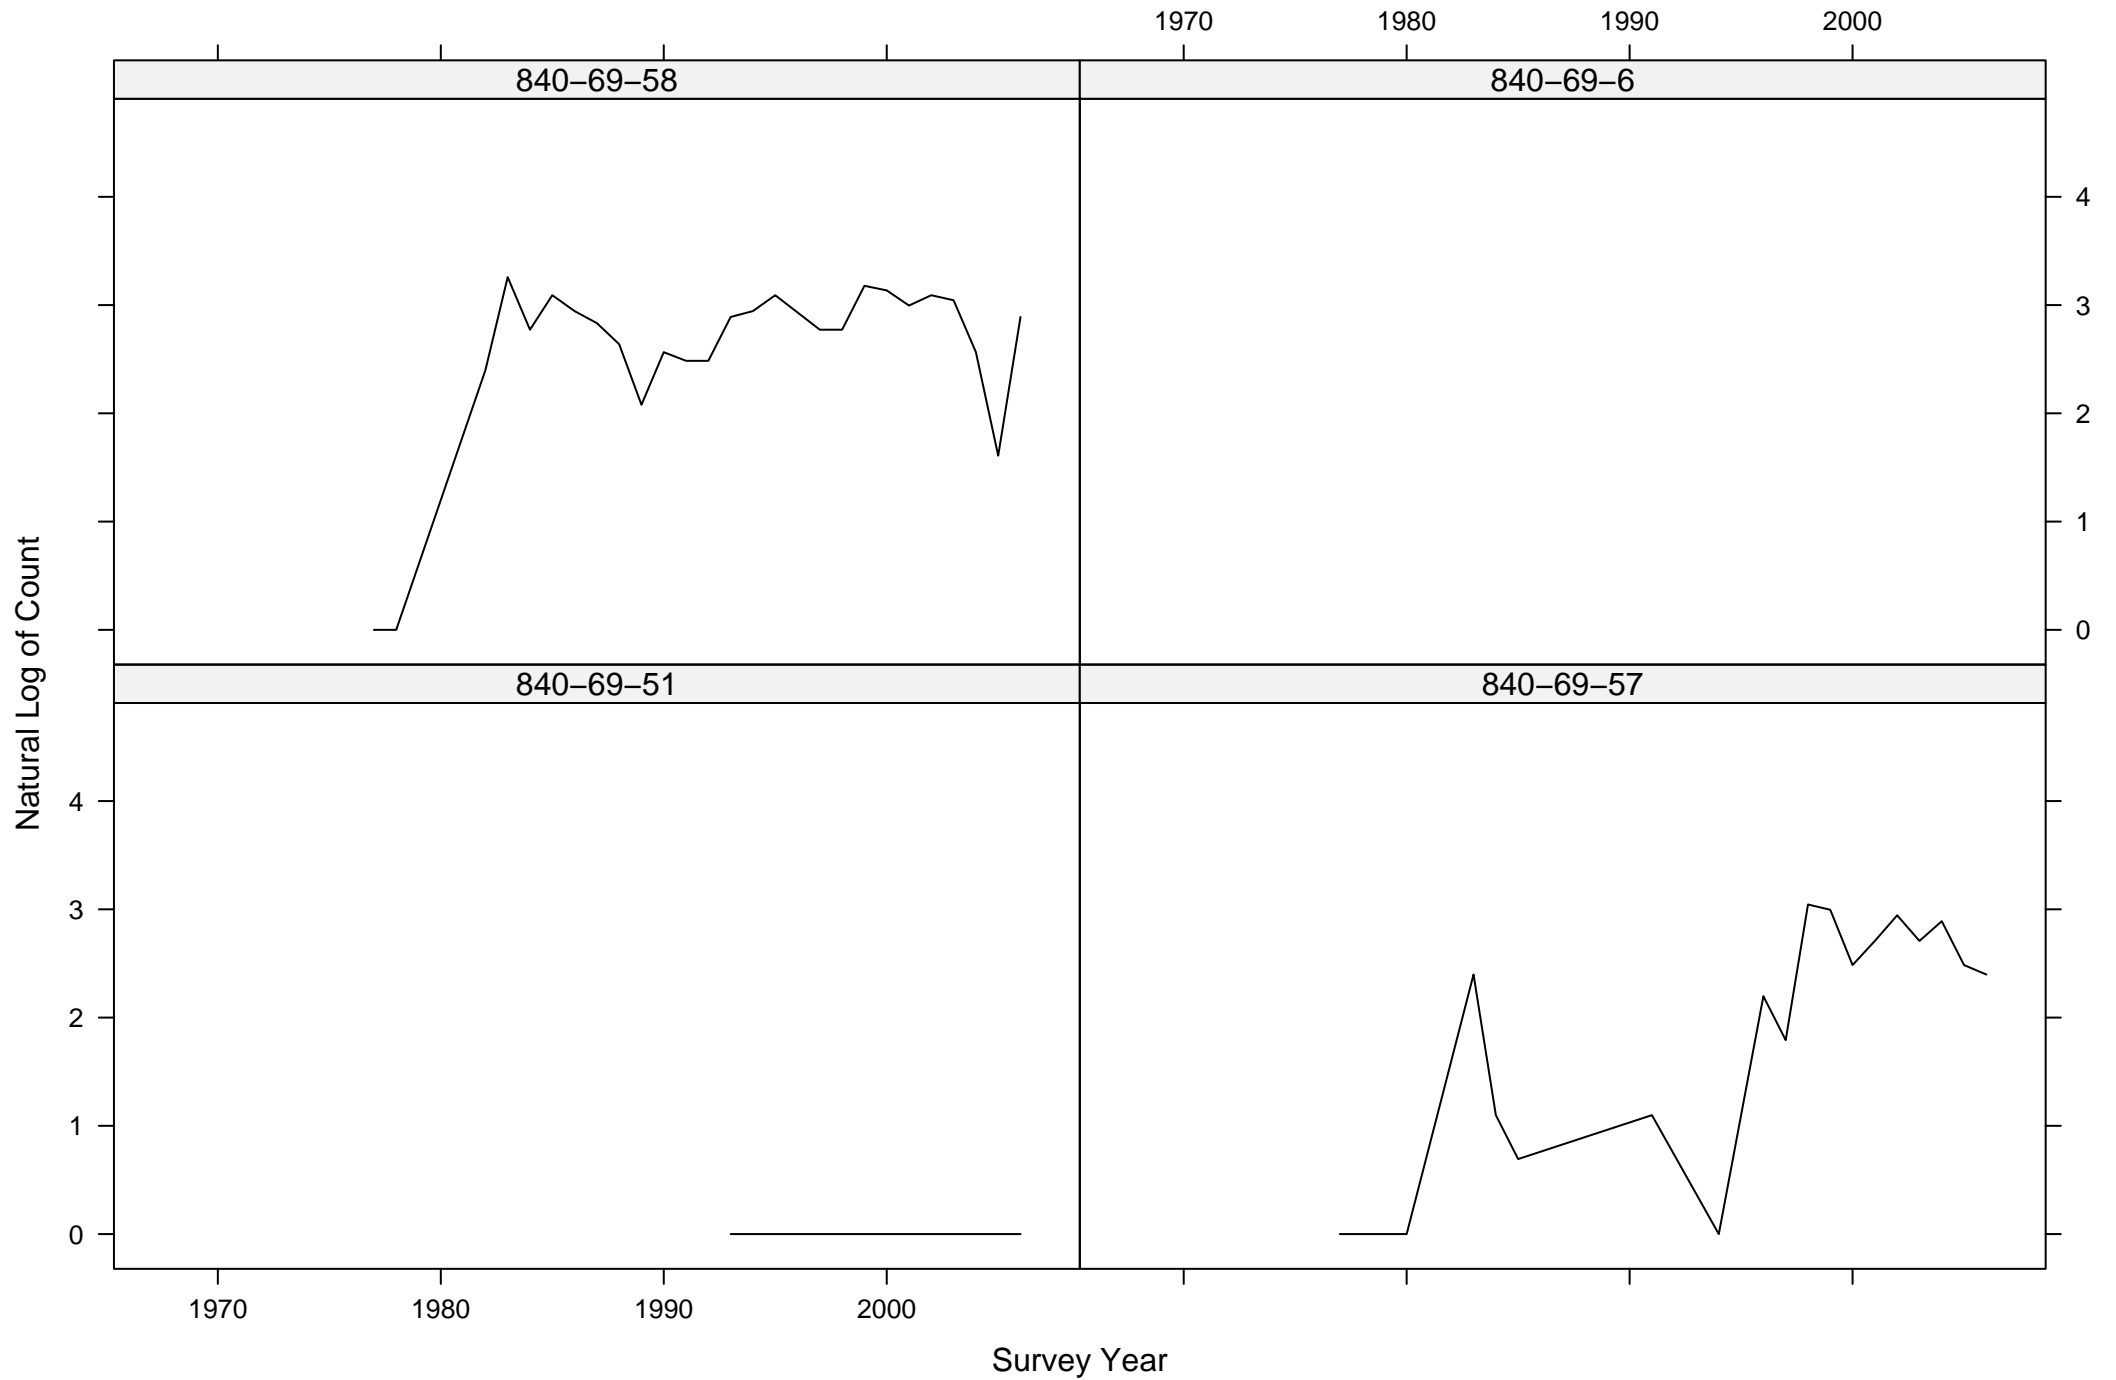

Total Counts of Black-throated Gray Warbler by Route ID