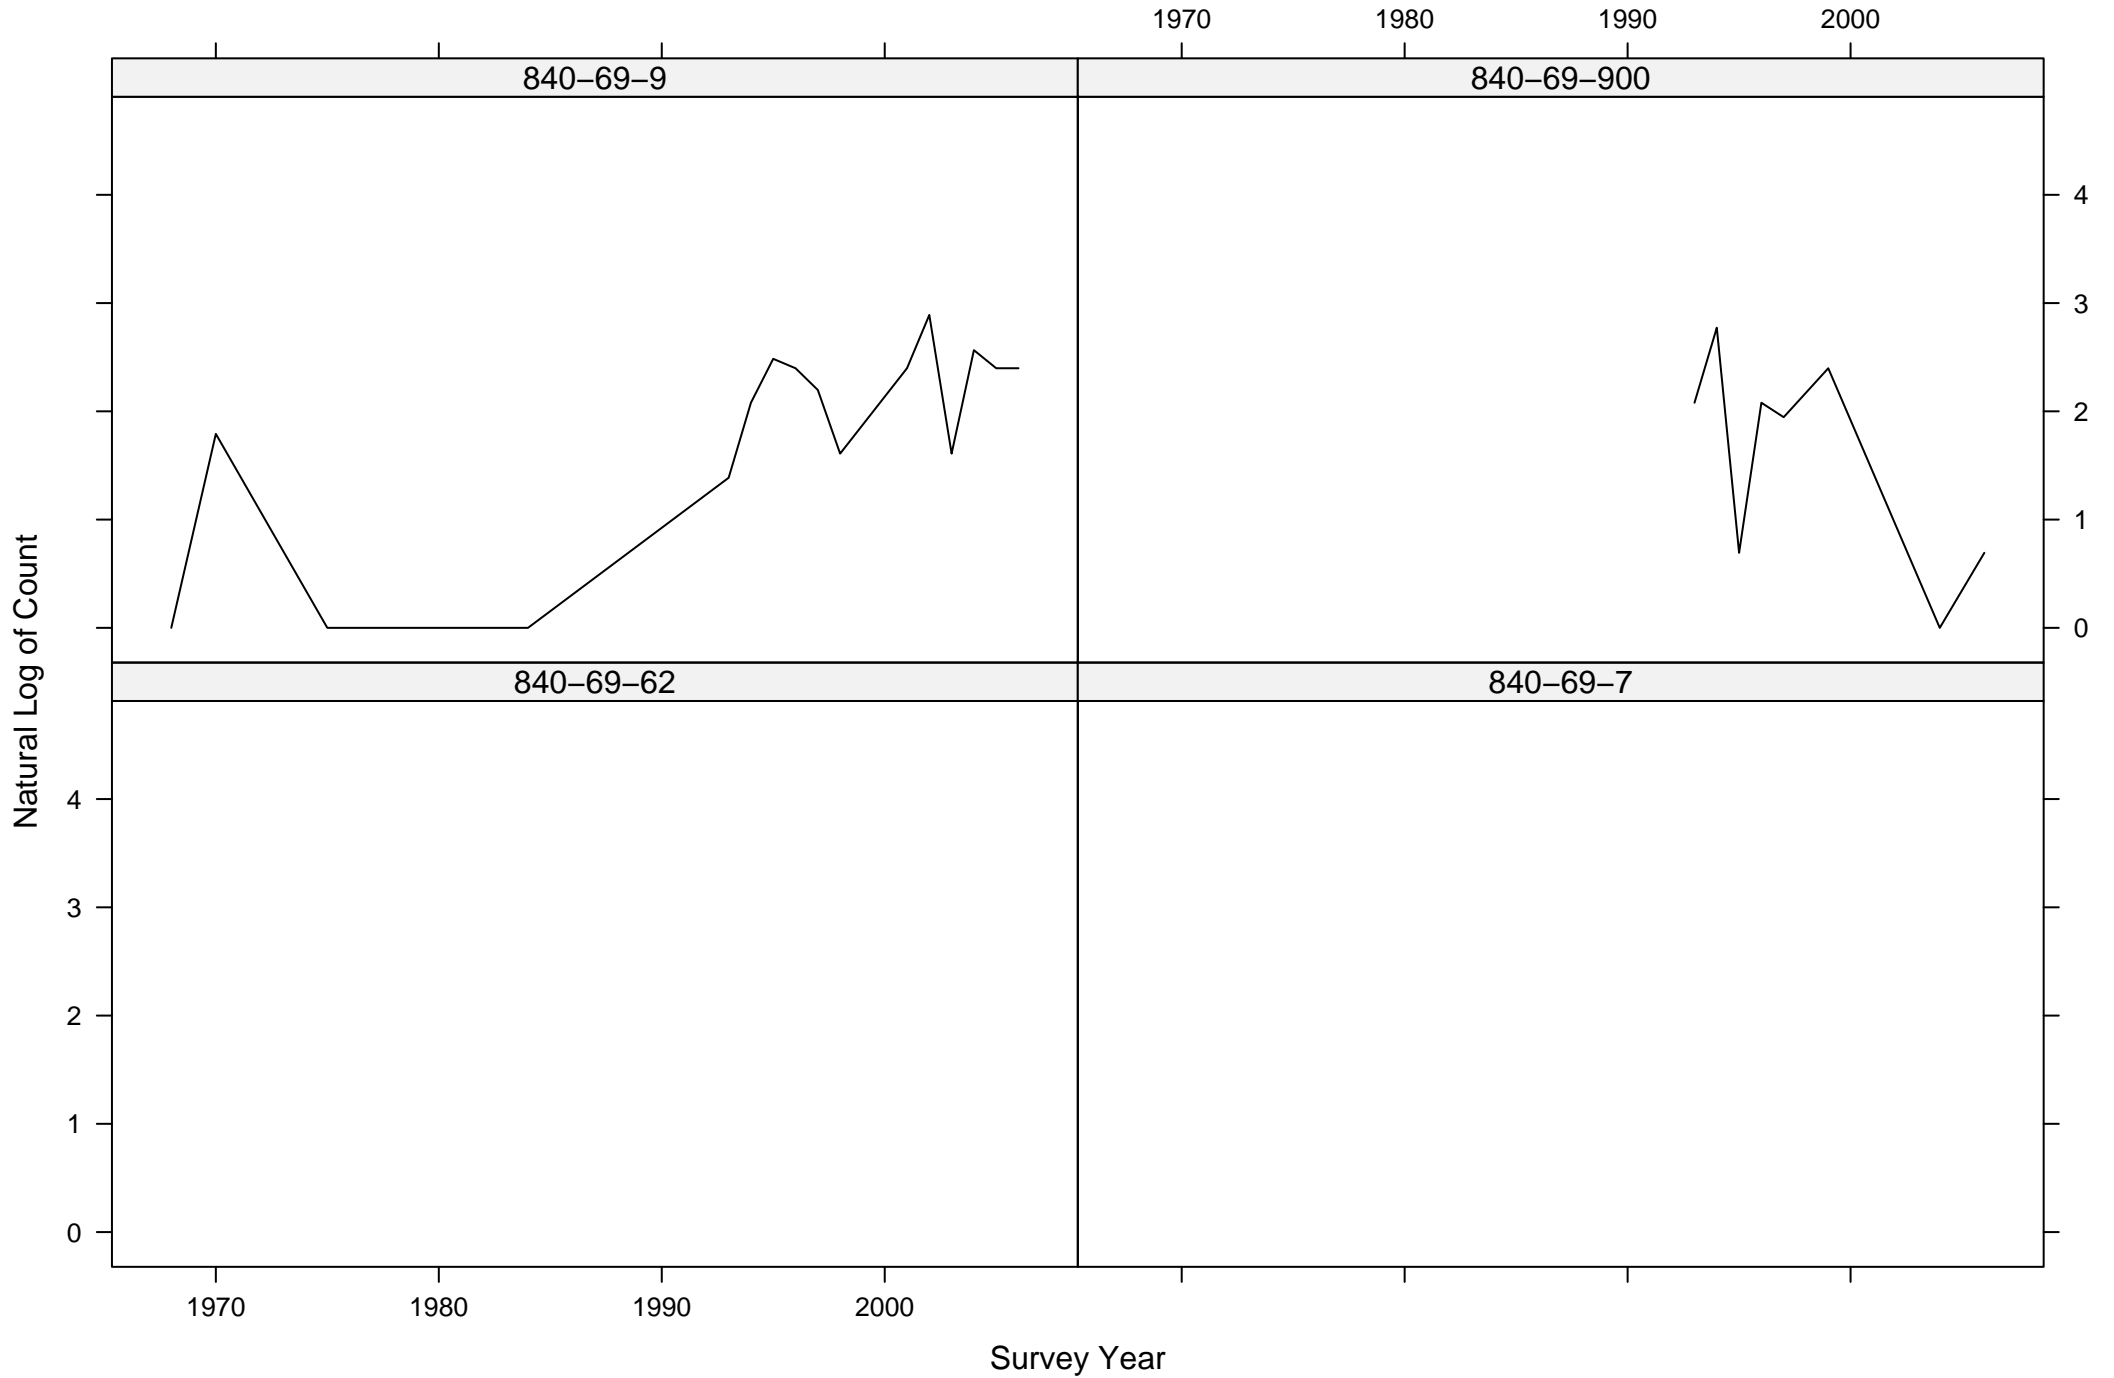

Total Counts of Black-throated Gray Warbler by Route ID