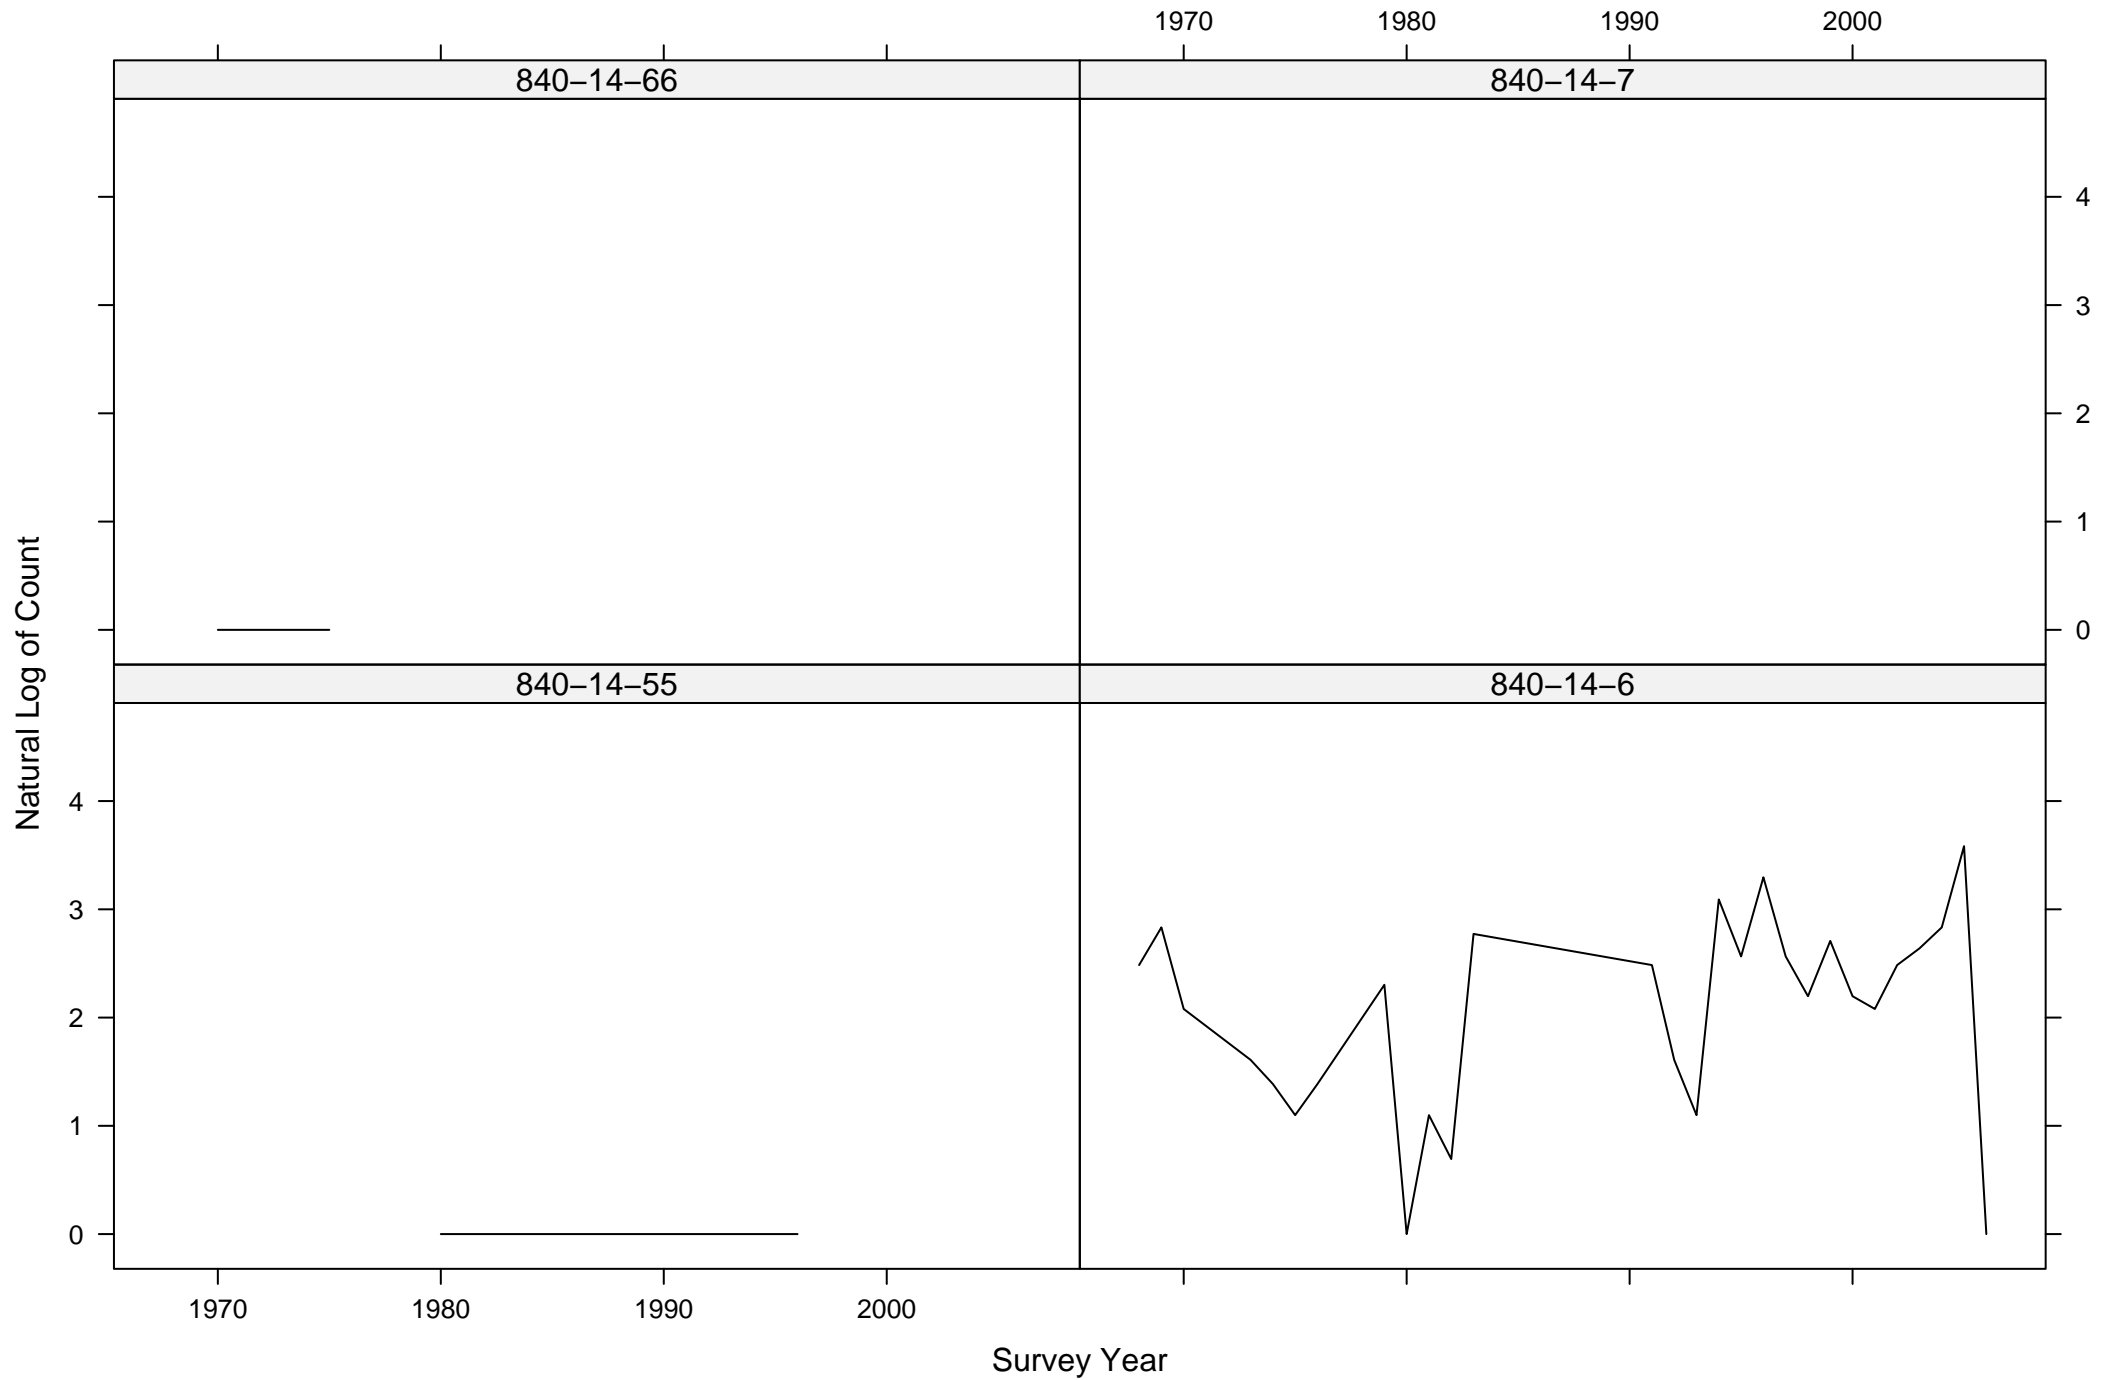

Total Counts of Black-throated Gray Warbler by Route ID