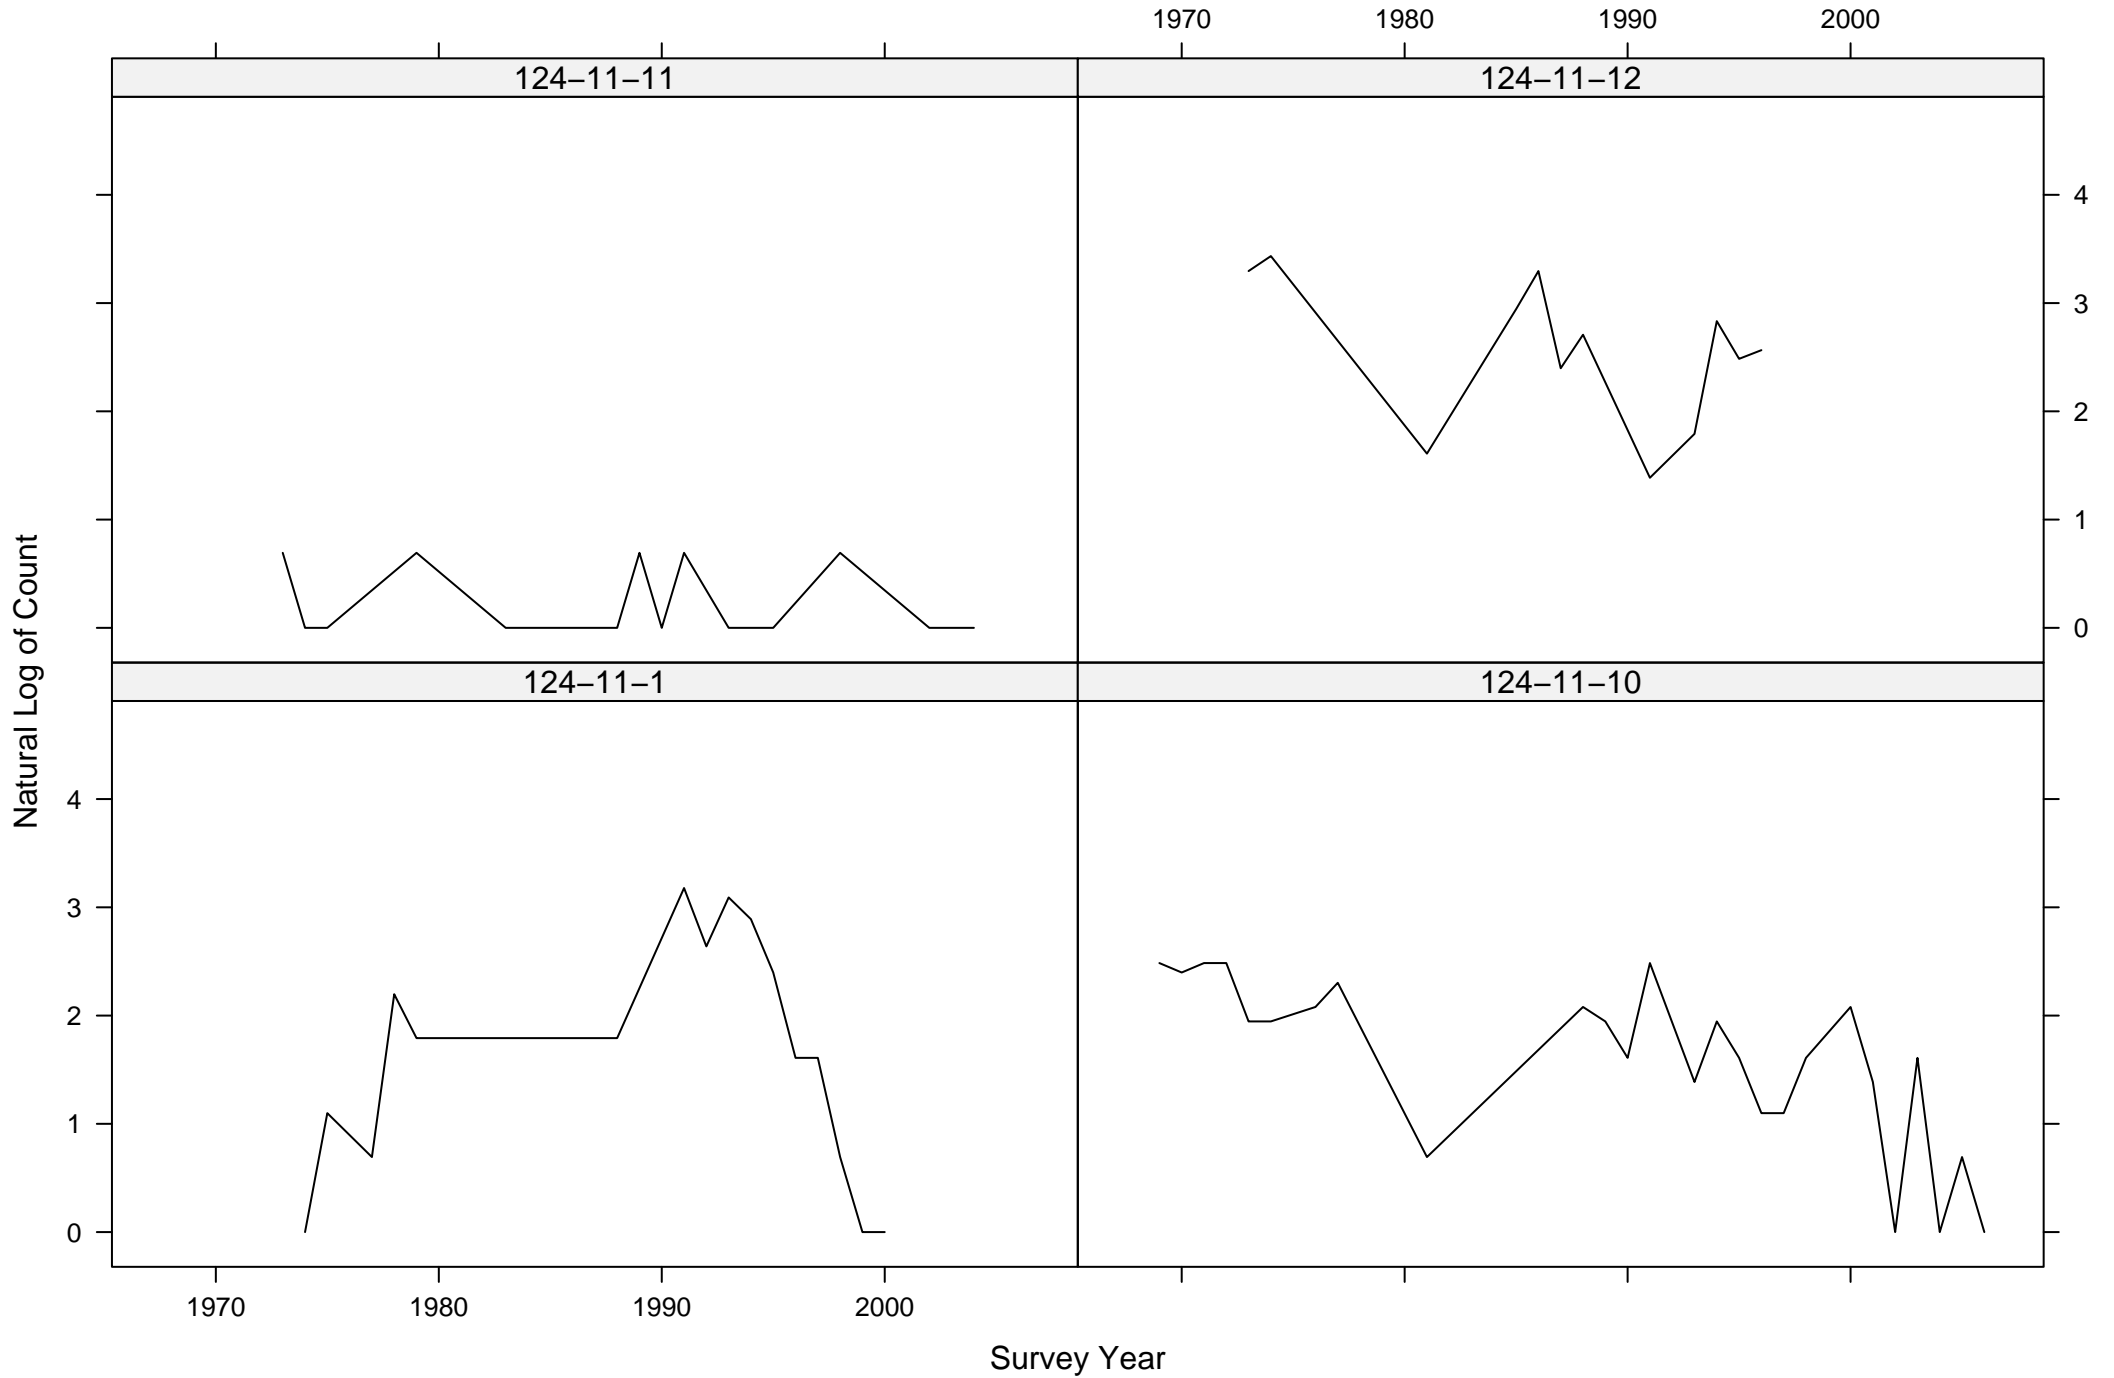

# Total Counts of Black-throated Gray Warbler by Route ID