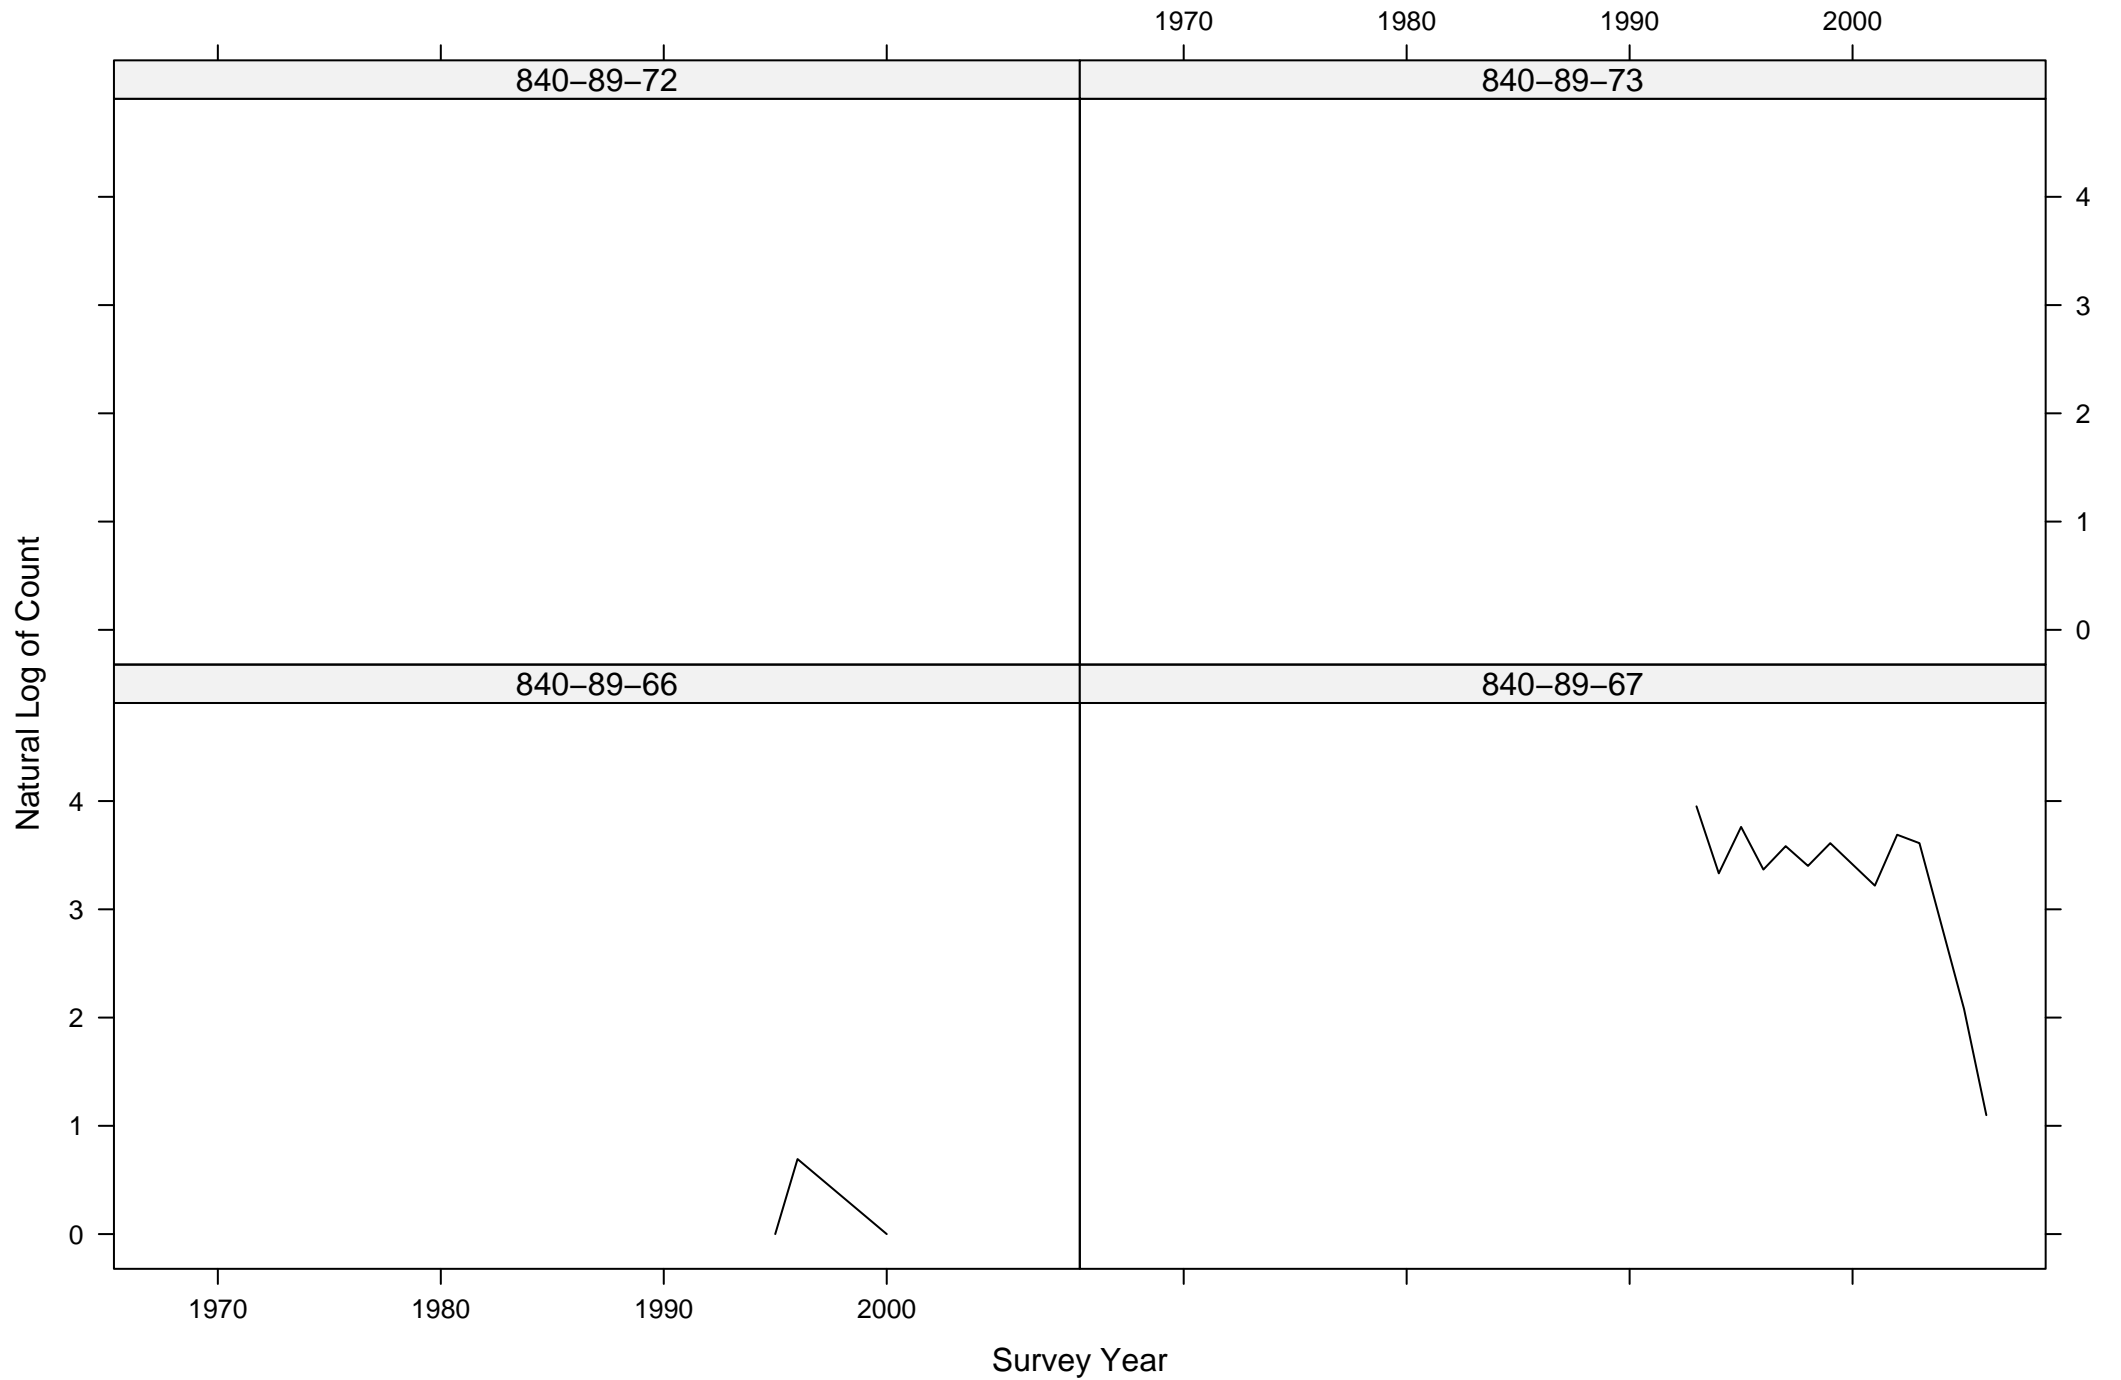

Total Counts of Black-throated Gray Warbler by Route ID