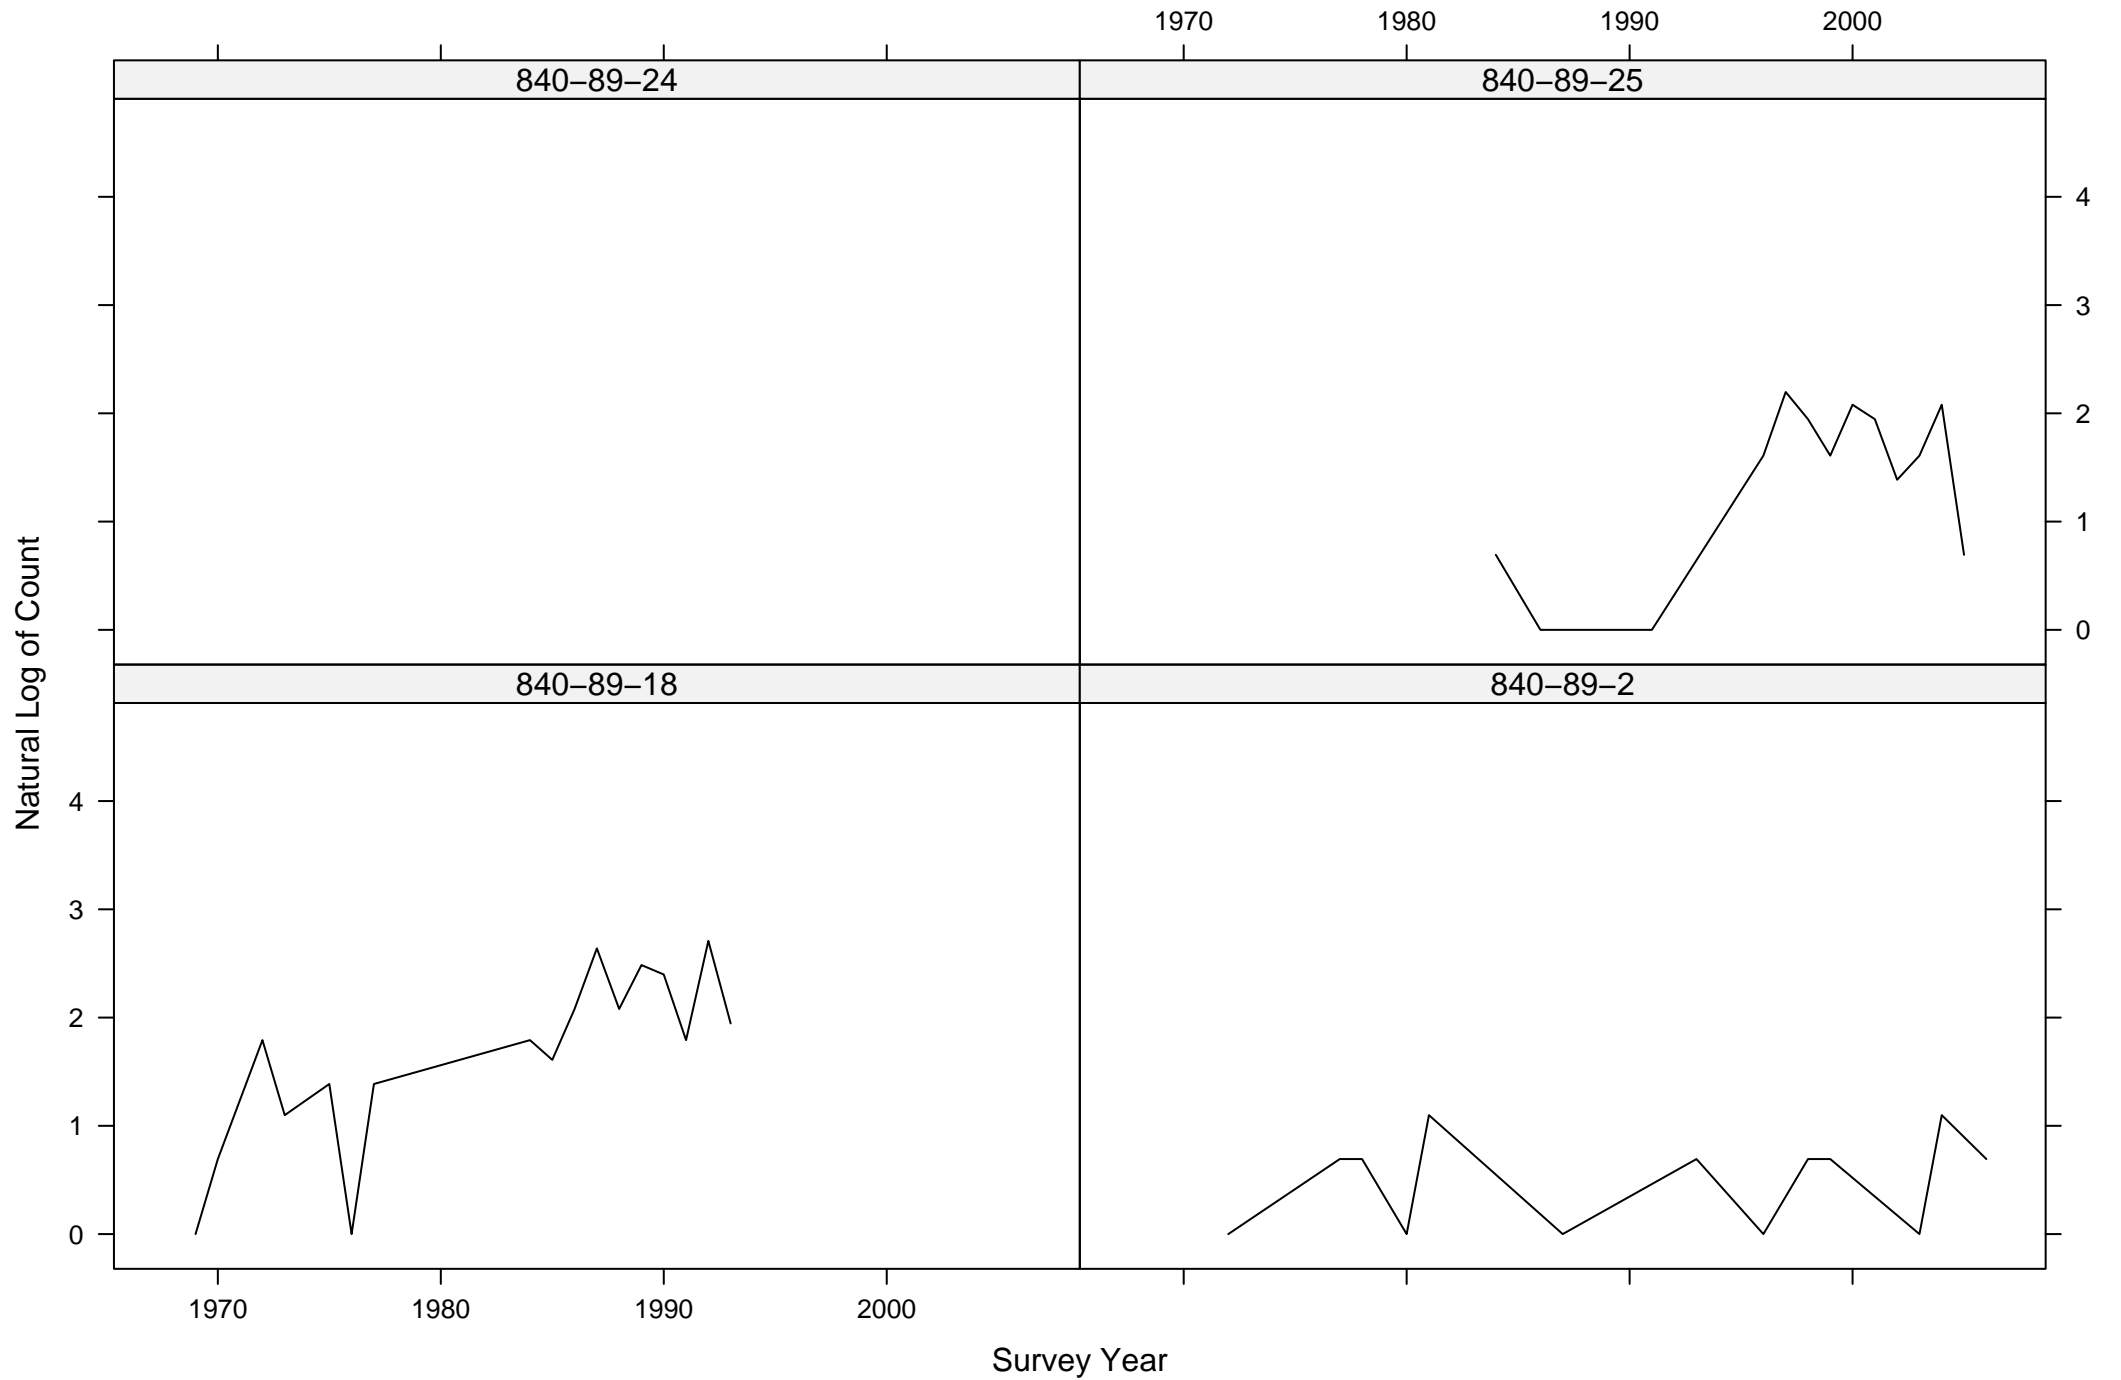

Total Counts of Black-throated Gray Warbler by Route ID