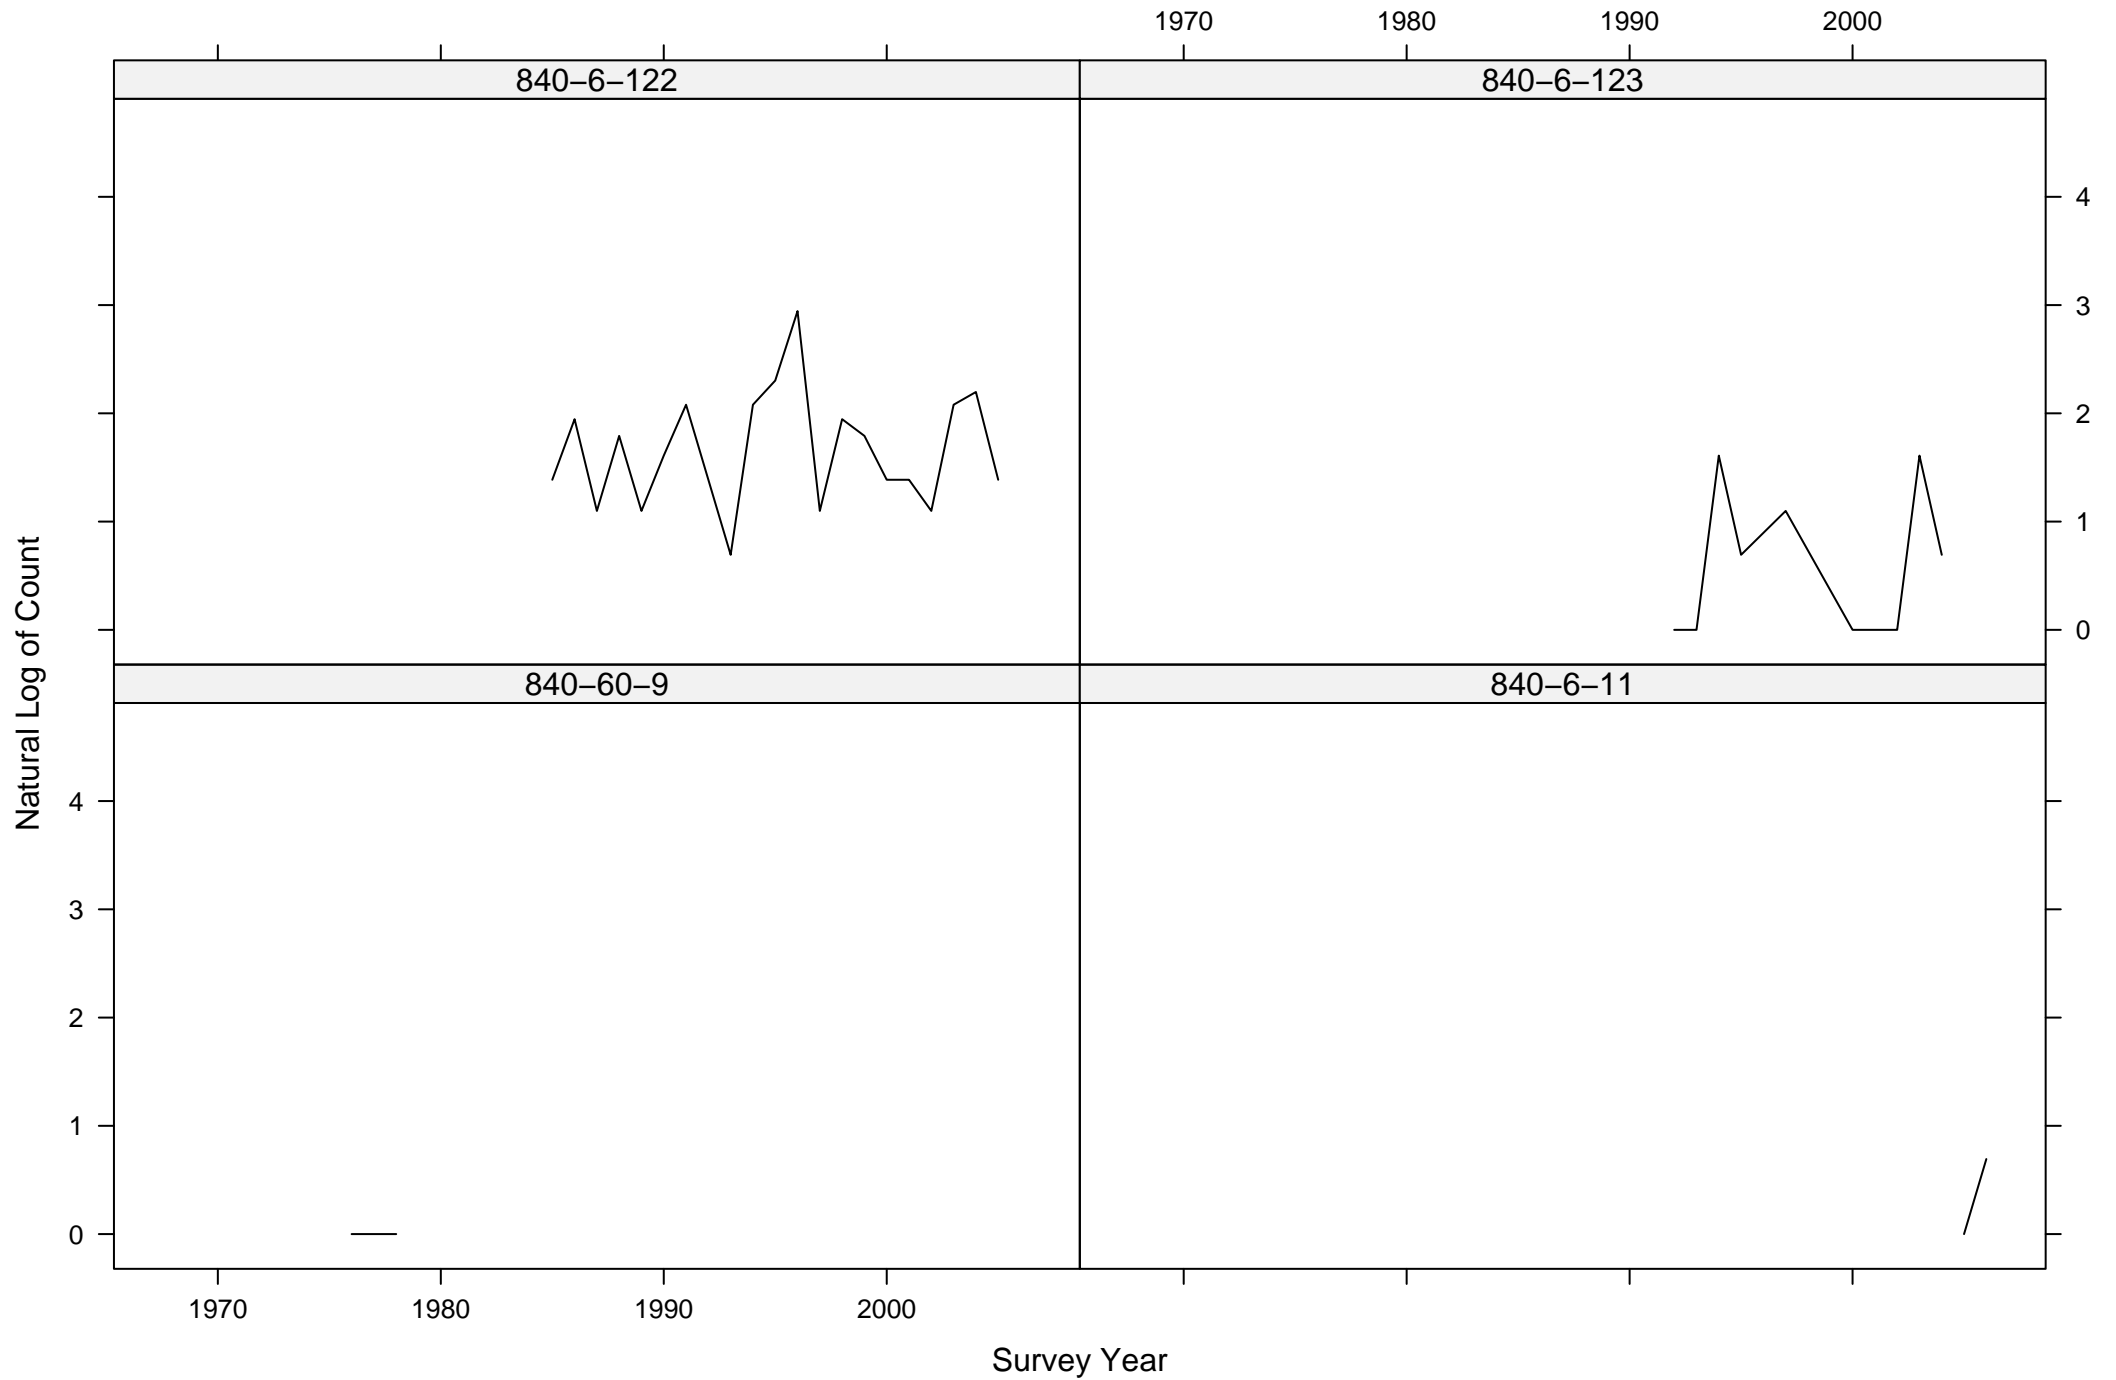

Total Counts of Black-throated Gray Warbler by Route ID