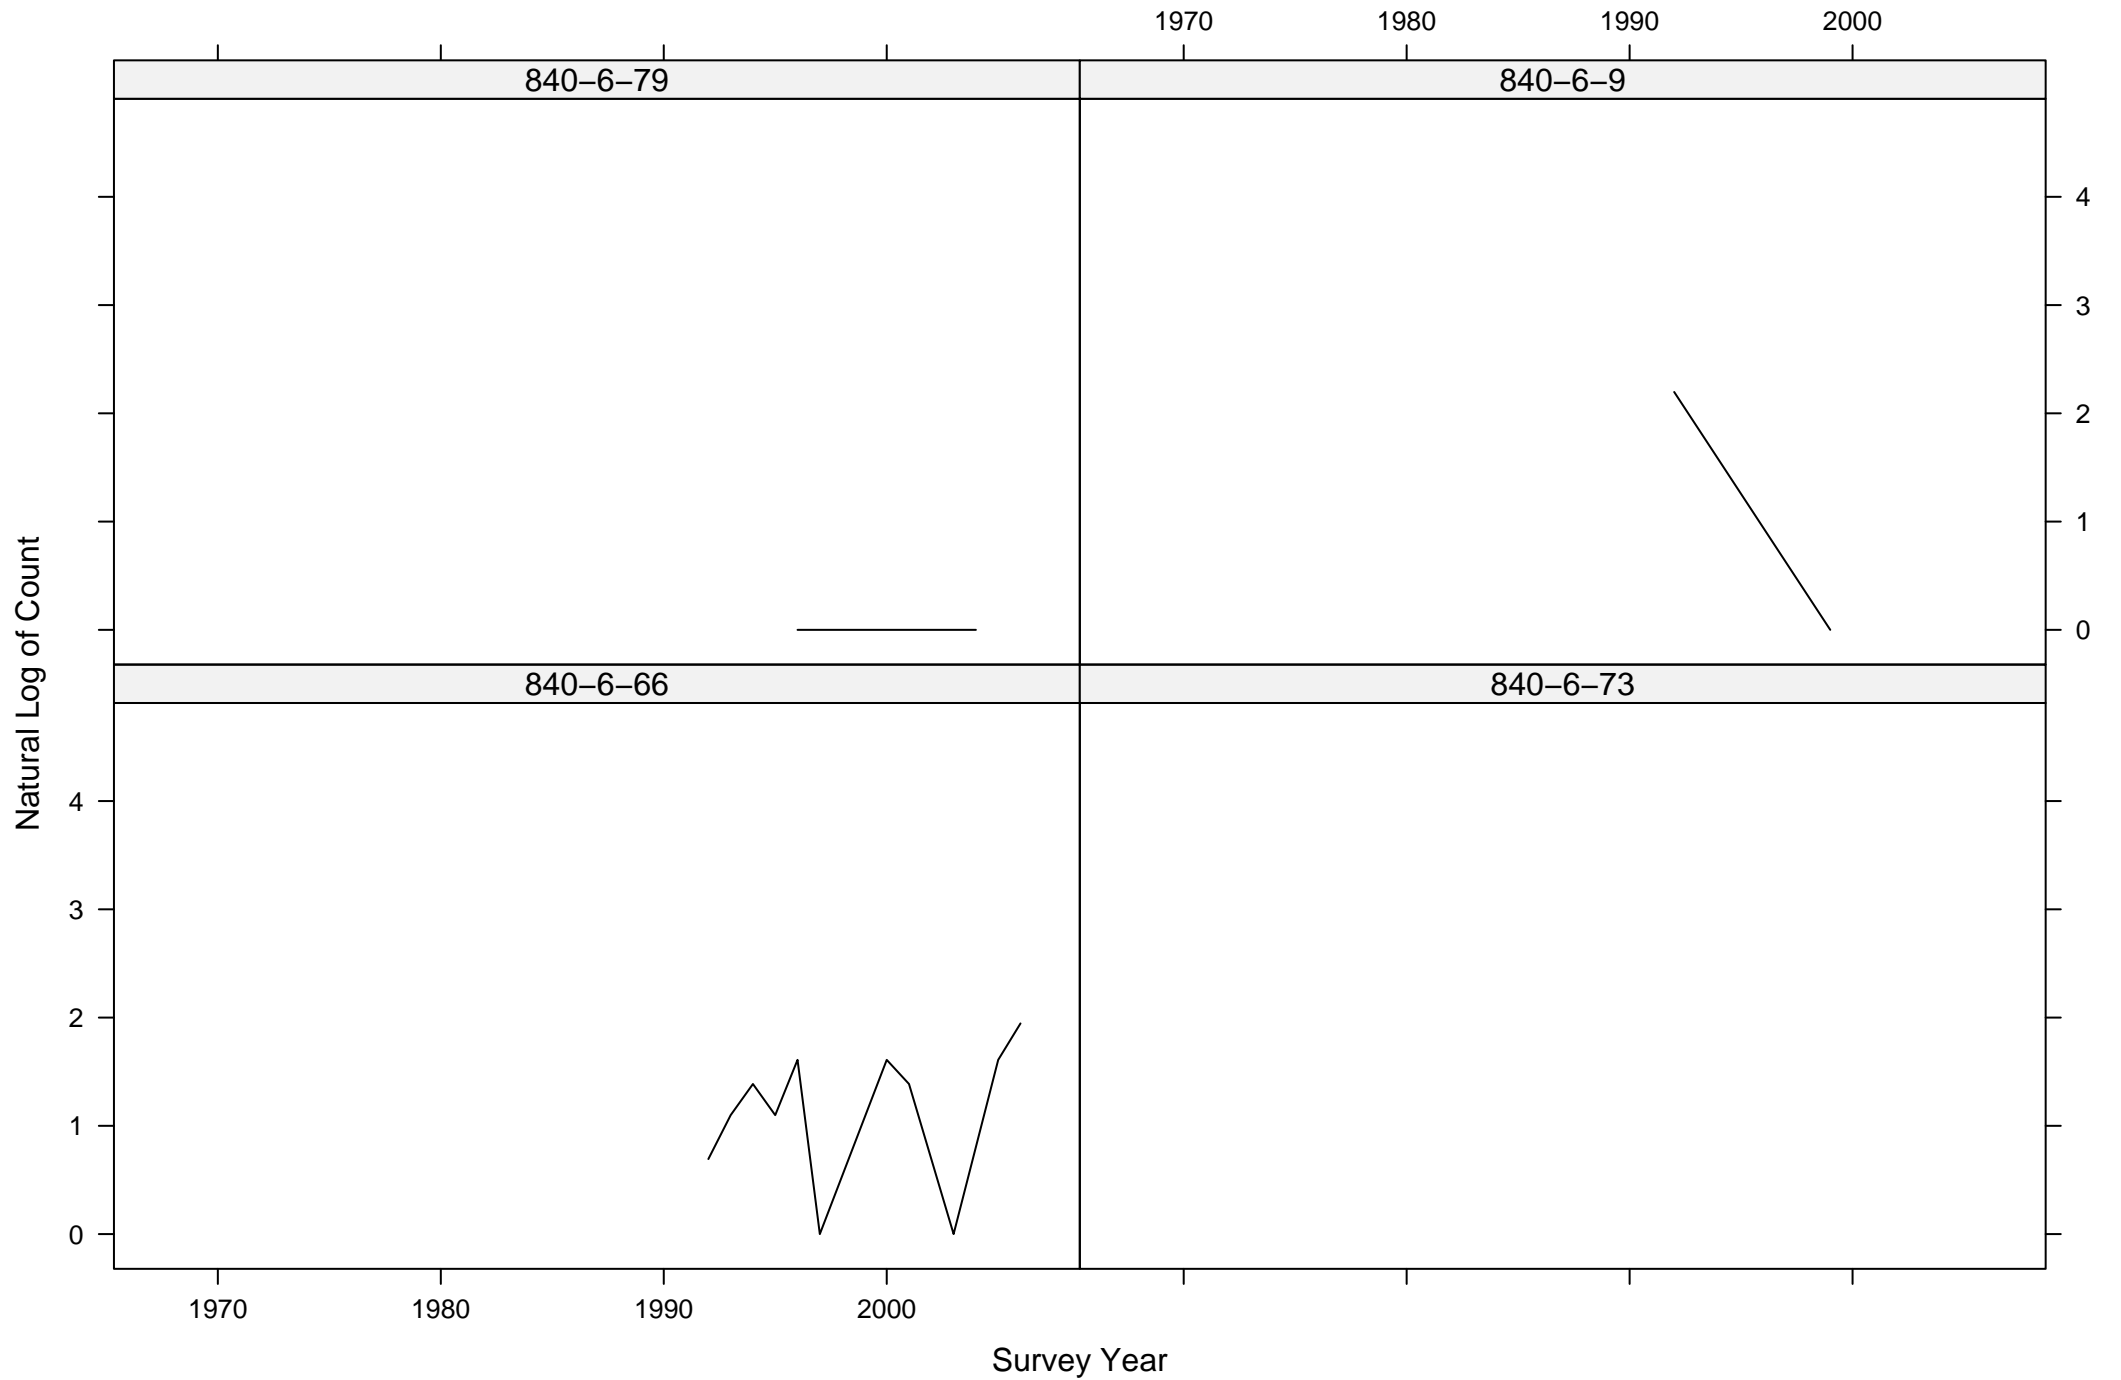

Total Counts of Black-throated Gray Warbler by Route ID