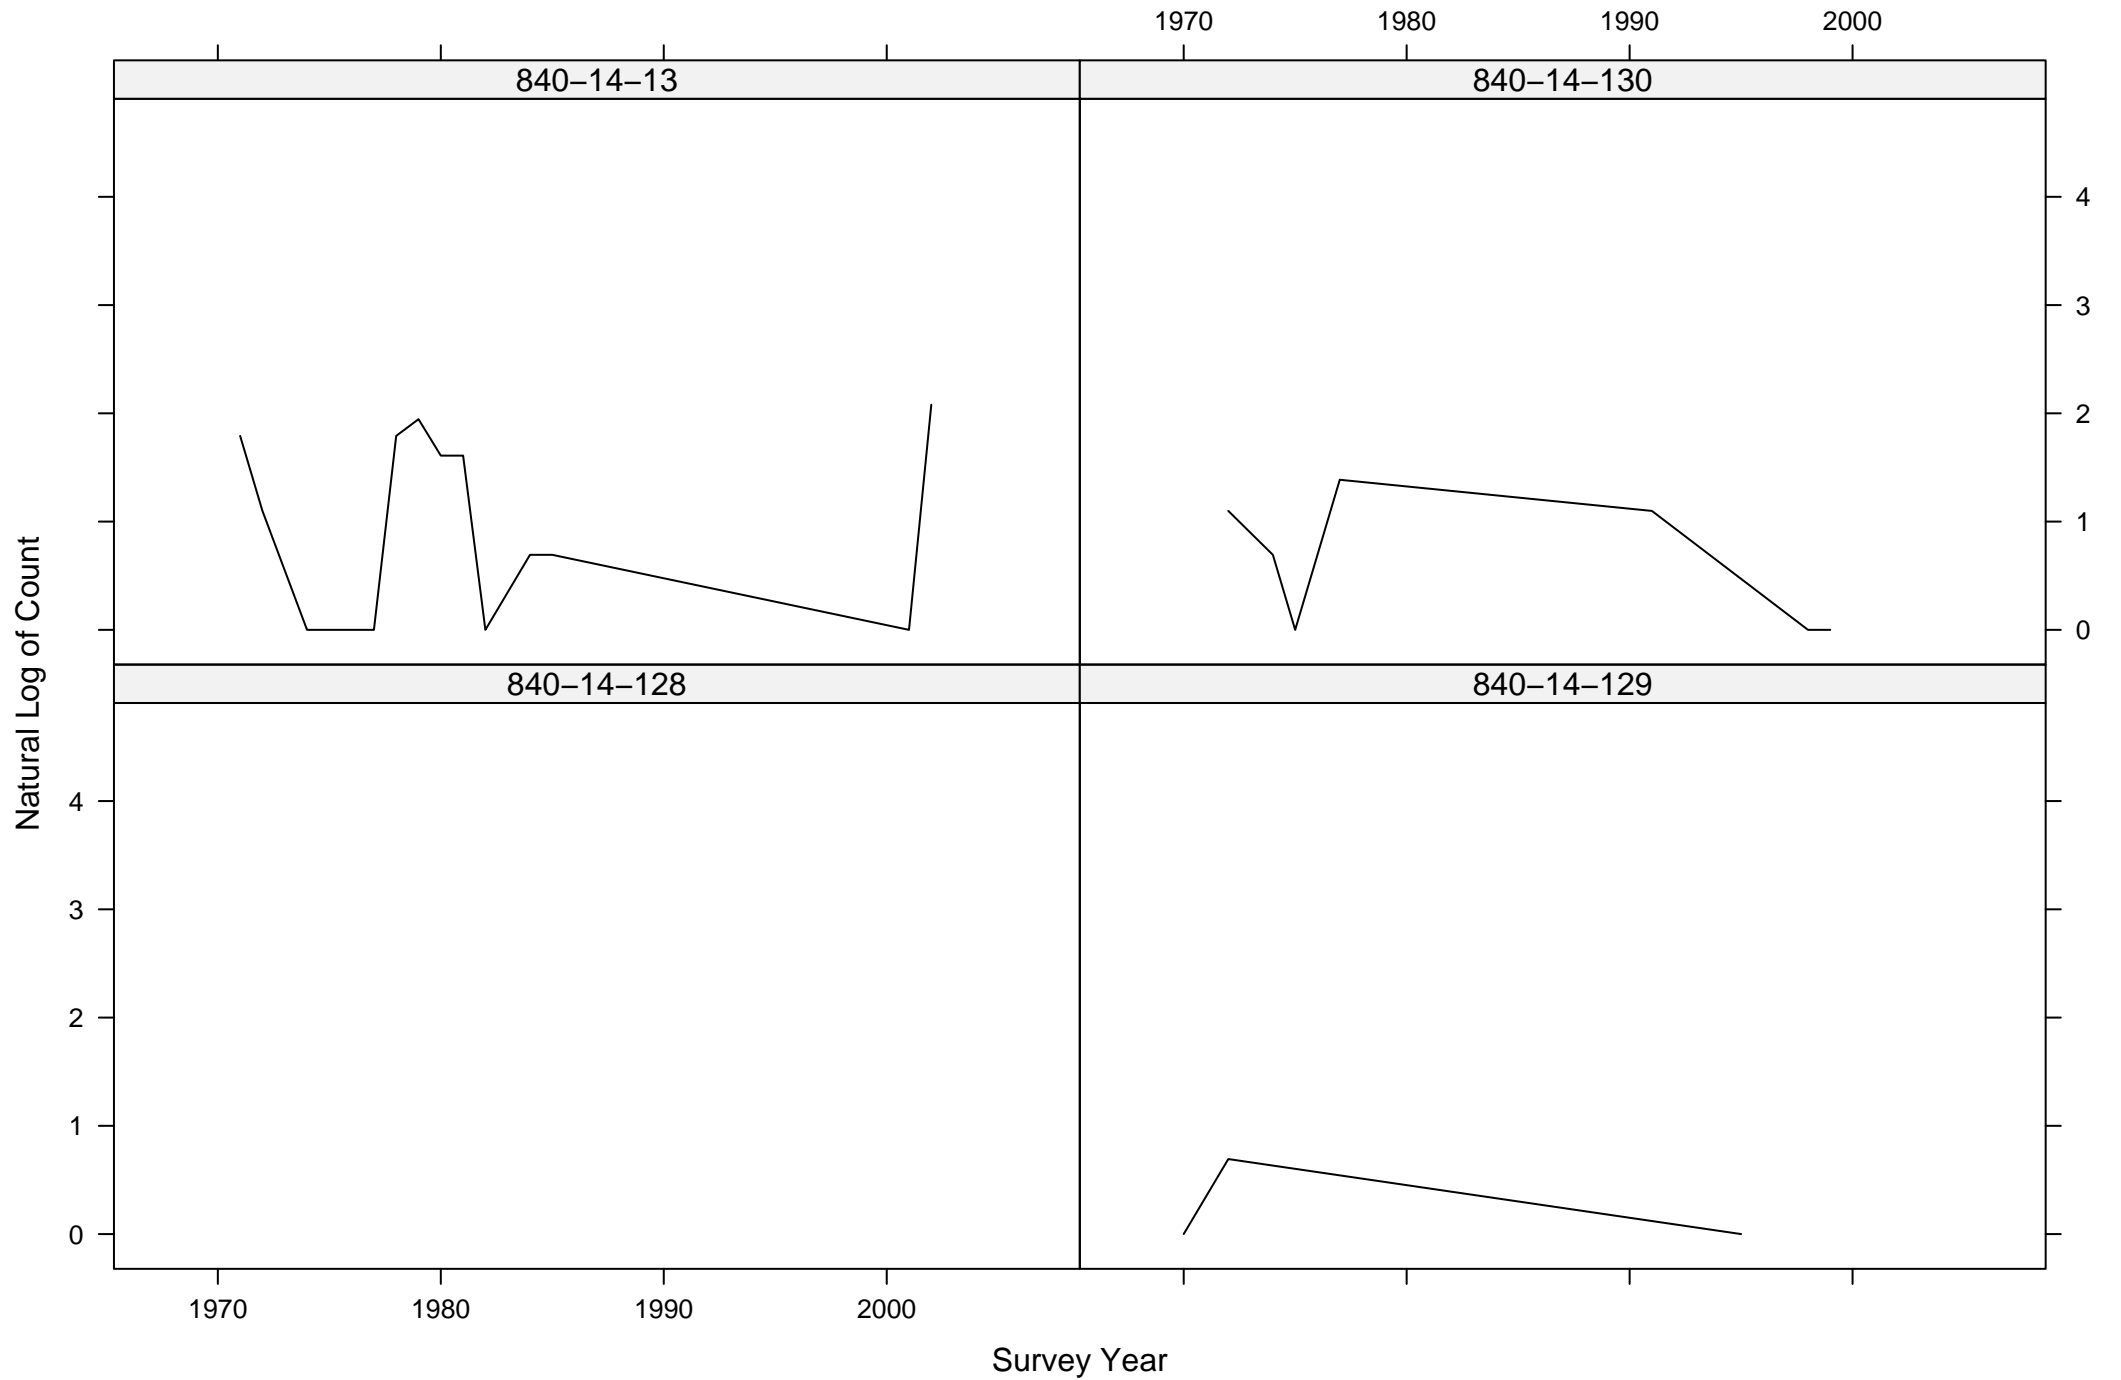

Total Counts of Black-throated Gray Warbler by Route ID