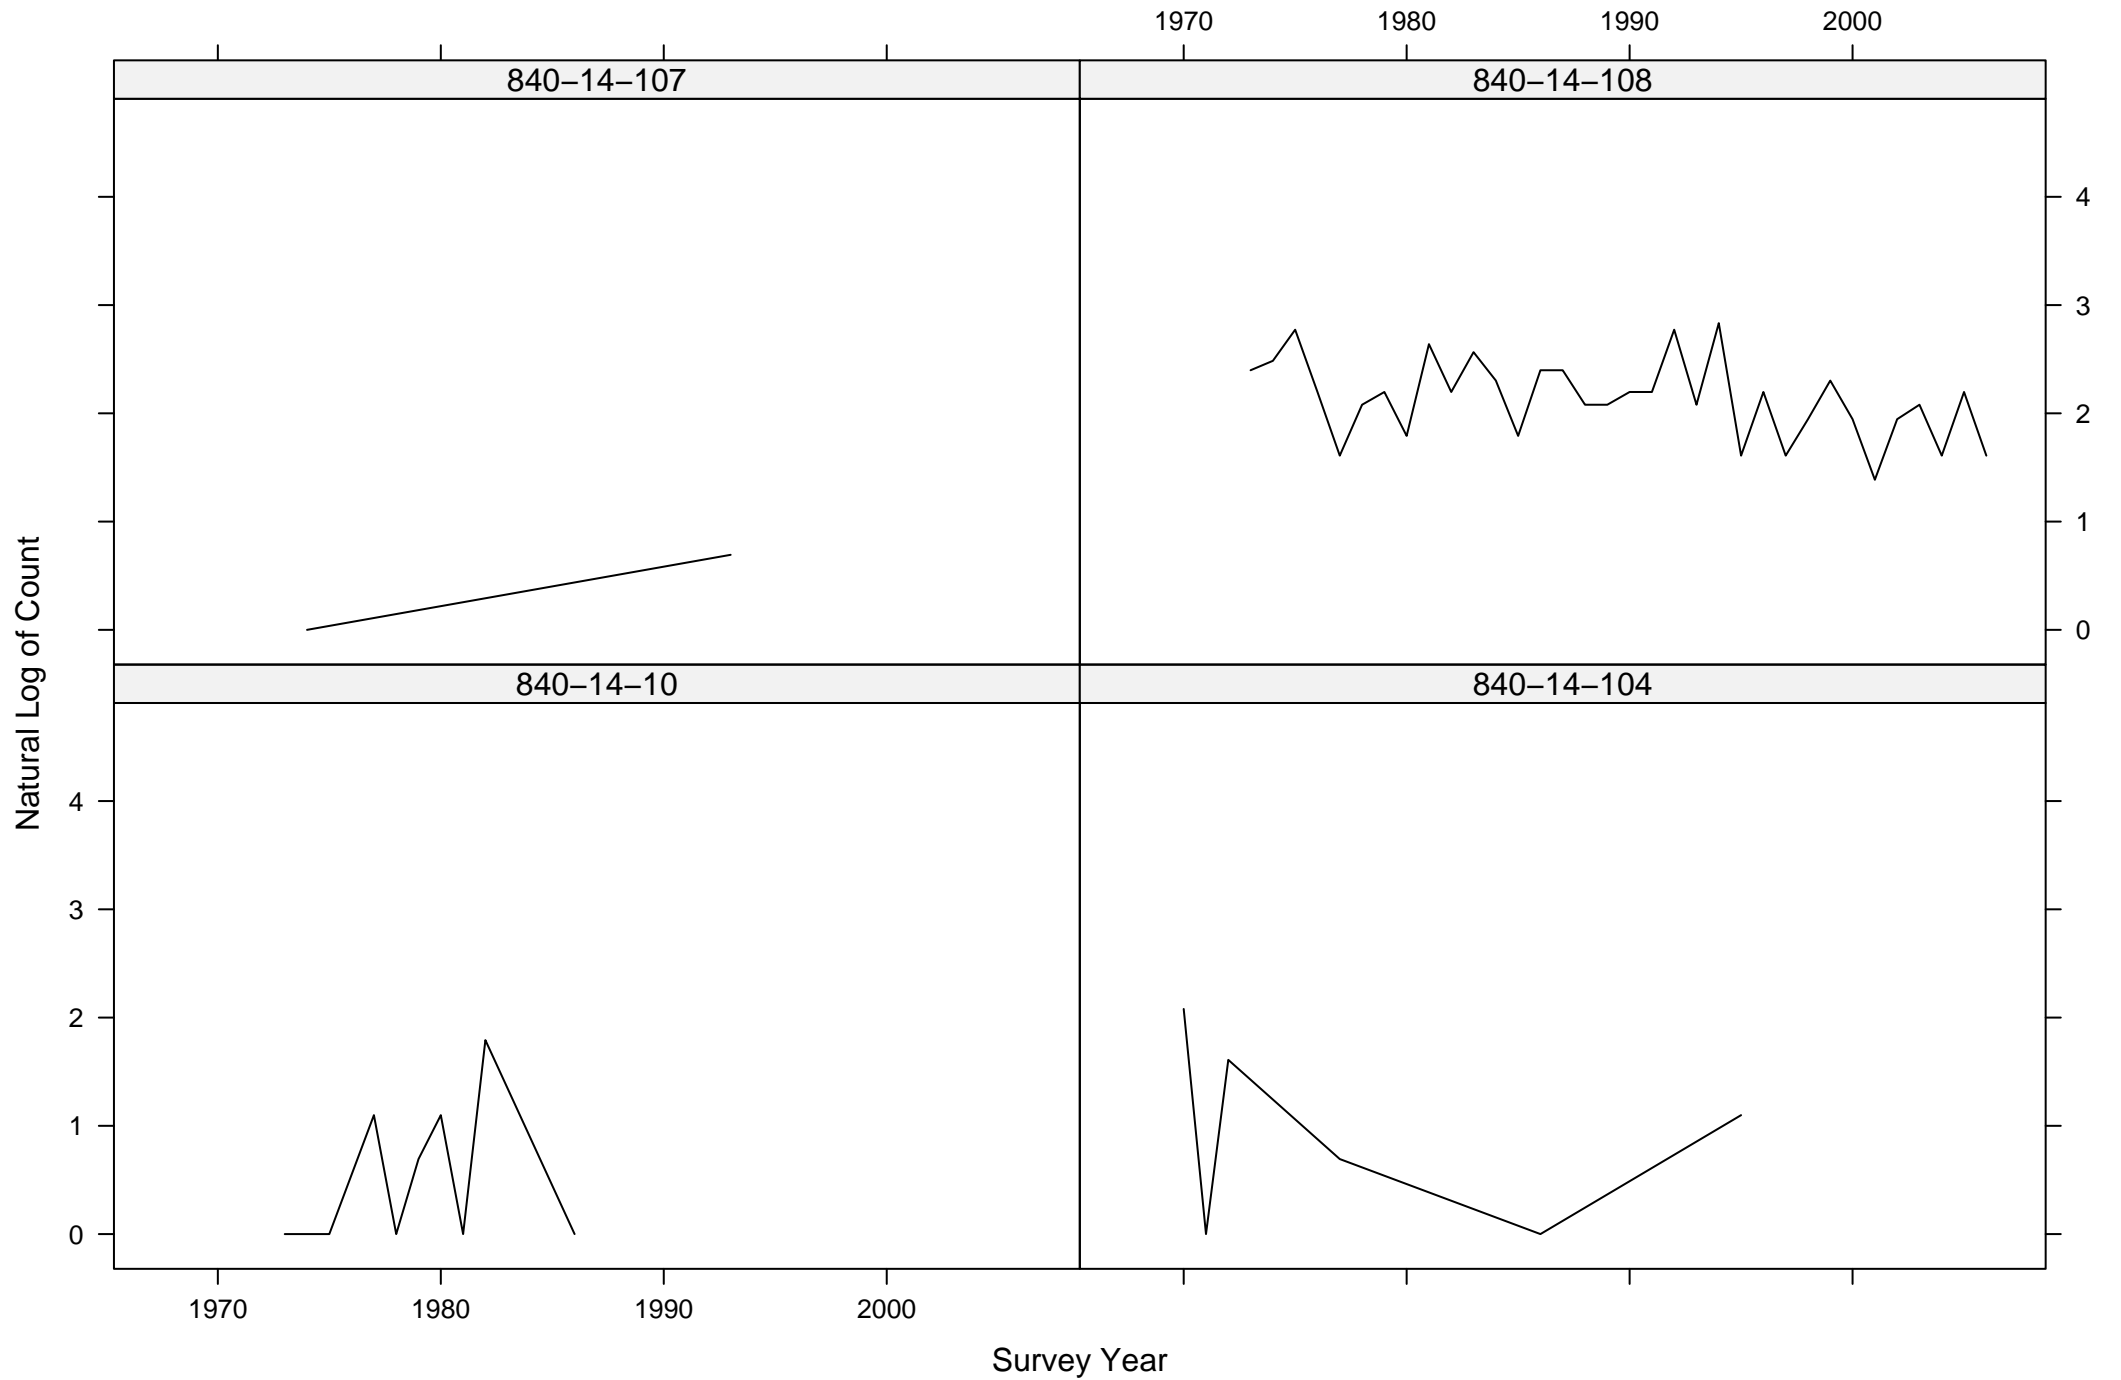

Total Counts of Black-throated Gray Warbler by Route ID