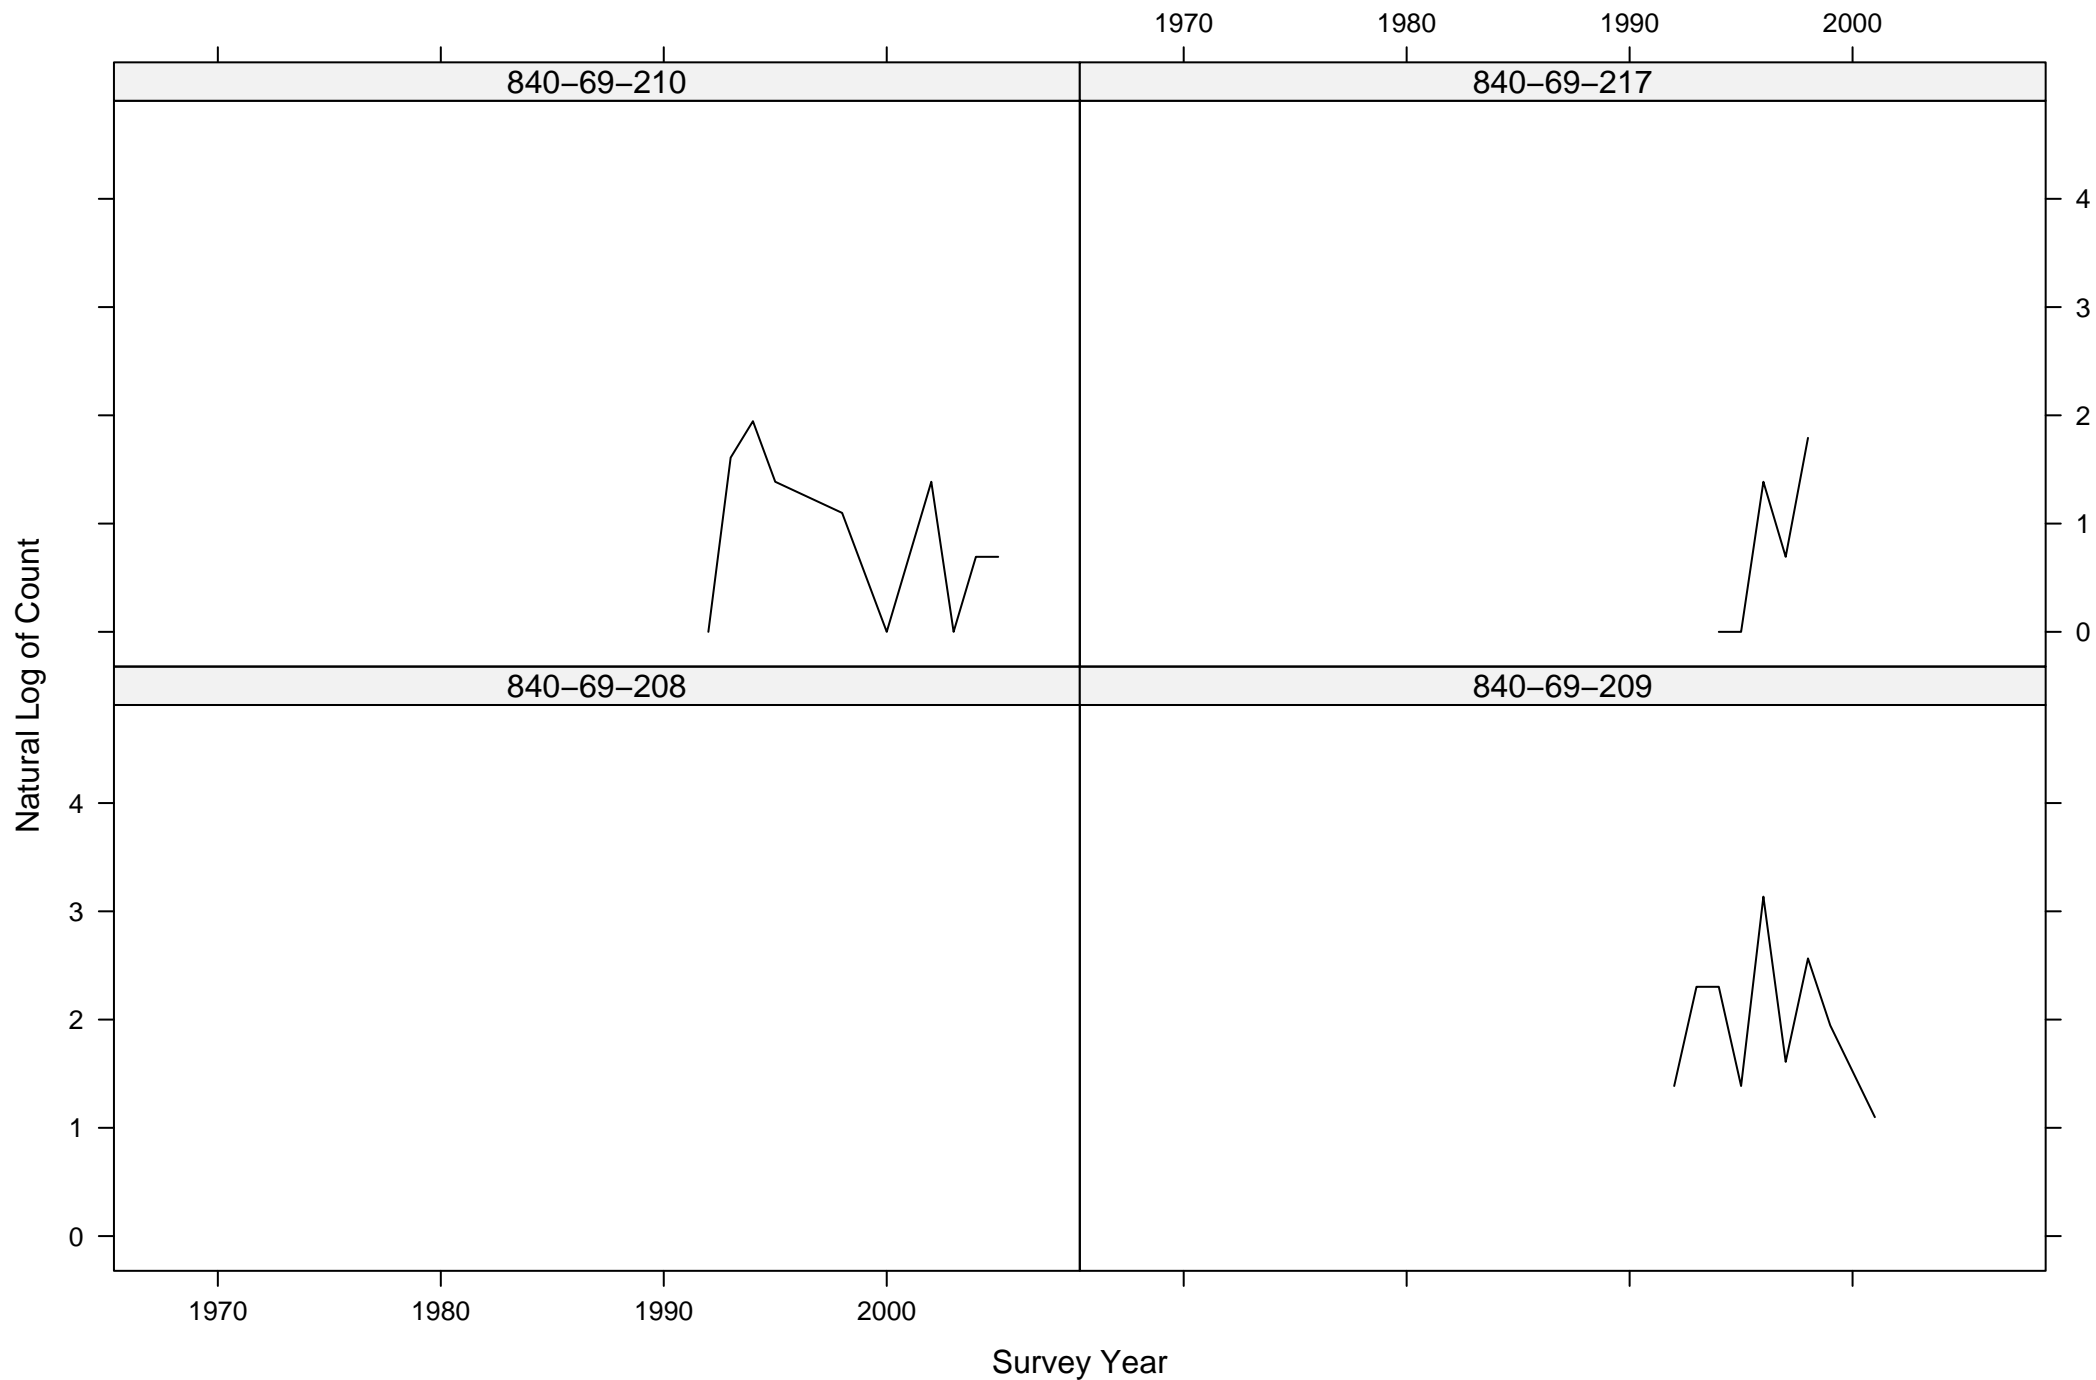

Total Counts of Black-throated Gray Warbler by Route ID