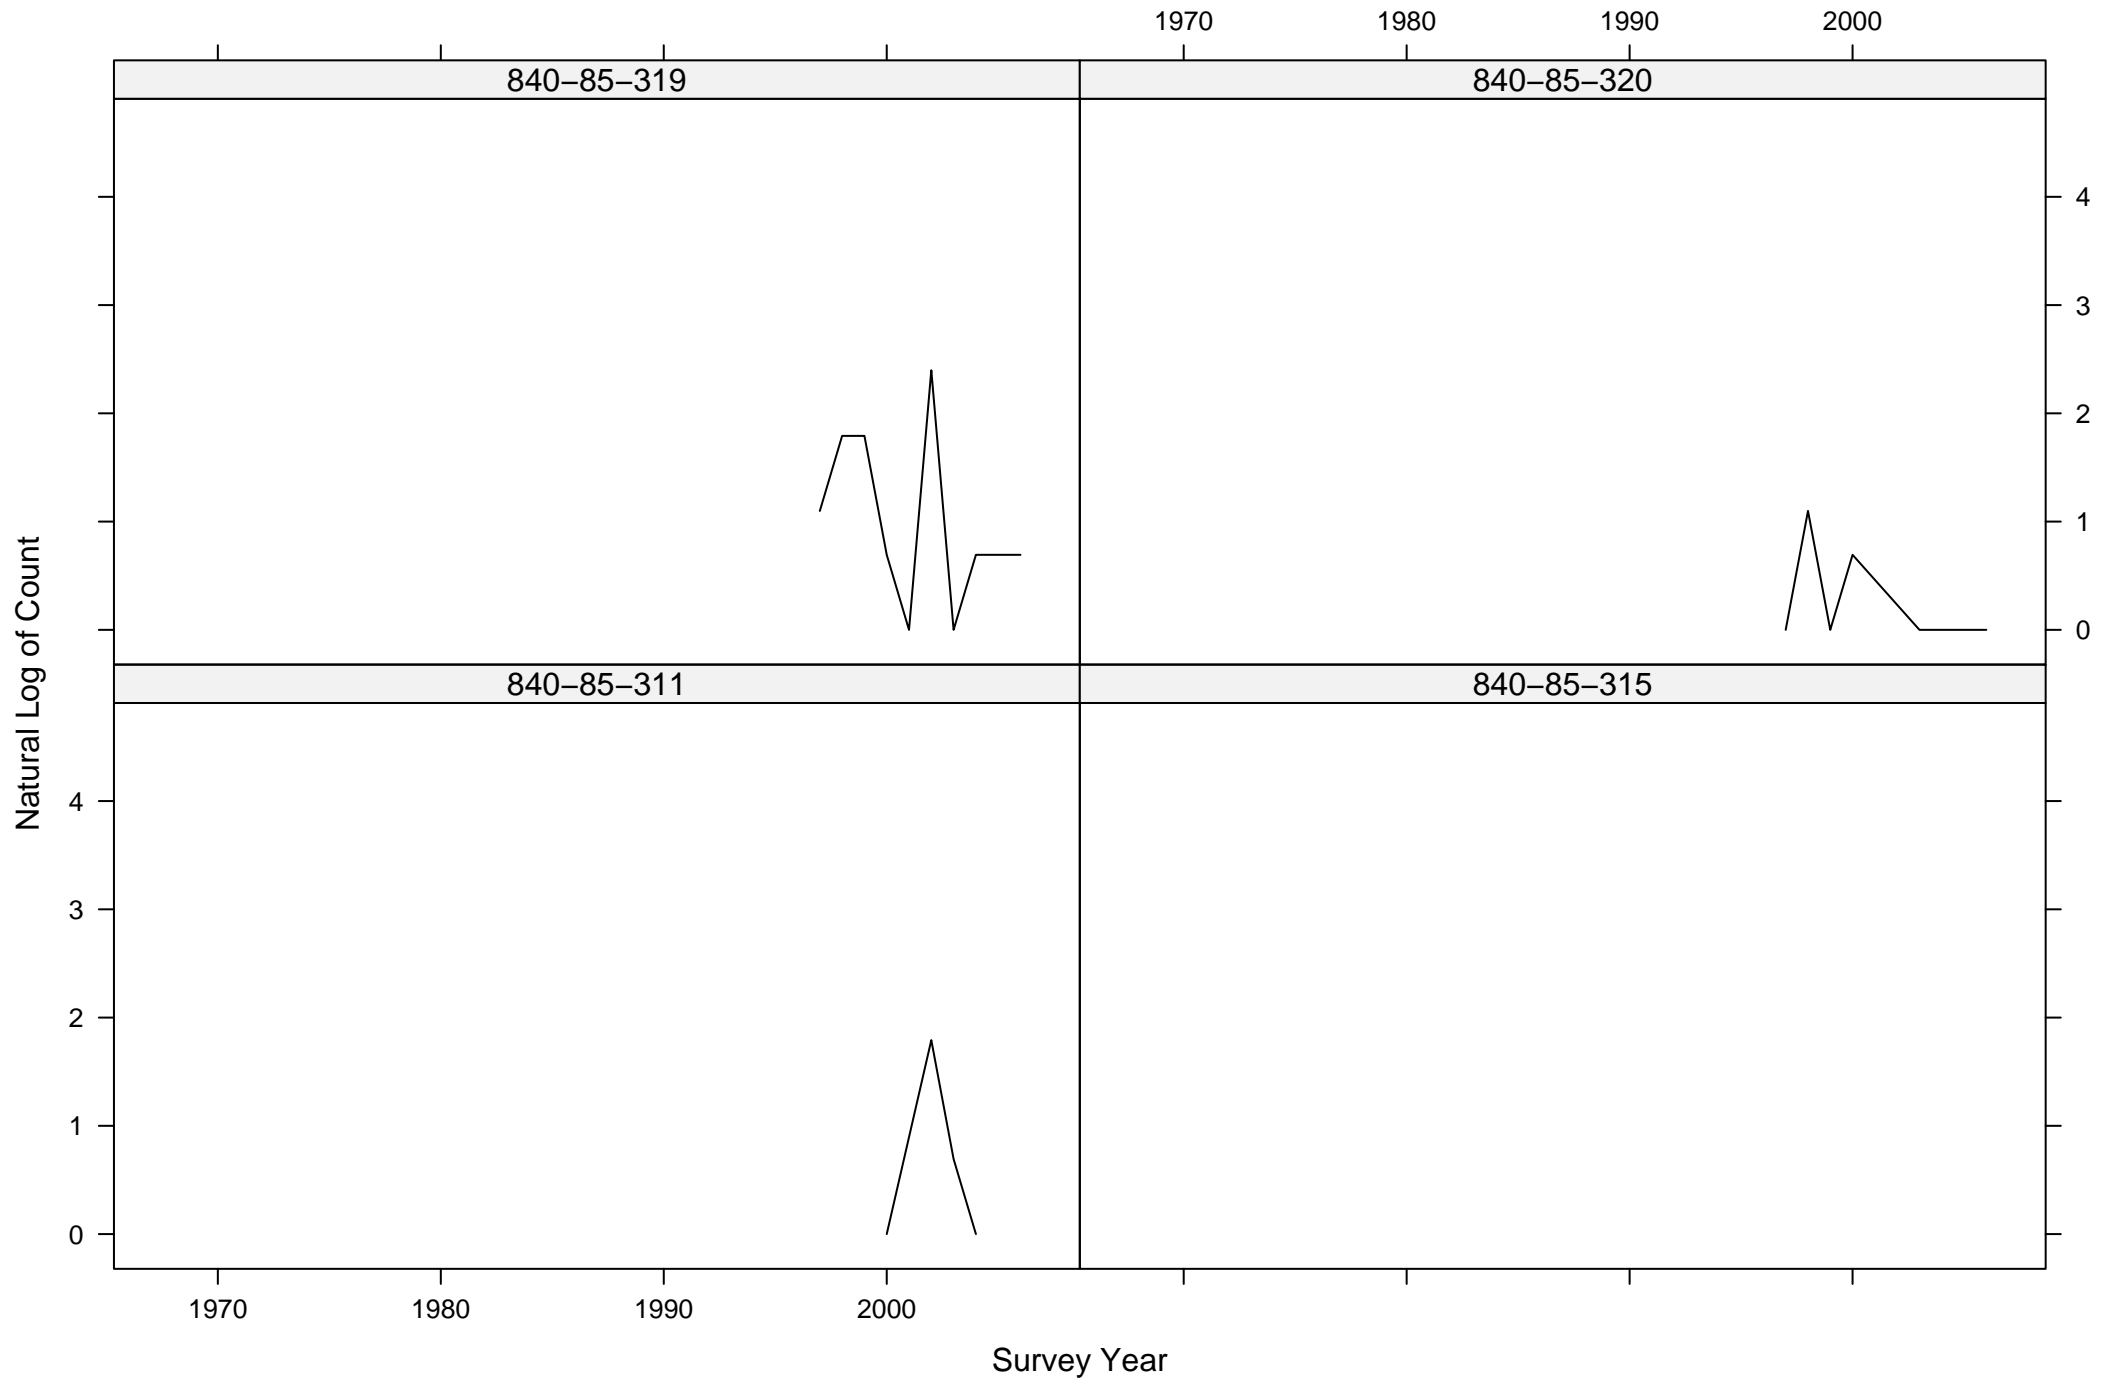

Total Counts of Black-throated Gray Warbler by Route ID