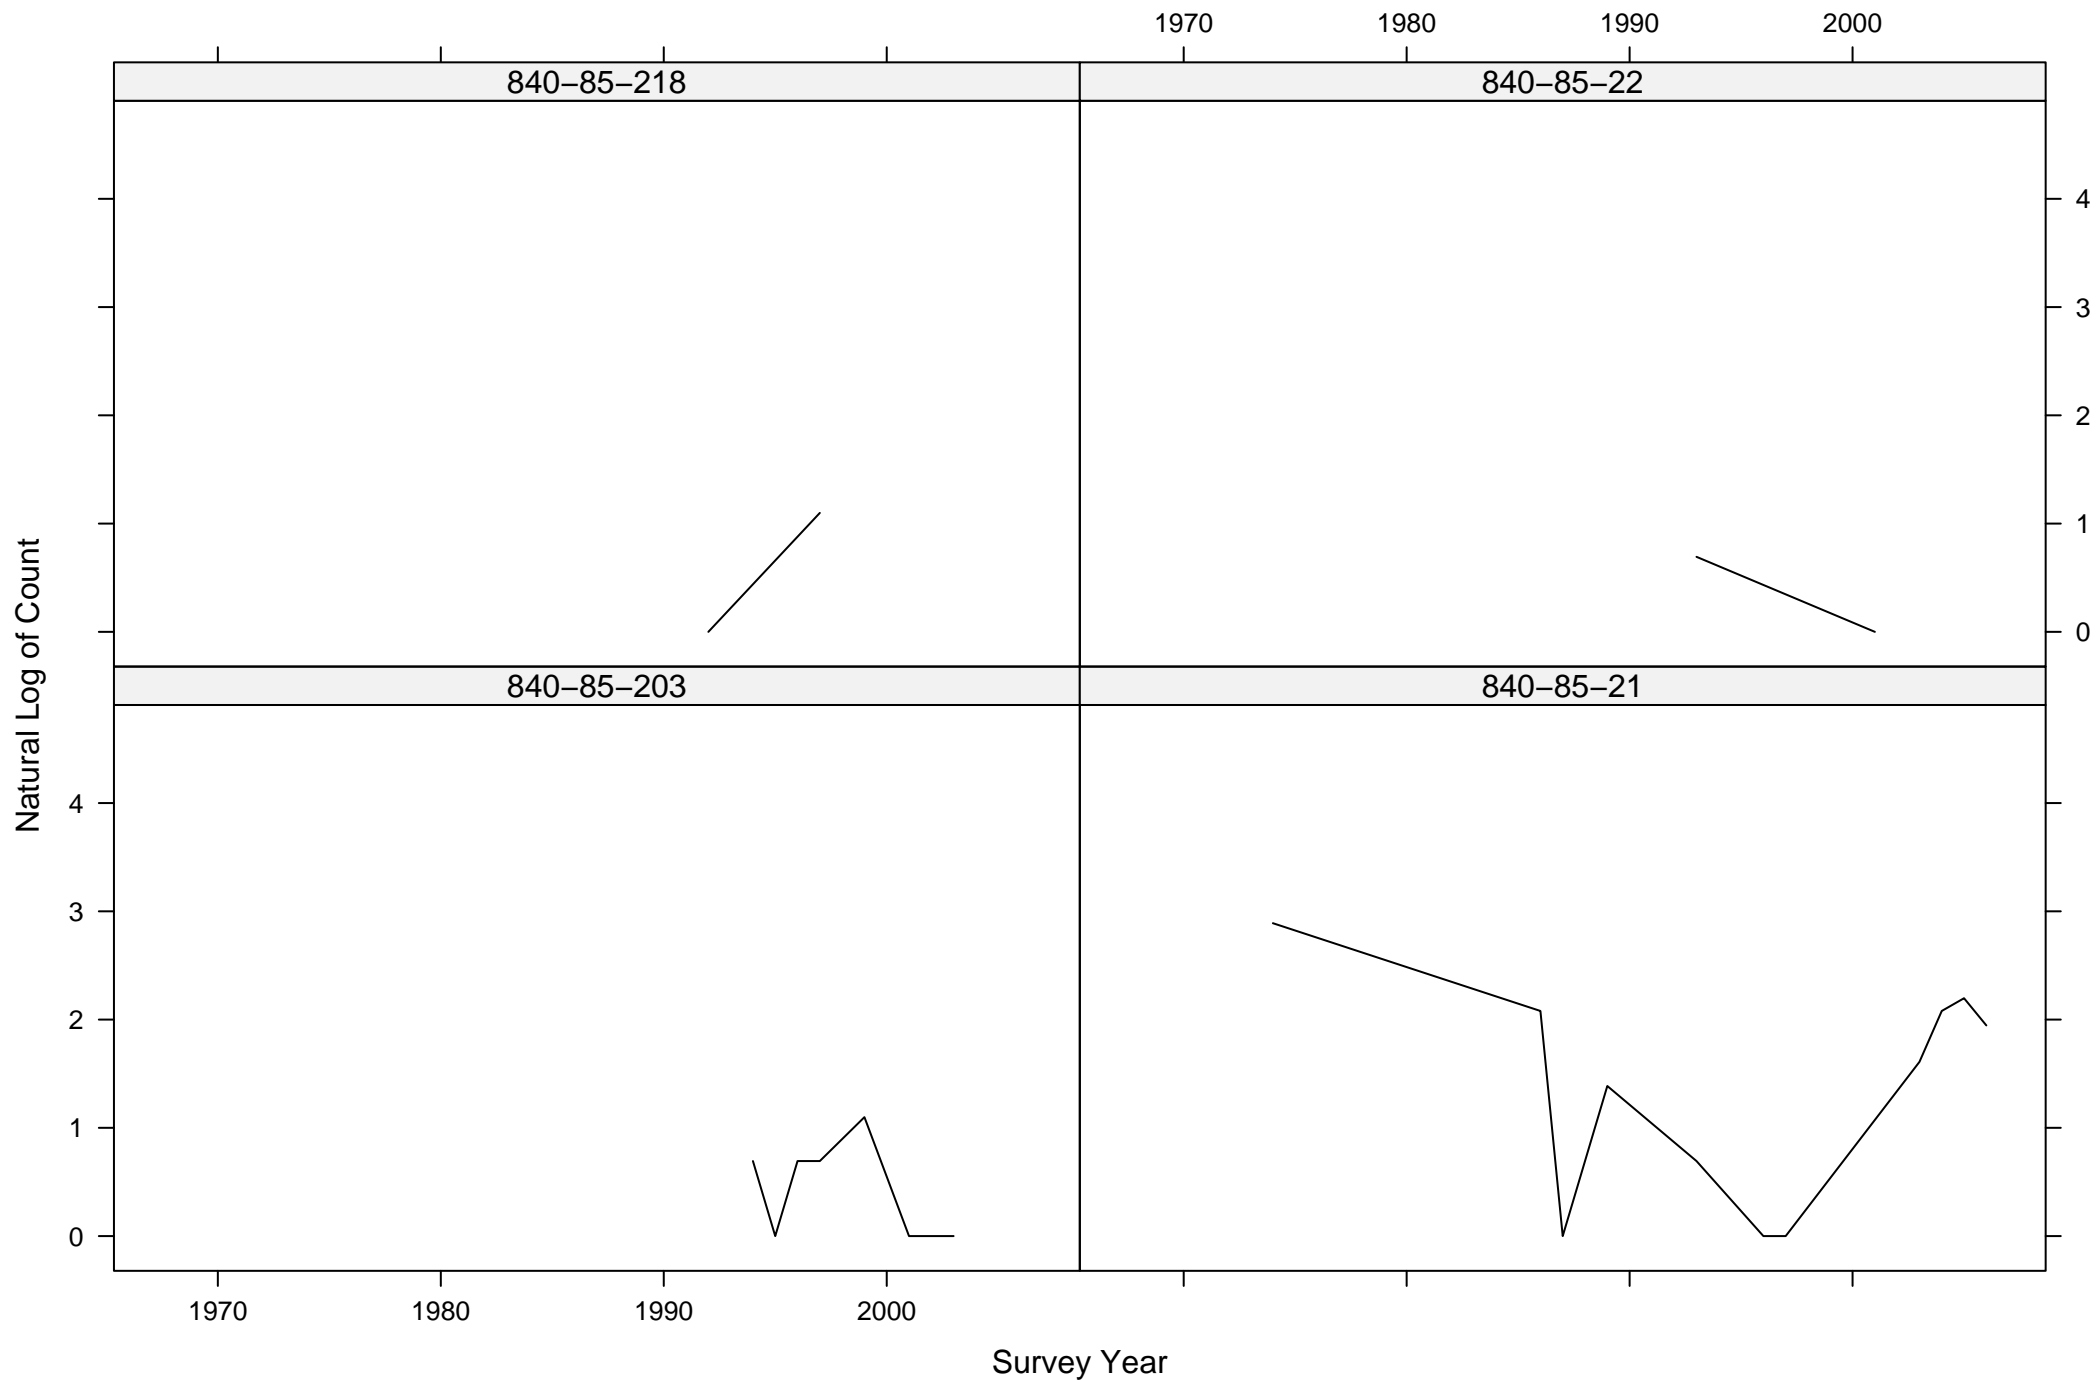

Total Counts of Black-throated Gray Warbler by Route ID