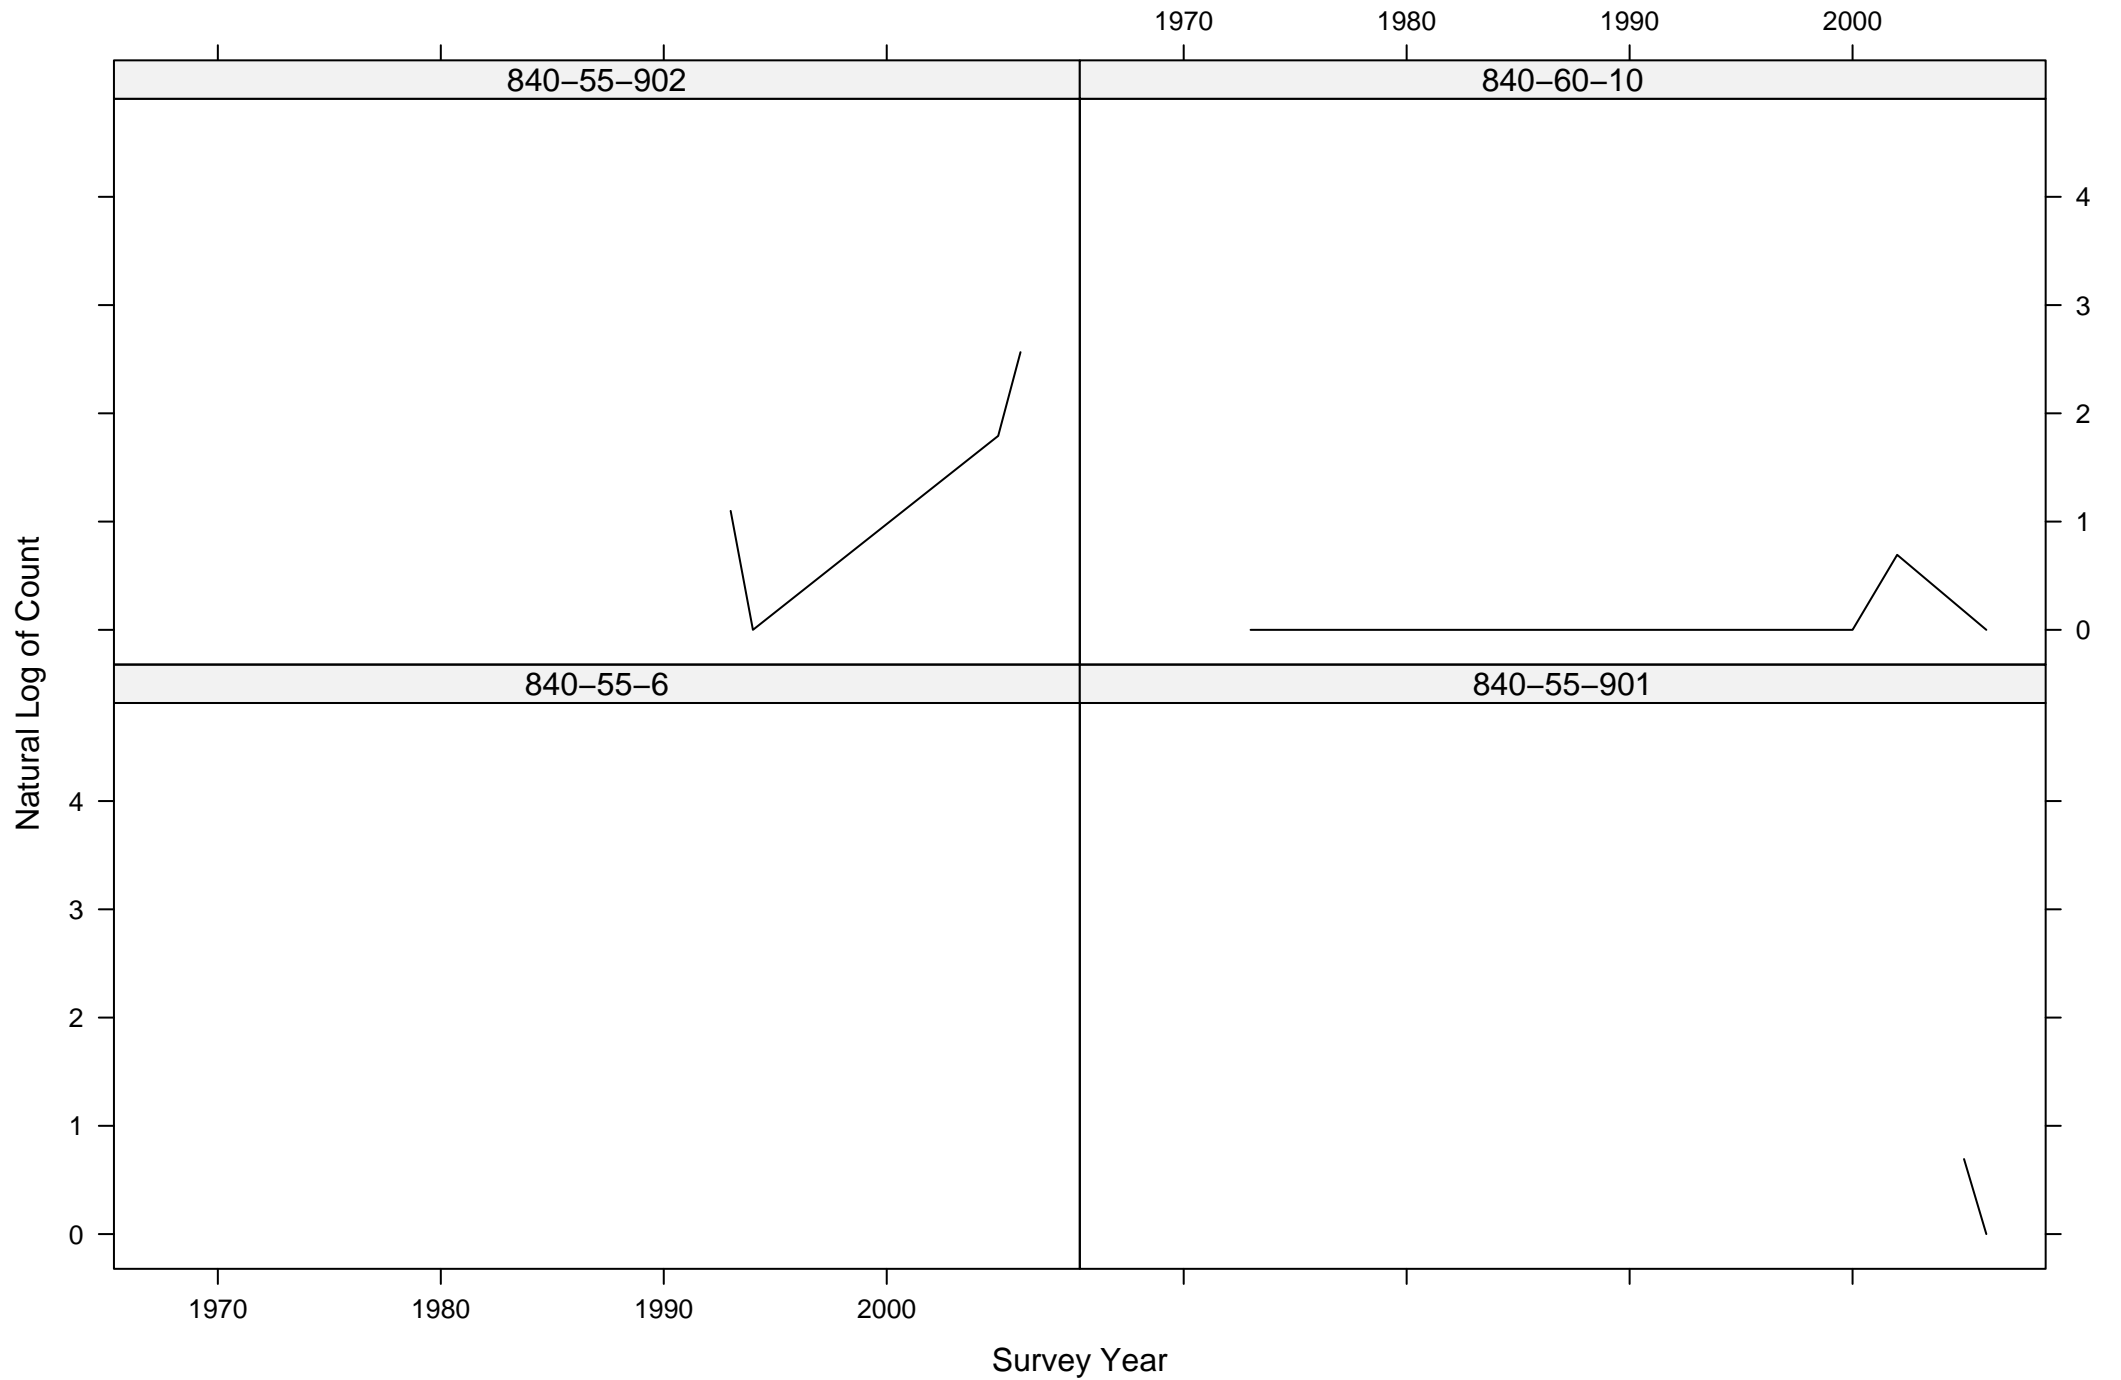

Total Counts of Black-throated Gray Warbler by Route ID