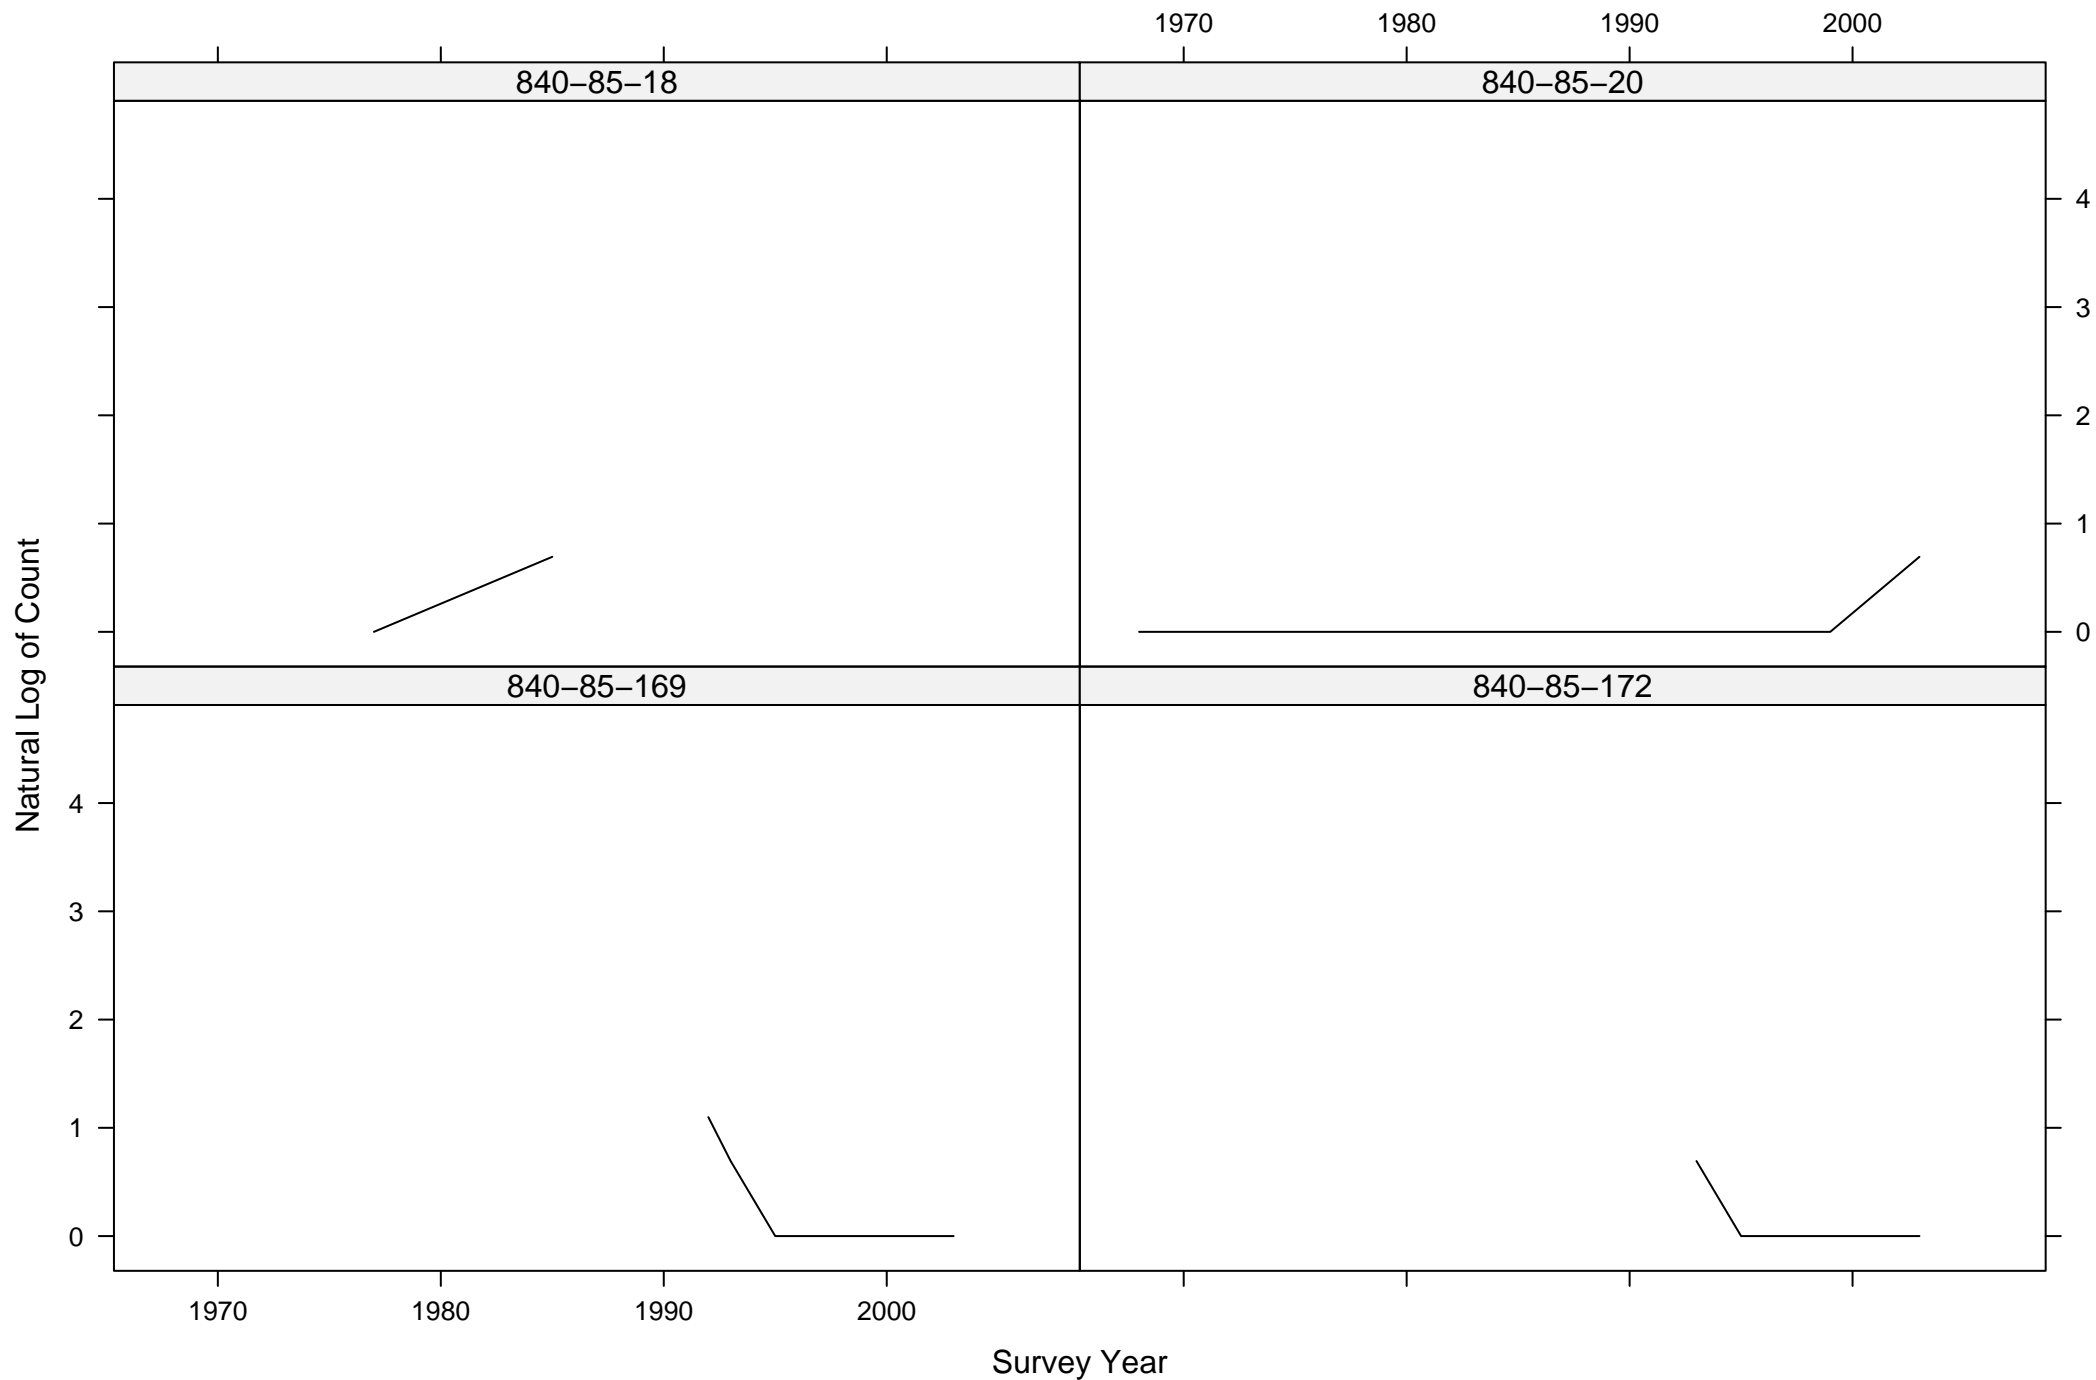

Total Counts of Black-throated Gray Warbler by Route ID