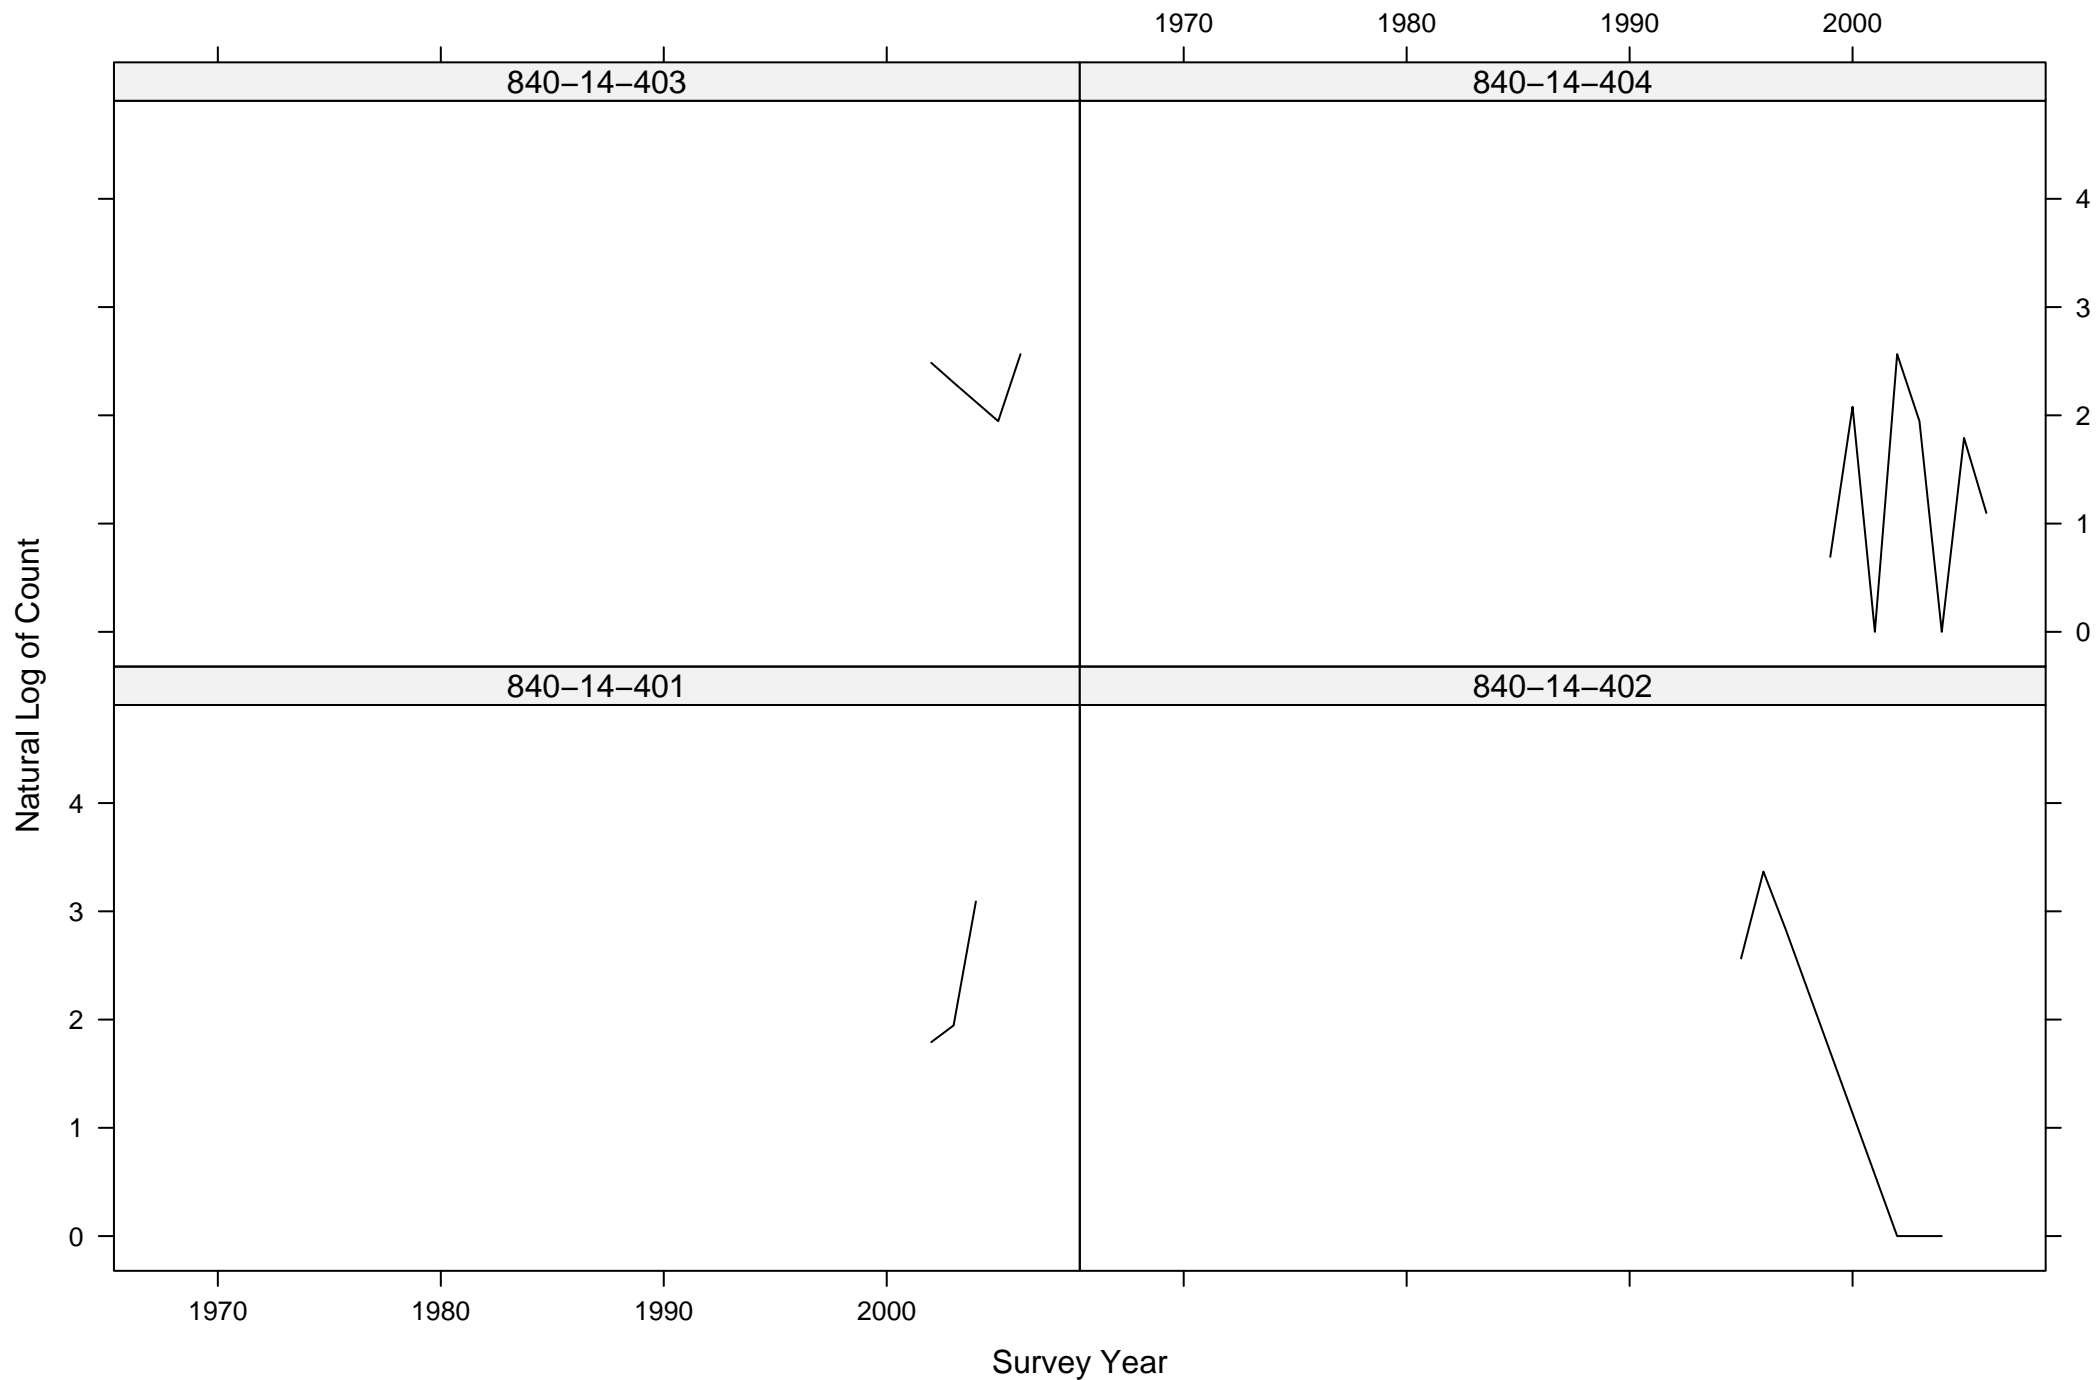

Total Counts of Black-throated Gray Warbler by Route ID