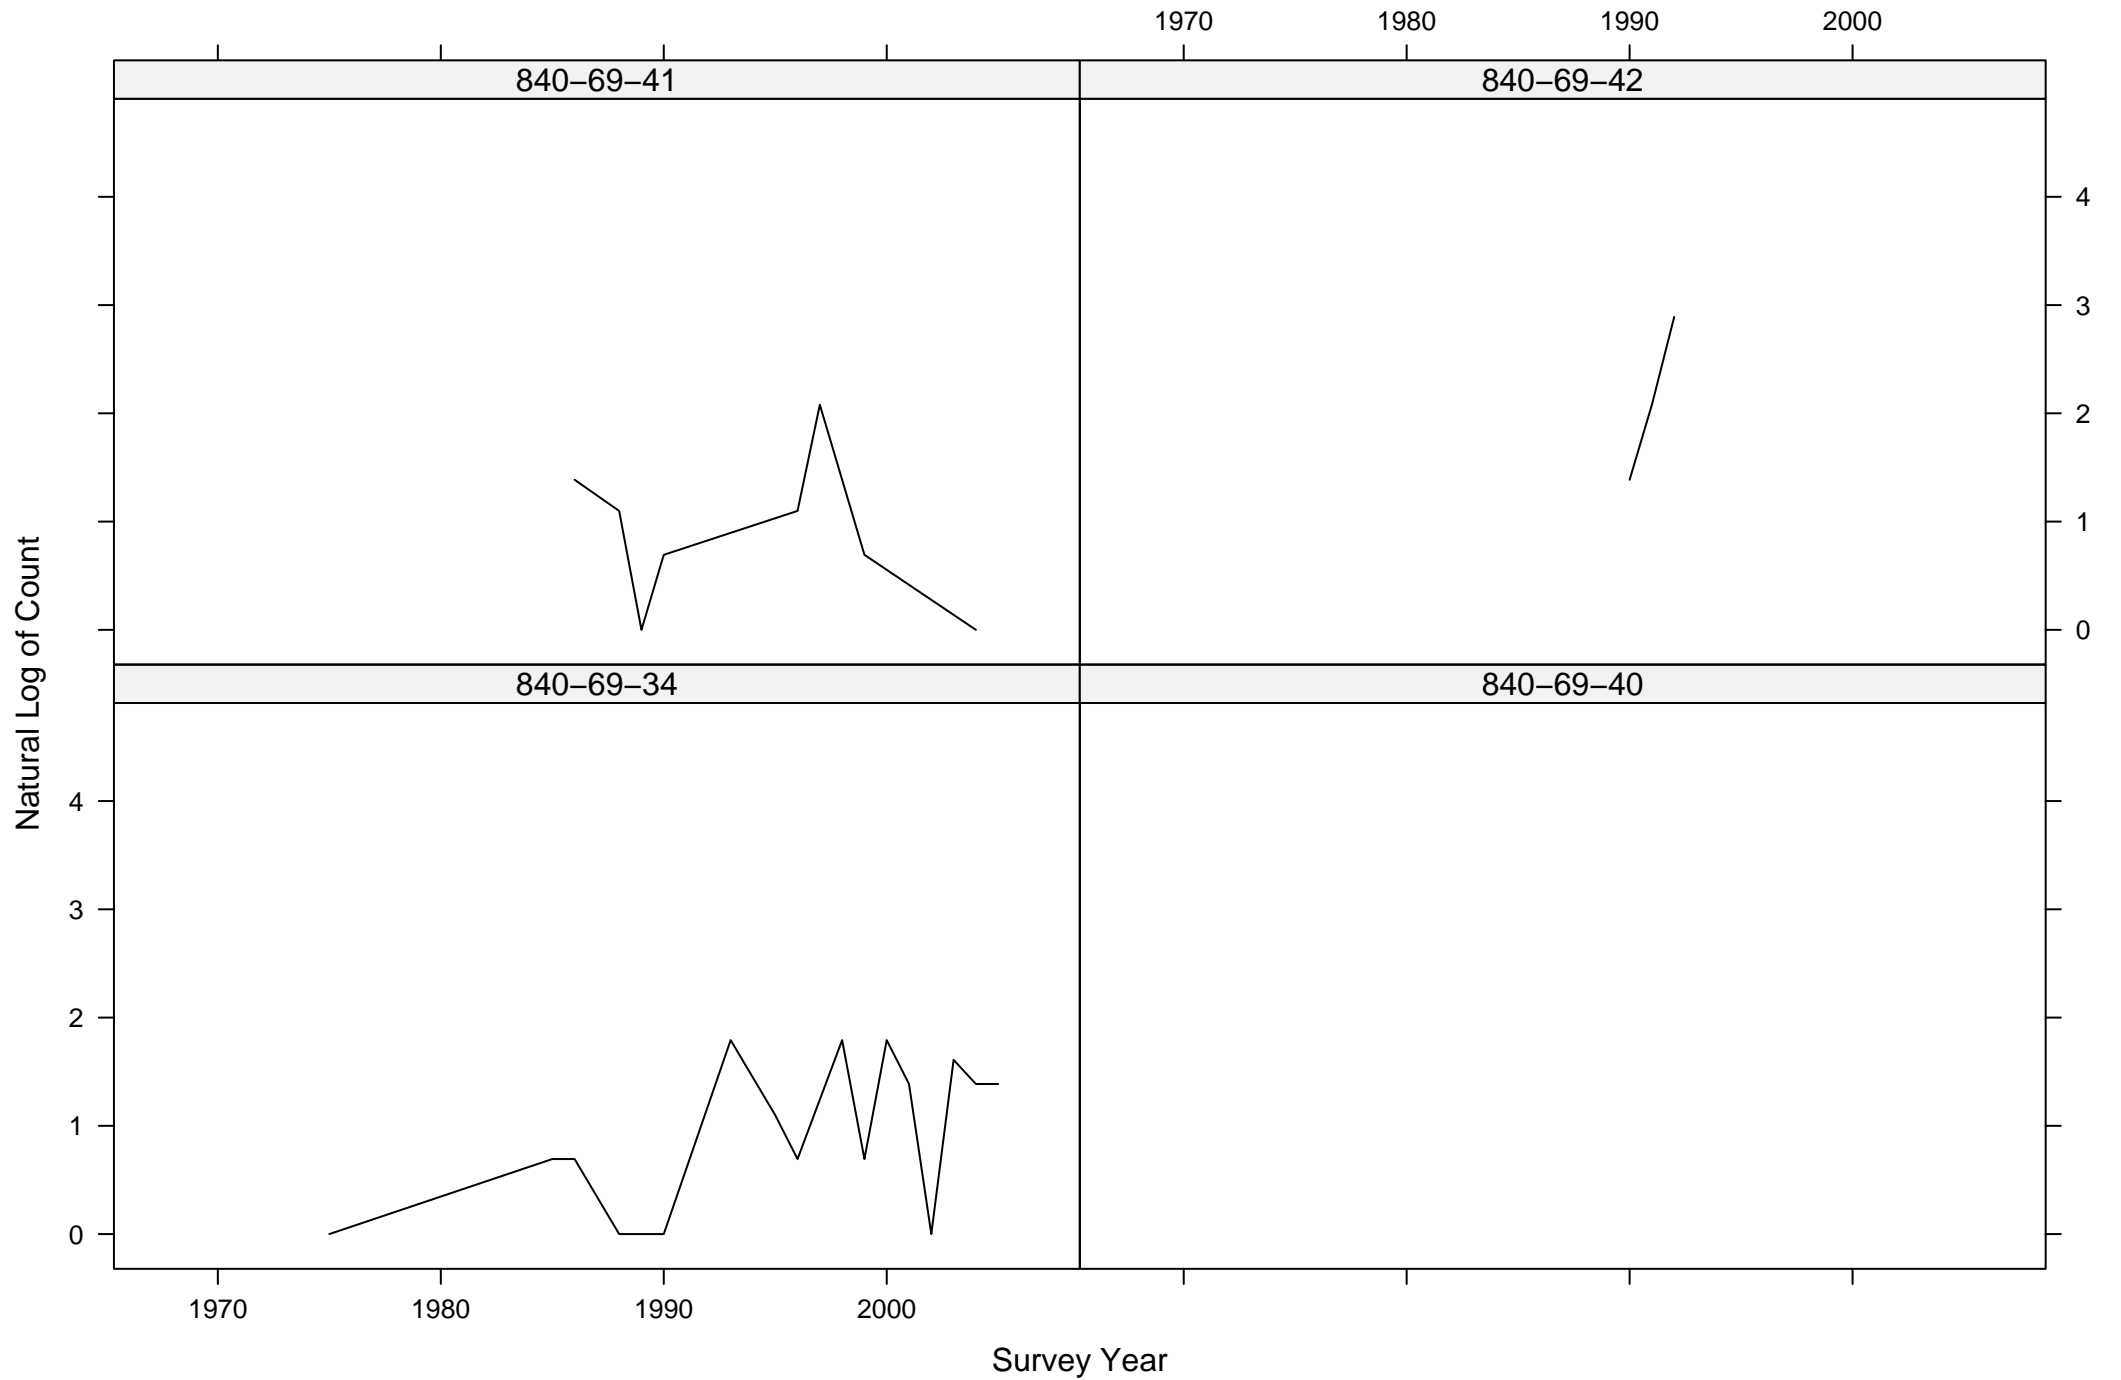

Total Counts of Black-throated Gray Warbler by Route ID