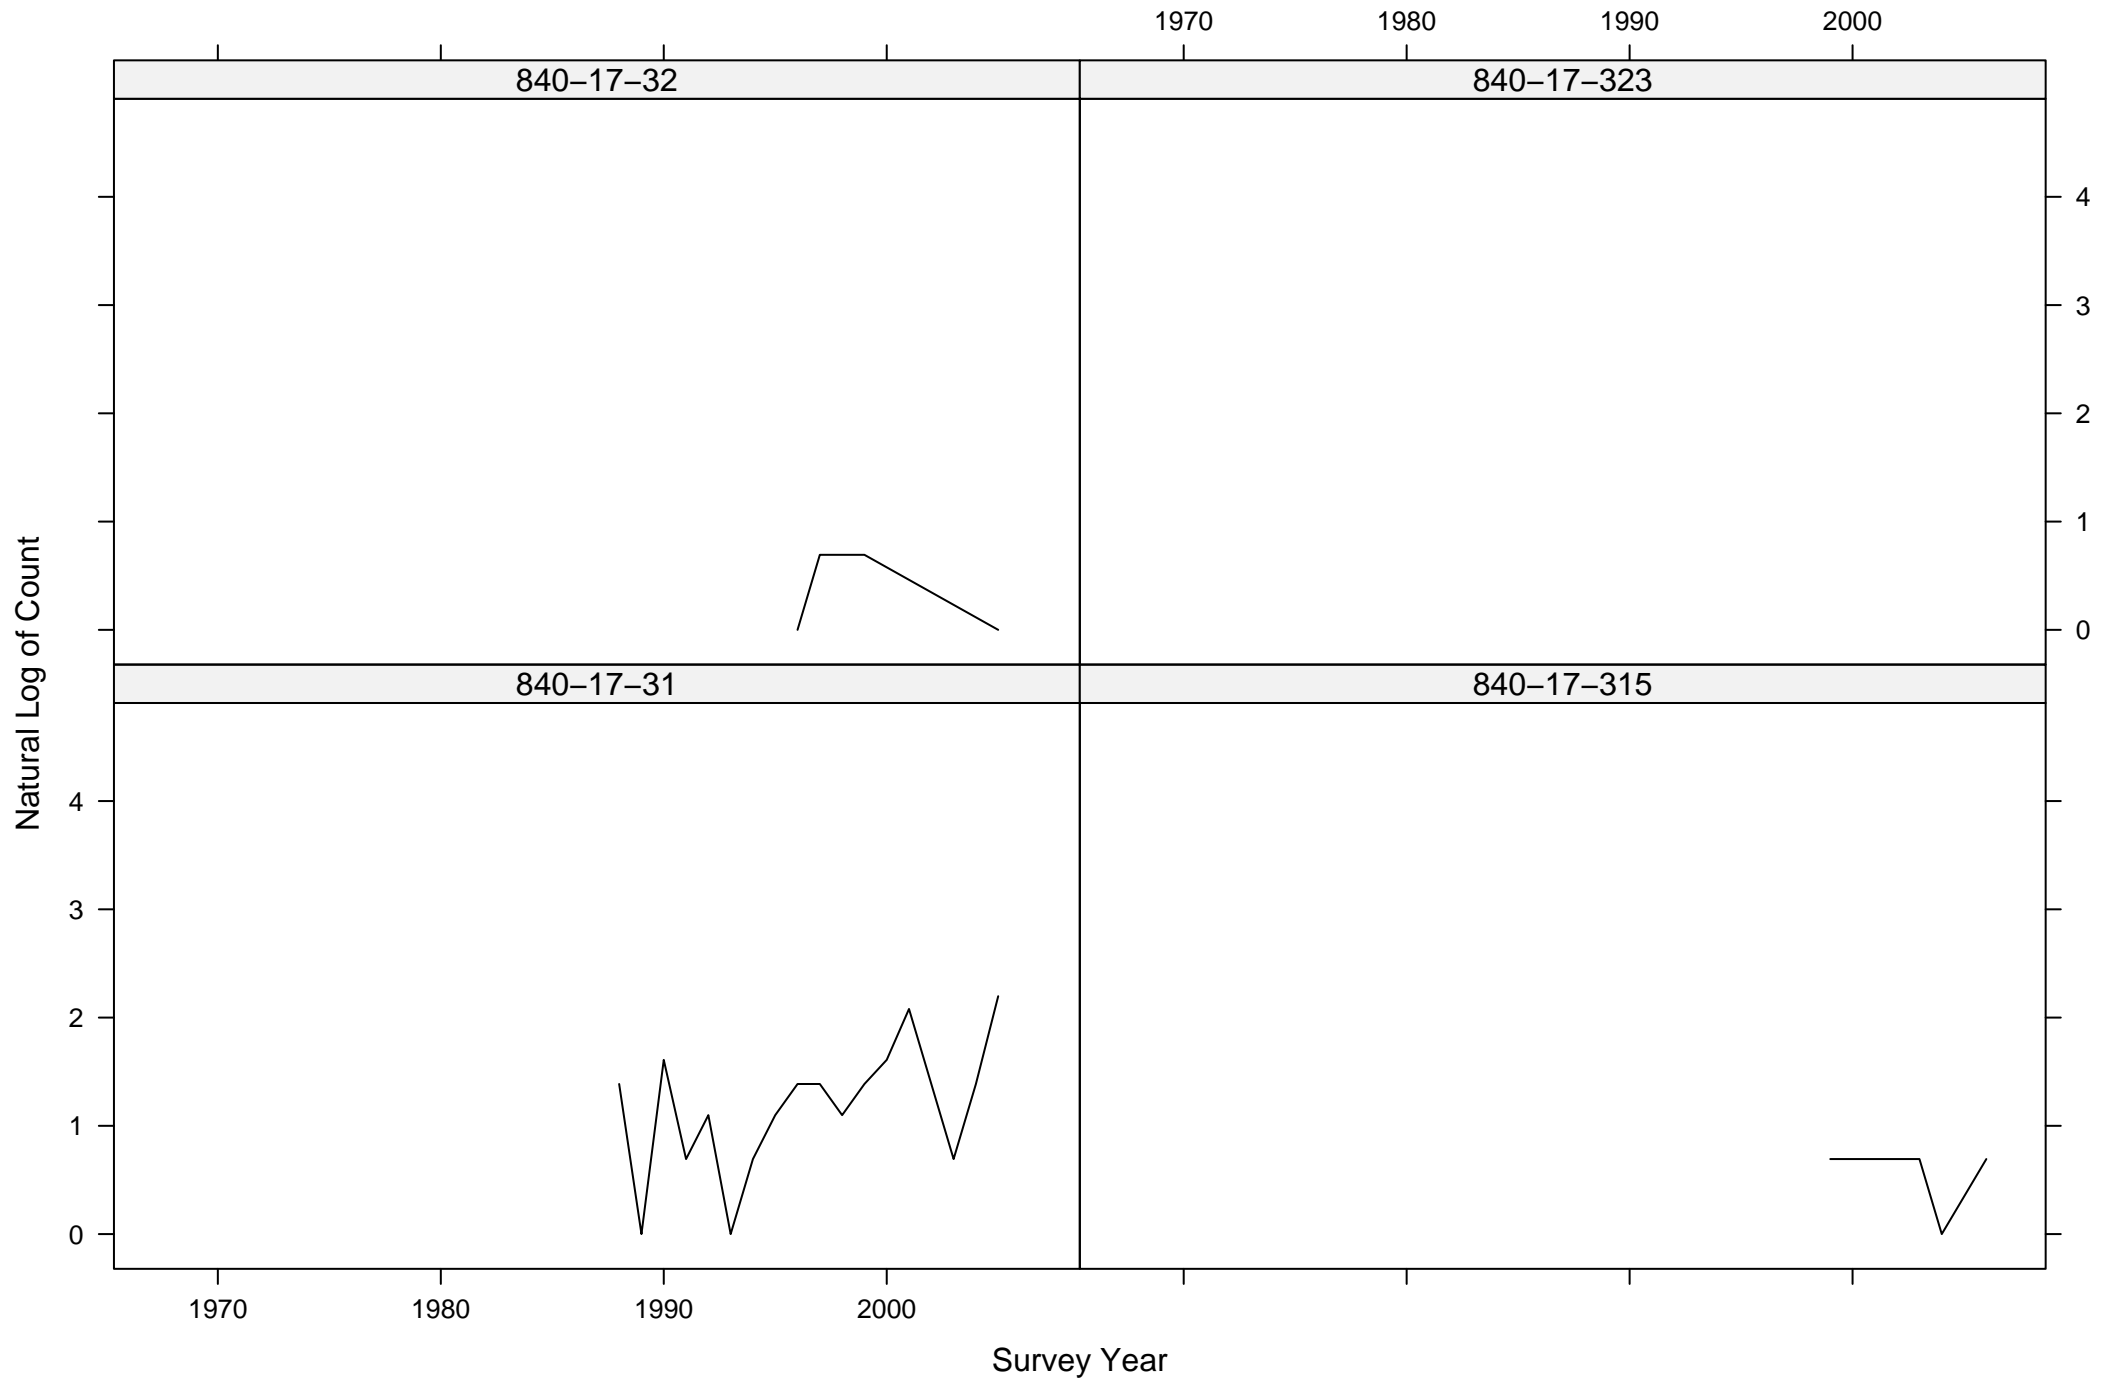

Total Counts of Black-throated Gray Warbler by Route ID