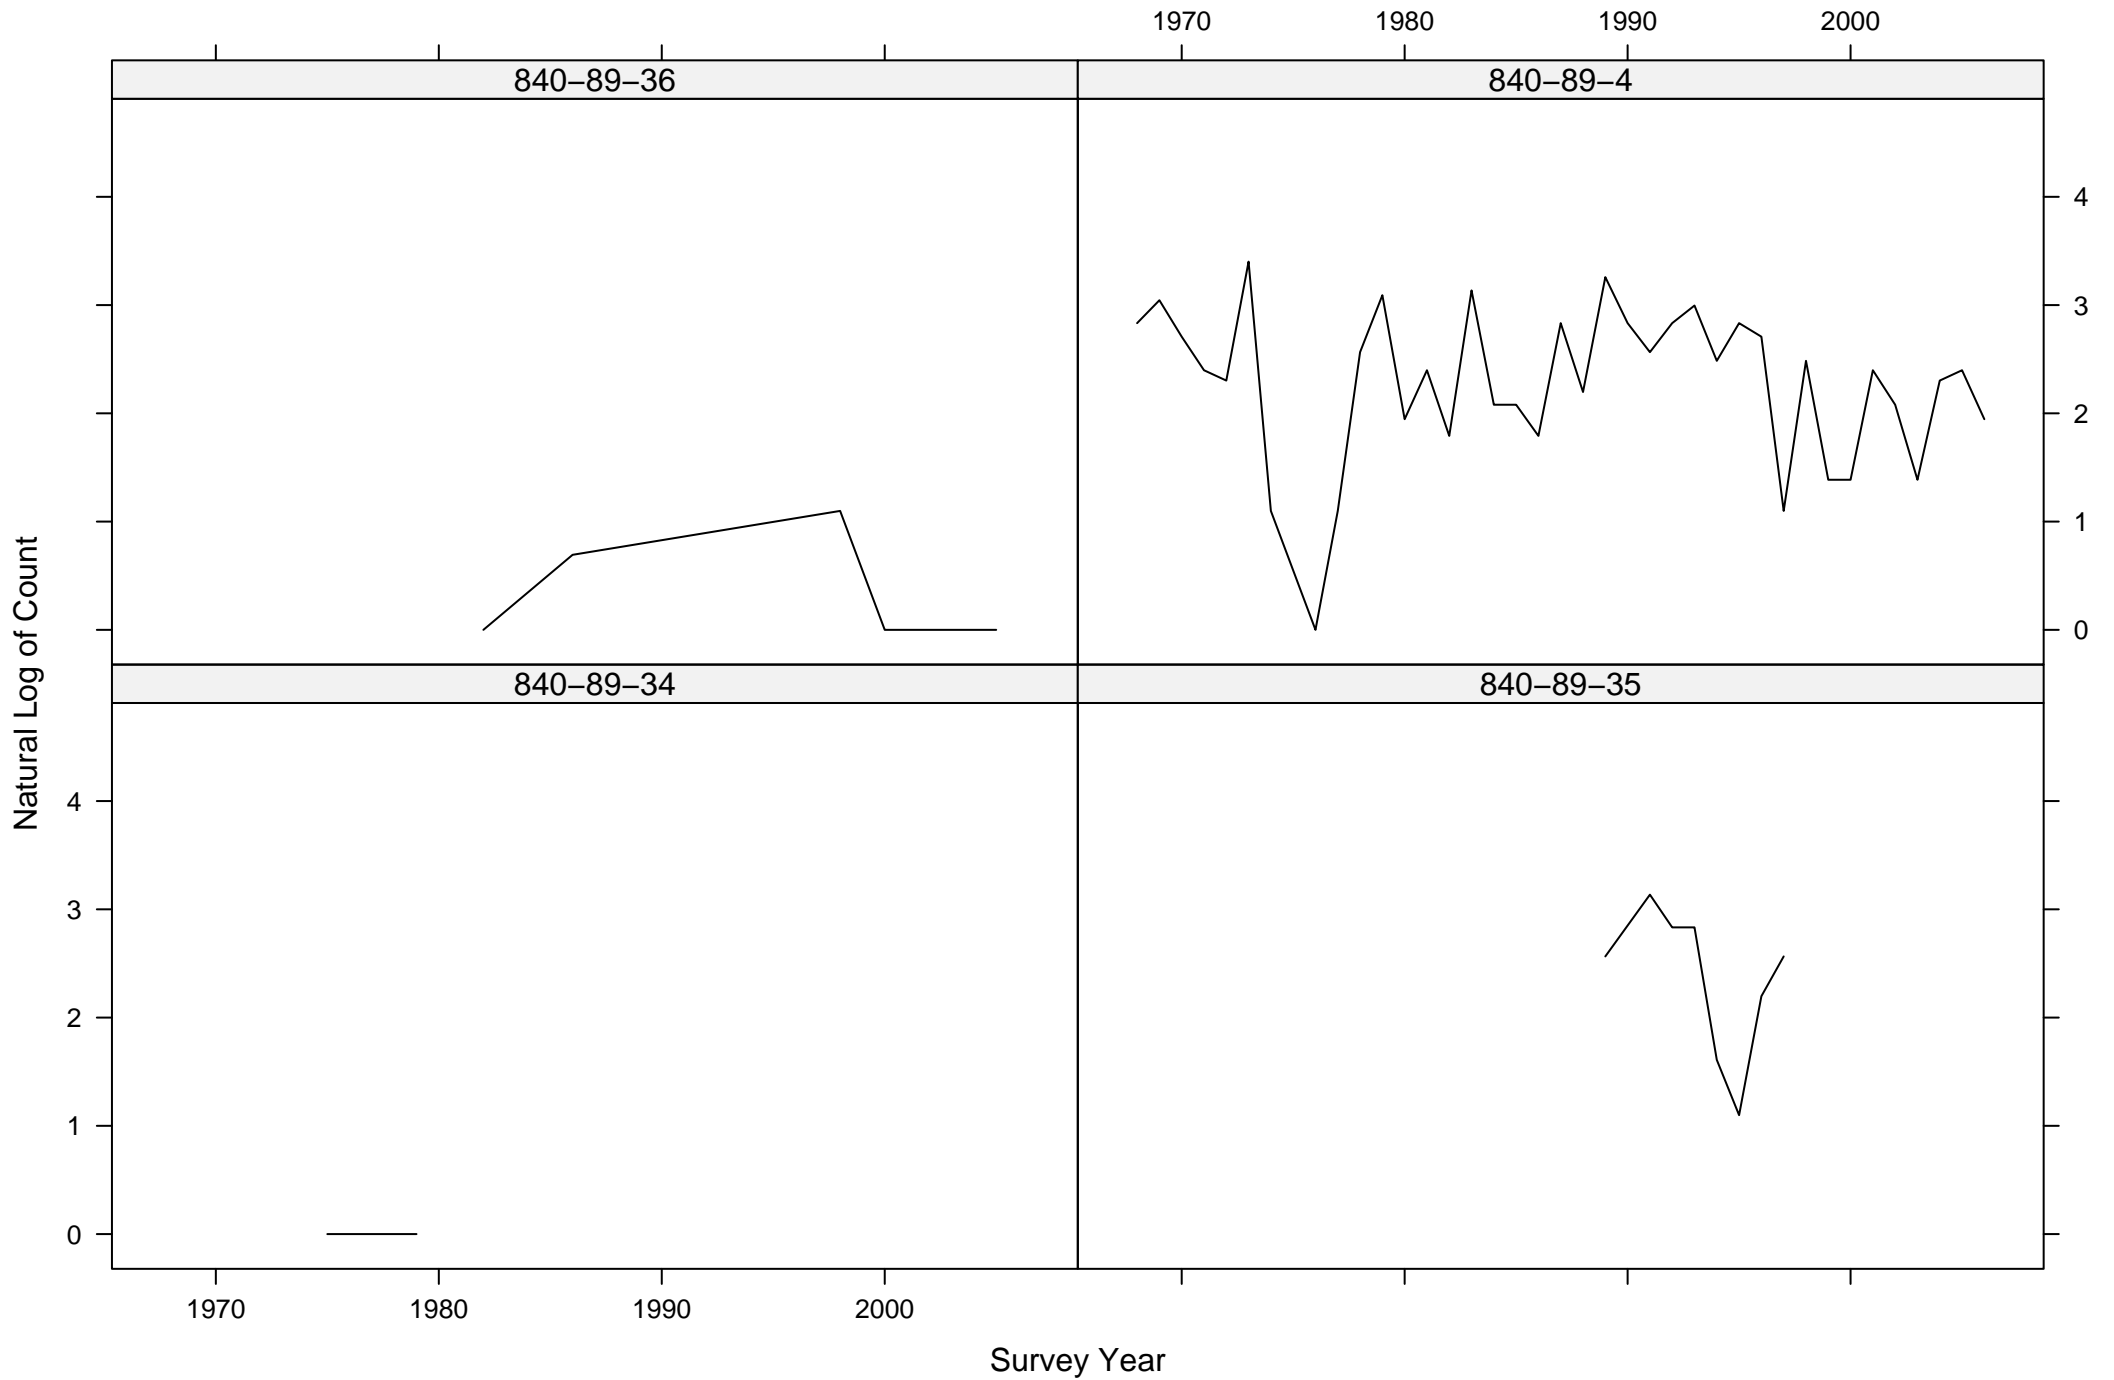

Total Counts of Black-throated Gray Warbler by Route ID