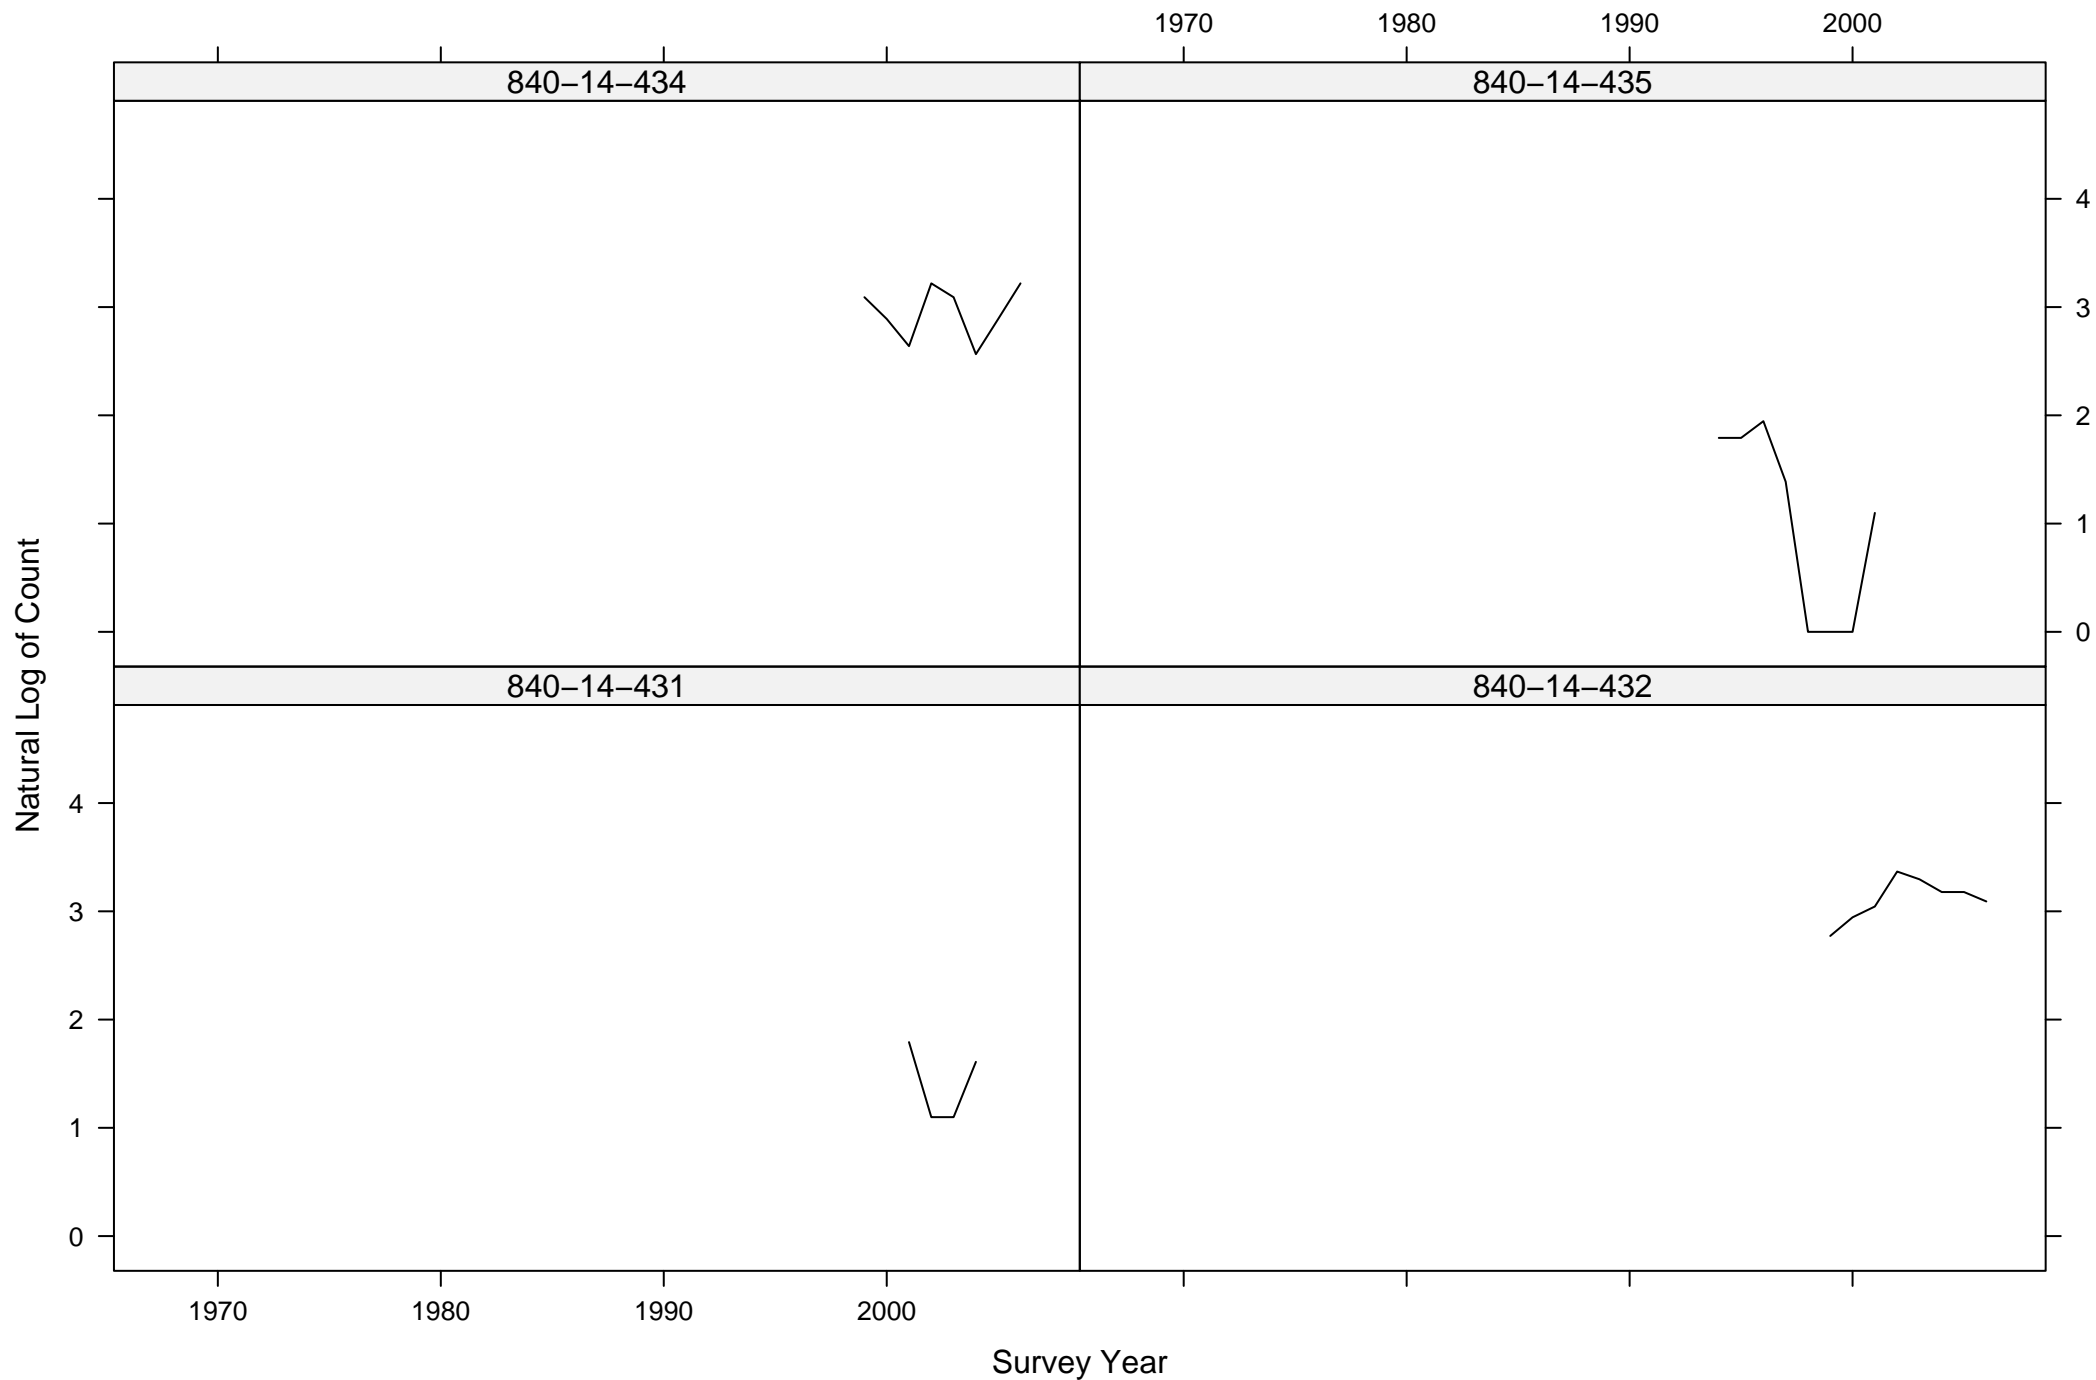

Total Counts of Black-throated Gray Warbler by Route ID