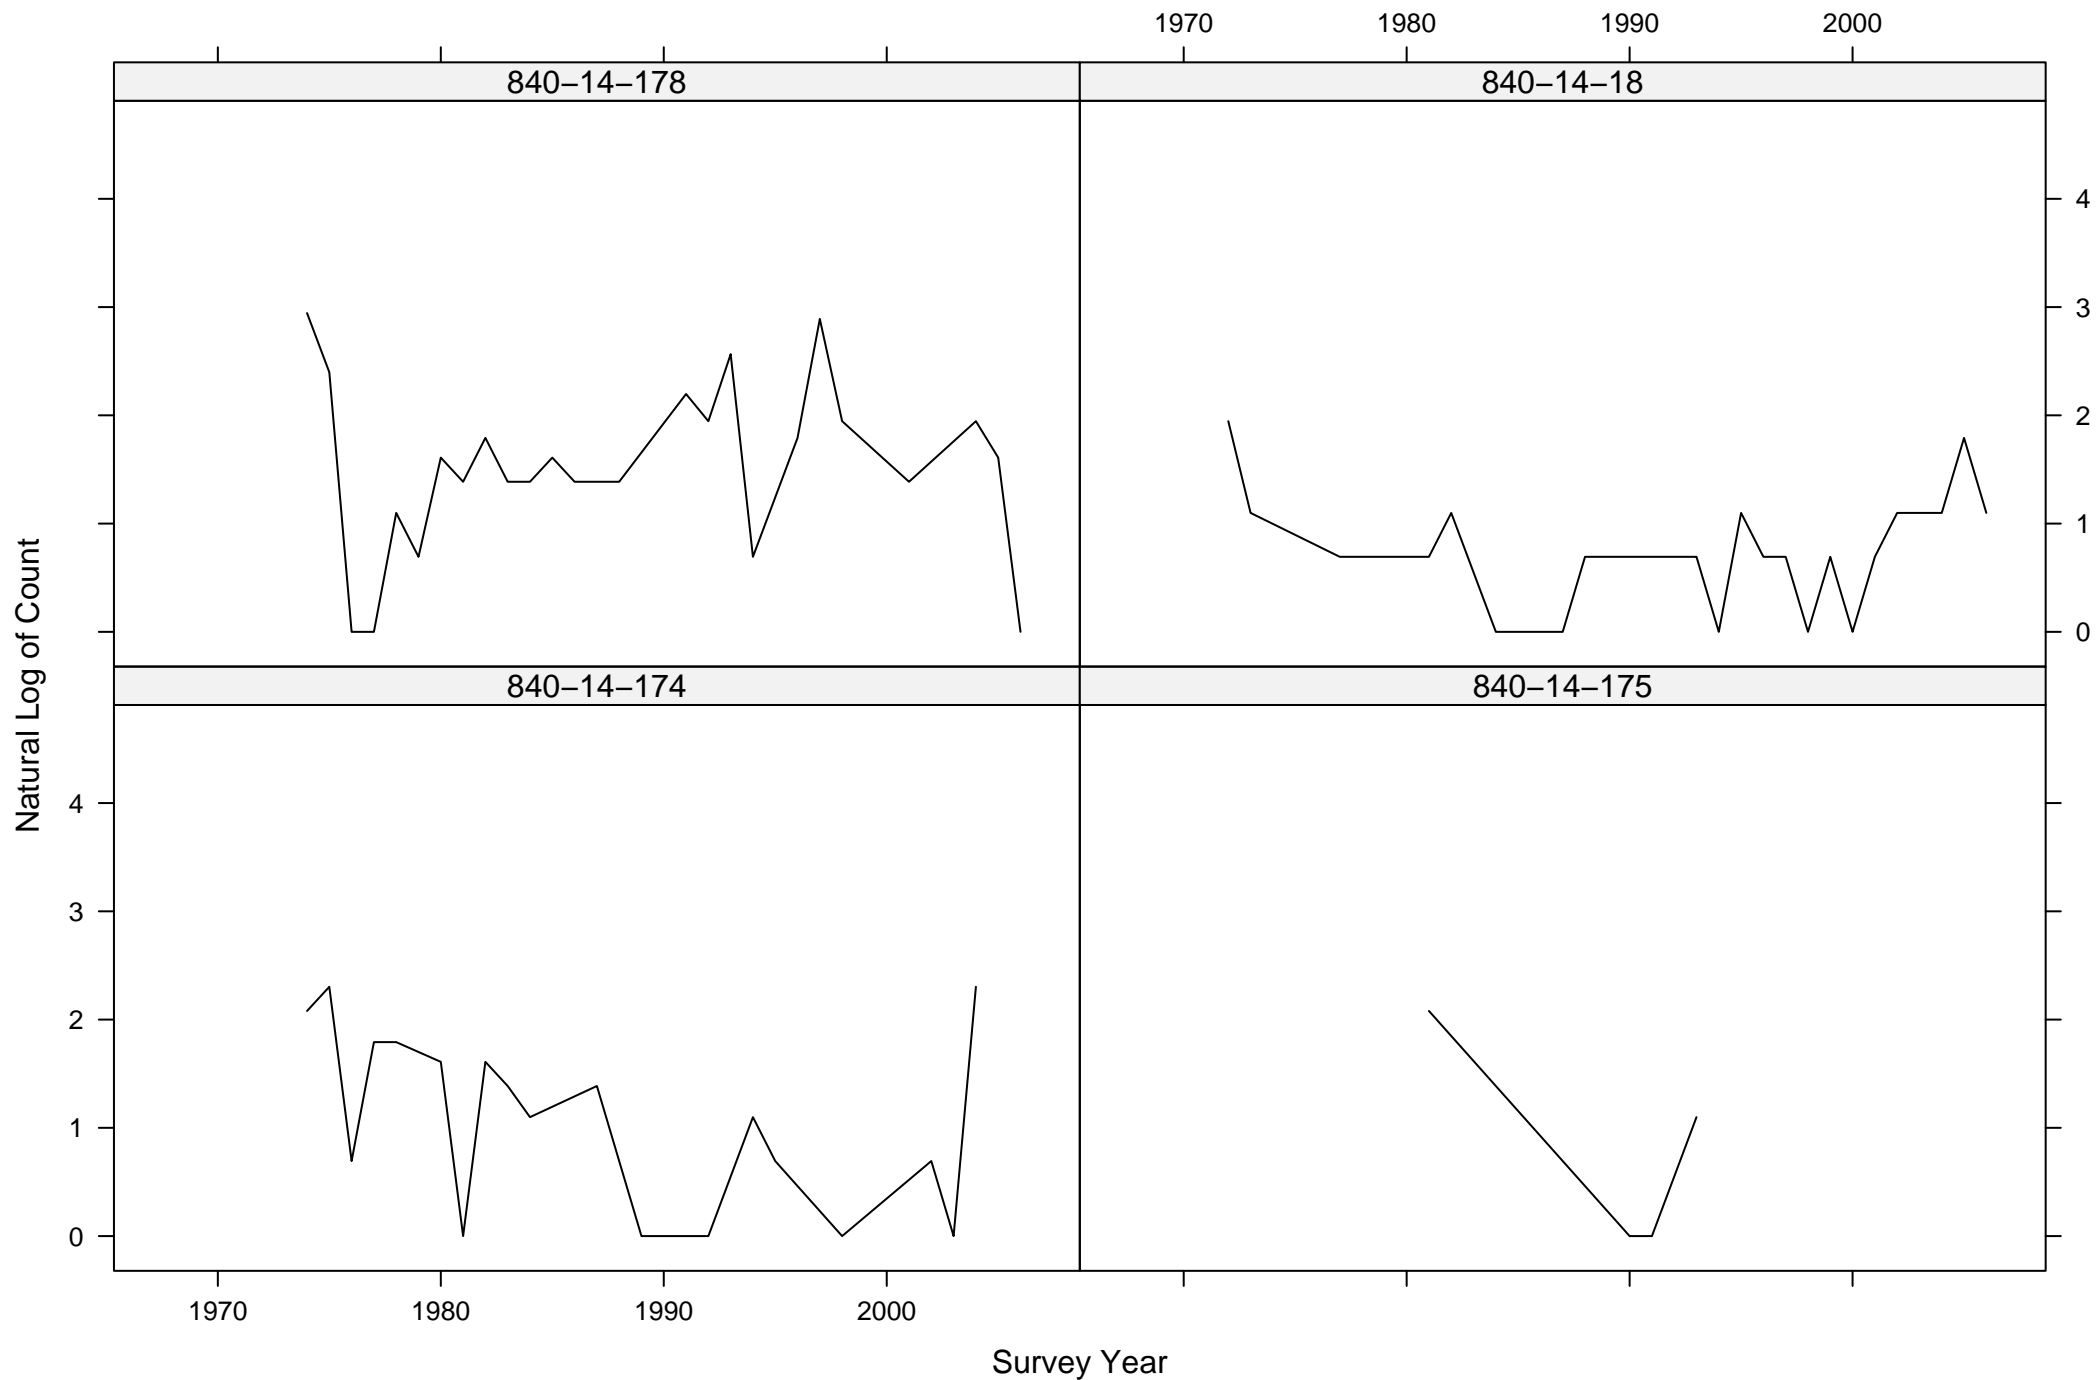

Total Counts of Black-throated Gray Warbler by Route ID