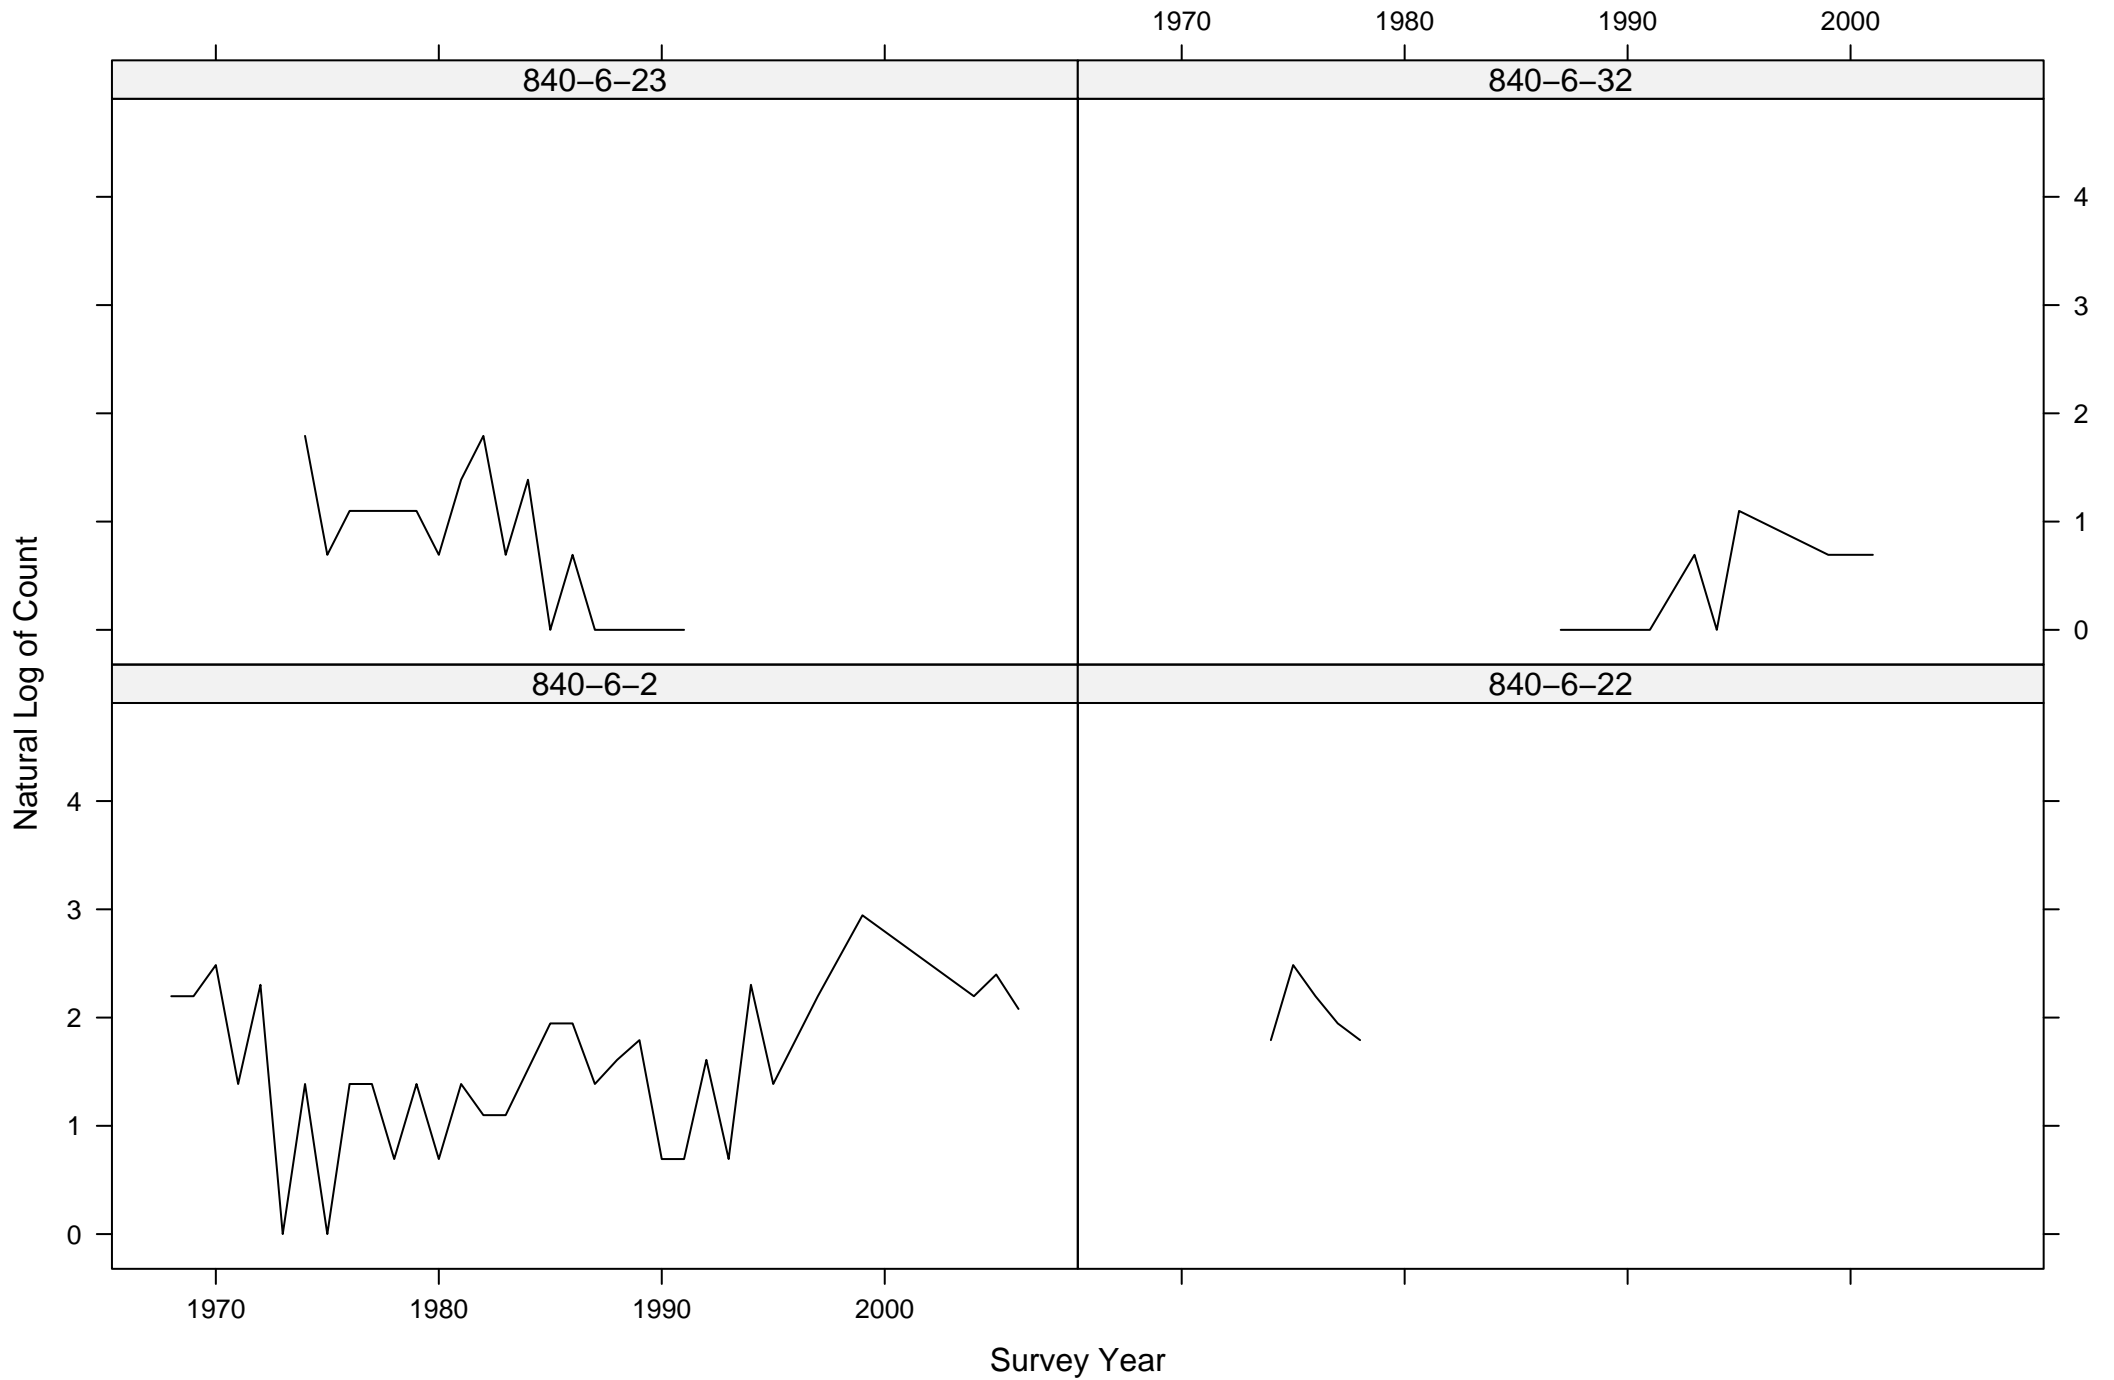

Total Counts of Black-throated Gray Warbler by Route ID