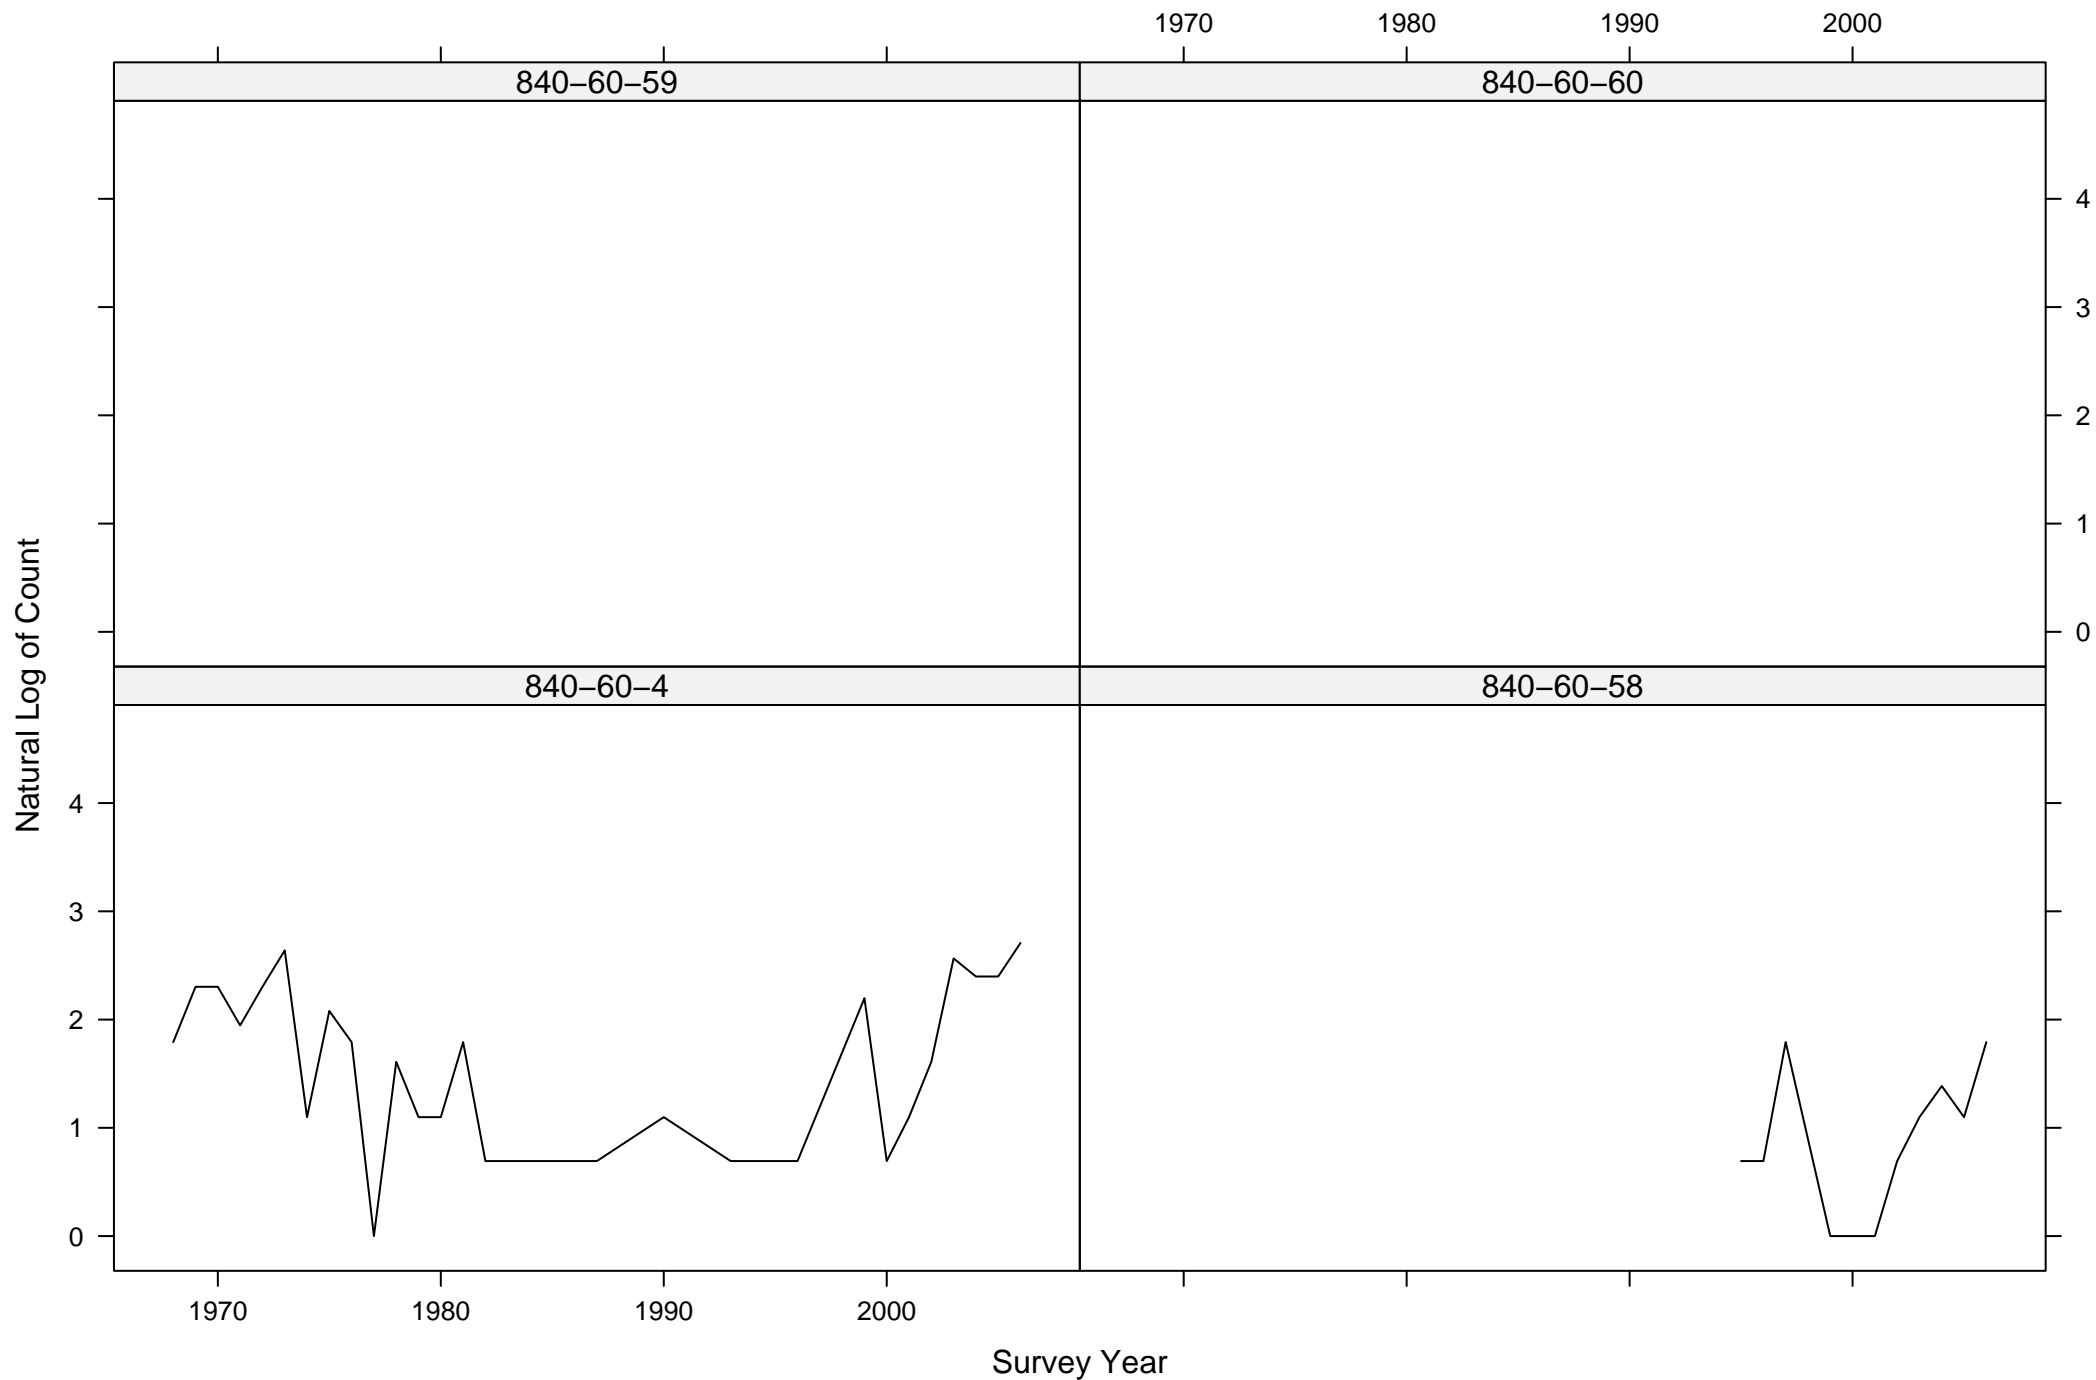

Total Counts of Black-throated Gray Warbler by Route ID