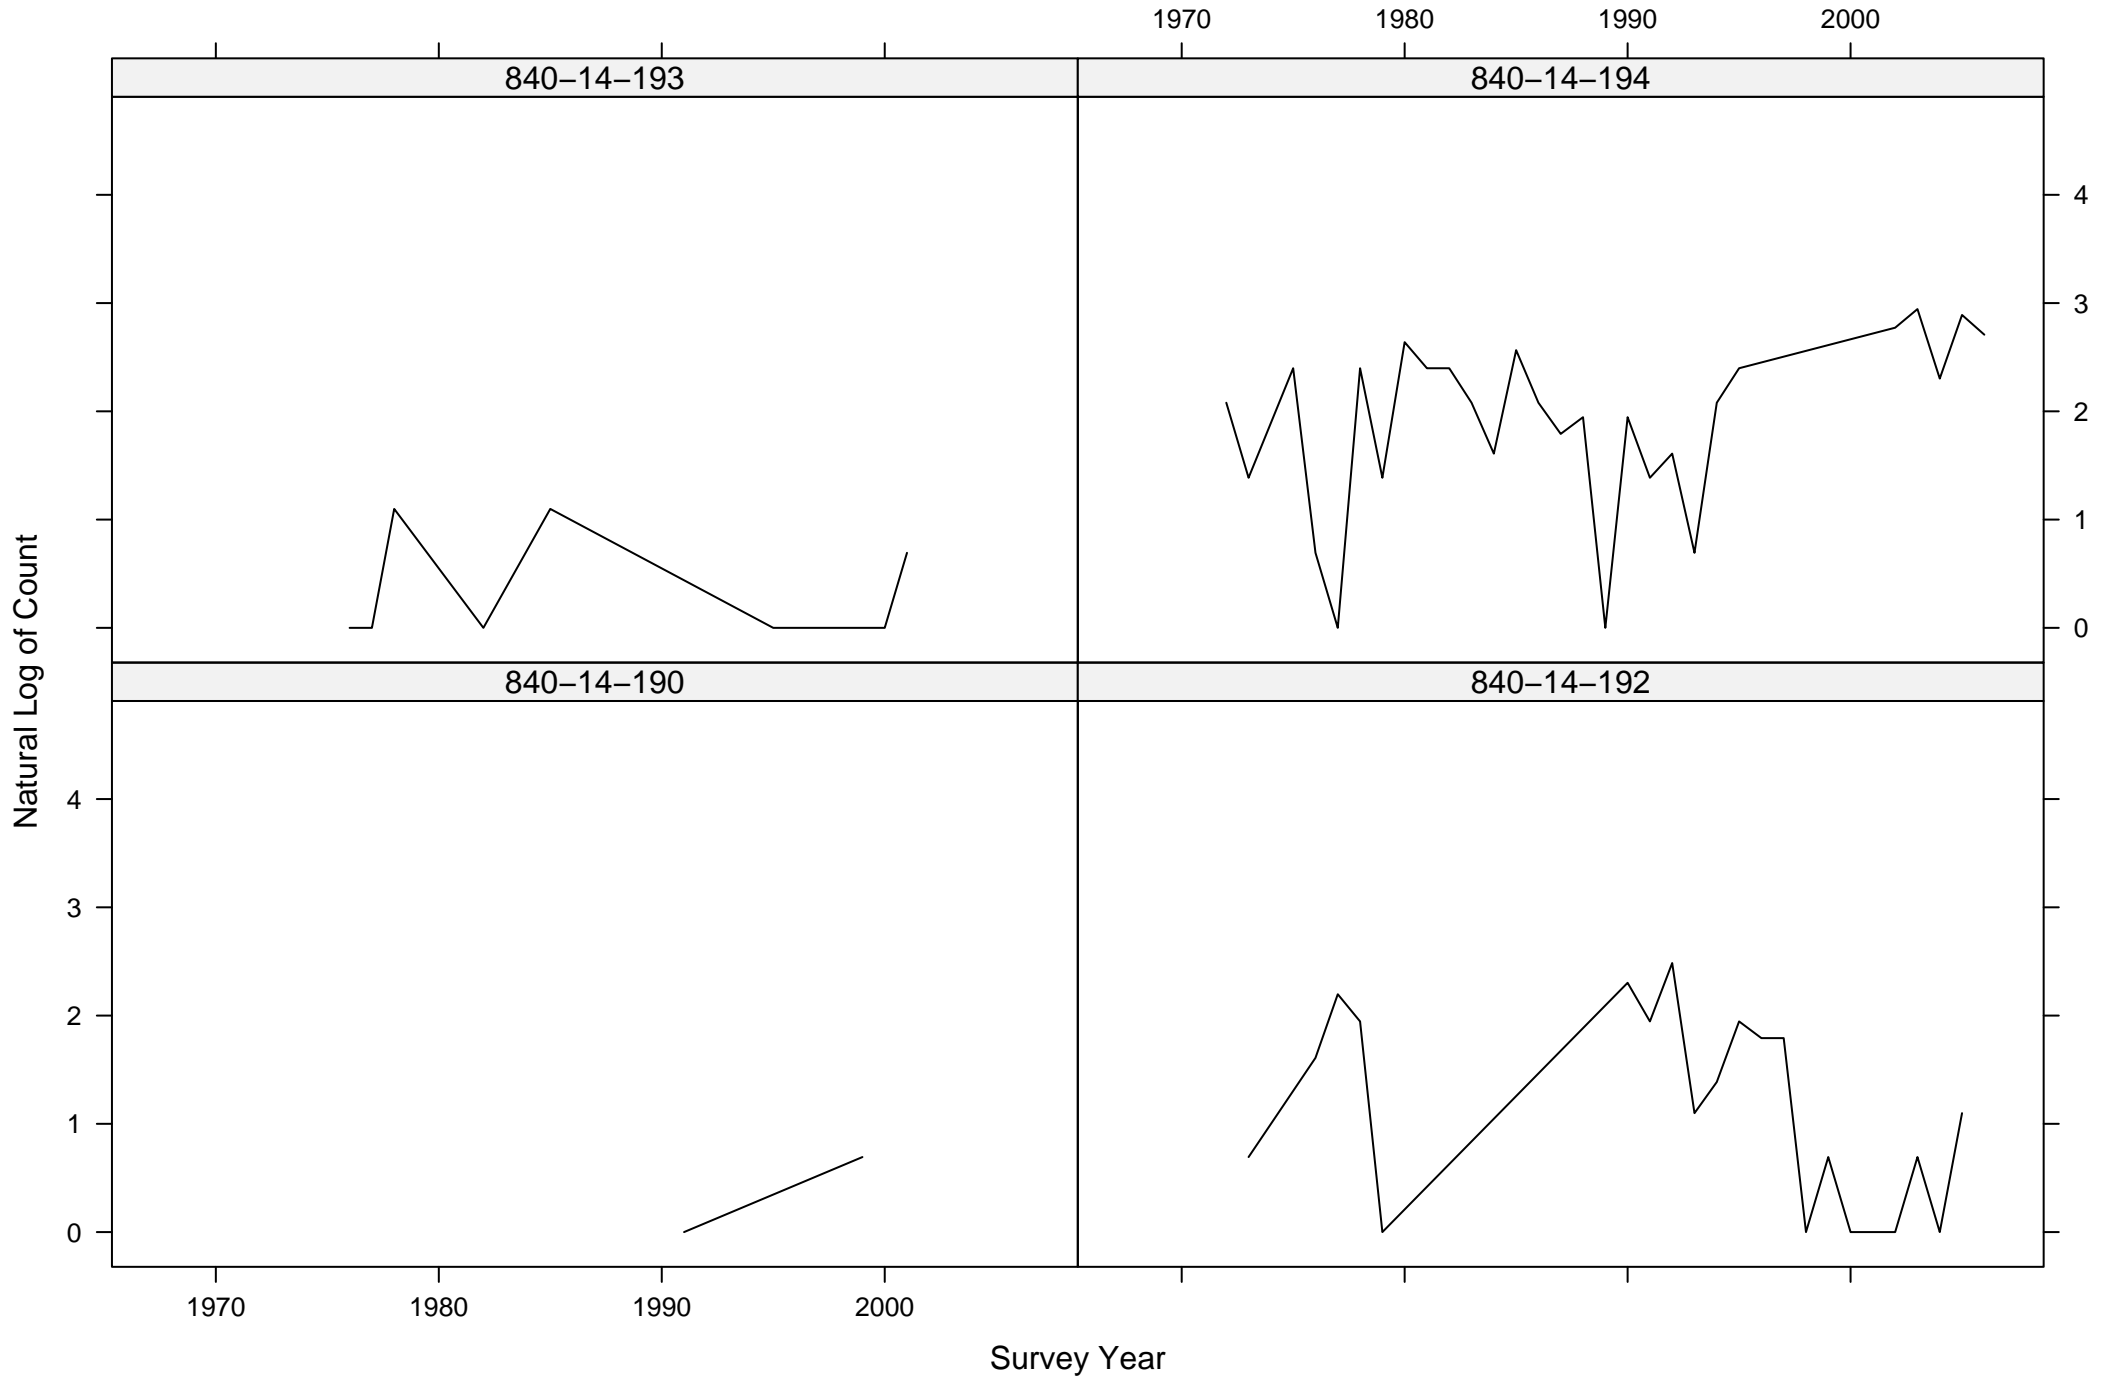

Total Counts of Black-throated Gray Warbler by Route ID