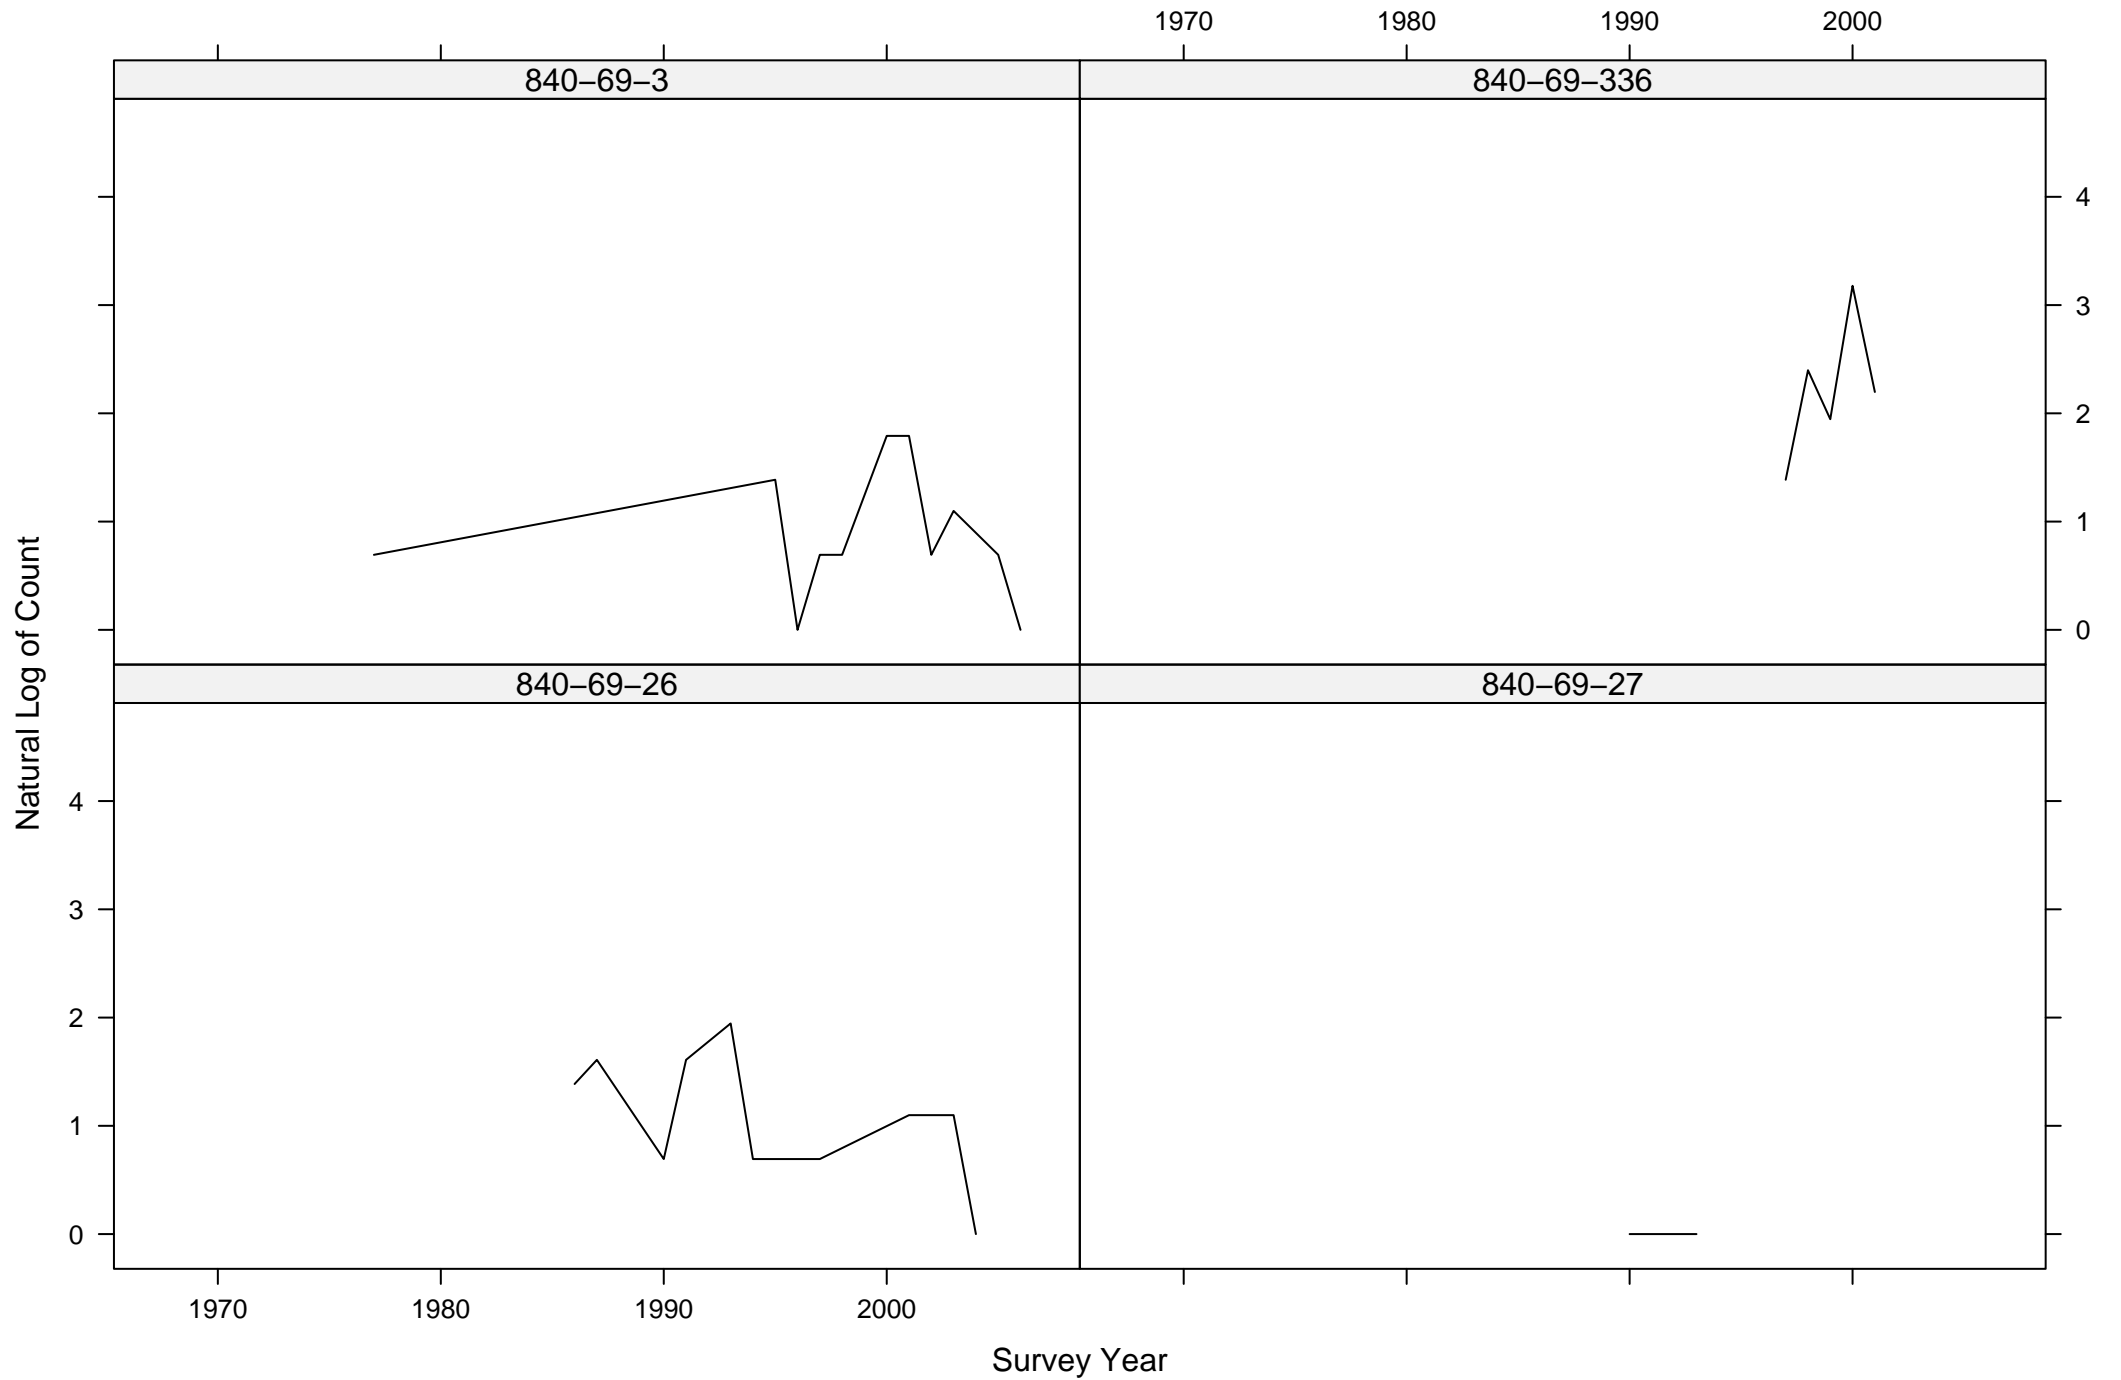

Total Counts of Black-throated Gray Warbler by Route ID