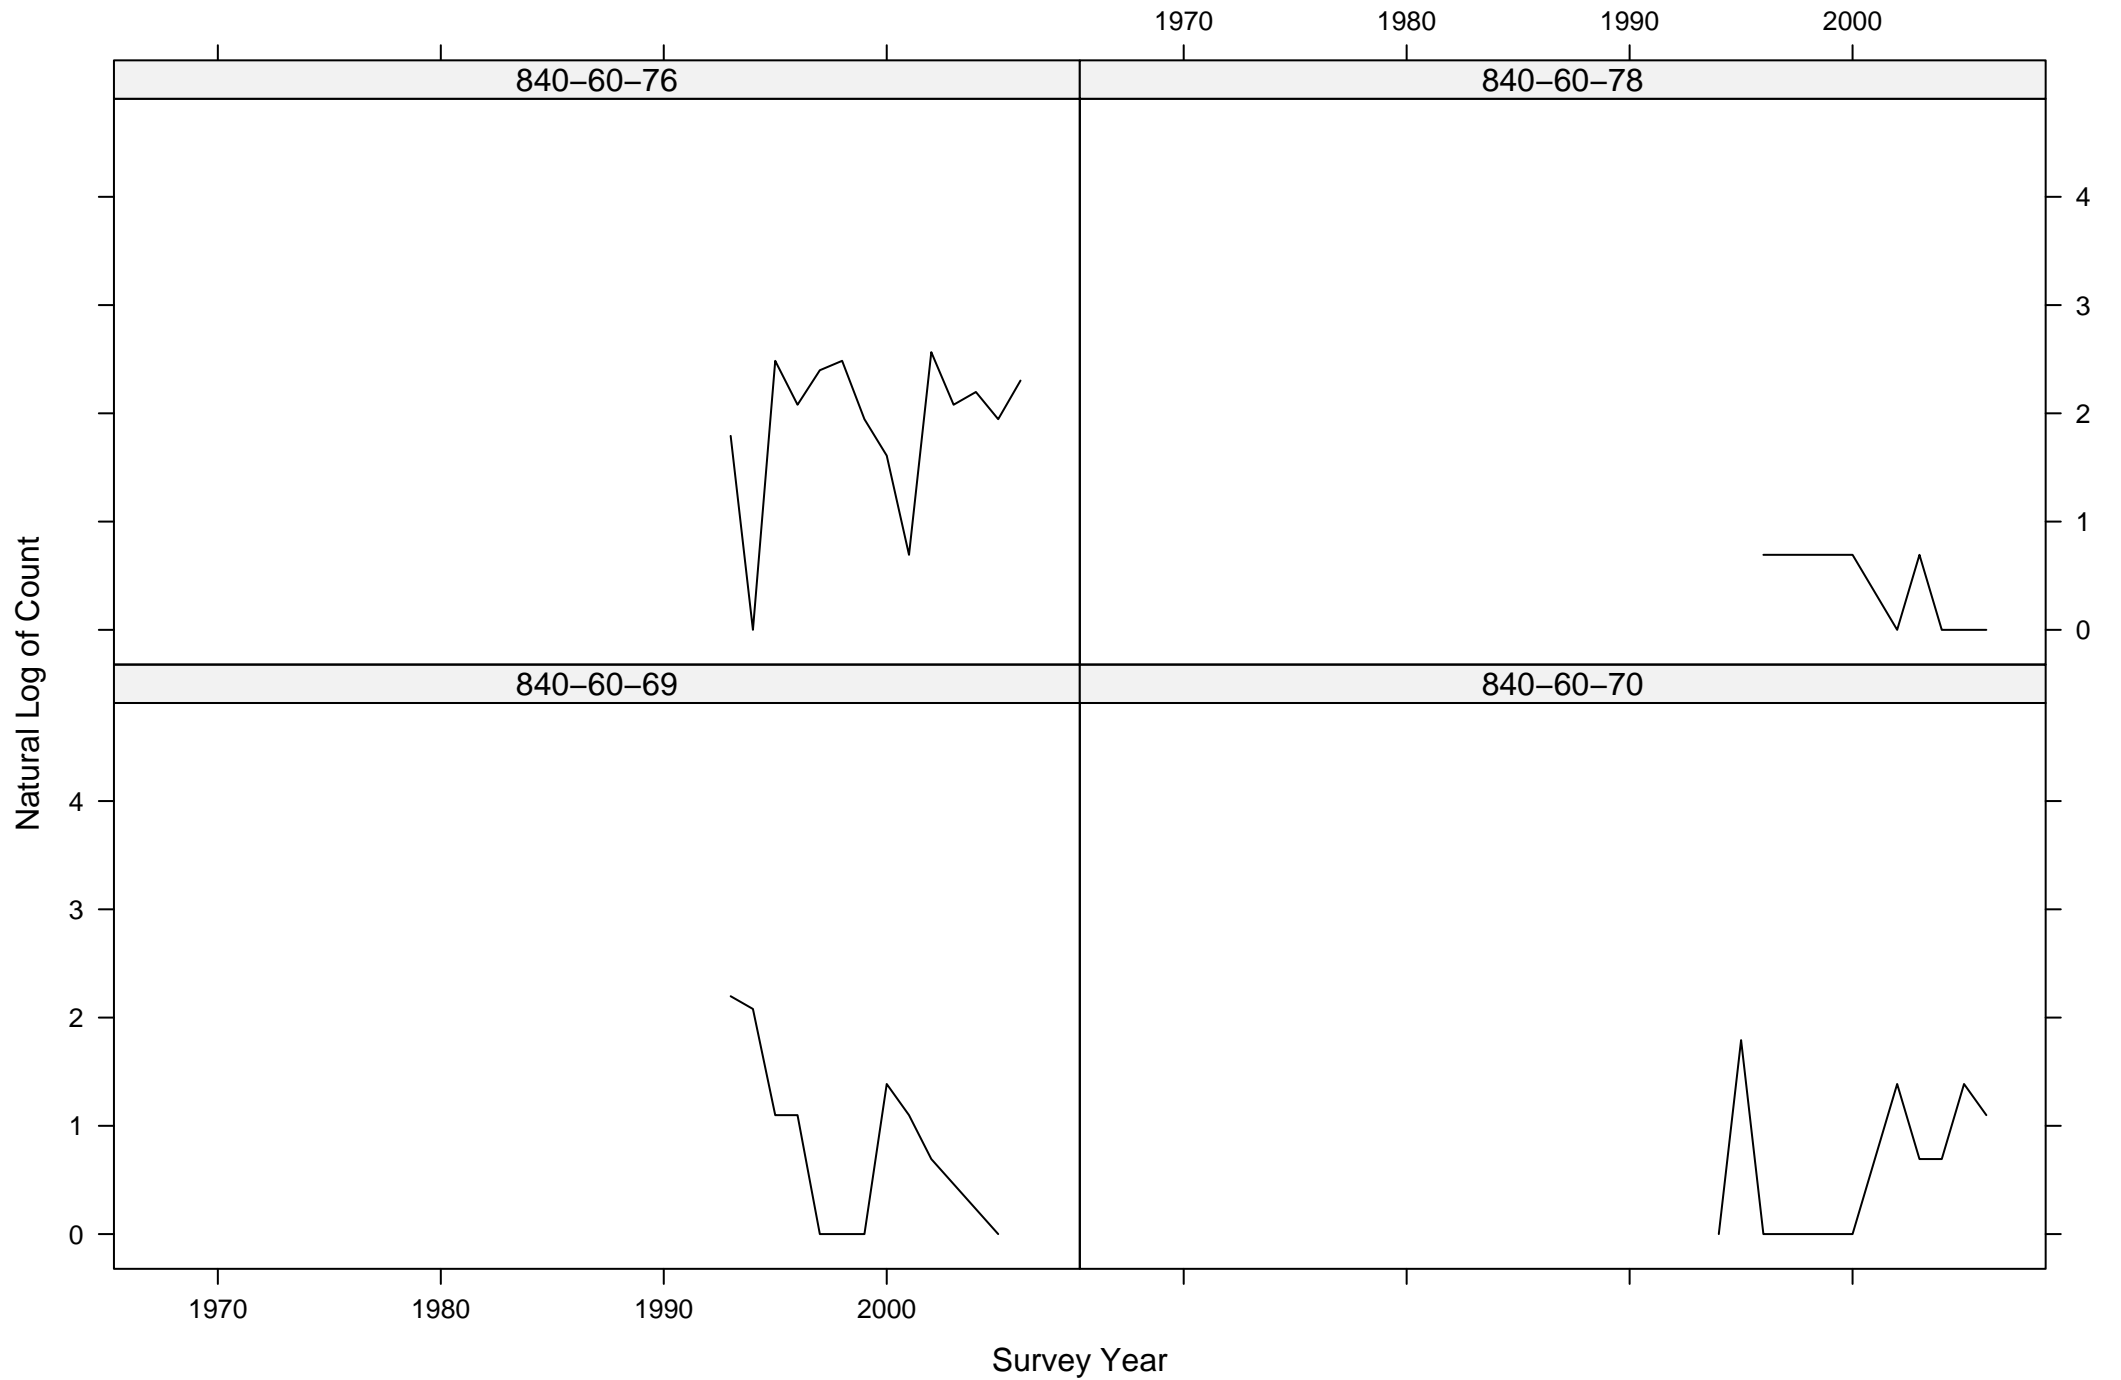

Total Counts of Black-throated Gray Warbler by Route ID