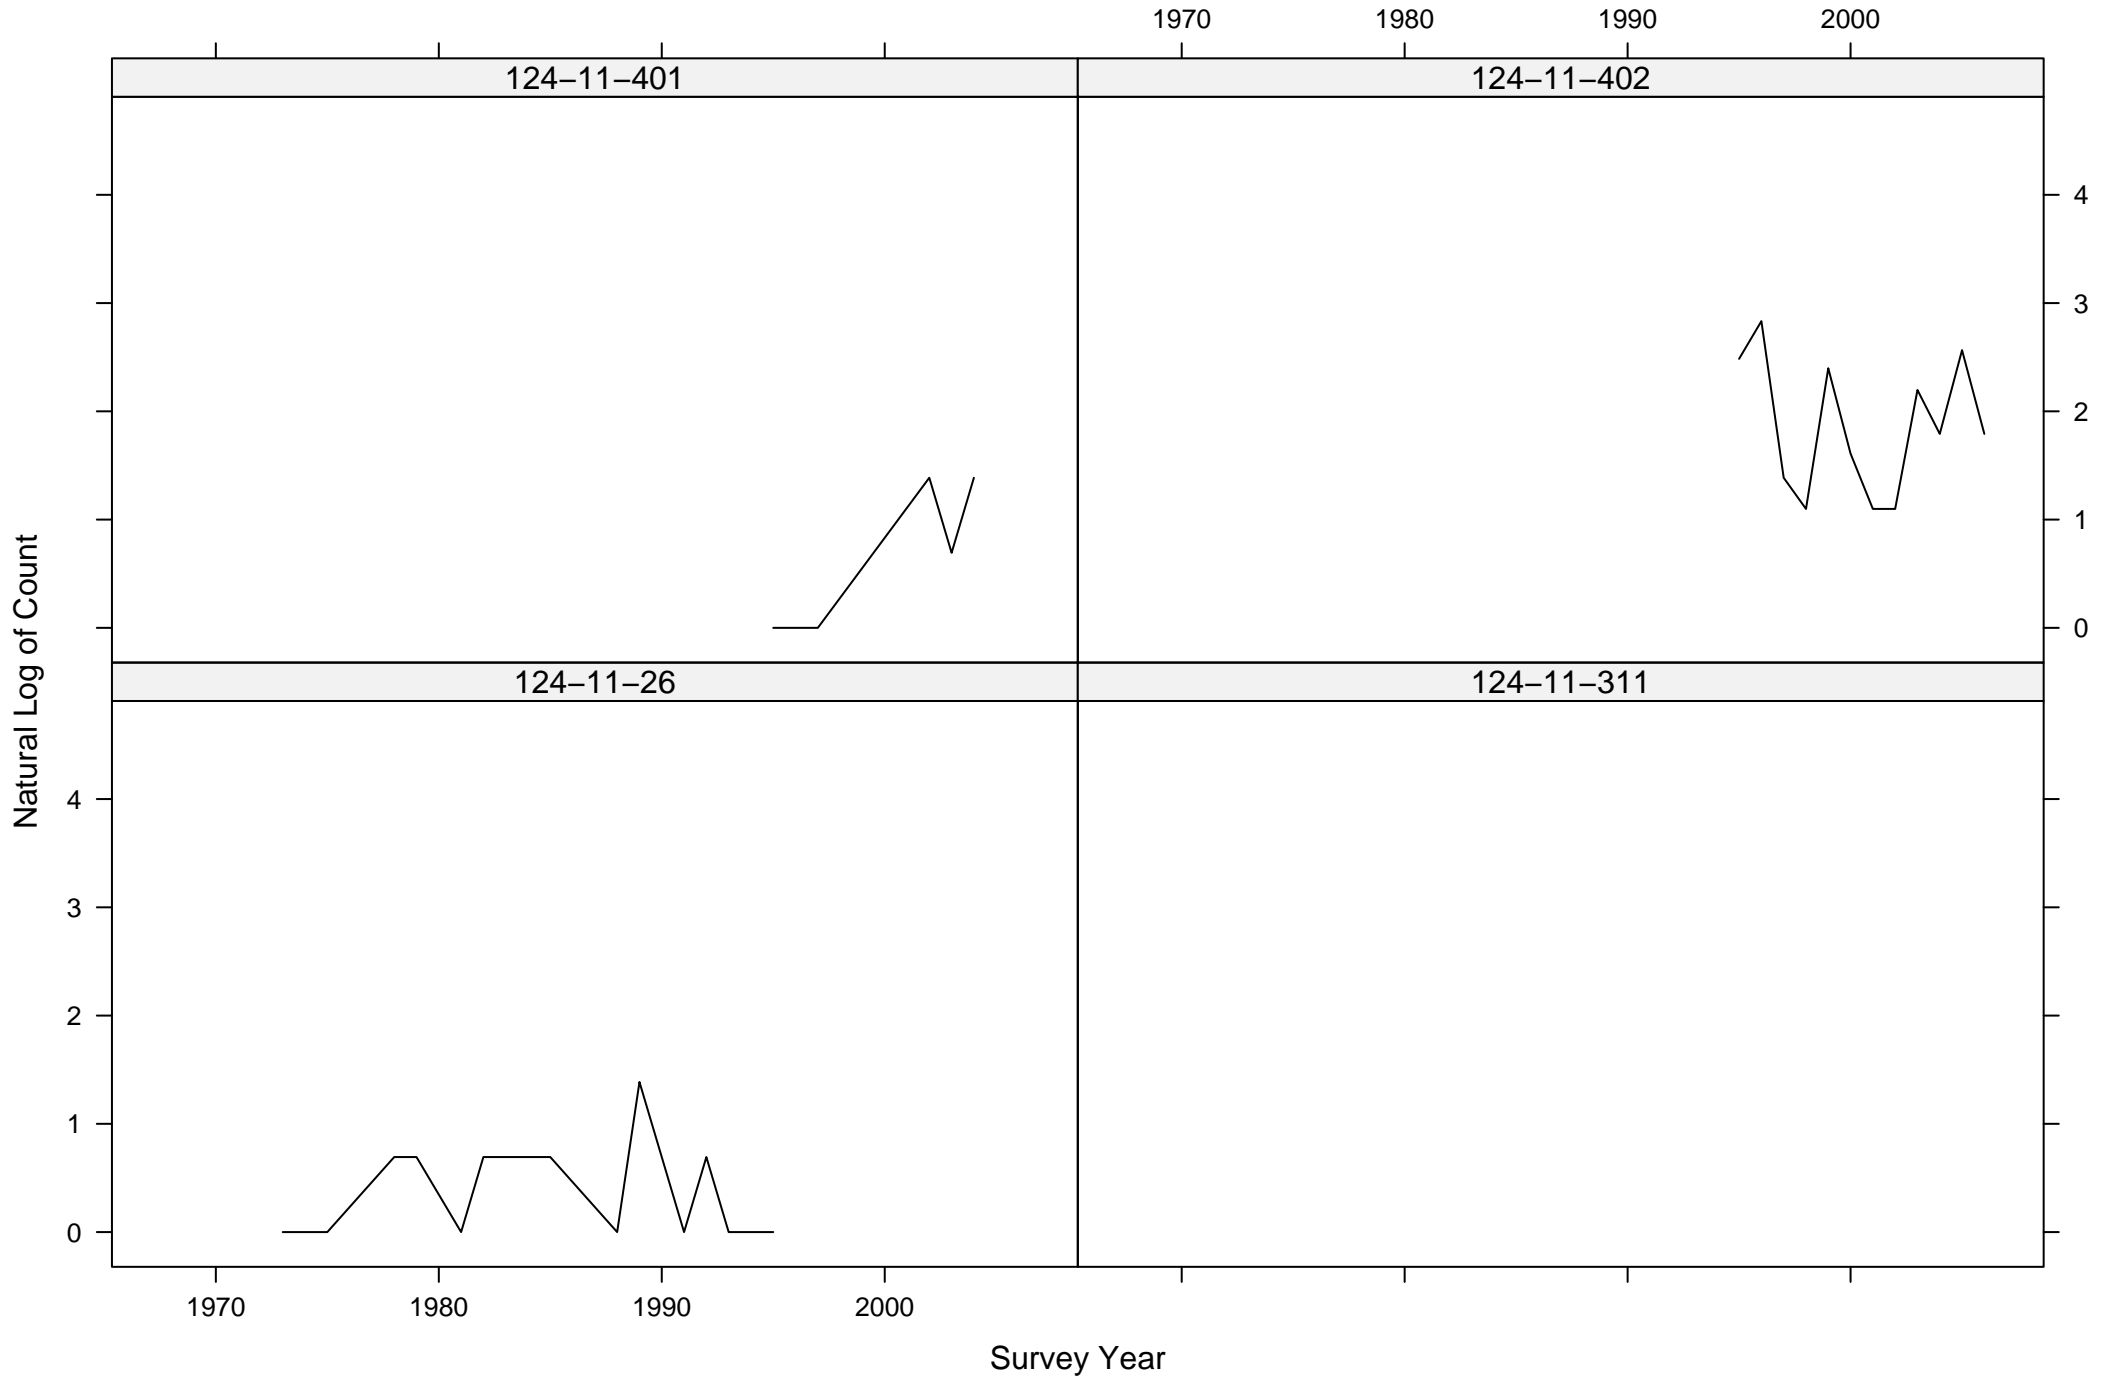

Total Counts of Black-throated Gray Warbler by Route ID