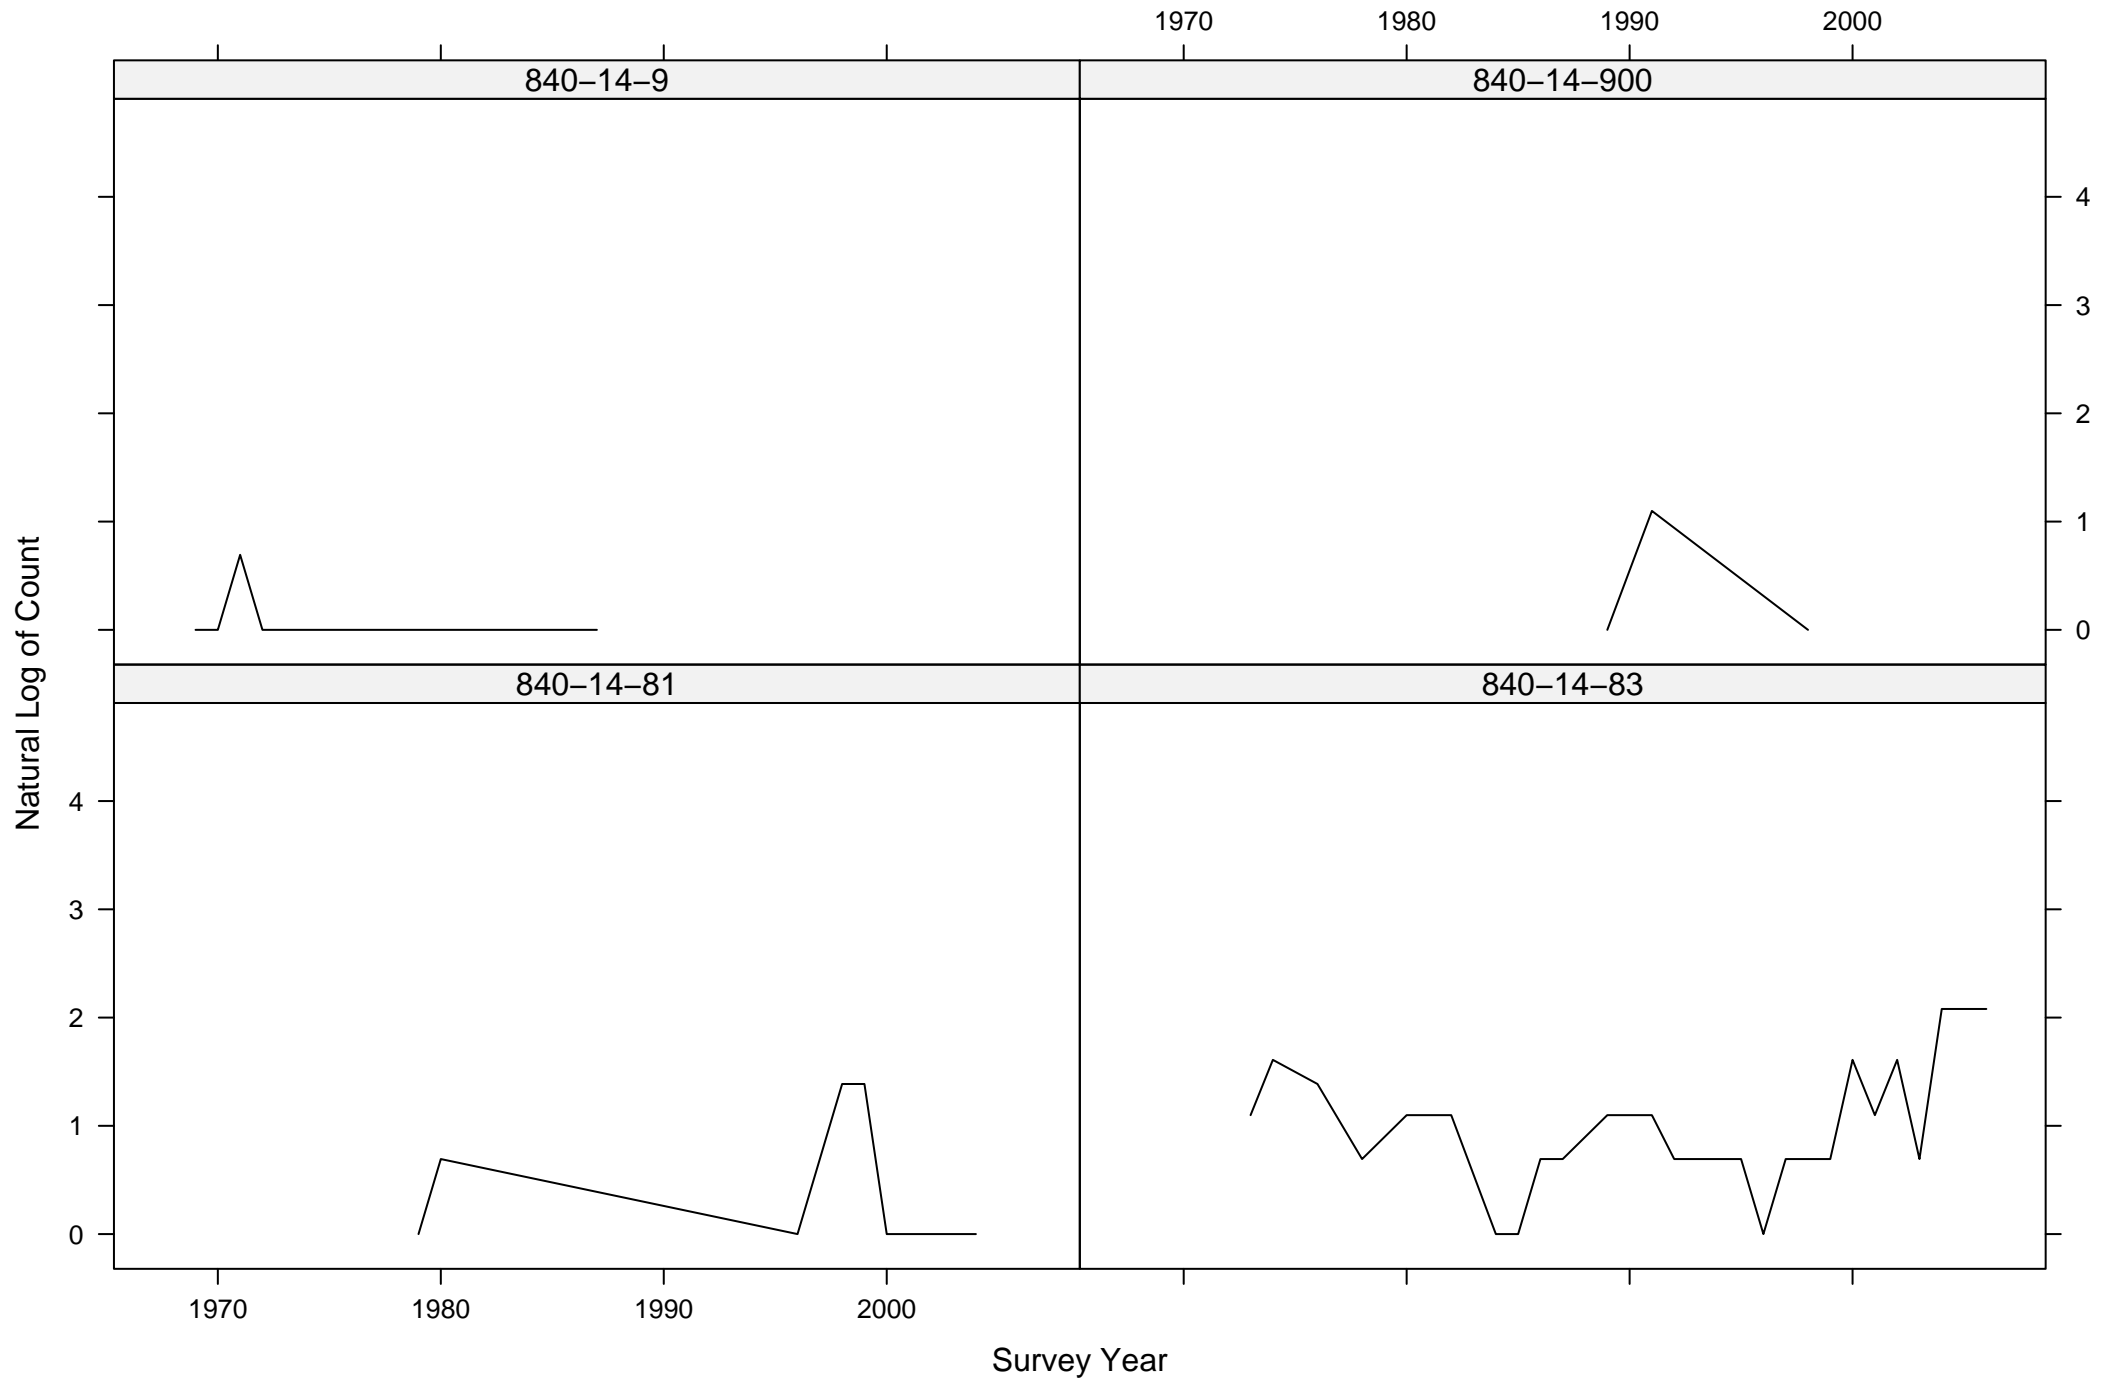

Total Counts of Black-throated Gray Warbler by Route ID