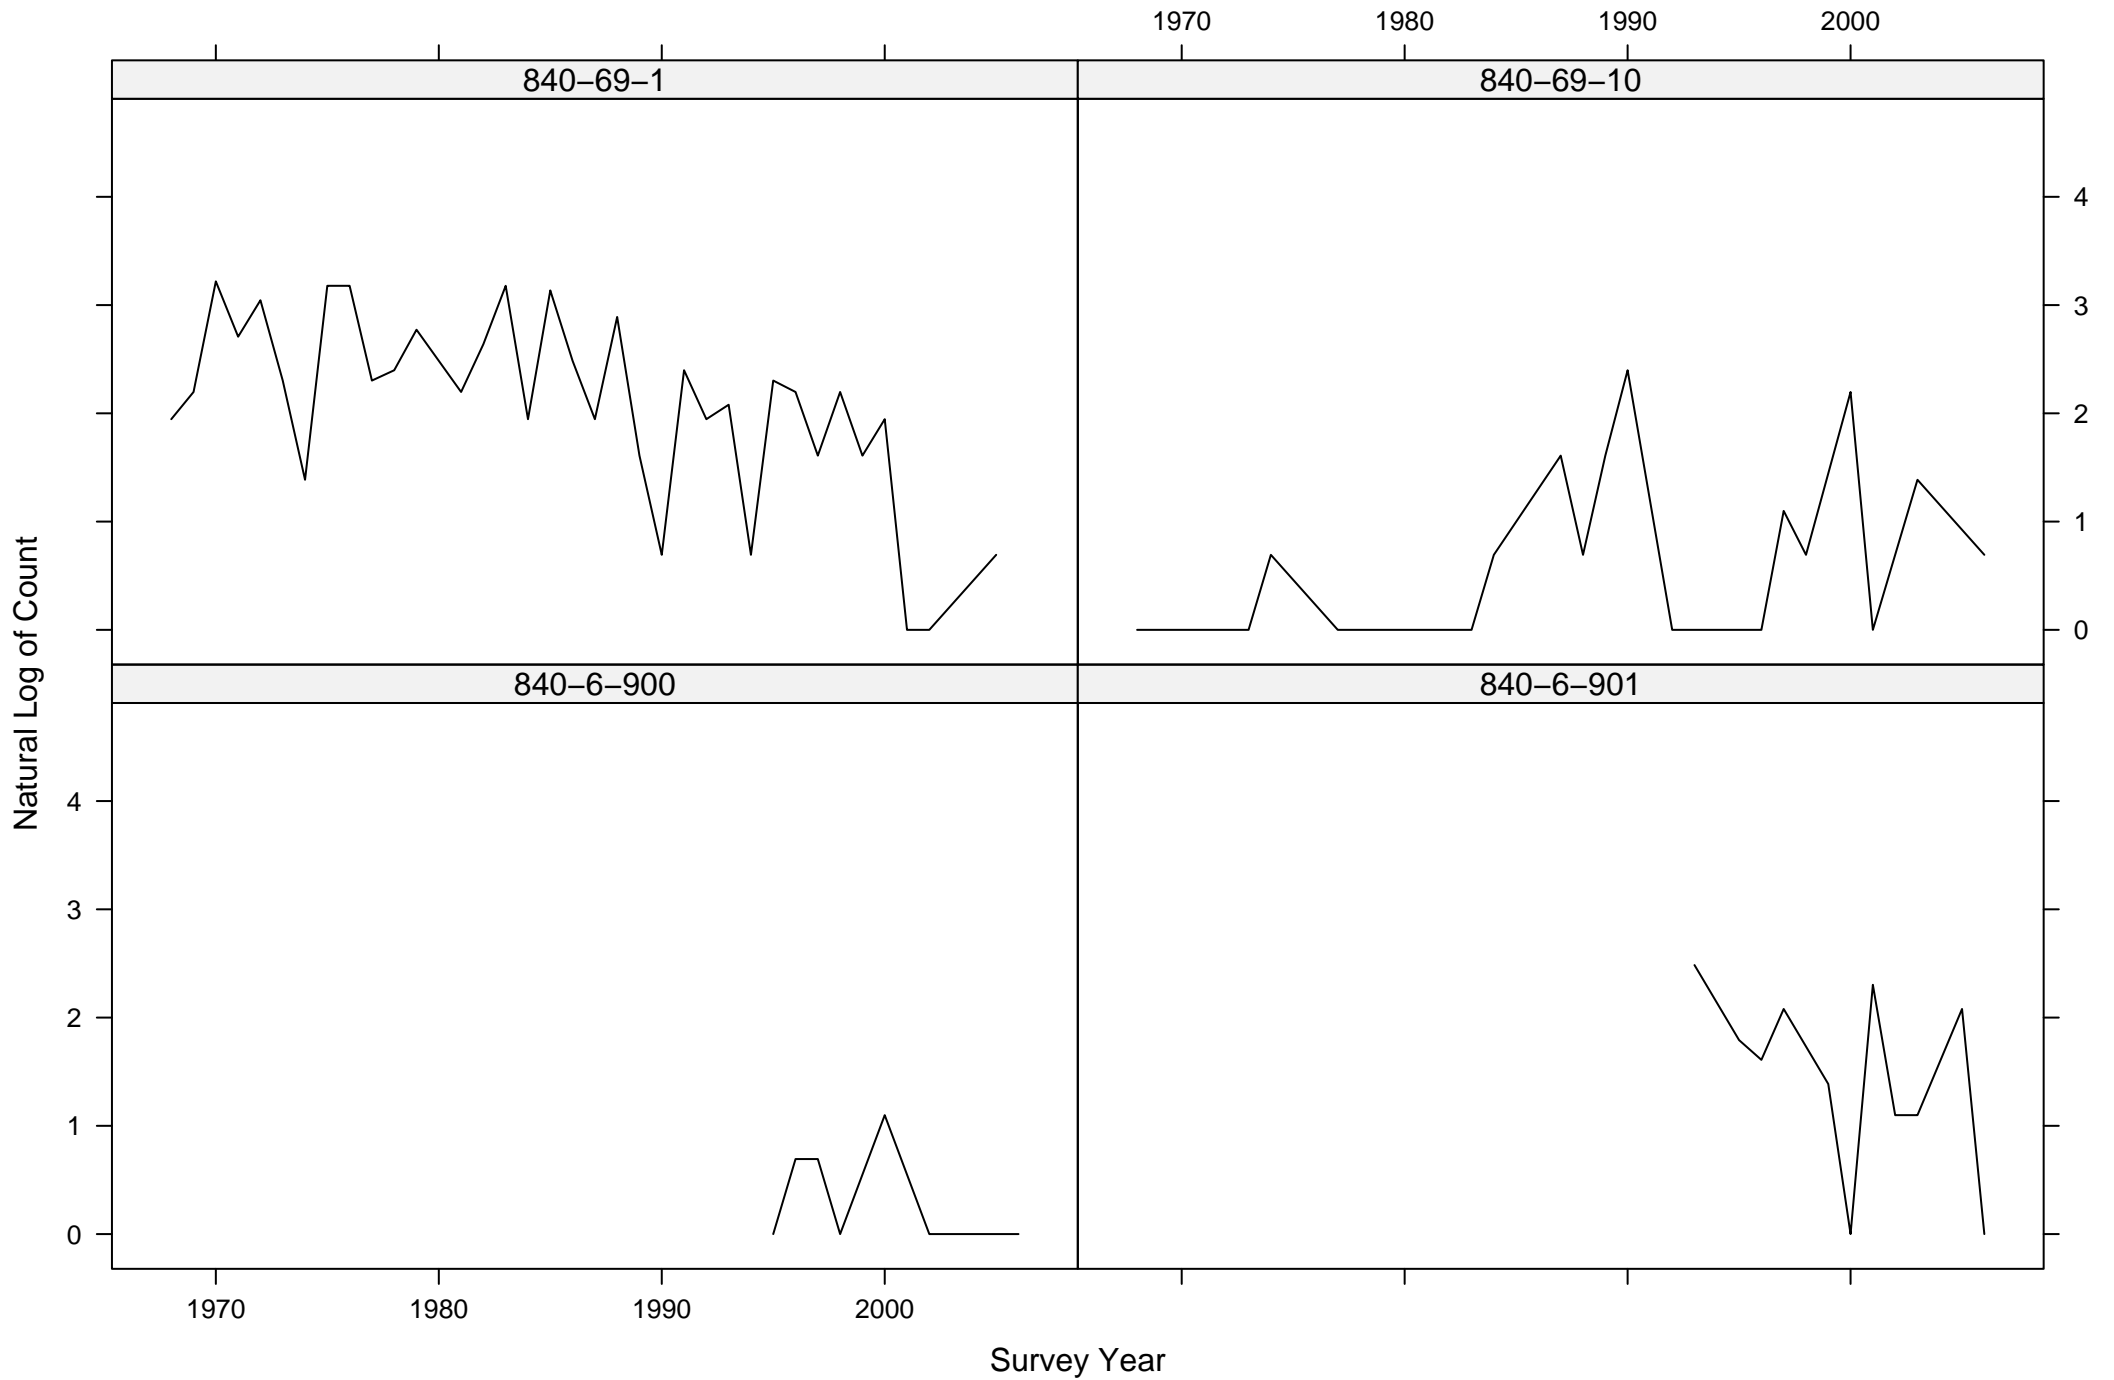

Total Counts of Black-throated Gray Warbler by Route ID