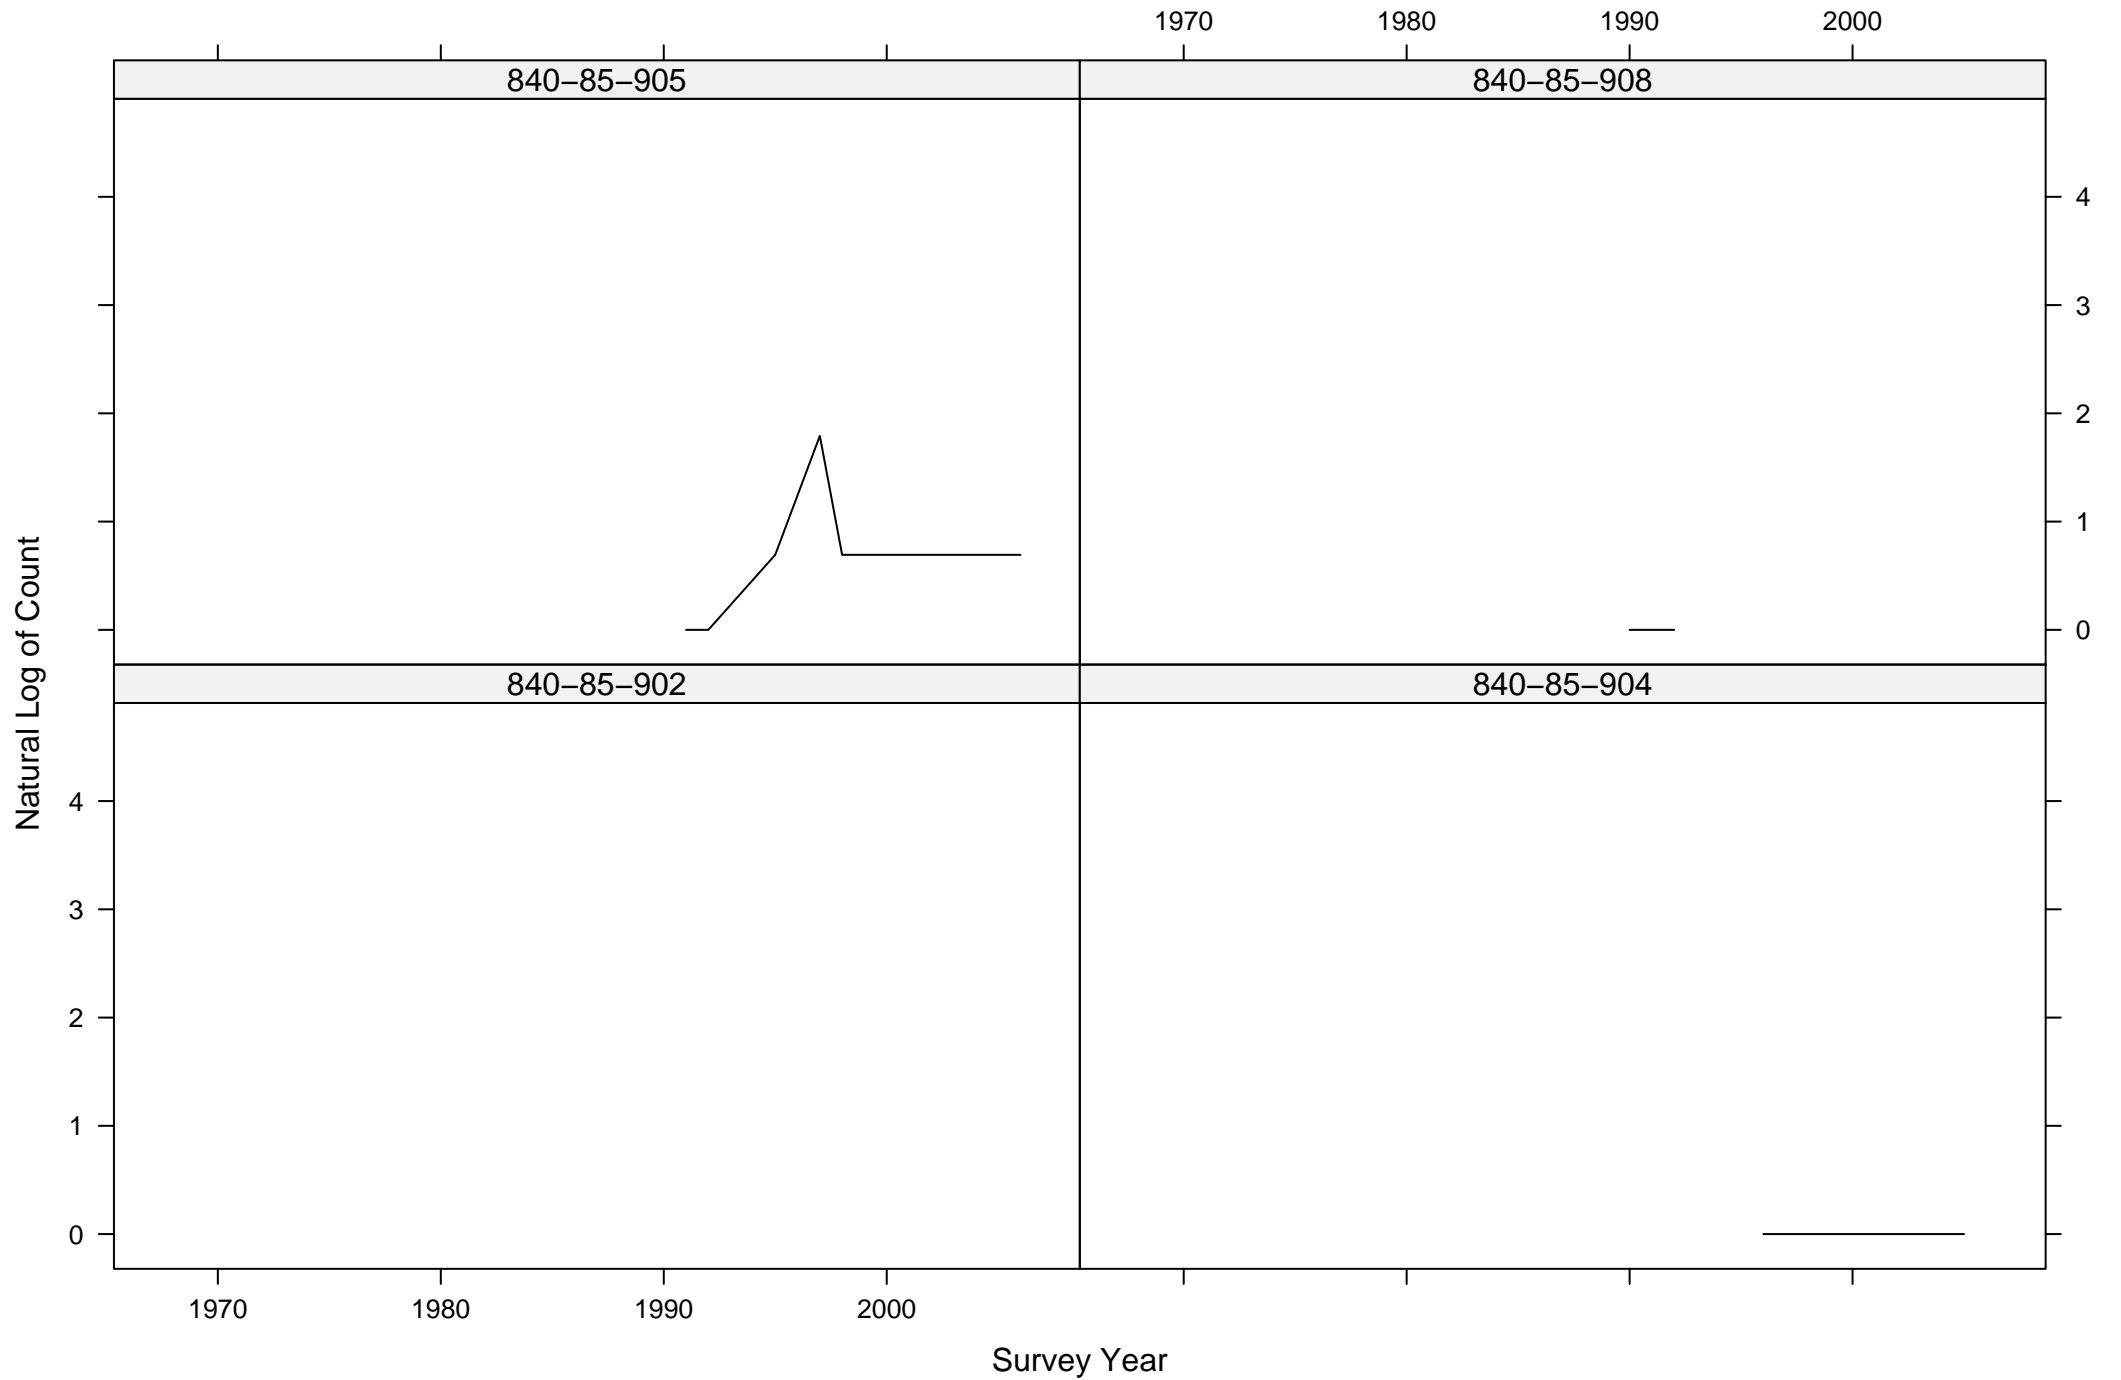

Total Counts of Black-throated Gray Warbler by Route ID