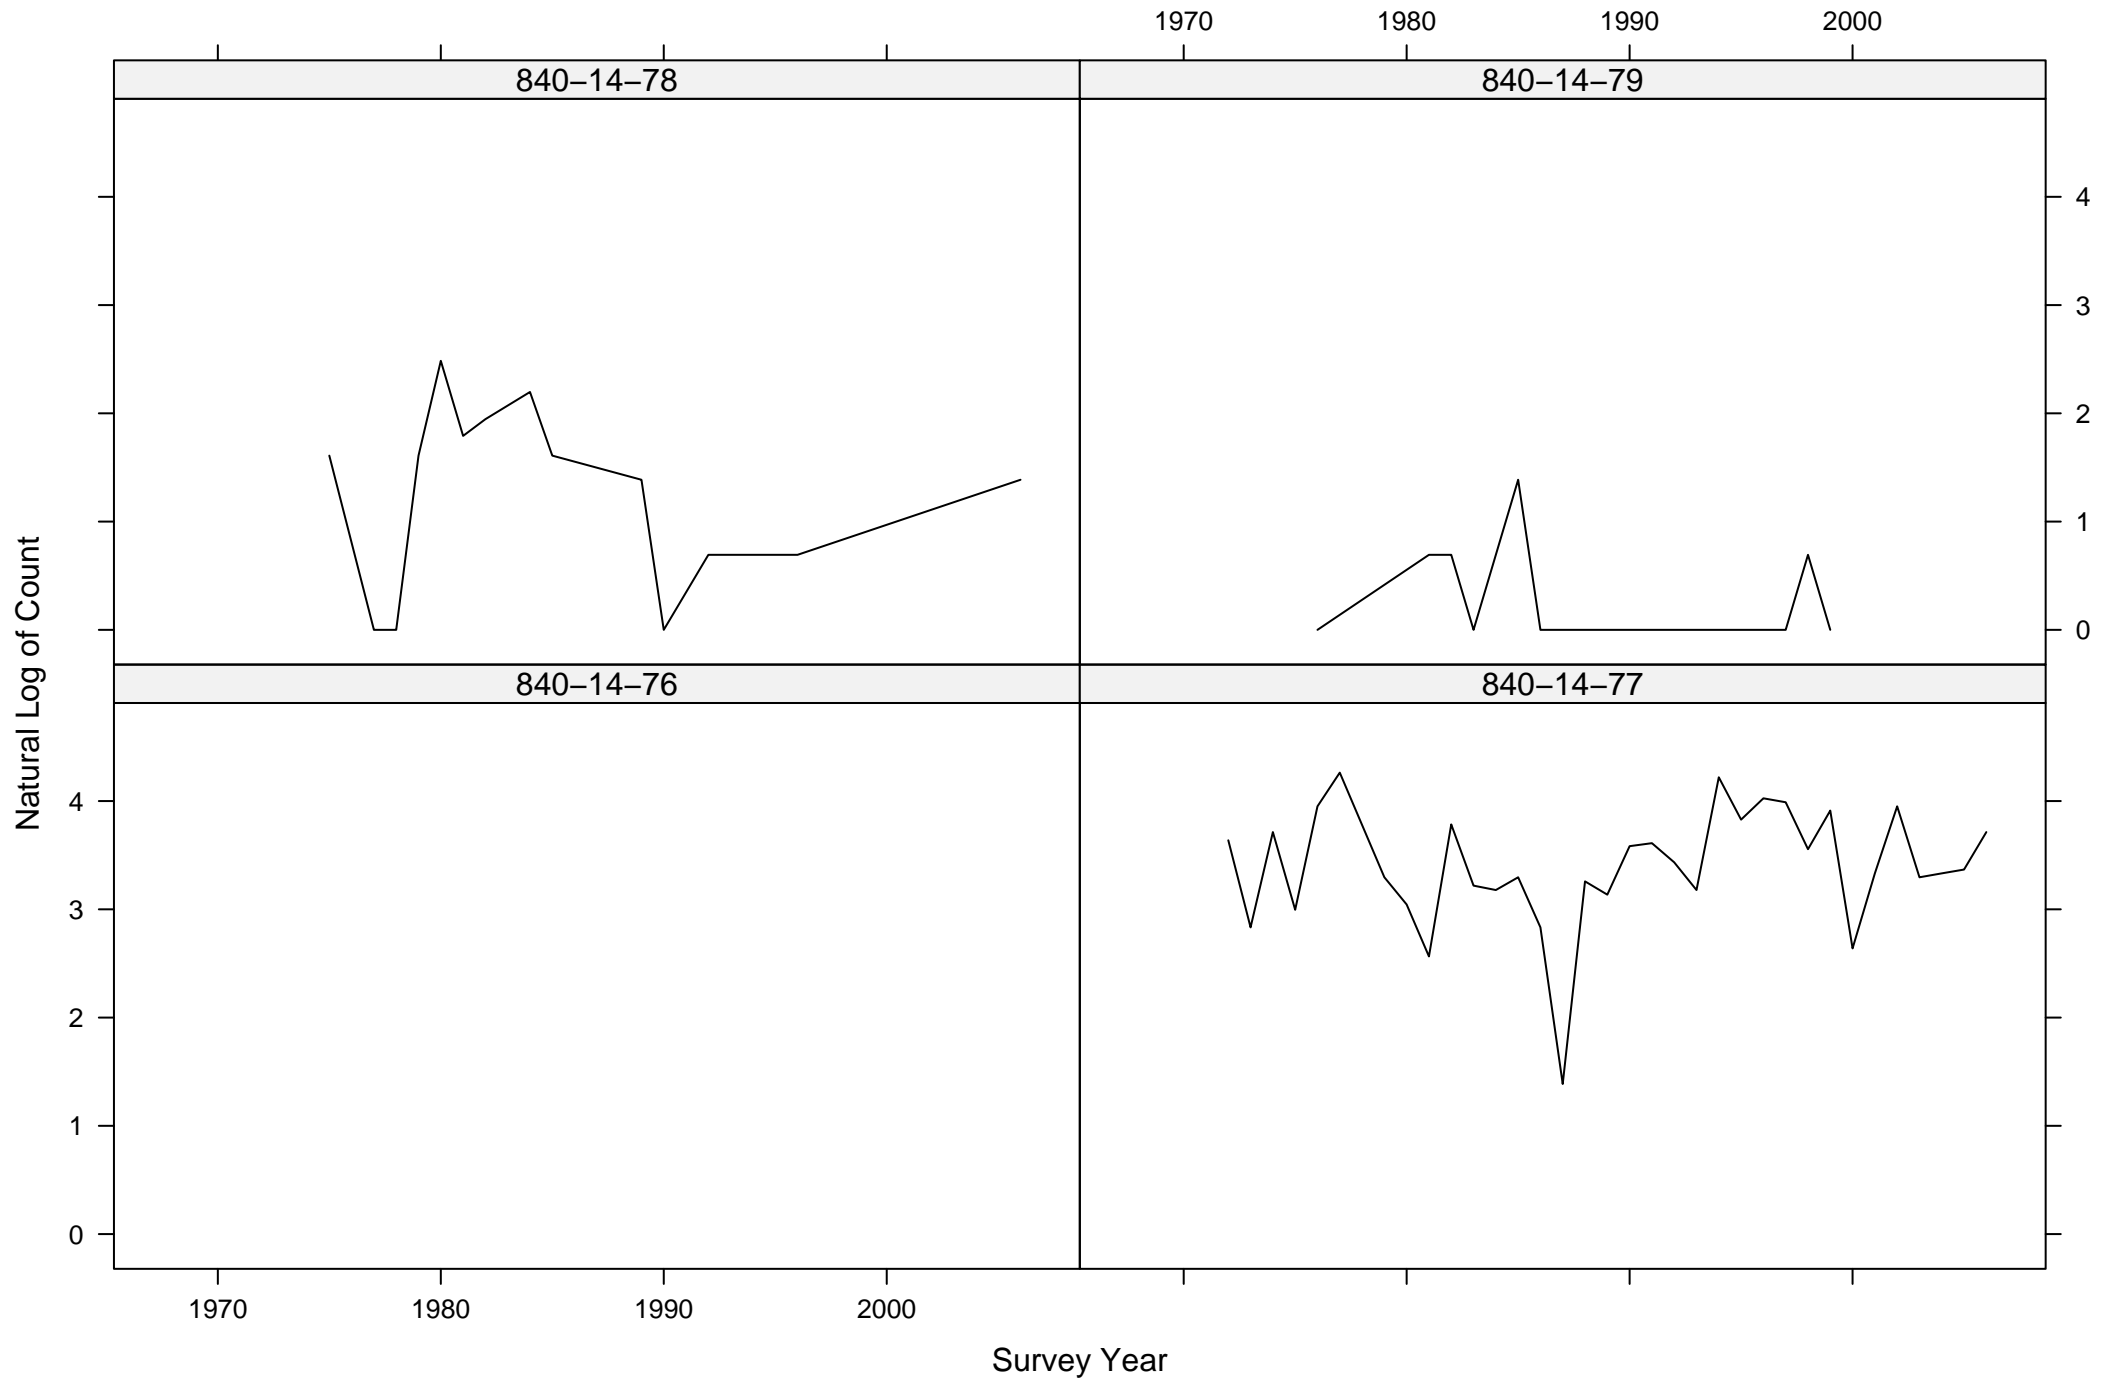

Total Counts of Black-throated Gray Warbler by Route ID