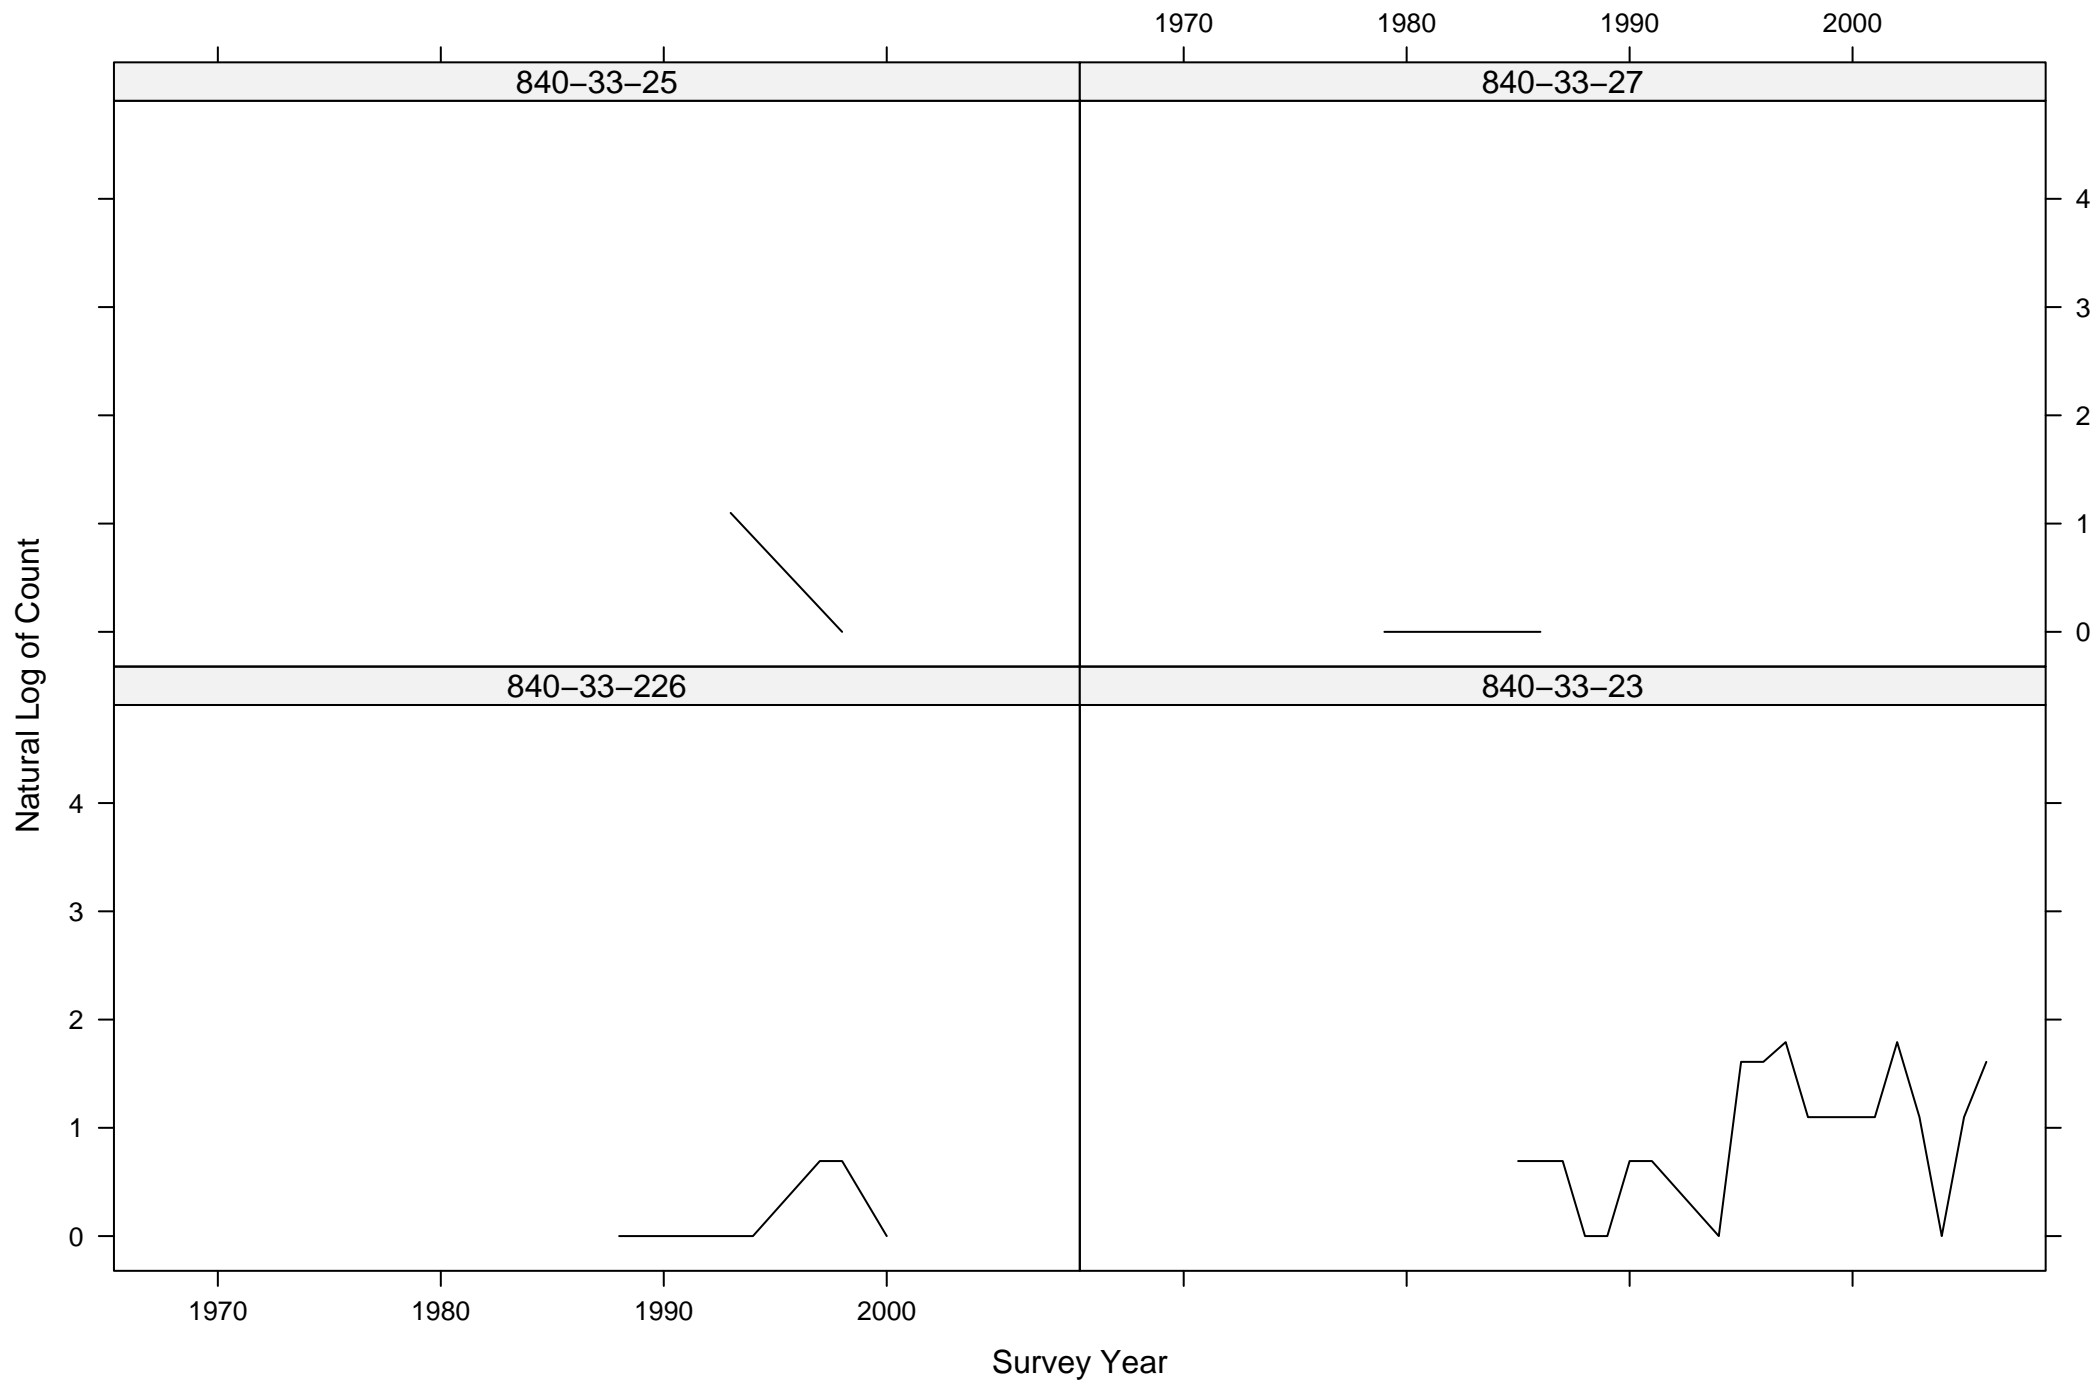

Total Counts of Black-throated Gray Warbler by Route ID