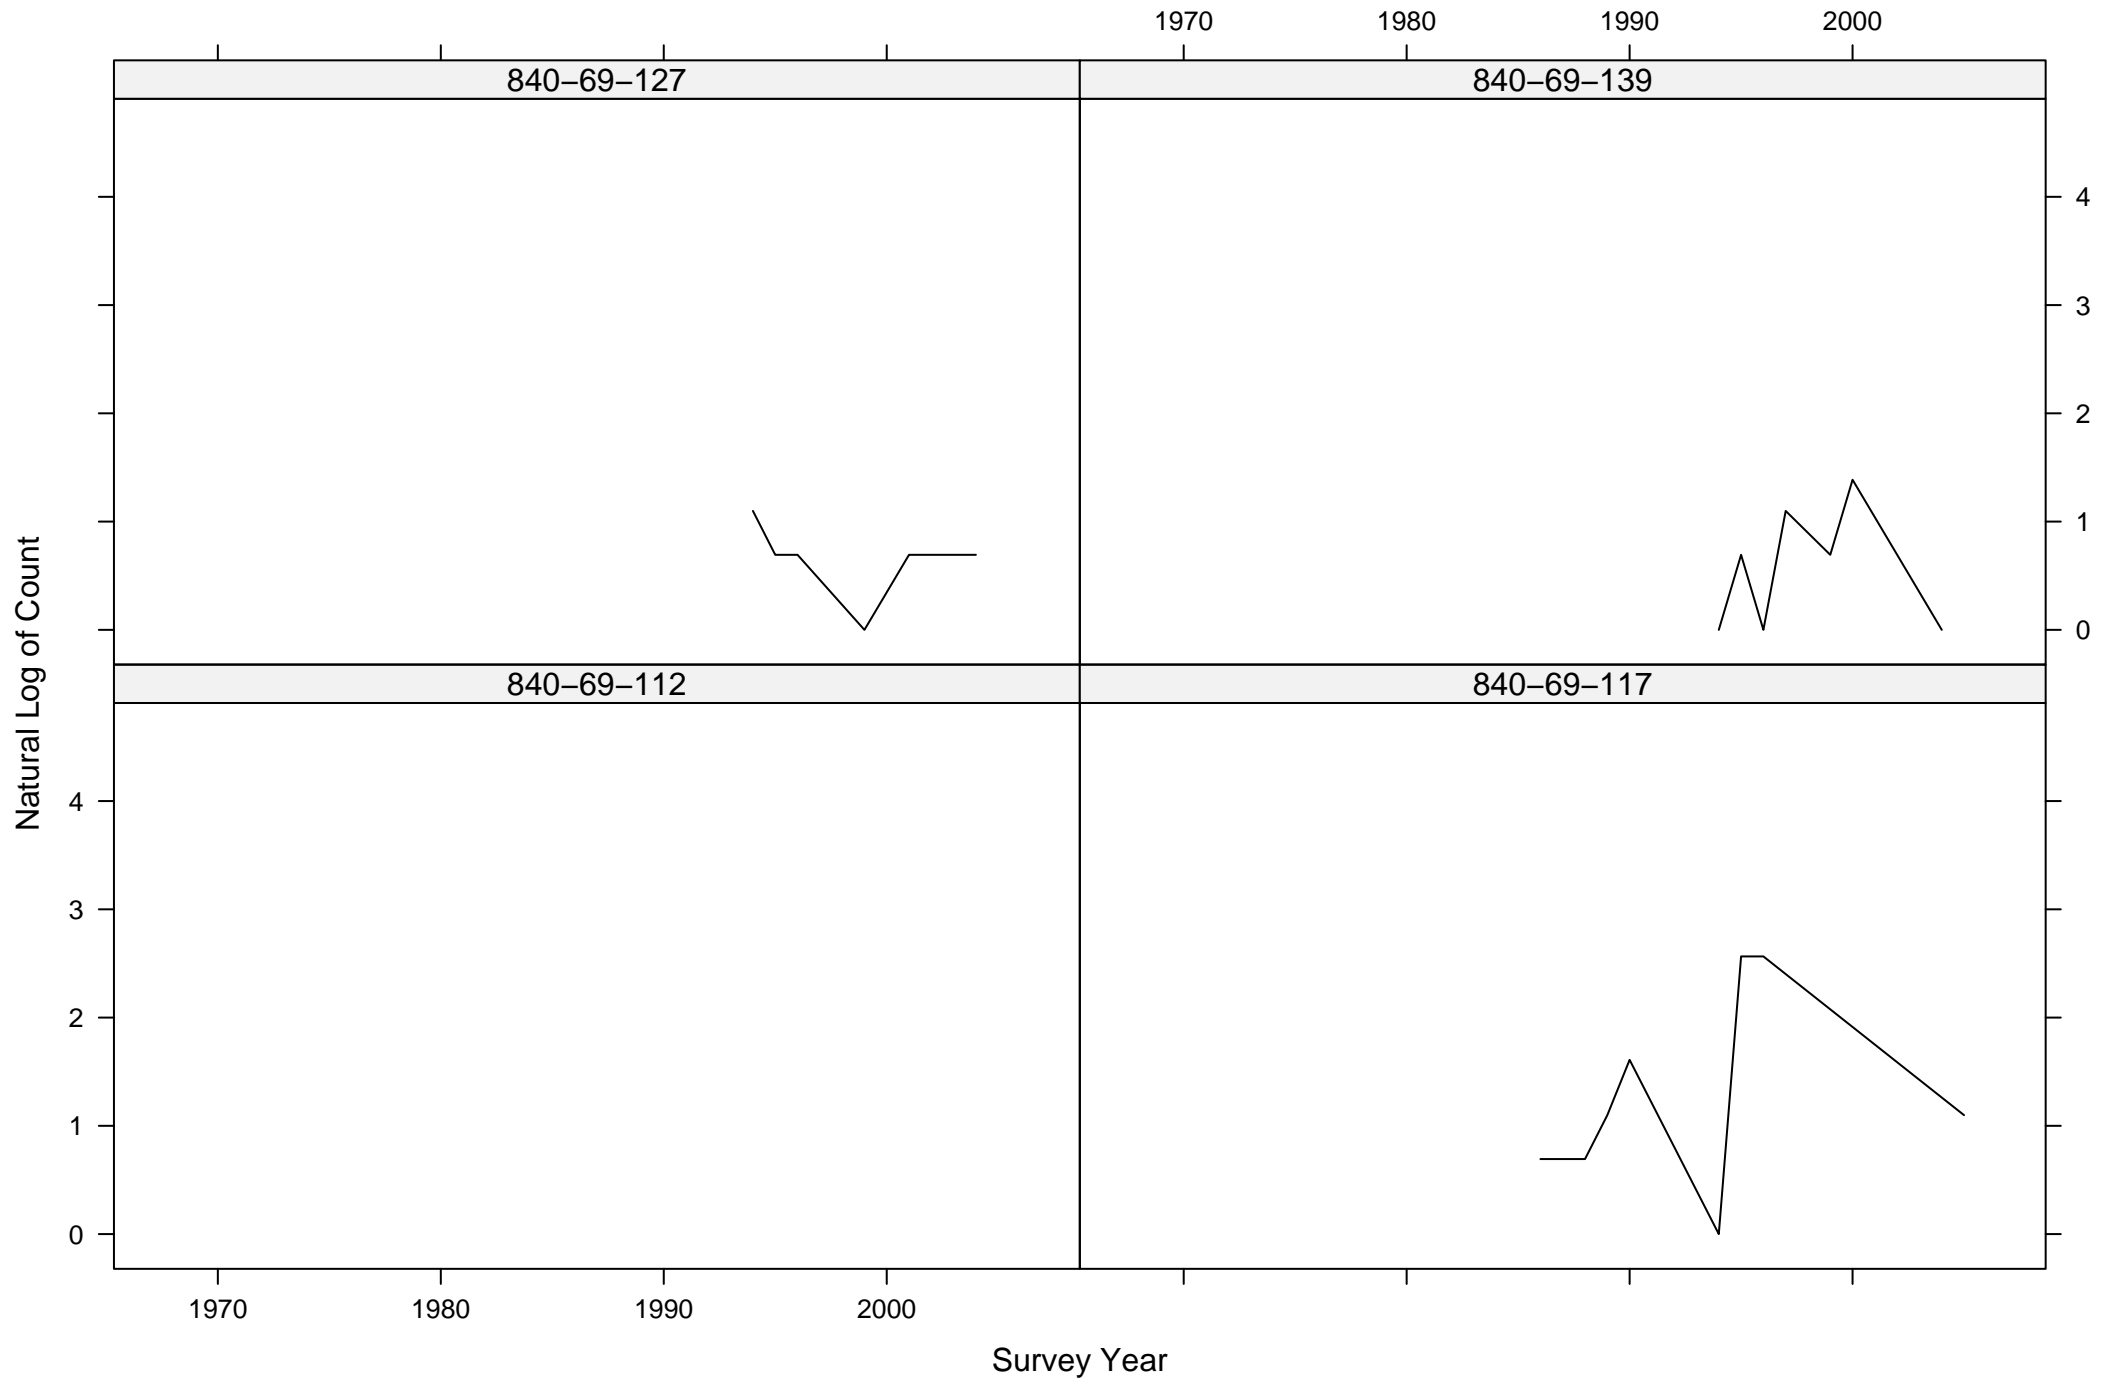

Total Counts of Black-throated Gray Warbler by Route ID