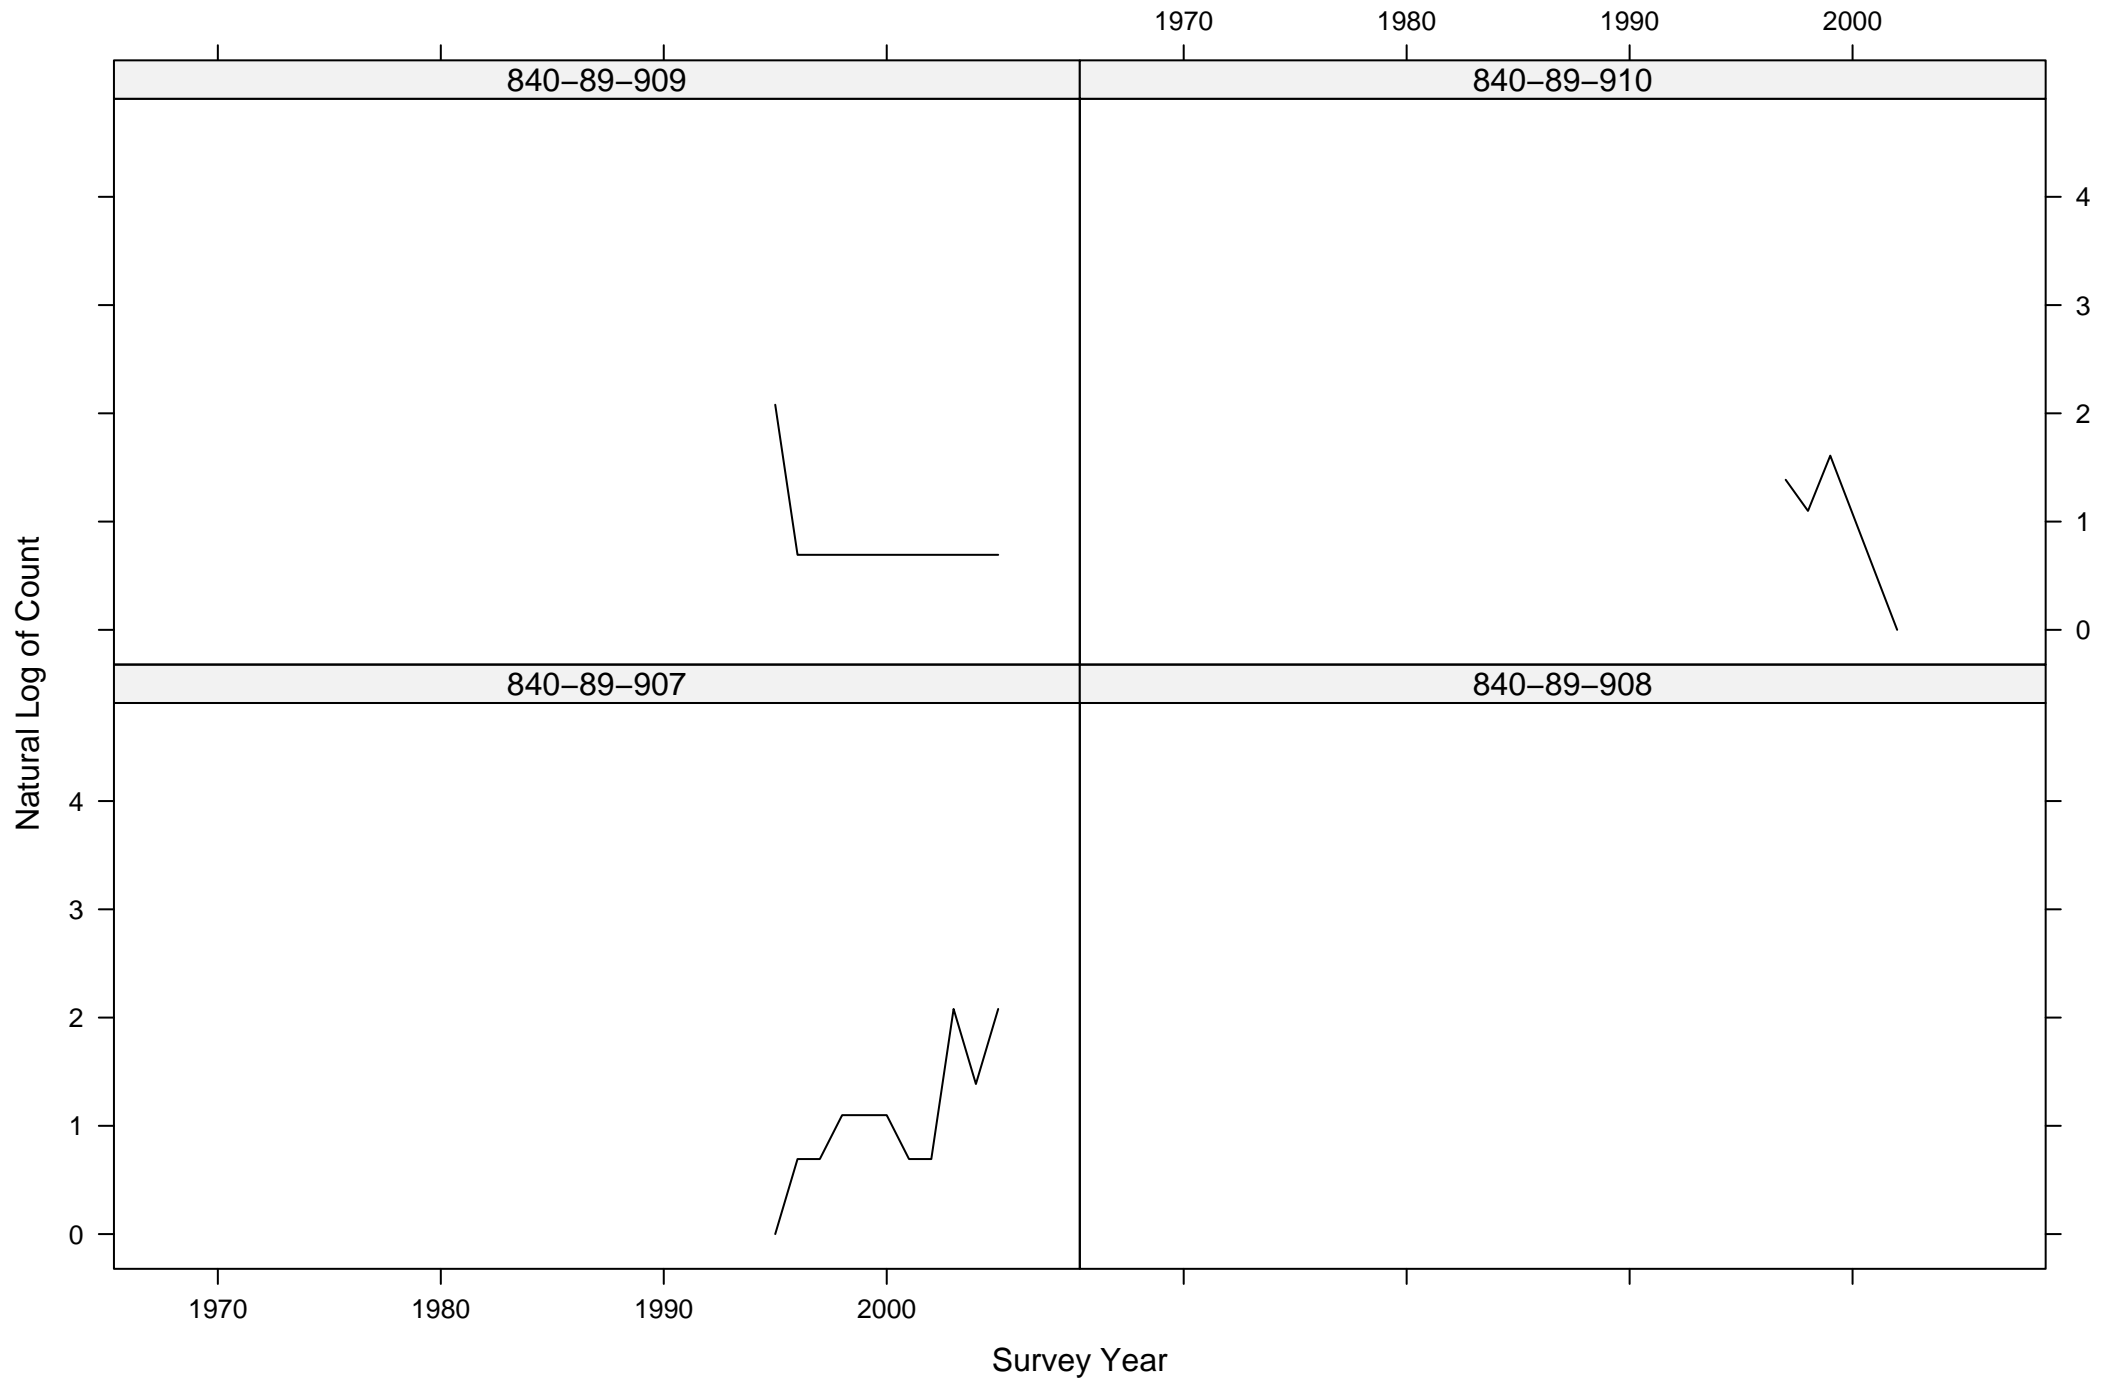

Total Counts of Black-throated Gray Warbler by Route ID