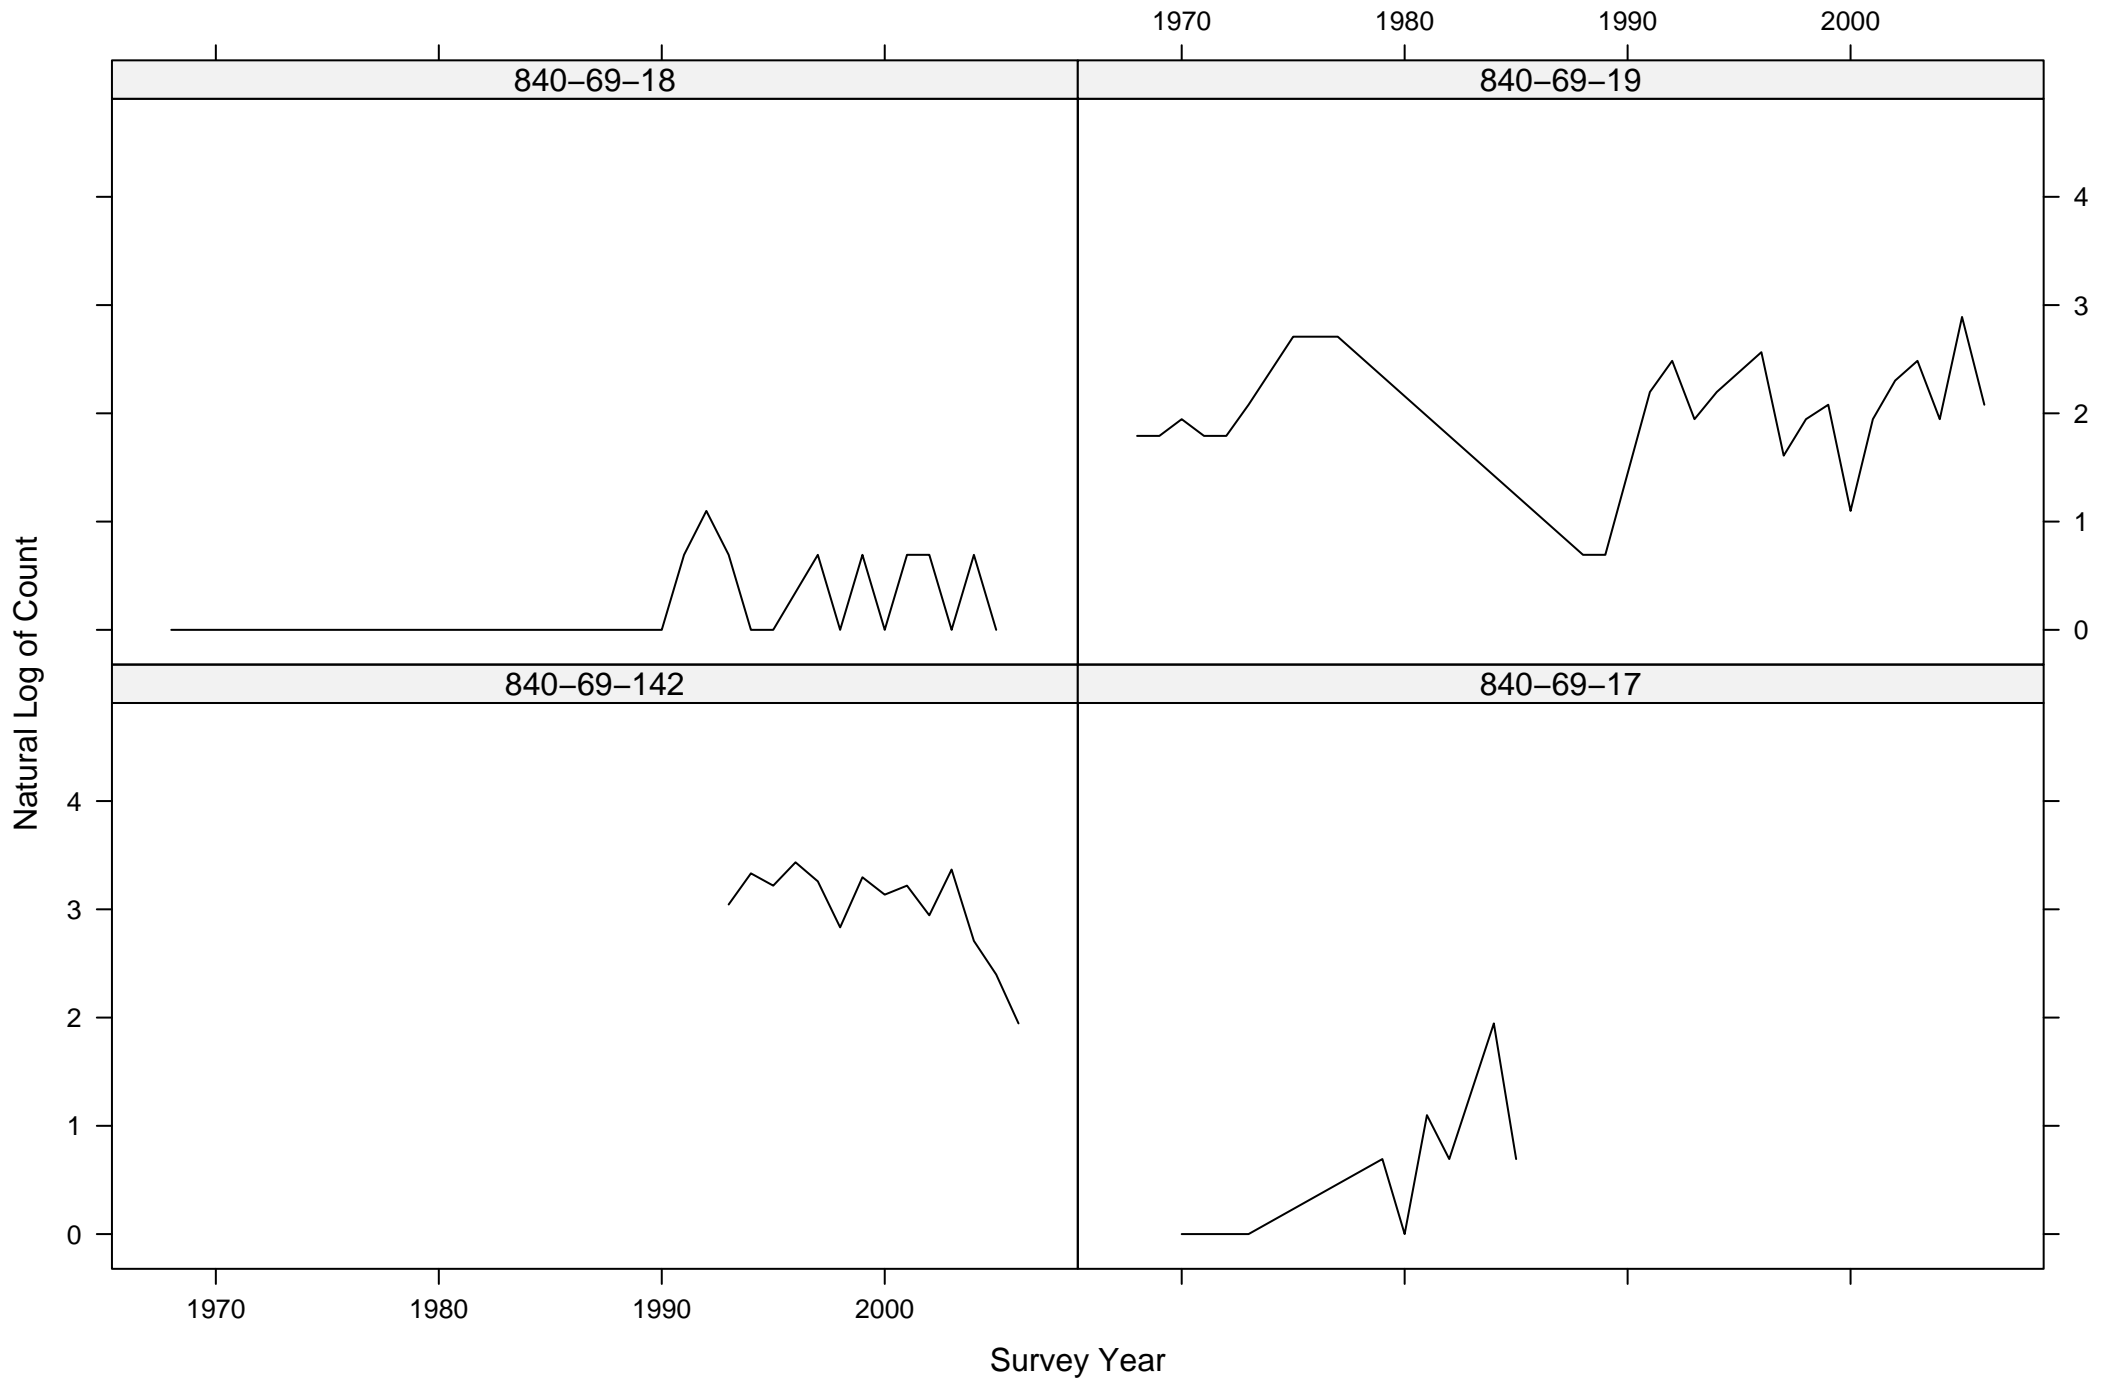

Total Counts of Black-throated Gray Warbler by Route ID