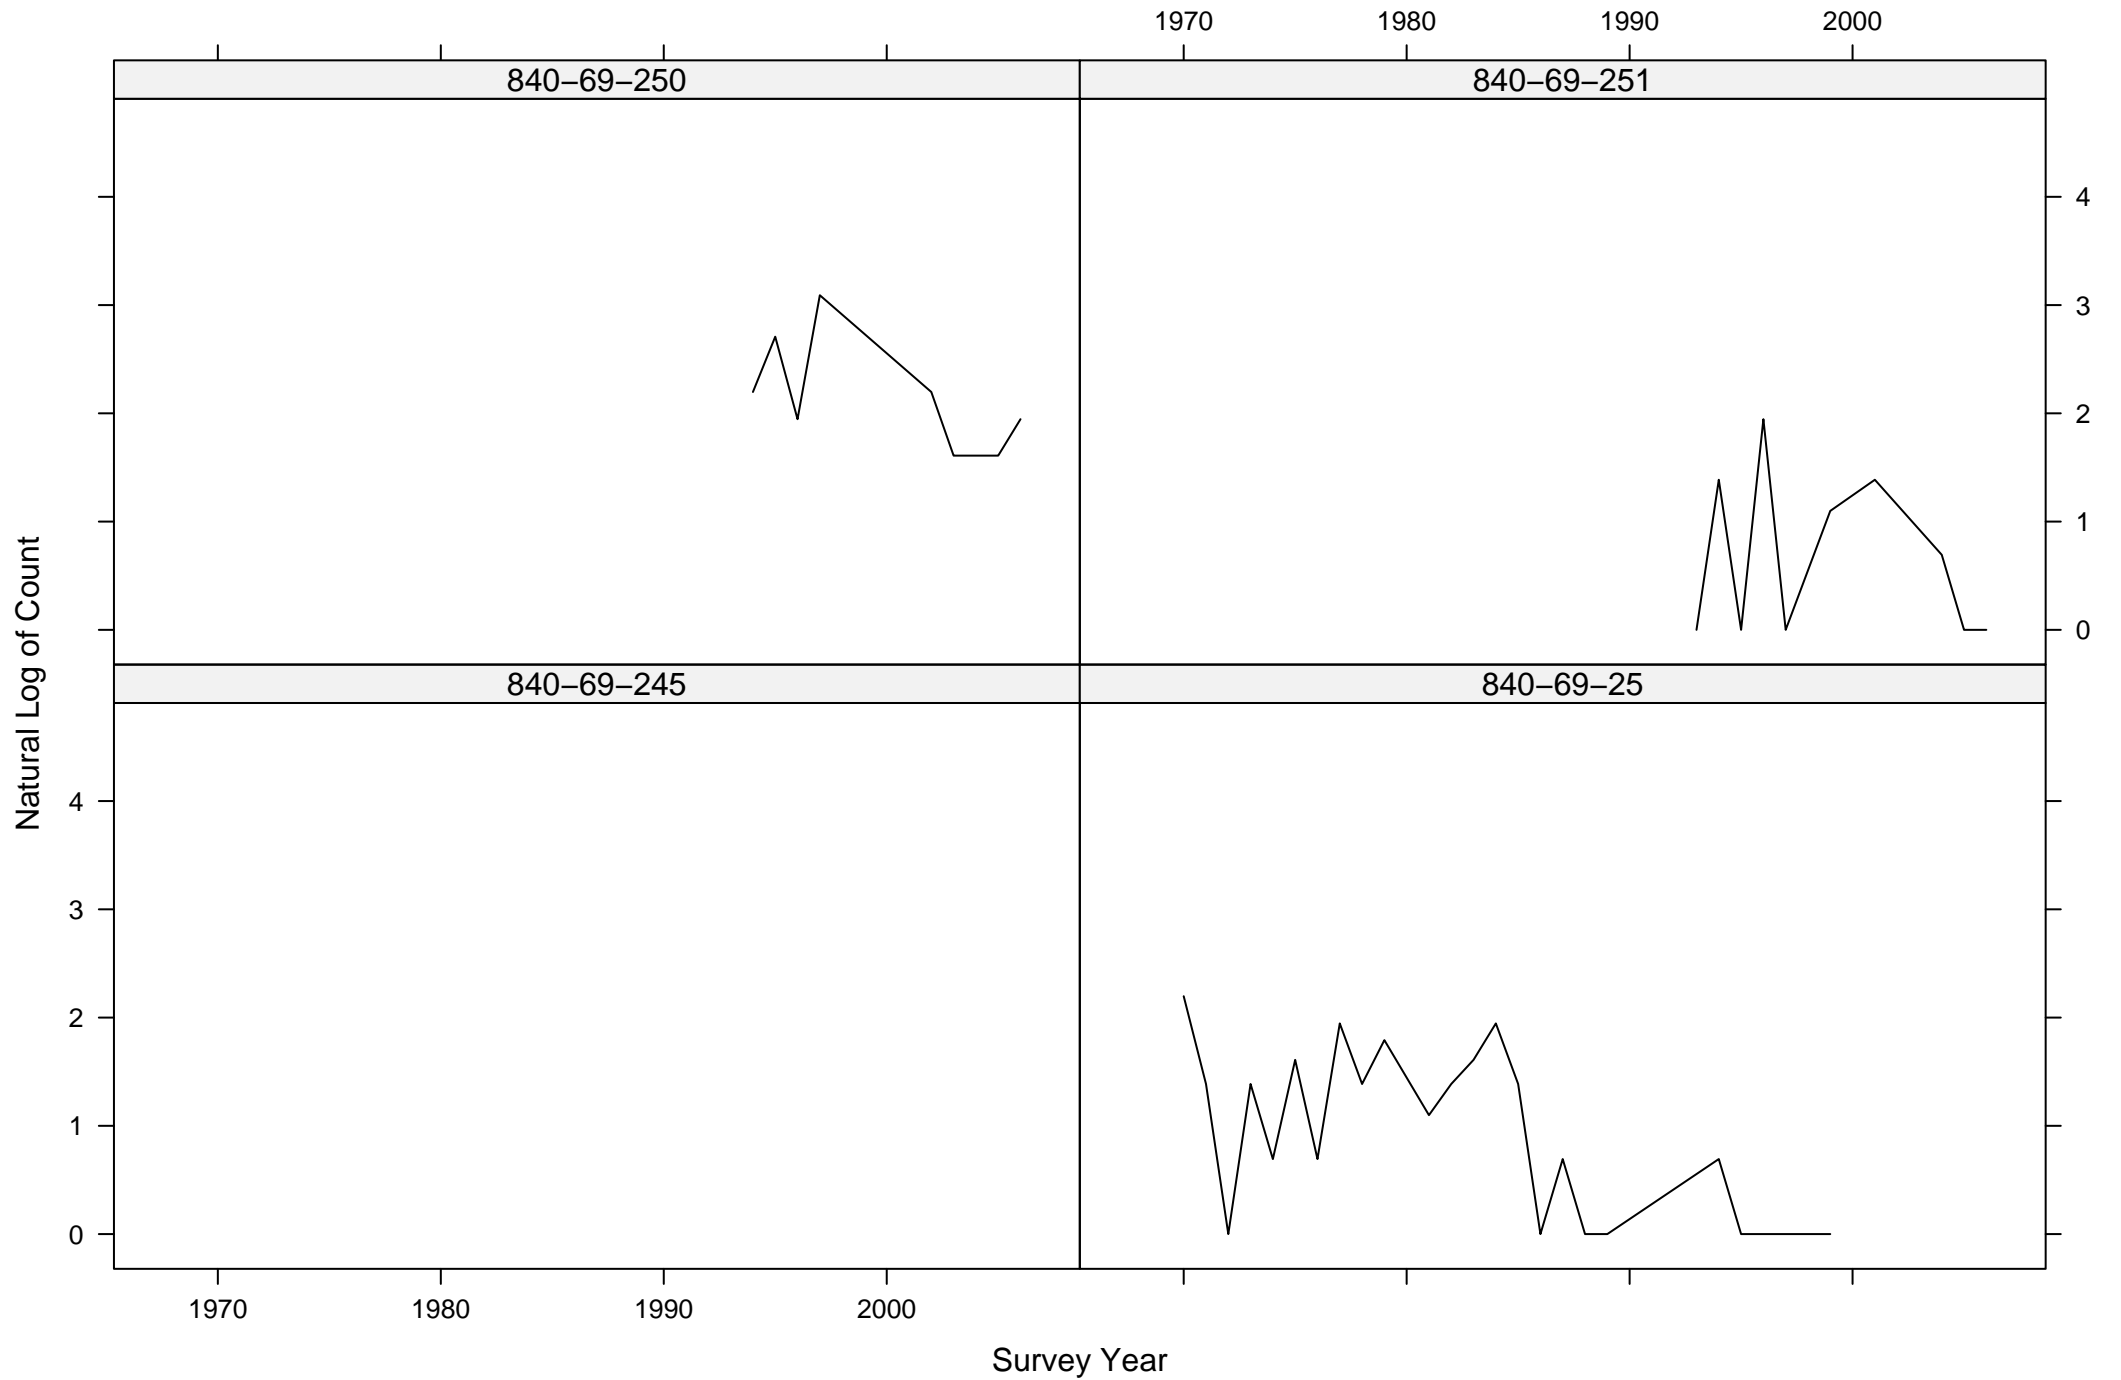

Total Counts of Black-throated Gray Warbler by Route ID