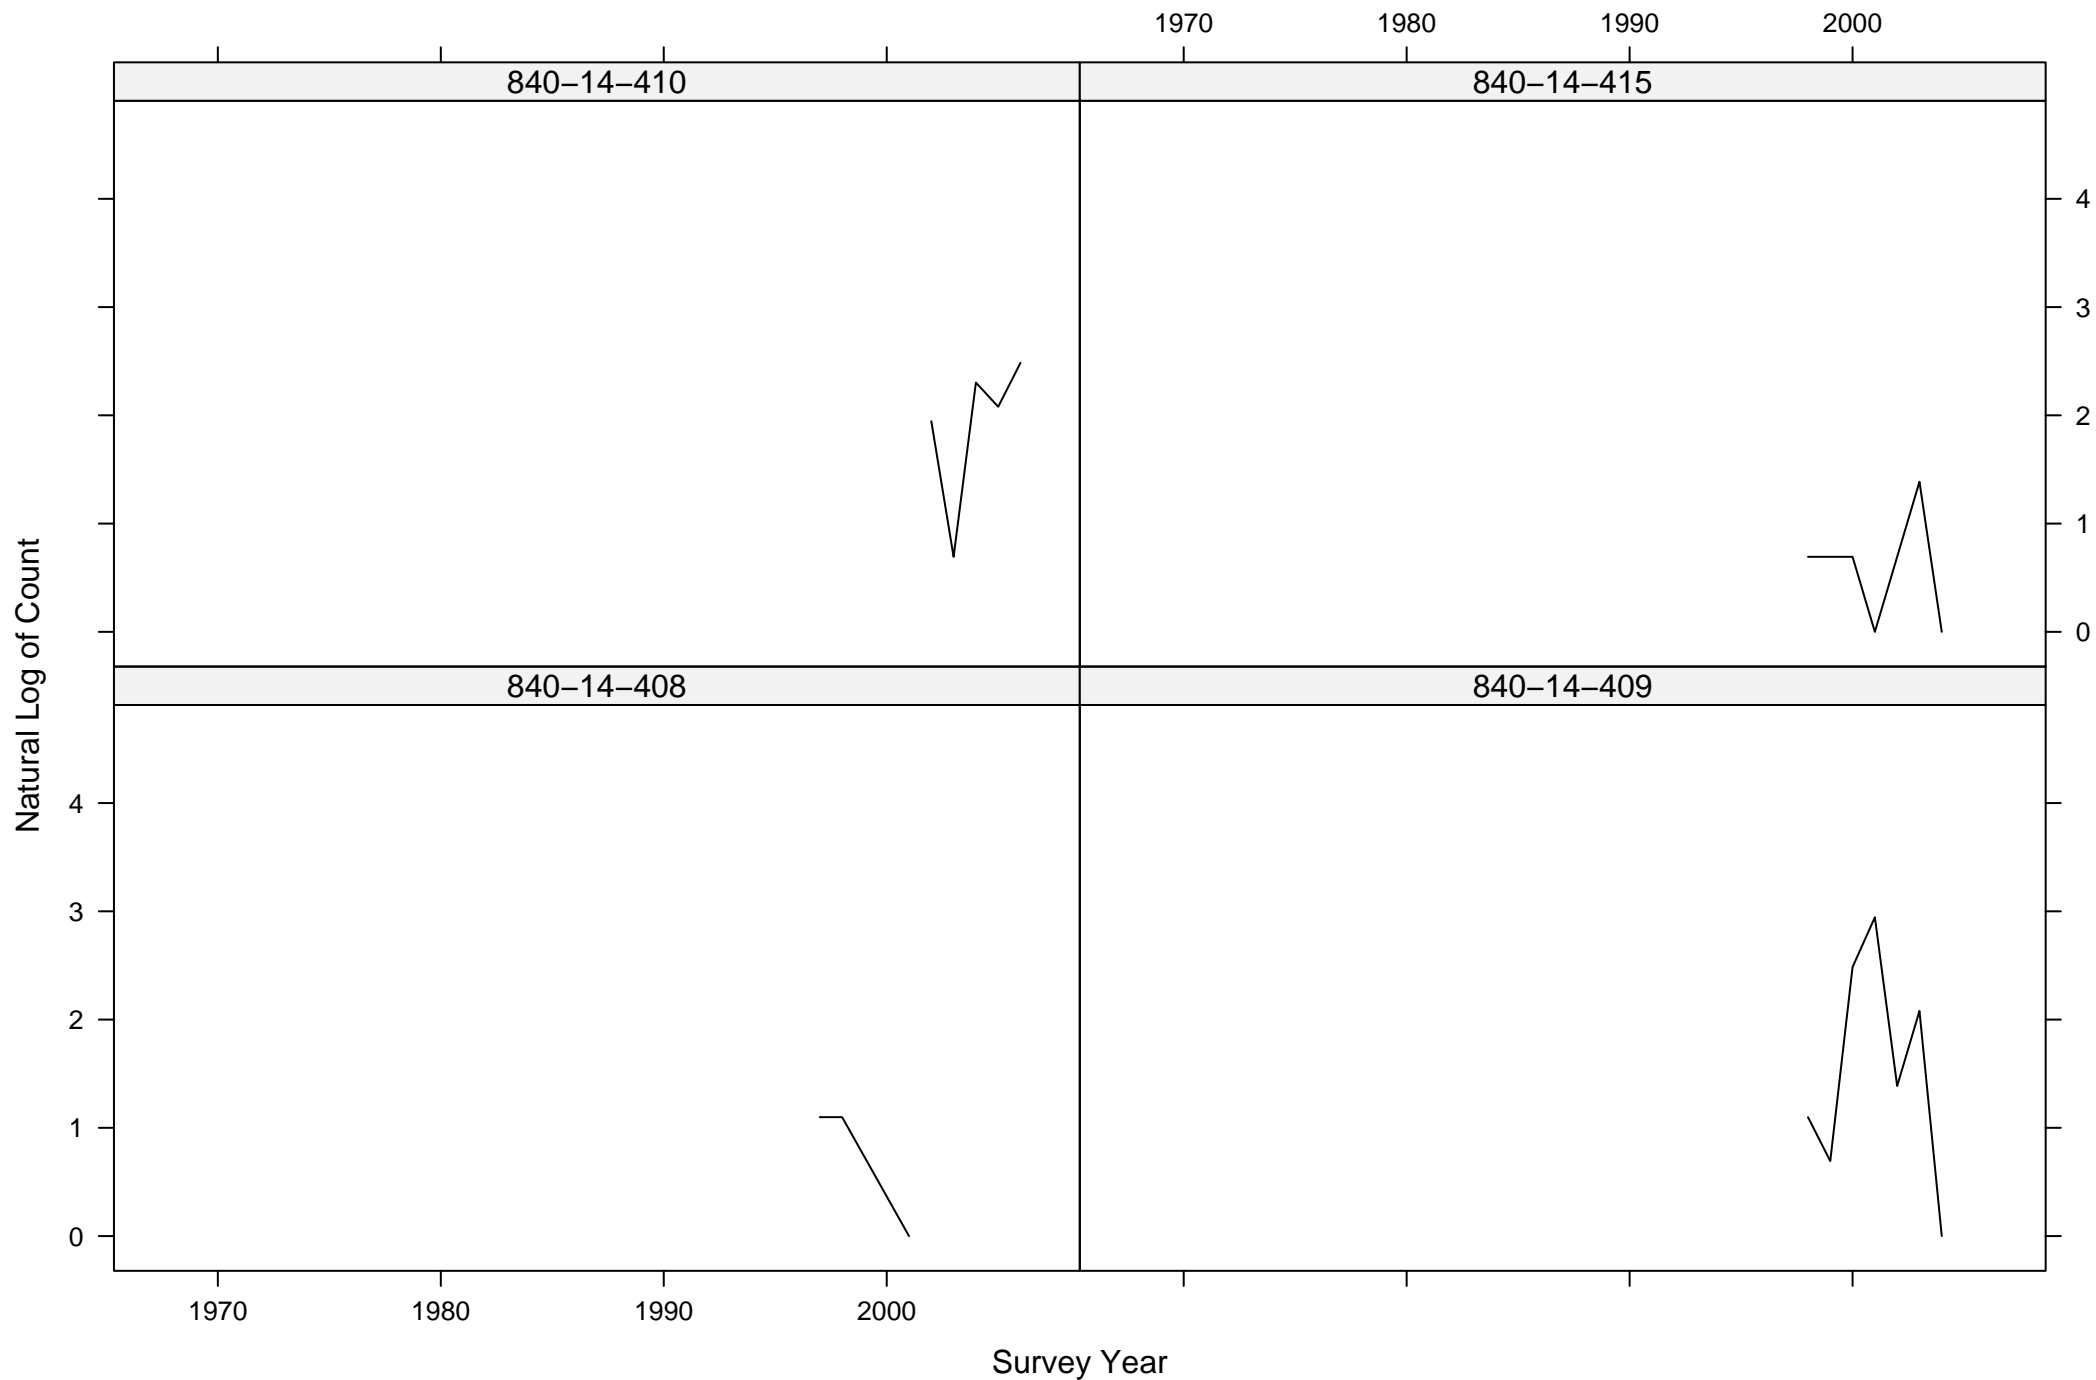

Total Counts of Black-throated Gray Warbler by Route ID