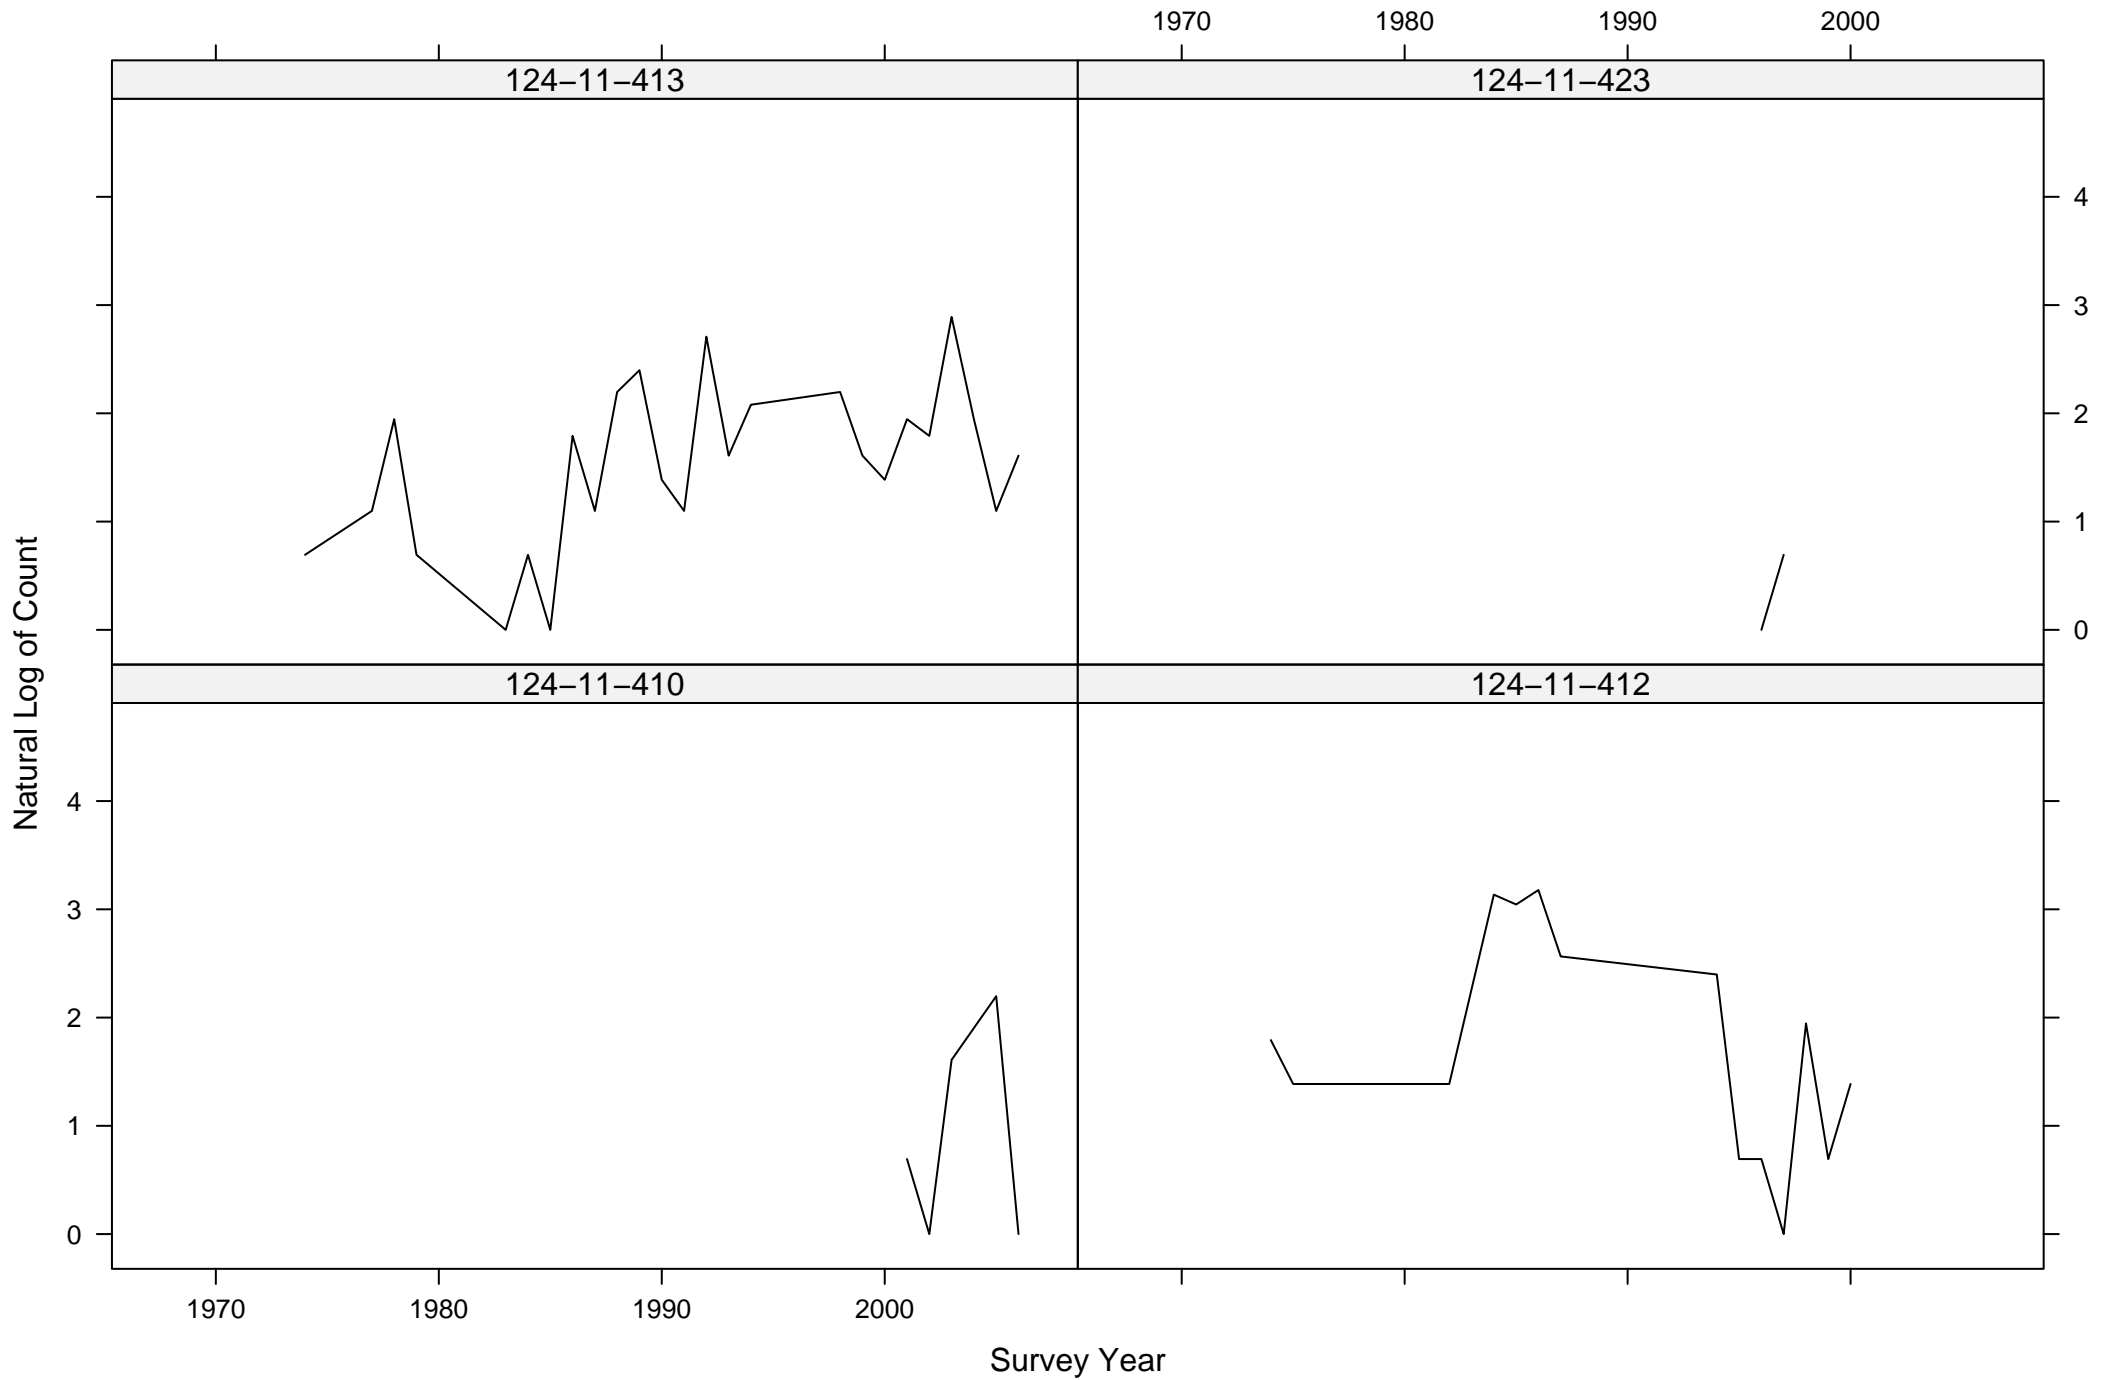

Total Counts of Black-throated Gray Warbler by Route ID