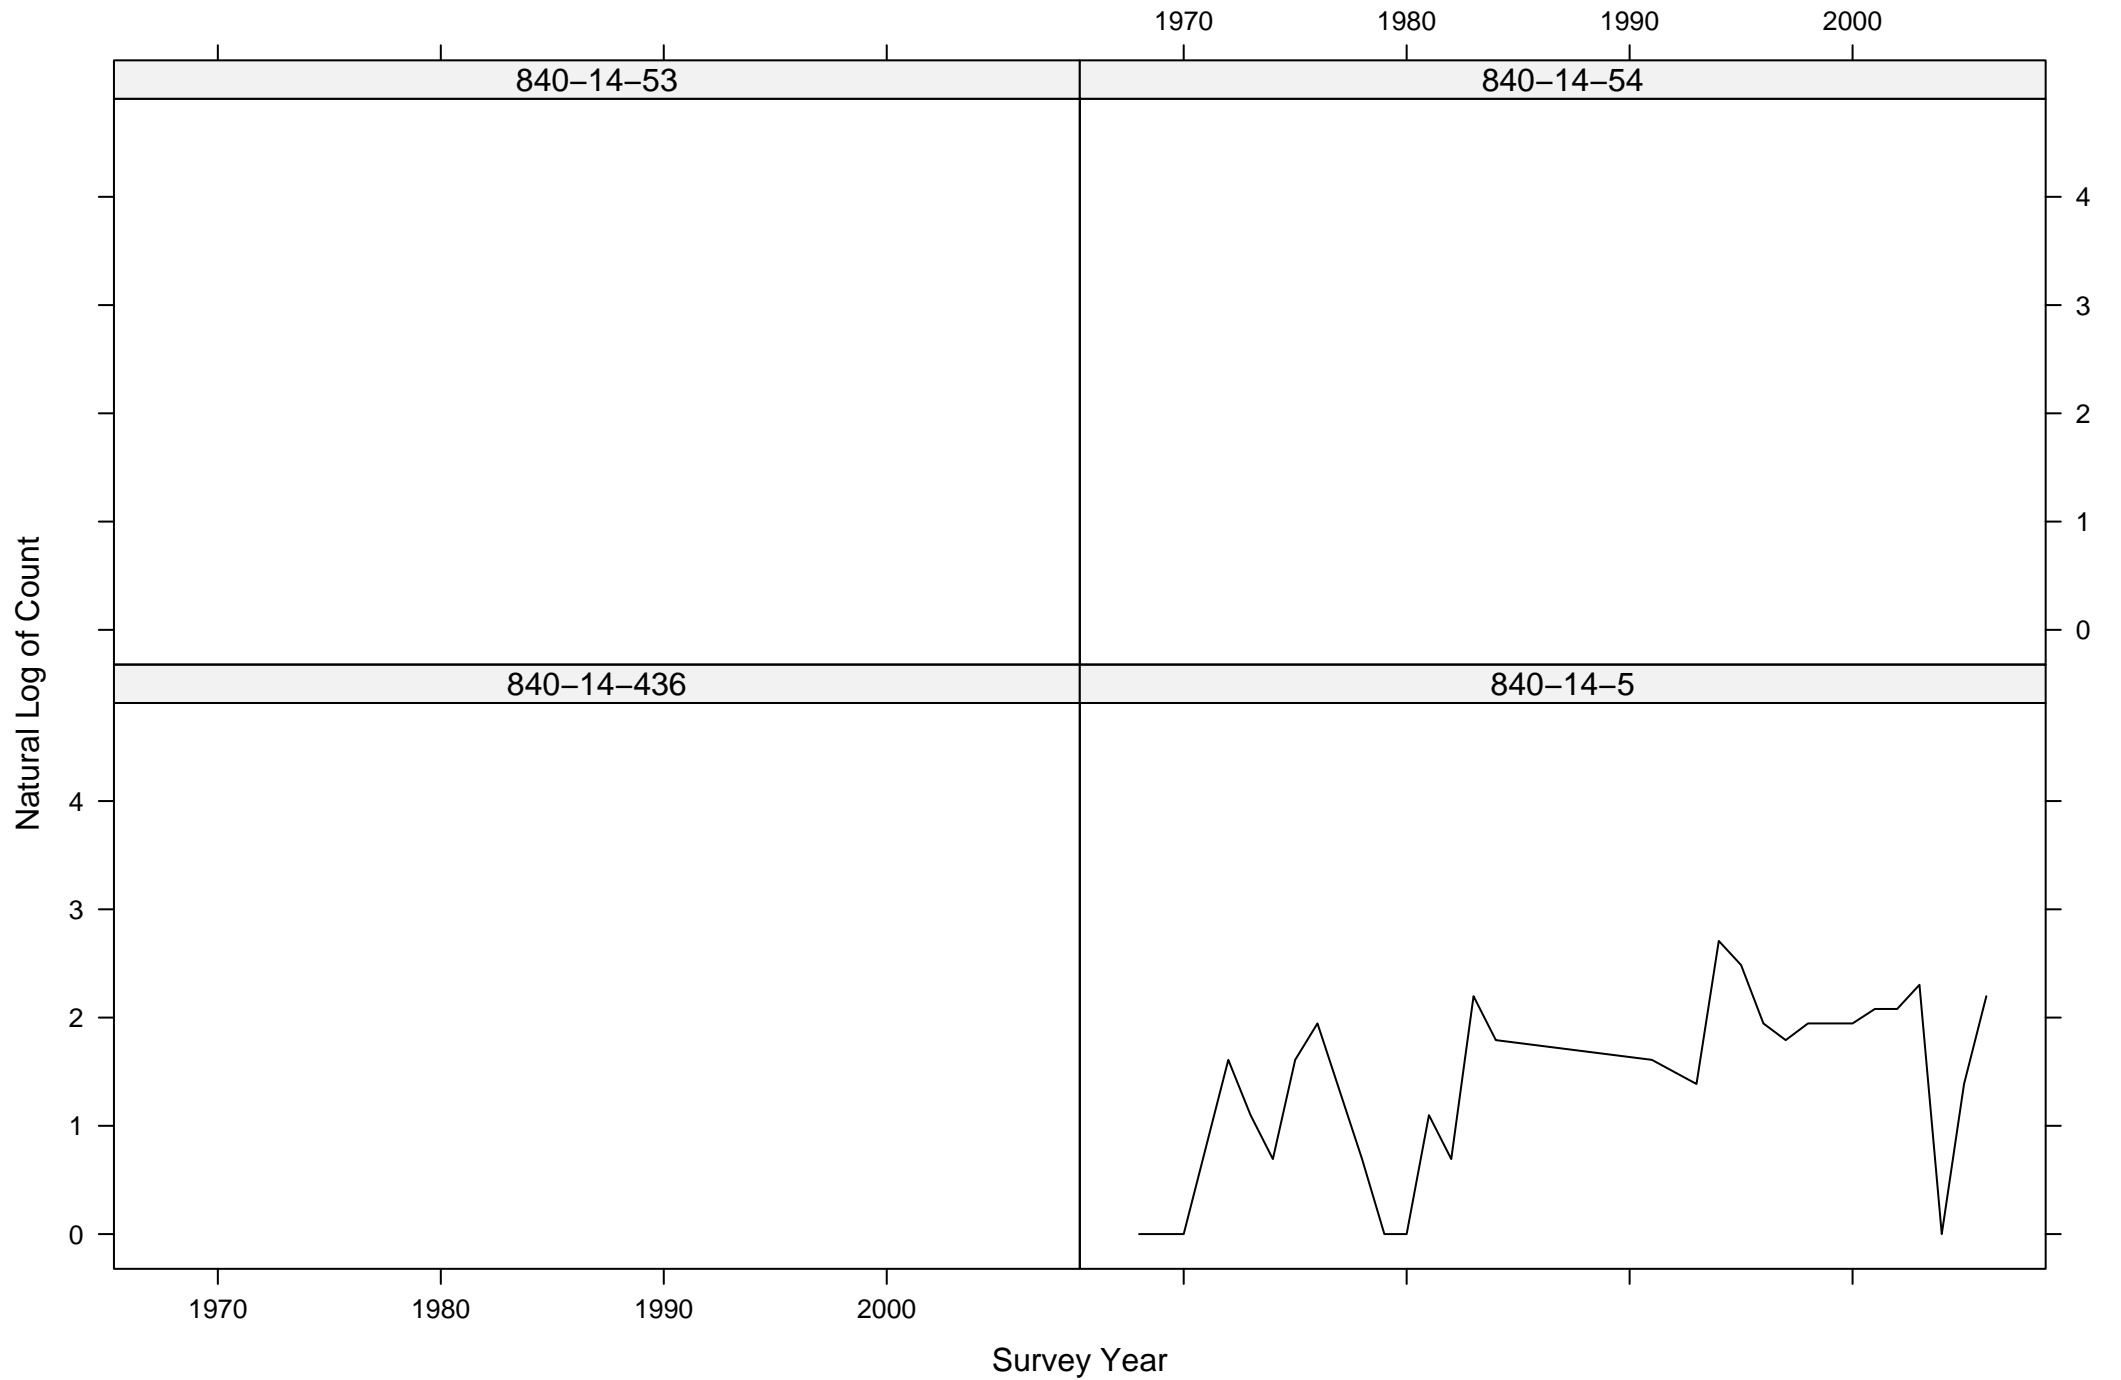

Total Counts of Black-throated Gray Warbler by Route ID