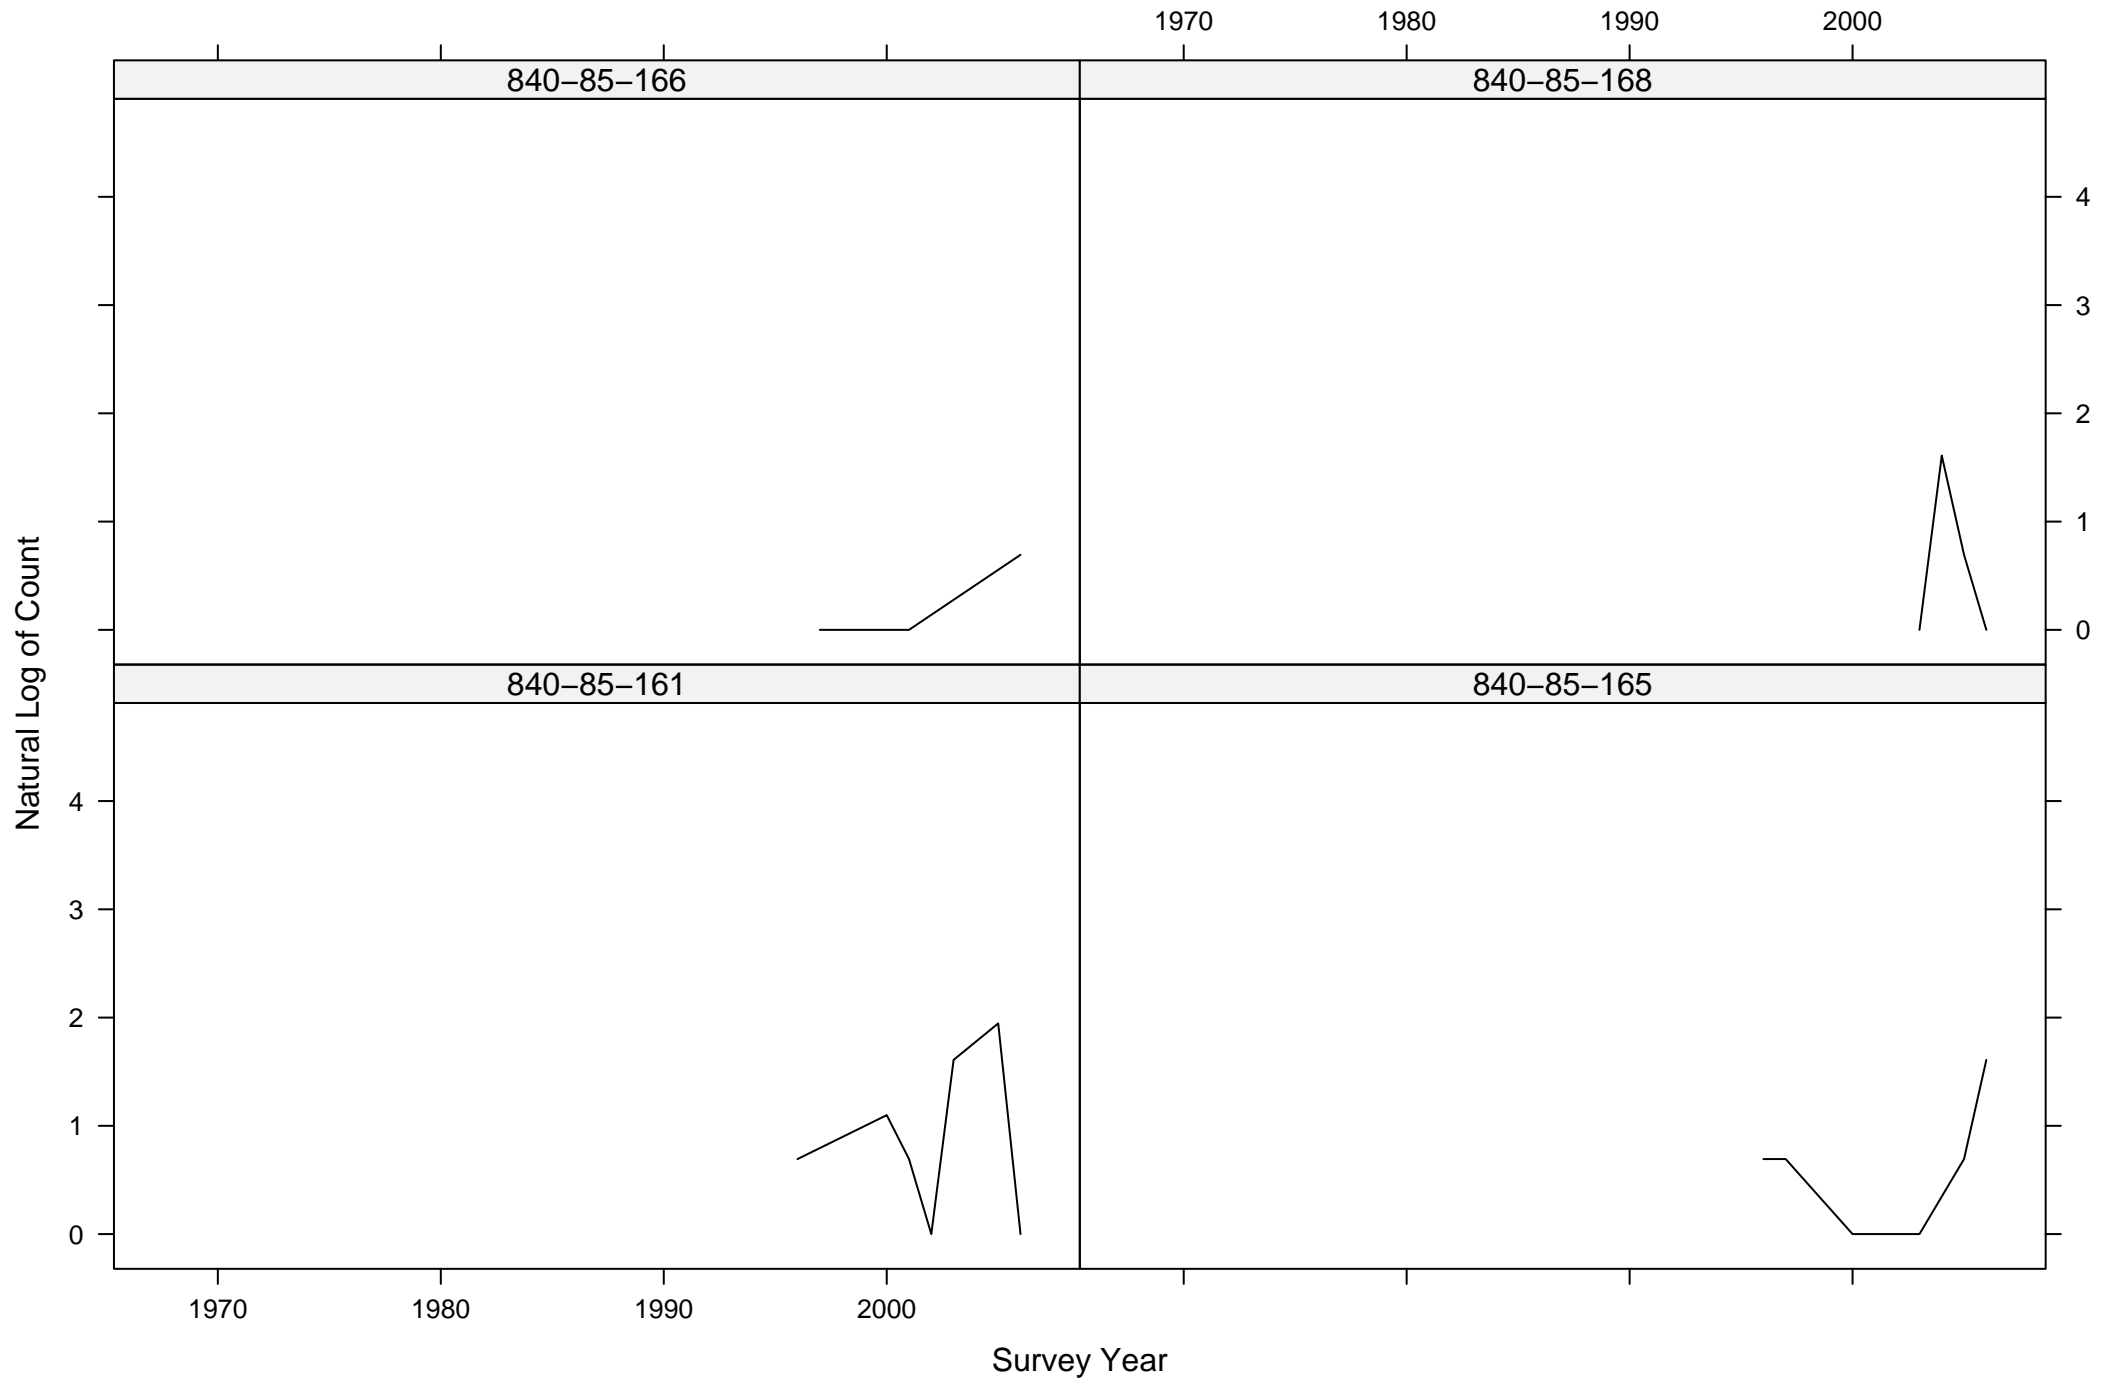

Total Counts of Black-throated Gray Warbler by Route ID