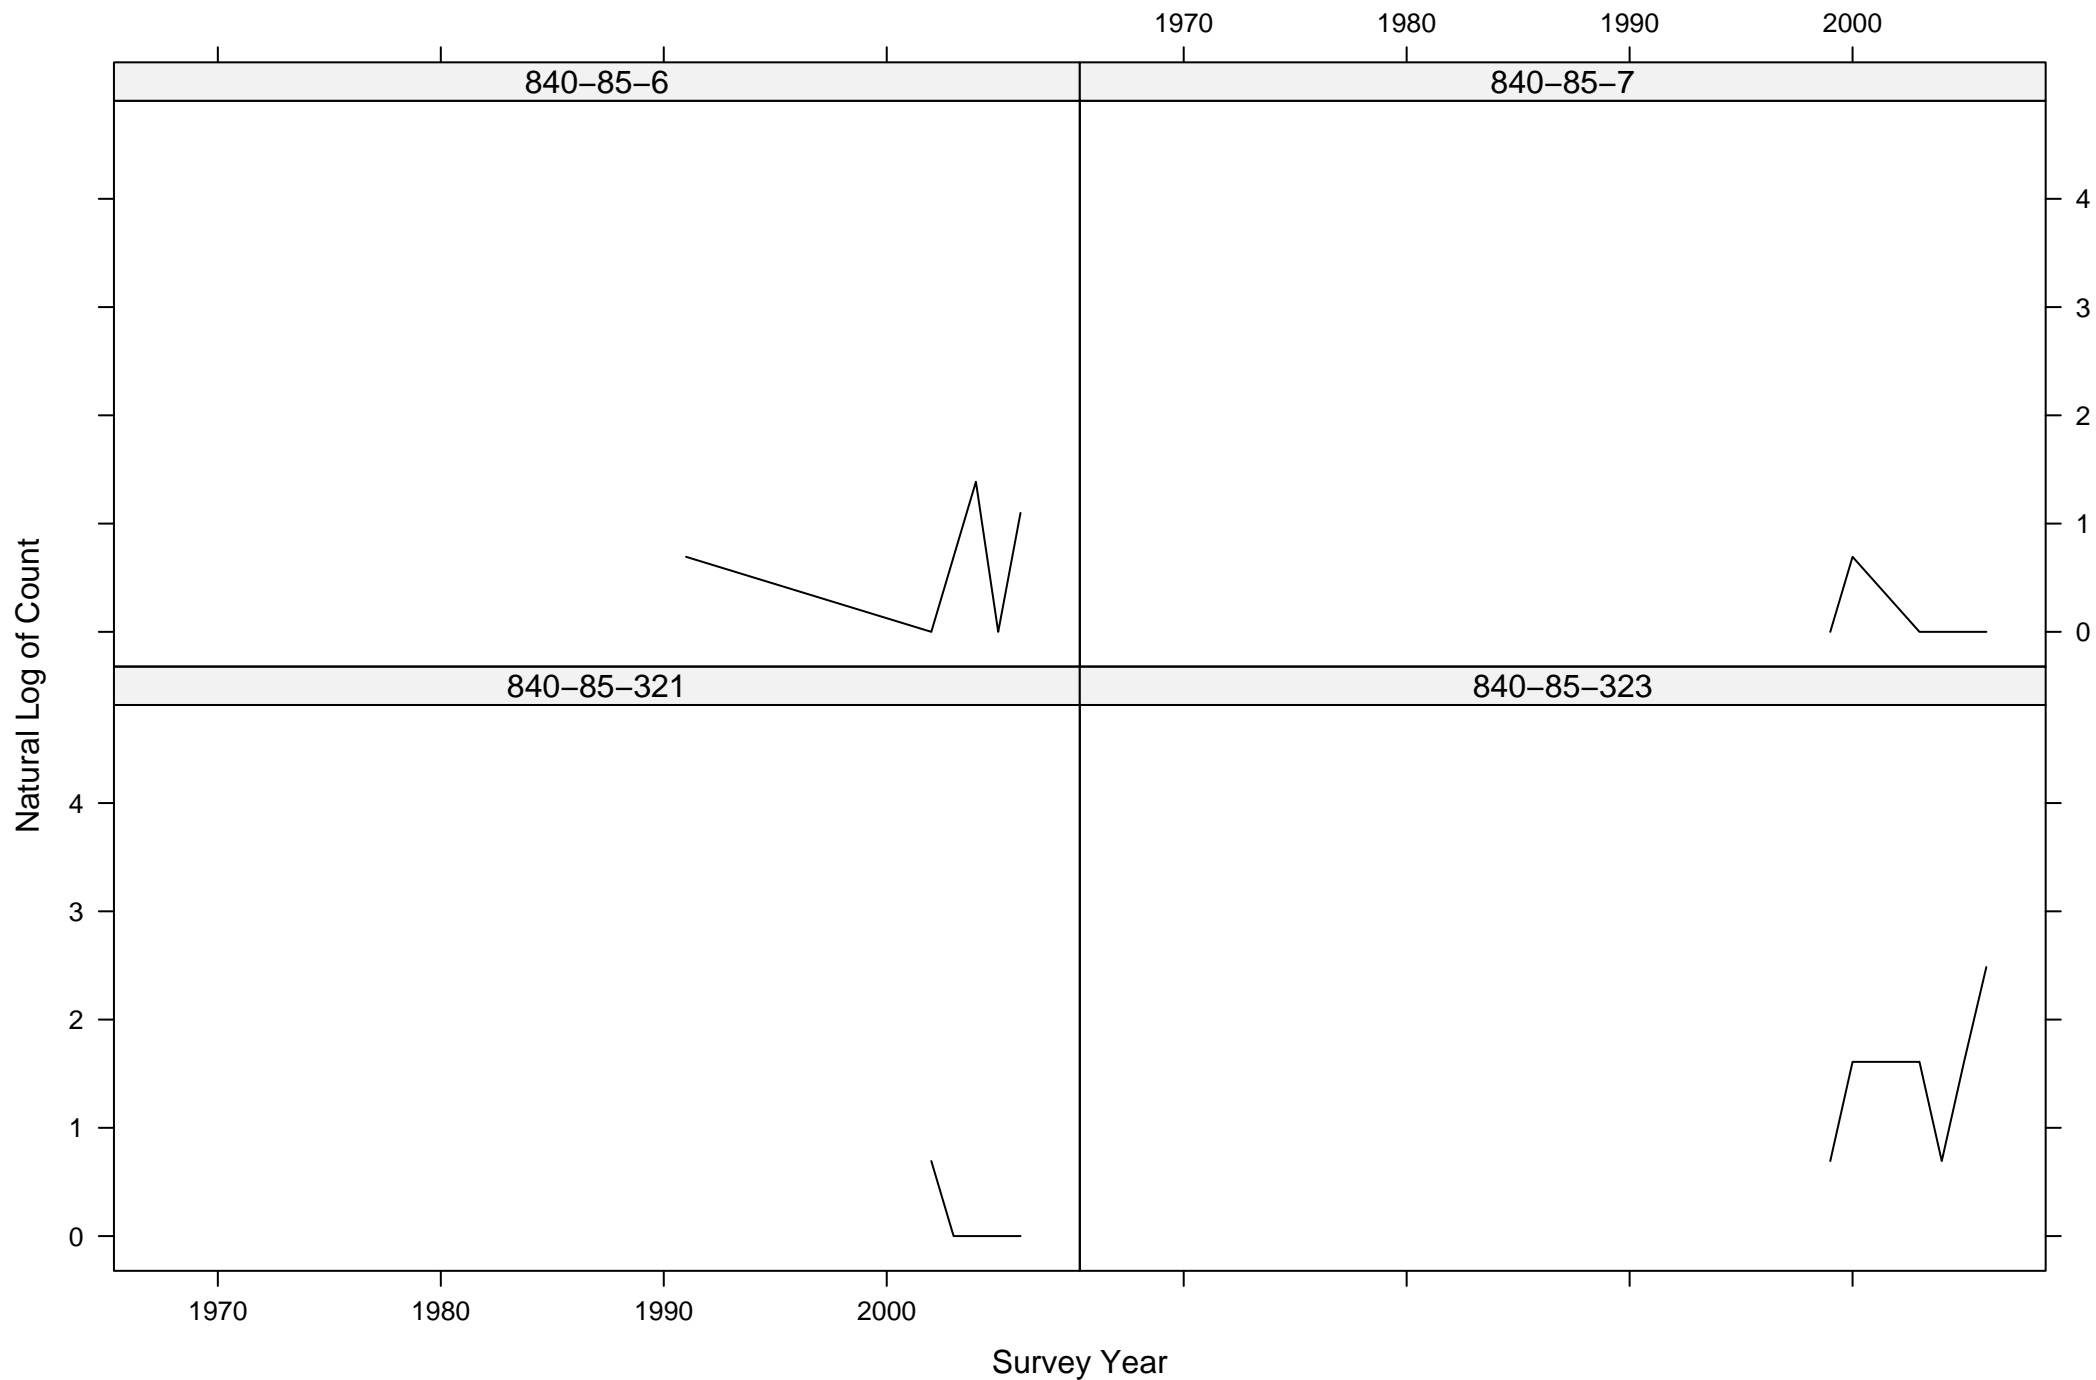

Total Counts of Black-throated Gray Warbler by Route ID