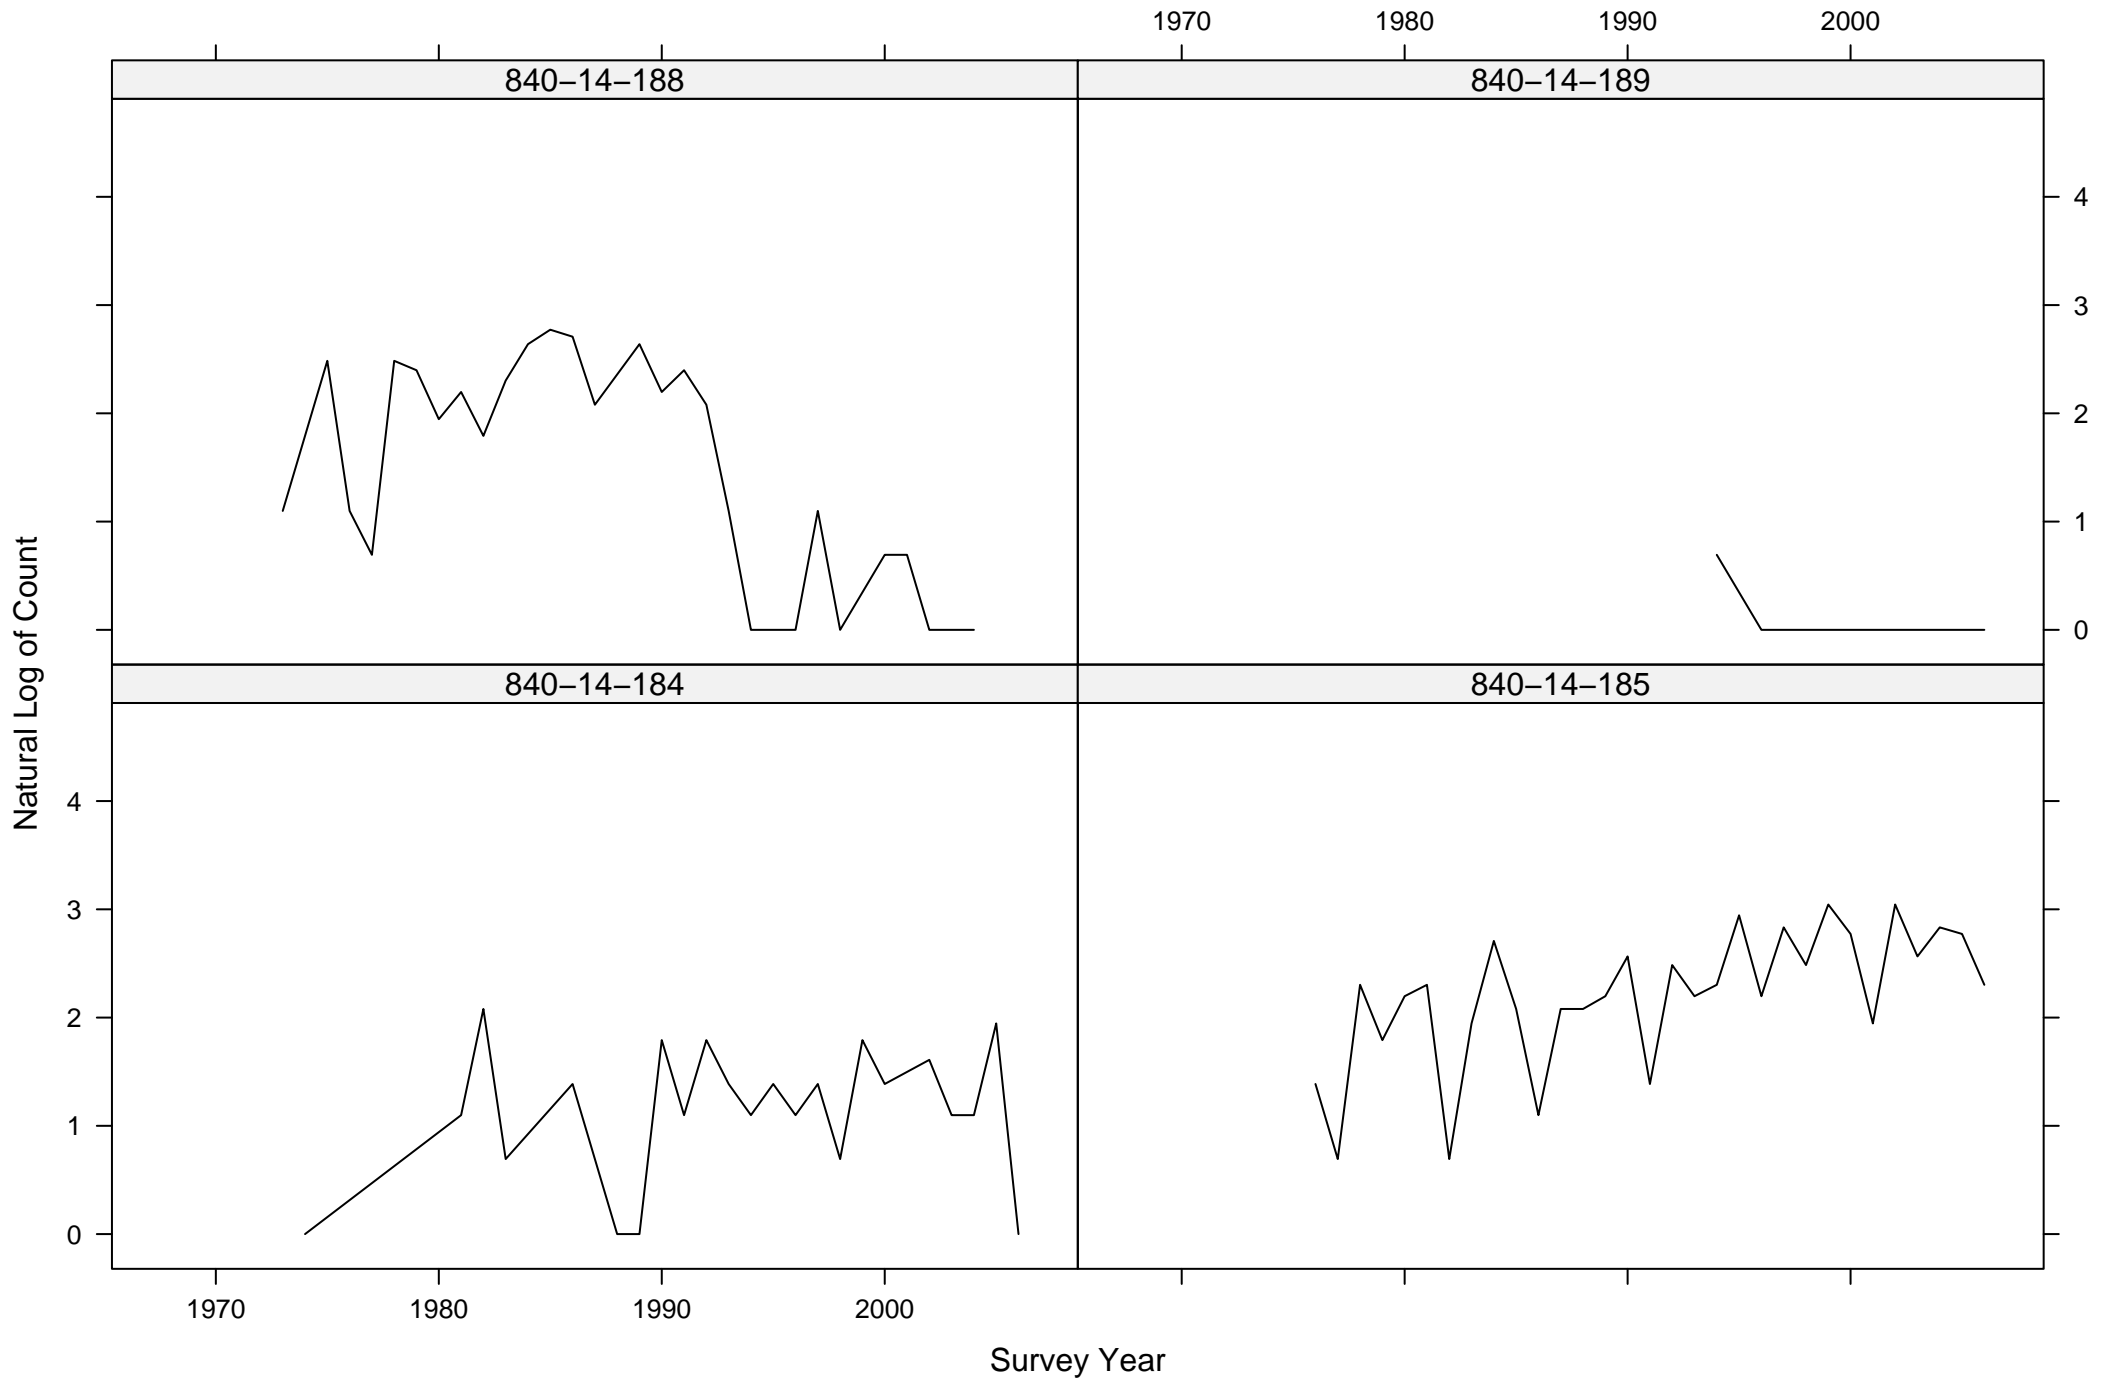

Total Counts of Black-throated Gray Warbler by Route ID