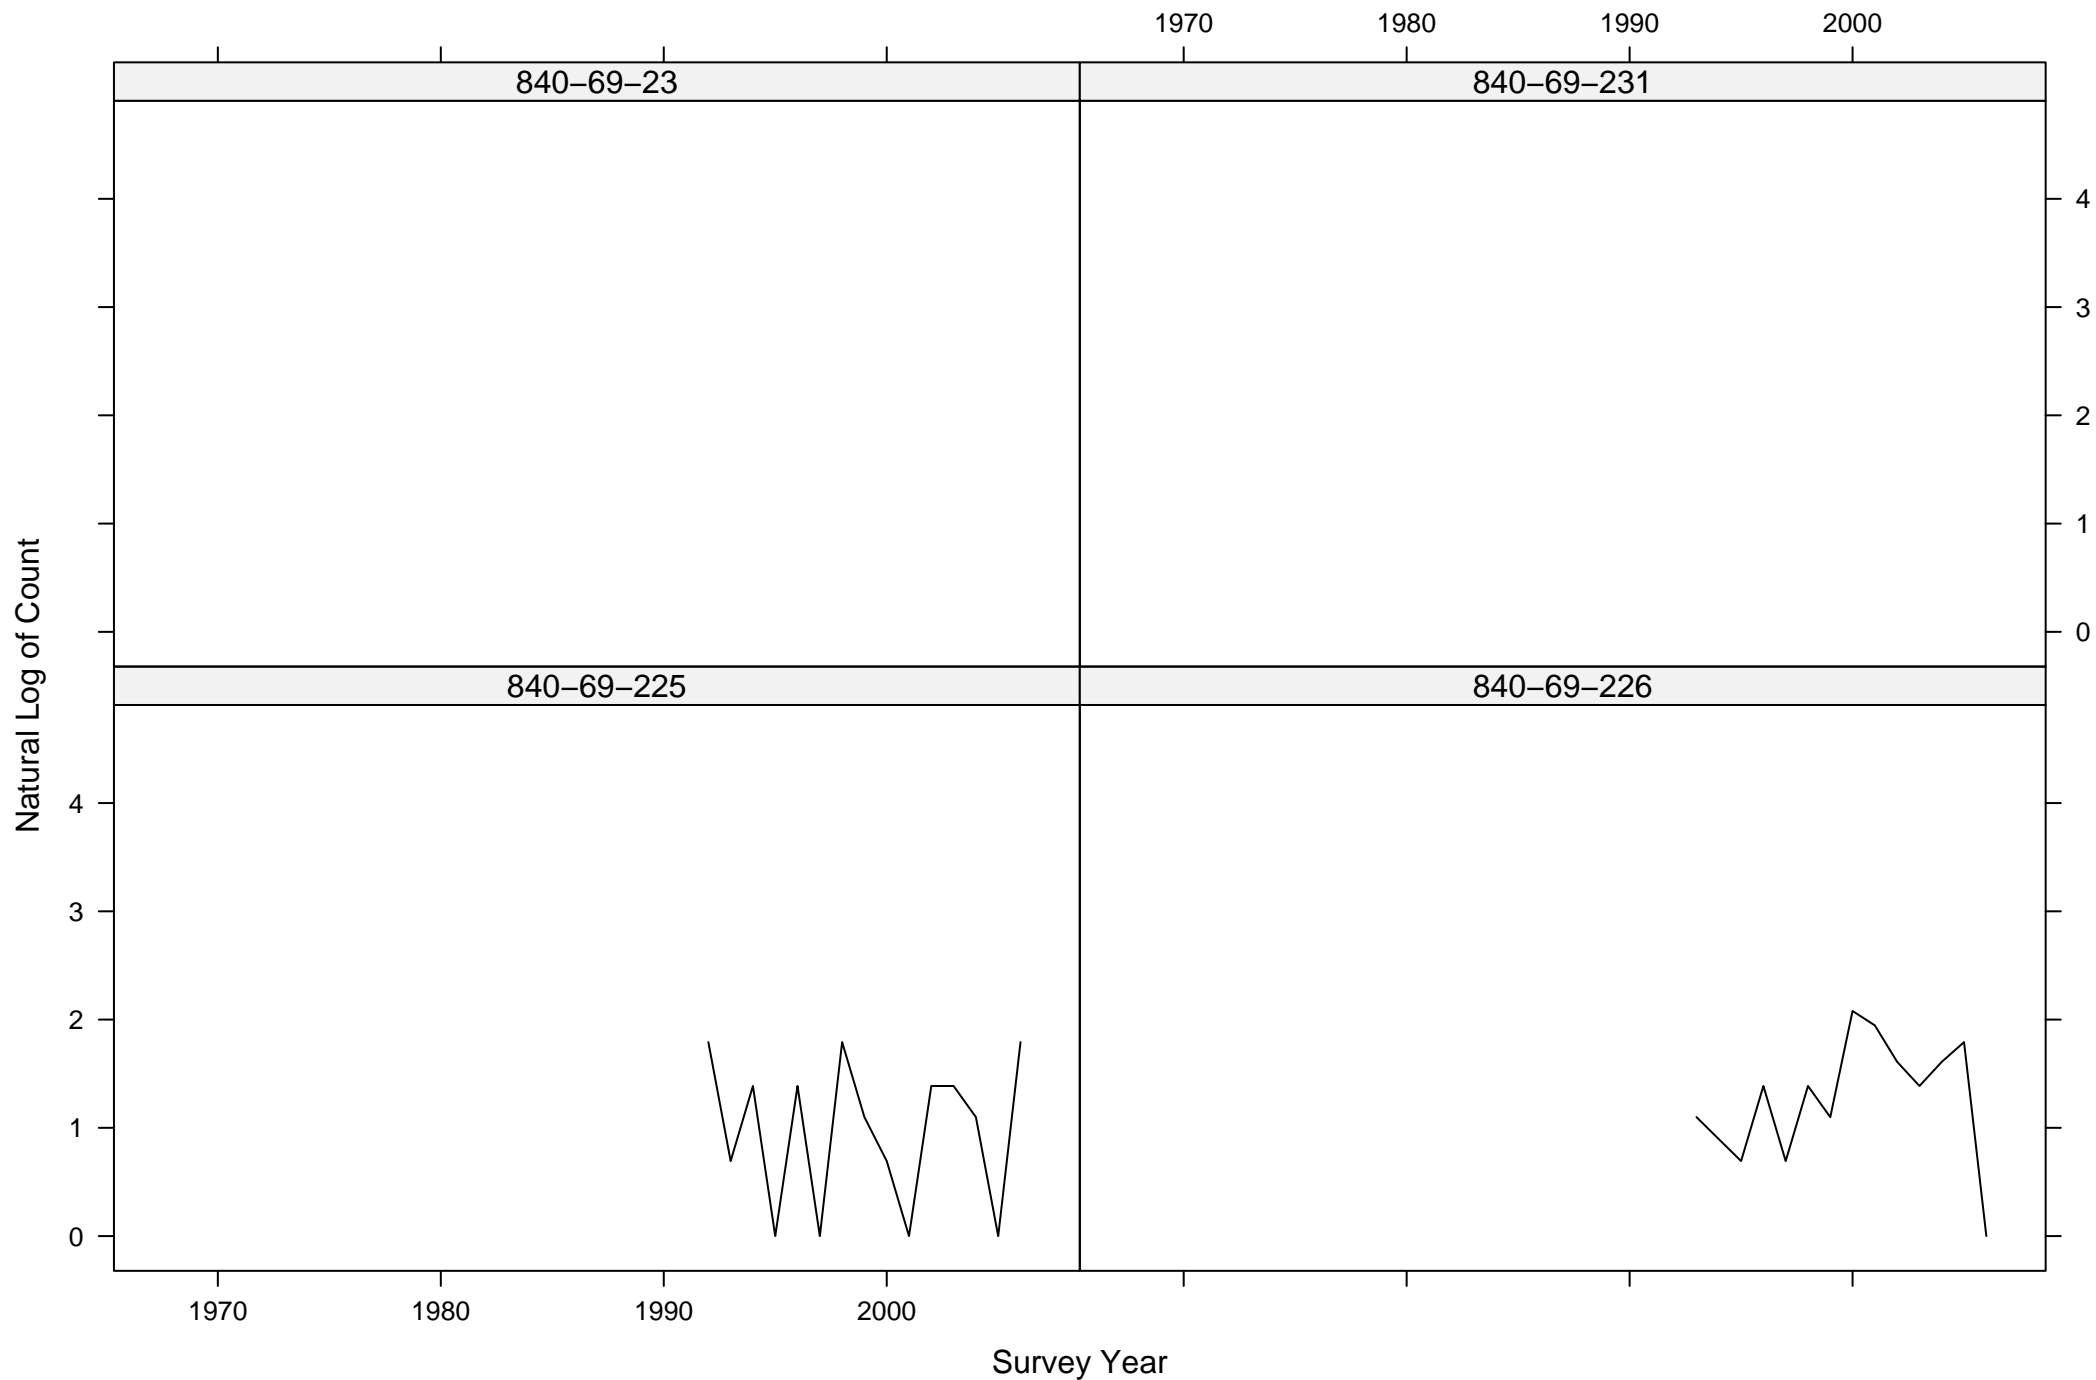

Total Counts of Black-throated Gray Warbler by Route ID