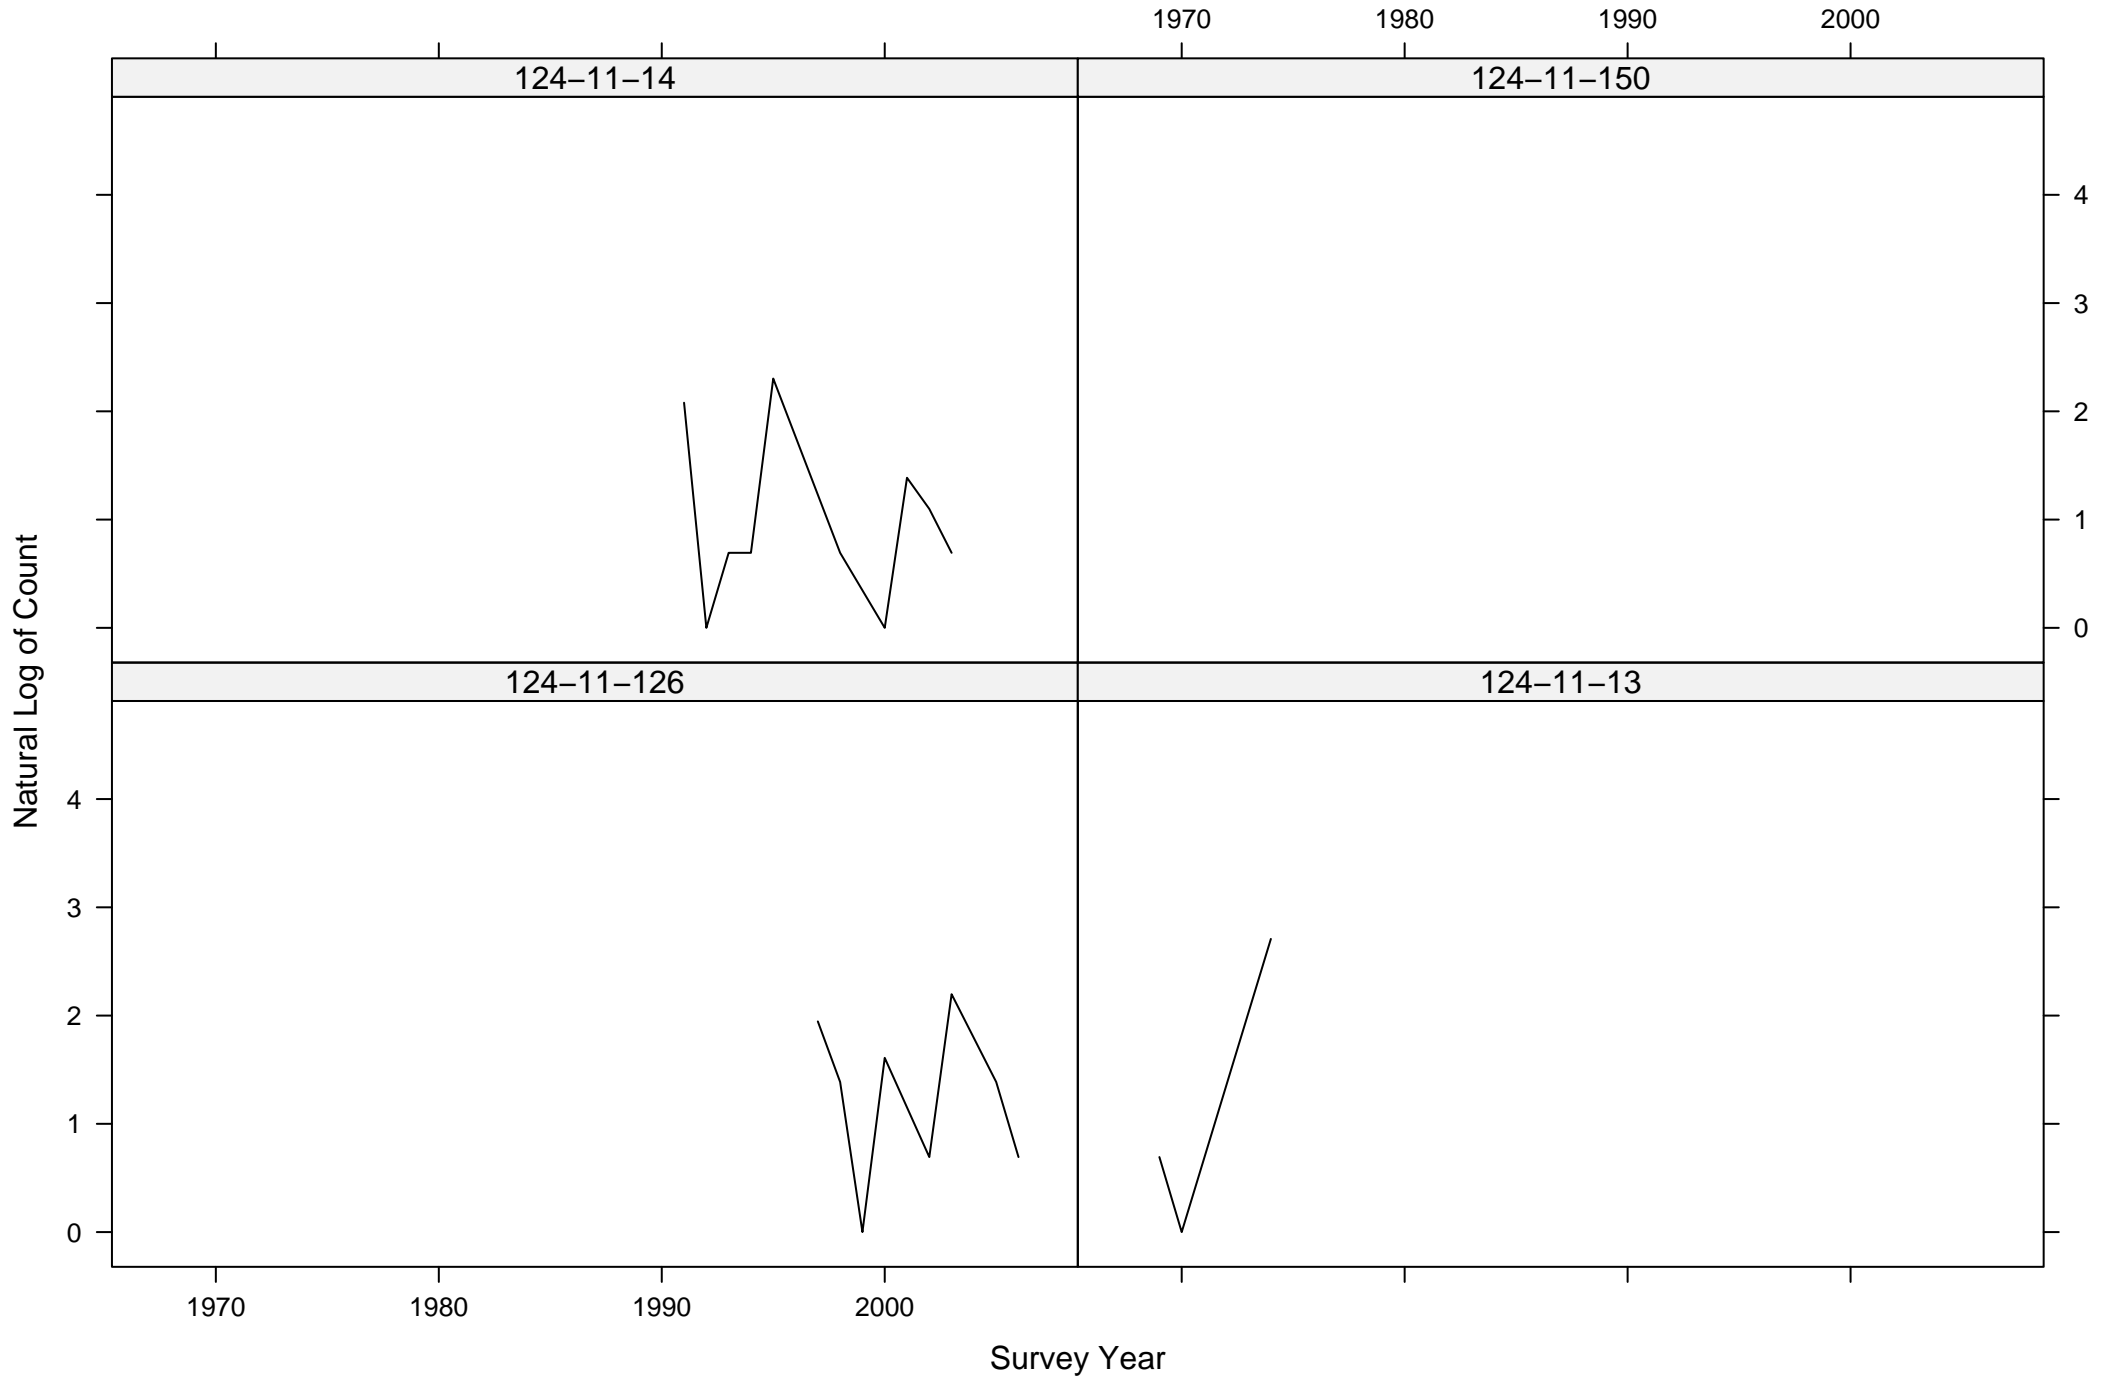

Total Counts of Black-throated Gray Warbler by Route ID