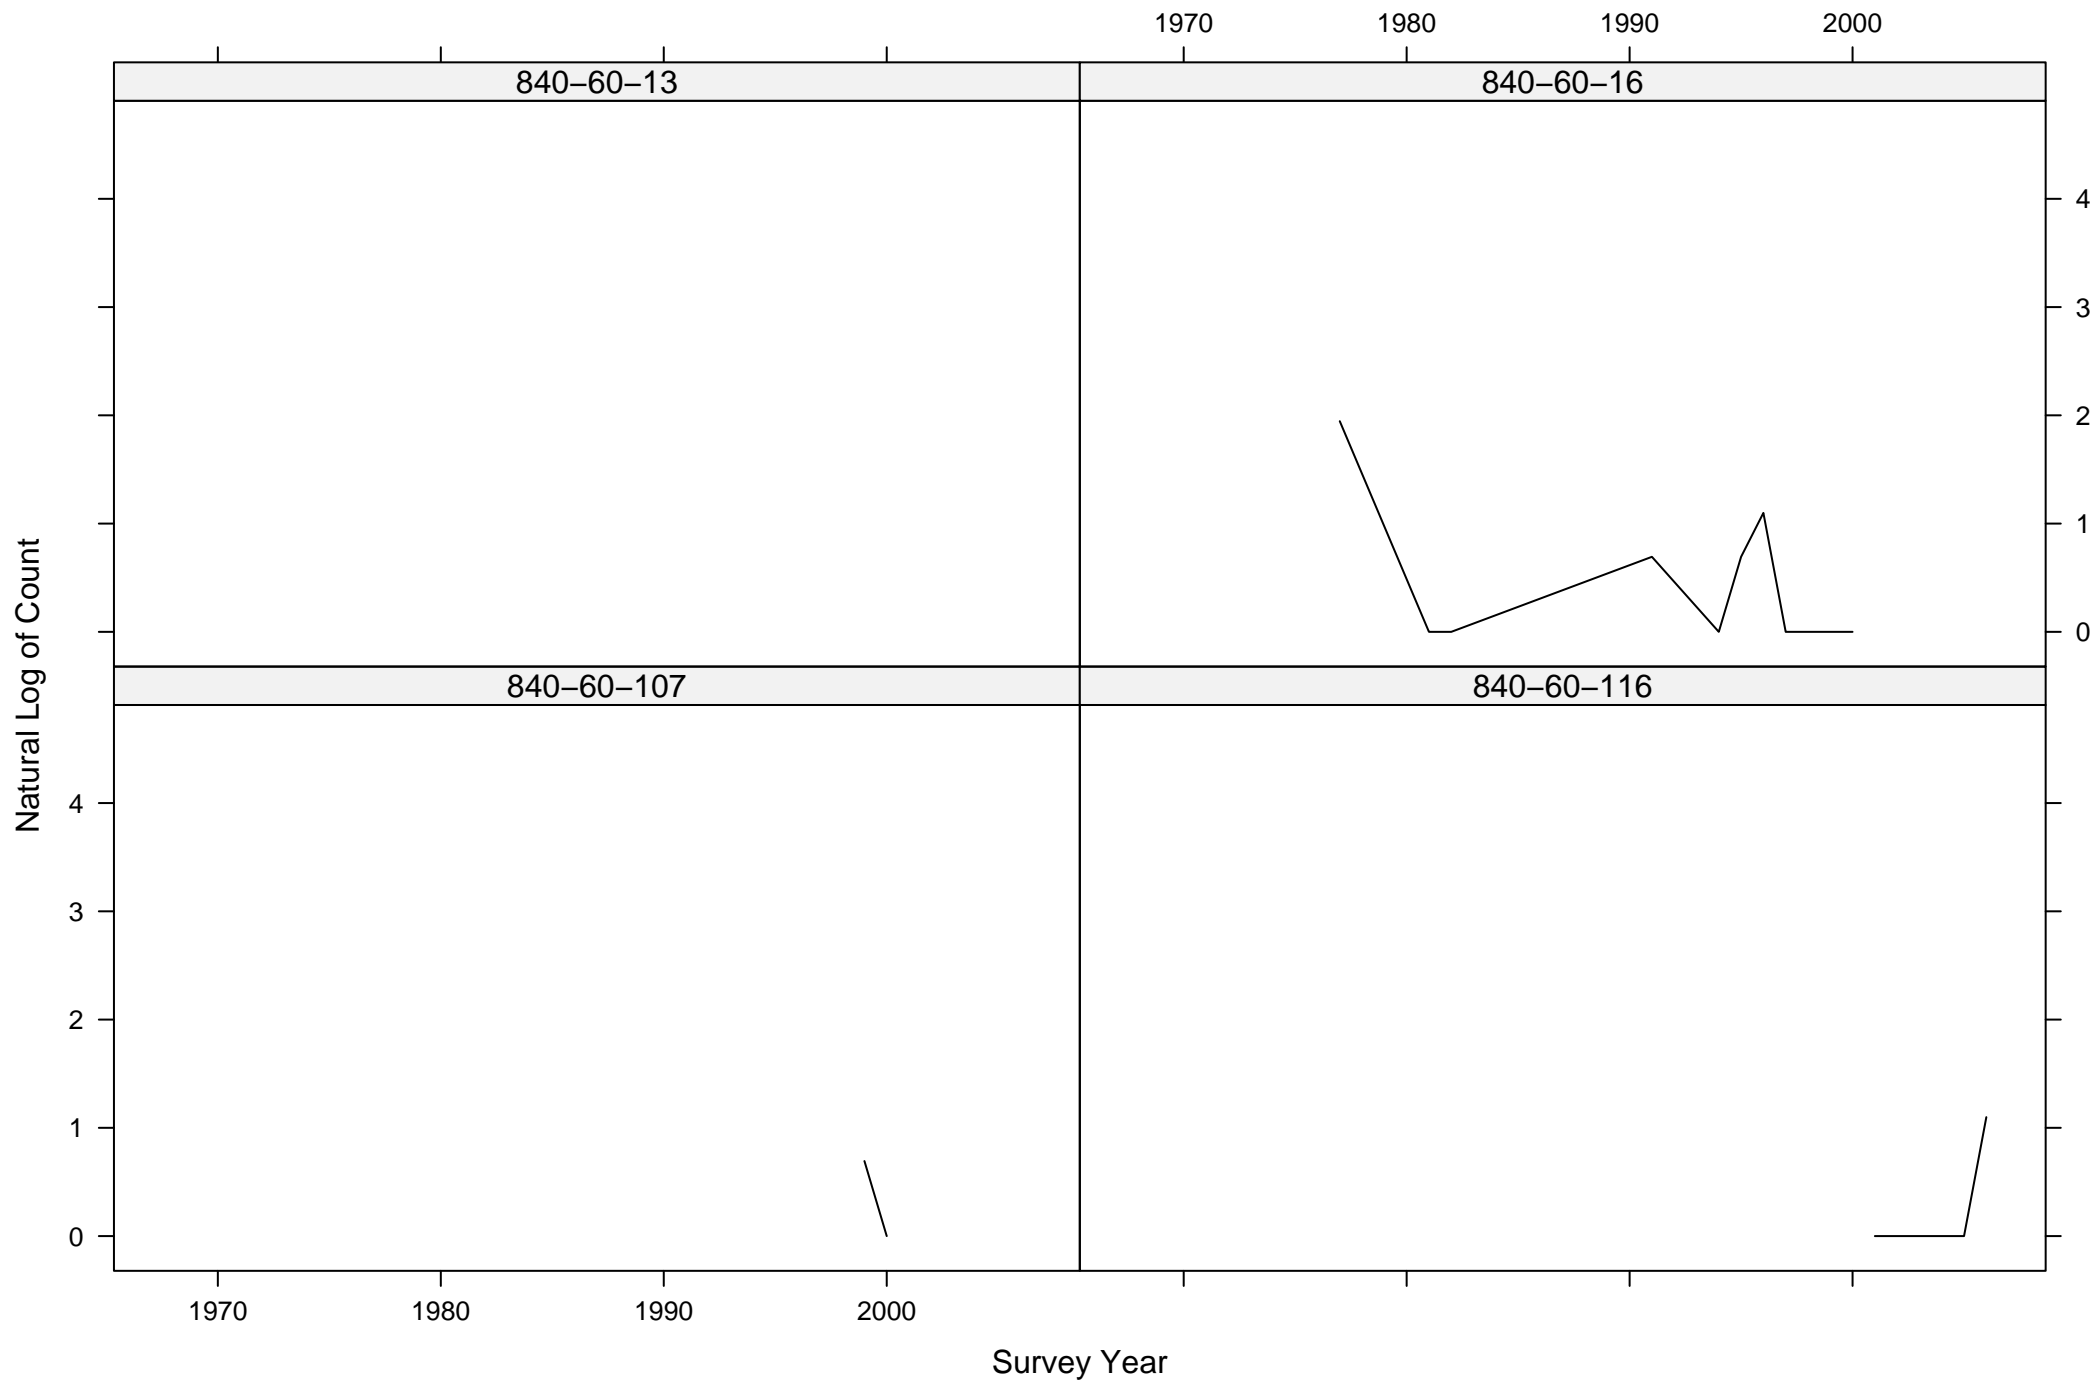

Total Counts of Black-throated Gray Warbler by Route ID