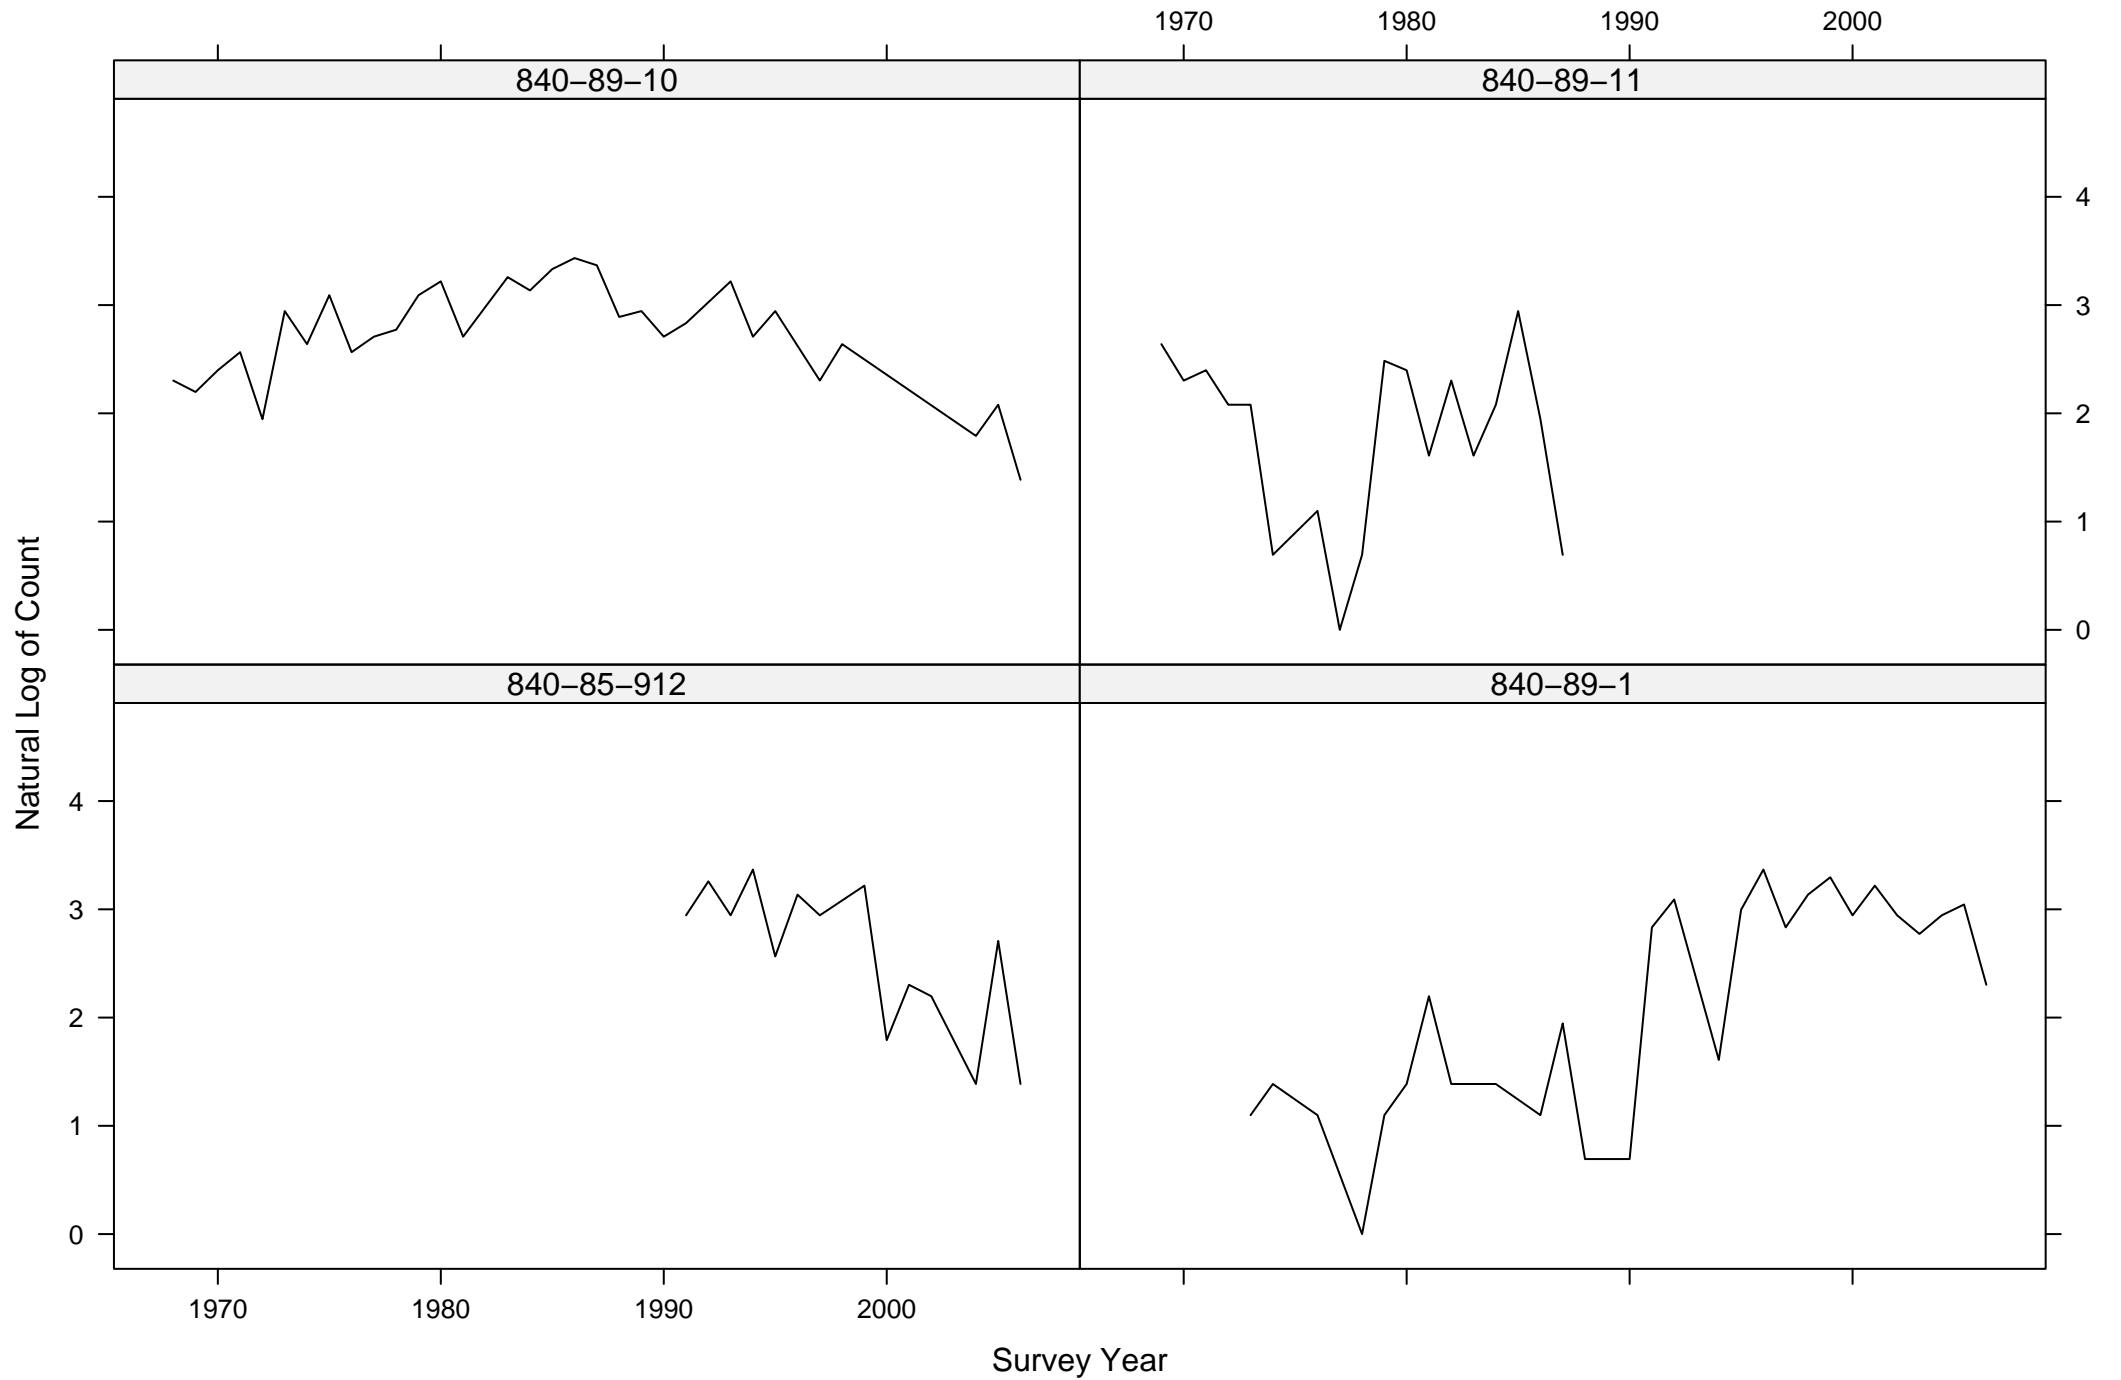

Total Counts of Black-throated Gray Warbler by Route ID