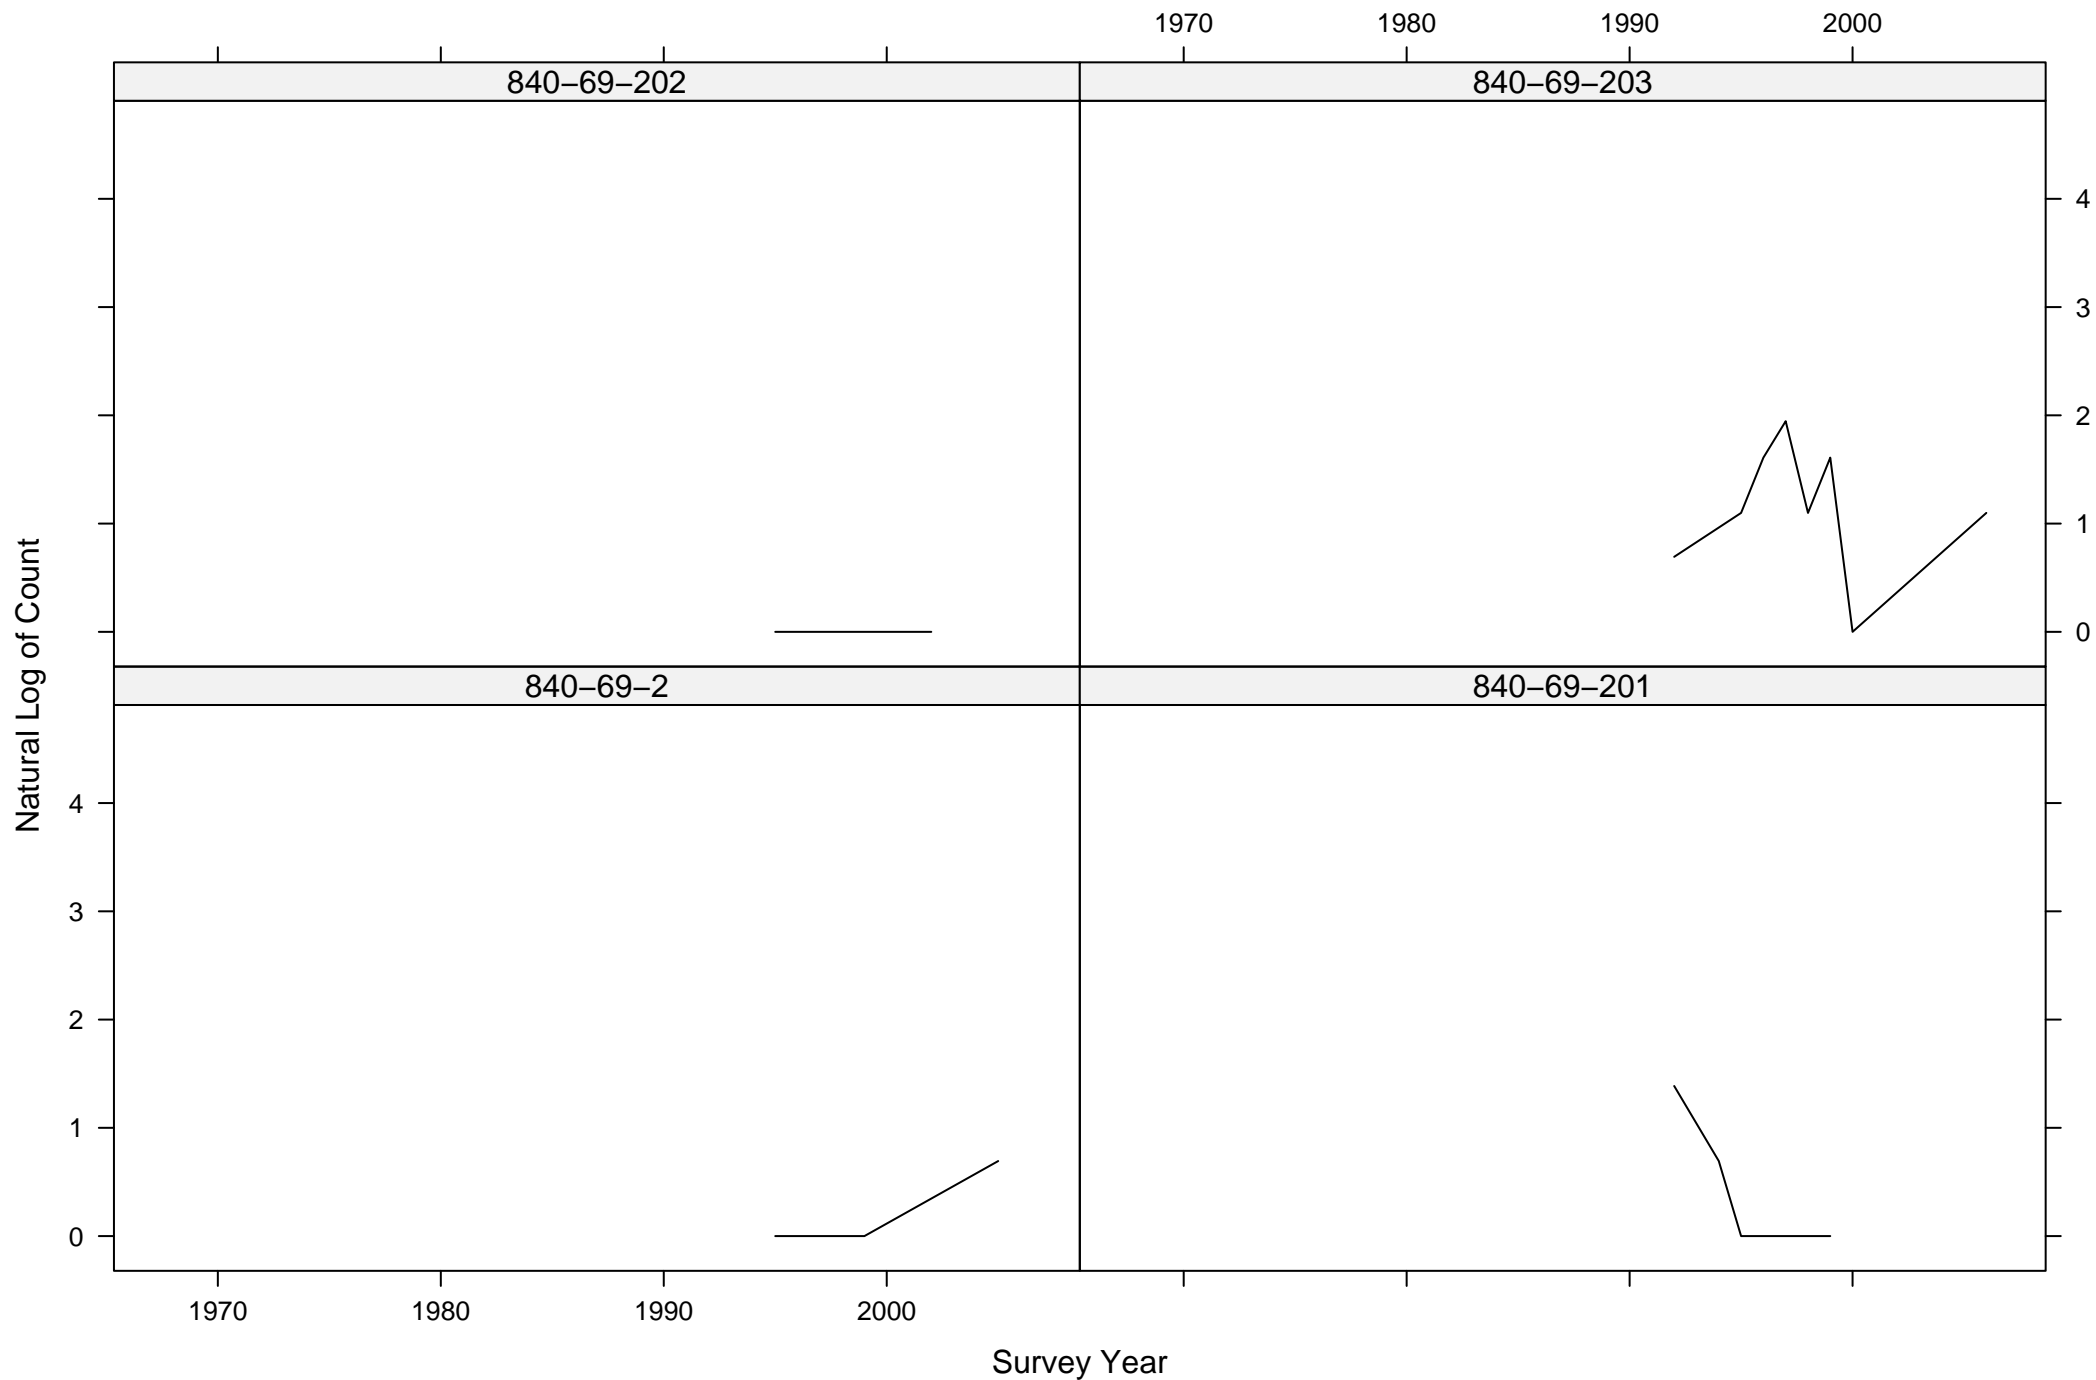

Total Counts of Black-throated Gray Warbler by Route ID