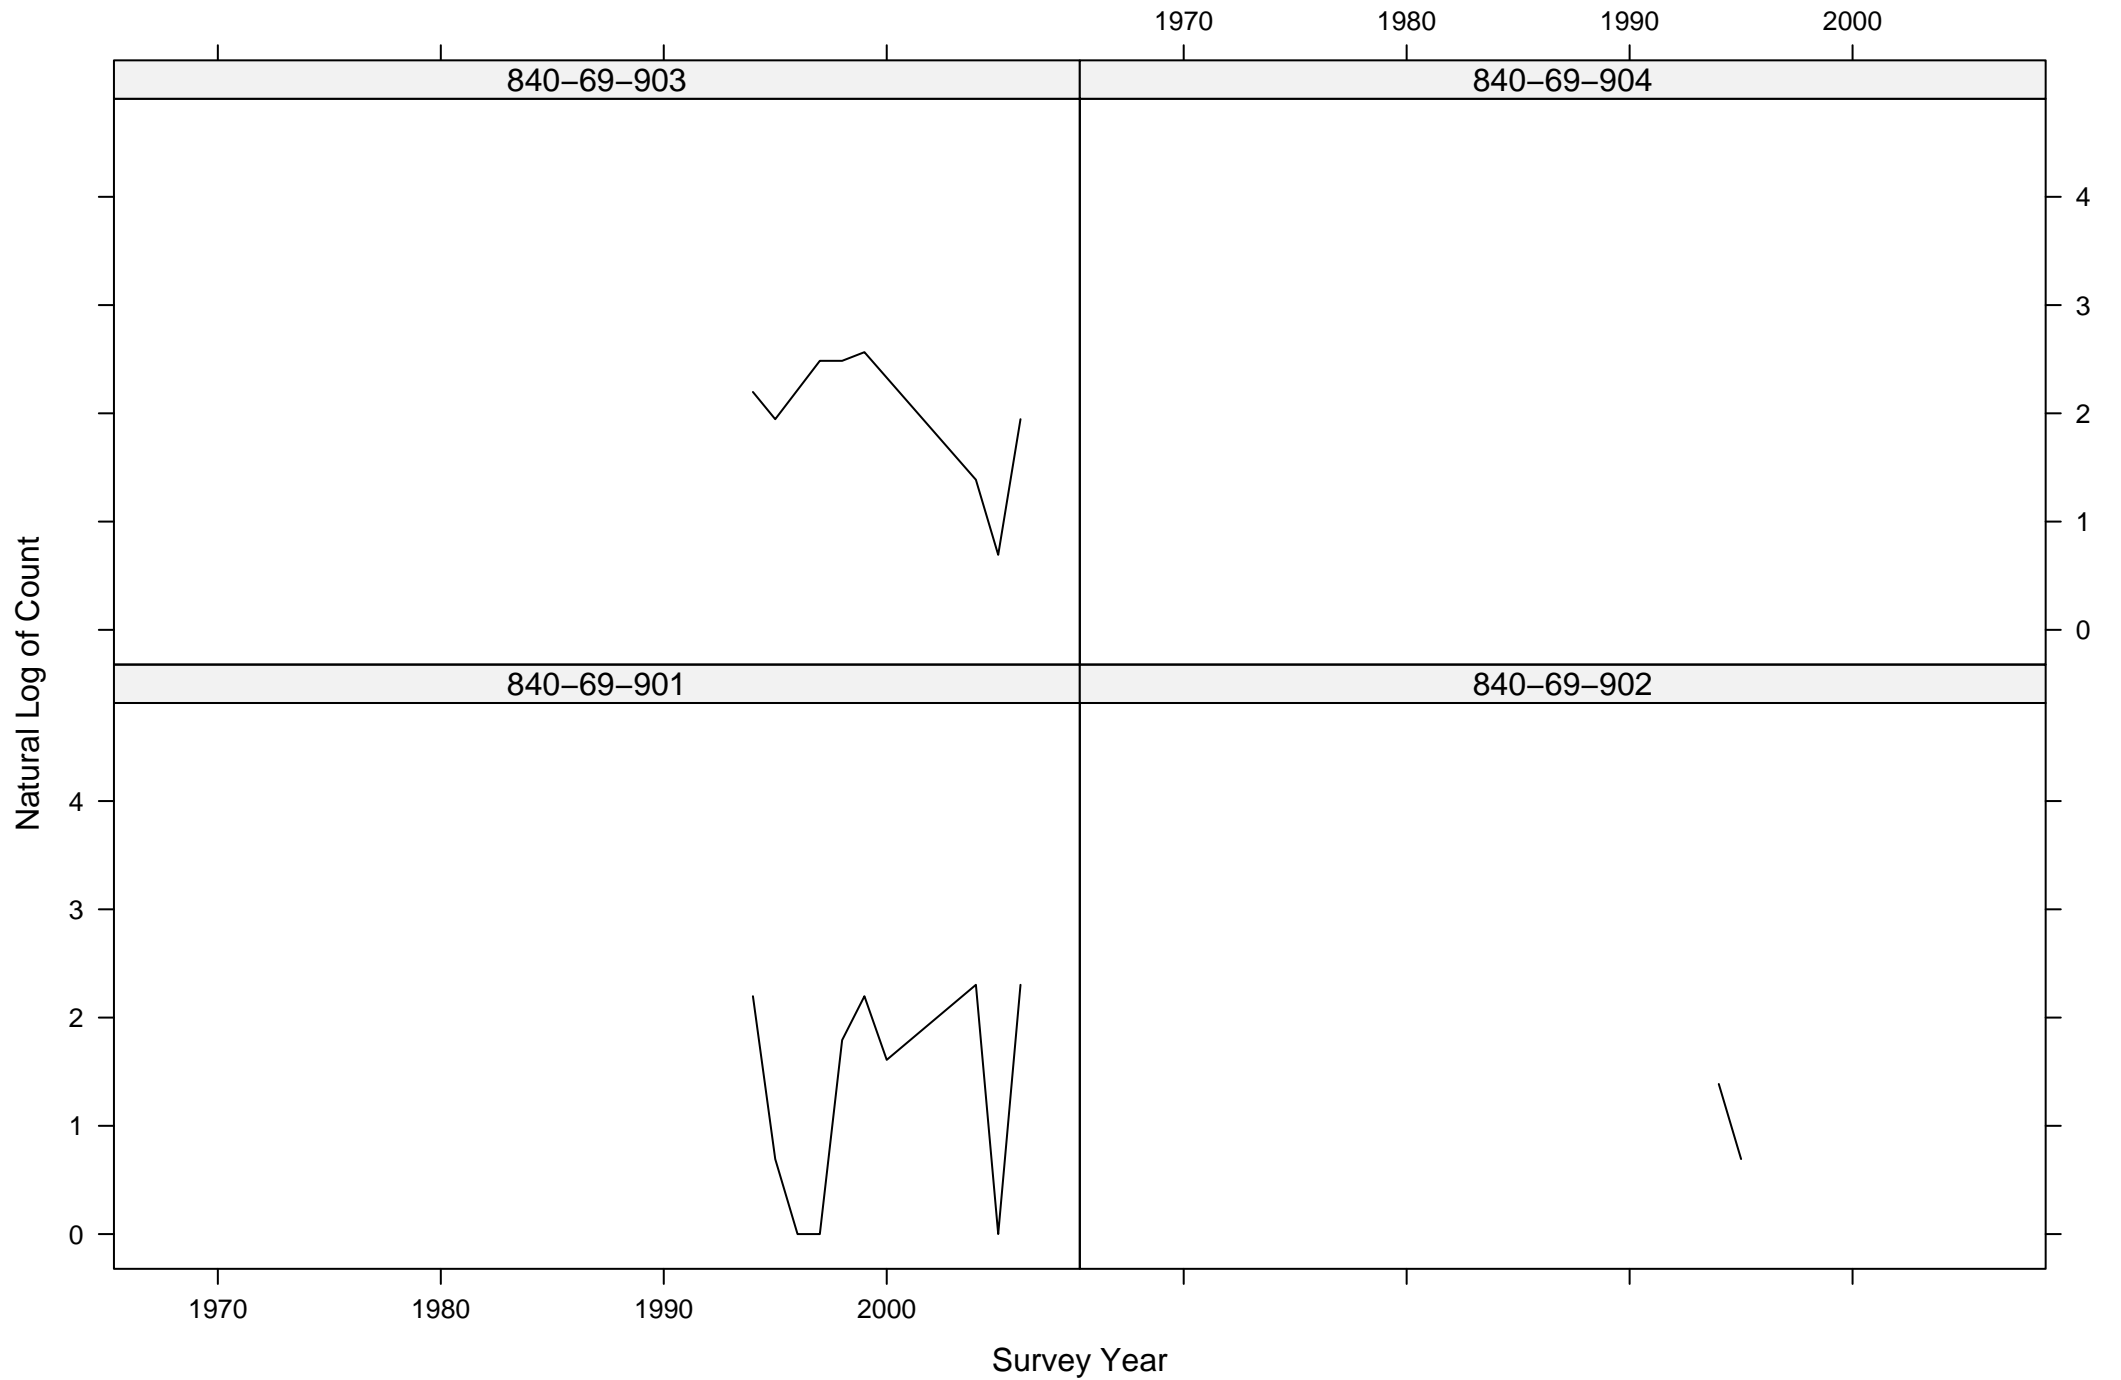

Total Counts of Black-throated Gray Warbler by Route ID