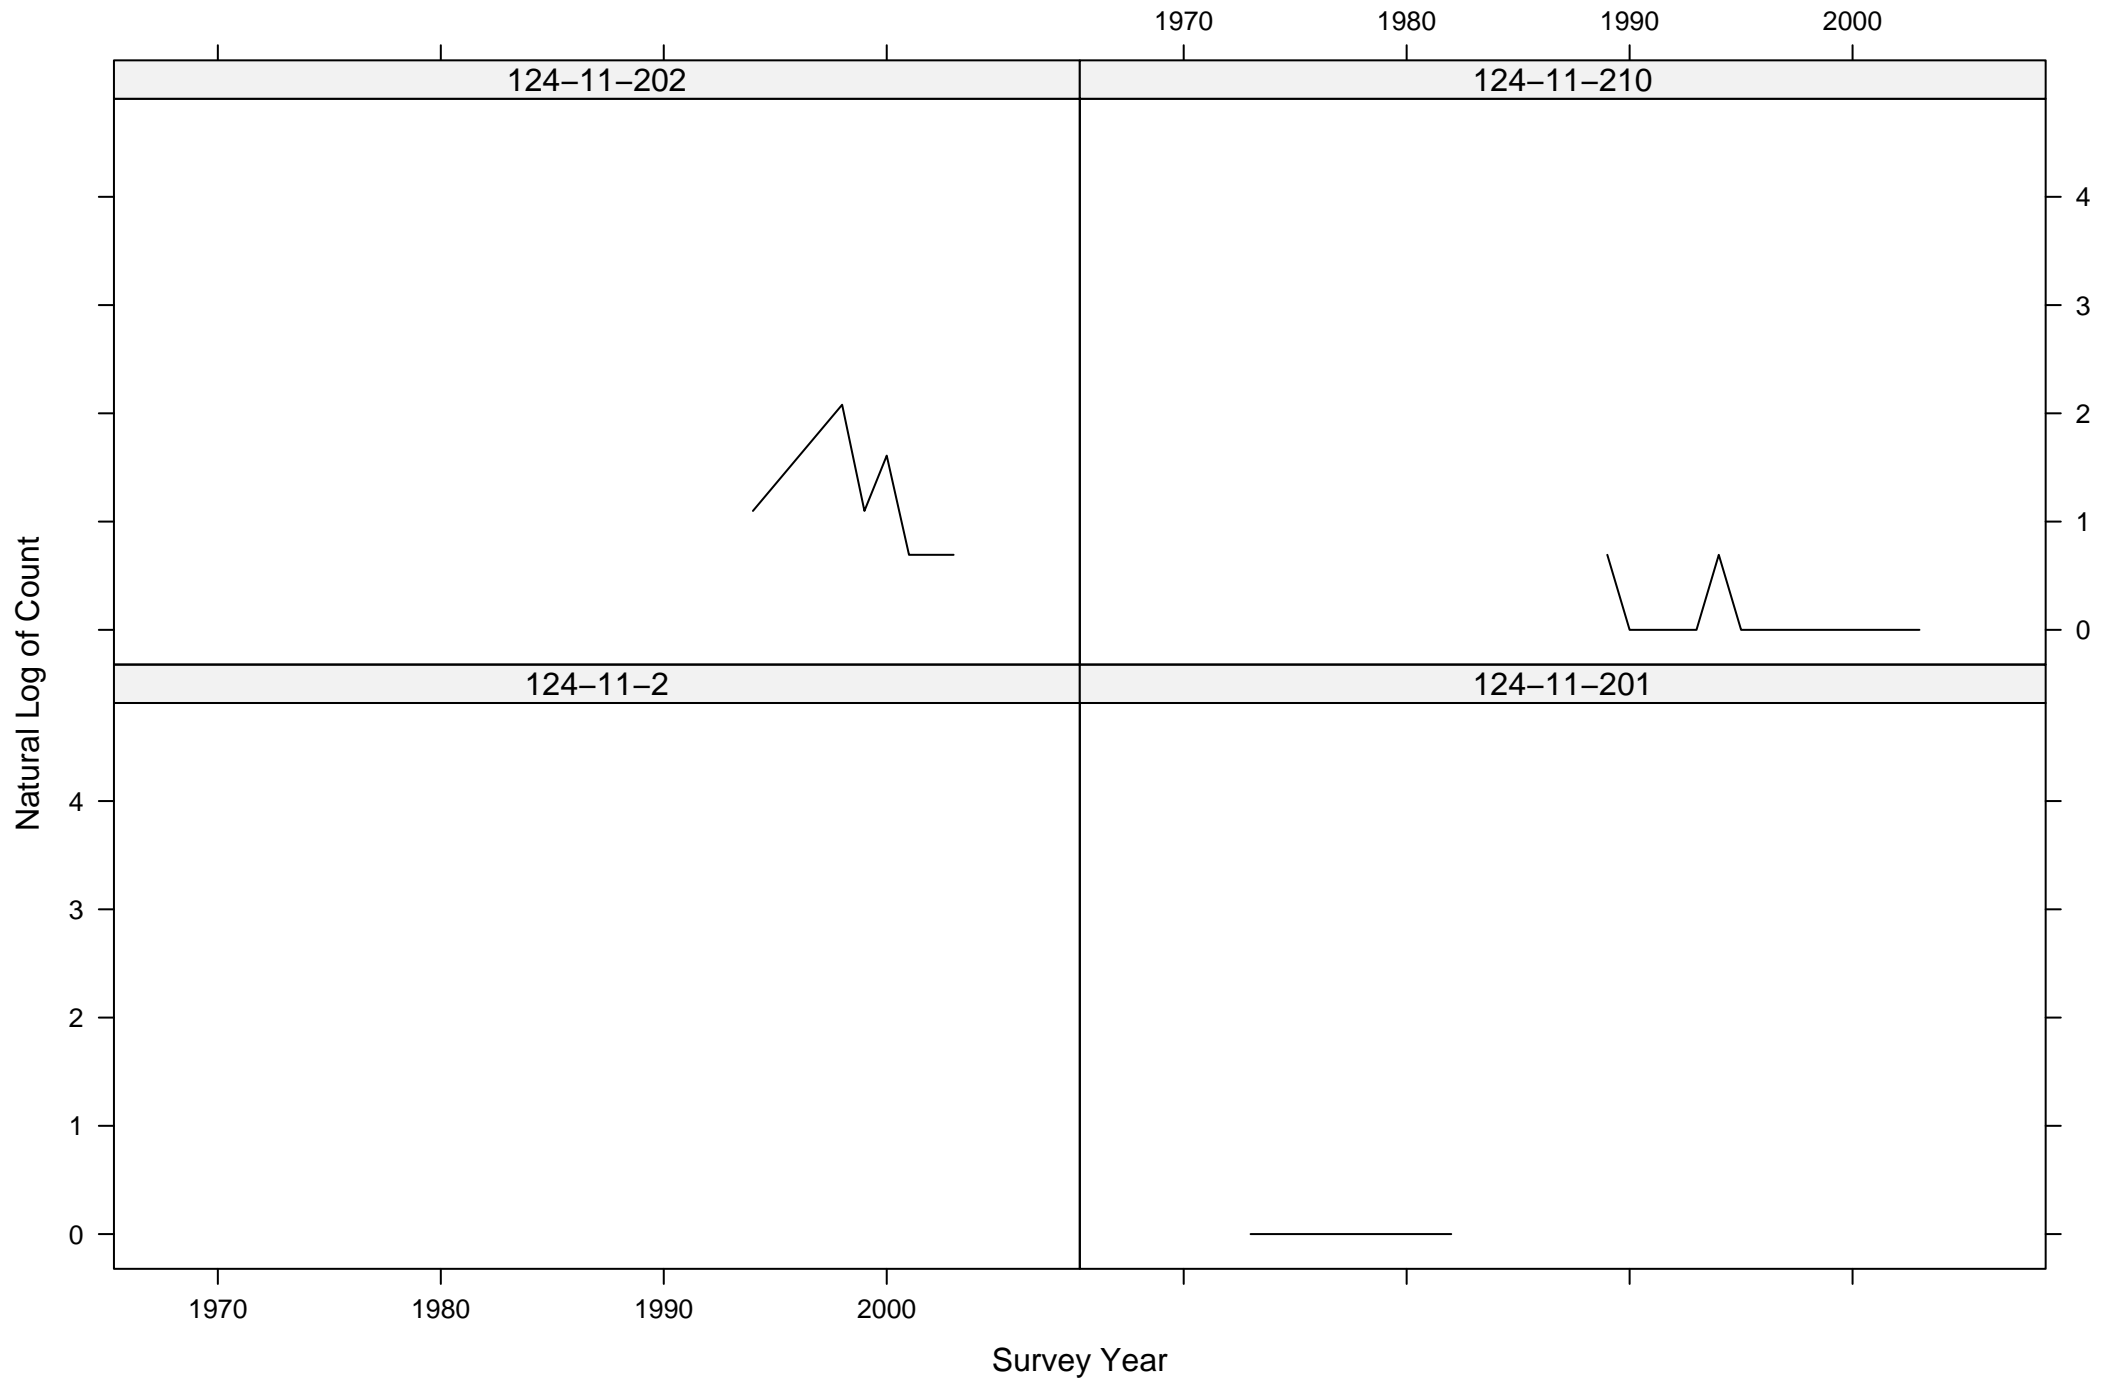

Total Counts of Black-throated Gray Warbler by Route ID