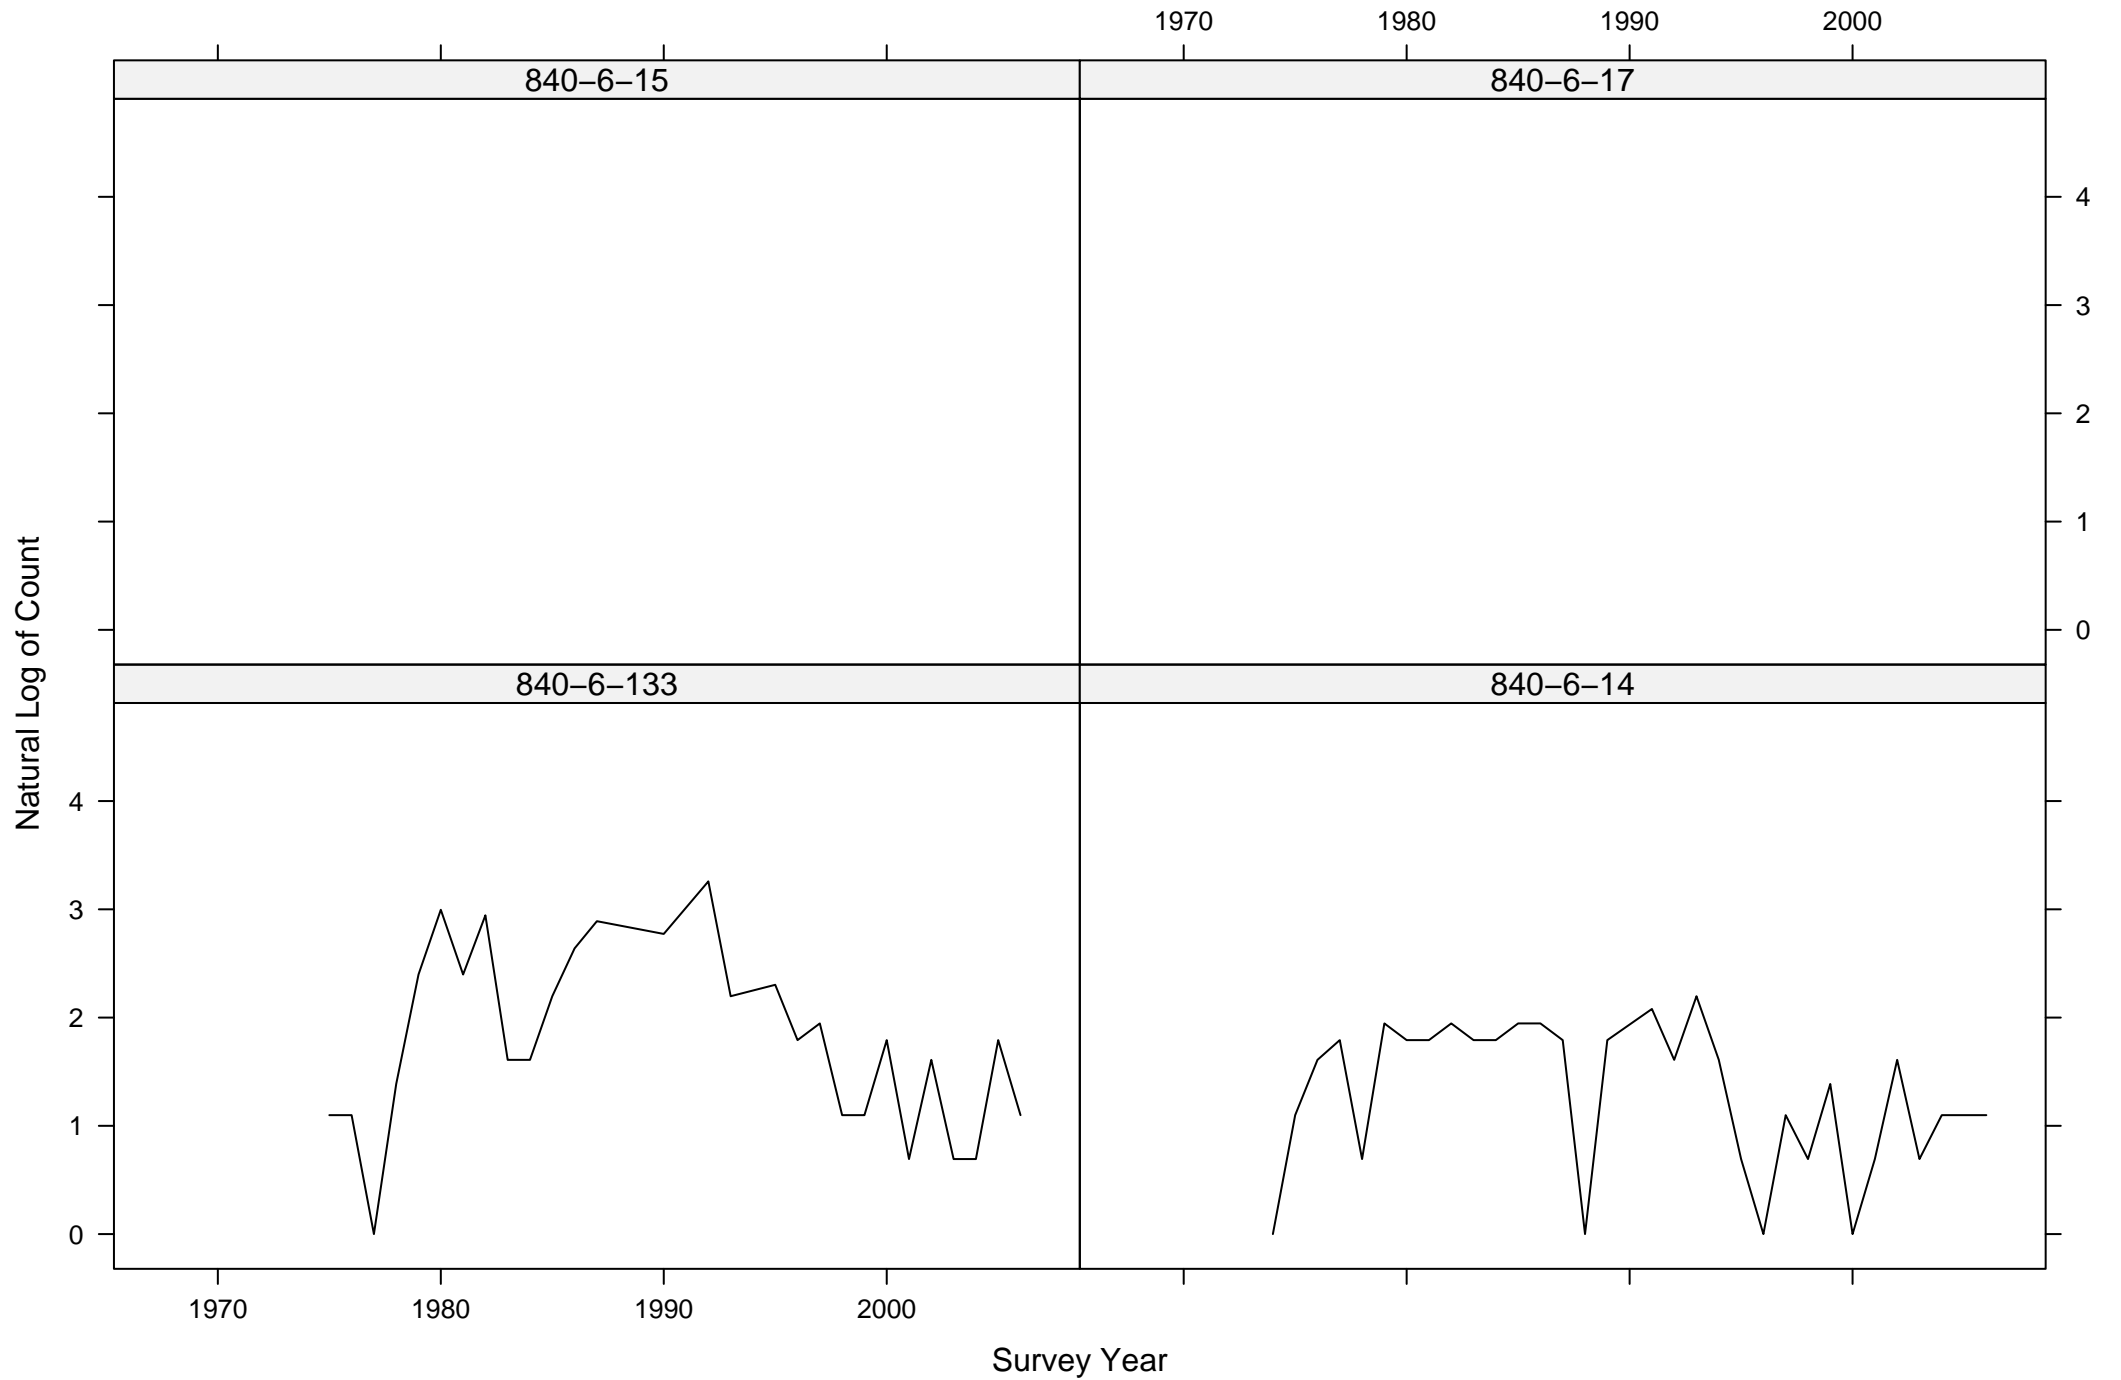

Total Counts of Black-throated Gray Warbler by Route ID