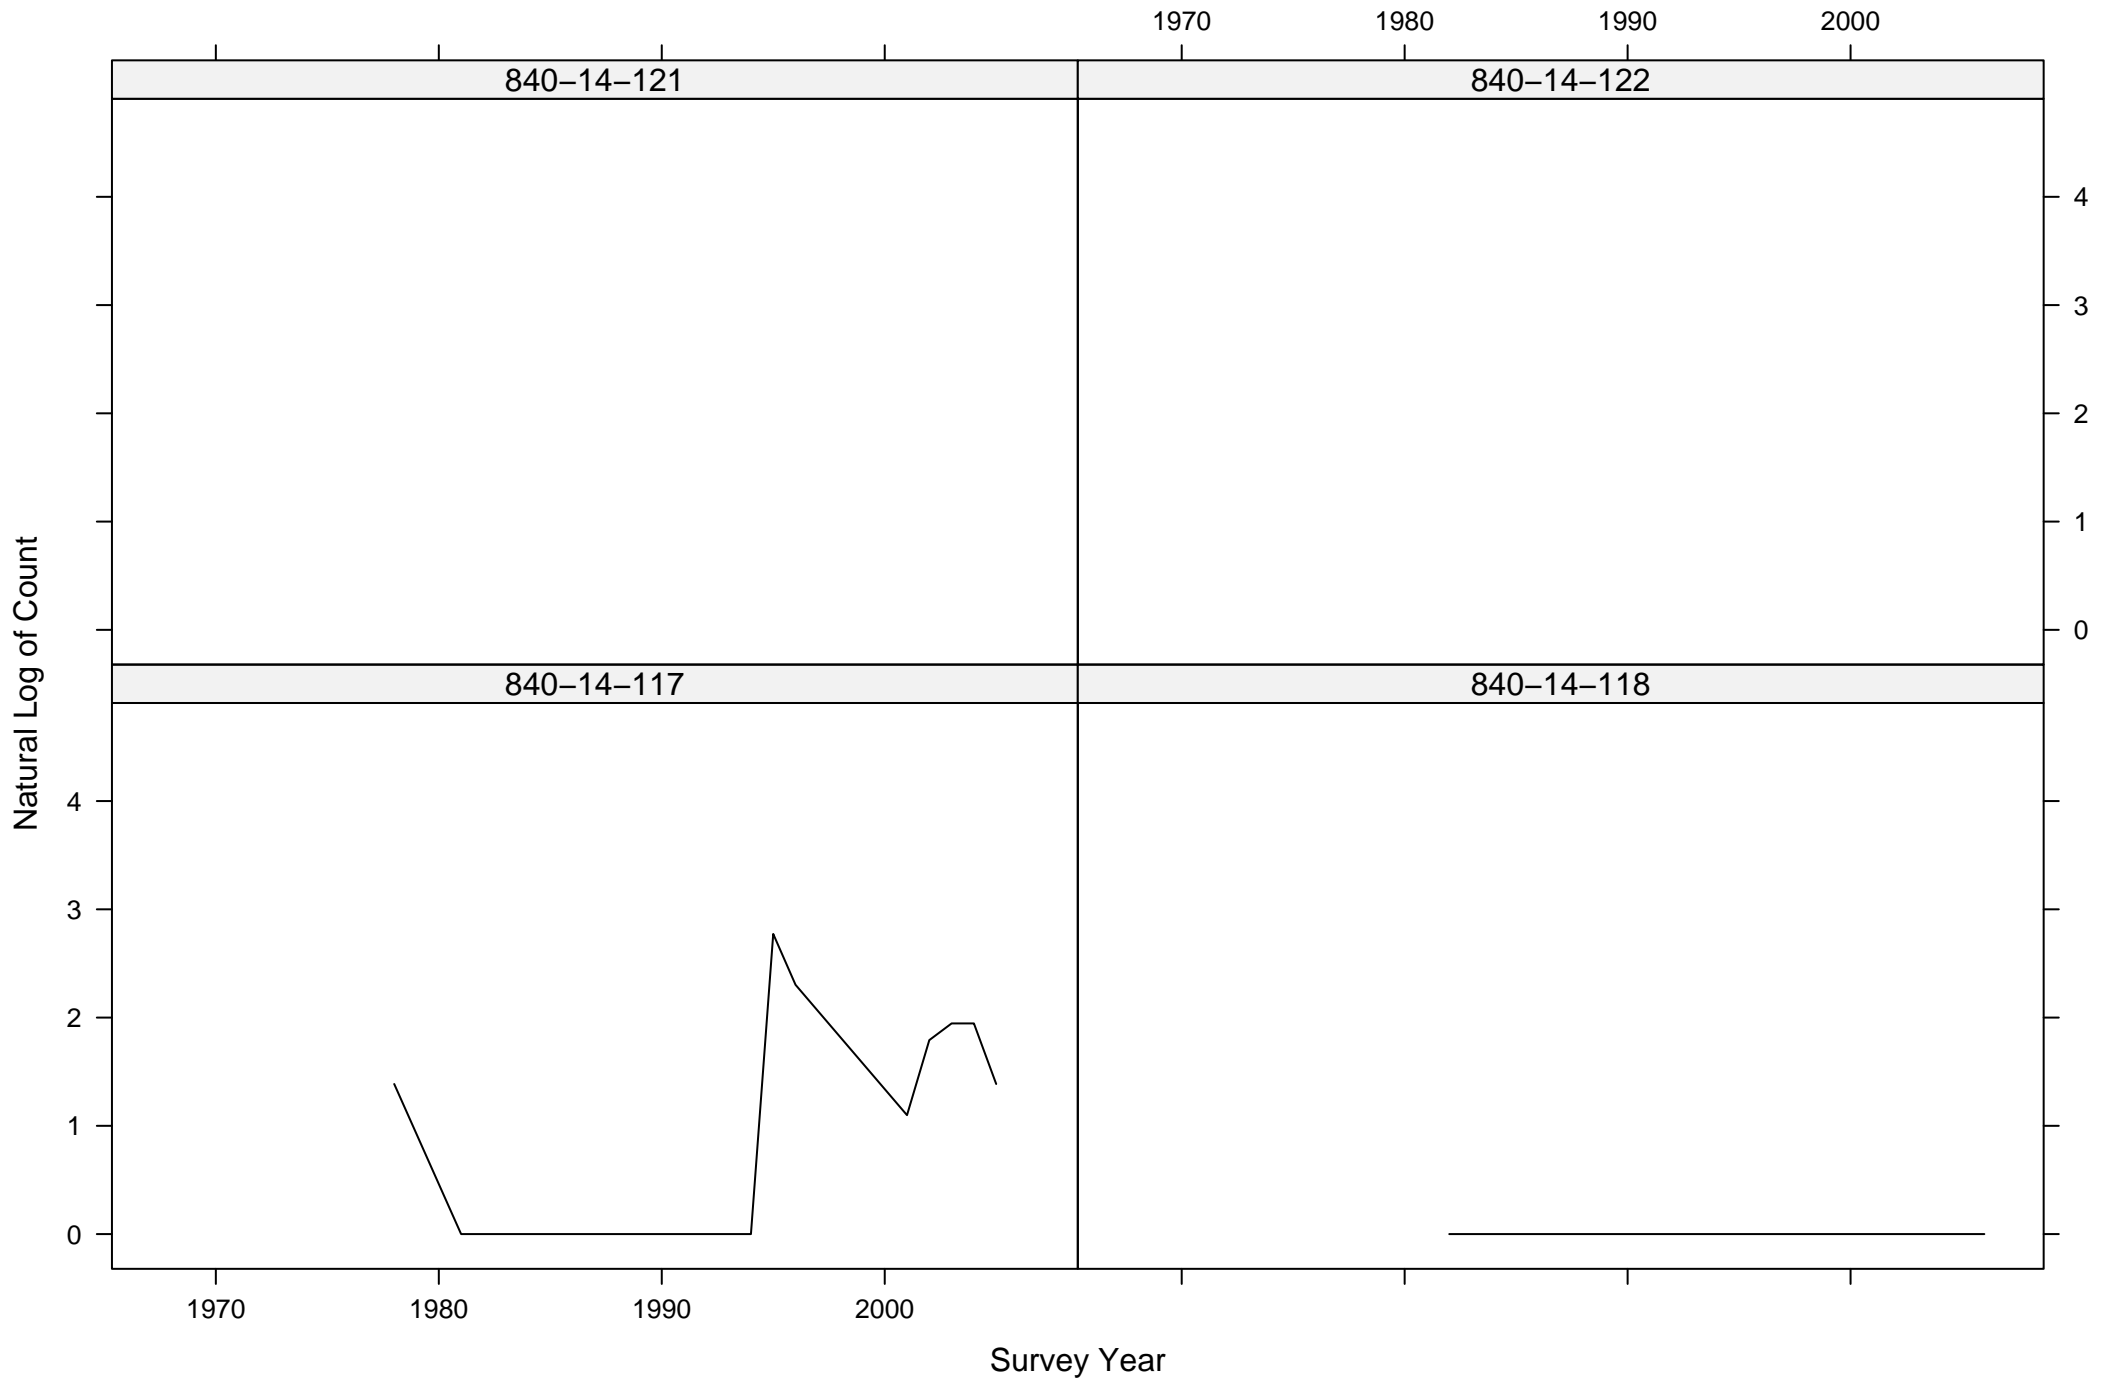

Total Counts of Black-throated Gray Warbler by Route ID