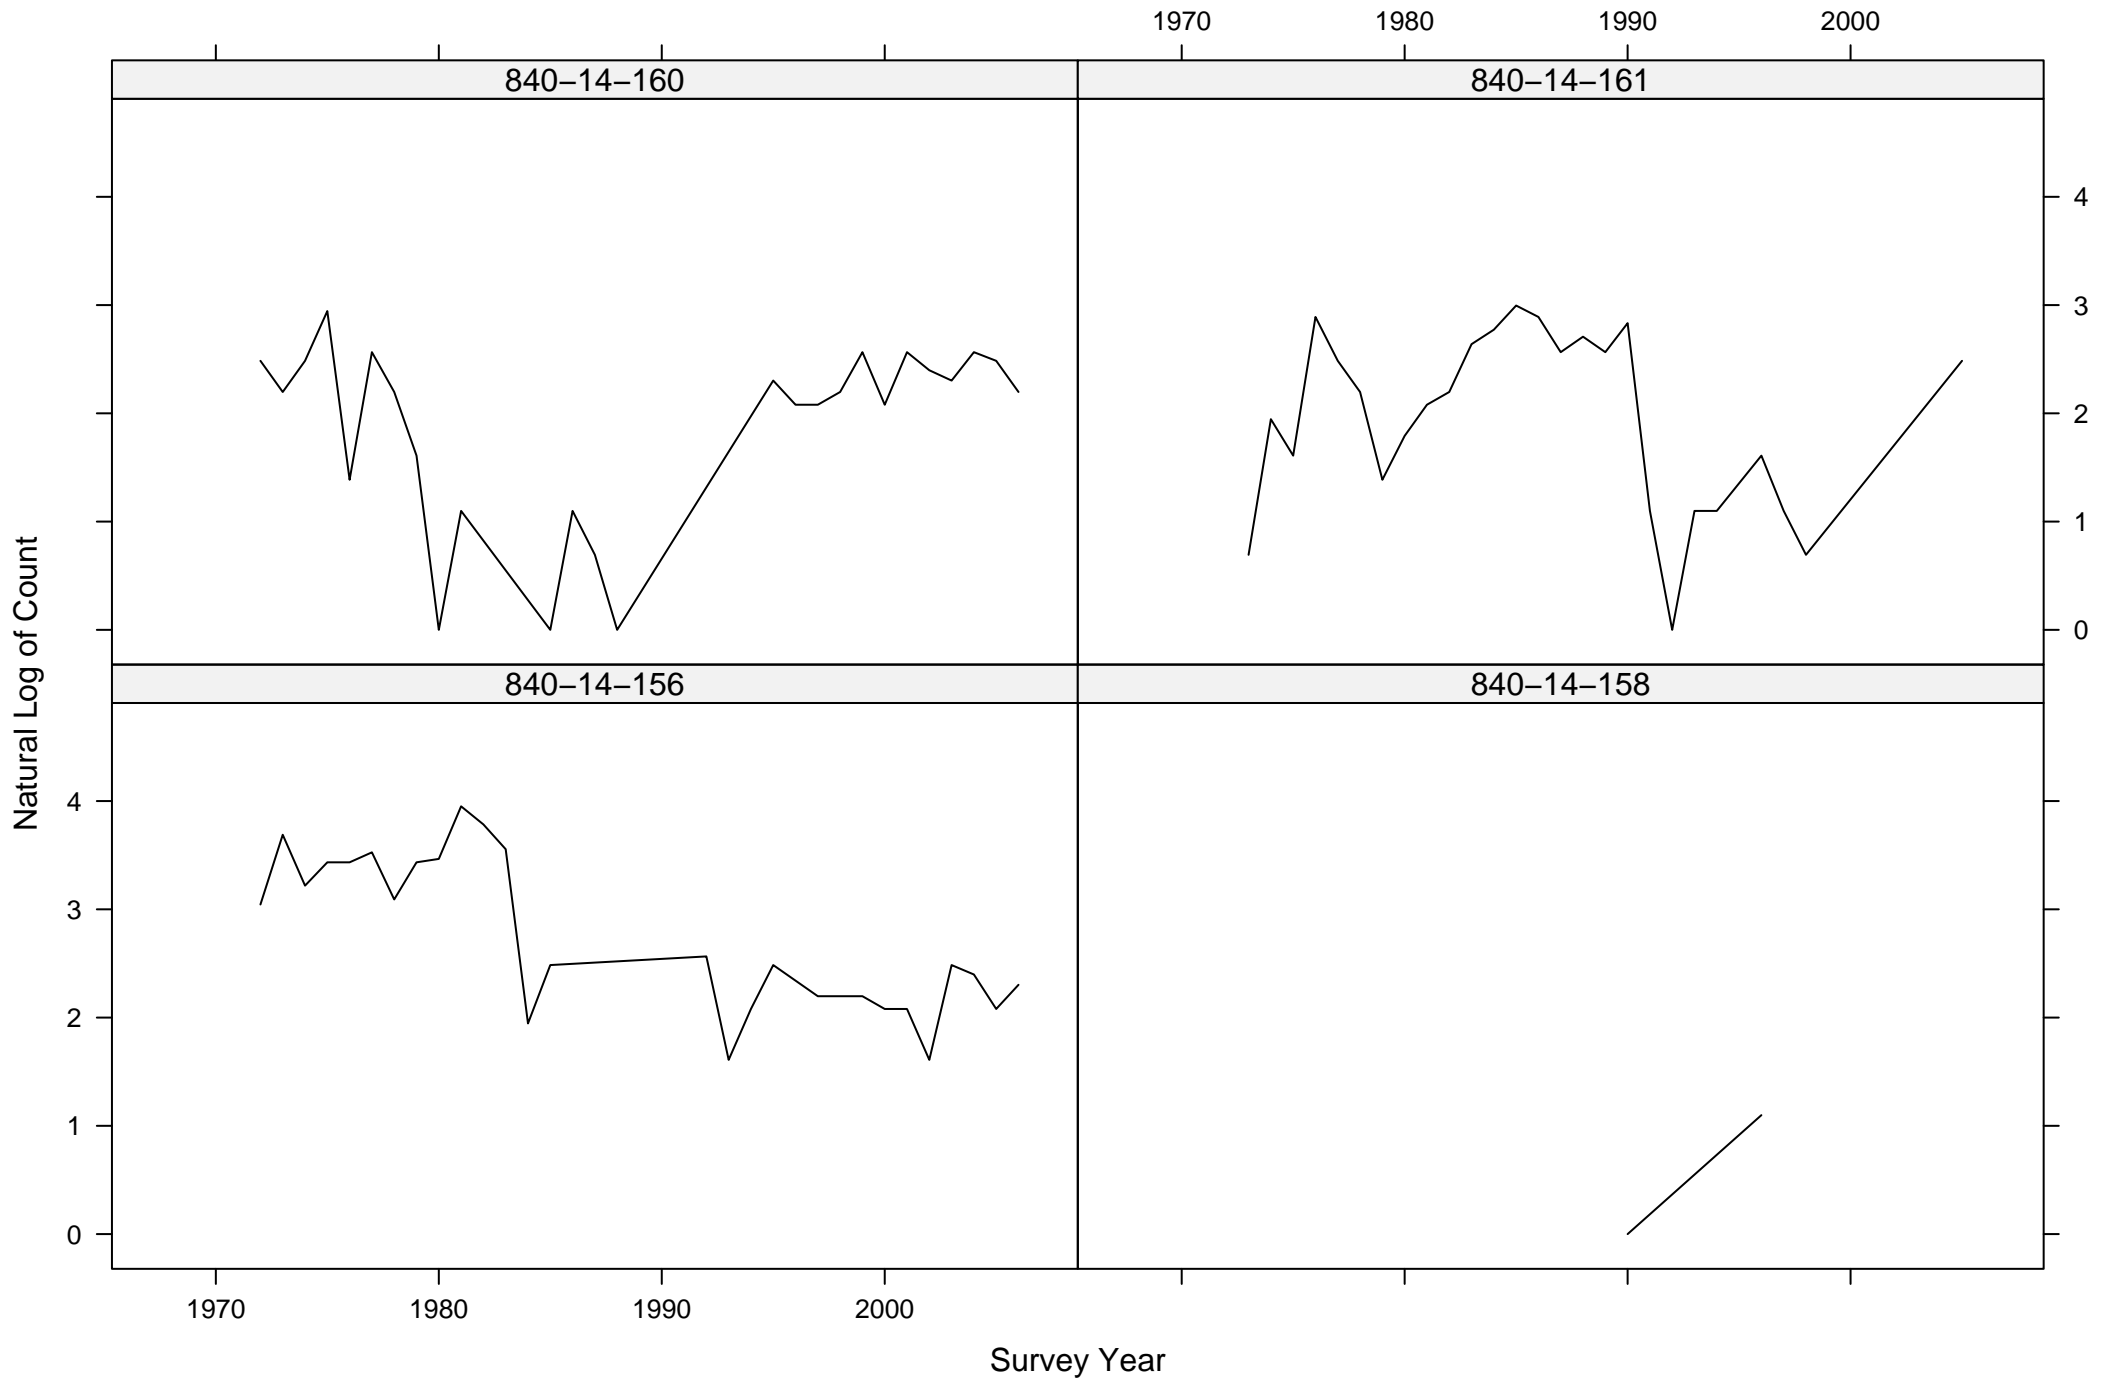

Total Counts of Black-throated Gray Warbler by Route ID