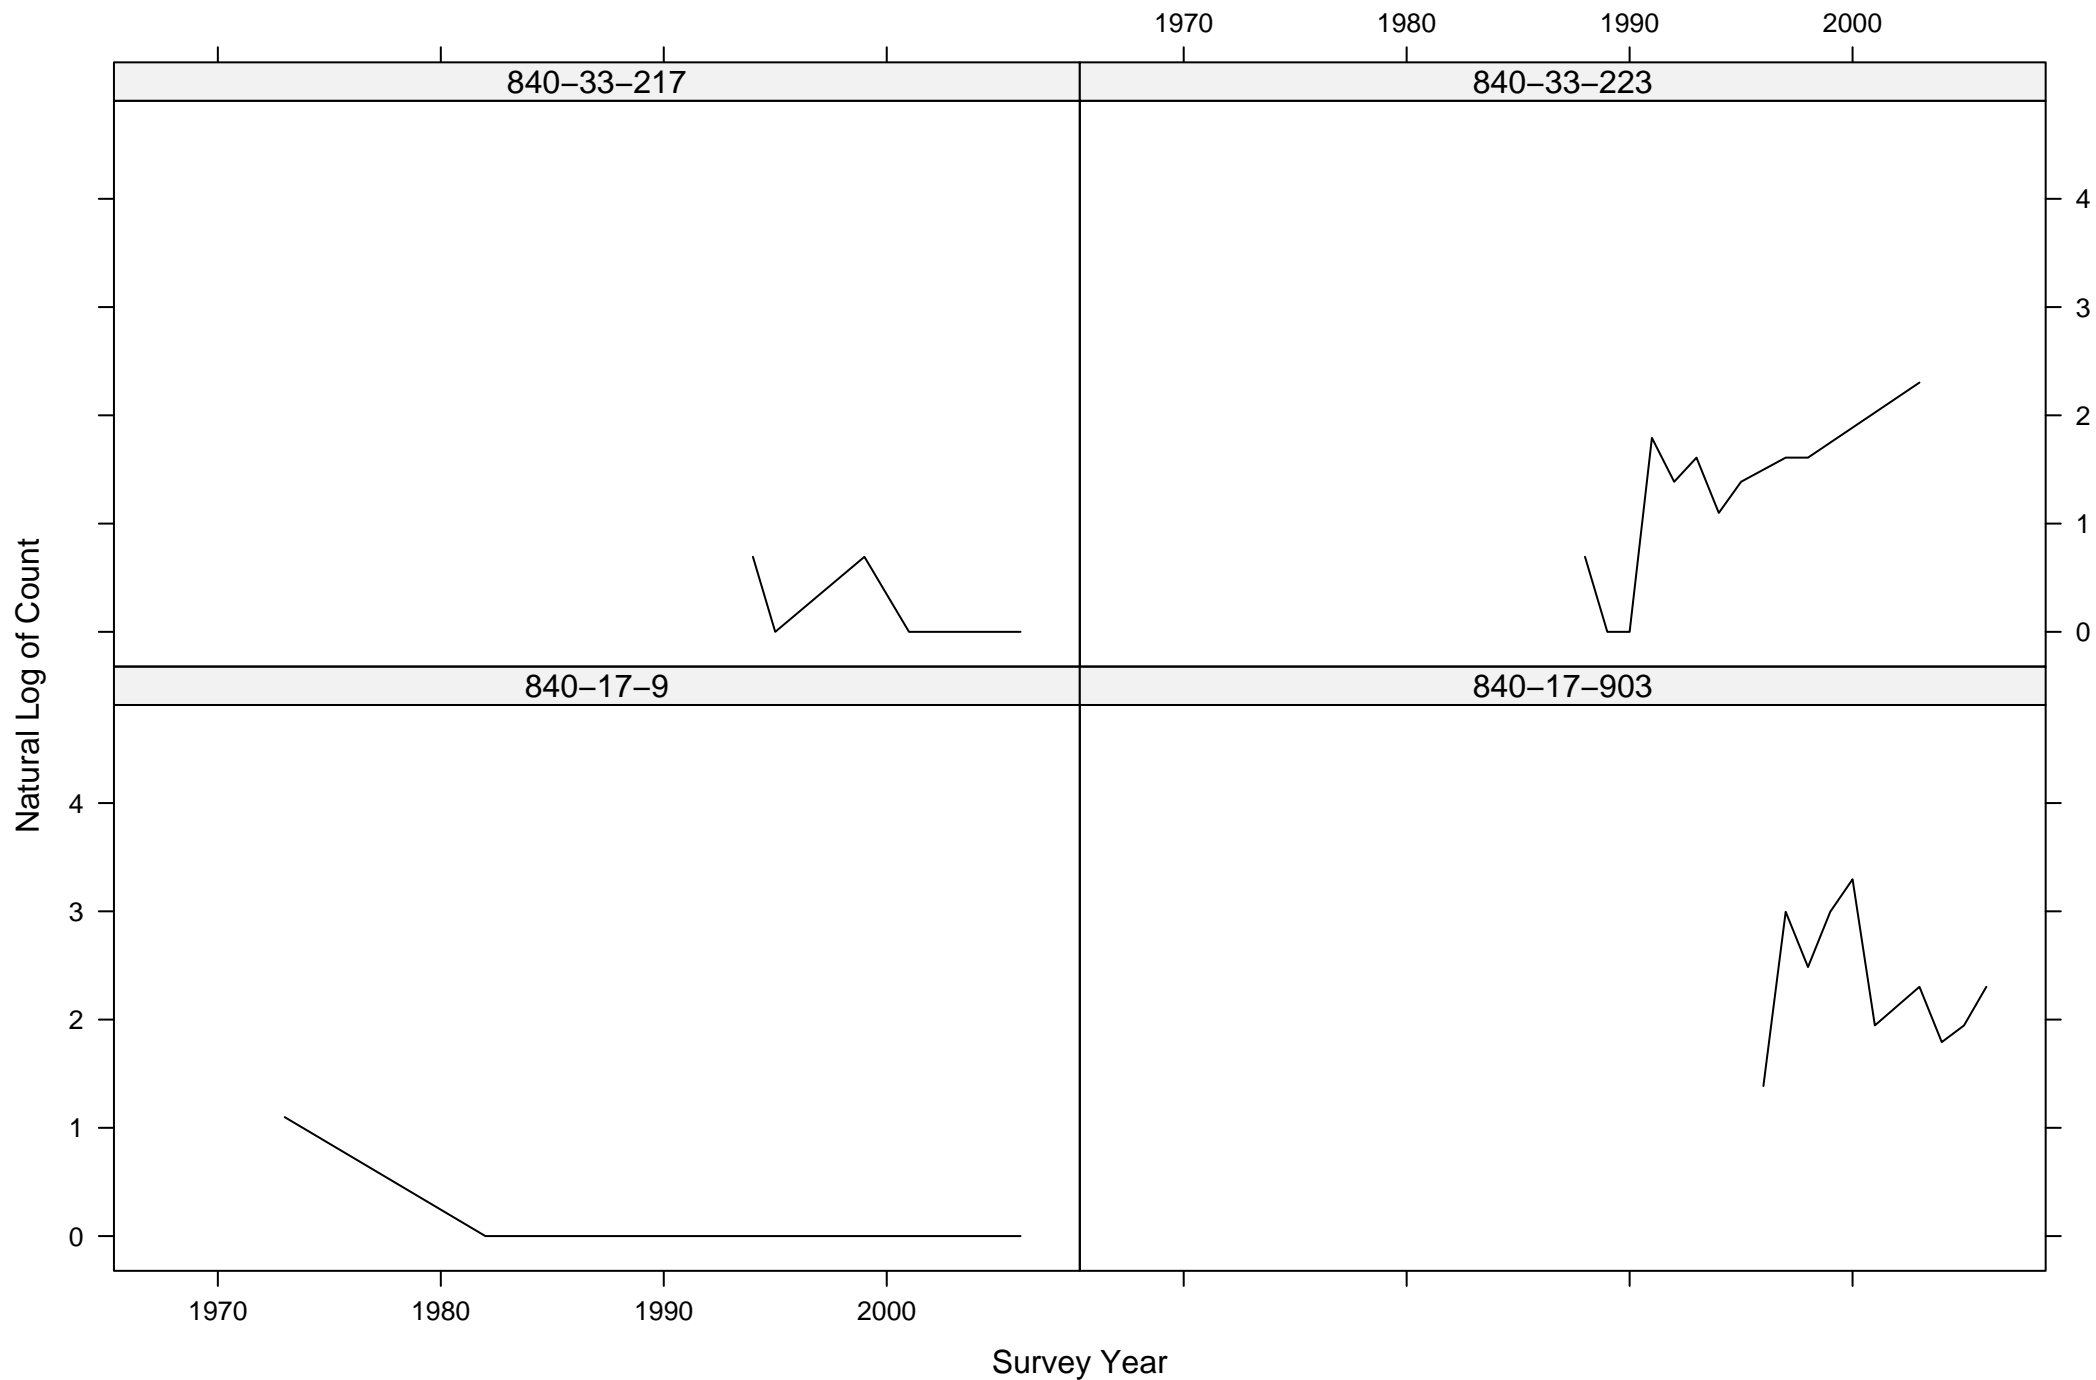

Total Counts of Black-throated Gray Warbler by Route ID