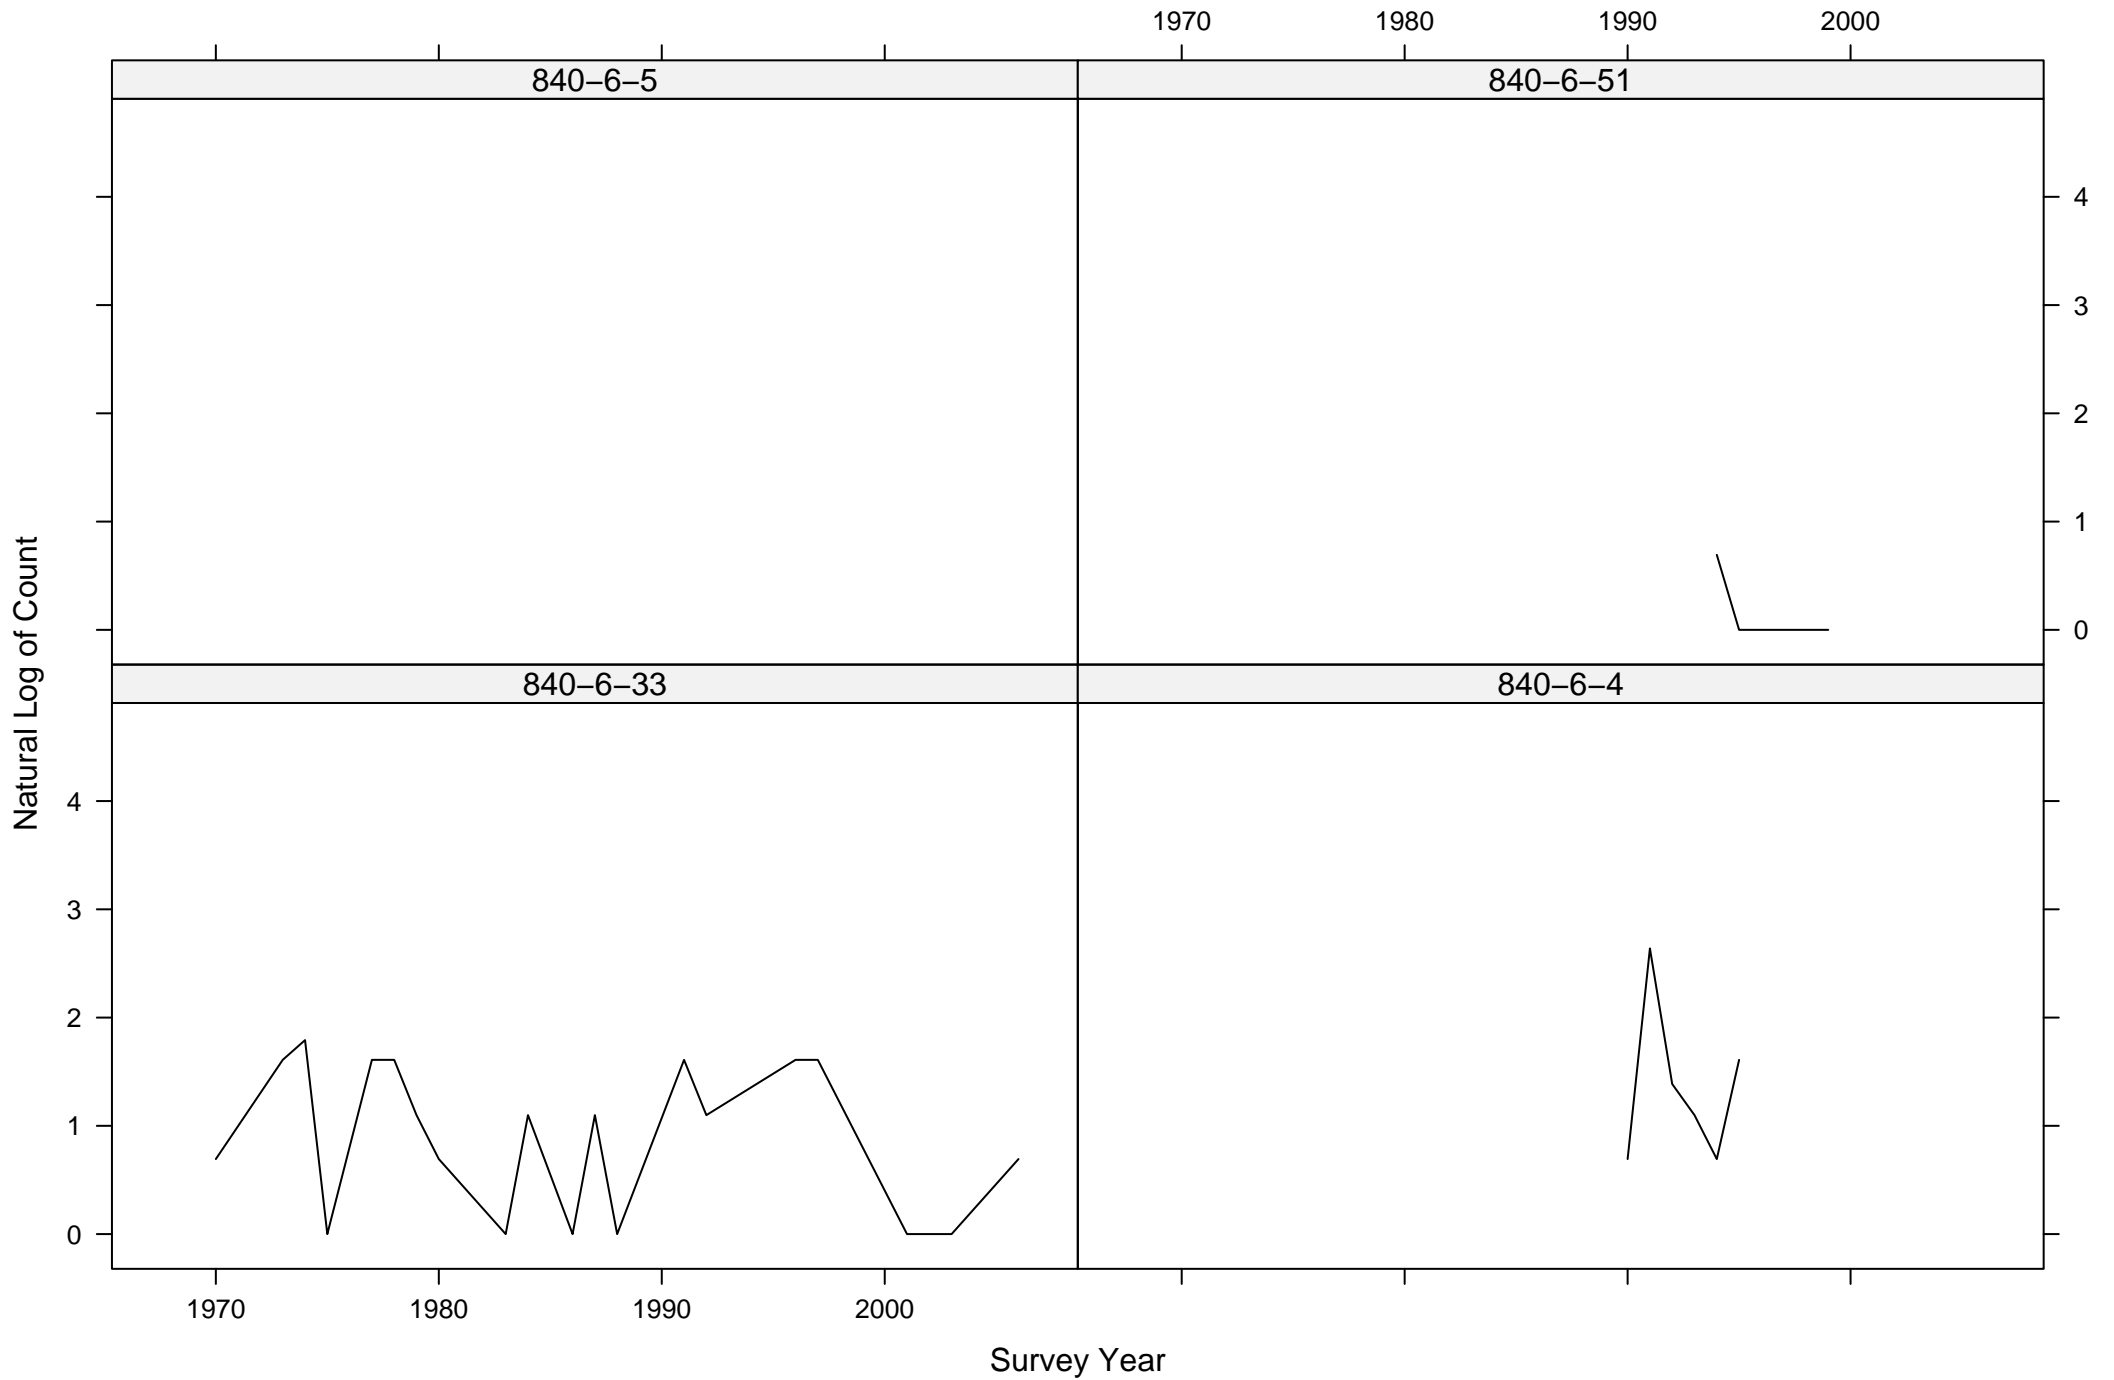

Total Counts of Black-throated Gray Warbler by Route ID