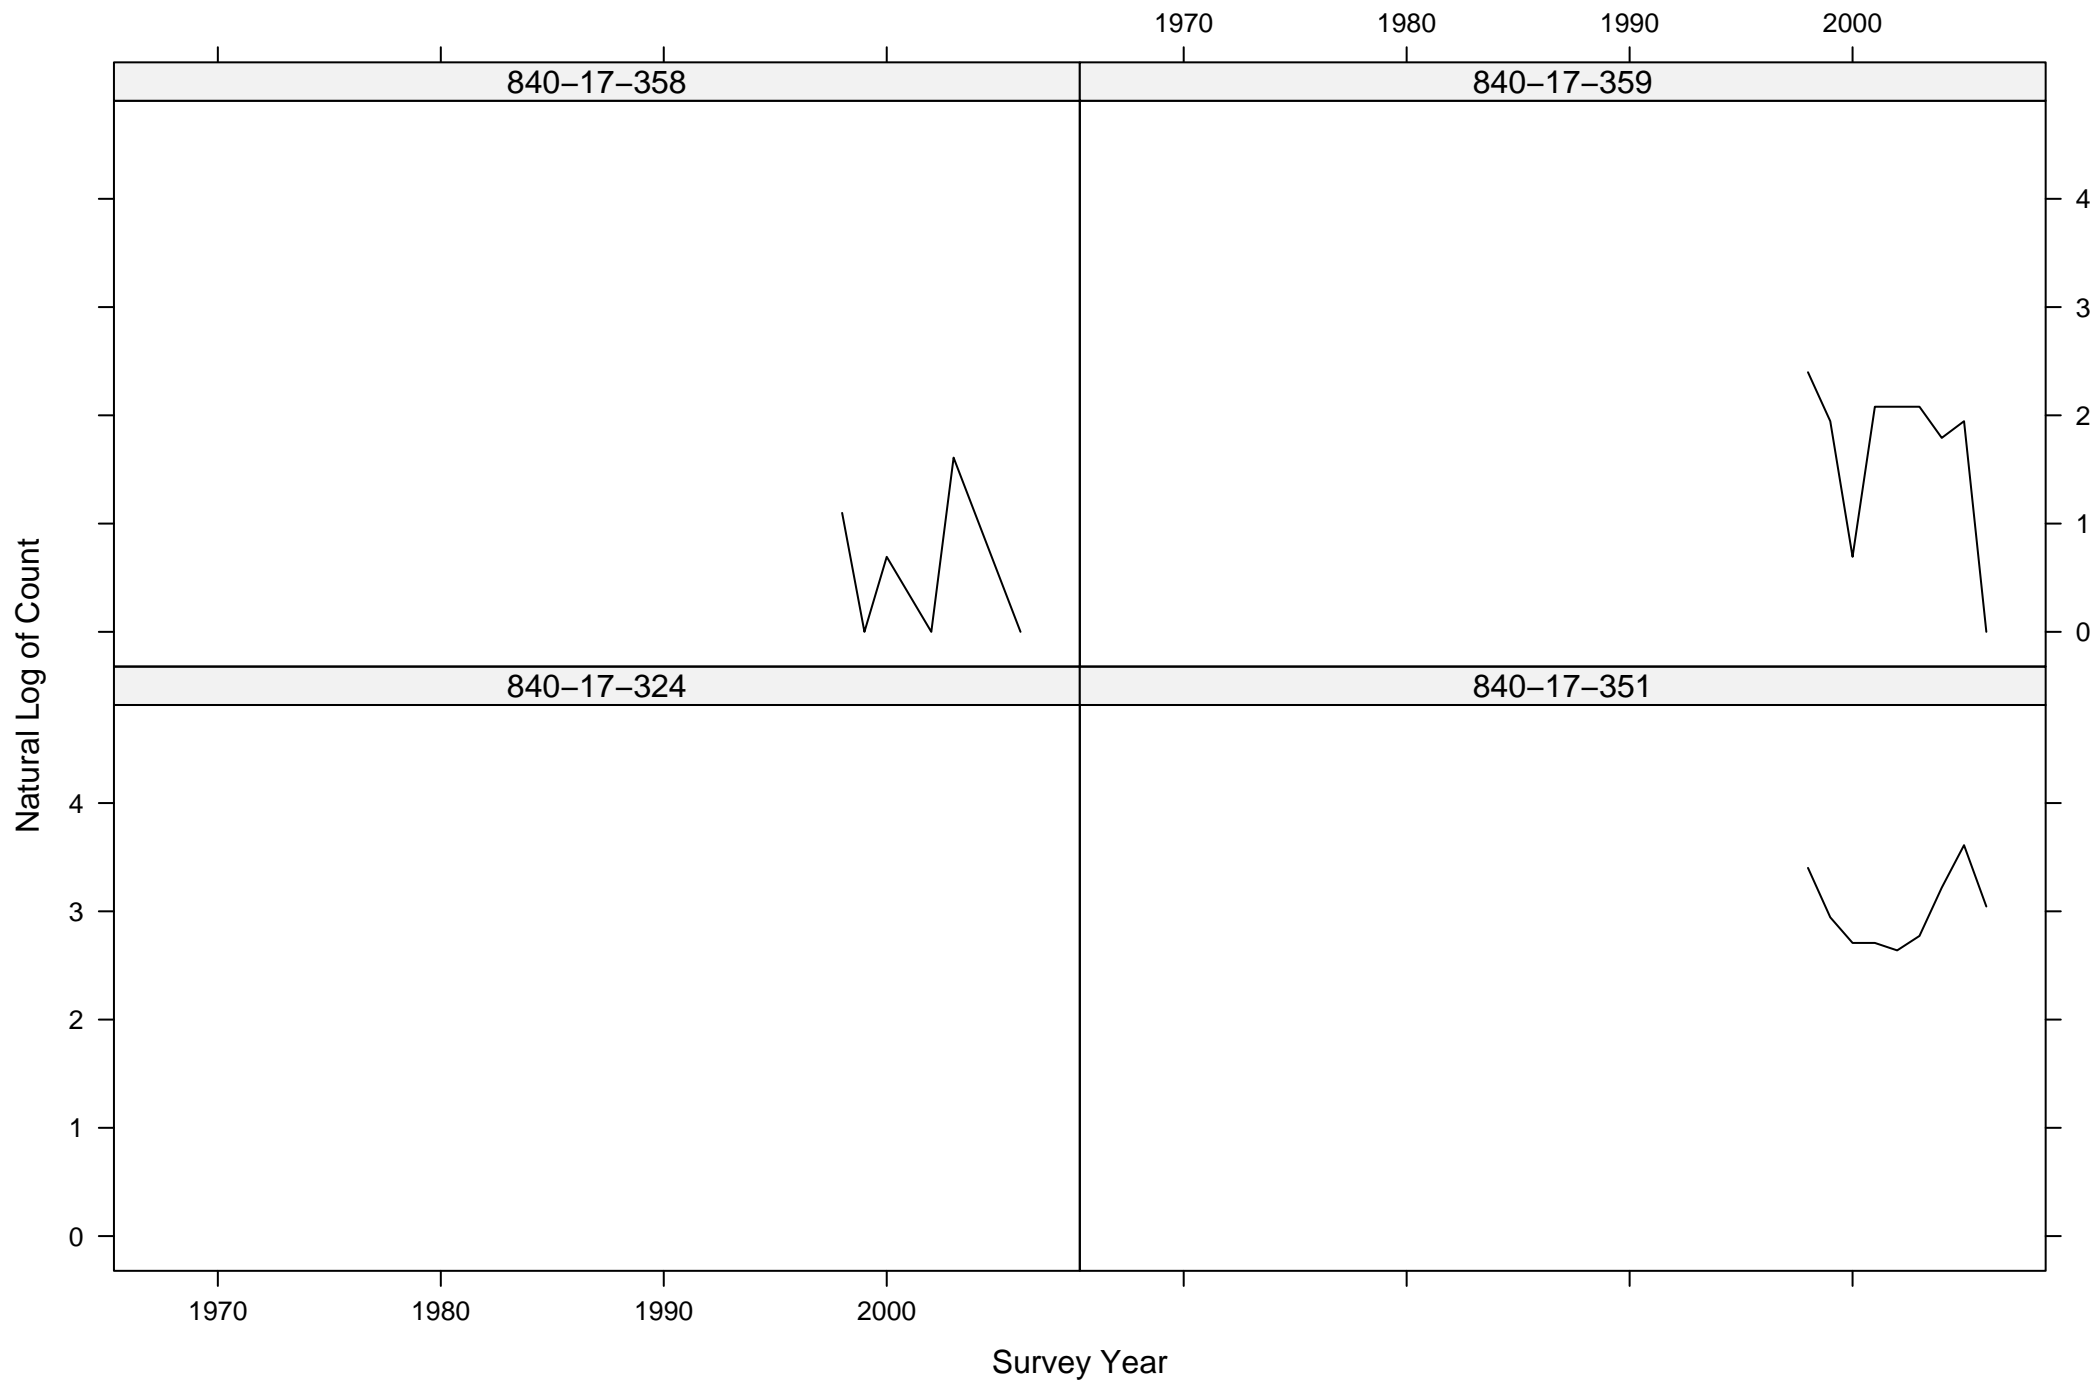

Total Counts of Black-throated Gray Warbler by Route ID