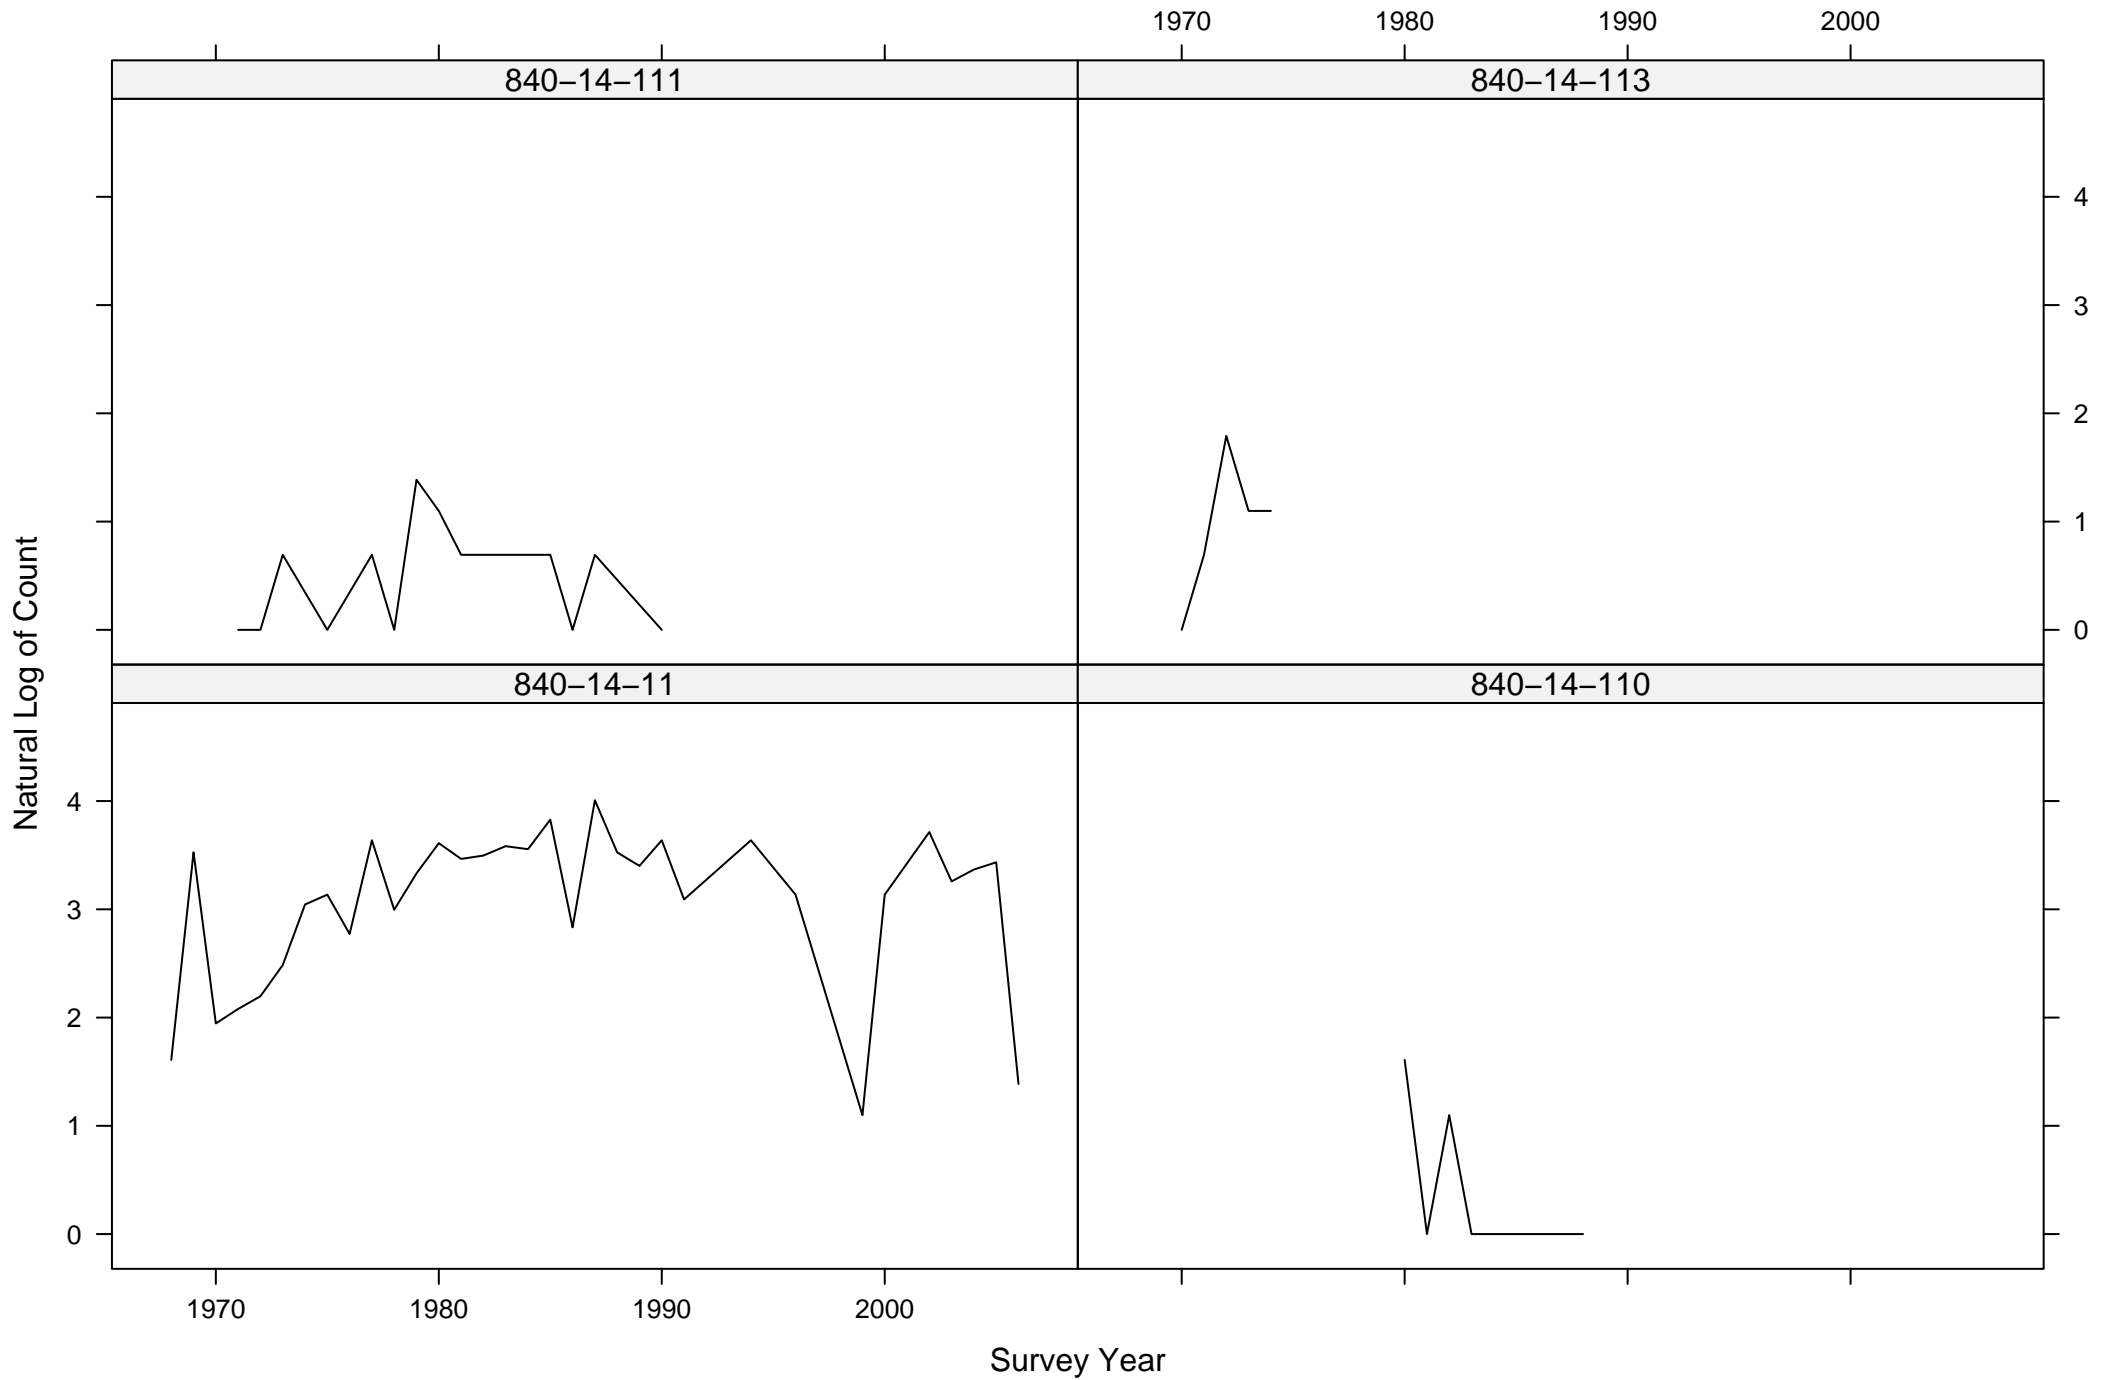

Total Counts of Black-throated Gray Warbler by Route ID