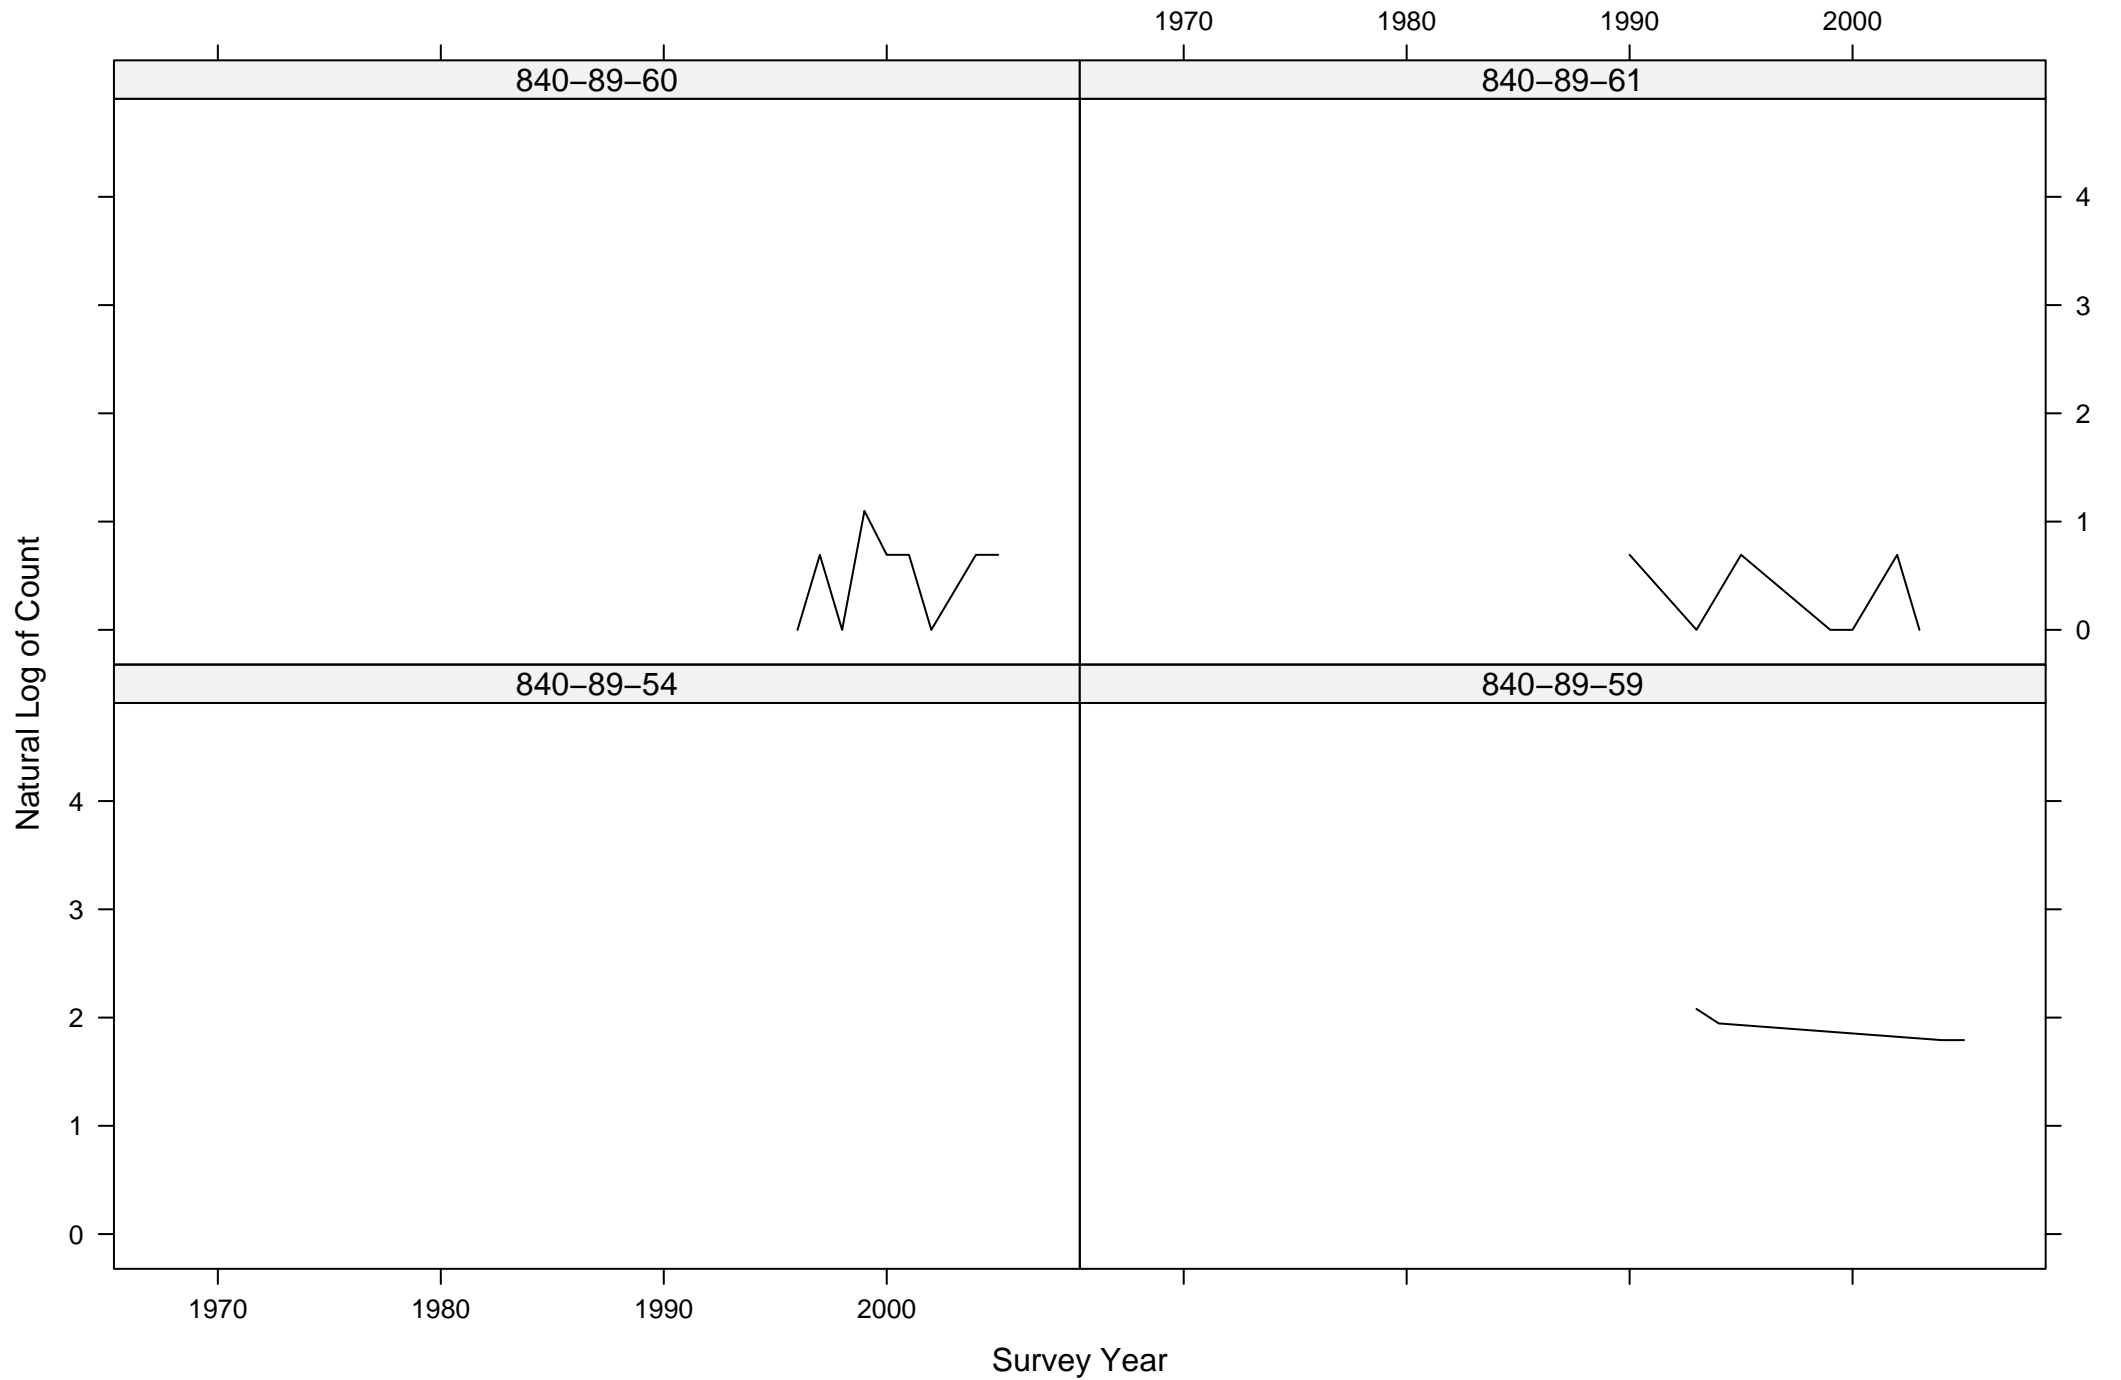

Total Counts of Black-throated Gray Warbler by Route ID