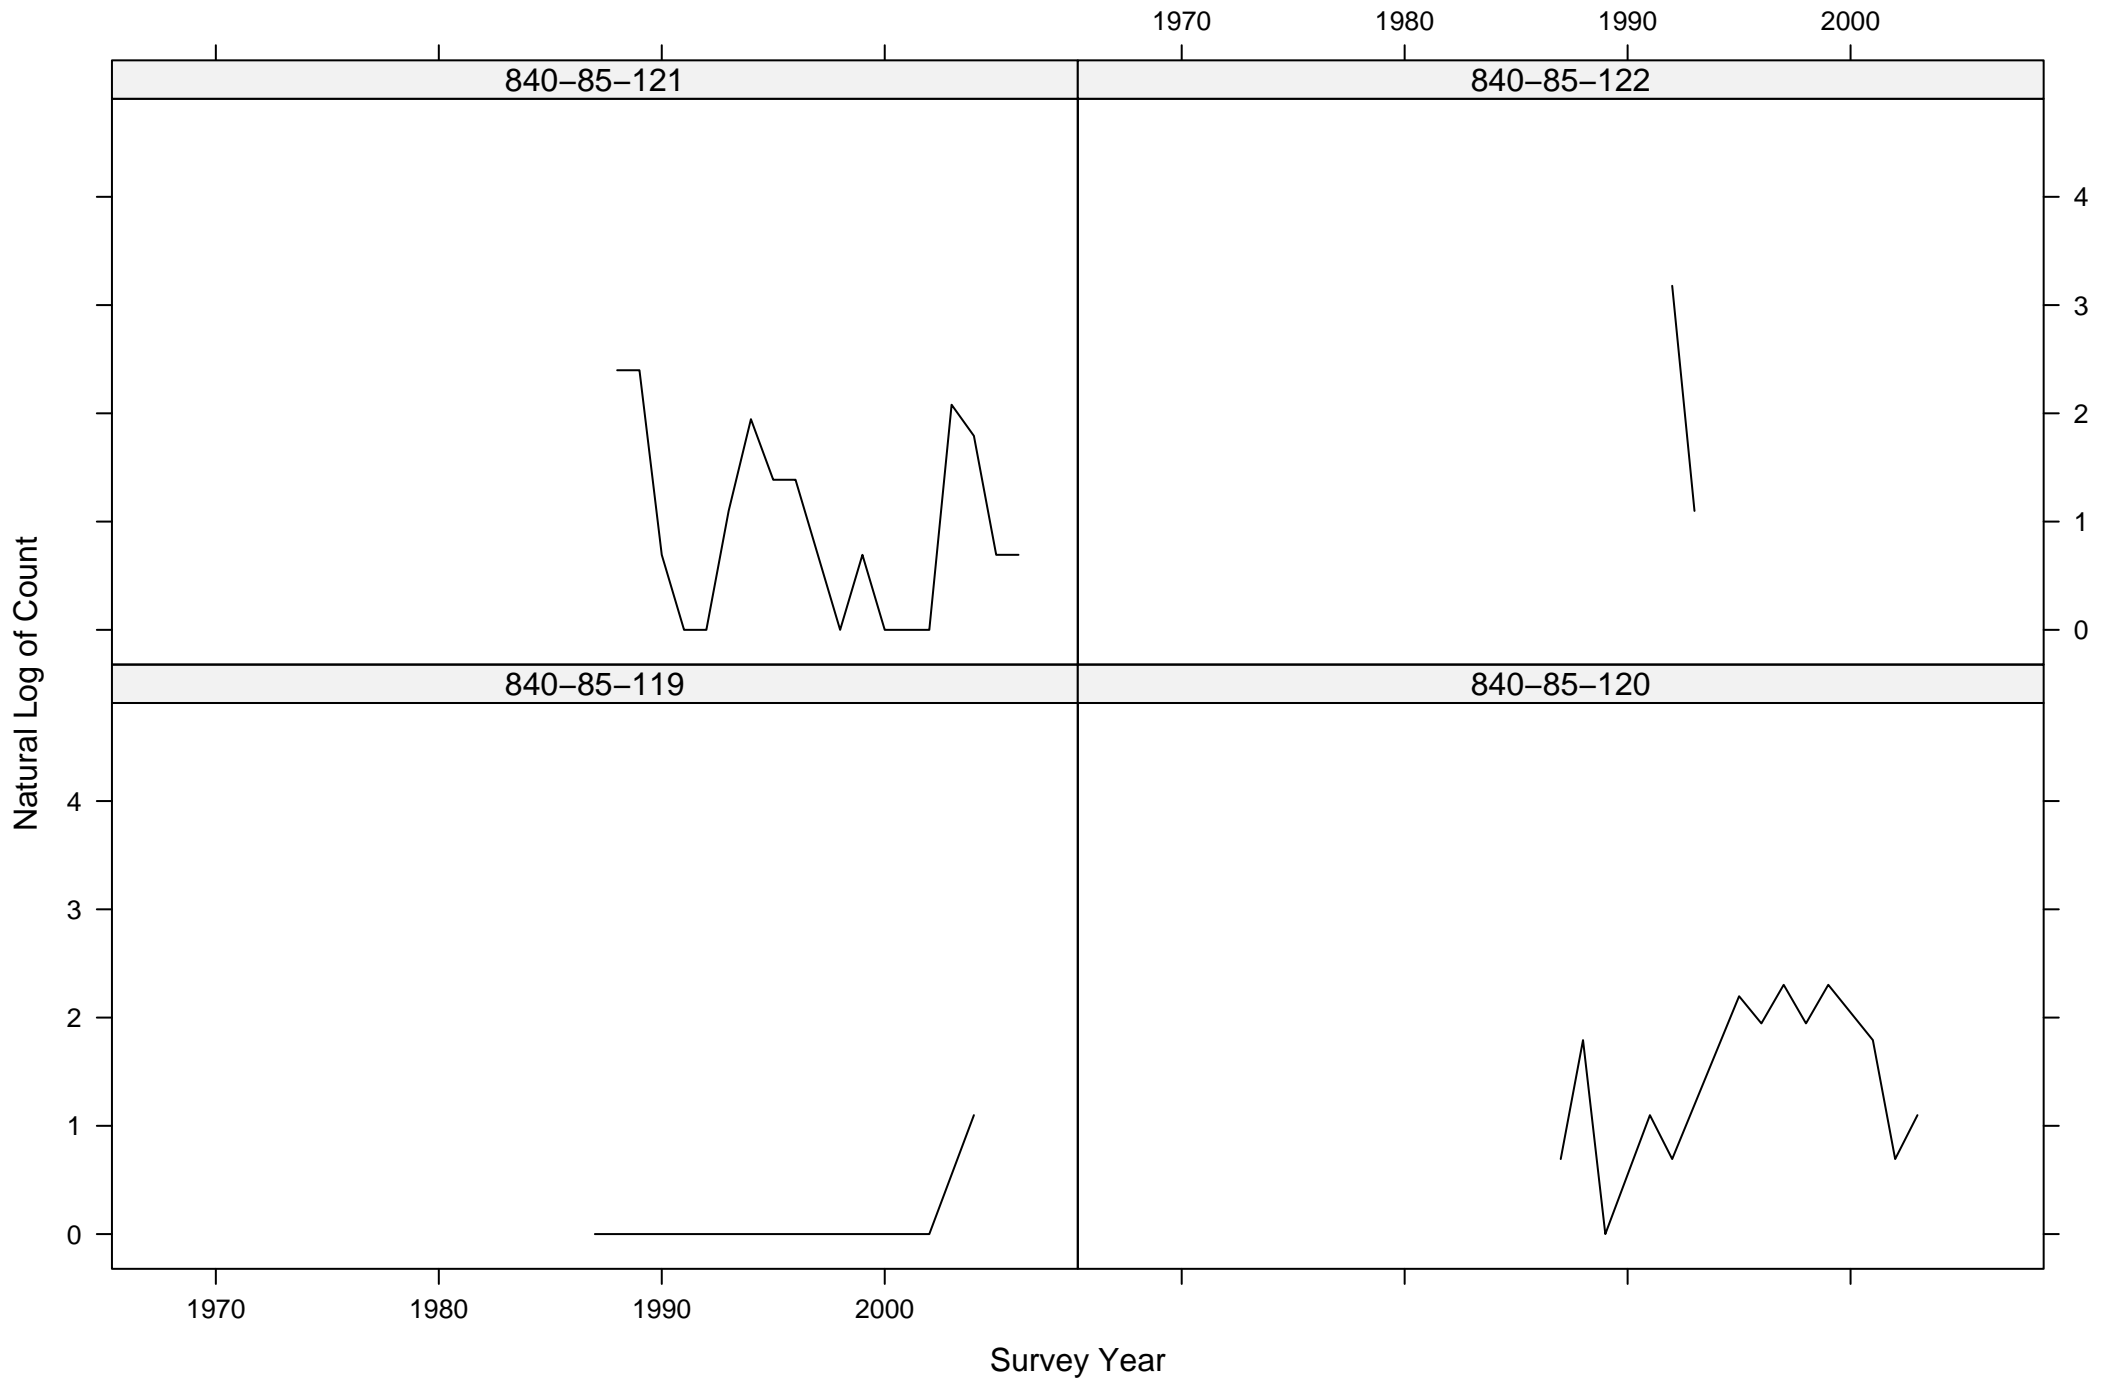

Total Counts of Black-throated Gray Warbler by Route ID