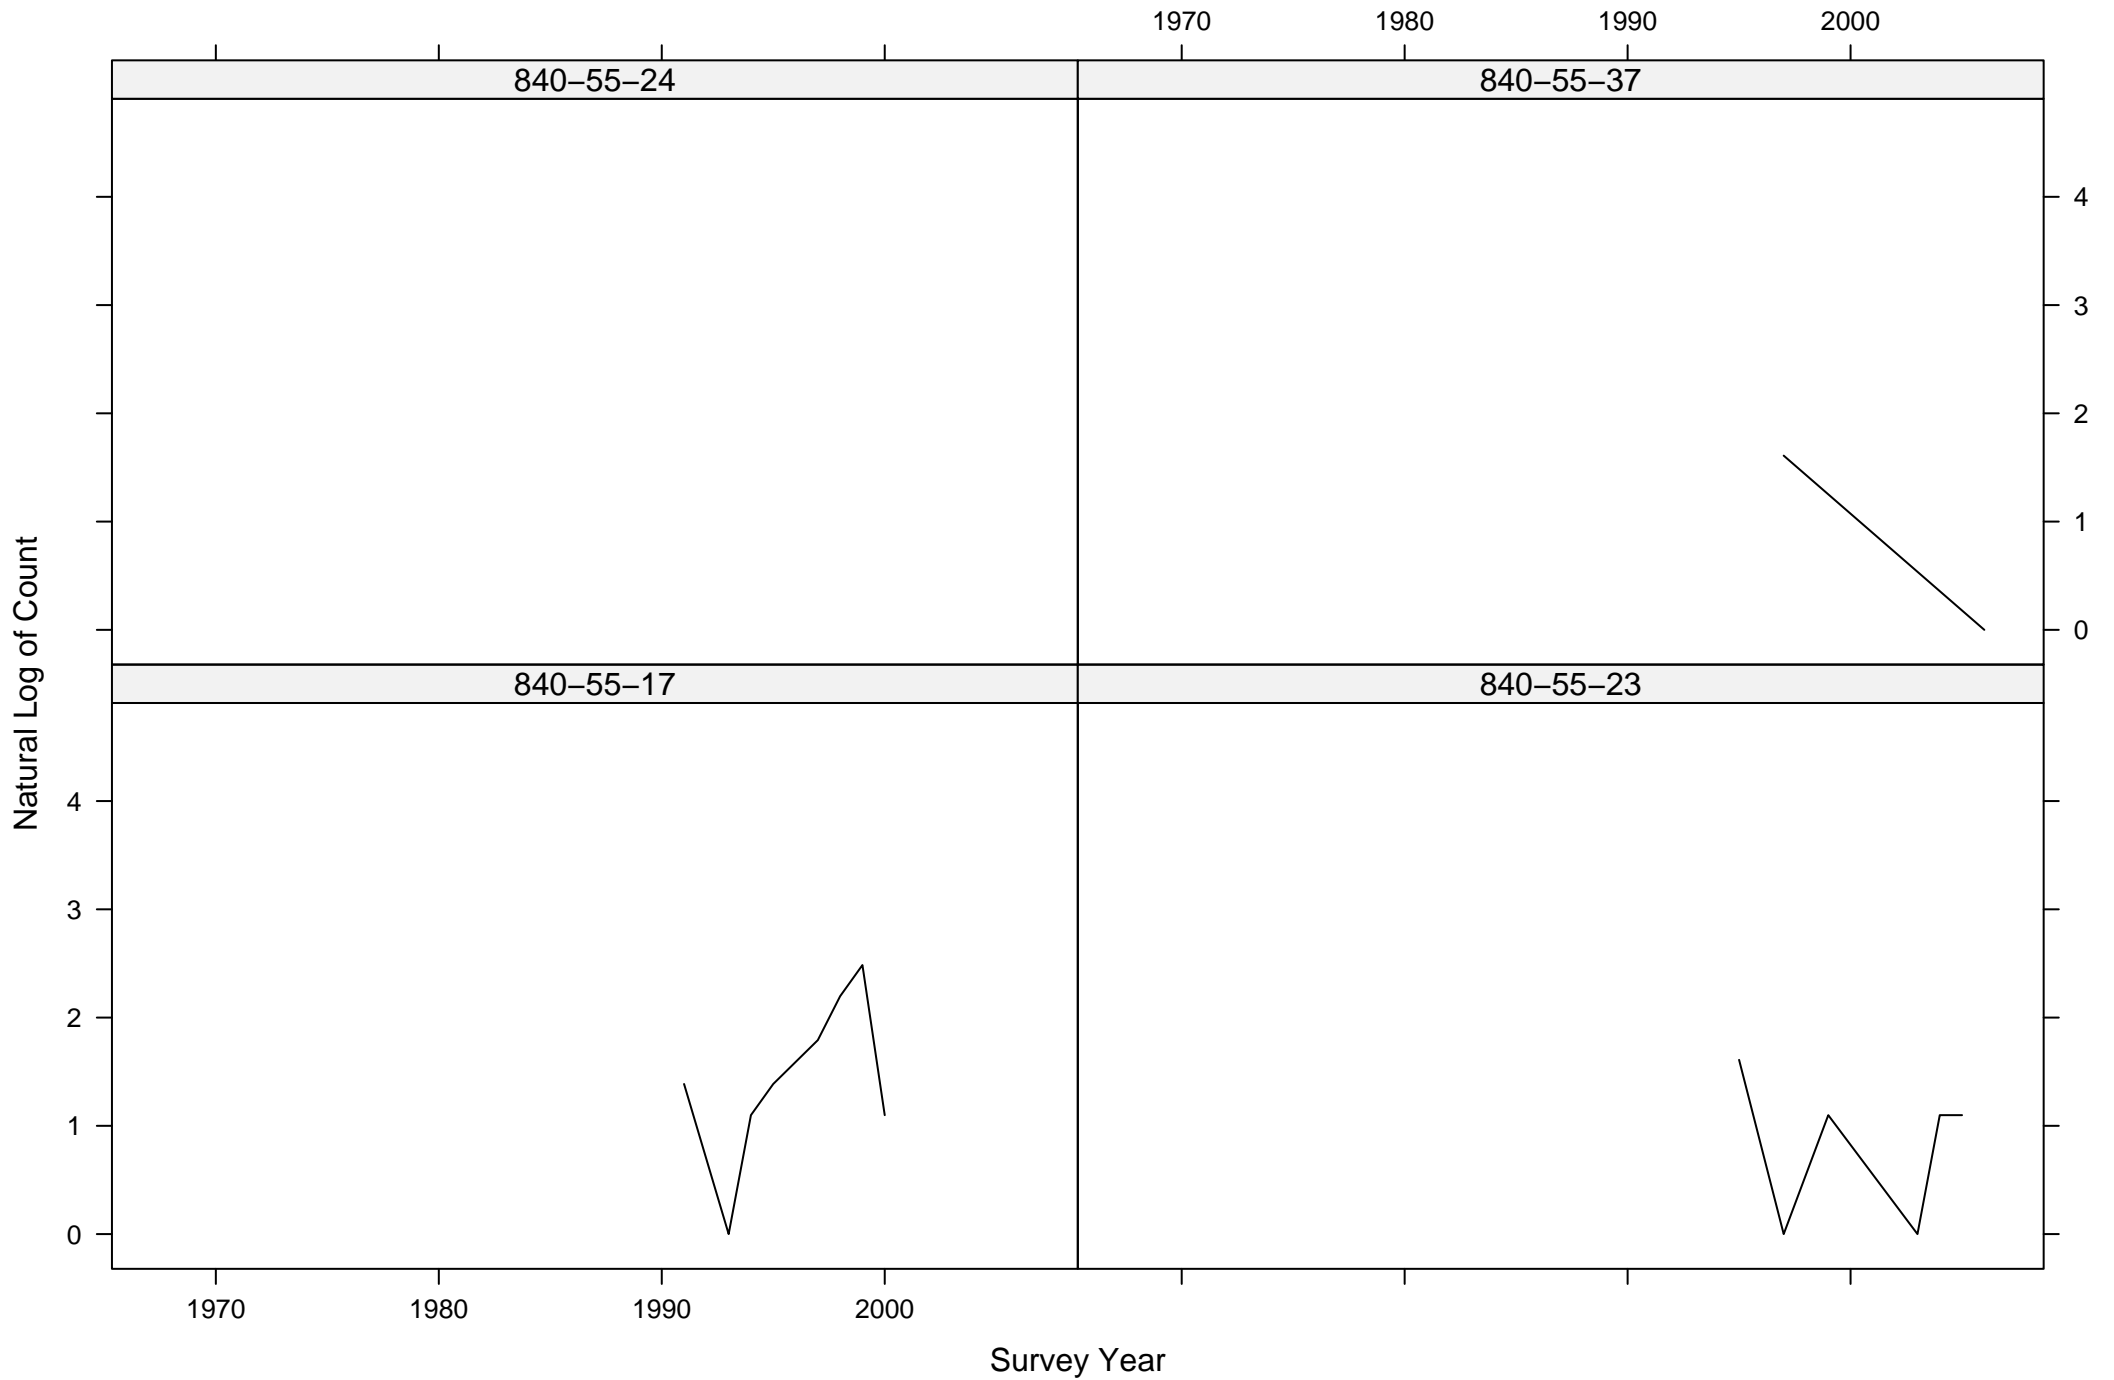

Total Counts of Black-throated Gray Warbler by Route ID