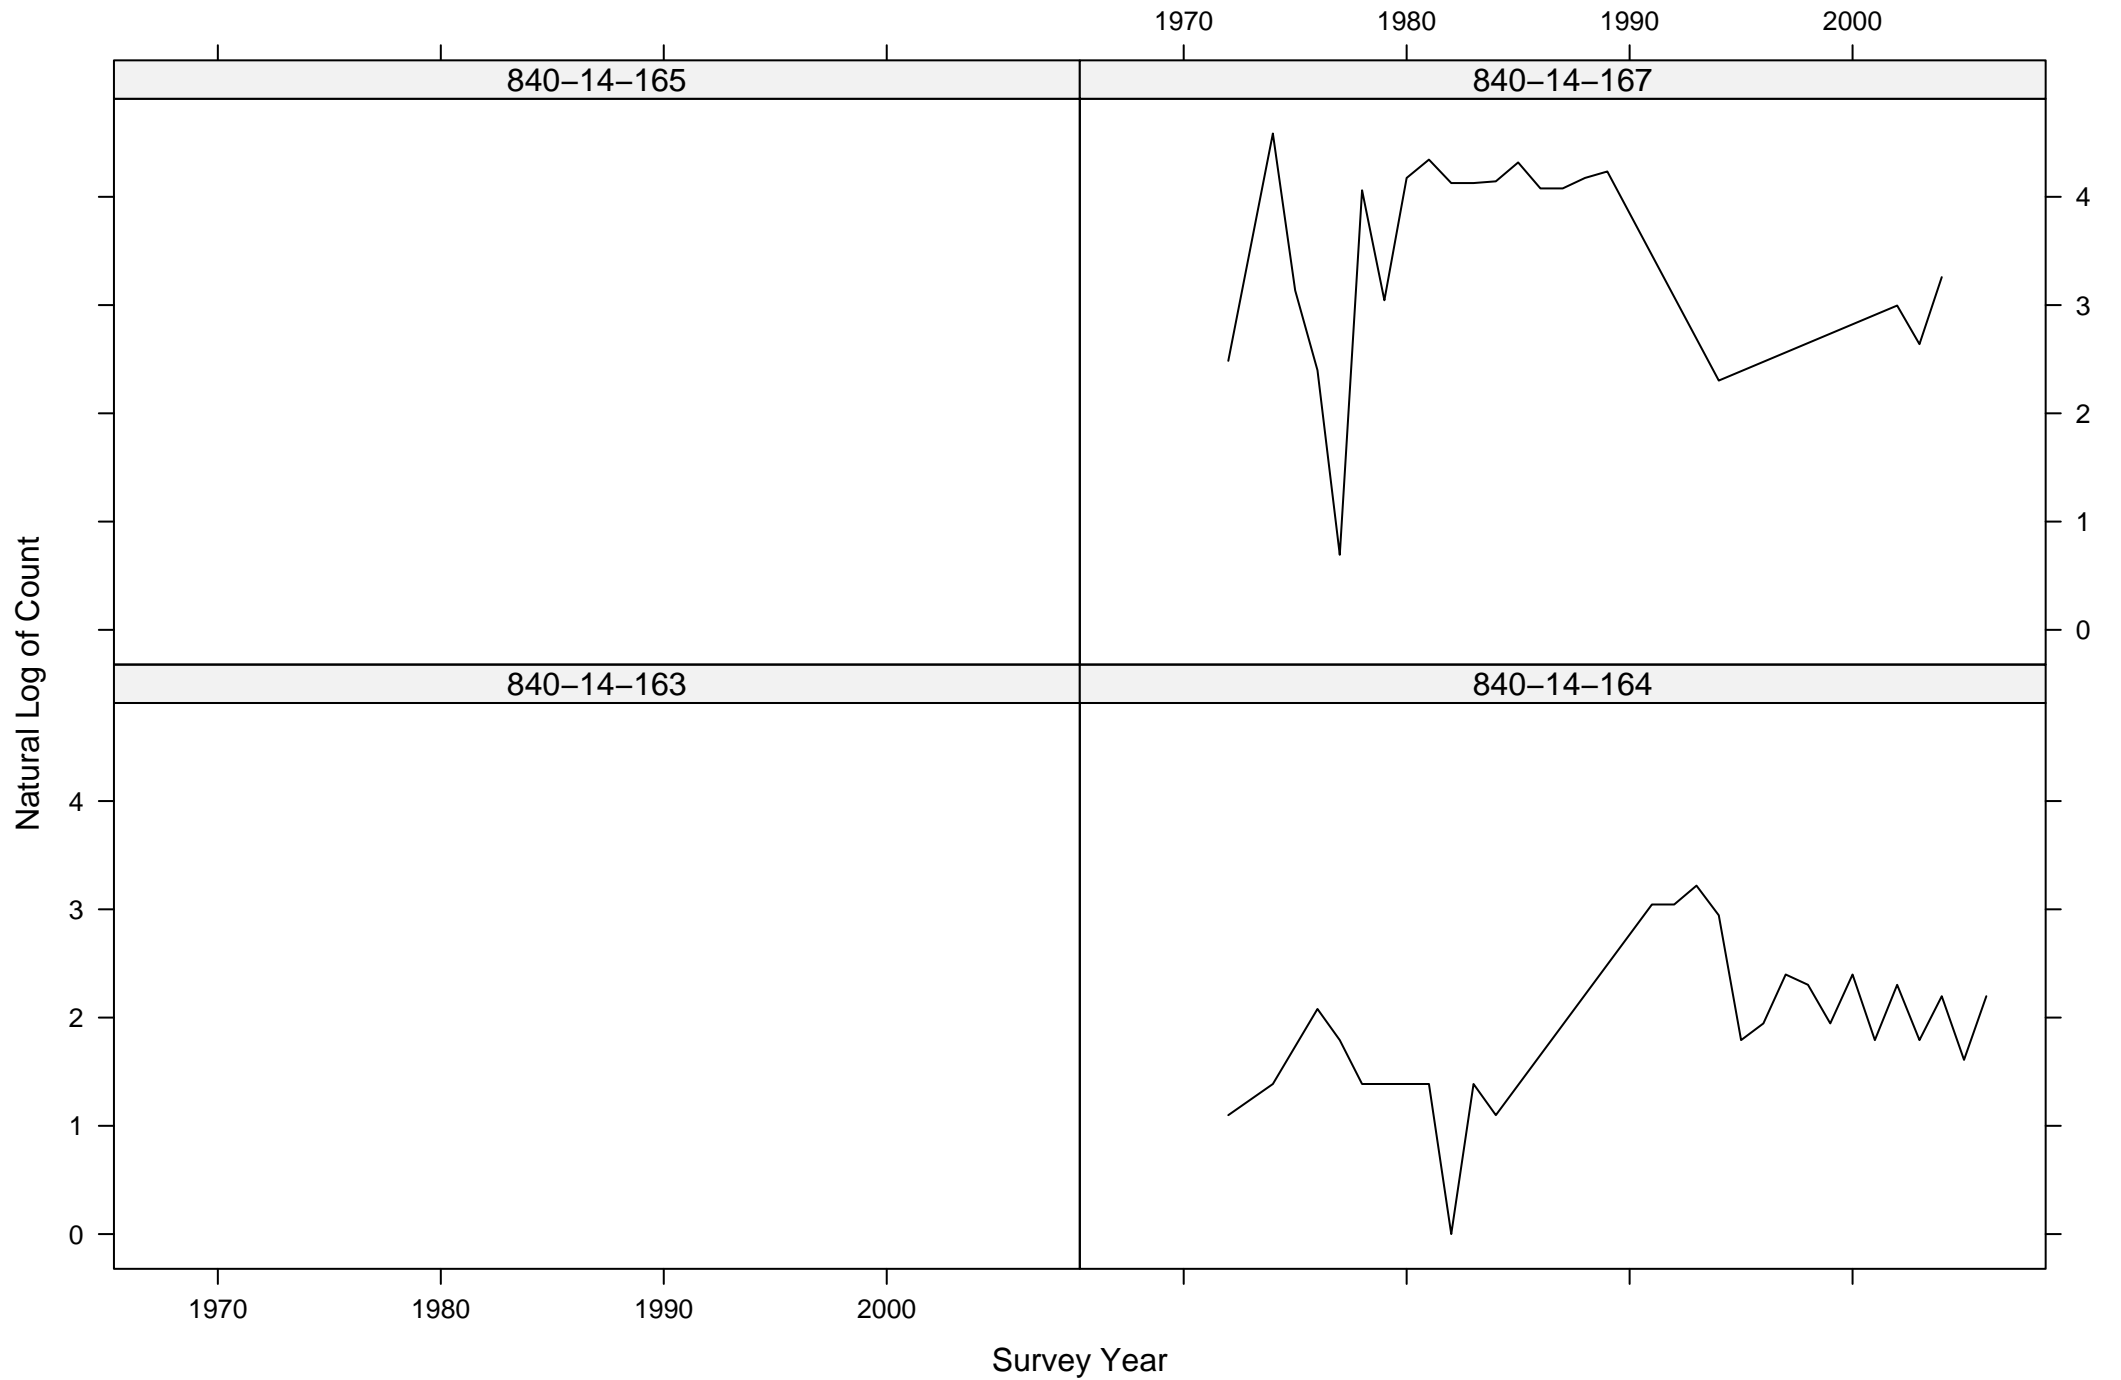

Total Counts of Black-throated Gray Warbler by Route ID