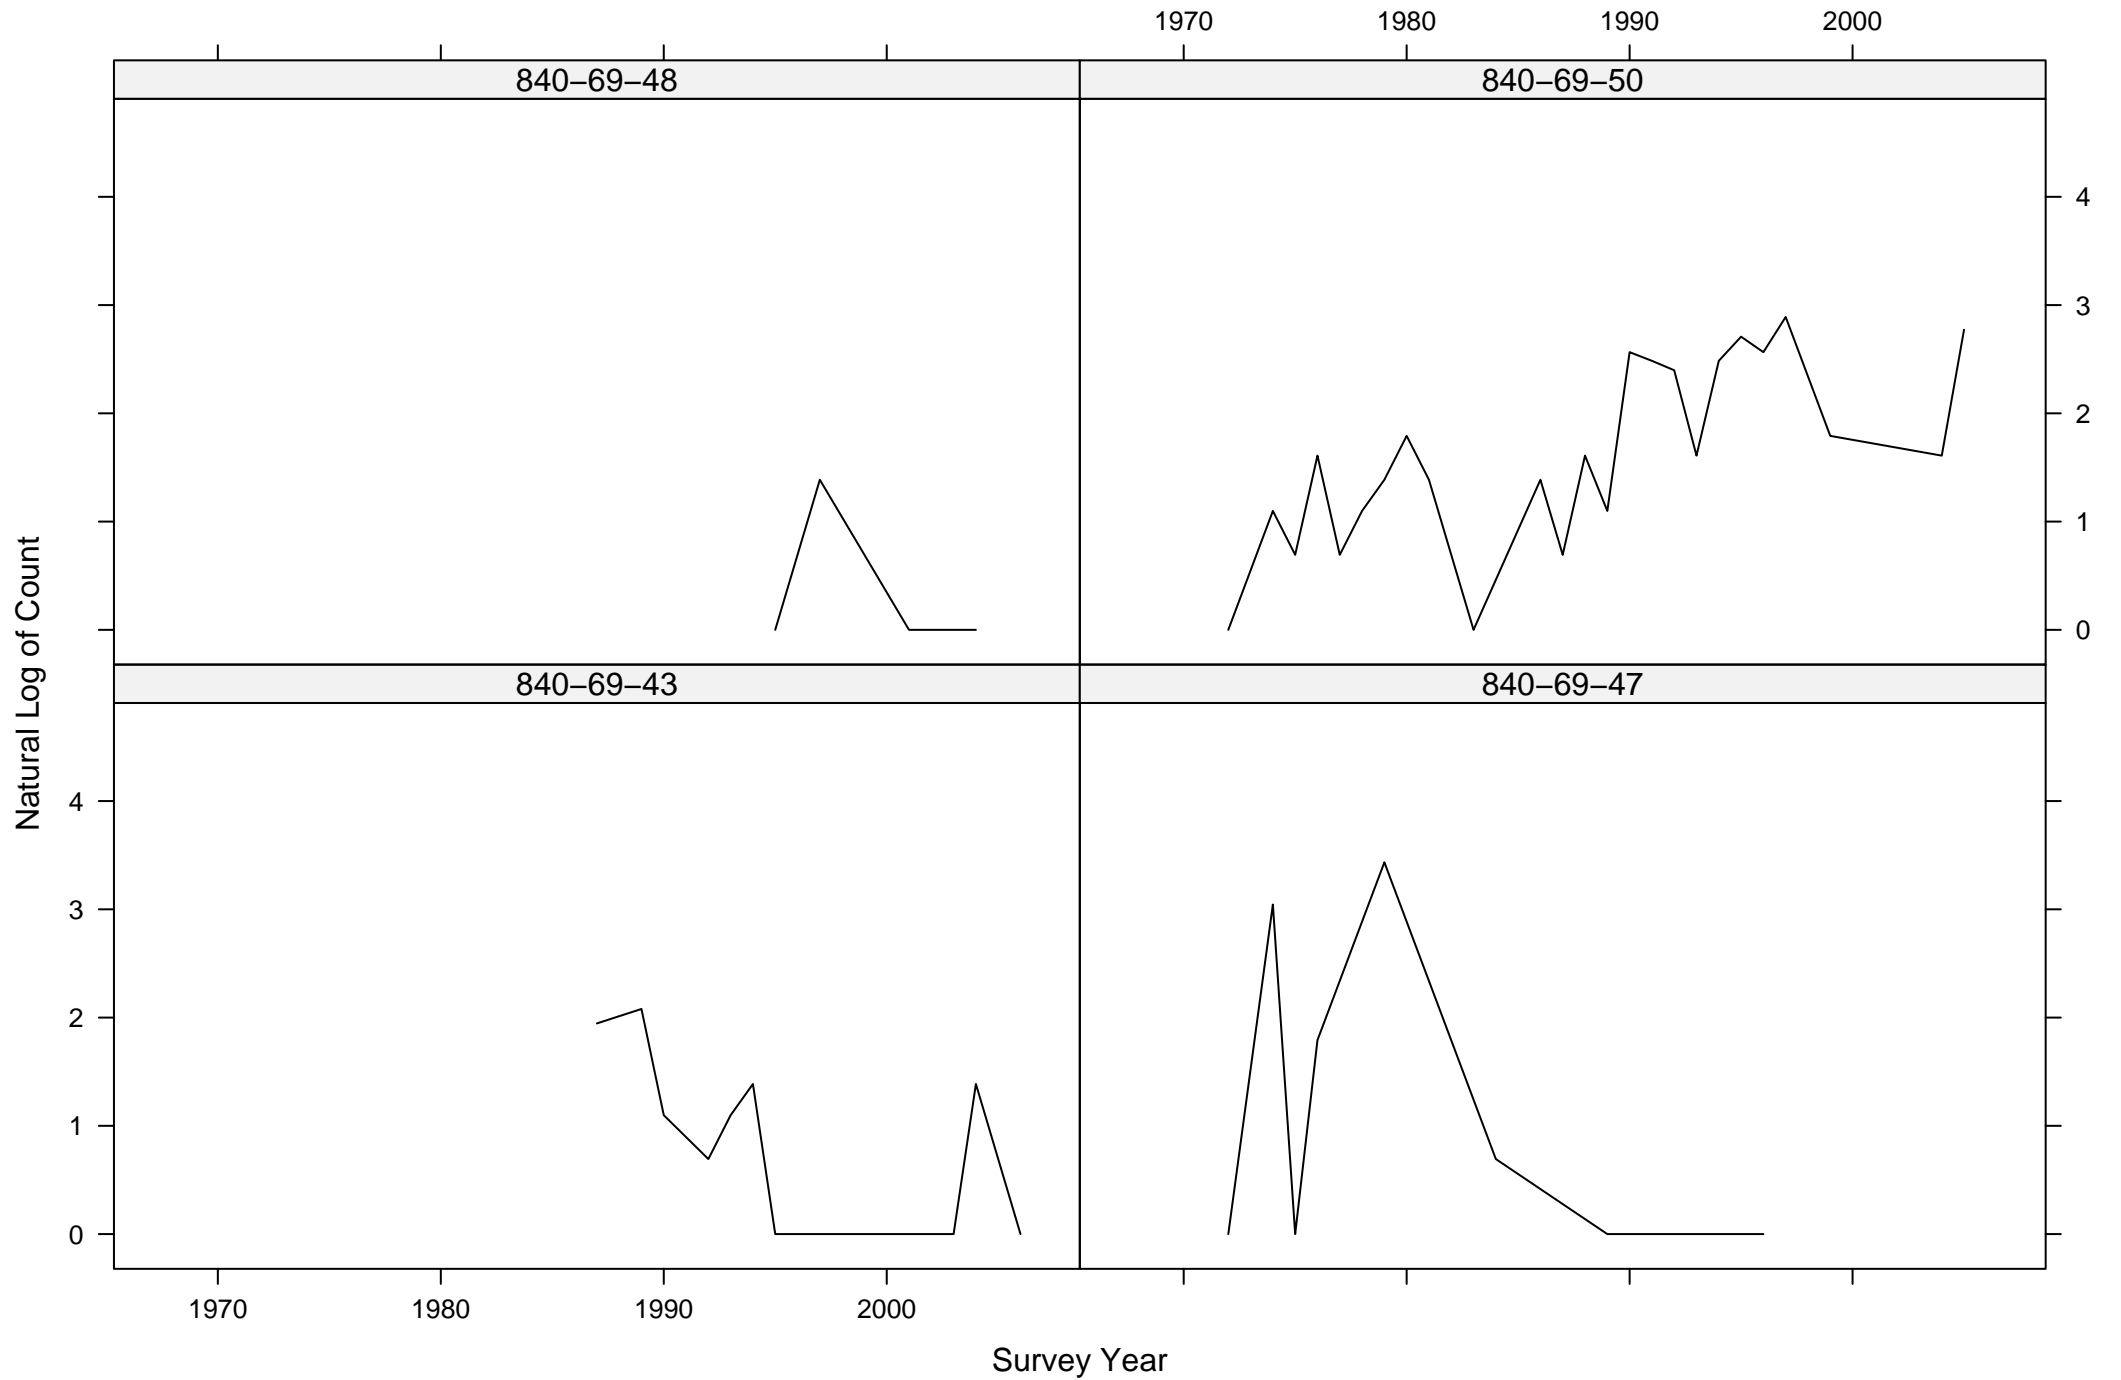

Total Counts of Black-throated Gray Warbler by Route ID