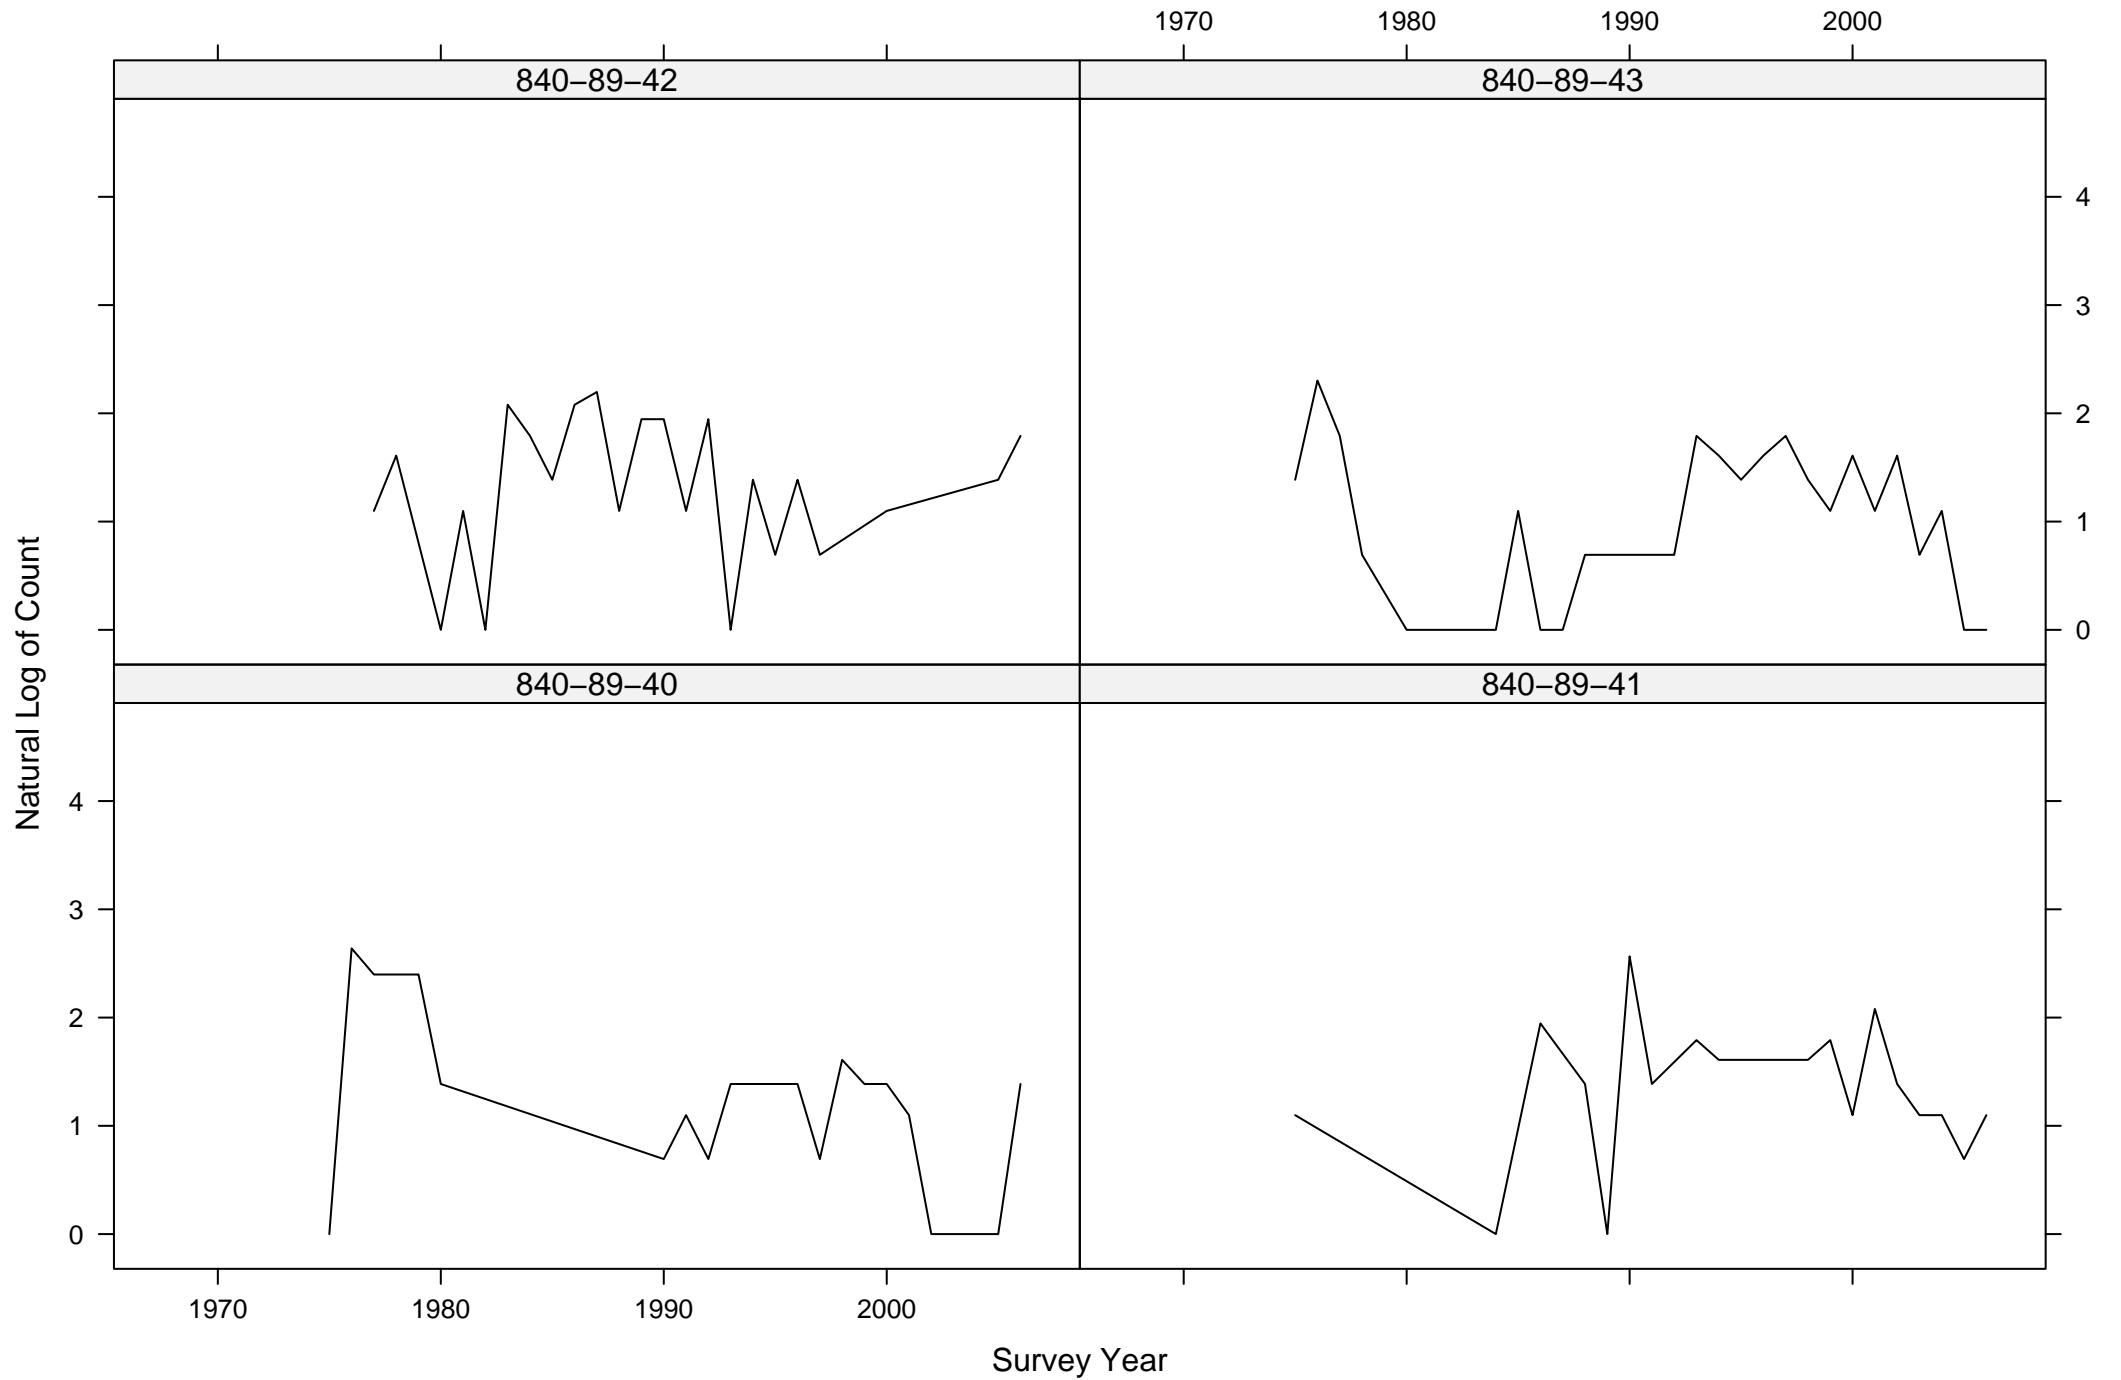

Total Counts of Black-throated Gray Warbler by Route ID