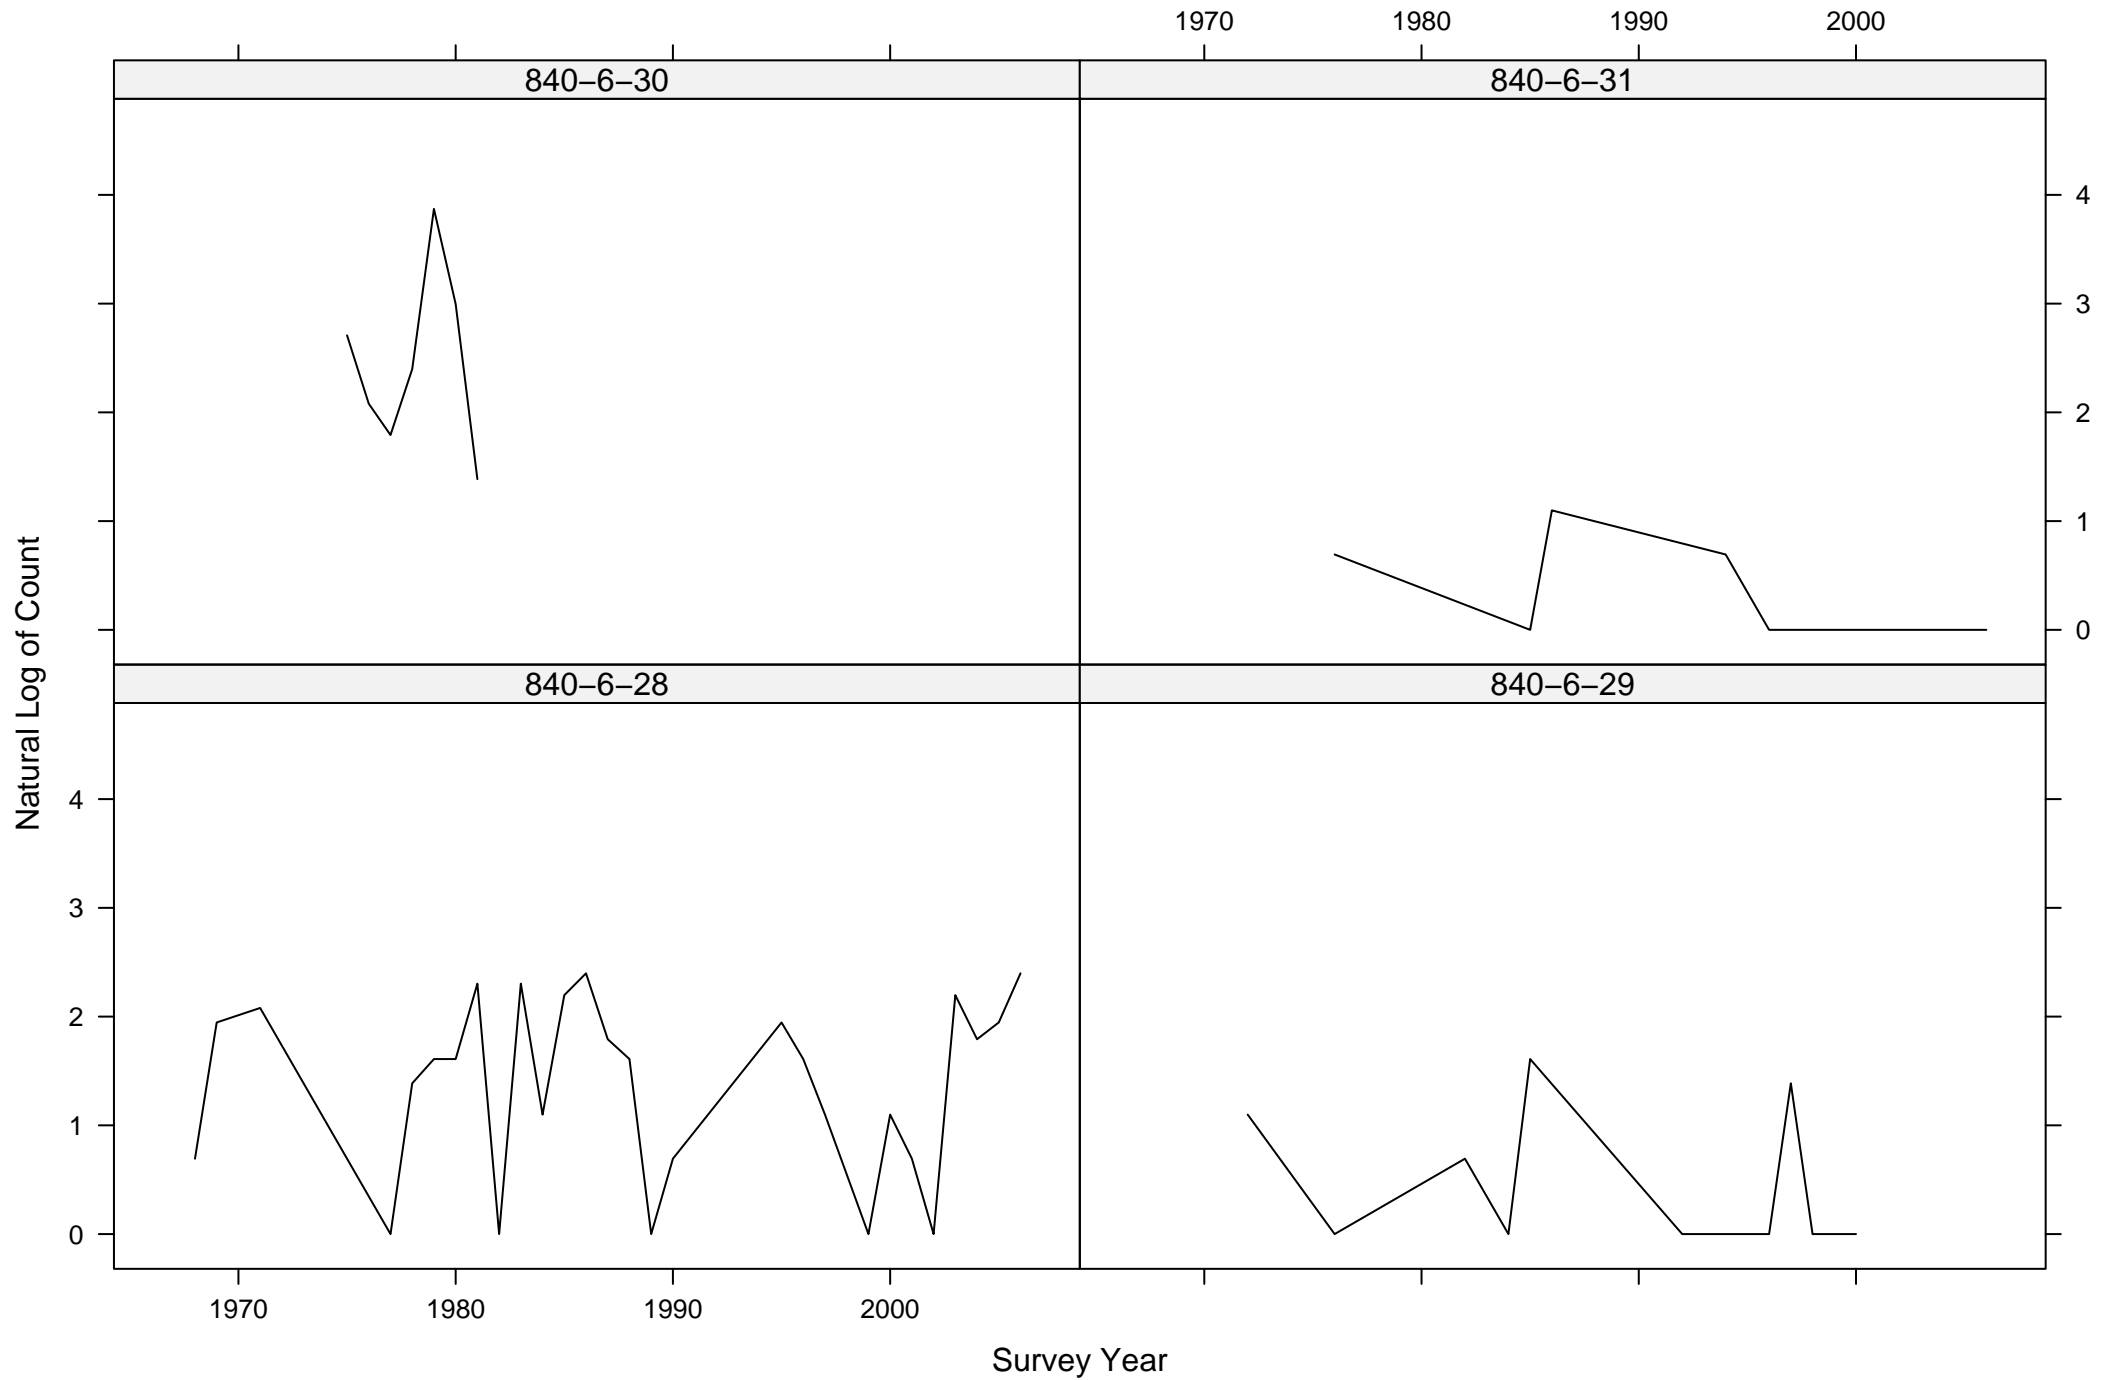

Total Counts of Black-tailed Gnatcatcher by Route ID