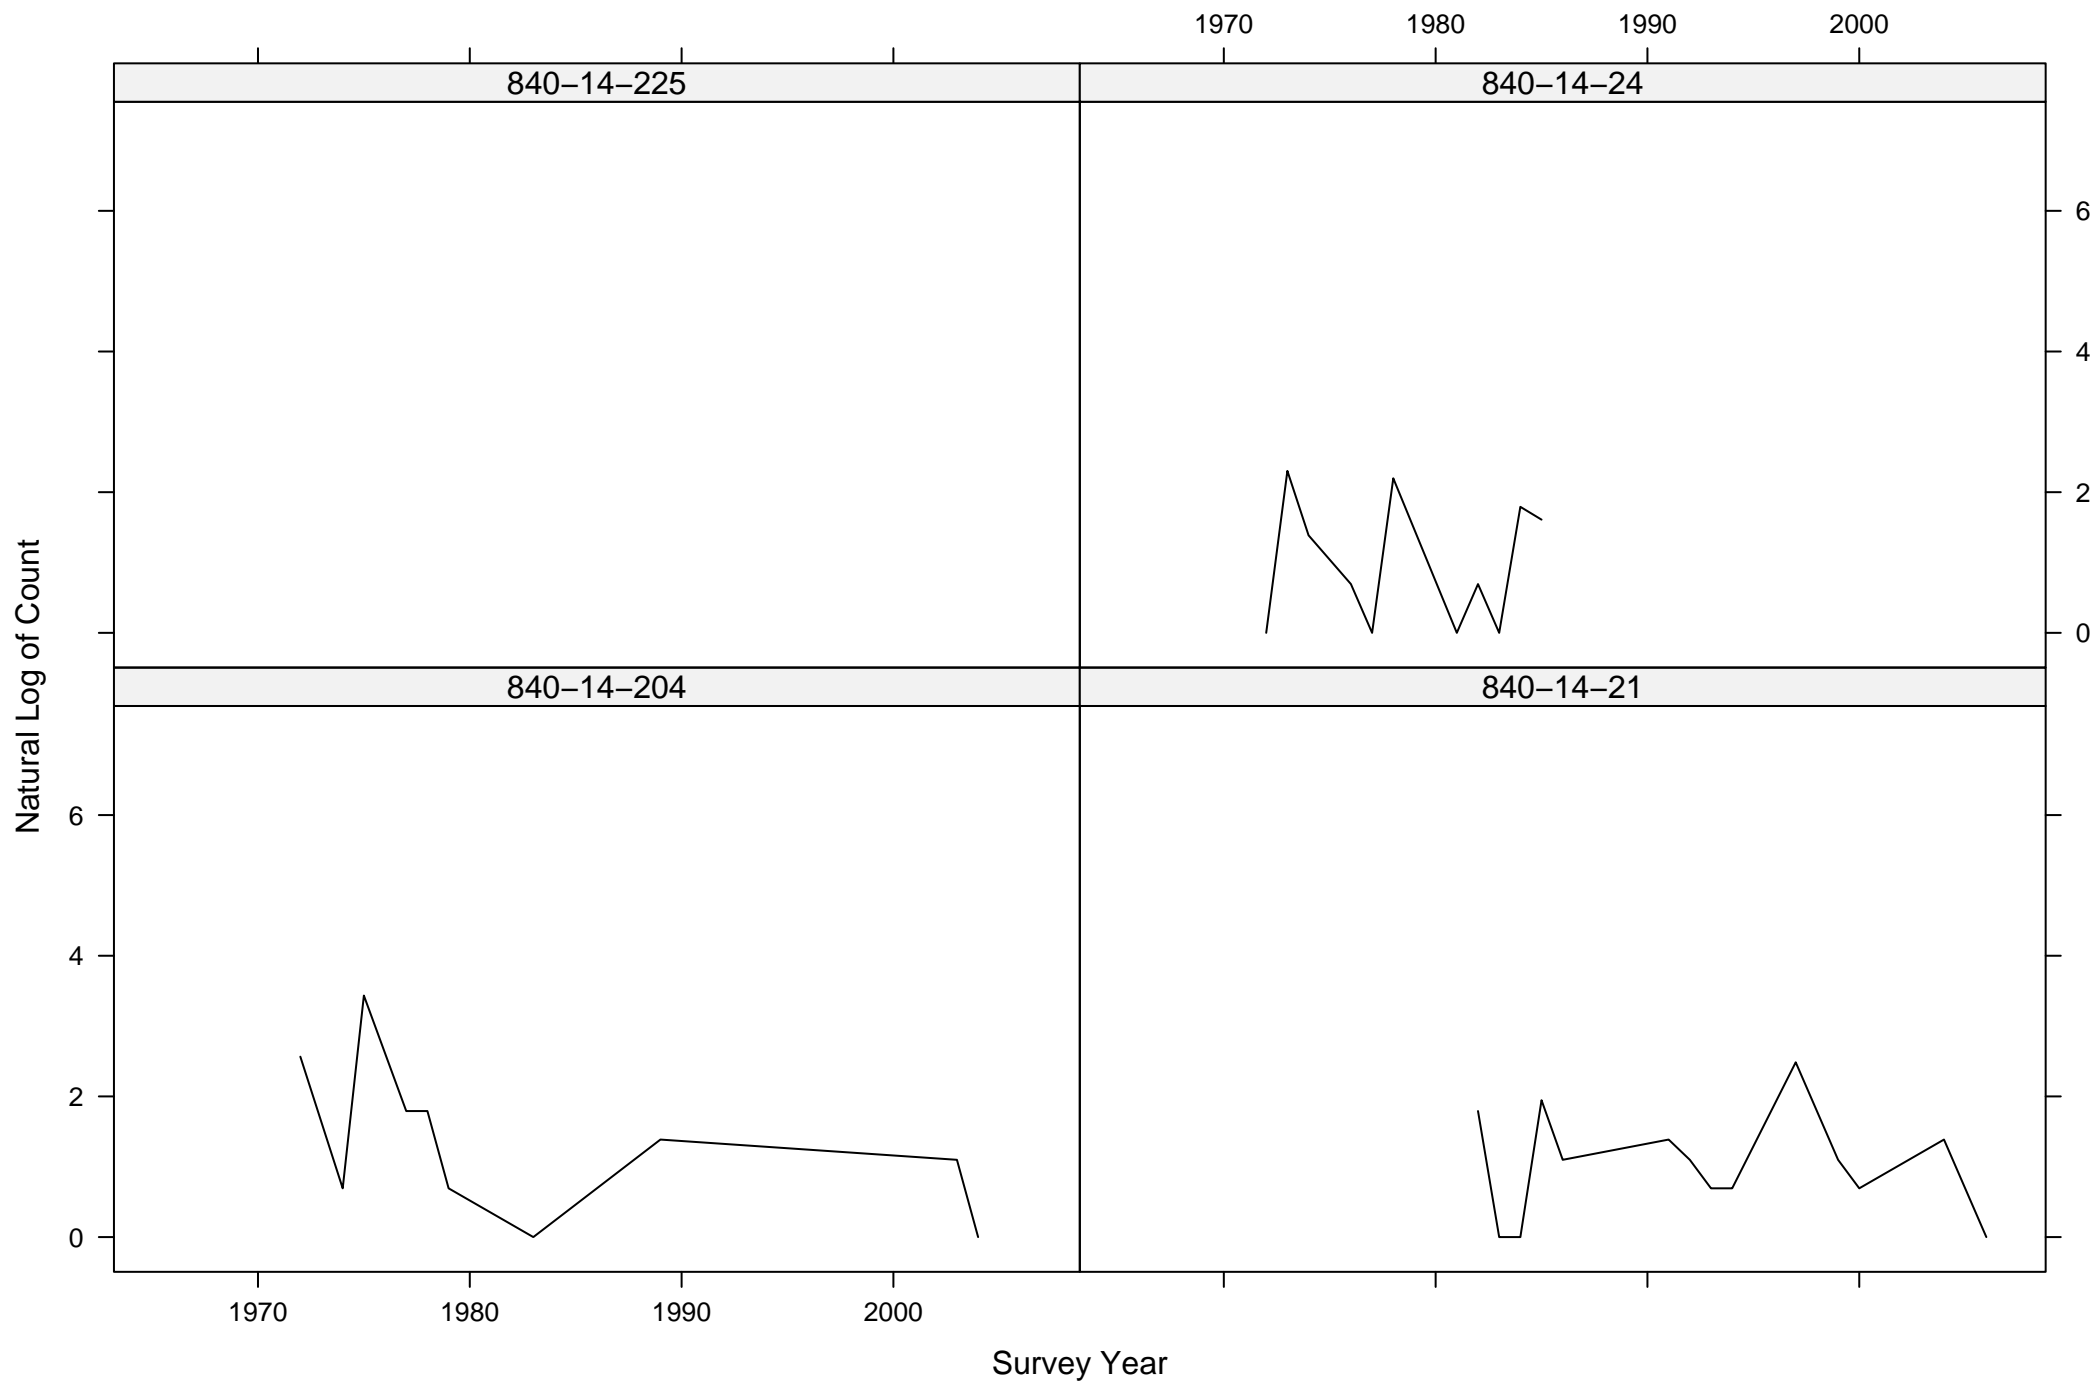

Total Counts of Black-necked Stilt by Route ID