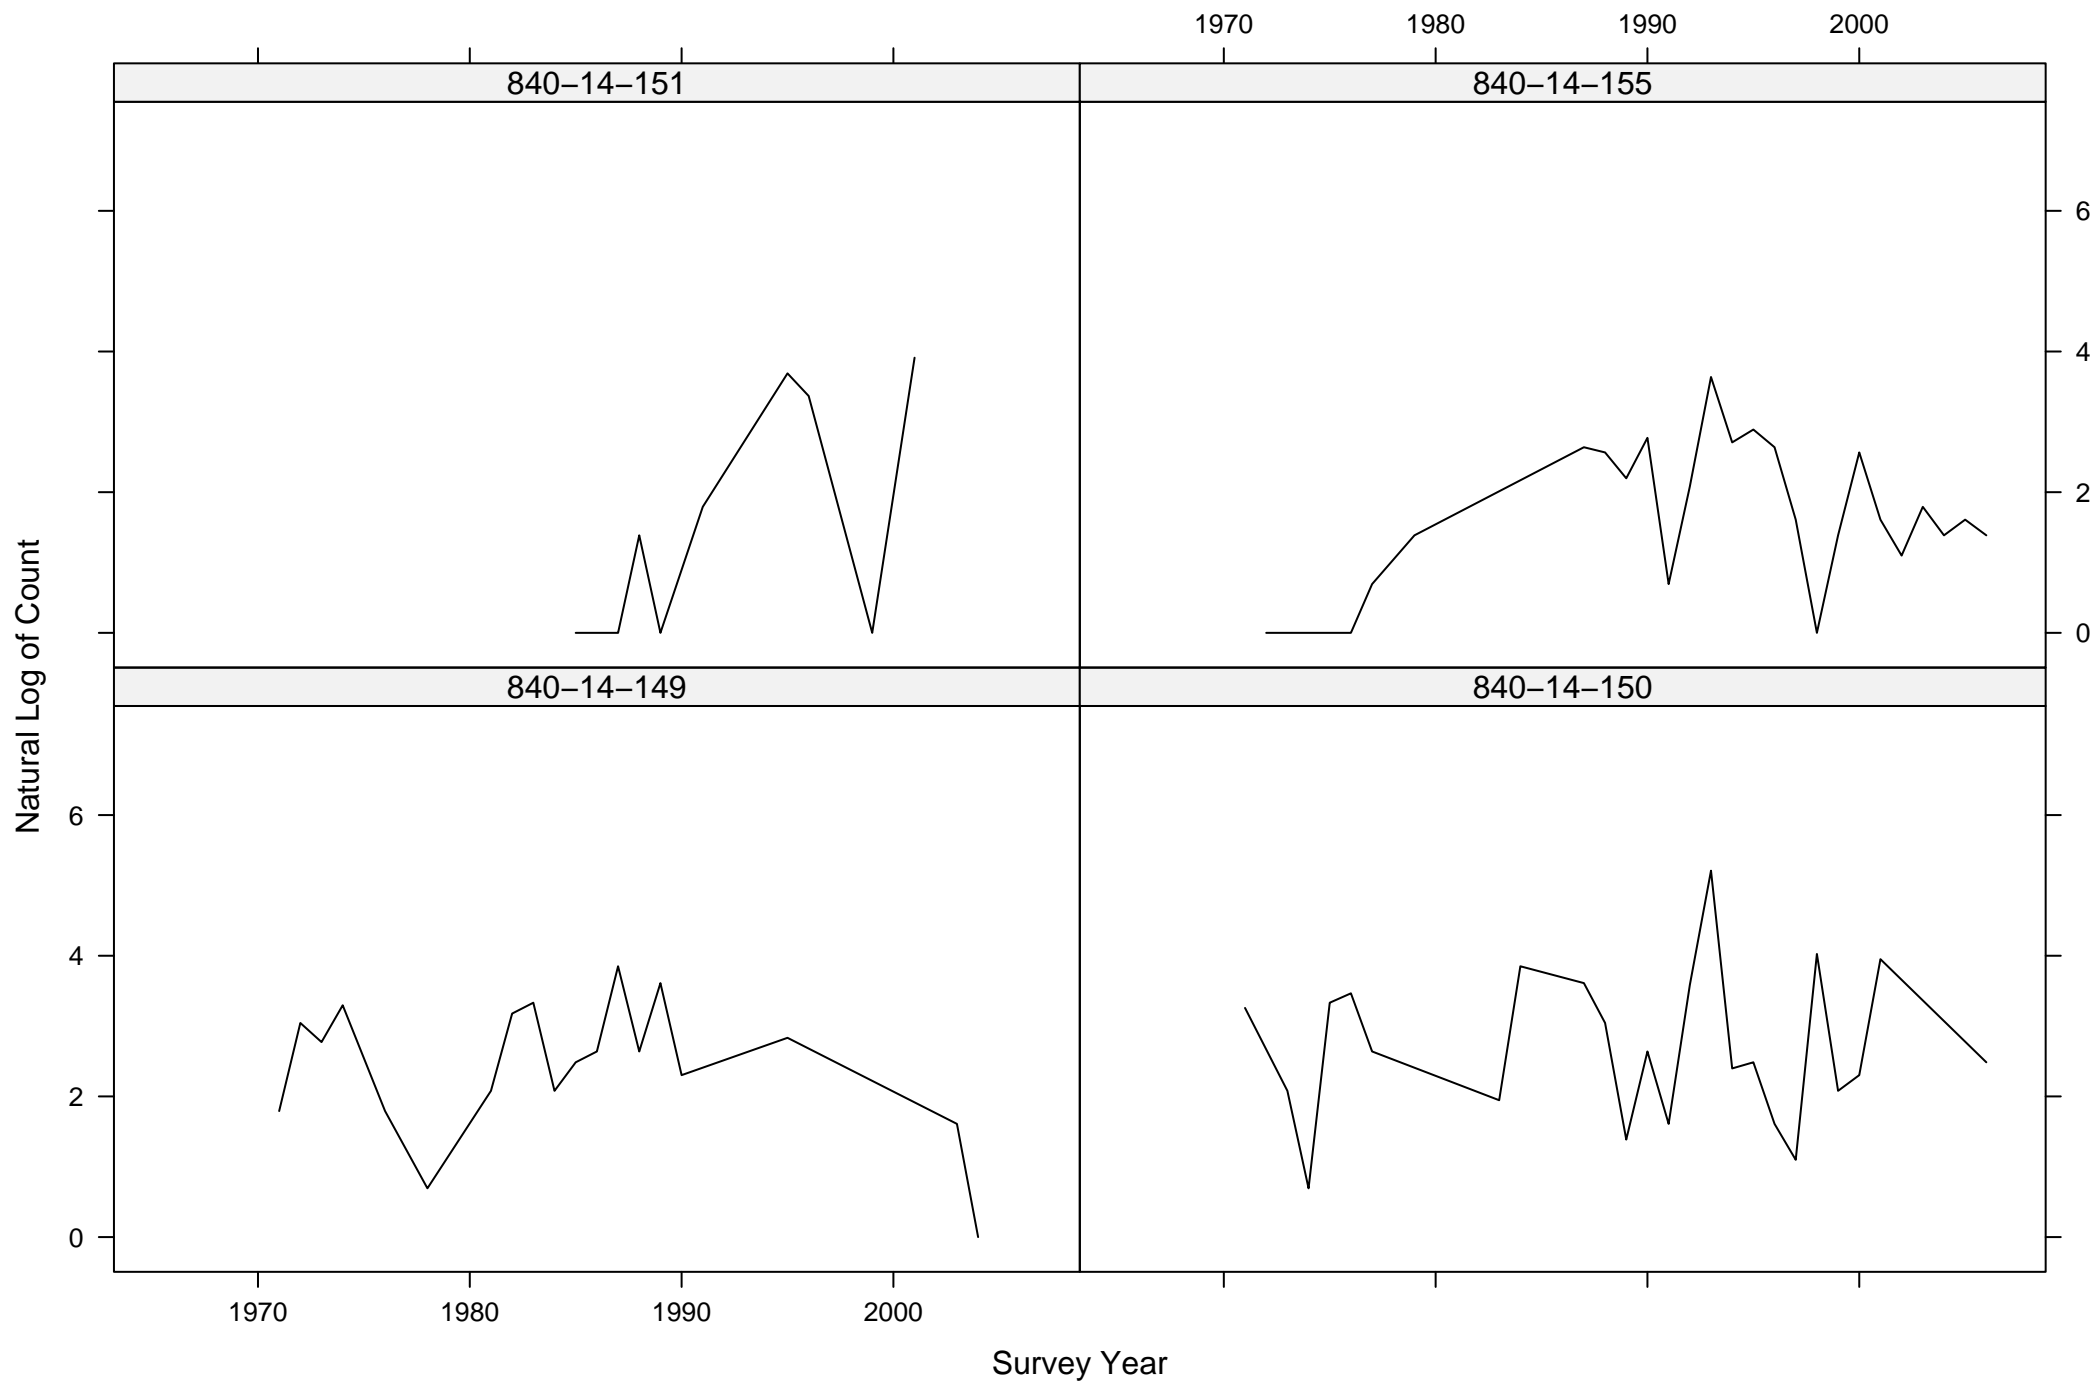

Total Counts of Black-necked Stilt by Route ID