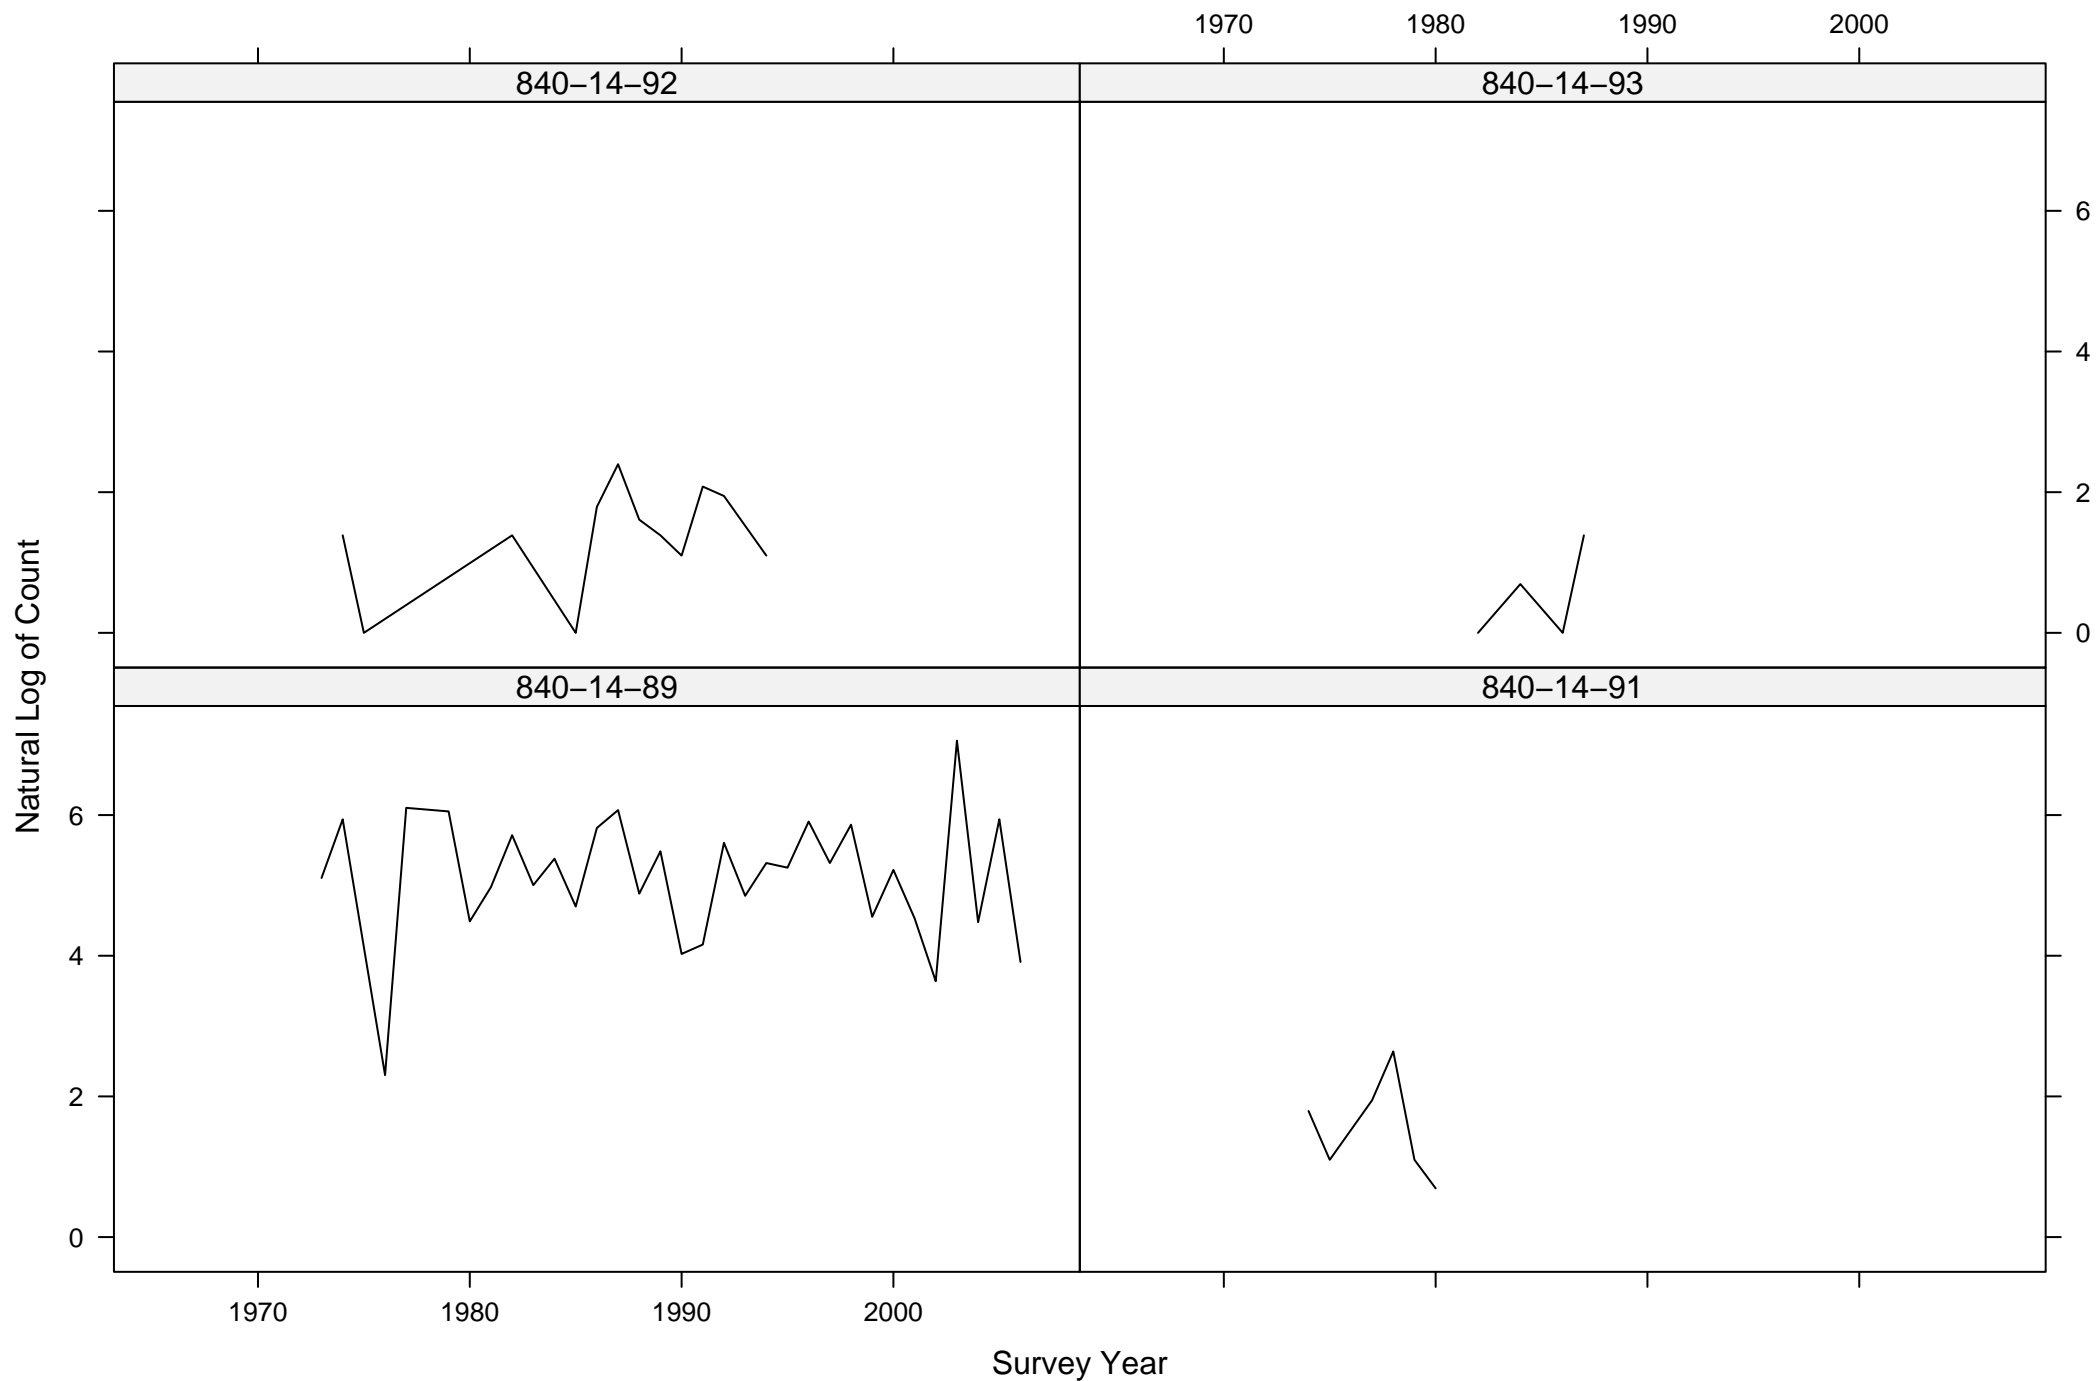

Total Counts of Black-necked Stilt by Route ID