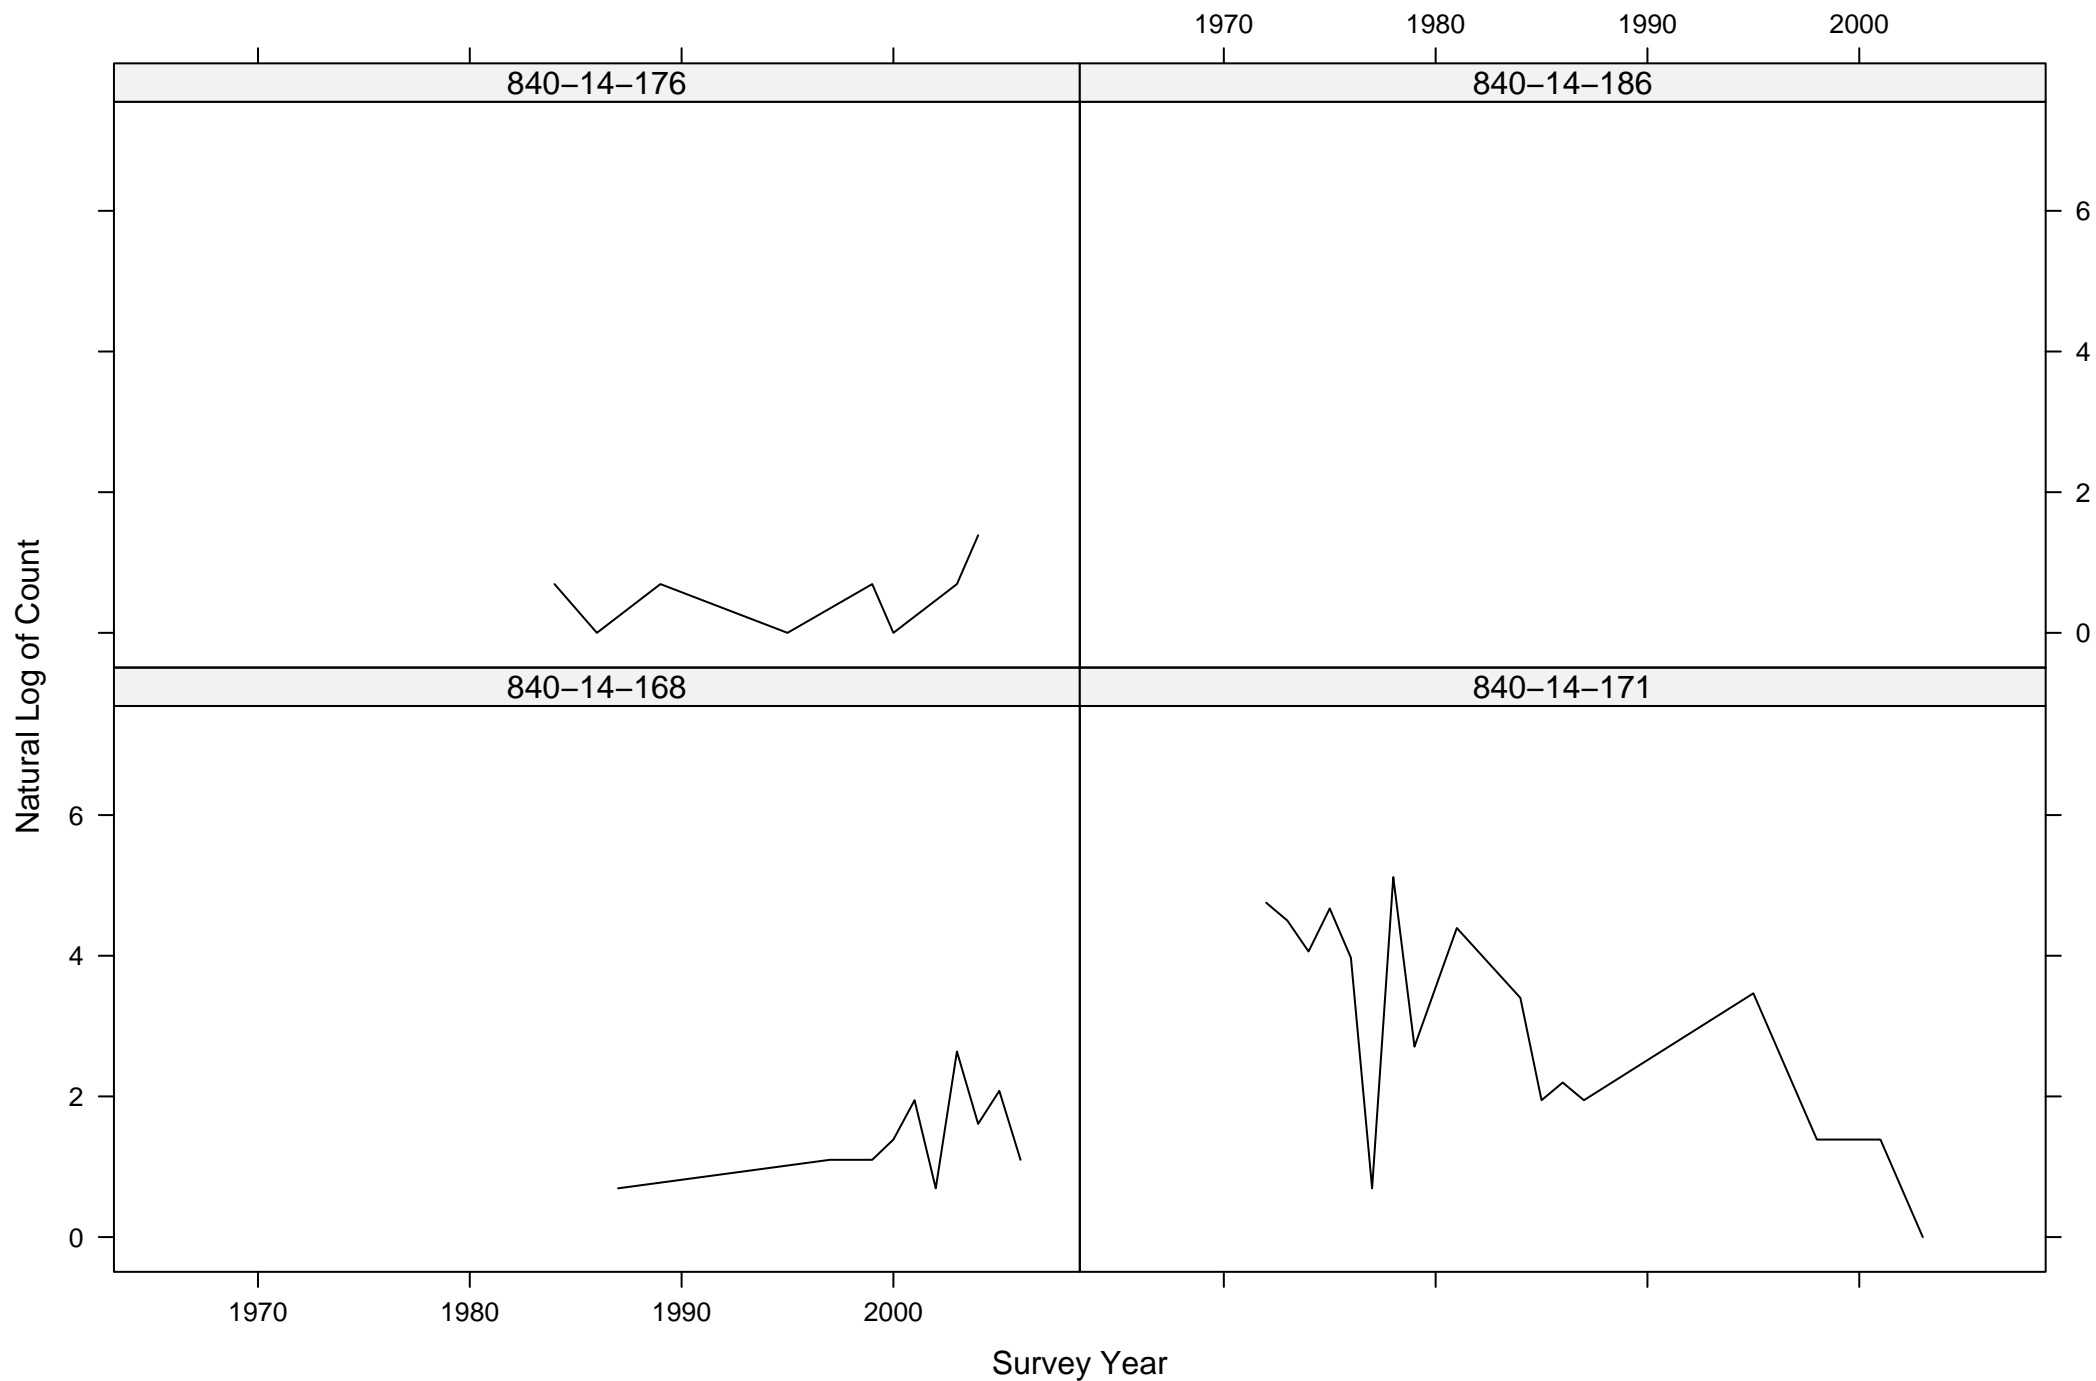

Total Counts of Black-necked Stilt by Route ID