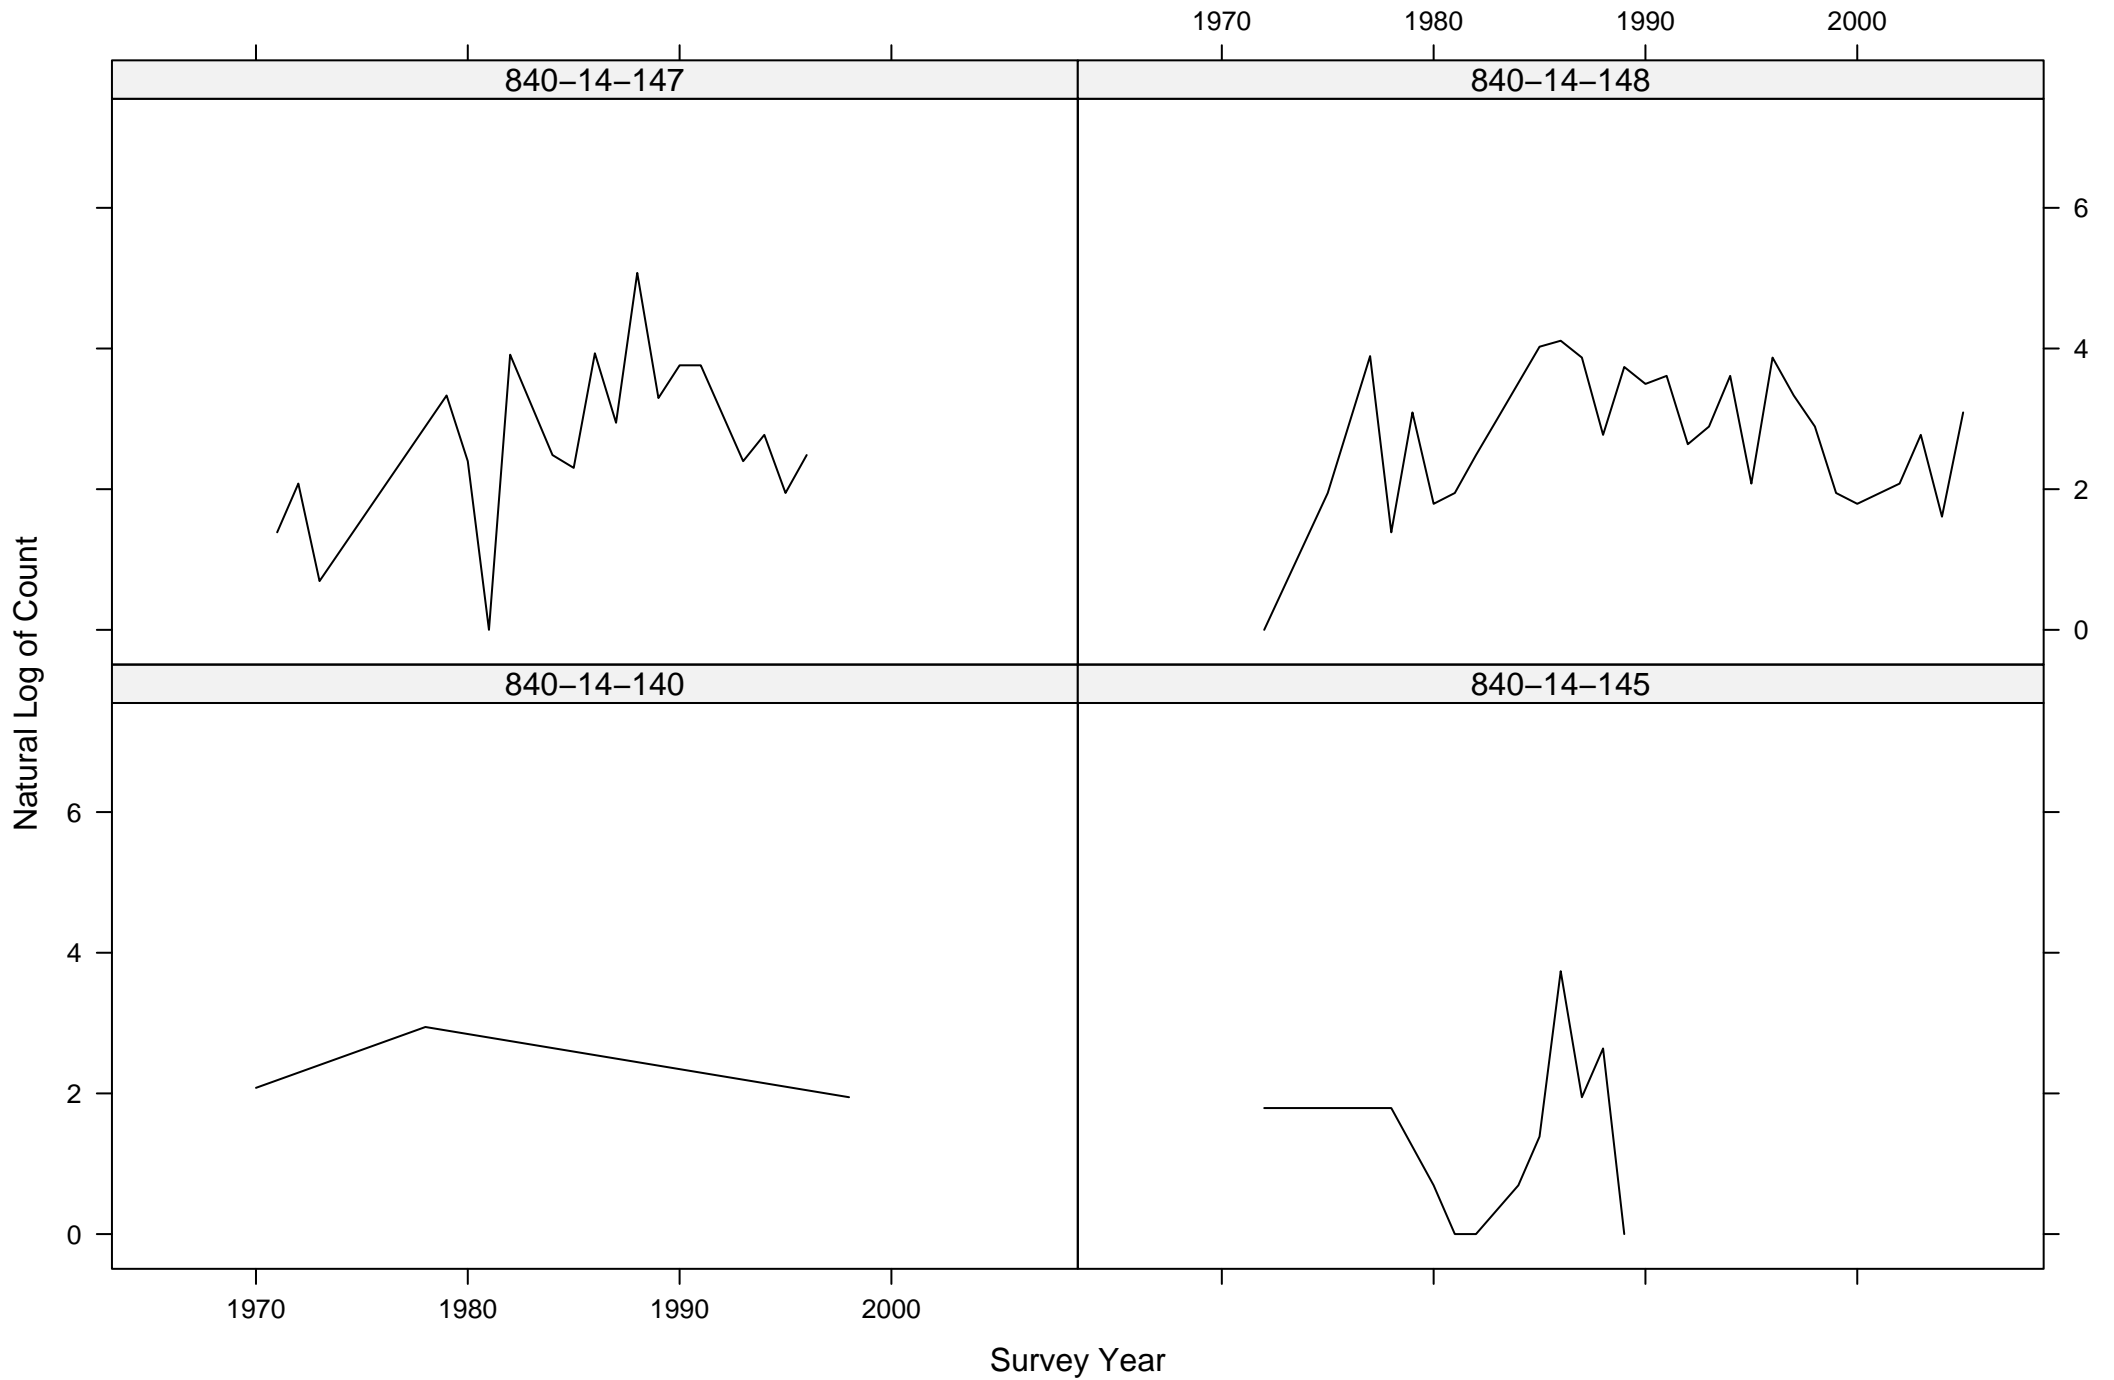

Total Counts of Black-necked Stilt by Route ID