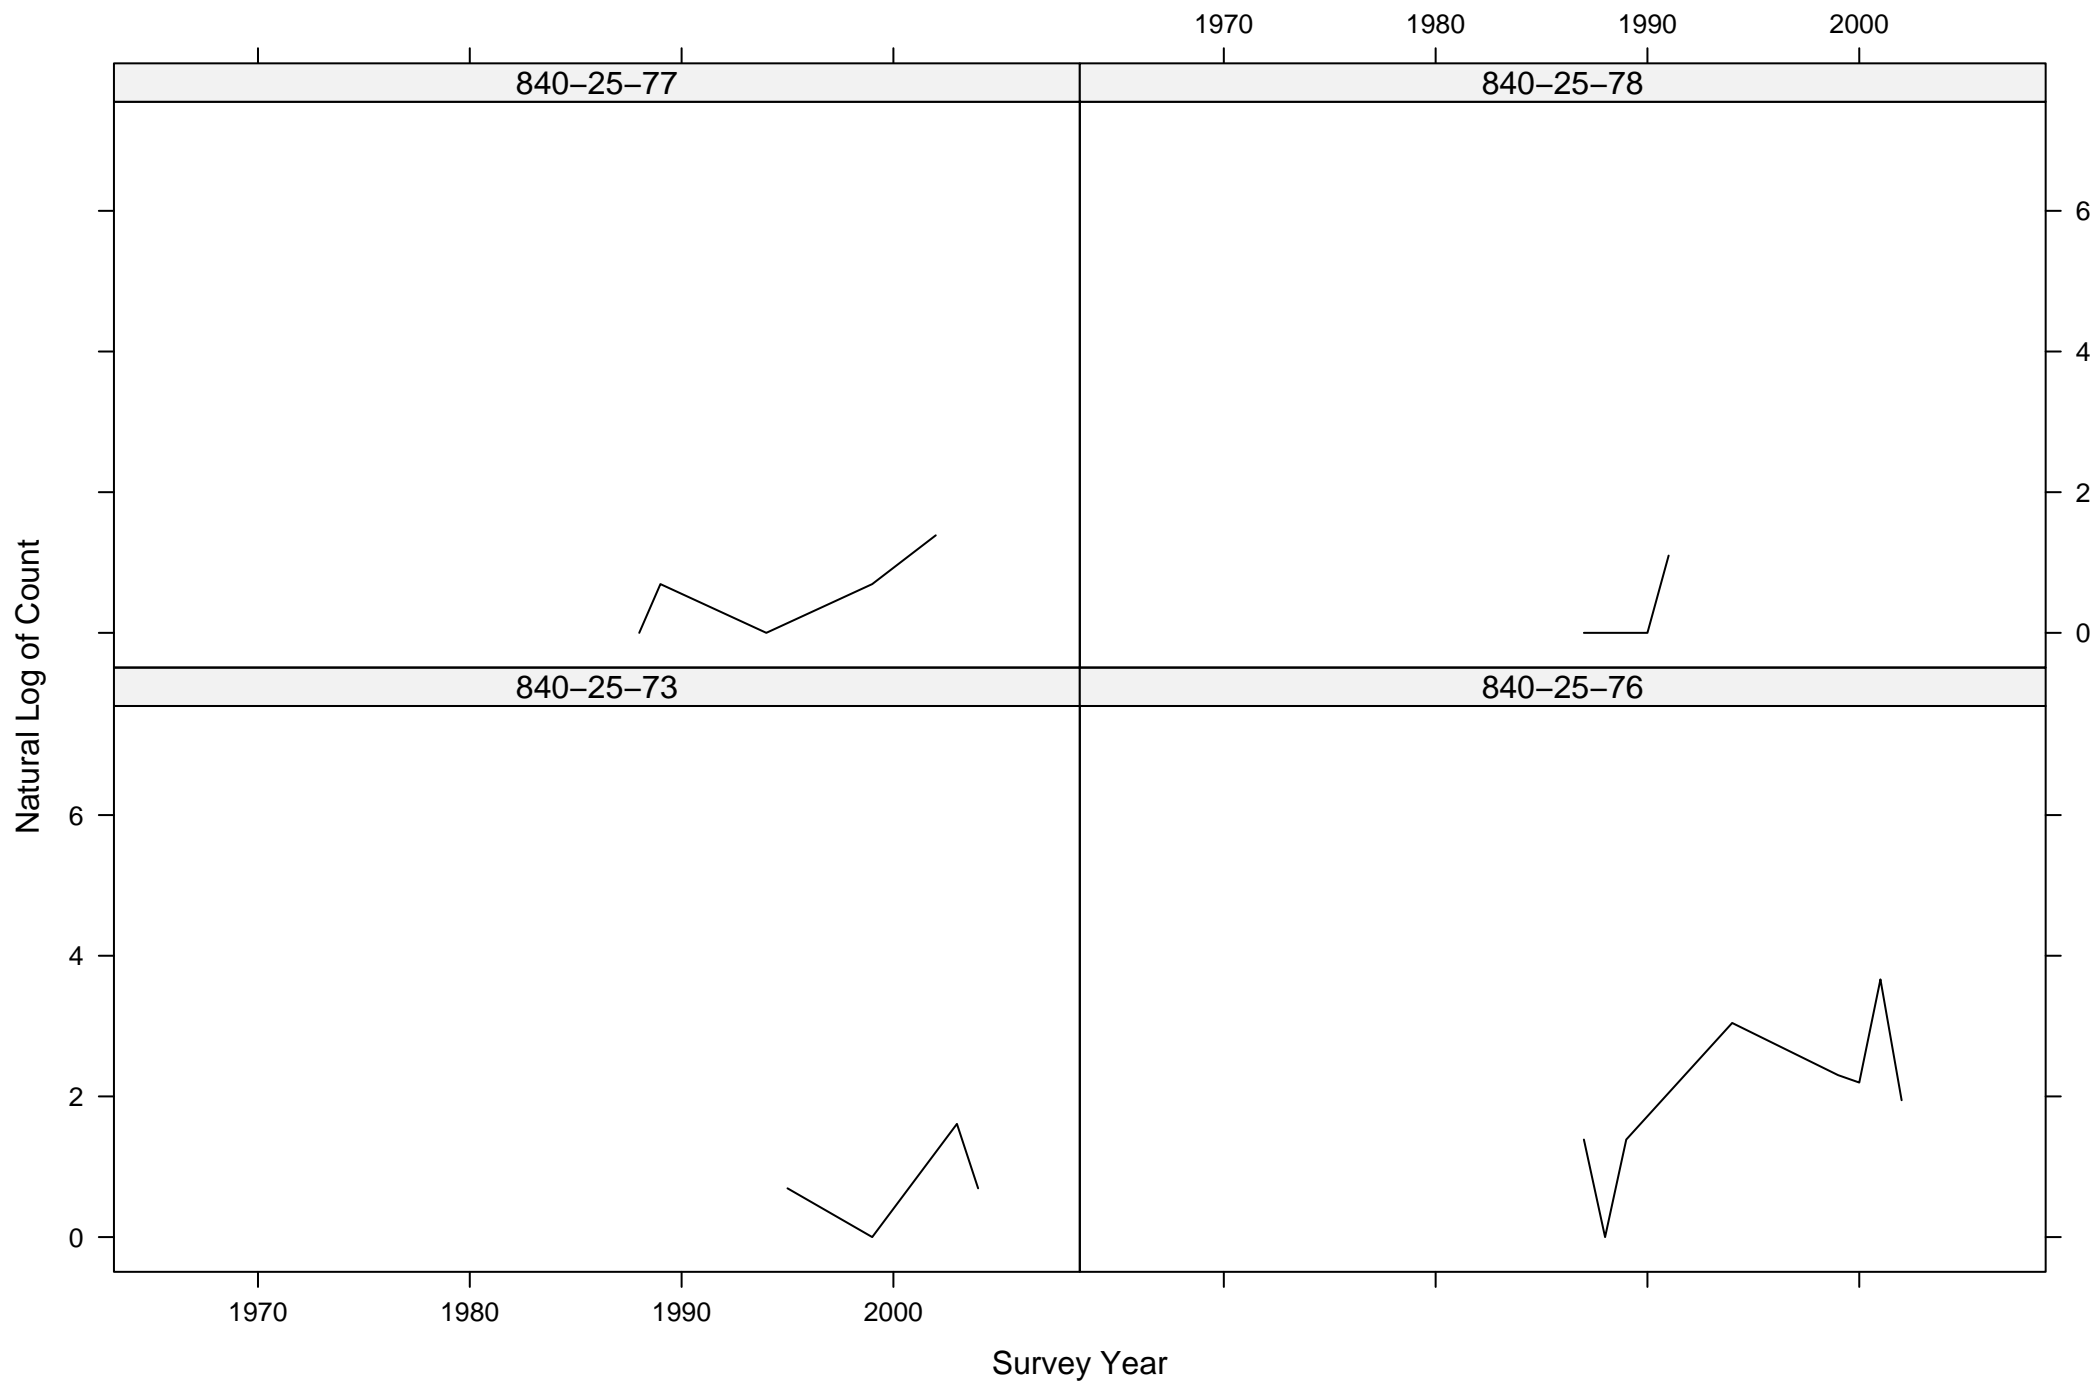

Total Counts of Black-necked Stilt by Route ID