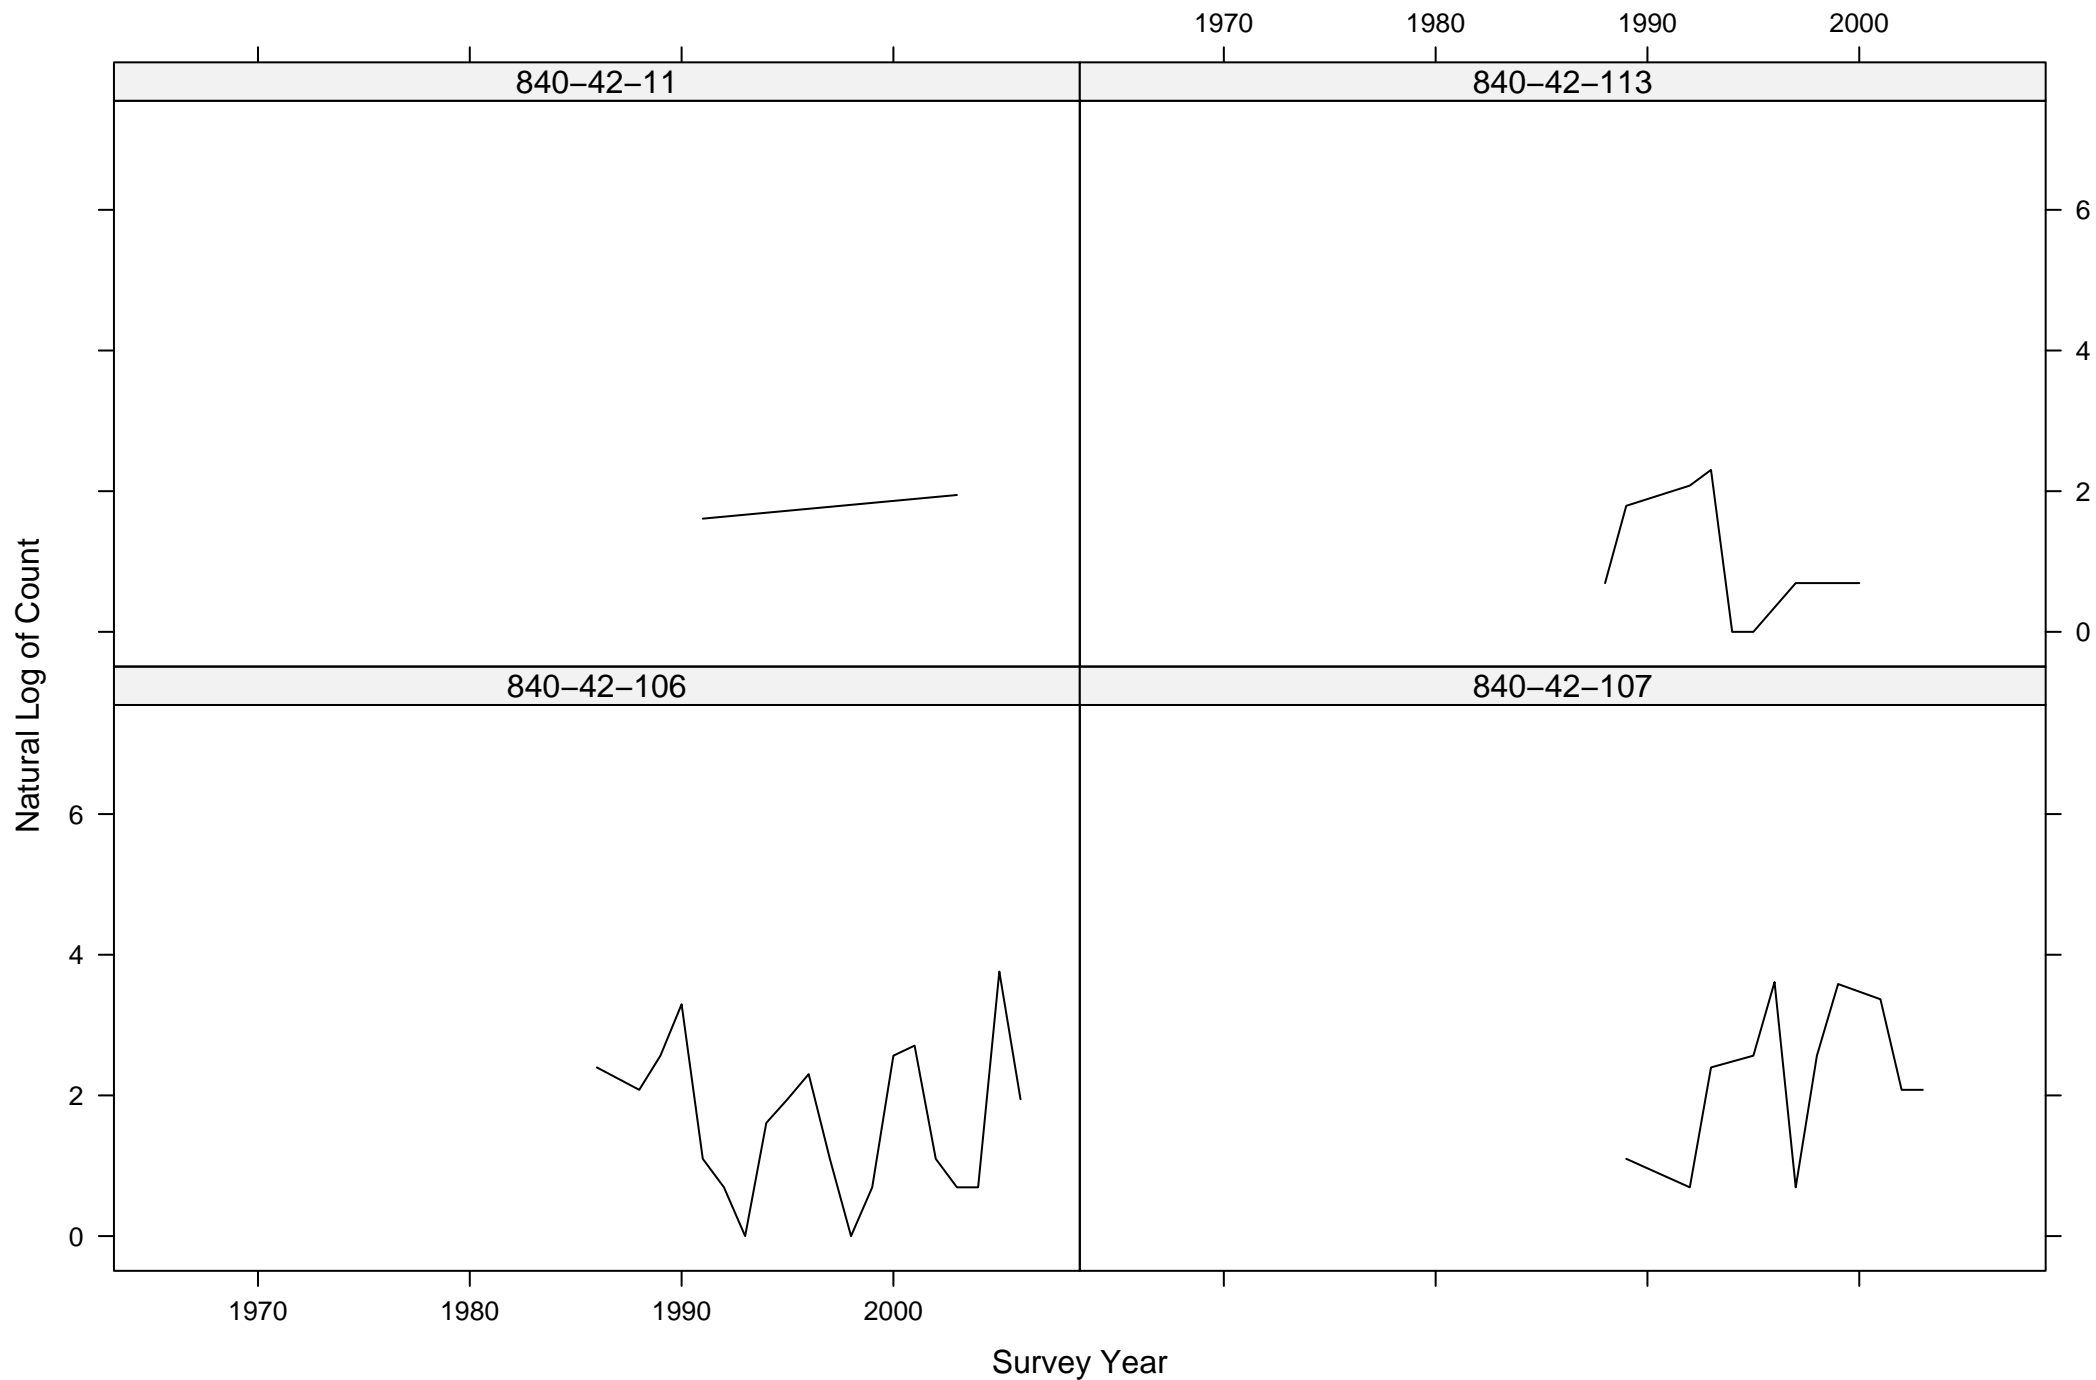

Total Counts of Black-necked Stilt by Route ID