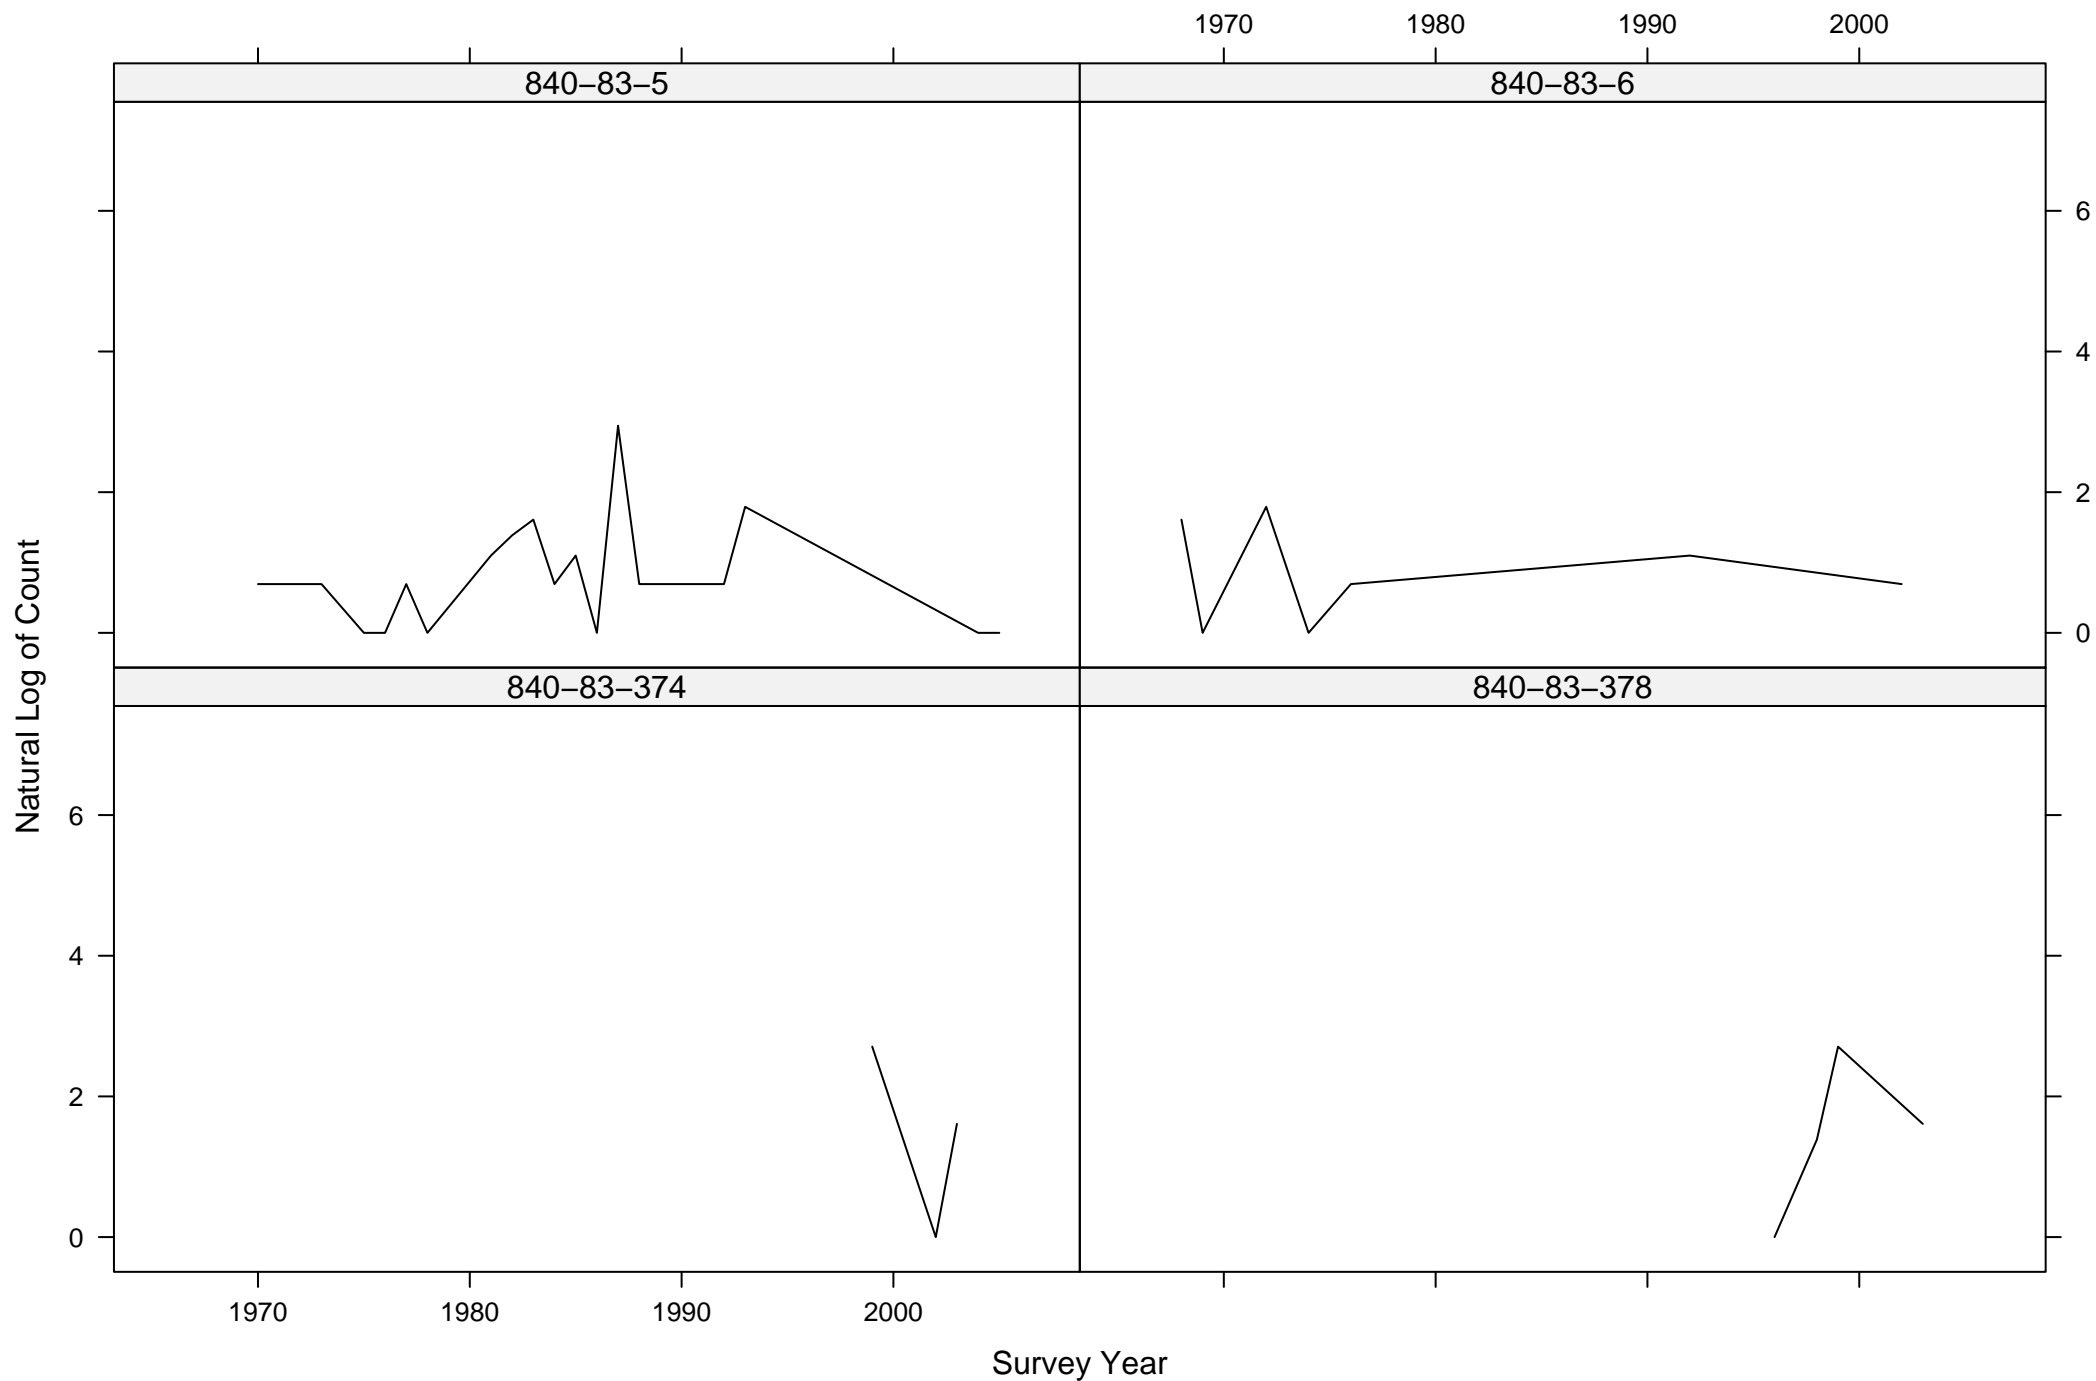

Total Counts of Black-necked Stilt by Route ID