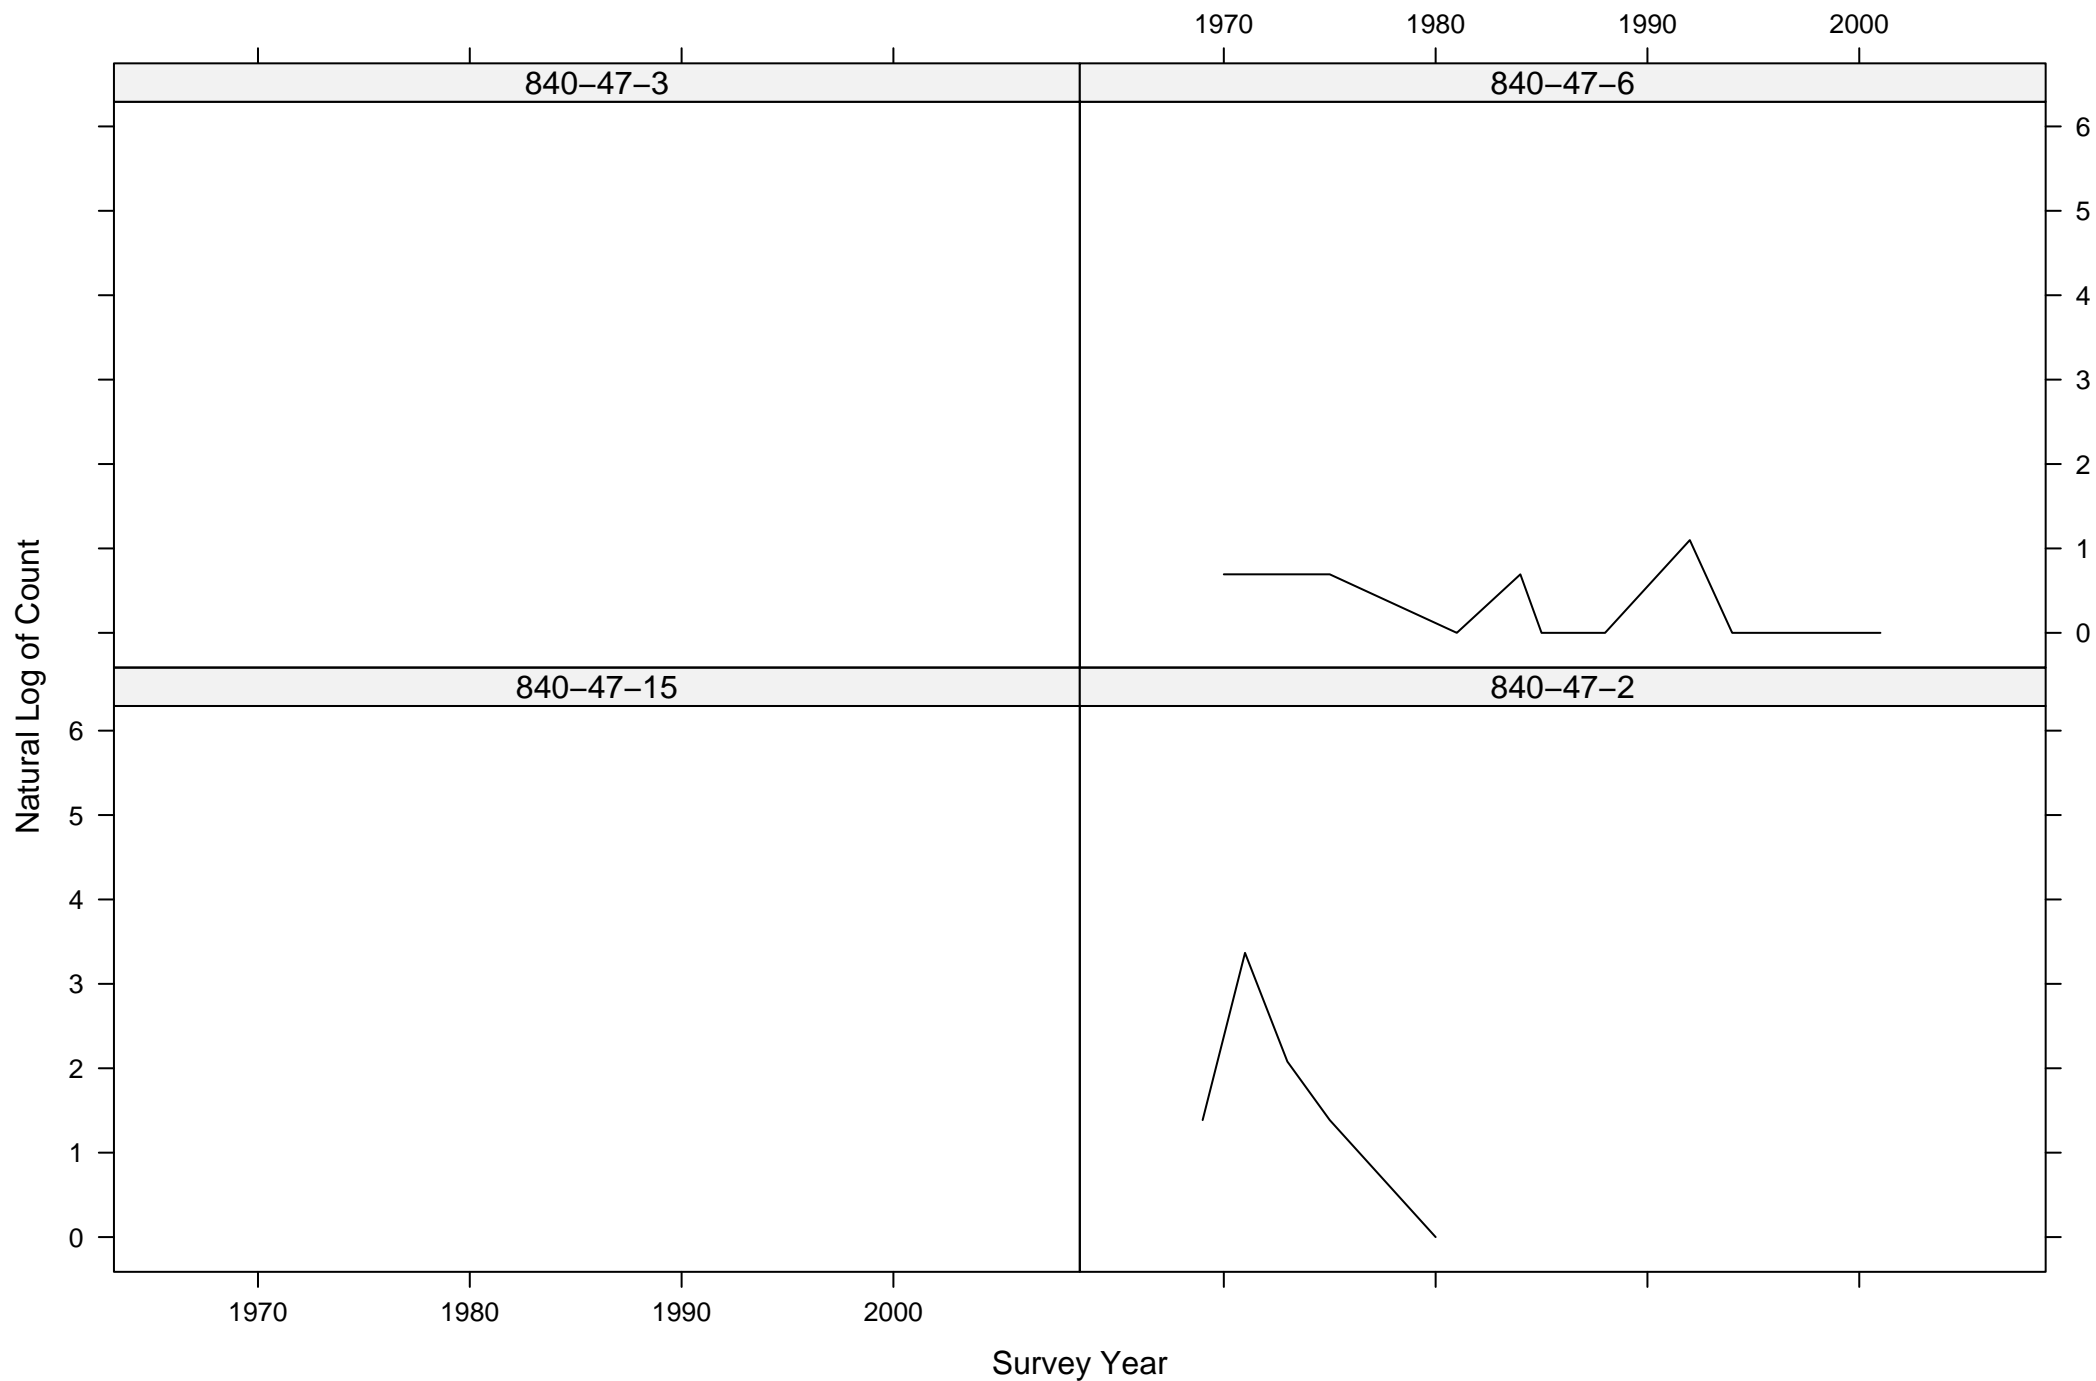

Total Counts of Black-crowned Night-Heron by Route ID