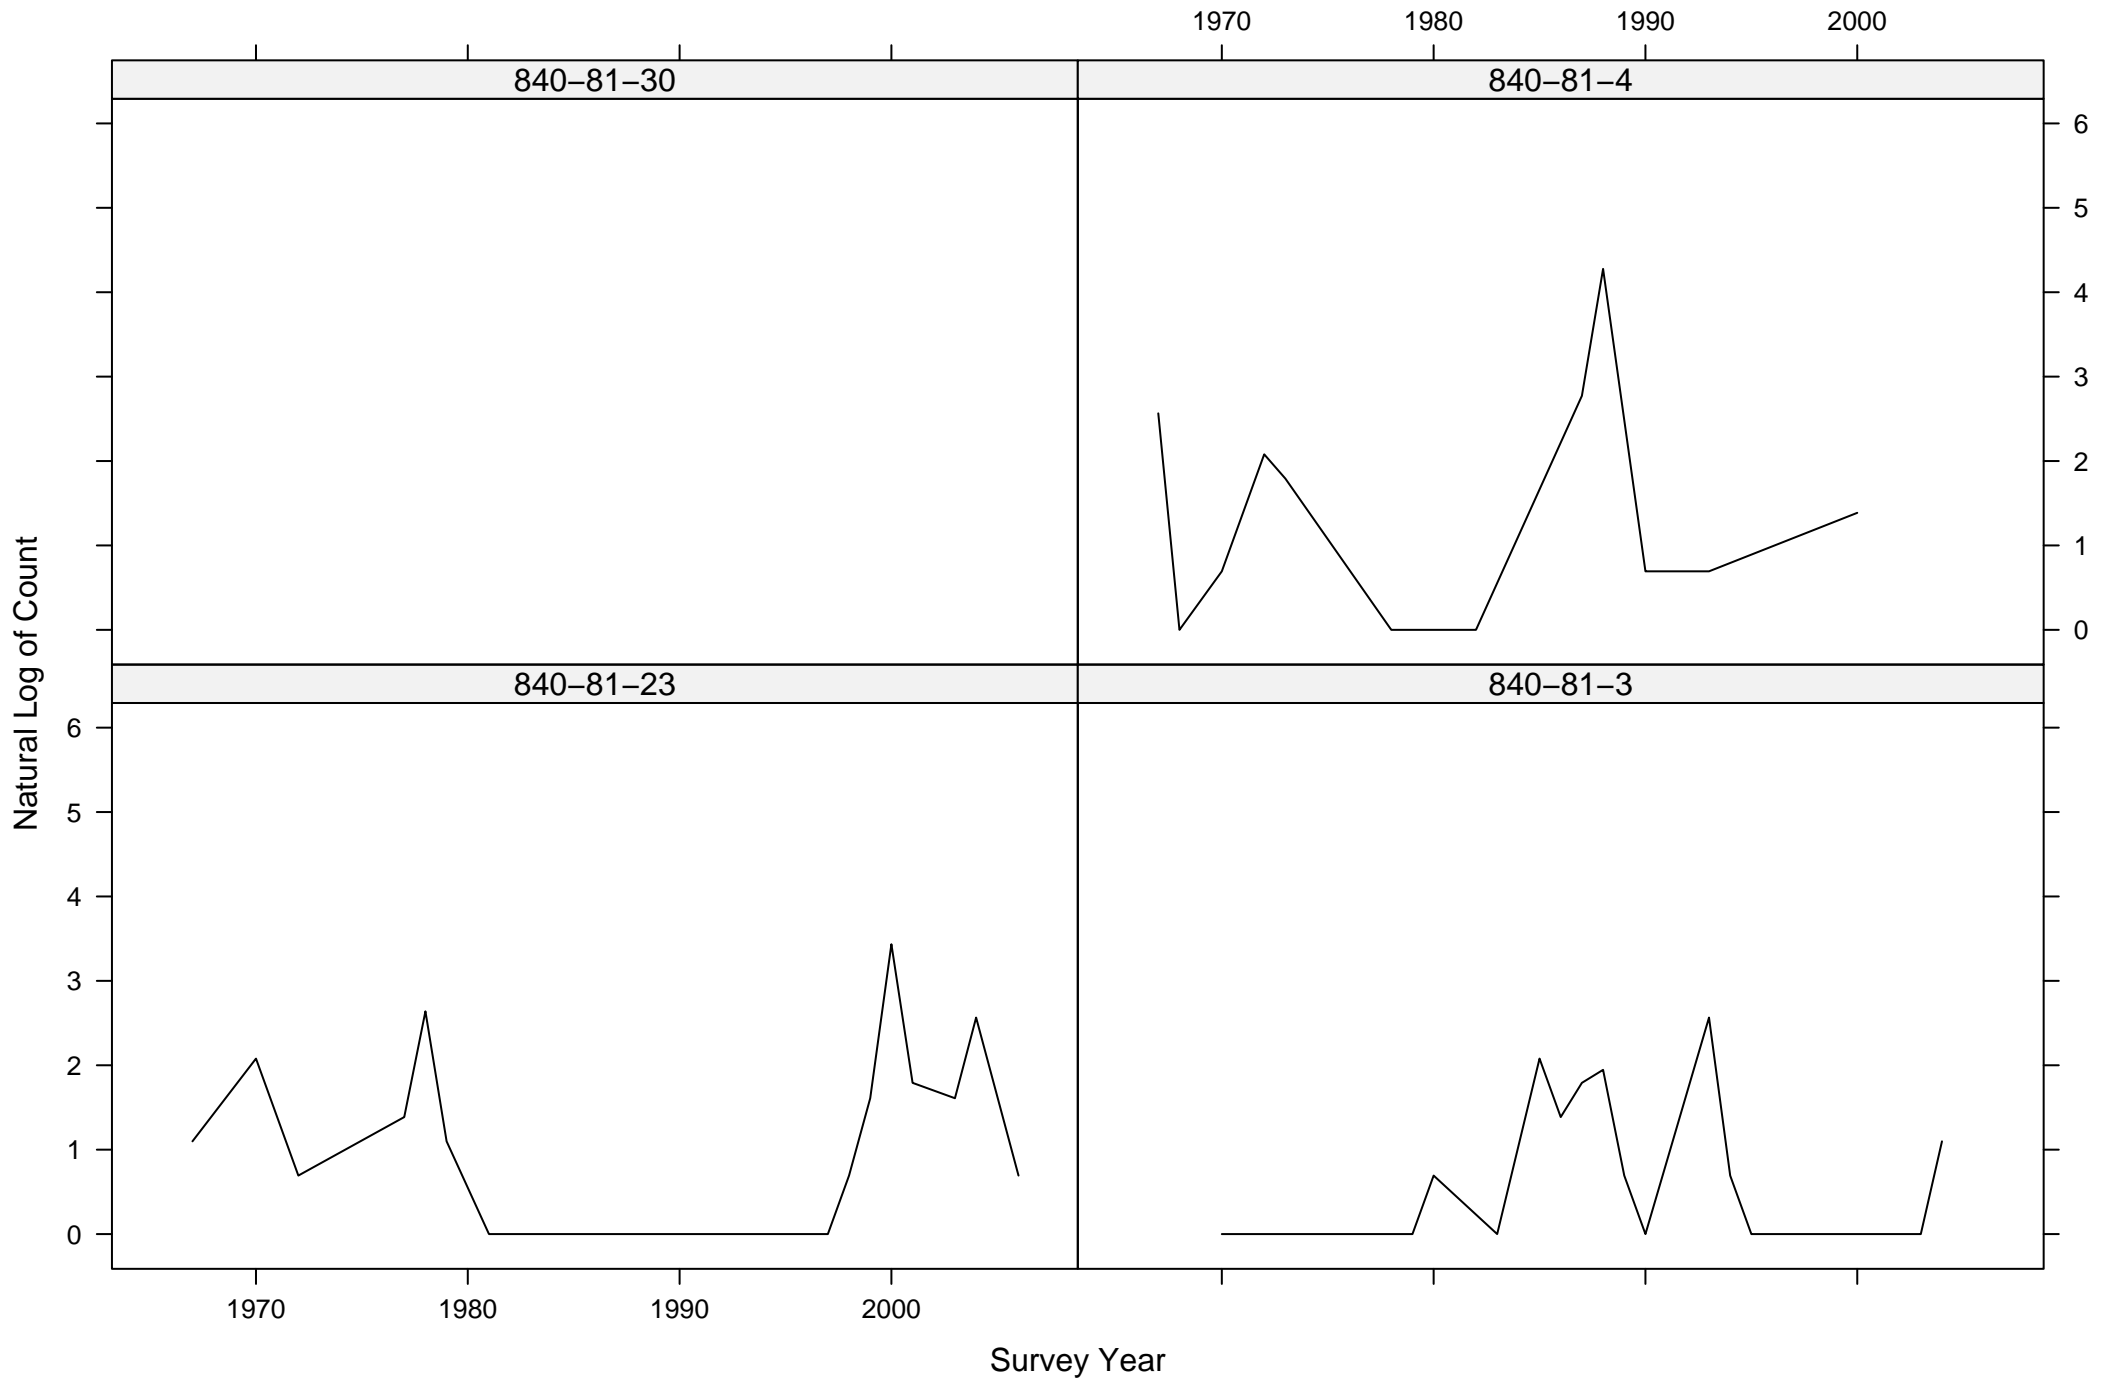

Total Counts of Black-crowned Night-Heron by Route ID