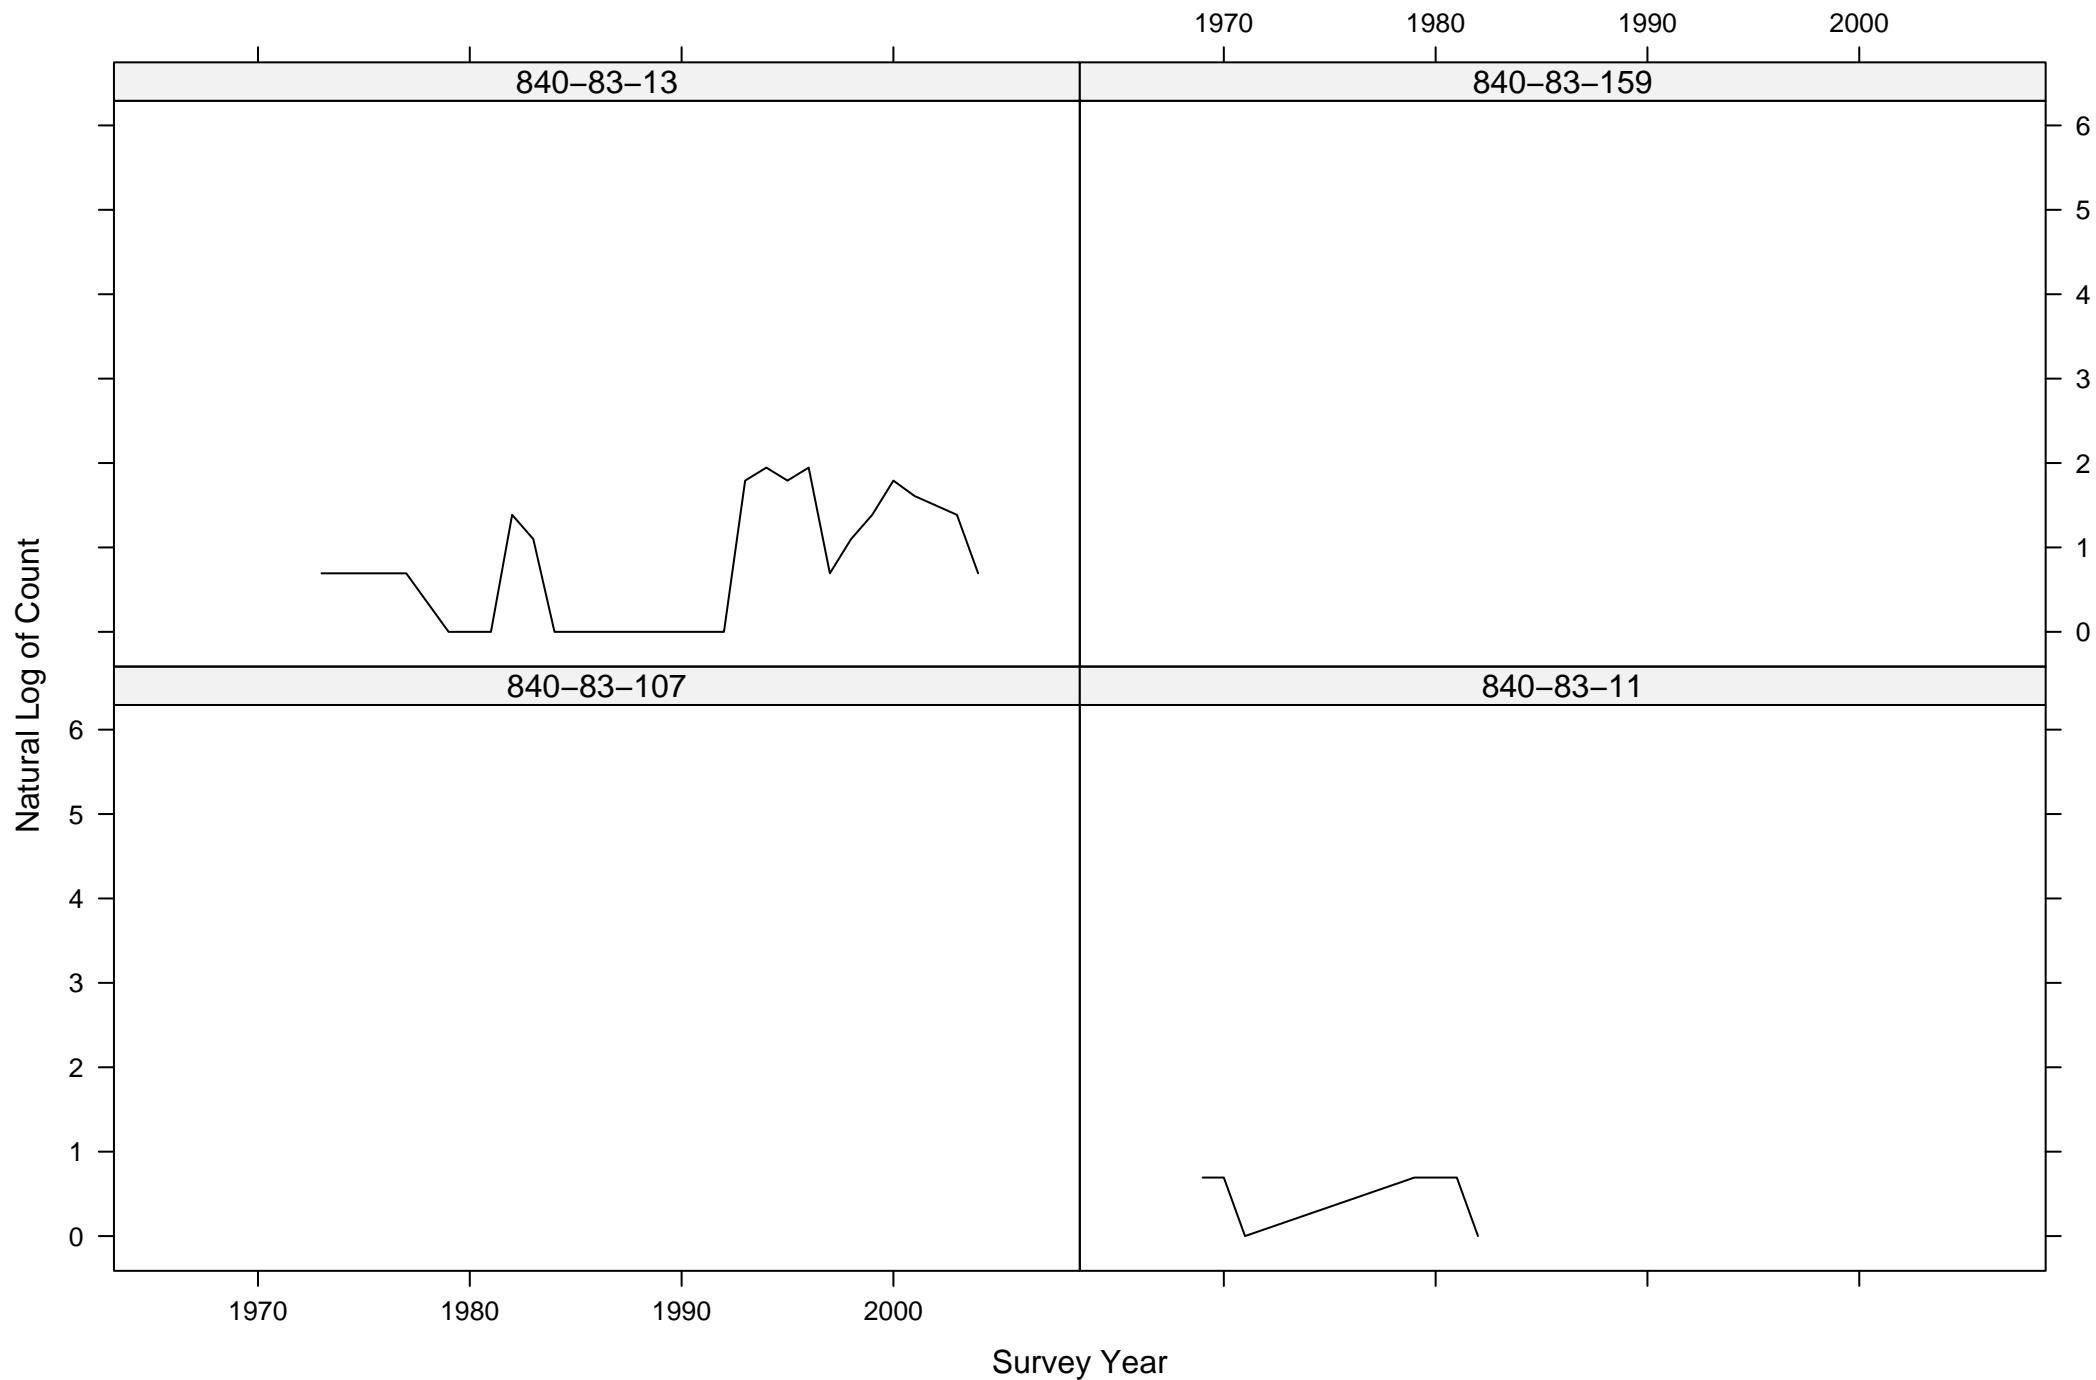

Total Counts of Black-crowned Night-Heron by Route ID