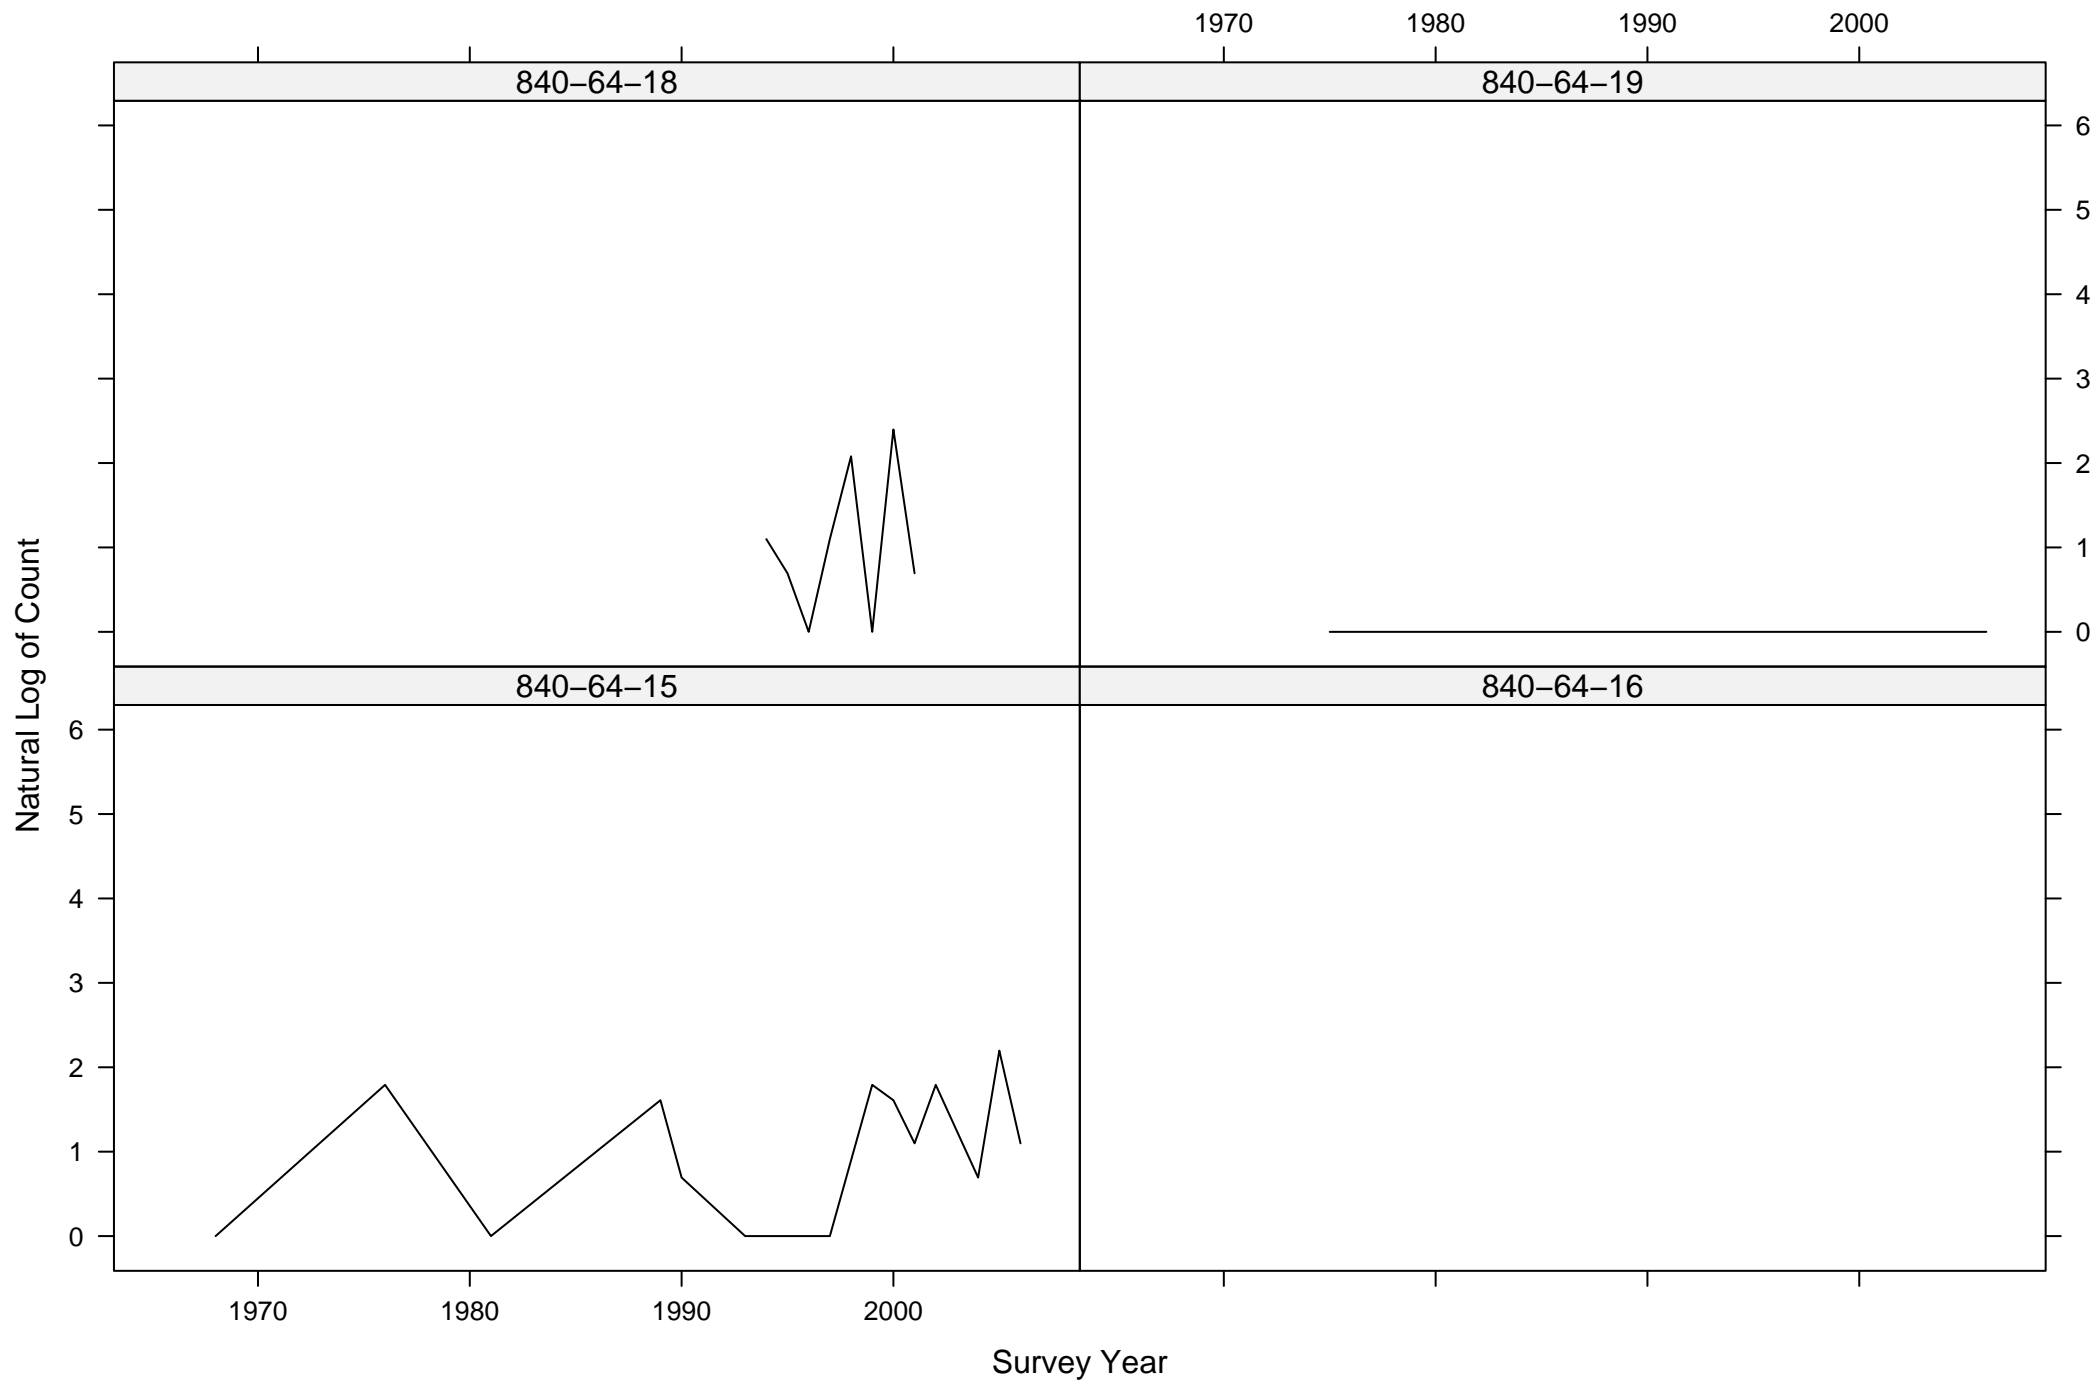

Total Counts of Black-crowned Night-Heron by Route ID