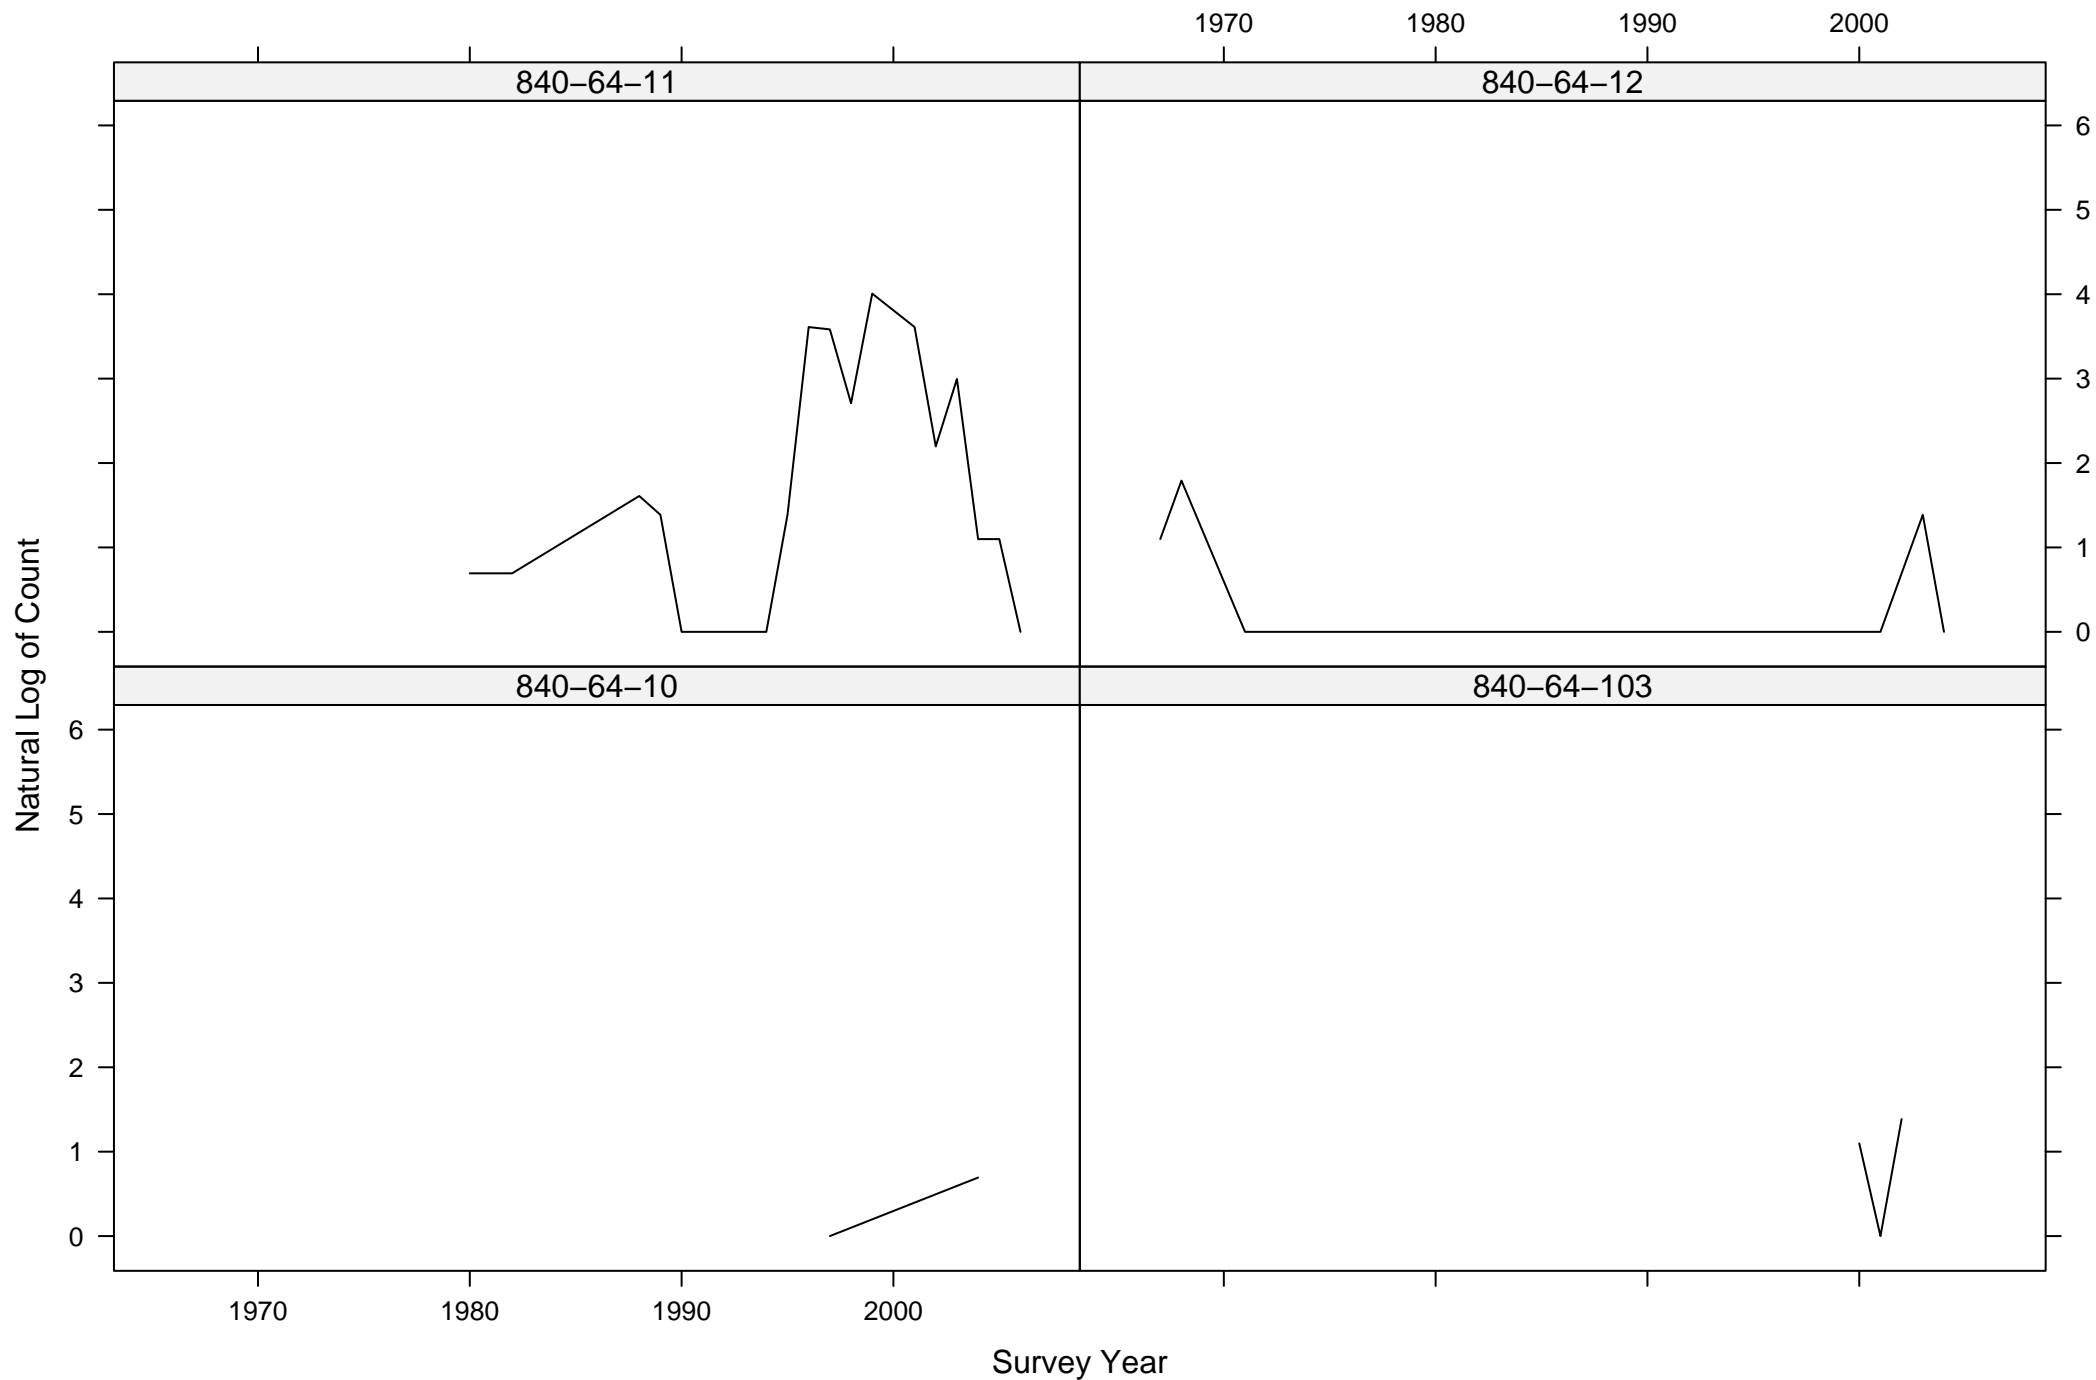

Total Counts of Black-crowned Night-Heron by Route ID