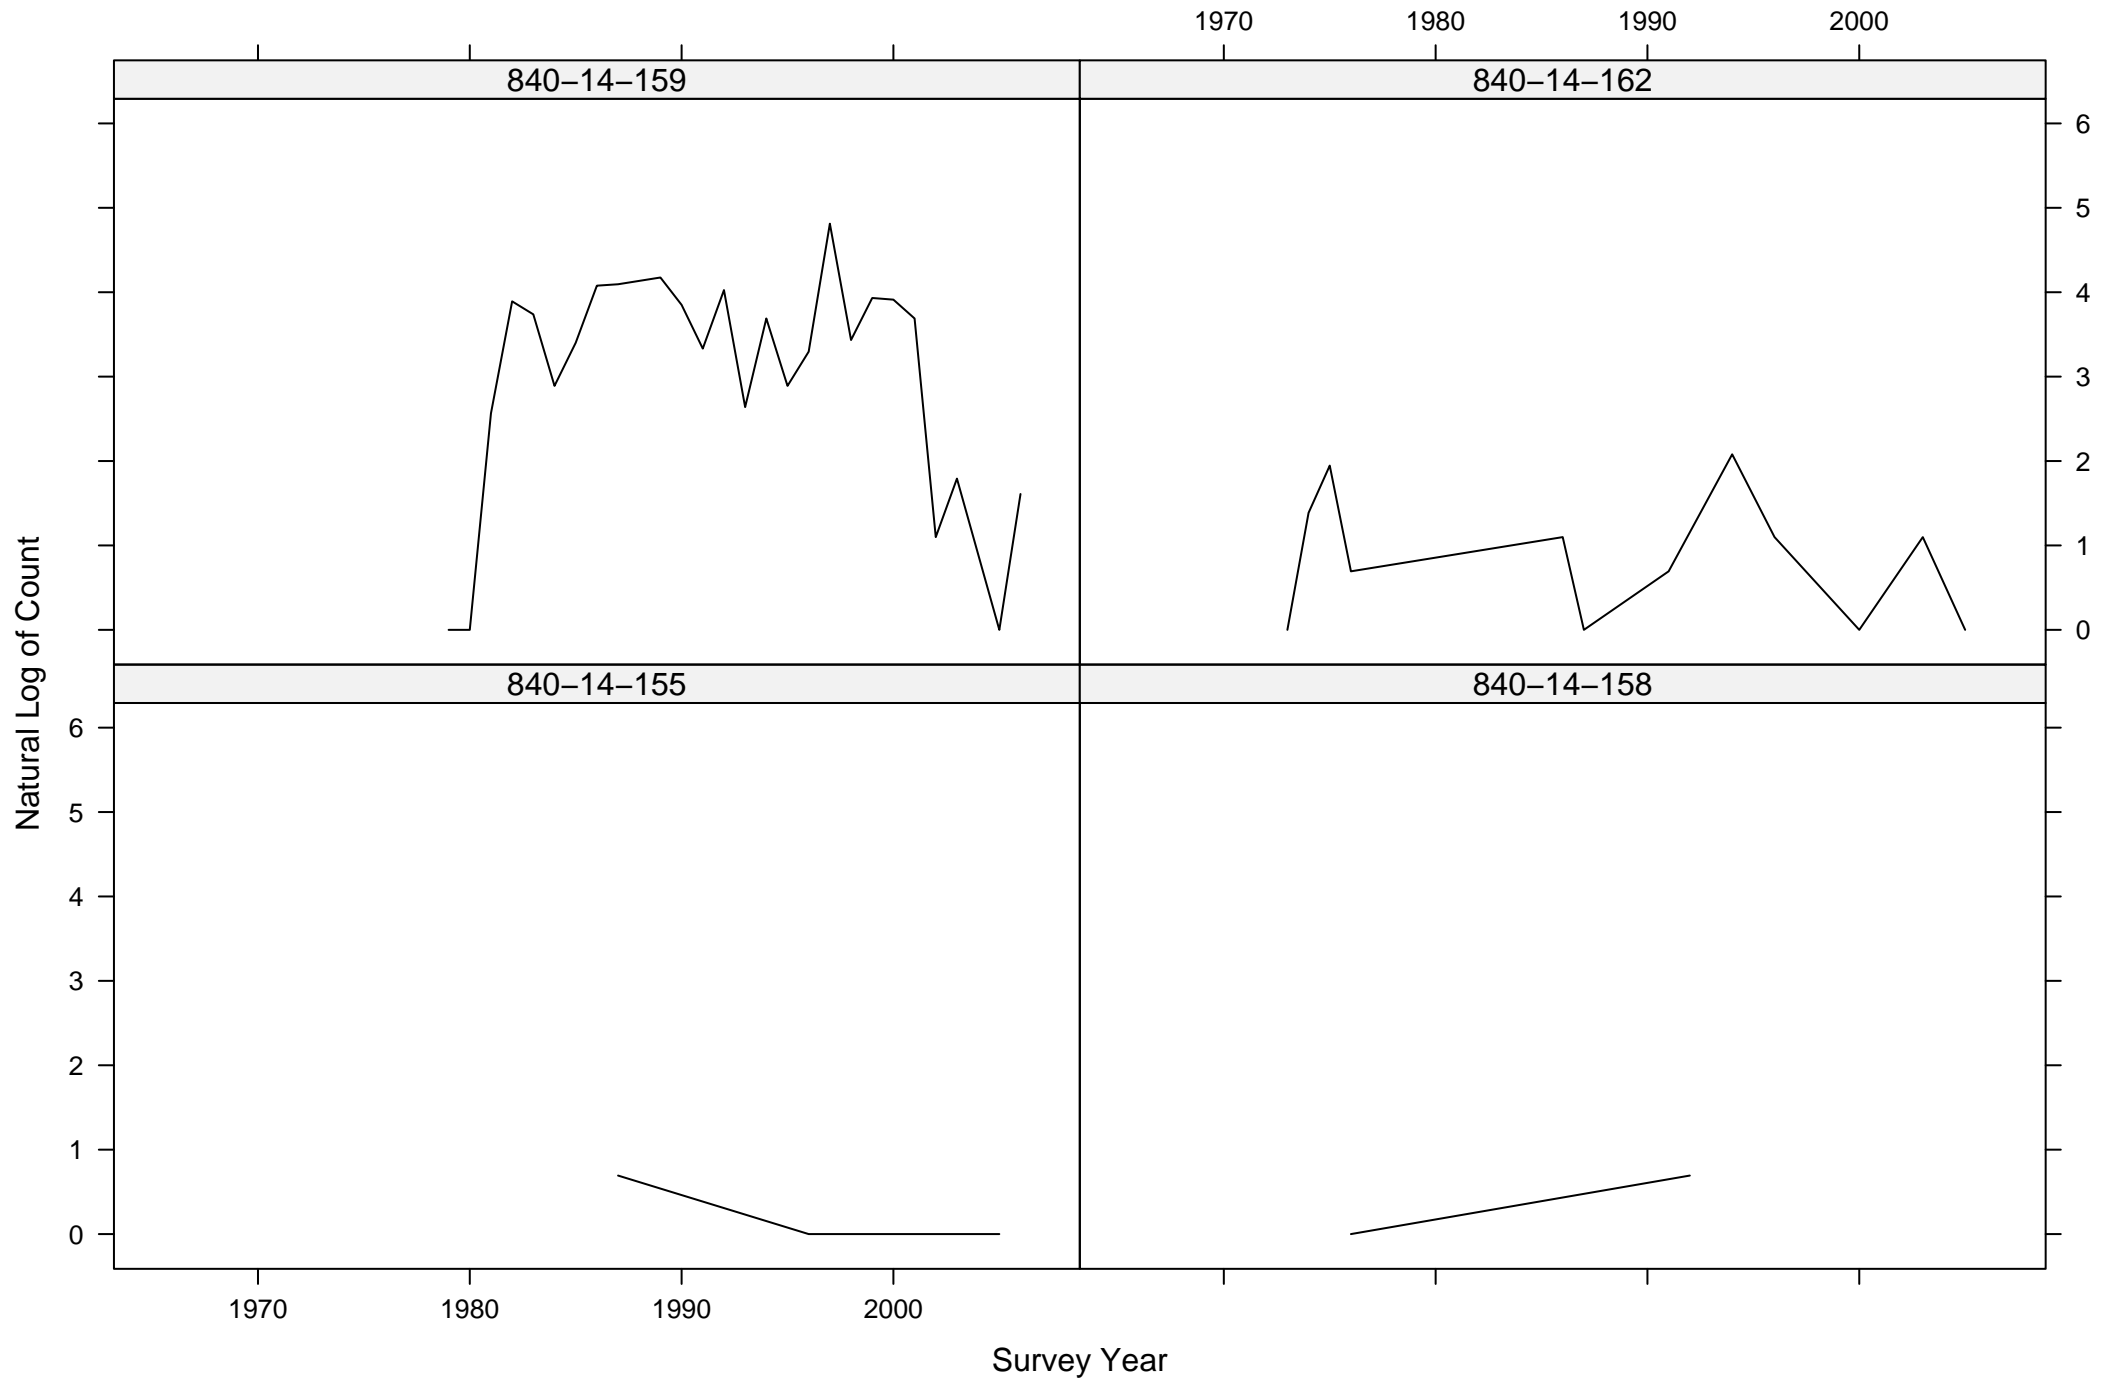

Total Counts of Black-crowned Night-Heron by Route ID