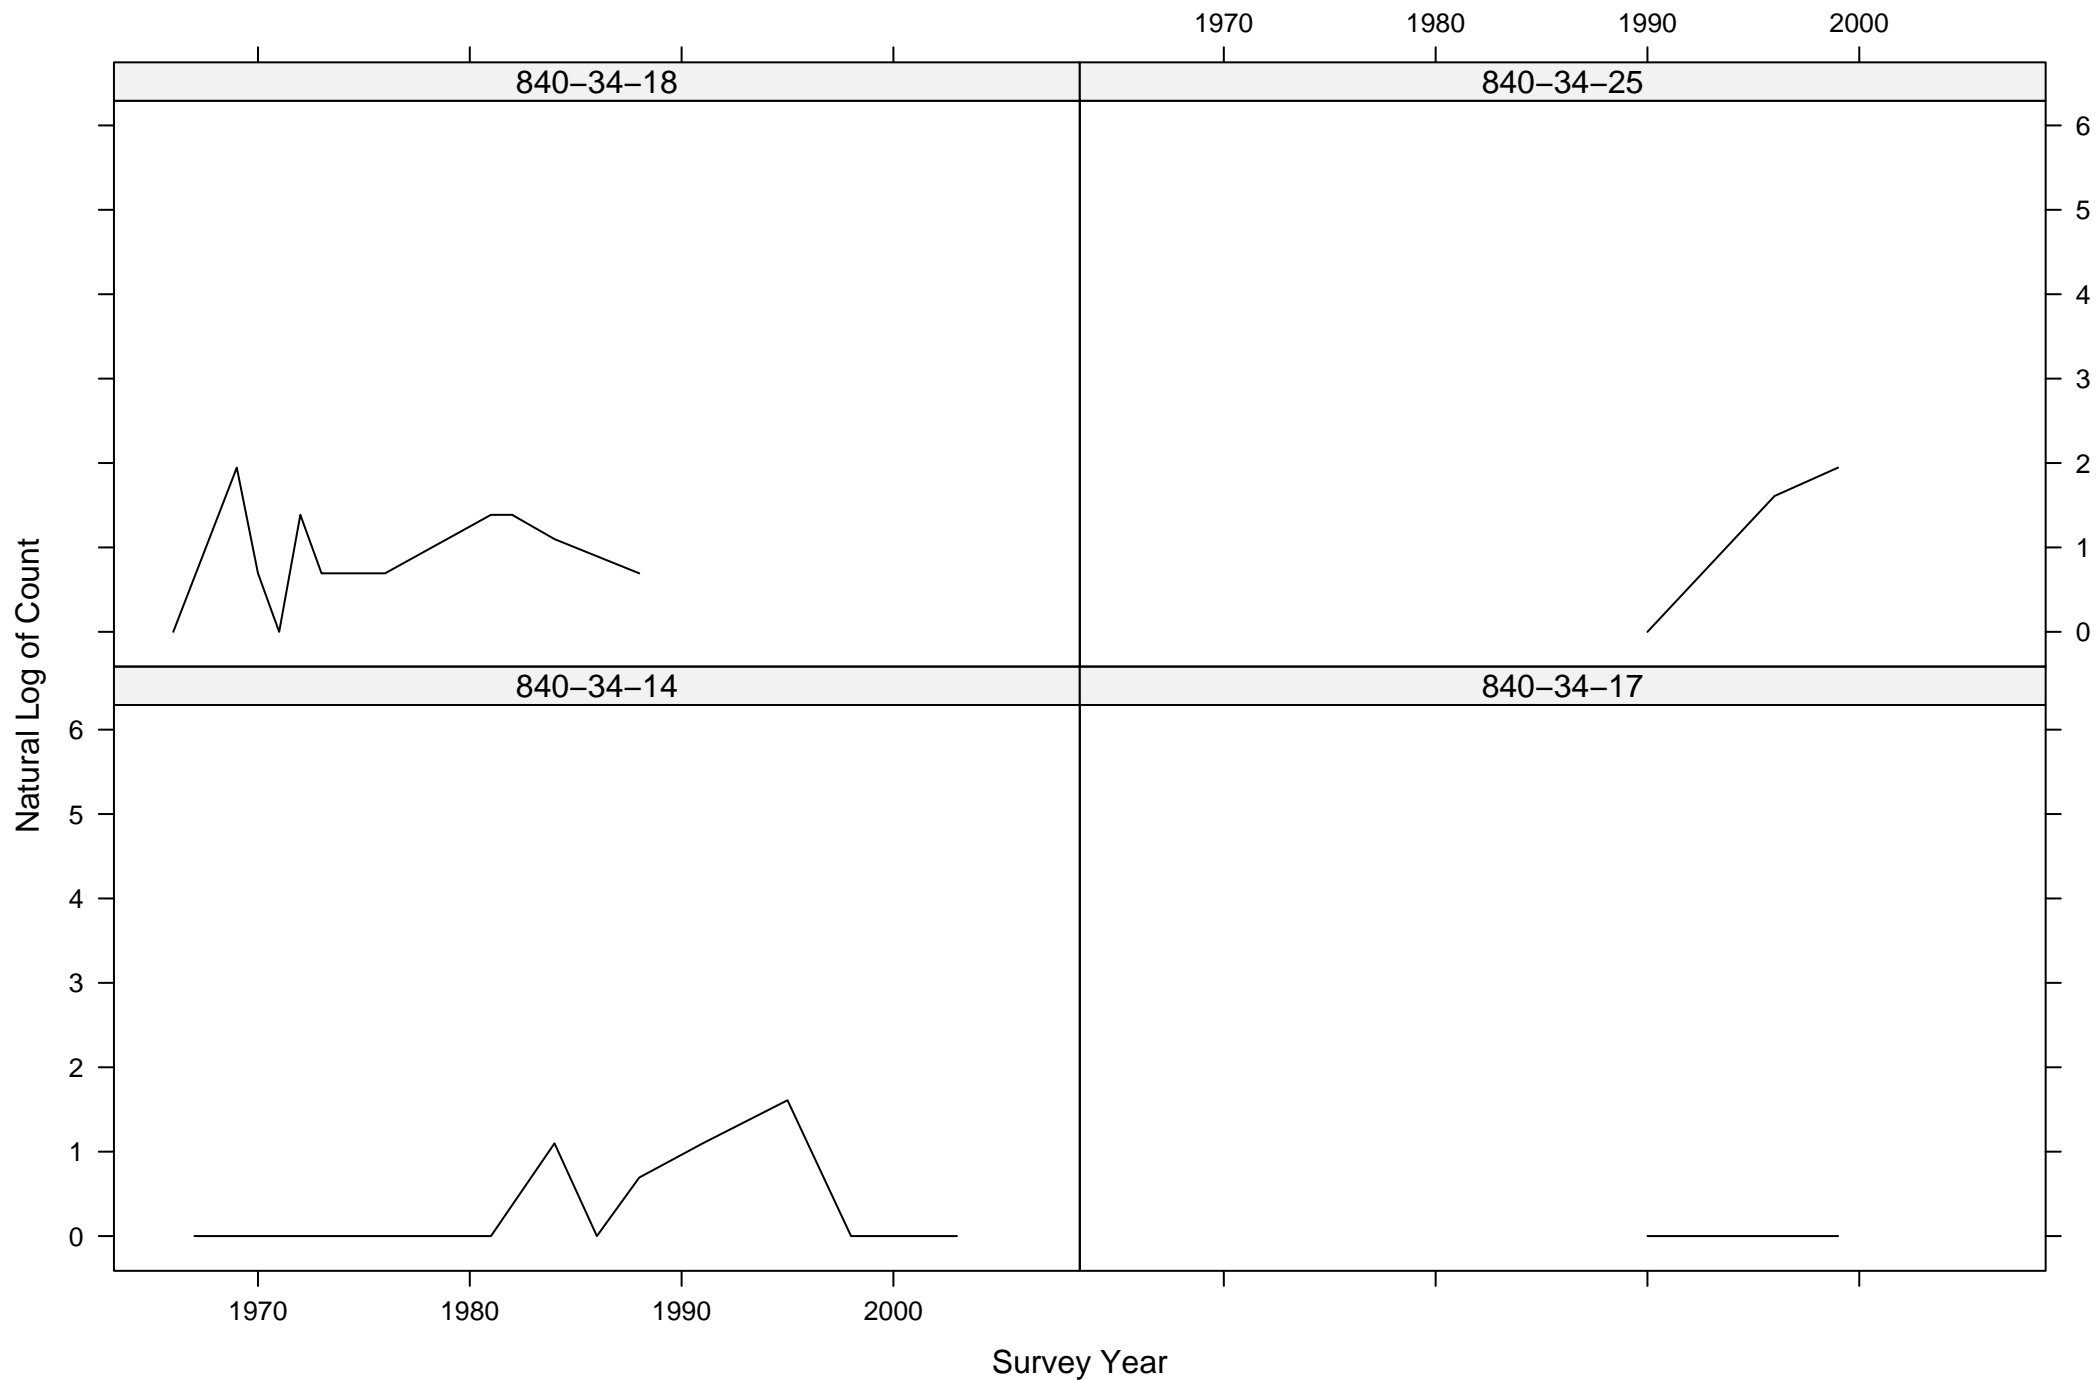

Total Counts of Black-crowned Night-Heron by Route ID