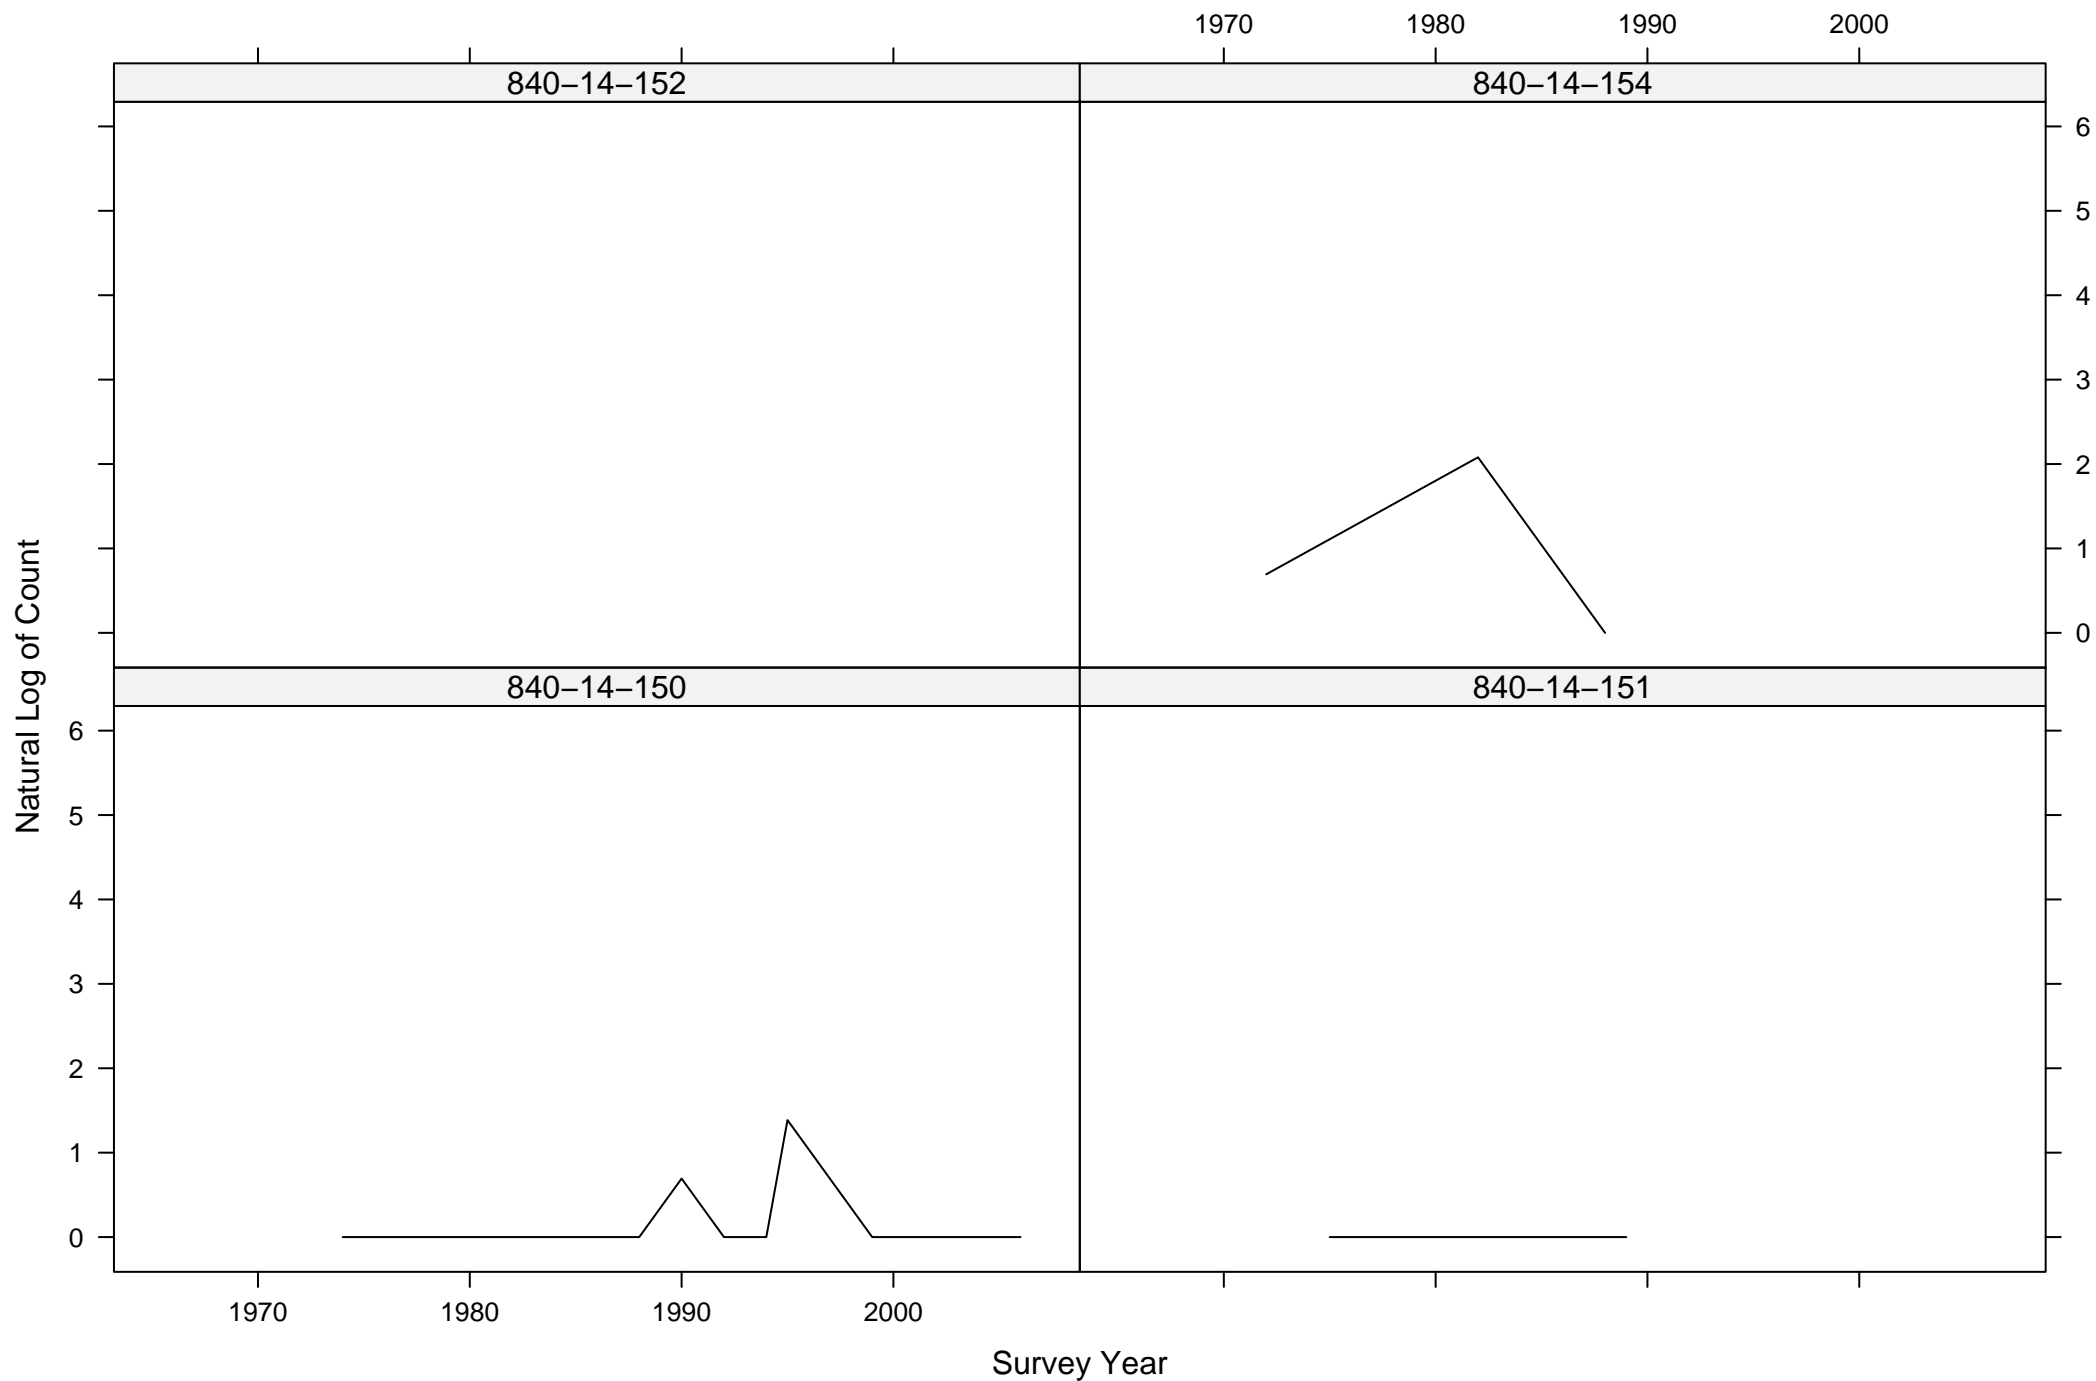

Total Counts of Black-crowned Night-Heron by Route ID