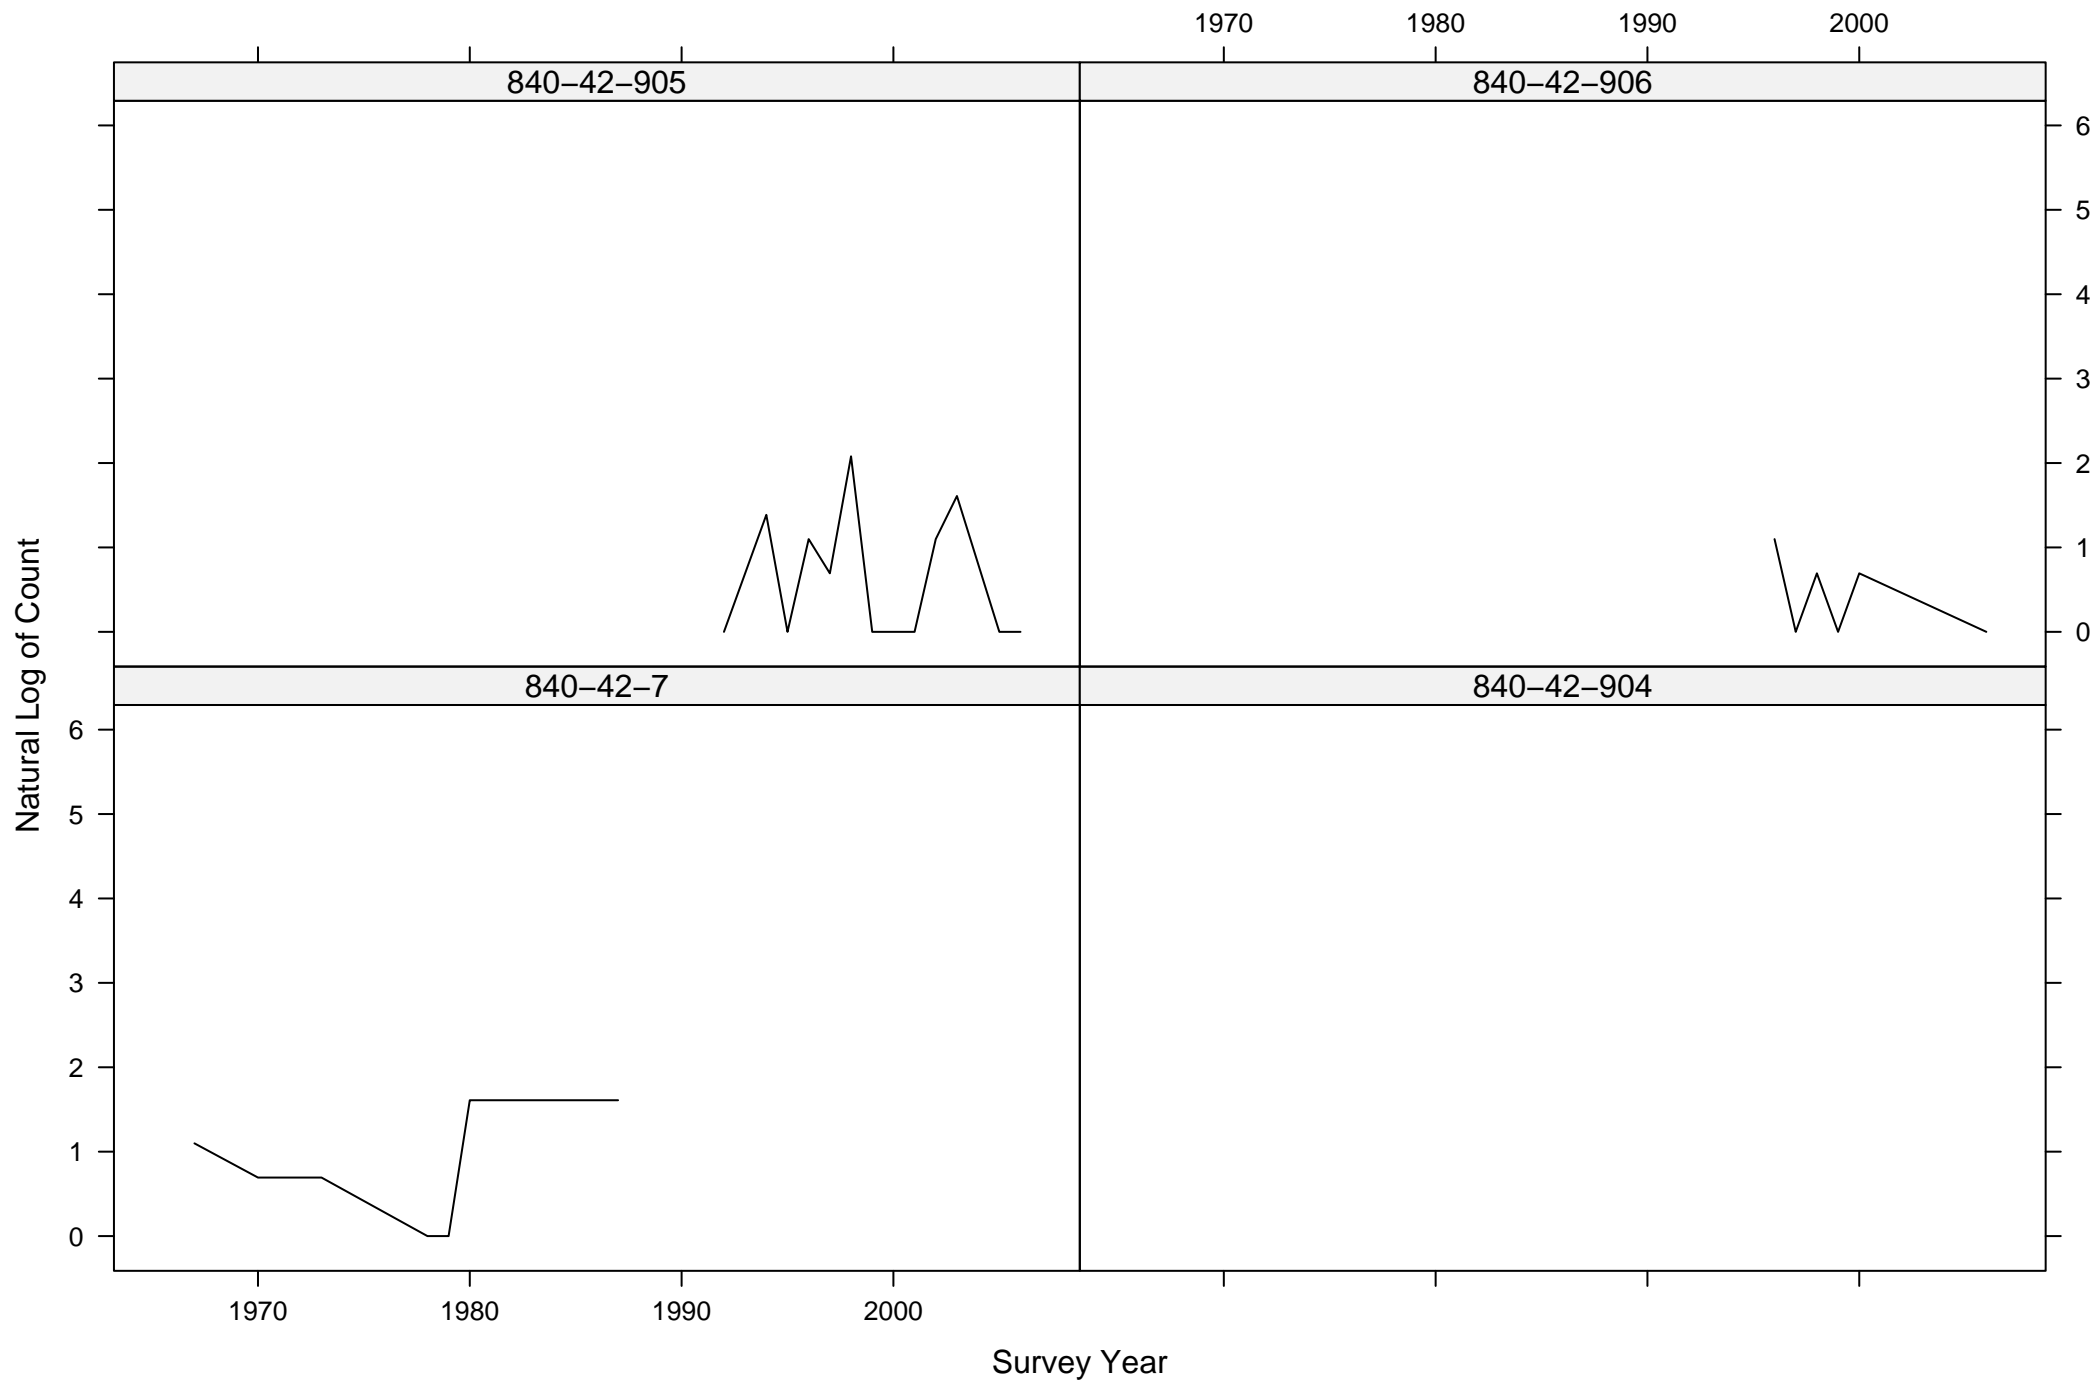

Total Counts of Black-crowned Night-Heron by Route ID