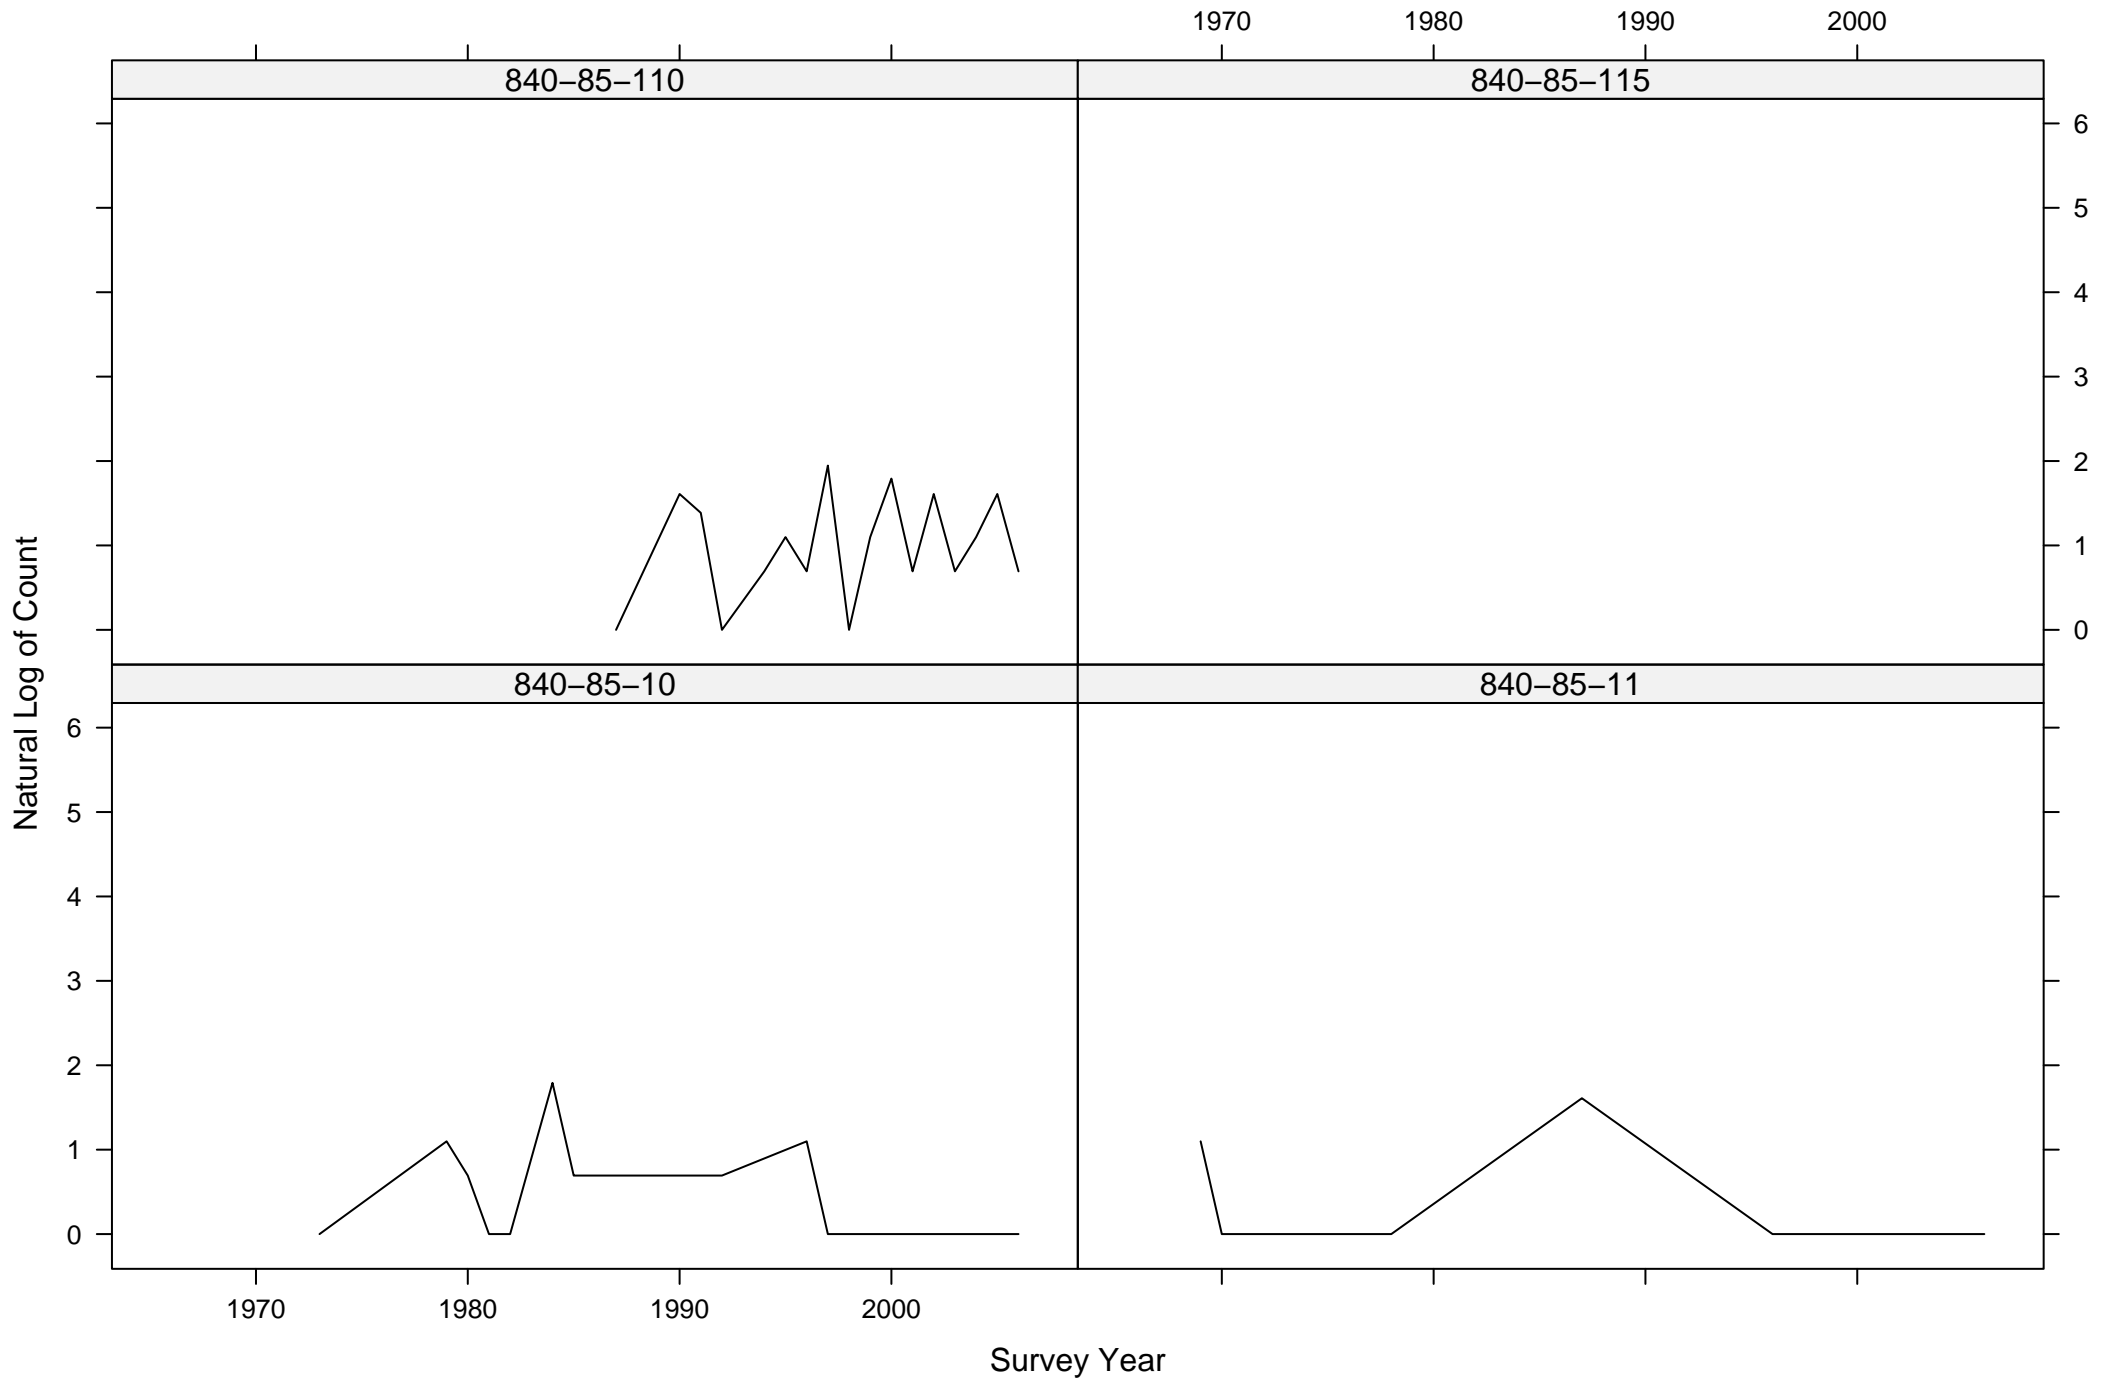

Total Counts of Black-crowned Night-Heron by Route ID