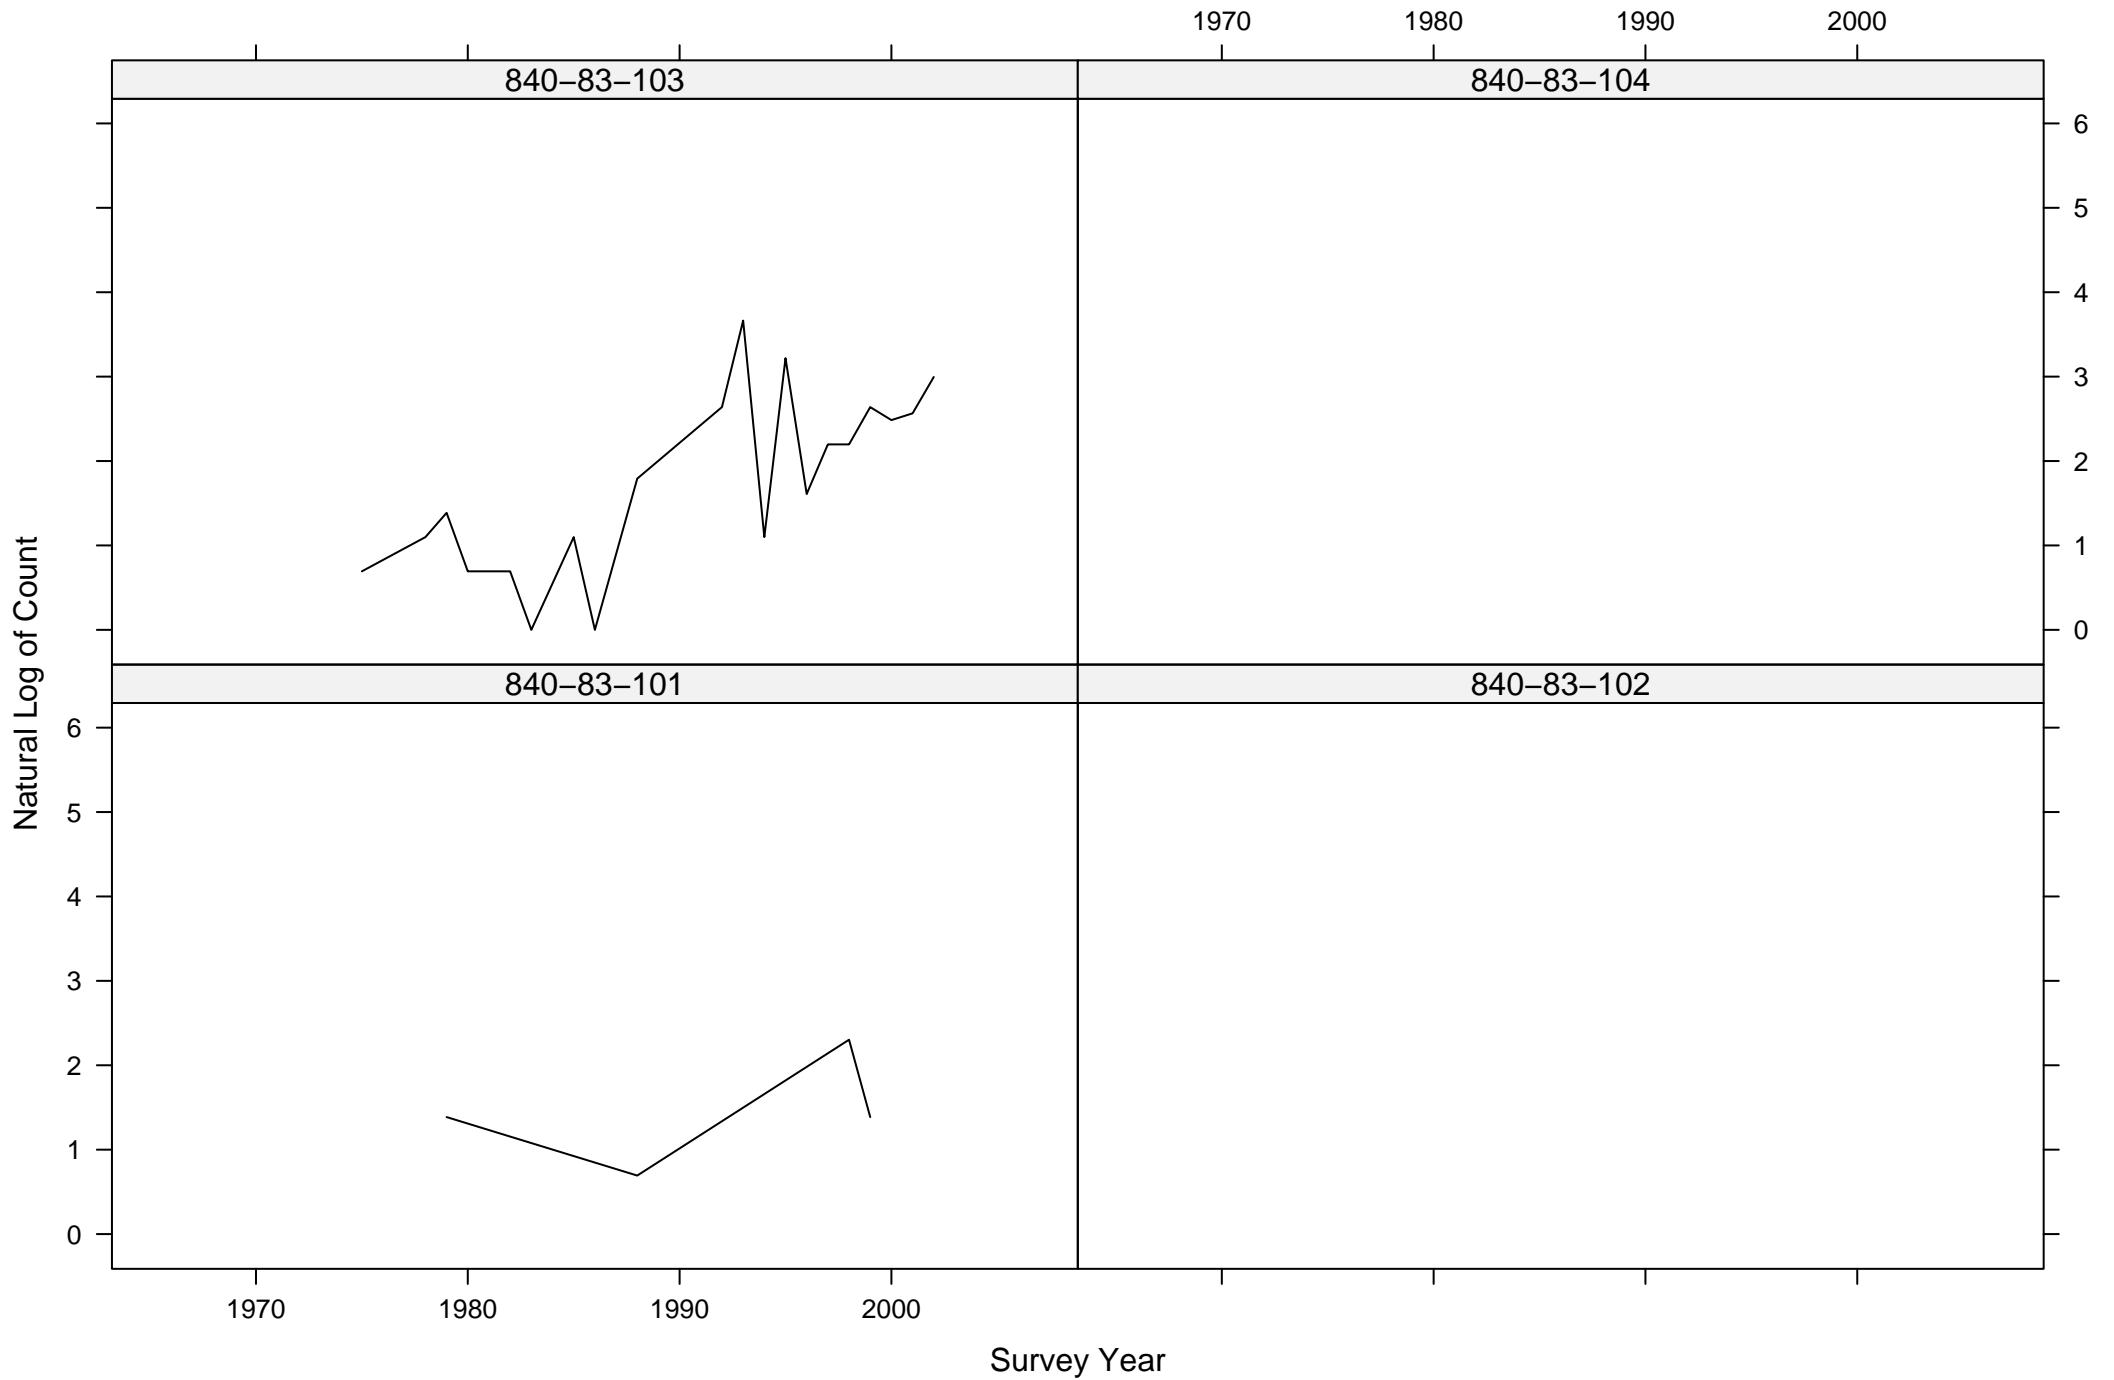

Total Counts of Black-crowned Night-Heron by Route ID

Total Counts of Black-crowned Night-Heron by Route ID

Total Counts of Black-crowned Night-Heron by Route ID

Total Counts of Black-crowned Night-Heron by Route ID