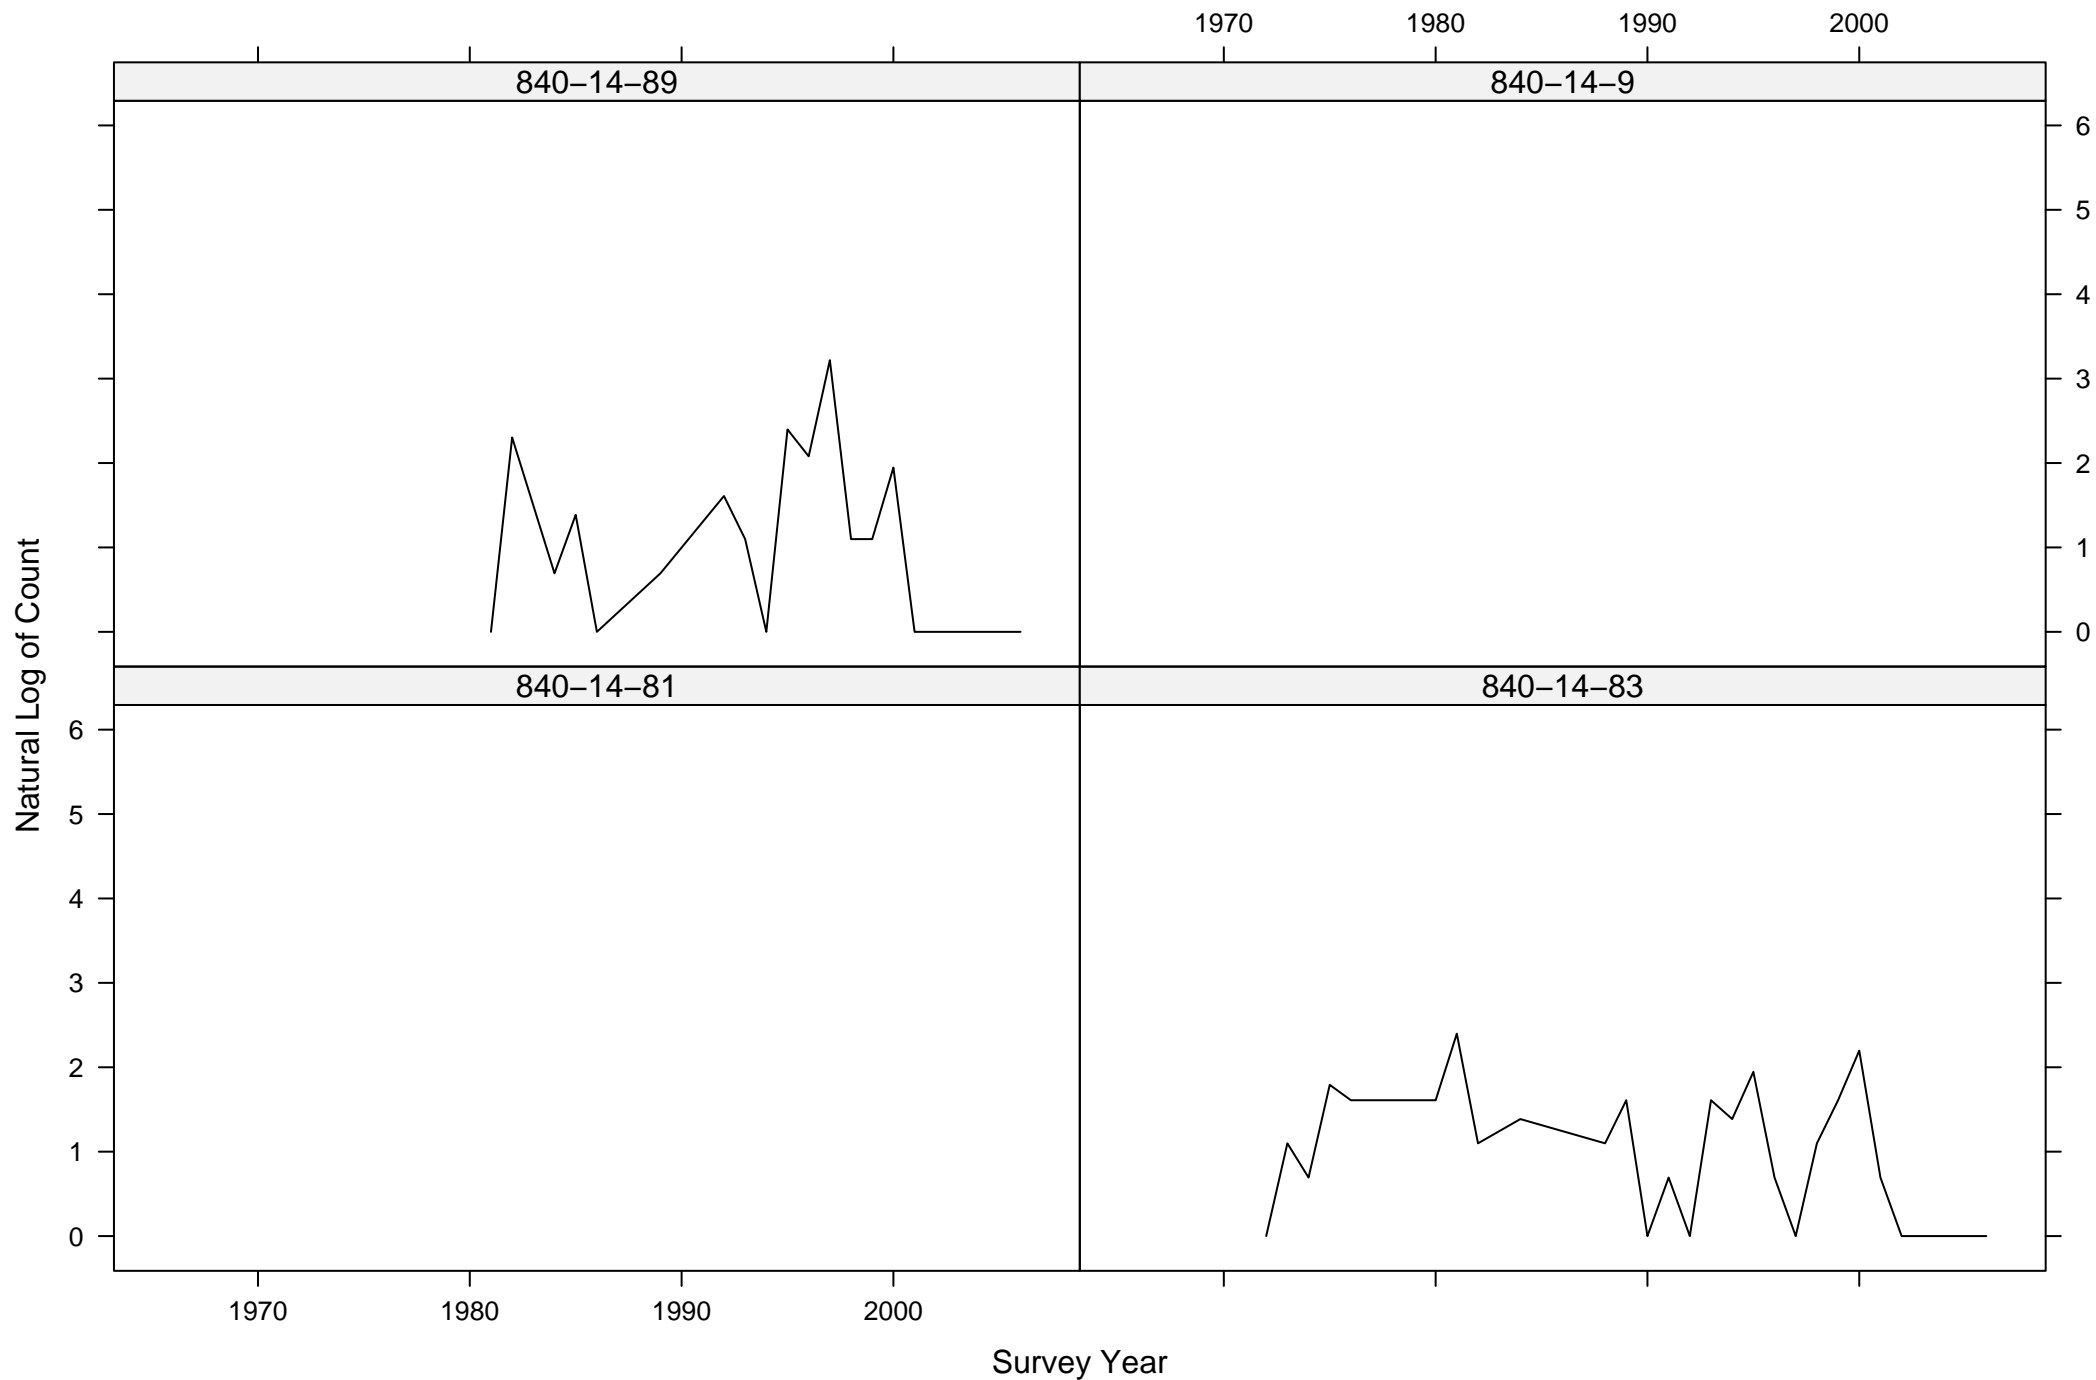

Total Counts of Black-crowned Night-Heron by Route ID