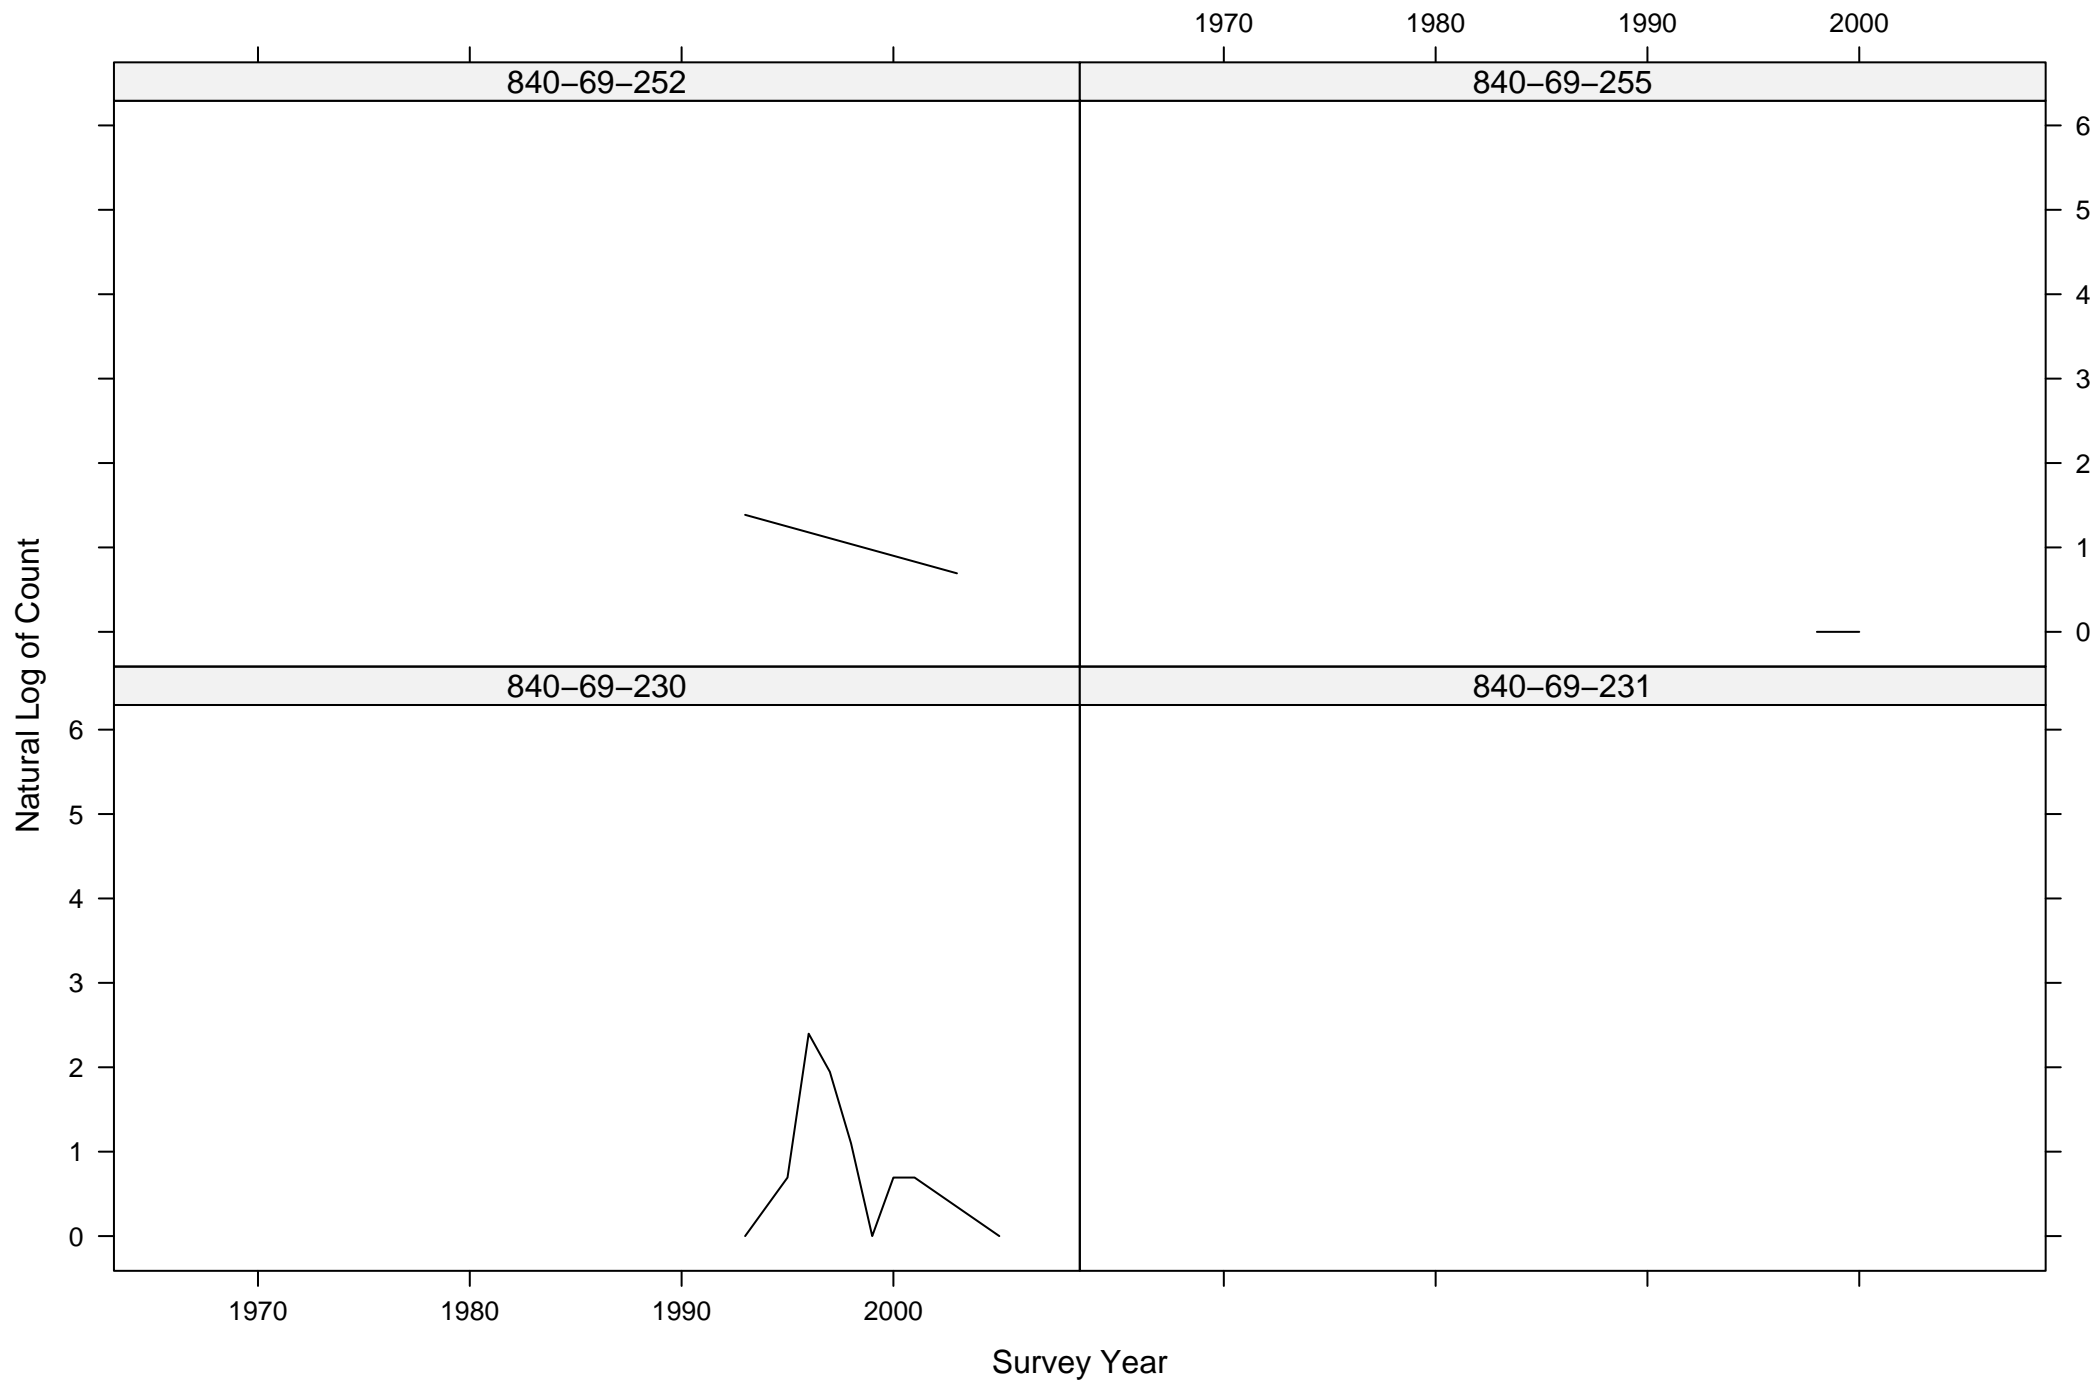

Total Counts of Black-crowned Night-Heron by Route ID