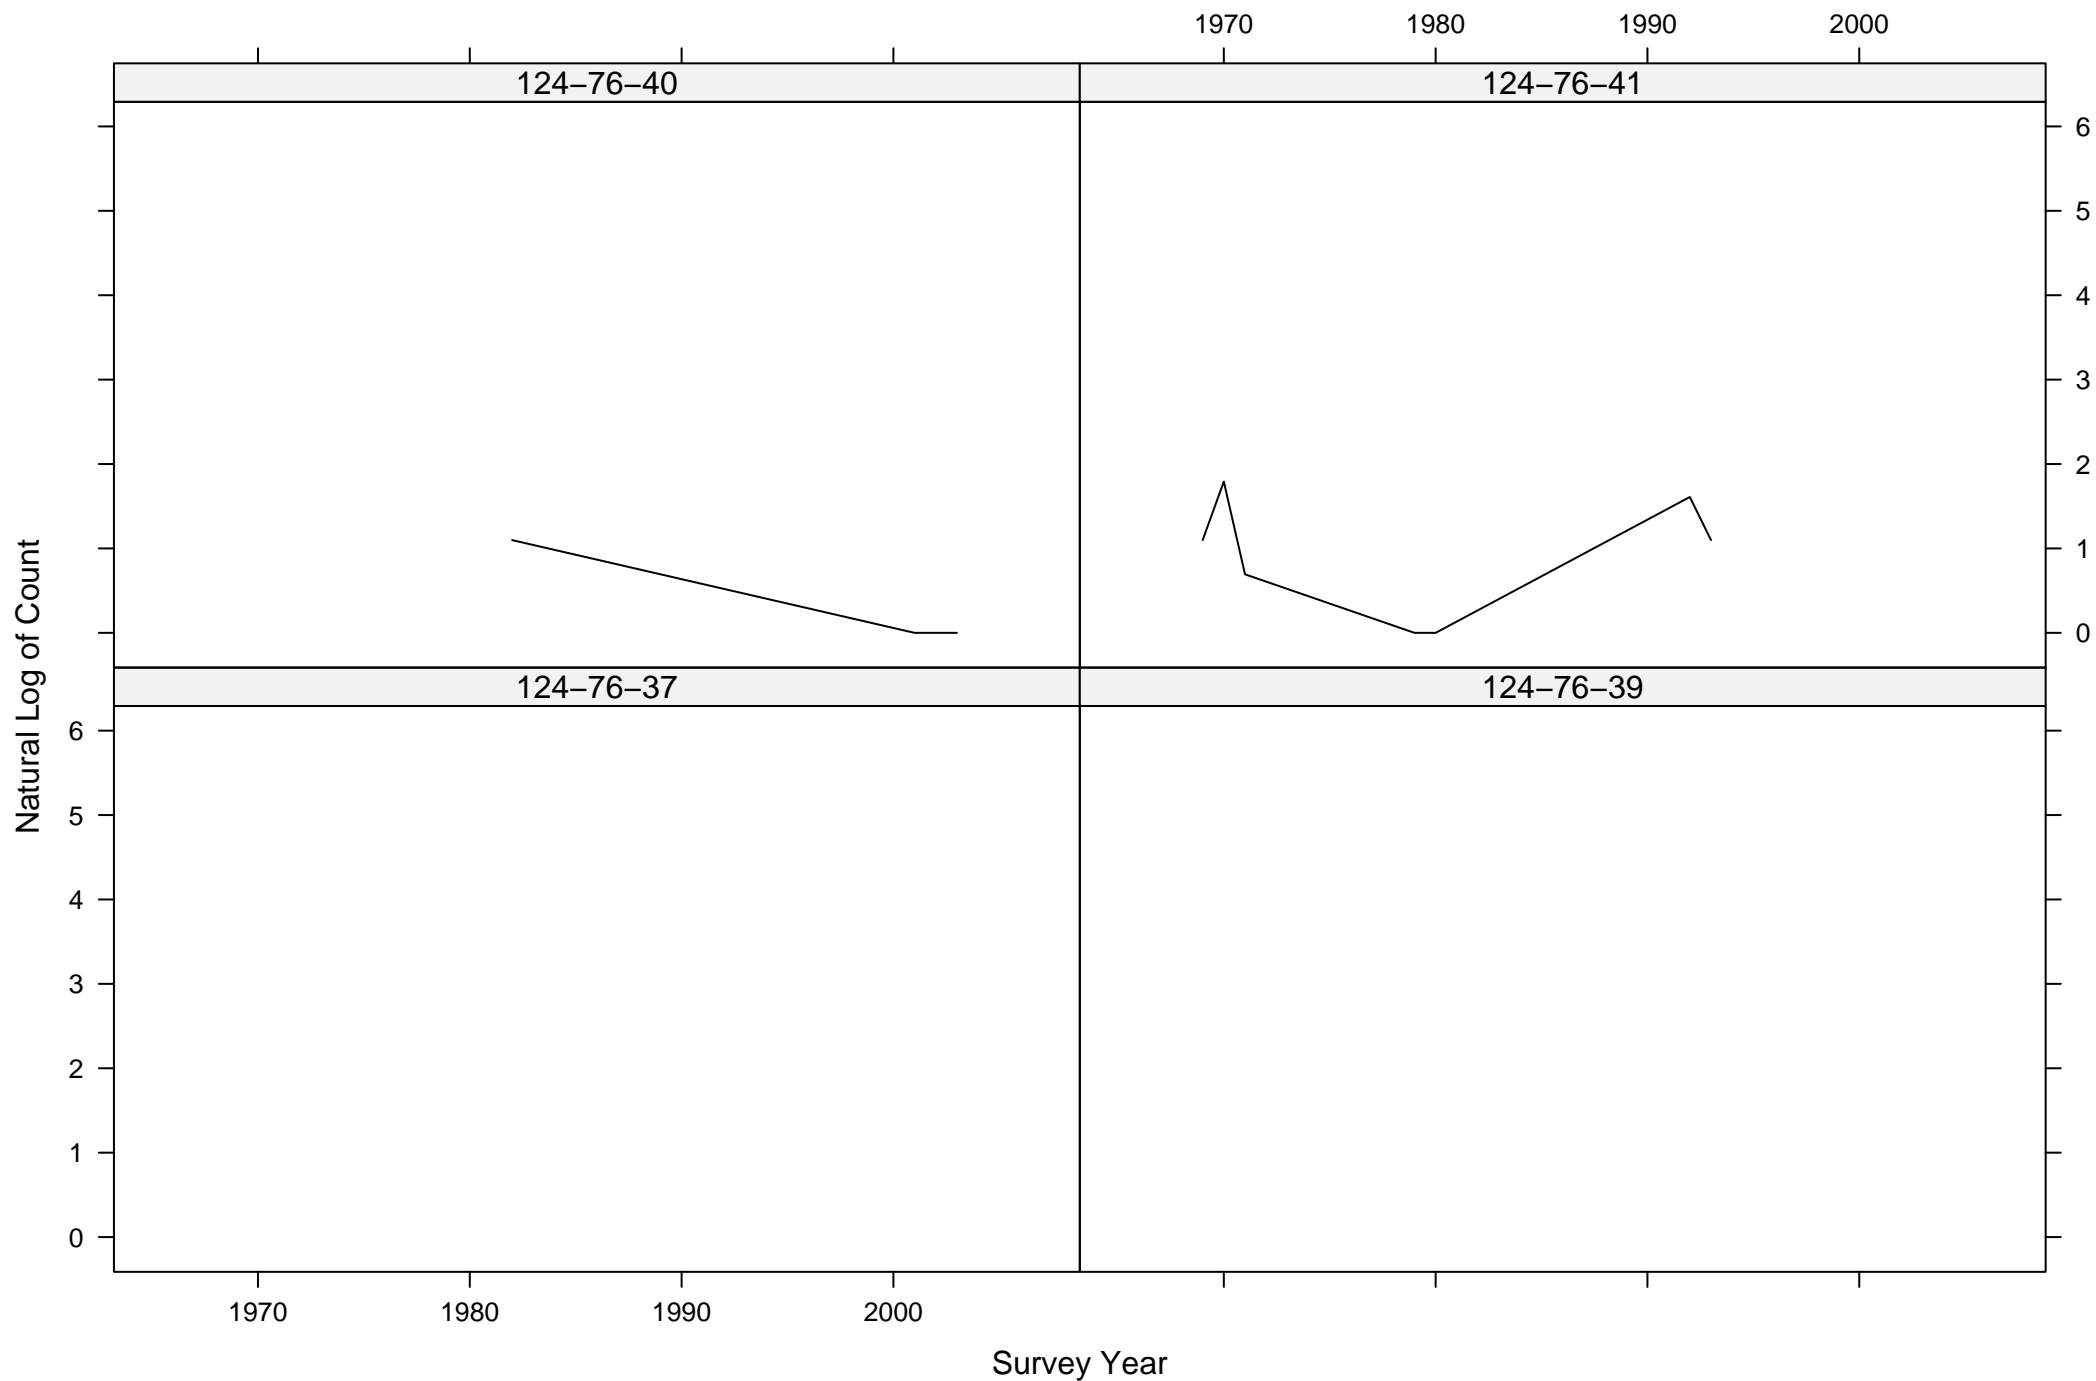

Total Counts of Black-crowned Night-Heron by Route ID