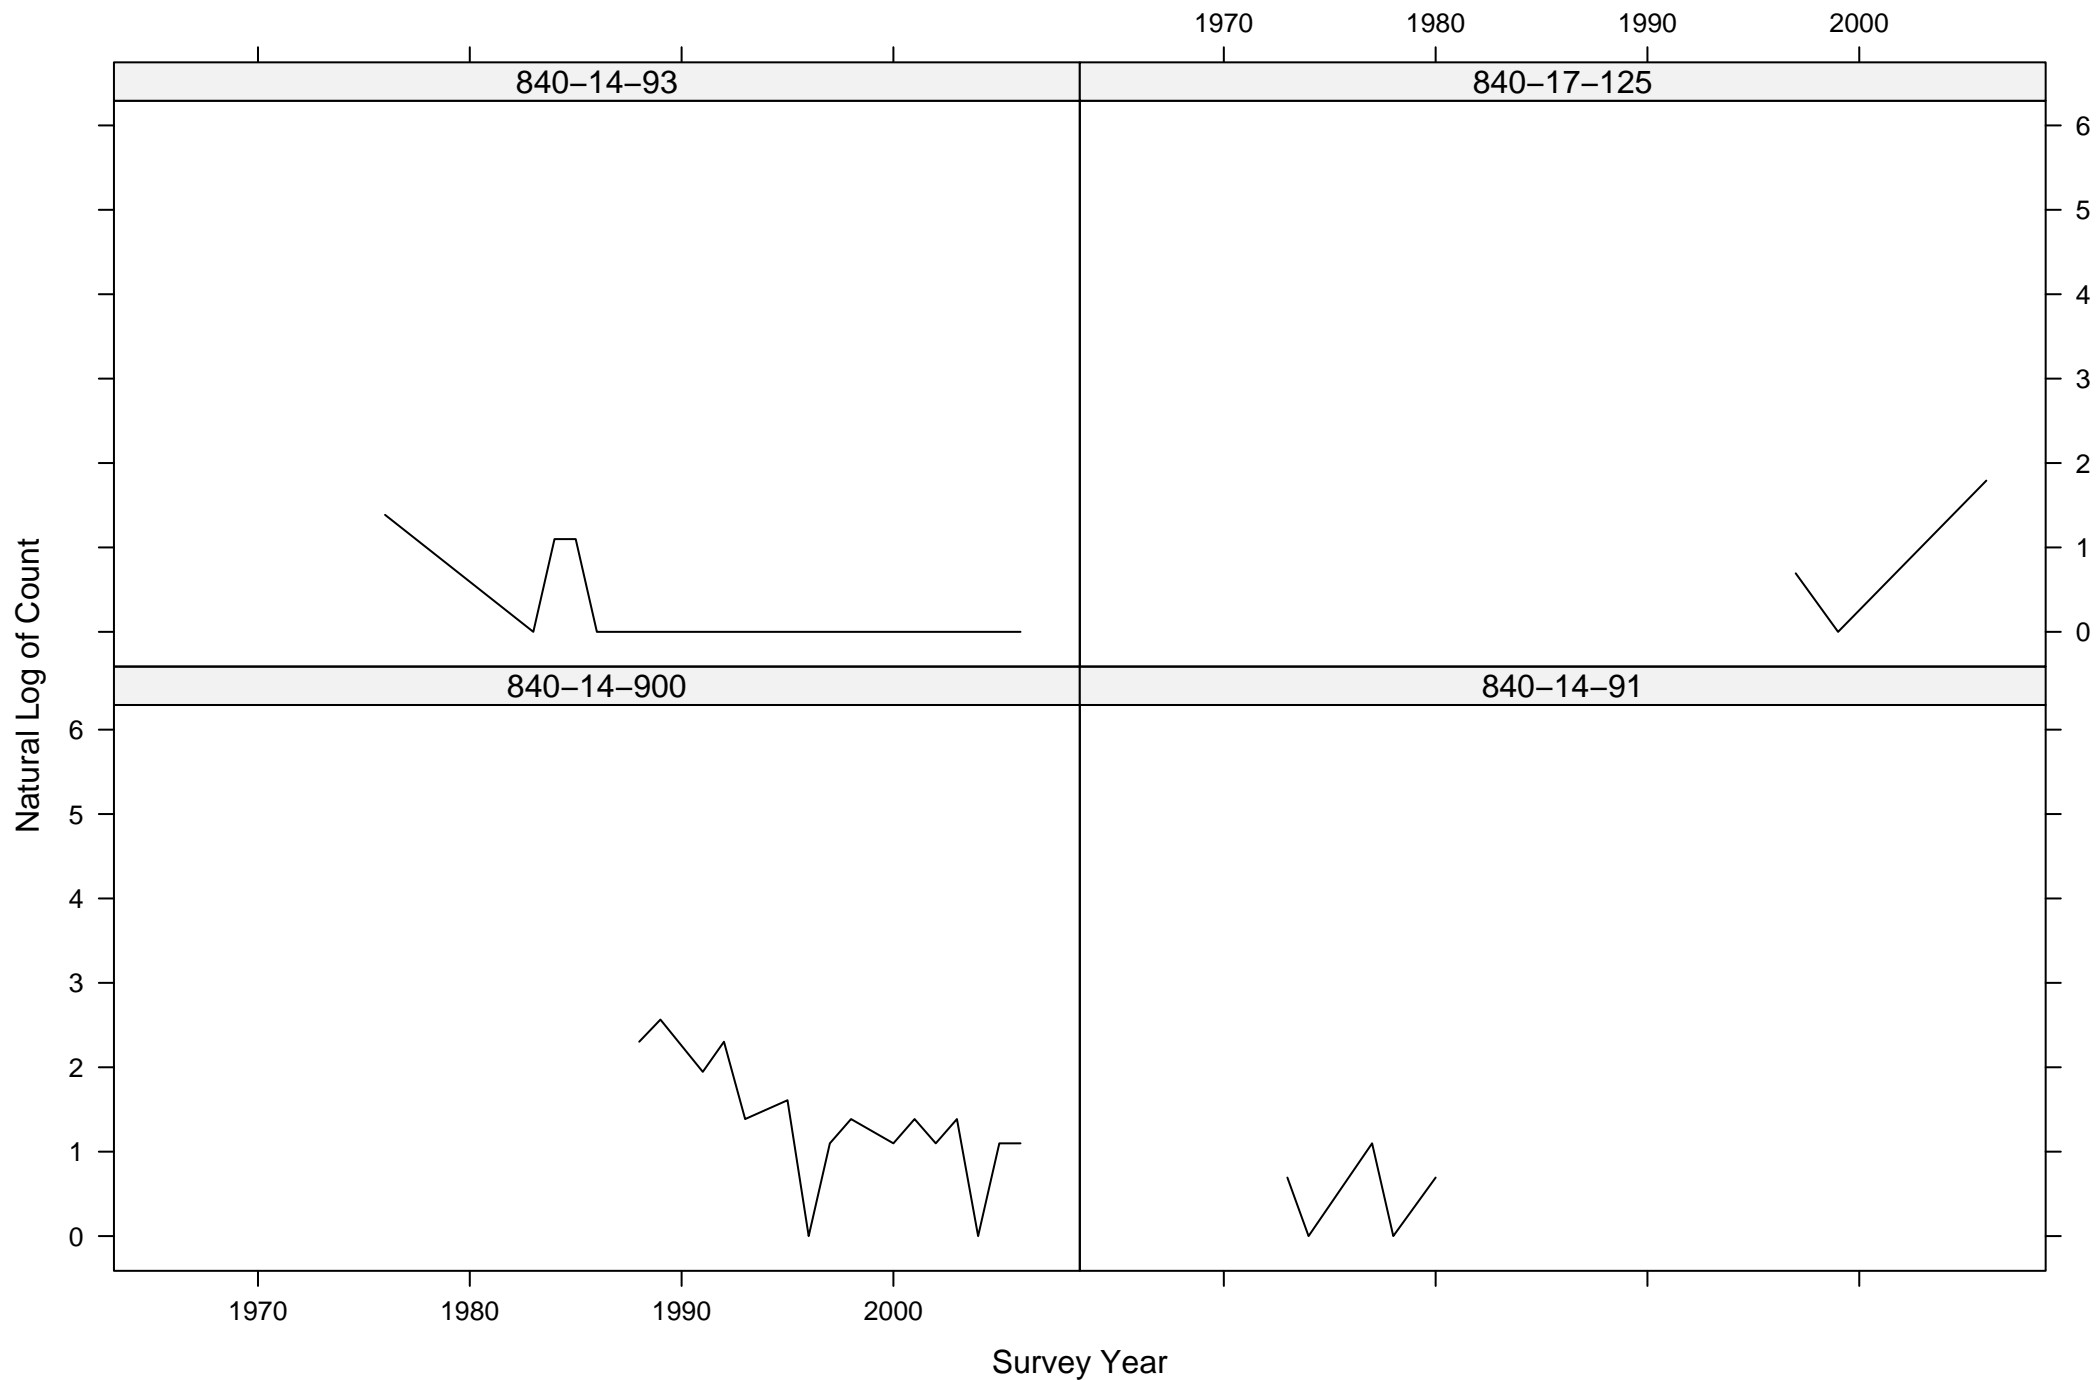

Total Counts of Black-crowned Night-Heron by Route ID