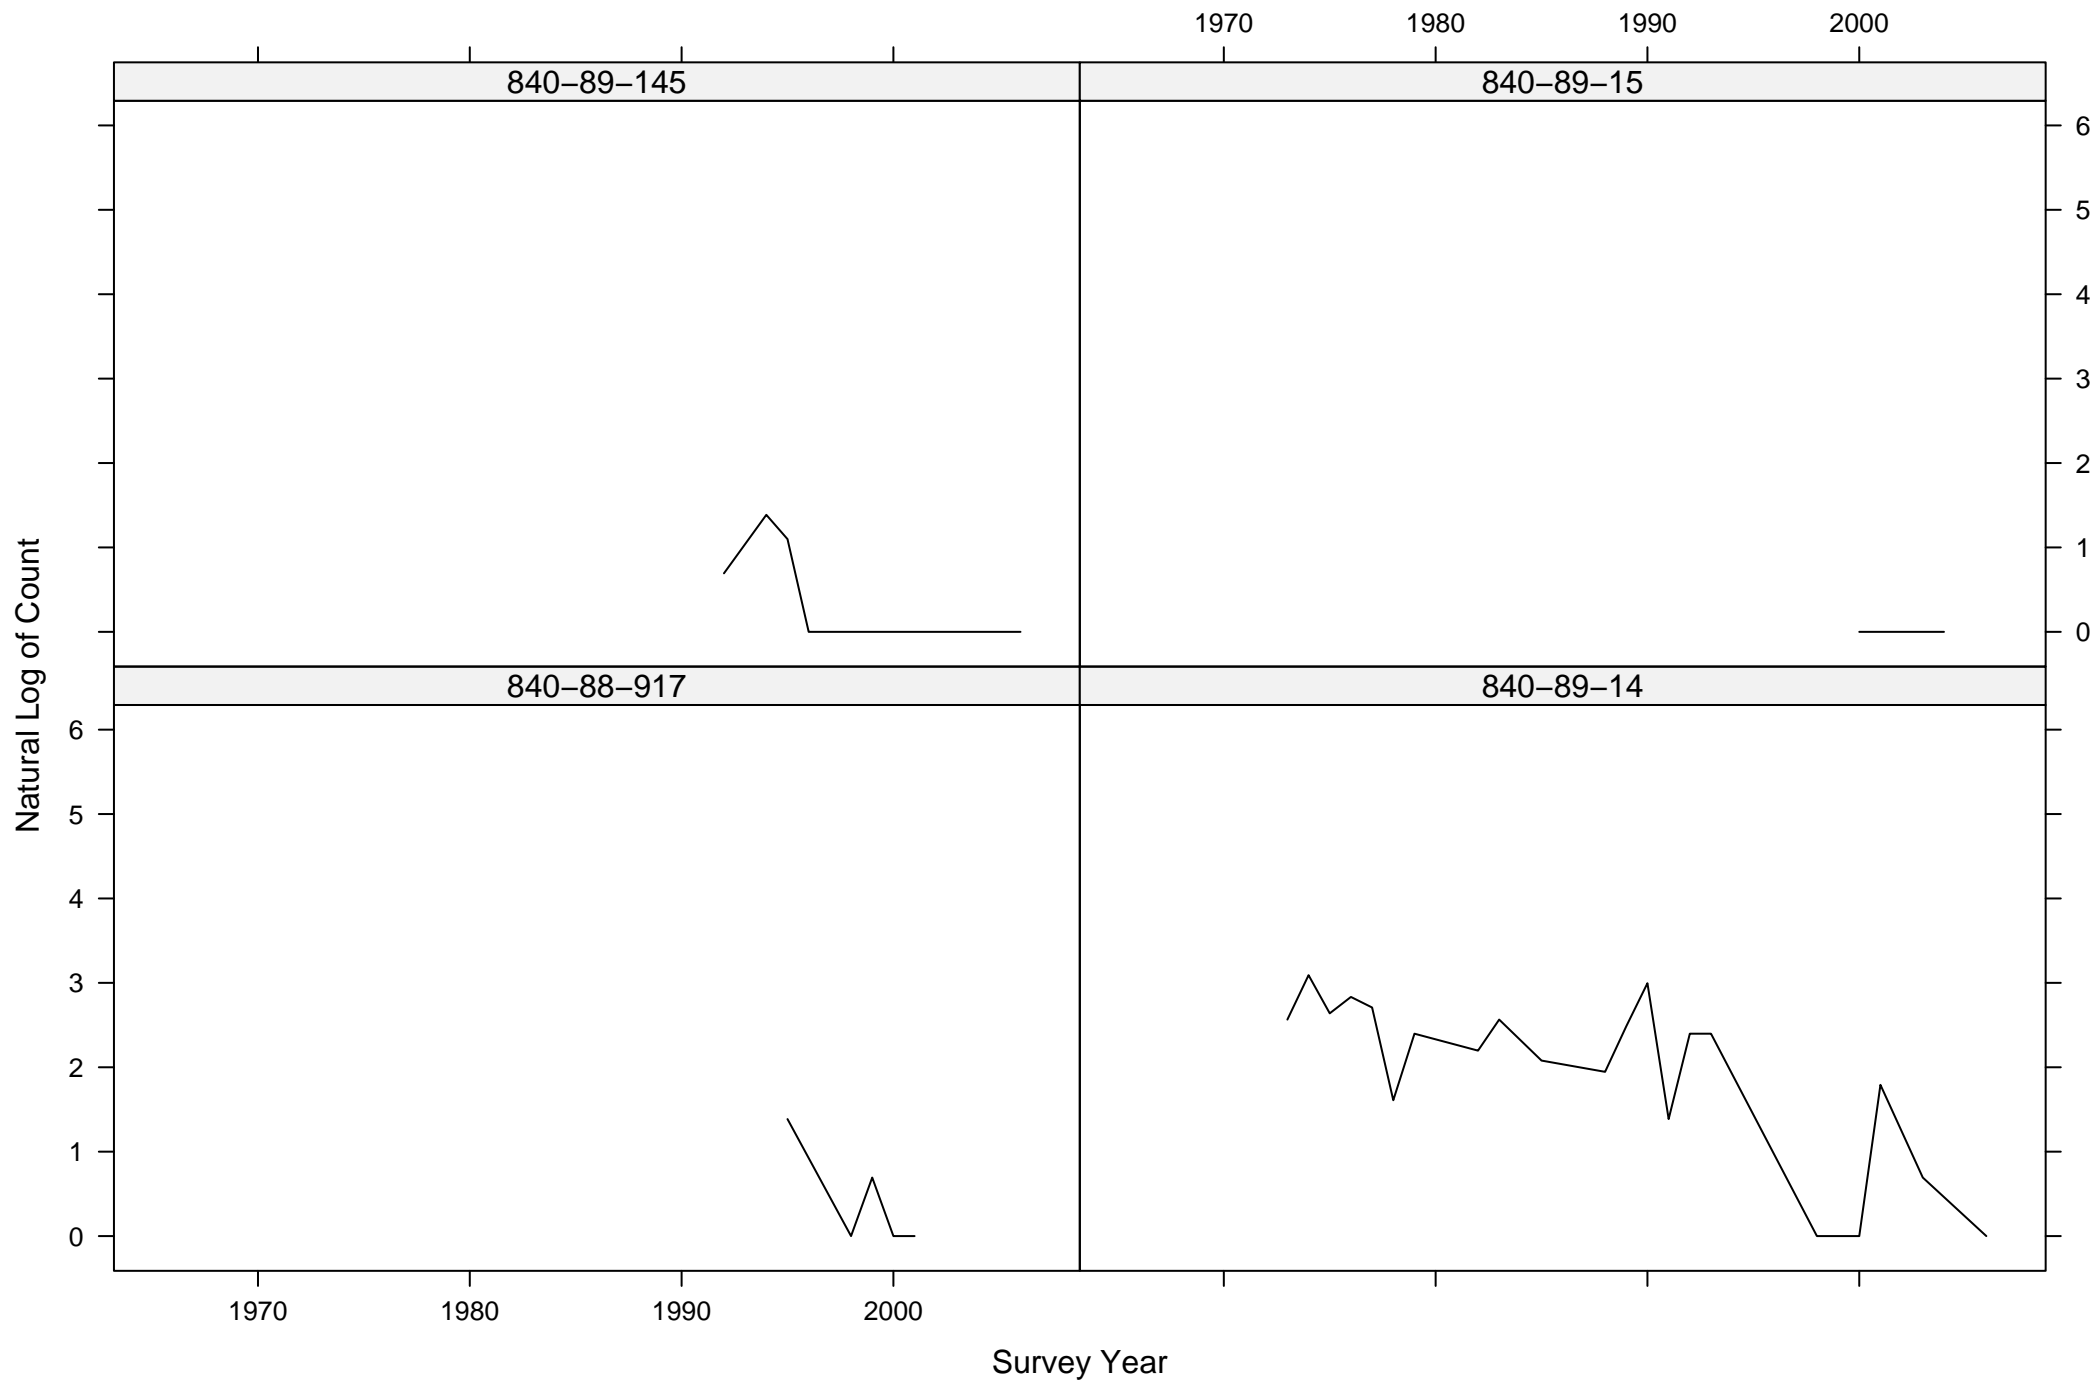

Total Counts of Black-crowned Night-Heron by Route ID

Total Counts of Black-crowned Night-Heron by Route ID

Total Counts of Black-crowned Night-Heron by Route ID

Total Counts of Black-crowned Night-Heron by Route ID