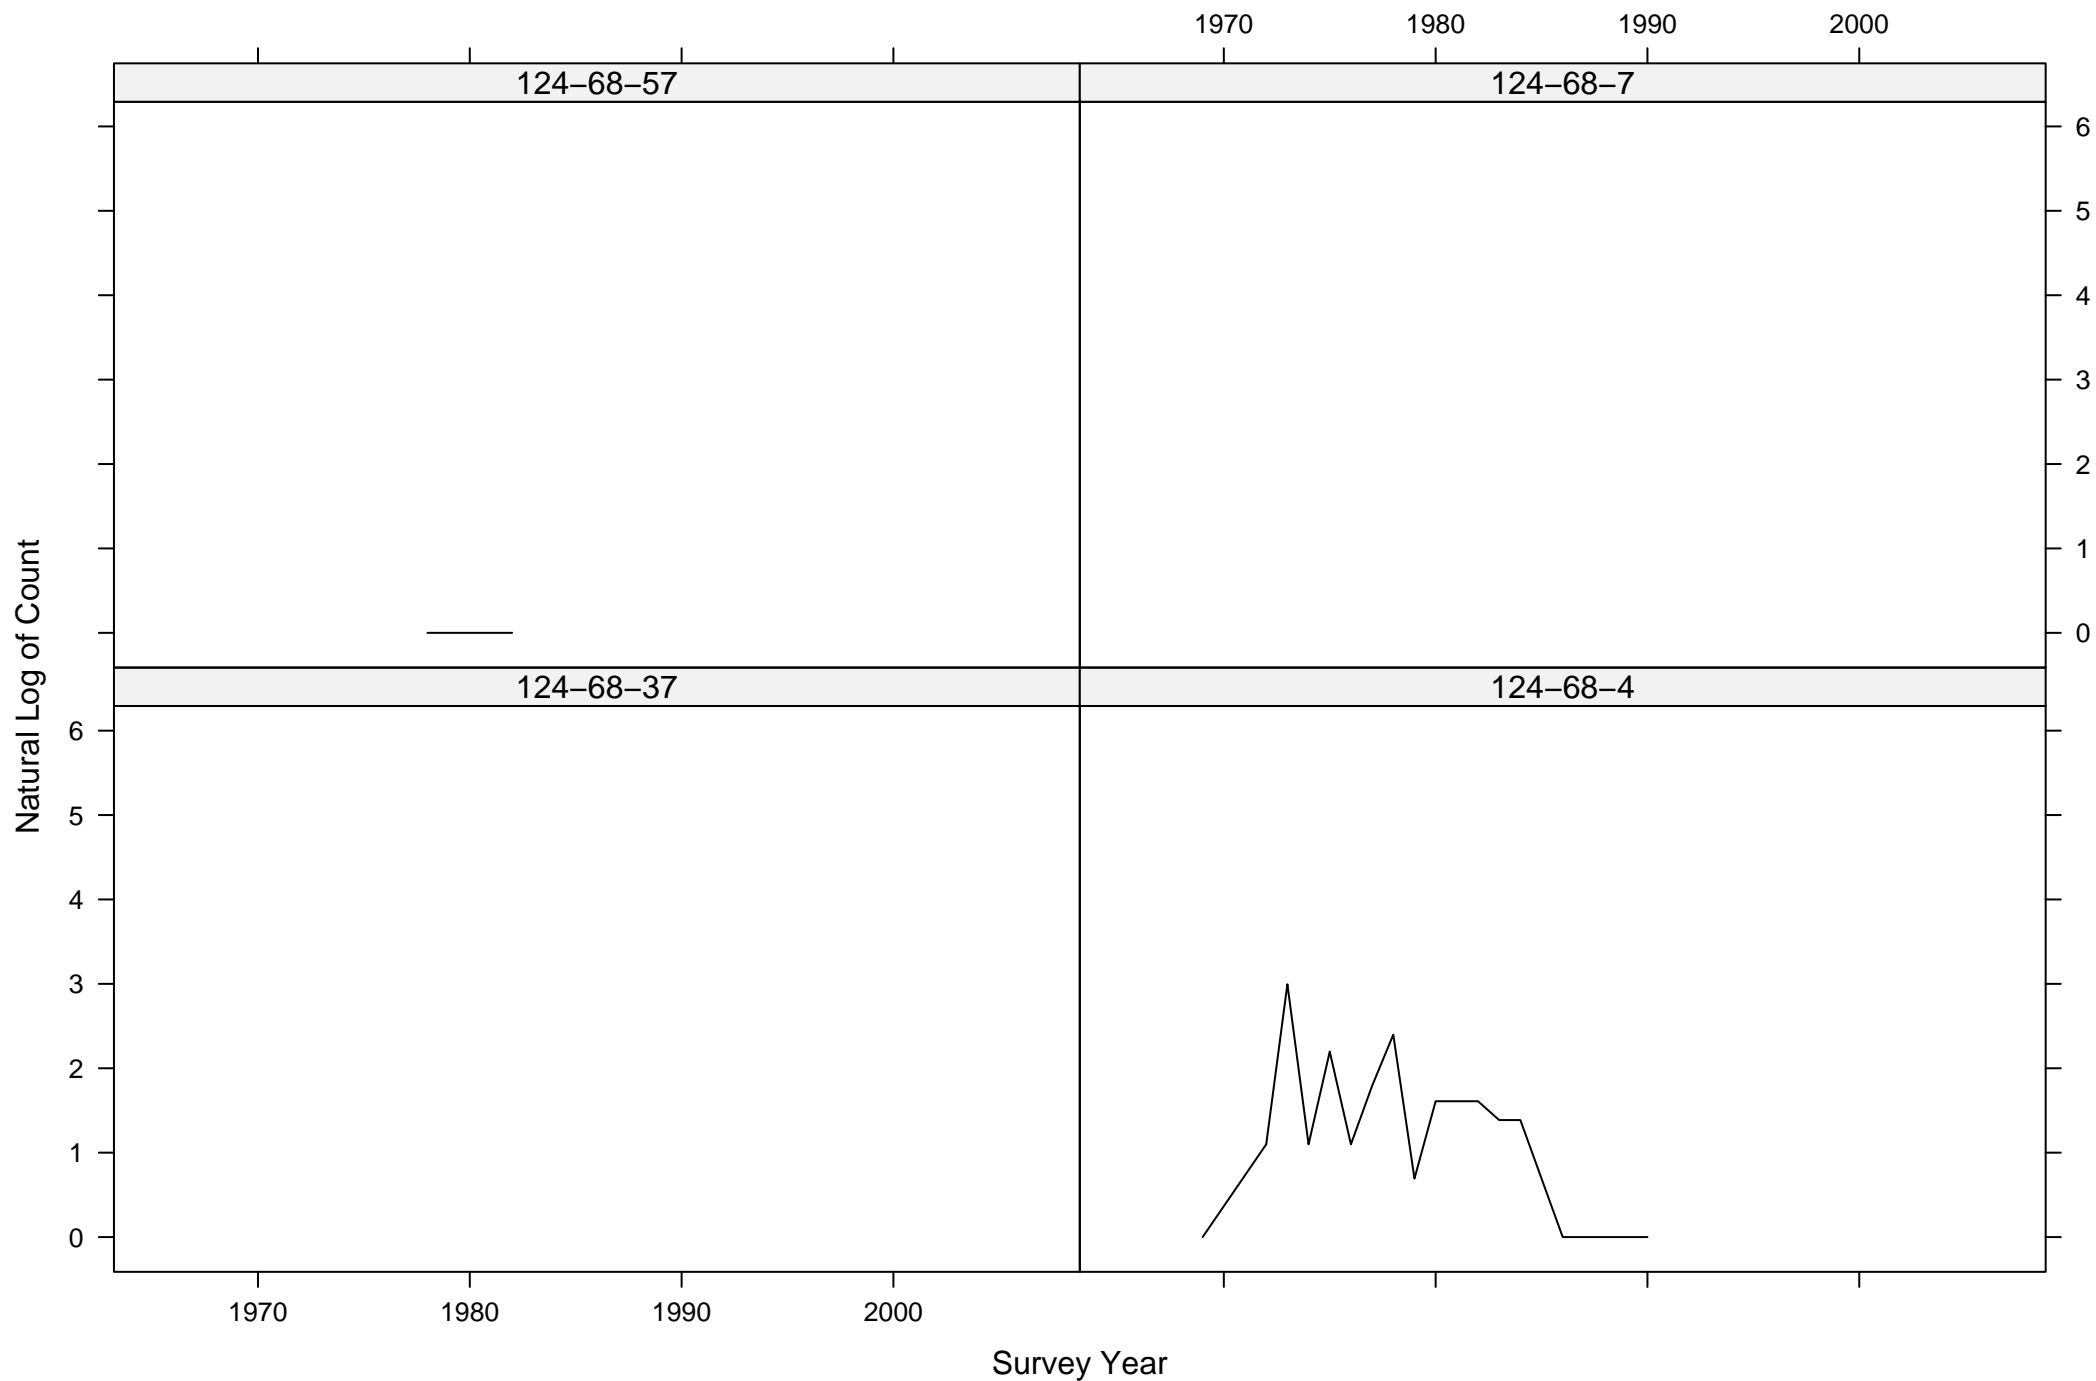

Total Counts of Black-crowned Night-Heron by Route ID