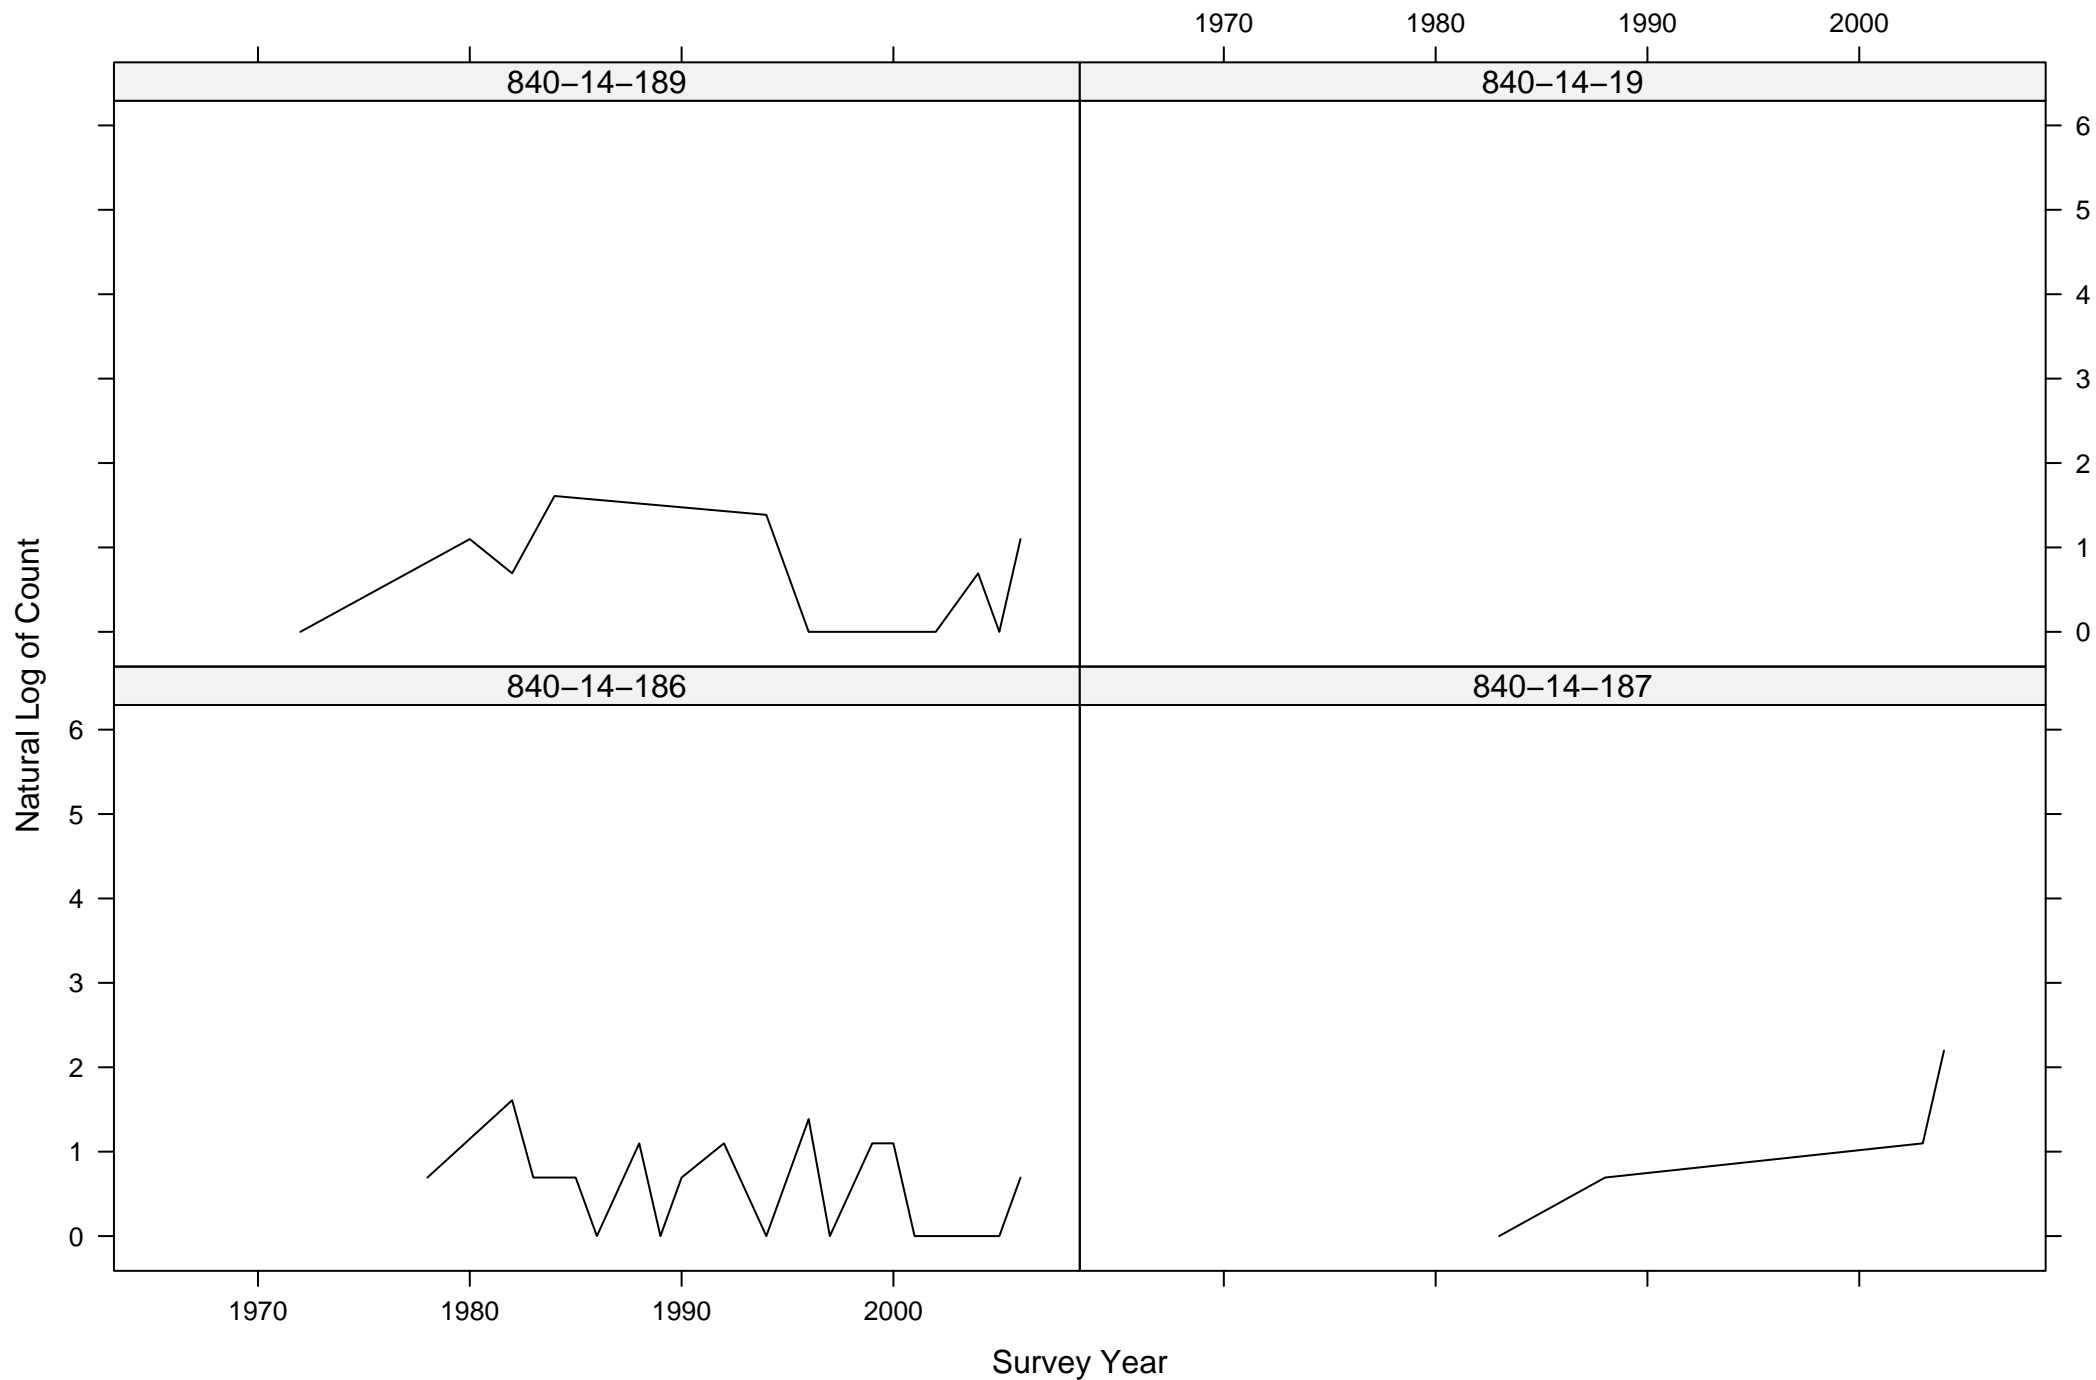

Total Counts of Black-crowned Night-Heron by Route ID