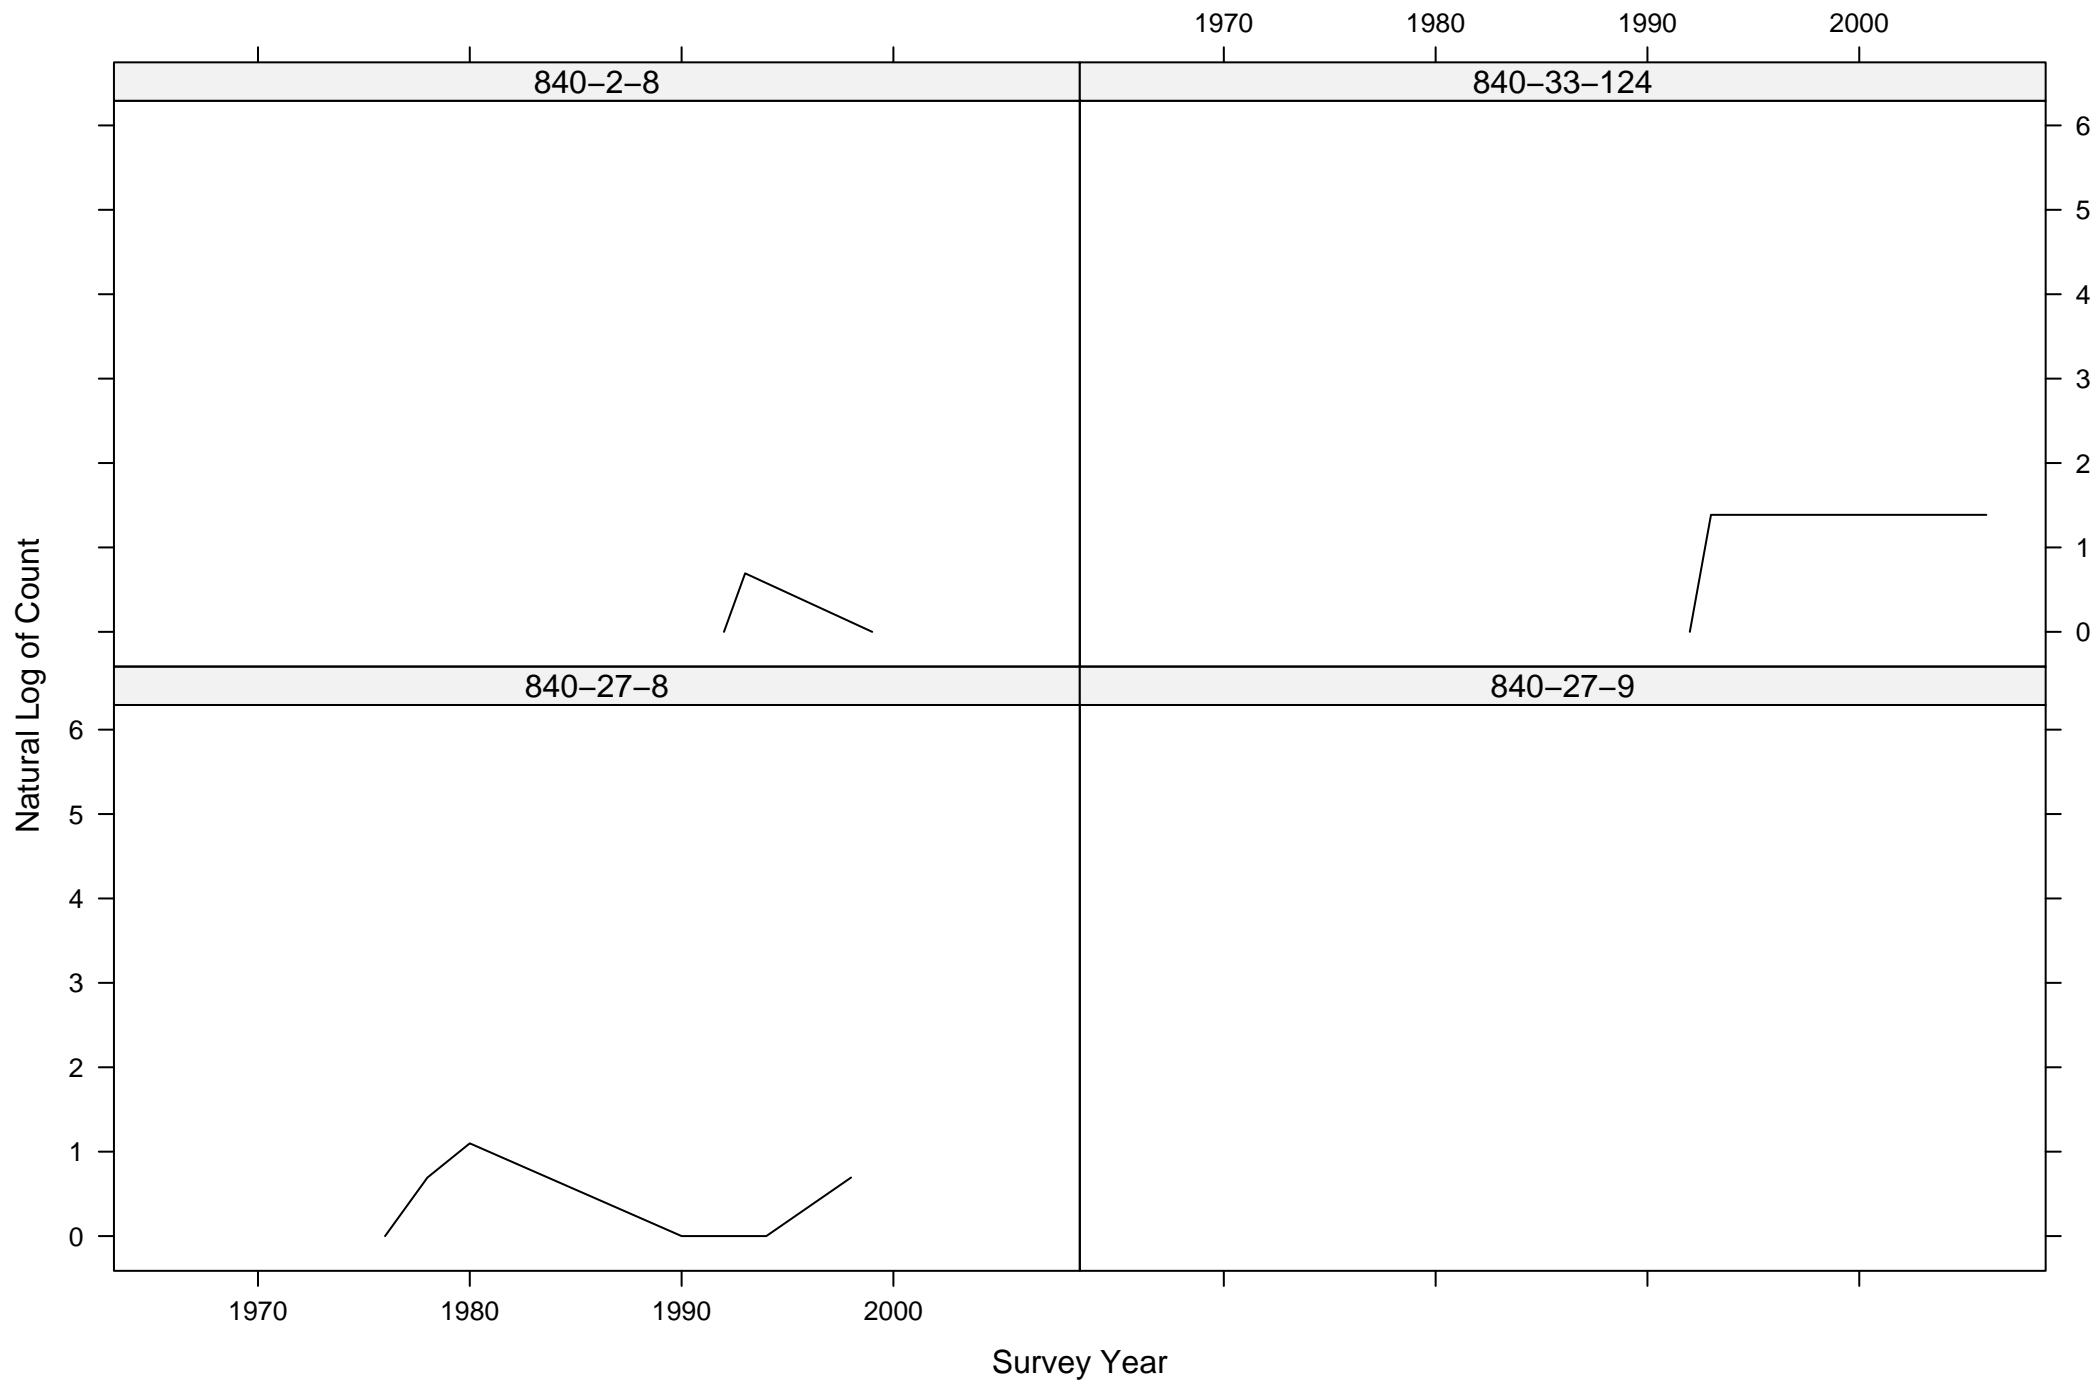

Total Counts of Black-crowned Night-Heron by Route ID