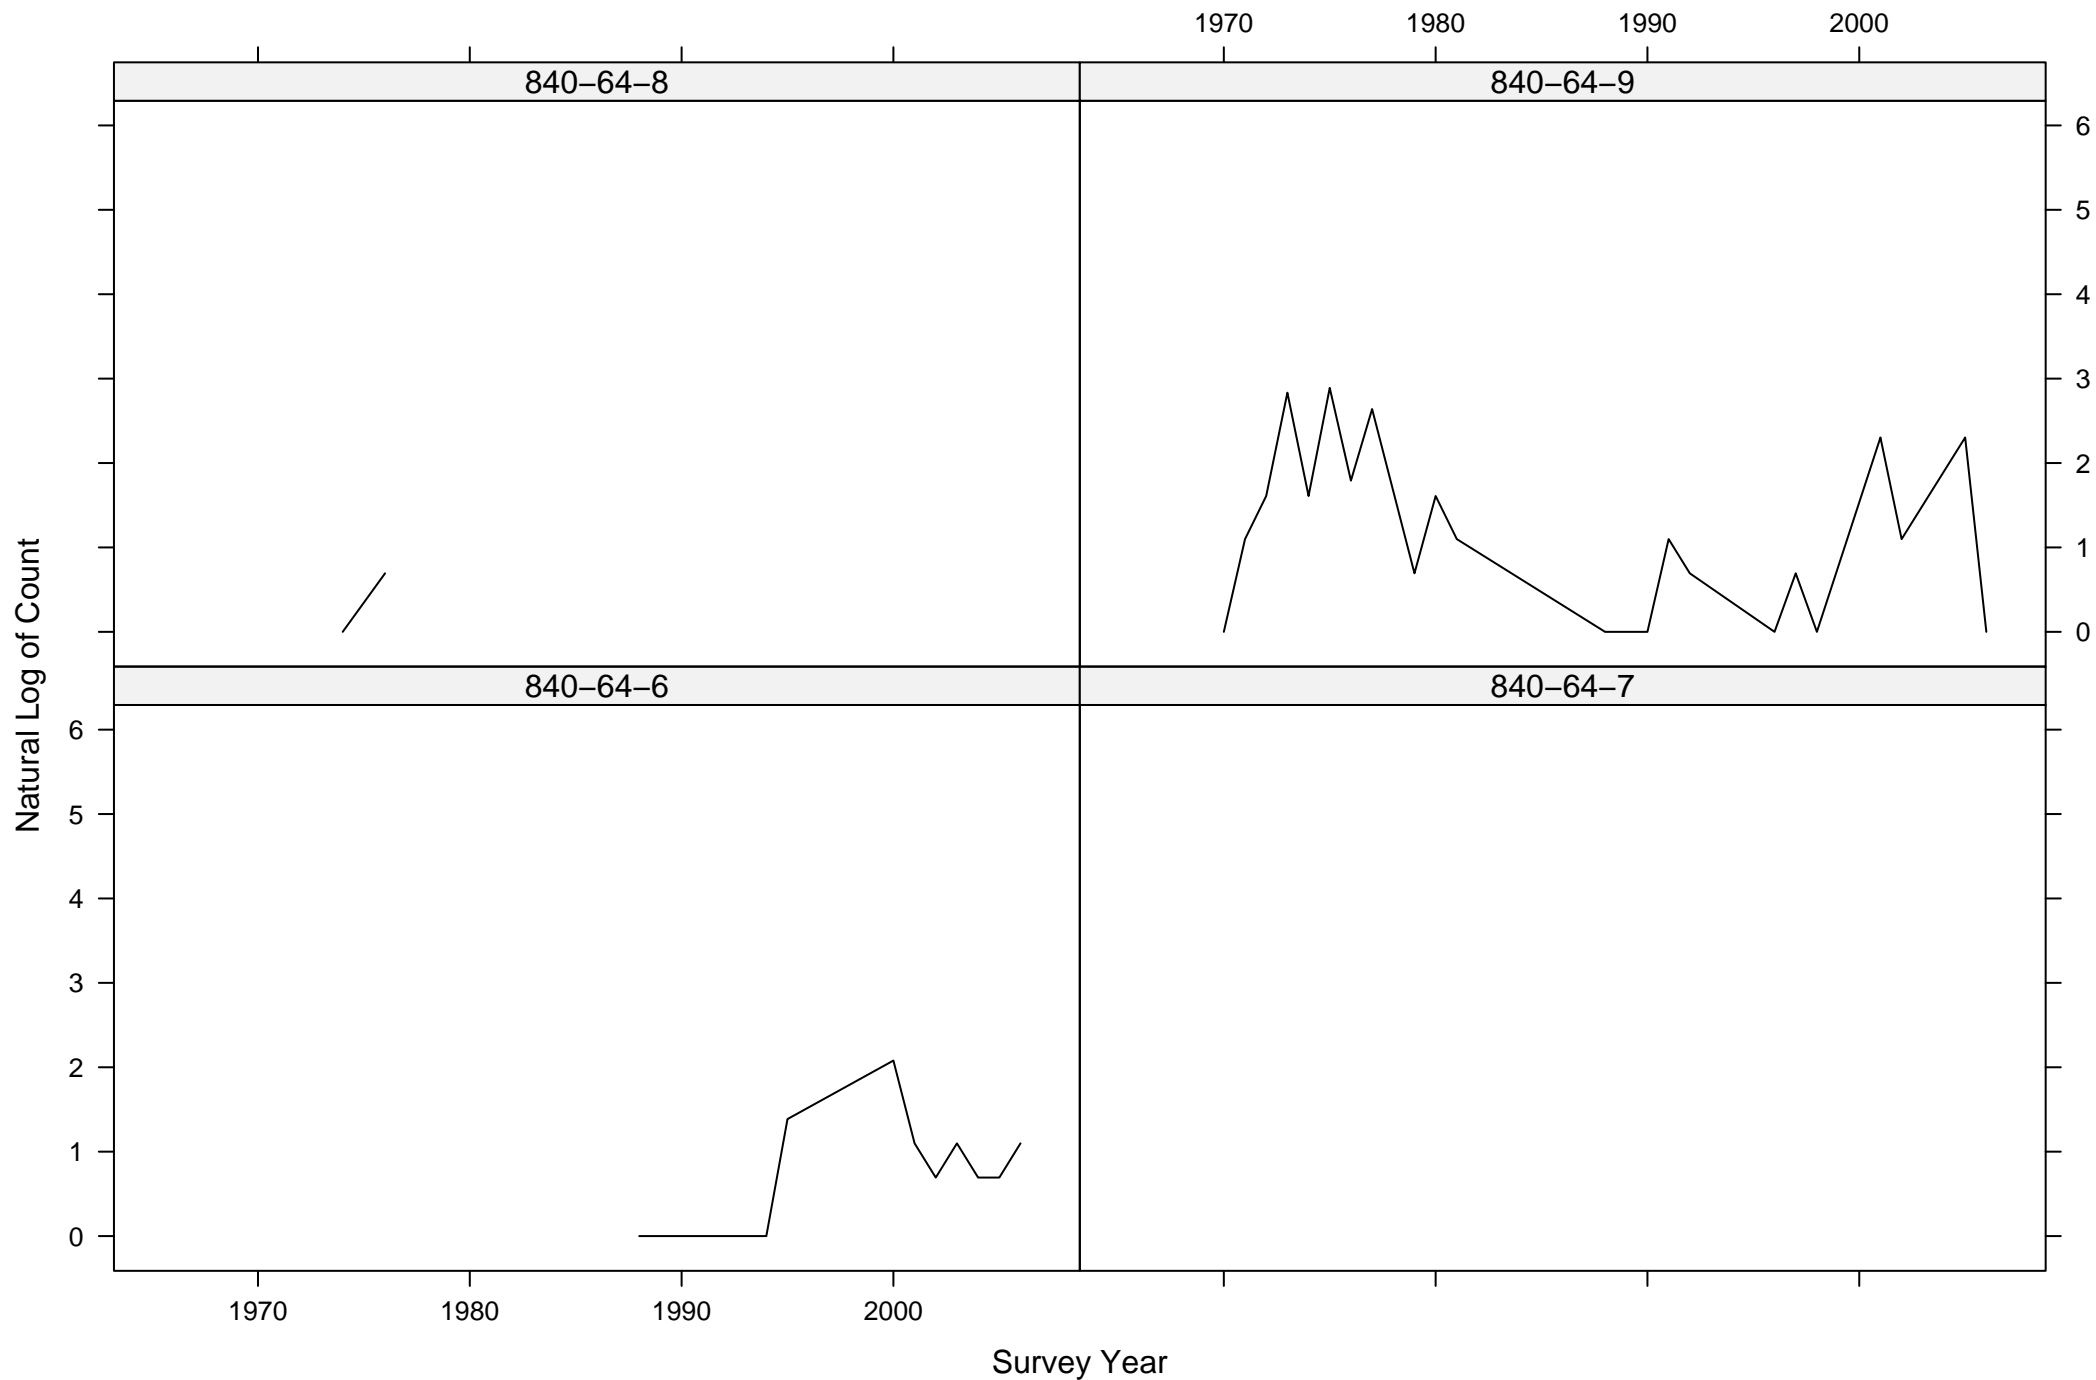

Total Counts of Black-crowned Night-Heron by Route ID