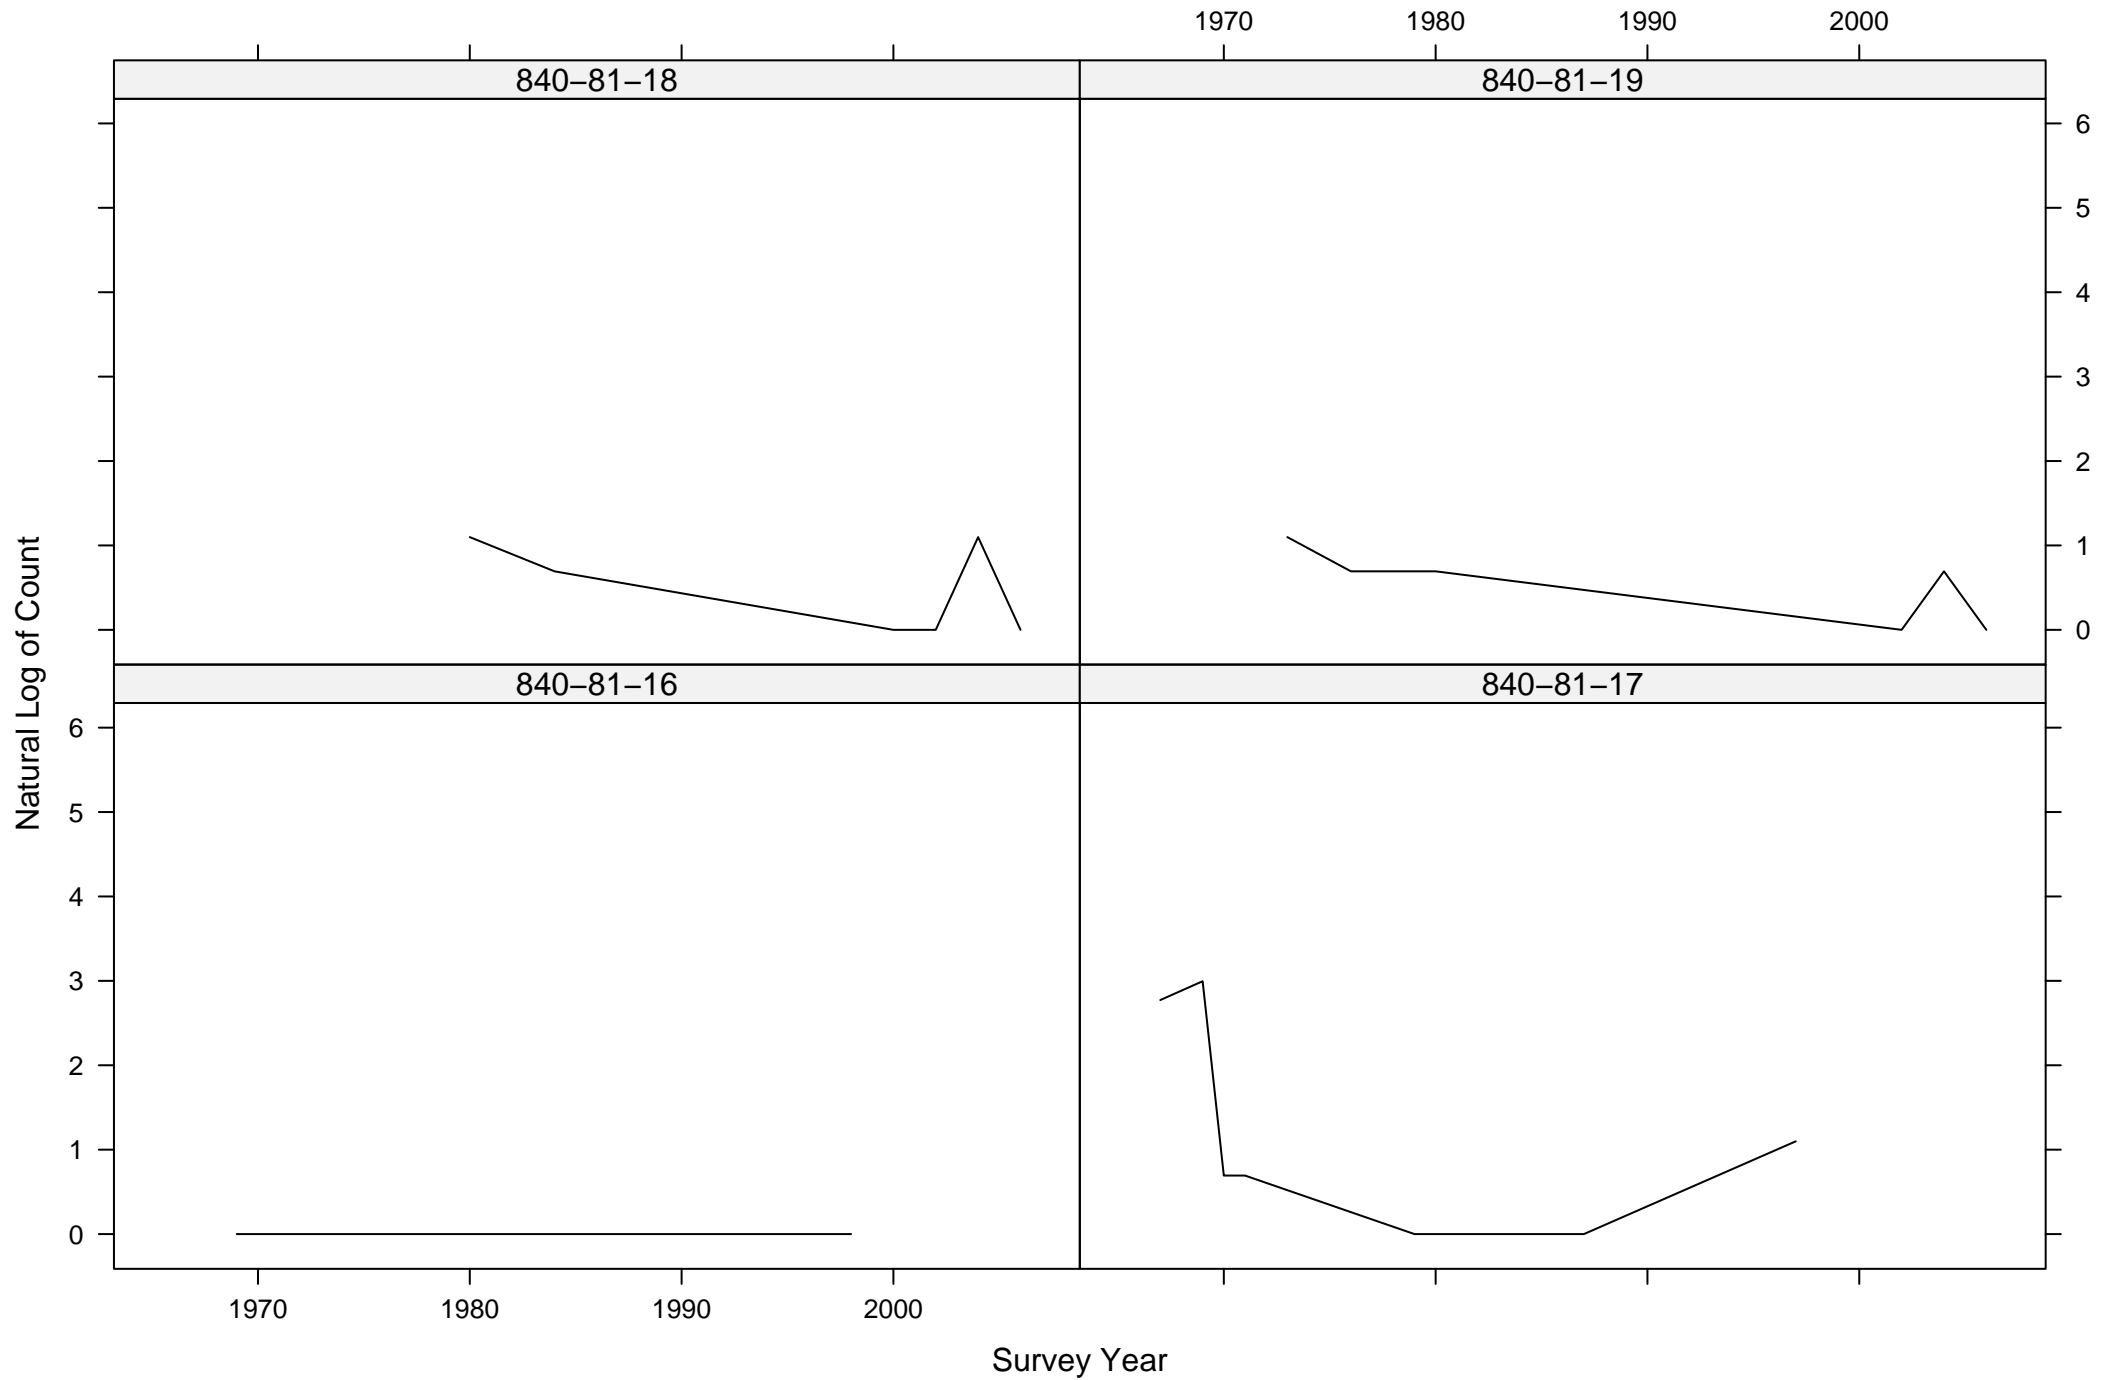

Total Counts of Black-crowned Night-Heron by Route ID