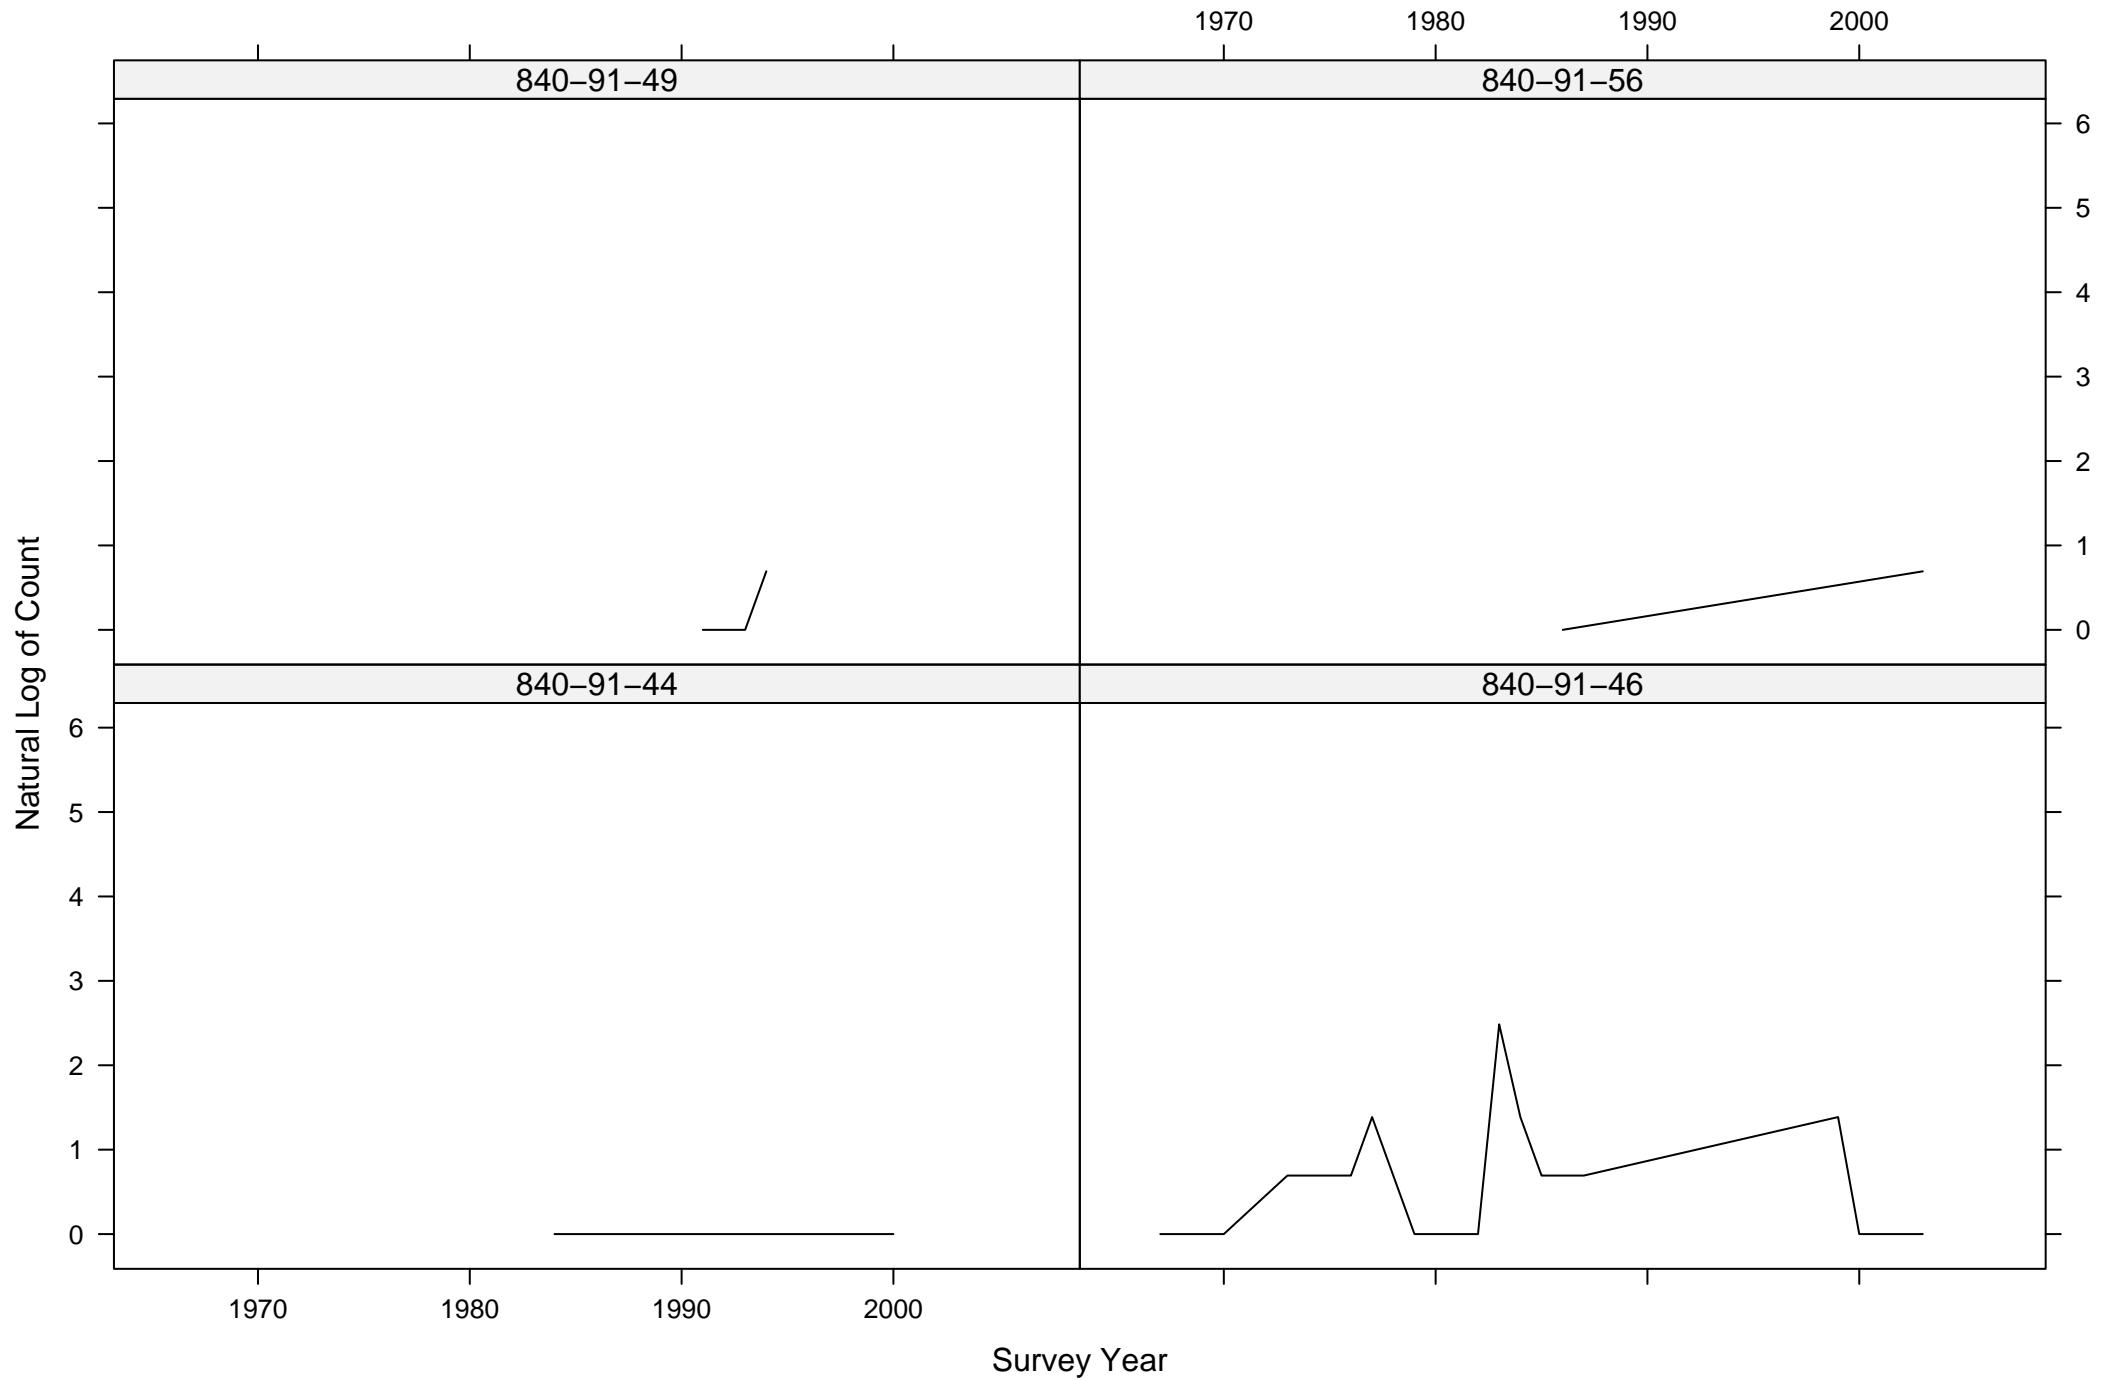

Total Counts of Black-crowned Night-Heron by Route ID