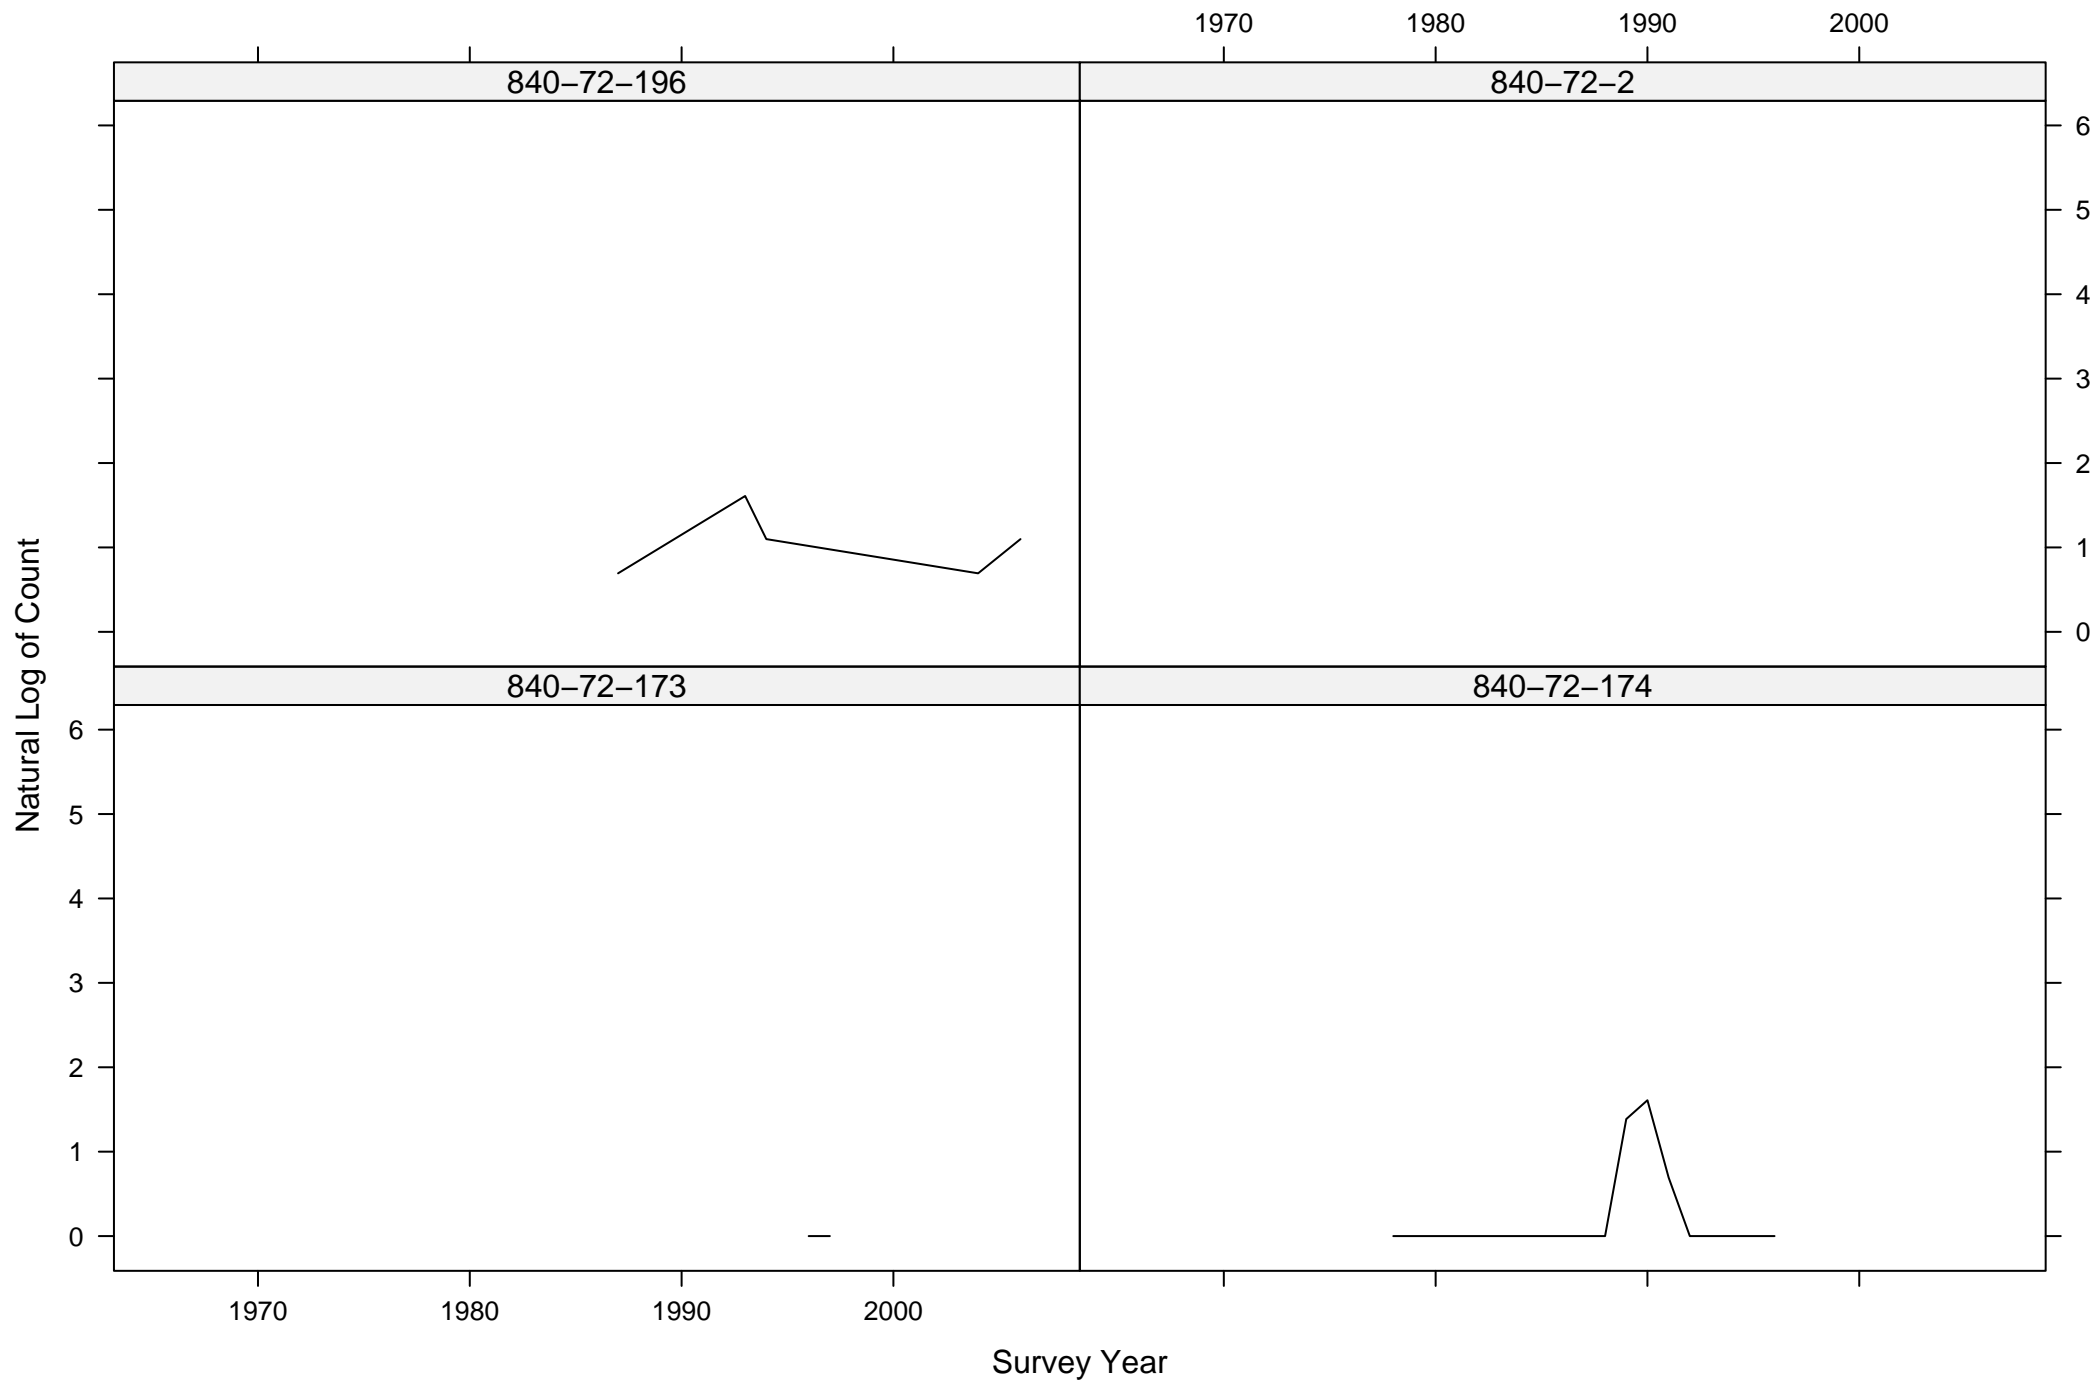

Total Counts of Black-crowned Night-Heron by Route ID