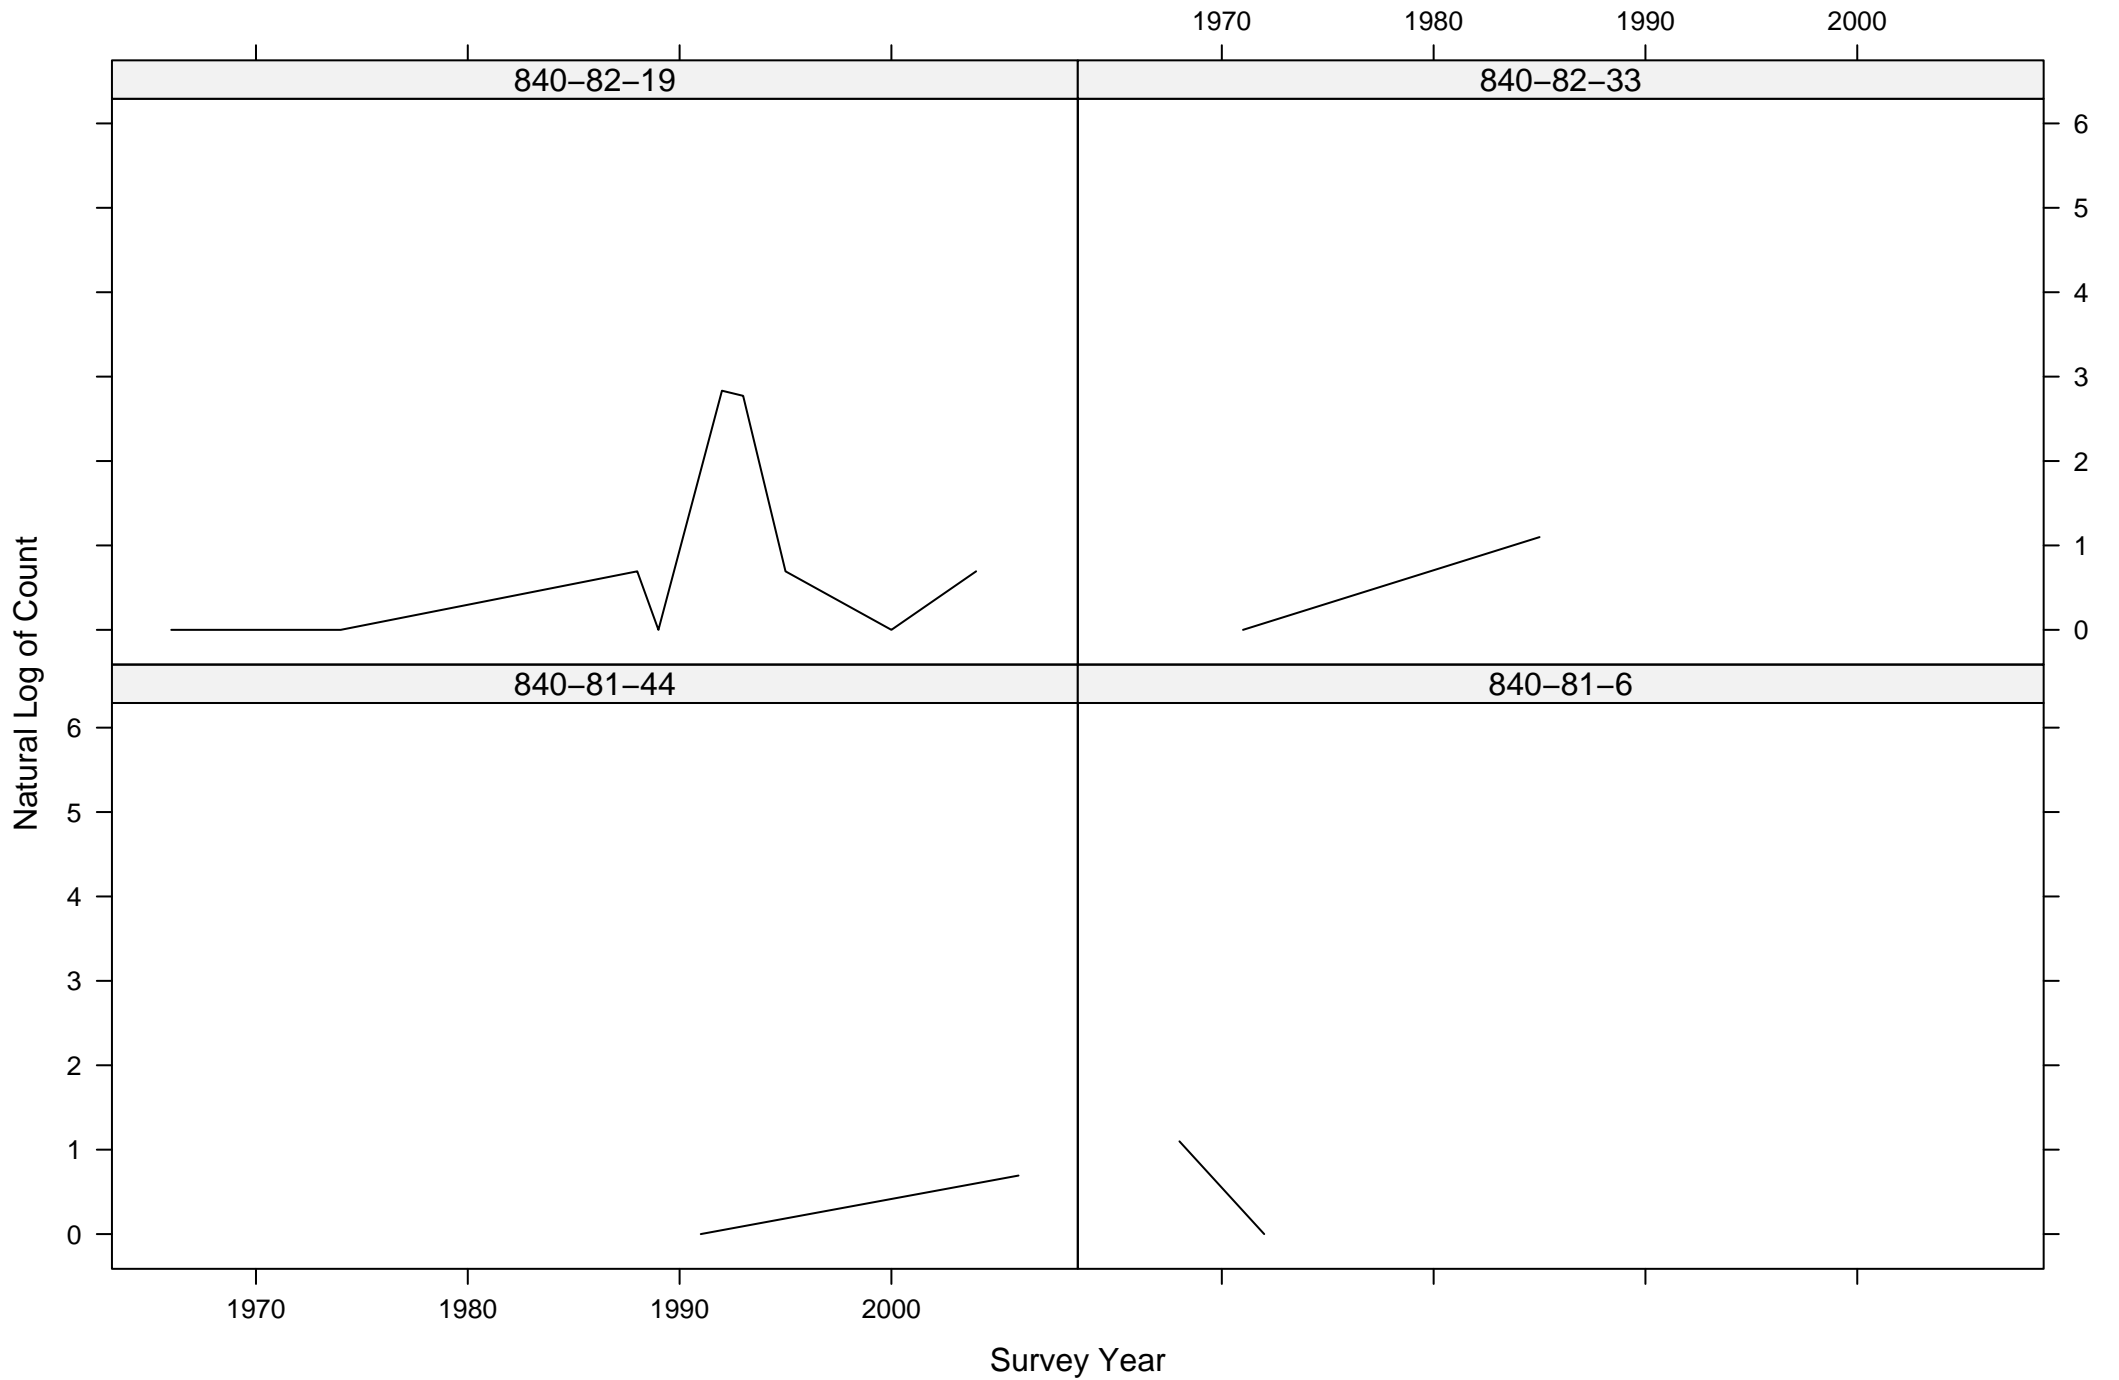

Total Counts of Black-crowned Night-Heron by Route ID