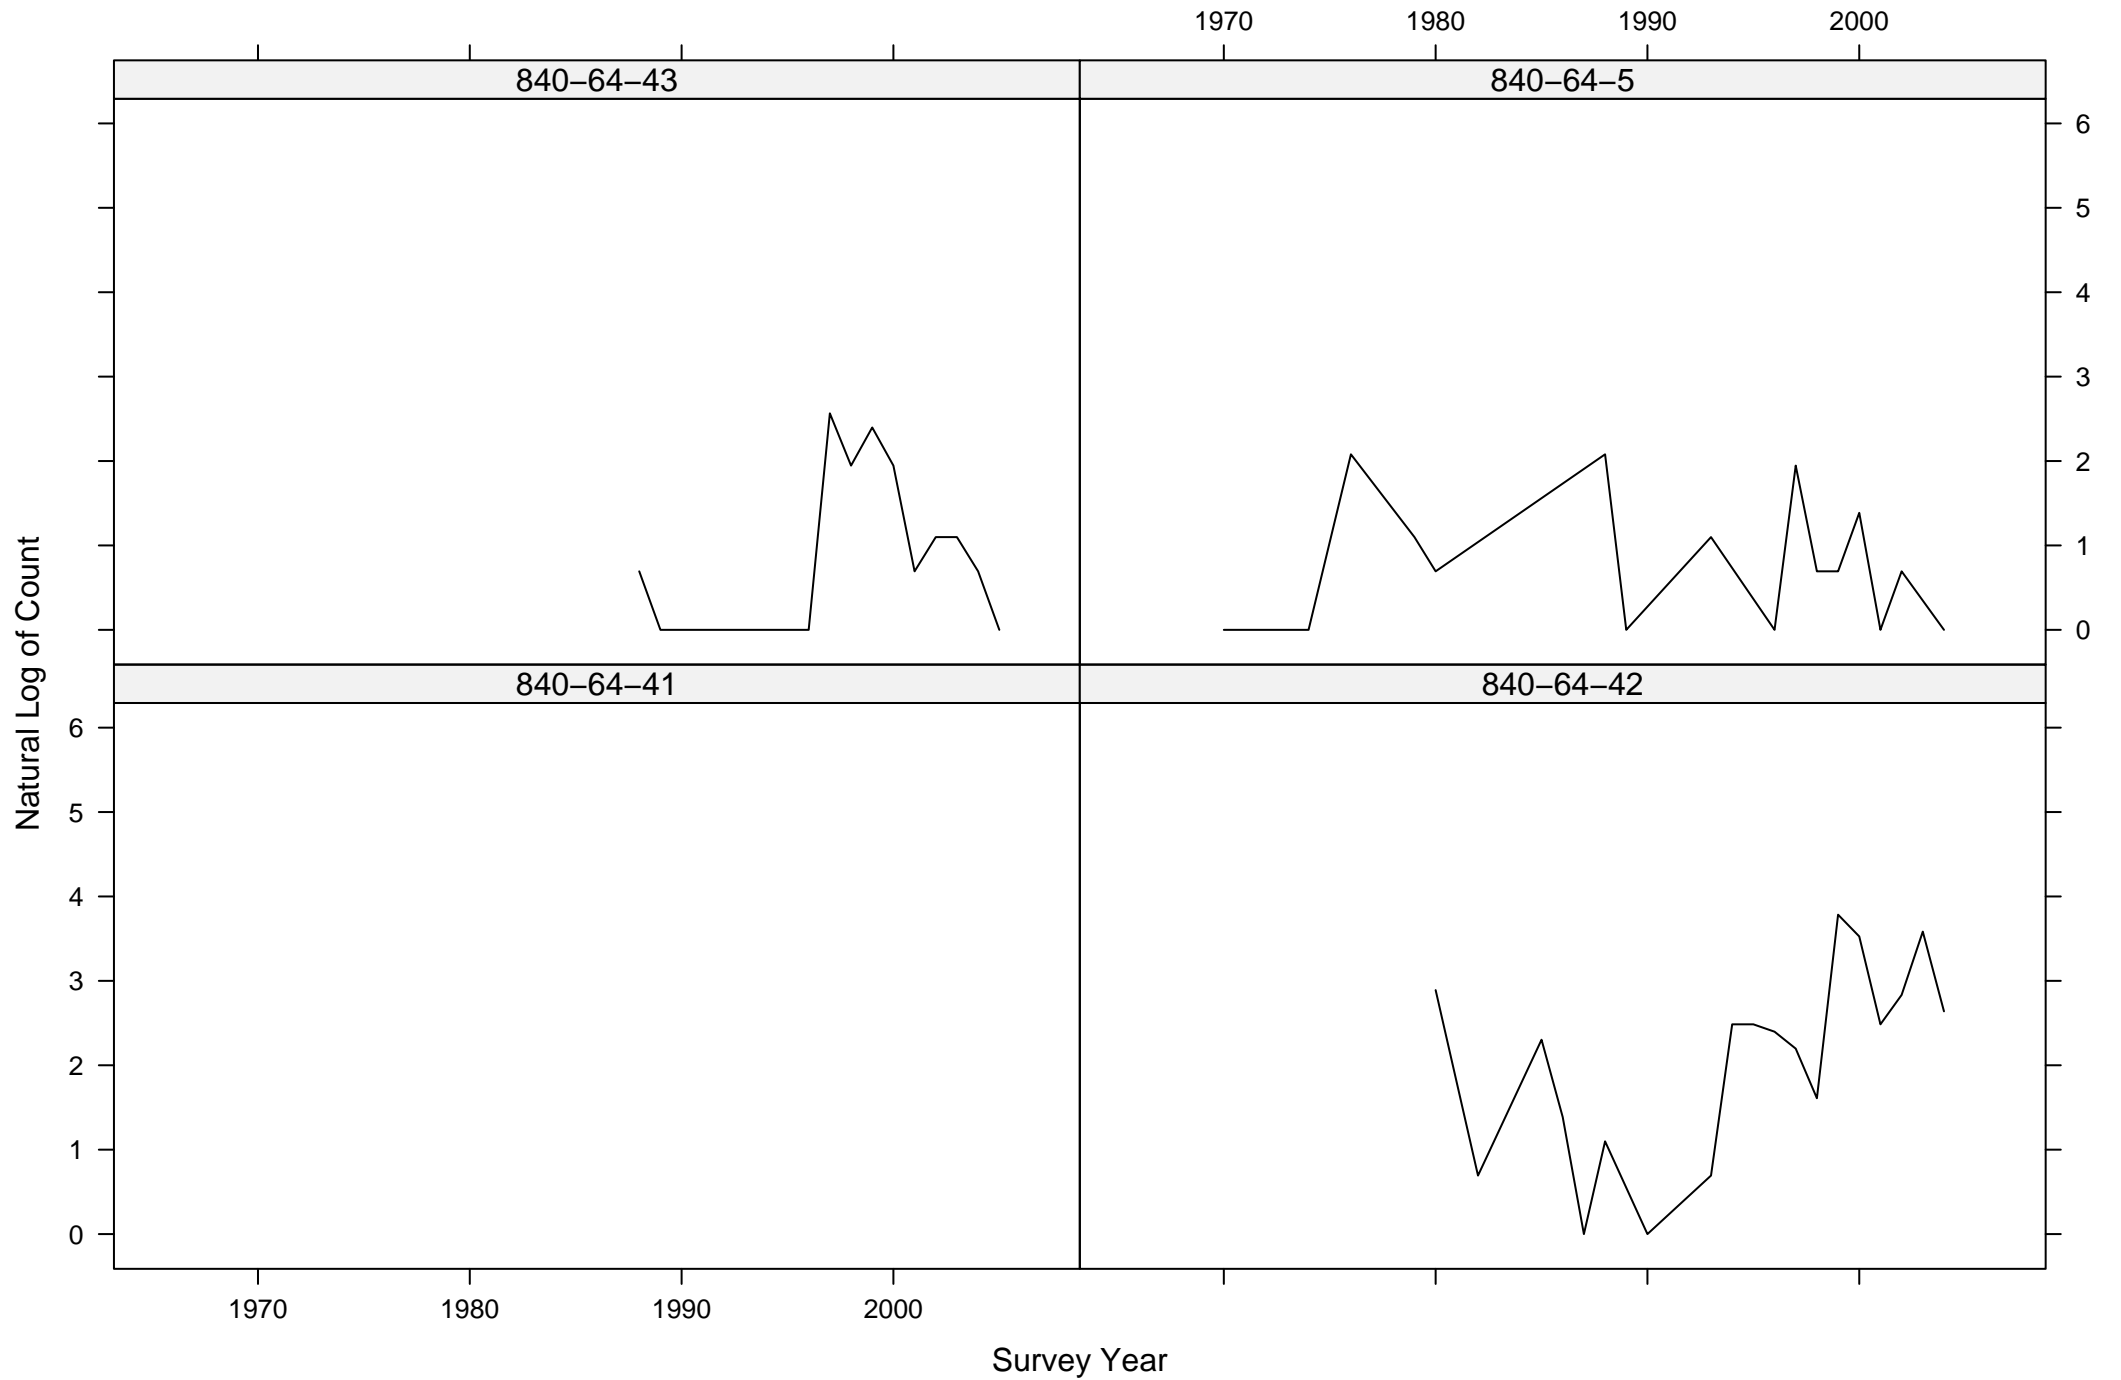

Total Counts of Black-crowned Night-Heron by Route ID