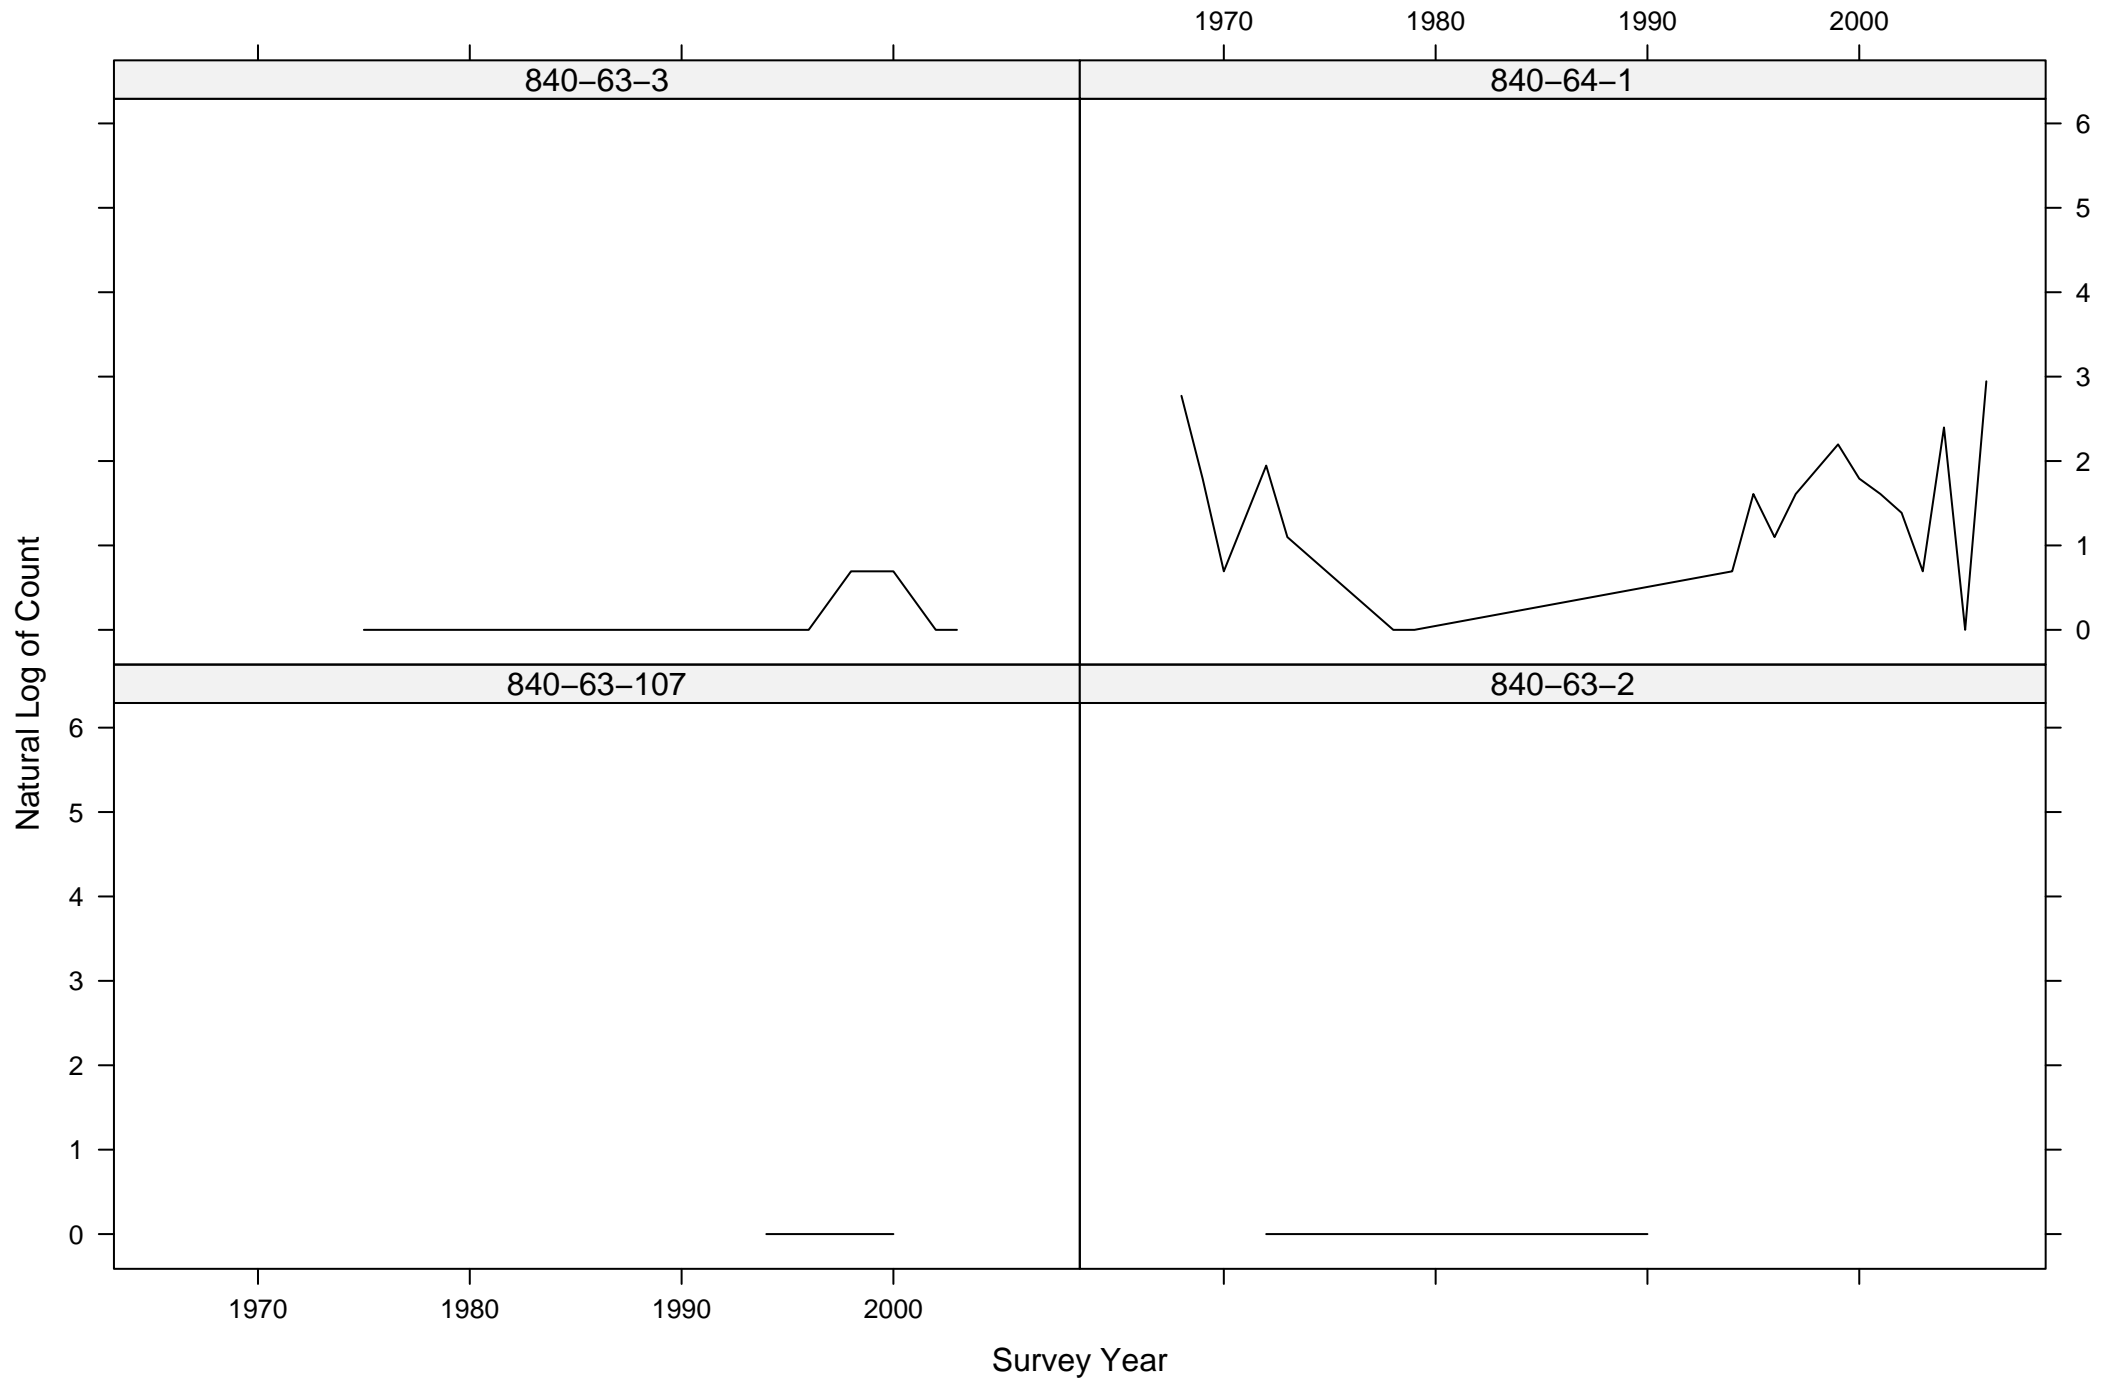

Total Counts of Black-crowned Night-Heron by Route ID

Total Counts of Black-crowned Night-Heron by Route ID

Total Counts of Black-crowned Night-Heron by Route ID

Total Counts of Black-crowned Night-Heron by Route ID