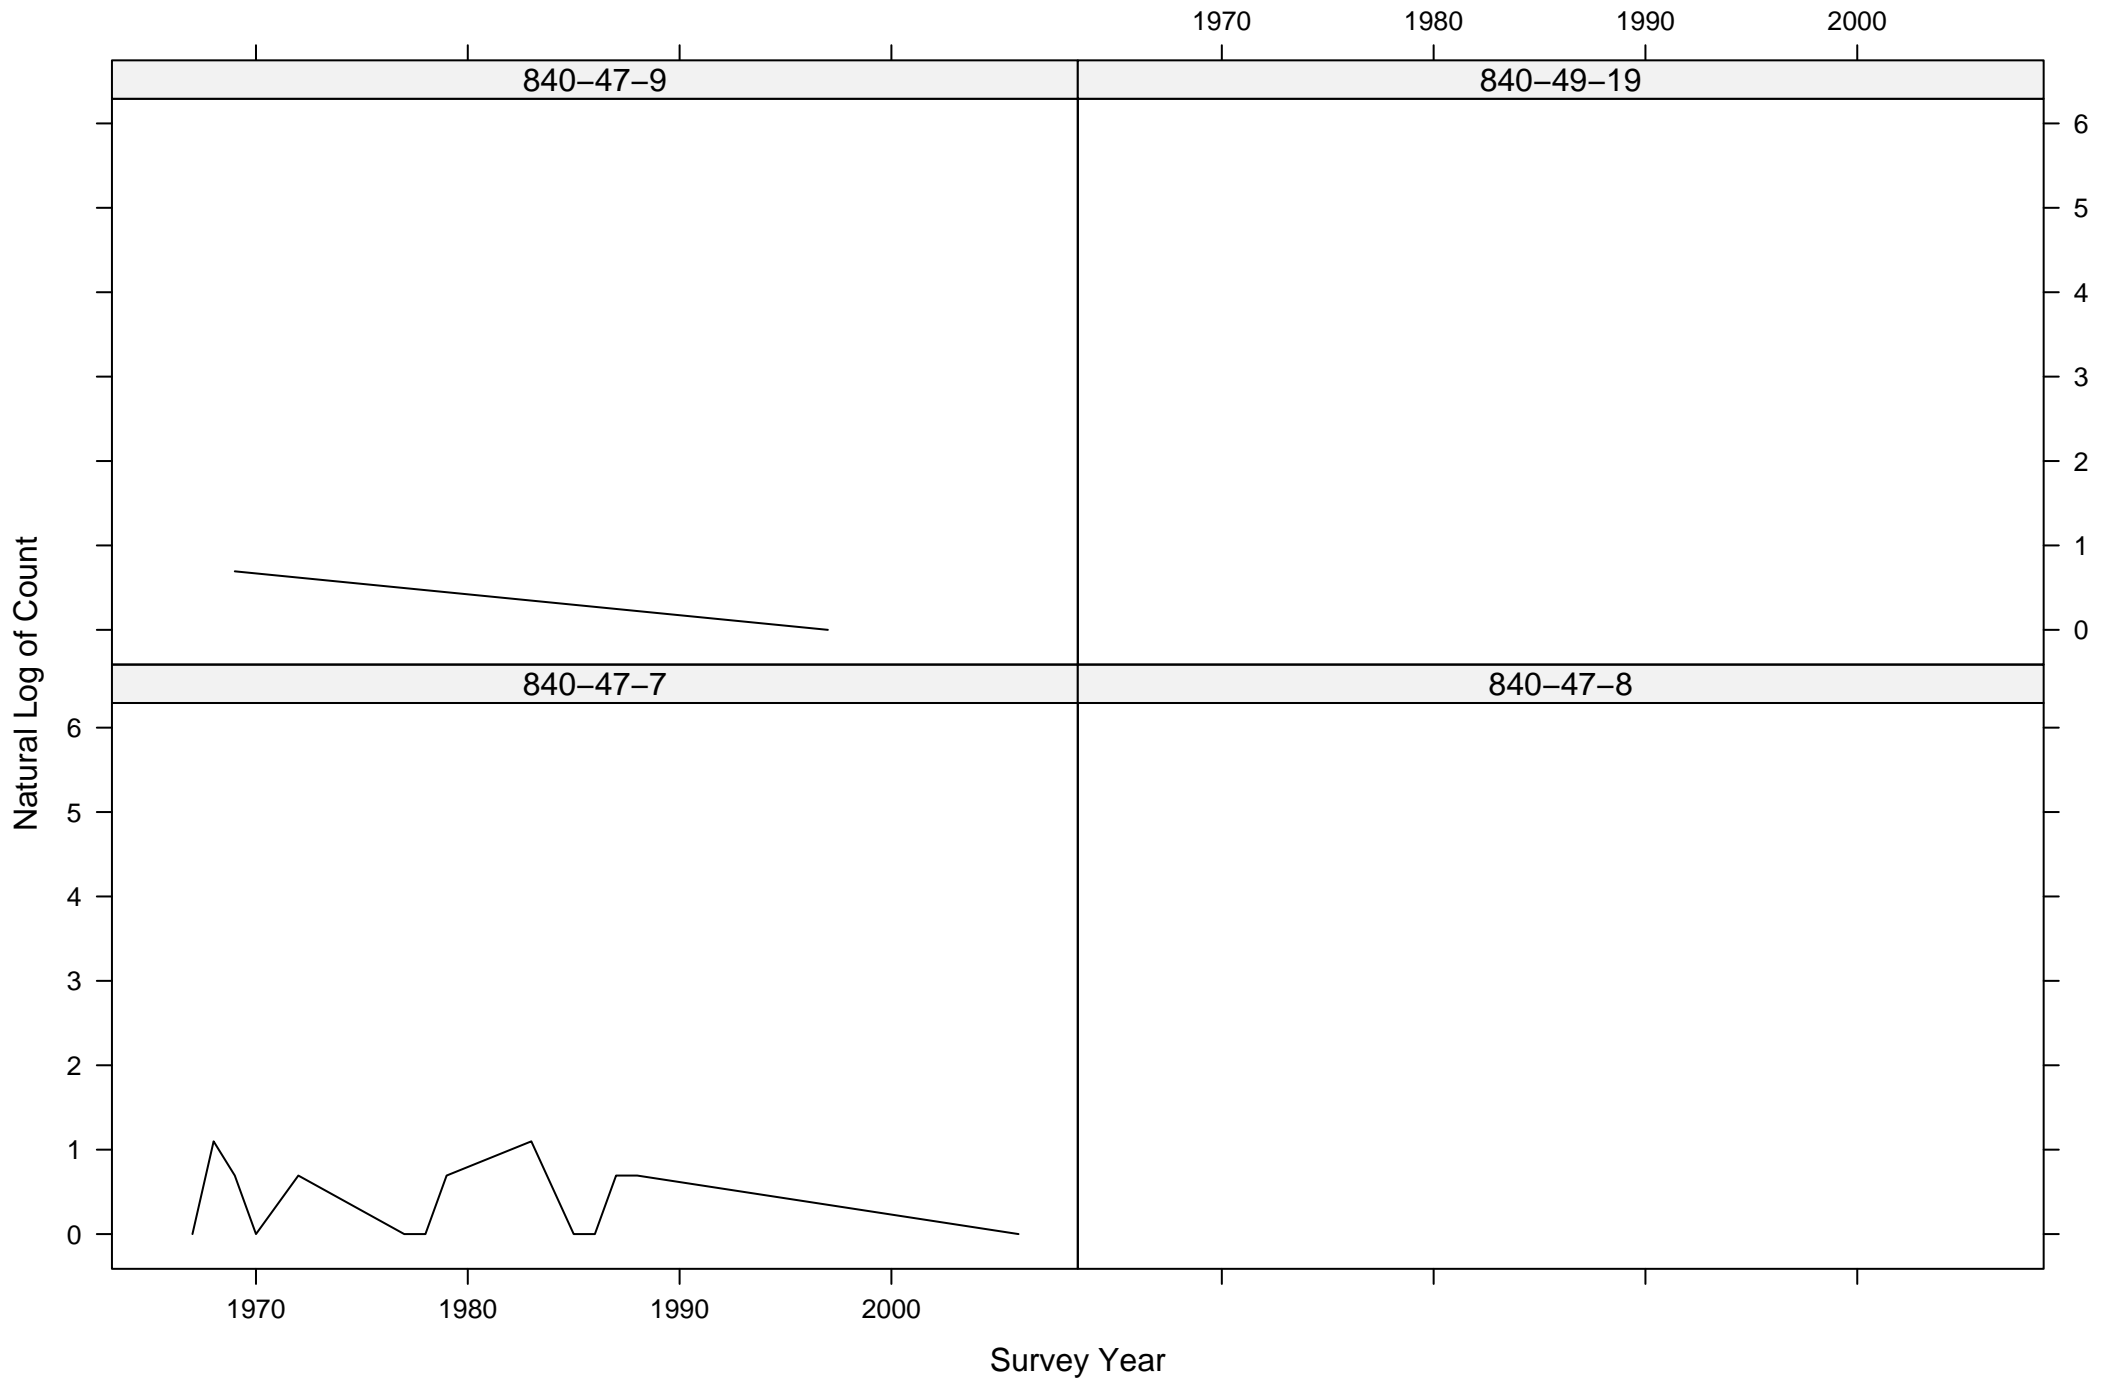

Total Counts of Black-crowned Night-Heron by Route ID