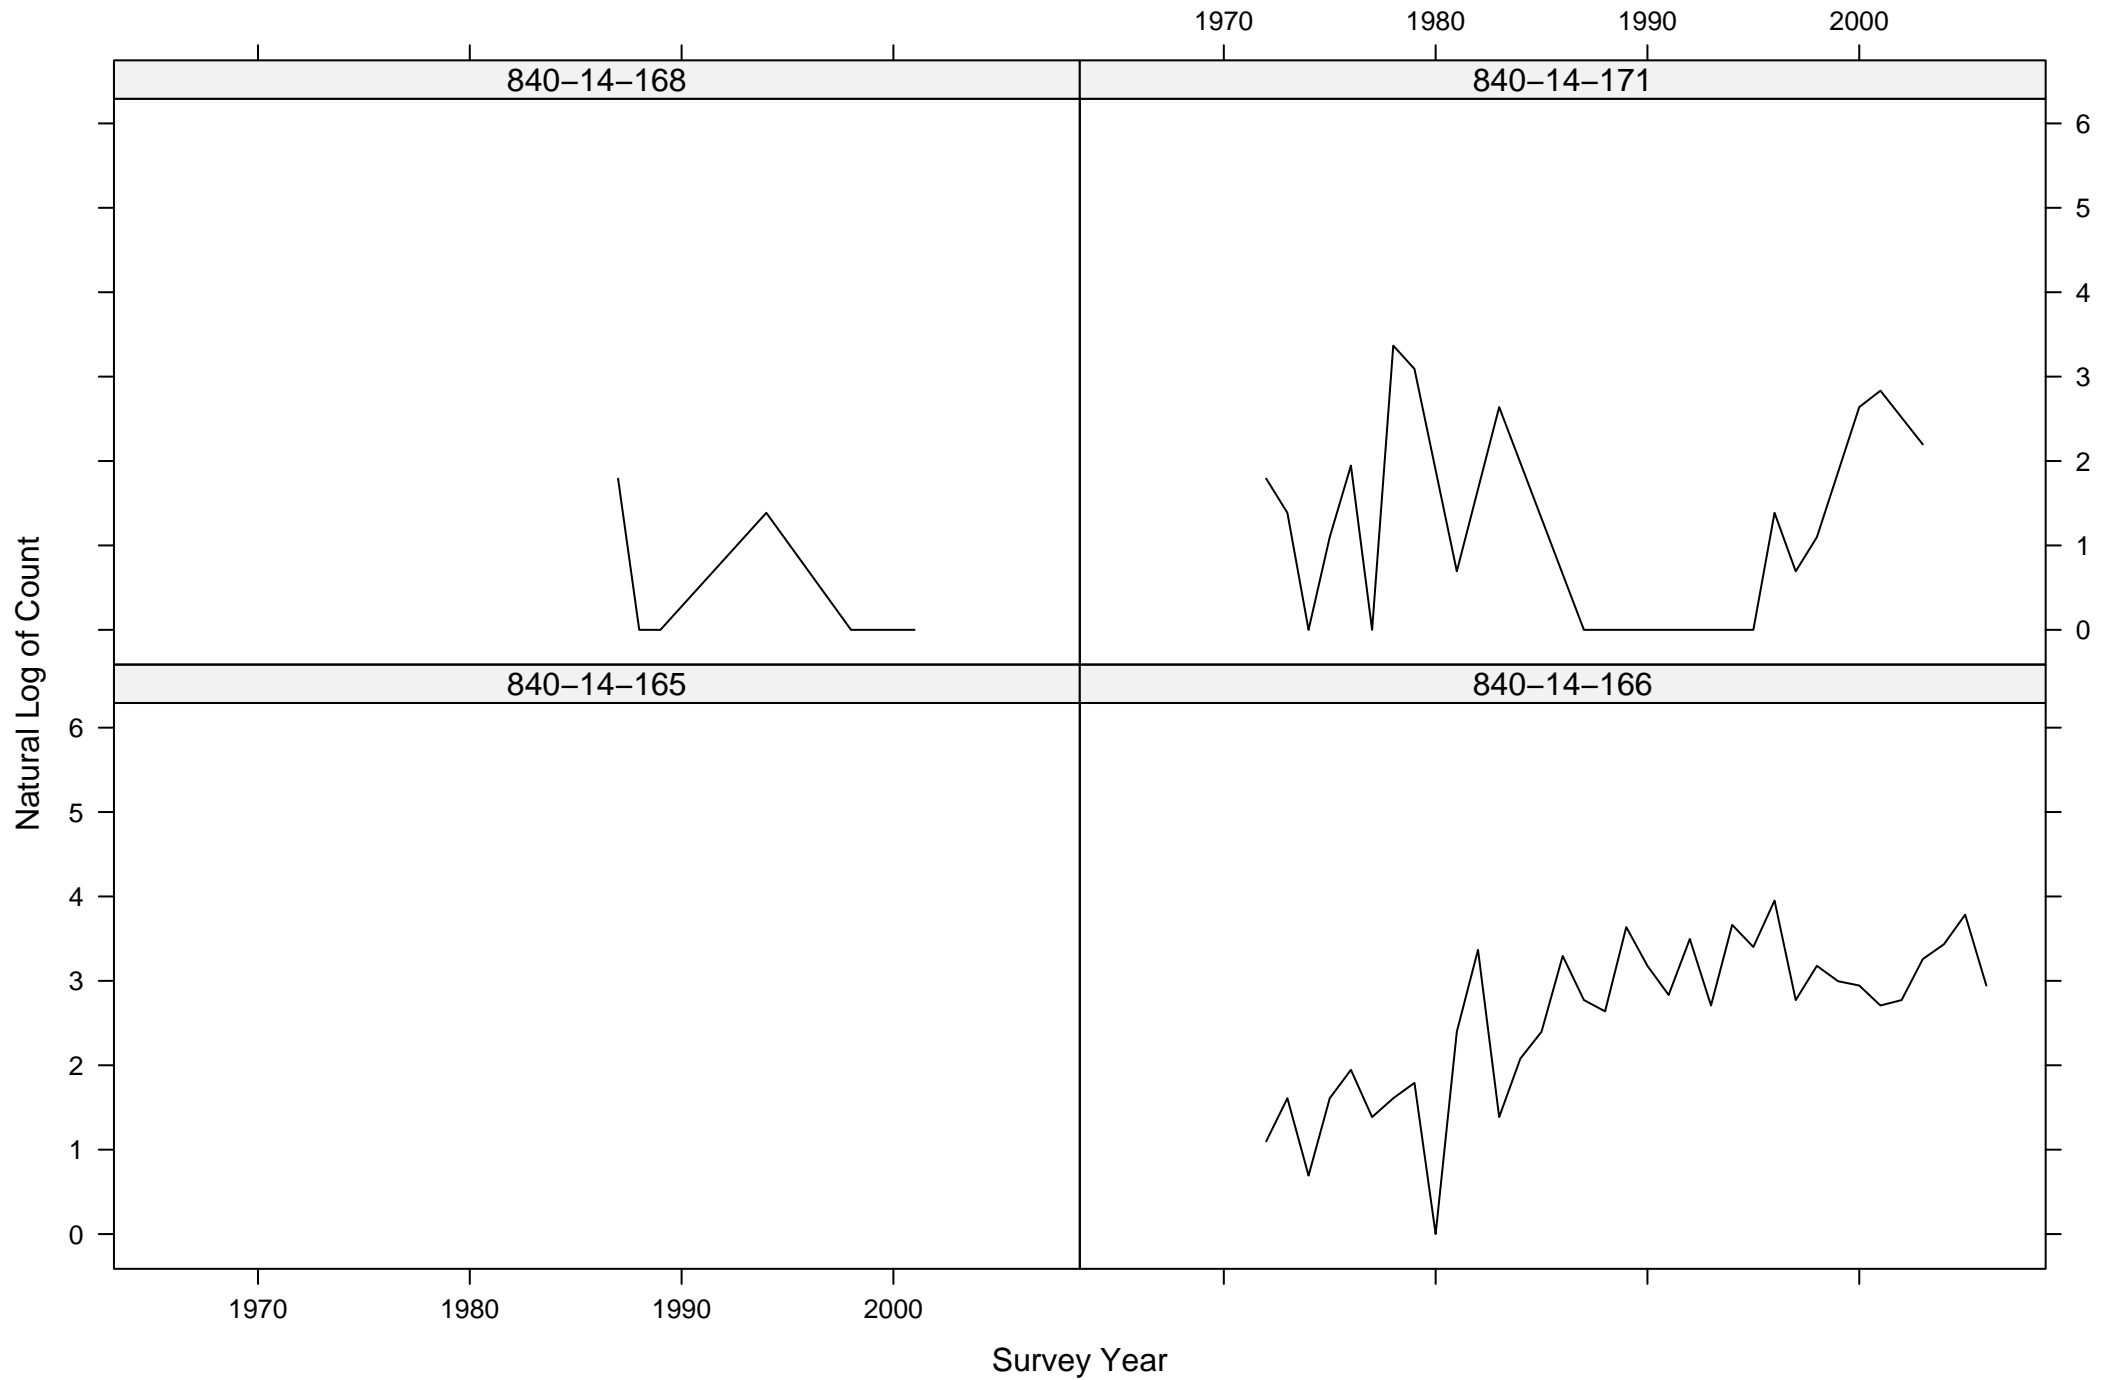

Total Counts of Black-crowned Night-Heron by Route ID

Total Counts of Black-crowned Night-Heron by Route ID

Total Counts of Black-crowned Night-Heron by Route ID

Total Counts of Black-crowned Night-Heron by Route ID