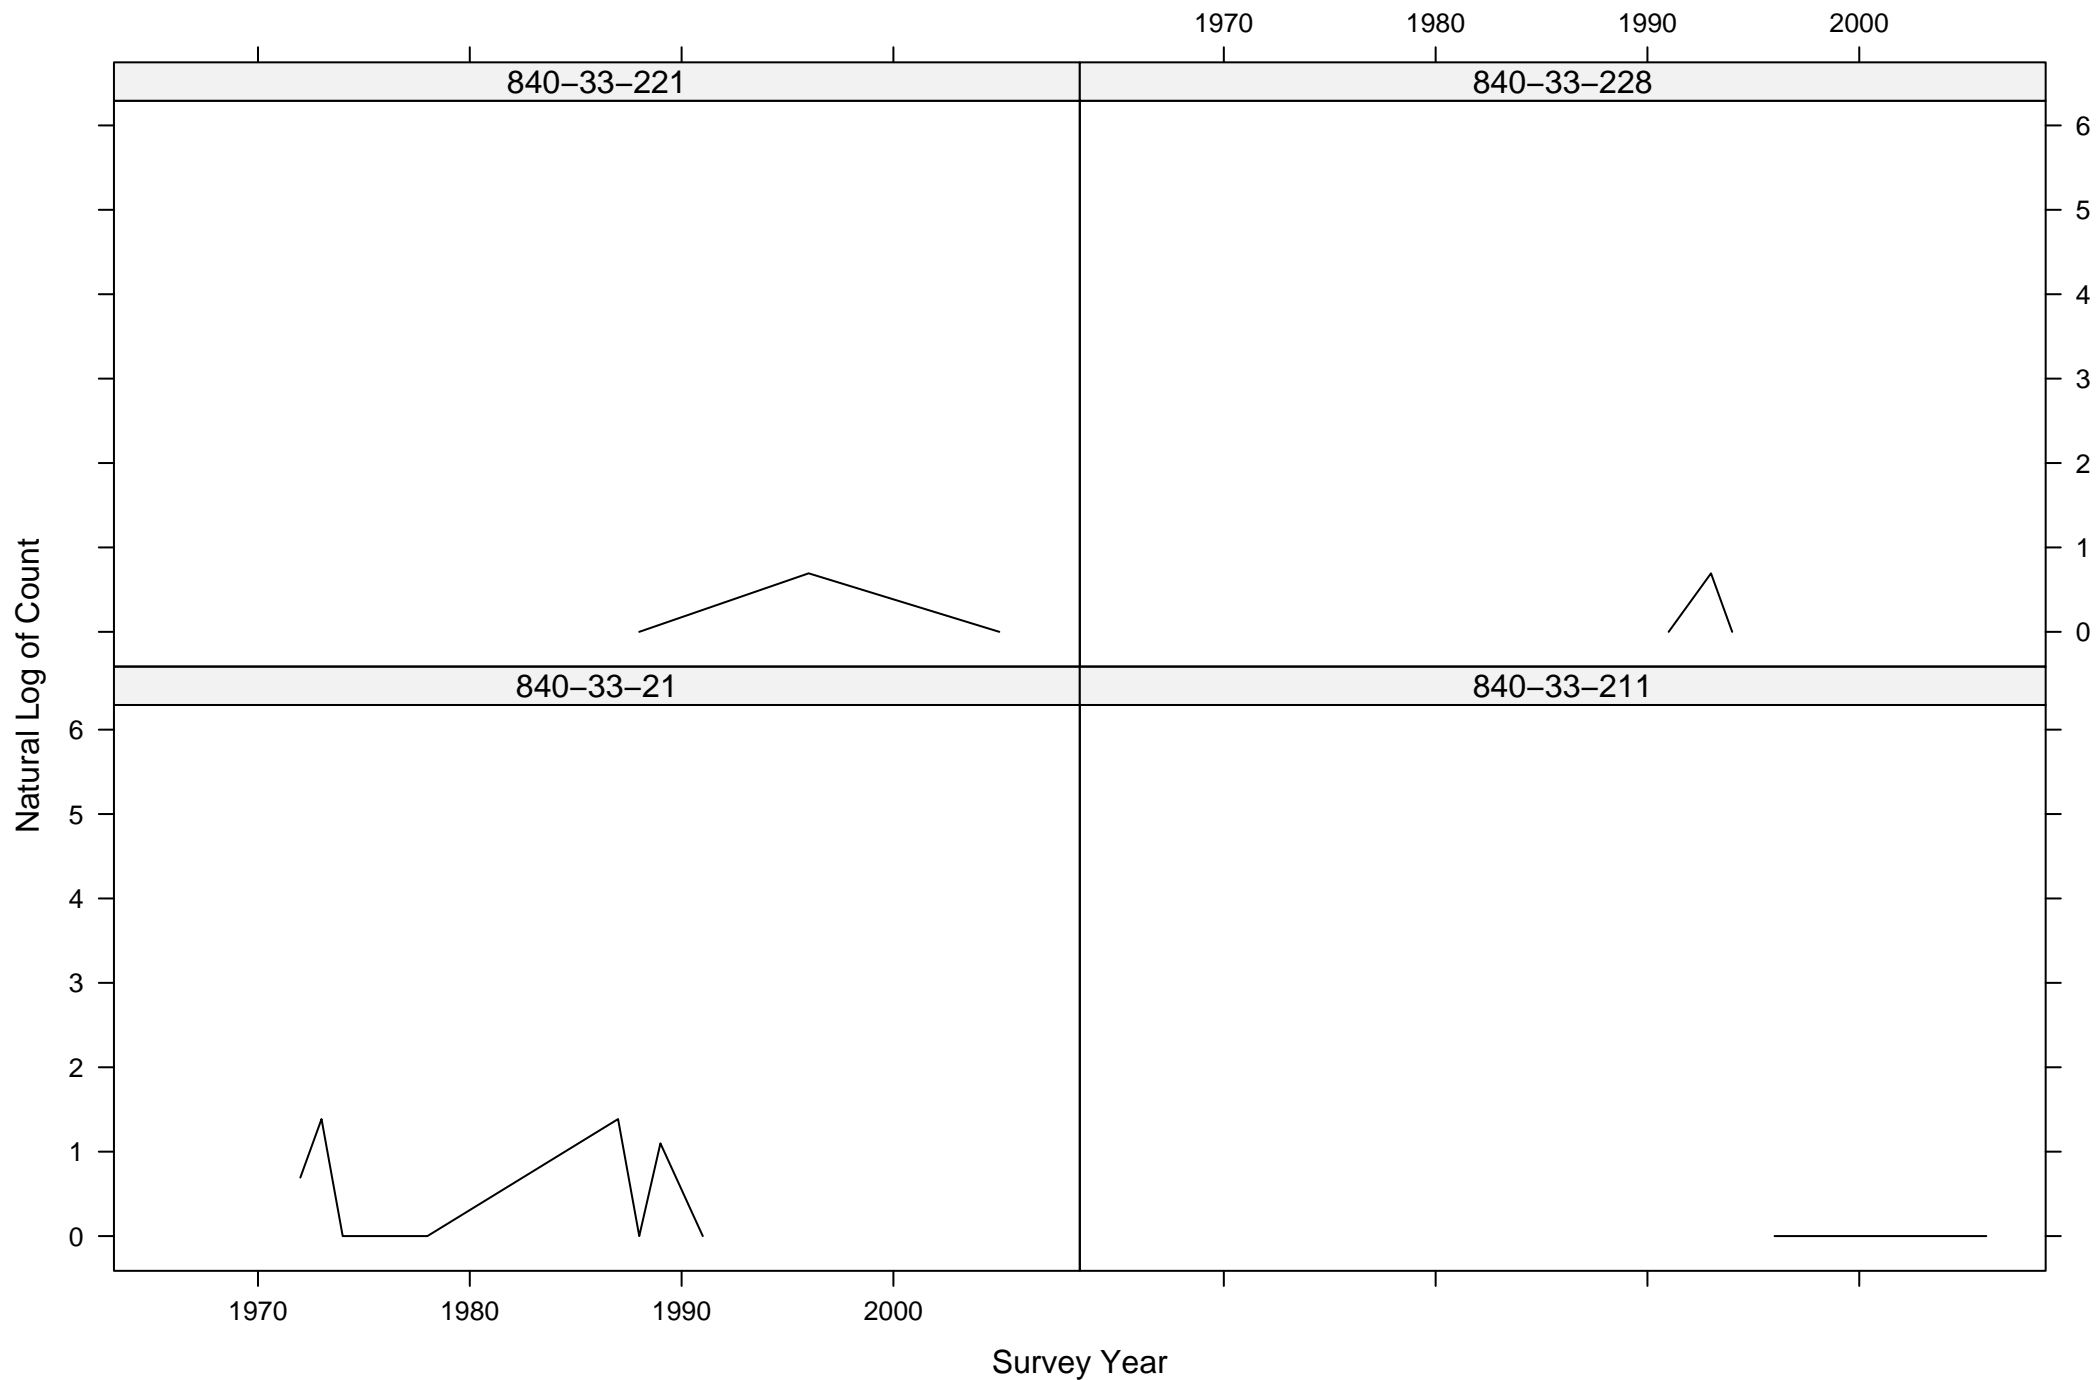

Total Counts of Black-crowned Night-Heron by Route ID