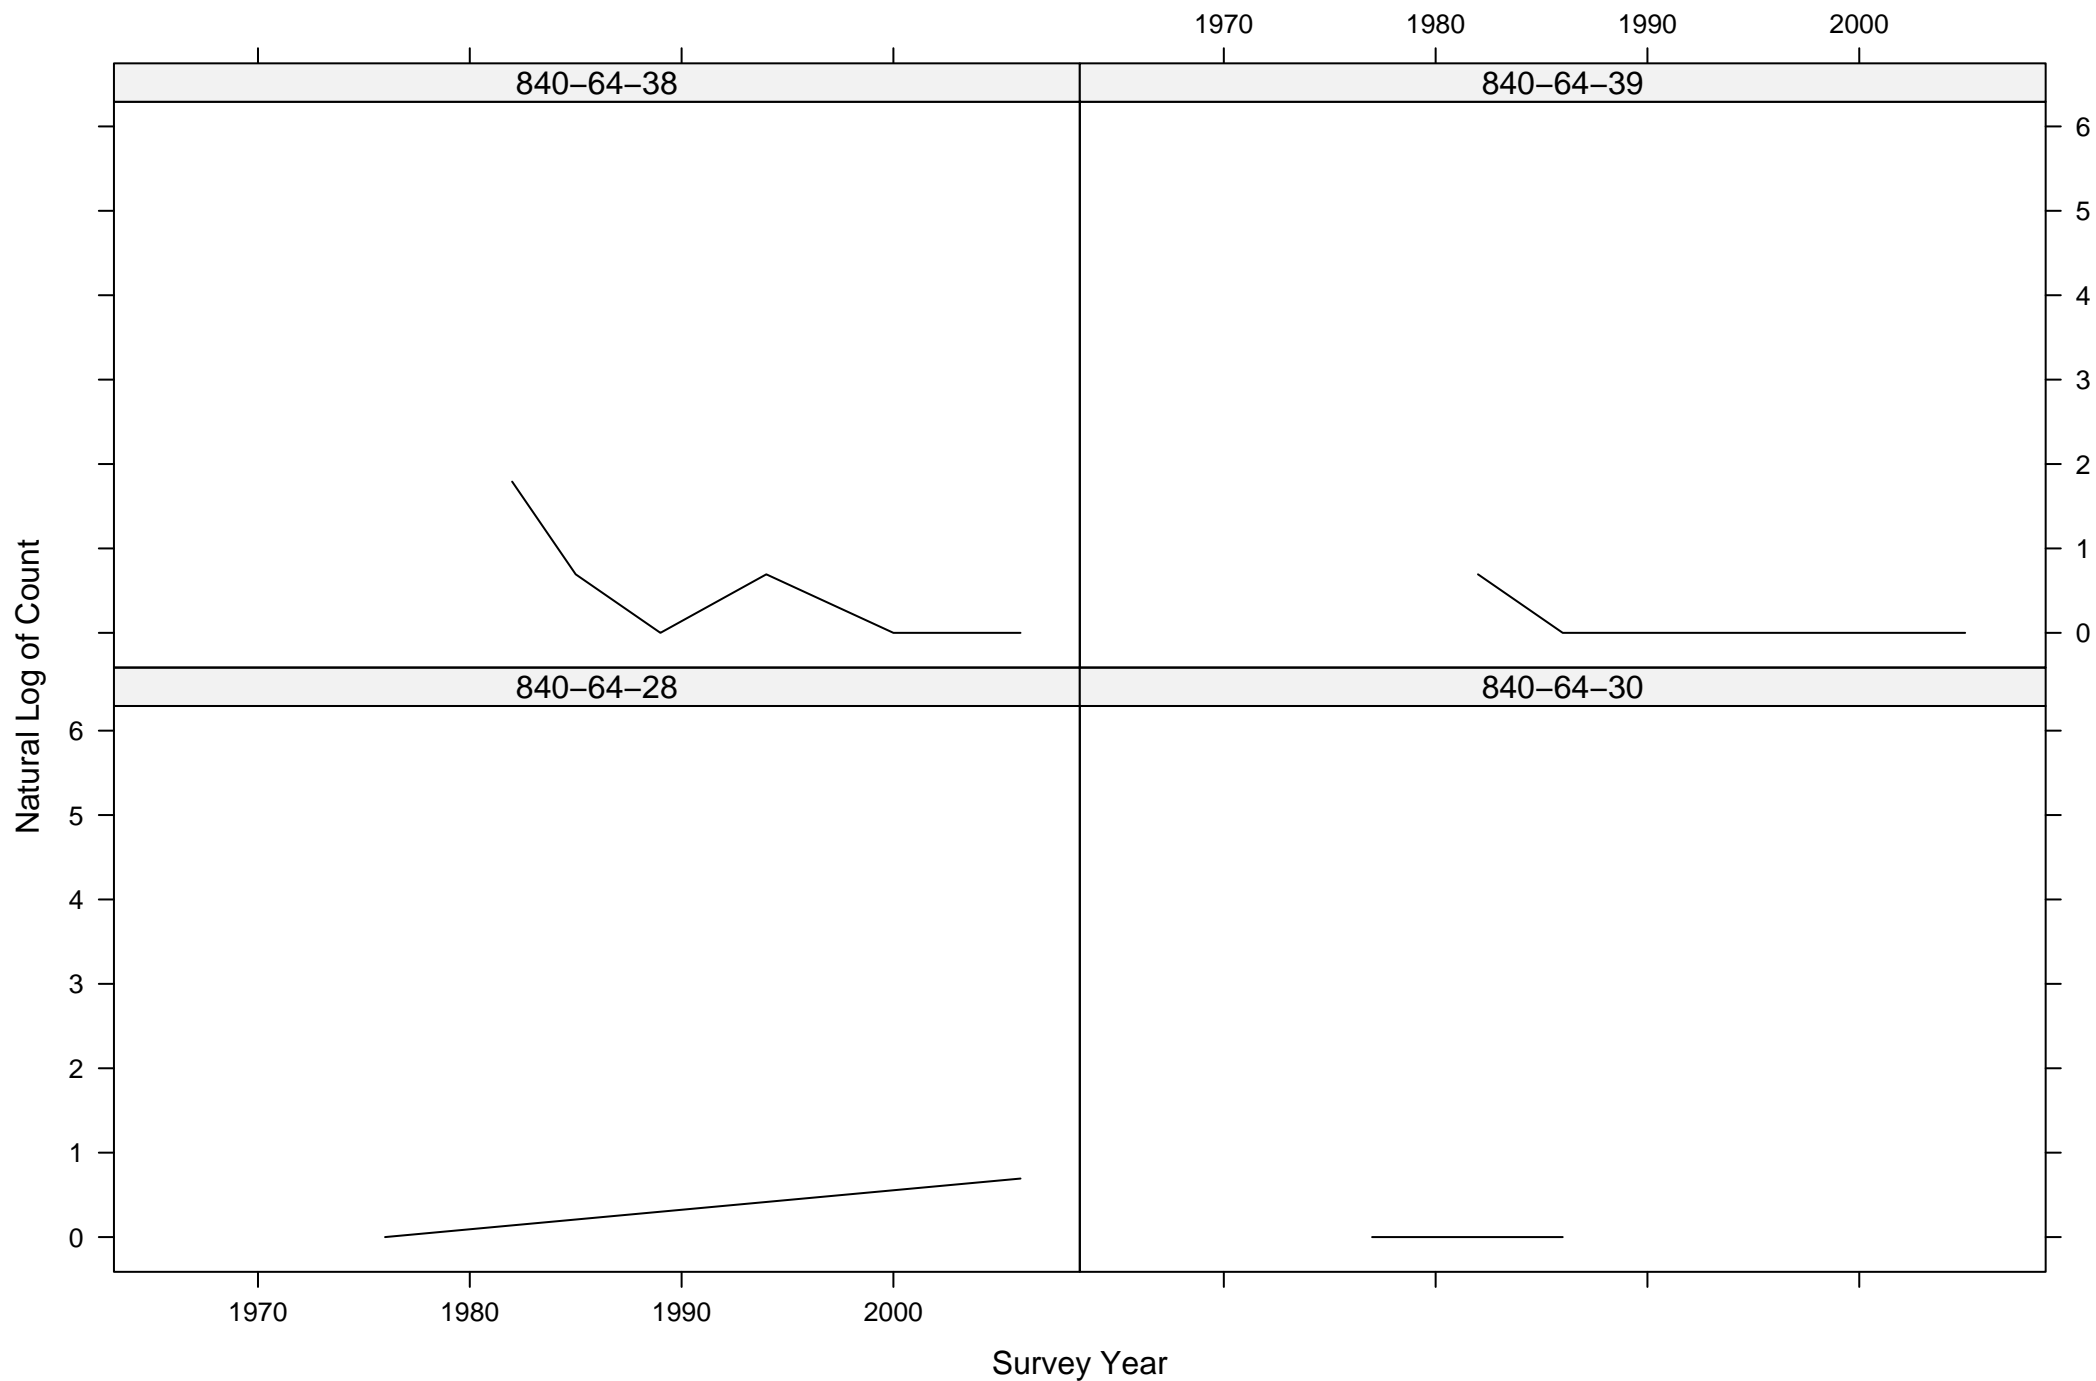

Total Counts of Black-crowned Night-Heron by Route ID

Total Counts of Black-crowned Night-Heron by Route ID

Total Counts of Black-crowned Night-Heron by Route ID

Total Counts of Black-crowned Night-Heron by Route ID