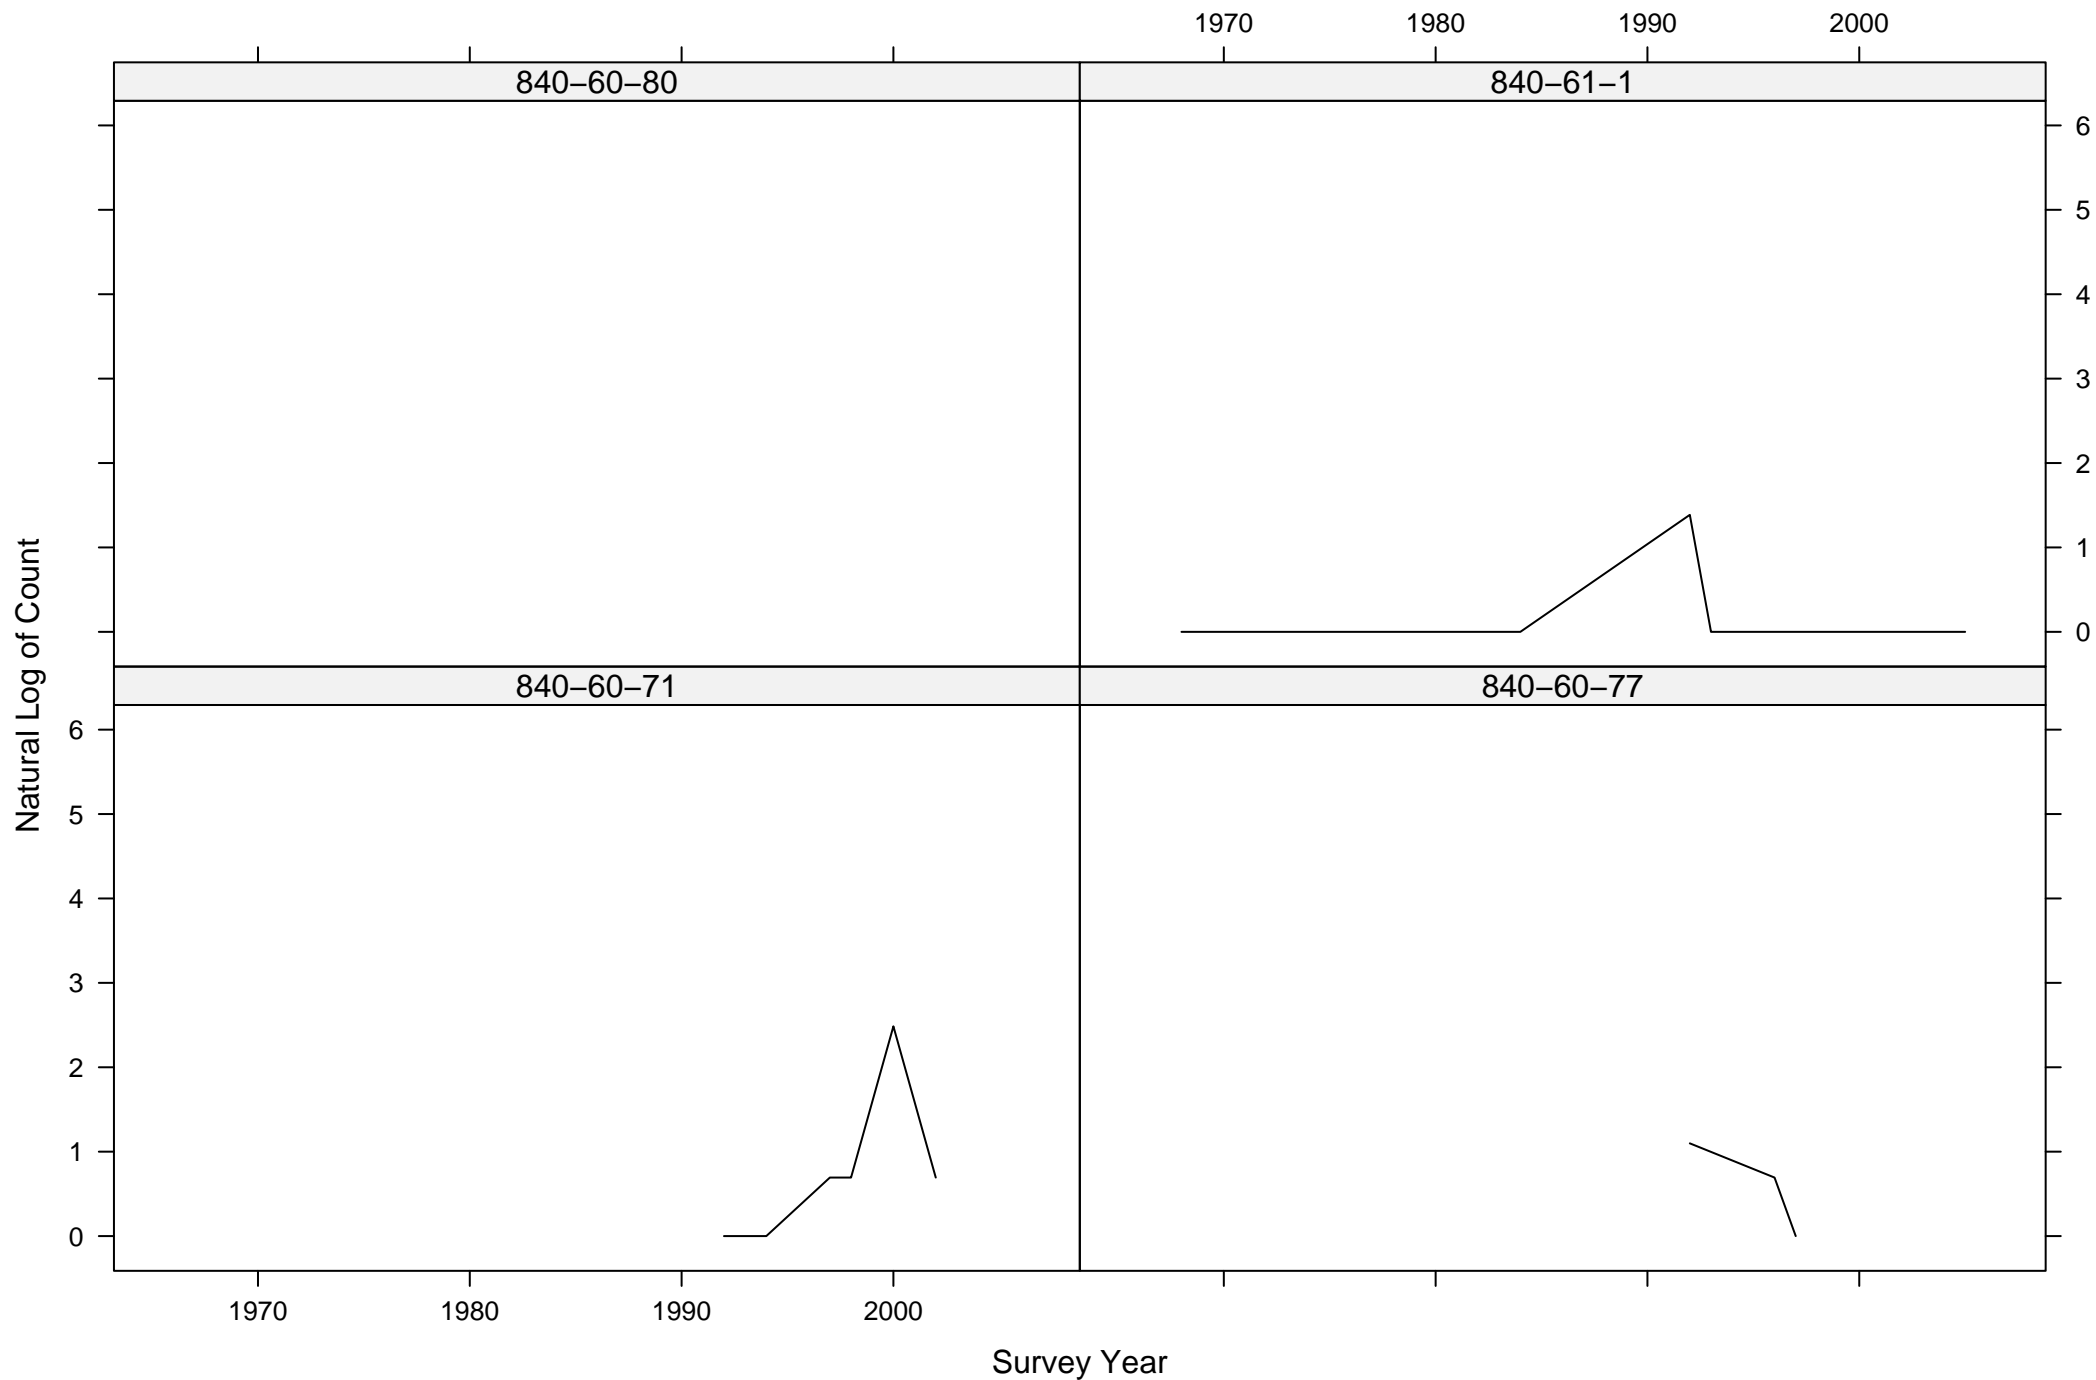

Total Counts of Black-crowned Night-Heron by Route ID