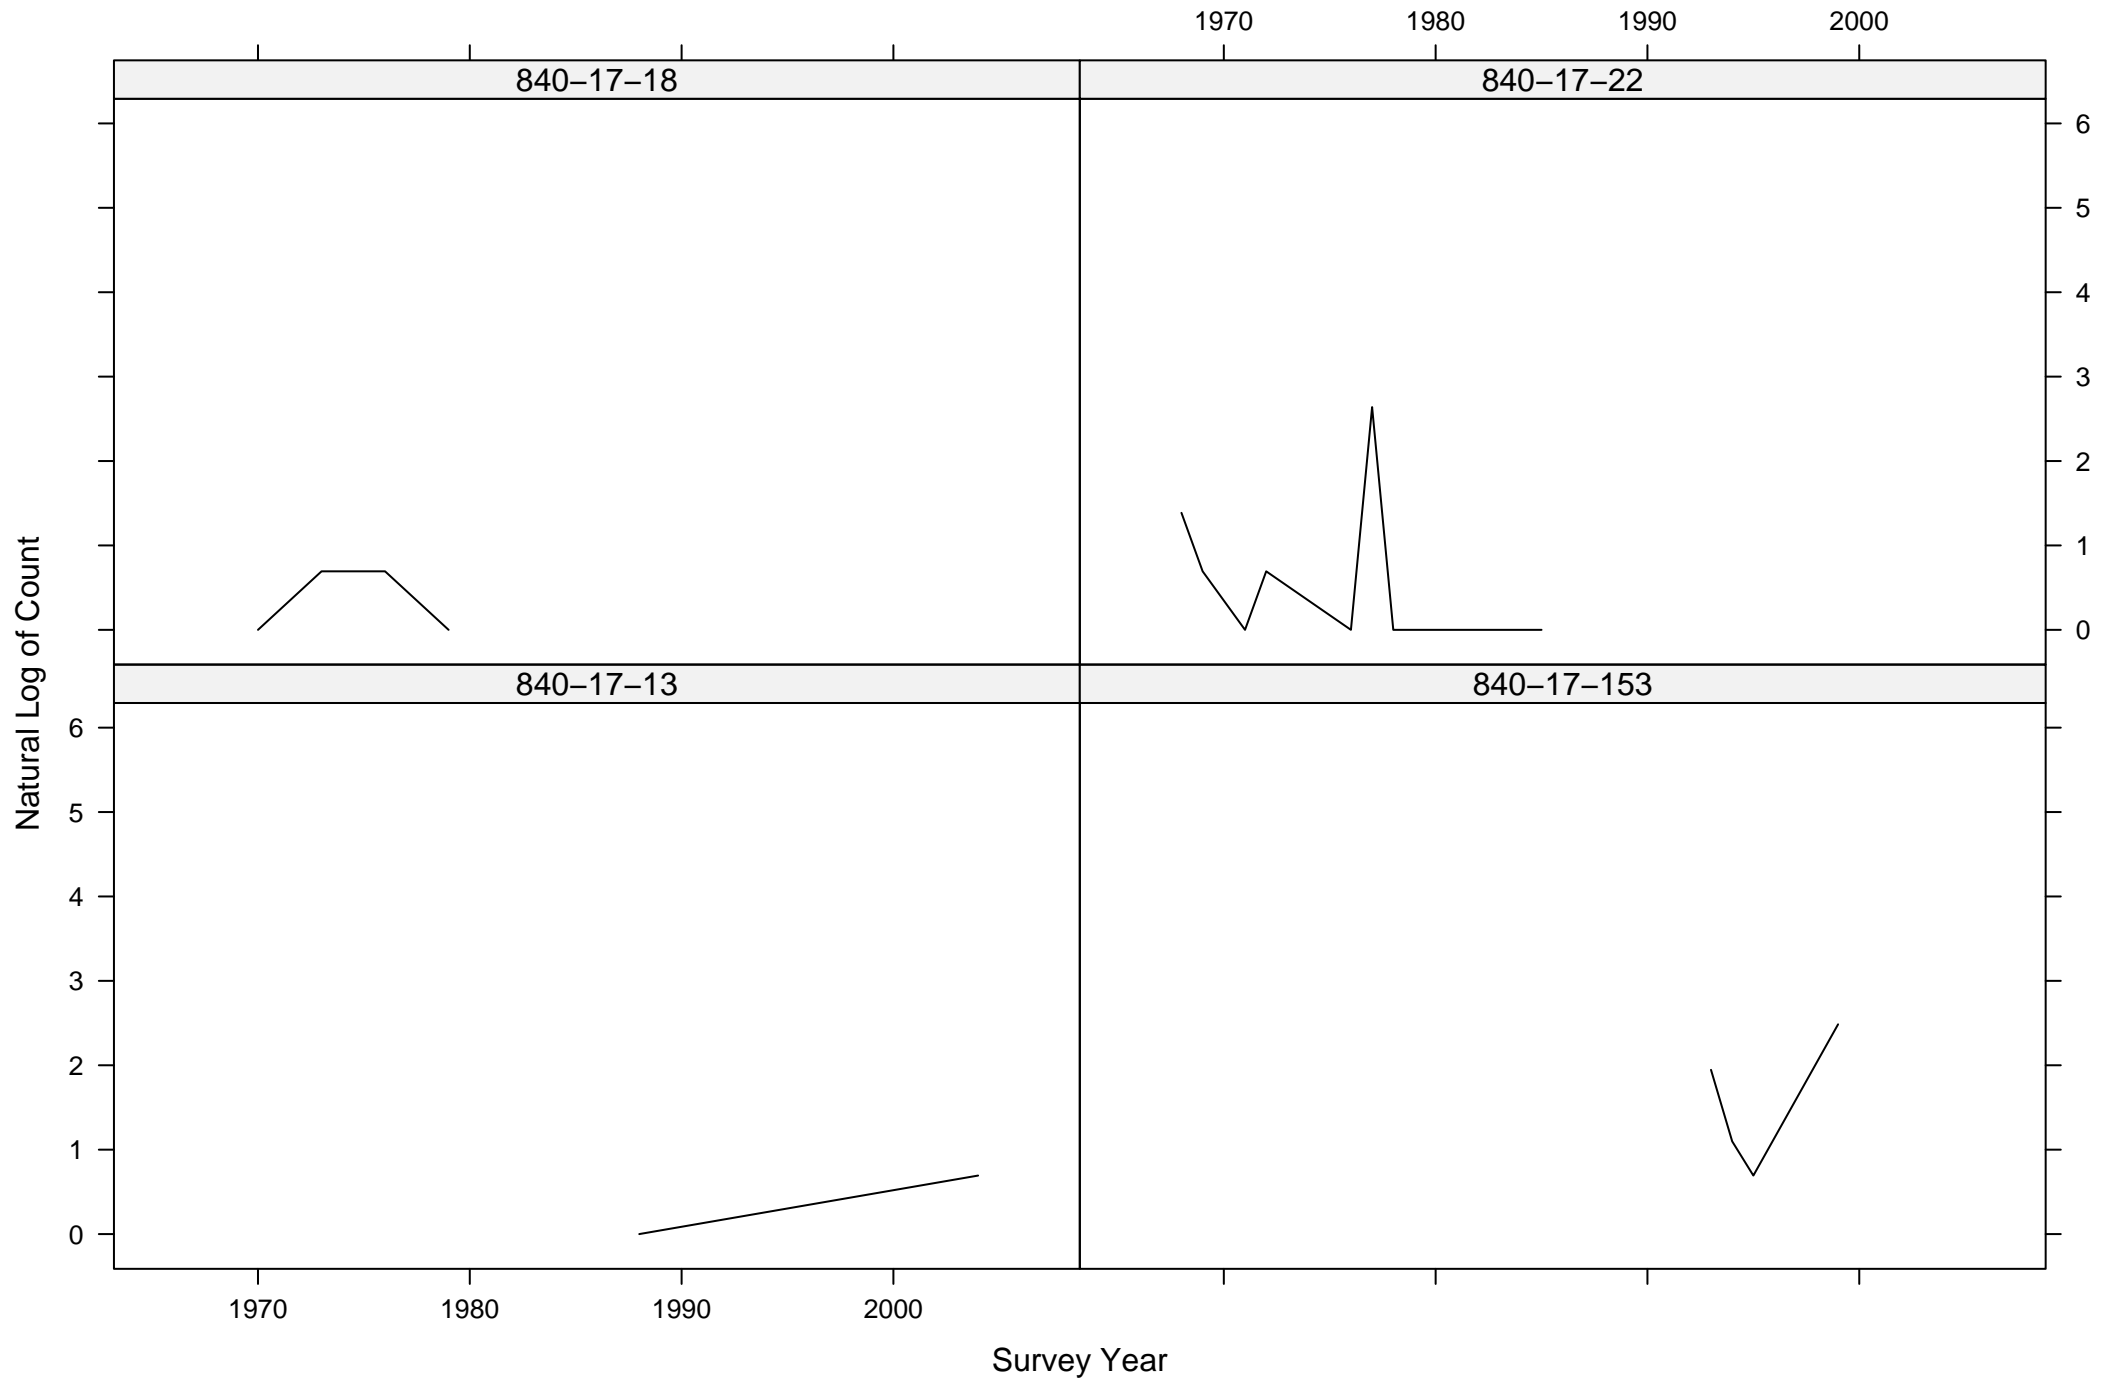

Total Counts of Black-crowned Night-Heron by Route ID

Total Counts of Black-crowned Night-Heron by Route ID

Total Counts of Black-crowned Night-Heron by Route ID

Total Counts of Black-crowned Night-Heron by Route ID