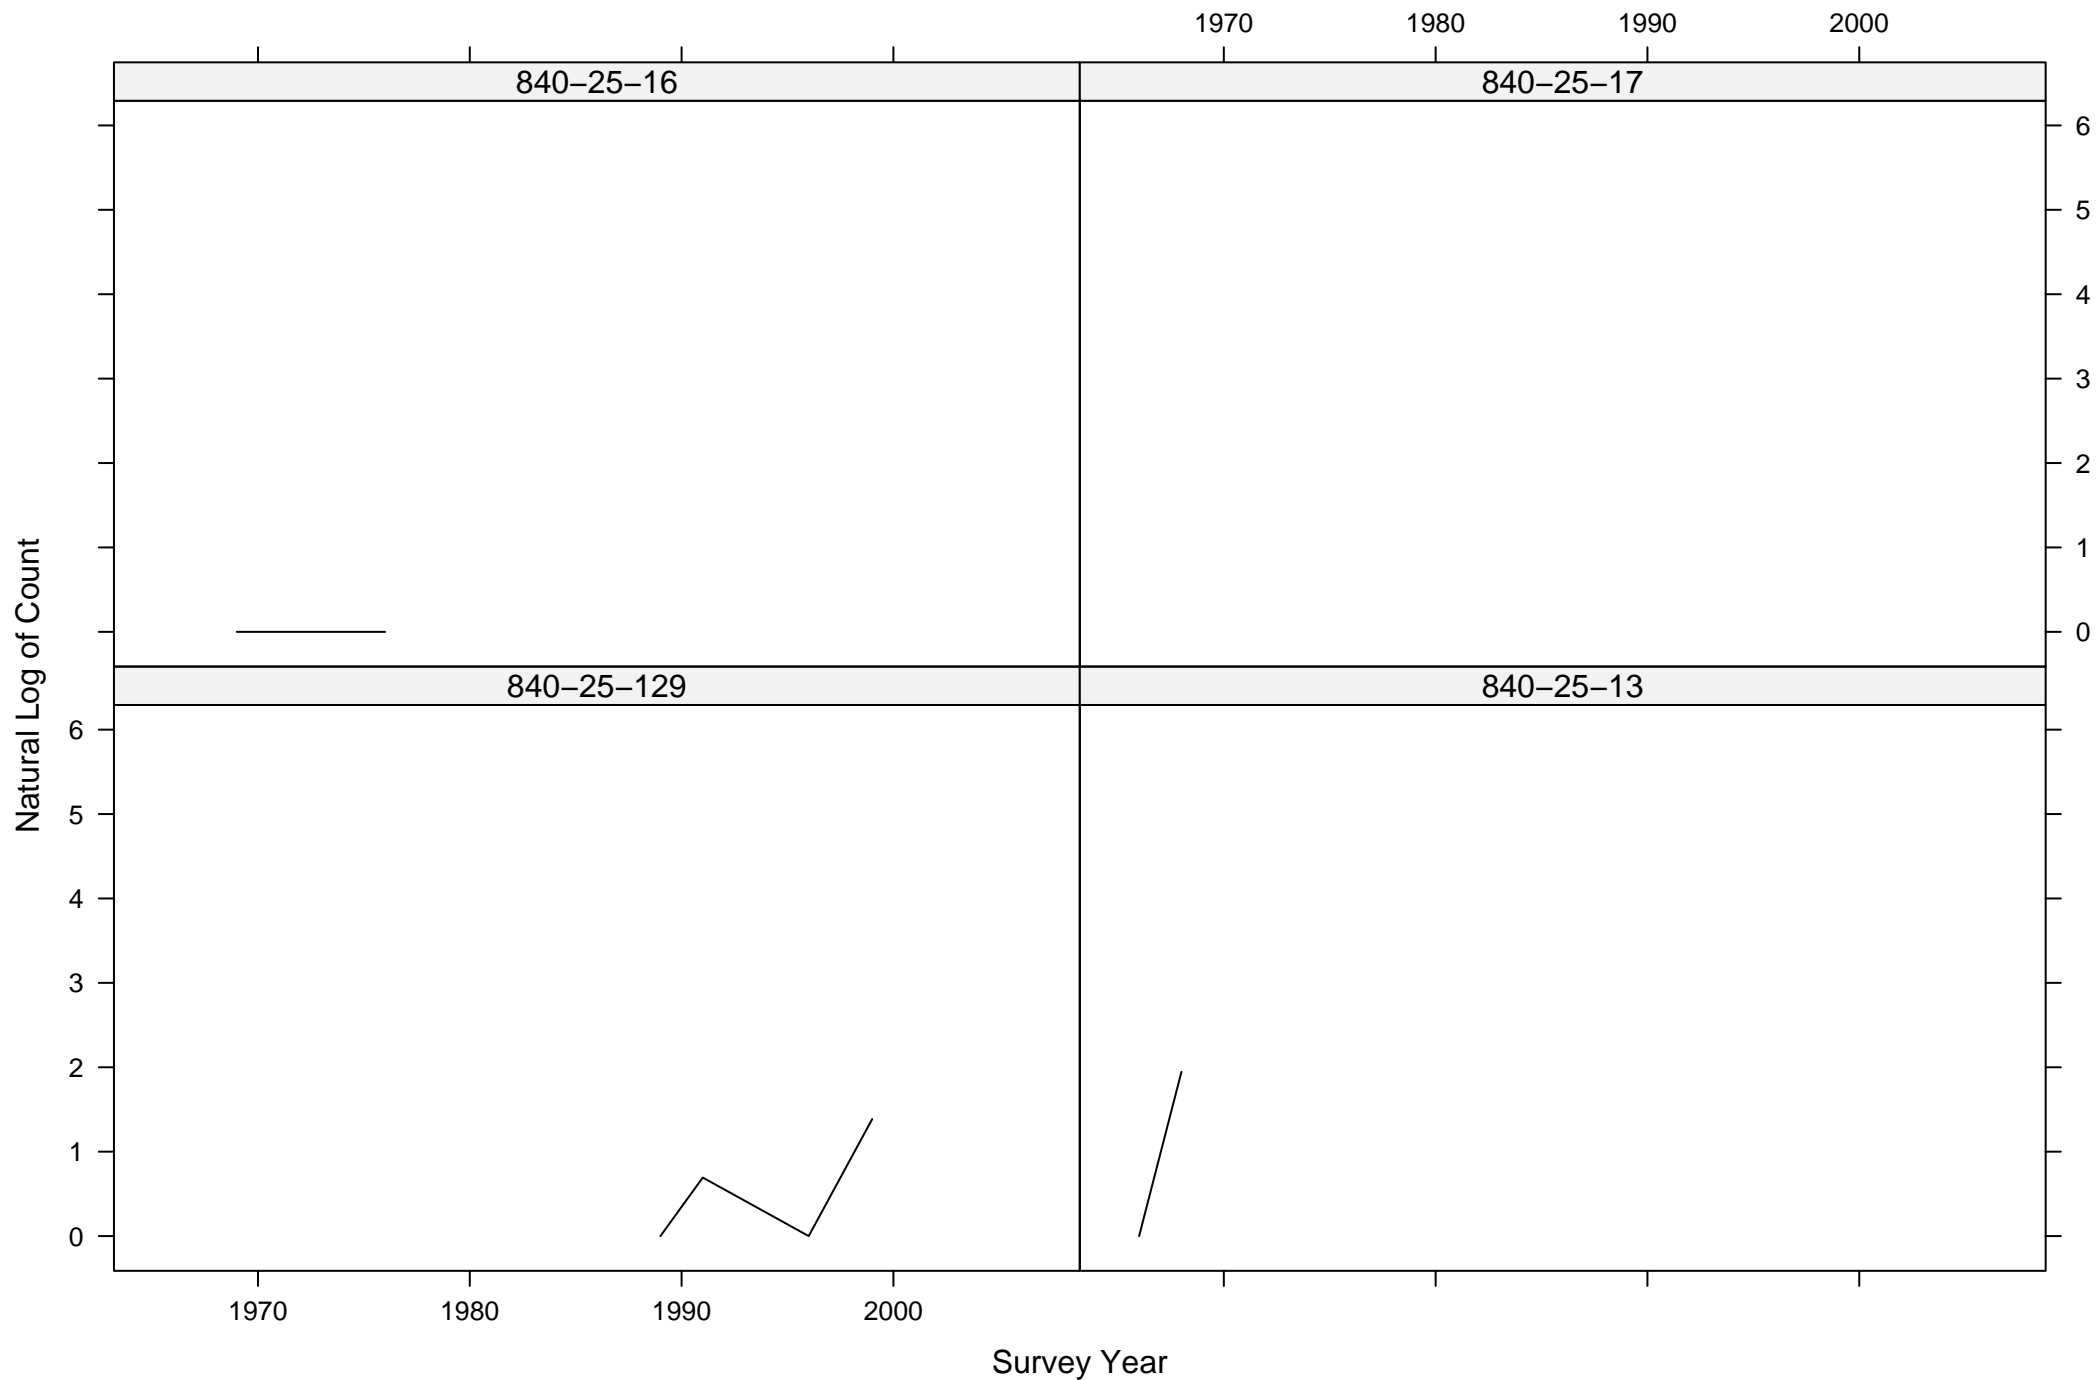

Total Counts of Black-crowned Night-Heron by Route ID