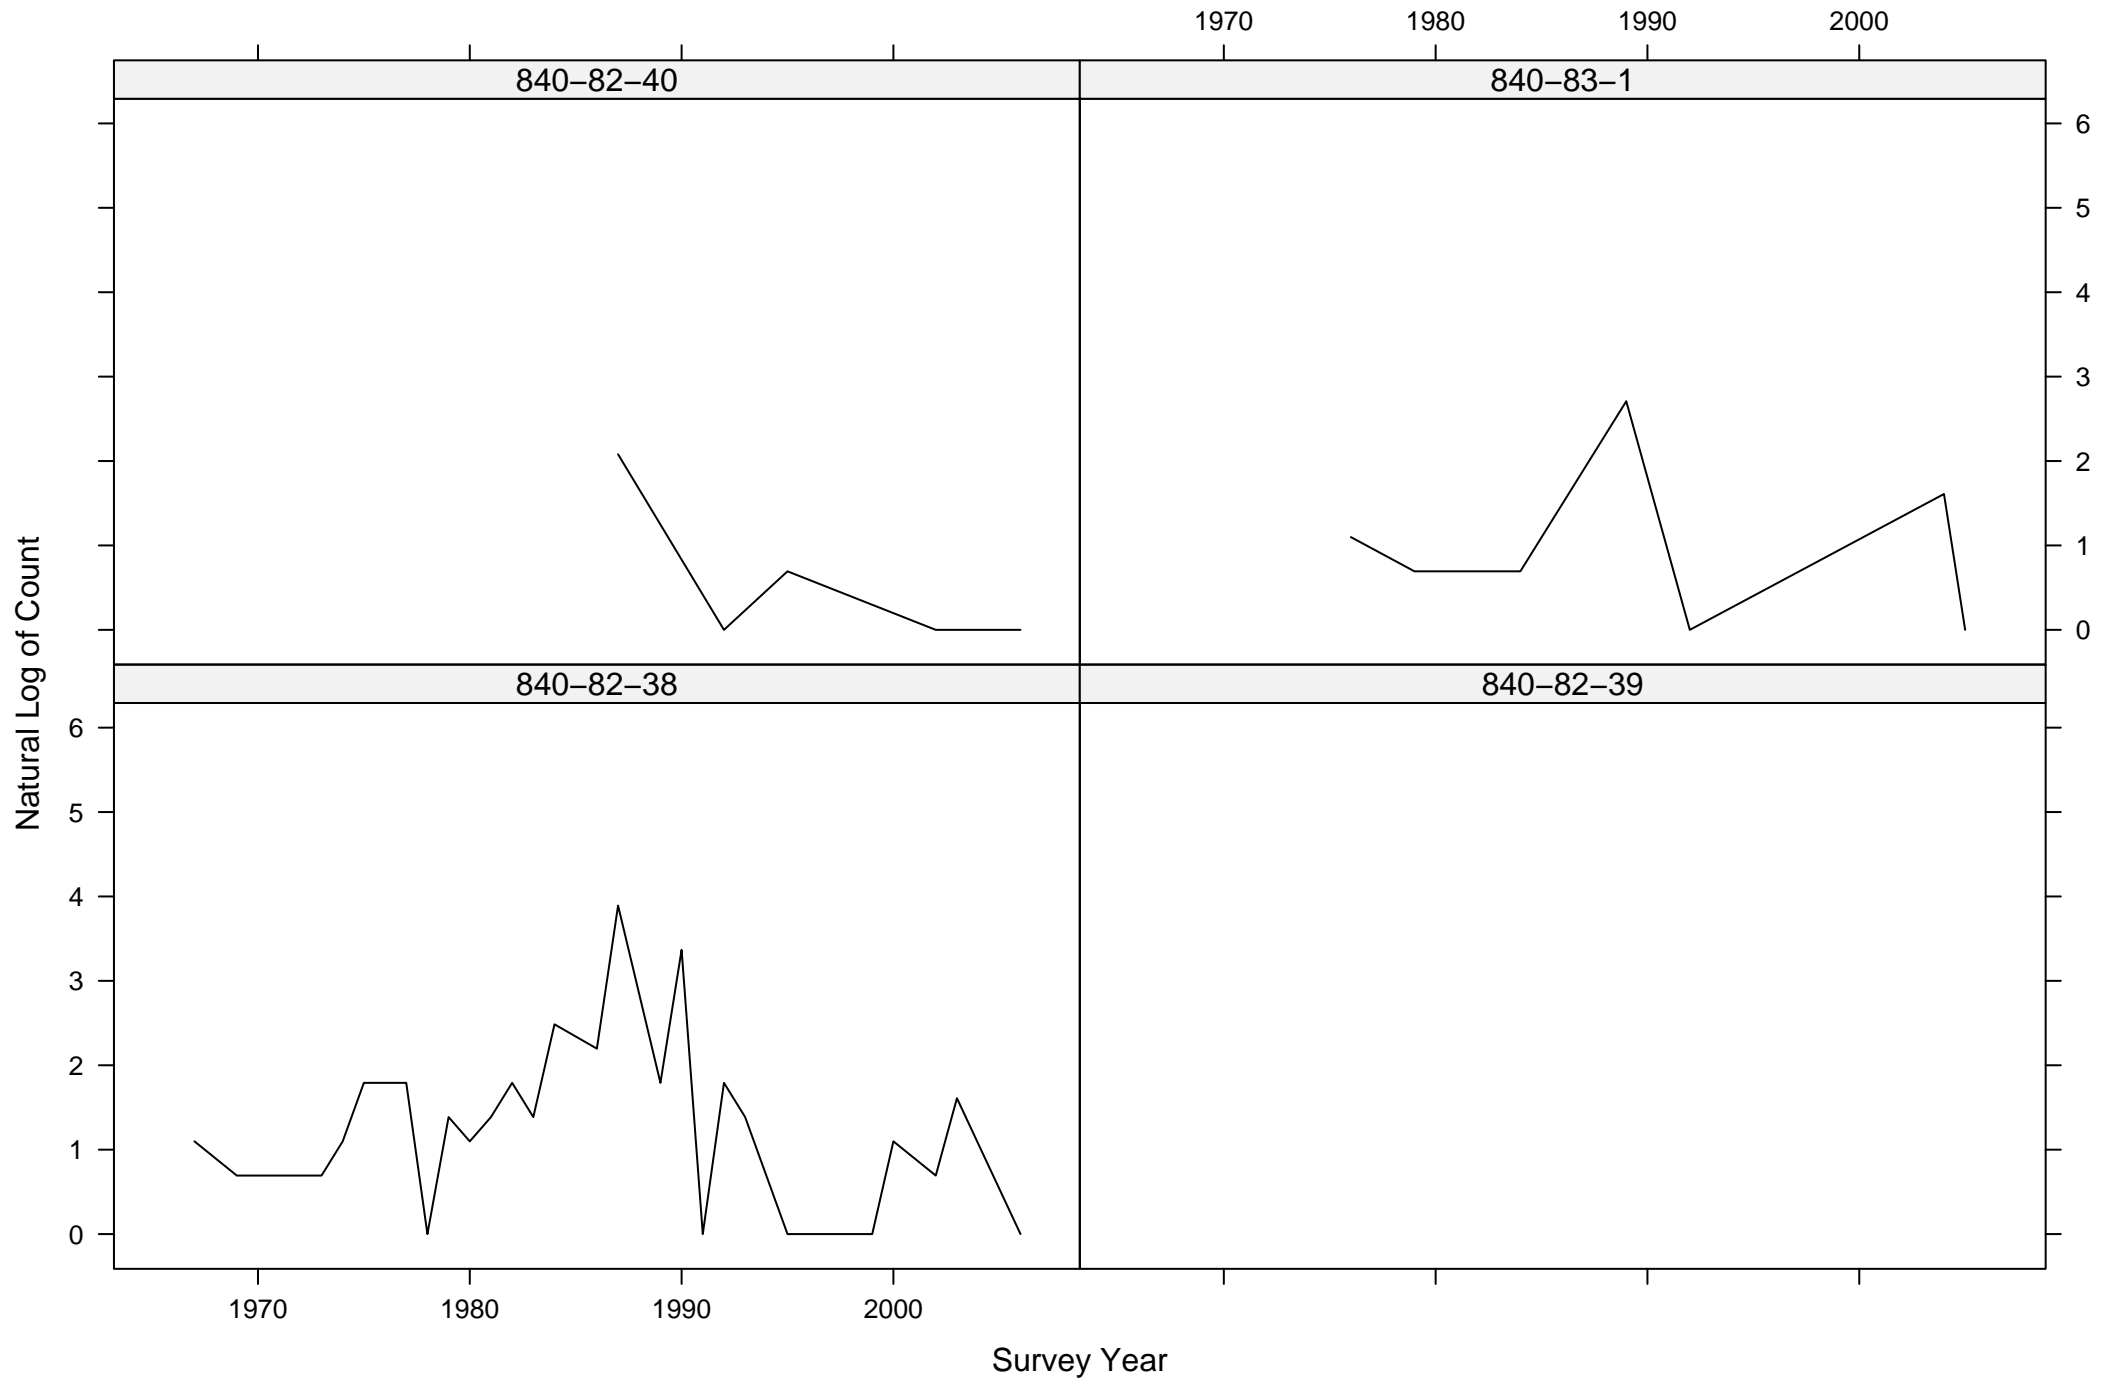

Total Counts of Black-crowned Night-Heron by Route ID