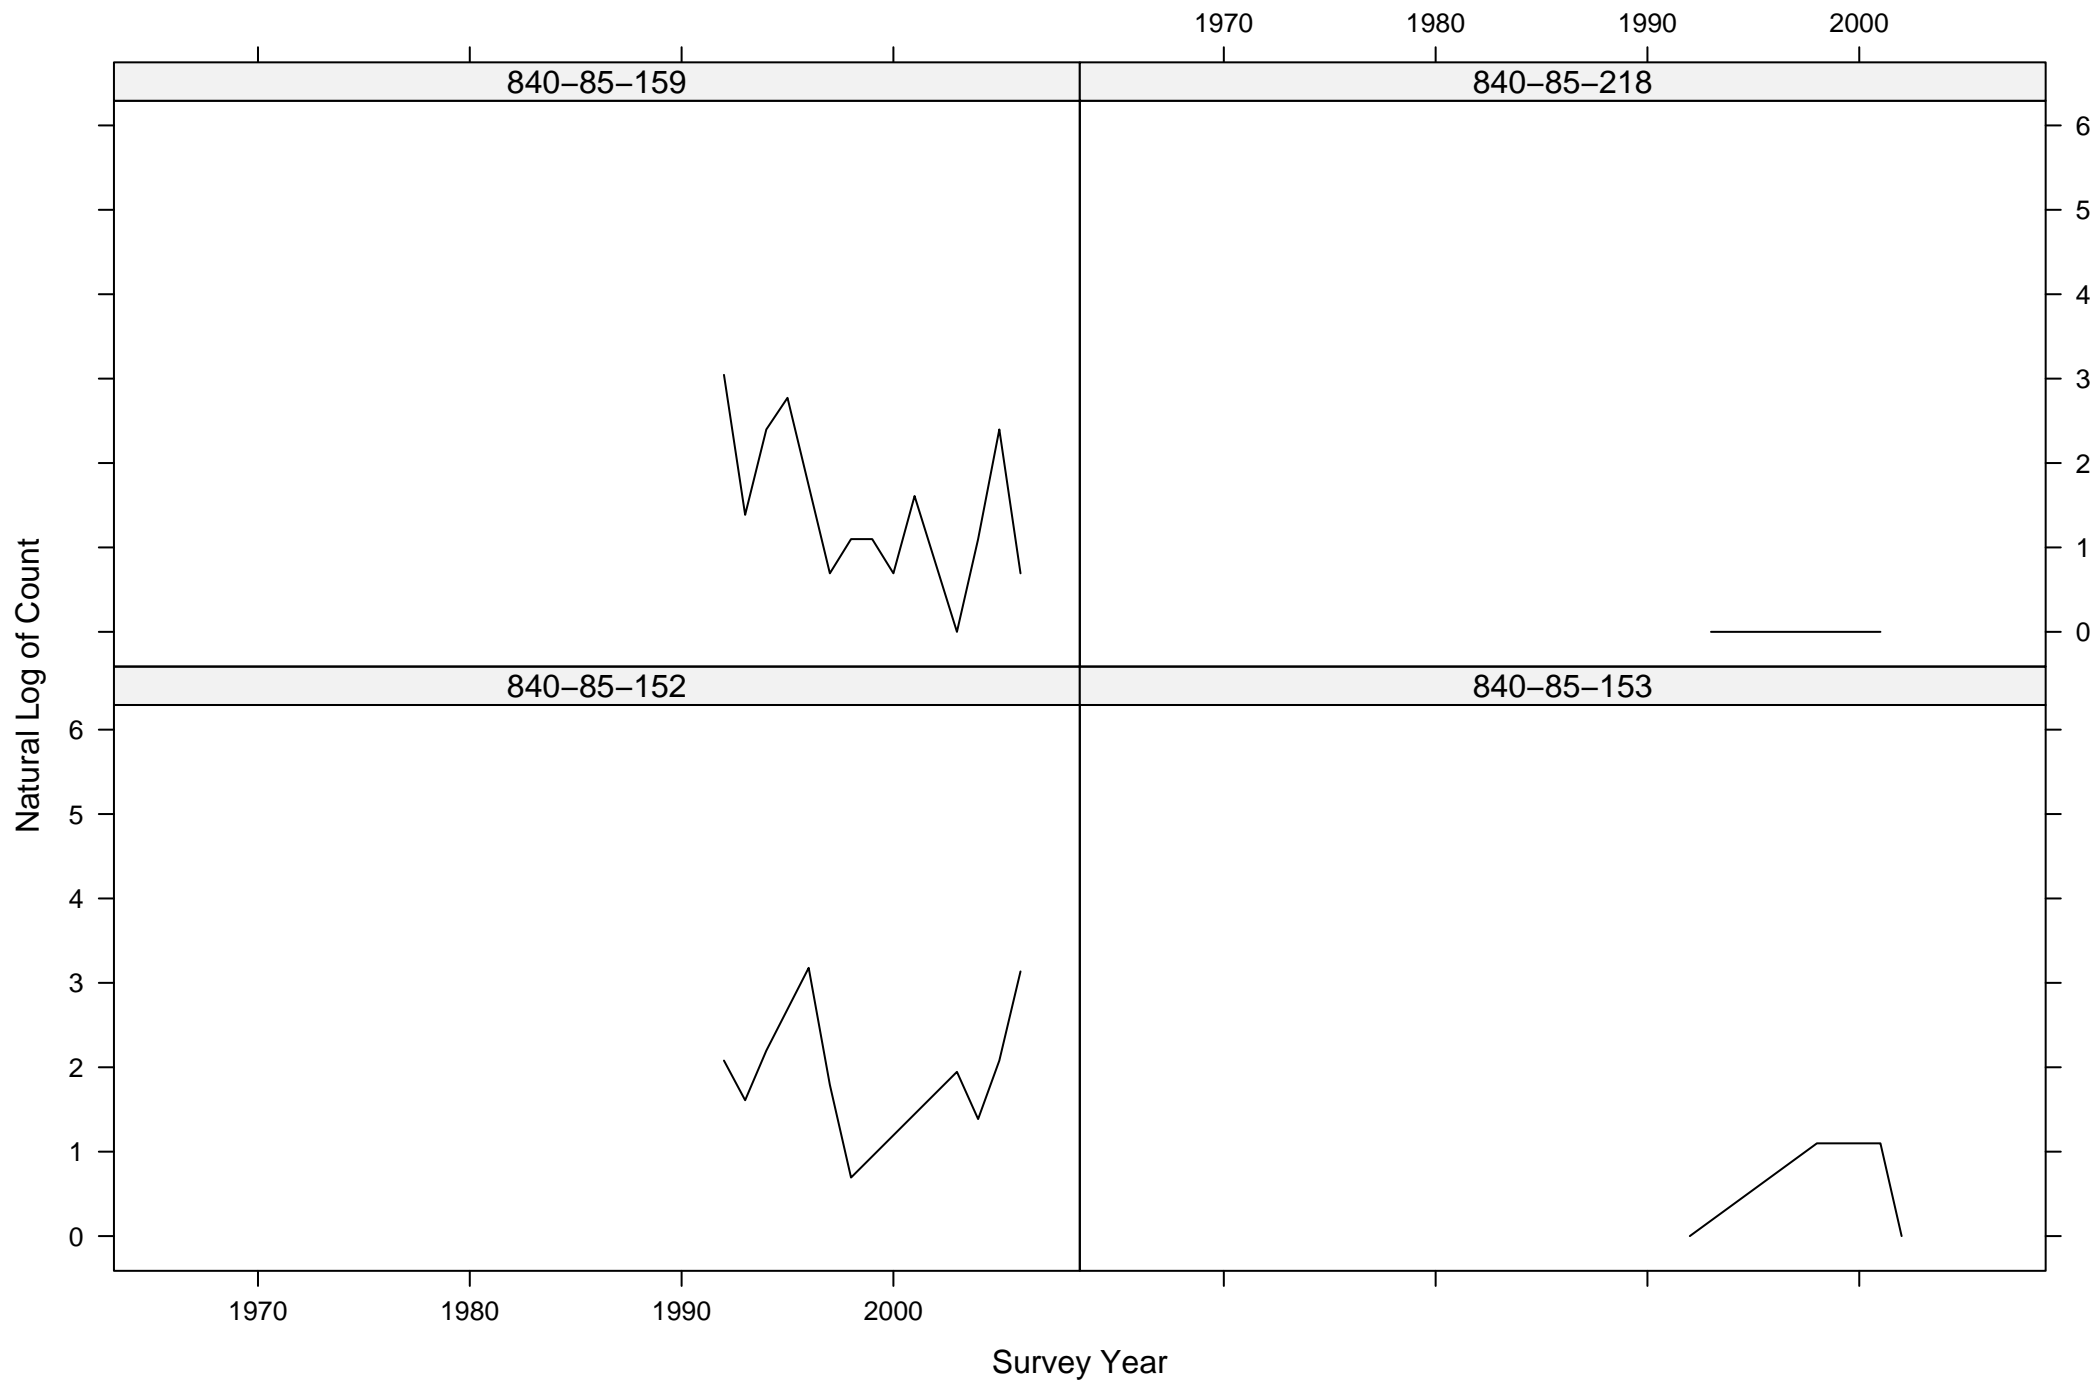

Total Counts of Black-crowned Night-Heron by Route ID

Total Counts of Black-crowned Night-Heron by Route ID

Total Counts of Black-crowned Night-Heron by Route ID

Total Counts of Black-crowned Night-Heron by Route ID