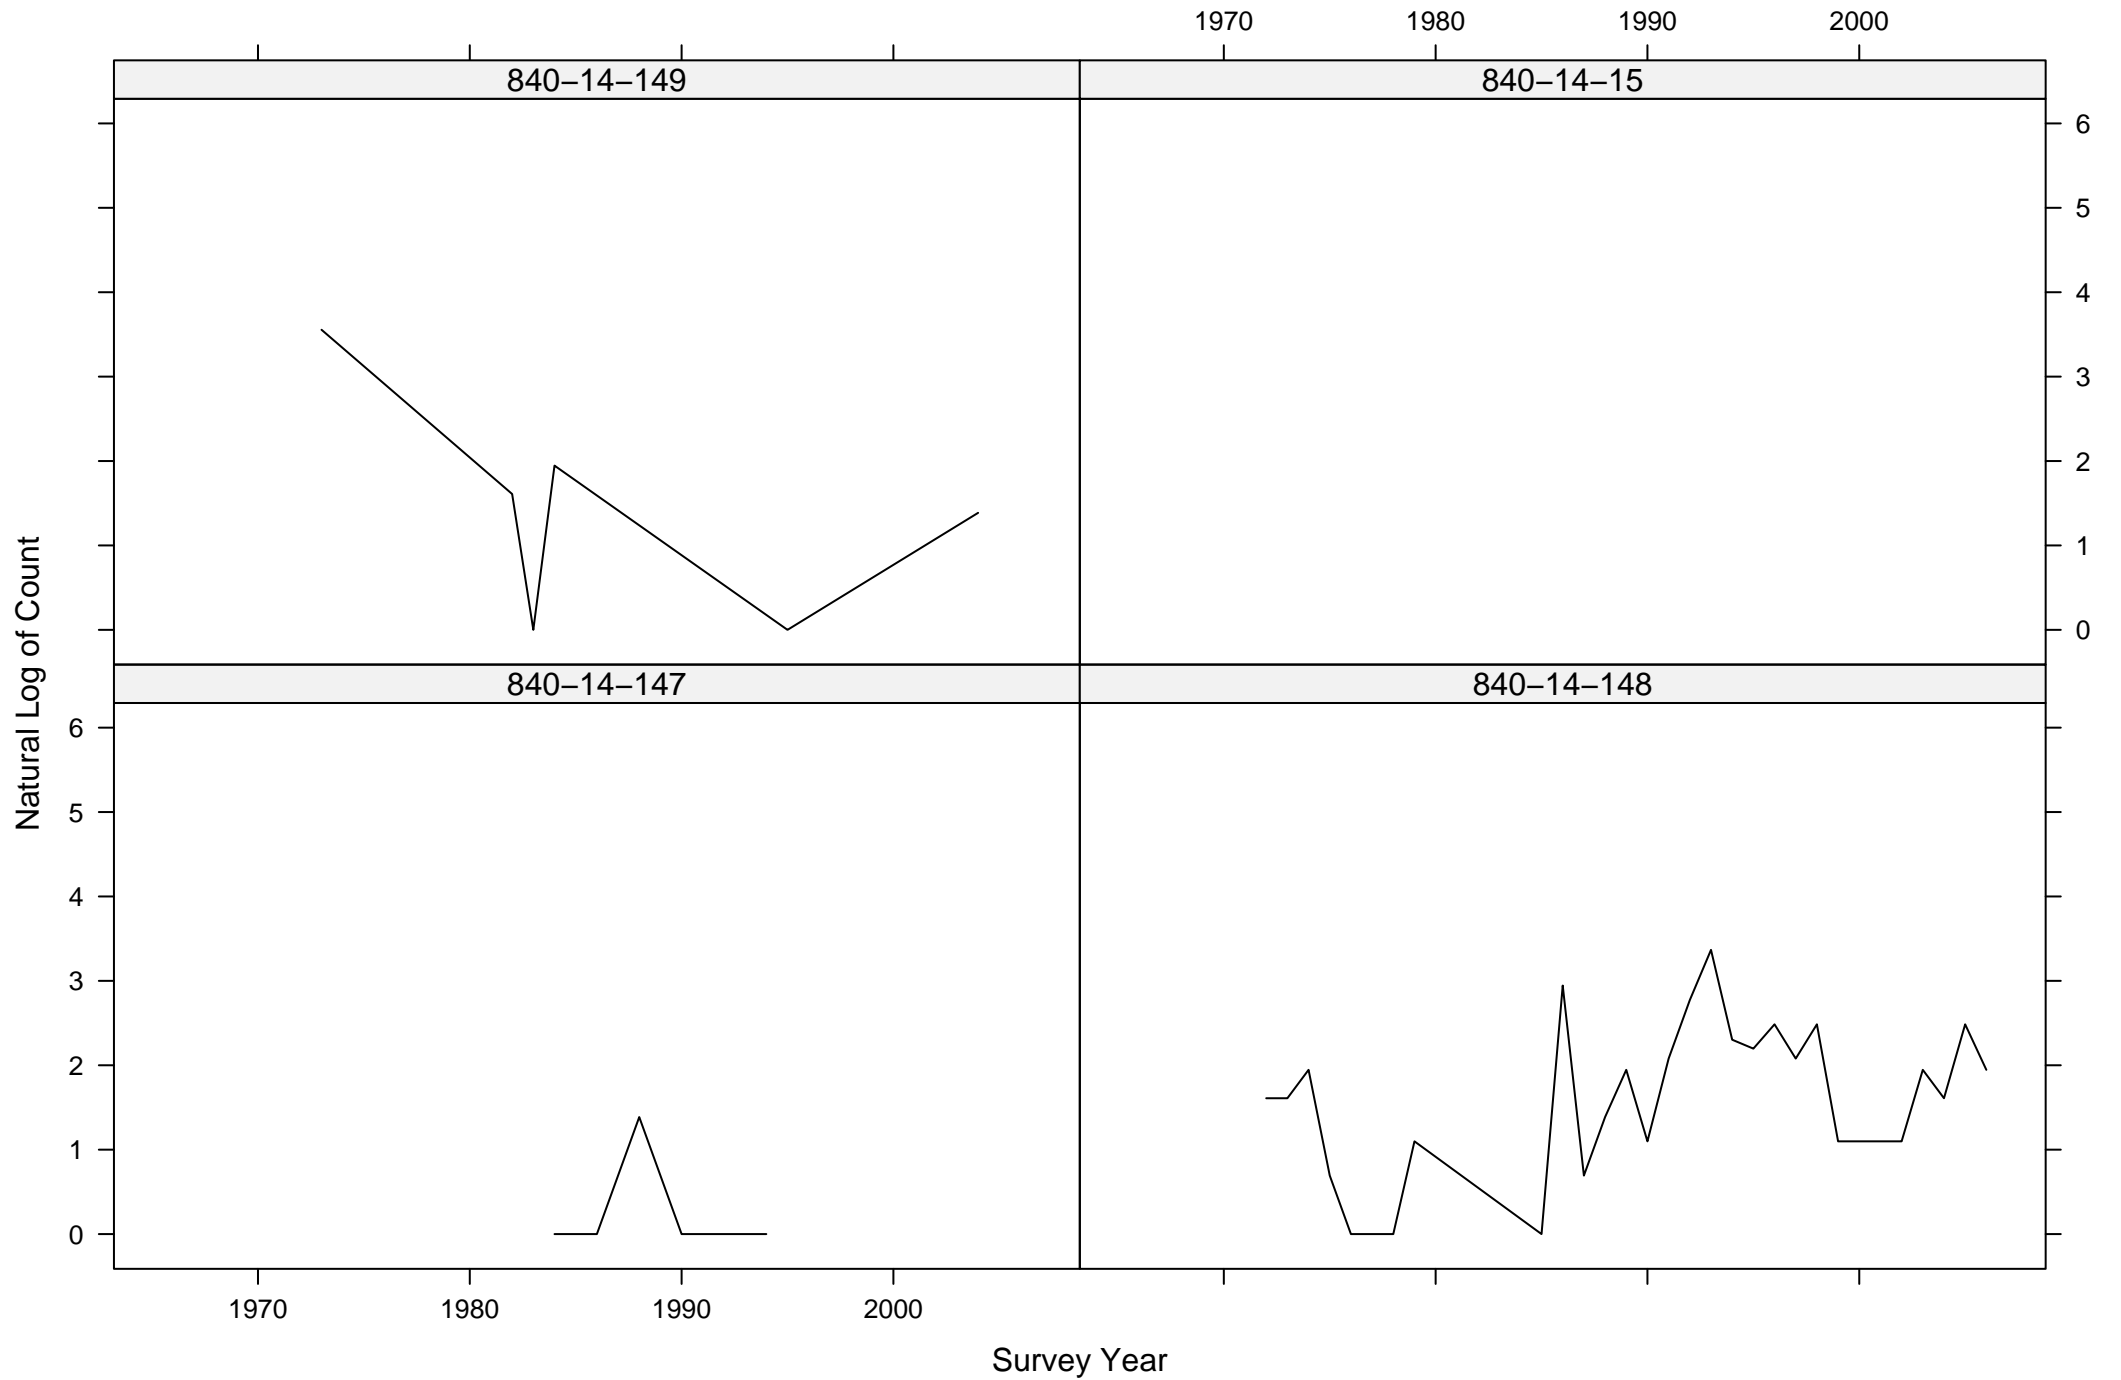

Total Counts of Black-crowned Night-Heron by Route ID