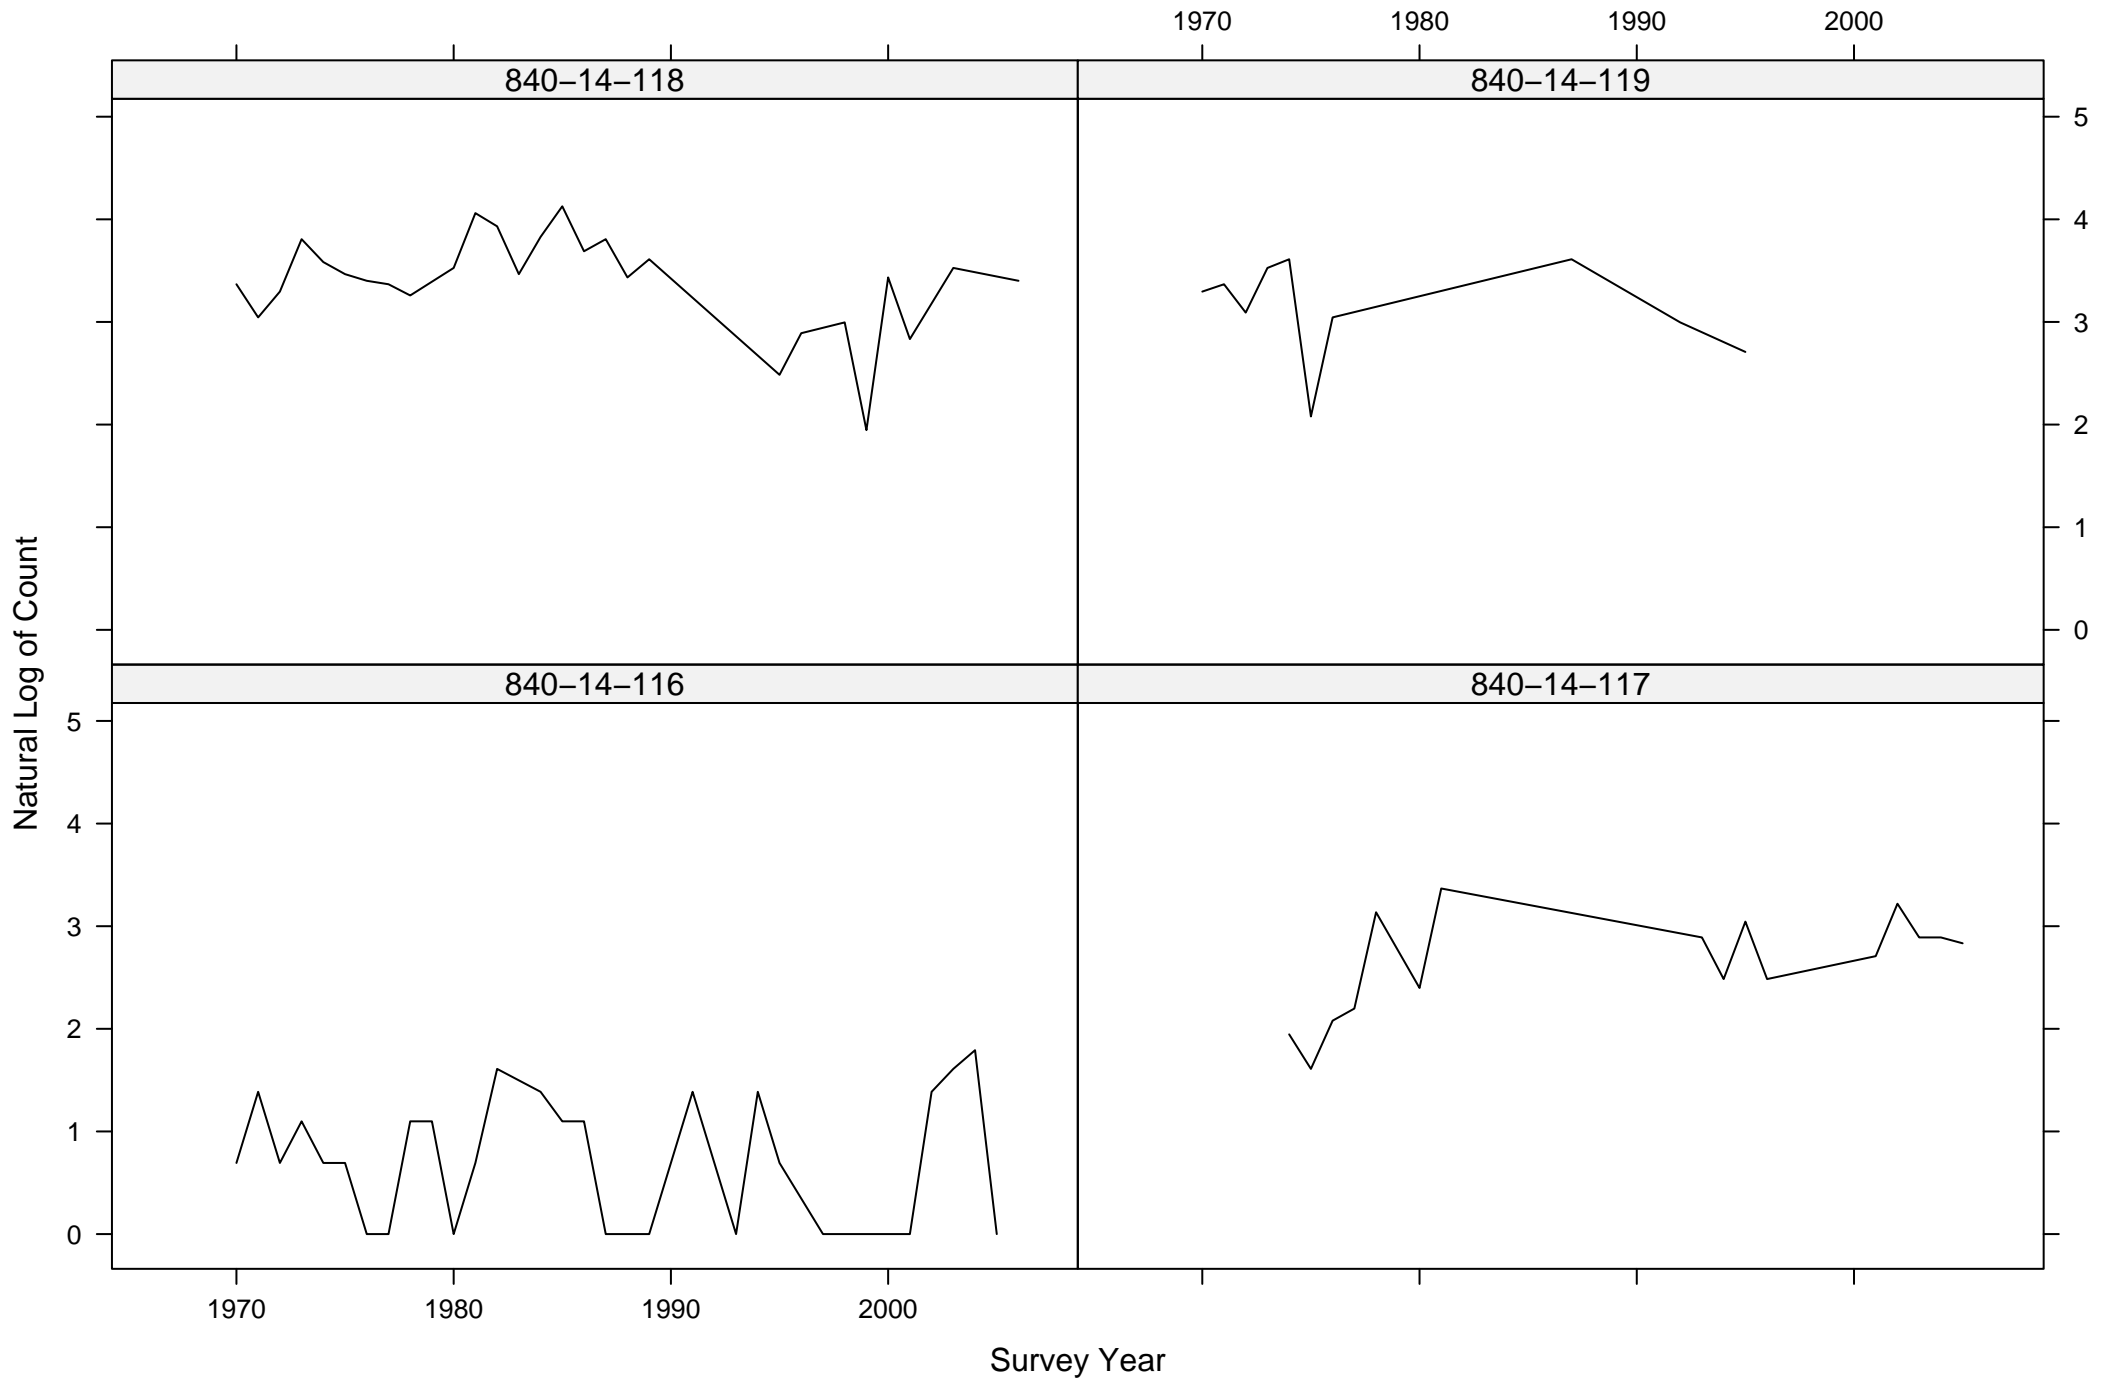

Total Counts of Ash-throated Flycatcher by Route ID