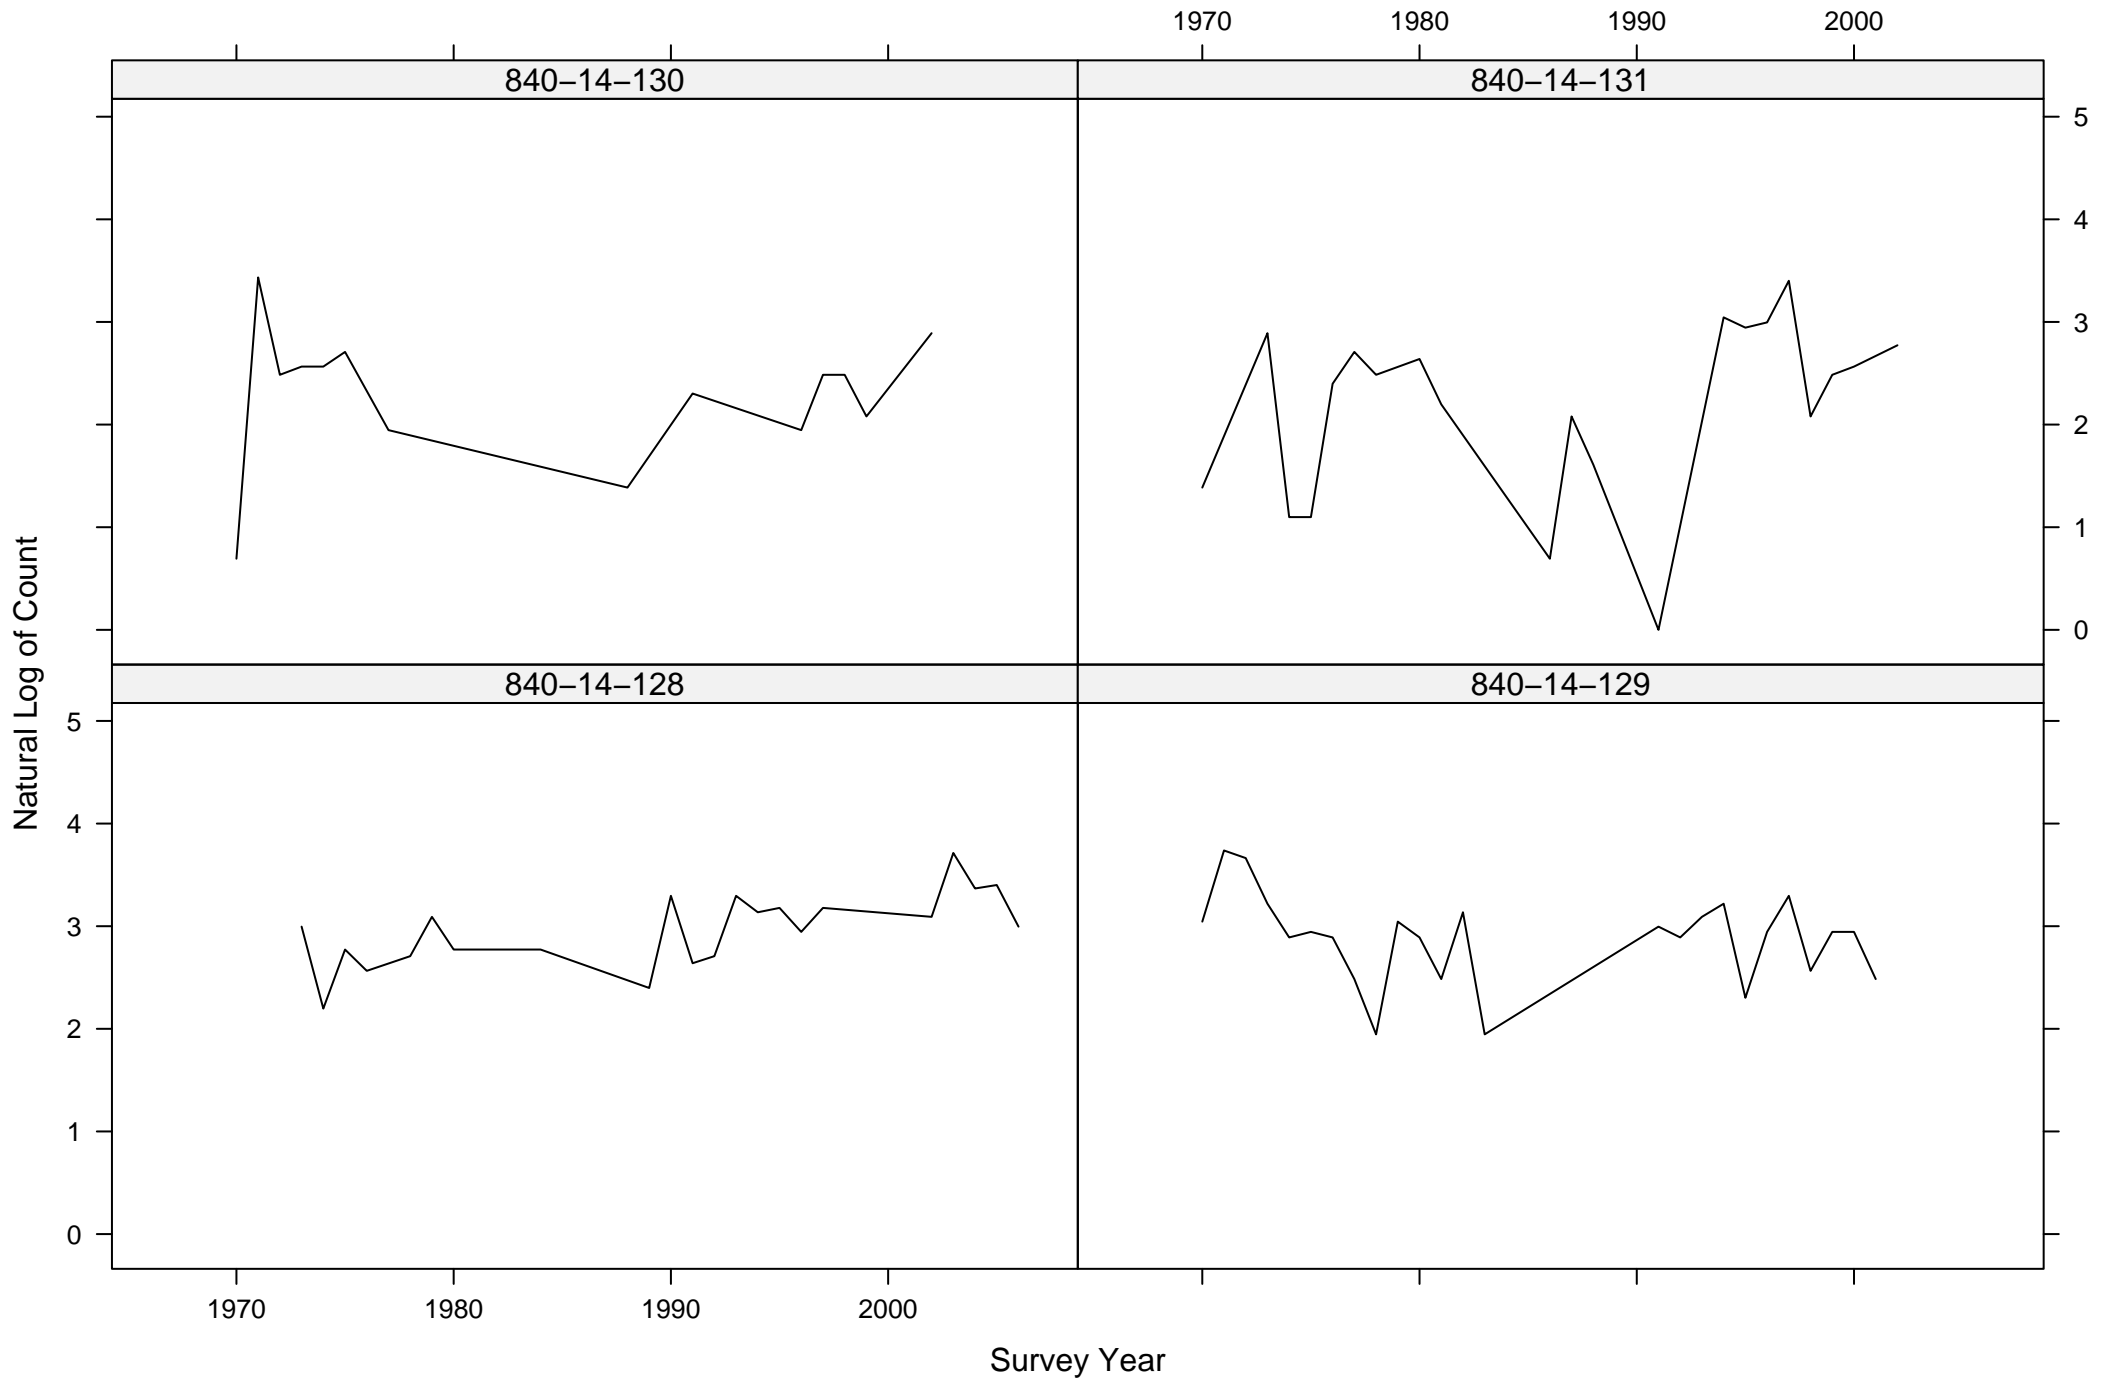

Total Counts of Ash-throated Flycatcher by Route ID