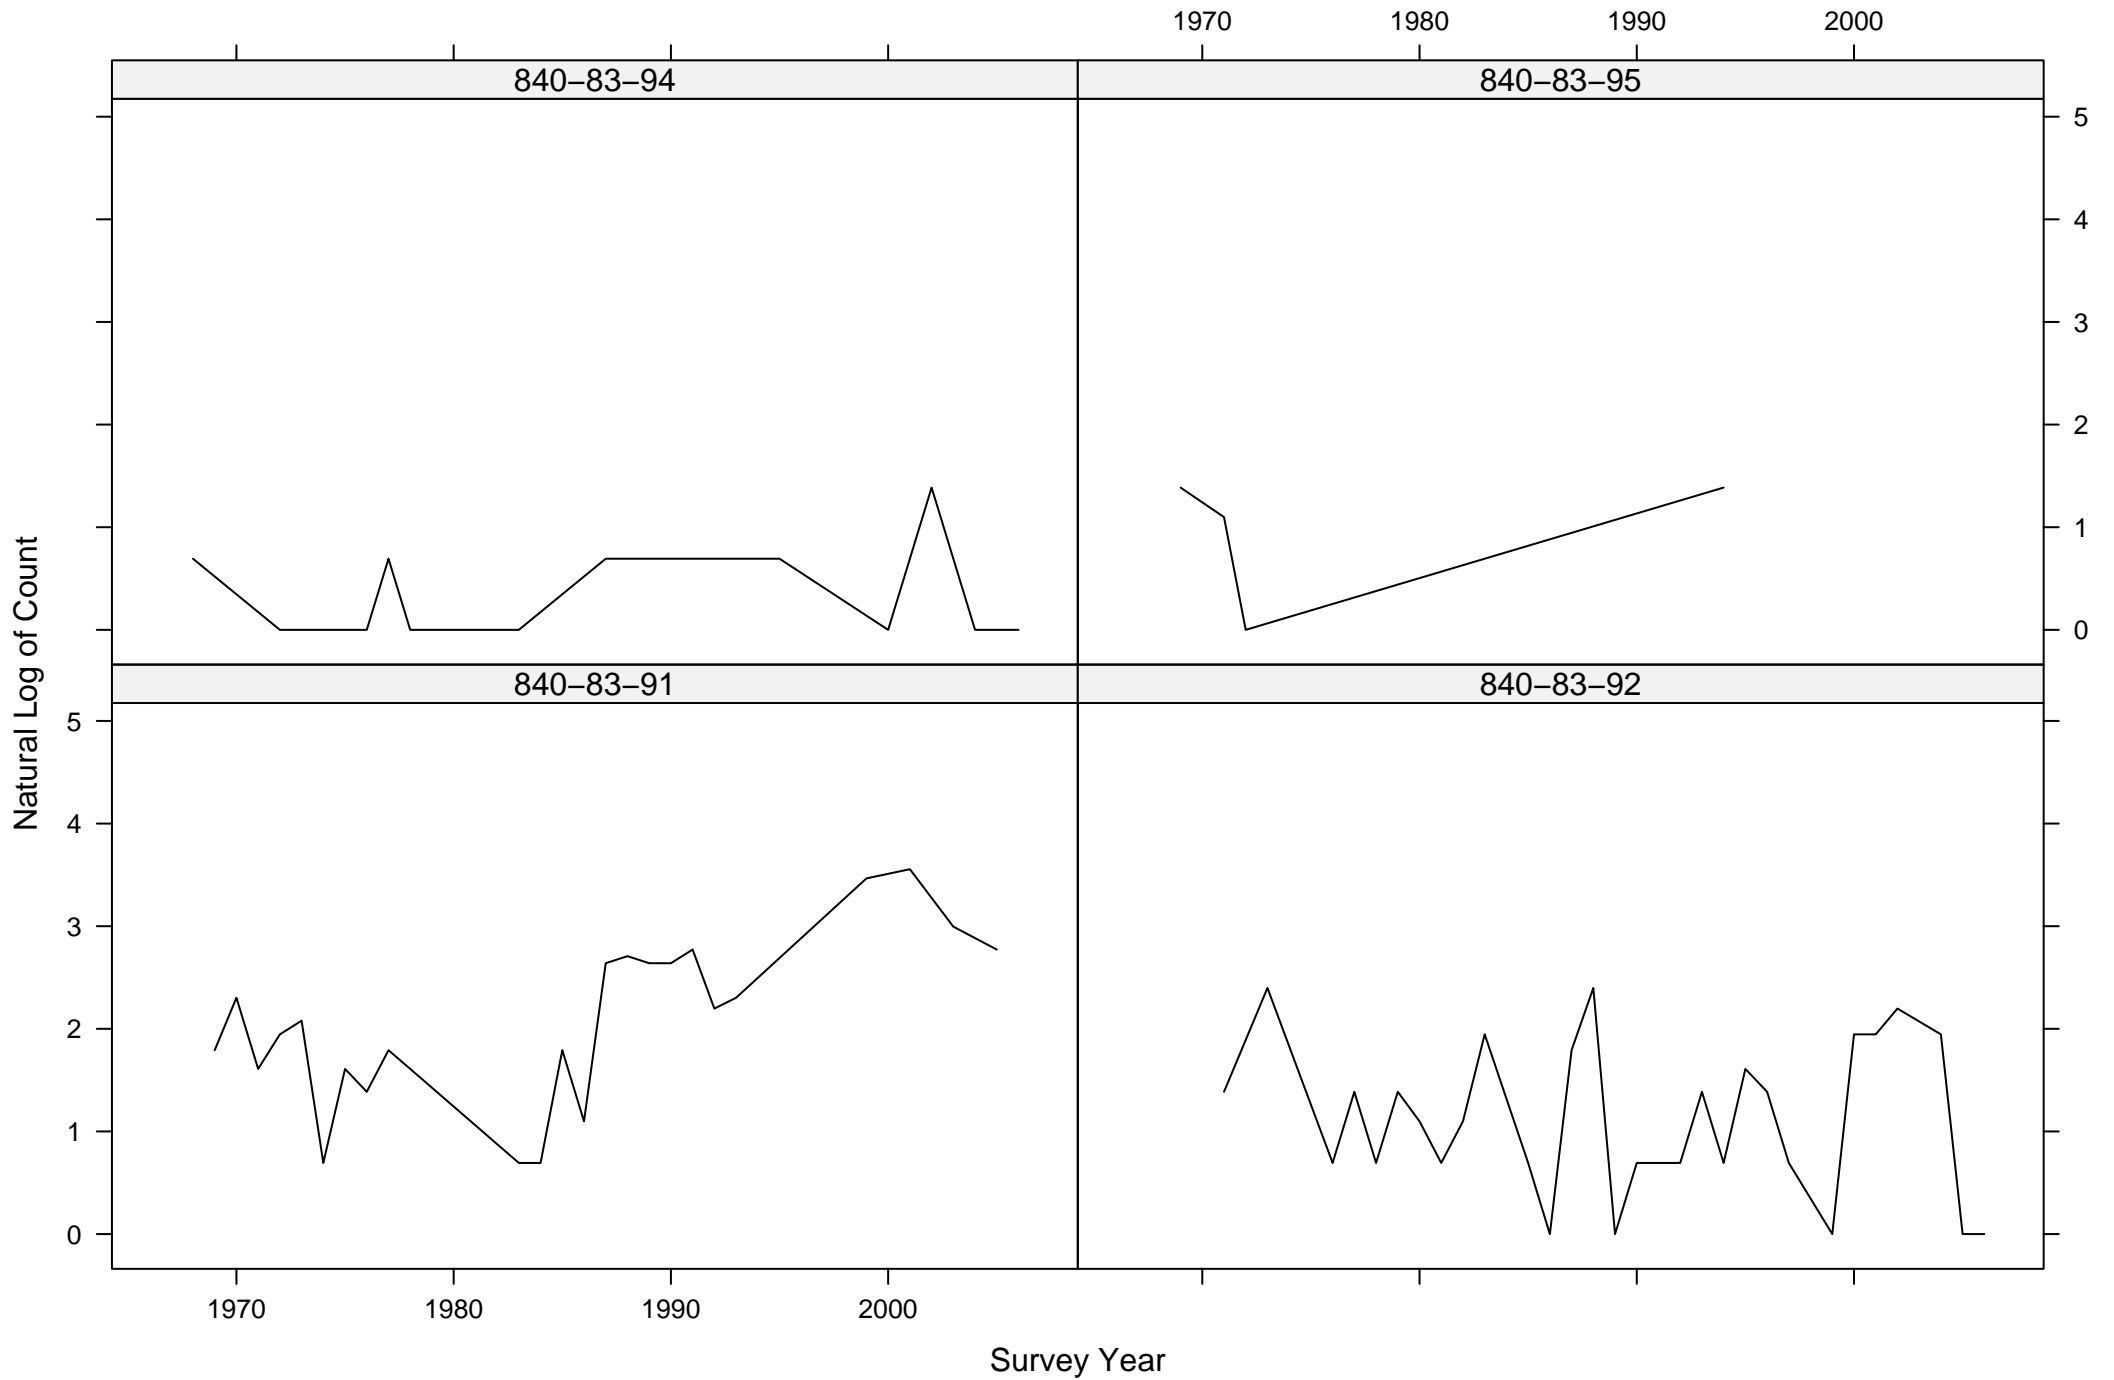

Total Counts of Ash-throated Flycatcher by Route ID