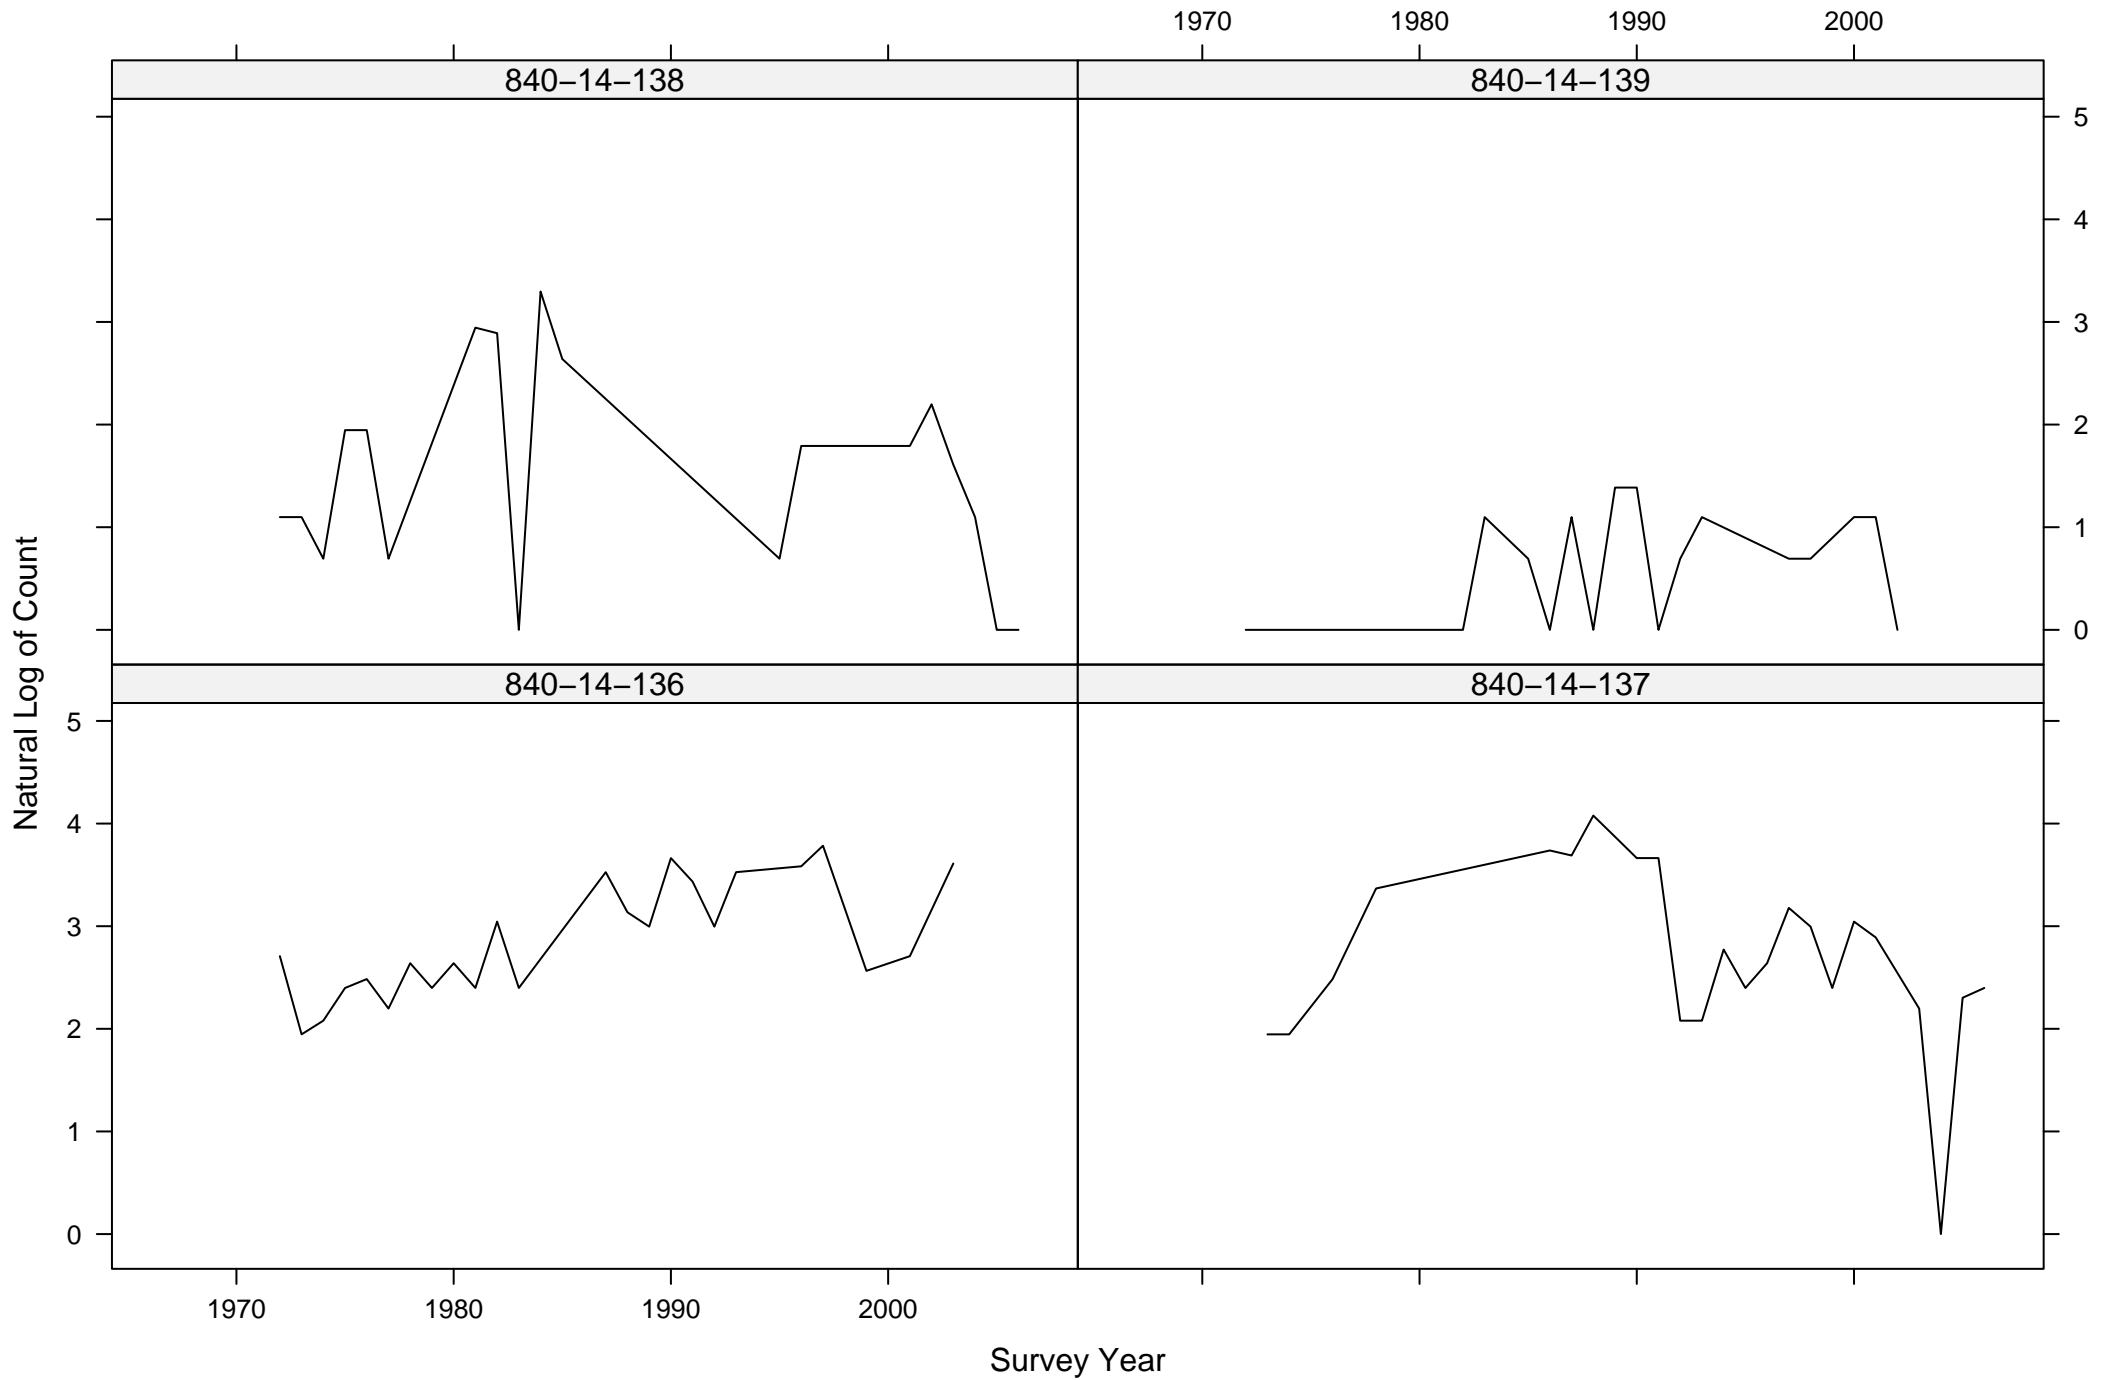

Total Counts of Ash-throated Flycatcher by Route ID