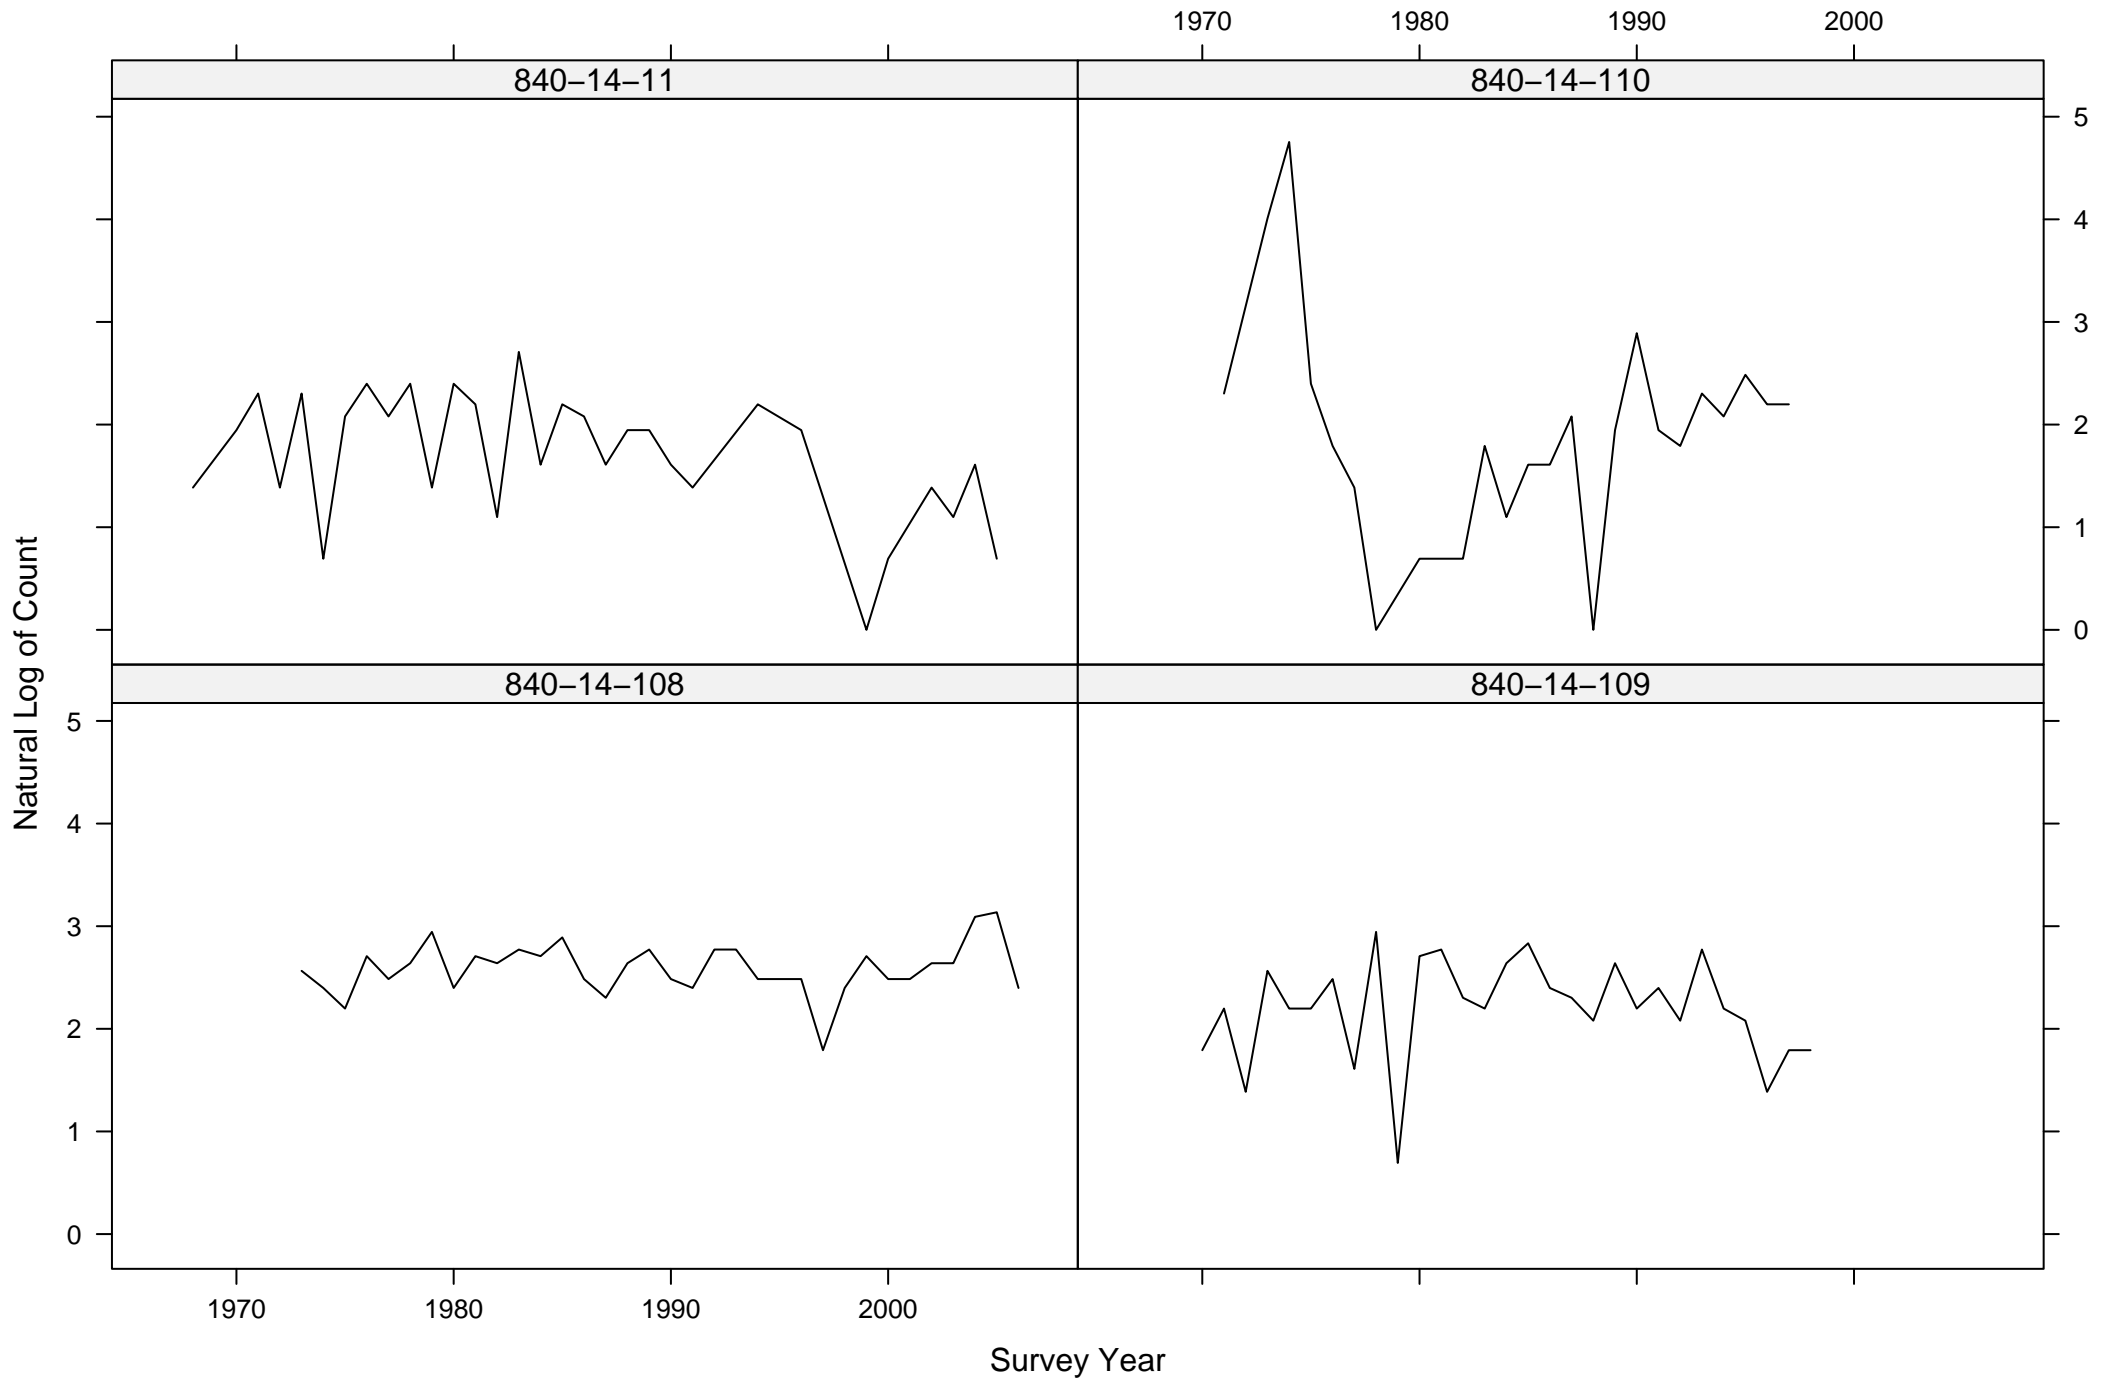

Total Counts of Ash-throated Flycatcher by Route ID