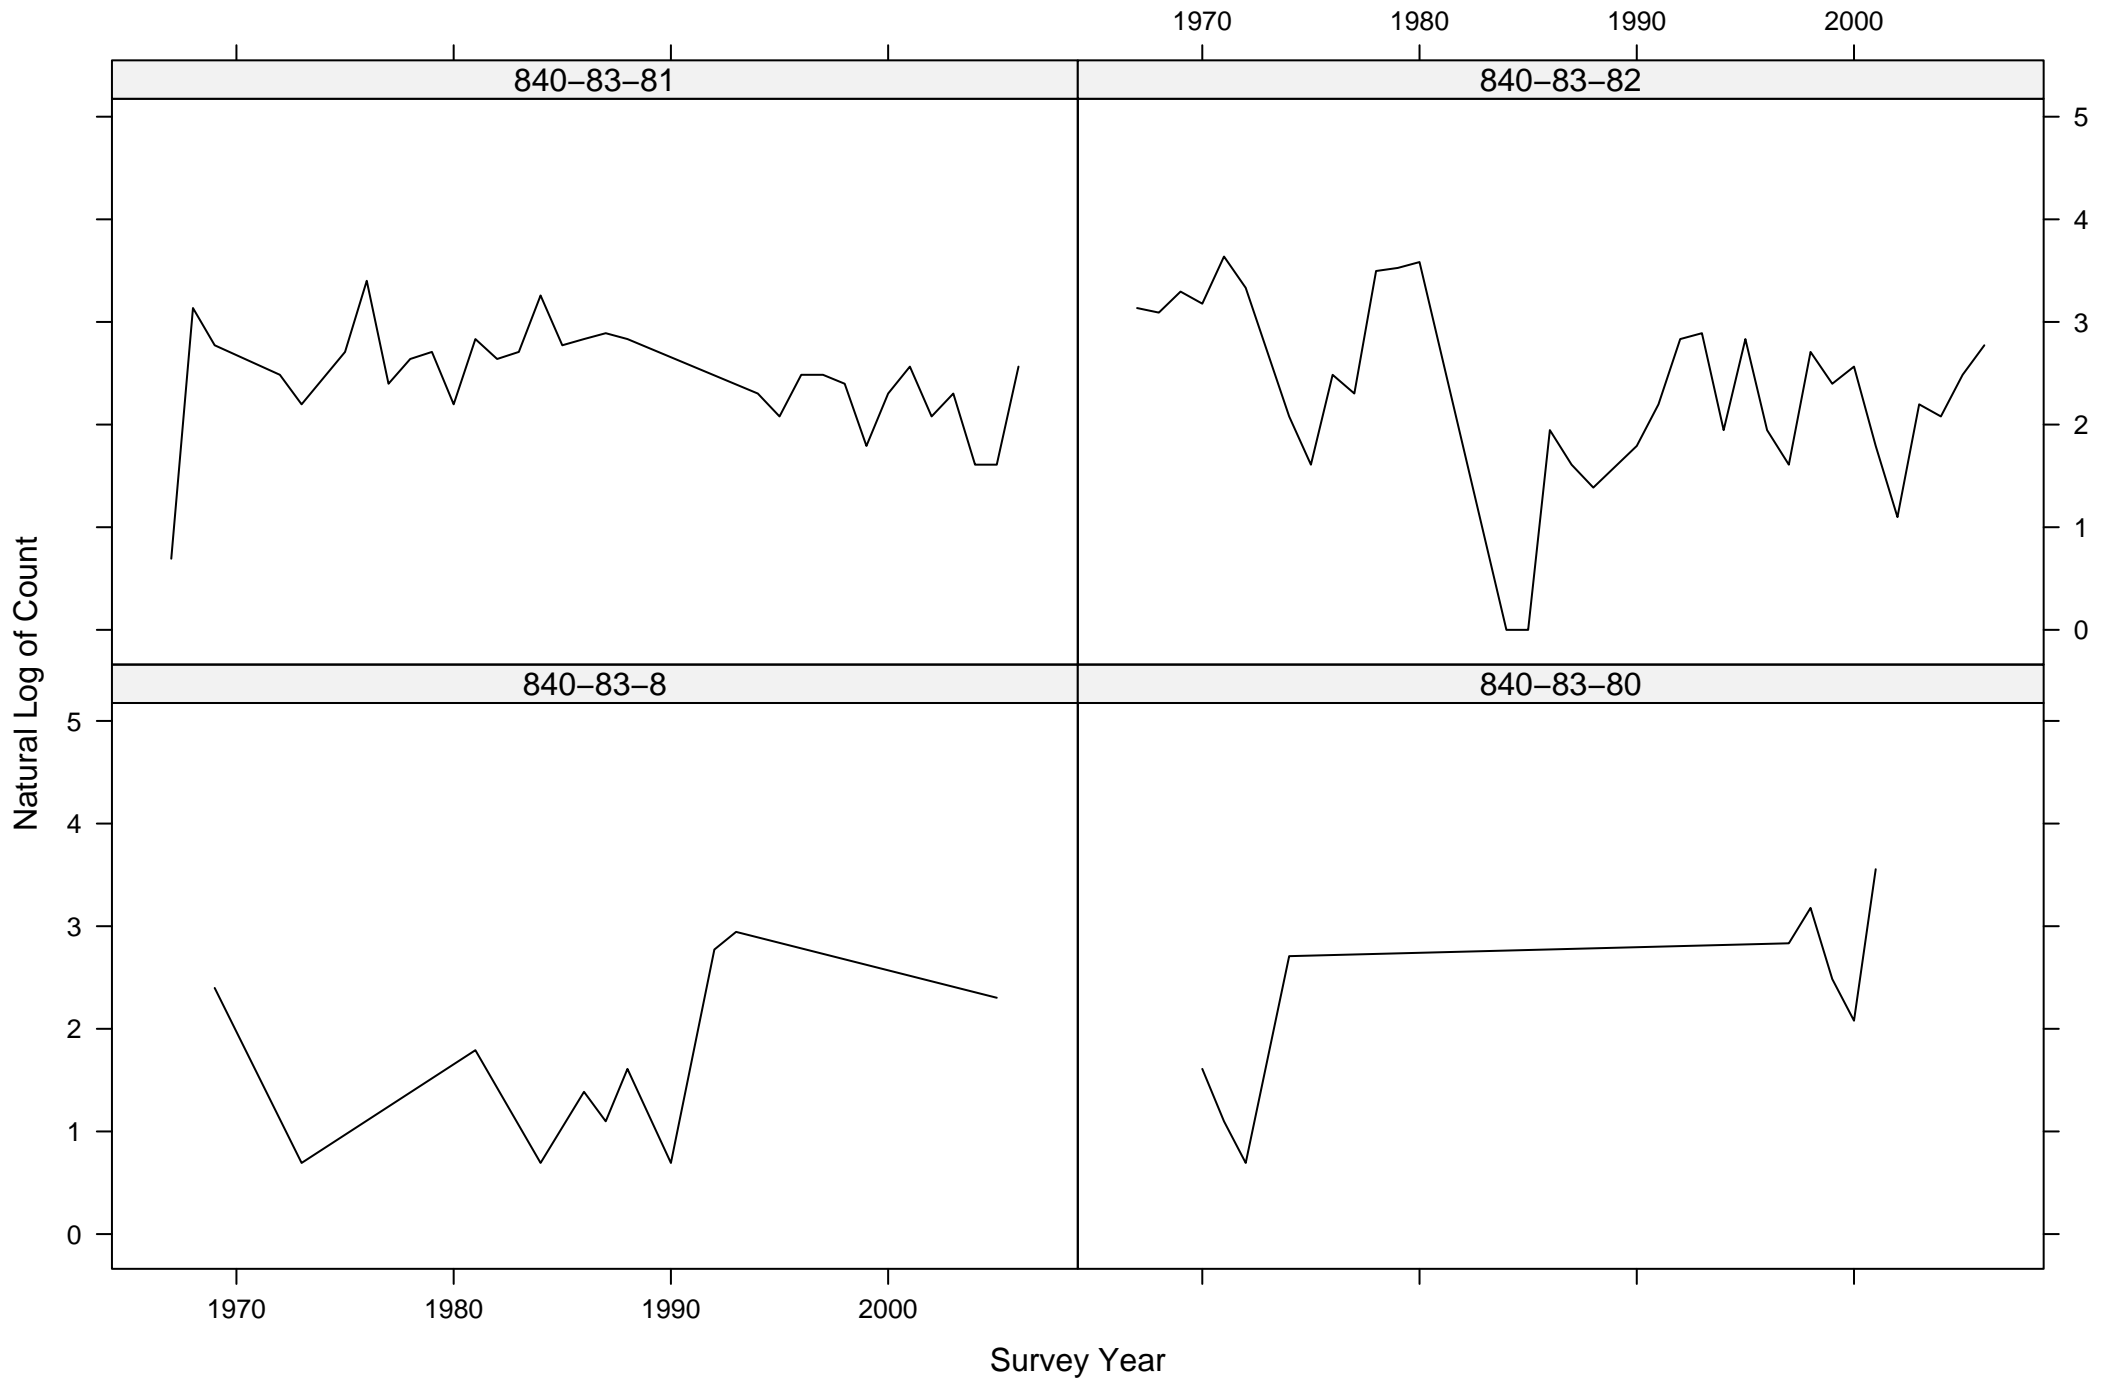

Total Counts of Ash-throated Flycatcher by Route ID