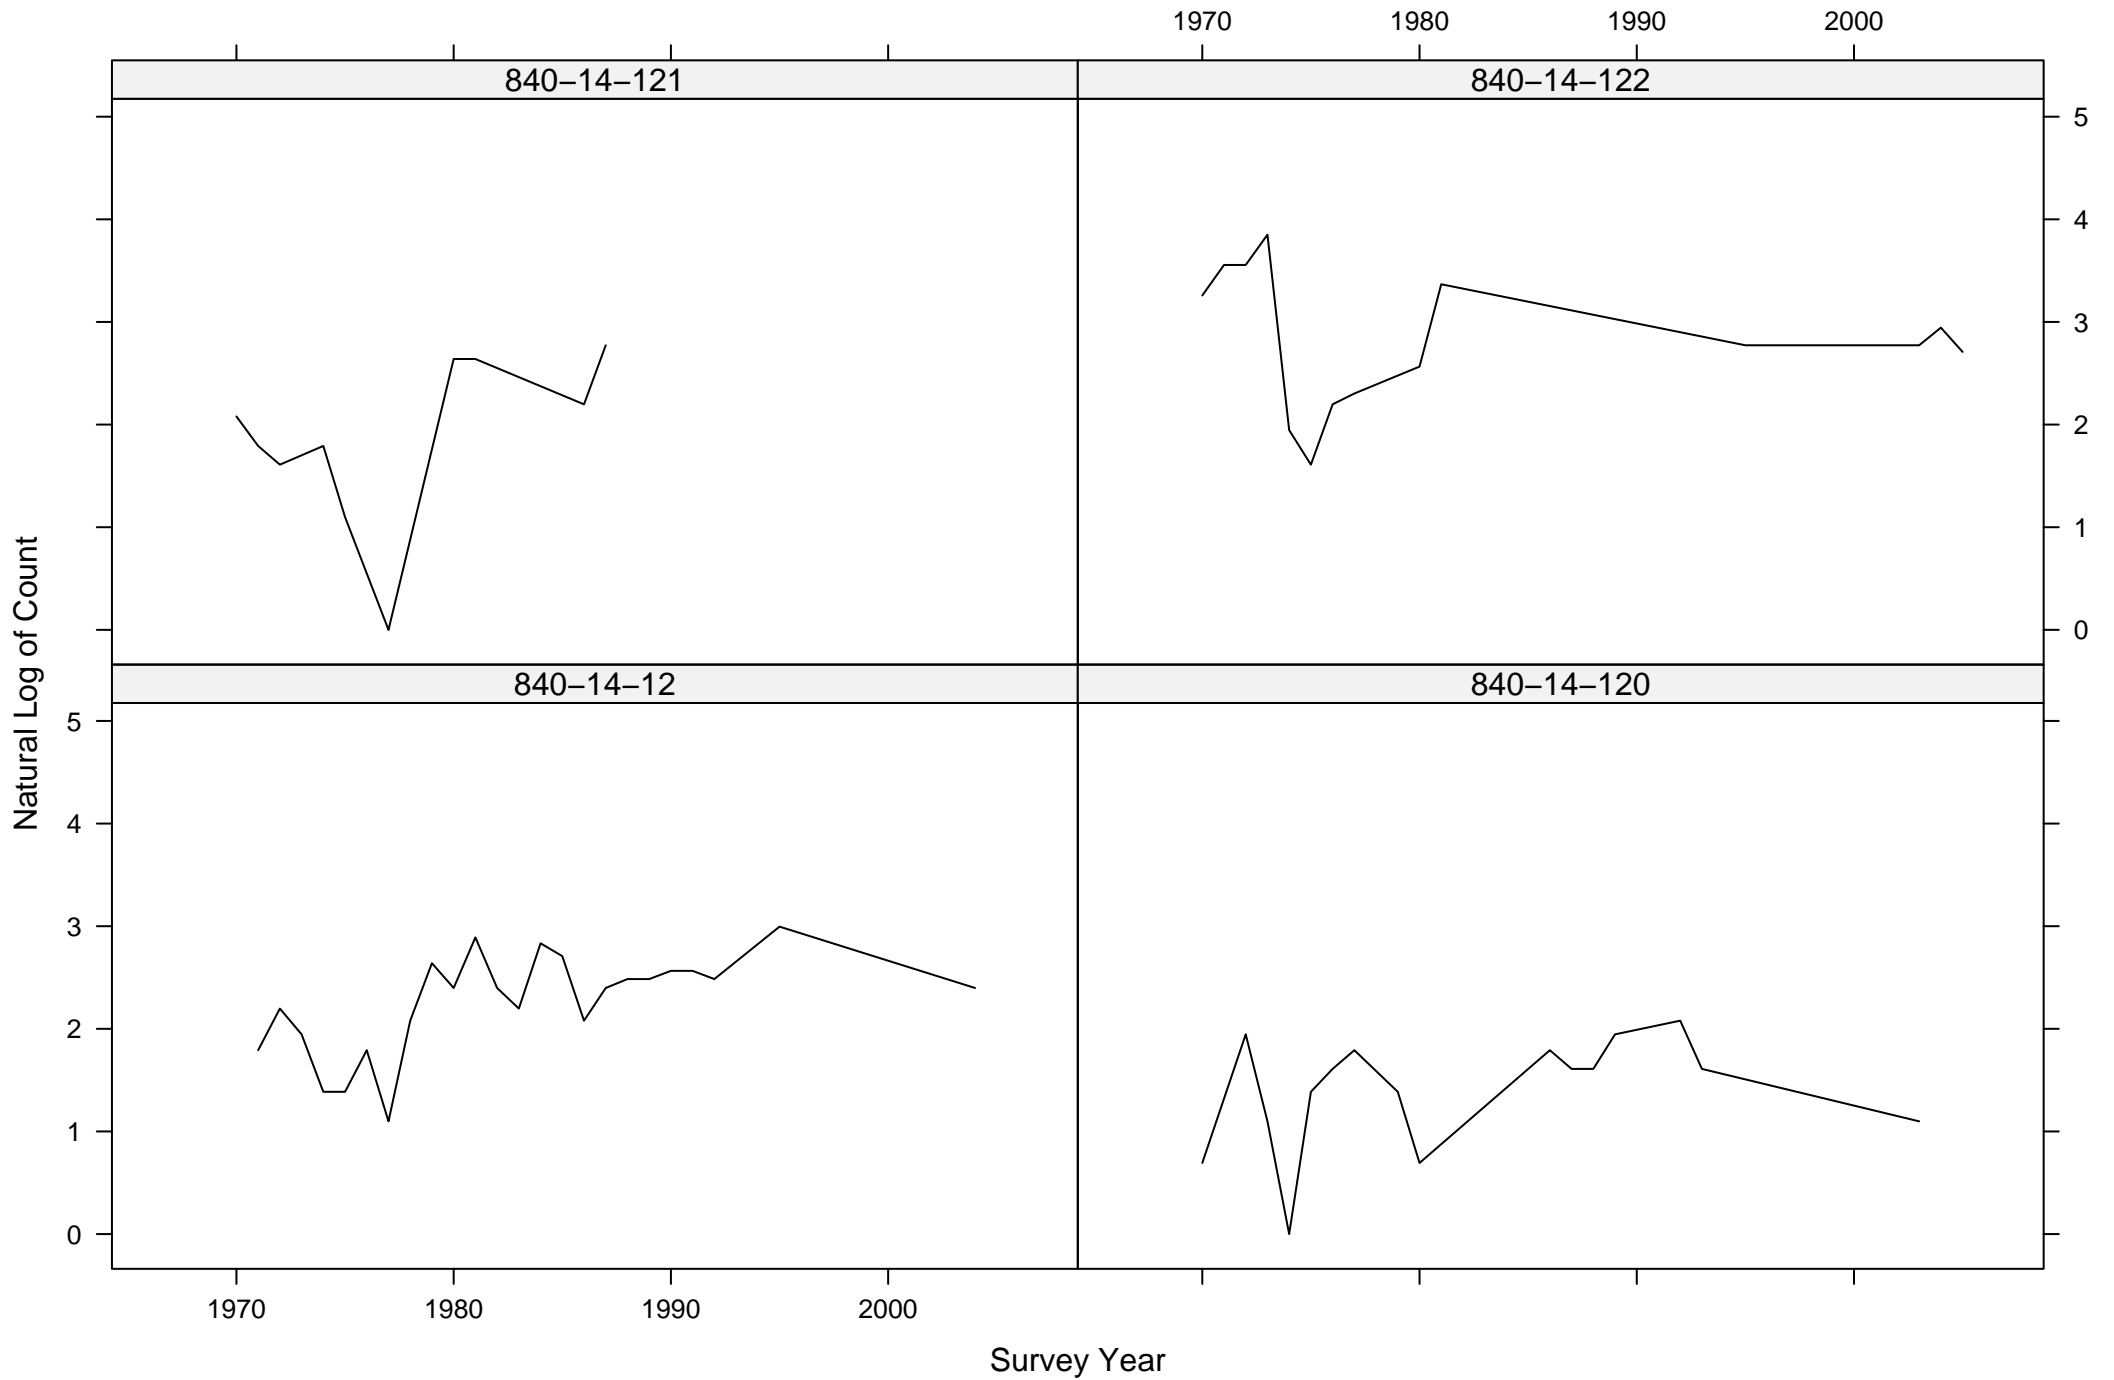

Total Counts of Ash-throated Flycatcher by Route ID