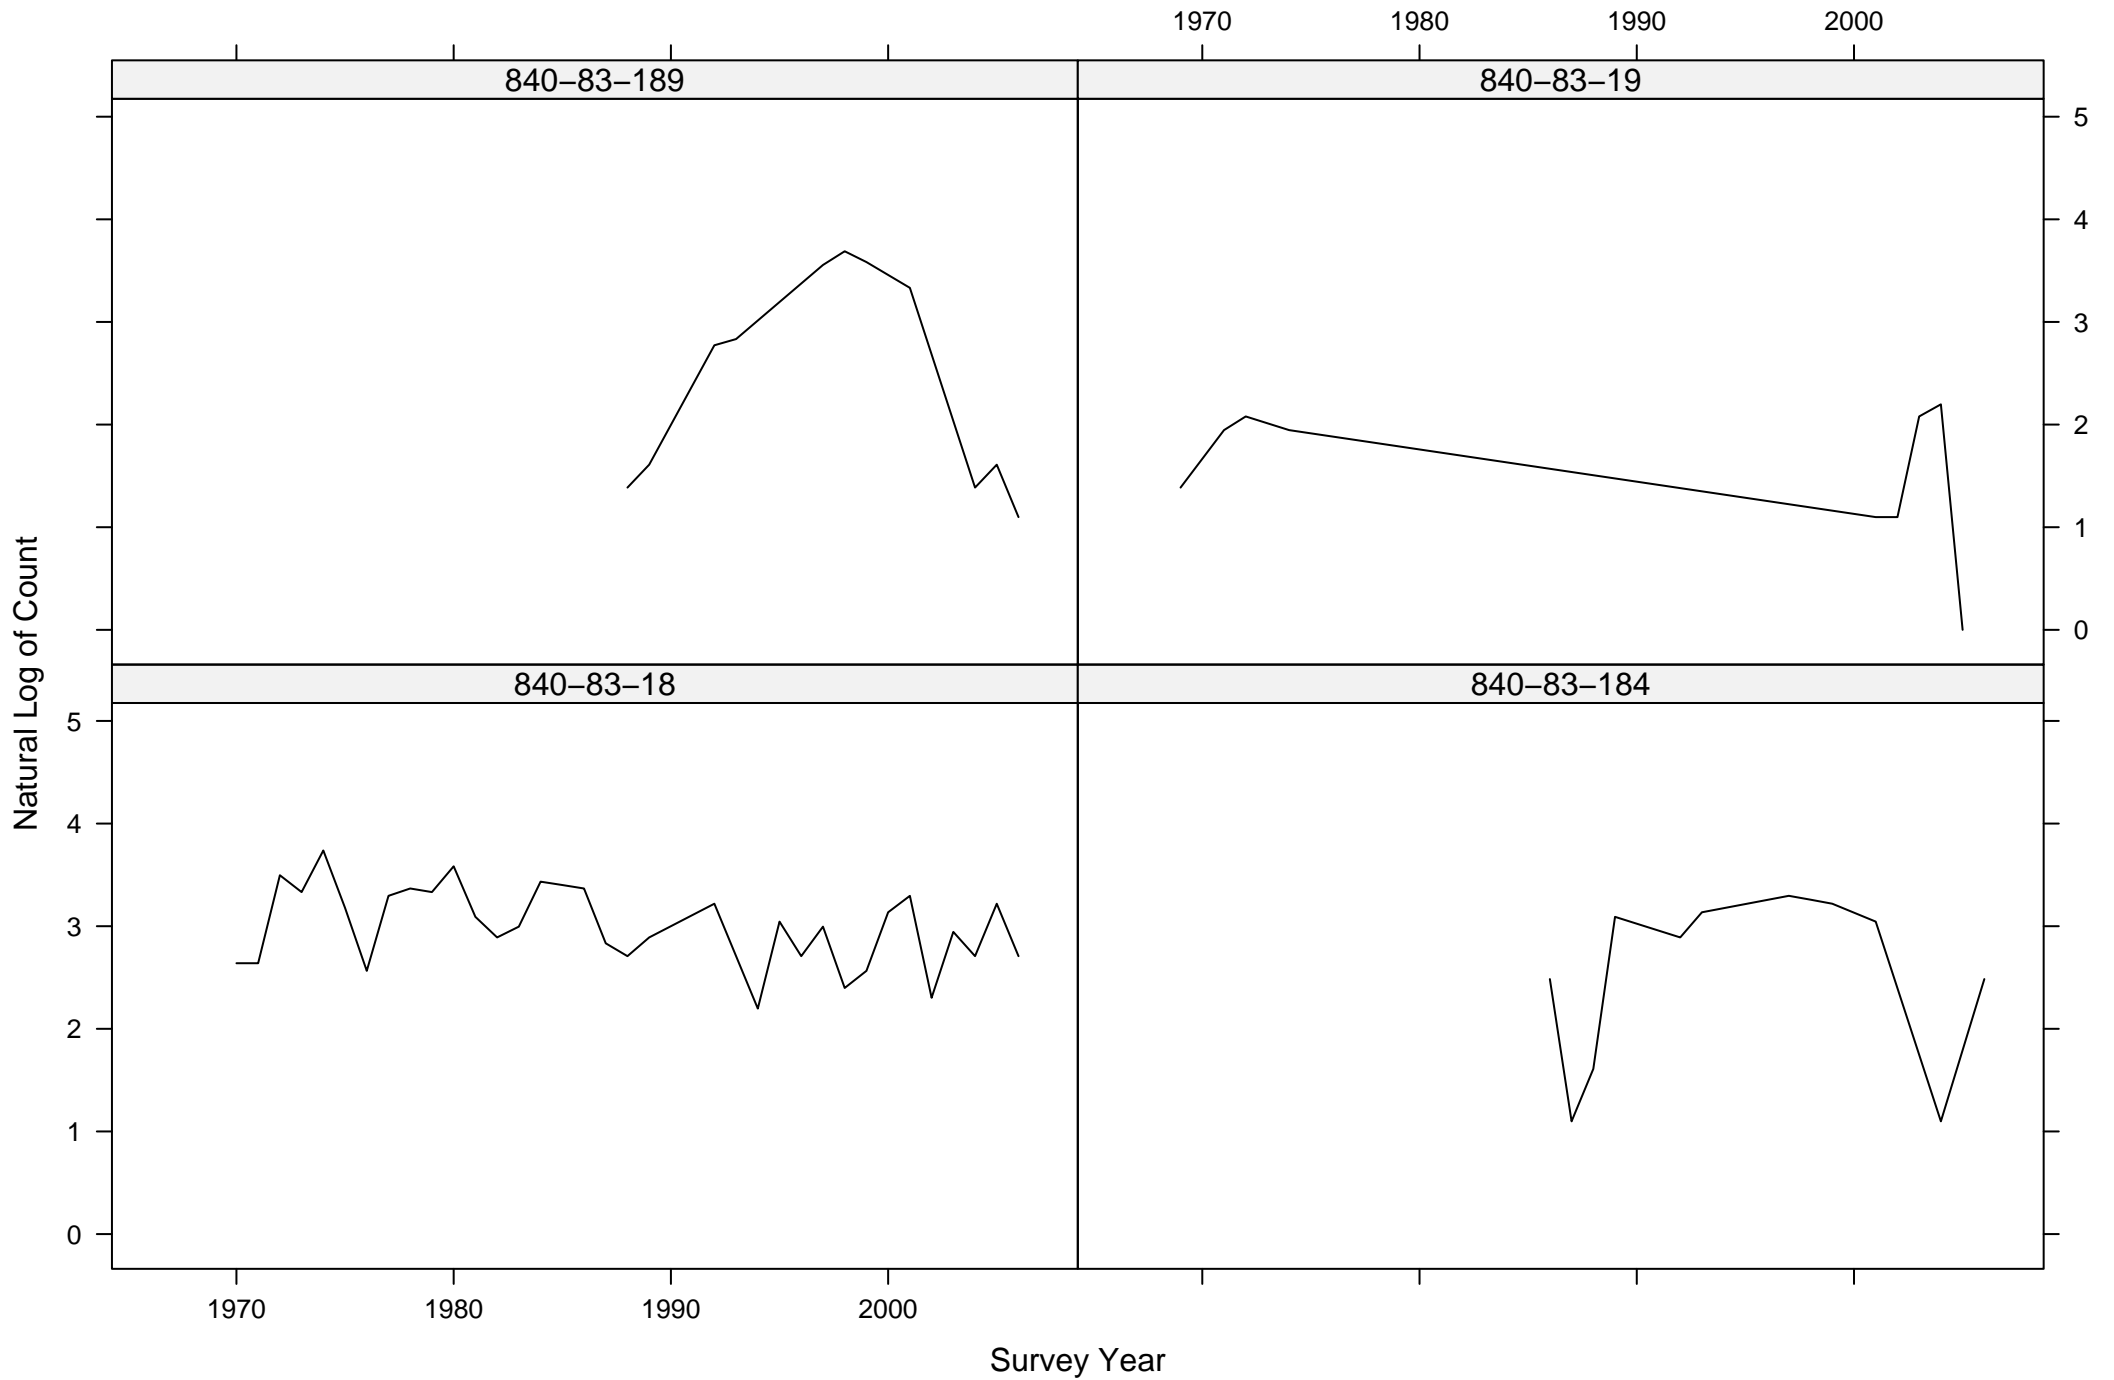

Total Counts of Ash-throated Flycatcher by Route ID