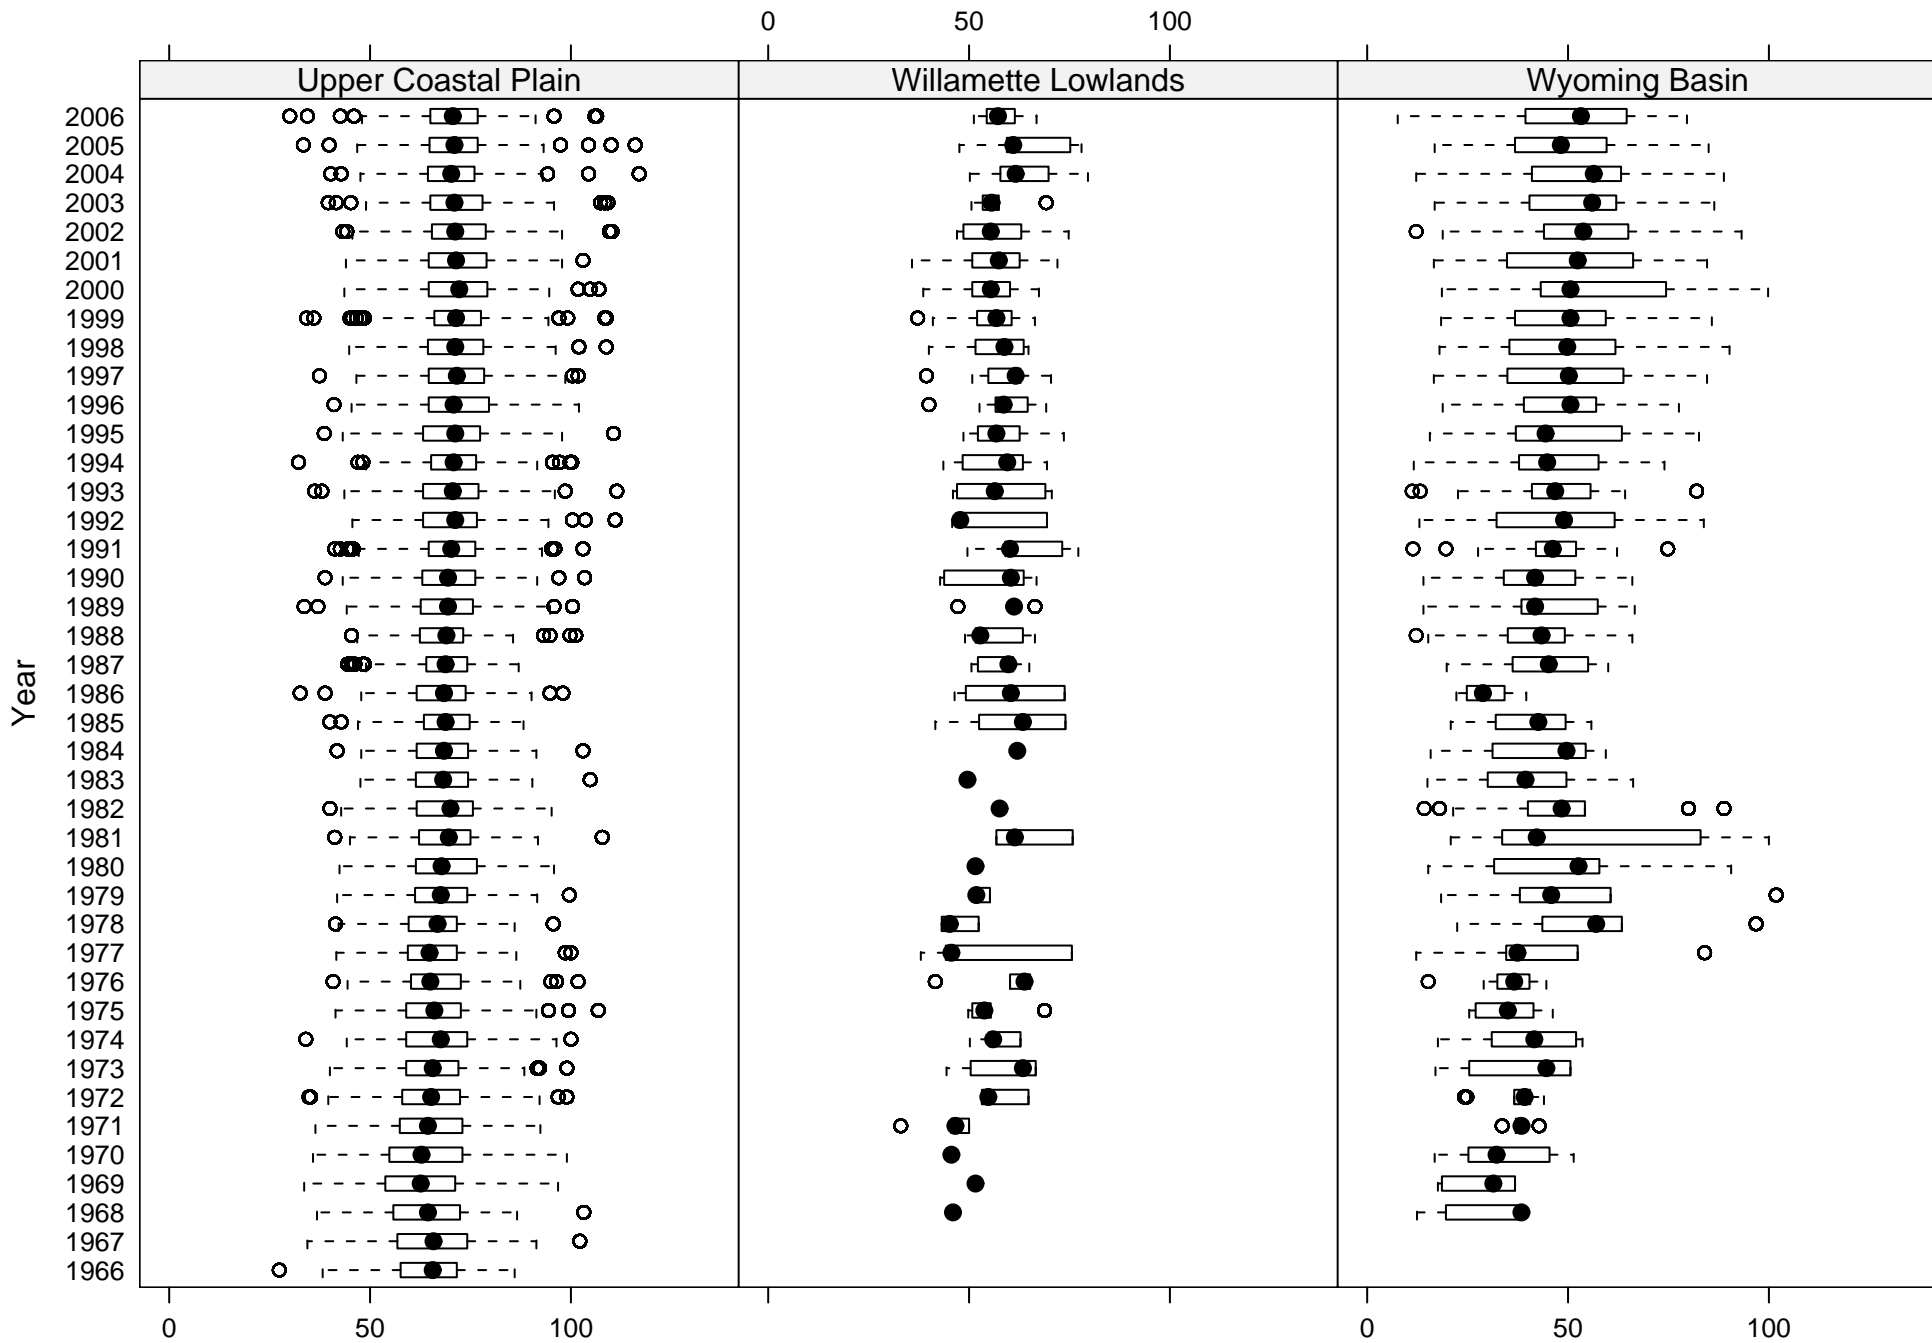

Species Richness Estimates by USGS Strata

Est. Species Richness (Jack1)

Horizontal Box Plots