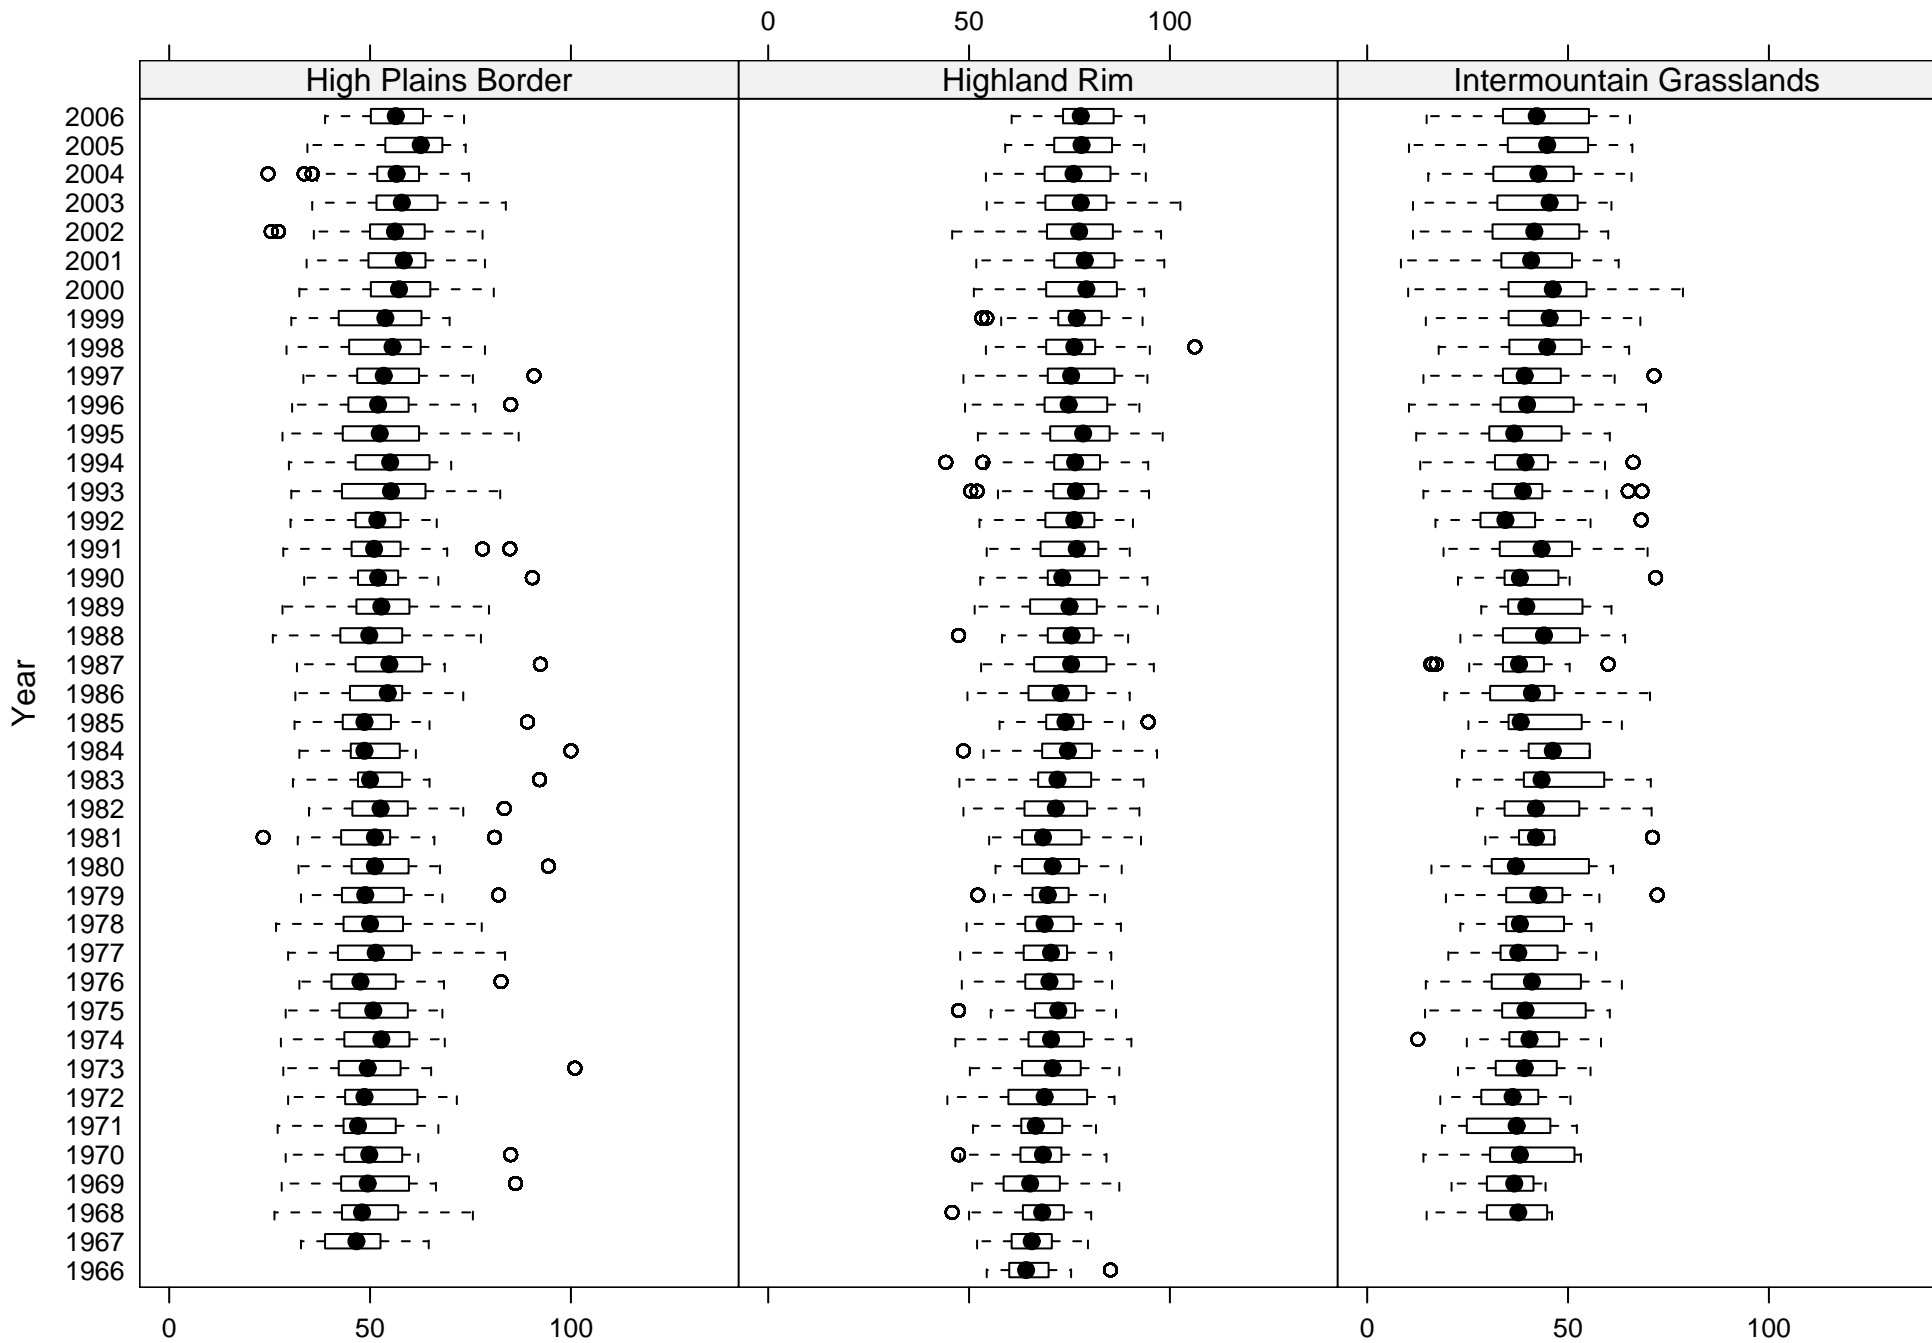

Species Richness Estimates by USGS Strata

Est. Species Richness (Jack1)

Horizontal Box Plots