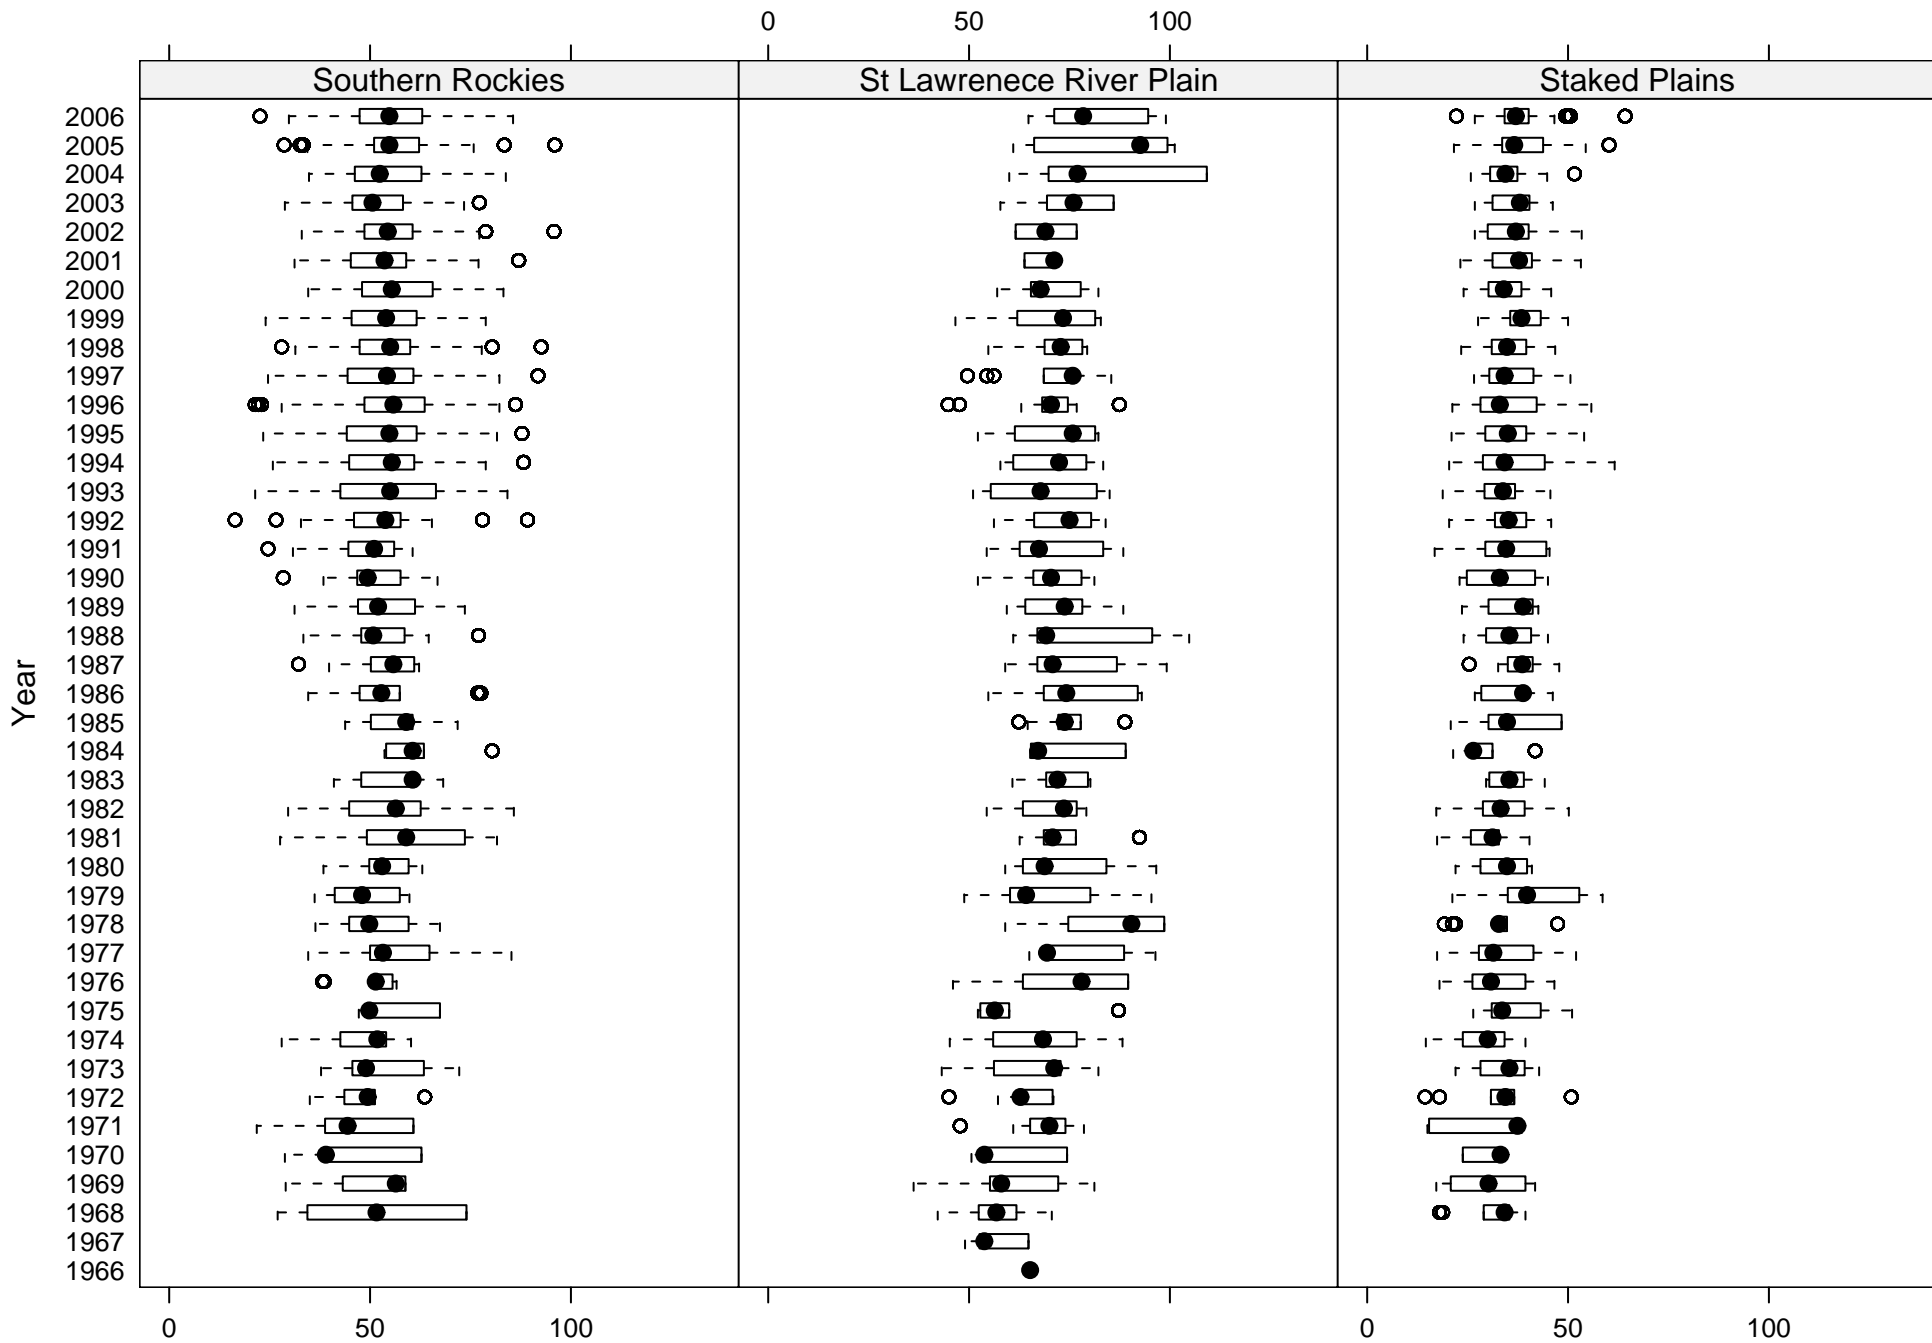

Horizontal Box Plots

Species Richness Estimates by USGS Strata

Est. Species Richness (Jack1)

Horizontal Box Plots

Species Richness Estimates by USGS Strata

Est. Species Richness (Jack1)

Horizontal Box Plots