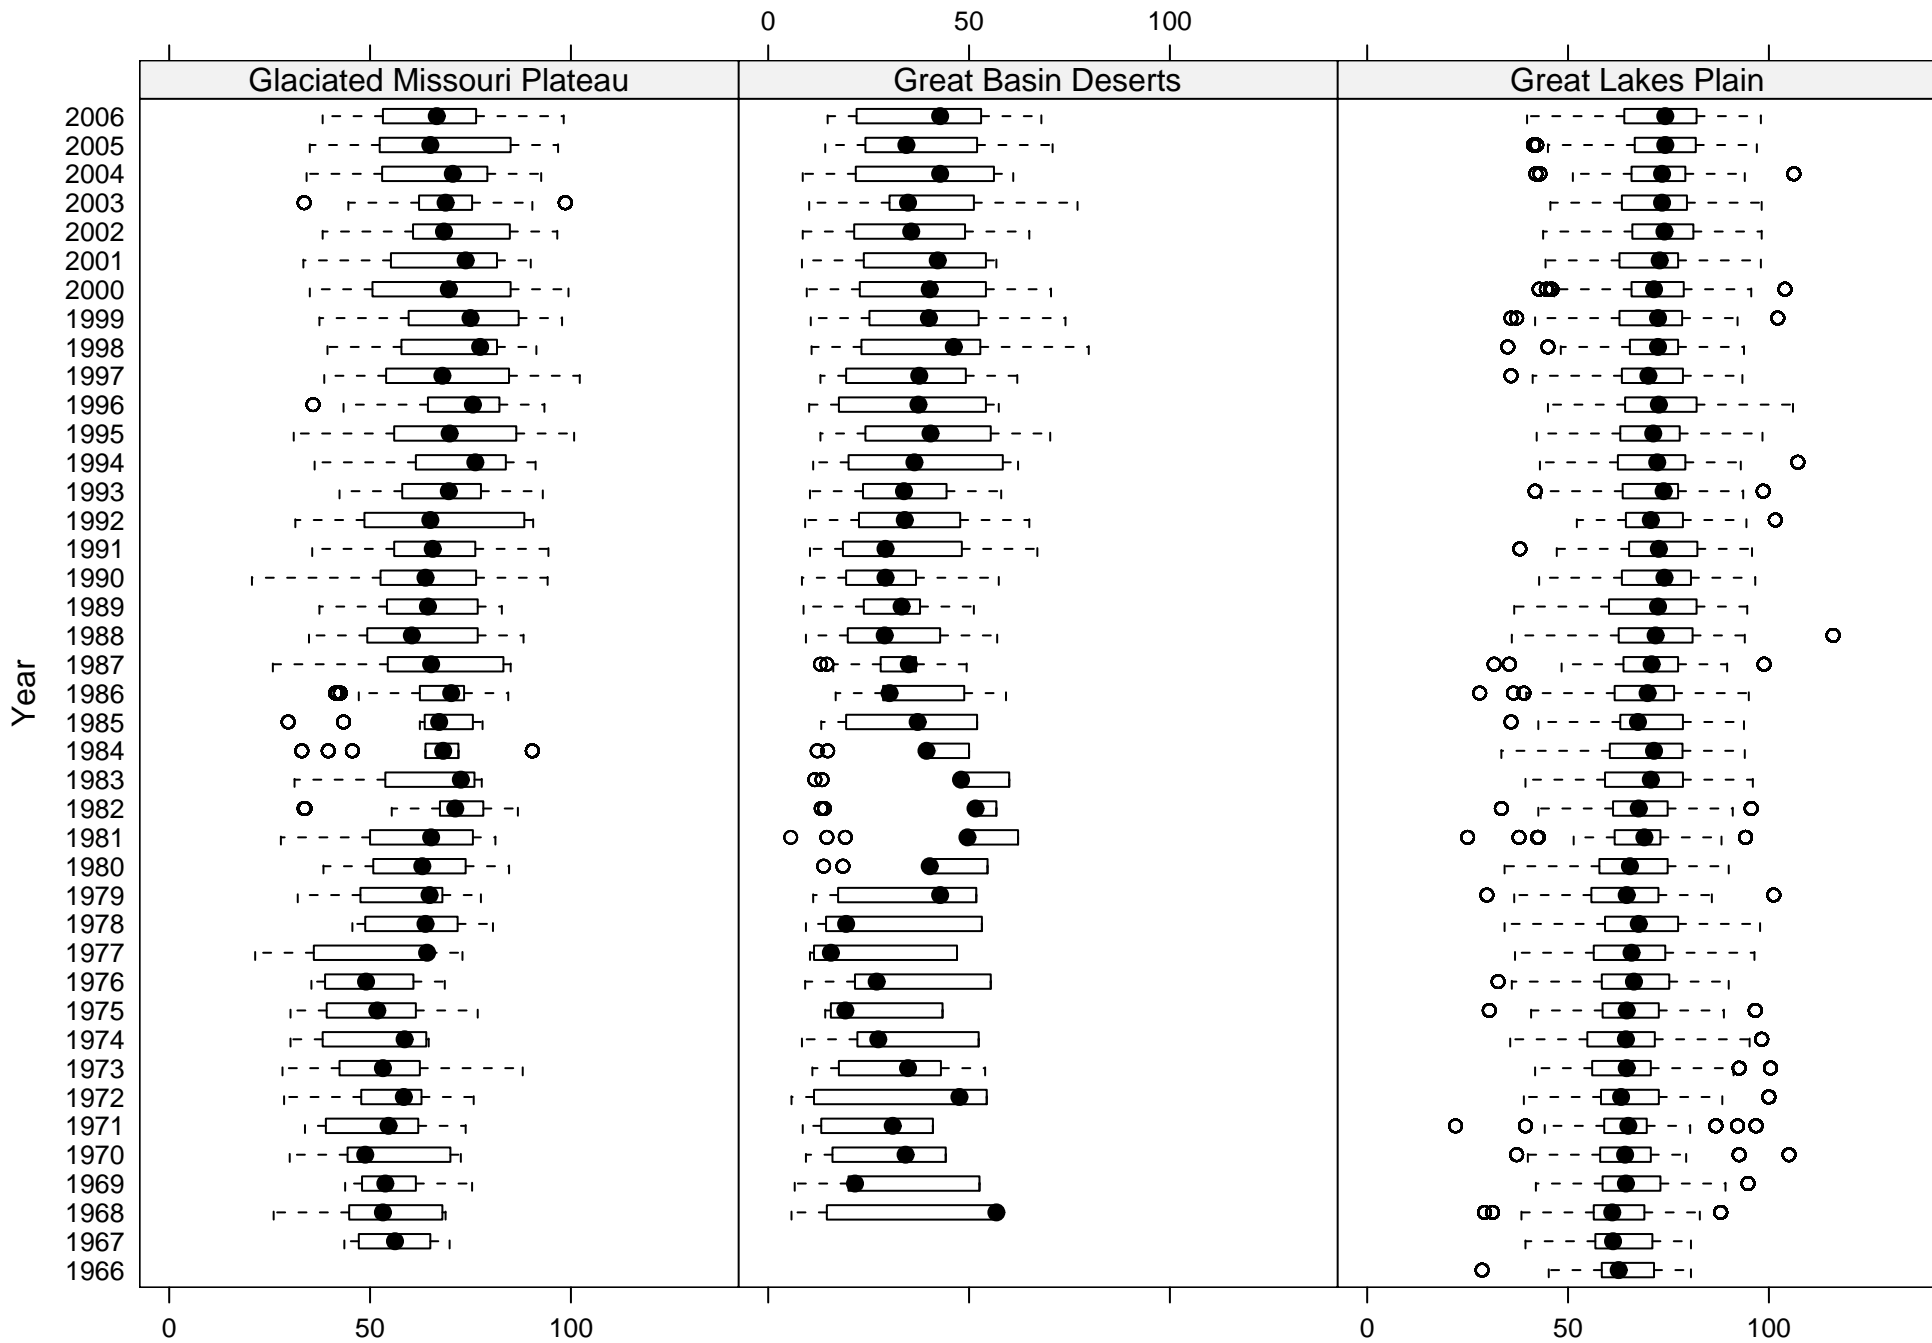

Est. Species Richness (Jack1)

Horizontal Box Plots

Species Richness Estimates by USGS Strata

Est. Species Richness (Jack1)

Horizontal Box Plots

Species Richness Estimates by USGS Strata

Est. Species Richness (Jack1)

Horizontal Box Plots

Species Richness Estimates by USGS Strata

Est. Species Richness (Jack1)

Horizontal Box Plots

Species Richness Estimates by USGS Strata

Est. Species Richness (Jack1)

Horizontal Box Plots

Species Richness Estimates by USGS Strata

Est. Species Richness (Jack1)

Horizontal Box Plots

Species Richness Estimates by USGS Strata

Est. Species Richness (Jack1)

Horizontal Box Plots

Species Richness Estimates by USGS Strata