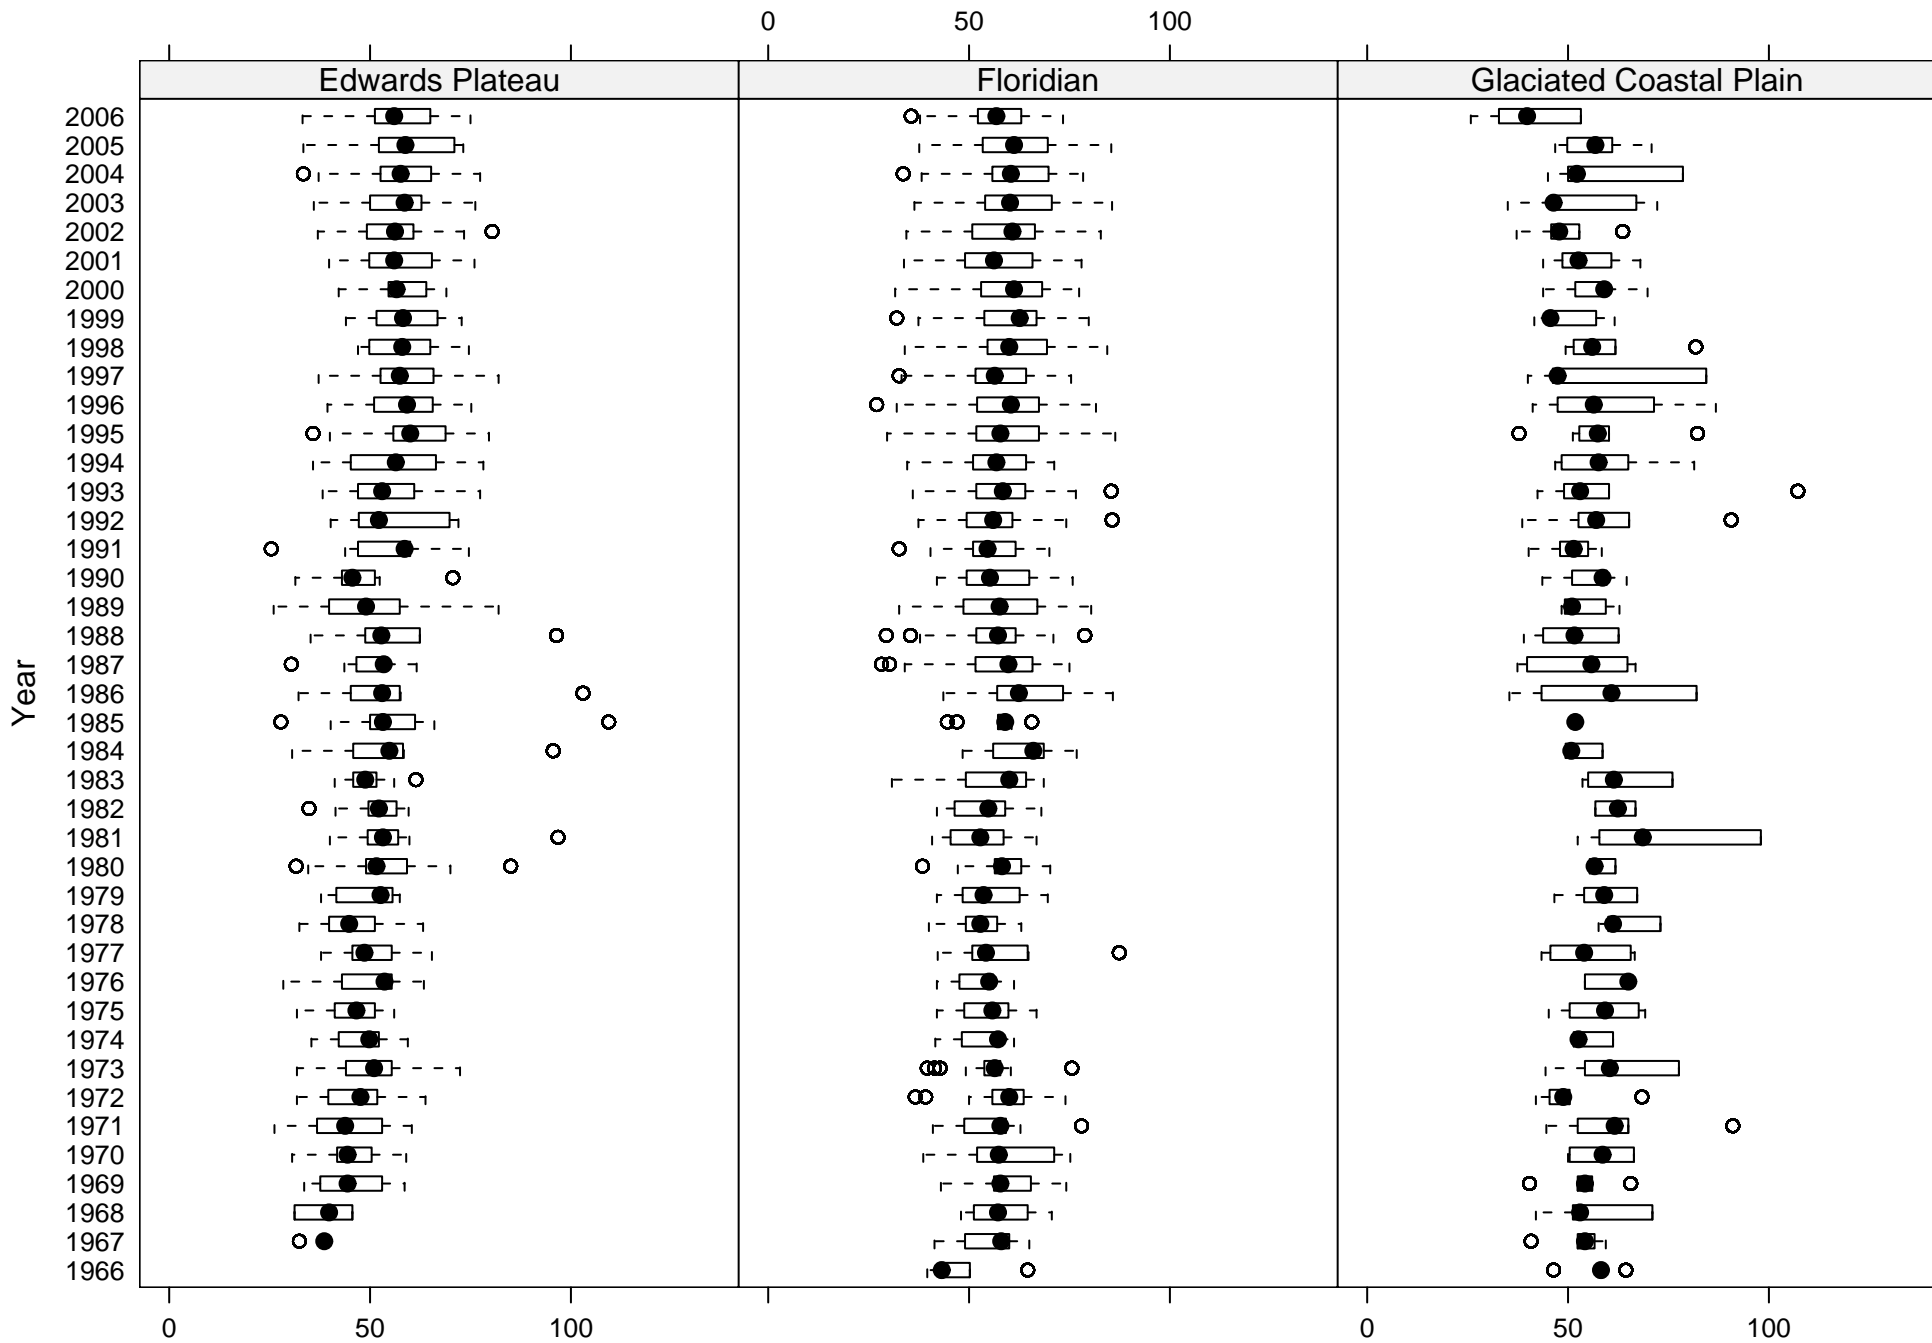

Species Richness Estimates by USGS Strata

Est. Species Richness (Jack1)

Horizontal Box Plots