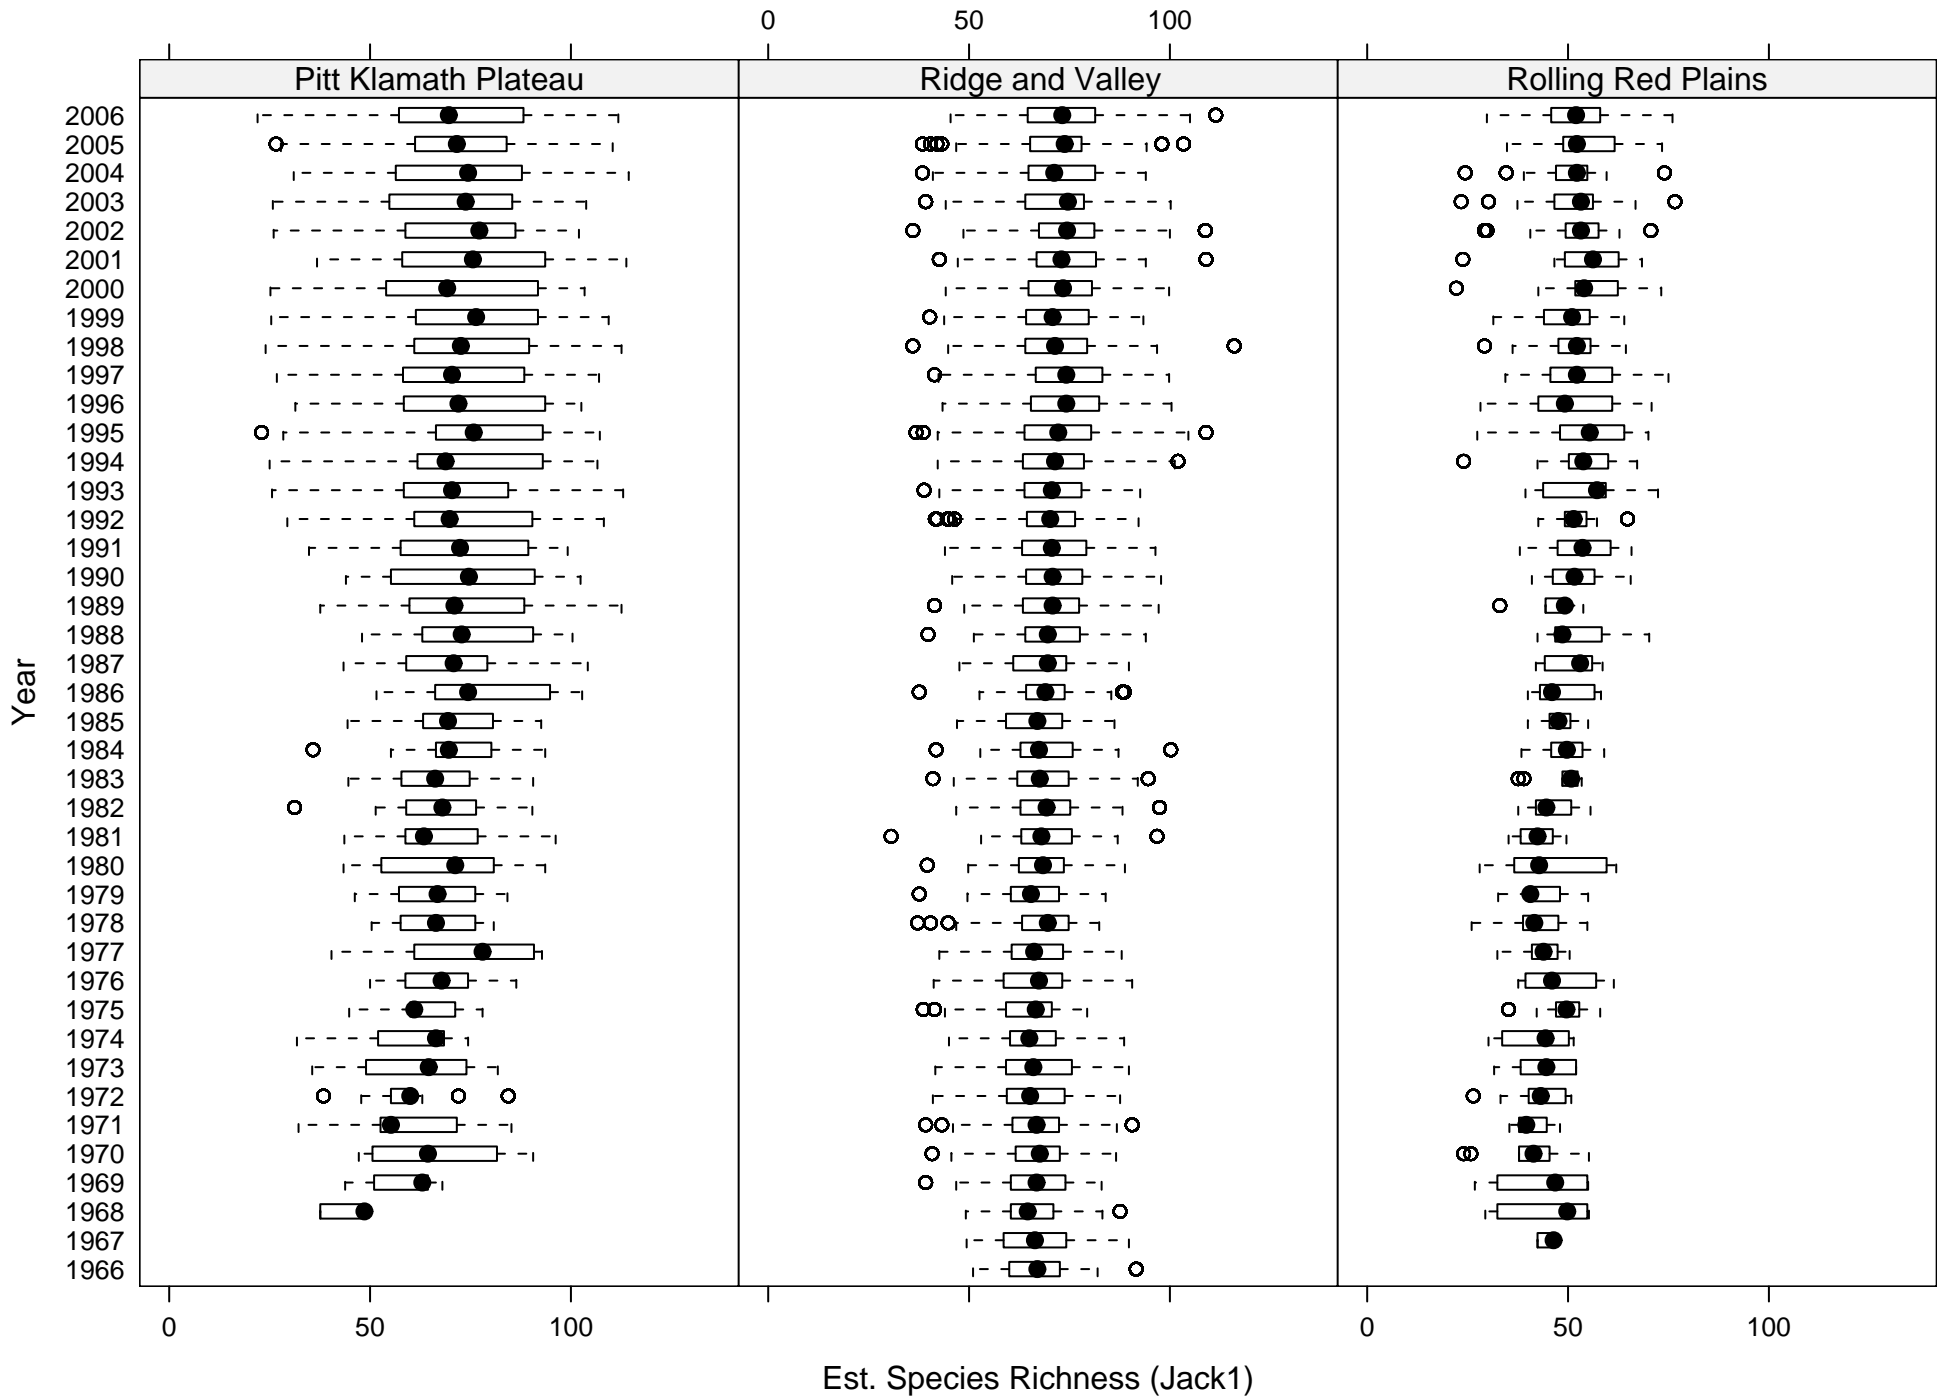

Species Richness Estimates by USGS Strata

Est. Species Richness (Jack1)

Horizontal Box Plots

Species Richness Estimates by USGS Strata

Est. Species Richness (Jack1)

Horizontal Box Plots

Species Richness Estimates by USGS Strata

Est. Species Richness (Jack1)

Horizontal Box Plots

Species Richness Estimates by USGS Strata

Est. Species Richness (Jack1)

Horizontal Box Plots

Species Richness Estimates by USGS Strata

Est. Species Richness (Jack1)