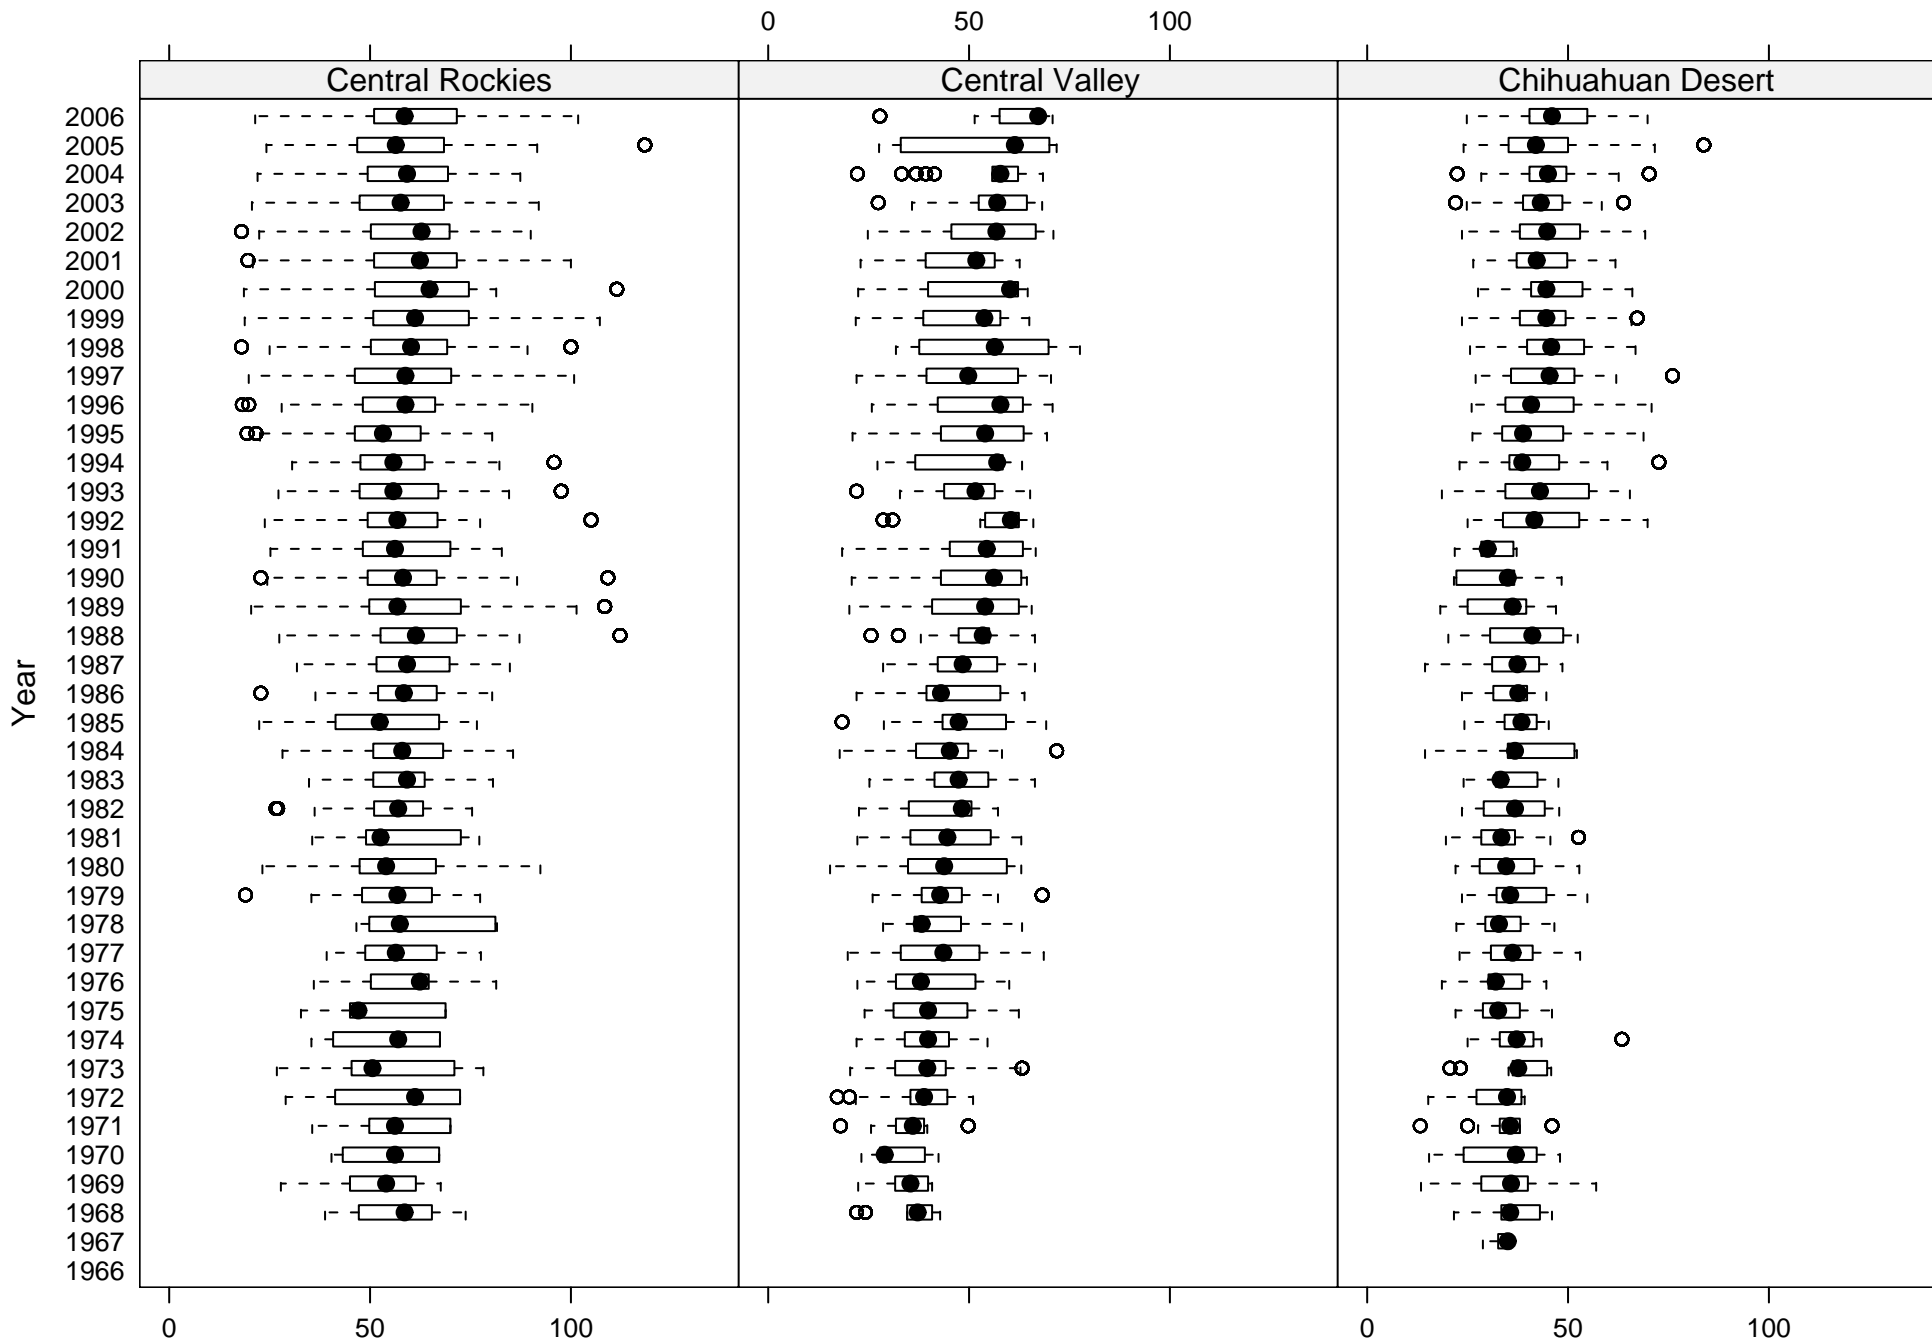

Species Richness Estimates by USGS Strata

Est. Species Richness (Jack1)

Horizontal Box Plots

Species Richness Estimates by USGS Strata

Est. Species Richness (Jack1)

Horizontal Box Plots

Species Richness Estimates by USGS Strata

Est. Species Richness (Jack1)

Horizontal Box Plots

Species Richness Estimates by USGS Strata

Est. Species Richness (Jack1)

Horizontal Box Plots

Species Richness Estimates by USGS Strata

Est. Species Richness (Jack1)