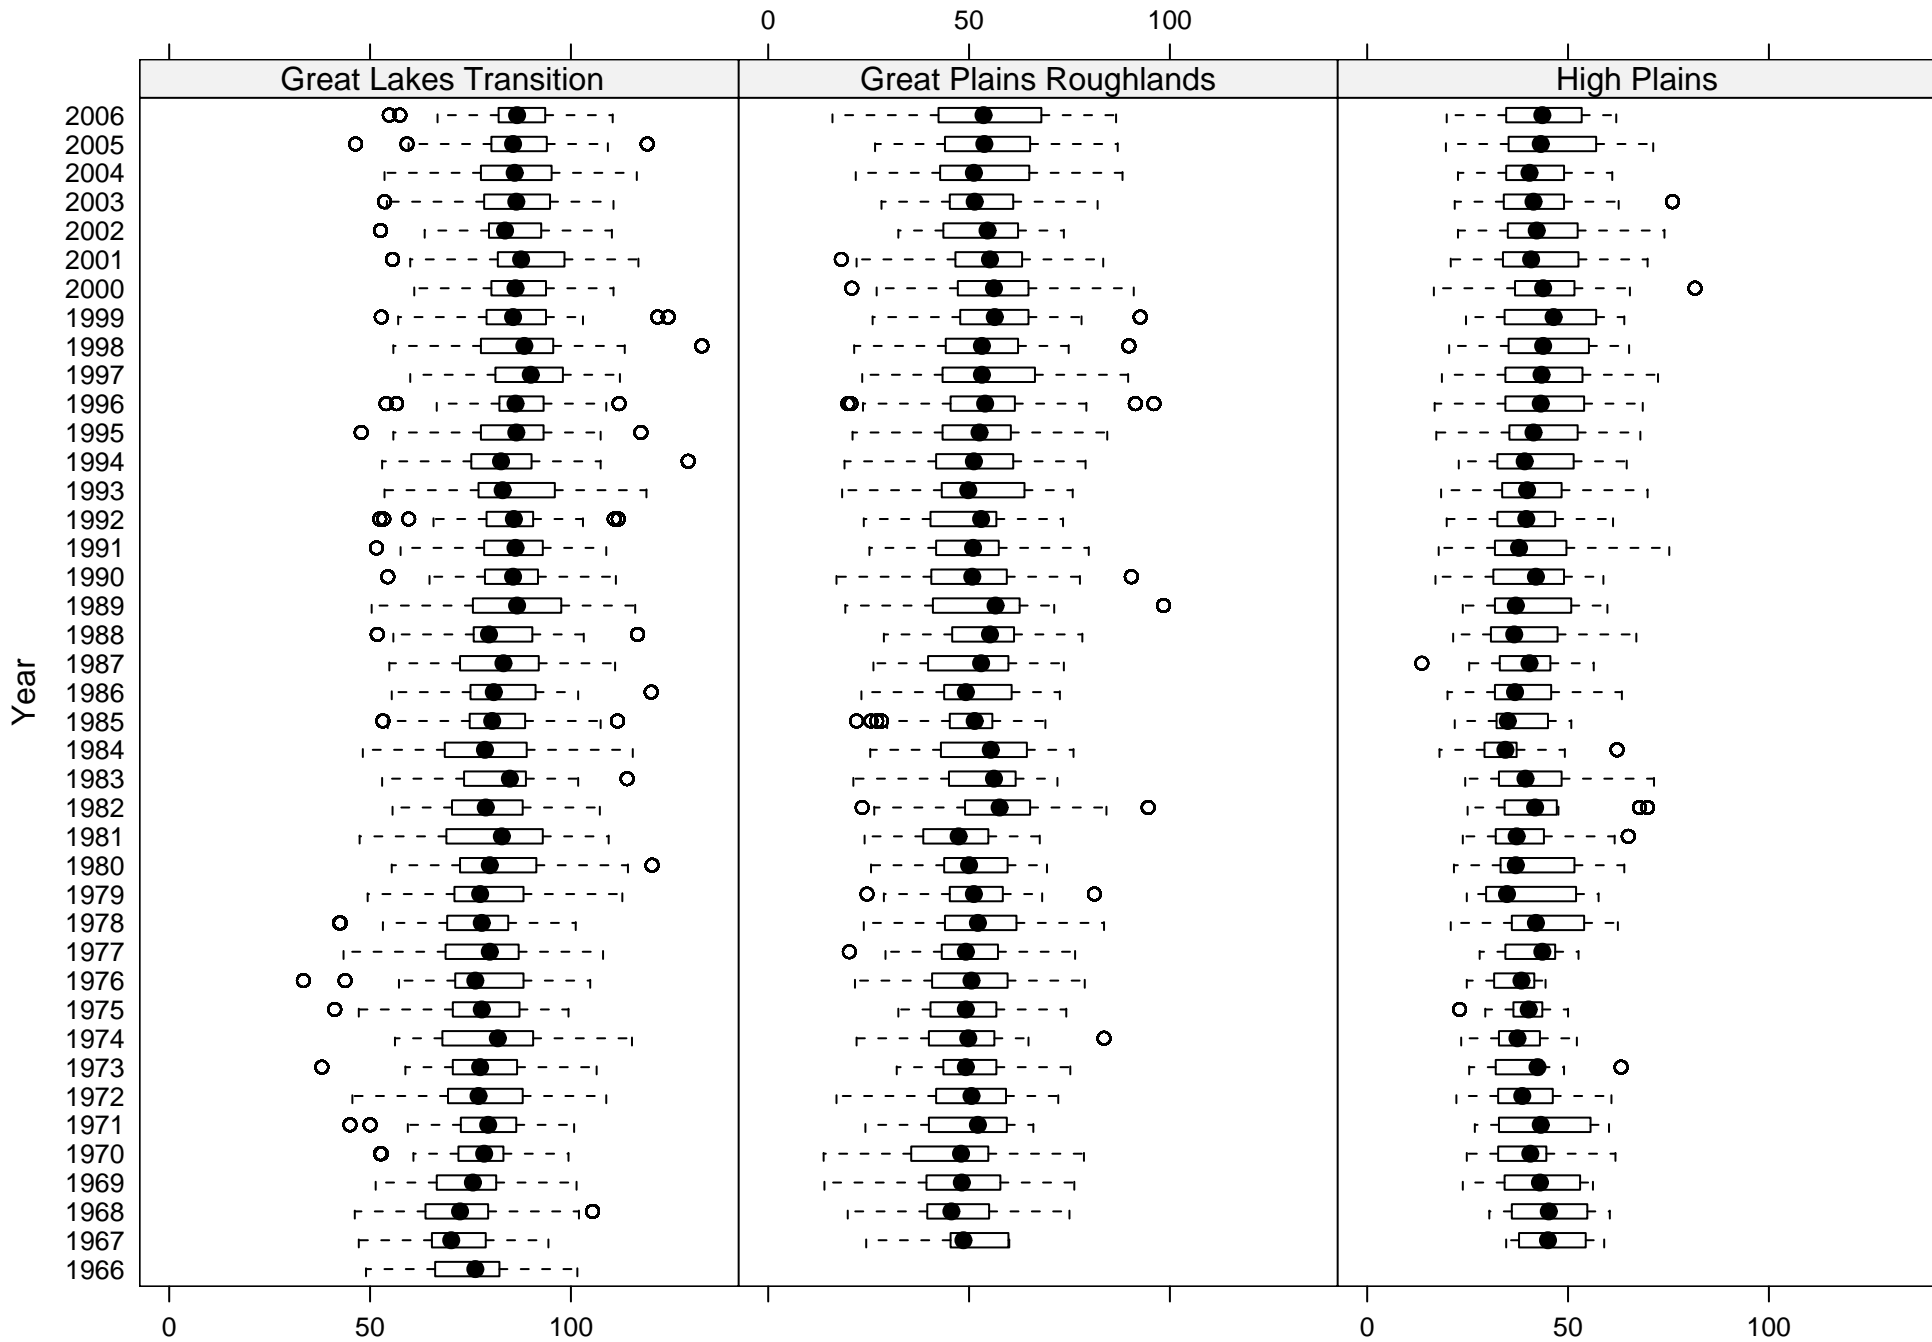

Species Richness Estimates by USGS Strata

Est. Species Richness (Jack1)

Horizontal Box Plots

Species Richness Estimates by USGS Strata

Est. Species Richness (Jack1)

Horizontal Box Plots

Species Richness Estimates by USGS Strata

Est. Species Richness (Jack1)

Horizontal Box Plots

Species Richness Estimates by USGS Strata

Est. Species Richness (Jack1)

Horizontal Box Plots

Species Richness Estimates by USGS Strata

Est. Species Richness (Jack1)