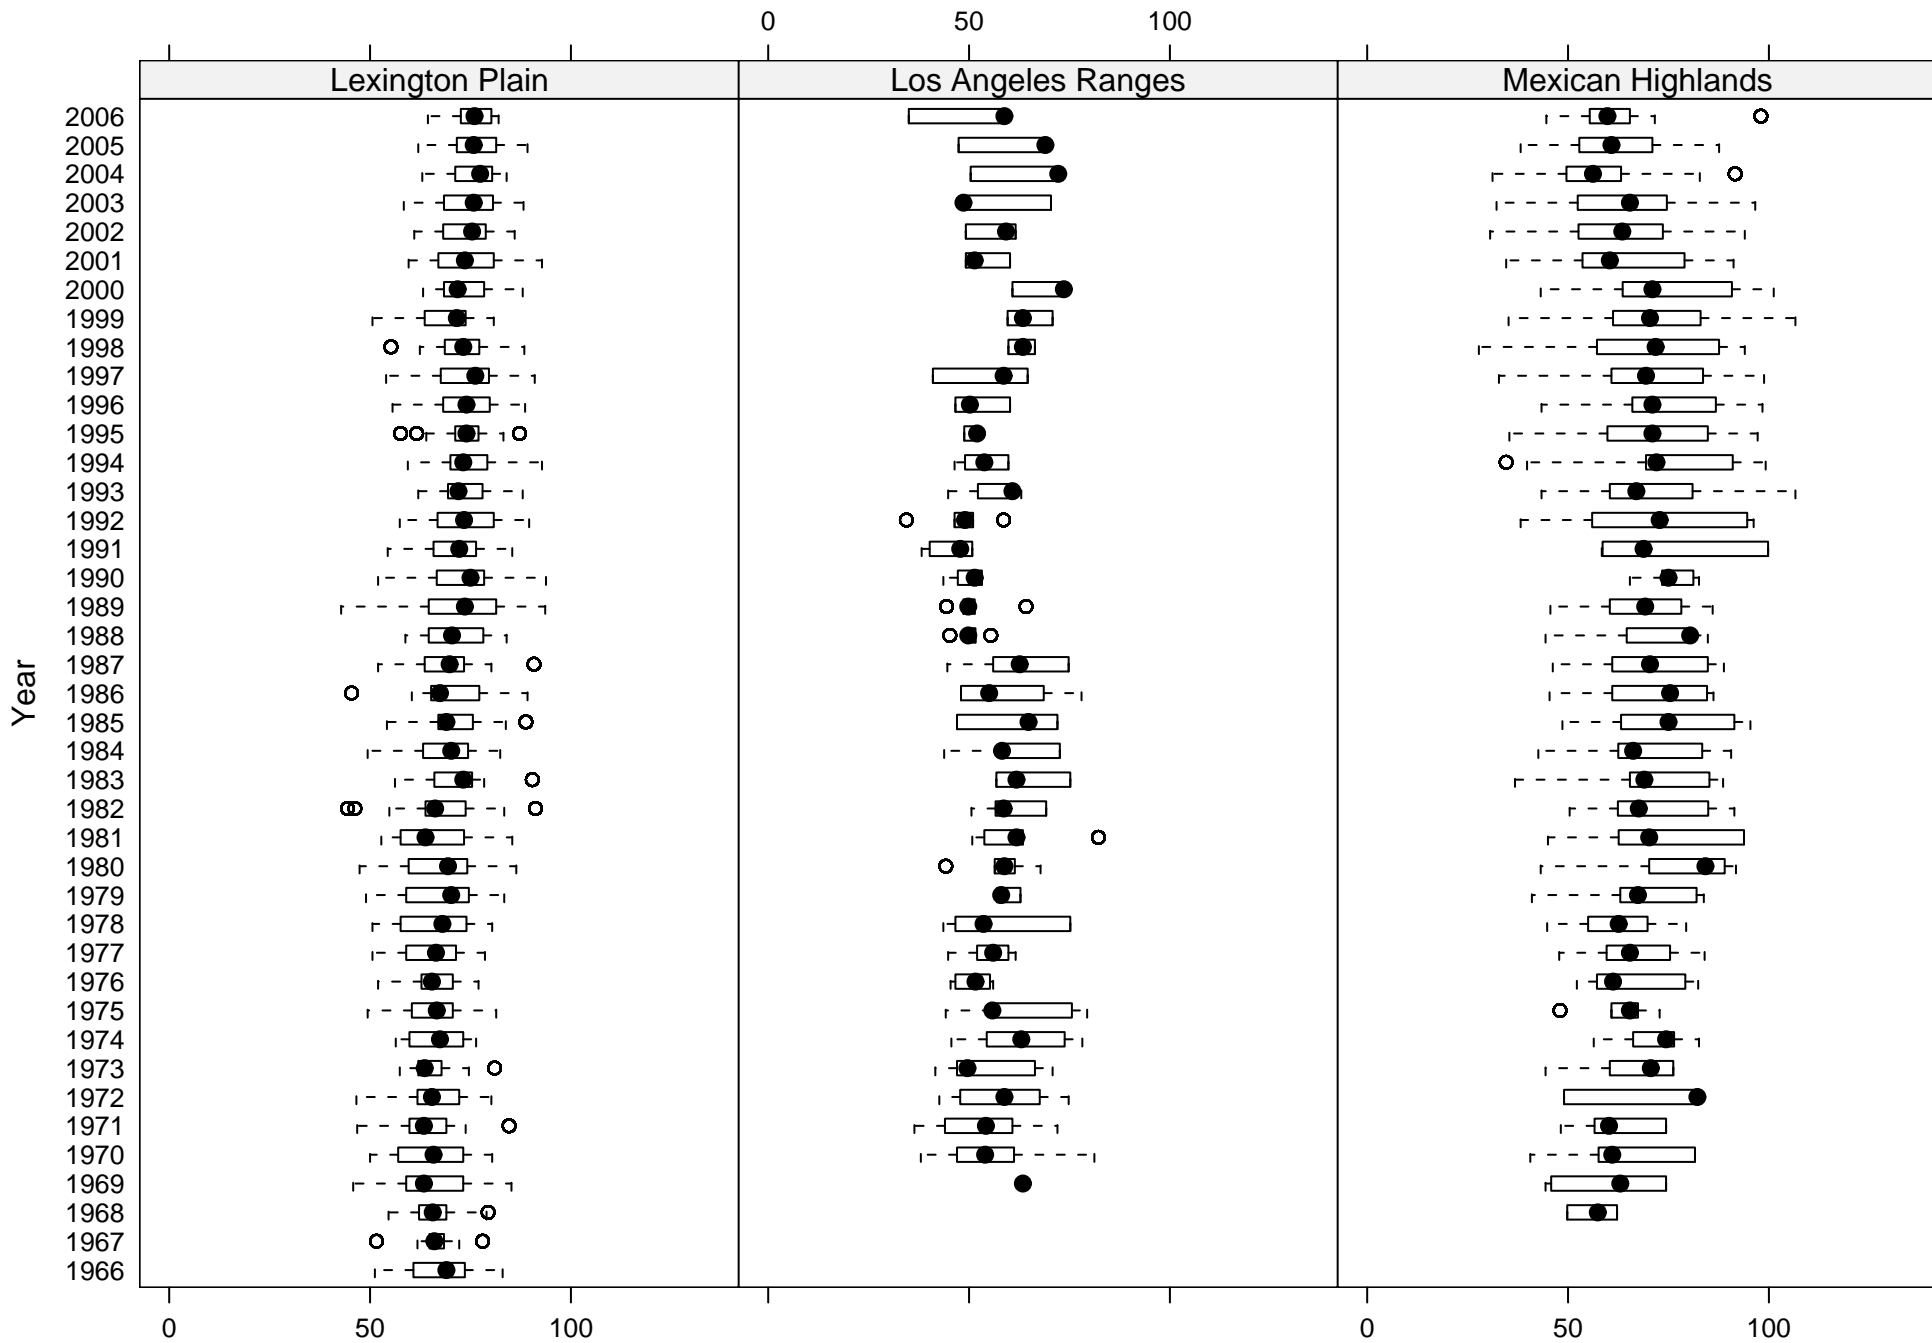

Est. Species Richness (Jack1)

Horizontal Box Plots

Species Richness Estimates by USGS Strata

Est. Species Richness (Jack1)

Horizontal Box Plots

Species Richness Estimates by USGS Strata

Est. Species Richness (Jack1)