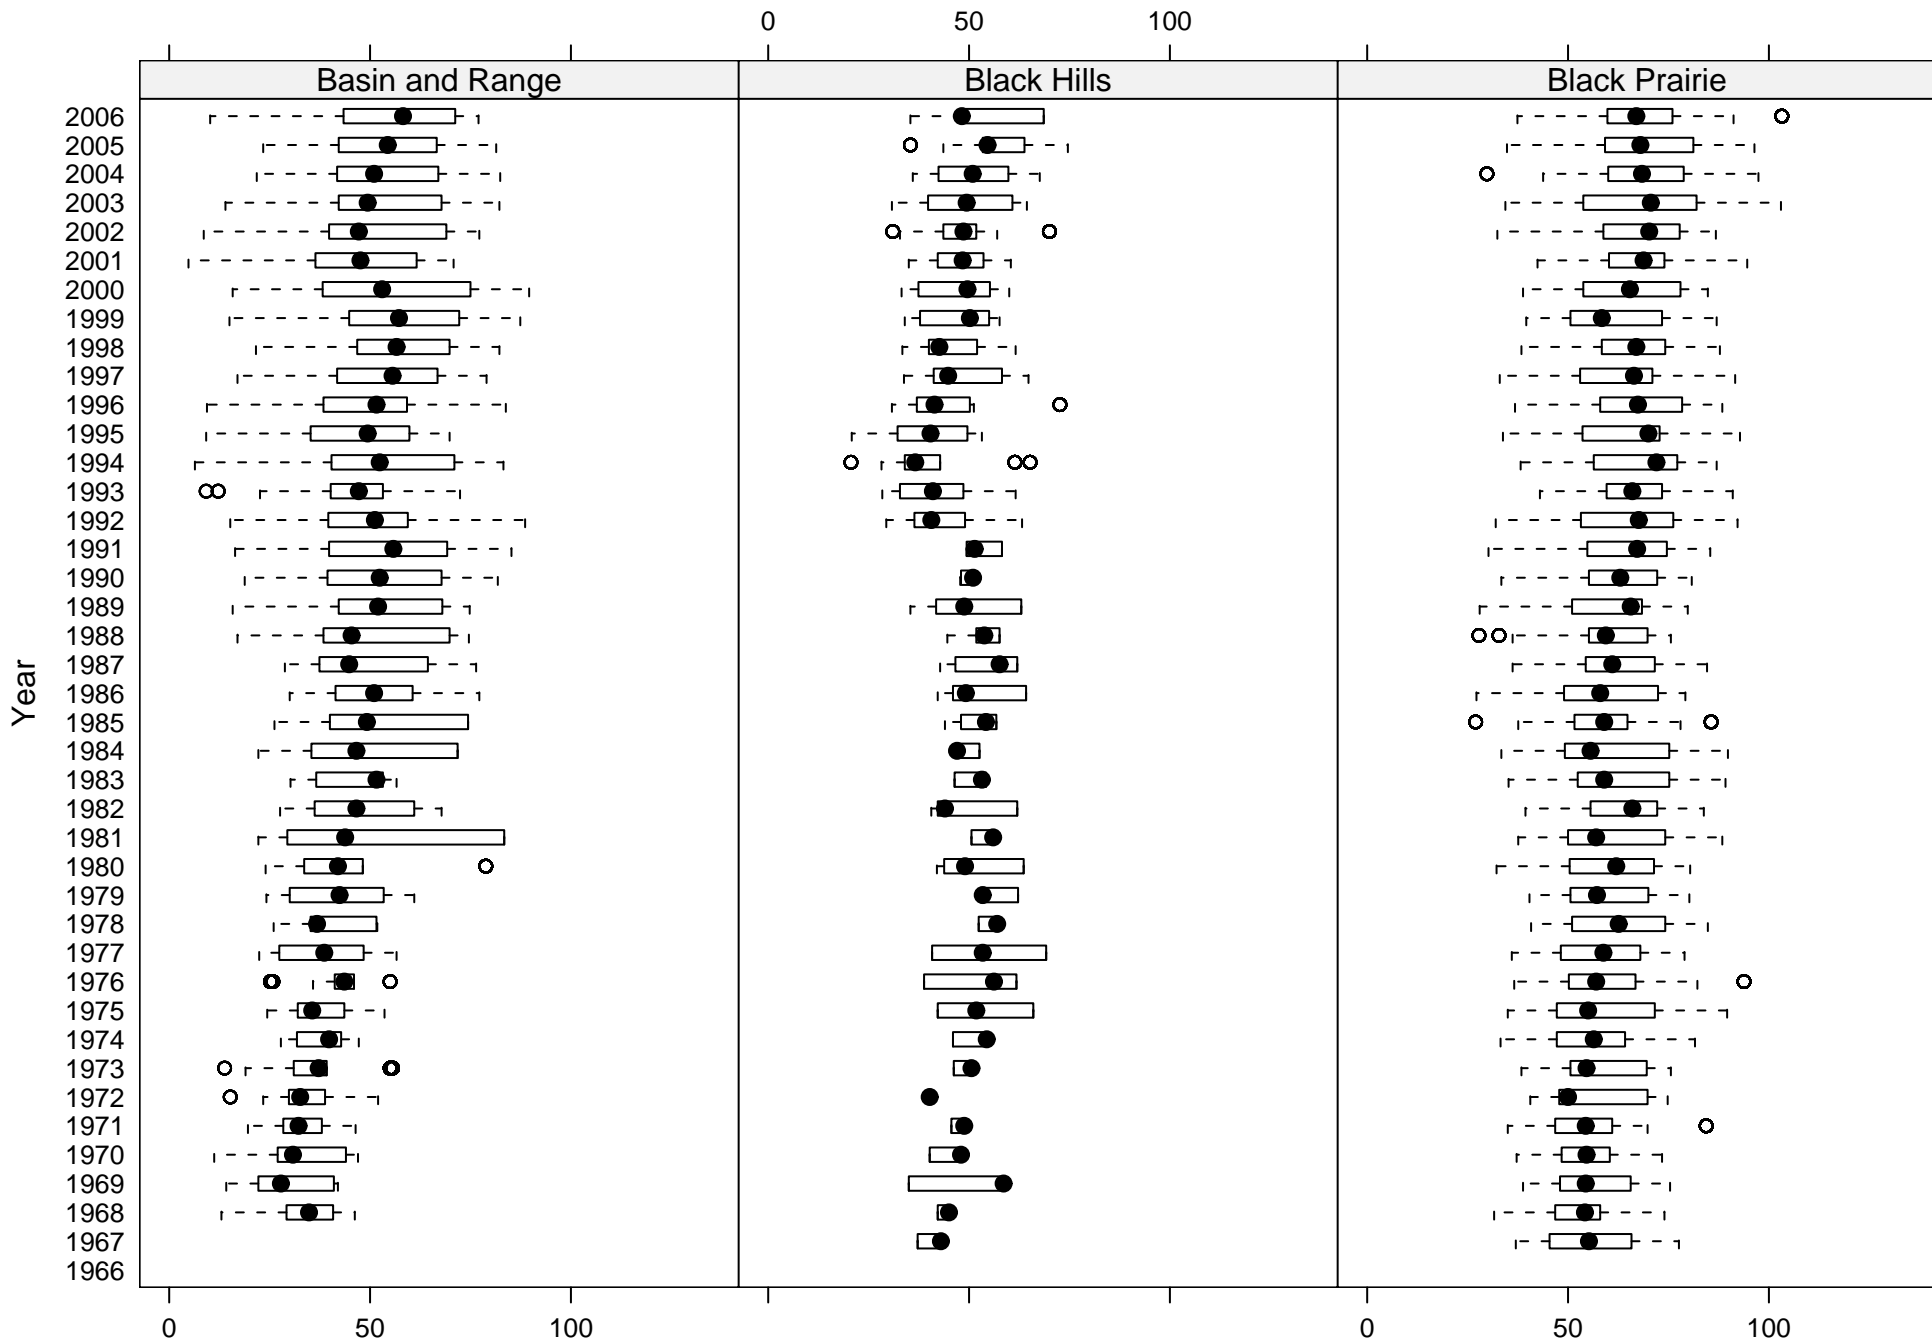

Species Richness Estimates by USGS Strata

Est. Species Richness (Jack1)

Horizontal Box Plots

Species Richness Estimates by USGS Strata

Est. Species Richness (Jack1)

Horizontal Box Plots

Species Richness Estimates by USGS Strata

Est. Species Richness (Jack1)

Horizontal Box Plots

Species Richness Estimates by USGS Strata

Est. Species Richness (Jack1)

Horizontal Box Plots

Species Richness Estimates by USGS Strata

Est. Species Richness (Jack1)

Horizontal Box Plots

Species Richness Estimates by USGS Strata

Est. Species Richness (Jack1)

Horizontal Box Plots

Species Richness Estimates by USGS Strata

Est. Species Richness (Jack1)

Horizontal Box Plots