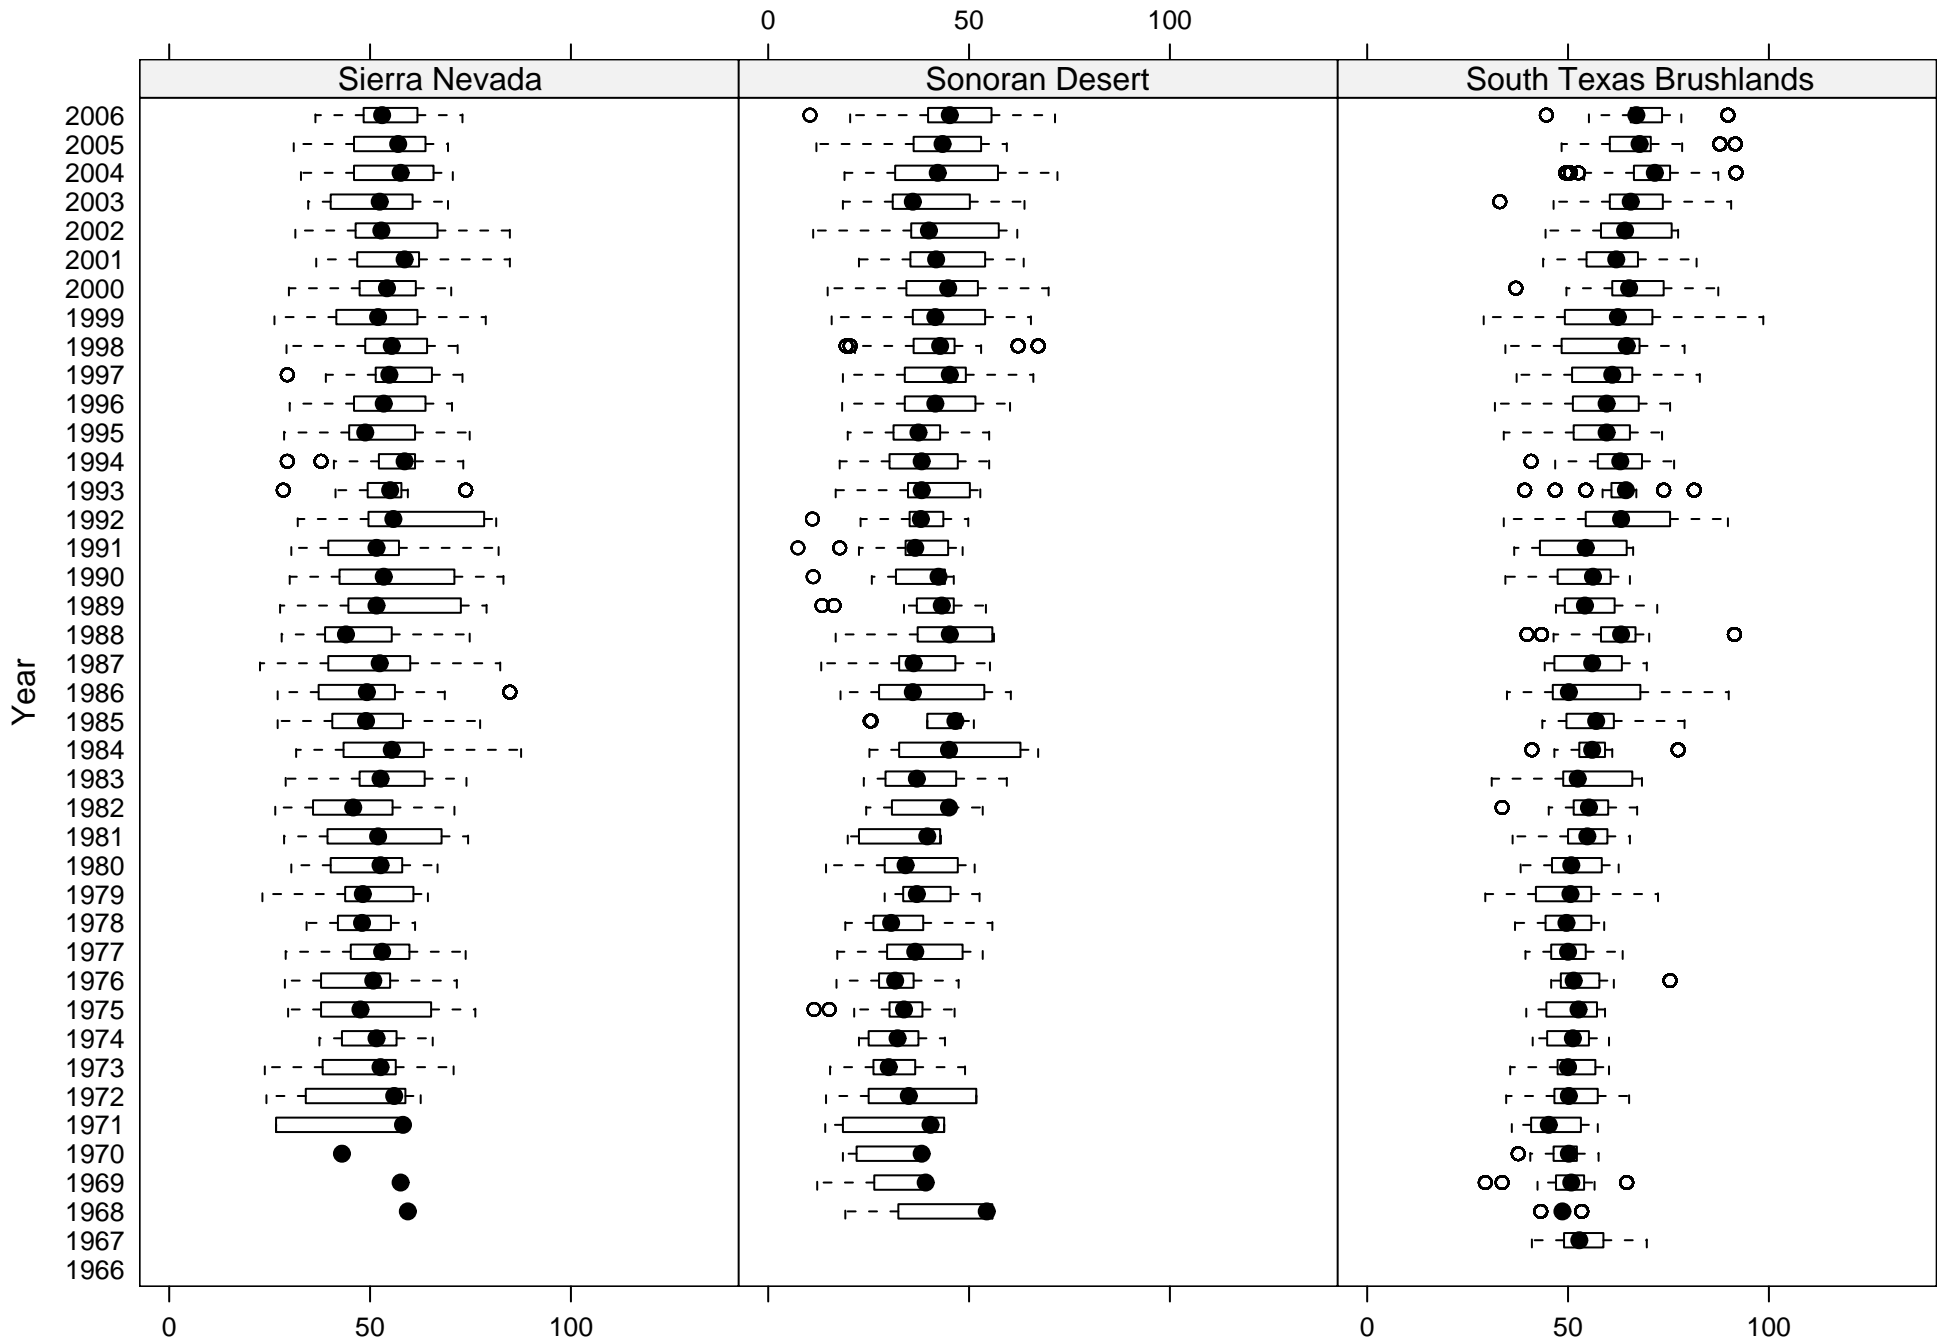

Est. Species Richness (Jack1)

Horizontal Box Plots

Species Richness Estimates by USGS Strata

Est. Species Richness (Jack1)

Horizontal Box Plots

Species Richness Estimates by USGS Strata

Est. Species Richness (Jack1)