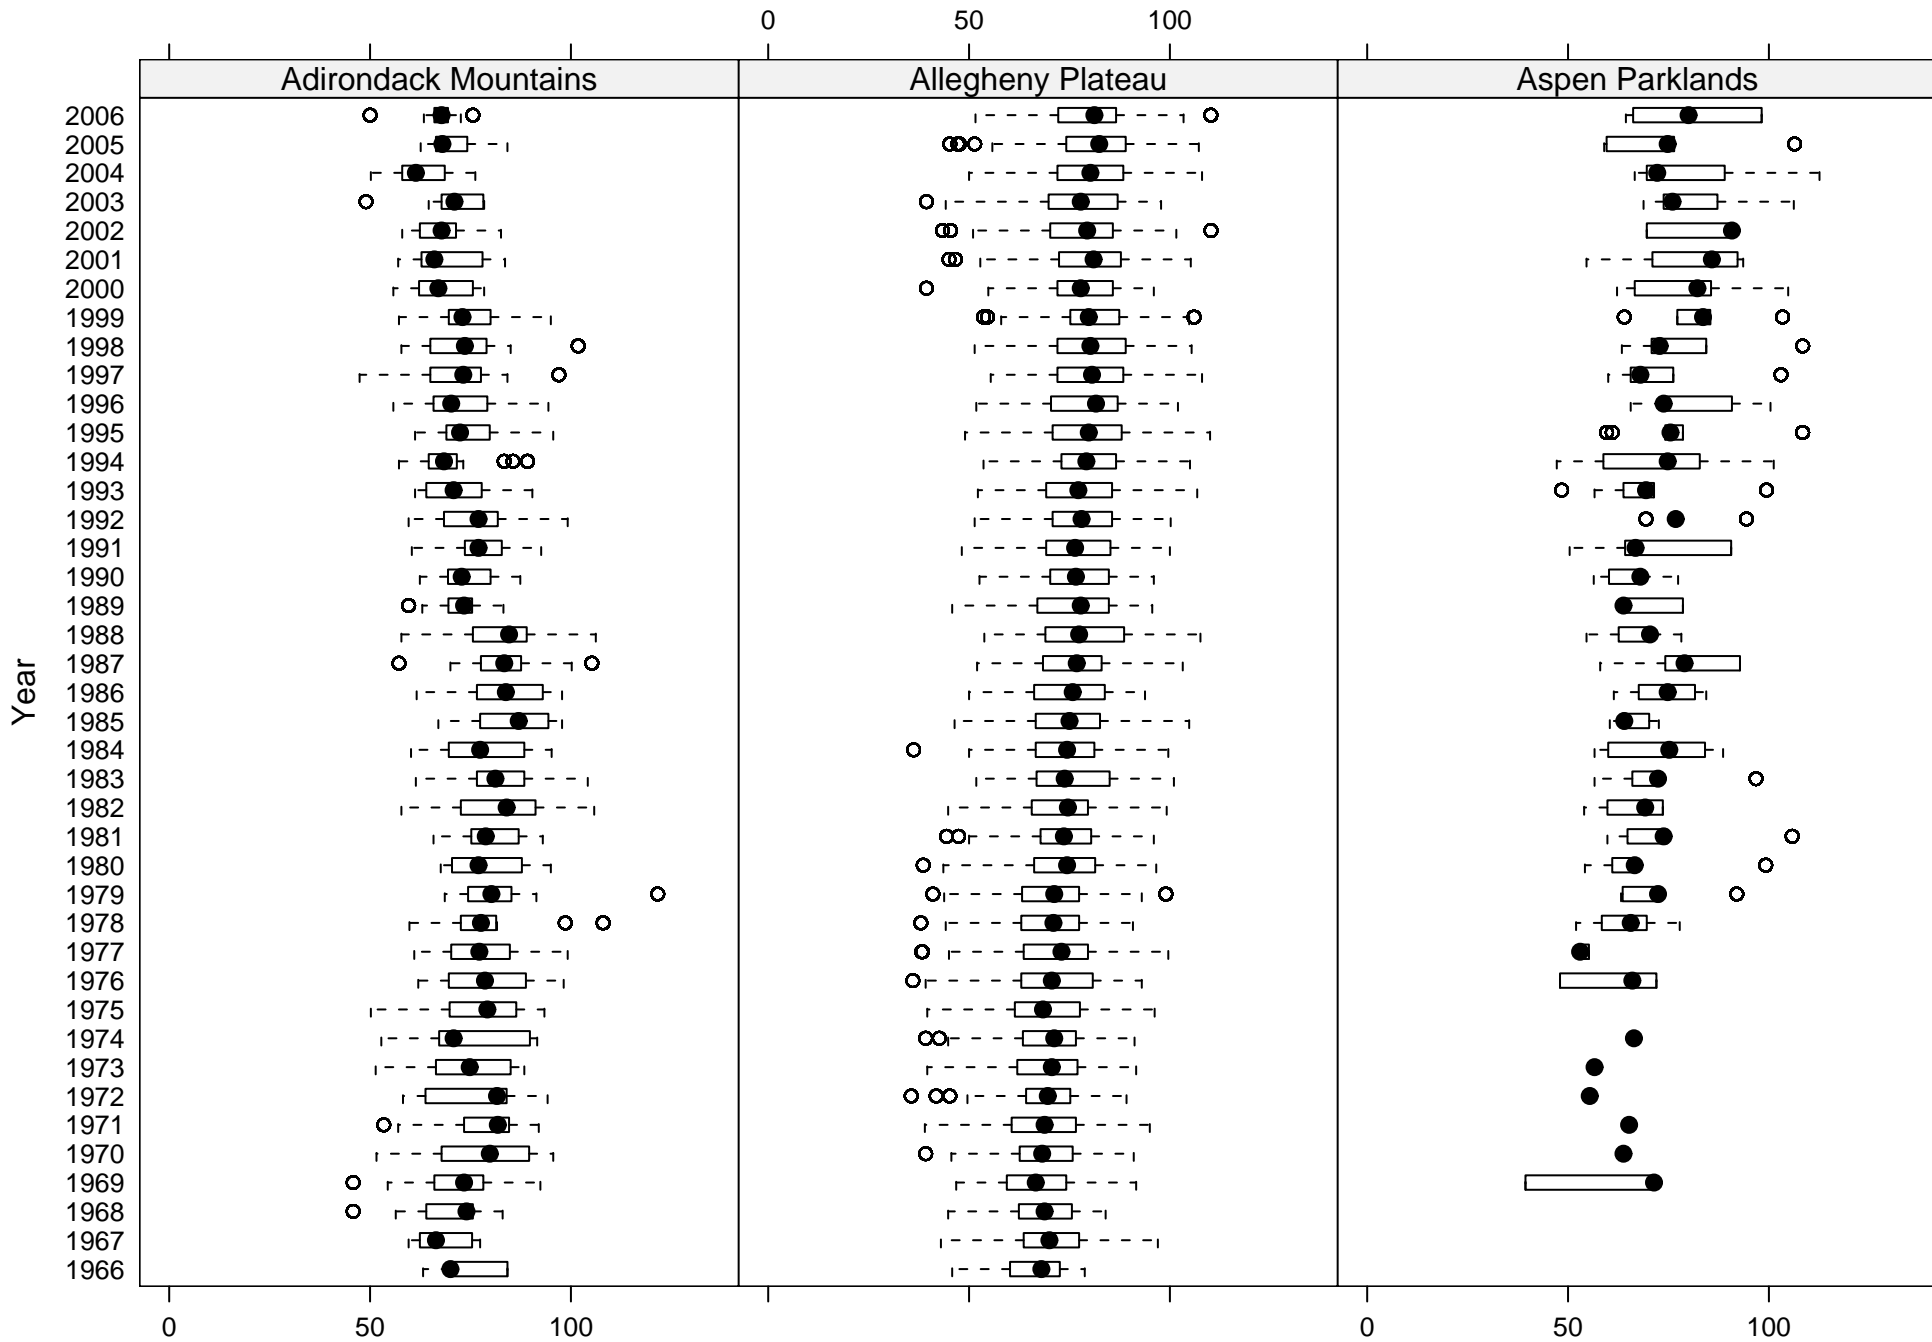

Species Richness Estimates by USGS Strata

Est. Species Richness (Jack1)

Horizontal Box Plots

Species Richness Estimates by USGS Strata

Est. Species Richness (Jack1)

Horizontal Box Plots

Species Richness Estimates by USGS Strata

Est. Species Richness (Jack1)

Horizontal Box Plots

Species Richness Estimates by USGS Strata

Est. Species Richness (Jack1)

Horizontal Box Plots

Species Richness Estimates by USGS Strata

Est. Species Richness (Jack1)

Horizontal Box Plots

Species Richness Estimates by USGS Strata

Est. Species Richness (Jack1)

Horizontal Box Plots

Species Richness Estimates by USGS Strata

Est. Species Richness (Jack1)

Horizontal Box Plots