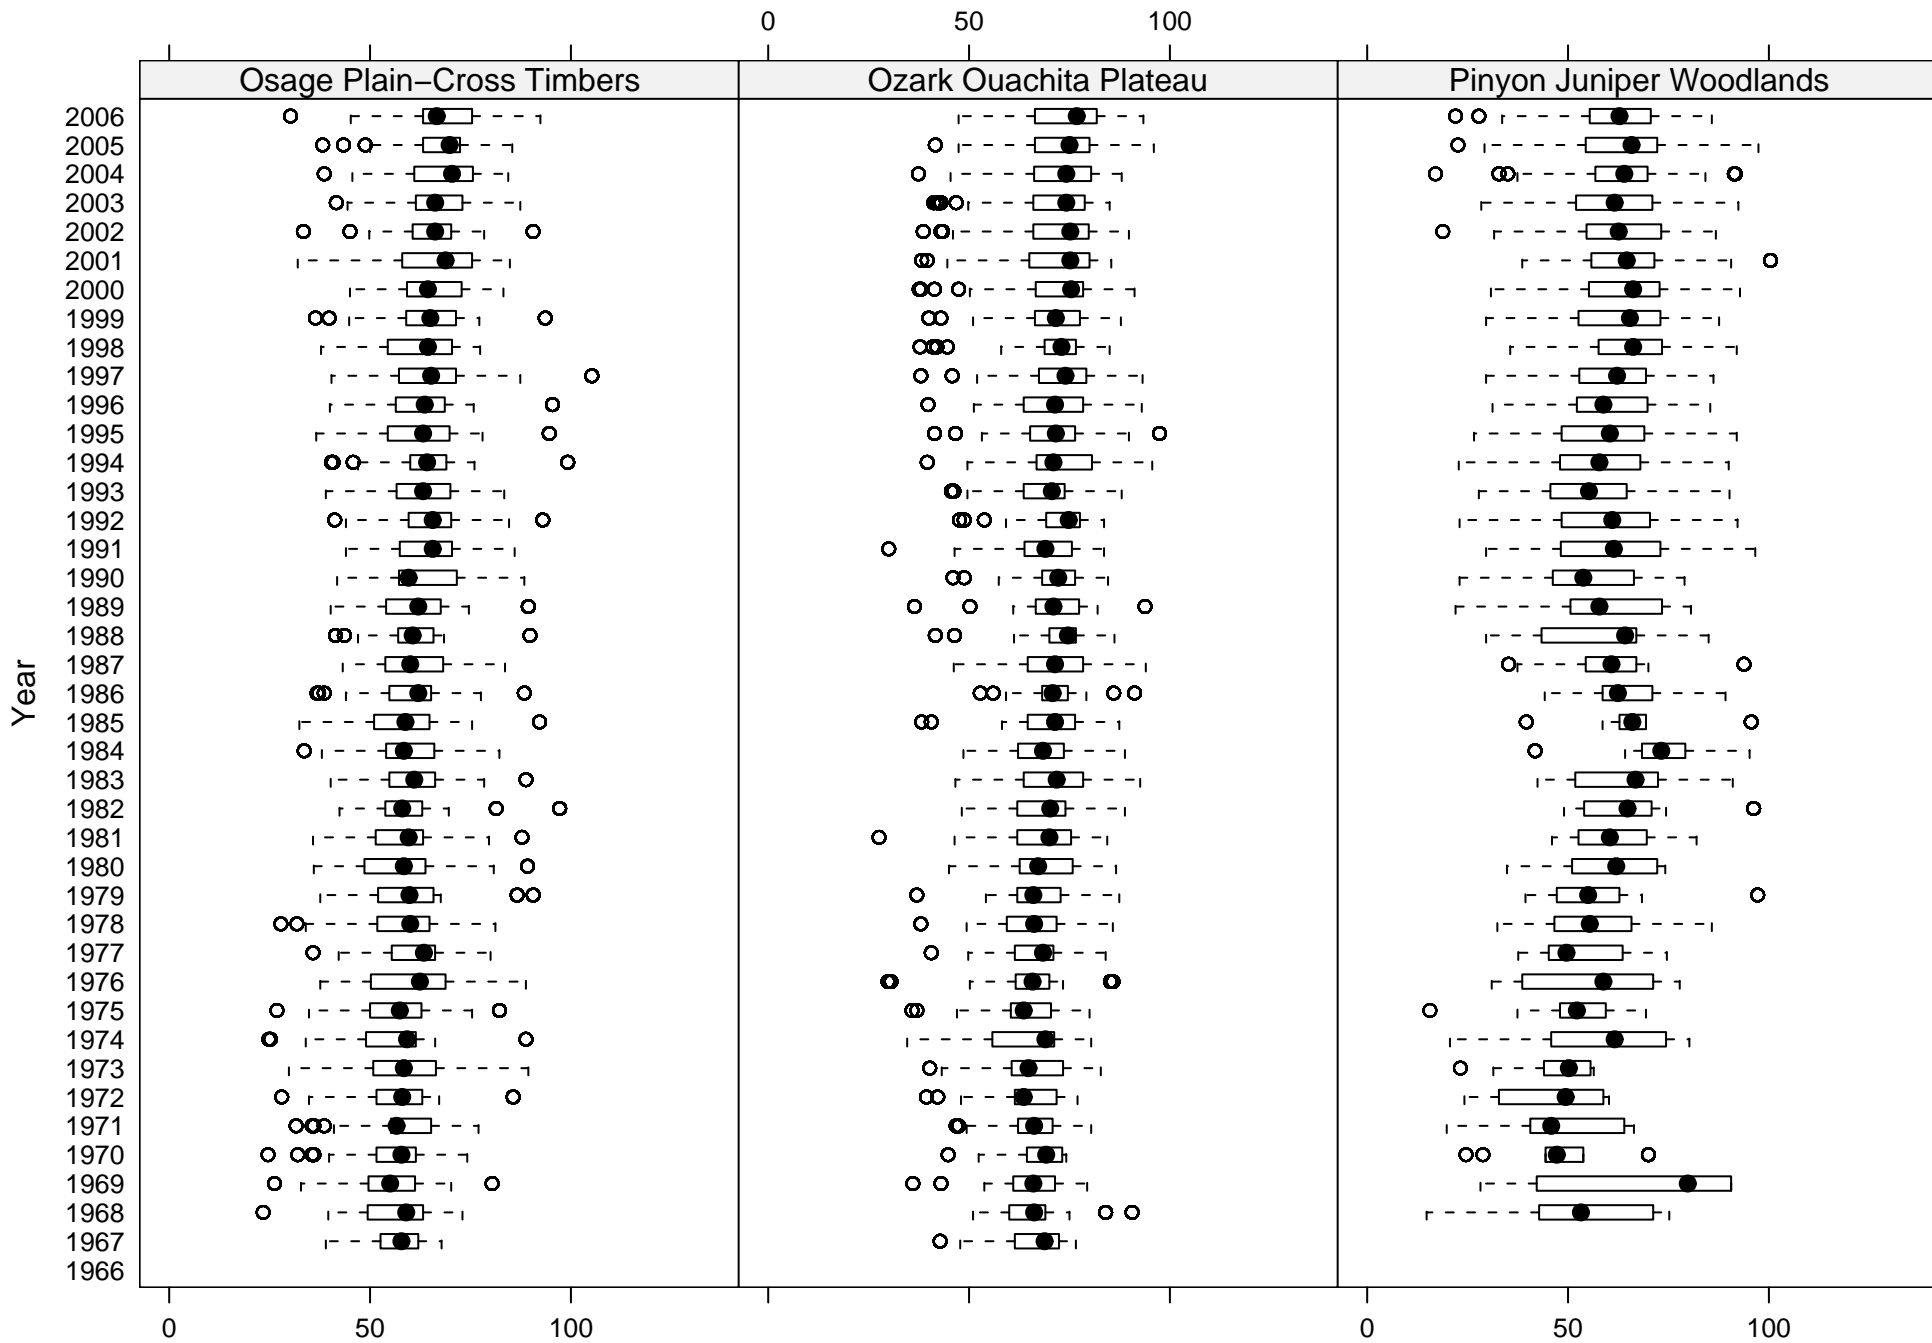

Species Richness Estimates by USGS Strata

Est. Species Richness (Jack1)

Horizontal Box Plots