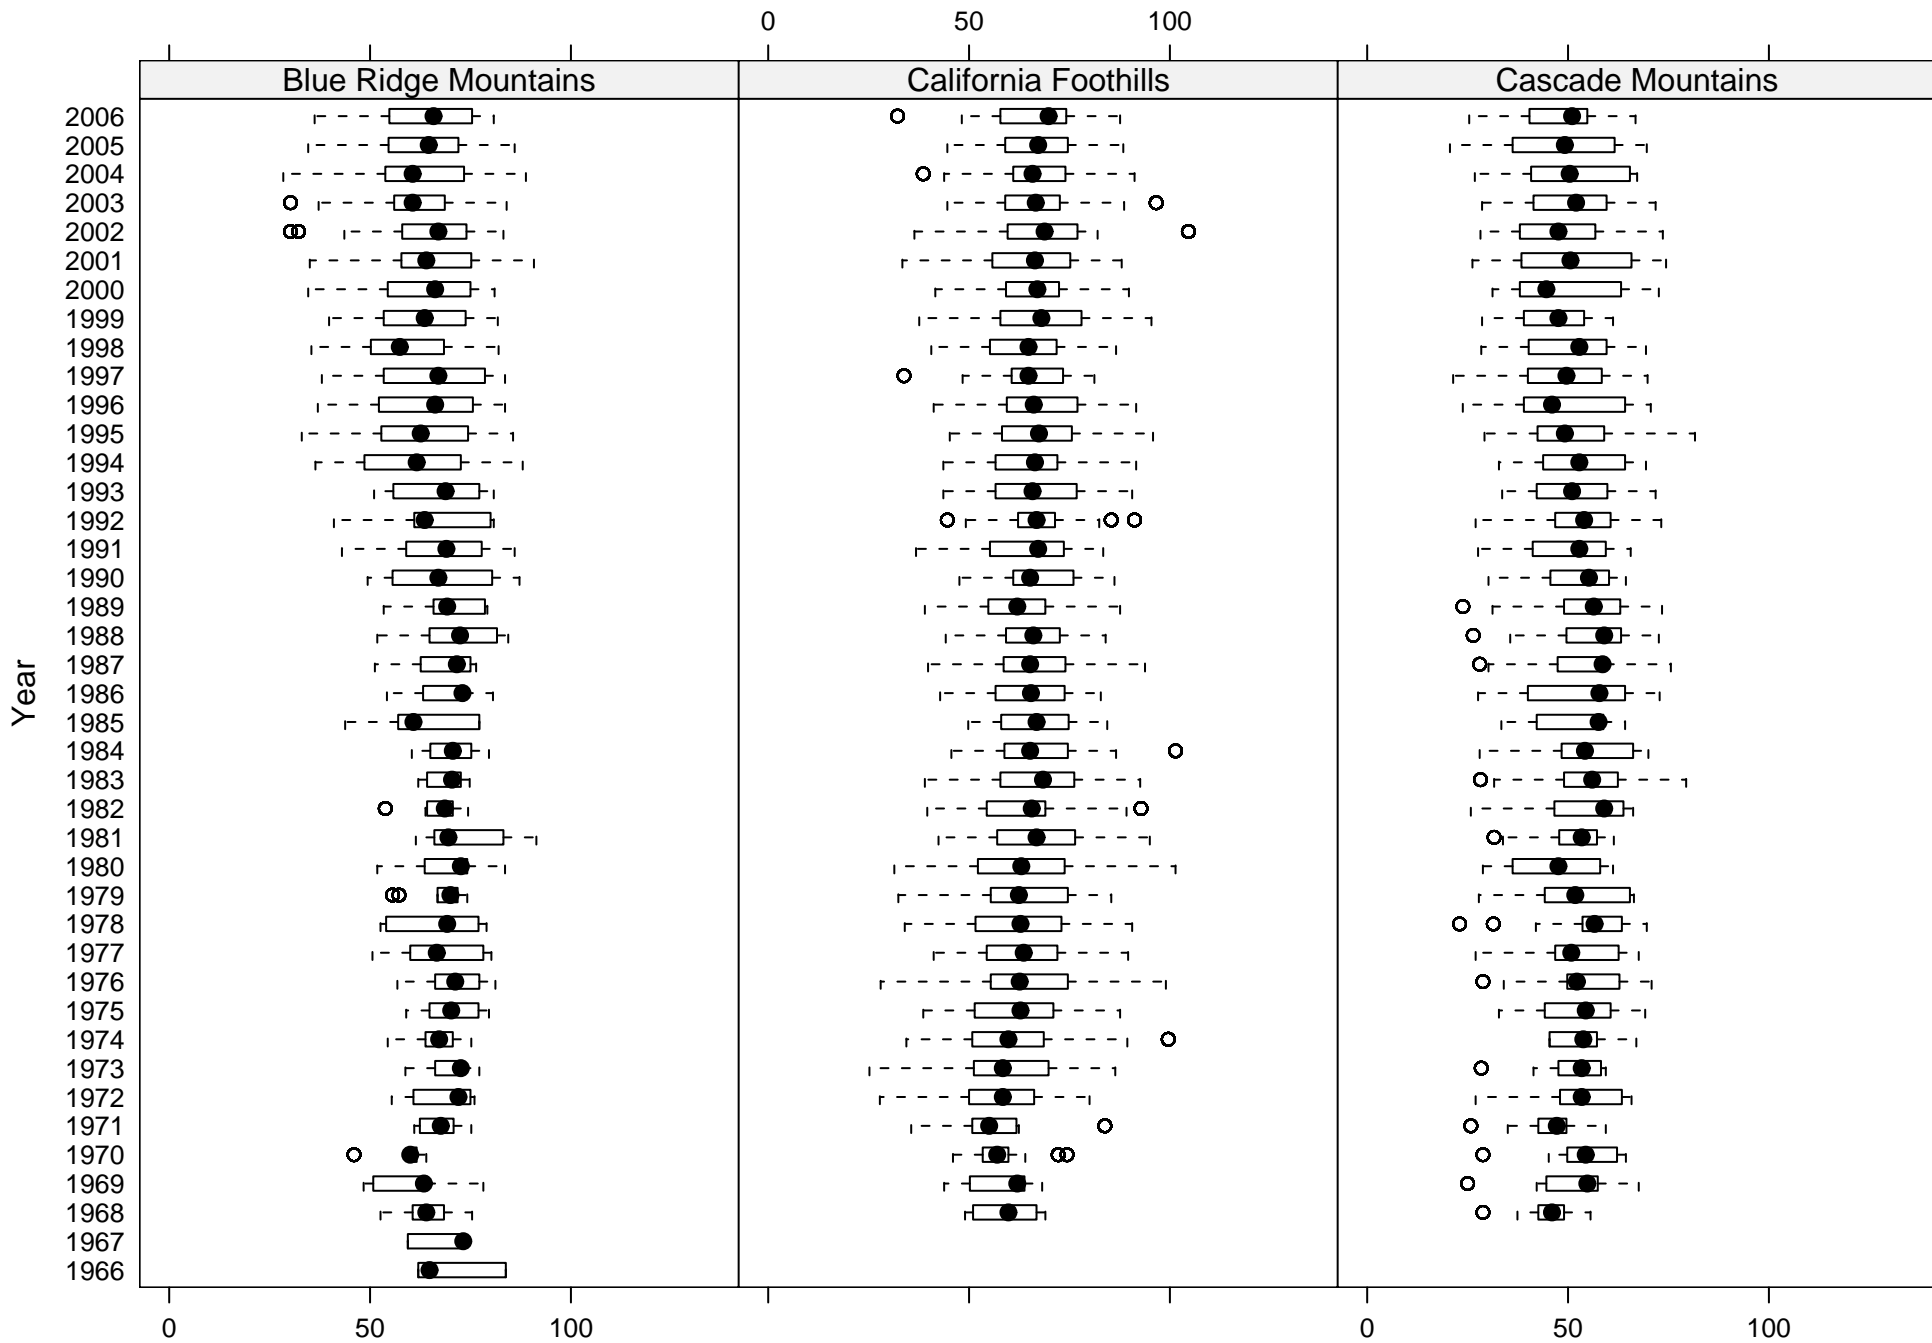

Species Richness Estimates by USGS Strata

Est. Species Richness (Jack1)

Horizontal Box Plots

Species Richness Estimates by USGS Strata

Est. Species Richness (Jack1)

Horizontal Box Plots

Species Richness Estimates by USGS Strata

Est. Species Richness (Jack1)

Horizontal Box Plots

Species Richness Estimates by USGS Strata

Est. Species Richness (Jack1)

Horizontal Box Plots

Species Richness Estimates by USGS Strata

Est. Species Richness (Jack1)