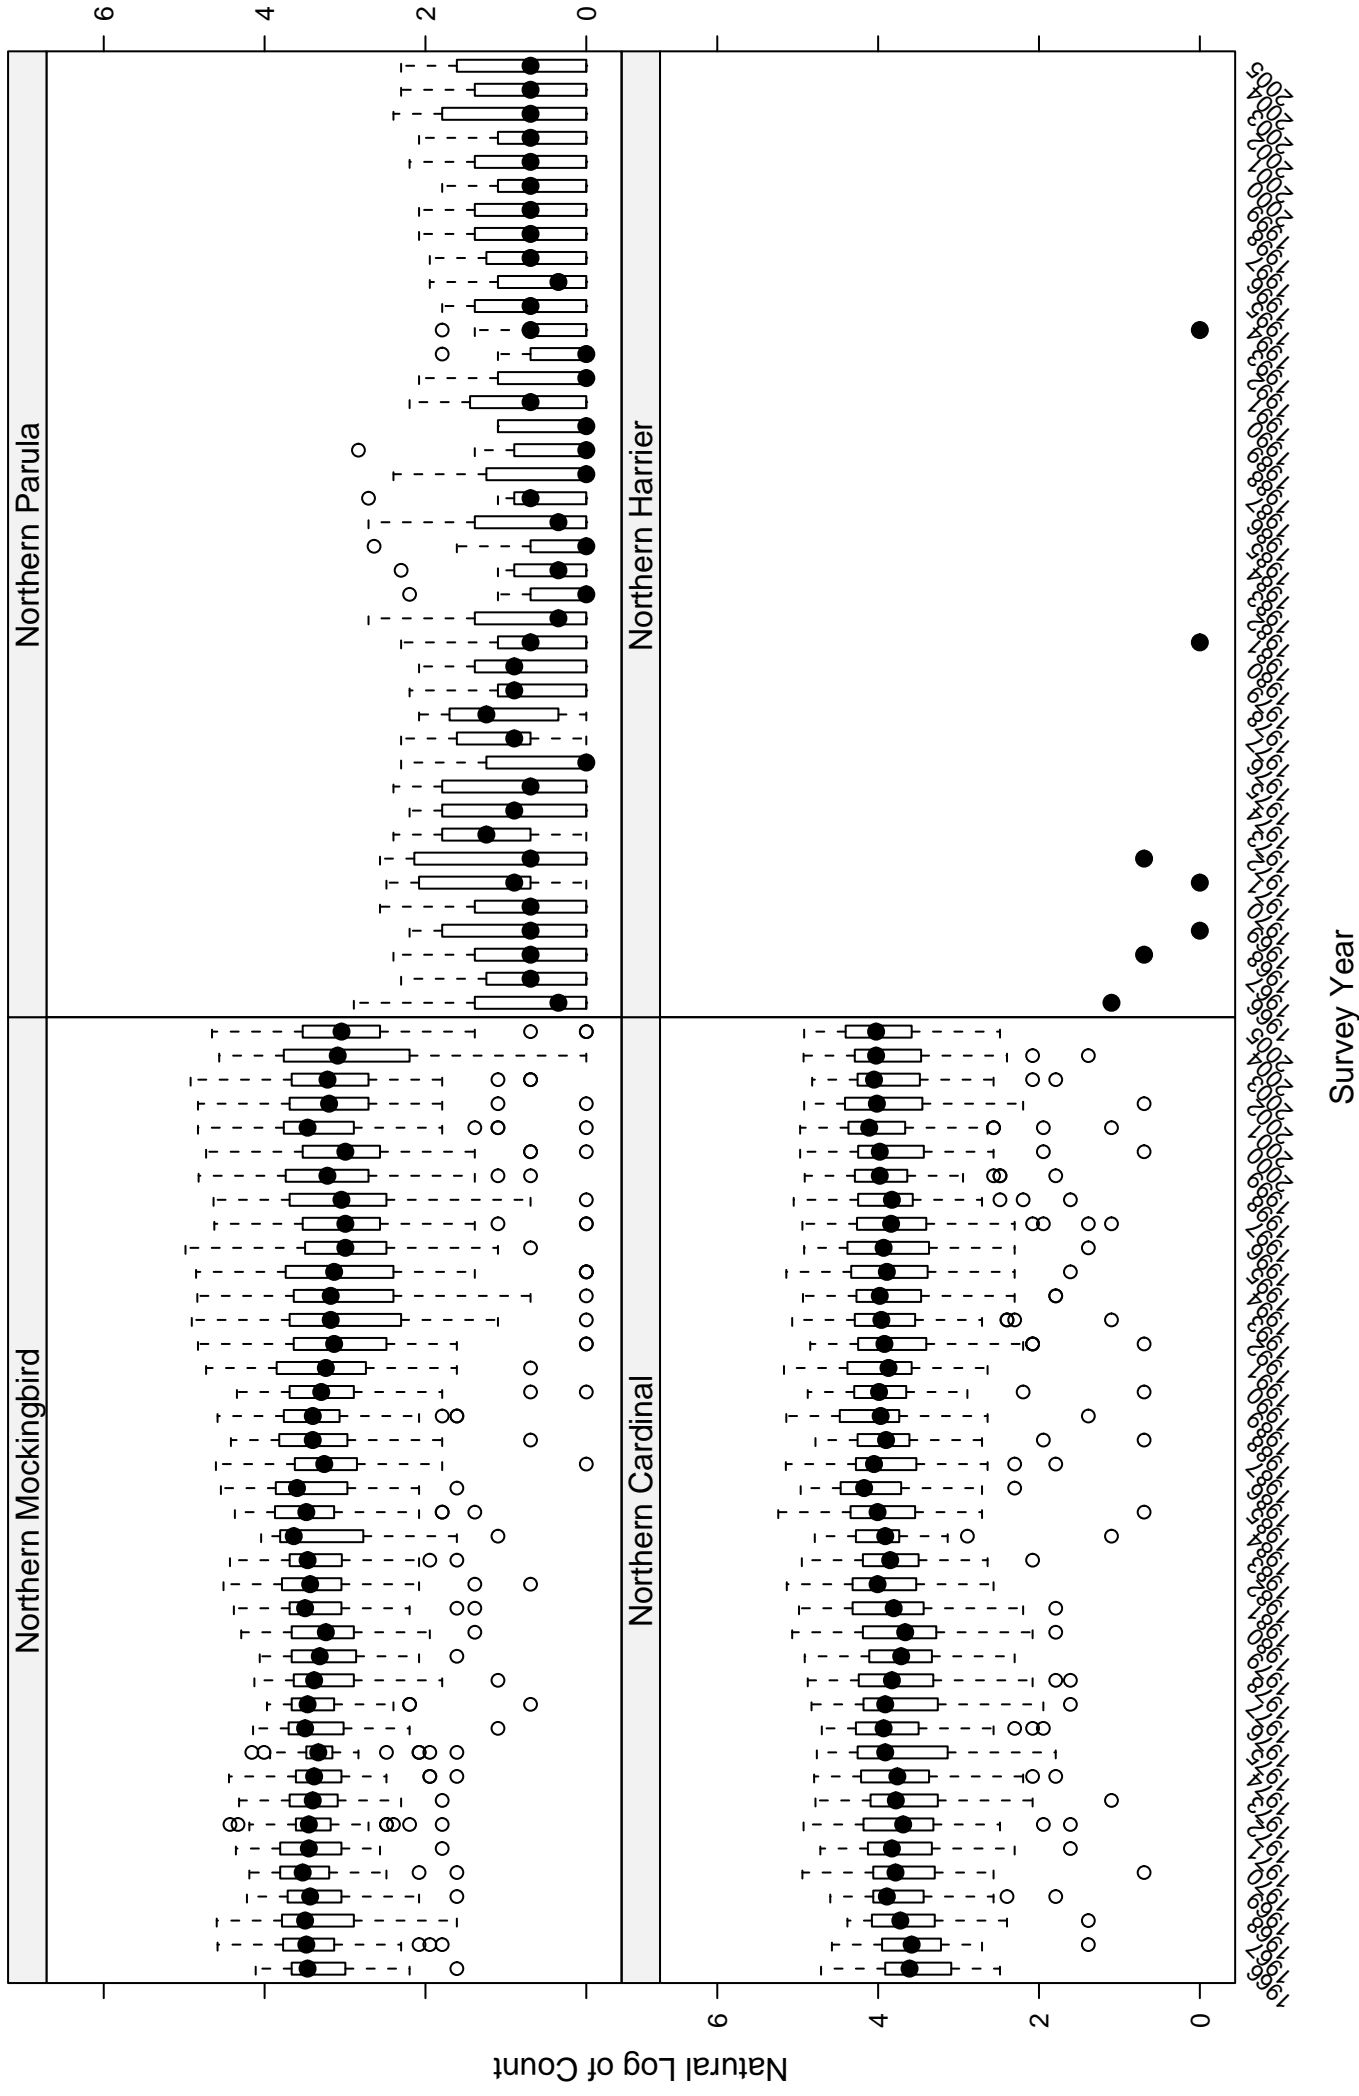

Scatter plots of species counts in the WEST GULF COASTAL PLAINS--OUACHITAS BCR