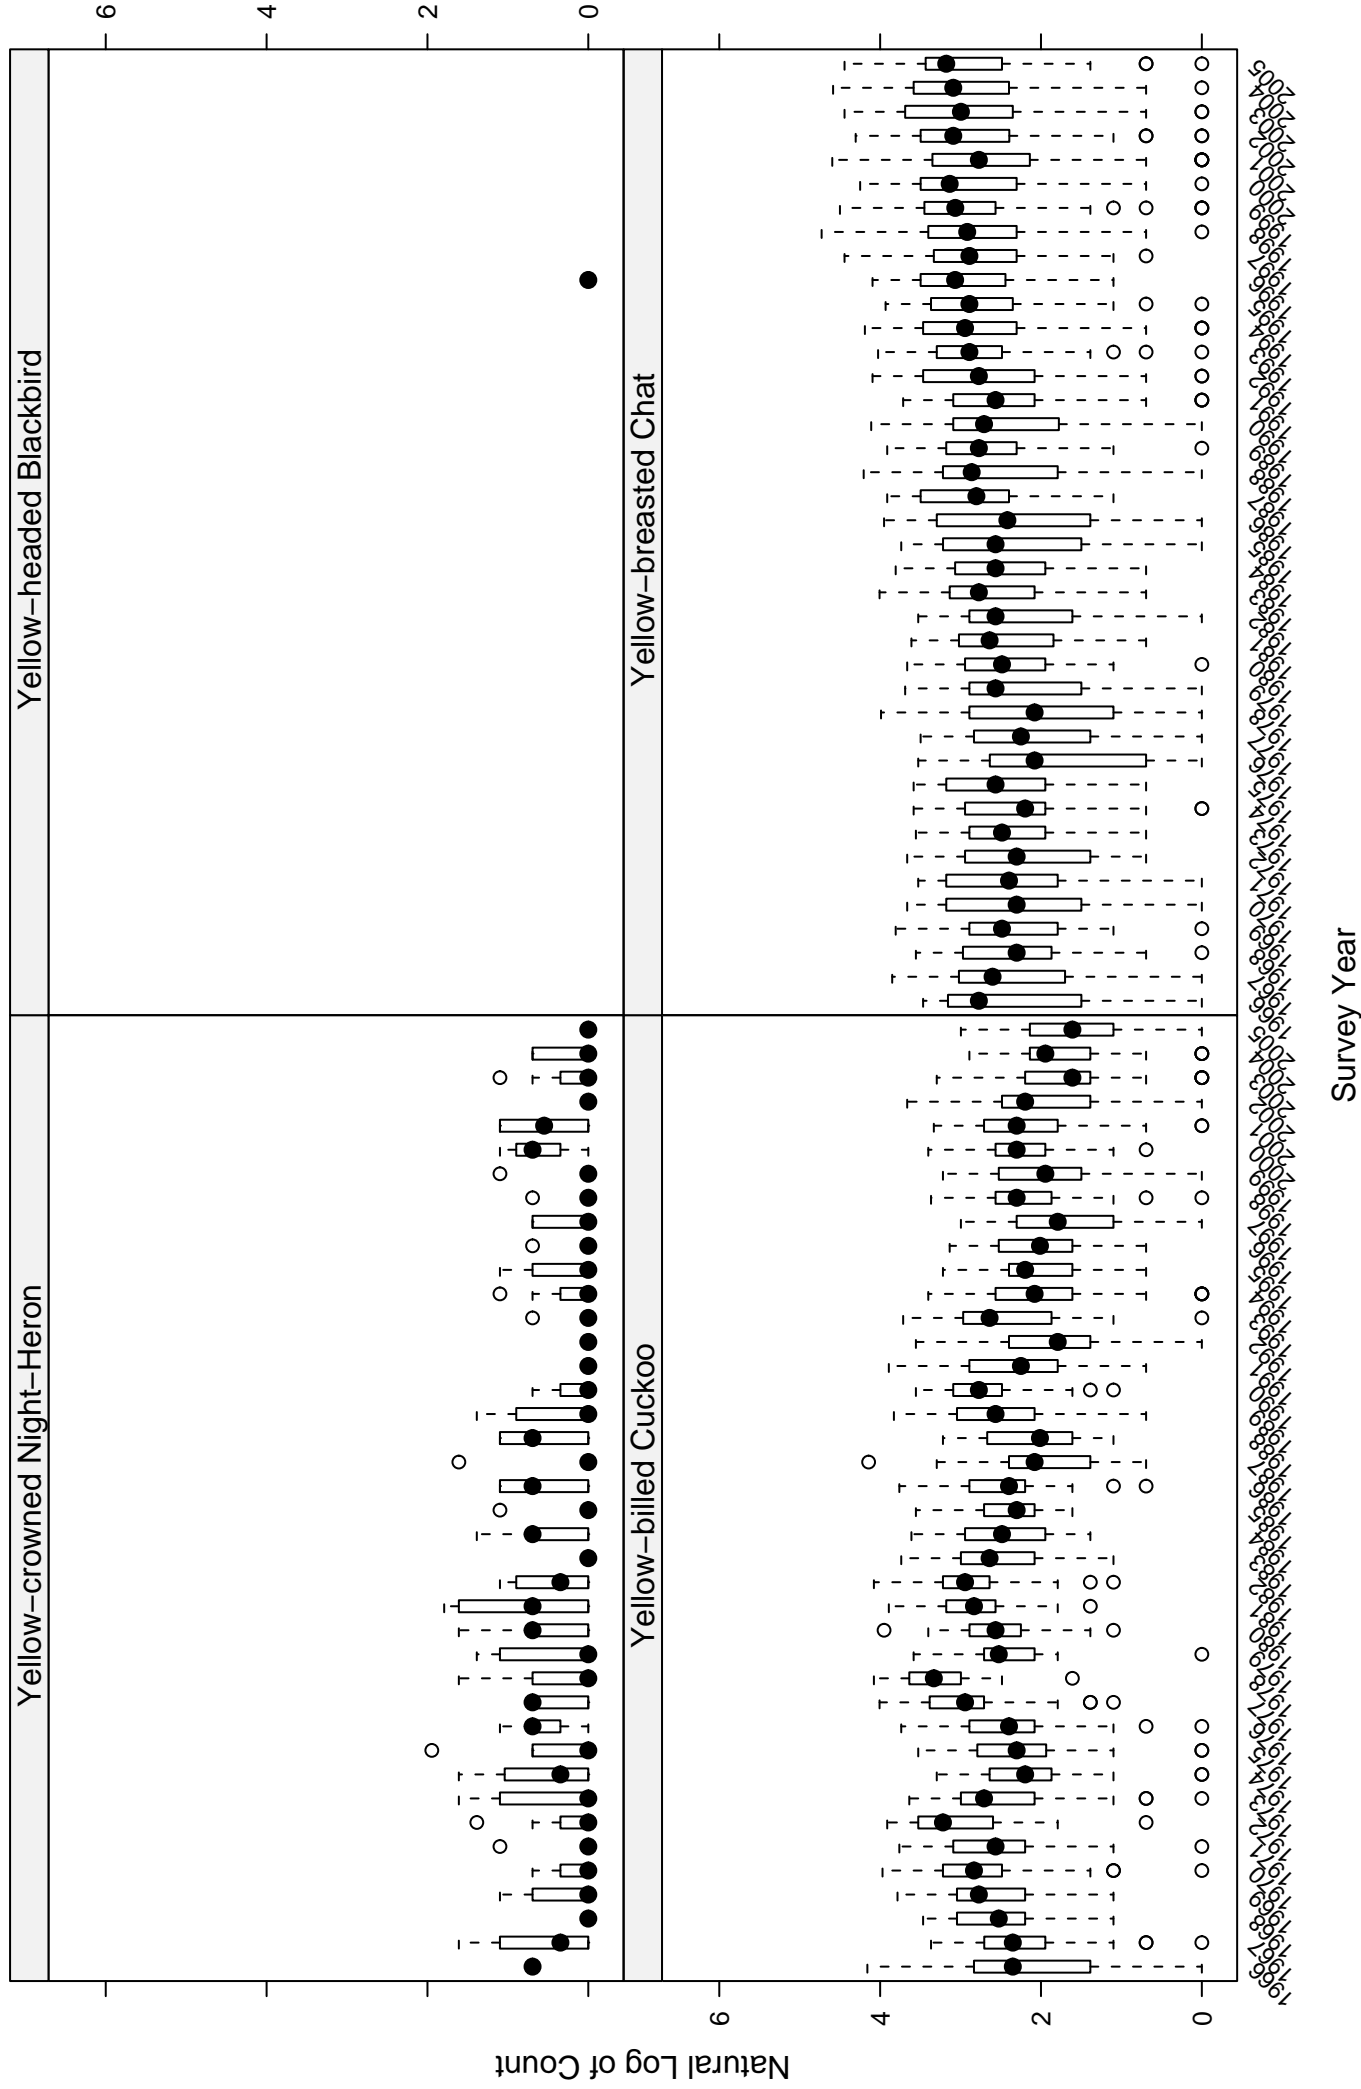

Scatter plots of species counts in the WEST GULF COASTAL PLAINS--OUACHITAS BCR