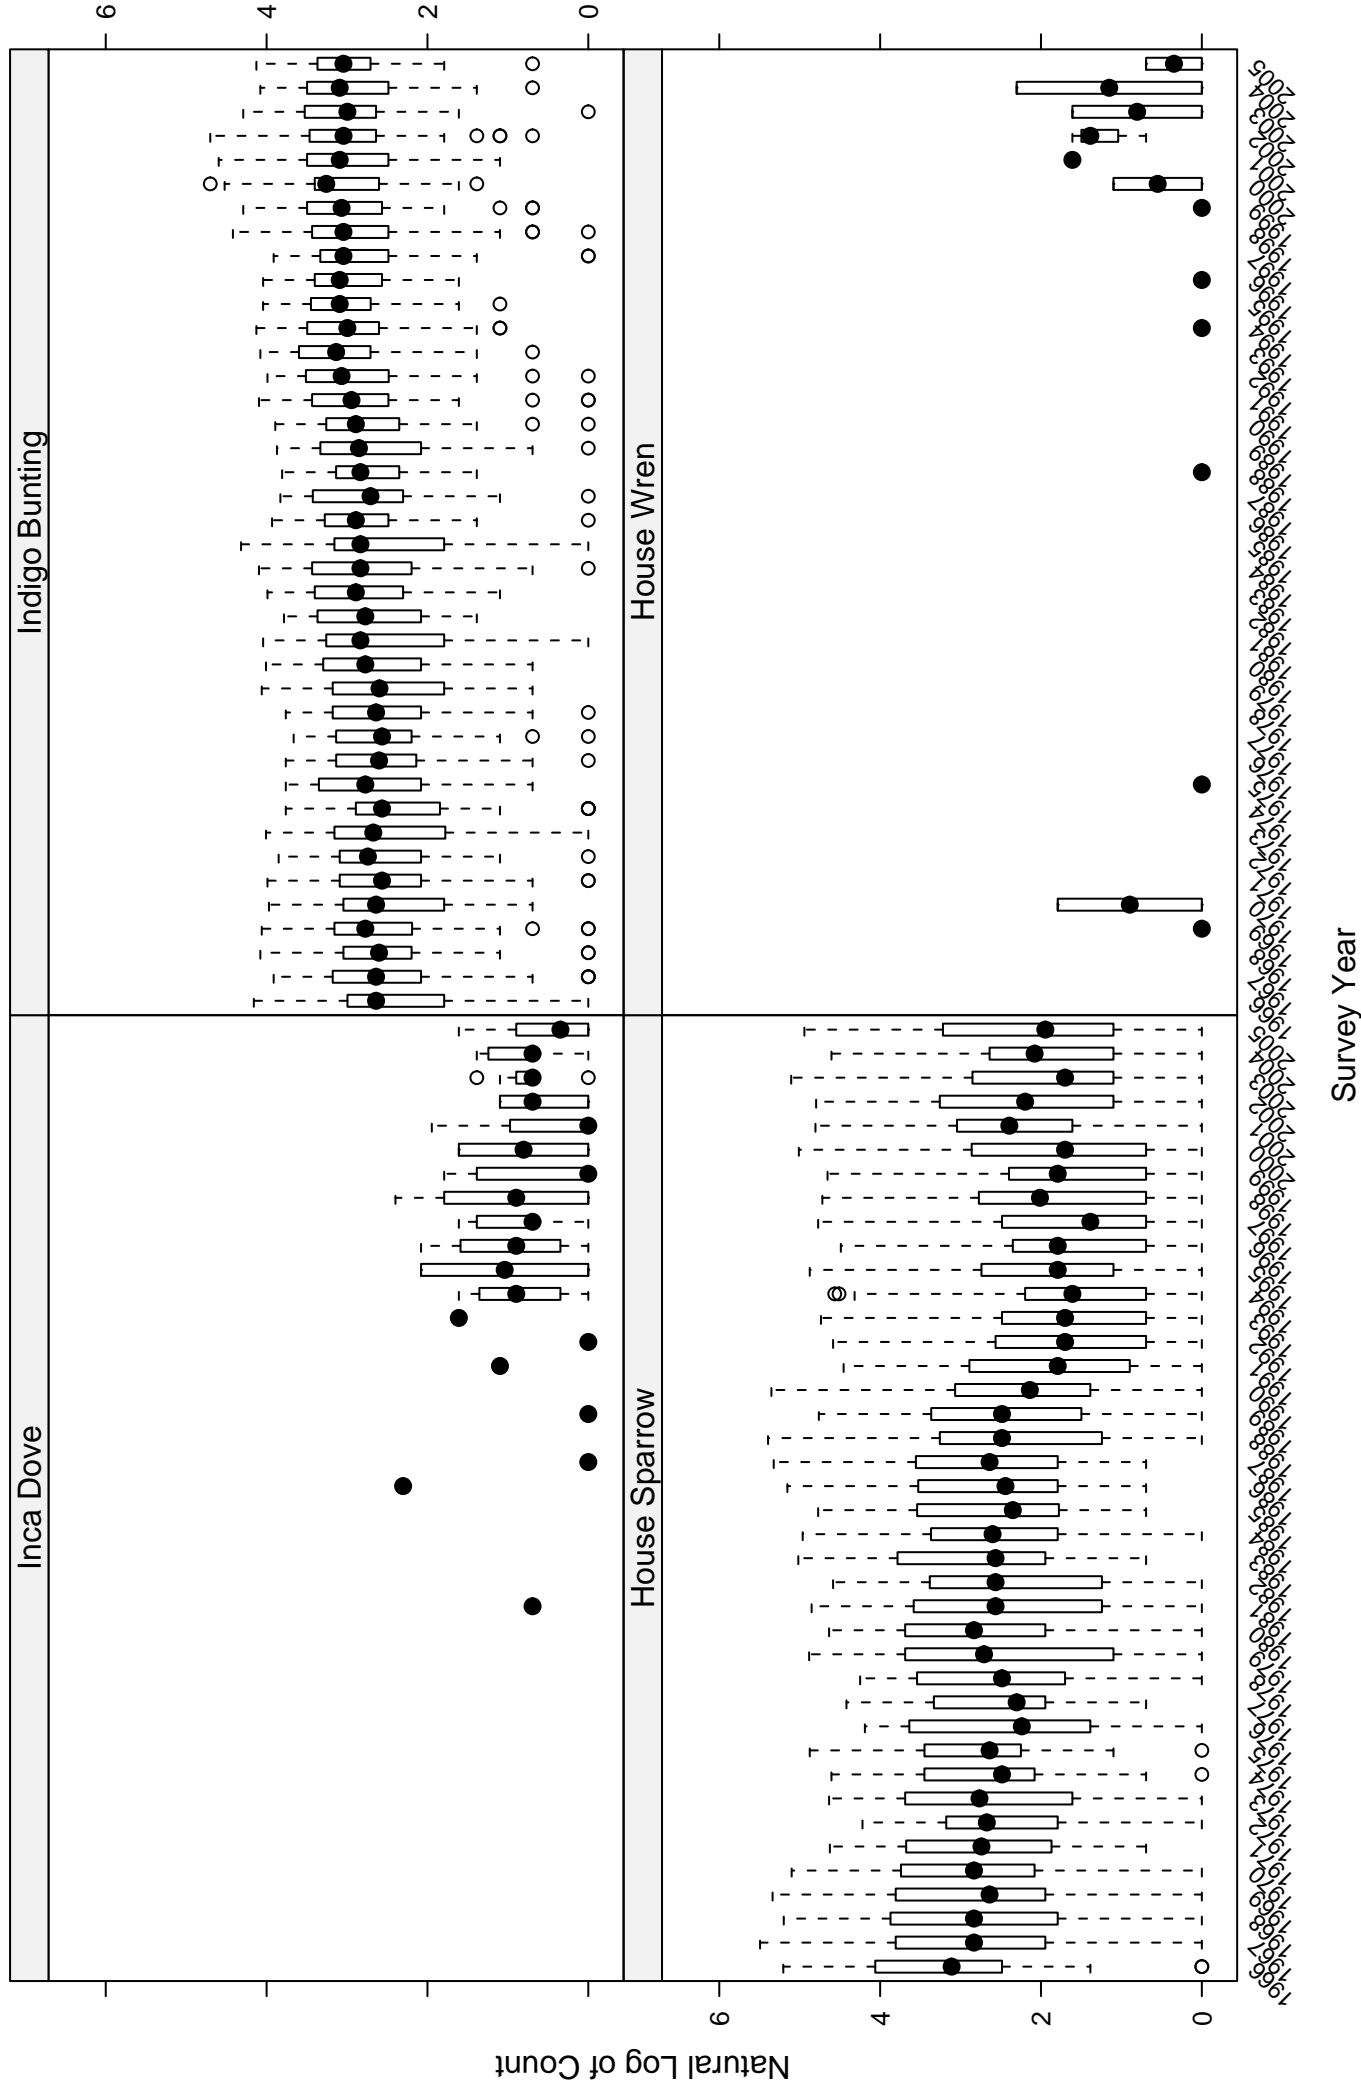

Scatter plots of species counts in the WEST GULF COASTAL PLAINS--OUACHITAS BCR