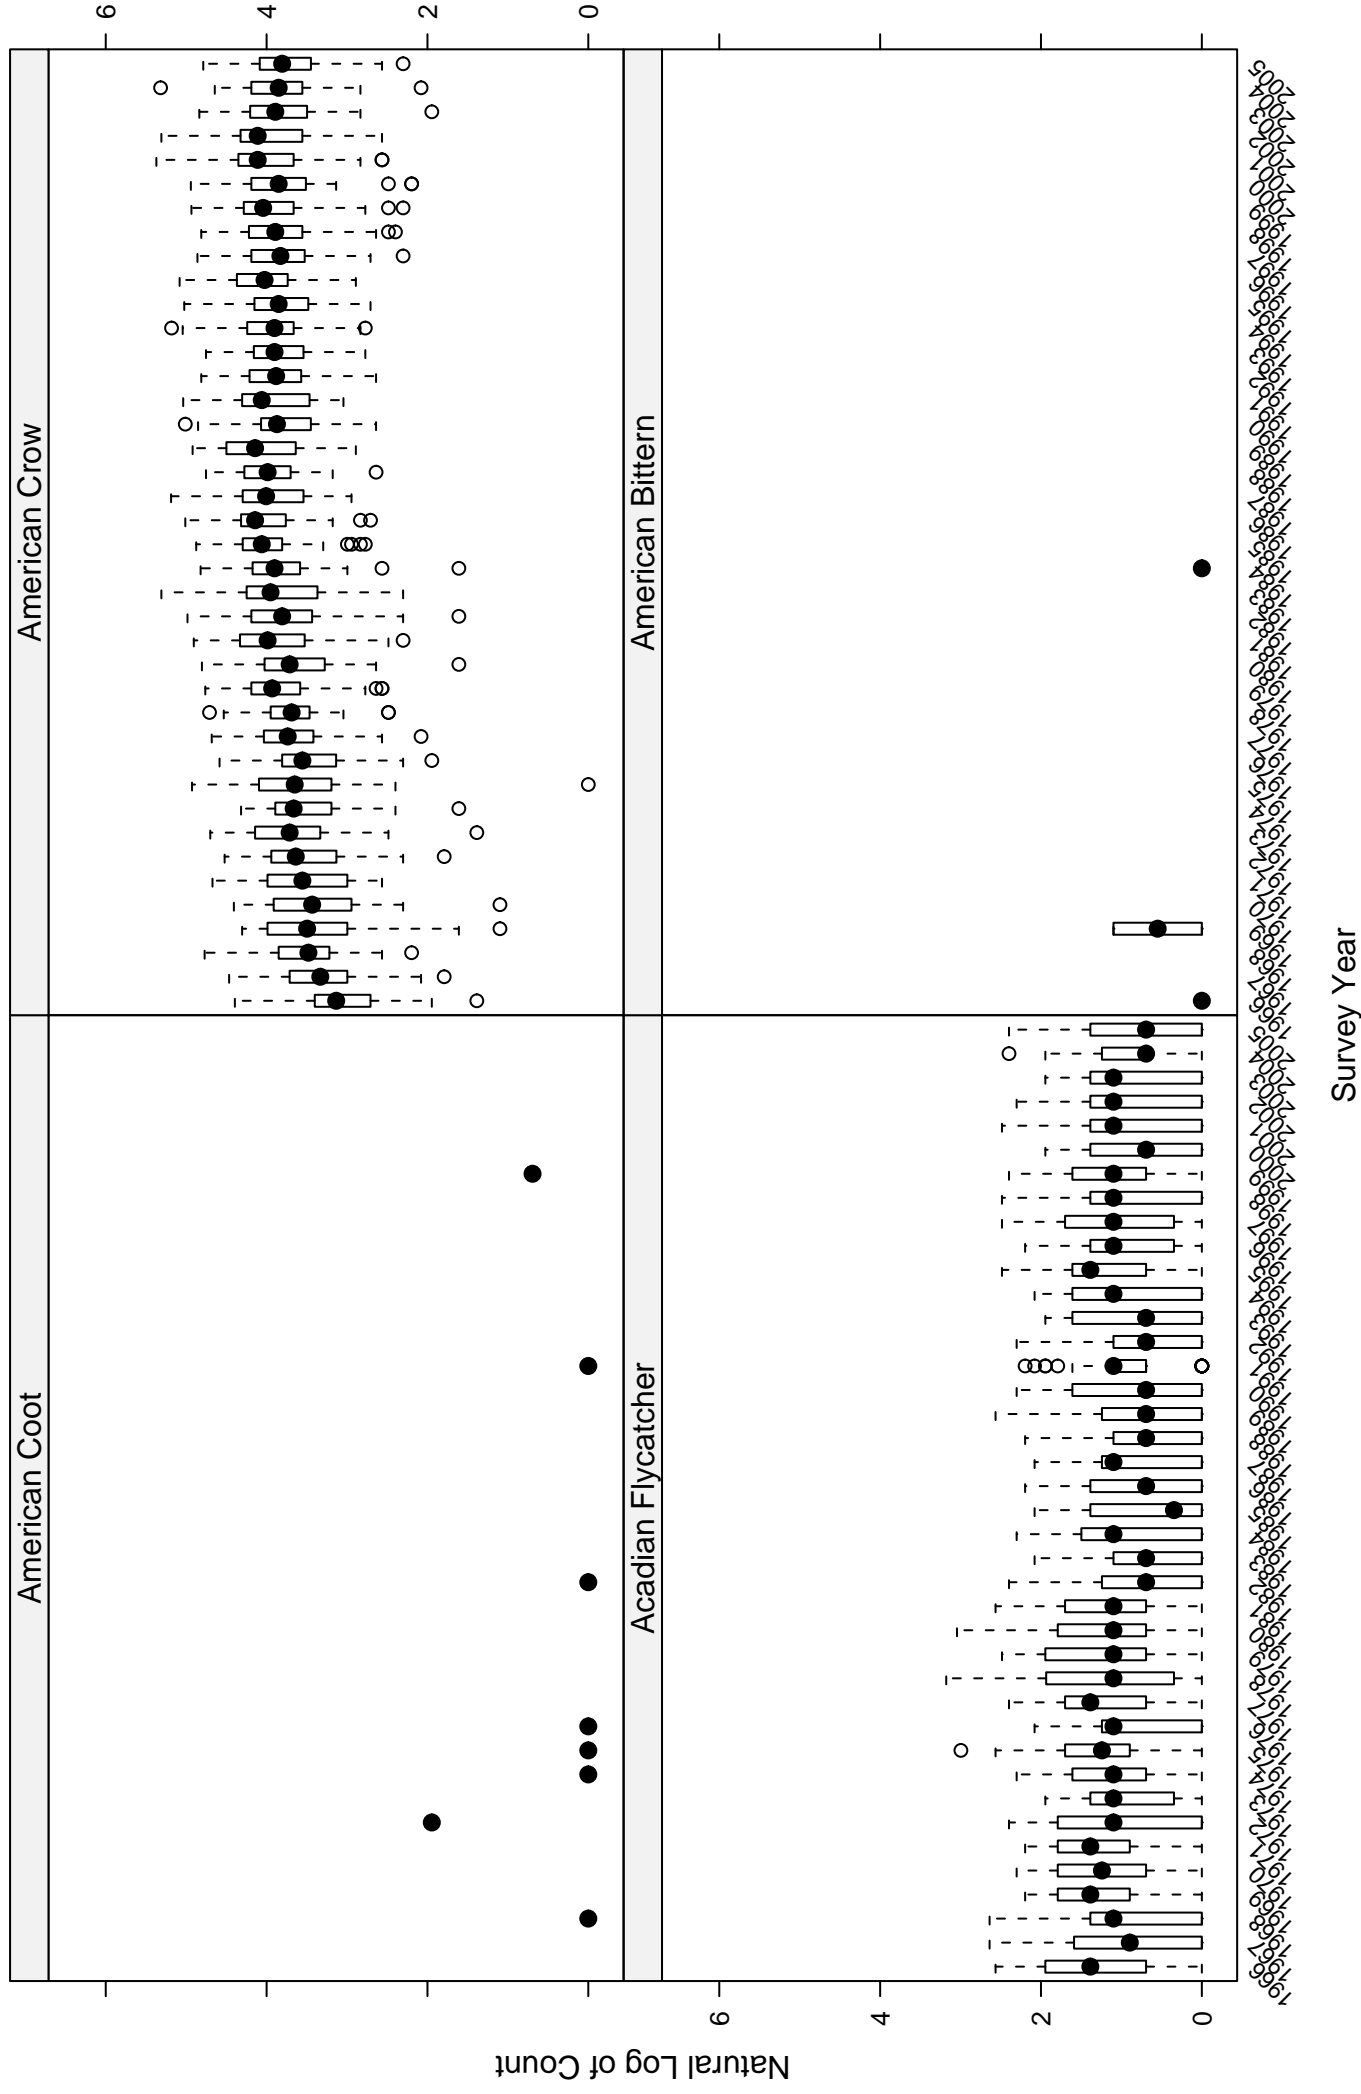

Scatter plots of species counts in the WEST GULF COASTAL PLAINS--OUACHITAS BCR

Scatter plots of species counts in the WEST GULF COASTAL PLAINS--OUACHITAS BCR

Scatter plots of species counts in the WEST GULF COASTAL PLAINS--OUACHITAS BCR

Scatter plots of species counts in the WEST GULF COASTAL PLAINS--OUACHITAS BCR

Survey Year

Scatter plots of species counts in the WEST GULF COASTAL PLAINS--OUACHITAS BCR

Scatter plots of species counts in the WEST GULF COASTAL PLAINS--OUACHITAS BCR

Scatter plots of species counts in the WEST GULF COASTAL PLAINS--OUACHITAS BCR

Scatter plots of species counts in the WEST GULF COASTAL PLAINS--OUACHITAS BCR

Scatter plots of species counts in the WEST GULF COASTAL PLAINS---OUACHITAS BCR