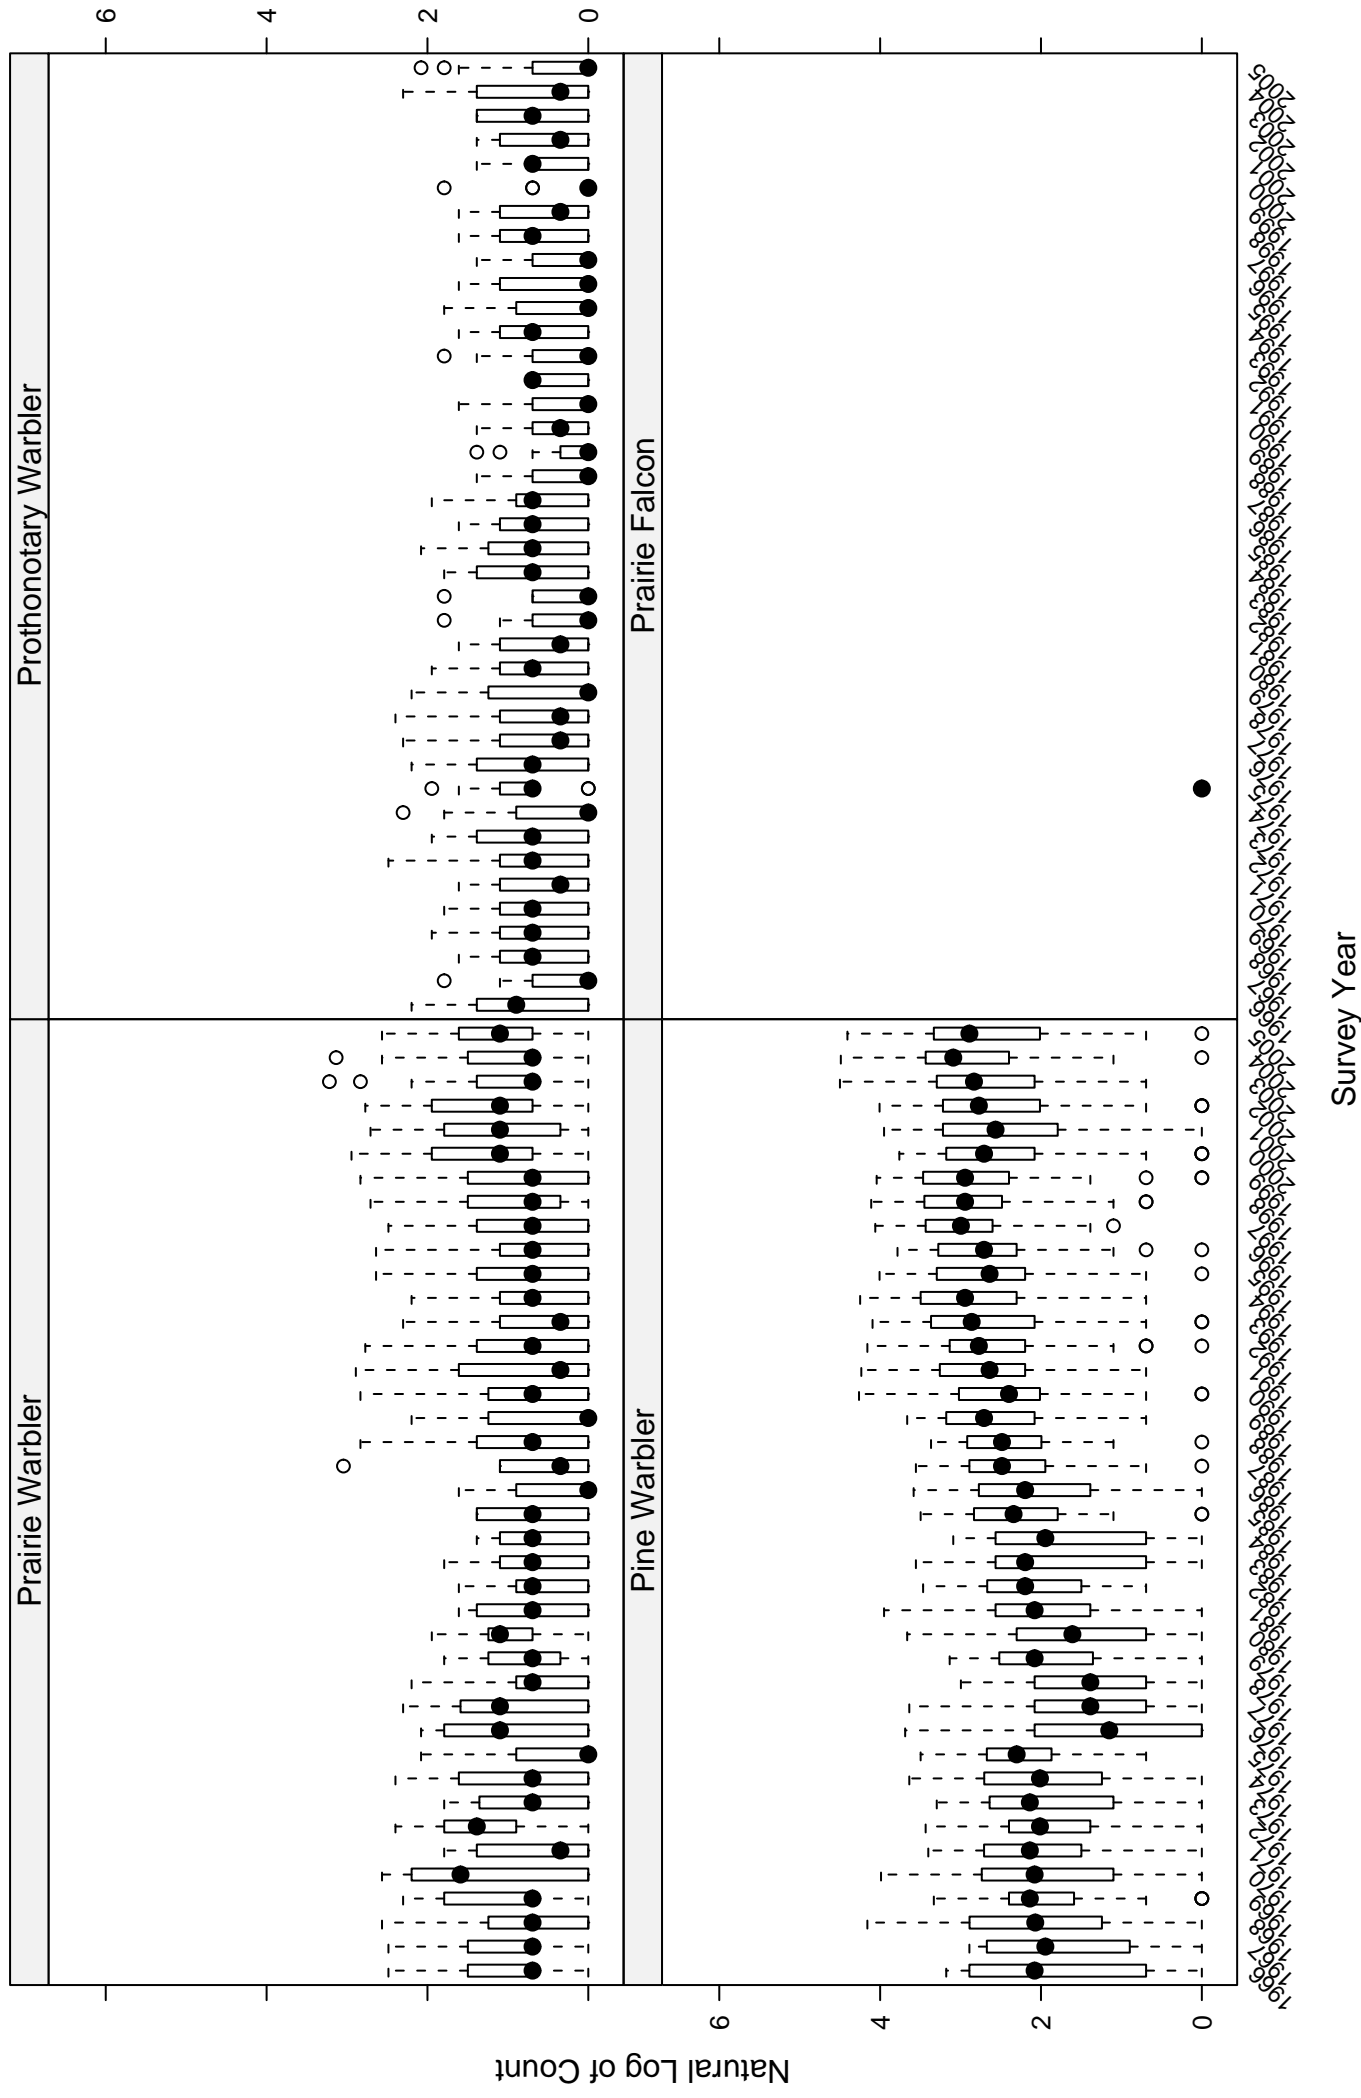

Scatter plots of species counts in the WEST GULF COASTAL PLAINS---OUACHITAS BCR