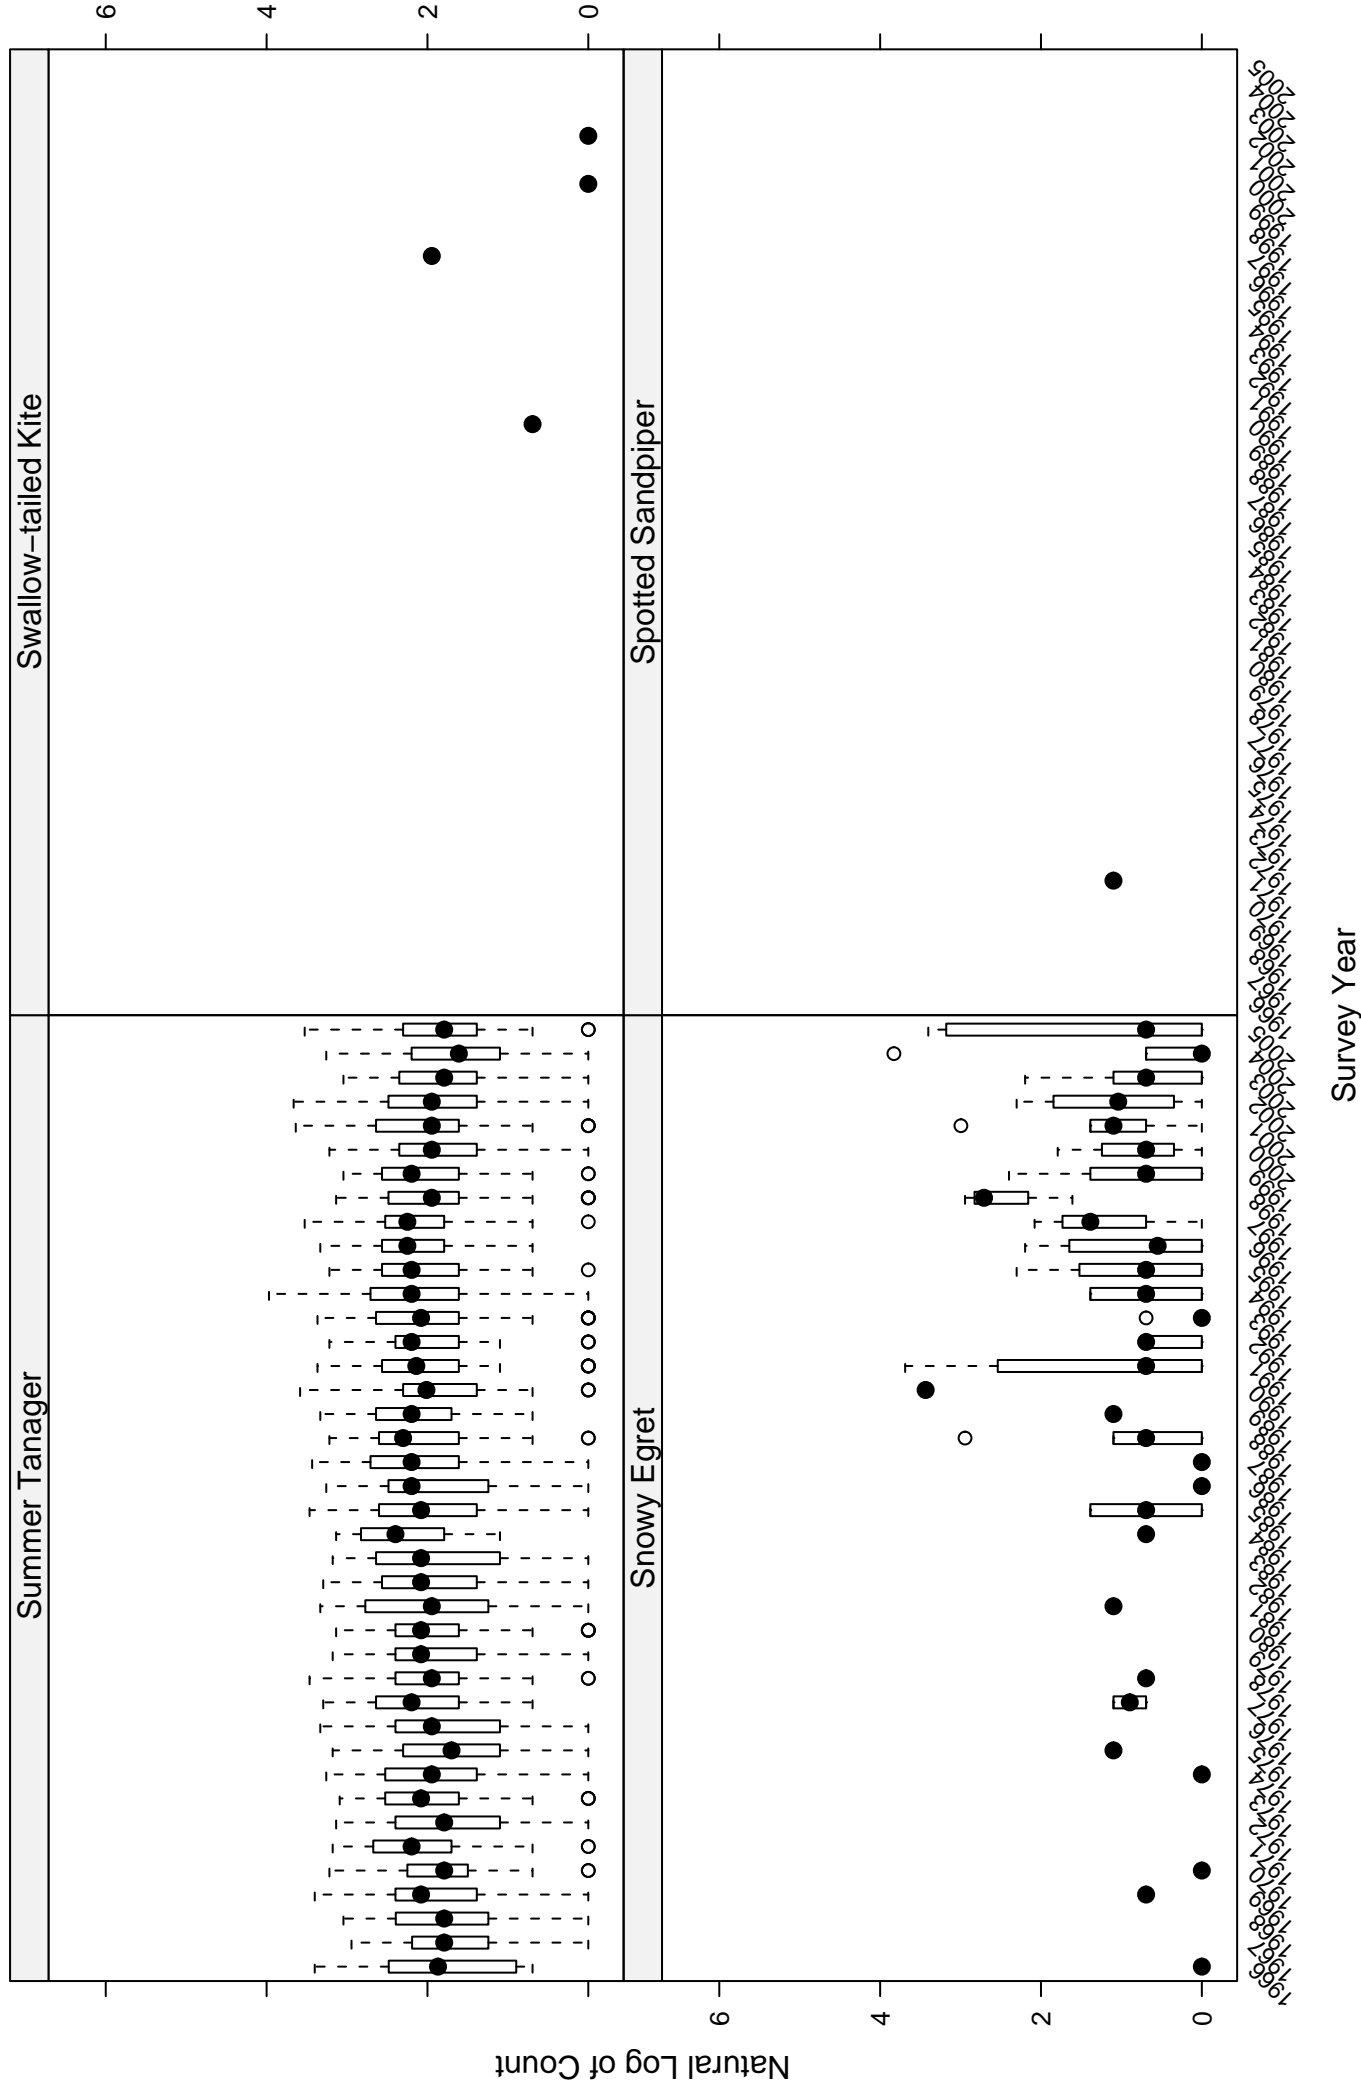

Scatter plots of species counts in the WEST GULF COASTAL PLAINS--OUACHITAS BCR