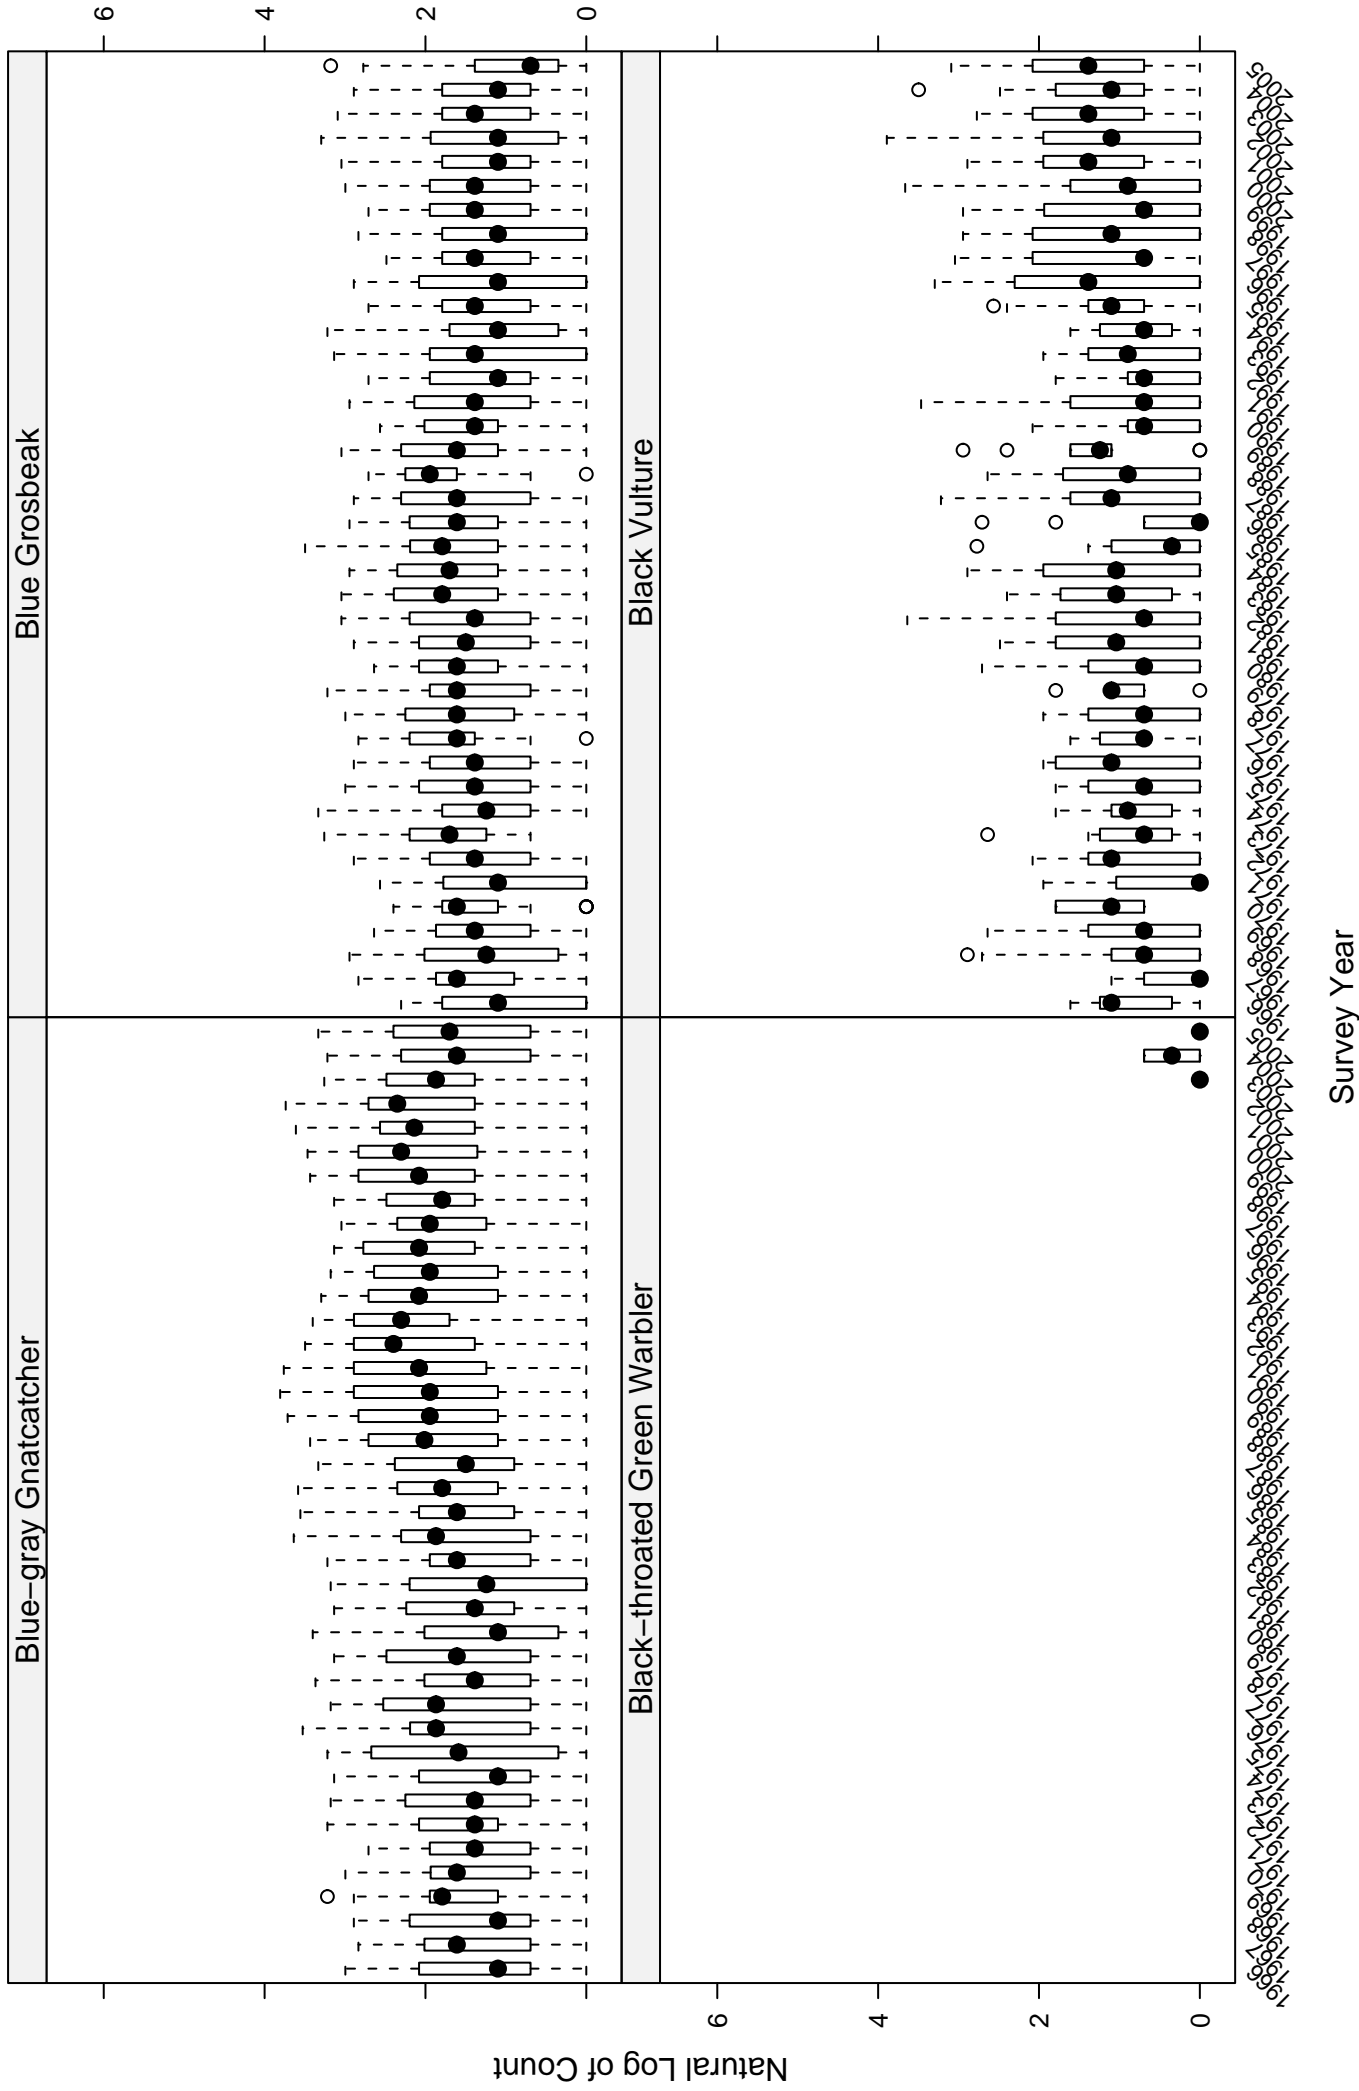

Scatter plots of species counts in the WEST GULF COASTAL PLAINS--OUACHITAS BCR

Scatter plots of species counts in the WEST GULF COASTAL PLAINS--OUACHITAS BCR

Scatter plots of species counts in the WEST GULF COASTAL PLAINS--OUACHITAS BCR

Scatter plots of species counts in the WEST GULF COASTAL PLAINS--OUACHITAS BCR

Survey Year

Scatter plots of species counts in the WEST GULF COASTAL PLAINS--OUACHITAS BCR

Scatter plots of species counts in the WEST GULF COASTAL PLAINS--OUACHITAS BCR

Scatter plots of species counts in the WEST GULF COASTAL PLAINS--OUACHITAS BCR

Scatter plots of species counts in the WEST GULF COASTAL PLAINS--OUACHITAS BCR

Scatter plots of species counts in the WEST GULF COASTAL PLAINS---OUACHITAS BCR