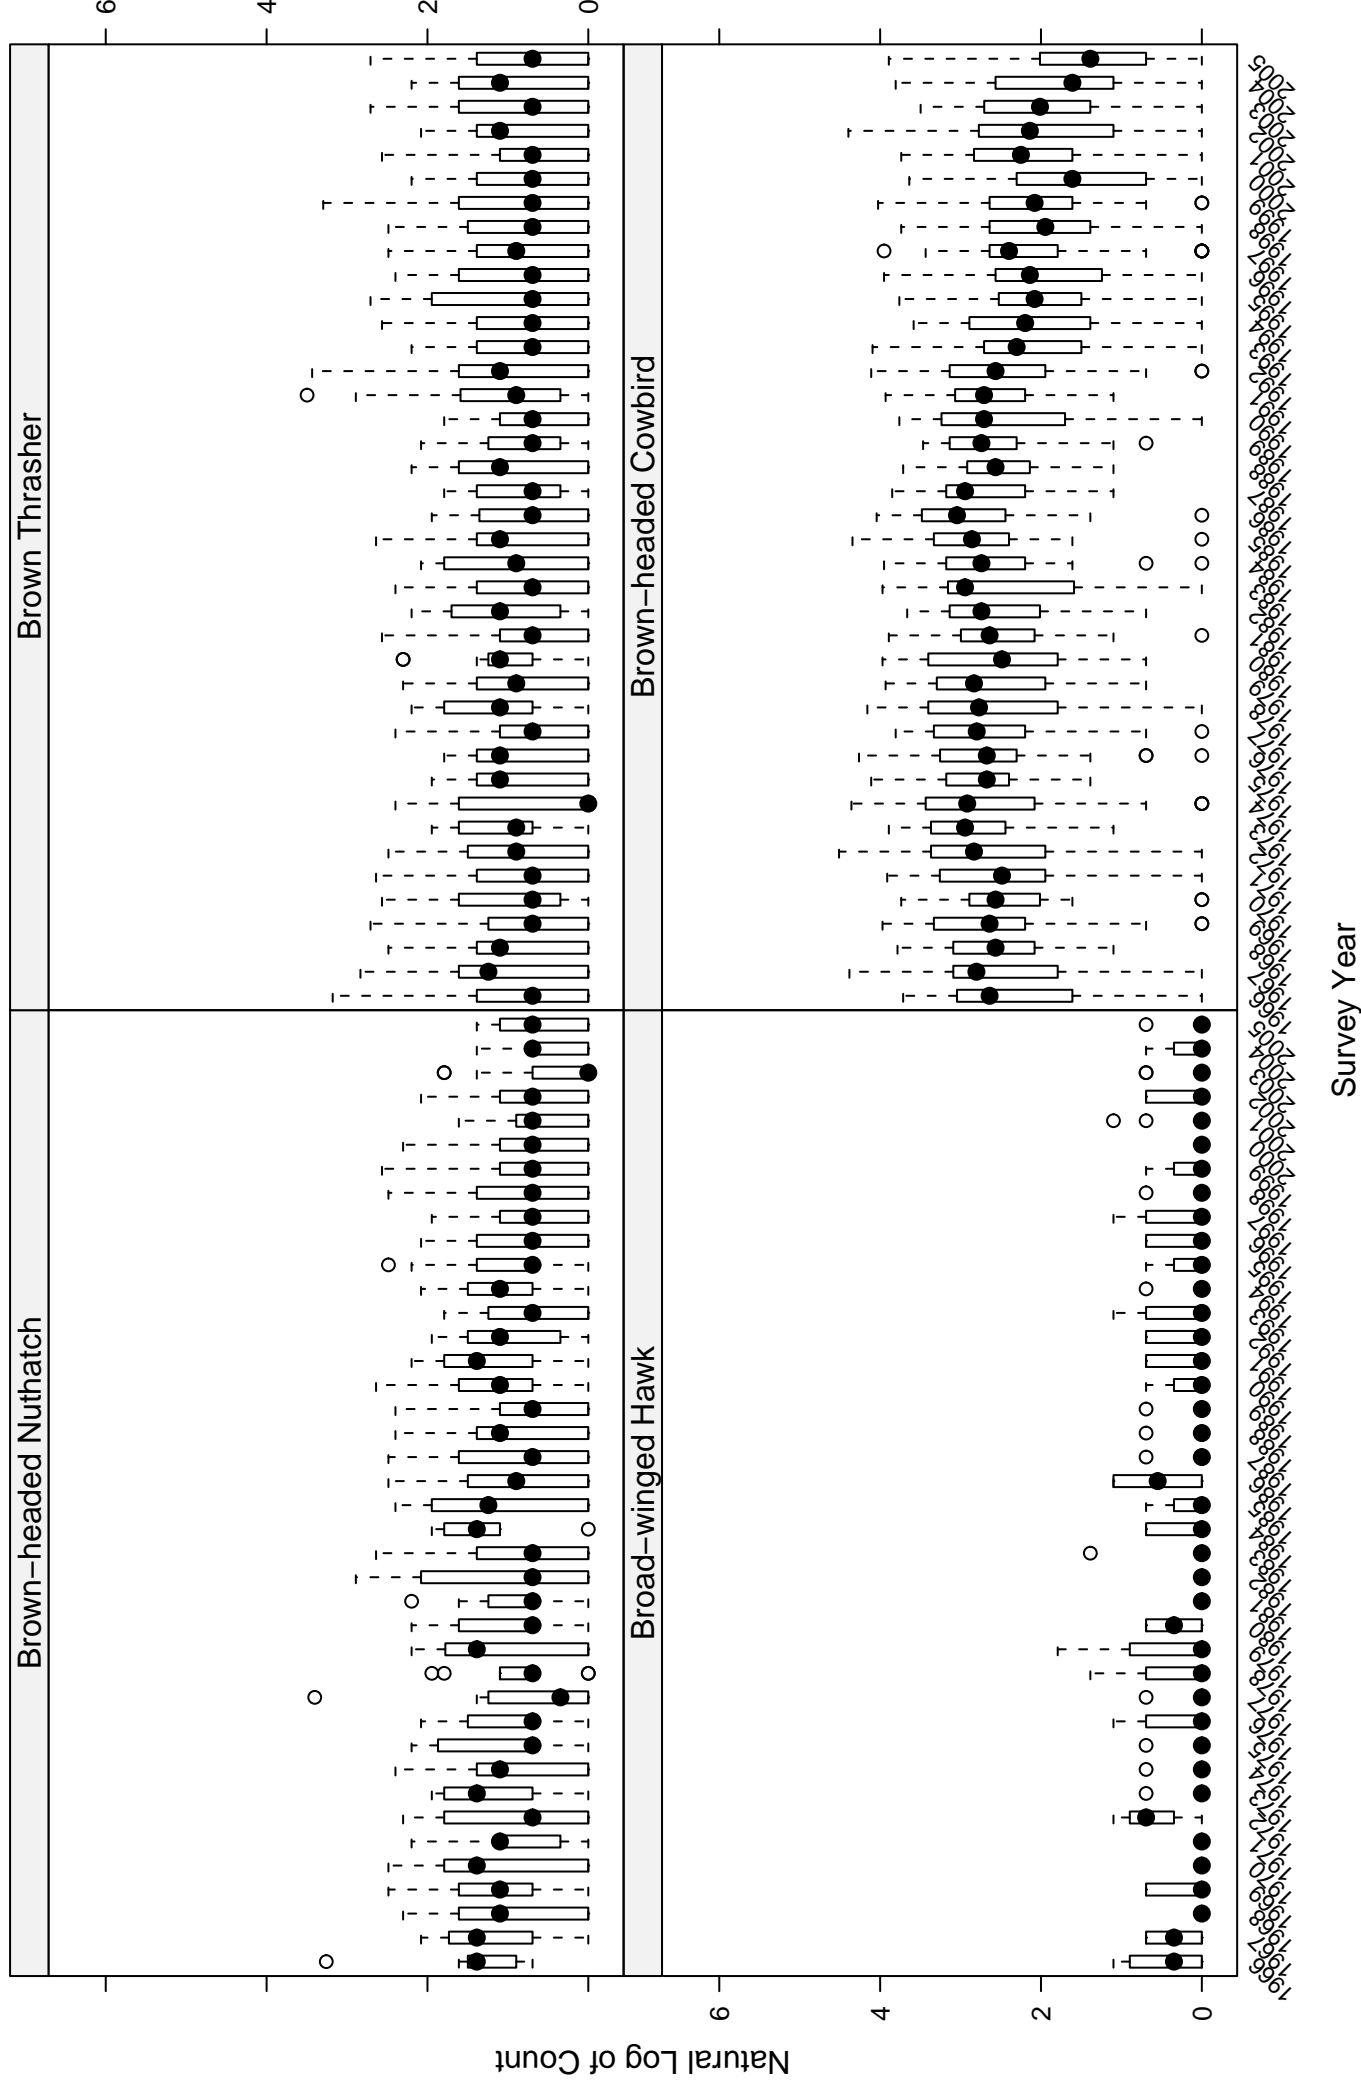

Scatter plots of species counts in the WEST GULF COASTAL PLAINS--OUACHITAS BCR

Scatter plots of species counts in the WEST GULF COASTAL PLAINS--OUACHITAS BCR

Scatter plots of species counts in the WEST GULF COASTAL PLAINS--OUACHITAS BCR

Scatter plots of species counts in the WEST GULF COASTAL PLAINS--OUACHITAS BCR

Survey Year

Scatter plots of species counts in the WEST GULF COASTAL PLAINS--OUACHITAS BCR

Scatter plots of species counts in the WEST GULF COASTAL PLAINS--OUACHITAS BCR

Scatter plots of species counts in the WEST GULF COASTAL PLAINS--OUACHITAS BCR

Scatter plots of species counts in the WEST GULF COASTAL PLAINS--OUACHITAS BCR

Scatter plots of species counts in the WEST GULF COASTAL PLAINS---OUACHITAS BCR