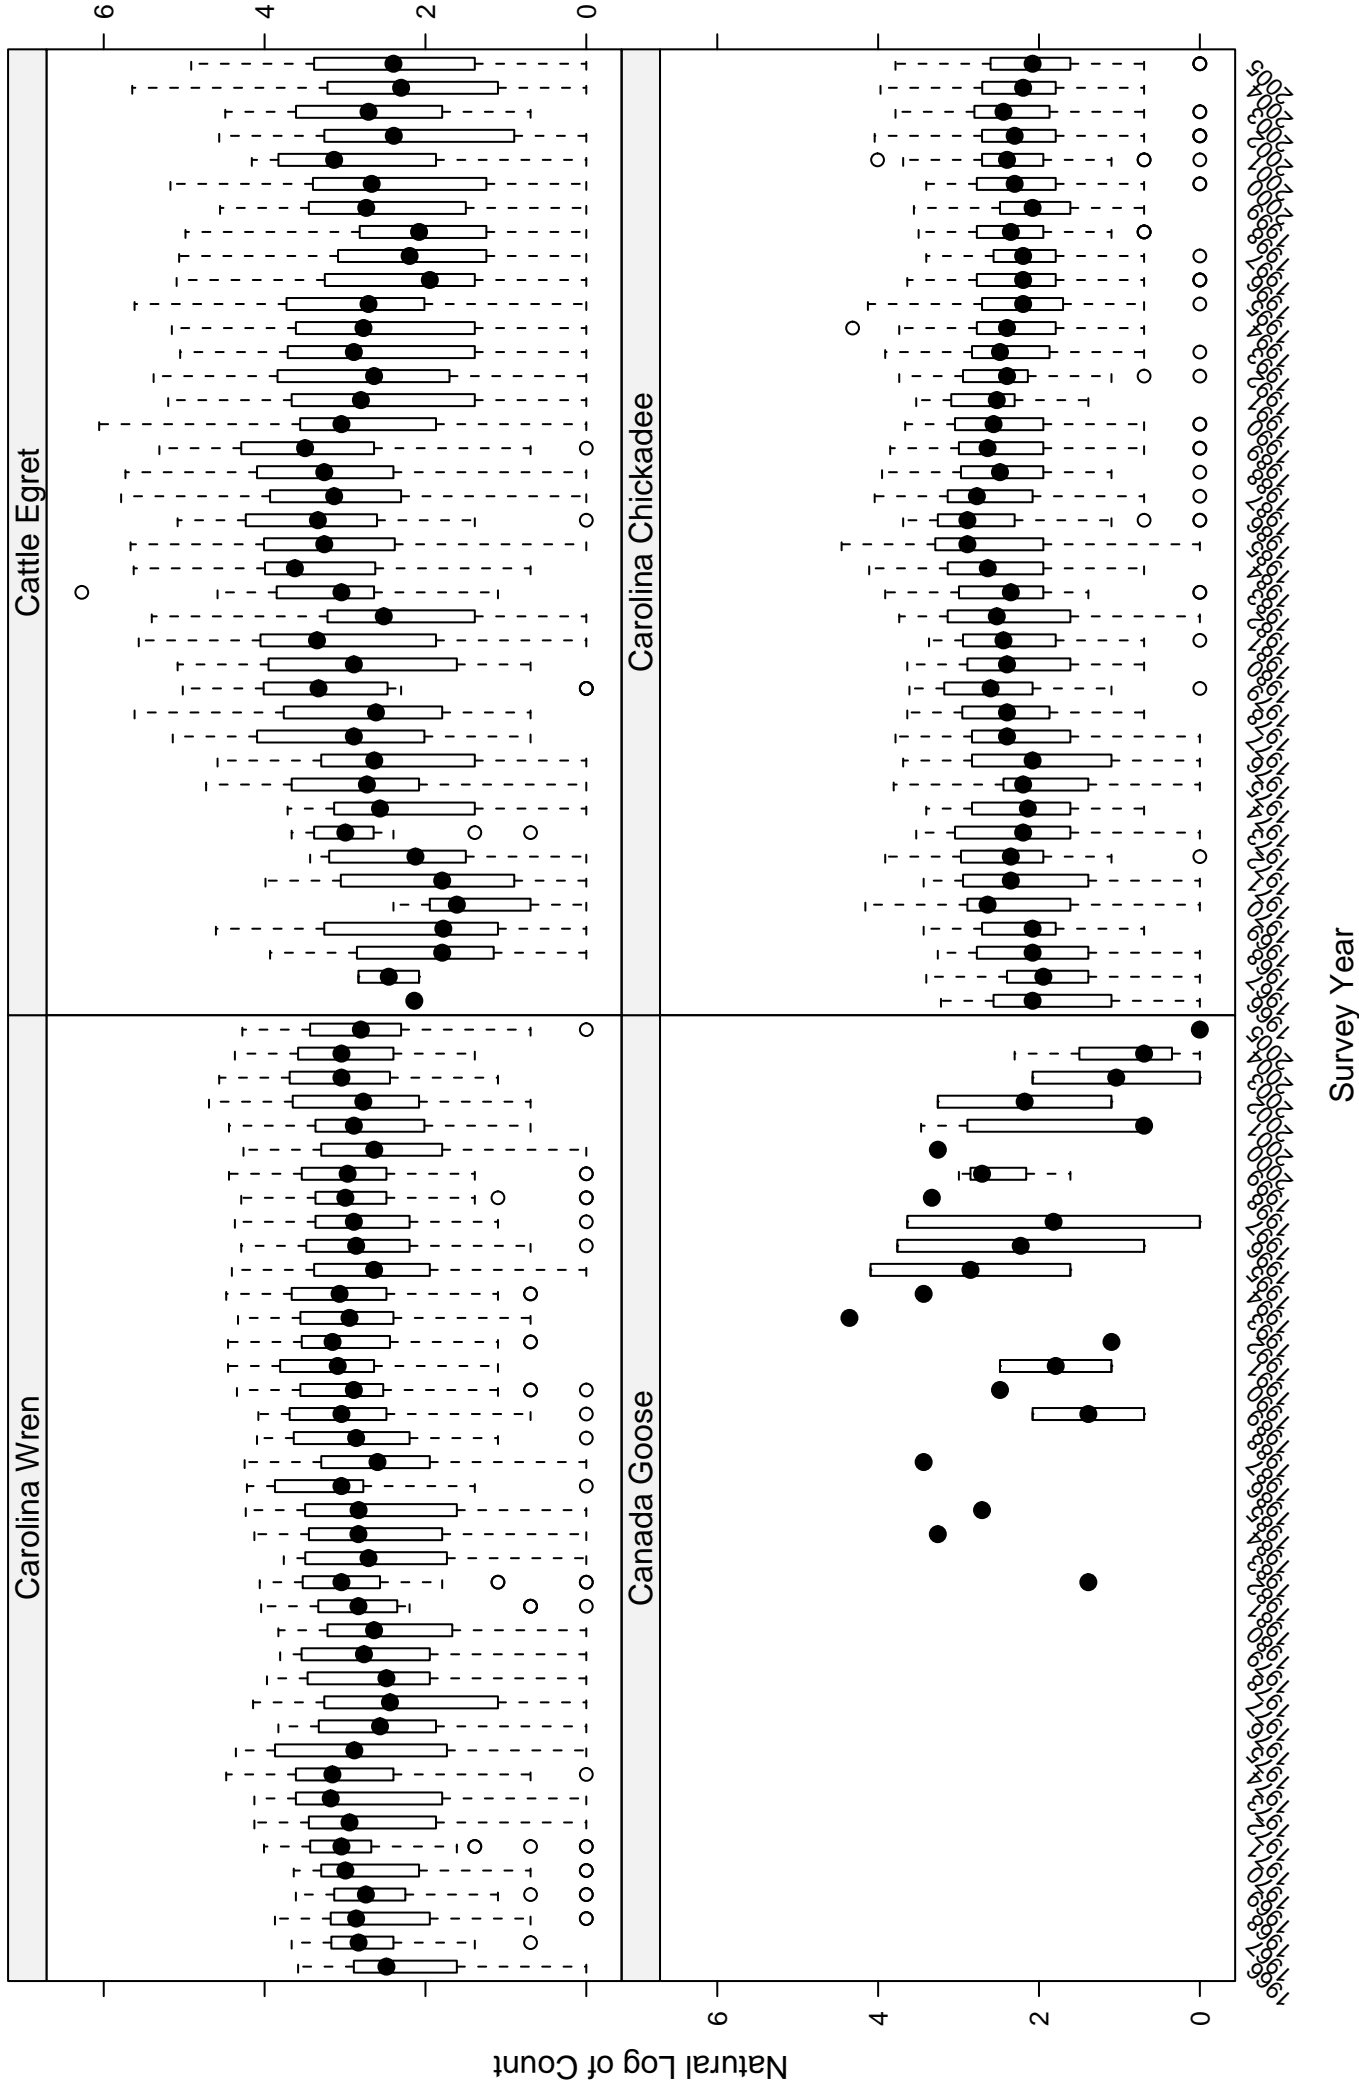

Scatter plots of species counts in the WEST GULF COASTAL PLAINS--OUACHITAS BCR

Scatter plots of species counts in the WEST GULF COASTAL PLAINS--OUACHITAS BCR

Scatter plots of species counts in the WEST GULF COASTAL PLAINS--OUACHITAS BCR

Scatter plots of species counts in the WEST GULF COASTAL PLAINS--OUACHITAS BCR

Survey Year

Scatter plots of species counts in the WEST GULF COASTAL PLAINS--OUACHITAS BCR

Scatter plots of species counts in the WEST GULF COASTAL PLAINS--OUACHITAS BCR

Scatter plots of species counts in the WEST GULF COASTAL PLAINS--OUACHITAS BCR

Scatter plots of species counts in the WEST GULF COASTAL PLAINS--OUACHITAS BCR

Scatter plots of species counts in the WEST GULF COASTAL PLAINS---OUACHITAS BCR