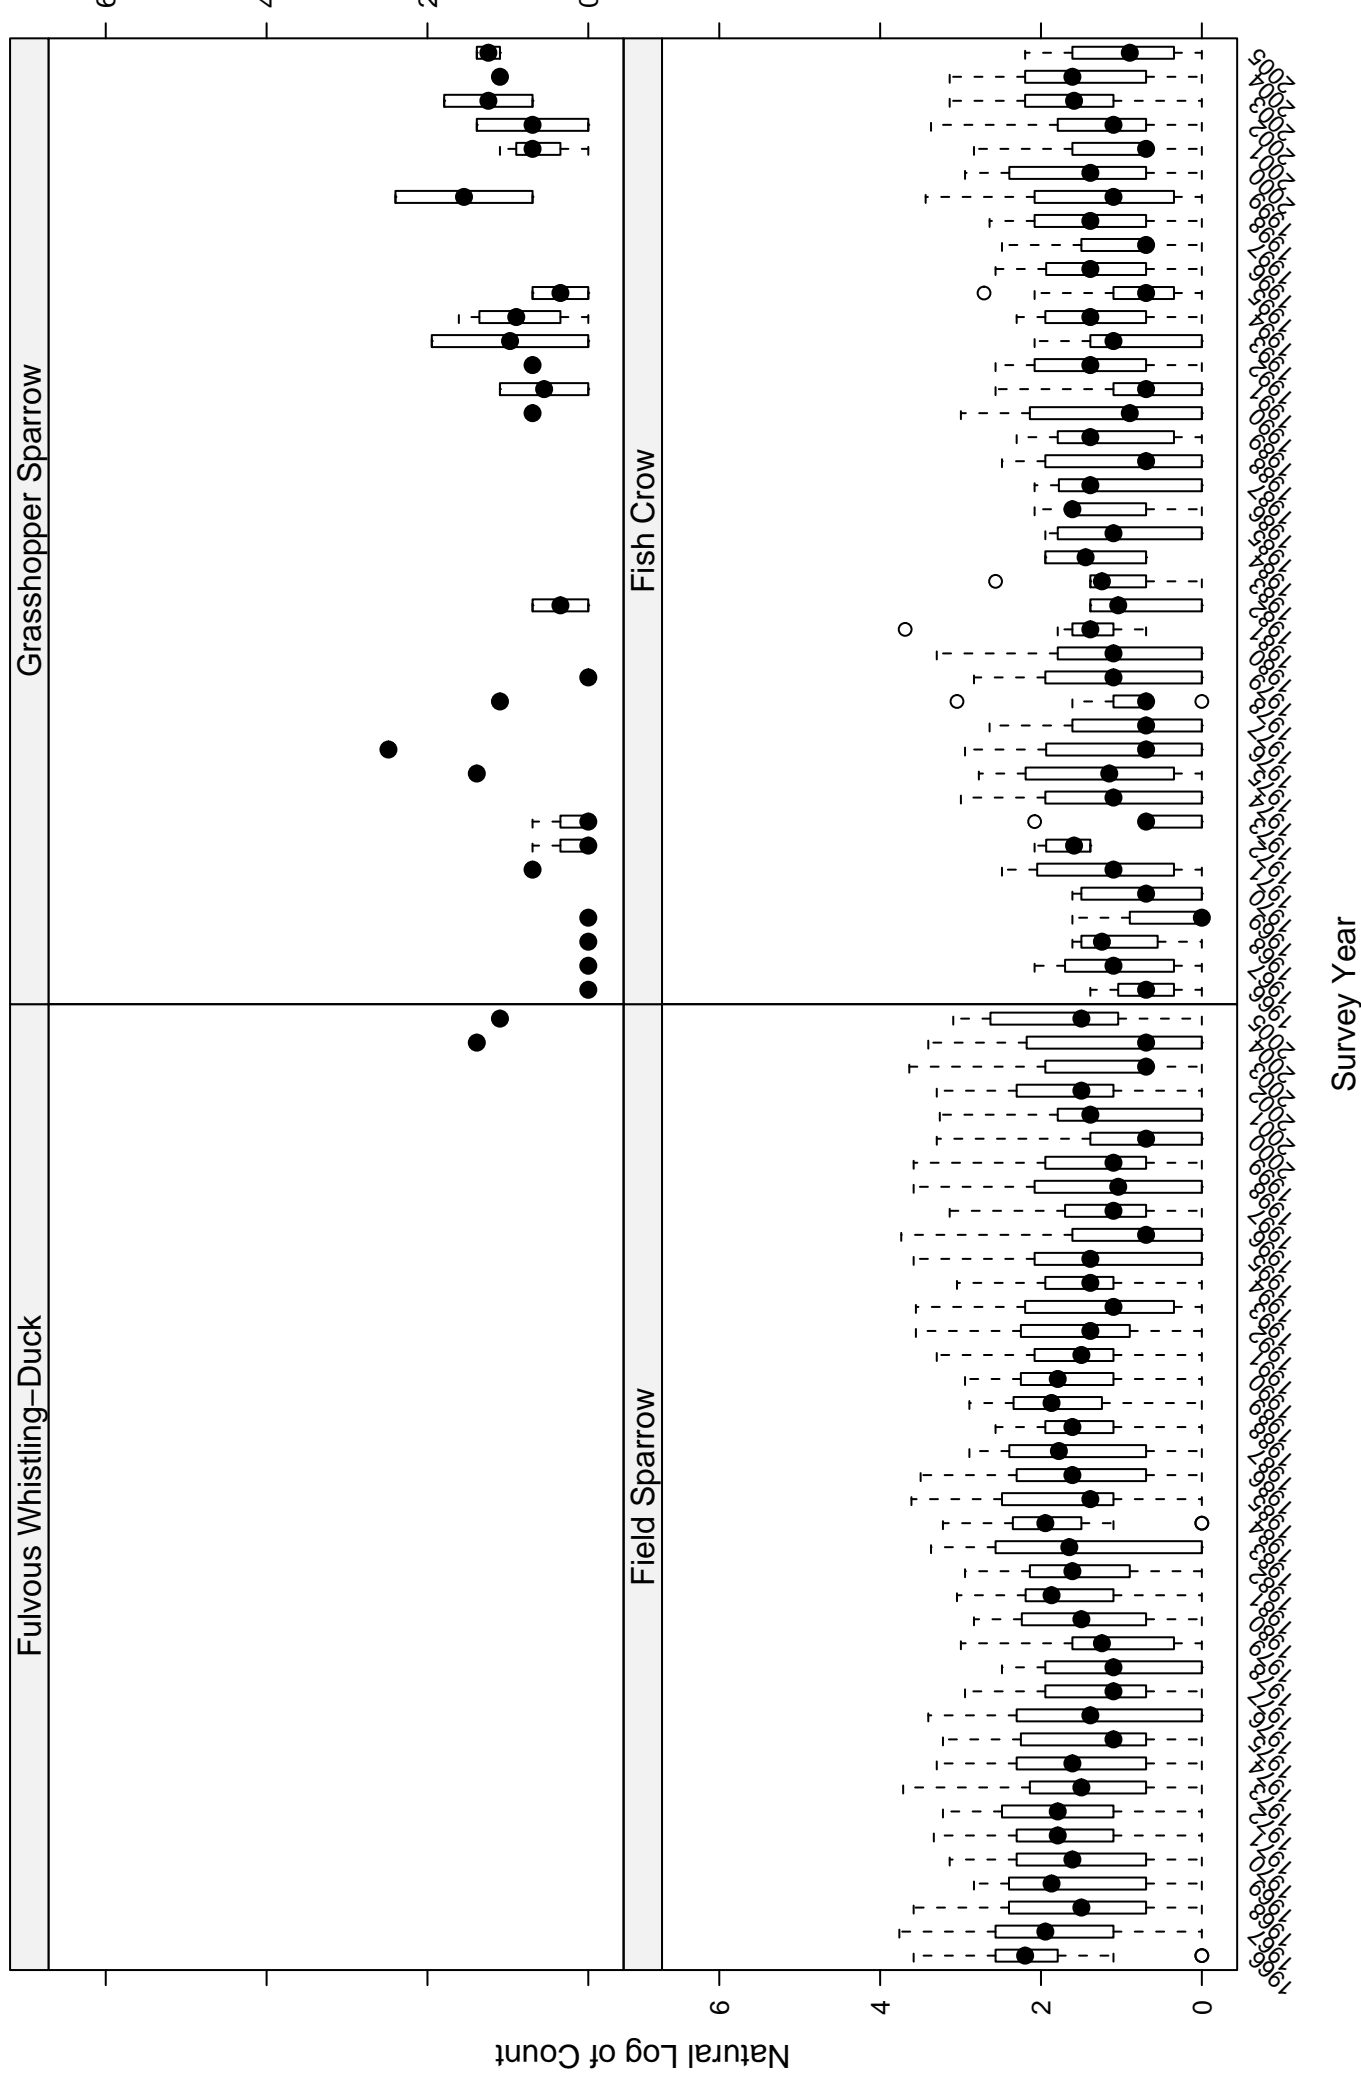

Scatter plots of species counts in the WEST GULF COASTAL PLAINS--OUACHITAS BCR

Survey Year

Scatter plots of species counts in the WEST GULF COASTAL PLAINS--OUACHITAS BCR

Scatter plots of species counts in the WEST GULF COASTAL PLAINS--OUACHITAS BCR

Scatter plots of species counts in the WEST GULF COASTAL PLAINS--OUACHITAS BCR

Scatter plots of species counts in the WEST GULF COASTAL PLAINS--OUACHITAS BCR

Scatter plots of species counts in the WEST GULF COASTAL PLAINS---OUACHITAS BCR

Scatter plots of species counts in the WEST GULF COASTAL PLAINS---OUACHITAS BCR

Scatter plots of species counts in the WEST GULF COASTAL PLAINS--OUACHITAS BCR

Scatter plots of species counts in the WEST GULF COASTAL PLAINS--OUACHITAS BCR

Scatter plots of species counts in the WEST GULF COASTAL PLAINS--OUACHITAS BCR

Scatter plots of species counts in the WEST GULF COASTAL PLAINS--OUACHITAS BCR

Scatter plots of species counts in the WEST GULF COASTAL PLAINS--OUACHITAS BCR