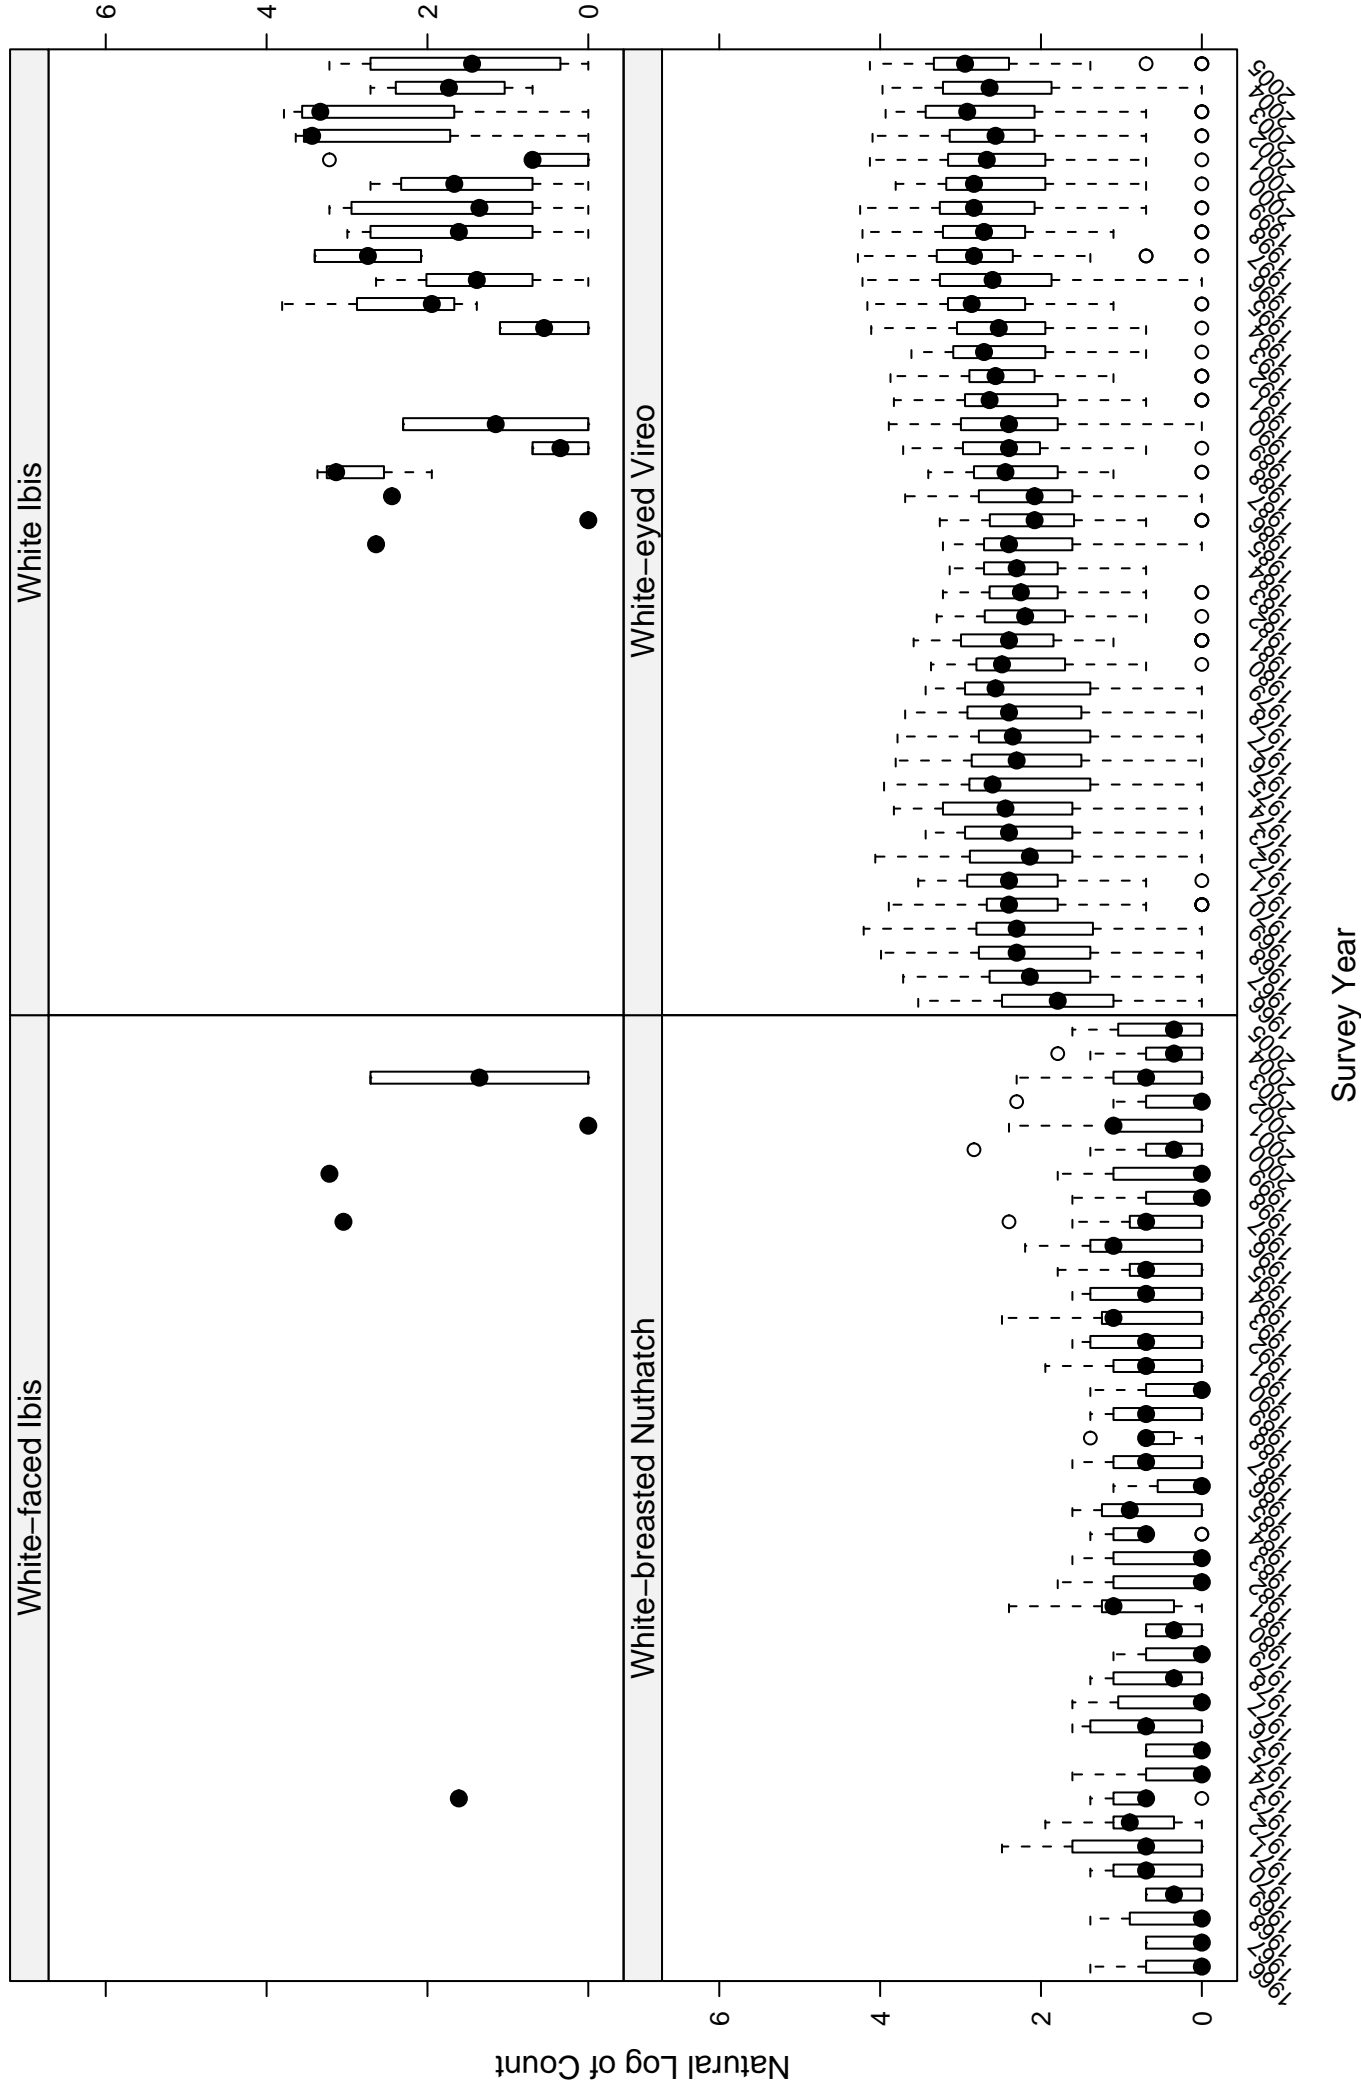

Scatter plots of species counts in the WEST GULF COASTAL PLAINS--OUACHITAS BCR