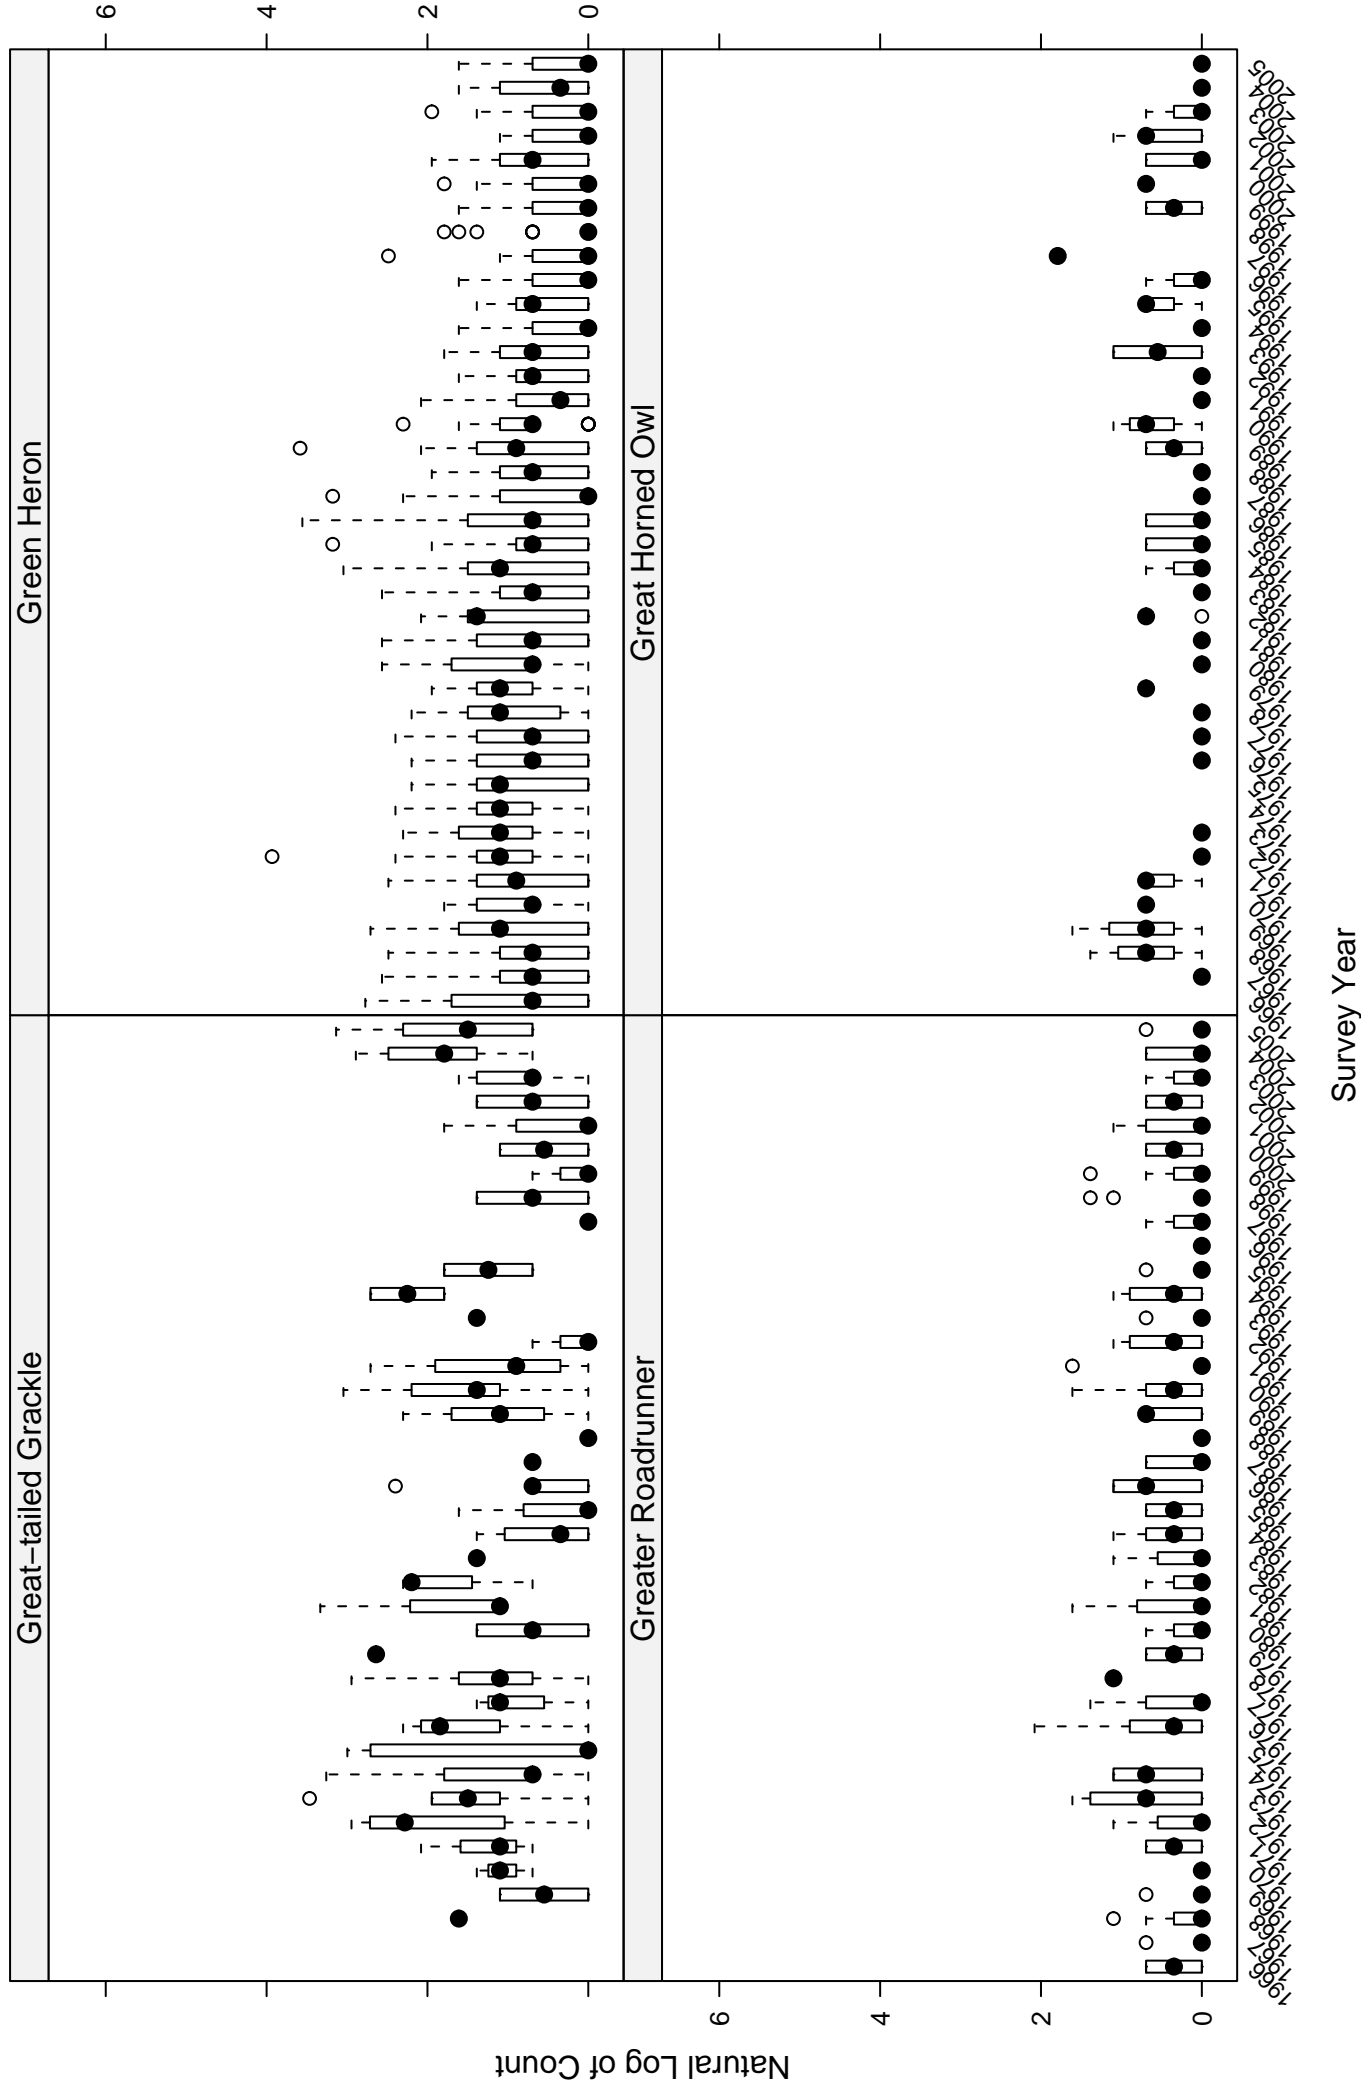

Scatter plots of species counts in the WEST GULF COASTAL PLAINS--OUACHITAS BCR

Scatter plots of species counts in the WEST GULF COASTAL PLAINS--OUACHITAS BCR

Scatter plots of species counts in the WEST GULF COASTAL PLAINS---OUACHITAS BCR

Scatter plots of species counts in the WEST GULF COASTAL PLAINS---OUACHITAS BCR

Scatter plots of species counts in the WEST GULF COASTAL PLAINS--OUACHITAS BCR

Scatter plots of species counts in the WEST GULF COASTAL PLAINS--OUACHITAS BCR

Scatter plots of species counts in the WEST GULF COASTAL PLAINS--OUACHITAS BCR

Scatter plots of species counts in the WEST GULF COASTAL PLAINS--OUACHITAS BCR

Scatter plots of species counts in the WEST GULF COASTAL PLAINS--OUACHITAS BCR