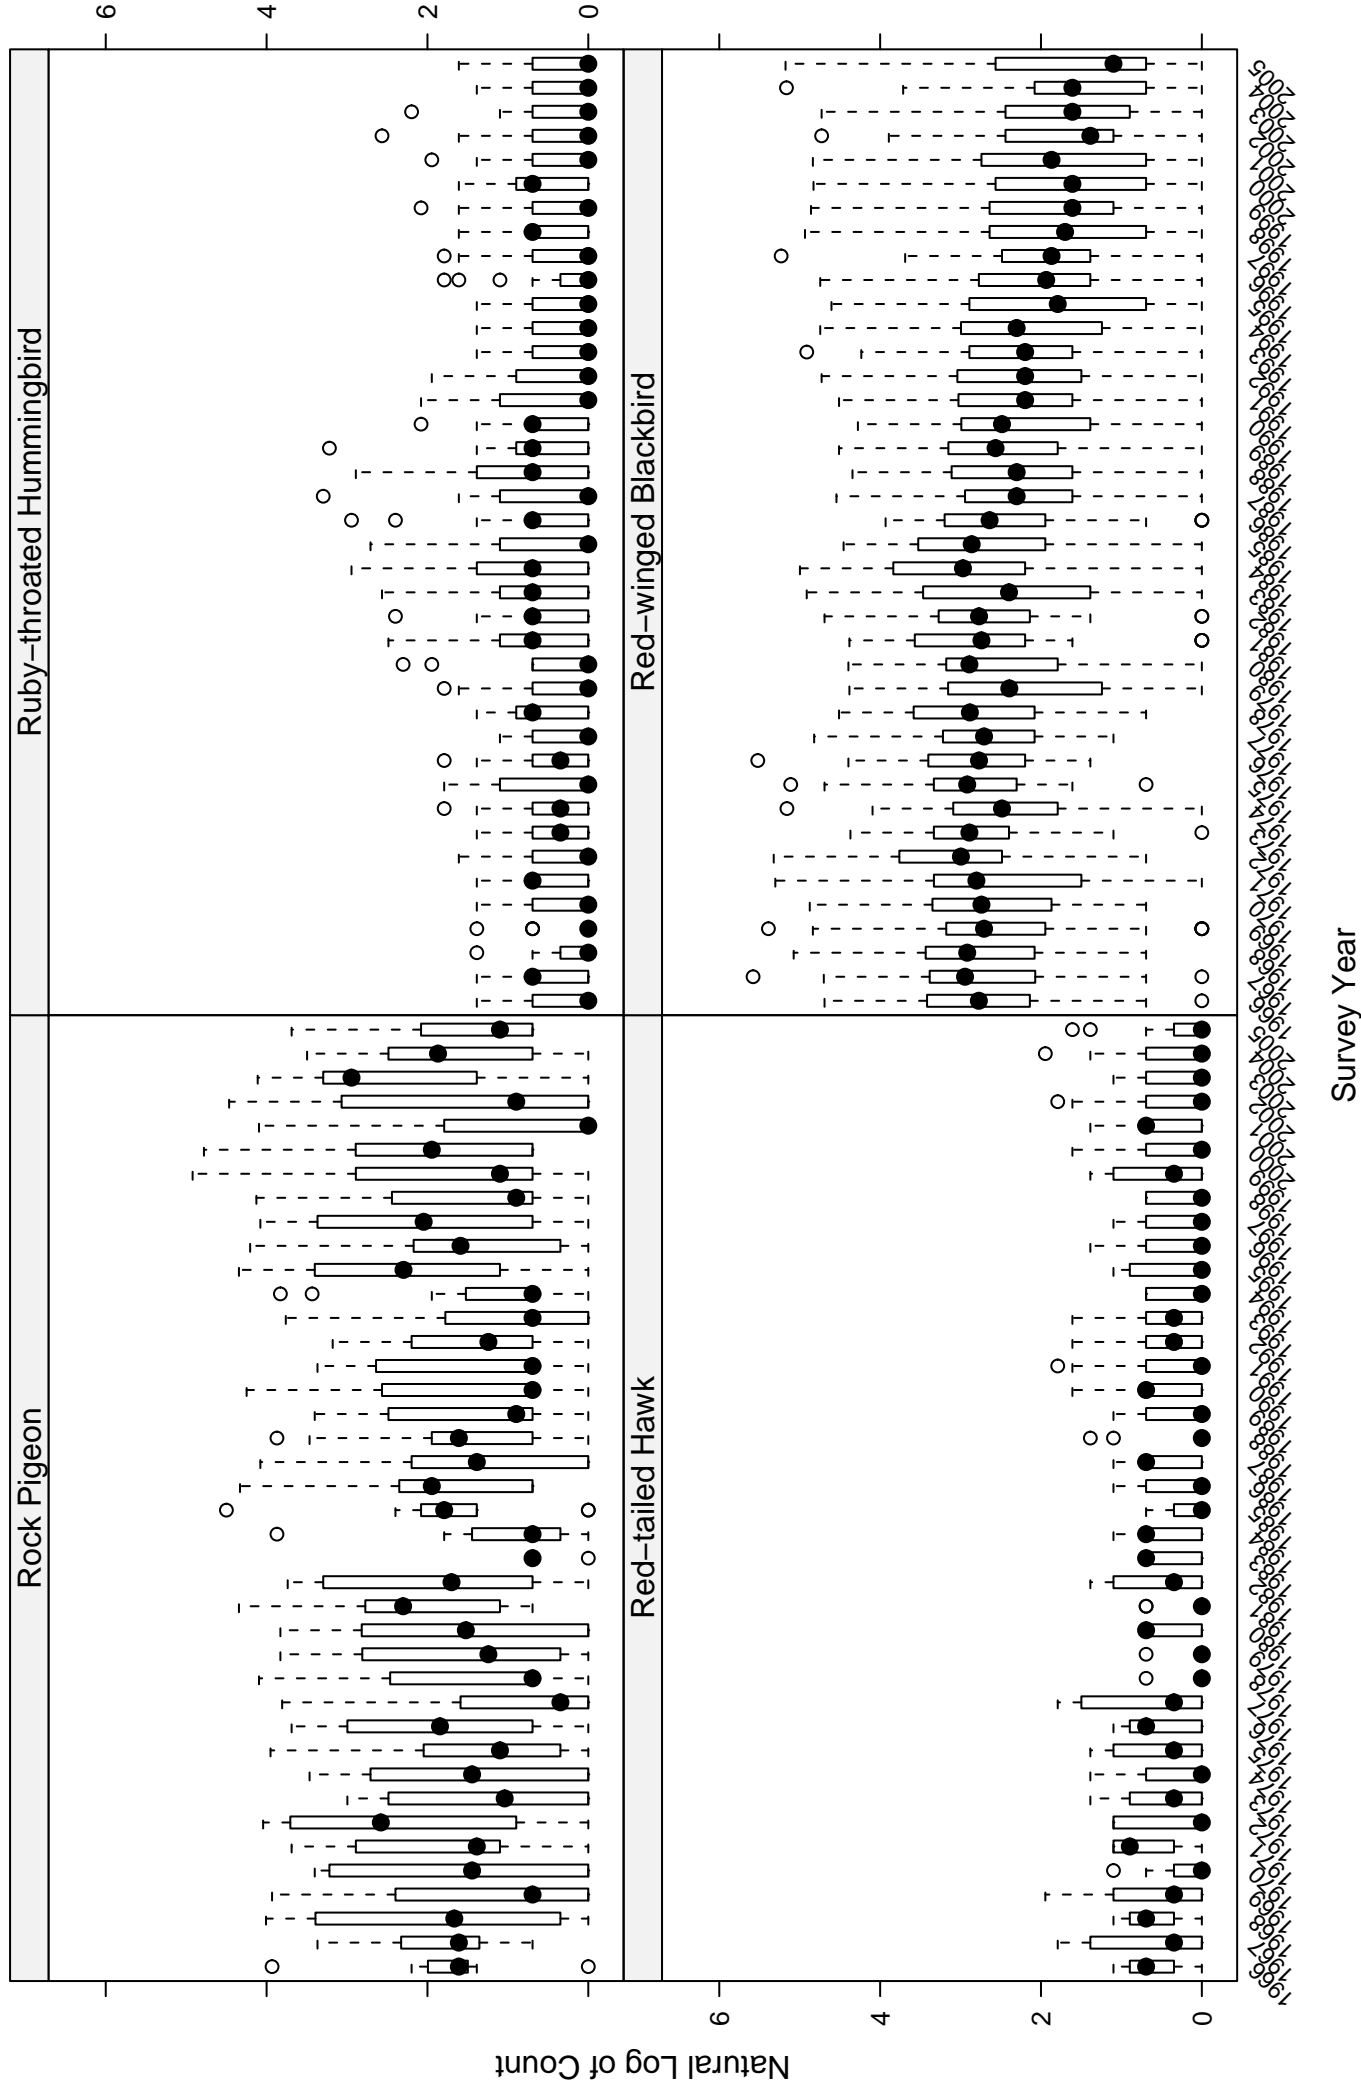

Scatter plots of species counts in the WEST GULF COASTAL PLAINS--OUACHITAS BCR