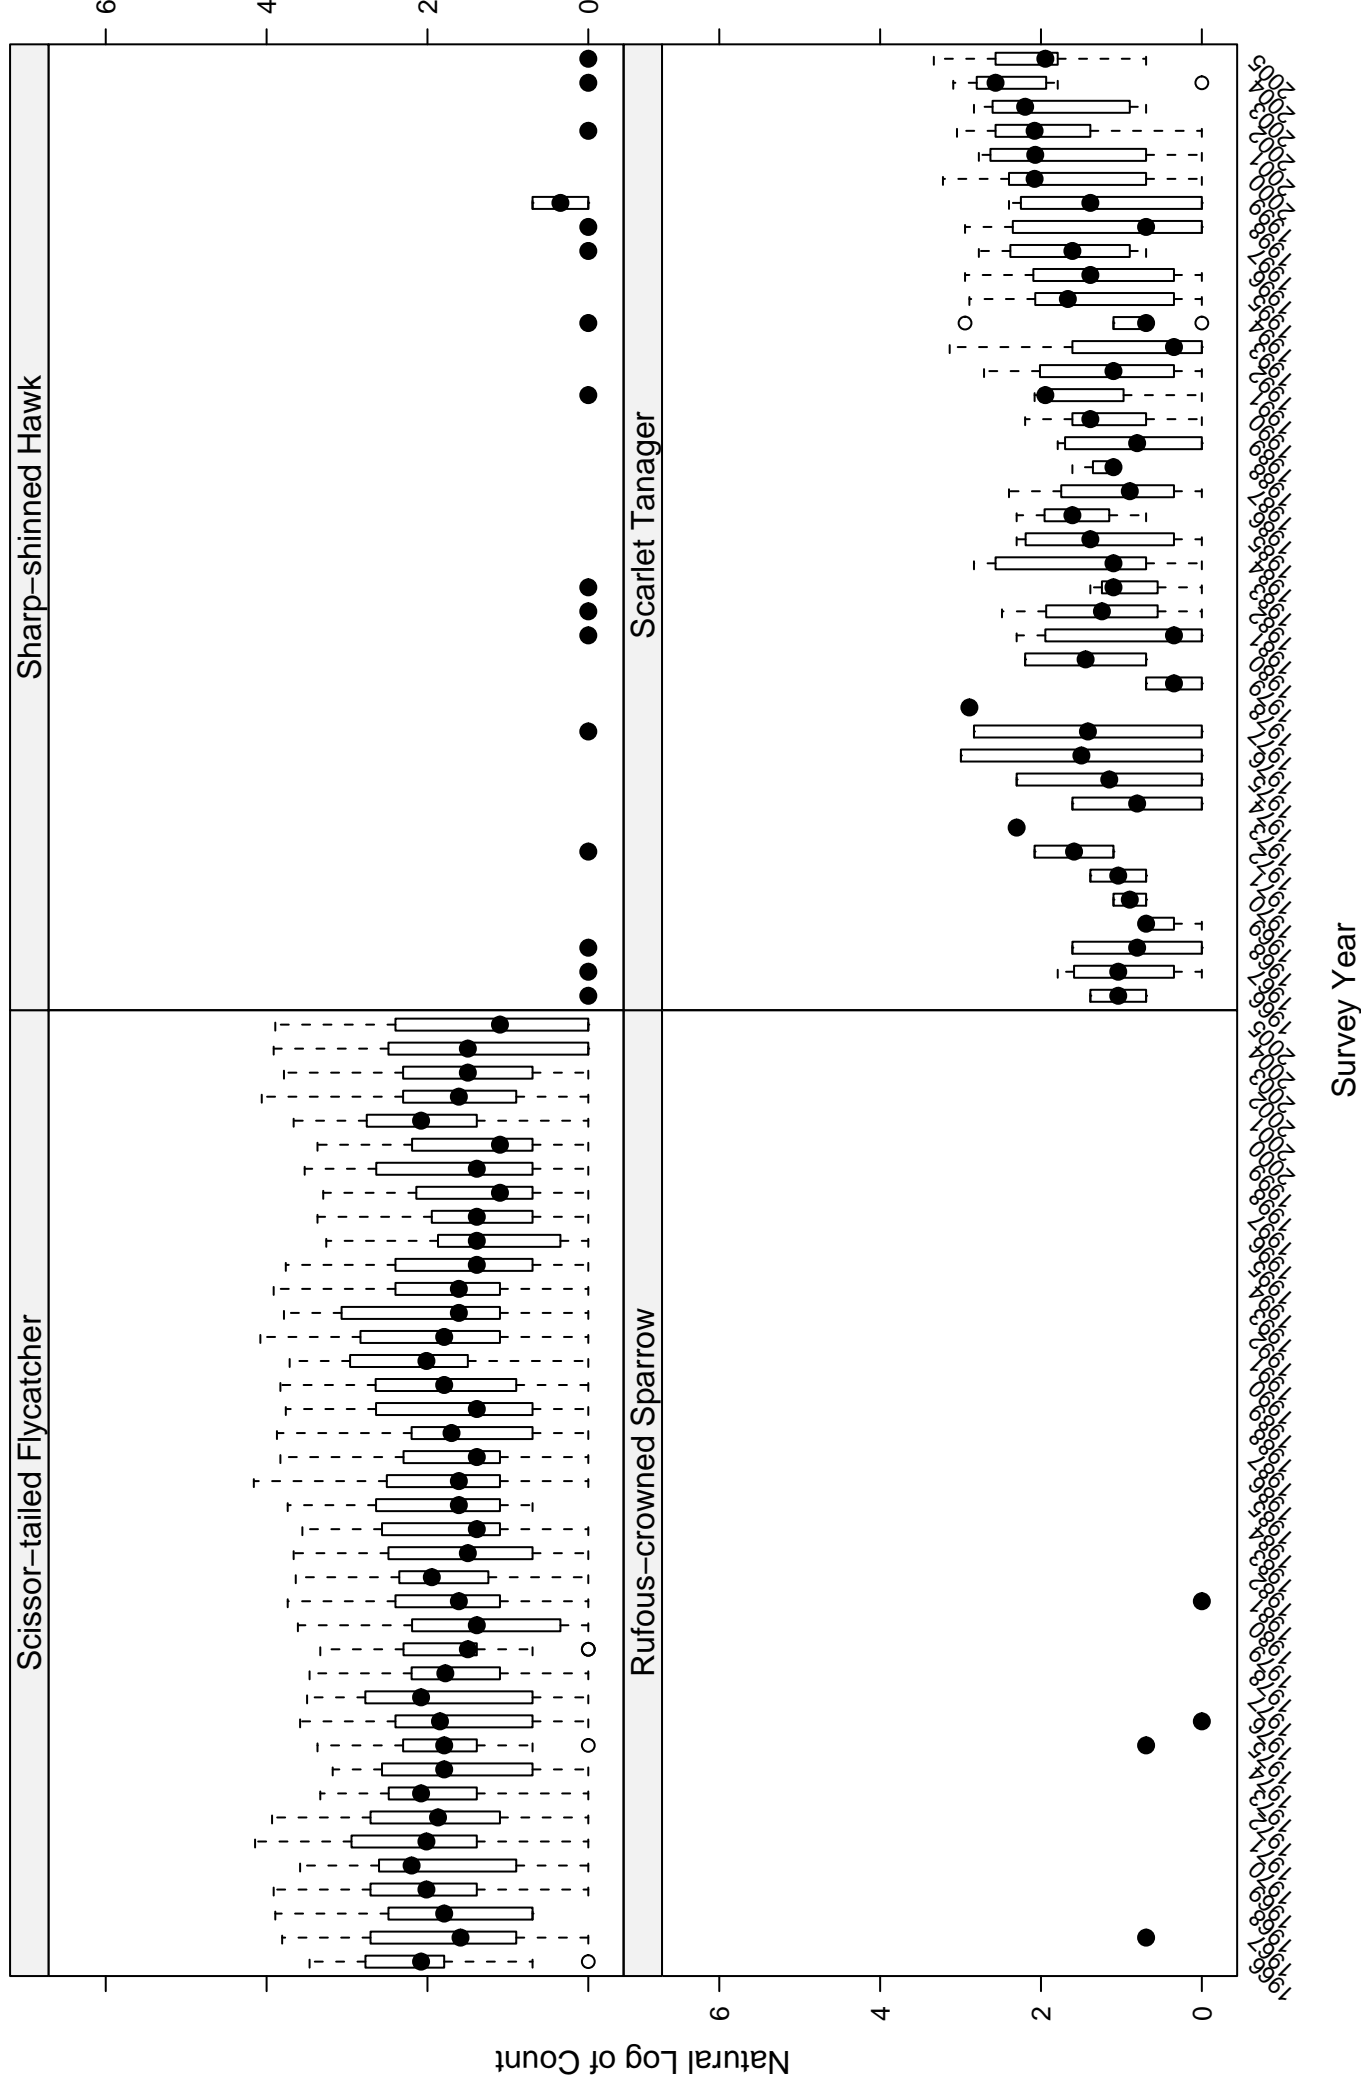

Scatter plots of species counts in the WEST GULF COASTAL PLAINS--OUACHITAS BCR