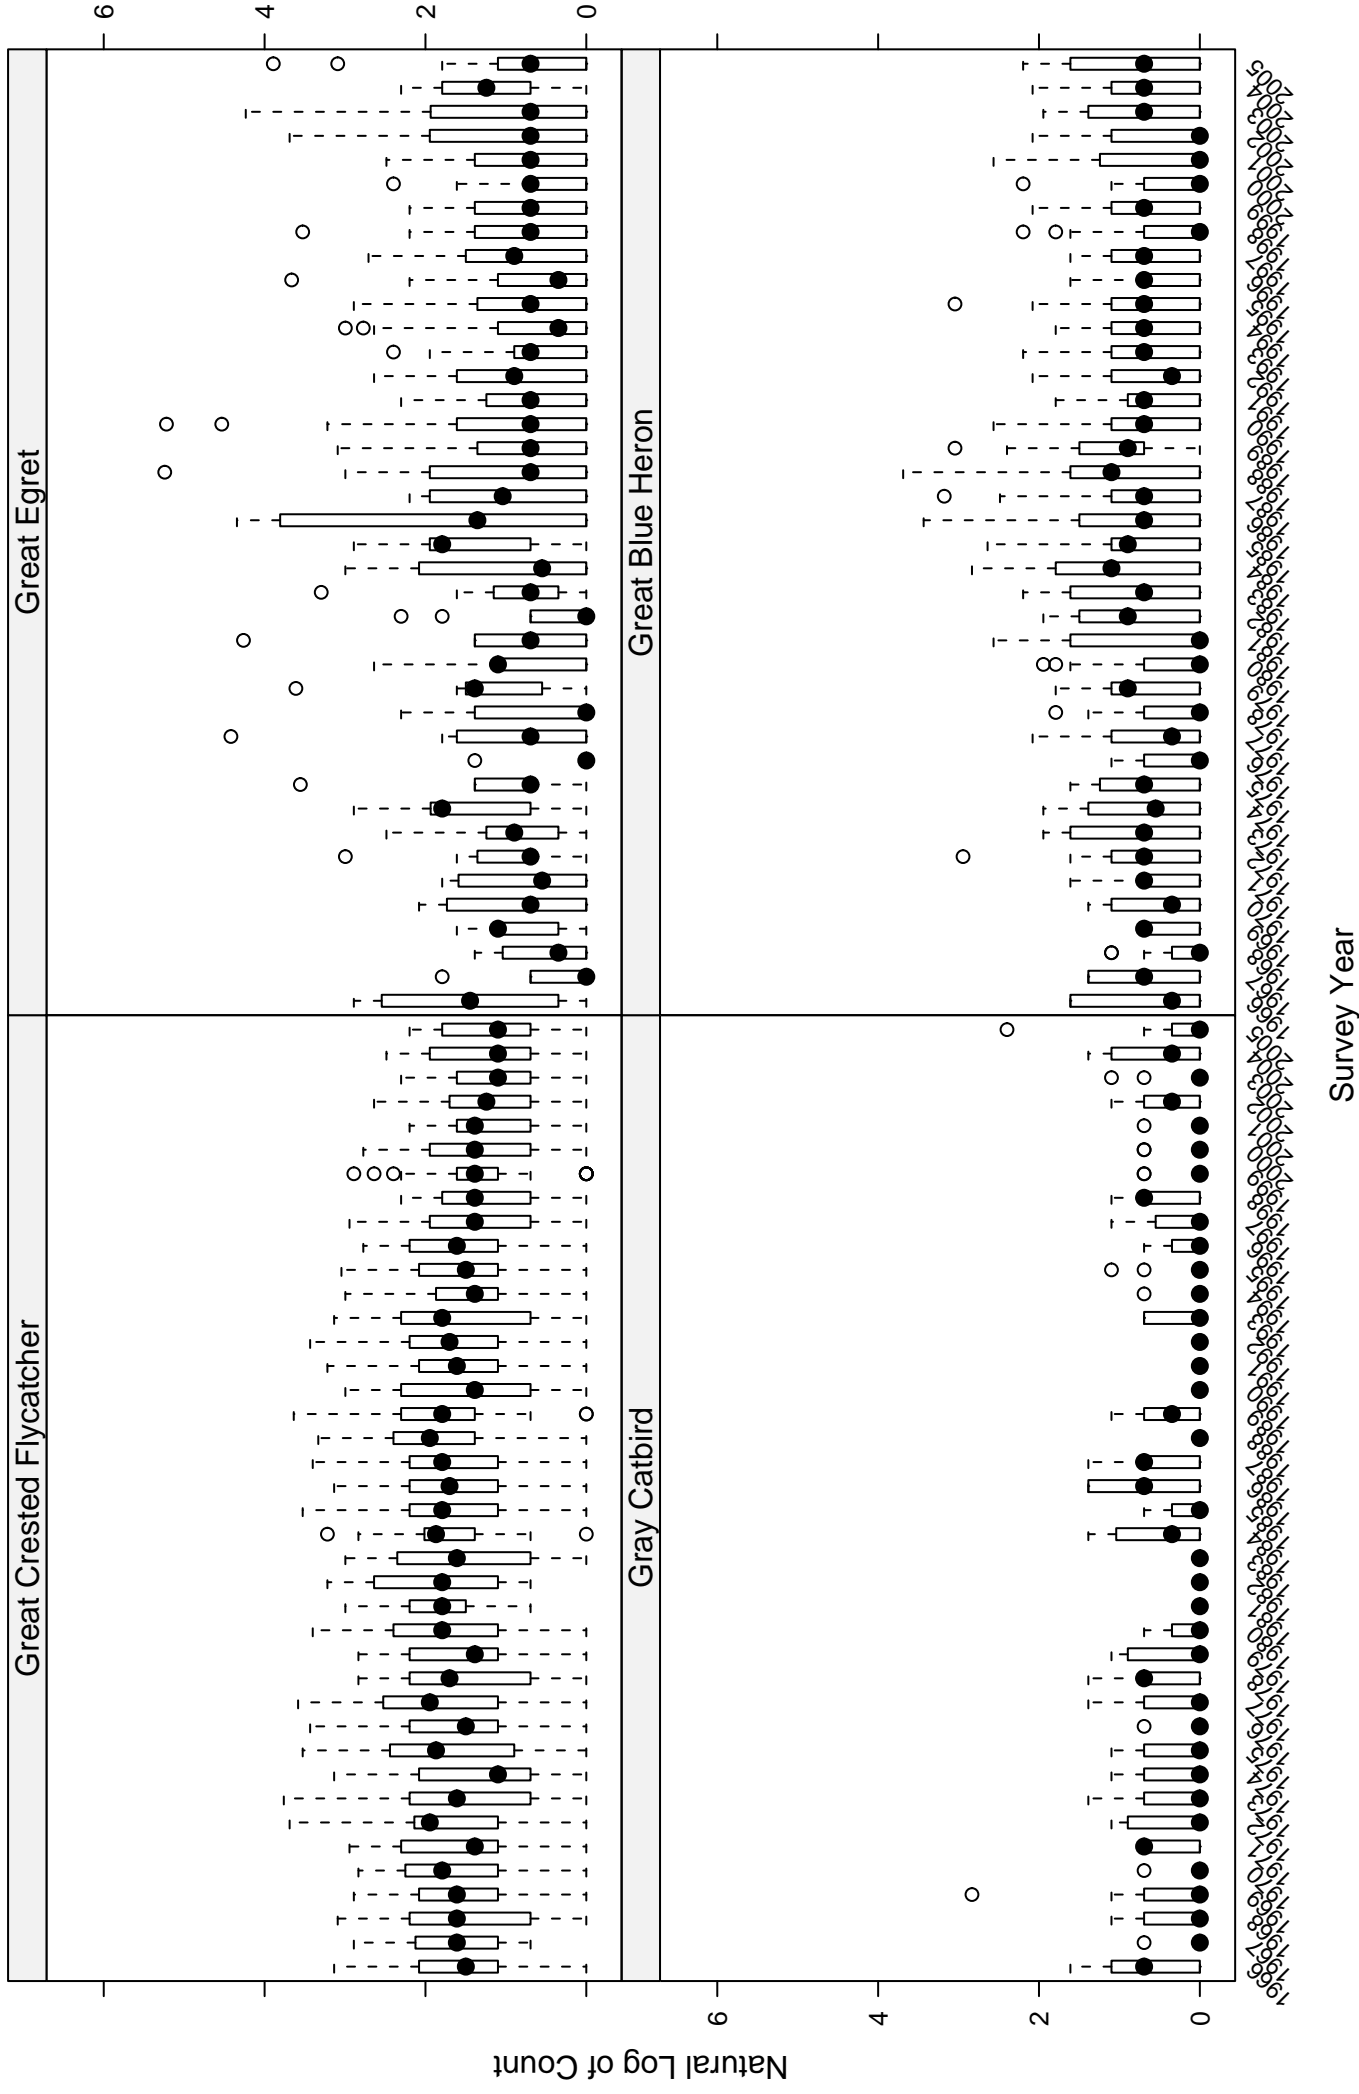

Scatter plots of species counts in the WEST GULF COASTAL PLAINS--OUACHITAS BCR

Survey Year

Scatter plots of species counts in the WEST GULF COASTAL PLAINS--OUACHITAS BCR

Scatter plots of species counts in the WEST GULF COASTAL PLAINS--OUACHITAS BCR

Scatter plots of species counts in the WEST GULF COASTAL PLAINS--OUACHITAS BCR

Scatter plots of species counts in the WEST GULF COASTAL PLAINS--OUACHITAS BCR

Scatter plots of species counts in the WEST GULF COASTAL PLAINS---OUACHITAS BCR

Scatter plots of species counts in the WEST GULF COASTAL PLAINS---OUACHITAS BCR

Scatter plots of species counts in the WEST GULF COASTAL PLAINS--OUACHITAS BCR

Scatter plots of species counts in the WEST GULF COASTAL PLAINS--OUACHITAS BCR

Scatter plots of species counts in the WEST GULF COASTAL PLAINS--OUACHITAS BCR

Scatter plots of species counts in the WEST GULF COASTAL PLAINS--OUACHITAS BCR

Scatter plots of species counts in the WEST GULF COASTAL PLAINS--OUACHITAS BCR