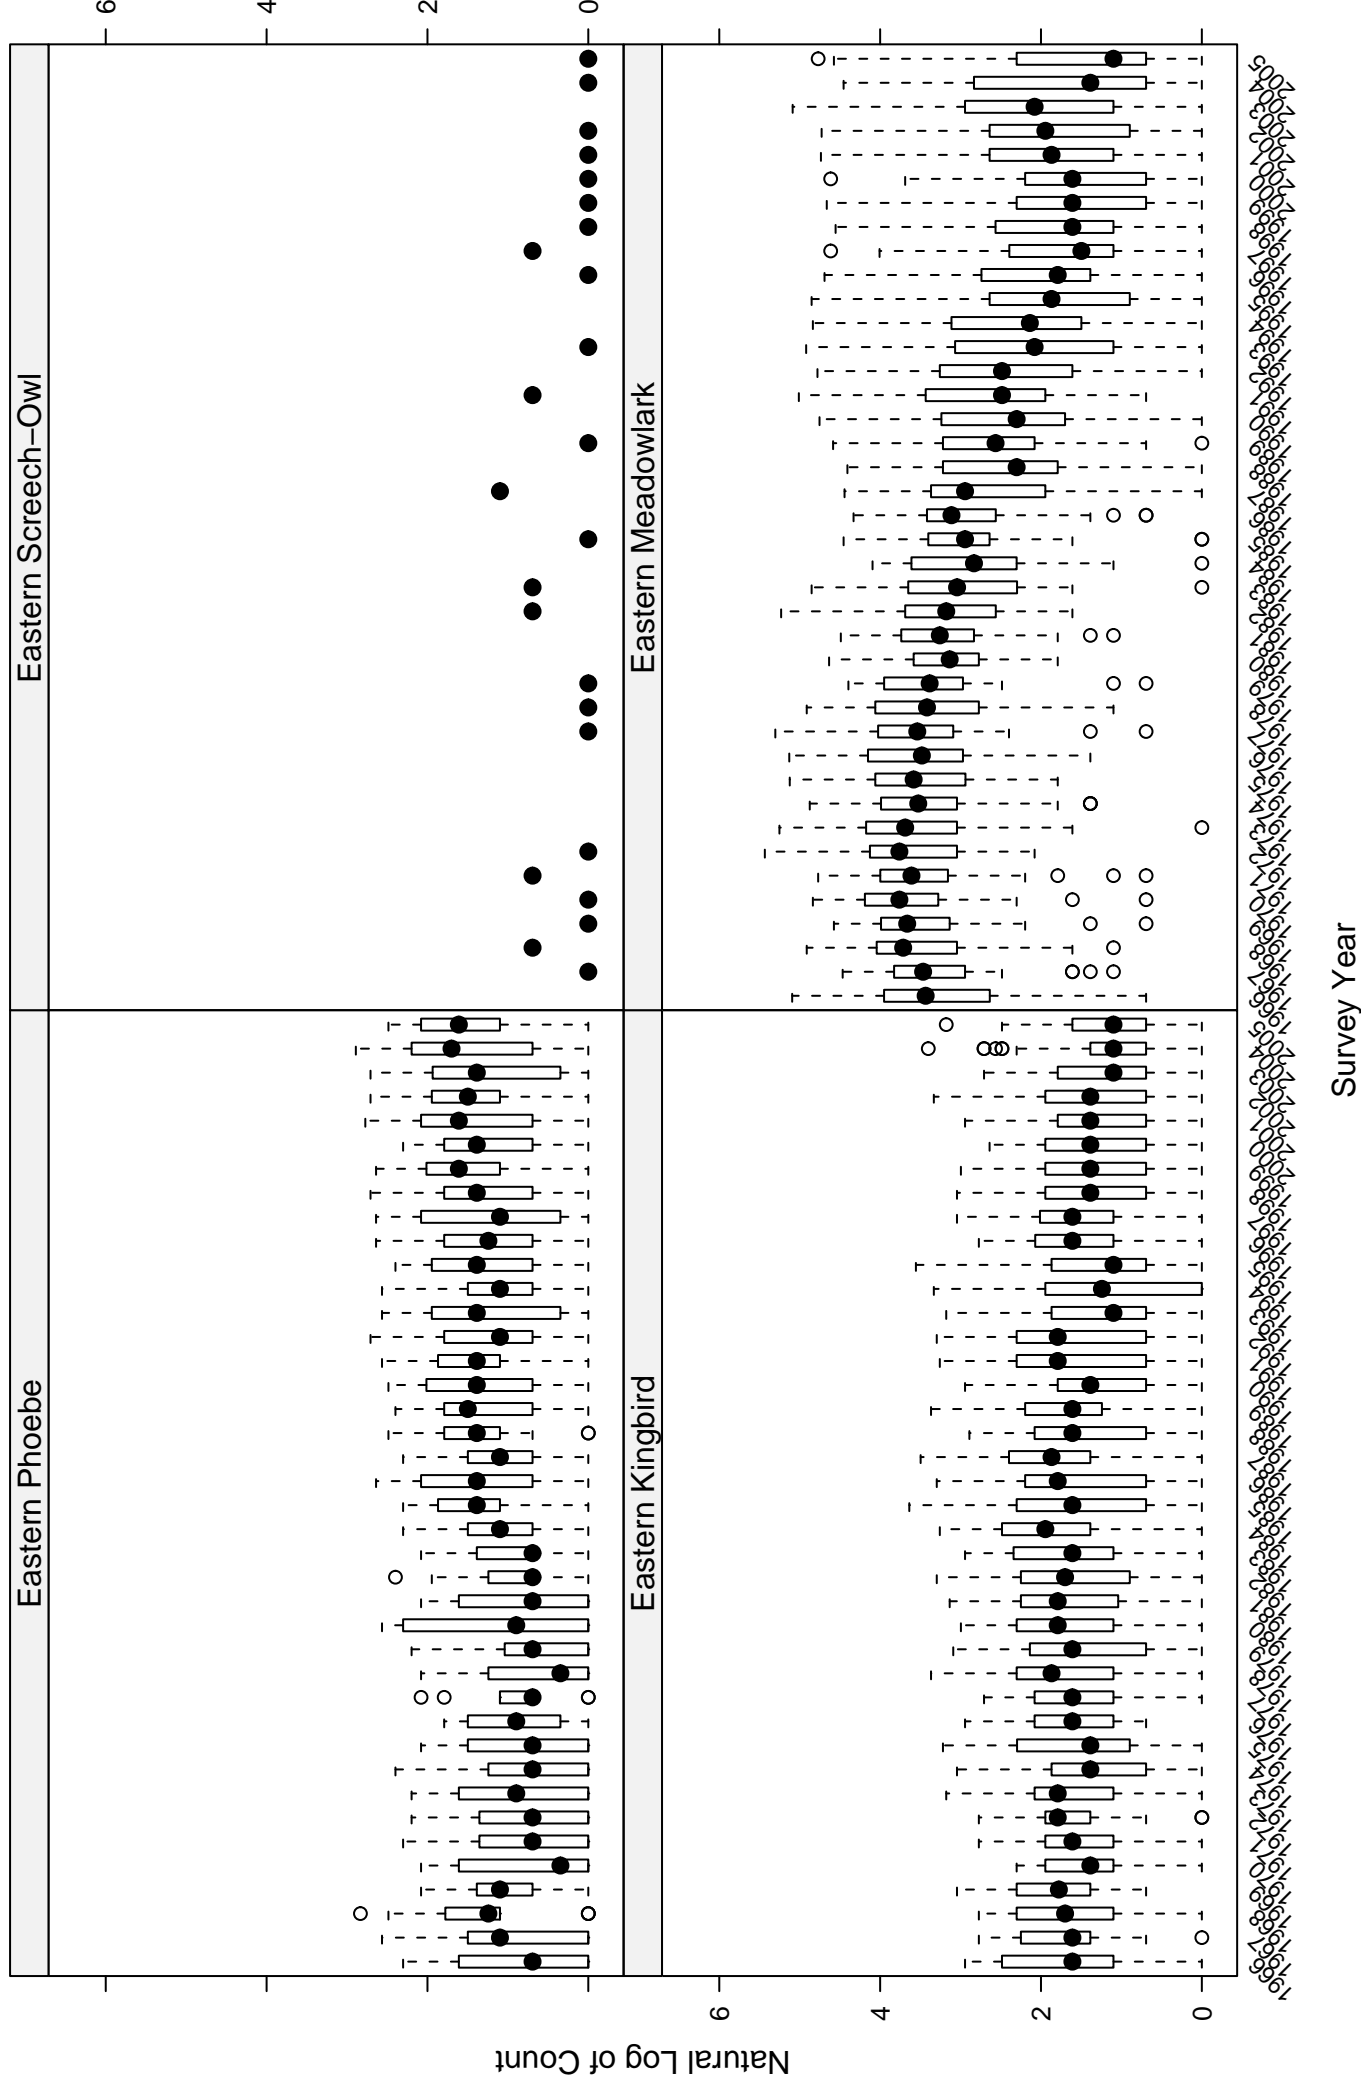

Scatter plots of species counts in the WEST GULF COASTAL PLAINS--OUACHITAS BCR

Scatter plots of species counts in the WEST GULF COASTAL PLAINS--OUACHITAS BCR

Scatter plots of species counts in the WEST GULF COASTAL PLAINS--OUACHITAS BCR

Scatter plots of species counts in the WEST GULF COASTAL PLAINS--OUACHITAS BCR

Survey Year

Scatter plots of species counts in the WEST GULF COASTAL PLAINS--OUACHITAS BCR

Scatter plots of species counts in the WEST GULF COASTAL PLAINS--OUACHITAS BCR

Scatter plots of species counts in the WEST GULF COASTAL PLAINS--OUACHITAS BCR

Scatter plots of species counts in the WEST GULF COASTAL PLAINS--OUACHITAS BCR

Scatter plots of species counts in the WEST GULF COASTAL PLAINS---OUACHITAS BCR

Scatter plots of species counts in the WEST GULF COASTAL PLAINS---OUACHITAS BCR

Scatter plots of species counts in the WEST GULF COASTAL PLAINS--OUACHITAS BCR

Scatter plots of species counts in the WEST GULF COASTAL PLAINS--OUACHITAS BCR