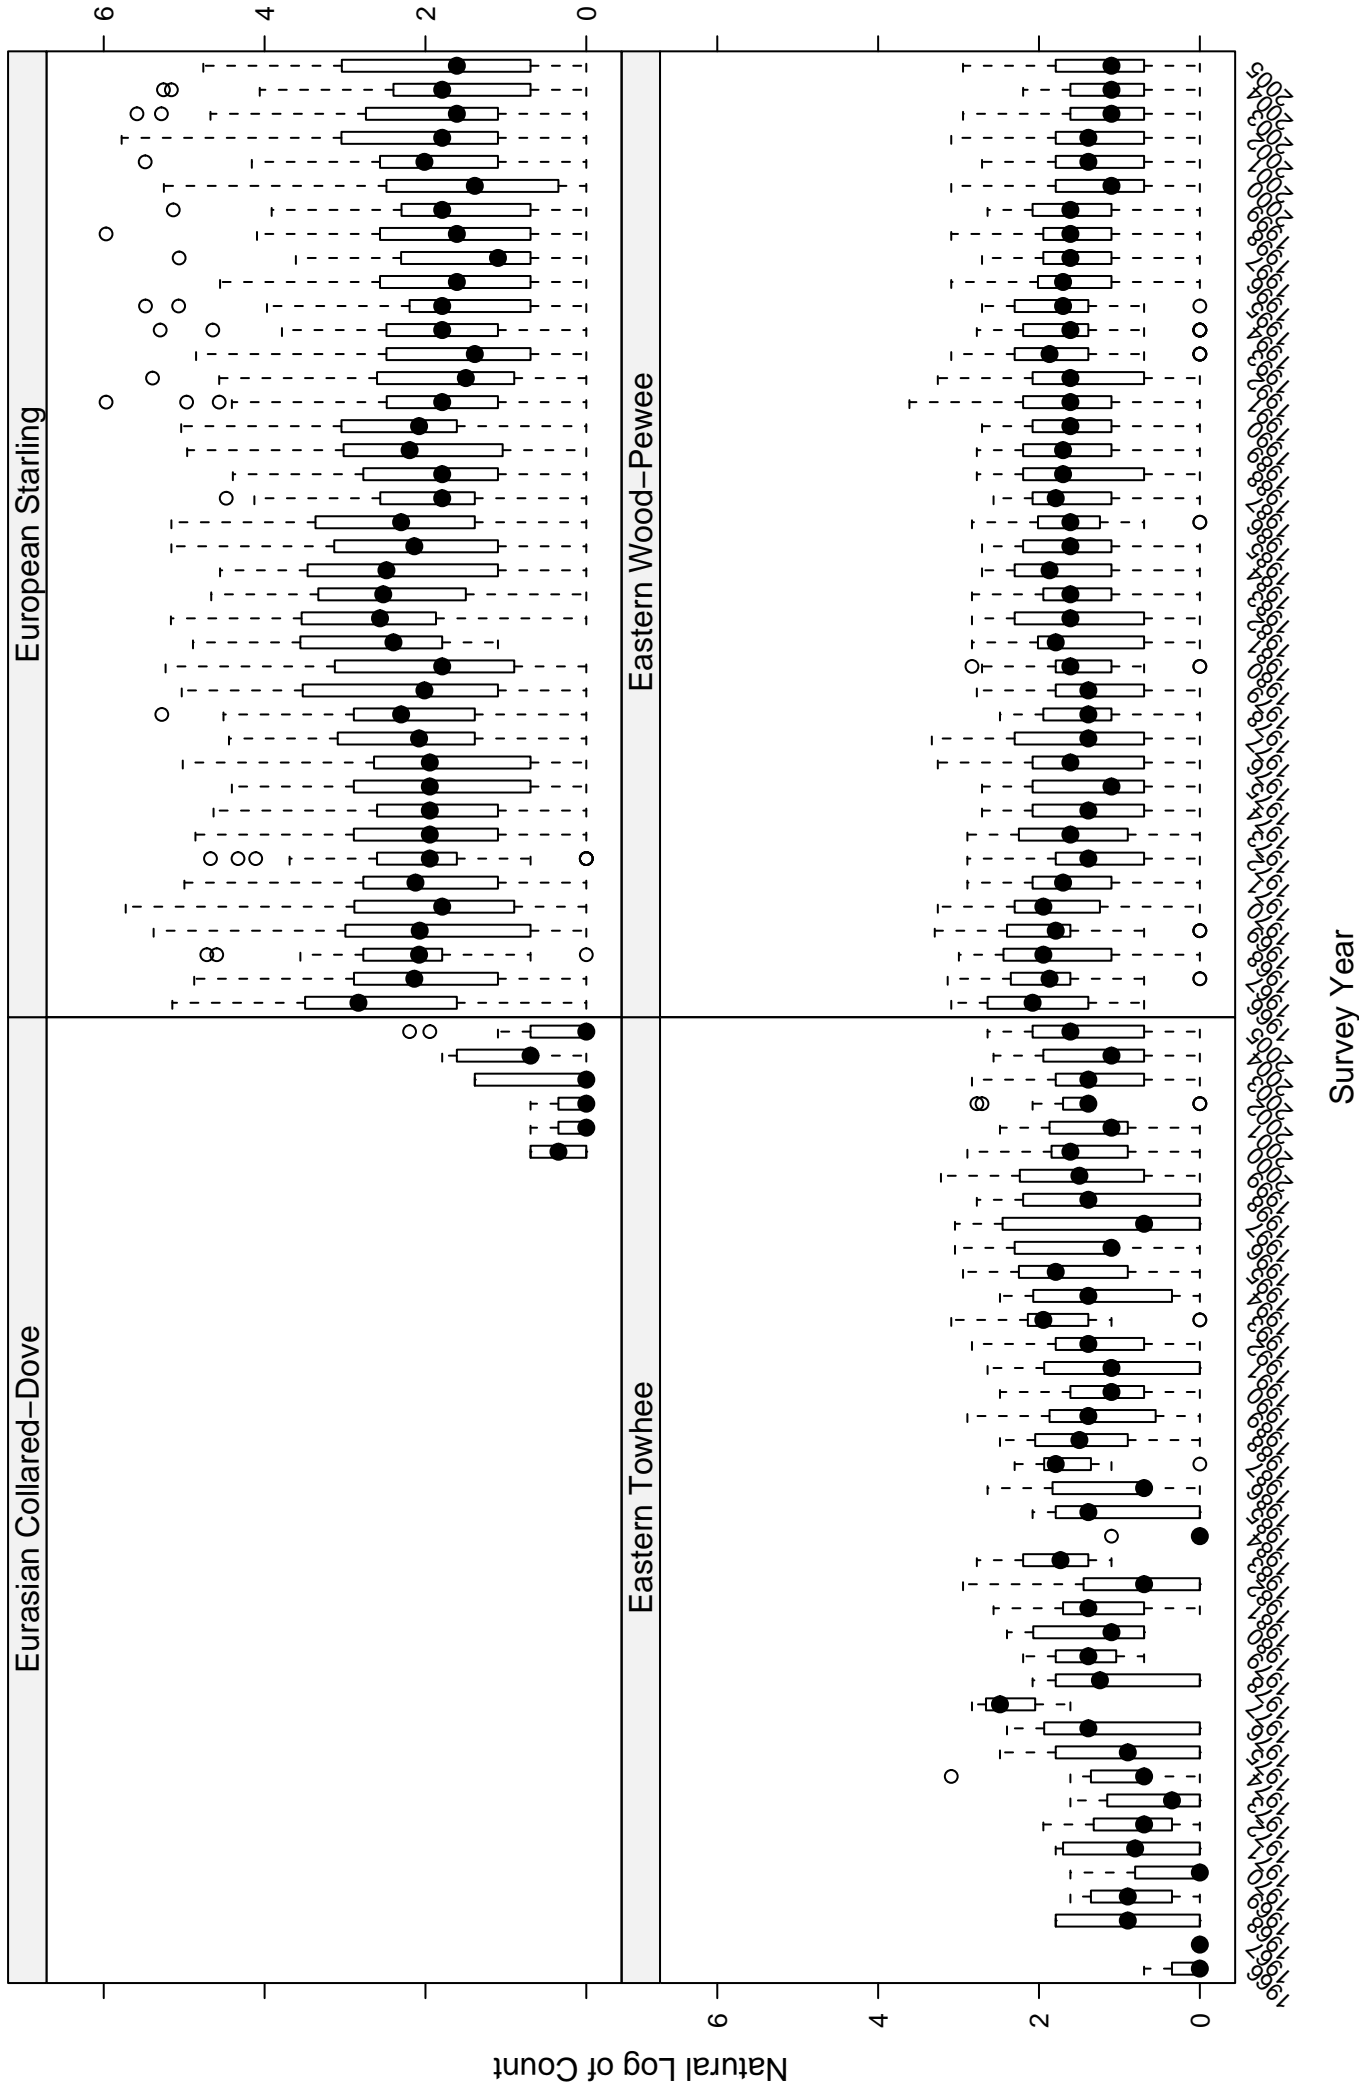

Scatter plots of species counts in the WEST GULF COASTAL PLAINS--OUACHITAS BCR

Survey Year

Scatter plots of species counts in the WEST GULF COASTAL PLAINS--OUACHITAS BCR

Scatter plots of species counts in the WEST GULF COASTAL PLAINS--OUACHITAS BCR

Scatter plots of species counts in the WEST GULF COASTAL PLAINS--OUACHITAS BCR

Scatter plots of species counts in the WEST GULF COASTAL PLAINS--OUACHITAS BCR

Scatter plots of species counts in the WEST GULF COASTAL PLAINS---OUACHITAS BCR

Scatter plots of species counts in the WEST GULF COASTAL PLAINS---OUACHITAS BCR

Scatter plots of species counts in the WEST GULF COASTAL PLAINS--OUACHITAS BCR

Scatter plots of species counts in the WEST GULF COASTAL PLAINS--OUACHITAS BCR

Scatter plots of species counts in the WEST GULF COASTAL PLAINS--OUACHITAS BCR

Scatter plots of species counts in the WEST GULF COASTAL PLAINS--OUACHITAS BCR

Scatter plots of species counts in the WEST GULF COASTAL PLAINS--OUACHITAS BCR