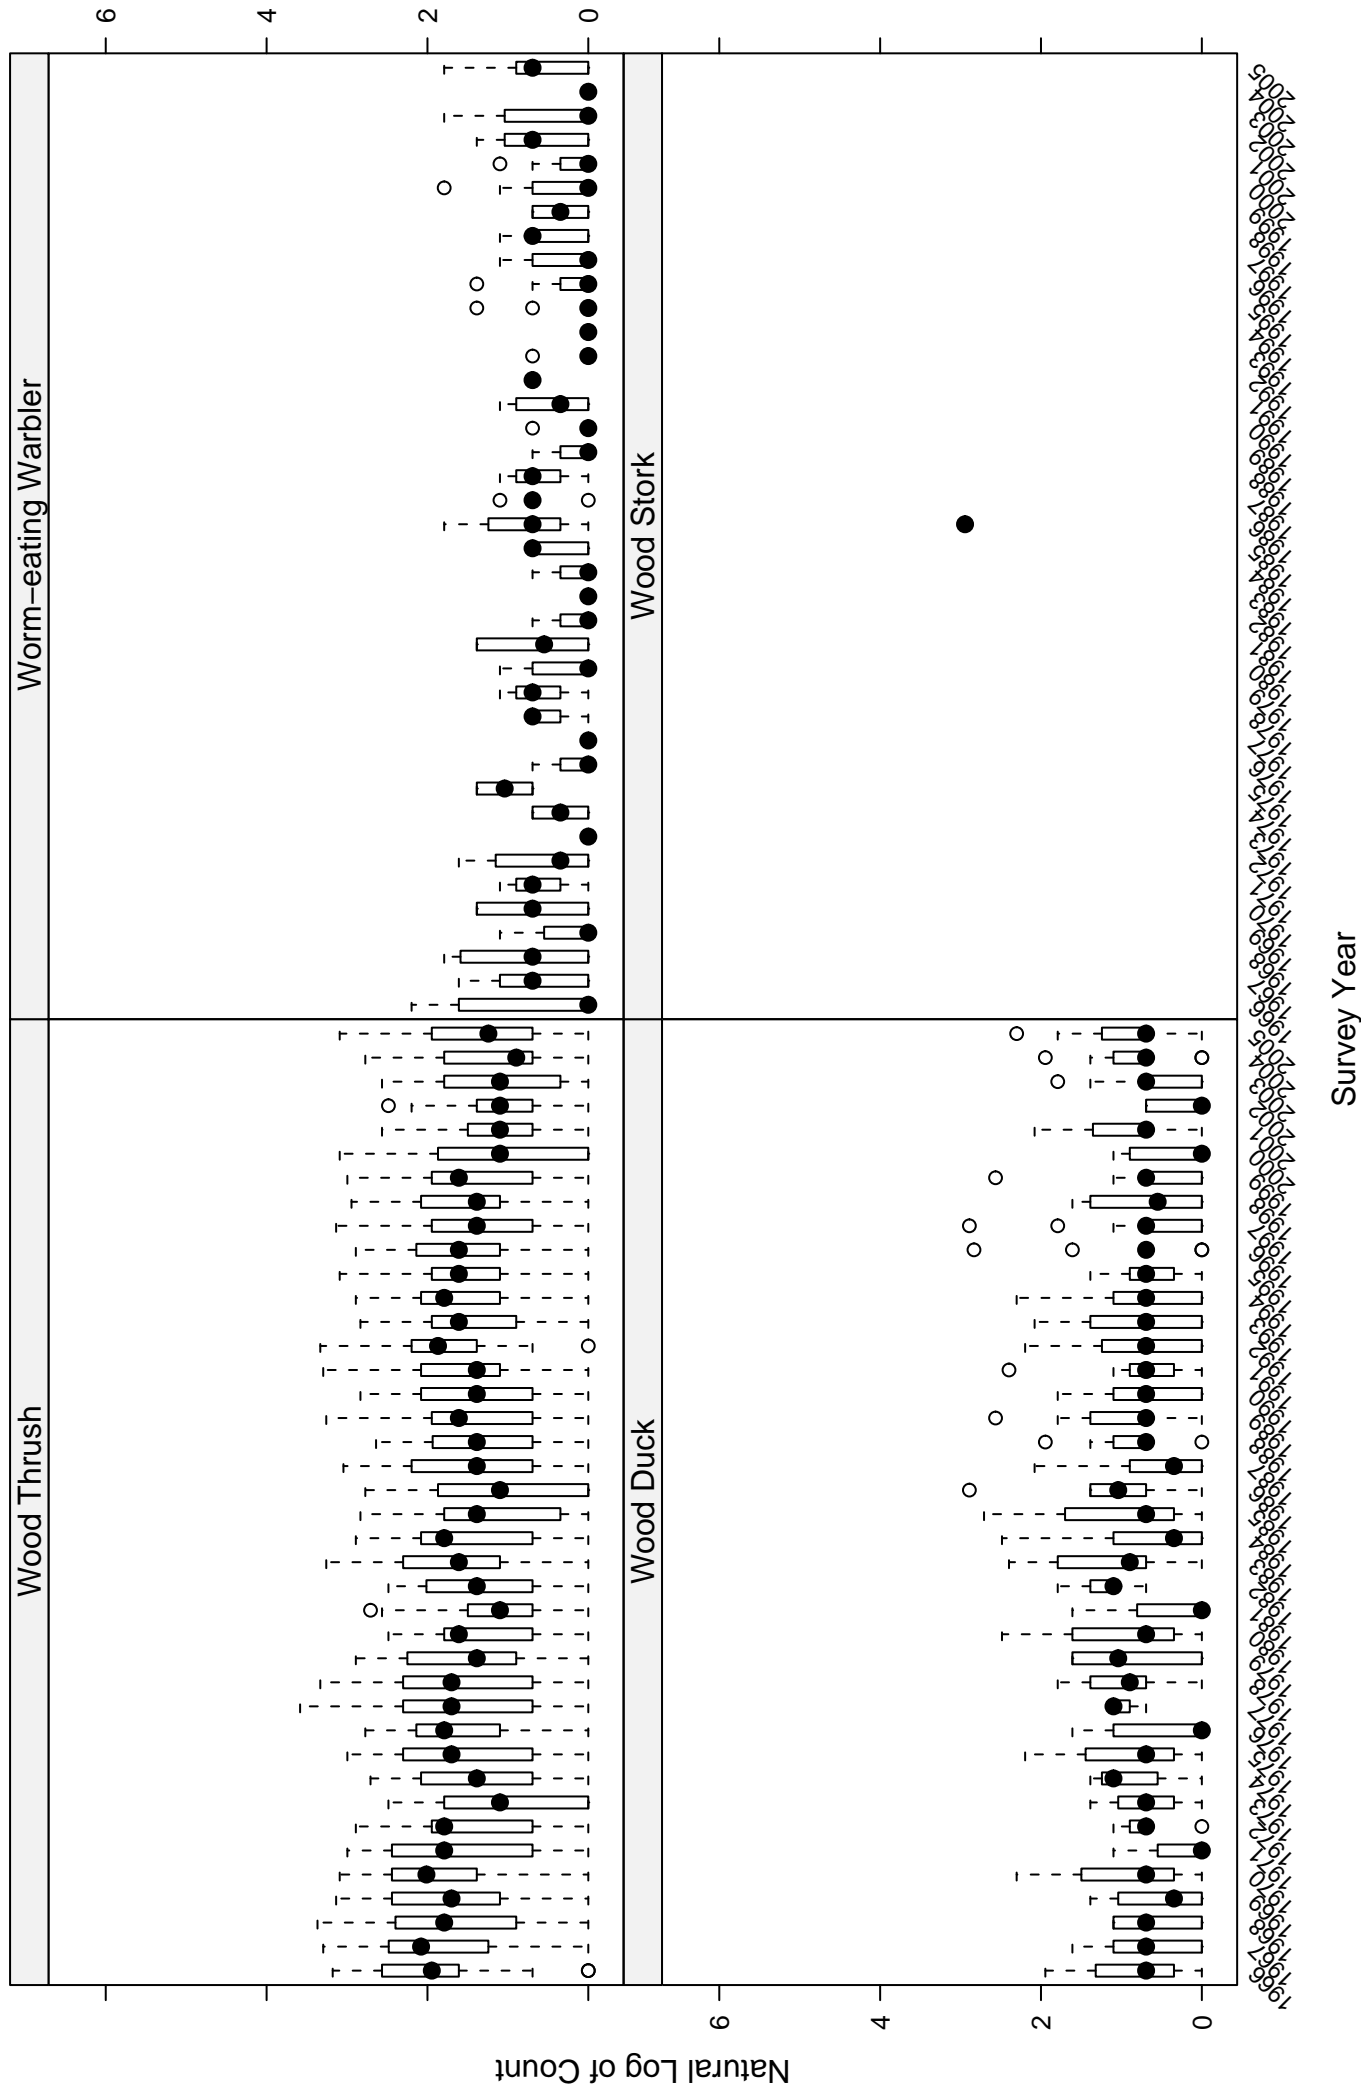

Scatter plots of species counts in the WEST GULF COASTAL PLAINS---OUACHITAS BCR