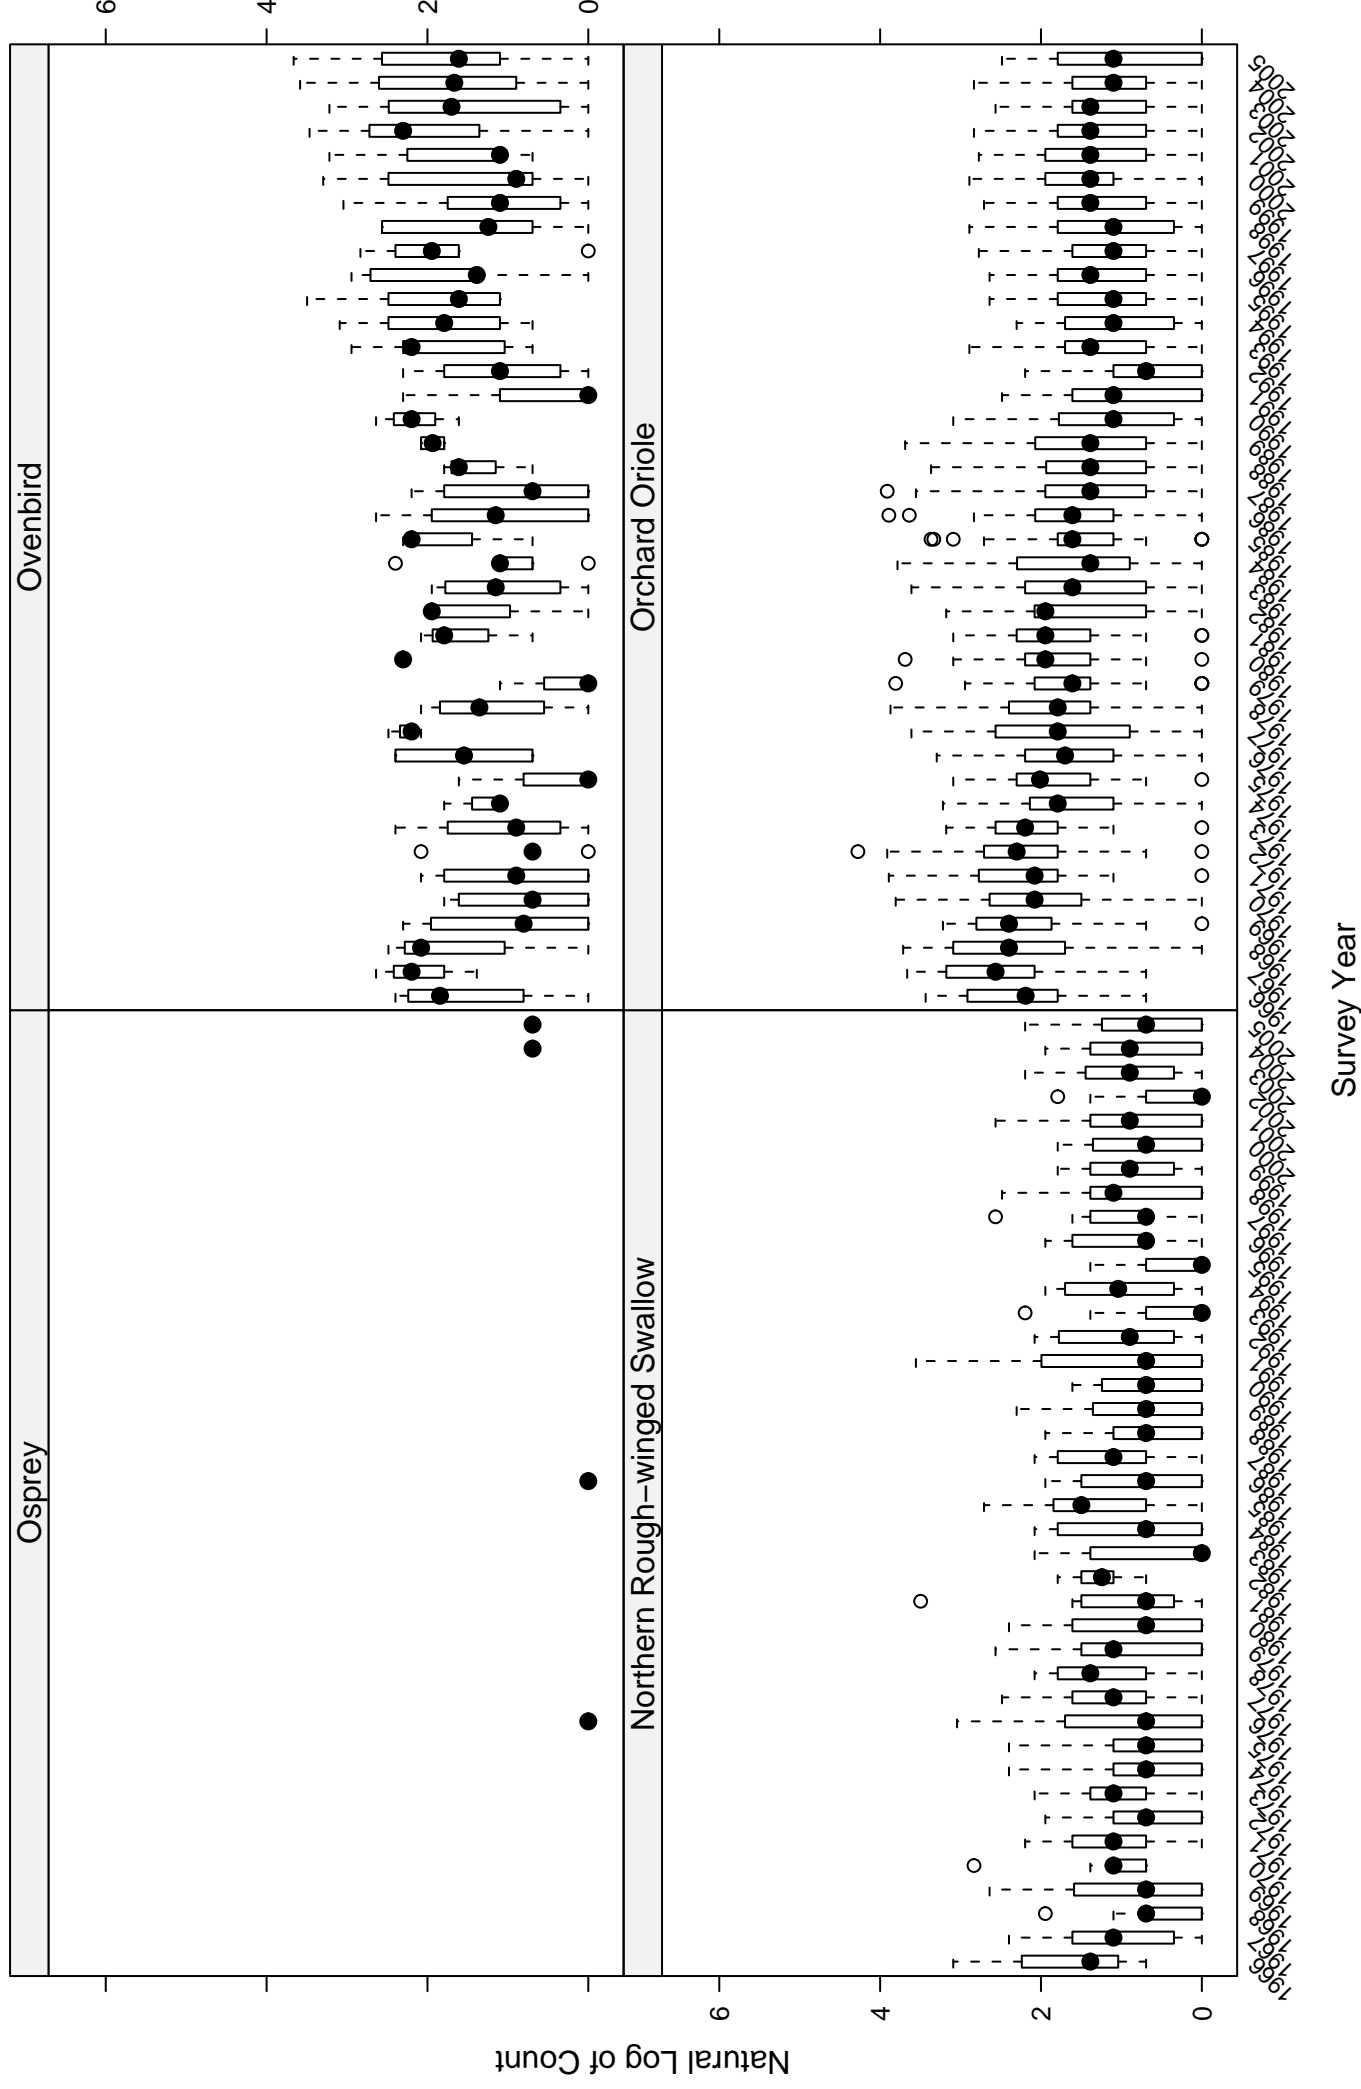

Scatter plots of species counts in the WEST GULF COASTAL PLAINS--OUACHITAS BCR

Scatter plots of species counts in the WEST GULF COASTAL PLAINS--OUACHITAS BCR

Scatter plots of species counts in the WEST GULF COASTAL PLAINS--OUACHITAS BCR

Scatter plots of species counts in the WEST GULF COASTAL PLAINS---OUACHITAS BCR

Scatter plots of species counts in the WEST GULF COASTAL PLAINS--OUACHITAS BCR

Scatter plots of species counts in the WEST GULF COASTAL PLAINS--OUACHITAS BCR