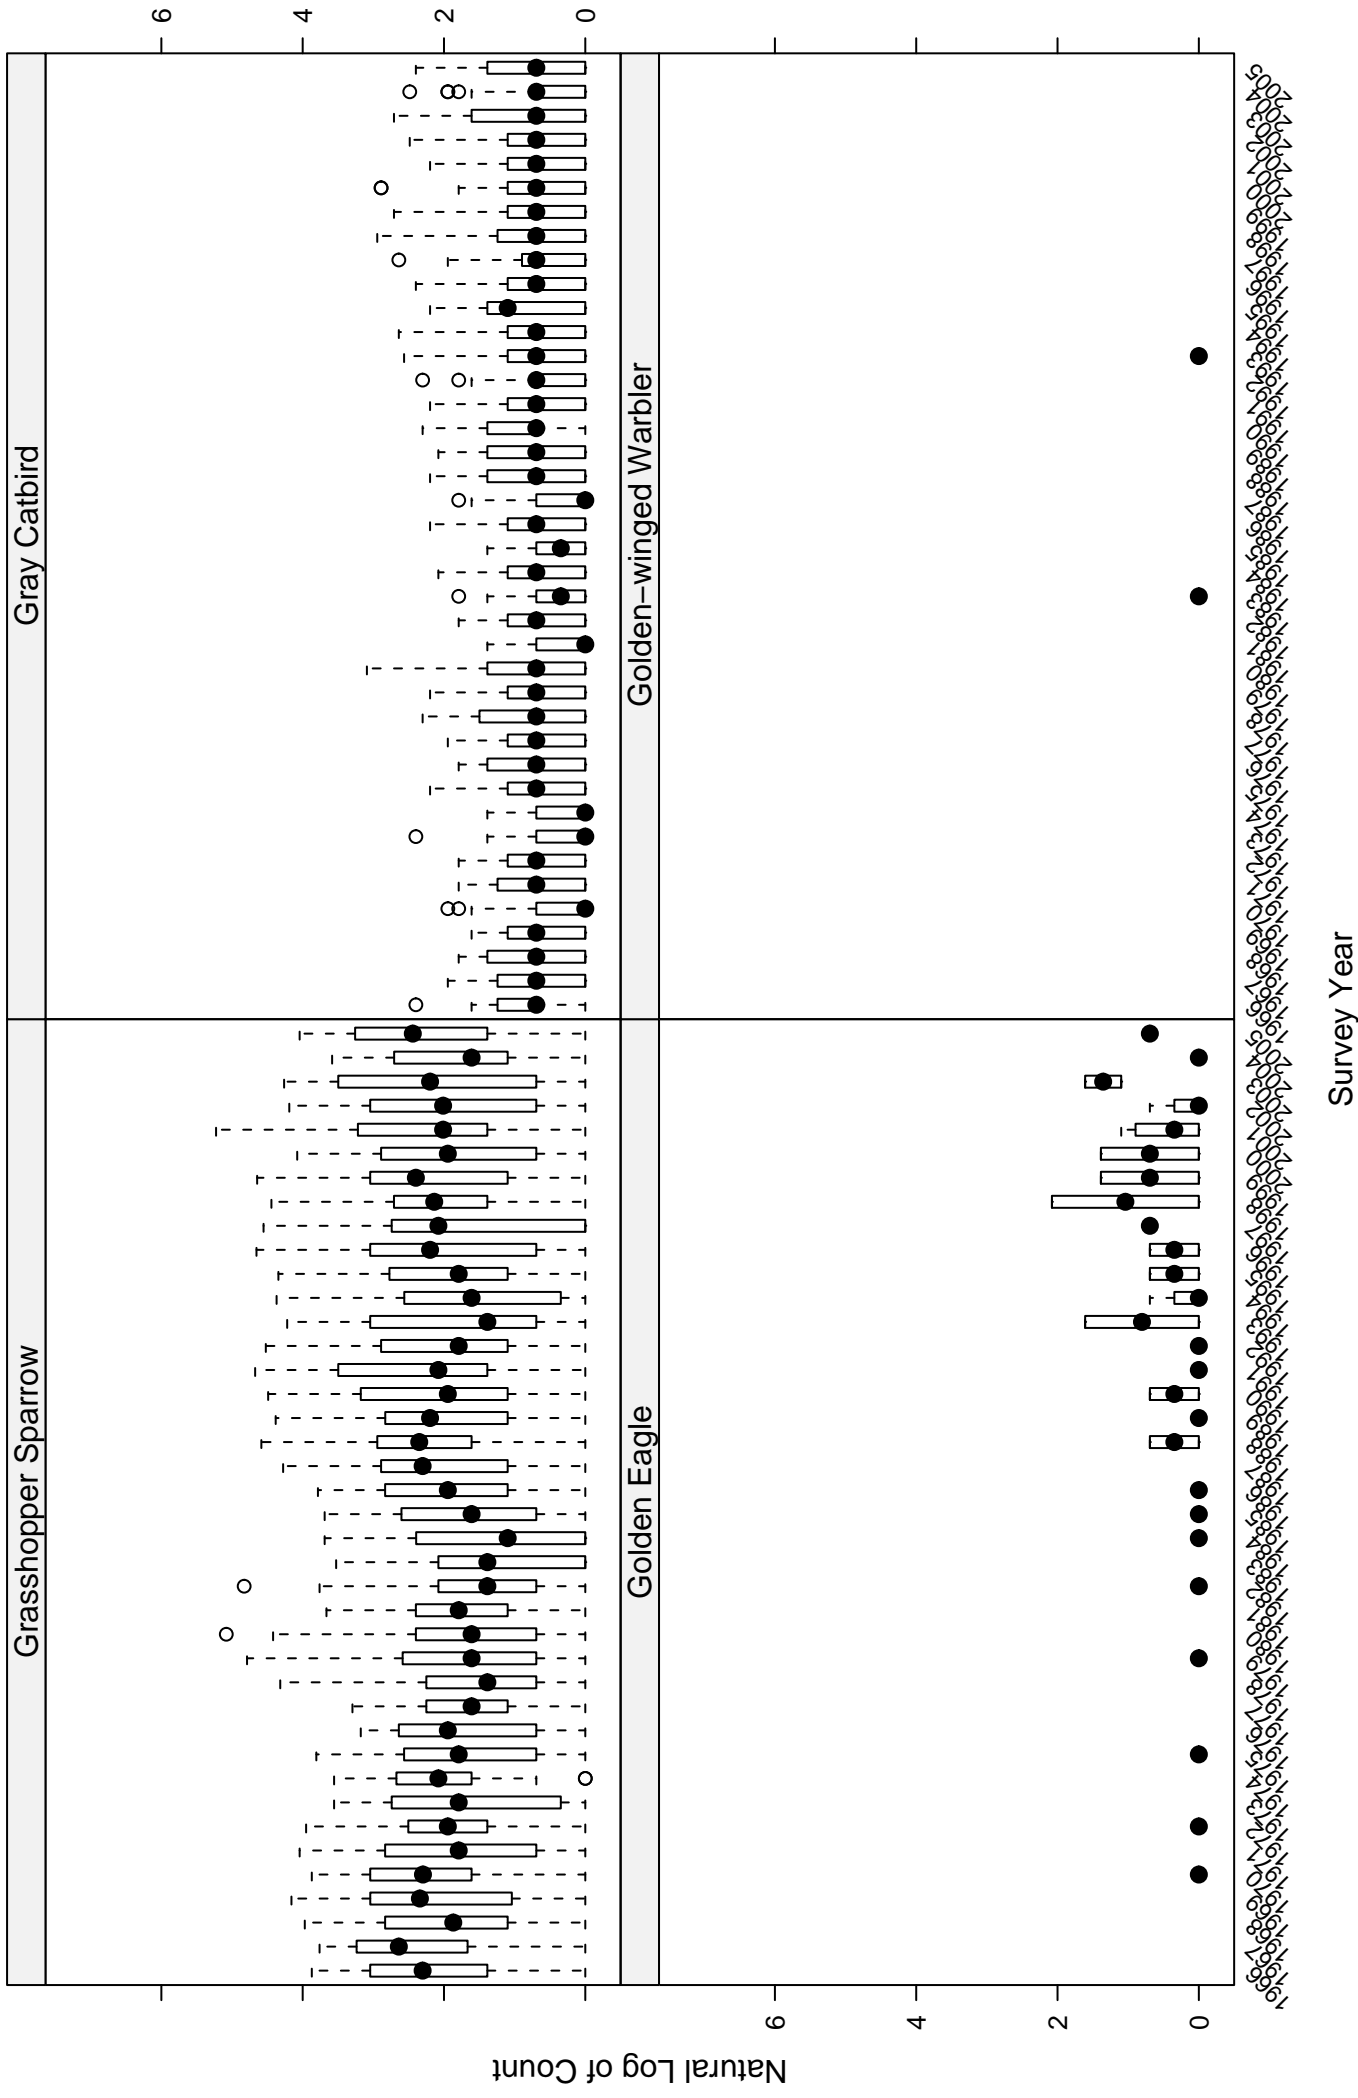

Scatter plots of species counts in the PRAIRIE POTHOLES BCR

Scatter plots of species counts in the PRAIRIE POTHOLES BCR

Scatter plots of species counts in the PRAIRIE POTHOLES BCR

Scatter plots of species counts in the PRAIRIE POTHOLES BCR

Scatter plots of species counts in the PRAIRIE POTHOLES BCR

Scatter plots of species counts in the PRAIRIE POTHOLES BCR

Scatter plots of species counts in the PRAIRIE POTHOLE BCR

Scatter plots of species counts in the PRAIRIE POTHOLE BCR

Dusky Flycatcher

Eared Grebe

Double-crested Cormorant

Downy Woodpecker

Survey Year

Scatter plots of species counts in the PRAIRIE POTHOLES BCR

Scatter plots of species counts in the PRAIRIE POTHOLES BCR

Scatter plots of species counts in the PRAIRIE POTHOLE BCR

Scatter plots of species counts in the PRAIRIE POTHOLE BCR

Scatter plots of species counts in the PRAIRIE POTHOLES BCR

Scatter plots of species counts in the PRAIRIE POTHOLES BCR

Scatter plots of species counts in the PRAIRIE POTHOLES BCR