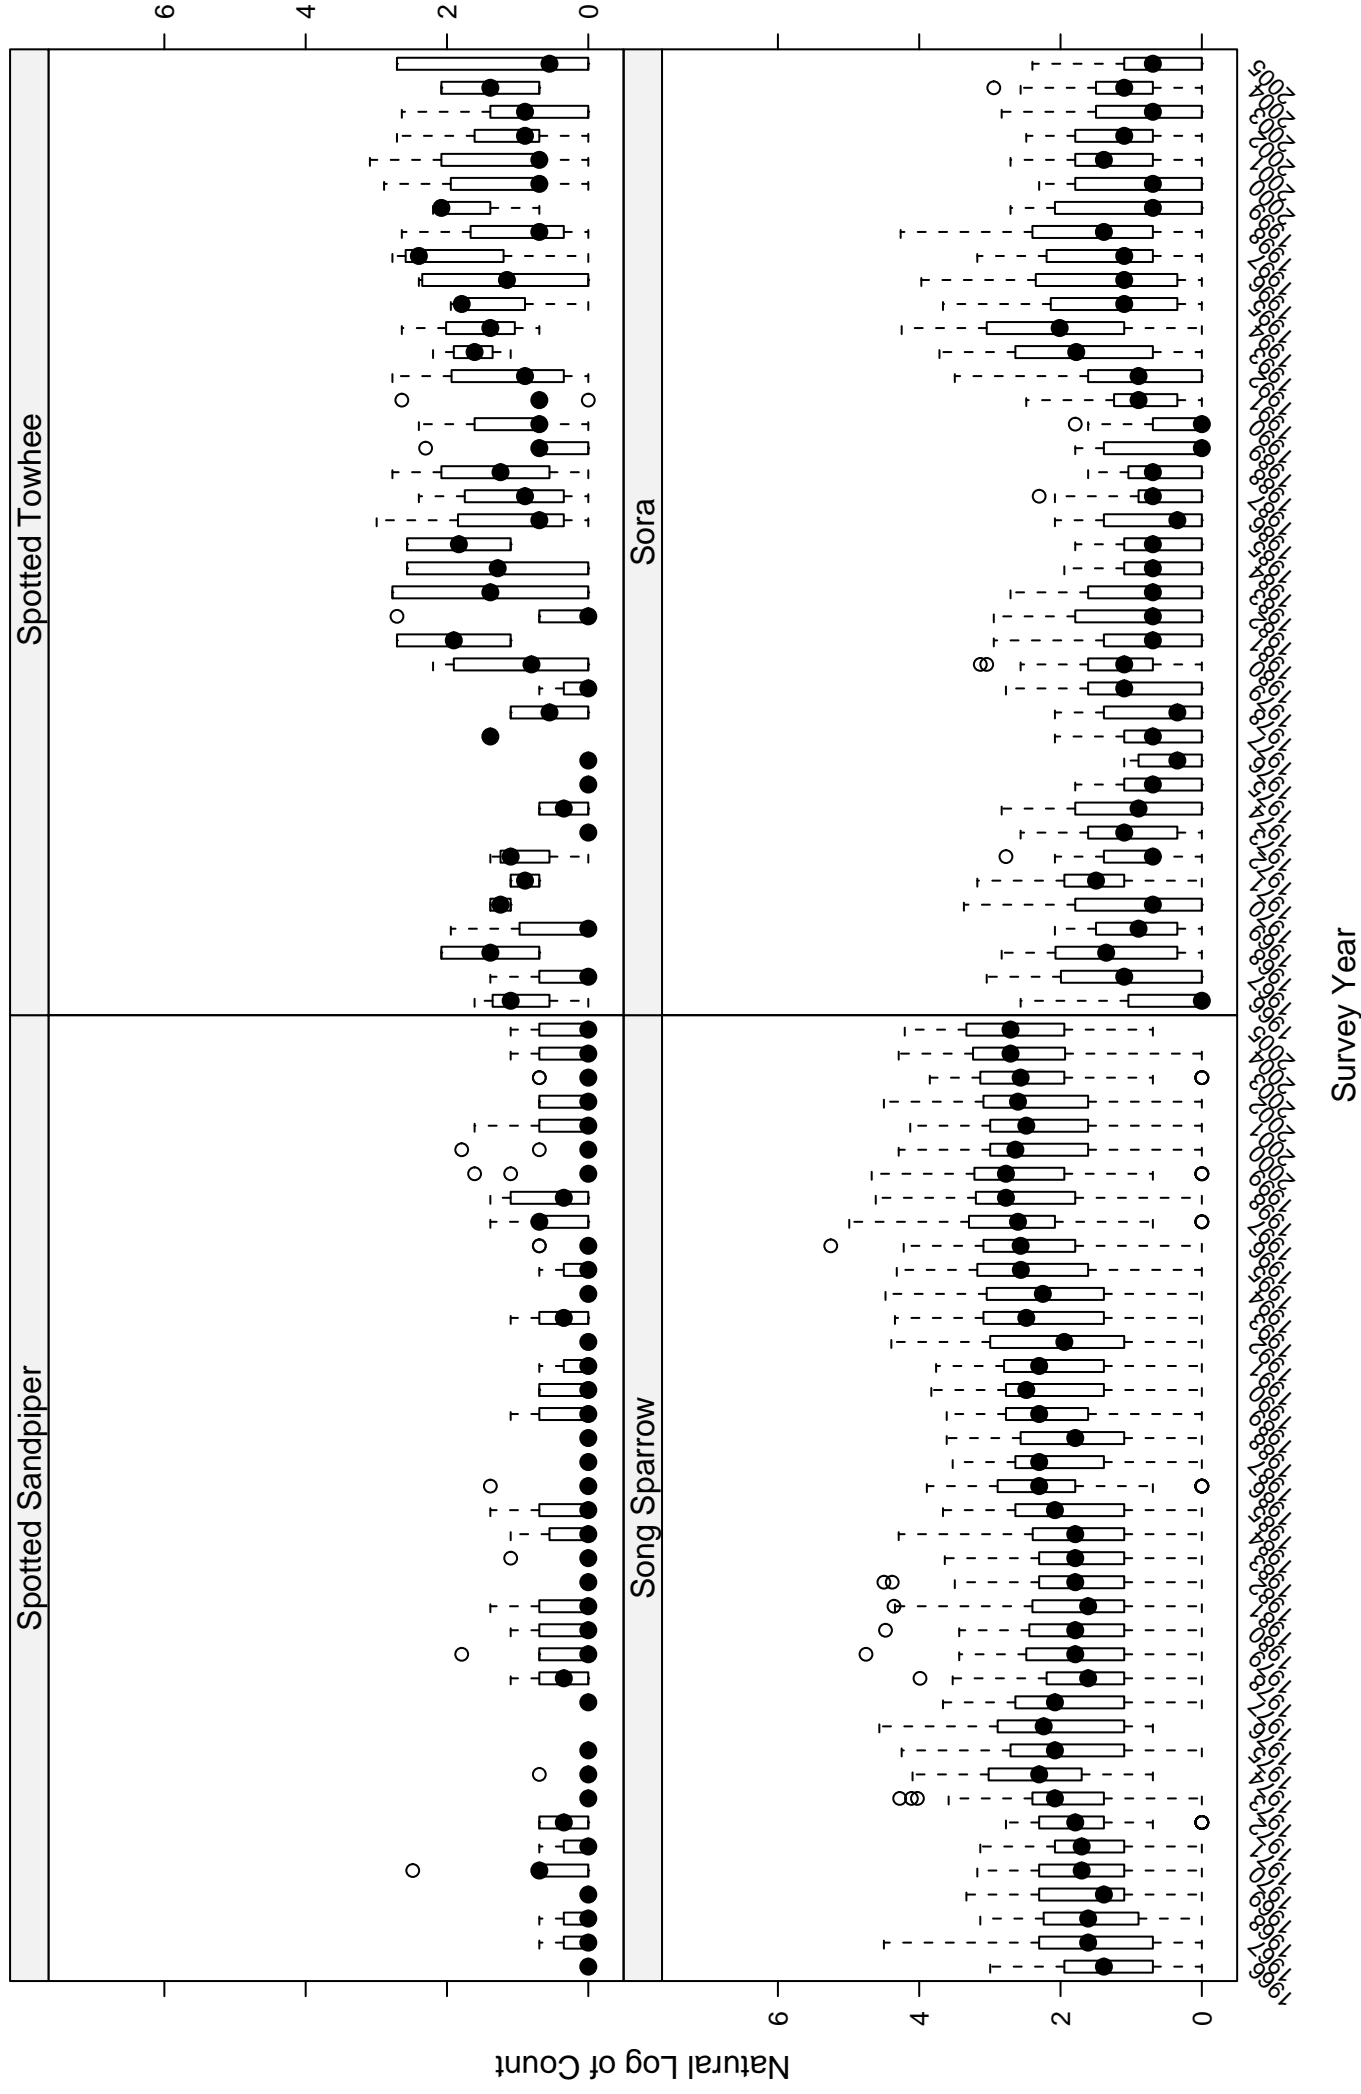

Scatter plots of species counts in the PRAIRIE POTHOLE BCR

Scatter plots of species counts in the PRAIRIE POTHOLES BCR

Scatter plots of species counts in the PRAIRIE POTHOLES BCR

Scatter plots of species counts in the PRAIRIE POTHOLES BCR

Scatter plots of species counts in the PRAIRIE POTHOLES BCR

Scatter plots of species counts in the PRAIRIE POTHOLES BCR

Scatter plots of species counts in the PRAIRIE POTHOLES BCR

Scatter plots of species counts in the PRAIRIE POTHOLES BCR

Scarlet Tanager

Sedge Wren

Savannah Sparrow

Say's Phoebe

Survey Year

Scatter plots of species counts in the PRAIRIE POTHOLES BCR

Scatter plots of species counts in the PRAIRIE POTHOLES BCR

Scatter plots of species counts in the PRAIRIE POTHOLES BCR