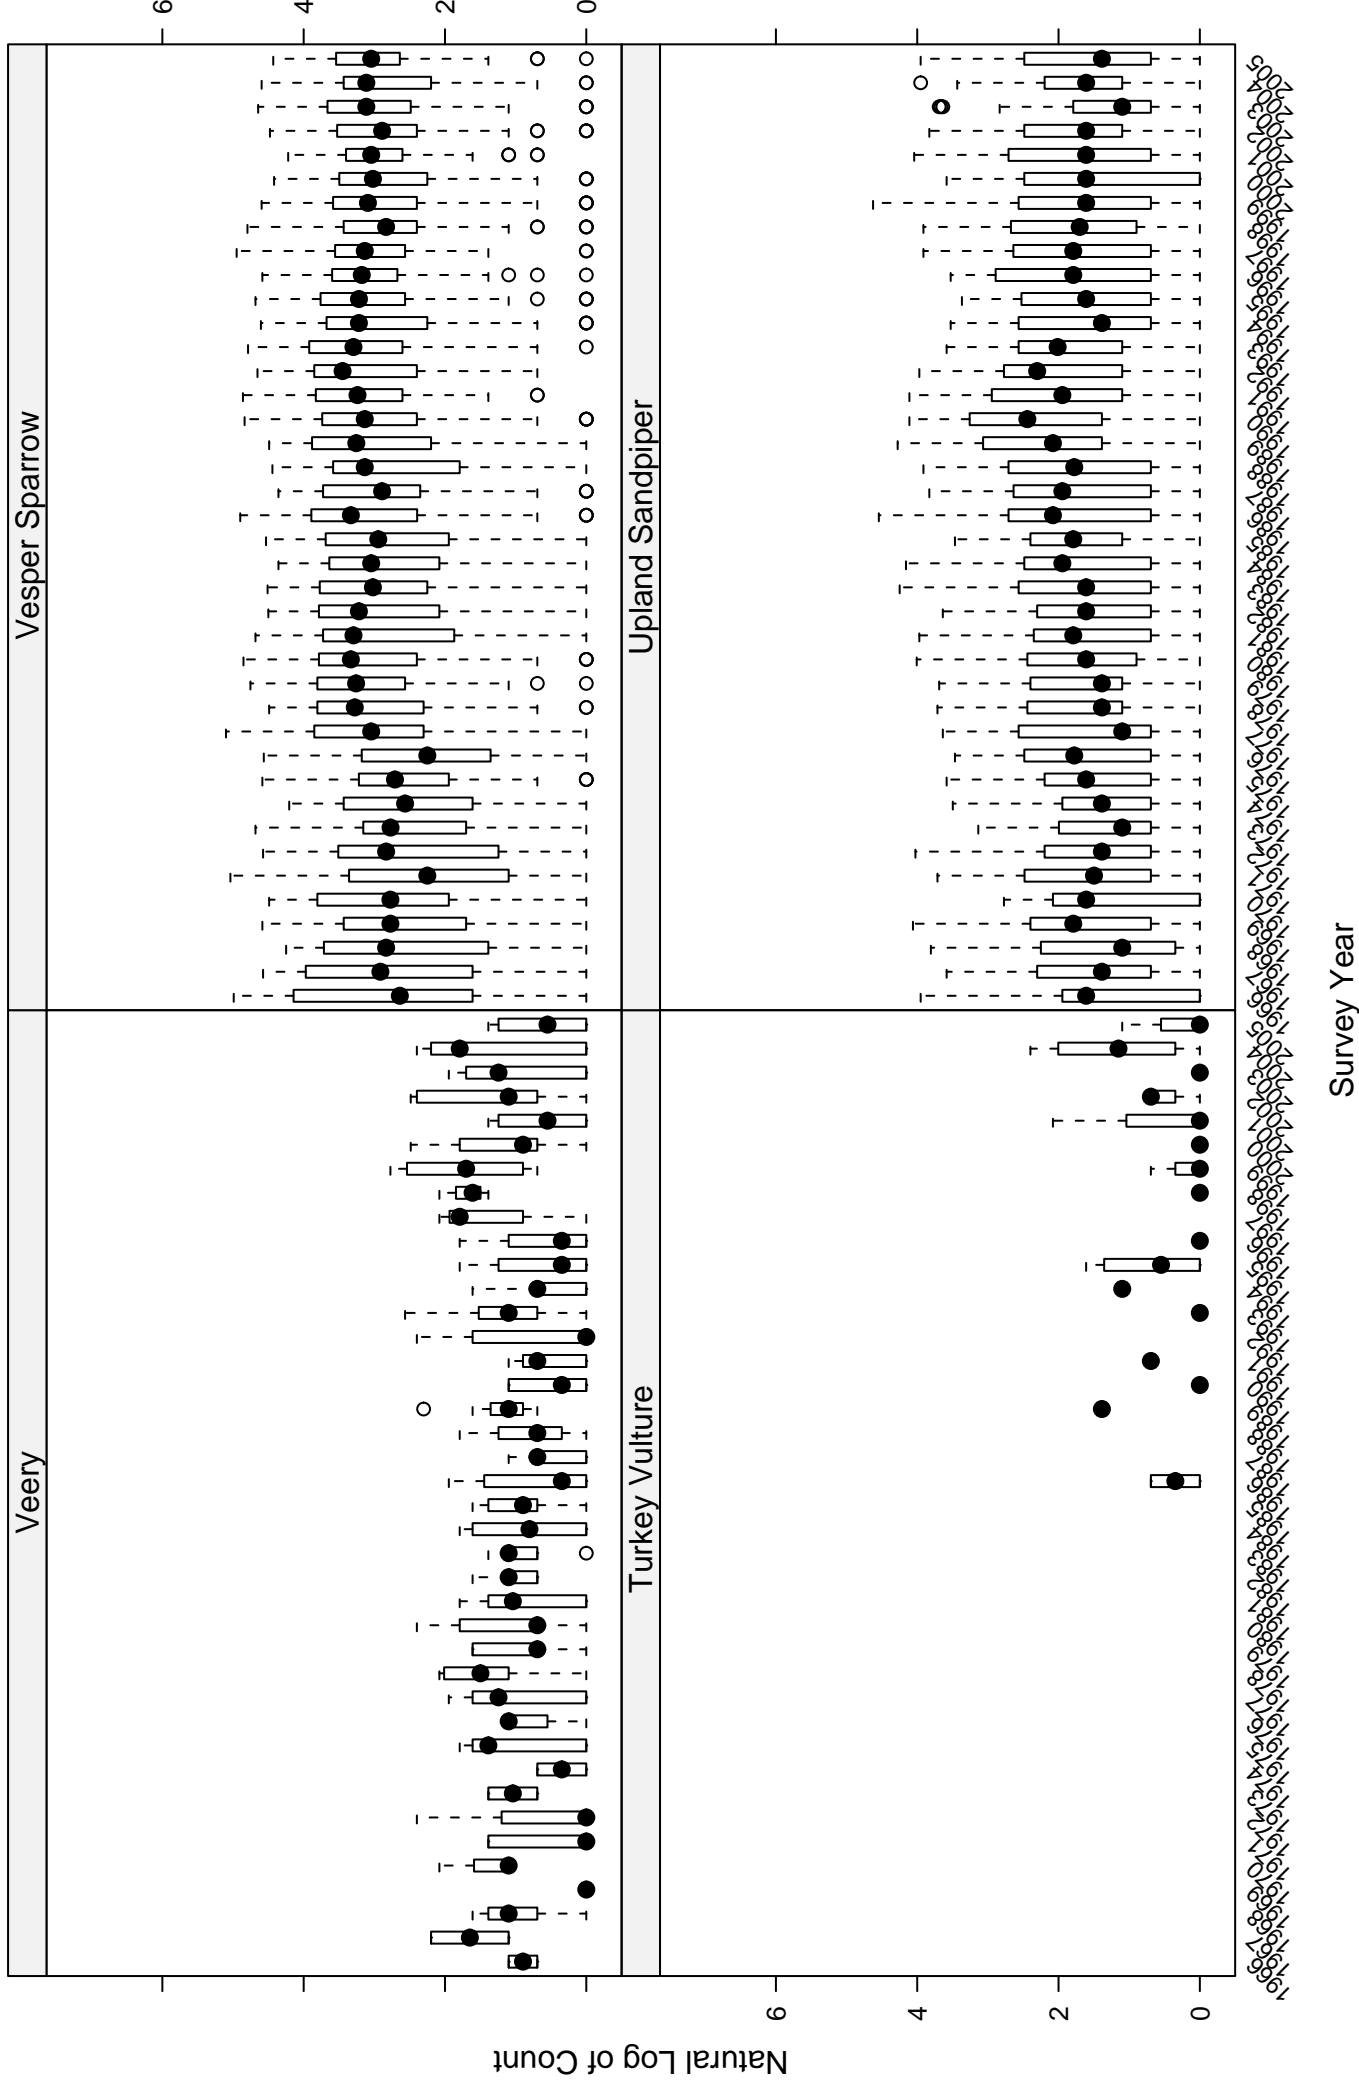

Scatter plots of species counts in the PRAIRIE POTHOLES BCR