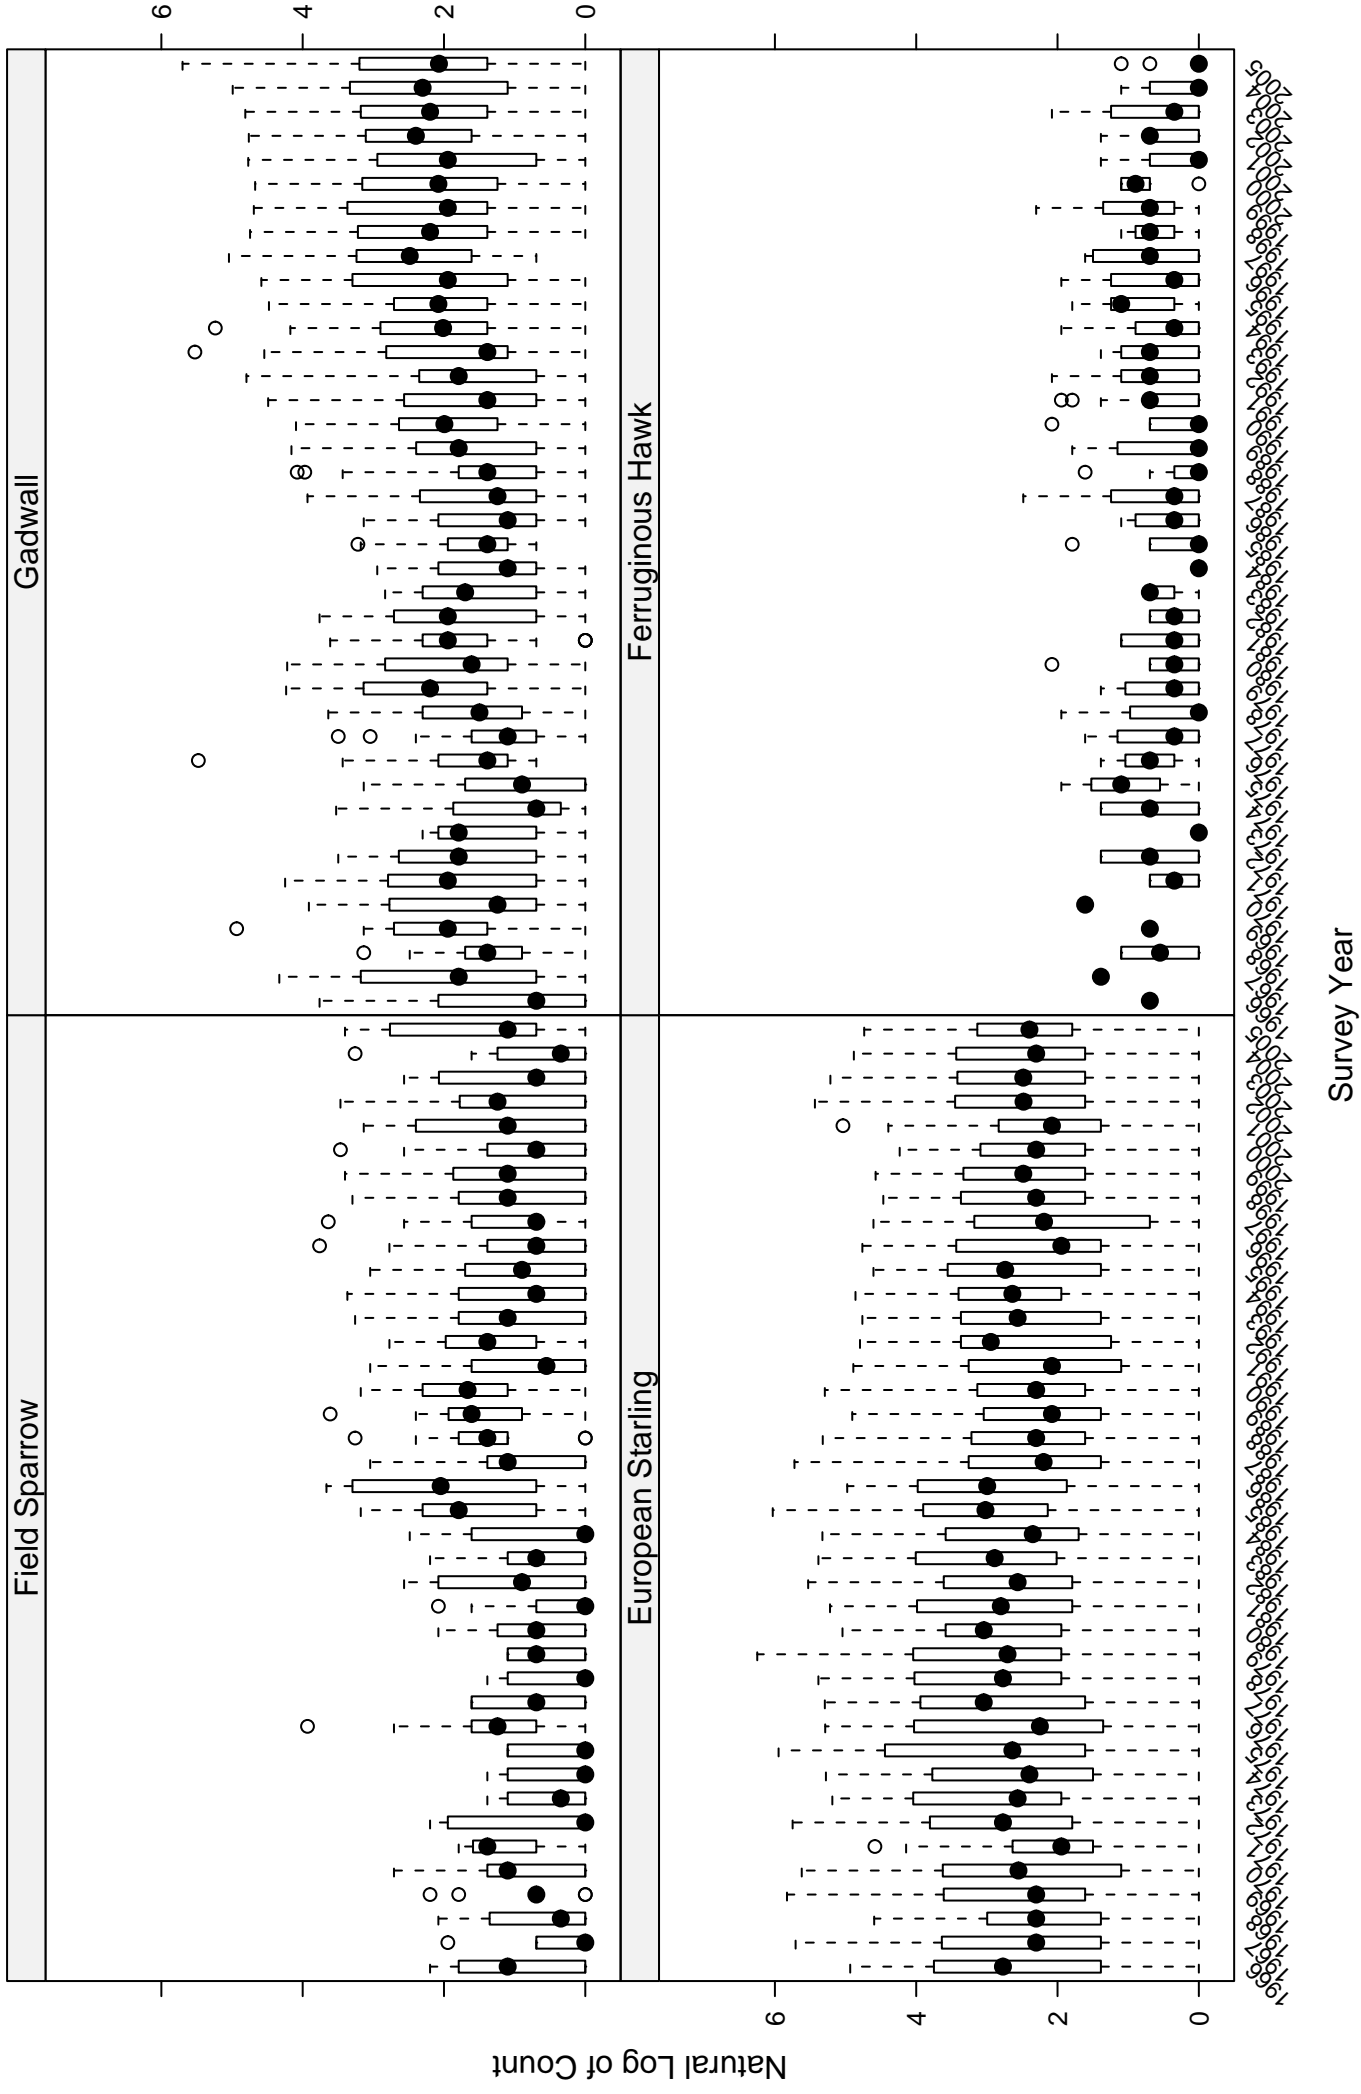

Scatter plots of species counts in the PRAIRIE POTHOLES BCR

Scatter plots of species counts in the PRAIRIE POTHOLES BCR

Scatter plots of species counts in the PRAIRIE POTHOLES BCR

Scatter plots of species counts in the PRAIRIE POTHOLES BCR

Scatter plots of species counts in the PRAIRIE POTHOLES BCR

Scatter plots of species counts in the PRAIRIE POTHOLES BCR

Scatter plots of species counts in the PRAIRIE POTHOLE BCR

Scatter plots of species counts in the PRAIRIE POTHOLE BCR

Dusky Flycatcher

Eared Grebe

Double-crested Cormorant

Downy Woodpecker

Survey Year

Scatter plots of species counts in the PRAIRIE POTHOLES BCR

Scatter plots of species counts in the PRAIRIE POTHOLES BCR

Scatter plots of species counts in the PRAIRIE POTHOLE BCR

Scatter plots of species counts in the PRAIRIE POTHOLE BCR

Scatter plots of species counts in the PRAIRIE POTHOLES BCR

Scatter plots of species counts in the PRAIRIE POTHOLES BCR

Scatter plots of species counts in the PRAIRIE POTHOLES BCR