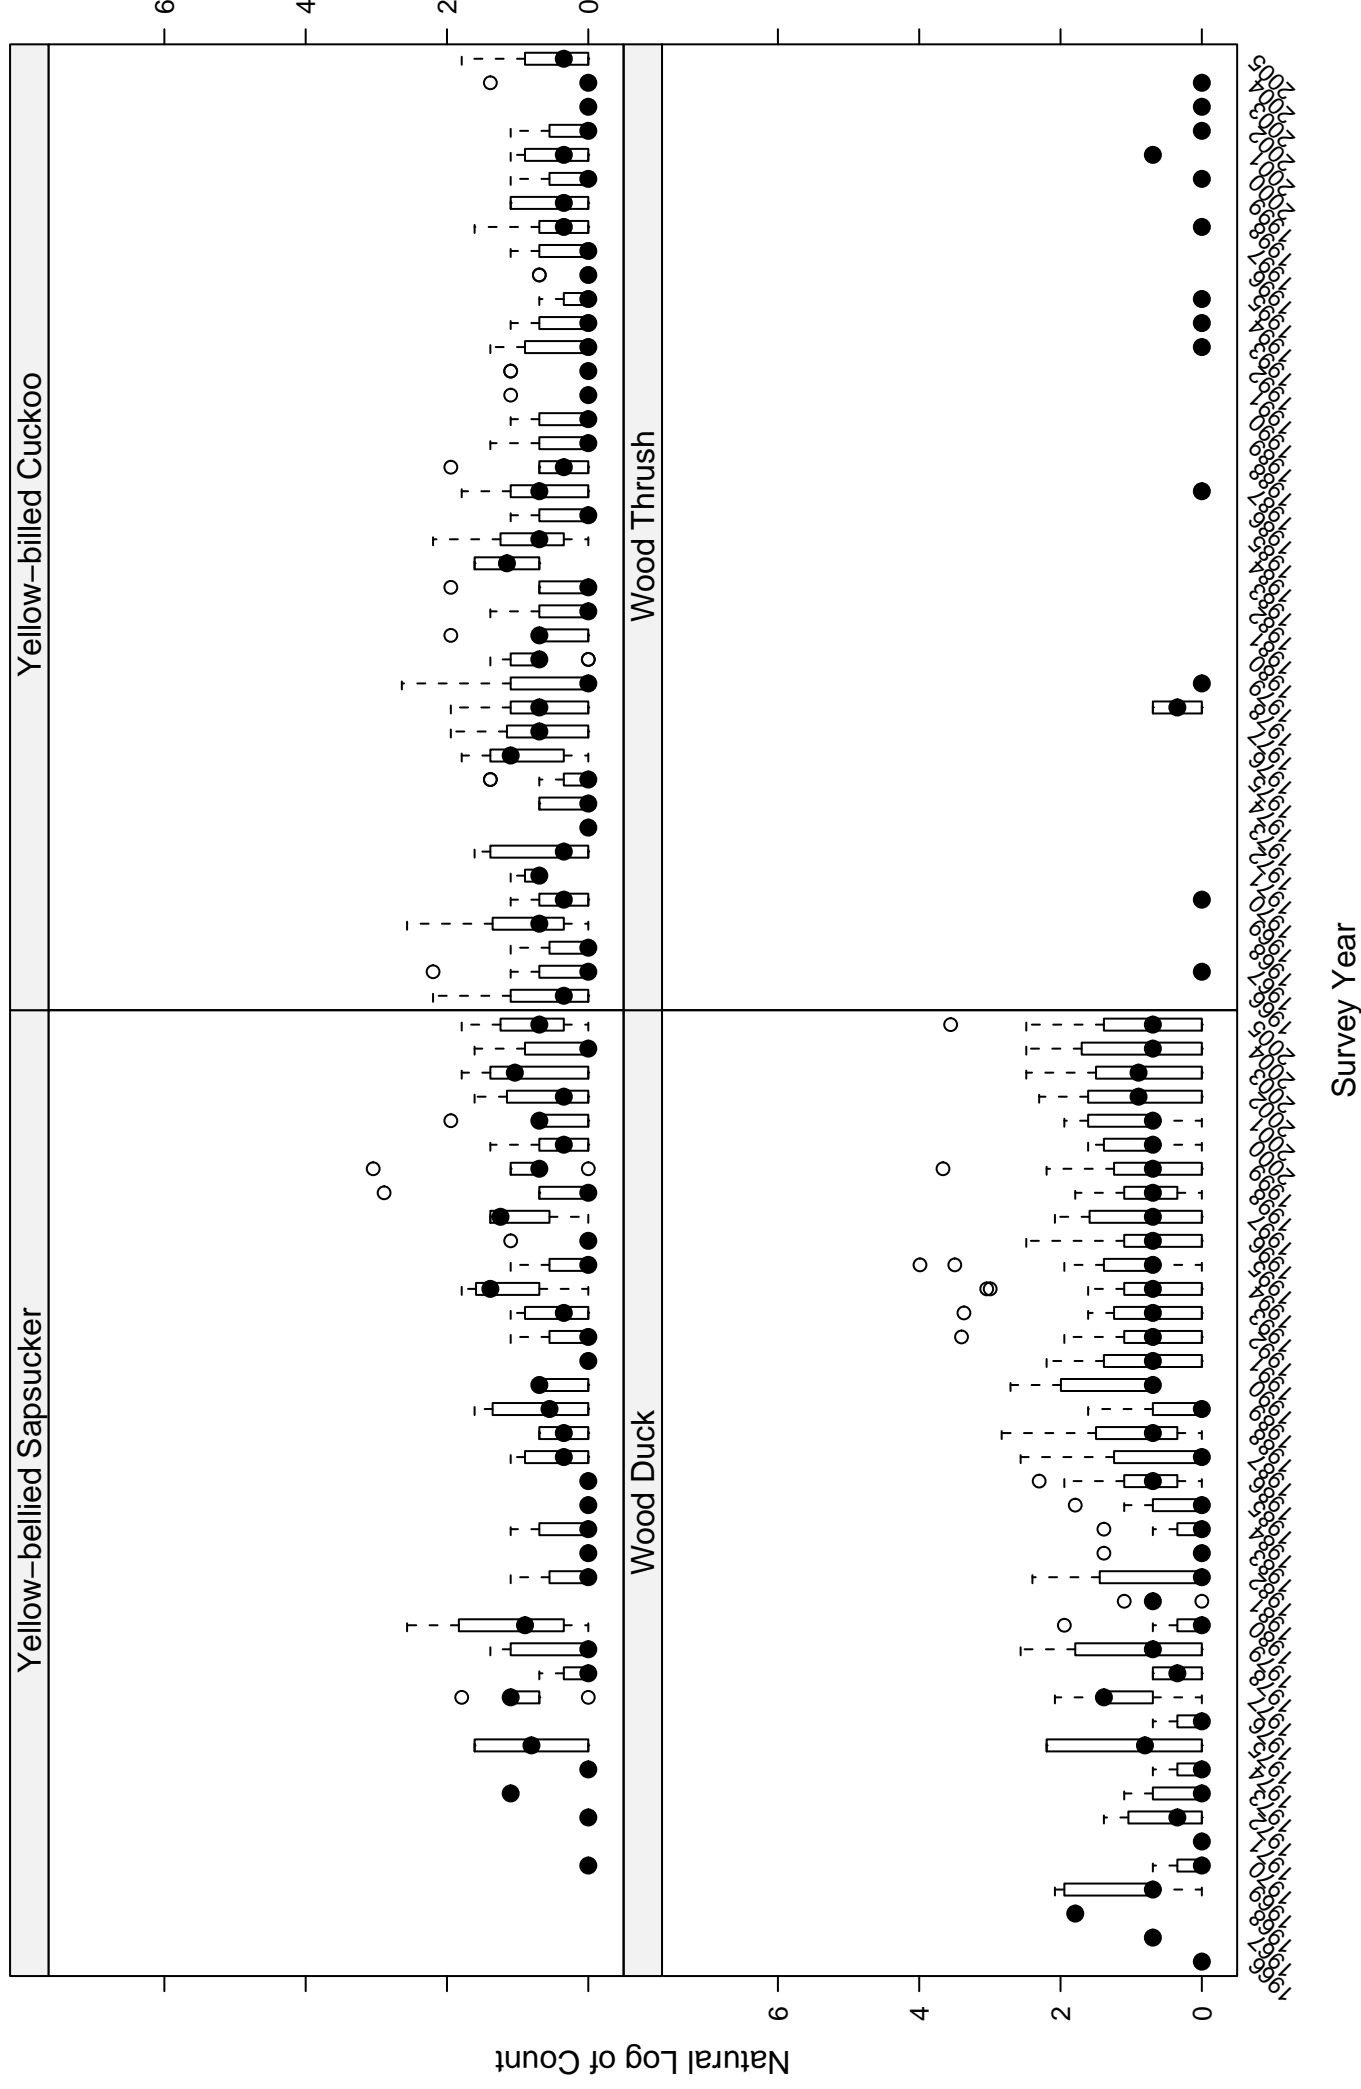

Scatter plots of species counts in the PRAIRIE POTHOLES BCR