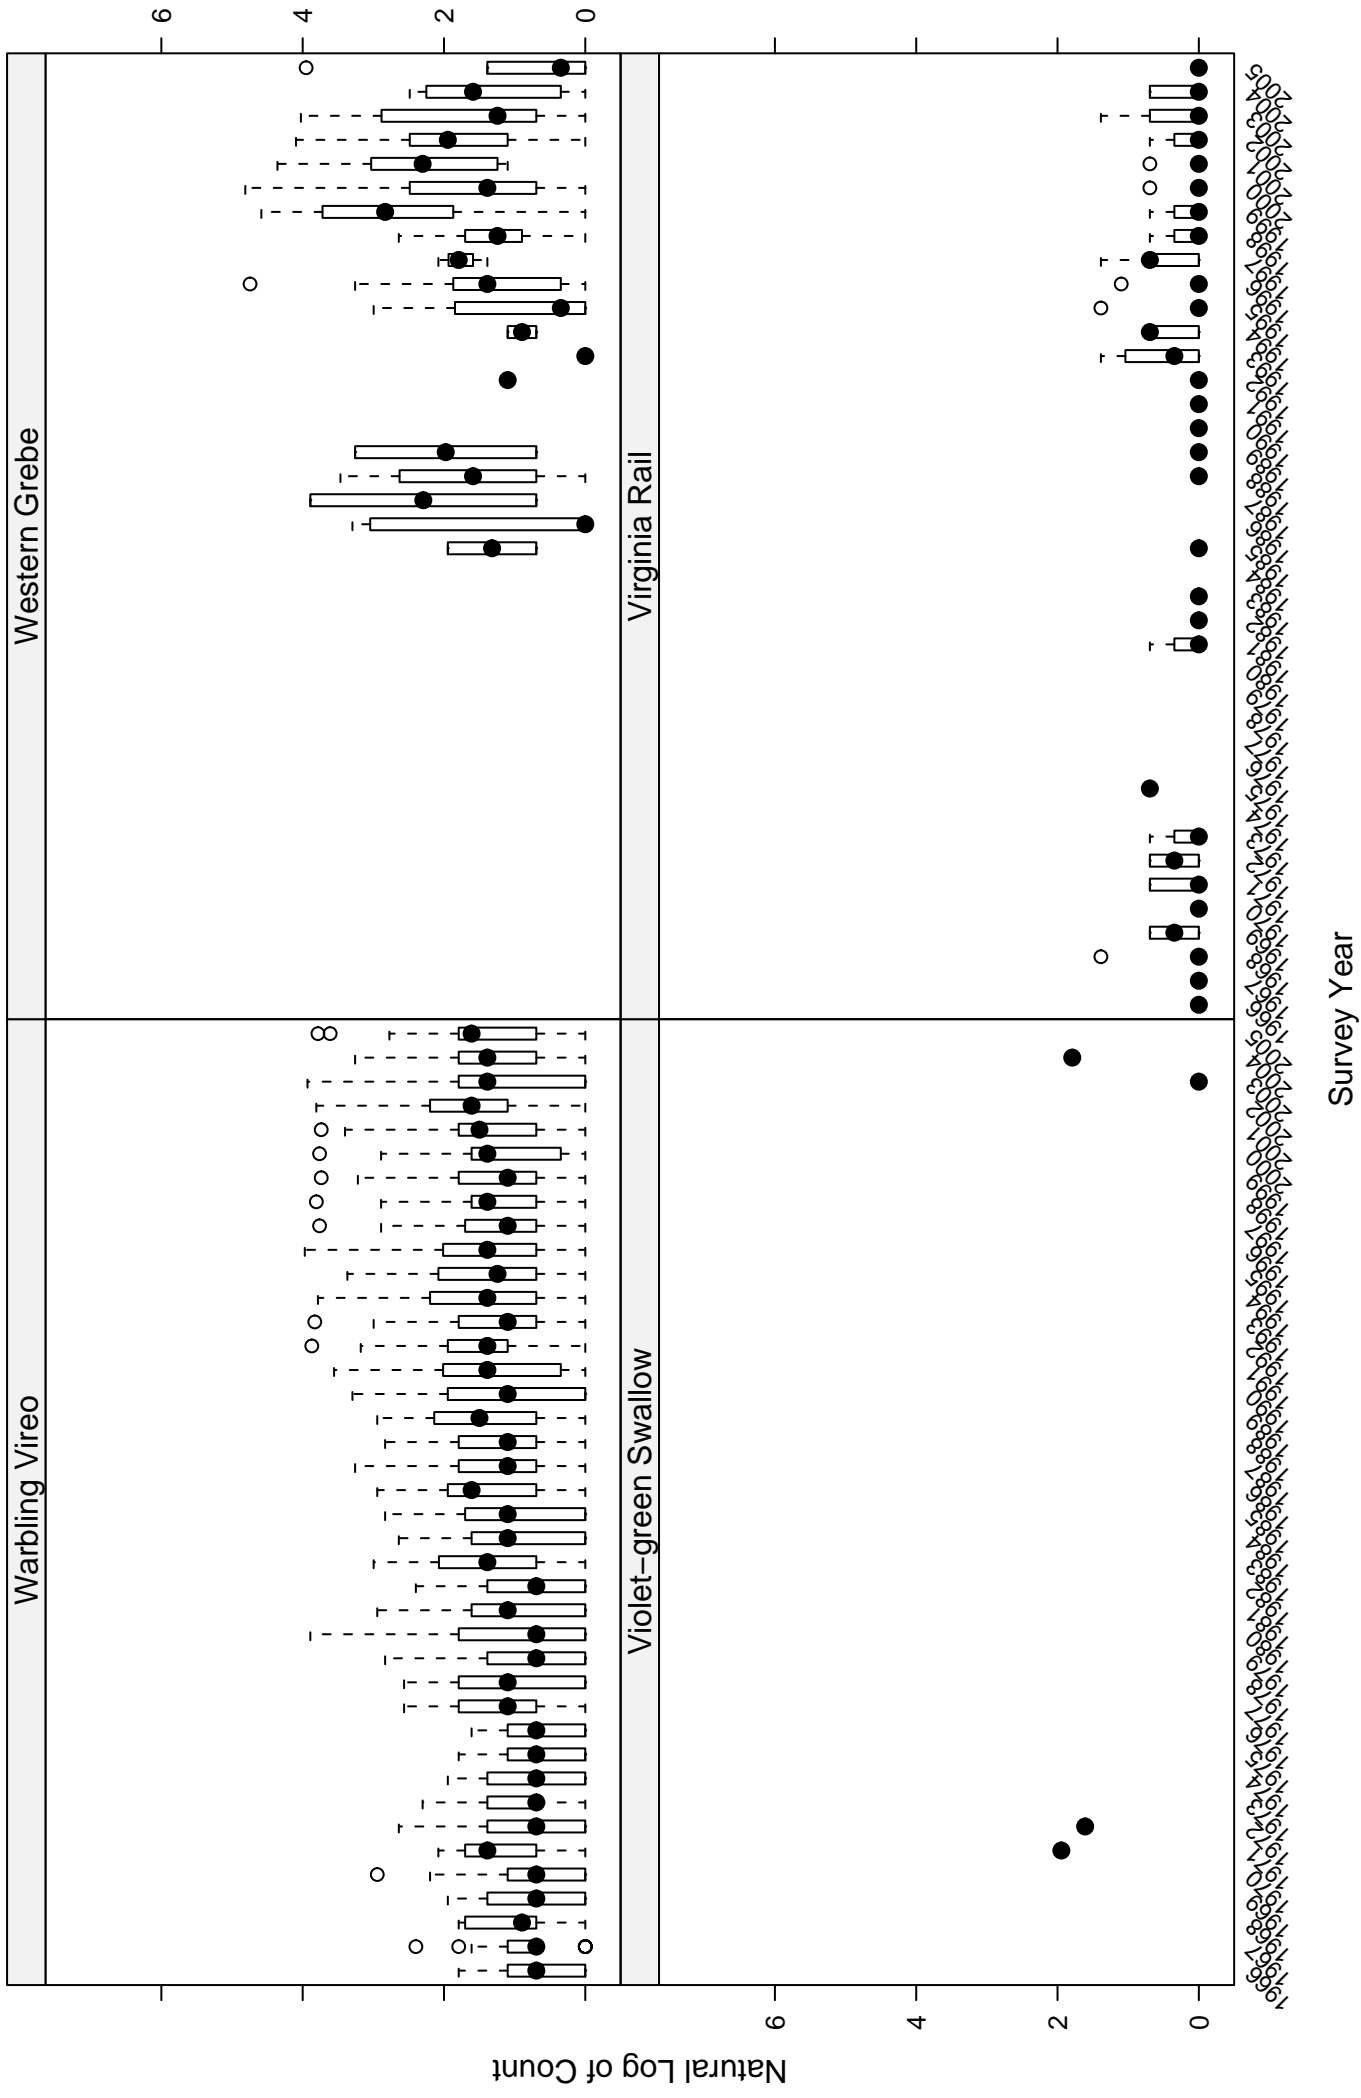

Scatter plots of species counts in the PRAIRIE POTHOLES BCR