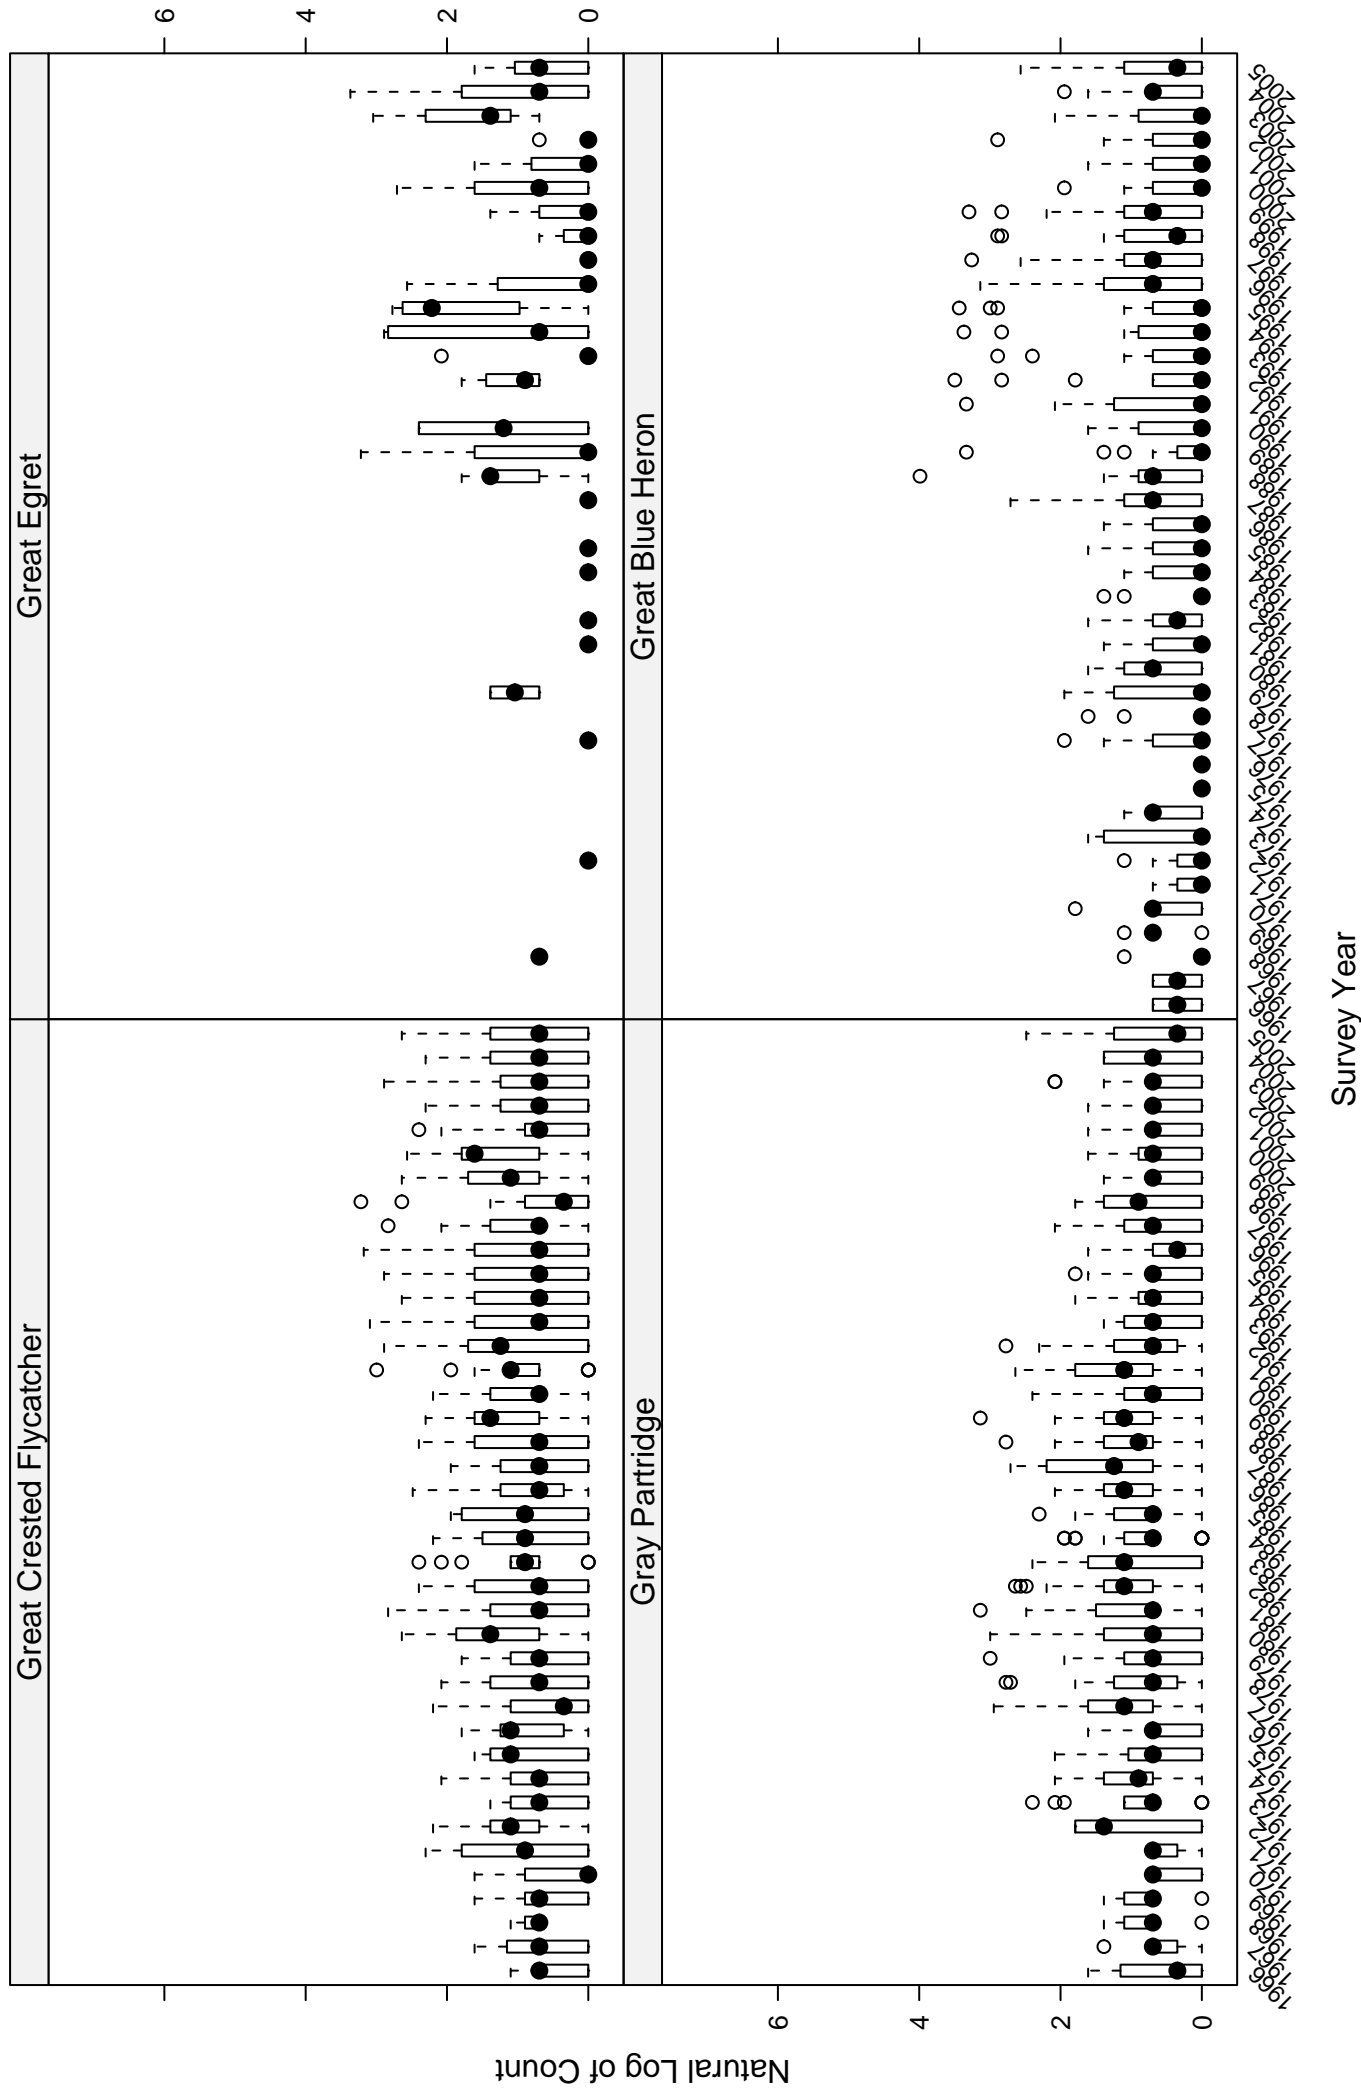

Scatter plots of species counts in the PRAIRIE POTHOLES BCR

Scatter plots of species counts in the PRAIRIE POTHOLES BCR

Scatter plots of species counts in the PRAIRIE POTHOLES BCR

Scatter plots of species counts in the PRAIRIE POTHOLES BCR

Scatter plots of species counts in the PRAIRIE POTHOLES BCR

Scatter plots of species counts in the PRAIRIE POTHOLES BCR

Scatter plots of species counts in the PRAIRIE POTHOLE BCR

Scatter plots of species counts in the PRAIRIE POTHOLE BCR

Dusky Flycatcher

Eared Grebe

Double-crested Cormorant

Downy Woodpecker

Survey Year

Scatter plots of species counts in the PRAIRIE POTHOLES BCR

Scatter plots of species counts in the PRAIRIE POTHOLES BCR

Scatter plots of species counts in the PRAIRIE POTHOLE BCR

Scatter plots of species counts in the PRAIRIE POTHOLE BCR

Scatter plots of species counts in the PRAIRIE POTHOLES BCR

Scatter plots of species counts in the PRAIRIE POTHOLES BCR

Scatter plots of species counts in the PRAIRIE POTHOLES BCR