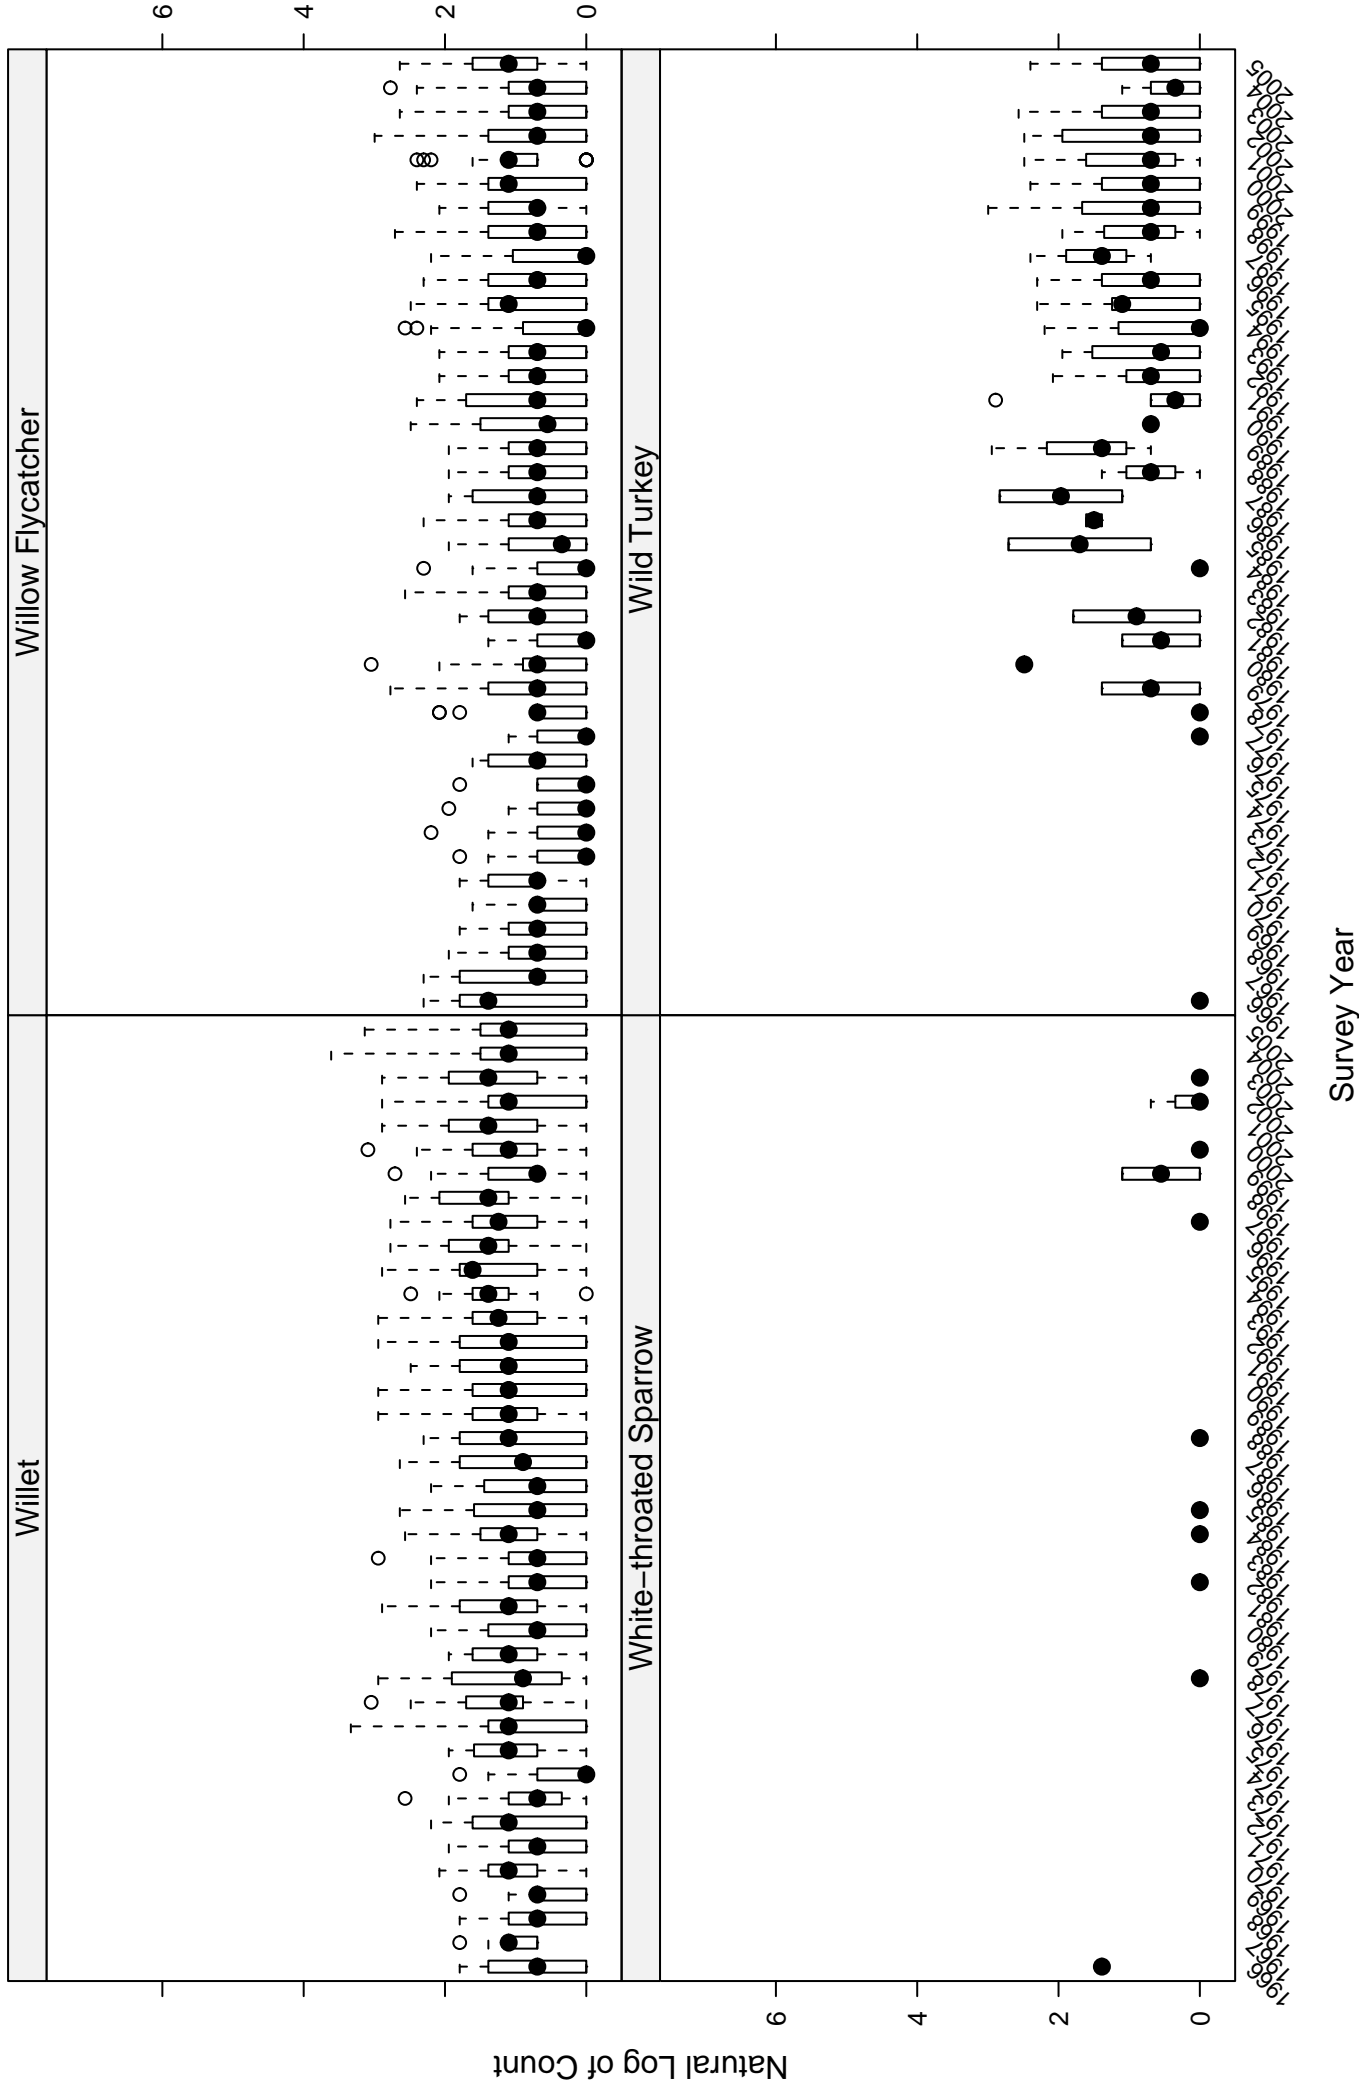

Scatter plots of species counts in the PRAIRIE POTHOLES BCR