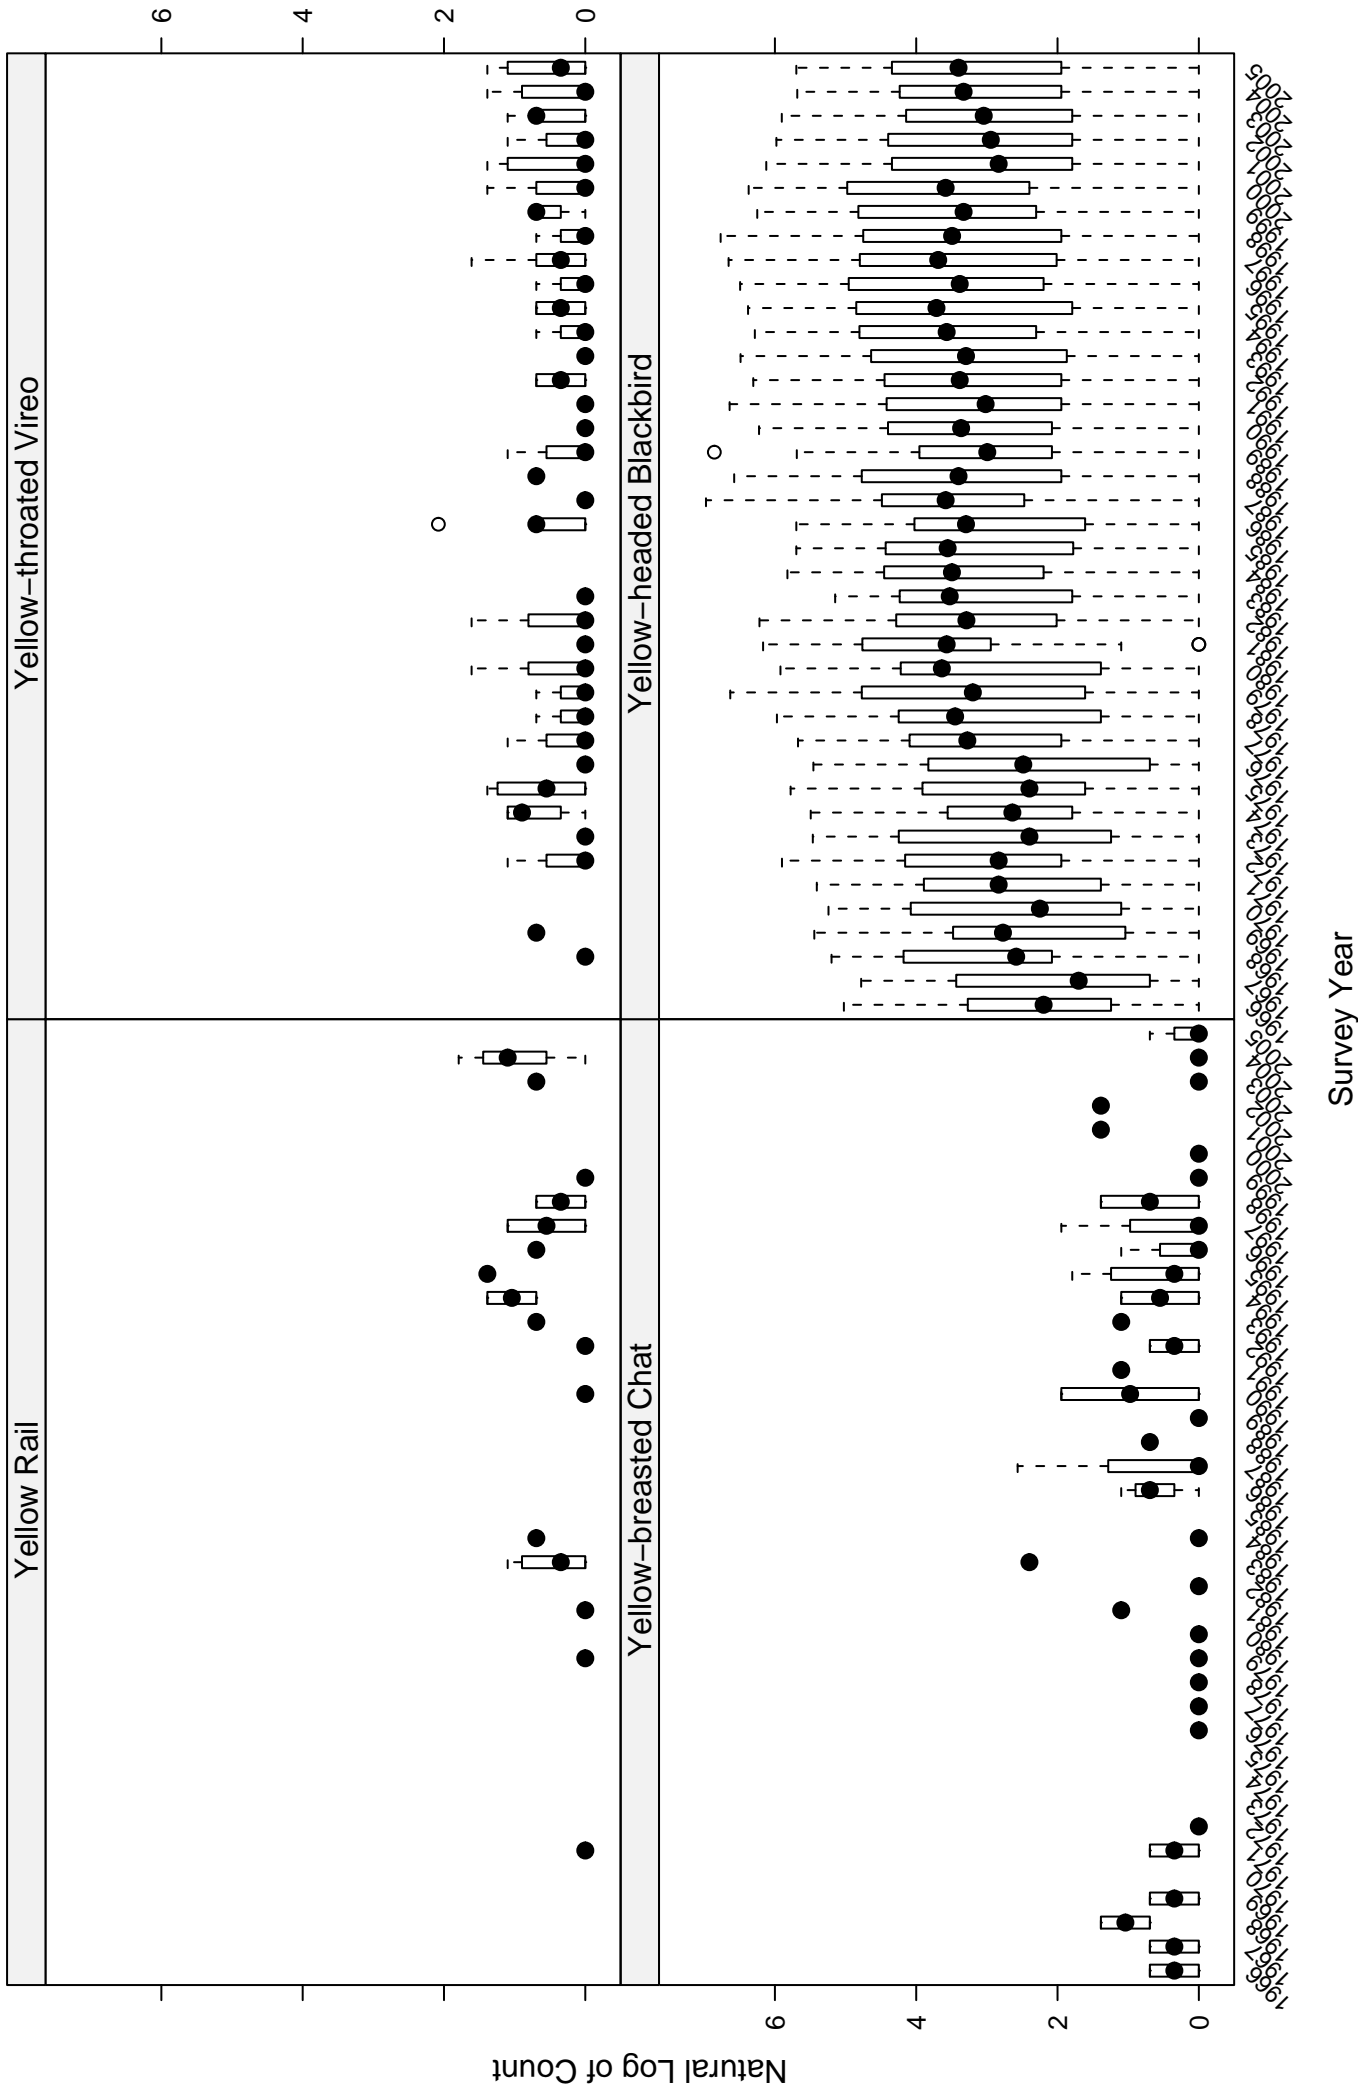

Scatter plots of species counts in the PRAIRIE POTHOLES BCR

Scatter plots of species counts in the PRAIRIE POTHOLES BCR

Scatter plots of species counts in the PRAIRIE POTHOLES BCR

Scatter plots of species counts in the PRAIRIE POTHOLES BCR

Scarlet Tanager

Sedge Wren

Savannah Sparrow

Say's Phoebe

Survey Year

Scatter plots of species counts in the PRAIRIE POTHOLES BCR

Scatter plots of species counts in the PRAIRIE POTHOLES BCR

Scatter plots of species counts in the PRAIRIE POTHOLES BCR

Survey Year

Scatter plots of species counts in the PRAIRIE POTHOLES BCR

Scatter plots of species counts in the PRAIRIE POTHOLES BCR

Scatter plots of species counts in the PRAIRIE POTHOLES BCR

Scatter plots of species counts in the PRAIRIE POTHOLES BCR