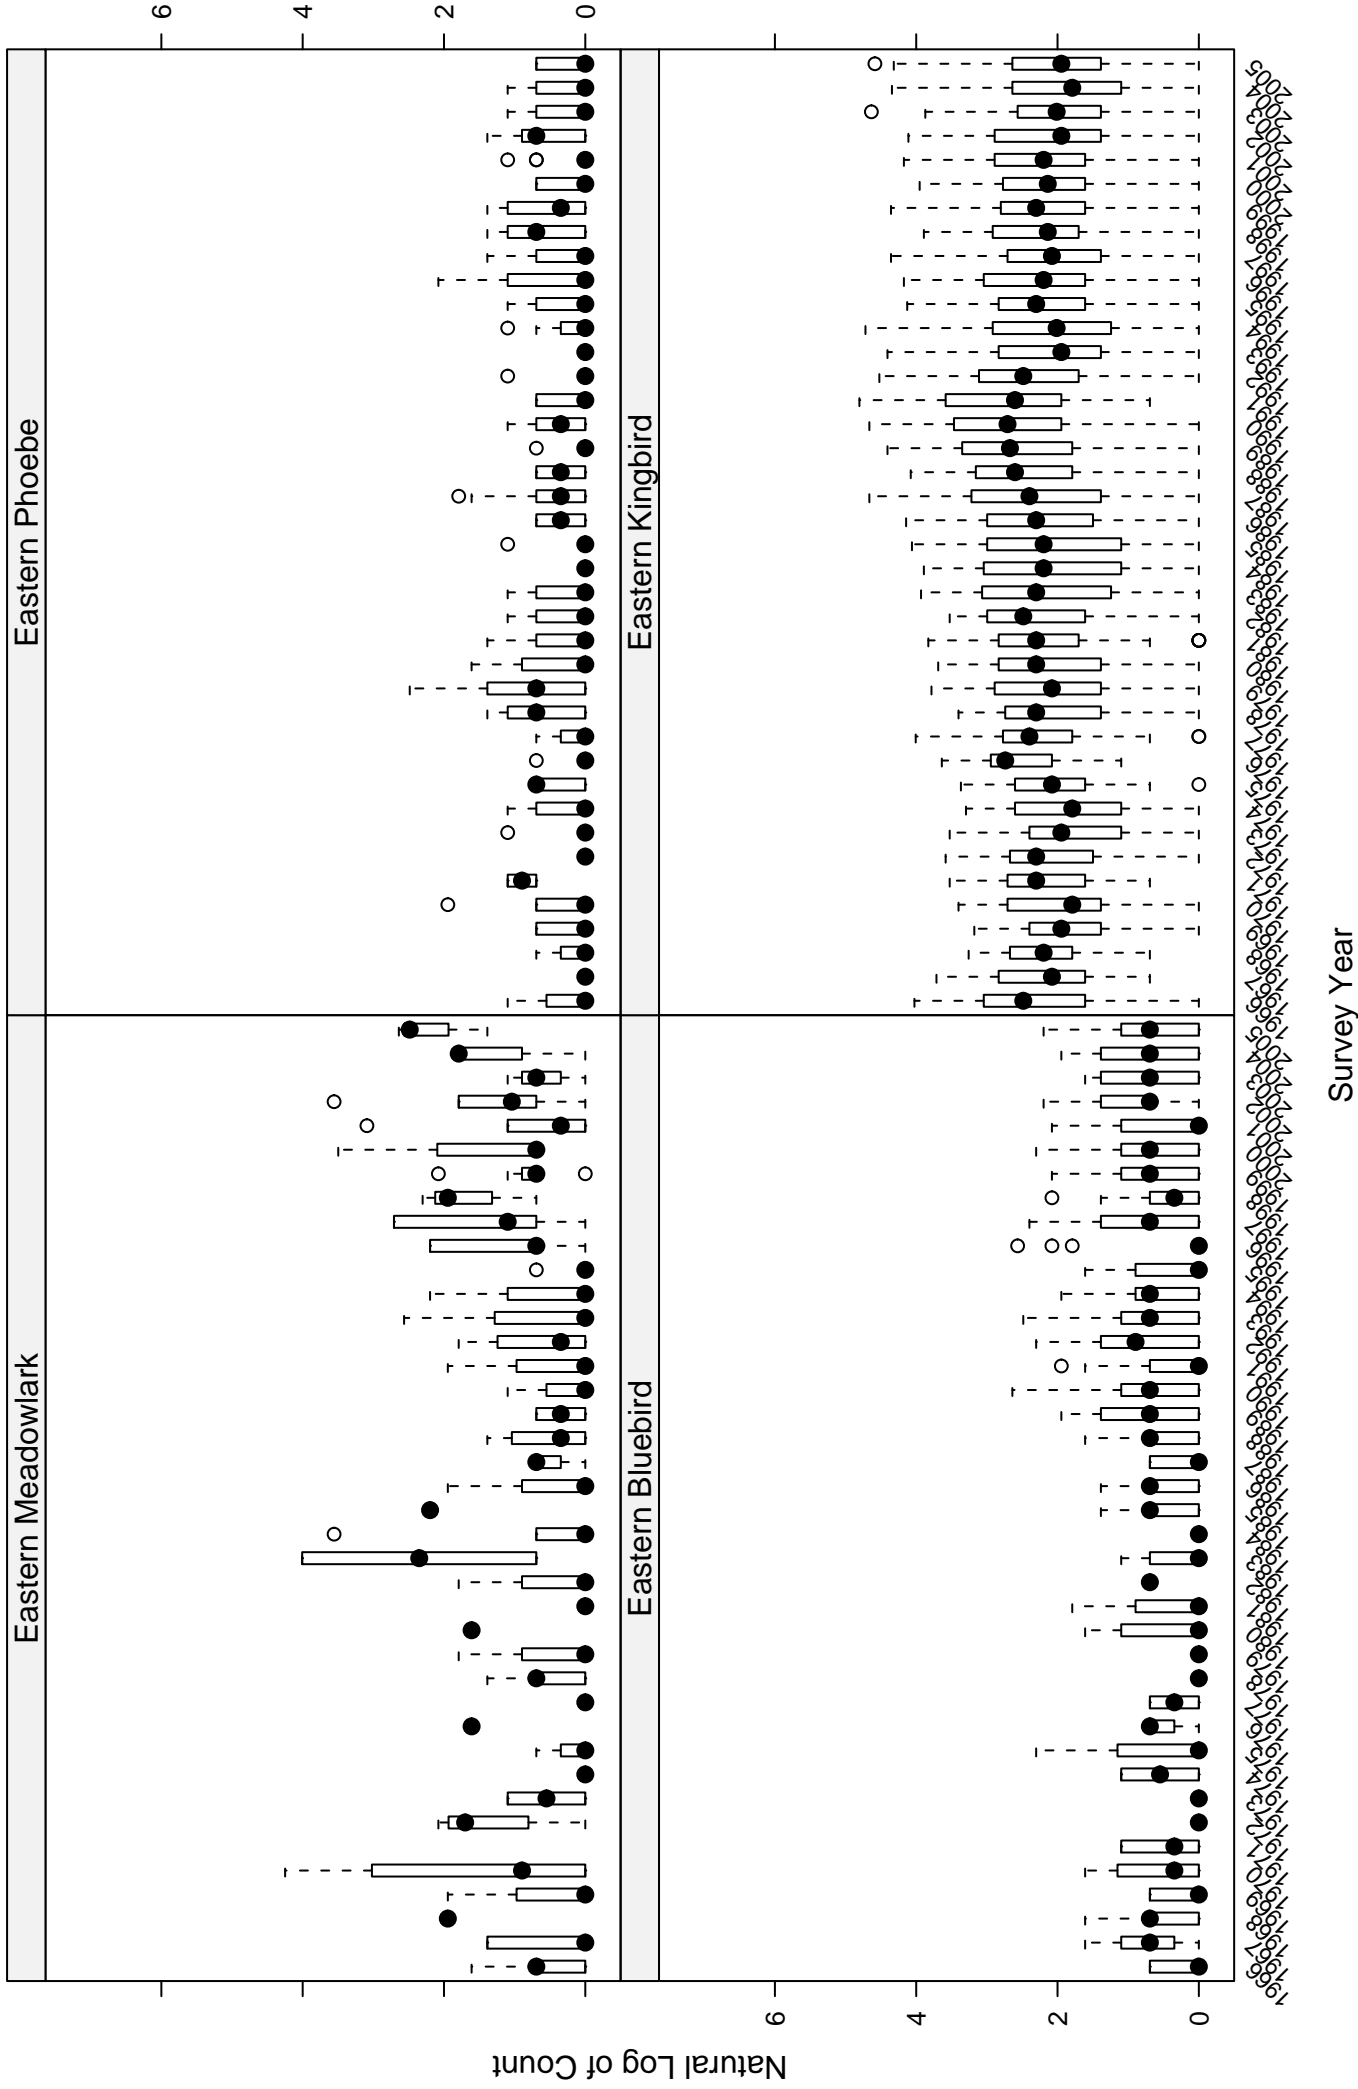

Scatter plots of species counts in the PRAIRIE POTHOLES BCR

Scatter plots of species counts in the PRAIRIE POTHOLES BCR

Scatter plots of species counts in the PRAIRIE POTHOLES BCR

Scatter plots of species counts in the PRAIRIE POTHOLES BCR

Scatter plots of species counts in the PRAIRIE POTHOLES BCR

Scatter plots of species counts in the PRAIRIE POTHOLES BCR

Scatter plots of species counts in the PRAIRIE POTHOLE BCR

Scatter plots of species counts in the PRAIRIE POTHOLE BCR

Dusky Flycatcher

Eared Grebe

Double-crested Cormorant

Downy Woodpecker

Survey Year

Scatter plots of species counts in the PRAIRIE POTHOLES BCR

Scatter plots of species counts in the PRAIRIE POTHOLES BCR

Scatter plots of species counts in the PRAIRIE POTHOLE BCR

Scatter plots of species counts in the PRAIRIE POTHOLE BCR

Scatter plots of species counts in the PRAIRIE POTHOLES BCR

Scatter plots of species counts in the PRAIRIE POTHOLES BCR

Scatter plots of species counts in the PRAIRIE POTHOLES BCR