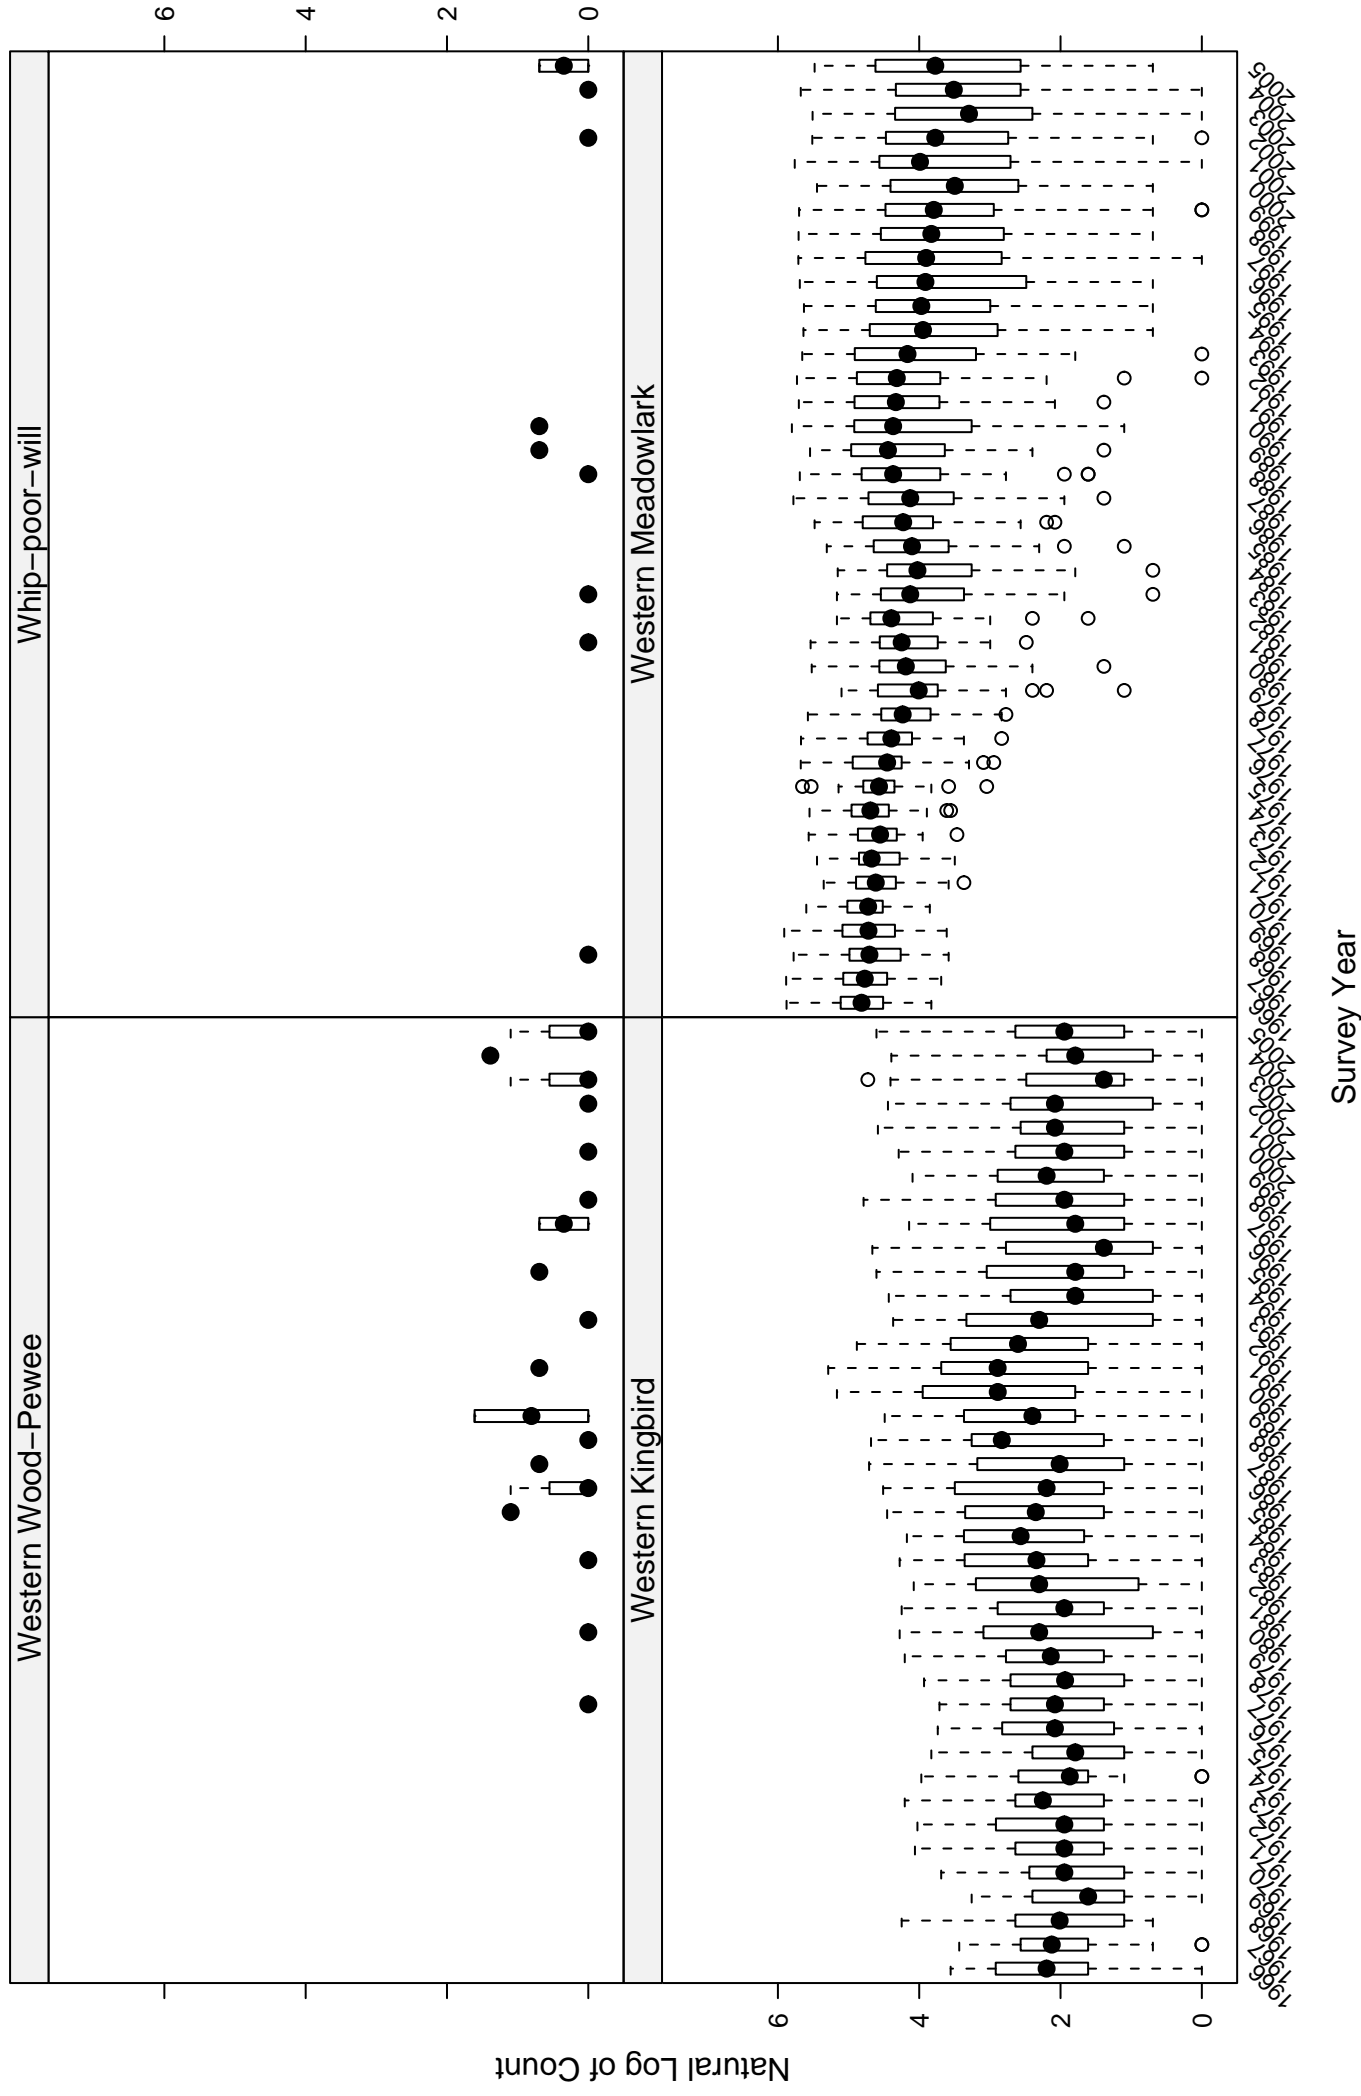

Scatter plots of species counts in the PRAIRIE POTHOLES BCR