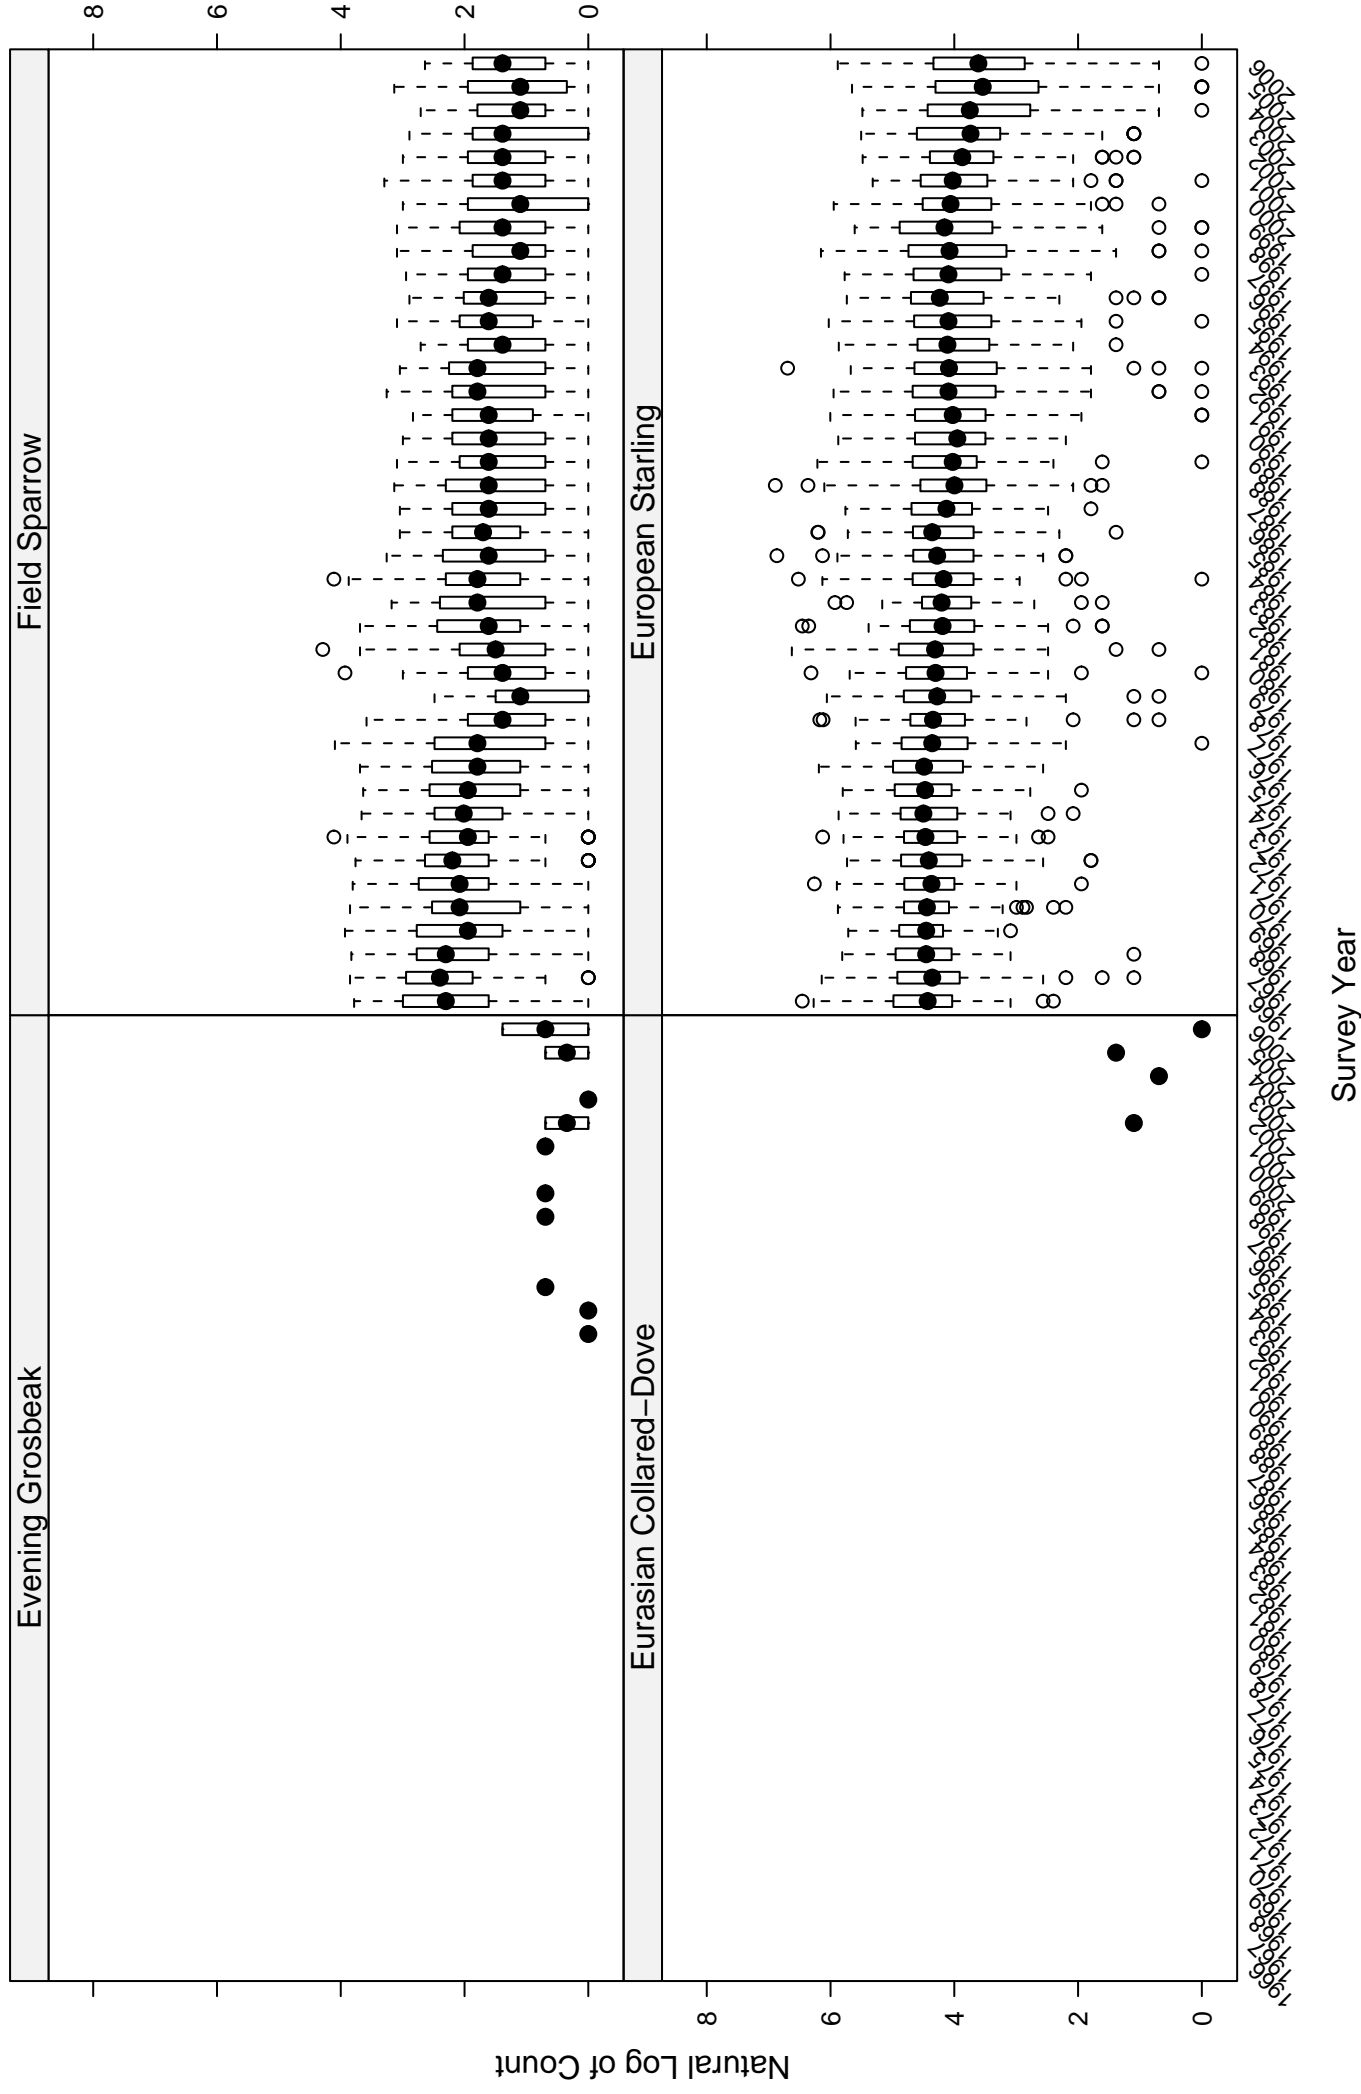

Scatter plots of species counts in the NEW ENGLAND--MID-ATLANTIC COAST BCR