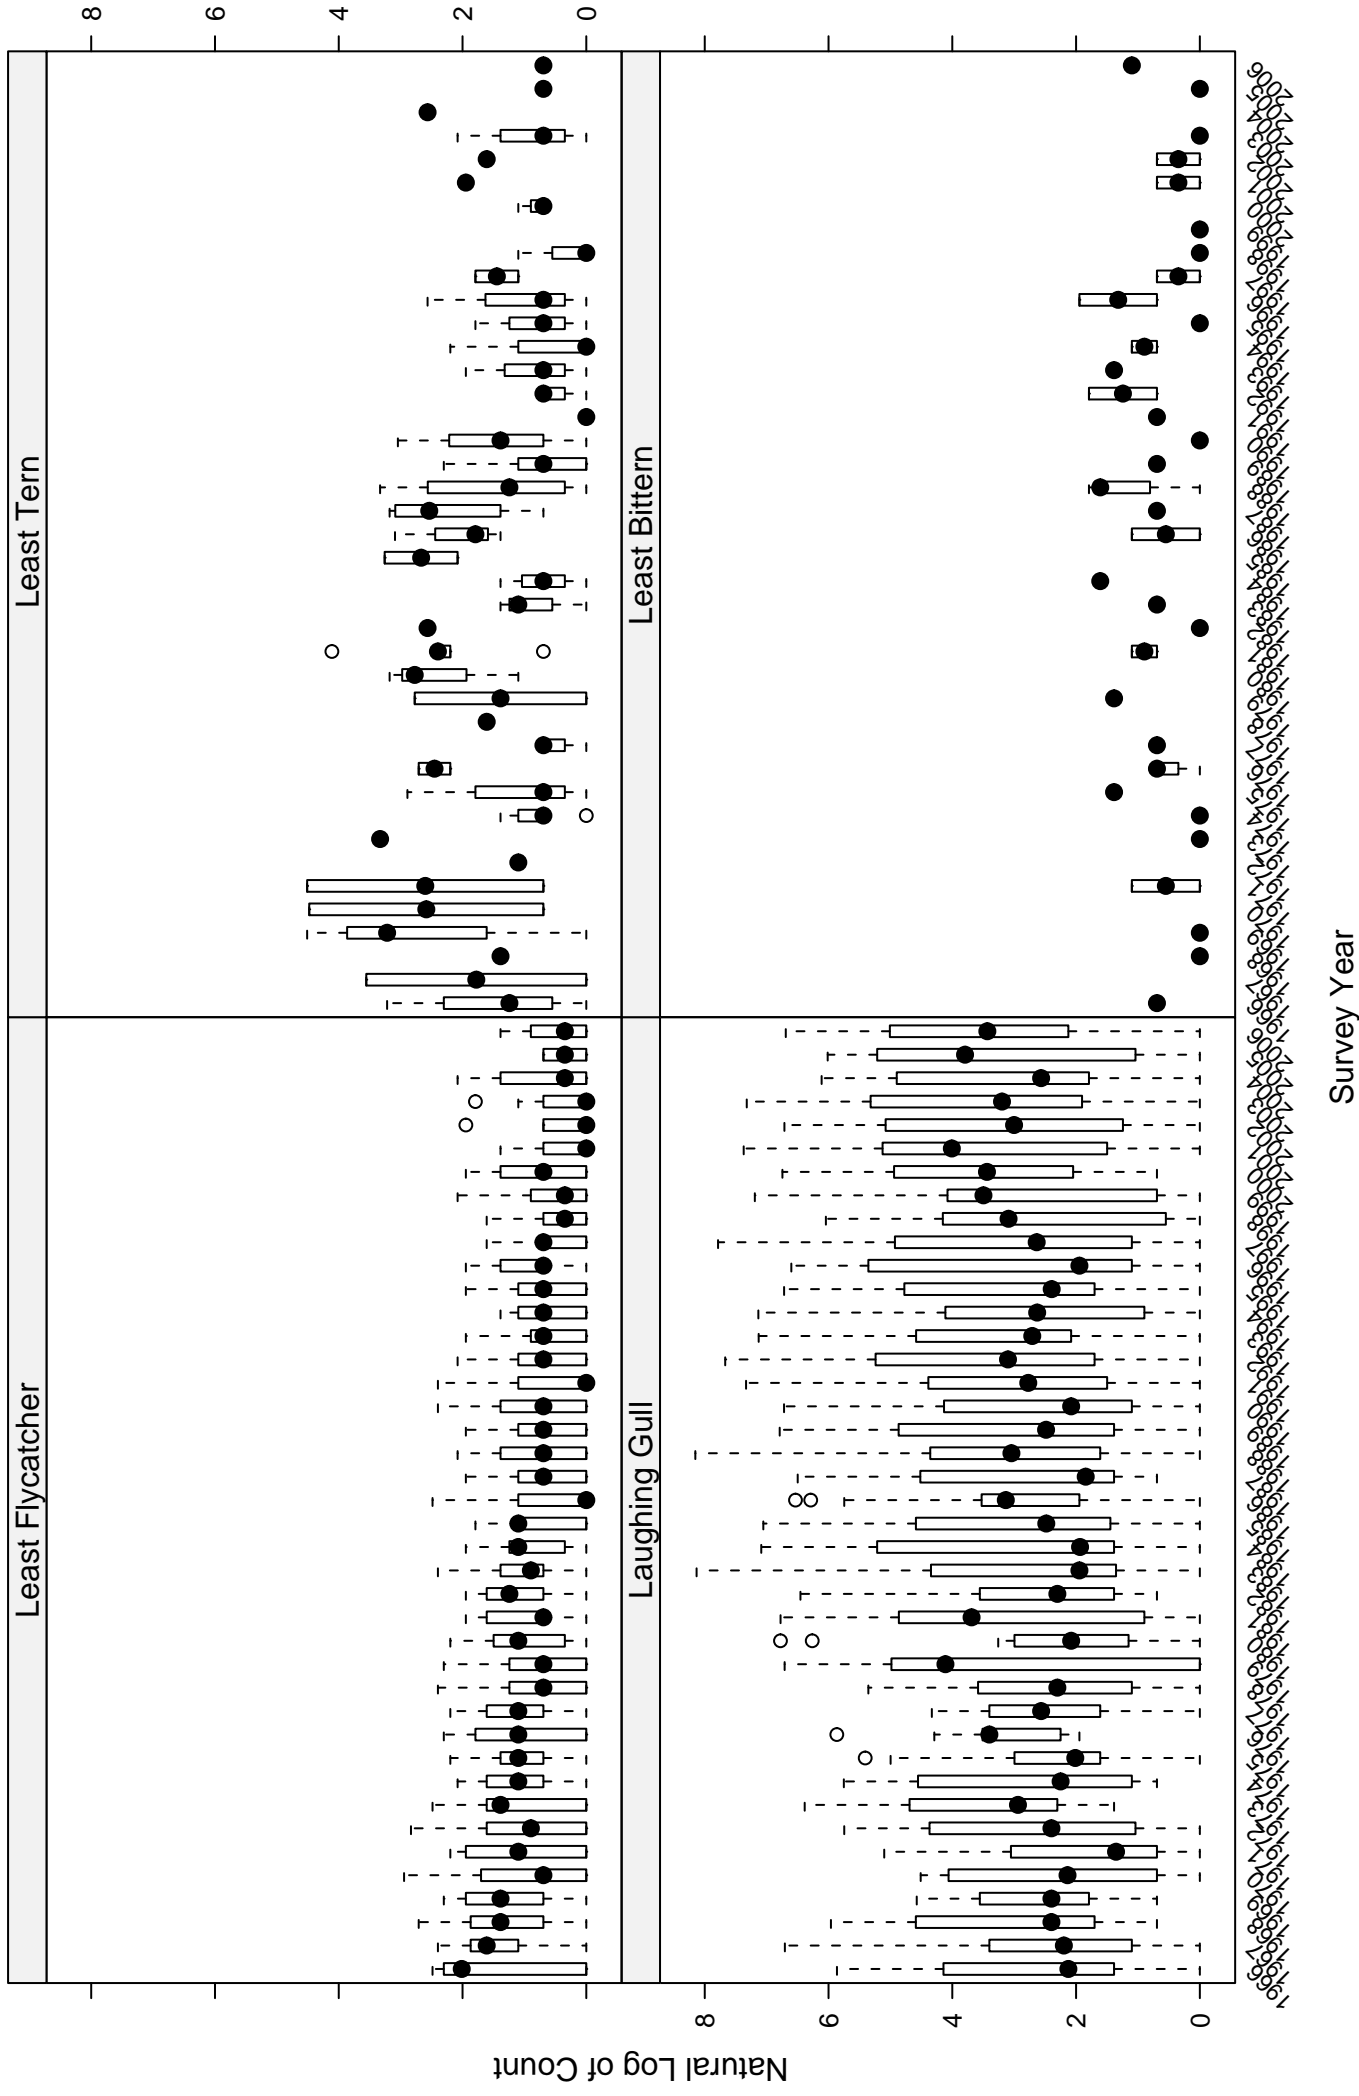

Scatter plots of species counts in the NEW ENGLAND--MID-ATLANTIC COAST BCR