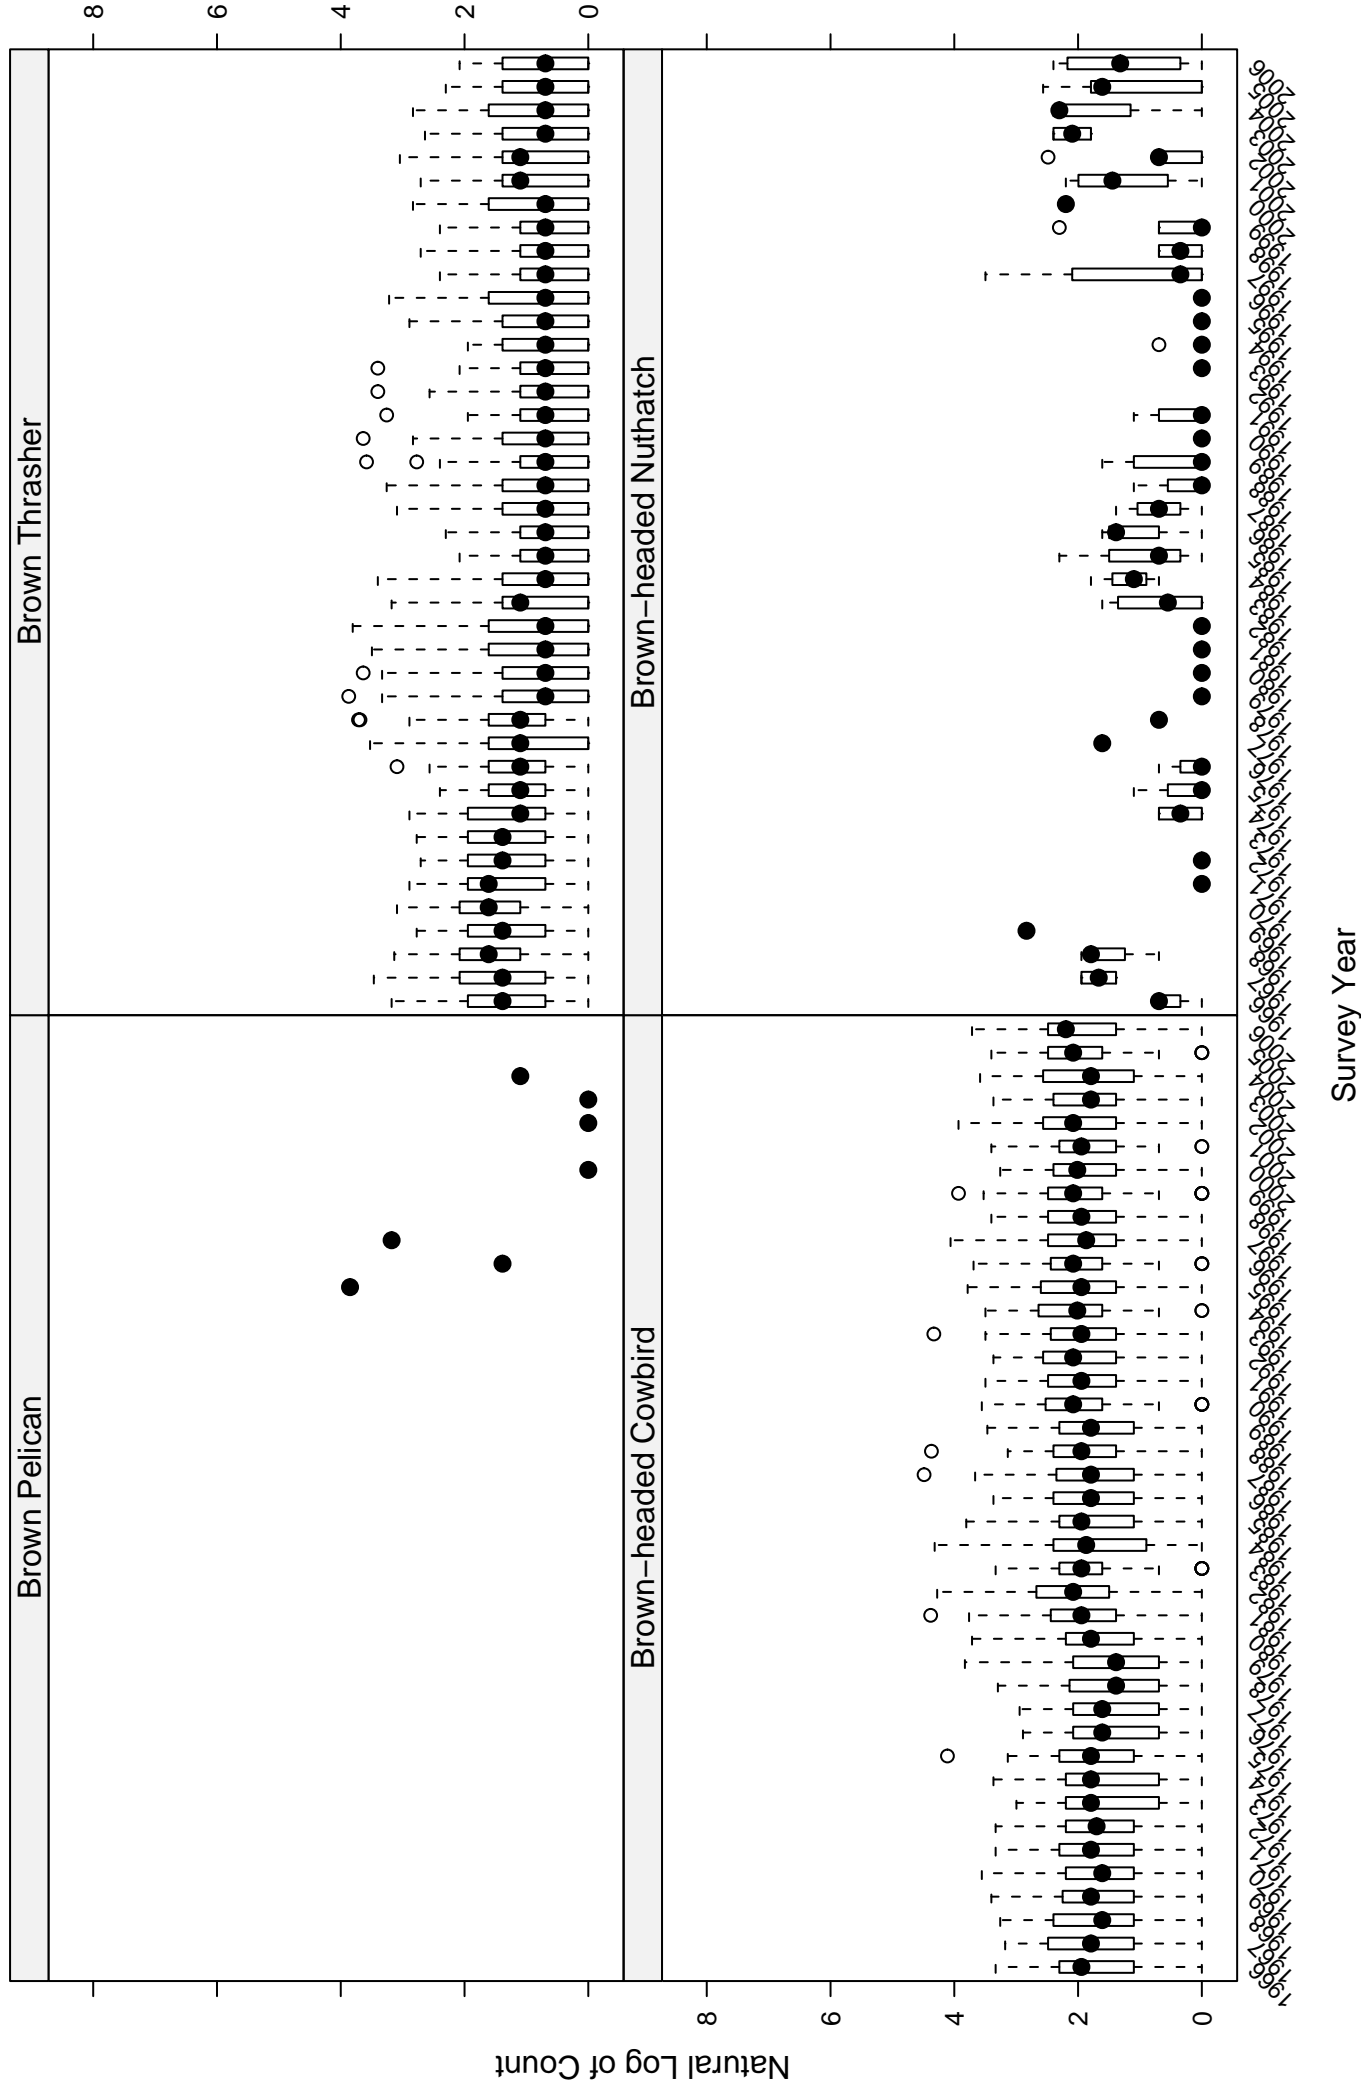

Scatter plots of species counts in the NEW ENGLAND--MID-ATLANTIC COAST BCR