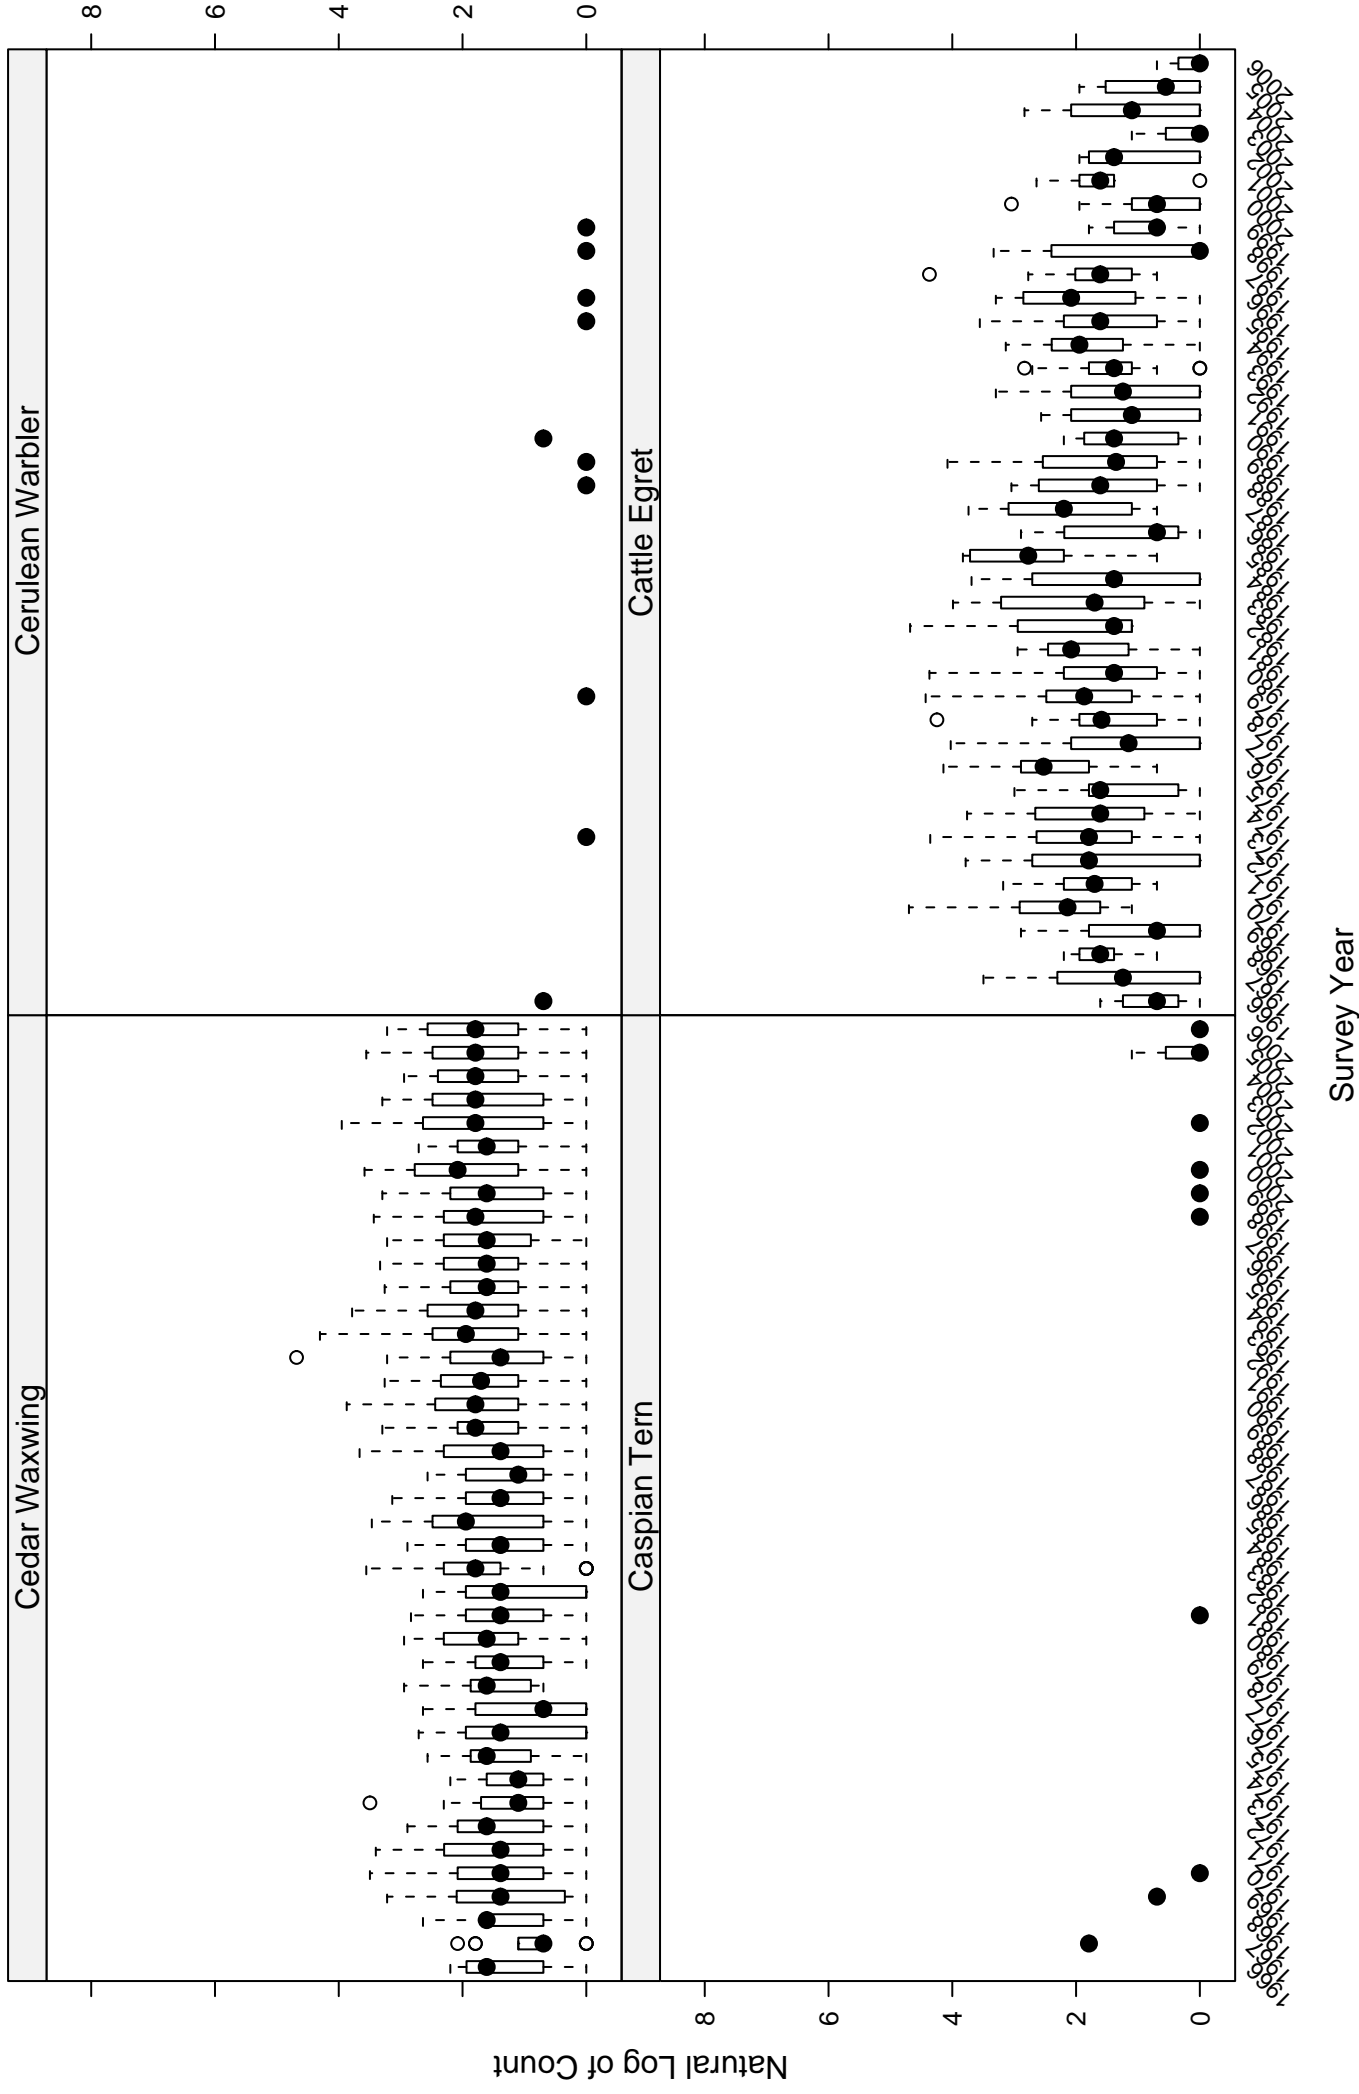

Scatter plots of species counts in the NEW ENGLAND--MID-ATLANTIC COAST BCR