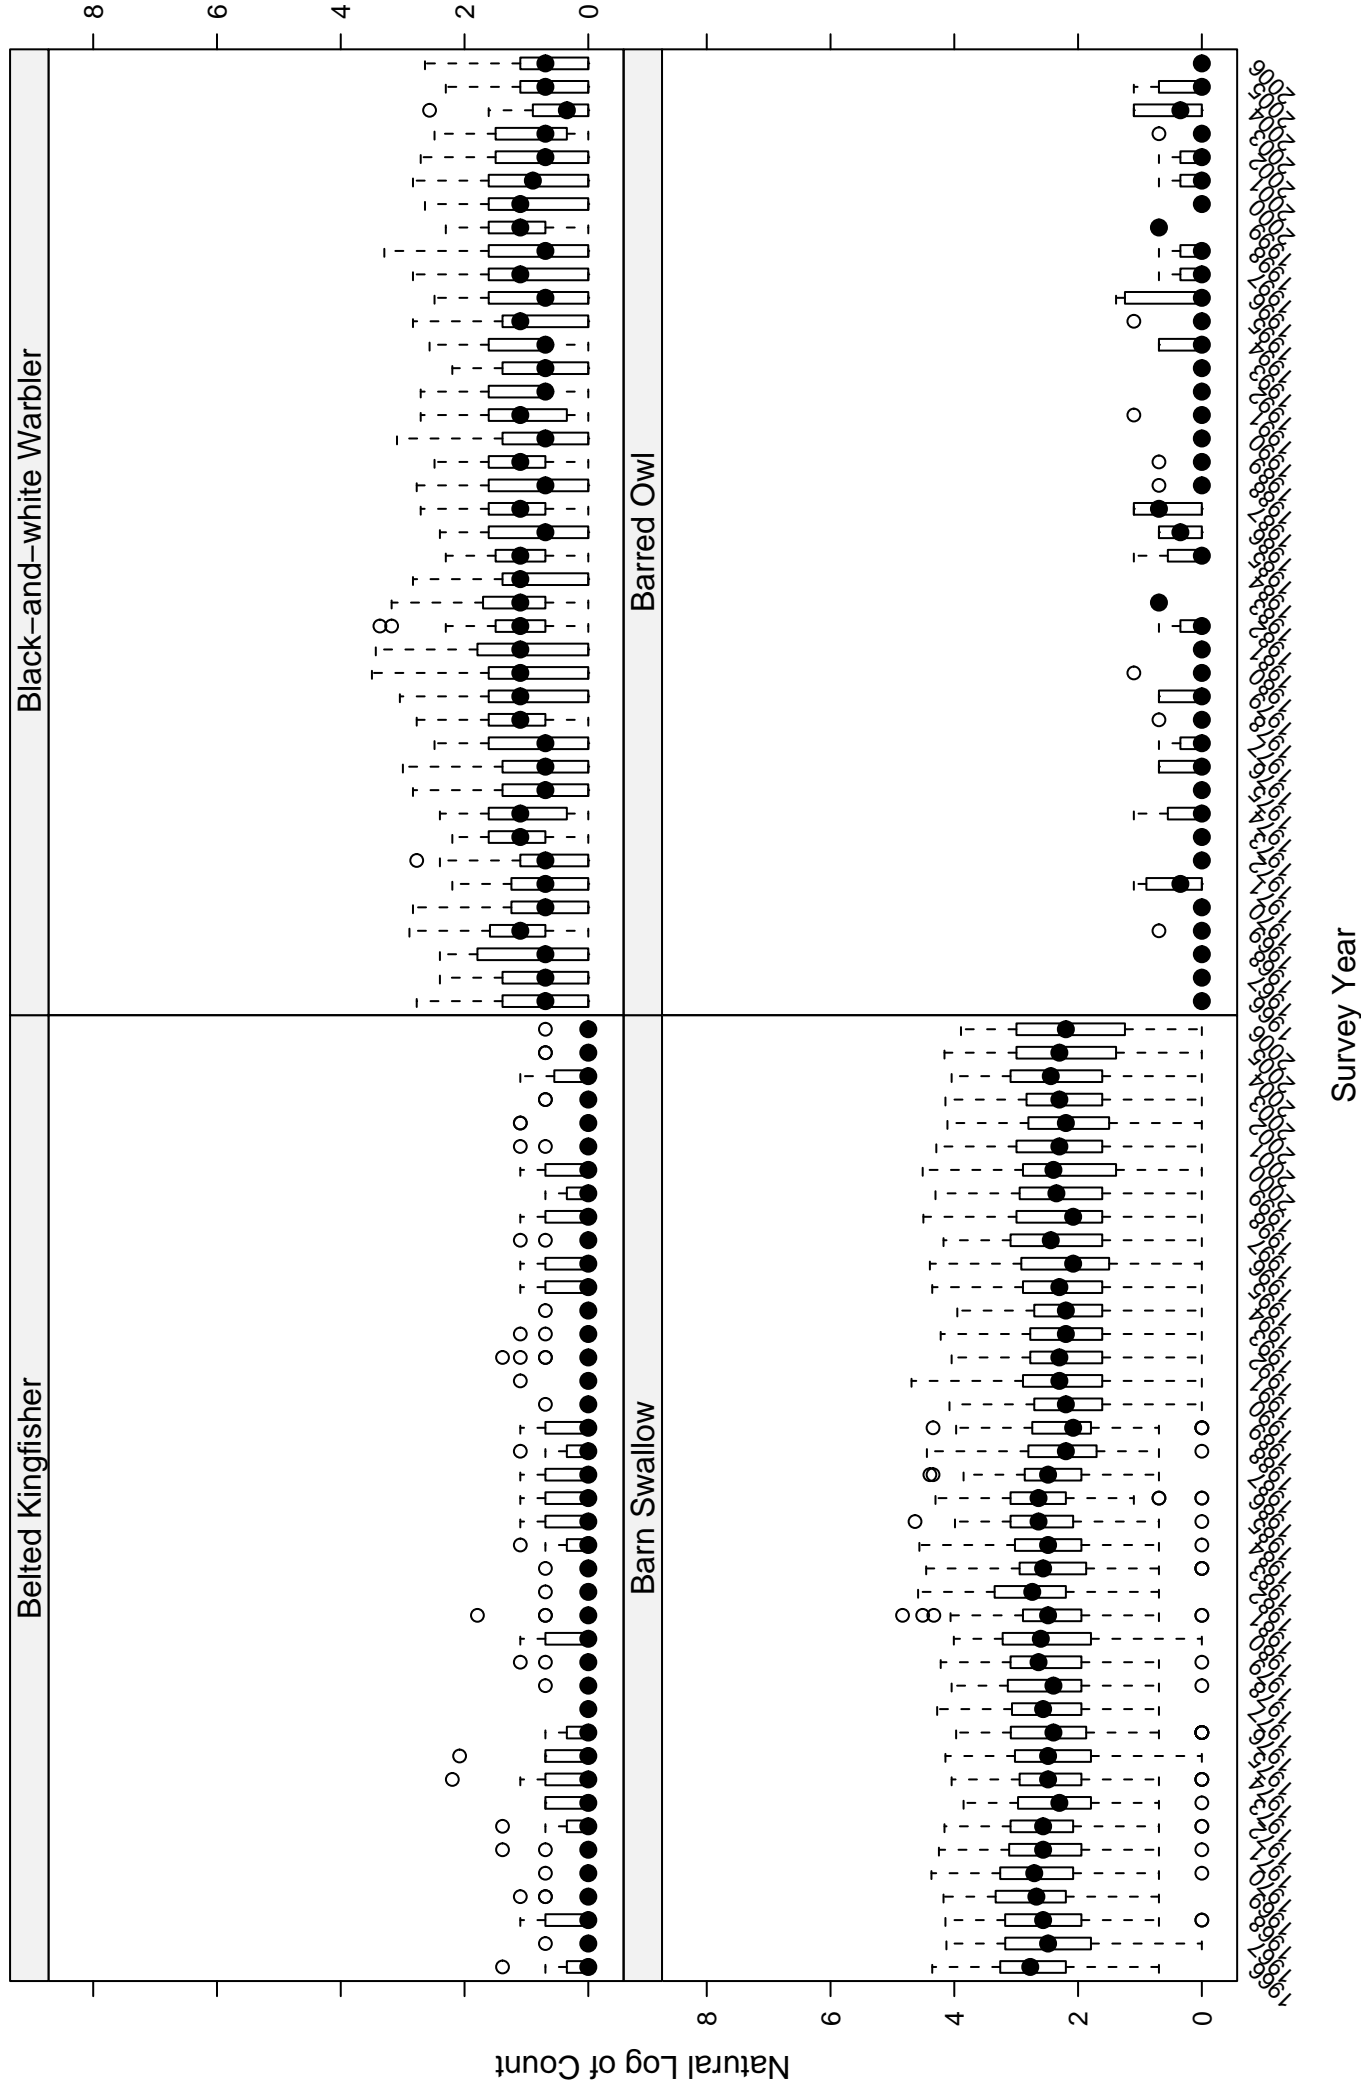

Scatter plots of species counts in the NEW ENGLAND--MID-ATLANTIC COAST BCR