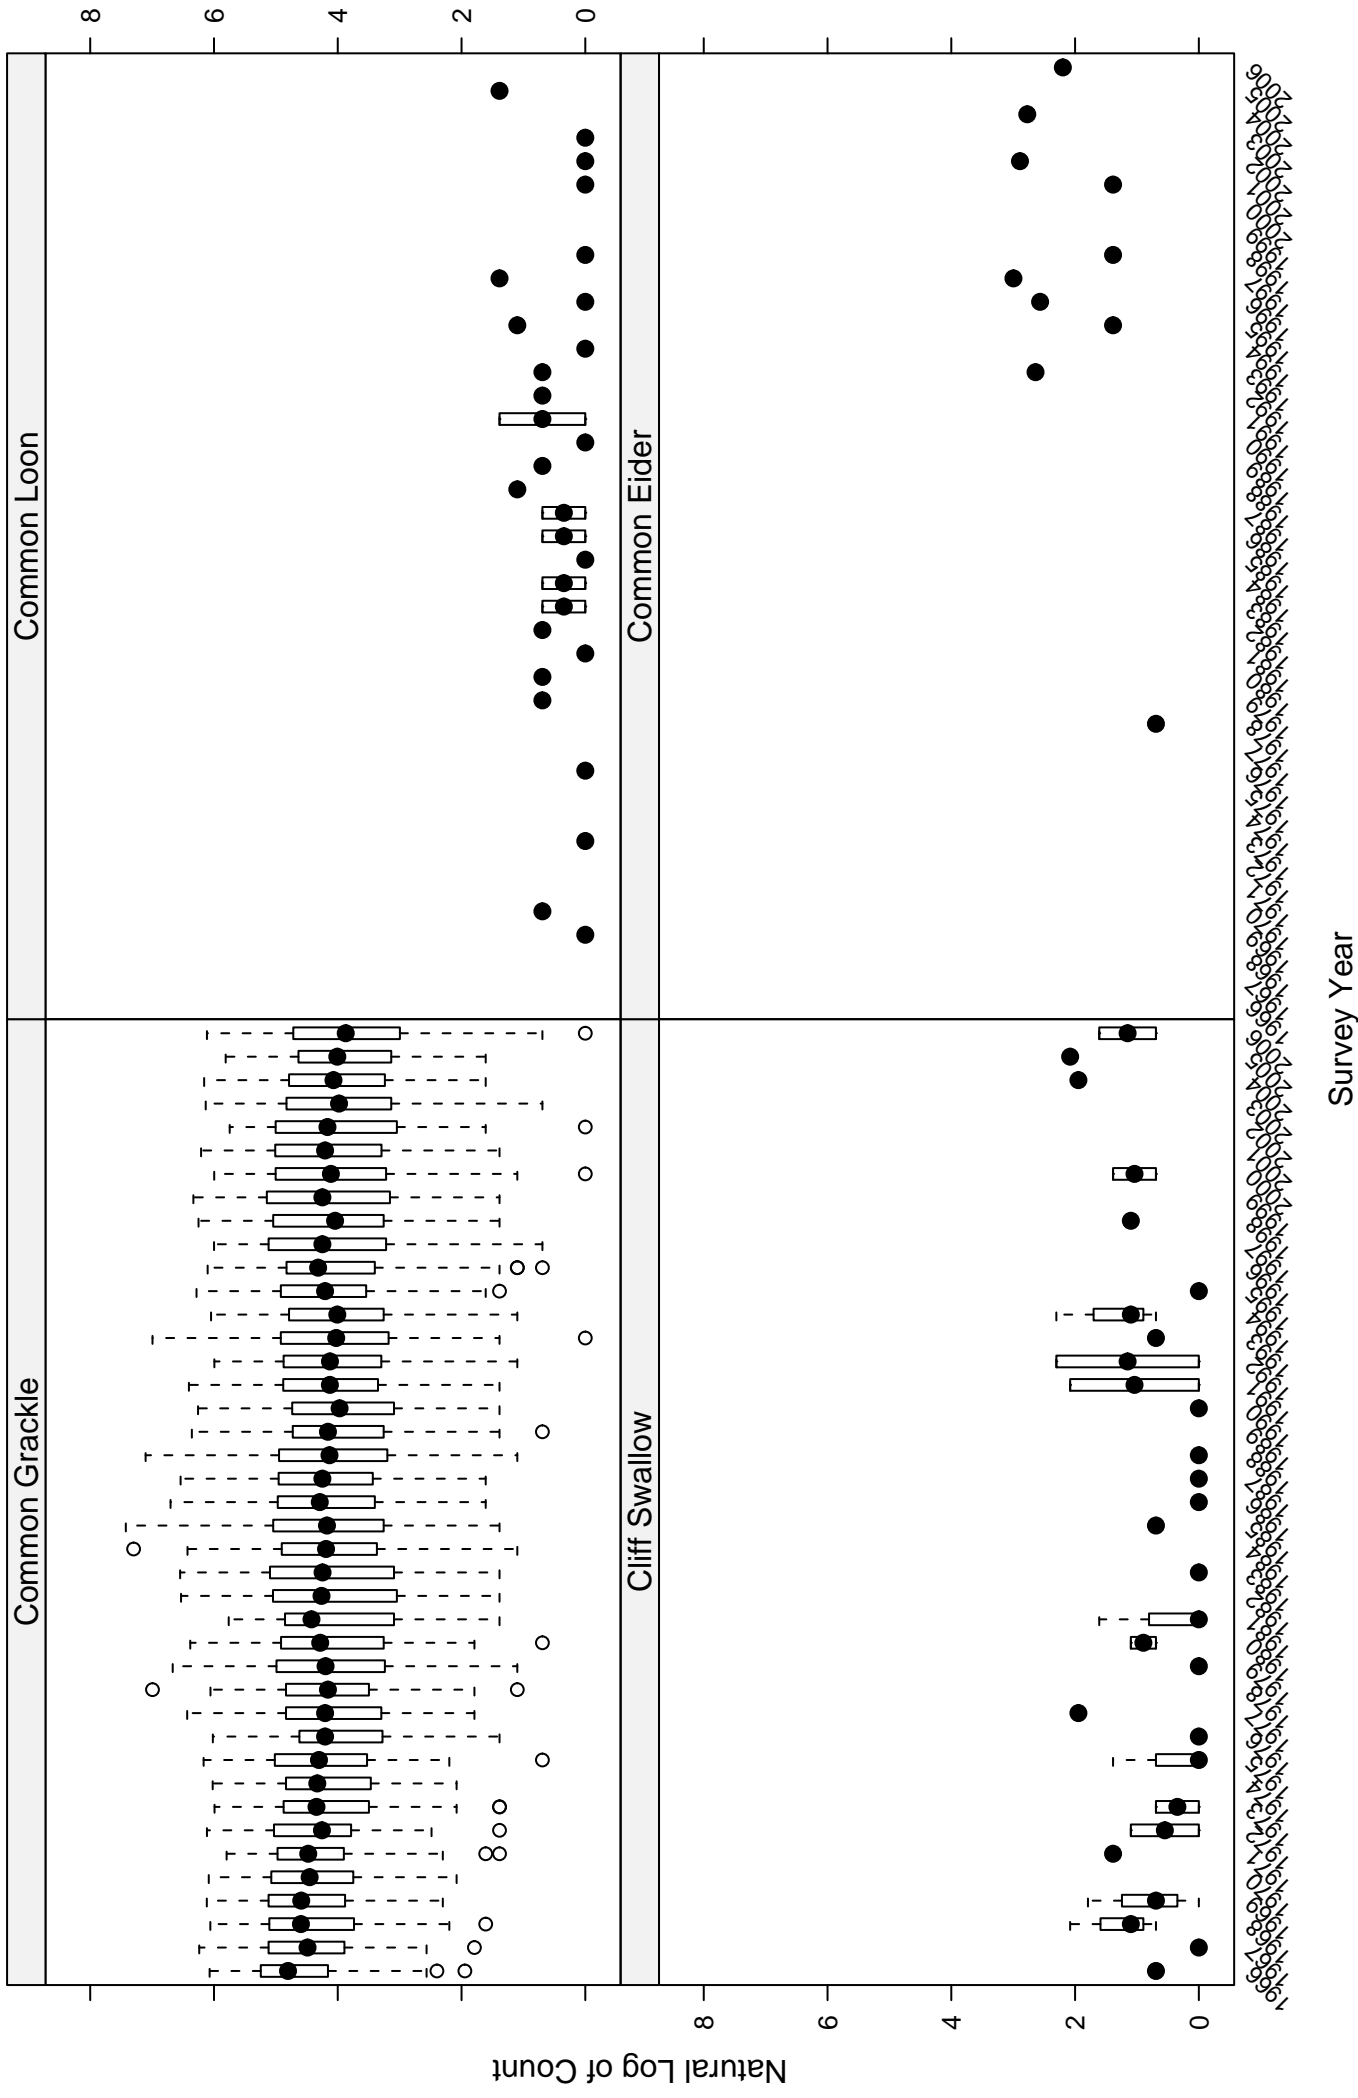

Scatter plots of species counts in the NEW ENGLAND--MID-ATLANTIC COAST BCR