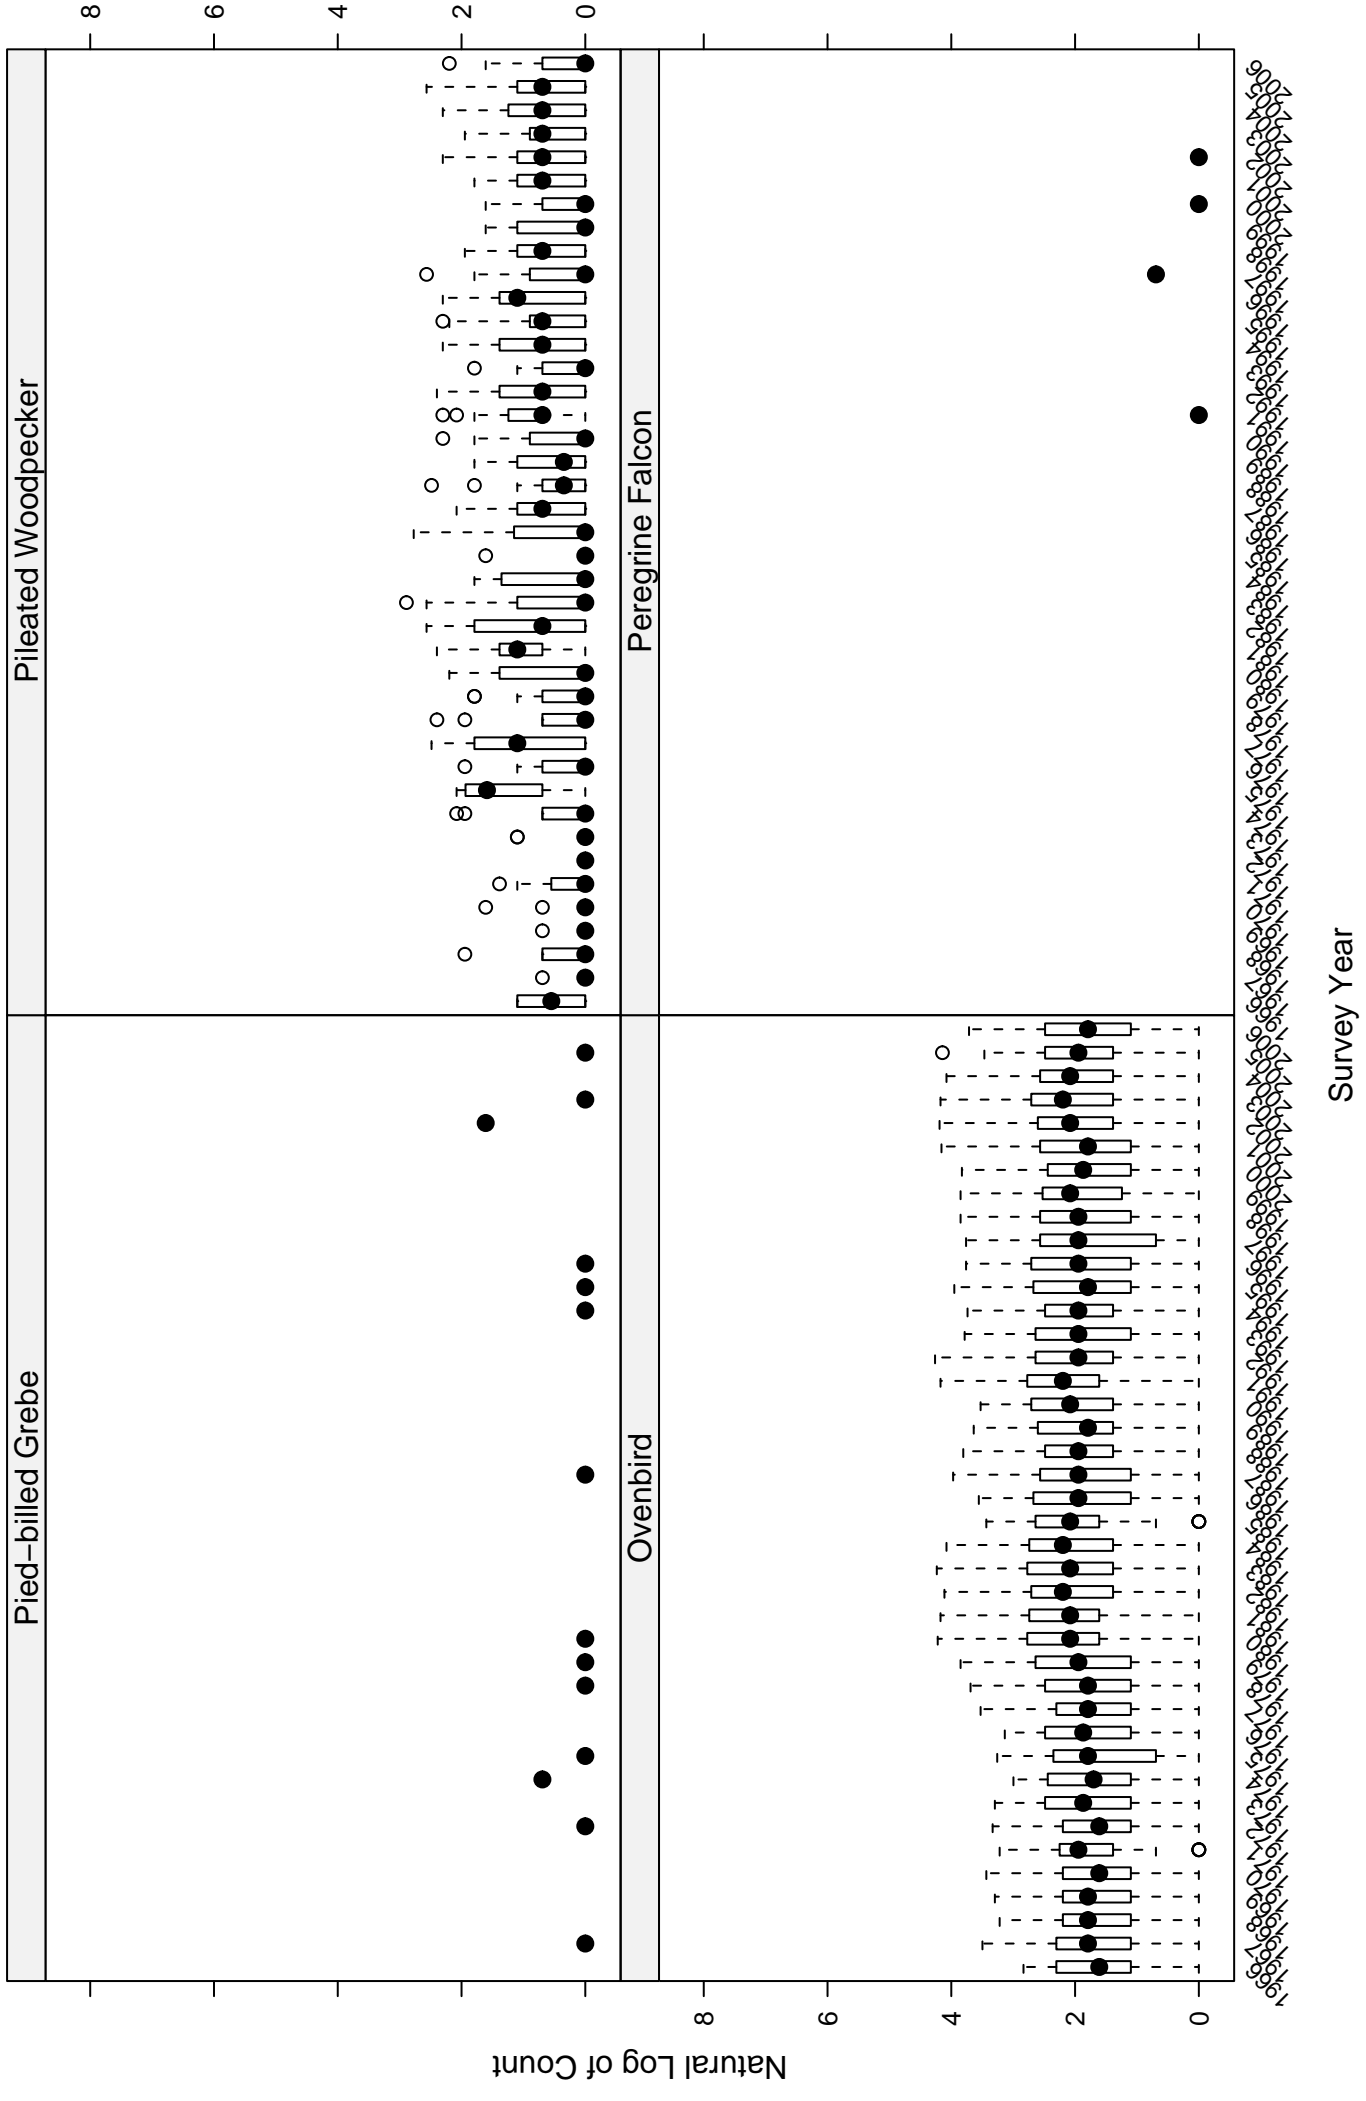

Scatter plots of species counts in the NEW ENGLAND--MID-ATLANTIC COAST BCR