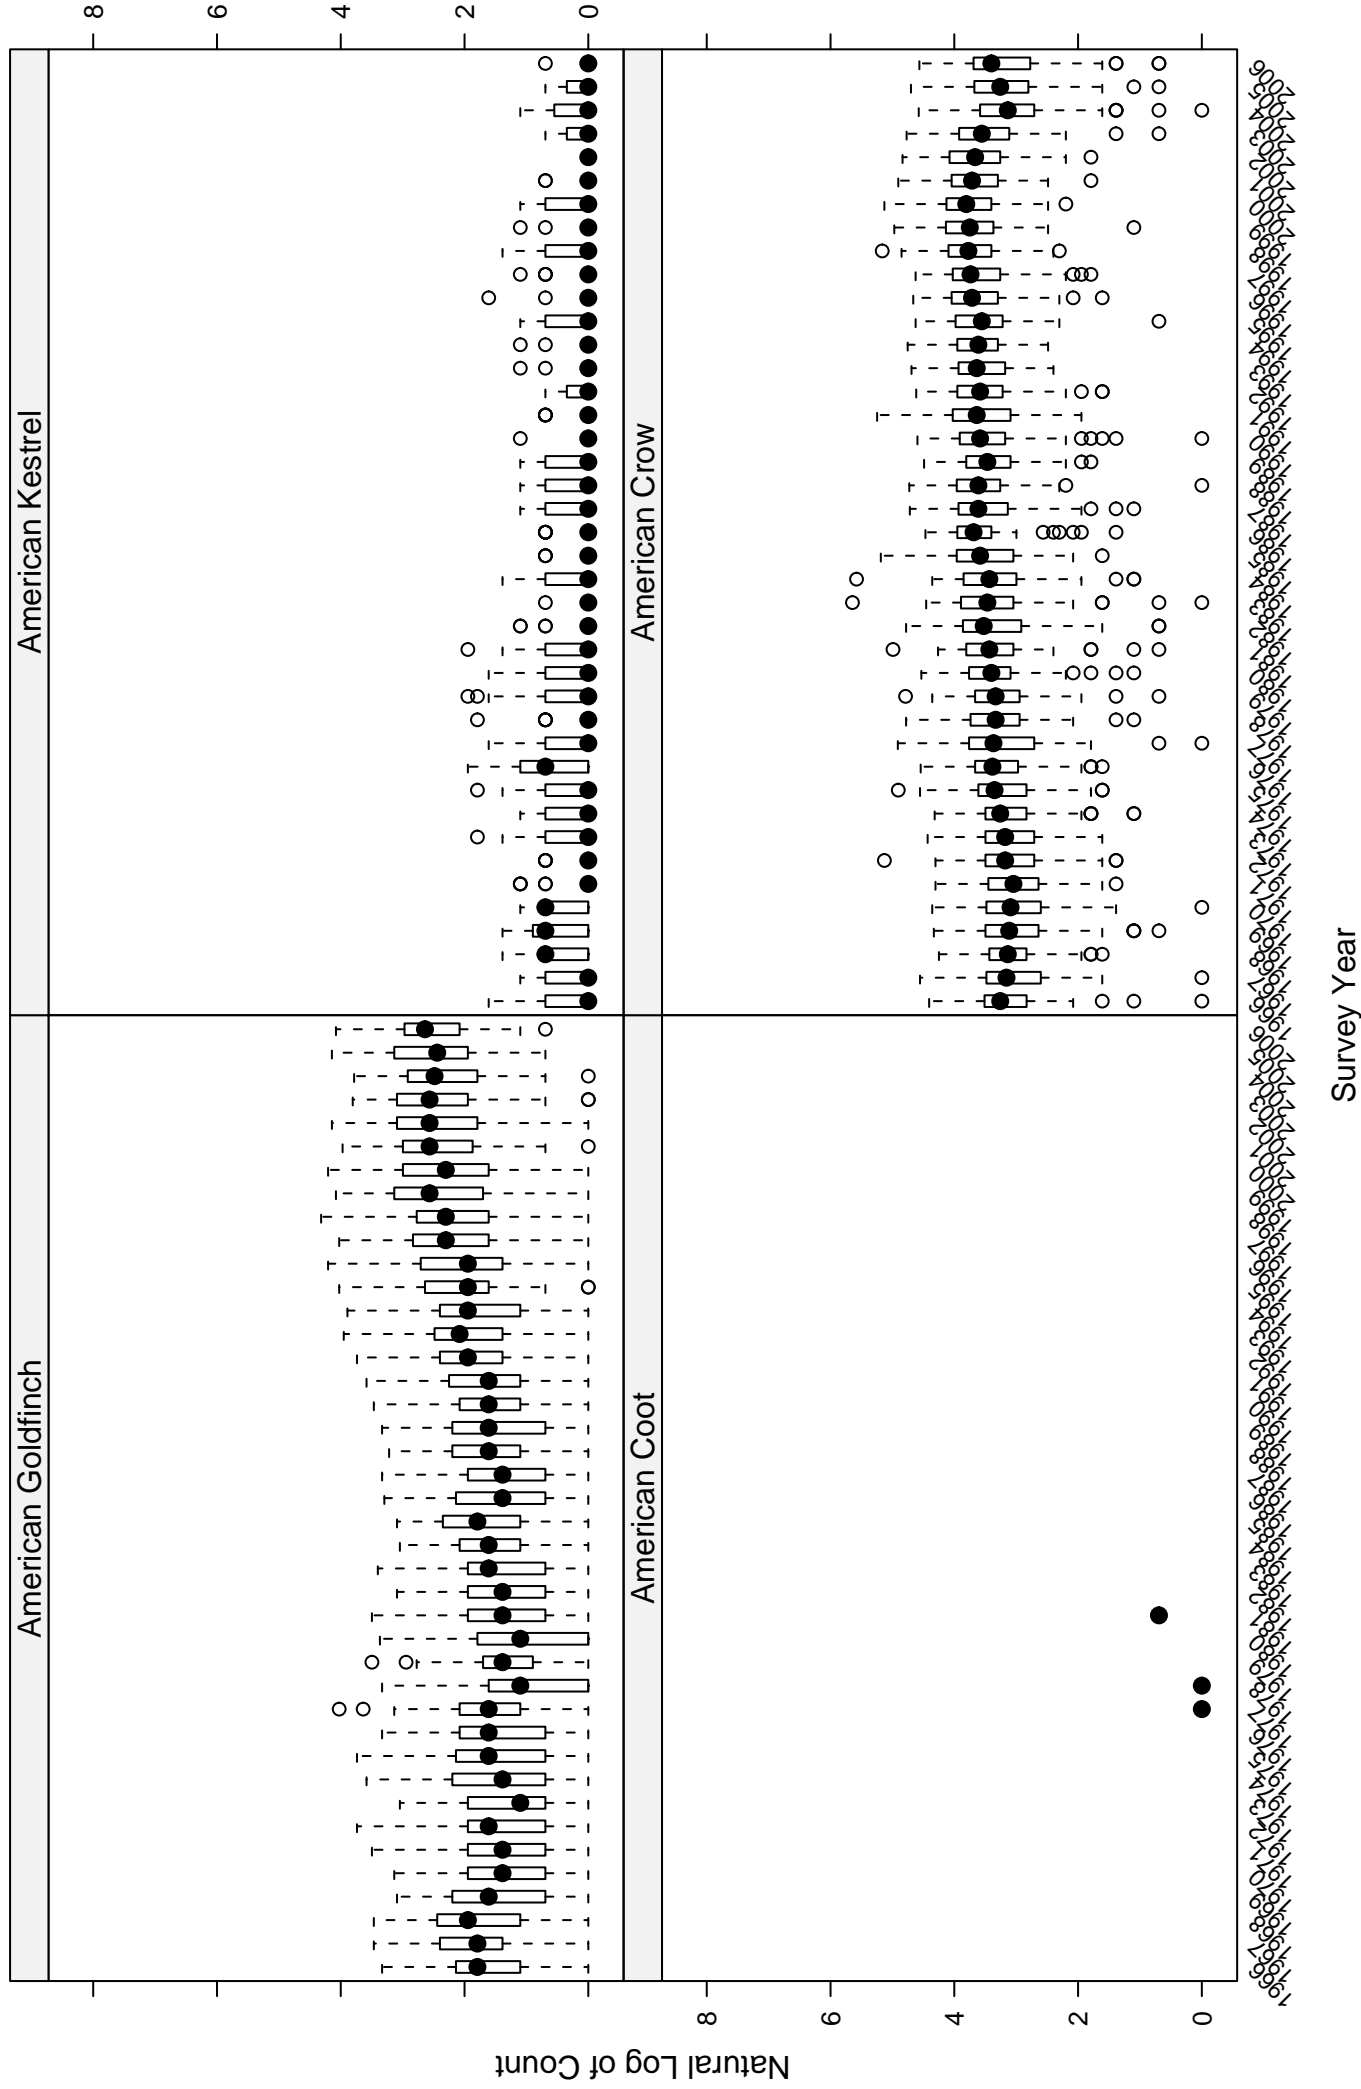

Scatter plots of species counts in the NEW ENGLAND--MID-ATLANTIC COAST BCR