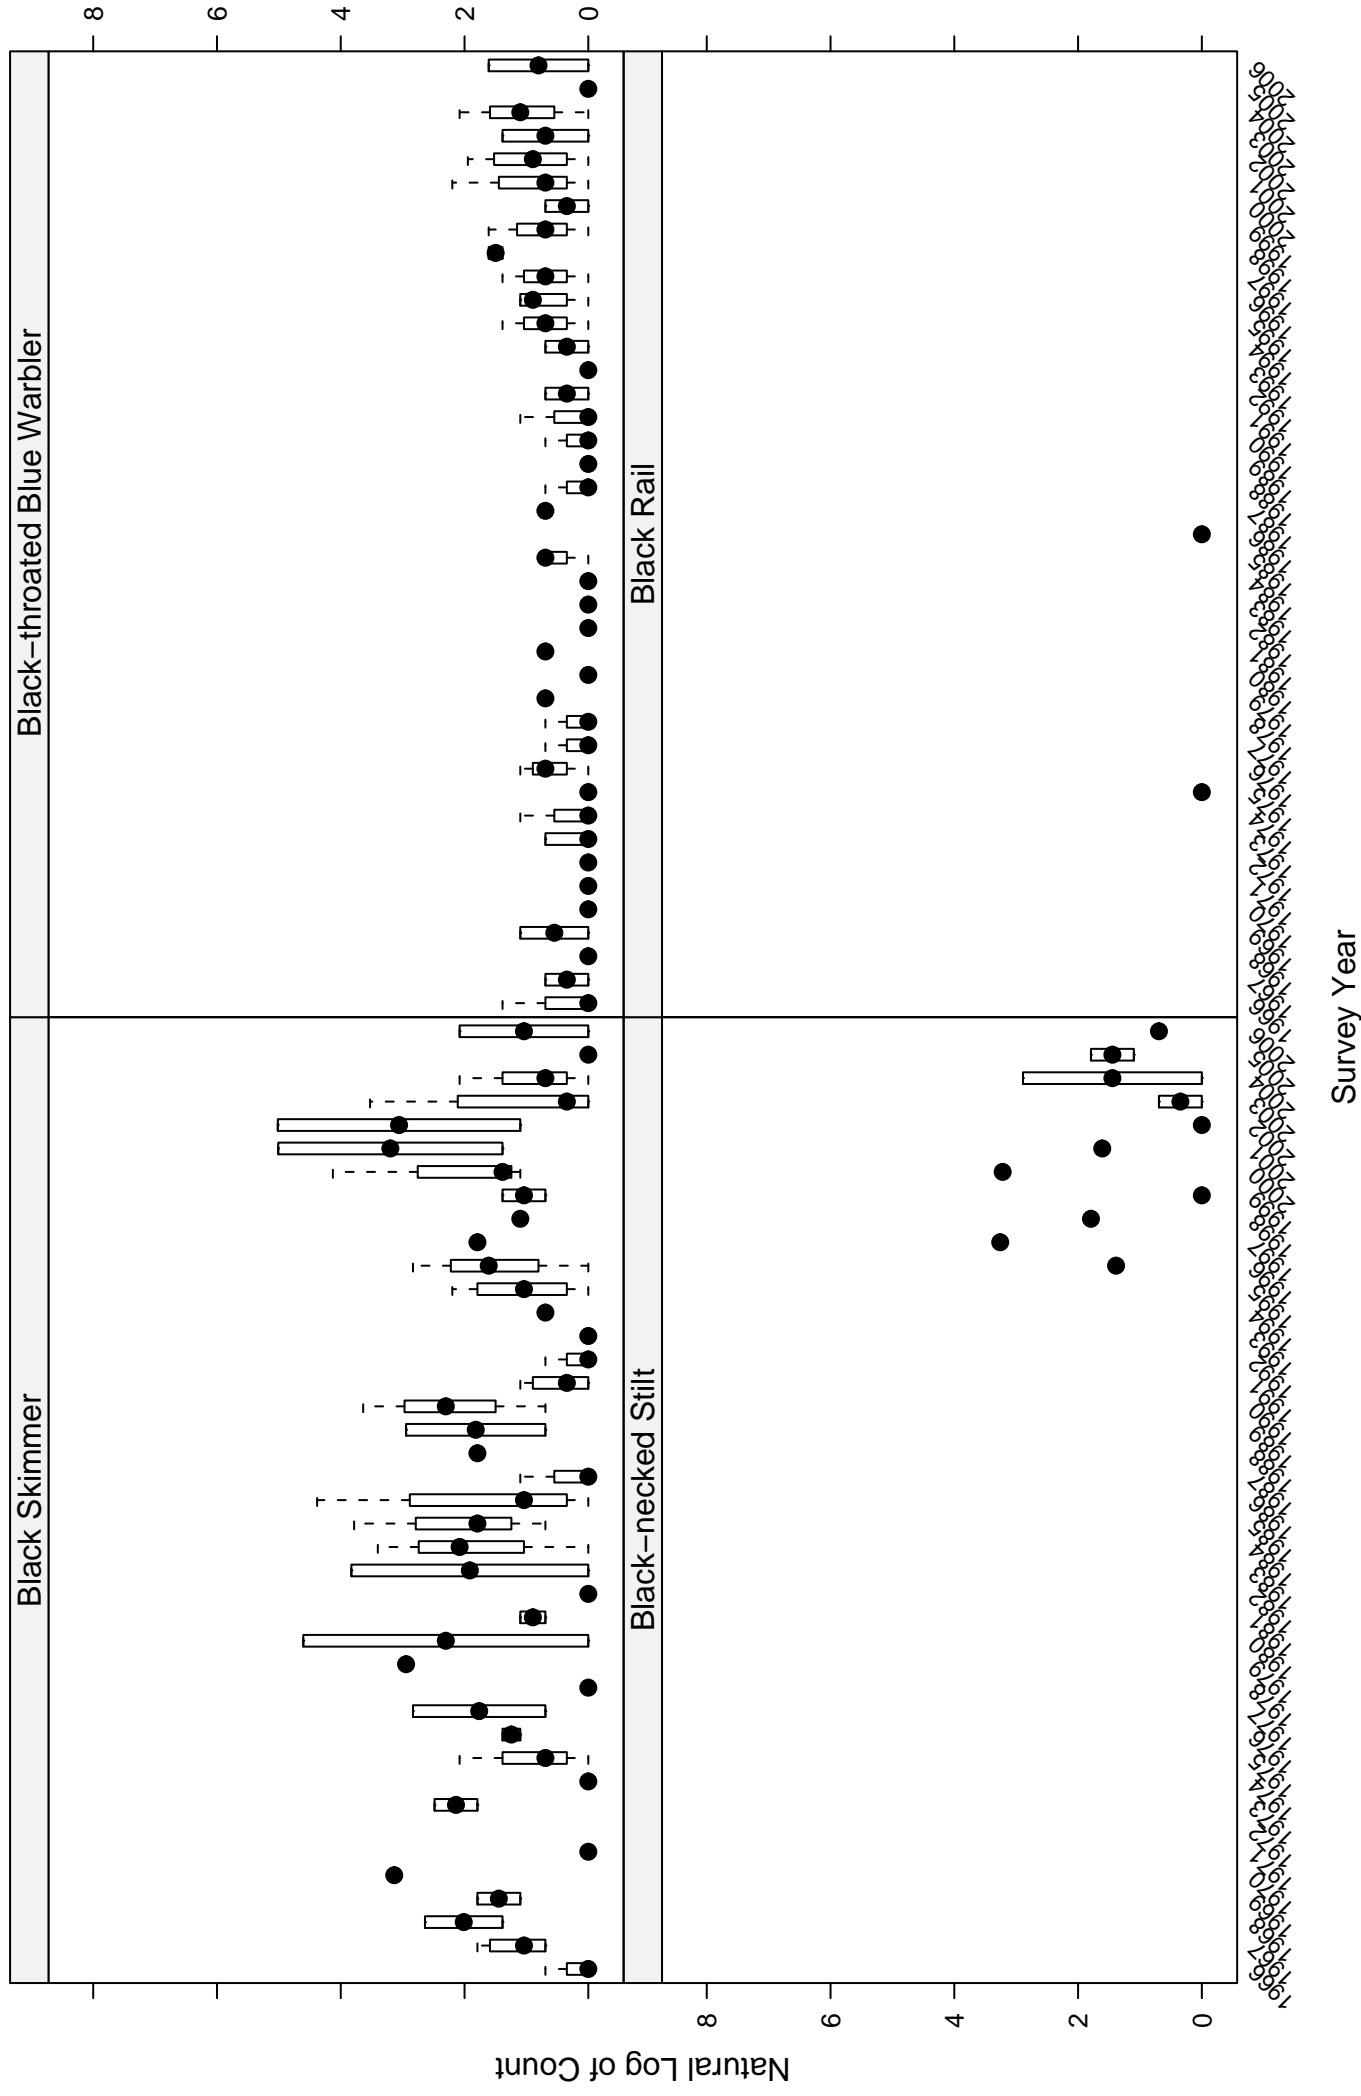

Scatter plots of species counts in the NEW ENGLAND--MID-ATLANTIC COAST BCR