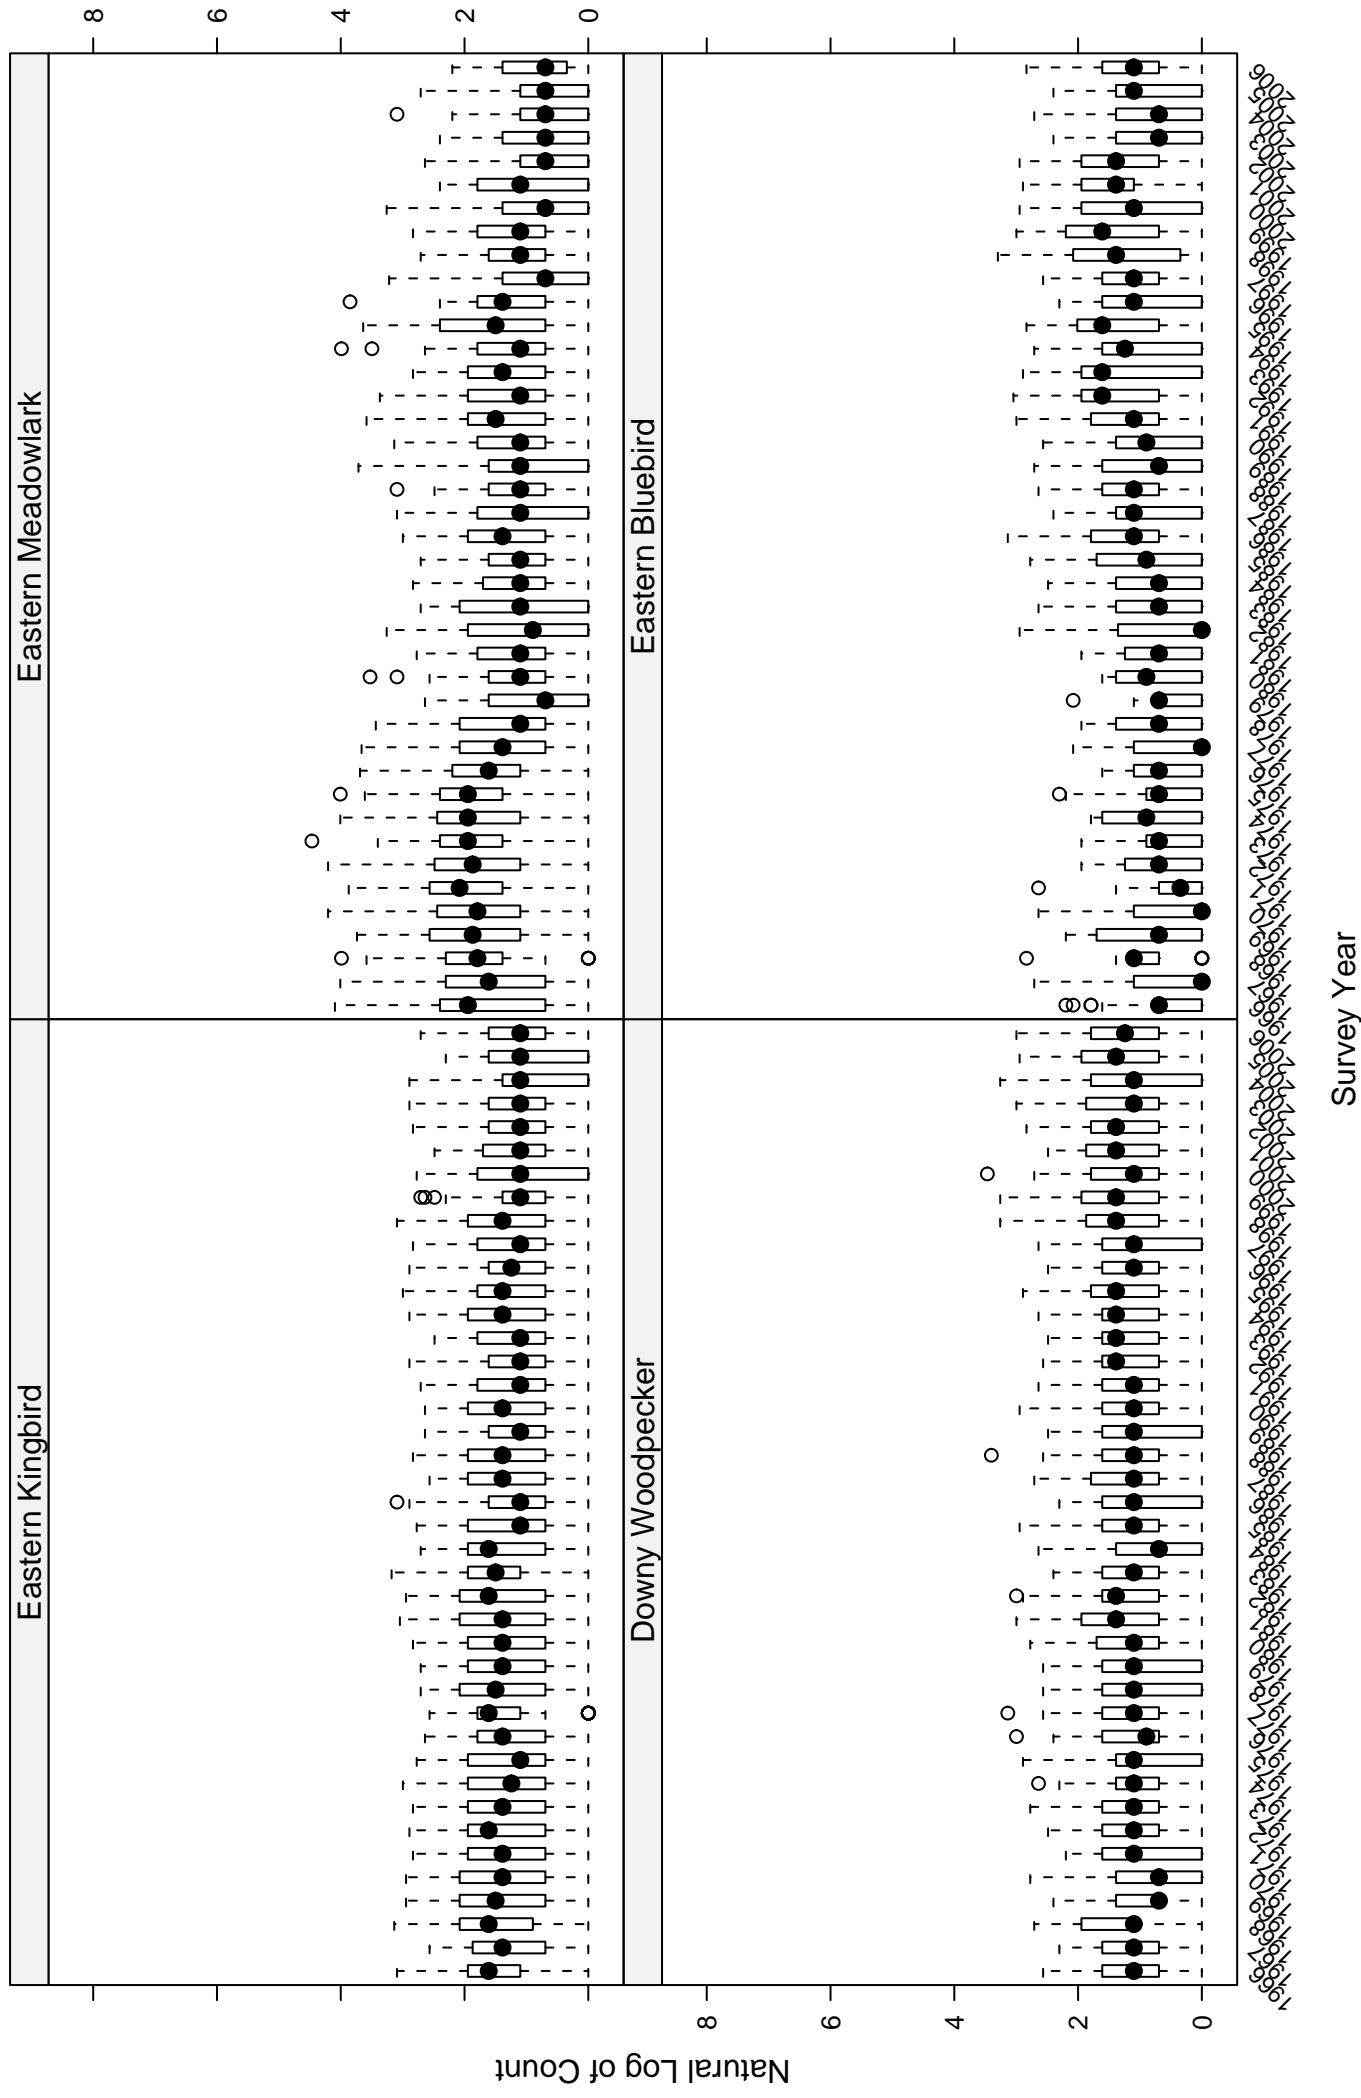

Scatter plots of species counts in the NEW ENGLAND--MID-ATLANTIC COAST BCR