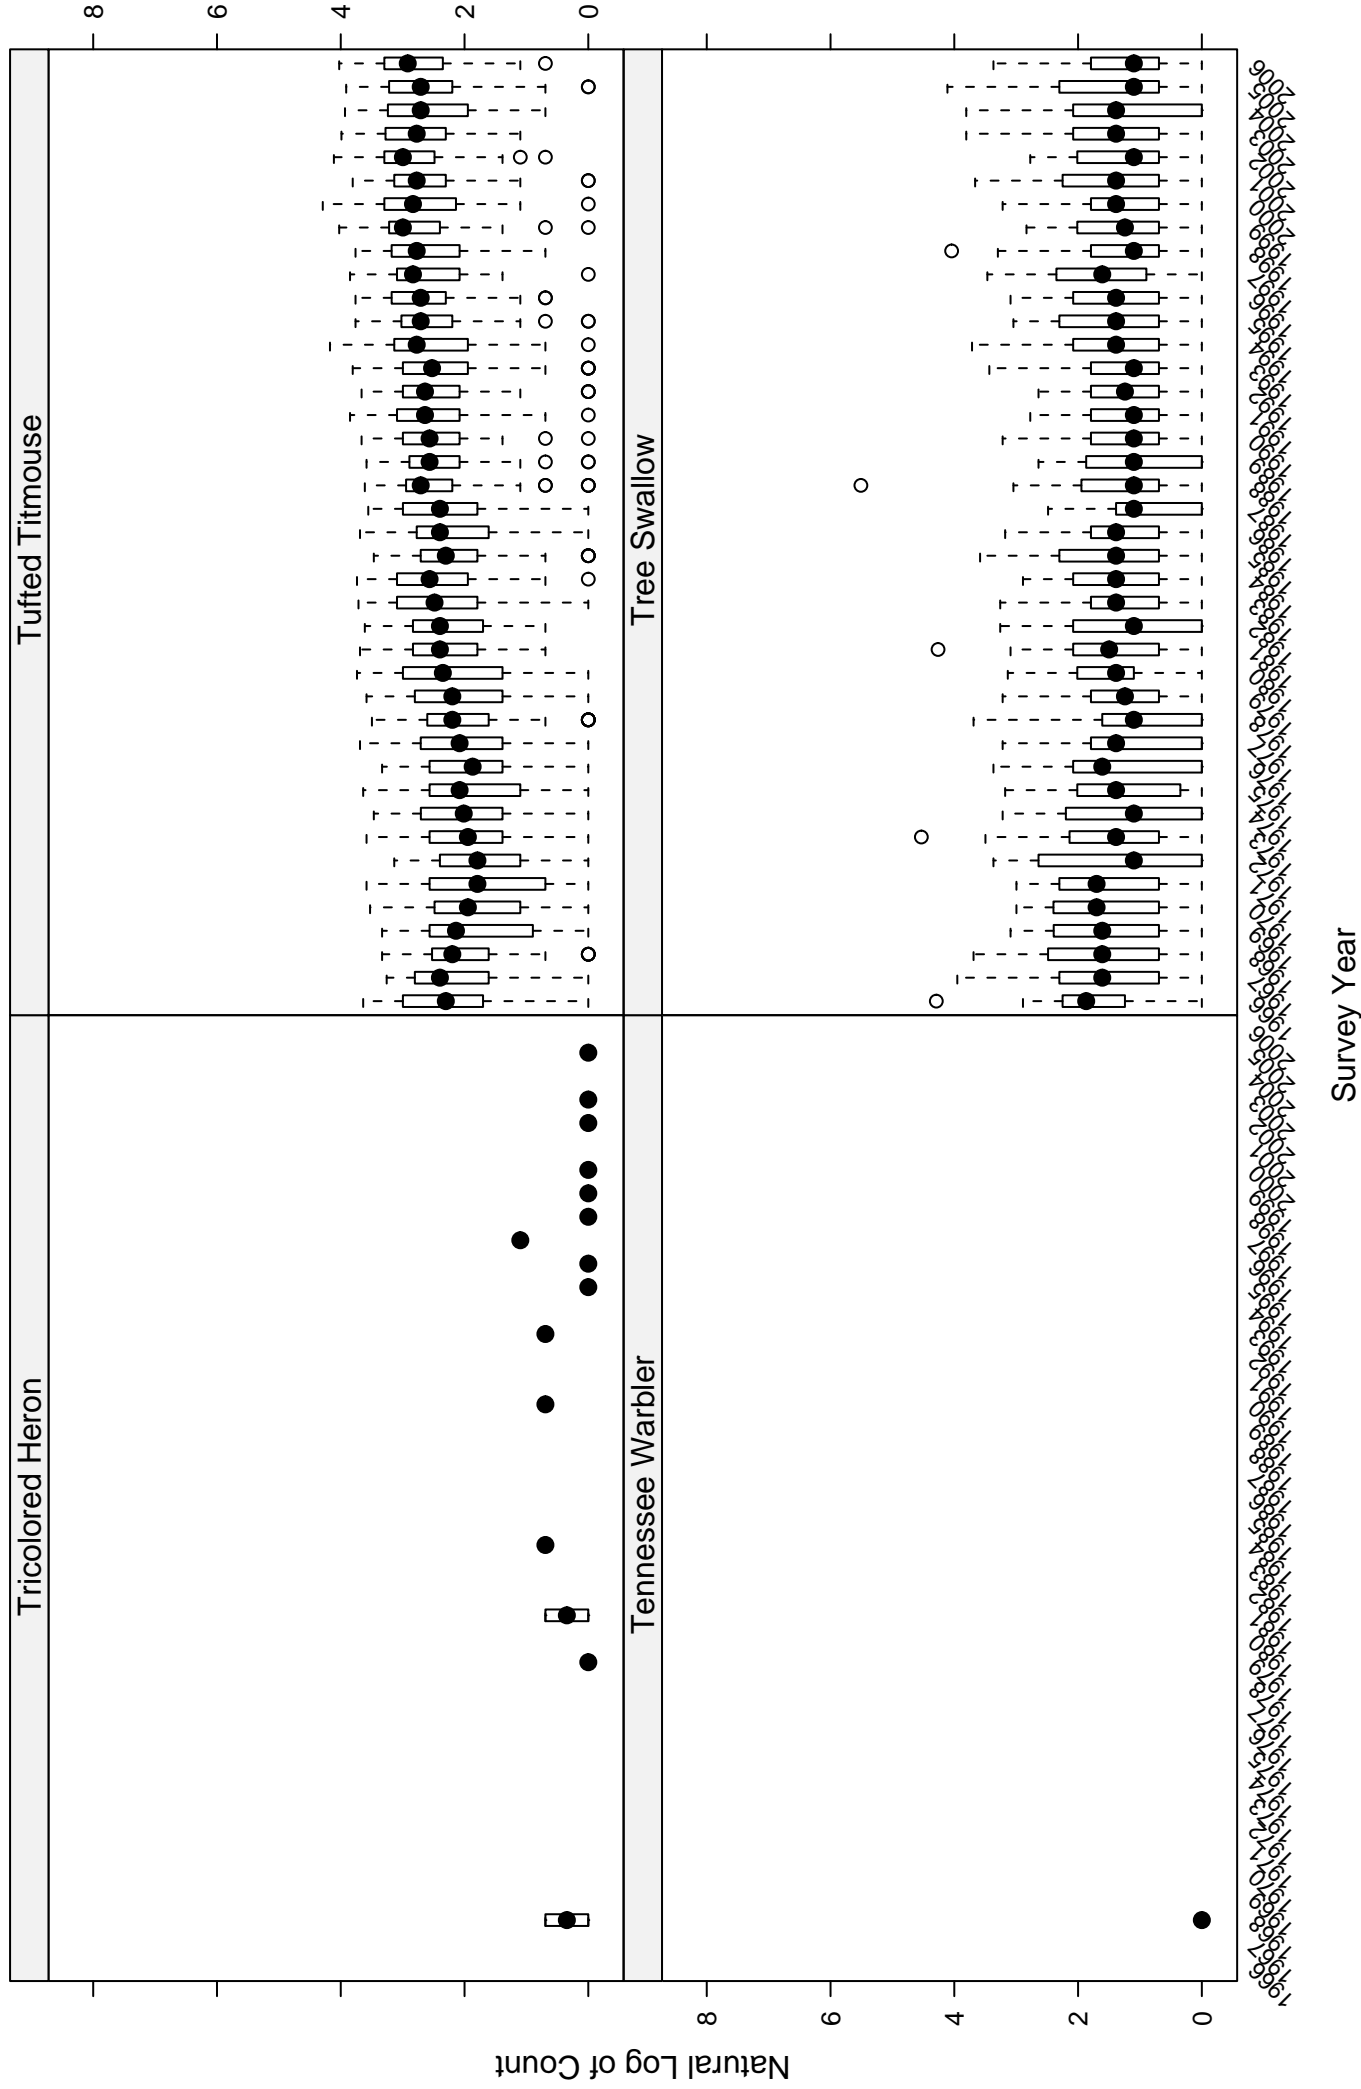

Scatter plots of species counts in the NEW ENGLAND--MID-ATLANTIC COAST BCR