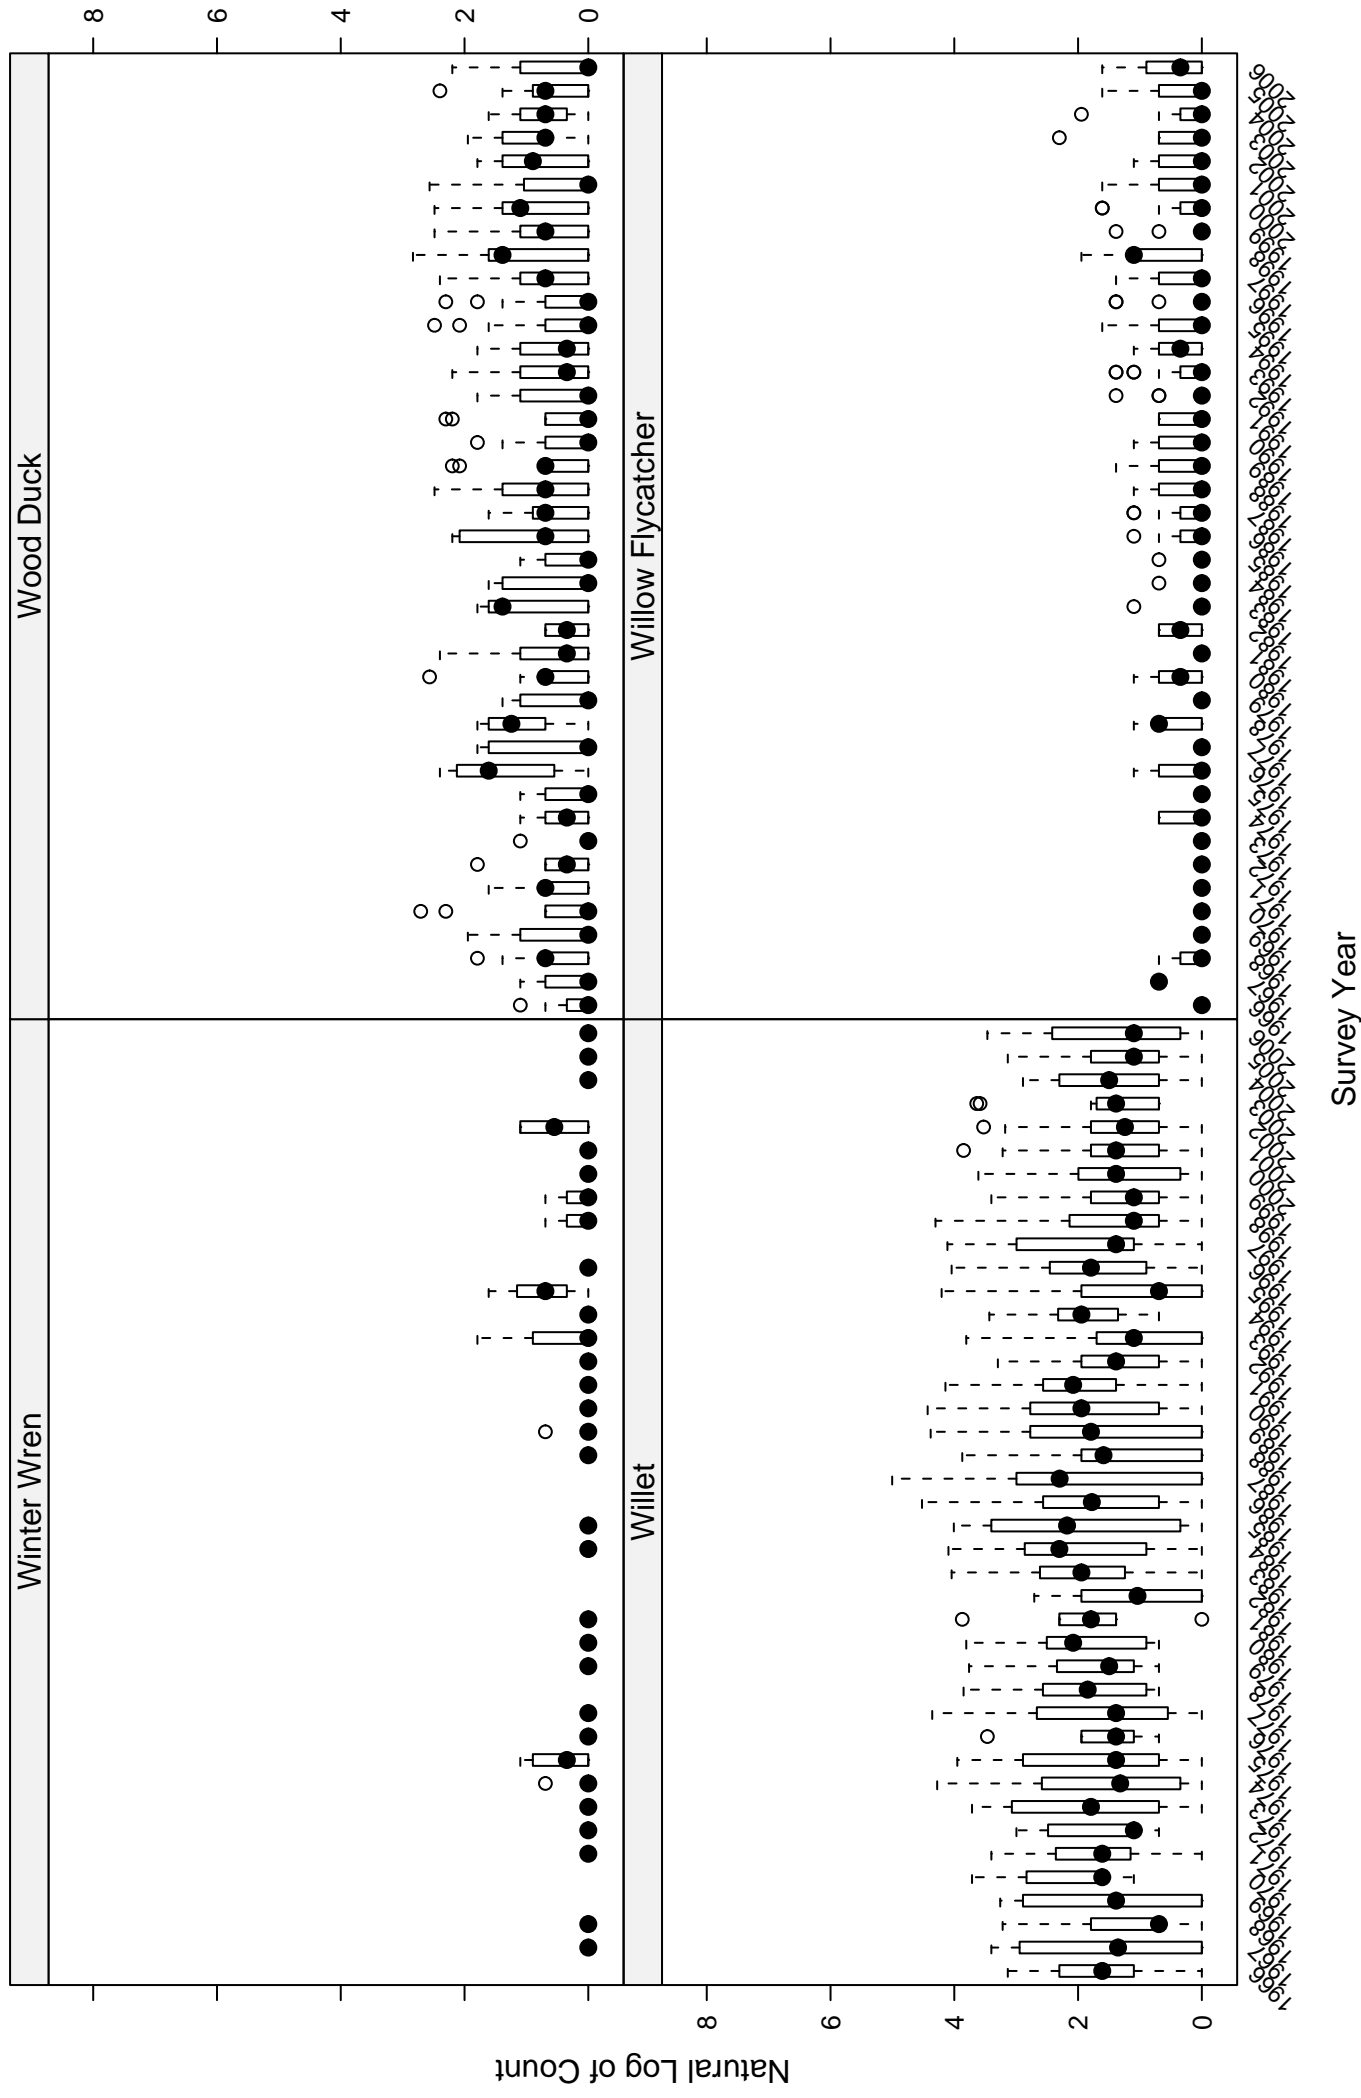

Scatter plots of species counts in the NEW ENGLAND--MID-ATLANTIC COAST BCR