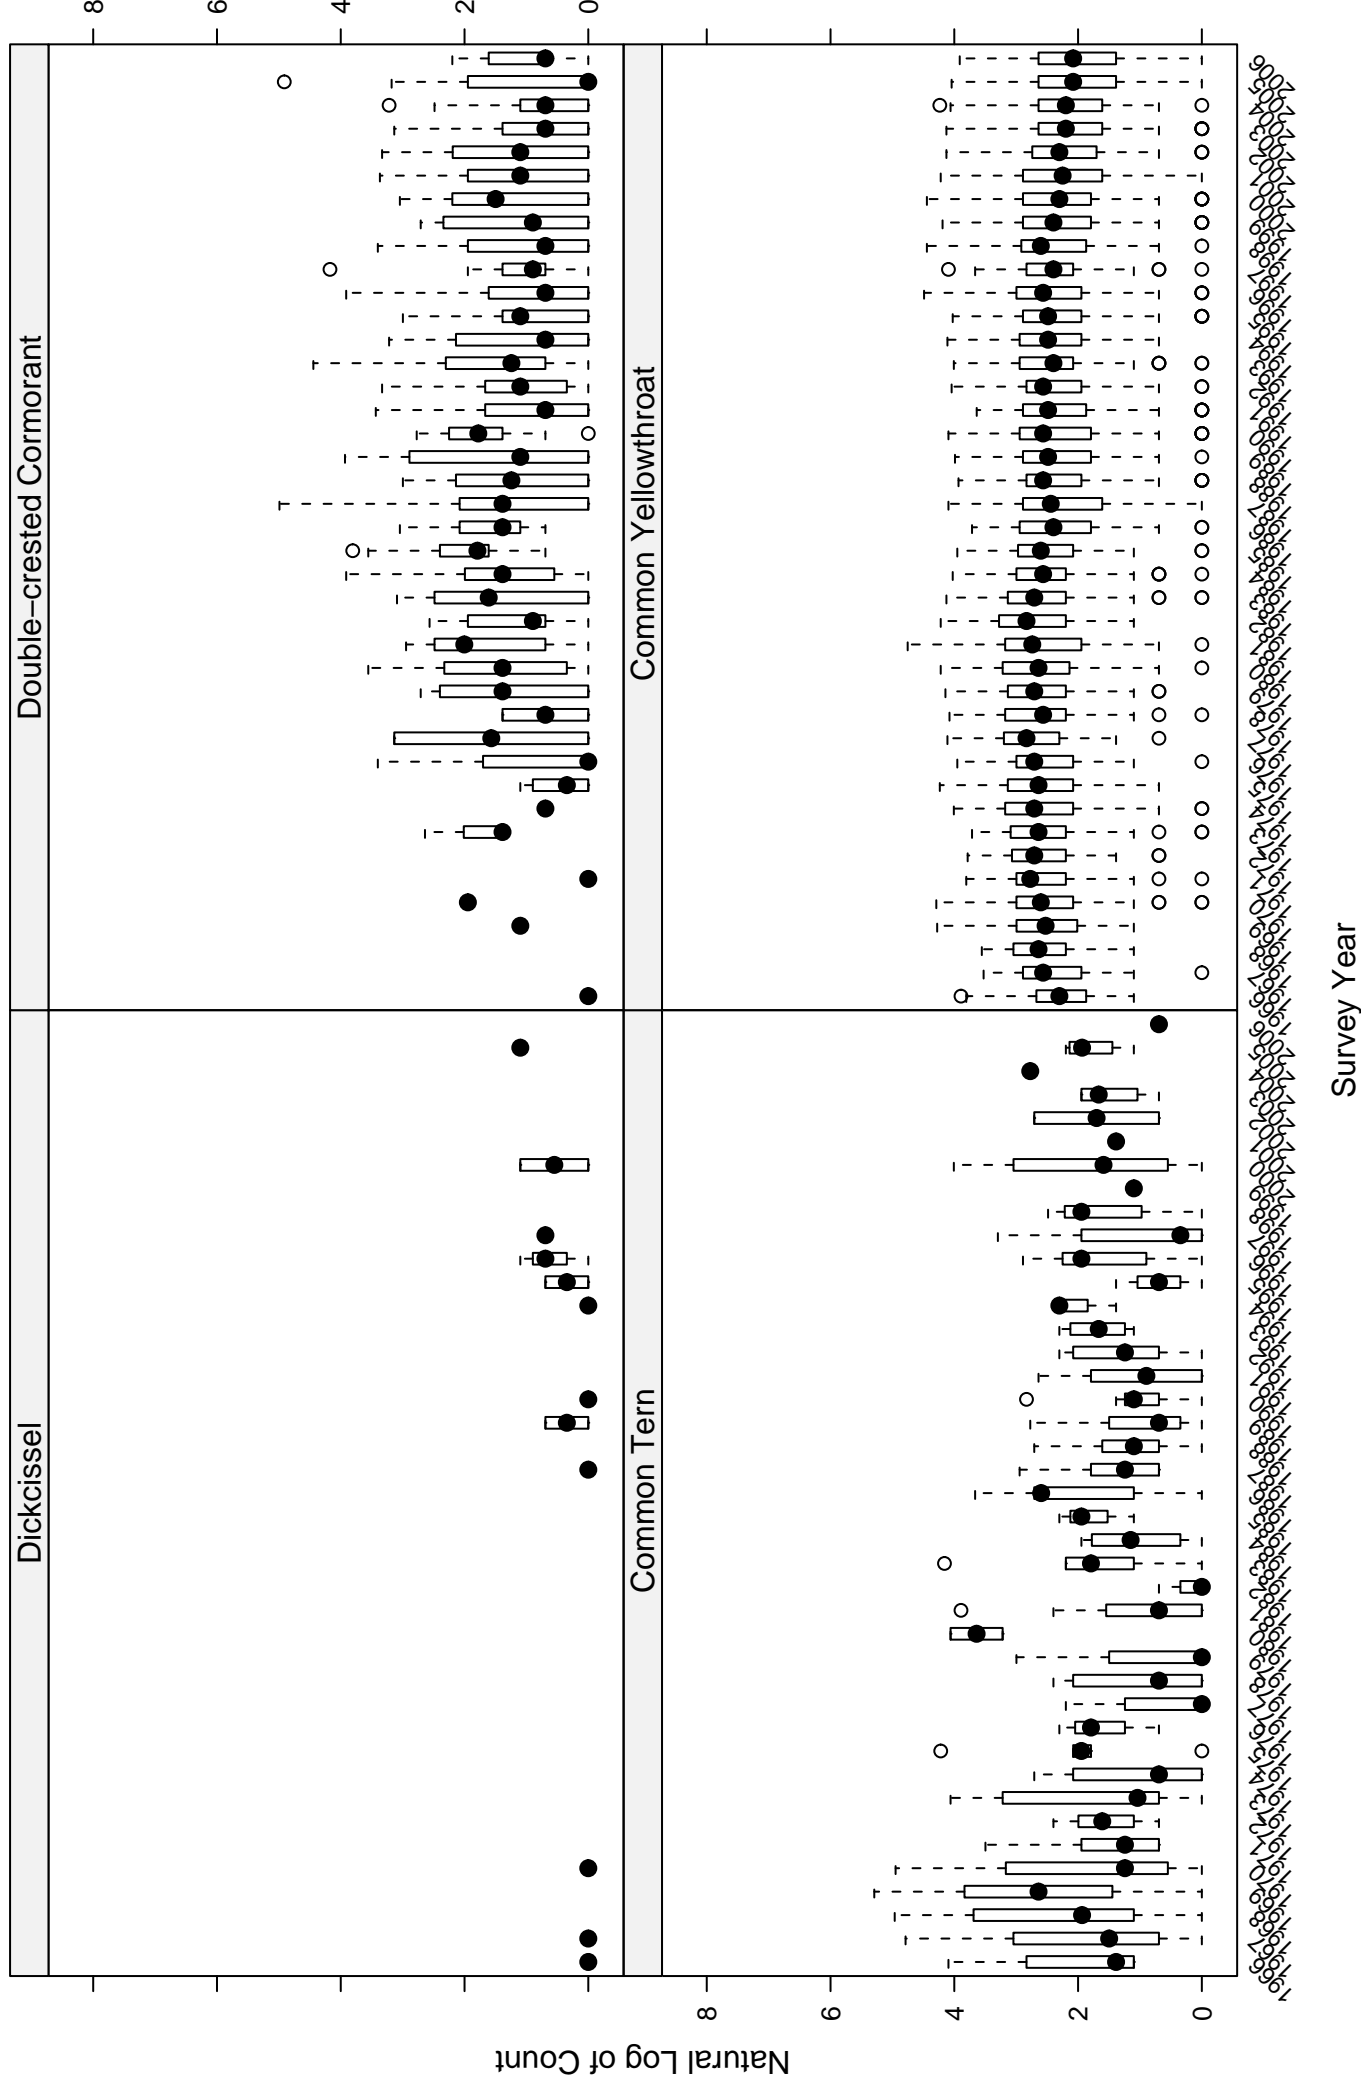

Scatter plots of species counts in the NEW ENGLAND--MID-ATLANTIC COAST BCR