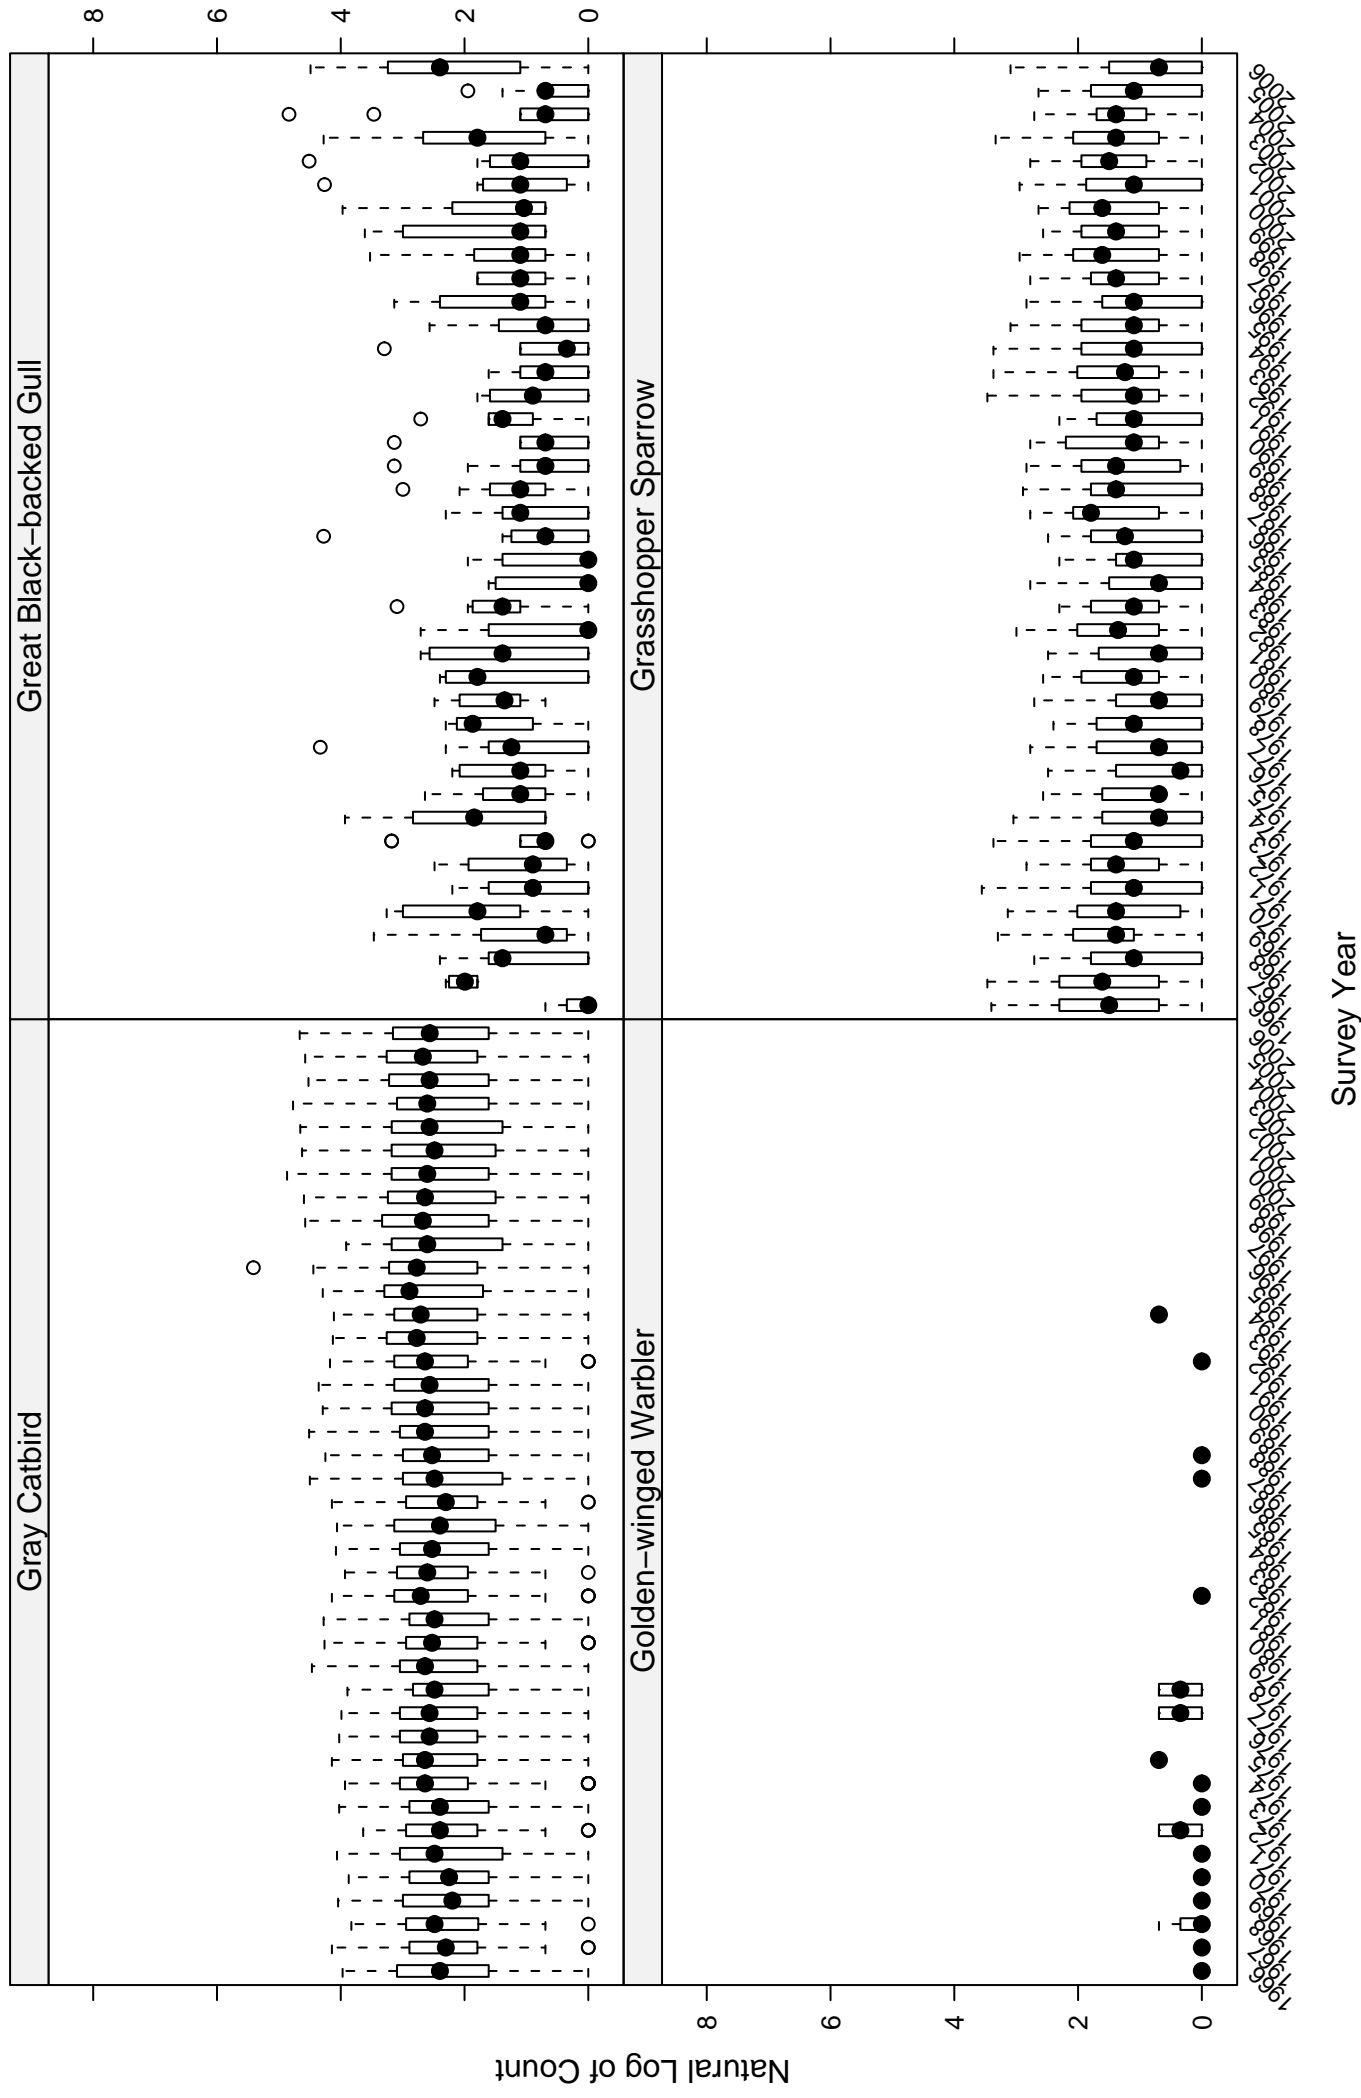

Scatter plots of species counts in the NEW ENGLAND--MID-ATLANTIC COAST BCR