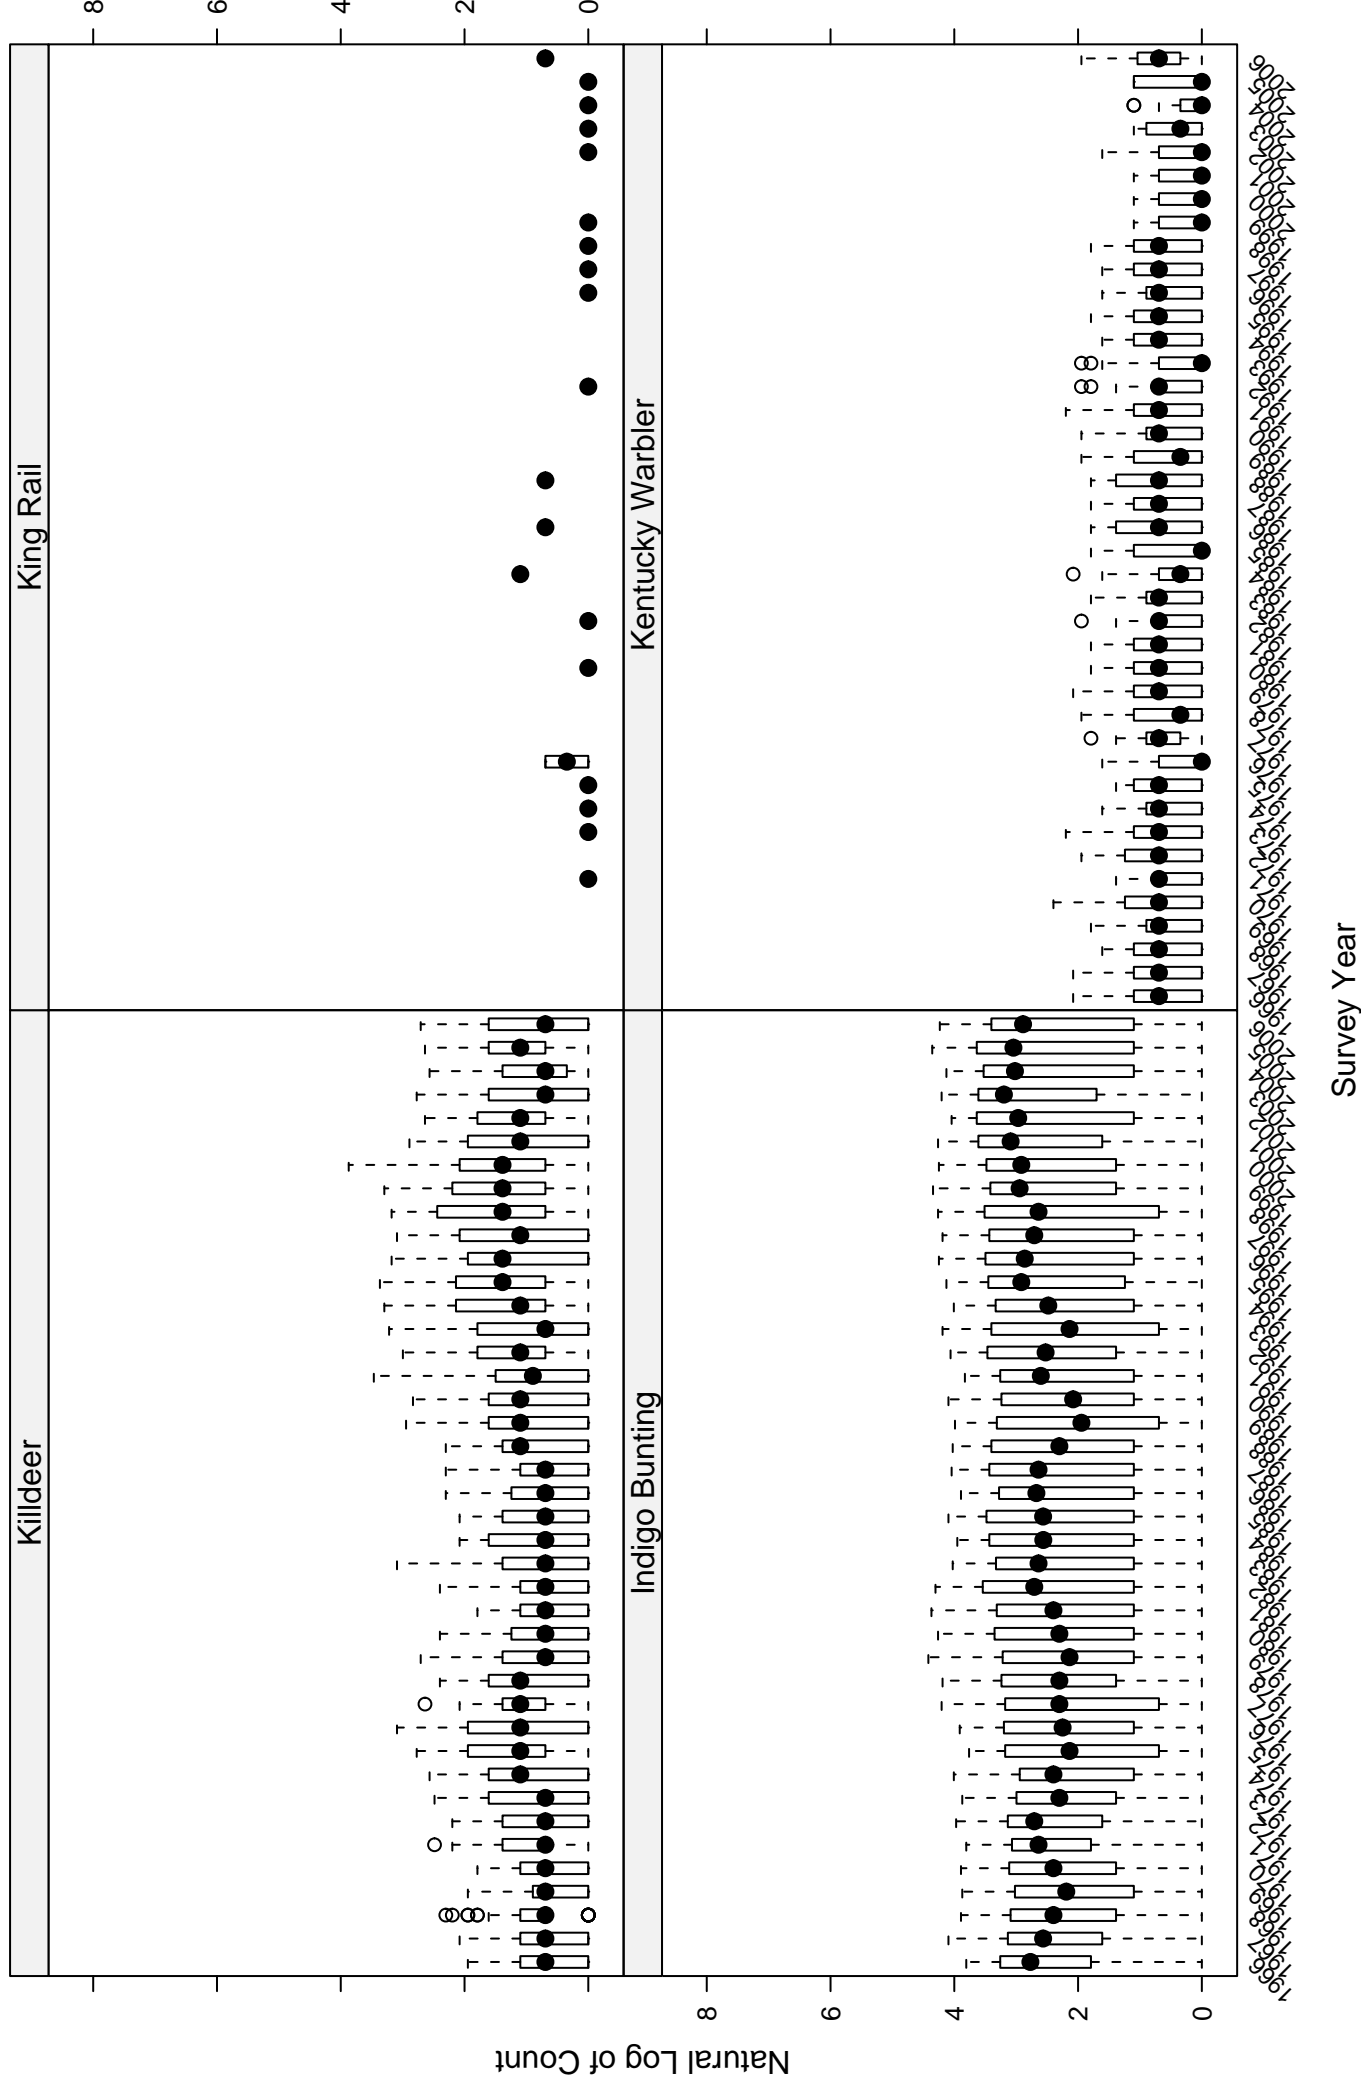

Scatter plots of species counts in the NEW ENGLAND--MID-ATLANTIC COAST BCR