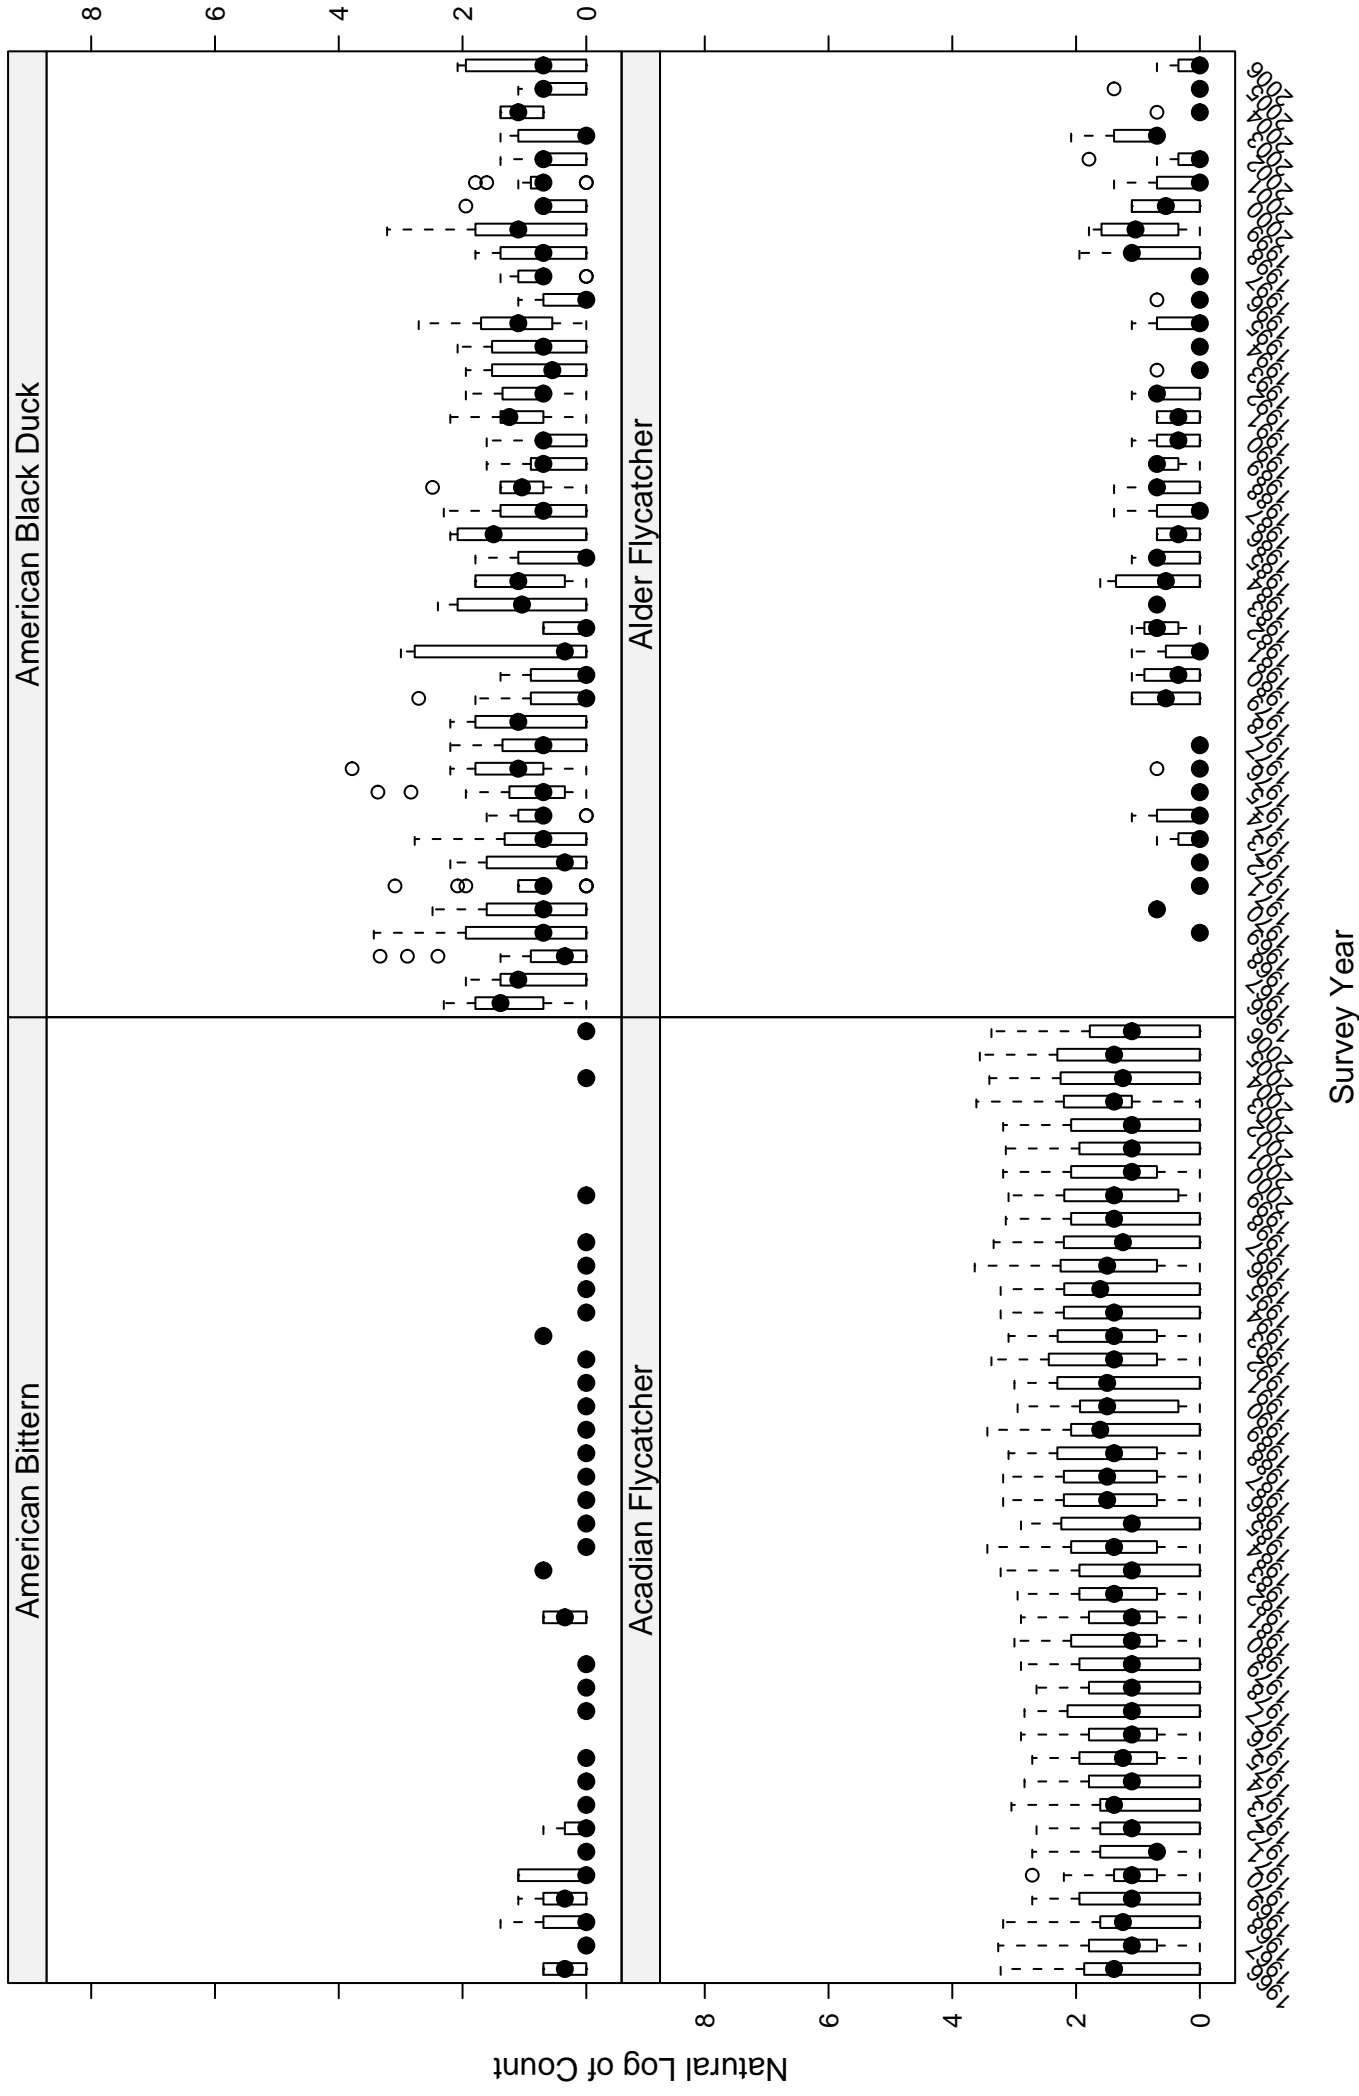

# Scatter plots of species counts in the NEW ENGLAND--MID-ATLANTIC COAST BCR