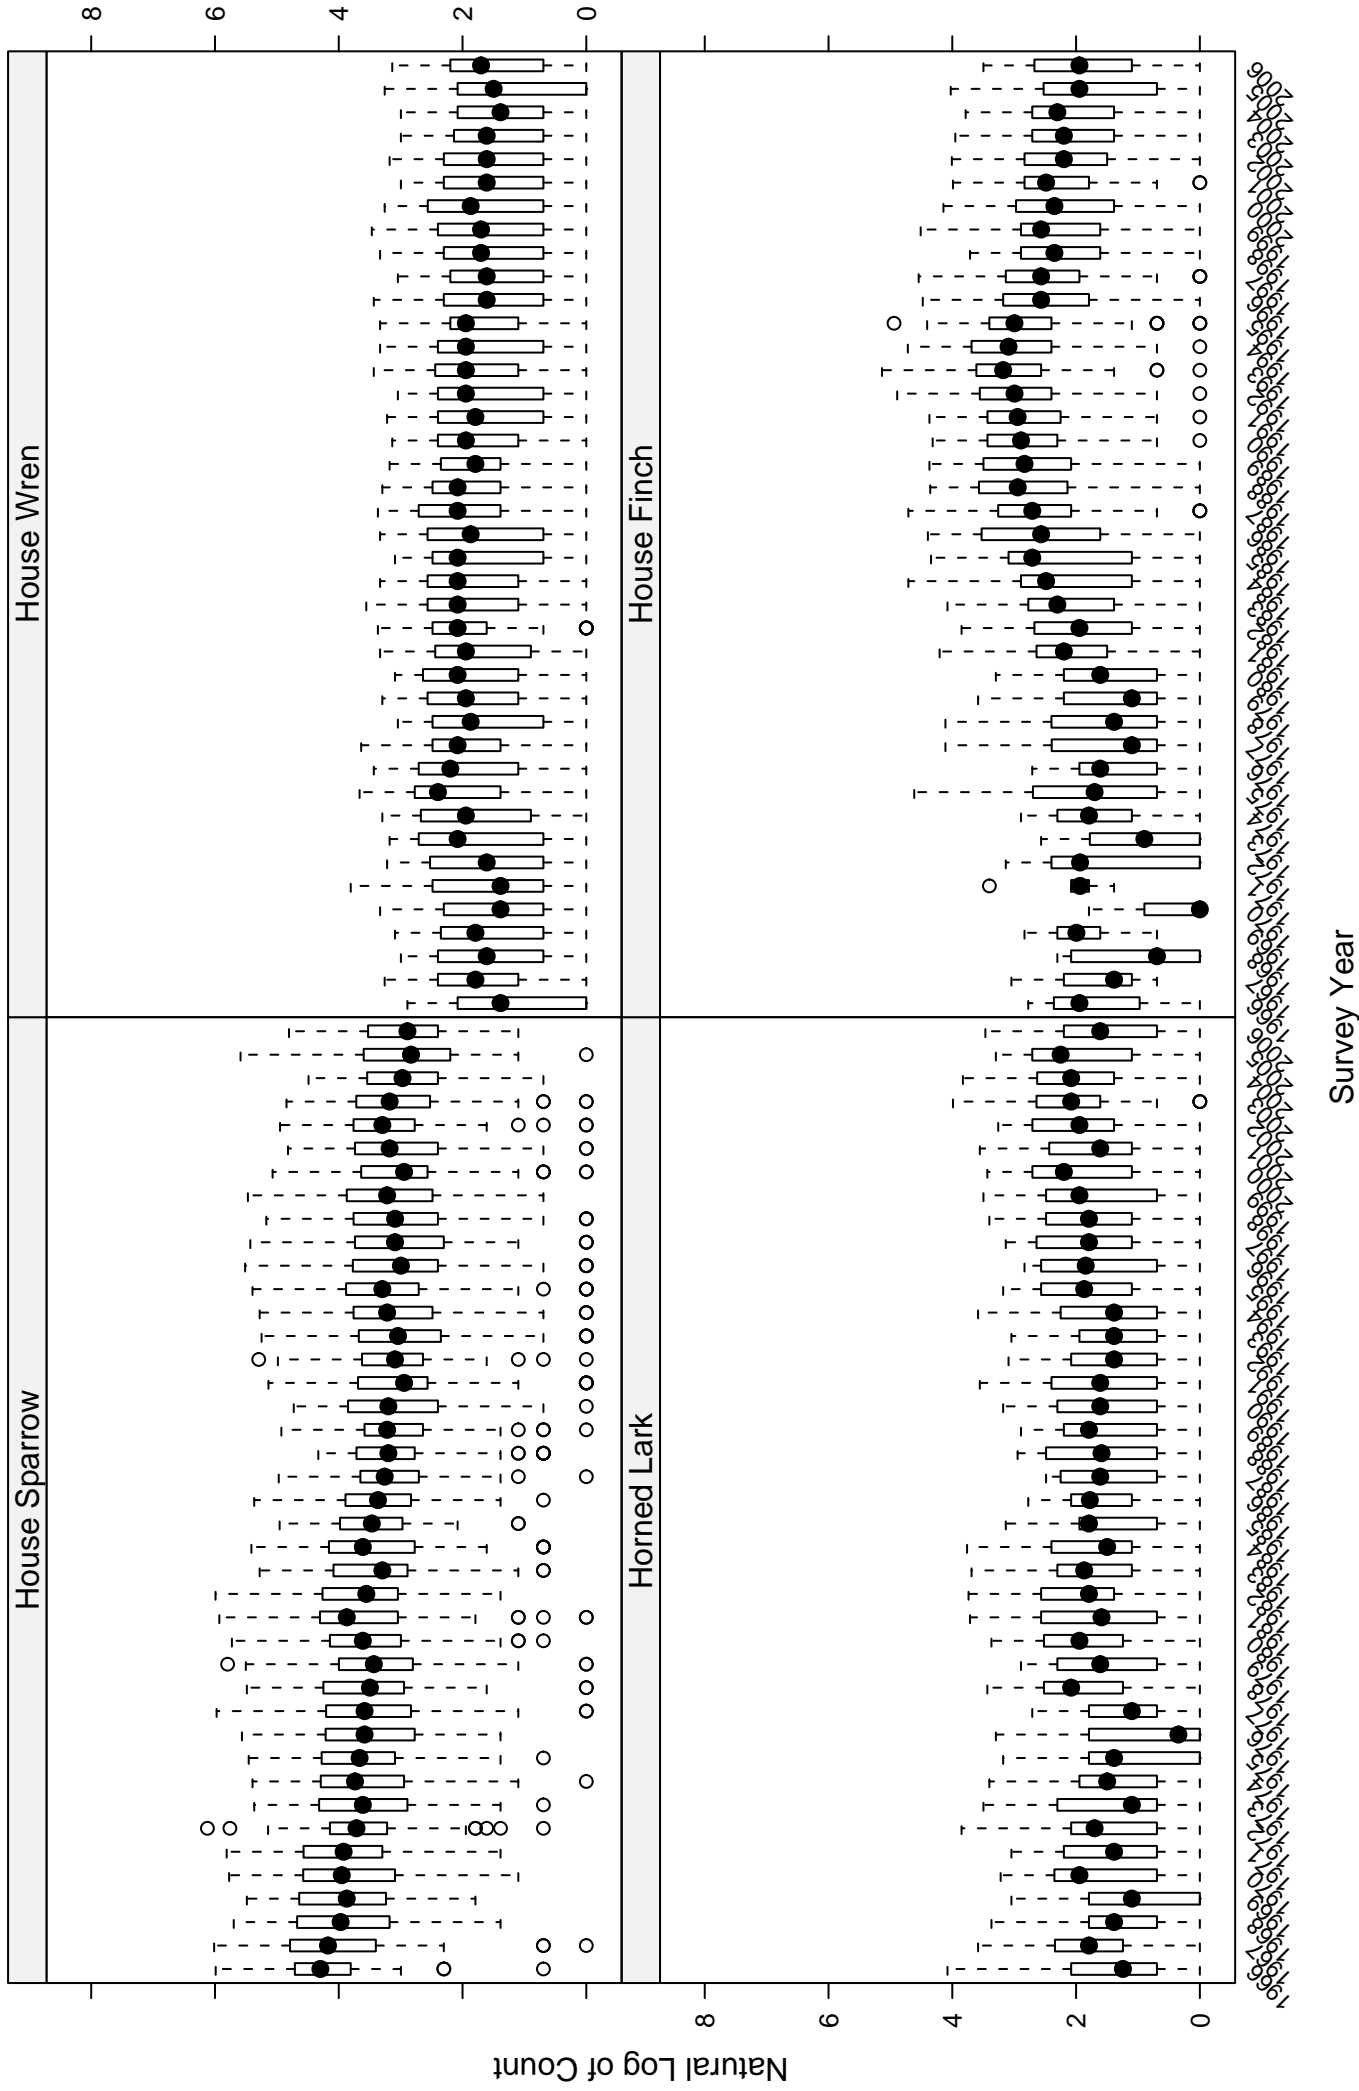

Scatter plots of species counts in the NEW ENGLAND--MID-ATLANTIC COAST BCR