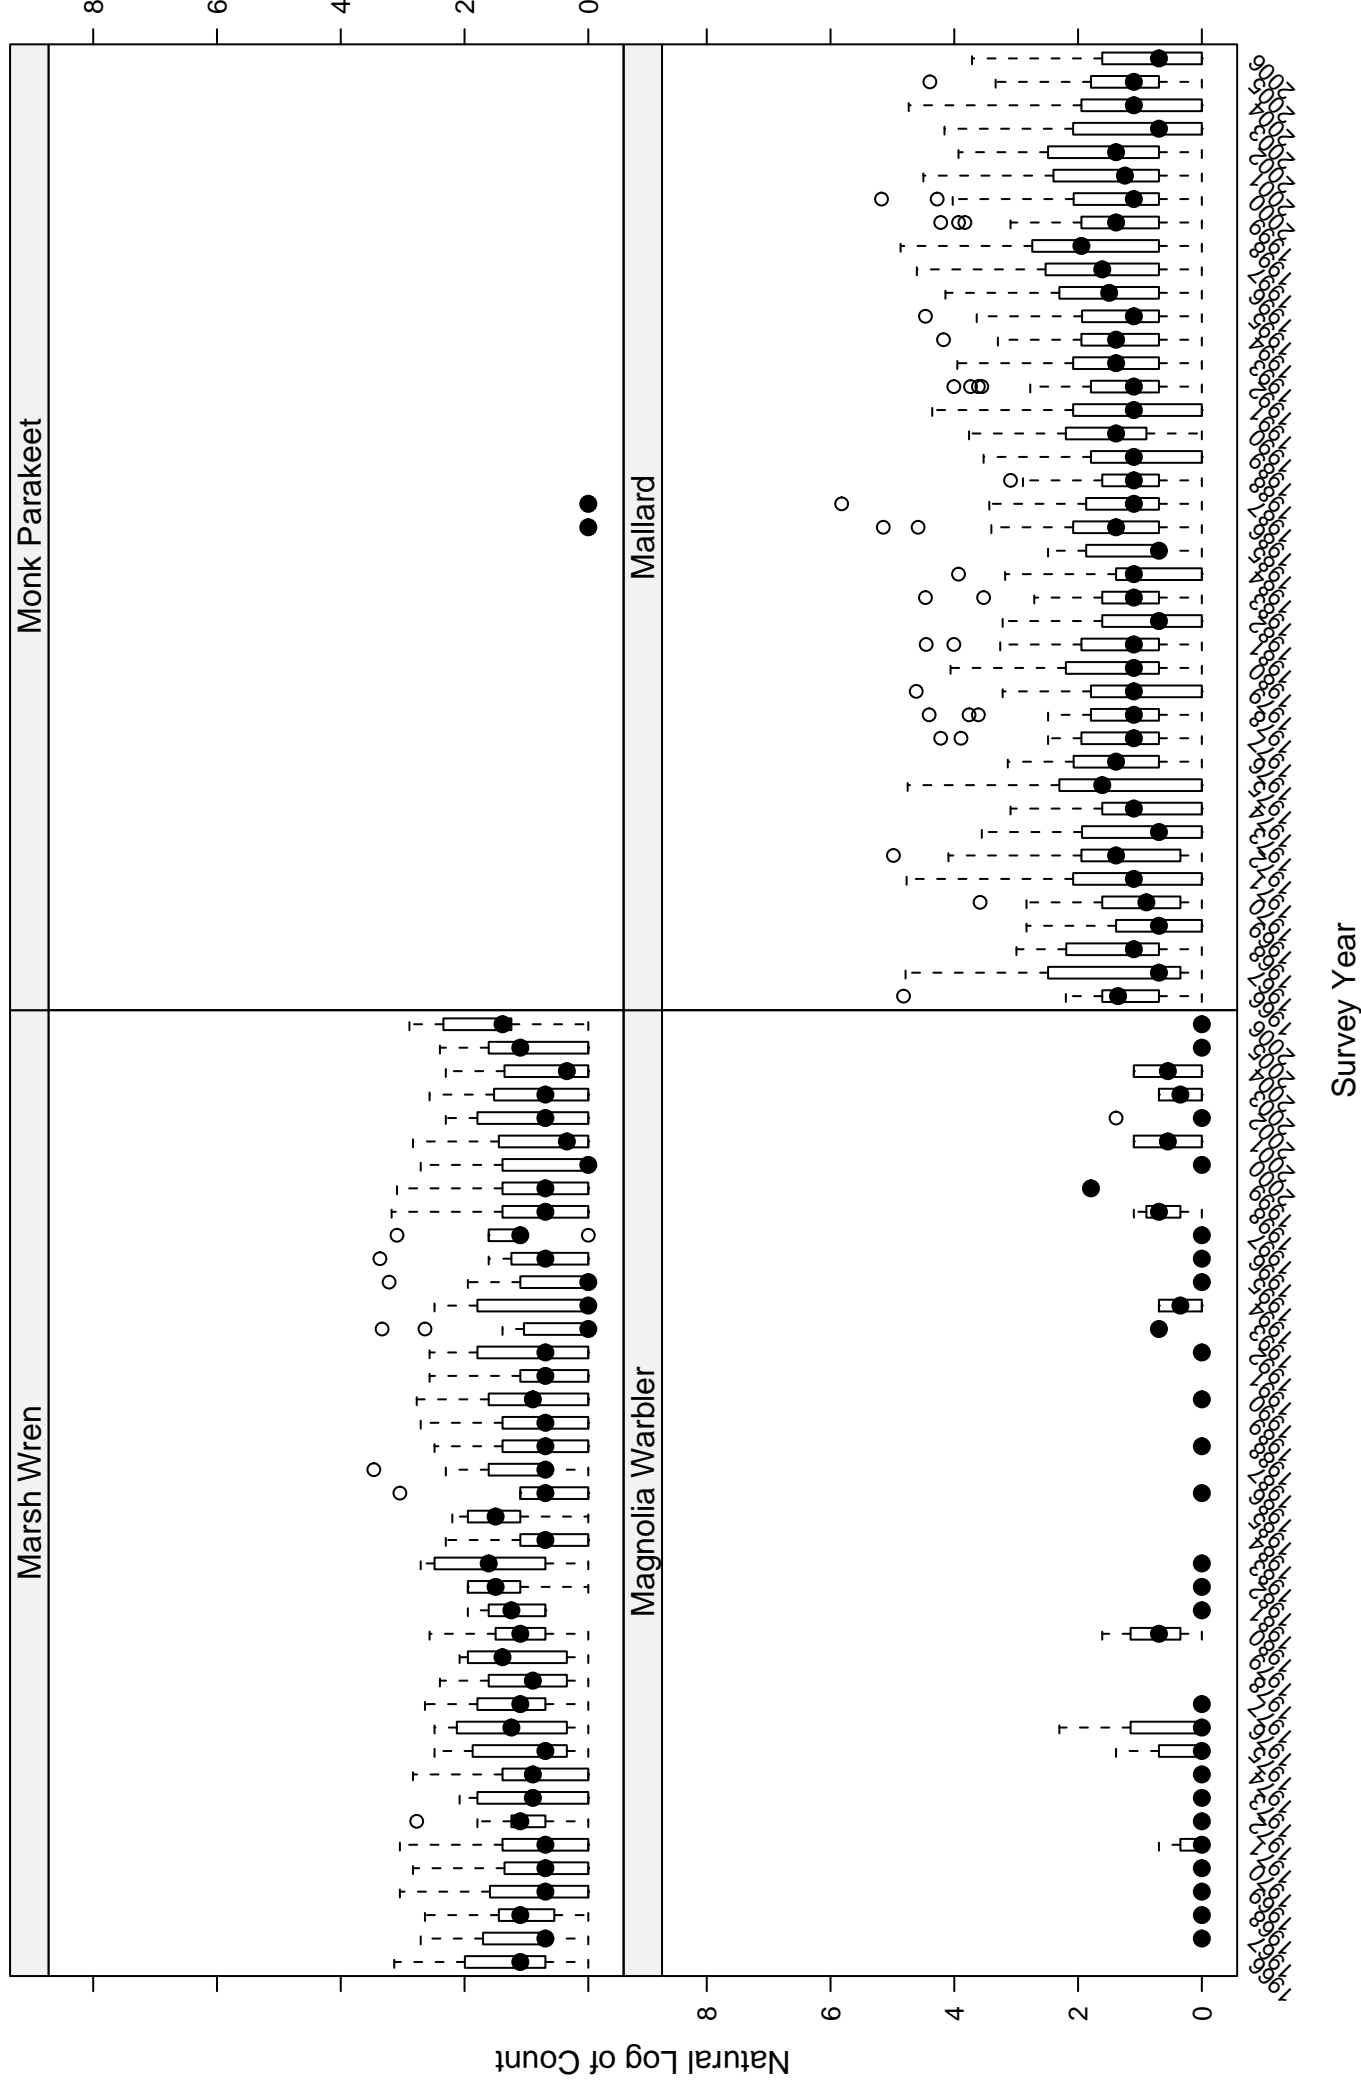

Scatter plots of species counts in the NEW ENGLAND--MID-ATLANTIC COAST BCR