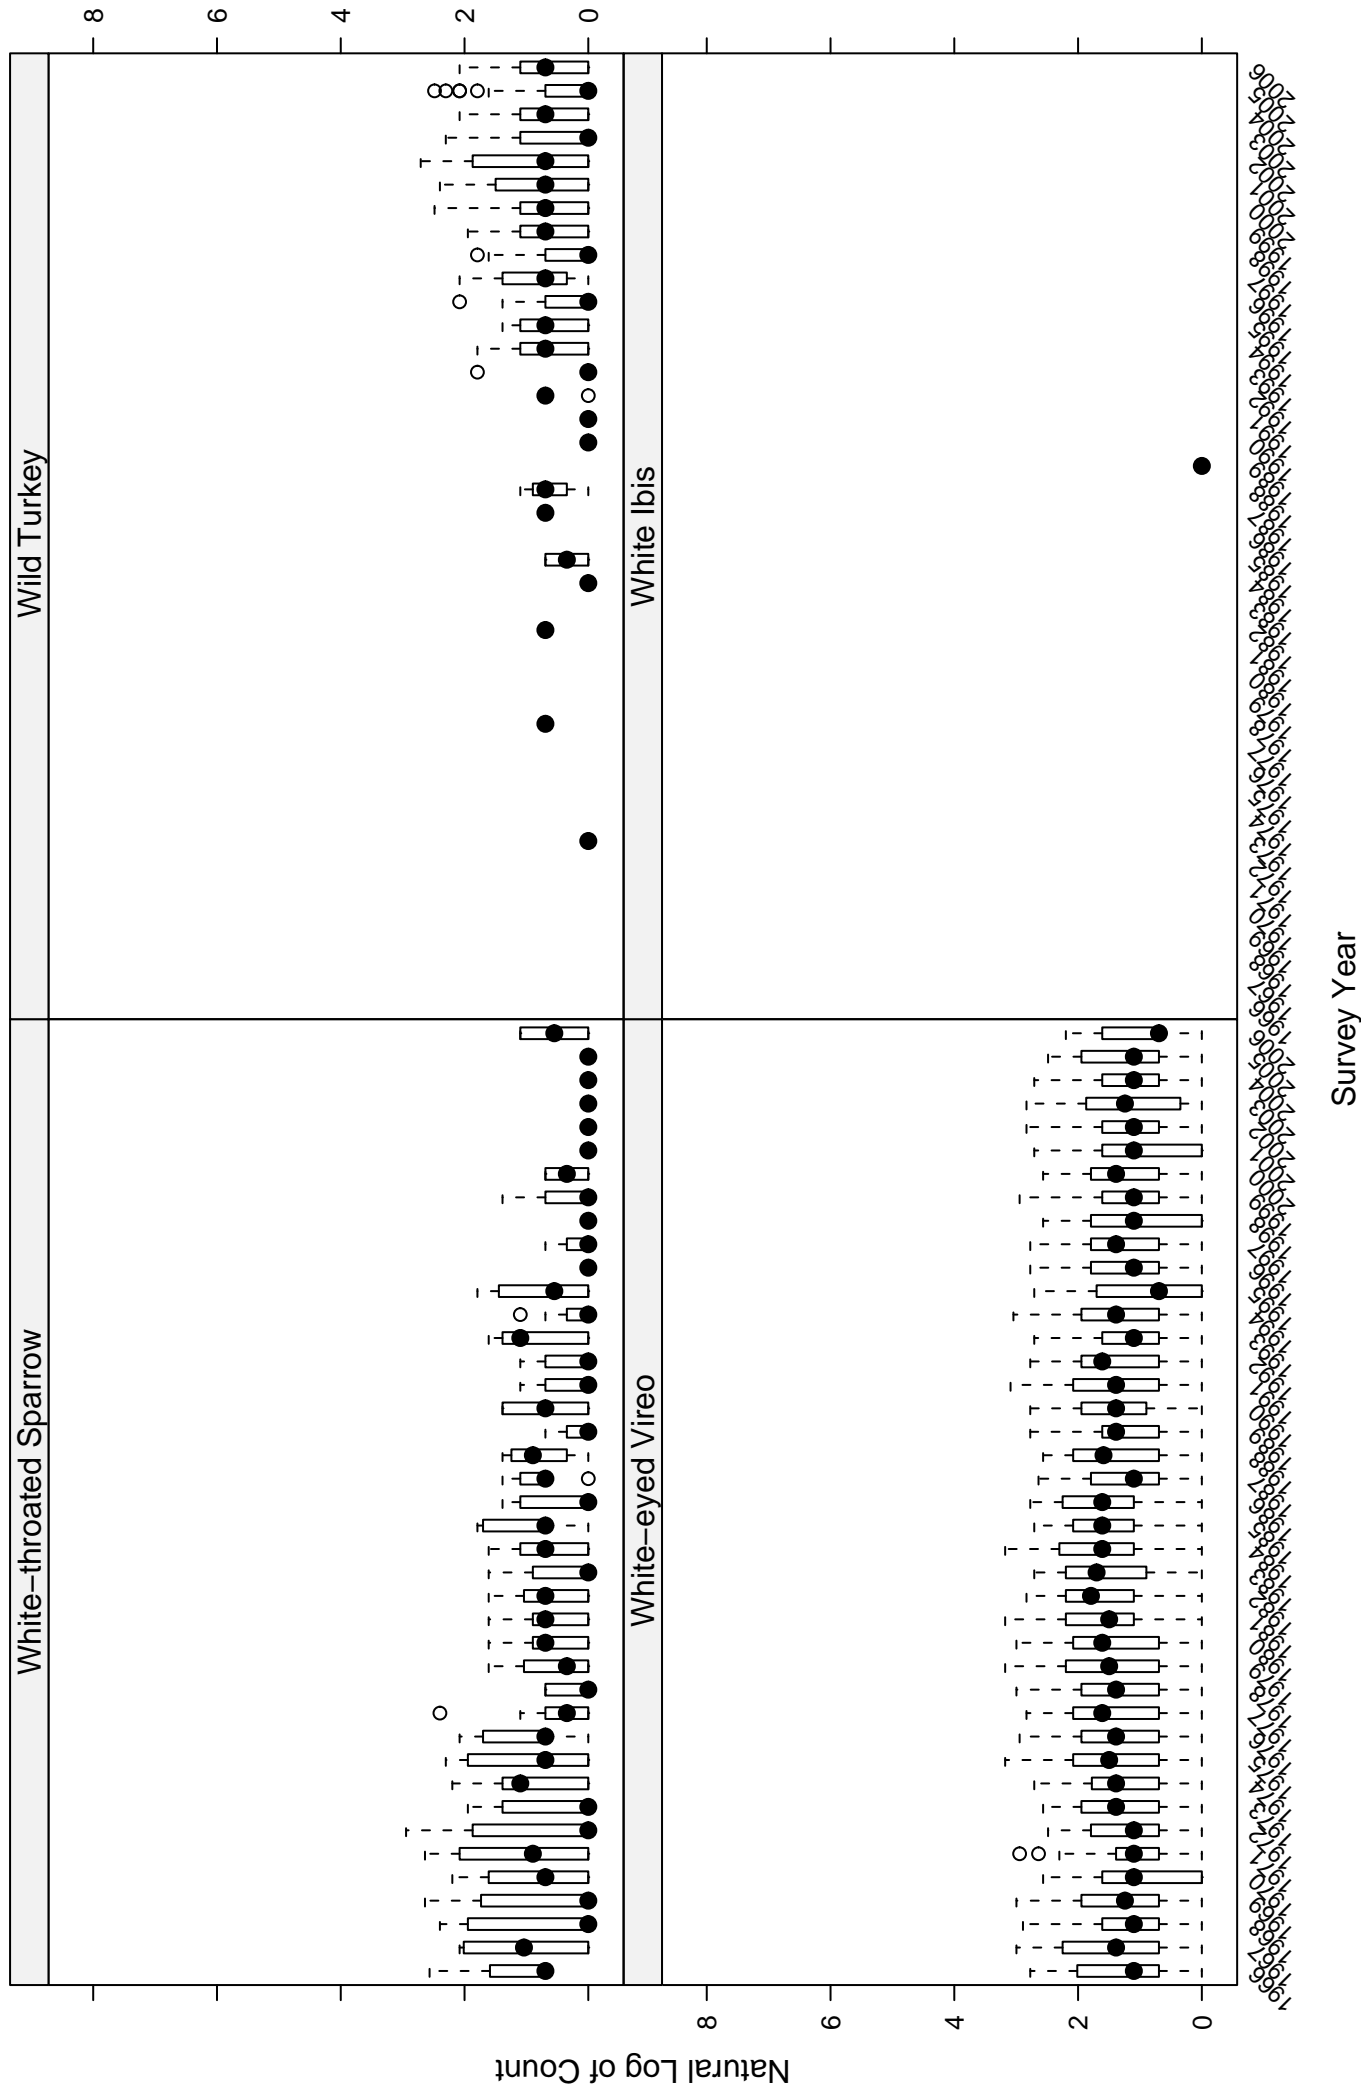

Scatter plots of species counts in the NEW ENGLAND--MID-ATLANTIC COAST BCR