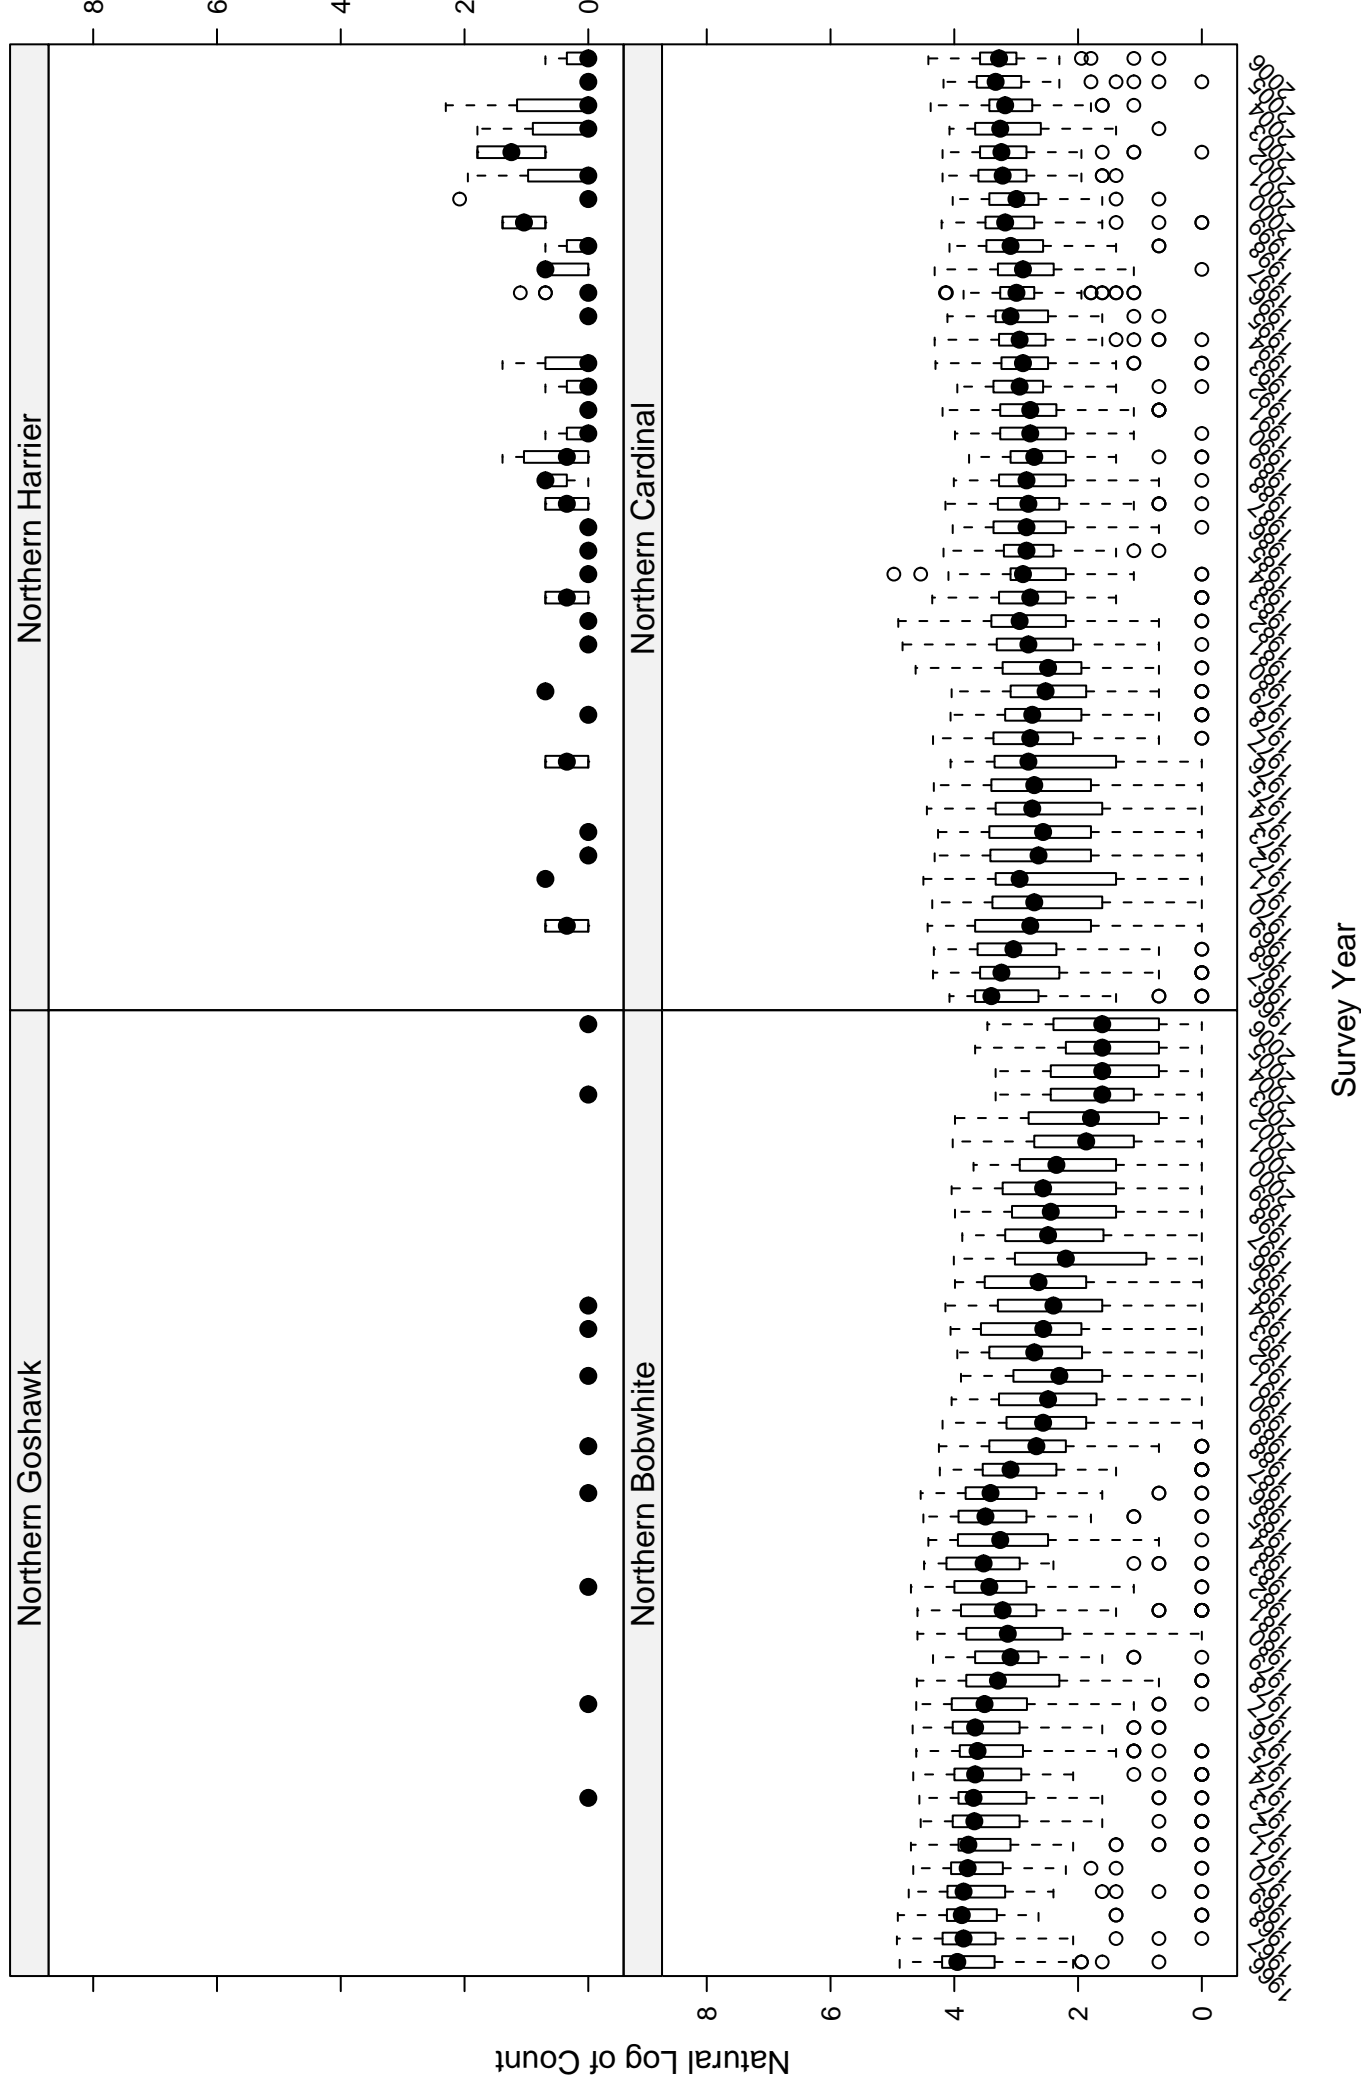

Scatter plots of species counts in the NEW ENGLAND--MID-ATLANTIC COAST BCR