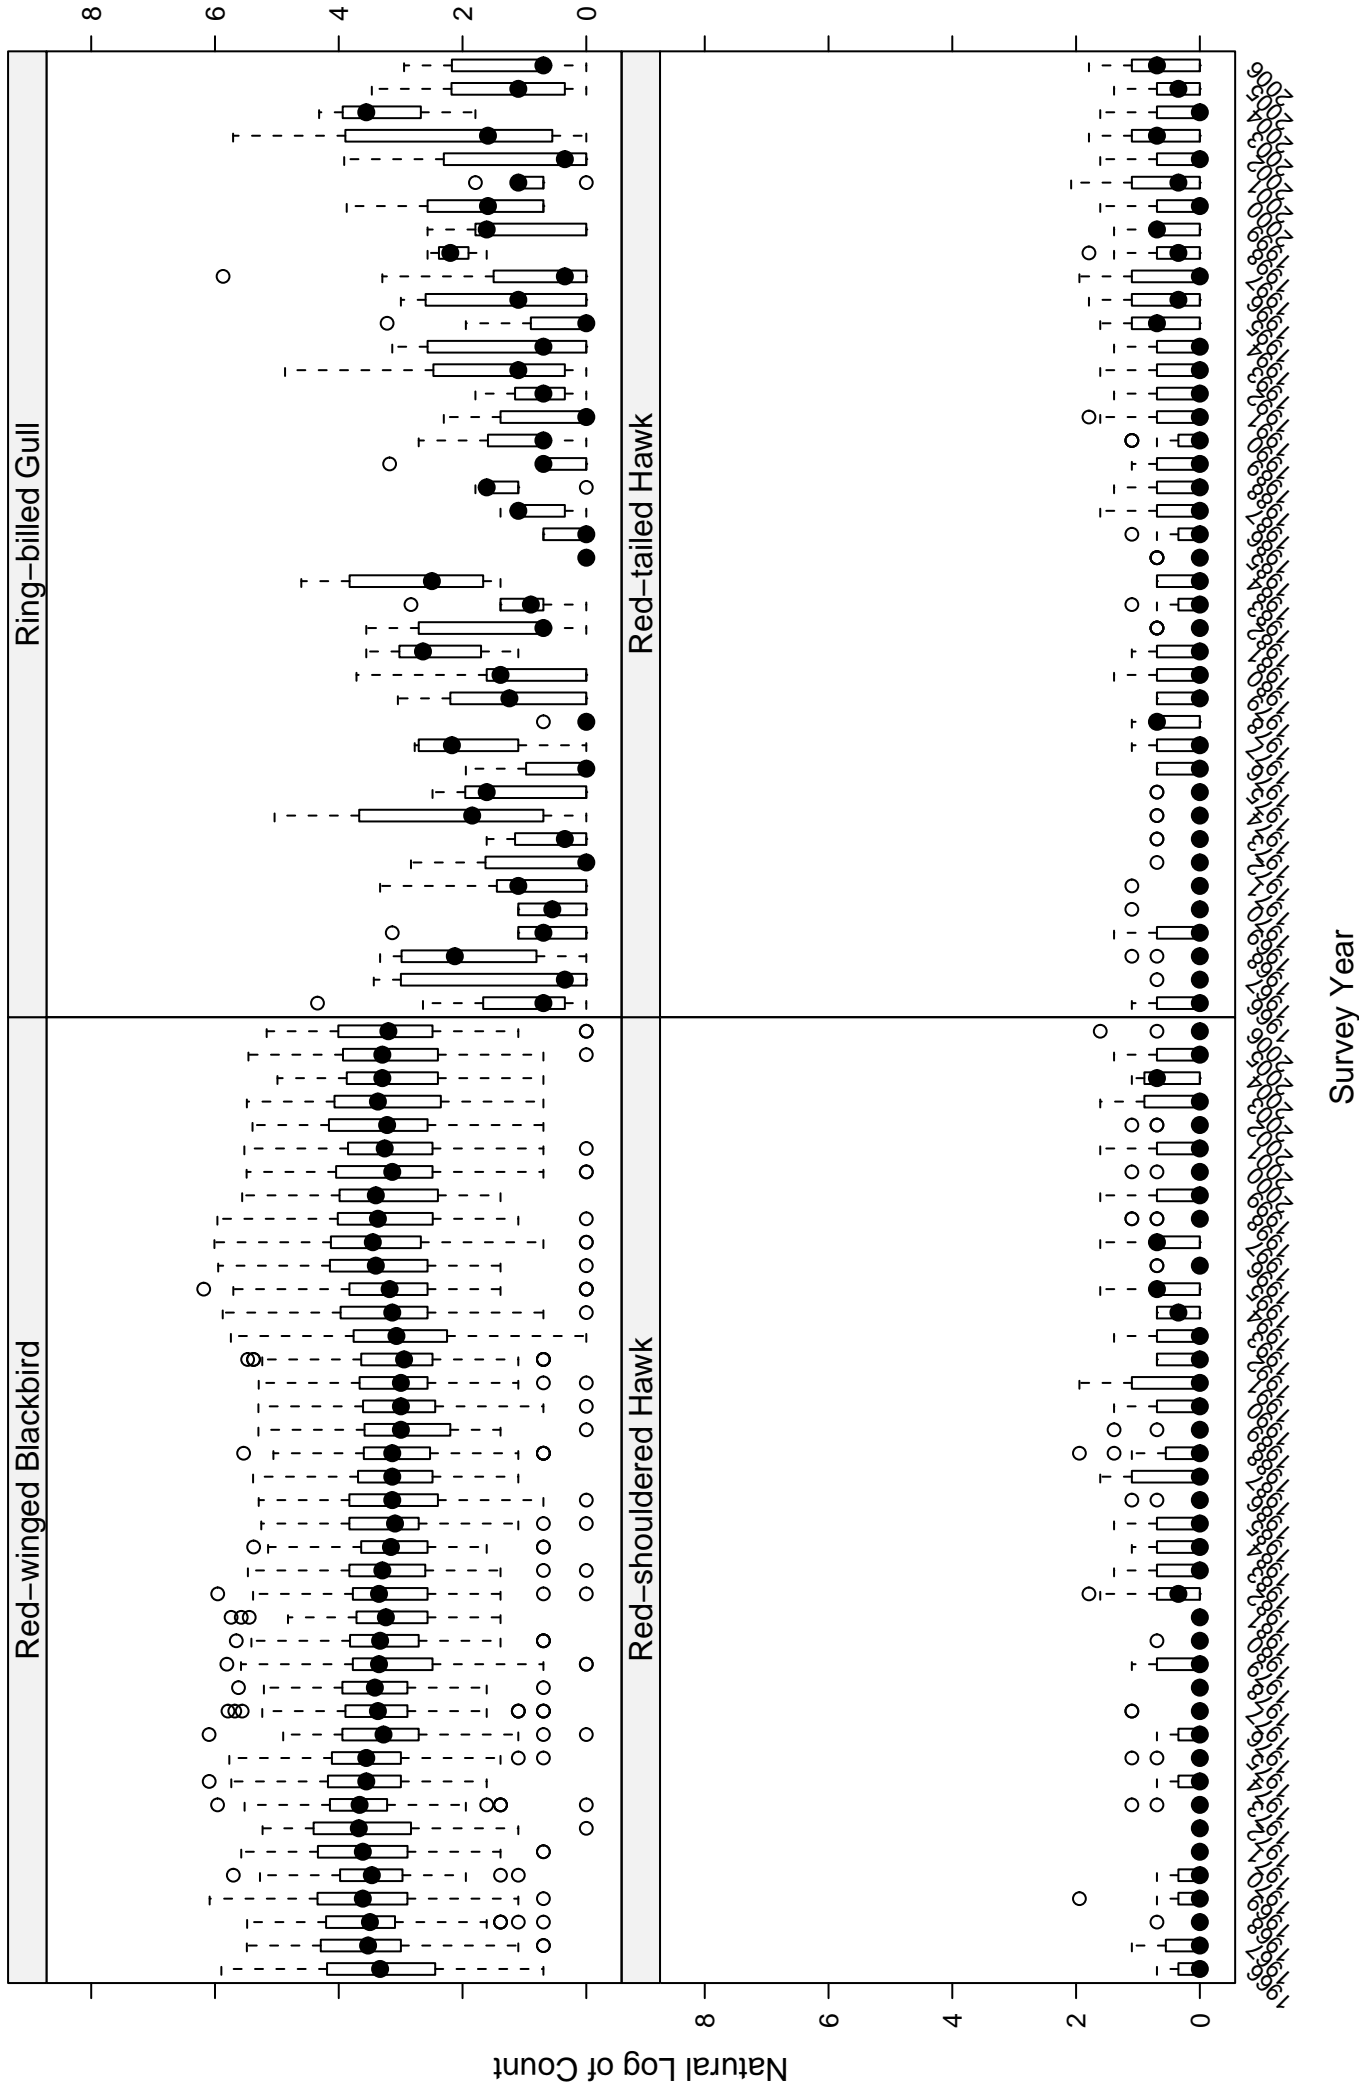

Scatter plots of species counts in the NEW ENGLAND--MID-ATLANTIC COAST BCR