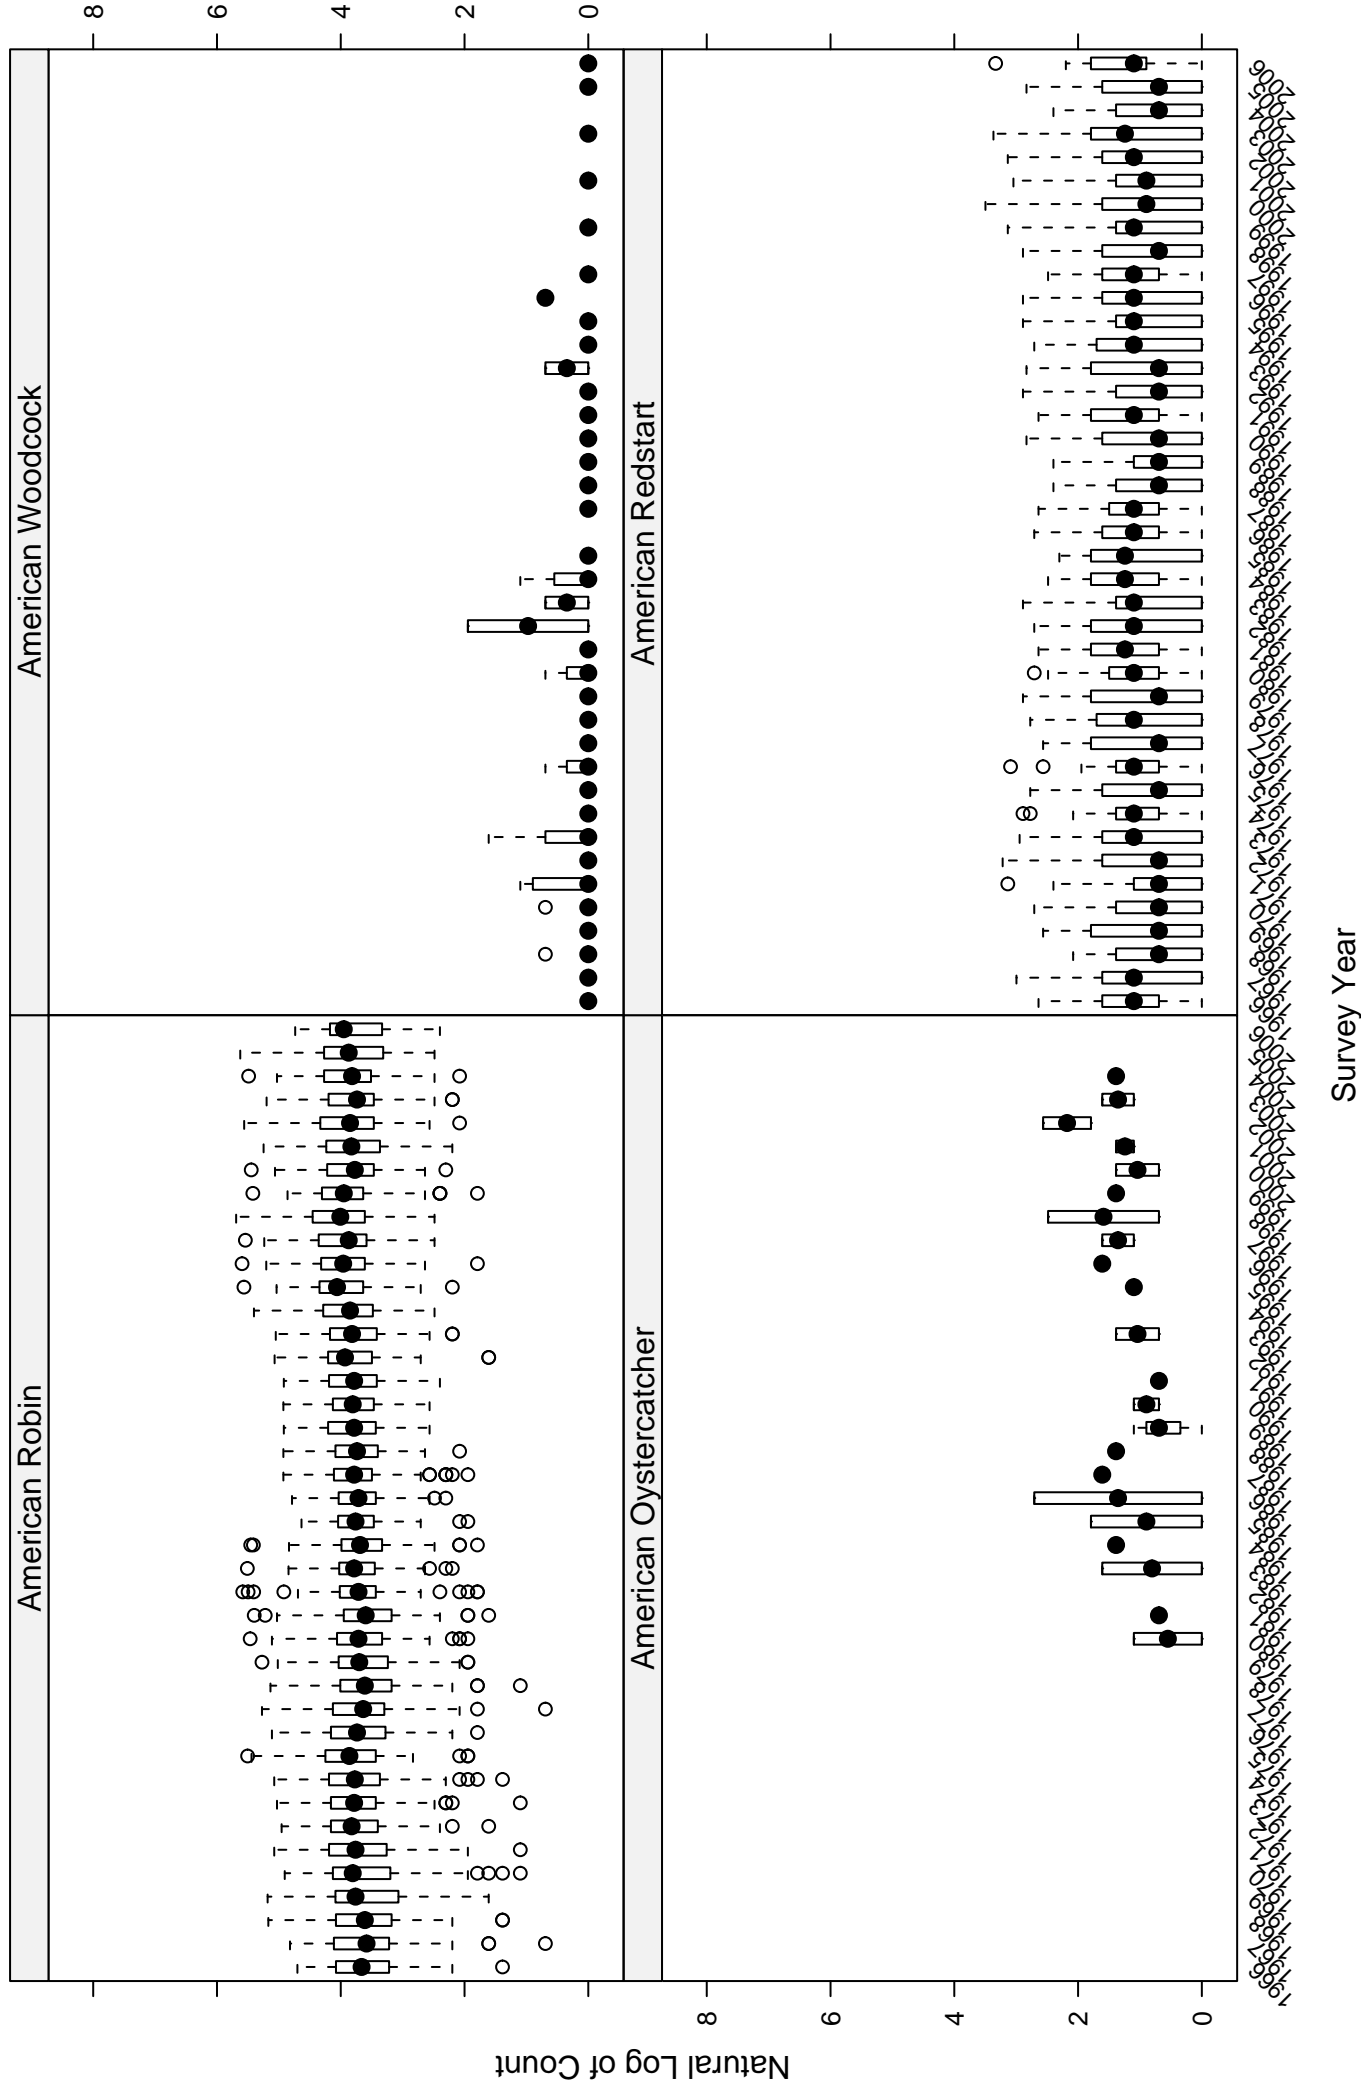

Scatter plots of species counts in the NEW ENGLAND--MID-ATLANTIC COAST BCR