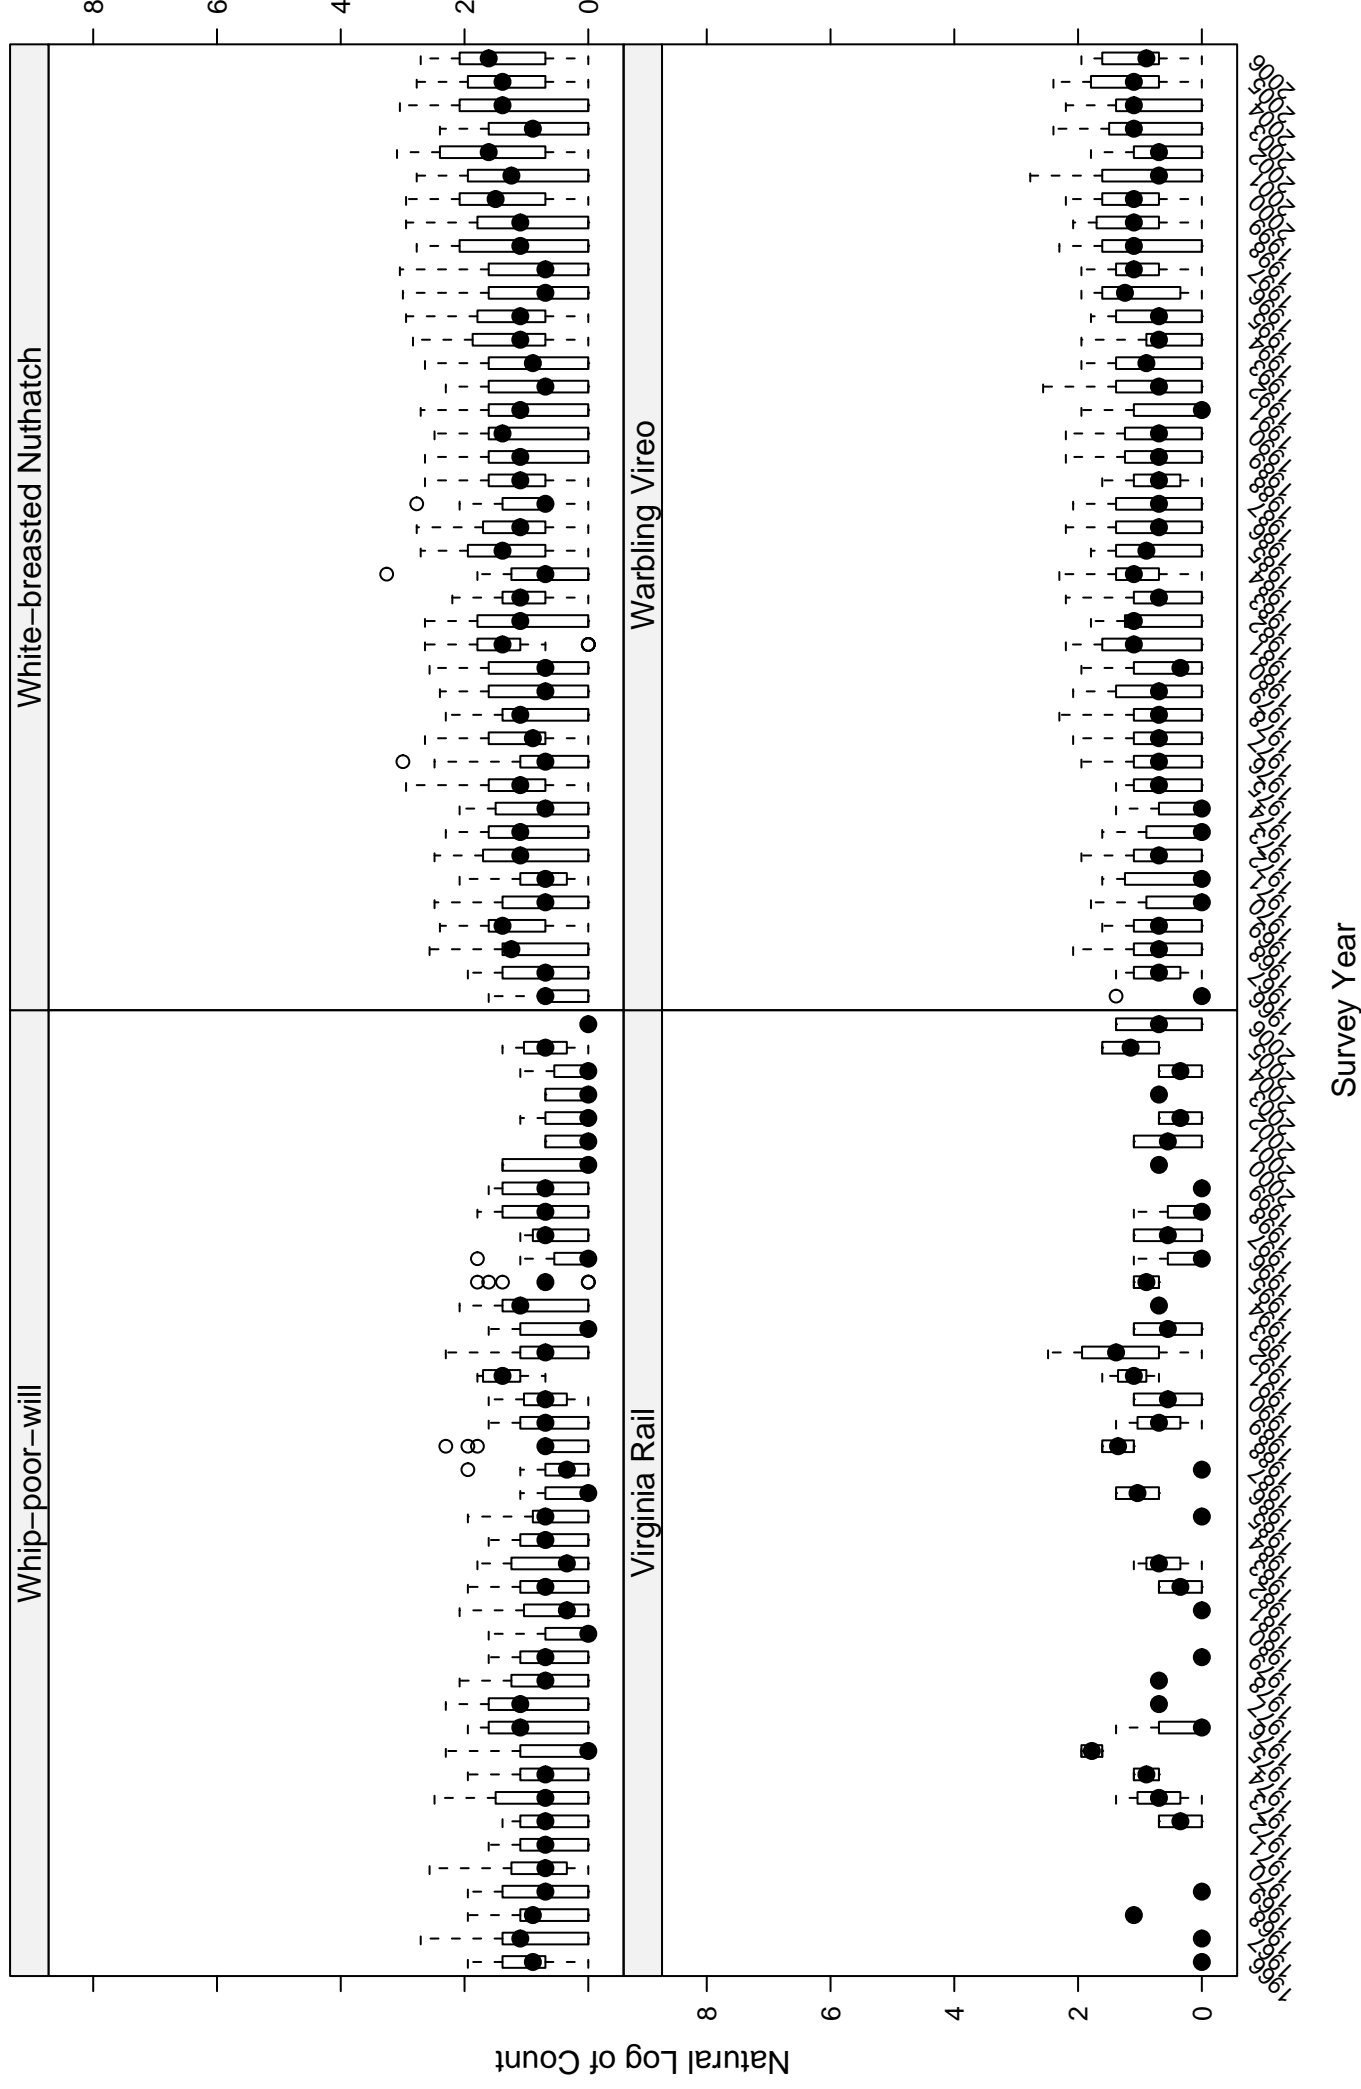

Scatter plots of species counts in the NEW ENGLAND--MID-ATLANTIC COAST BCR