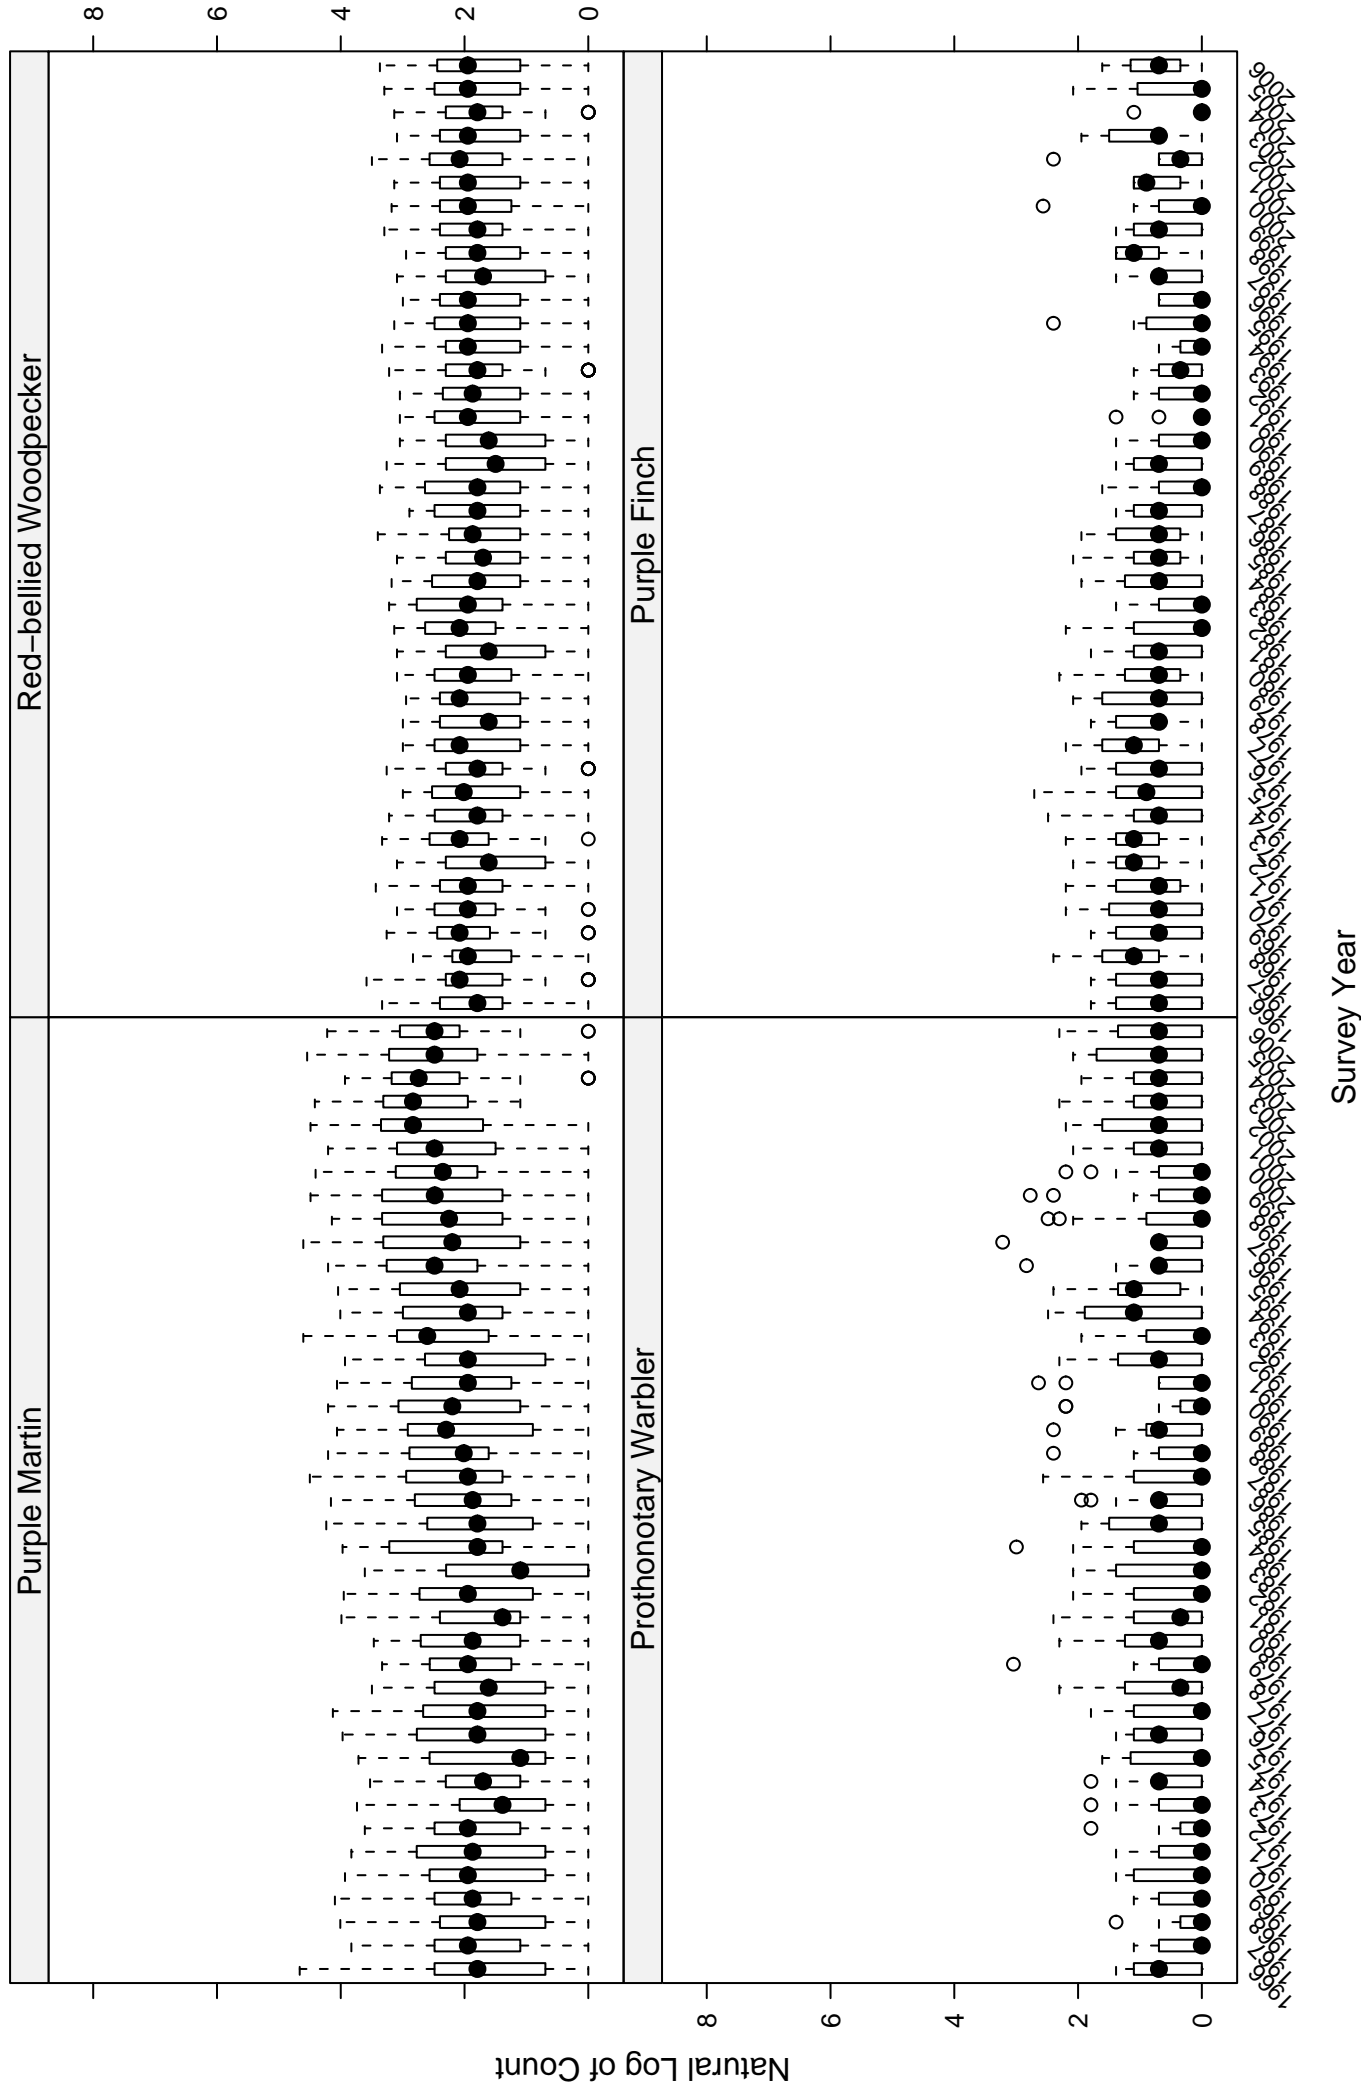

Scatter plots of species counts in the NEW ENGLAND--MID-ATLANTIC COAST BCR