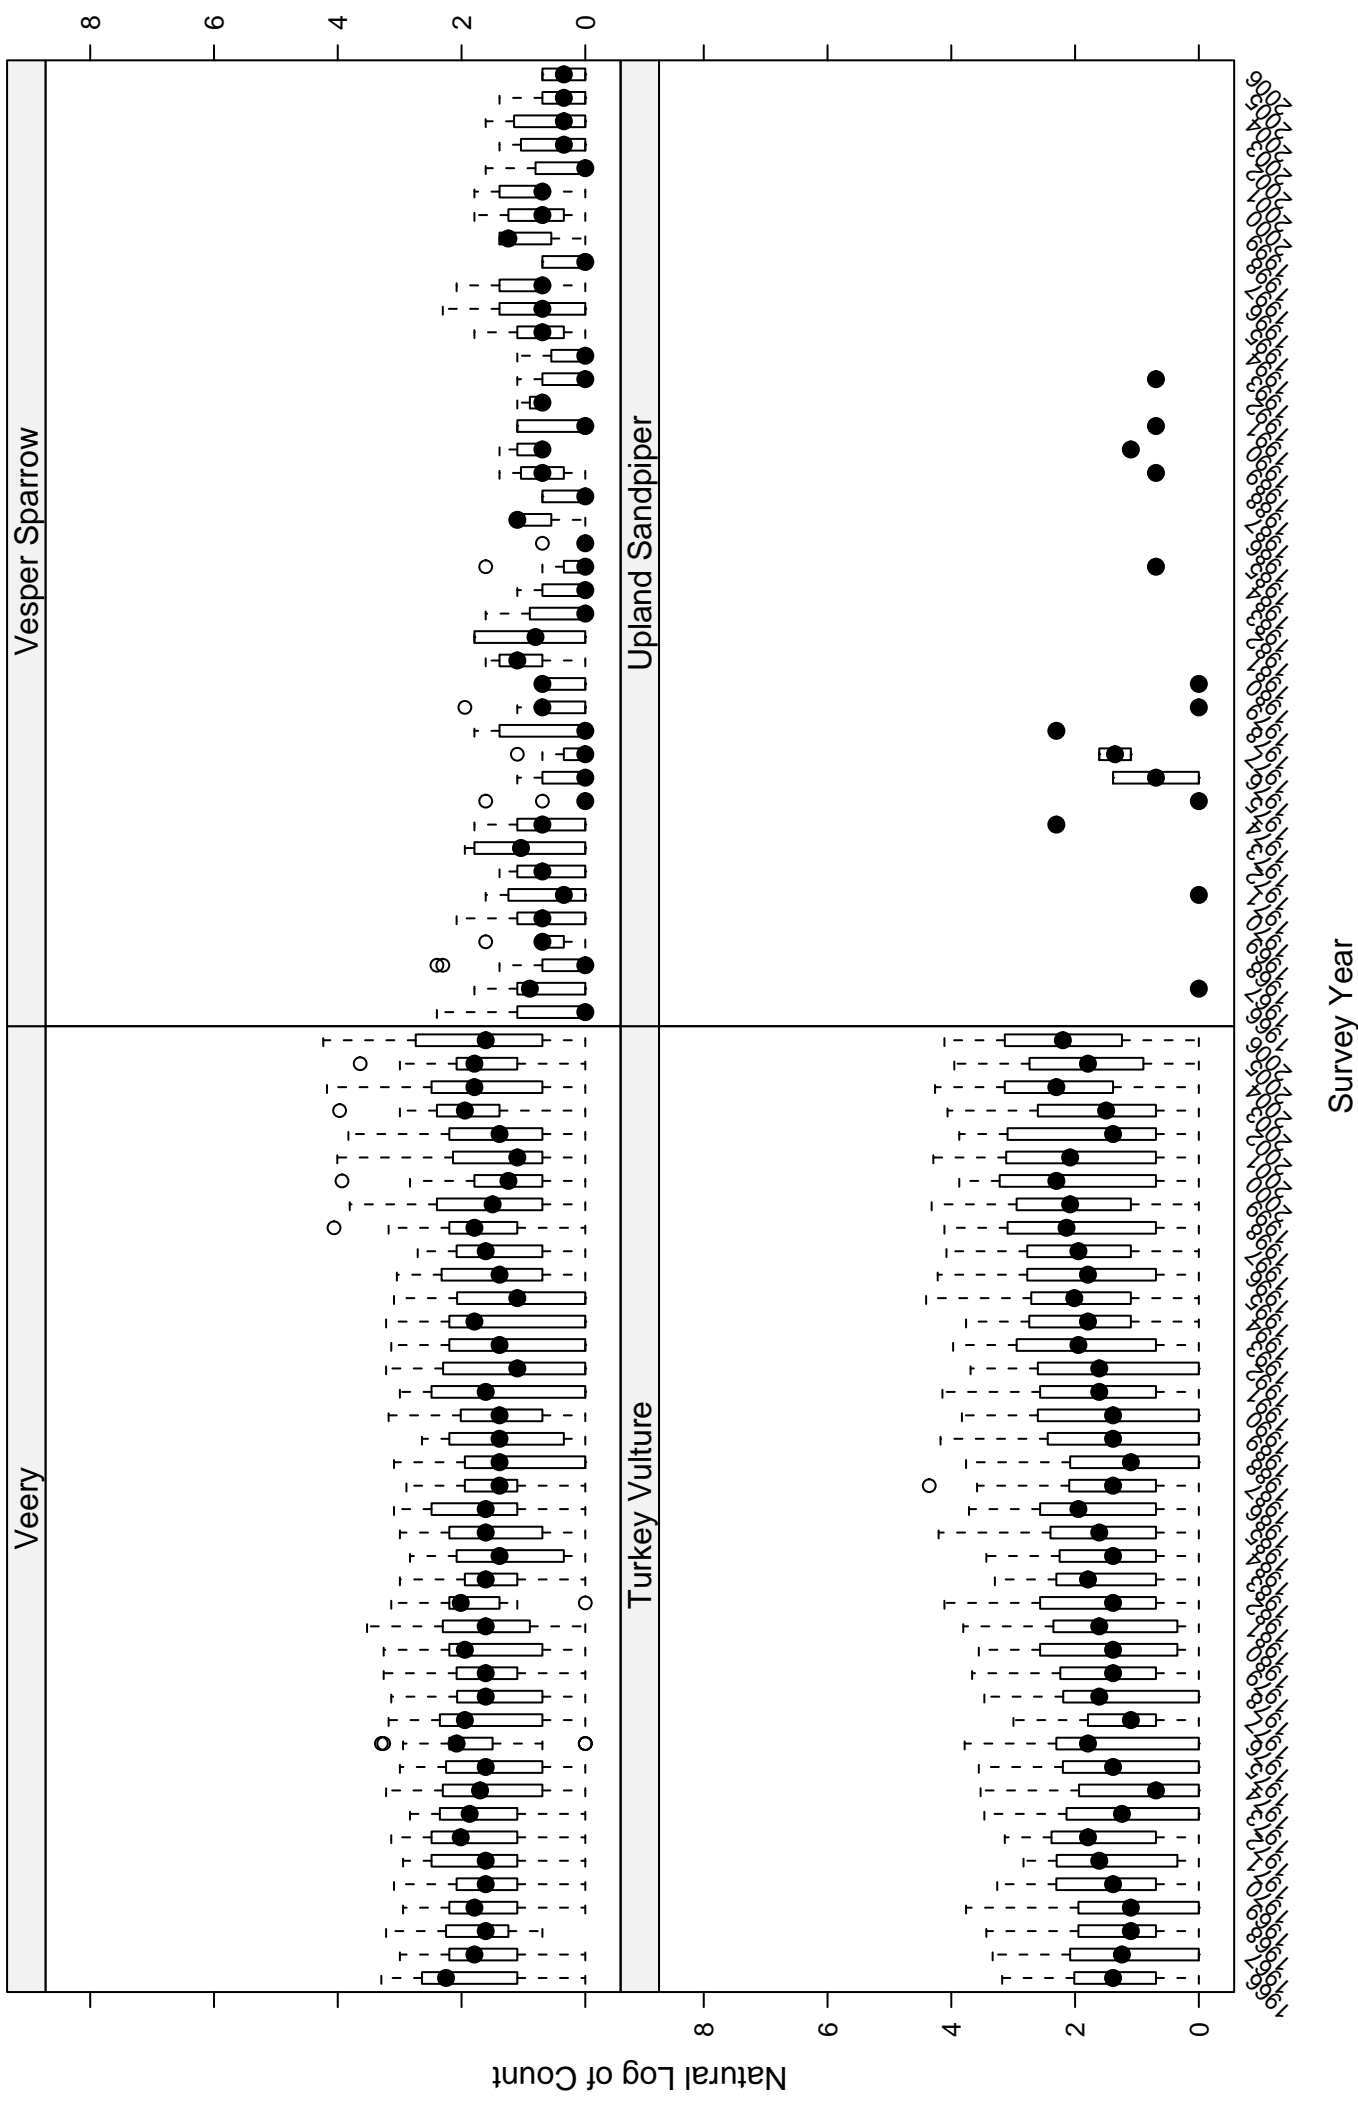

Scatter plots of species counts in the NEW ENGLAND--MID-ATLANTIC COAST BCR