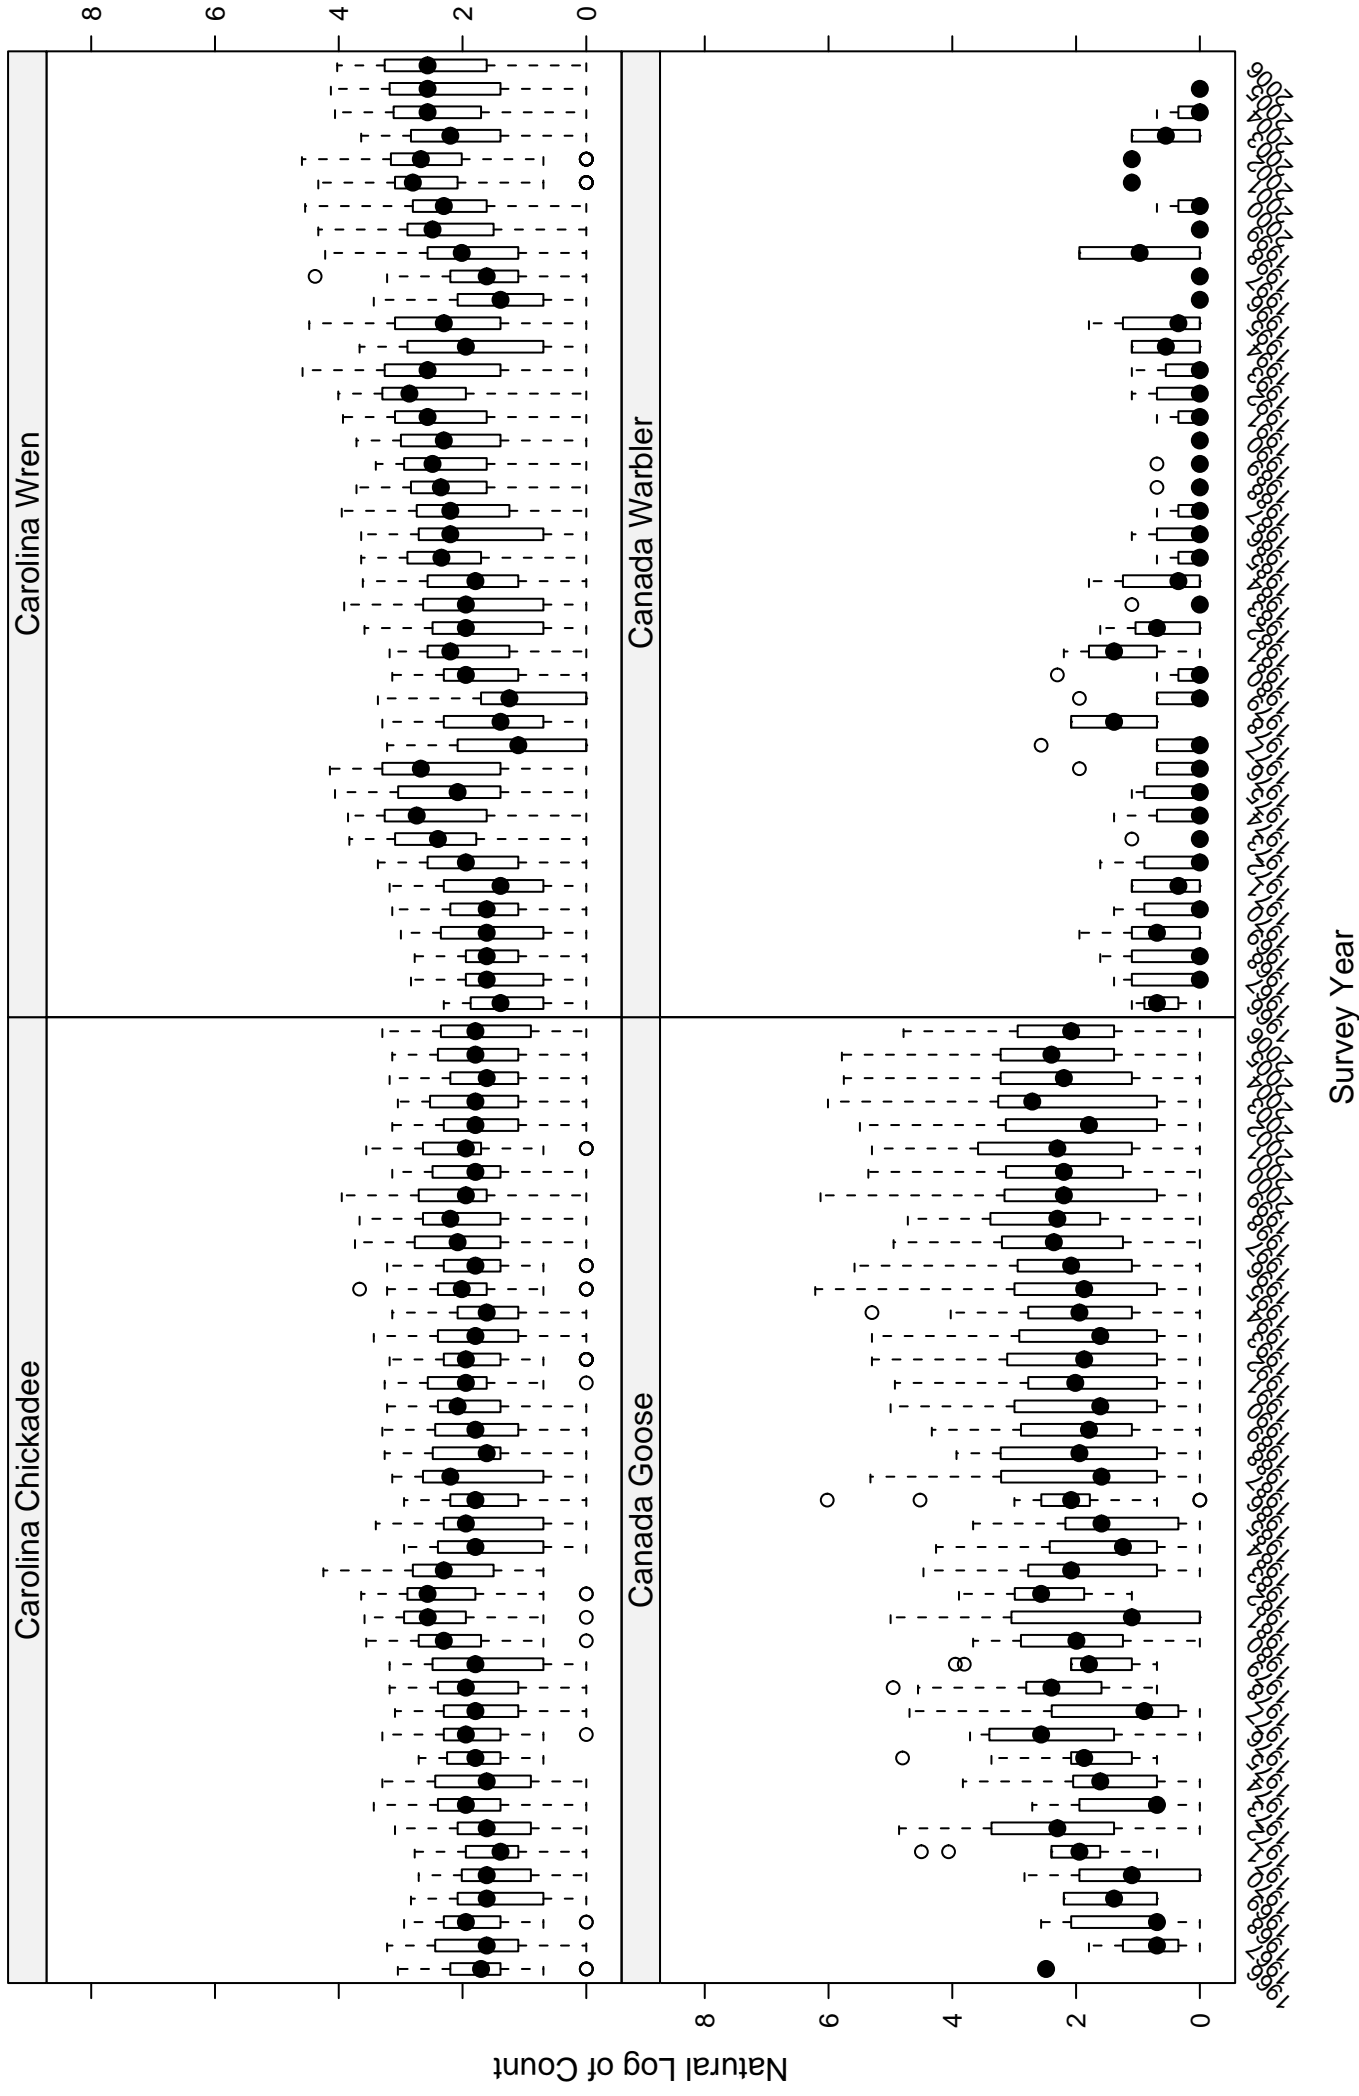

Scatter plots of species counts in the NEW ENGLAND--MID-ATLANTIC COAST BCR