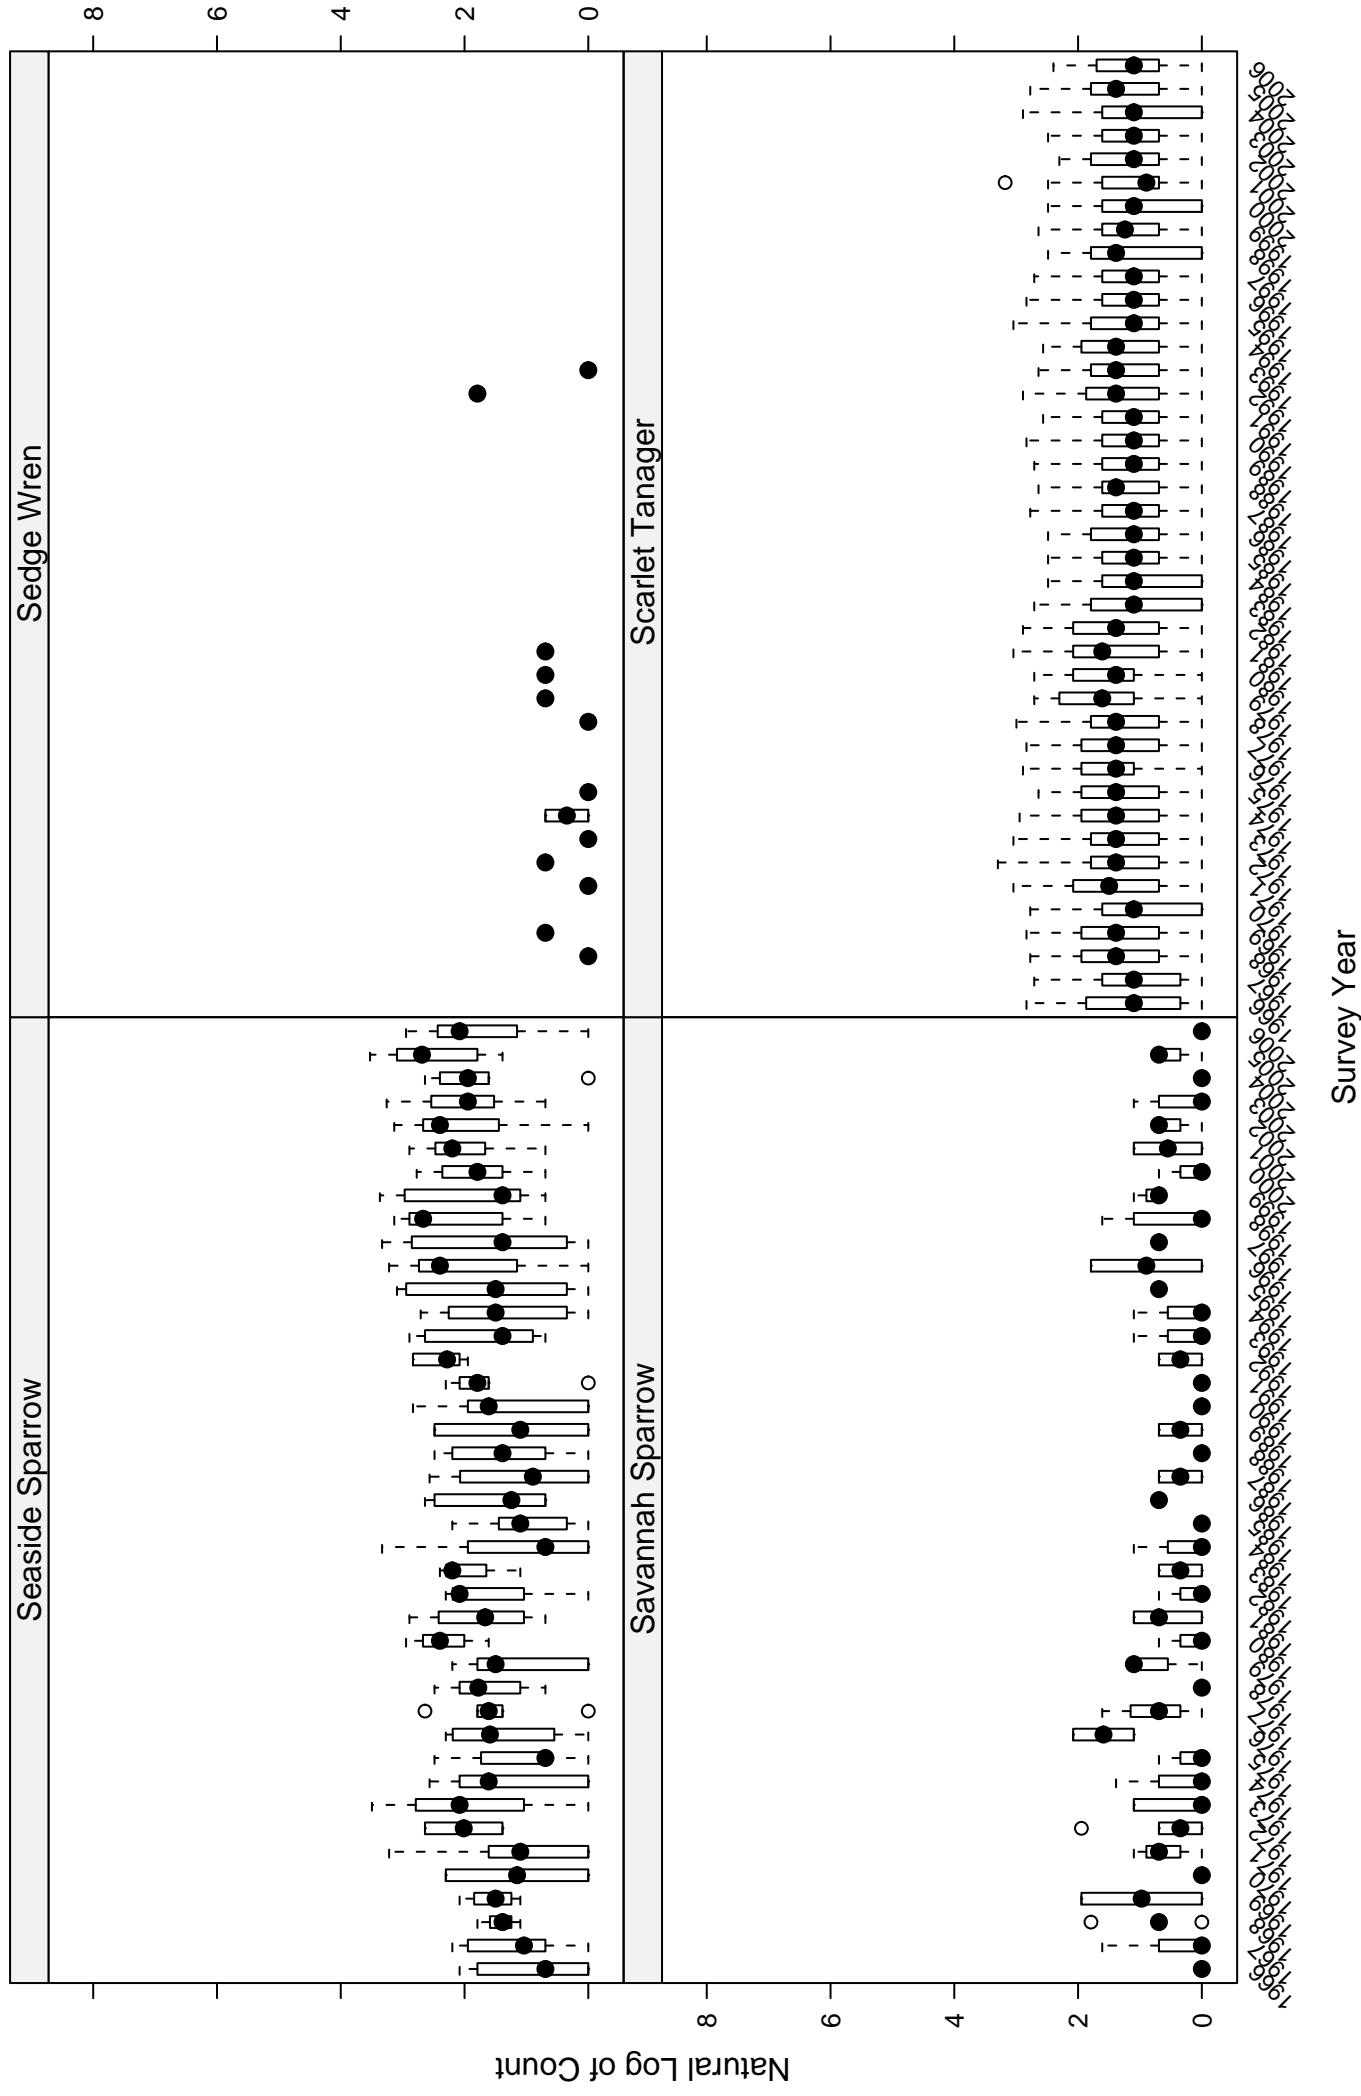

Scatter plots of species counts in the NEW ENGLAND--MID-ATLANTIC COAST BCR