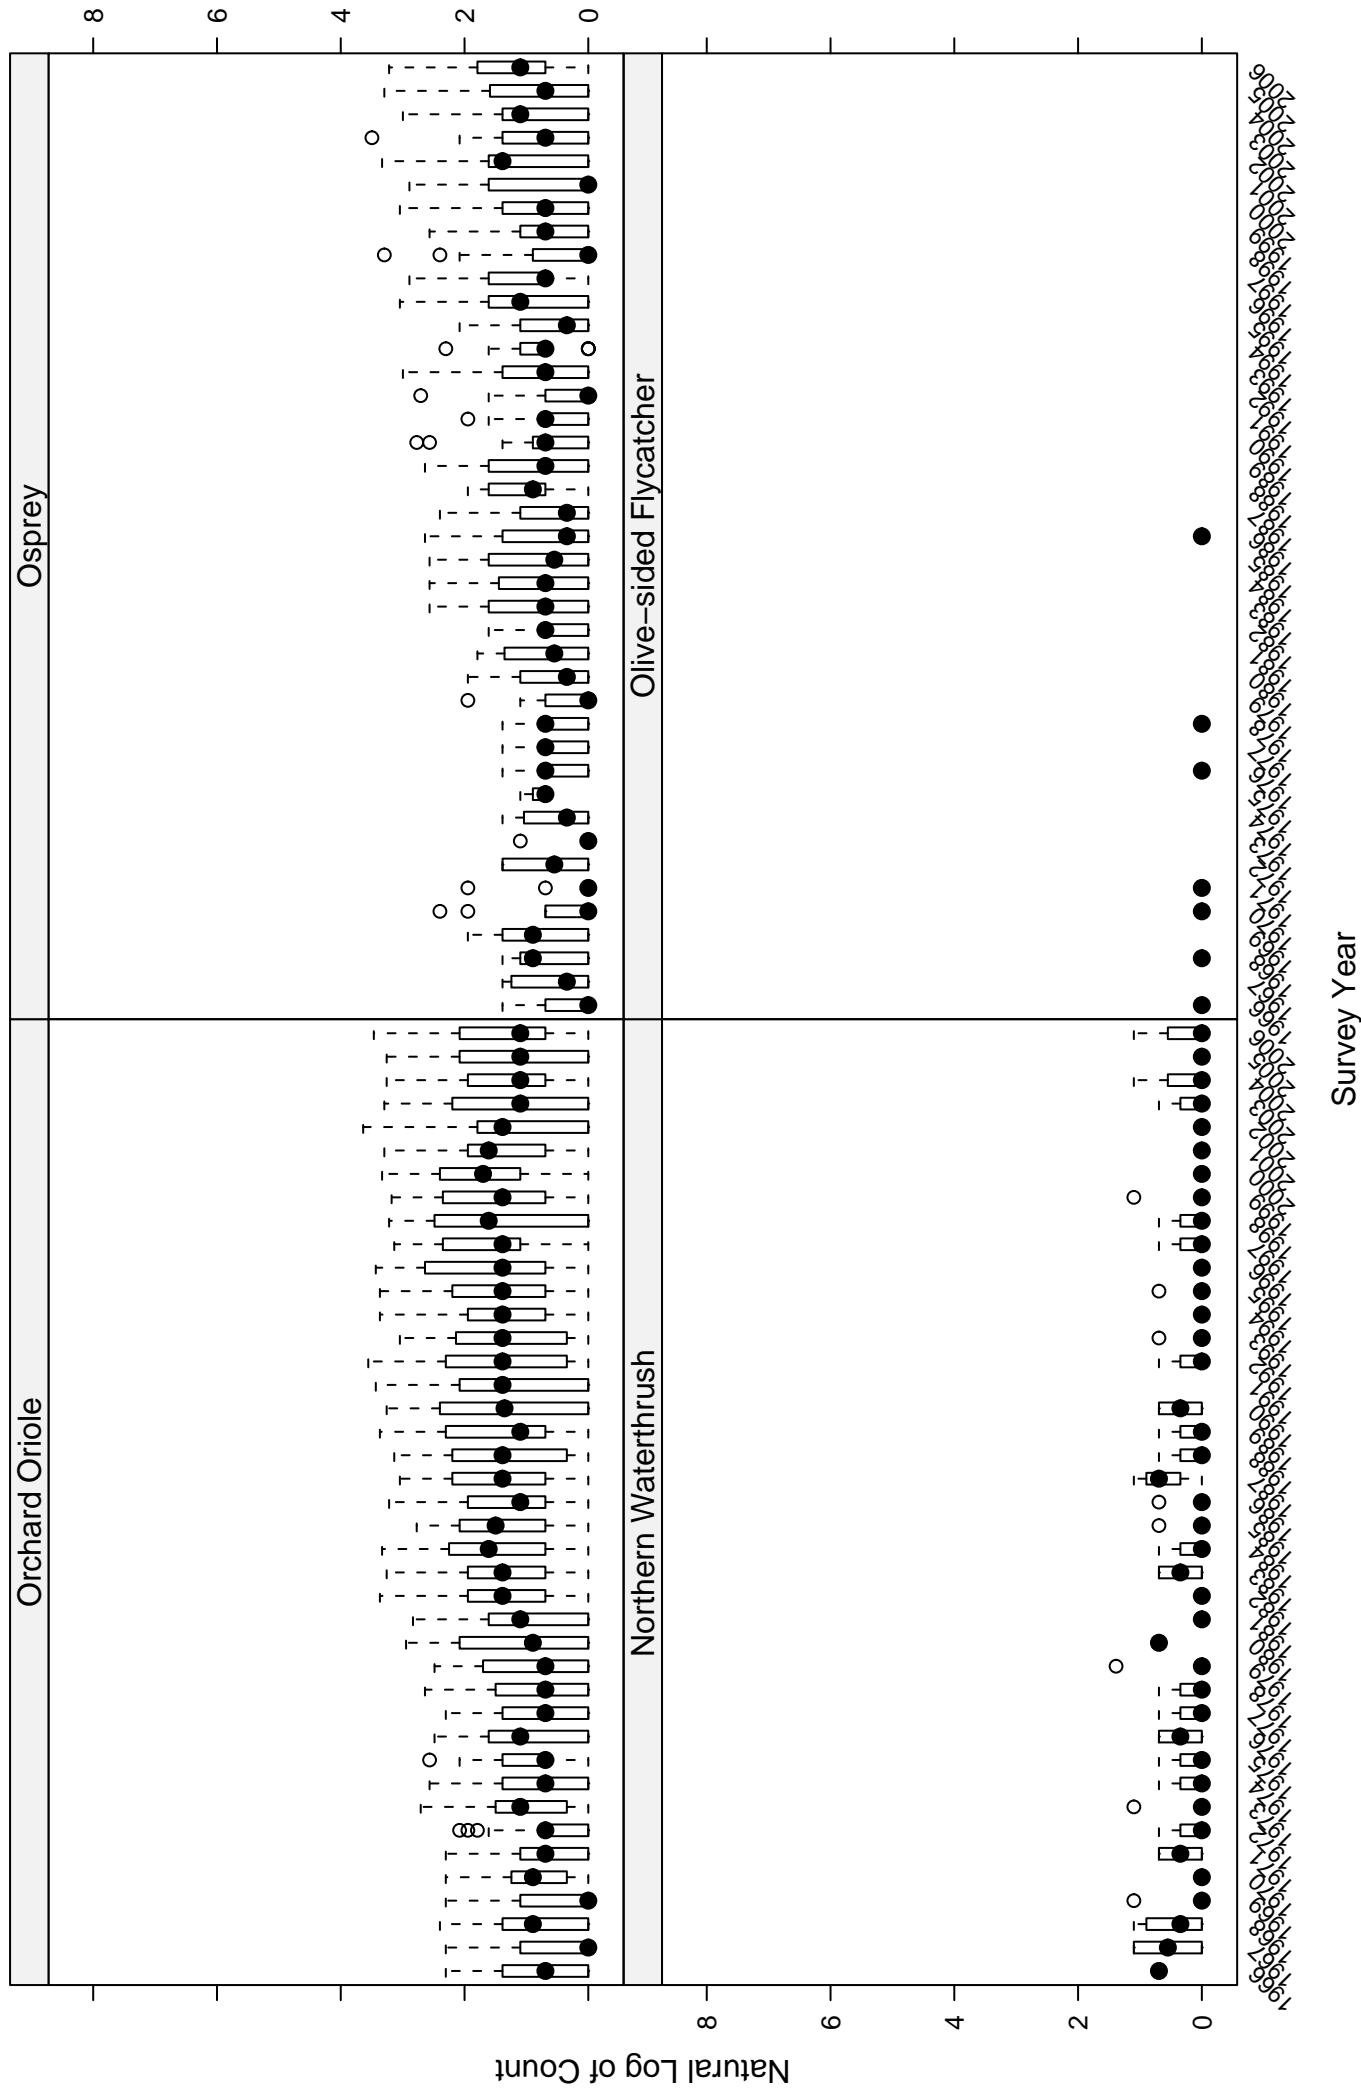

Scatter plots of species counts in the NEW ENGLAND--MID-ATLANTIC COAST BCR

Survey Year