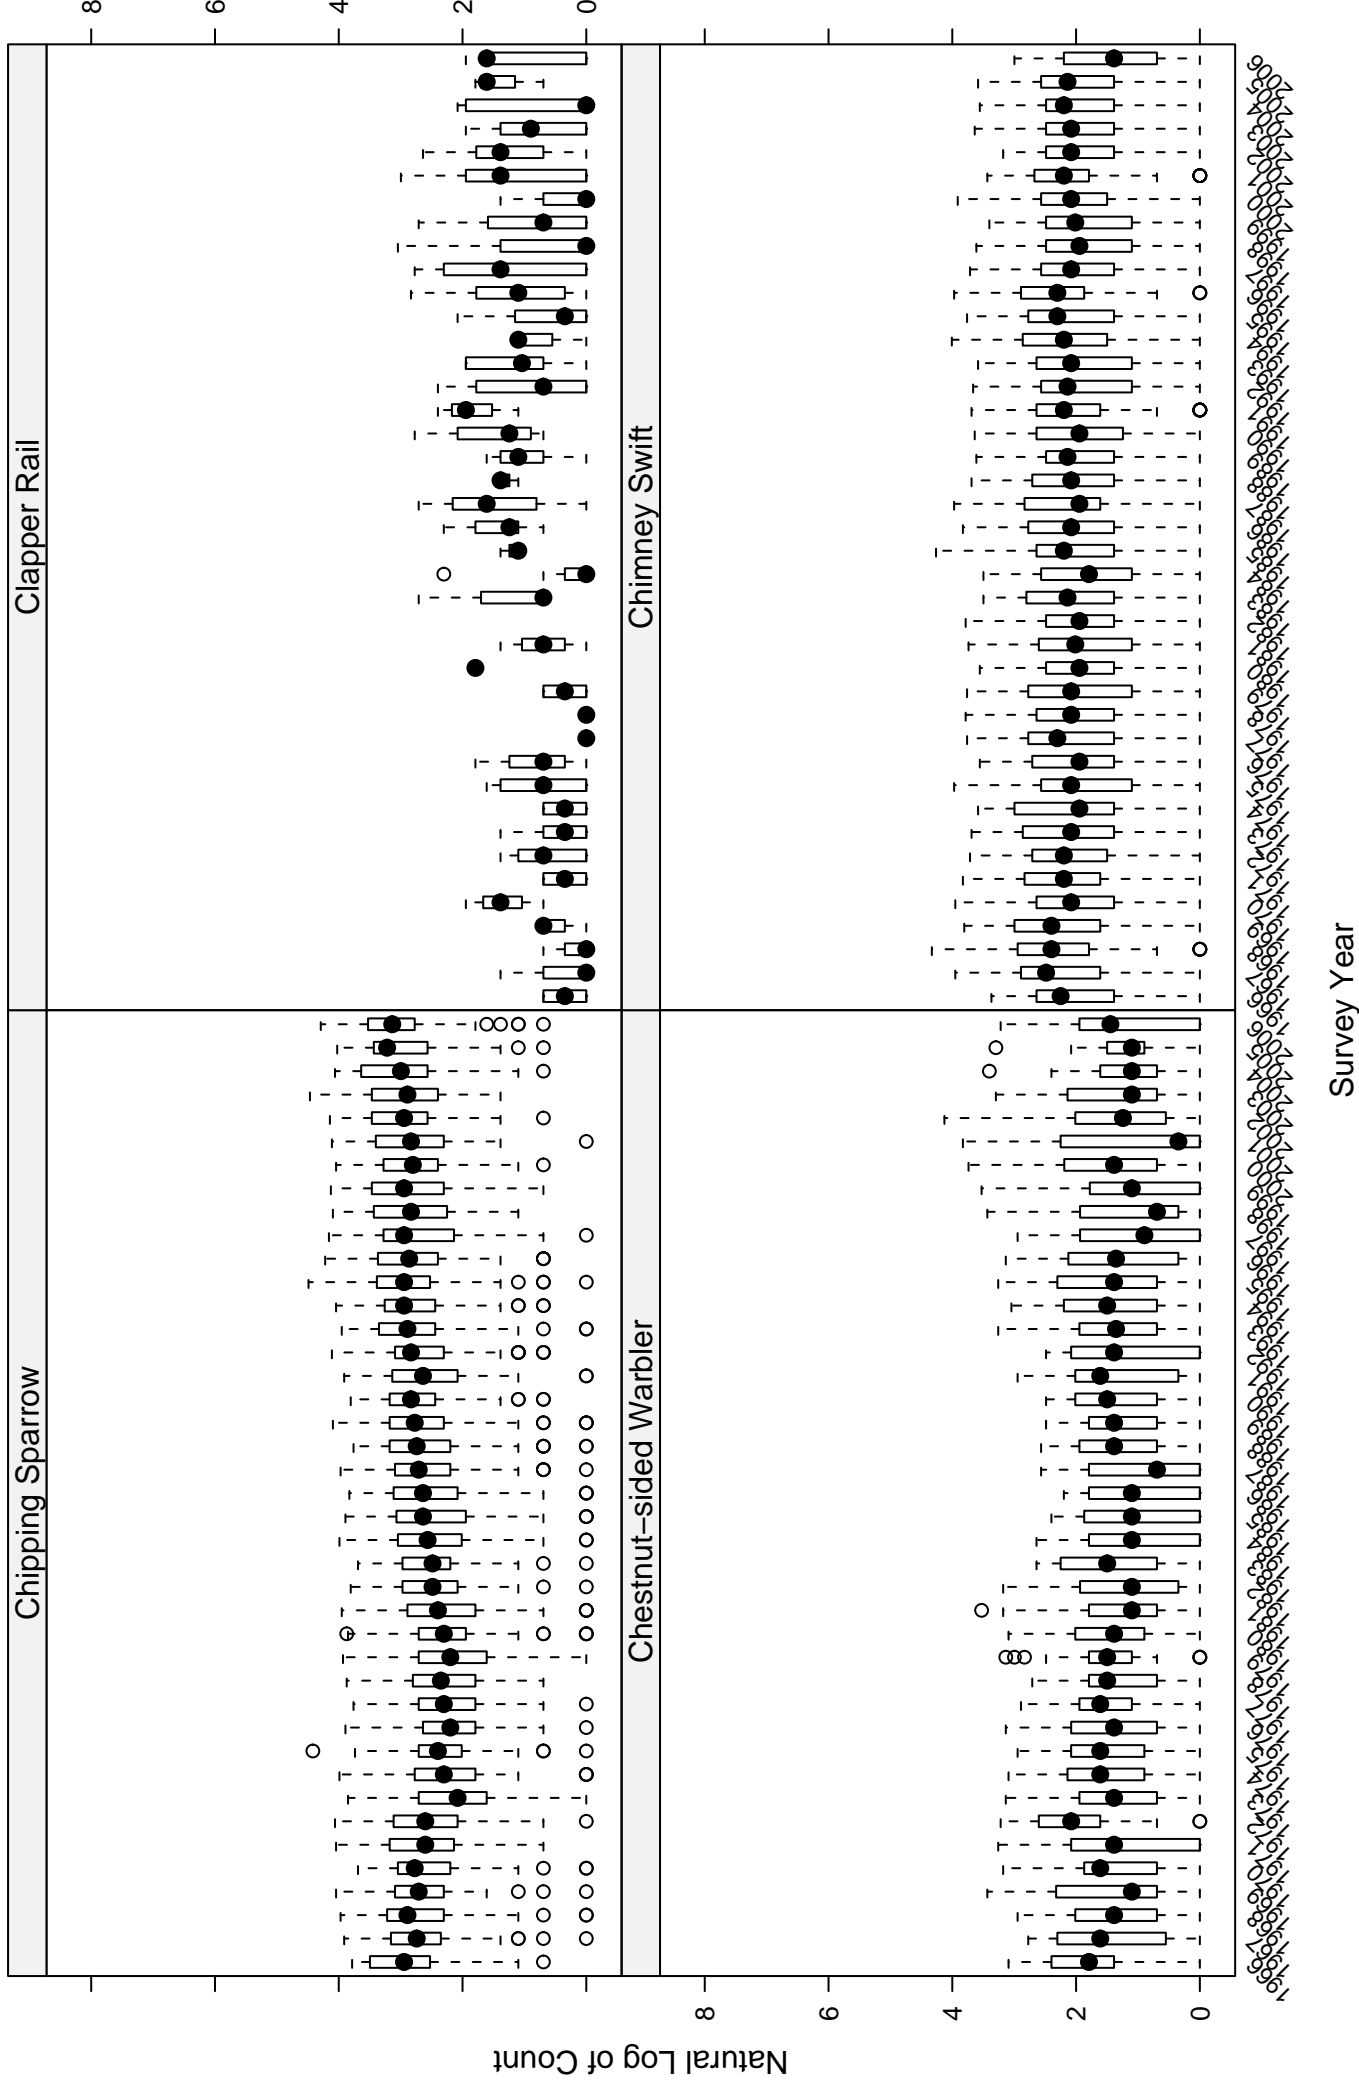

Scatter plots of species counts in the NEW ENGLAND--MID-ATLANTIC COAST BCR