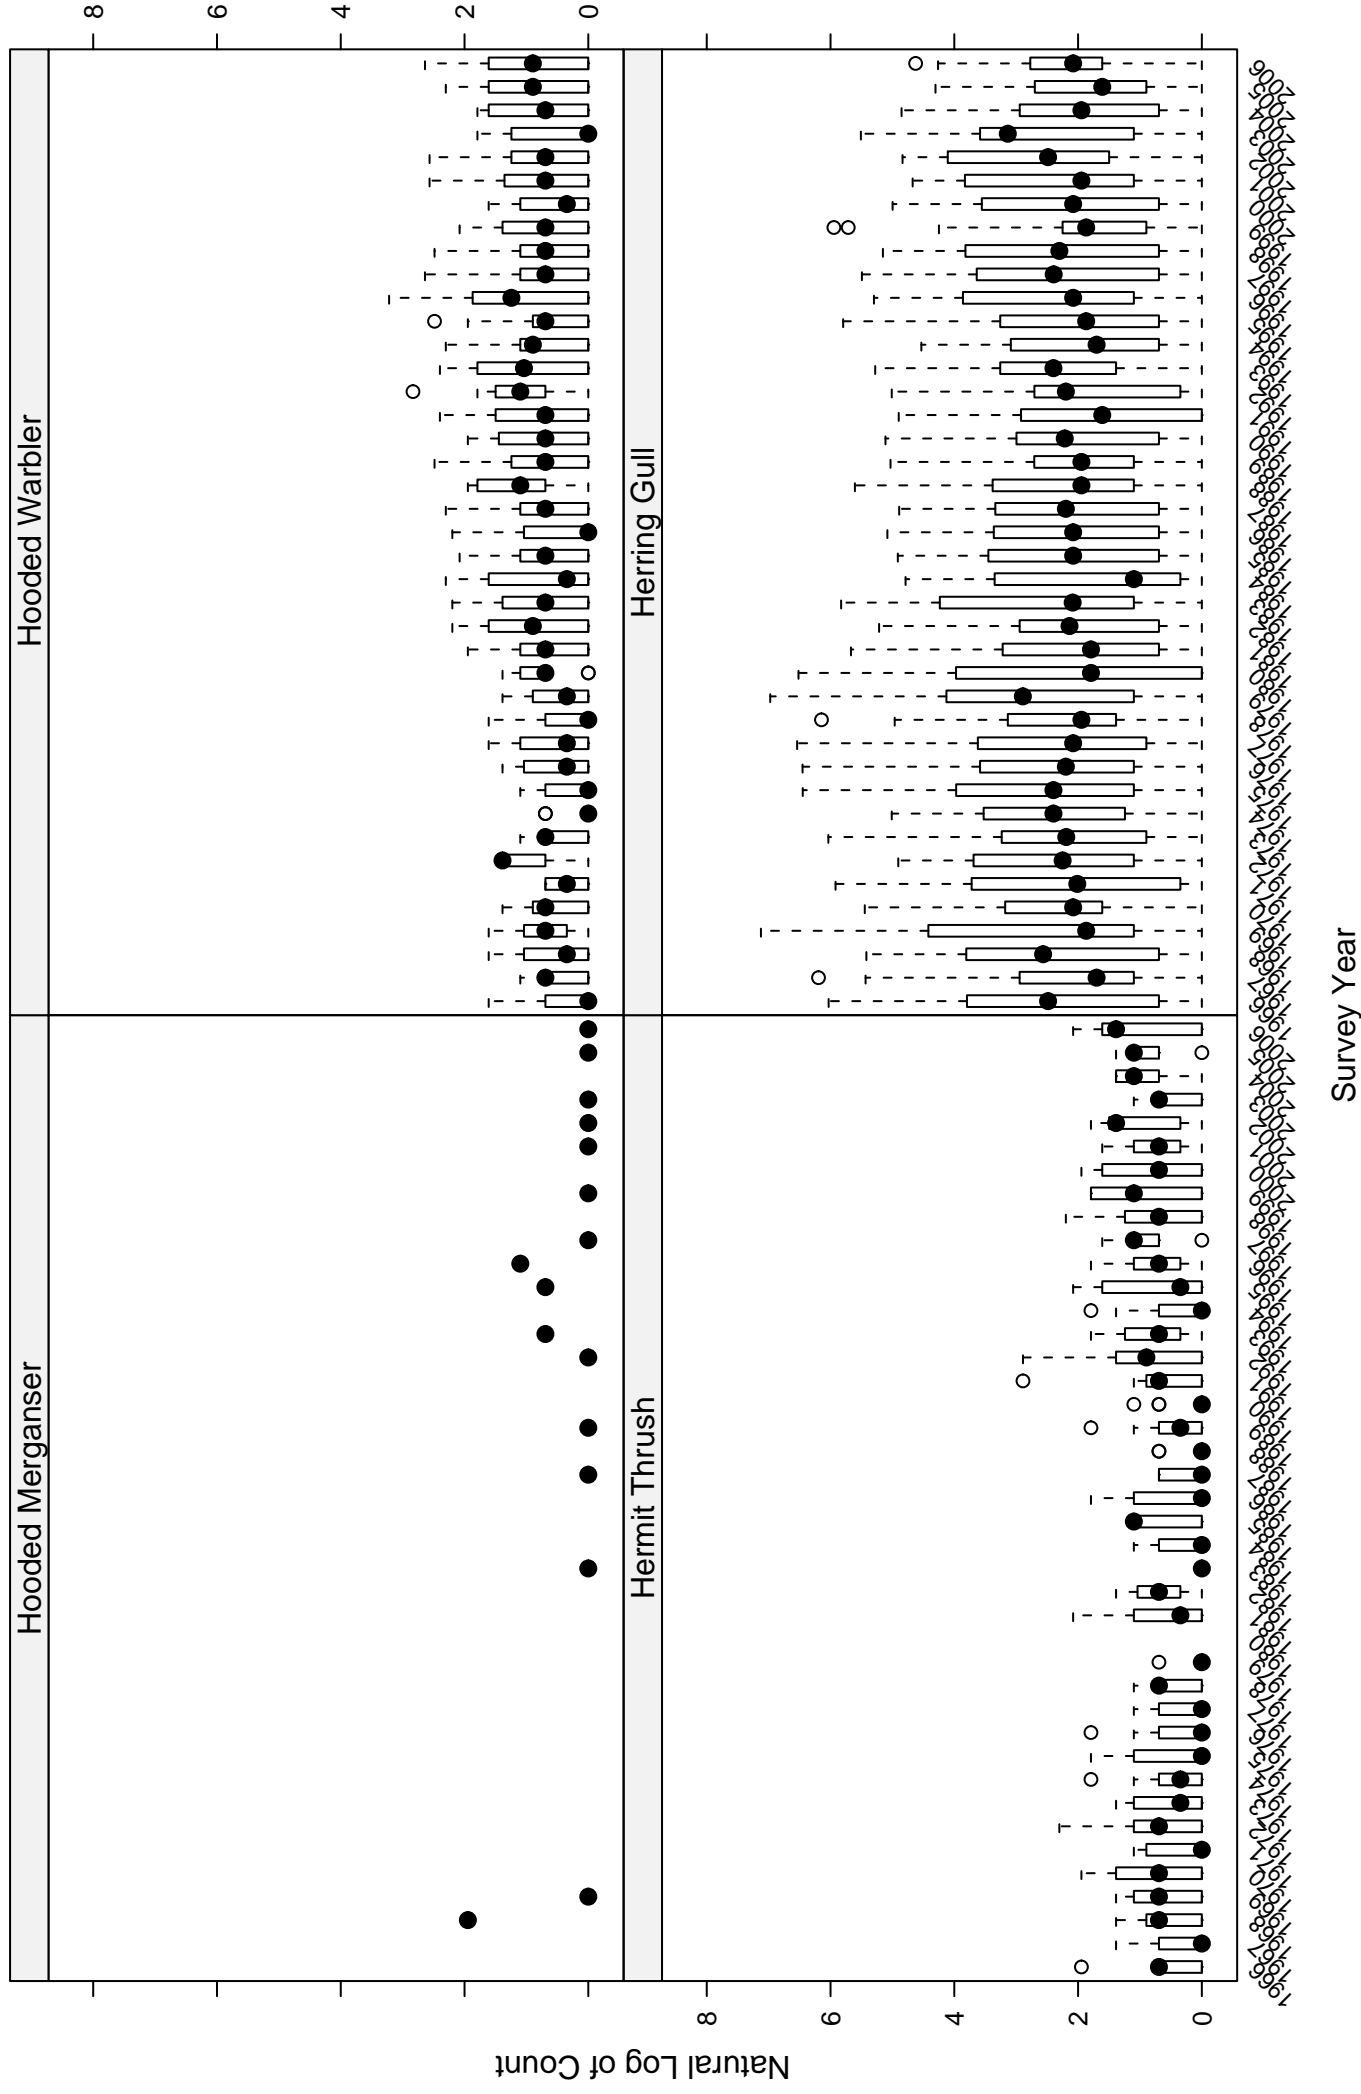

Scatter plots of species counts in the NEW ENGLAND--MID-ATLANTIC COAST BCR