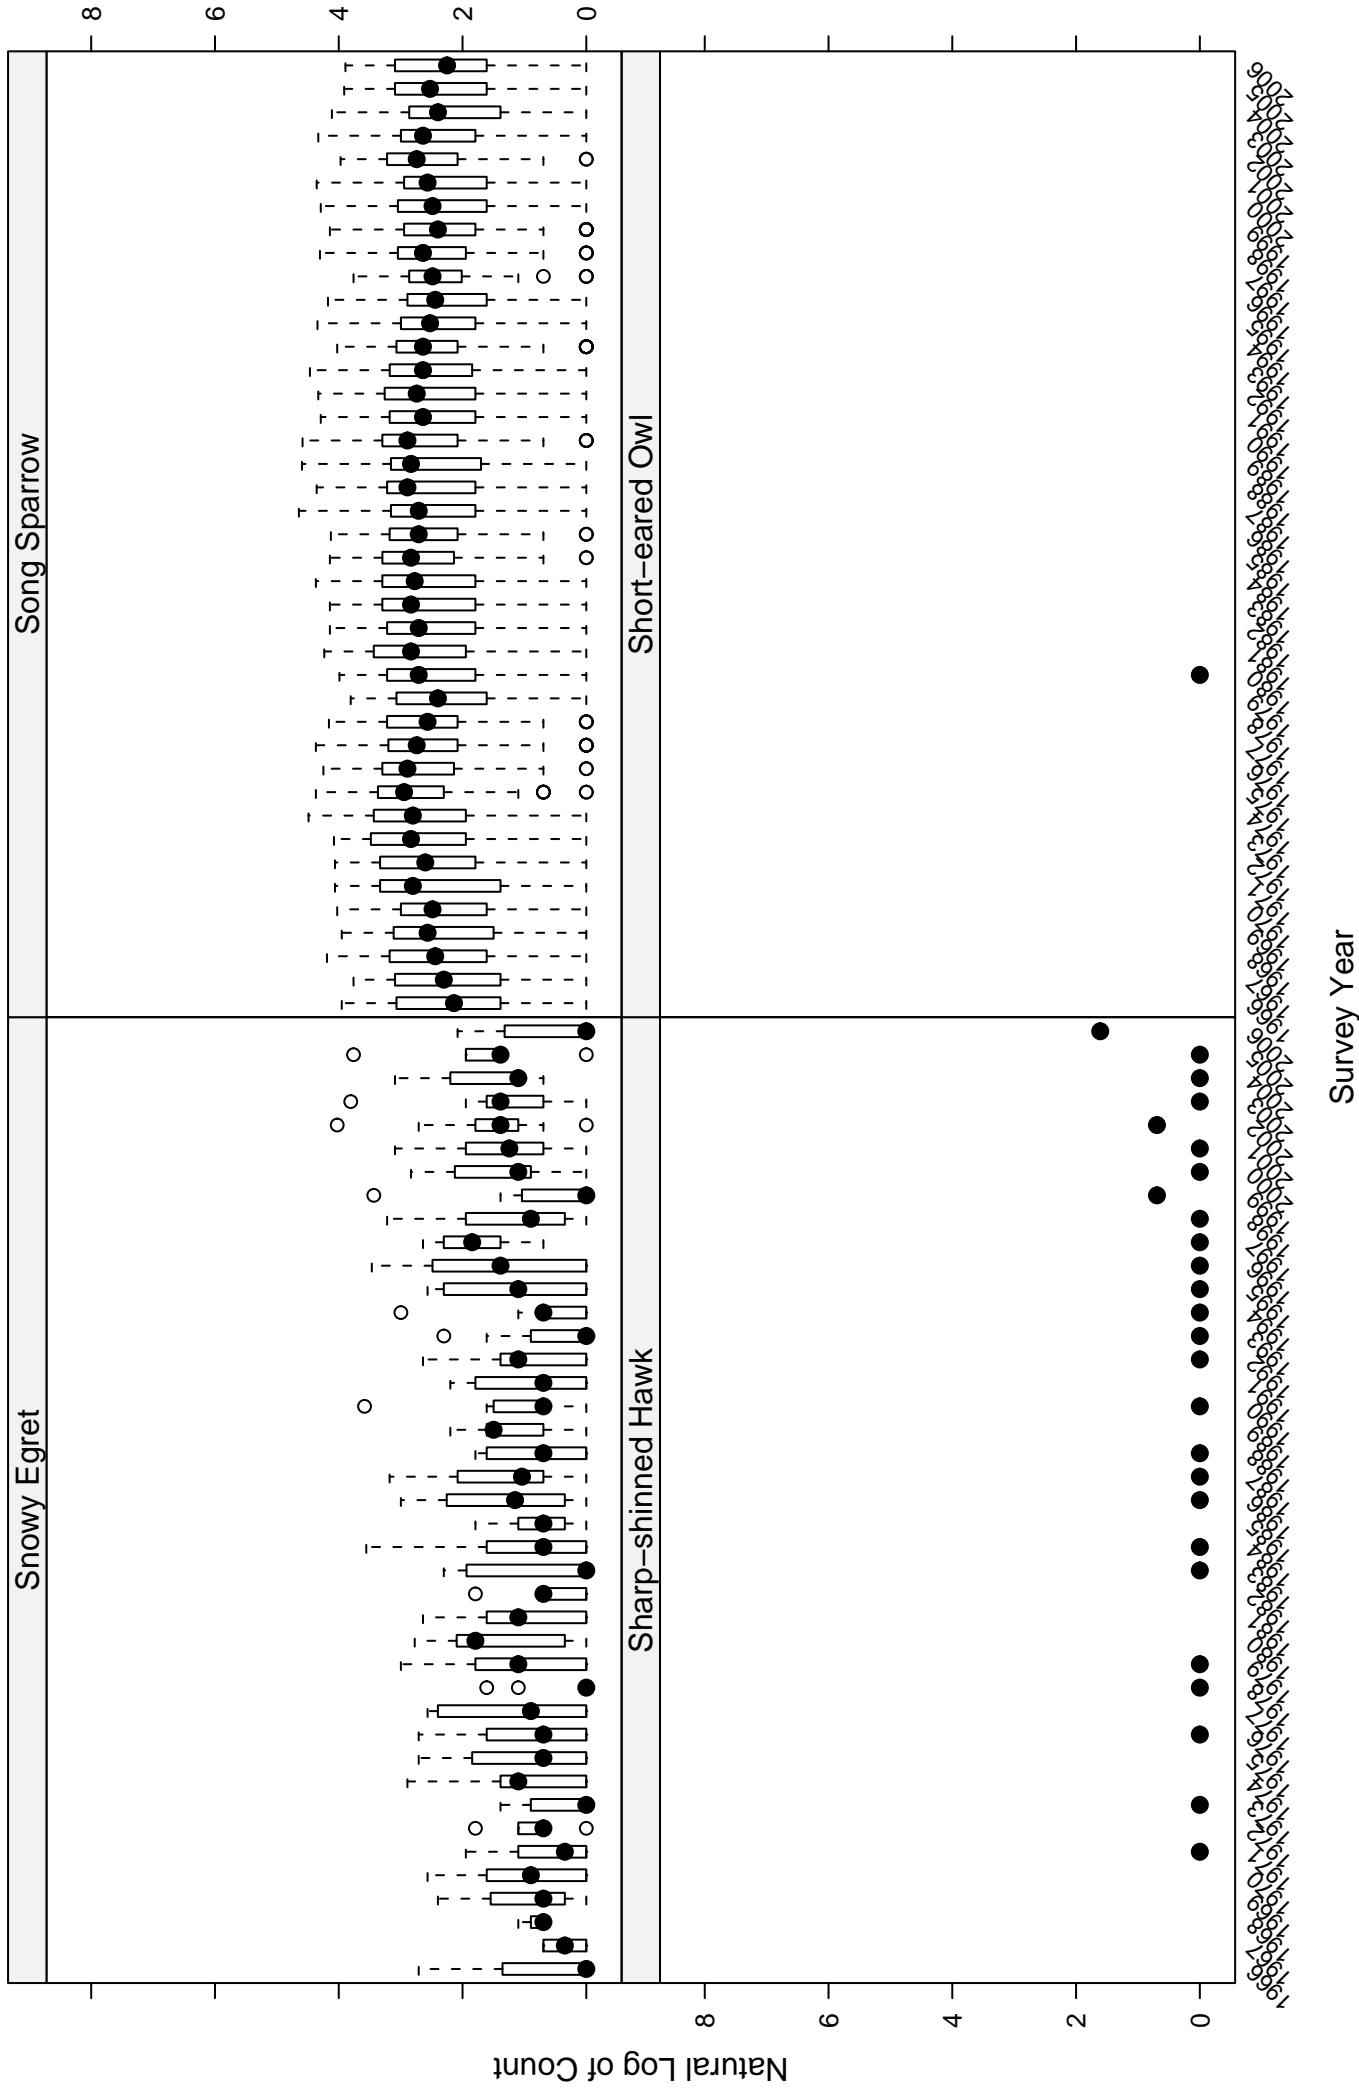

Scatter plots of species counts in the NEW ENGLAND--MID-ATLANTIC COAST BCR