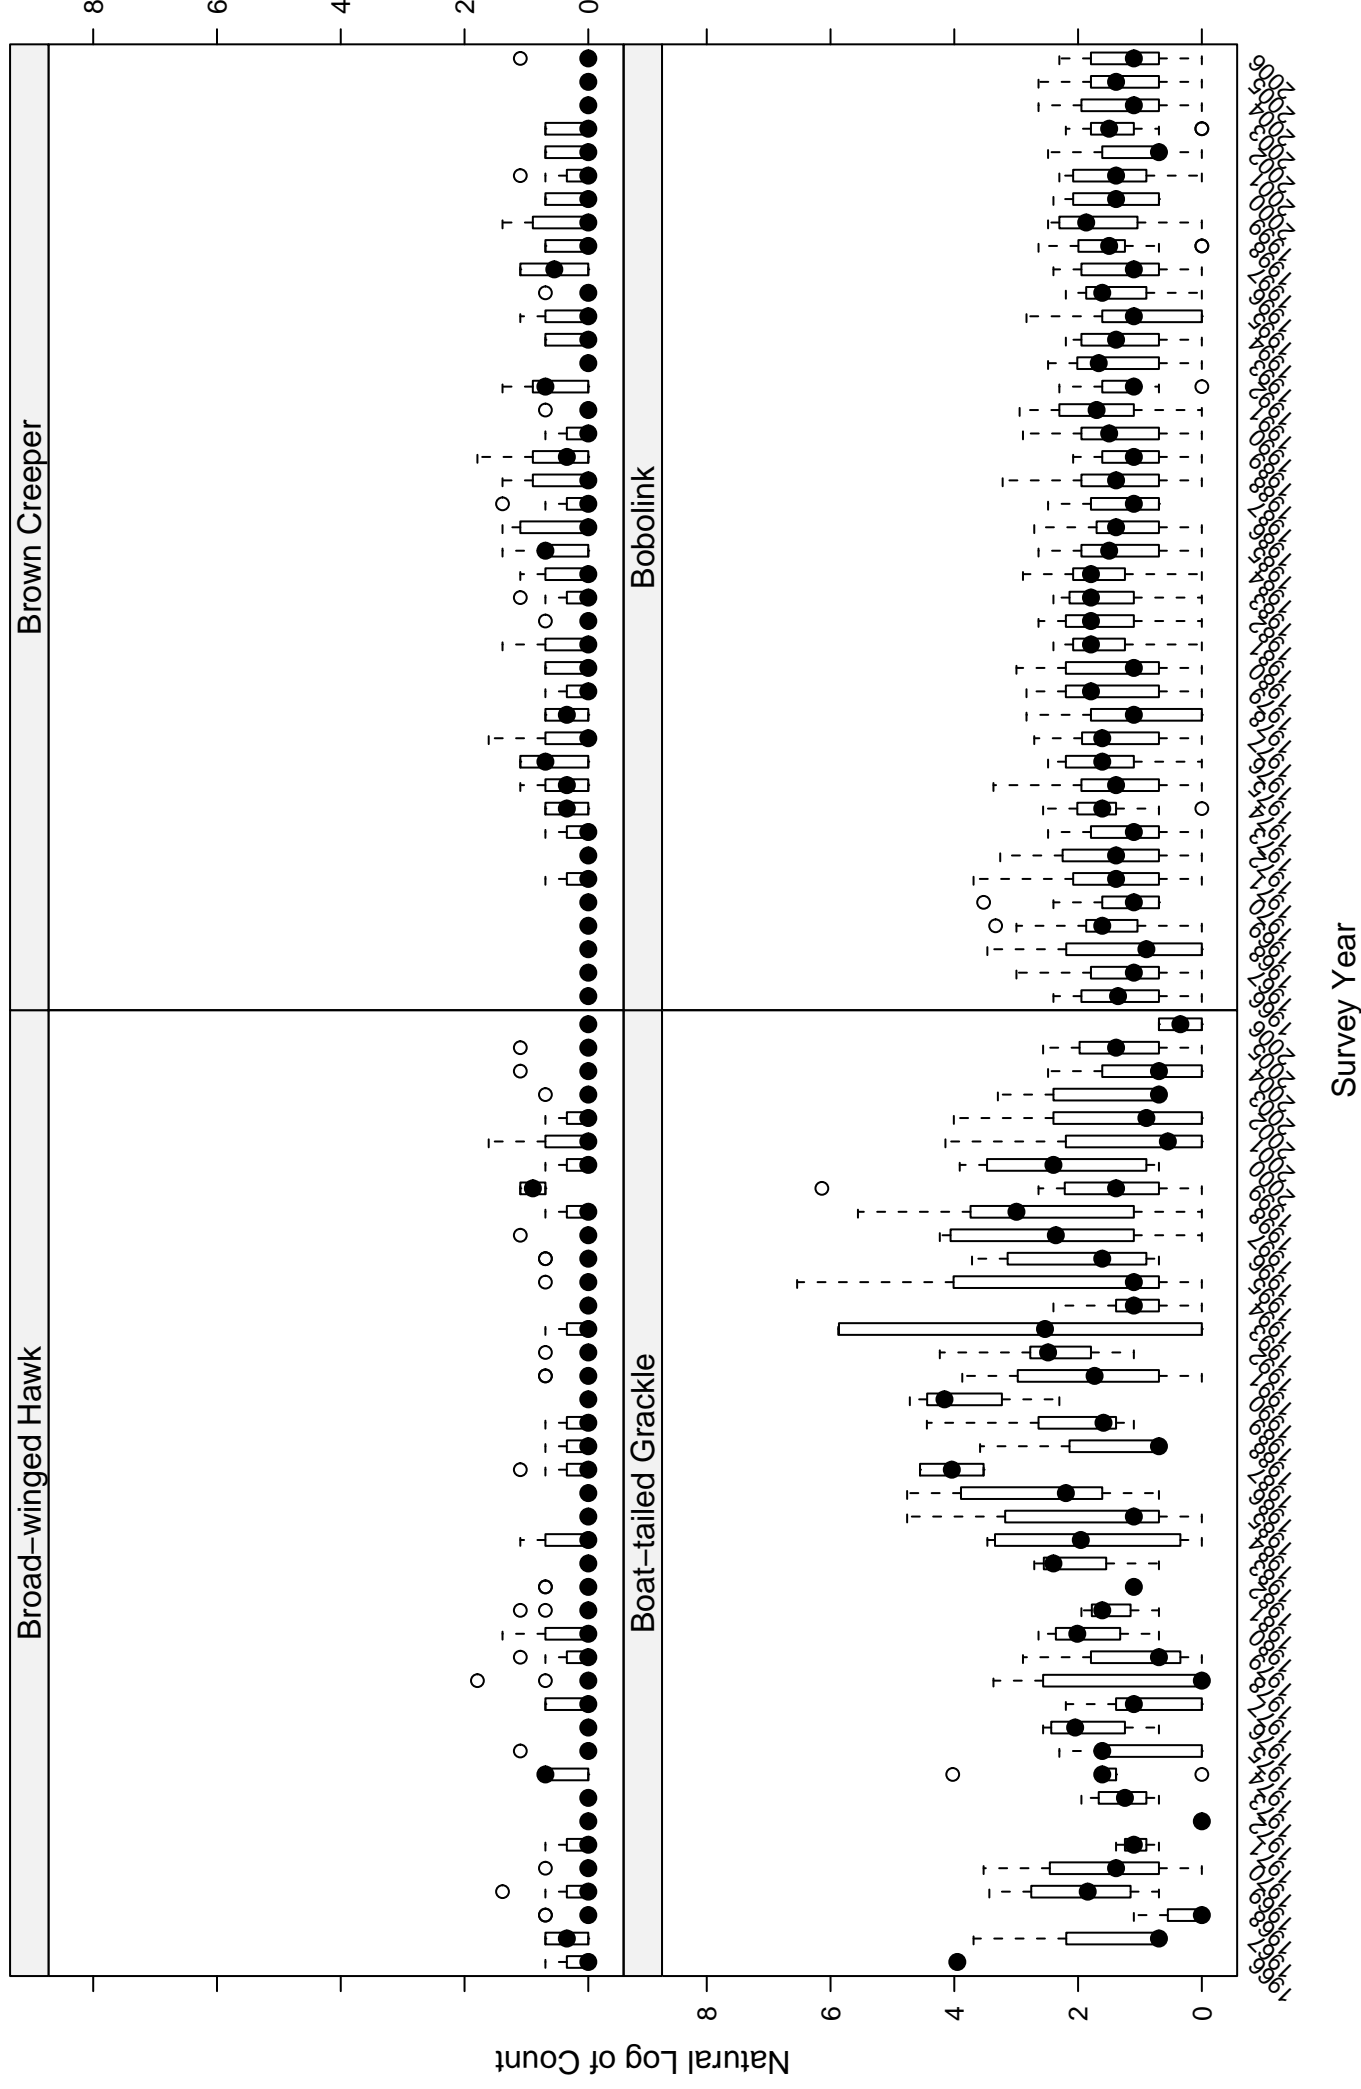

Scatter plots of species counts in the NEW ENGLAND--MID-ATLANTIC COAST BCR