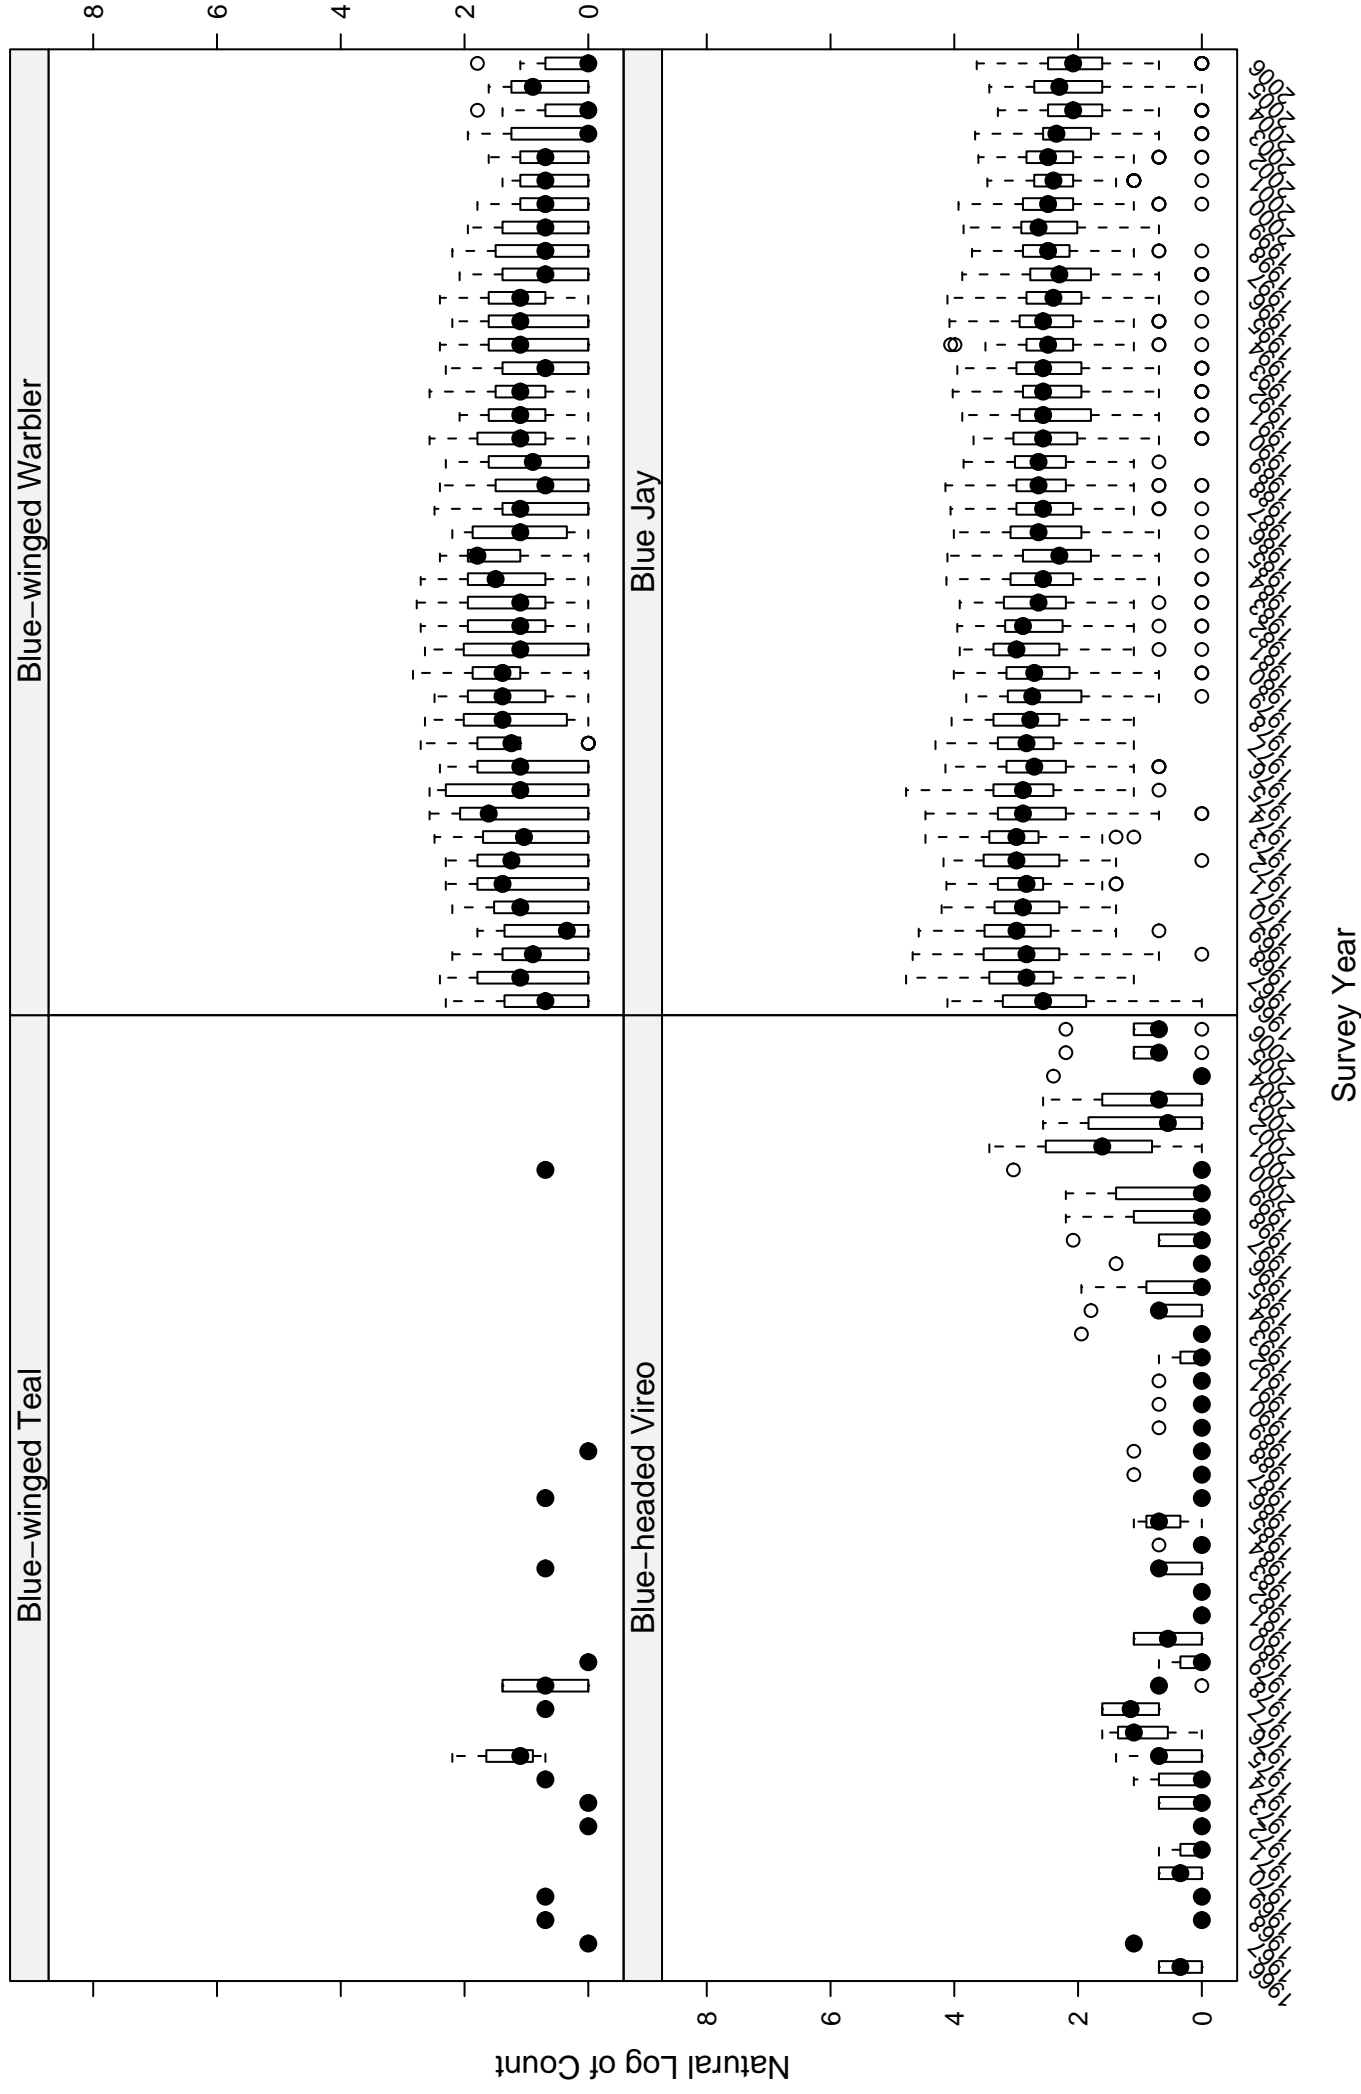

Scatter plots of species counts in the NEW ENGLAND--MID-ATLANTIC COAST BCR