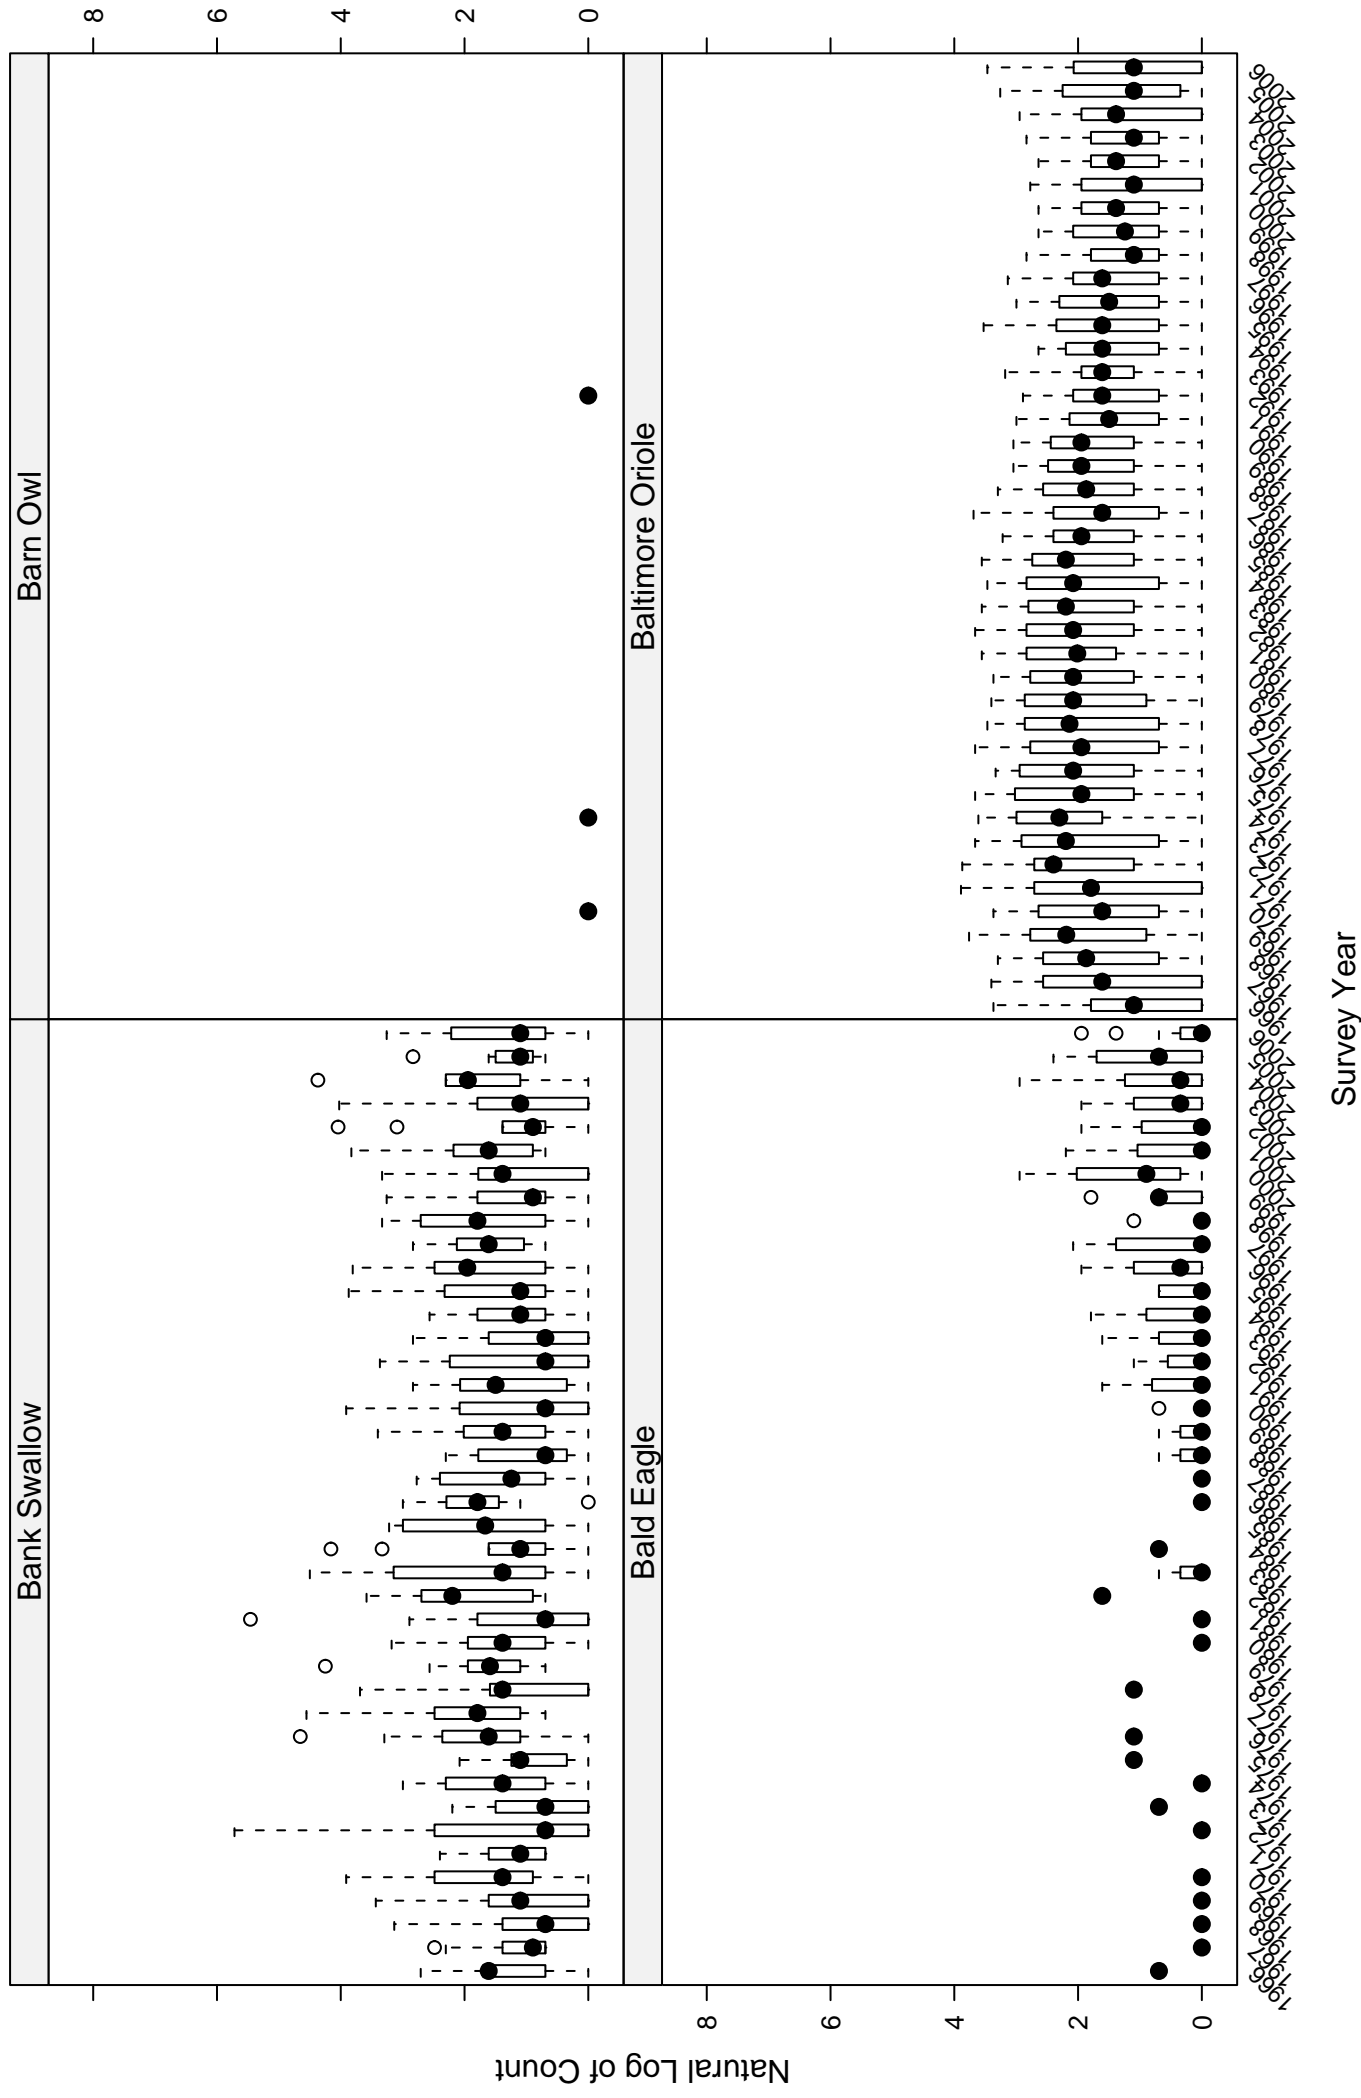

Scatter plots of species counts in the NEW ENGLAND--MID-ATLANTIC COAST BCR