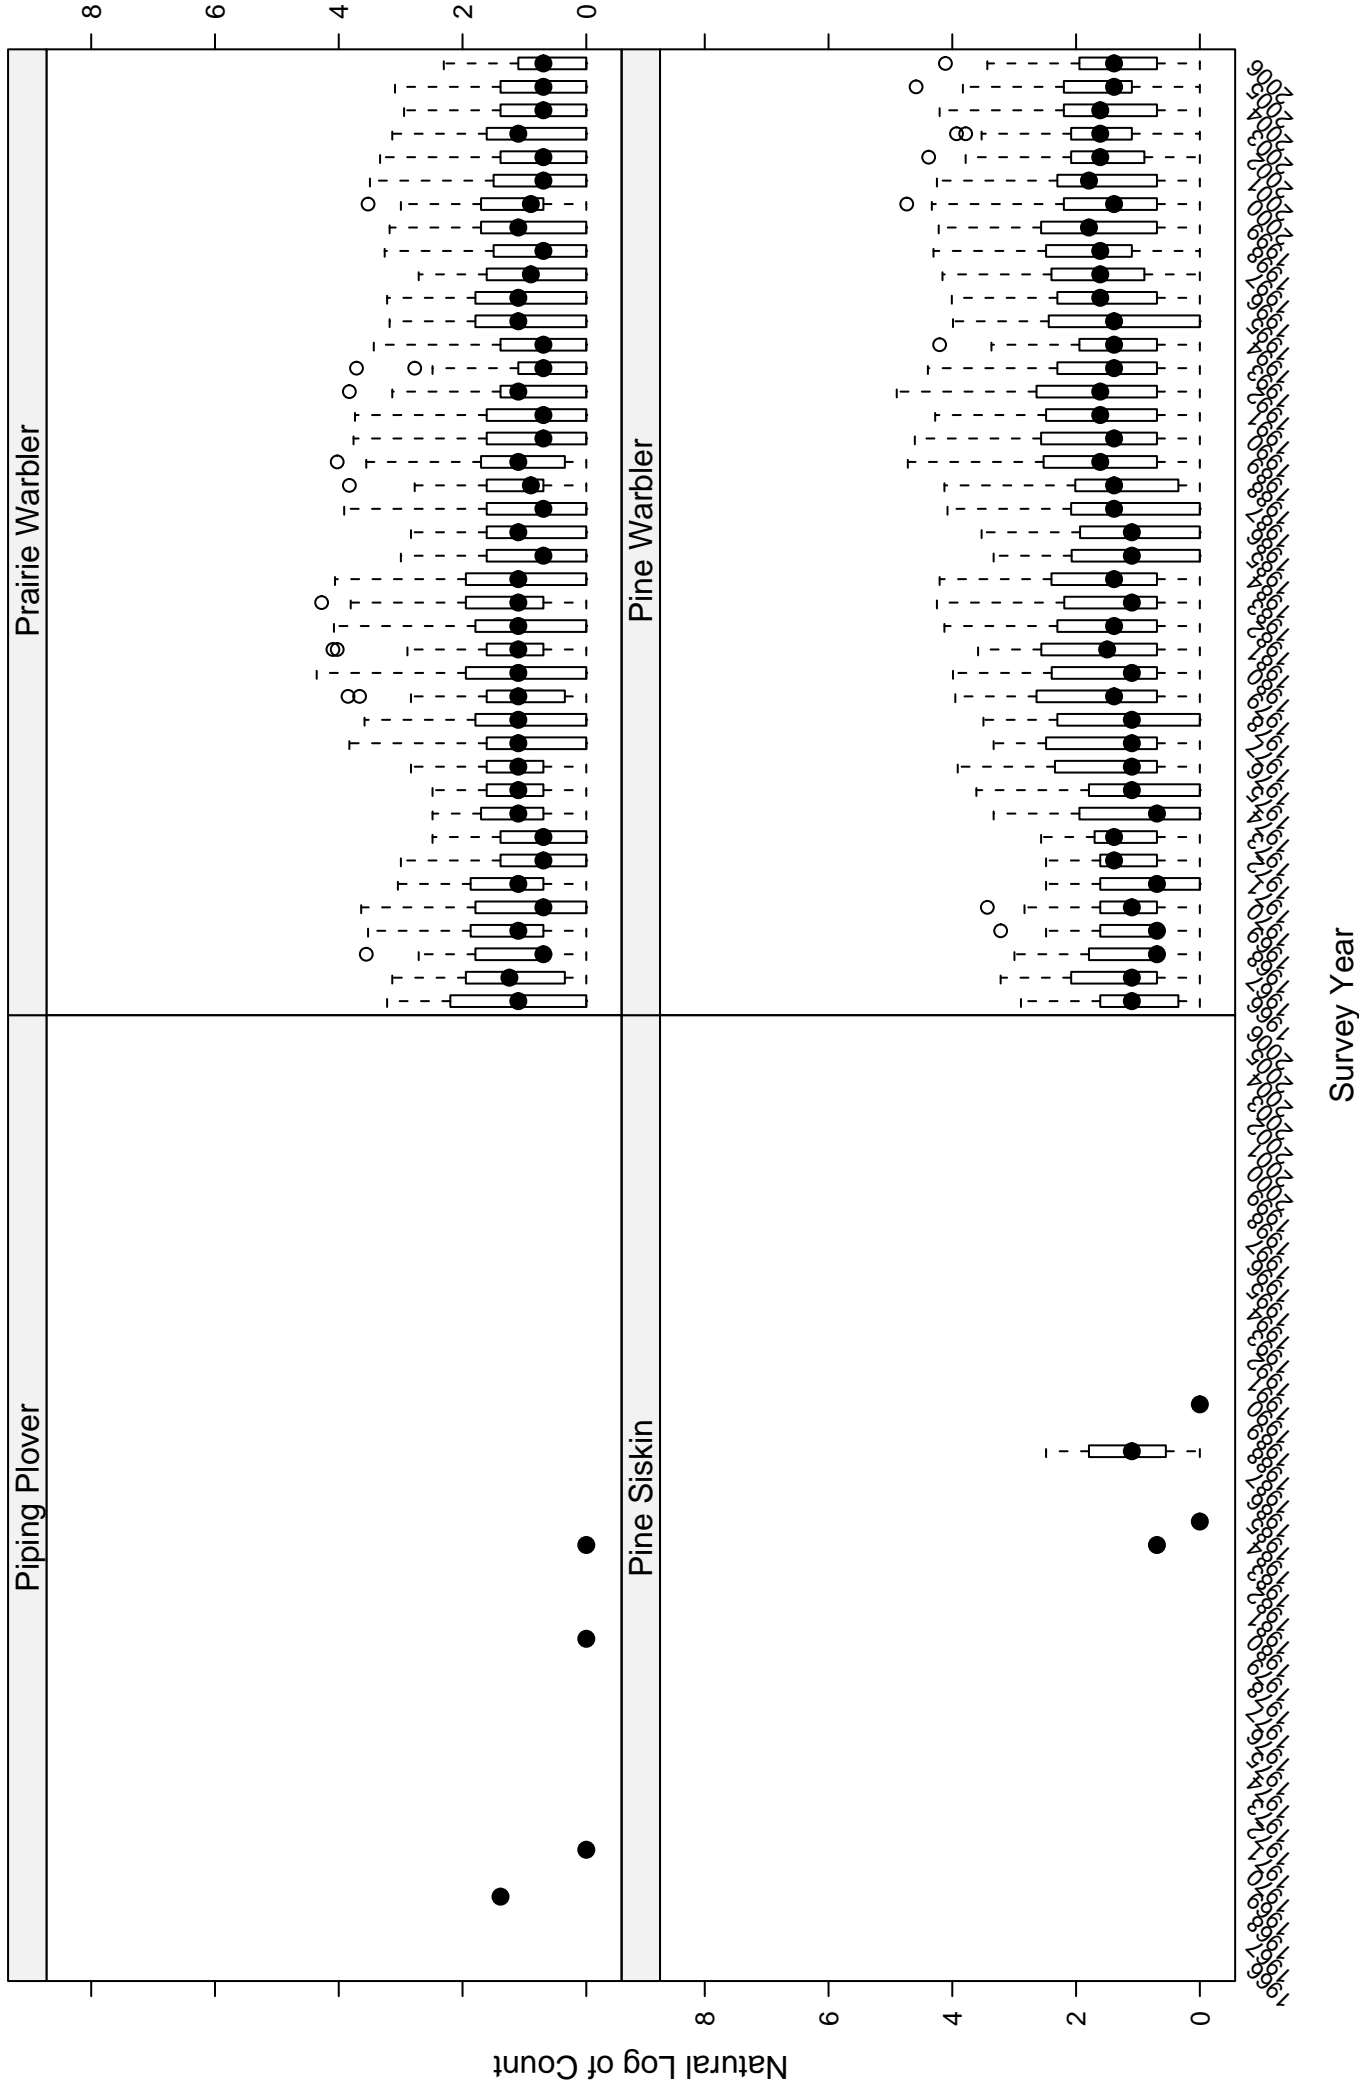

Scatter plots of species counts in the NEW ENGLAND--MID-ATLANTIC COAST BCR