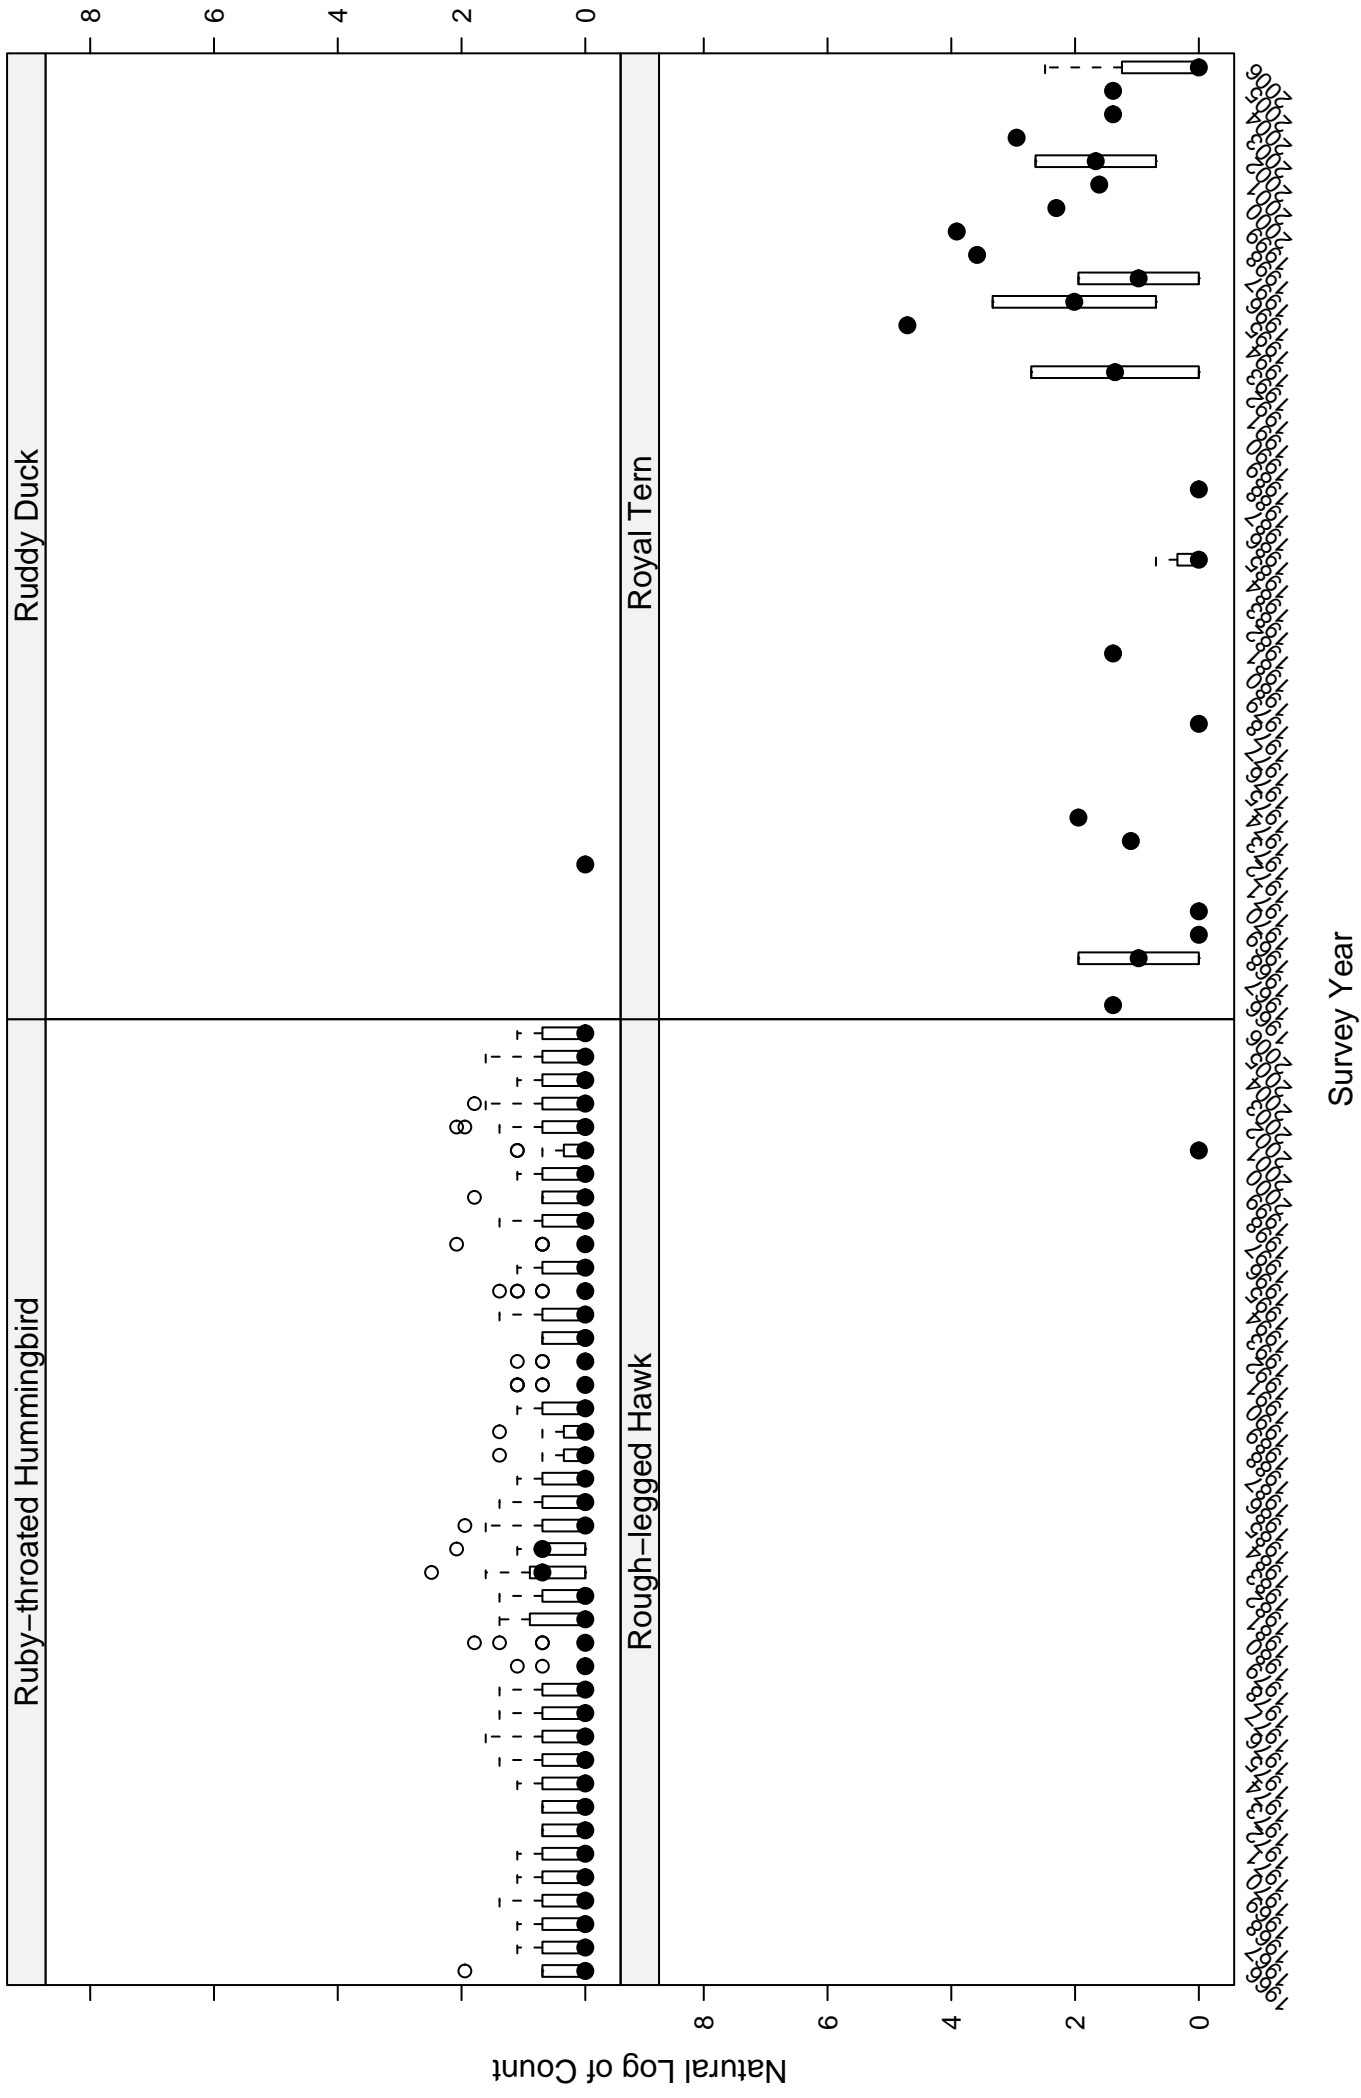

Scatter plots of species counts in the NEW ENGLAND--MID-ATLANTIC COAST BCR