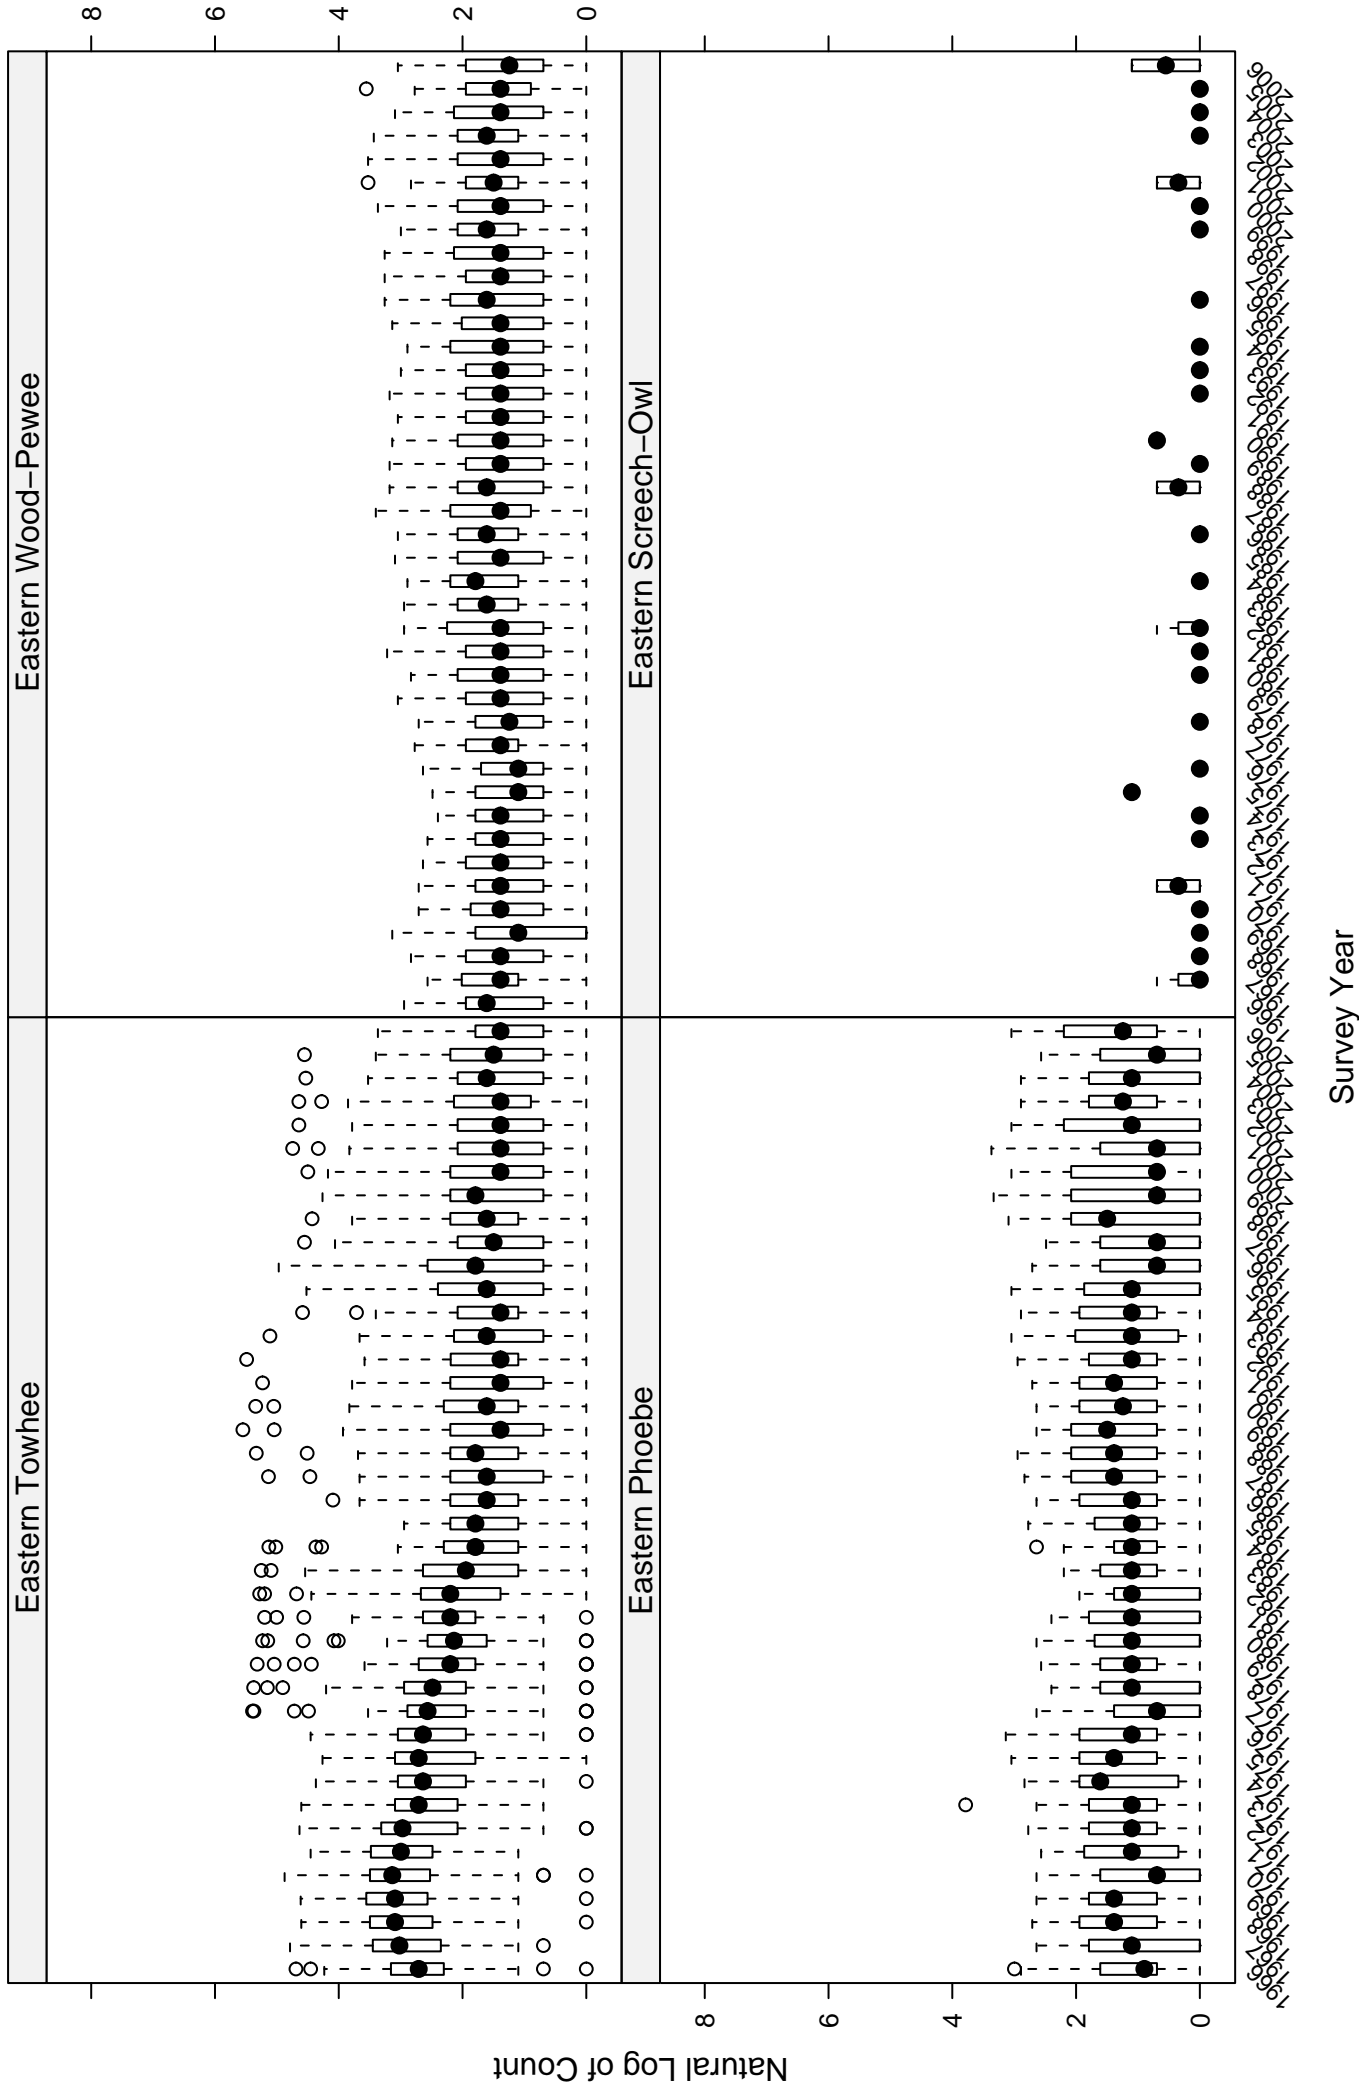

Scatter plots of species counts in the NEW ENGLAND--MID-ATLANTIC COAST BCR