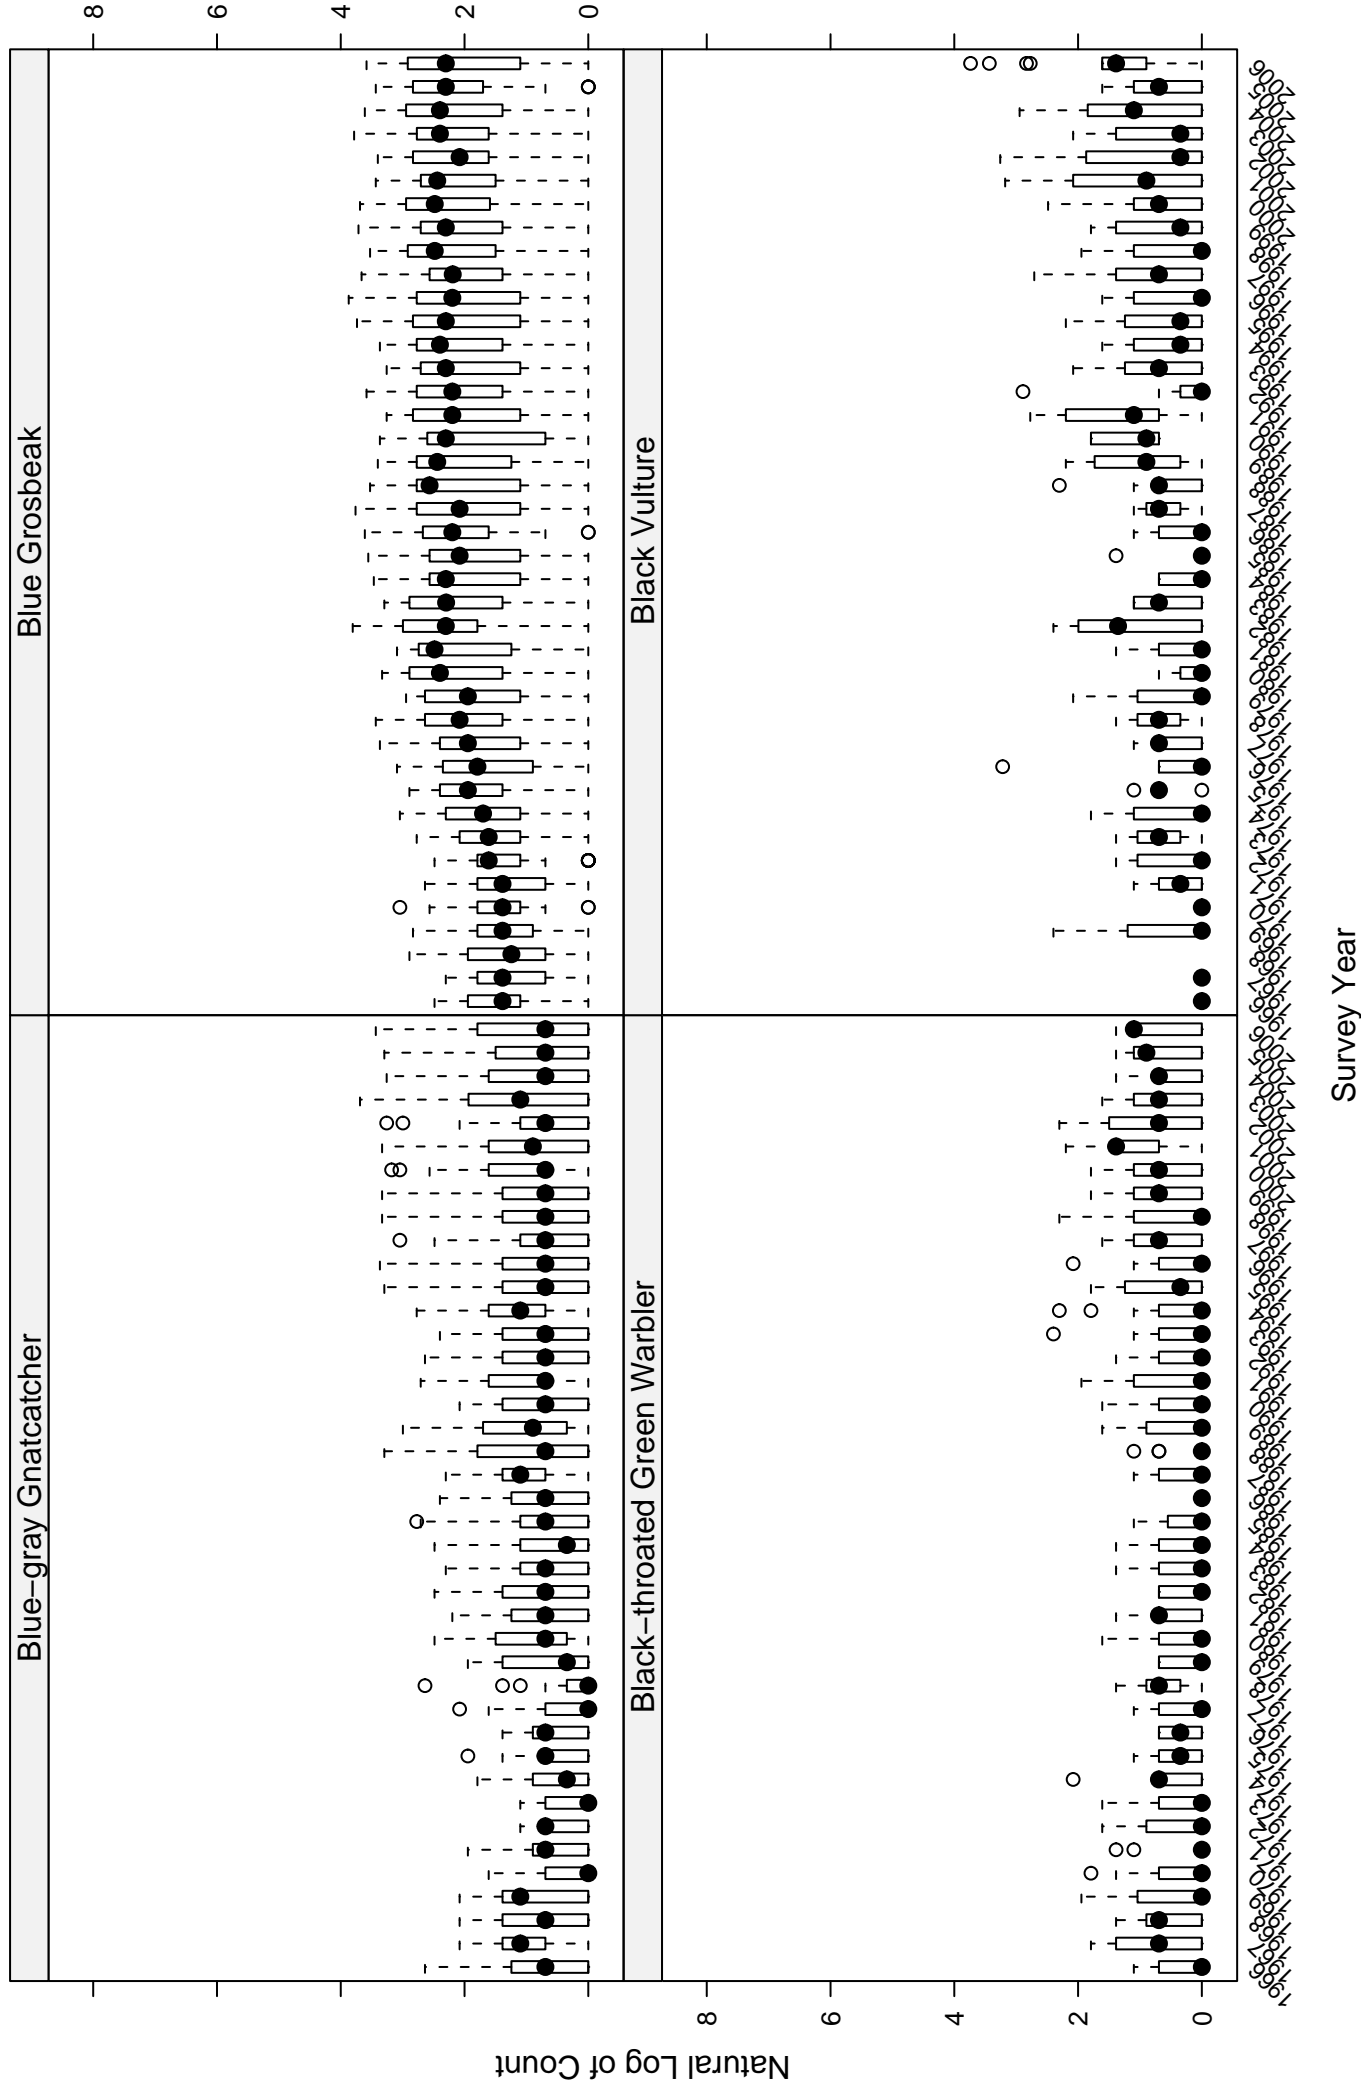

Scatter plots of species counts in the NEW ENGLAND--MID-ATLANTIC COAST BCR