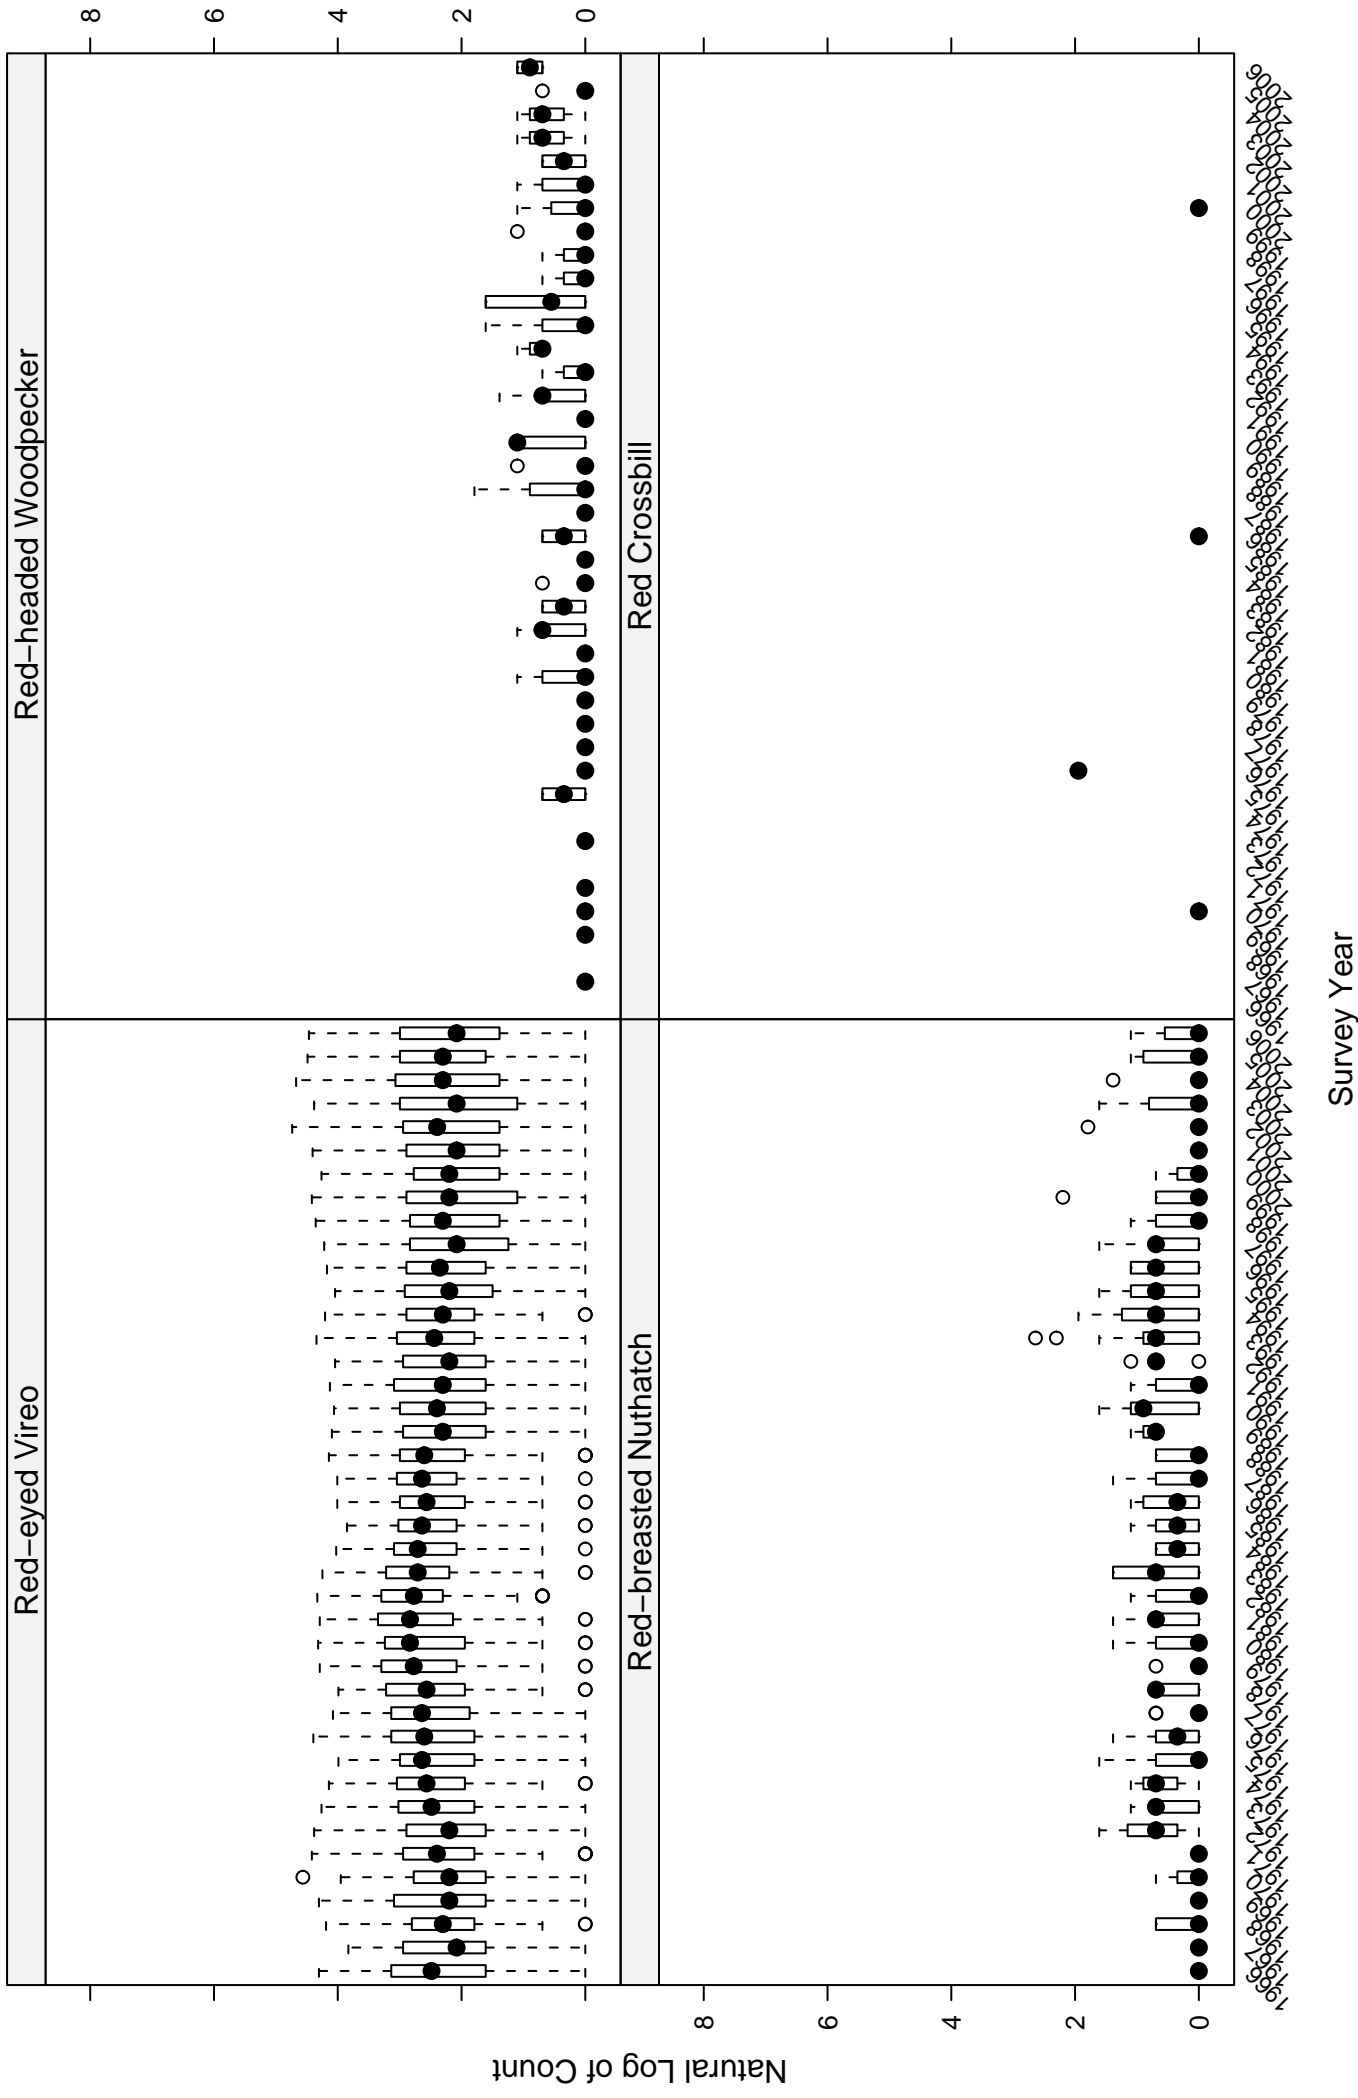

Scatter plots of species counts in the NEW ENGLAND--MID-ATLANTIC COAST BCR