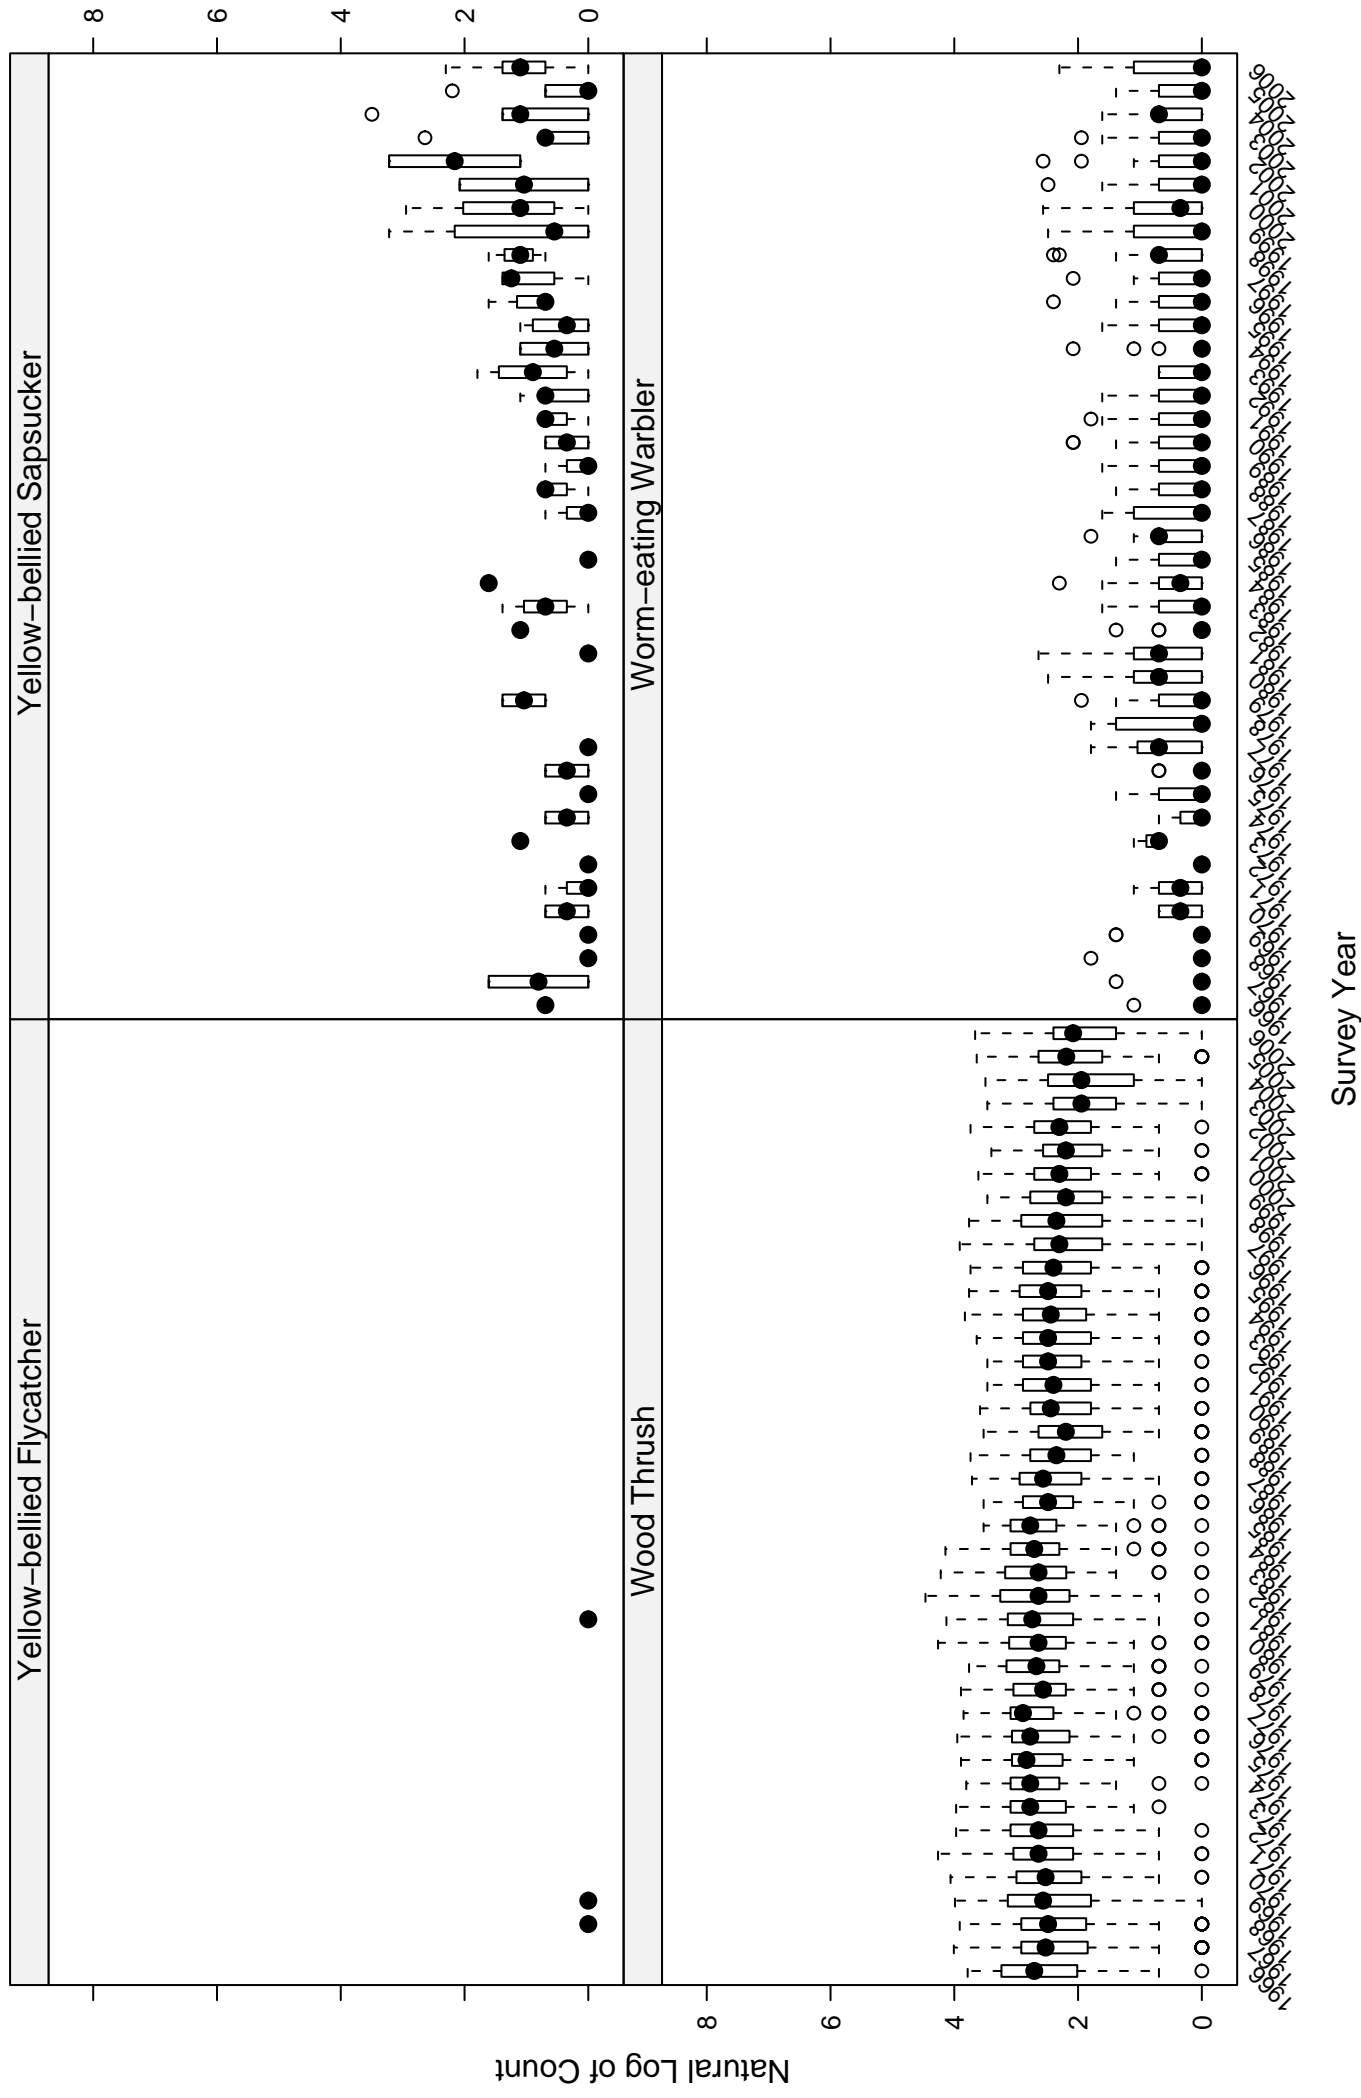

Scatter plots of species counts in the NEW ENGLAND--MID-ATLANTIC COAST BCR