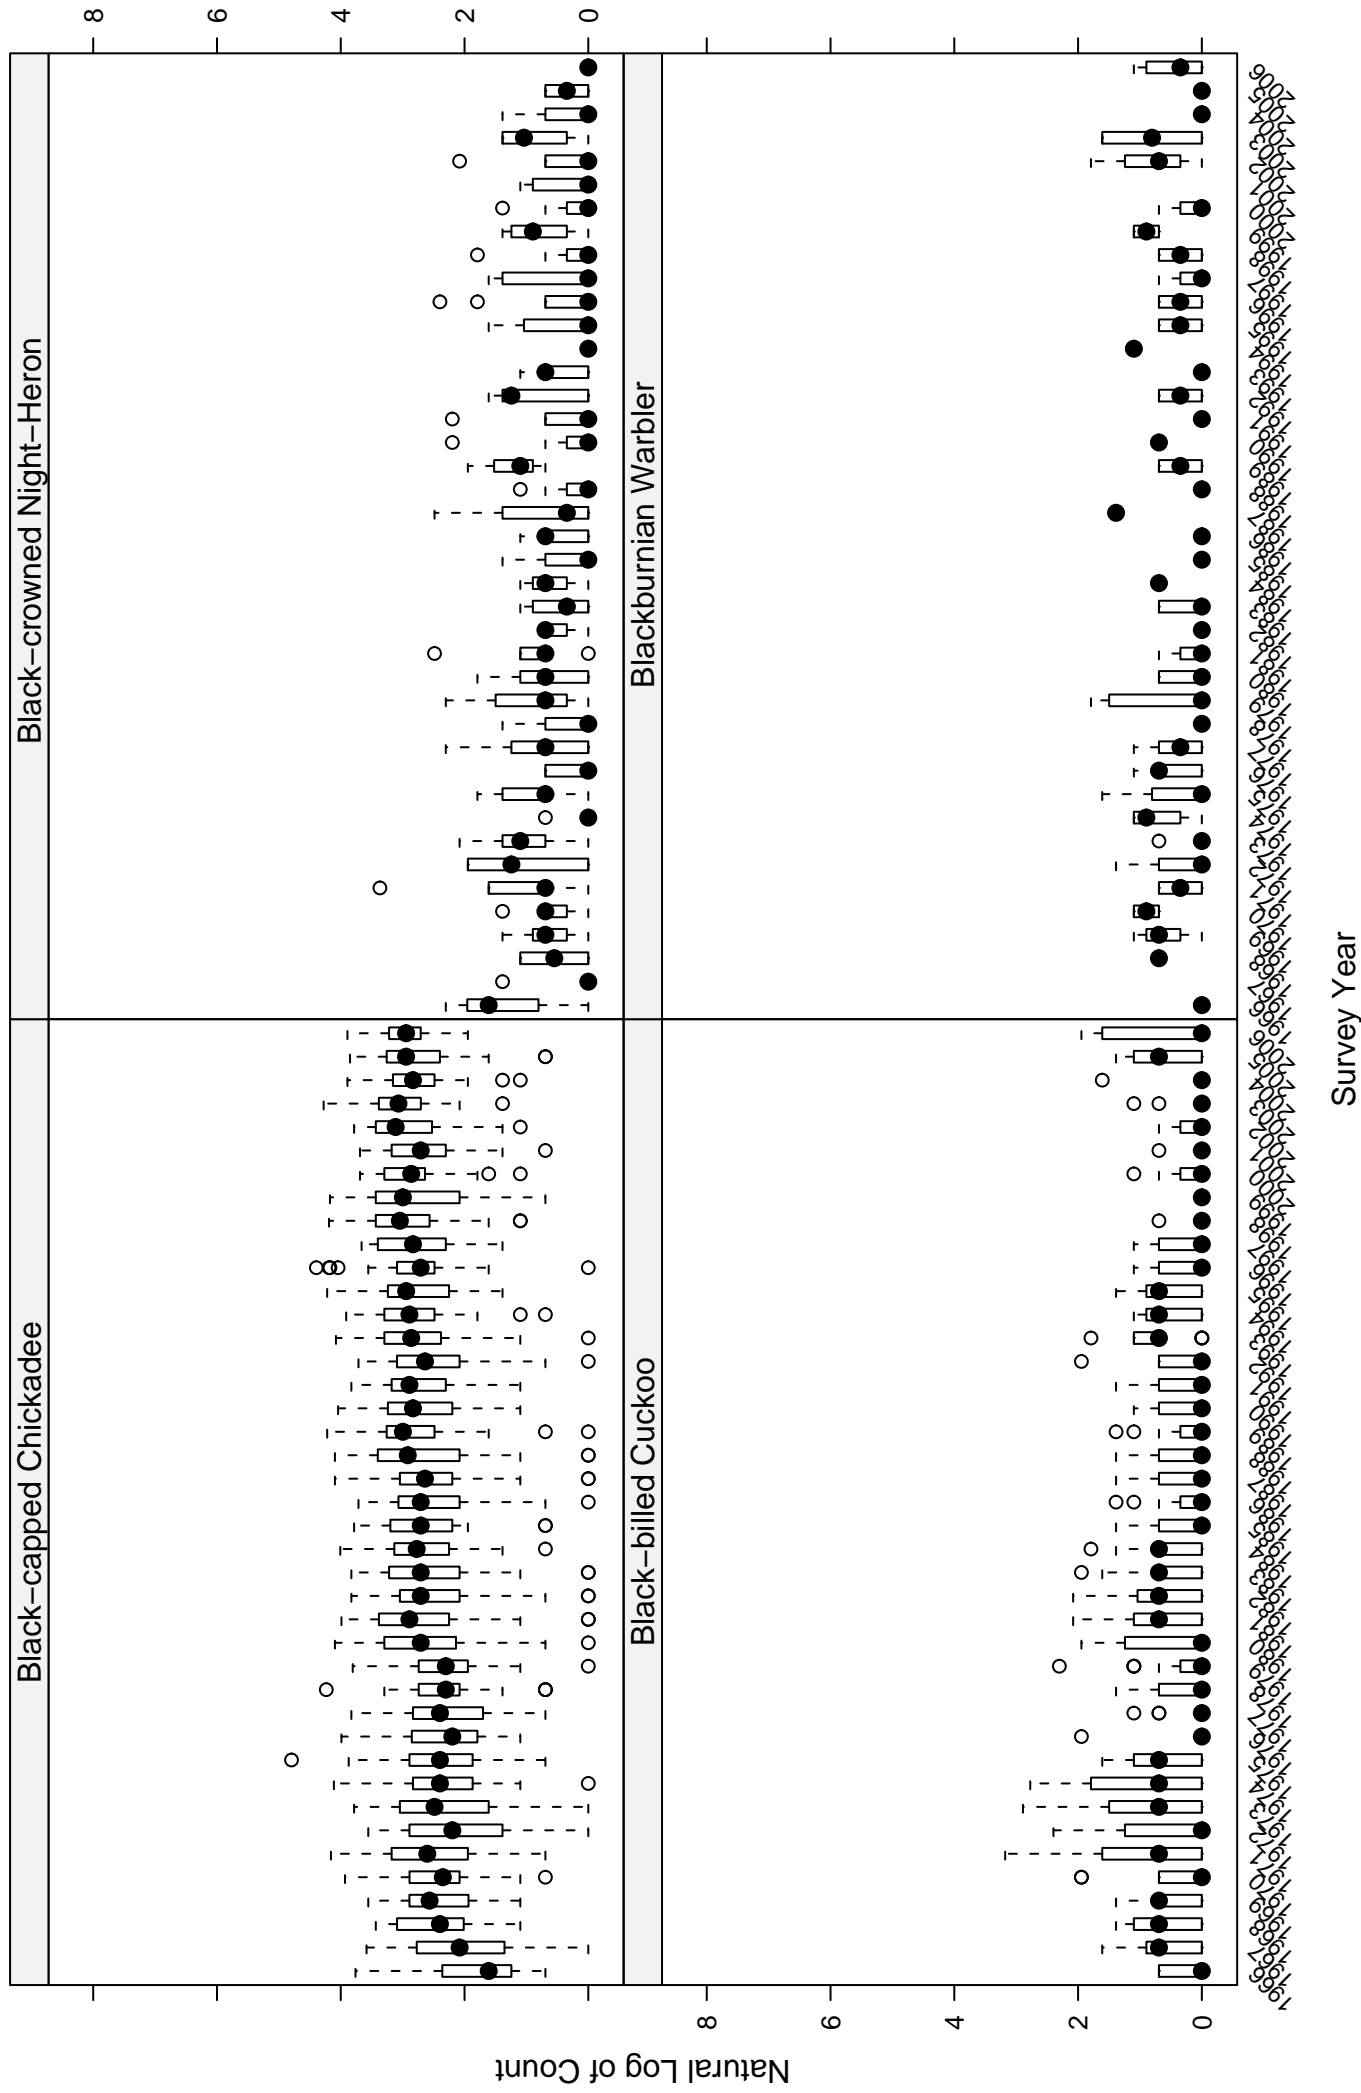

Scatter plots of species counts in the NEW ENGLAND--MID-ATLANTIC COAST BCR