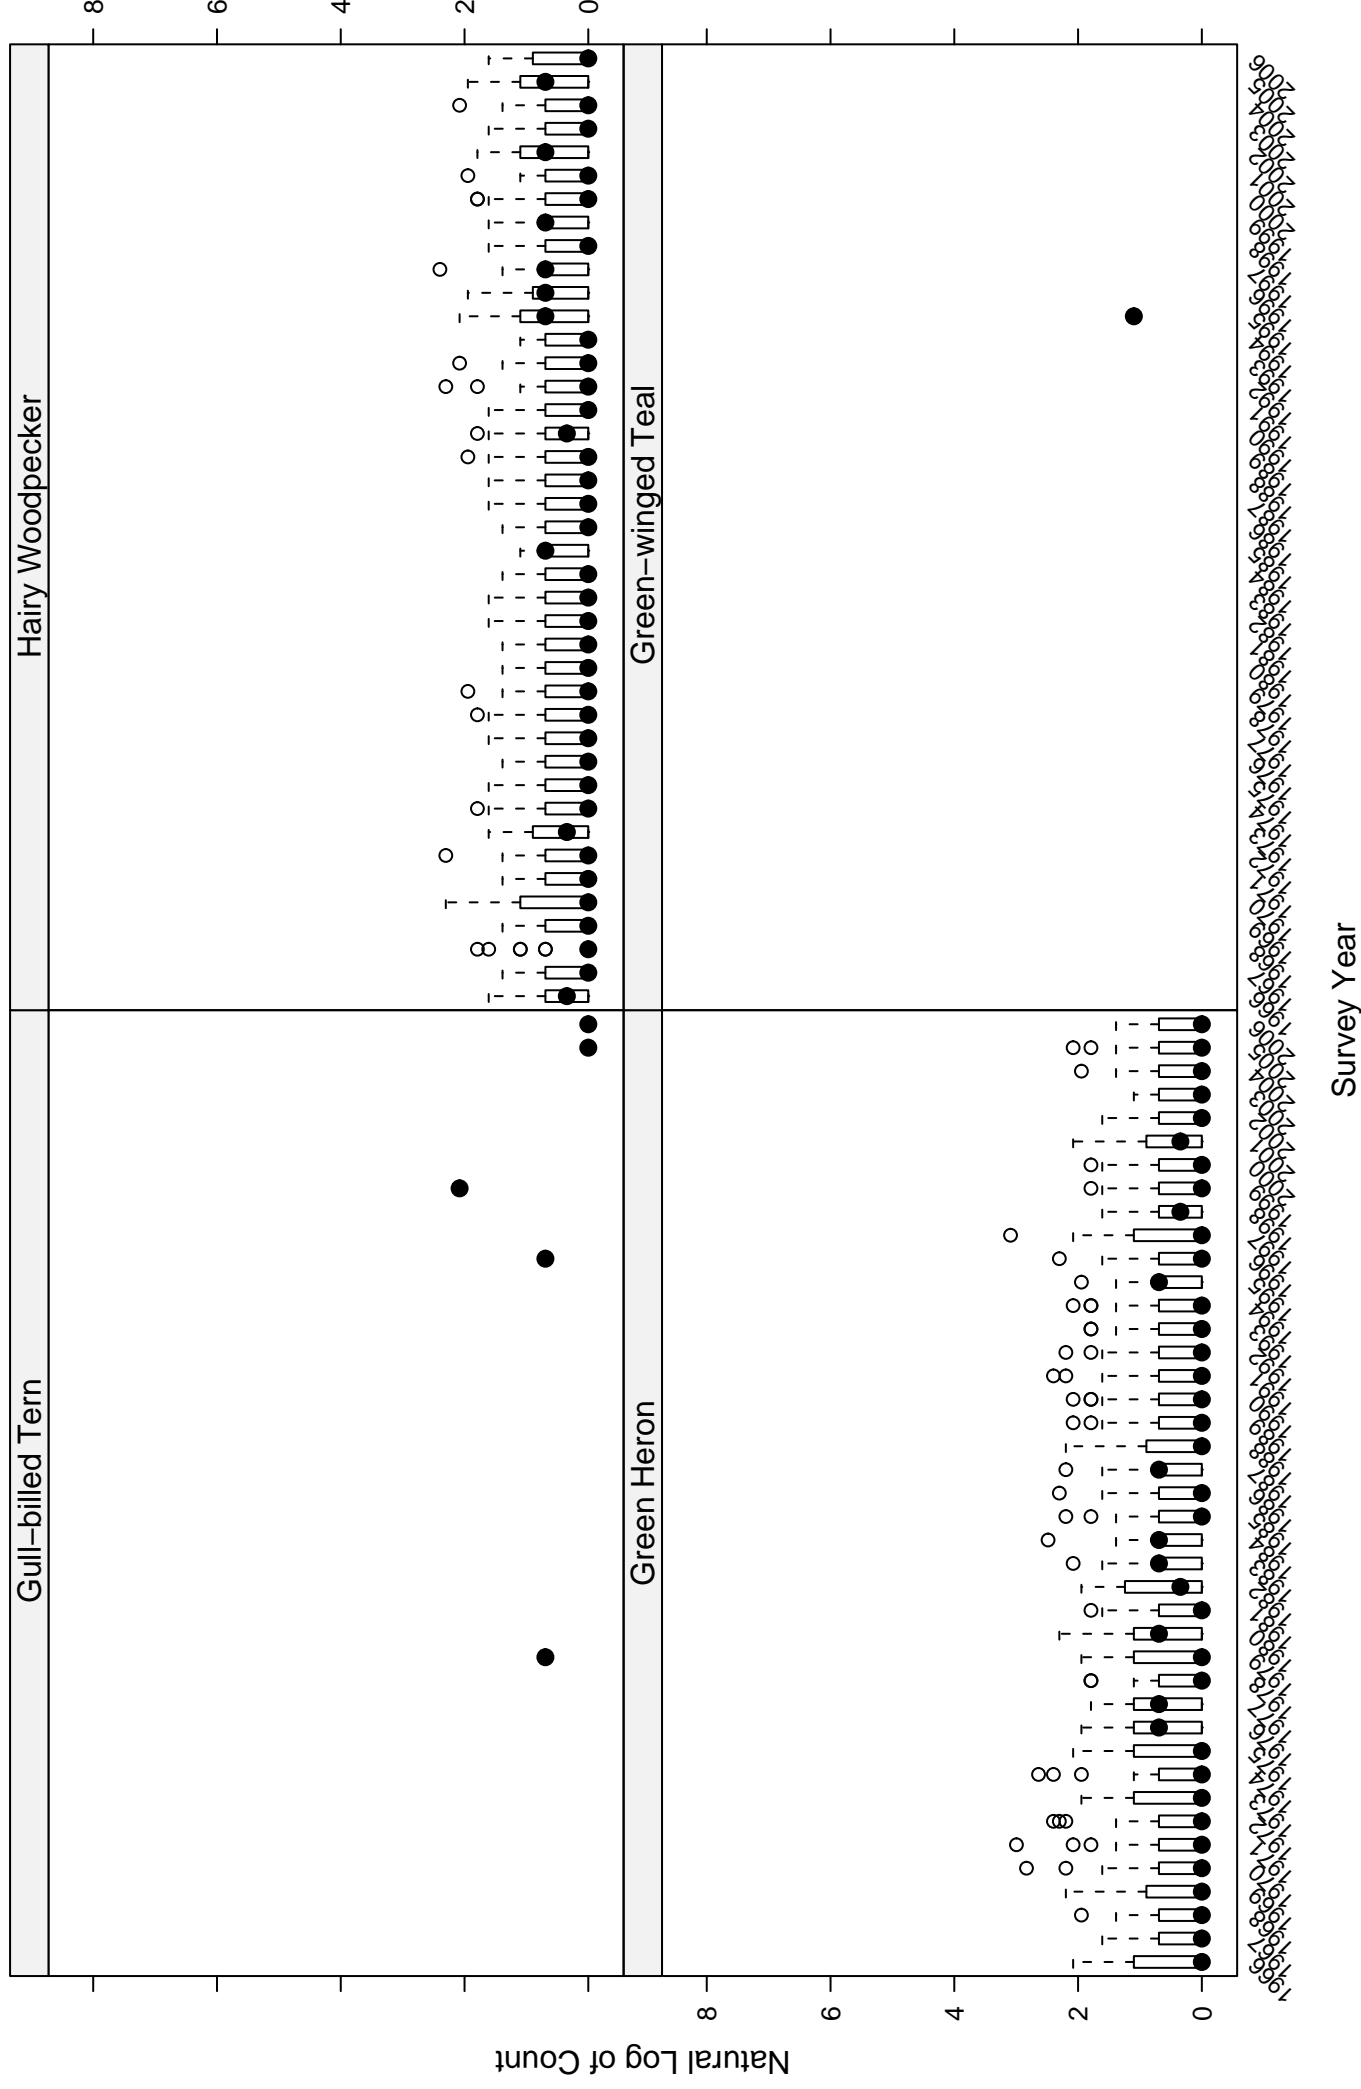

Scatter plots of species counts in the NEW ENGLAND--MID-ATLANTIC COAST BCR