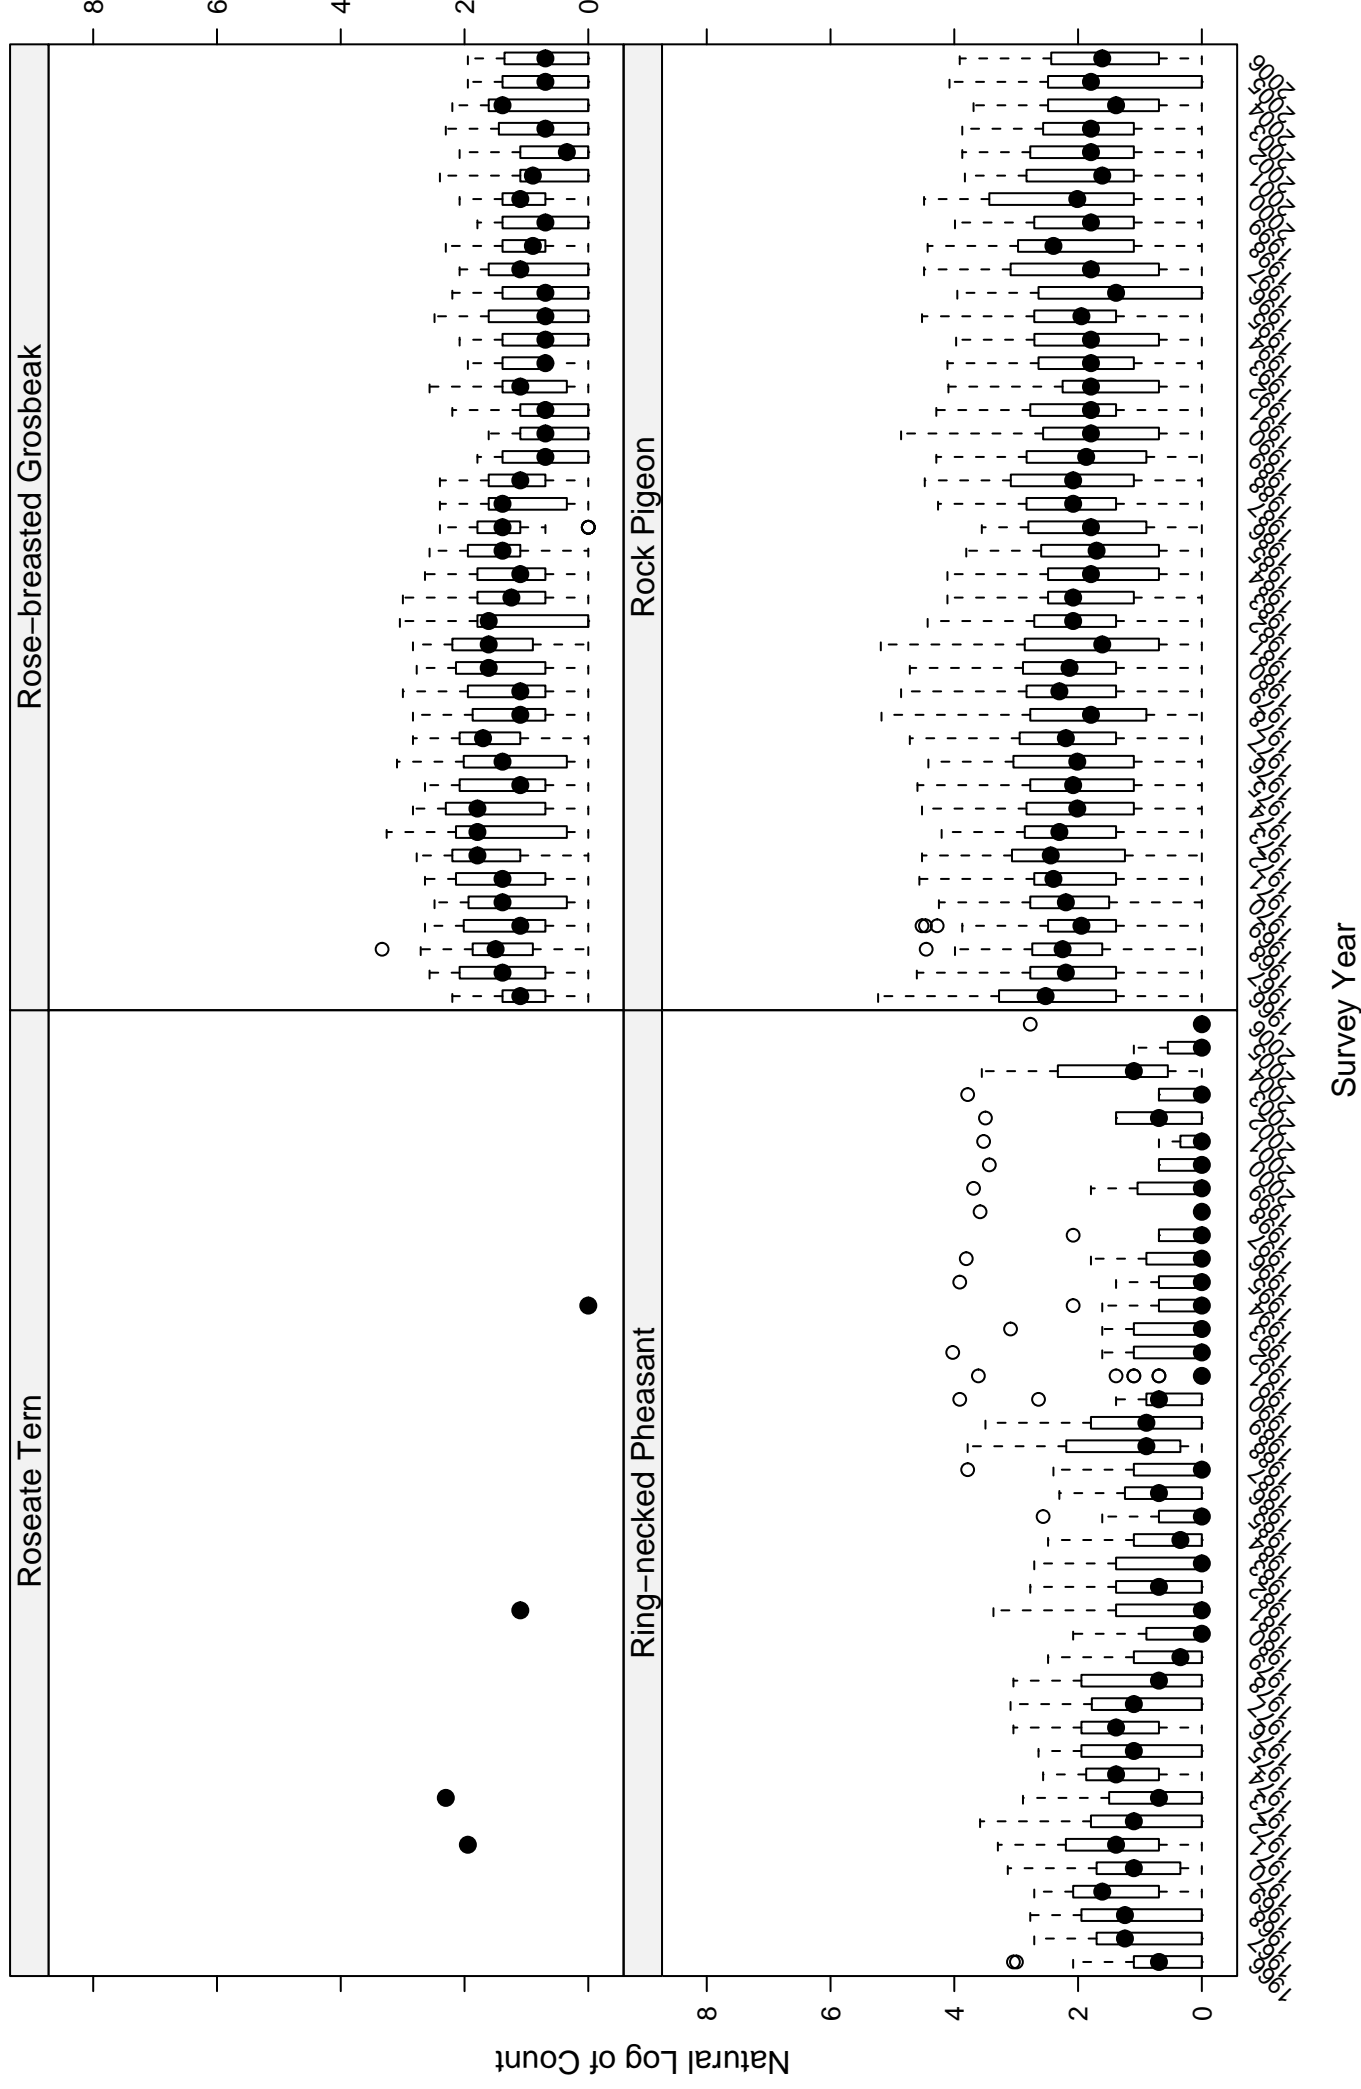

Scatter plots of species counts in the NEW ENGLAND--MID-ATLANTIC COAST BCR