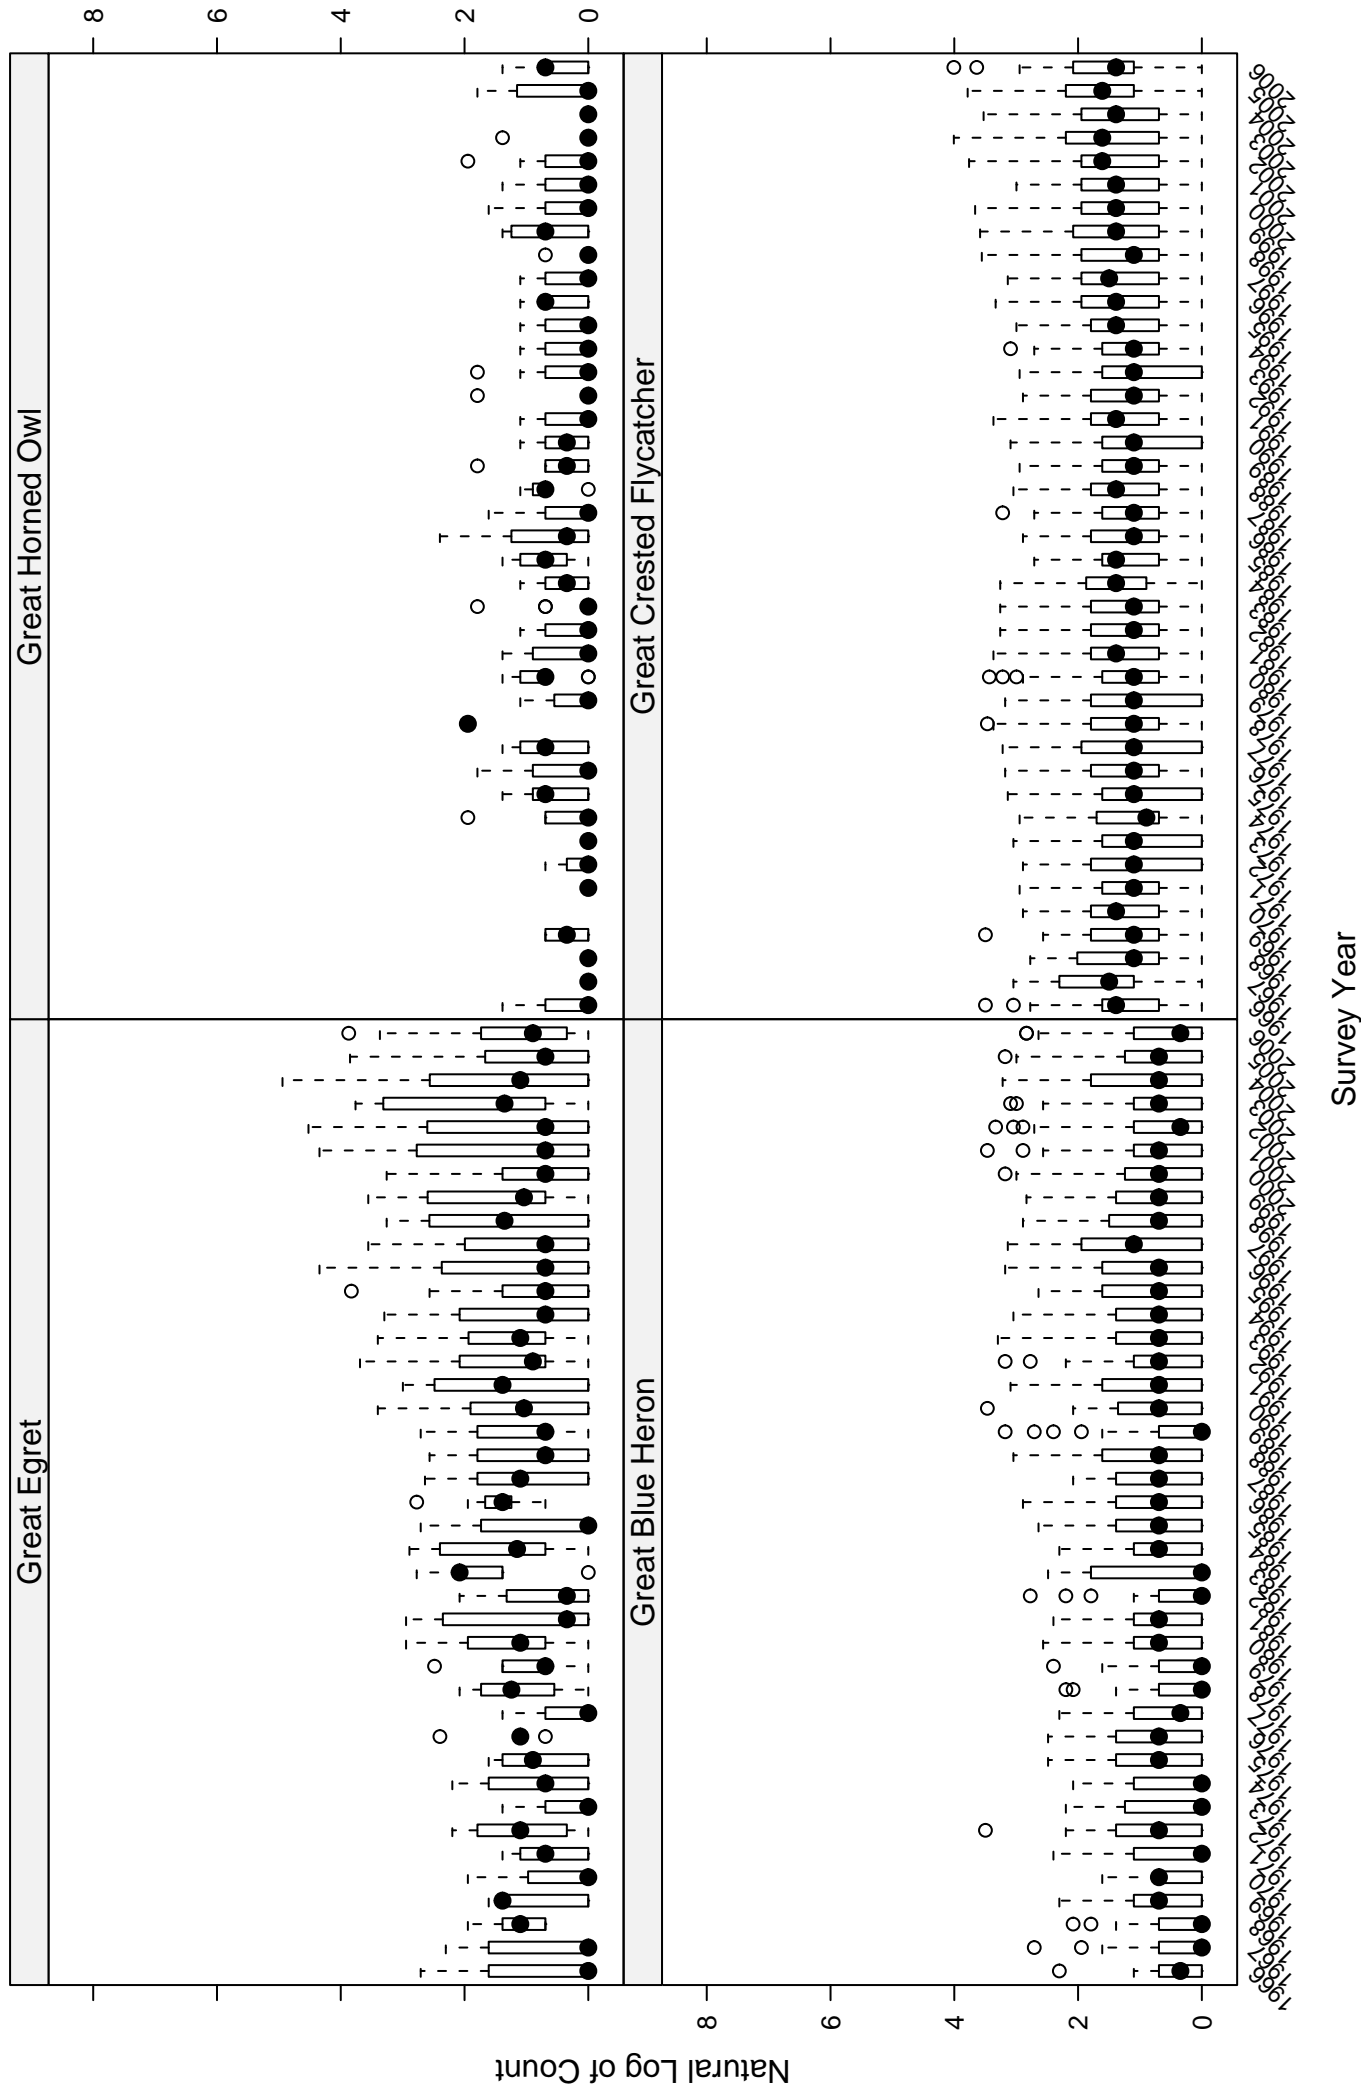

Scatter plots of species counts in the NEW ENGLAND--MID-ATLANTIC COAST BCR