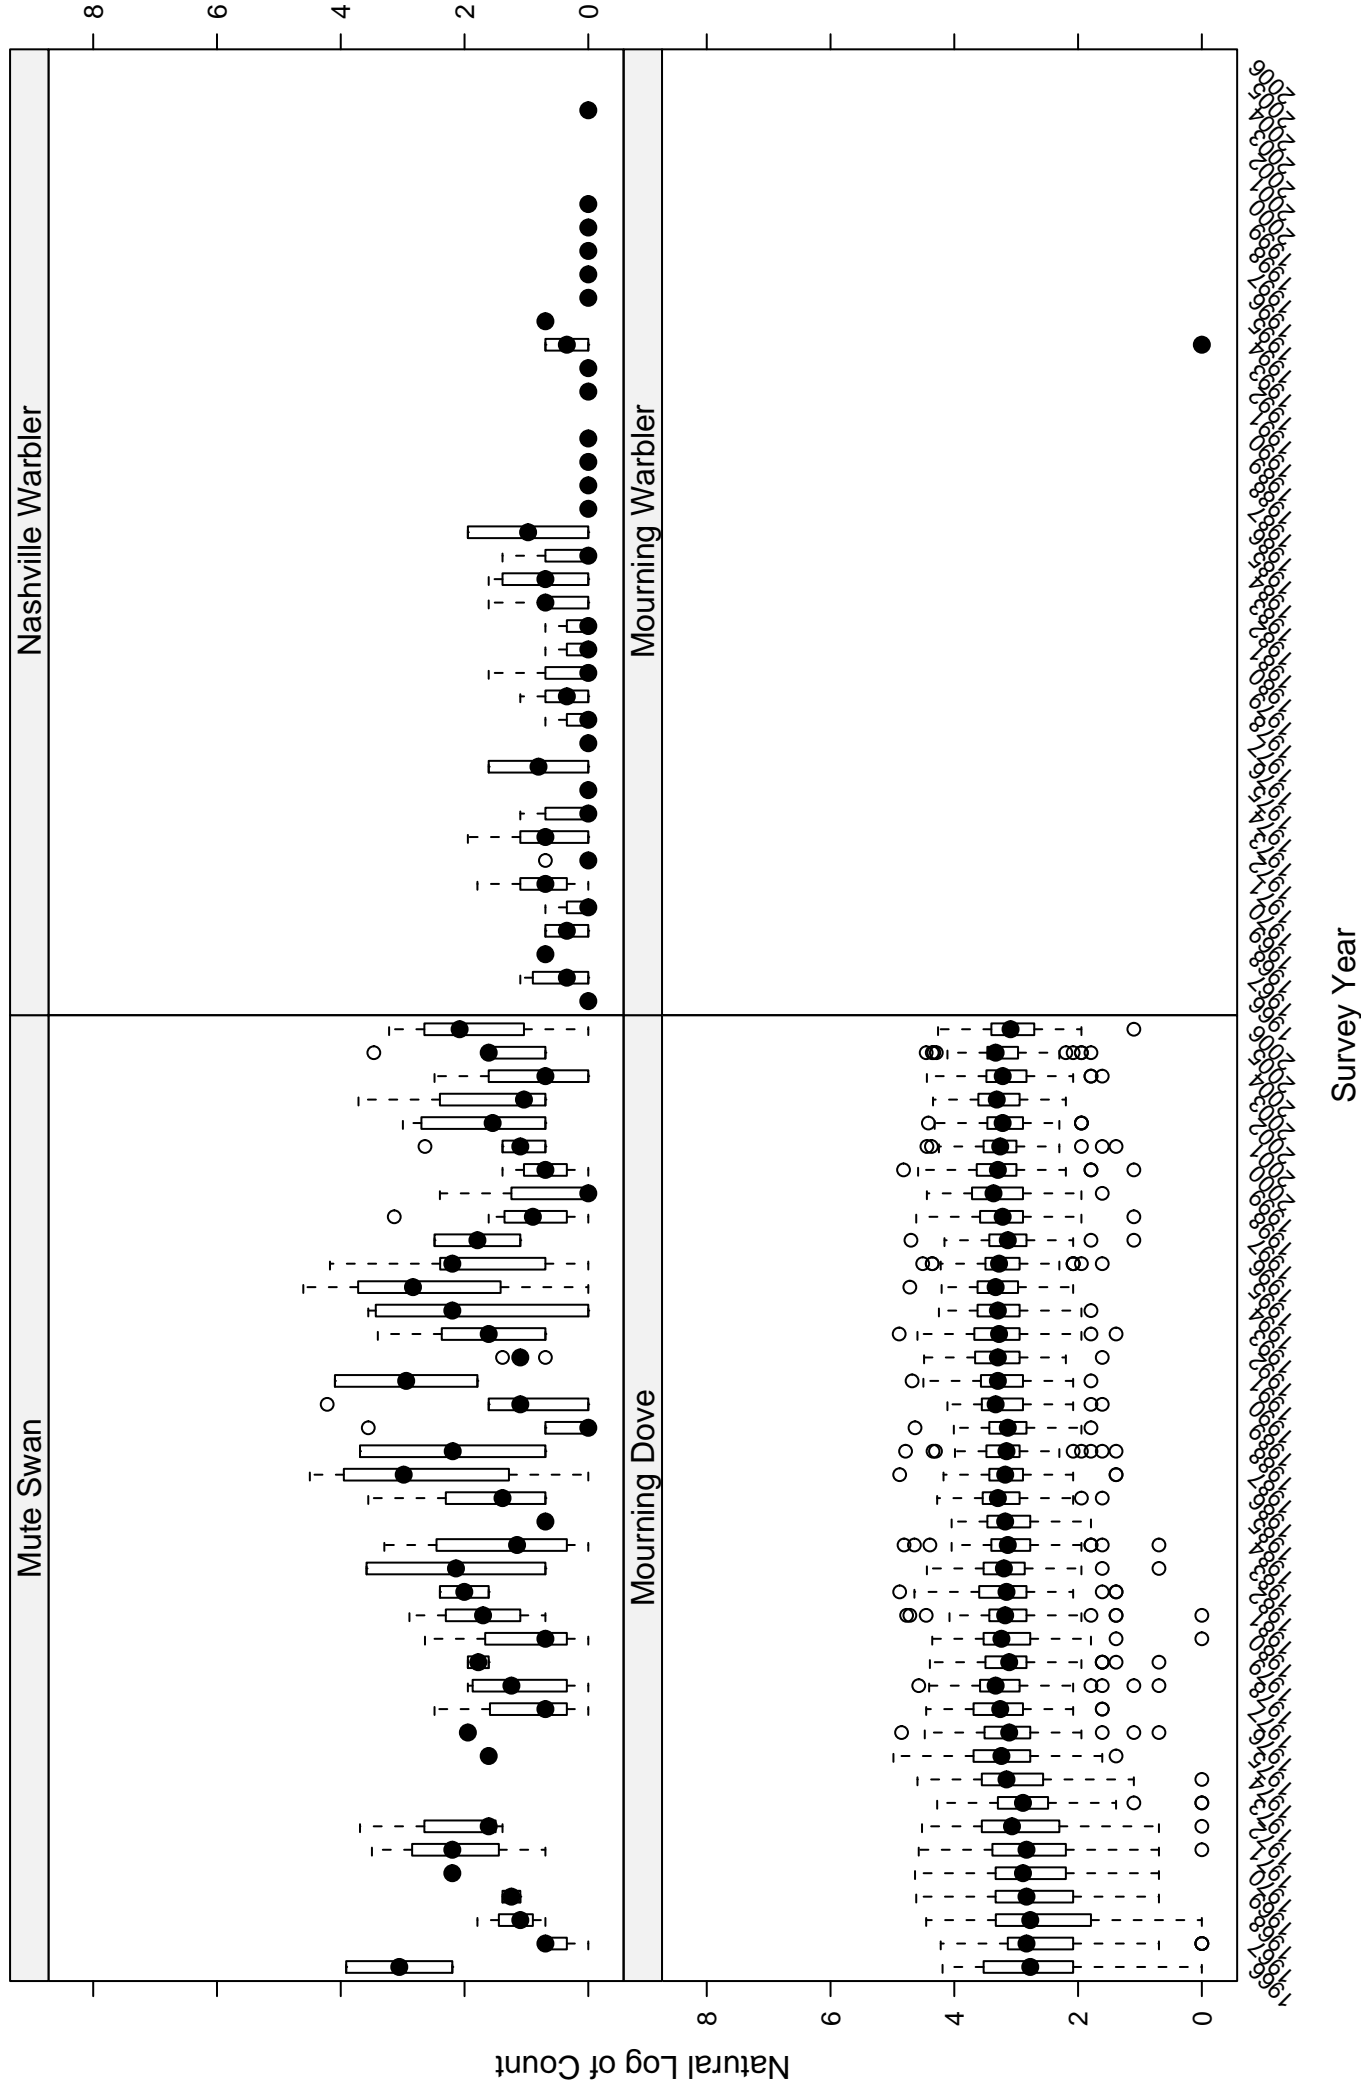

Scatter plots of species counts in the NEW ENGLAND--MID-ATLANTIC COAST BCR