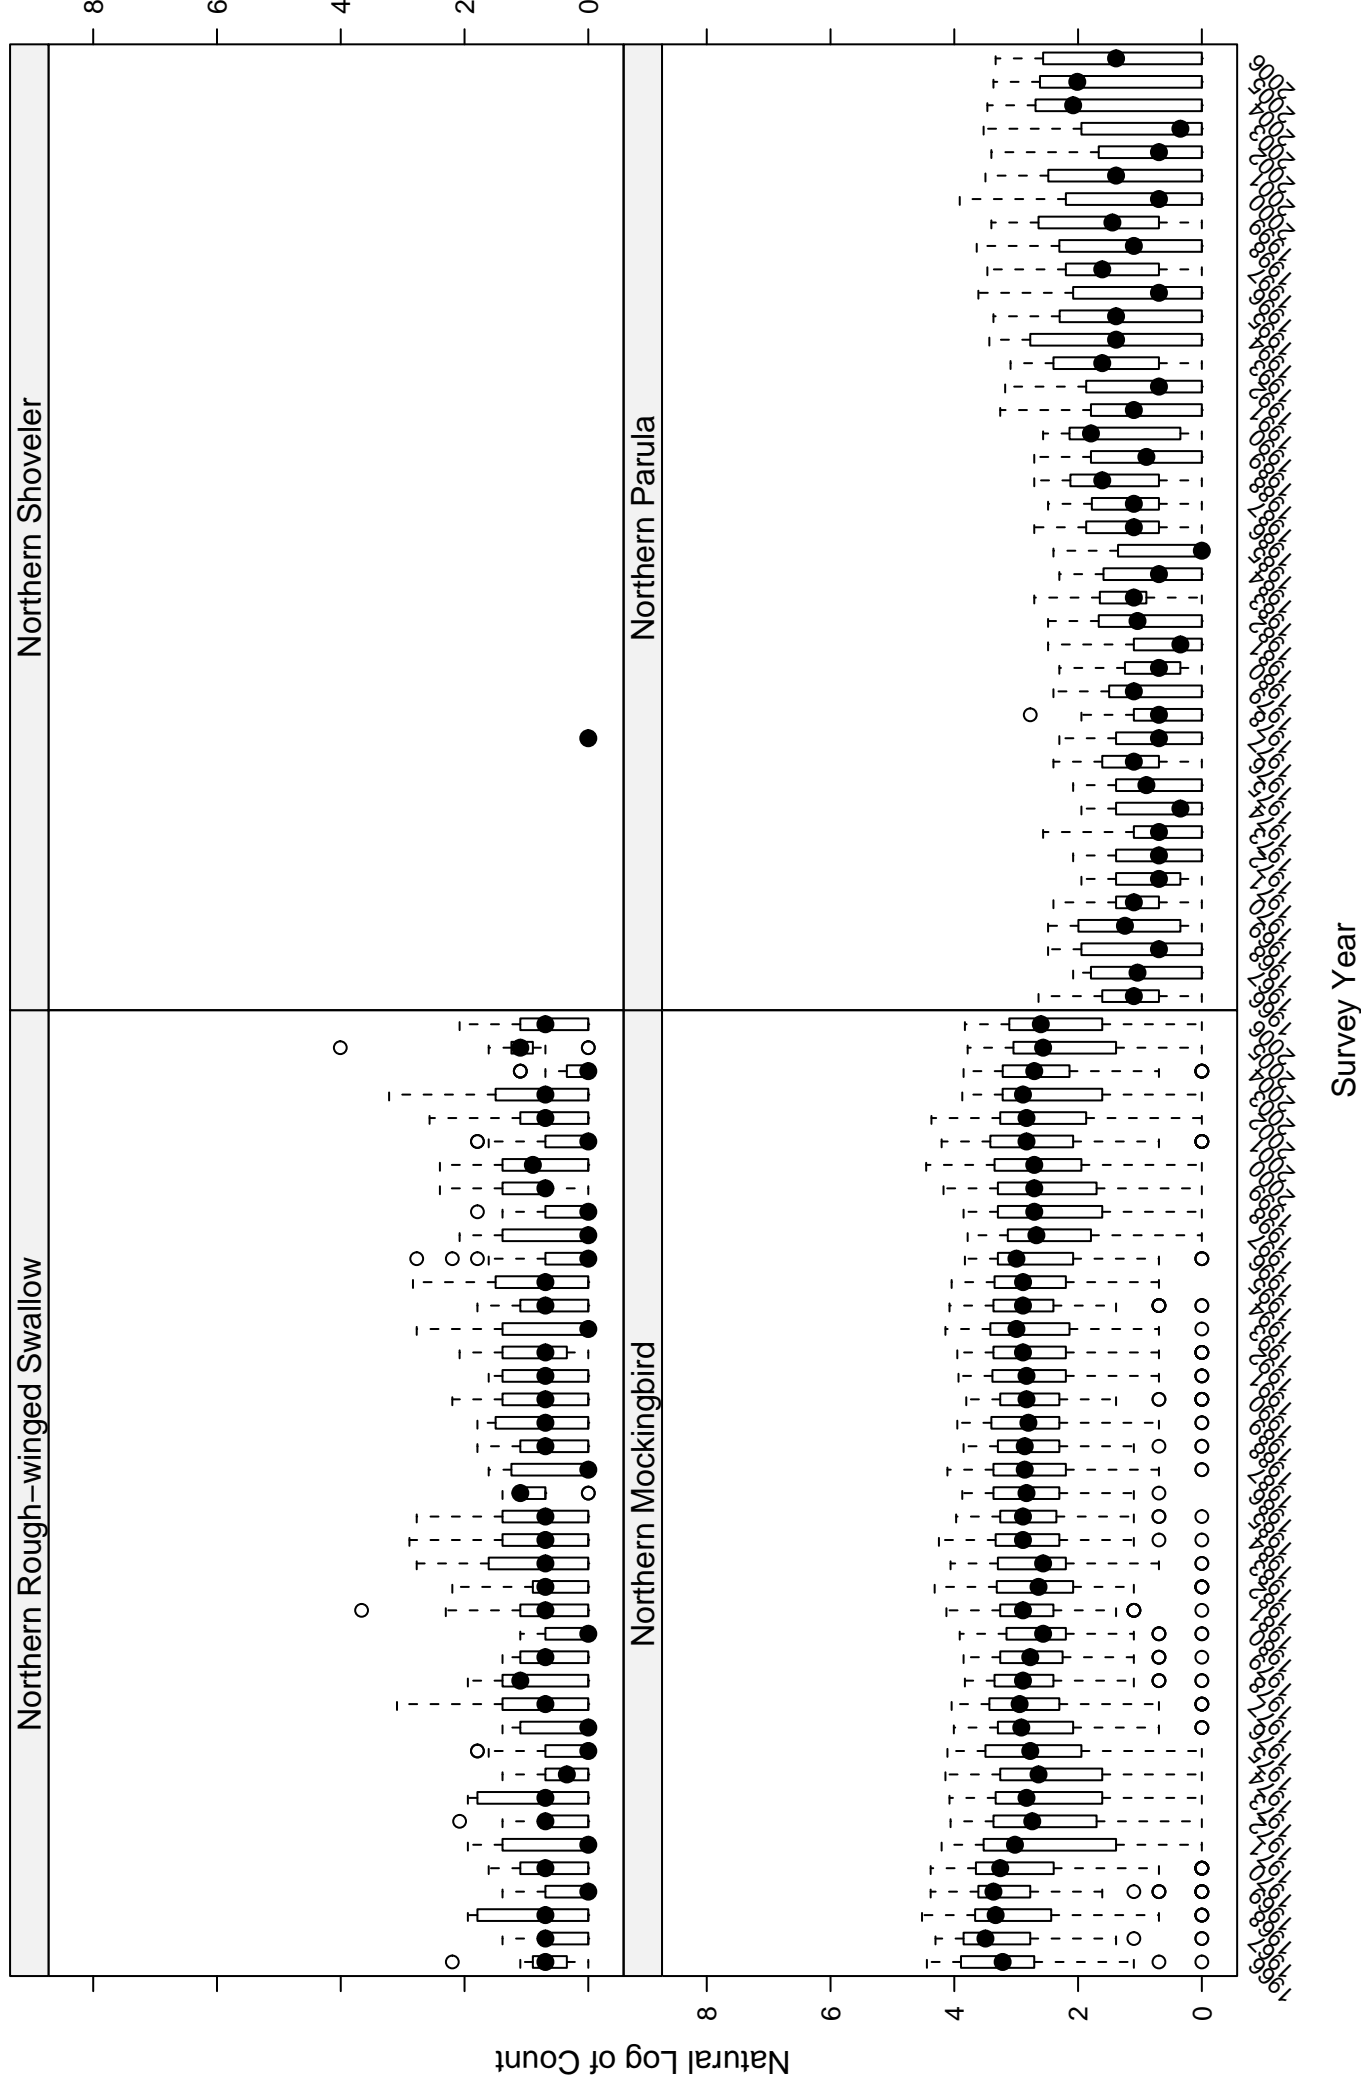

Scatter plots of species counts in the NEW ENGLAND--MID-ATLANTIC COAST BCR