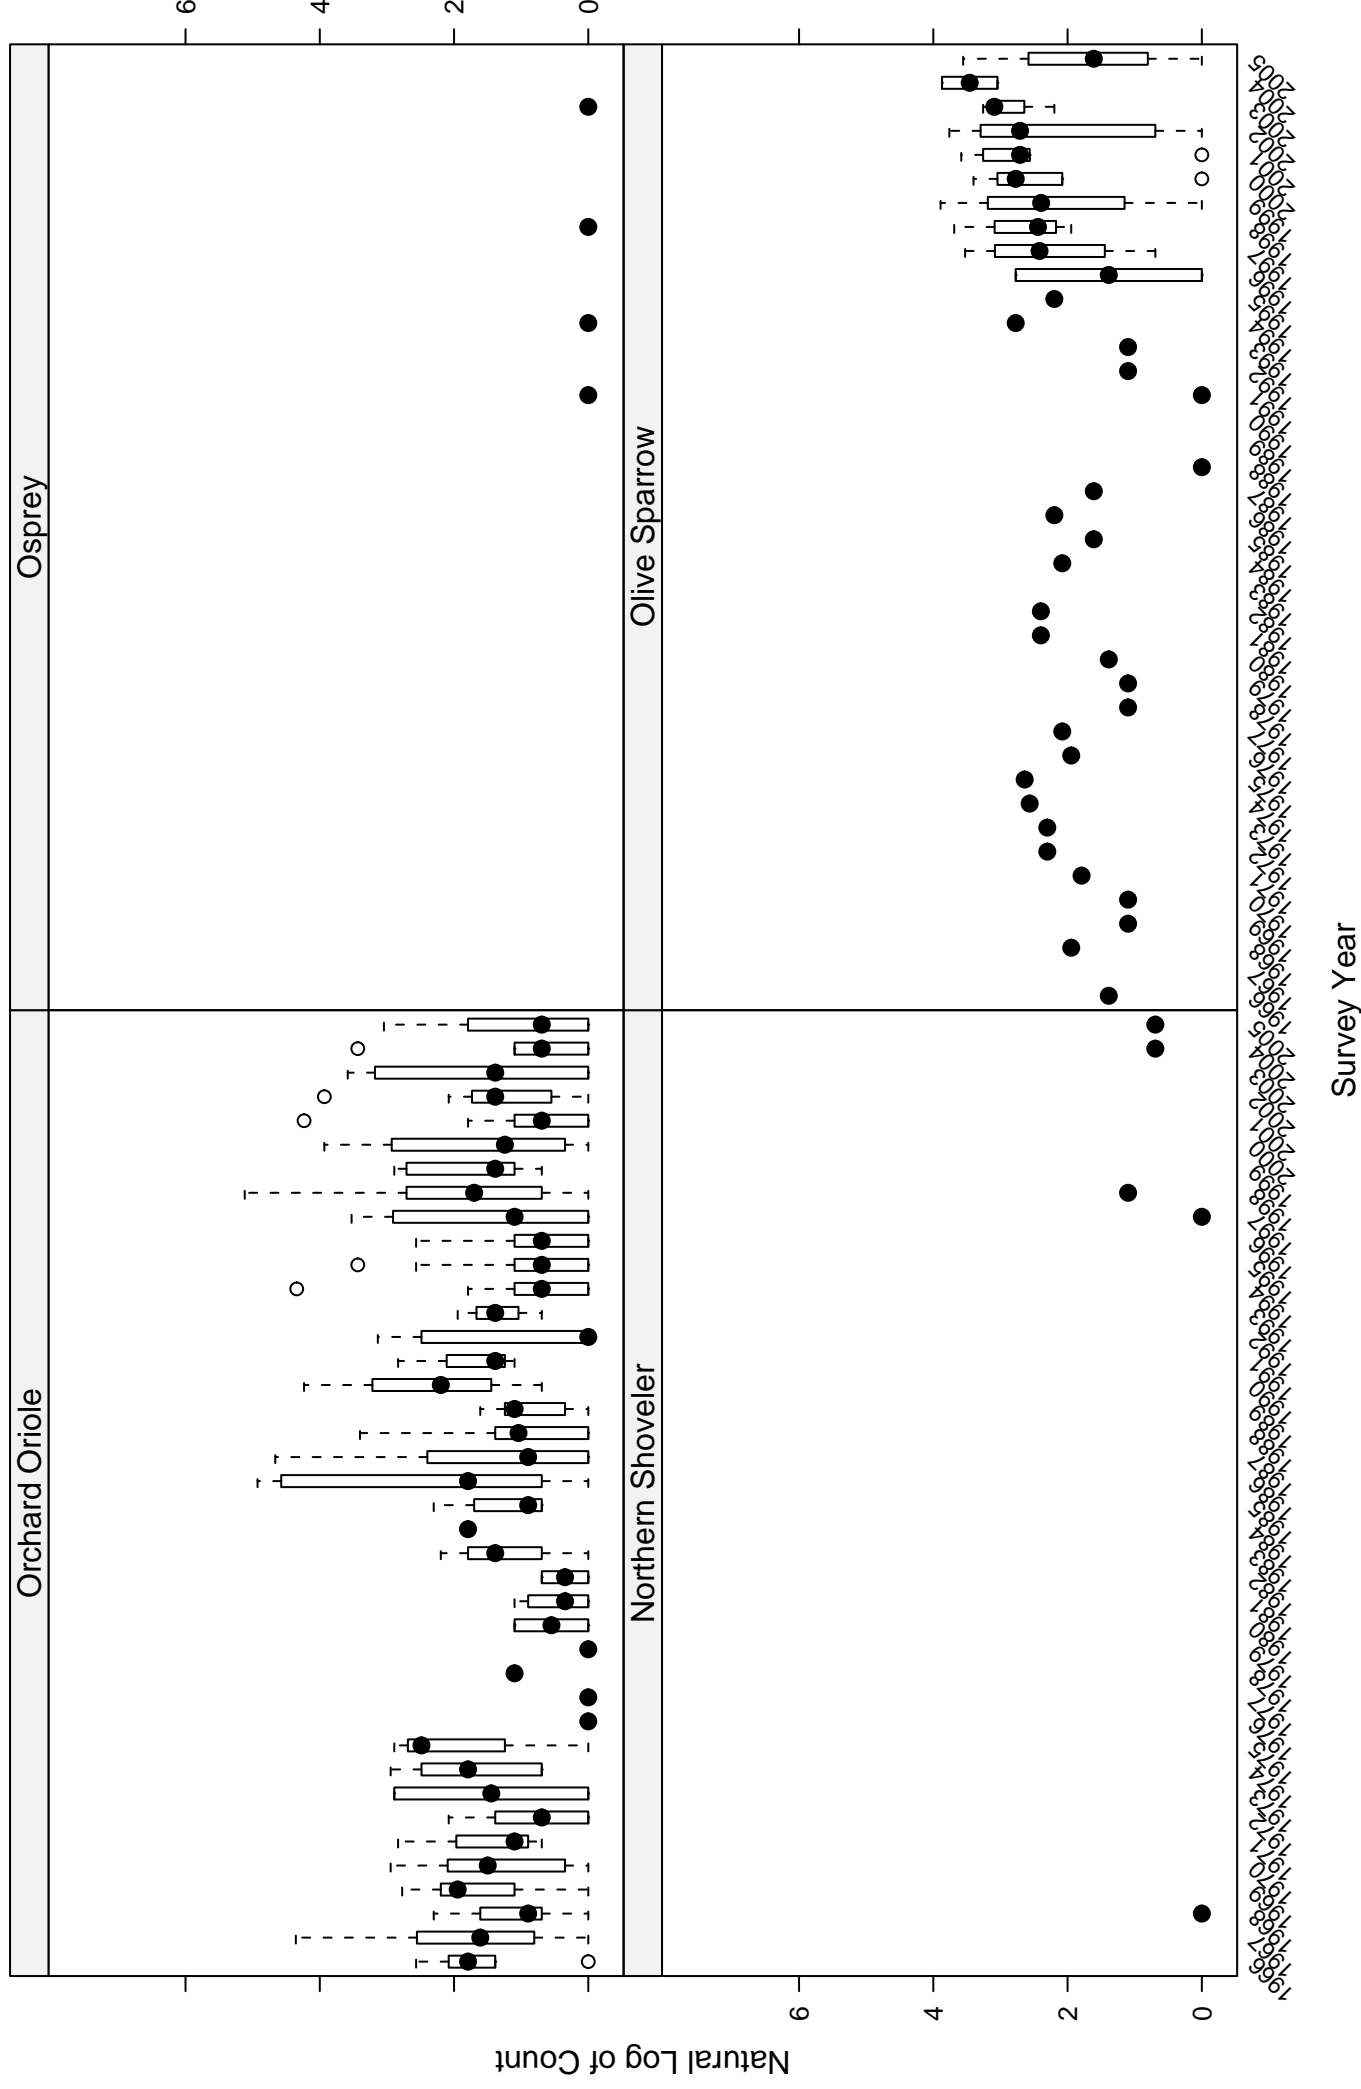

Scatter plots of species counts in the GULF COASTAL PRAIRIE BCR

Scatter plots of species counts in the GULF COASTAL PRAIRIE BCR

Scatter plots of species counts in the GULF COASTAL PRAIRIE BCR

Survey Year

Scatter plots of species counts in the GULF COASTAL PRAIRIE BCR

Scatter plots of species counts in the GULF COASTAL PRAIRIE BCR

Scatter plots of species counts in the GULF COASTAL PRAIRIE BCR

Scatter plots of species counts in the GULF COASTAL PRAIRIE BCR