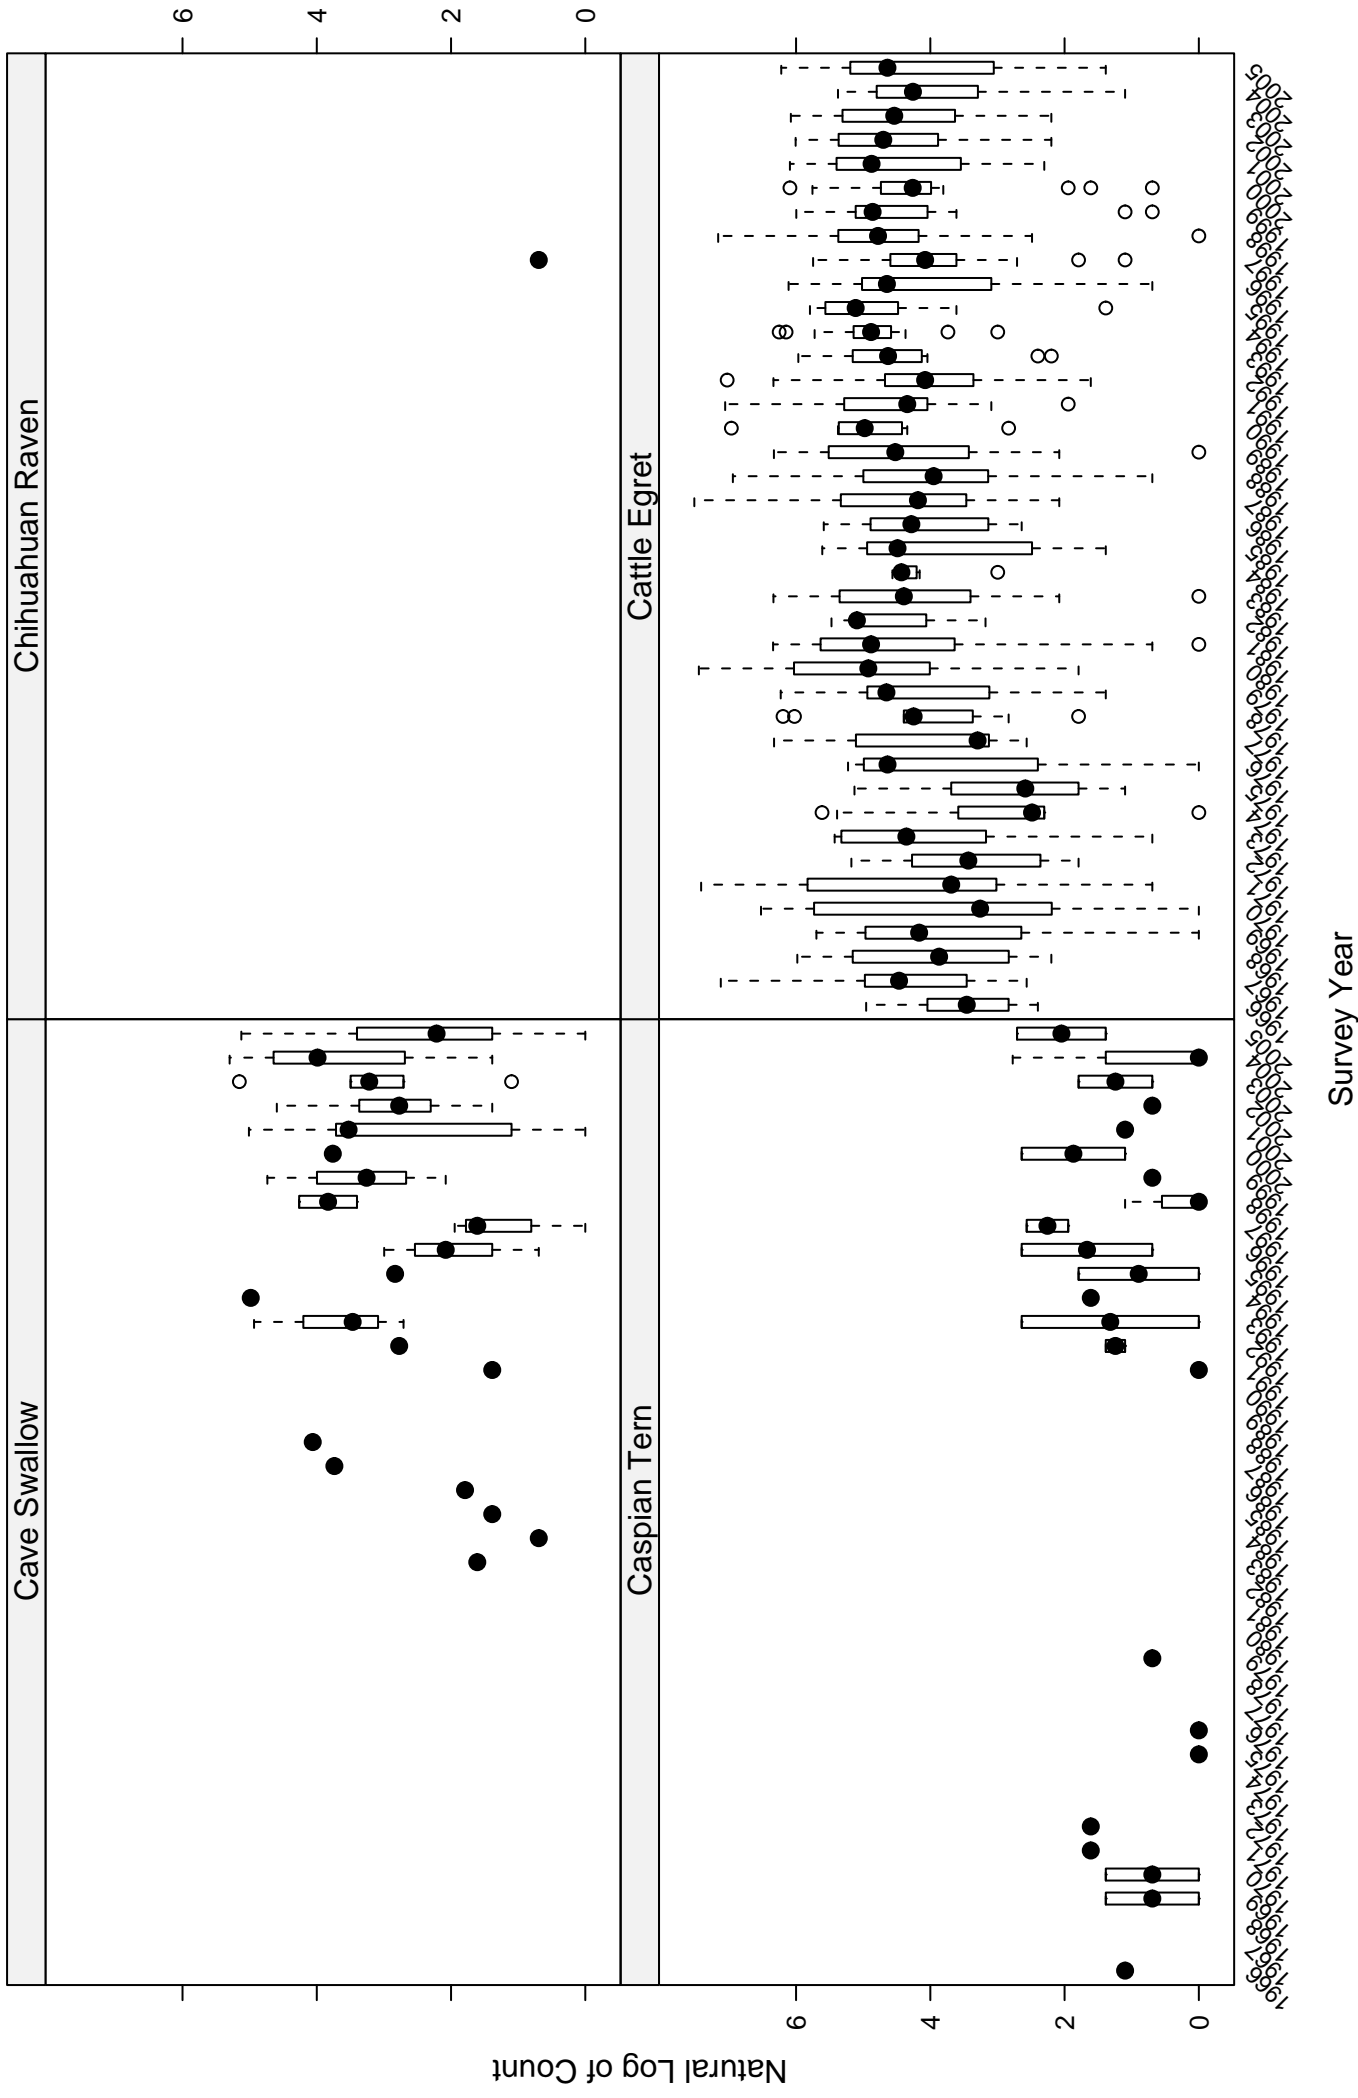

Scatter plots of species counts in the GULF COASTAL PRAIRIE BCR

Scatter plots of species counts in the GULF COASTAL PRAIRIE BCR

Scatter plots of species counts in the GULF COASTAL PRAIRIE BCR

Scatter plots of species counts in the GULF COASTAL PRAIRIE BCR

Scatter plots of species counts in the GULF COASTAL PRAIRIE BCR

Scatter plots of species counts in the GULF COASTAL PRAIRIE BCR

Scatter plots of species counts in the GULF COASTAL PRAIRIE BCR

Survey Year