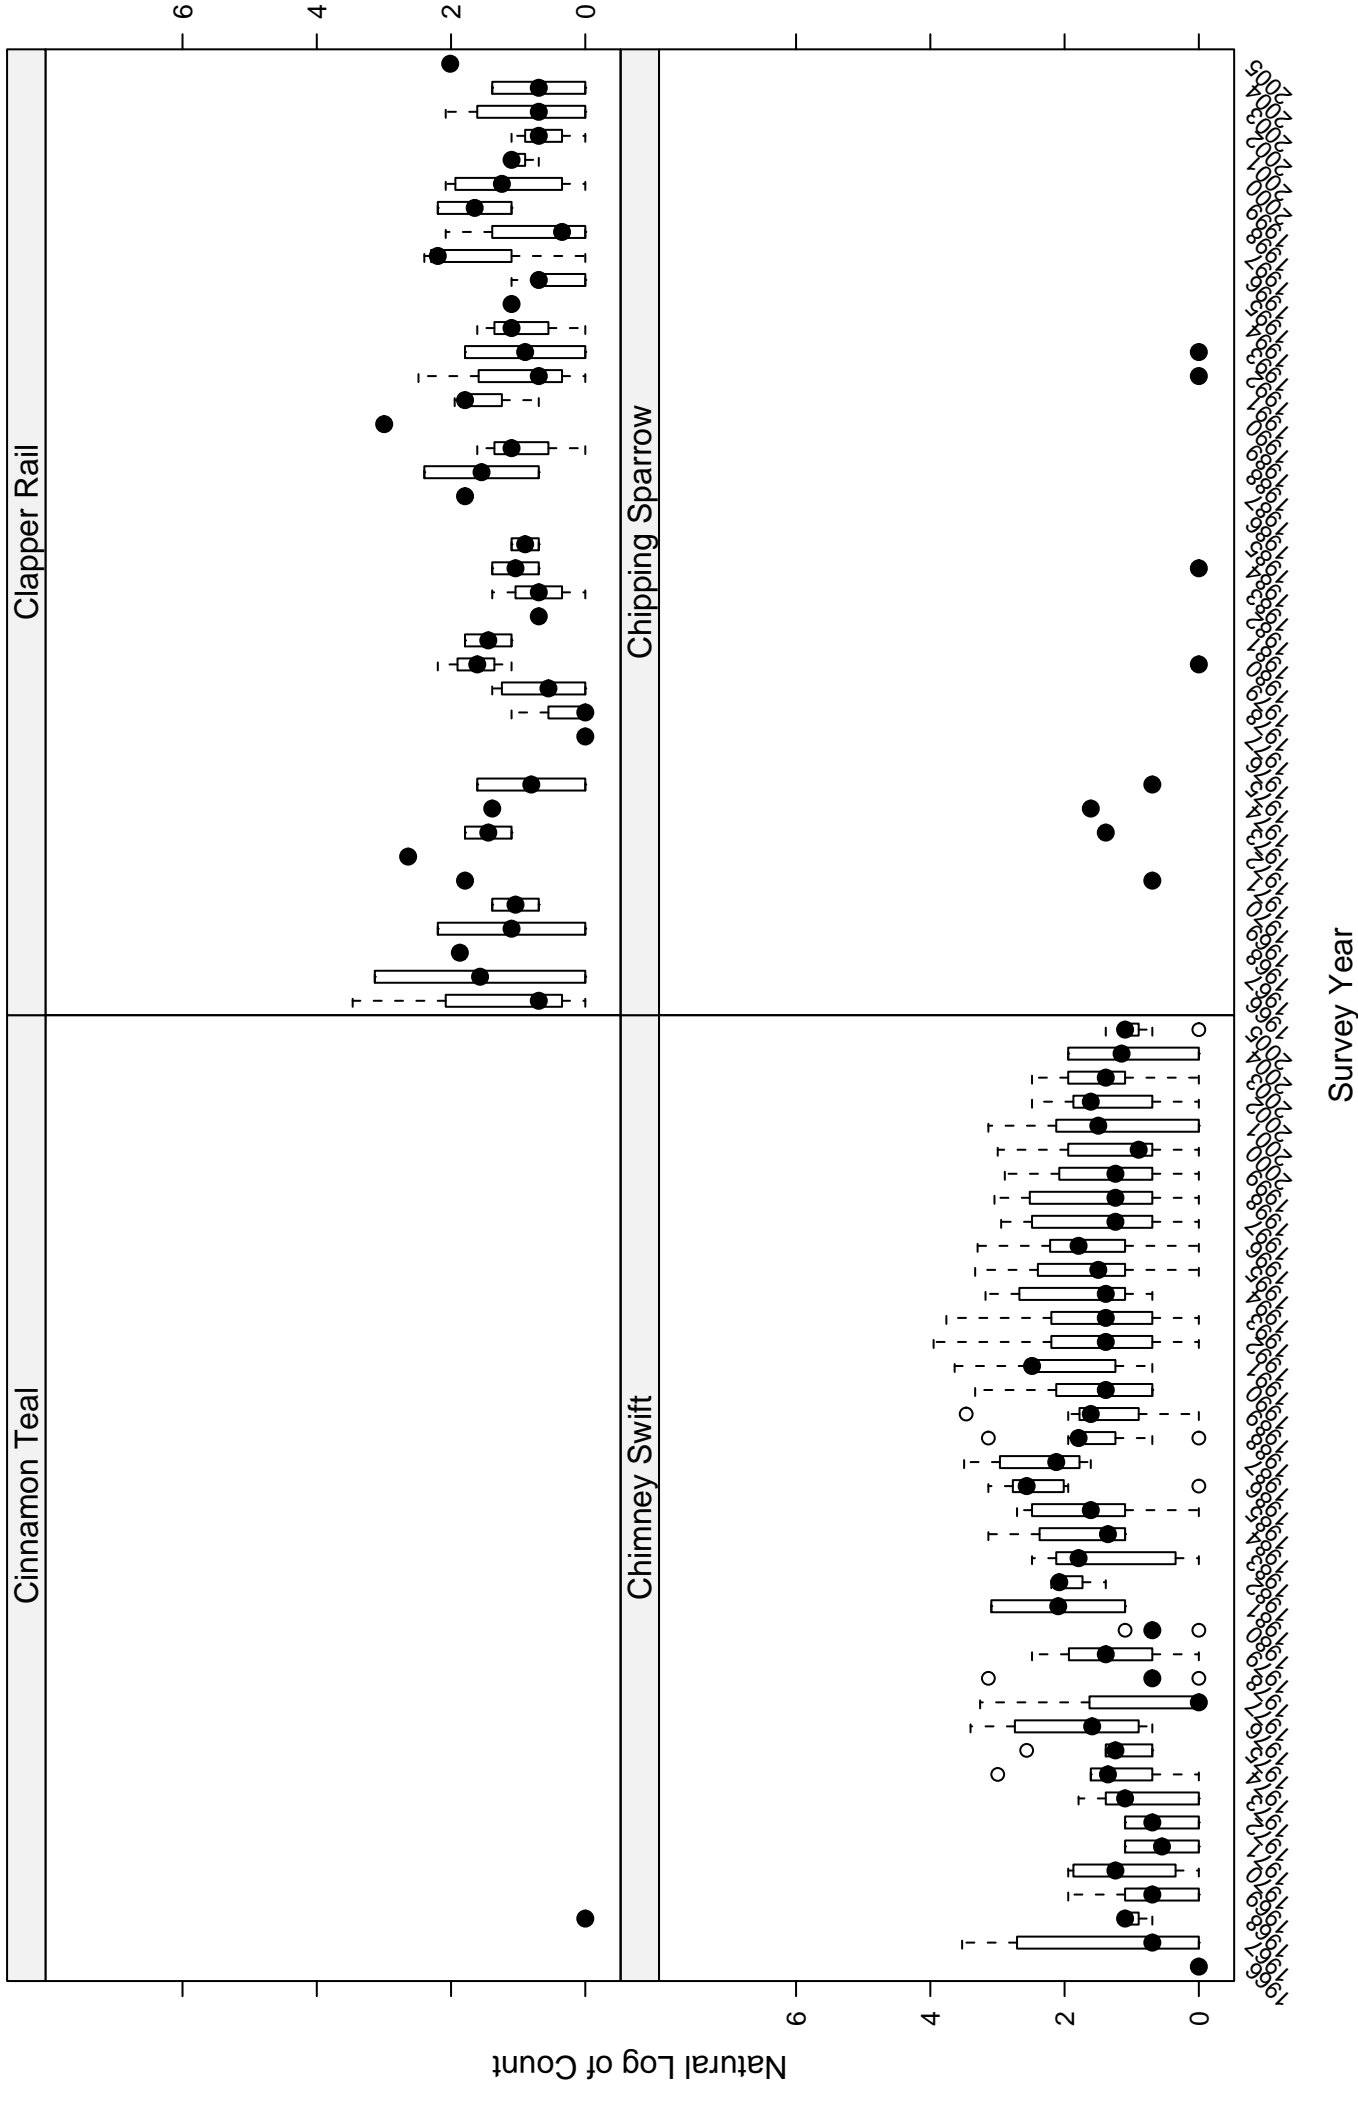

Scatter plots of species counts in the GULF COASTAL PRAIRIE BCR

Scatter plots of species counts in the GULF COASTAL PRAIRIE BCR

Scatter plots of species counts in the GULF COASTAL PRAIRIE BCR

Scatter plots of species counts in the GULF COASTAL PRAIRIE BCR

Scatter plots of species counts in the GULF COASTAL PRAIRIE BCR

Scatter plots of species counts in the GULF COASTAL PRAIRIE BCR

Scatter plots of species counts in the GULF COASTAL PRAIRIE BCR

Survey Year