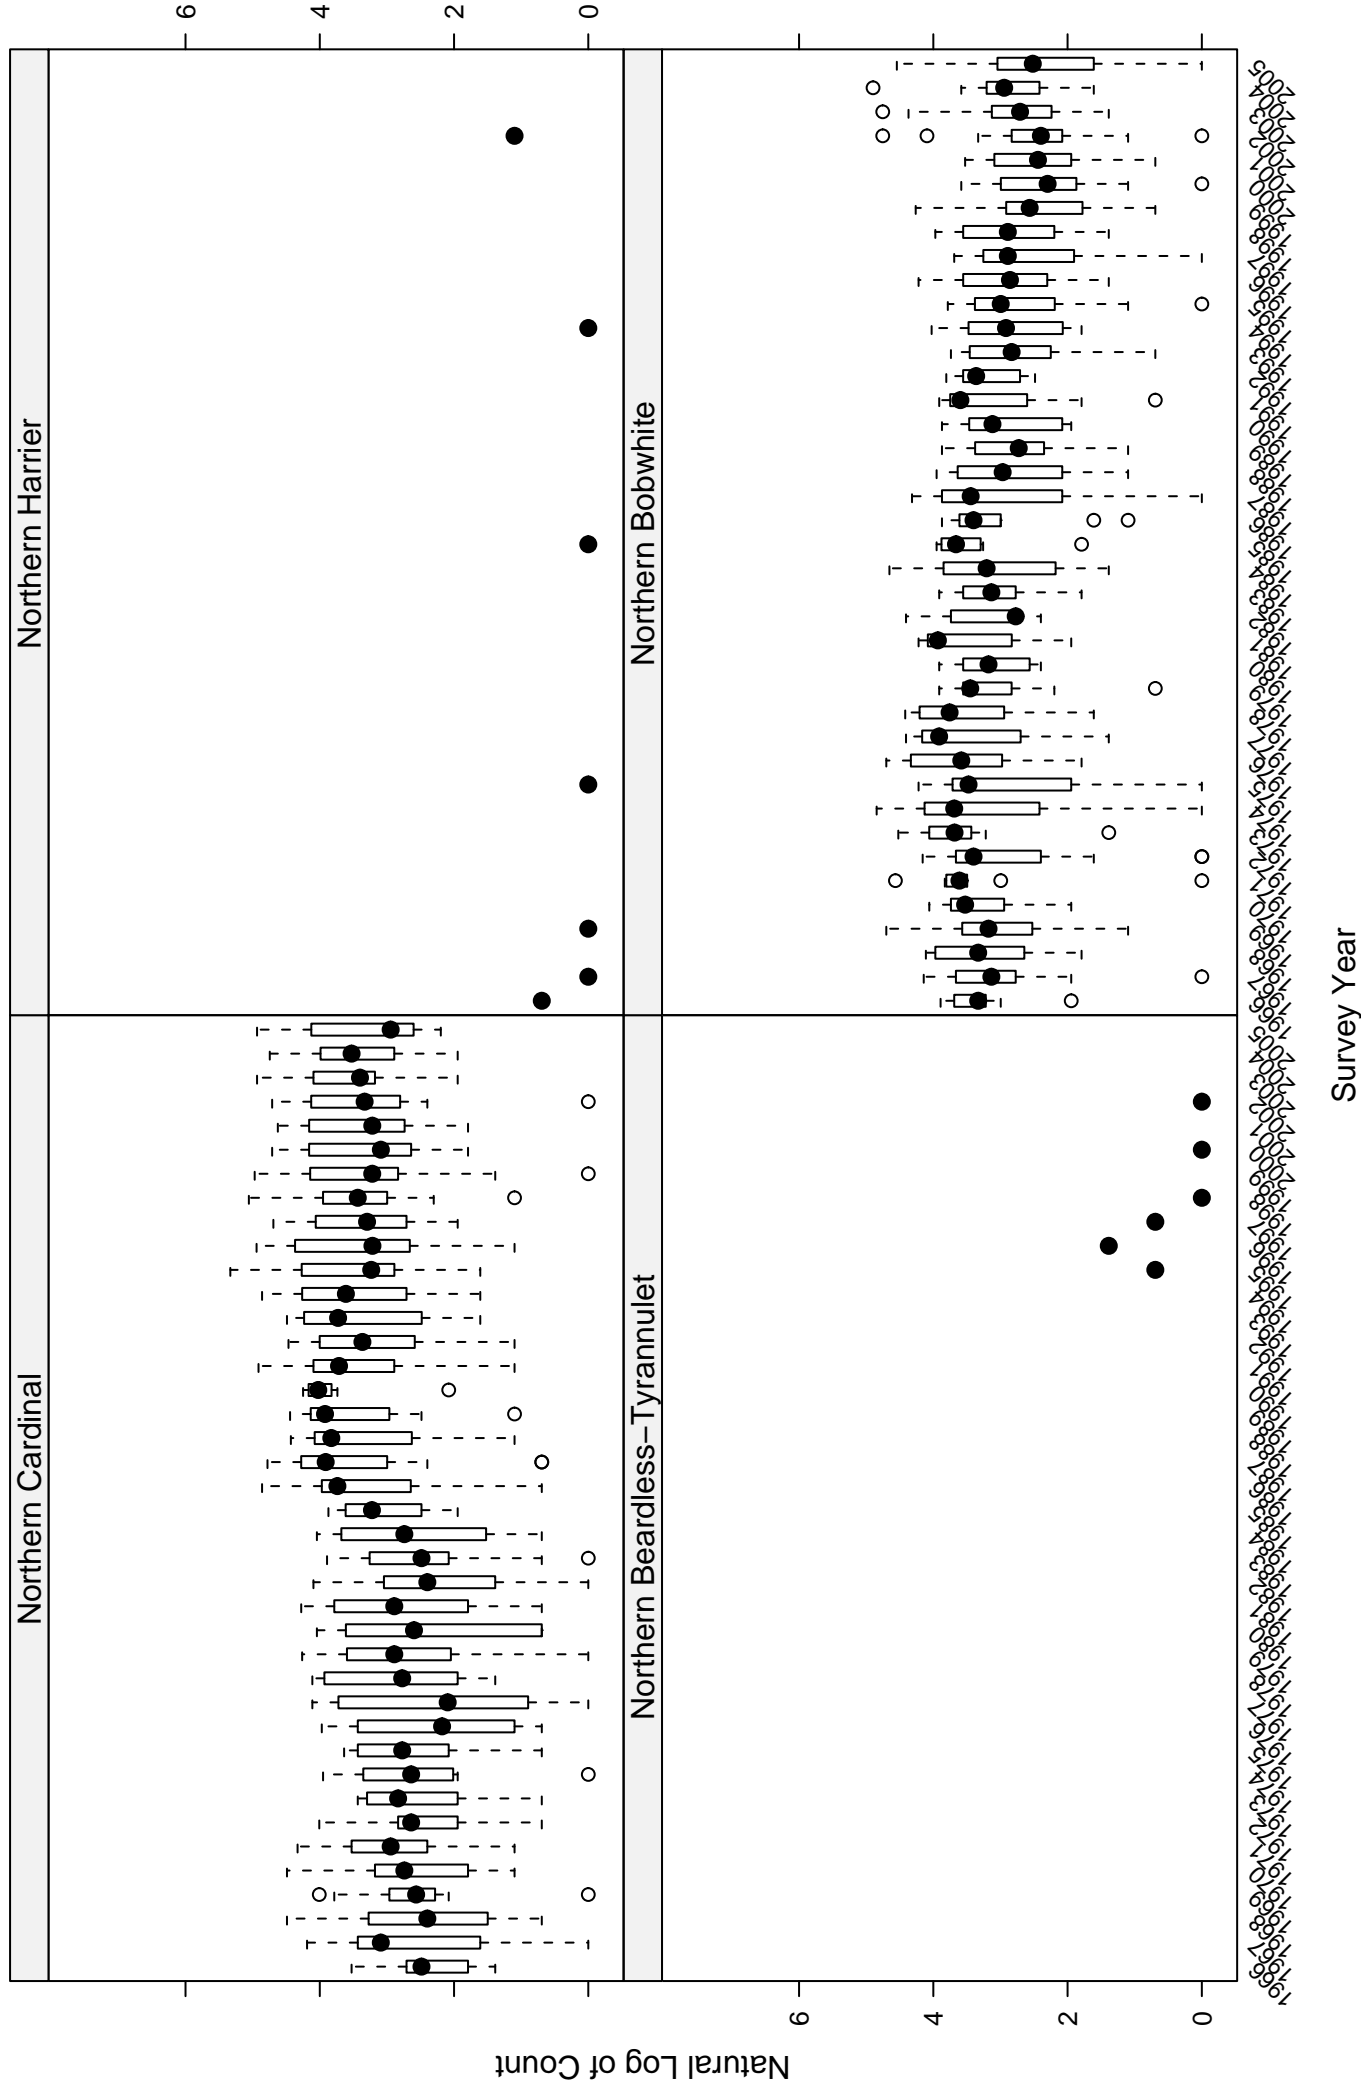

Scatter plots of species counts in the GULF COASTAL PRAIRIE BCR

Scatter plots of species counts in the GULF COASTAL PRAIRIE BCR

Scatter plots of species counts in the GULF COASTAL PRAIRIE BCR

Survey Year

Scatter plots of species counts in the GULF COASTAL PRAIRIE BCR

Scatter plots of species counts in the GULF COASTAL PRAIRIE BCR

Scatter plots of species counts in the GULF COASTAL PRAIRIE BCR

Scatter plots of species counts in the GULF COASTAL PRAIRIE BCR