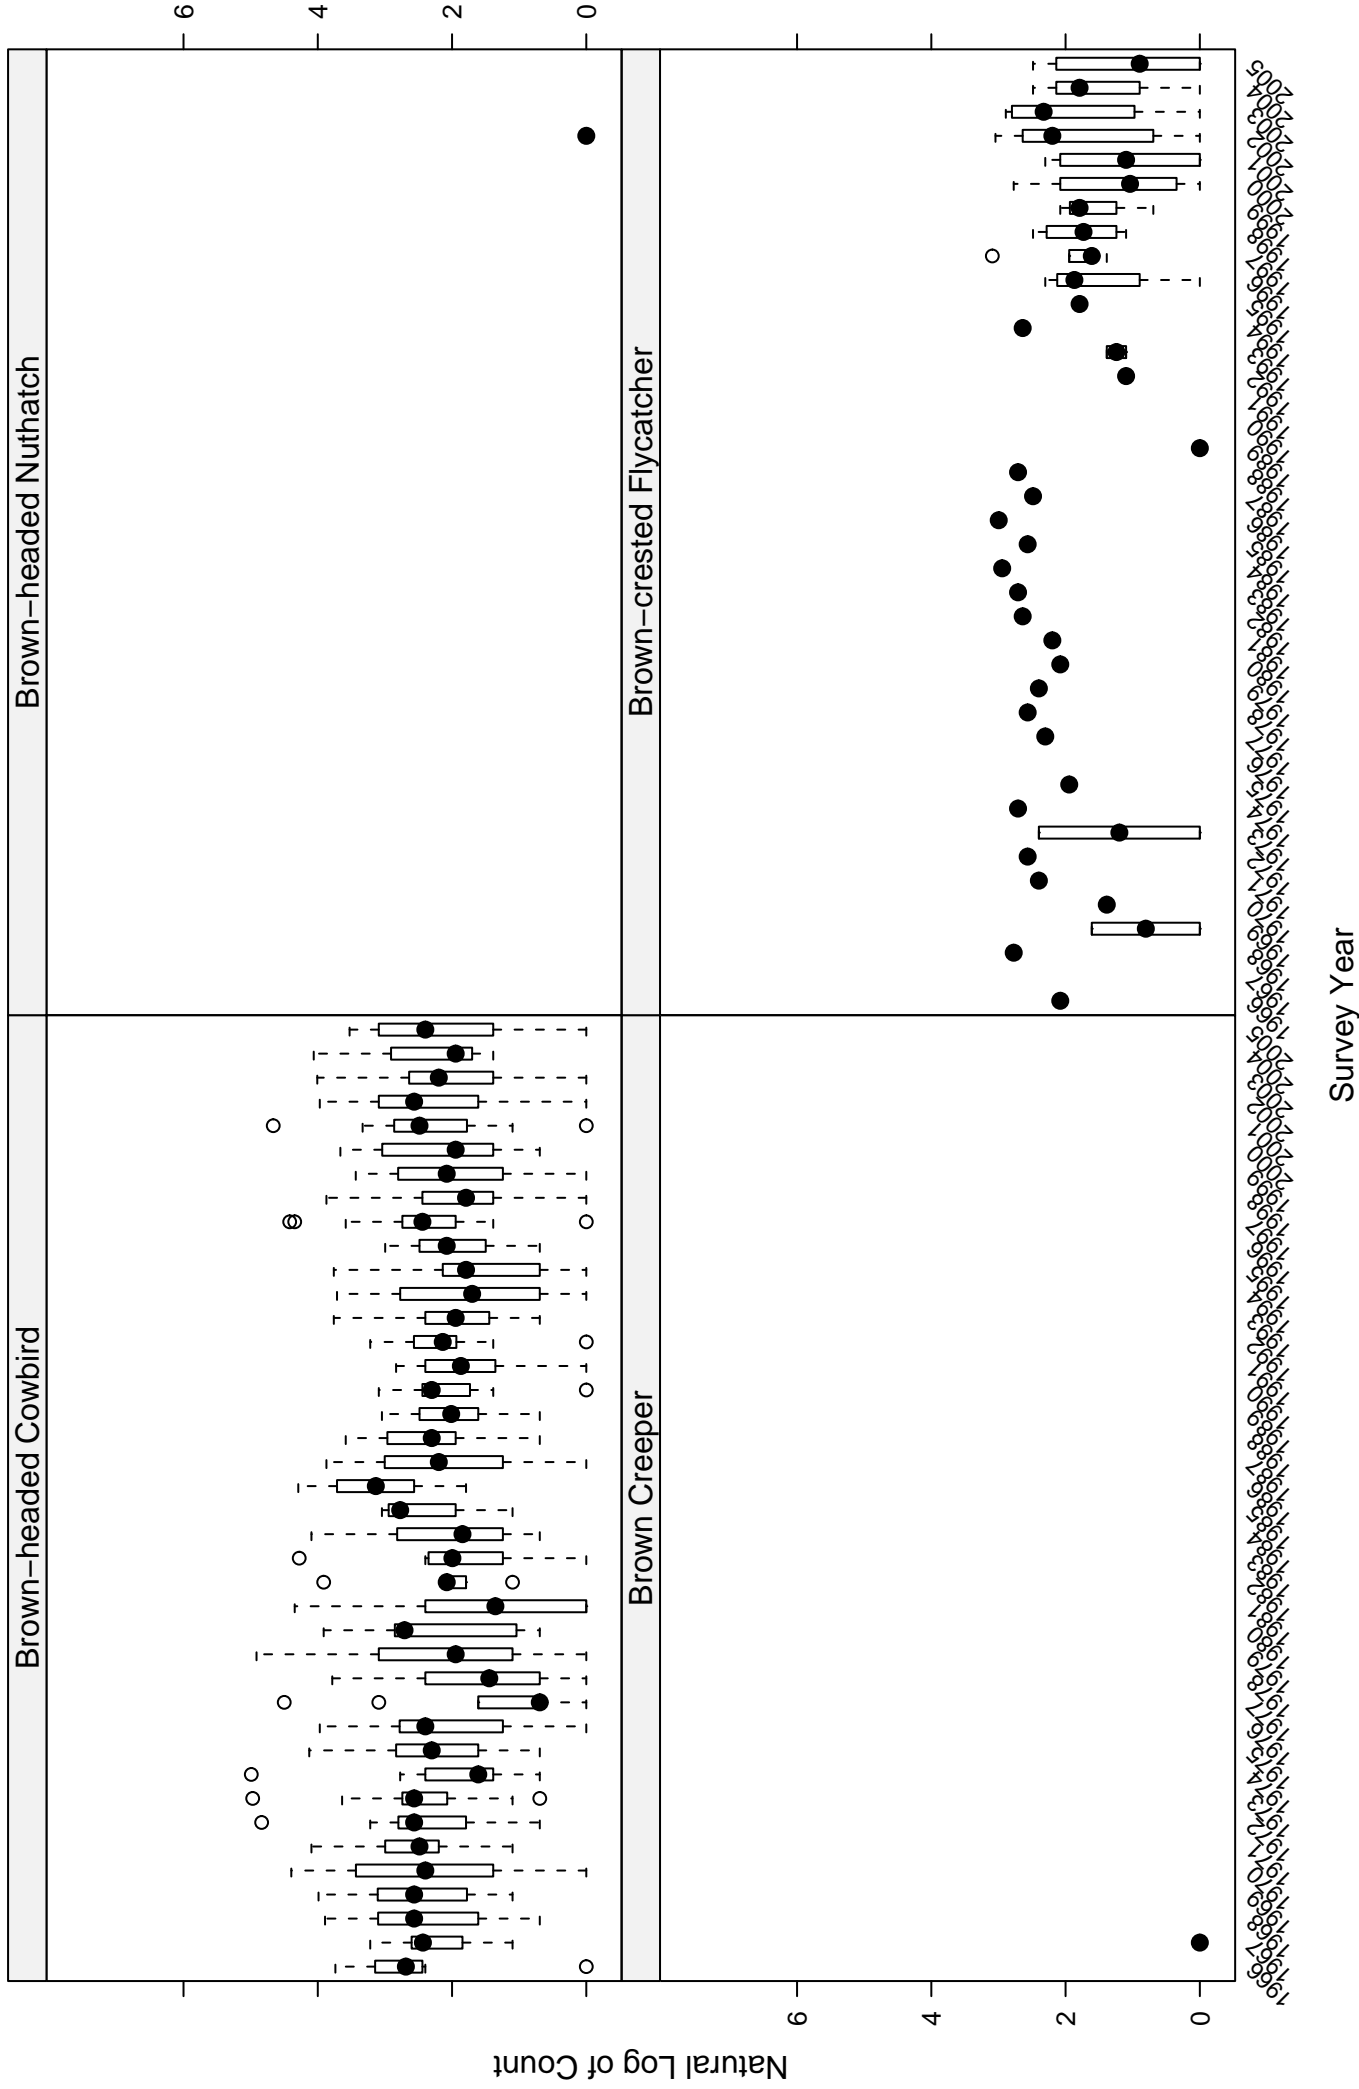

Scatter plots of species counts in the GULF COASTAL PRAIRIE BCR

Scatter plots of species counts in the GULF COASTAL PRAIRIE BCR

Scatter plots of species counts in the GULF COASTAL PRAIRIE BCR

Scatter plots of species counts in the GULF COASTAL PRAIRIE BCR

Scatter plots of species counts in the GULF COASTAL PRAIRIE BCR

Scatter plots of species counts in the GULF COASTAL PRAIRIE BCR

Scatter plots of species counts in the GULF COASTAL PRAIRIE BCR

Survey Year