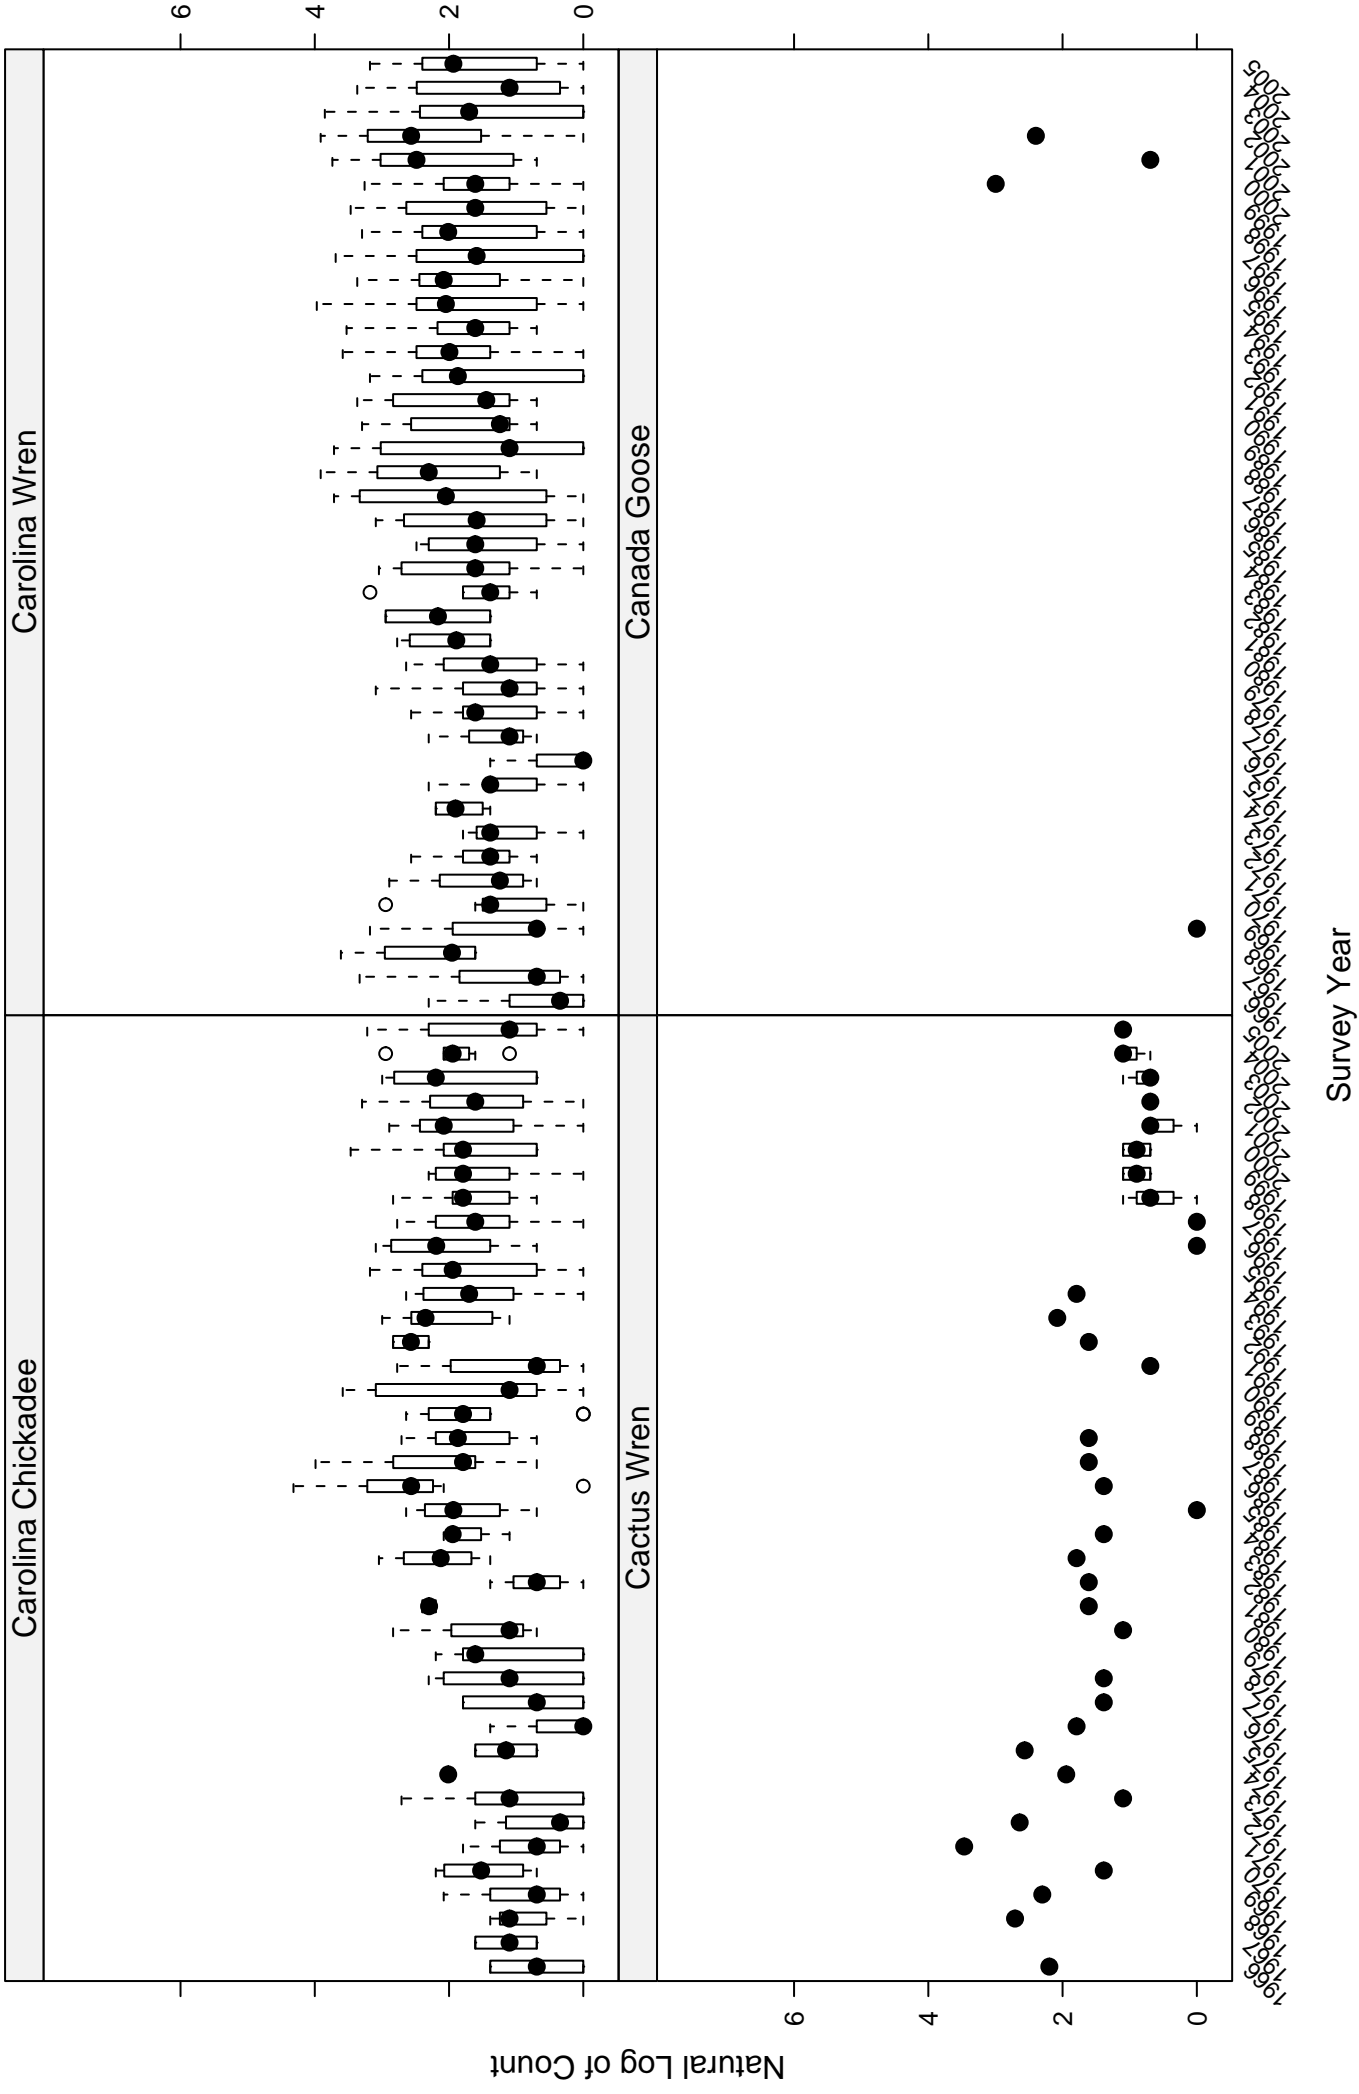

Scatter plots of species counts in the GULF COASTAL PRAIRIE BCR

Scatter plots of species counts in the GULF COASTAL PRAIRIE BCR

Scatter plots of species counts in the GULF COASTAL PRAIRIE BCR

Scatter plots of species counts in the GULF COASTAL PRAIRIE BCR

Scatter plots of species counts in the GULF COASTAL PRAIRIE BCR

Scatter plots of species counts in the GULF COASTAL PRAIRIE BCR

Scatter plots of species counts in the GULF COASTAL PRAIRIE BCR

Survey Year