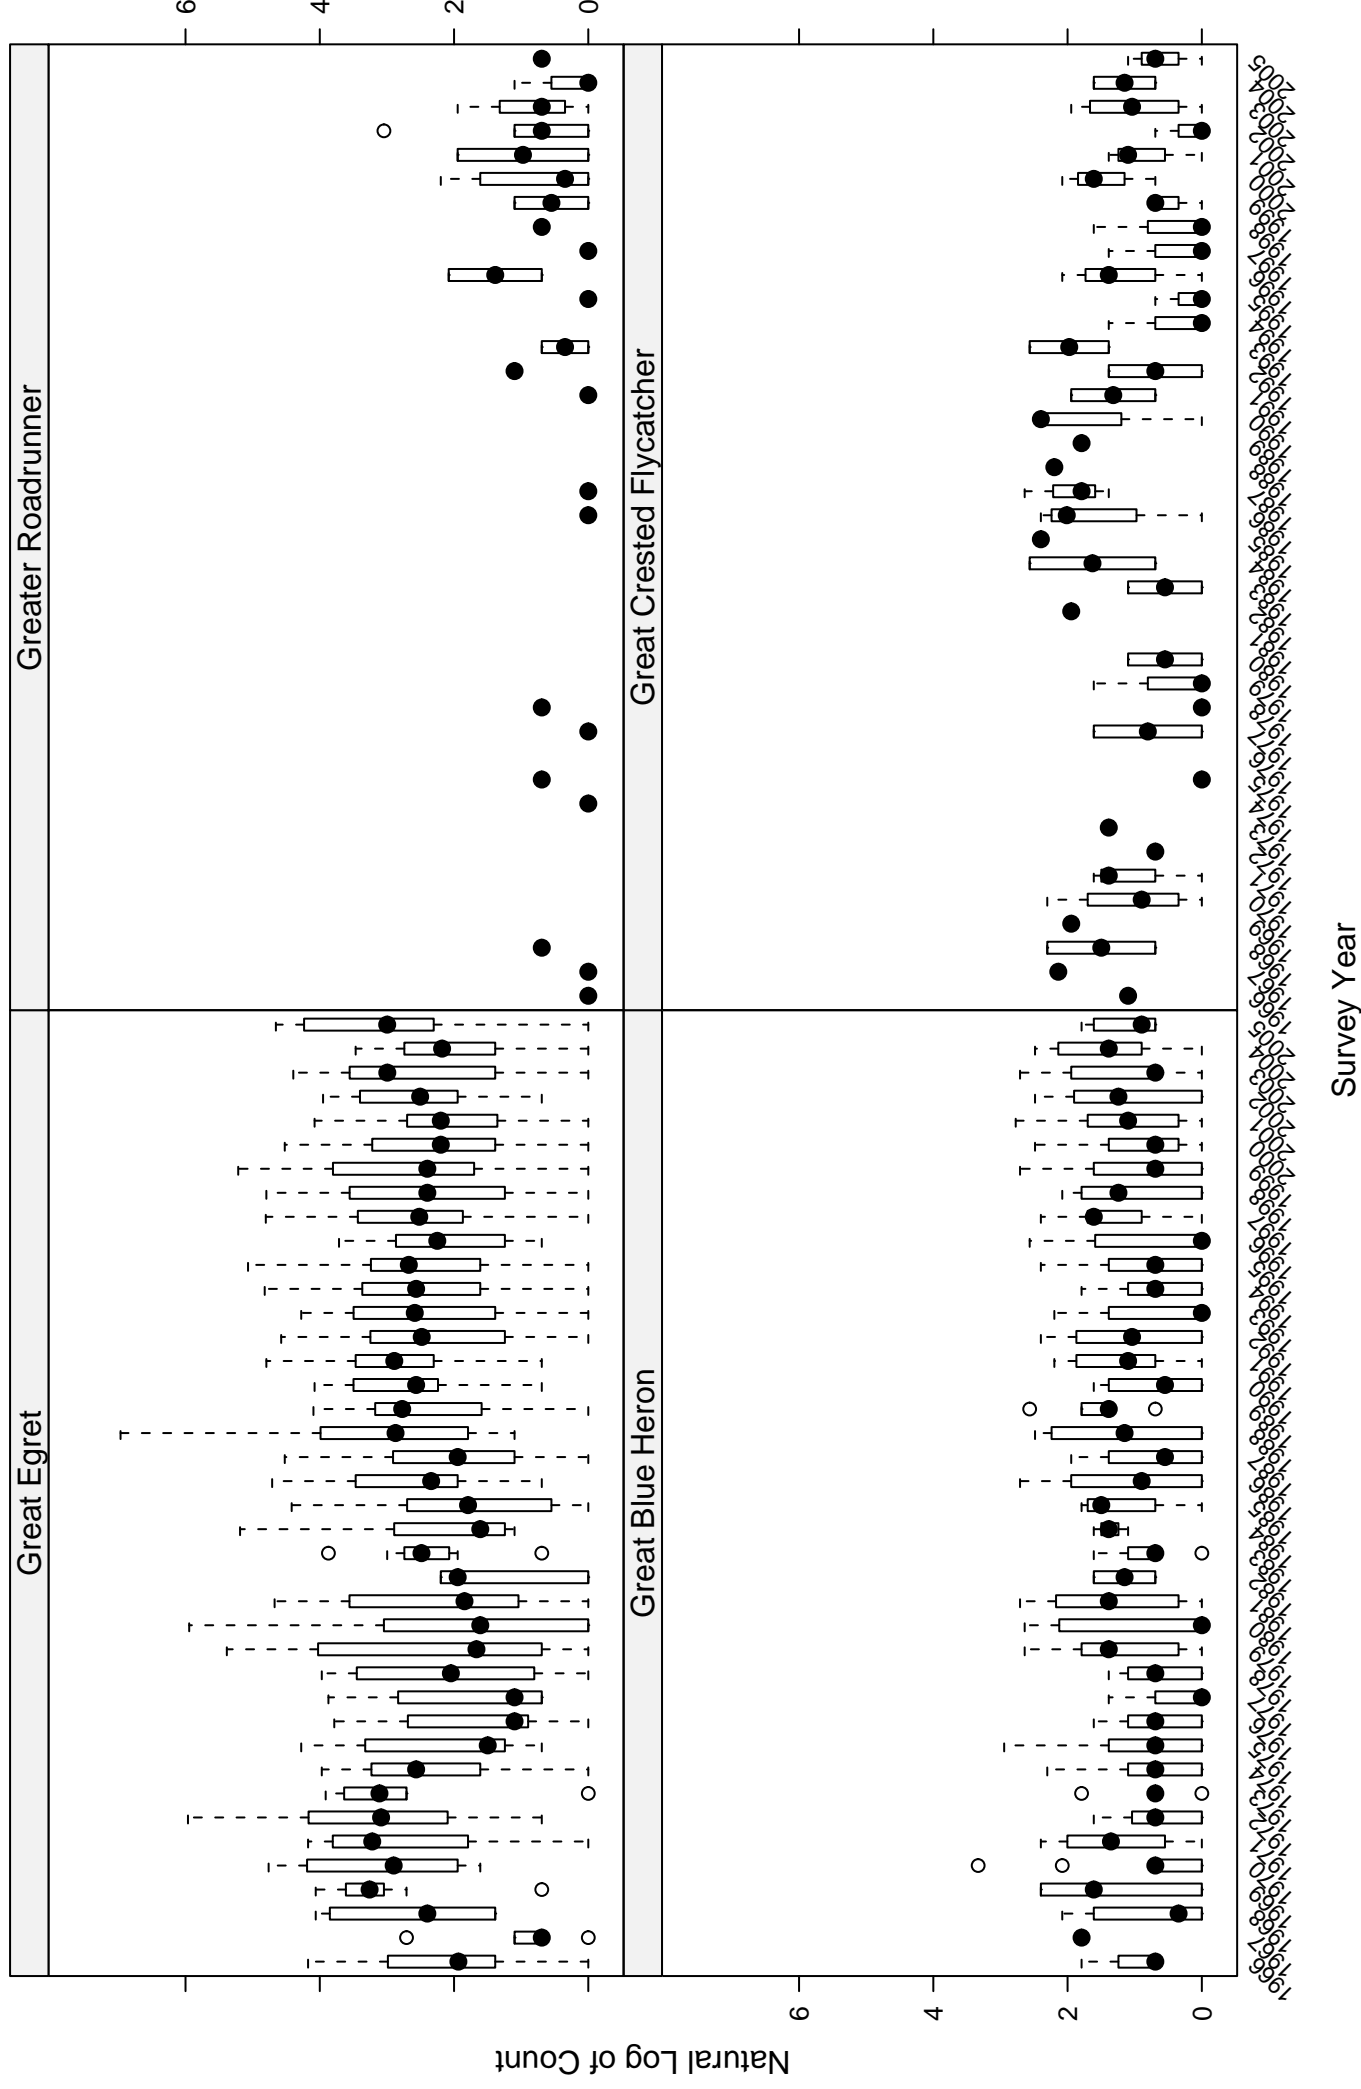

Scatter plots of species counts in the GULF COASTAL PRAIRIE BCR

Scatter plots of species counts in the GULF COASTAL PRAIRIE BCR

Scatter plots of species counts in the GULF COASTAL PRAIRIE BCR

Survey Year

Scatter plots of species counts in the GULF COASTAL PRAIRIE BCR

Scatter plots of species counts in the GULF COASTAL PRAIRIE BCR

Survey Year

Scatter plots of species counts in the GULF COASTAL PRAIRIE BCR

Scatter plots of species counts in the GULF COASTAL PRAIRIE BCR

Scatter plots of species counts in the GULF COASTAL PRAIRIE BCR

Scatter plots of species counts in the GULF COASTAL PRAIRIE BCR

Scatter plots of species counts in the GULF COASTAL PRAIRIE BCR