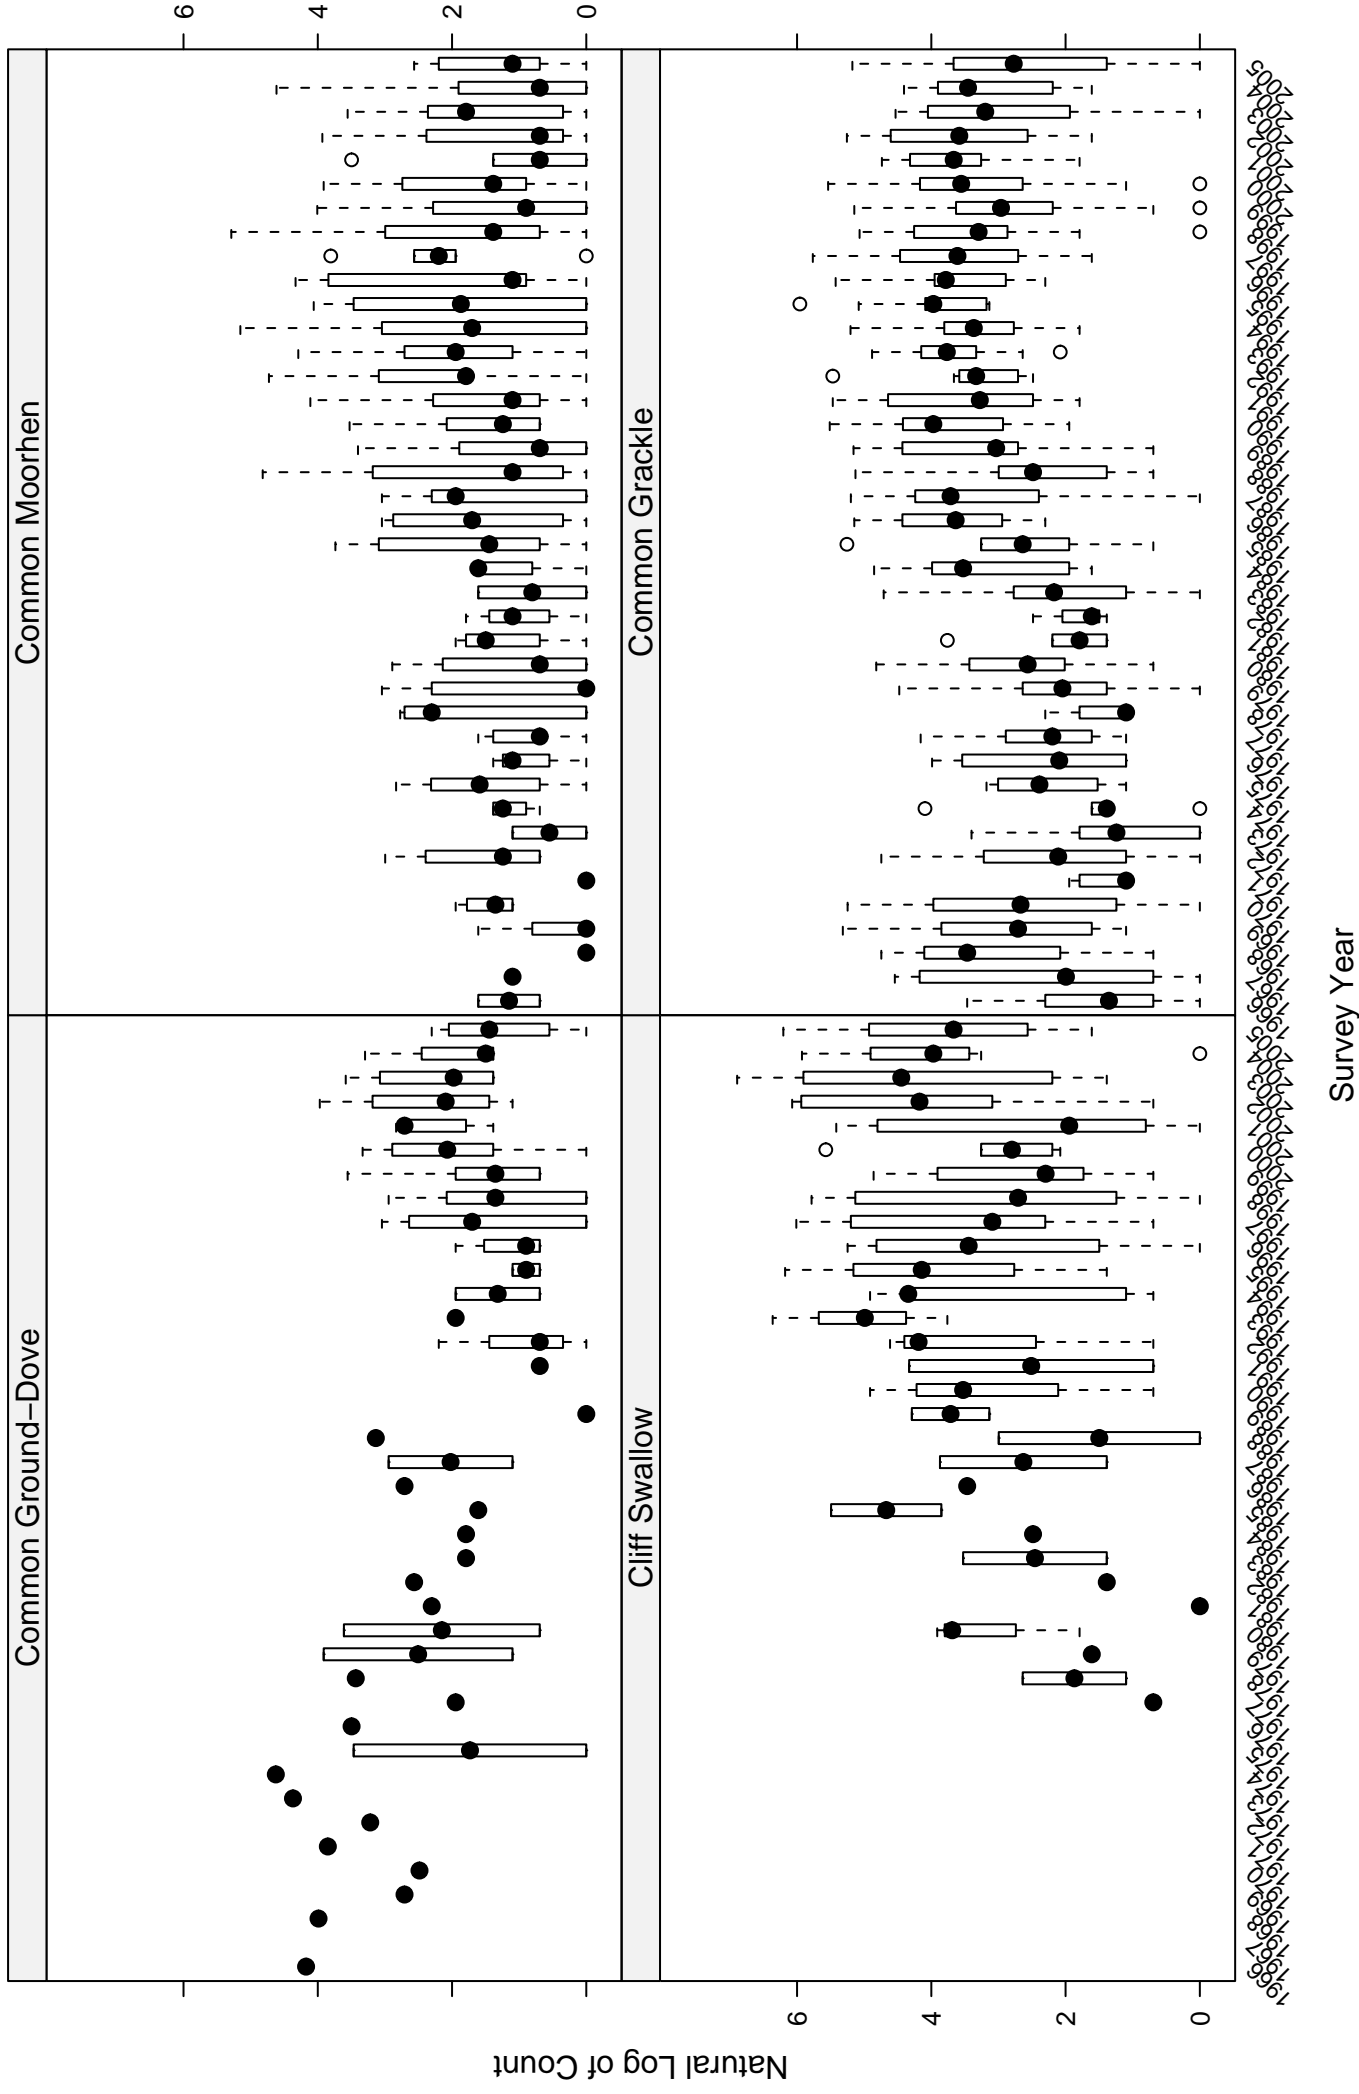

Scatter plots of species counts in the GULF COASTAL PRAIRIE BCR

Scatter plots of species counts in the GULF COASTAL PRAIRIE BCR

Scatter plots of species counts in the GULF COASTAL PRAIRIE BCR

Survey Year

Scatter plots of species counts in the GULF COASTAL PRAIRIE BCR

Scatter plots of species counts in the GULF COASTAL PRAIRIE BCR

Scatter plots of species counts in the GULF COASTAL PRAIRIE BCR

Scatter plots of species counts in the GULF COASTAL PRAIRIE BCR

Scatter plots of species counts in the GULF COASTAL PRAIRIE BCR

Scatter plots of species counts in the GULF COASTAL PRAIRIE BCR

Survey Year

Scatter plots of species counts in the GULF COASTAL PRAIRIE BCR