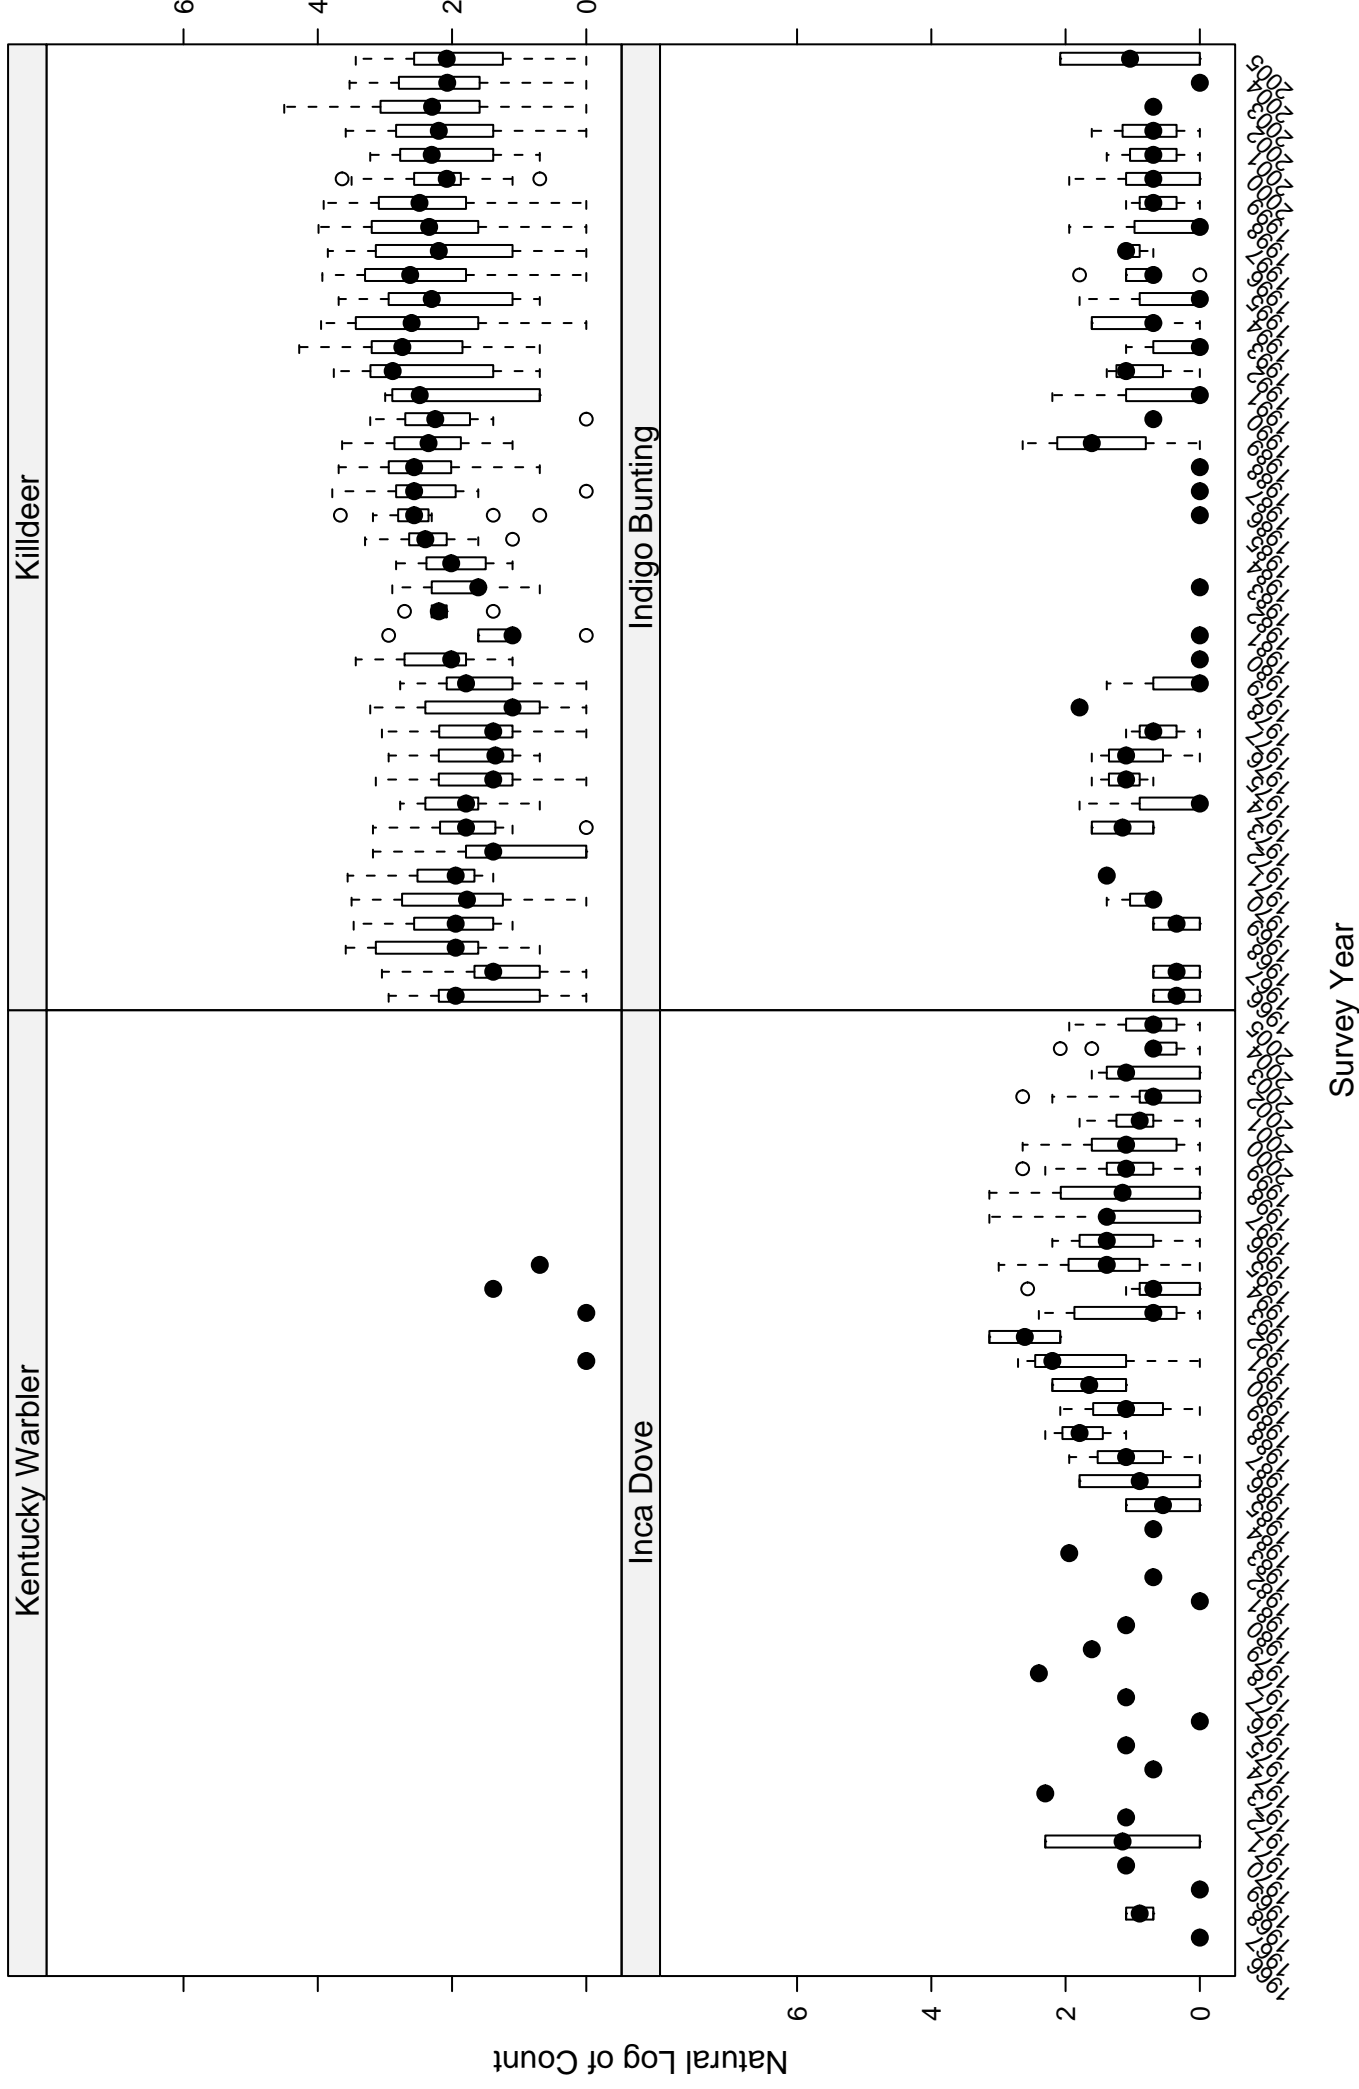

Scatter plots of species counts in the GULF COASTAL PRAIRIE BCR

Scatter plots of species counts in the GULF COASTAL PRAIRIE BCR

Survey Year

Scatter plots of species counts in the GULF COASTAL PRAIRIE BCR

Scatter plots of species counts in the GULF COASTAL PRAIRIE BCR

Scatter plots of species counts in the GULF COASTAL PRAIRIE BCR

Scatter plots of species counts in the GULF COASTAL PRAIRIE BCR

Scatter plots of species counts in the GULF COASTAL PRAIRIE BCR

Scatter plots of species counts in the GULF COASTAL PRAIRIE BCR

Scatter plots of species counts in the GULF COASTAL PRAIRIE BCR

Scatter plots of species counts in the GULF COASTAL PRAIRIE BCR

Survey Year