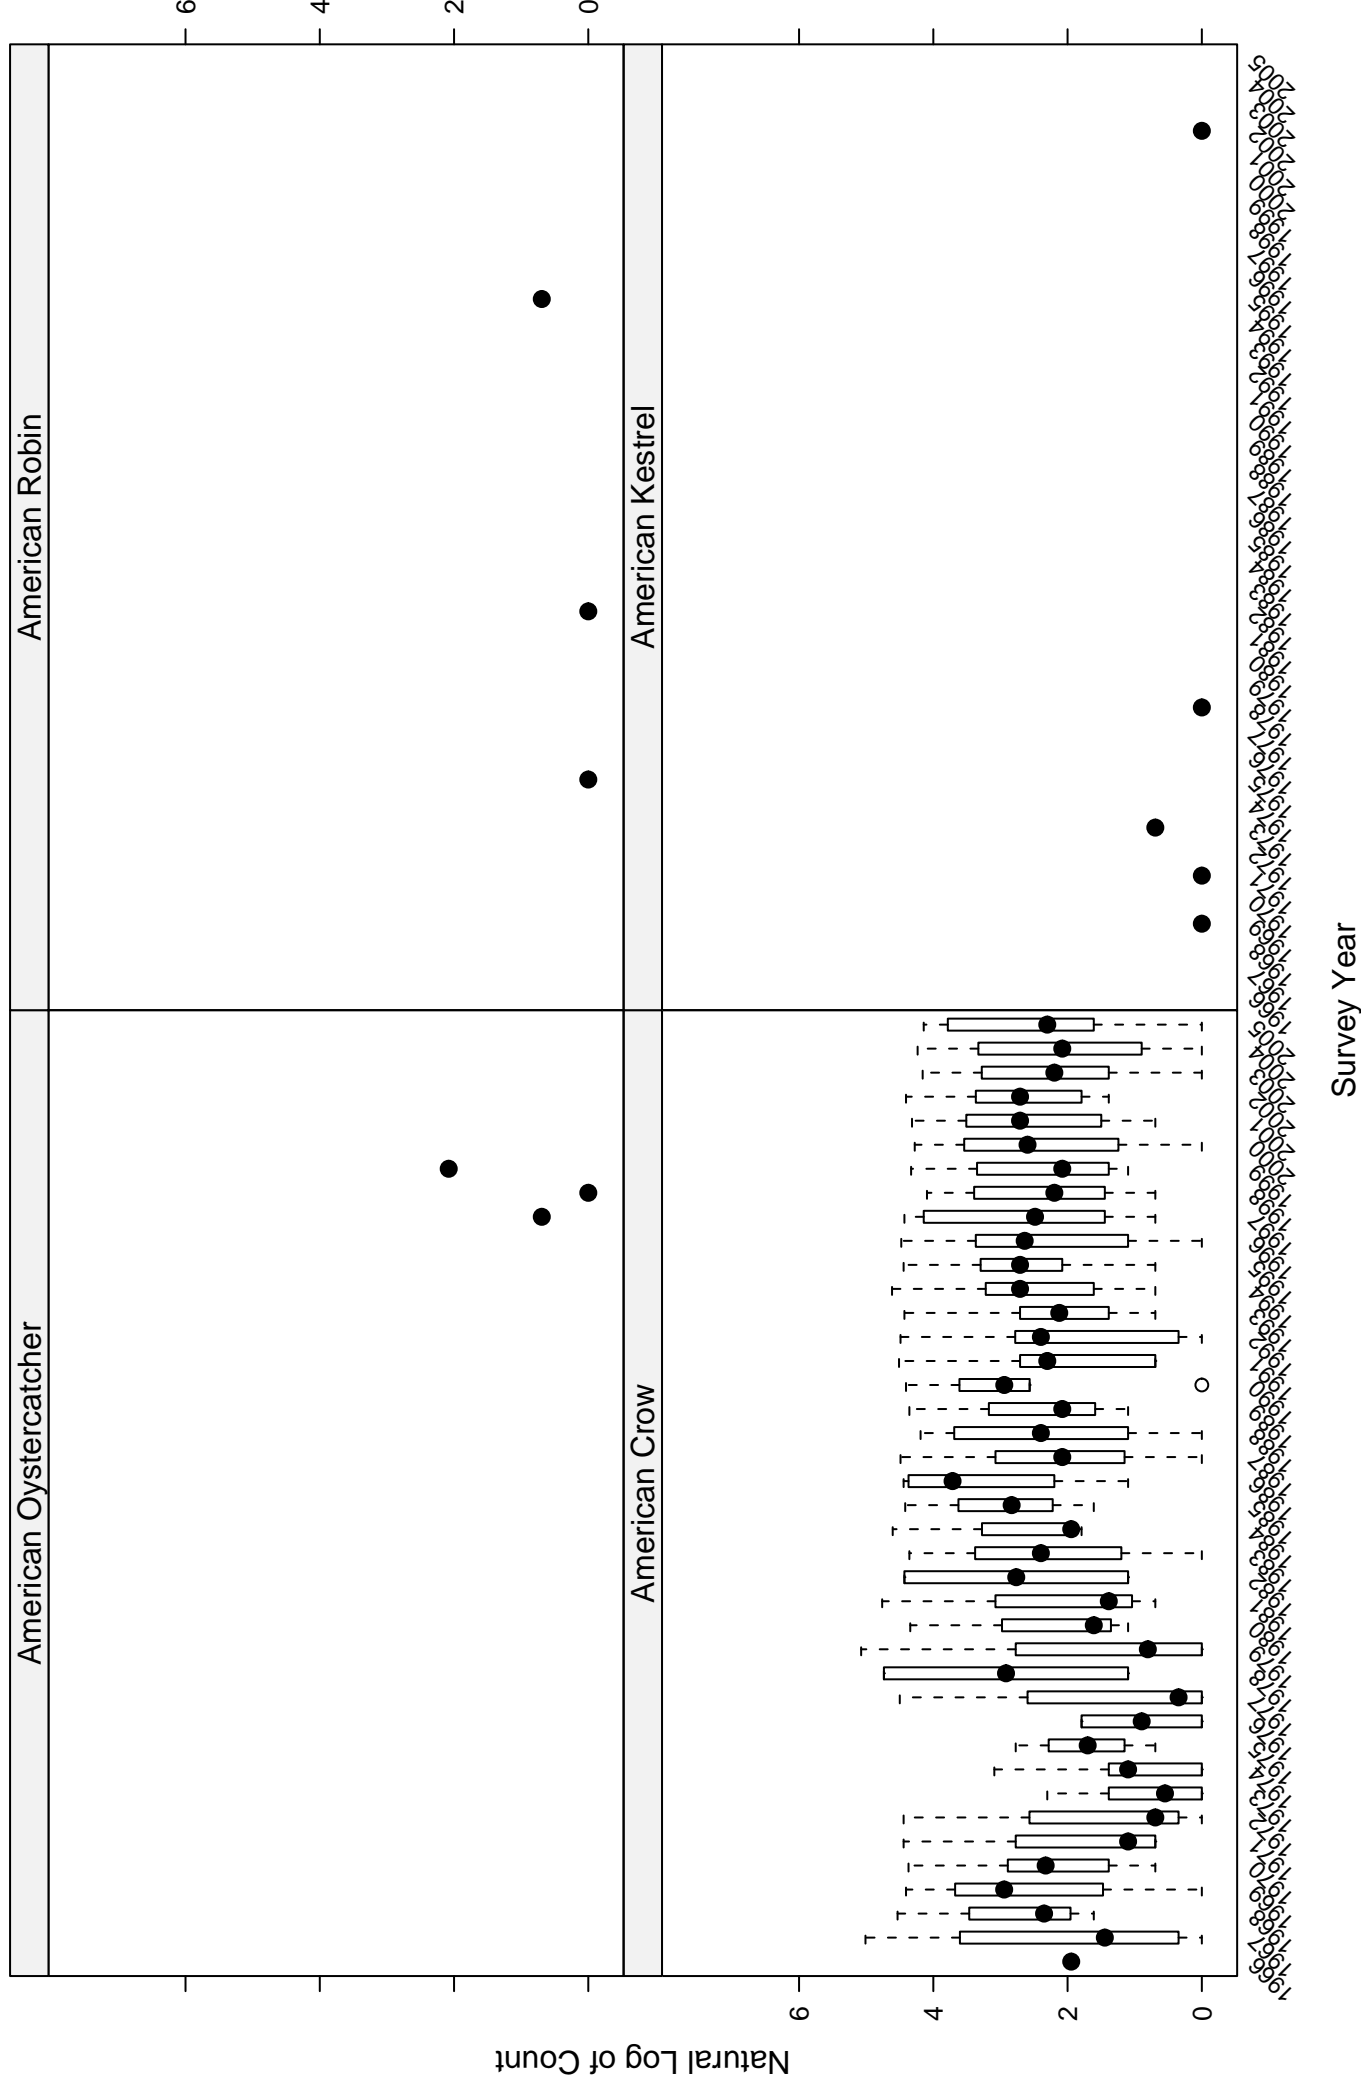

Scatter plots of species counts in the GULF COASTAL PRAIRIE BCR

Scatter plots of species counts in the GULF COASTAL PRAIRIE BCR

Scatter plots of species counts in the GULF COASTAL PRAIRIE BCR

Scatter plots of species counts in the GULF COASTAL PRAIRIE BCR

Scatter plots of species counts in the GULF COASTAL PRAIRIE BCR

Scatter plots of species counts in the GULF COASTAL PRAIRIE BCR

Scatter plots of species counts in the GULF COASTAL PRAIRIE BCR

Survey Year