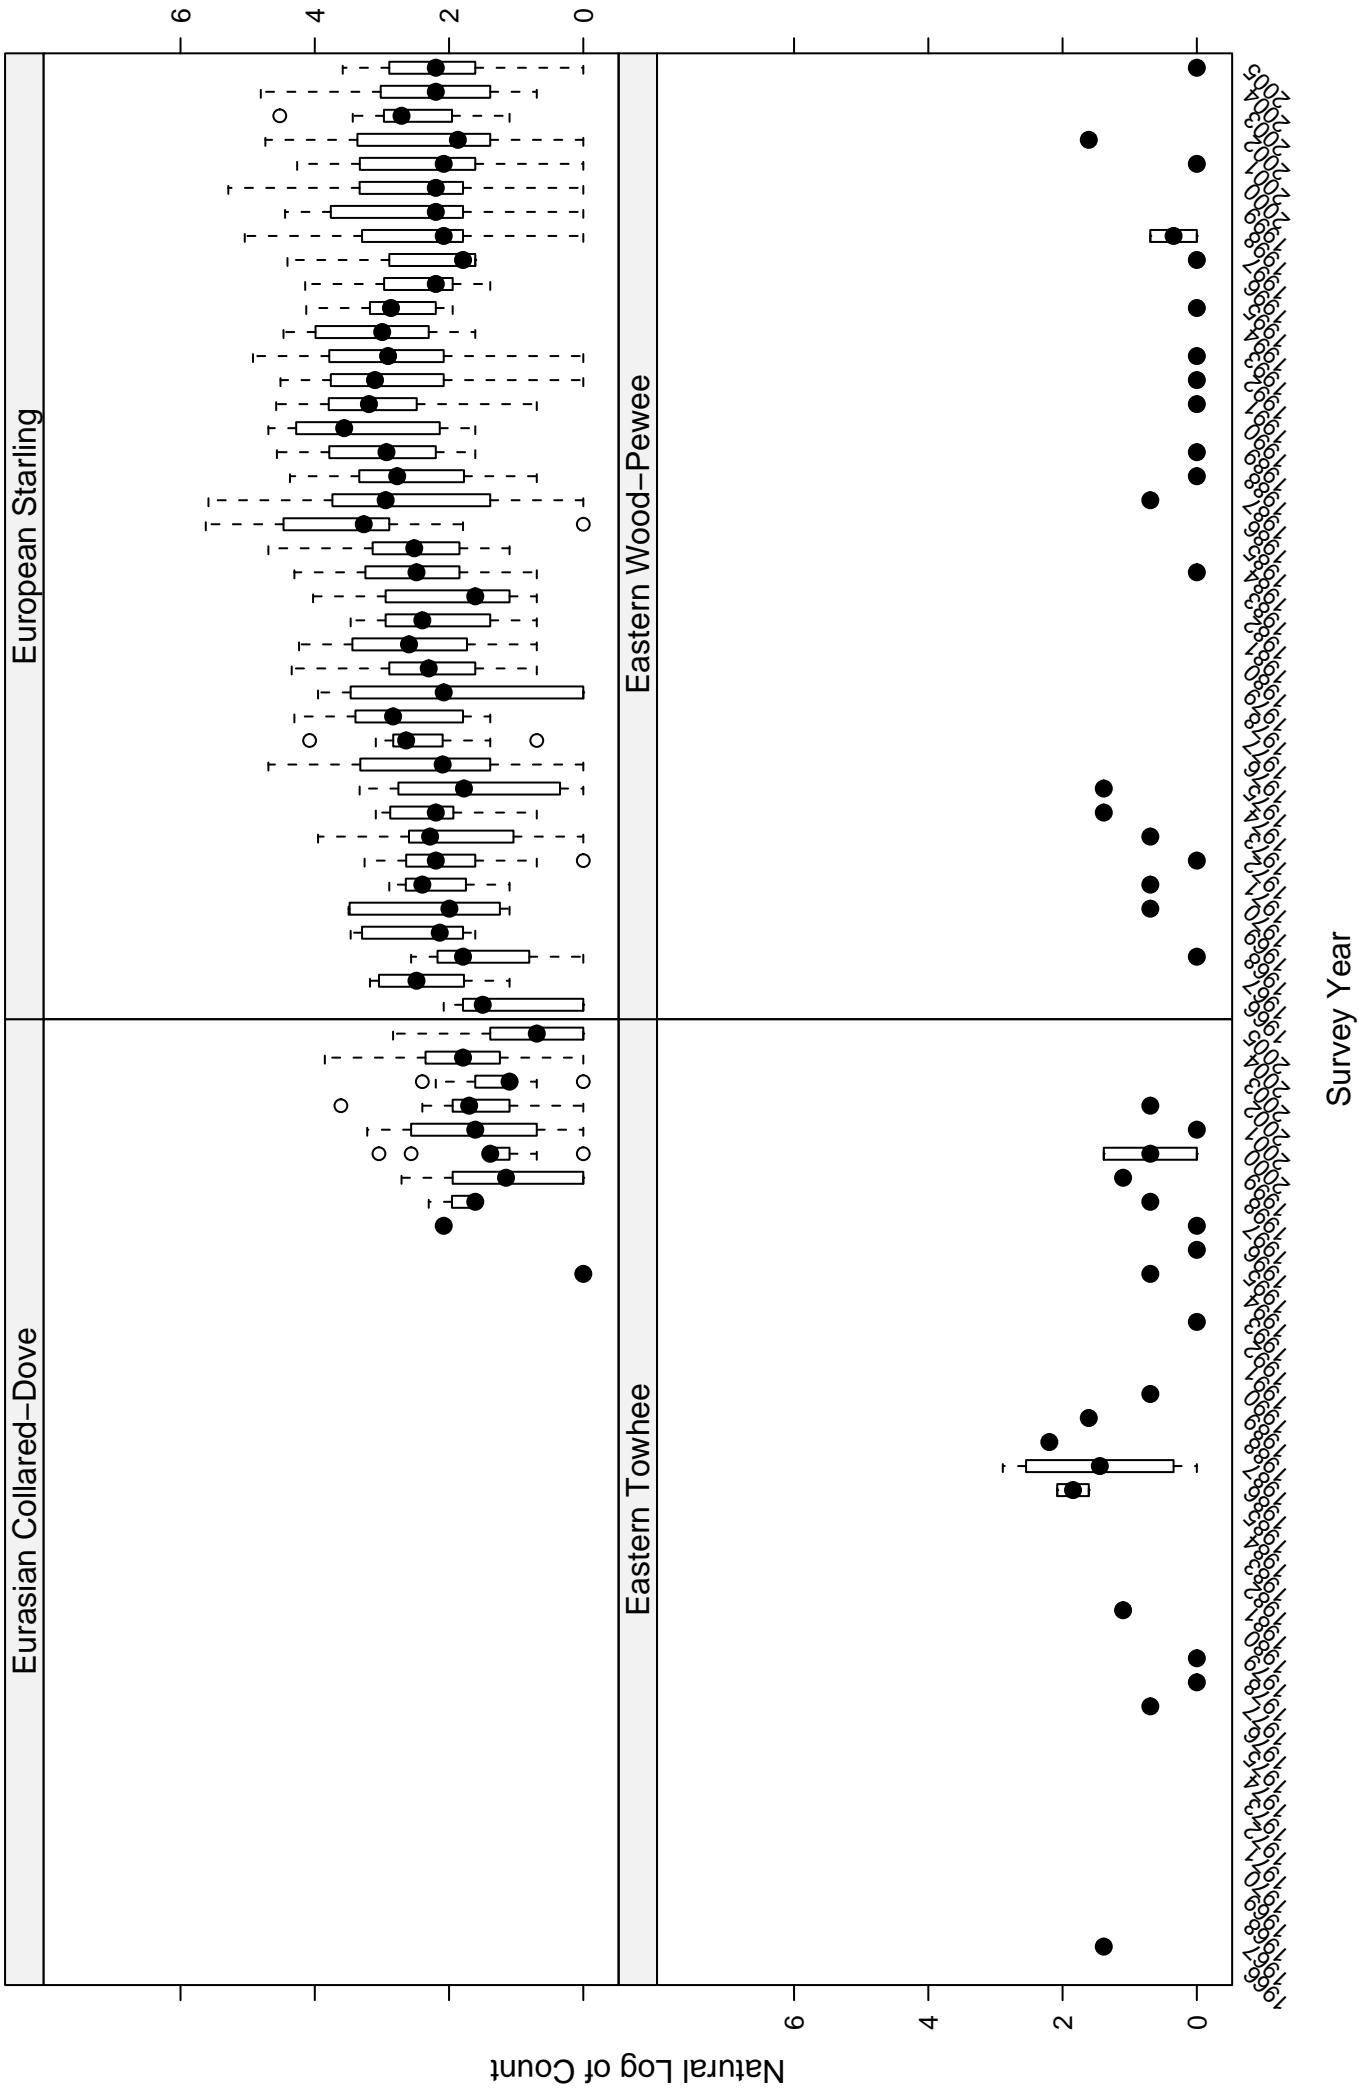

Scatter plots of species counts in the GULF COASTAL PRAIRIE BCR

Scatter plots of species counts in the GULF COASTAL PRAIRIE BCR

Scatter plots of species counts in the GULF COASTAL PRAIRIE BCR

Scatter plots of species counts in the GULF COASTAL PRAIRIE BCR

Scatter plots of species counts in the GULF COASTAL PRAIRIE BCR

Scatter plots of species counts in the GULF COASTAL PRAIRIE BCR

Scatter plots of species counts in the GULF COASTAL PRAIRIE BCR

Survey Year

Scatter plots of species counts in the GULF COASTAL PRAIRIE BCR

Scatter plots of species counts in the GULF COASTAL PRAIRIE BCR

Survey Year

Scatter plots of species counts in the GULF COASTAL PRAIRIE BCR