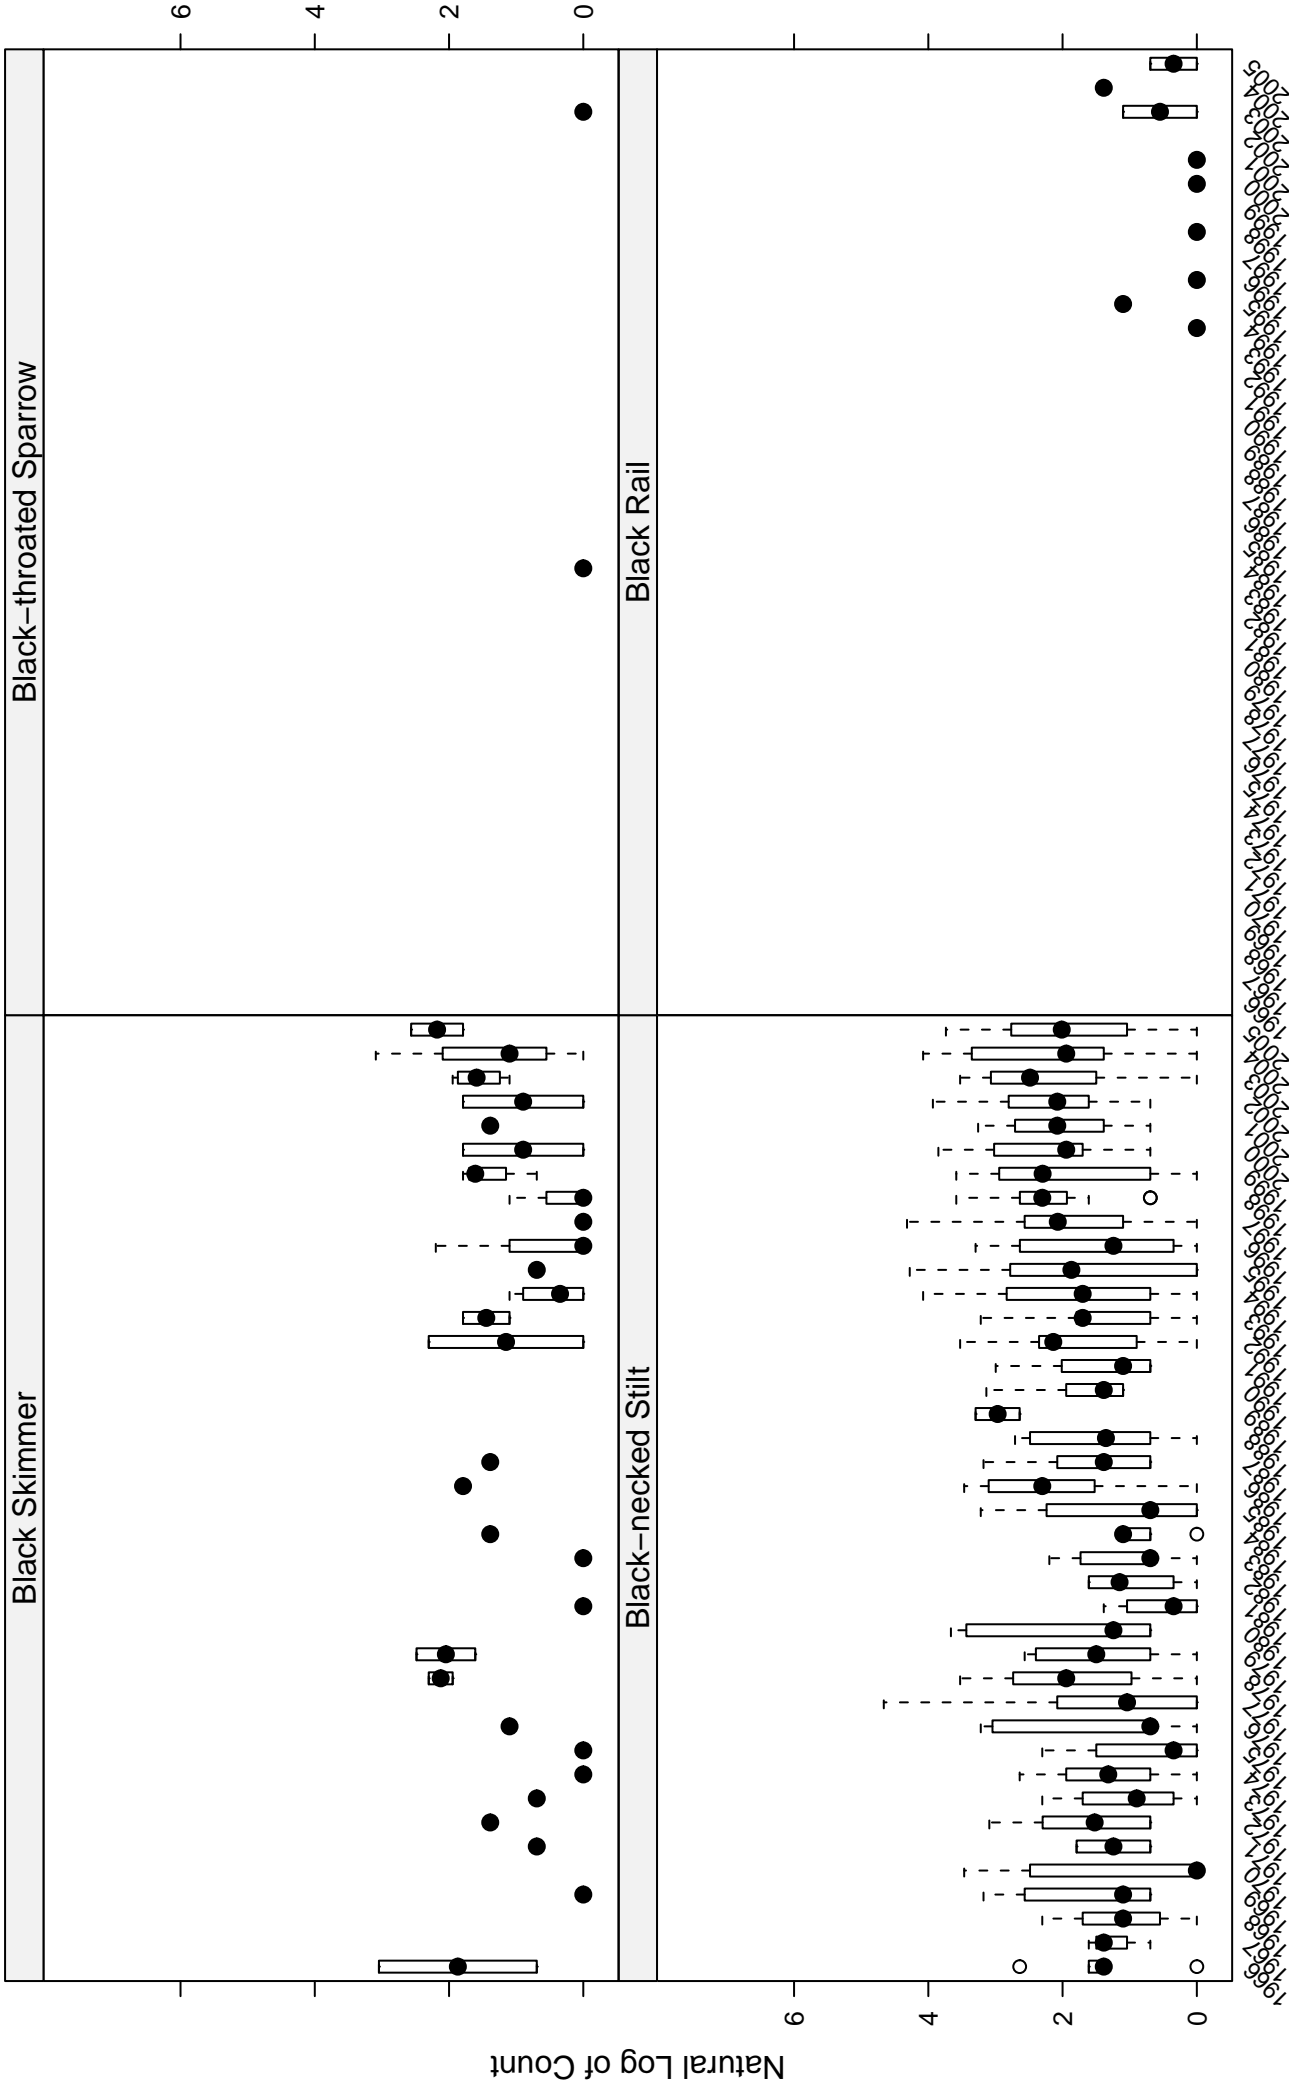

Scatter plots of species counts in the GULF COASTAL PRAIRIE BCR

Scatter plots of species counts in the GULF COASTAL PRAIRIE BCR

Scatter plots of species counts in the GULF COASTAL PRAIRIE BCR

Scatter plots of species counts in the GULF COASTAL PRAIRIE BCR

Scatter plots of species counts in the GULF COASTAL PRAIRIE BCR

Scatter plots of species counts in the GULF COASTAL PRAIRIE BCR

Scatter plots of species counts in the GULF COASTAL PRAIRIE BCR

Survey Year