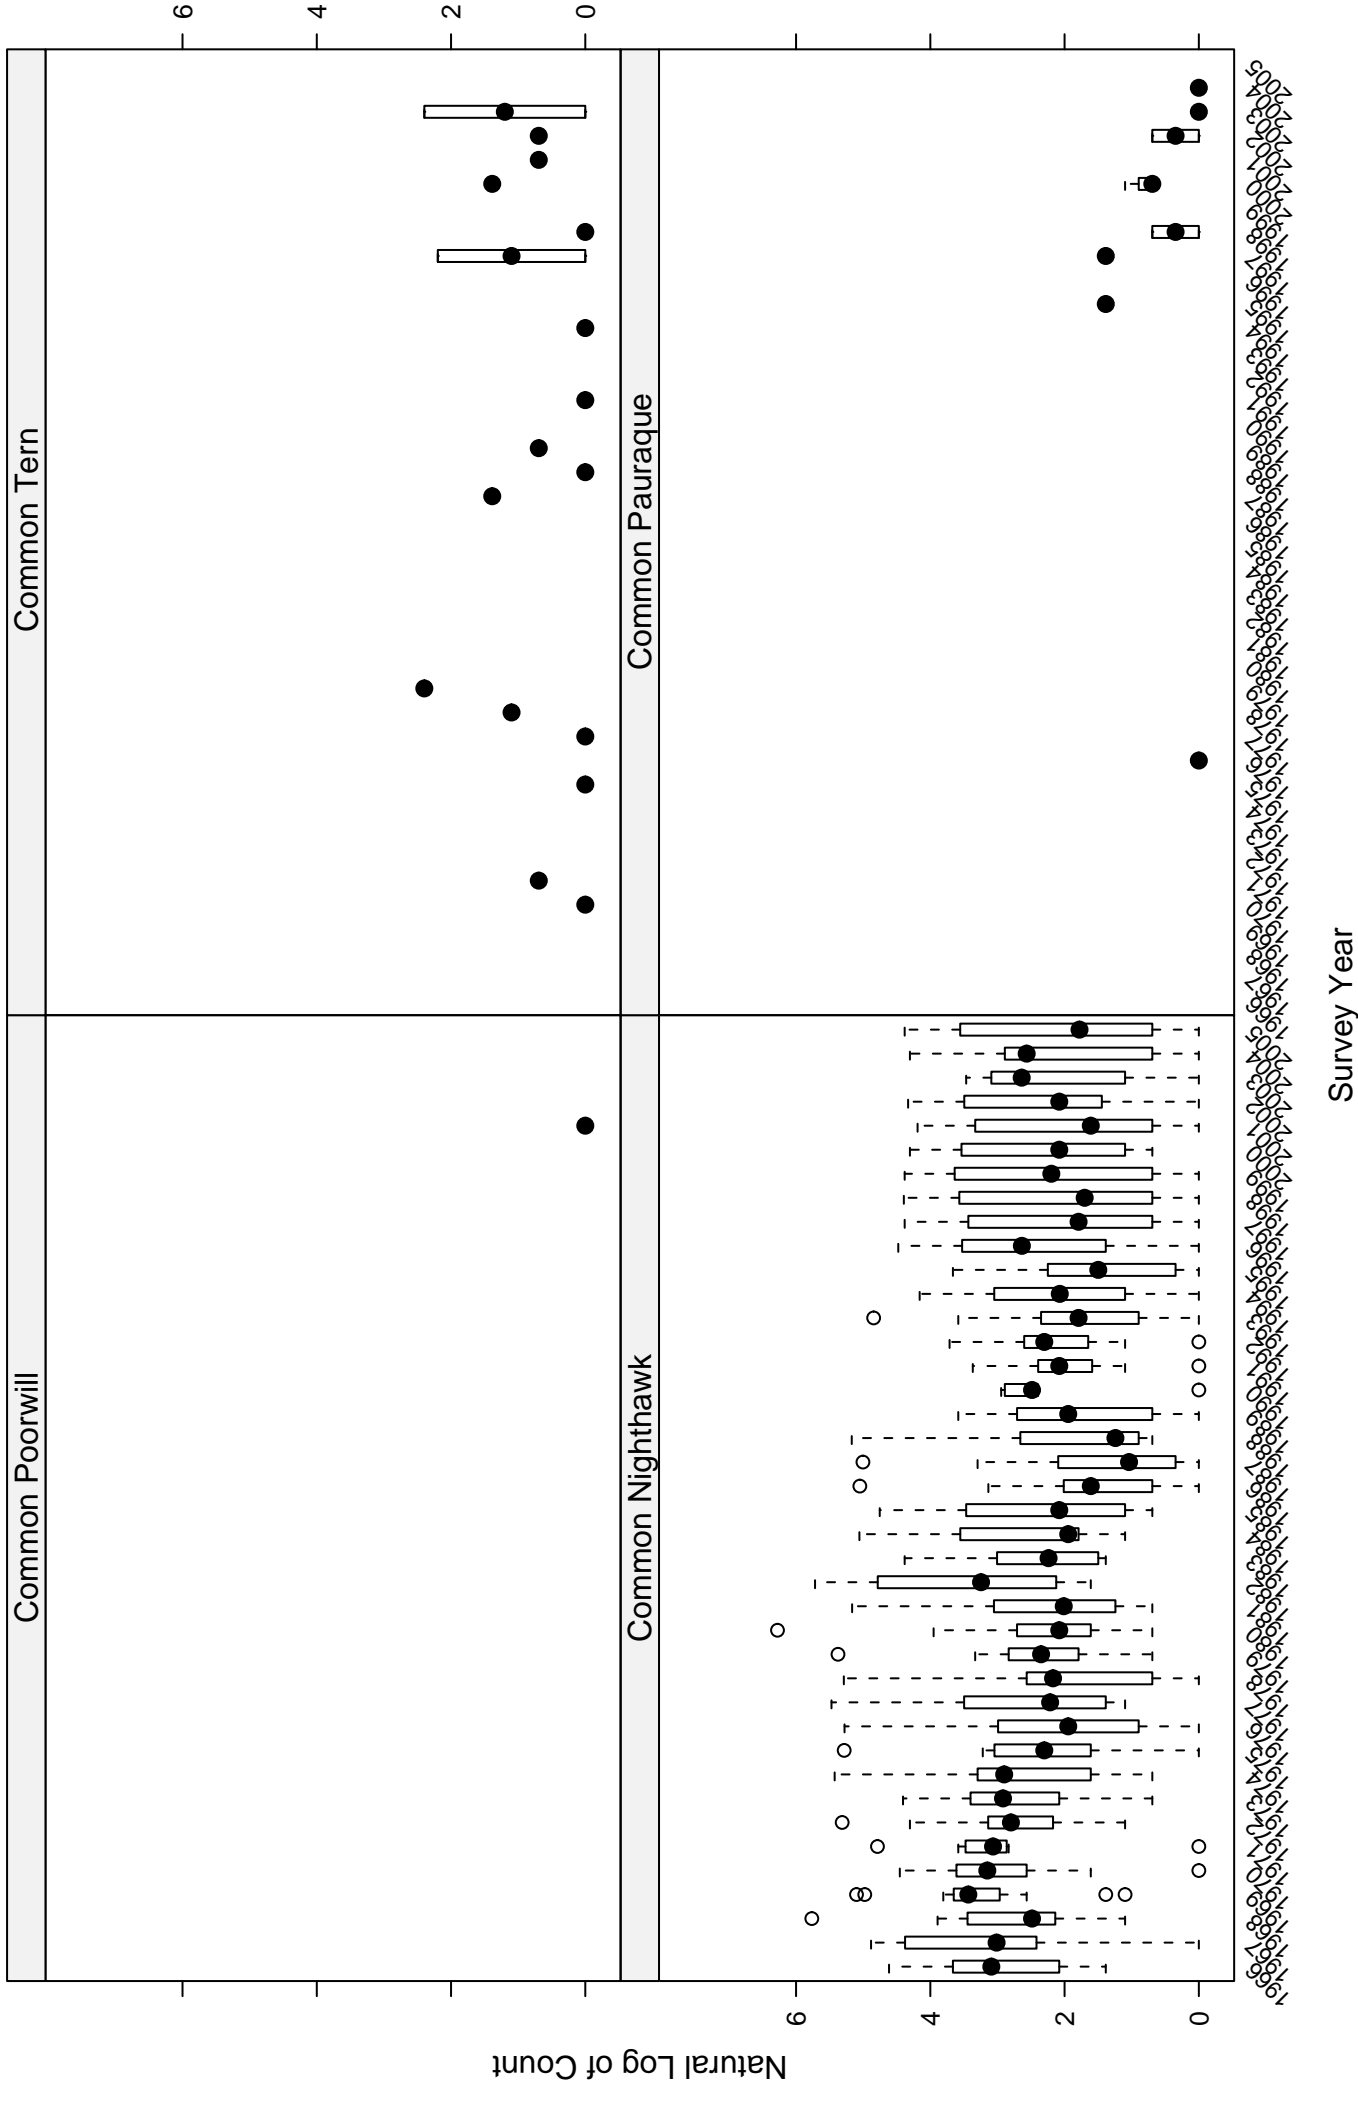

Scatter plots of species counts in the GULF COASTAL PRAIRIE BCR

Scatter plots of species counts in the GULF COASTAL PRAIRIE BCR

Scatter plots of species counts in the GULF COASTAL PRAIRIE BCR

Survey Year

Scatter plots of species counts in the GULF COASTAL PRAIRIE BCR

Scatter plots of species counts in the GULF COASTAL PRAIRIE BCR

Scatter plots of species counts in the GULF COASTAL PRAIRIE BCR

Scatter plots of species counts in the GULF COASTAL PRAIRIE BCR

Scatter plots of species counts in the GULF COASTAL PRAIRIE BCR

Scatter plots of species counts in the GULF COASTAL PRAIRIE BCR

Survey Year

Scatter plots of species counts in the GULF COASTAL PRAIRIE BCR