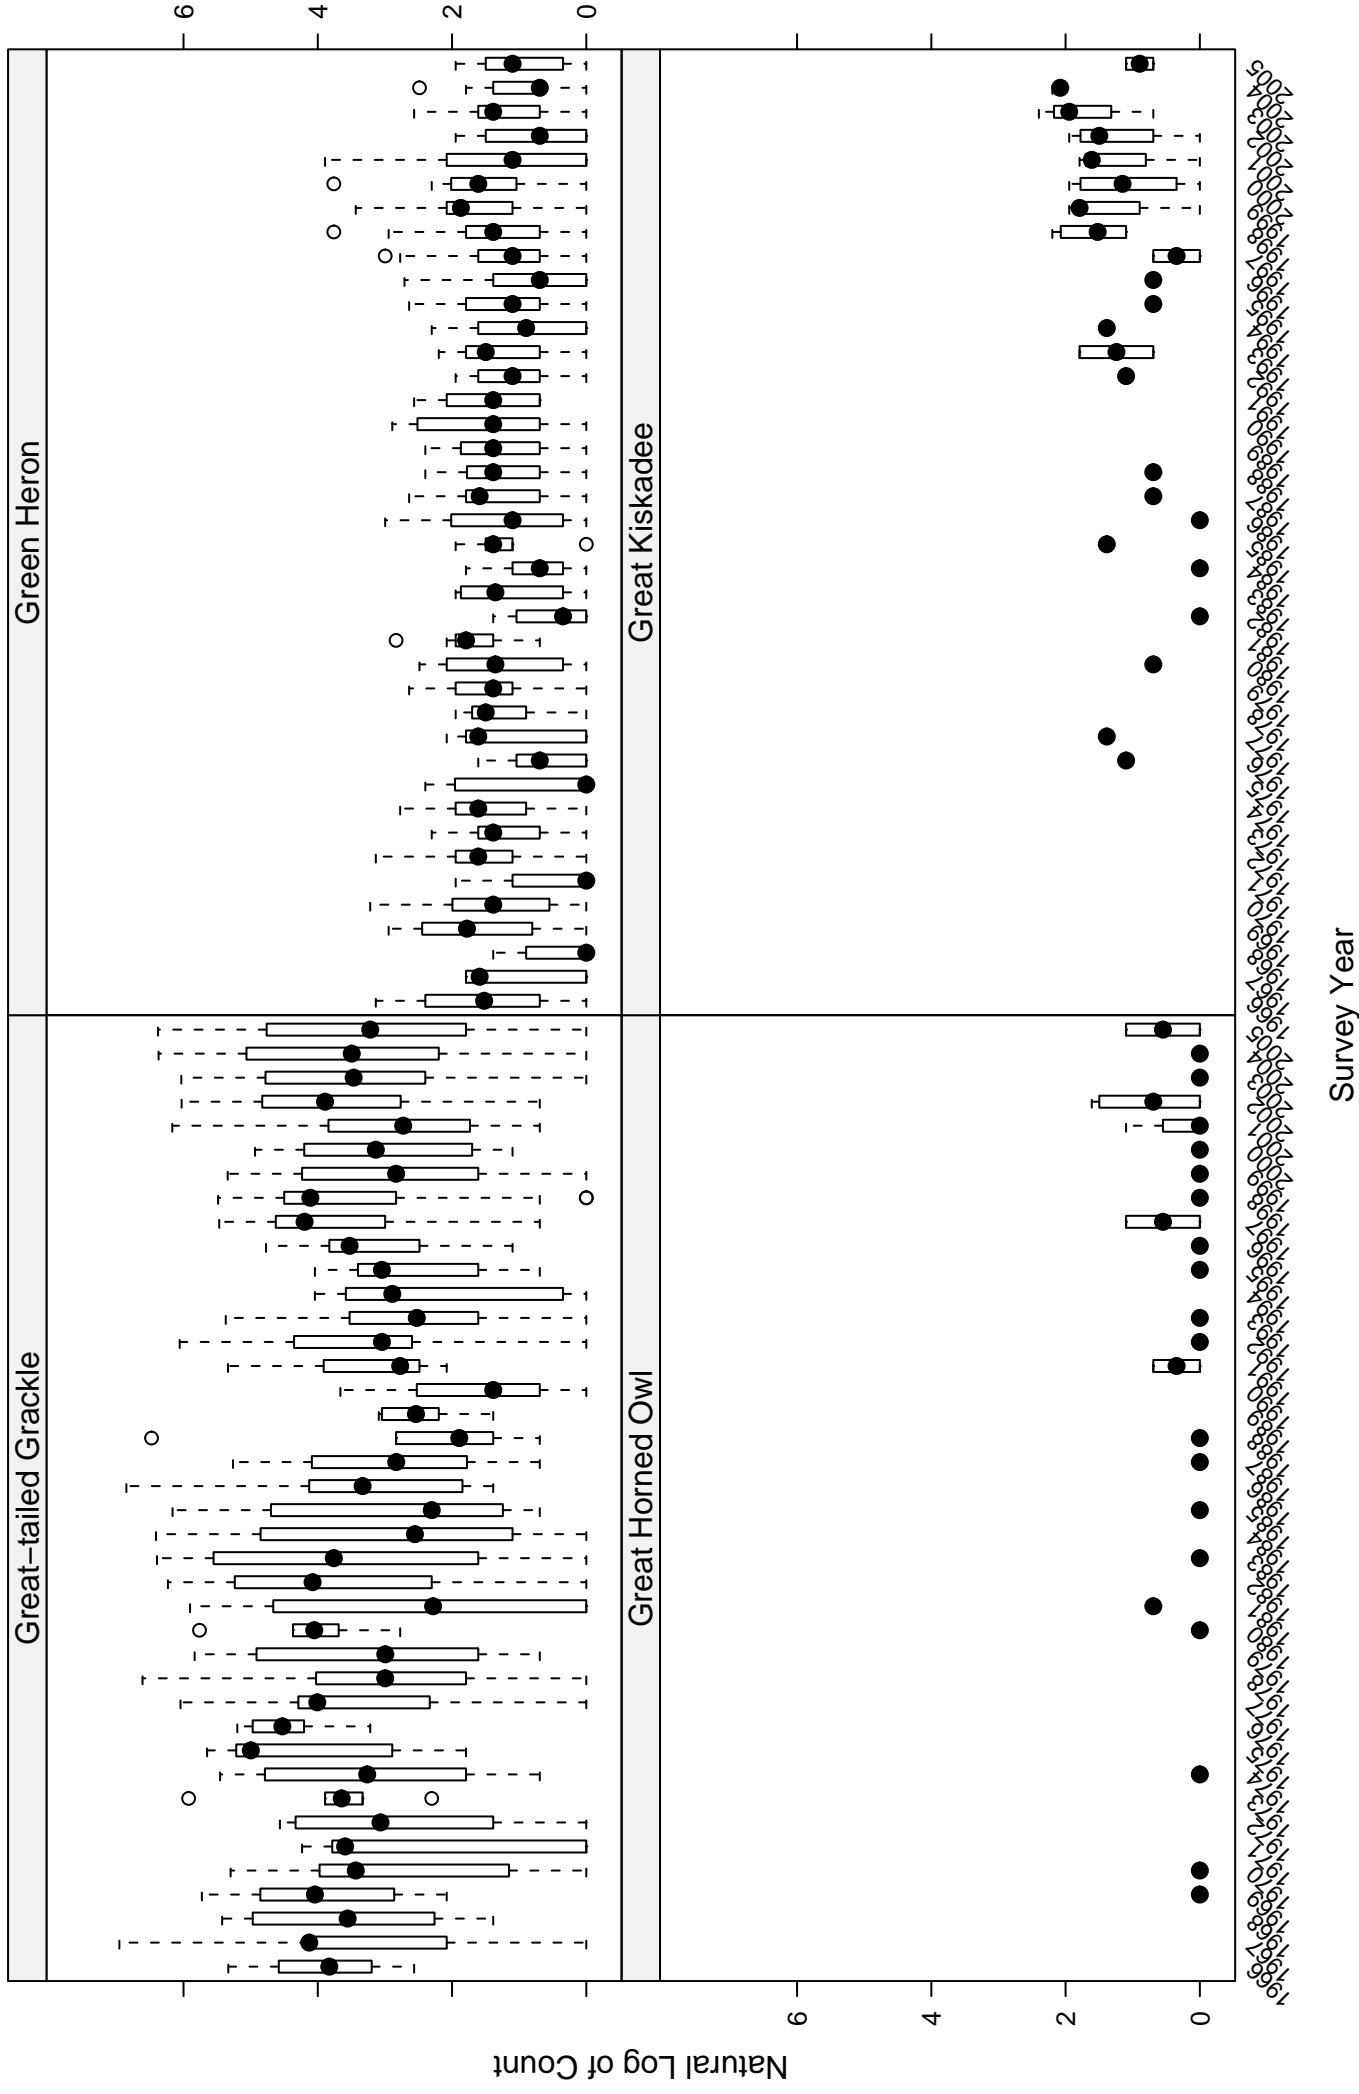

Scatter plots of species counts in the GULF COASTAL PRAIRIE BCR

Scatter plots of species counts in the GULF COASTAL PRAIRIE BCR

Scatter plots of species counts in the GULF COASTAL PRAIRIE BCR

Survey Year

Scatter plots of species counts in the GULF COASTAL PRAIRIE BCR

Scatter plots of species counts in the GULF COASTAL PRAIRIE BCR

Survey Year

Scatter plots of species counts in the GULF COASTAL PRAIRIE BCR

Scatter plots of species counts in the GULF COASTAL PRAIRIE BCR

Scatter plots of species counts in the GULF COASTAL PRAIRIE BCR

Scatter plots of species counts in the GULF COASTAL PRAIRIE BCR

Scatter plots of species counts in the GULF COASTAL PRAIRIE BCR