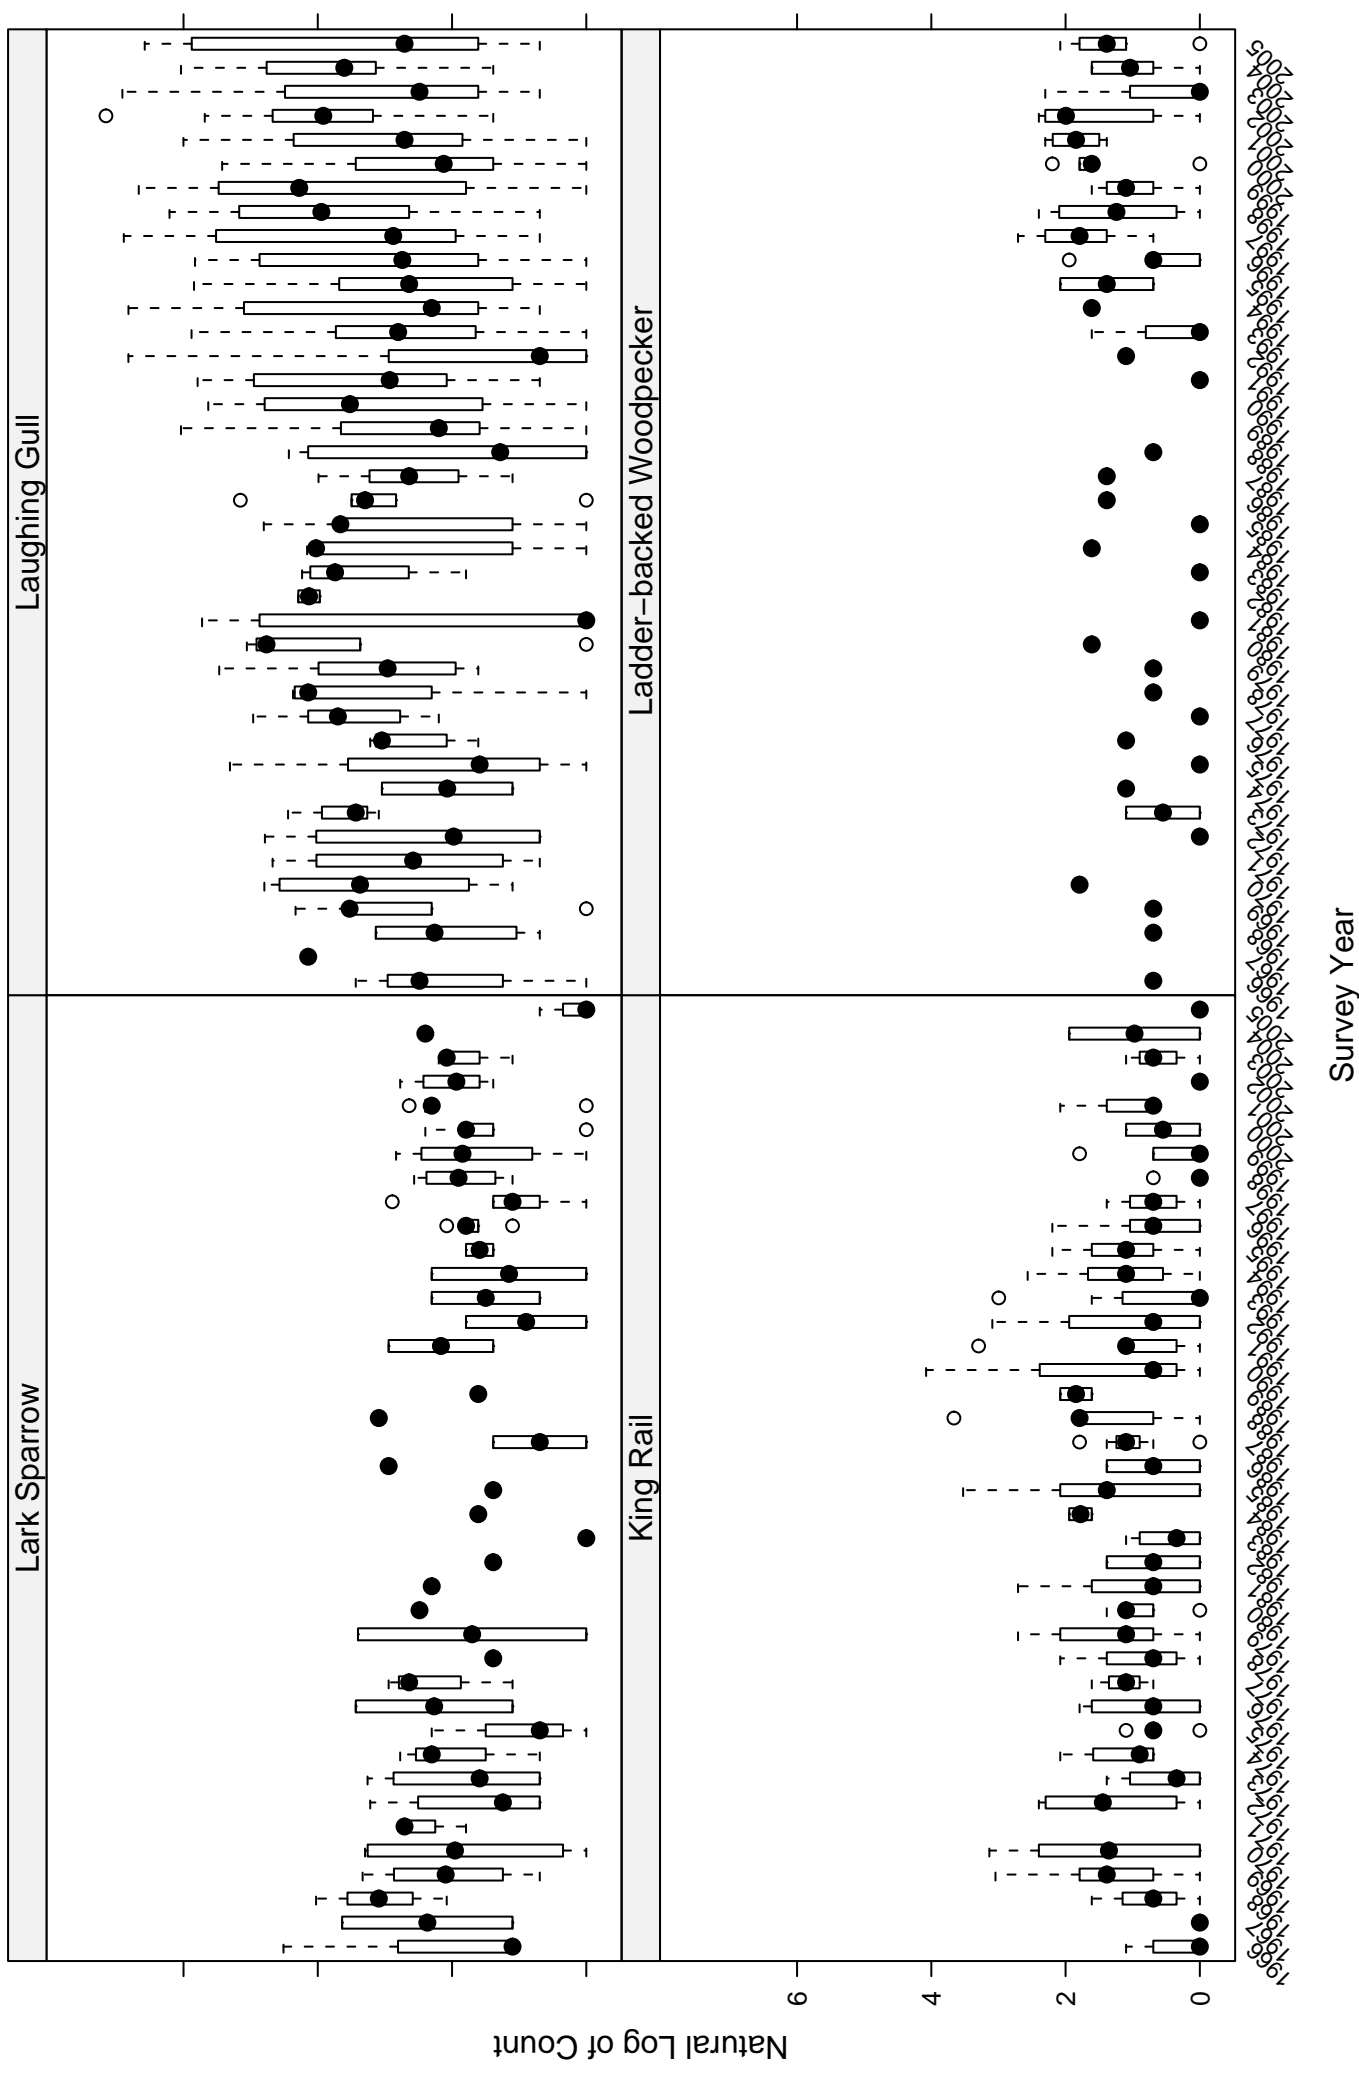

Scatter plots of species counts in the GULF COASTAL PRAIRIE BCR

Scatter plots of species counts in the GULF COASTAL PRAIRIE BCR

Scatter plots of species counts in the GULF COASTAL PRAIRIE BCR

Scatter plots of species counts in the GULF COASTAL PRAIRIE BCR

Scatter plots of species counts in the GULF COASTAL PRAIRIE BCR

Scatter plots of species counts in the GULF COASTAL PRAIRIE BCR

Scatter plots of species counts in the GULF COASTAL PRAIRIE BCR

Survey Year