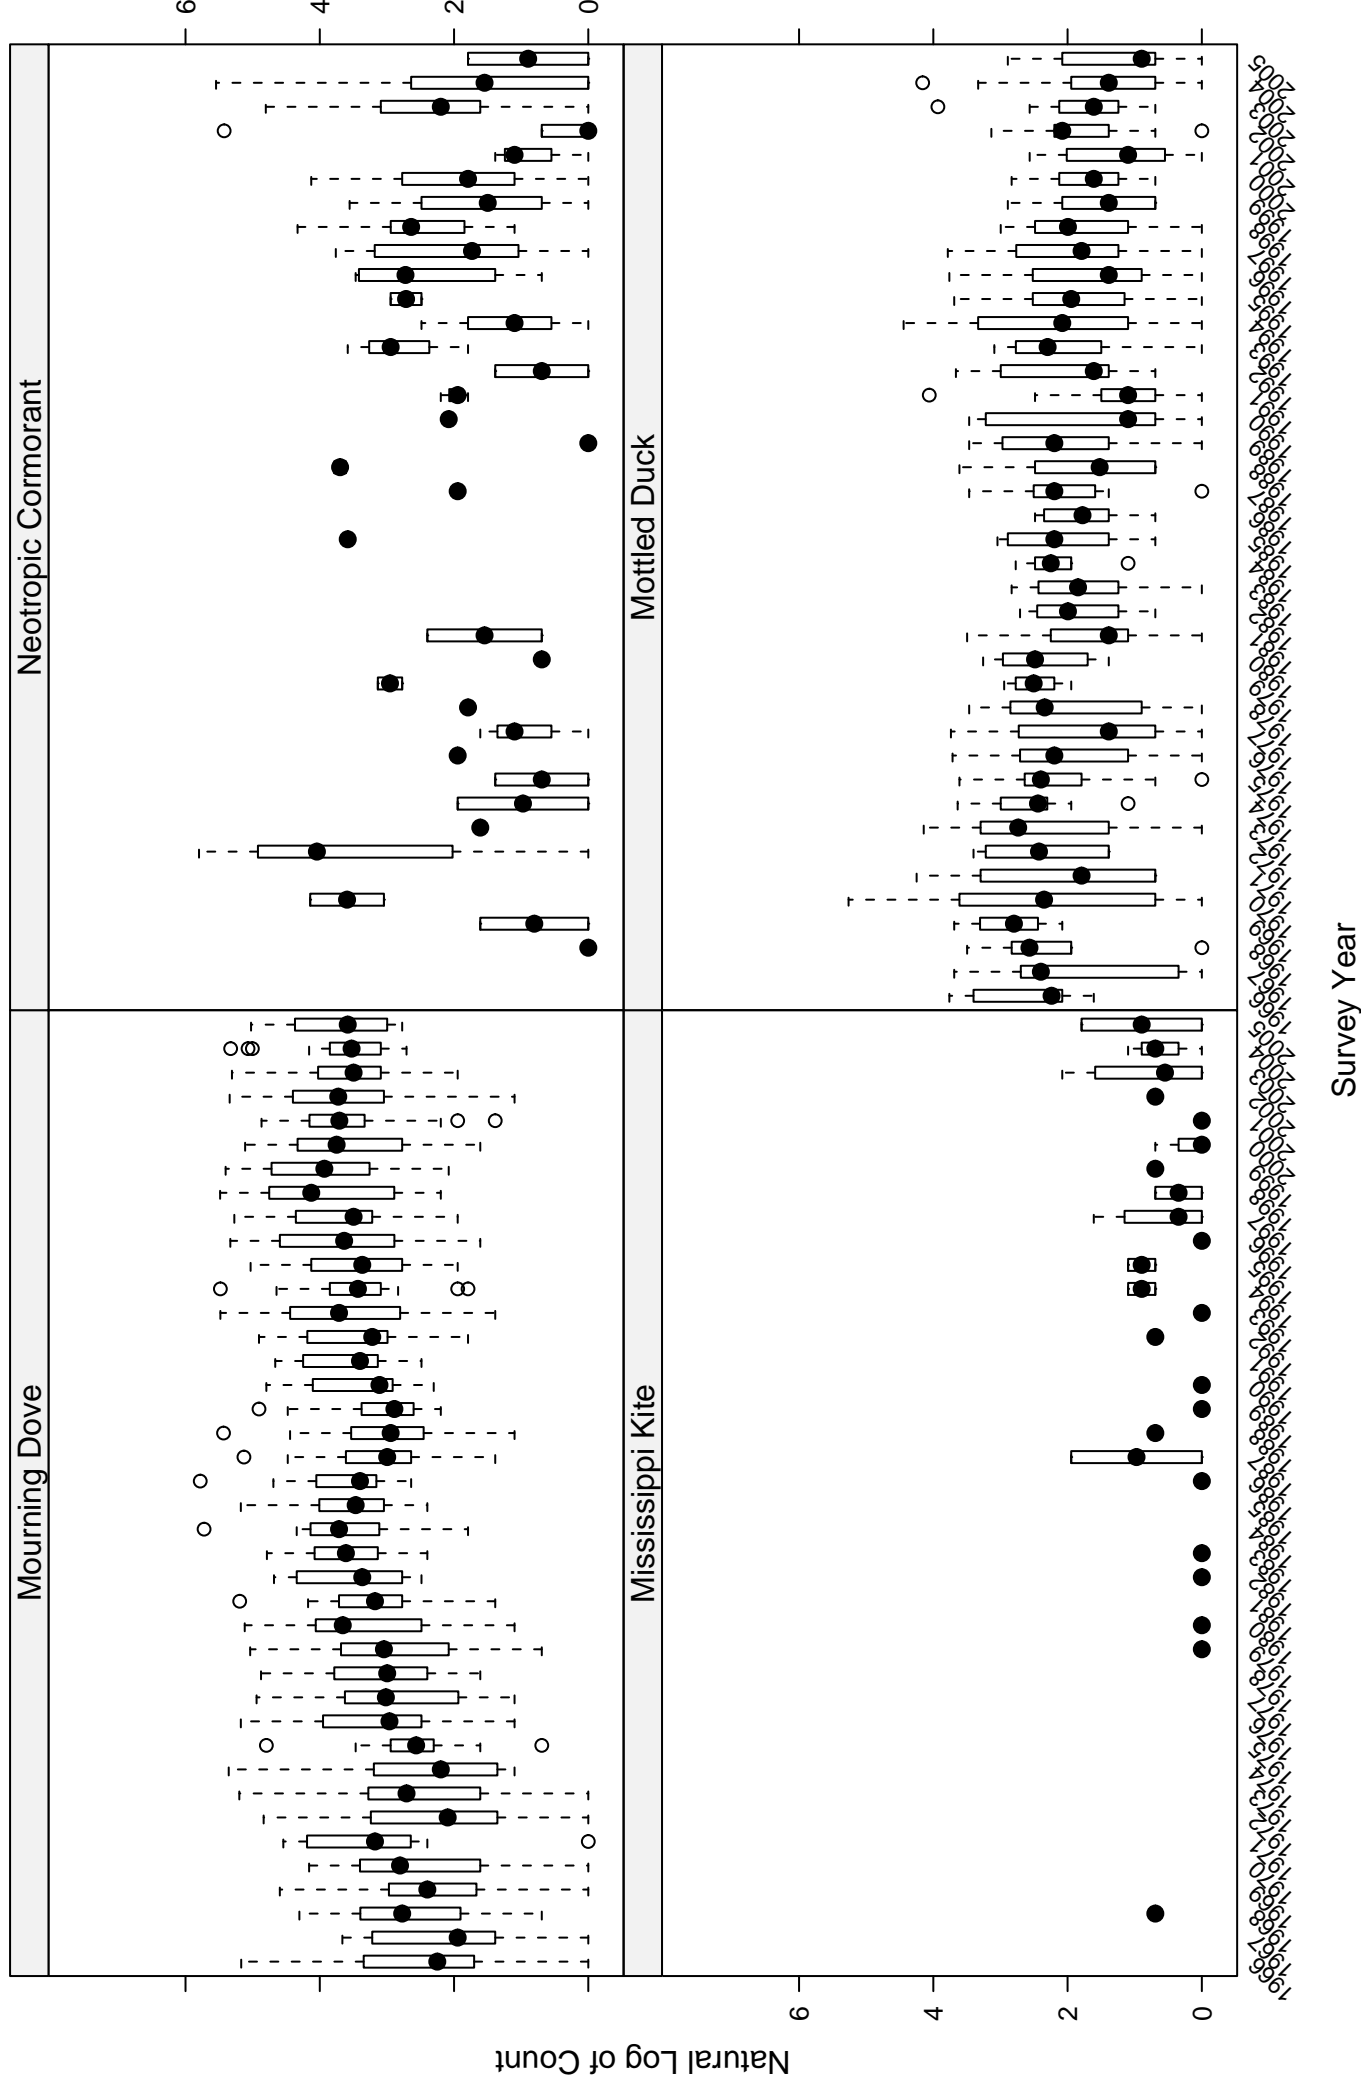

Scatter plots of species counts in the GULF COASTAL PRAIRIE BCR

Scatter plots of species counts in the GULF COASTAL PRAIRIE BCR

Scatter plots of species counts in the GULF COASTAL PRAIRIE BCR

Survey Year

Scatter plots of species counts in the GULF COASTAL PRAIRIE BCR

Scatter plots of species counts in the GULF COASTAL PRAIRIE BCR

Scatter plots of species counts in the GULF COASTAL PRAIRIE BCR

Scatter plots of species counts in the GULF COASTAL PRAIRIE BCR