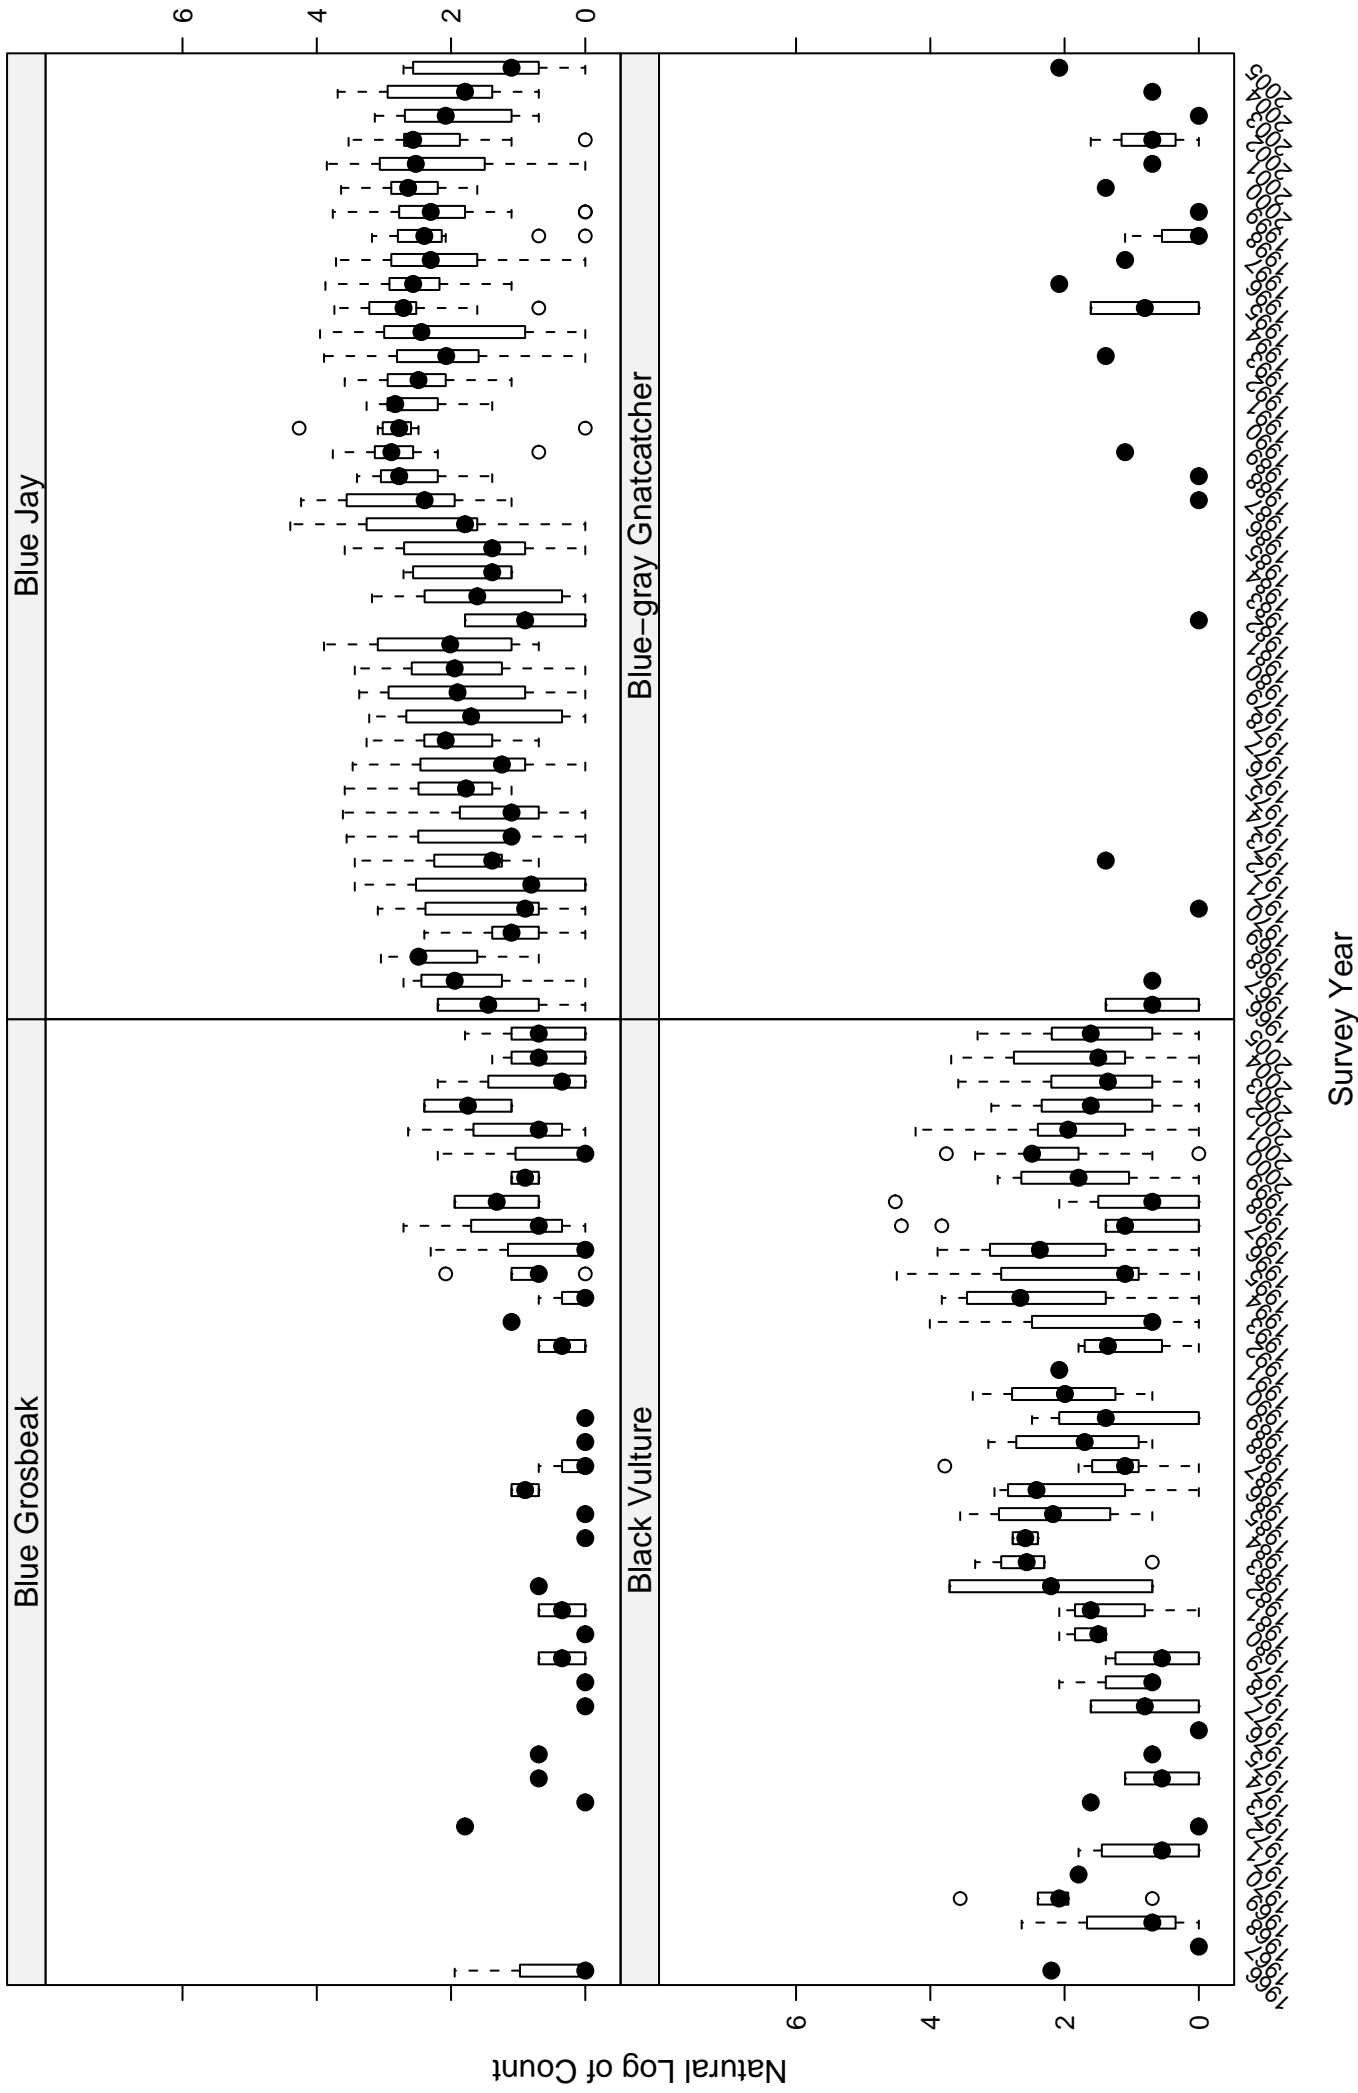

Scatter plots of species counts in the GULF COASTAL PRAIRIE BCR

Scatter plots of species counts in the GULF COASTAL PRAIRIE BCR

Scatter plots of species counts in the GULF COASTAL PRAIRIE BCR

Scatter plots of species counts in the GULF COASTAL PRAIRIE BCR

Scatter plots of species counts in the GULF COASTAL PRAIRIE BCR

Scatter plots of species counts in the GULF COASTAL PRAIRIE BCR

Scatter plots of species counts in the GULF COASTAL PRAIRIE BCR

Survey Year