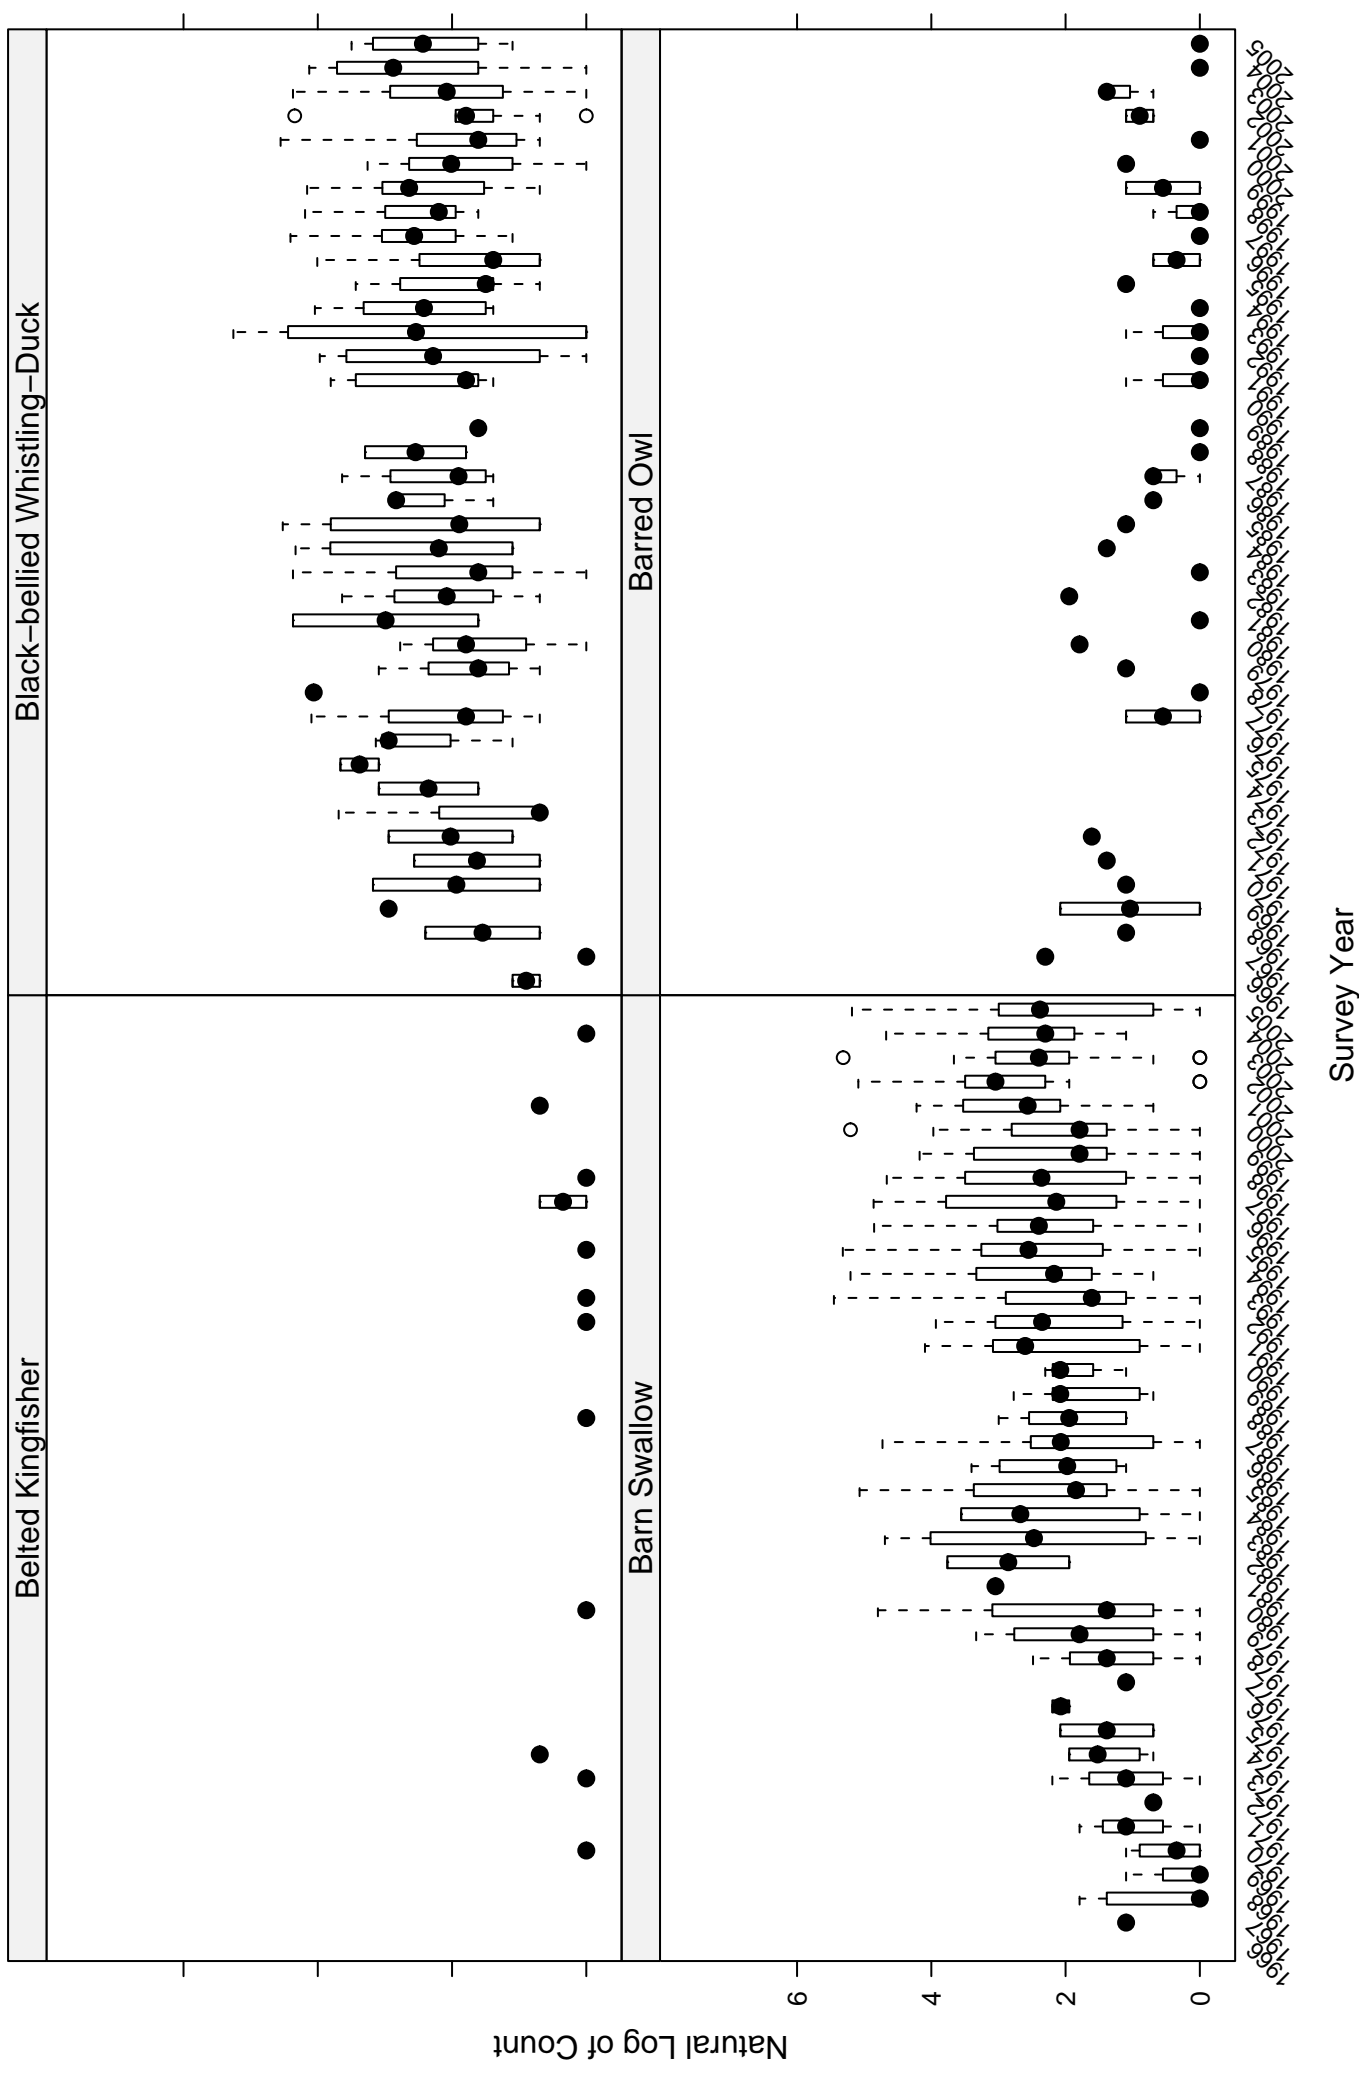

Scatter plots of species counts in the GULF COASTAL PRAIRIE BCR

Scatter plots of species counts in the GULF COASTAL PRAIRIE BCR

Scatter plots of species counts in the GULF COASTAL PRAIRIE BCR

Scatter plots of species counts in the GULF COASTAL PRAIRIE BCR

Scatter plots of species counts in the GULF COASTAL PRAIRIE BCR

Scatter plots of species counts in the GULF COASTAL PRAIRIE BCR

Scatter plots of species counts in the GULF COASTAL PRAIRIE BCR

Survey Year