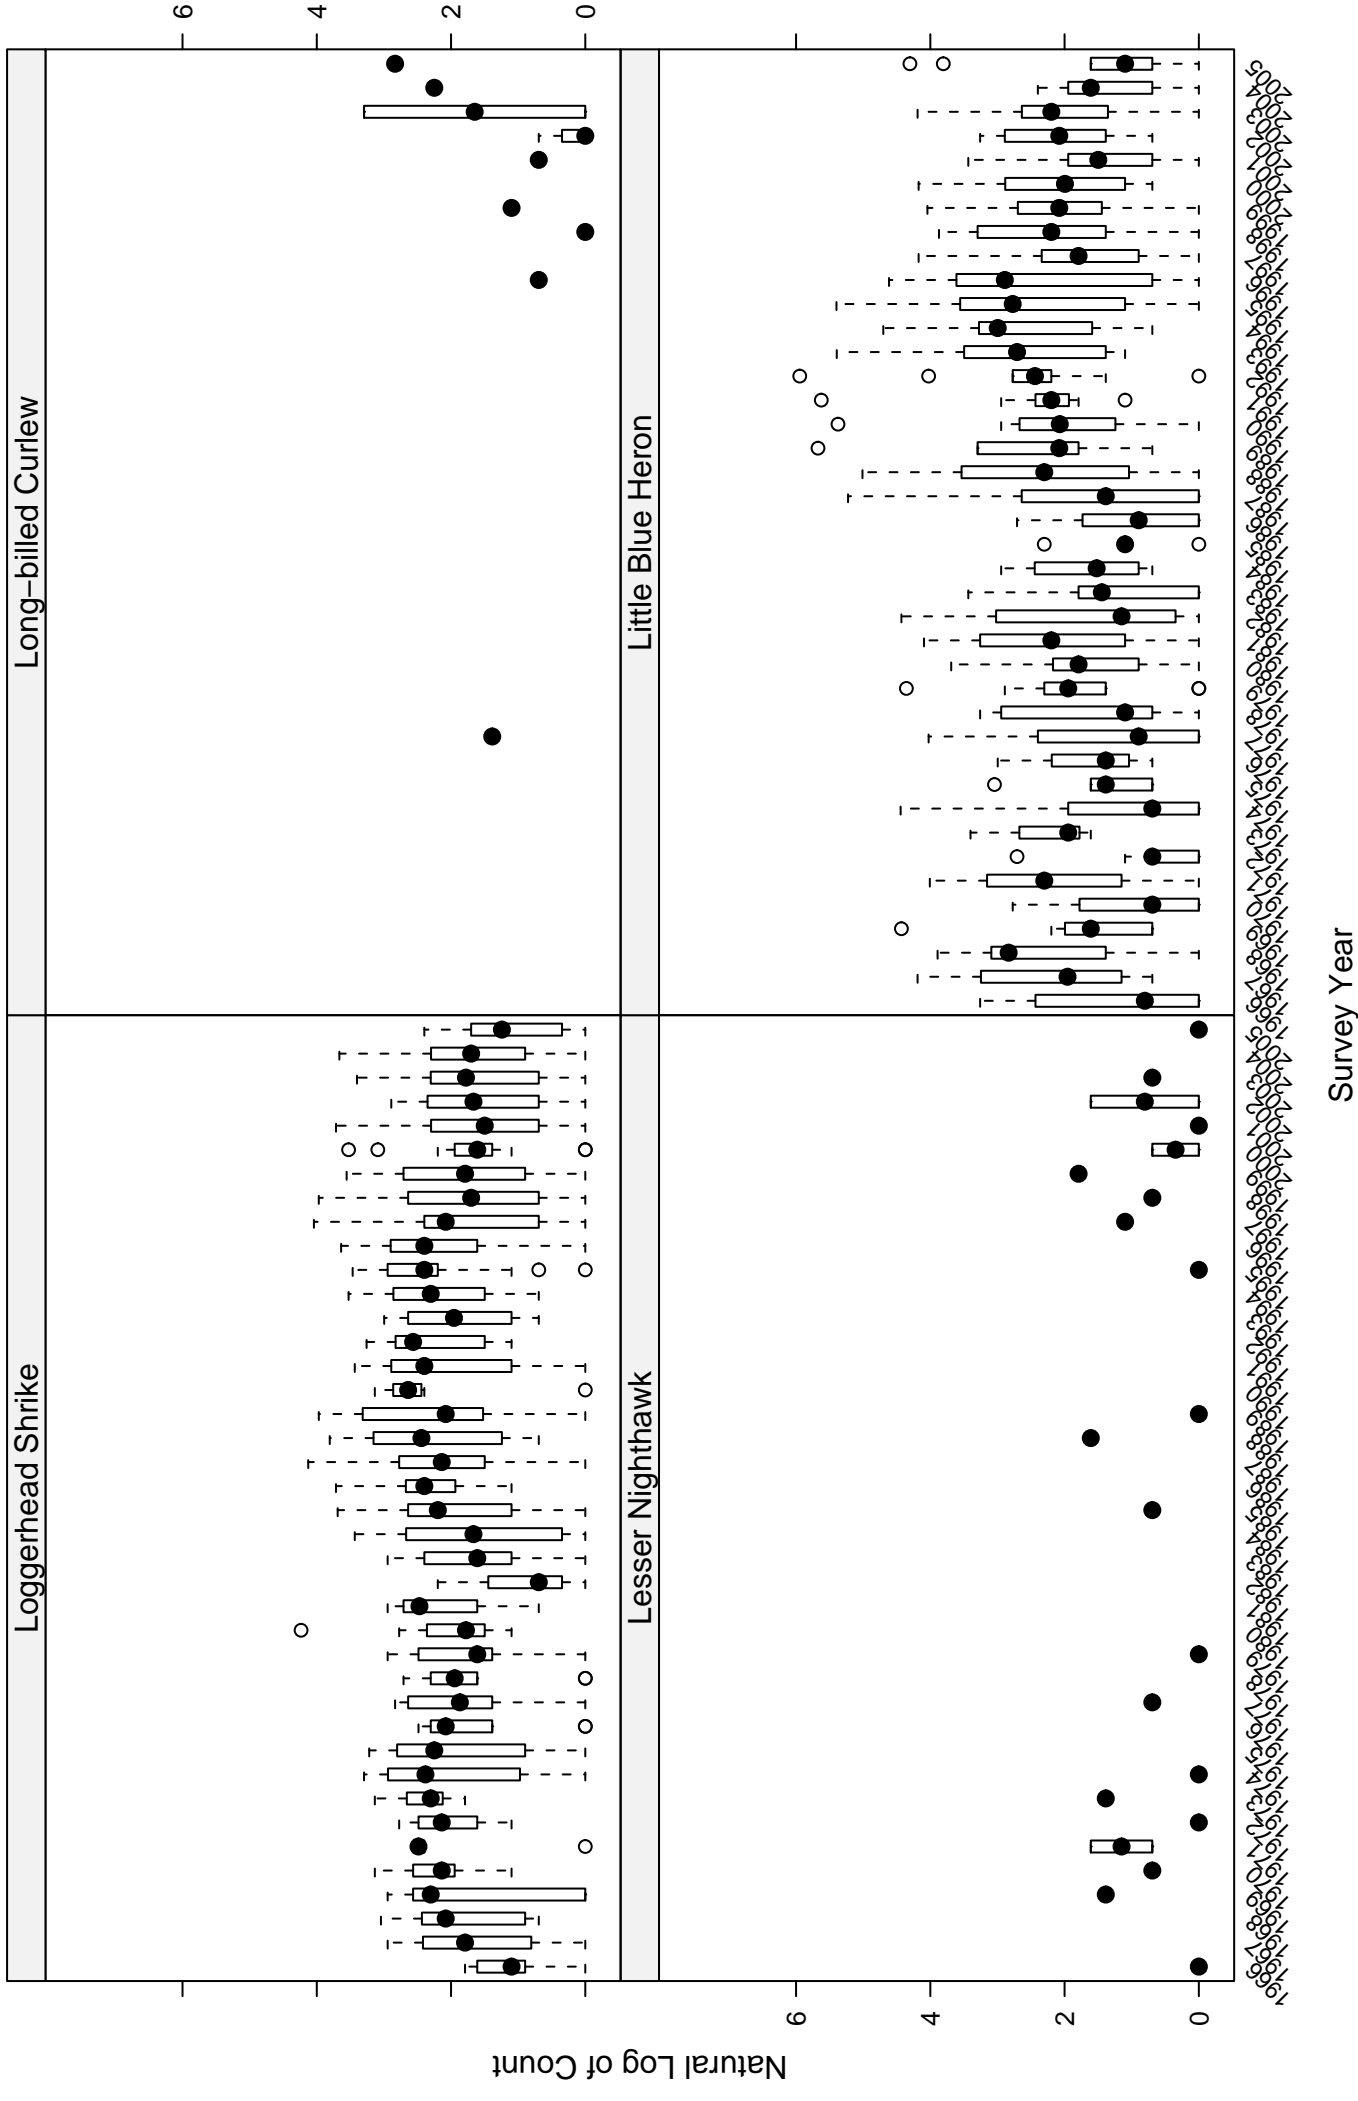

Scatter plots of species counts in the GULF COASTAL PRAIRIE BCR

Scatter plots of species counts in the GULF COASTAL PRAIRIE BCR

Scatter plots of species counts in the GULF COASTAL PRAIRIE BCR

Scatter plots of species counts in the GULF COASTAL PRAIRIE BCR

Scatter plots of species counts in the GULF COASTAL PRAIRIE BCR

Scatter plots of species counts in the GULF COASTAL PRAIRIE BCR

Scatter plots of species counts in the GULF COASTAL PRAIRIE BCR

Survey Year