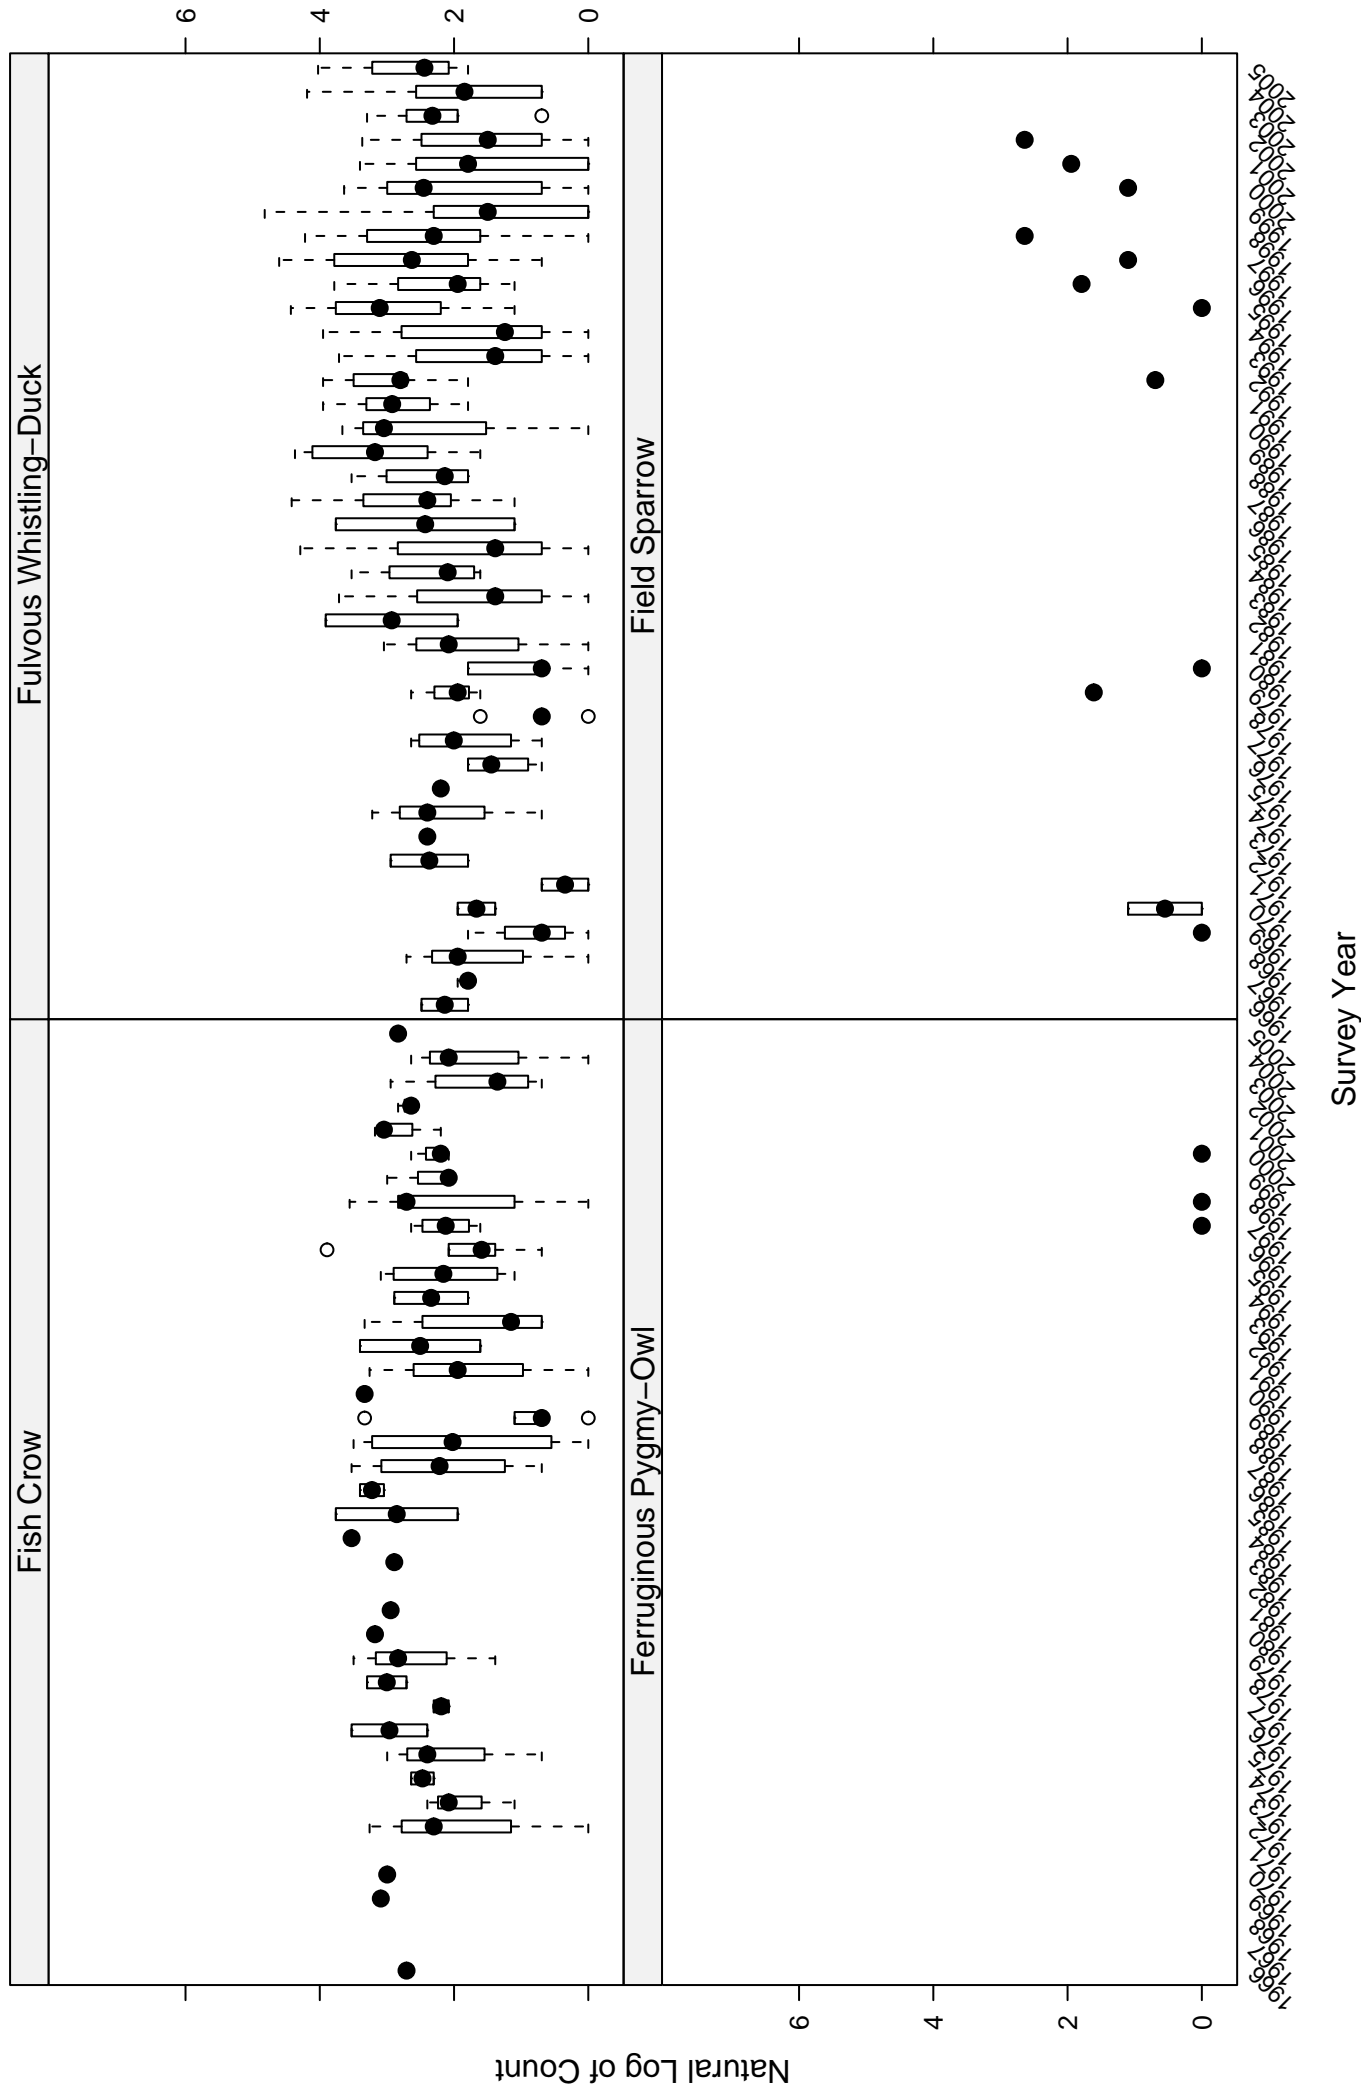

Scatter plots of species counts in the GULF COASTAL PRAIRIE BCR

Scatter plots of species counts in the GULF COASTAL PRAIRIE BCR

Scatter plots of species counts in the GULF COASTAL PRAIRIE BCR

Survey Year

Scatter plots of species counts in the GULF COASTAL PRAIRIE BCR

Scatter plots of species counts in the GULF COASTAL PRAIRIE BCR

Survey Year

Scatter plots of species counts in the GULF COASTAL PRAIRIE BCR

Scatter plots of species counts in the GULF COASTAL PRAIRIE BCR

Scatter plots of species counts in the GULF COASTAL PRAIRIE BCR

Scatter plots of species counts in the GULF COASTAL PRAIRIE BCR

Scatter plots of species counts in the GULF COASTAL PRAIRIE BCR