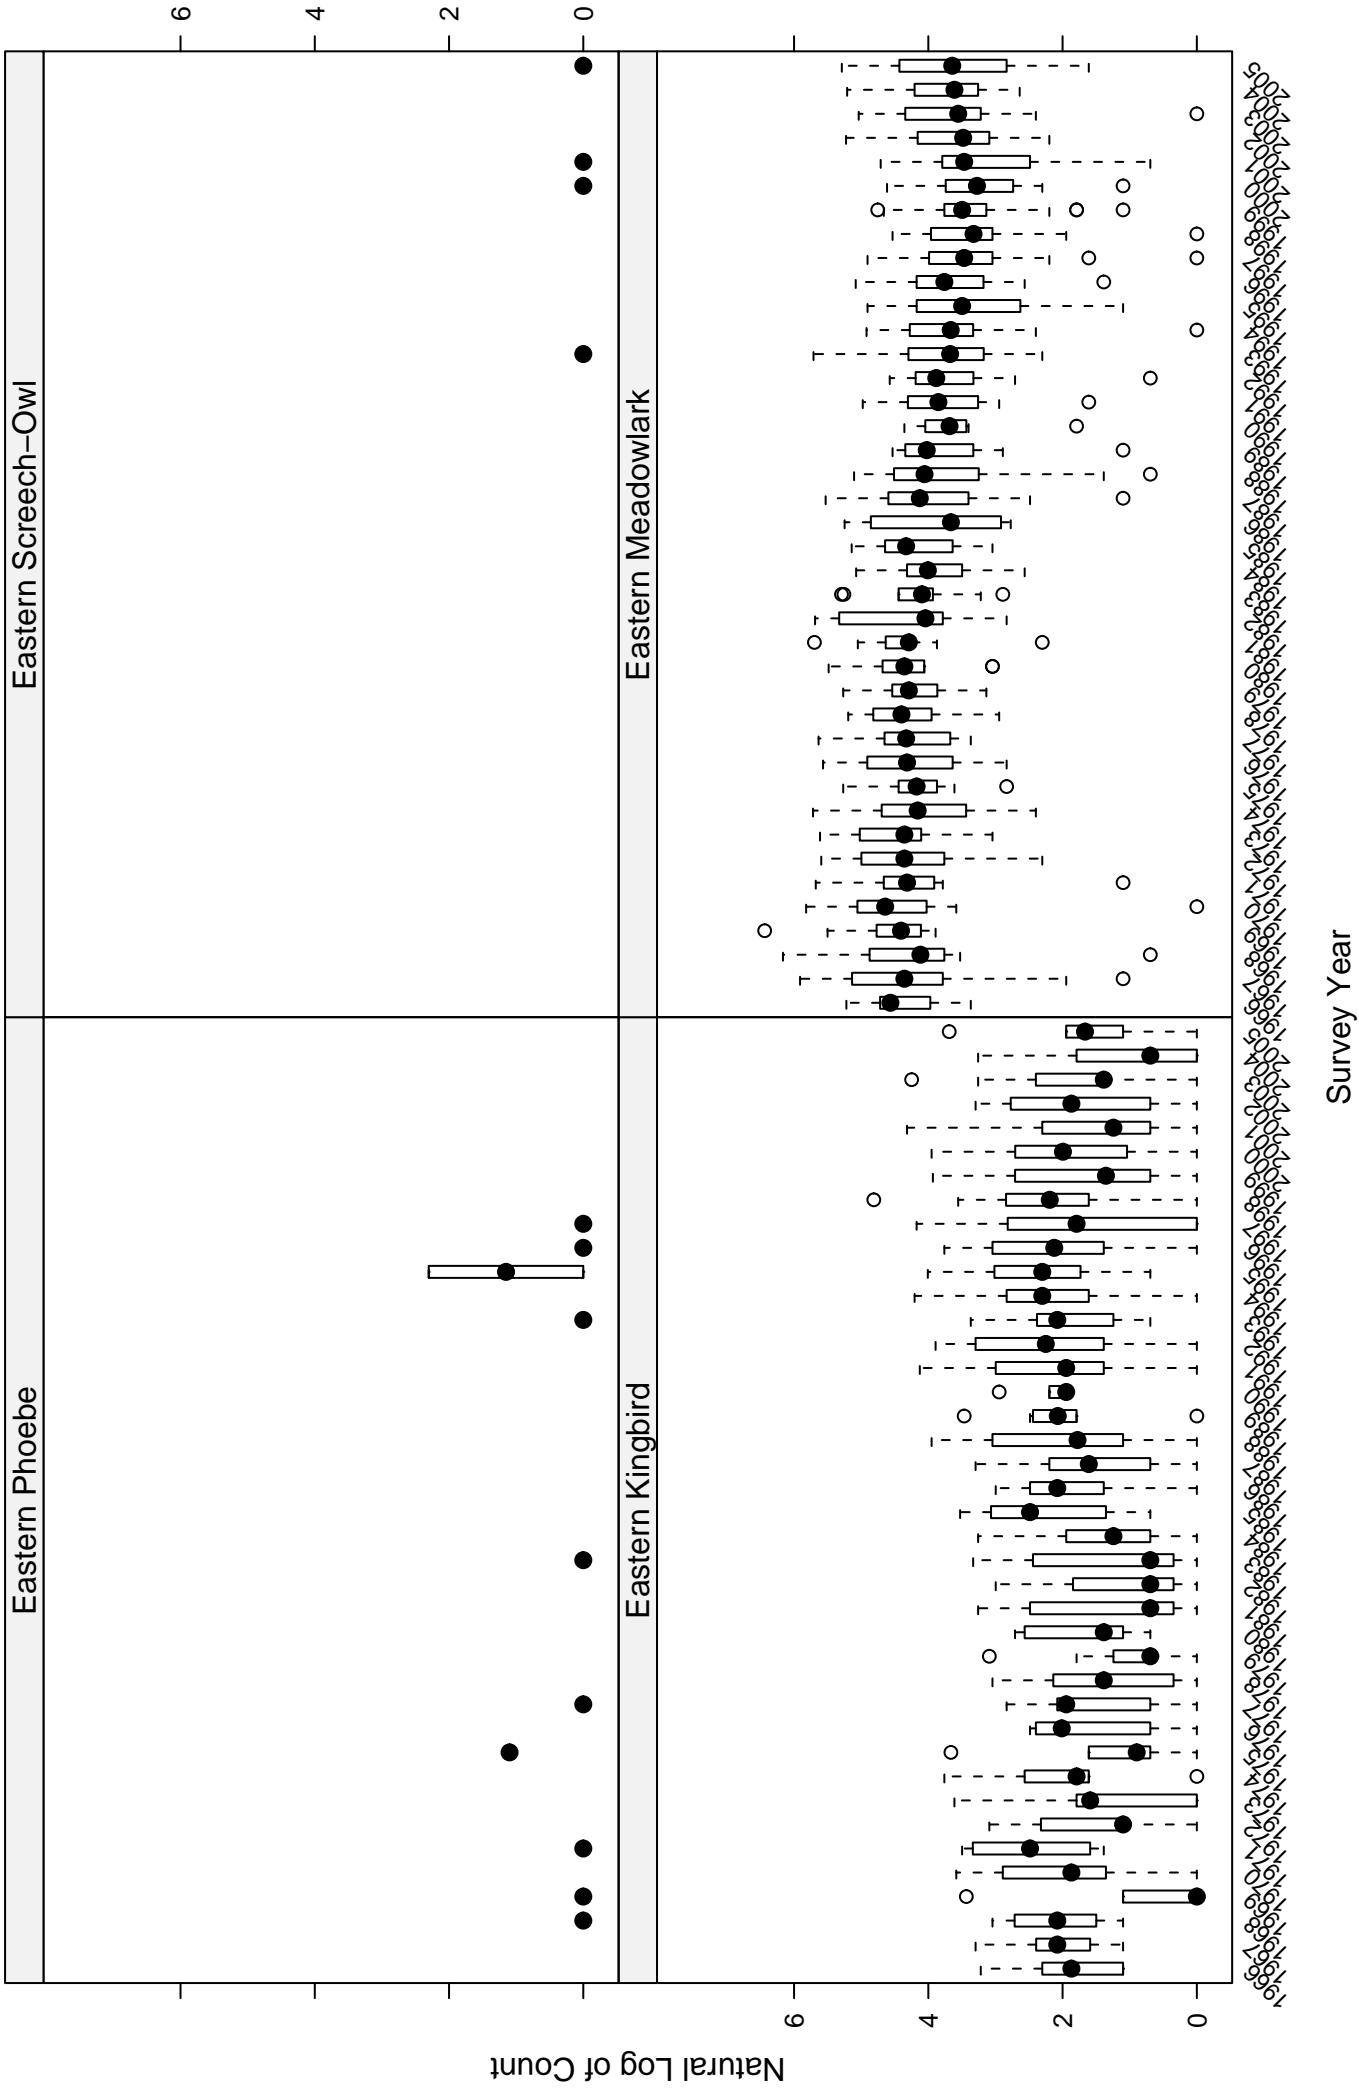

Scatter plots of species counts in the GULF COASTAL PRAIRIE BCR

Scatter plots of species counts in the GULF COASTAL PRAIRIE BCR

Scatter plots of species counts in the GULF COASTAL PRAIRIE BCR

Scatter plots of species counts in the GULF COASTAL PRAIRIE BCR

Scatter plots of species counts in the GULF COASTAL PRAIRIE BCR

Scatter plots of species counts in the GULF COASTAL PRAIRIE BCR

Scatter plots of species counts in the GULF COASTAL PRAIRIE BCR

Survey Year

Scatter plots of species counts in the GULF COASTAL PRAIRIE BCR

Scatter plots of species counts in the GULF COASTAL PRAIRIE BCR

Survey Year

Scatter plots of species counts in the GULF COASTAL PRAIRIE BCR