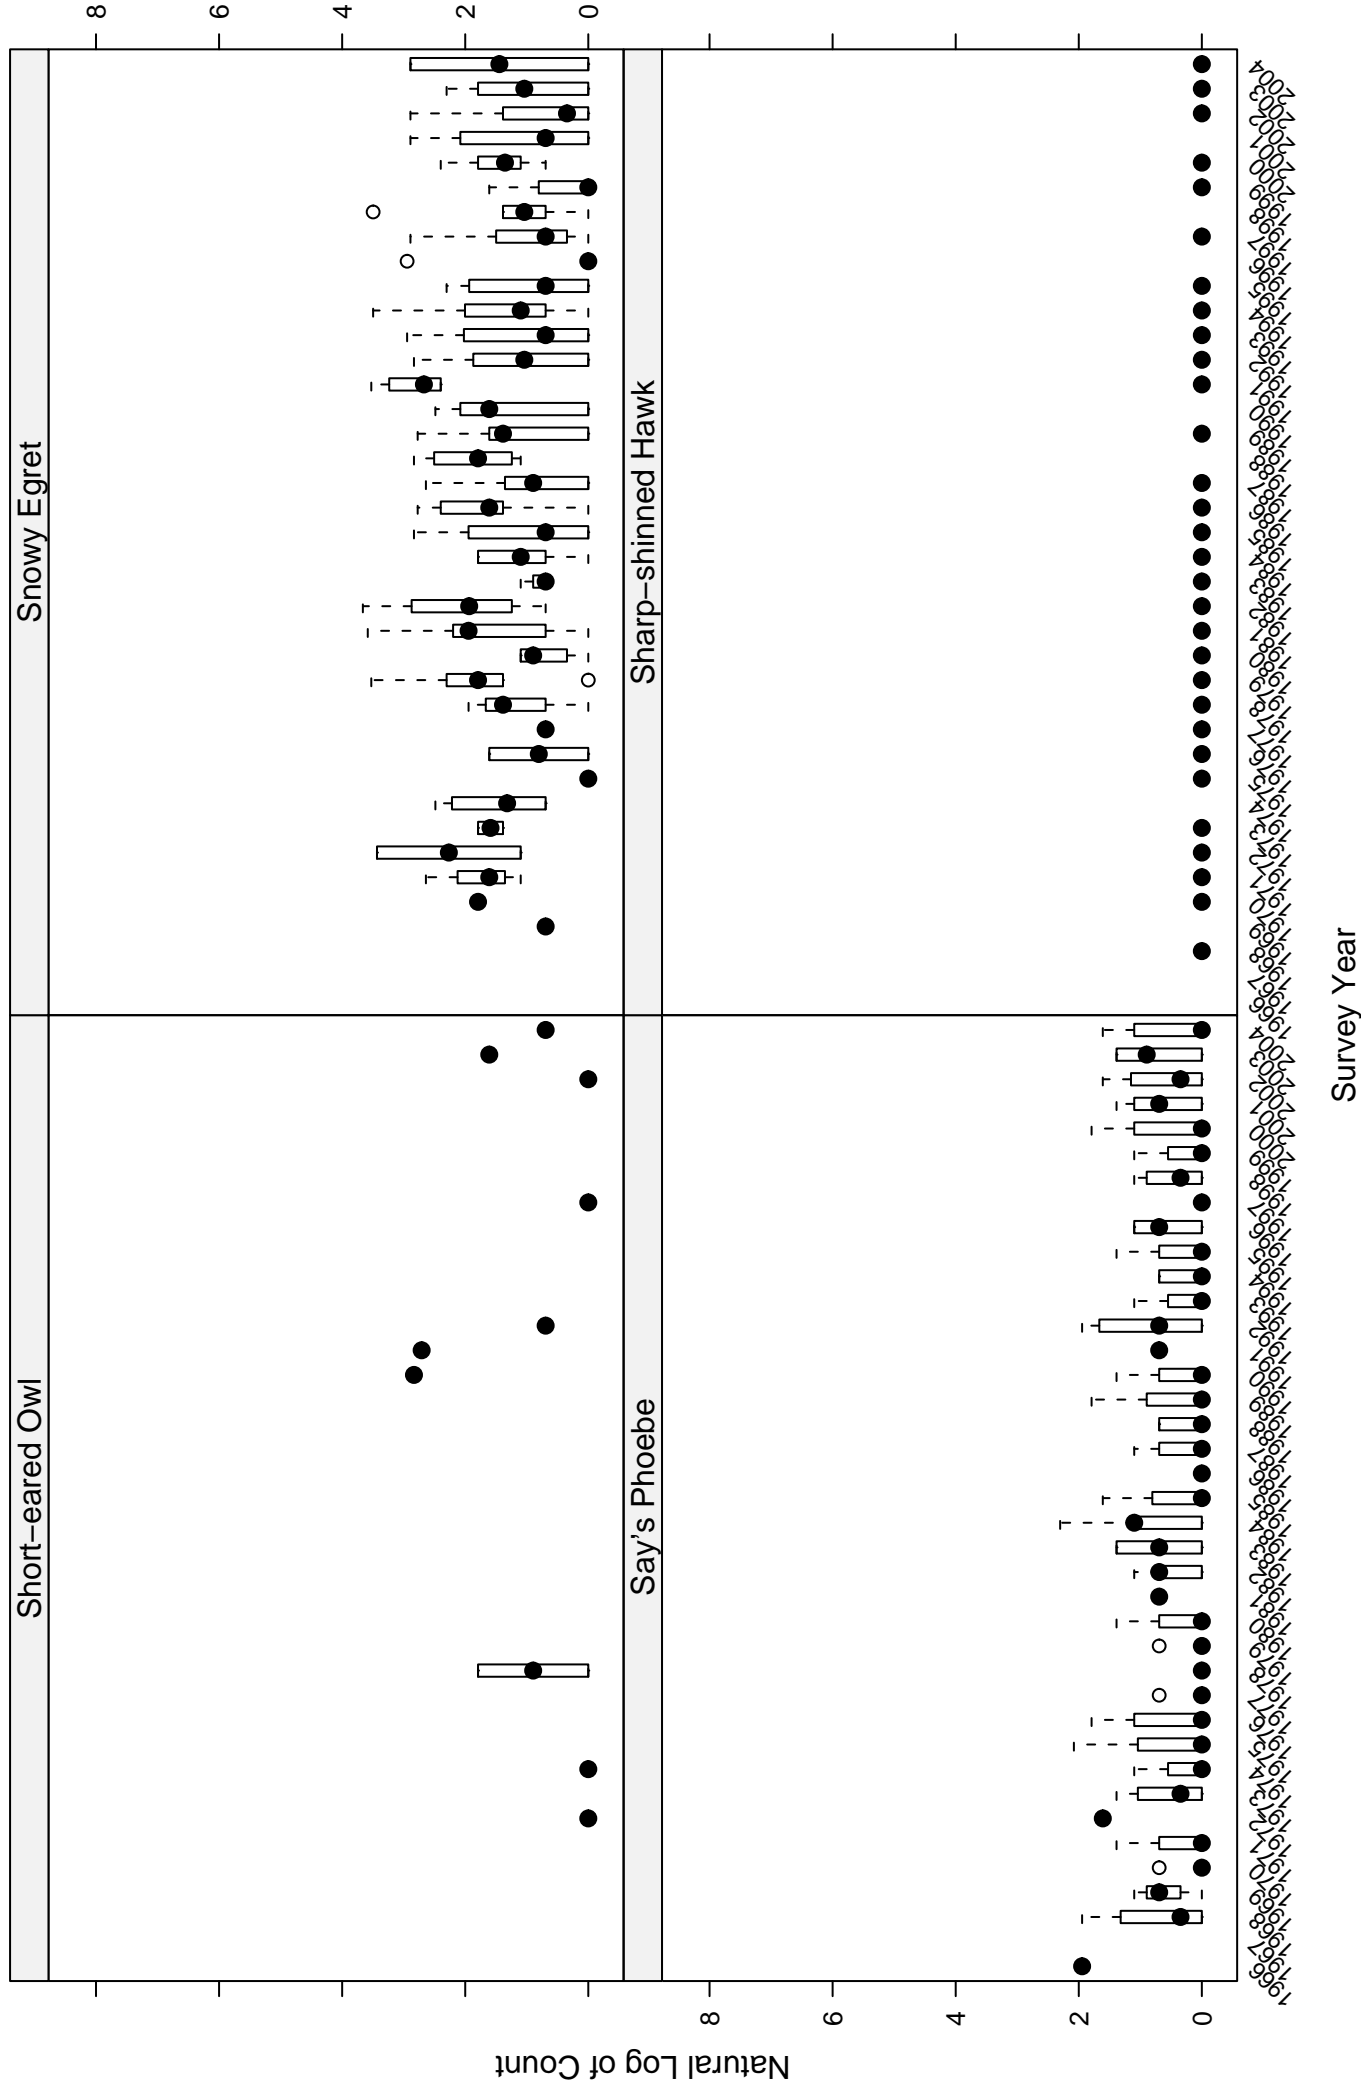

Scatter plots of species counts in the COASTAL CALIFORNIA BCR

Survey Year