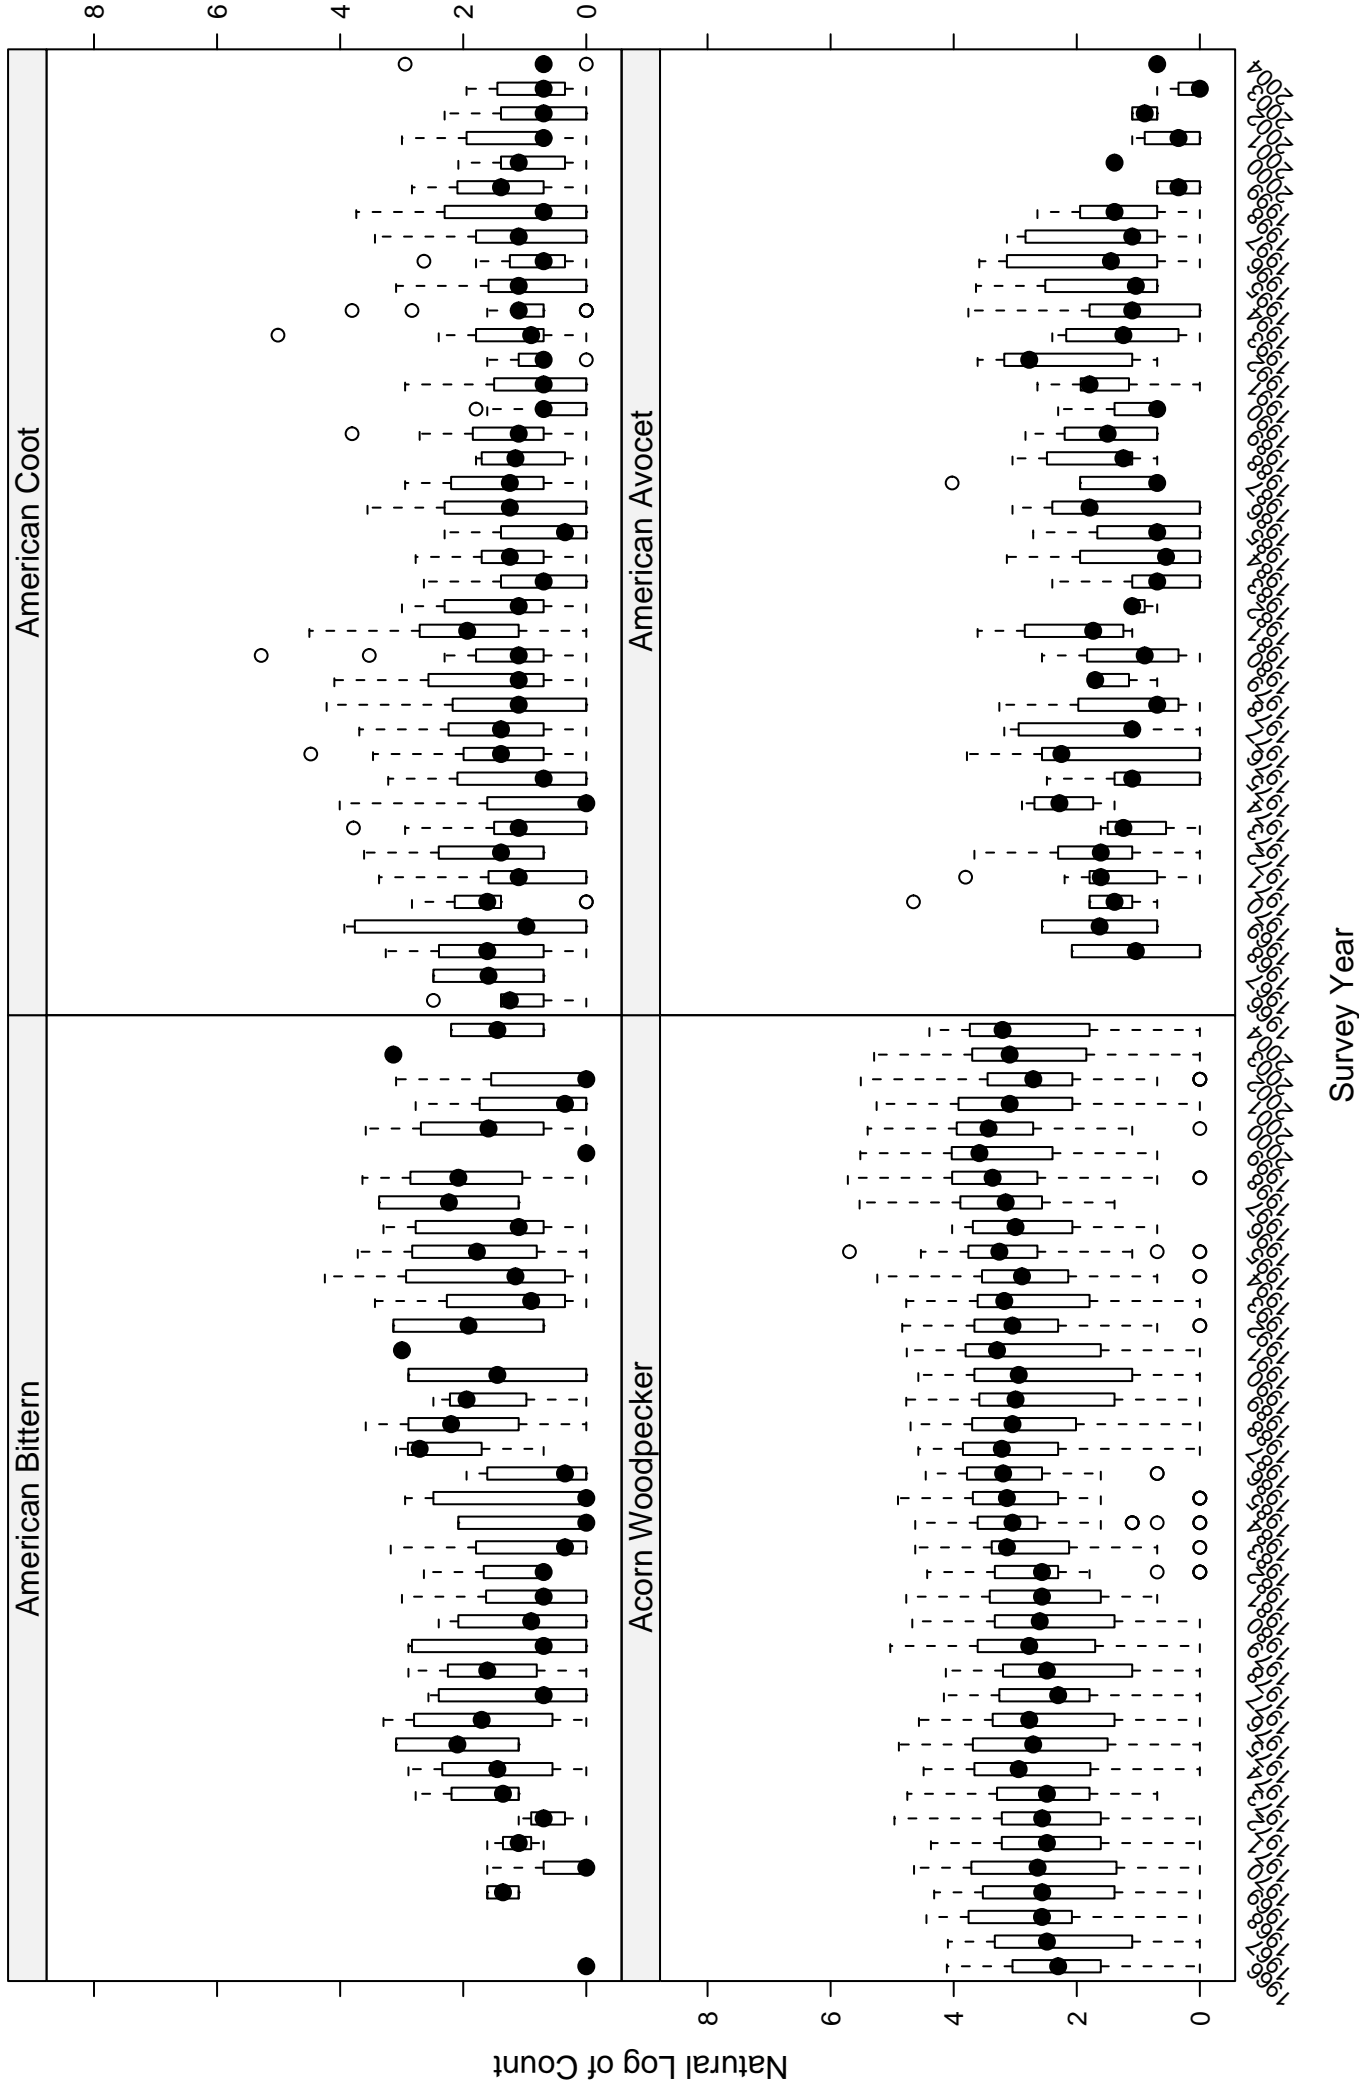

# Scatter plots of species counts in the COASTAL CALIFORNIA BCR