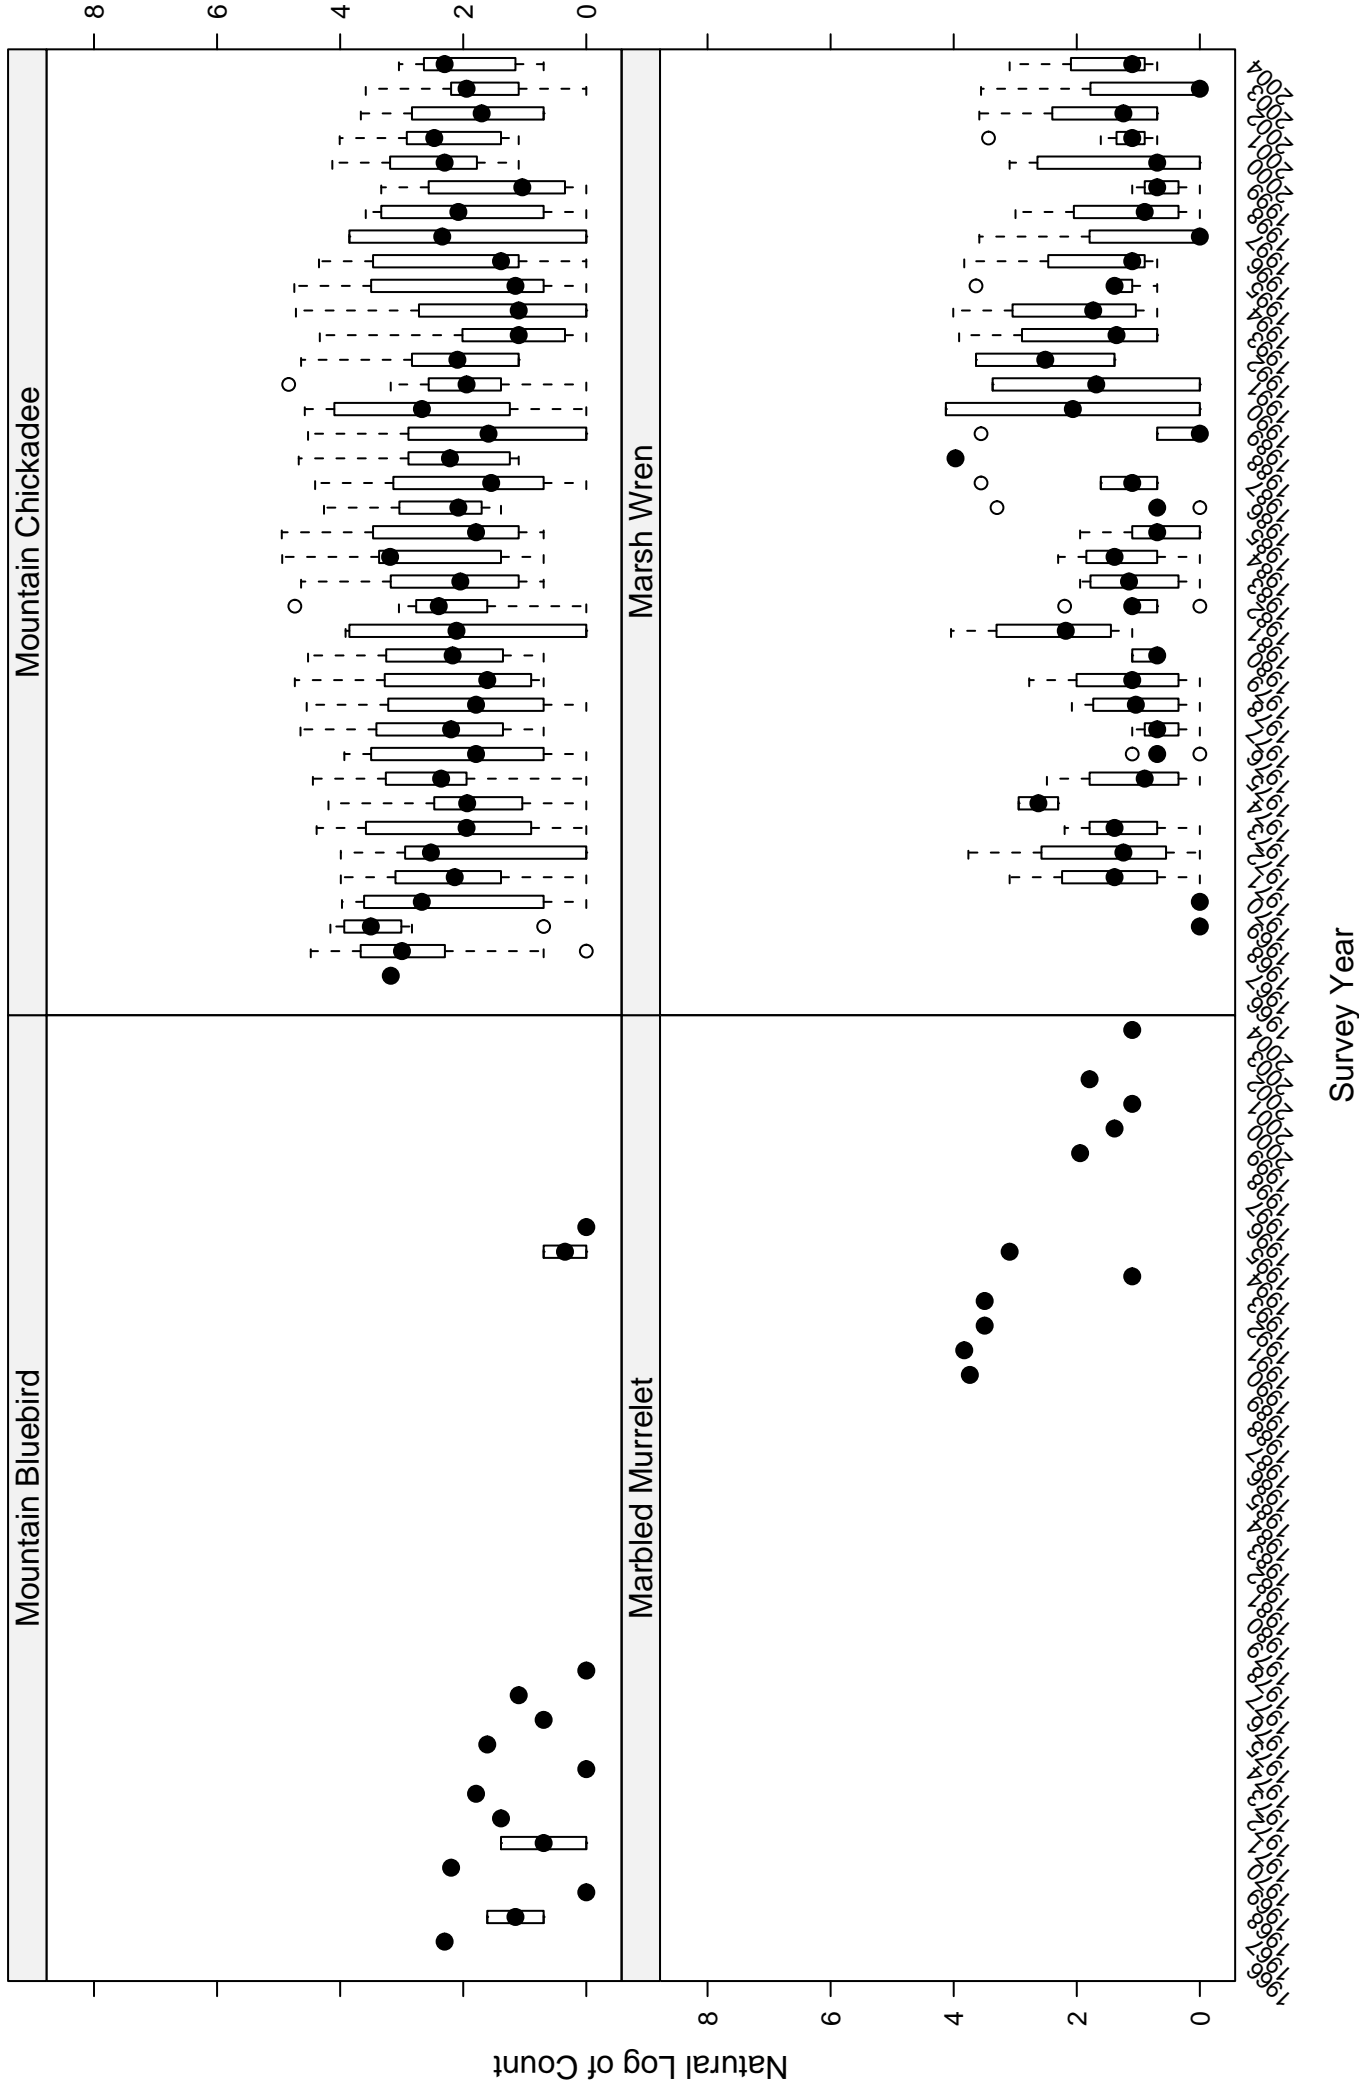

Scatter plots of species counts in the COASTAL CALIFORNIA BCR