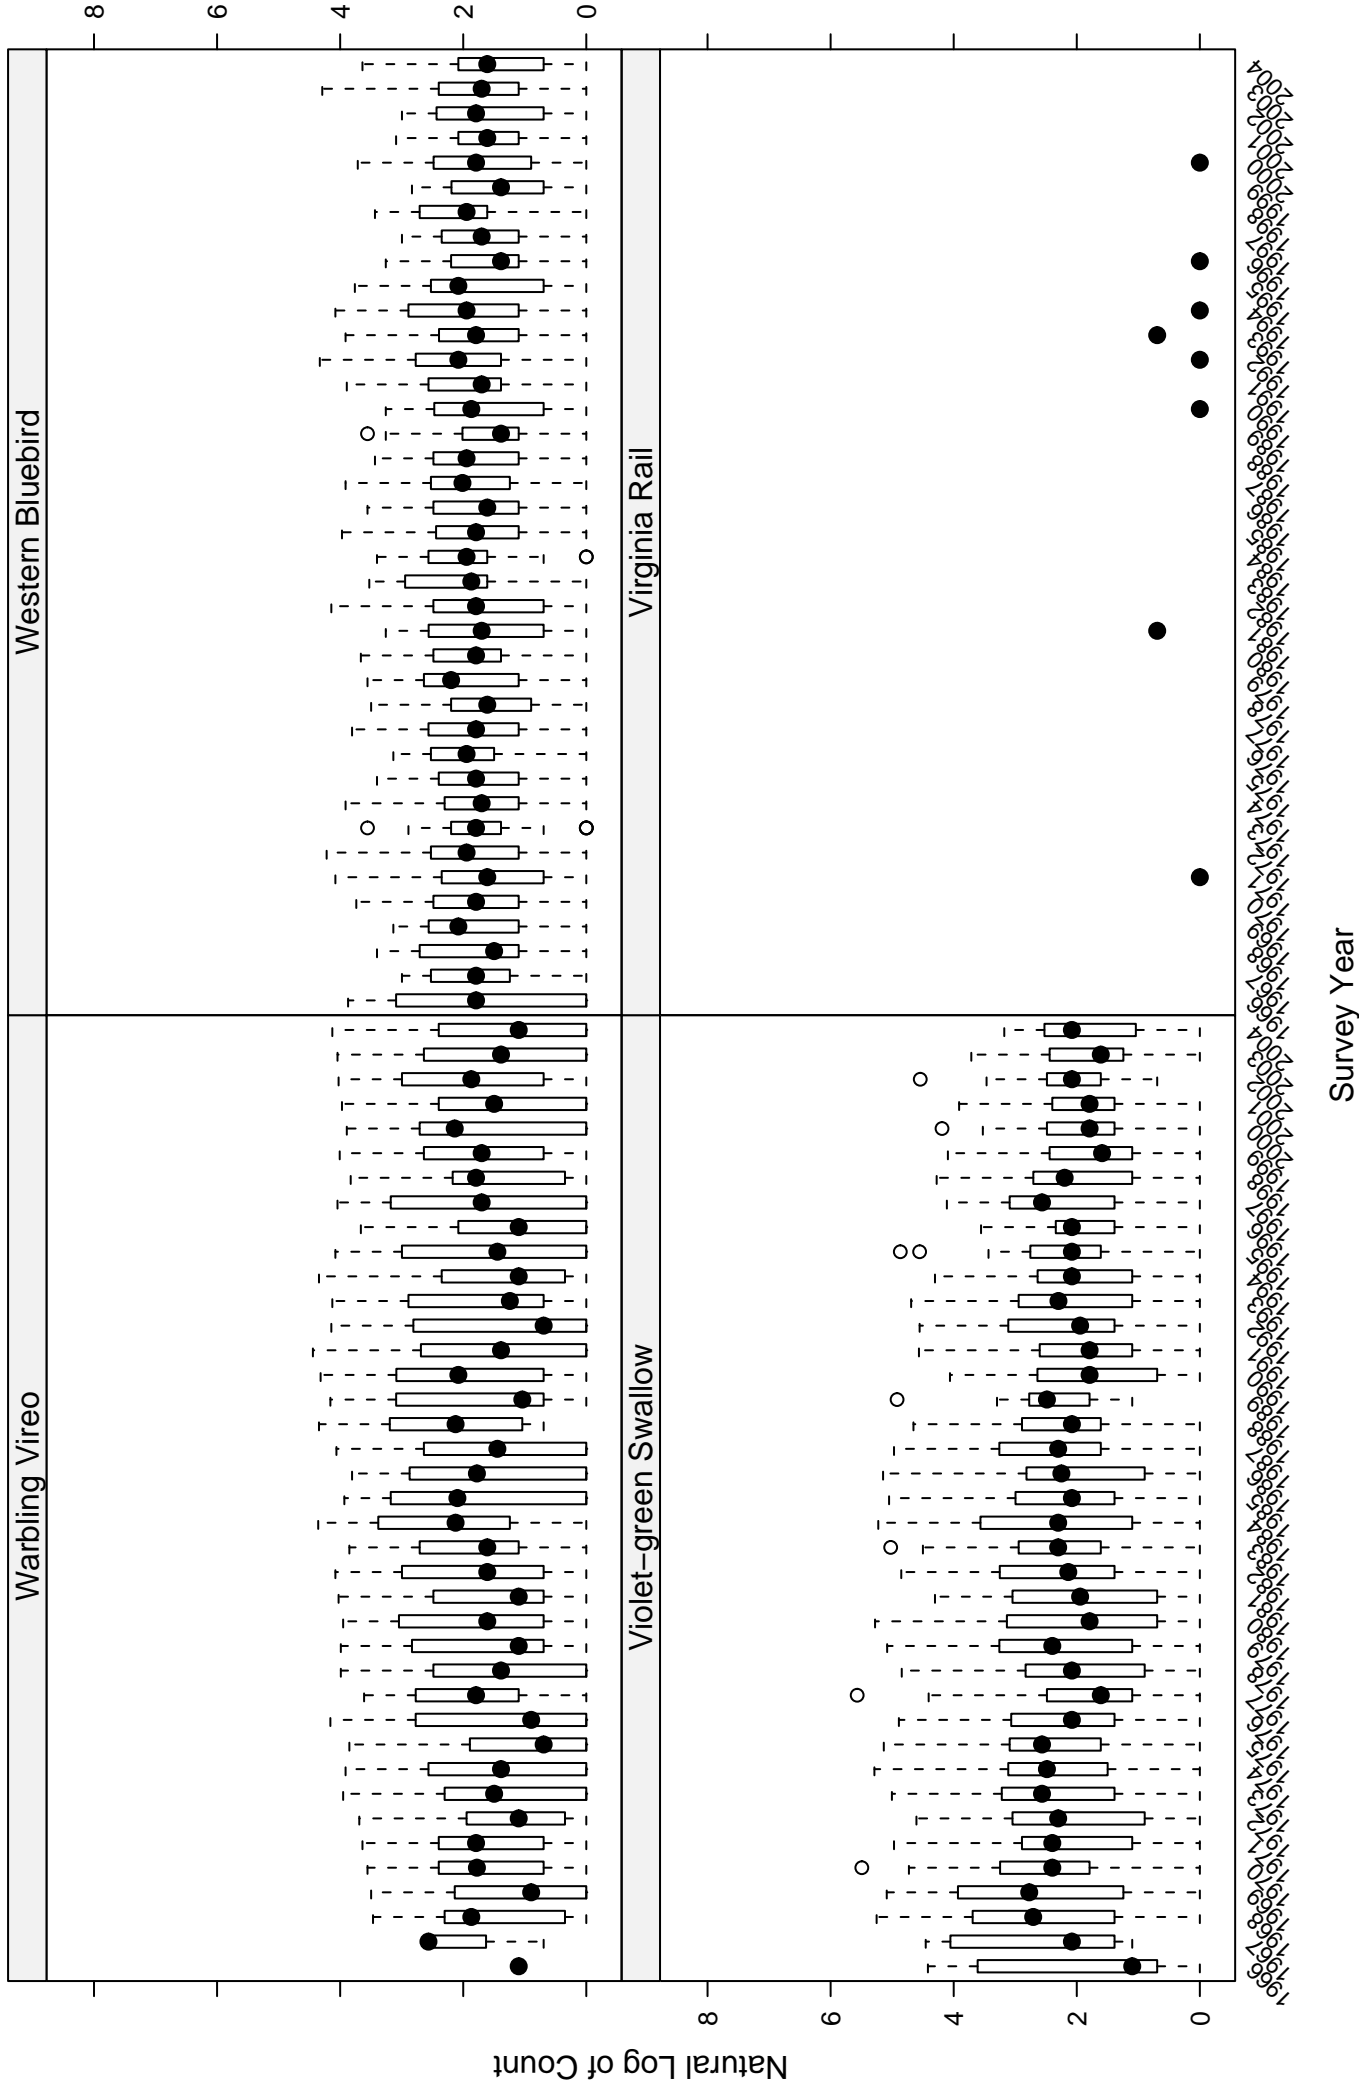

Scatter plots of species counts in the COASTAL CALIFORNIA BCR