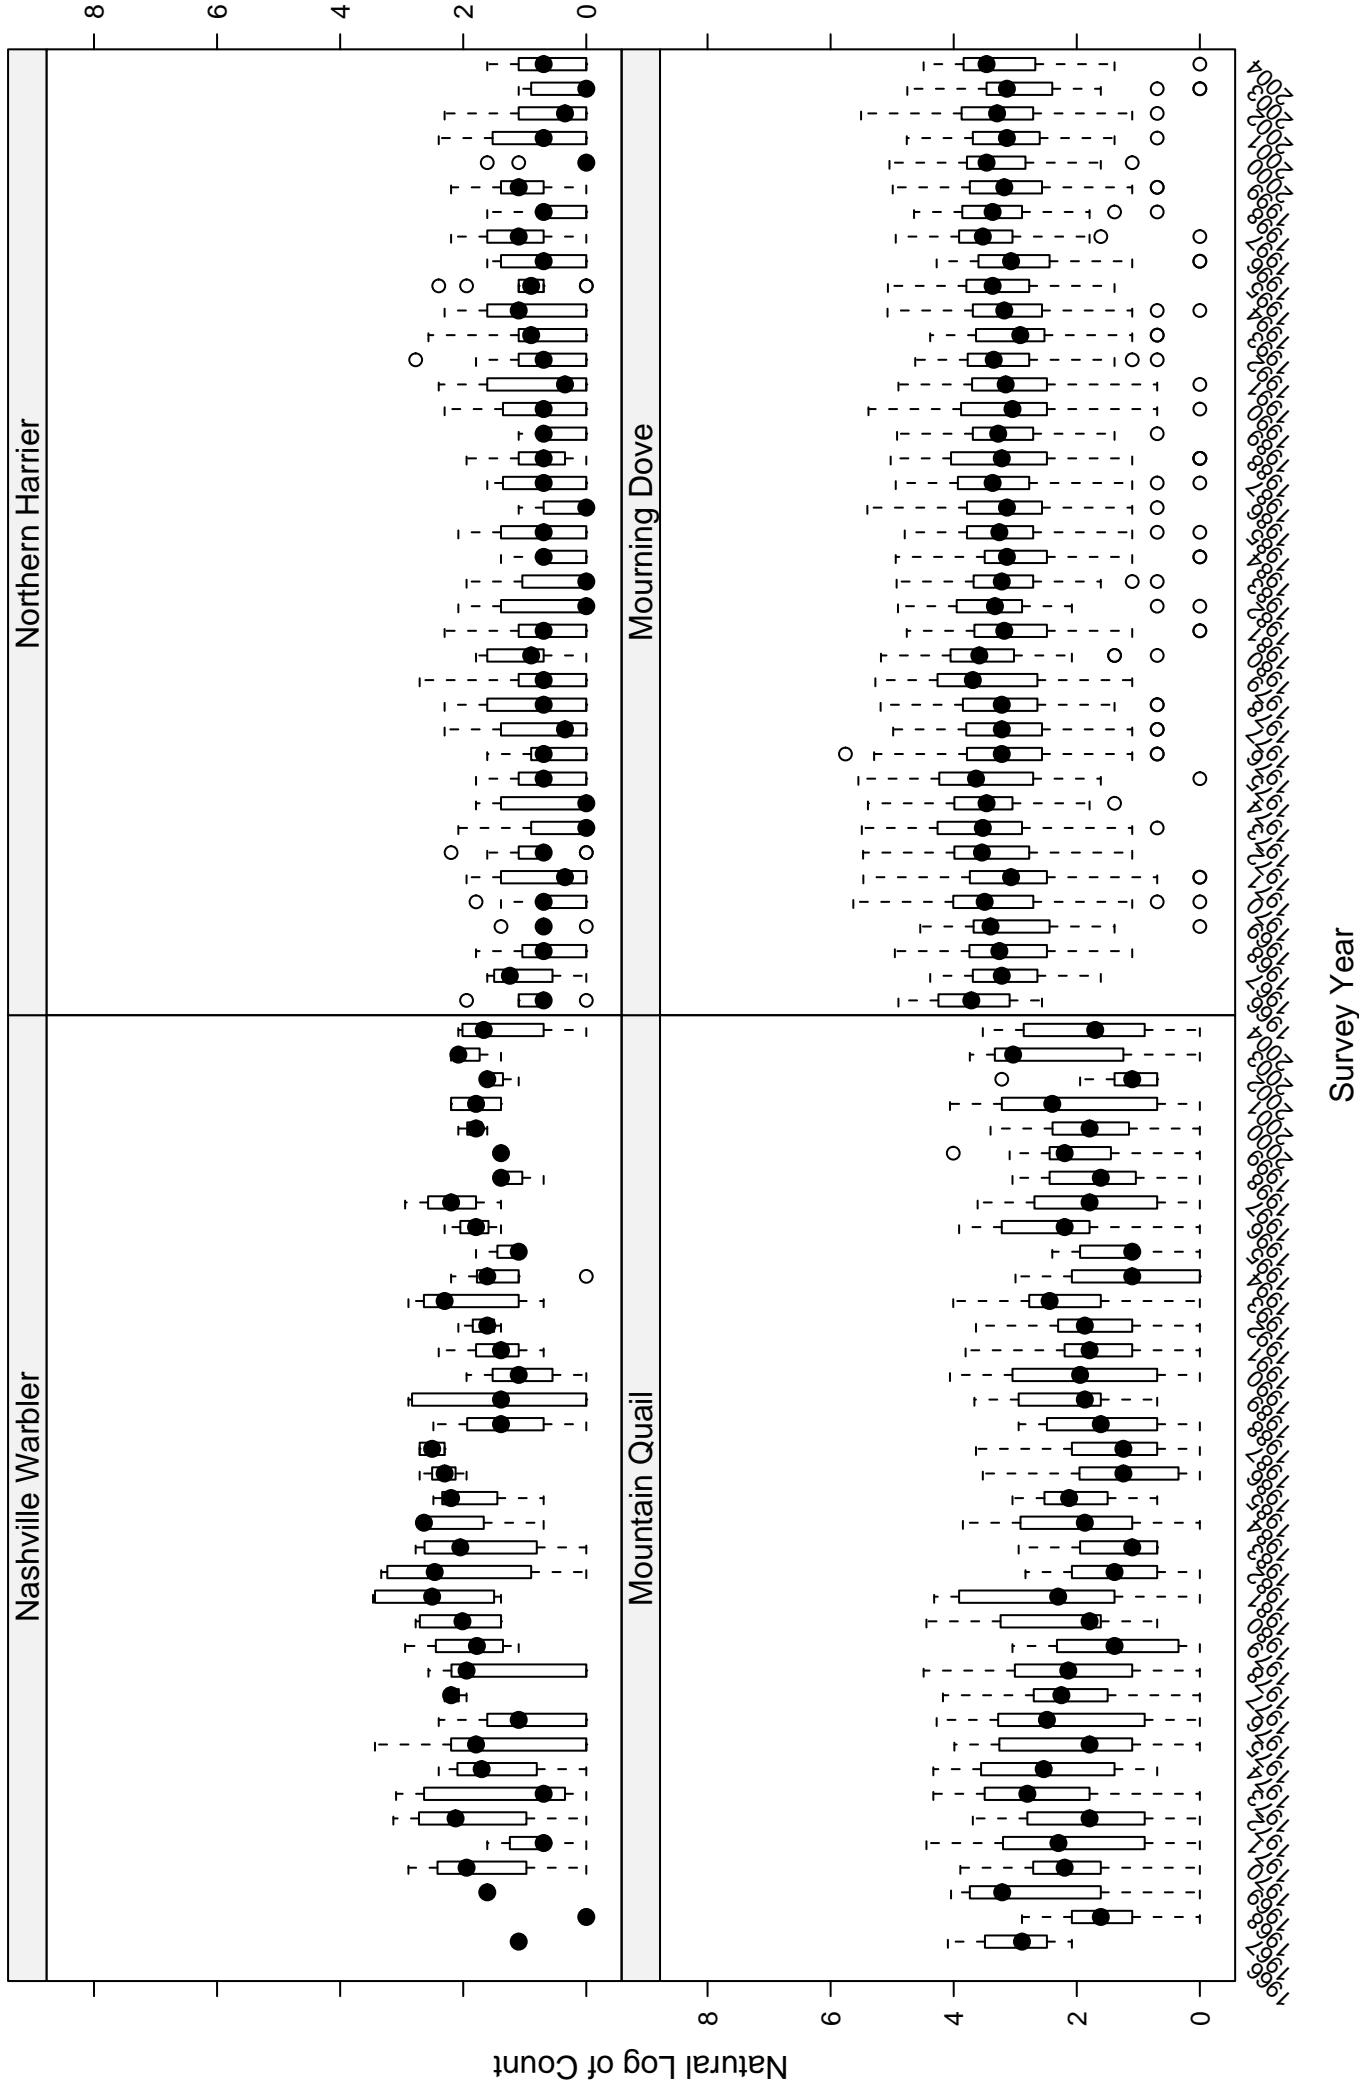

Scatter plots of species counts in the COASTAL CALIFORNIA BCR