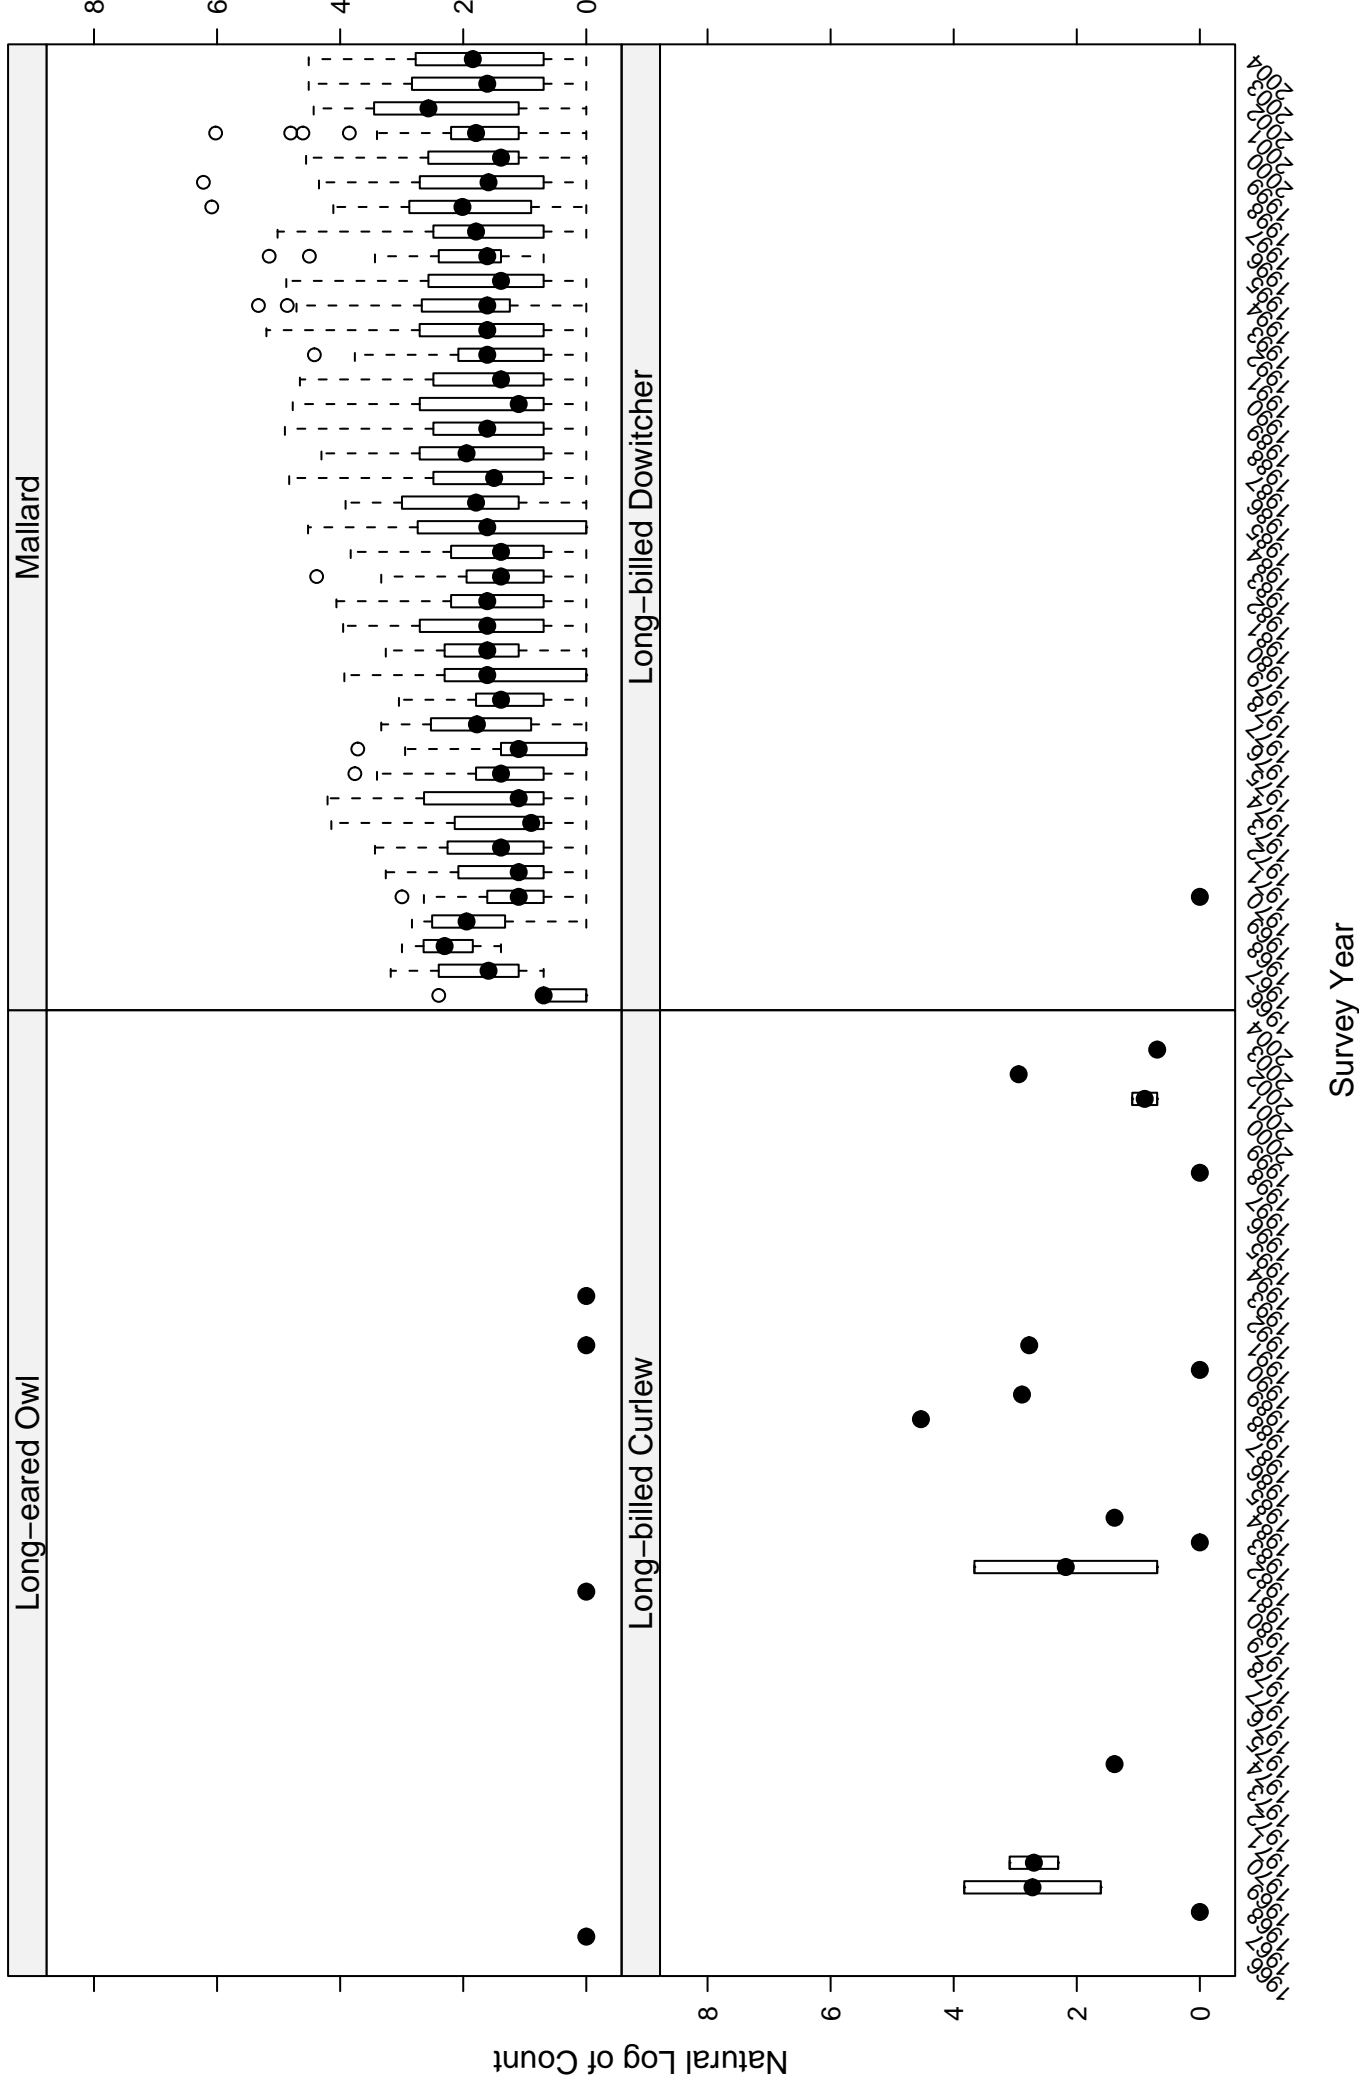

Scatter plots of species counts in the COASTAL CALIFORNIA BCR