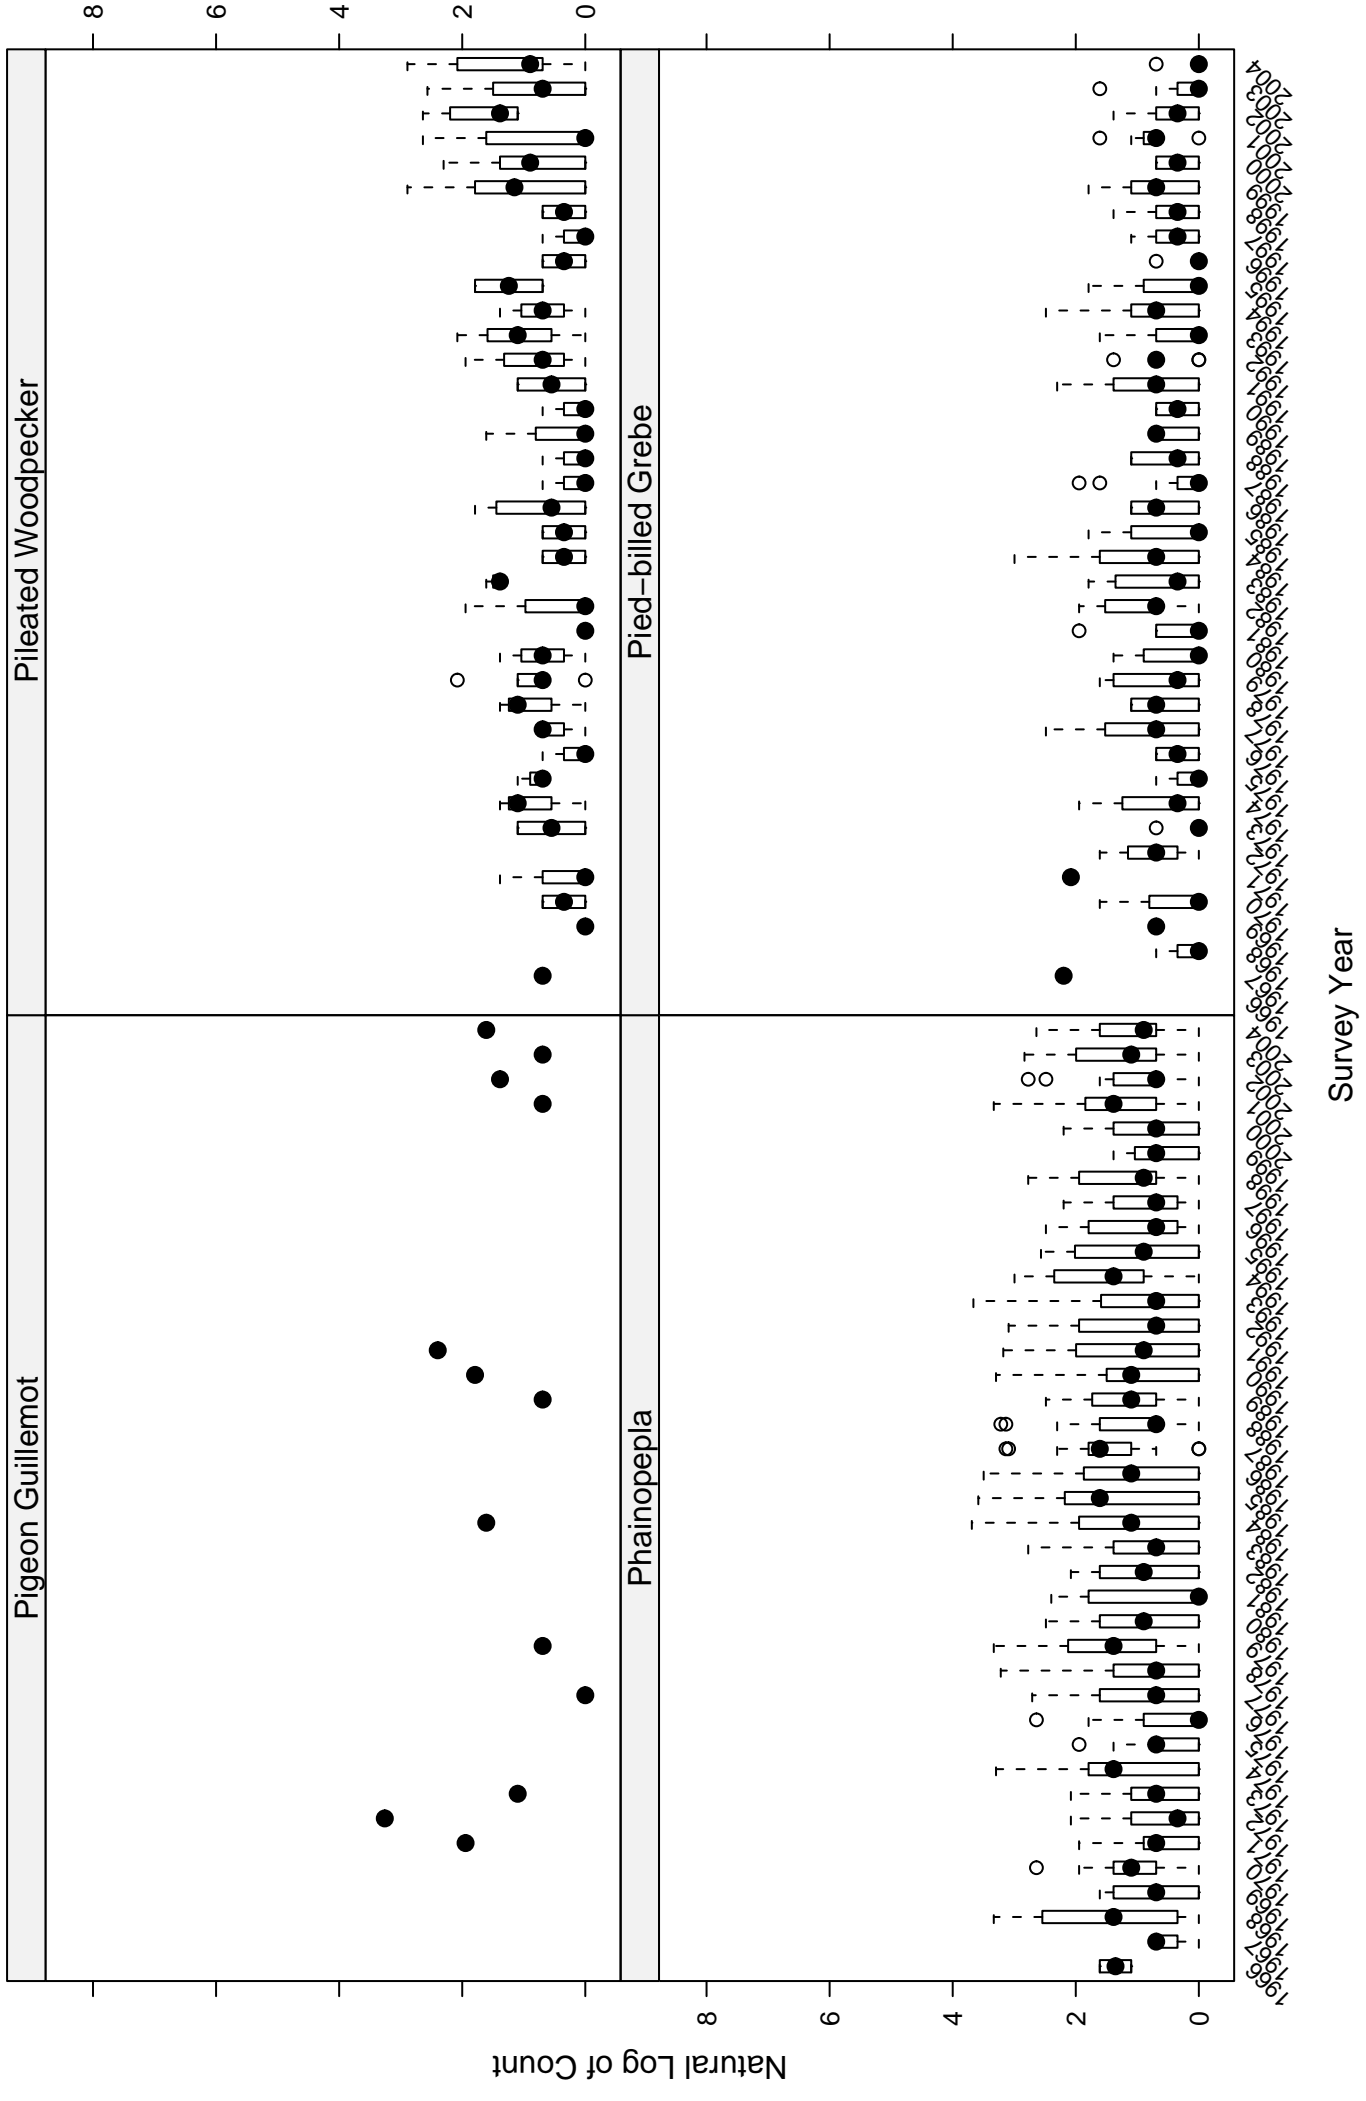

Scatter plots of species counts in the COASTAL CALIFORNIA BCR