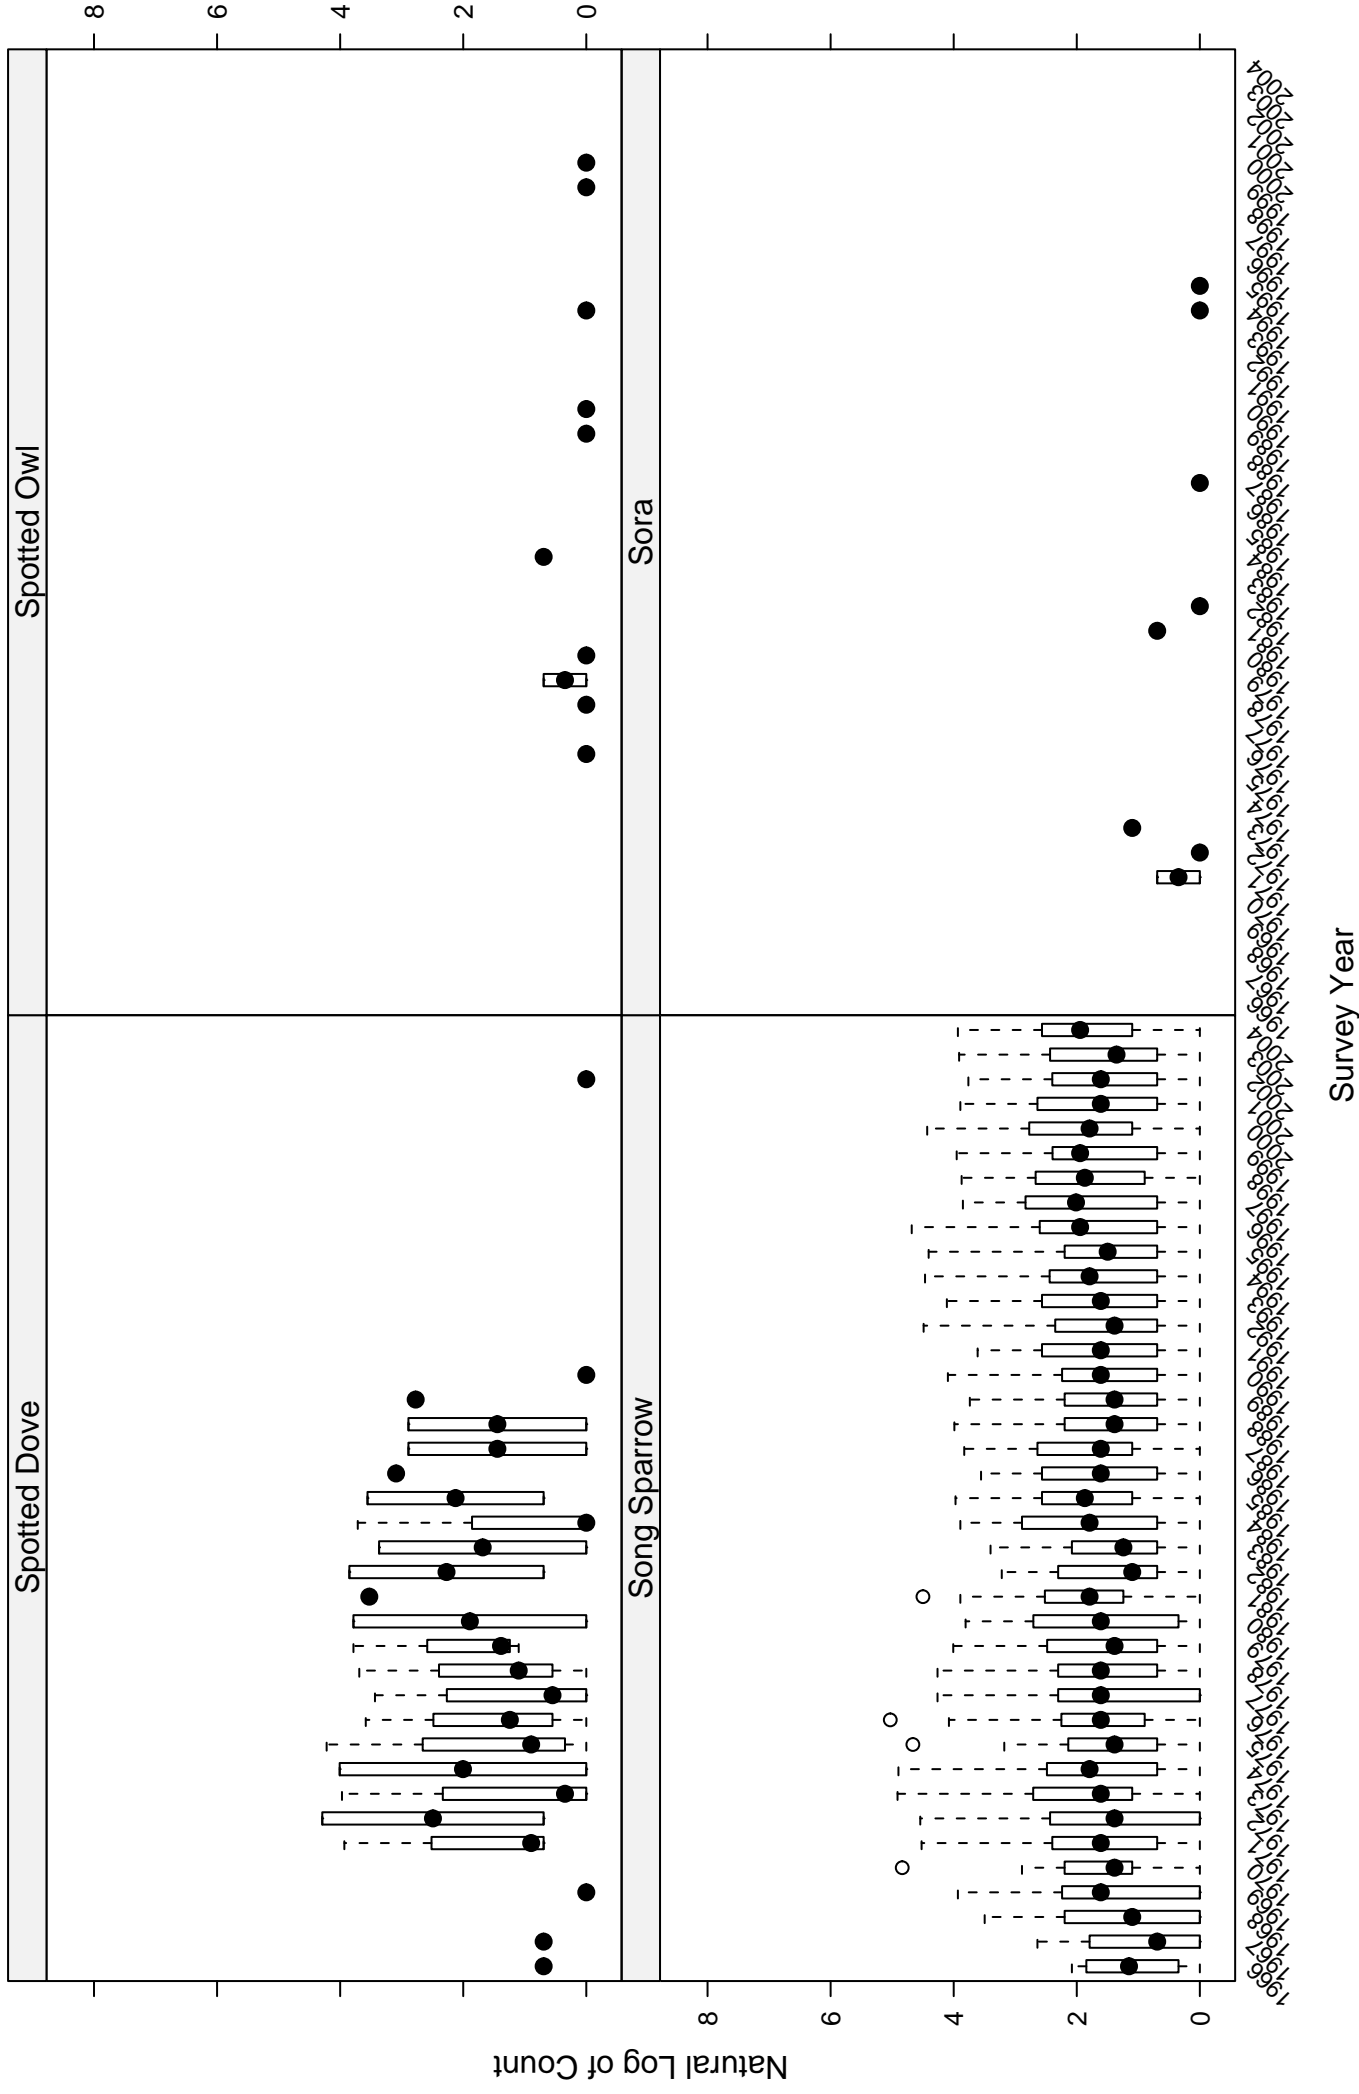

Scatter plots of species counts in the COASTAL CALIFORNIA BCR