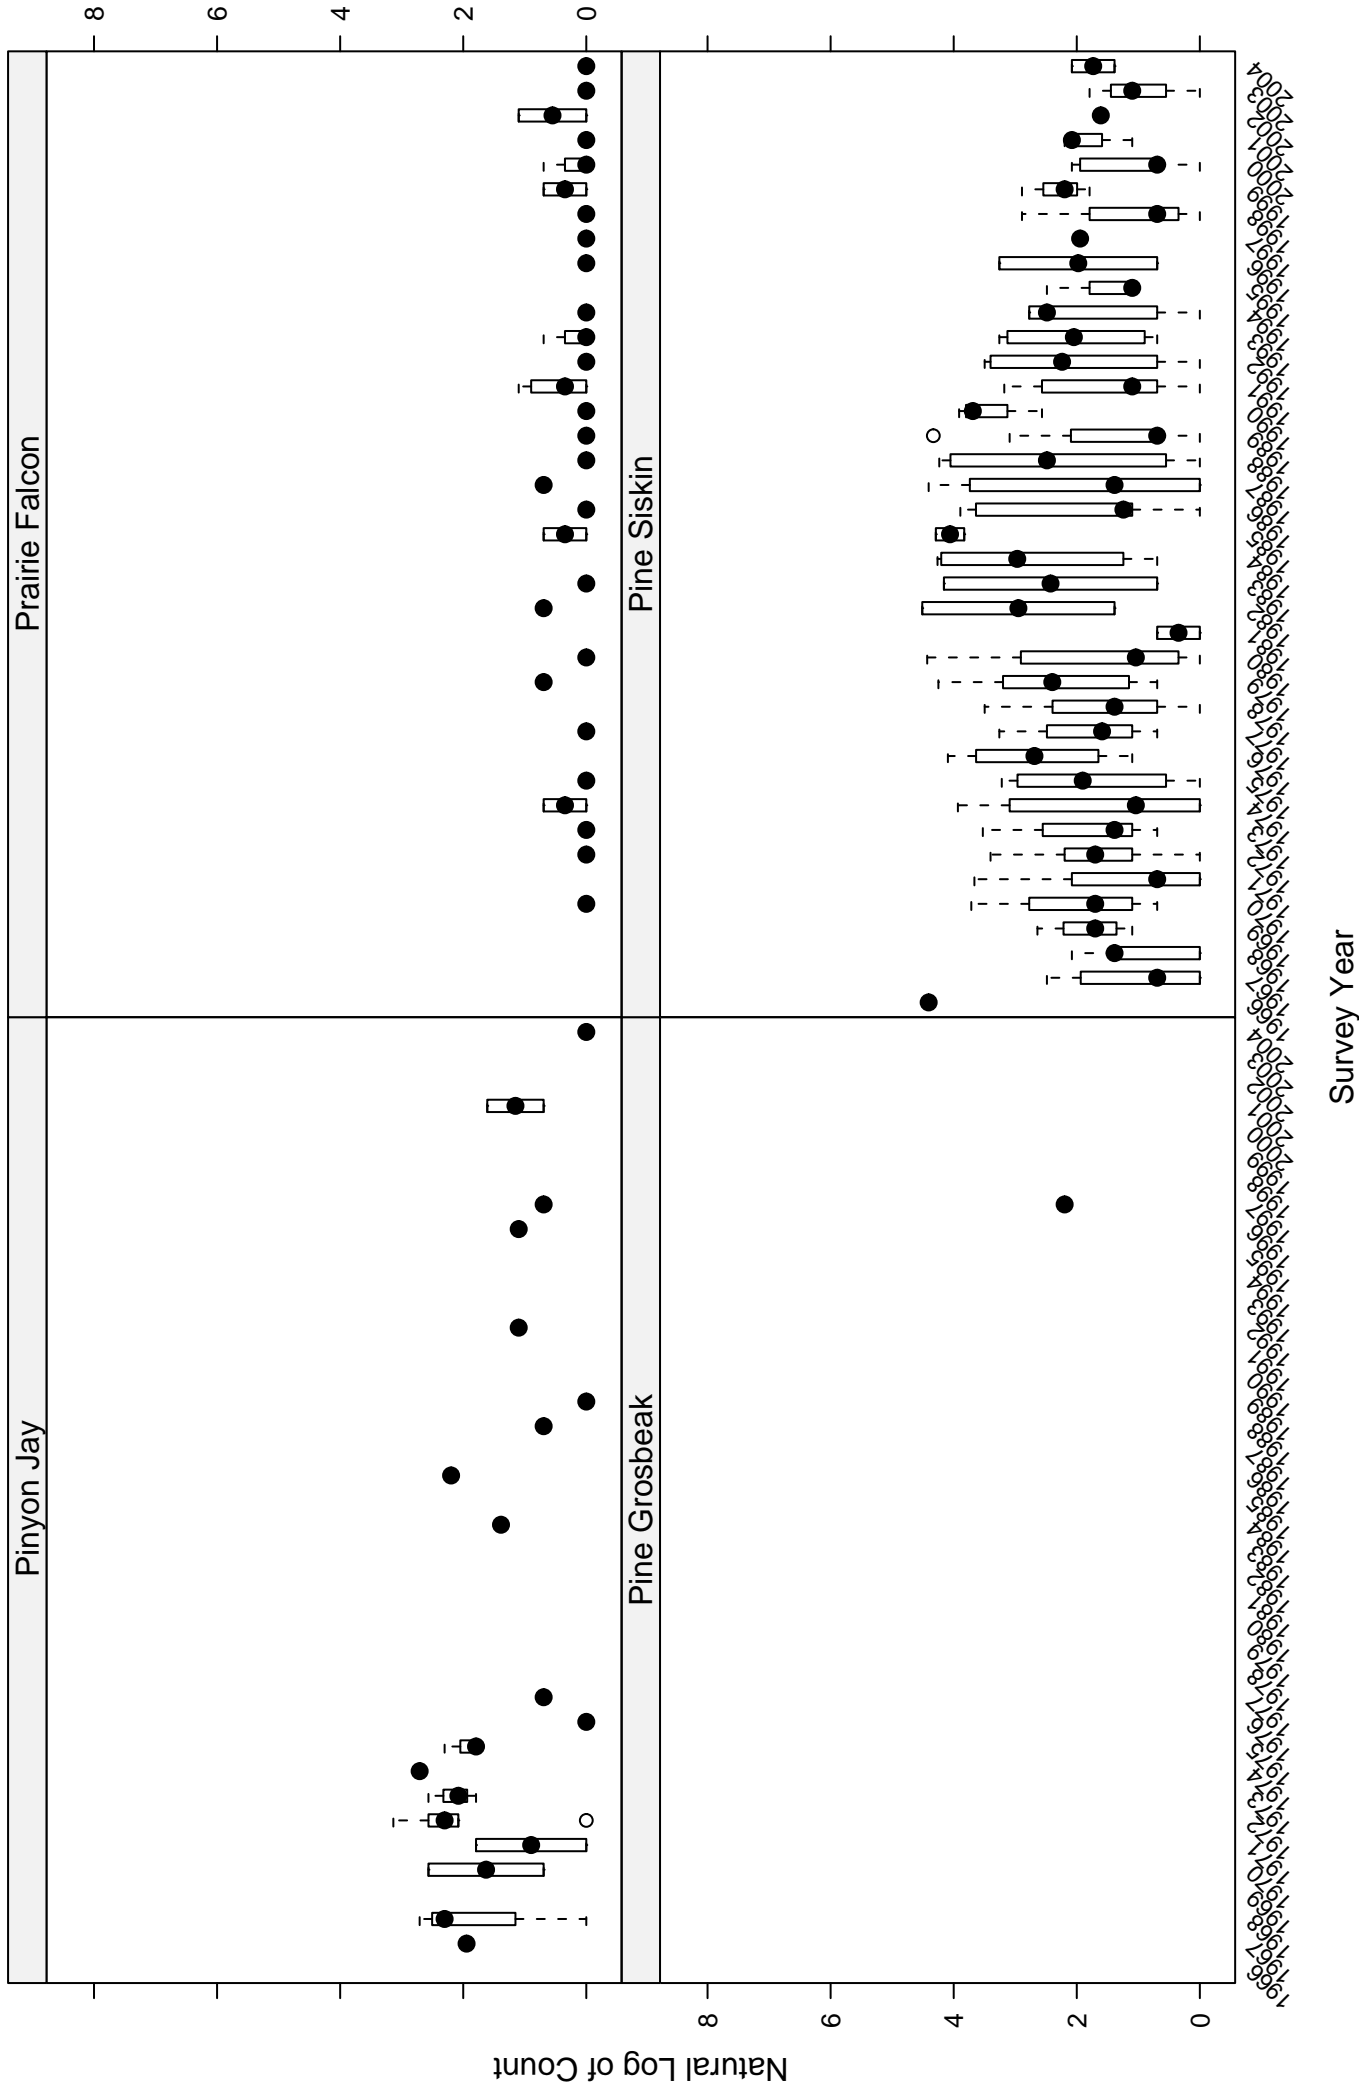

Scatter plots of species counts in the COASTAL CALIFORNIA BCR