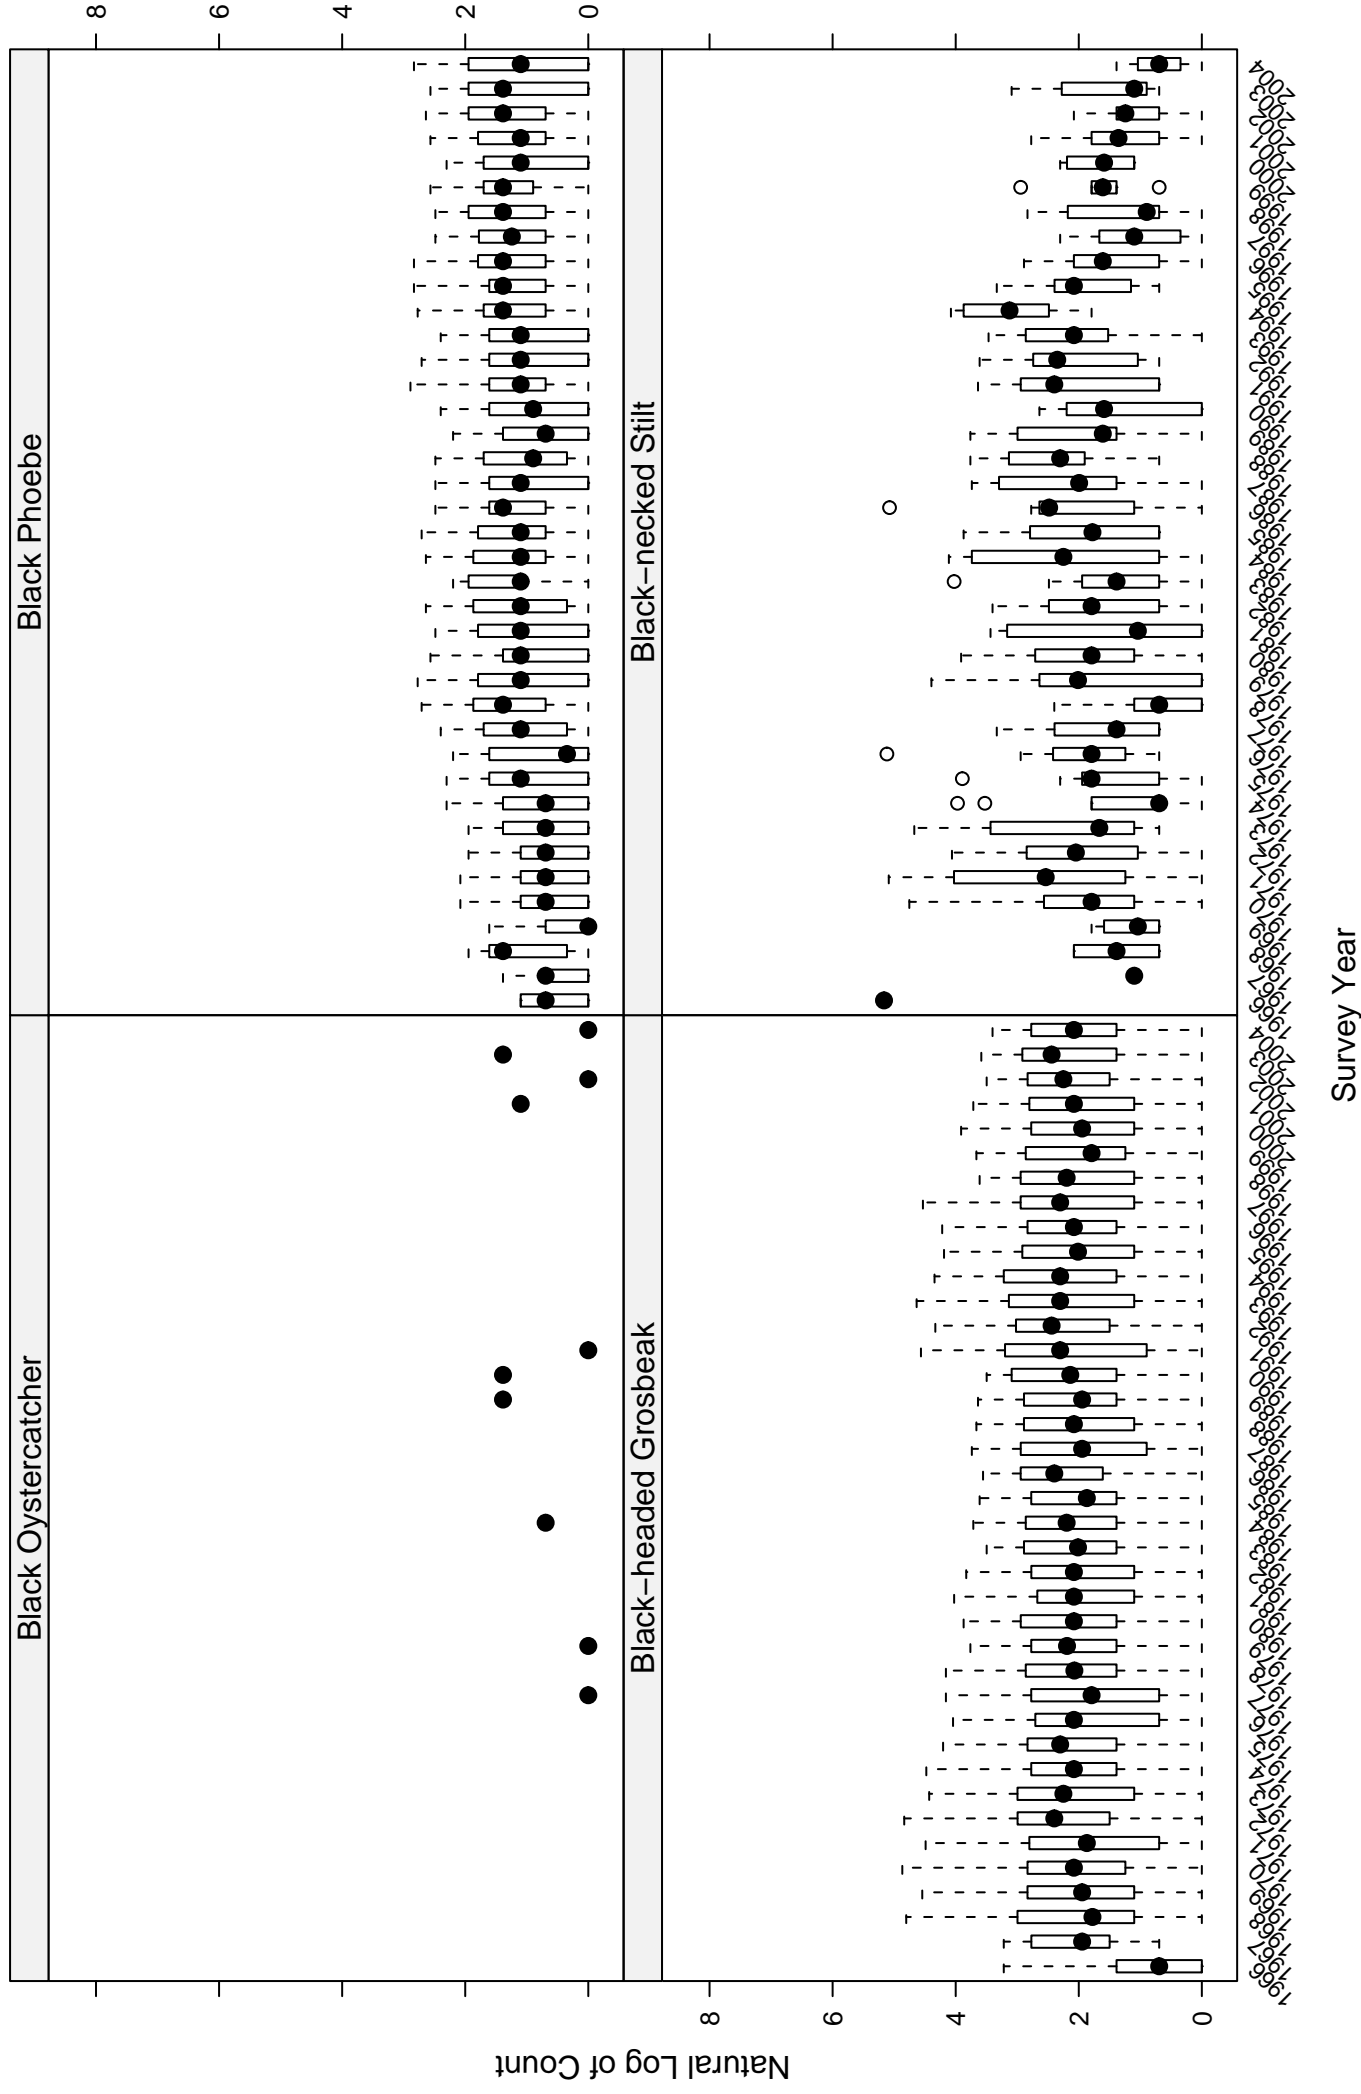

Scatter plots of species counts in the COASTAL CALIFORNIA BCR