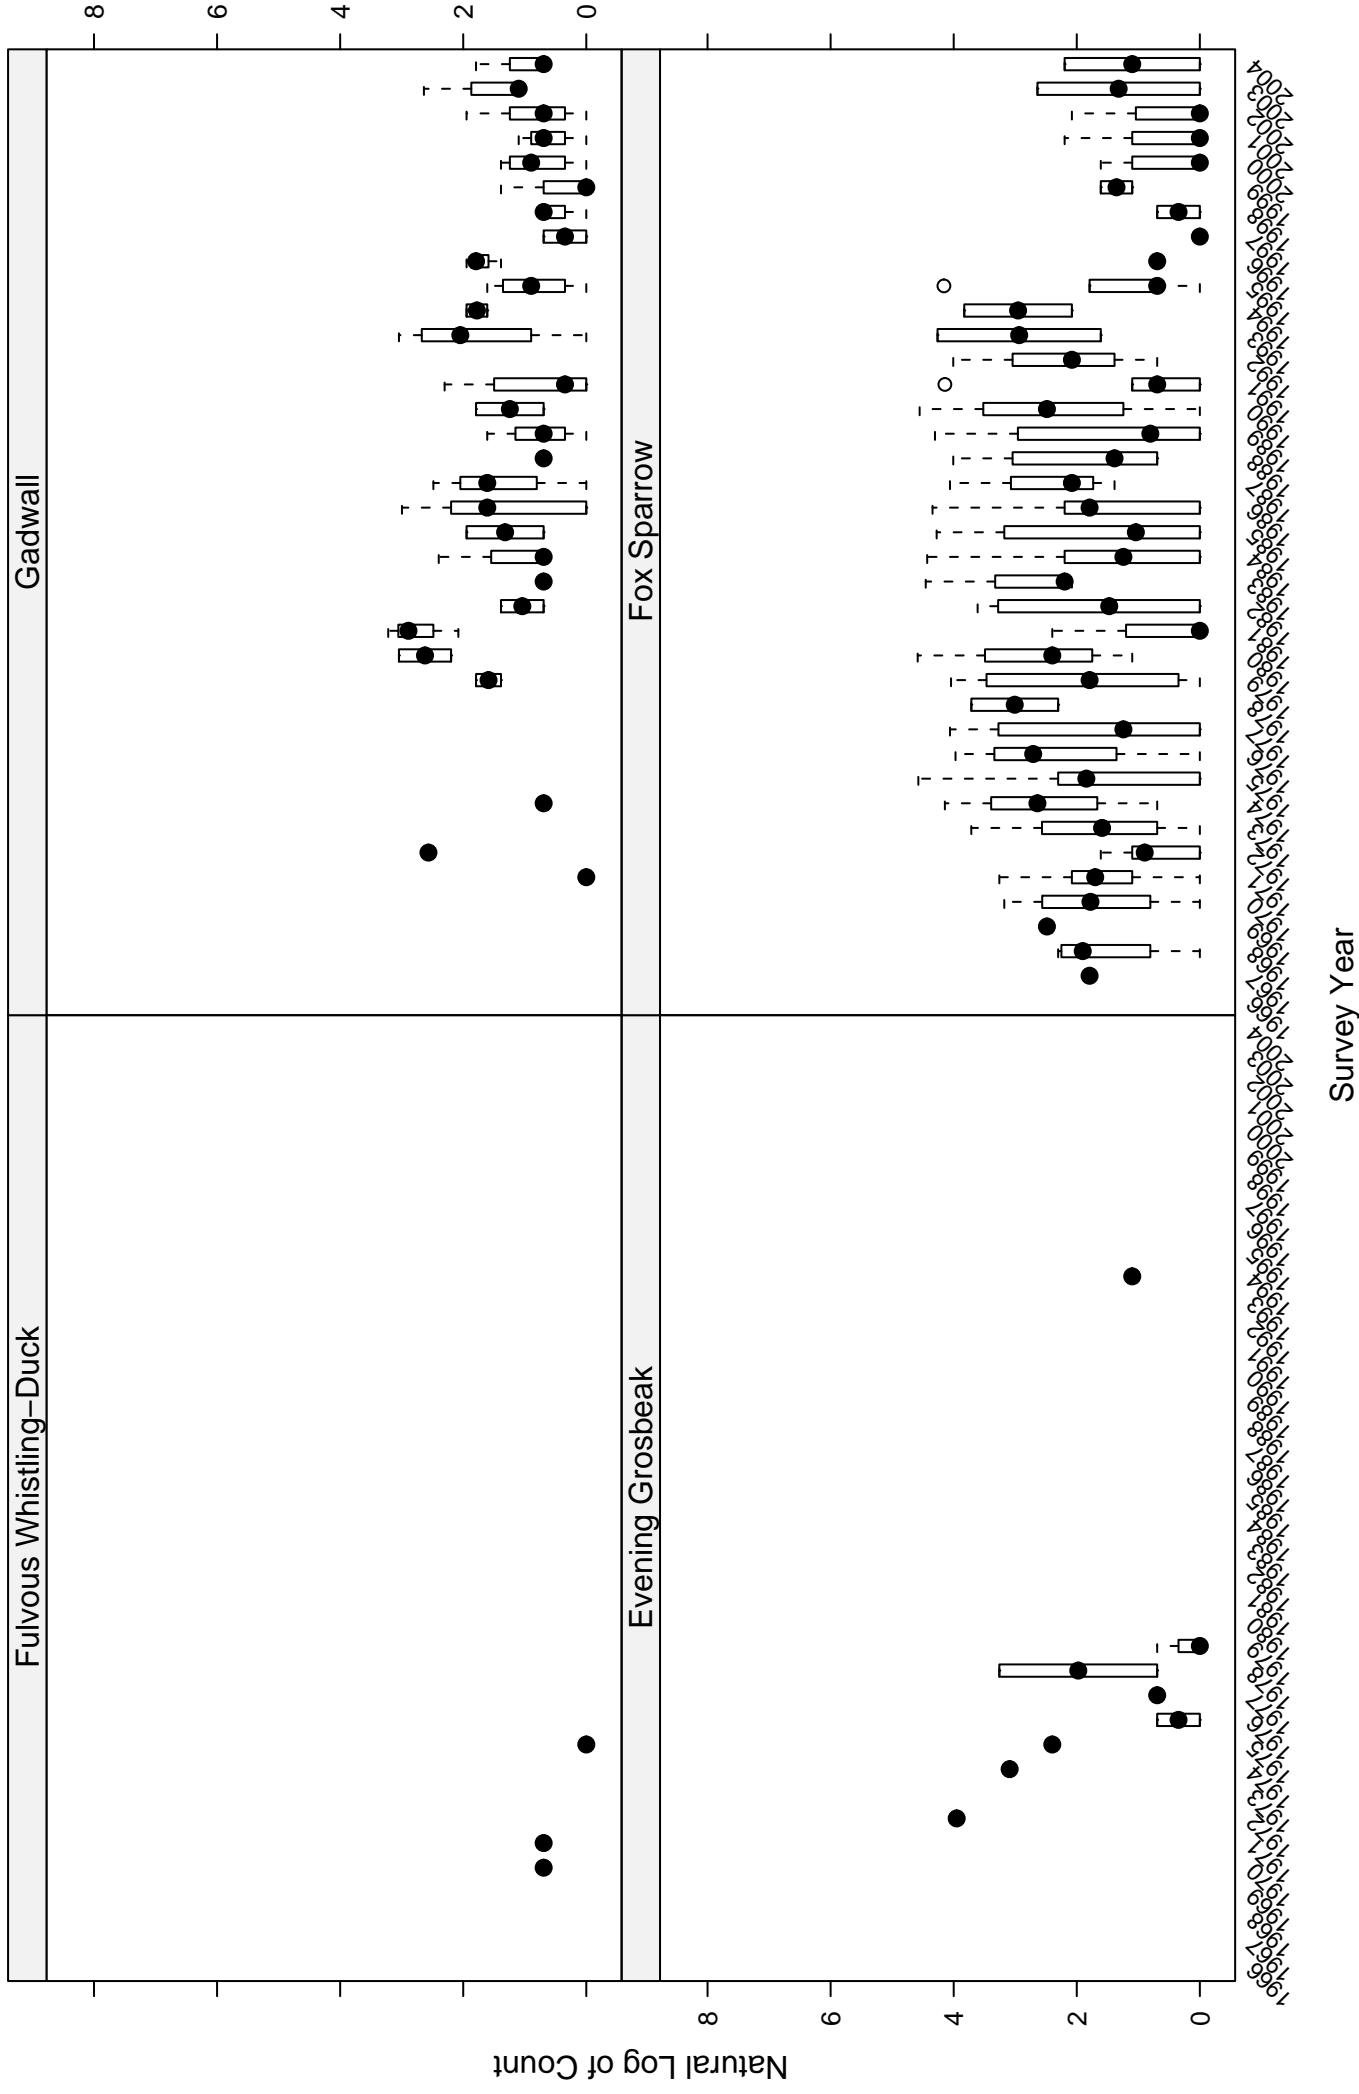

Scatter plots of species counts in the COASTAL CALIFORNIA BCR