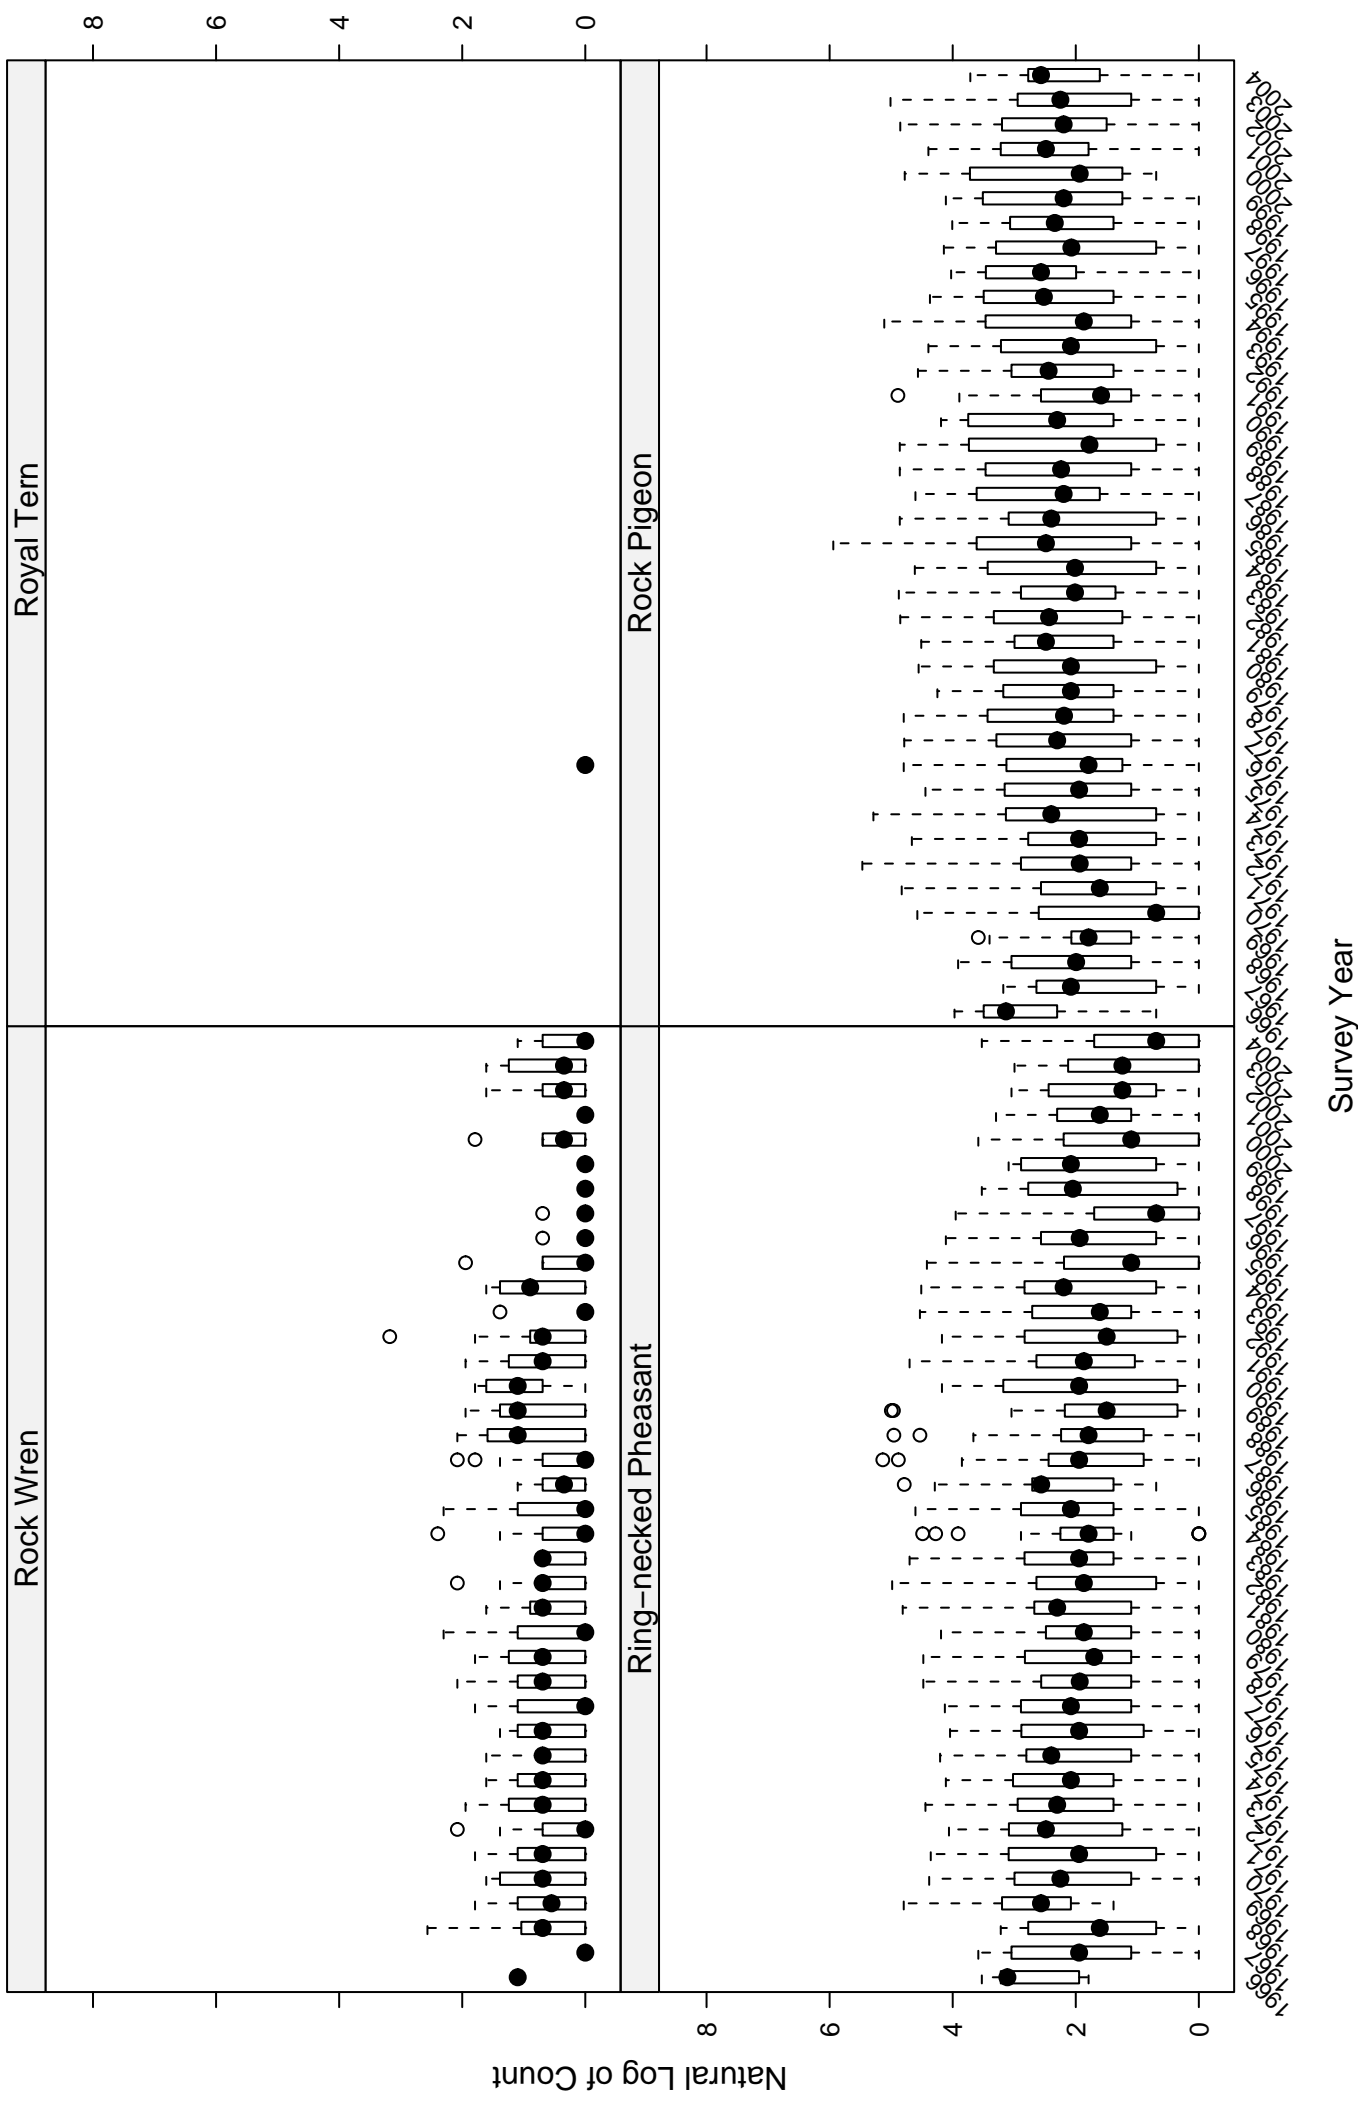

Scatter plots of species counts in the COASTAL CALIFORNIA BCR

Survey Year