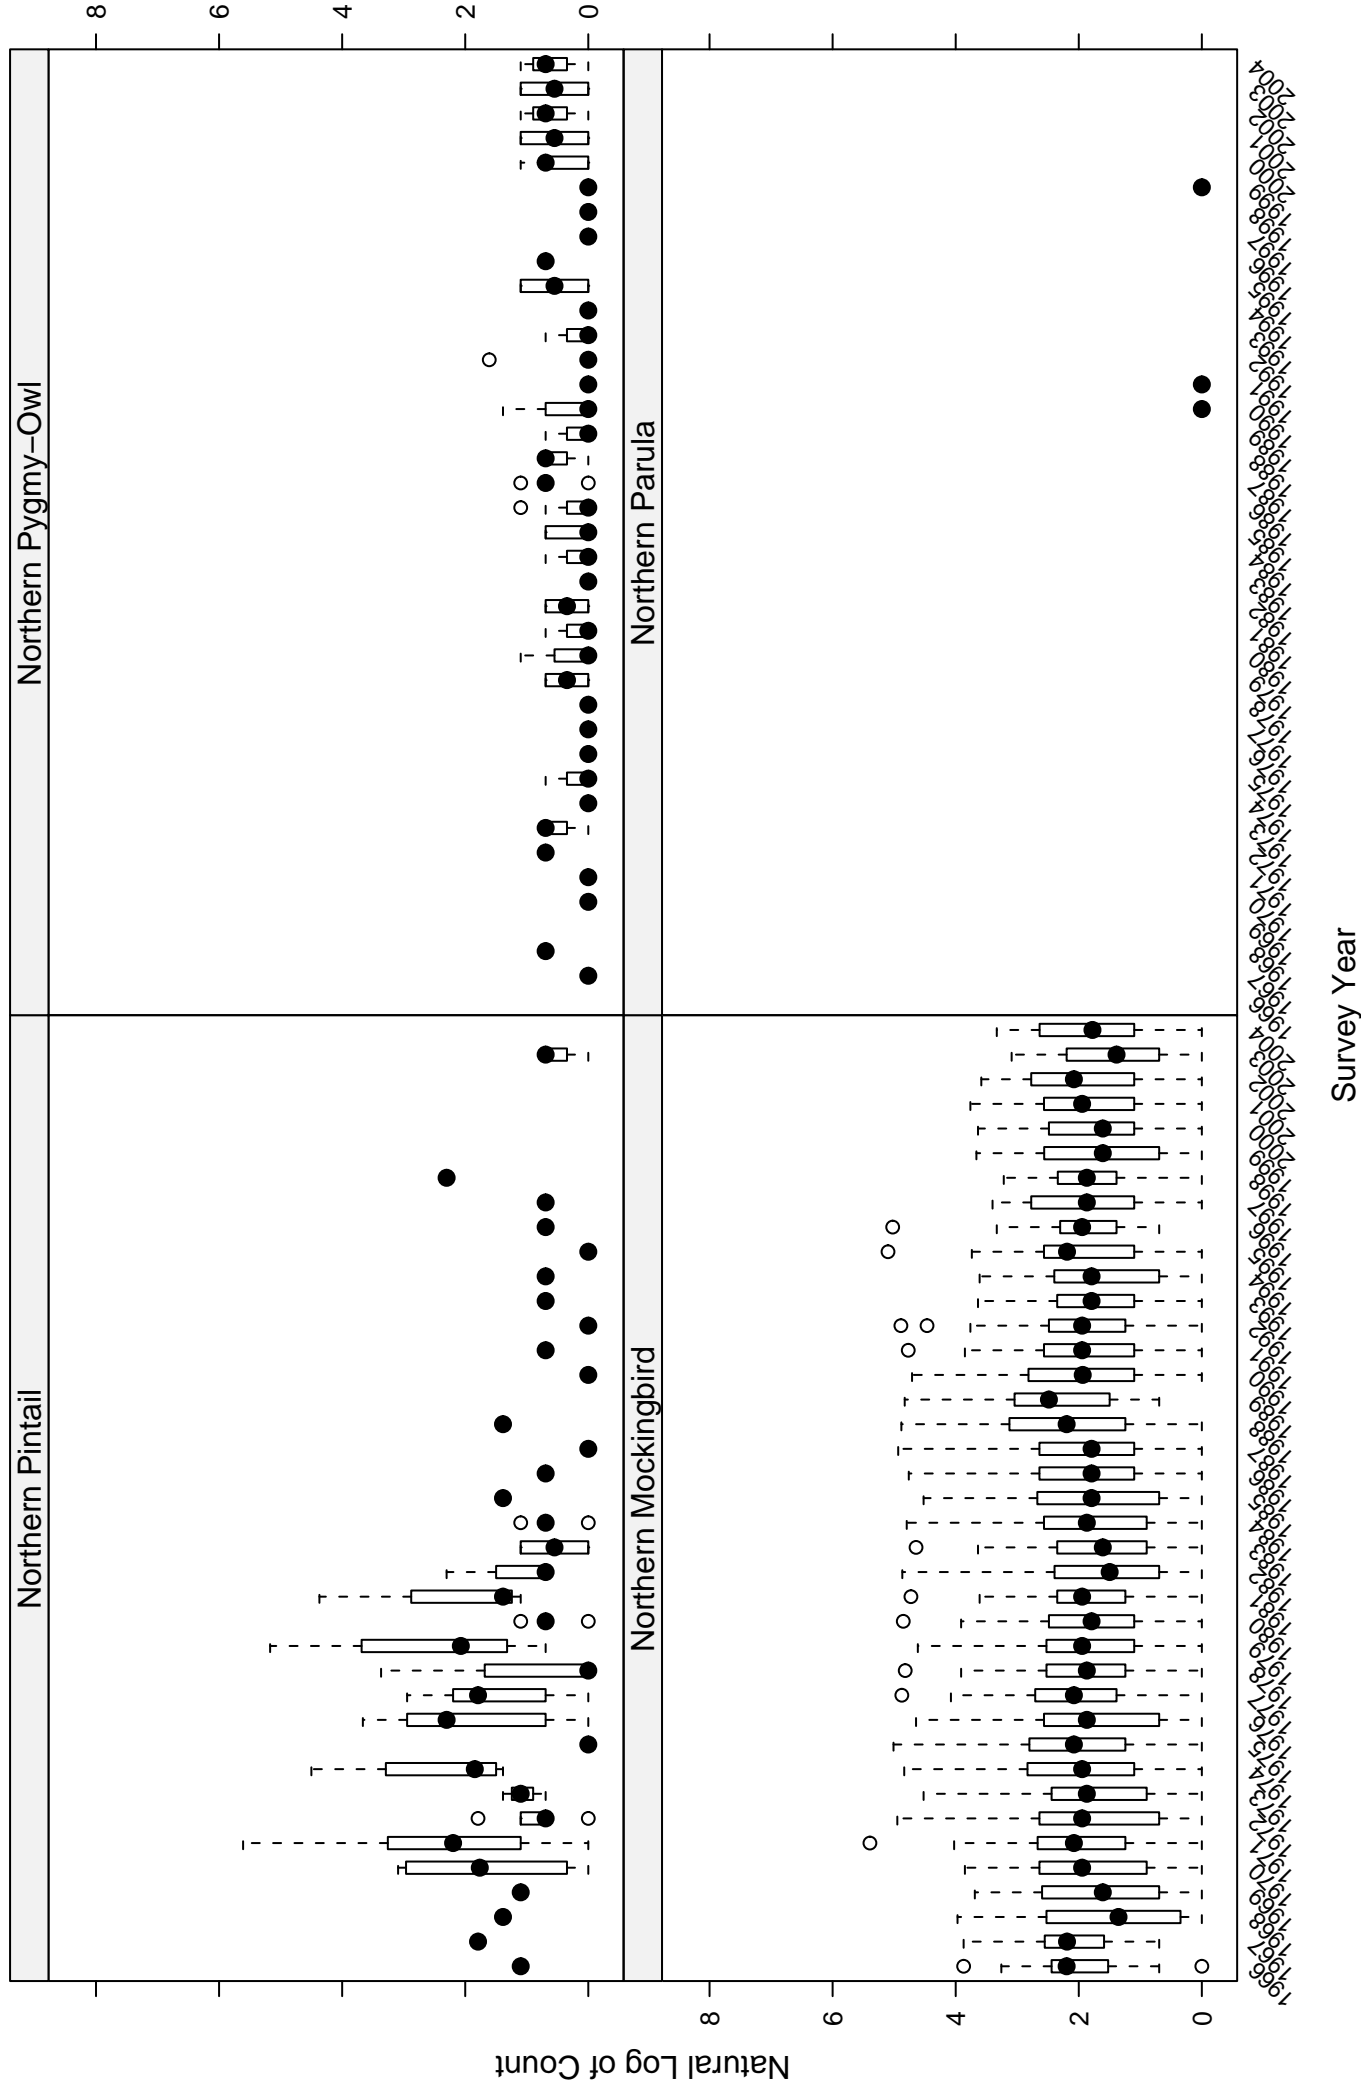

Scatter plots of species counts in the COASTAL CALIFORNIA BCR