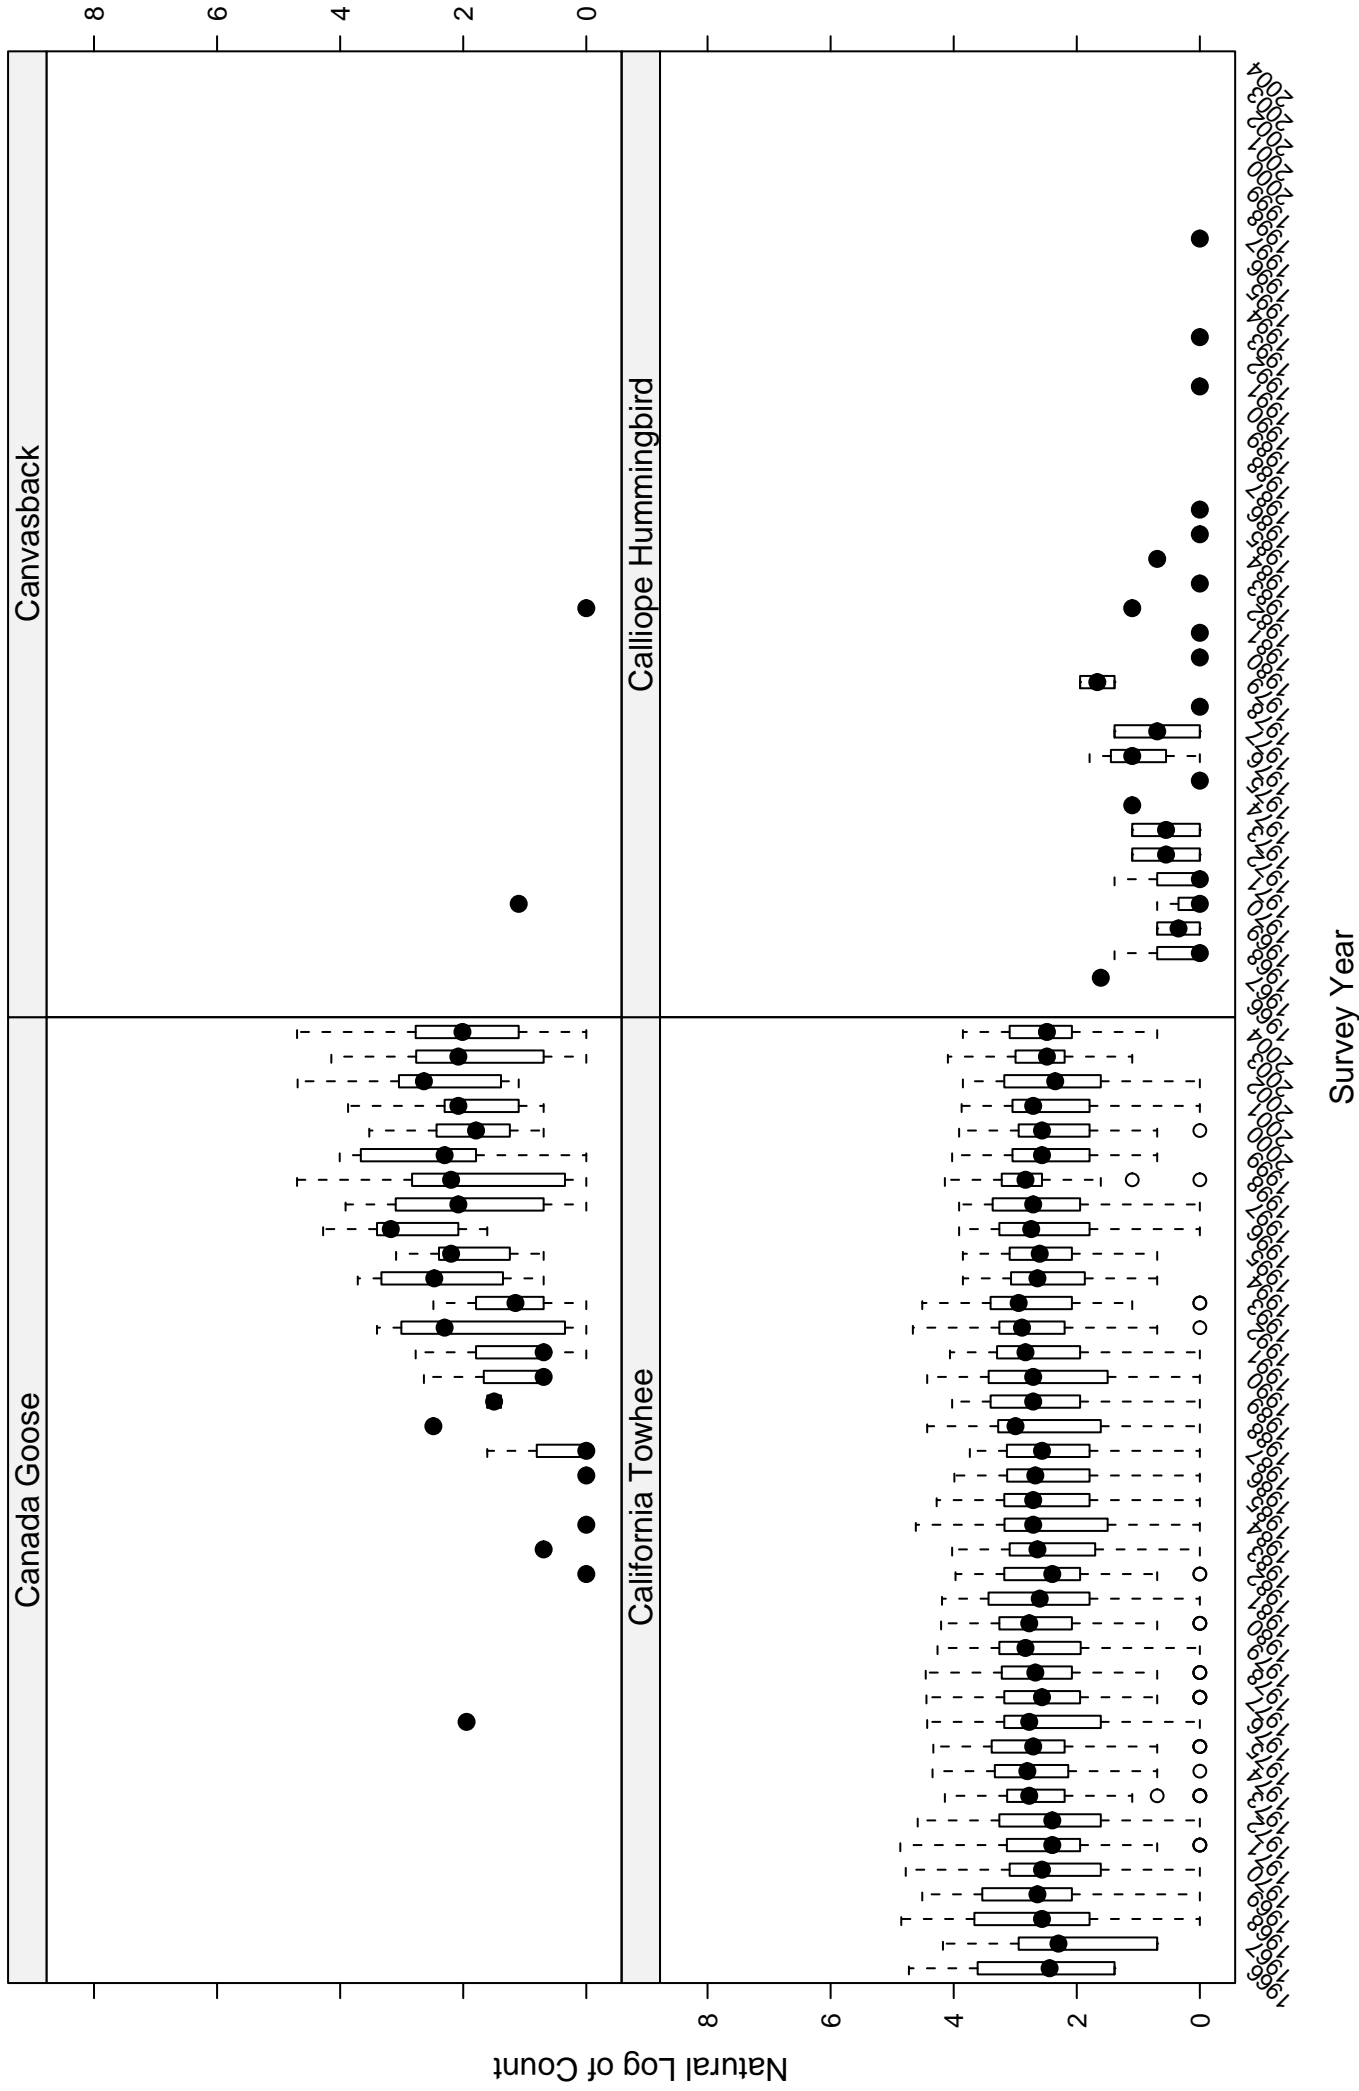

Scatter plots of species counts in the COASTAL CALIFORNIA BCR