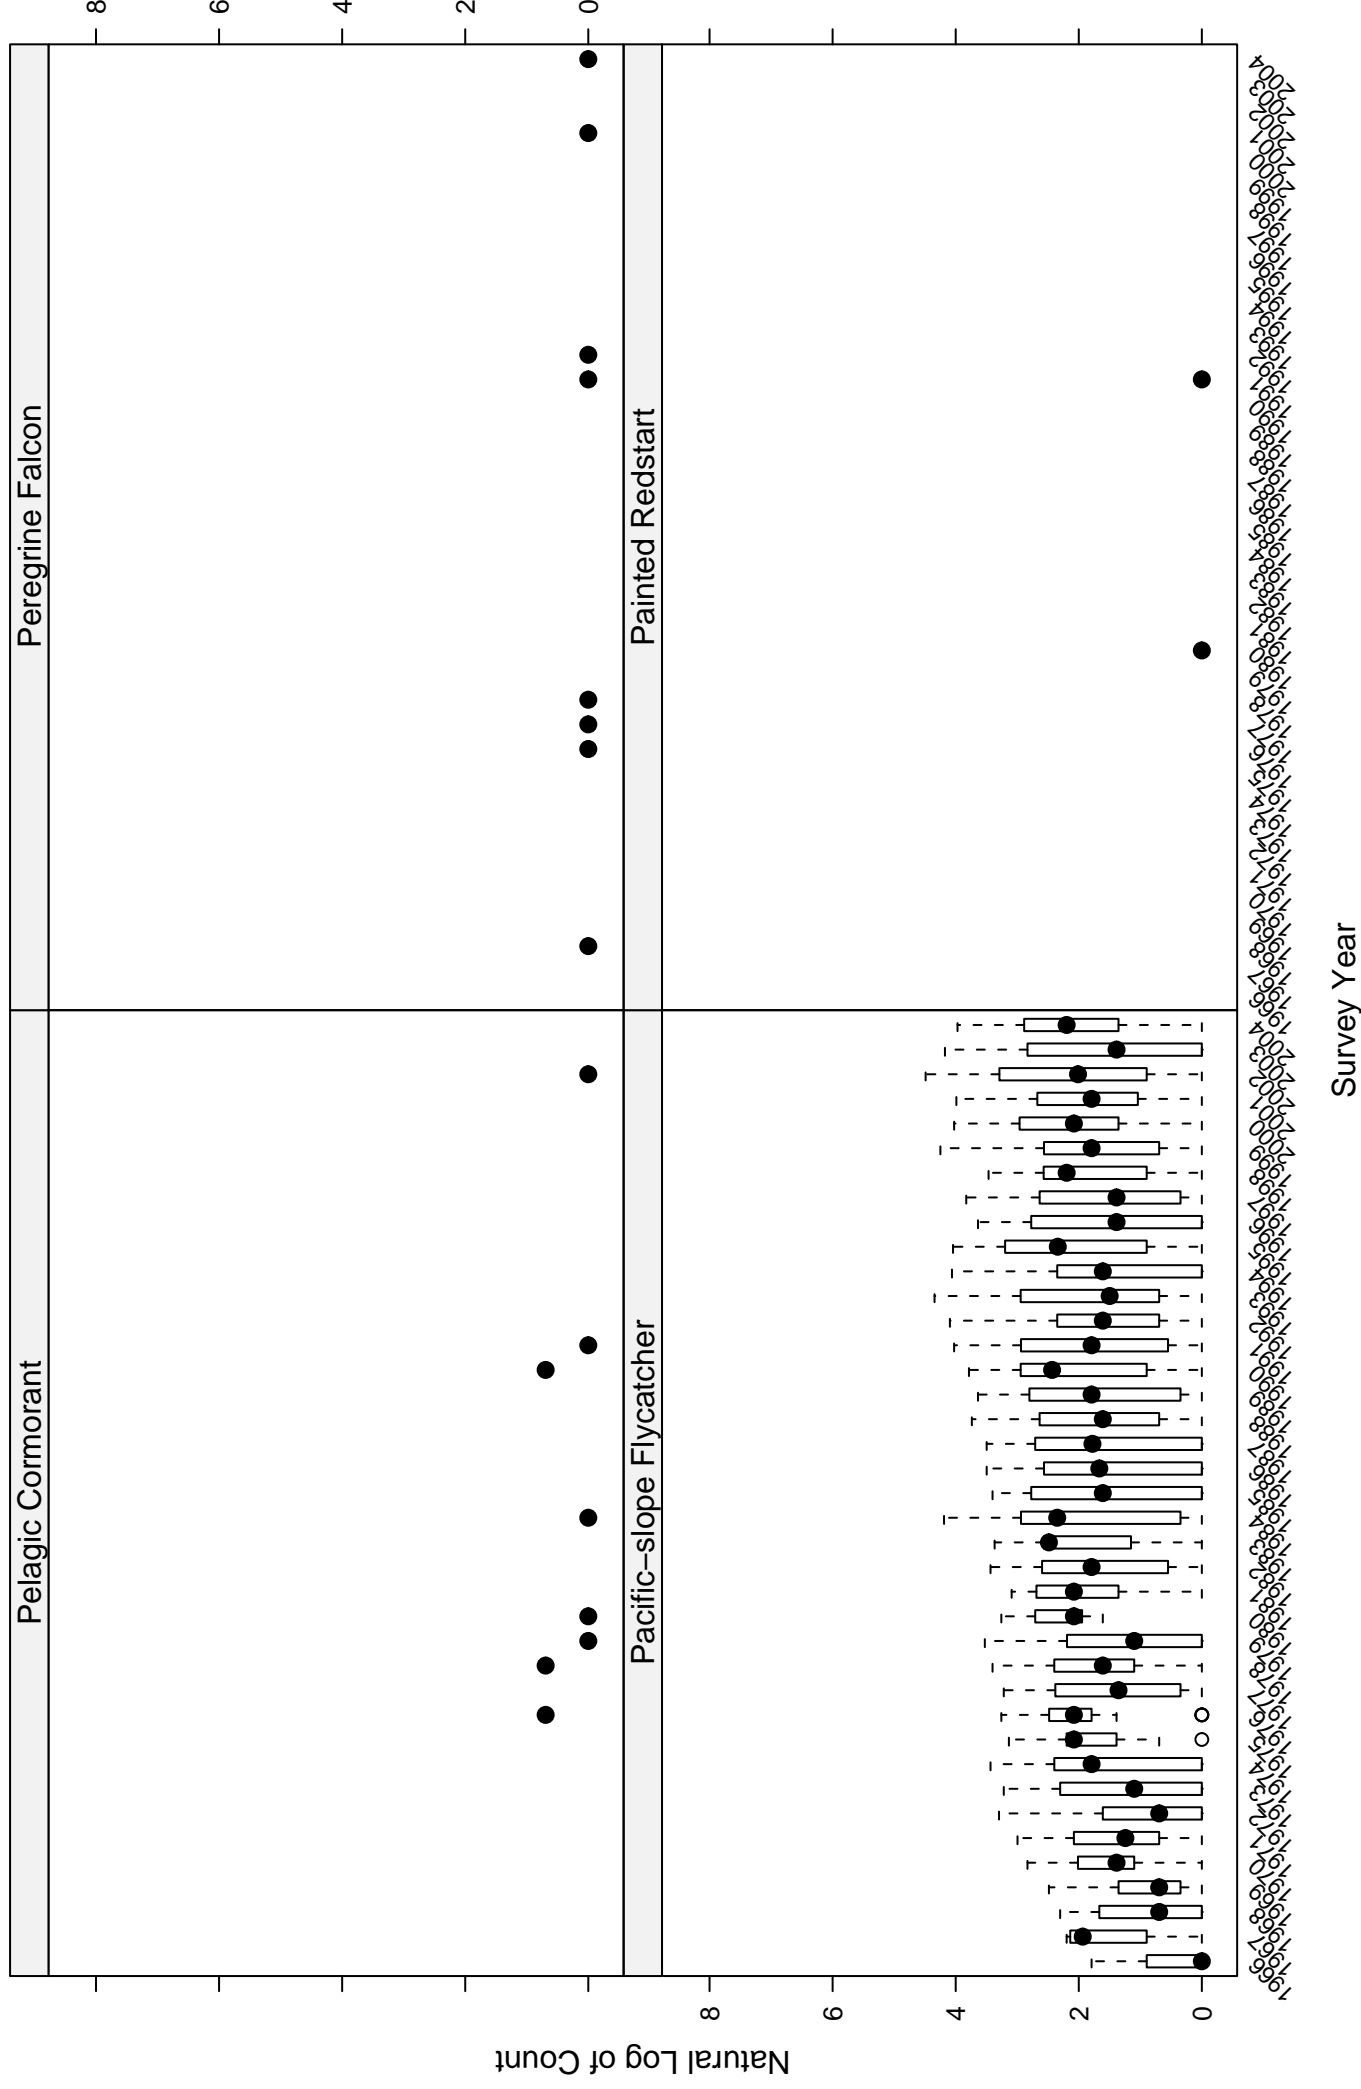

Scatter plots of species counts in the COASTAL CALIFORNIA BCR