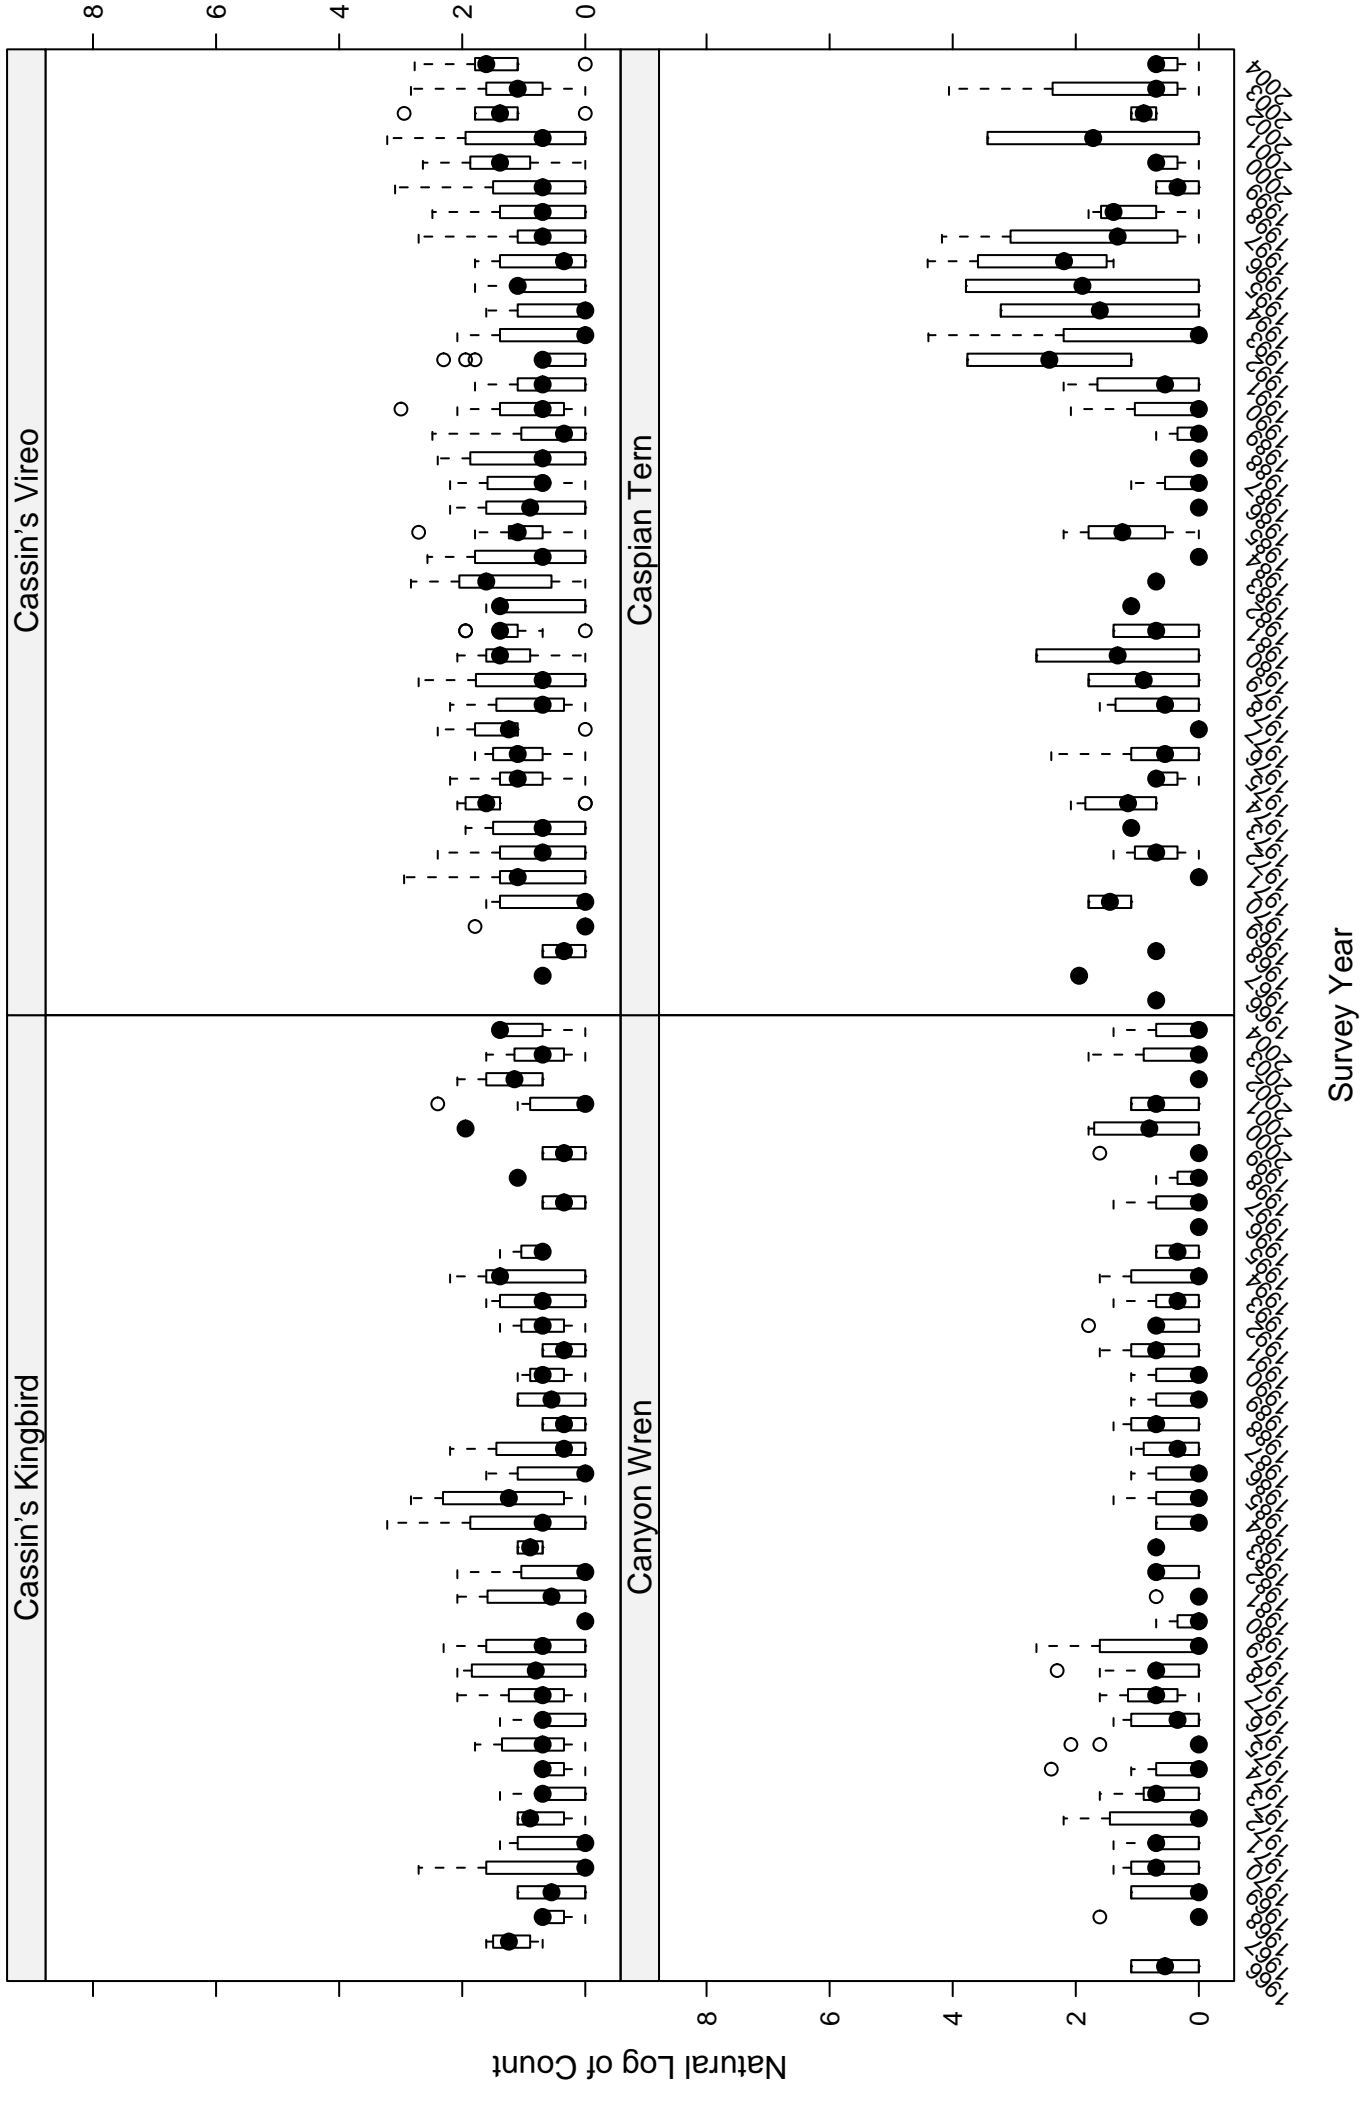

Scatter plots of species counts in the COASTAL CALIFORNIA BCR

Survey Year