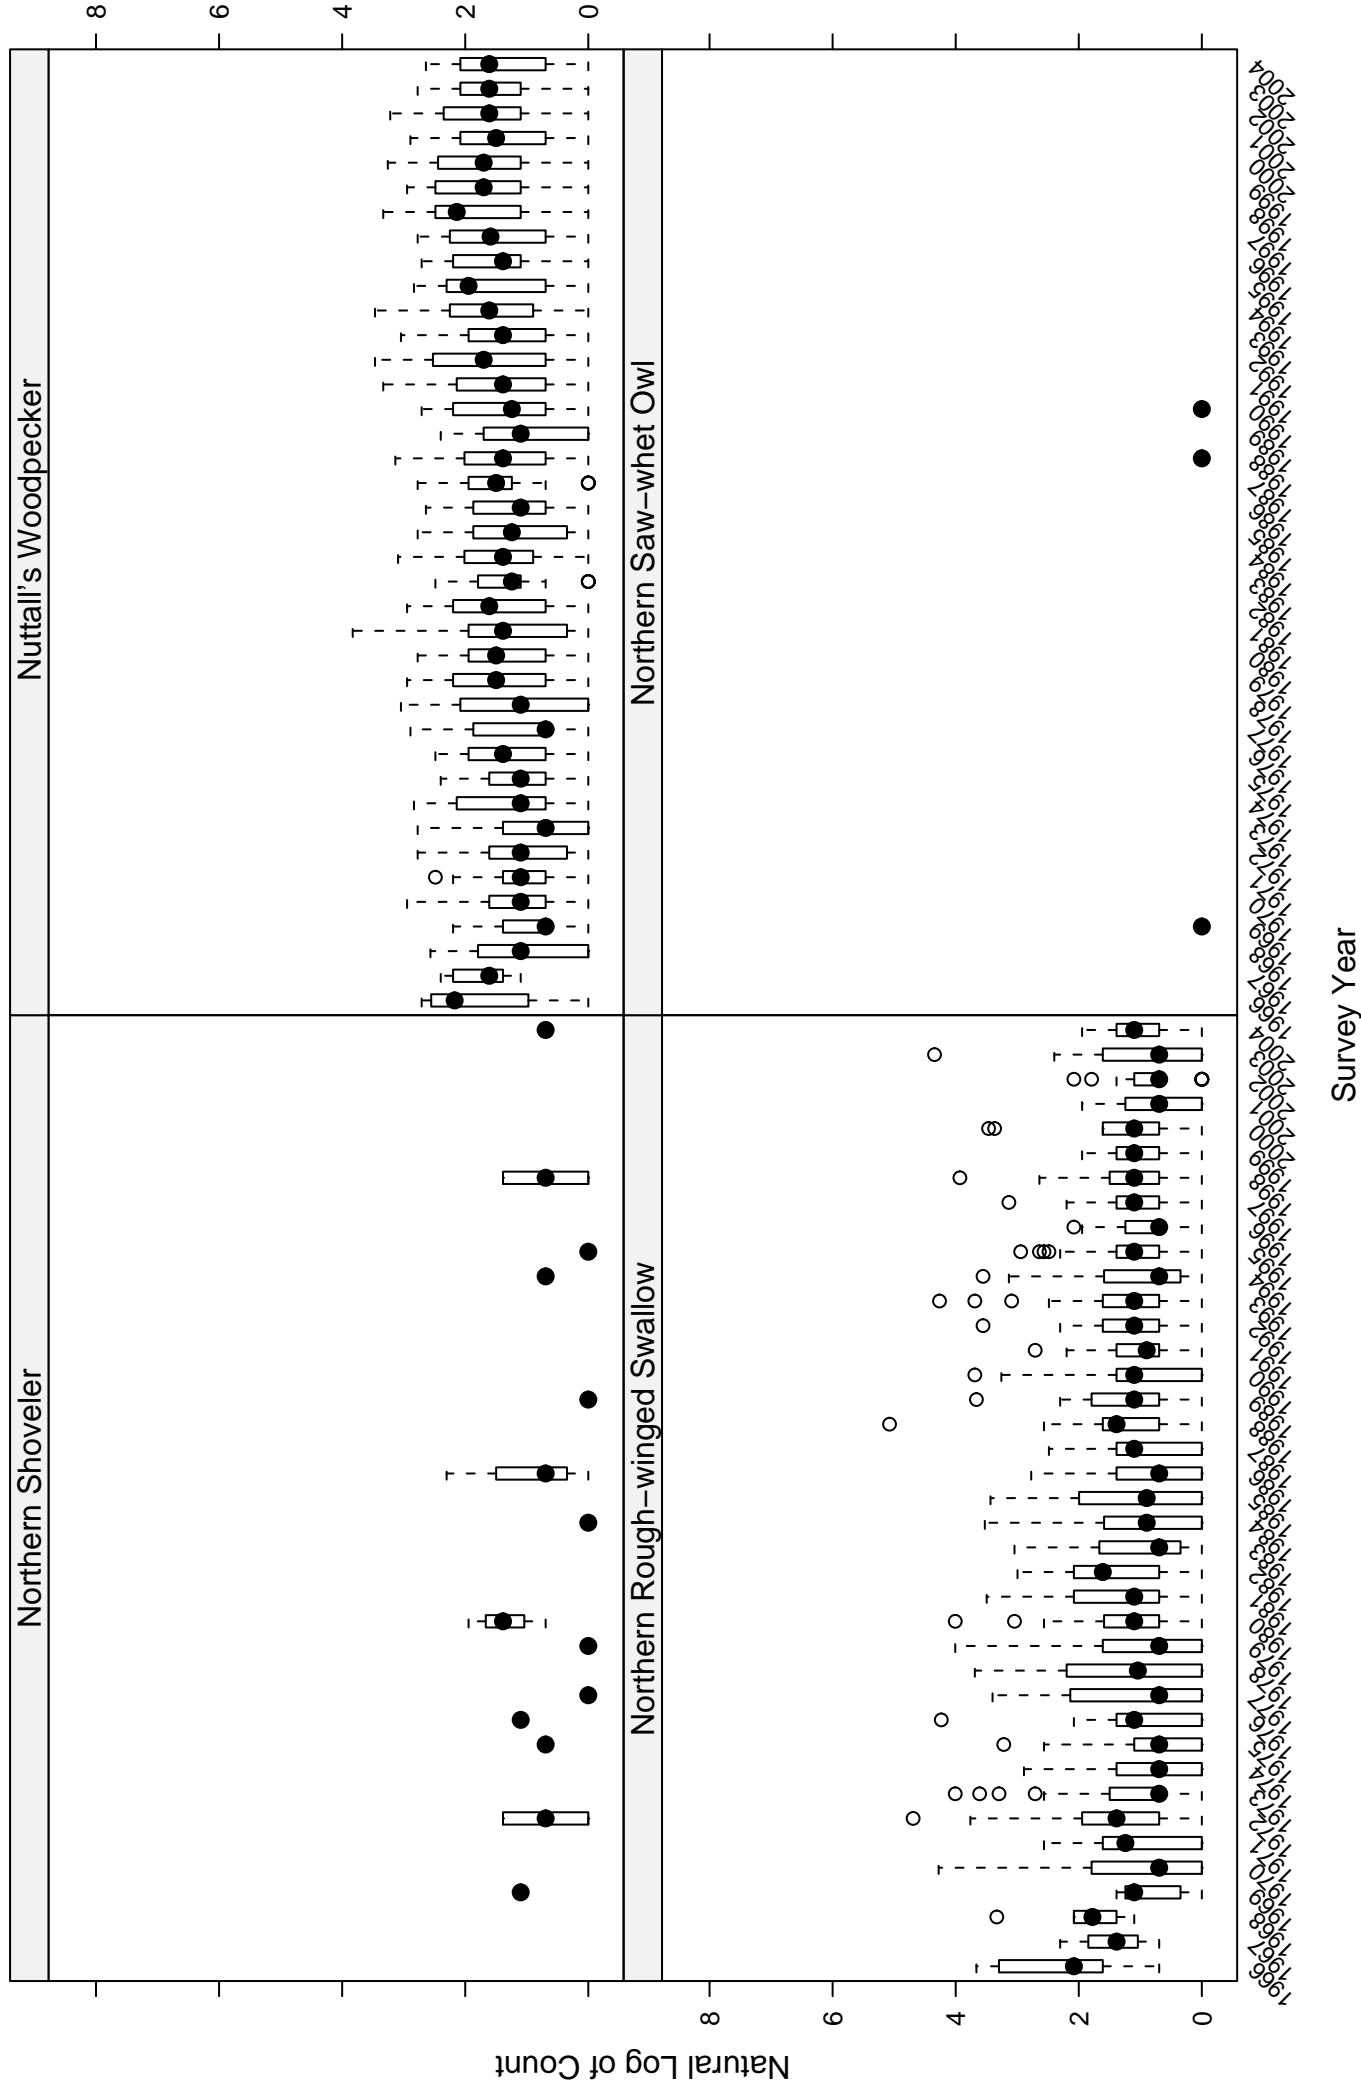

Scatter plots of species counts in the COASTAL CALIFORNIA BCR