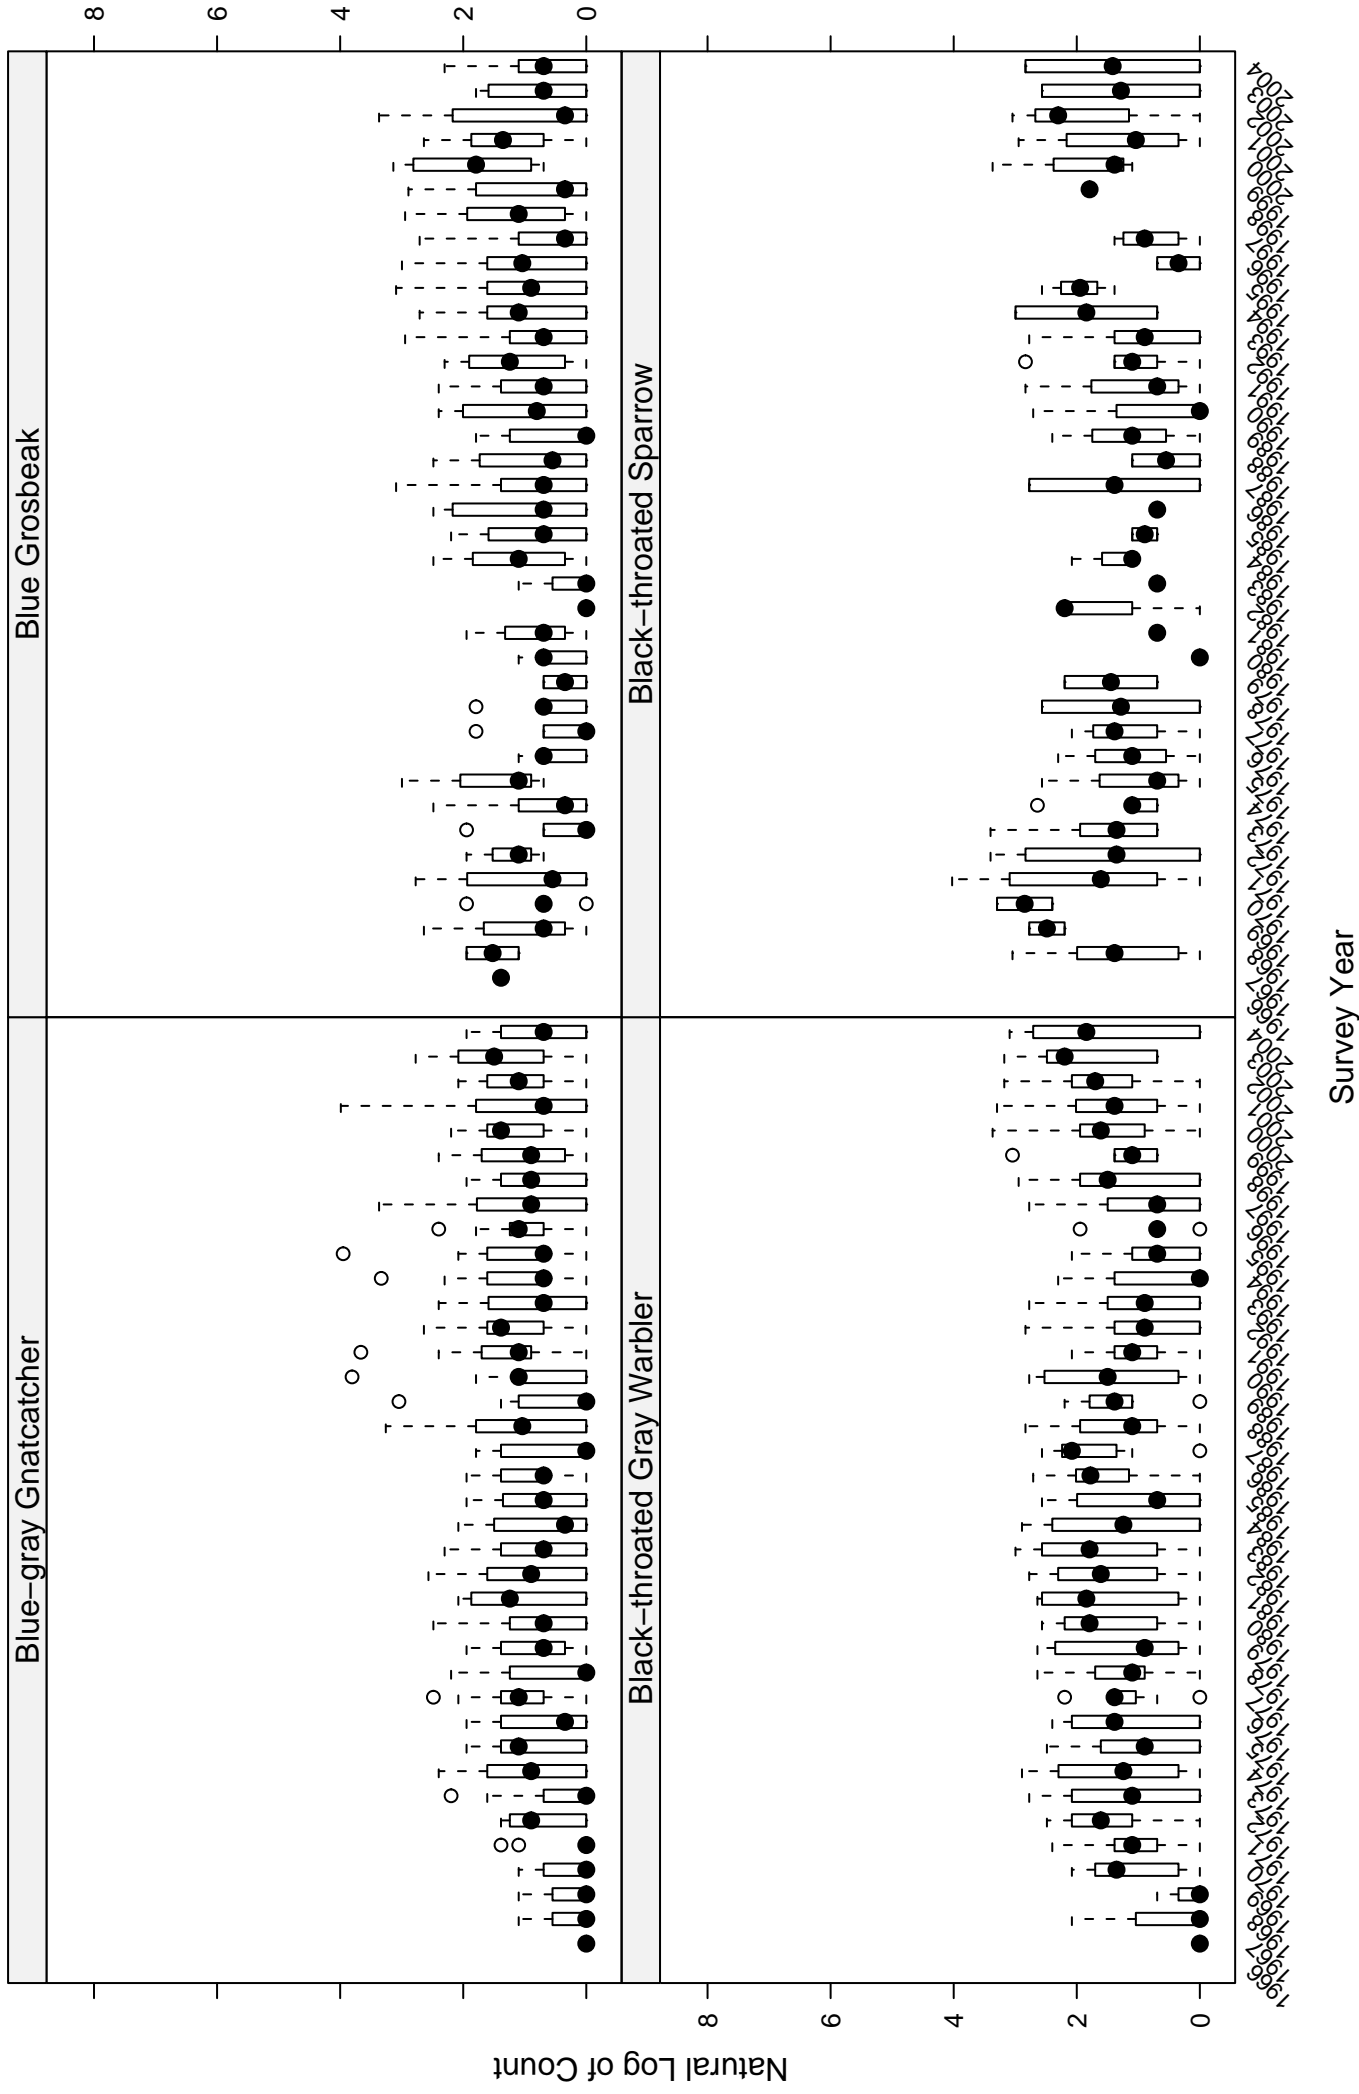

Scatter plots of species counts in the COASTAL CALIFORNIA BCR