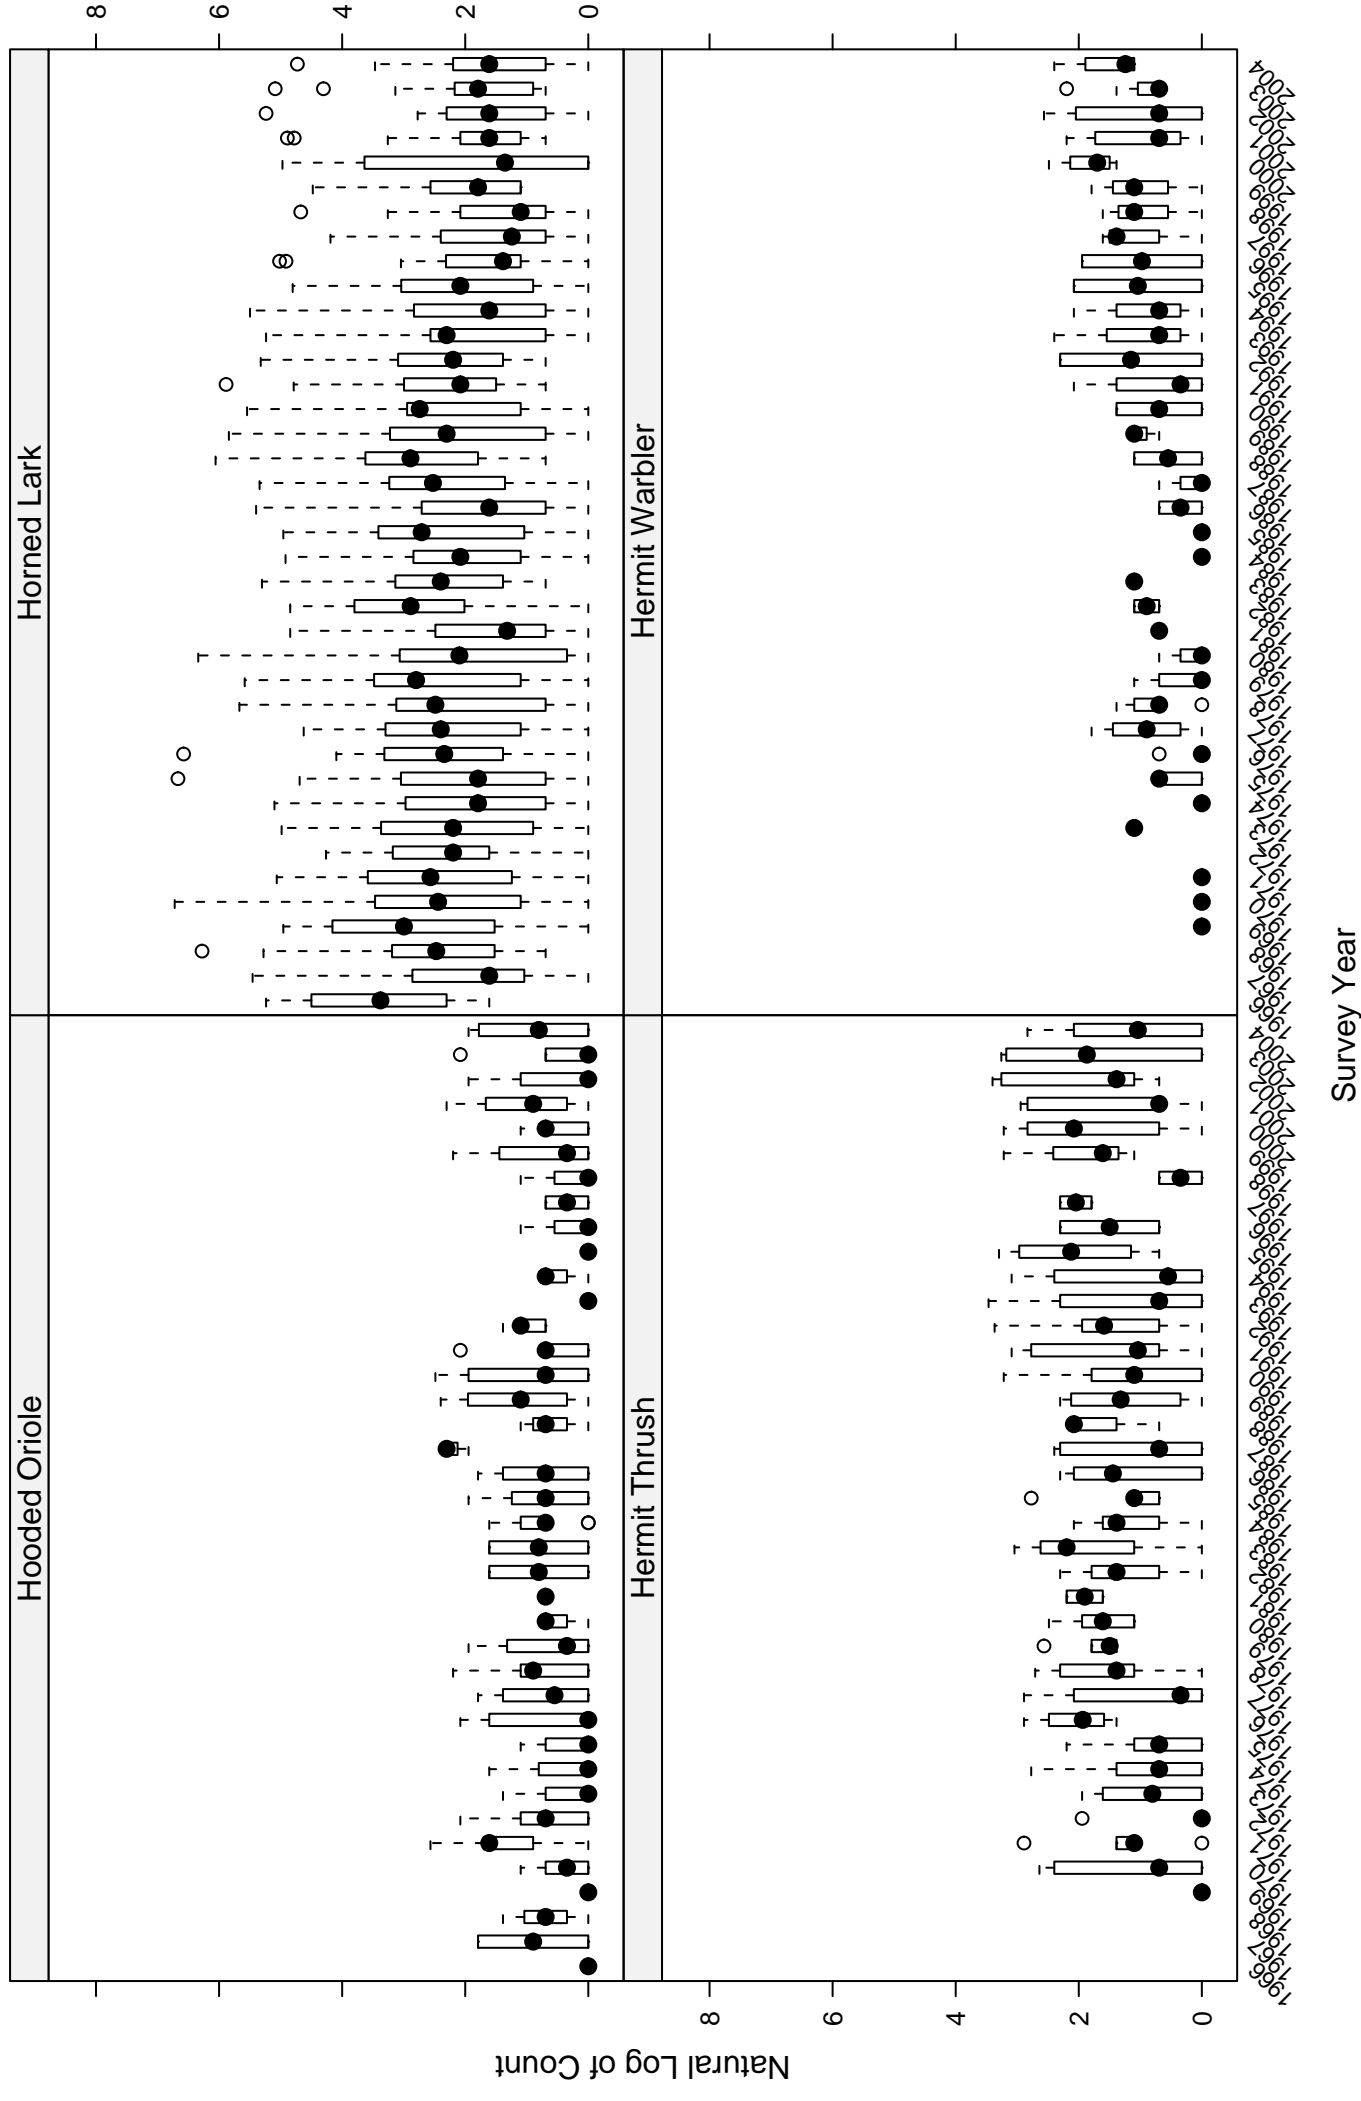

Scatter plots of species counts in the COASTAL CALIFORNIA BCR