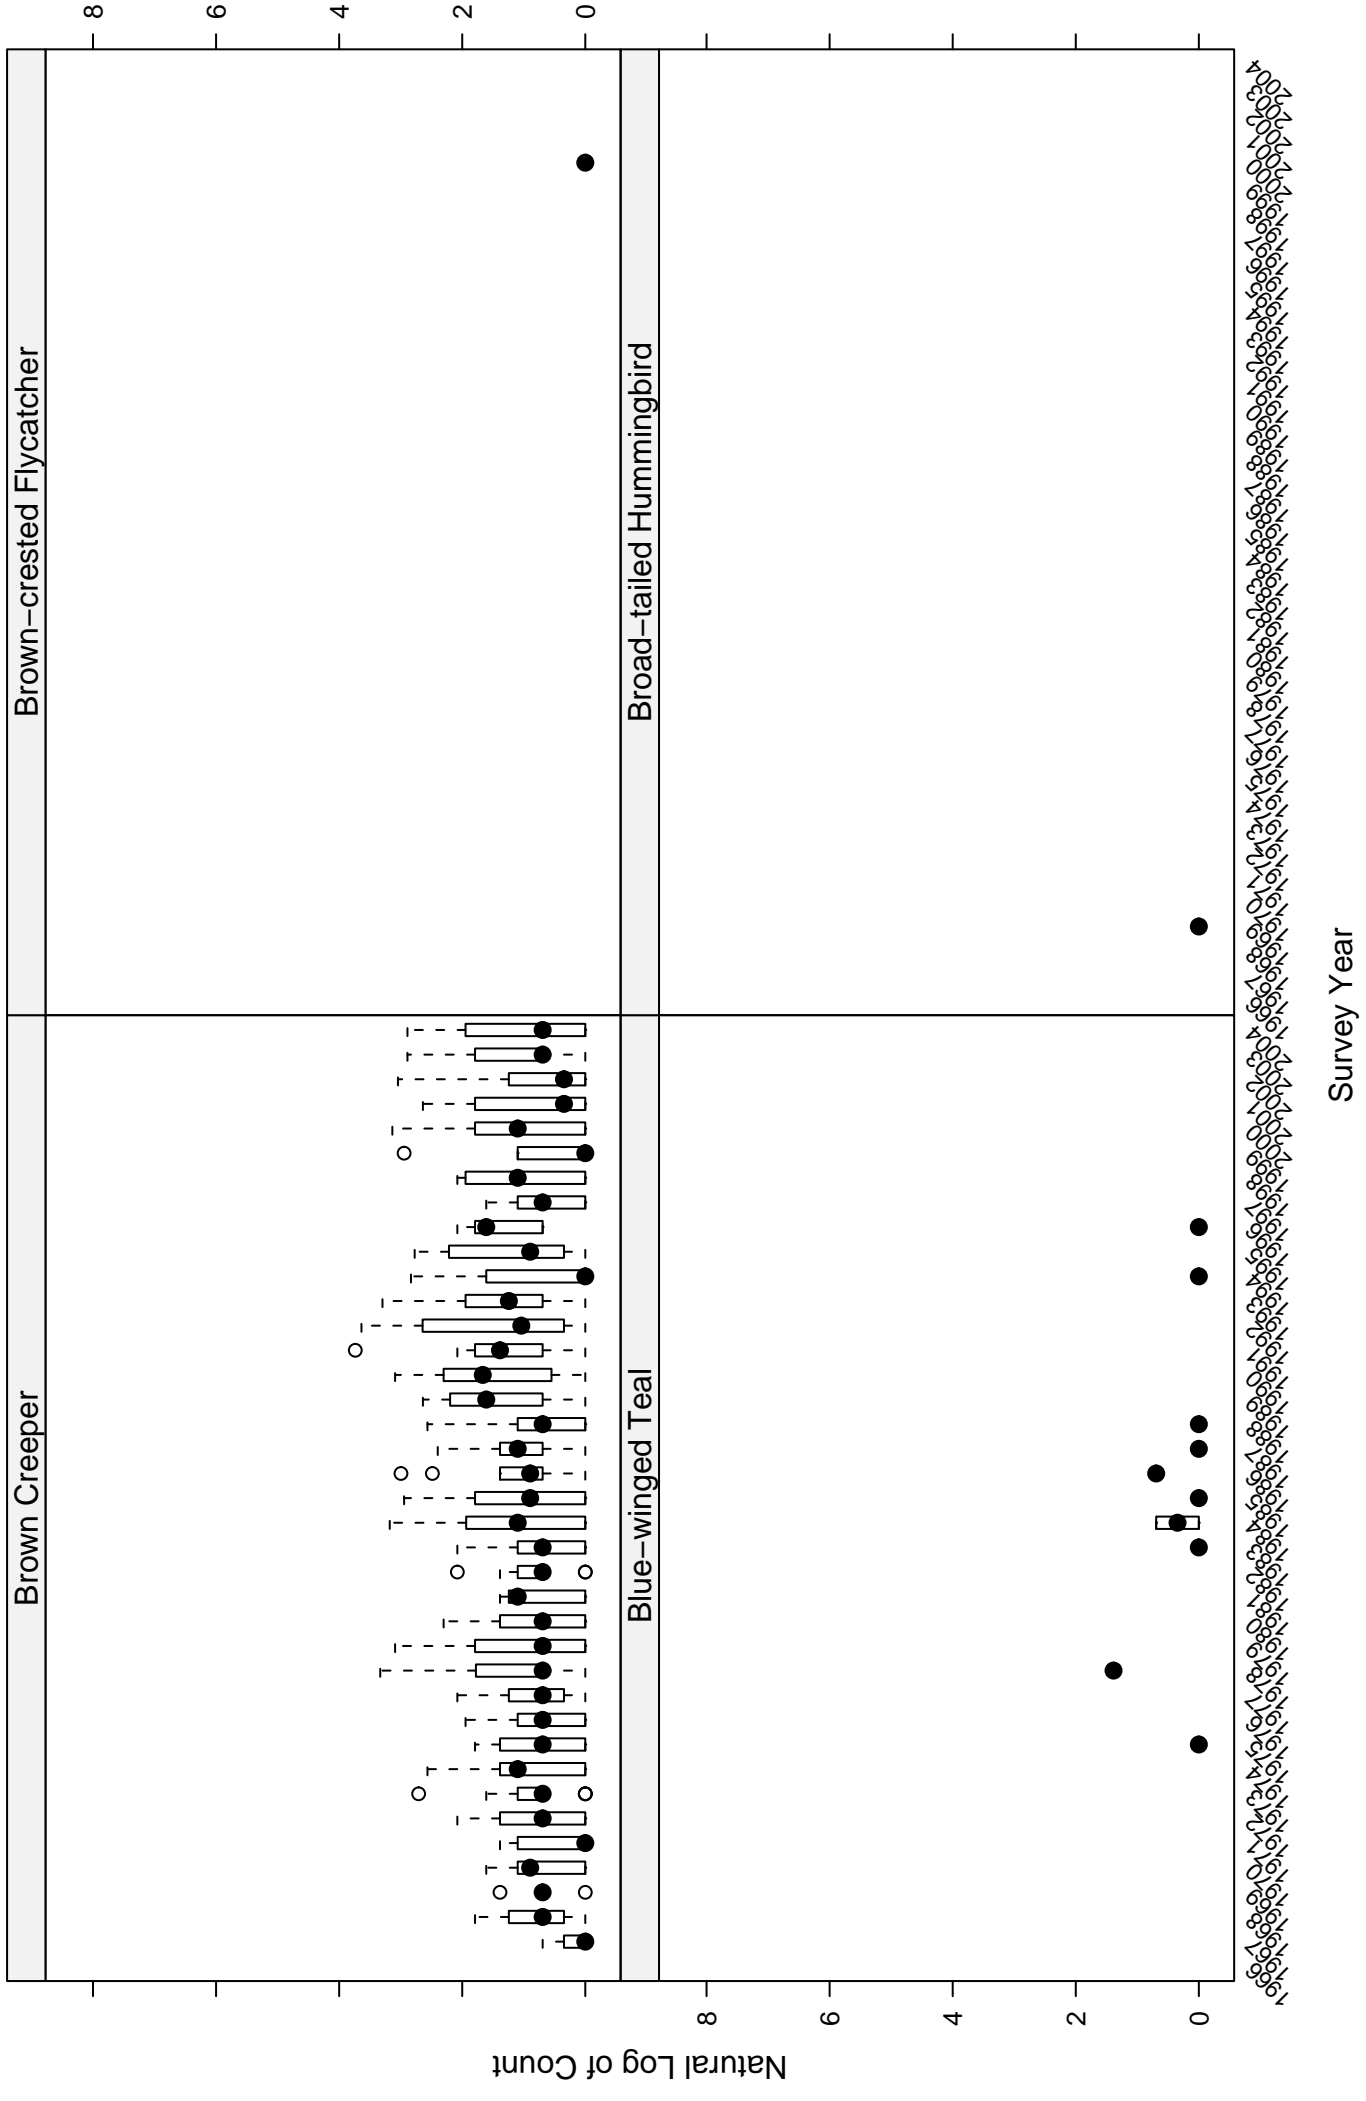

Scatter plots of species counts in the COASTAL CALIFORNIA BCR