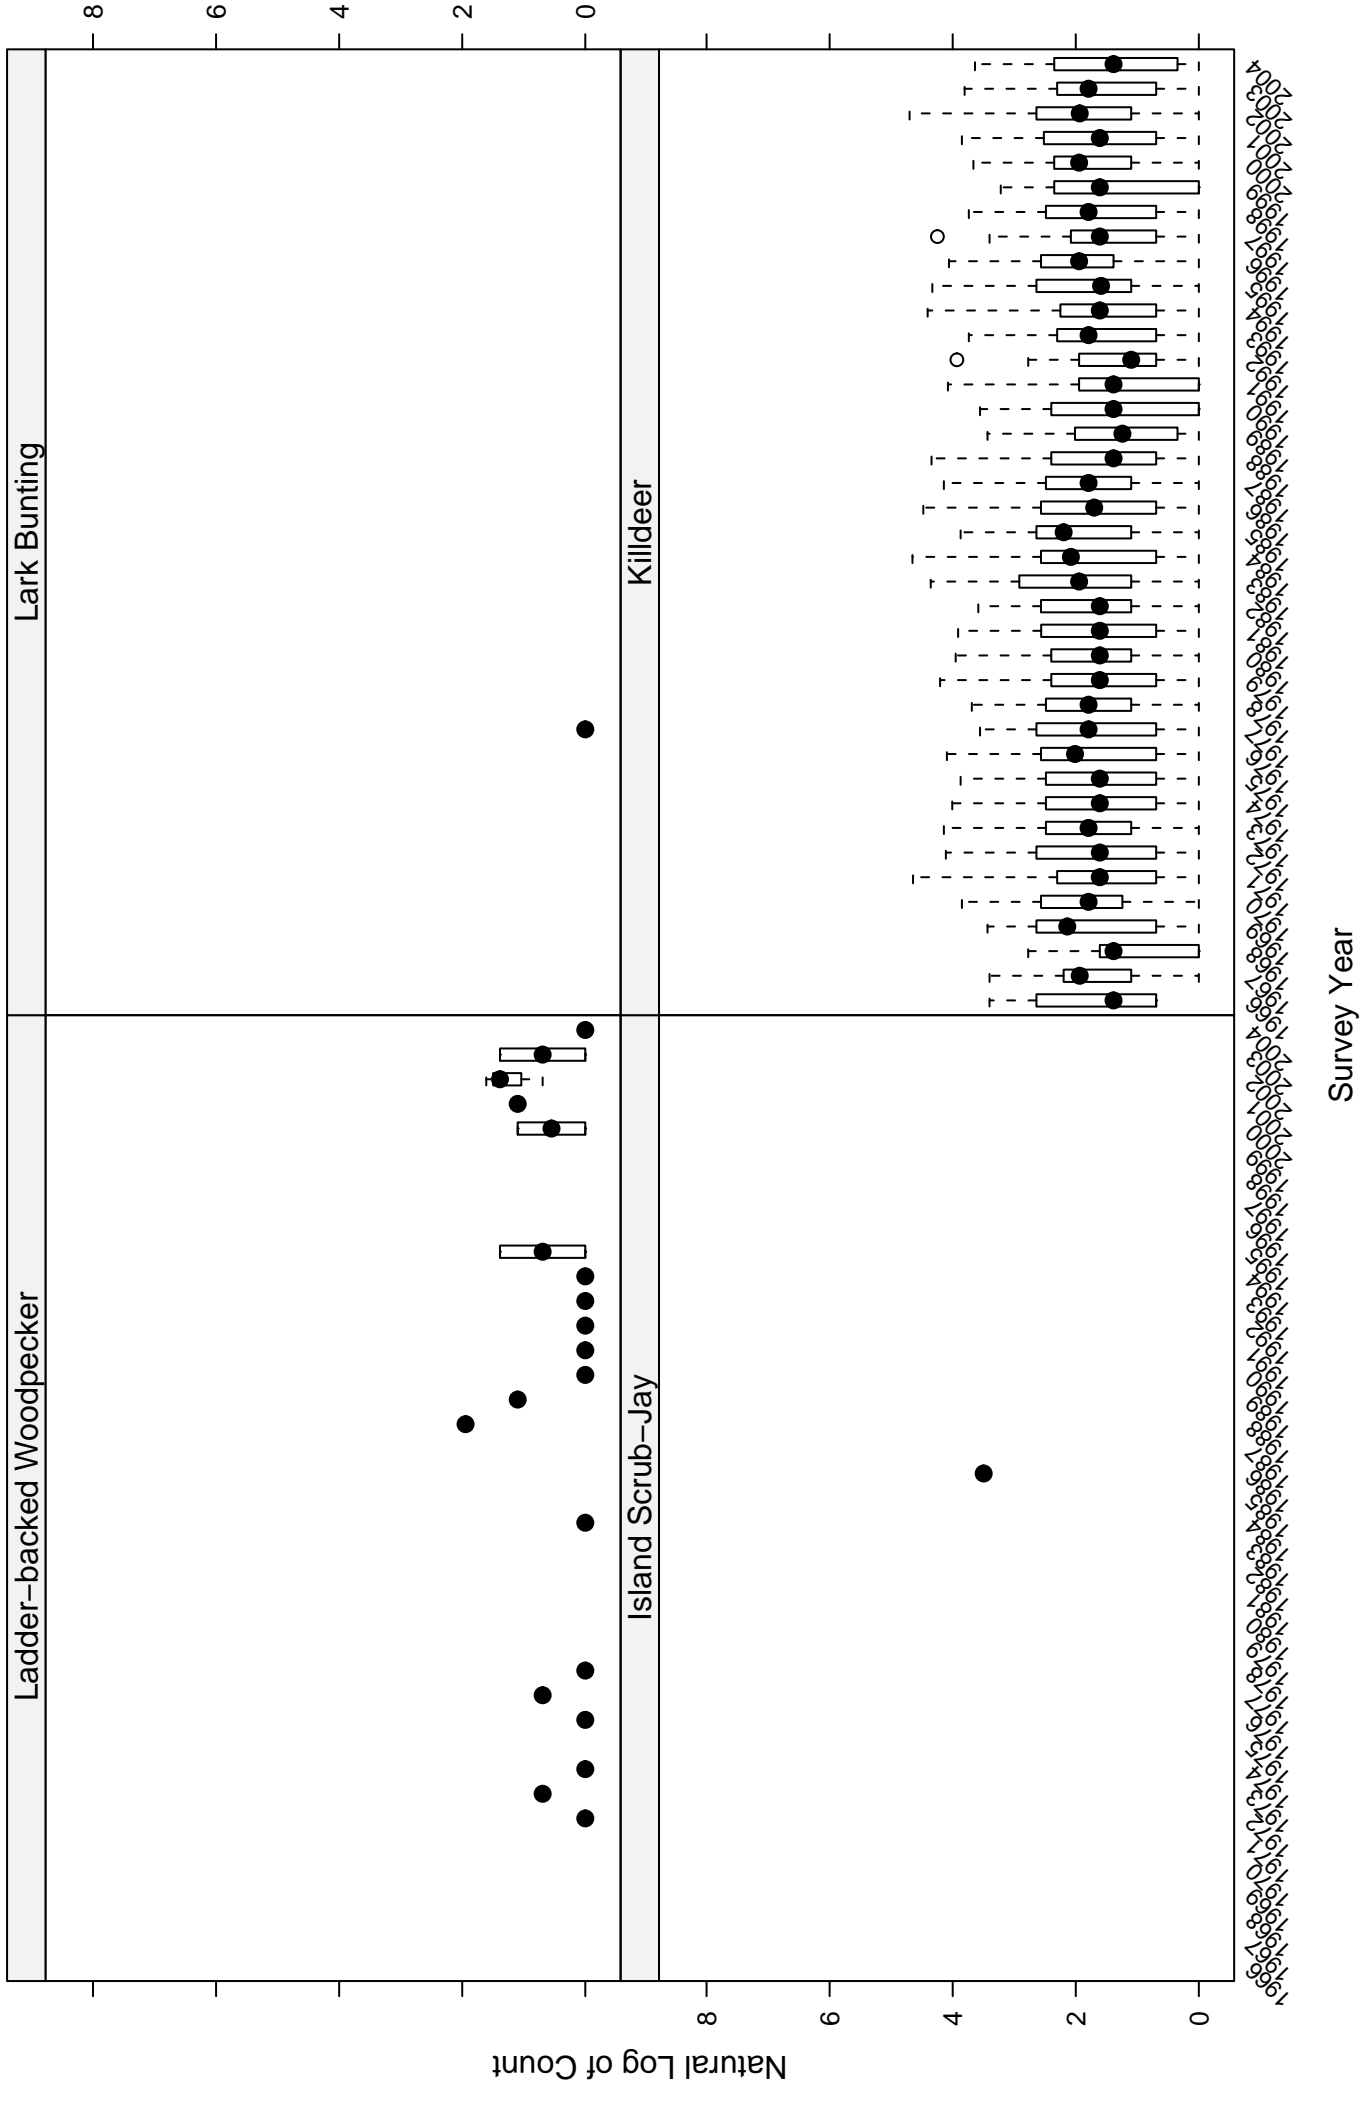

Scatter plots of species counts in the COASTAL CALIFORNIA BCR