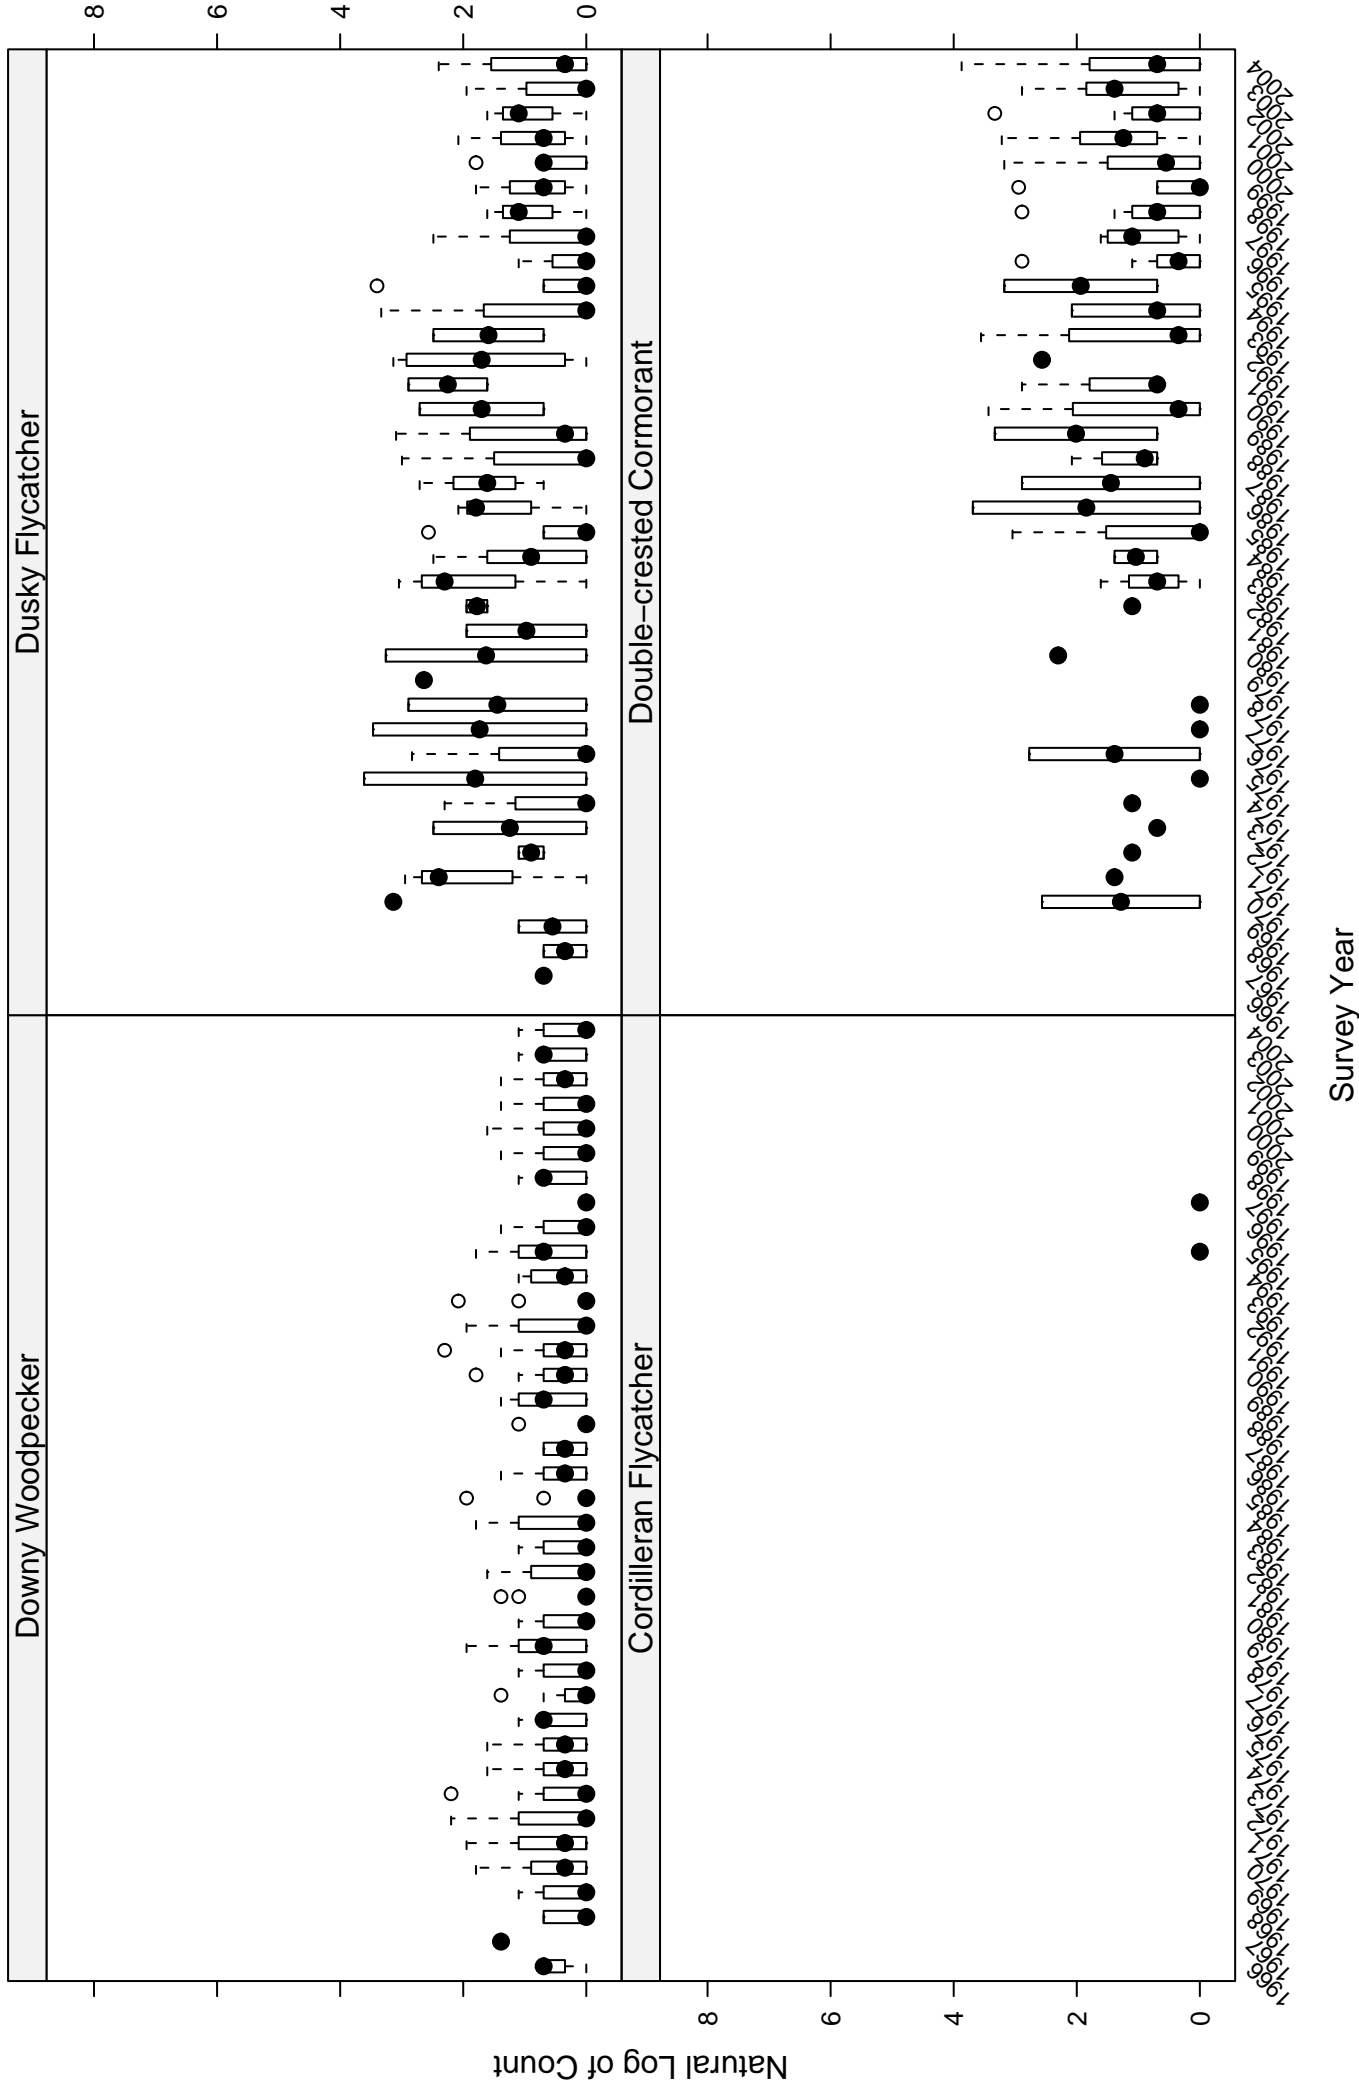

Scatter plots of species counts in the COASTAL CALIFORNIA BCR