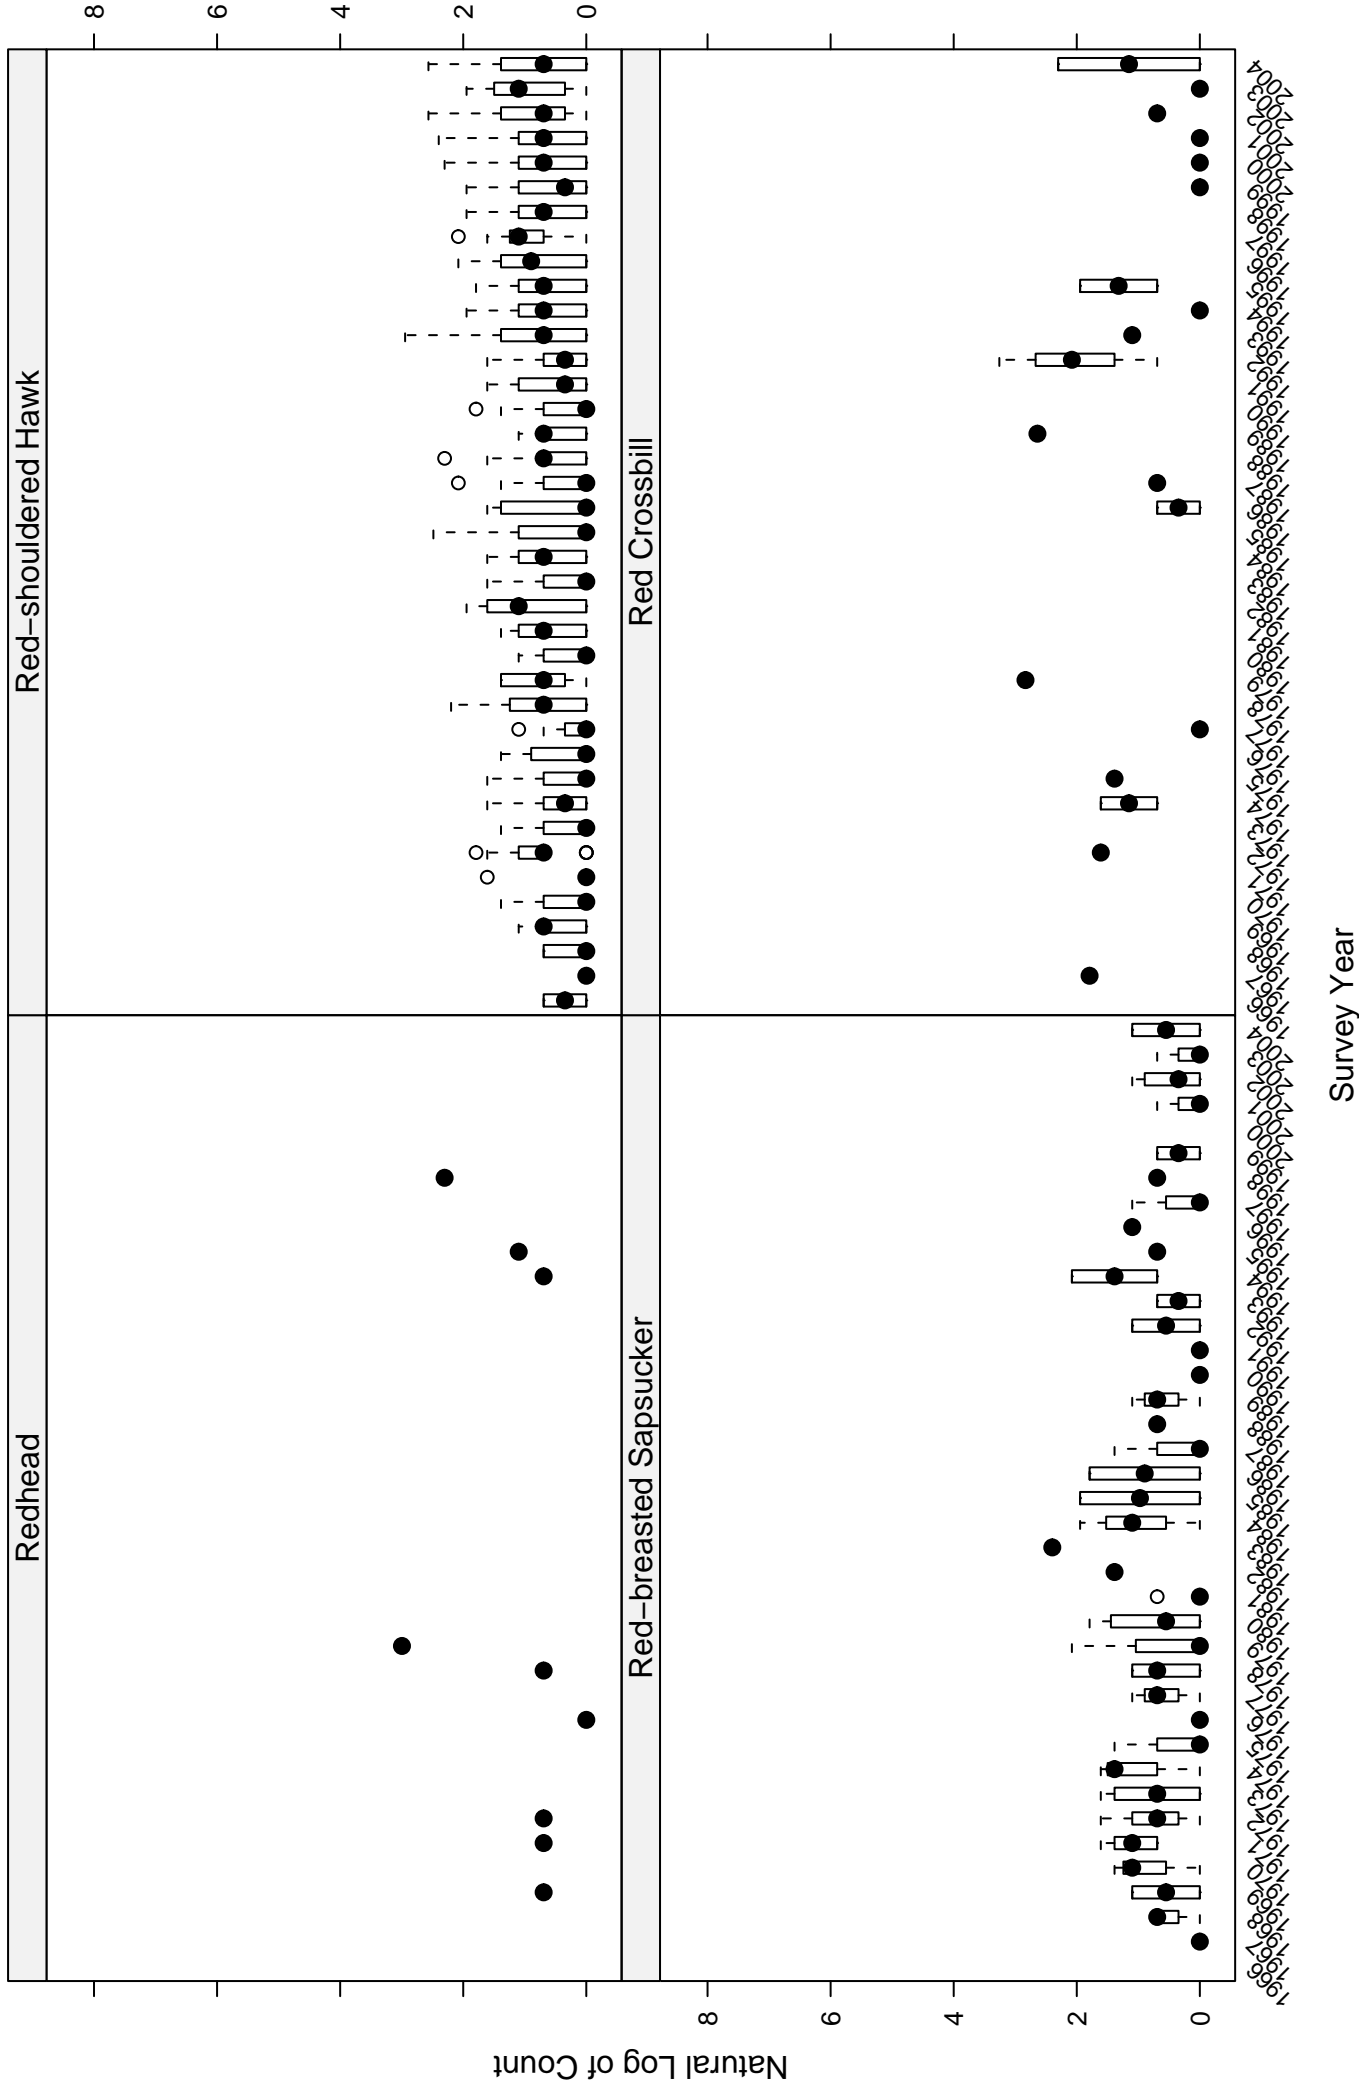

Scatter plots of species counts in the COASTAL CALIFORNIA BCR