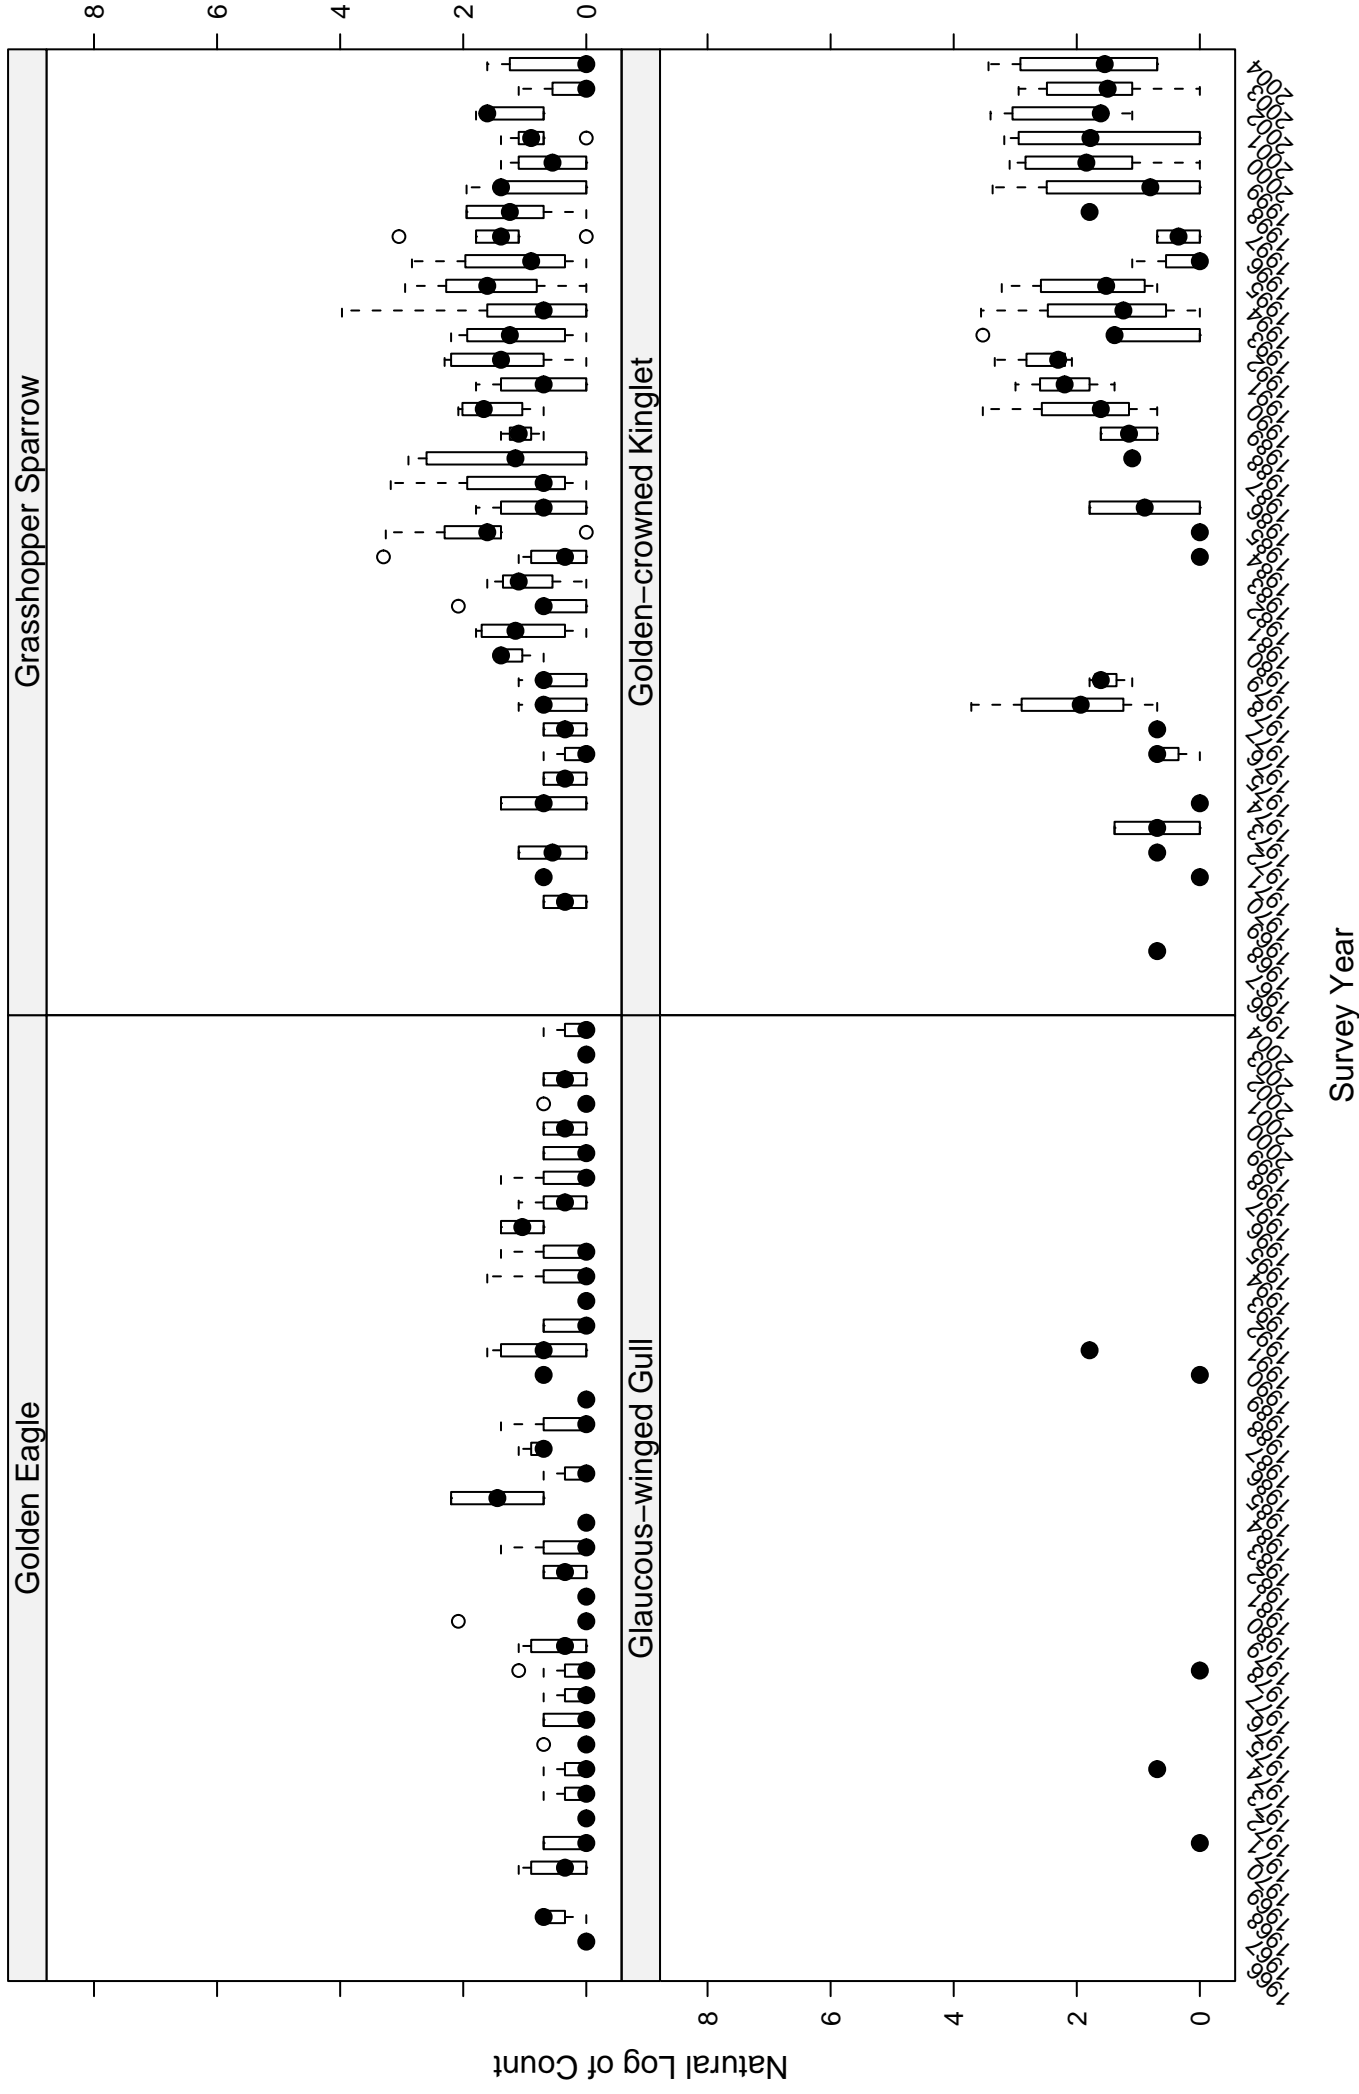

Scatter plots of species counts in the COASTAL CALIFORNIA BCR