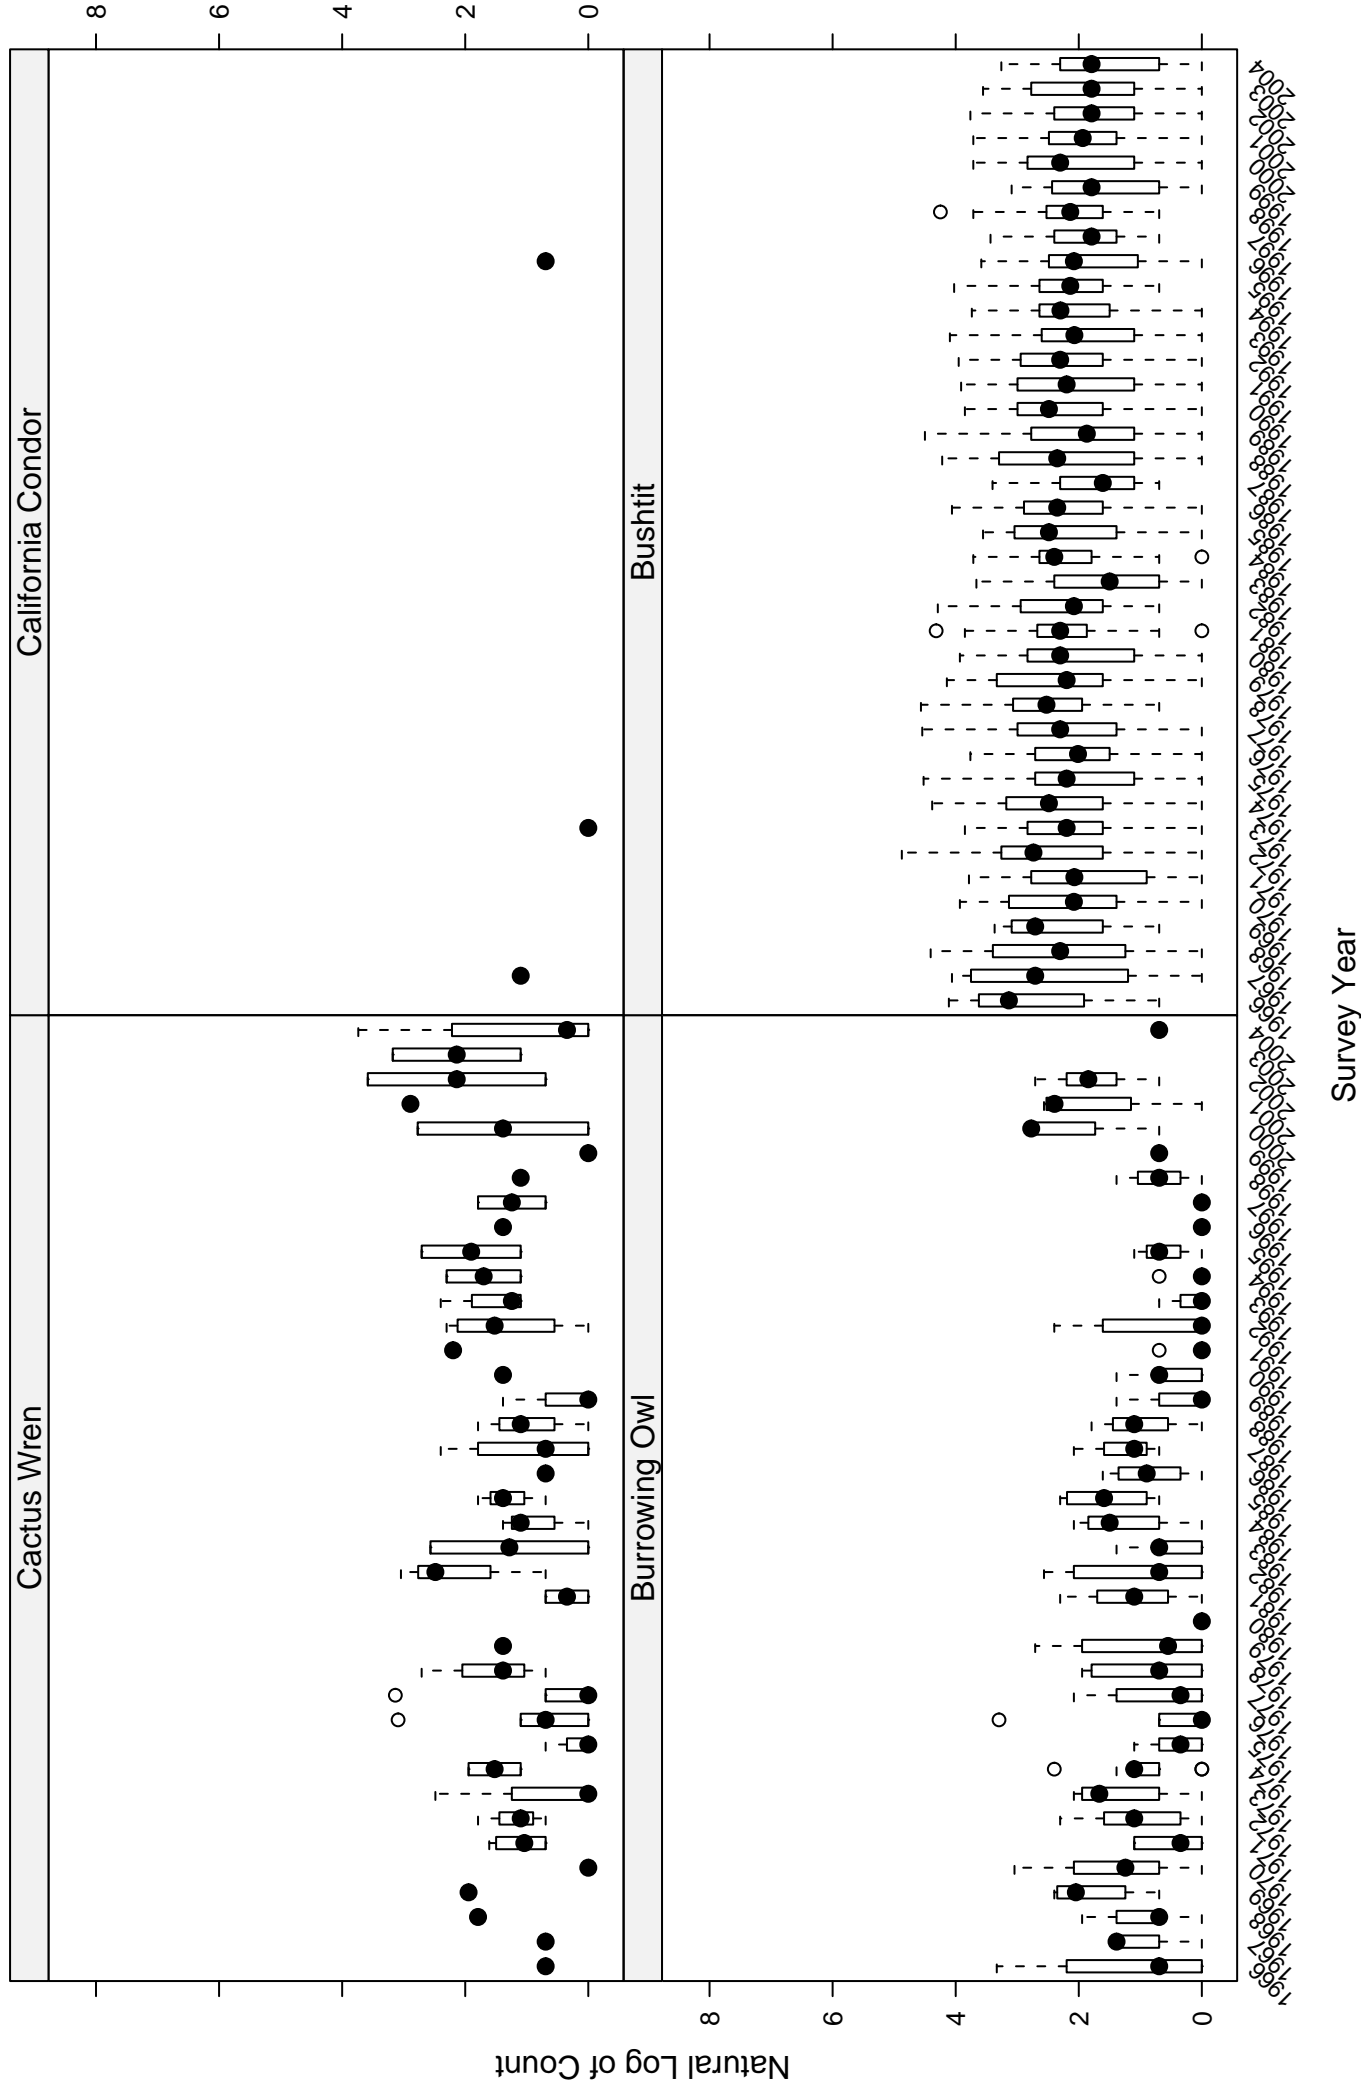

Scatter plots of species counts in the COASTAL CALIFORNIA BCR