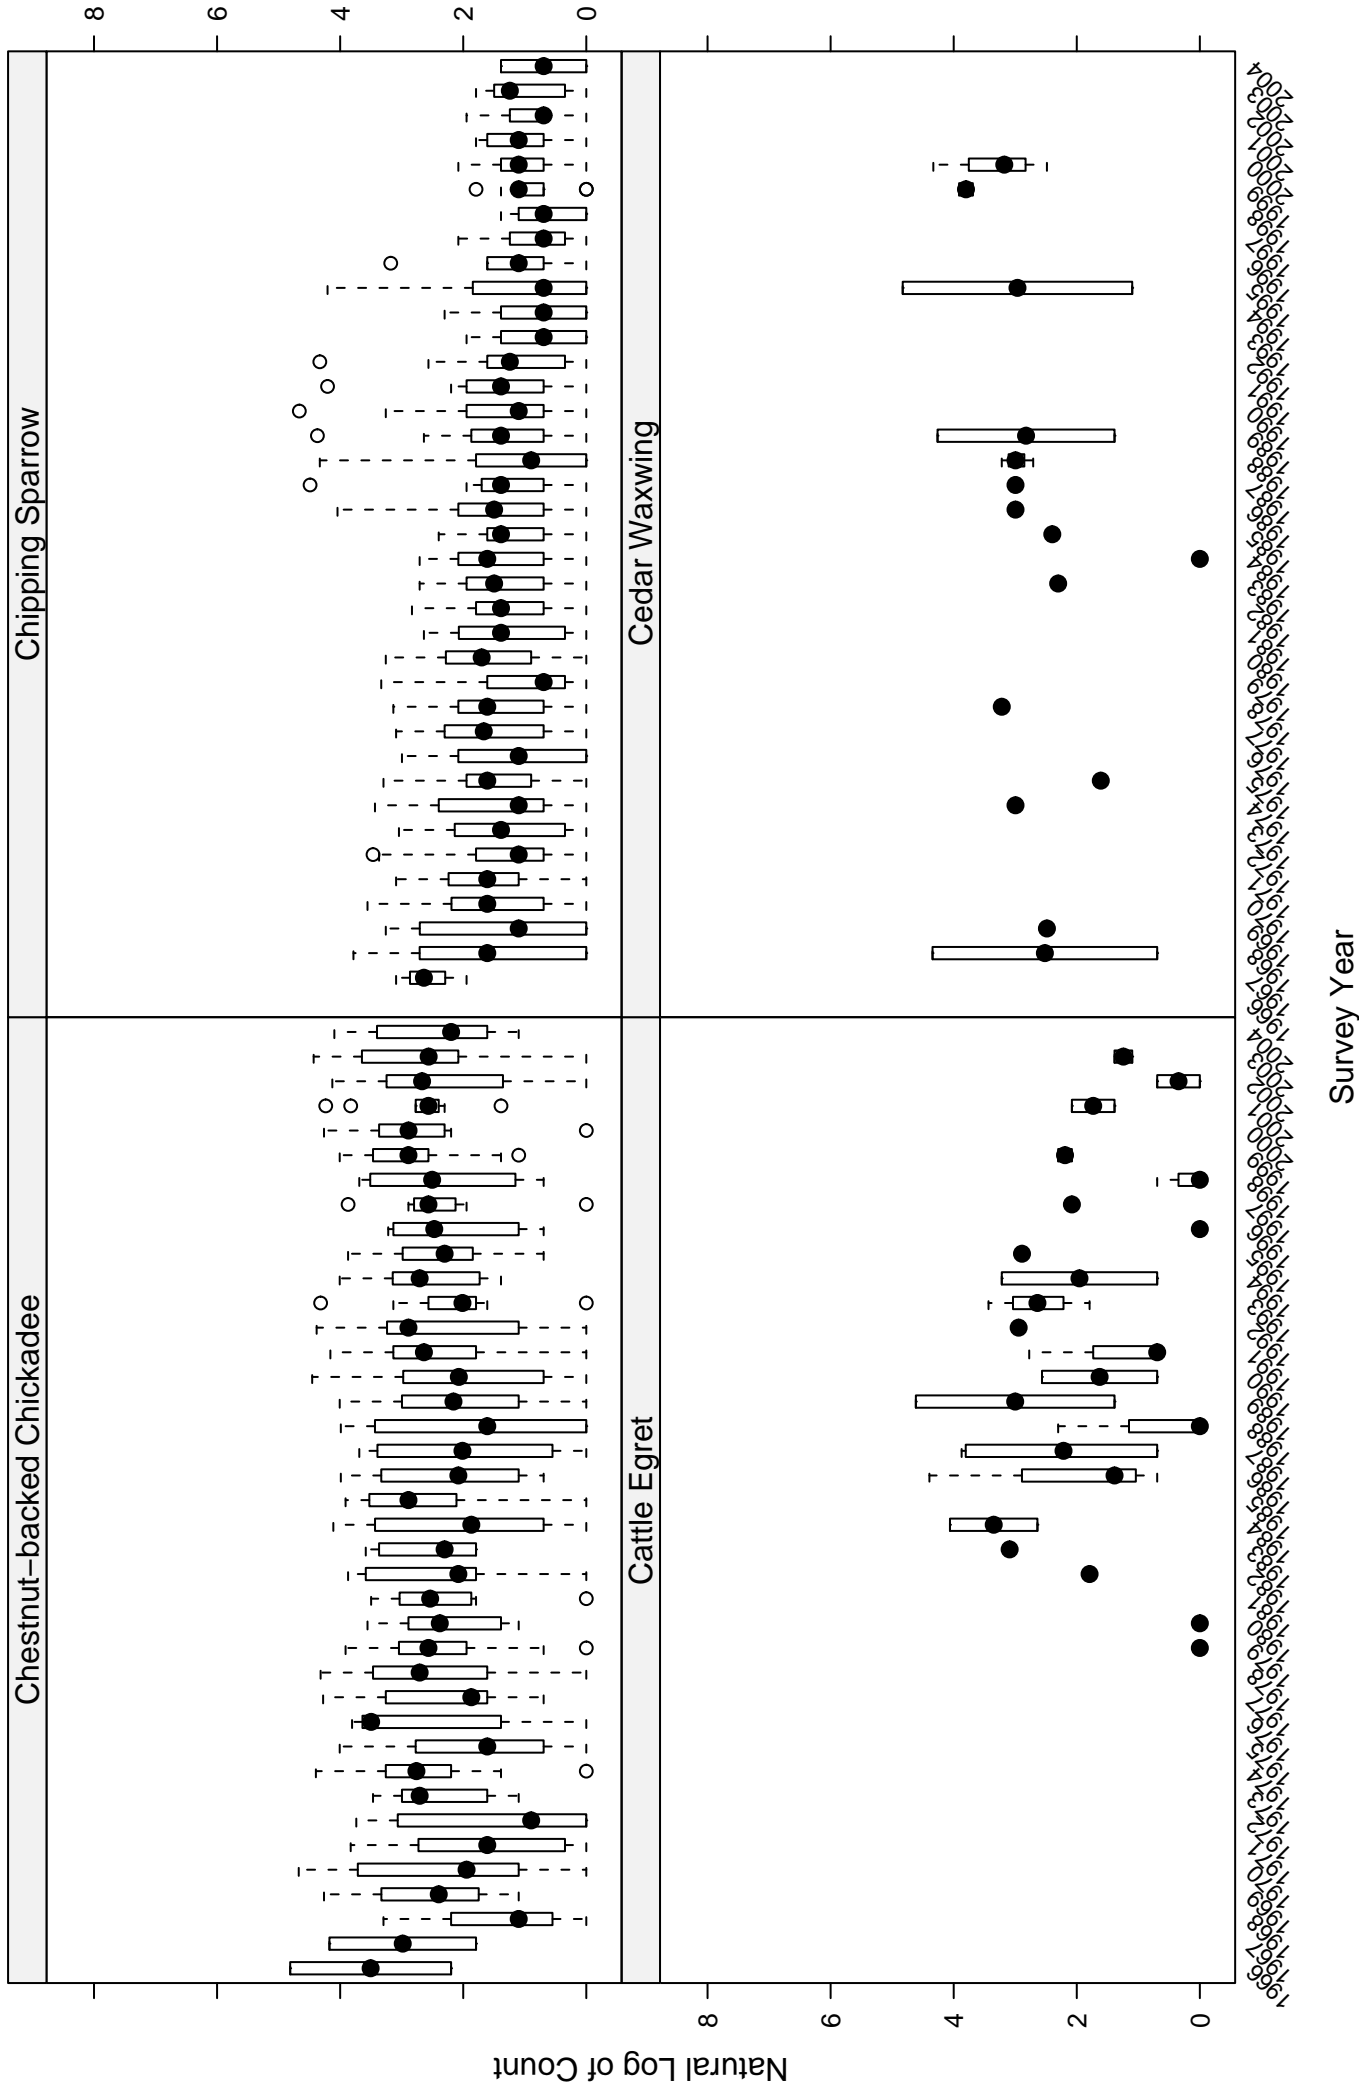

Scatter plots of species counts in the COASTAL CALIFORNIA BCR