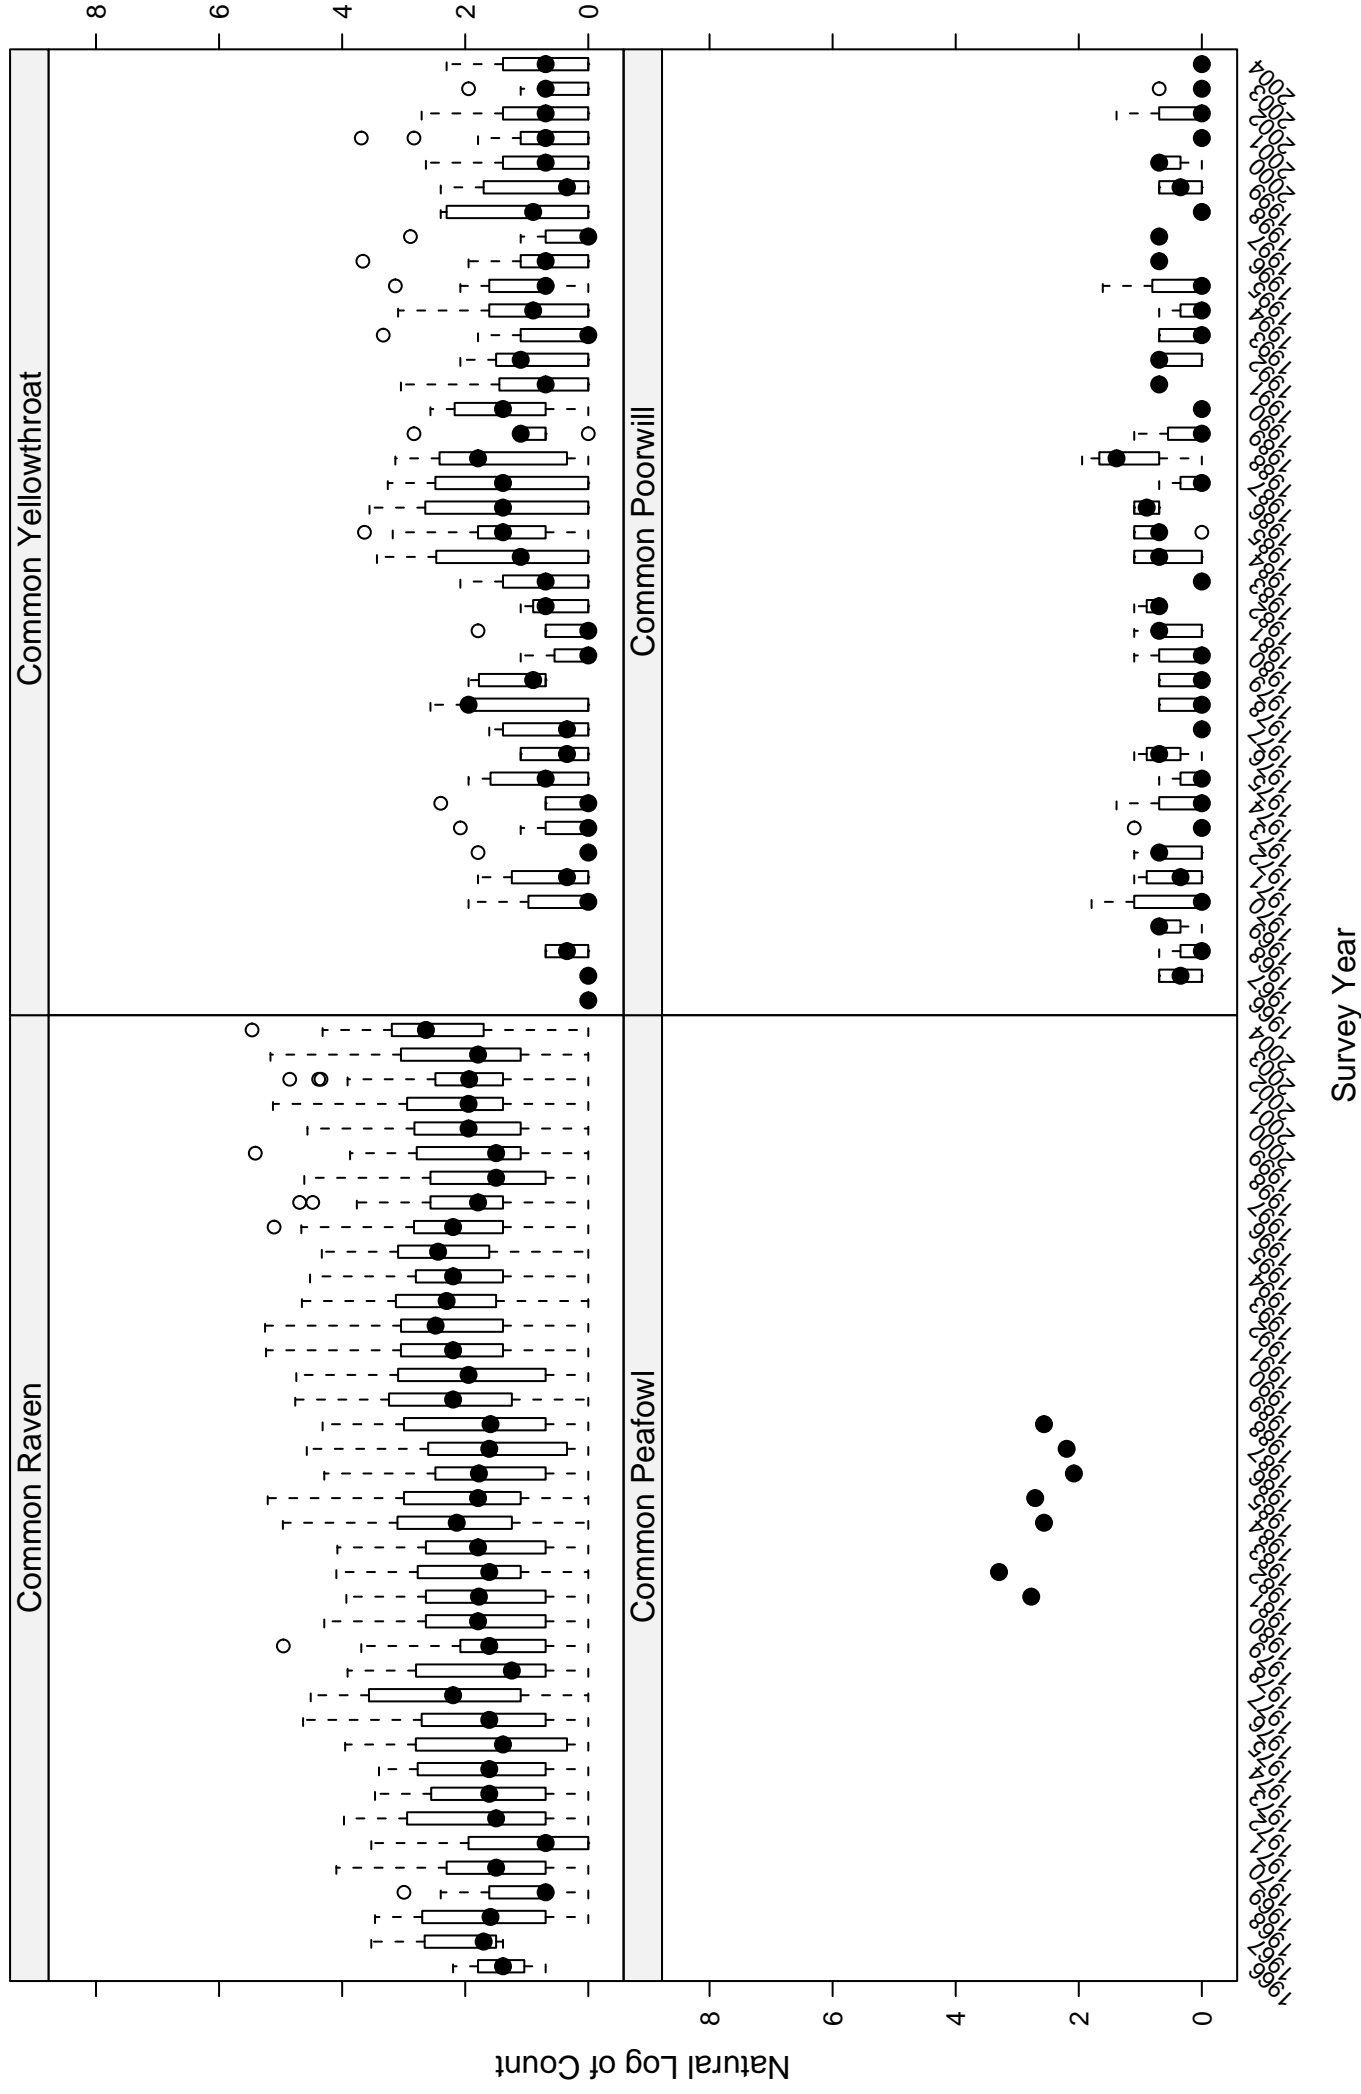

Scatter plots of species counts in the COASTAL CALIFORNIA BCR