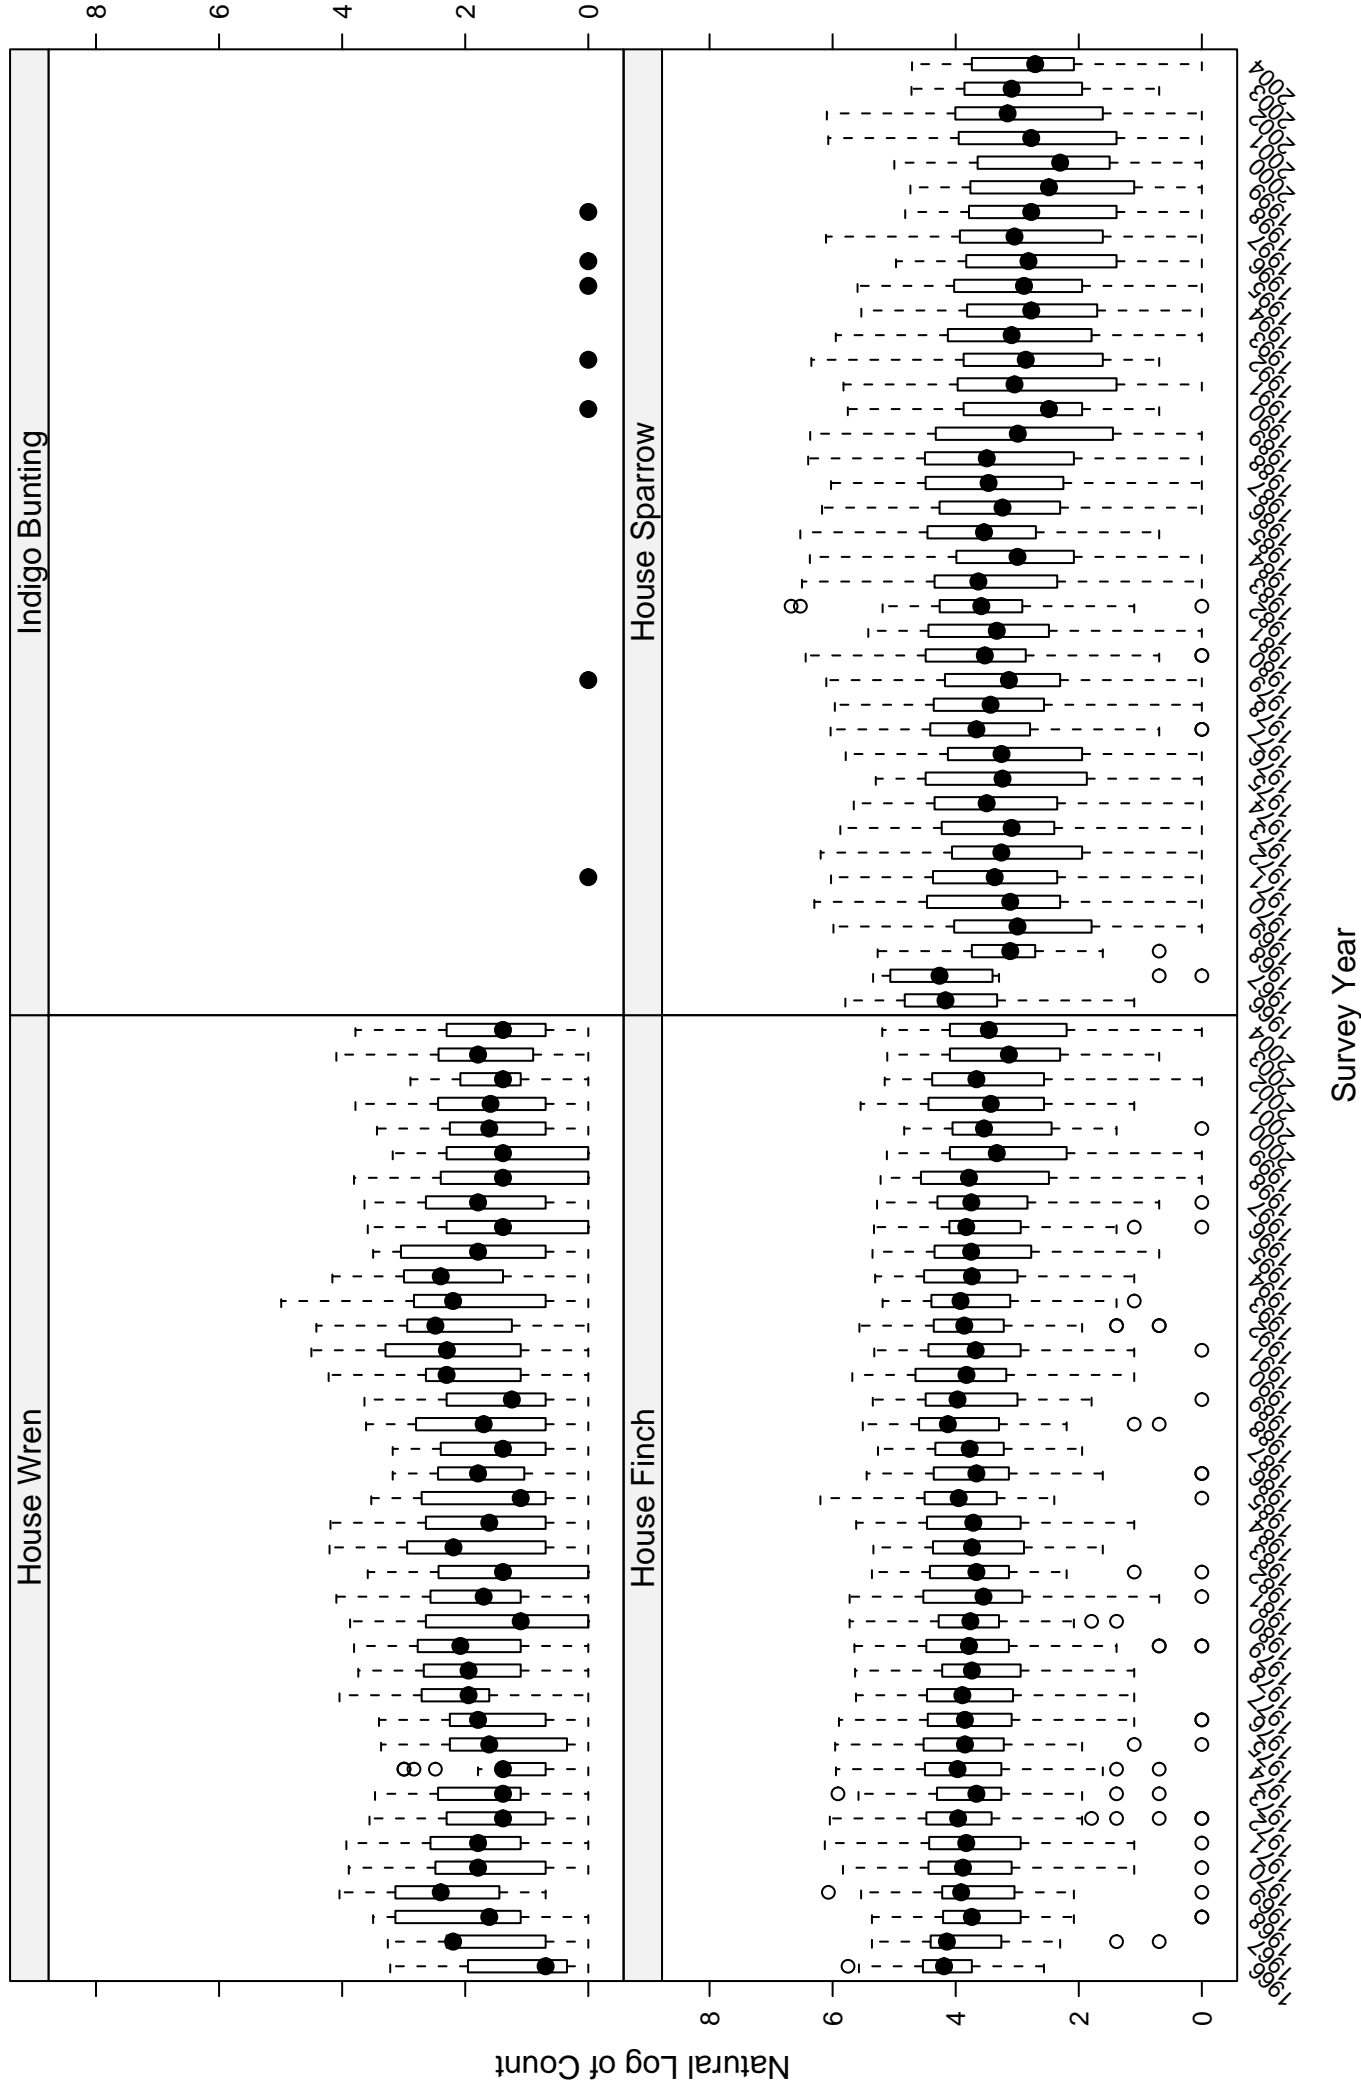

Scatter plots of species counts in the COASTAL CALIFORNIA BCR