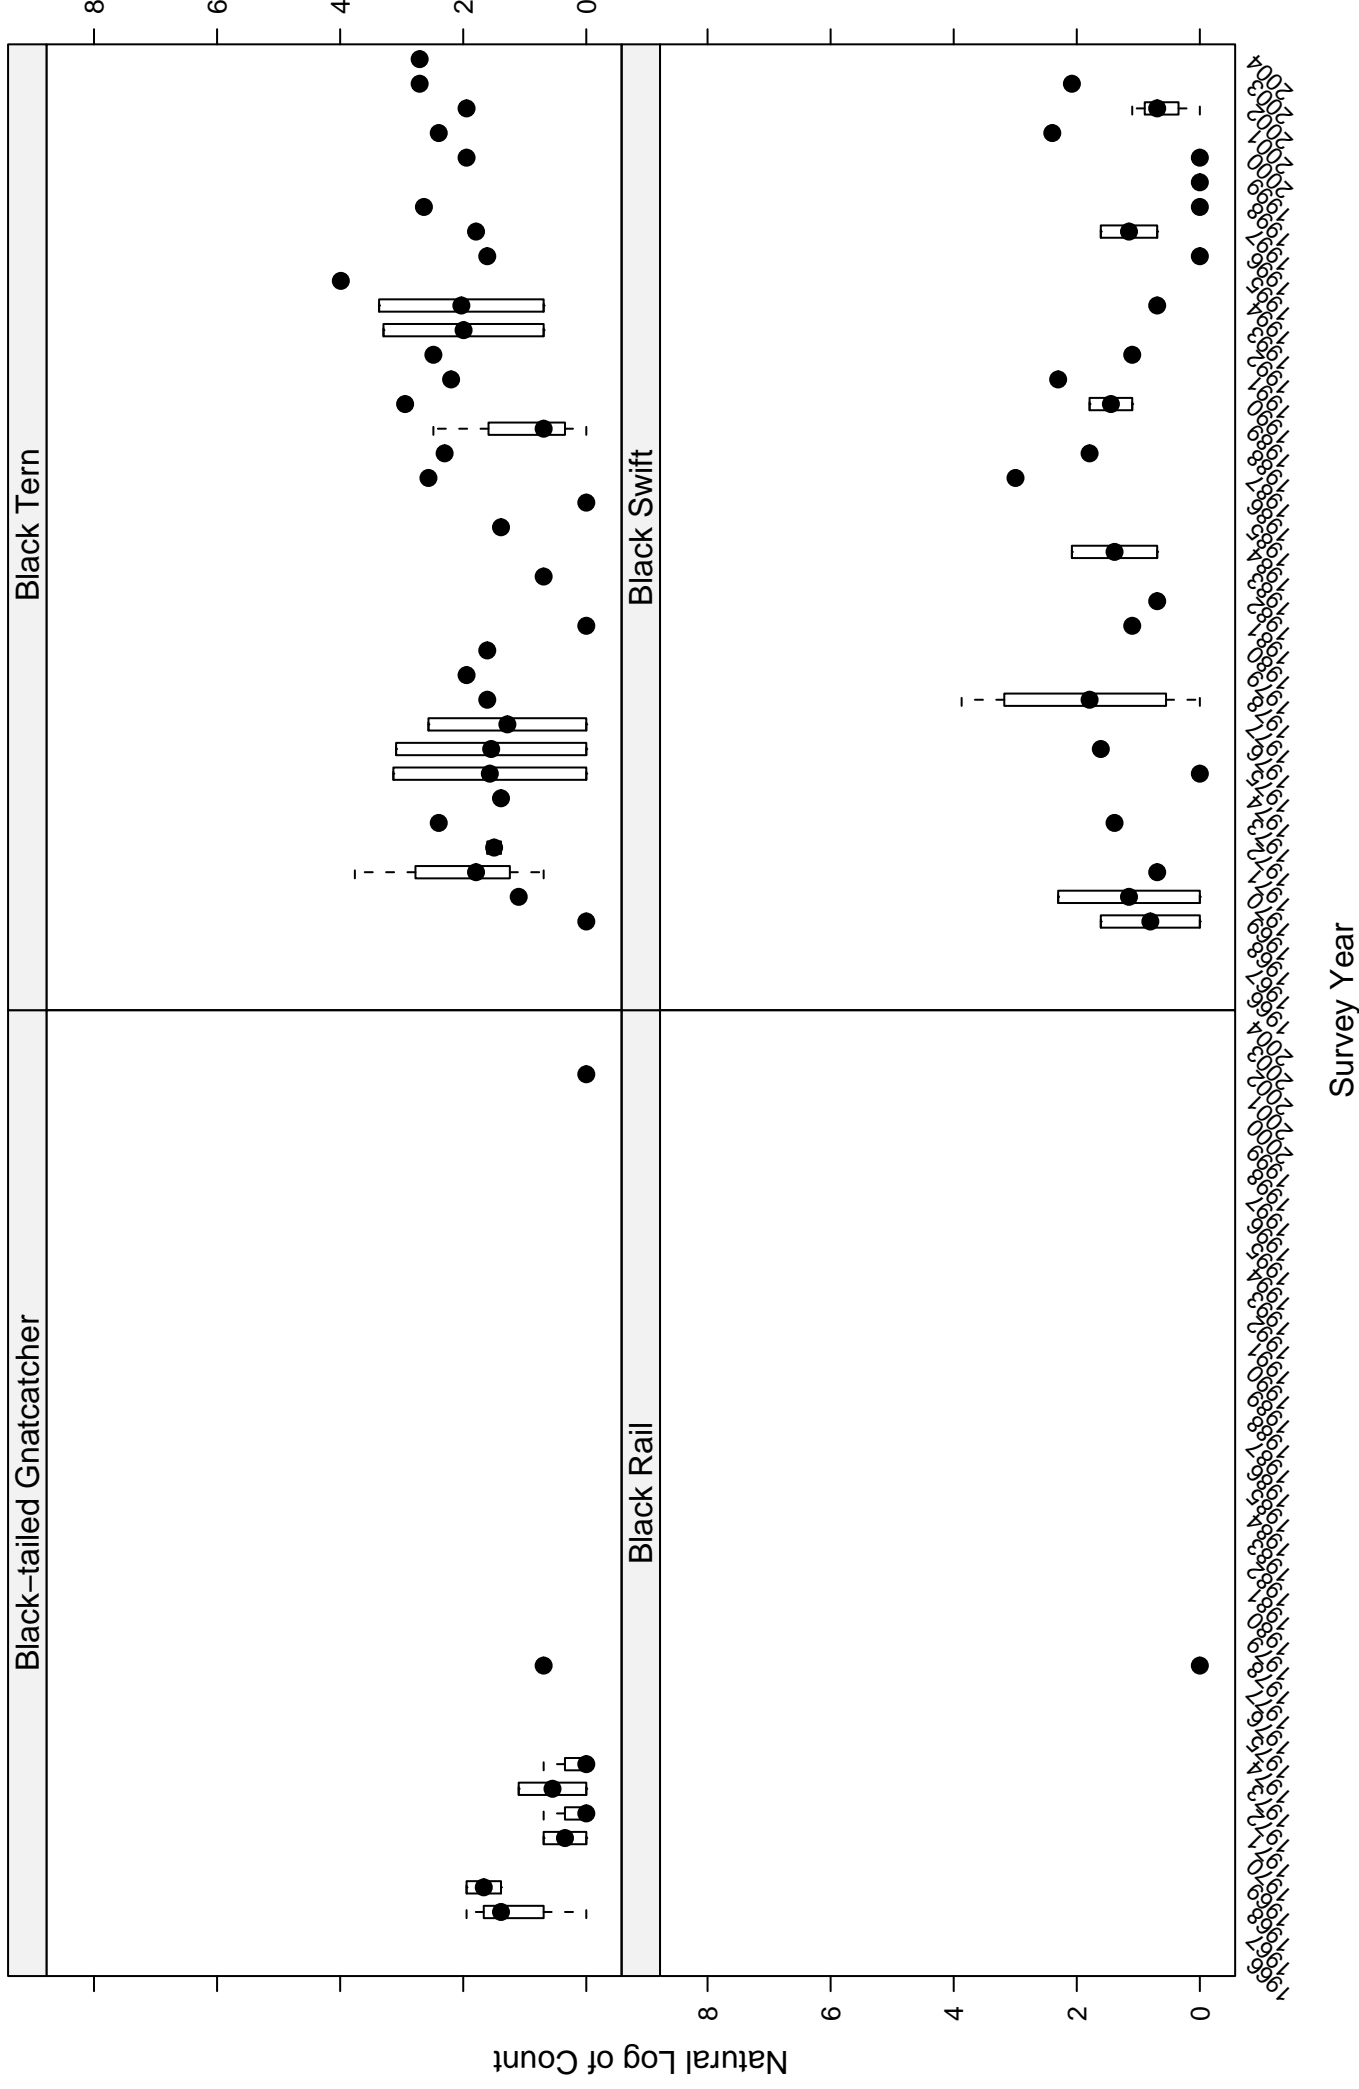

Scatter plots of species counts in the COASTAL CALIFORNIA BCR