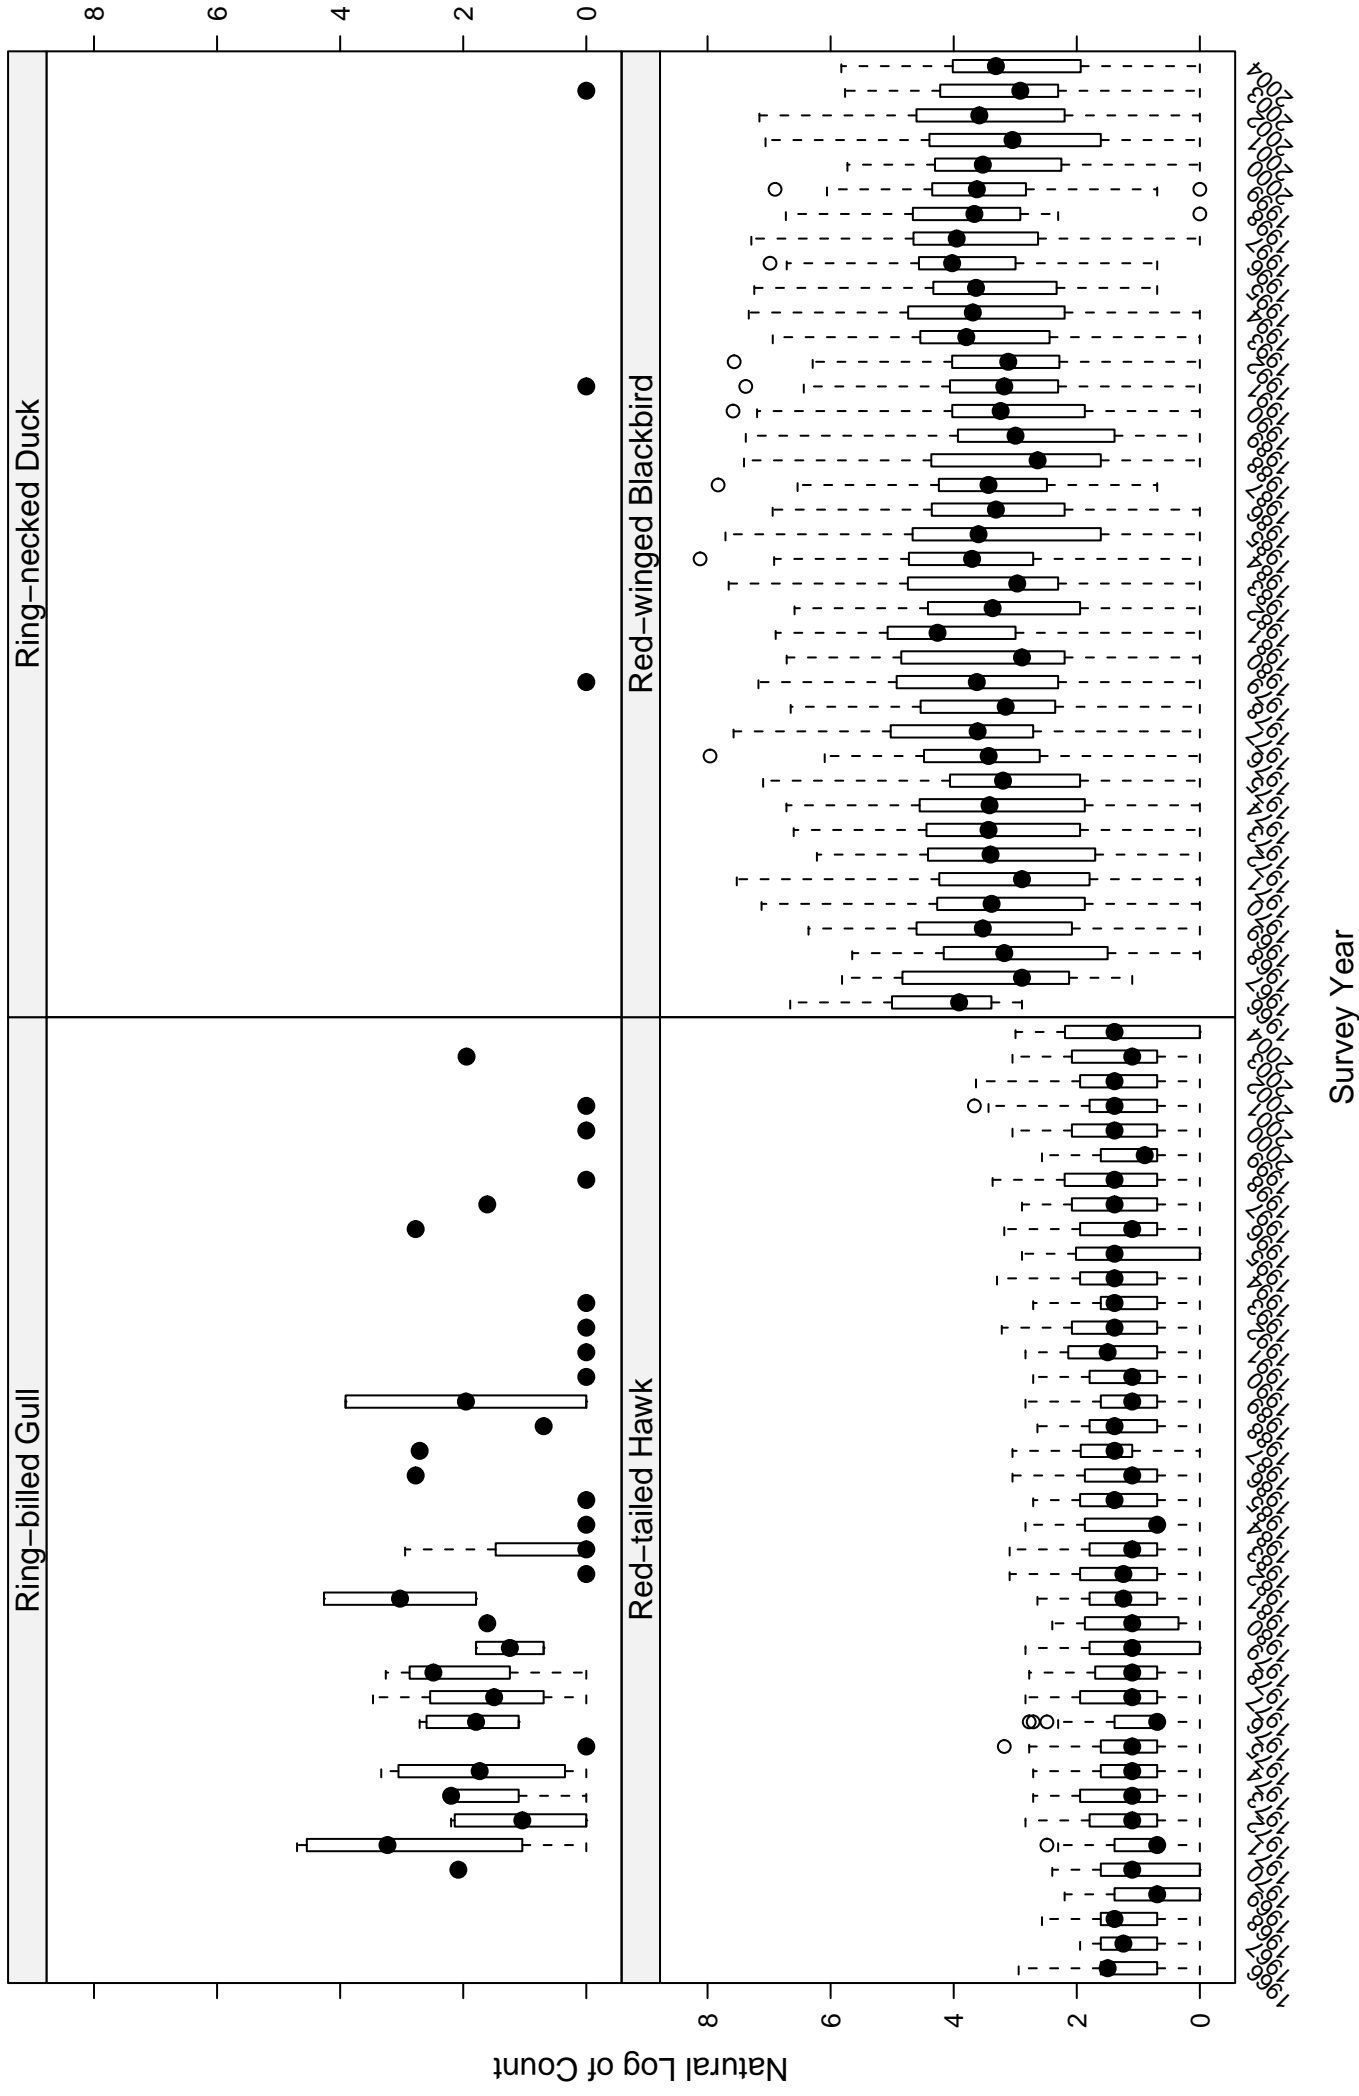

Scatter plots of species counts in the COASTAL CALIFORNIA BCR