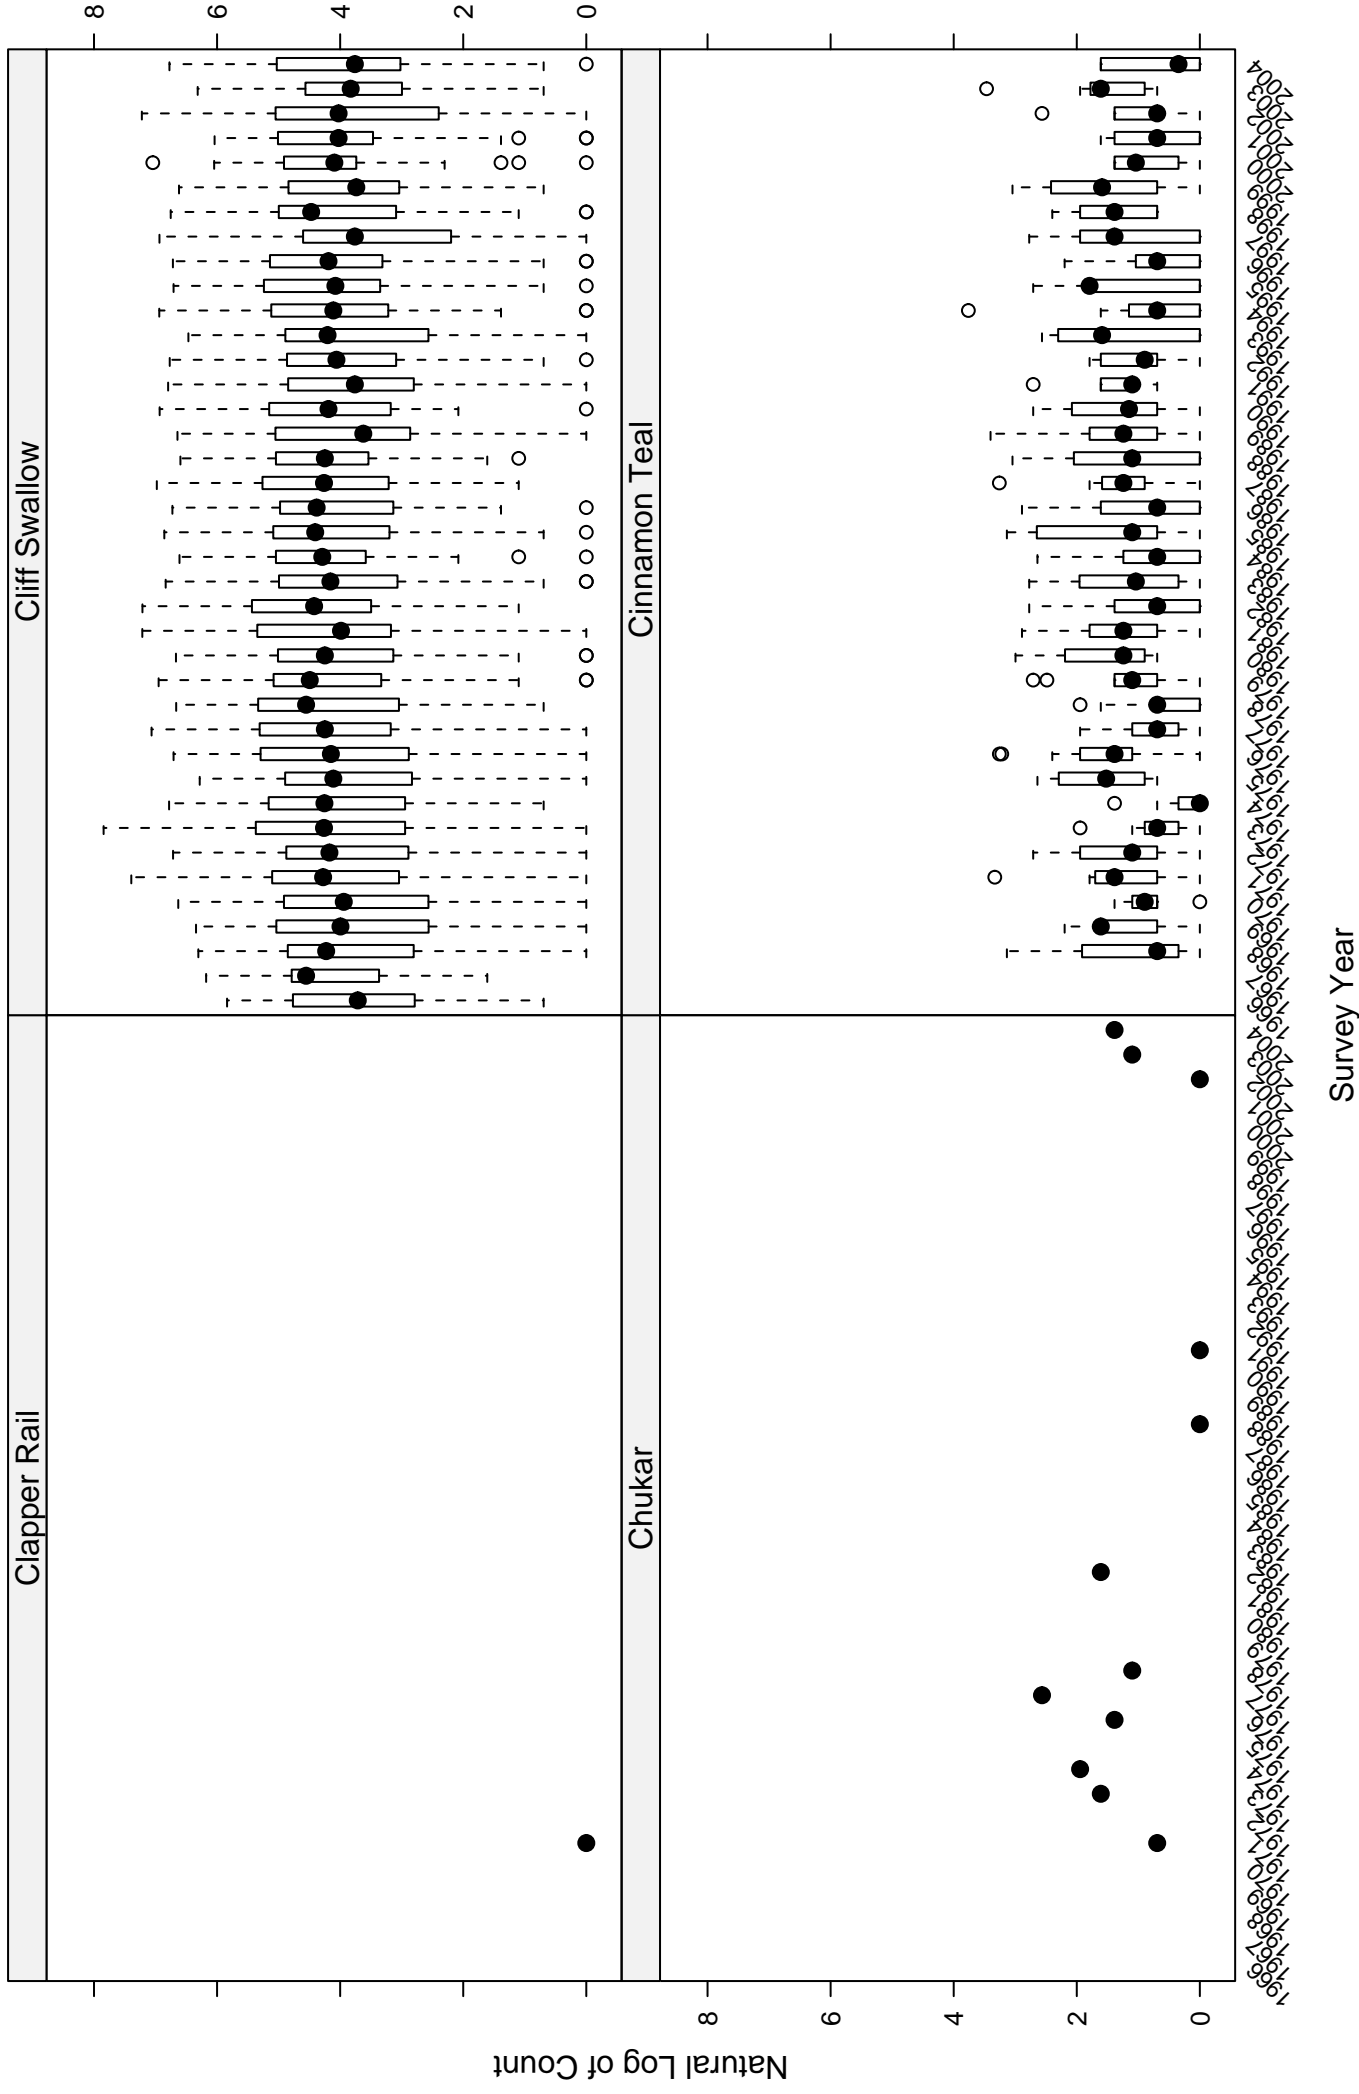

Scatter plots of species counts in the COASTAL CALIFORNIA BCR