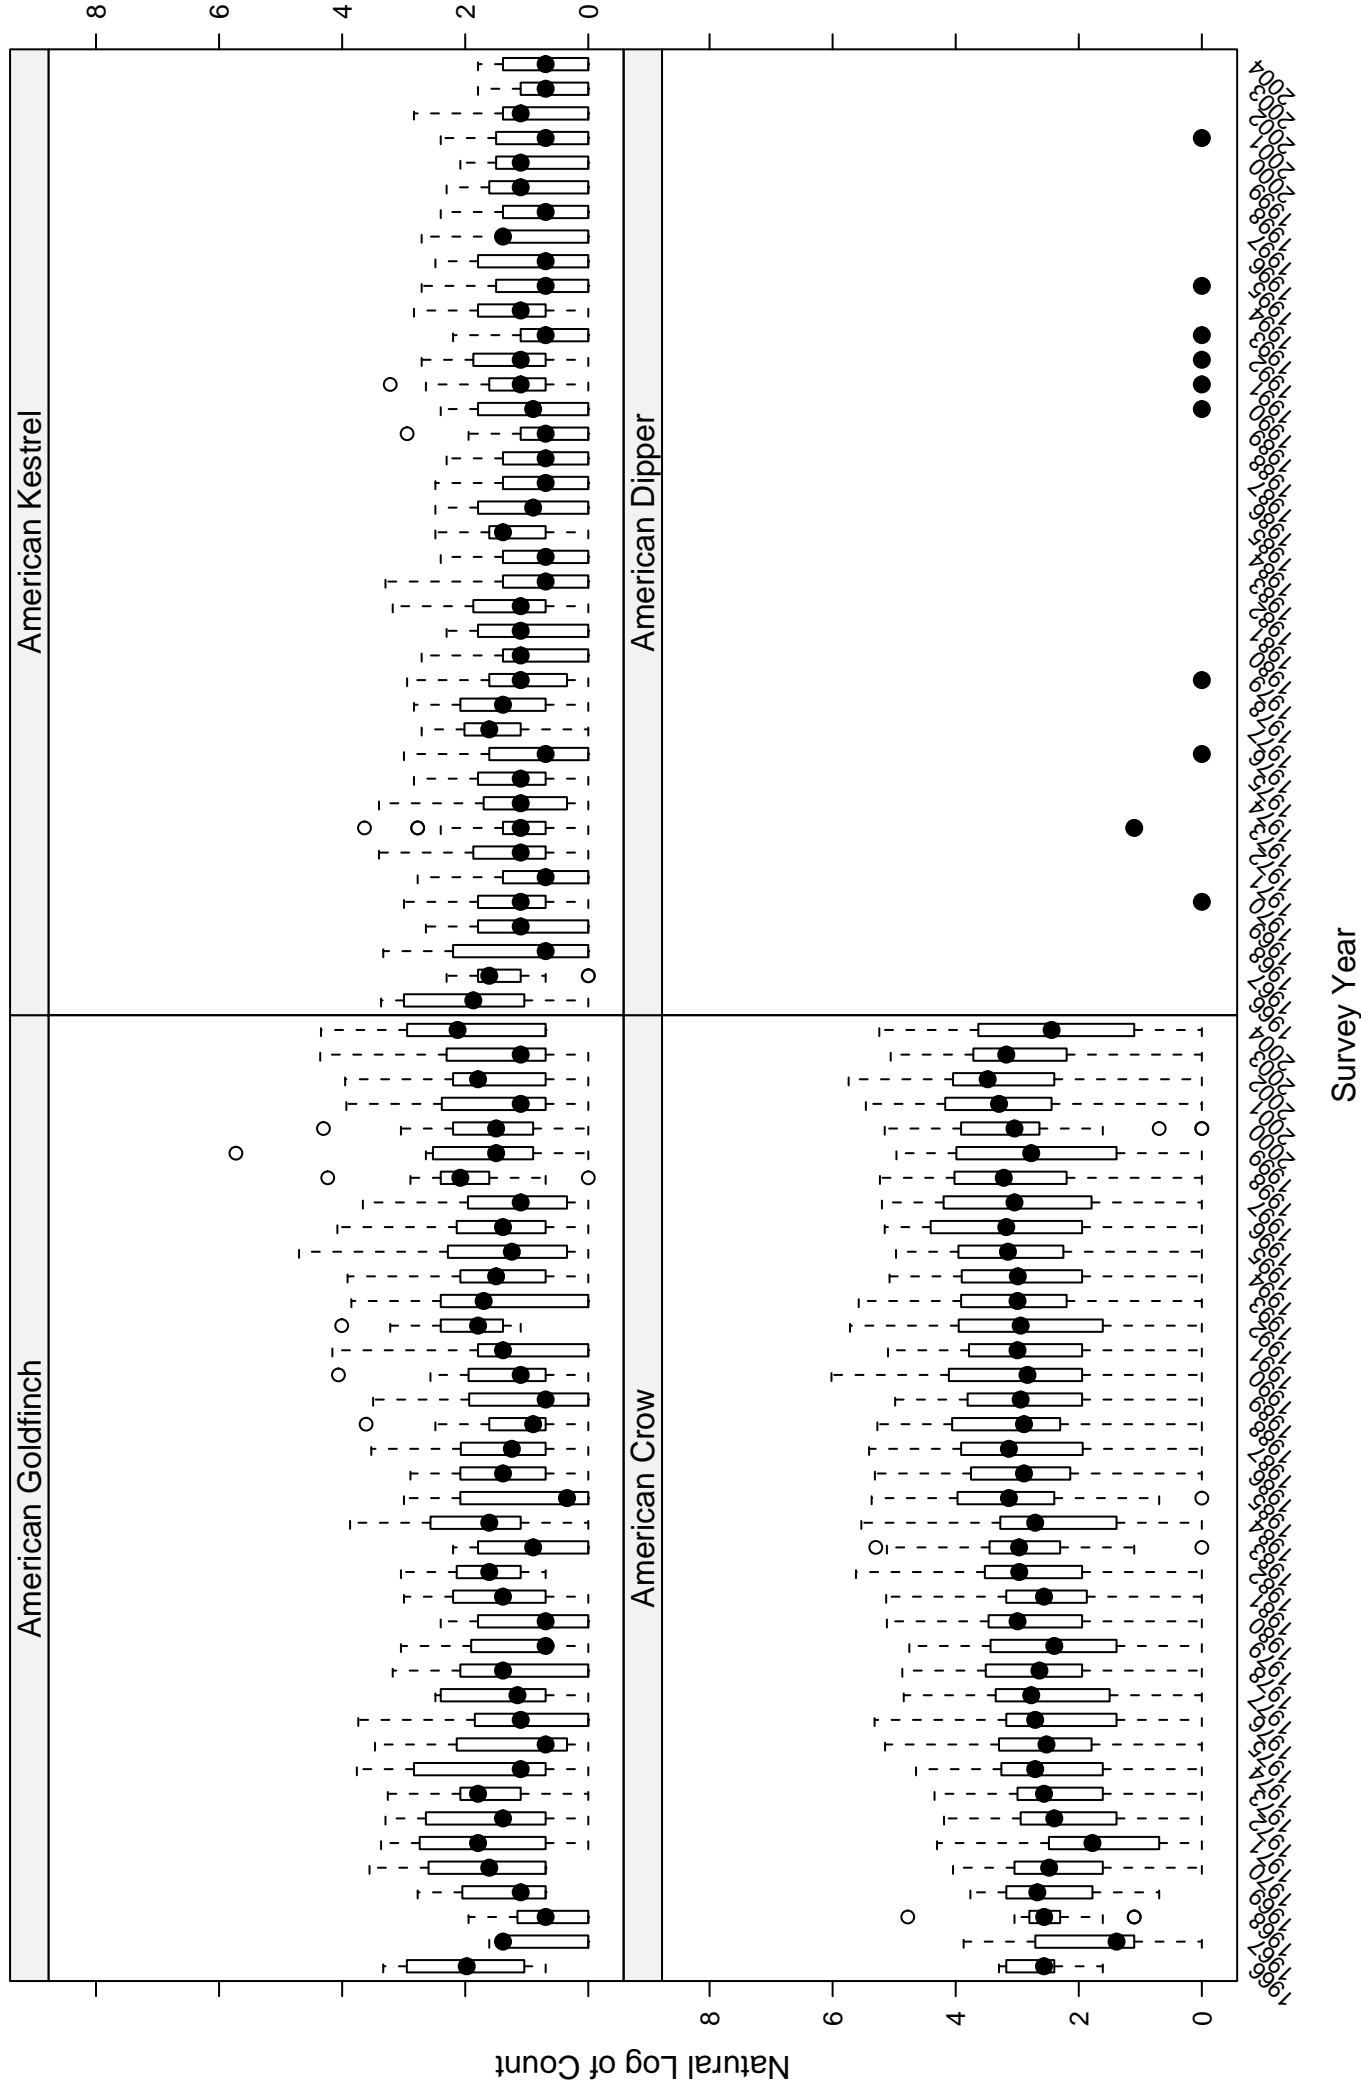

Scatter plots of species counts in the COASTAL CALIFORNIA BCR