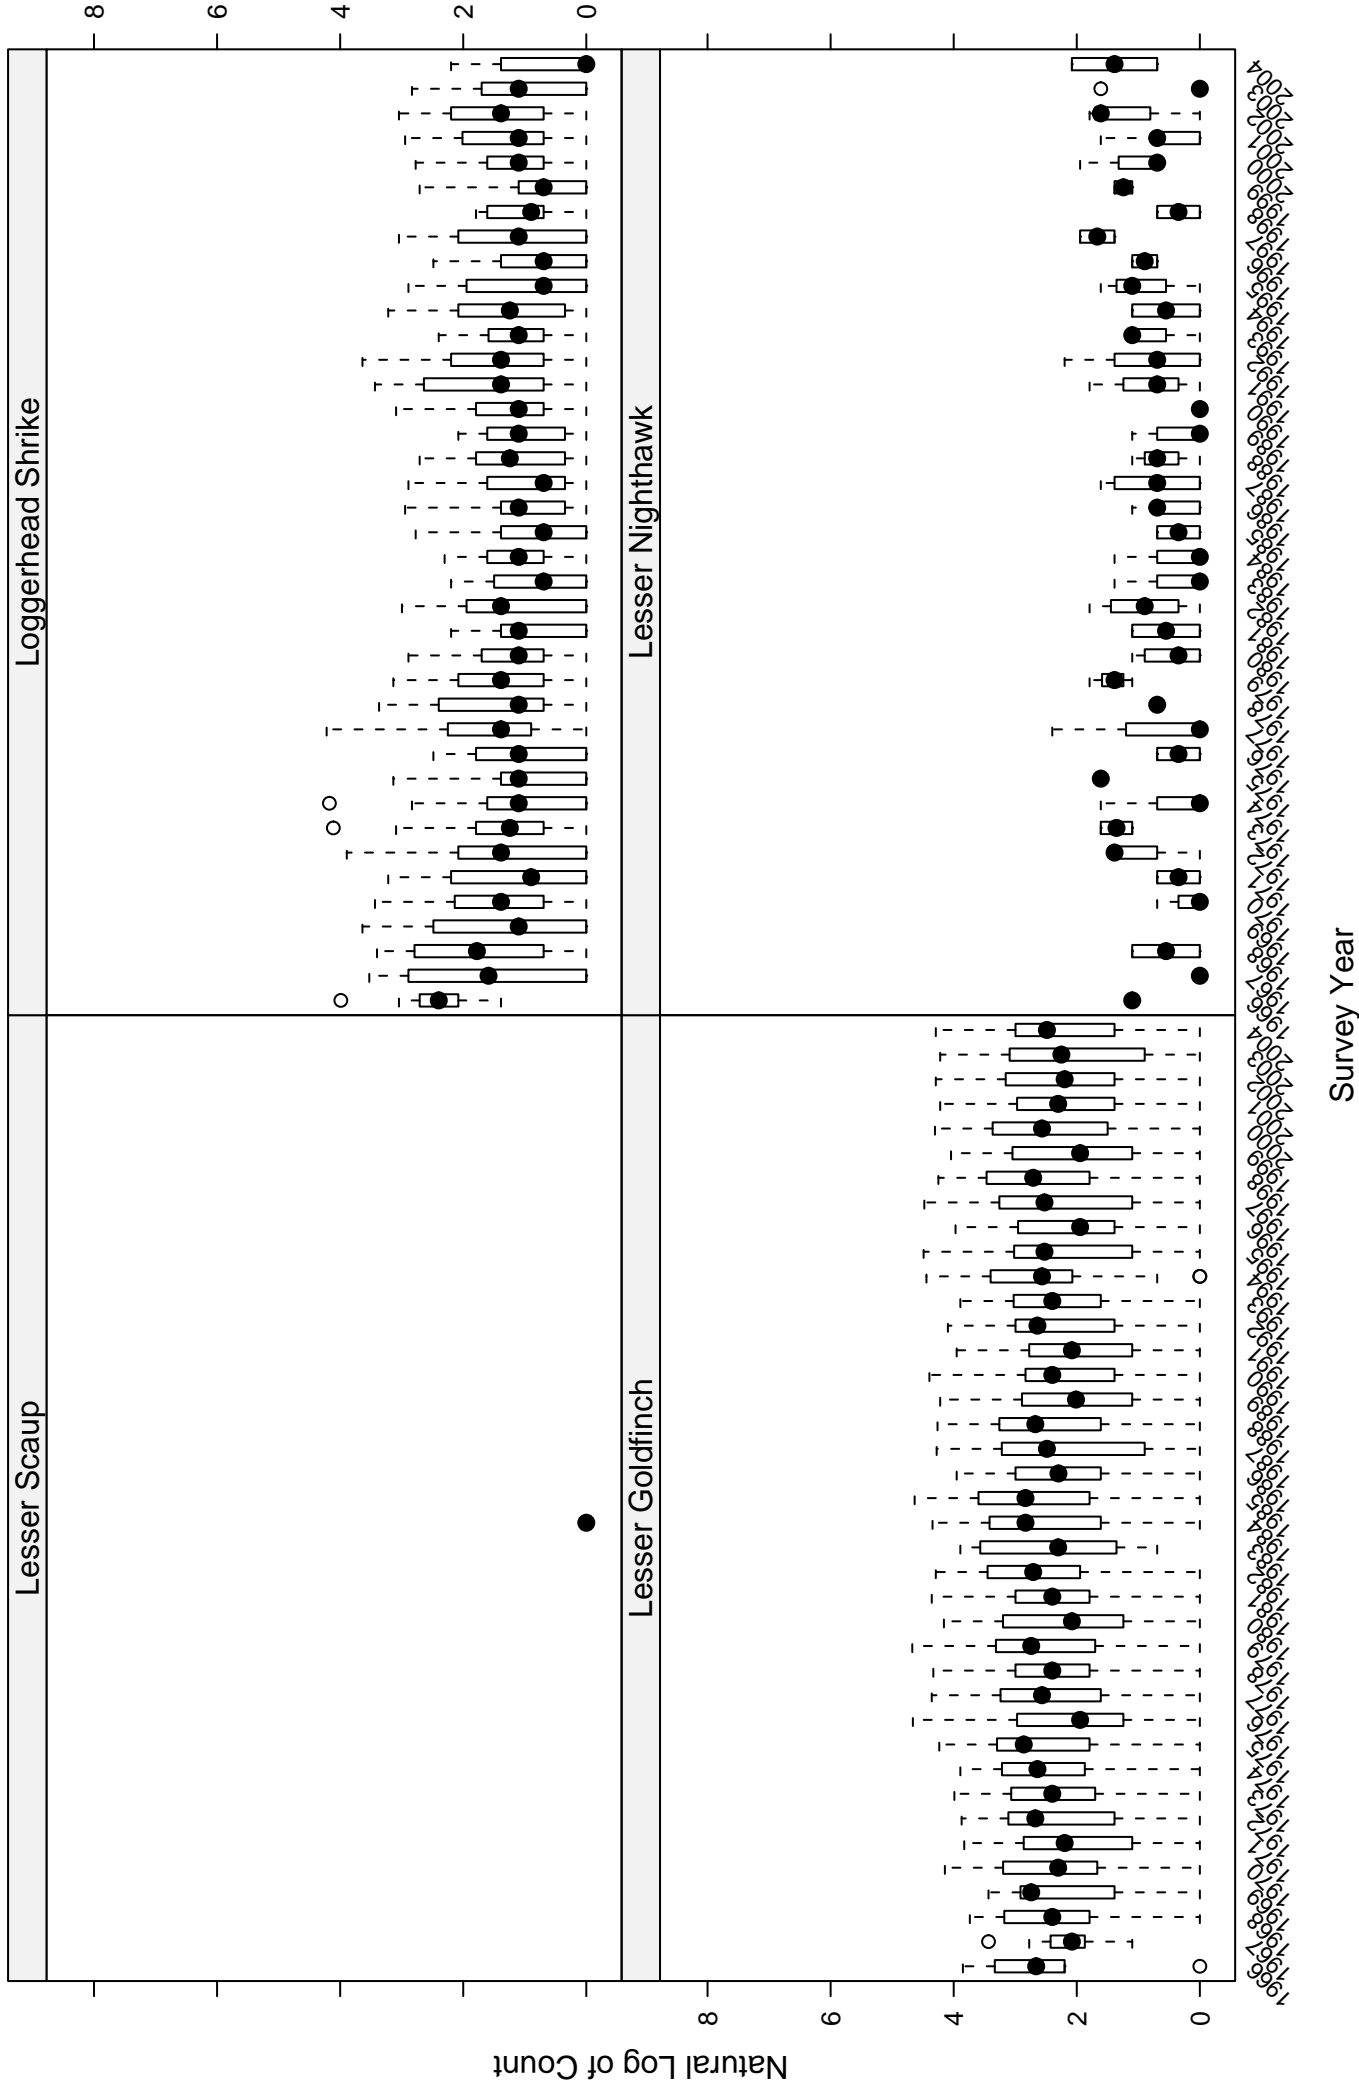

Scatter plots of species counts in the COASTAL CALIFORNIA BCR