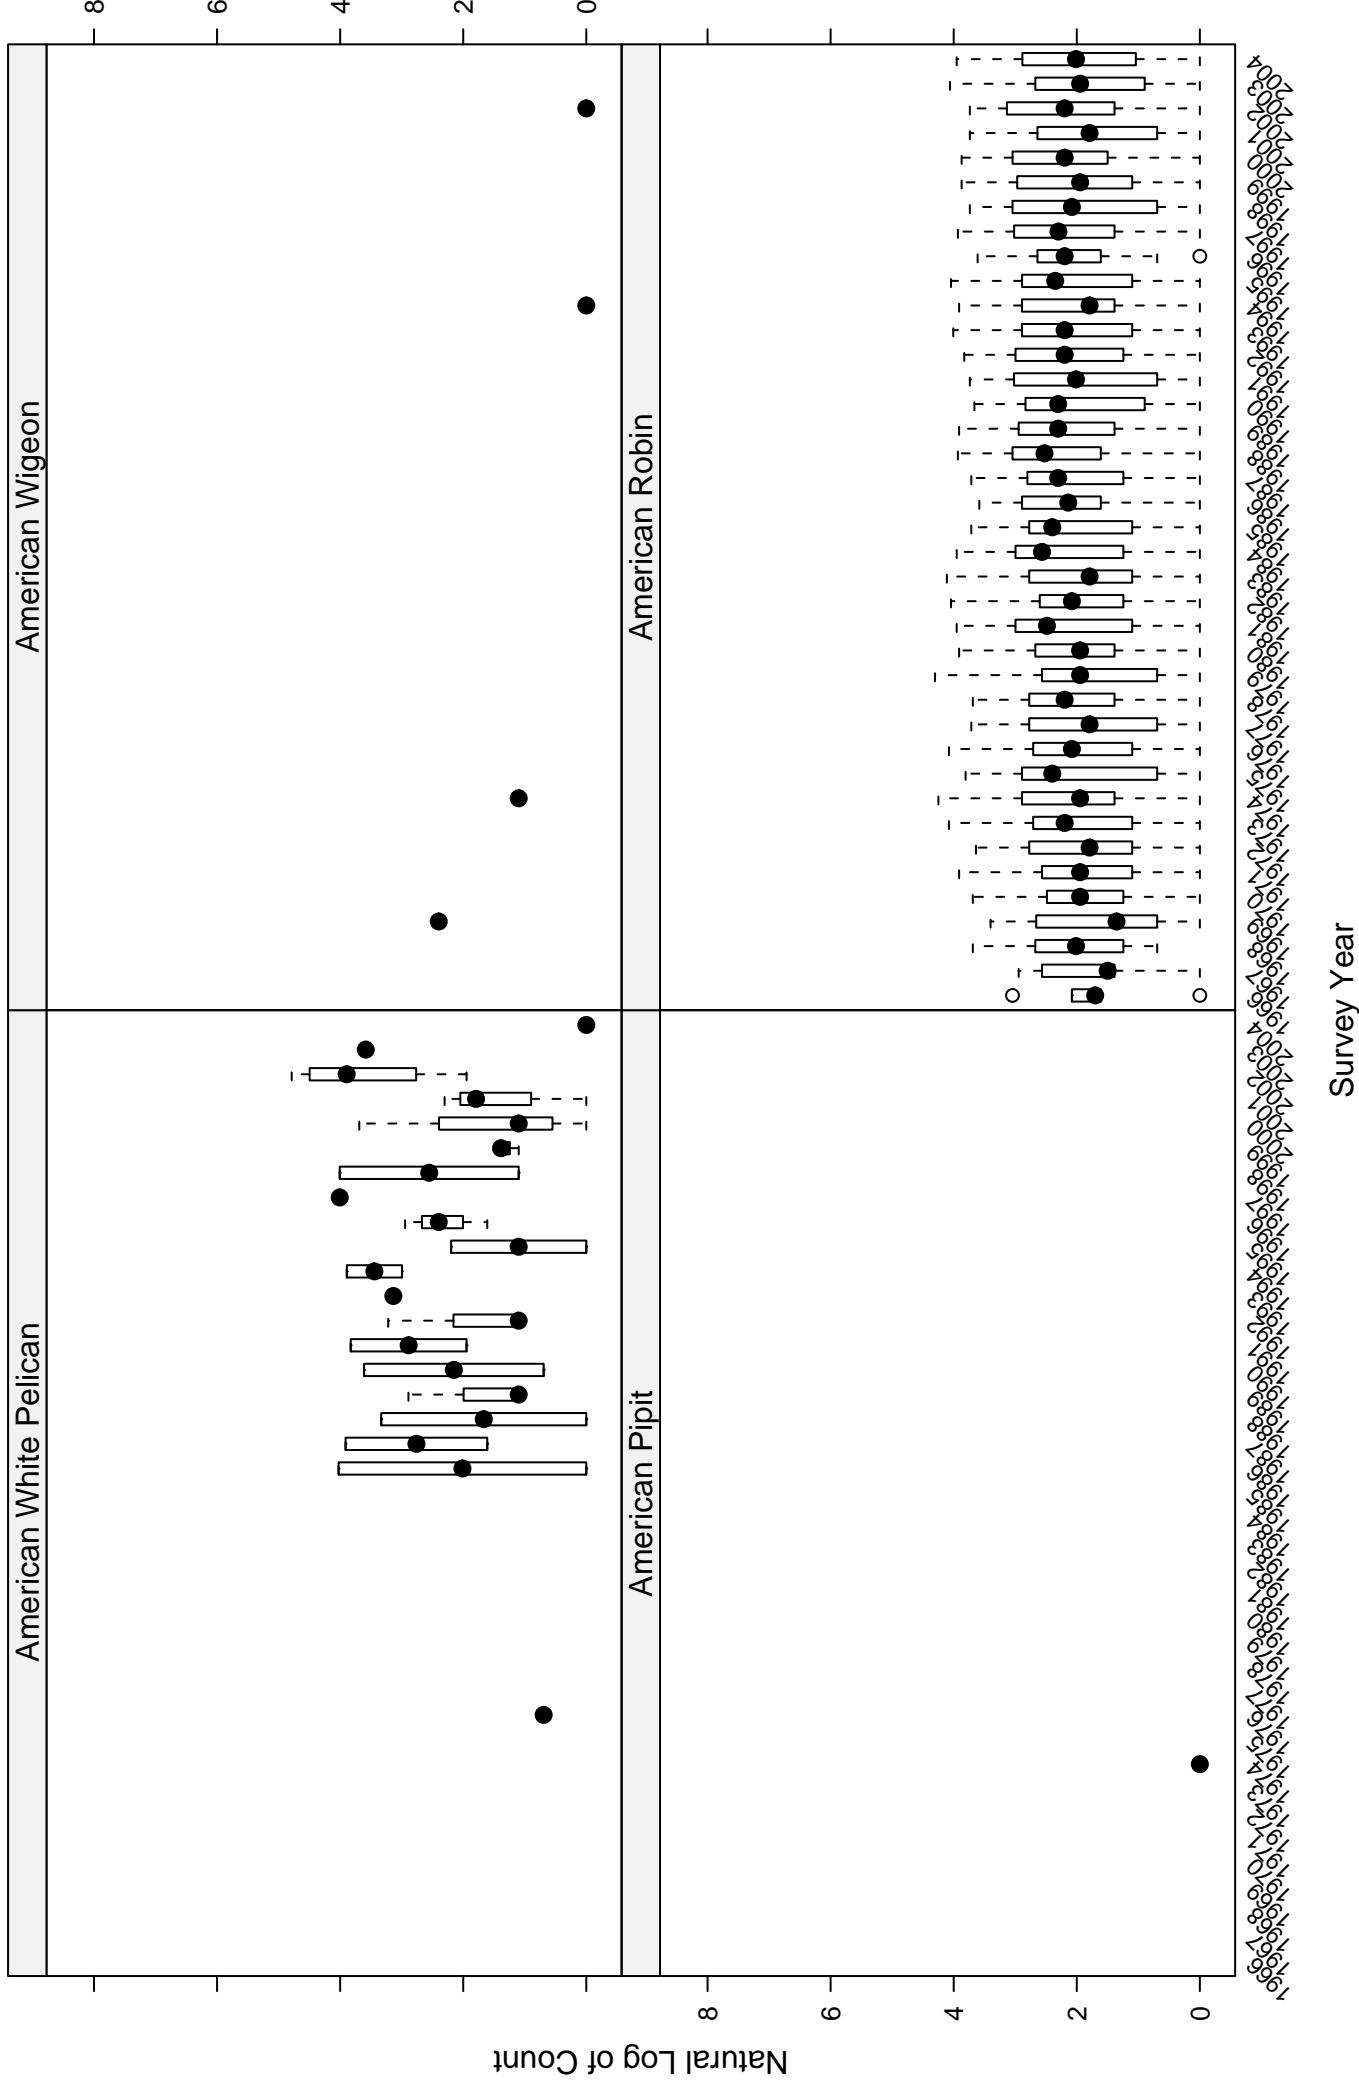

Scatter plots of species counts in the COASTAL CALIFORNIA BCR