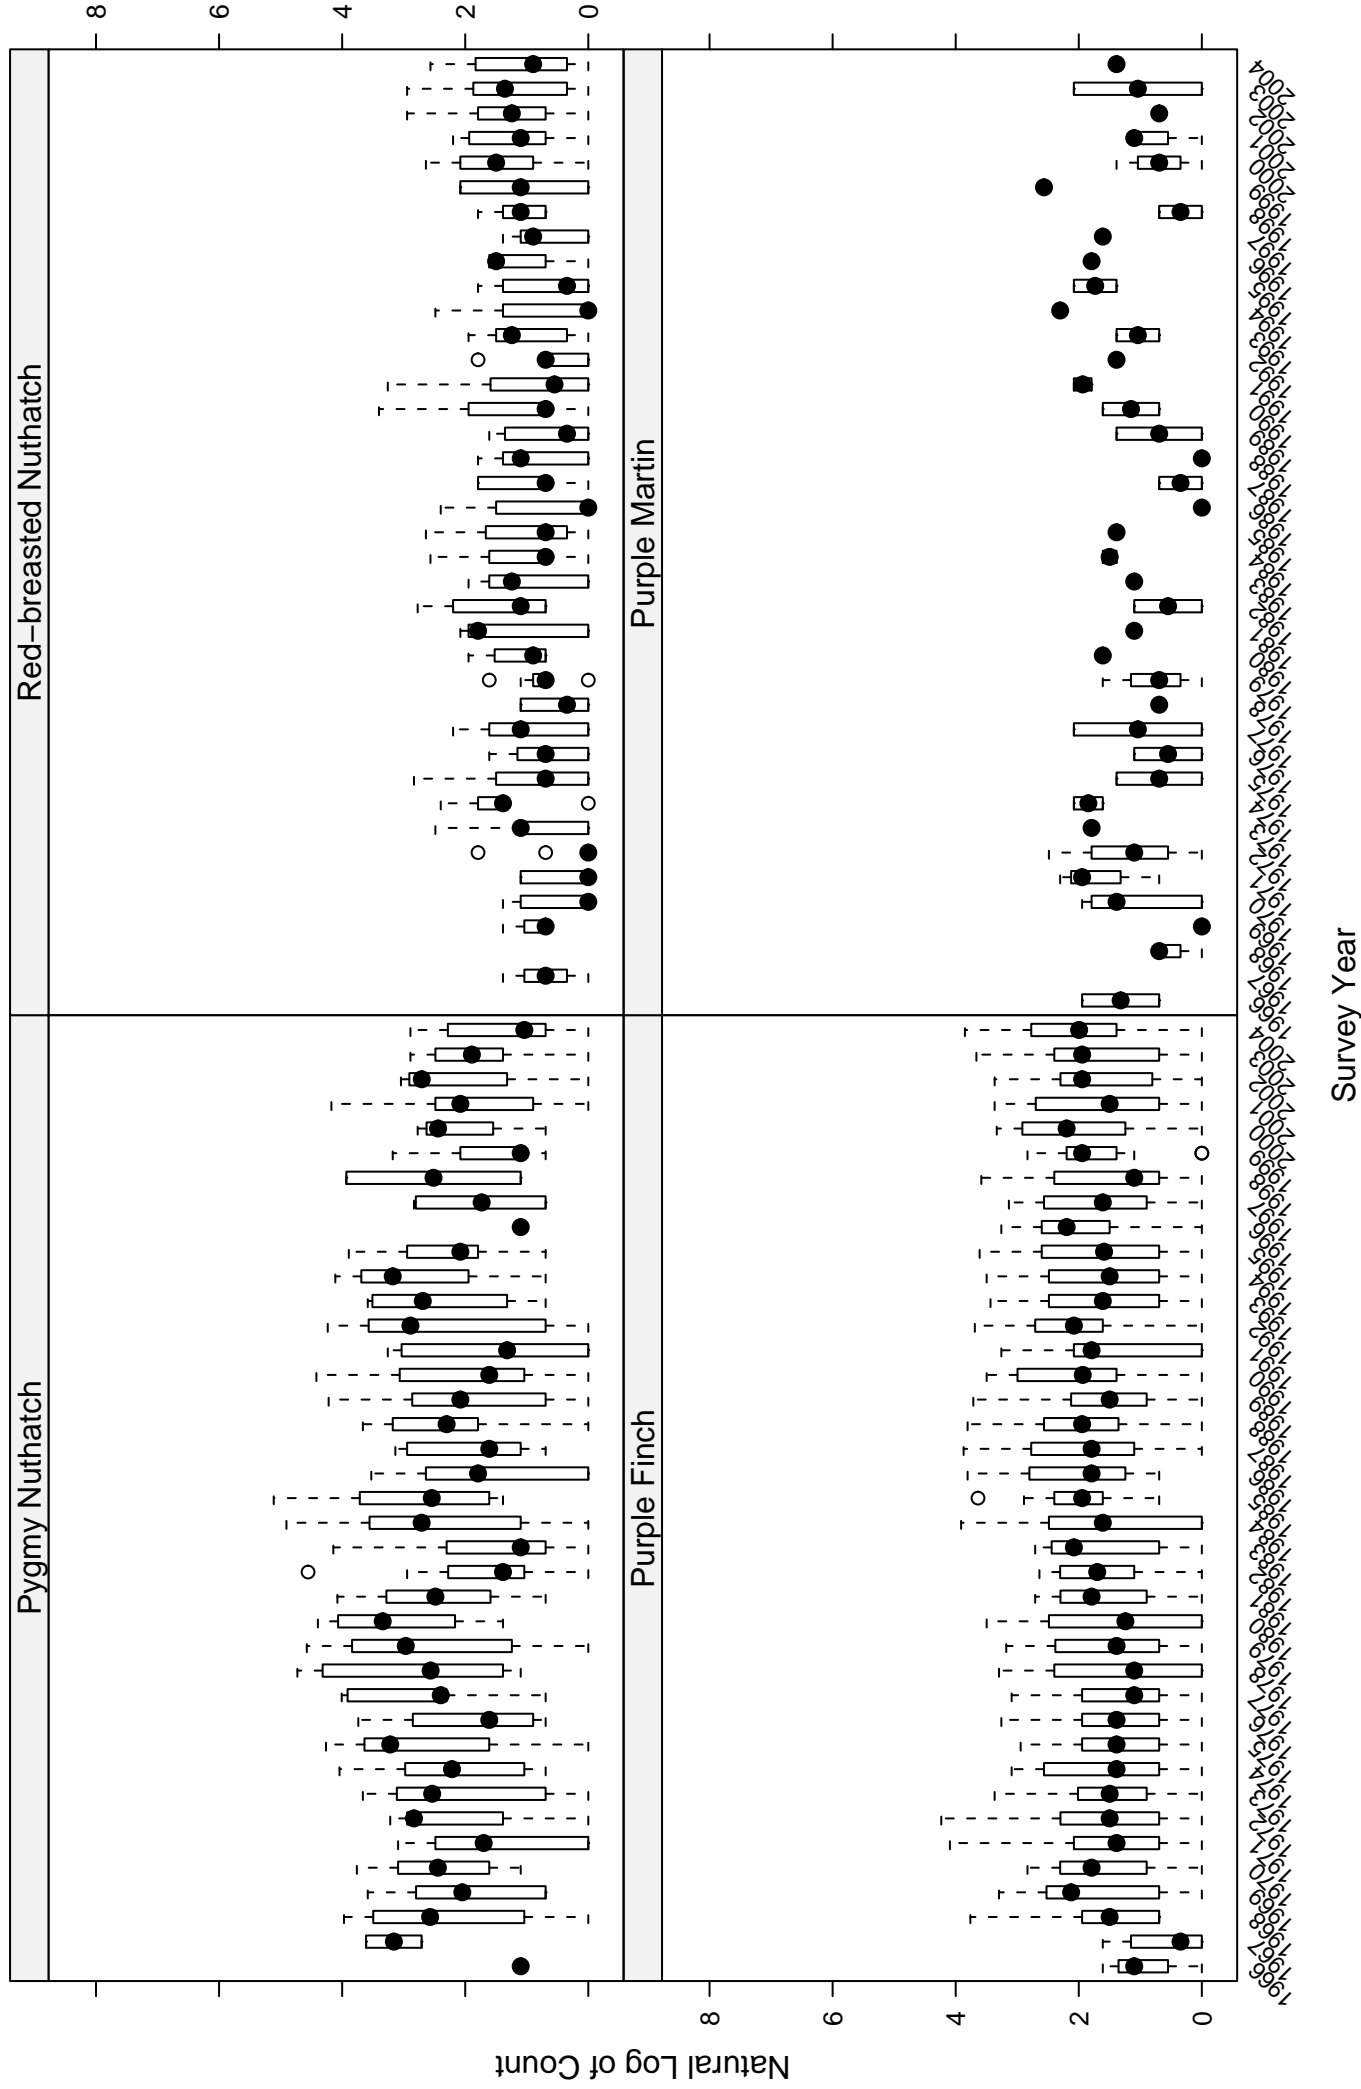

Scatter plots of species counts in the COASTAL CALIFORNIA BCR