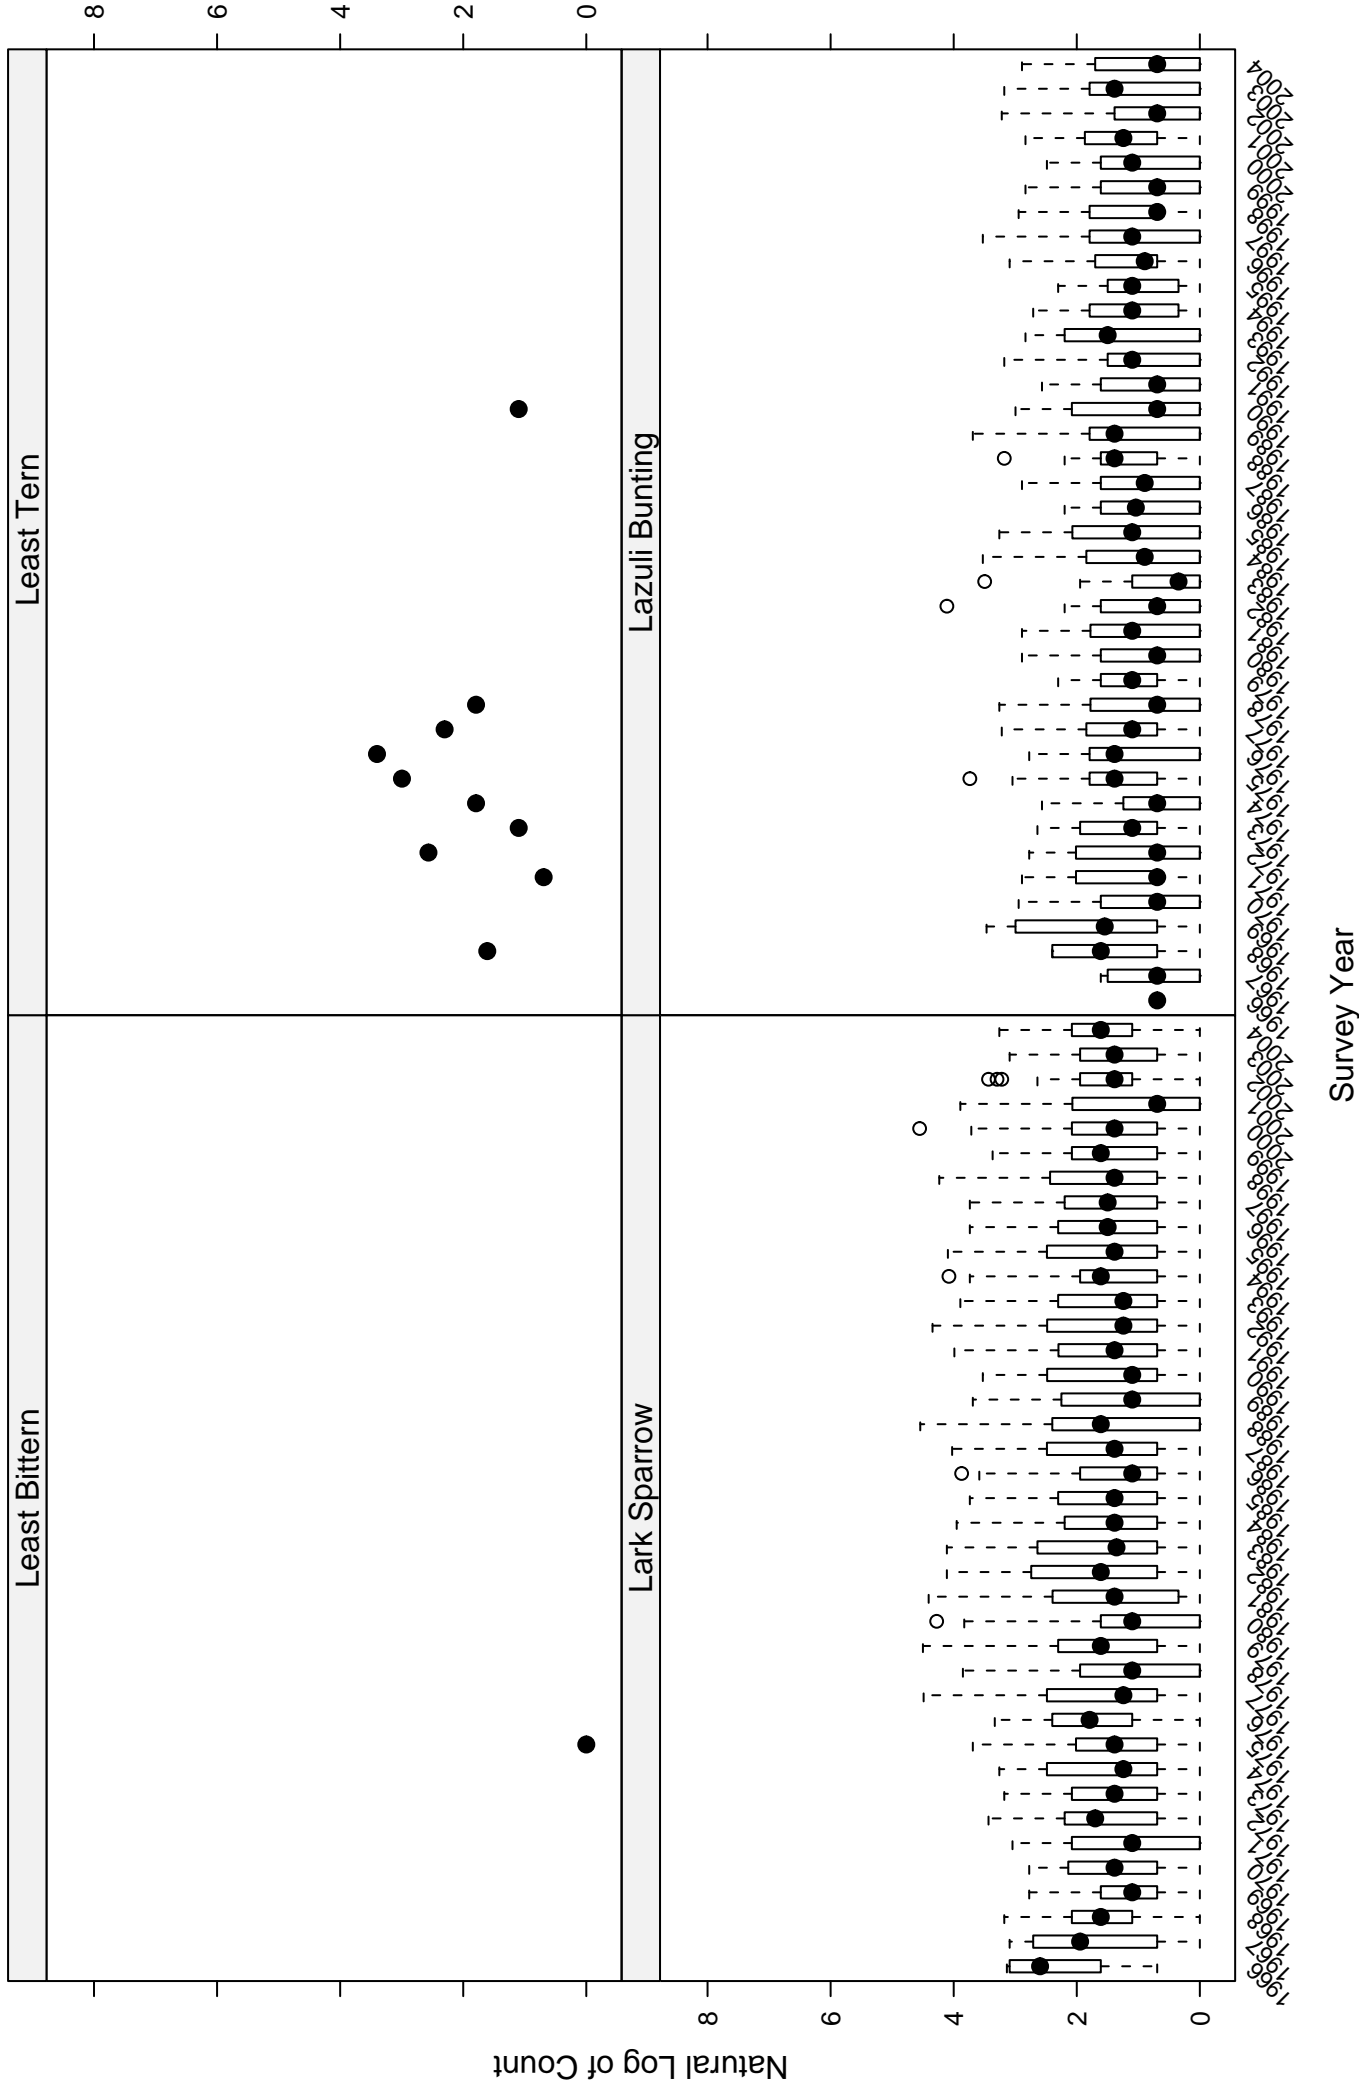

Scatter plots of species counts in the COASTAL CALIFORNIA BCR