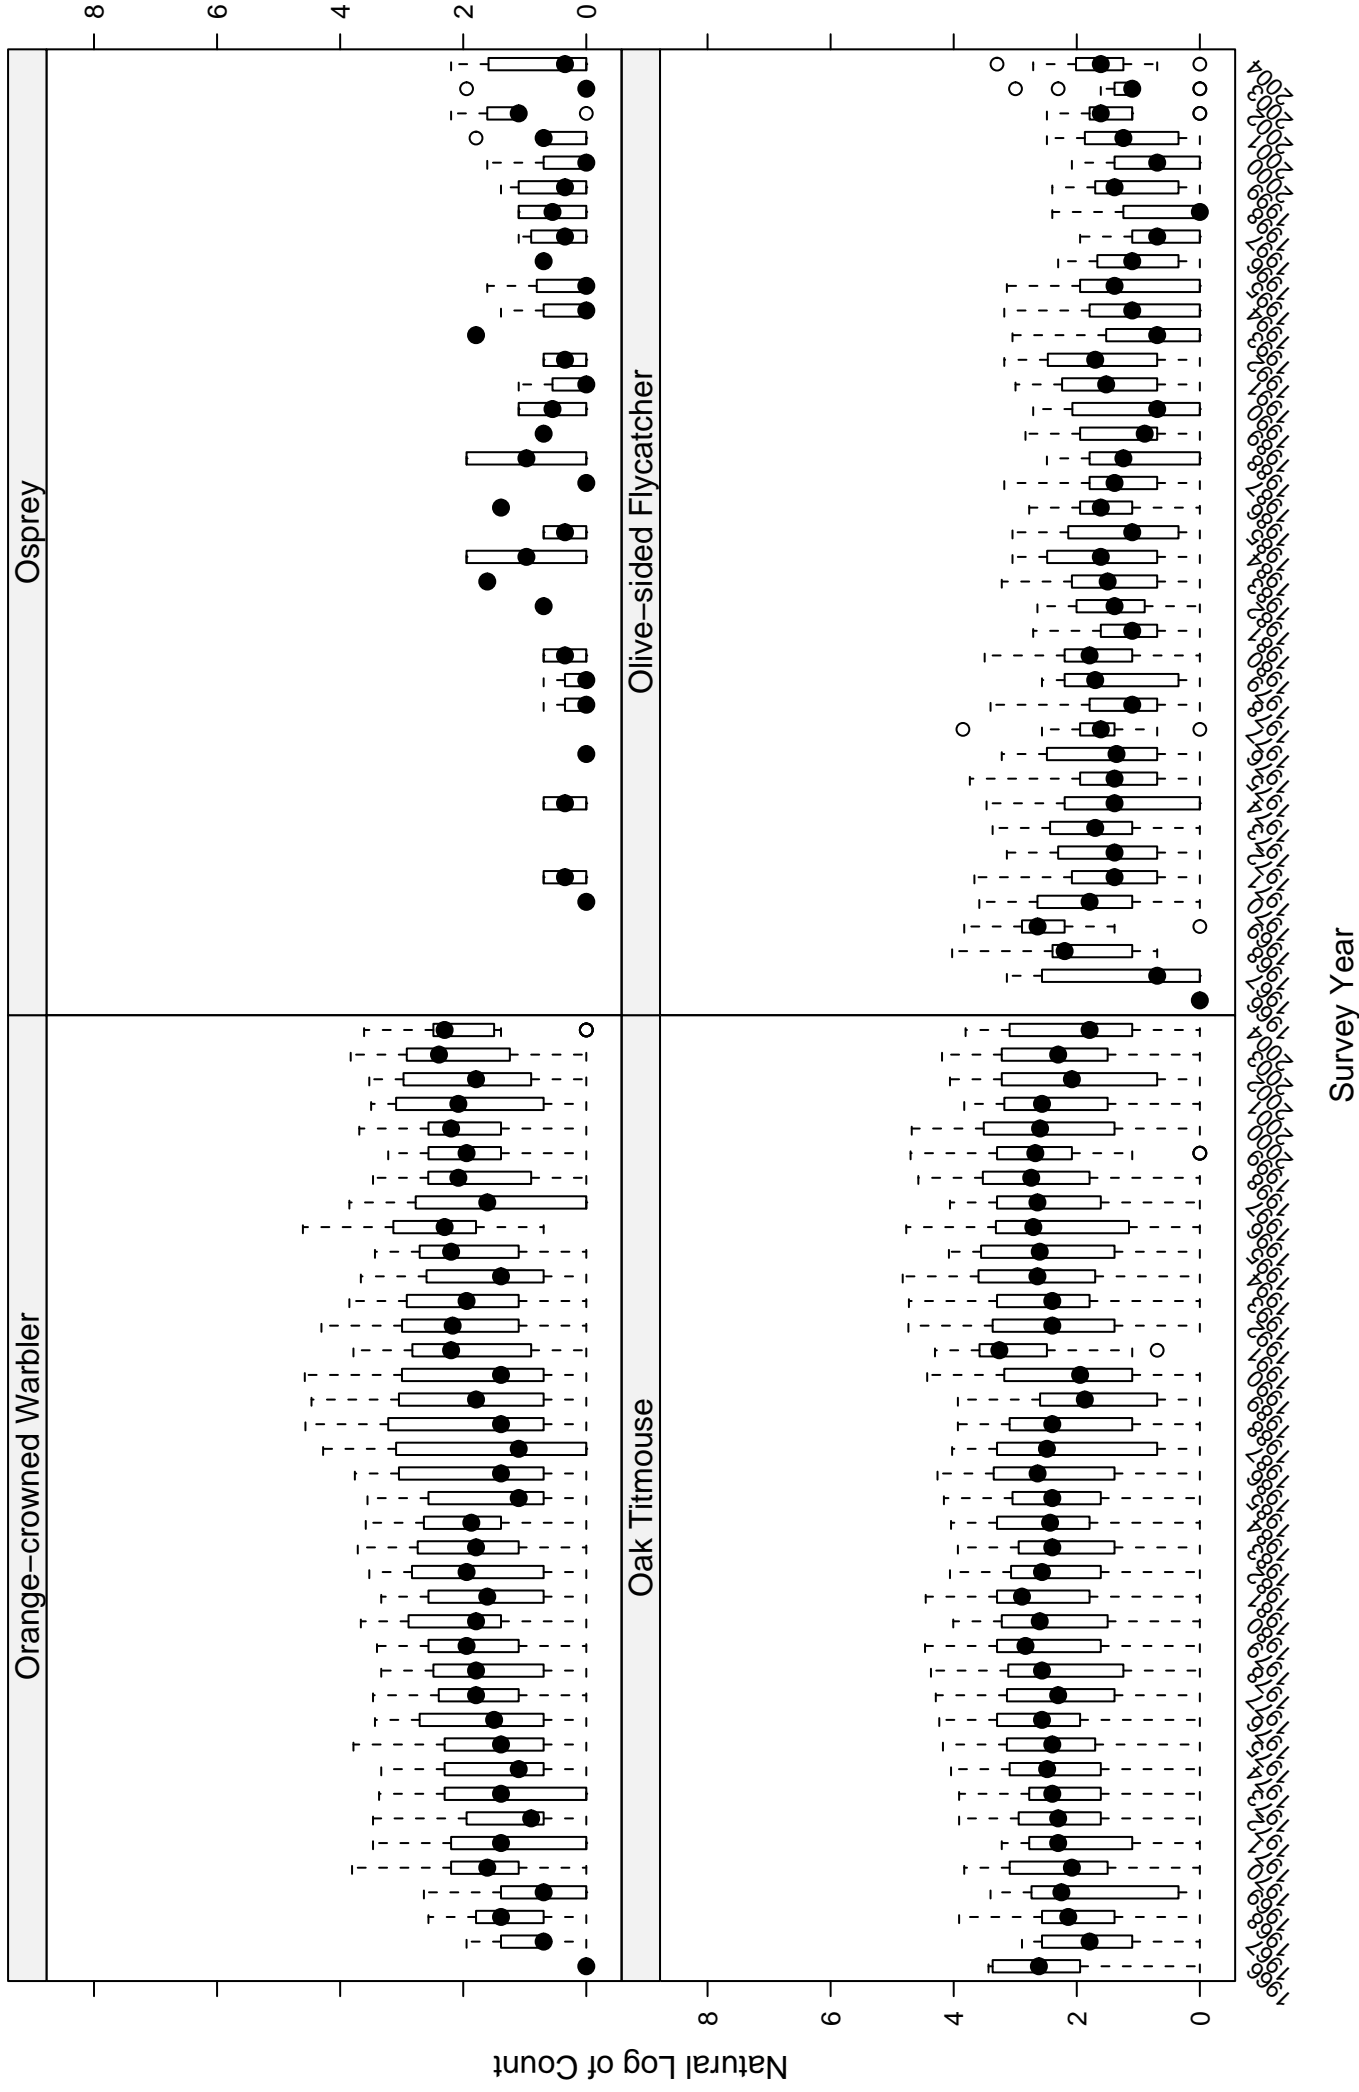

Scatter plots of species counts in the COASTAL CALIFORNIA BCR