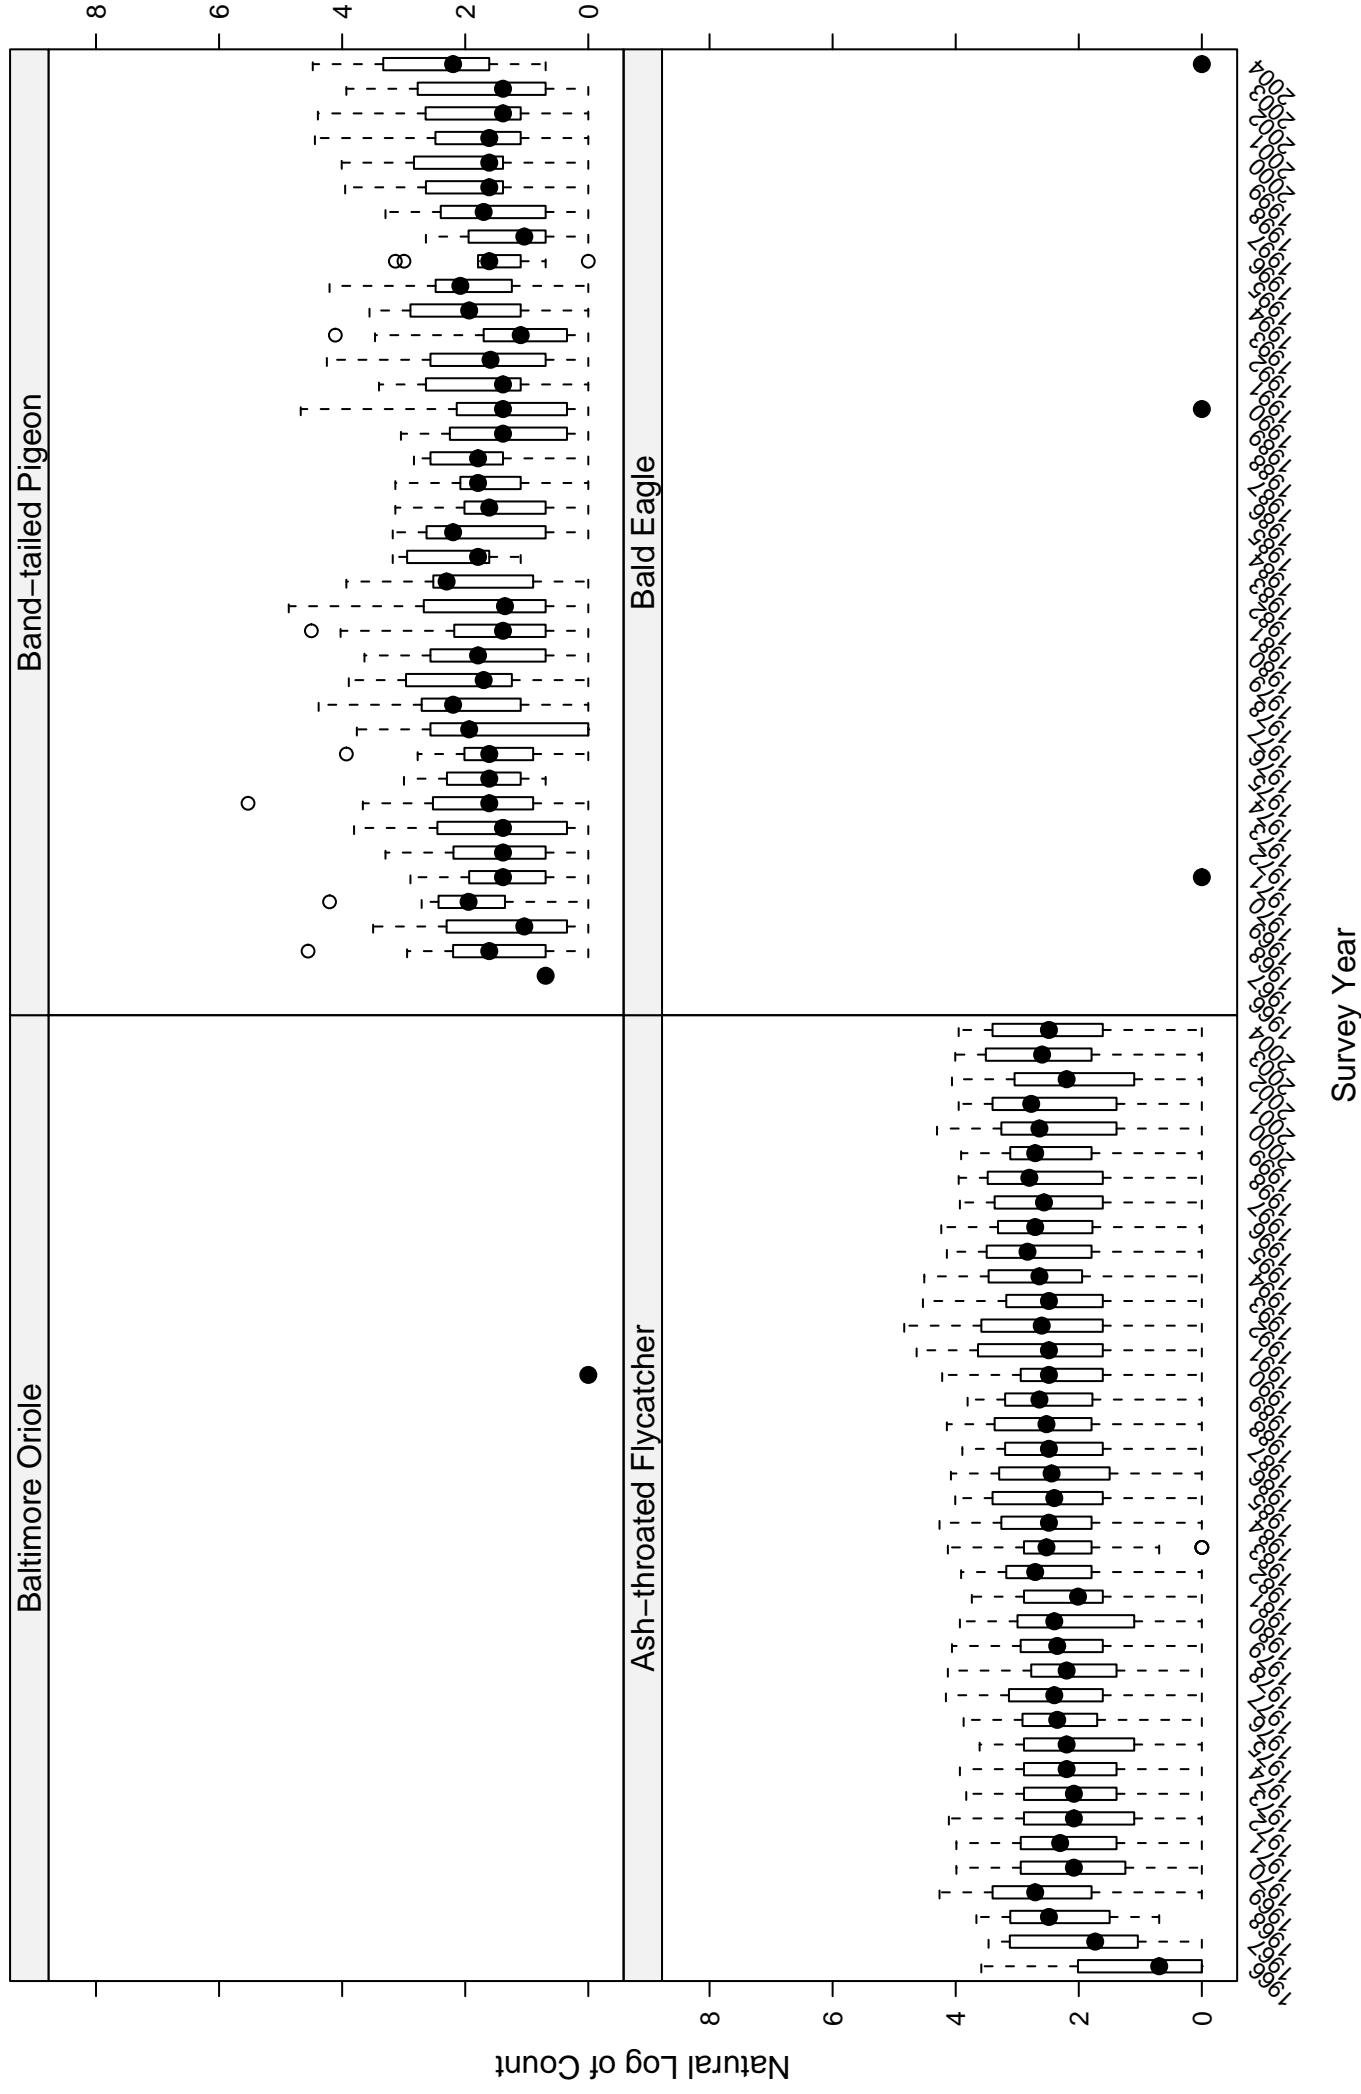

Scatter plots of species counts in the COASTAL CALIFORNIA BCR