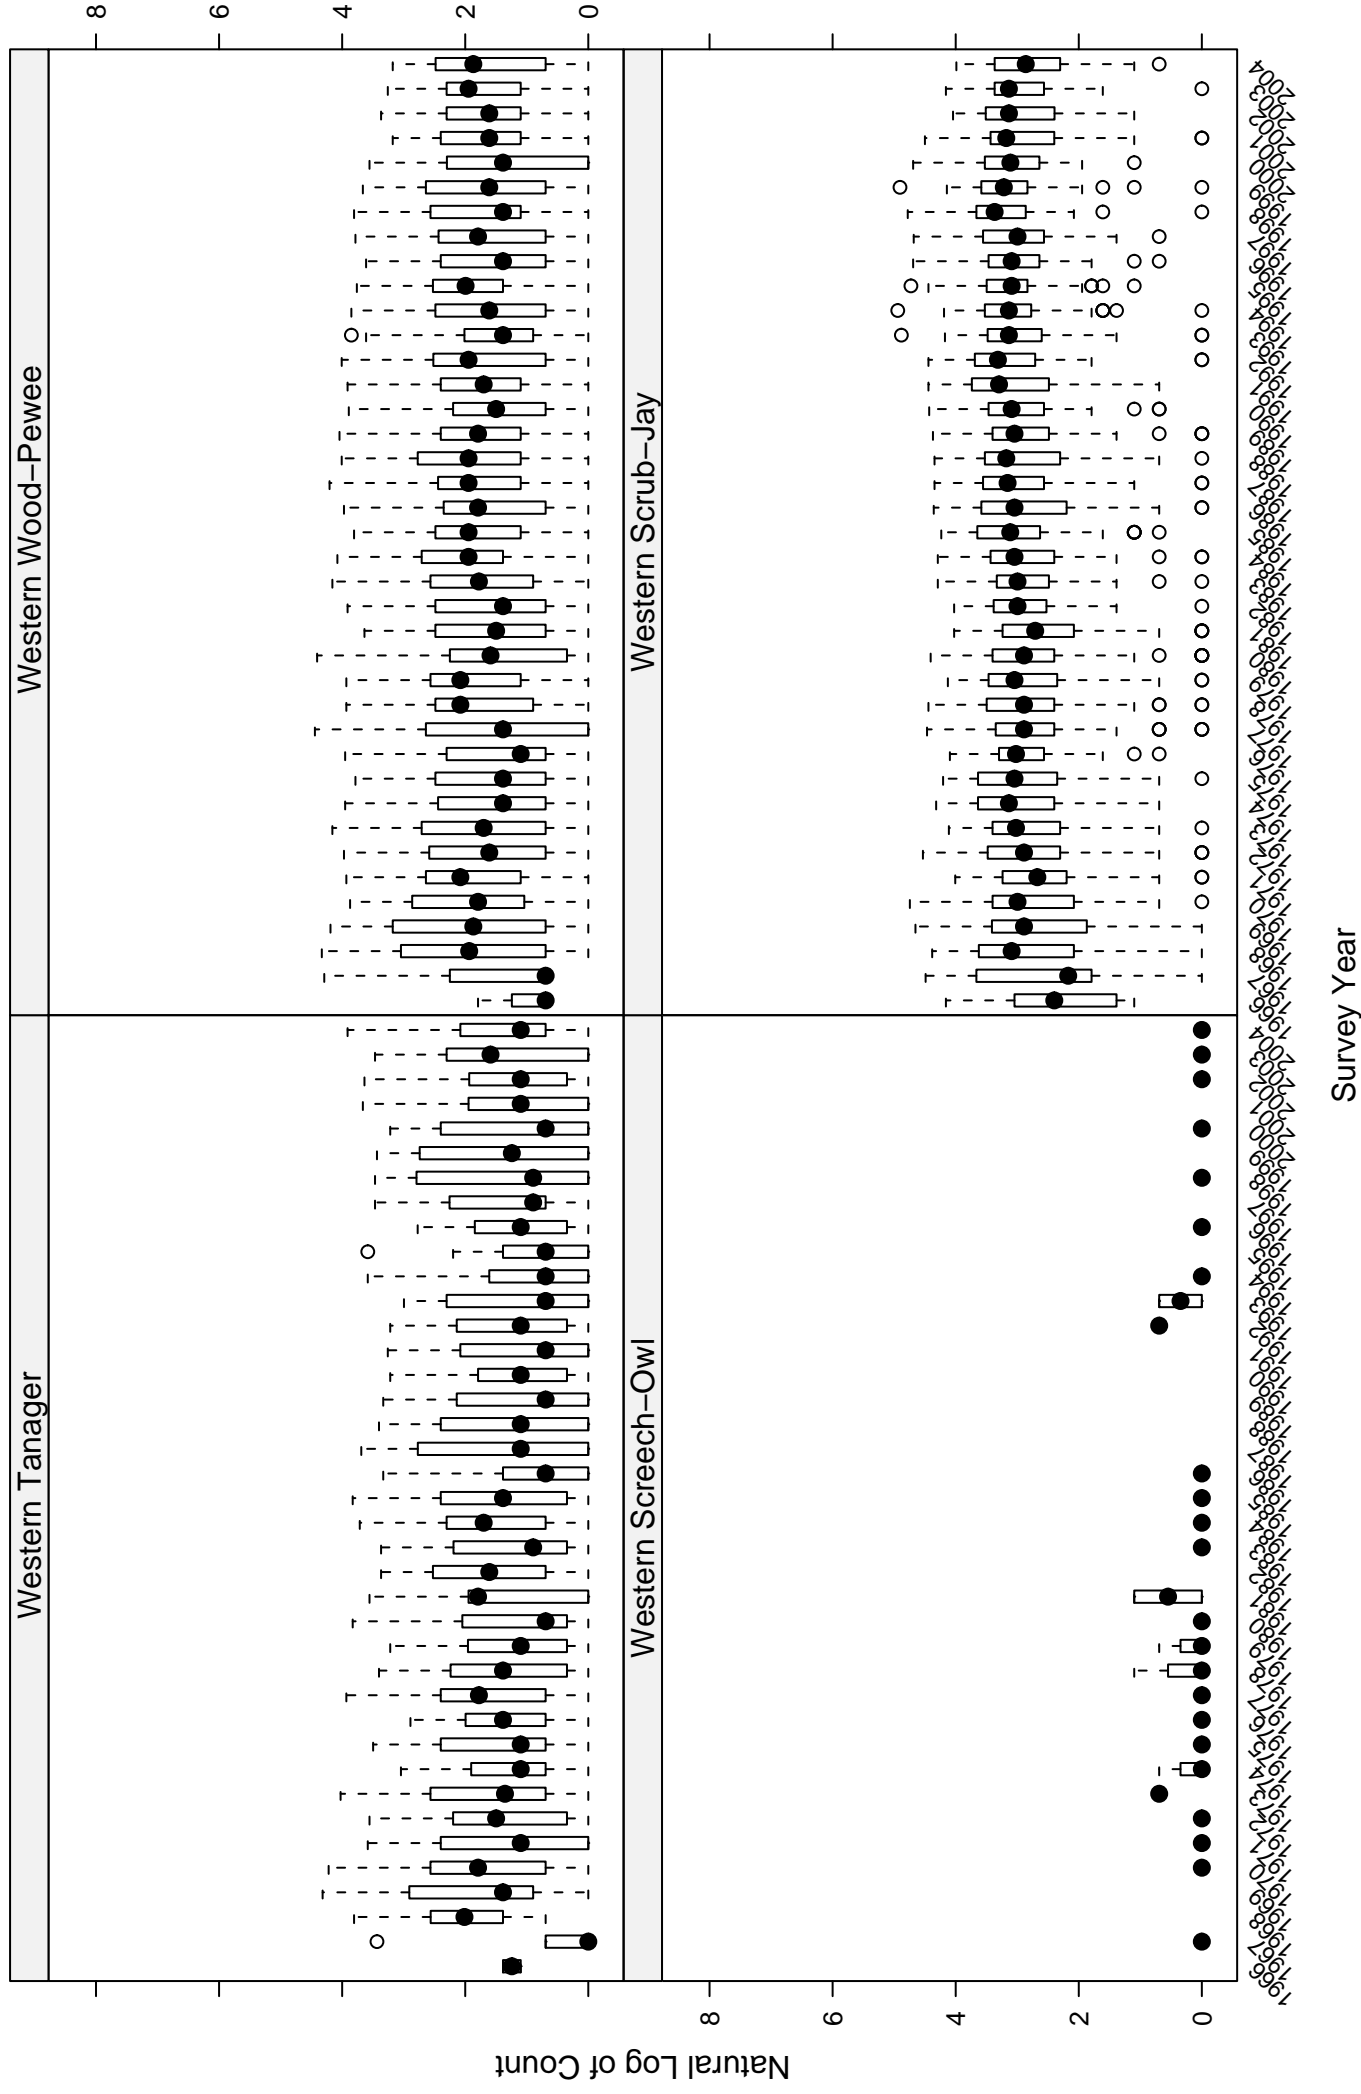

Scatter plots of species counts in the COASTAL CALIFORNIA BCR