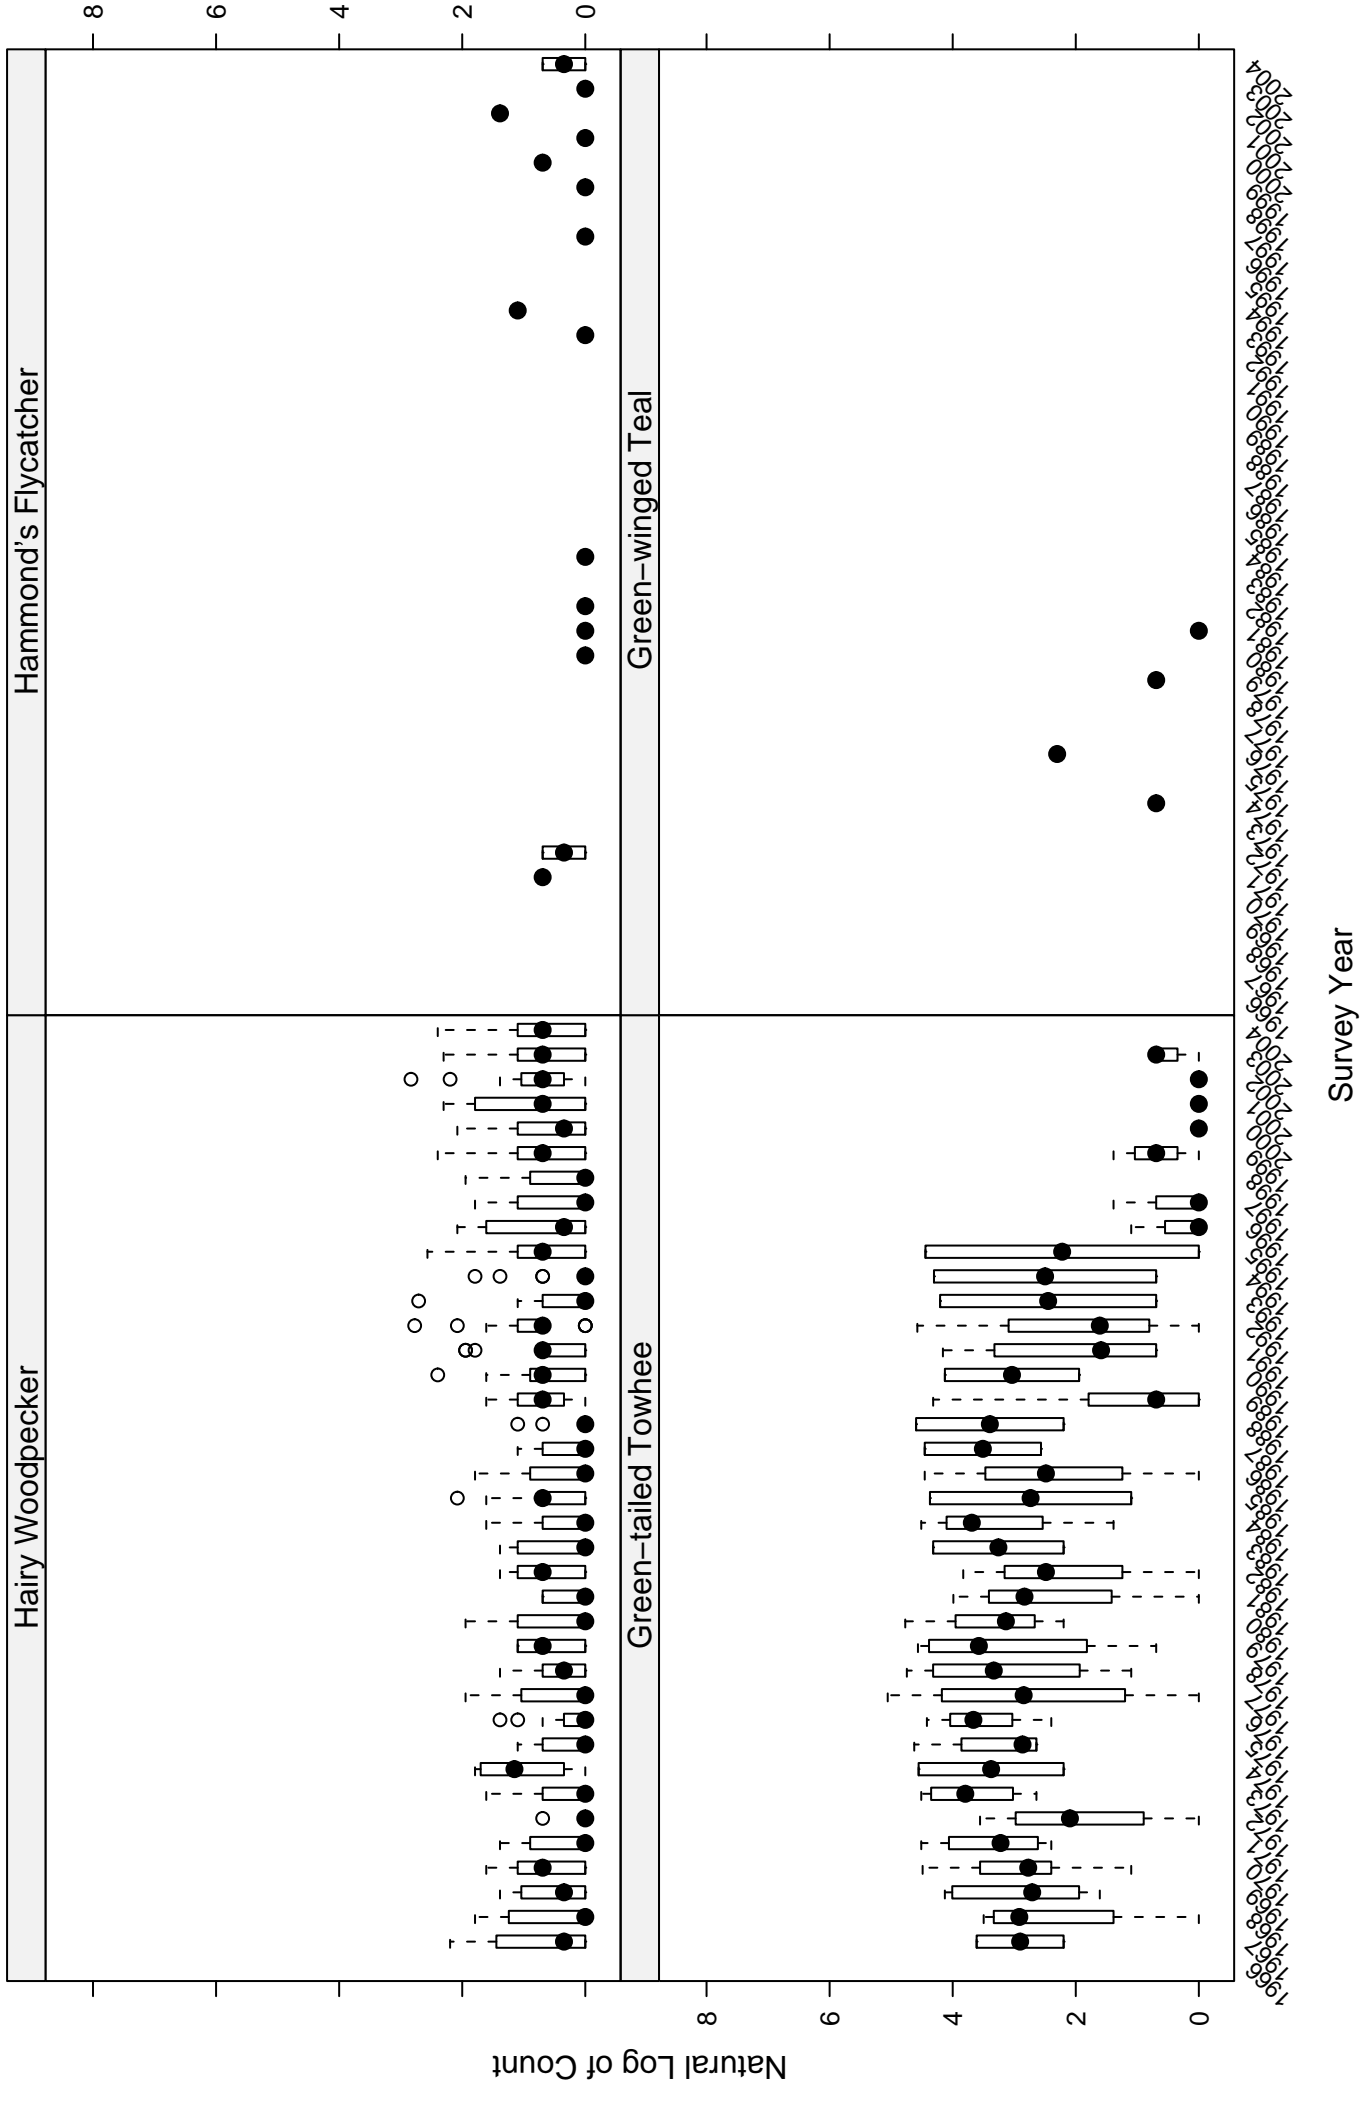

Scatter plots of species counts in the COASTAL CALIFORNIA BCR

Survey Year