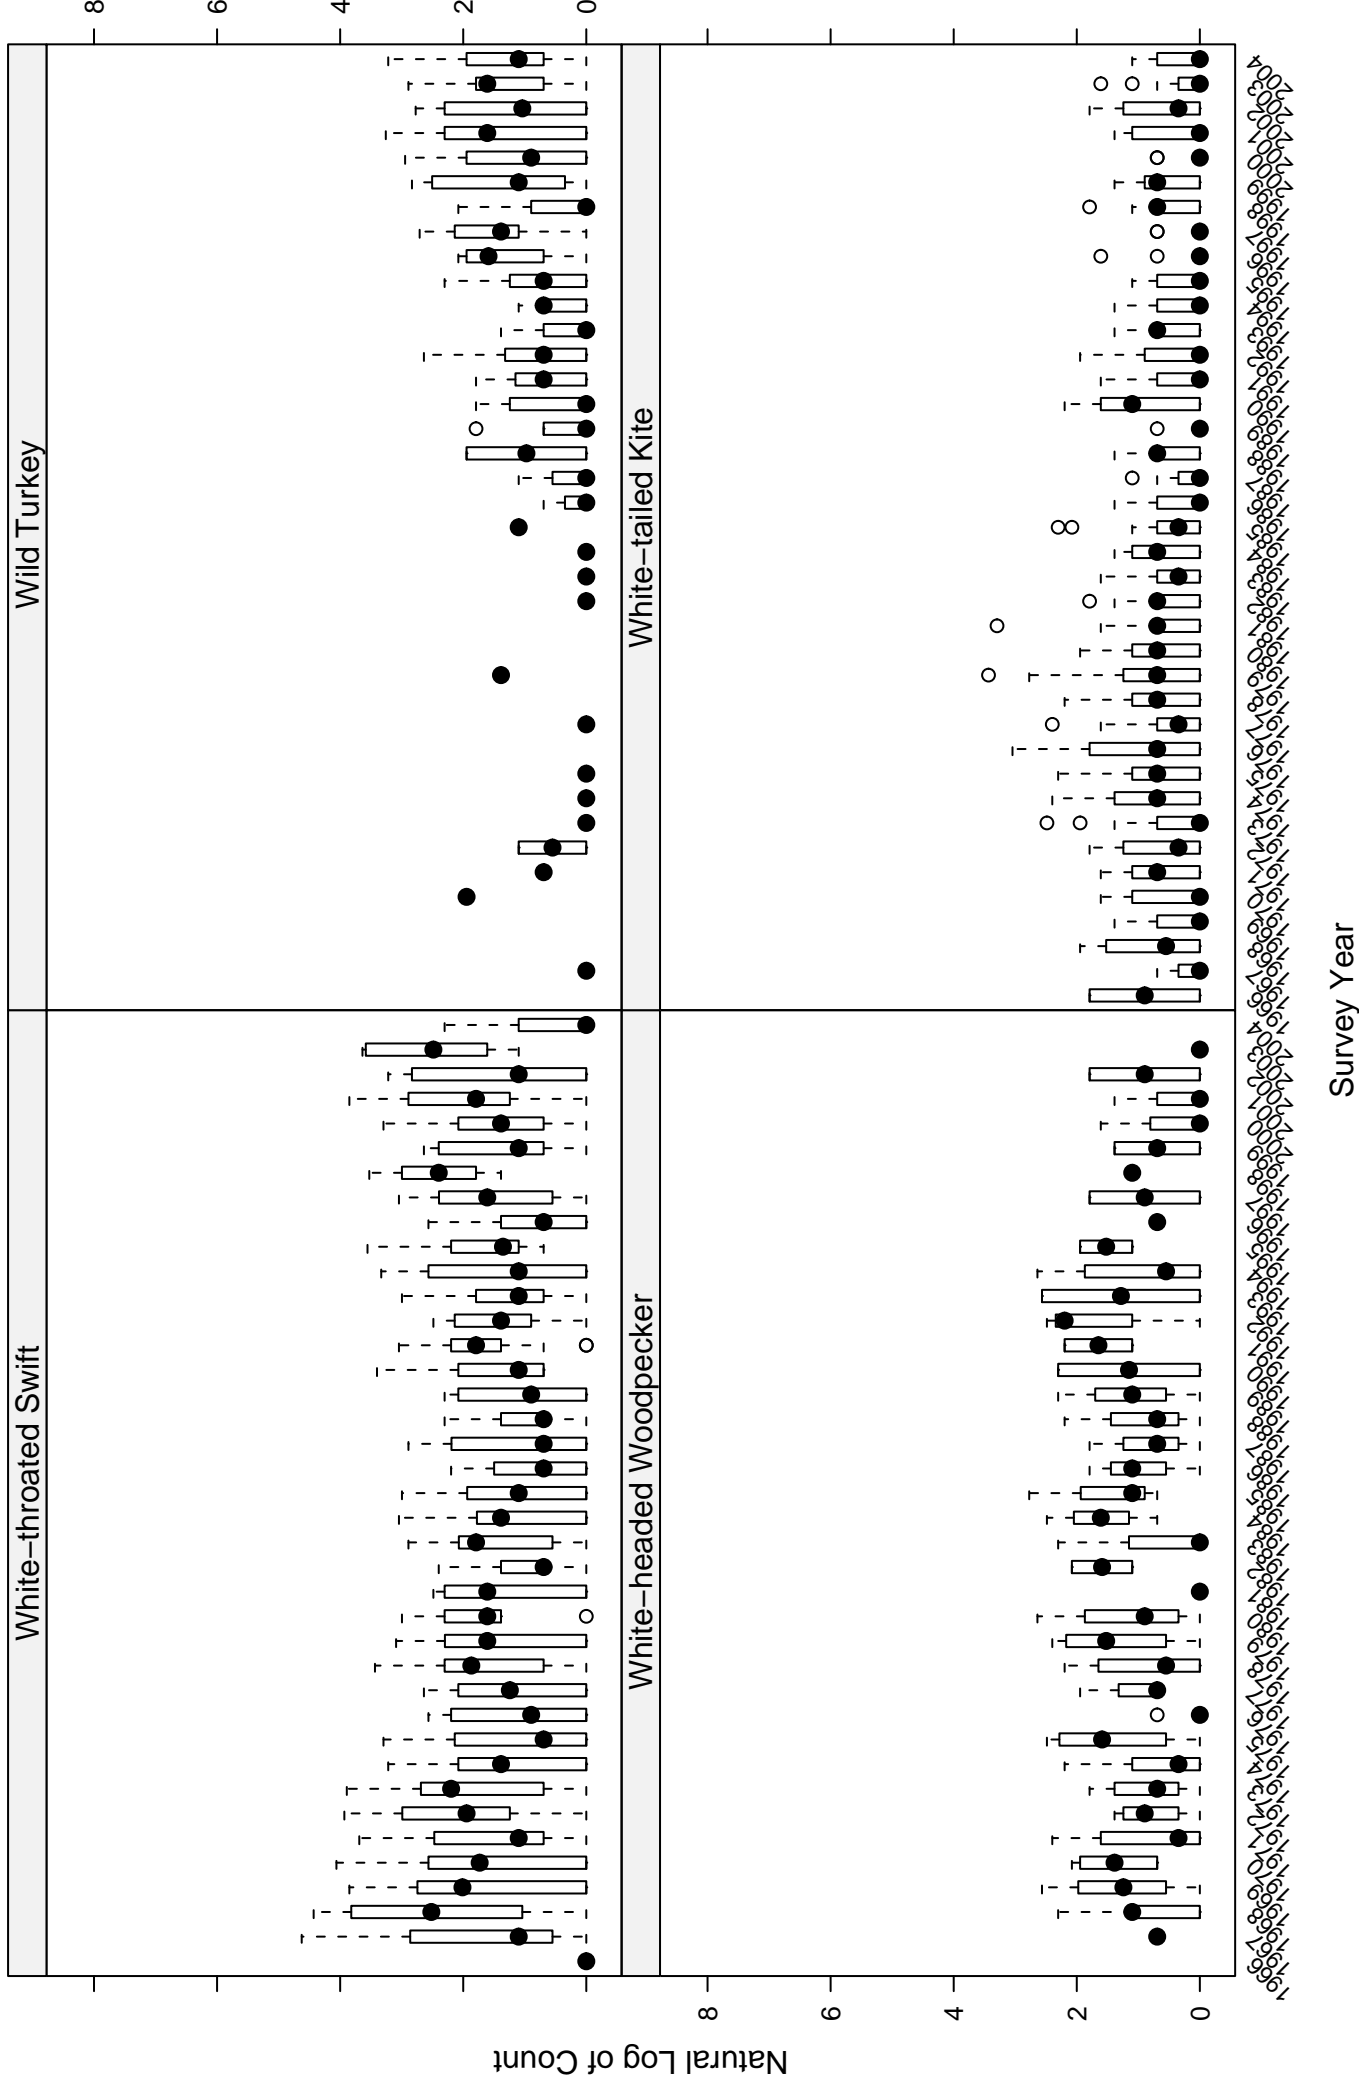

Scatter plots of species counts in the COASTAL CALIFORNIA BCR