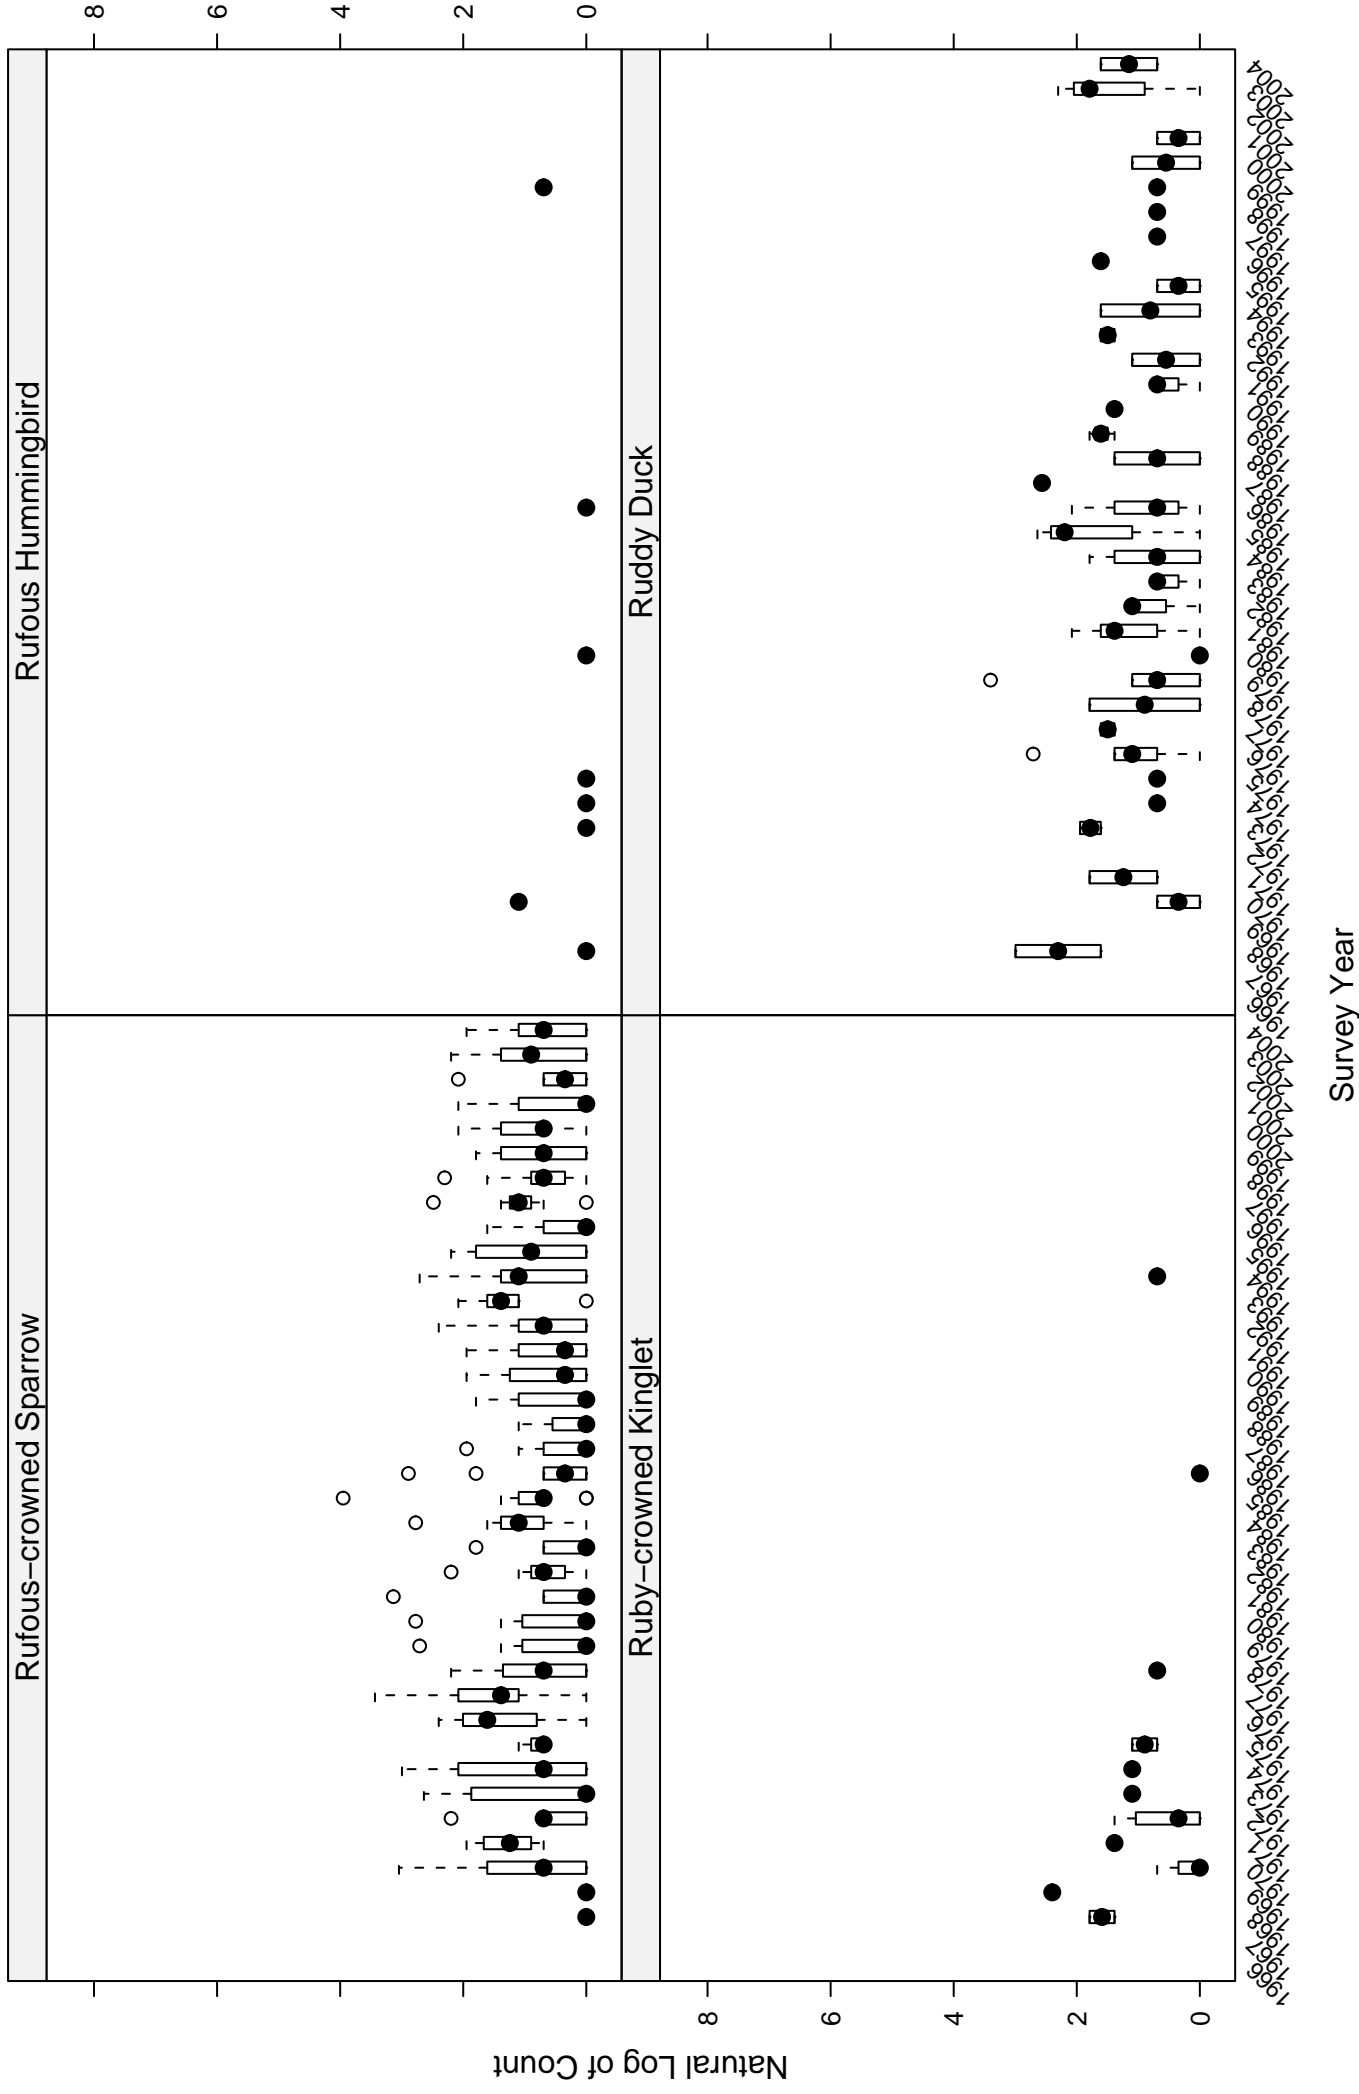

Scatter plots of species counts in the COASTAL CALIFORNIA BCR