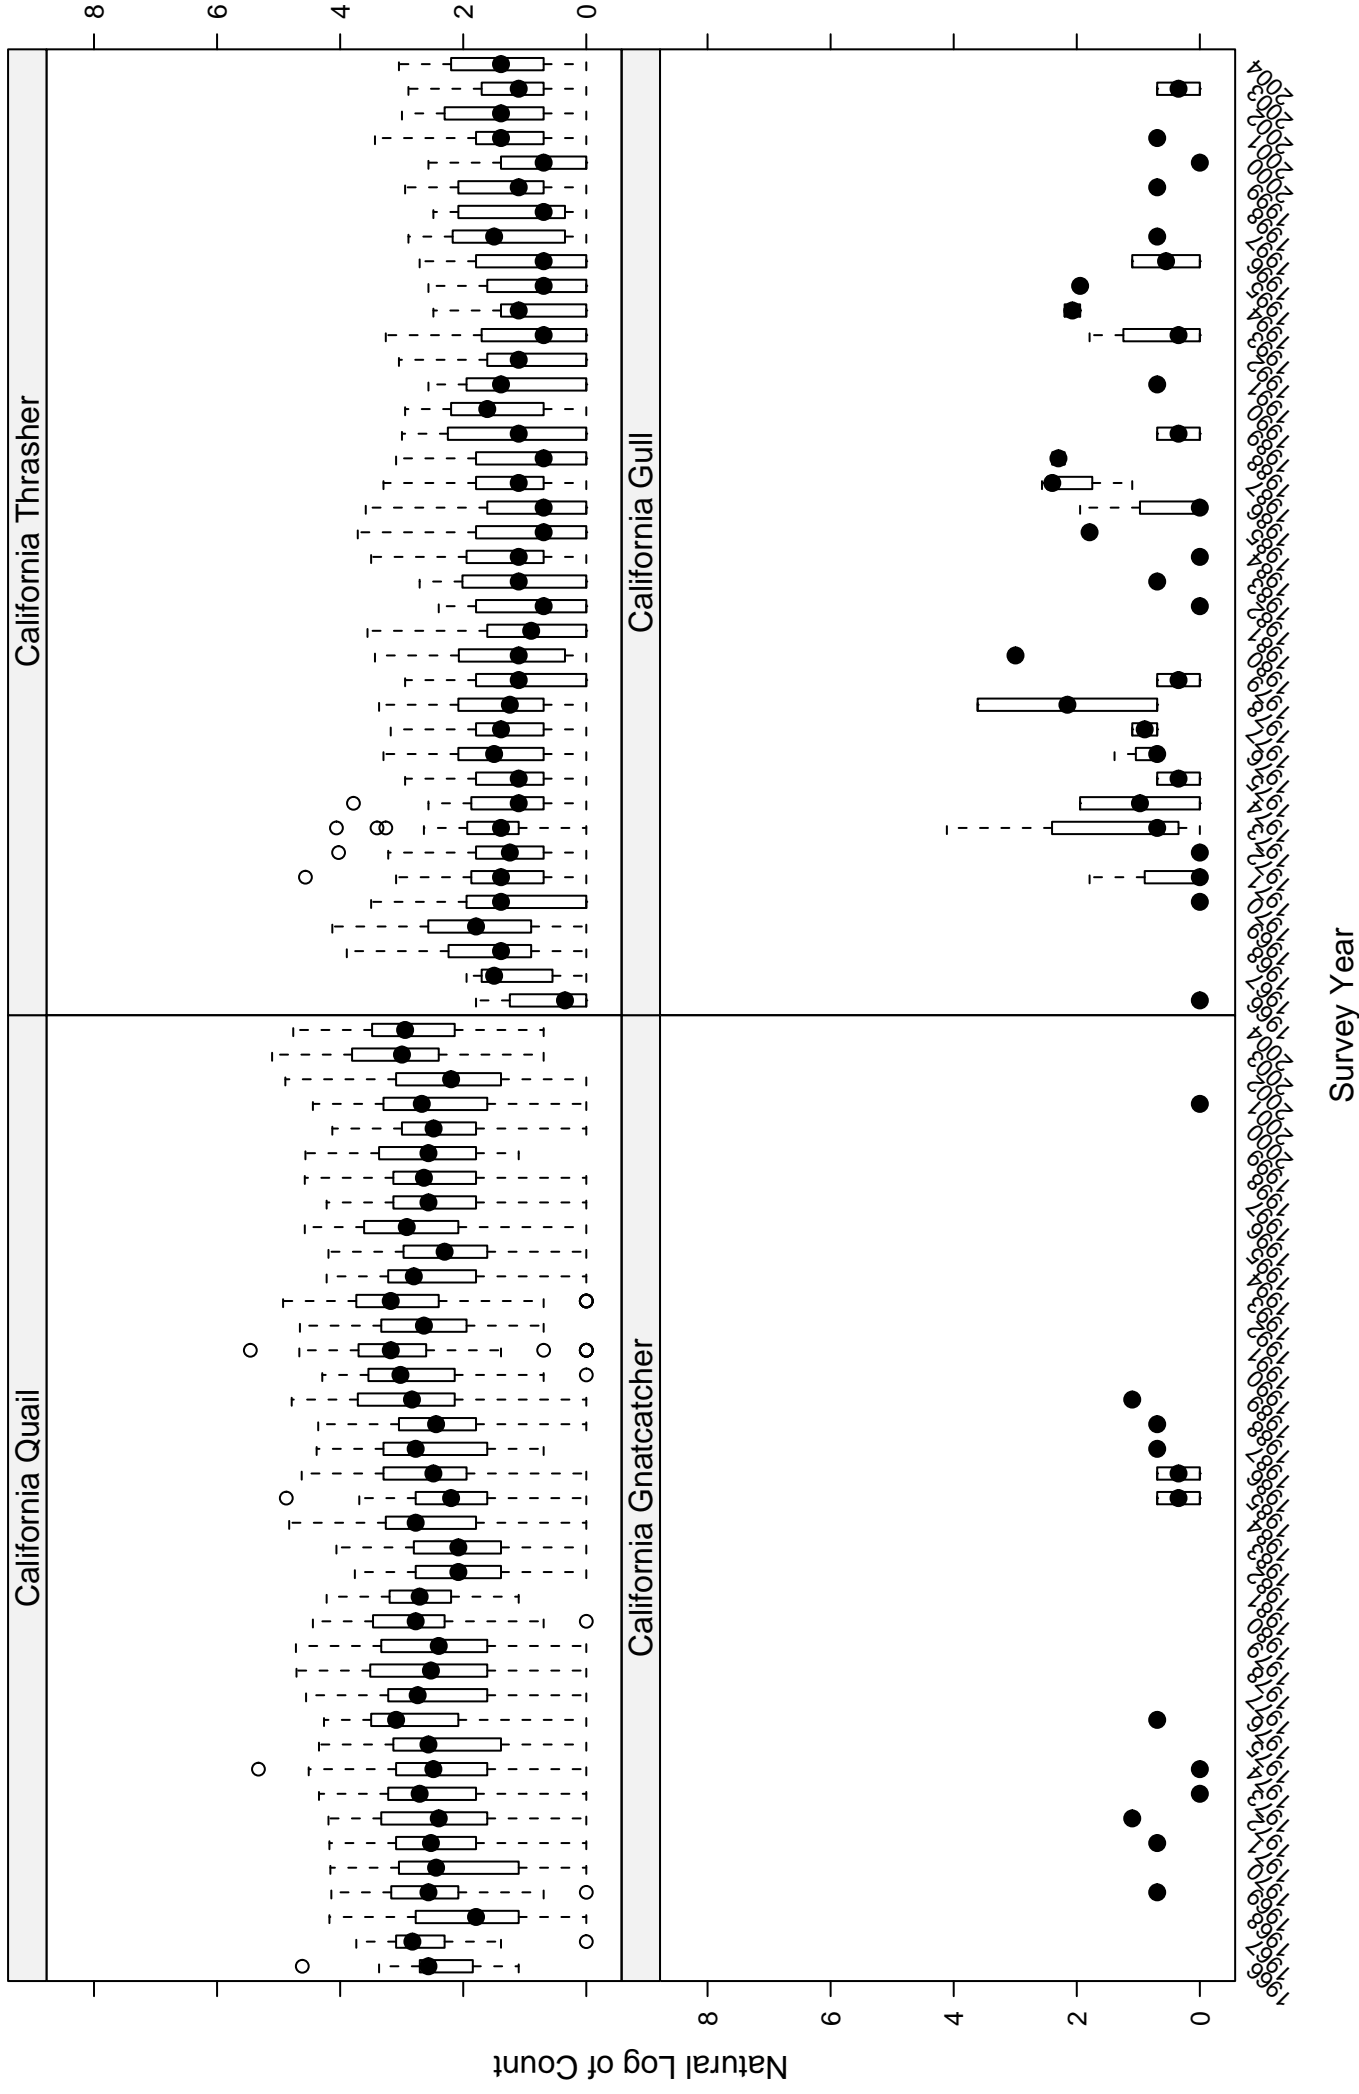

Scatter plots of species counts in the COASTAL CALIFORNIA BCR