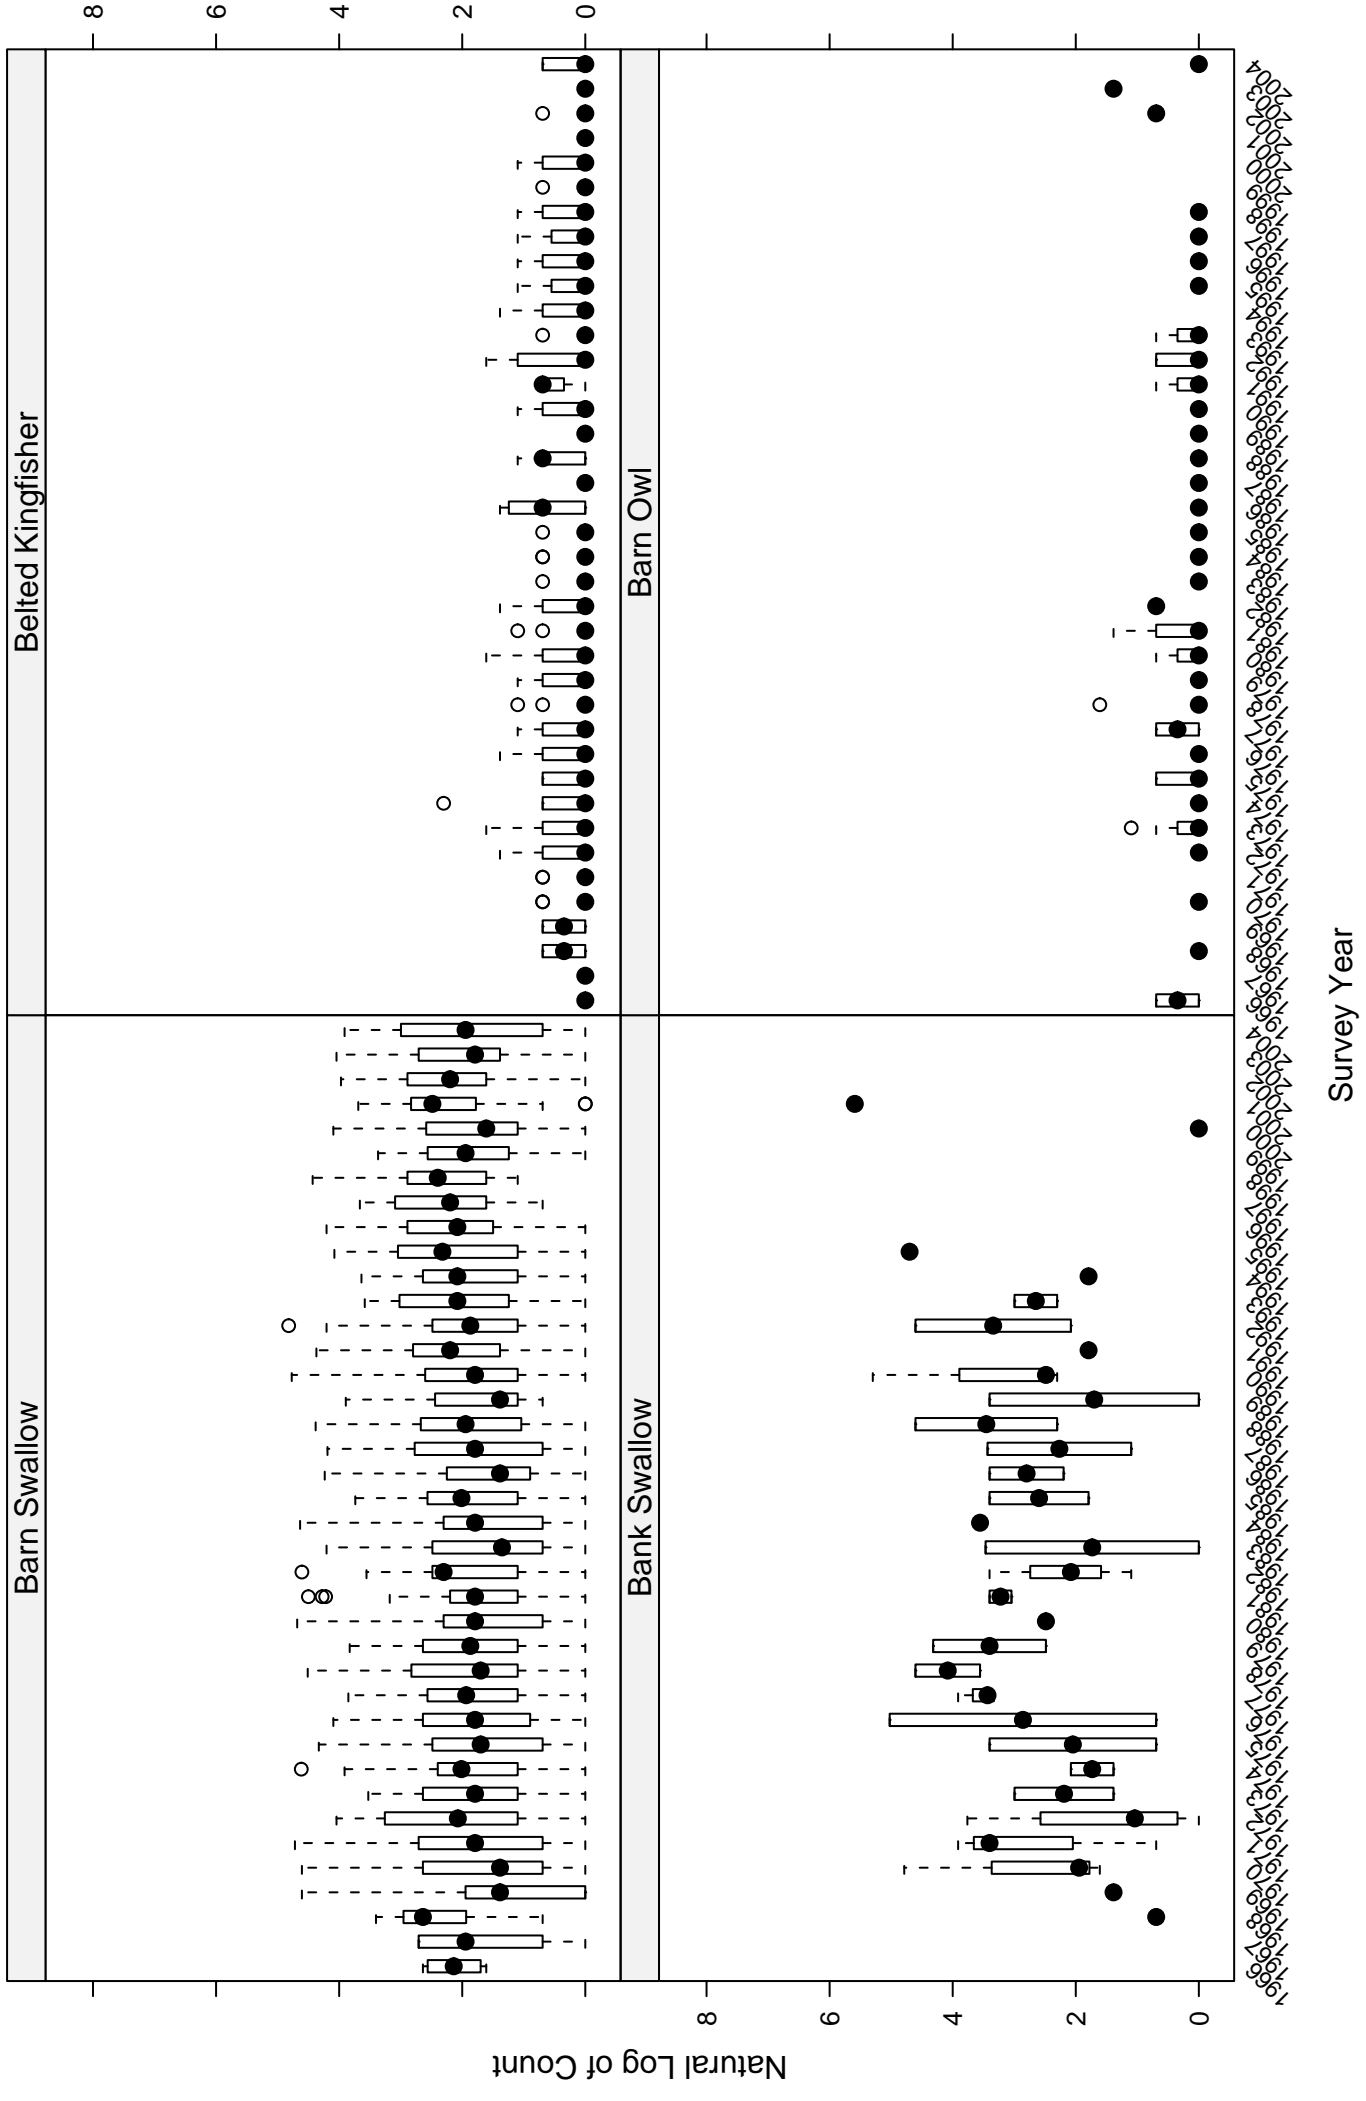

Scatter plots of species counts in the COASTAL CALIFORNIA BCR

Survey Year