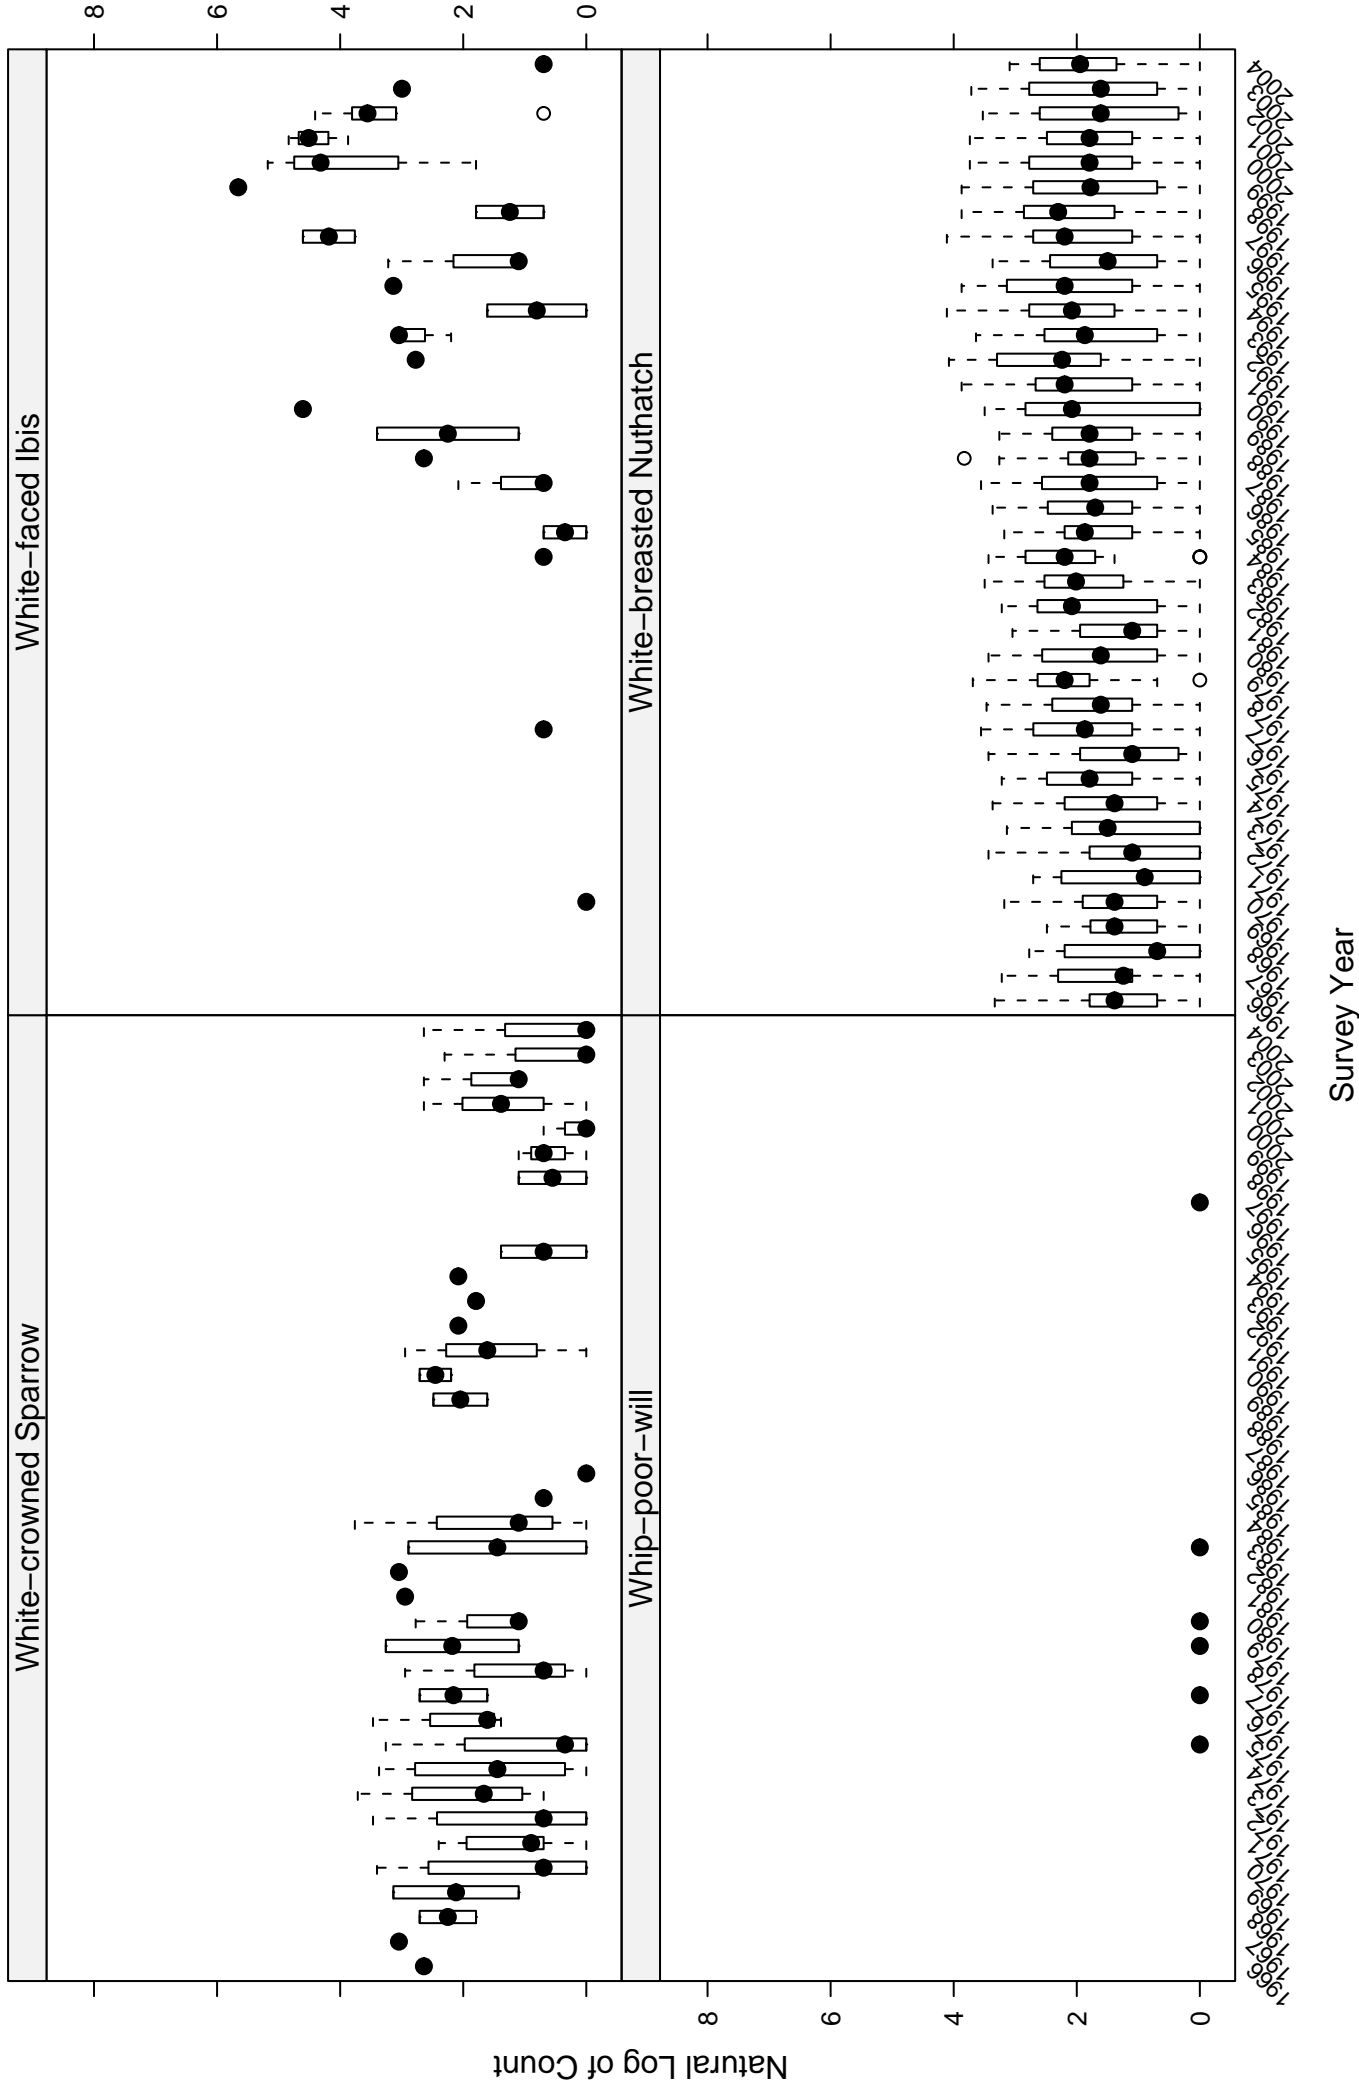

Scatter plots of species counts in the COASTAL CALIFORNIA BCR