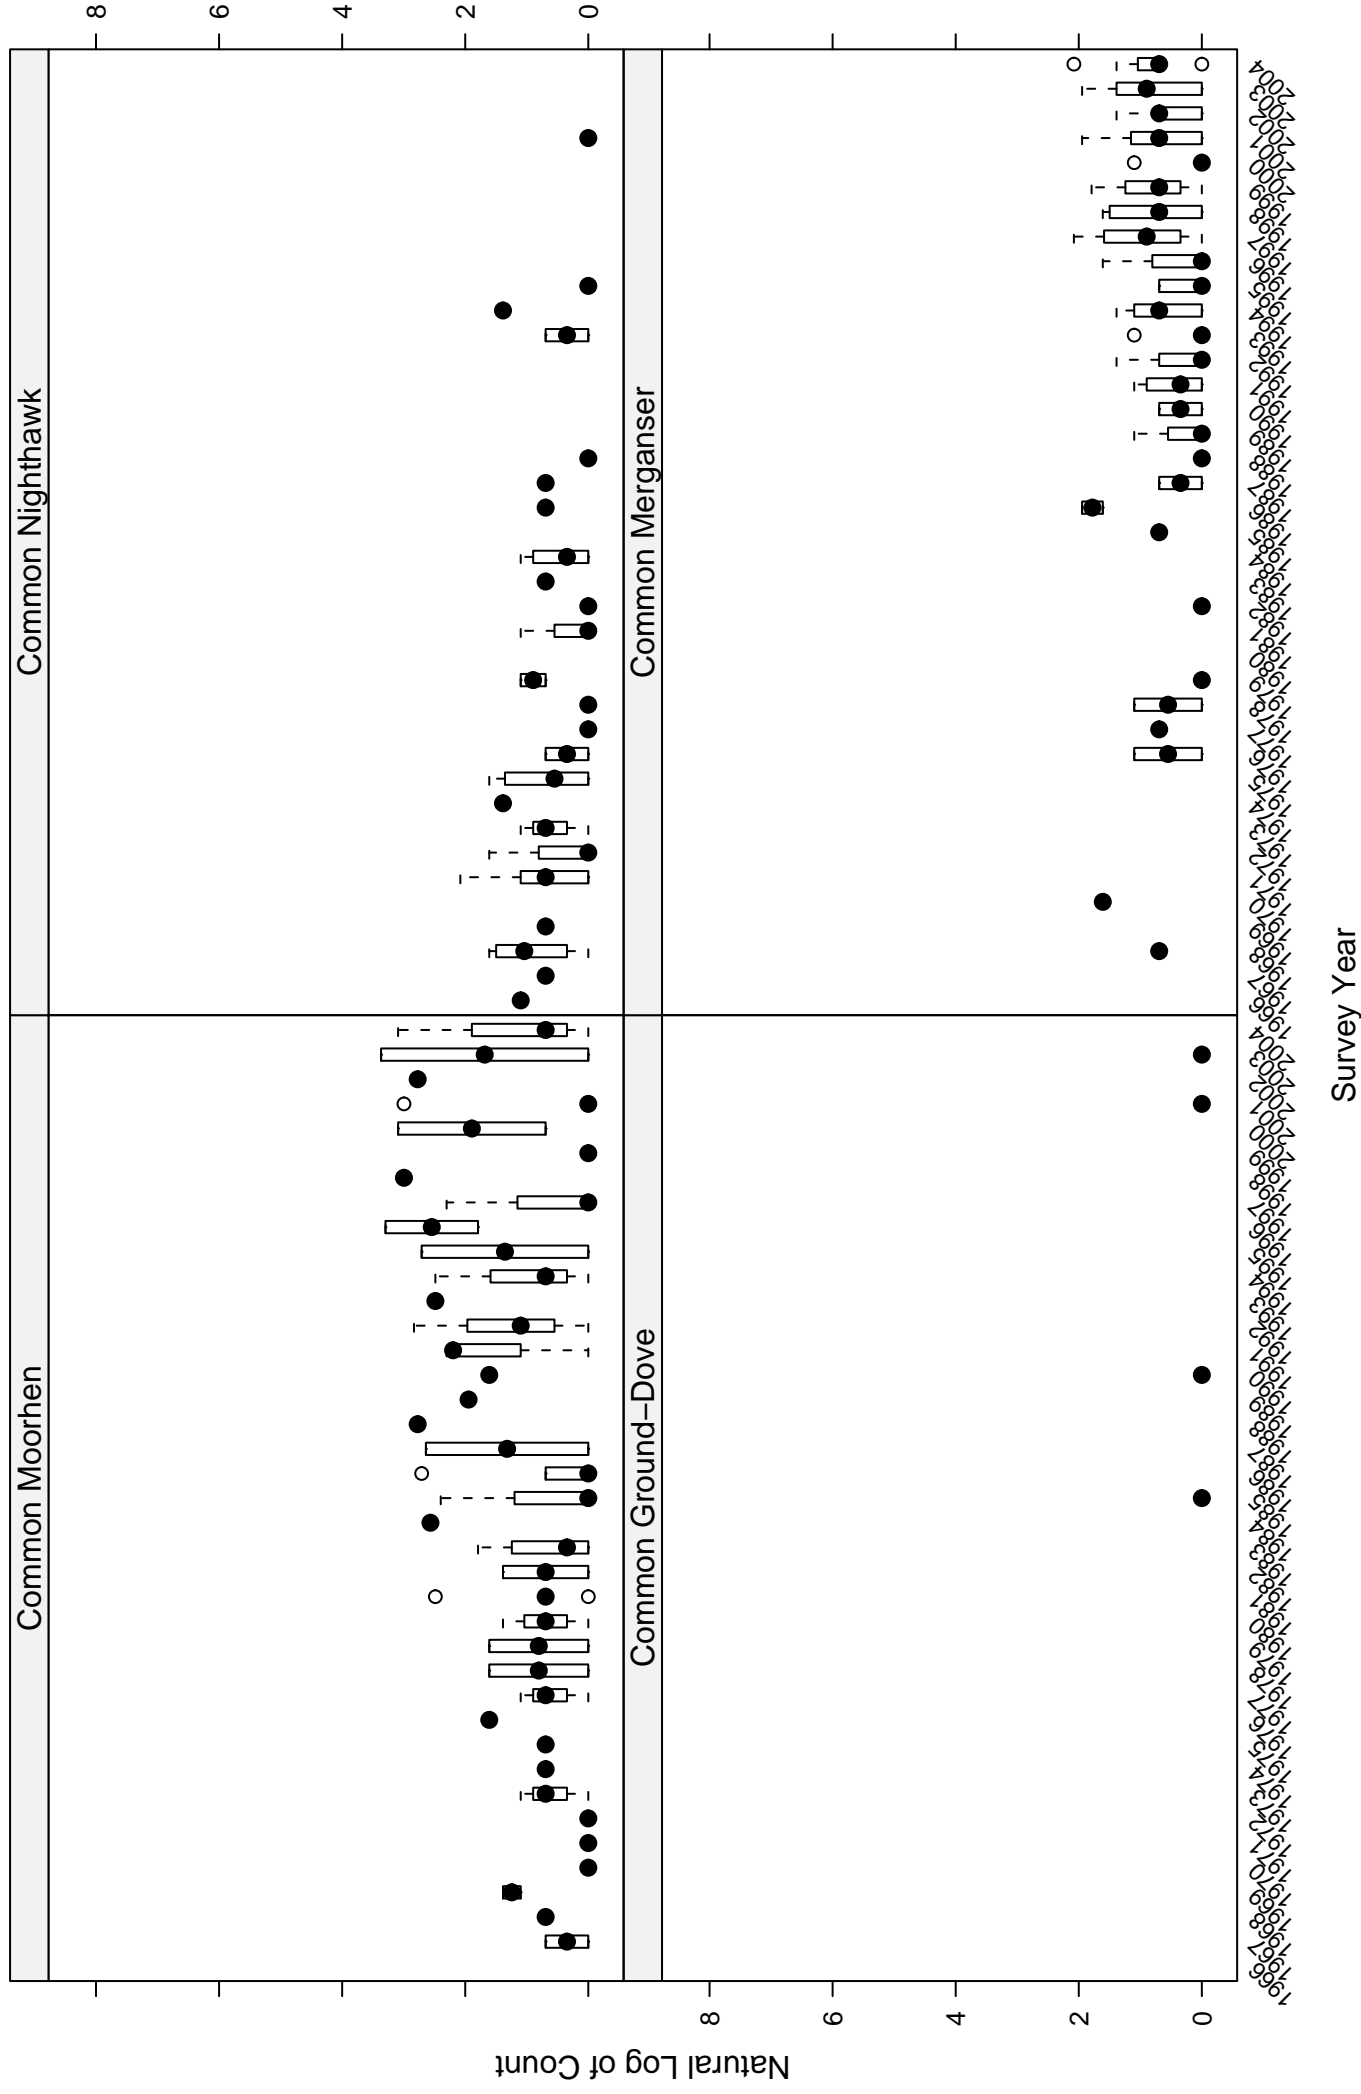

Scatter plots of species counts in the COASTAL CALIFORNIA BCR