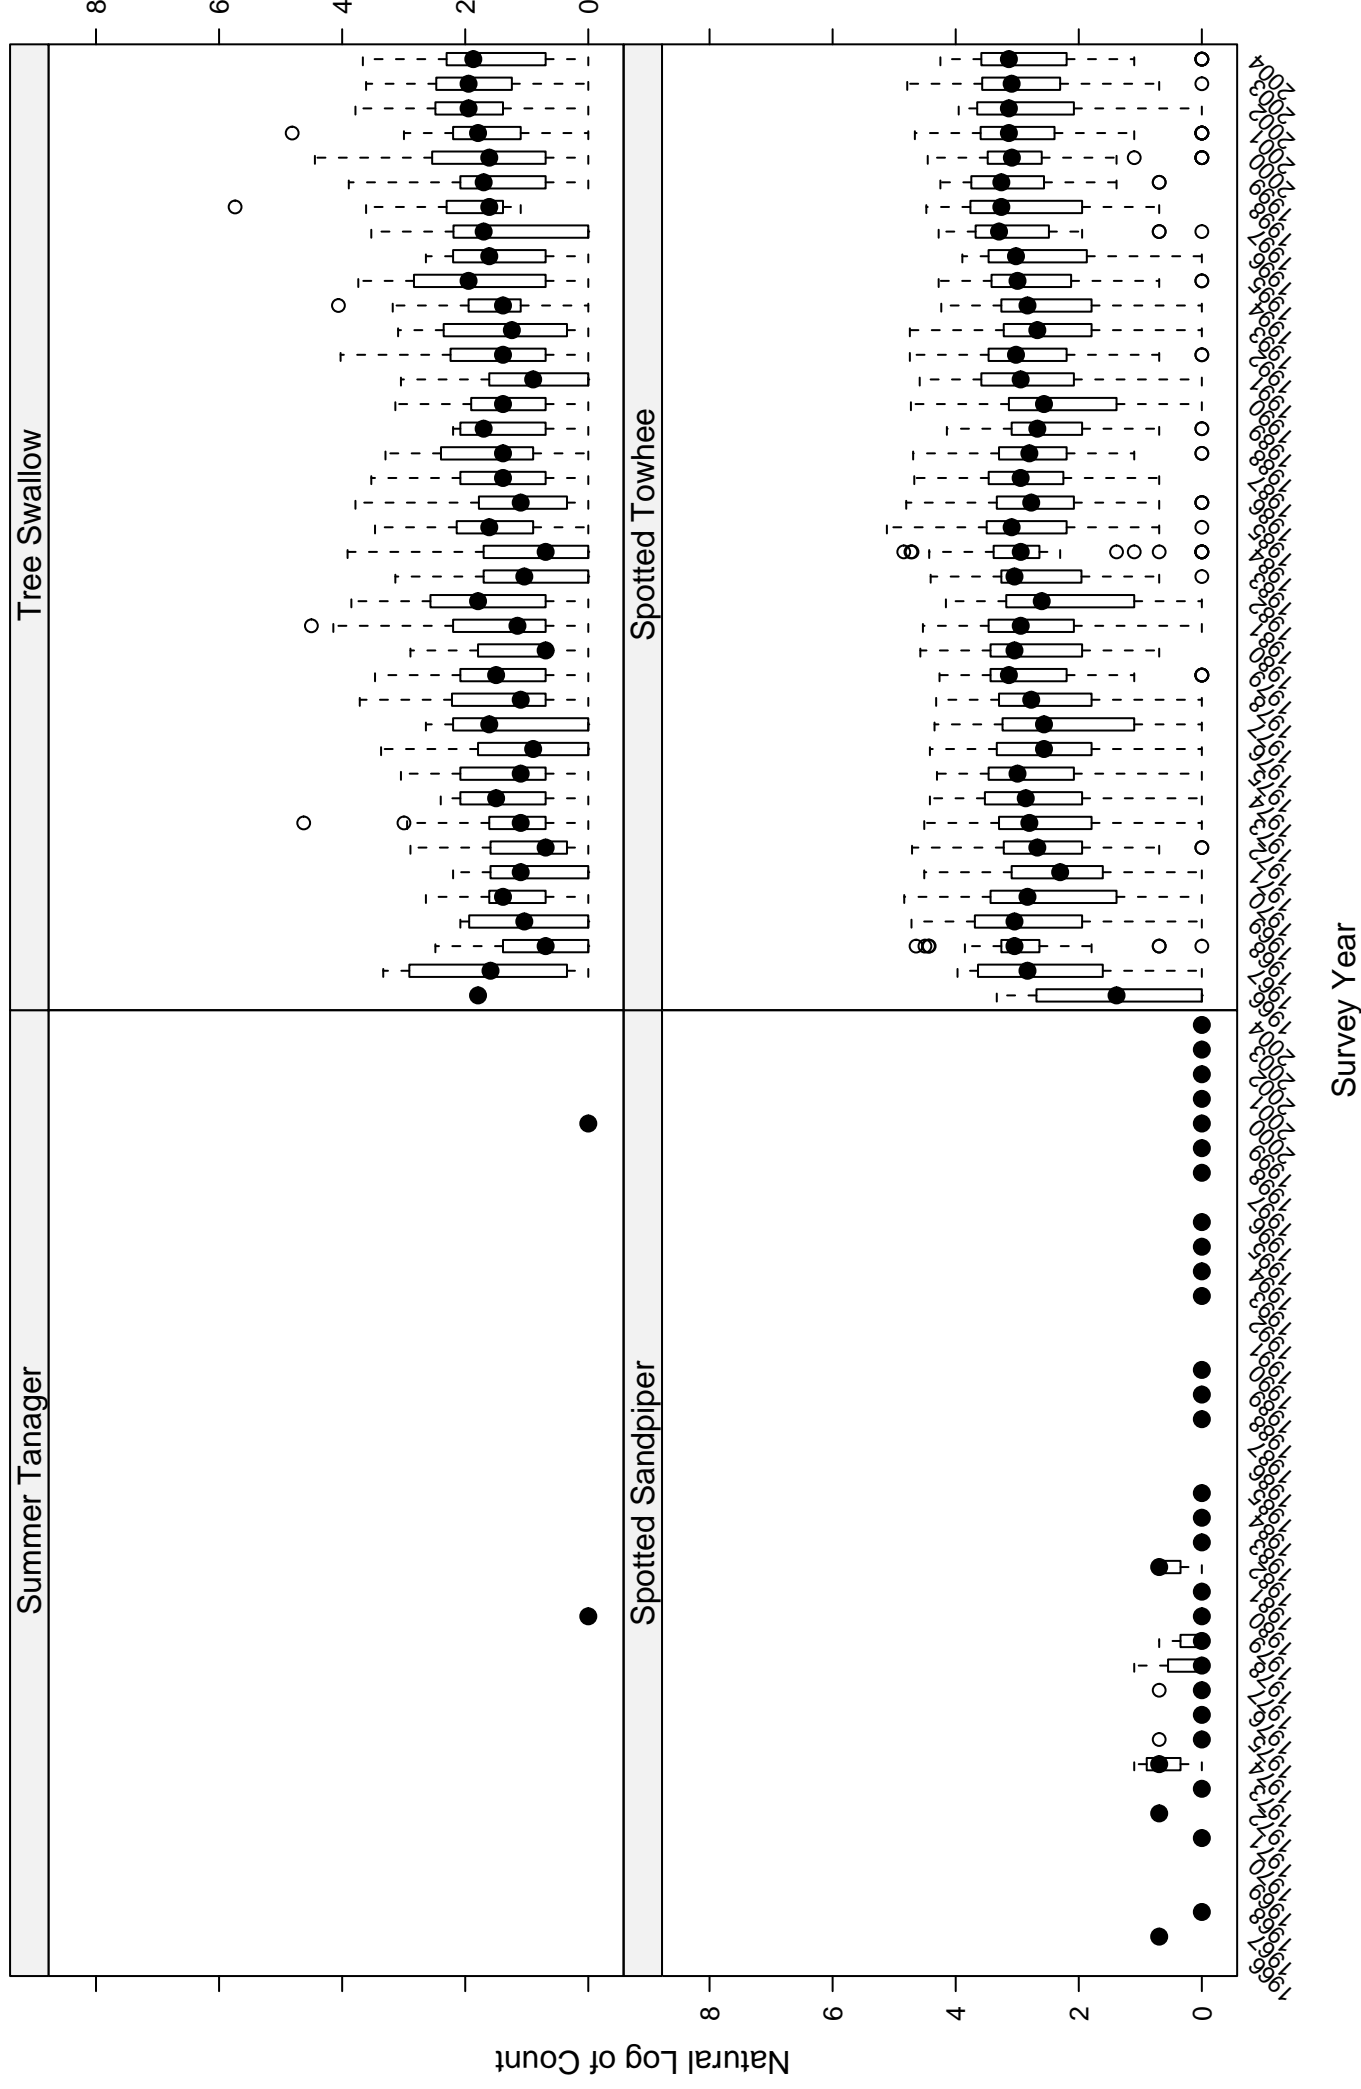

Scatter plots of species counts in the COASTAL CALIFORNIA BCR