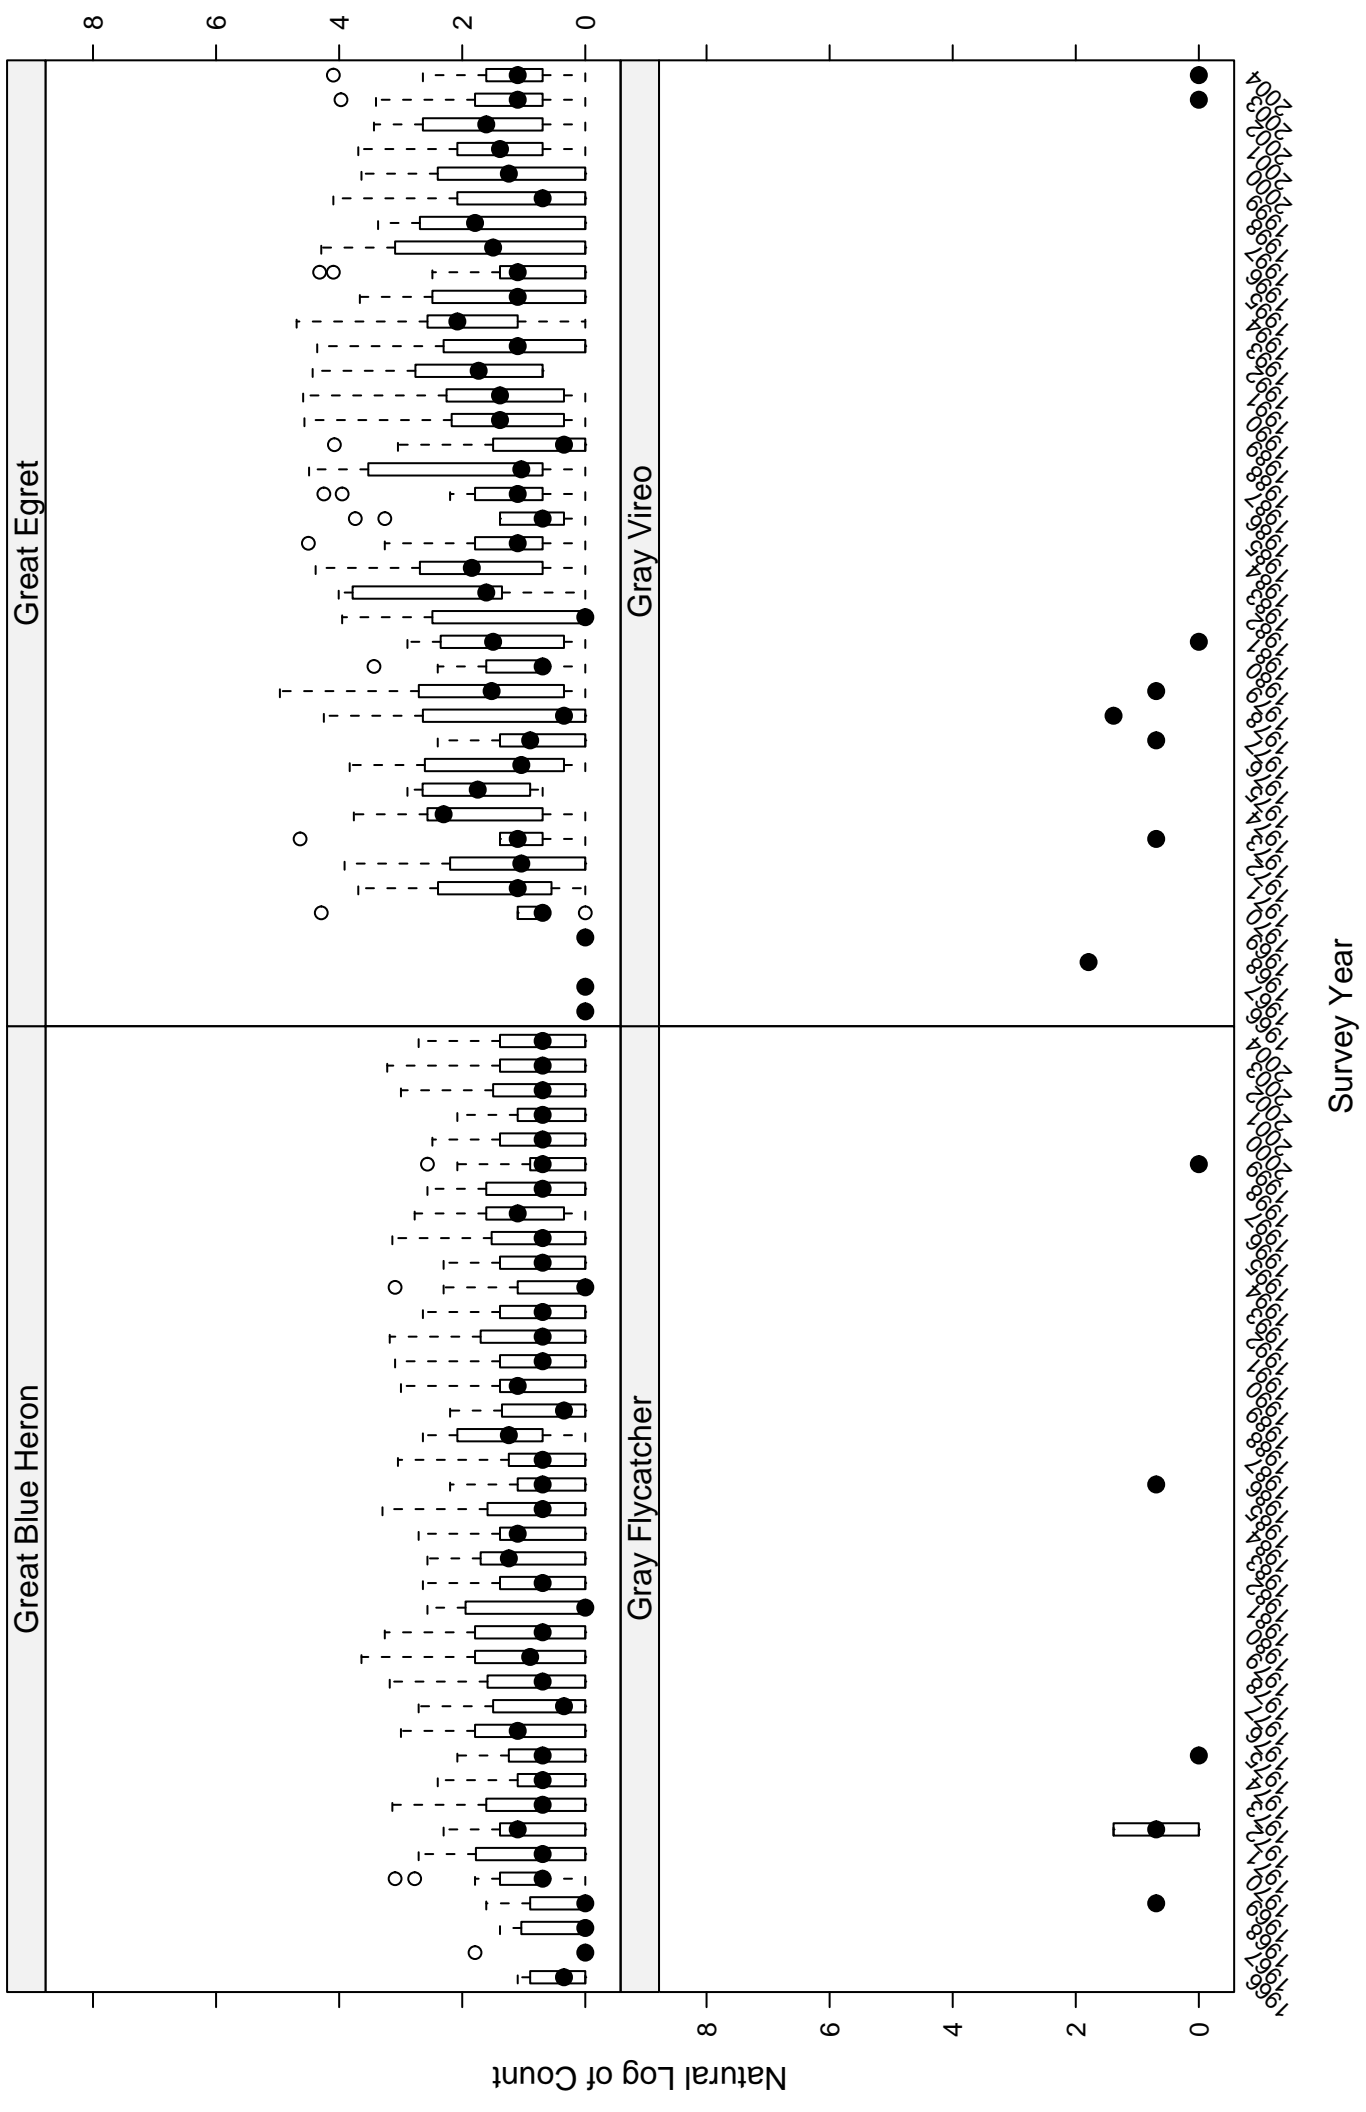

Scatter plots of species counts in the COASTAL CALIFORNIA BCR