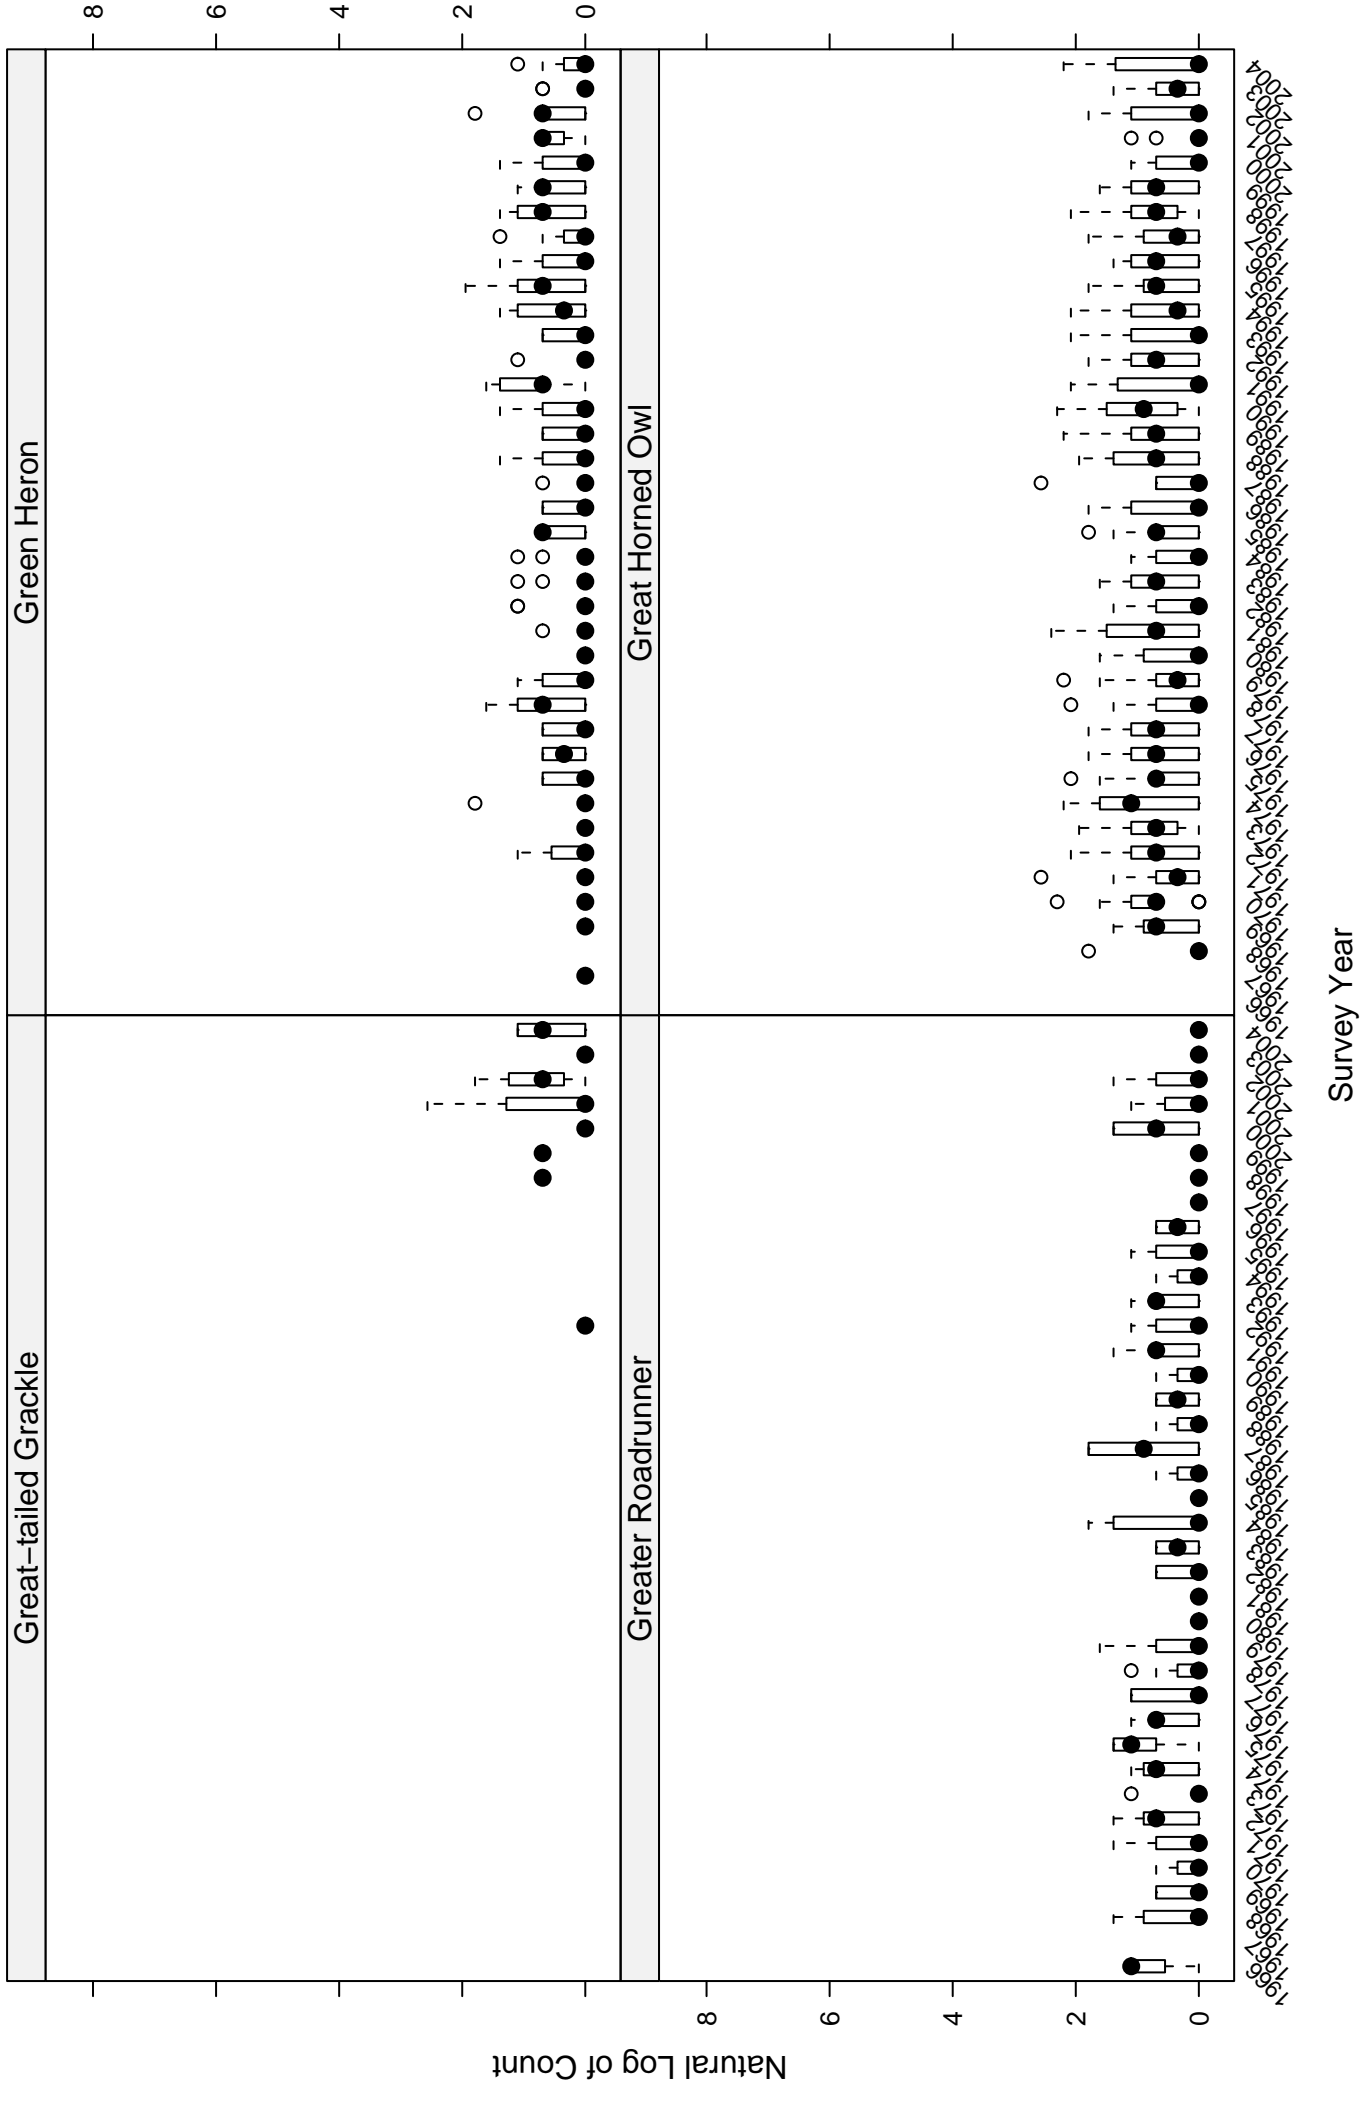

Scatter plots of species counts in the COASTAL CALIFORNIA BCR

Survey Year