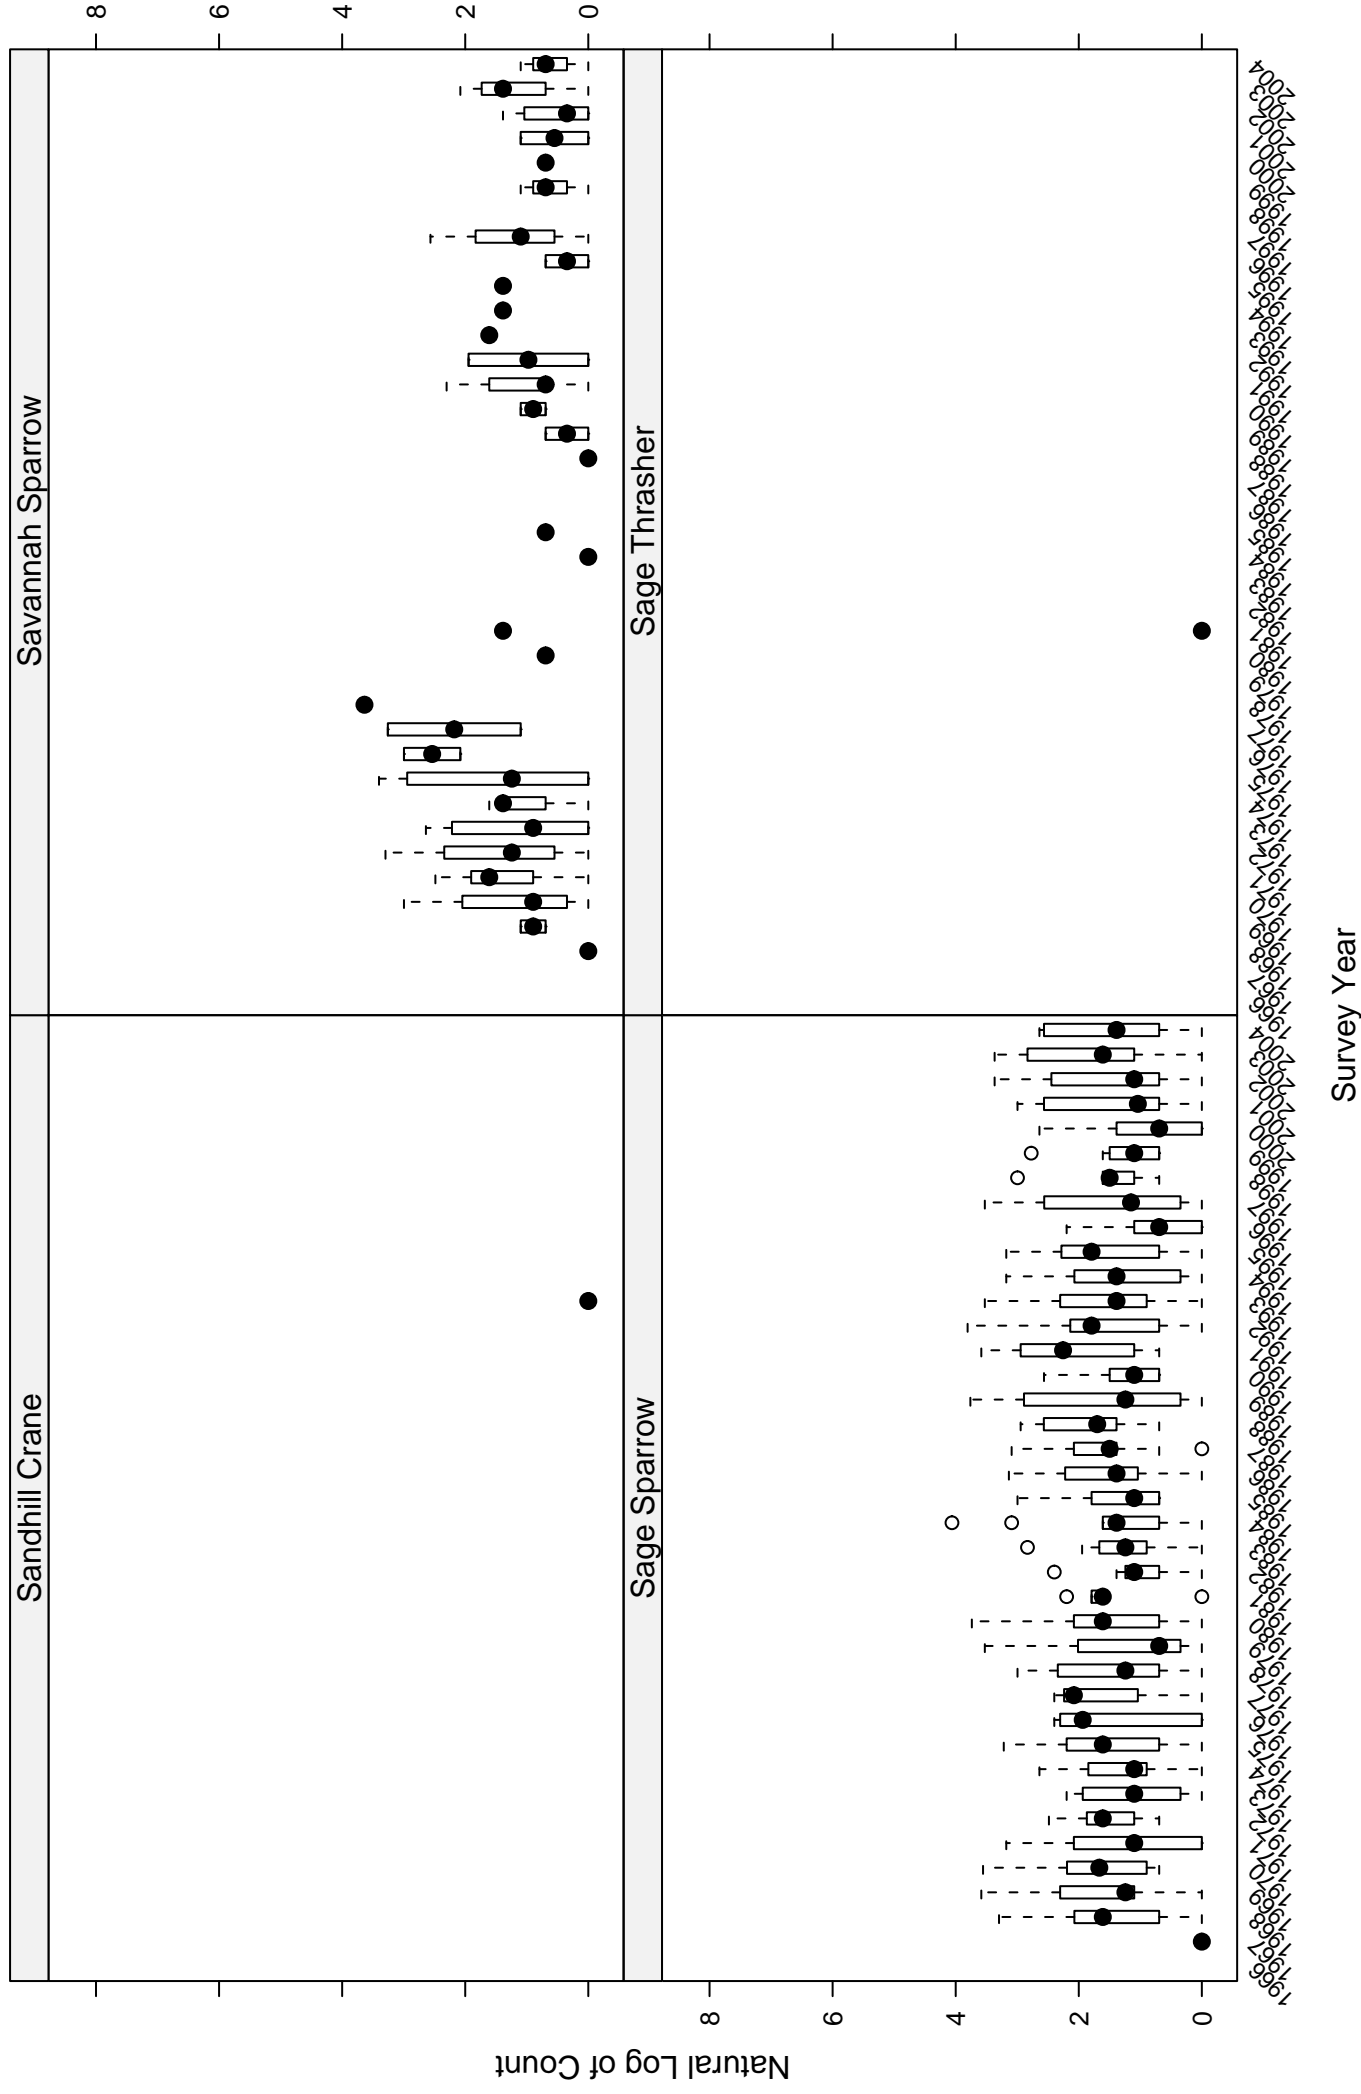

Scatter plots of species counts in the COASTAL CALIFORNIA BCR