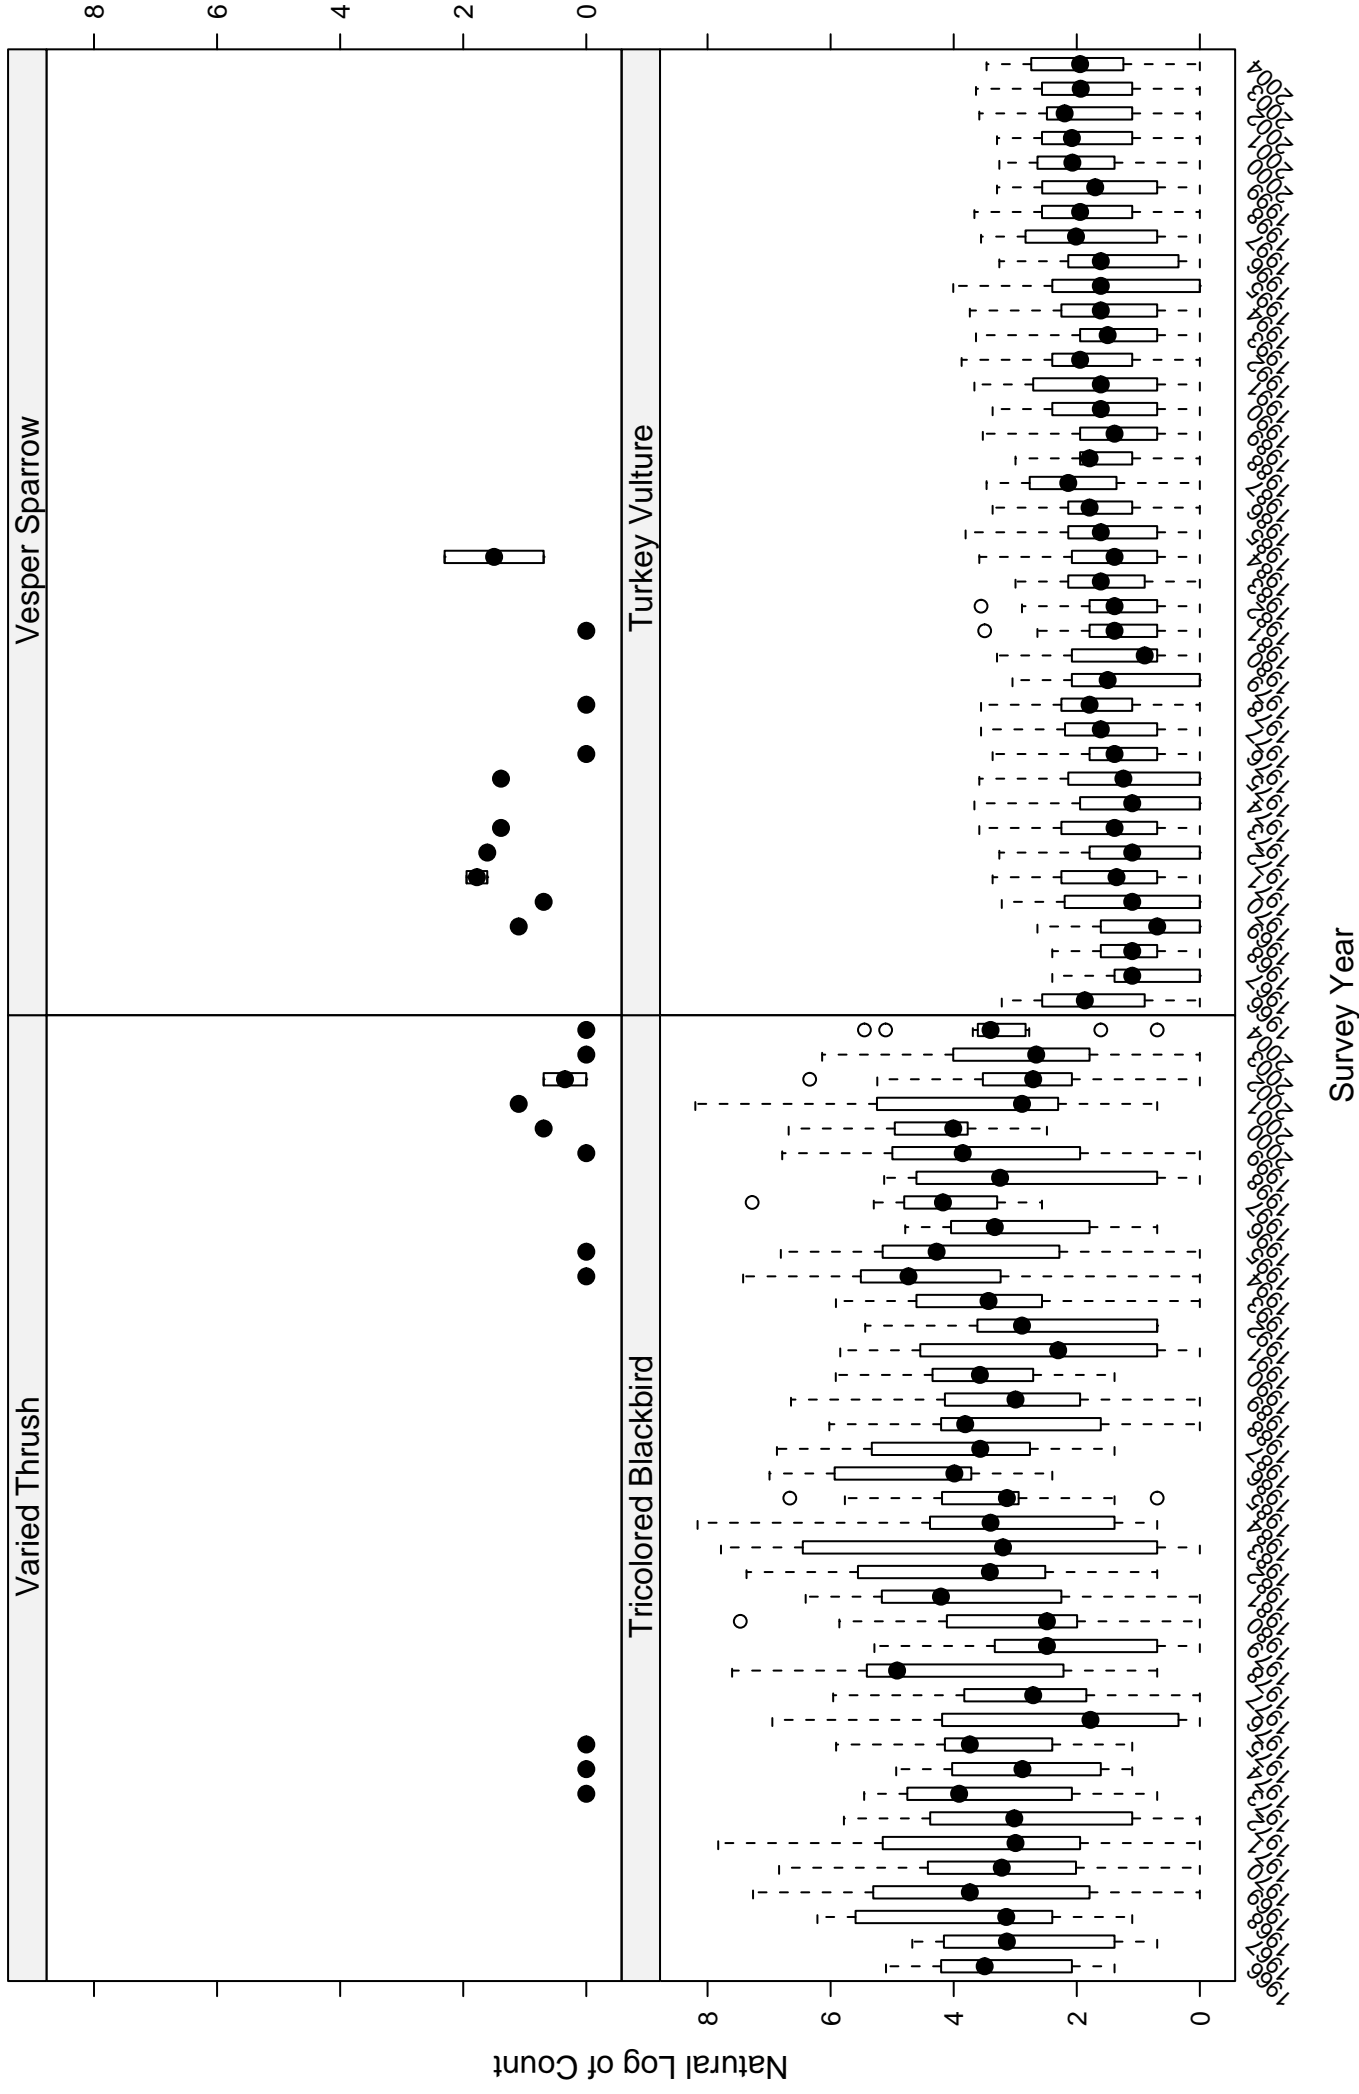

Scatter plots of species counts in the COASTAL CALIFORNIA BCR