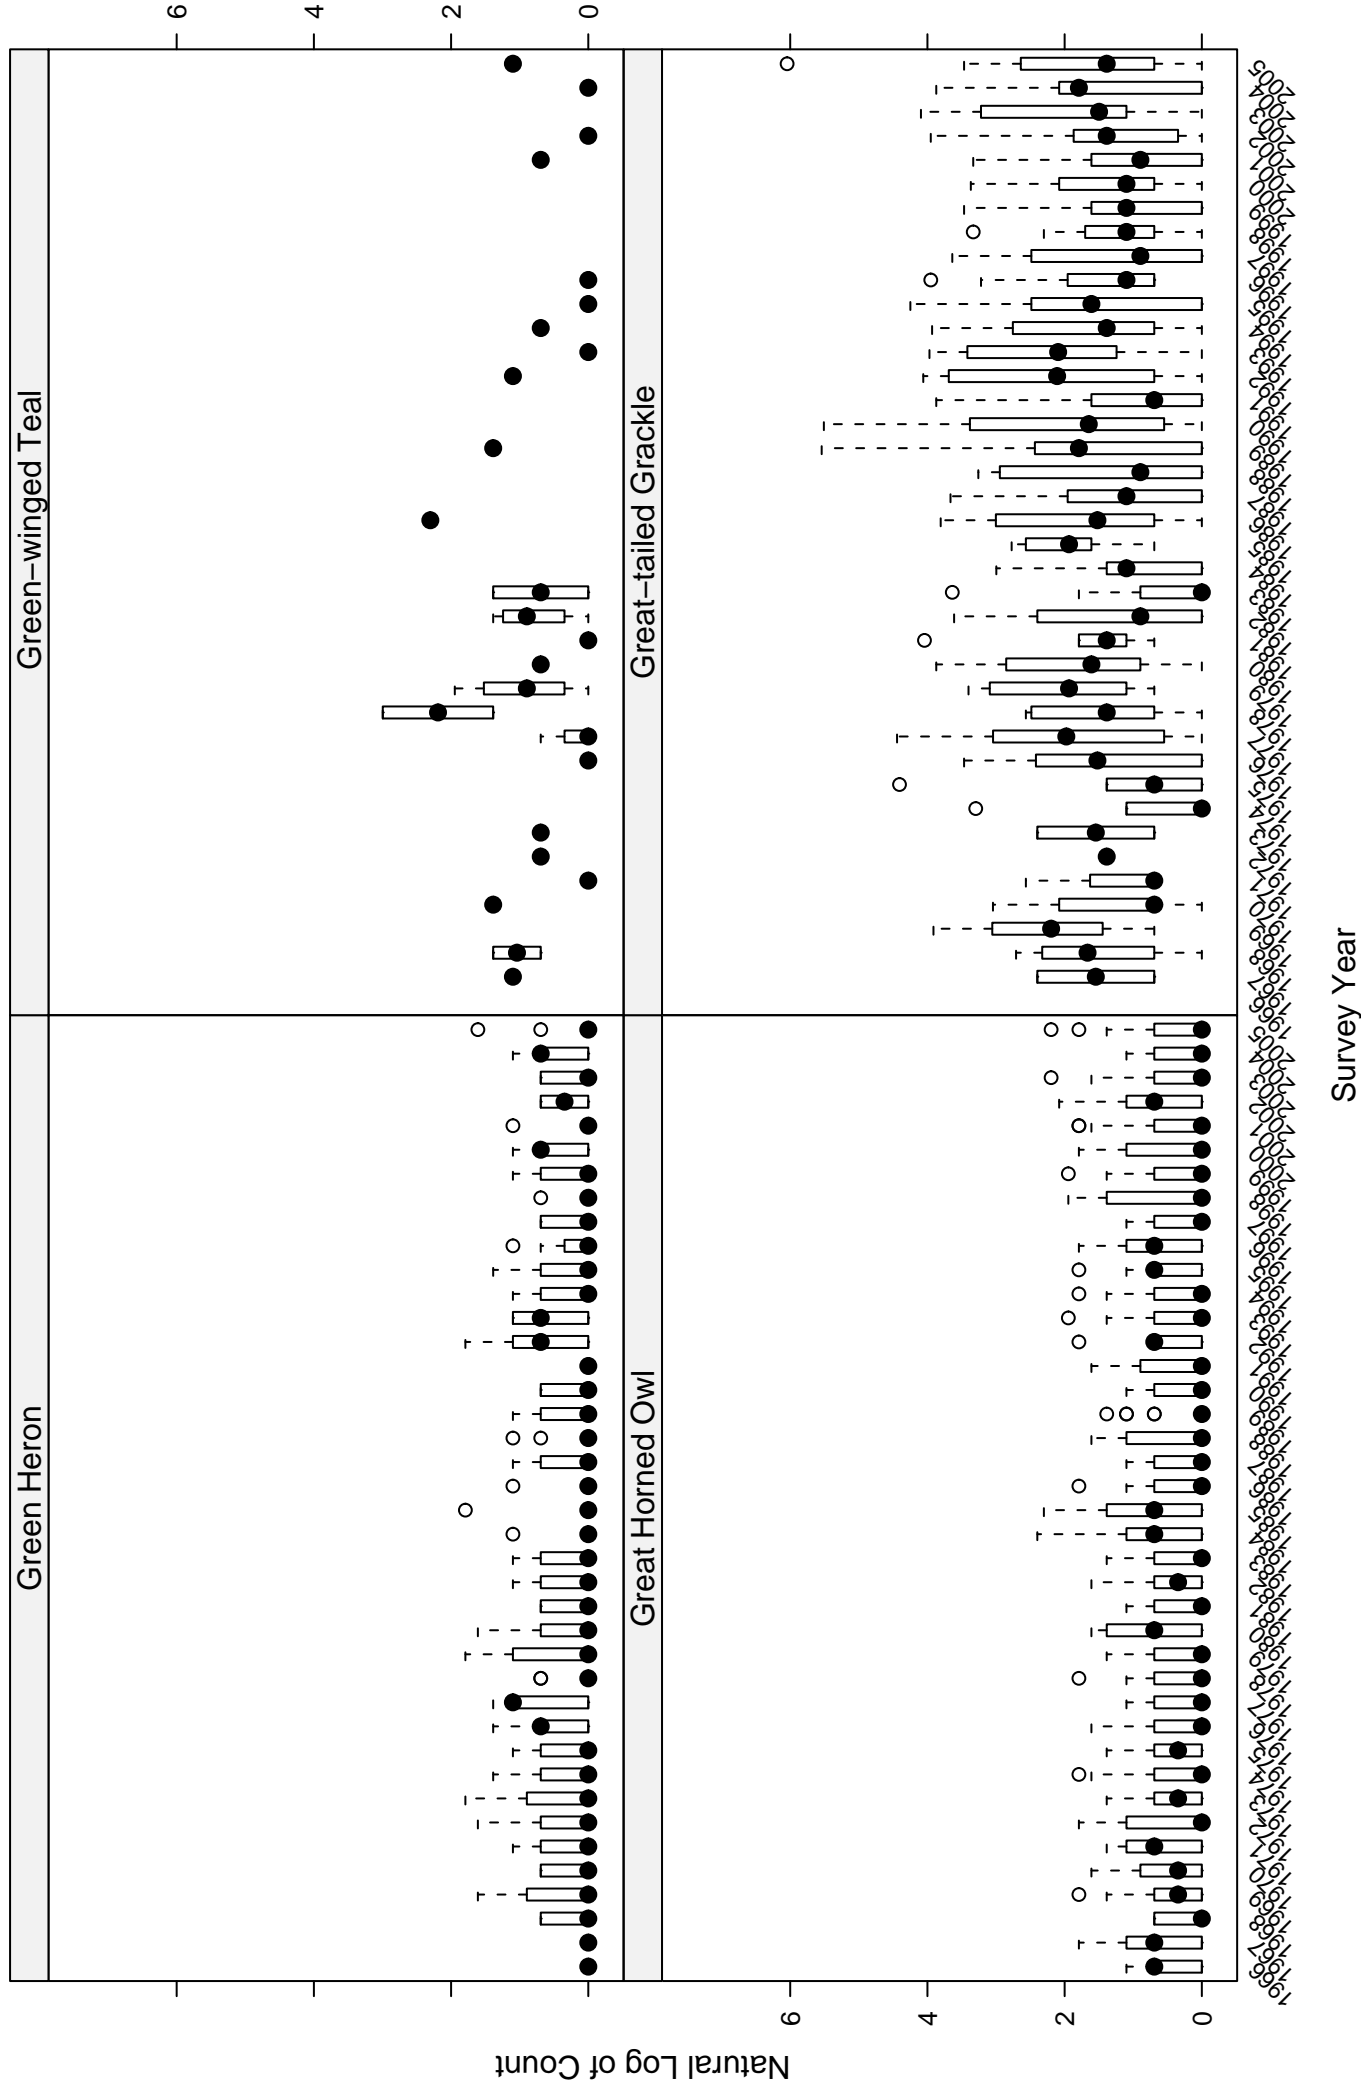

Scatter plots of species counts in the CENTRAL MIXED-GRASS PRARIE BCR