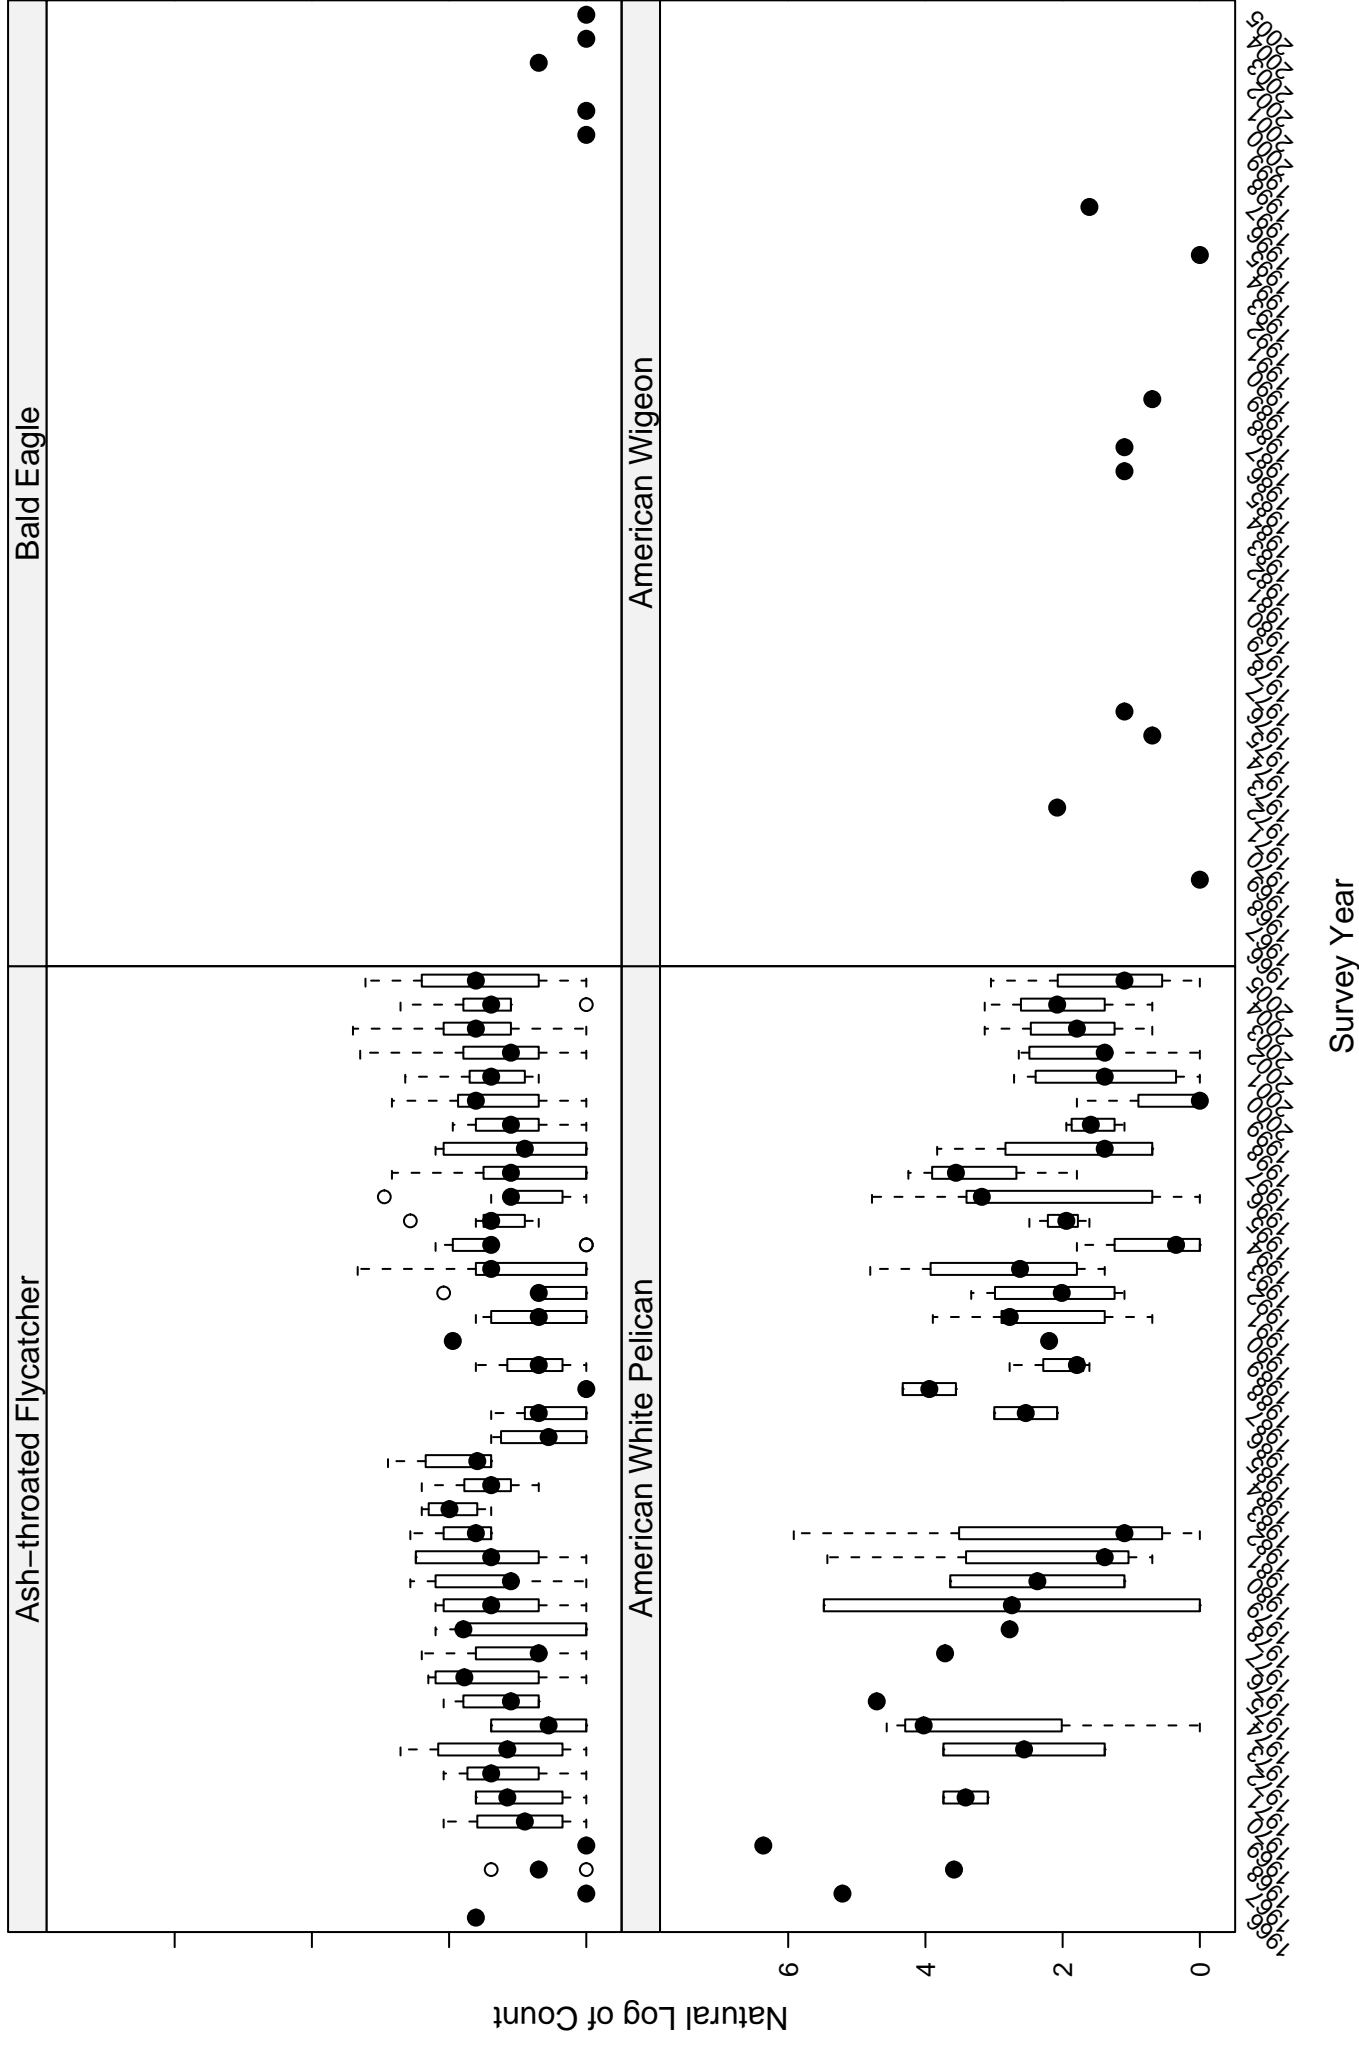

Scatter plots of species counts in the CENTRAL MIXED-GRASS PRARIE BCR