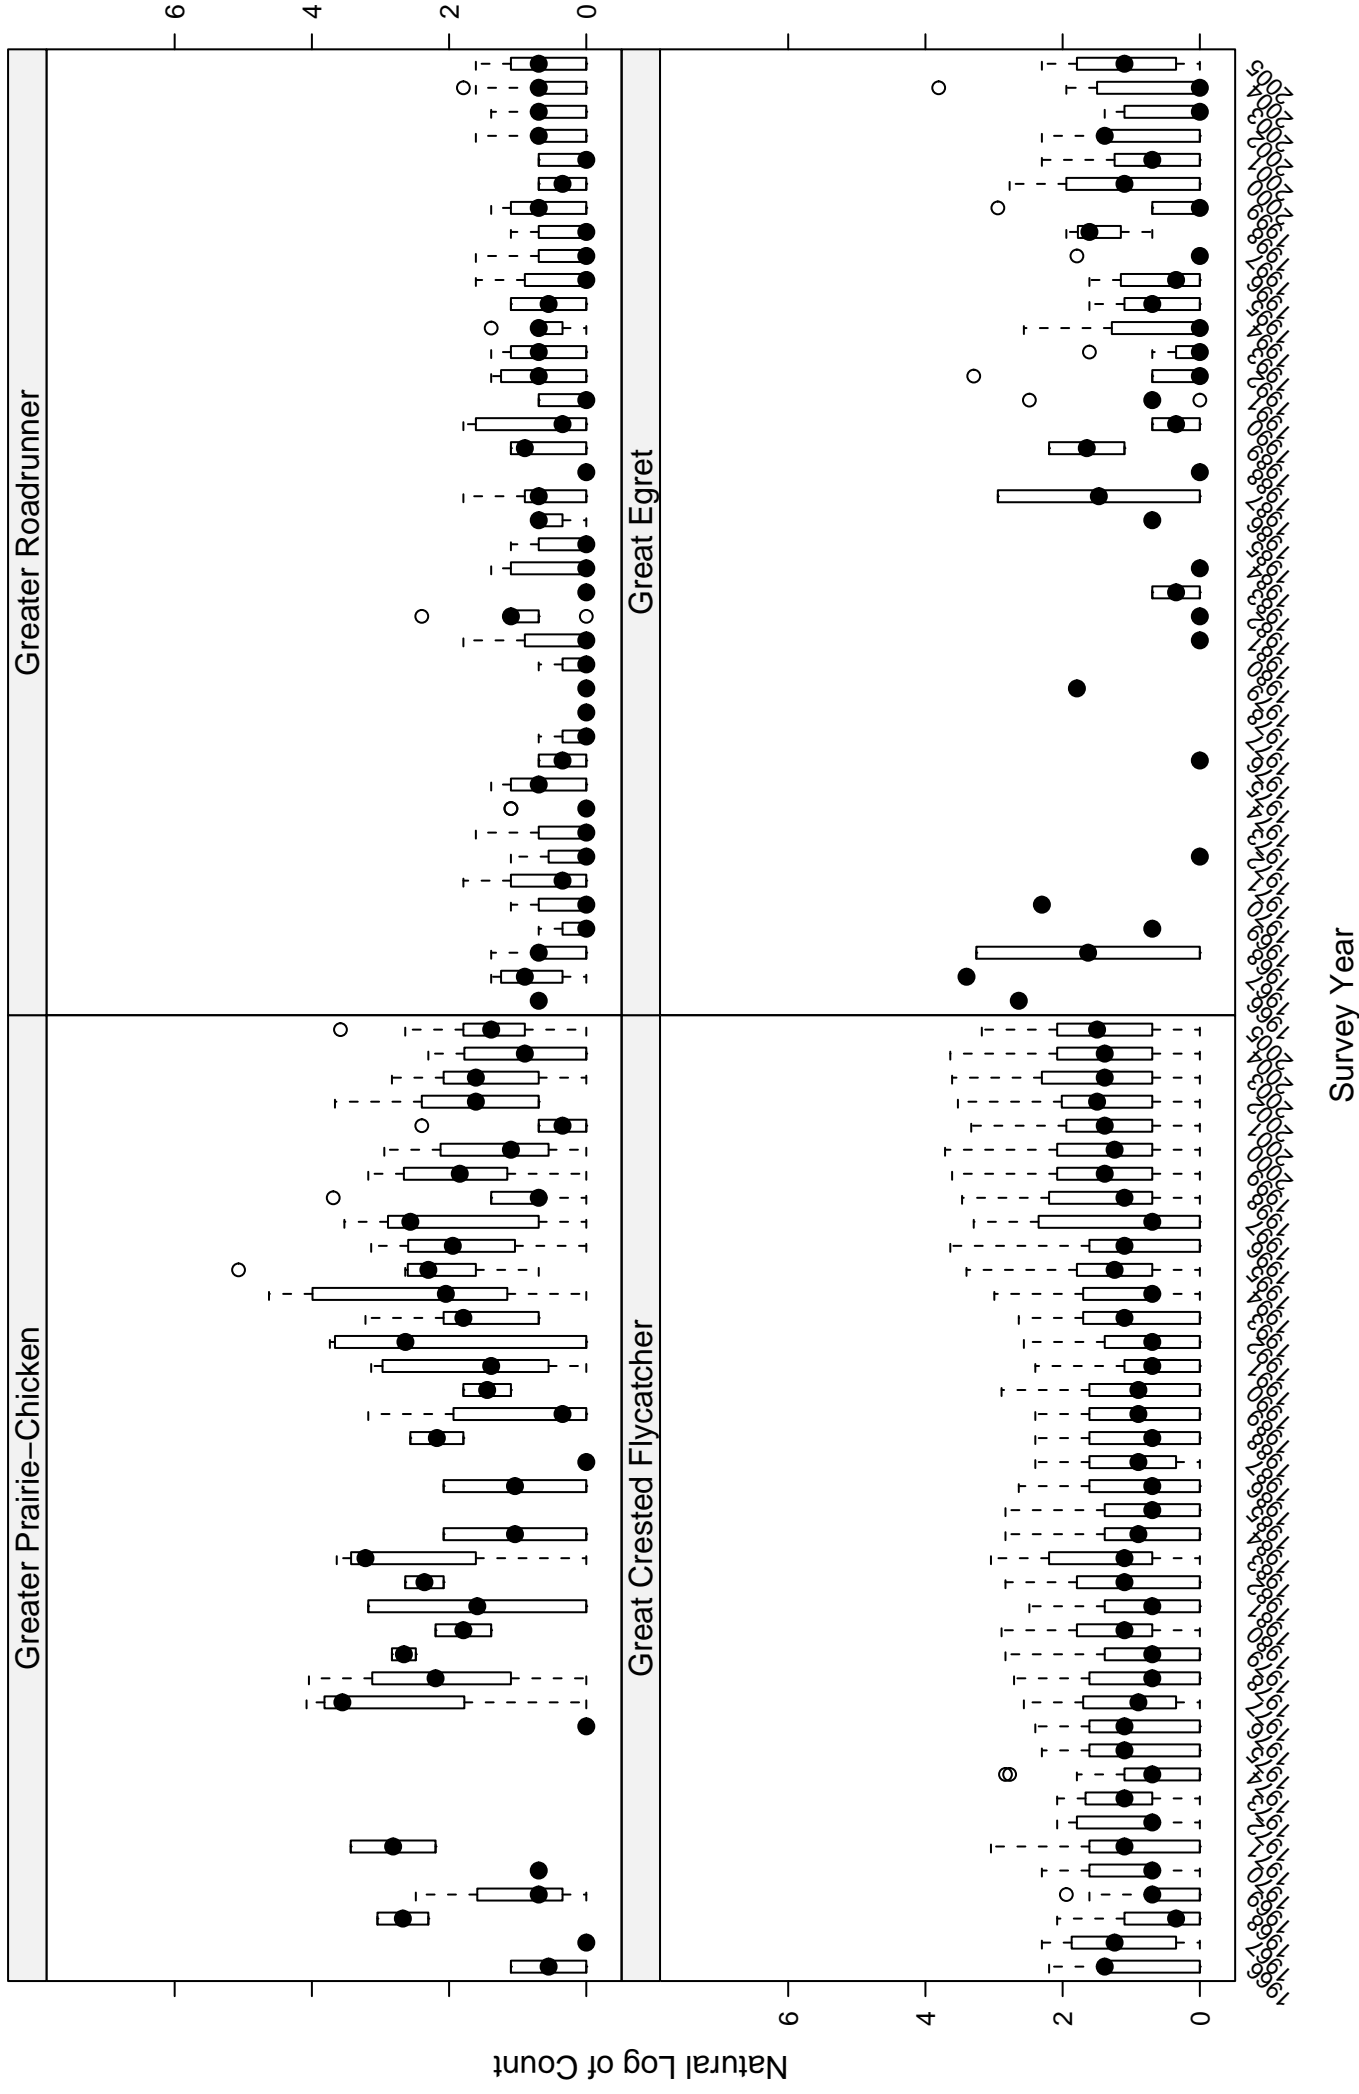

Scatter plots of species counts in the CENTRAL MIXED-GRASS PRARIE BCR