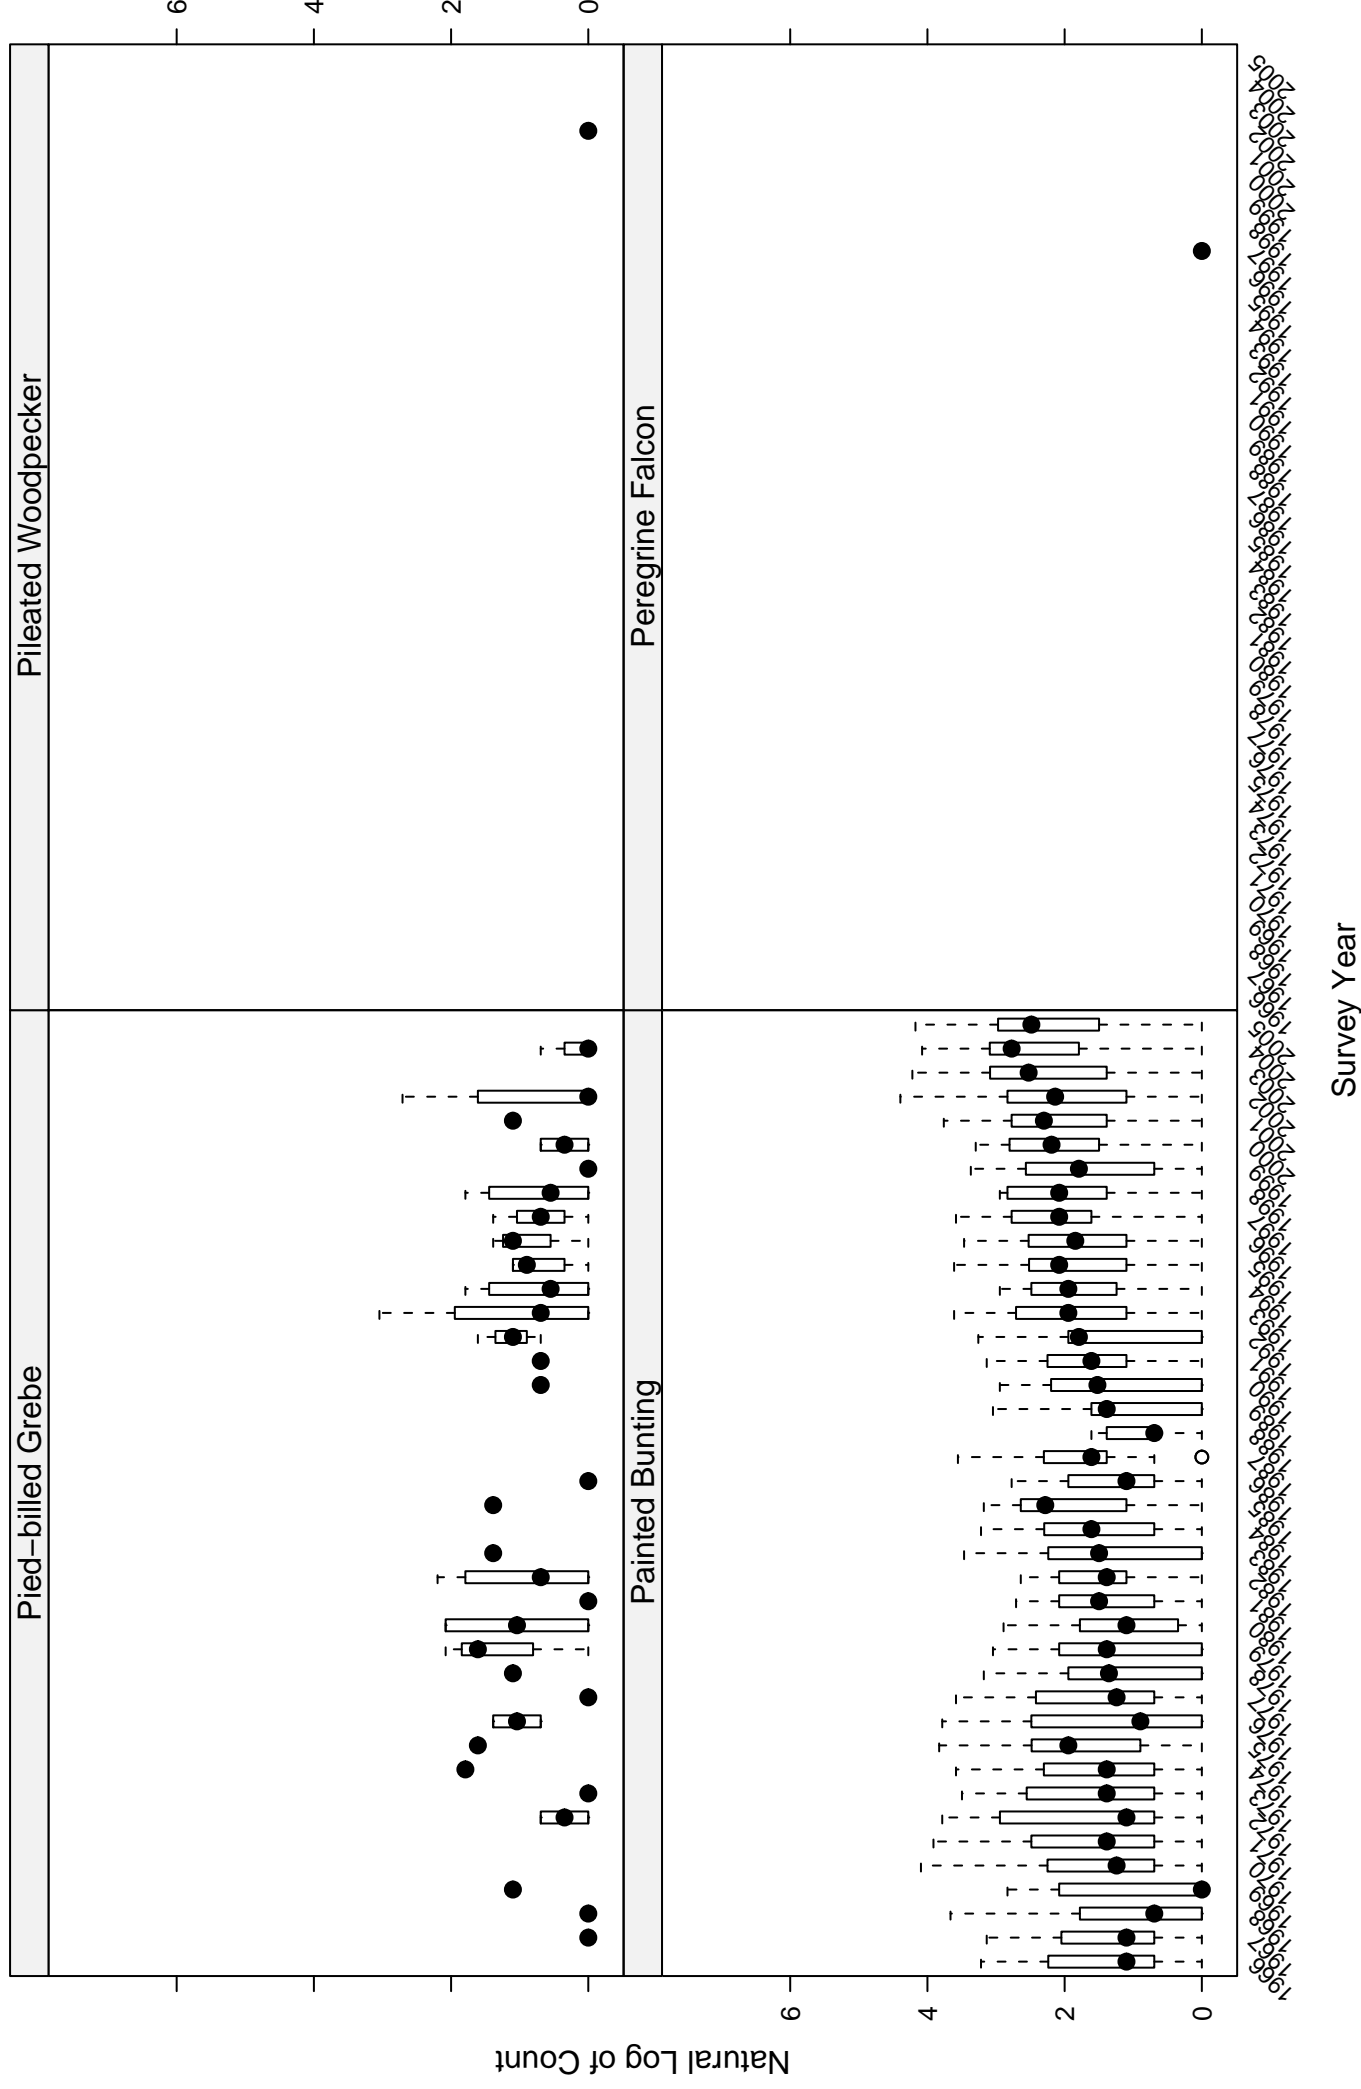

Scatter plots of species counts in the CENTRAL MIXED-GRASS PRARIE BCR