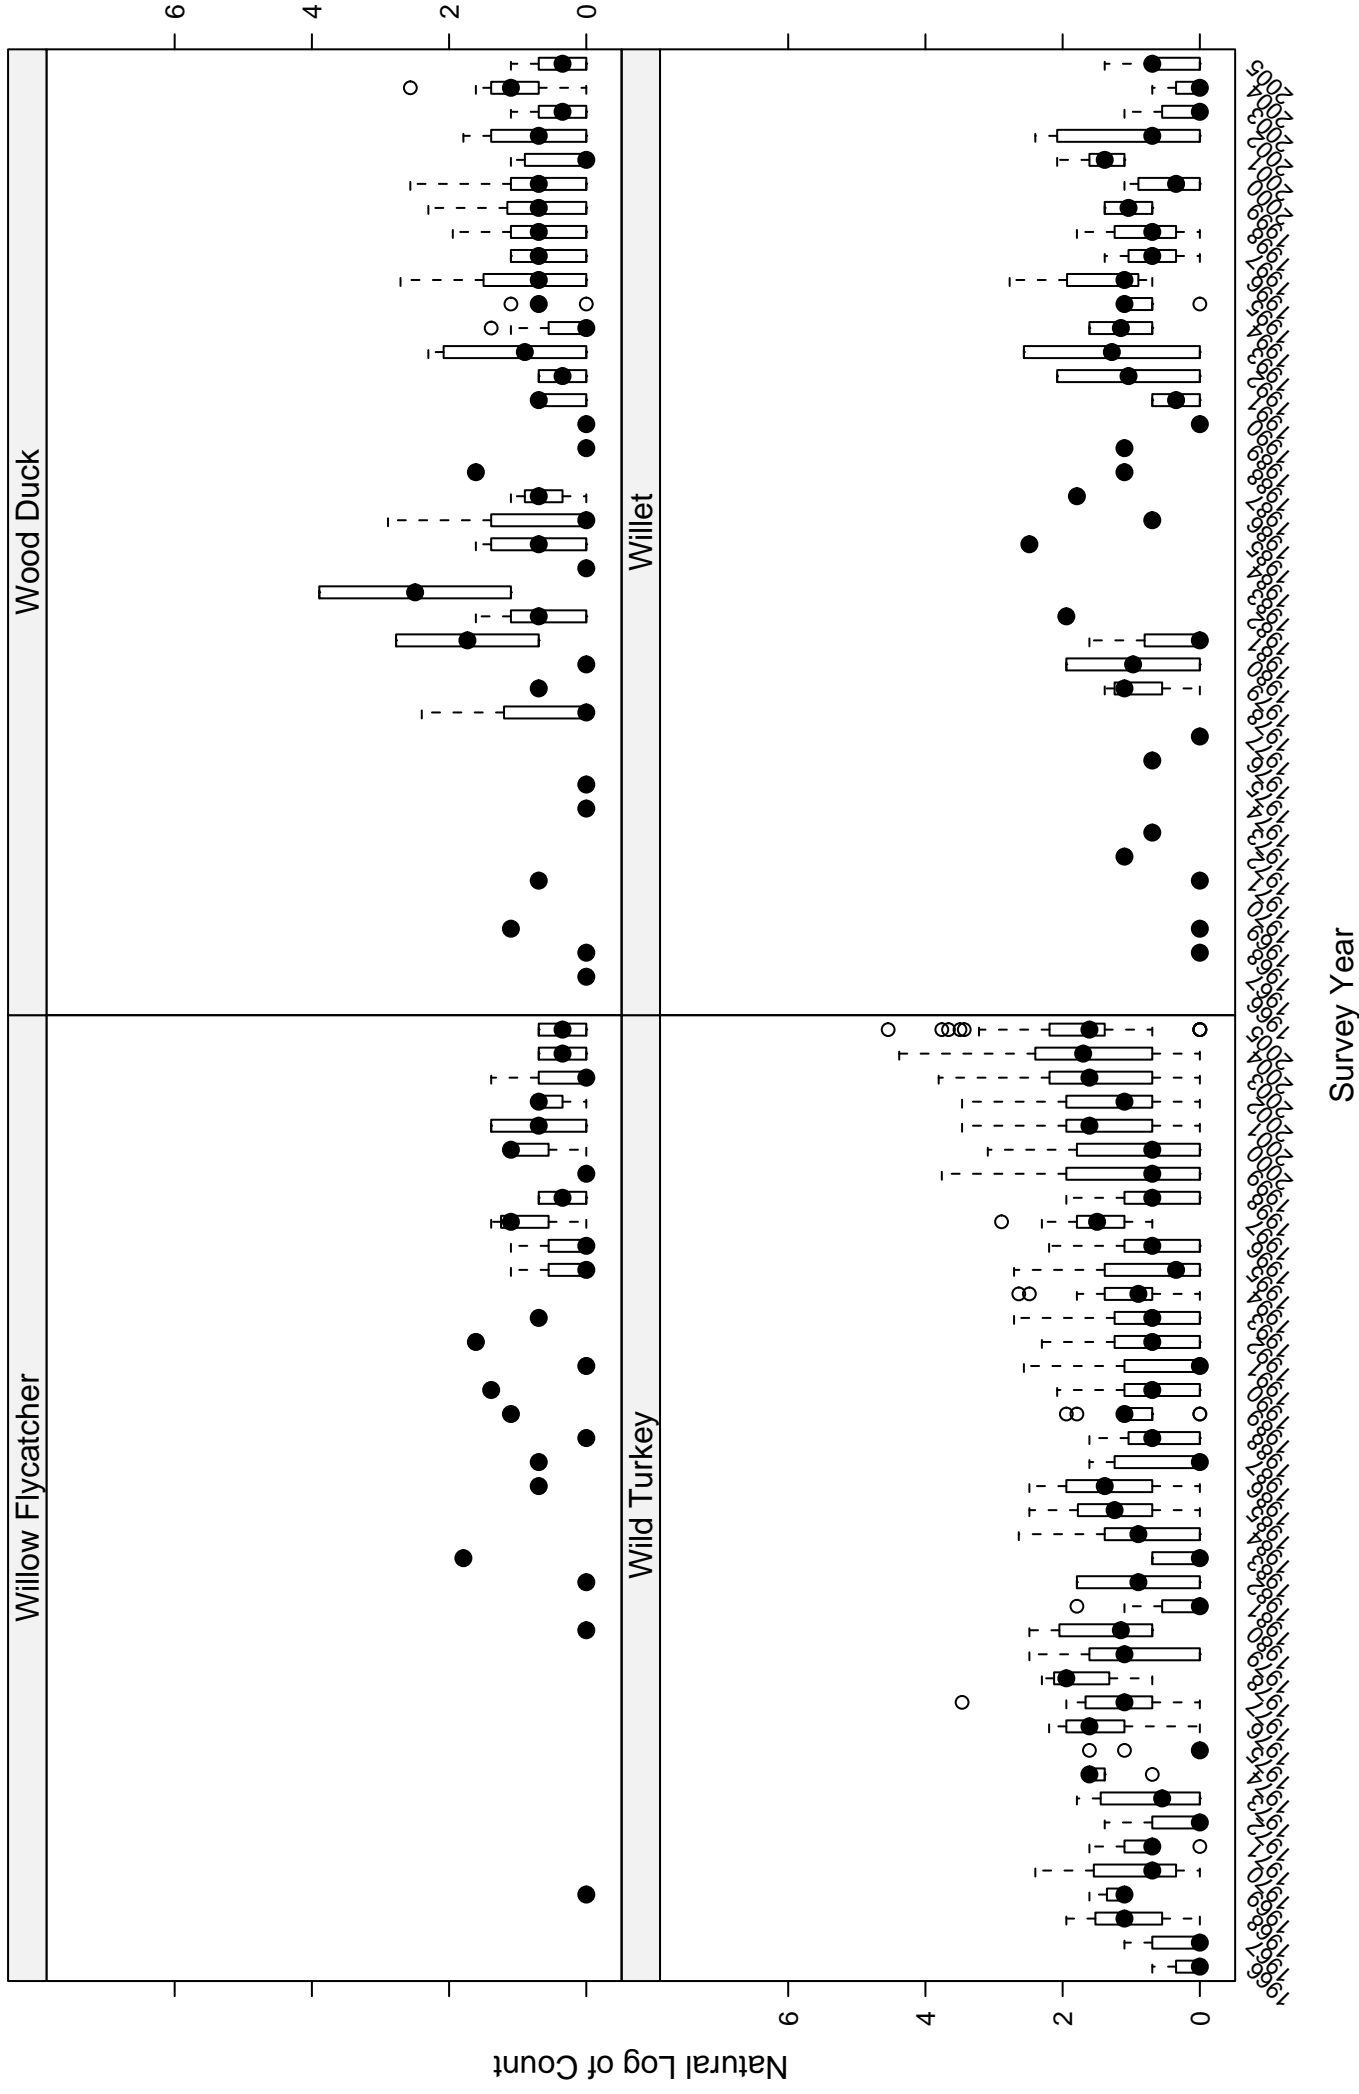

Scatter plots of species counts in the CENTRAL MIXED-GRASS PRARIE BCR