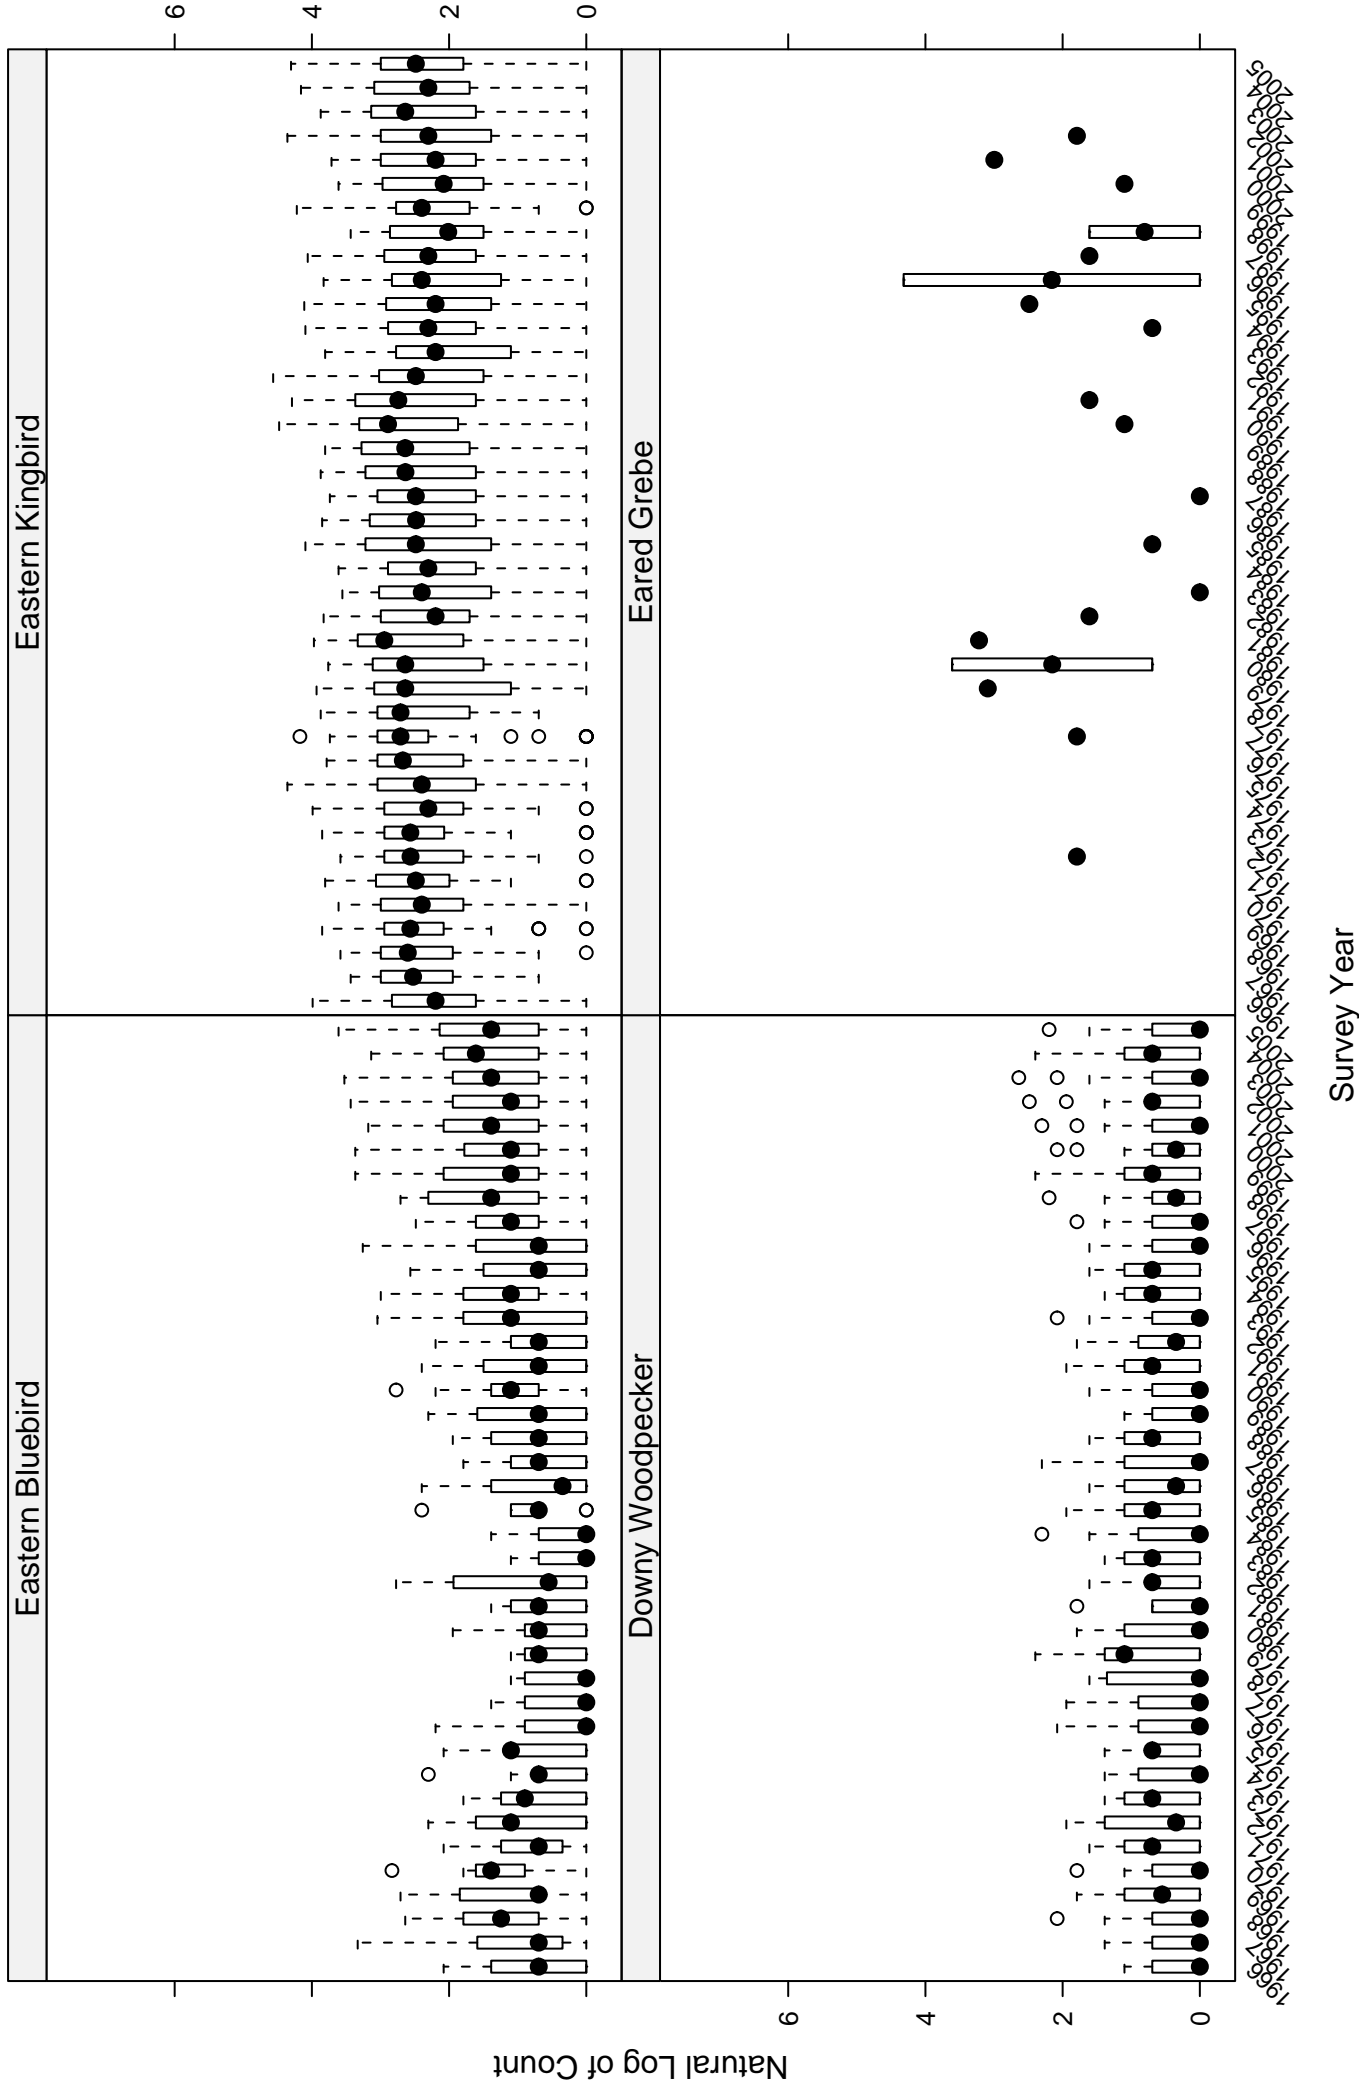

Scatter plots of species counts in the CENTRAL MIXED-GRASS PRARIE BCR