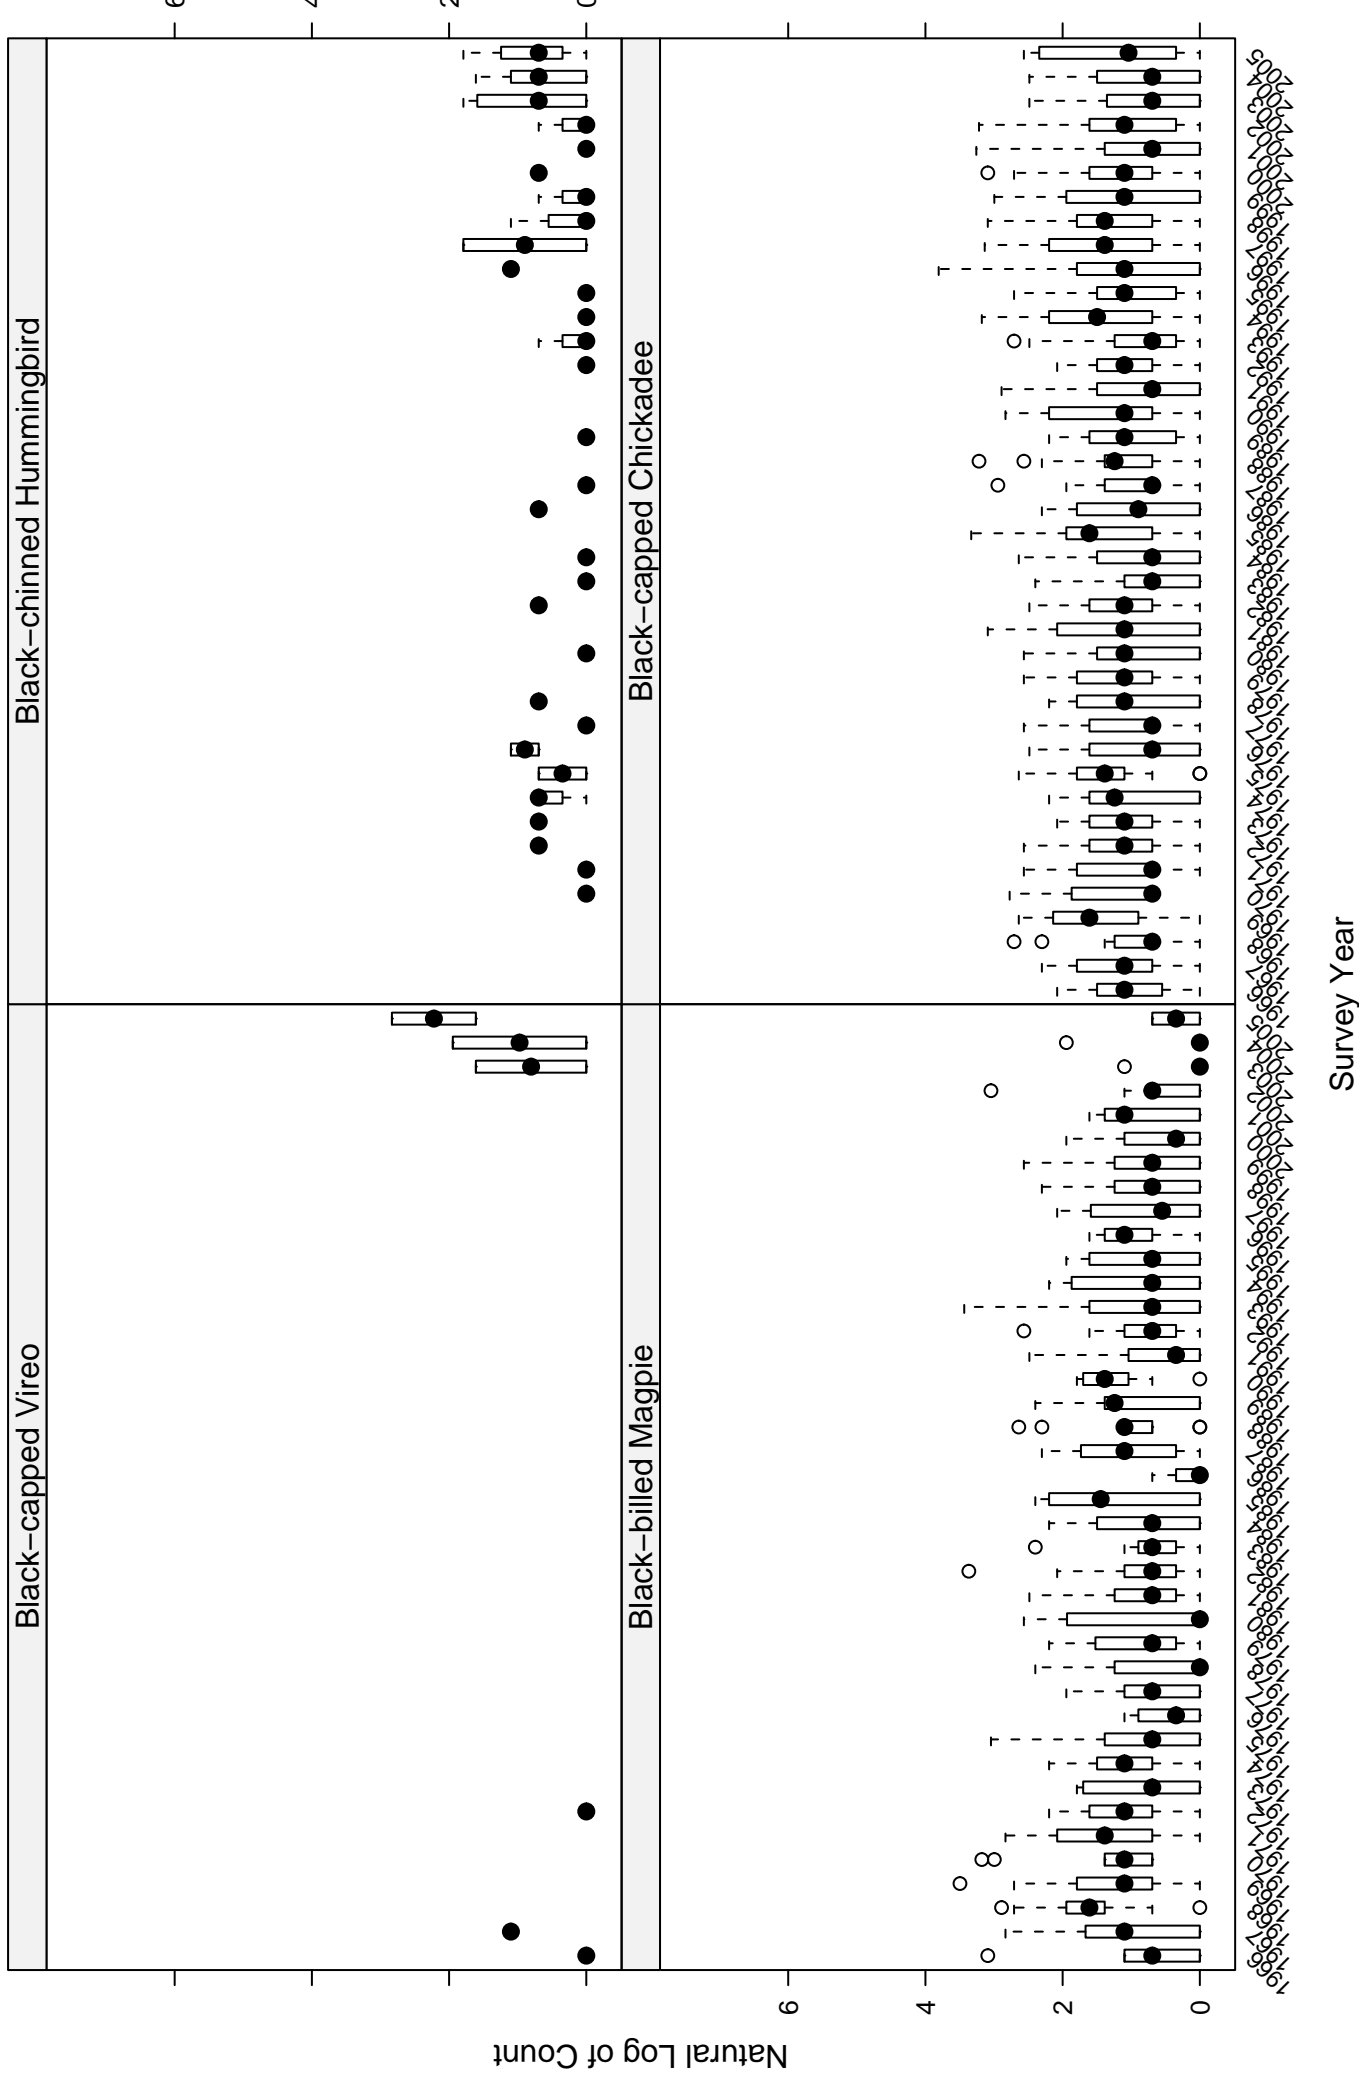

Scatter plots of species counts in the CENTRAL MIXED-GRASS PRARIE BCR