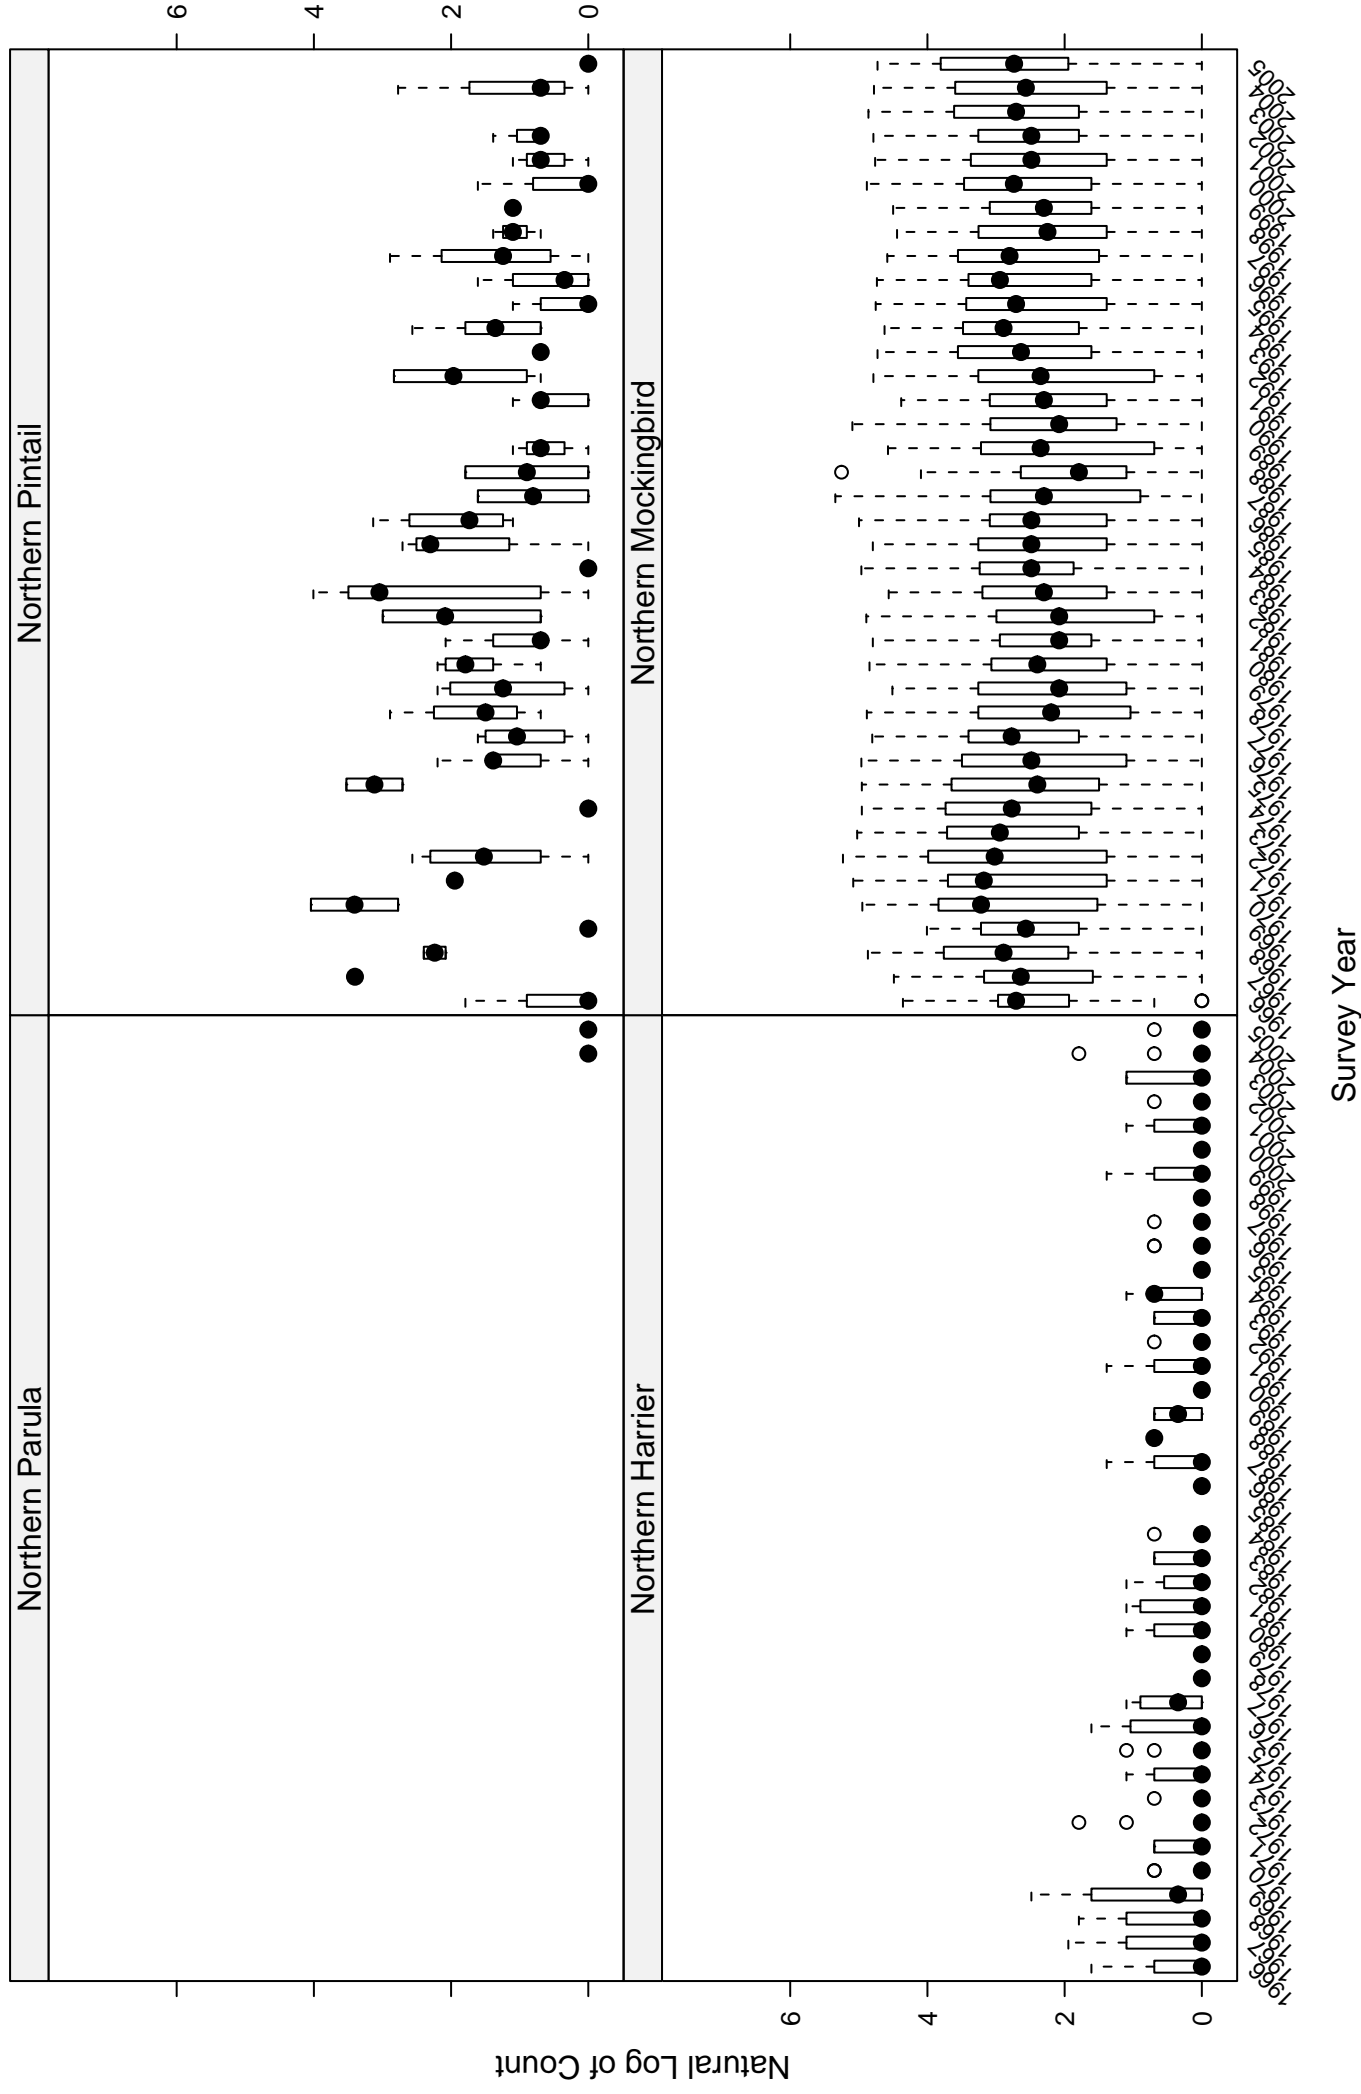

Scatter plots of species counts in the CENTRAL MIXED-GRASS PRARIE BCR