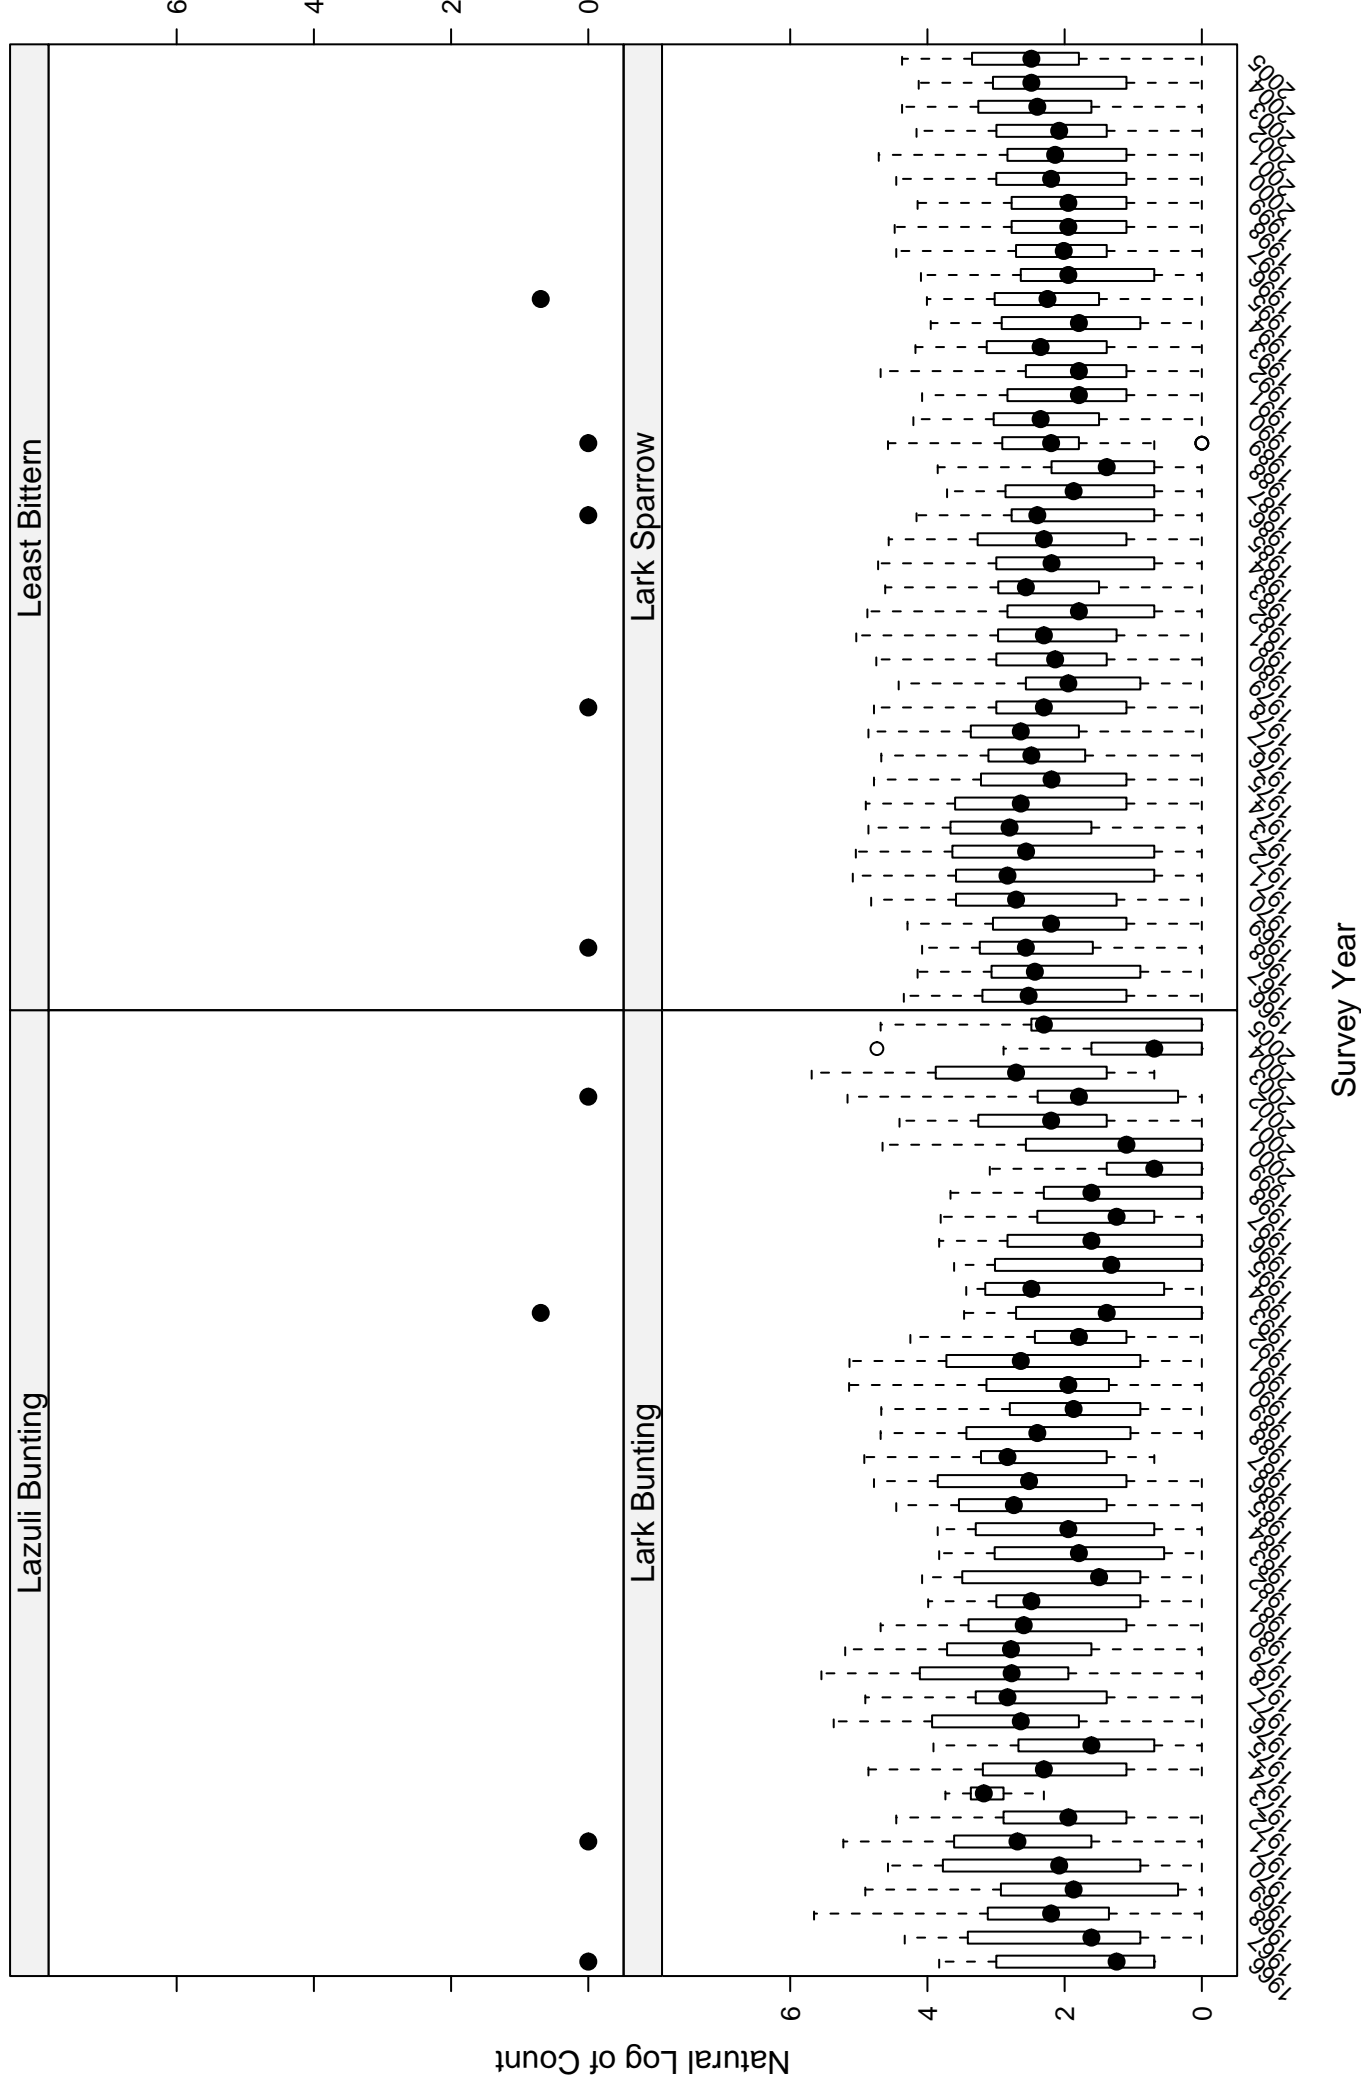

Scatter plots of species counts in the CENTRAL MIXED-GRASS PRARIE BCR