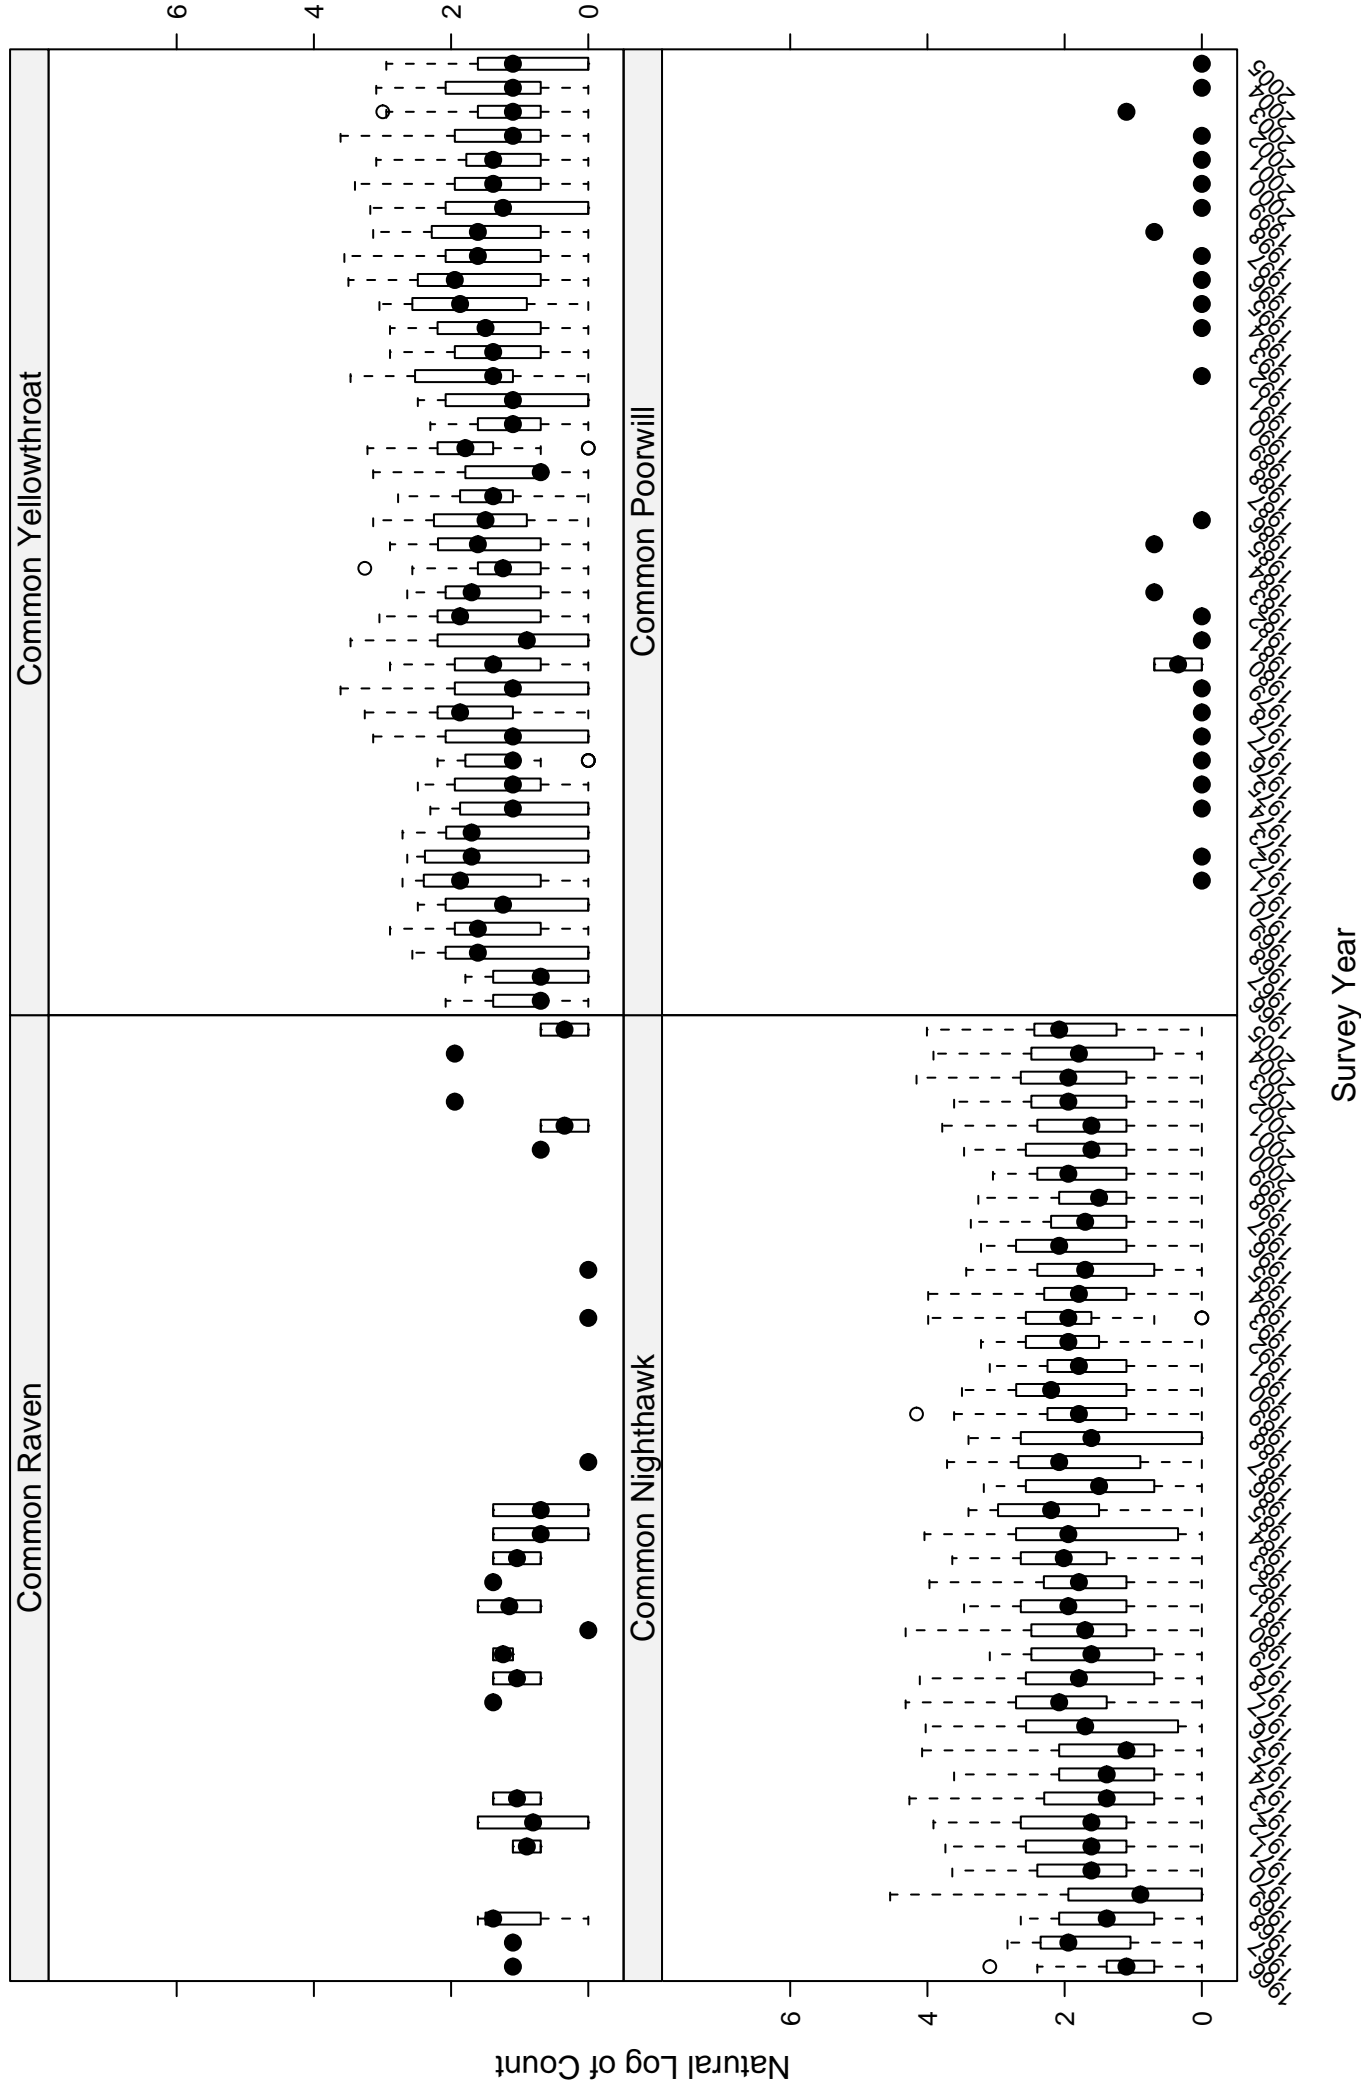

Scatter plots of species counts in the CENTRAL MIXED-GRASS PRARIE BCR