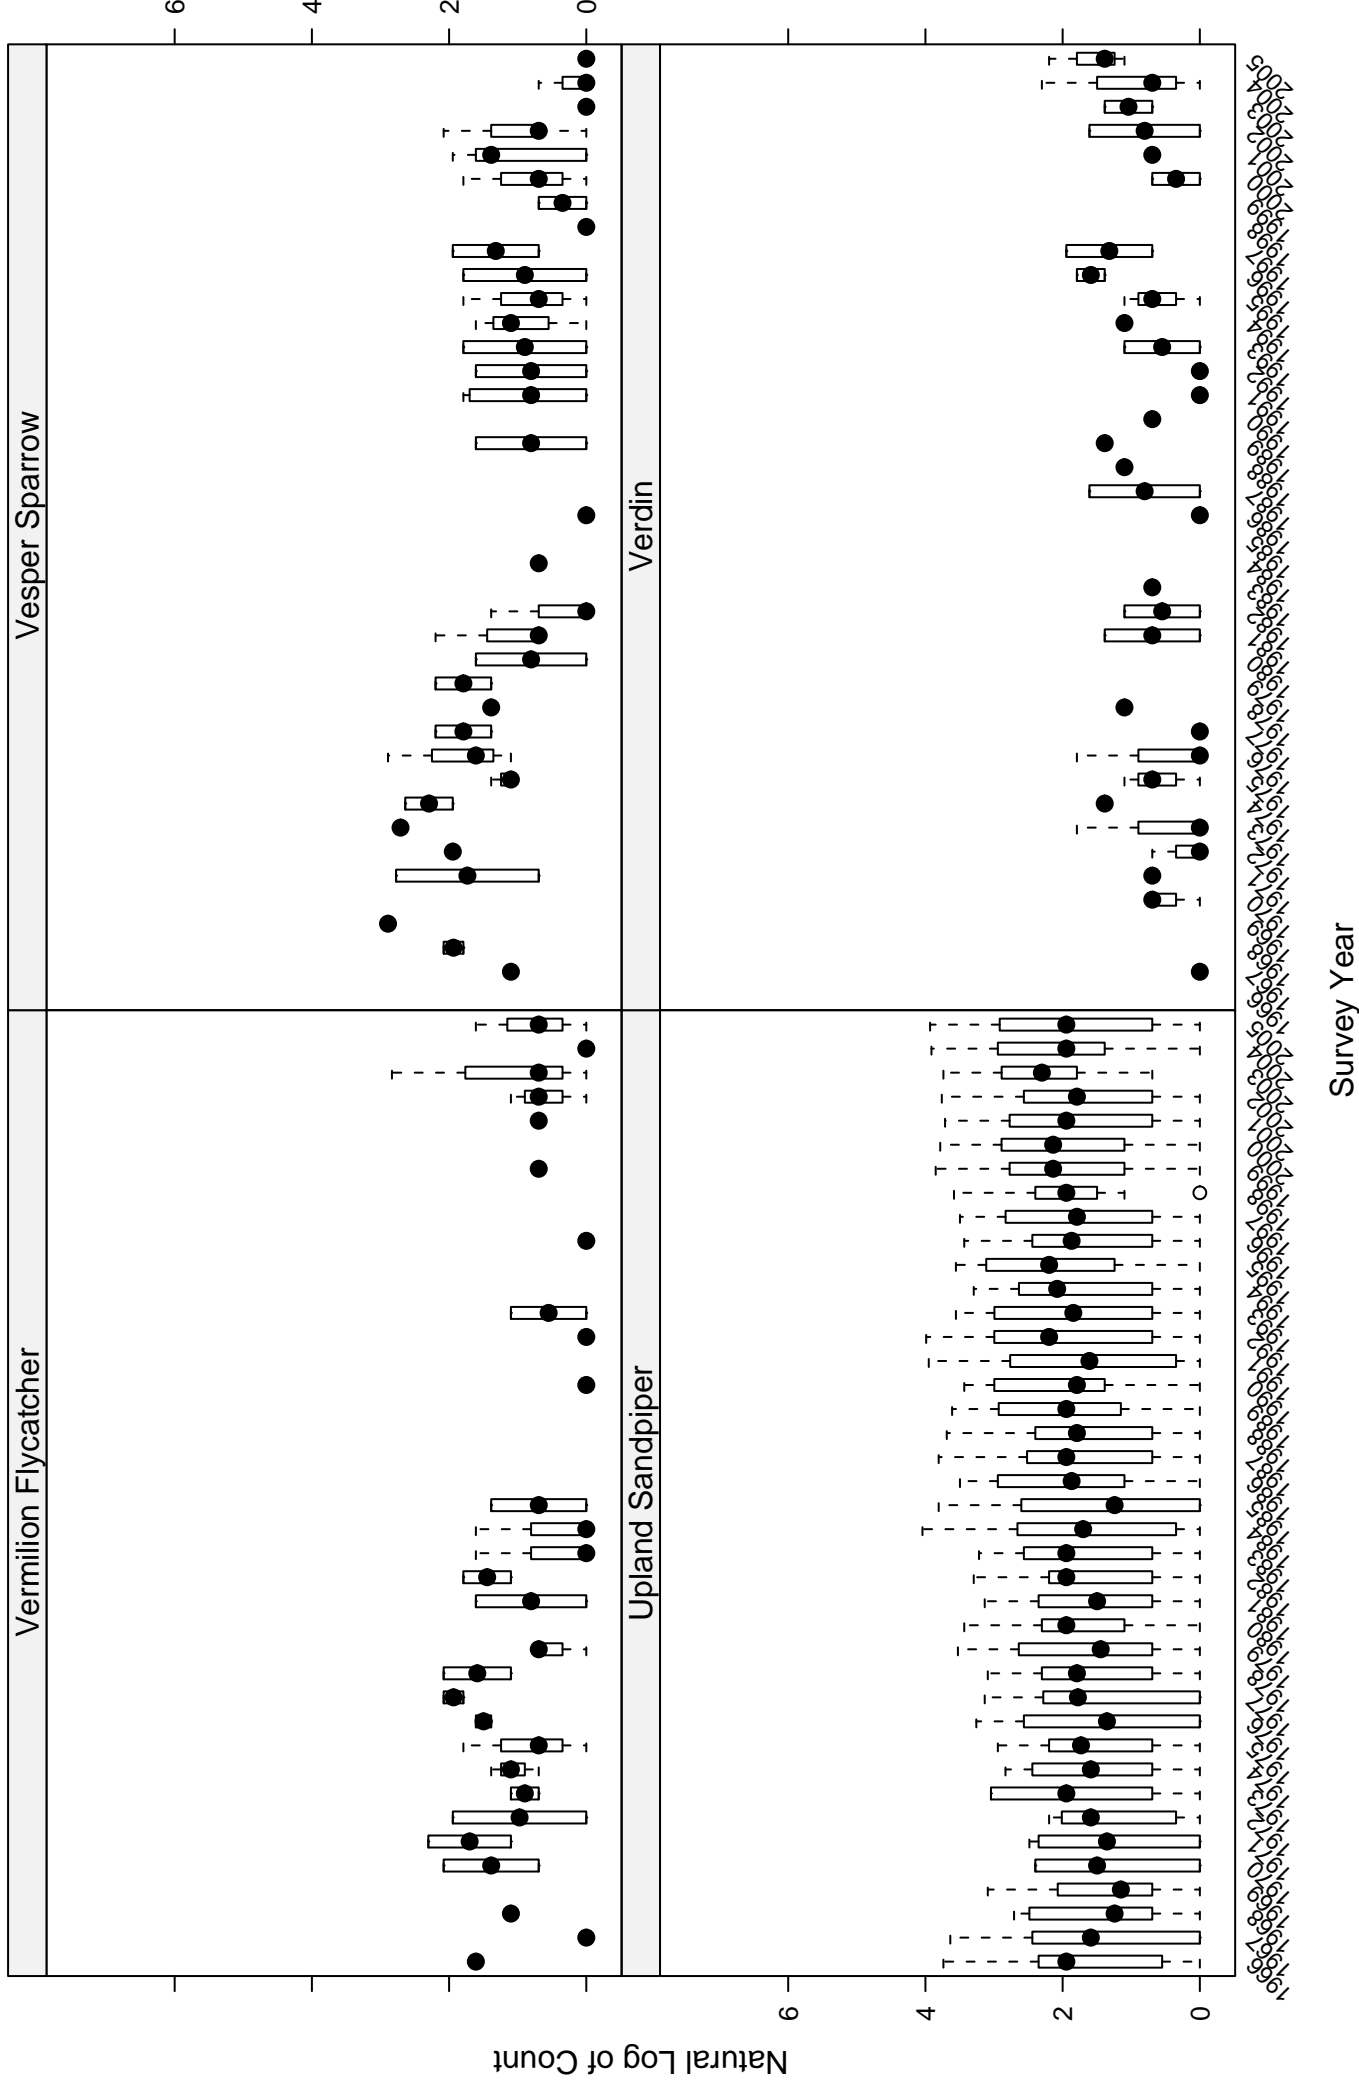

Scatter plots of species counts in the CENTRAL MIXED-GRASS PRARIE BCR