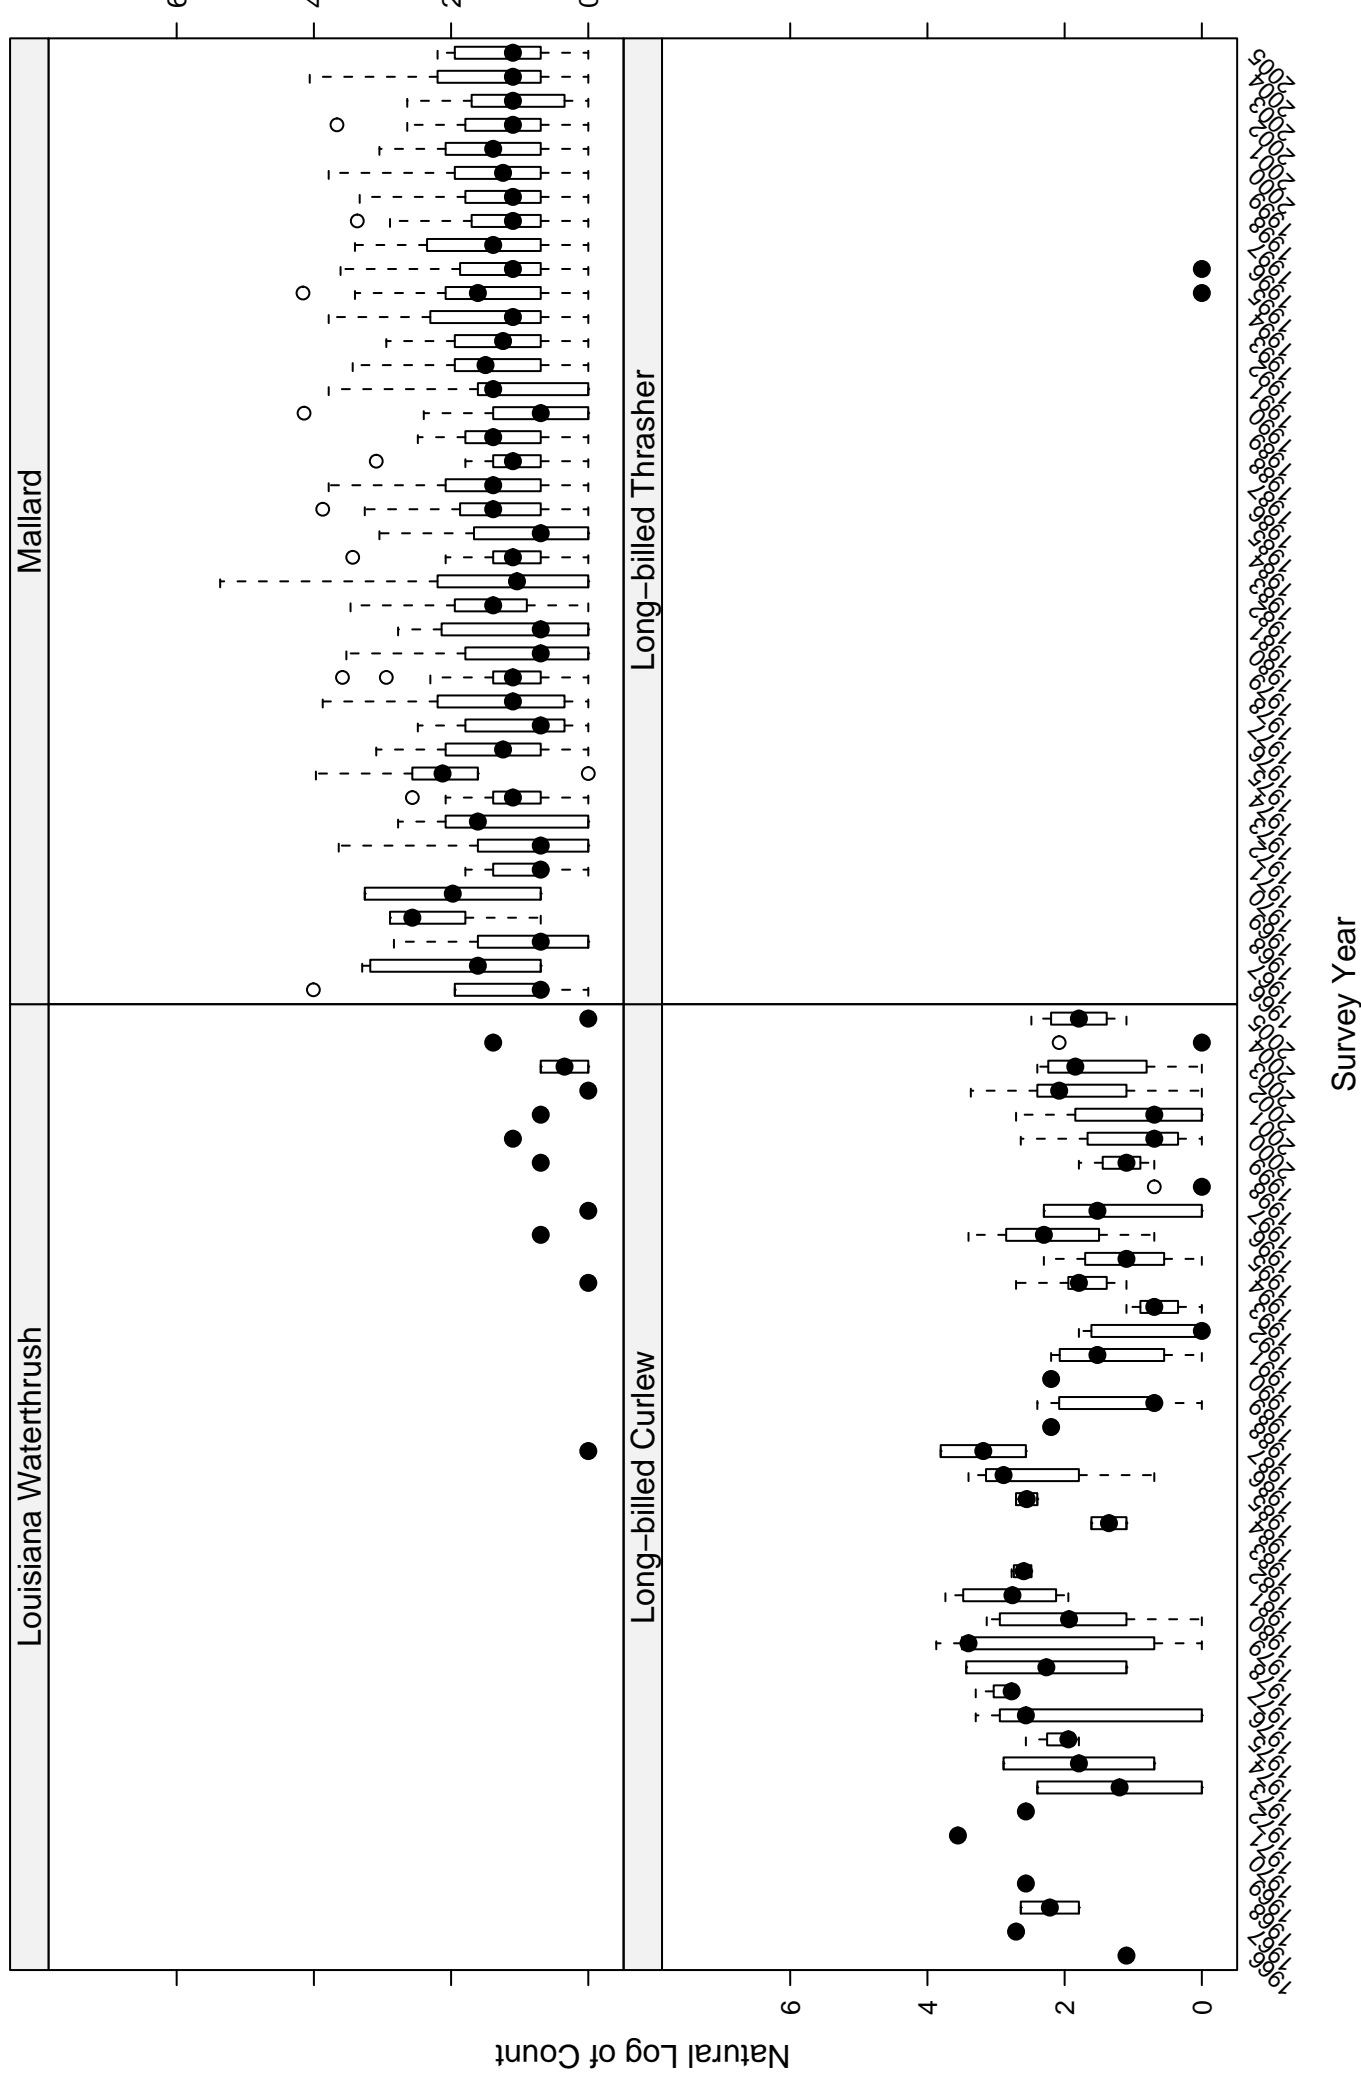

Scatter plots of species counts in the CENTRAL MIXED-GRASS PRARIE BCR