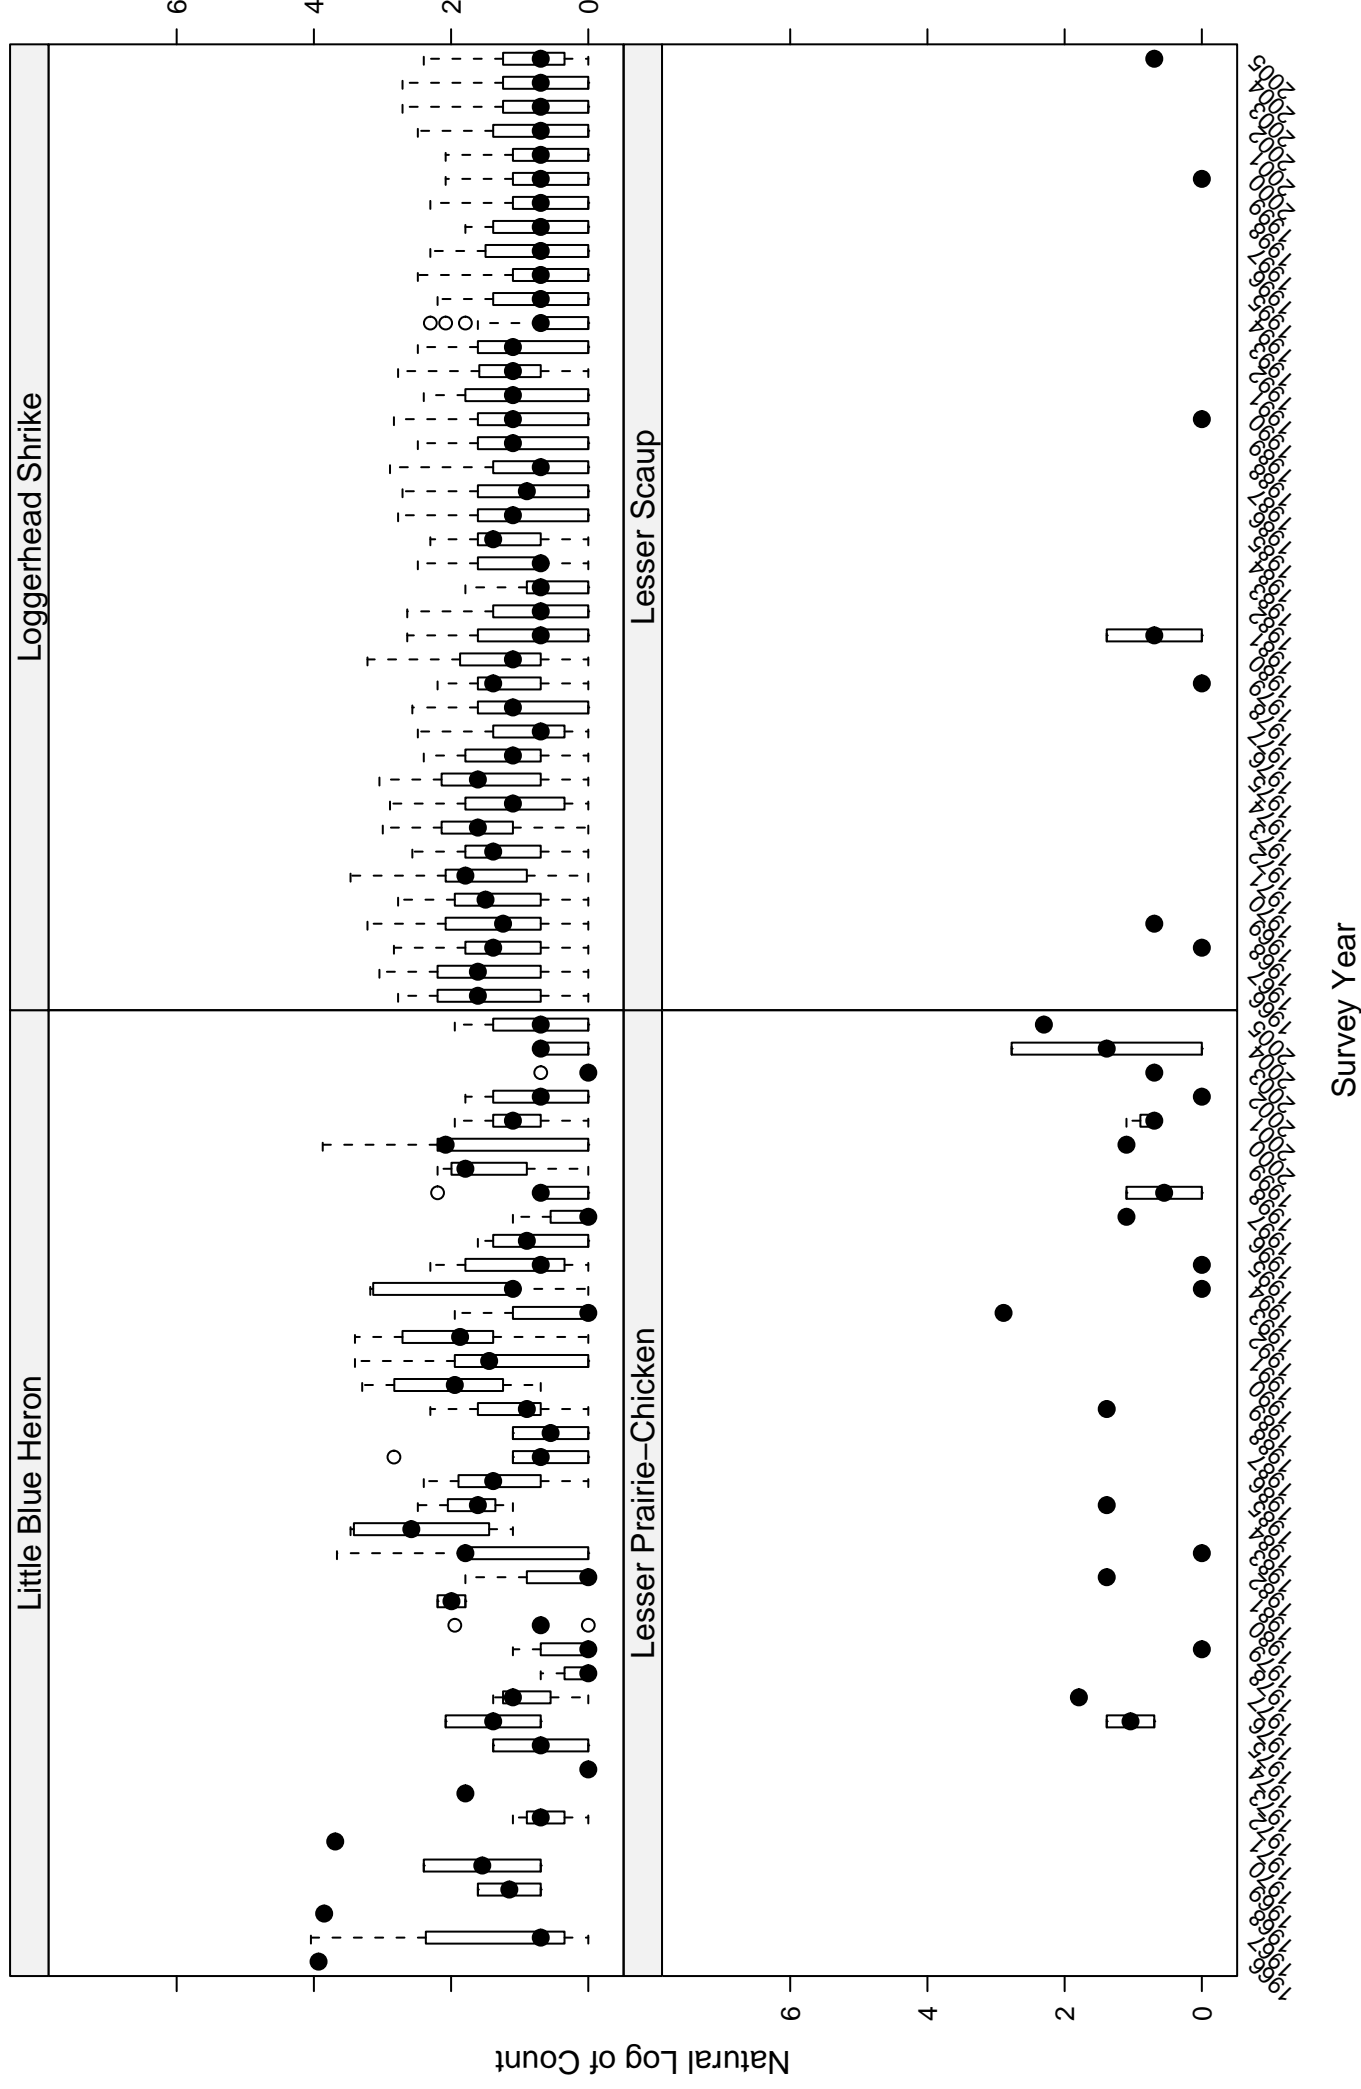

Scatter plots of species counts in the CENTRAL MIXED-GRASS PRARIE BCR