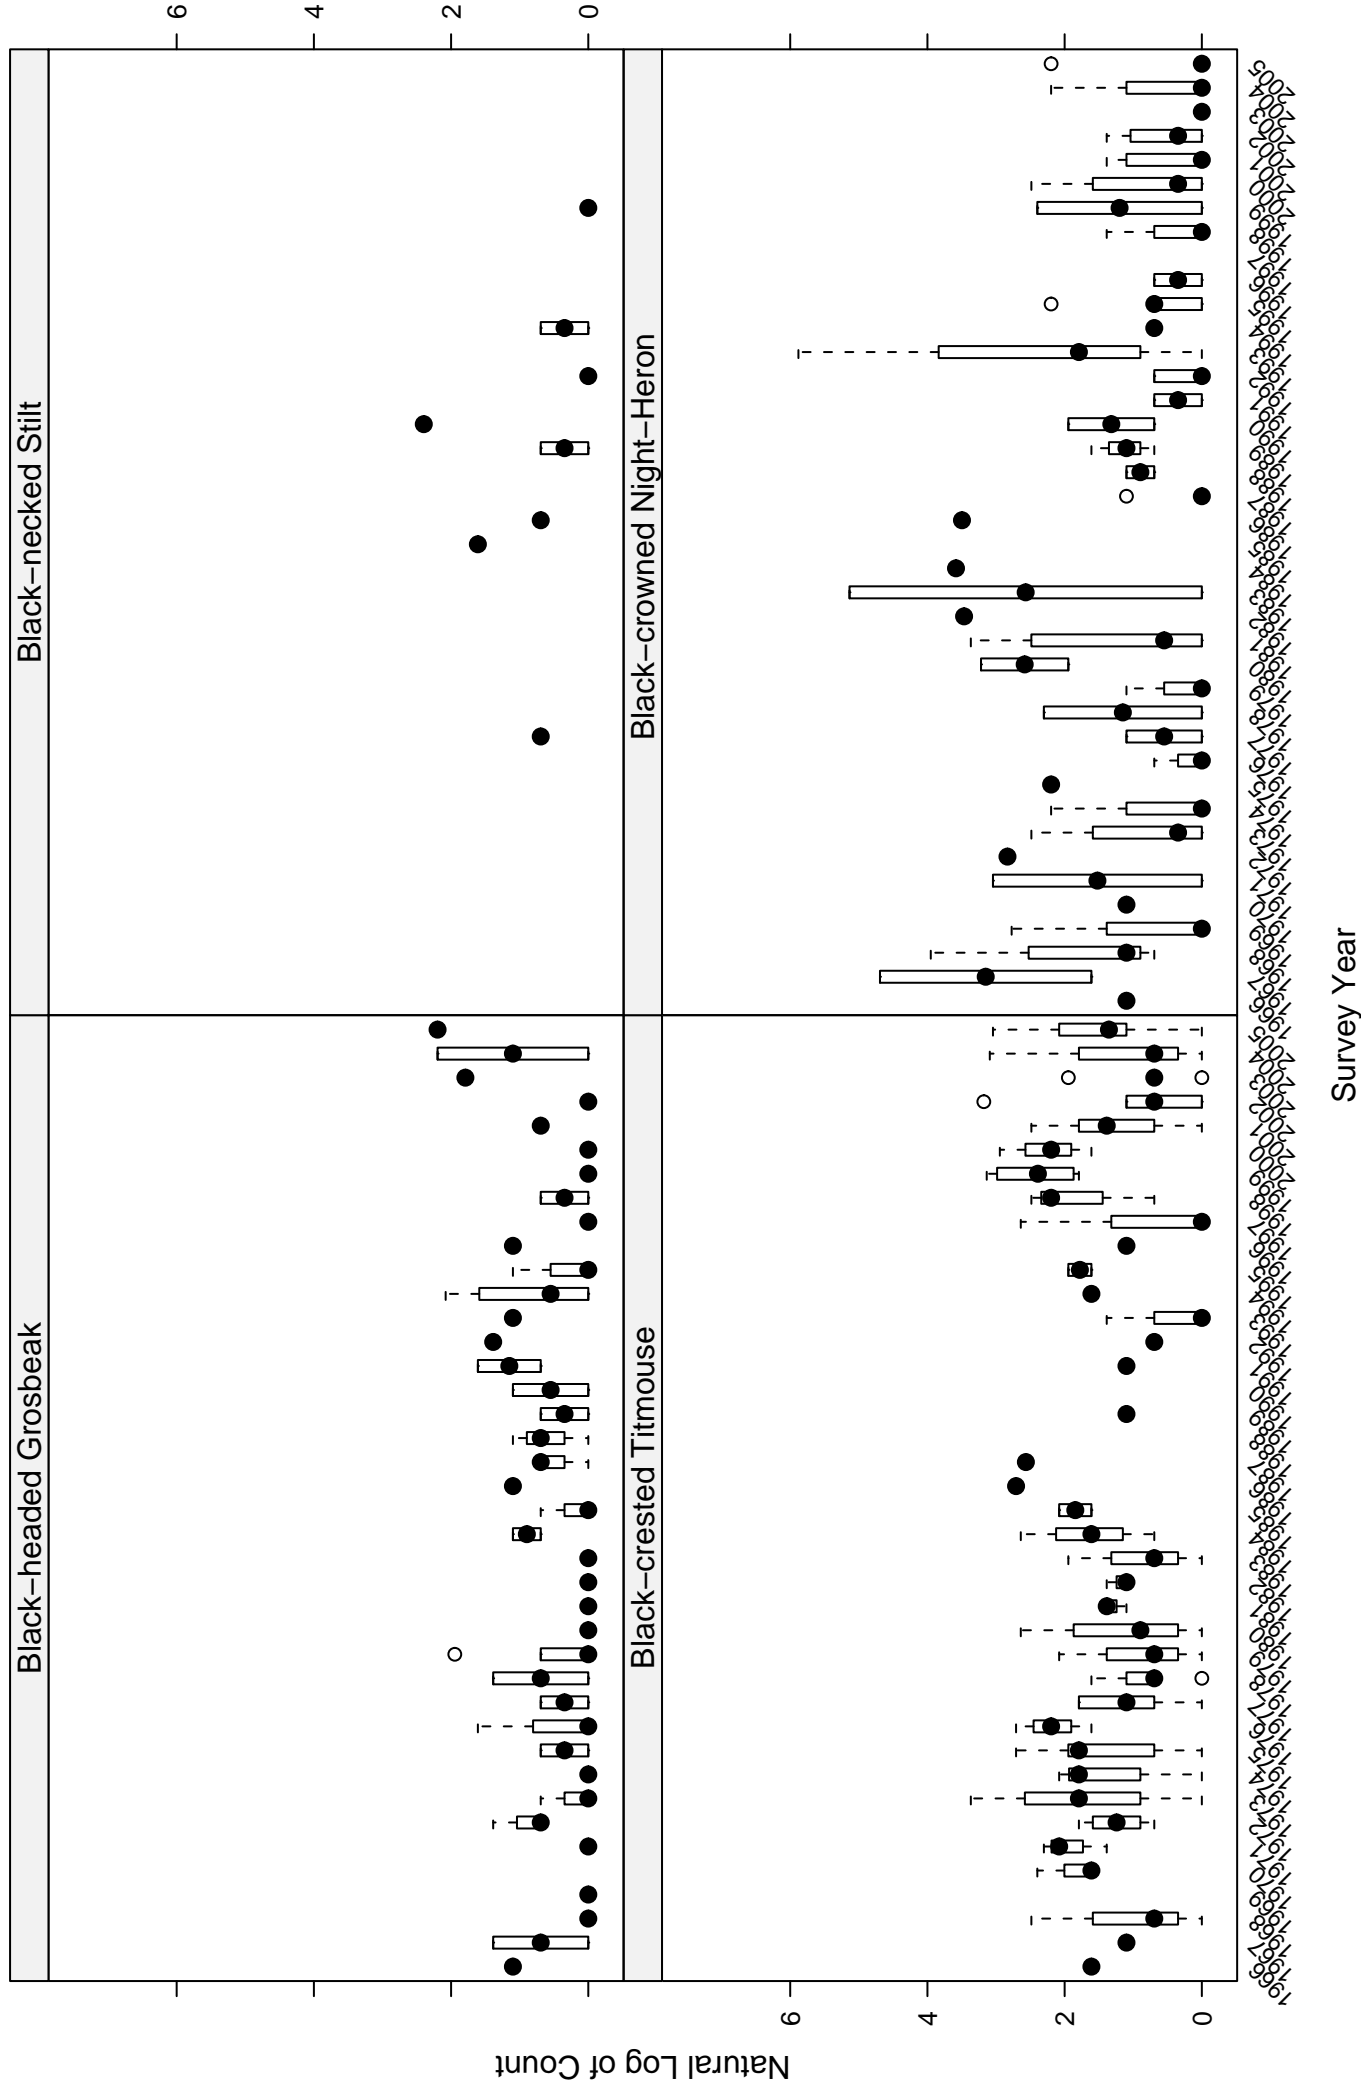

Scatter plots of species counts in the CENTRAL MIXED-GRASS PRARIE BCR