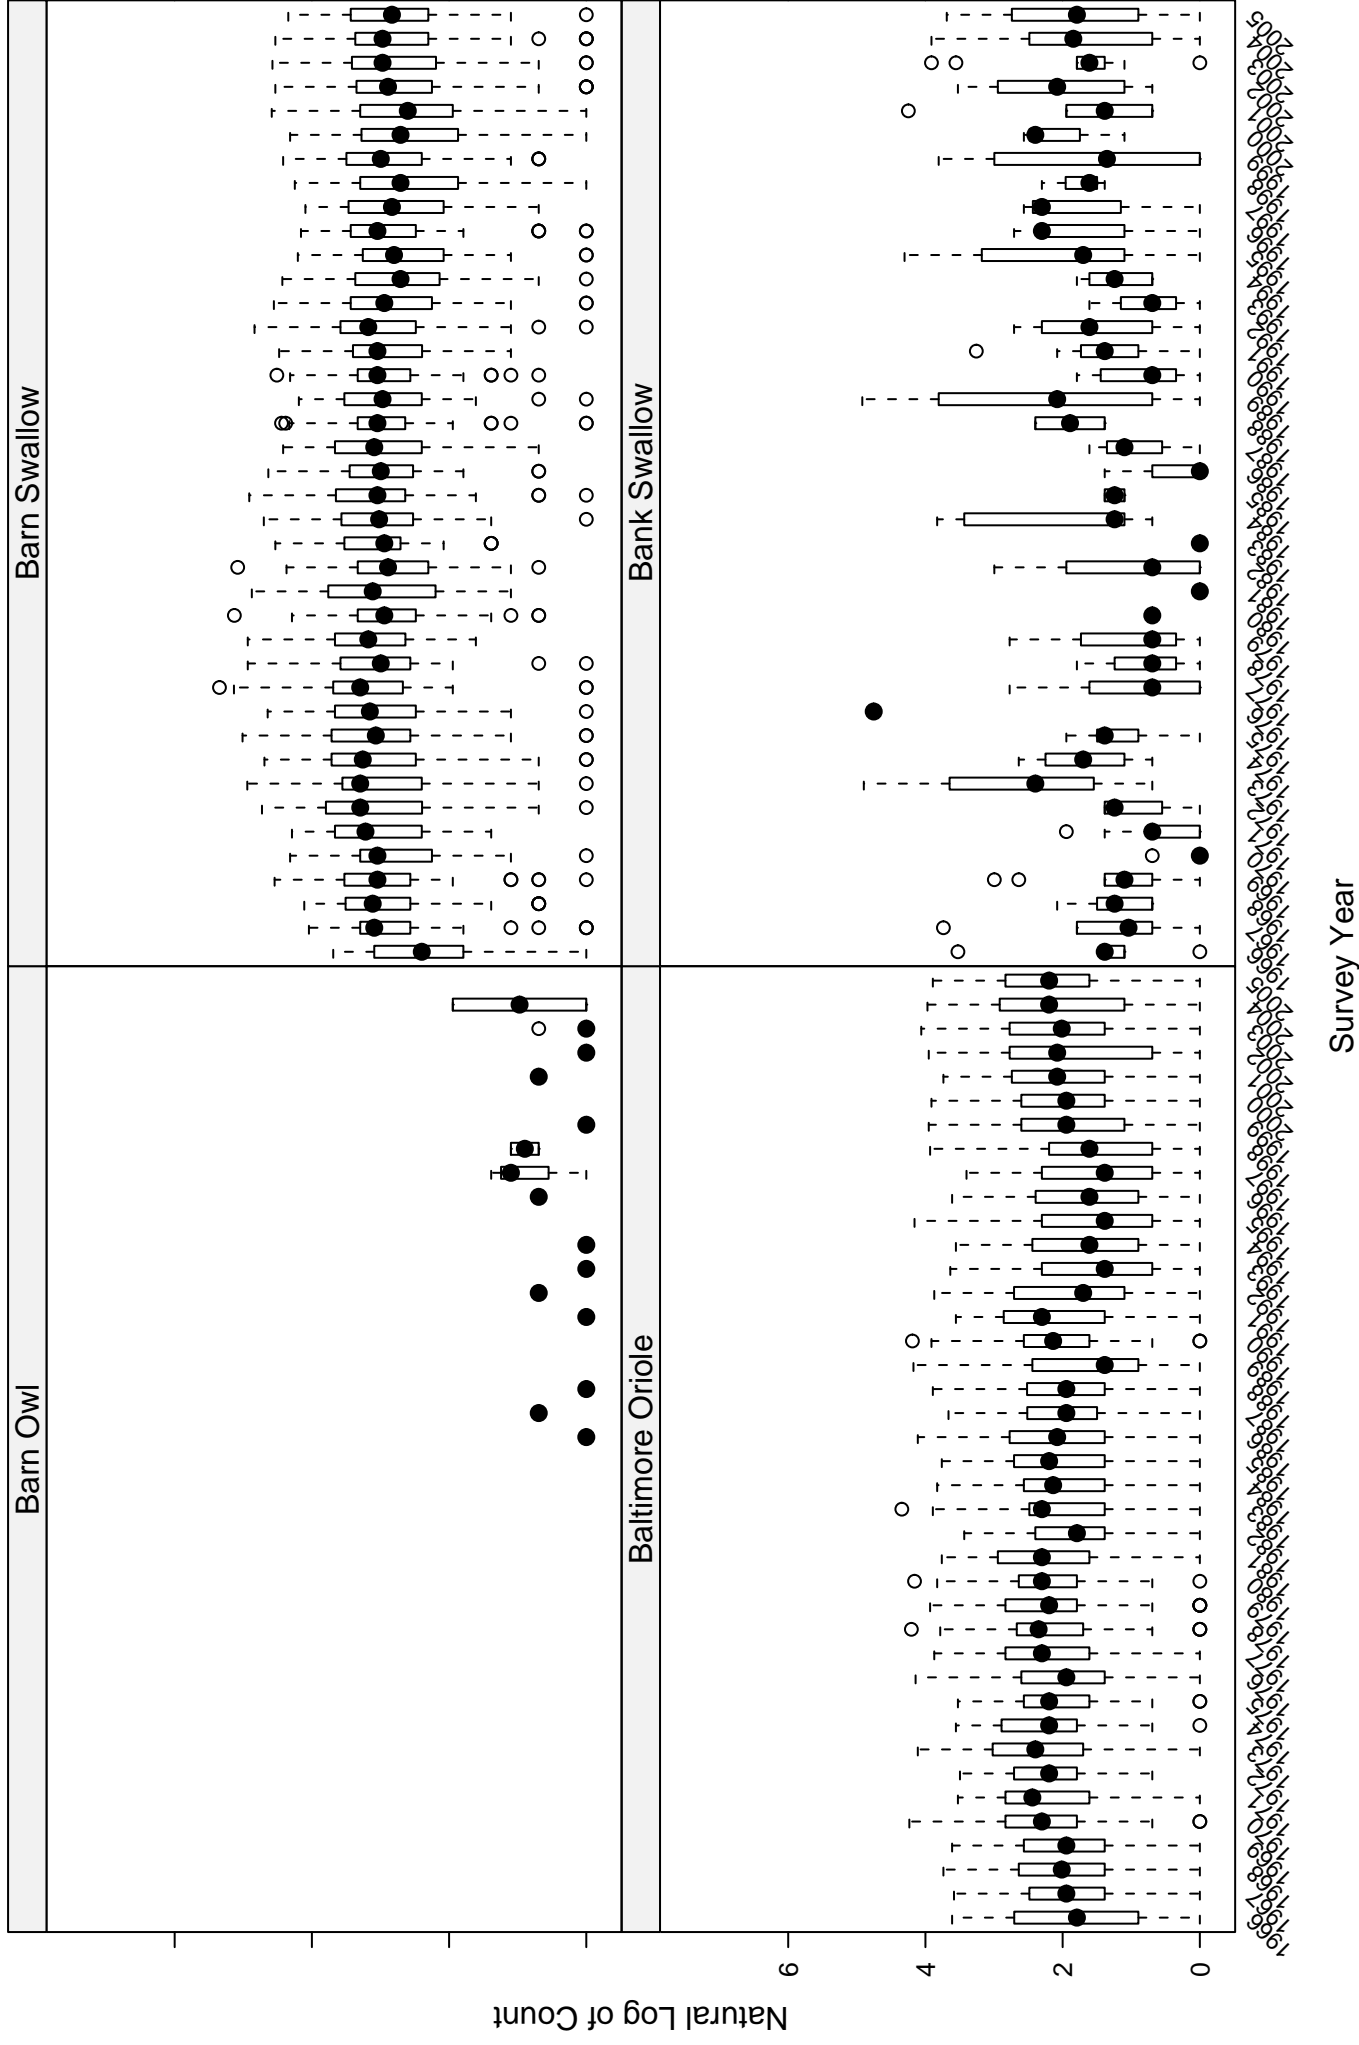

Scatter plots of species counts in the CENTRAL MIXED-GRASS PRARIE BCR