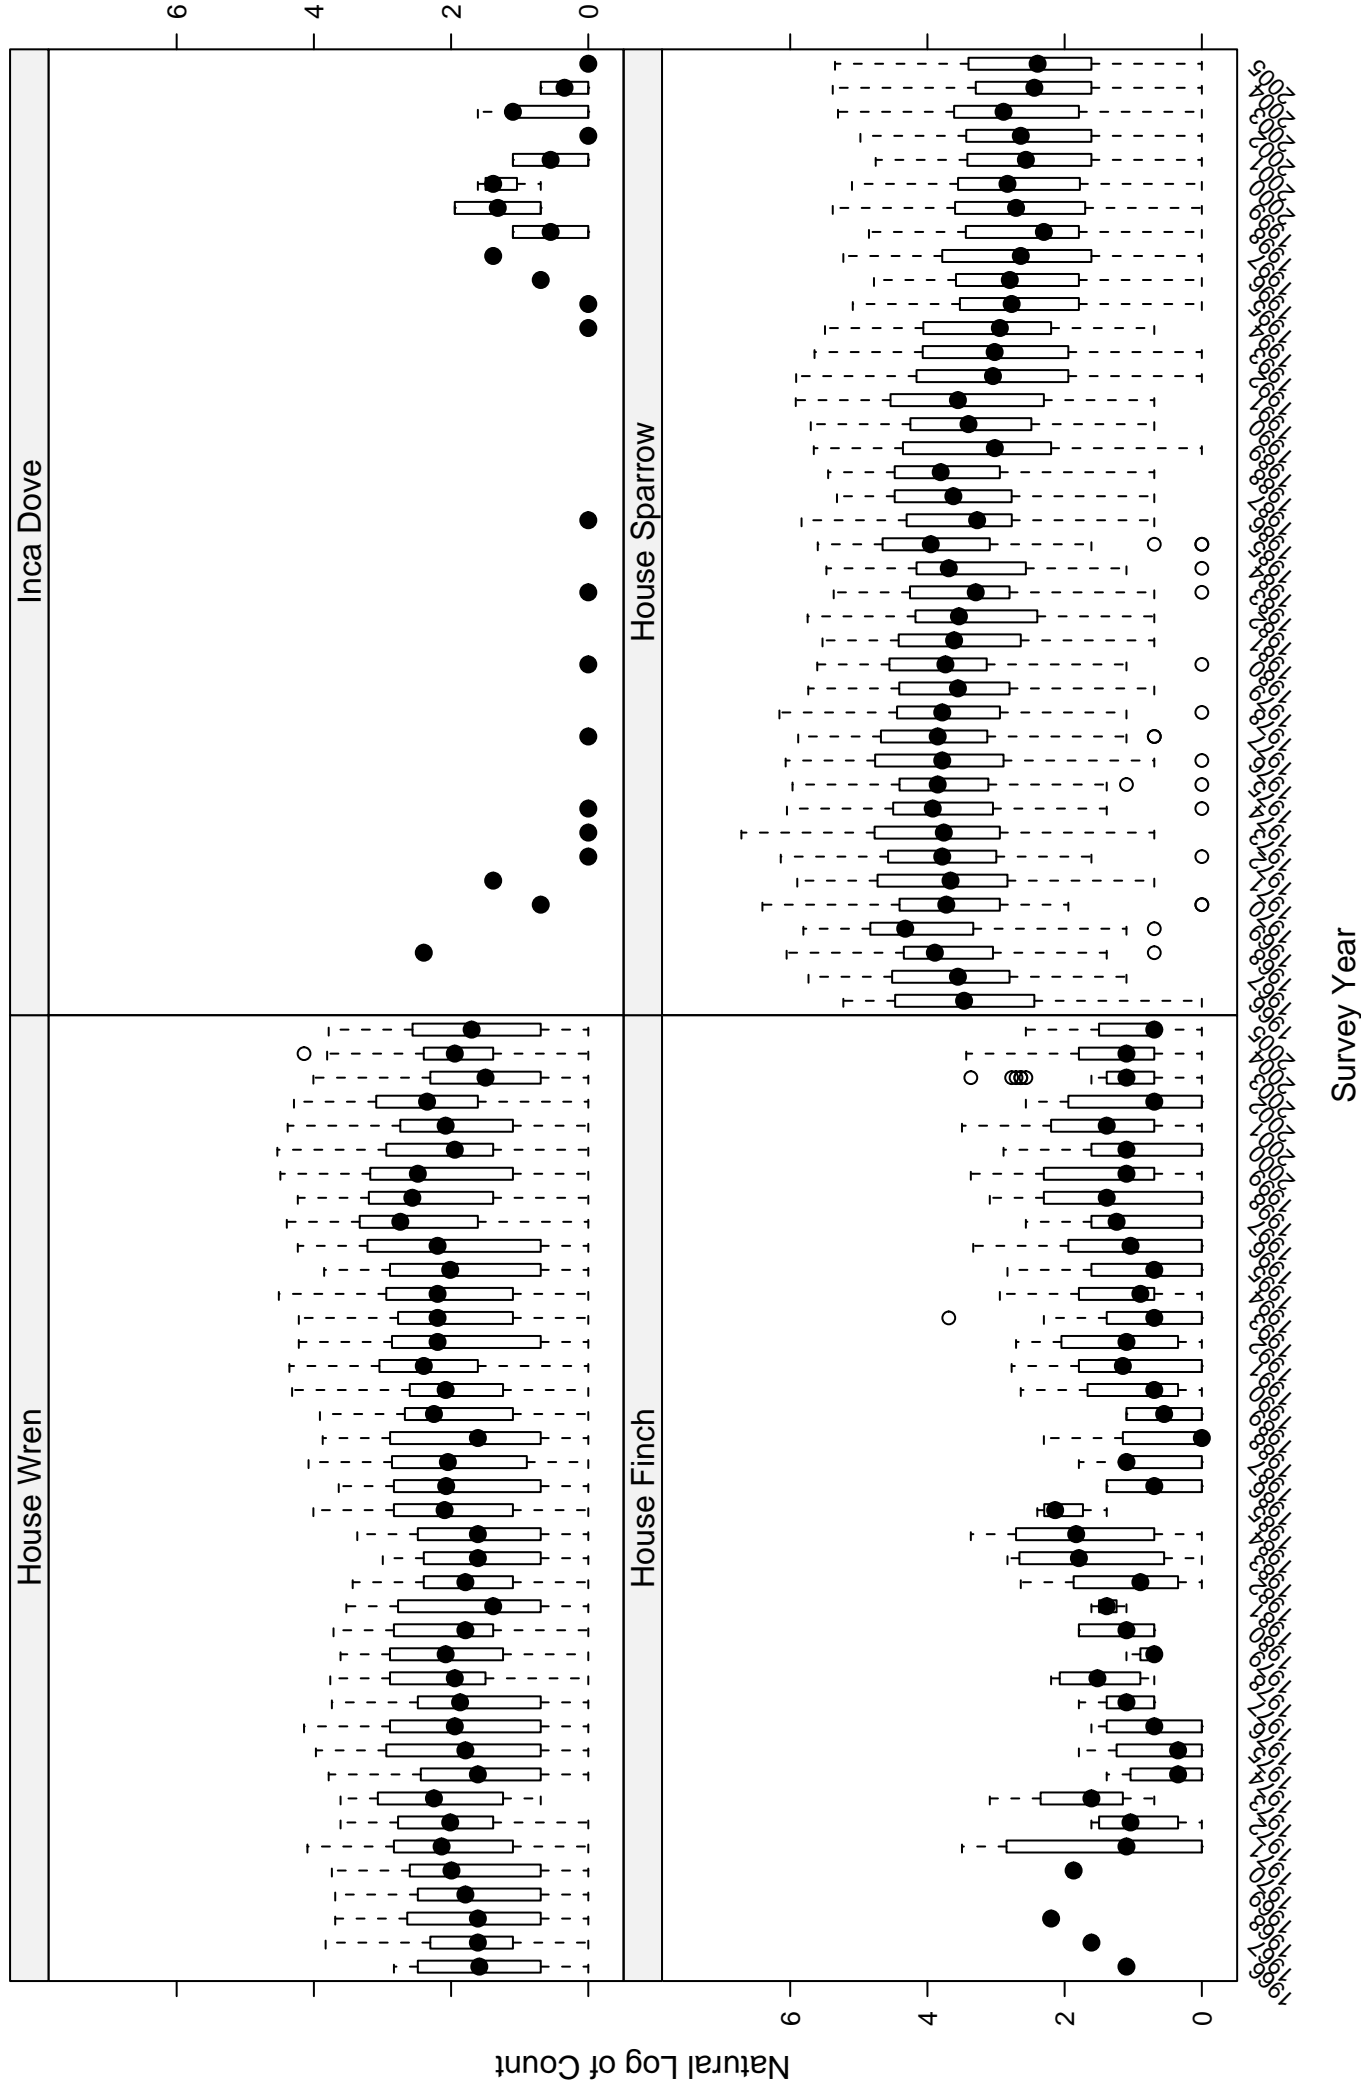

Scatter plots of species counts in the CENTRAL MIXED-GRASS PRARIE BCR