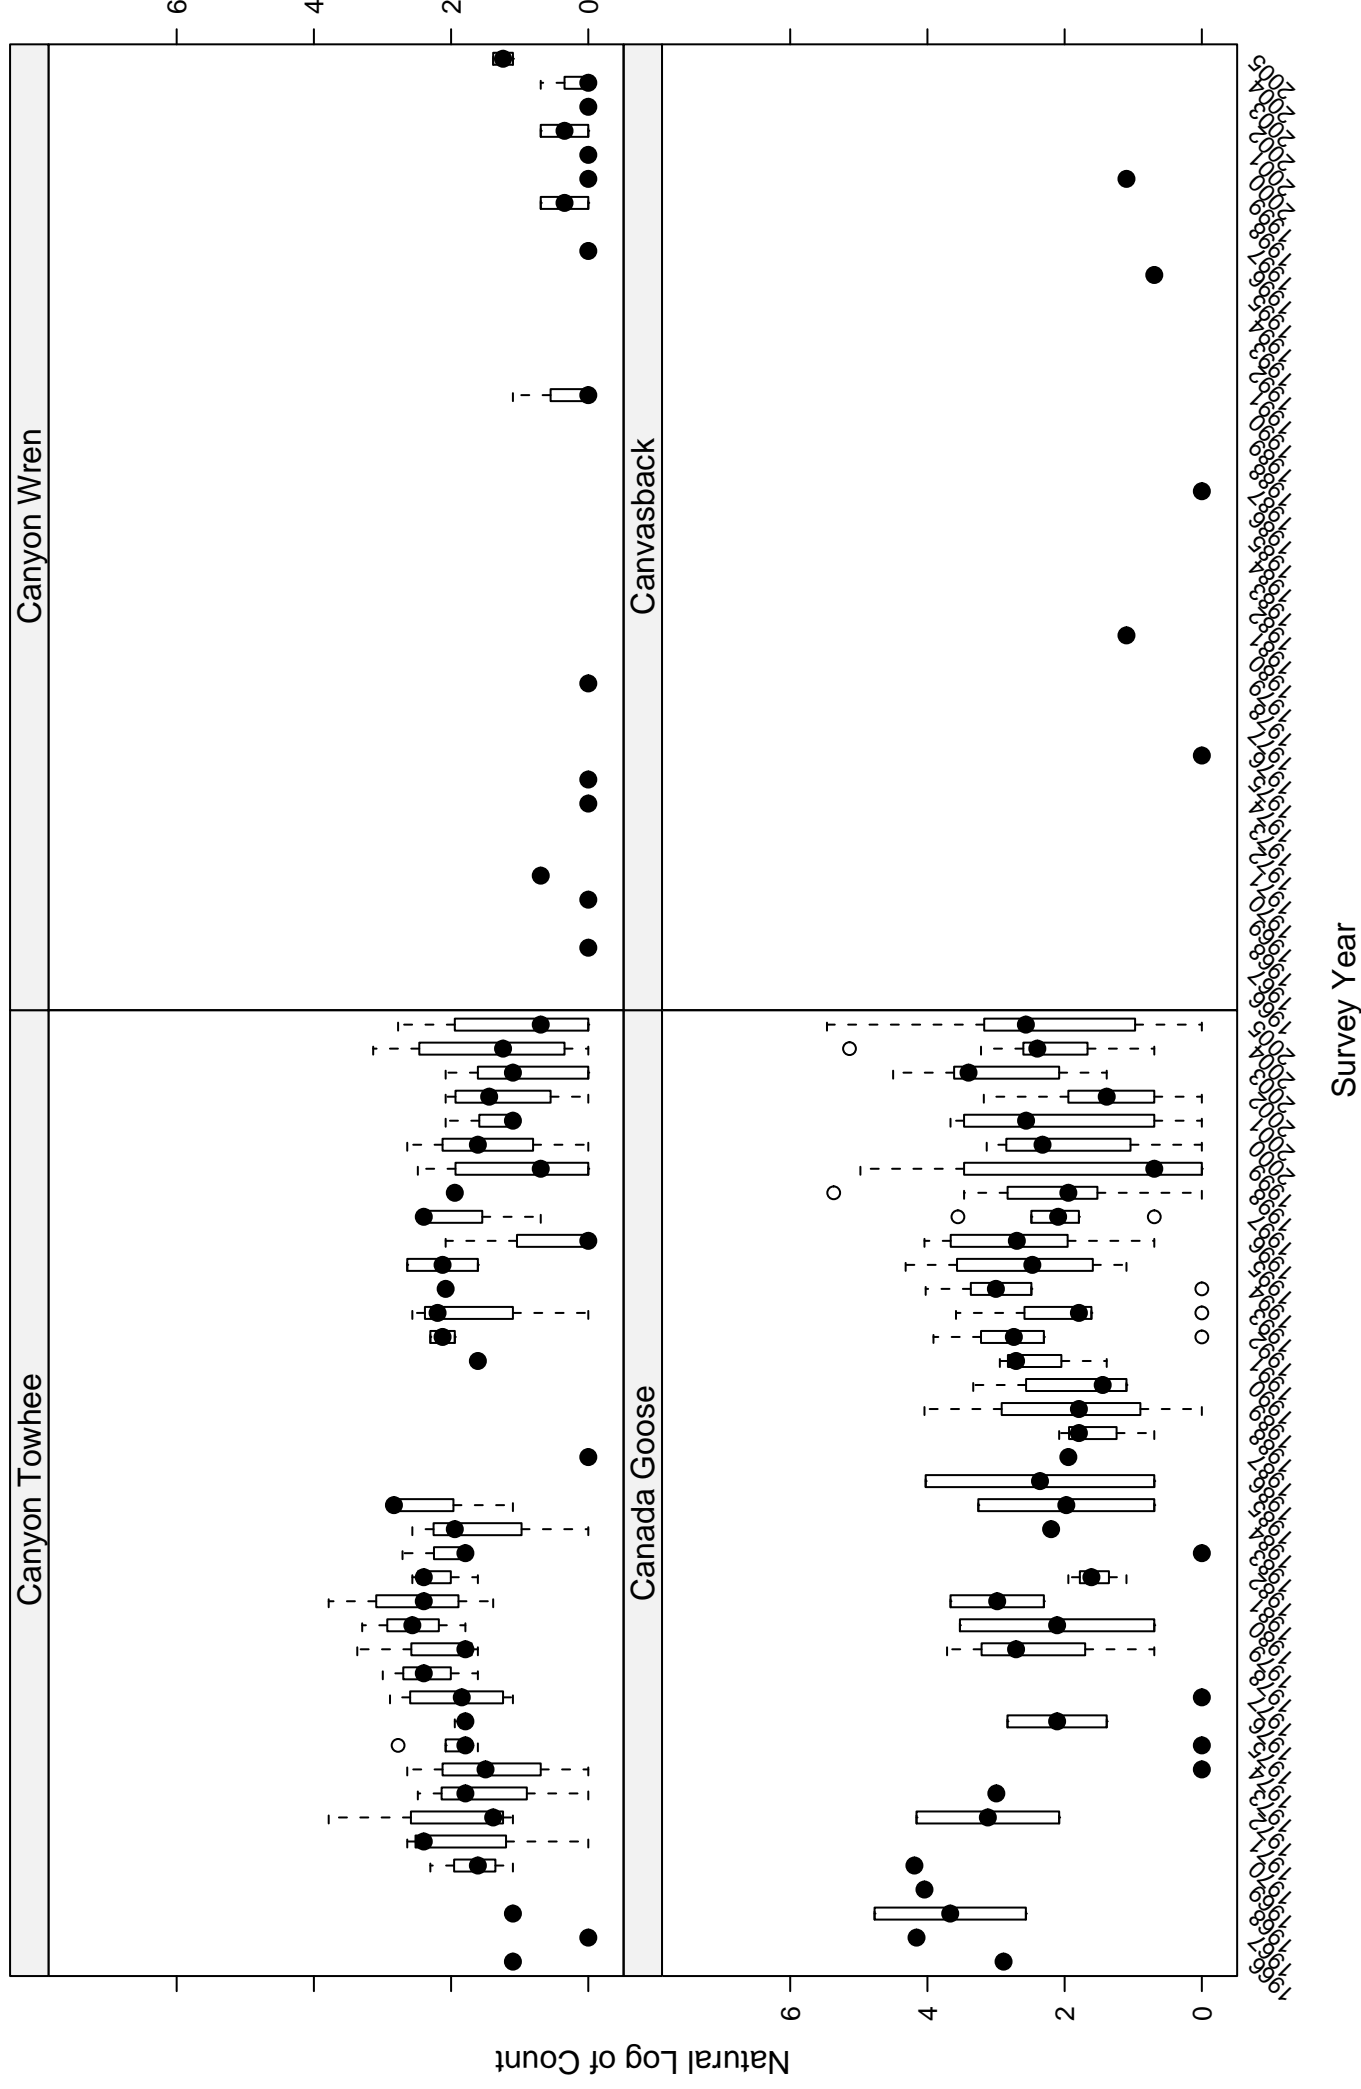

Scatter plots of species counts in the CENTRAL MIXED-GRASS PRARIE BCR