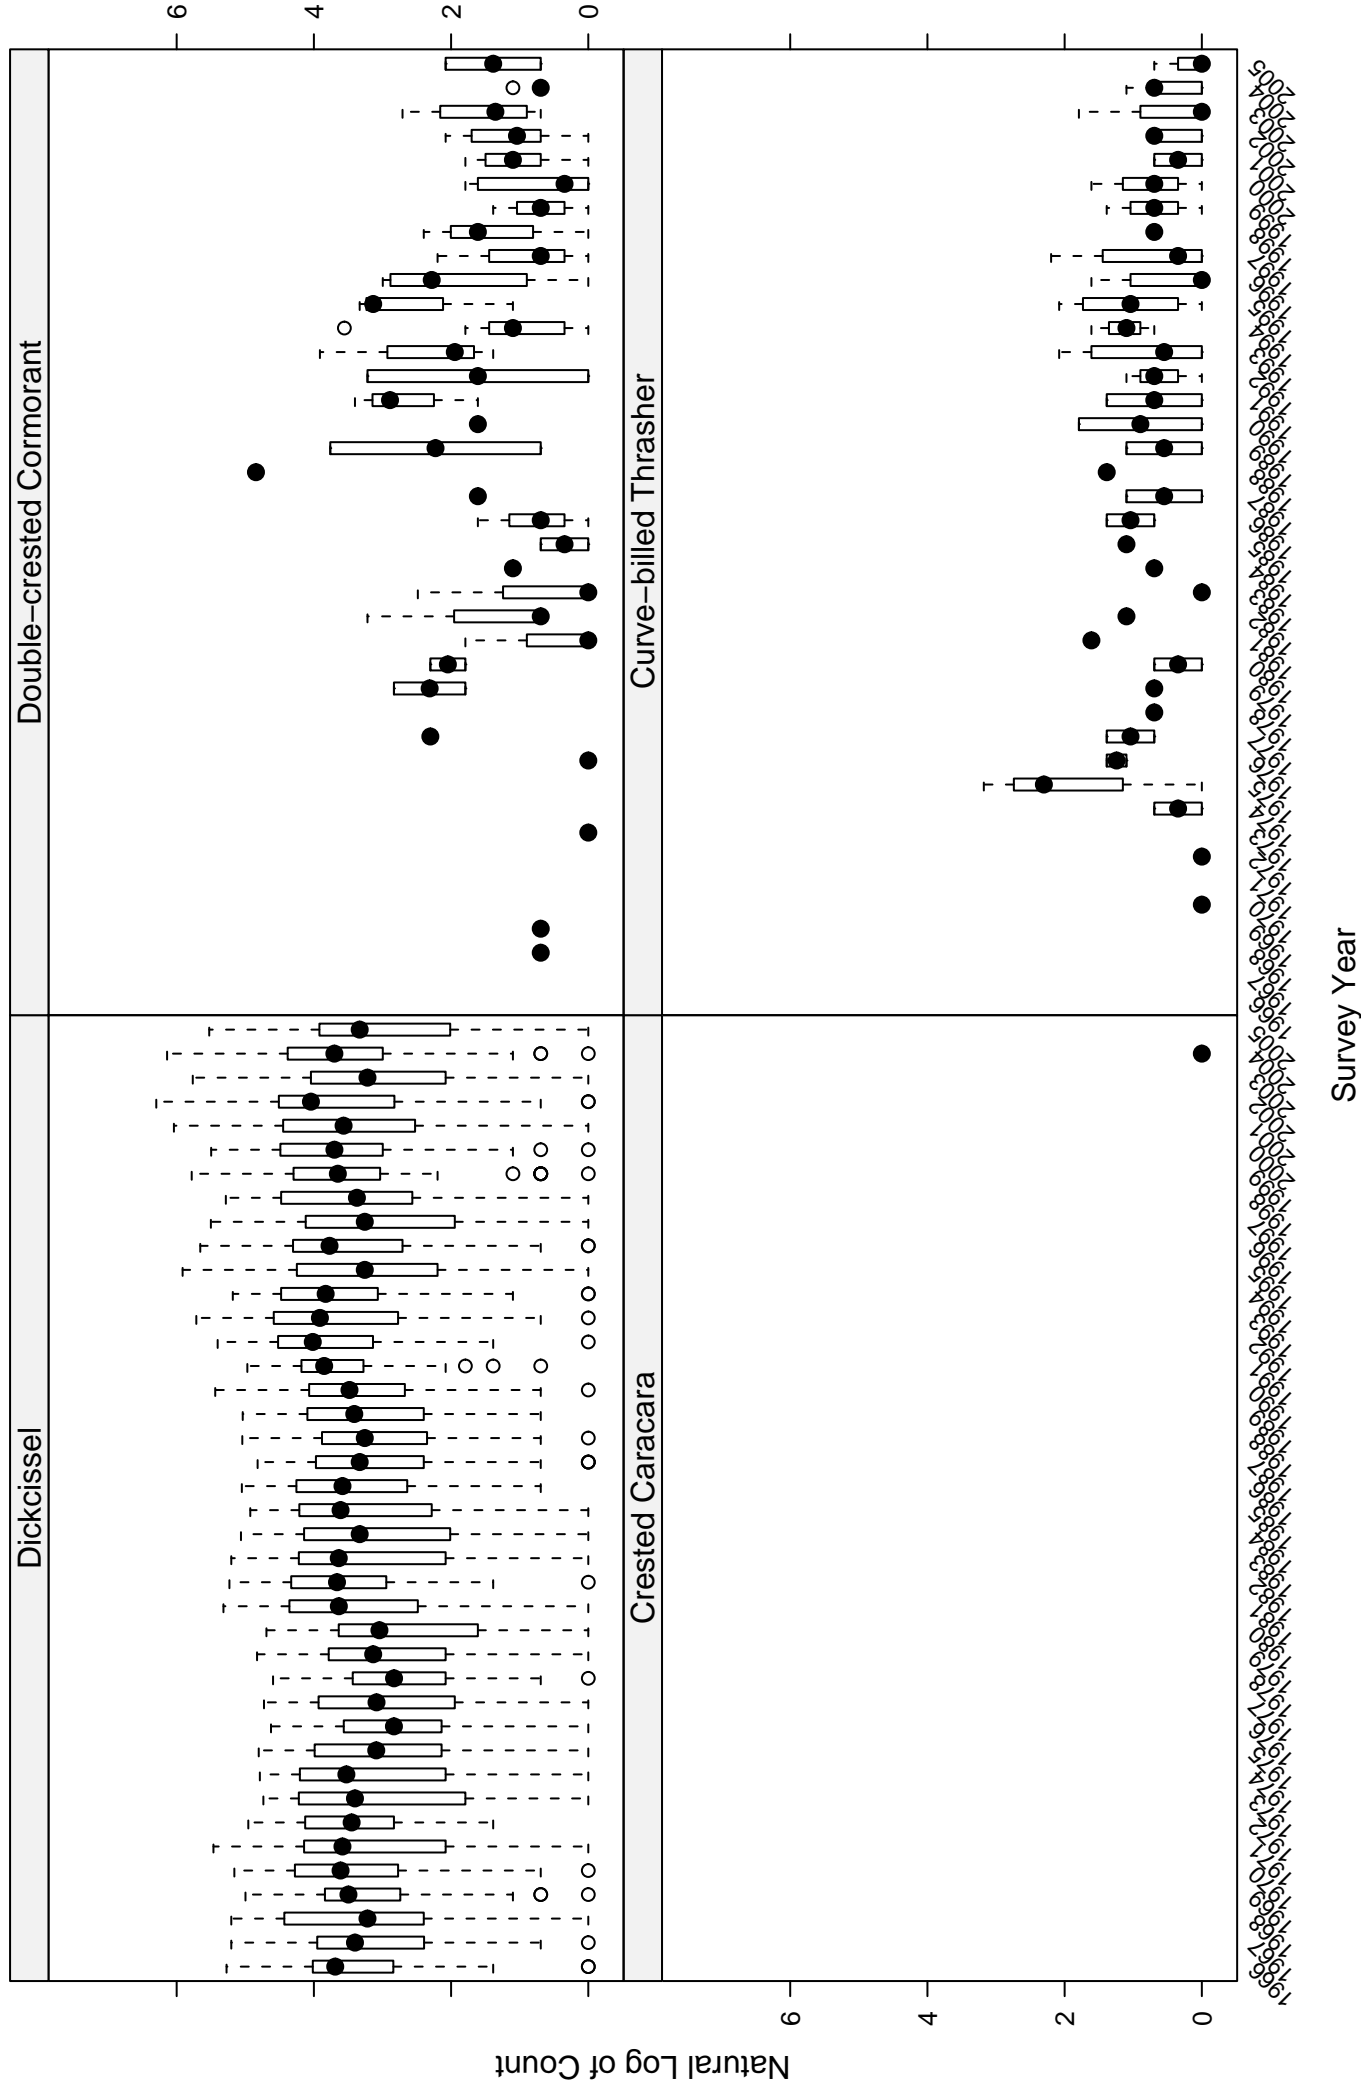

Scatter plots of species counts in the CENTRAL MIXED-GRASS PRARIE BCR