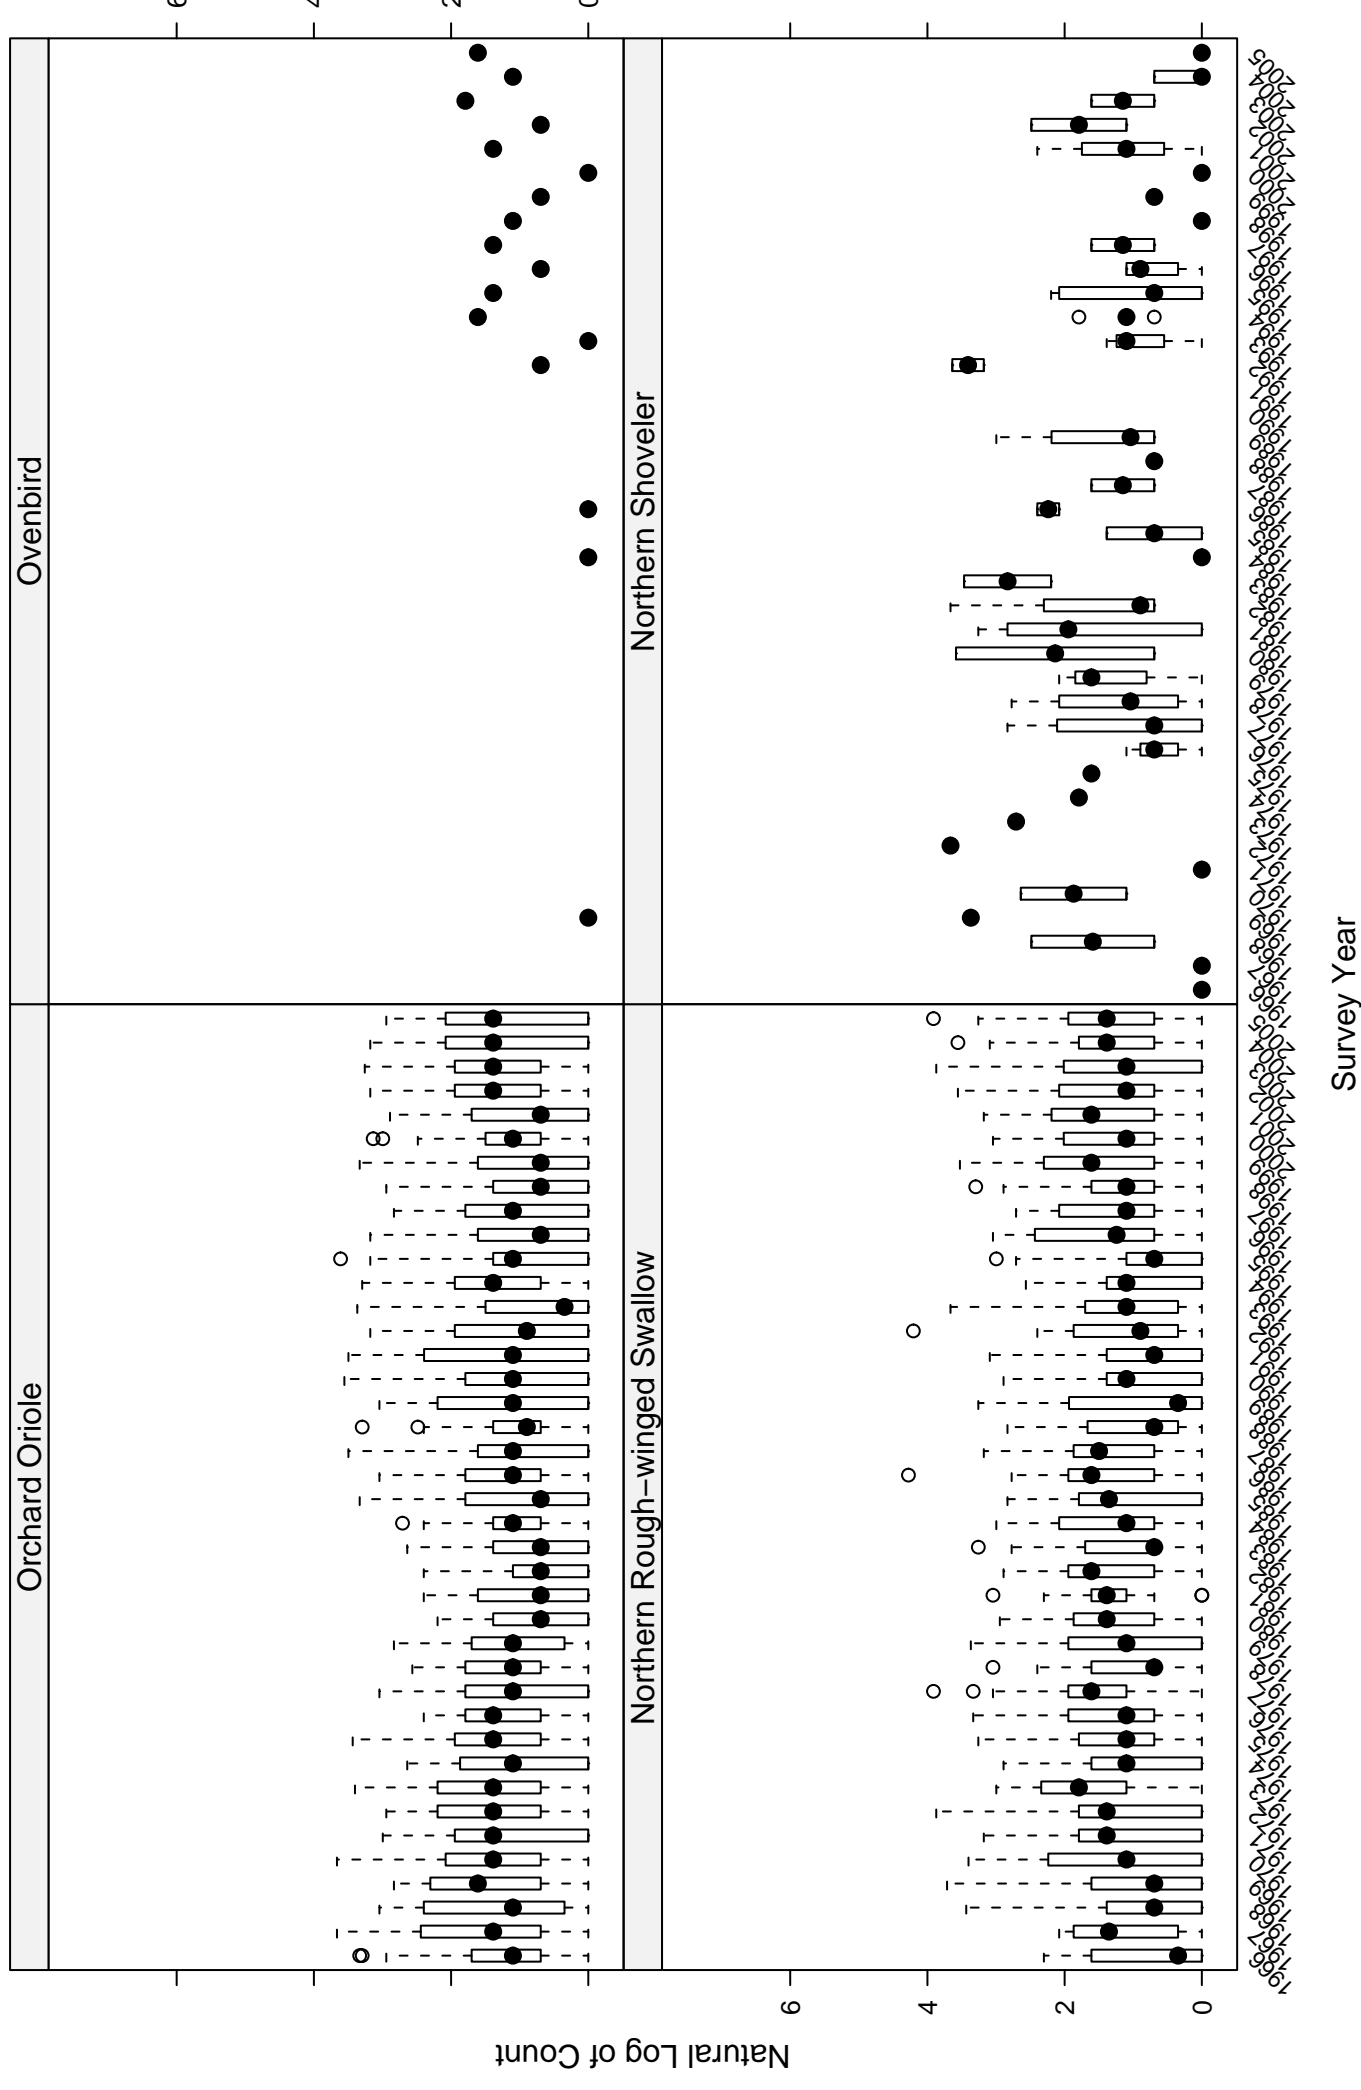

Scatter plots of species counts in the CENTRAL MIXED-GRASS PRARIE BCR