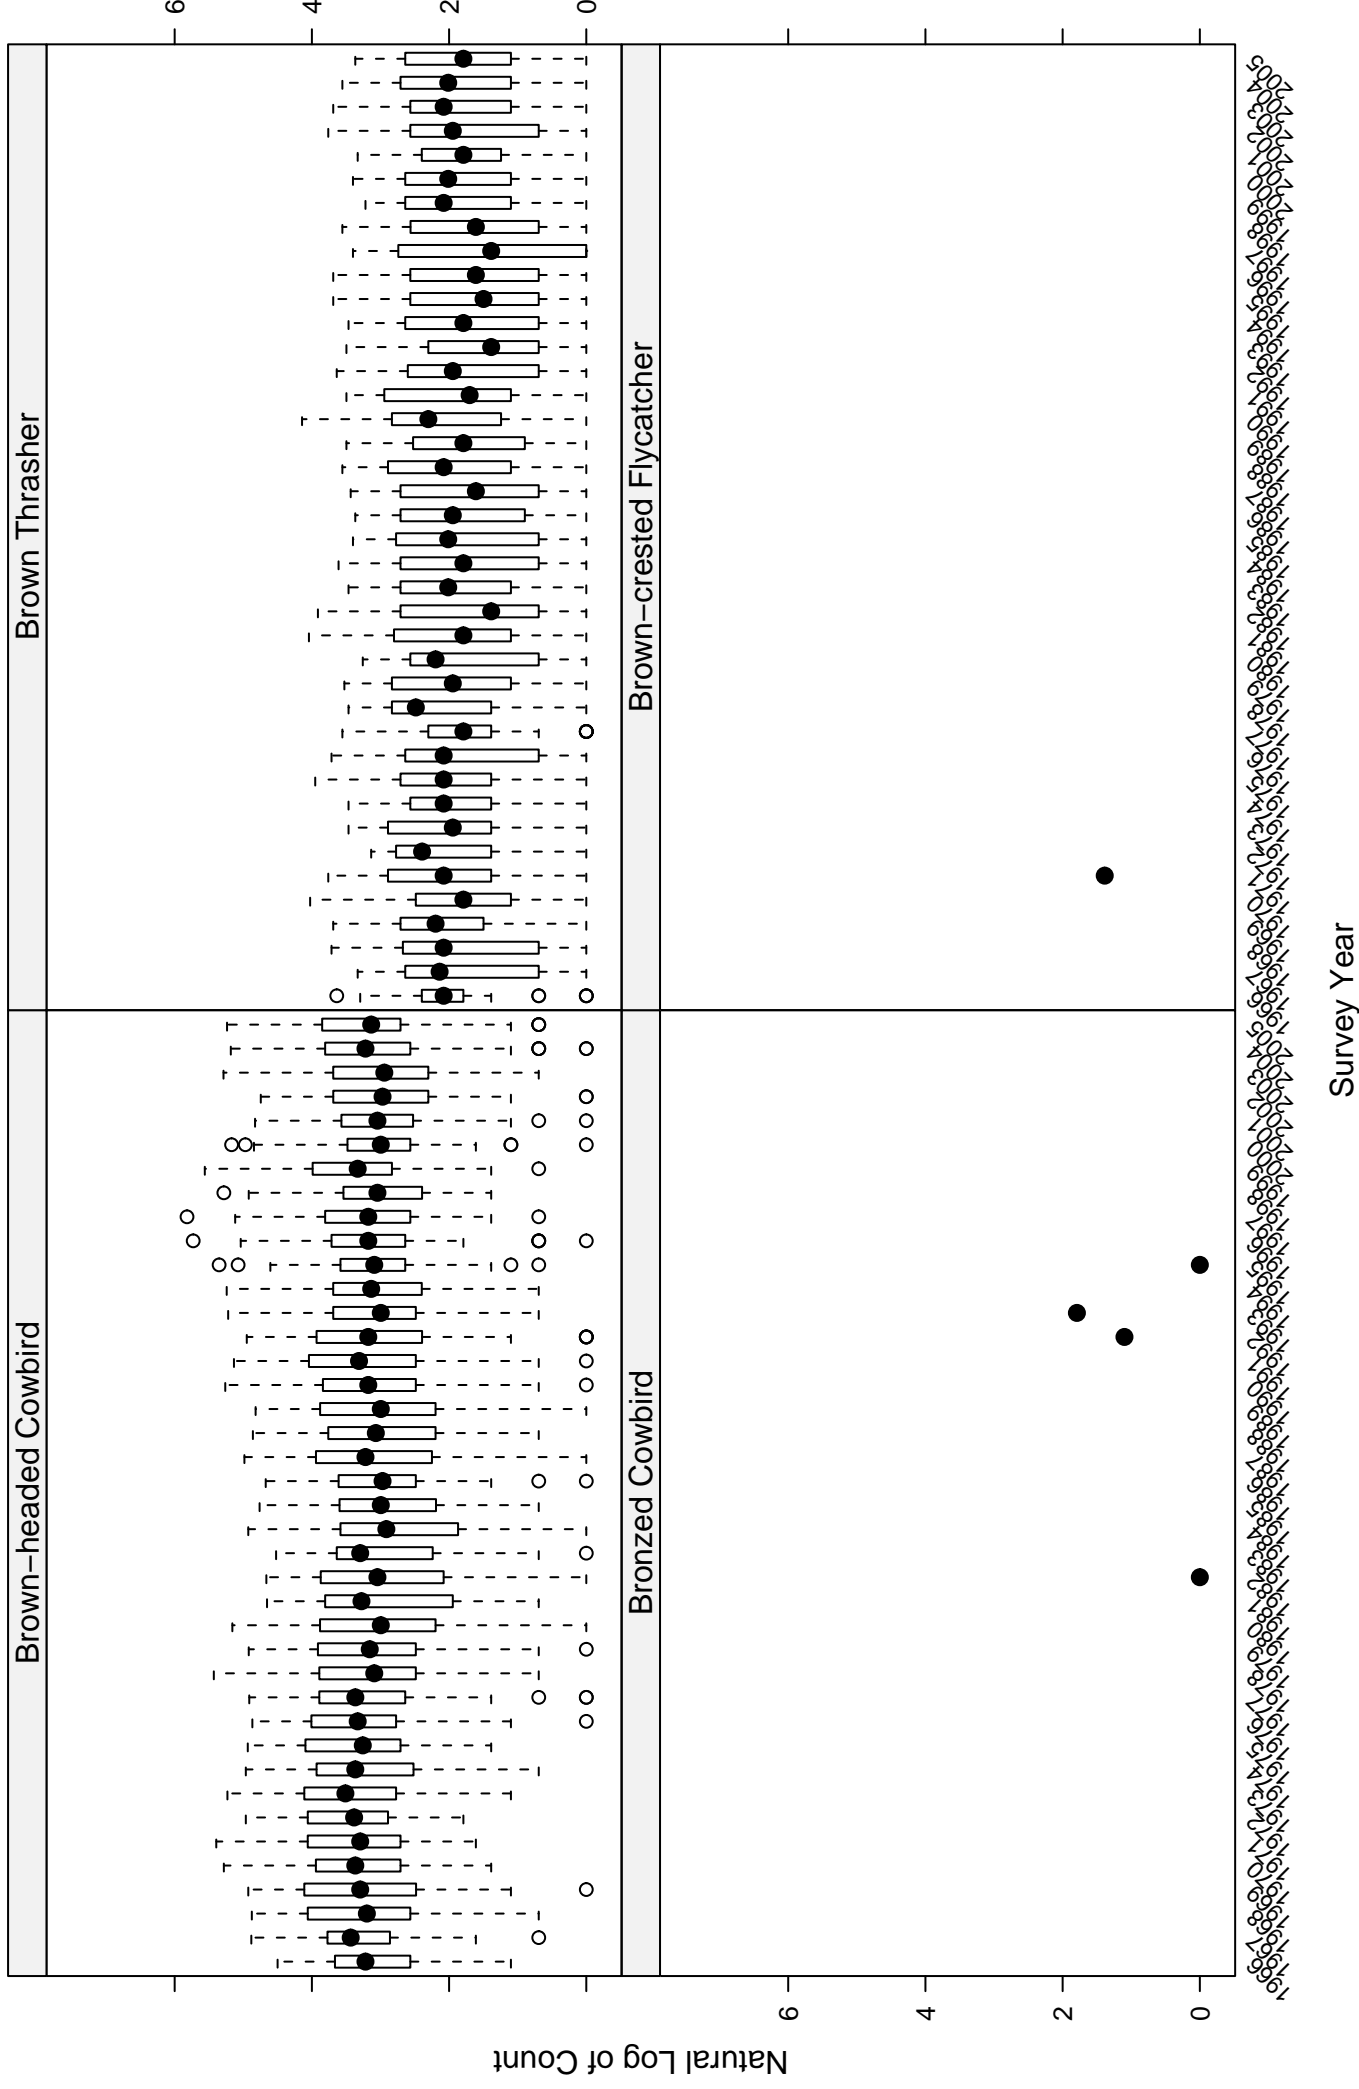

Scatter plots of species counts in the CENTRAL MIXED-GRASS PRARIE BCR