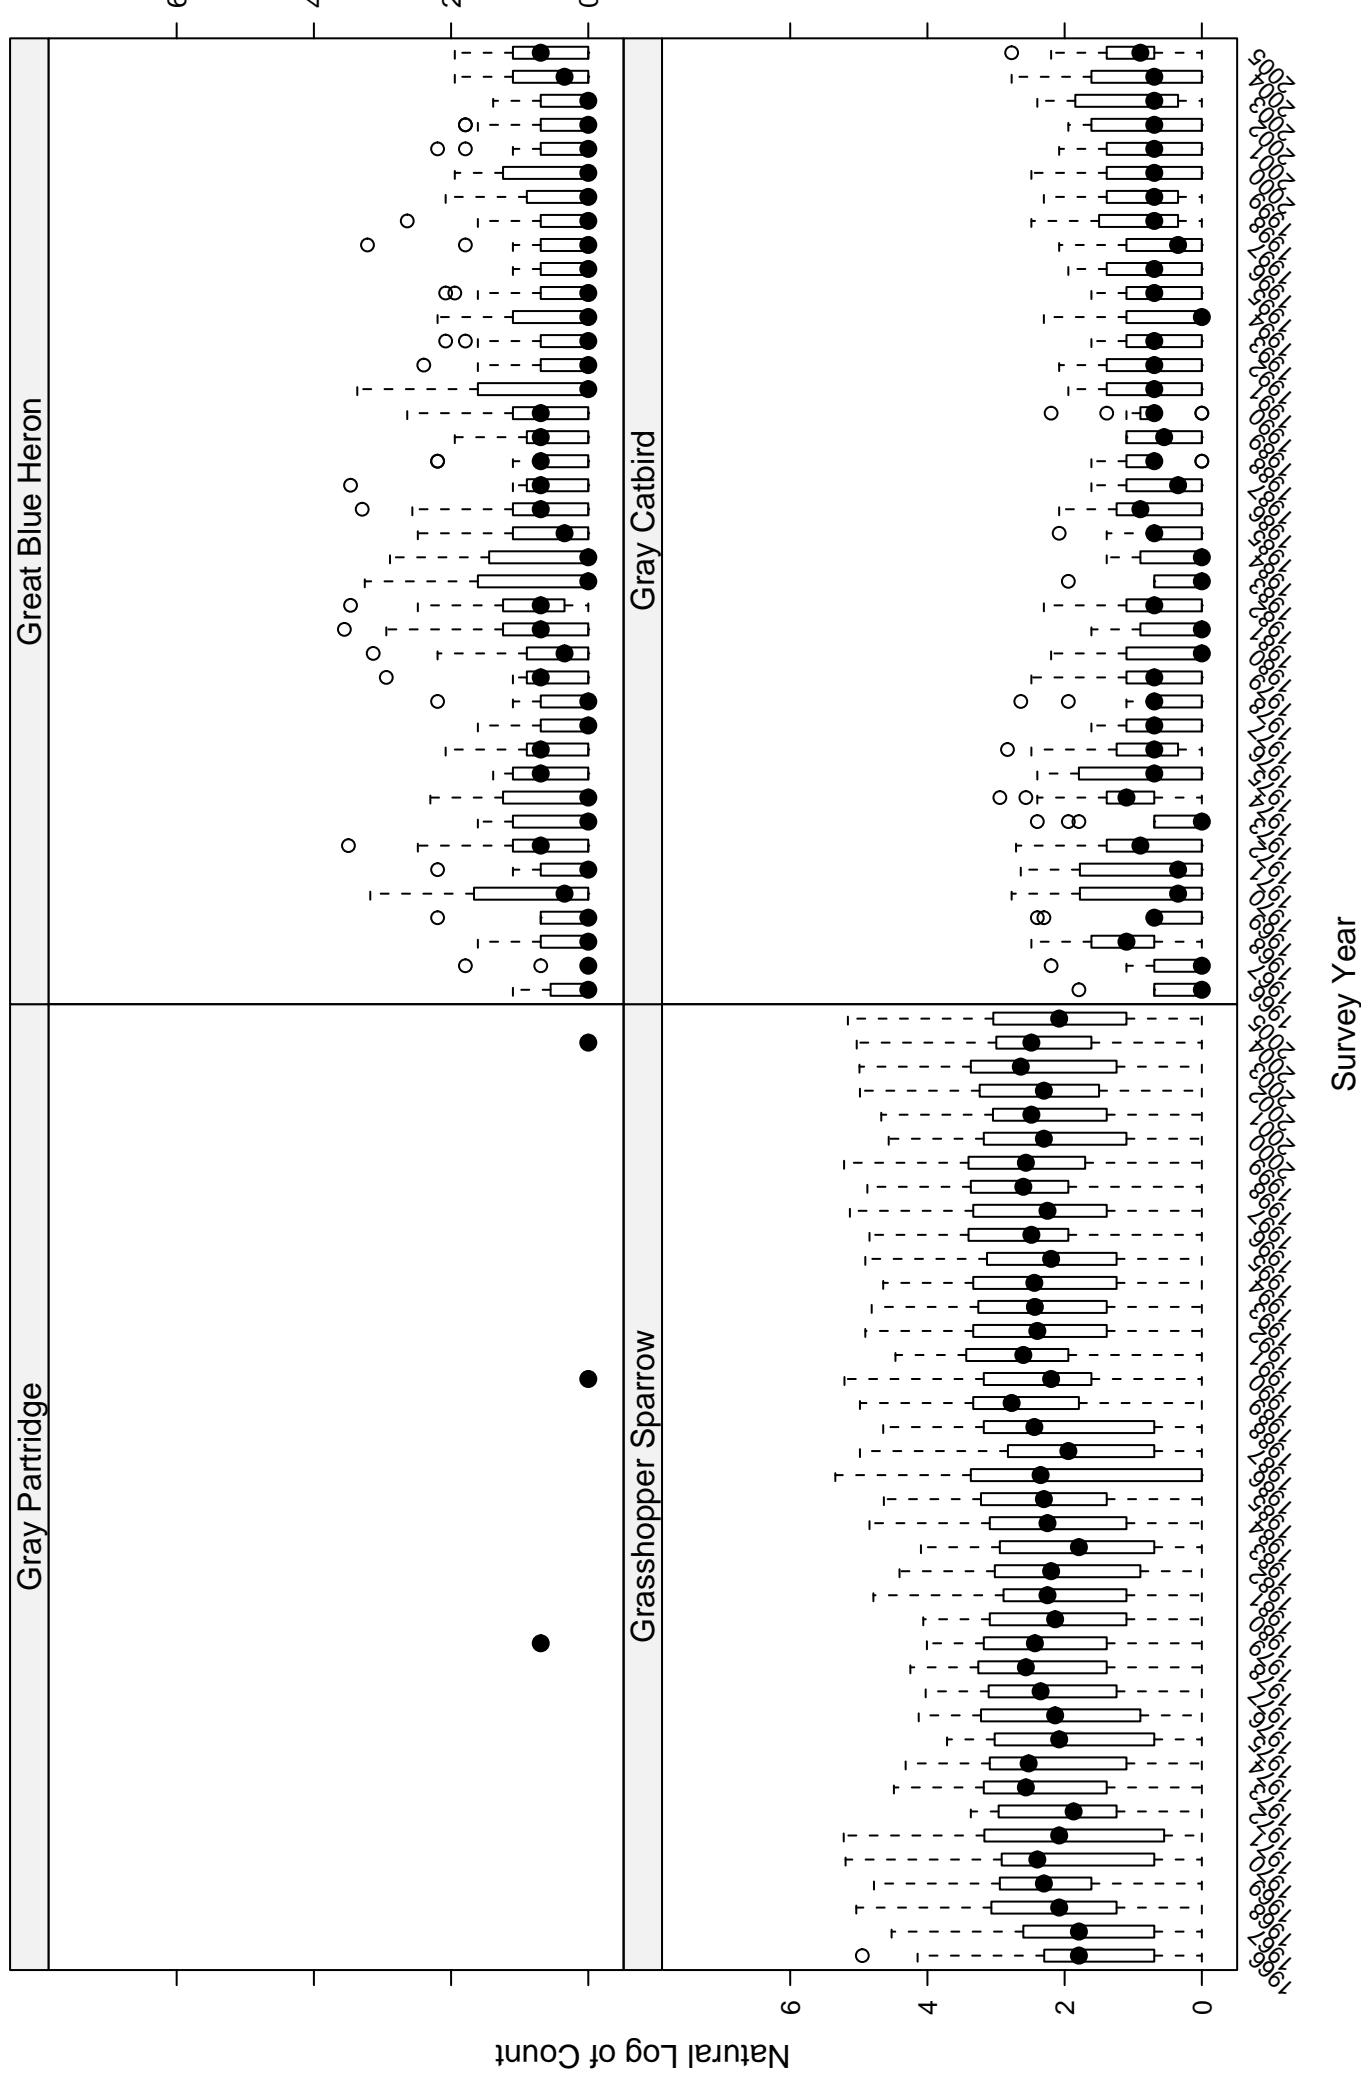

Scatter plots of species counts in the CENTRAL MIXED-GRASS PRARIE BCR