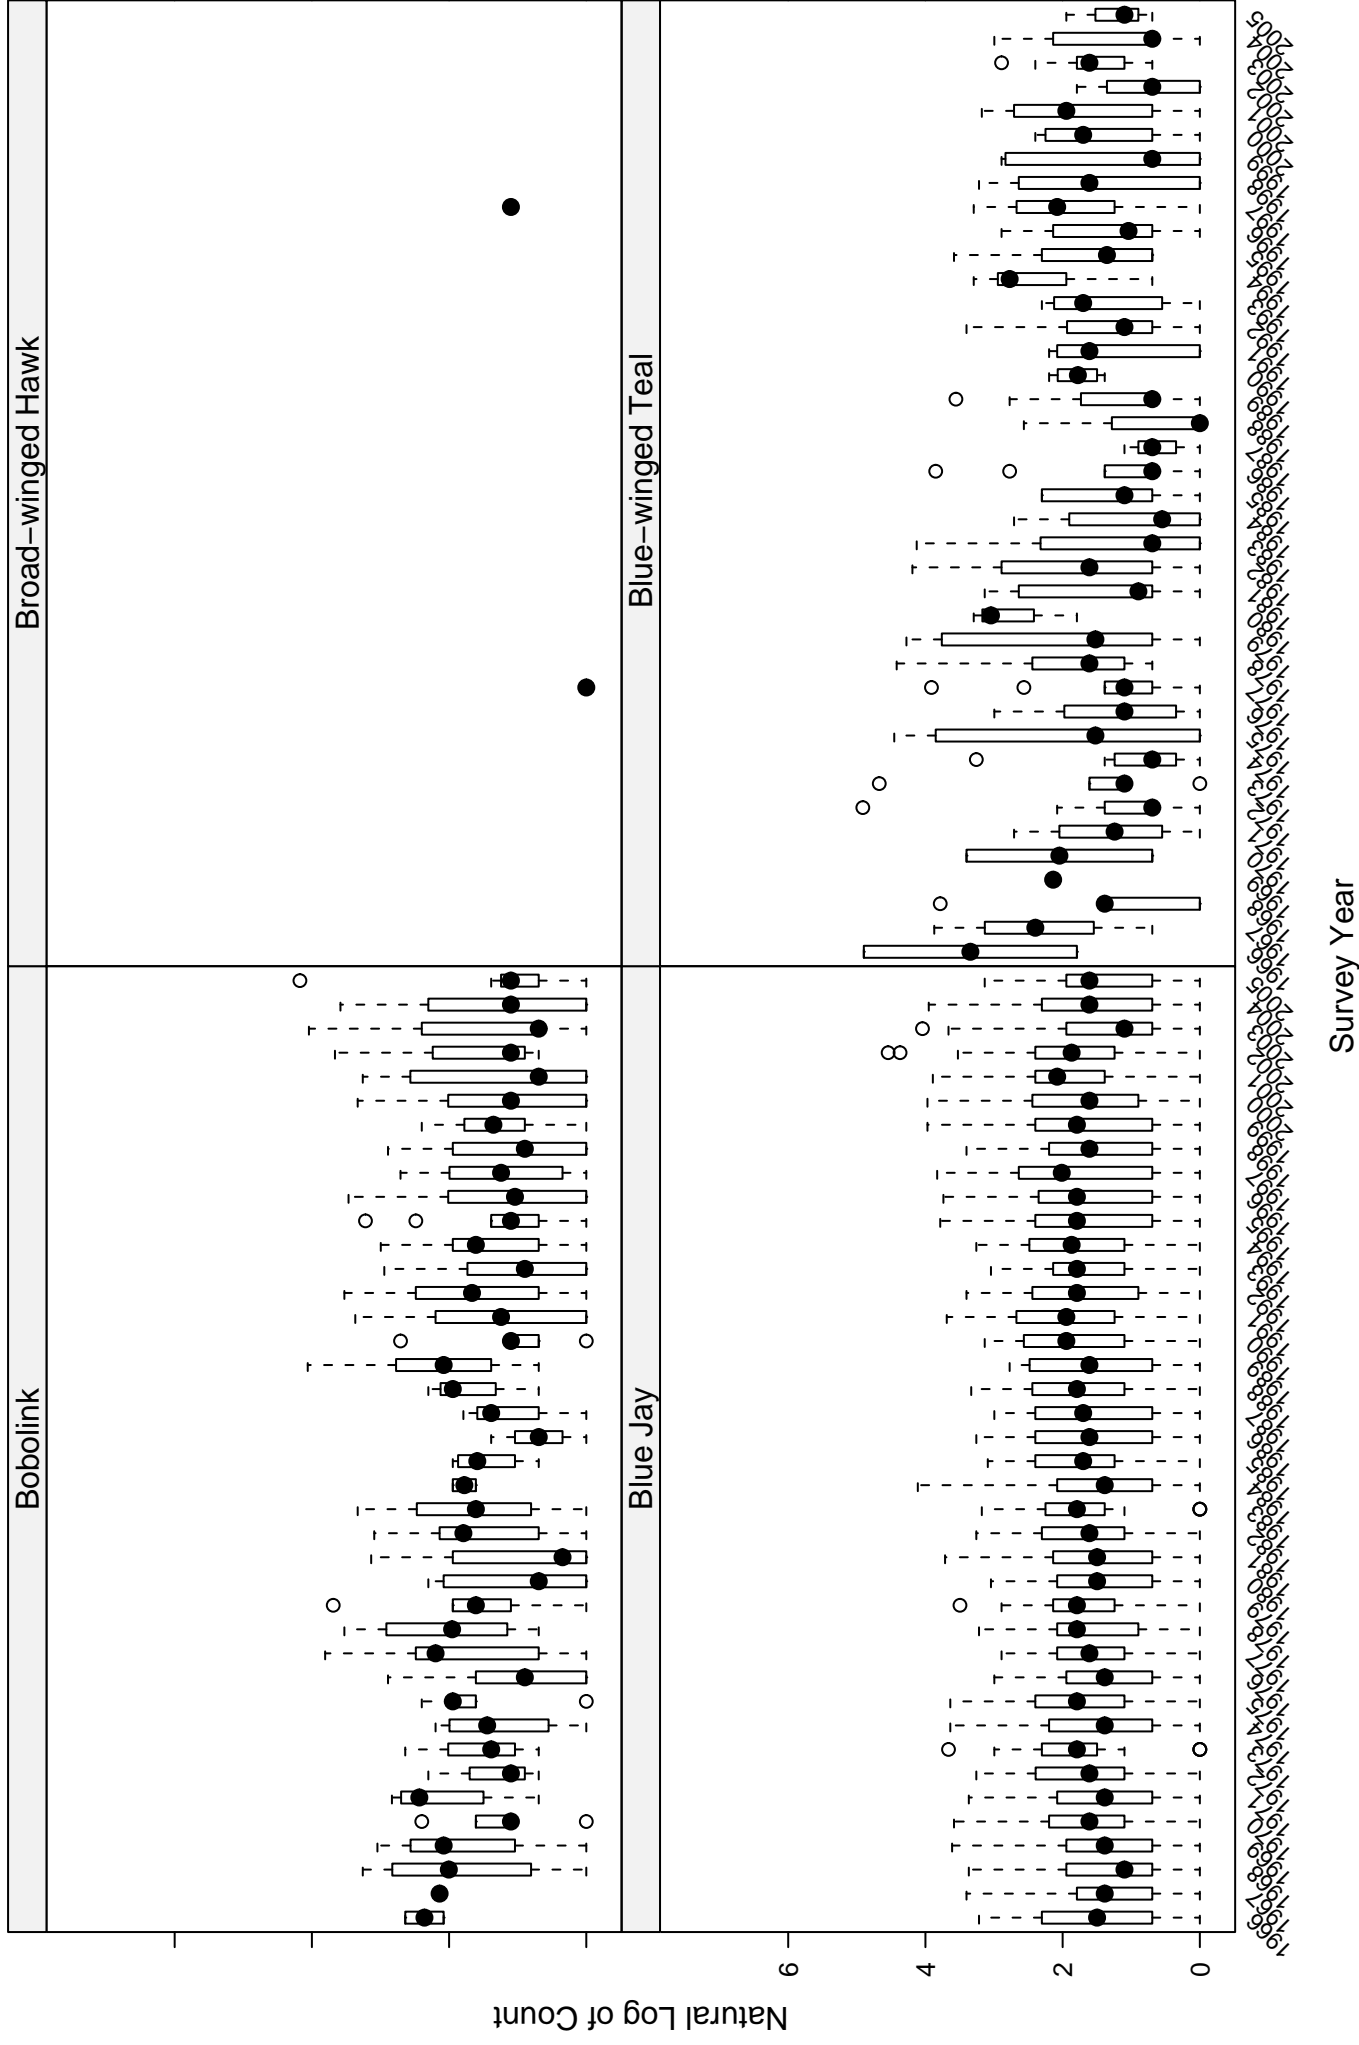

Scatter plots of species counts in the CENTRAL MIXED-GRASS PRARIE BCR