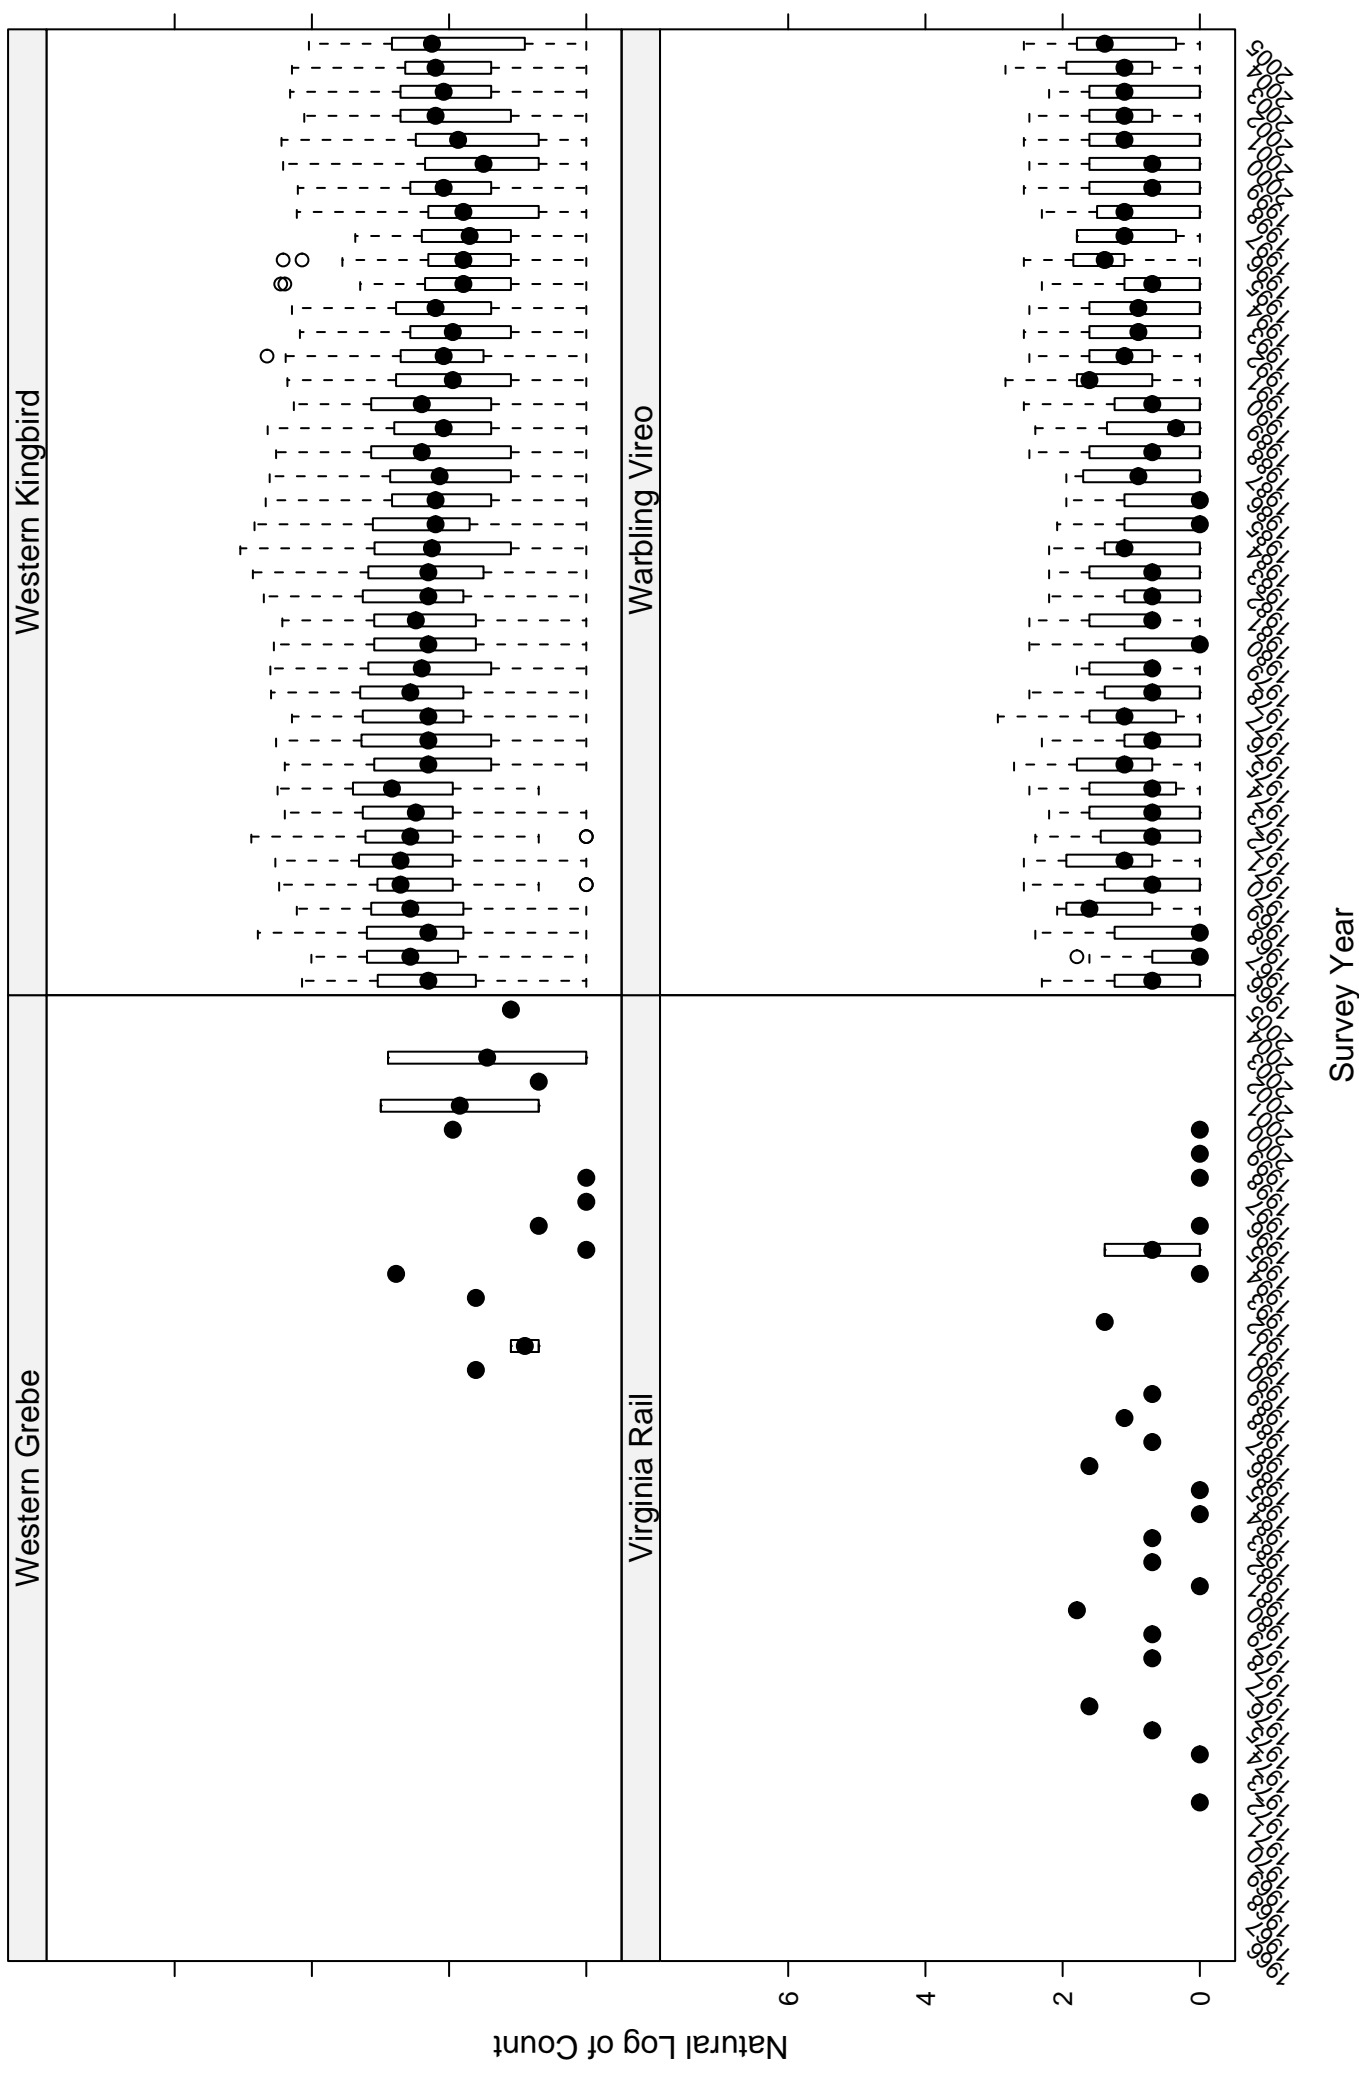

Scatter plots of species counts in the CENTRAL MIXED-GRASS PRARIE BCR