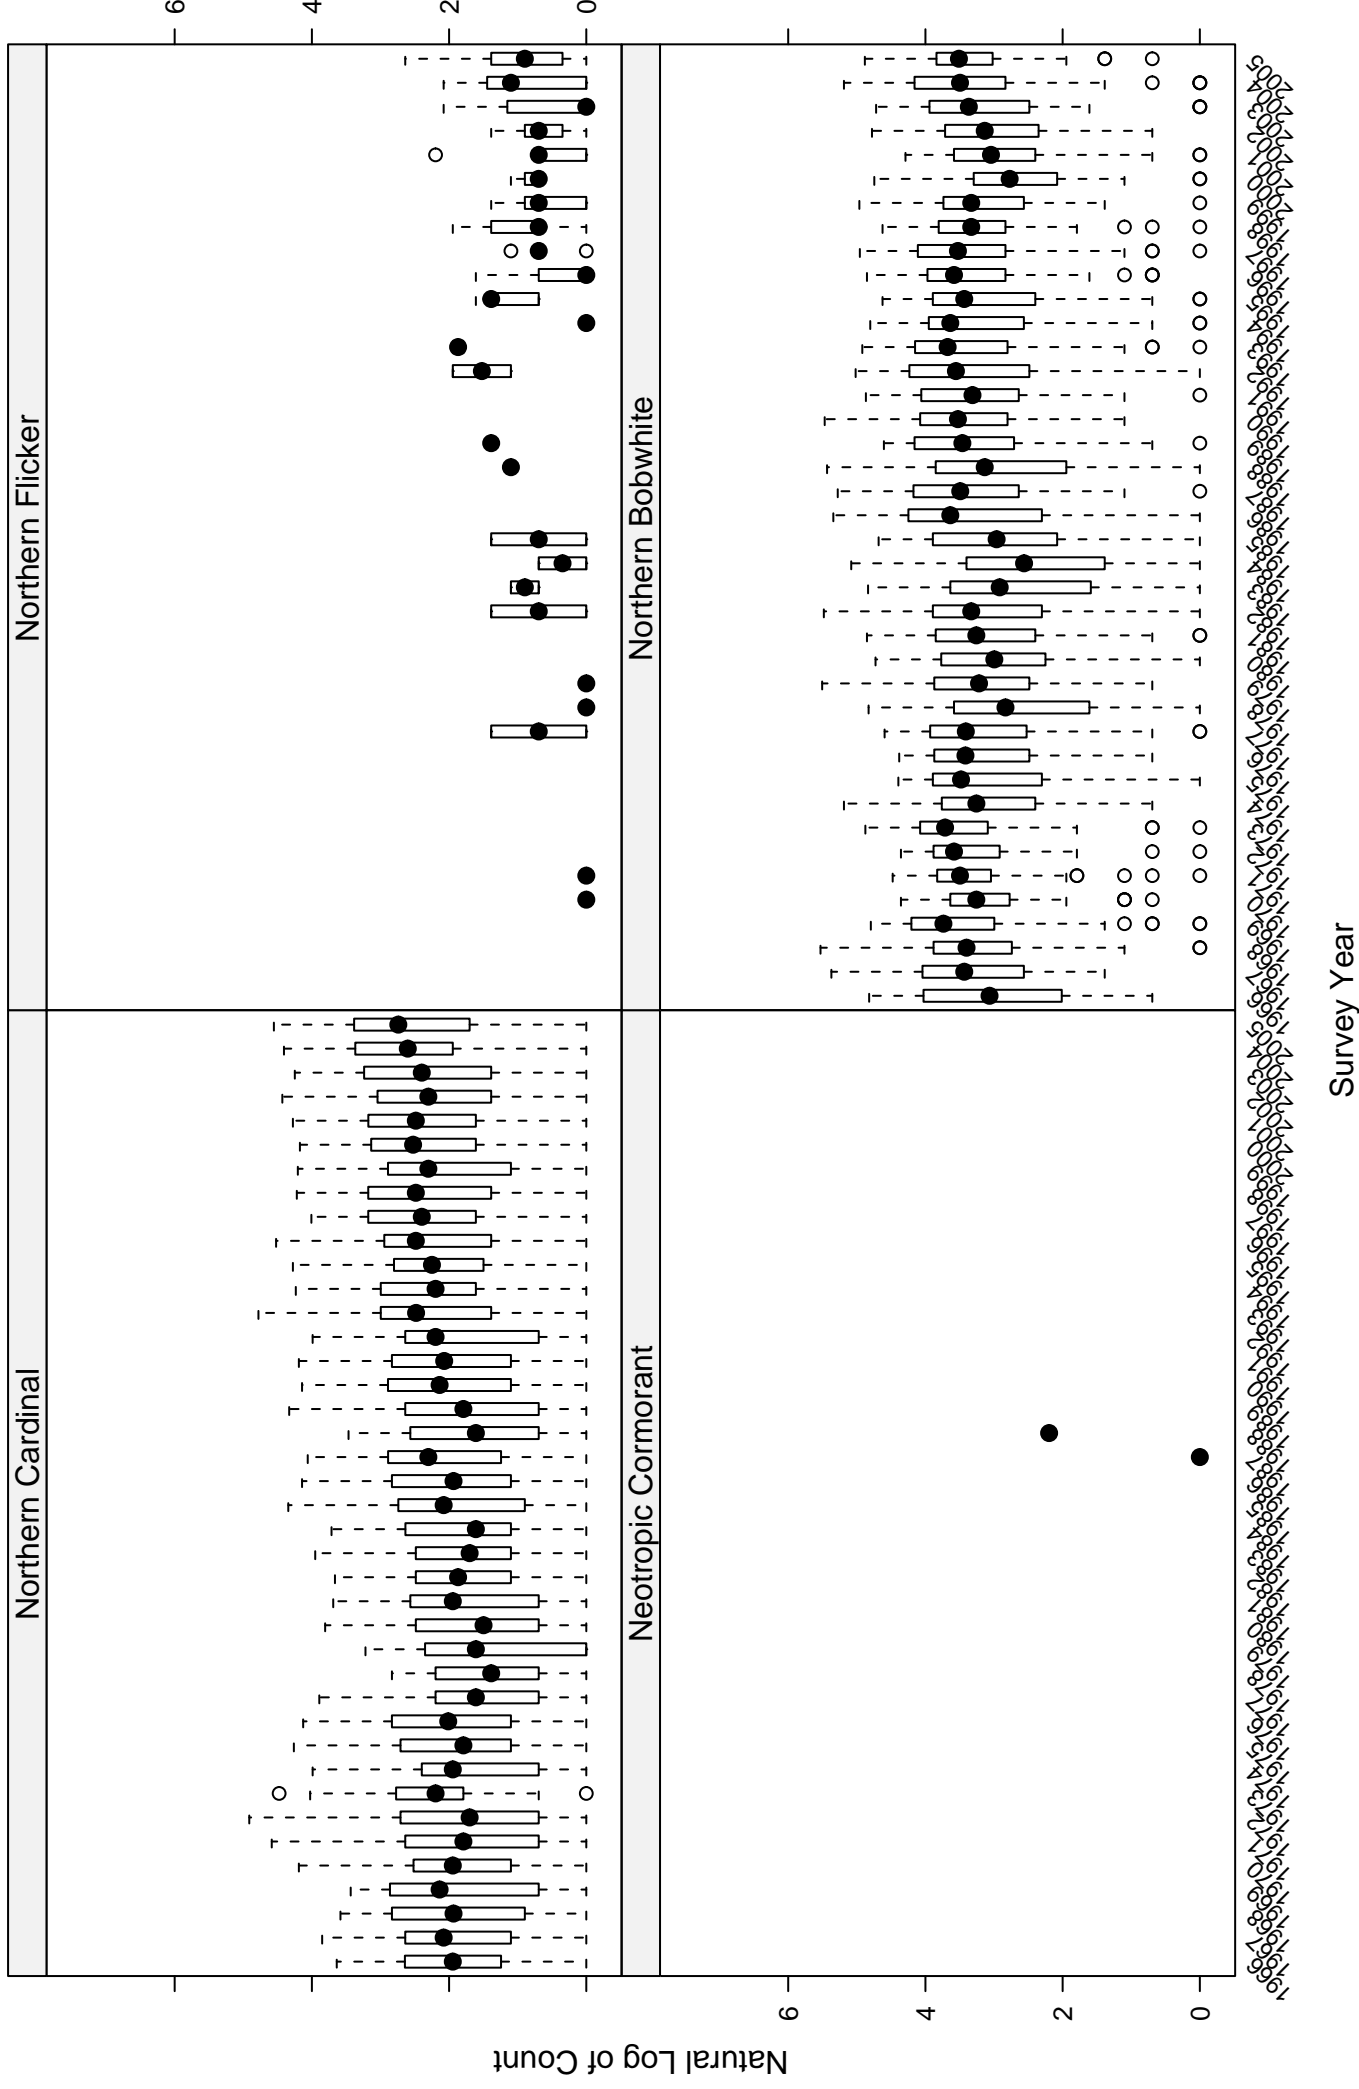

Scatter plots of species counts in the CENTRAL MIXED-GRASS PRARIE BCR