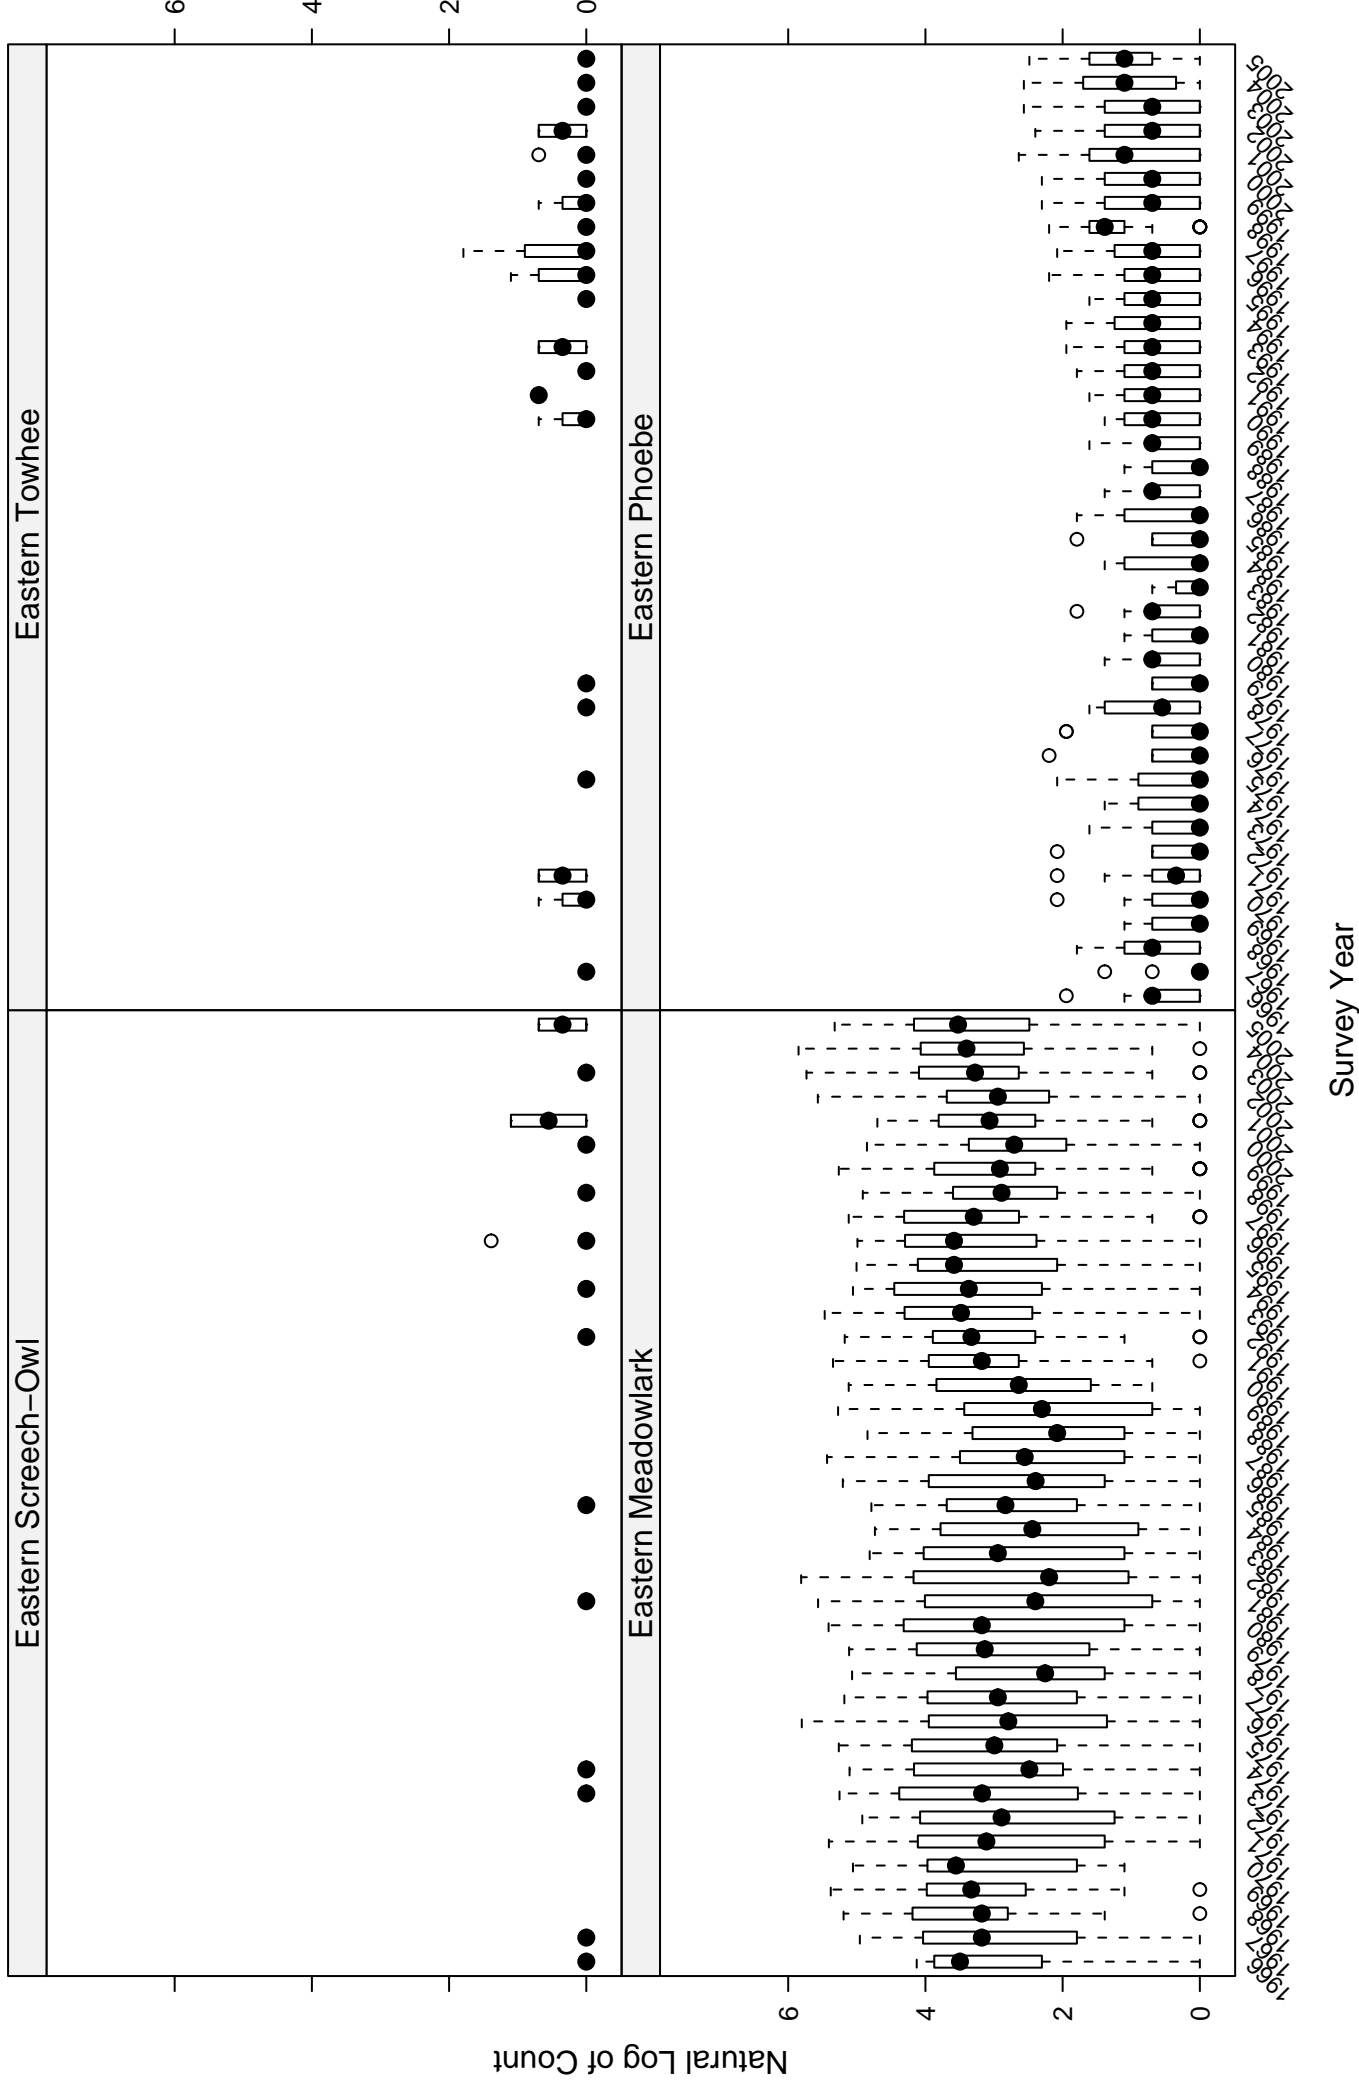

Scatter plots of species counts in the CENTRAL MIXED-GRASS PRARIE BCR