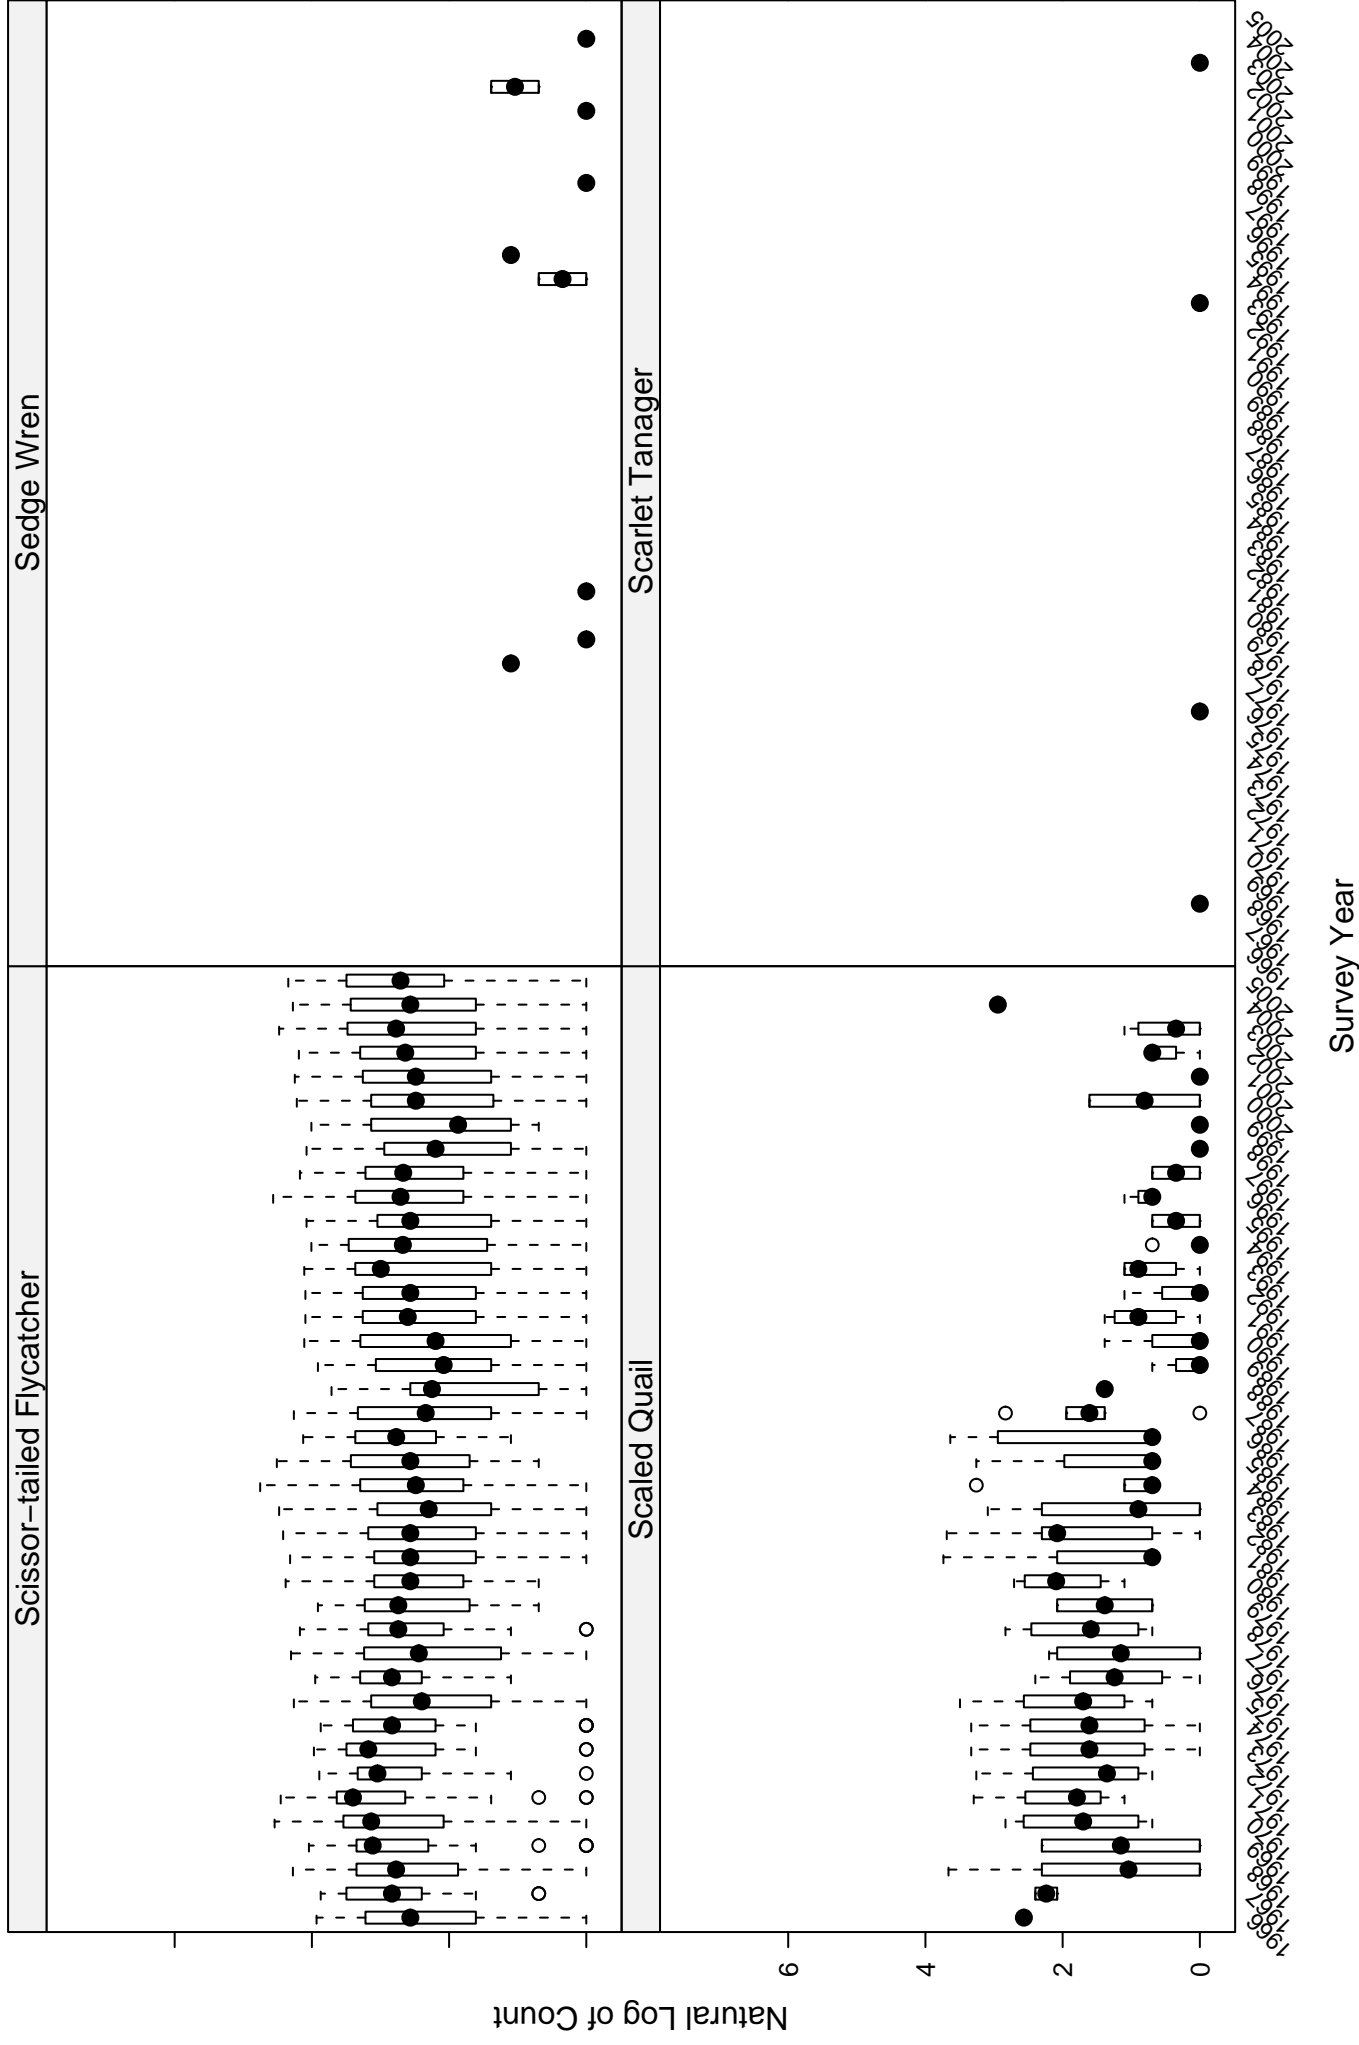

Scatter plots of species counts in the CENTRAL MIXED-GRASS PRARIE BCR