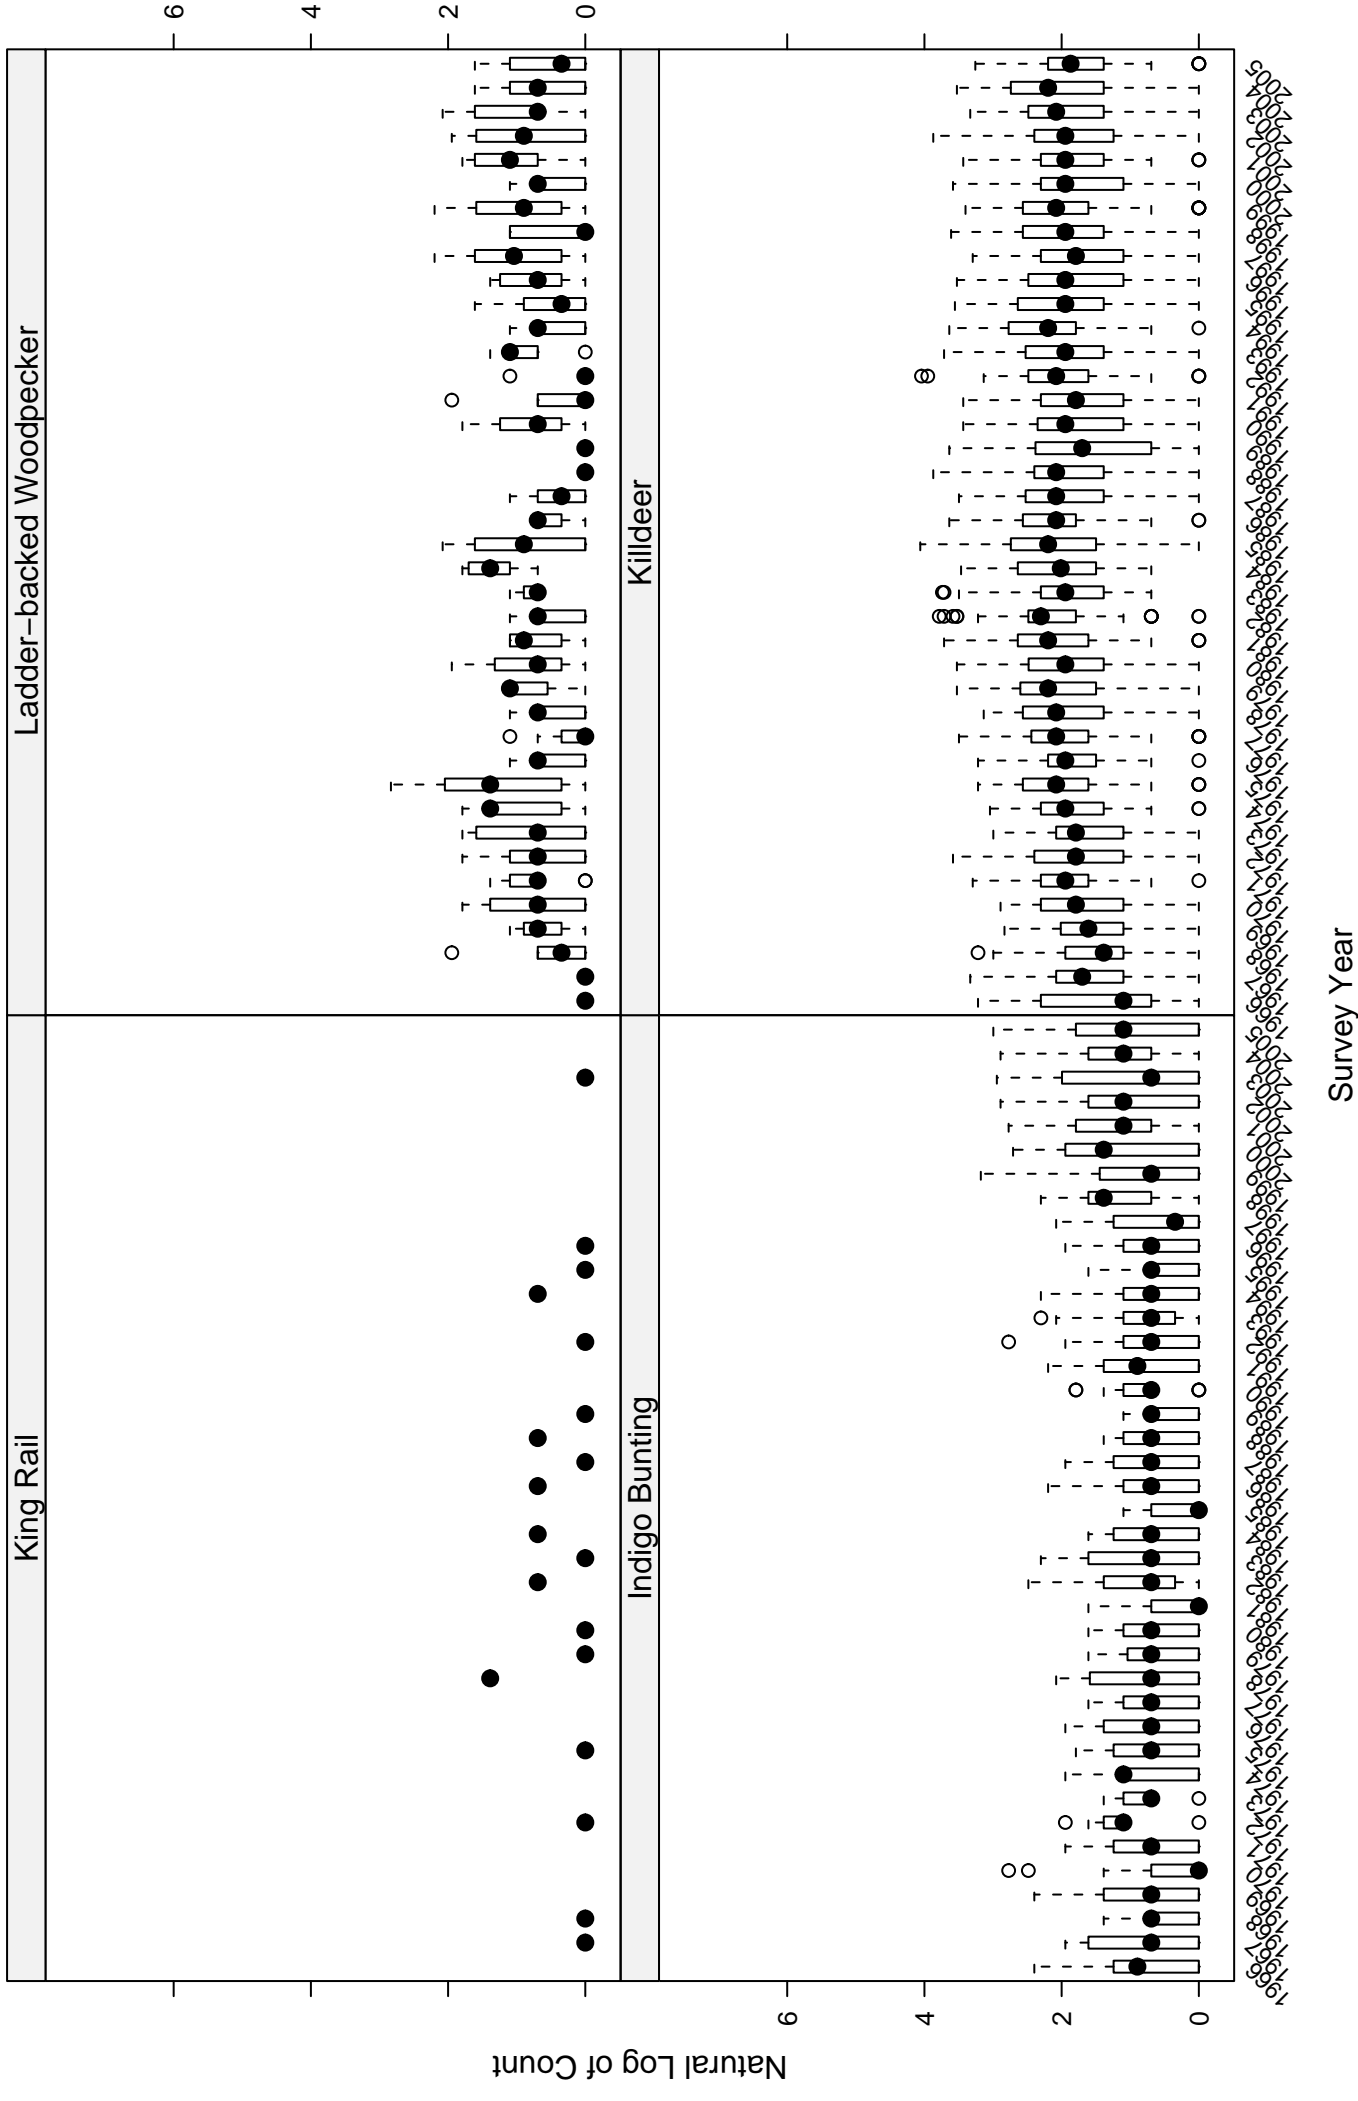

Scatter plots of species counts in the CENTRAL MIXED-GRASS PRARIE BCR