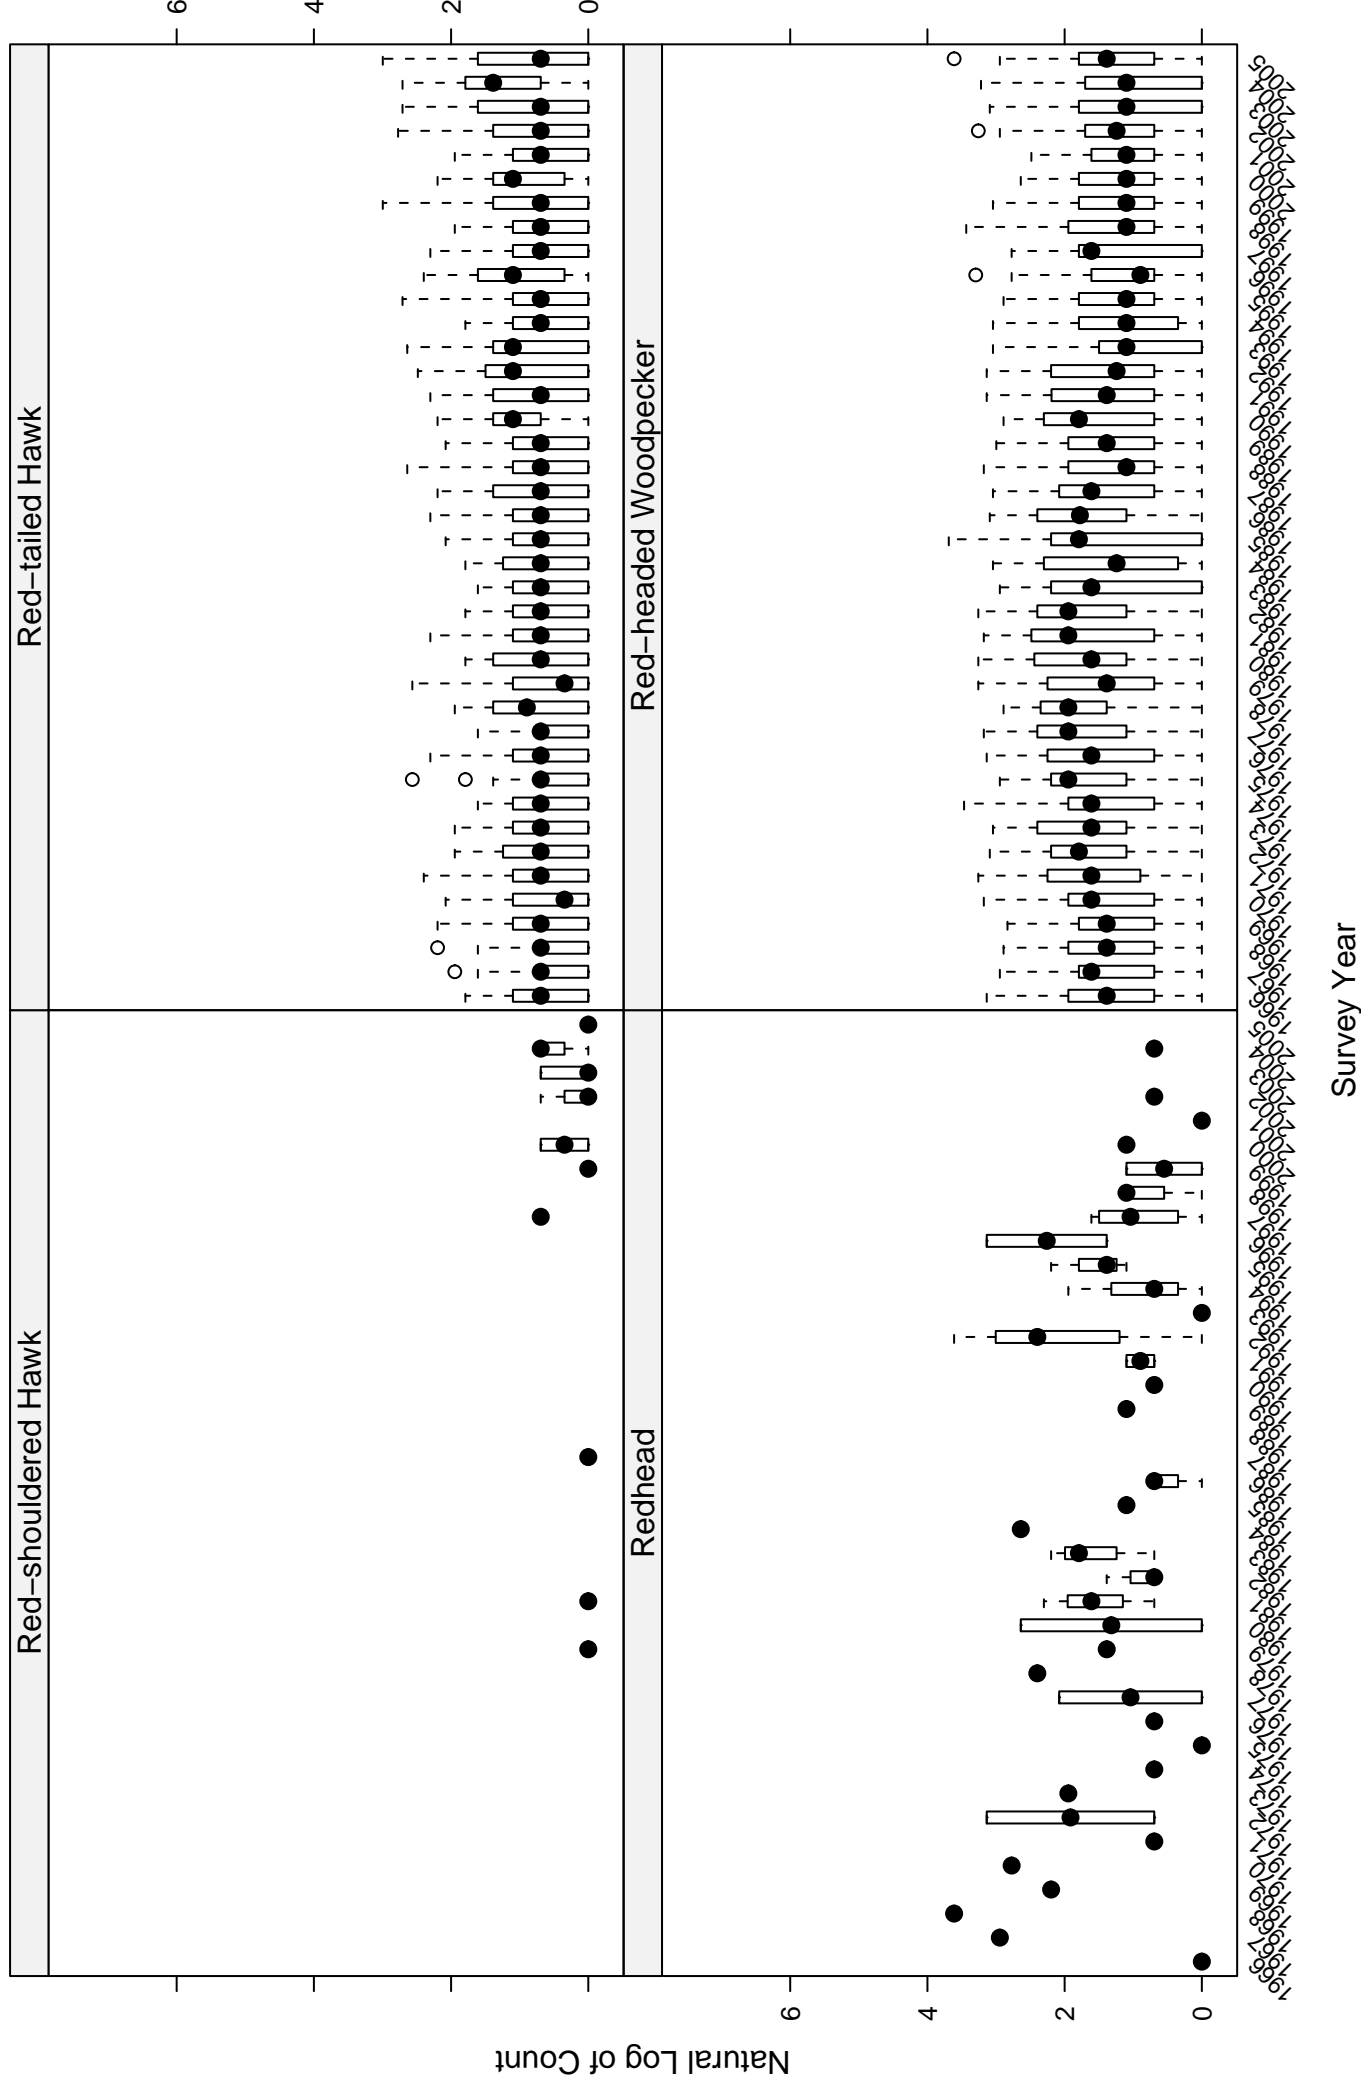

Scatter plots of species counts in the CENTRAL MIXED-GRASS PRARIE BCR