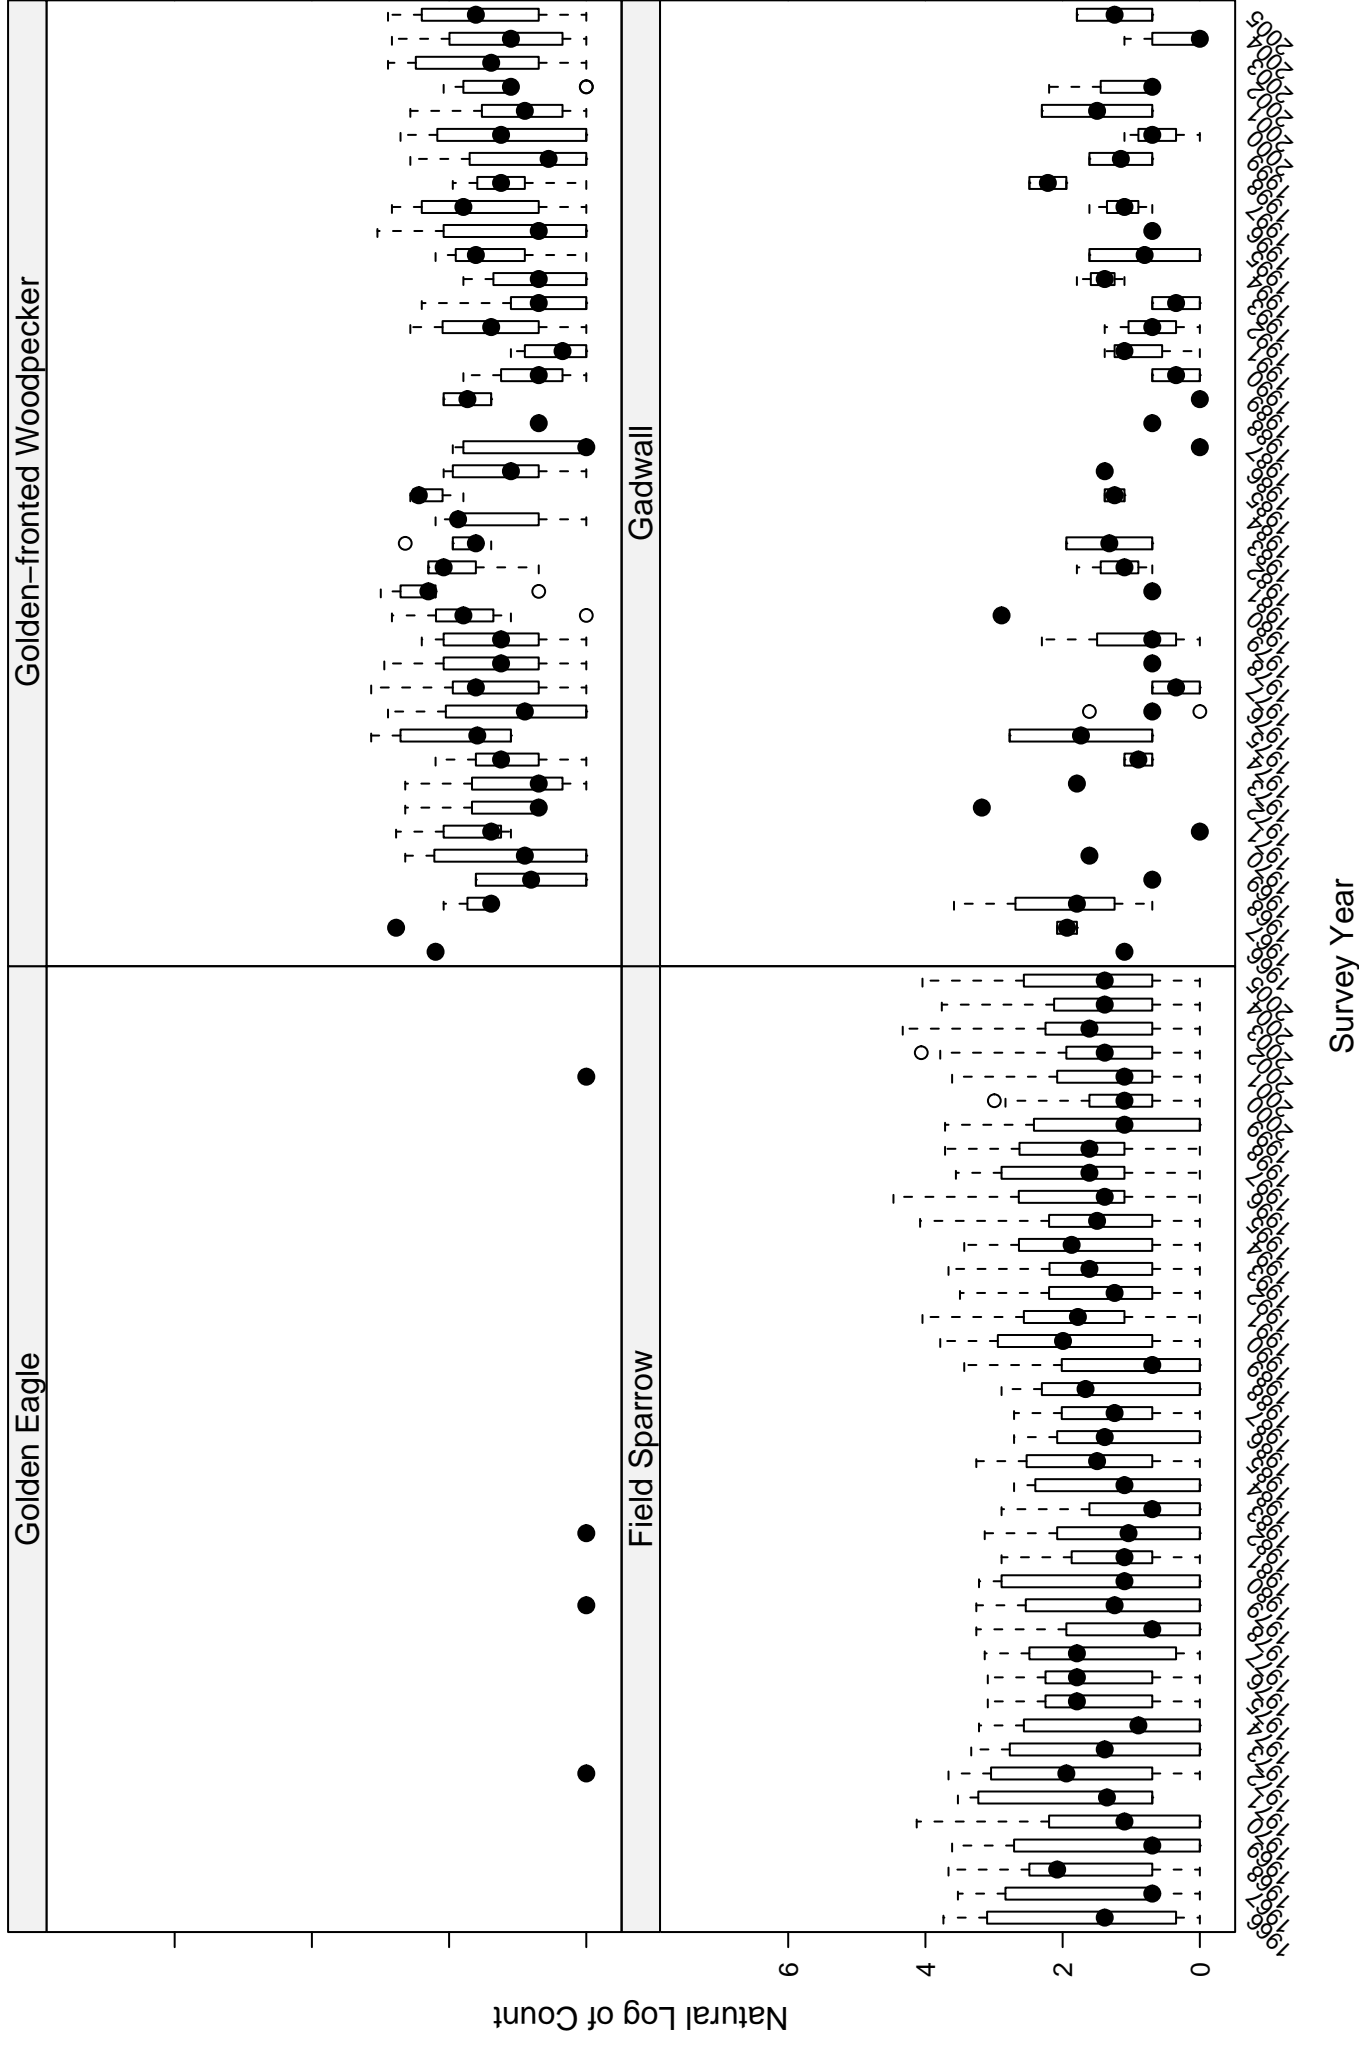

Scatter plots of species counts in the CENTRAL MIXED-GRASS PRARIE BCR