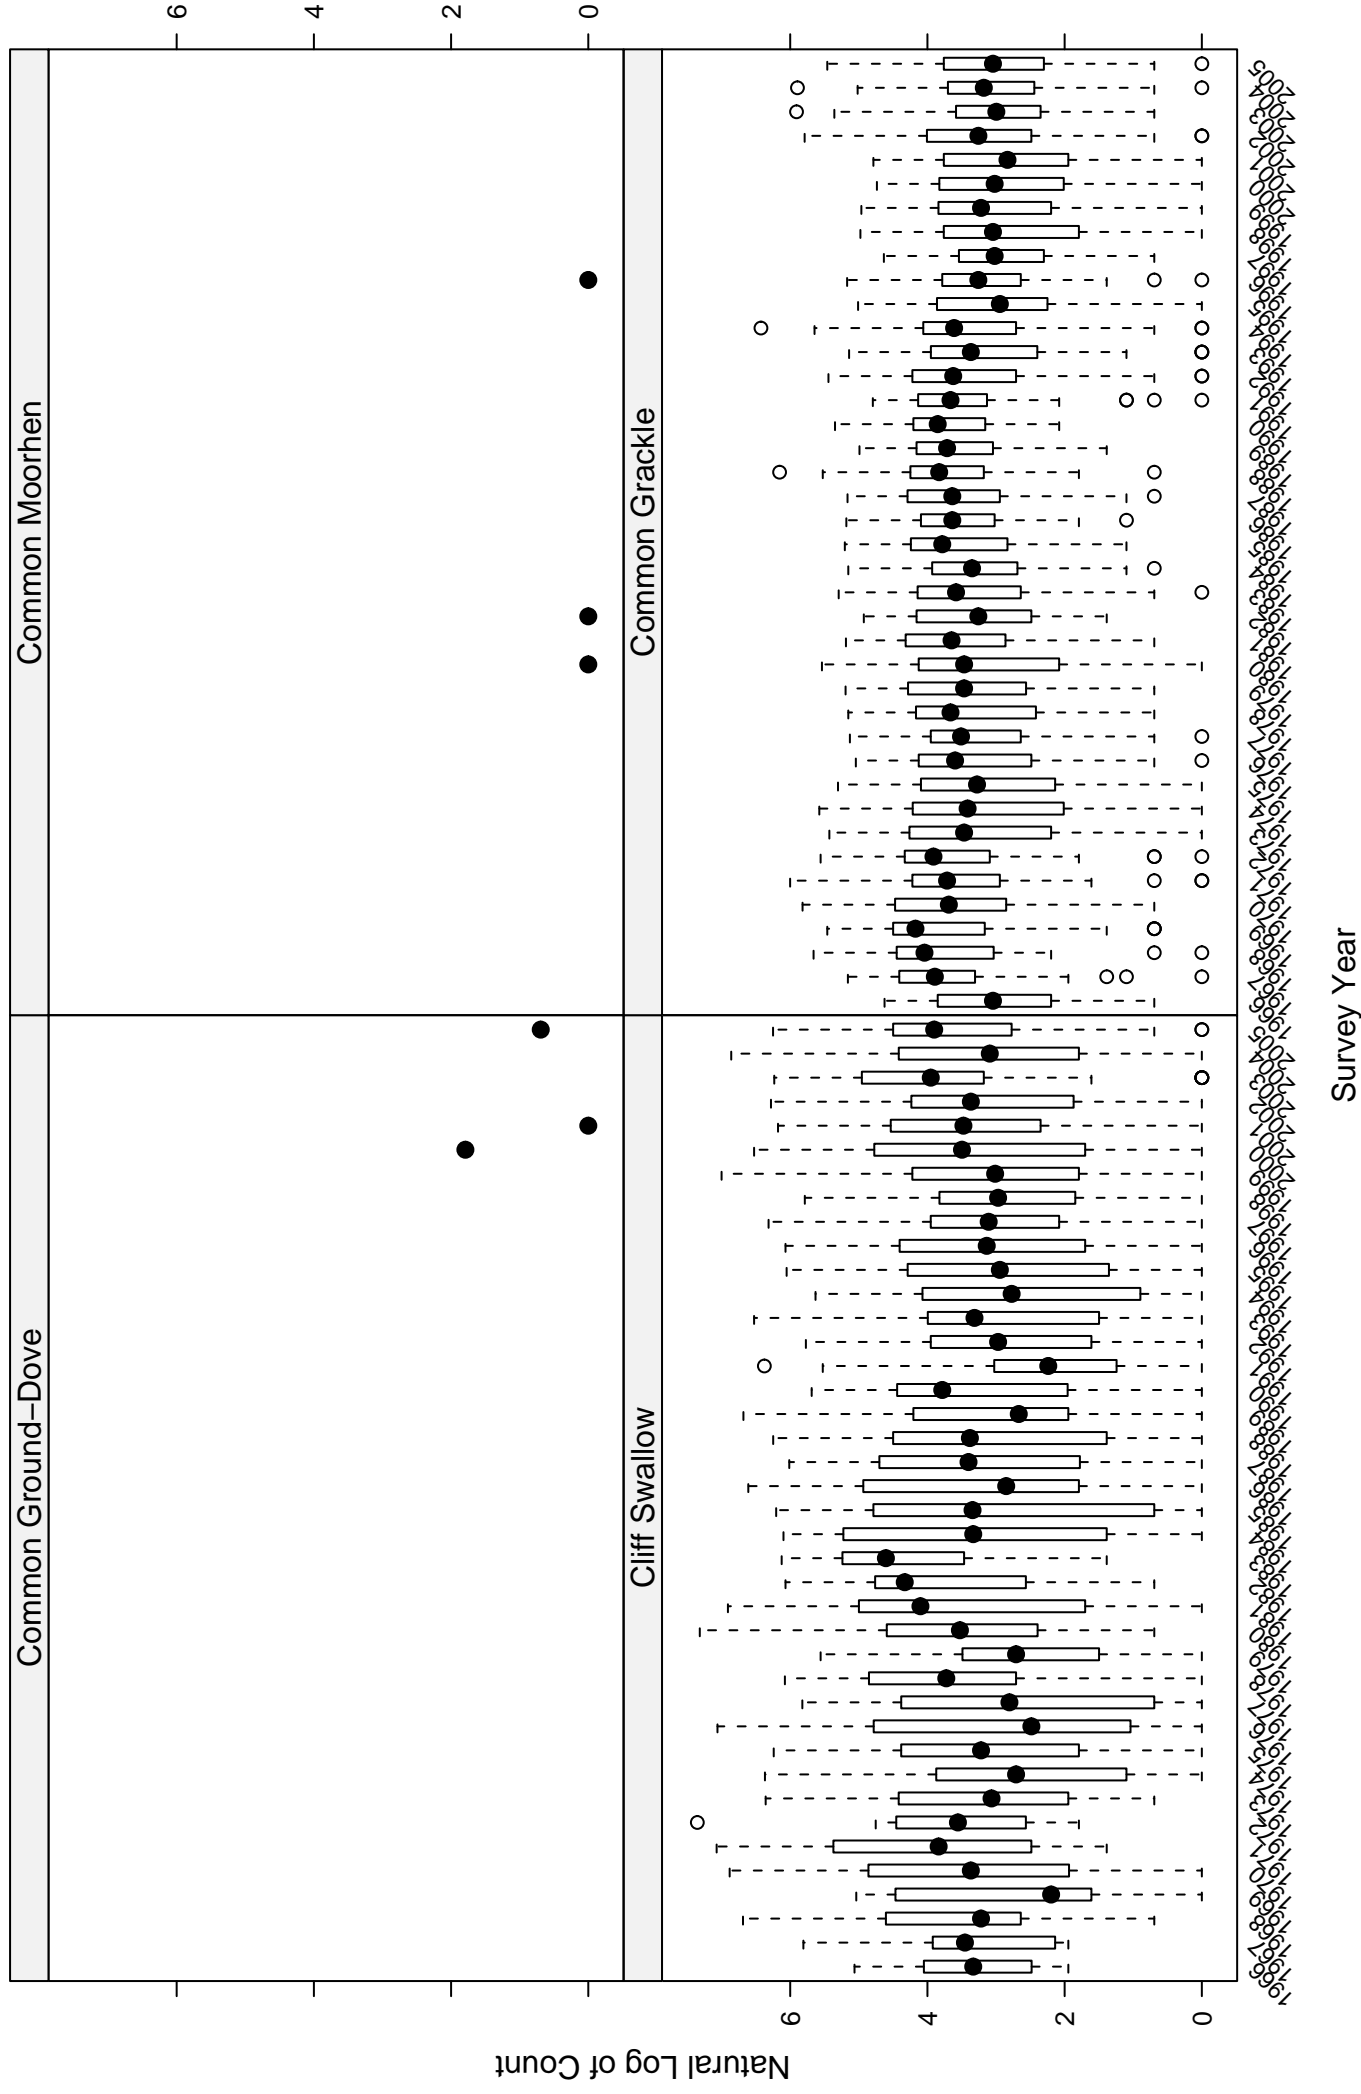

Scatter plots of species counts in the CENTRAL MIXED-GRASS PRARIE BCR