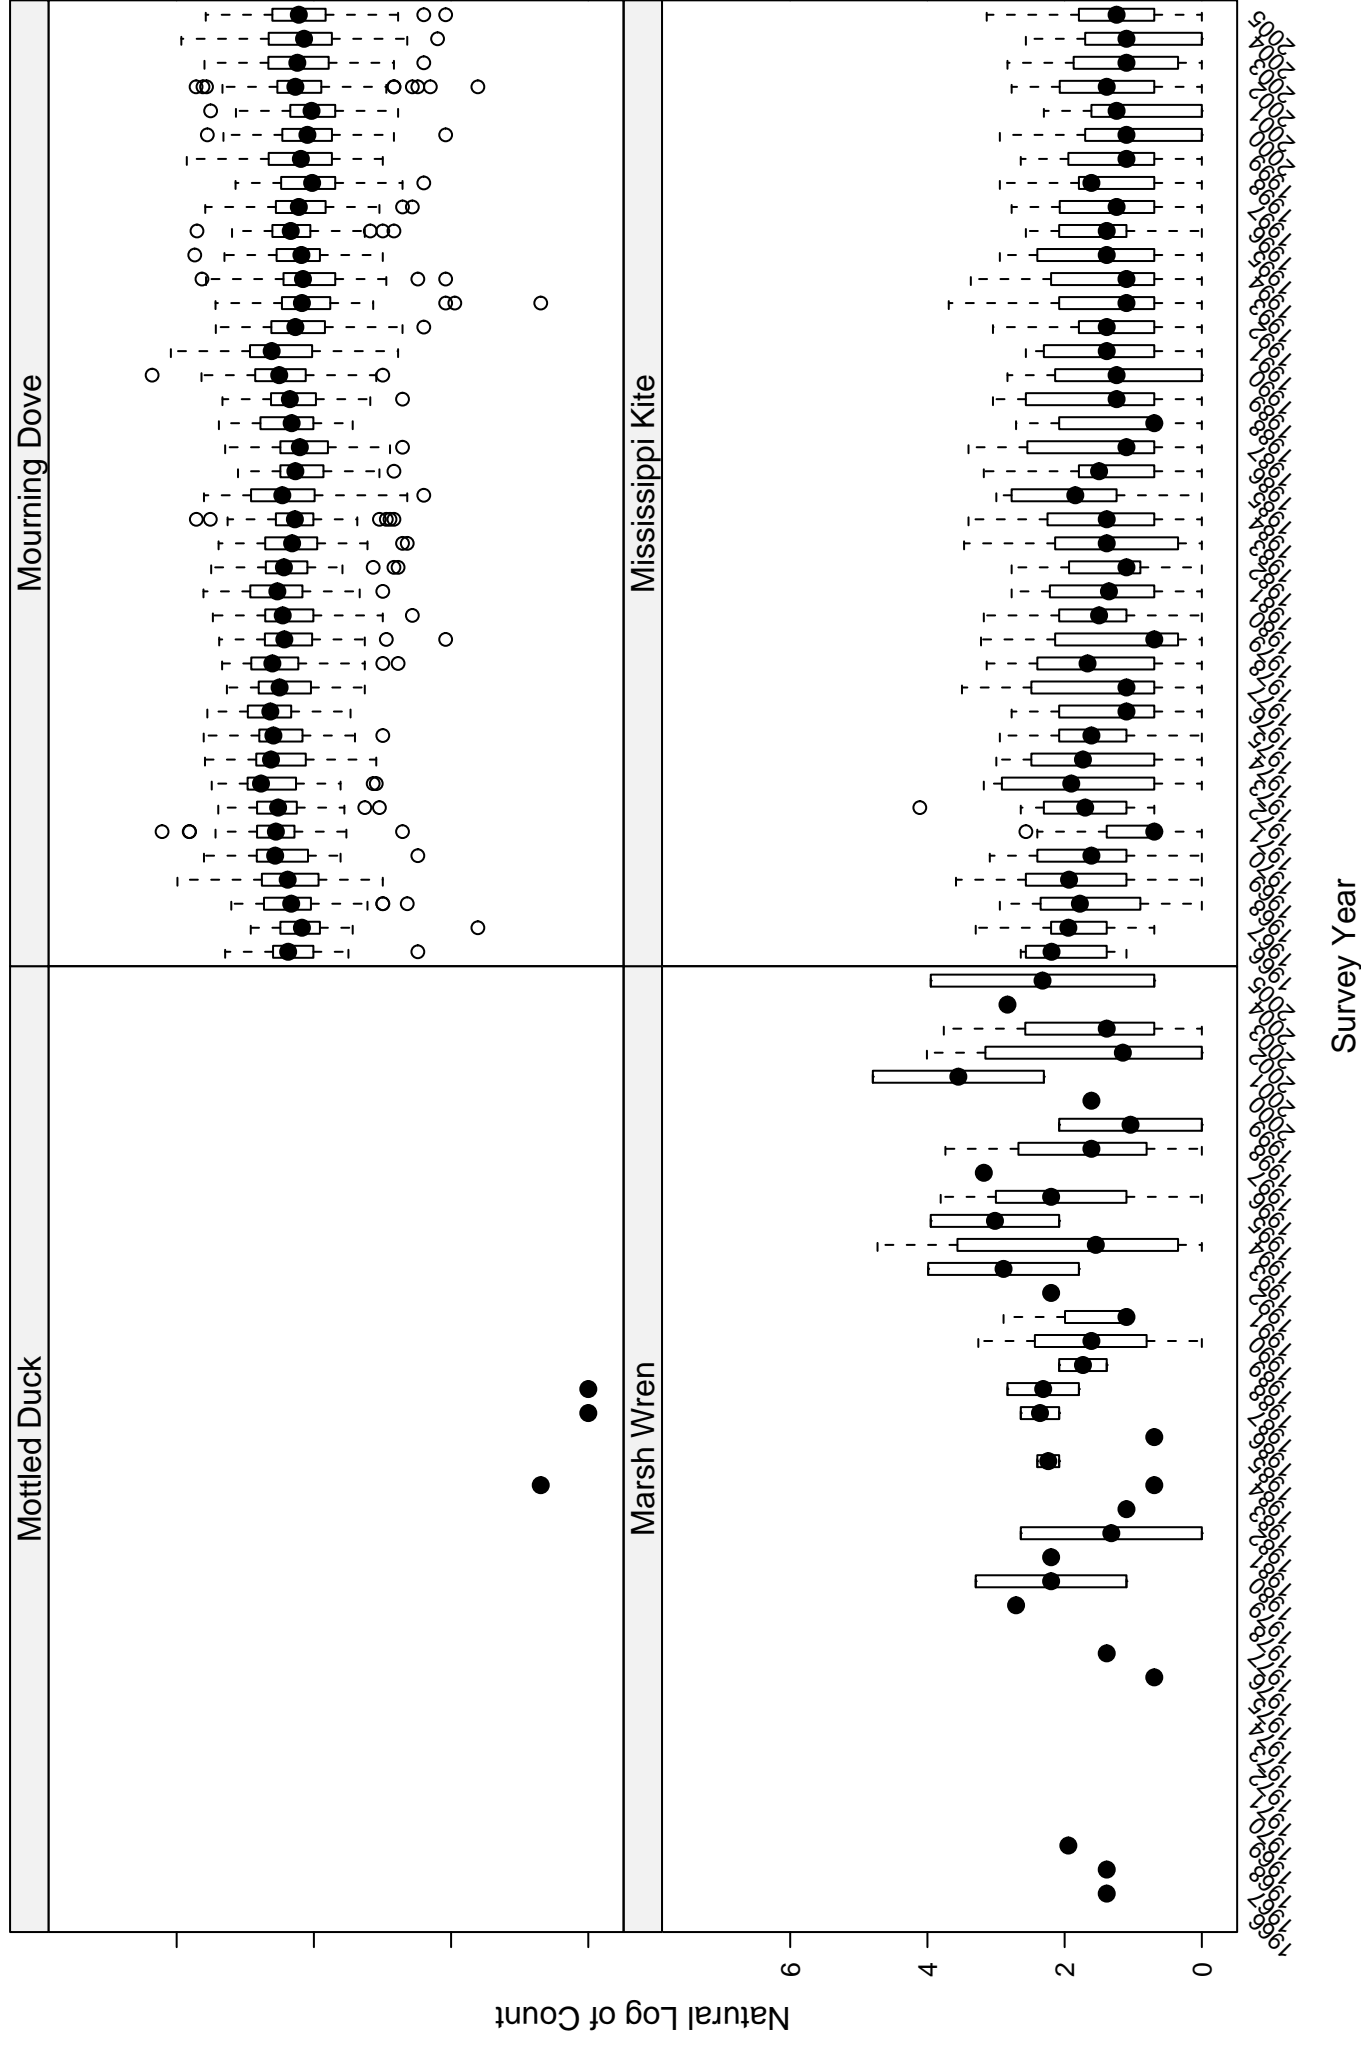

Scatter plots of species counts in the CENTRAL MIXED-GRASS PRARIE BCR