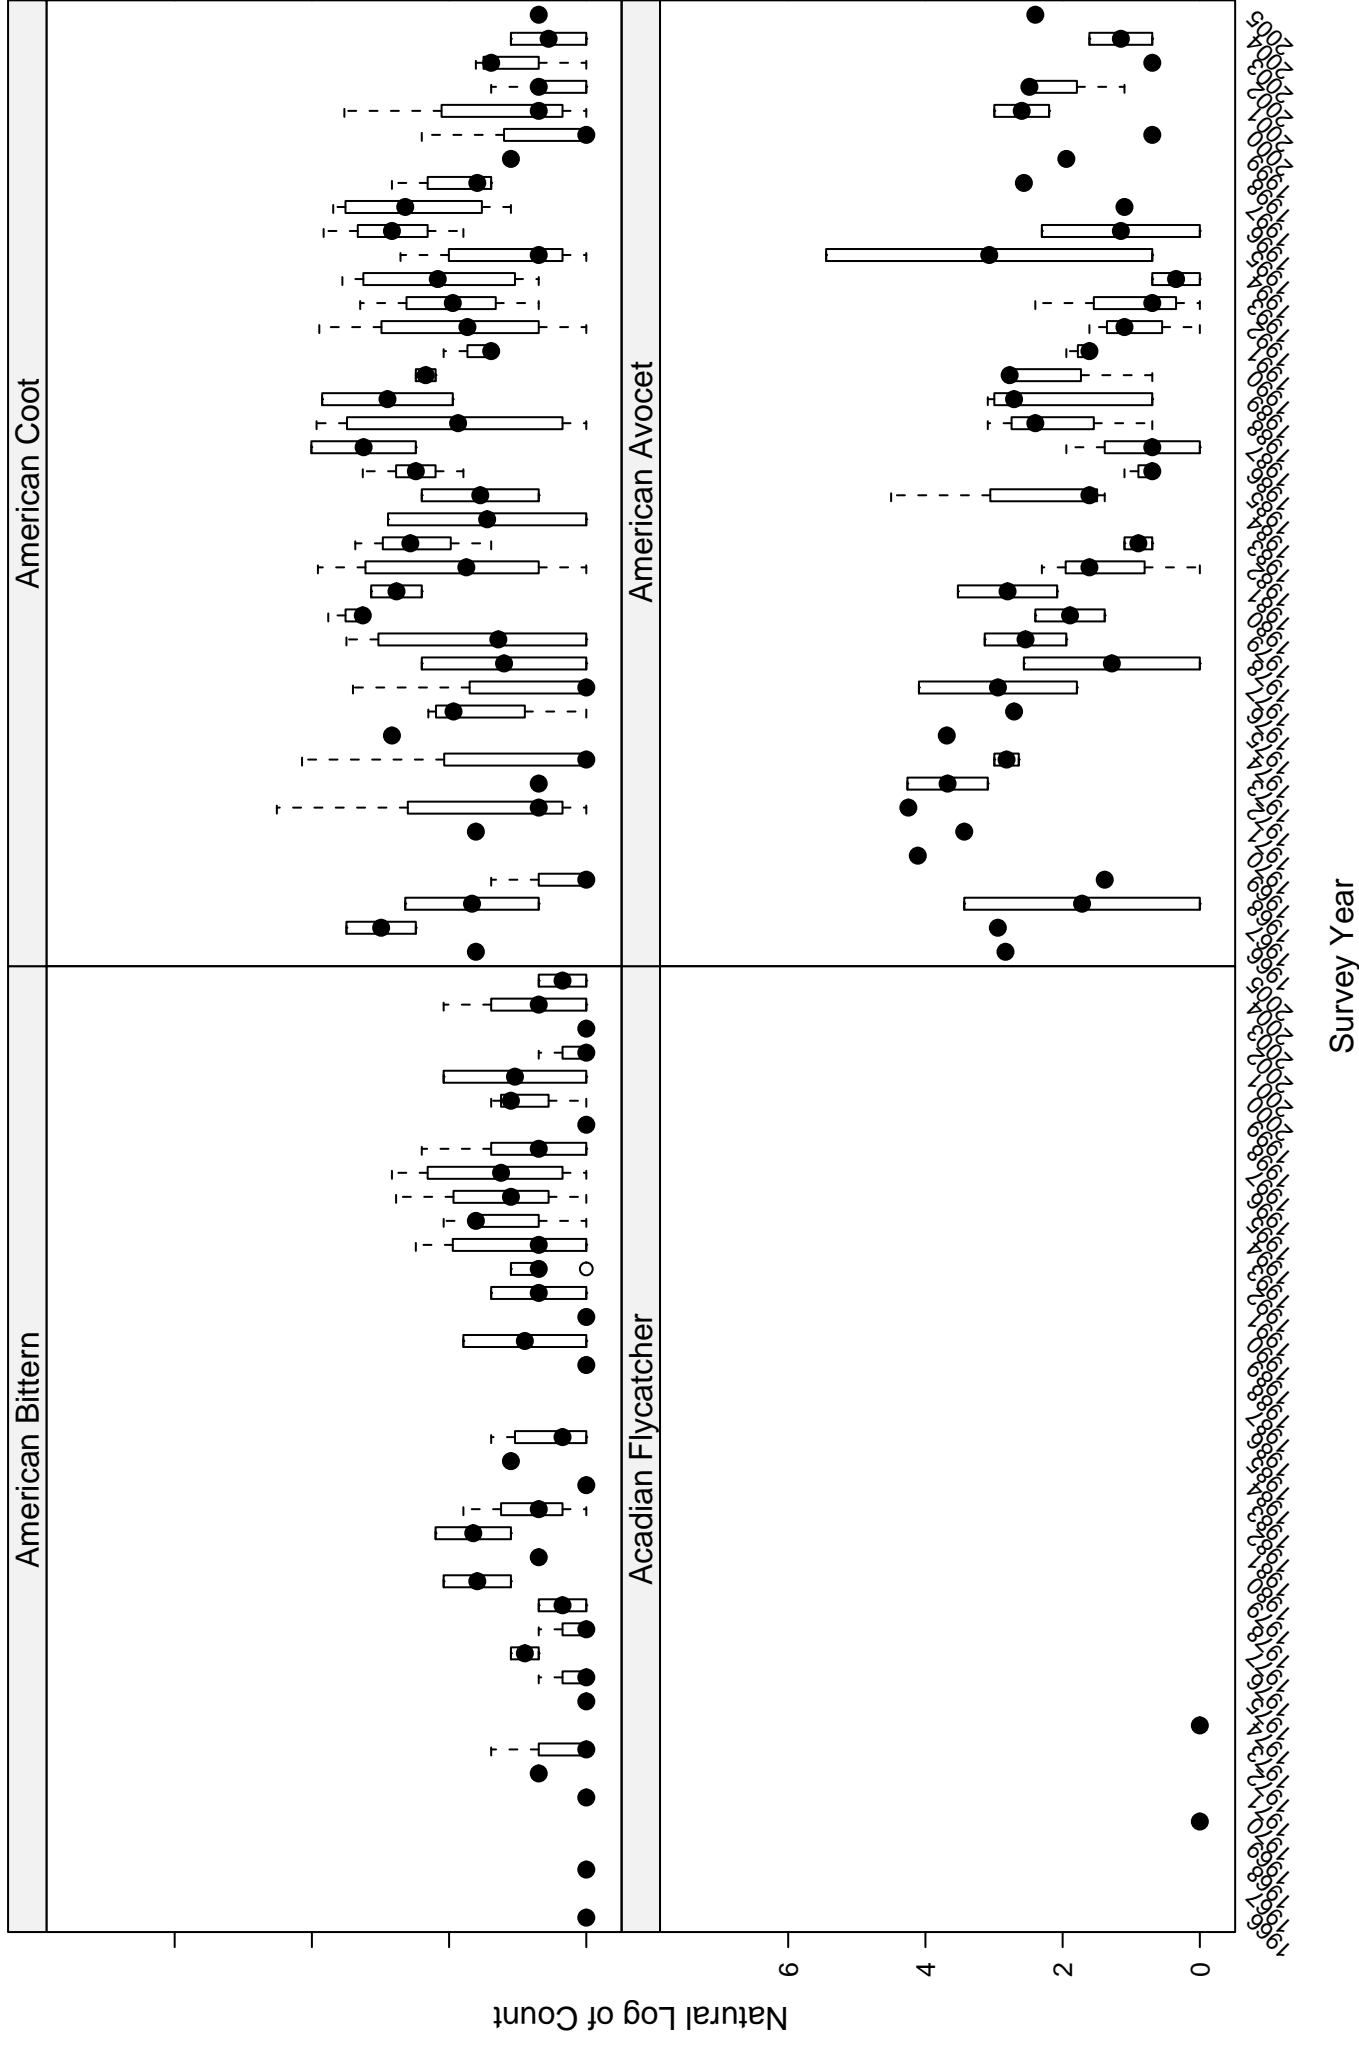

# Scatter plots of species counts in the CENTRAL MIXED-GRASS PRARIE BCR