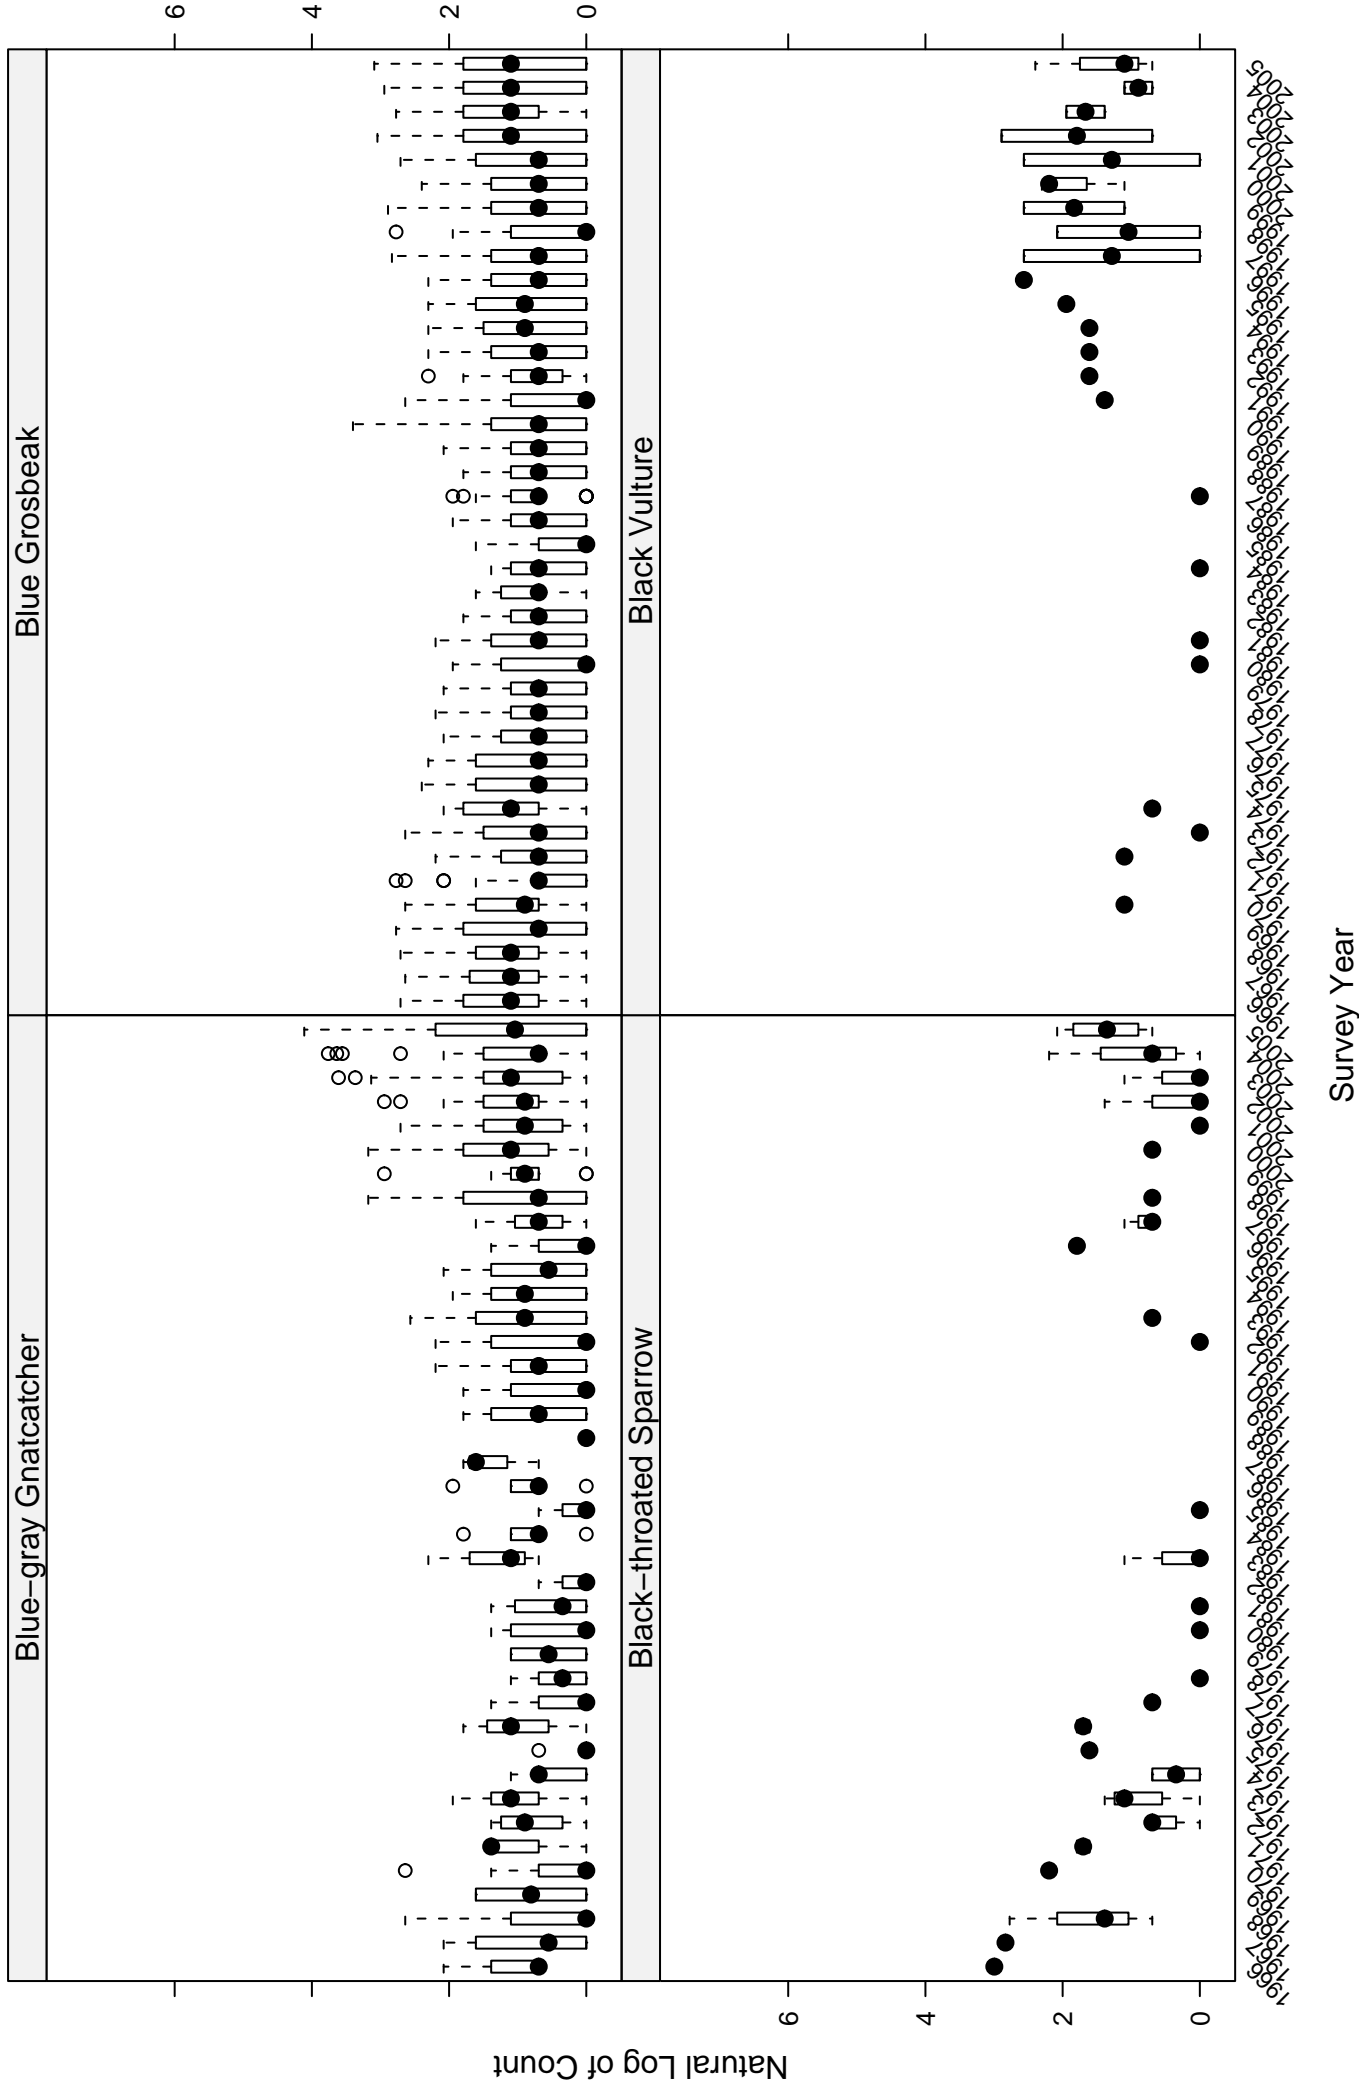

Scatter plots of species counts in the CENTRAL MIXED-GRASS PRARIE BCR