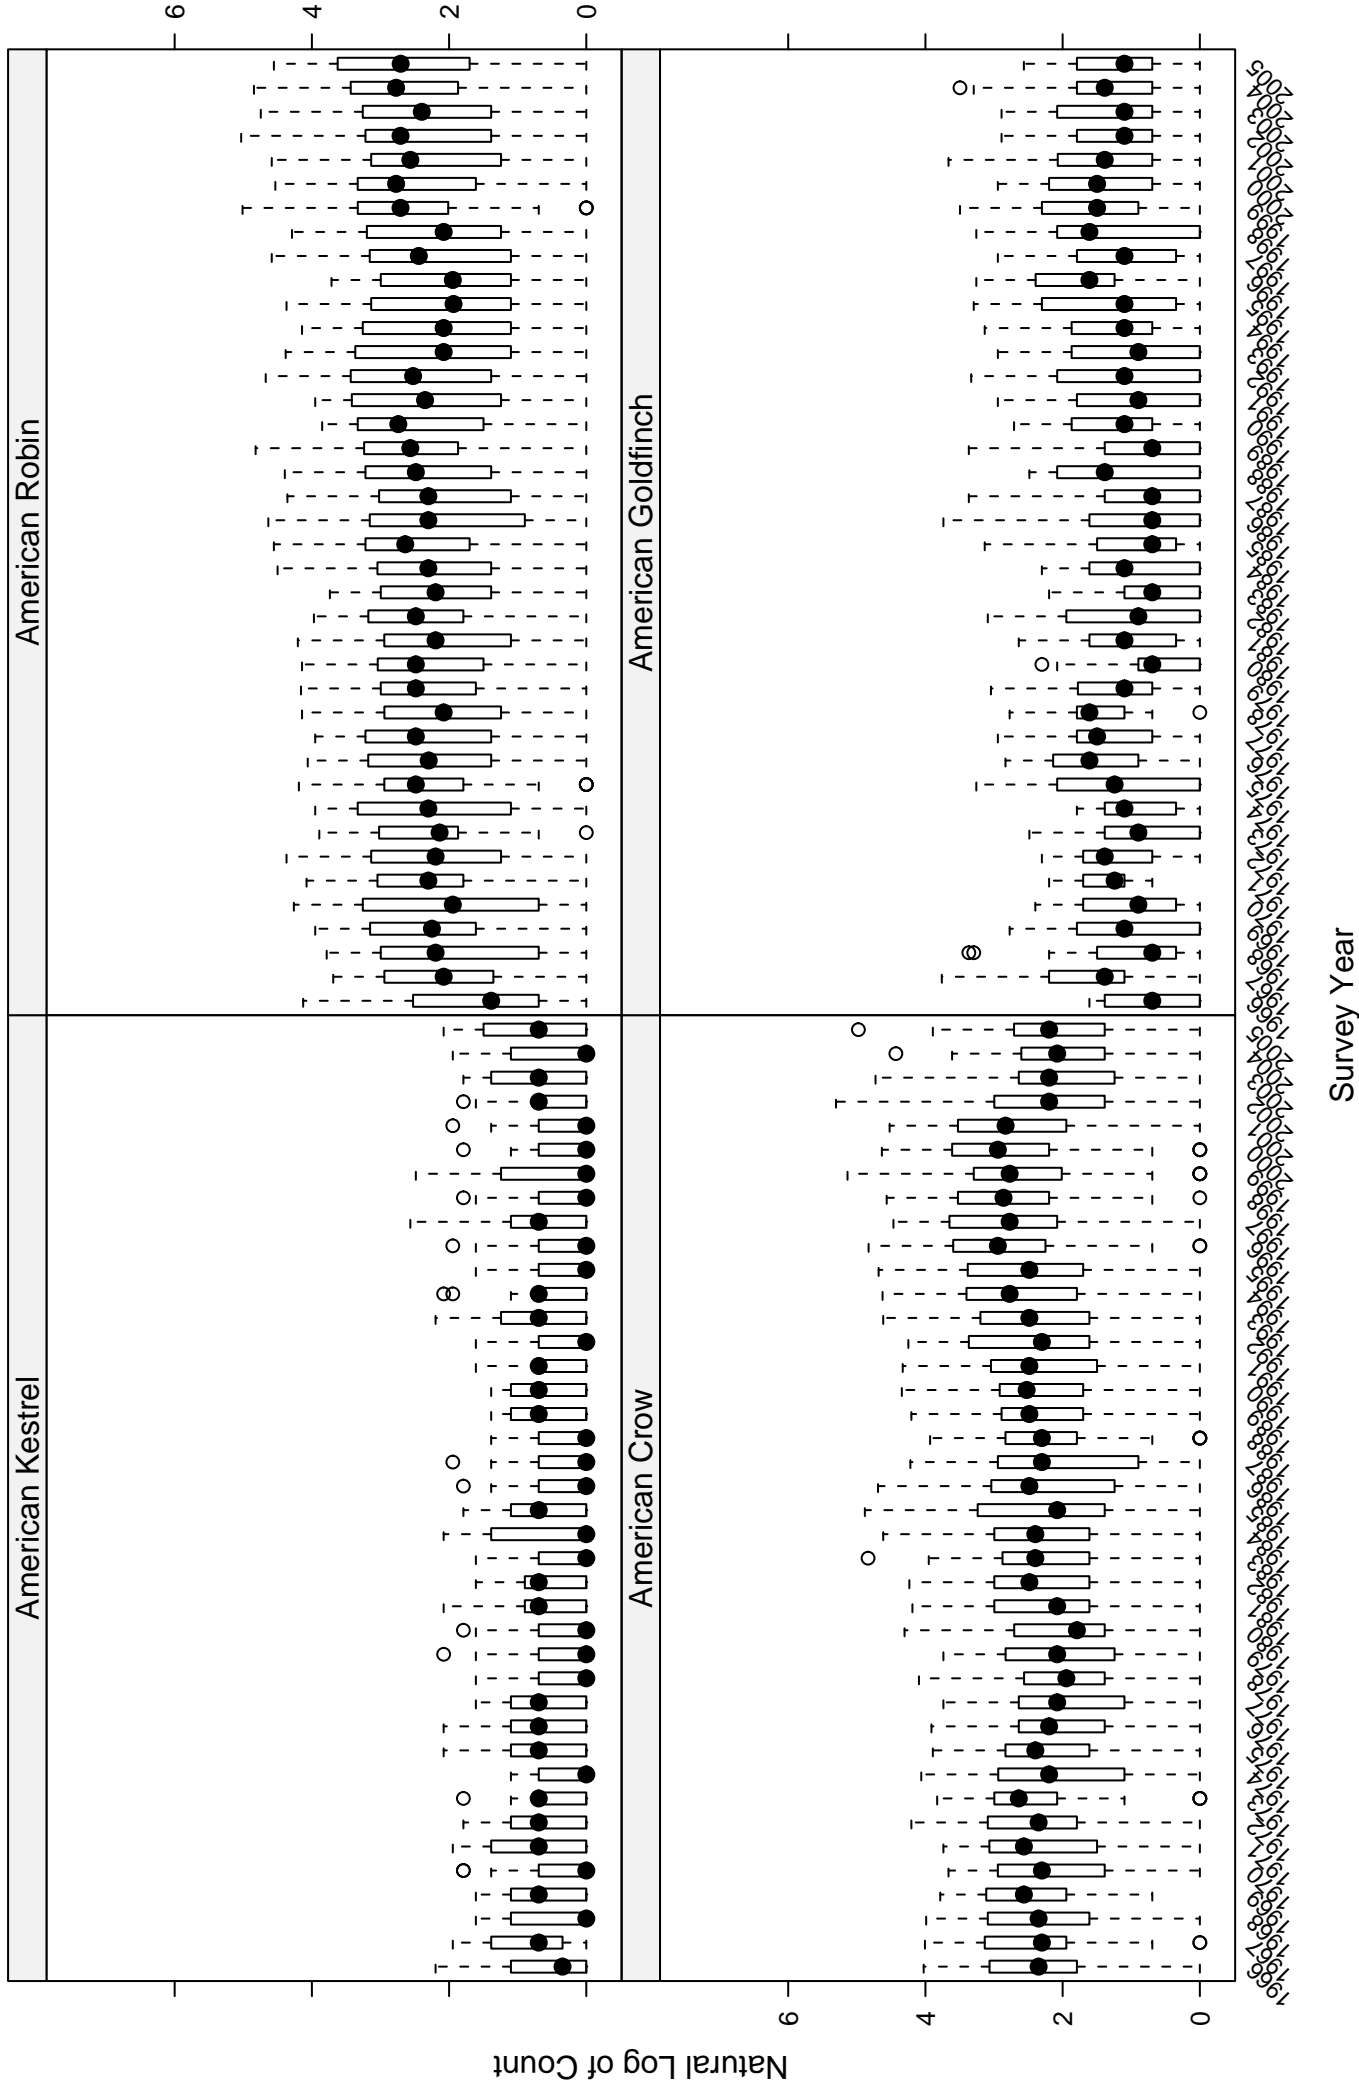

# Scatter plots of species counts in the CENTRAL MIXED-GRASS PRARIE BCR