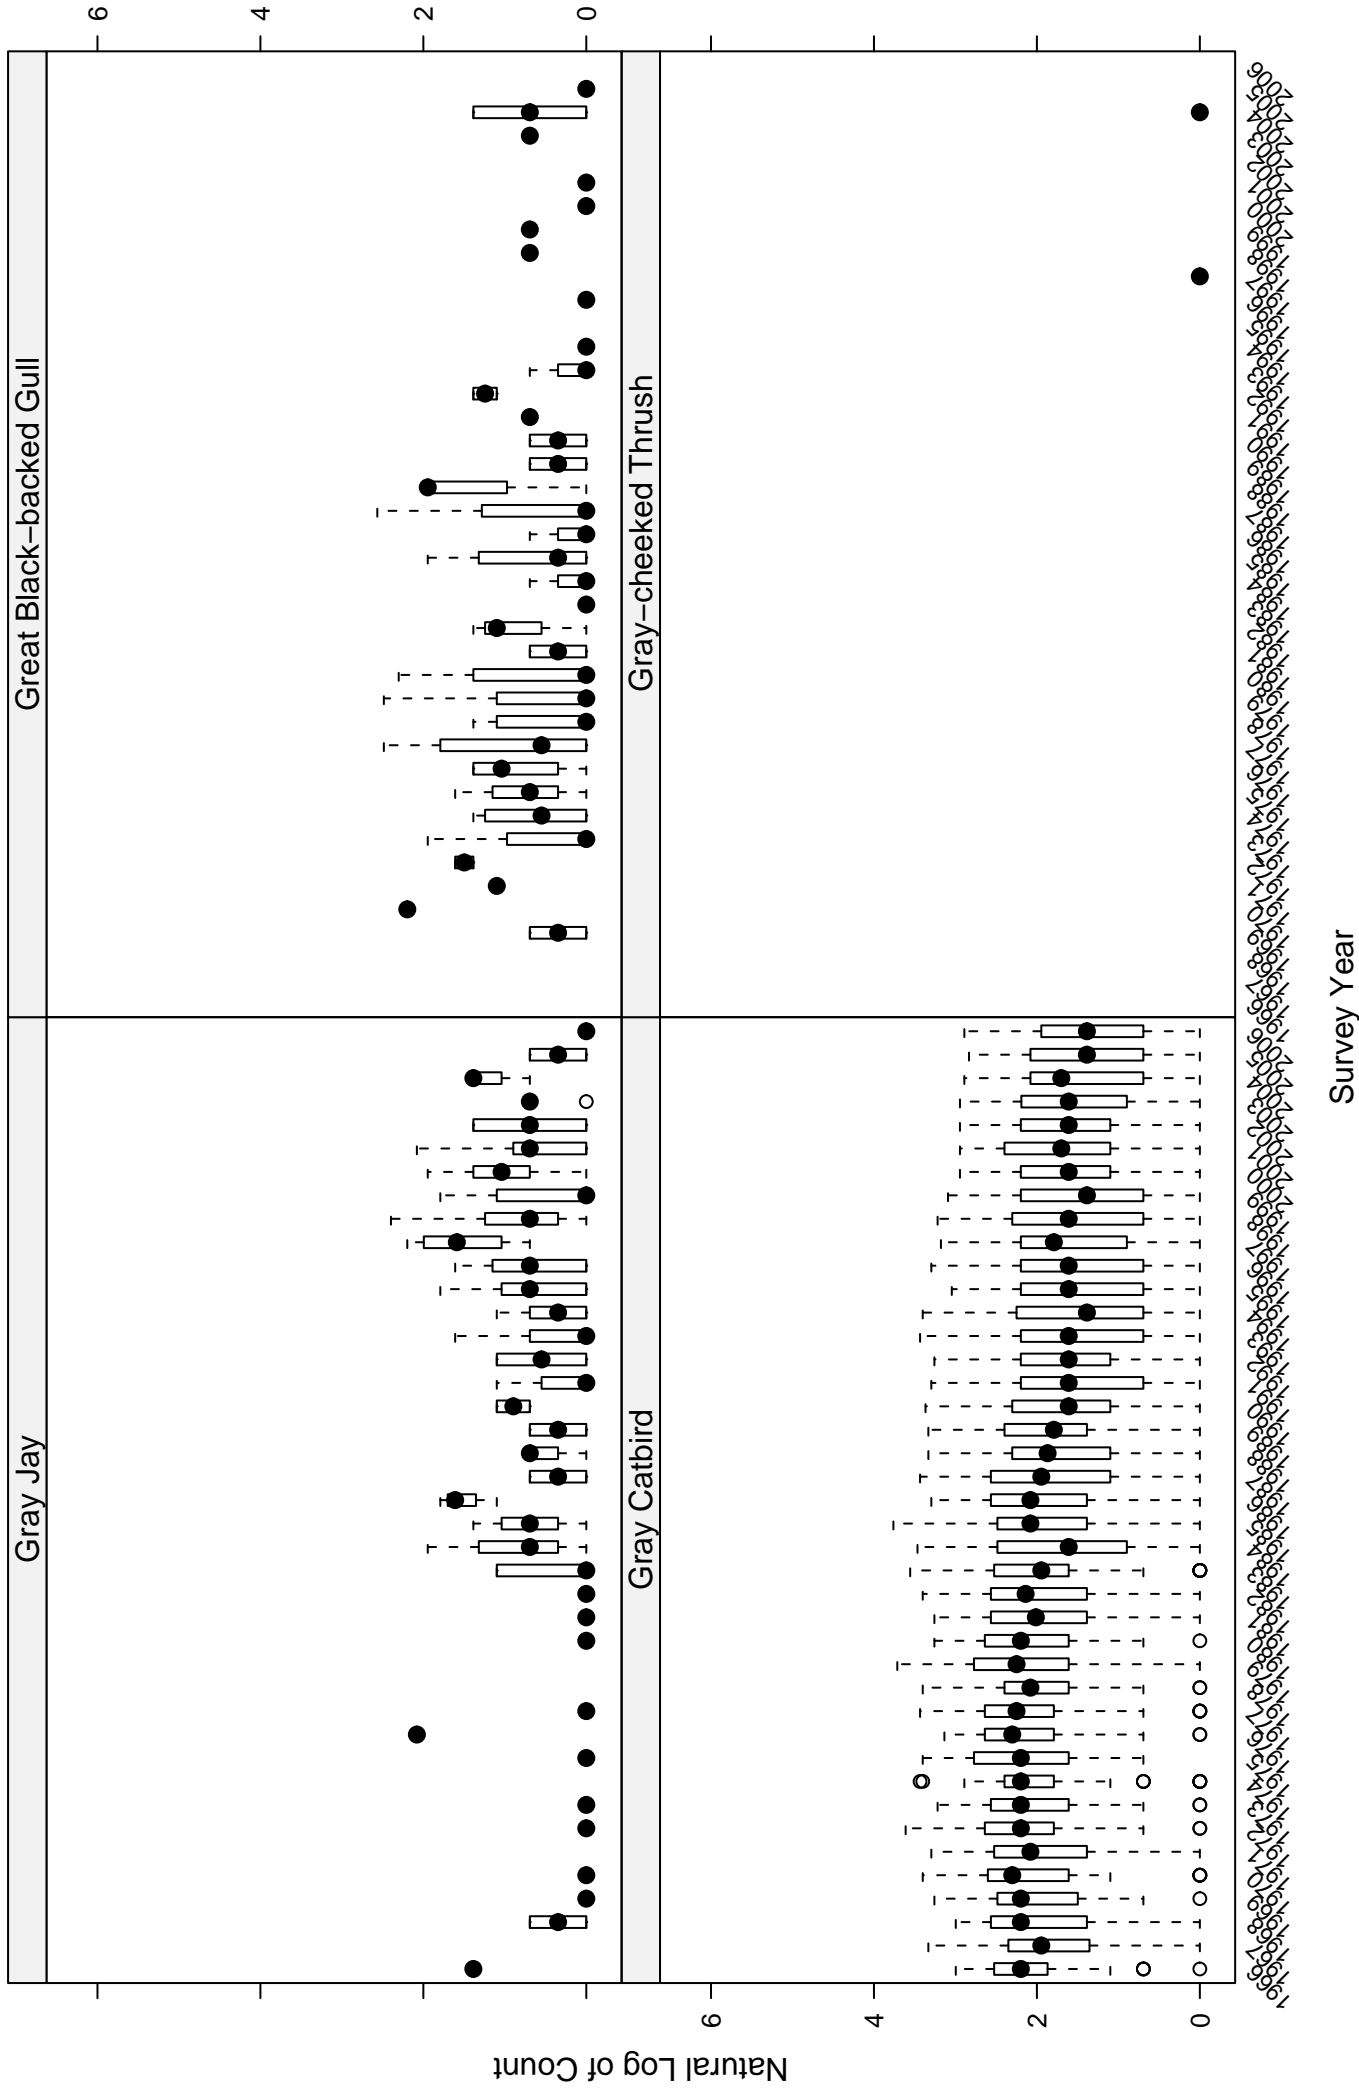

Scatter plots of species counts in the ATLANTIC NORTHERN FOREST BCR

Scatter plots of species counts in the ATLANTIC NORTHERN FOREST BCR

Scatter plots of species counts in the ATLANTIC NORTHERN FOREST BCR

Survey Year

Scatter plots of species counts in the ATLANTIC NORTHERN FOREST BCR

Scatter plots of species counts in the ATLANTIC NORTHERN FOREST BCR

Scatter plots of species counts in the ATLANTIC NORTHERN FOREST BCR