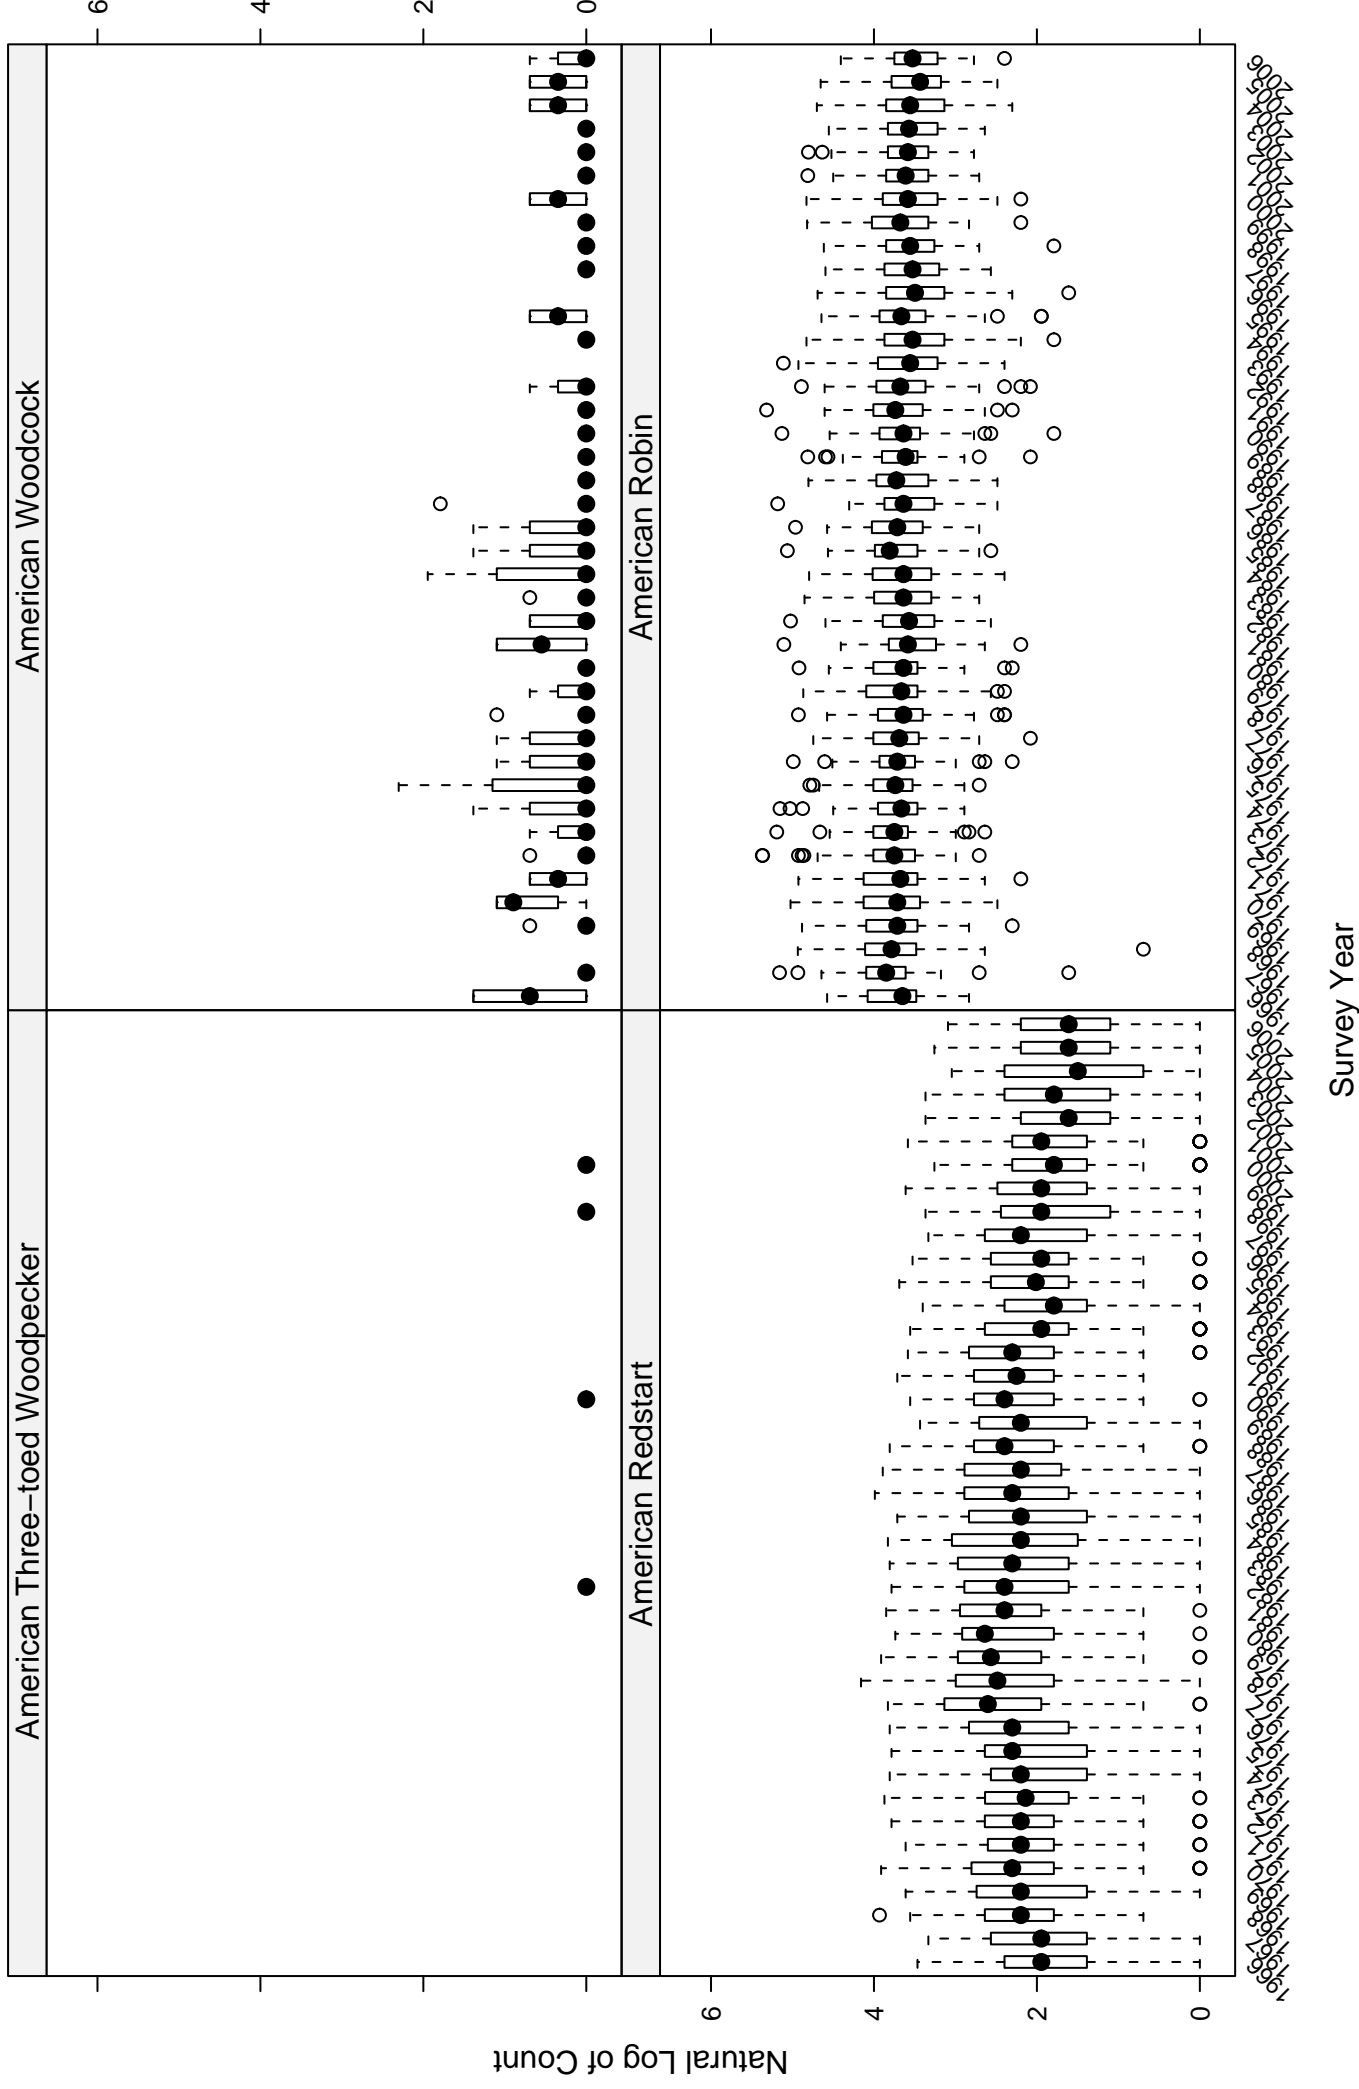

Scatter plots of species counts in the ATLANTIC NORTHERN FOREST BCR

Scatter plots of species counts in the ATLANTIC NORTHERN FOREST BCR

Scatter plots of species counts in the ATLANTIC NORTHERN FOREST BCR

Scatter plots of species counts in the ATLANTIC NORTHERN FOREST BCR

Scatter plots of species counts in the ATLANTIC NORTHERN FOREST BCR

Survey Year

Scatter plots of species counts in the ATLANTIC NORTHERN FOREST BCR

Scatter plots of species counts in the ATLANTIC NORTHERN FOREST BCR

Survey Year

Scatter plots of species counts in the ATLANTIC NORTHERN FOREST BCR

Scatter plots of species counts in the ATLANTIC NORTHERN FOREST BCR

Scatter plots of species counts in the ATLANTIC NORTHERN FOREST BCR

Survey Year

Scatter plots of species counts in the ATLANTIC NORTHERN FOREST BCR

Survey Year

Scatter plots of species counts in the ATLANTIC NORTHERN FOREST BCR