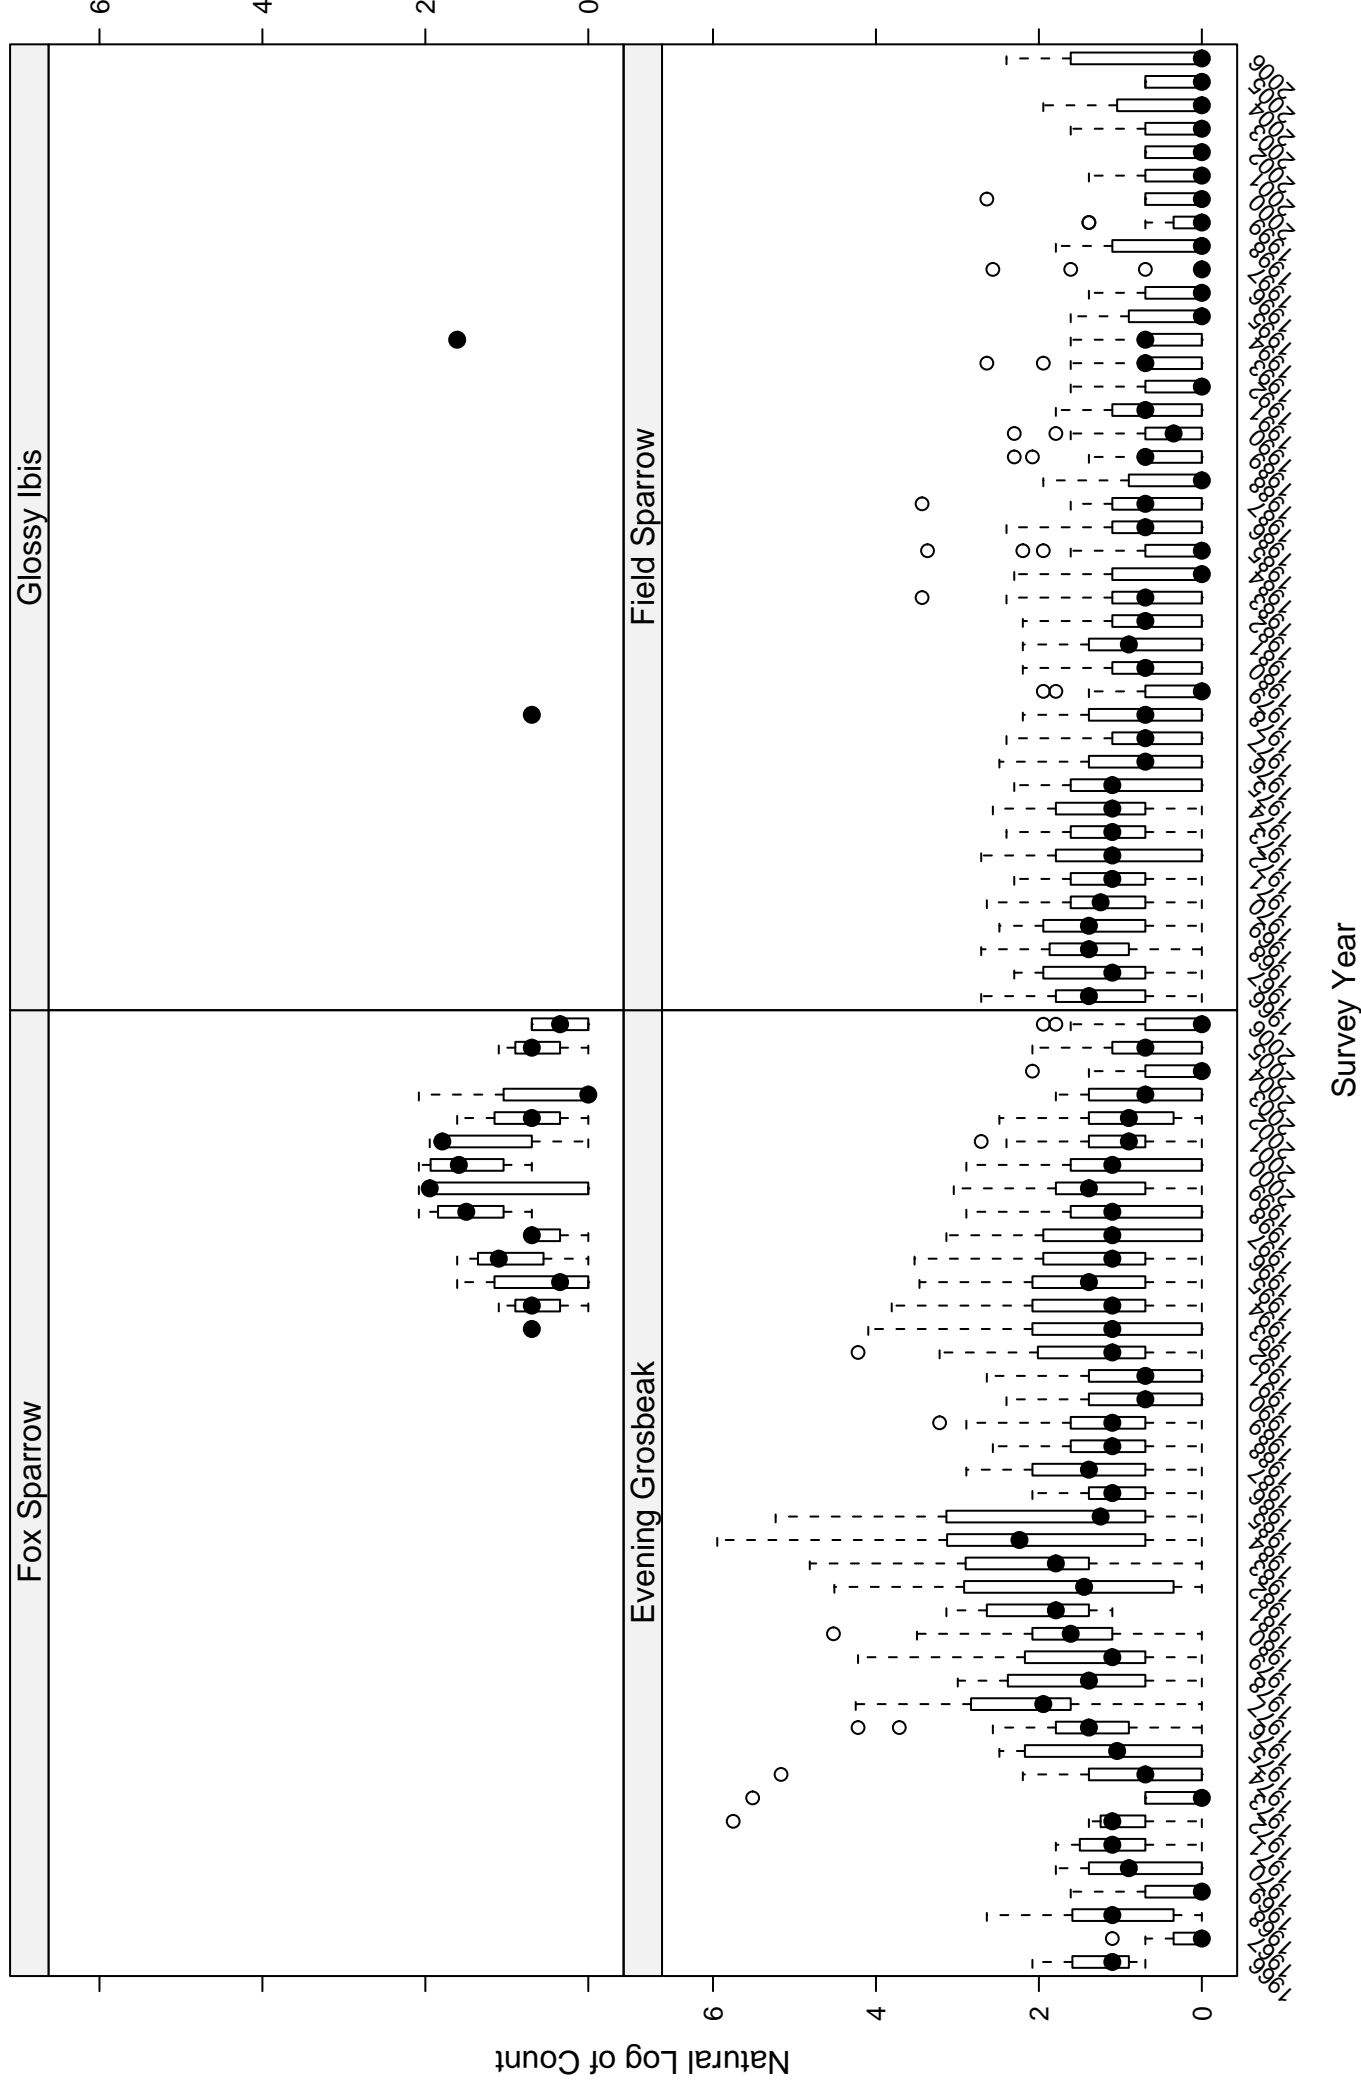

Scatter plots of species counts in the ATLANTIC NORTHERN FOREST BCR

Survey Year

Scatter plots of species counts in the ATLANTIC NORTHERN FOREST BCR

Survey Year

Scatter plots of species counts in the ATLANTIC NORTHERN FOREST BCR

Scatter plots of species counts in the ATLANTIC NORTHERN FOREST BCR

Scatter plots of species counts in the ATLANTIC NORTHERN FOREST BCR

Scatter plots of species counts in the ATLANTIC NORTHERN FOREST BCR

Survey Year

Scatter plots of species counts in the ATLANTIC NORTHERN FOREST BCR

Scatter plots of species counts in the ATLANTIC NORTHERN FOREST BCR

Scatter plots of species counts in the ATLANTIC NORTHERN FOREST BCR