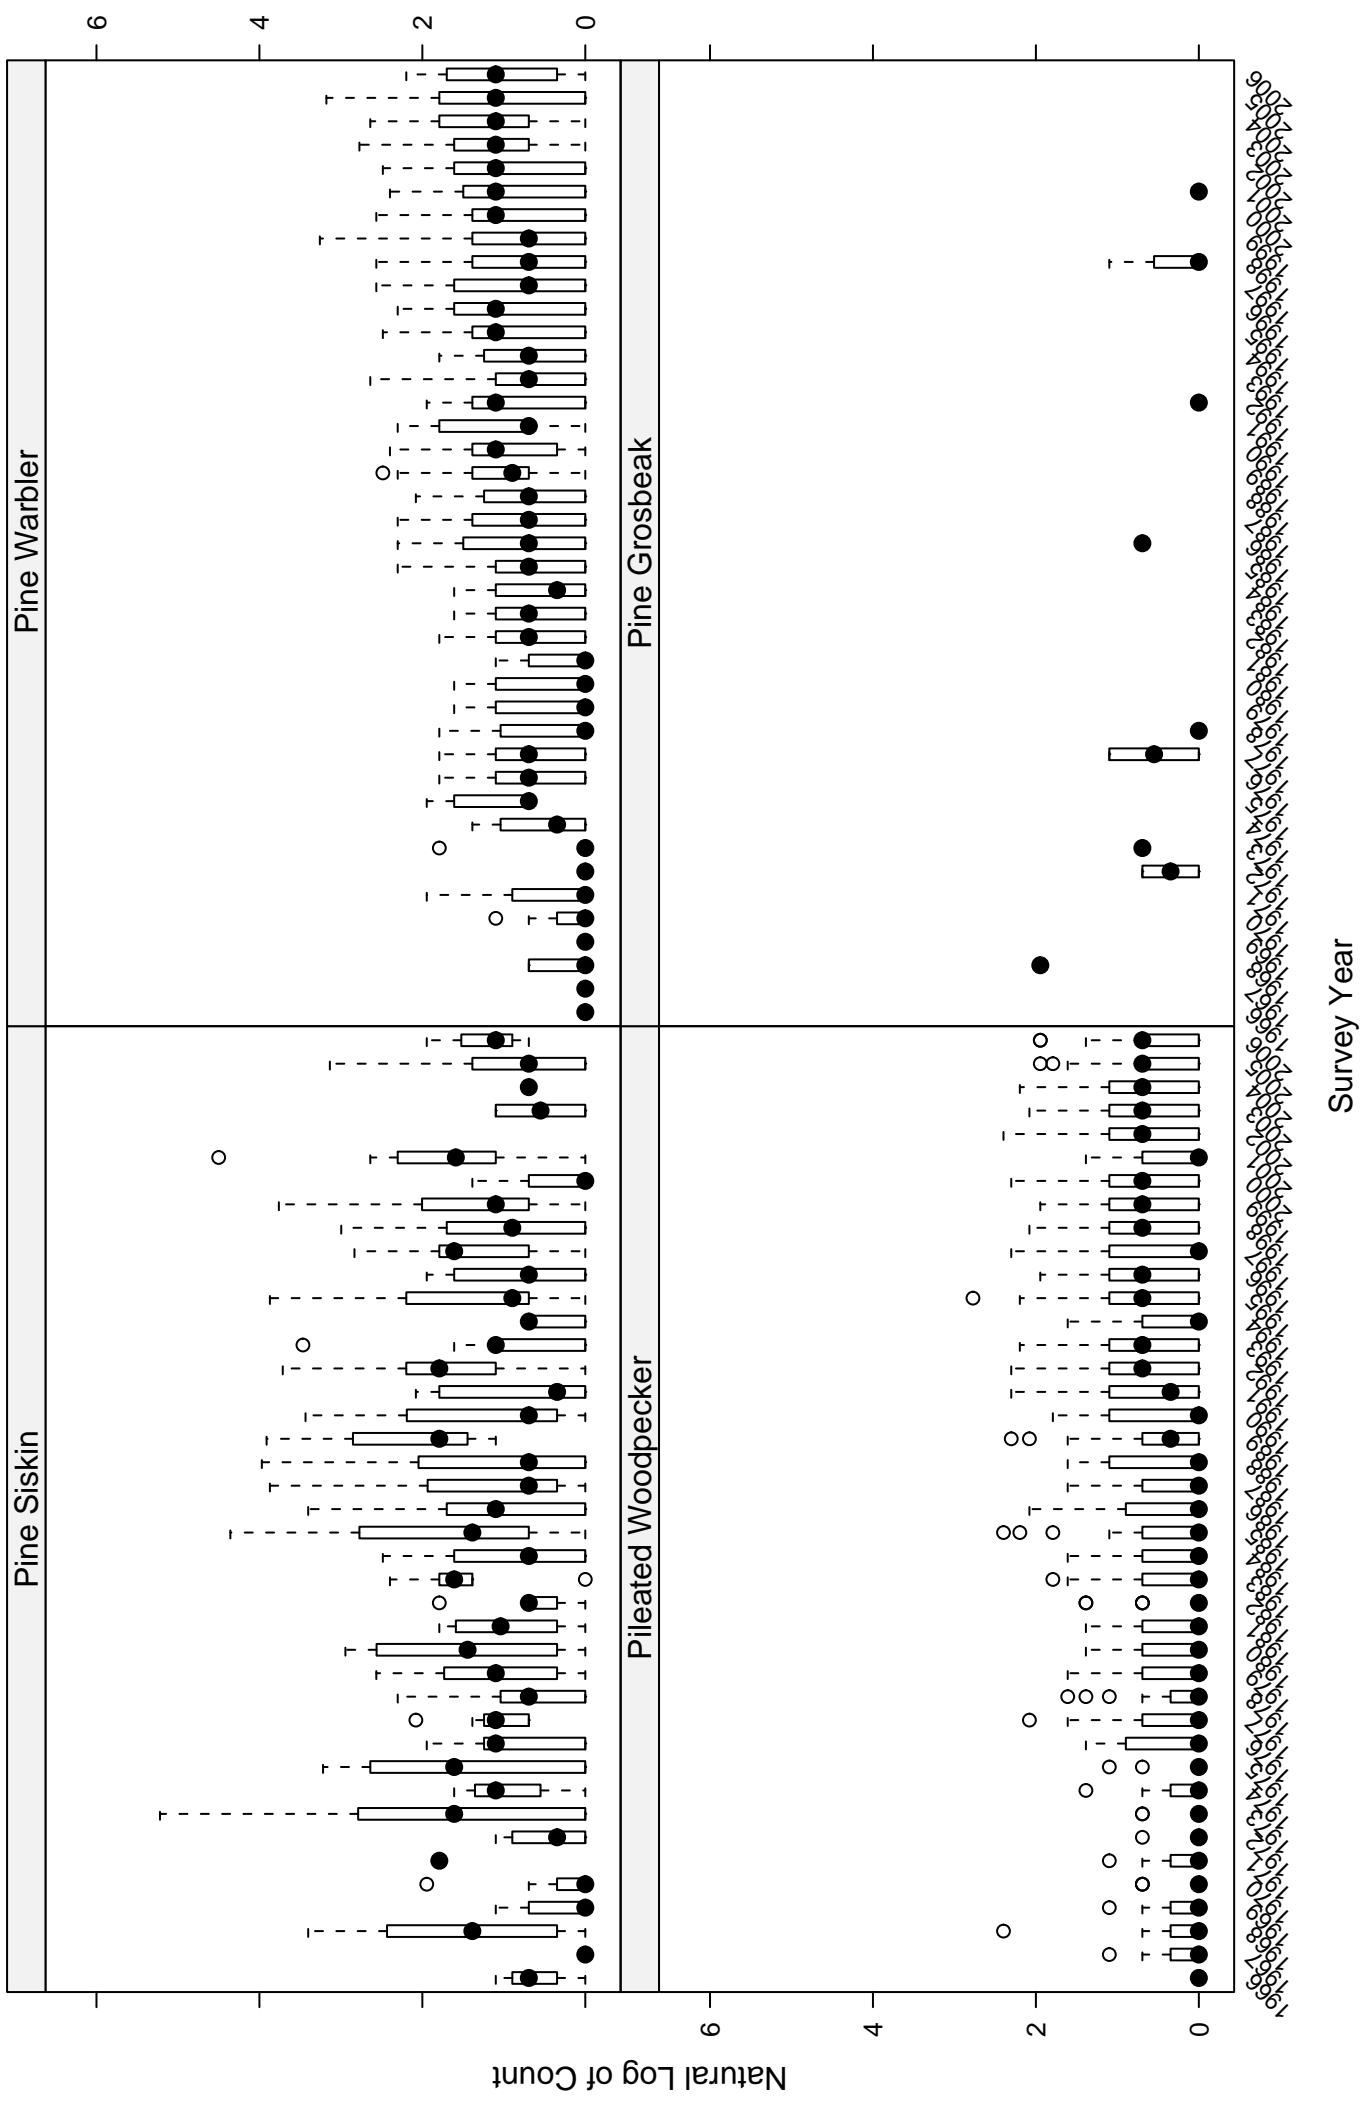

Scatter plots of species counts in the ATLANTIC NORTHERN FOREST BCR

Scatter plots of species counts in the ATLANTIC NORTHERN FOREST BCR

Scatter plots of species counts in the ATLANTIC NORTHERN FOREST BCR

Scatter plots of species counts in the ATLANTIC NORTHERN FOREST BCR

Scatter plots of species counts in the ATLANTIC NORTHERN FOREST BCR

Survey Year

Scatter plots of species counts in the ATLANTIC NORTHERN FOREST BCR