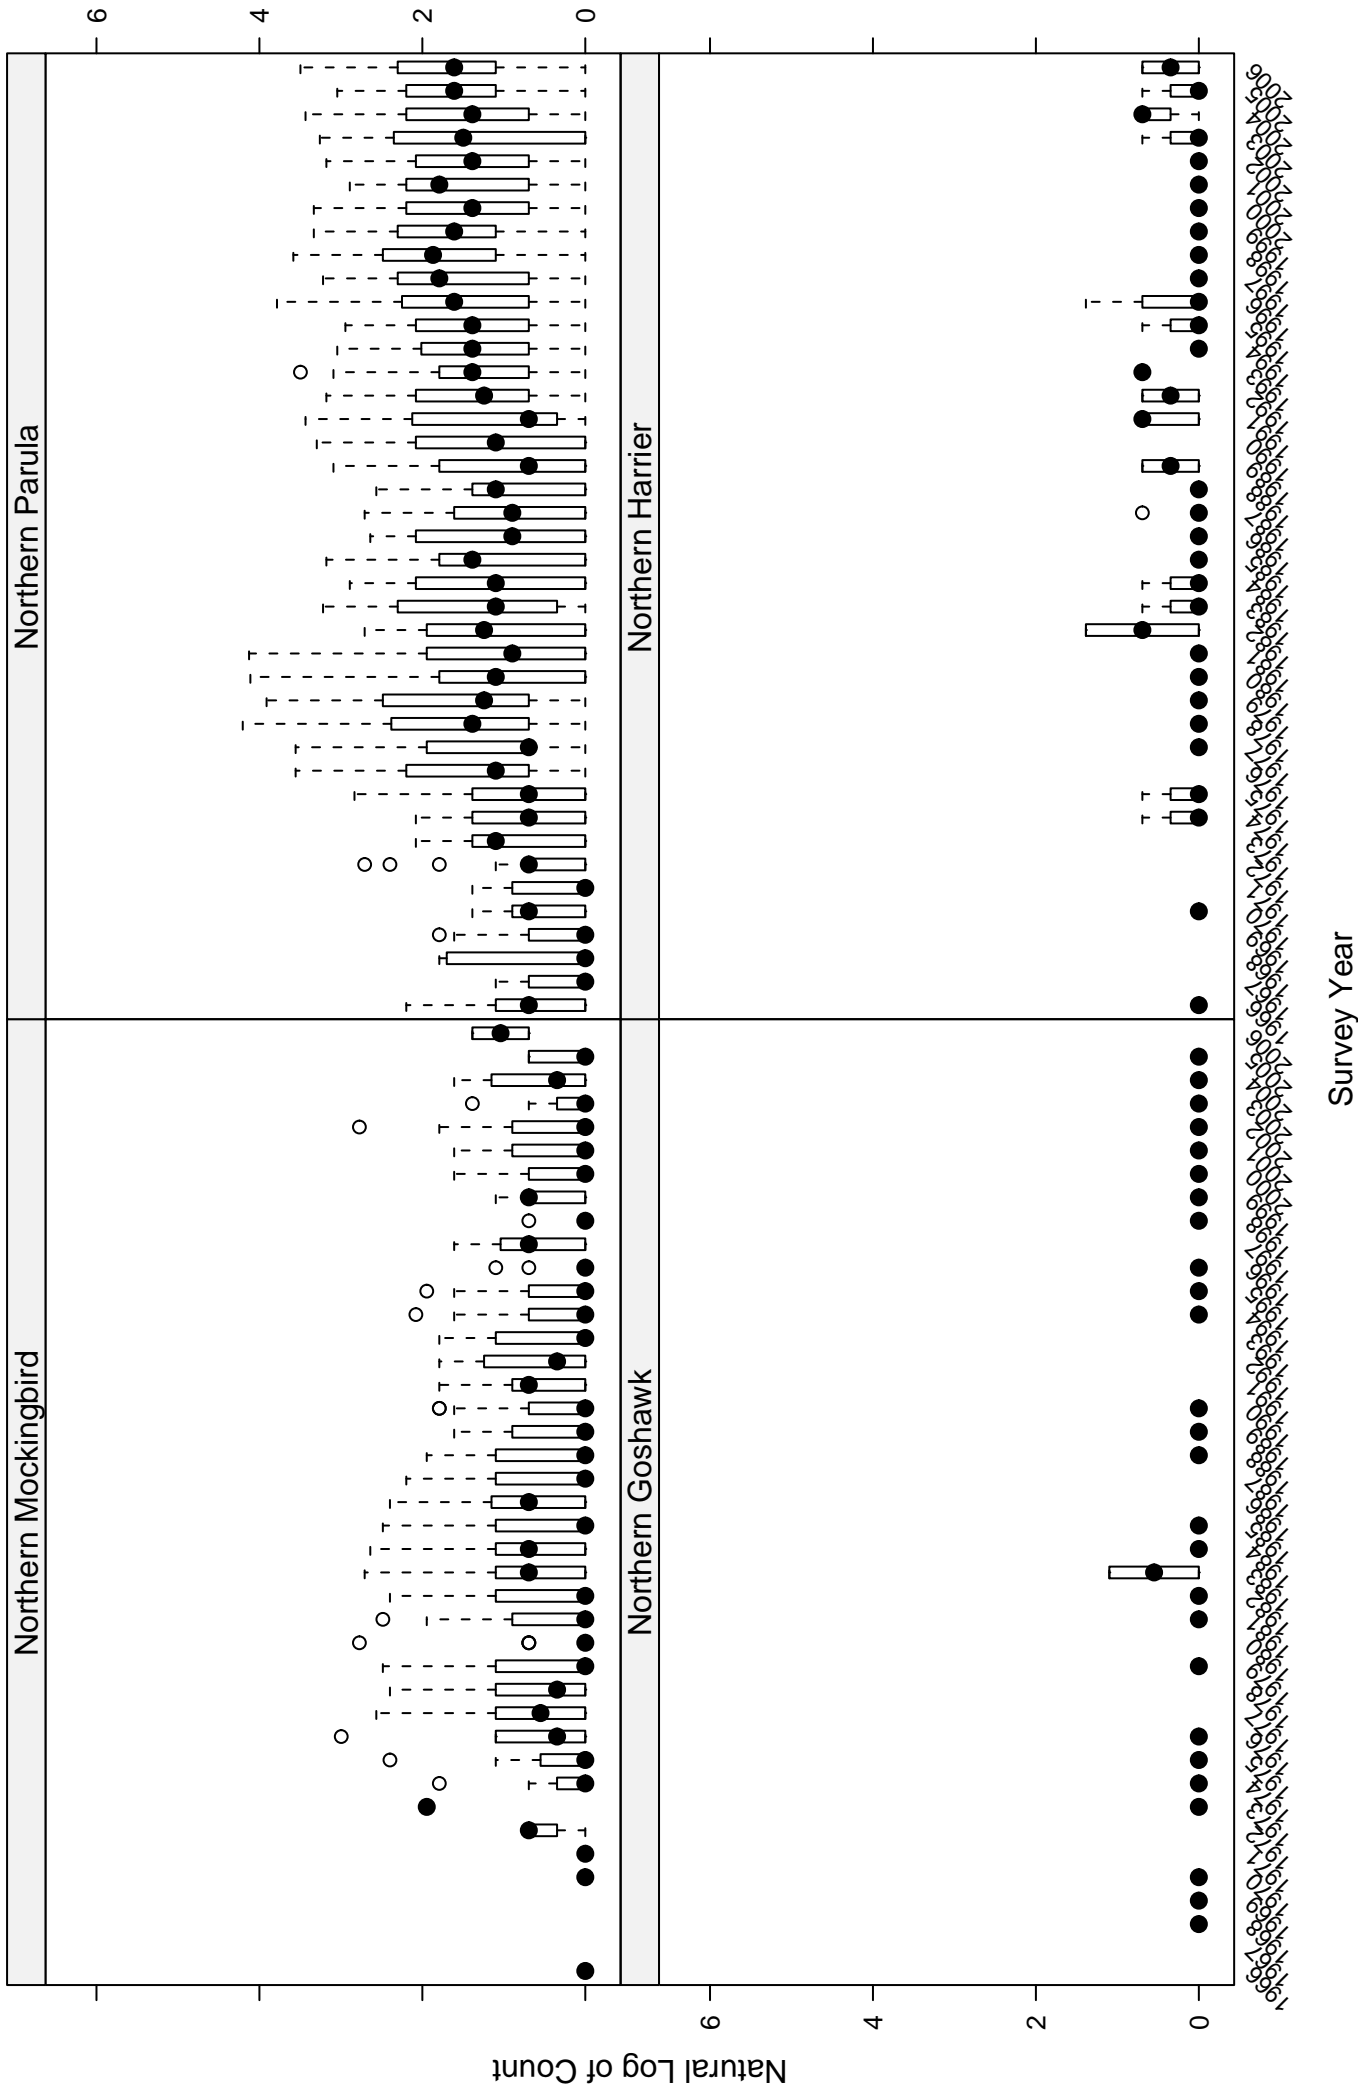

Survey Year

Scatter plots of species counts in the ATLANTIC NORTHERN FOREST BCR

Scatter plots of species counts in the ATLANTIC NORTHERN FOREST BCR

Scatter plots of species counts in the ATLANTIC NORTHERN FOREST BCR

Scatter plots of species counts in the ATLANTIC NORTHERN FOREST BCR

Scatter plots of species counts in the ATLANTIC NORTHERN FOREST BCR

Scatter plots of species counts in the ATLANTIC NORTHERN FOREST BCR