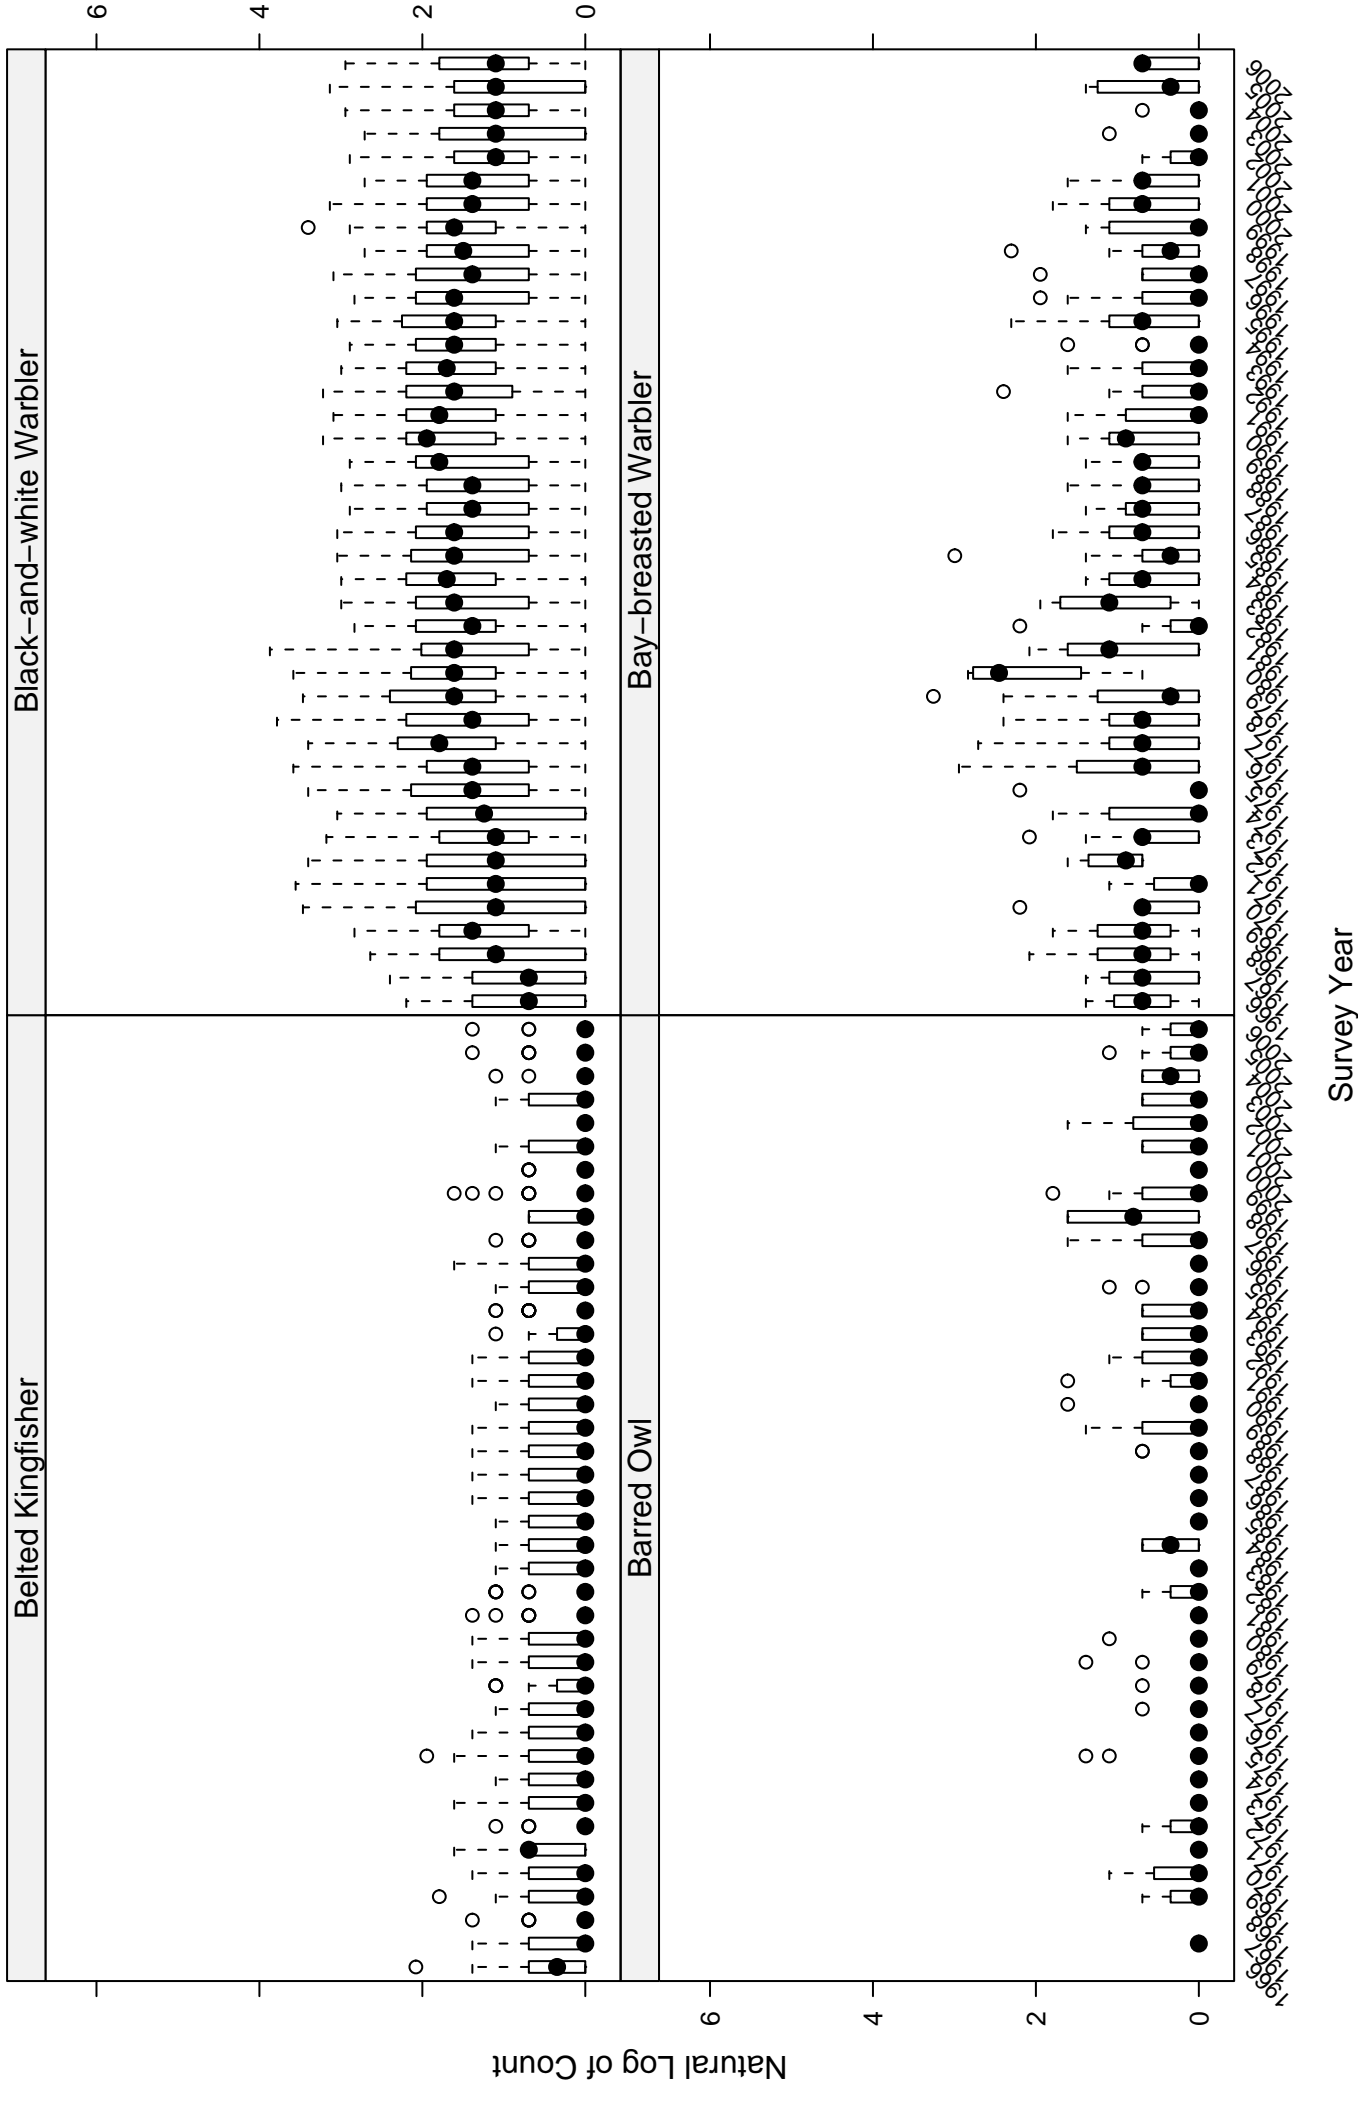

Scatter plots of species counts in the ATLANTIC NORTHERN FOREST BCR

Scatter plots of species counts in the ATLANTIC NORTHERN FOREST BCR

Scatter plots of species counts in the ATLANTIC NORTHERN FOREST BCR

Scatter plots of species counts in the ATLANTIC NORTHERN FOREST BCR

Scatter plots of species counts in the ATLANTIC NORTHERN FOREST BCR

Survey Year

Scatter plots of species counts in the ATLANTIC NORTHERN FOREST BCR

Scatter plots of species counts in the ATLANTIC NORTHERN FOREST BCR

Survey Year

Scatter plots of species counts in the ATLANTIC NORTHERN FOREST BCR

Scatter plots of species counts in the ATLANTIC NORTHERN FOREST BCR

Scatter plots of species counts in the ATLANTIC NORTHERN FOREST BCR

Survey Year

Scatter plots of species counts in the ATLANTIC NORTHERN FOREST BCR

Survey Year

Scatter plots of species counts in the ATLANTIC NORTHERN FOREST BCR