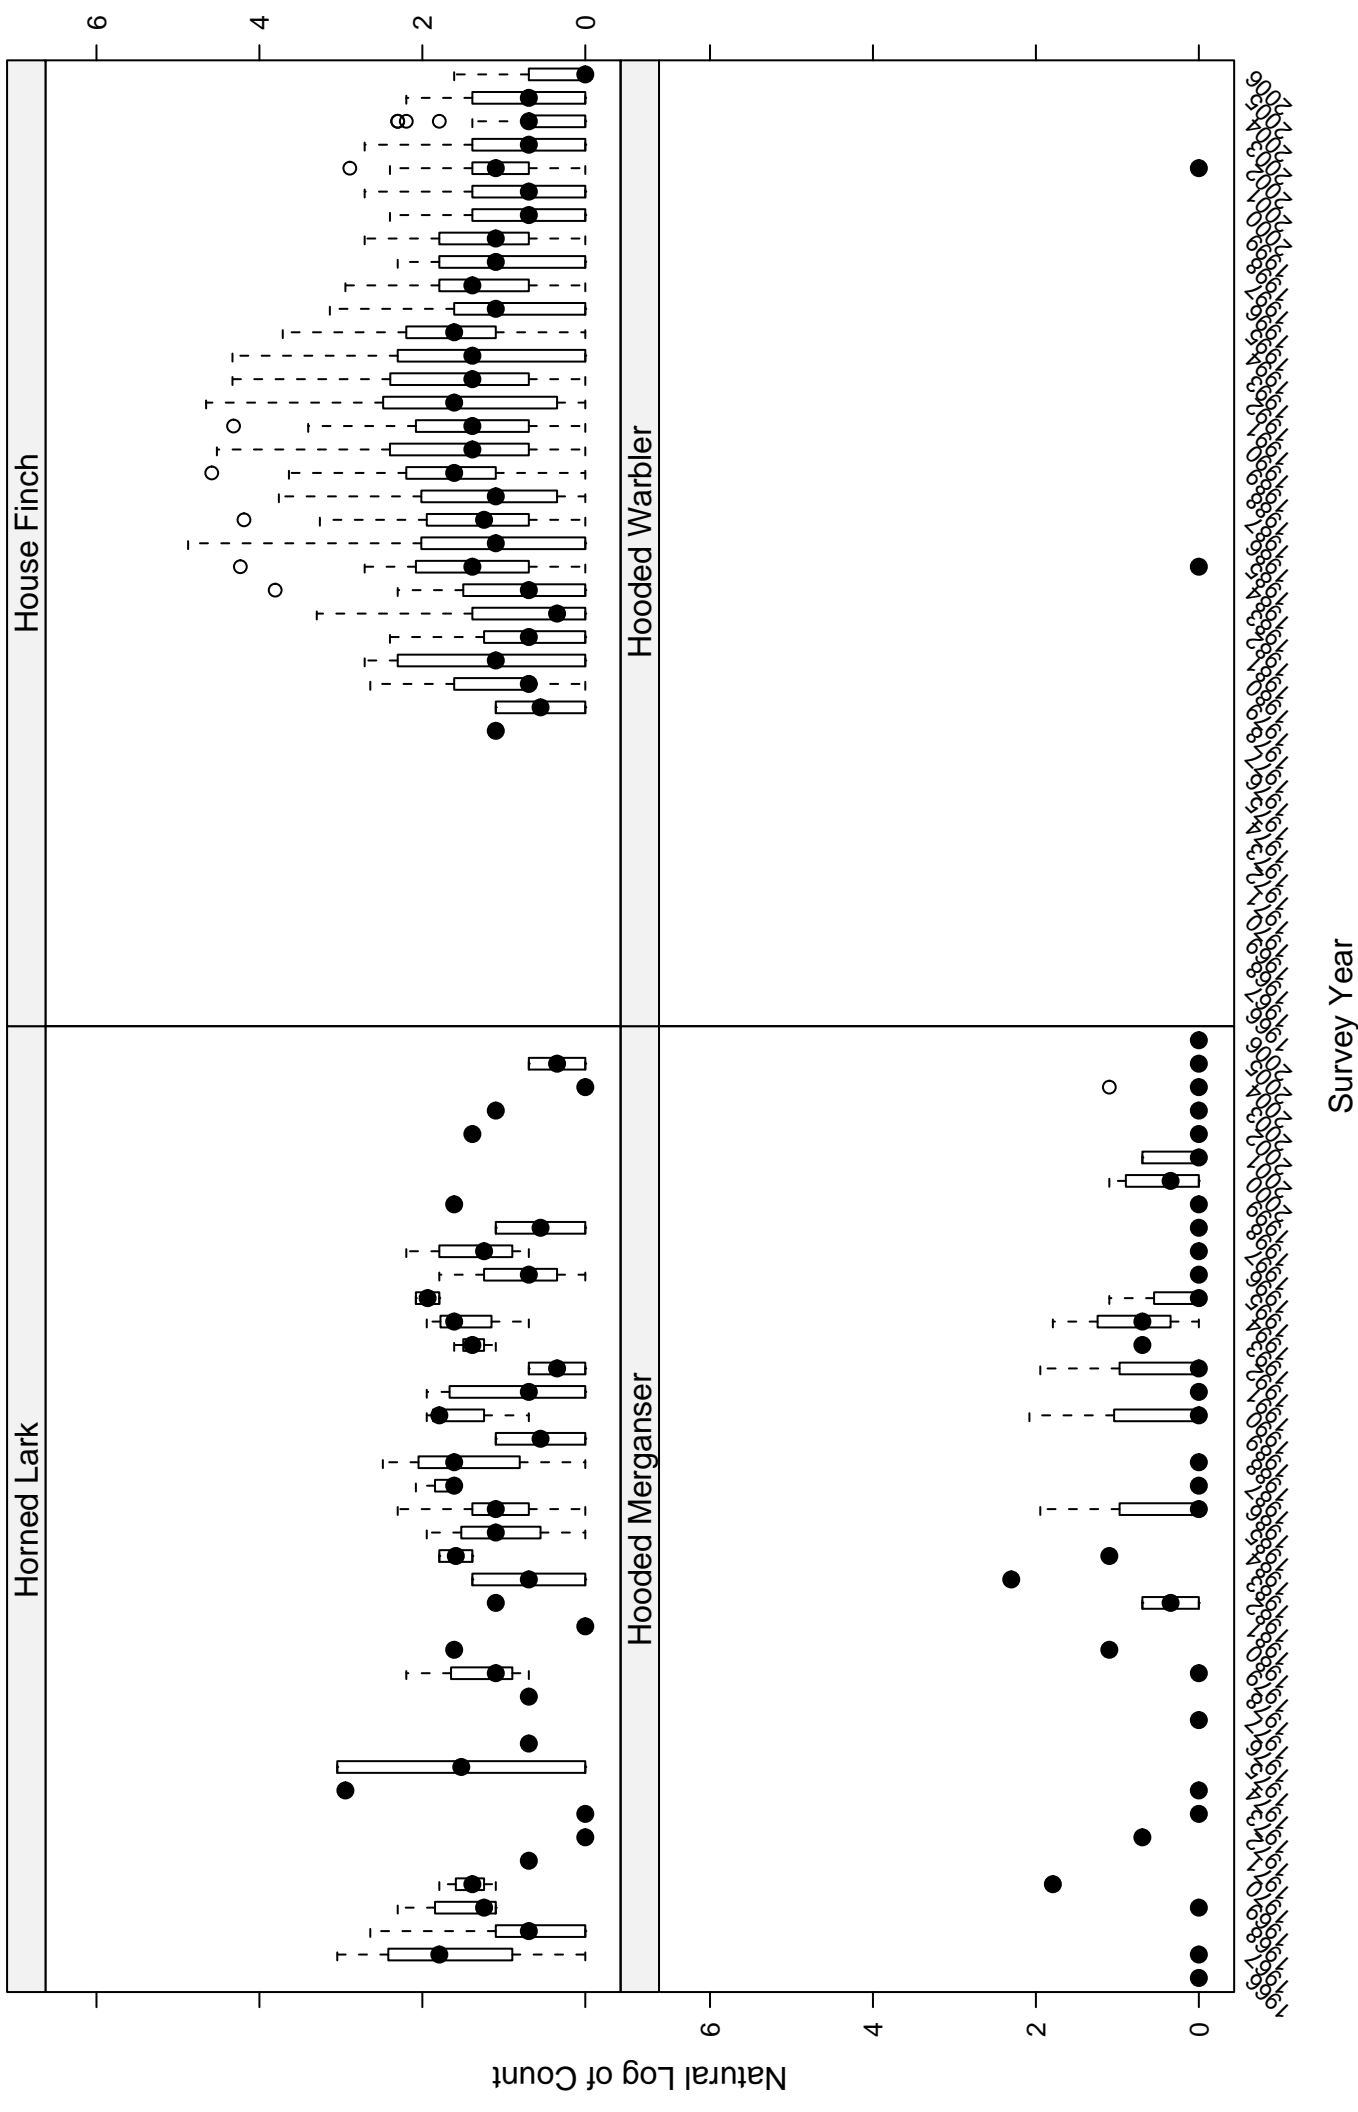

Scatter plots of species counts in the ATLANTIC NORTHERN FOREST BCR

Scatter plots of species counts in the ATLANTIC NORTHERN FOREST BCR

Scatter plots of species counts in the ATLANTIC NORTHERN FOREST BCR

Survey Year

Scatter plots of species counts in the ATLANTIC NORTHERN FOREST BCR

Scatter plots of species counts in the ATLANTIC NORTHERN FOREST BCR

Scatter plots of species counts in the ATLANTIC NORTHERN FOREST BCR