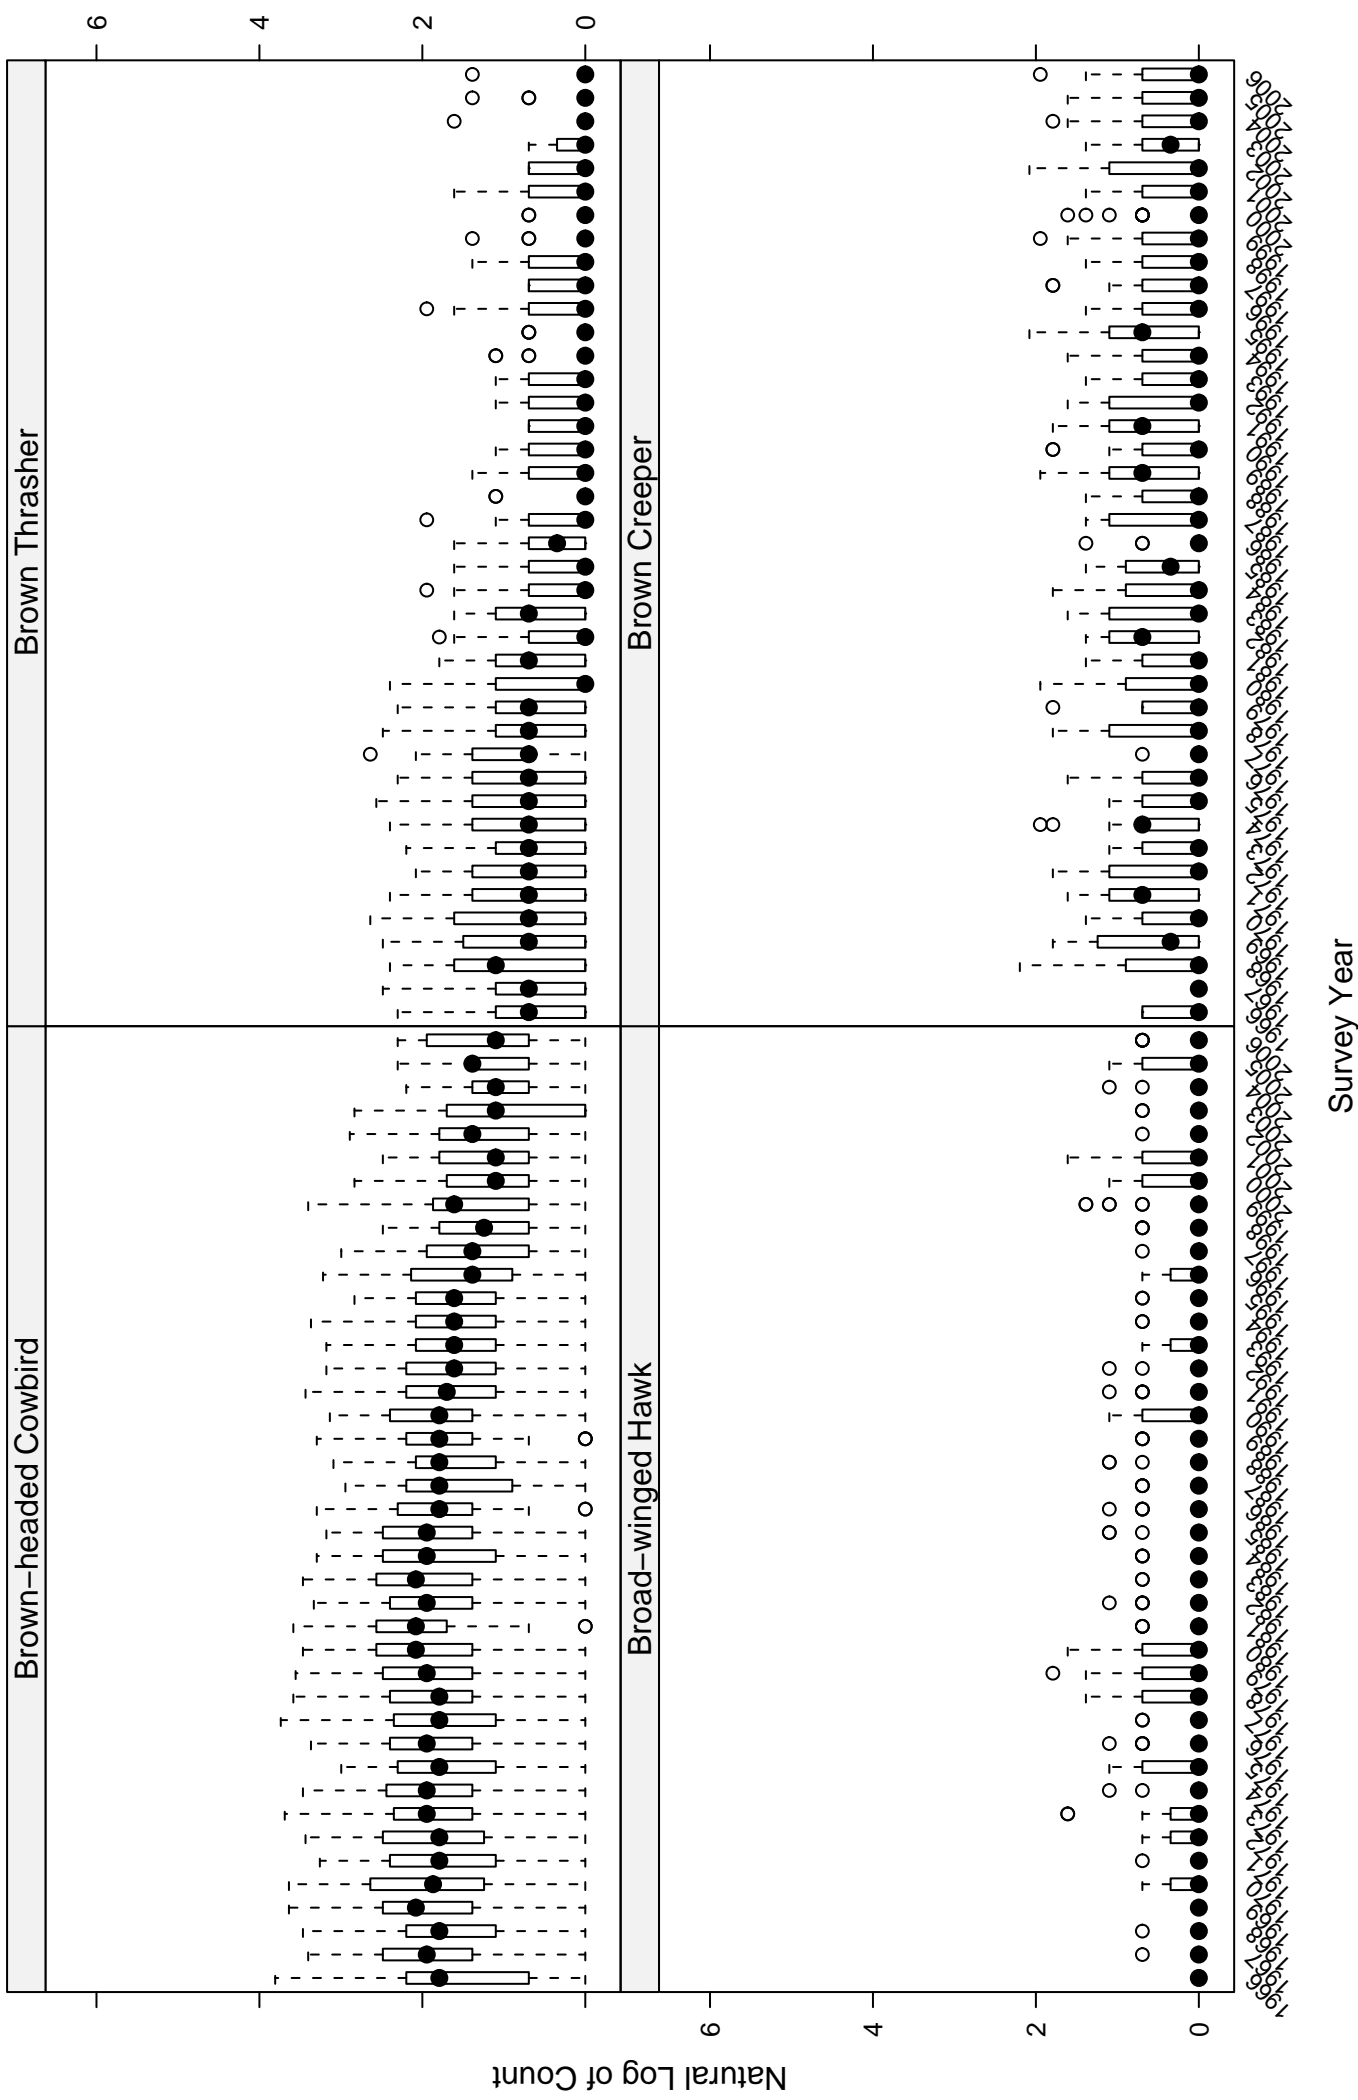

Scatter plots of species counts in the ATLANTIC NORTHERN FOREST BCR

Scatter plots of species counts in the ATLANTIC NORTHERN FOREST BCR

Scatter plots of species counts in the ATLANTIC NORTHERN FOREST BCR

Scatter plots of species counts in the ATLANTIC NORTHERN FOREST BCR

Scatter plots of species counts in the ATLANTIC NORTHERN FOREST BCR

Survey Year

Scatter plots of species counts in the ATLANTIC NORTHERN FOREST BCR

Scatter plots of species counts in the ATLANTIC NORTHERN FOREST BCR

Survey Year

Scatter plots of species counts in the ATLANTIC NORTHERN FOREST BCR

Scatter plots of species counts in the ATLANTIC NORTHERN FOREST BCR

Scatter plots of species counts in the ATLANTIC NORTHERN FOREST BCR

Survey Year

Scatter plots of species counts in the ATLANTIC NORTHERN FOREST BCR

Survey Year

Scatter plots of species counts in the ATLANTIC NORTHERN FOREST BCR