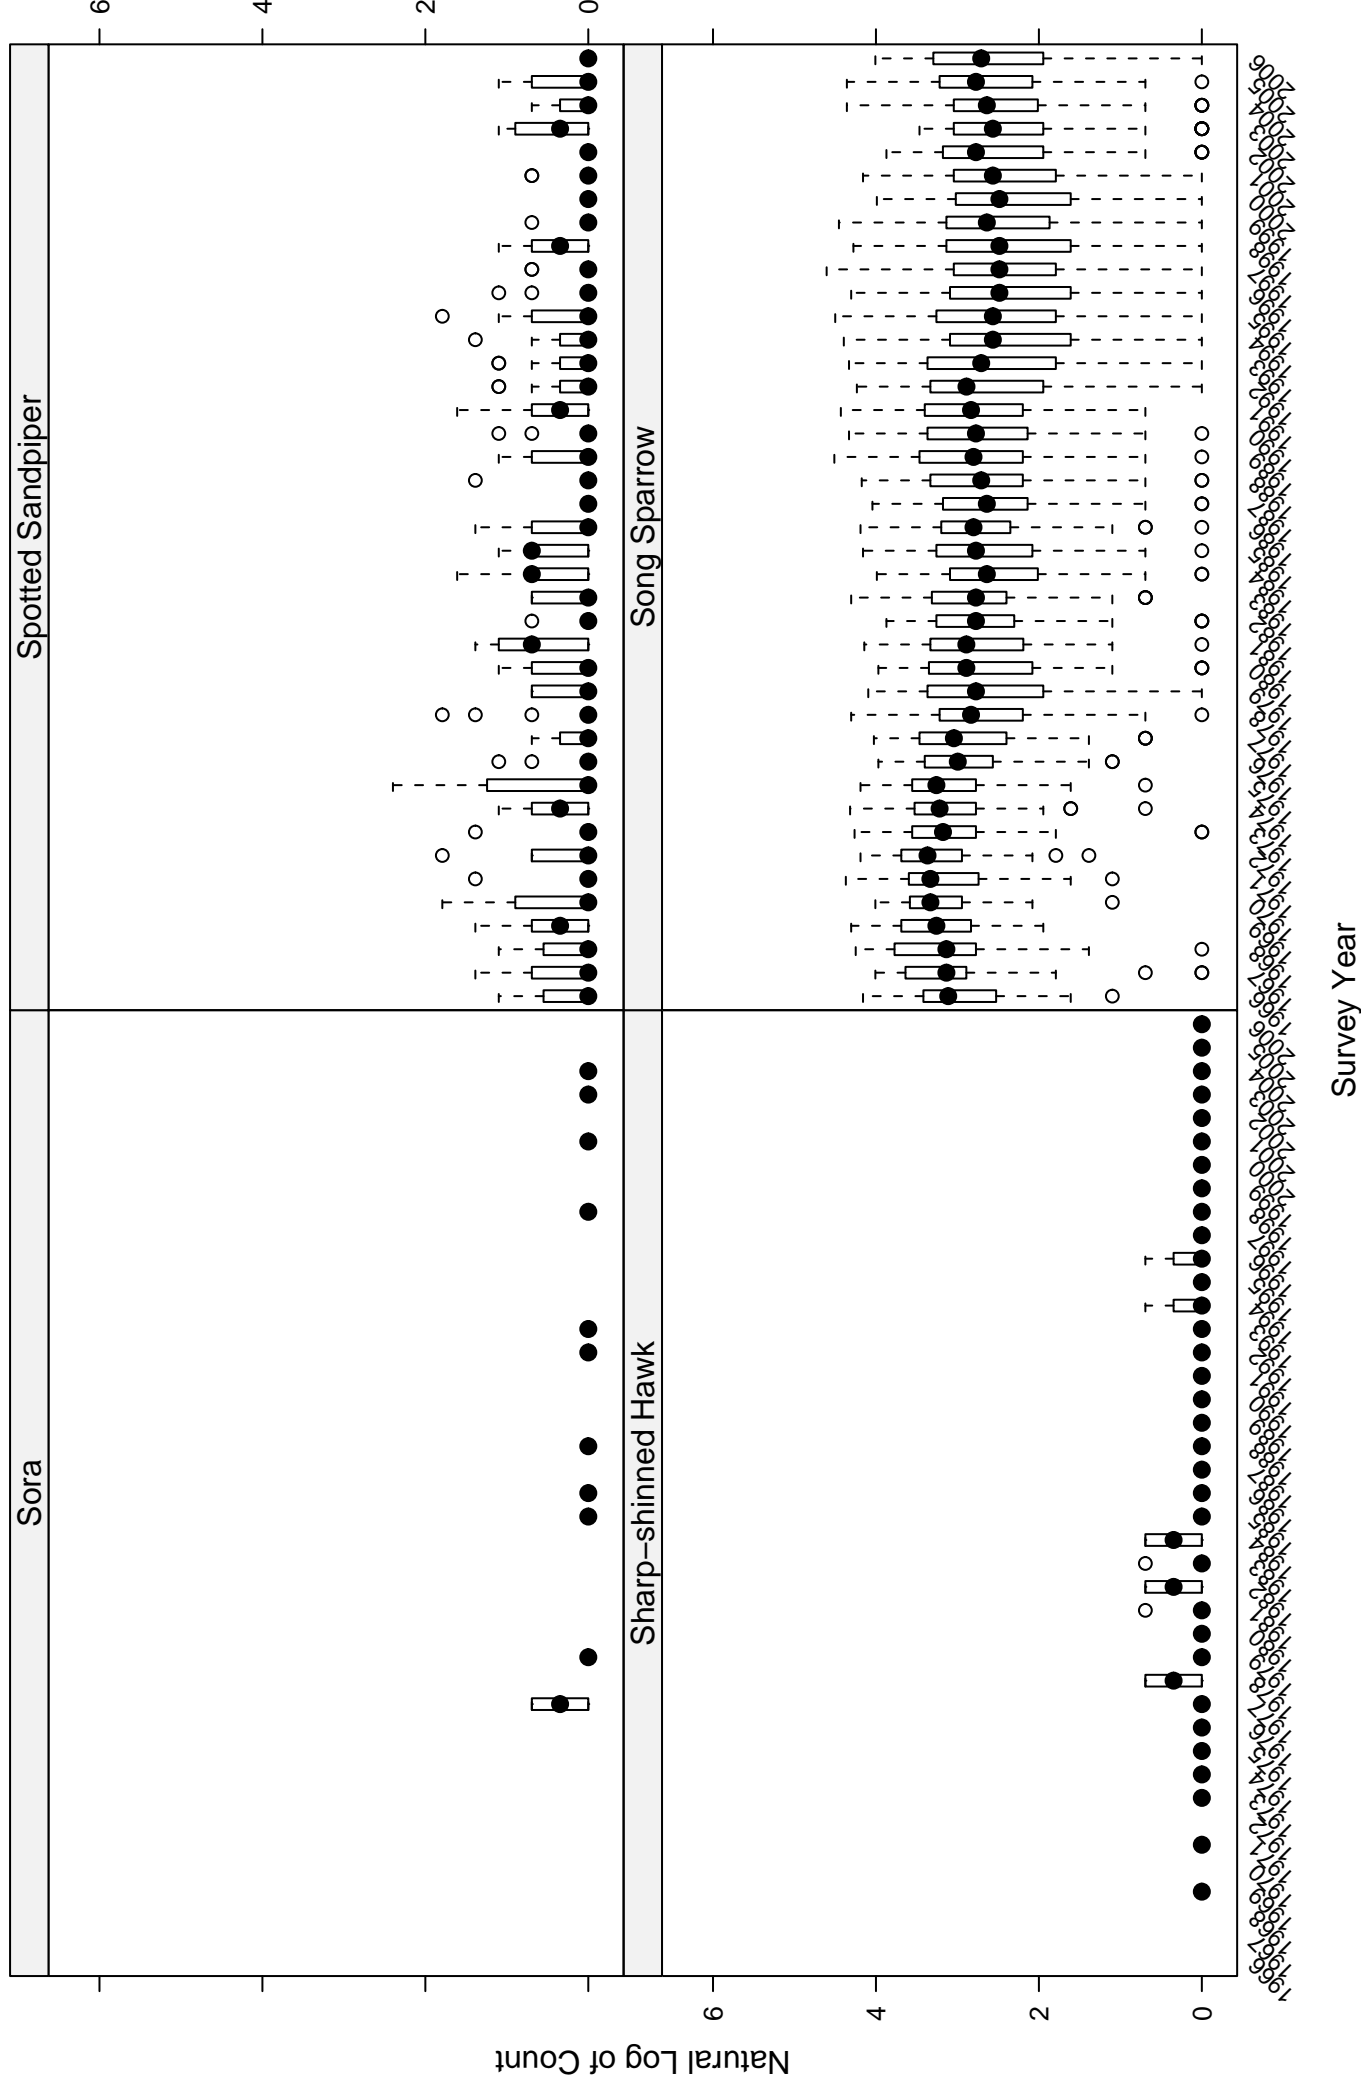

Scatter plots of species counts in the ATLANTIC NORTHERN FOREST BCR