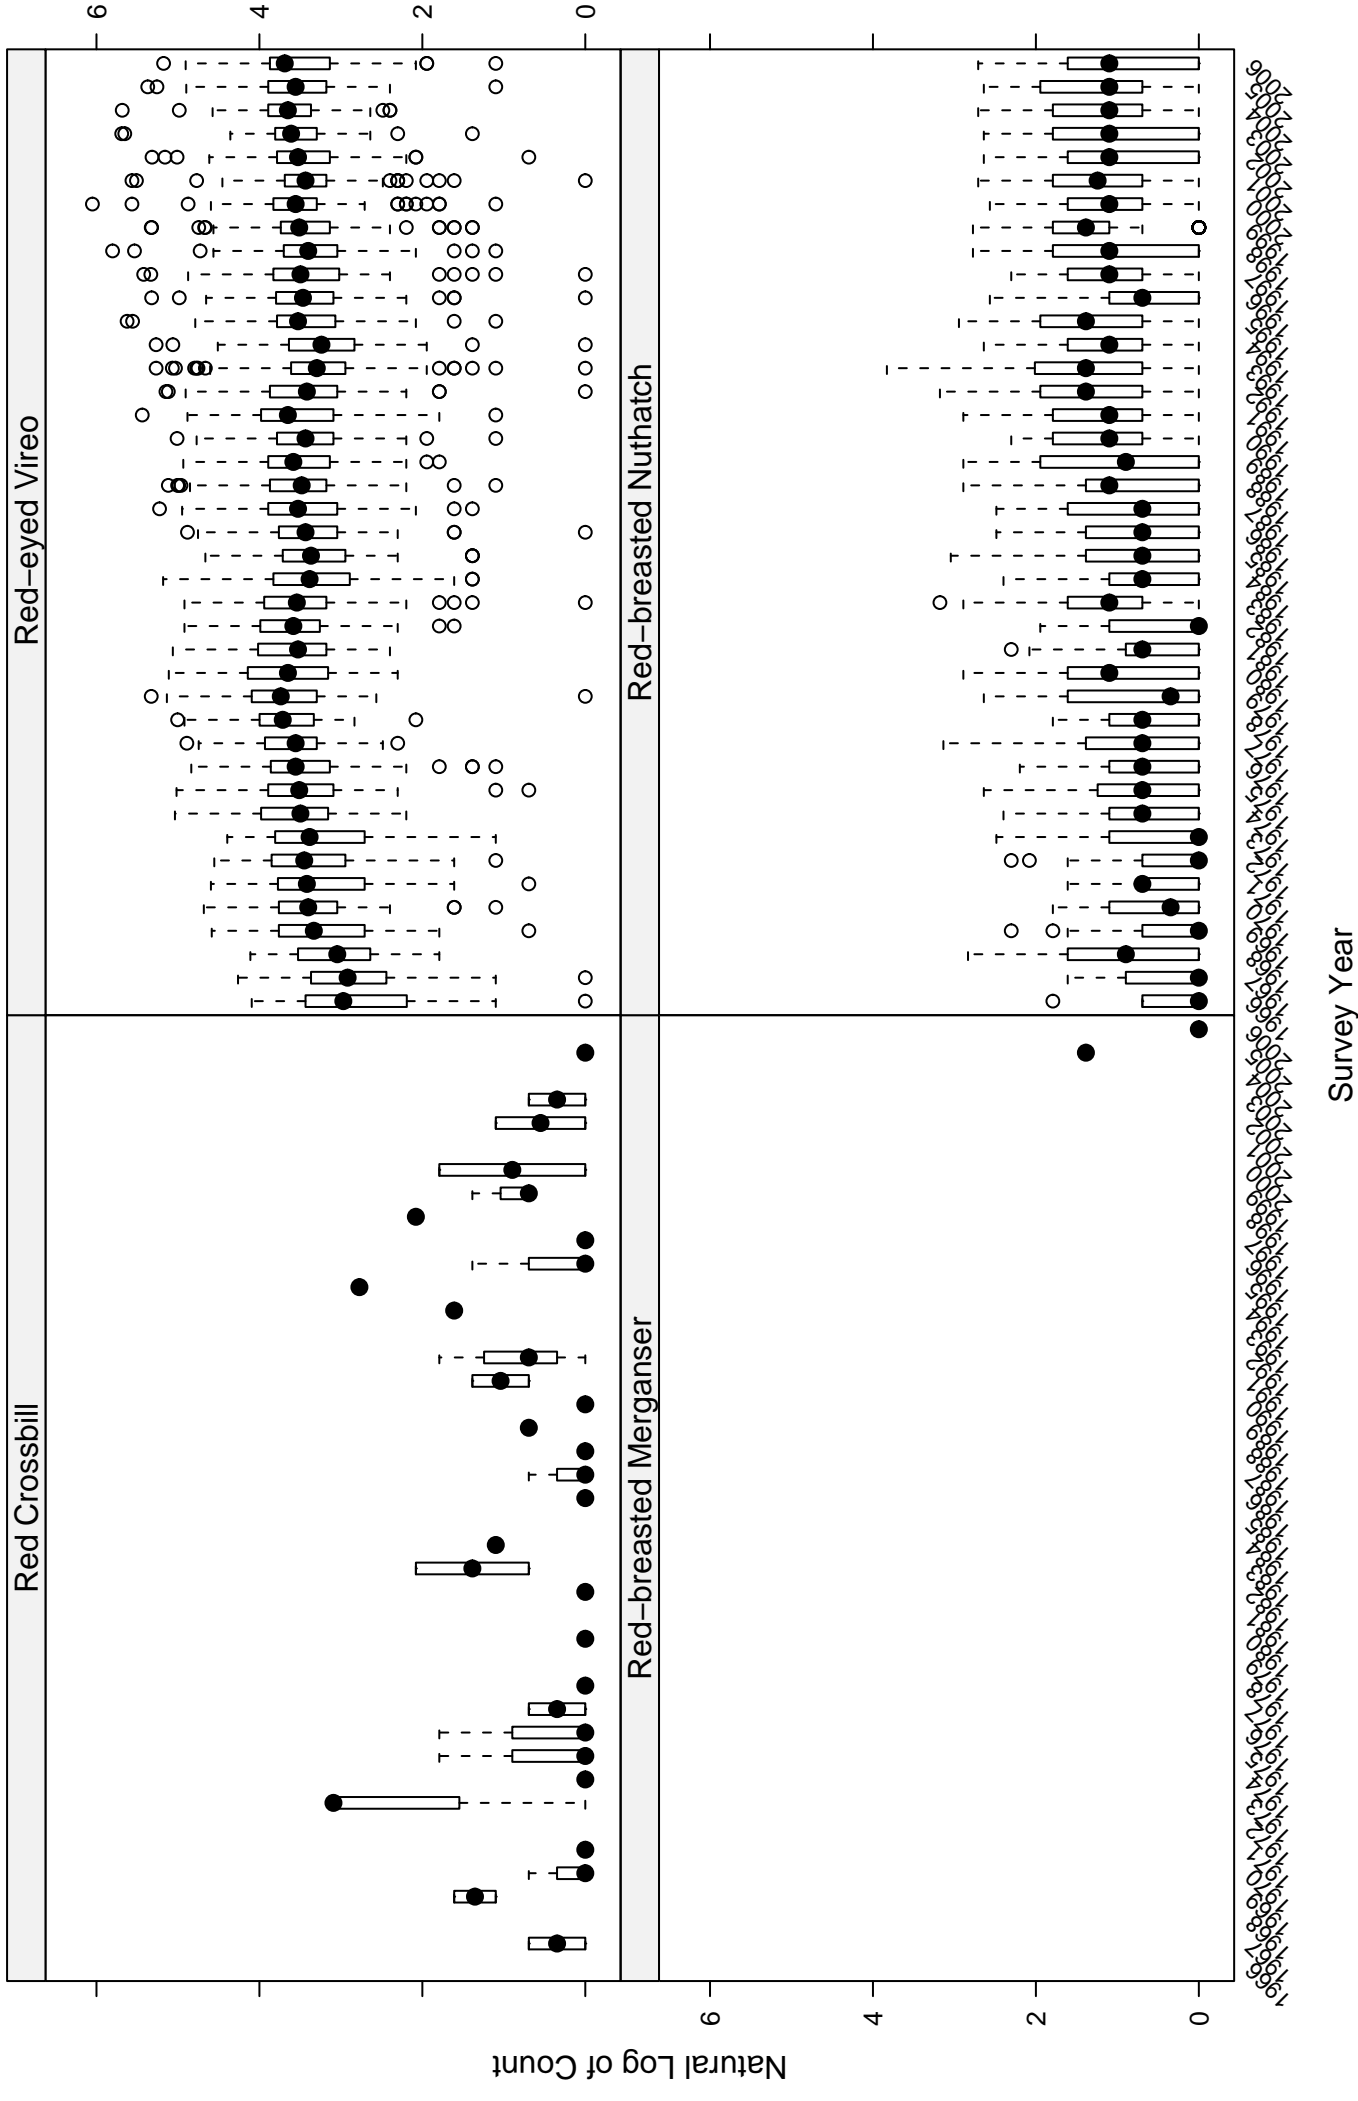

Scatter plots of species counts in the ATLANTIC NORTHERN FOREST BCR

Scatter plots of species counts in the ATLANTIC NORTHERN FOREST BCR

Scatter plots of species counts in the ATLANTIC NORTHERN FOREST BCR

Scatter plots of species counts in the ATLANTIC NORTHERN FOREST BCR

Scatter plots of species counts in the ATLANTIC NORTHERN FOREST BCR

Survey Year

Scatter plots of species counts in the ATLANTIC NORTHERN FOREST BCR