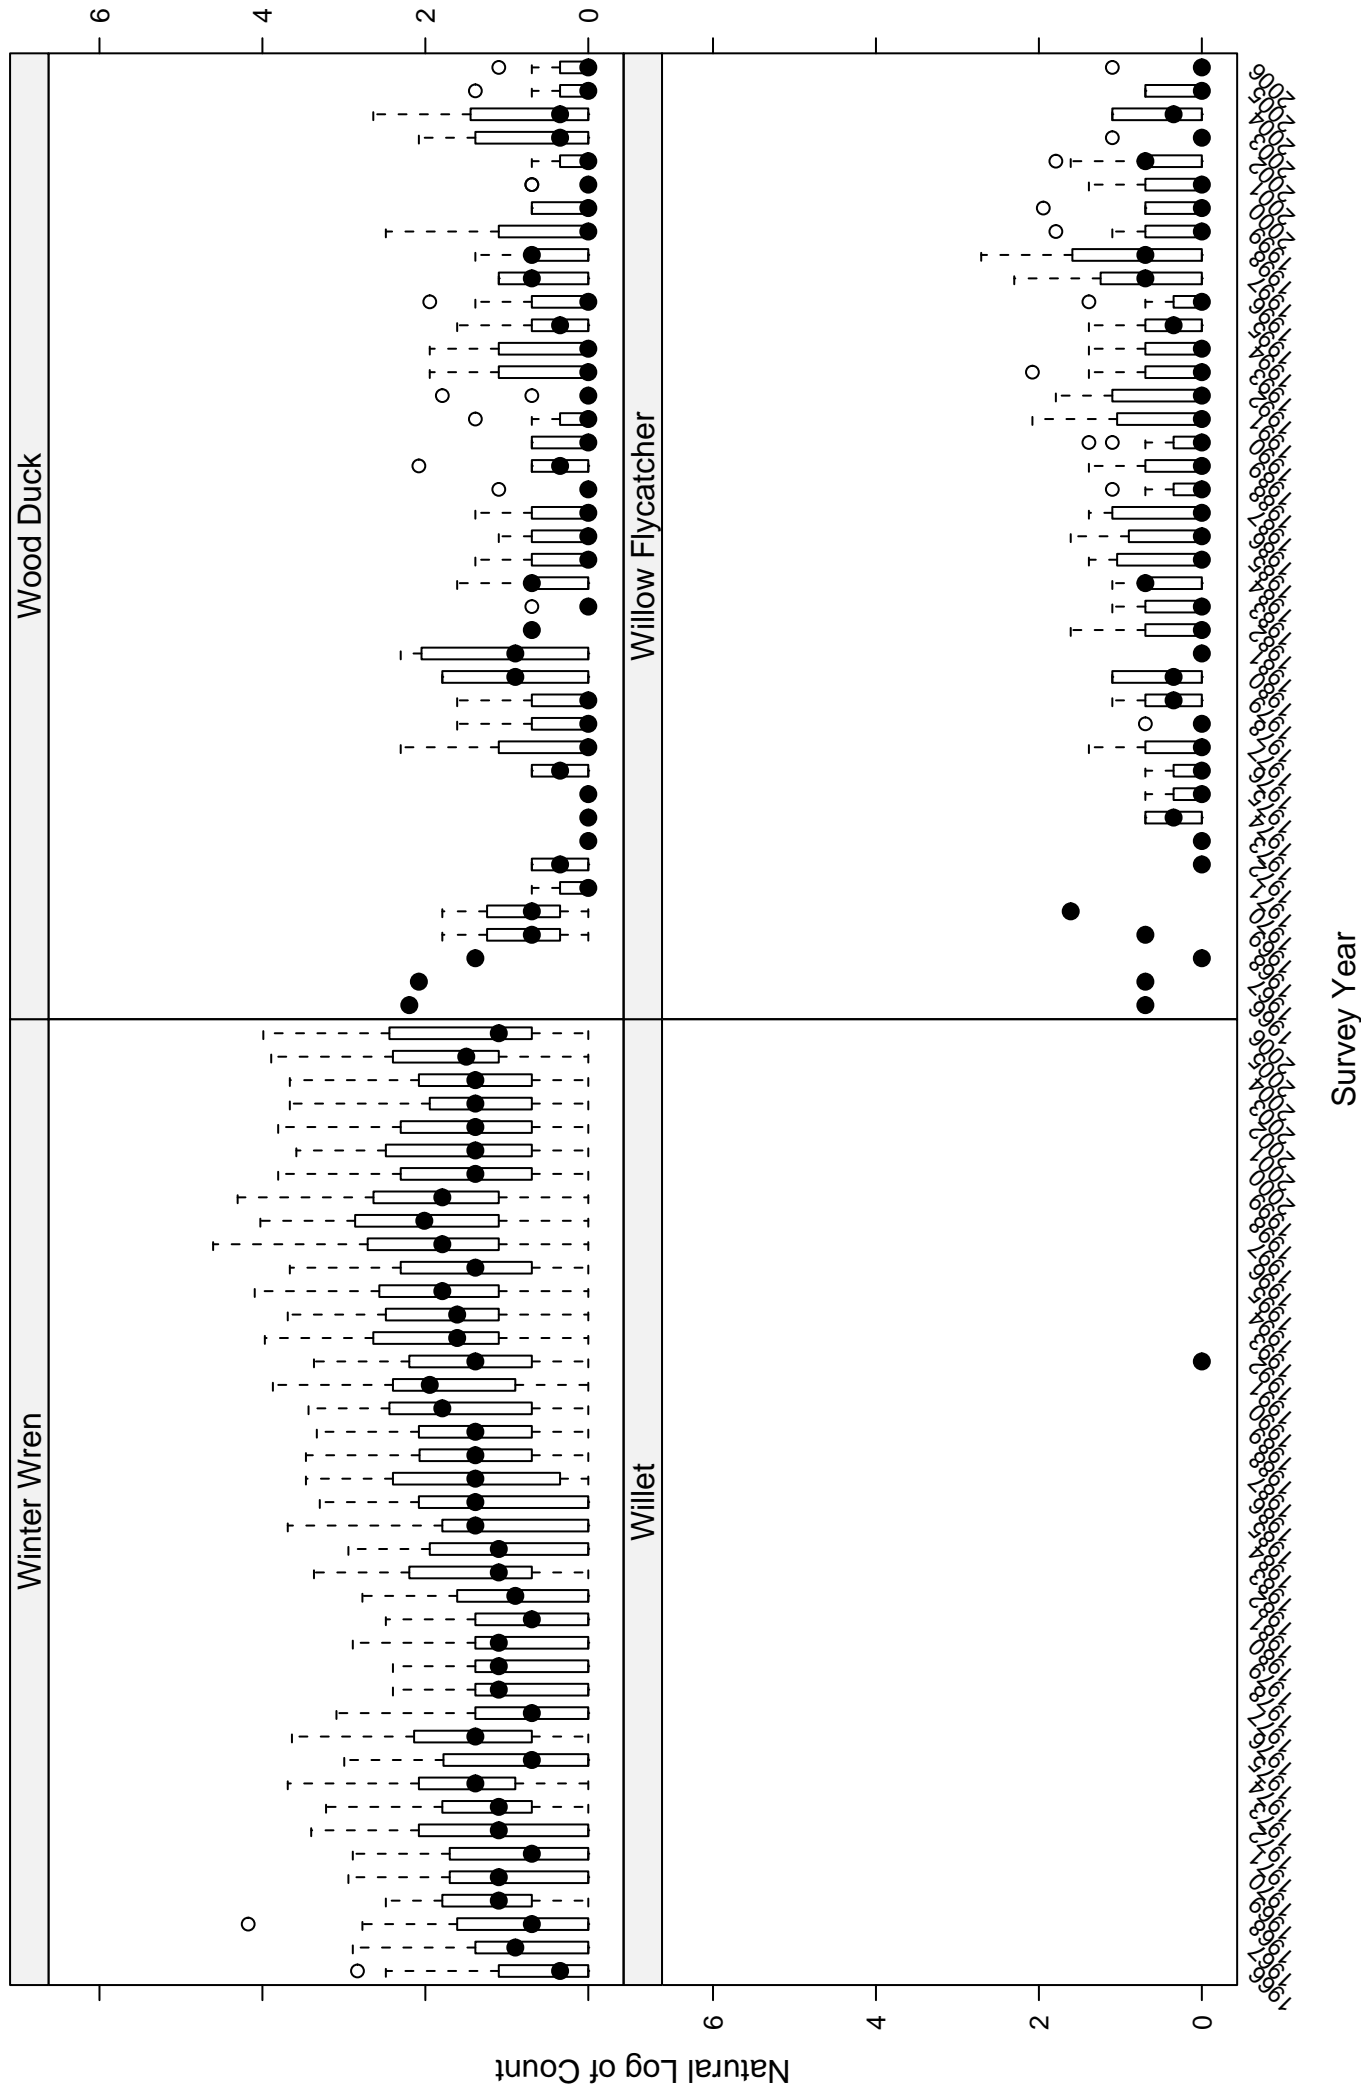

Scatter plots of species counts in the ATLANTIC NORTHERN FOREST BCR

Scatter plots of species counts in the ATLANTIC NORTHERN FOREST BCR

Scatter plots of species counts in the ATLANTIC NORTHERN FOREST BCR

Survey Year

Scatter plots of species counts in the ATLANTIC NORTHERN FOREST BCR

Scatter plots of species counts in the ATLANTIC NORTHERN FOREST BCR

Scatter plots of species counts in the ATLANTIC NORTHERN FOREST BCR

Scatter plots of species counts in the ATLANTIC NORTHERN FOREST BCR

Scatter plots of species counts in the ATLANTIC NORTHERN FOREST BCR