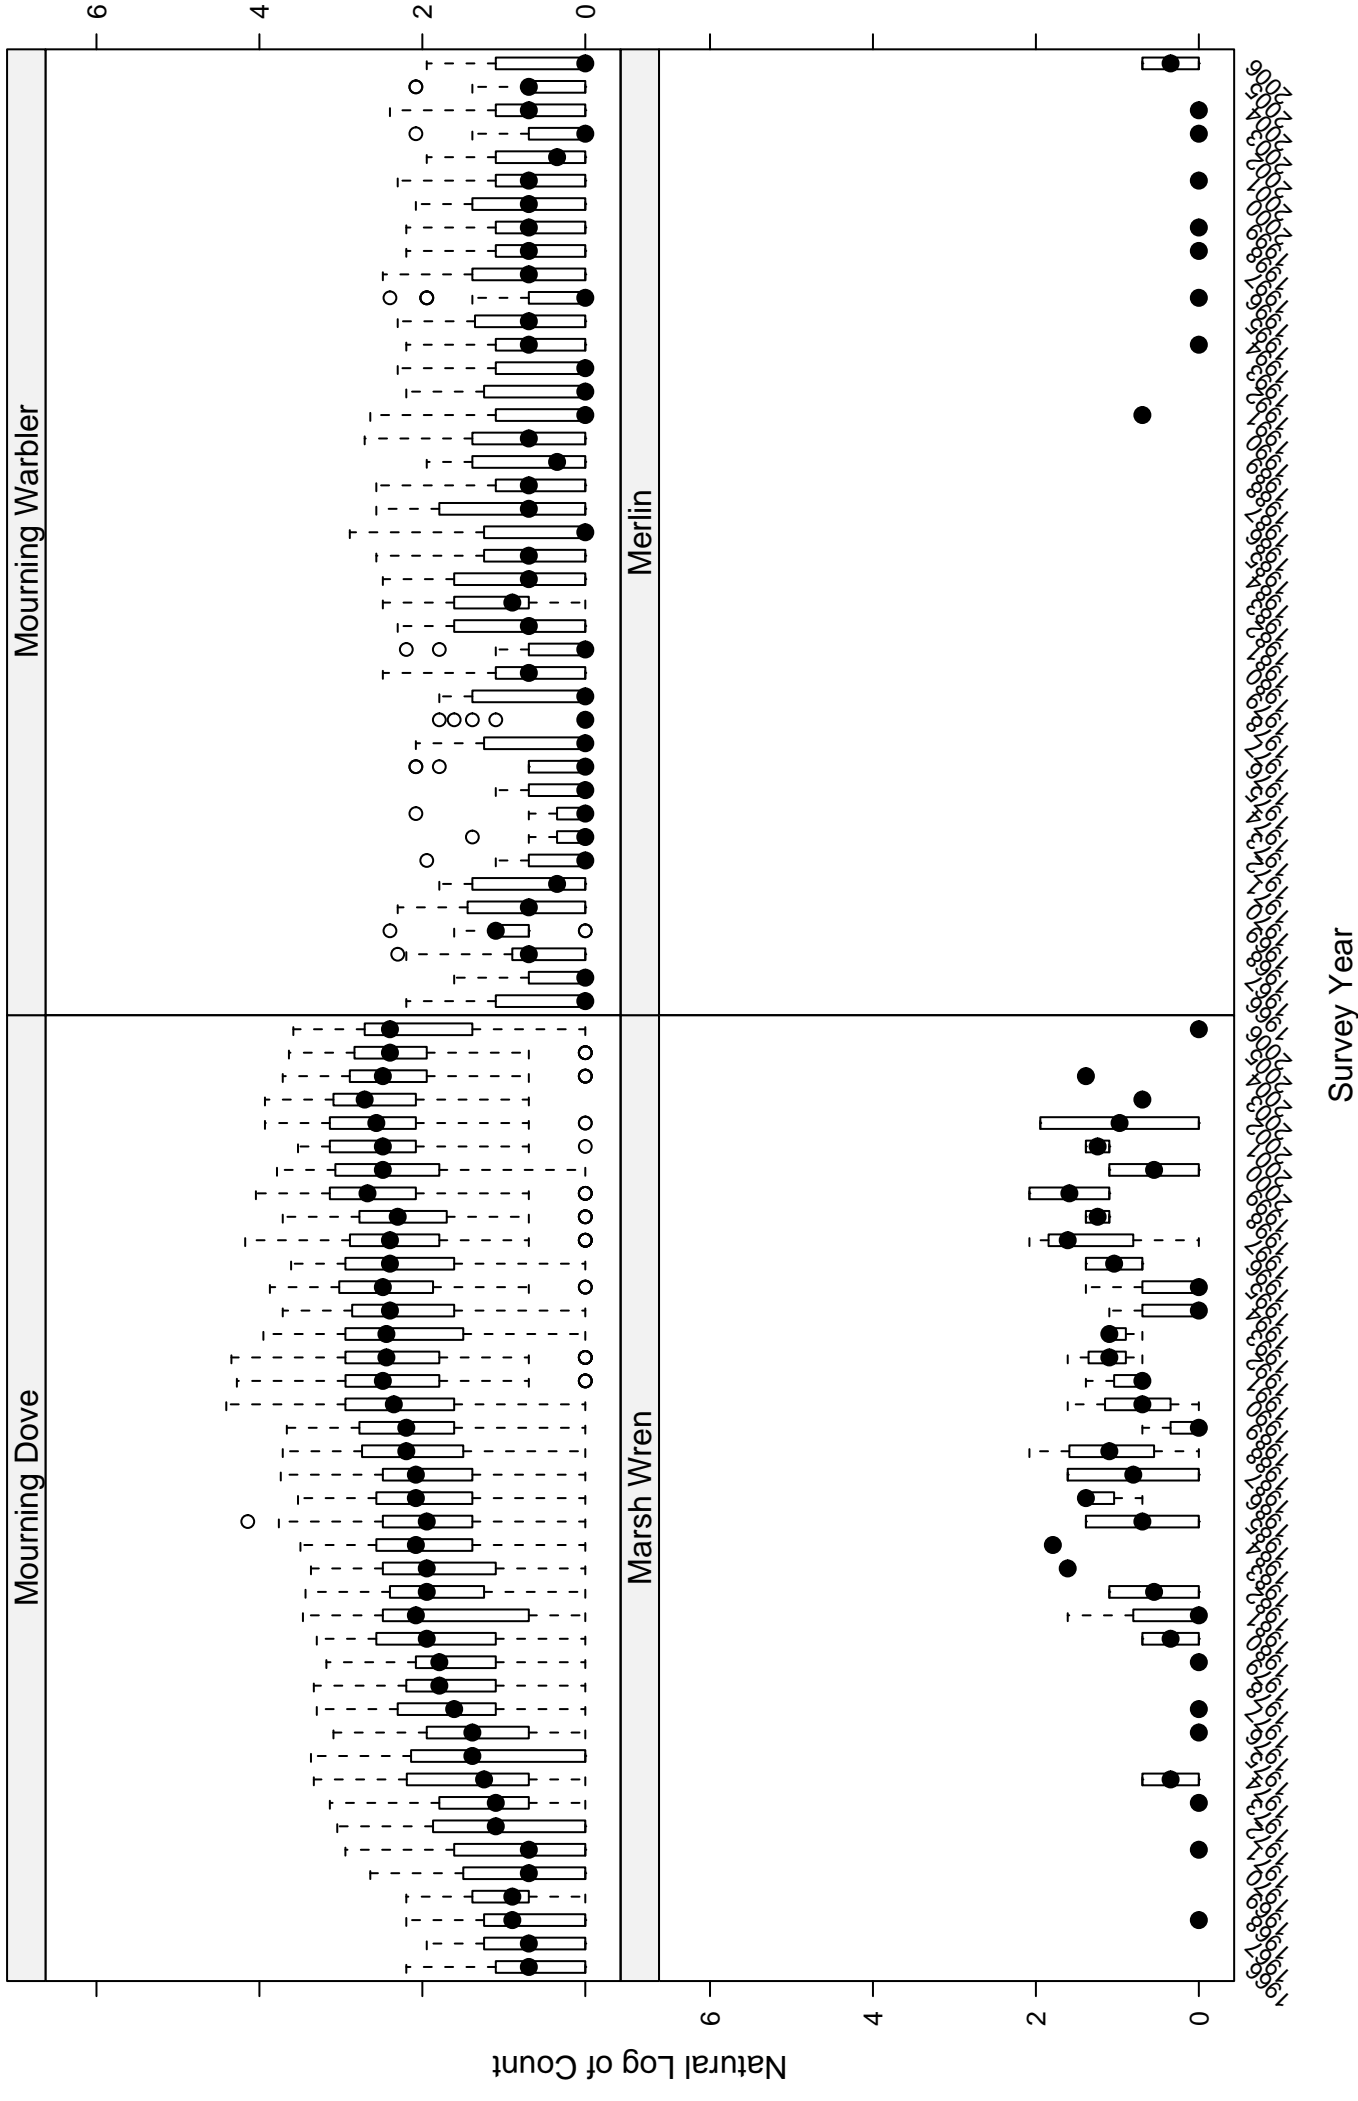

Scatter plots of species counts in the ATLANTIC NORTHERN FOREST BCR