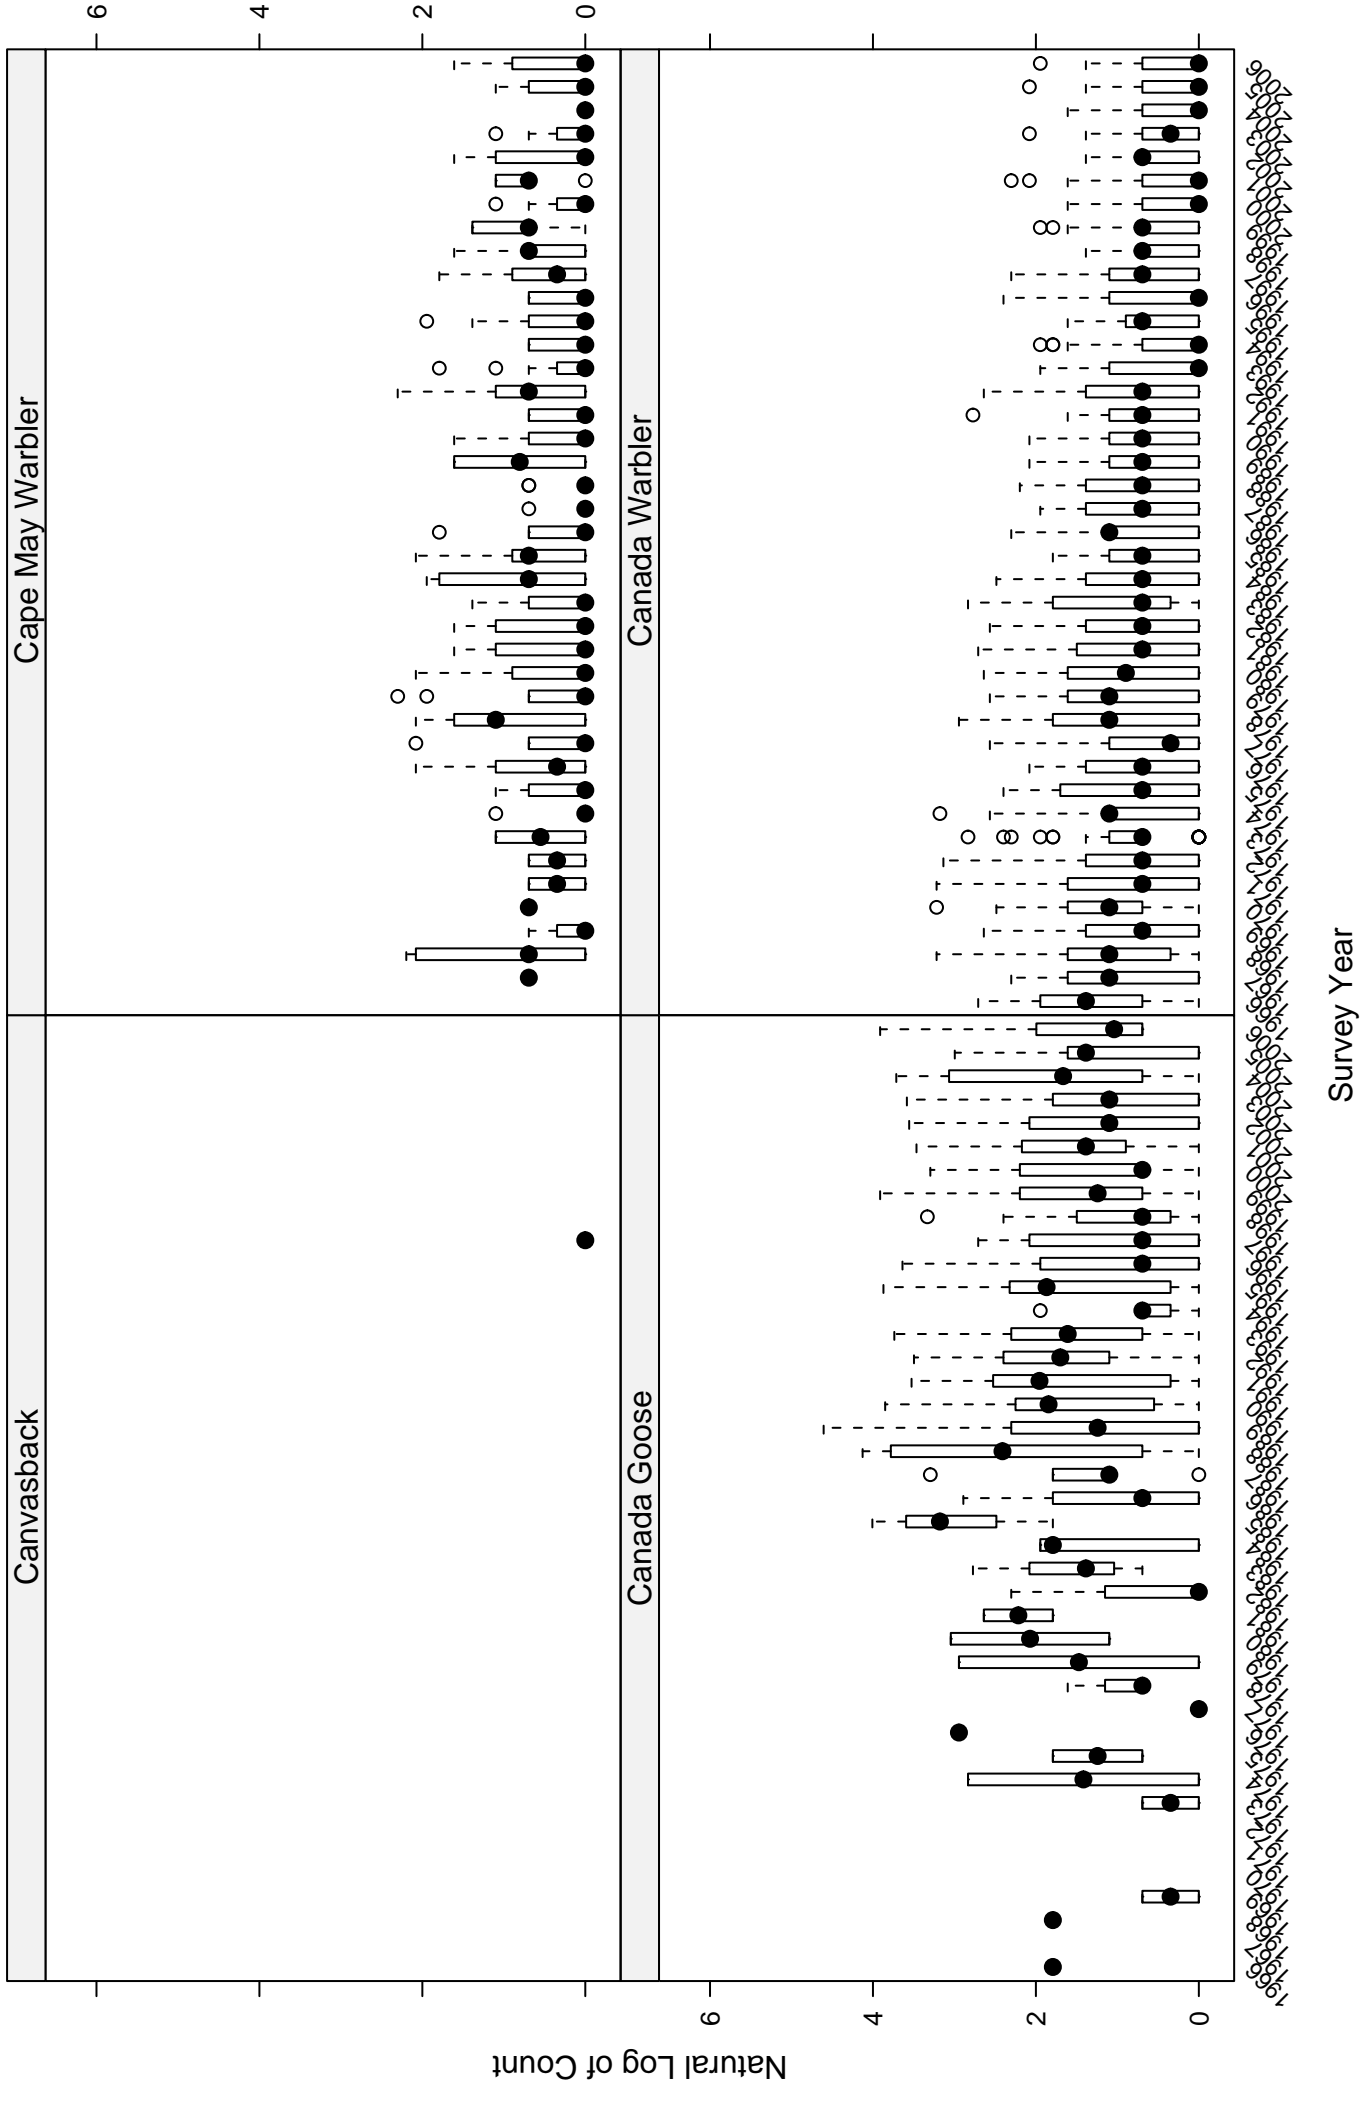

Scatter plots of species counts in the ATLANTIC NORTHERN FOREST BCR

Scatter plots of species counts in the ATLANTIC NORTHERN FOREST BCR

Scatter plots of species counts in the ATLANTIC NORTHERN FOREST BCR

Scatter plots of species counts in the ATLANTIC NORTHERN FOREST BCR

Scatter plots of species counts in the ATLANTIC NORTHERN FOREST BCR

Survey Year

Scatter plots of species counts in the ATLANTIC NORTHERN FOREST BCR

Scatter plots of species counts in the ATLANTIC NORTHERN FOREST BCR

Survey Year

Scatter plots of species counts in the ATLANTIC NORTHERN FOREST BCR

Scatter plots of species counts in the ATLANTIC NORTHERN FOREST BCR

Scatter plots of species counts in the ATLANTIC NORTHERN FOREST BCR

Survey Year

Scatter plots of species counts in the ATLANTIC NORTHERN FOREST BCR

Survey Year

Scatter plots of species counts in the ATLANTIC NORTHERN FOREST BCR