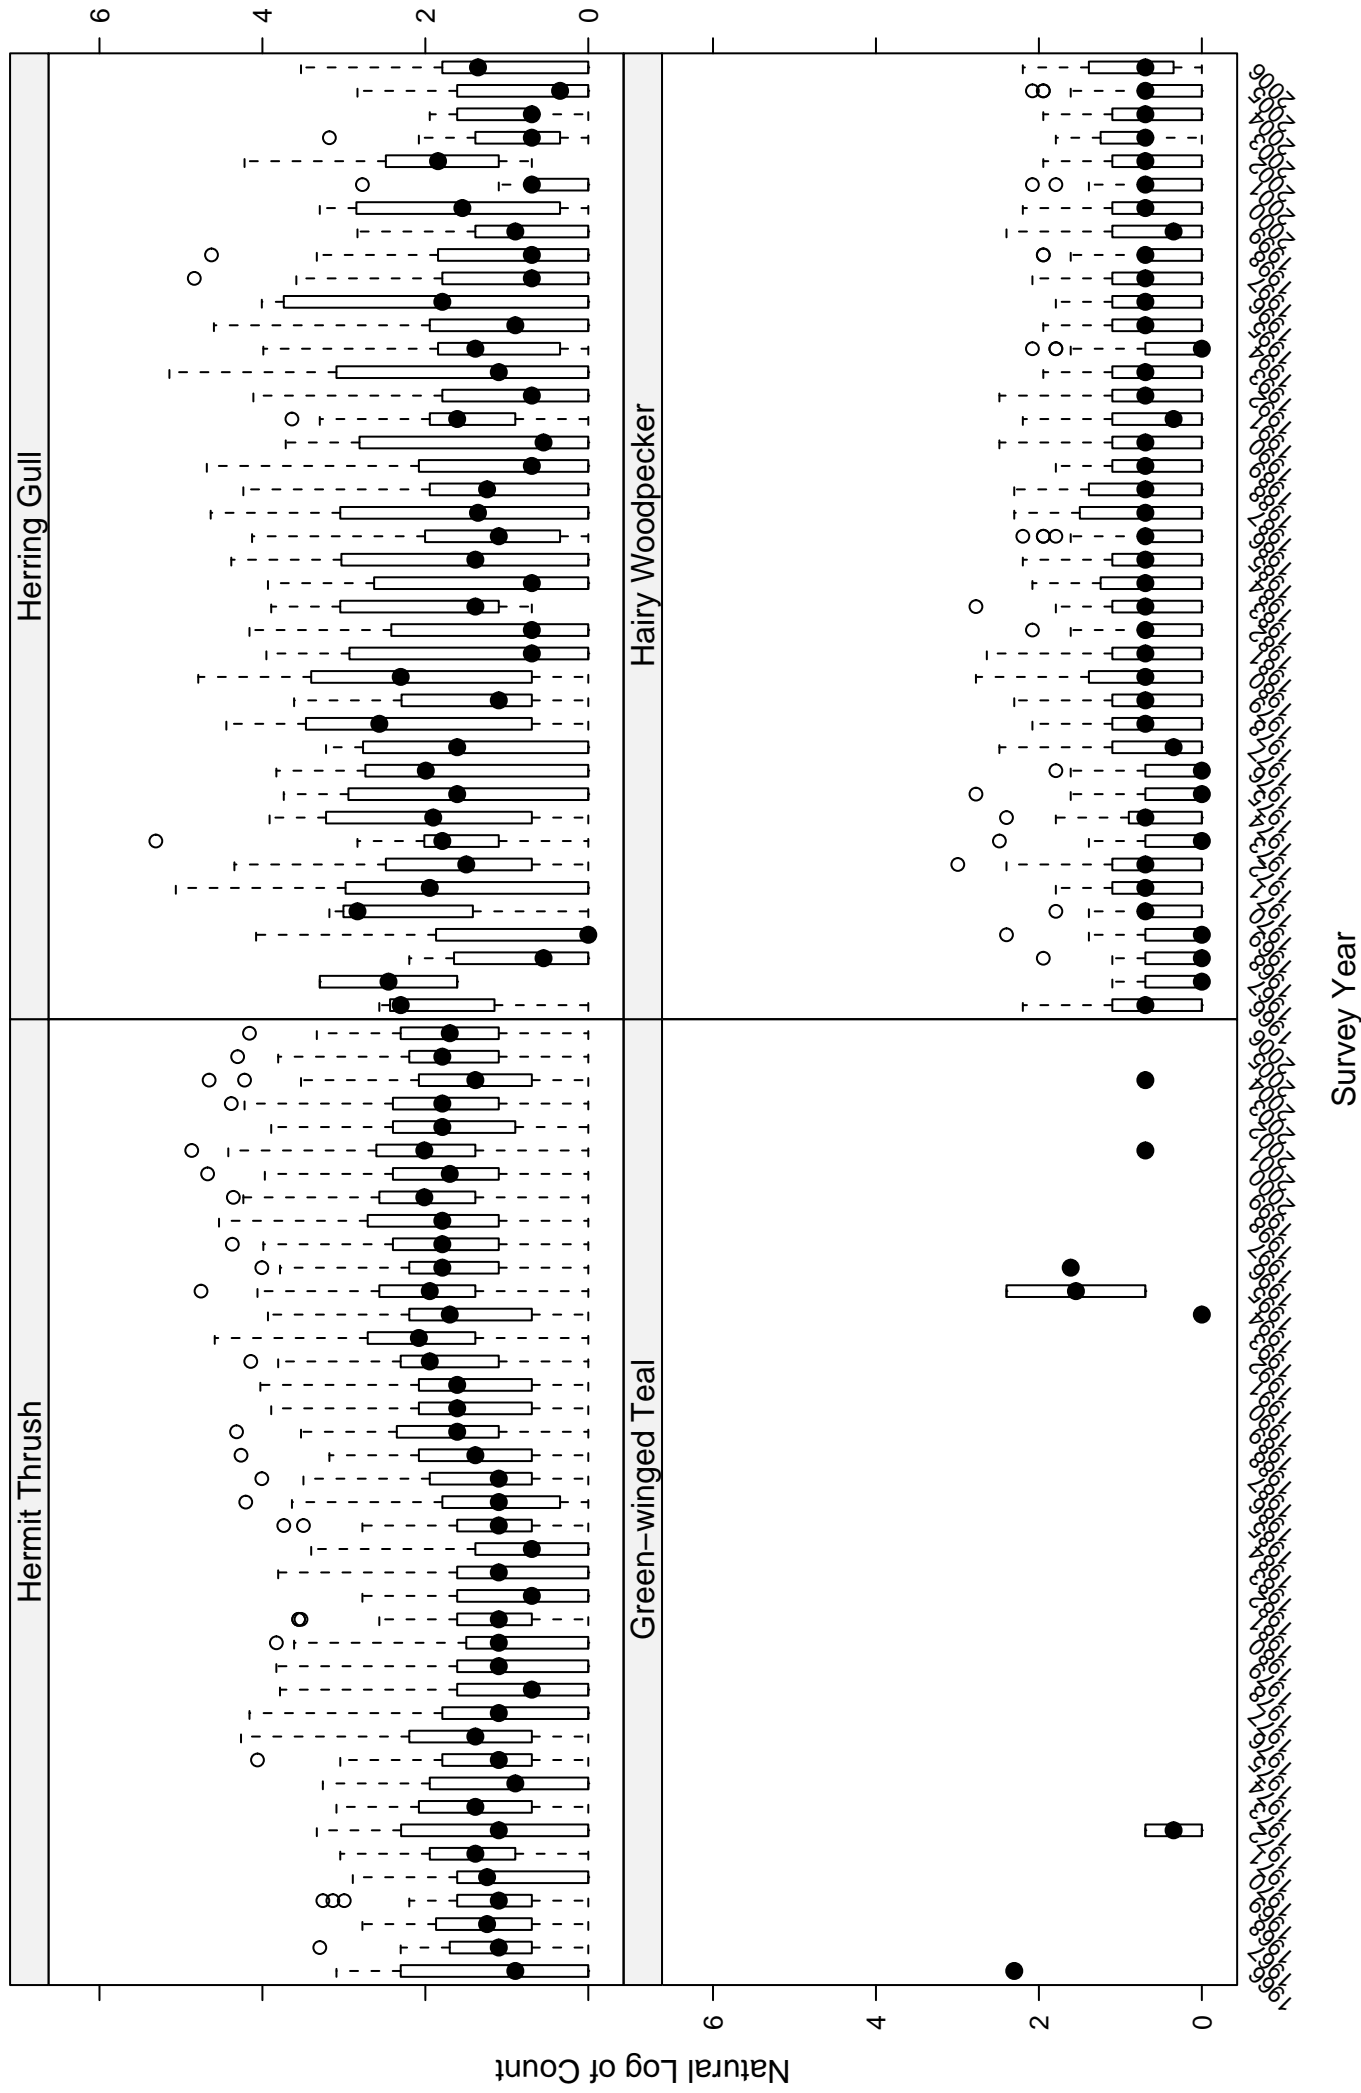

Scatter plots of species counts in the ATLANTIC NORTHERN FOREST BCR

Scatter plots of species counts in the ATLANTIC NORTHERN FOREST BCR

Scatter plots of species counts in the ATLANTIC NORTHERN FOREST BCR

Survey Year

Scatter plots of species counts in the ATLANTIC NORTHERN FOREST BCR

Scatter plots of species counts in the ATLANTIC NORTHERN FOREST BCR

Scatter plots of species counts in the ATLANTIC NORTHERN FOREST BCR