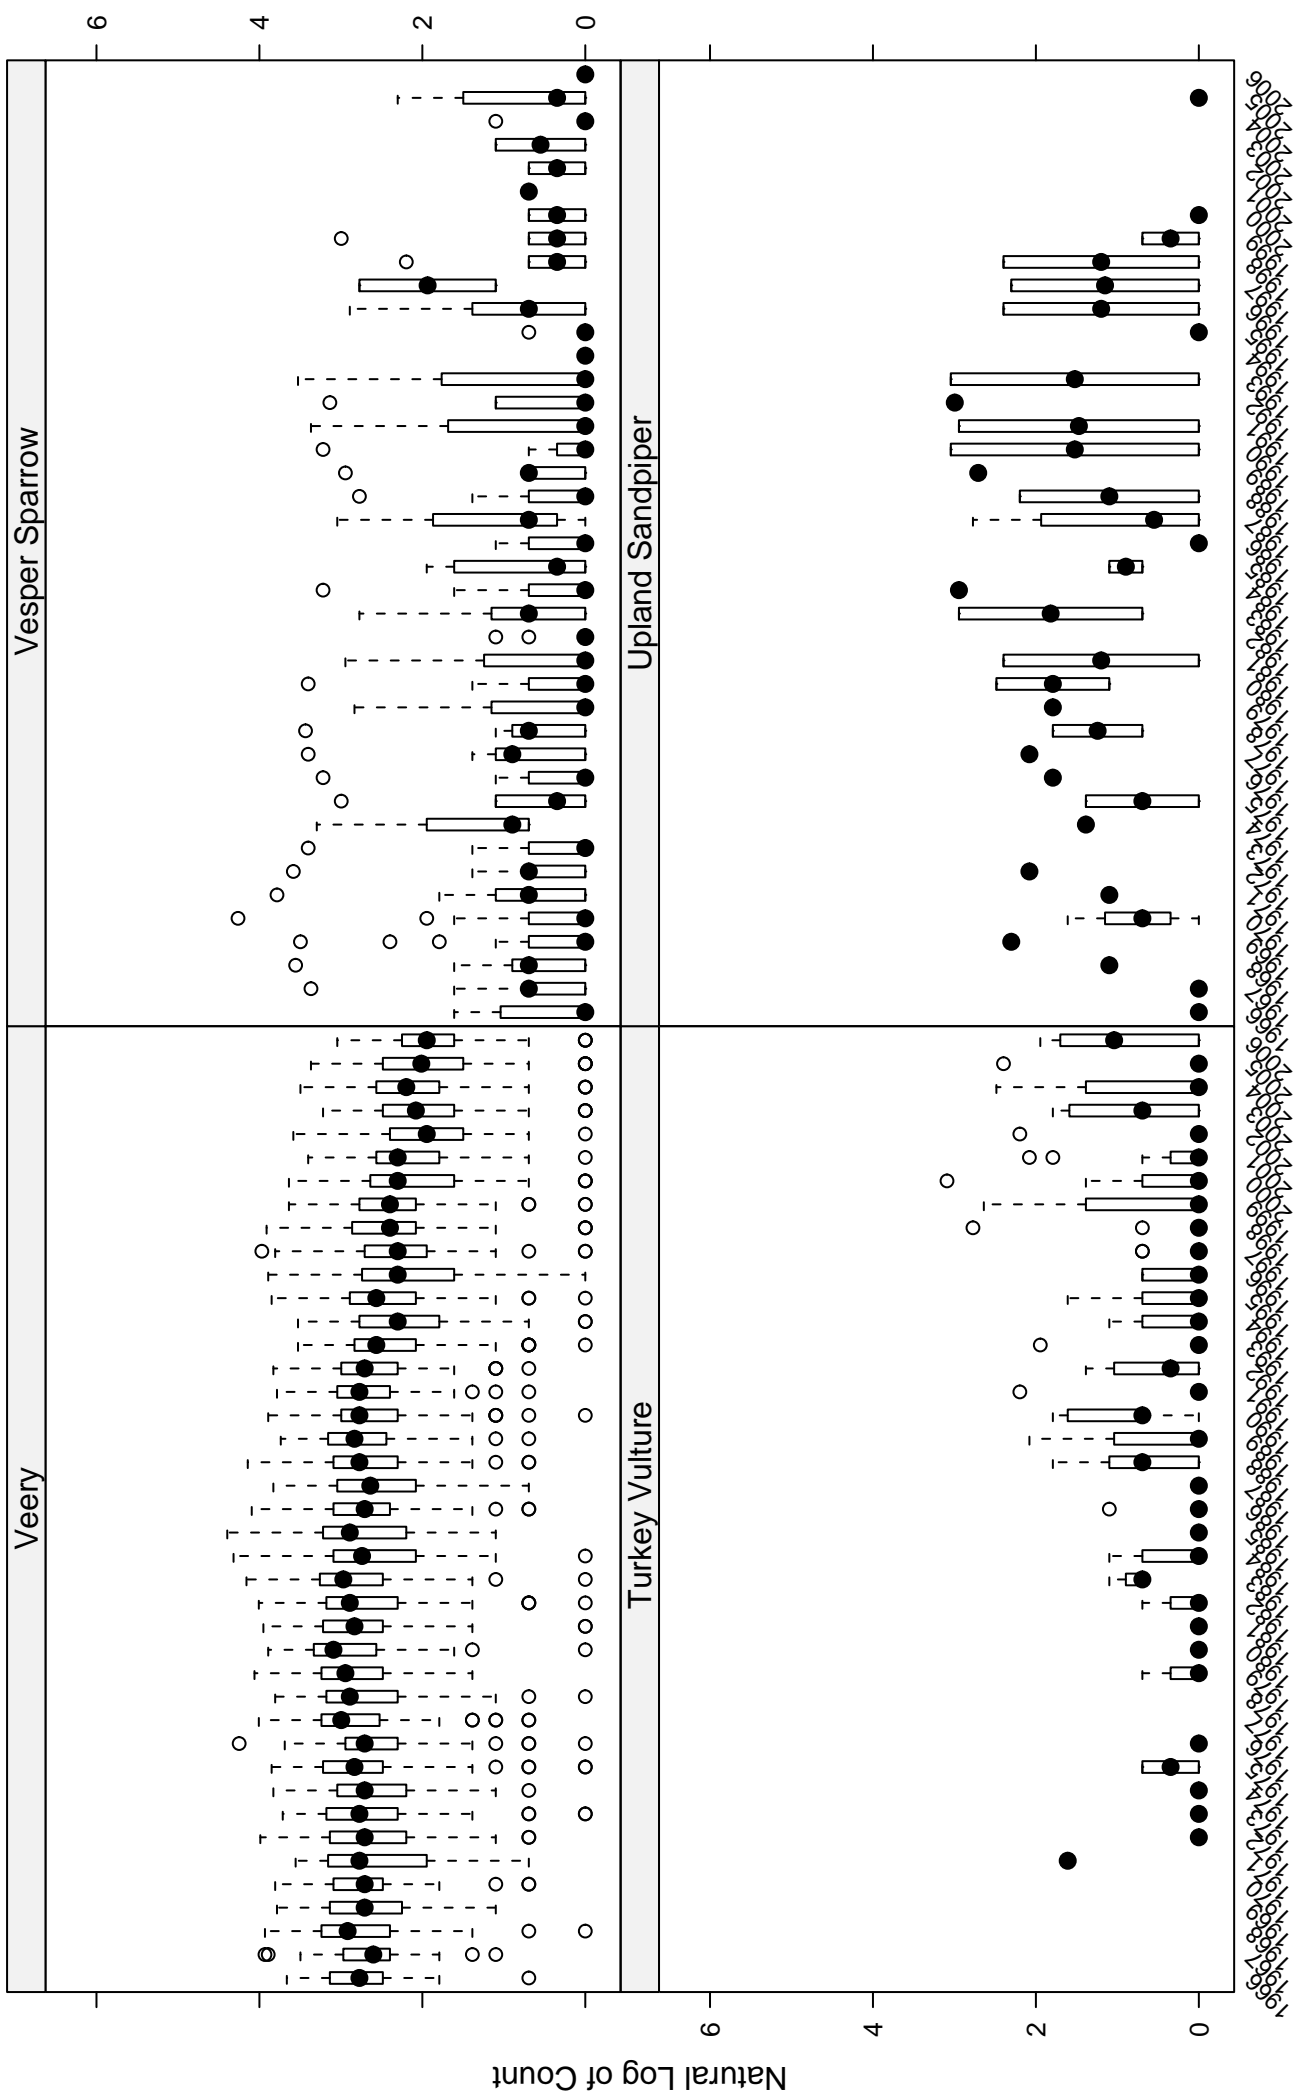

Scatter plots of species counts in the ATLANTIC NORTHERN FOREST BCR

Survey Year