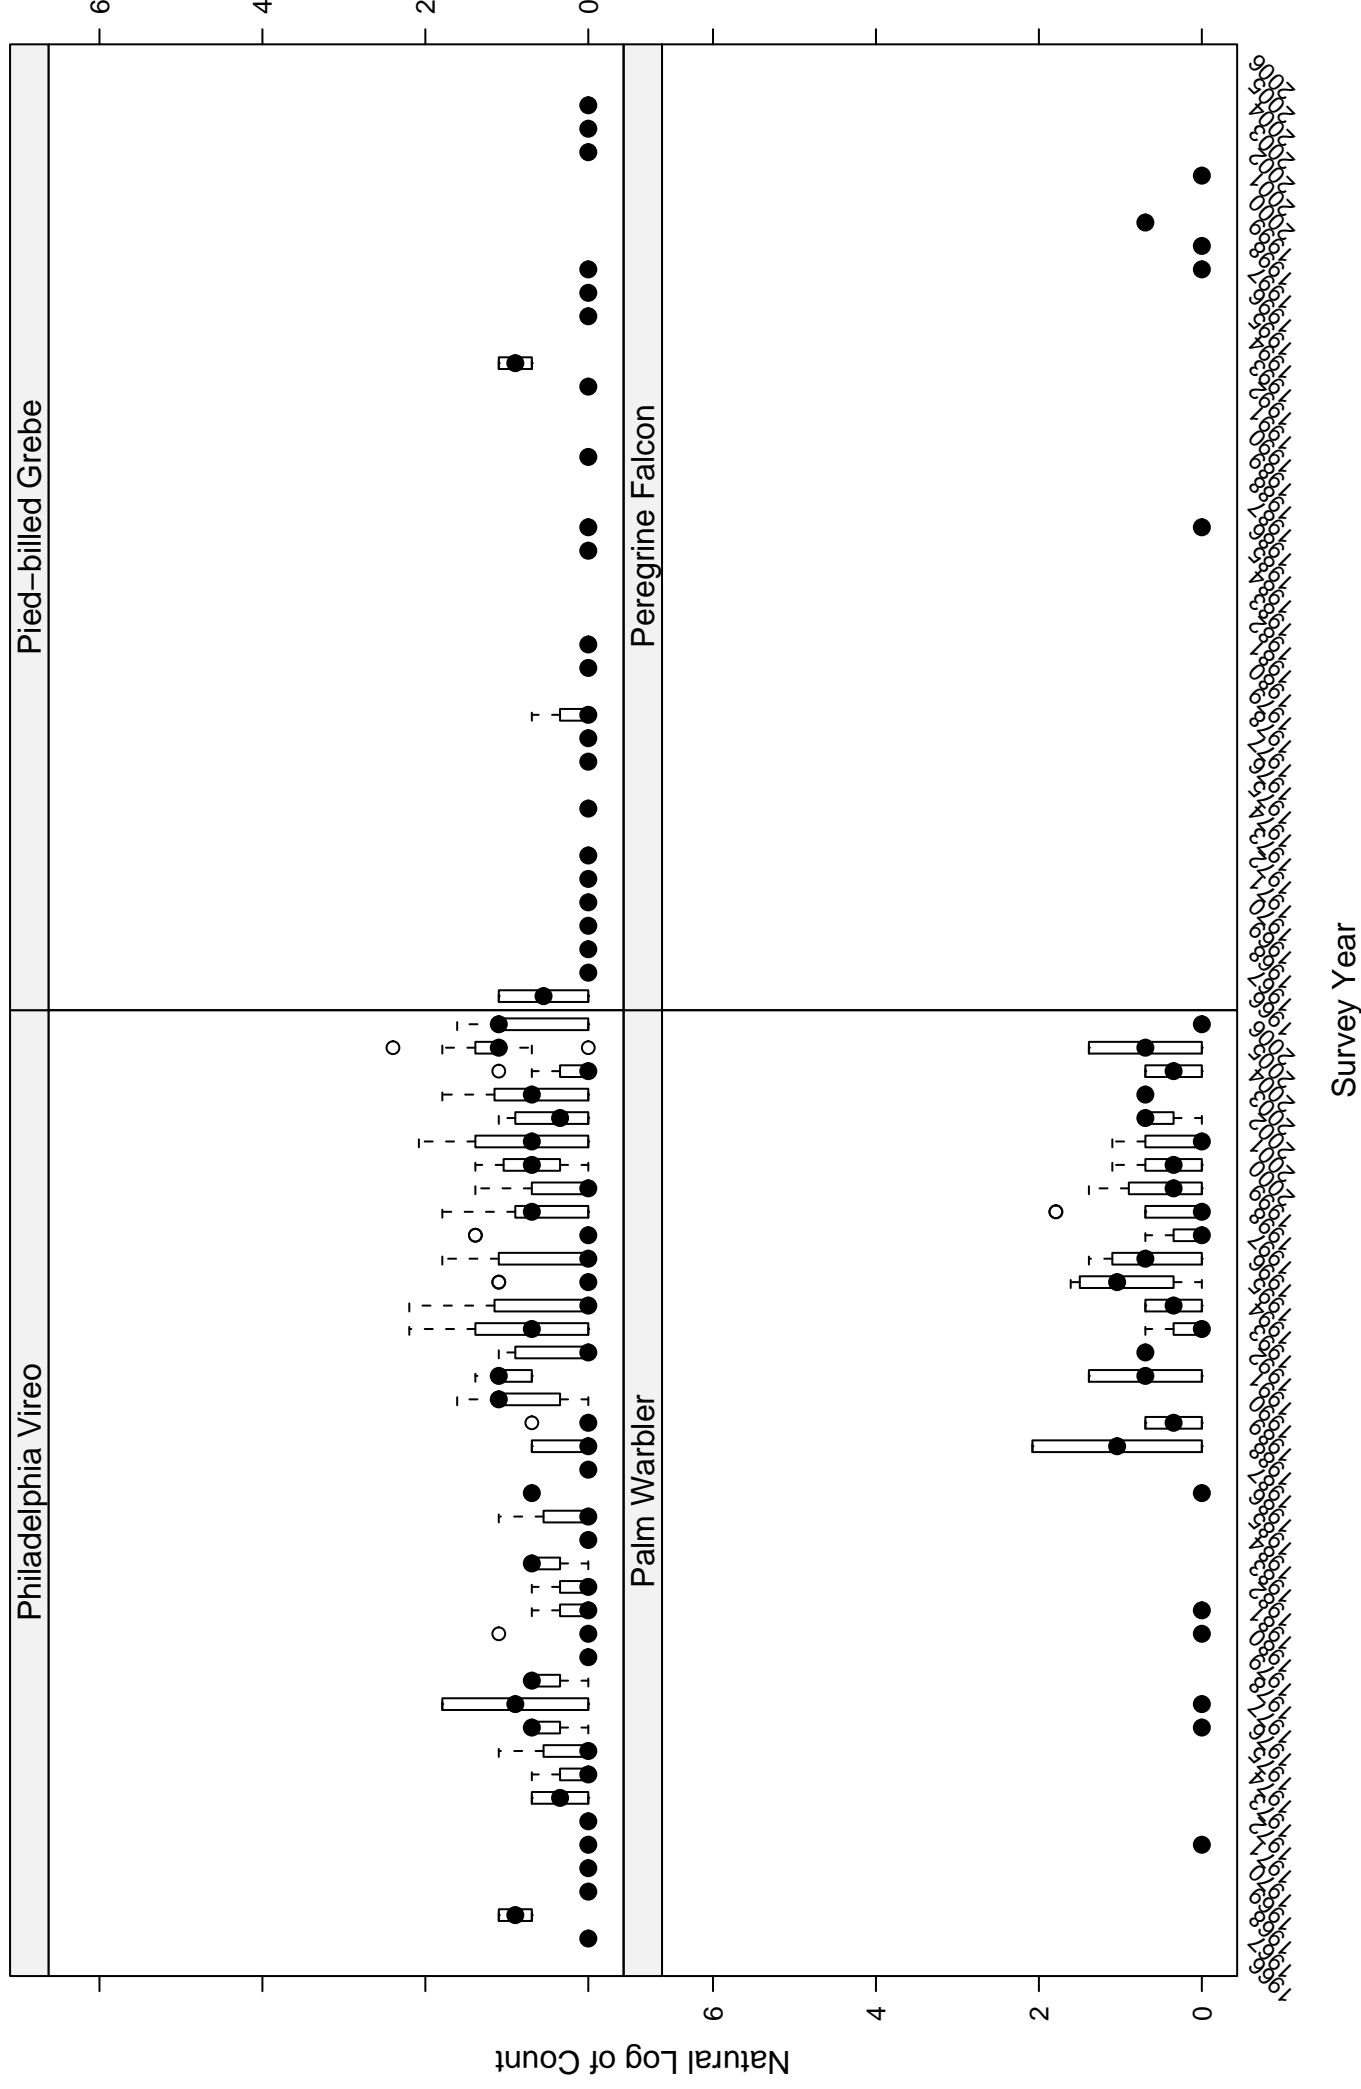

Scatter plots of species counts in the ATLANTIC NORTHERN FOREST BCR

Scatter plots of species counts in the ATLANTIC NORTHERN FOREST BCR

Scatter plots of species counts in the ATLANTIC NORTHERN FOREST BCR

Scatter plots of species counts in the ATLANTIC NORTHERN FOREST BCR

Scatter plots of species counts in the ATLANTIC NORTHERN FOREST BCR

Survey Year

Scatter plots of species counts in the ATLANTIC NORTHERN FOREST BCR