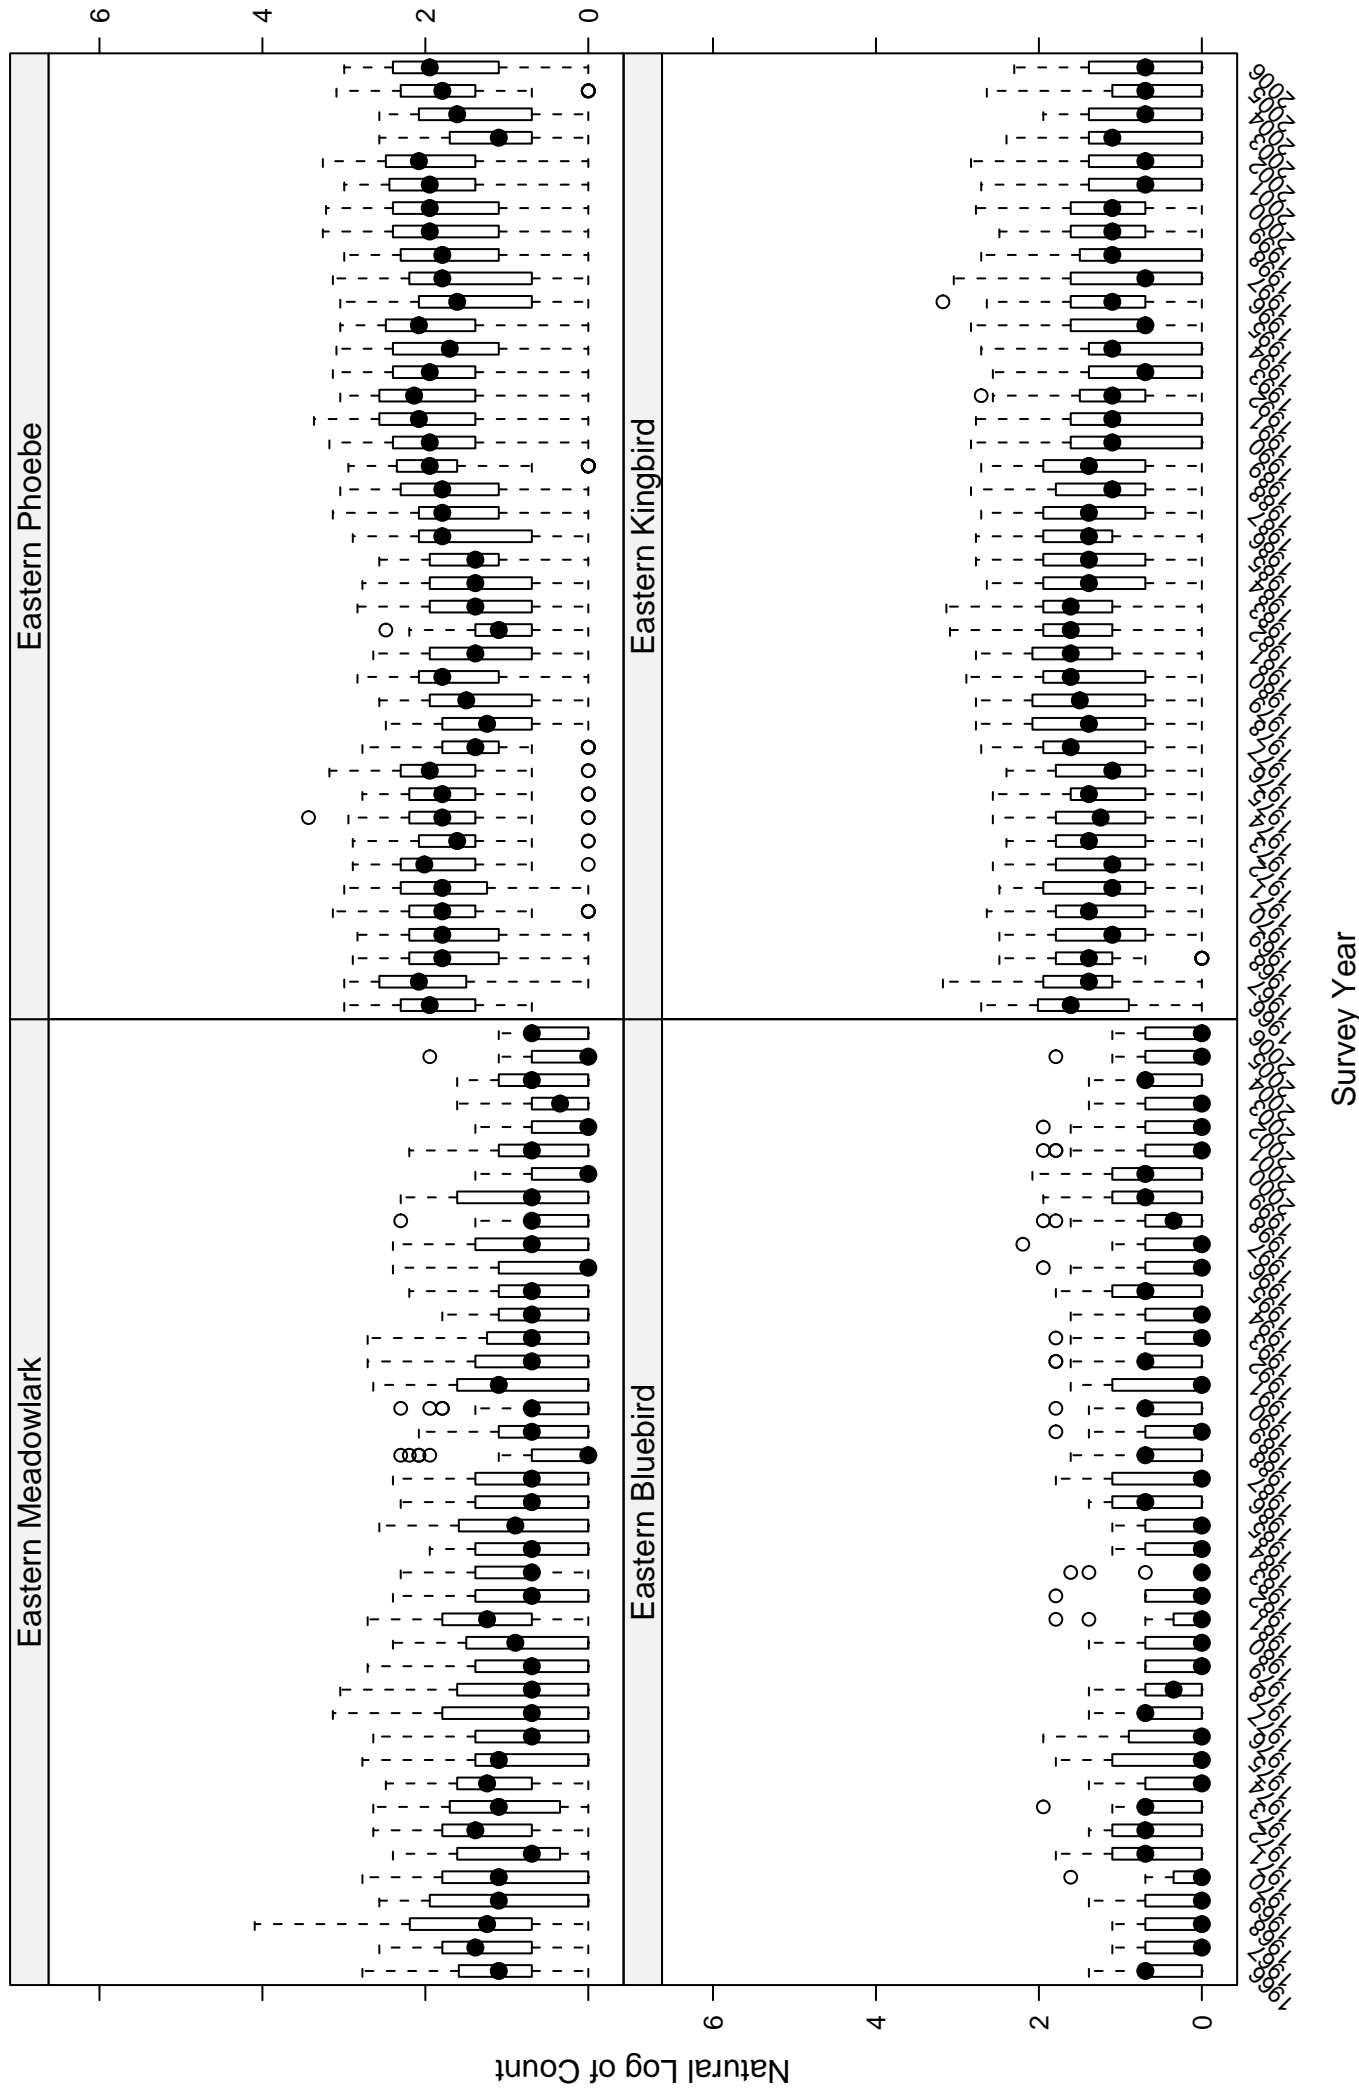

Scatter plots of species counts in the ATLANTIC NORTHERN FOREST BCR