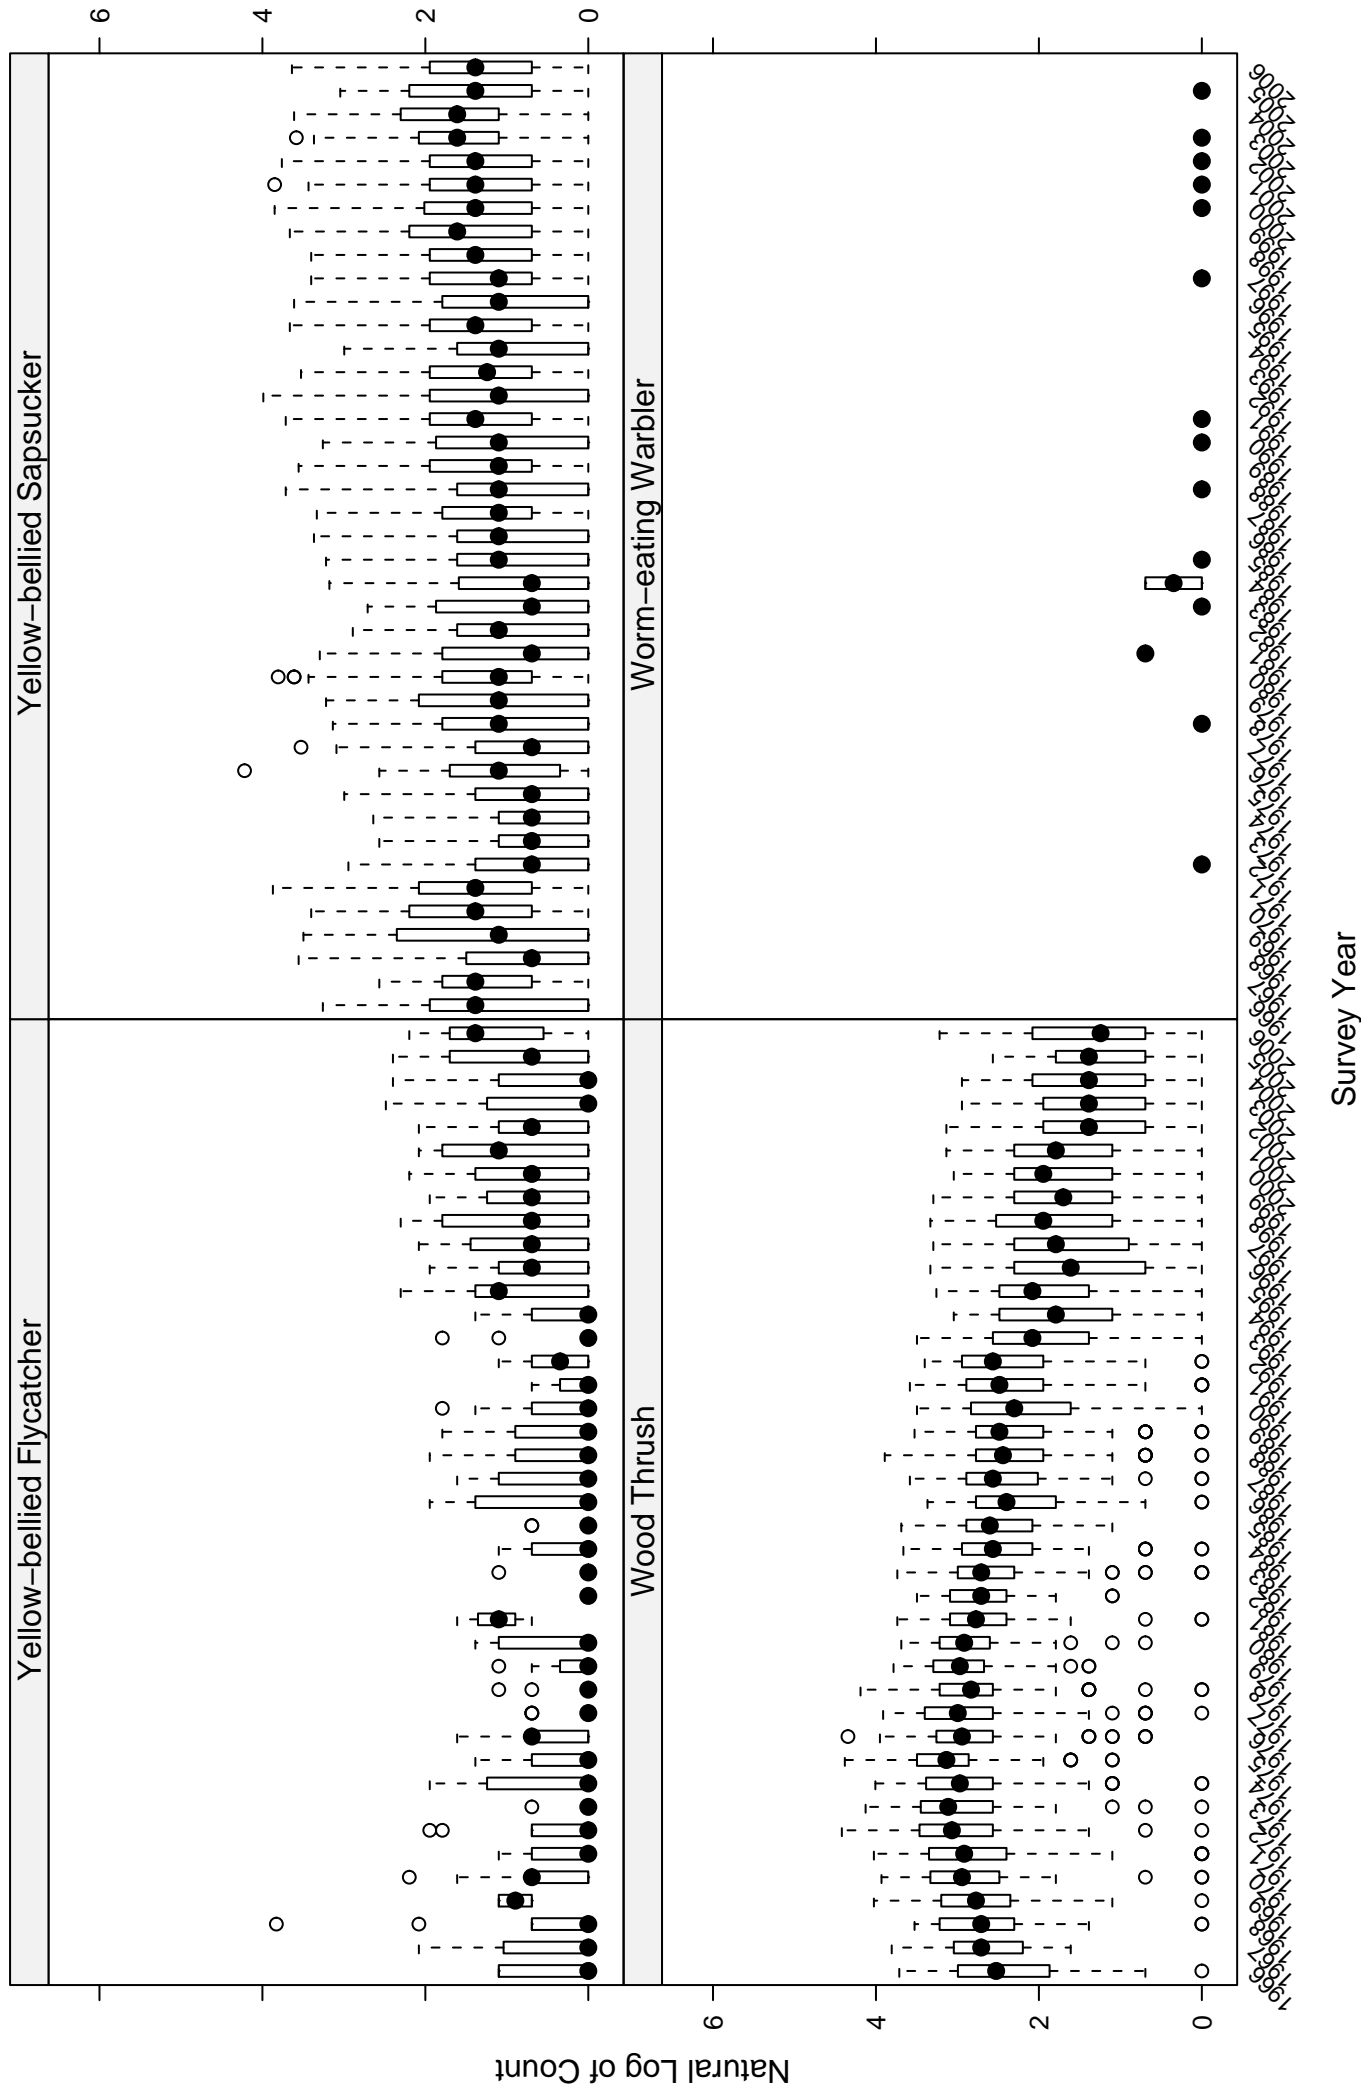

Scatter plots of species counts in the ATLANTIC NORTHERN FOREST BCR