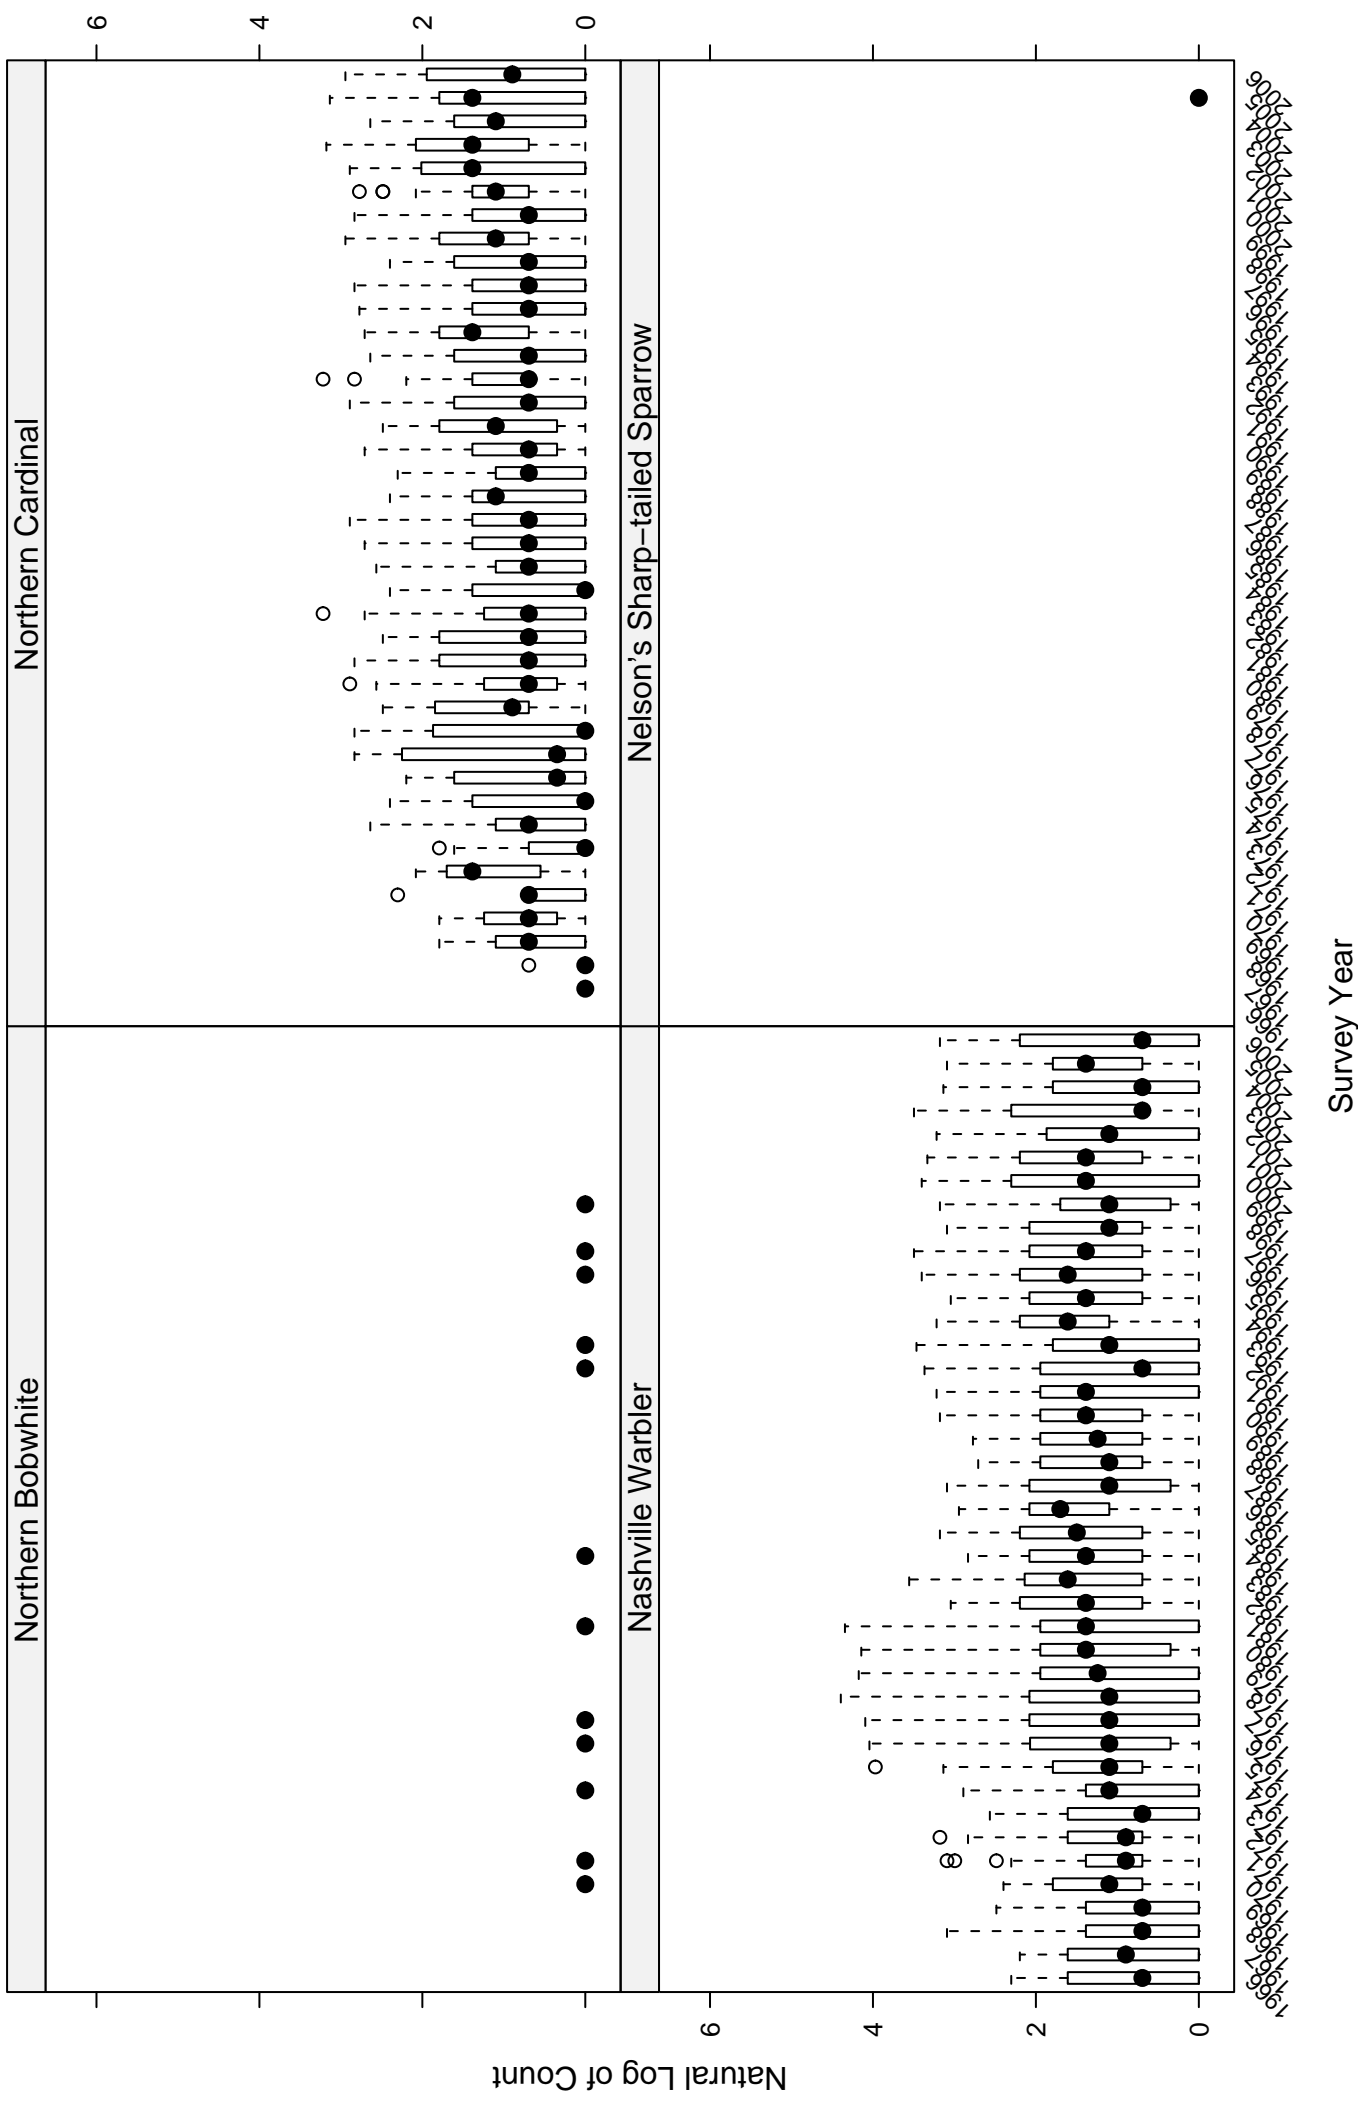

Scatter plots of species counts in the ATLANTIC NORTHERN FOREST BCR