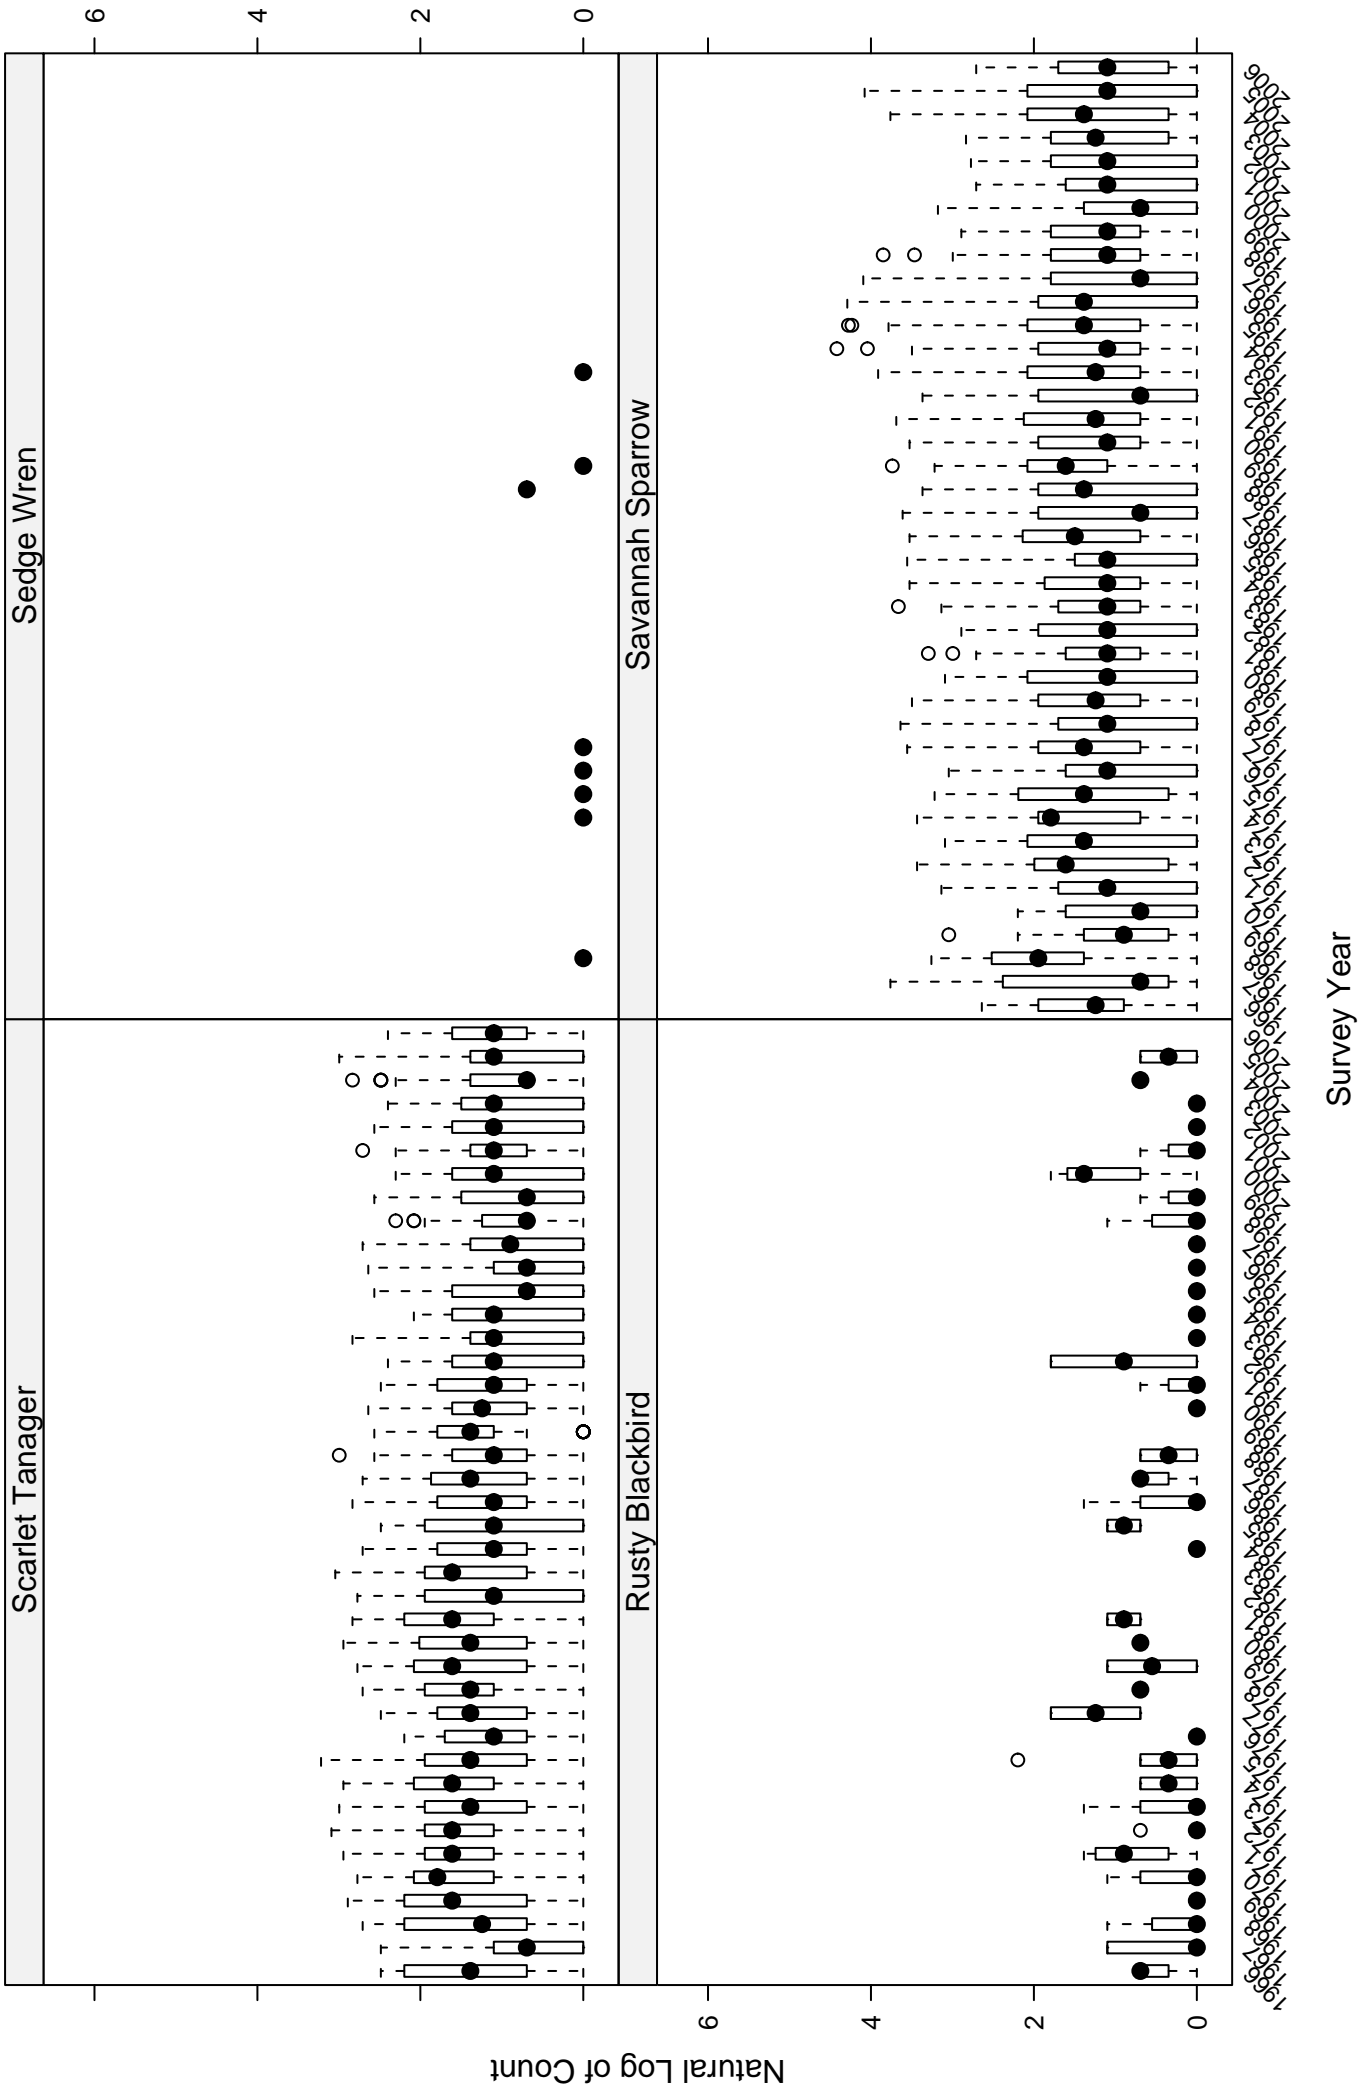

Scatter plots of species counts in the ATLANTIC NORTHERN FOREST BCR