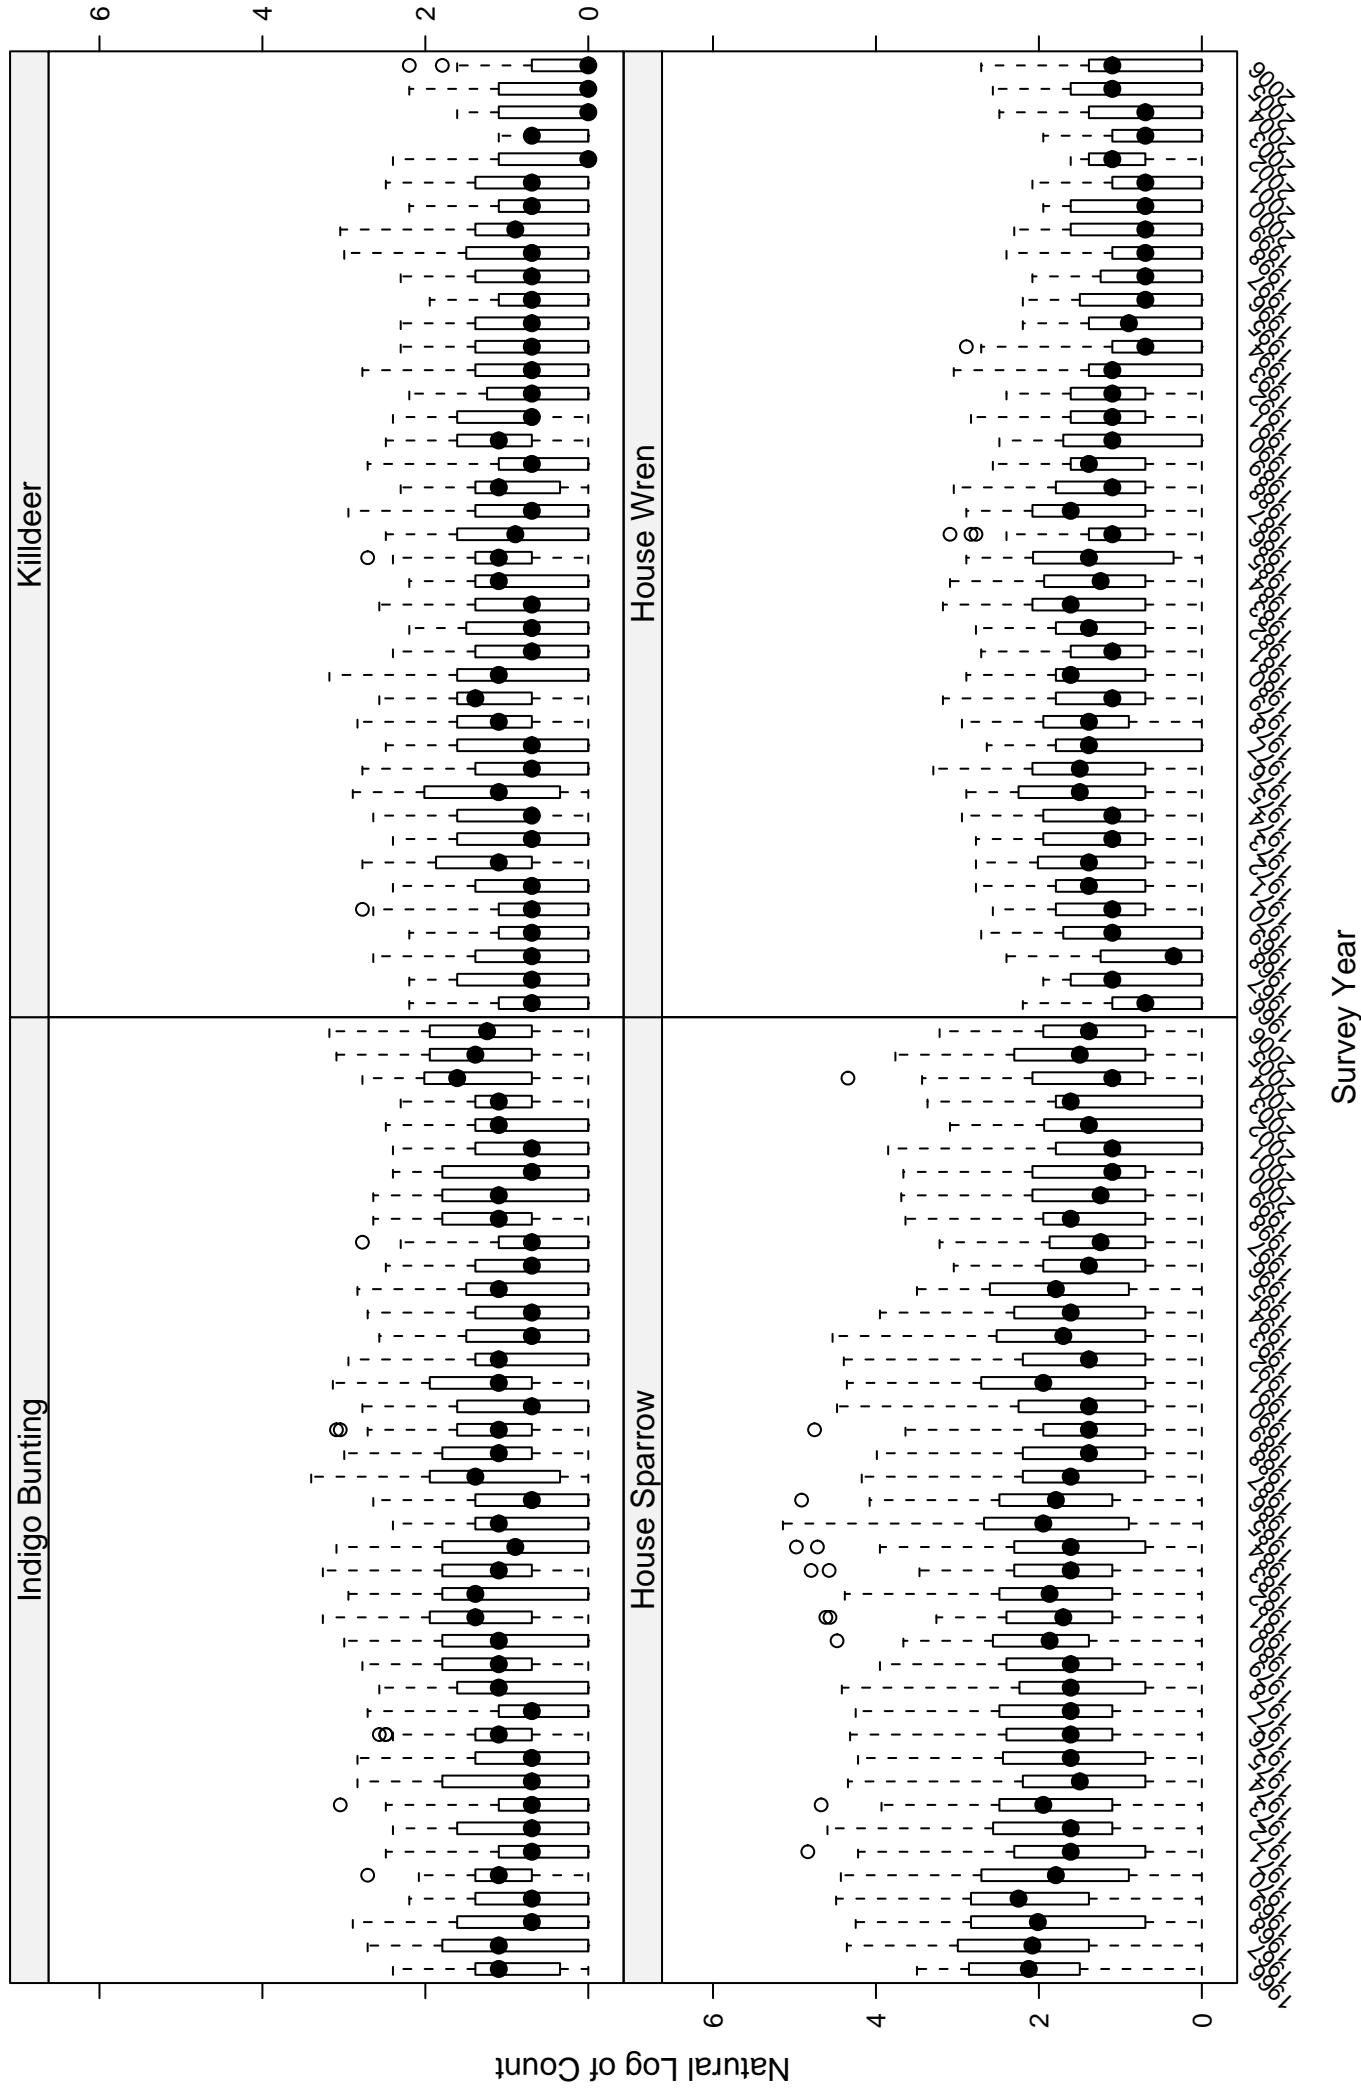

Scatter plots of species counts in the ATLANTIC NORTHERN FOREST BCR