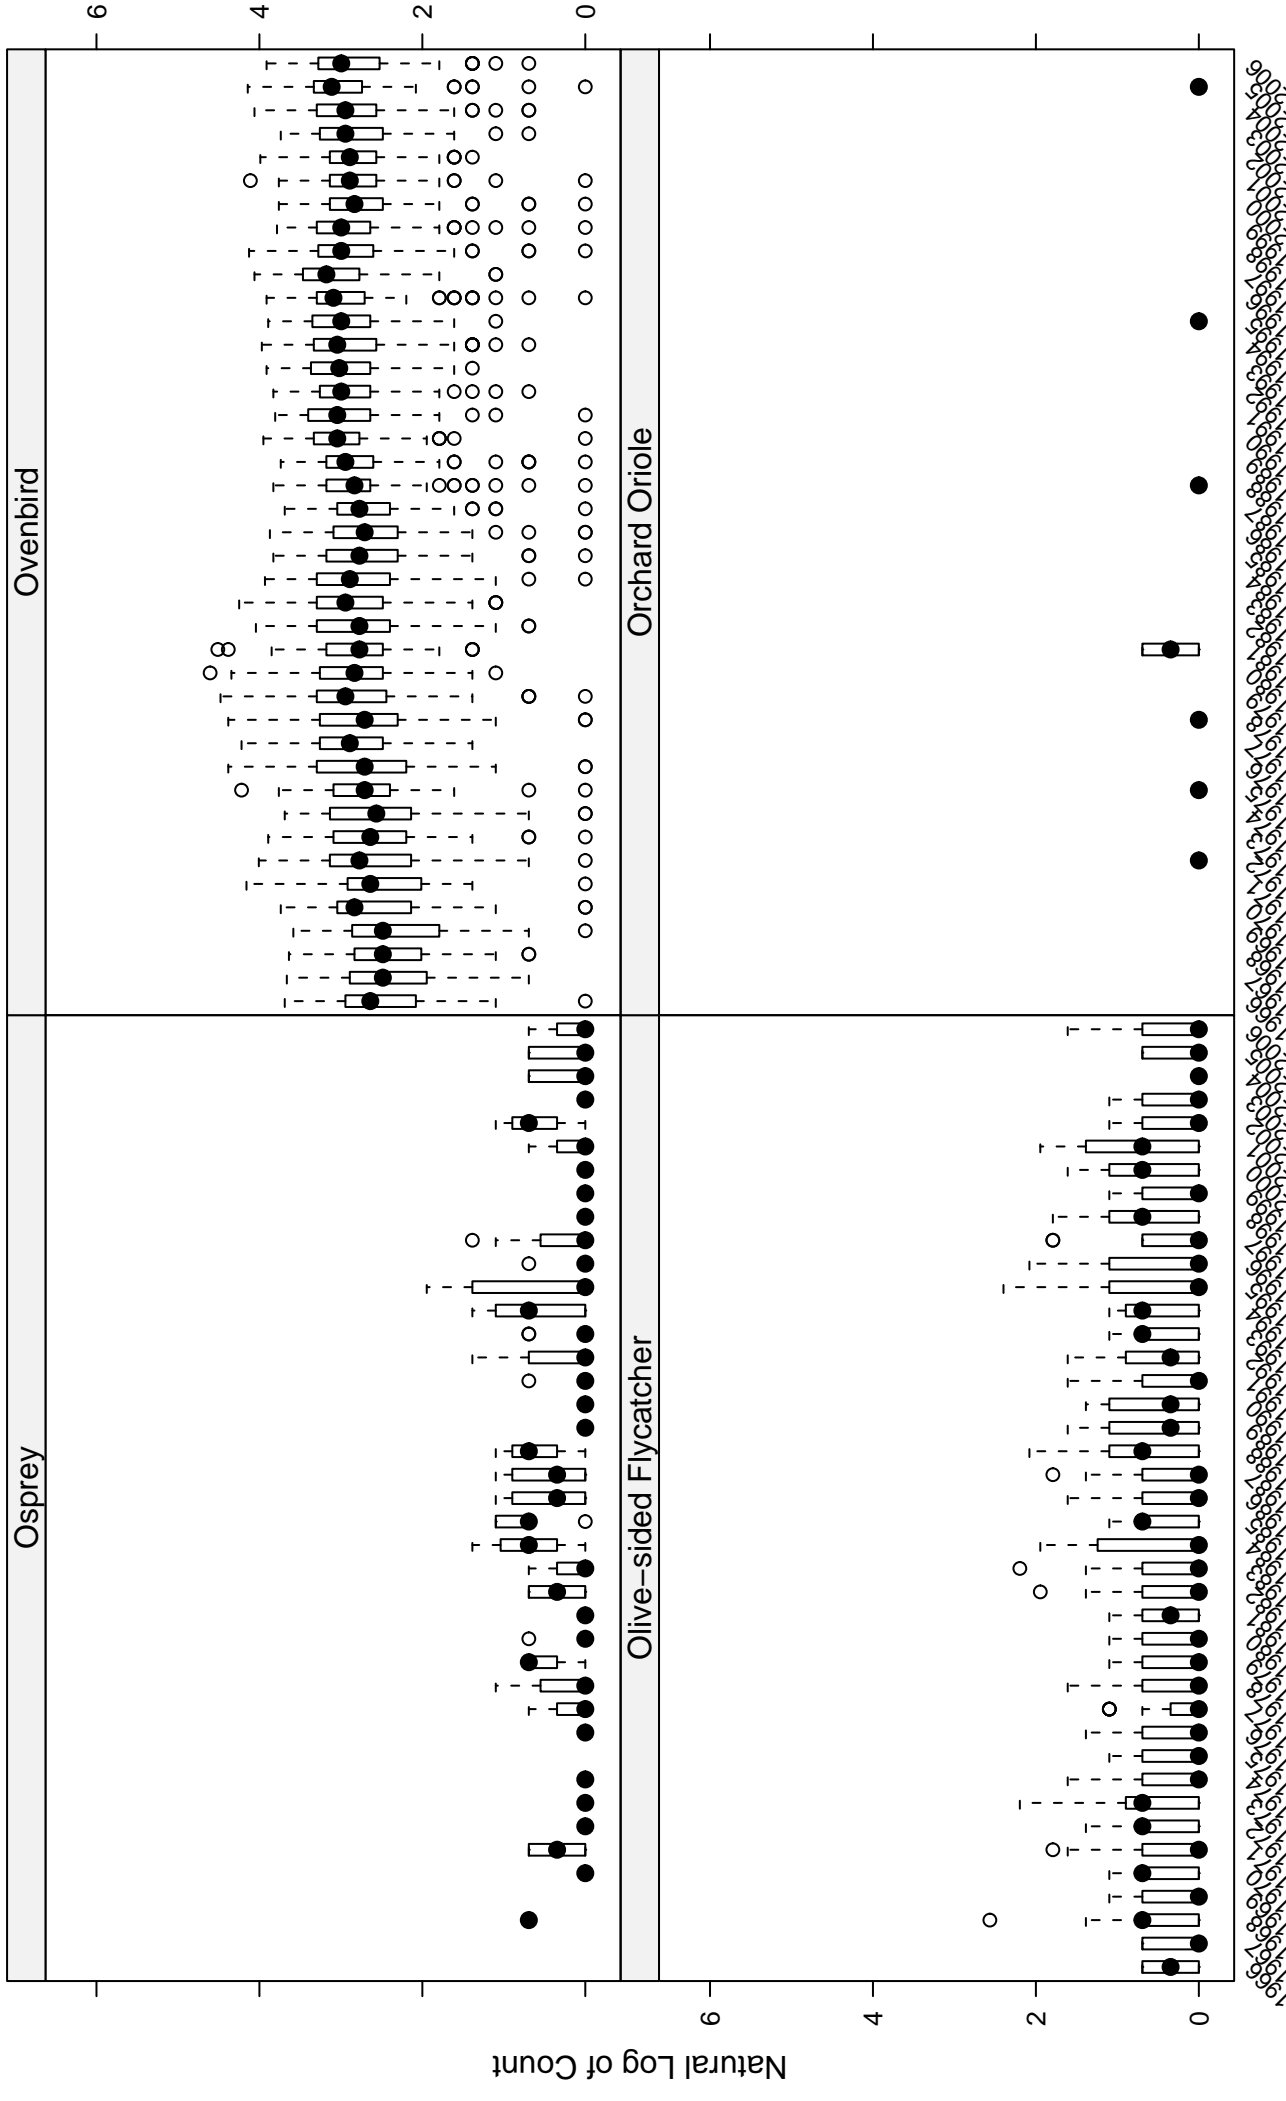

Scatter plots of species counts in the ATLANTIC NORTHERN FOREST BCR

Scatter plots of species counts in the ATLANTIC NORTHERN FOREST BCR

Scatter plots of species counts in the ATLANTIC NORTHERN FOREST BCR

Scatter plots of species counts in the ATLANTIC NORTHERN FOREST BCR

Scatter plots of species counts in the ATLANTIC NORTHERN FOREST BCR

Survey Year

Scatter plots of species counts in the ATLANTIC NORTHERN FOREST BCR