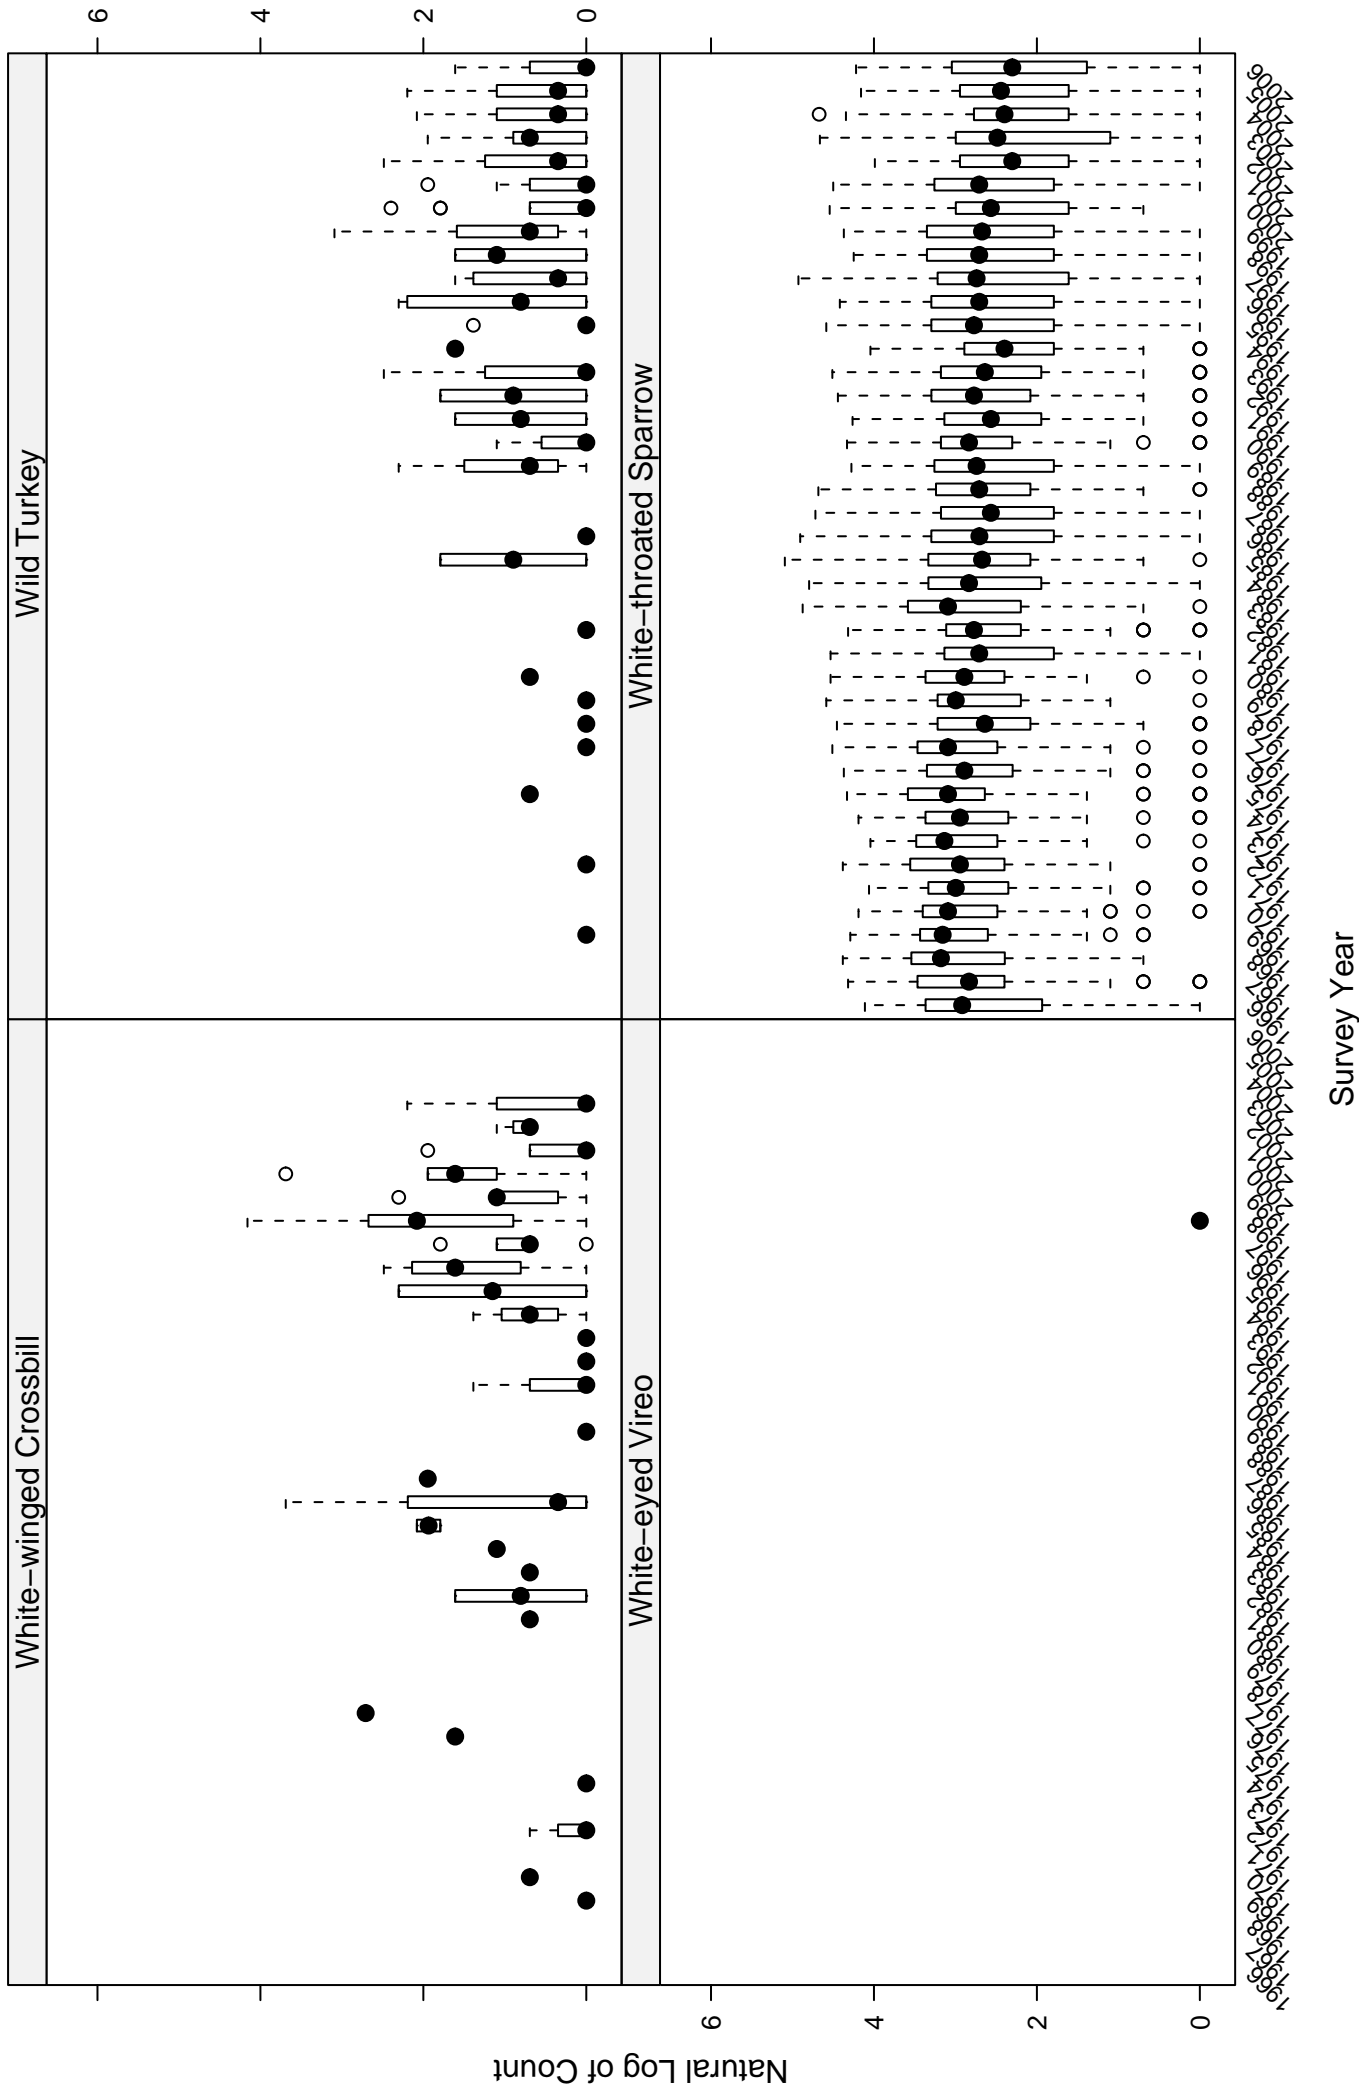

Scatter plots of species counts in the ATLANTIC NORTHERN FOREST BCR