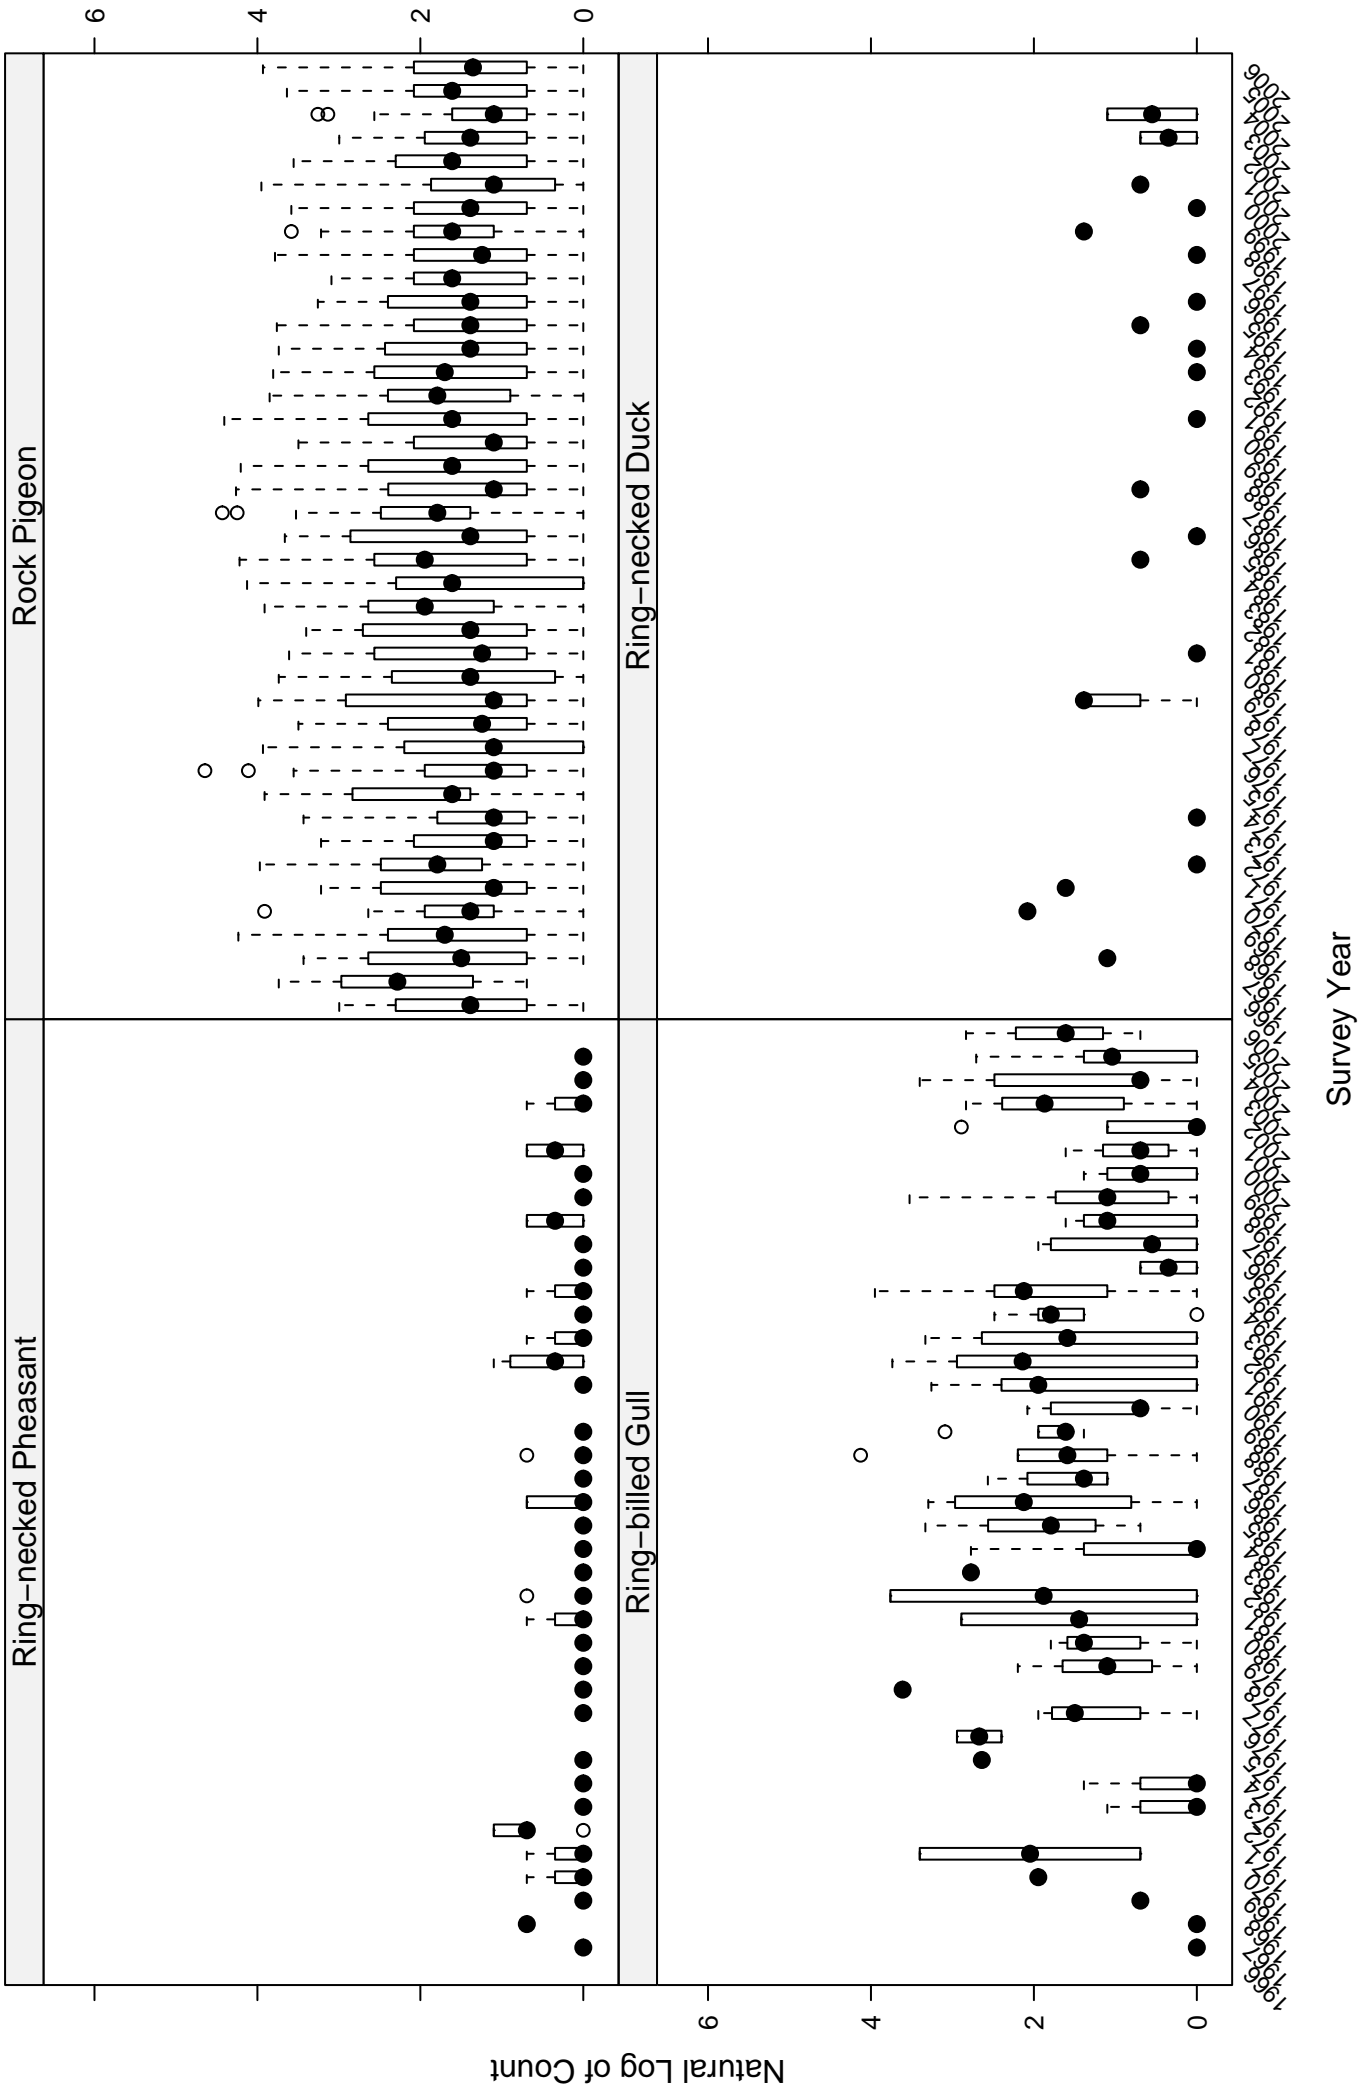

Scatter plots of species counts in the ATLANTIC NORTHERN FOREST BCR