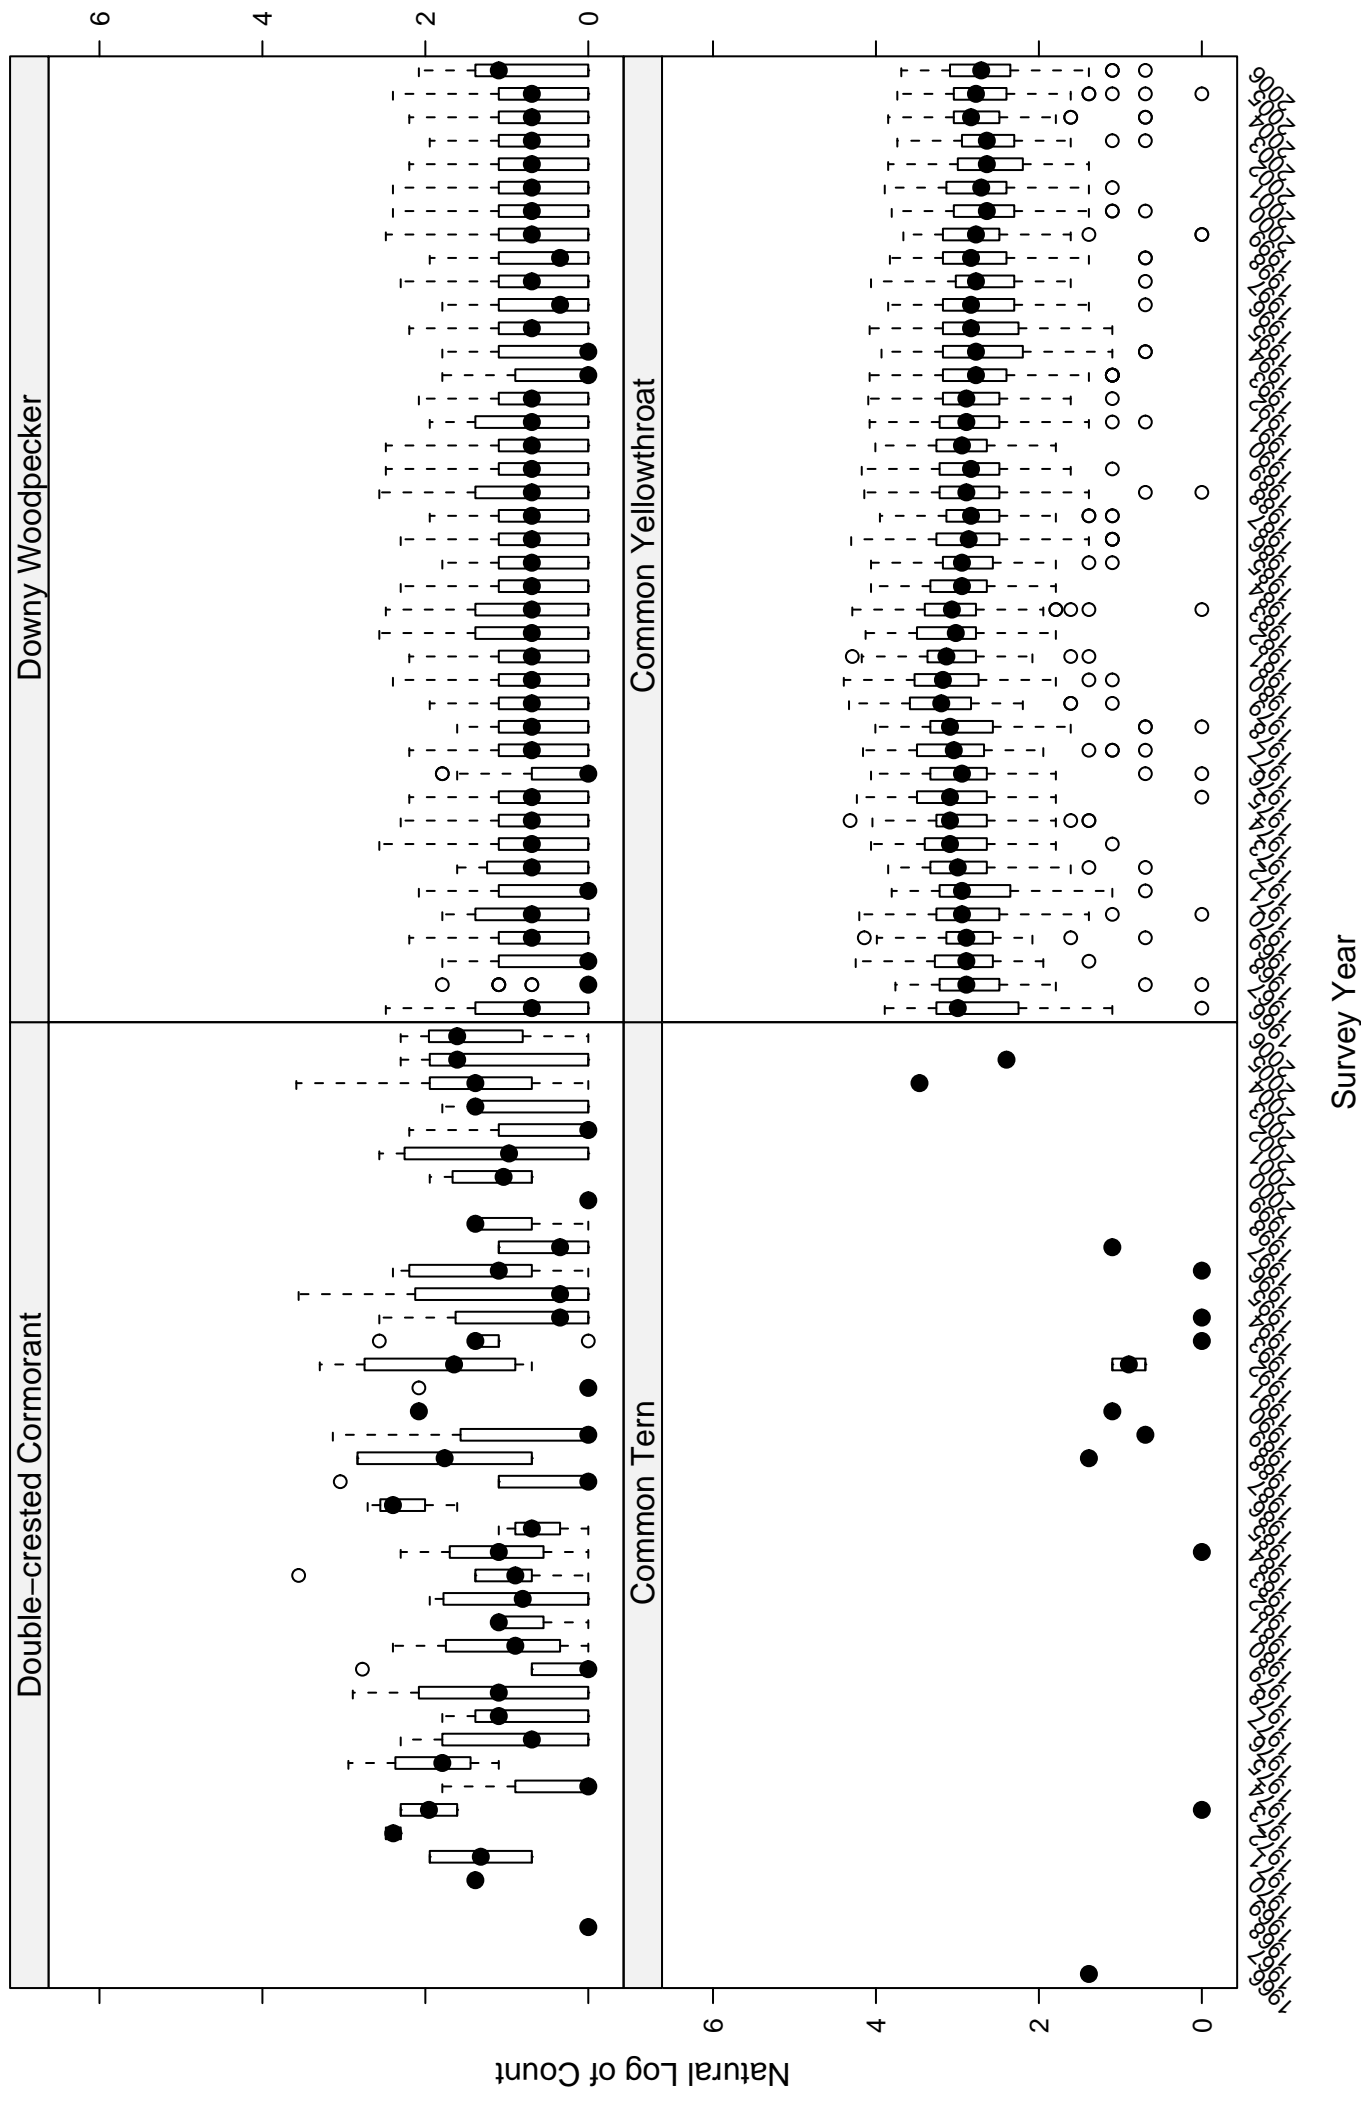

Scatter plots of species counts in the ATLANTIC NORTHERN FOREST BCR

Survey Year

Scatter plots of species counts in the ATLANTIC NORTHERN FOREST BCR

Scatter plots of species counts in the ATLANTIC NORTHERN FOREST BCR

Scatter plots of species counts in the ATLANTIC NORTHERN FOREST BCR

Survey Year

Scatter plots of species counts in the ATLANTIC NORTHERN FOREST BCR

Survey Year

Scatter plots of species counts in the ATLANTIC NORTHERN FOREST BCR

Scatter plots of species counts in the ATLANTIC NORTHERN FOREST BCR

Scatter plots of species counts in the ATLANTIC NORTHERN FOREST BCR

Scatter plots of species counts in the ATLANTIC NORTHERN FOREST BCR