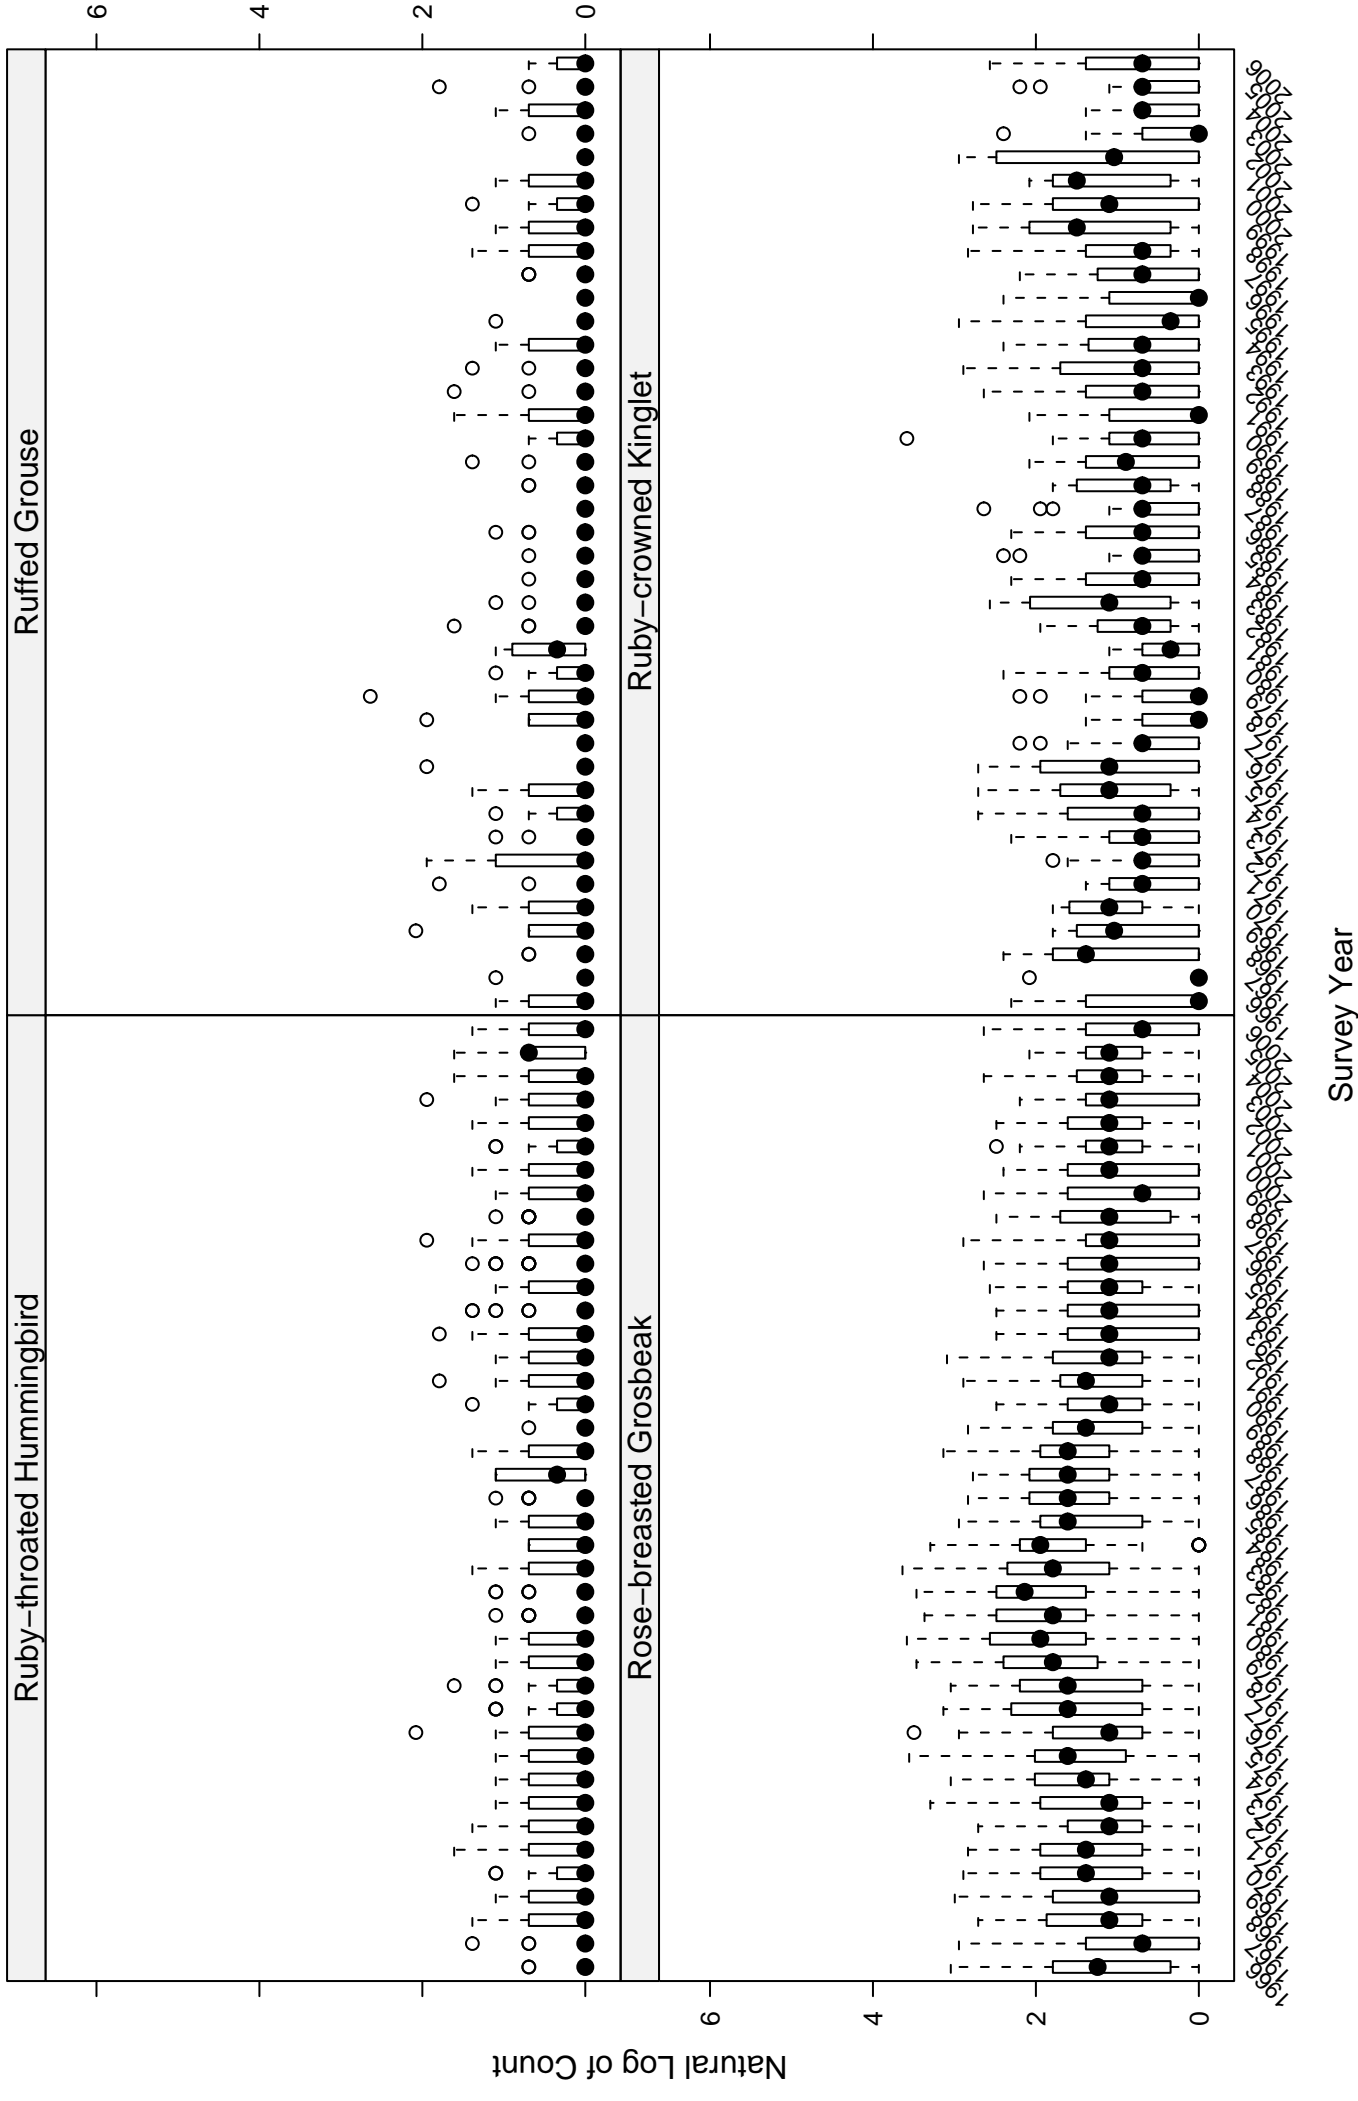

Scatter plots of species counts in the ATLANTIC NORTHERN FOREST BCR